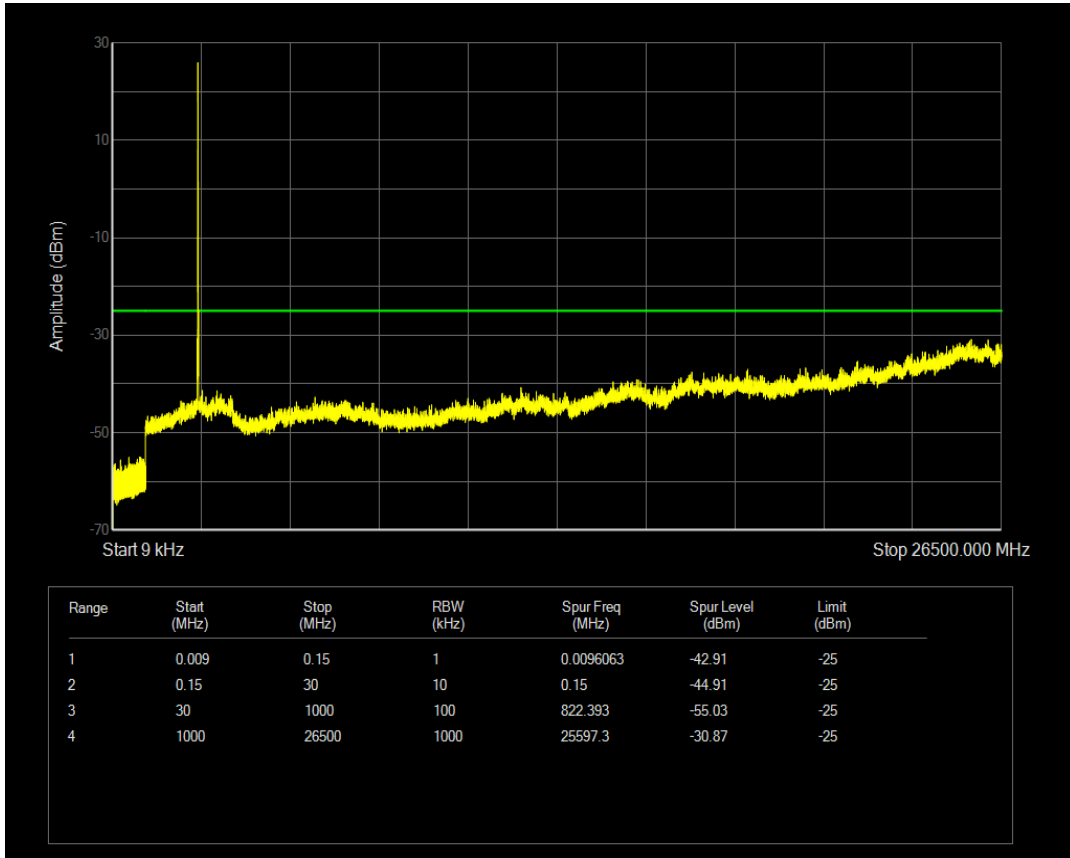

Band7 QAM16 BW=5MHz Channel=21425 RB Size=25 Position=#0

Band7 QPSK BW=10MHz Channel=20800 RB Size=1 Position=#0

Band7 QPSK BW=10MHz Channel=20800 RB Size=50 Position=#0

Band7 QAM16 BW=10MHz Channel=20800 RB Size=1 Position=#0

Band7 QAM16 BW=10MHz Channel=20800 RB Size=50 Position=#0

Band7 QPSK BW=10MHz Channel=21100 RB Size=1 Position=#0

Band7 QPSK BW=10MHz Channel=21100 RB Size=50 Position=#0

Band7 QAM16 BW=10MHz Channel=21100 RB Size=1 Position=#0

Band7 QAM16 BW=10MHz Channel=21100 RB Size=50 Position=#0

Band7 QPSK BW=10MHz Channel=21400 RB Size=1 Position=#0

Band7 QPSK BW=10MHz Channel=21400 RB Size=50 Position=#0

Band7 QAM16 BW=10MHz Channel=21400 RB Size=1 Position=#0