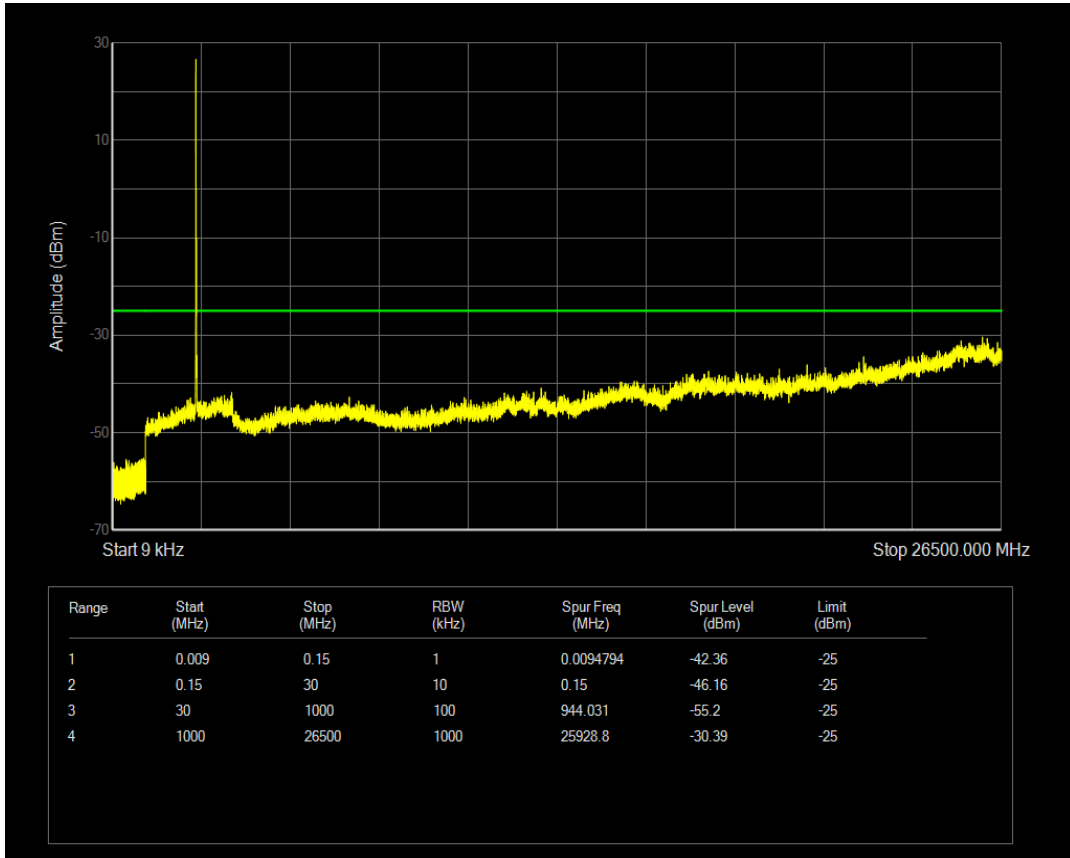

Band7 QAM16 BW=10MHz Channel=20800 RB Size=50 Position=#0

Band7 QPSK BW=10MHz Channel=21100 RB Size=1 Position=#0

Band7 QPSK BW=10MHz Channel=21100 RB Size=50 Position=#0

Band7 QAM16 BW=10MHz Channel=21100 RB Size=1 Position=#0

Band7 QAM16 BW=10MHz Channel=21100 RB Size=50 Position=#0

Band7 QPSK BW=10MHz Channel=21400 RB Size=1 Position=#0

Band7 QPSK BW=10MHz Channel=21400 RB Size=50 Position=#0

Band7 QAM16 BW=10MHz Channel=21400 RB Size=1 Position=#0

Band7 QAM16 BW=10MHz Channel=21400 RB Size=50 Position=#0

Band7 QPSK BW=15MHz Channel=20825 RB Size=1 Position=#0

Band7 QPSK BW=15MHz Channel=20825 RB Size=75 Position=#0

Band7 QAM16 BW=15MHz Channel=20825 RB Size=1 Position=#0