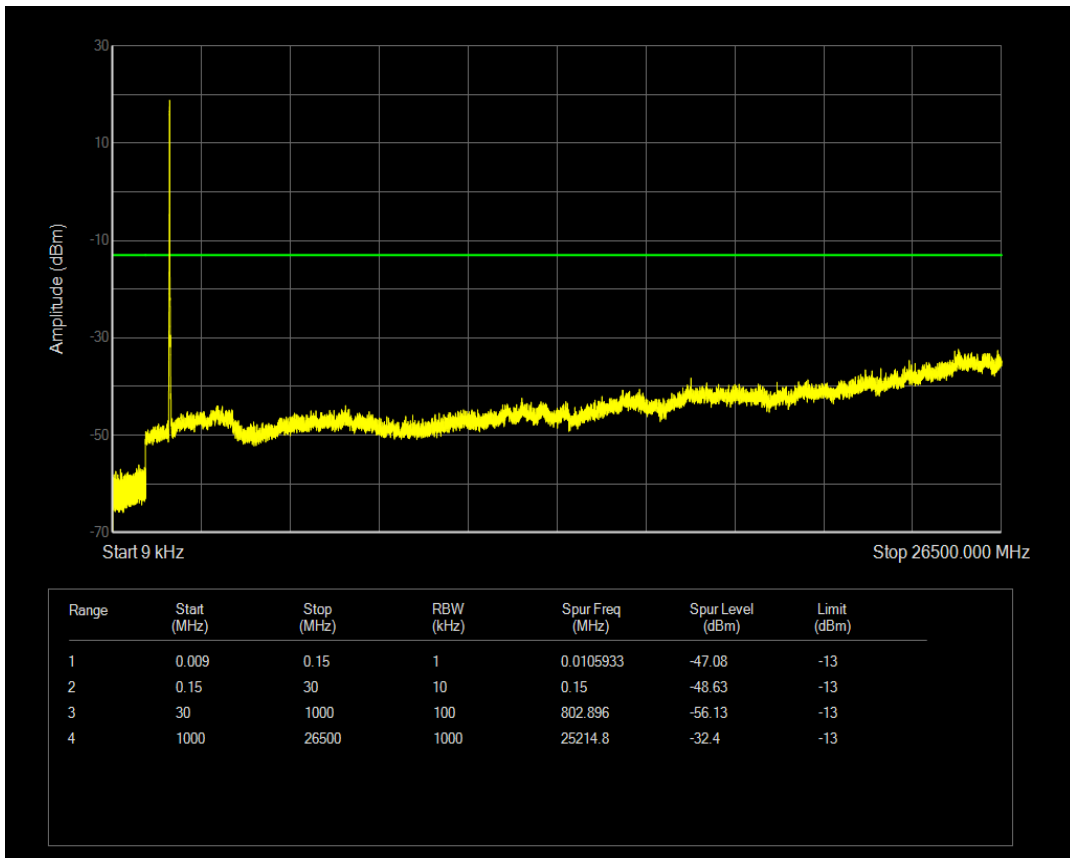

Band66 QAM16 BW=15MHz Channel=132047 RB Size=75 Position=#0

Band66 QPSK BW=15MHz Channel=132322 RB Size=1 Position=#0