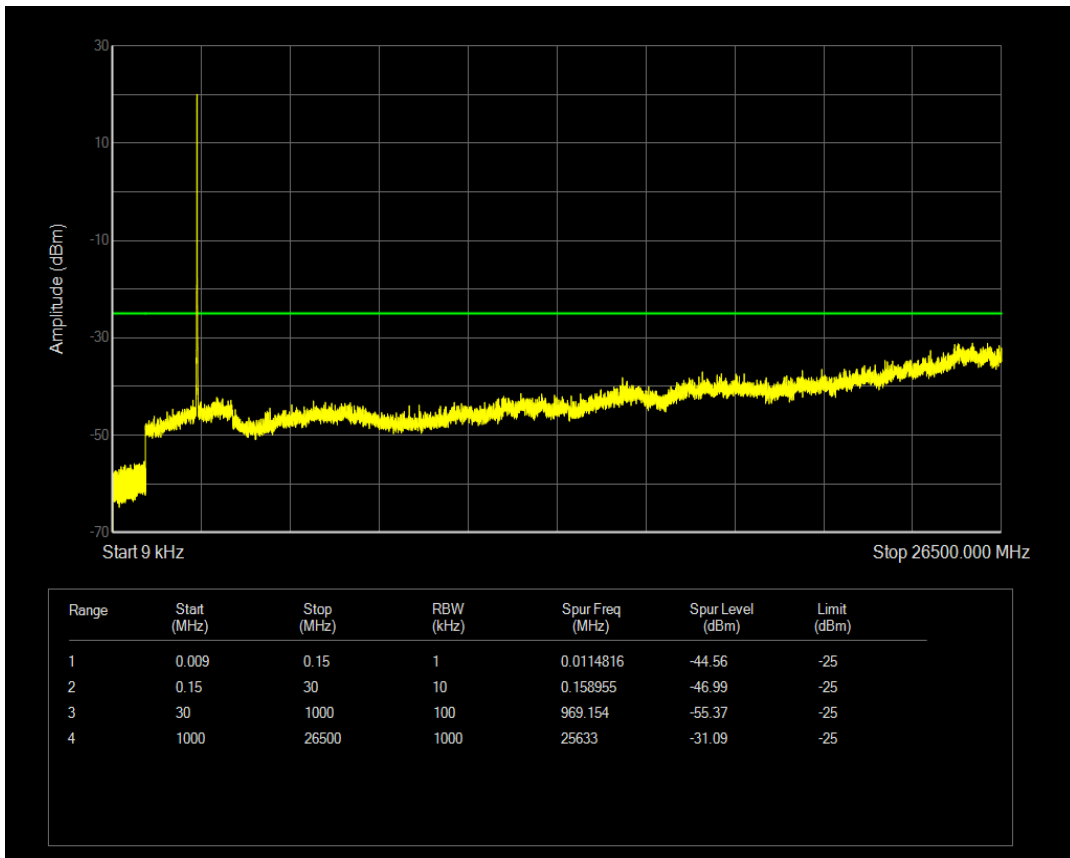

Band7 QAM16 BW=5MHz Channel=21425 RB Size=25 Position=#0

Band7 QPSK BW=10MHz Channel=20800 RB Size=1 Position=#0

Band7 QPSK BW=10MHz Channel=20800 RB Size=50 Position=#0

Band7 QAM16 BW=10MHz Channel=20800 RB Size=1 Position=#0

Band7 QAM16 BW=10MHz Channel=20800 RB Size=50 Position=#0

Band7 QPSK BW=10MHz Channel=21100 RB Size=1 Position=#0

Band7 QPSK BW=10MHz Channel=21100 RB Size=50 Position=#0

Band7 QAM16 BW=10MHz Channel=21100 RB Size=1 Position=#0