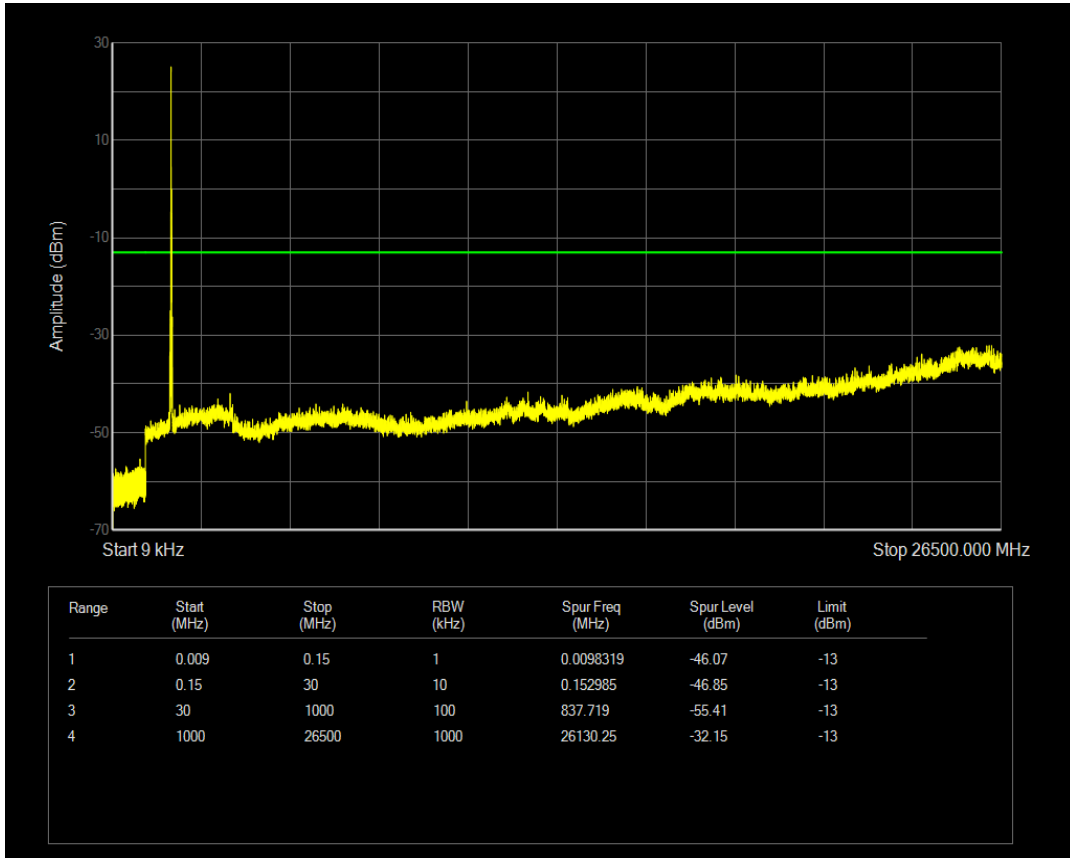

Band66 QAM16 BW=20MHz Channel=132322 RB Size=100 Position=#0

Band66 QPSK BW=20MHz Channel=132572 RB Size=1 Position=#0

Band66 QPSK BW=20MHz Channel=132572 RB Size=100 Position=#0

Band66 QAM16 BW=20MHz Channel=132572 RB Size=1 Position=#0

Band66 QAM16 BW=20MHz Channel=132572 RB Size=100 Position=#0

Band7 QPSK BW=5MHz Channel=20775 RB Size=1 Position=#0

Band7 QPSK BW=5MHz Channel=20775 RB Size=25 Position=#0

Band7 QAM16 BW=5MHz Channel=20775 RB Size=1 Position=#0