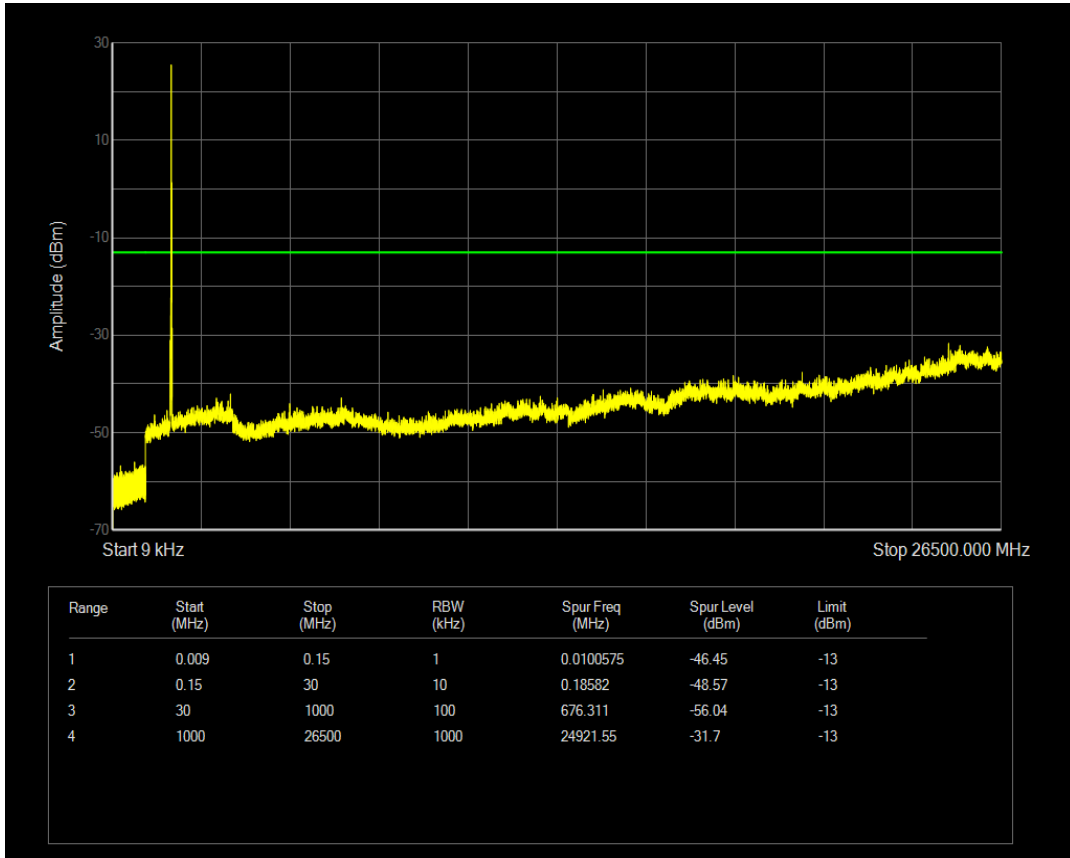

Band66 QAM16 BW=15MHz Channel=132322 RB Size=75 Position=#0

Band66 QPSK BW=15MHz Channel=132597 RB Size=1 Position=#0

Band66 QPSK BW=15MHz Channel=132597 RB Size=75 Position=#0

Band66 QAM16 BW=15MHz Channel=132597 RB Size=1 Position=#0