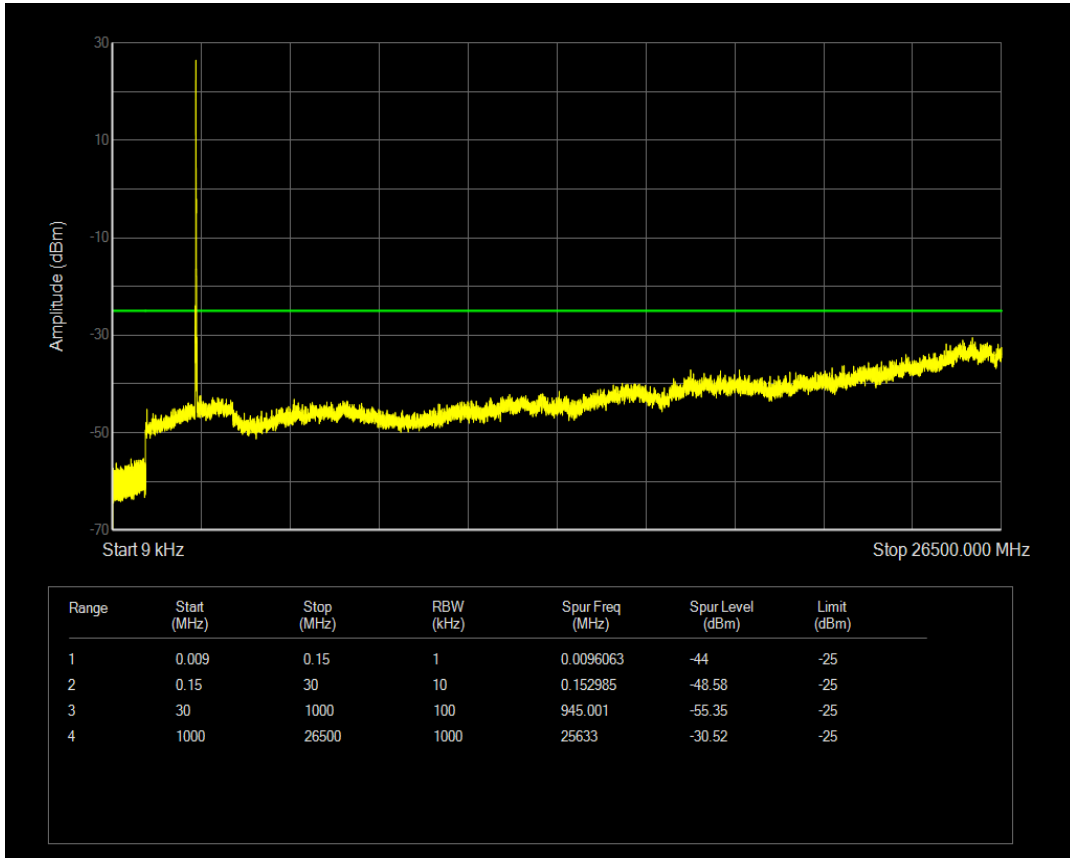

Band7 QAM16 BW=15MHz Channel=21100 RB Size=75 Position=#0

Band7 QPSK BW=15MHz Channel=21375 RB Size=1 Position=#0

Band7 QPSK BW=15MHz Channel=21375 RB Size=75 Position=#0

Band7 QAM16 BW=15MHz Channel=21375 RB Size=1 Position=#0

Band7 QAM16 BW=15MHz Channel=21375 RB Size=75 Position=#0

Band7 QPSK BW=20MHz Channel=20850 RB Size=1 Position=#0

Band7 QPSK BW=20MHz Channel=20850 RB Size=100 Position=#0

Band7 QAM16 BW=20MHz Channel=20850 RB Size=1 Position=#0