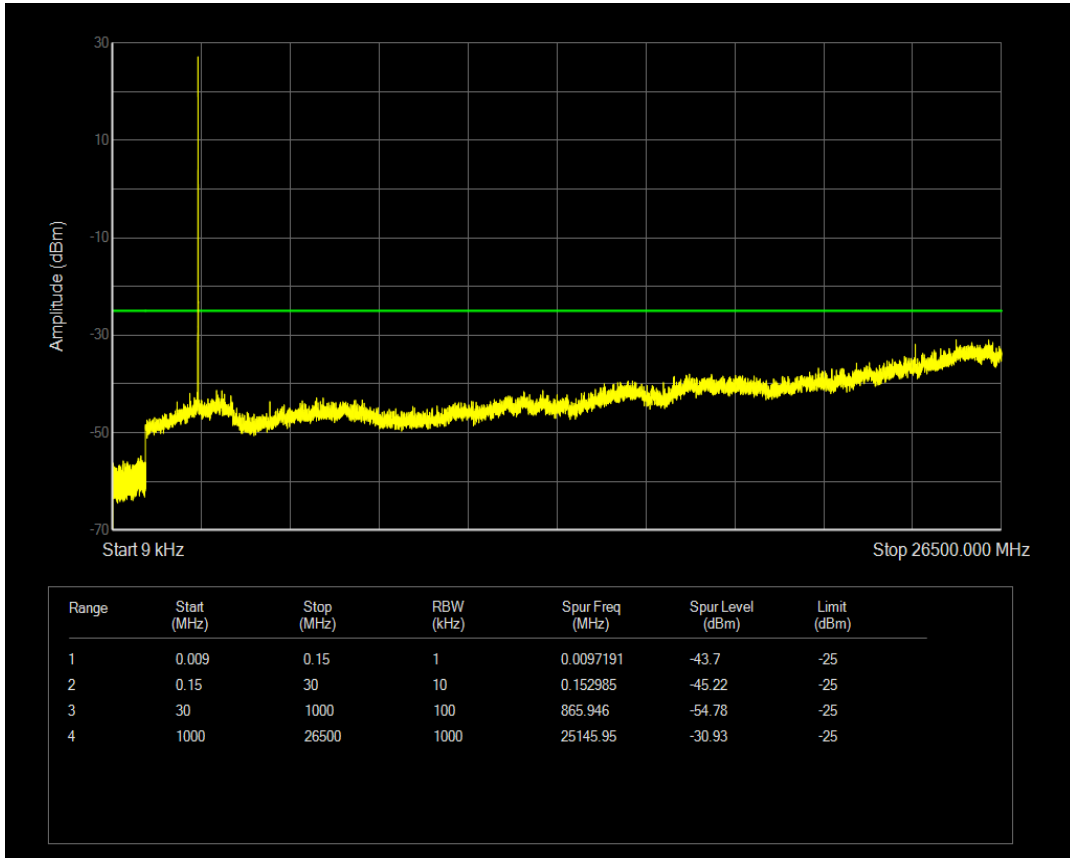

Band7 QPSK BW=5MHz Channel=21425 RB Size=1 Position=#0

Band7 QPSK BW=5MHz Channel=21425 RB Size=25 Position=#0