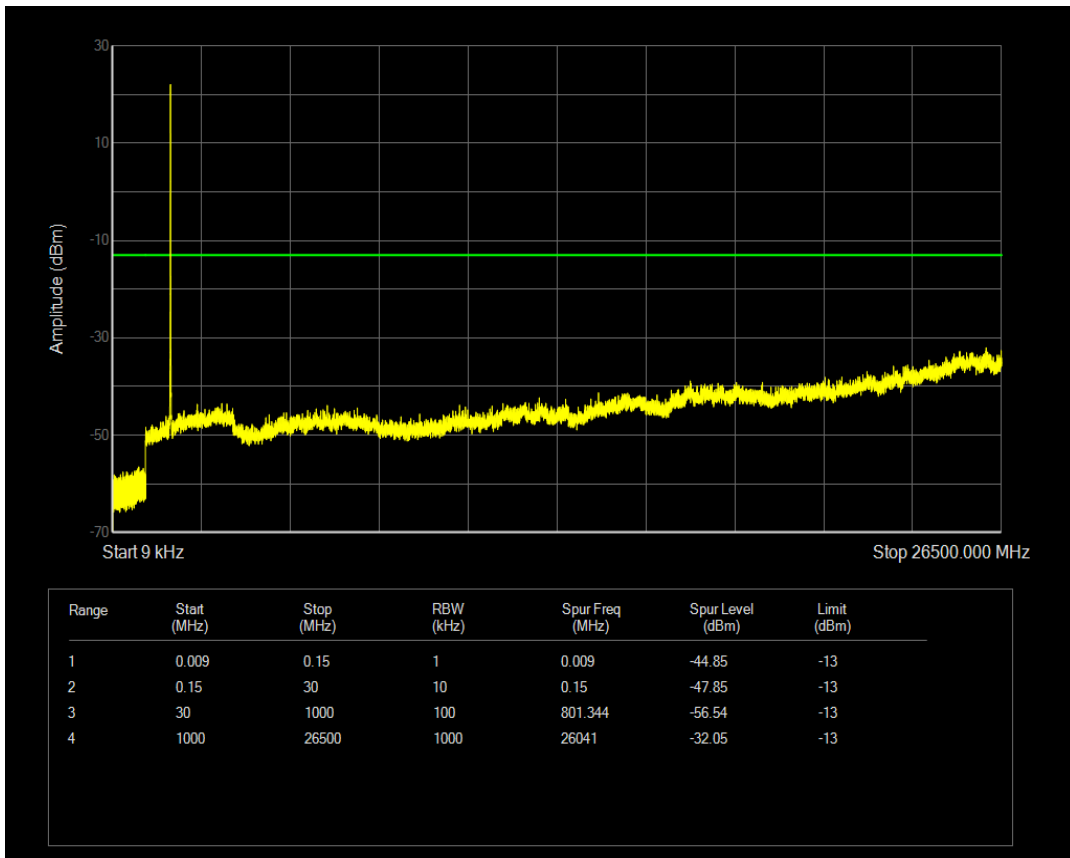

Band66 QPSK BW=5MHz Channel=132322 RB Size=25 Position=#0

Band66 QAM16 BW=5MHz Channel=132322 RB Size=1 Position=#0