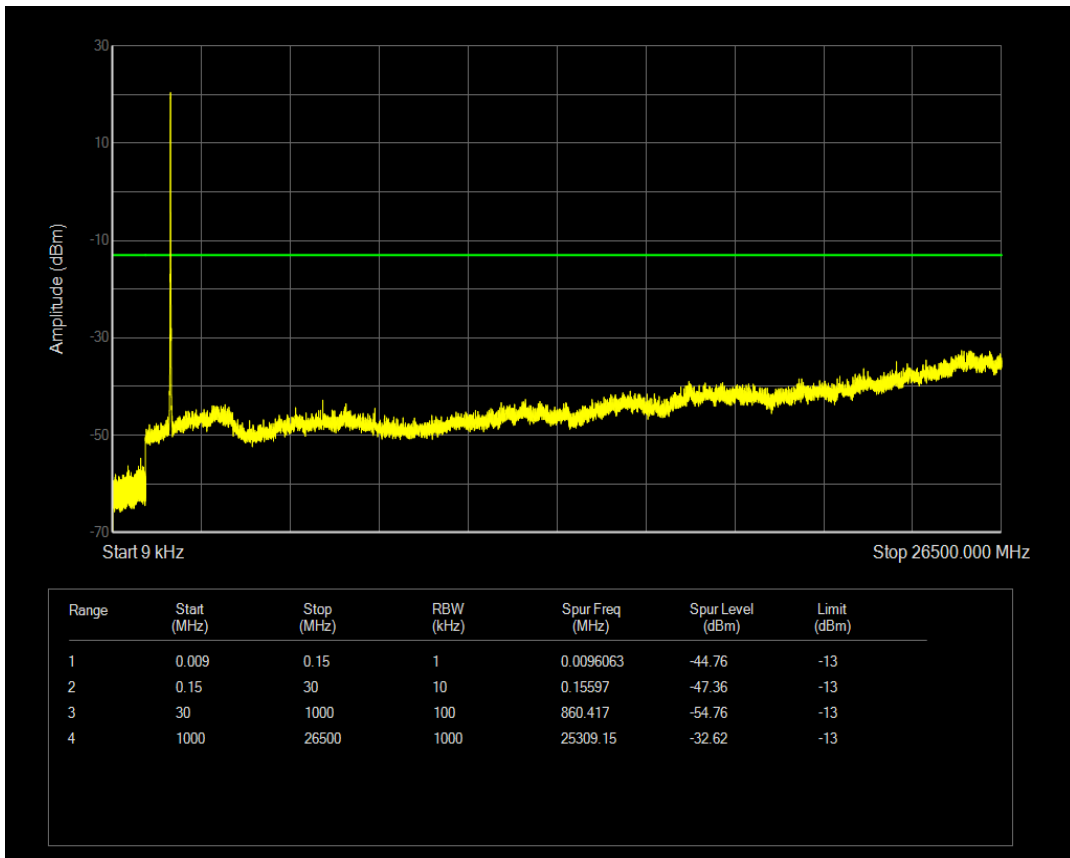

Band66 QPSK BW=10MHz Channel=132322 RB Size=50 Position=#0

Band66 QAM16 BW=10MHz Channel=132322 RB Size=1 Position=#0