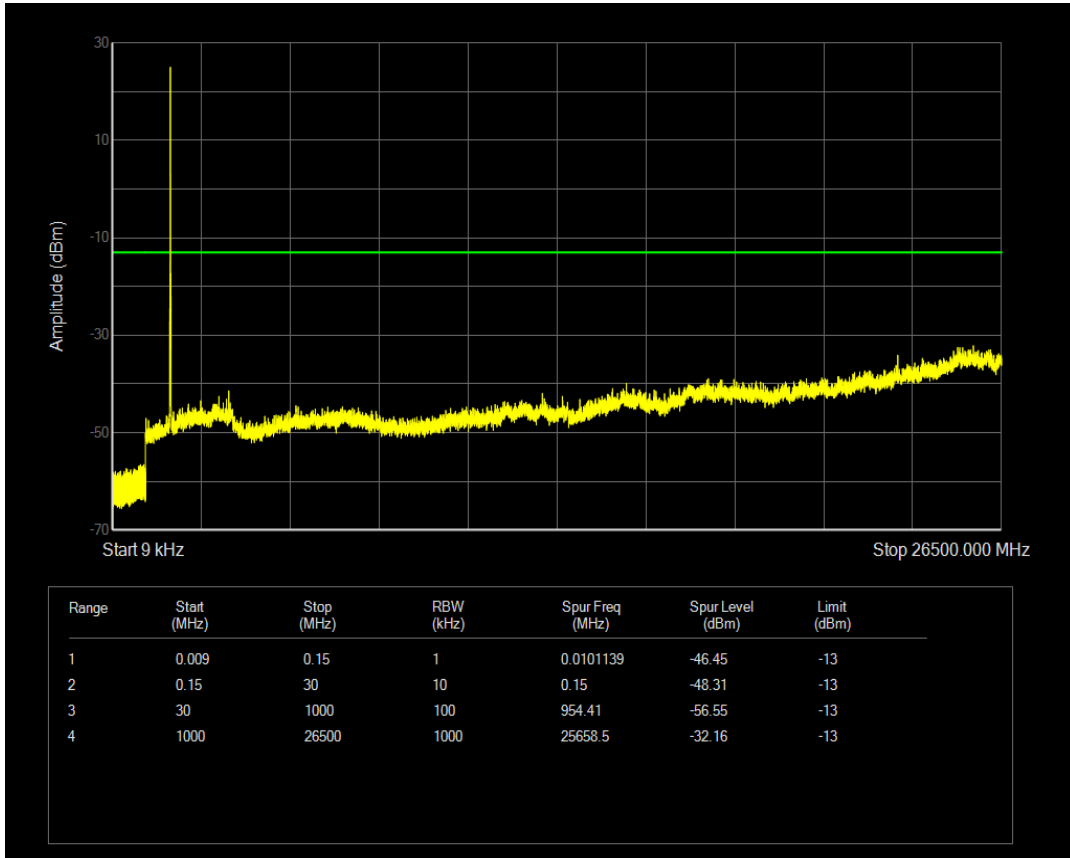

Band66 QAM16 BW=10MHz Channel=132022 RB Size=50 Position=#0

Band66 QPSK BW=10MHz Channel=132322 RB Size=1 Position=#0

Band66 QPSK BW=10MHz Channel=132322 RB Size=50 Position=#0

Band66 QAM16 BW=10MHz Channel=132322 RB Size=1 Position=#0

Band66 QAM16 BW=10MHz Channel=132322 RB Size=50 Position=#0

Band66 QPSK BW=10MHz Channel=132622 RB Size=1 Position=#0

Band66 QPSK BW=10MHz Channel=132622 RB Size=50 Position=#0

Band66 QAM16 BW=10MHz Channel=132622 RB Size=1 Position=#0