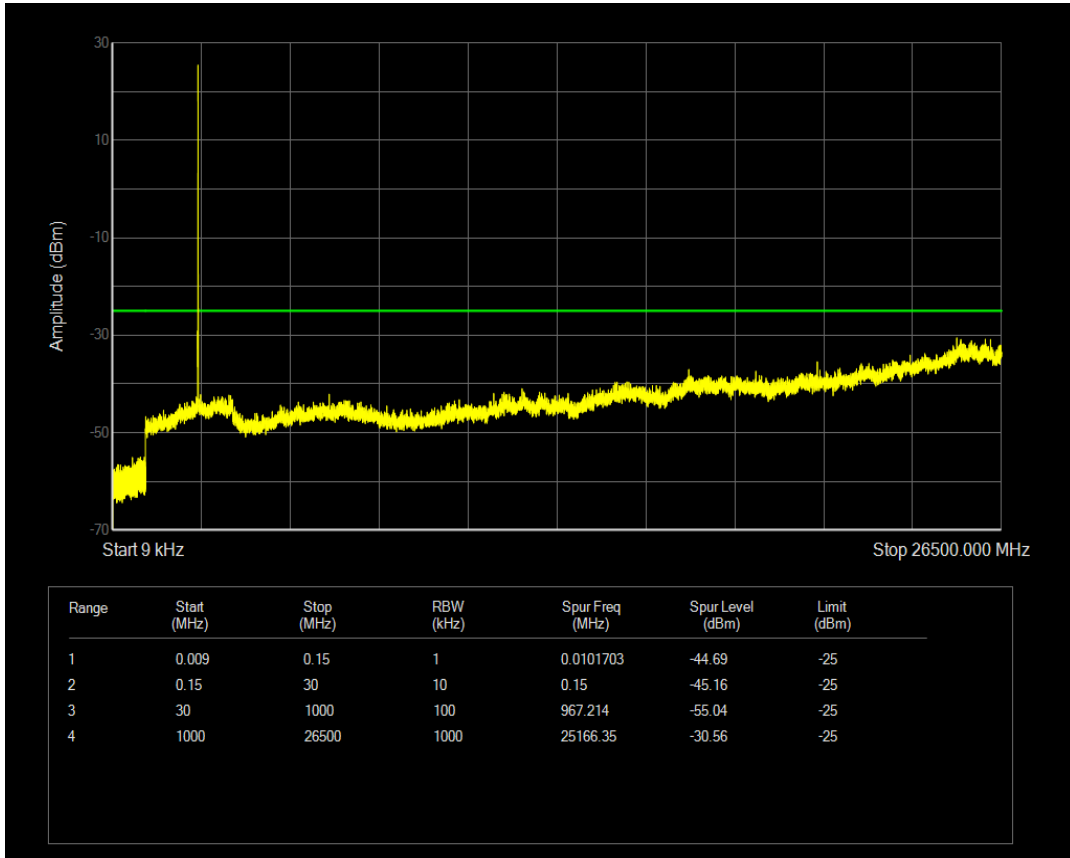

Band7 QAM16 BW=5MHz Channel=21100 RB Size=25 Position=#0

Band7 QPSK BW=5MHz Channel=21425 RB Size=1 Position=#0

Band7 QPSK BW=5MHz Channel=21425 RB Size=25 Position=#0

Band7 QAM16 BW=5MHz Channel=21425 RB Size=1 Position=#0

Band7 QAM16 BW=5MHz Channel=21425 RB Size=25 Position=#0

Band7 QPSK BW=10MHz Channel=20800 RB Size=1 Position=#0

Band7 QPSK BW=10MHz Channel=20800 RB Size=50 Position=#0

Band7 QAM16 BW=10MHz Channel=20800 RB Size=1 Position=#0