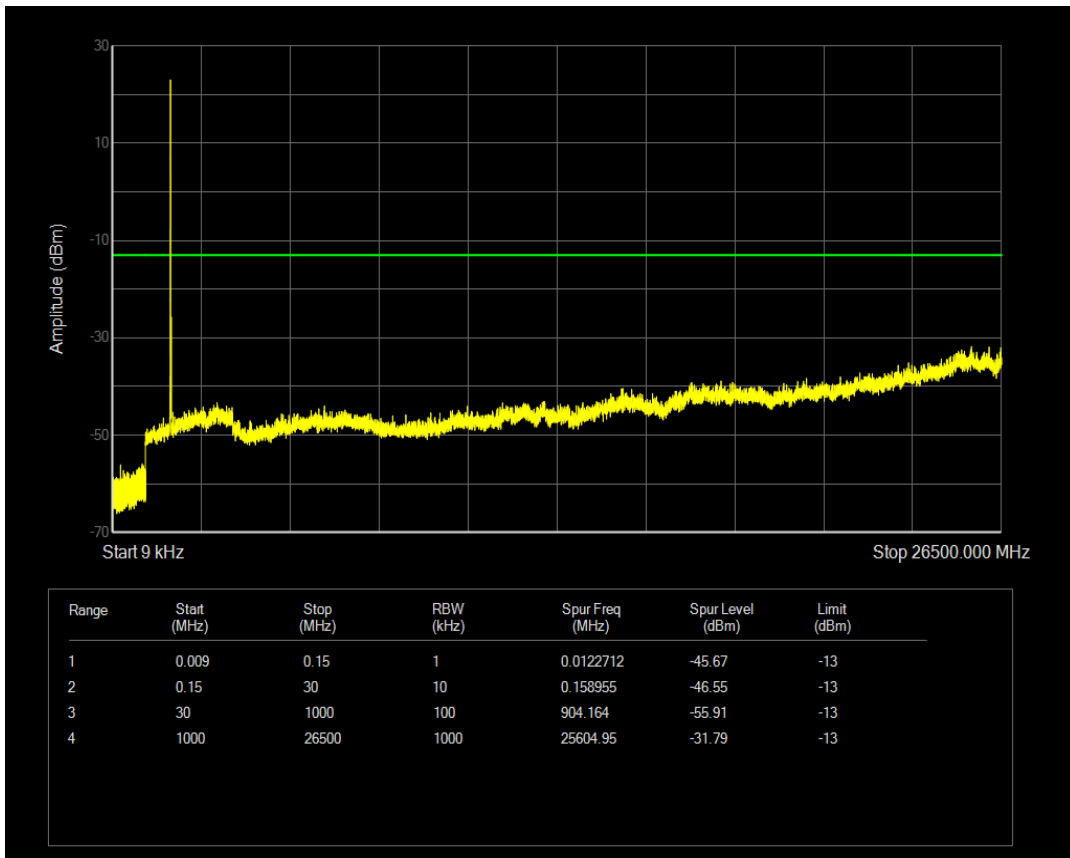

Band66 QAM16 BW=3MHz Channel=132322 RB Size=15 Position=#0

Band66 QPSK BW=3MHz Channel=132657 RB Size=1 Position=#0