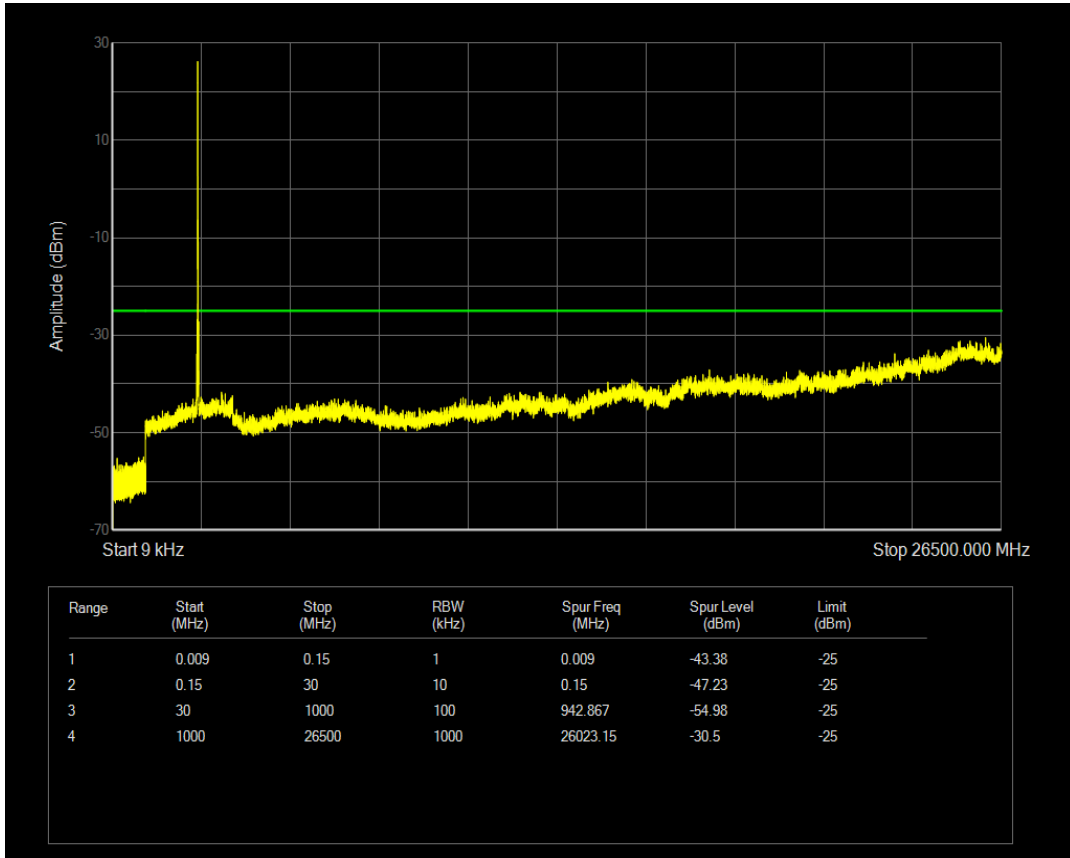

Band7 QAM16 BW=15MHz Channel=20825 RB Size=75 Position=#0

Band7 QPSK BW=15MHz Channel=21100 RB Size=1 Position=#0

Band7 QPSK BW=15MHz Channel=21100 RB Size=75 Position=#0

Band7 QAM16 BW=15MHz Channel=21100 RB Size=1 Position=#0

Band7 QAM16 BW=15MHz Channel=21100 RB Size=75 Position=#0

Band7 QPSK BW=15MHz Channel=21375 RB Size=1 Position=#0

Band7 QPSK BW=15MHz Channel=21375 RB Size=75 Position=#0

Band7 QAM16 BW=15MHz Channel=21375 RB Size=1 Position=#0