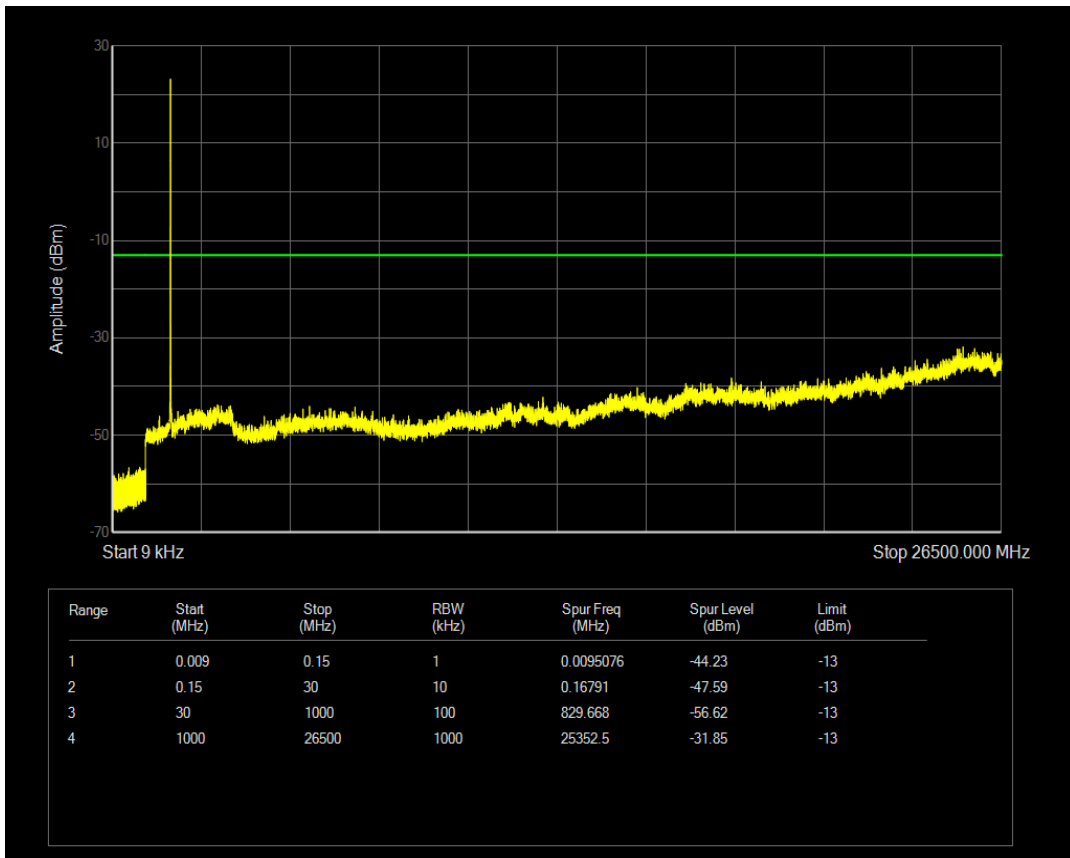

Band66 QAM16 BW=3MHz Channel=131987 RB Size=15 Position=#0

Band66 QPSK BW=3MHz Channel=132322 RB Size=1 Position=#0

Band66 QPSK BW=3MHz Channel=132322 RB Size=15 Position=#0

Band66 QAM16 BW=3MHz Channel=132322 RB Size=1 Position=#0