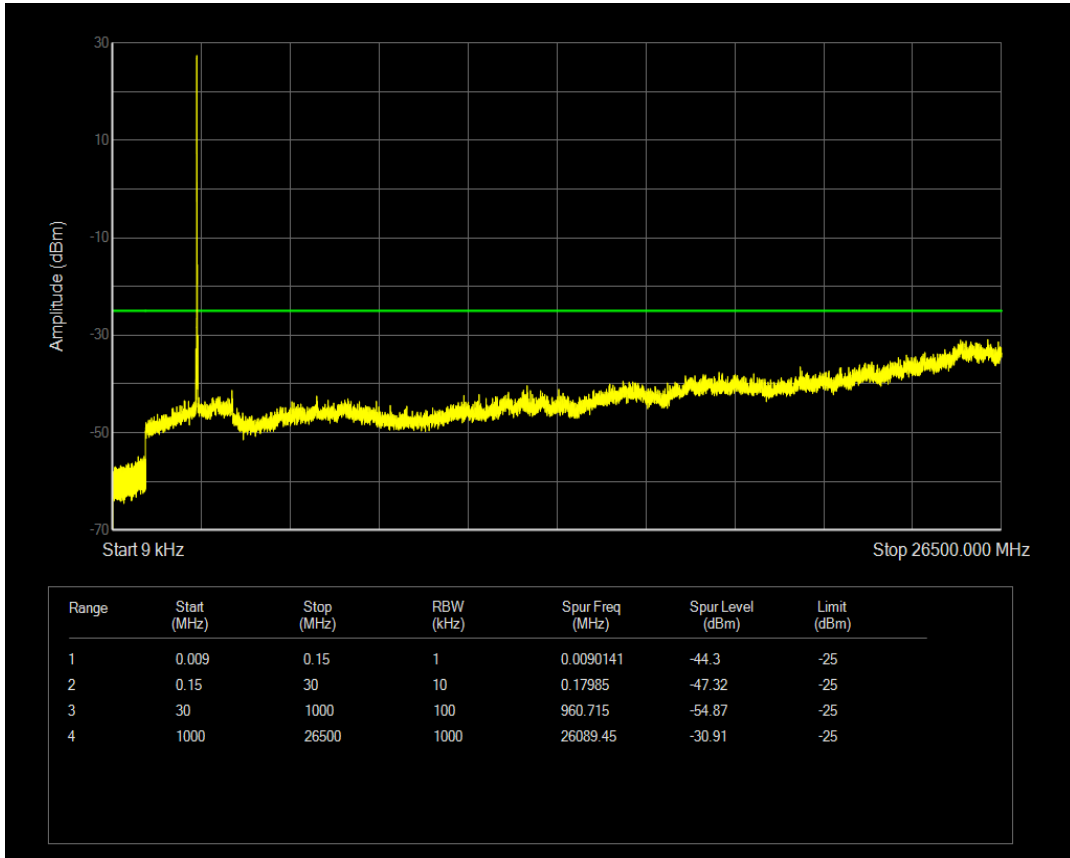

Band7 QAM16 BW=15MHz Channel=20825 RB Size=75 Position=#0

Band7 QPSK BW=15MHz Channel=21100 RB Size=1 Position=#0

Band7 QPSK BW=15MHz Channel=21100 RB Size=75 Position=#0

Band7 QAM16 BW=15MHz Channel=21100 RB Size=1 Position=#0

Band7 QAM16 BW=15MHz Channel=21100 RB Size=75 Position=#0

Band7 QPSK BW=15MHz Channel=21375 RB Size=1 Position=#0

Band7 QPSK BW=15MHz Channel=21375 RB Size=75 Position=#0

Band7 QAM16 BW=15MHz Channel=21375 RB Size=1 Position=#0