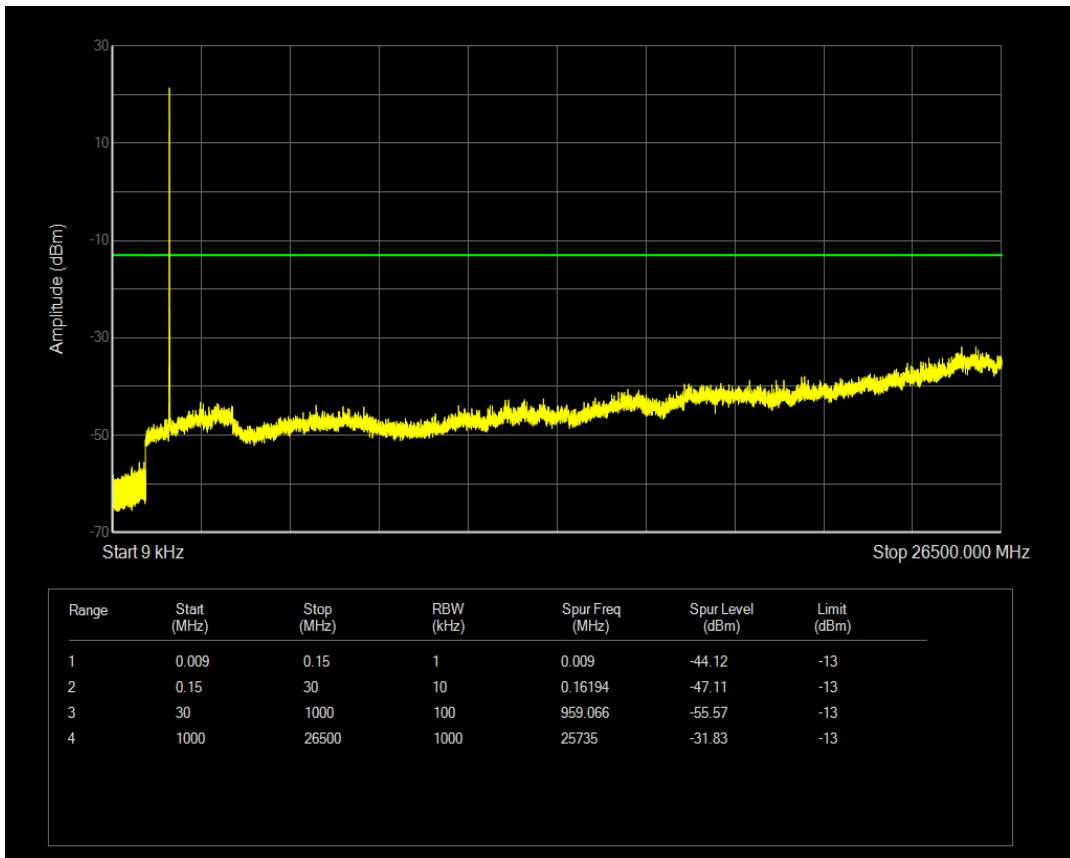

Band66 QAM16 BW=5MHz Channel=131997 RB Size=25 Position=#0

Band66 QPSK BW=5MHz Channel=132322 RB Size=1 Position=#0