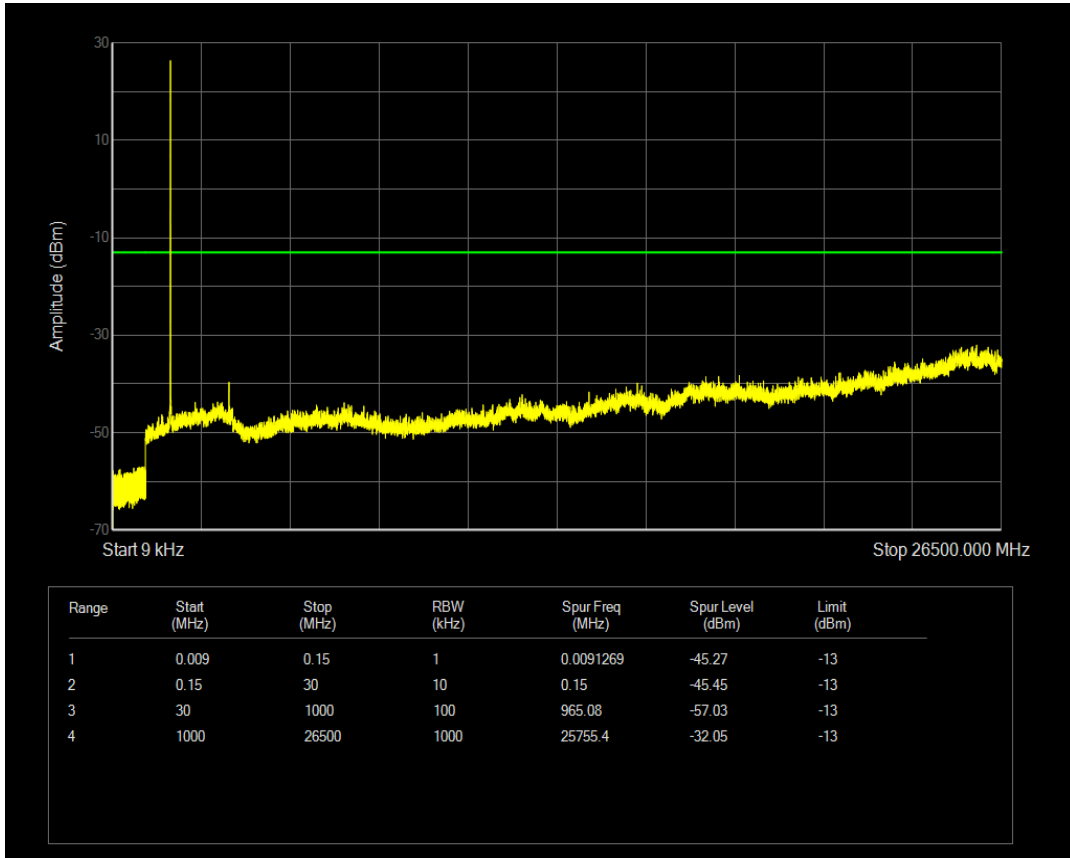

Band66 QAM16 BW=3MHz Channel=131987 RB Size=15 Position=#0

Band66 QPSK BW=3MHz Channel=132322 RB Size=1 Position=#0

Band66 QPSK BW=3MHz Channel=132322 RB Size=15 Position=#0

Band66 QAM16 BW=3MHz Channel=132322 RB Size=1 Position=#0