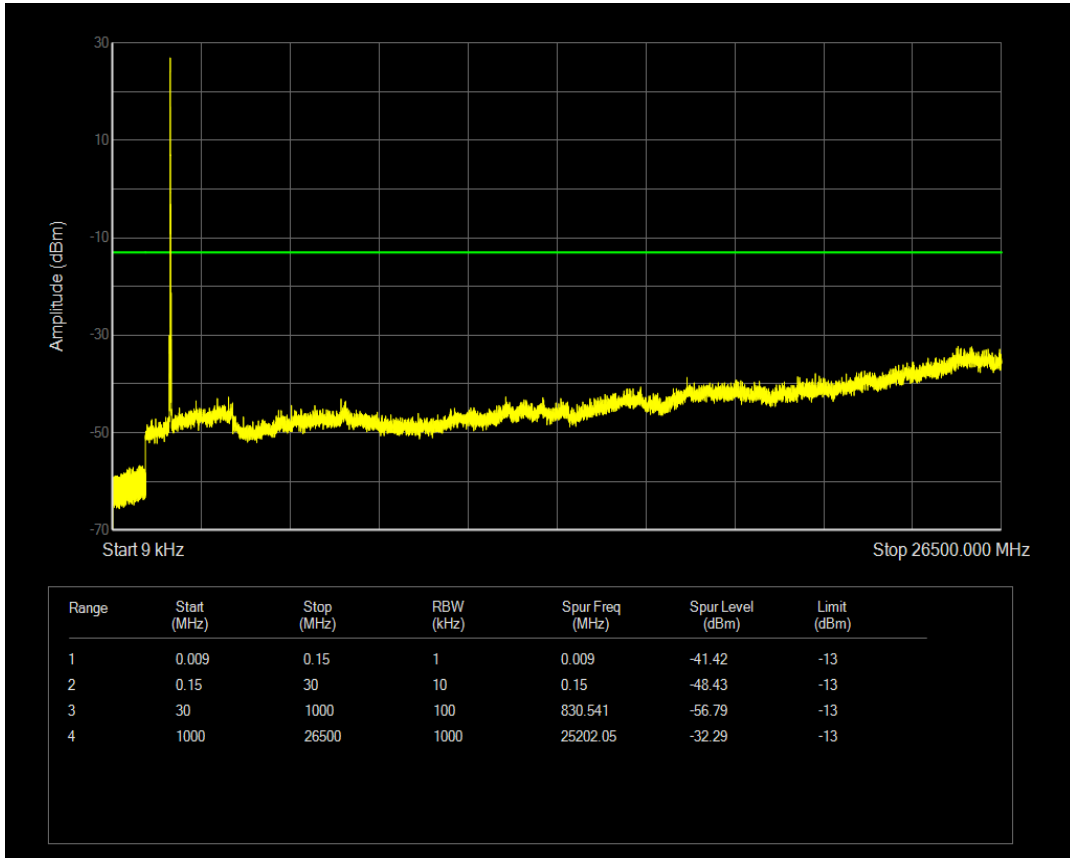

Band66 QPSK BW=15MHz Channel=132322 RB Size=1 Position=#0

Band66 QPSK BW=15MHz Channel=132322 RB Size=75 Position=#0