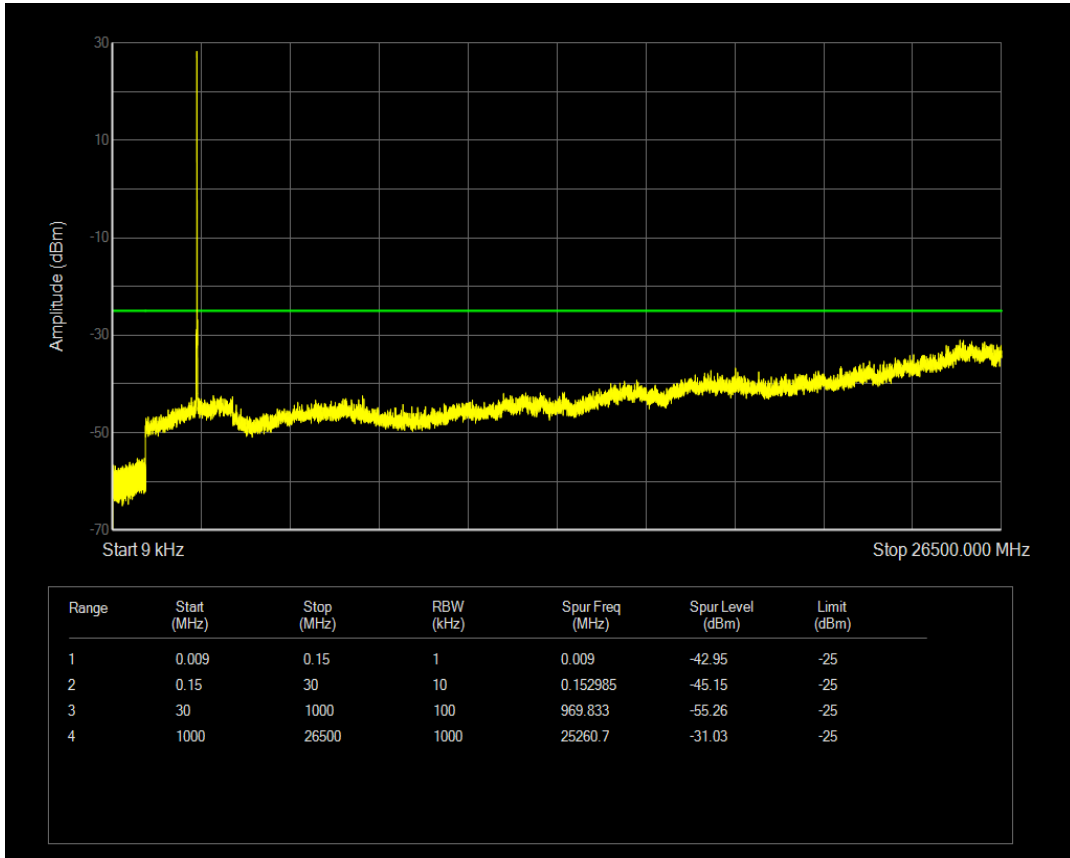

Band7 QAM16 BW=10MHz Channel=20800 RB Size=50 Position=#0

Band7 QPSK BW=10MHz Channel=21100 RB Size=1 Position=#0

Band7 QPSK BW=10MHz Channel=21100 RB Size=50 Position=#0

Band7 QAM16 BW=10MHz Channel=21100 RB Size=1 Position=#0

Band7 QAM16 BW=10MHz Channel=21100 RB Size=50 Position=#0

Band7 QPSK BW=10MHz Channel=21400 RB Size=1 Position=#0

Band7 QPSK BW=10MHz Channel=21400 RB Size=50 Position=#0

Band7 QAM16 BW=10MHz Channel=21400 RB Size=1 Position=#0