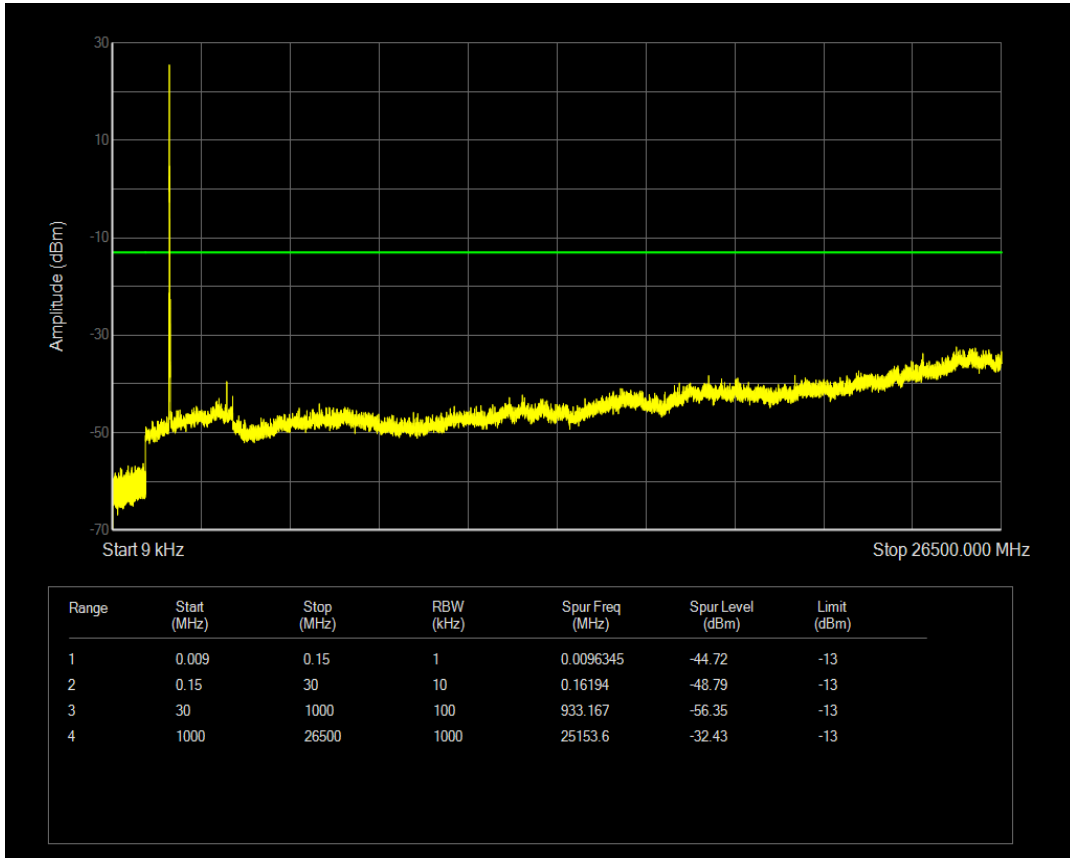

Band66 QAM16 BW=10MHz Channel=132322 RB Size=50 Position=#0

Band66 QPSK BW=10MHz Channel=132622 RB Size=1 Position=#0

Band66 QPSK BW=10MHz Channel=132622 RB Size=50 Position=#0

Band66 QAM16 BW=10MHz Channel=132622 RB Size=1 Position=#0

Band66 QAM16 BW=10MHz Channel=132622 RB Size=50 Position=#0

Band66 QPSK BW=15MHz Channel=132047 RB Size=1 Position=#0

Band66 QPSK BW=15MHz Channel=132047 RB Size=75 Position=#0

Band66 QAM16 BW=15MHz Channel=132047 RB Size=1 Position=#0