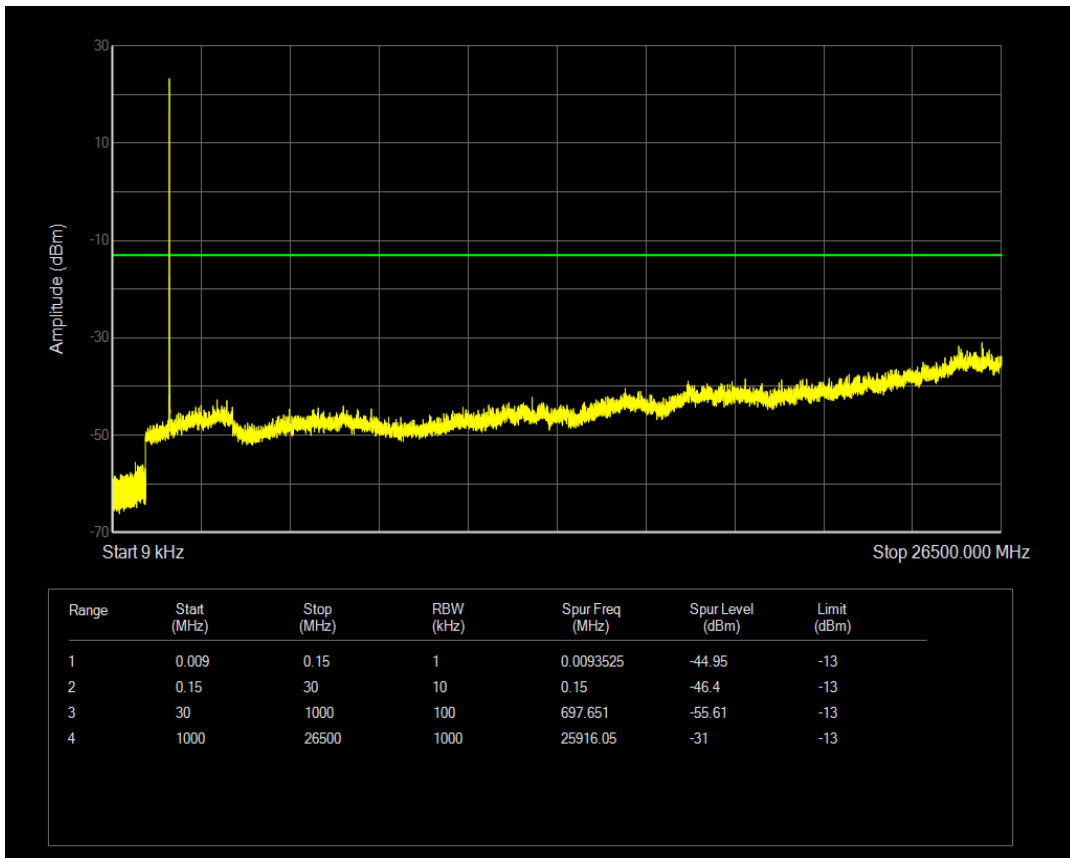

Band66 QAM16 BW=3MHz Channel=131987 RB Size=15 Position=#0

Band66 QPSK BW=3MHz Channel=132322 RB Size=1 Position=#0

Band66 QPSK BW=3MHz Channel=132322 RB Size=15 Position=#0

Band66 QAM16 BW=3MHz Channel=132322 RB Size=1 Position=#0