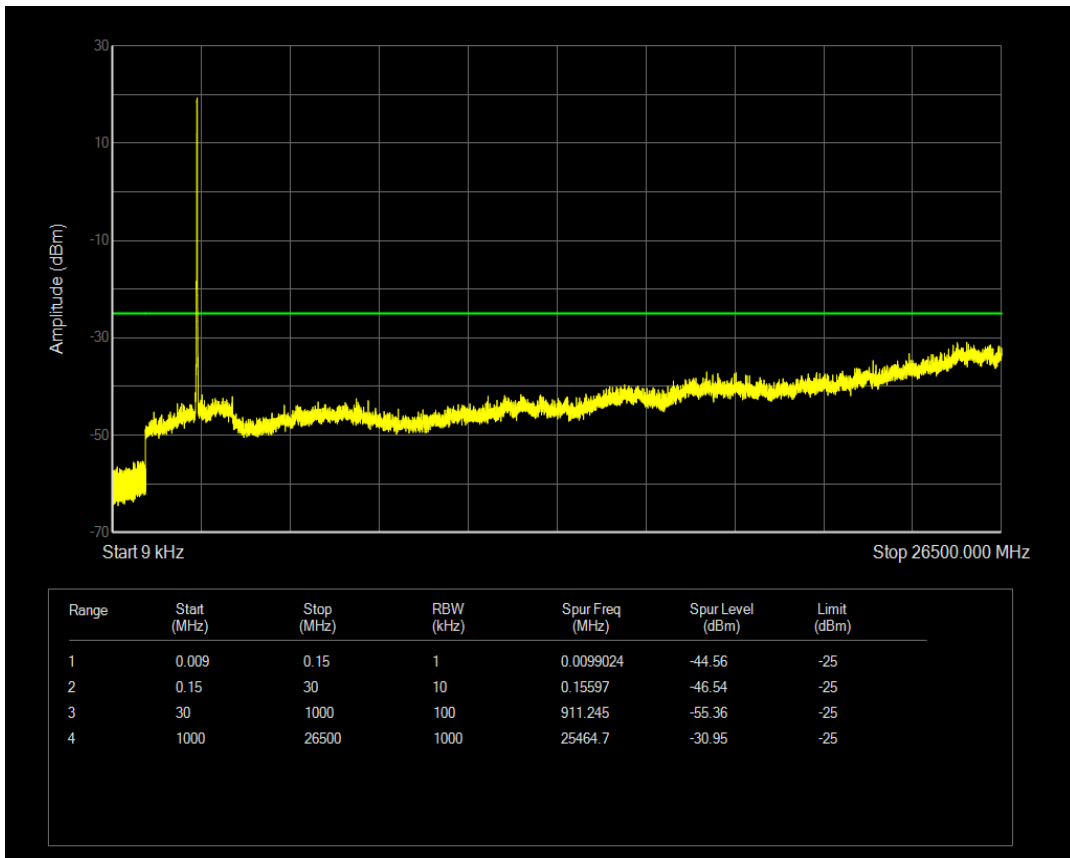

Band7 QPSK BW=15MHz Channel=21100 RB Size=75 Position=#0

Band7 QAM16 BW=15MHz Channel=21100 RB Size=1 Position=#0