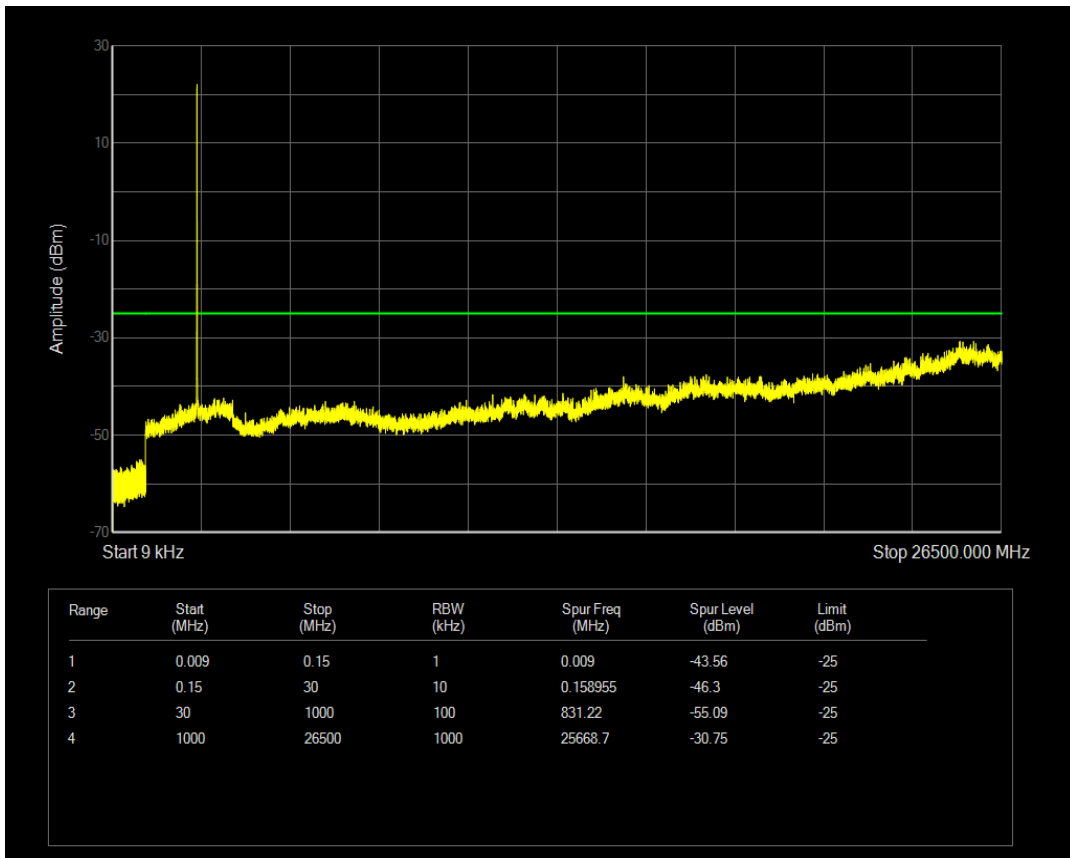

Band7 QPSK BW=5MHz Channel=21100 RB Size=25 Position=#0

Band7 QAM16 BW=5MHz Channel=21100 RB Size=1 Position=#0