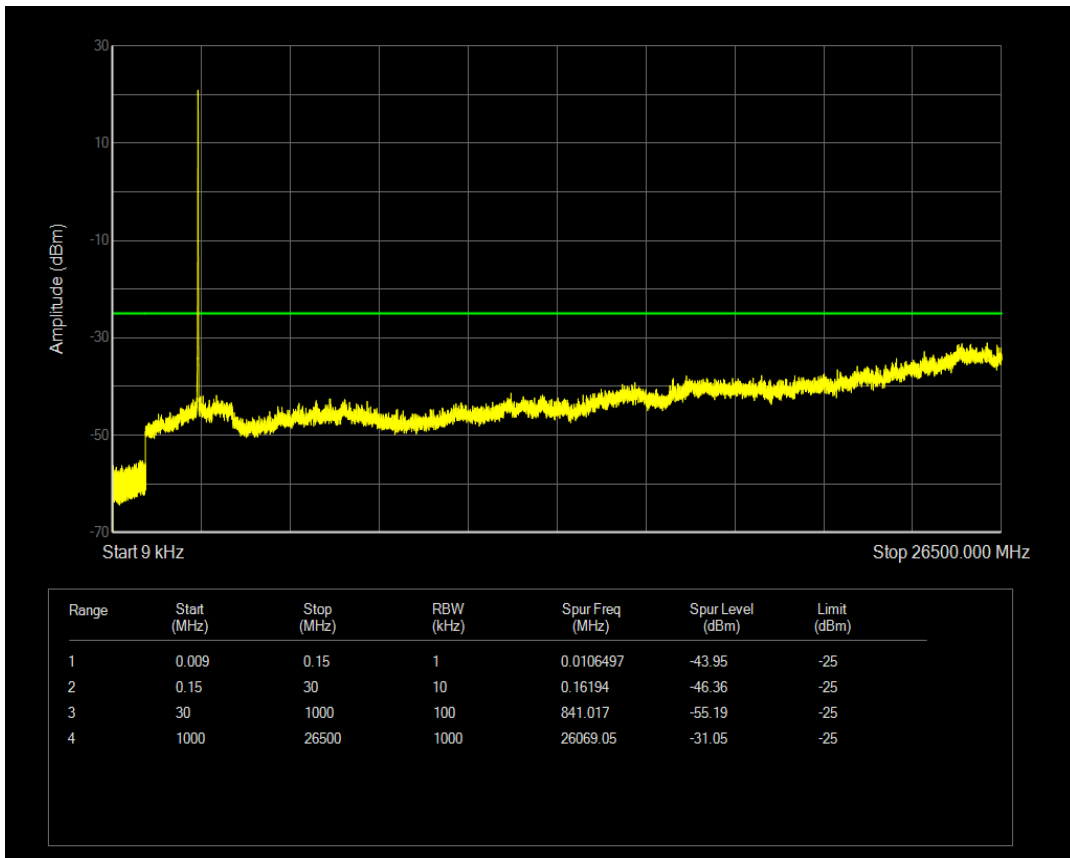

Band7 QAM16 BW=5MHz Channel=21425 RB Size=25 Position=#0

Band7 QPSK BW=10MHz Channel=20800 RB Size=1 Position=#0

Band7 QPSK BW=10MHz Channel=20800 RB Size=50 Position=#0

Band7 QAM16 BW=10MHz Channel=20800 RB Size=1 Position=#0

Band7 QAM16 BW=10MHz Channel=20800 RB Size=50 Position=#0

Band7 QPSK BW=10MHz Channel=21100 RB Size=1 Position=#0

Band7 QPSK BW=10MHz Channel=21100 RB Size=50 Position=#0

Band7 QAM16 BW=10MHz Channel=21100 RB Size=1 Position=#0

Band7 QAM16 BW=10MHz Channel=21100 RB Size=50 Position=#0

Band7 QPSK BW=10MHz Channel=21400 RB Size=1 Position=#0

Band7 QPSK BW=10MHz Channel=21400 RB Size=50 Position=#0

Band7 QAM16 BW=10MHz Channel=21400 RB Size=1 Position=#0