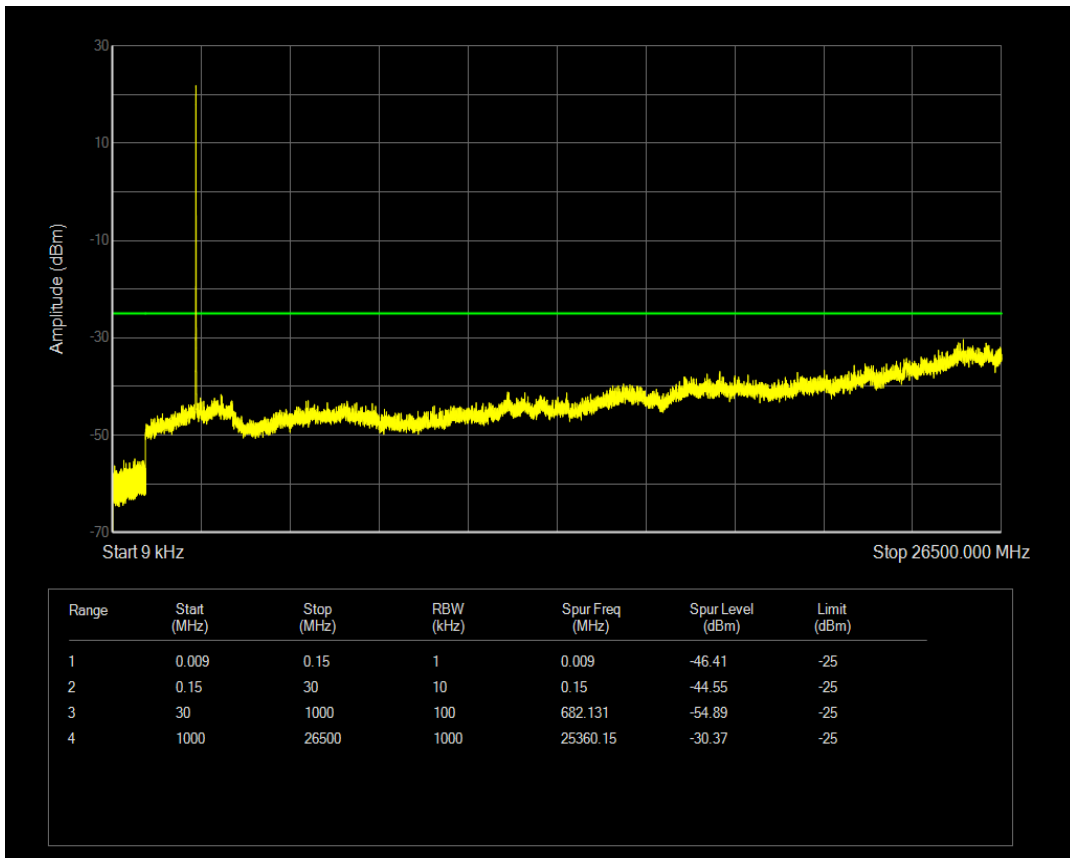

Band66 QAM16 BW=20MHz Channel=132322 RB Size=100 Position=#0

Band66 QPSK BW=20MHz Channel=132572 RB Size=1 Position=#0

Band66 QPSK BW=20MHz Channel=132572 RB Size=100 Position=#0

Band66 QAM16 BW=20MHz Channel=132572 RB Size=1 Position=#0

Band66 QAM16 BW=20MHz Channel=132572 RB Size=100 Position=#0

Band7 QPSK BW=5MHz Channel=20775 RB Size=1 Position=#0

Band7 QPSK BW=5MHz Channel=20775 RB Size=25 Position=#0

Band7 QAM16 BW=5MHz Channel=20775 RB Size=1 Position=#0