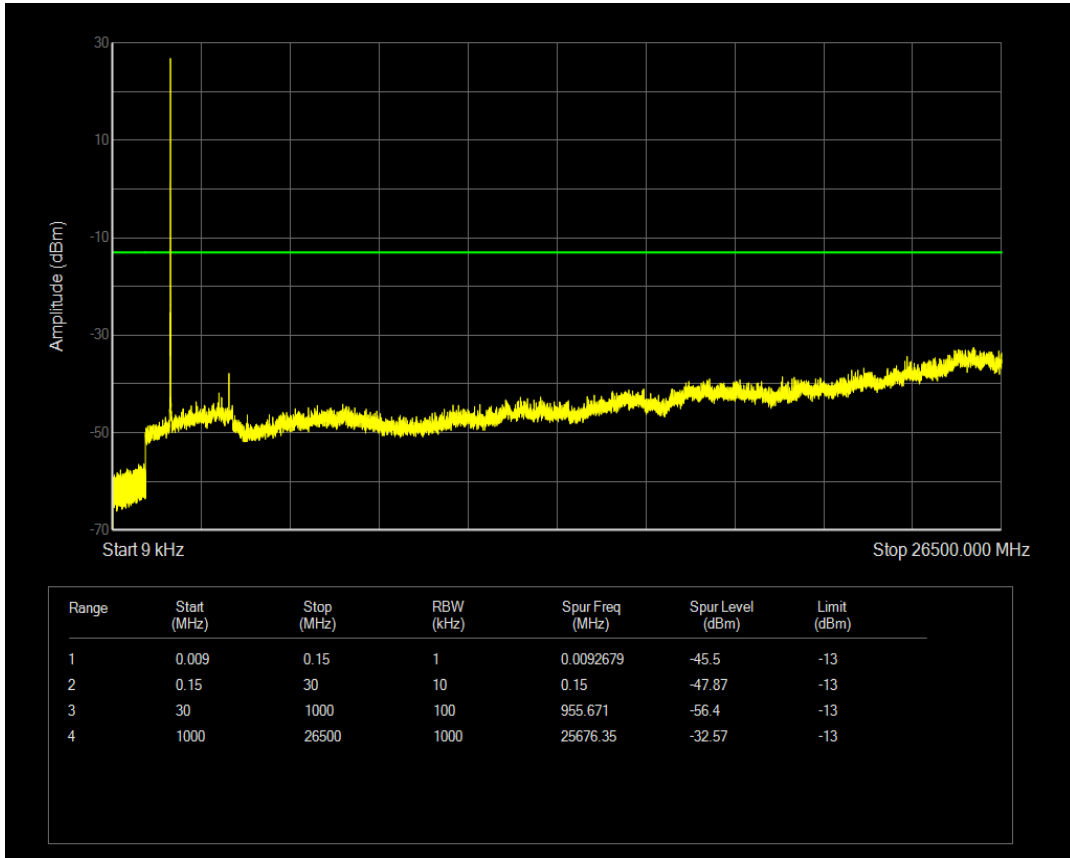

Band66 QPSK BW=5MHz Channel=132322 RB Size=1 Position=#0

Band66 QPSK BW=5MHz Channel=132322 RB Size=25 Position=#0