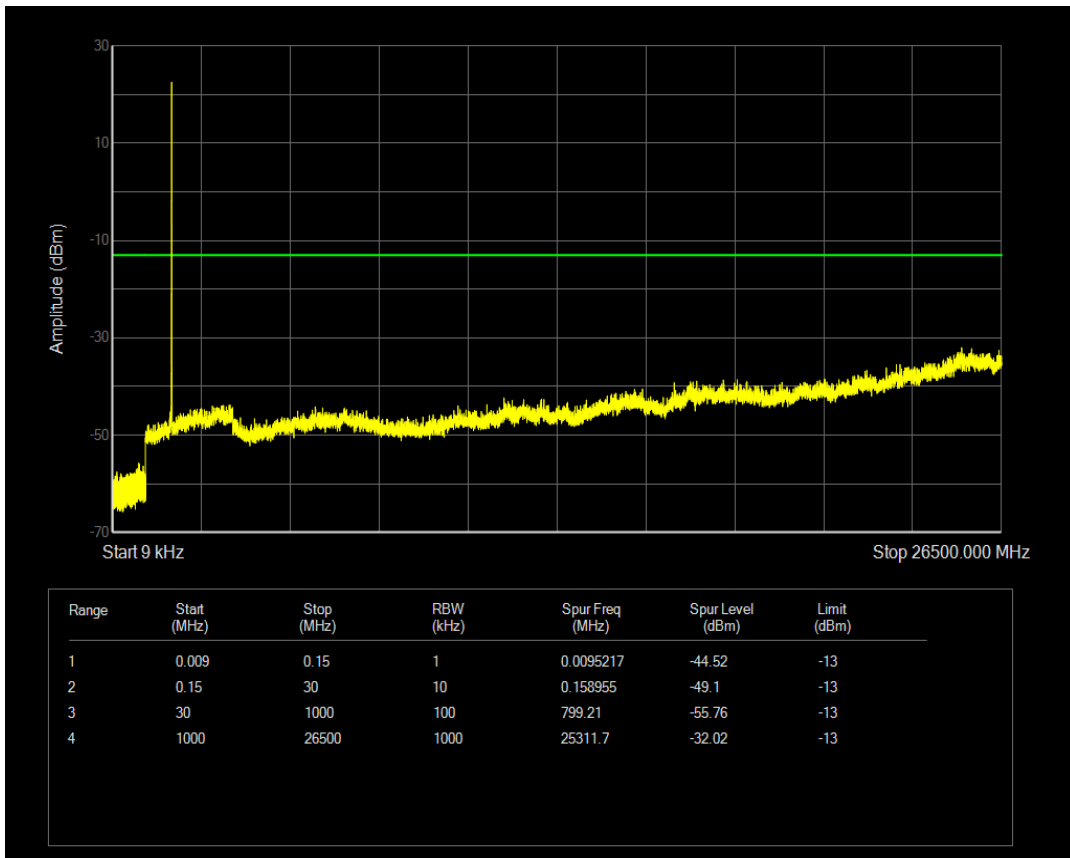

Band66 QAM16 BW=3MHz Channel=132657 RB Size=15 Position=#0

Band66 QPSK BW=5MHz Channel=131997 RB Size=1 Position=#0