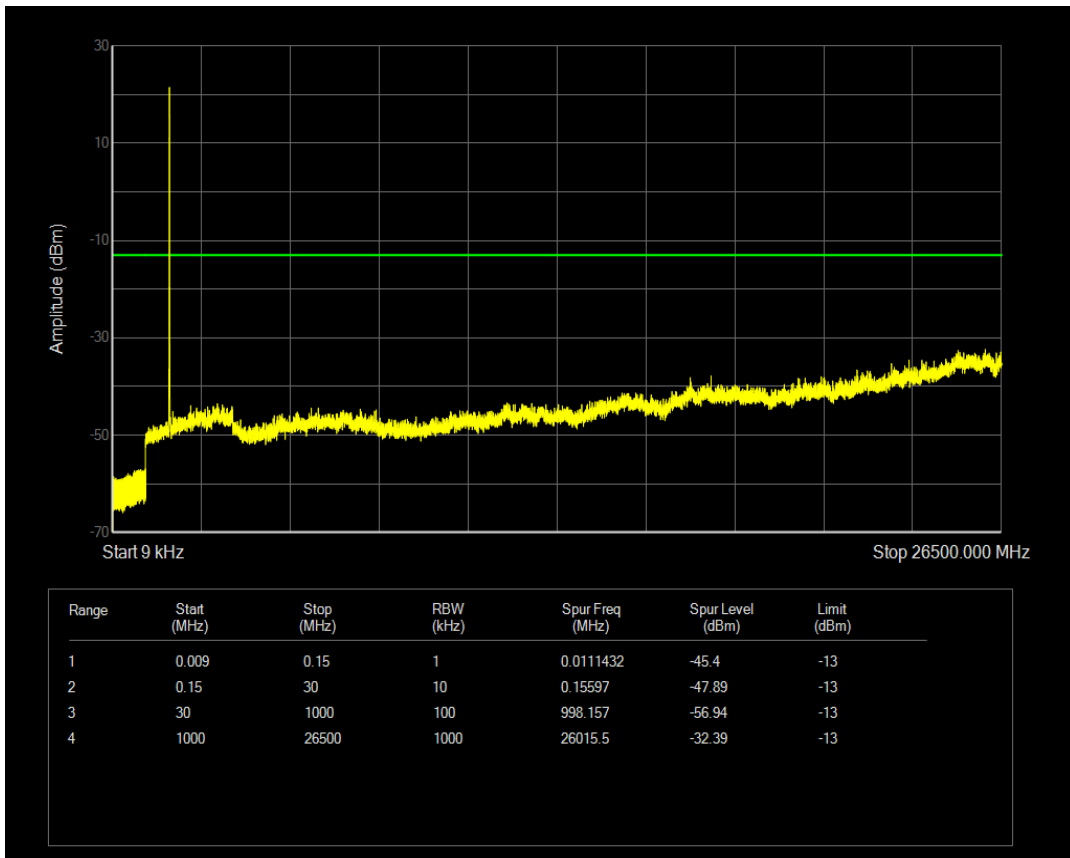

Band66 QPSK BW=5MHz Channel=131997 RB Size=25 Position=#0

Band66 QAM16 BW=5MHz Channel=131997 RB Size=1 Position=#0