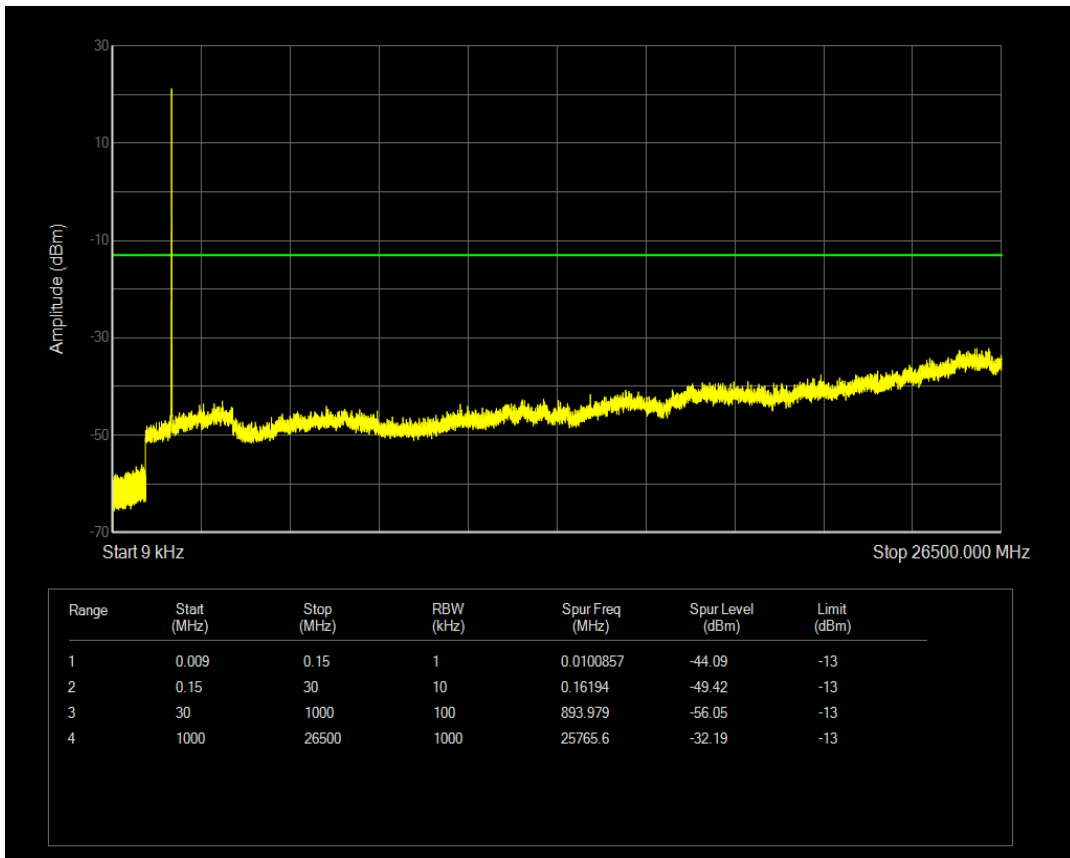

Band66 QPSK BW=5MHz Channel=132647 RB Size=25 Position=#0

Band66 QAM16 BW=5MHz Channel=132647 RB Size=1 Position=#0