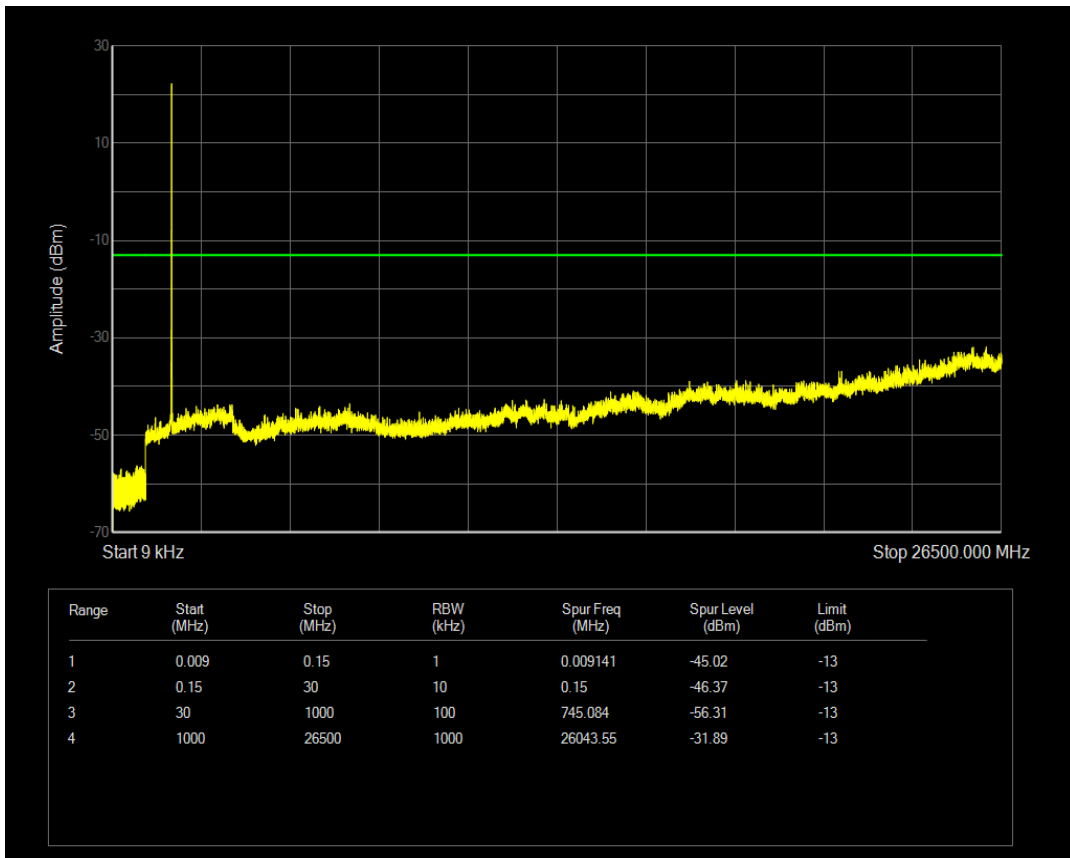

Band66 QAM16 BW=5MHz Channel=132647 RB Size=25 Position=#0

Band66 QPSK BW=10MHz Channel=132022 RB Size=1 Position=#0