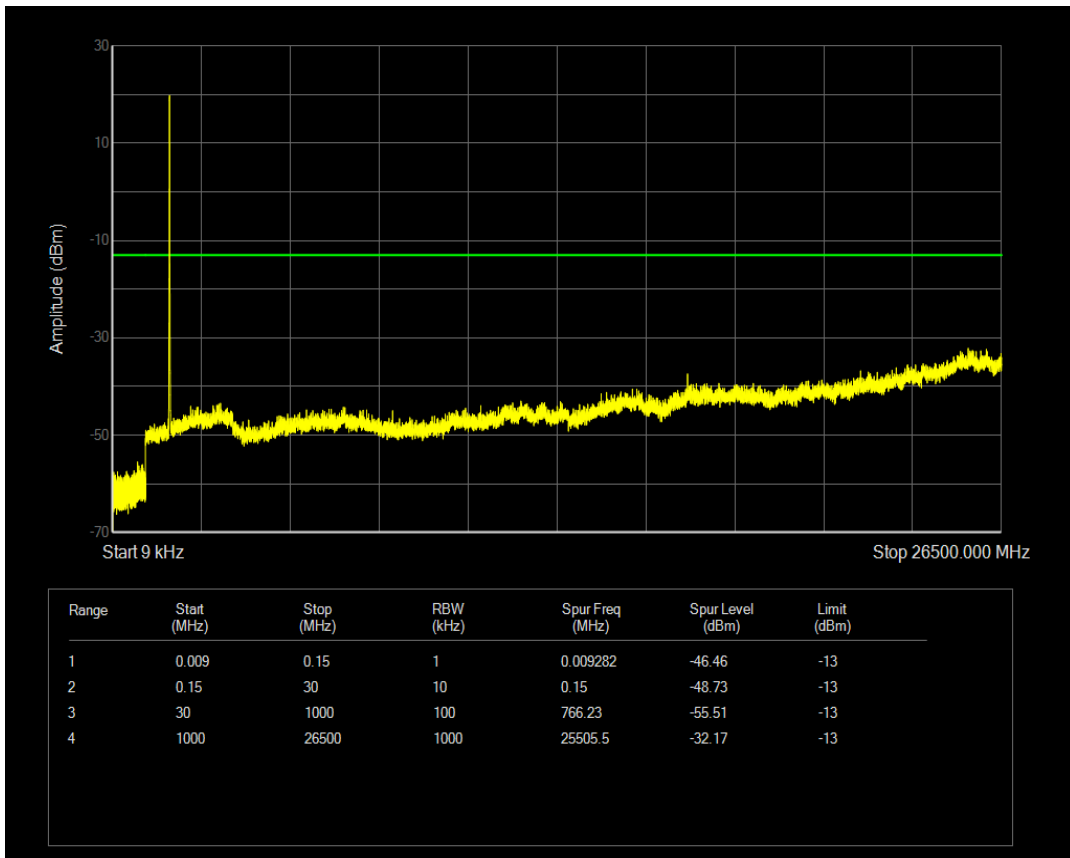

Band66 QAM16 BW=10MHz Channel=132022 RB Size=50 Position=#0

Band66 QPSK BW=10MHz Channel=132322 RB Size=1 Position=#0