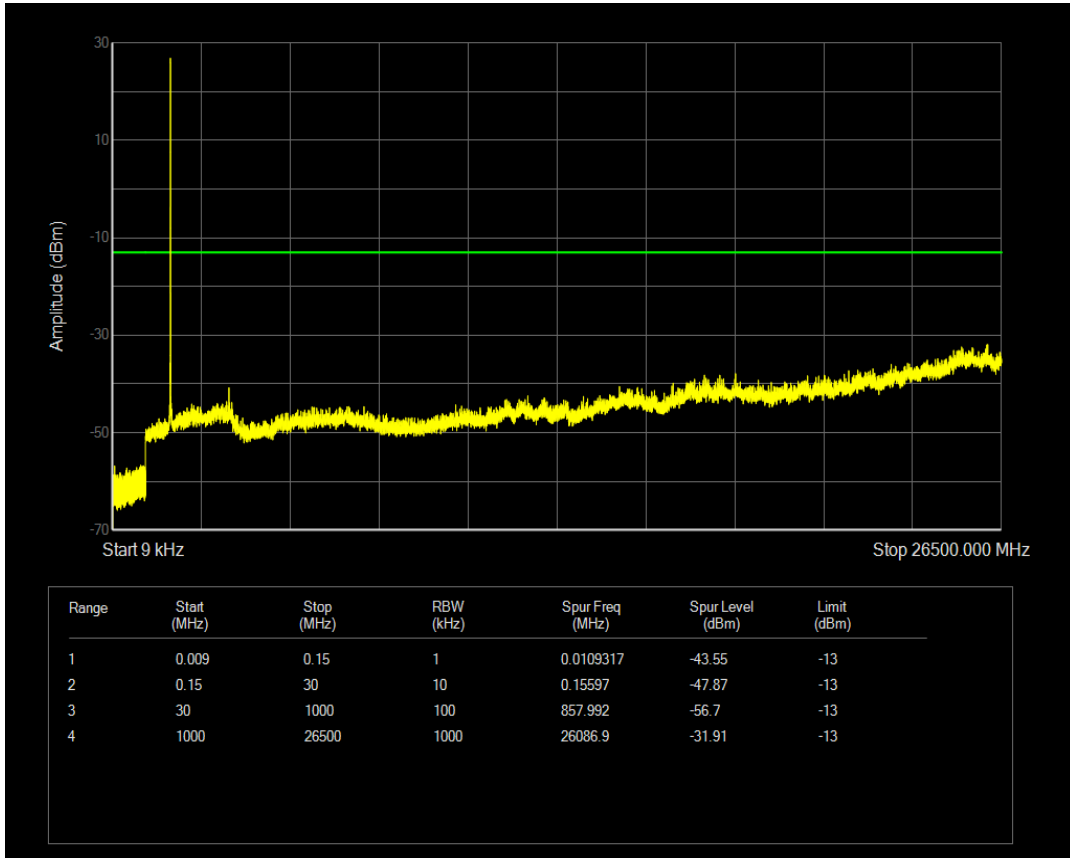

Band66 QAM16 BW=5MHz Channel=131997 RB Size=25 Position=#0

Band66 QPSK BW=5MHz Channel=132322 RB Size=1 Position=#0

Band66 QPSK BW=5MHz Channel=132322 RB Size=25 Position=#0

Band66 QAM16 BW=5MHz Channel=132322 RB Size=1 Position=#0