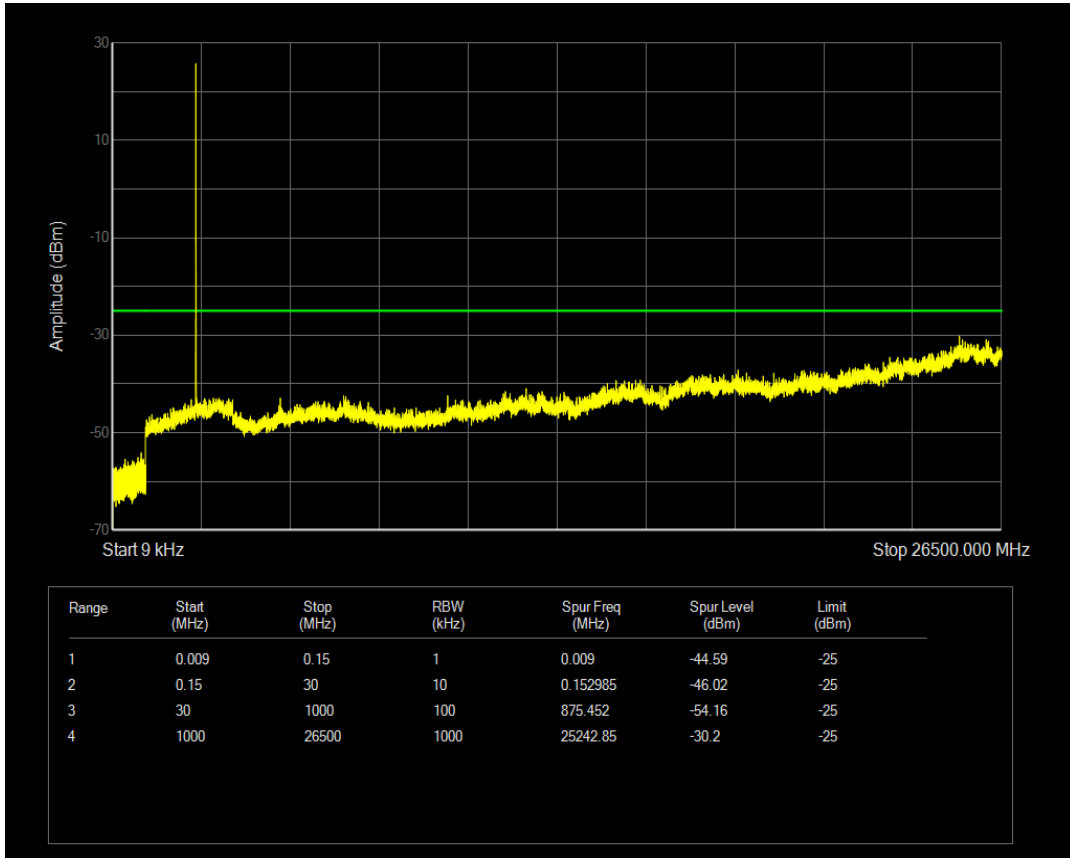

Band66 QAM16 BW=20MHz Channel=132572 RB Size=100 Position=#0

Band7 QPSK BW=5MHz Channel=20775 RB Size=1 Position=#0

Band7 QPSK BW=5MHz Channel=20775 RB Size=25 Position=#0

Band7 QAM16 BW=5MHz Channel=20775 RB Size=1 Position=#0

Band7 QAM16 BW=5MHz Channel=20775 RB Size=25 Position=#0

Band7 QPSK BW=5MHz Channel=21100 RB Size=1 Position=#0

Band7 QPSK BW=5MHz Channel=21100 RB Size=25 Position=#0

Band7 QAM16 BW=5MHz Channel=21100 RB Size=1 Position=#0