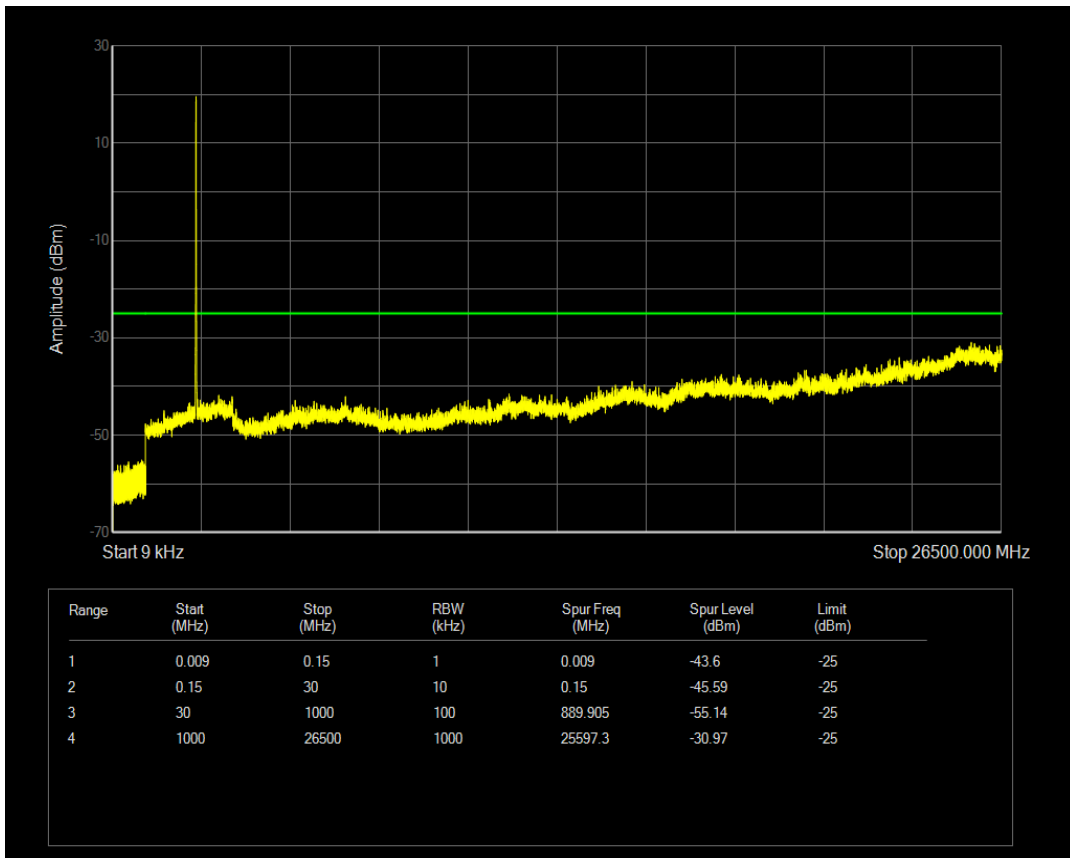

Band7 QAM16 BW=5MHz Channel=21425 RB Size=25 Position=#0

Band7 QPSK BW=10MHz Channel=20800 RB Size=1 Position=#0

Band7 QPSK BW=10MHz Channel=20800 RB Size=50 Position=#0

Band7 QAM16 BW=10MHz Channel=20800 RB Size=1 Position=#0

Band7 QAM16 BW=10MHz Channel=20800 RB Size=50 Position=#0

Band7 QPSK BW=10MHz Channel=21100 RB Size=1 Position=#0

Band7 QPSK BW=10MHz Channel=21100 RB Size=50 Position=#0

Band7 QAM16 BW=10MHz Channel=21100 RB Size=1 Position=#0