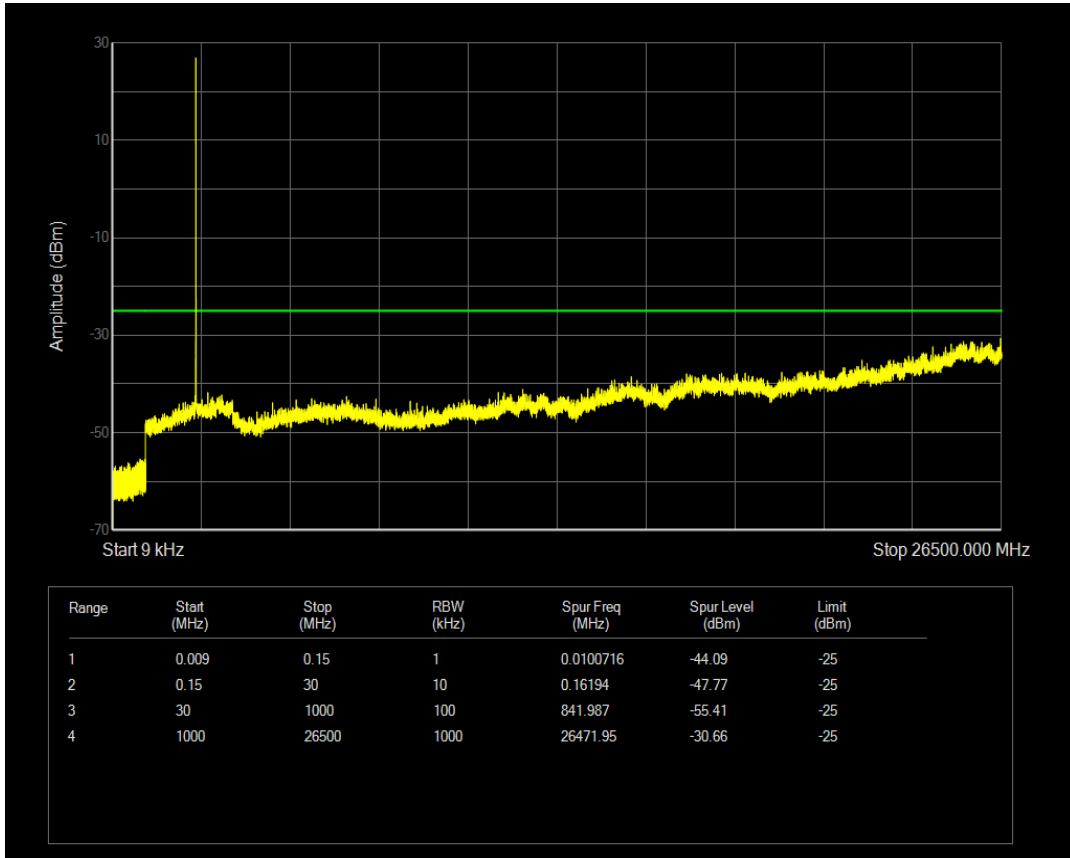

Band66 QAM16 BW=20MHz Channel=132322 RB Size=100 Position=#0

Band66 QPSK BW=20MHz Channel=132572 RB Size=1 Position=#0

Band66 QPSK BW=20MHz Channel=132572 RB Size=100 Position=#0

Band66 QAM16 BW=20MHz Channel=132572 RB Size=1 Position=#0

Band66 QAM16 BW=20MHz Channel=132572 RB Size=100 Position=#0

Band7 QPSK BW=5MHz Channel=20775 RB Size=1 Position=#0

Band7 QPSK BW=5MHz Channel=20775 RB Size=25 Position=#0

Band7 QAM16 BW=5MHz Channel=20775 RB Size=1 Position=#0