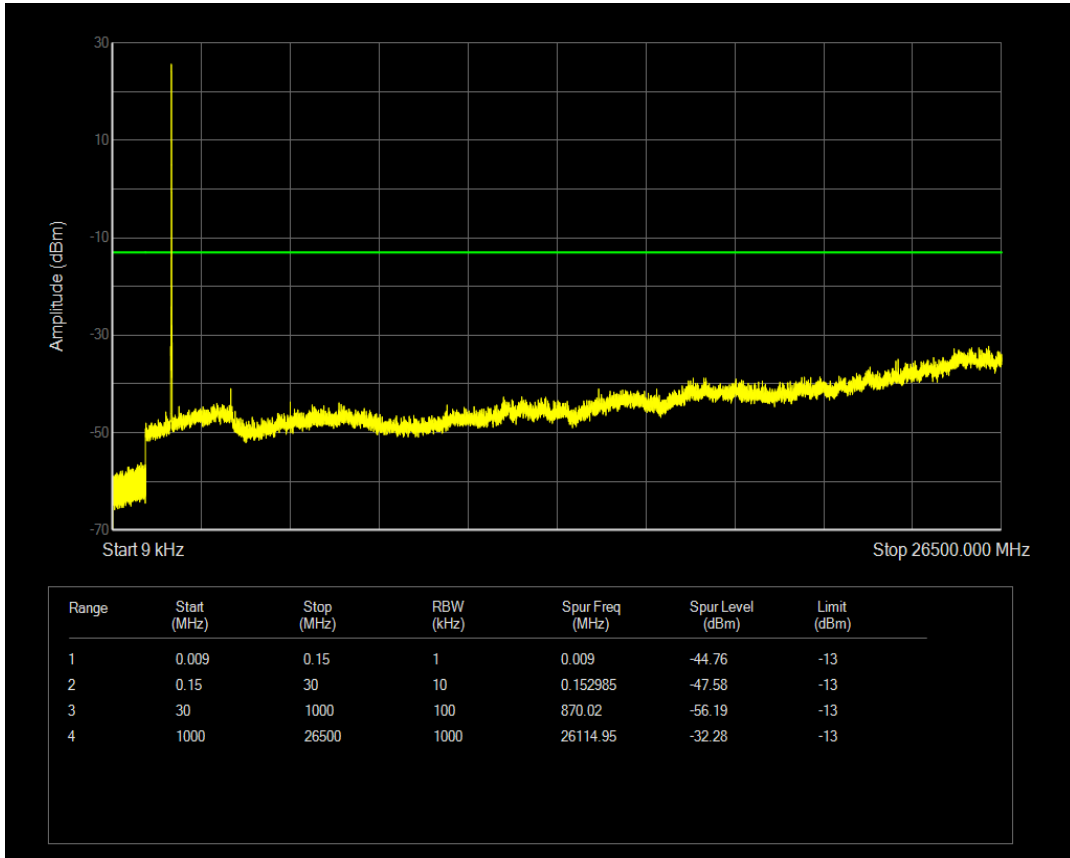

Band66 QAM16 BW=10MHz Channel=132322 RB Size=50 Position=#0

Band66 QPSK BW=10MHz Channel=132622 RB Size=1 Position=#0

Band66 QPSK BW=10MHz Channel=132622 RB Size=50 Position=#0

Band66 QAM16 BW=10MHz Channel=132622 RB Size=1 Position=#0