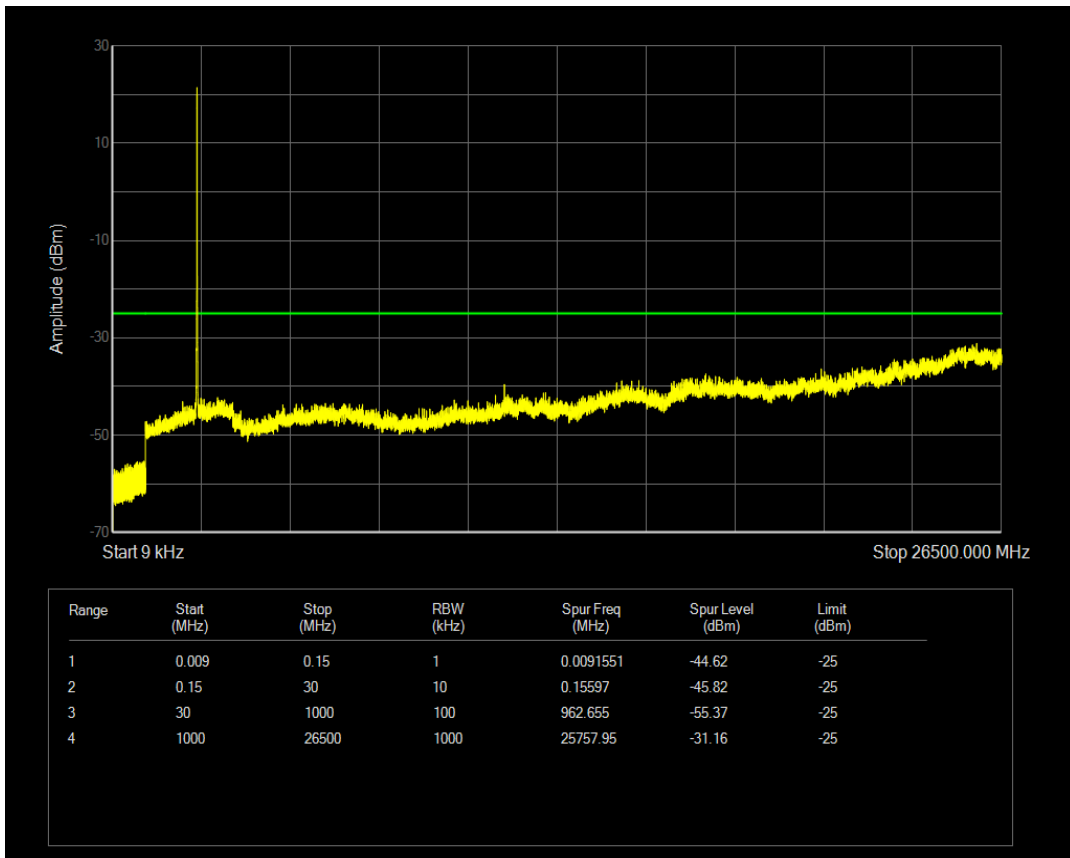

Band7 QAM16 BW=5MHz Channel=21425 RB Size=25 Position=#0

Band7 QPSK BW=10MHz Channel=20800 RB Size=1 Position=#0

Band7 QPSK BW=10MHz Channel=20800 RB Size=50 Position=#0

Band7 QAM16 BW=10MHz Channel=20800 RB Size=1 Position=#0

Band7 QAM16 BW=10MHz Channel=20800 RB Size=50 Position=#0

Band7 QPSK BW=10MHz Channel=21100 RB Size=1 Position=#0

Band7 QPSK BW=10MHz Channel=21100 RB Size=50 Position=#0

Band7 QAM16 BW=10MHz Channel=21100 RB Size=1 Position=#0

Band7 QAM16 BW=10MHz Channel=21100 RB Size=50 Position=#0

Band7 QPSK BW=10MHz Channel=21400 RB Size=1 Position=#0

Band7 QPSK BW=10MHz Channel=21400 RB Size=50 Position=#0

Band7 QAM16 BW=10MHz Channel=21400 RB Size=1 Position=#0