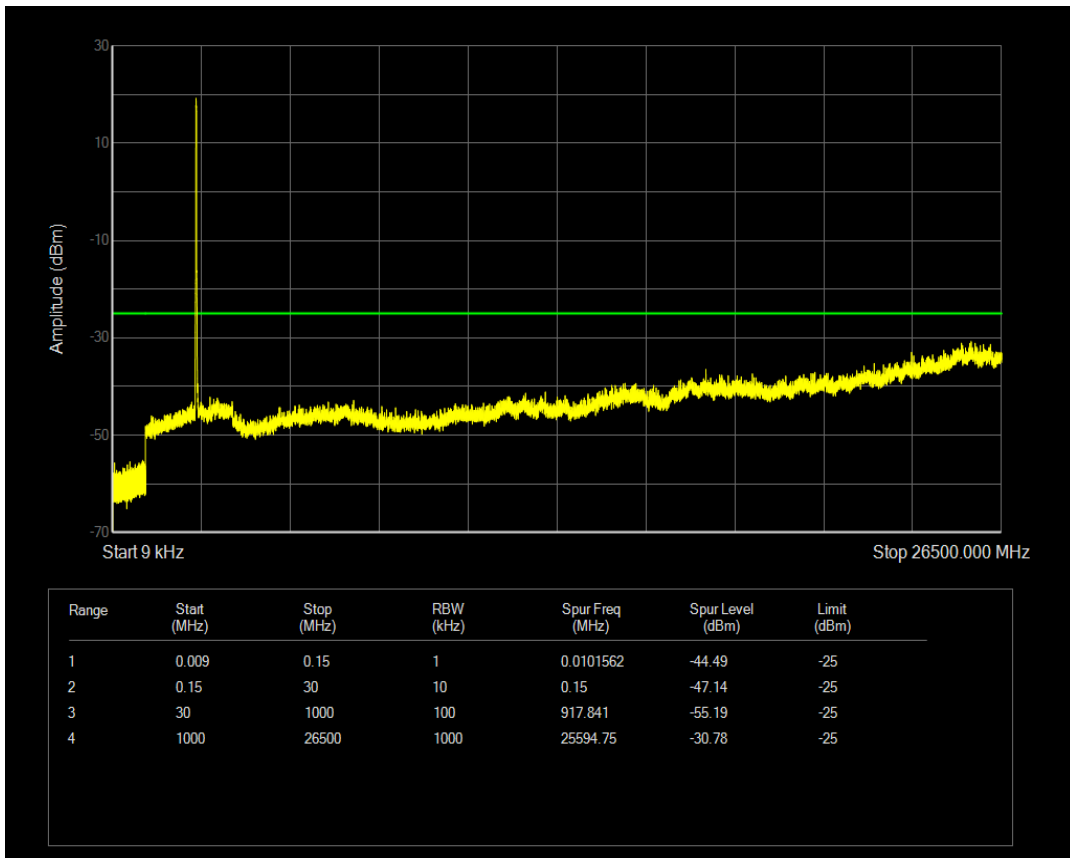

Band7 QAM16 BW=15MHz Channel=21100 RB Size=75 Position=#0

Band7 QPSK BW=15MHz Channel=21375 RB Size=1 Position=#0

Band7 QPSK BW=15MHz Channel=21375 RB Size=75 Position=#0

Band7 QAM16 BW=15MHz Channel=21375 RB Size=1 Position=#0

Band7 QAM16 BW=15MHz Channel=21375 RB Size=75 Position=#0

Band7 QPSK BW=20MHz Channel=20850 RB Size=1 Position=#0

Band7 QPSK BW=20MHz Channel=20850 RB Size=100 Position=#0

Band7 QAM16 BW=20MHz Channel=20850 RB Size=1 Position=#0