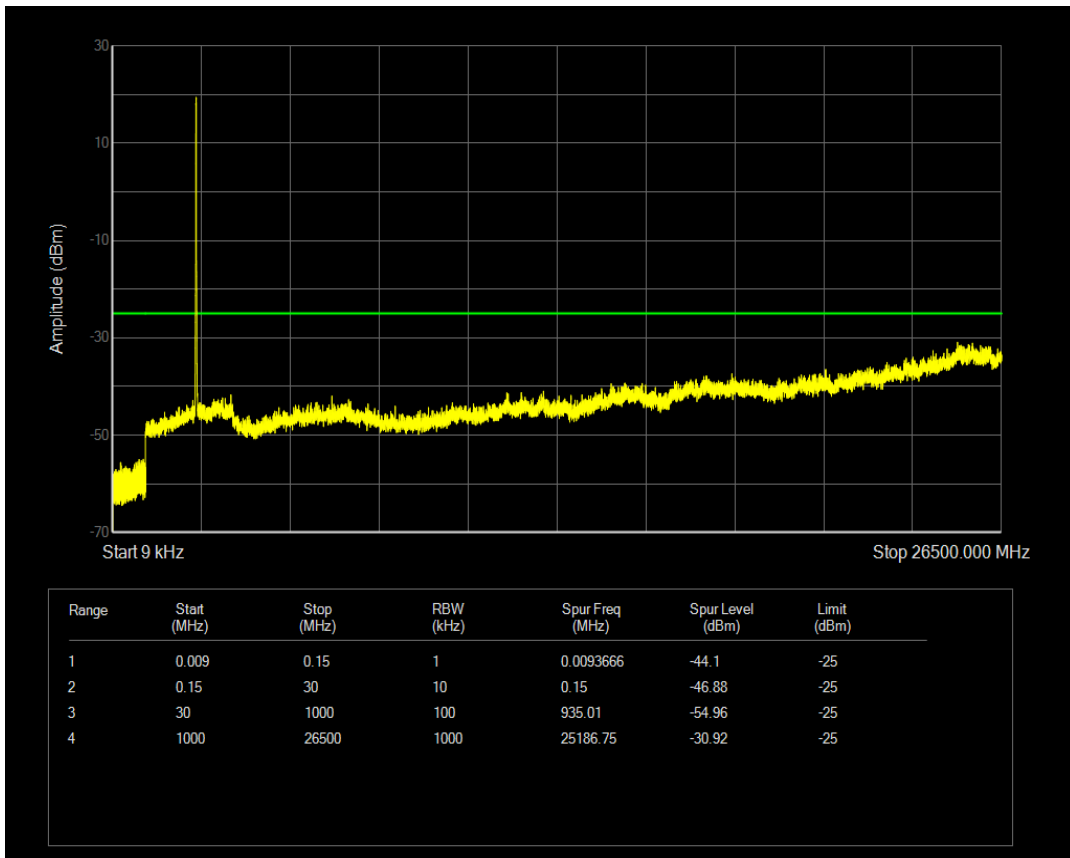

Band7 QPSK BW=15MHz Channel=20825 RB Size=75 Position=#0

Band7 QAM16 BW=15MHz Channel=20825 RB Size=1 Position=#0