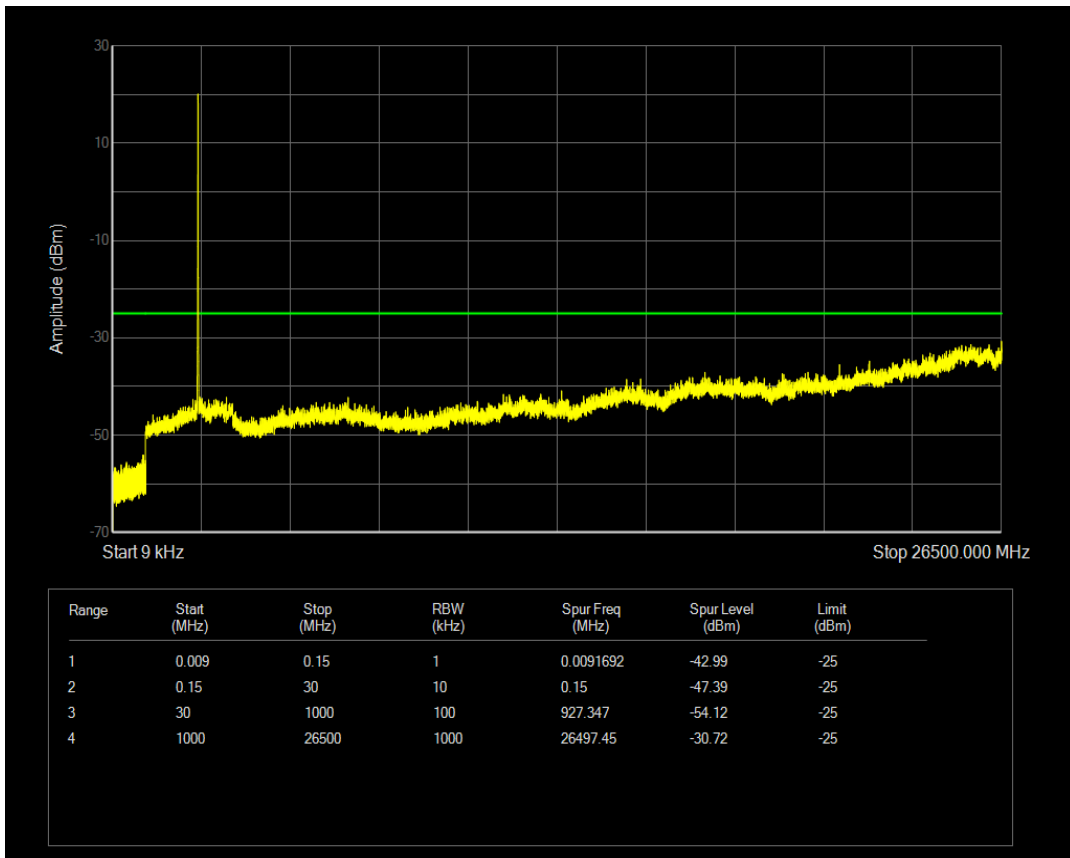

Band7 QAM16 BW=10MHz Channel=21400 RB Size=50 Position=#0

Band7 QPSK BW=15MHz Channel=20825 RB Size=1 Position=#0