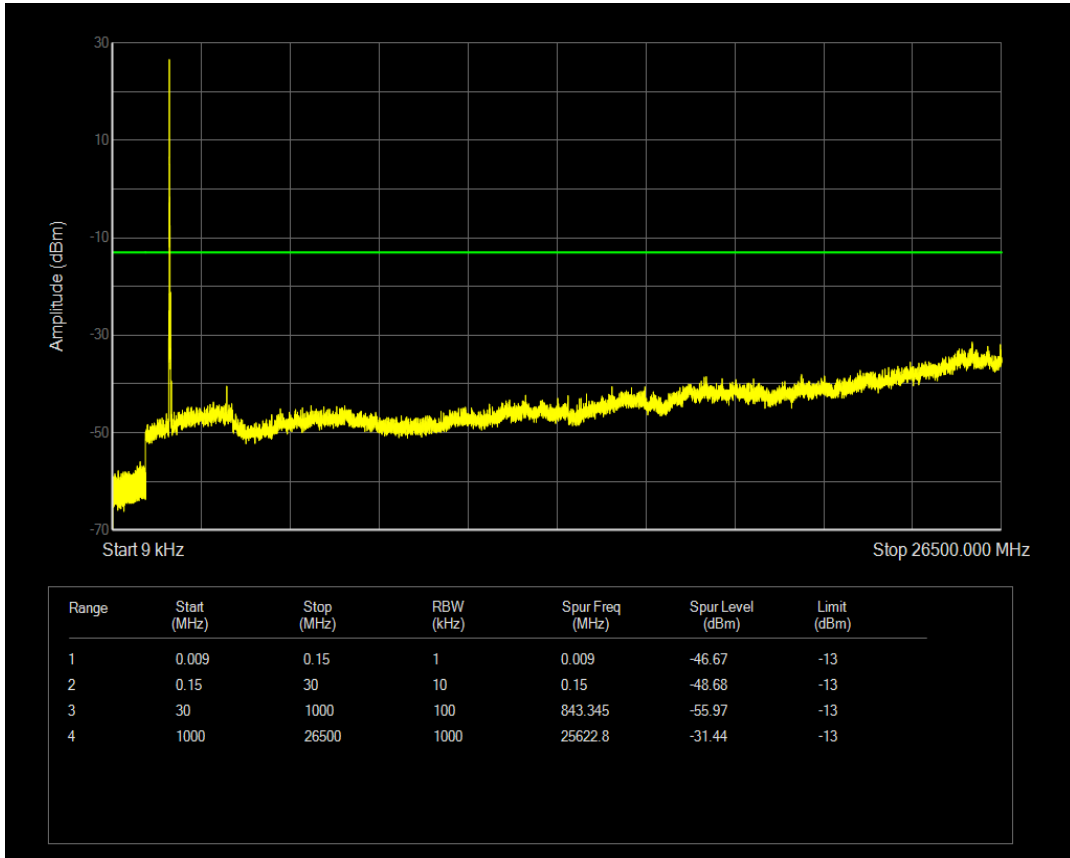

Band66 QPSK BW=20MHz Channel=132072 RB Size=1 Position=#0

Band66 QPSK BW=20MHz Channel=132072 RB Size=100 Position=#0