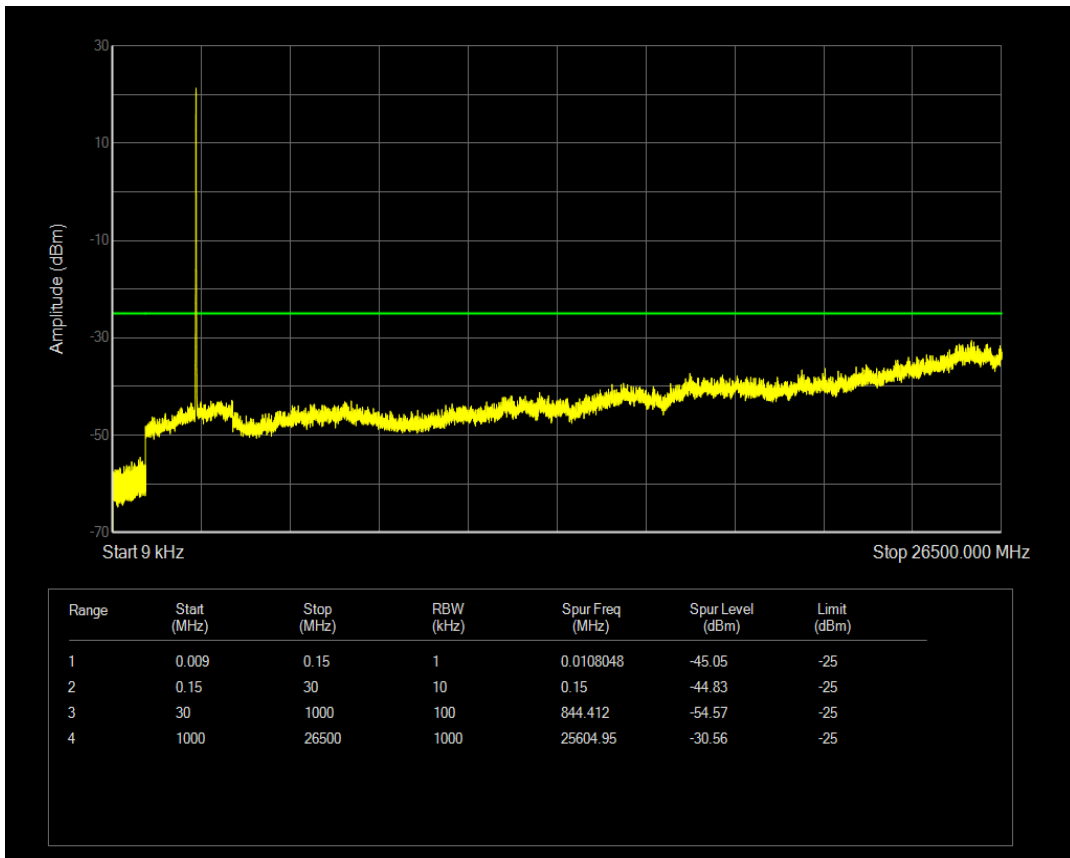

Band7 QAM16 BW=5MHz Channel=21100 RB Size=25 Position=#0

Band7 QPSK BW=5MHz Channel=21425 RB Size=1 Position=#0

Band7 QPSK BW=5MHz Channel=21425 RB Size=25 Position=#0

Band7 QAM16 BW=5MHz Channel=21425 RB Size=1 Position=#0

Band7 QAM16 BW=5MHz Channel=21425 RB Size=25 Position=#0

Band7 QPSK BW=10MHz Channel=20800 RB Size=1 Position=#0

Band7 QPSK BW=10MHz Channel=20800 RB Size=50 Position=#0

Band7 QAM16 BW=10MHz Channel=20800 RB Size=1 Position=#0