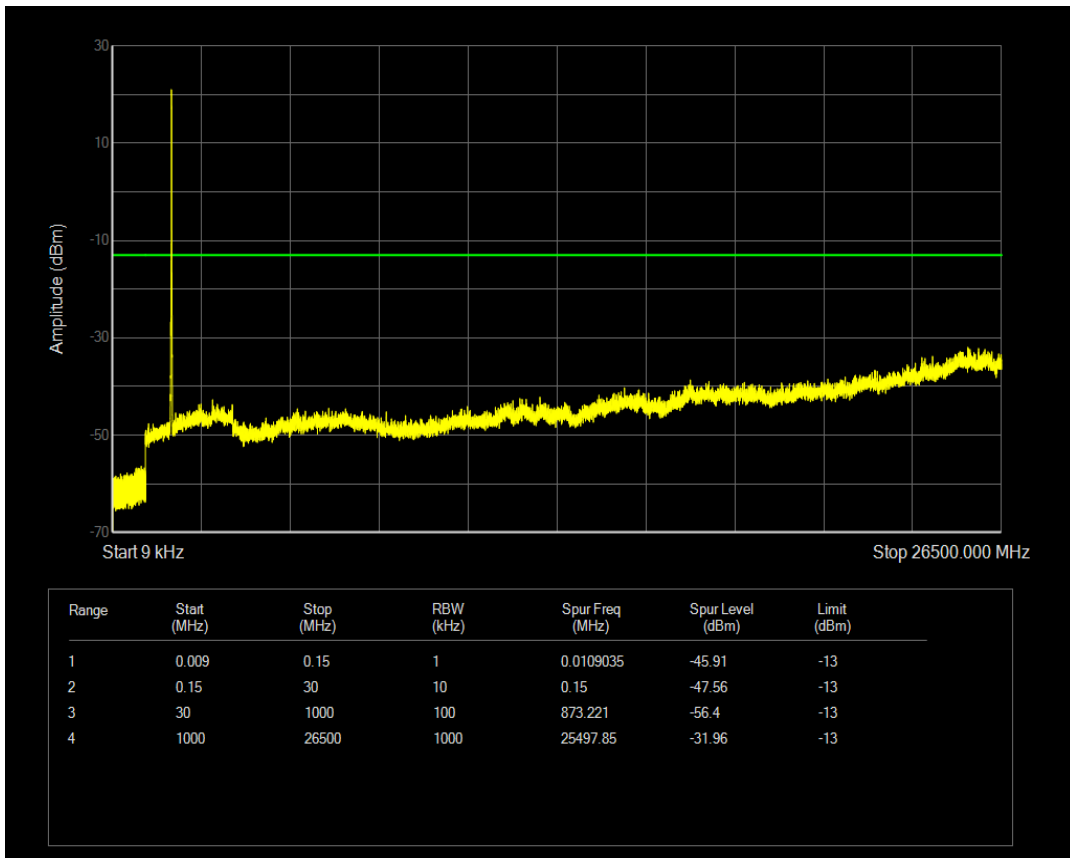

Band66 QPSK BW=10MHz Channel=132622 RB Size=50 Position=#0

Band66 QAM16 BW=10MHz Channel=132622 RB Size=1 Position=#0