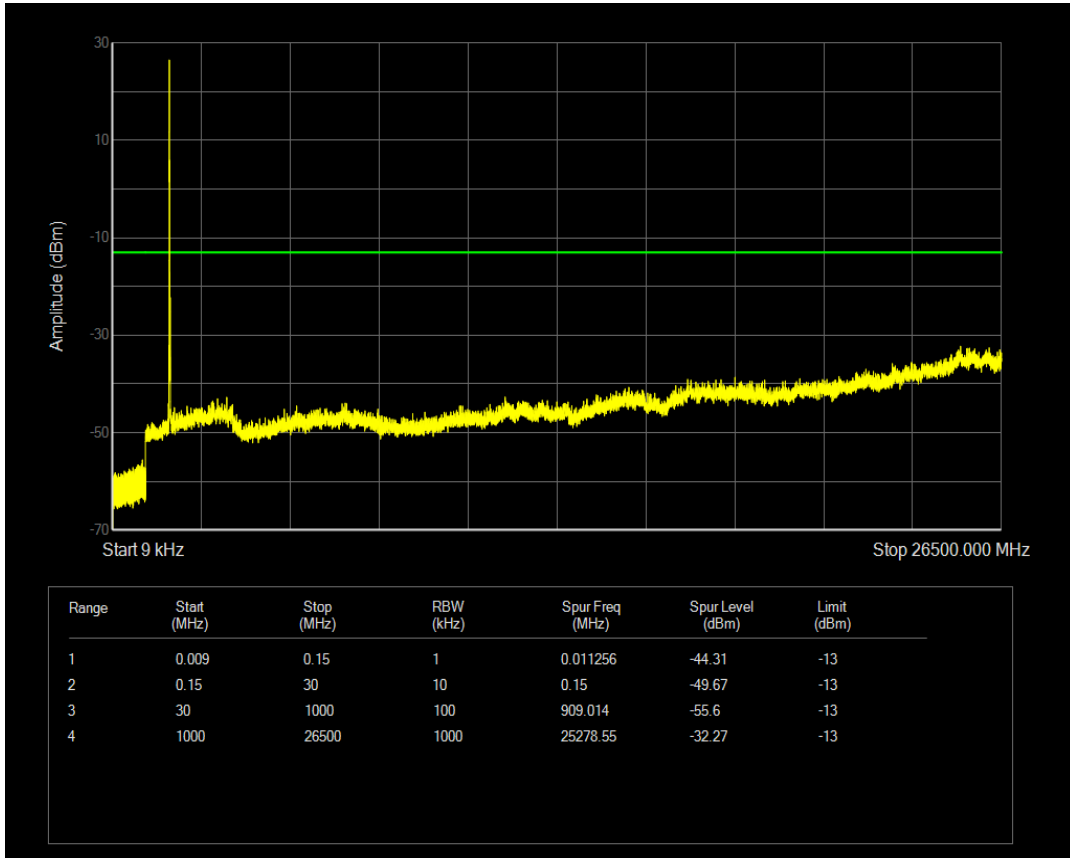

Band66 QAM16 BW=10MHz Channel=132622 RB Size=50 Position=#0

Band66 QPSK BW=15MHz Channel=132047 RB Size=1 Position=#0

Band66 QPSK BW=15MHz Channel=132047 RB Size=75 Position=#0

Band66 QAM16 BW=15MHz Channel=132047 RB Size=1 Position=#0