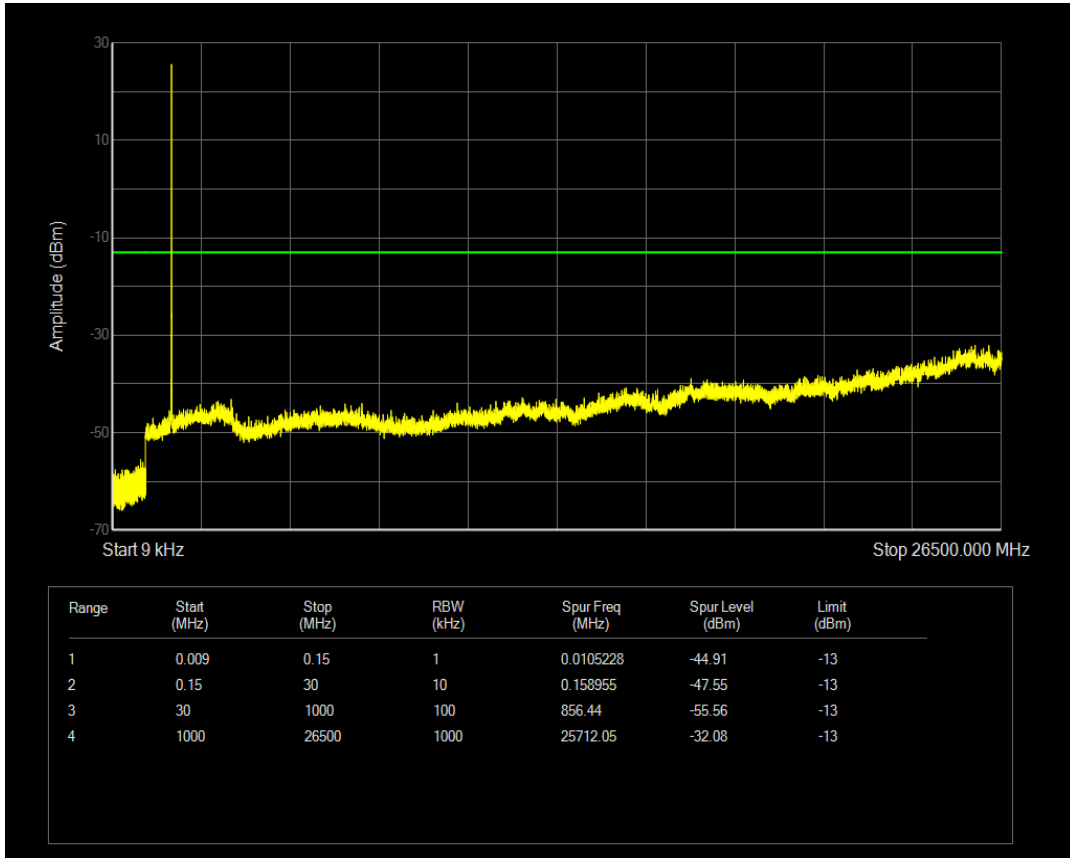

Band66 QAM16 BW=5MHz Channel=132322 RB Size=25 Position=#0

Band66 QPSK BW=5MHz Channel=132647 RB Size=1 Position=#0

Band66 QPSK BW=5MHz Channel=132647 RB Size=25 Position=#0

Band66 QAM16 BW=5MHz Channel=132647 RB Size=1 Position=#0