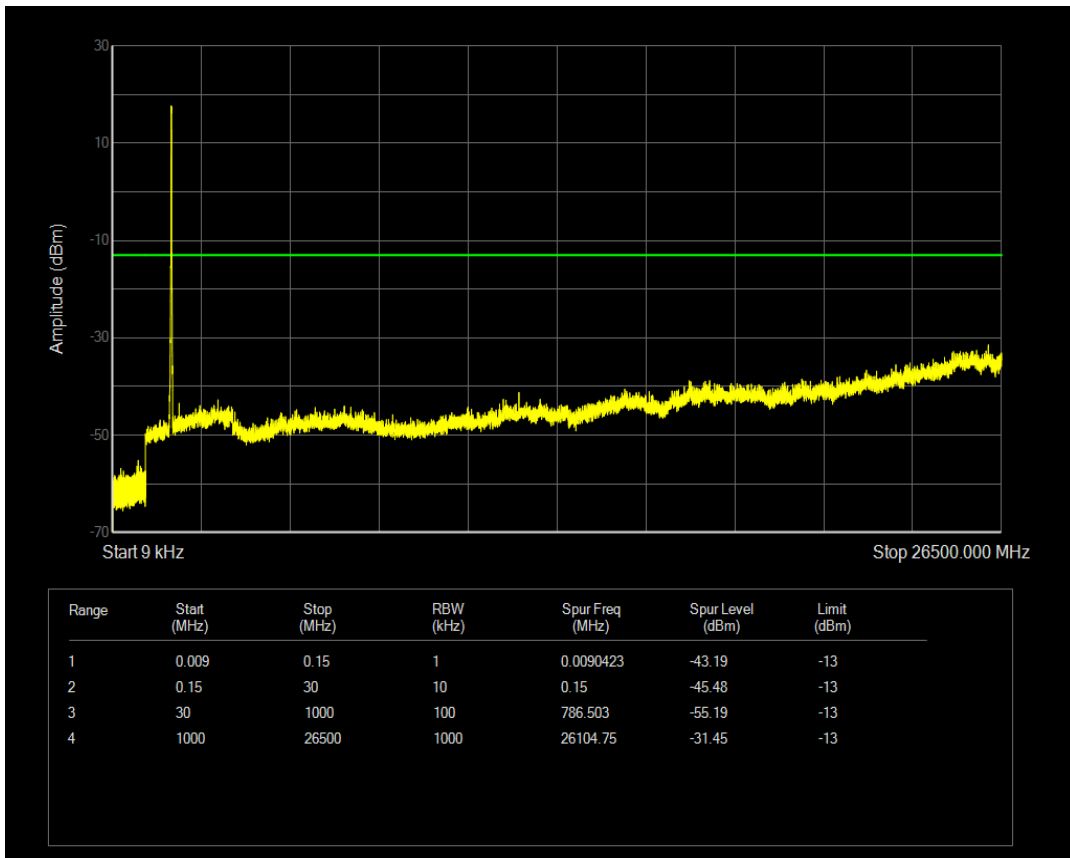

Band66 QAM16 BW=20MHz Channel=132572 RB Size=100 Position=#0

Band7 QPSK BW=5MHz Channel=20775 RB Size=1 Position=#0