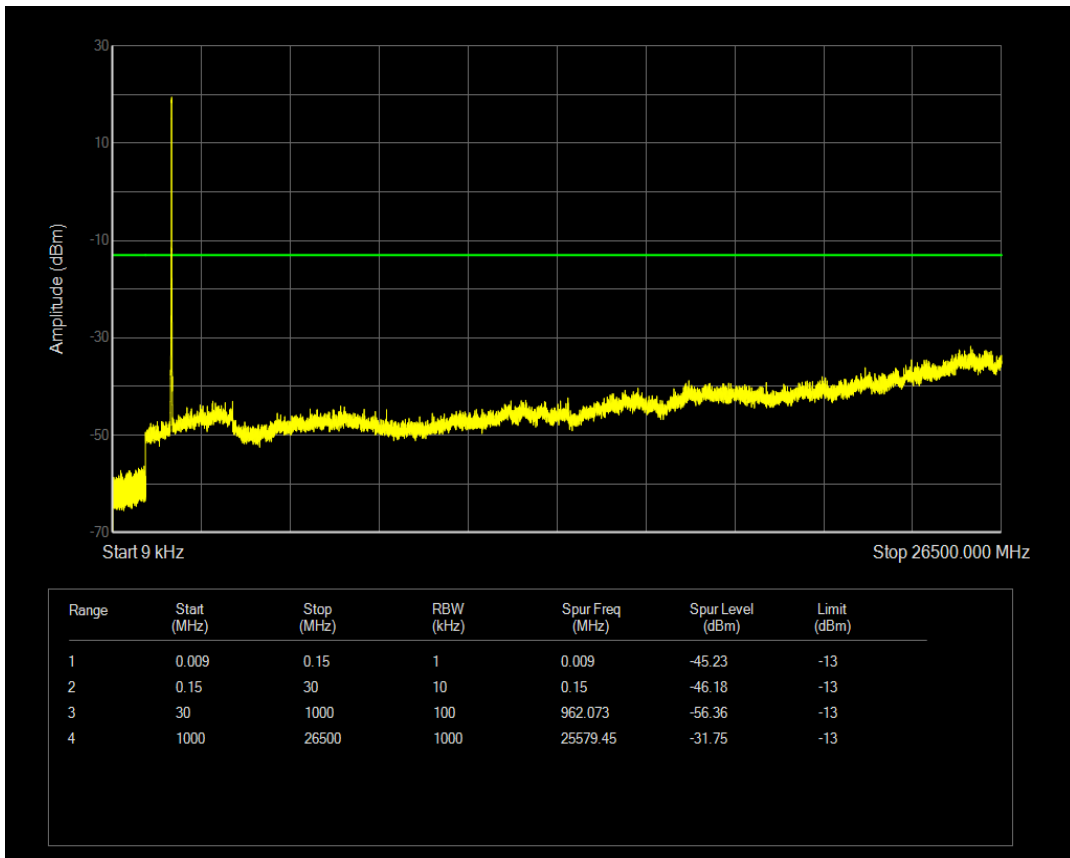

Band66 QAM16 BW=10MHz Channel=132622 RB Size=50 Position=#0

Band66 QPSK BW=15MHz Channel=132047 RB Size=1 Position=#0