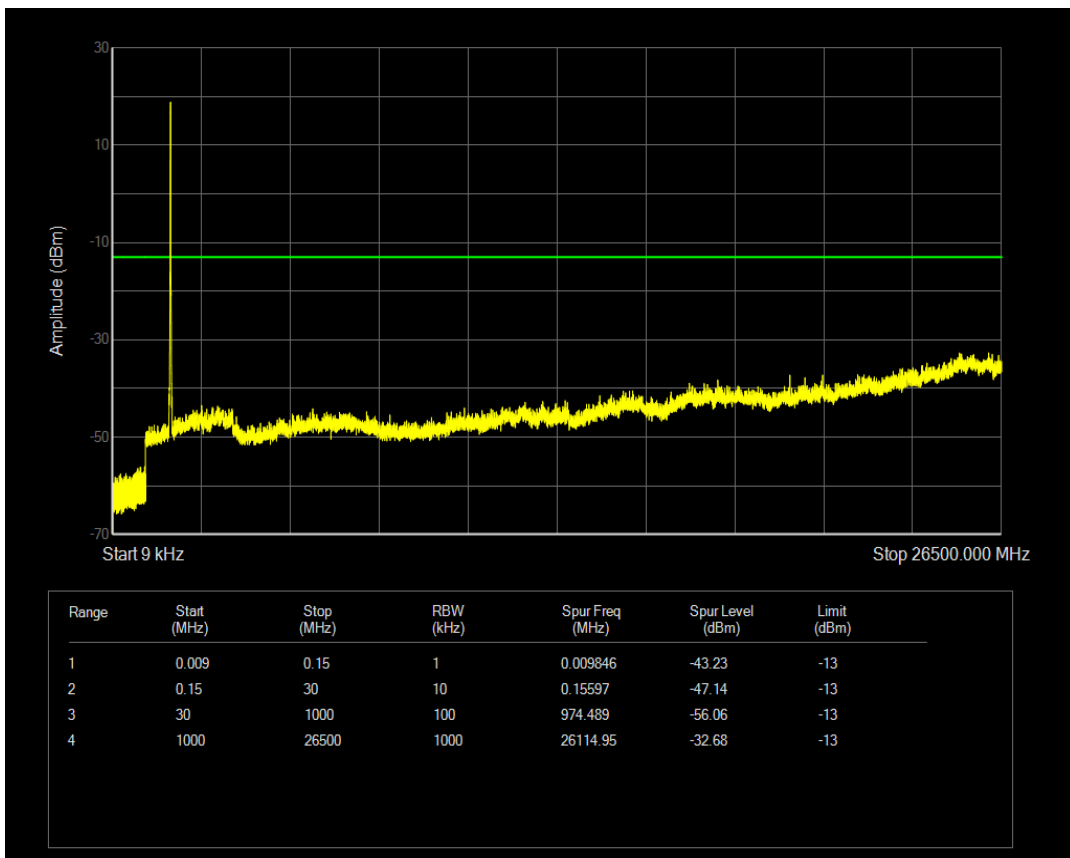

Band66 QPSK BW=15MHz Channel=132322 RB Size=75 Position=#0

Band66 QAM16 BW=15MHz Channel=132322 RB Size=1 Position=#0