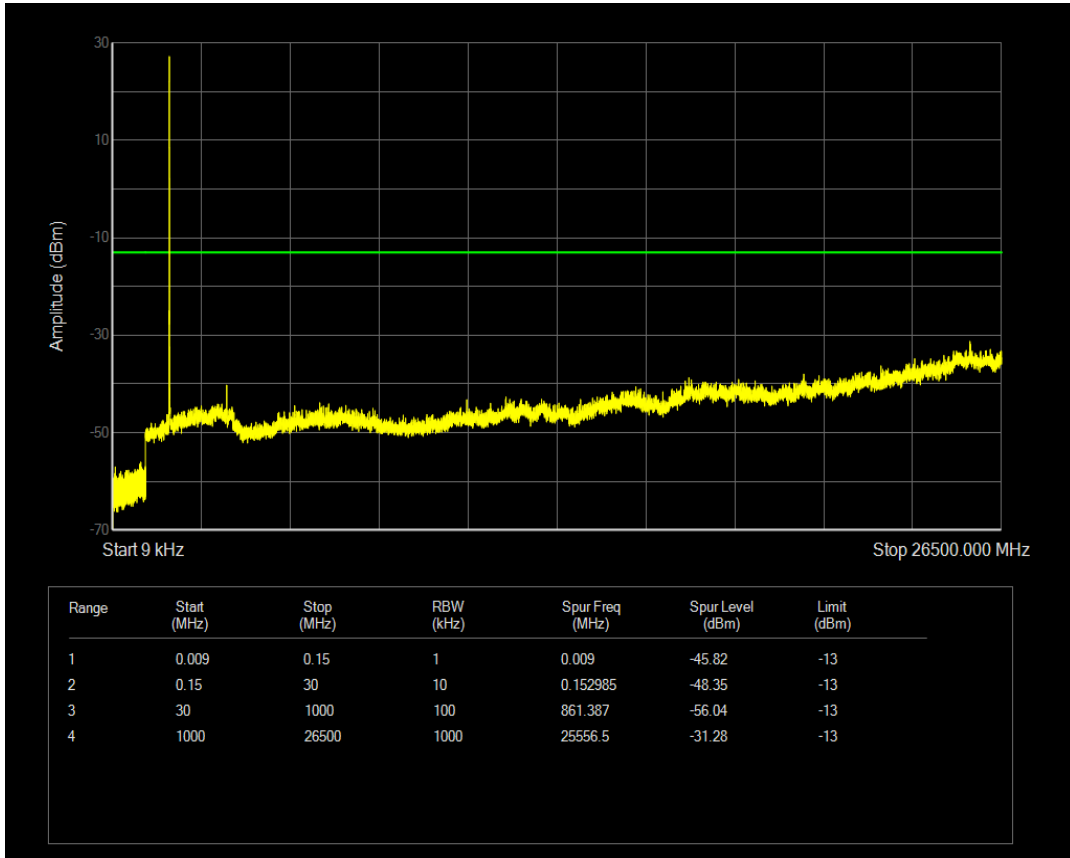

Band66 QPSK BW=5MHz Channel=131997 RB Size=1 Position=#0

Band66 QPSK BW=5MHz Channel=131997 RB Size=25 Position=#0