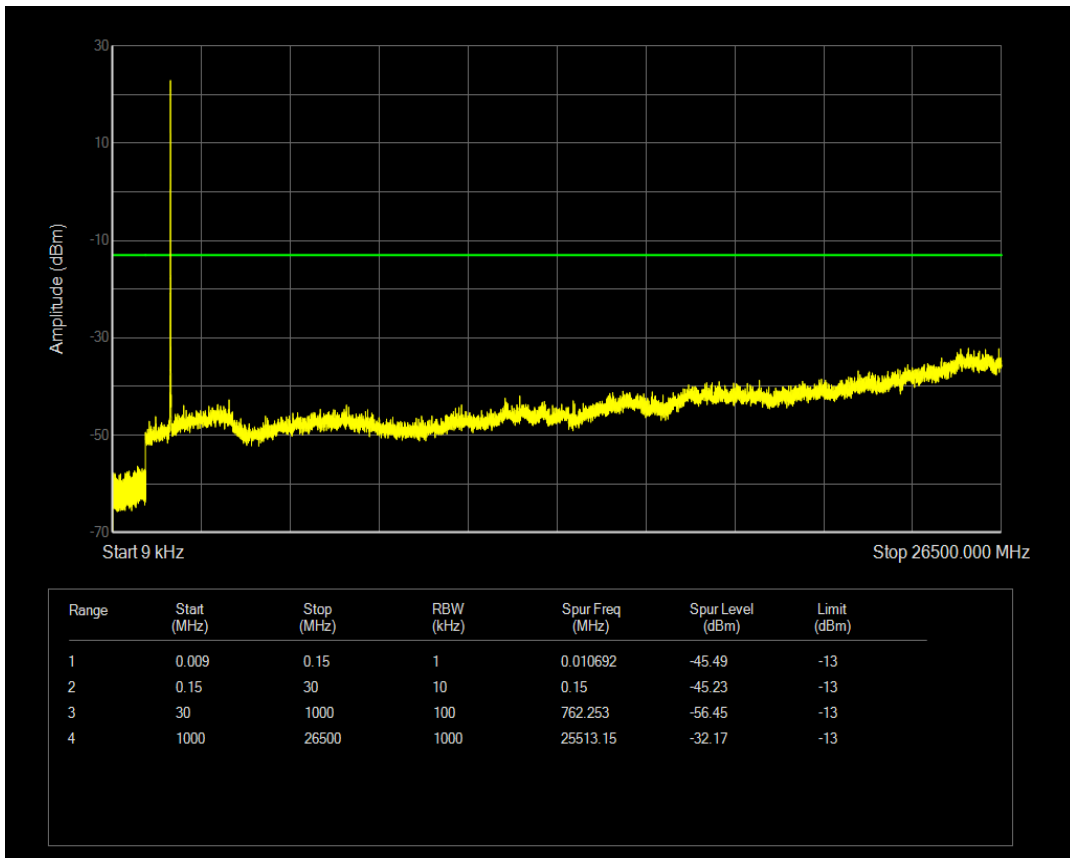

Band66 QAM16 BW=5MHz Channel=132322 RB Size=25 Position=#0

Band66 QPSK BW=5MHz Channel=132647 RB Size=1 Position=#0