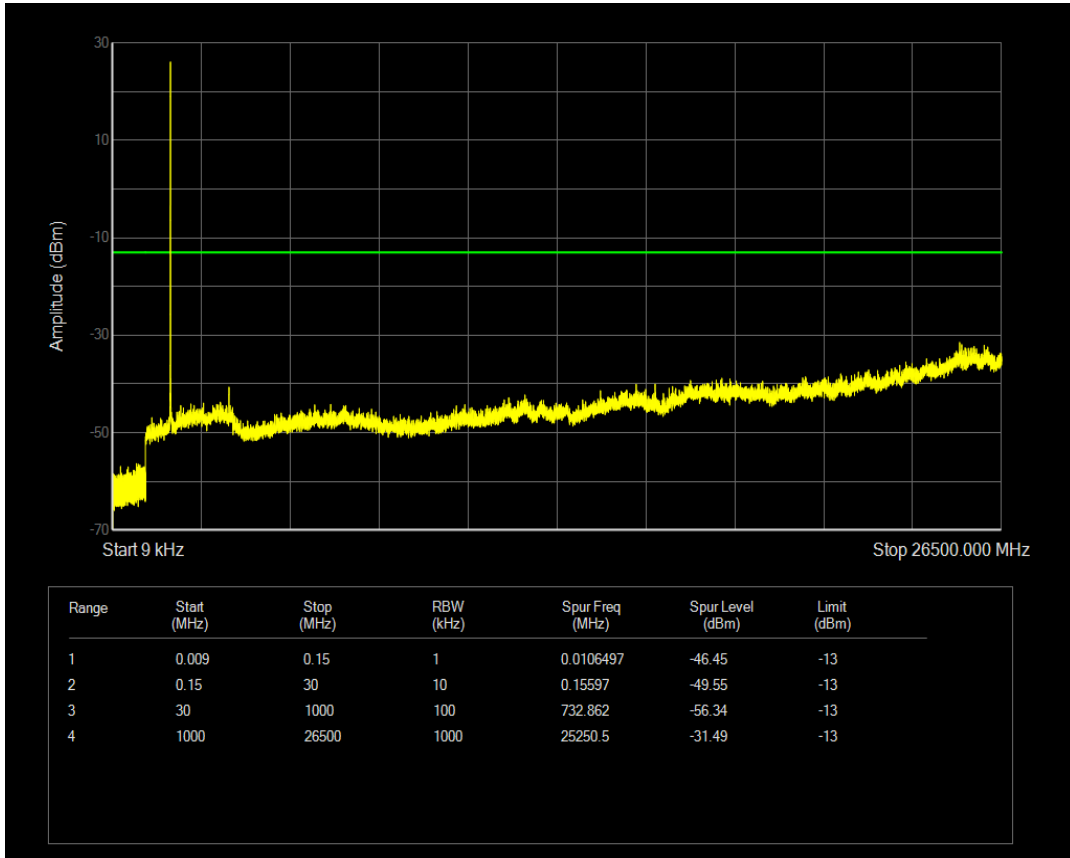

Band66 QAM16 BW=3MHz Channel=131987 RB Size=15 Position=#0

Band66 QPSK BW=3MHz Channel=132322 RB Size=1 Position=#0

Band66 QPSK BW=3MHz Channel=132322 RB Size=15 Position=#0

Band66 QAM16 BW=3MHz Channel=132322 RB Size=1 Position=#0