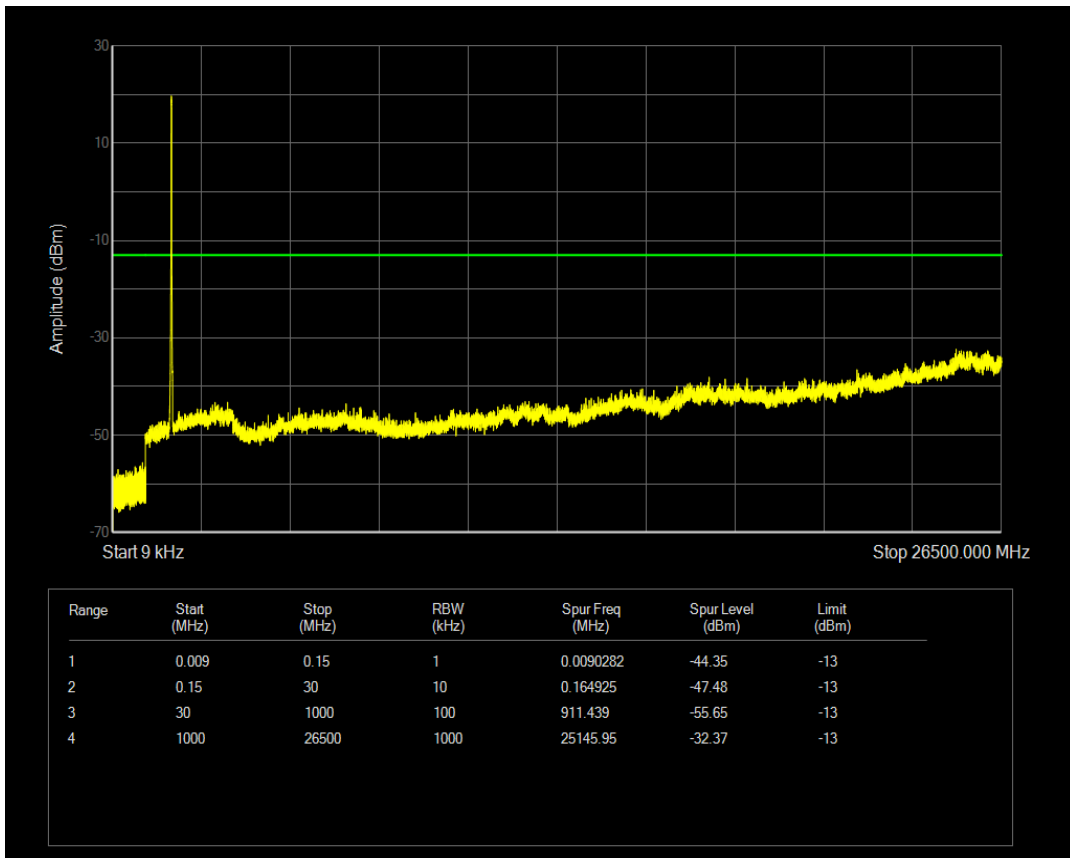

Band66 QPSK BW=15MHz Channel=132597 RB Size=75 Position=#0

Band66 QAM16 BW=15MHz Channel=132597 RB Size=1 Position=#0