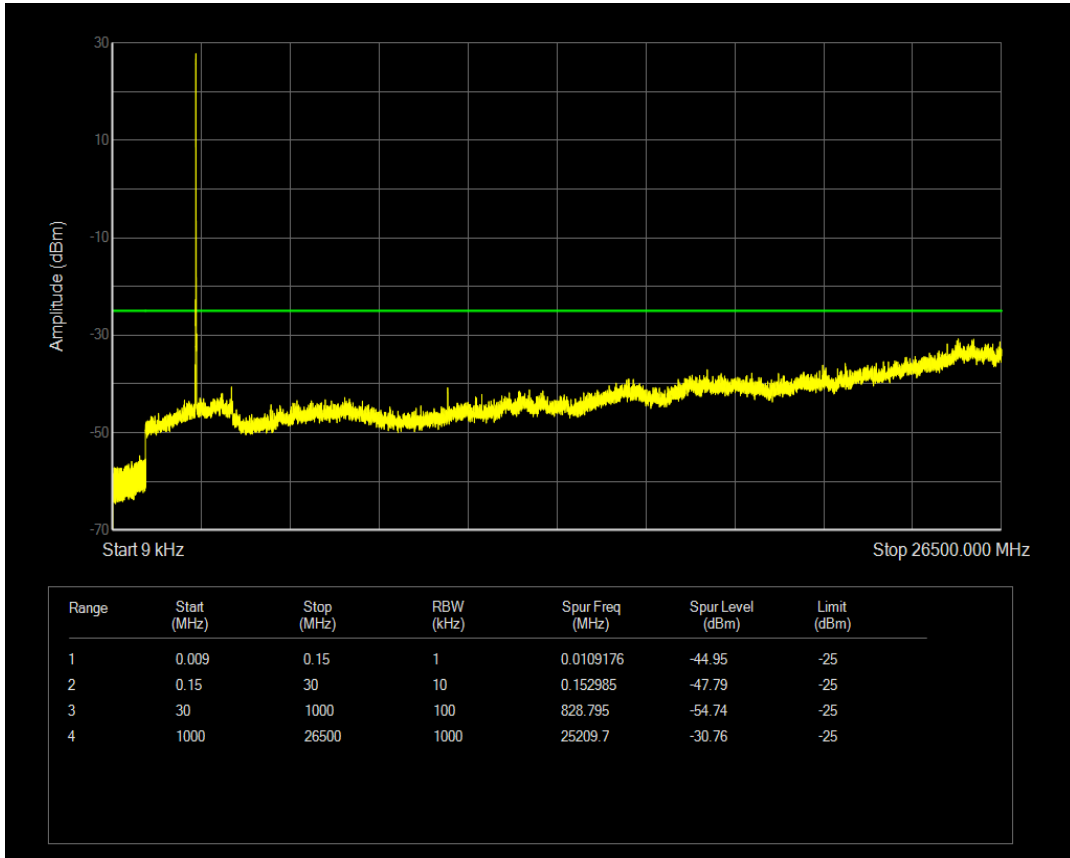

Band7 QAM16 BW=5MHz Channel=21425 RB Size=25 Position=#0

Band7 QPSK BW=10MHz Channel=20800 RB Size=1 Position=#0

Band7 QPSK BW=10MHz Channel=20800 RB Size=50 Position=#0

Band7 QAM16 BW=10MHz Channel=20800 RB Size=1 Position=#0

Band7 QAM16 BW=10MHz Channel=20800 RB Size=50 Position=#0

Band7 QPSK BW=10MHz Channel=21100 RB Size=1 Position=#0

Band7 QPSK BW=10MHz Channel=21100 RB Size=50 Position=#0

Band7 QAM16 BW=10MHz Channel=21100 RB Size=1 Position=#0