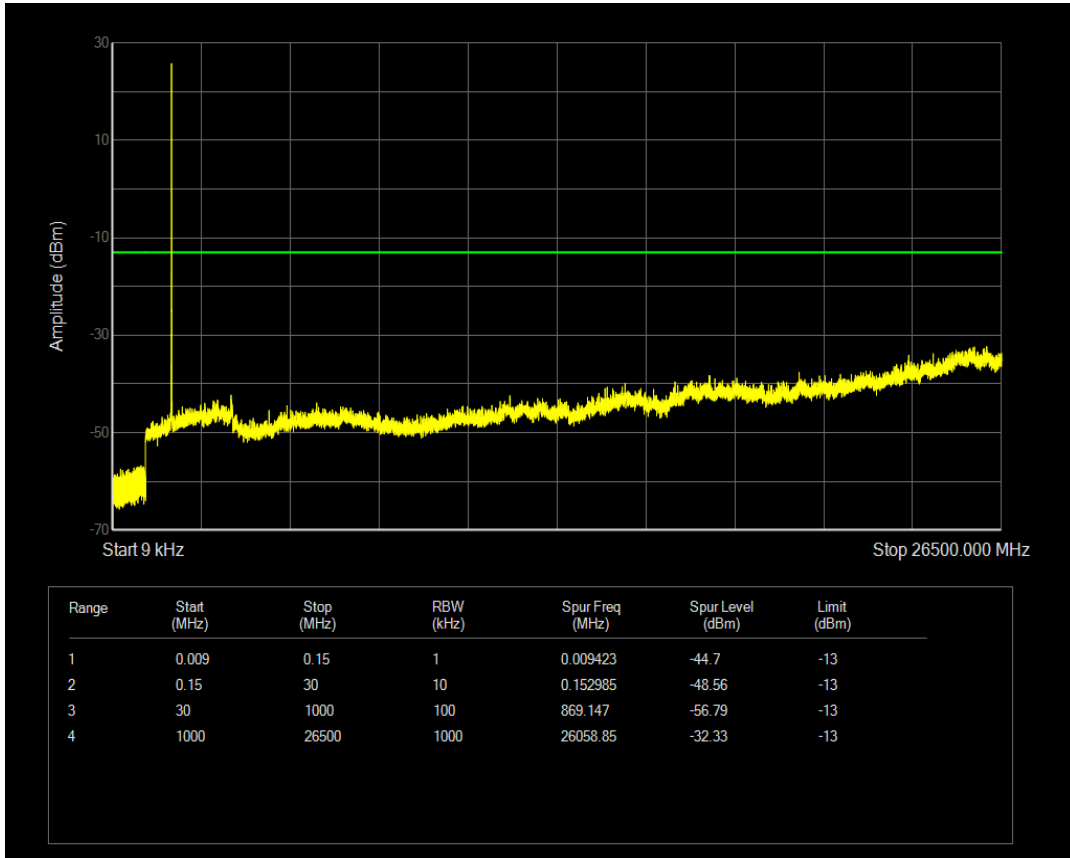

Band66 QPSK BW=5MHz Channel=132647 RB Size=1 Position=#0

Band66 QPSK BW=5MHz Channel=132647 RB Size=25 Position=#0