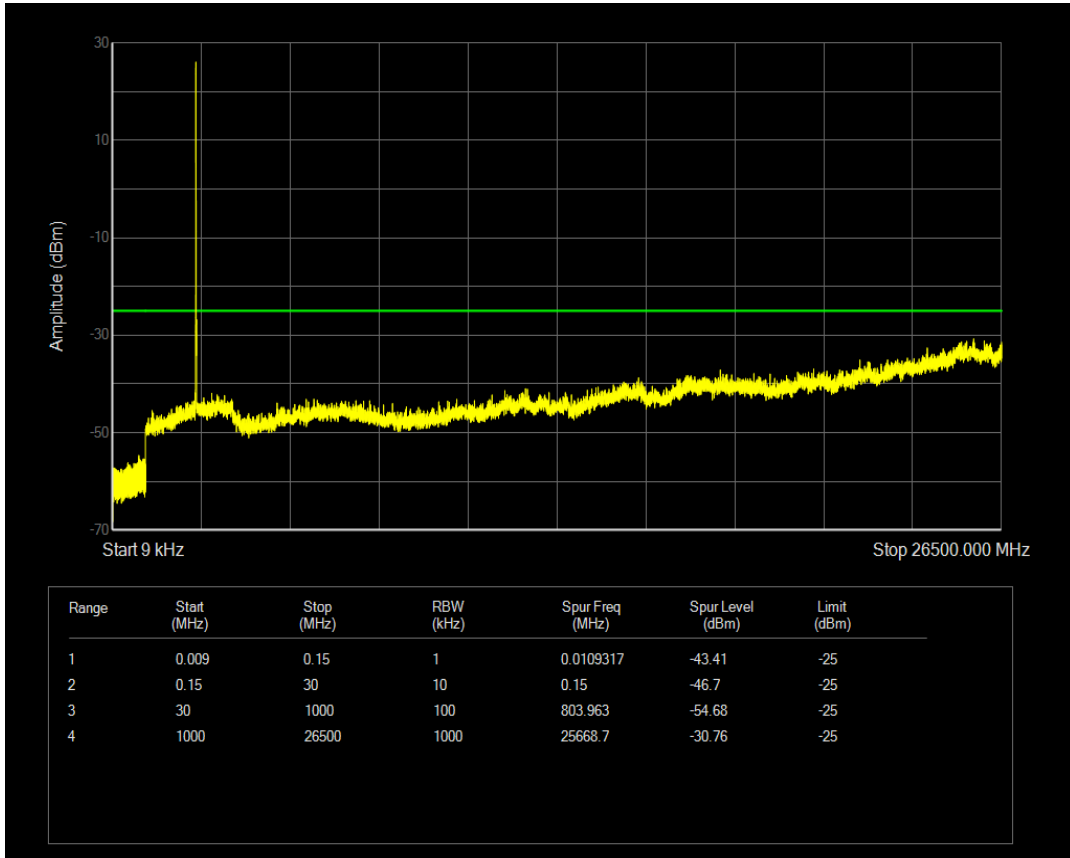

Band7 QAM16 BW=5MHz Channel=21100 RB Size=25 Position=#0

Band7 QPSK BW=5MHz Channel=21425 RB Size=1 Position=#0

Band7 QPSK BW=5MHz Channel=21425 RB Size=25 Position=#0

Band7 QAM16 BW=5MHz Channel=21425 RB Size=1 Position=#0

Band7 QAM16 BW=5MHz Channel=21425 RB Size=25 Position=#0

Band7 QPSK BW=10MHz Channel=20800 RB Size=1 Position=#0

Band7 QPSK BW=10MHz Channel=20800 RB Size=50 Position=#0

Band7 QAM16 BW=10MHz Channel=20800 RB Size=1 Position=#0