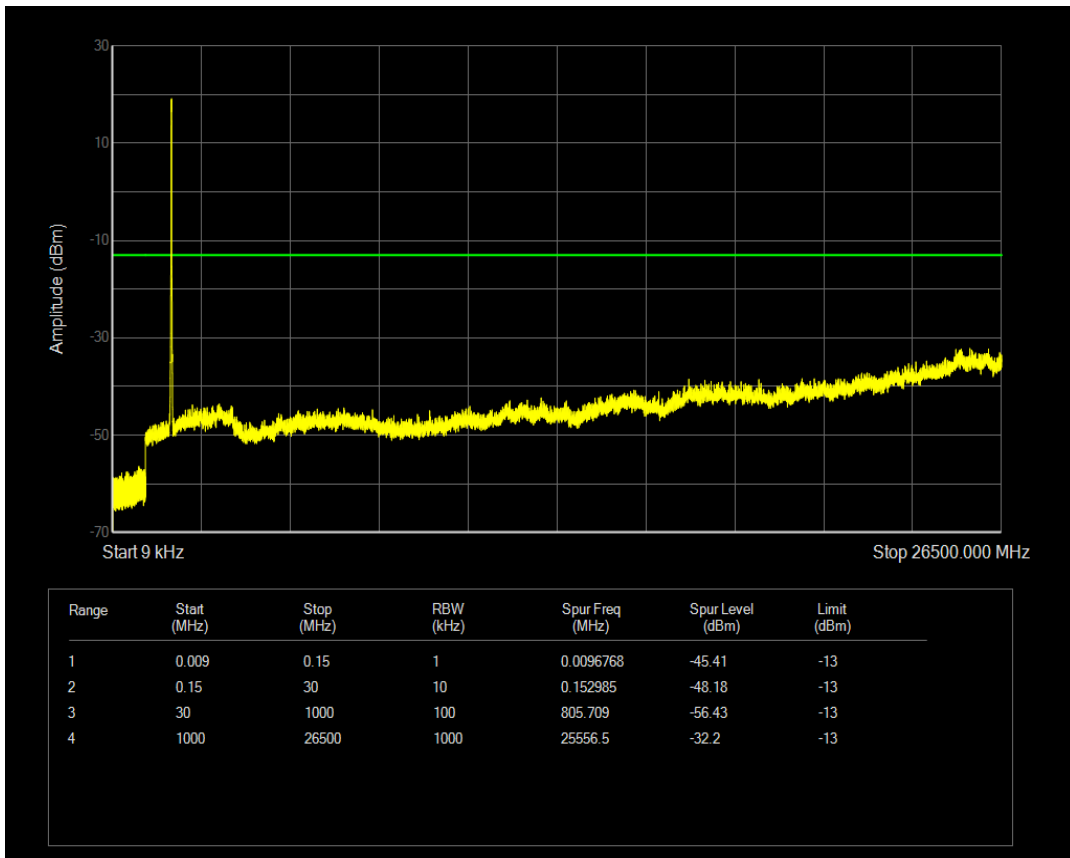

Band66 QAM16 BW=15MHz Channel=132597 RB Size=75 Position=#0

Band66 QPSK BW=20MHz Channel=132072 RB Size=1 Position=#0