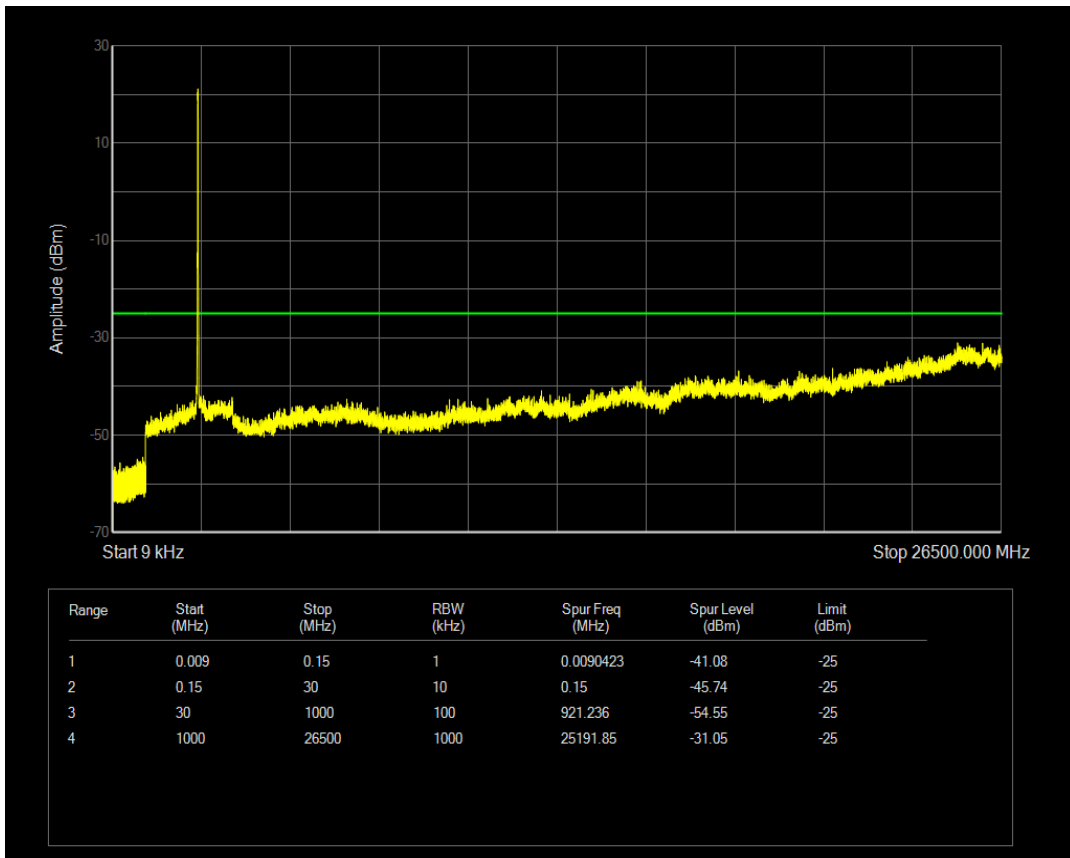

Band7 QAM16 BW=15MHz Channel=20825 RB Size=75 Position=#0

Band7 QPSK BW=15MHz Channel=21100 RB Size=1 Position=#0

Band7 QPSK BW=15MHz Channel=21100 RB Size=75 Position=#0

Band7 QAM16 BW=15MHz Channel=21100 RB Size=1 Position=#0

Band7 QAM16 BW=15MHz Channel=21100 RB Size=75 Position=#0

Band7 QPSK BW=15MHz Channel=21375 RB Size=1 Position=#0

Band7 QPSK BW=15MHz Channel=21375 RB Size=75 Position=#0

Band7 QAM16 BW=15MHz Channel=21375 RB Size=1 Position=#0