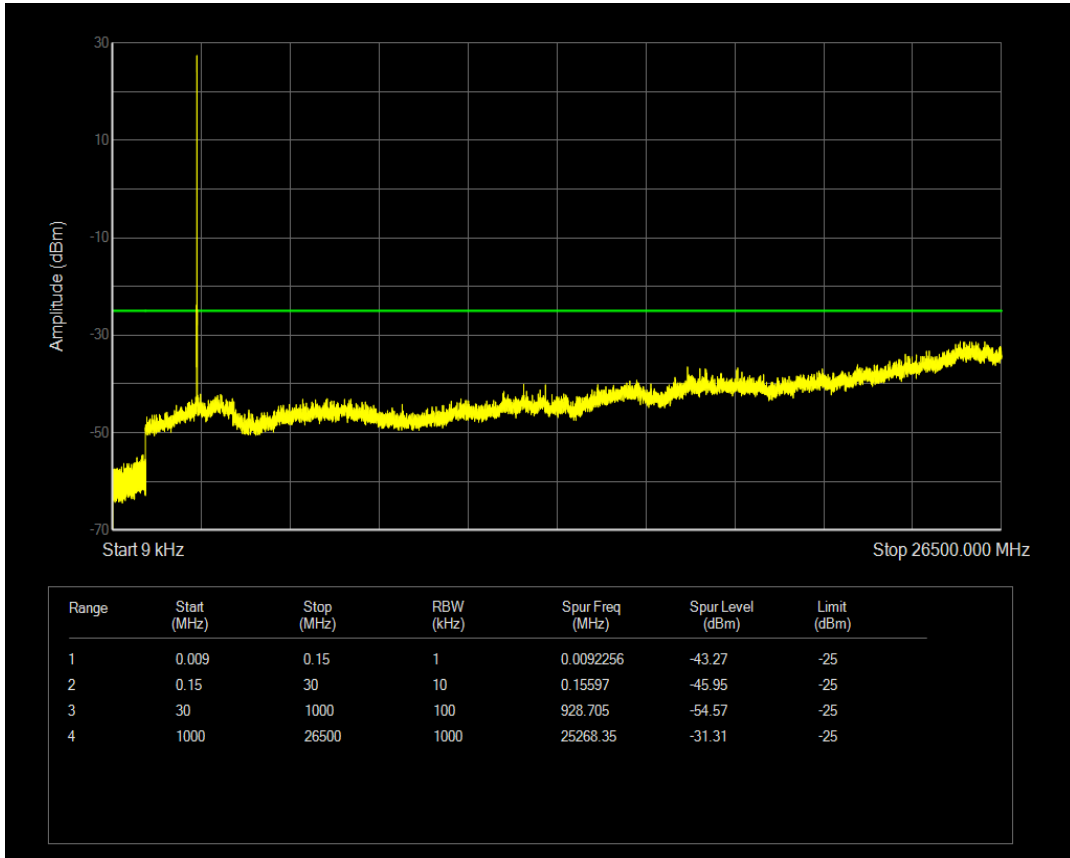

Band7 QAM16 BW=5MHz Channel=20775 RB Size=25 Position=#0

Band7 QPSK BW=5MHz Channel=21100 RB Size=1 Position=#0

Band7 QPSK BW=5MHz Channel=21100 RB Size=25 Position=#0

Band7 QAM16 BW=5MHz Channel=21100 RB Size=1 Position=#0