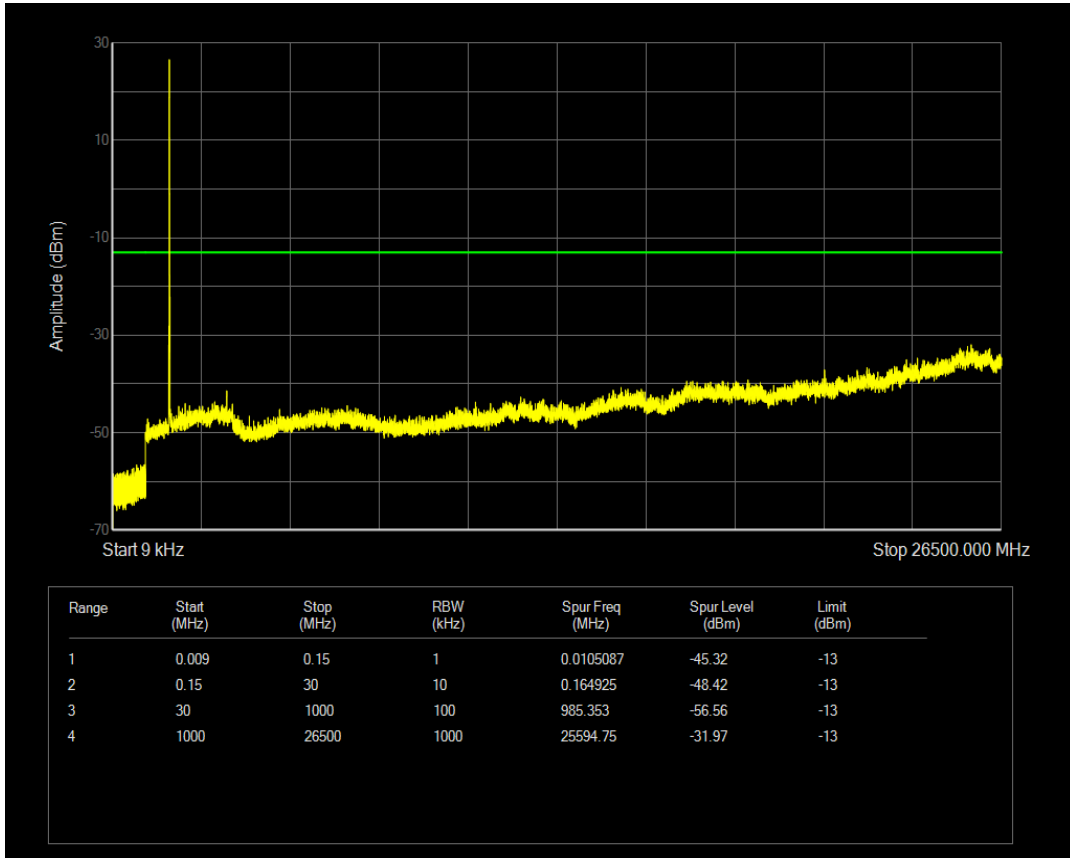

Band66 QPSK BW=10MHz Channel=132022 RB Size=1 Position=#0

Band66 QPSK BW=10MHz Channel=132022 RB Size=50 Position=#0