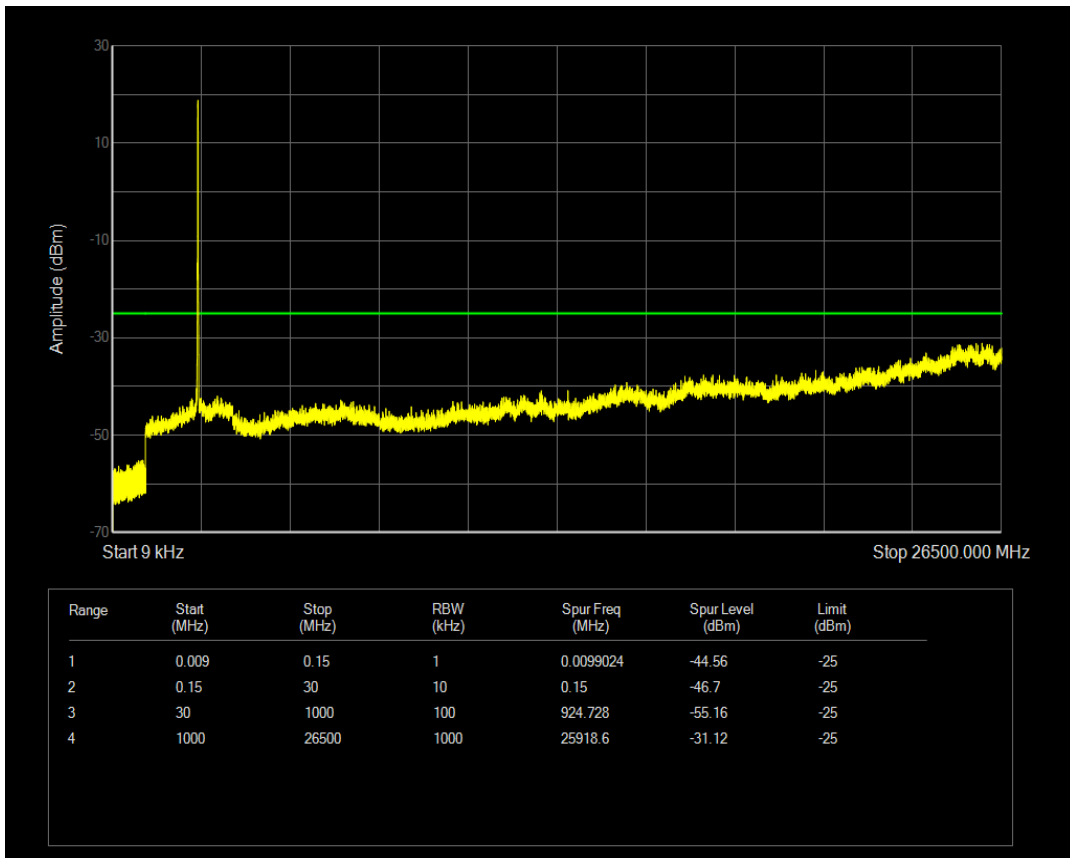

Band7 QAM16 BW=15MHz Channel=21100 RB Size=75 Position=#0

Band7 QPSK BW=15MHz Channel=21375 RB Size=1 Position=#0

Band7 QPSK BW=15MHz Channel=21375 RB Size=75 Position=#0

Band7 QAM16 BW=15MHz Channel=21375 RB Size=1 Position=#0

Band7 QAM16 BW=15MHz Channel=21375 RB Size=75 Position=#0

Band7 QPSK BW=20MHz Channel=20850 RB Size=1 Position=#0

Band7 QPSK BW=20MHz Channel=20850 RB Size=100 Position=#0

Band7 QAM16 BW=20MHz Channel=20850 RB Size=1 Position=#0