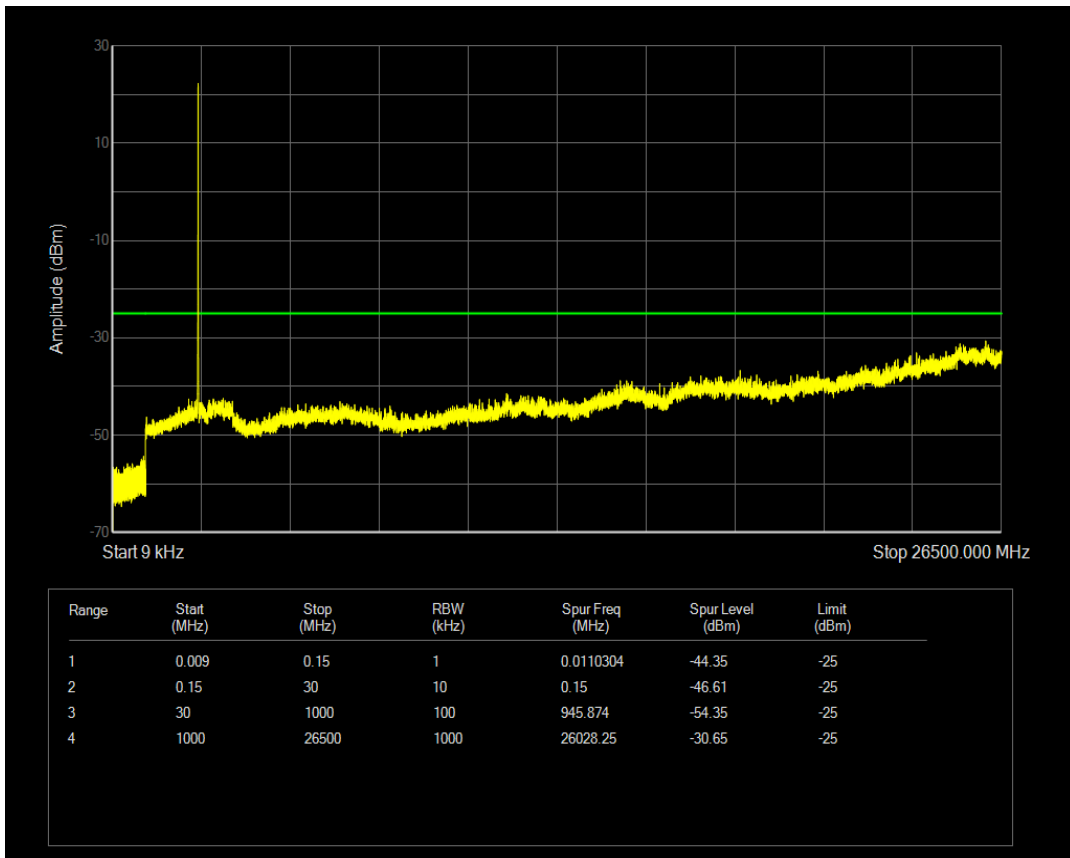

Band7 QAM16 BW=5MHz Channel=21100 RB Size=25 Position=#0

Band7 QPSK BW=5MHz Channel=21425 RB Size=1 Position=#0

Band7 QPSK BW=5MHz Channel=21425 RB Size=25 Position=#0

Band7 QAM16 BW=5MHz Channel=21425 RB Size=1 Position=#0

Band7 QAM16 BW=5MHz Channel=21425 RB Size=25 Position=#0

Band7 QPSK BW=10MHz Channel=20800 RB Size=1 Position=#0

Band7 QPSK BW=10MHz Channel=20800 RB Size=50 Position=#0

Band7 QAM16 BW=10MHz Channel=20800 RB Size=1 Position=#0