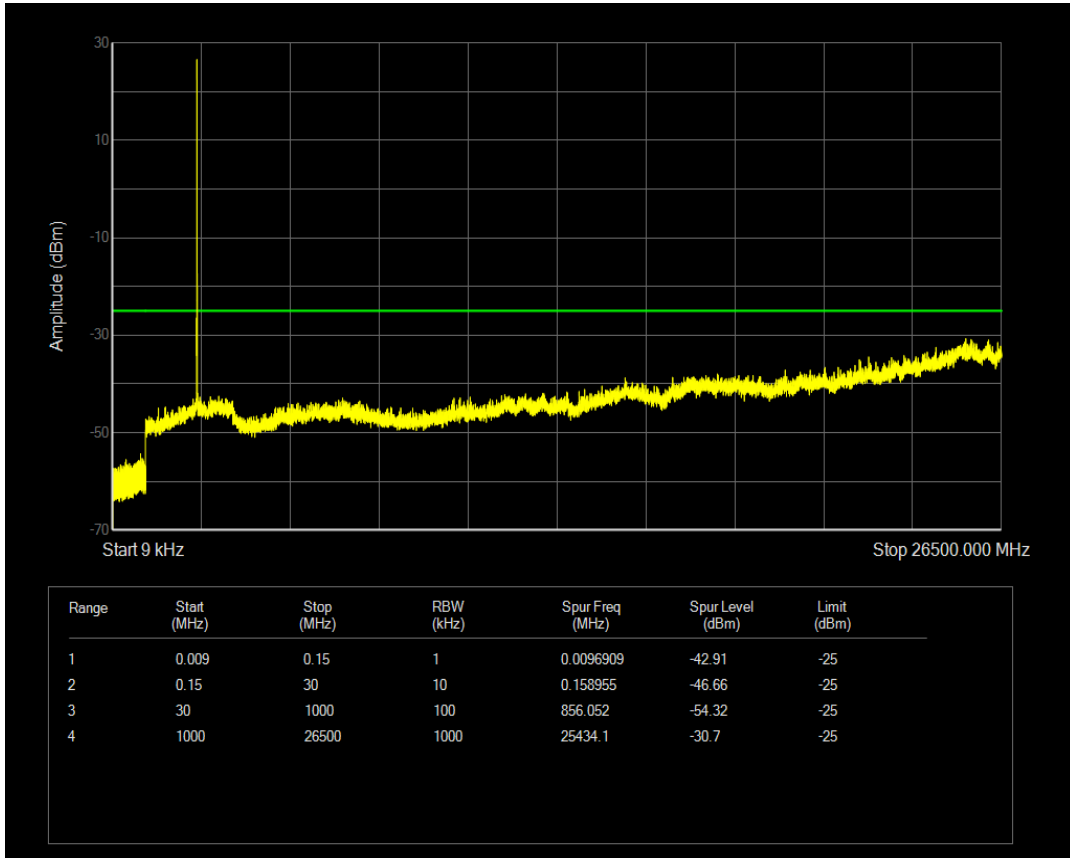

Band66 QAM16 BW=20MHz Channel=132572 RB Size=100 Position=#0

Band7 QPSK BW=5MHz Channel=20775 RB Size=1 Position=#0

Band7 QPSK BW=5MHz Channel=20775 RB Size=25 Position=#0

Band7 QAM16 BW=5MHz Channel=20775 RB Size=1 Position=#0

Band7 QAM16 BW=5MHz Channel=20775 RB Size=25 Position=#0

Band7 QPSK BW=5MHz Channel=21100 RB Size=1 Position=#0

Band7 QPSK BW=5MHz Channel=21100 RB Size=25 Position=#0

Band7 QAM16 BW=5MHz Channel=21100 RB Size=1 Position=#0