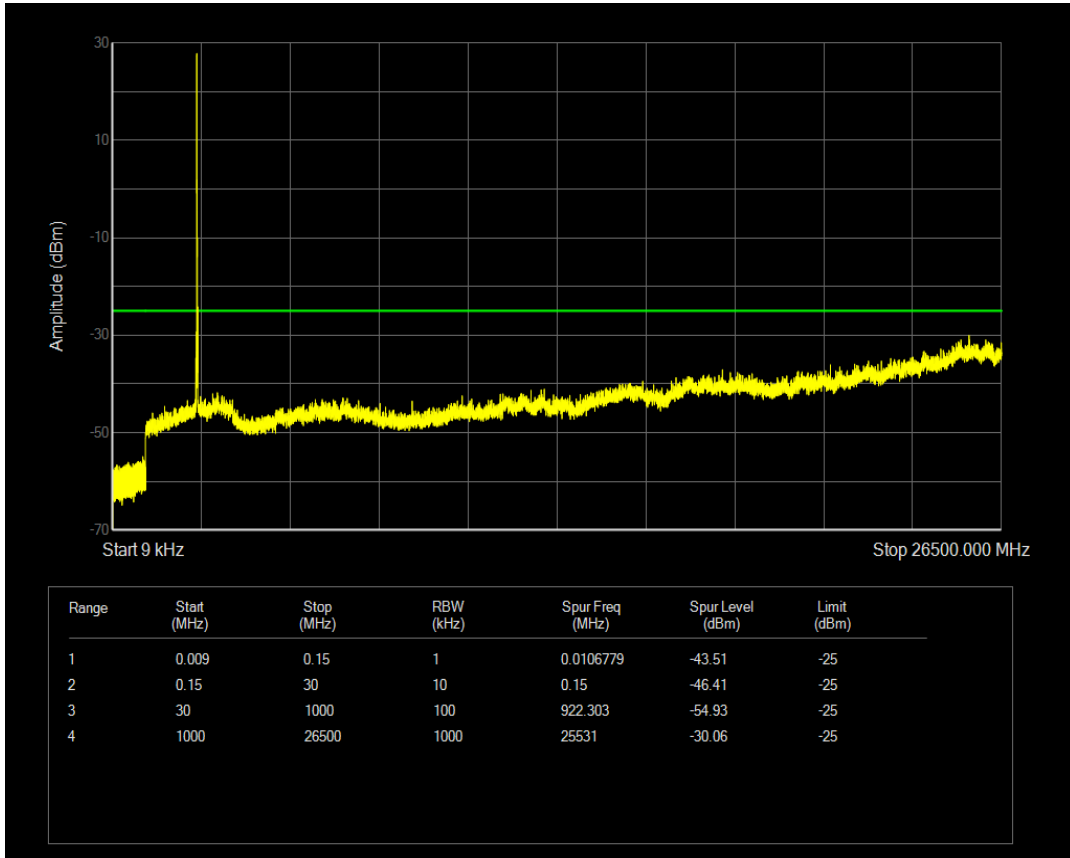

Band7 QAM16 BW=10MHz Channel=21400 RB Size=50 Position=#0

Band7 QPSK BW=15MHz Channel=20825 RB Size=1 Position=#0

Band7 QPSK BW=15MHz Channel=20825 RB Size=75 Position=#0

Band7 QAM16 BW=15MHz Channel=20825 RB Size=1 Position=#0

Band7 QAM16 BW=15MHz Channel=20825 RB Size=75 Position=#0

Band7 QPSK BW=15MHz Channel=21100 RB Size=1 Position=#0

Band7 QPSK BW=15MHz Channel=21100 RB Size=75 Position=#0

Band7 QAM16 BW=15MHz Channel=21100 RB Size=1 Position=#0