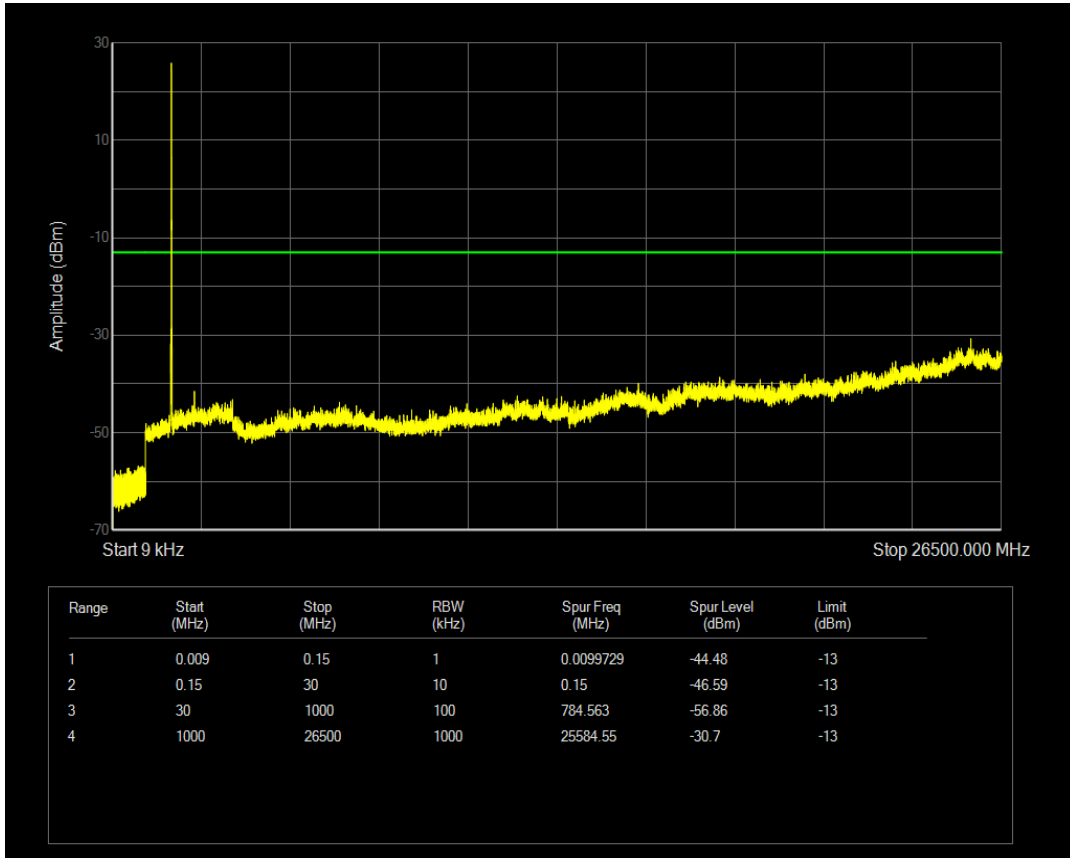

Band66 QAM16 BW=10MHz Channel=132022 RB Size=50 Position=#0

Band66 QPSK BW=10MHz Channel=132322 RB Size=1 Position=#0

Band66 QPSK BW=10MHz Channel=132322 RB Size=50 Position=#0

Band66 QAM16 BW=10MHz Channel=132322 RB Size=1 Position=#0

Band66 QAM16 BW=10MHz Channel=132322 RB Size=50 Position=#0

Band66 QPSK BW=10MHz Channel=132622 RB Size=1 Position=#0

Band66 QPSK BW=10MHz Channel=132622 RB Size=50 Position=#0

Band66 QAM16 BW=10MHz Channel=132622 RB Size=1 Position=#0