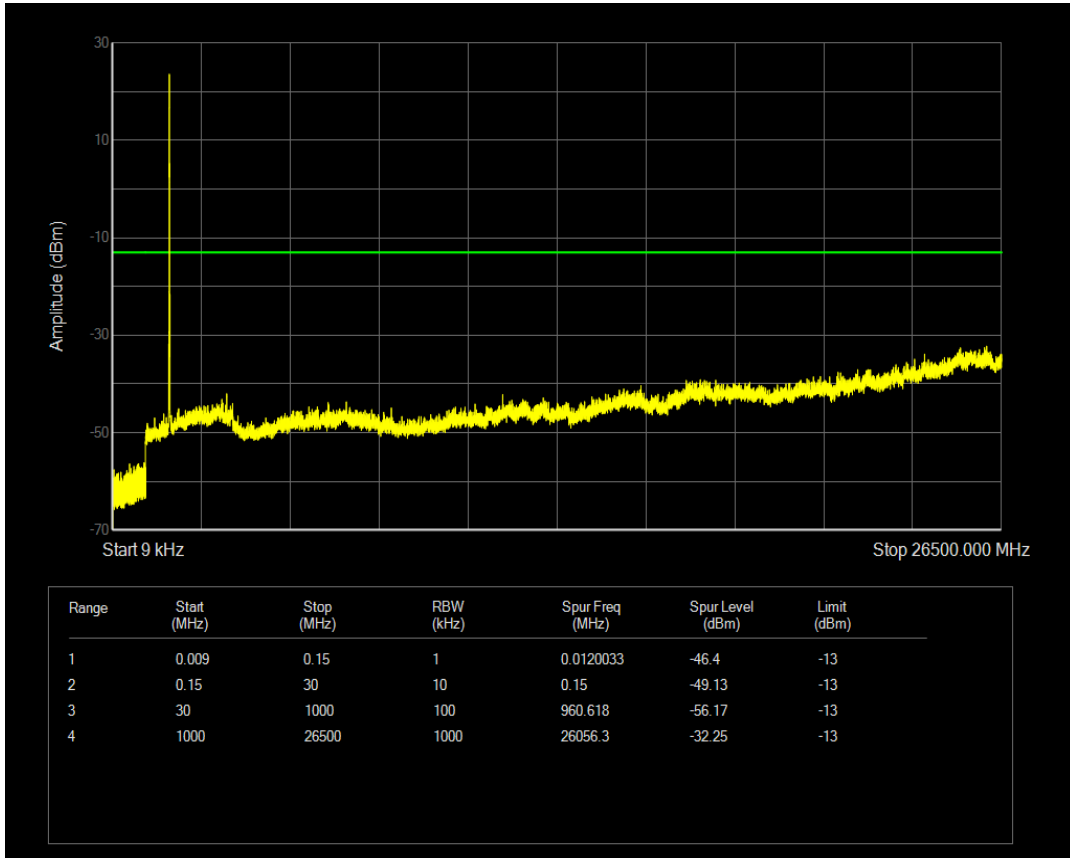

Band66 QAM16 BW=5MHz Channel=132647 RB Size=25 Position=#0

Band66 QPSK BW=10MHz Channel=132022 RB Size=1 Position=#0

Band66 QPSK BW=10MHz Channel=132022 RB Size=50 Position=#0

Band66 QAM16 BW=10MHz Channel=132022 RB Size=1 Position=#0