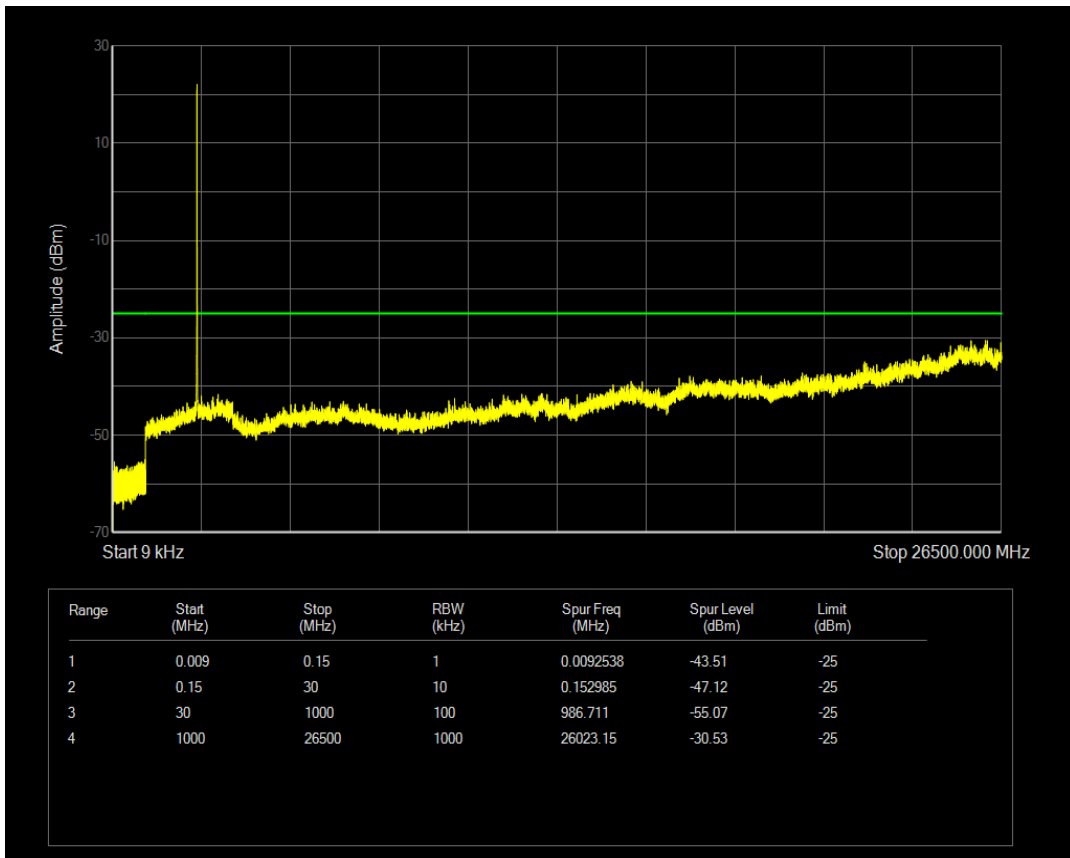

Band7 QAM16 BW=5MHz Channel=21100 RB Size=25 Position=#0

Band7 QPSK BW=5MHz Channel=21425 RB Size=1 Position=#0