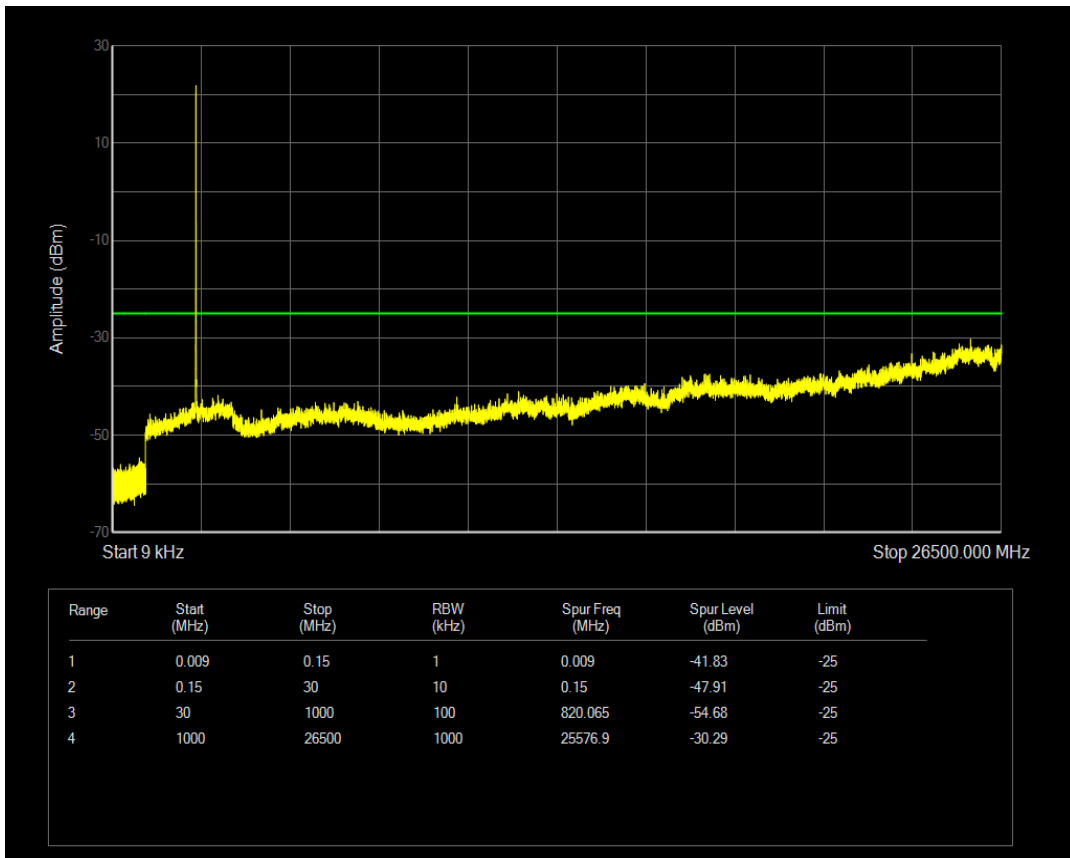

Band66 QAM16 BW=20MHz Channel=132572 RB Size=100 Position=#0

Band7 QPSK BW=5MHz Channel=20775 RB Size=1 Position=#0

Band7 QPSK BW=5MHz Channel=20775 RB Size=25 Position=#0

Band7 QAM16 BW=5MHz Channel=20775 RB Size=1 Position=#0

Band7 QAM16 BW=5MHz Channel=20775 RB Size=25 Position=#0

Band7 QPSK BW=5MHz Channel=21100 RB Size=1 Position=#0

Band7 QPSK BW=5MHz Channel=21100 RB Size=25 Position=#0

Band7 QAM16 BW=5MHz Channel=21100 RB Size=1 Position=#0