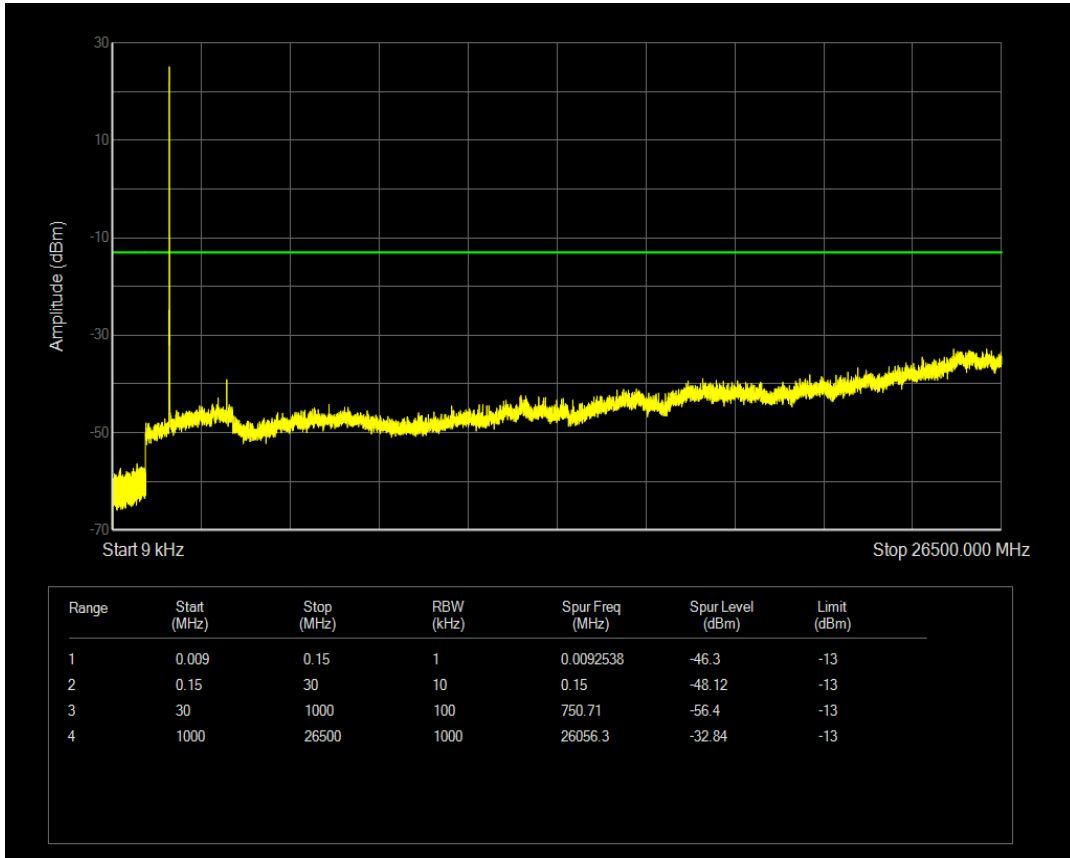

Band66 QAM16 BW=3MHz Channel=132657 RB Size=15 Position=#0

Band66 QPSK BW=5MHz Channel=131997 RB Size=1 Position=#0

Band66 QPSK BW=5MHz Channel=131997 RB Size=25 Position=#0

Band66 QAM16 BW=5MHz Channel=131997 RB Size=1 Position=#0