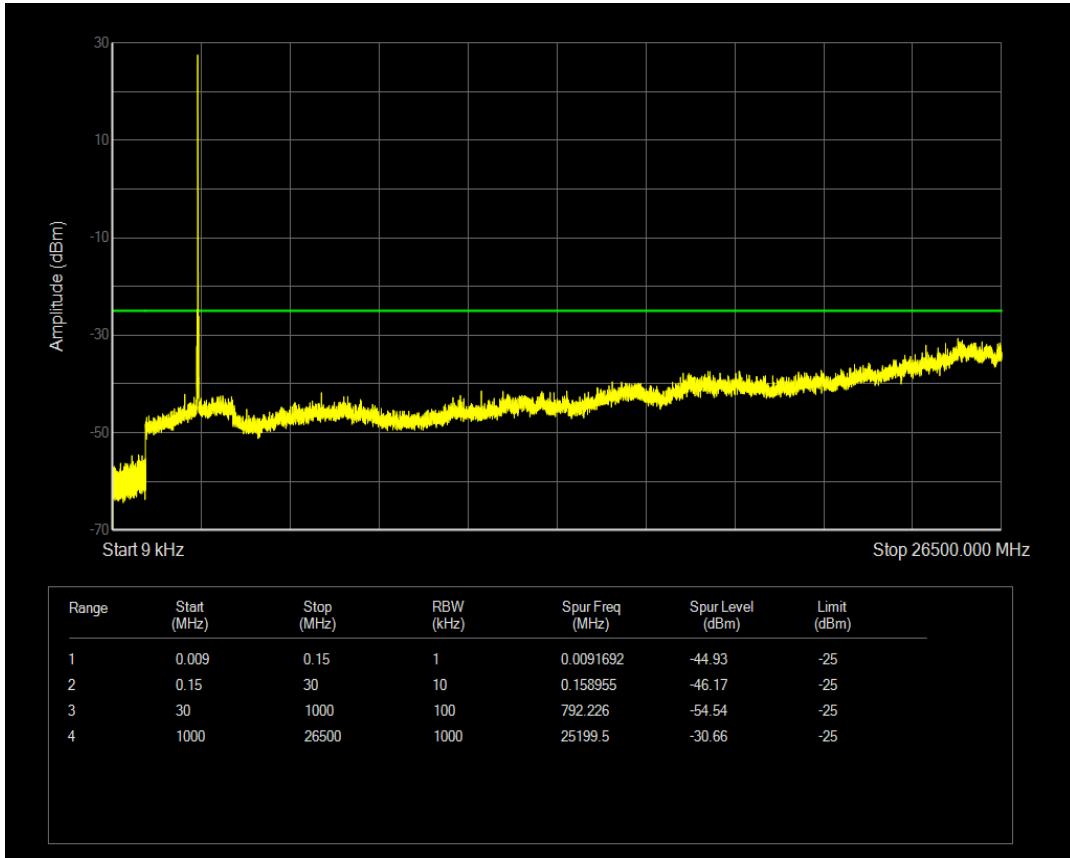

Band7 QAM16 BW=15MHz Channel=21100 RB Size=75 Position=#0

Band7 QPSK BW=15MHz Channel=21375 RB Size=1 Position=#0

Band7 QPSK BW=15MHz Channel=21375 RB Size=75 Position=#0

Band7 QAM16 BW=15MHz Channel=21375 RB Size=1 Position=#0

Band7 QAM16 BW=15MHz Channel=21375 RB Size=75 Position=#0

Band7 QPSK BW=20MHz Channel=20850 RB Size=1 Position=#0

Band7 QPSK BW=20MHz Channel=20850 RB Size=100 Position=#0

Band7 QAM16 BW=20MHz Channel=20850 RB Size=1 Position=#0