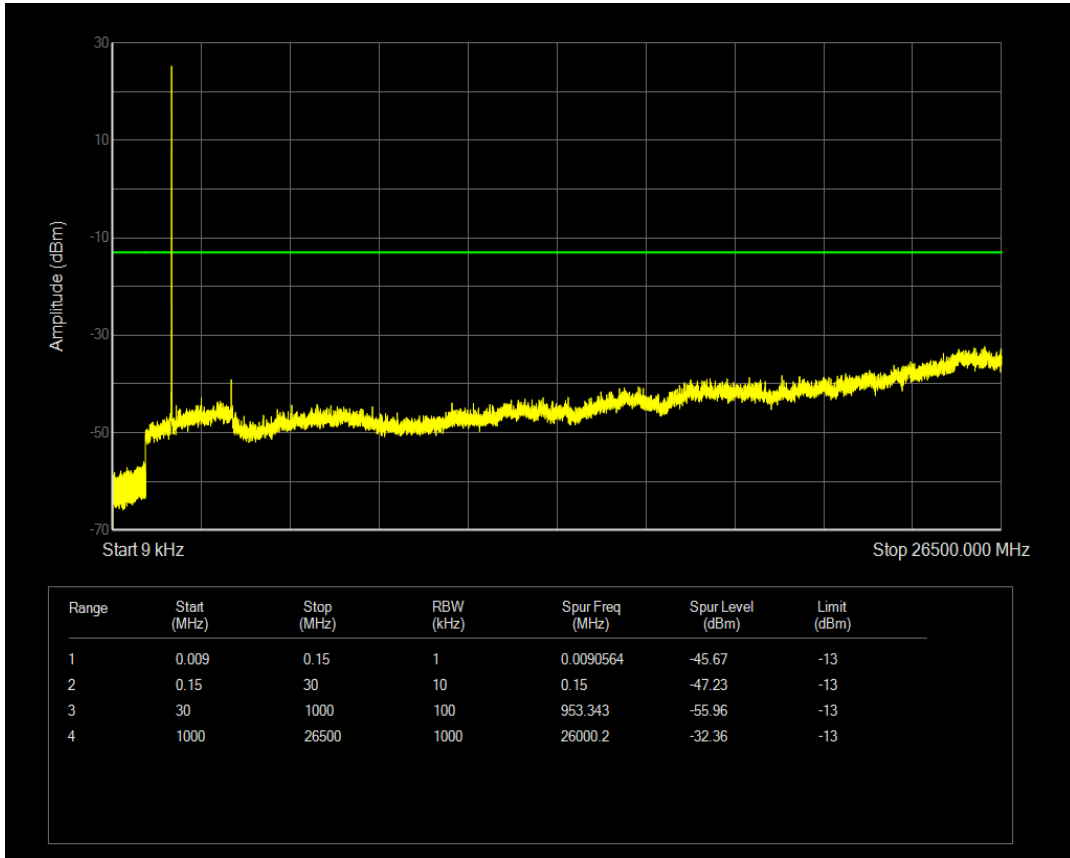

Band66 QAM16 BW=3MHz Channel=132322 RB Size=15 Position=#0

Band66 QPSK BW=3MHz Channel=132657 RB Size=1 Position=#0

Band66 QPSK BW=3MHz Channel=132657 RB Size=15 Position=#0

Band66 QAM16 BW=3MHz Channel=132657 RB Size=1 Position=#0