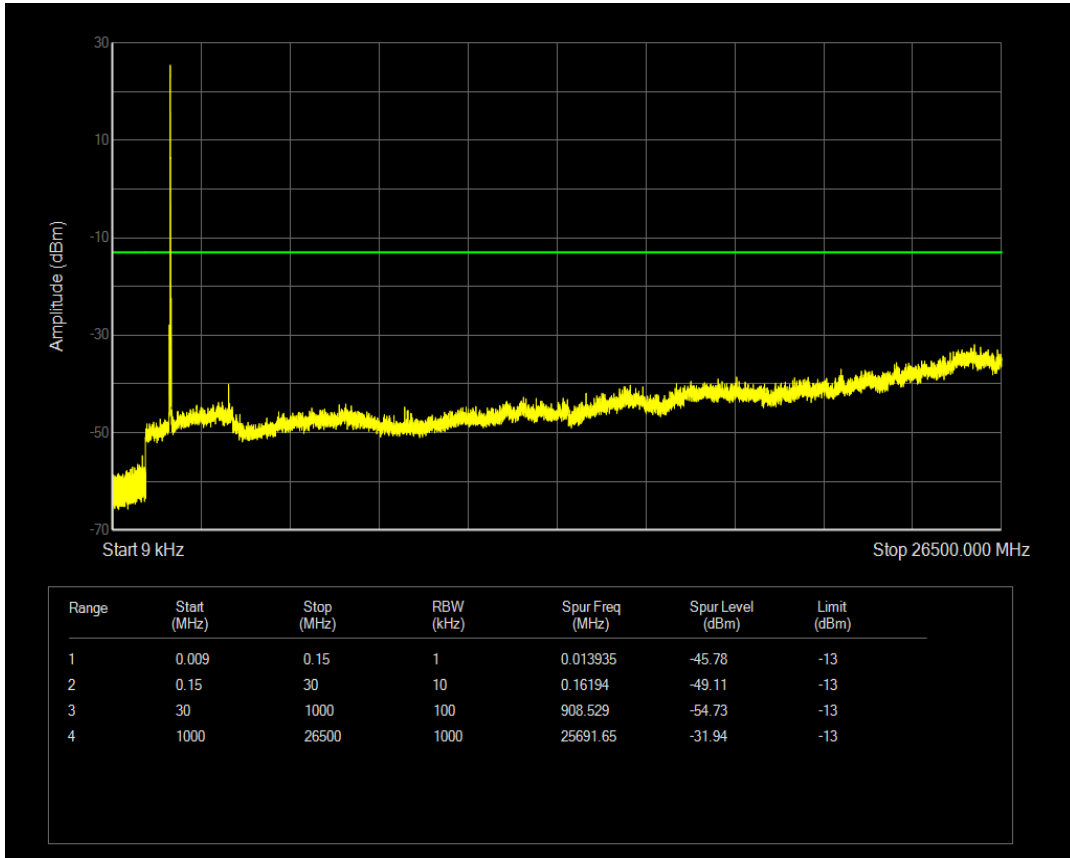

Band66 QAM16 BW=15MHz Channel=132047 RB Size=75 Position=#0

Band66 QPSK BW=15MHz Channel=132322 RB Size=1 Position=#0

Band66 QPSK BW=15MHz Channel=132322 RB Size=75 Position=#0

Band66 QAM16 BW=15MHz Channel=132322 RB Size=1 Position=#0