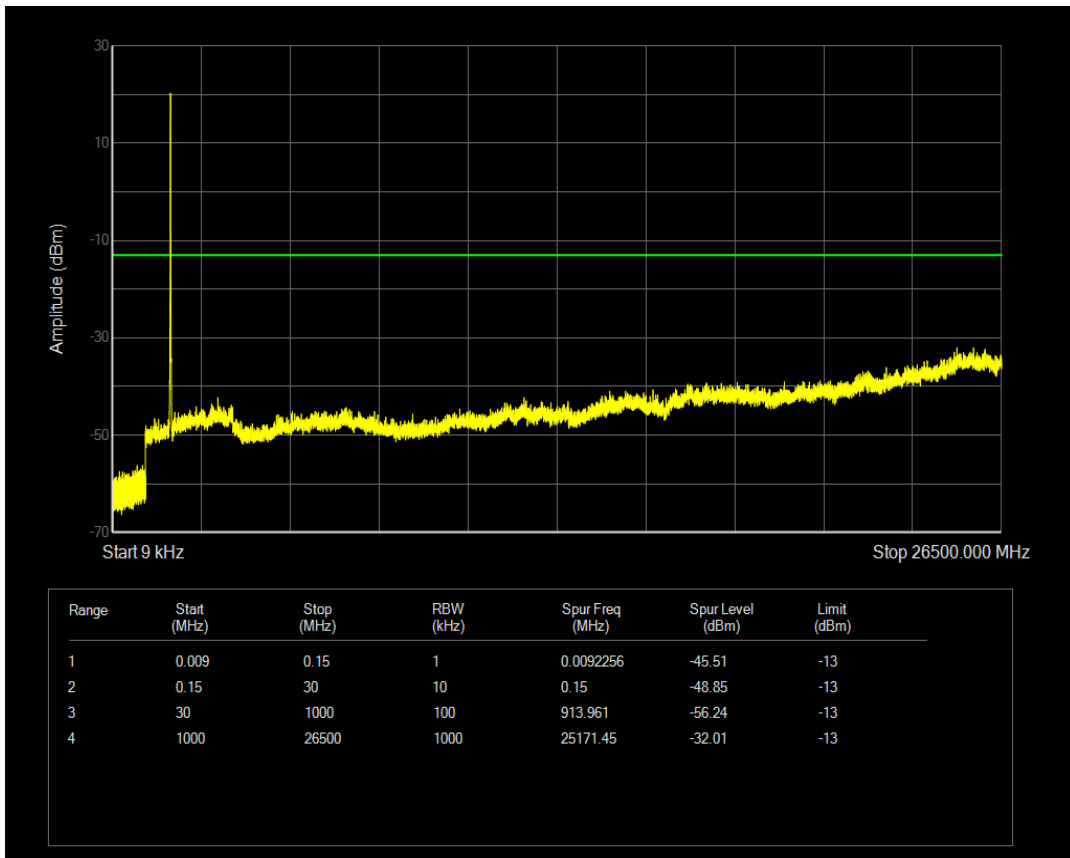

Band66 QAM16 BW=10MHz Channel=132322 RB Size=50 Position=#0

Band66 QPSK BW=10MHz Channel=132622 RB Size=1 Position=#0