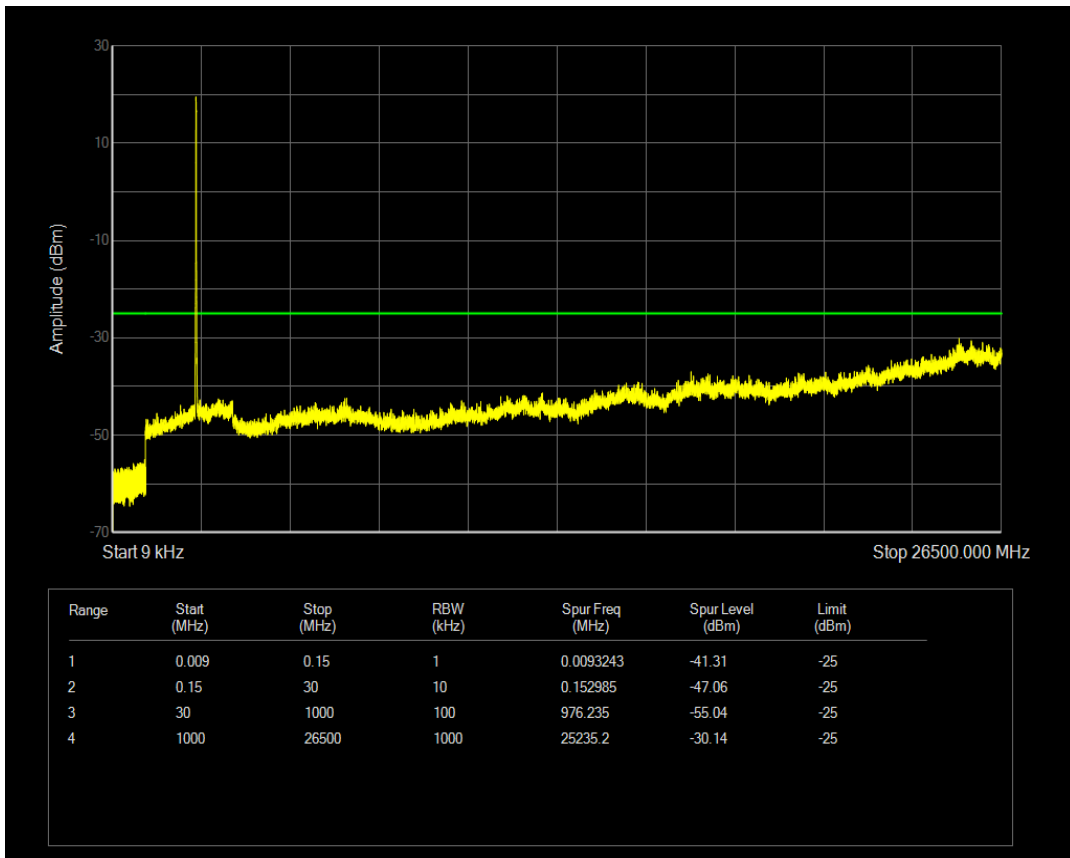

Band7 QAM16 BW=15MHz Channel=20825 RB Size=75 Position=#0

Band7 QPSK BW=15MHz Channel=21100 RB Size=1 Position=#0