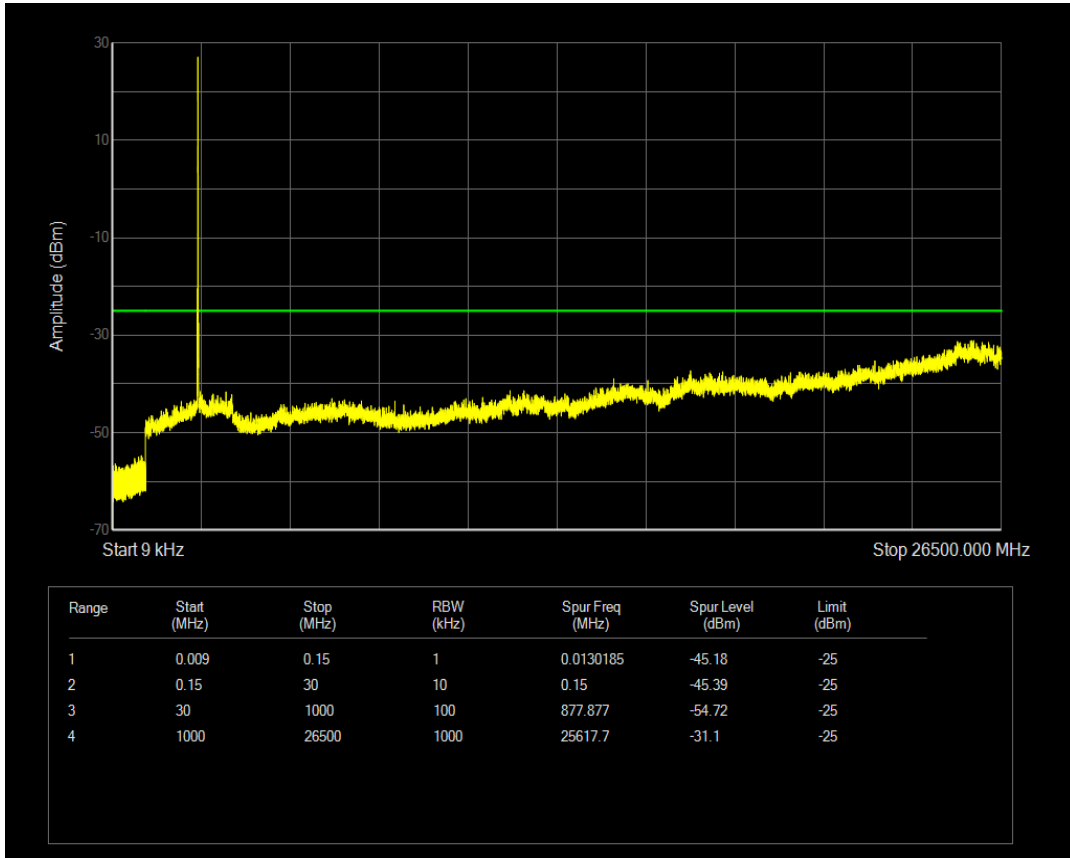

Band7 QAM16 BW=10MHz Channel=21100 RB Size=50 Position=#0

Band7 QPSK BW=10MHz Channel=21400 RB Size=1 Position=#0

Band7 QPSK BW=10MHz Channel=21400 RB Size=50 Position=#0

Band7 QAM16 BW=10MHz Channel=21400 RB Size=1 Position=#0