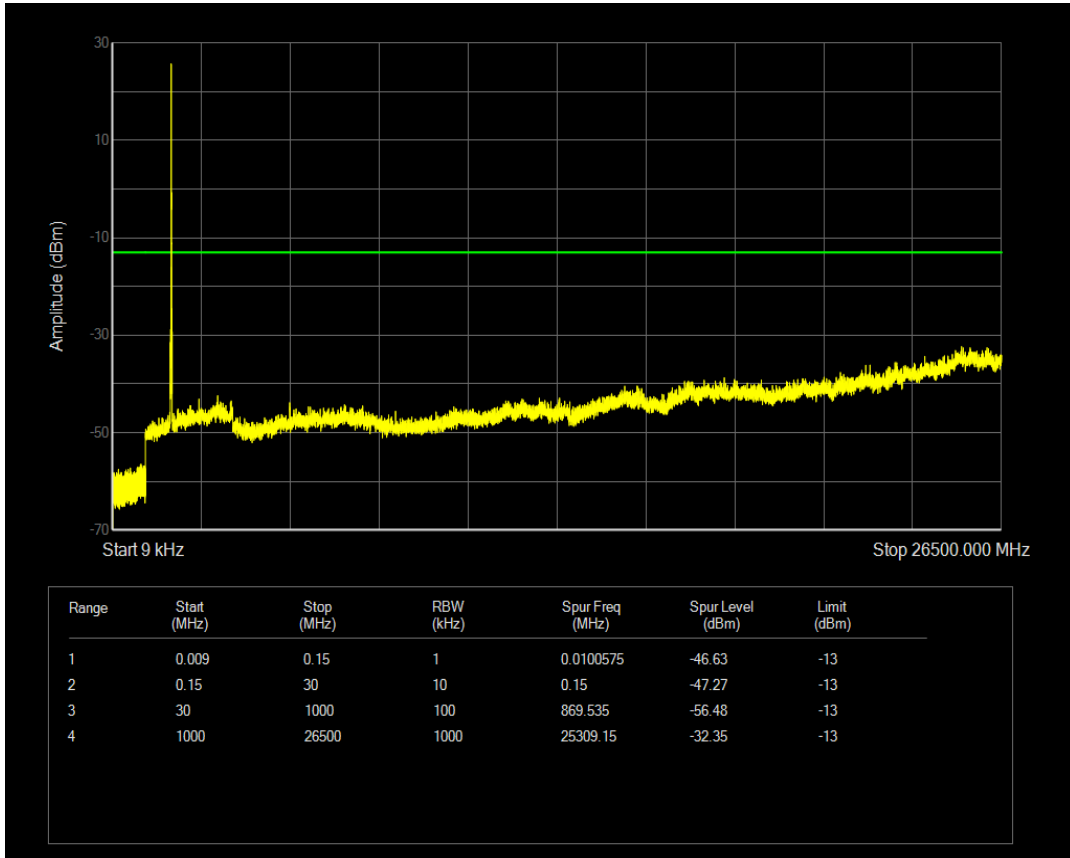

Band66 QPSK BW=15MHz Channel=132597 RB Size=1 Position=#0

Band66 QPSK BW=15MHz Channel=132597 RB Size=75 Position=#0