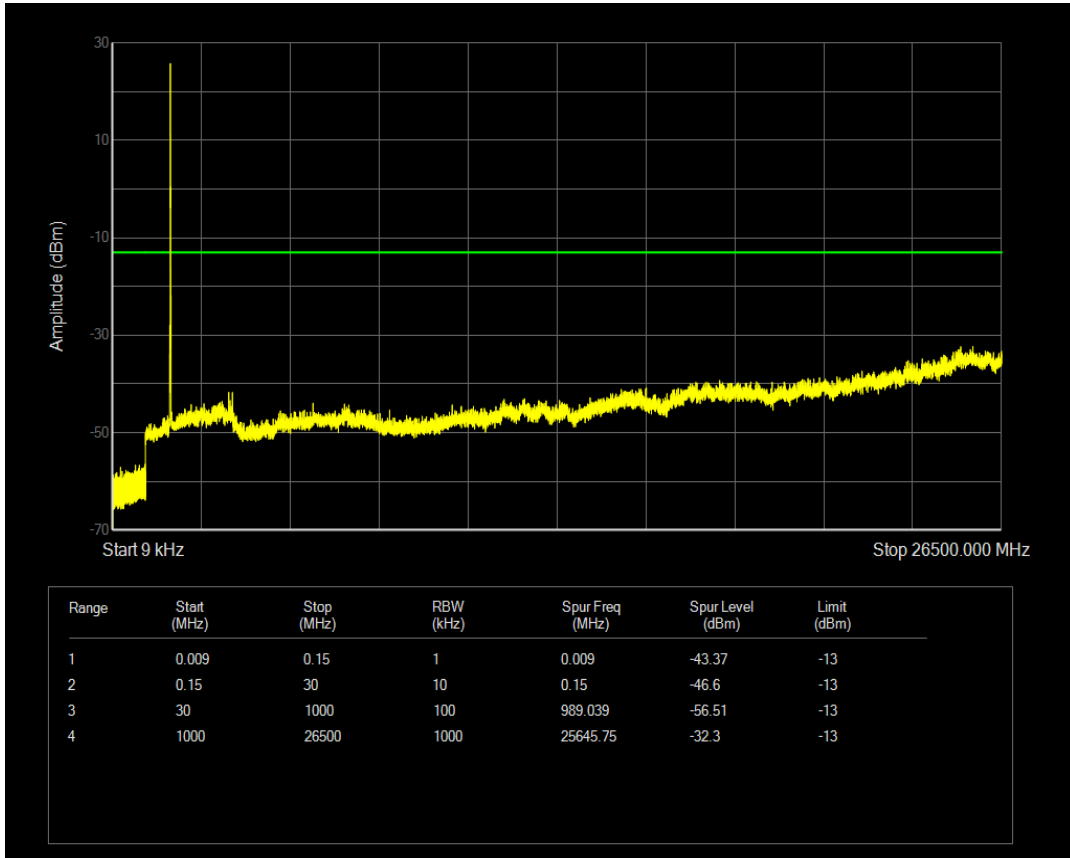

Band66 QAM16 BW=5MHz Channel=132647 RB Size=25 Position=#0

Band66 QPSK BW=10MHz Channel=132022 RB Size=1 Position=#0

Band66 QPSK BW=10MHz Channel=132022 RB Size=50 Position=#0

Band66 QAM16 BW=10MHz Channel=132022 RB Size=1 Position=#0

Band66 QAM16 BW=10MHz Channel=132022 RB Size=50 Position=#0

Band66 QPSK BW=10MHz Channel=132322 RB Size=1 Position=#0

Band66 QPSK BW=10MHz Channel=132322 RB Size=50 Position=#0

Band66 QAM16 BW=10MHz Channel=132322 RB Size=1 Position=#0