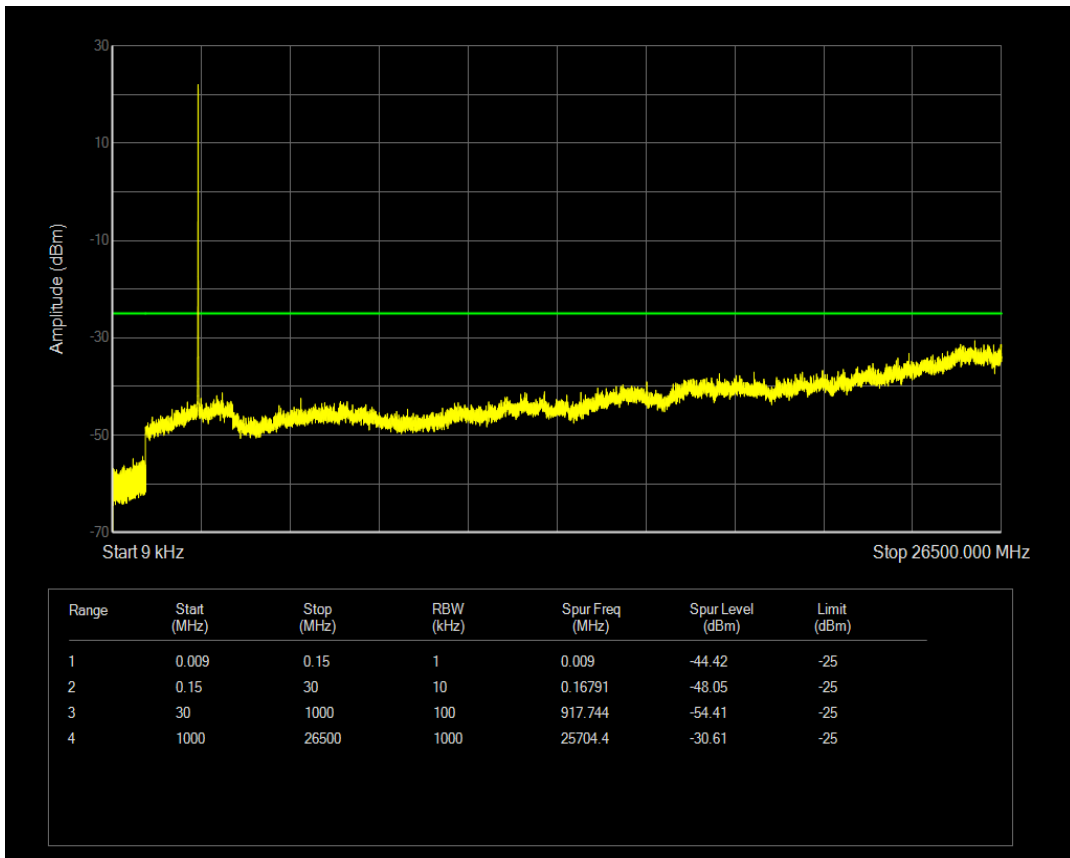

Band7 QPSK BW=5MHz Channel=21425 RB Size=25 Position=#0

Band7 QAM16 BW=5MHz Channel=21425 RB Size=1 Position=#0