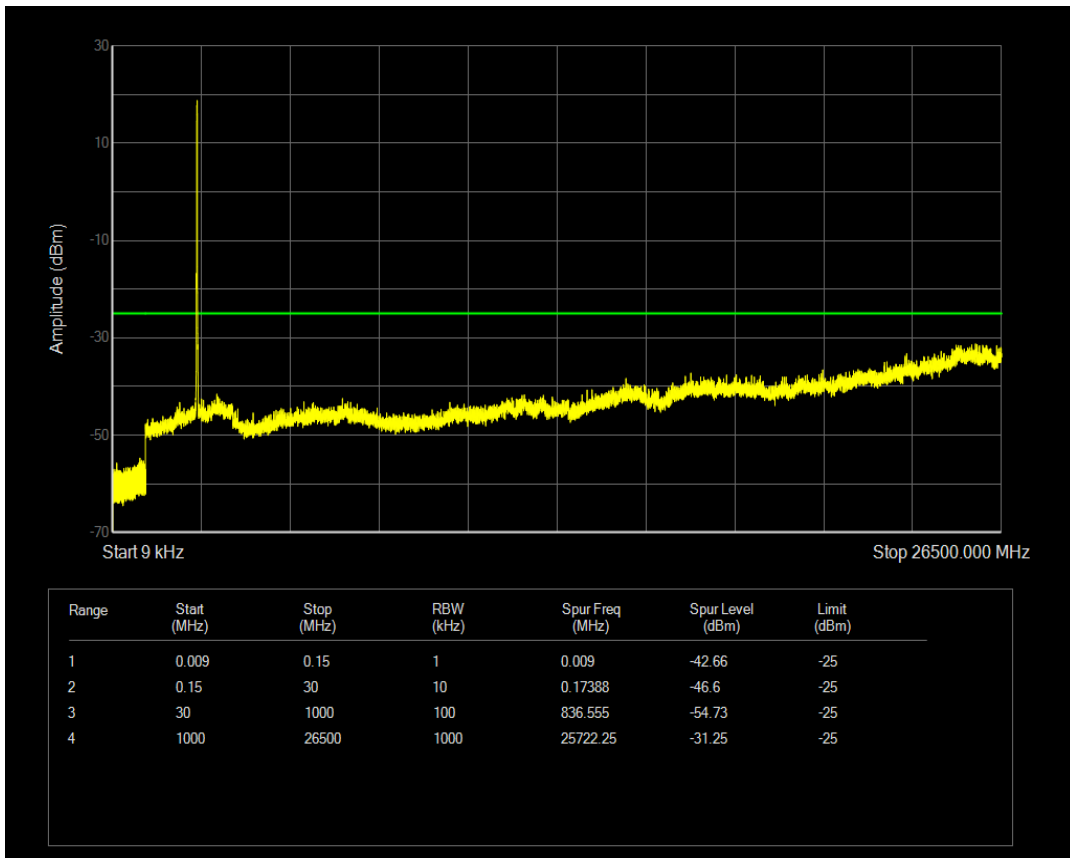

Band7 QAM16 BW=15MHz Channel=20825 RB Size=75 Position=#0

Band7 QPSK BW=15MHz Channel=21100 RB Size=1 Position=#0

Band7 QPSK BW=15MHz Channel=21100 RB Size=75 Position=#0

Band7 QAM16 BW=15MHz Channel=21100 RB Size=1 Position=#0

Band7 QAM16 BW=15MHz Channel=21100 RB Size=75 Position=#0

Band7 QPSK BW=15MHz Channel=21375 RB Size=1 Position=#0

Band7 QPSK BW=15MHz Channel=21375 RB Size=75 Position=#0

Band7 QAM16 BW=15MHz Channel=21375 RB Size=1 Position=#0