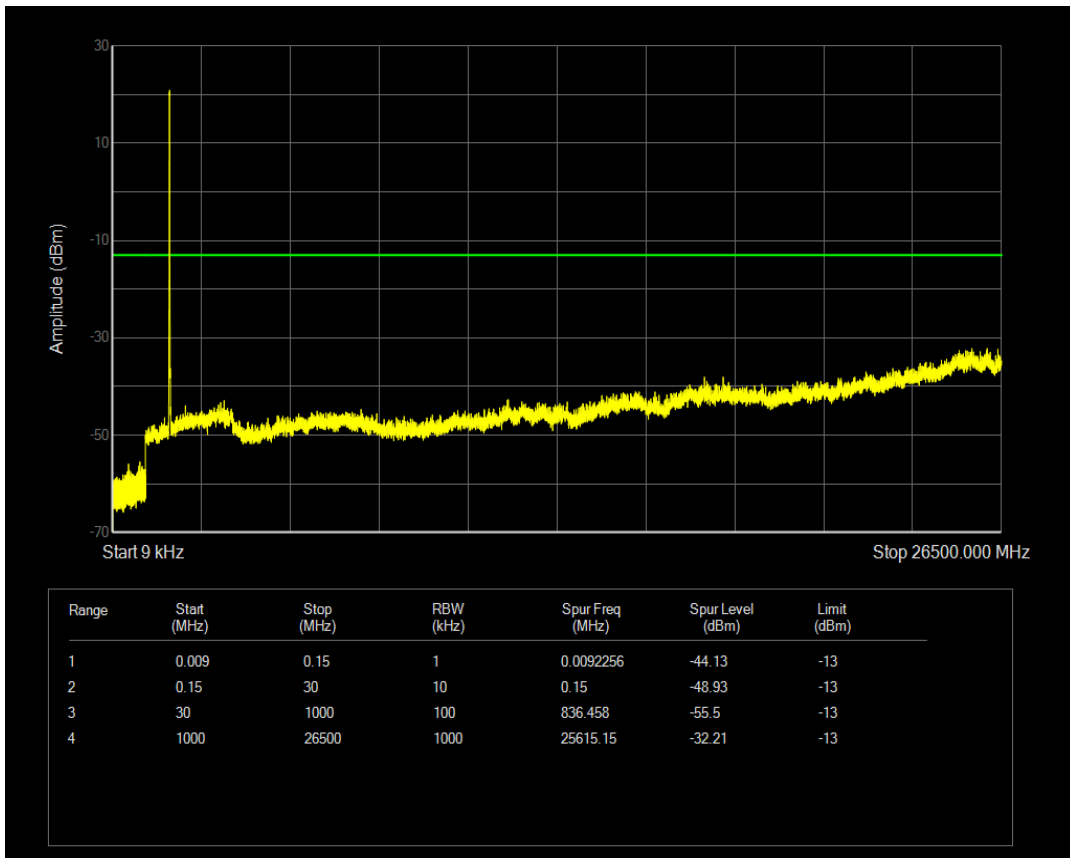

Band66 QPSK BW=10MHz Channel=132022 RB Size=50 Position=#0

Band66 QAM16 BW=10MHz Channel=132022 RB Size=1 Position=#0