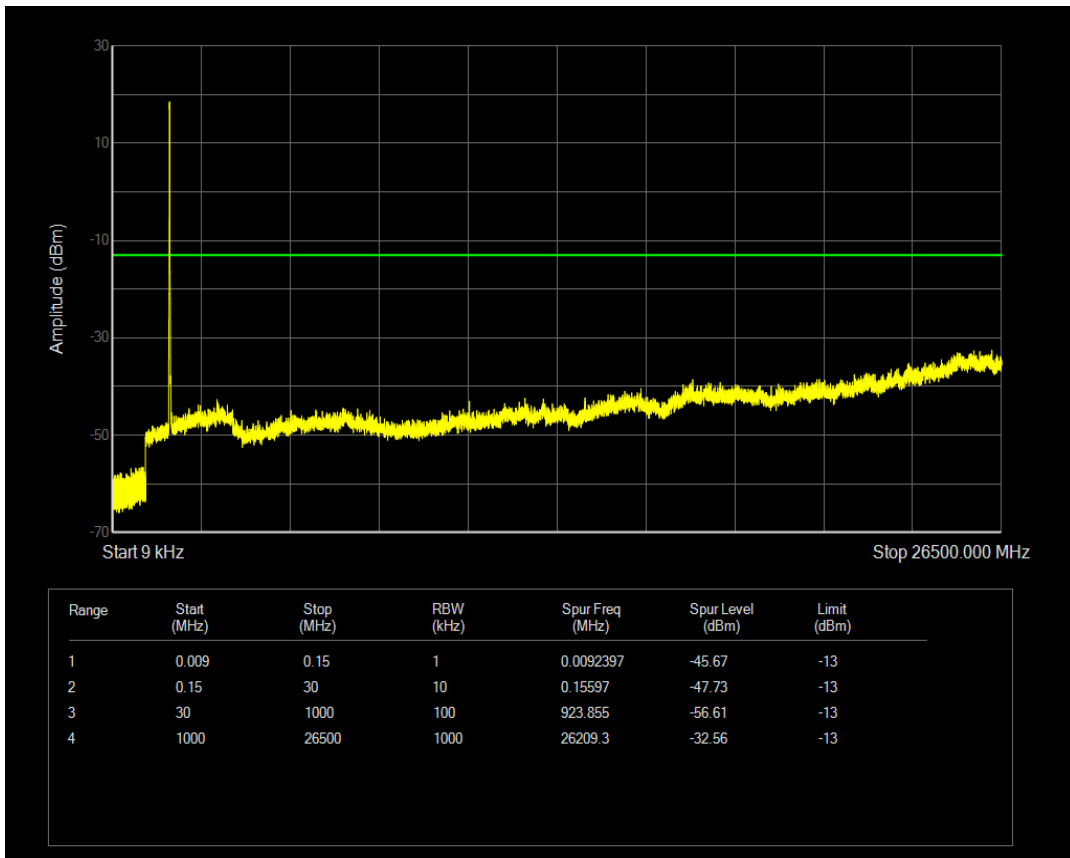

Band66 QPSK BW=15MHz Channel=132047 RB Size=75 Position=#0

Band66 QAM16 BW=15MHz Channel=132047 RB Size=1 Position=#0