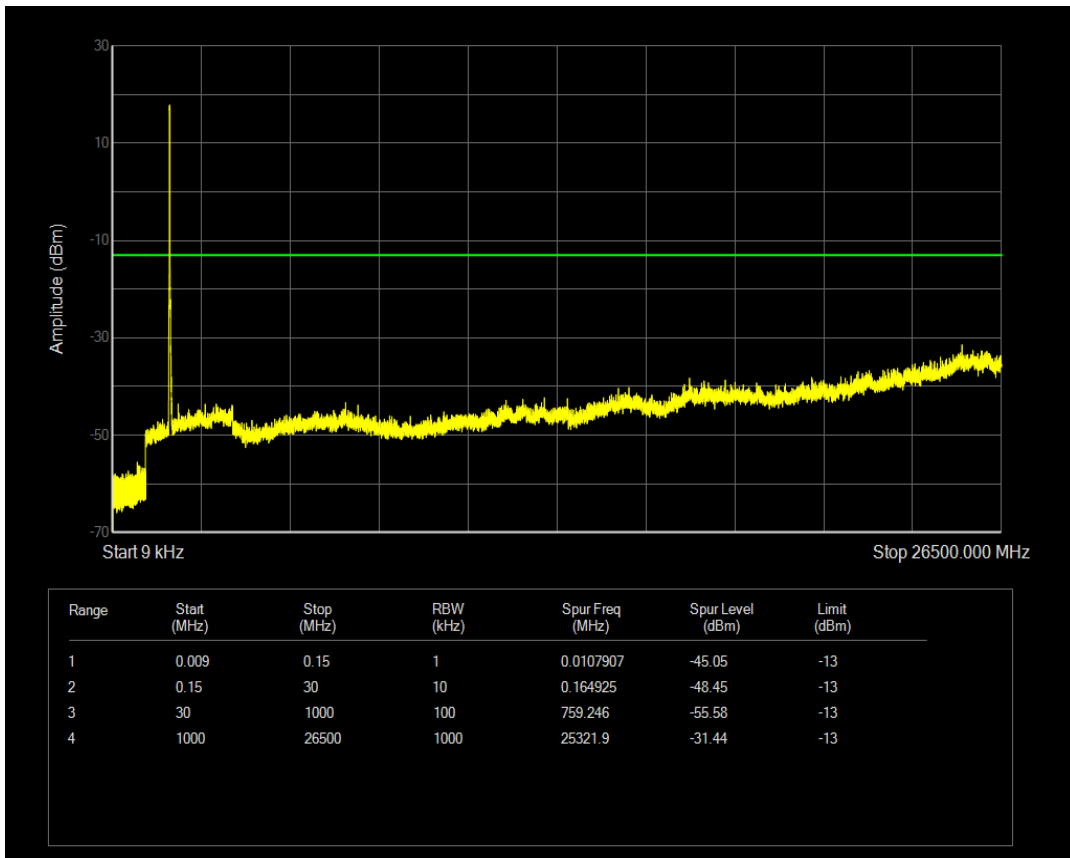

Band66 QPSK BW=20MHz Channel=132072 RB Size=100 Position=#0

Band66 QAM16 BW=20MHz Channel=132072 RB Size=1 Position=#0