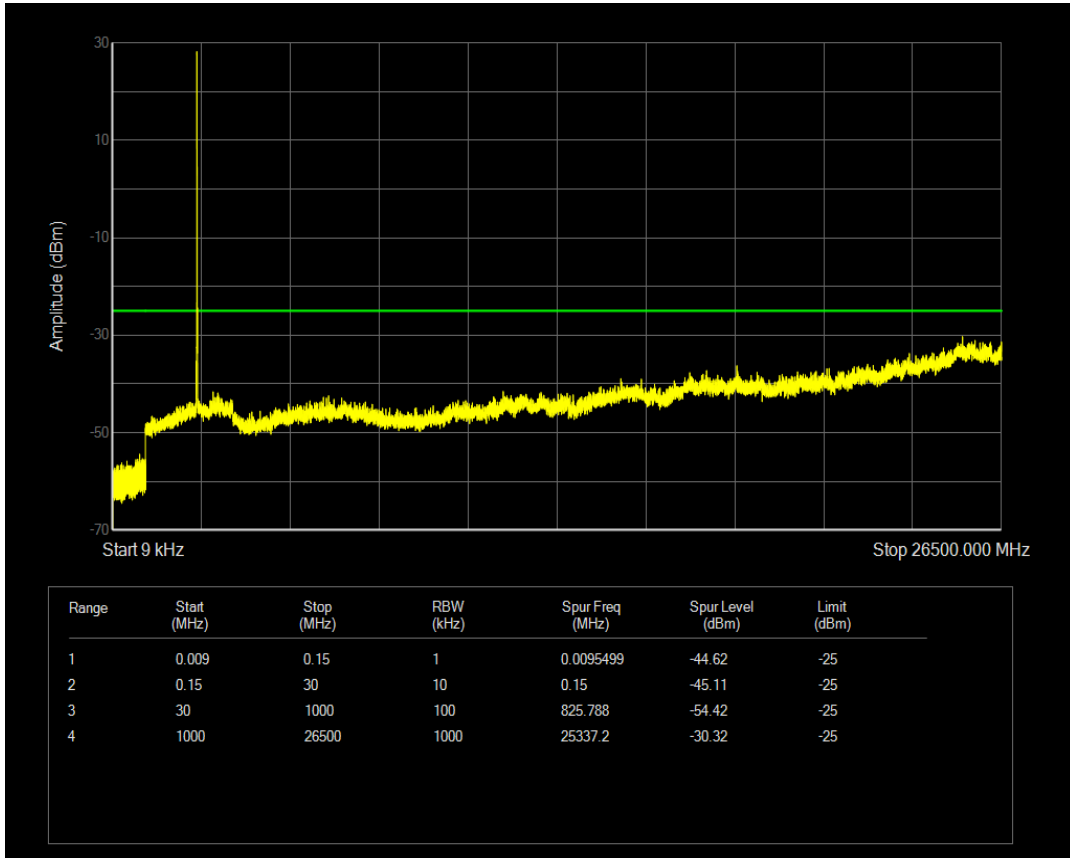

Band7 QAM16 BW=5MHz Channel=21425 RB Size=25 Position=#0

Band7 QPSK BW=10MHz Channel=20800 RB Size=1 Position=#0

Band7 QPSK BW=10MHz Channel=20800 RB Size=50 Position=#0

Band7 QAM16 BW=10MHz Channel=20800 RB Size=1 Position=#0

Band7 QAM16 BW=10MHz Channel=20800 RB Size=50 Position=#0

Band7 QPSK BW=10MHz Channel=21100 RB Size=1 Position=#0

Band7 QPSK BW=10MHz Channel=21100 RB Size=50 Position=#0

Band7 QAM16 BW=10MHz Channel=21100 RB Size=1 Position=#0