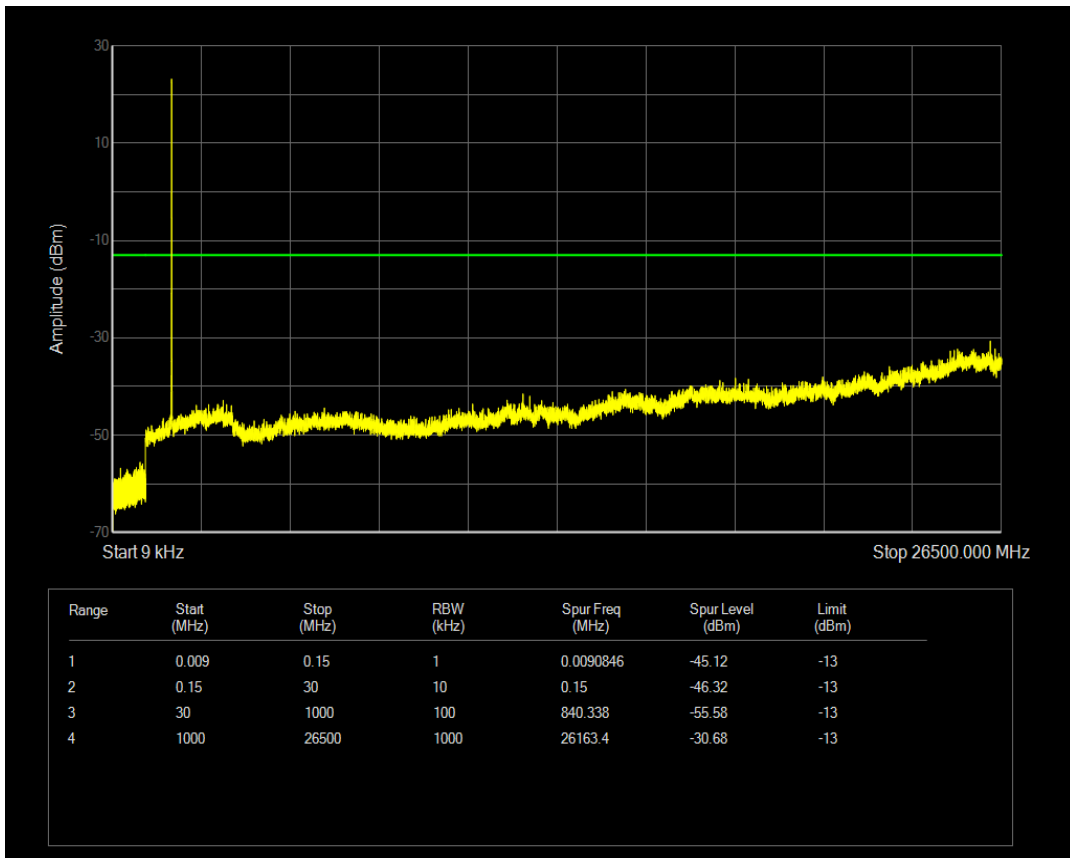

Band66 QPSK BW=3MHz Channel=132657 RB Size=15 Position=#0

Band66 QAM16 BW=3MHz Channel=132657 RB Size=1 Position=#0