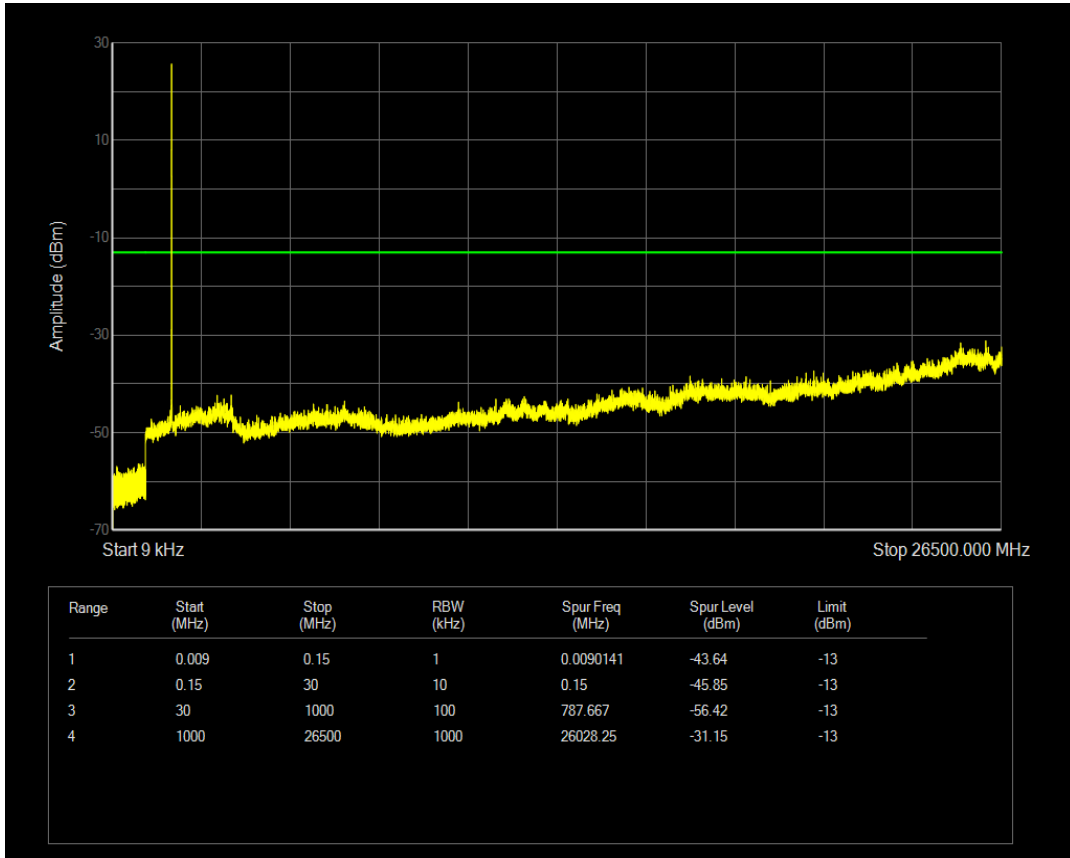

Band66 QPSK BW=3MHz Channel=132657 RB Size=1 Position=#0

Band66 QPSK BW=3MHz Channel=132657 RB Size=15 Position=#0