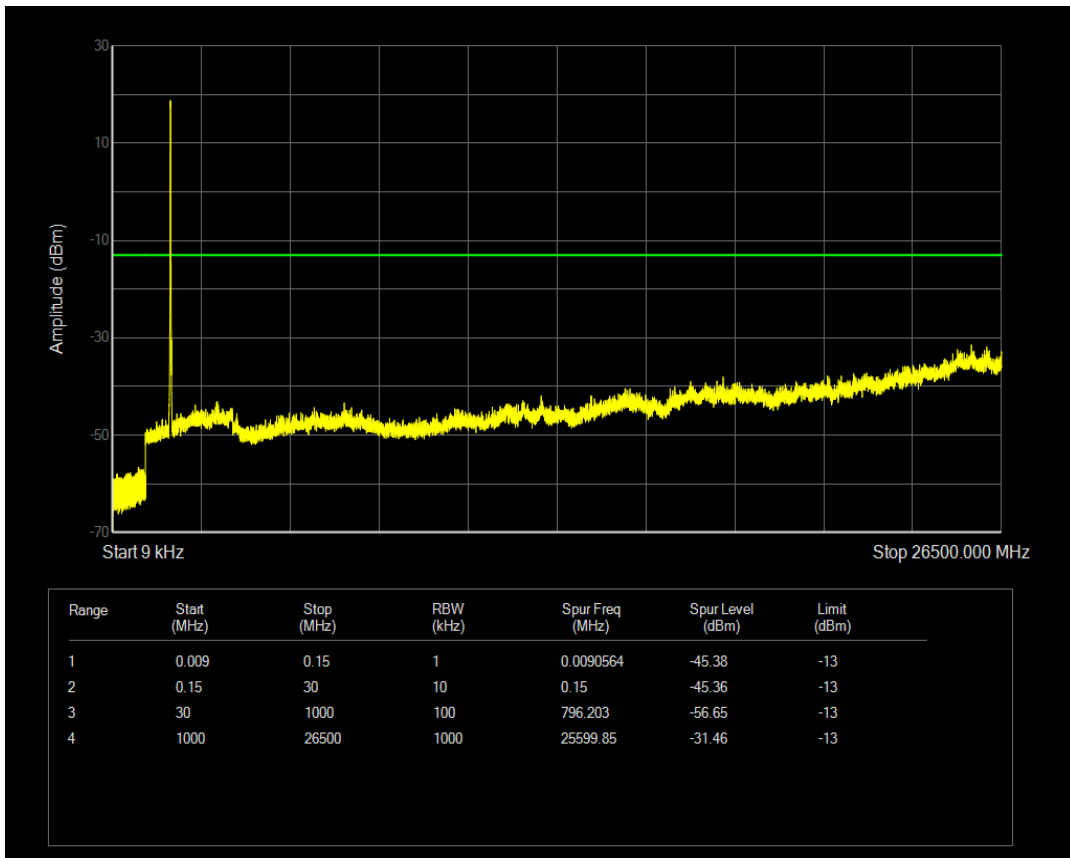

Band66 QAM16 BW=15MHz Channel=132322 RB Size=75 Position=#0

Band66 QPSK BW=15MHz Channel=132597 RB Size=1 Position=#0