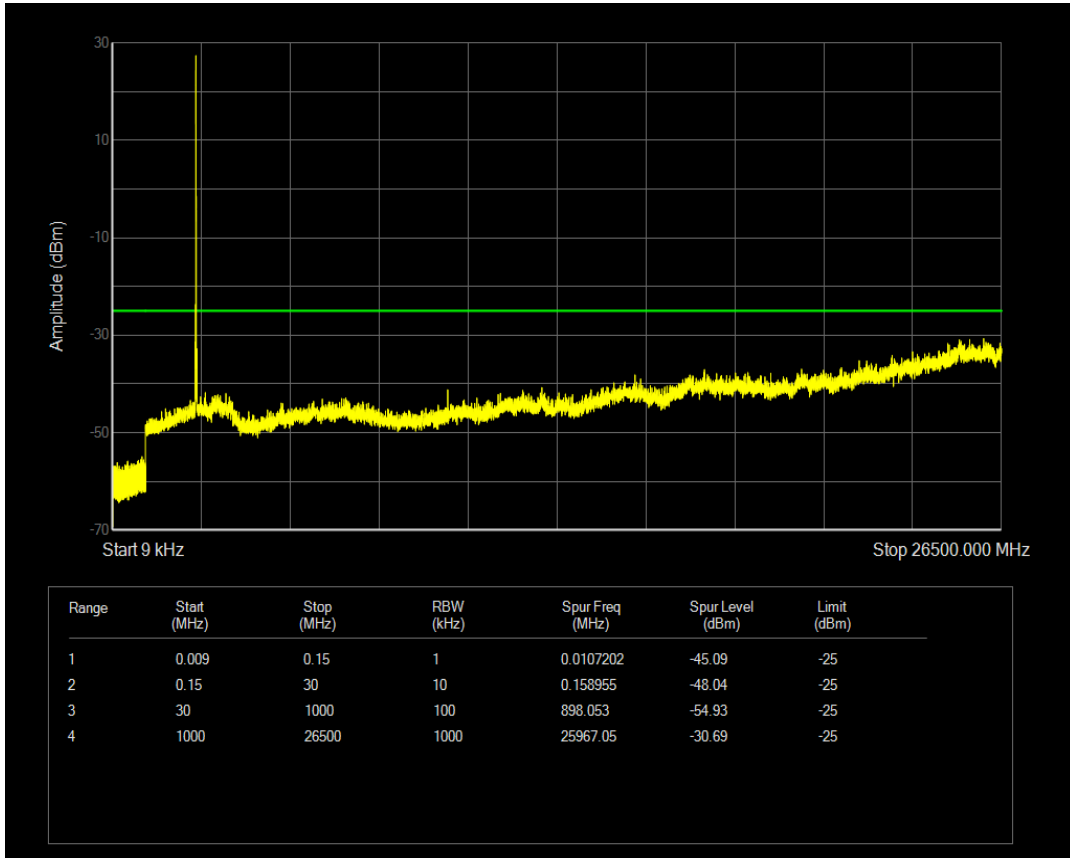

Band7 QAM16 BW=10MHz Channel=21400 RB Size=50 Position=#0

Band7 QPSK BW=15MHz Channel=20825 RB Size=1 Position=#0

Band7 QPSK BW=15MHz Channel=20825 RB Size=75 Position=#0

Band7 QAM16 BW=15MHz Channel=20825 RB Size=1 Position=#0

Band7 QAM16 BW=15MHz Channel=20825 RB Size=75 Position=#0

Band7 QPSK BW=15MHz Channel=21100 RB Size=1 Position=#0

Band7 QPSK BW=15MHz Channel=21100 RB Size=75 Position=#0

Band7 QAM16 BW=15MHz Channel=21100 RB Size=1 Position=#0