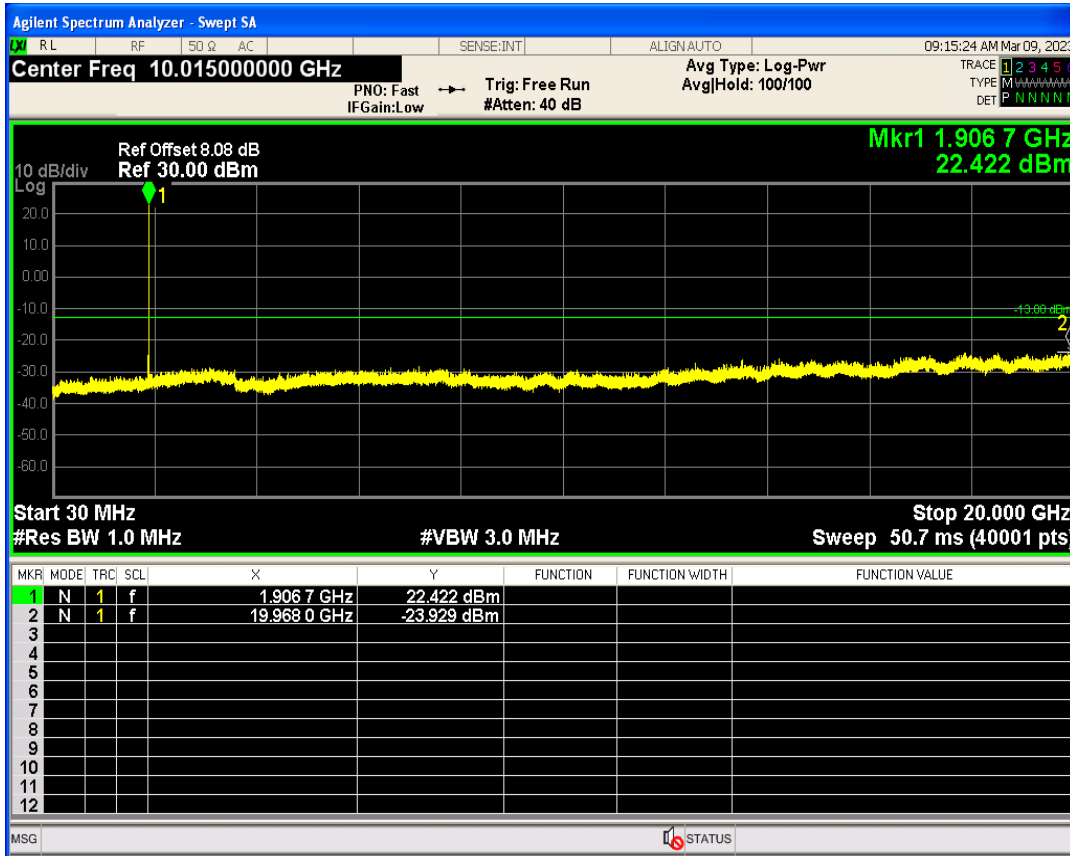

WCDMA Band2 Channel=9538

WCDMA Band2 Channel=9262

WCDMA Band4 Channel=1513

WCDMA Band4 Channel=1312

WCDMA Band5 Channel=4233

WCDMA Band5 Channel=4132

06 Out-of-band emissions

Band	Channel	Frequency (MHz)	Spur Freq (MHz)	Spur Level (dBm)	Limit (dBm)	Verdict
WCDMA Band2	9262	1852.4	19839.74	-23.29	-13	PASS
WCDMA Band2	9400	1880	19946.08	-23.34	-13	PASS
WCDMA Band2	9538	1907.6	19968.05	-23.92	-13	PASS
WCDMA Band4	1312	1712.4	19813.28	-24.34	-13	PASS
WCDMA Band4	1413	1732.6	17989.52	-23.71	-13	PASS
WCDMA Band4	1513	1752.6	19783.33	-23.19	-13	PASS
WCDMA Band5	4132	826.4	3289.94	-29.66	-13	PASS
WCDMA Band5	4182	836.4	2612.48	-30.37	-13	PASS
WCDMA Band5	4233	846.6	5813.60	-29.83	-13	PASS

WCDMA Band2 Channel=9262

WCDMA Band2 Channel=9538

WCDMA Band2 Channel=9400

WCDMA Band4 Channel=1413

WCDMA Band4 Channel=1312

WCDMA Band4 Channel=1513

WCDMA Band5 Channel=4132

WCDMA Band5 Channel=4233