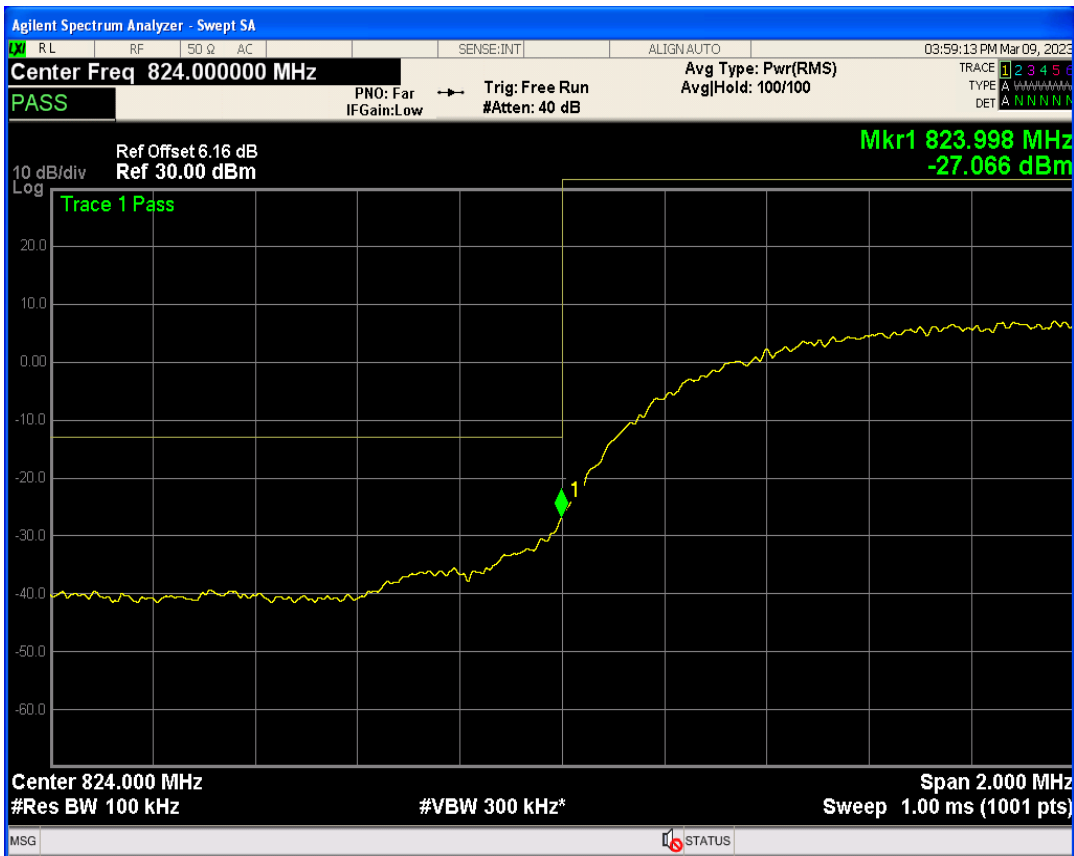

WCDMA Band2 Channel=9538

WCDMA Band2 Channel=9262

WCDMA Band4 Channel=1513

WCDMA Band4 Channel=1312

WCDMA Band5 Channel=4233

WCDMA Band5 Channel=4132

06 Out-of-band emissions

Band	Channel	Frequency (MHz)	Spur Freq (MHz)	Spur Level (dBm)	Limit (dBm)	Verdict
WCDMA Band2	9262	1852.4	19839.74	-23.29	-13	PASS
WCDMA Band2	9400	1880	19946.08	-23.34	-13	PASS
WCDMA Band2	9538	1907.6	19968.05	-23.92	-13	PASS
WCDMA Band4	1312	1712.4	19813.28	-24.34	-13	PASS
WCDMA Band4	1413	1732.6	17989.52	-23.71	-13	PASS
WCDMA Band4	1513	1752.6	19783.33	-23.19	-13	PASS
WCDMA Band5	4132	826.4	3289.94	-29.66	-13	PASS
WCDMA Band5	4182	836.4	2612.48	-30.37	-13	PASS
WCDMA Band5	4233	846.6	5813.60	-29.83	-13	PASS

WCDMA Band2 Channel=9262

WCDMA Band2 Channel=9538

WCDMA Band2 Channel=9400

WCDMA Band4 Channel=1413

WCDMA Band4 Channel=1312

WCDMA Band4 Channel=1513

WCDMA Band5 Channel=4132

WCDMA Band5 Channel=4233