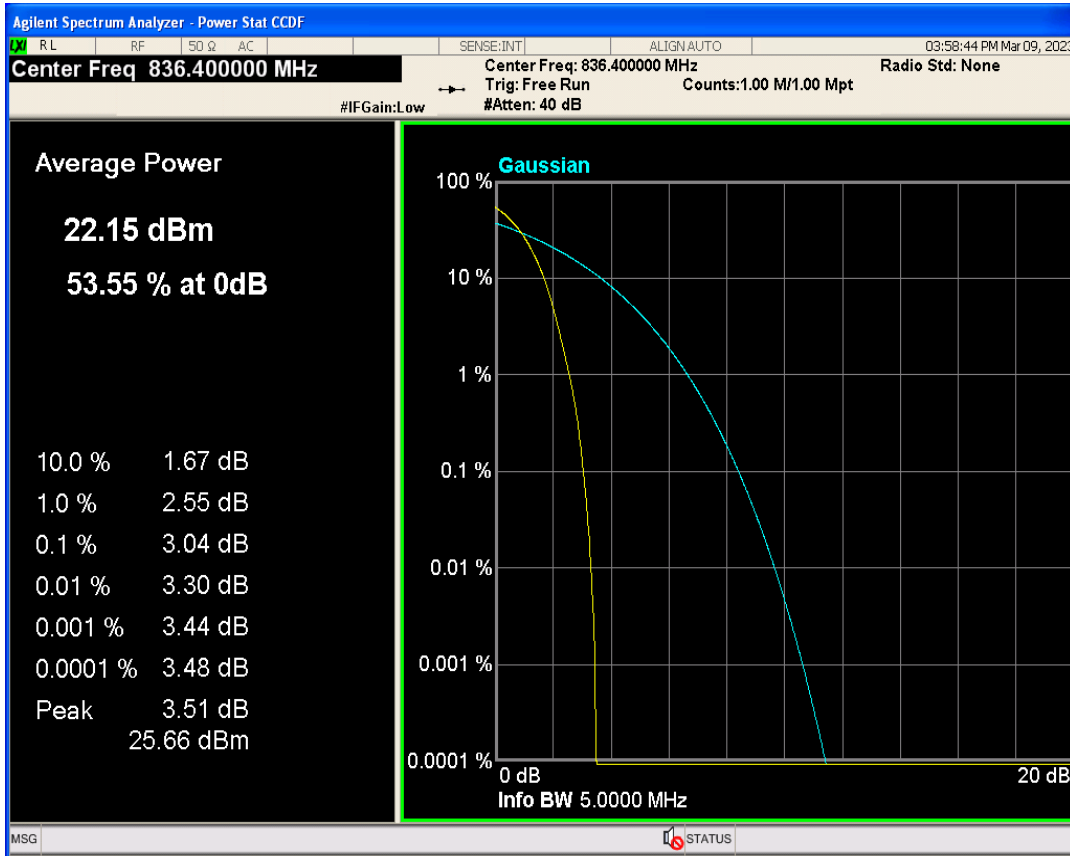

WCDMA Band2 Channel=9262

WCDMA Band2 Channel=9538

WCDMA Band2 Channel=9400

WCDMA Band4 Channel=1312

WCDMA Band4 Channel=1413

WCDMA Band4 Channel=1513

WCDMA Band5 Channel=4182

WCDMA Band5 Channel=4132