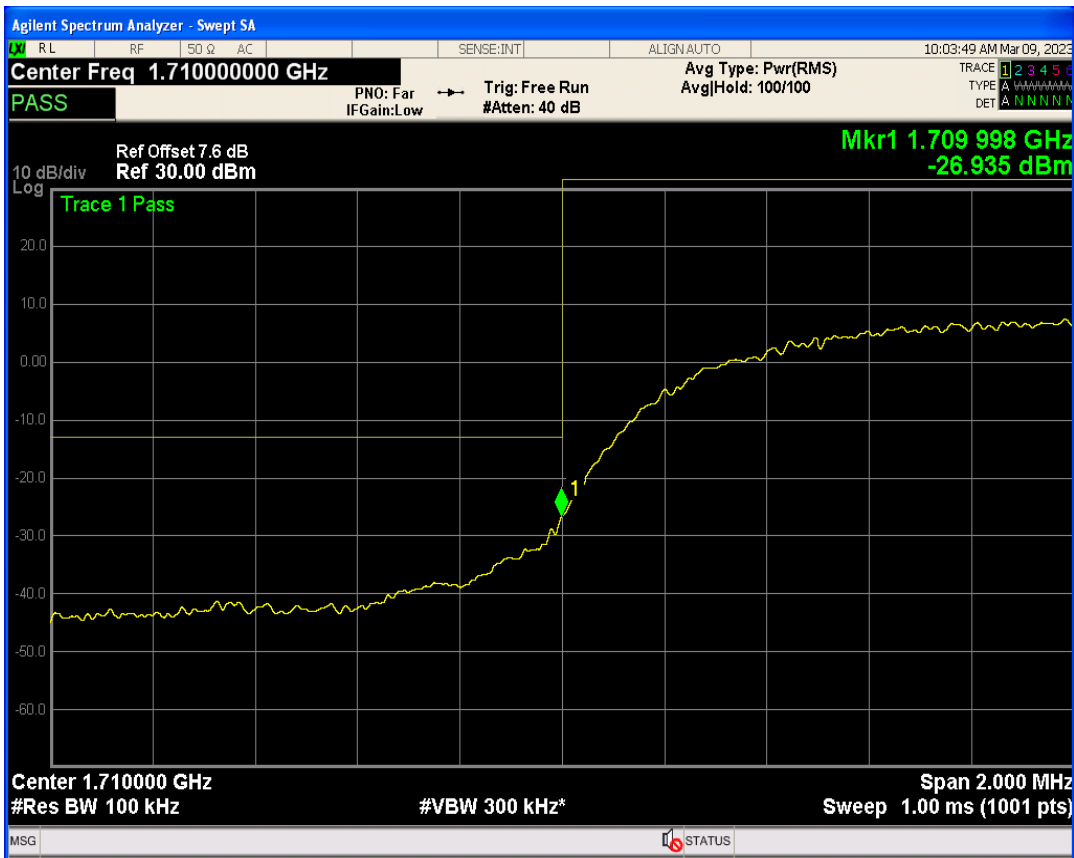

WCDMA Band2 Channel=9538

WCDMA Band2 Channel=9262

WCDMA Band4 Channel=1513

WCDMA Band4 Channel=1312

WCDMA Band5 Channel=4233

WCDMA Band5 Channel=4132

06 Out-of-band emissions

Band	Channel	Frequency (MHz)	Spur Freq (MHz)	Spur Level (dBm)	Limit (dBm)	Verdict
WCDMA Band2	9262	1852.4	19839.74	-23.29	-13	PASS
WCDMA Band2	9400	1880	19946.08	-23.34	-13	PASS
WCDMA Band2	9538	1907.6	19968.05	-23.92	-13	PASS
WCDMA Band4	1312	1712.4	19813.28	-24.34	-13	PASS
WCDMA Band4	1413	1732.6	17989.52	-23.71	-13	PASS
WCDMA Band4	1513	1752.6	19783.33	-23.19	-13	PASS
WCDMA Band5	4132	826.4	3289.94	-29.66	-13	PASS
WCDMA Band5	4182	836.4	2612.48	-30.37	-13	PASS
WCDMA Band5	4233	846.6	5813.60	-29.83	-13	PASS

WCDMA Band2 Channel=9262

WCDMA Band2 Channel=9538

WCDMA Band2 Channel=9400

WCDMA Band4 Channel=1413

WCDMA Band4 Channel=1312

WCDMA Band4 Channel=1513

WCDMA Band5 Channel=4132

WCDMA Band5 Channel=4233