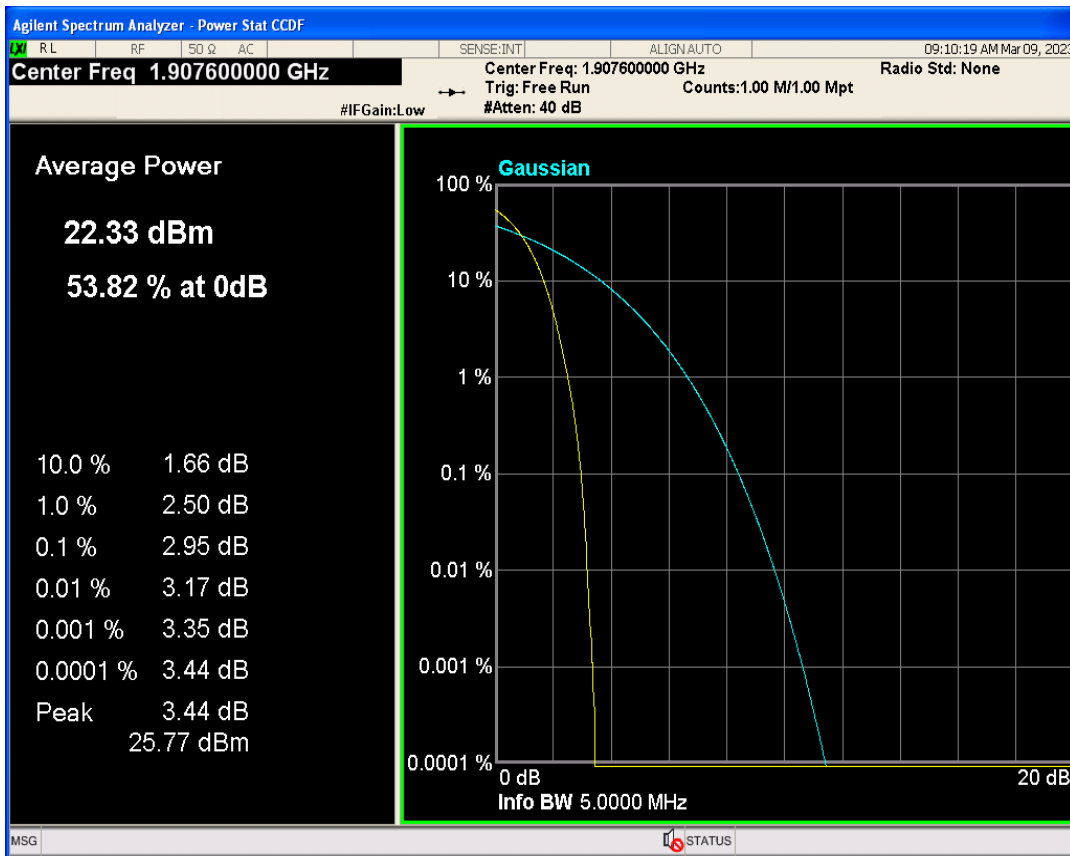

WCDMA Band2 Channel=9538