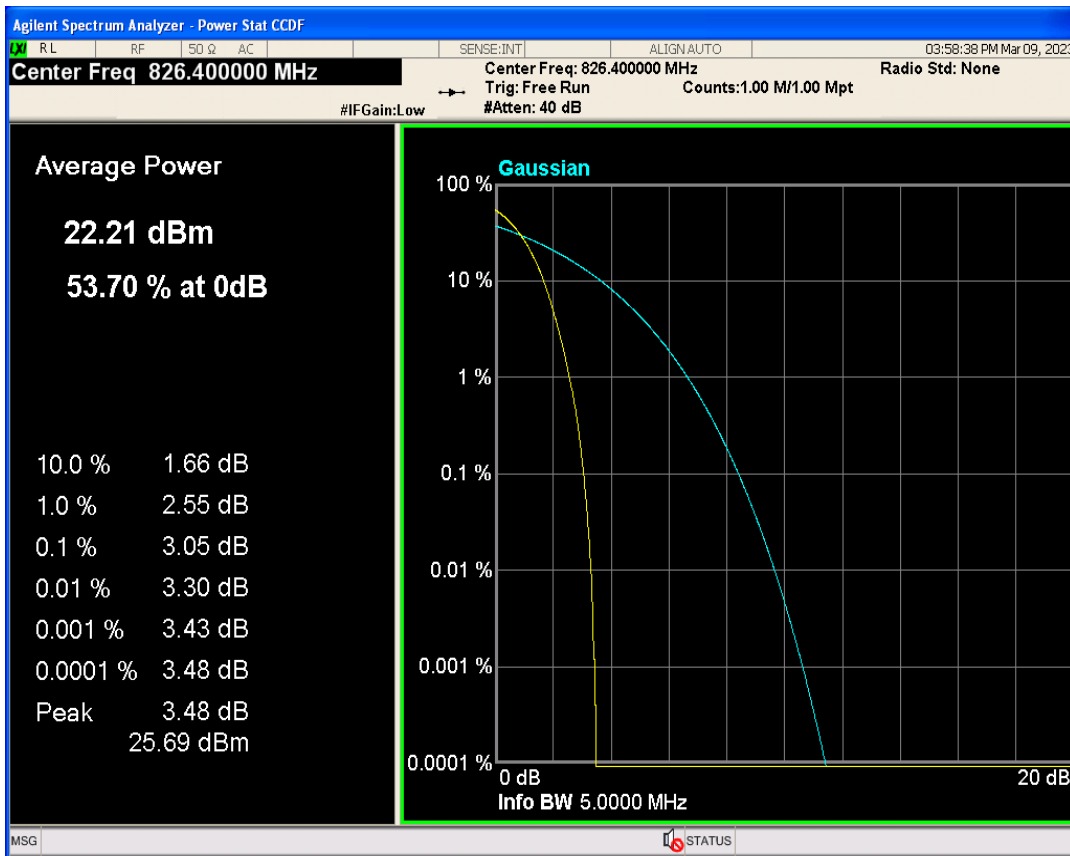

WCDMA Band2 Channel=9262

WCDMA Band2 Channel=9538

WCDMA Band2 Channel=9400

WCDMA Band4 Channel=1312

WCDMA Band4 Channel=1413

WCDMA Band4 Channel=1513

WCDMA Band5 Channel=4182

WCDMA Band5 Channel=4132