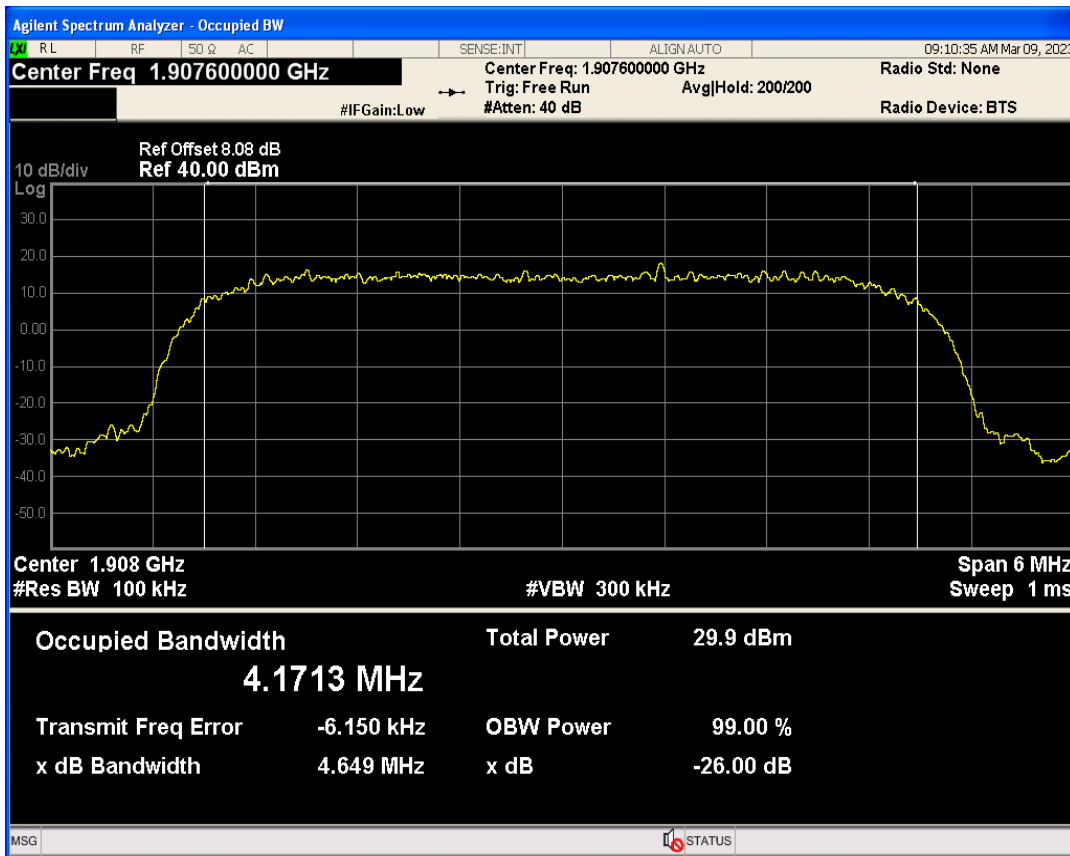

WCDMA Band2 Channel=9538