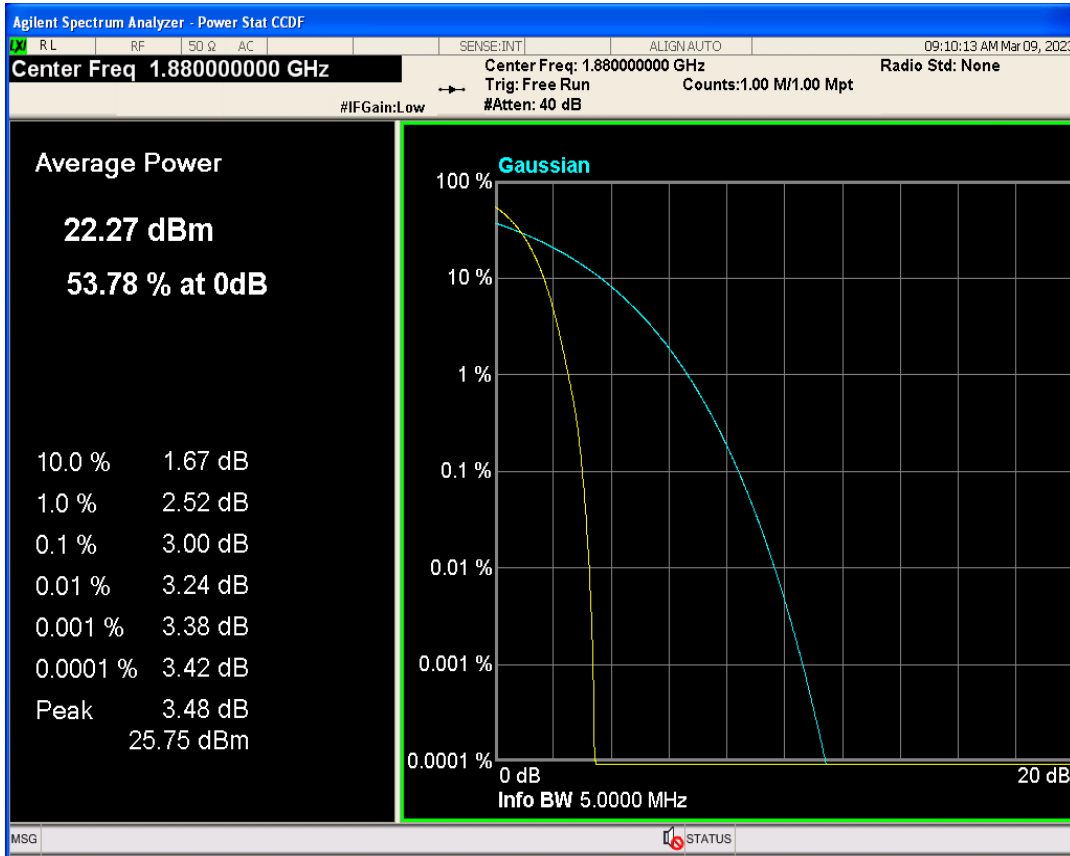

03 Peak-to-Average Ratio

Band	Channel	Frequency (MHz)	Result (dB)	high Limit (dB)	Verdict
WCDMA Band2	9262	1852.4	3.00	13	PASS
WCDMA Band2	9400	1880	3.00	13	PASS
WCDMA Band2	9538	1907.6	2.95	13	PASS
WCDMA Band4	1312	1712.4	2.98	13	PASS
WCDMA Band4	1413	1732.6	3.03	13	PASS
WCDMA Band4	1513	1752.6	2.96	13	PASS
WCDMA Band5	4132	826.4	3.05	13	PASS
WCDMA Band5	4182	836.4	3.04	13	PASS
WCDMA Band5	4233	846.6	3.03	13	PASS

WCDMA Band2 Channel=9262

WCDMA Band2 Channel=9538

WCDMA Band2 Channel=9400

WCDMA Band4 Channel=1312

WCDMA Band4 Channel=1413

WCDMA Band4 Channel=1513

WCDMA Band5 Channel=4182

WCDMA Band5 Channel=4132