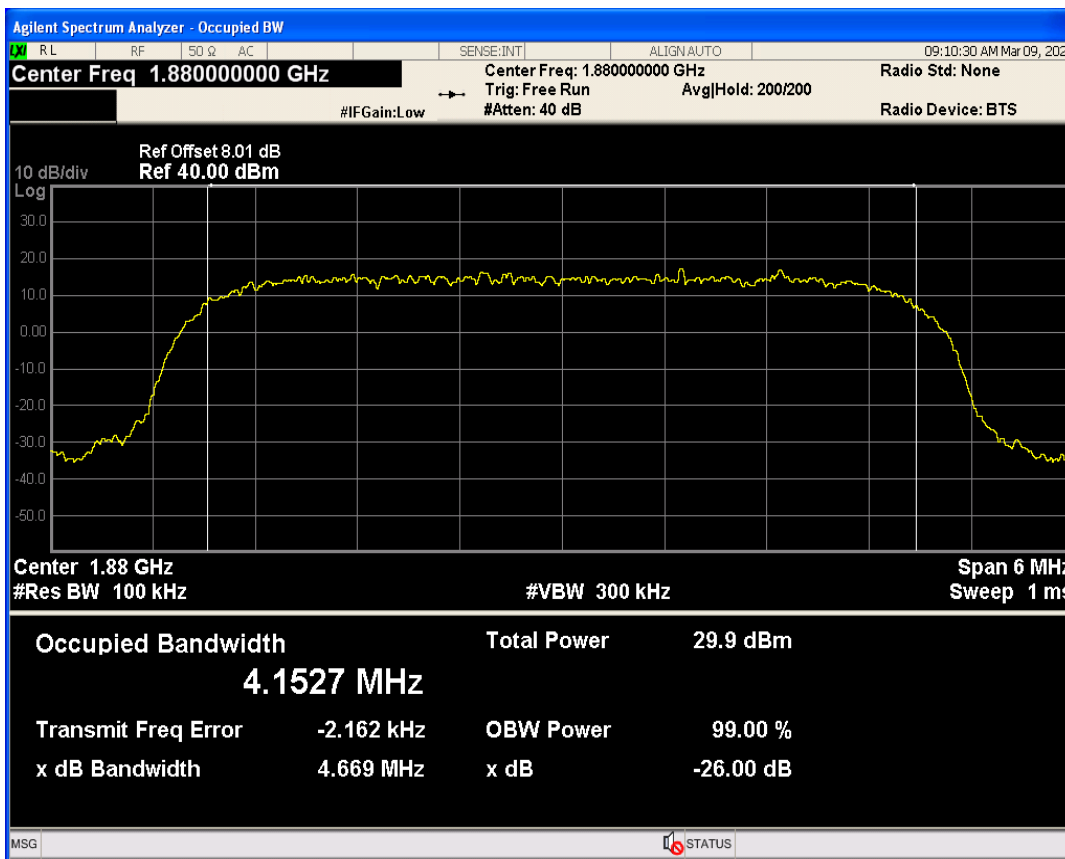

WCDMA Band2 Channel=9400