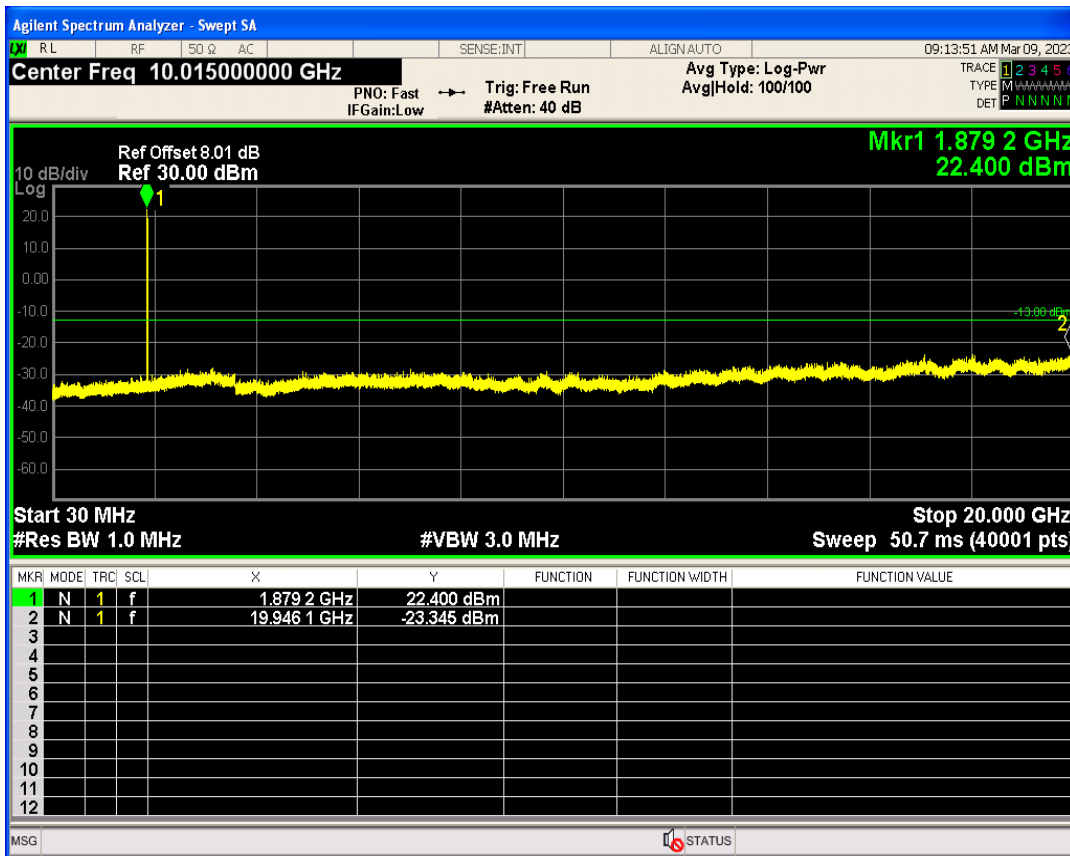

WCDMA Band2 Channel=9538

WCDMA Band2 Channel=9262

WCDMA Band4 Channel=1513

WCDMA Band4 Channel=1312

WCDMA Band5 Channel=4233

WCDMA Band5 Channel=4132

06 Out-of-band emissions

Band	Channel	Frequency (MHz)	Spur Freq (MHz)	Spur Level (dBm)	Limit (dBm)	Verdict
WCDMA Band2	9262	1852.4	19839.74	-23.29	-13	PASS
WCDMA Band2	9400	1880	19946.08	-23.34	-13	PASS
WCDMA Band2	9538	1907.6	19968.05	-23.92	-13	PASS
WCDMA Band4	1312	1712.4	19813.28	-24.34	-13	PASS
WCDMA Band4	1413	1732.6	17989.52	-23.71	-13	PASS
WCDMA Band4	1513	1752.6	19783.33	-23.19	-13	PASS
WCDMA Band5	4132	826.4	3289.94	-29.66	-13	PASS
WCDMA Band5	4182	836.4	2612.48	-30.37	-13	PASS
WCDMA Band5	4233	846.6	5813.60	-29.83	-13	PASS

WCDMA Band2 Channel=9262

WCDMA Band2 Channel=9538

WCDMA Band2 Channel=9400

WCDMA Band4 Channel=1413

WCDMA Band4 Channel=1312

WCDMA Band4 Channel=1513

WCDMA Band5 Channel=4132

WCDMA Band5 Channel=4233