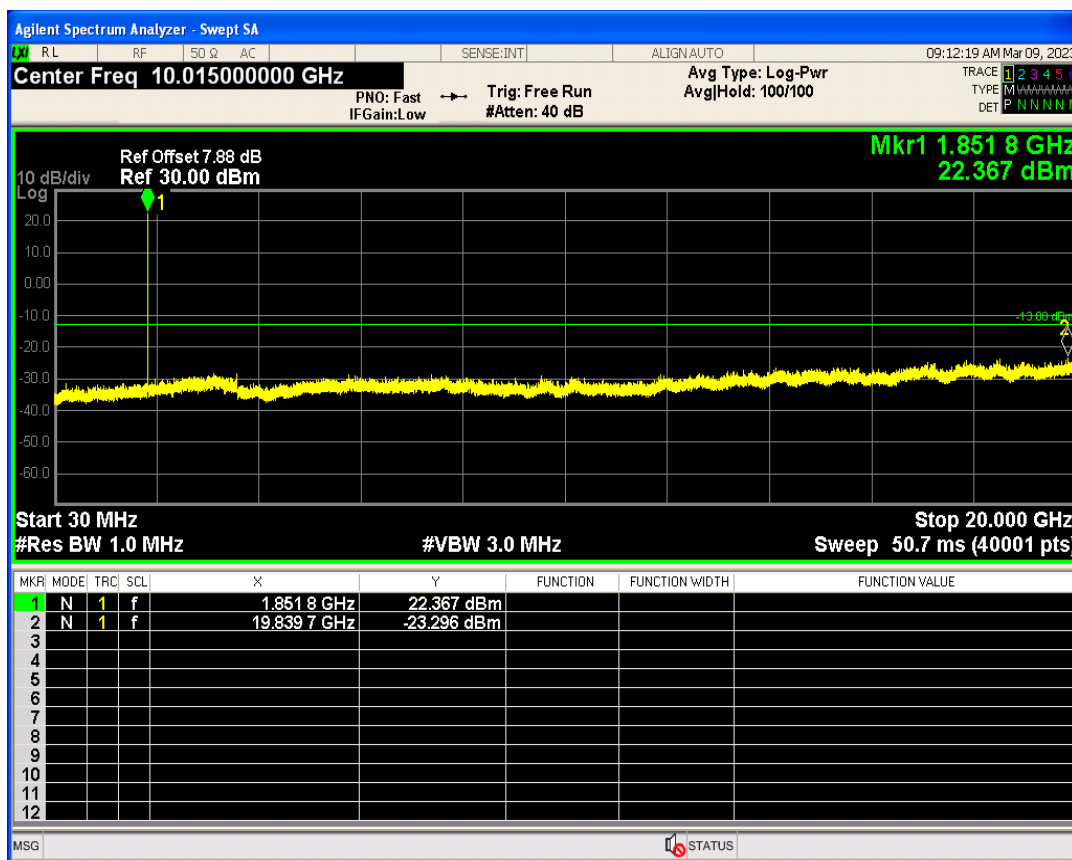

WCDMA Band2 Channel=9538

WCDMA Band2 Channel=9262

WCDMA Band4 Channel=1513

WCDMA Band4 Channel=1312

WCDMA Band5 Channel=4233

WCDMA Band5 Channel=4132

06 Out-of-band emissions

Band	Channel	Frequency (MHz)	Spur Freq (MHz)	Spur Level (dBm)	Limit (dBm)	Verdict
WCDMA Band2	9262	1852.4	19839.74	-23.29	-13	PASS
WCDMA Band2	9400	1880	19946.08	-23.34	-13	PASS
WCDMA Band2	9538	1907.6	19968.05	-23.92	-13	PASS
WCDMA Band4	1312	1712.4	19813.28	-24.34	-13	PASS
WCDMA Band4	1413	1732.6	17989.52	-23.71	-13	PASS
WCDMA Band4	1513	1752.6	19783.33	-23.19	-13	PASS
WCDMA Band5	4132	826.4	3289.94	-29.66	-13	PASS
WCDMA Band5	4182	836.4	2612.48	-30.37	-13	PASS
WCDMA Band5	4233	846.6	5813.60	-29.83	-13	PASS

WCDMA Band2 Channel=9262

WCDMA Band2 Channel=9538

WCDMA Band2 Channel=9400

WCDMA Band4 Channel=1413

WCDMA Band4 Channel=1312

WCDMA Band4 Channel=1513

WCDMA Band5 Channel=4132

WCDMA Band5 Channel=4233