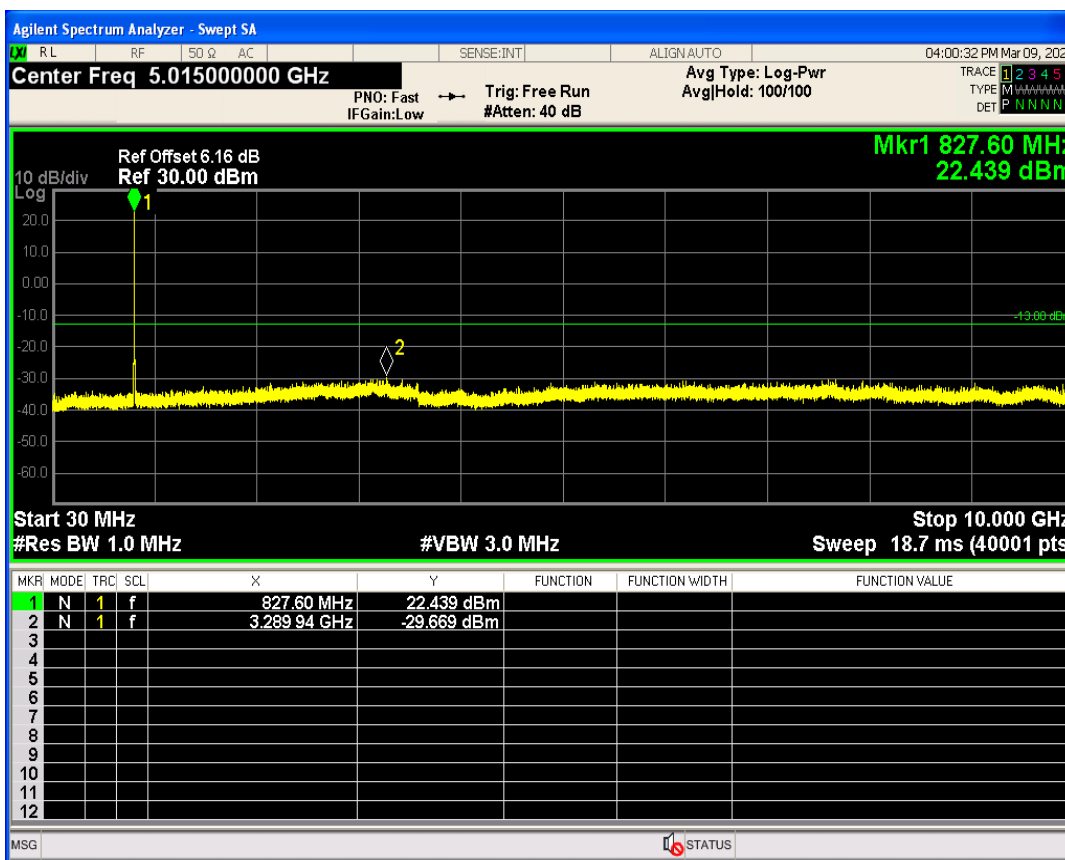

WCDMA Band2 Channel=9538

WCDMA Band2 Channel=9262

WCDMA Band4 Channel=1513

WCDMA Band4 Channel=1312

WCDMA Band5 Channel=4233

WCDMA Band5 Channel=4132

06 Out-of-band emissions

Band	Channel	Frequency (MHz)	Spur Freq (MHz)	Spur Level (dBm)	Limit (dBm)	Verdict
WCDMA Band2	9262	1852.4	19839.74	-23.29	-13	PASS
WCDMA Band2	9400	1880	19946.08	-23.34	-13	PASS
WCDMA Band2	9538	1907.6	19968.05	-23.92	-13	PASS
WCDMA Band4	1312	1712.4	19813.28	-24.34	-13	PASS
WCDMA Band4	1413	1732.6	17989.52	-23.71	-13	PASS
WCDMA Band4	1513	1752.6	19783.33	-23.19	-13	PASS
WCDMA Band5	4132	826.4	3289.94	-29.66	-13	PASS
WCDMA Band5	4182	836.4	2612.48	-30.37	-13	PASS
WCDMA Band5	4233	846.6	5813.60	-29.83	-13	PASS

WCDMA Band2 Channel=9262

WCDMA Band2 Channel=9538

WCDMA Band2 Channel=9400

WCDMA Band4 Channel=1413

WCDMA Band4 Channel=1312

WCDMA Band4 Channel=1513

WCDMA Band5 Channel=4132

WCDMA Band5 Channel=4233