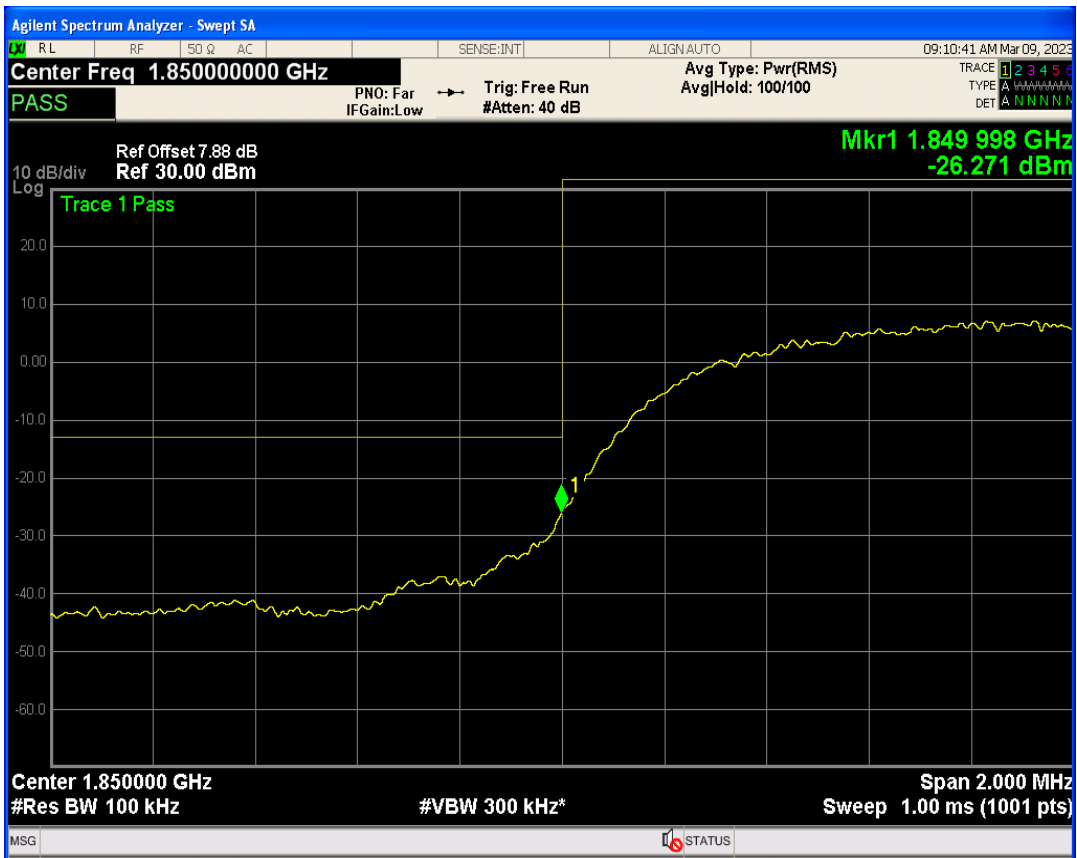

WCDMA Band5 Channel=4182

05 Band edge

Band	Channel	Frequency (MHz)	Spur Freq (MHz)	Spur Level (dBm)	Limit (dBm)	Verdict
WCDMA Band2	9262	1852.4	1850.00	-26.27	-13	PASS
WCDMA Band2	9538	1907.6	1910.00	-26.18	-13	PASS
WCDMA Band4	1312	1712.4	1710.00	-26.93	-13	PASS
WCDMA Band4	1513	1752.6	1755.00	-25.73	-13	PASS
WCDMA Band5	4132	826.4	824.00	-27.06	-13	PASS
WCDMA Band5	4233	846.6	849.00	-25.64	-13	PASS

WCDMA Band2 Channel=9538

WCDMA Band2 Channel=9262

WCDMA Band4 Channel=1513

WCDMA Band4 Channel=1312

WCDMA Band5 Channel=4233

WCDMA Band5 Channel=4132

06 Out-of-band emissions

Band	Channel	Frequency (MHz)	Spur Freq (MHz)	Spur Level (dBm)	Limit (dBm)	Verdict
WCDMA Band2	9262	1852.4	19839.74	-23.29	-13	PASS
WCDMA Band2	9400	1880	19946.08	-23.34	-13	PASS
WCDMA Band2	9538	1907.6	19968.05	-23.92	-13	PASS
WCDMA Band4	1312	1712.4	19813.28	-24.34	-13	PASS
WCDMA Band4	1413	1732.6	17989.52	-23.71	-13	PASS
WCDMA Band4	1513	1752.6	19783.33	-23.19	-13	PASS
WCDMA Band5	4132	826.4	3289.94	-29.66	-13	PASS
WCDMA Band5	4182	836.4	2612.48	-30.37	-13	PASS
WCDMA Band5	4233	846.6	5813.60	-29.83	-13	PASS