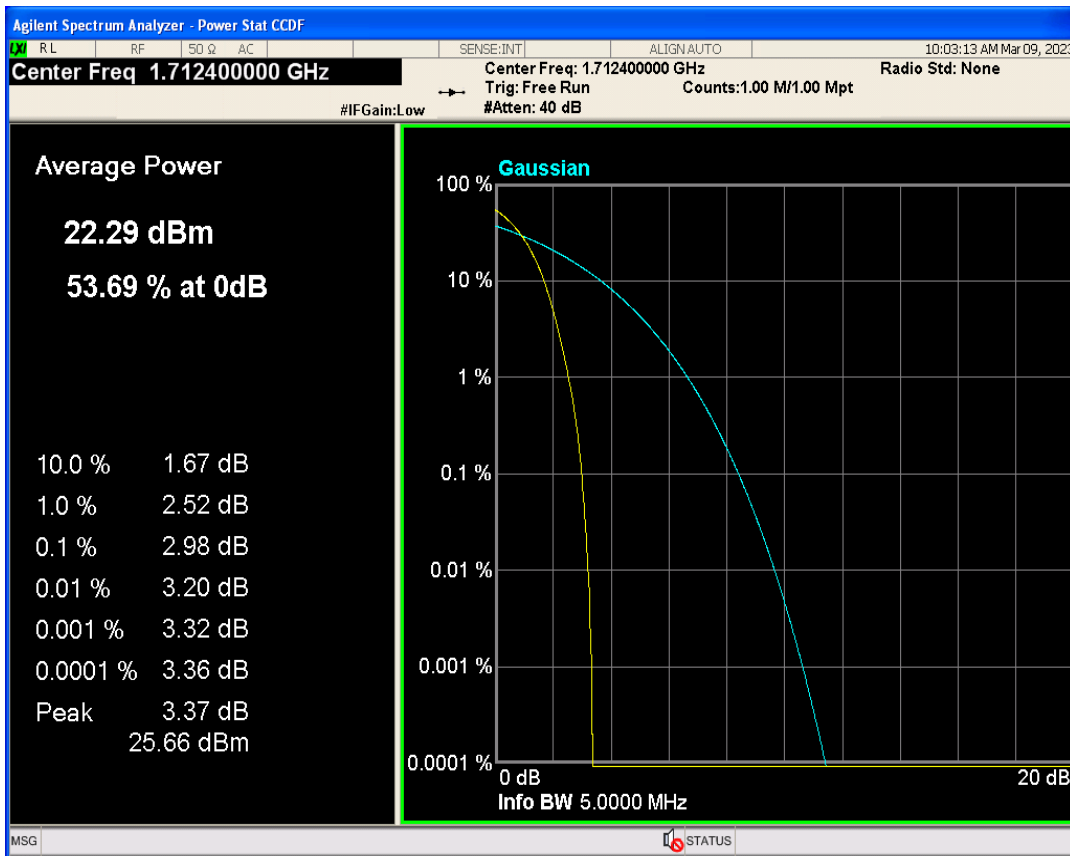

WCDMA Band2 Channel=9262

WCDMA Band2 Channel=9538

WCDMA Band2 Channel=9400

WCDMA Band4 Channel=1312

WCDMA Band4 Channel=1413

WCDMA Band4 Channel=1513

WCDMA Band5 Channel=4182

WCDMA Band5 Channel=4132