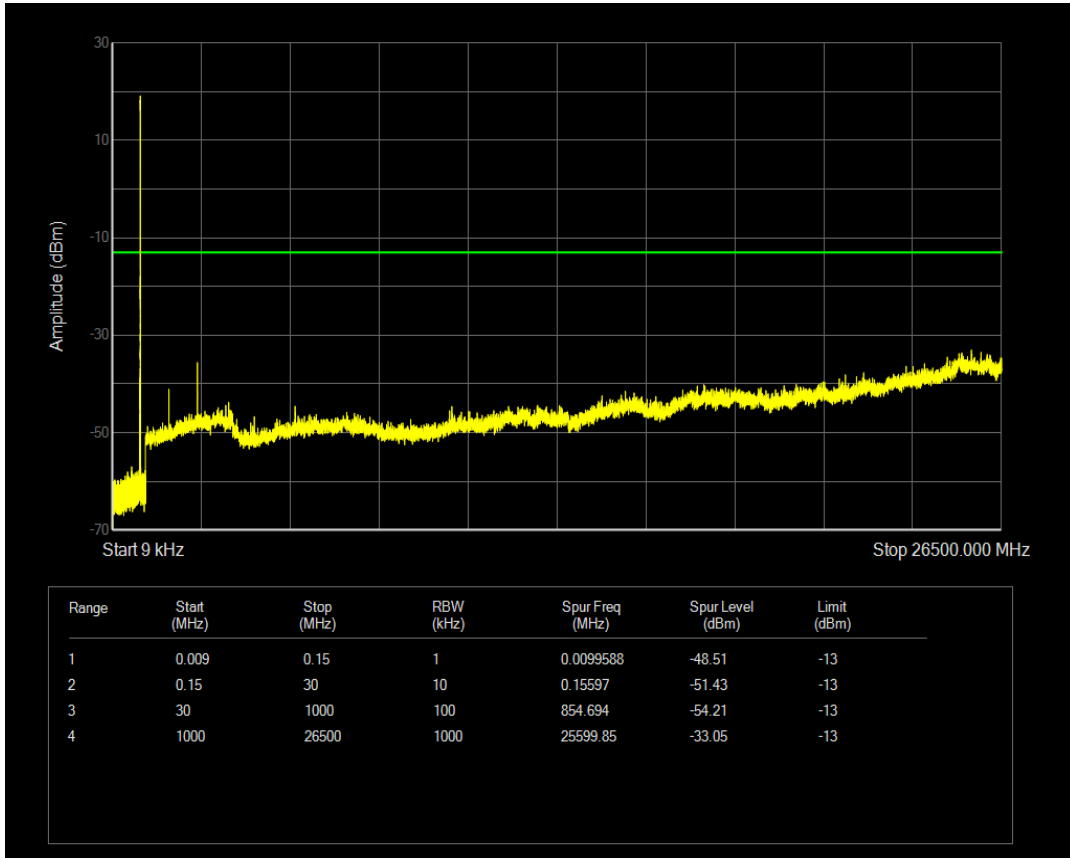

Band5 QAM16 BW=1.4MHz Channel=20525 RB Size=1 Position=#0

Band5 QAM16 BW=1.4MHz Channel=20525 RB Size=6 Position=#0

Band5 QPSK BW=1.4MHz Channel=20643 RB Size=1 Position=#0

Band5 QPSK BW=1.4MHz Channel=20643 RB Size=6 Position=#0

Band5 QAM16 BW=1.4MHz Channel=20643 RB Size=1 Position=#0

Band5 QAM16 BW=1.4MHz Channel=20643 RB Size=6 Position=#0

Band5 QPSK BW=3MHz Channel=20415 RB Size=1 Position=#0

Band5 QPSK BW=3MHz Channel=20415 RB Size=15 Position=#0