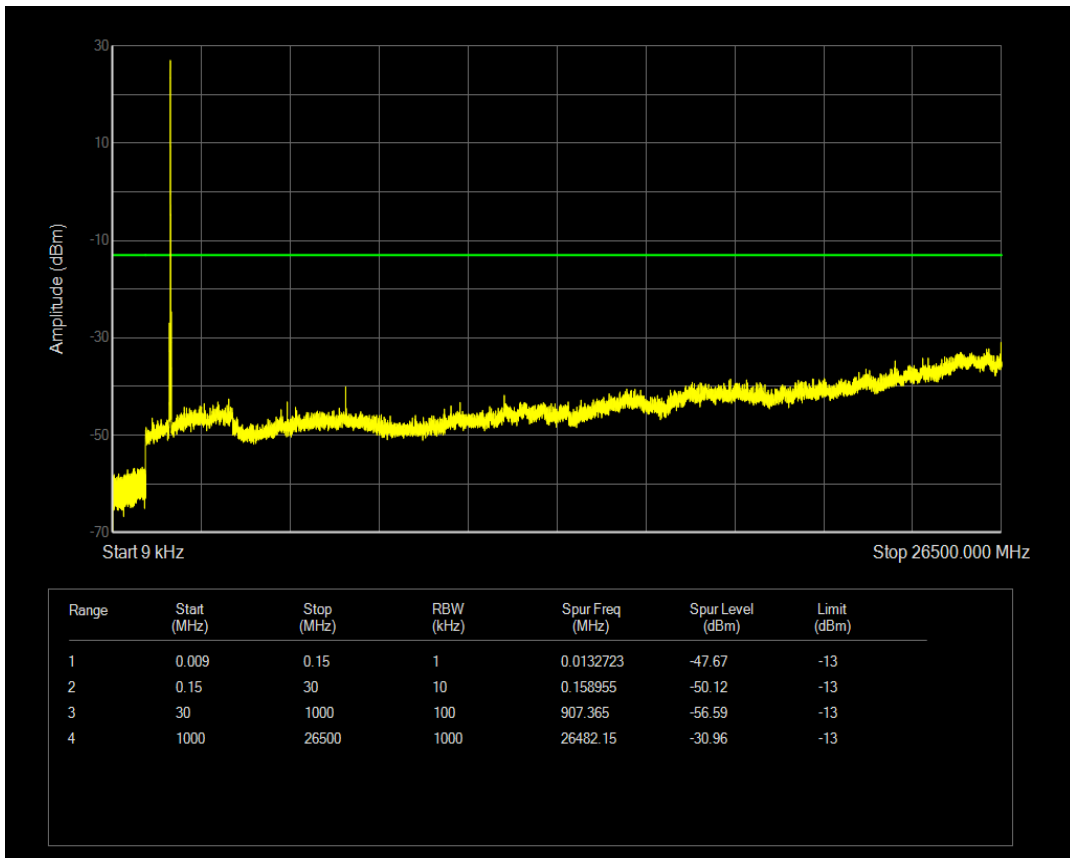

Band4 QAM16 BW=10MHz Channel=20350 RB Size=1 Position=#0

Band4 QAM16 BW=10MHz Channel=20350 RB Size=50 Position=#0

Band4 QPSK BW=15MHz Channel=20025 RB Size=1 Position=#0

Band4 QPSK BW=15MHz Channel=20025 RB Size=75 Position=#0

Band4 QAM16 BW=15MHz Channel=20025 RB Size=1 Position=#0

Band4 QAM16 BW=15MHz Channel=20025 RB Size=75 Position=#0

Band4 QPSK BW=15MHz Channel=20175 RB Size=1 Position=#0

Band4 QPSK BW=15MHz Channel=20175 RB Size=75 Position=#0

Band4 QAM16 BW=15MHz Channel=20175 RB Size=1 Position=#0

Band4 QAM16 BW=15MHz Channel=20175 RB Size=75 Position=#0

Band4 QPSK BW=15MHz Channel=20325 RB Size=1 Position=#0

Band4 QPSK BW=15MHz Channel=20325 RB Size=75 Position=#0