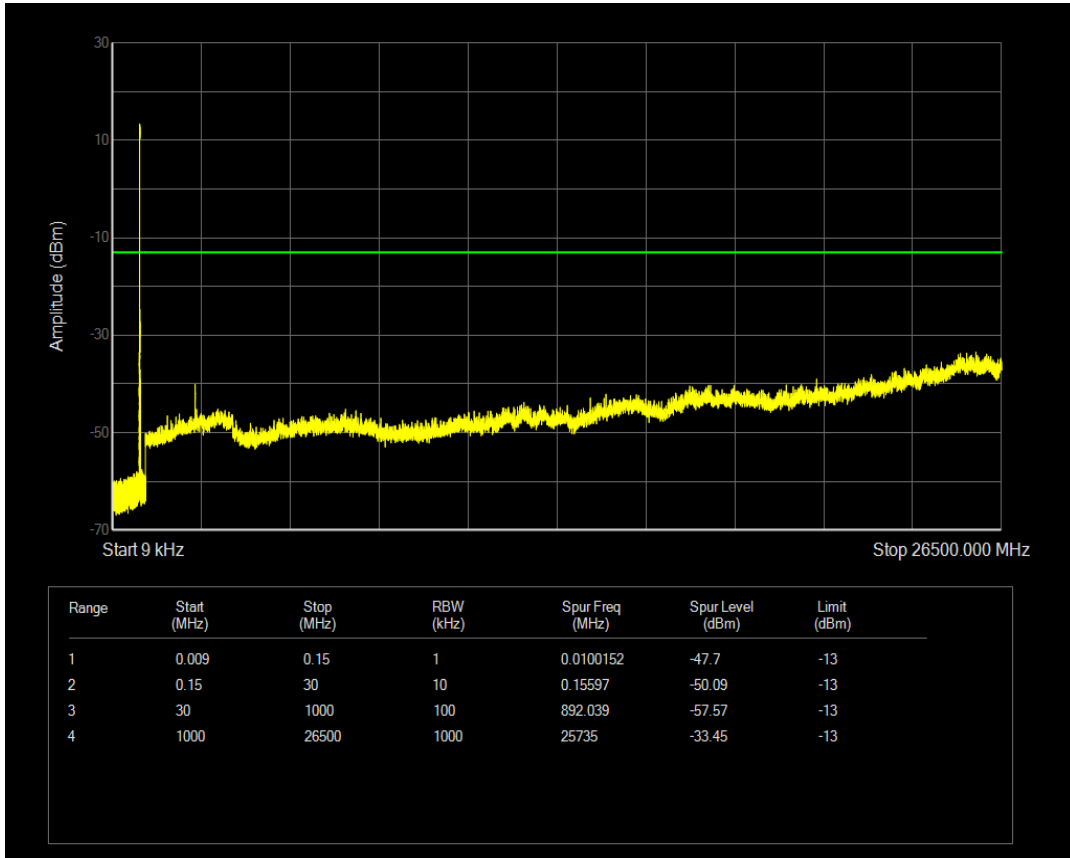

Band5 QAM16 BW=5MHz Channel=20425 RB Size=25 Position=#0

Band5 QPSK BW=5MHz Channel=20525 RB Size=1 Position=#0