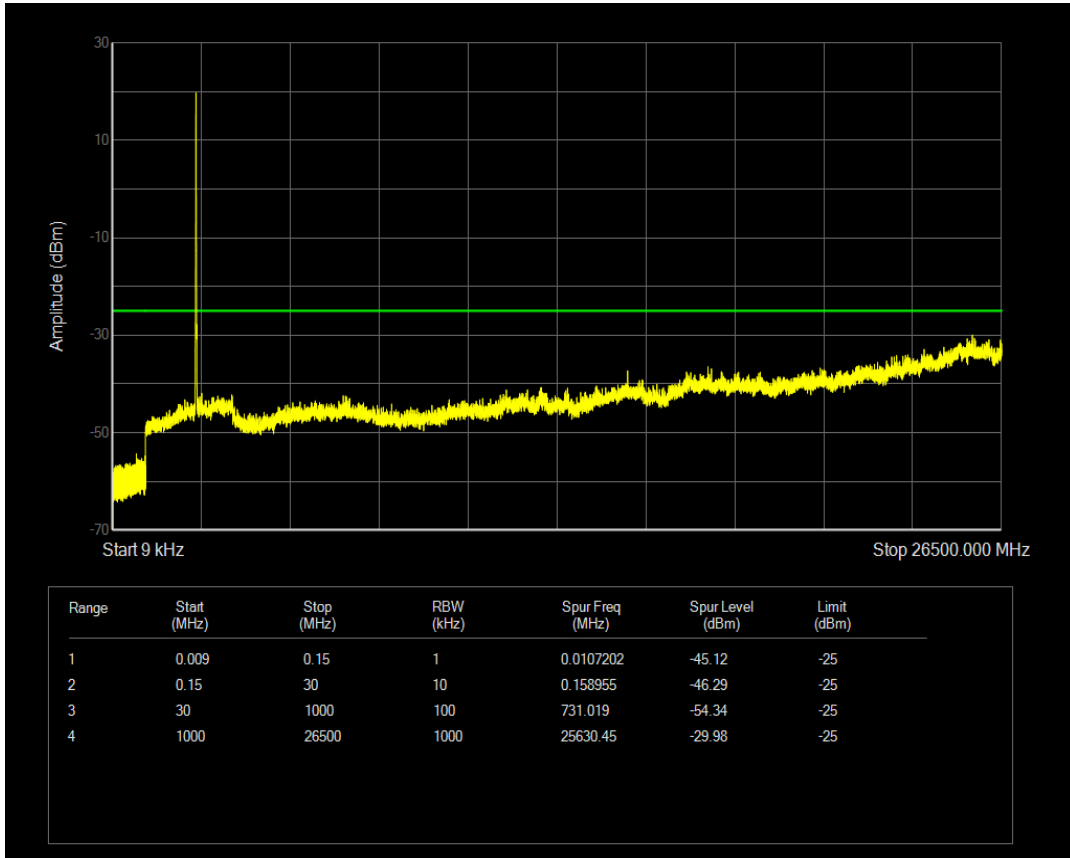

Band7 QAM16 BW=5MHz Channel=21425 RB Size=1 Position=#0

Band7 QAM16 BW=5MHz Channel=21425 RB Size=25 Position=#0

Band7 QPSK BW=10MHz Channel=20800 RB Size=1 Position=#0

Band7 QPSK BW=10MHz Channel=20800 RB Size=50 Position=#0

Band7 QAM16 BW=10MHz Channel=20800 RB Size=1 Position=#0

Band7 QAM16 BW=10MHz Channel=20800 RB Size=50 Position=#0

Band7 QPSK BW=10MHz Channel=21100 RB Size=1 Position=#0

Band7 QPSK BW=10MHz Channel=21100 RB Size=50 Position=#0