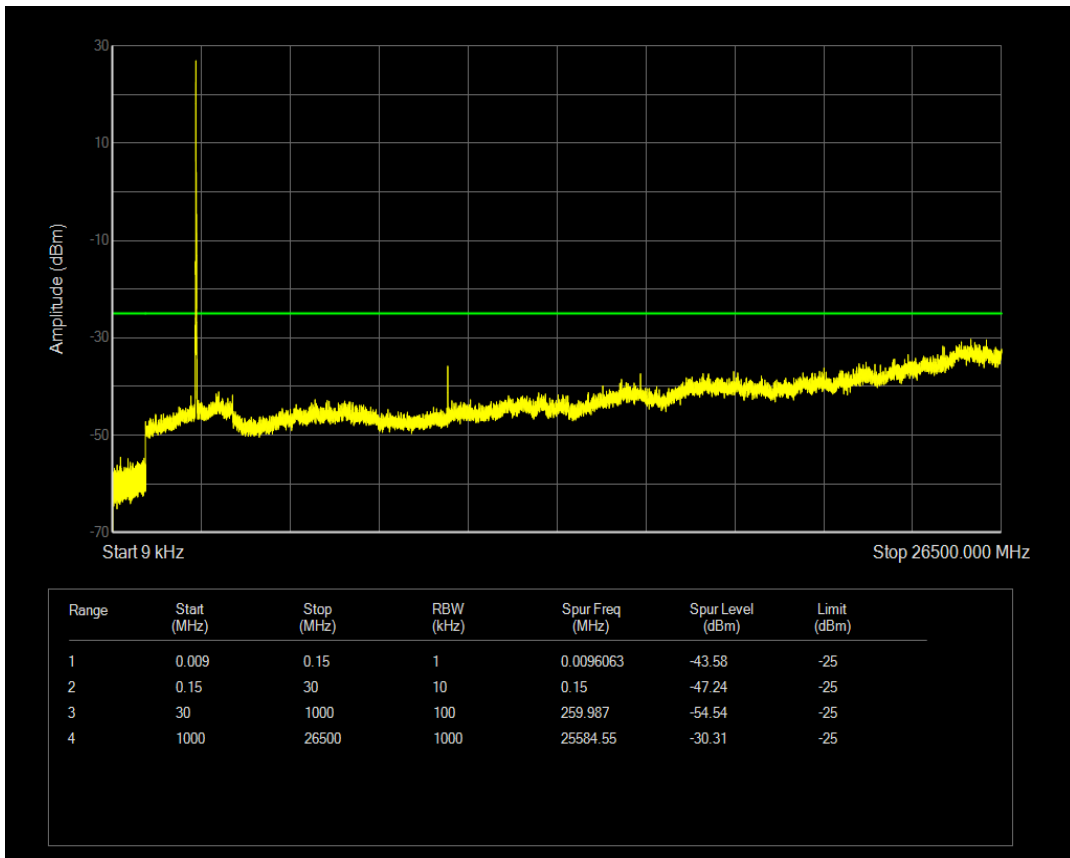

Band7 QAM16 BW=15MHz Channel=21375 RB Size=1 Position=#0

Band7 QAM16 BW=15MHz Channel=21375 RB Size=75 Position=#0

Band7 QPSK BW=20MHz Channel=20850 RB Size=1 Position=#0

Band7 QPSK BW=20MHz Channel=20850 RB Size=100 Position=#0

Band7 QAM16 BW=20MHz Channel=20850 RB Size=1 Position=#0

Band7 QAM16 BW=20MHz Channel=20850 RB Size=100 Position=#0

Band7 QPSK BW=20MHz Channel=21100 RB Size=1 Position=#0

Band7 QPSK BW=20MHz Channel=21100 RB Size=100 Position=#0