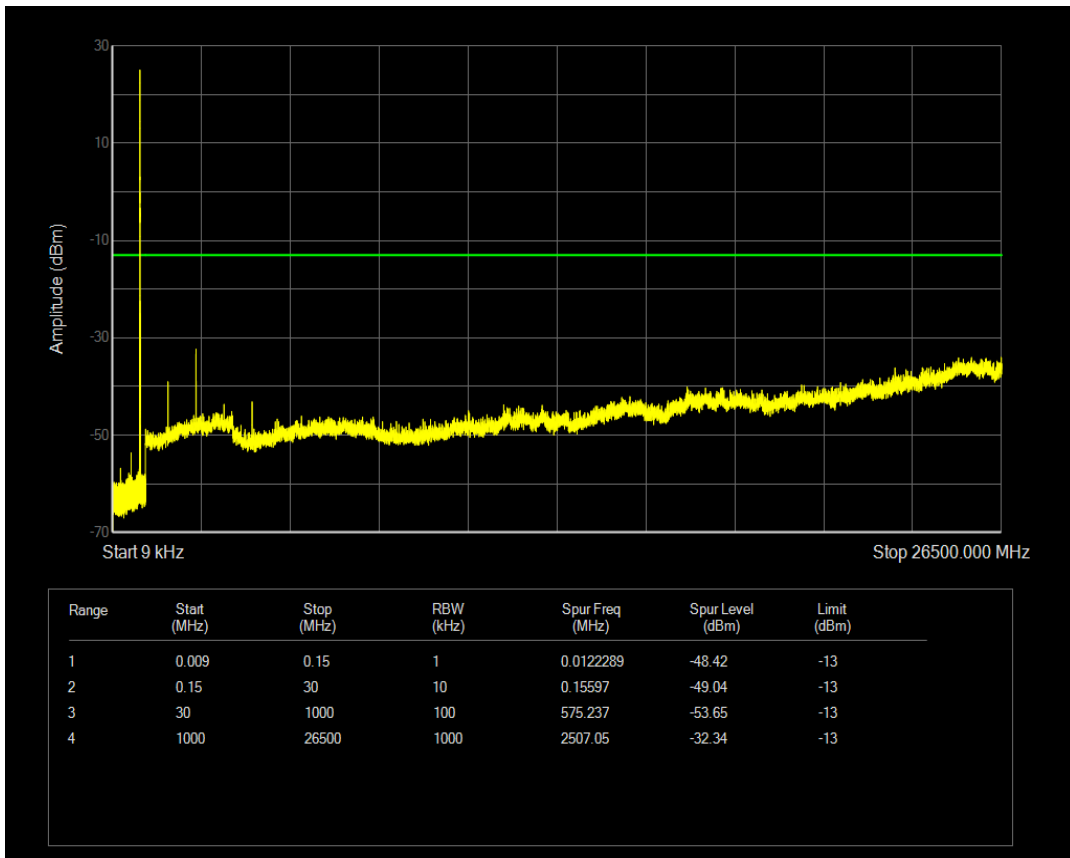

Band5 QPSK BW=3MHz Channel=20525 RB Size=1 Position=#0

Band5 QPSK BW=3MHz Channel=20525 RB Size=15 Position=#0