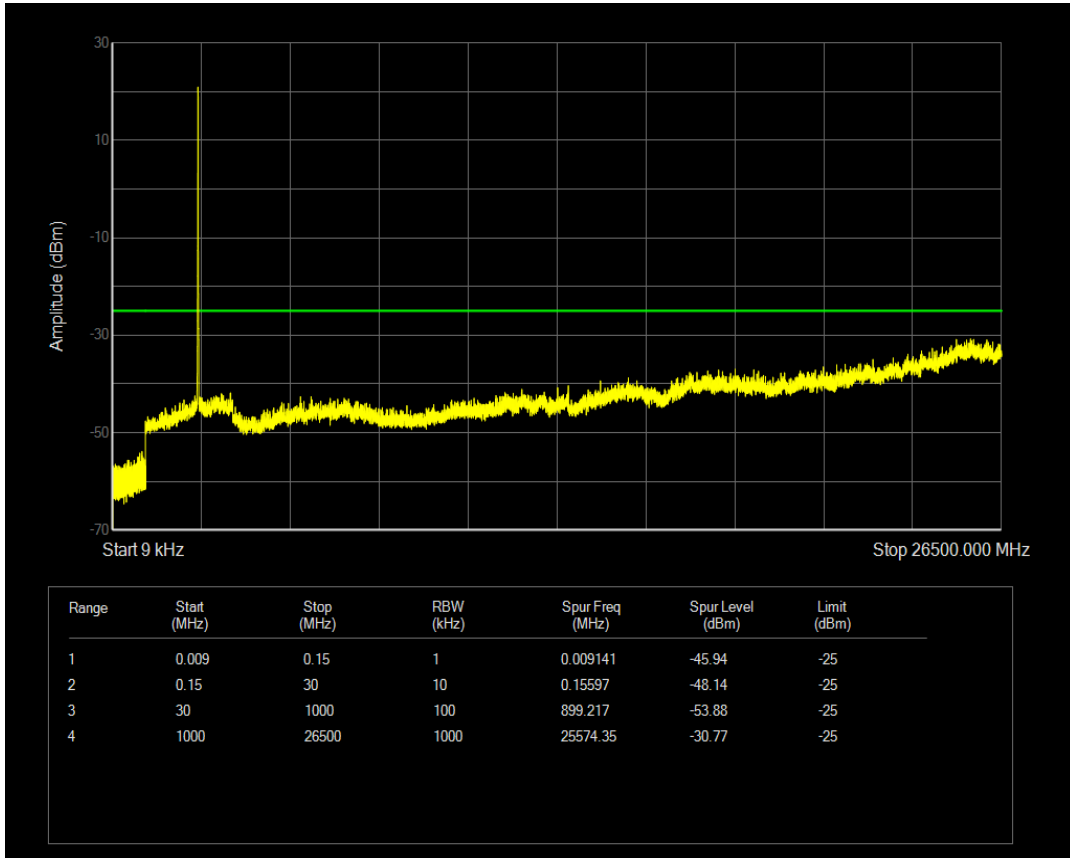

Band7 QAM16 BW=10MHz Channel=21400 RB Size=50 Position=#0

Band7 QPSK BW=15MHz Channel=20825 RB Size=1 Position=#0