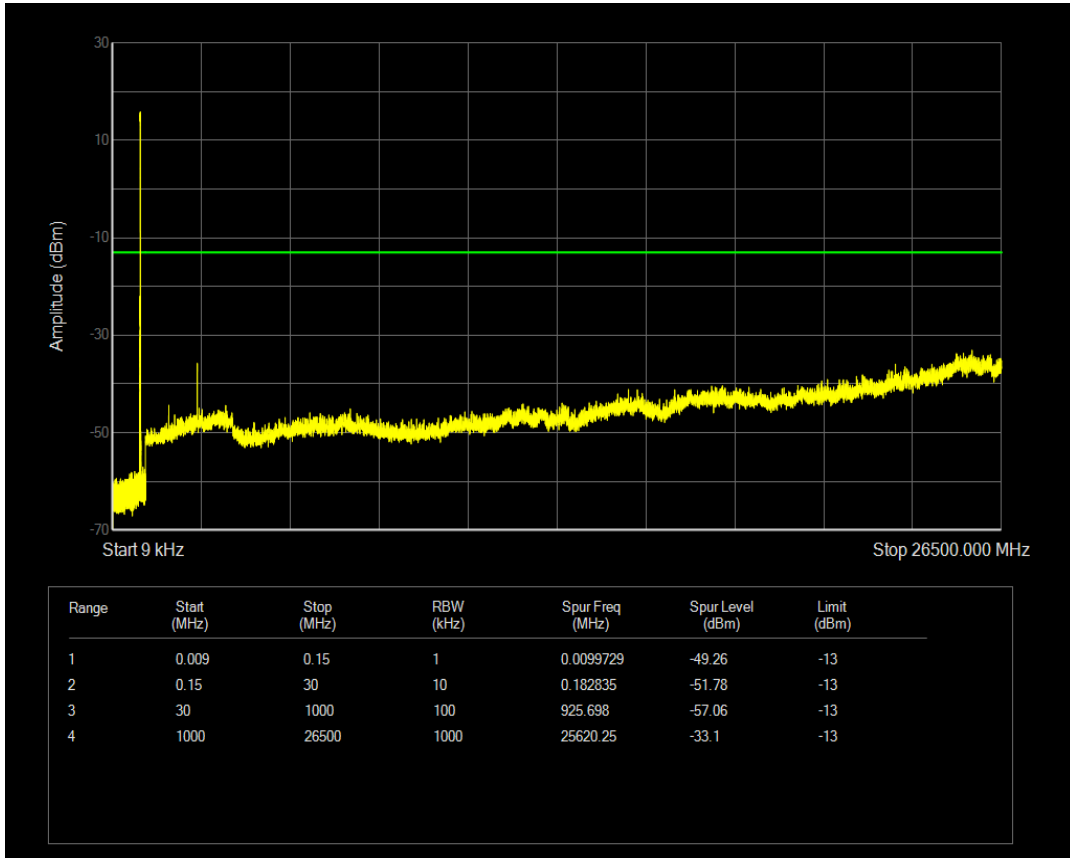

Band5 QAM16 BW=3MHz Channel=20525 RB Size=1 Position=#0

Band5 QAM16 BW=3MHz Channel=20525 RB Size=15 Position=#0

Band5 QPSK BW=3MHz Channel=20635 RB Size=1 Position=#0

Band5 QPSK BW=3MHz Channel=20635 RB Size=15 Position=#0