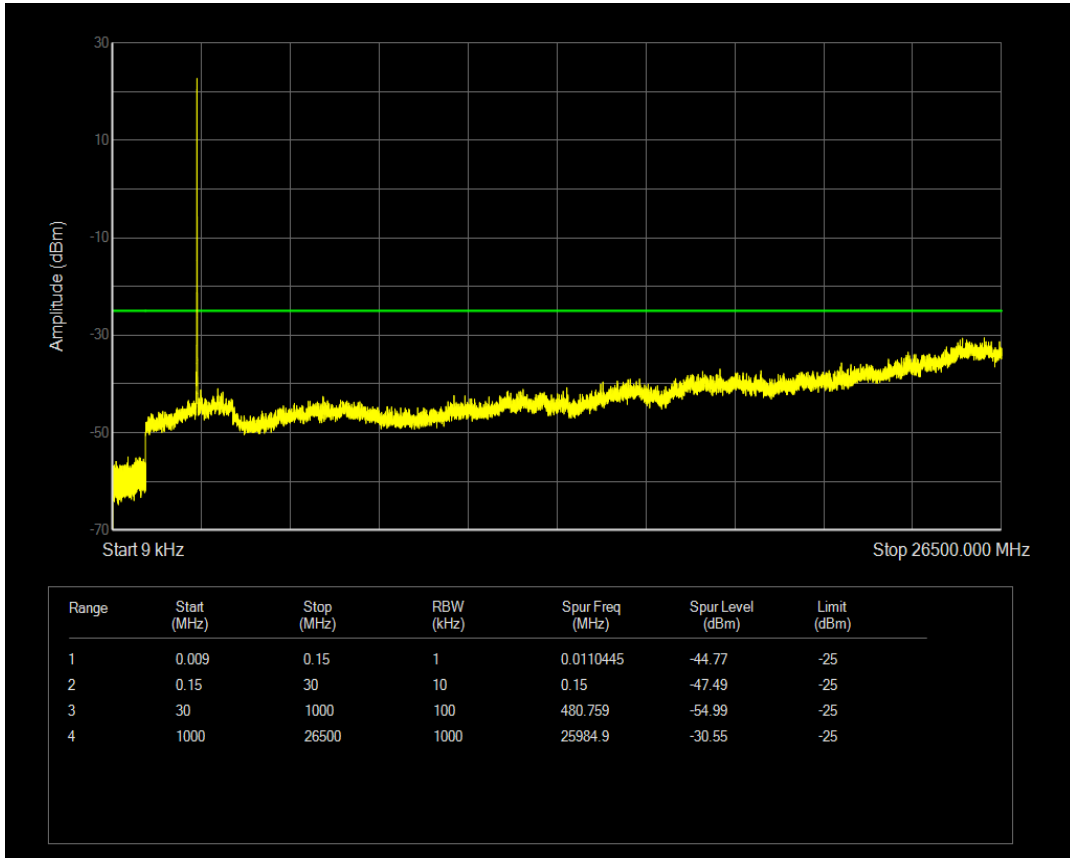

Band7 QAM16 BW=5MHz Channel=21100 RB Size=25 Position=#0

Band7 QPSK BW=5MHz Channel=21425 RB Size=1 Position=#0