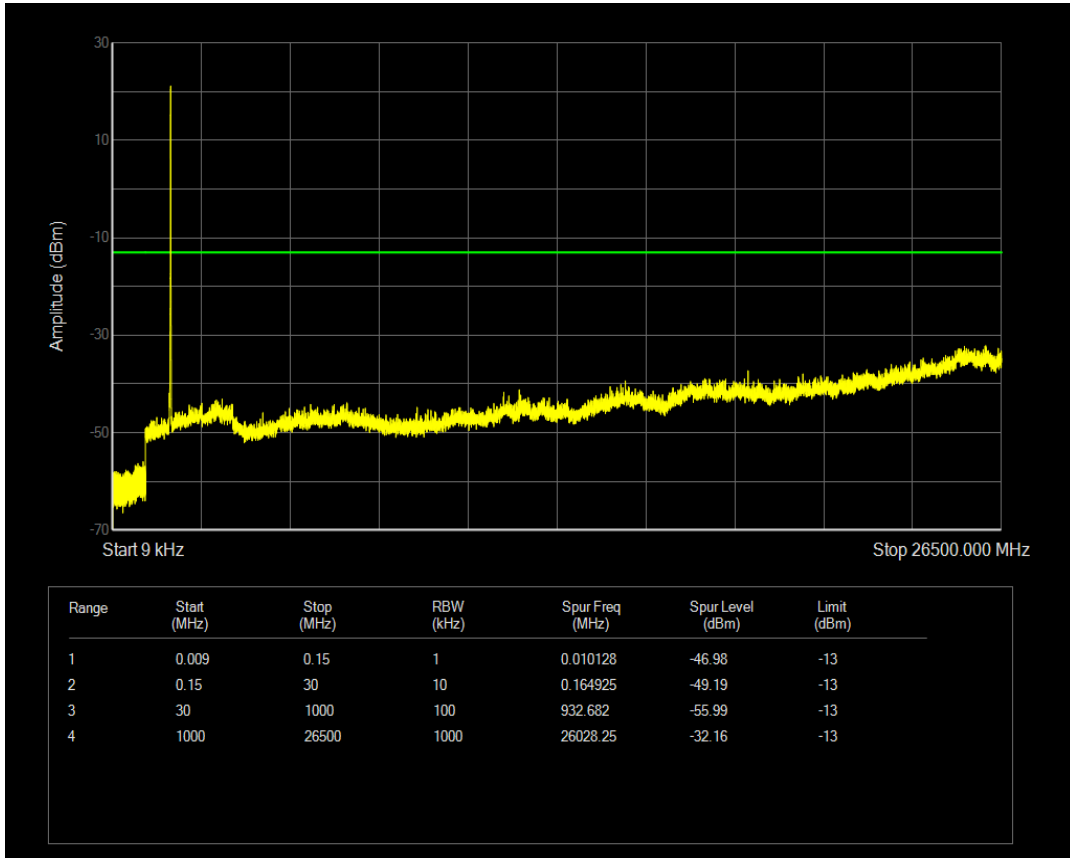

Band4 QAM16 BW=10MHz Channel=20175 RB Size=1 Position=#0

Band4 QAM16 BW=10MHz Channel=20175 RB Size=50 Position=#0

Band4 QPSK BW=10MHz Channel=20350 RB Size=1 Position=#0

Band4 QPSK BW=10MHz Channel=20350 RB Size=50 Position=#0

Band4 QAM16 BW=10MHz Channel=20350 RB Size=1 Position=#0

Band4 QAM16 BW=10MHz Channel=20350 RB Size=50 Position=#0

Band4 QPSK BW=15MHz Channel=20025 RB Size=1 Position=#0

Band4 QPSK BW=15MHz Channel=20025 RB Size=75 Position=#0