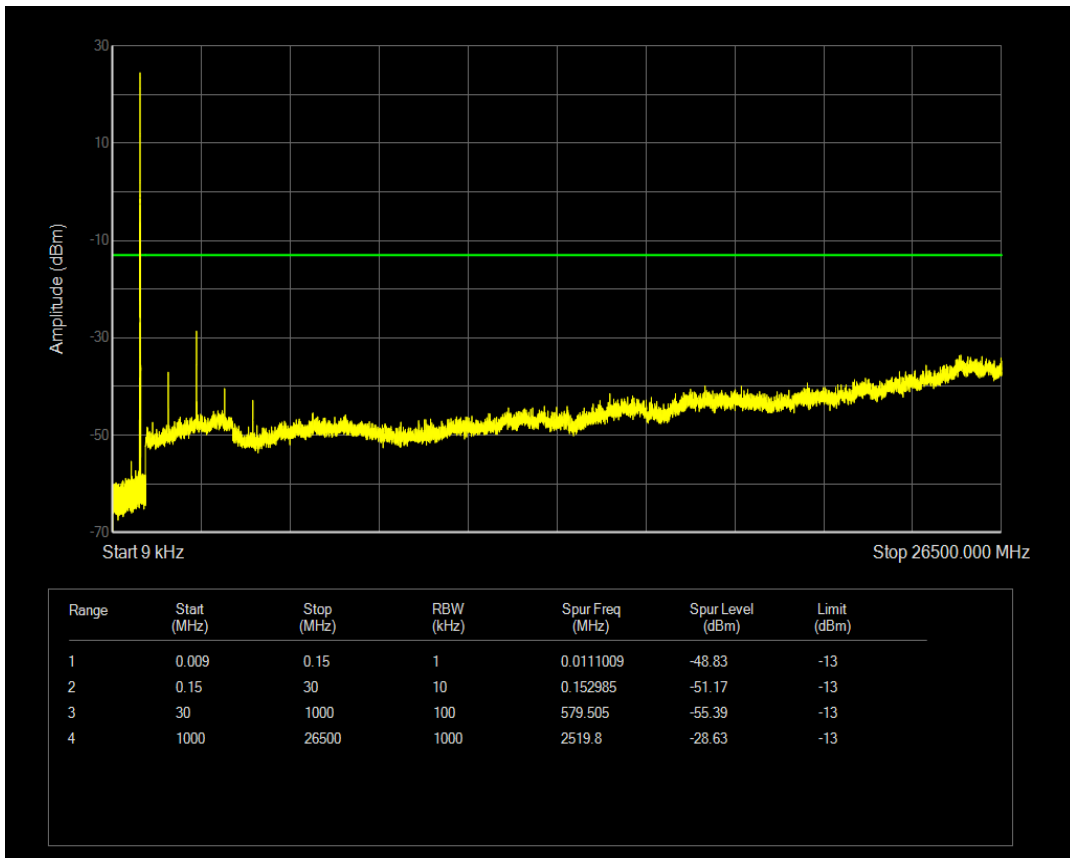

Band5 QAM16 BW=10MHz Channel=20525 RB Size=1 Position=#0

Band5 QAM16 BW=10MHz Channel=20525 RB Size=50 Position=#0

Band5 QPSK BW=10MHz Channel=20600 RB Size=1 Position=#0

Band5 QPSK BW=10MHz Channel=20600 RB Size=50 Position=#0

Band5 QAM16 BW=10MHz Channel=20600 RB Size=1 Position=#0

Band5 QAM16 BW=10MHz Channel=20600 RB Size=50 Position=#0

Band7 QPSK BW=5MHz Channel=20775 RB Size=1 Position=#0

Band7 QPSK BW=5MHz Channel=20775 RB Size=25 Position=#0