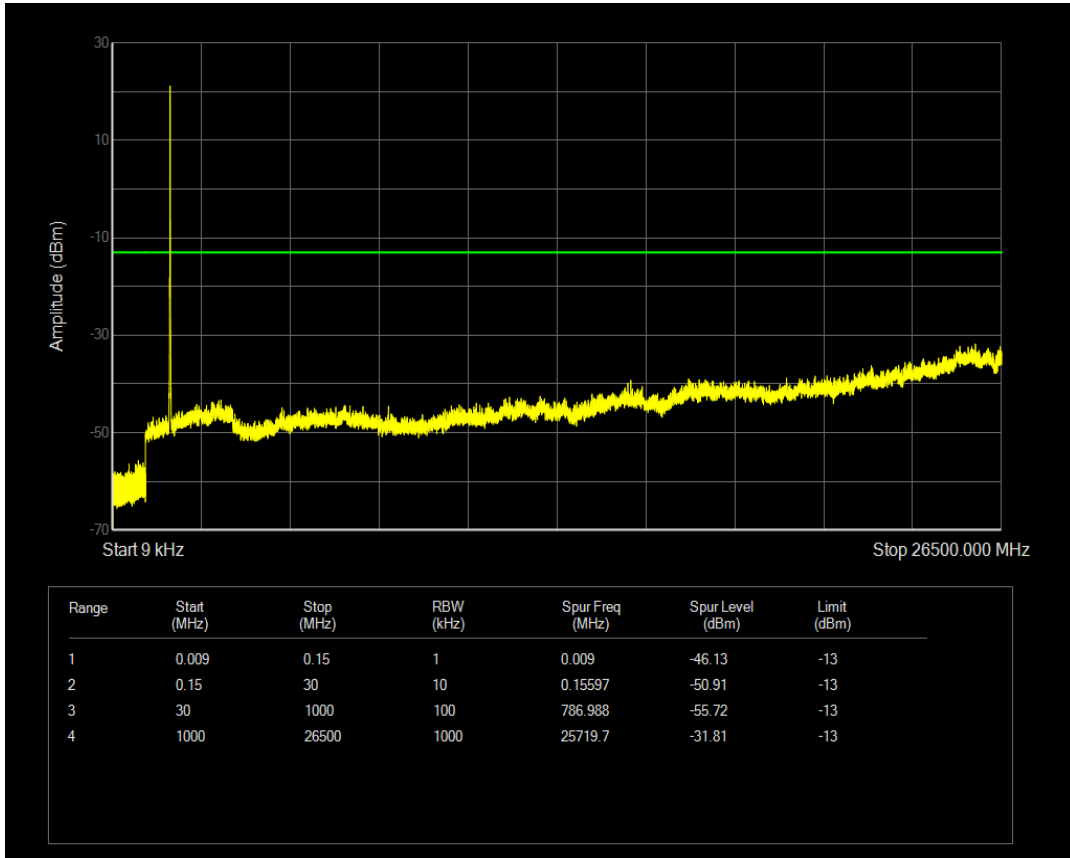

Band4 QAM16 BW=10MHz Channel=20175 RB Size=1 Position=#0

Band4 QAM16 BW=10MHz Channel=20175 RB Size=50 Position=#0

Band4 QPSK BW=10MHz Channel=20350 RB Size=1 Position=#0

Band4 QPSK BW=10MHz Channel=20350 RB Size=50 Position=#0

Band4 QAM16 BW=10MHz Channel=20350 RB Size=1 Position=#0

Band4 QAM16 BW=10MHz Channel=20350 RB Size=50 Position=#0

Band4 QPSK BW=15MHz Channel=20025 RB Size=1 Position=#0

Band4 QPSK BW=15MHz Channel=20025 RB Size=75 Position=#0