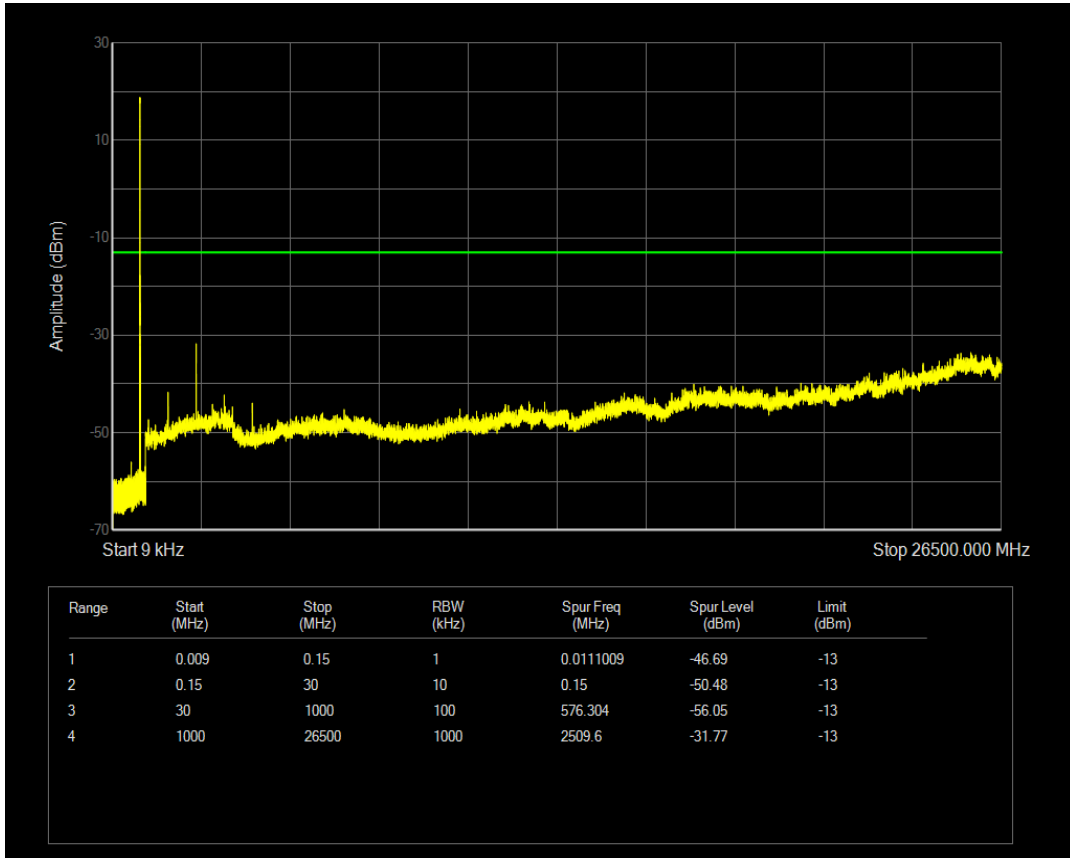

Band5 QAM16 BW=1.4MHz Channel=20407 RB Size=1 Position=#0

Band5 QAM16 BW=1.4MHz Channel=20407 RB Size=6 Position=#0

Band5 QPSK BW=1.4MHz Channel=20525 RB Size=1 Position=#0

Band5 QPSK BW=1.4MHz Channel=20525 RB Size=6 Position=#0

Band5 QAM16 BW=1.4MHz Channel=20525 RB Size=1 Position=#0

Band5 QAM16 BW=1.4MHz Channel=20525 RB Size=6 Position=#0

Band5 QPSK BW=1.4MHz Channel=20643 RB Size=1 Position=#0

Band5 QPSK BW=1.4MHz Channel=20643 RB Size=6 Position=#0