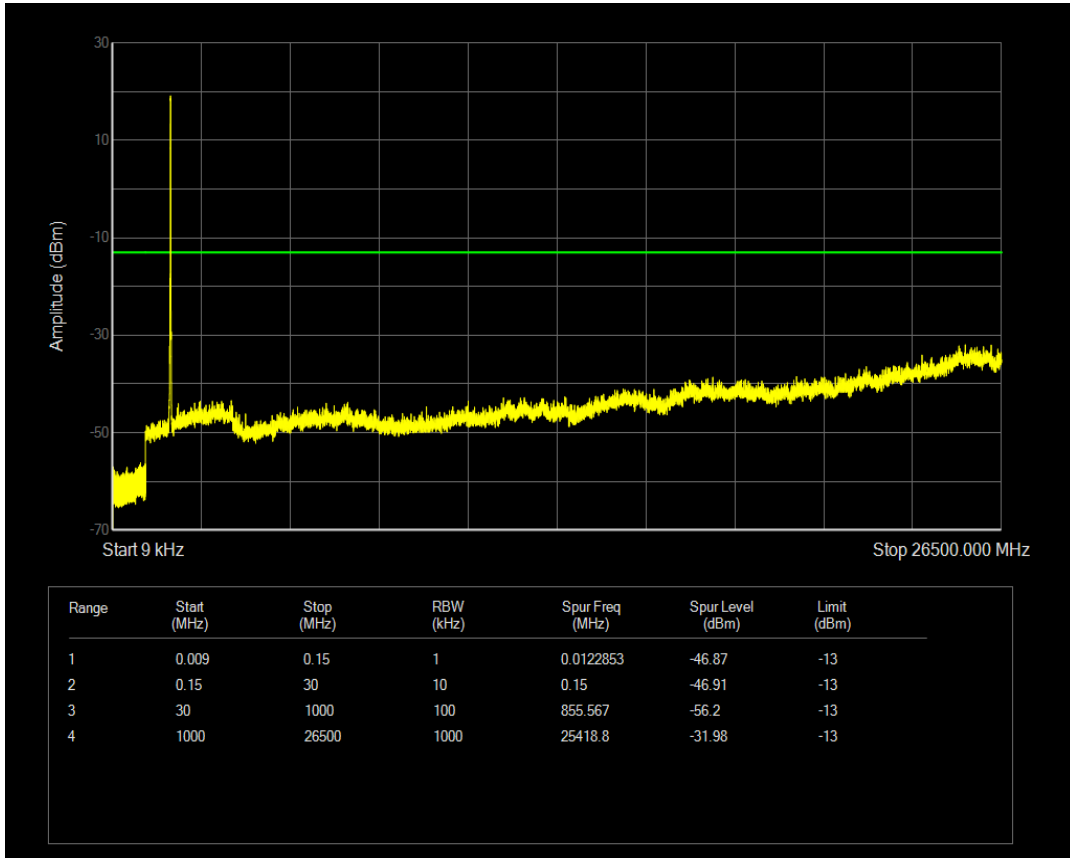

Band4 QAM16 BW=15MHz Channel=20025 RB Size=1 Position=#0

Band4 QAM16 BW=15MHz Channel=20025 RB Size=75 Position=#0

Band4 QPSK BW=15MHz Channel=20175 RB Size=1 Position=#0

Band4 QPSK BW=15MHz Channel=20175 RB Size=75 Position=#0

Band4 QAM16 BW=15MHz Channel=20175 RB Size=1 Position=#0

Band4 QAM16 BW=15MHz Channel=20175 RB Size=75 Position=#0

Band4 QPSK BW=15MHz Channel=20325 RB Size=1 Position=#0

Band4 QPSK BW=15MHz Channel=20325 RB Size=75 Position=#0

Band4 QAM16 BW=15MHz Channel=20325 RB Size=1 Position=#0

Band4 QAM16 BW=15MHz Channel=20325 RB Size=75 Position=#0

Band4 QPSK BW=20MHz Channel=20050 RB Size=1 Position=#0

Band4 QPSK BW=20MHz Channel=20050 RB Size=100 Position=#0