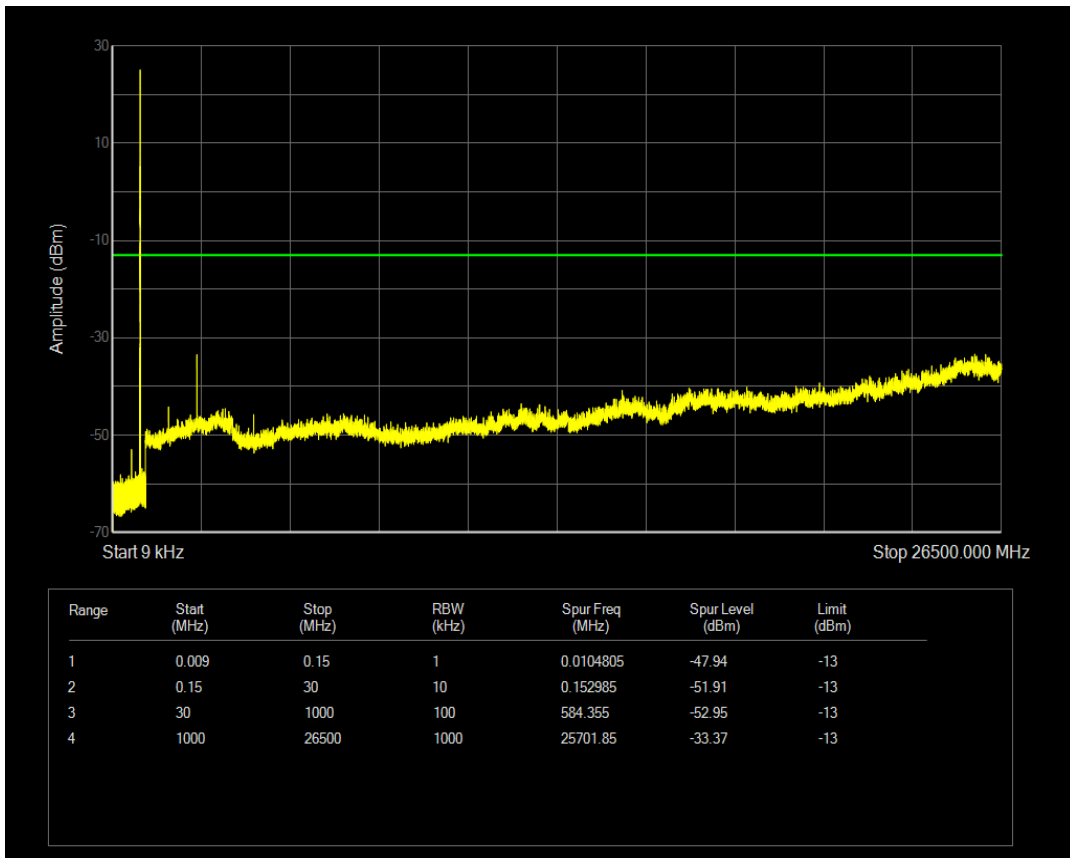

Band5 QAM16 BW=5MHz Channel=20625 RB Size=1 Position=#0

Band5 QAM16 BW=5MHz Channel=20625 RB Size=25 Position=#0