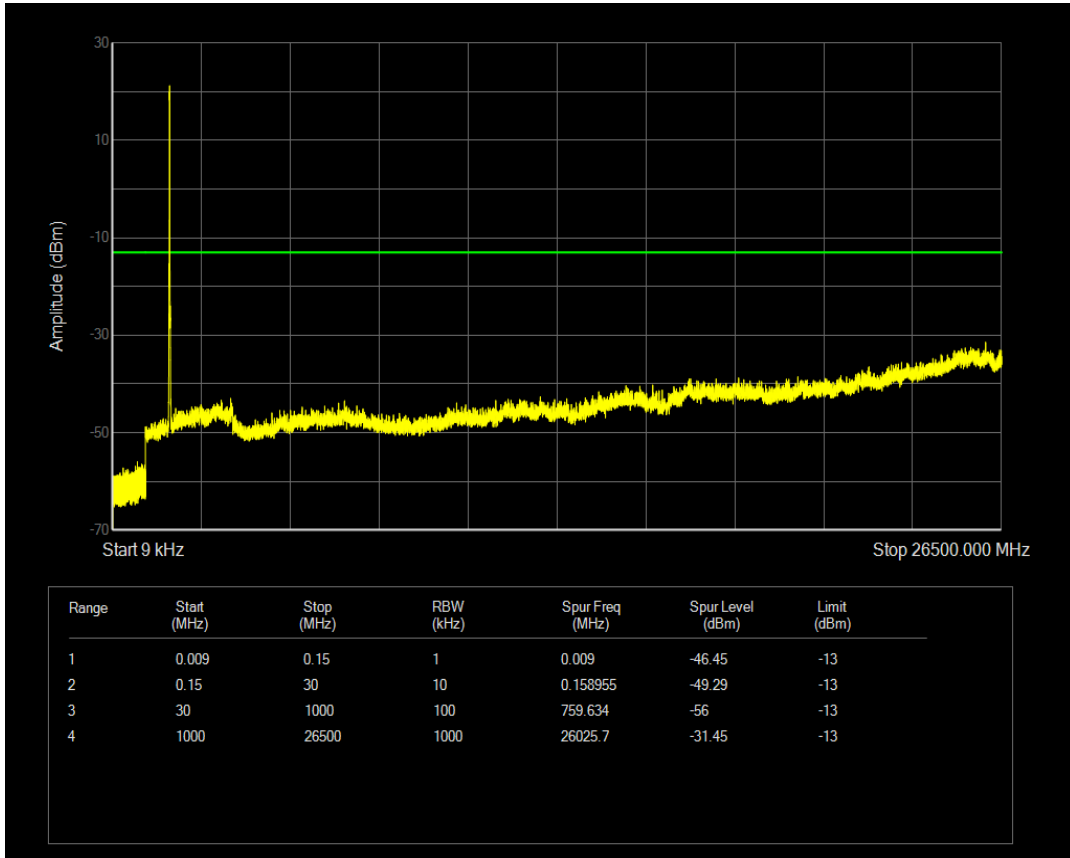

Band4 QAM16 BW=10MHz Channel=20175 RB Size=1 Position=#0

Band4 QAM16 BW=10MHz Channel=20175 RB Size=50 Position=#0

Band4 QPSK BW=10MHz Channel=20350 RB Size=1 Position=#0

Band4 QPSK BW=10MHz Channel=20350 RB Size=50 Position=#0

Band4 QAM16 BW=10MHz Channel=20350 RB Size=1 Position=#0

Band4 QAM16 BW=10MHz Channel=20350 RB Size=50 Position=#0

Band4 QPSK BW=15MHz Channel=20025 RB Size=1 Position=#0

Band4 QPSK BW=15MHz Channel=20025 RB Size=75 Position=#0

Band4 QAM16 BW=15MHz Channel=20025 RB Size=1 Position=#0

Band4 QAM16 BW=15MHz Channel=20025 RB Size=75 Position=#0

Band4 QPSK BW=15MHz Channel=20175 RB Size=1 Position=#0

Band4 QPSK BW=15MHz Channel=20175 RB Size=75 Position=#0