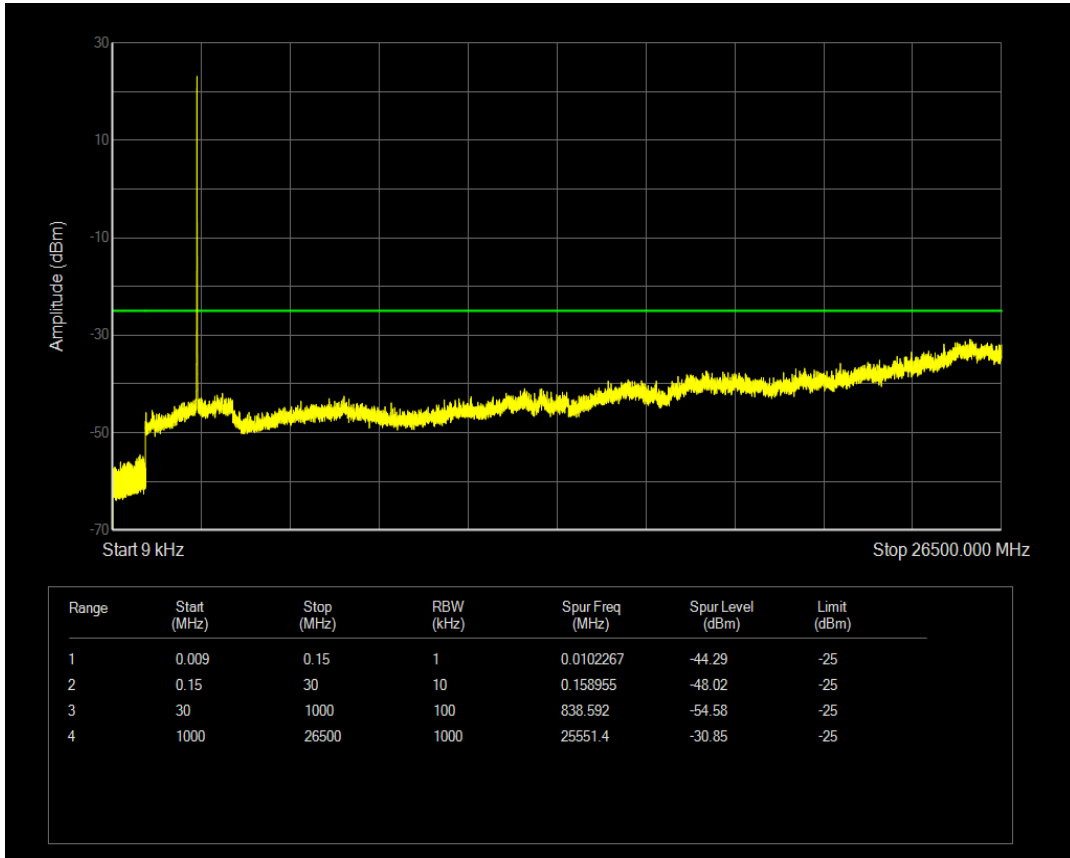

Band5 QAM16 BW=10MHz Channel=20600 RB Size=1 Position=#0

Band5 QAM16 BW=10MHz Channel=20600 RB Size=50 Position=#0

Band7 QPSK BW=5MHz Channel=20775 RB Size=1 Position=#0

Band7 QPSK BW=5MHz Channel=20775 RB Size=25 Position=#0

Band7 QAM16 BW=5MHz Channel=20775 RB Size=1 Position=#0

Band7 QAM16 BW=5MHz Channel=20775 RB Size=25 Position=#0

Band7 QPSK BW=5MHz Channel=21100 RB Size=1 Position=#0

Band7 QPSK BW=5MHz Channel=21100 RB Size=25 Position=#0

Band7 QAM16 BW=5MHz Channel=21100 RB Size=1 Position=#0

Band7 QAM16 BW=5MHz Channel=21100 RB Size=25 Position=#0

Band7 QPSK BW=5MHz Channel=21425 RB Size=1 Position=#0

Band7 QPSK BW=5MHz Channel=21425 RB Size=25 Position=#0