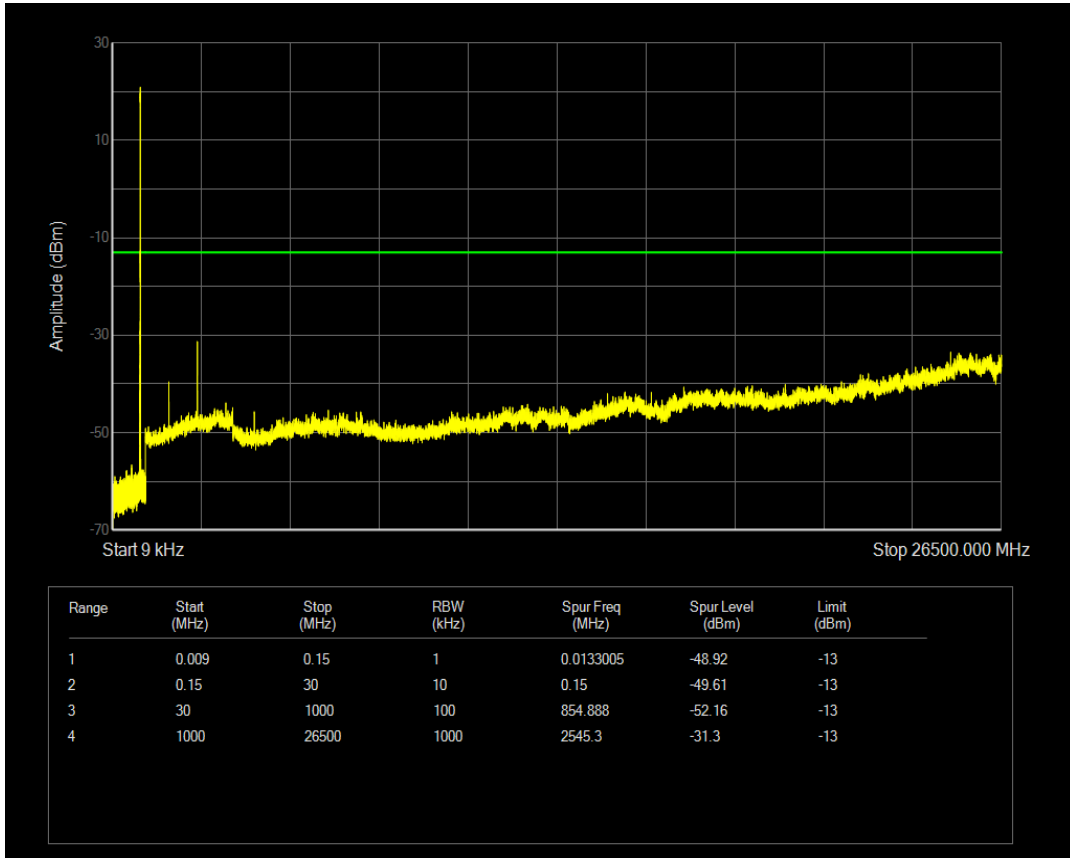

Band5 QAM16 BW=1.4MHz Channel=20525 RB Size=1 Position=#0

Band5 QAM16 BW=1.4MHz Channel=20525 RB Size=6 Position=#0

Band5 QPSK BW=1.4MHz Channel=20643 RB Size=1 Position=#0

Band5 QPSK BW=1.4MHz Channel=20643 RB Size=6 Position=#0