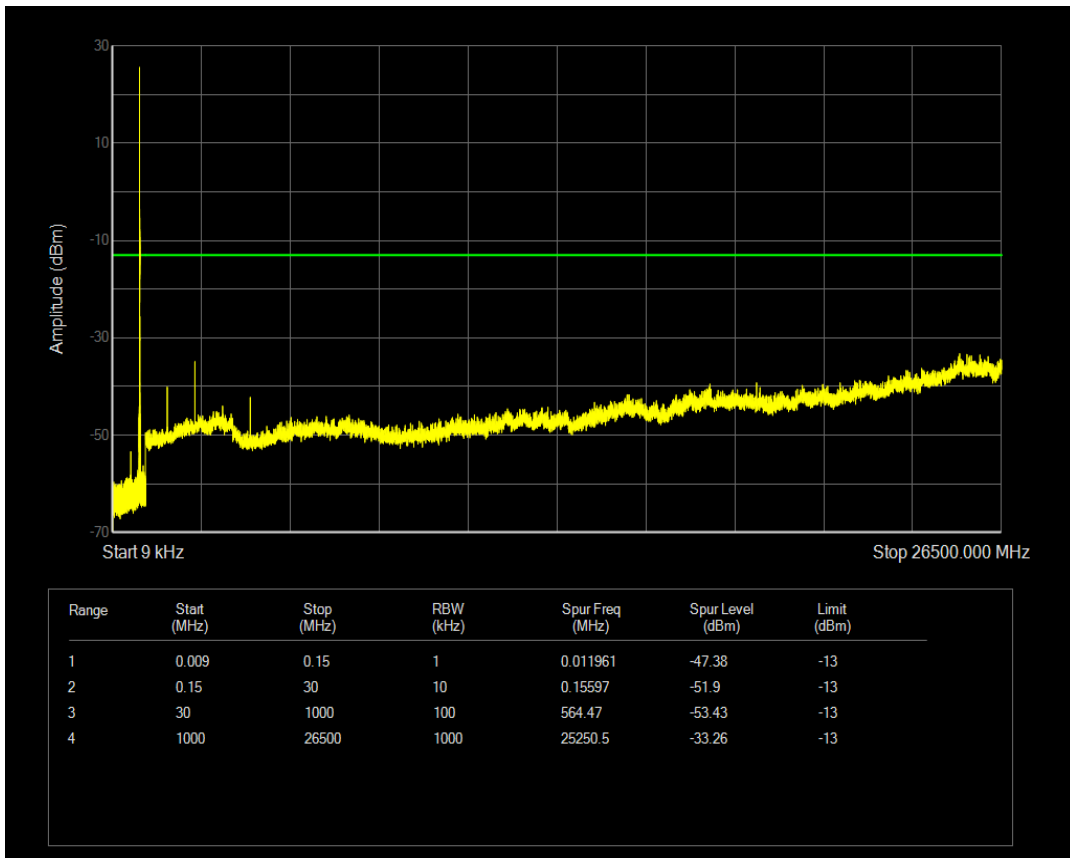

Band5 QAM16 BW=5MHz Channel=20425 RB Size=1 Position=#0

Band5 QAM16 BW=5MHz Channel=20425 RB Size=25 Position=#0