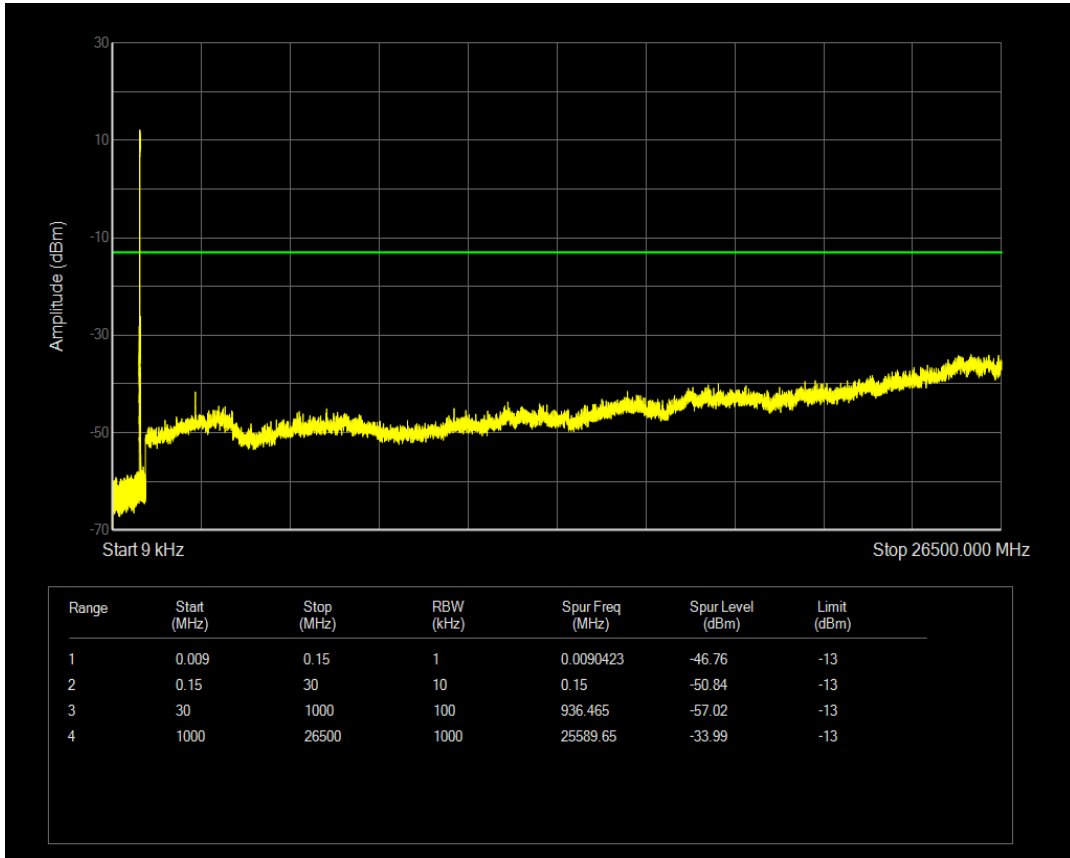

Band5 QAM16 BW=5MHz Channel=20625 RB Size=1 Position=#0

Band5 QAM16 BW=5MHz Channel=20625 RB Size=25 Position=#0

Band5 QPSK BW=10MHz Channel=20450 RB Size=1 Position=#0

Band5 QPSK BW=10MHz Channel=20450 RB Size=50 Position=#0

Band5 QAM16 BW=10MHz Channel=20450 RB Size=1 Position=#0

Band5 QAM16 BW=10MHz Channel=20450 RB Size=50 Position=#0

Band5 QPSK BW=10MHz Channel=20525 RB Size=1 Position=#0

Band5 QPSK BW=10MHz Channel=20525 RB Size=50 Position=#0