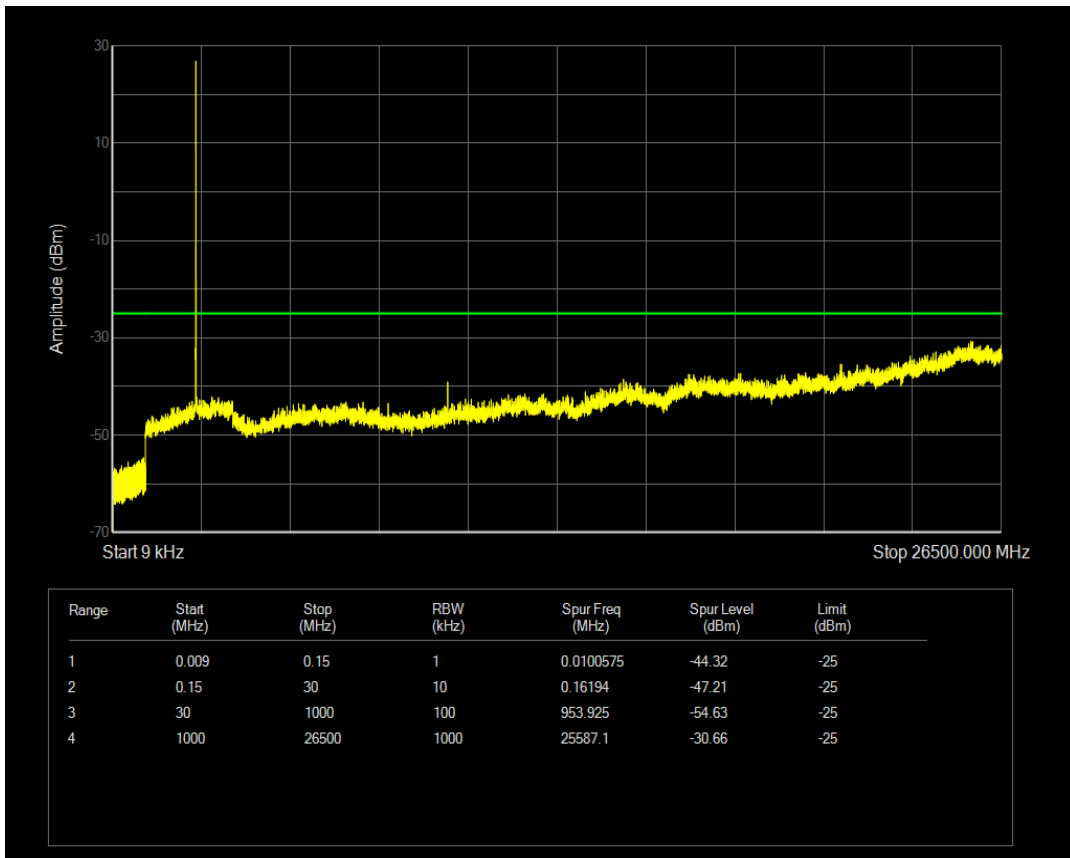

Band7 QAM16 BW=5MHz Channel=20775 RB Size=1 Position=#0

Band7 QAM16 BW=5MHz Channel=20775 RB Size=25 Position=#0