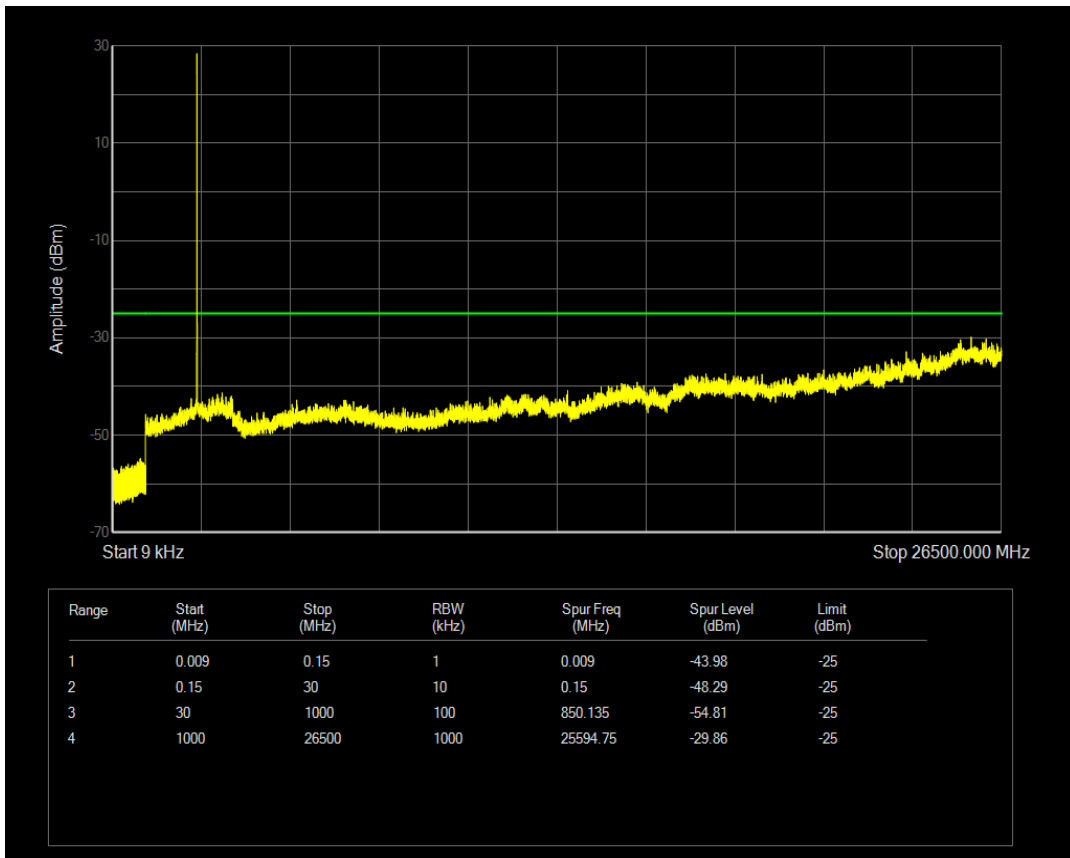

Band7 QAM16 BW=5MHz Channel=21100 RB Size=1 Position=#0

Band7 QAM16 BW=5MHz Channel=21100 RB Size=25 Position=#0