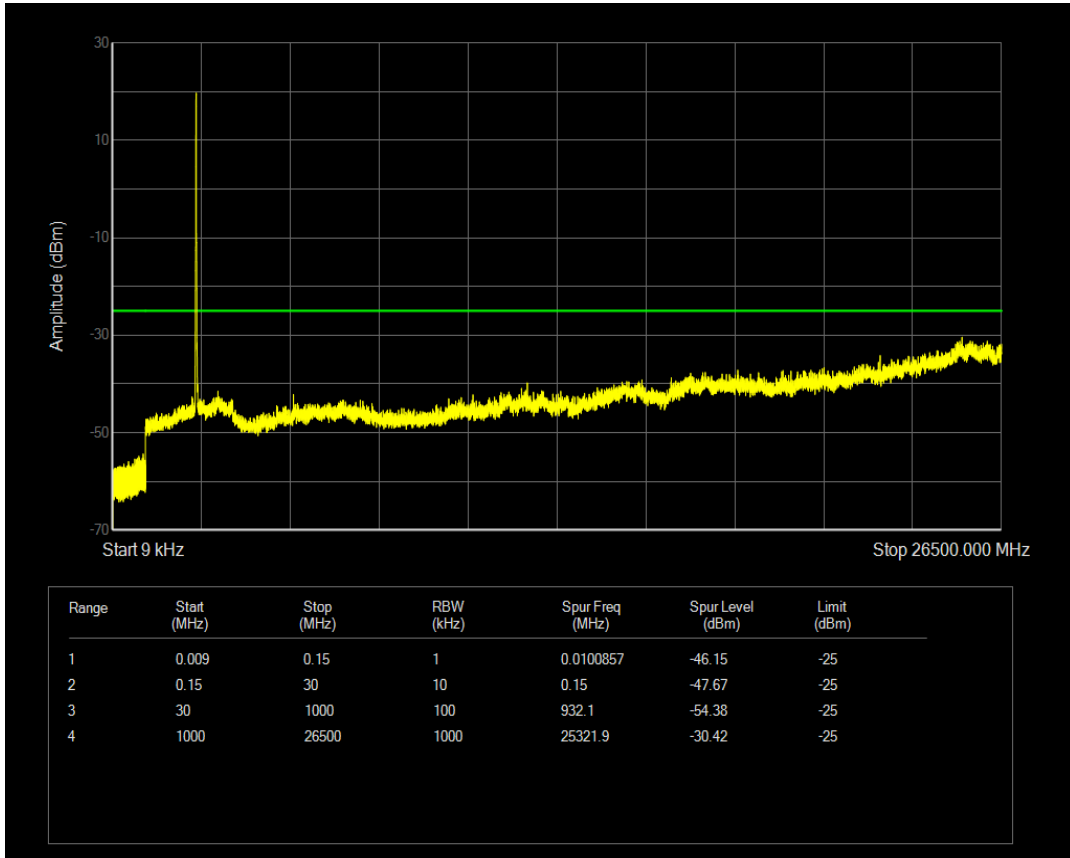

Band7 QAM16 BW=10MHz Channel=21400 RB Size=1 Position=#0

Band7 QAM16 BW=10MHz Channel=21400 RB Size=50 Position=#0

Band7 QPSK BW=15MHz Channel=20825 RB Size=1 Position=#0

Band7 QPSK BW=15MHz Channel=20825 RB Size=75 Position=#0