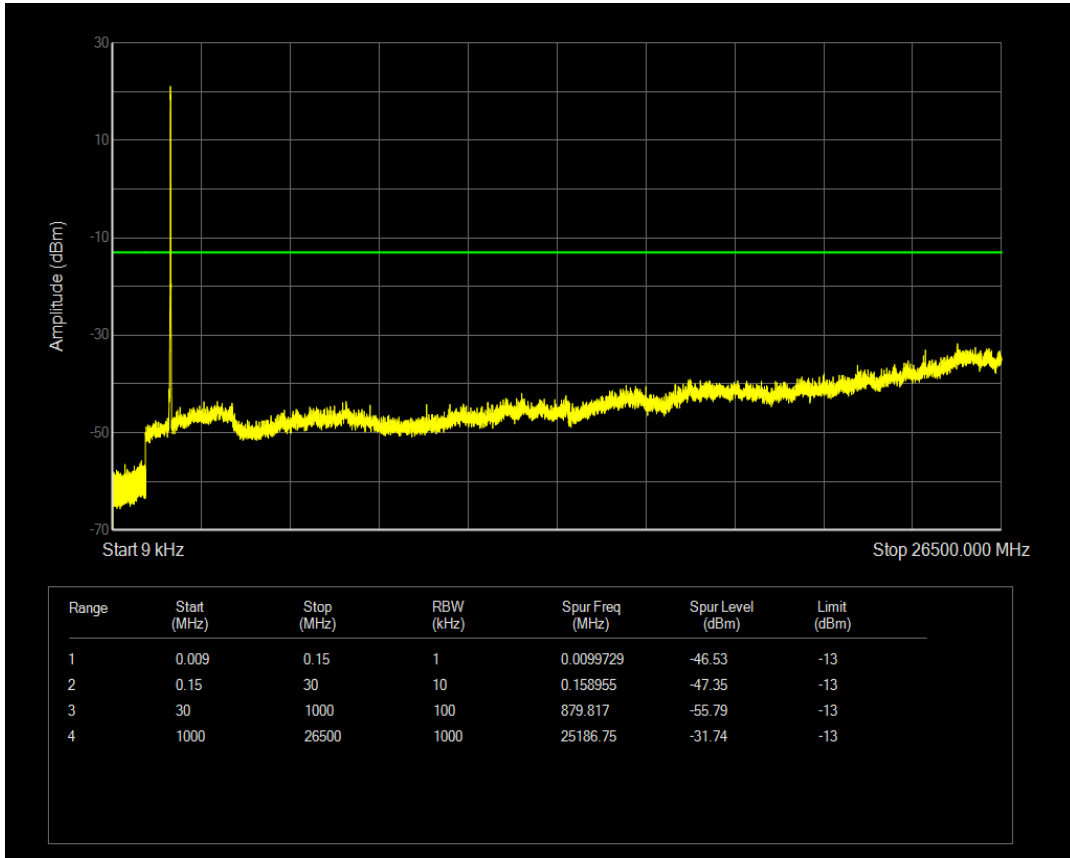

Band4 QAM16 BW=15MHz Channel=20025 RB Size=1 Position=#0

Band4 QAM16 BW=15MHz Channel=20025 RB Size=75 Position=#0

Band4 QPSK BW=15MHz Channel=20175 RB Size=1 Position=#0

Band4 QPSK BW=15MHz Channel=20175 RB Size=75 Position=#0

Band4 QAM16 BW=15MHz Channel=20175 RB Size=1 Position=#0

Band4 QAM16 BW=15MHz Channel=20175 RB Size=75 Position=#0

Band4 QPSK BW=15MHz Channel=20325 RB Size=1 Position=#0

Band4 QPSK BW=15MHz Channel=20325 RB Size=75 Position=#0

Band4 QAM16 BW=15MHz Channel=20325 RB Size=1 Position=#0

Band4 QAM16 BW=15MHz Channel=20325 RB Size=75 Position=#0

Band4 QPSK BW=20MHz Channel=20050 RB Size=1 Position=#0

Band4 QPSK BW=20MHz Channel=20050 RB Size=100 Position=#0