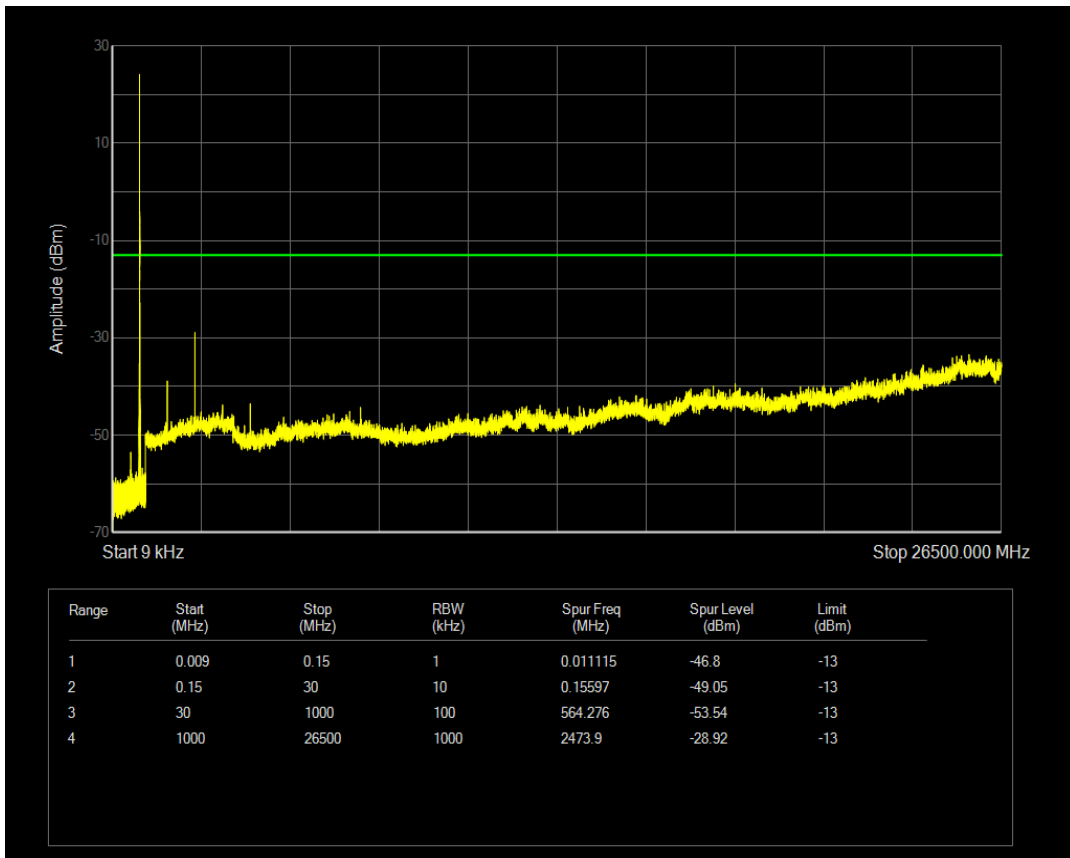

Band5 QPSK BW=5MHz Channel=20425 RB Size=1 Position=#0

Band5 QPSK BW=5MHz Channel=20425 RB Size=25 Position=#0