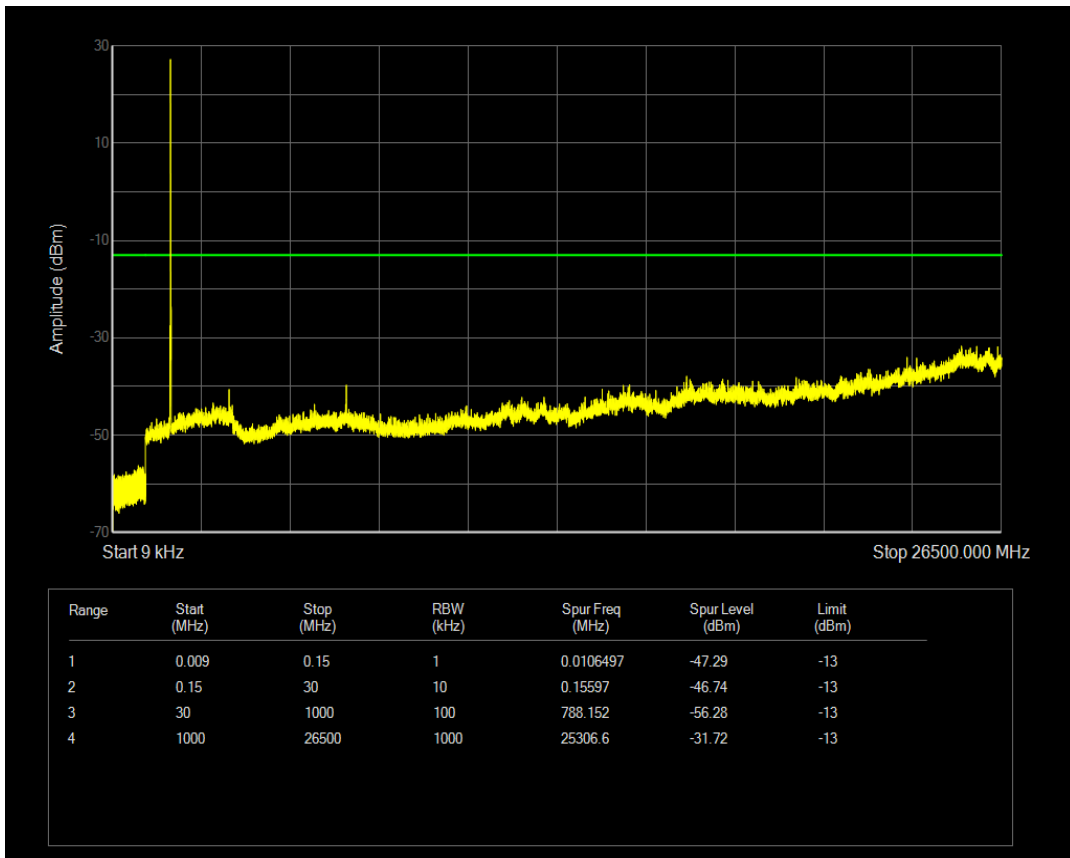

Band4 QAM16 BW=10MHz Channel=20175 RB Size=1 Position=#0

Band4 QAM16 BW=10MHz Channel=20175 RB Size=50 Position=#0

Band4 QPSK BW=10MHz Channel=20350 RB Size=1 Position=#0

Band4 QPSK BW=10MHz Channel=20350 RB Size=50 Position=#0

Band4 QAM16 BW=10MHz Channel=20350 RB Size=1 Position=#0

Band4 QAM16 BW=10MHz Channel=20350 RB Size=50 Position=#0

Band4 QPSK BW=15MHz Channel=20025 RB Size=1 Position=#0

Band4 QPSK BW=15MHz Channel=20025 RB Size=75 Position=#0