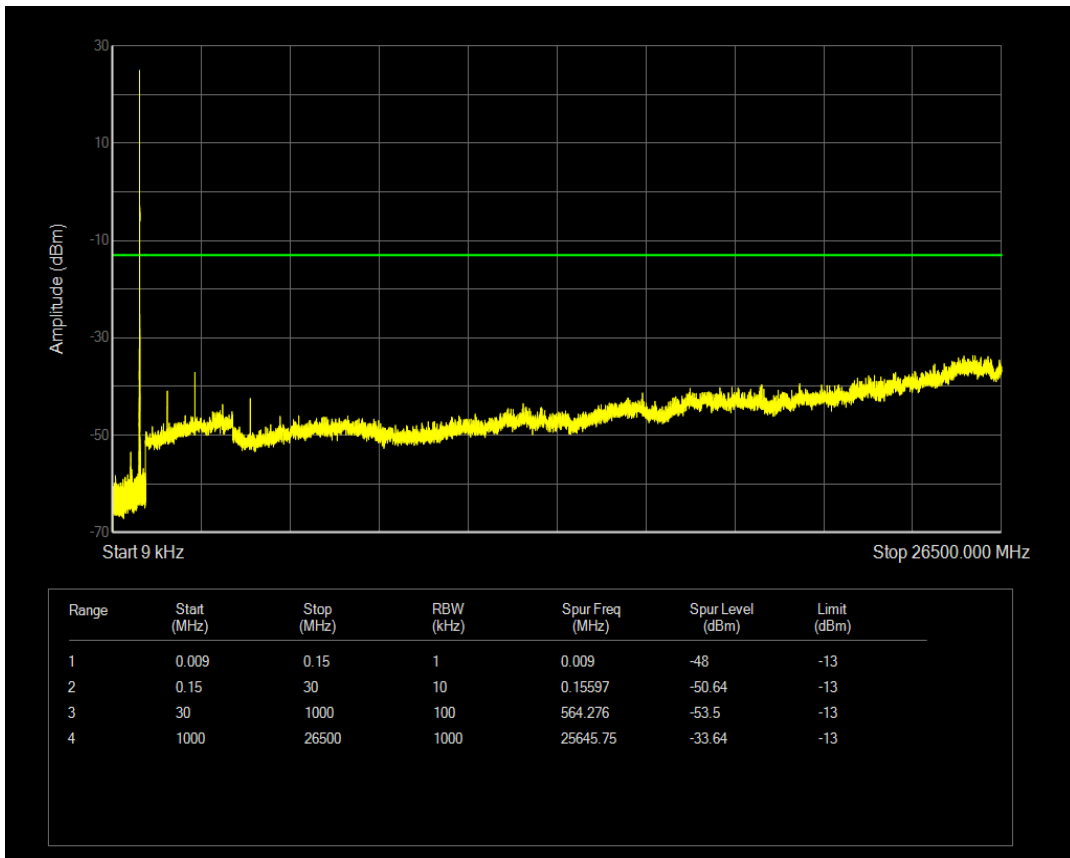

Band5 QAM16 BW=3MHz Channel=20415 RB Size=1 Position=#0

Band5 QAM16 BW=3MHz Channel=20415 RB Size=15 Position=#0