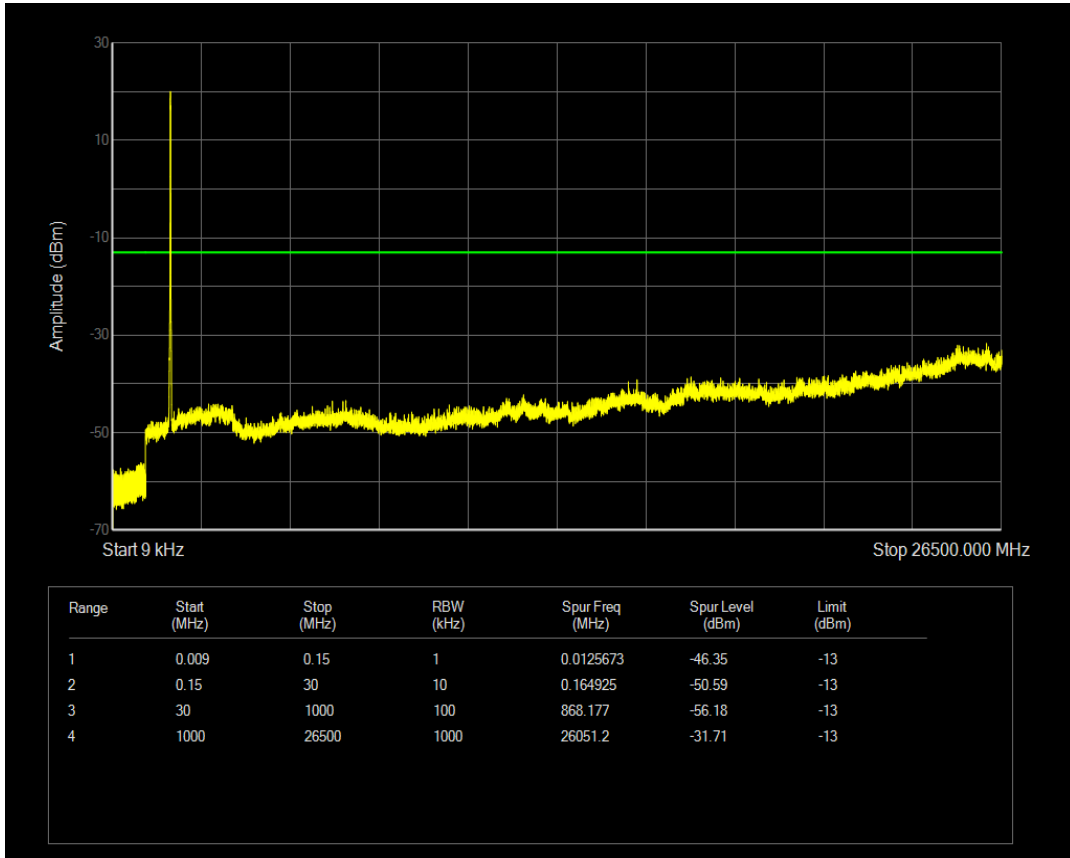

Band4 QAM16 BW=20MHz Channel=20050 RB Size=1 Position=#0

Band4 QAM16 BW=20MHz Channel=20050 RB Size=100 Position=#0

Band4 QPSK BW=20MHz Channel=20175 RB Size=1 Position=#0

Band4 QPSK BW=20MHz Channel=20175 RB Size=100 Position=#0

Band4 QAM16 BW=20MHz Channel=20175 RB Size=1 Position=#0

Band4 QAM16 BW=20MHz Channel=20175 RB Size=100 Position=#0

Band4 QPSK BW=20MHz Channel=20300 RB Size=1 Position=#0

Band4 QPSK BW=20MHz Channel=20300 RB Size=100 Position=#0

Band4 QAM16 BW=20MHz Channel=20300 RB Size=1 Position=#0

Band4 QAM16 BW=20MHz Channel=20300 RB Size=100 Position=#0

Band5 QPSK BW=1.4MHz Channel=20407 RB Size=1 Position=#0

Band5 QPSK BW=1.4MHz Channel=20407 RB Size=6 Position=#0