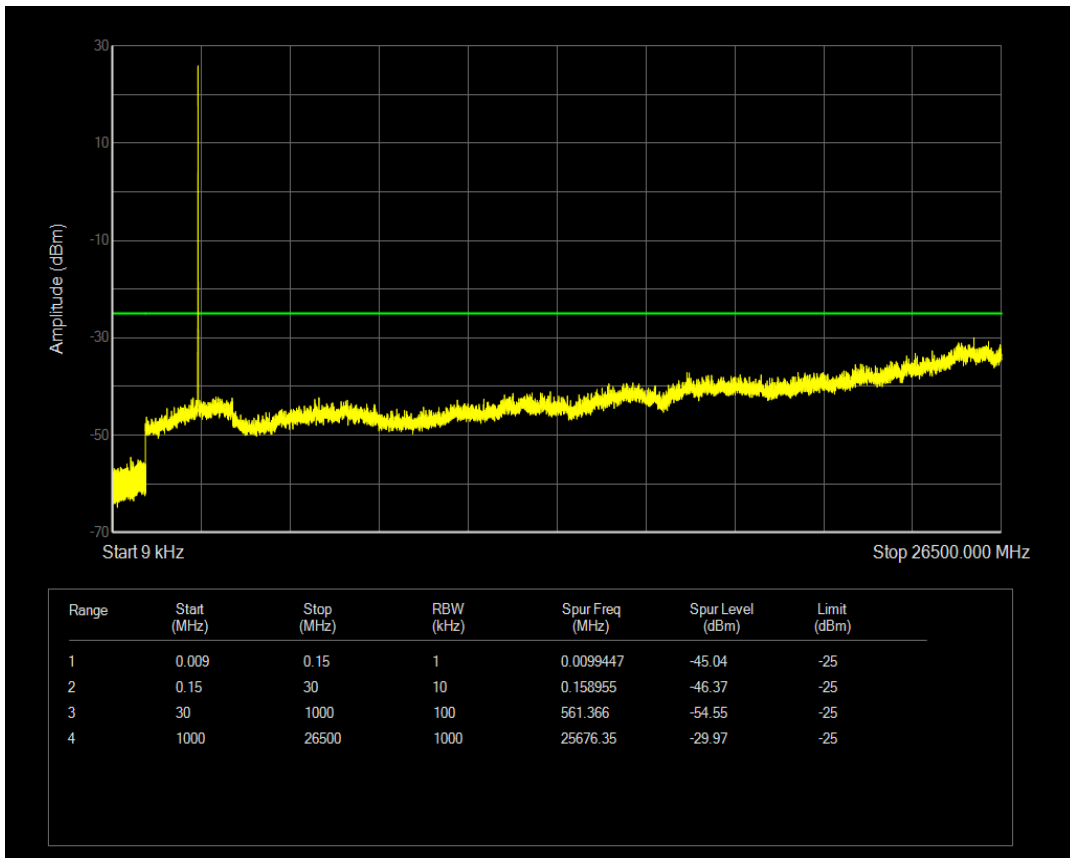

Band7 QPSK BW=5MHz Channel=21425 RB Size=1 Position=#0

Band7 QPSK BW=5MHz Channel=21425 RB Size=25 Position=#0