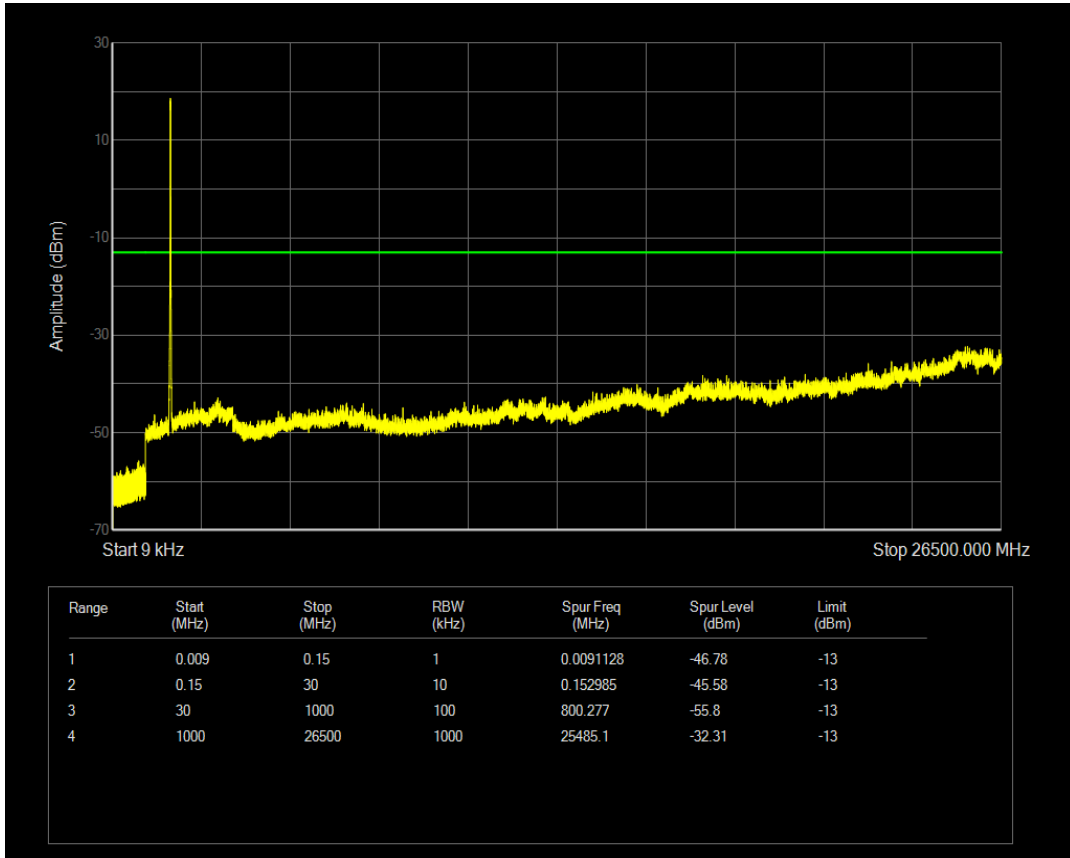

Band4 QAM16 BW=20MHz Channel=20050 RB Size=1 Position=#0

Band4 QAM16 BW=20MHz Channel=20050 RB Size=100 Position=#0

Band4 QPSK BW=20MHz Channel=20175 RB Size=1 Position=#0

Band4 QPSK BW=20MHz Channel=20175 RB Size=100 Position=#0

Band4 QAM16 BW=20MHz Channel=20175 RB Size=1 Position=#0

Band4 QAM16 BW=20MHz Channel=20175 RB Size=100 Position=#0

Band4 QPSK BW=20MHz Channel=20300 RB Size=1 Position=#0

Band4 QPSK BW=20MHz Channel=20300 RB Size=100 Position=#0

Band4 QAM16 BW=20MHz Channel=20300 RB Size=1 Position=#0

Band4 QAM16 BW=20MHz Channel=20300 RB Size=100 Position=#0

Band5 QPSK BW=1.4MHz Channel=20407 RB Size=1 Position=#0

Band5 QPSK BW=1.4MHz Channel=20407 RB Size=6 Position=#0