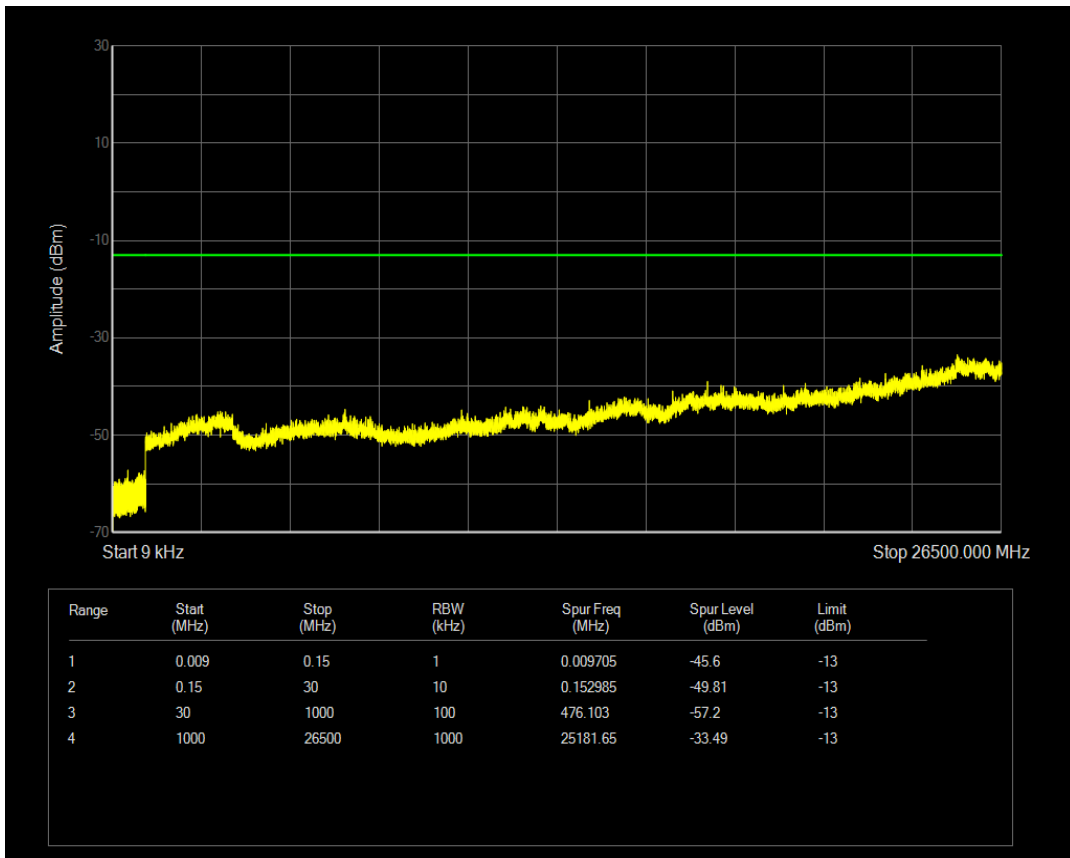

Band5 QPSK BW=3MHz Channel=20635 RB Size=1 Position=#0

Band5 QPSK BW=3MHz Channel=20635 RB Size=15 Position=#0