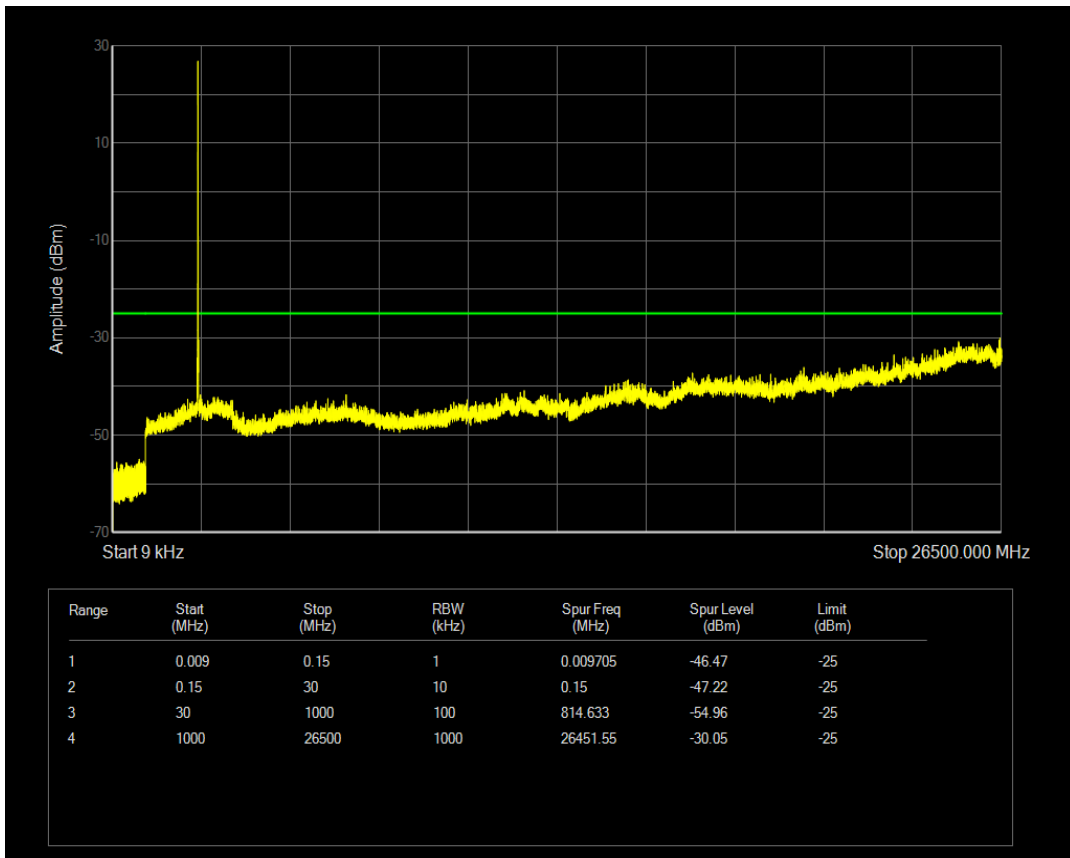

Band7 QAM16 BW=10MHz Channel=20800 RB Size=1 Position=#0

Band7 QAM16 BW=10MHz Channel=20800 RB Size=50 Position=#0

Band7 QPSK BW=10MHz Channel=21100 RB Size=1 Position=#0

Band7 QPSK BW=10MHz Channel=21100 RB Size=50 Position=#0

Band7 QAM16 BW=10MHz Channel=21100 RB Size=1 Position=#0

Band7 QAM16 BW=10MHz Channel=21100 RB Size=50 Position=#0

Band7 QPSK BW=10MHz Channel=21400 RB Size=1 Position=#0

Band7 QPSK BW=10MHz Channel=21400 RB Size=50 Position=#0