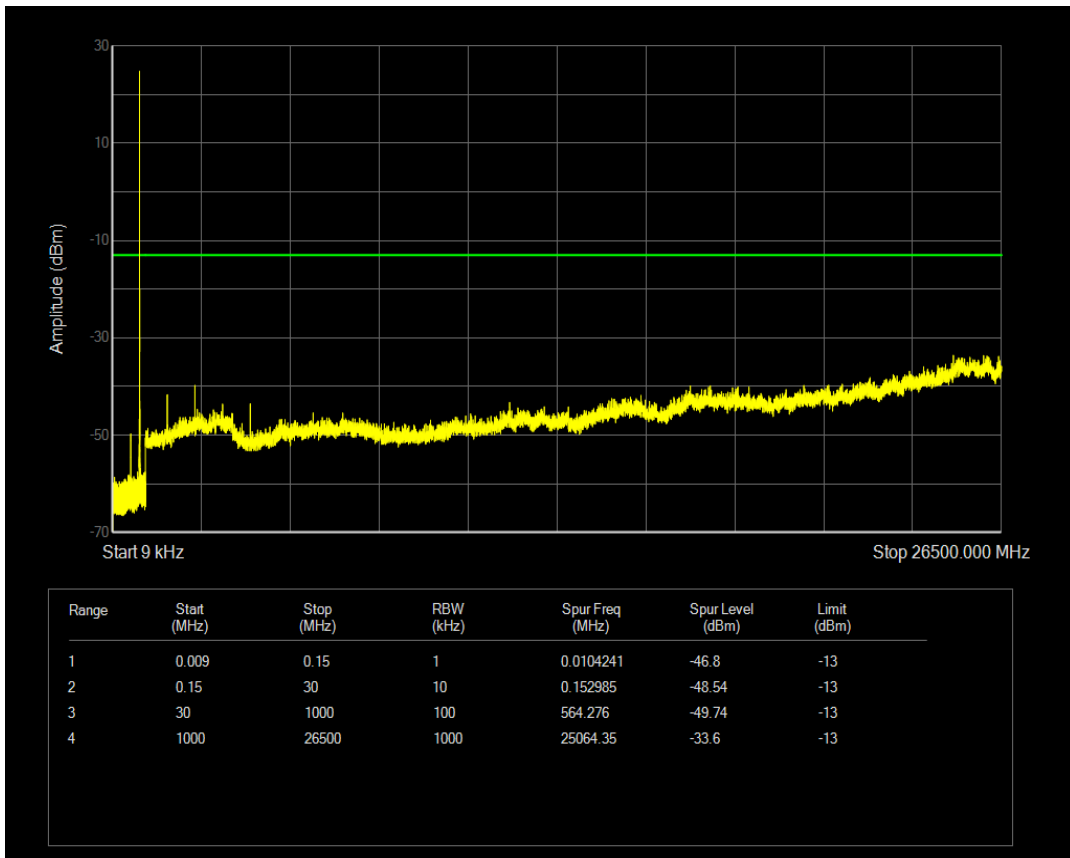

Band4 QAM16 BW=20MHz Channel=20300 RB Size=1 Position=#0

Band4 QAM16 BW=20MHz Channel=20300 RB Size=100 Position=#0

Band5 QPSK BW=1.4MHz Channel=20407 RB Size=1 Position=#0

Band5 QPSK BW=1.4MHz Channel=20407 RB Size=6 Position=#0

Band5 QAM16 BW=1.4MHz Channel=20407 RB Size=1 Position=#0

Band5 QAM16 BW=1.4MHz Channel=20407 RB Size=6 Position=#0

Band5 QPSK BW=1.4MHz Channel=20525 RB Size=1 Position=#0

Band5 QPSK BW=1.4MHz Channel=20525 RB Size=6 Position=#0