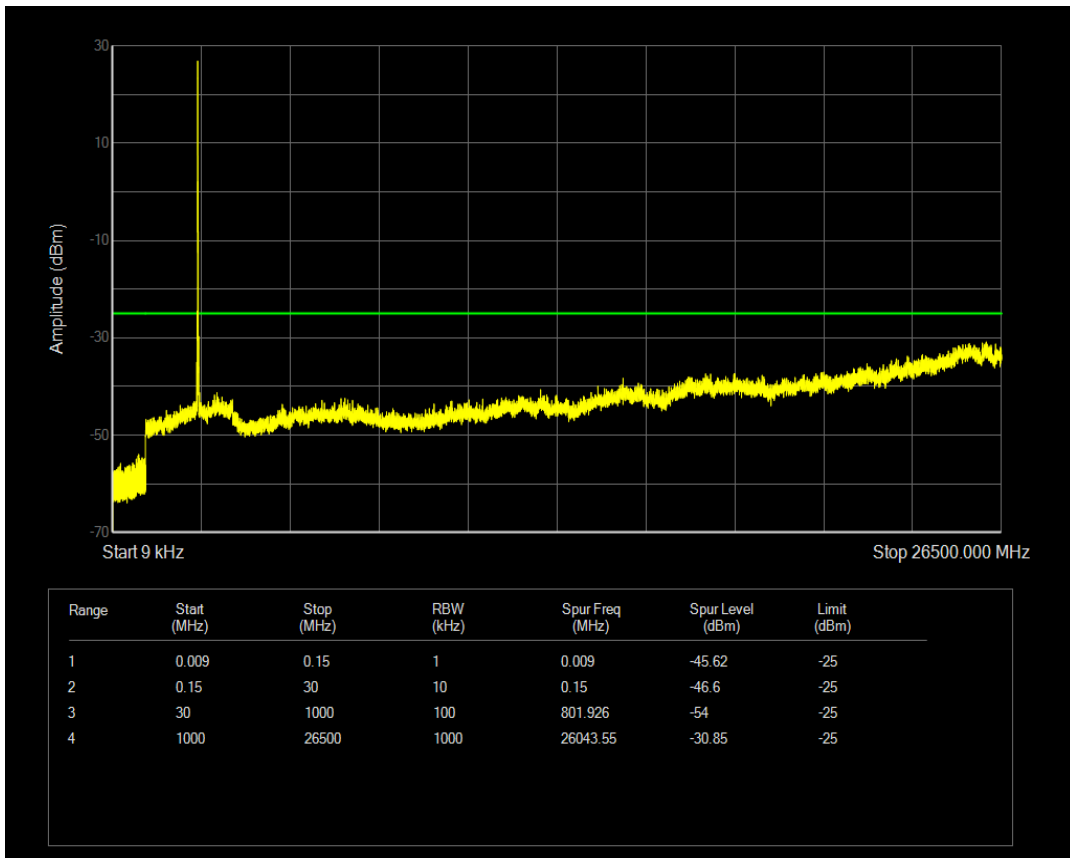

Band7 QAM16 BW=15MHz Channel=21375 RB Size=1 Position=#0

Band7 QAM16 BW=15MHz Channel=21375 RB Size=75 Position=#0