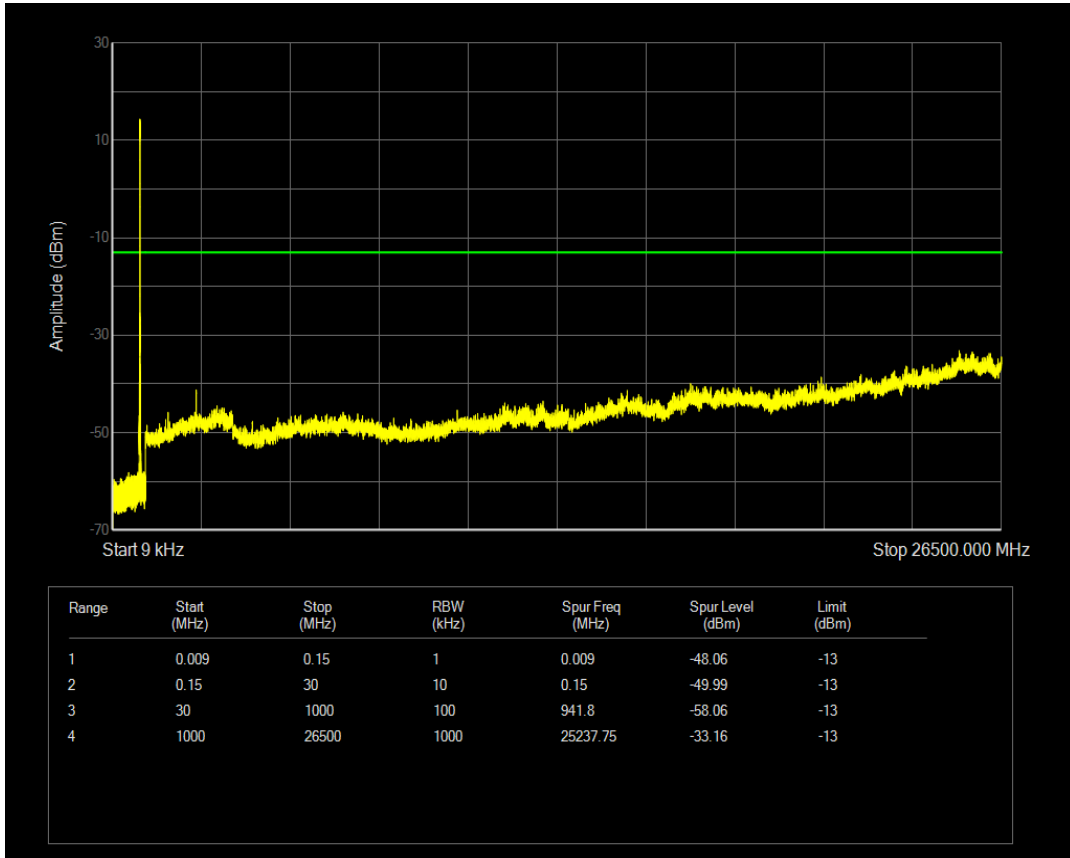

Band5 QAM16 BW=5MHz Channel=20425 RB Size=1 Position=#0

Band5 QAM16 BW=5MHz Channel=20425 RB Size=25 Position=#0

Band5 QPSK BW=5MHz Channel=20525 RB Size=1 Position=#0

Band5 QPSK BW=5MHz Channel=20525 RB Size=25 Position=#0