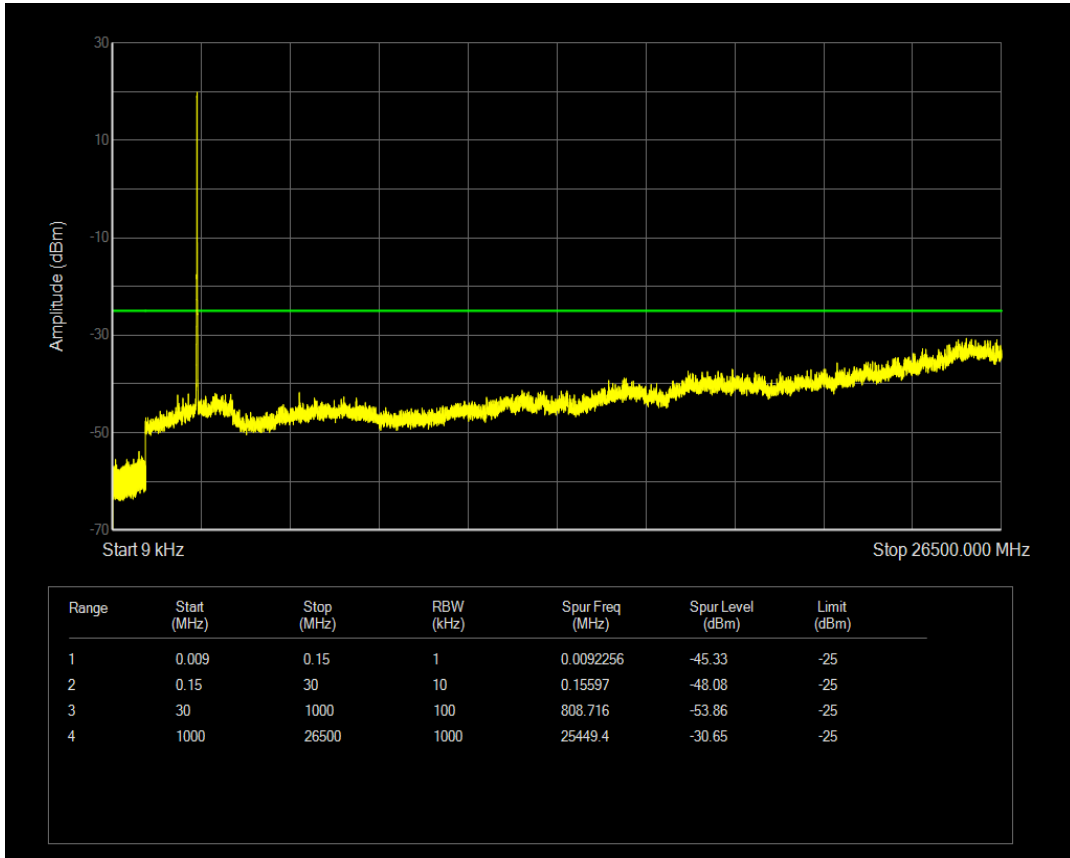

Band7 QAM16 BW=10MHz Channel=20800 RB Size=1 Position=#0

Band7 QAM16 BW=10MHz Channel=20800 RB Size=50 Position=#0

Band7 QPSK BW=10MHz Channel=21100 RB Size=1 Position=#0

Band7 QPSK BW=10MHz Channel=21100 RB Size=50 Position=#0

Band7 QAM16 BW=10MHz Channel=21100 RB Size=1 Position=#0

Band7 QAM16 BW=10MHz Channel=21100 RB Size=50 Position=#0

Band7 QPSK BW=10MHz Channel=21400 RB Size=1 Position=#0

Band7 QPSK BW=10MHz Channel=21400 RB Size=50 Position=#0