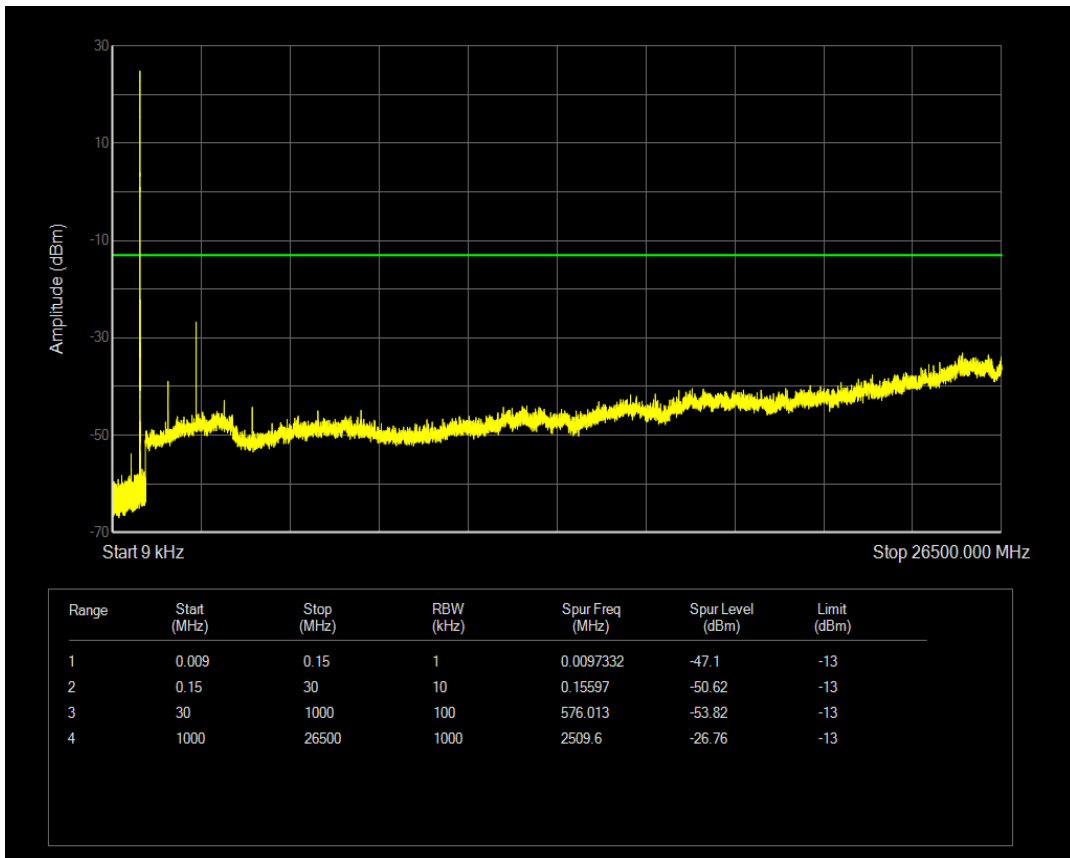

Band4 QAM16 BW=20MHz Channel=20300 RB Size=1 Position=#0

Band4 QAM16 BW=20MHz Channel=20300 RB Size=100 Position=#0

Band5 QPSK BW=1.4MHz Channel=20407 RB Size=1 Position=#0

Band5 QPSK BW=1.4MHz Channel=20407 RB Size=6 Position=#0

Band5 QAM16 BW=1.4MHz Channel=20407 RB Size=1 Position=#0

Band5 QAM16 BW=1.4MHz Channel=20407 RB Size=6 Position=#0

Band5 QPSK BW=1.4MHz Channel=20525 RB Size=1 Position=#0

Band5 QPSK BW=1.4MHz Channel=20525 RB Size=6 Position=#0