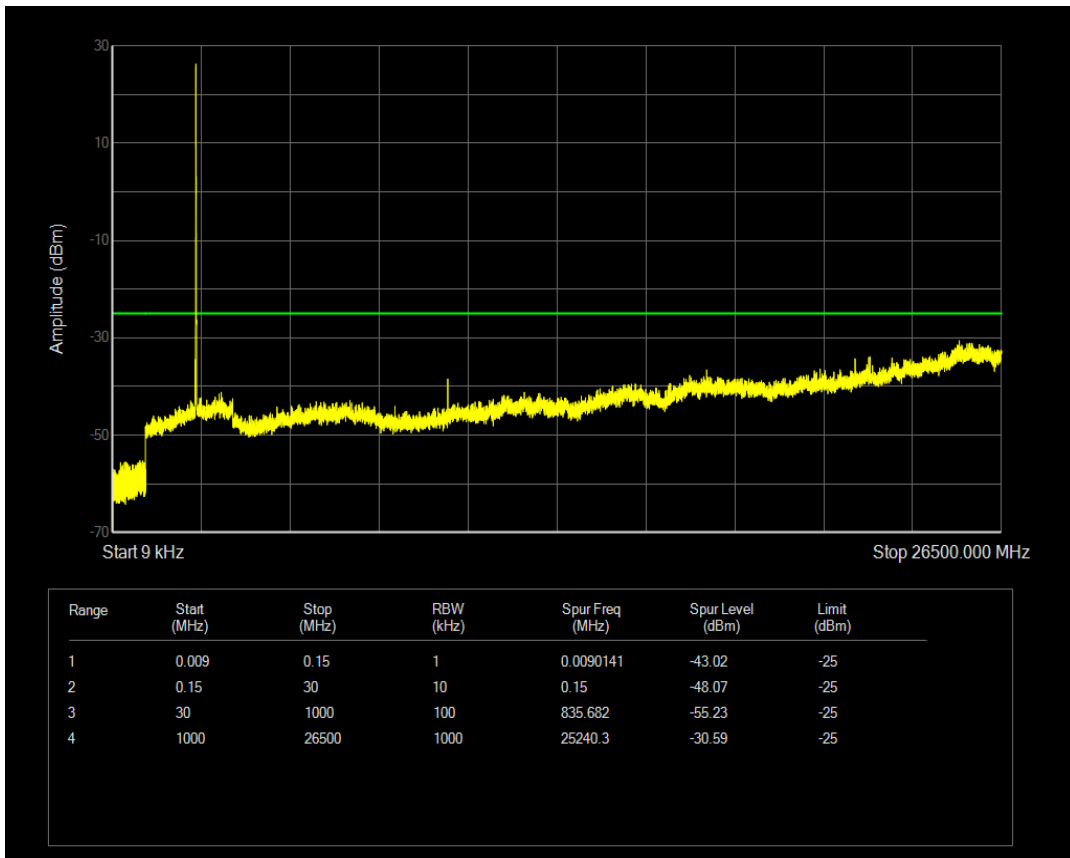

Band7 QAM16 BW=5MHz Channel=21425 RB Size=1 Position=#0

Band7 QAM16 BW=5MHz Channel=21425 RB Size=25 Position=#0

Band7 QPSK BW=10MHz Channel=20800 RB Size=1 Position=#0

Band7 QPSK BW=10MHz Channel=20800 RB Size=50 Position=#0

Band7 QAM16 BW=10MHz Channel=20800 RB Size=1 Position=#0

Band7 QAM16 BW=10MHz Channel=20800 RB Size=50 Position=#0

Band7 QPSK BW=10MHz Channel=21100 RB Size=1 Position=#0

Band7 QPSK BW=10MHz Channel=21100 RB Size=50 Position=#0