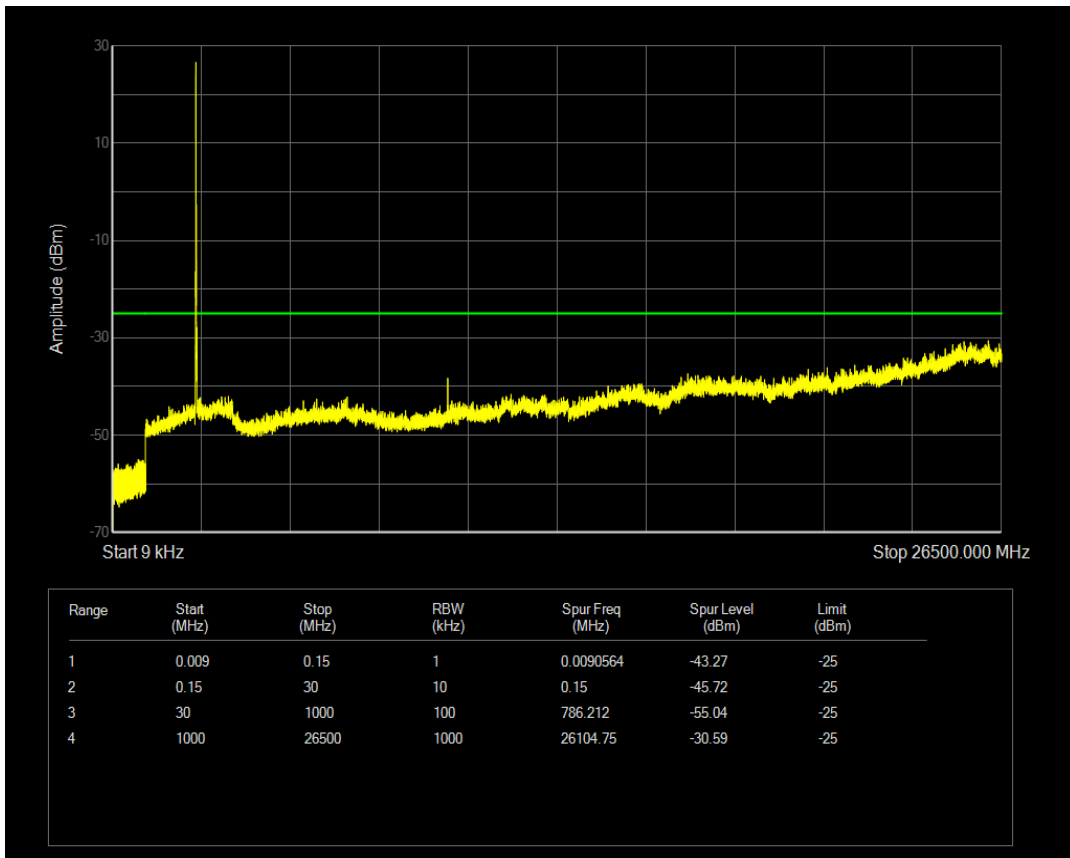

Band7 QPSK BW=15MHz Channel=20825 RB Size=1 Position=#0

Band7 QPSK BW=15MHz Channel=20825 RB Size=75 Position=#0