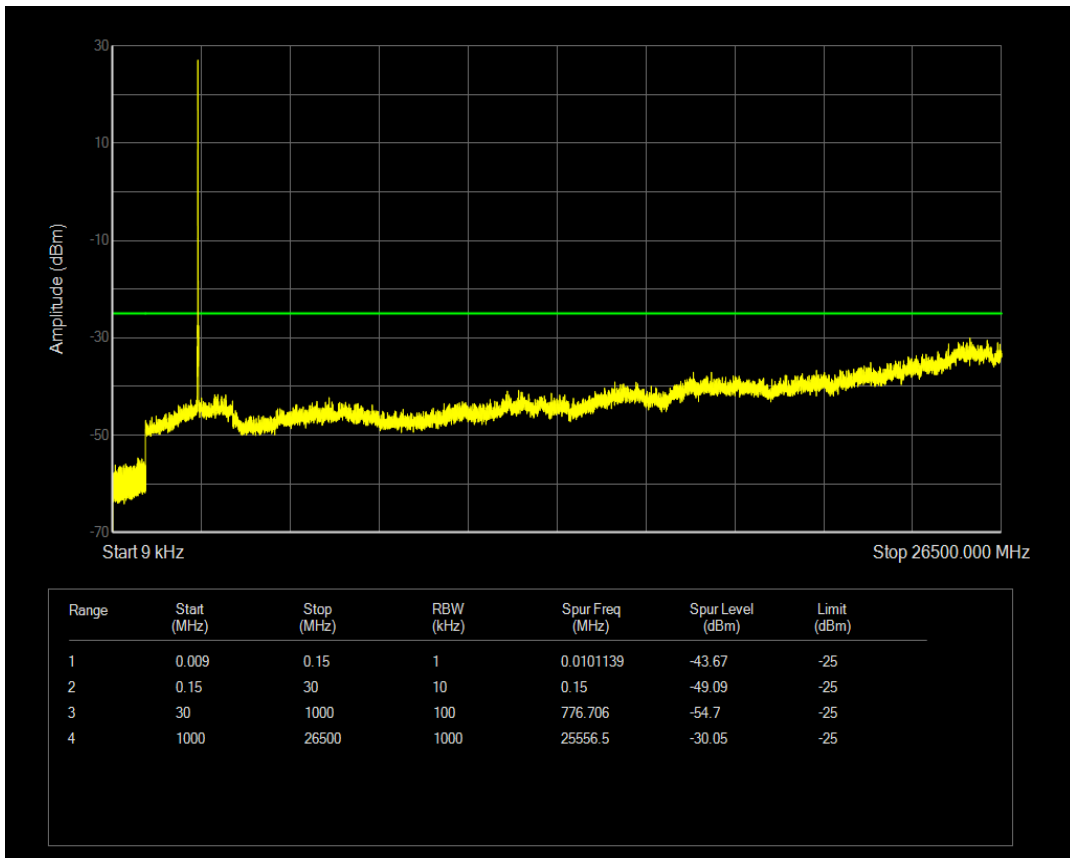

Band7 QAM16 BW=10MHz Channel=20800 RB Size=1 Position=#0

Band7 QAM16 BW=10MHz Channel=20800 RB Size=50 Position=#0

Band7 QPSK BW=10MHz Channel=21100 RB Size=1 Position=#0

Band7 QPSK BW=10MHz Channel=21100 RB Size=50 Position=#0

Band7 QAM16 BW=10MHz Channel=21100 RB Size=1 Position=#0

Band7 QAM16 BW=10MHz Channel=21100 RB Size=50 Position=#0

Band7 QPSK BW=10MHz Channel=21400 RB Size=1 Position=#0

Band7 QPSK BW=10MHz Channel=21400 RB Size=50 Position=#0

Band7 QAM16 BW=10MHz Channel=21400 RB Size=1 Position=#0

Band7 QAM16 BW=10MHz Channel=21400 RB Size=50 Position=#0

Band7 QPSK BW=15MHz Channel=20825 RB Size=1 Position=#0

Band7 QPSK BW=15MHz Channel=20825 RB Size=75 Position=#0