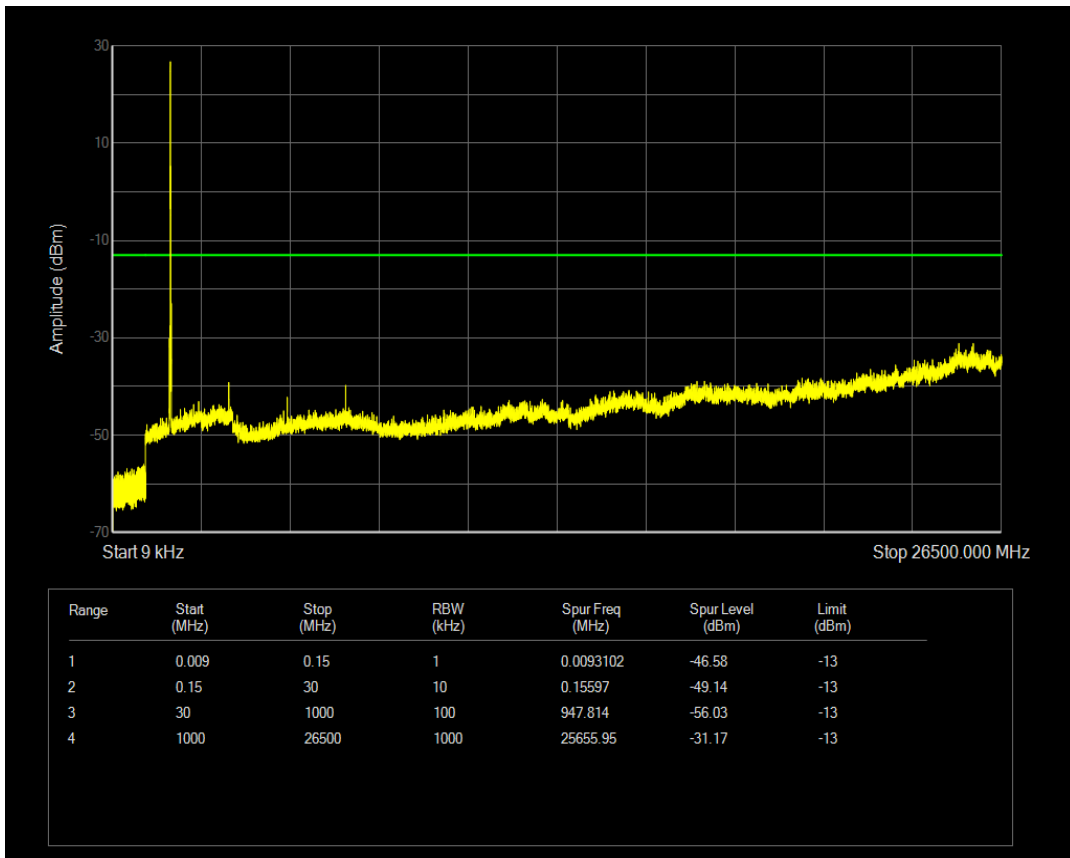

Band4 QAM16 BW=15MHz Channel=20025 RB Size=1 Position=#0

Band4 QAM16 BW=15MHz Channel=20025 RB Size=75 Position=#0

Band4 QPSK BW=15MHz Channel=20175 RB Size=1 Position=#0

Band4 QPSK BW=15MHz Channel=20175 RB Size=75 Position=#0

Band4 QAM16 BW=15MHz Channel=20175 RB Size=1 Position=#0

Band4 QAM16 BW=15MHz Channel=20175 RB Size=75 Position=#0

Band4 QPSK BW=15MHz Channel=20325 RB Size=1 Position=#0

Band4 QPSK BW=15MHz Channel=20325 RB Size=75 Position=#0

Band4 QAM16 BW=15MHz Channel=20325 RB Size=1 Position=#0

Band4 QAM16 BW=15MHz Channel=20325 RB Size=75 Position=#0

Band4 QPSK BW=20MHz Channel=20050 RB Size=1 Position=#0

Band4 QPSK BW=20MHz Channel=20050 RB Size=100 Position=#0