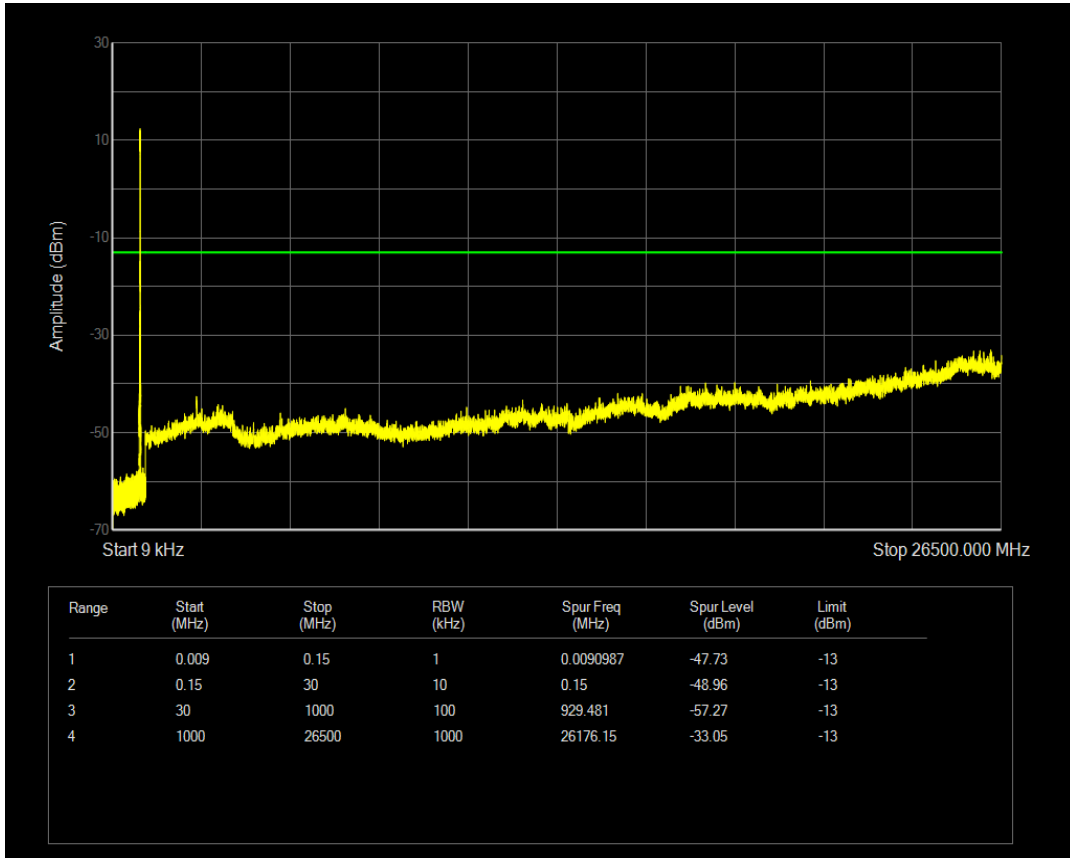

Band5 QAM16 BW=10MHz Channel=20525 RB Size=1 Position=#0

Band5 QAM16 BW=10MHz Channel=20525 RB Size=50 Position=#0

Band5 QPSK BW=10MHz Channel=20600 RB Size=1 Position=#0

Band5 QPSK BW=10MHz Channel=20600 RB Size=50 Position=#0

Band5 QAM16 BW=10MHz Channel=20600 RB Size=1 Position=#0

Band5 QAM16 BW=10MHz Channel=20600 RB Size=50 Position=#0

Band7 QPSK BW=5MHz Channel=20775 RB Size=1 Position=#0

Band7 QPSK BW=5MHz Channel=20775 RB Size=25 Position=#0