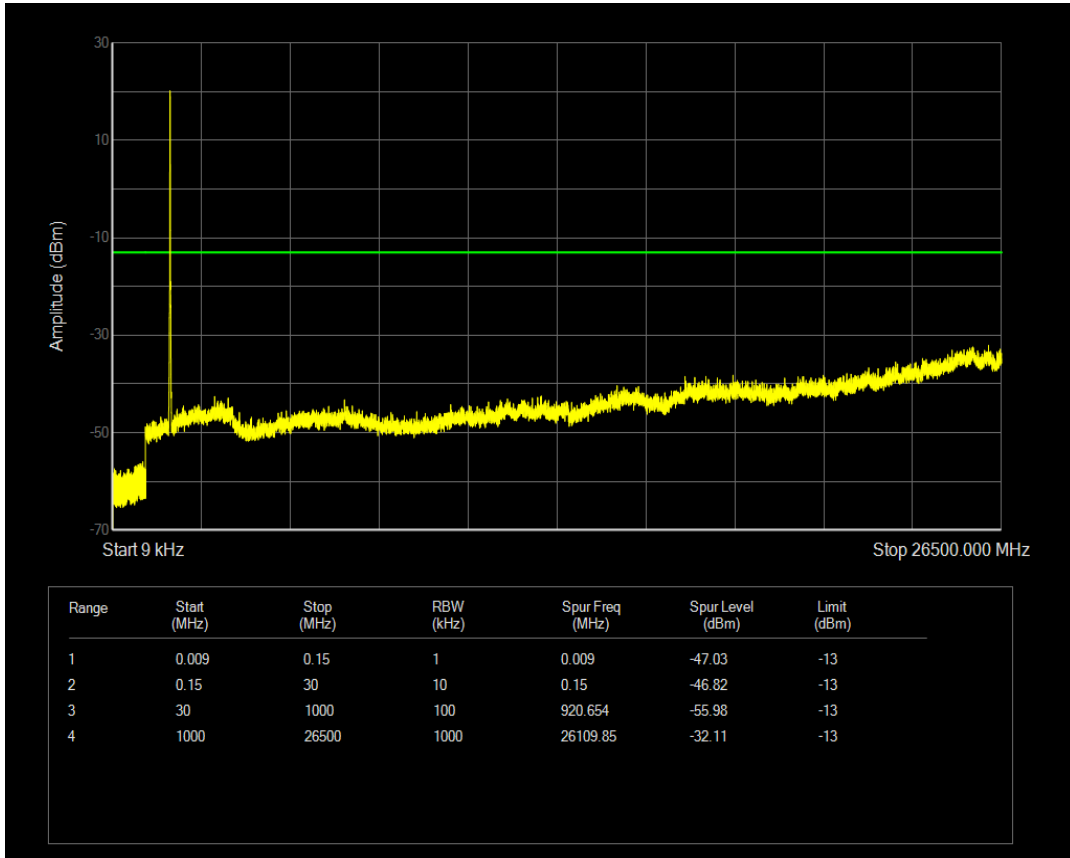

Band4 QAM16 BW=10MHz Channel=20350 RB Size=1 Position=#0

Band4 QAM16 BW=10MHz Channel=20350 RB Size=50 Position=#0

Band4 QPSK BW=15MHz Channel=20025 RB Size=1 Position=#0

Band4 QPSK BW=15MHz Channel=20025 RB Size=75 Position=#0

Band4 QAM16 BW=15MHz Channel=20025 RB Size=1 Position=#0

Band4 QAM16 BW=15MHz Channel=20025 RB Size=75 Position=#0

Band4 QPSK BW=15MHz Channel=20175 RB Size=1 Position=#0

Band4 QPSK BW=15MHz Channel=20175 RB Size=75 Position=#0

Band4 QAM16 BW=15MHz Channel=20175 RB Size=1 Position=#0

Band4 QAM16 BW=15MHz Channel=20175 RB Size=75 Position=#0

Band4 QPSK BW=15MHz Channel=20325 RB Size=1 Position=#0

Band4 QPSK BW=15MHz Channel=20325 RB Size=75 Position=#0