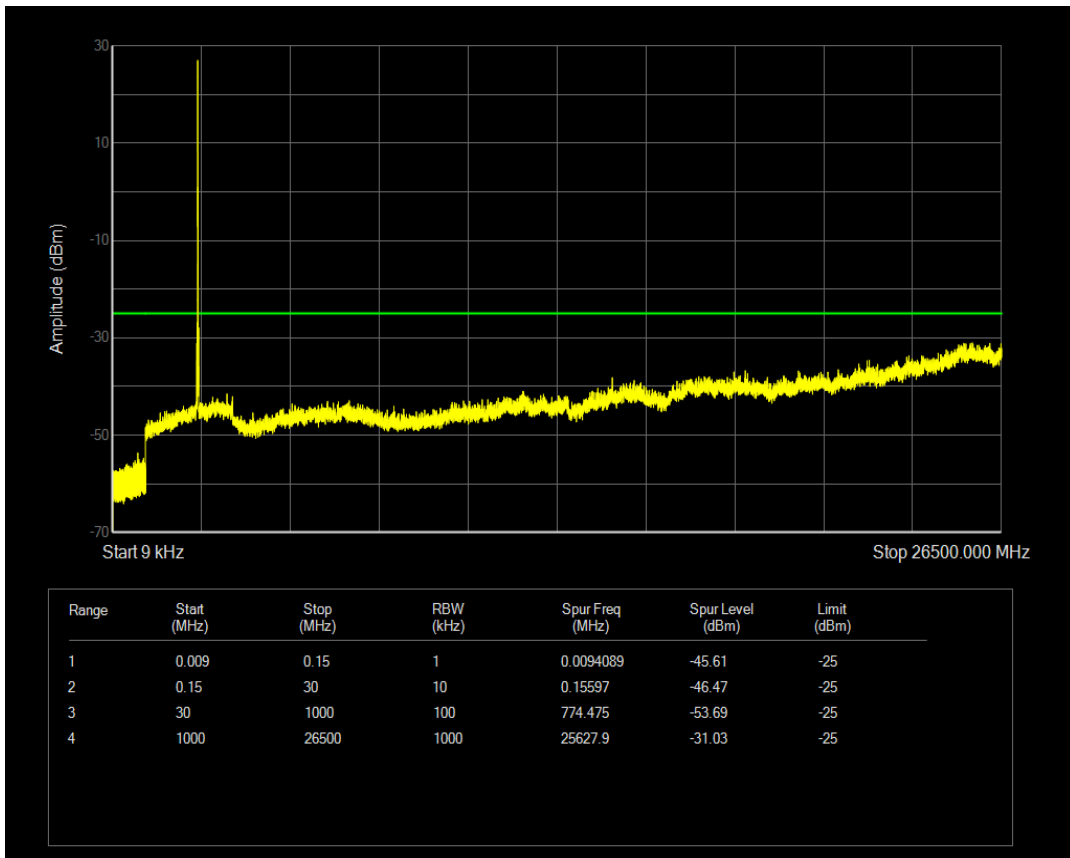

Band7 QPSK BW=15MHz Channel=21375 RB Size=1 Position=#0

Band7 QPSK BW=15MHz Channel=21375 RB Size=75 Position=#0