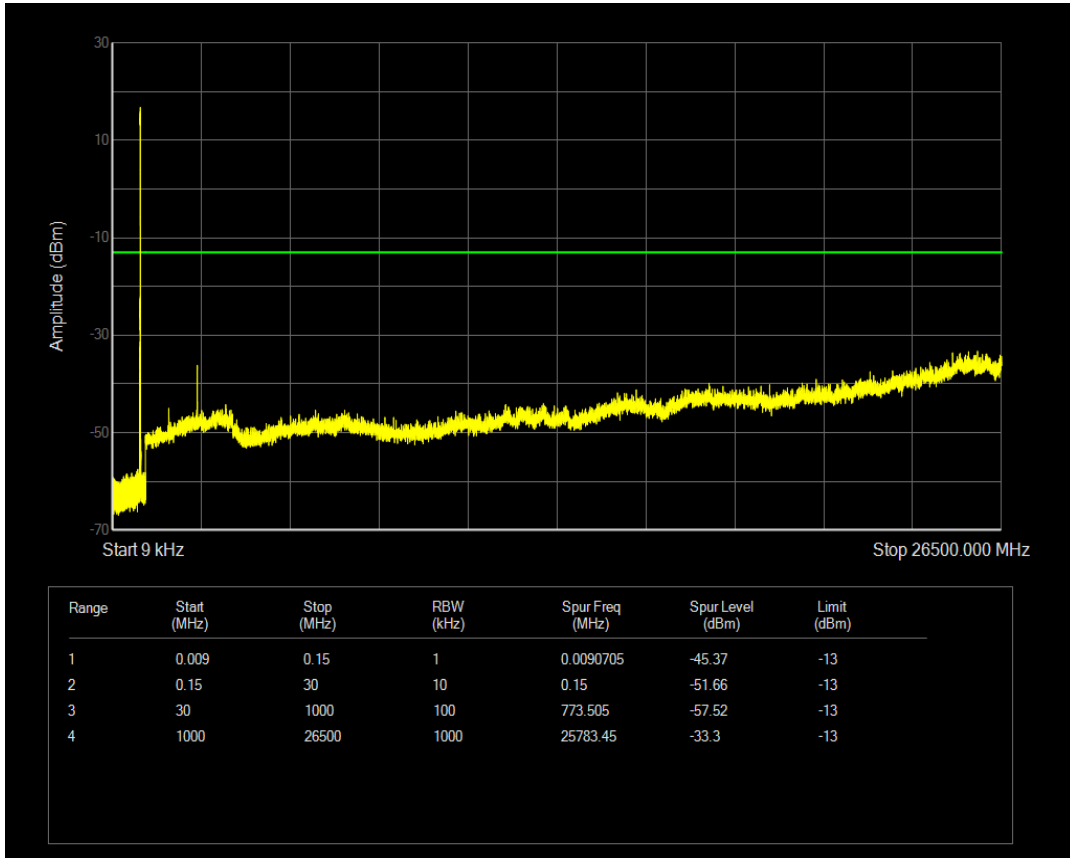

Band5 QAM16 BW=3MHz Channel=20635 RB Size=15 Position=#0

Band5 QPSK BW=5MHz Channel=20425 RB Size=1 Position=#0