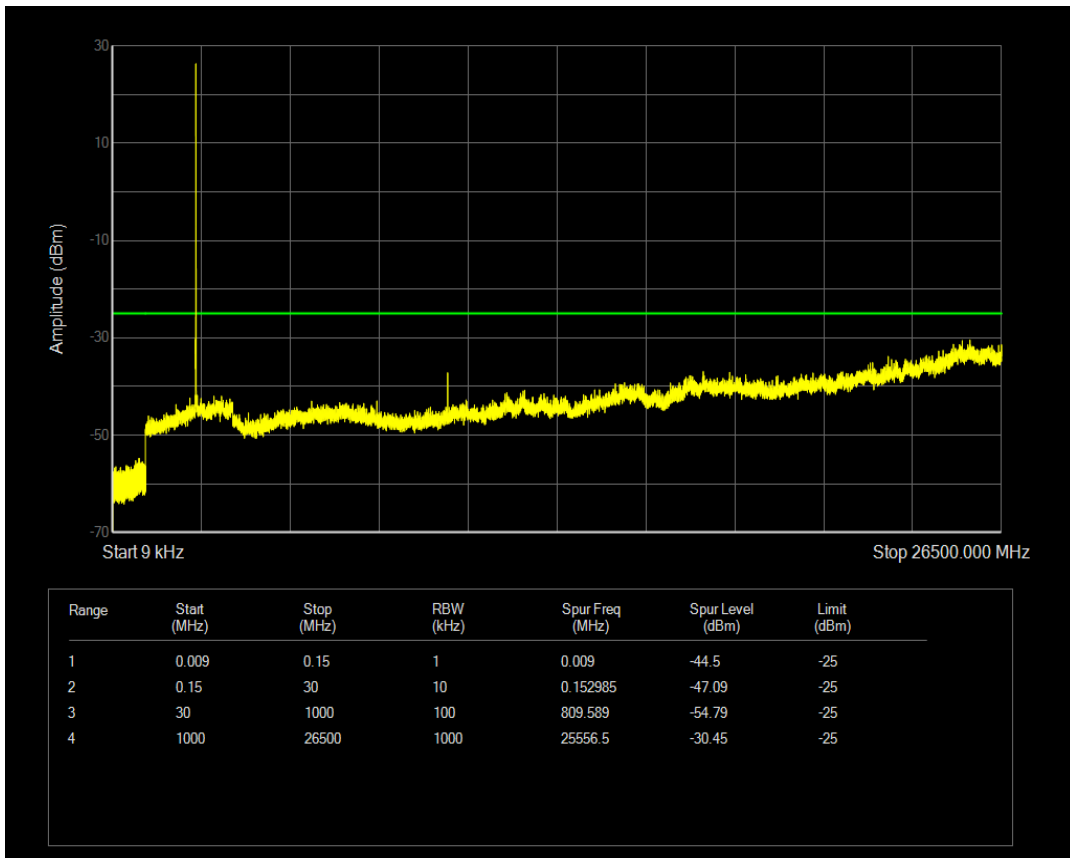

Band5 QAM16 BW=10MHz Channel=20525 RB Size=1 Position=#0

Band5 QAM16 BW=10MHz Channel=20525 RB Size=50 Position=#0

Band5 QPSK BW=10MHz Channel=20600 RB Size=1 Position=#0

Band5 QPSK BW=10MHz Channel=20600 RB Size=50 Position=#0

Band5 QAM16 BW=10MHz Channel=20600 RB Size=1 Position=#0

Band5 QAM16 BW=10MHz Channel=20600 RB Size=50 Position=#0

Band7 QPSK BW=5MHz Channel=20775 RB Size=1 Position=#0

Band7 QPSK BW=5MHz Channel=20775 RB Size=25 Position=#0