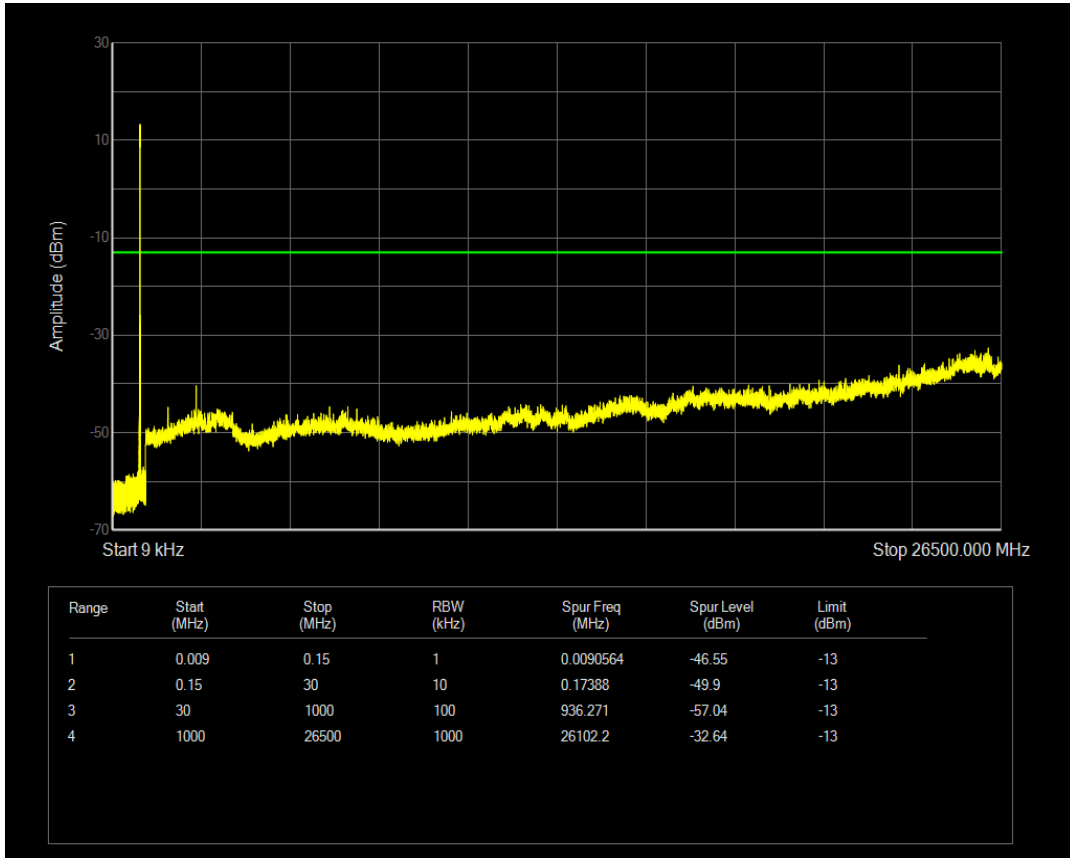

Band5 QAM16 BW=5MHz Channel=20425 RB Size=1 Position=#0

Band5 QAM16 BW=5MHz Channel=20425 RB Size=25 Position=#0

Band5 QPSK BW=5MHz Channel=20525 RB Size=1 Position=#0

Band5 QPSK BW=5MHz Channel=20525 RB Size=25 Position=#0

Band5 QAM16 BW=5MHz Channel=20525 RB Size=1 Position=#0

Band5 QAM16 BW=5MHz Channel=20525 RB Size=25 Position=#0

Band5 QPSK BW=5MHz Channel=20625 RB Size=1 Position=#0

Band5 QPSK BW=5MHz Channel=20625 RB Size=25 Position=#0