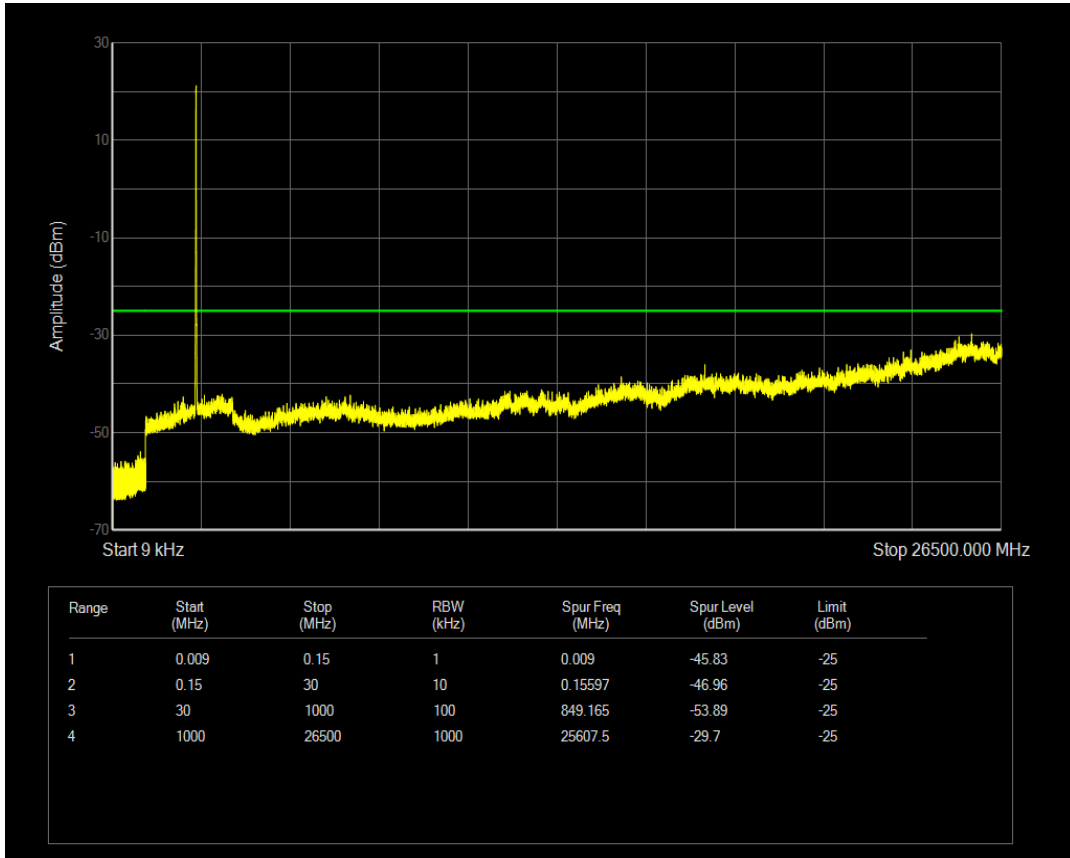

Band7 QAM16 BW=5MHz Channel=21425 RB Size=1 Position=#0

Band7 QAM16 BW=5MHz Channel=21425 RB Size=25 Position=#0

Band7 QPSK BW=10MHz Channel=20800 RB Size=1 Position=#0

Band7 QPSK BW=10MHz Channel=20800 RB Size=50 Position=#0

Band7 QAM16 BW=10MHz Channel=20800 RB Size=1 Position=#0

Band7 QAM16 BW=10MHz Channel=20800 RB Size=50 Position=#0

Band7 QPSK BW=10MHz Channel=21100 RB Size=1 Position=#0

Band7 QPSK BW=10MHz Channel=21100 RB Size=50 Position=#0