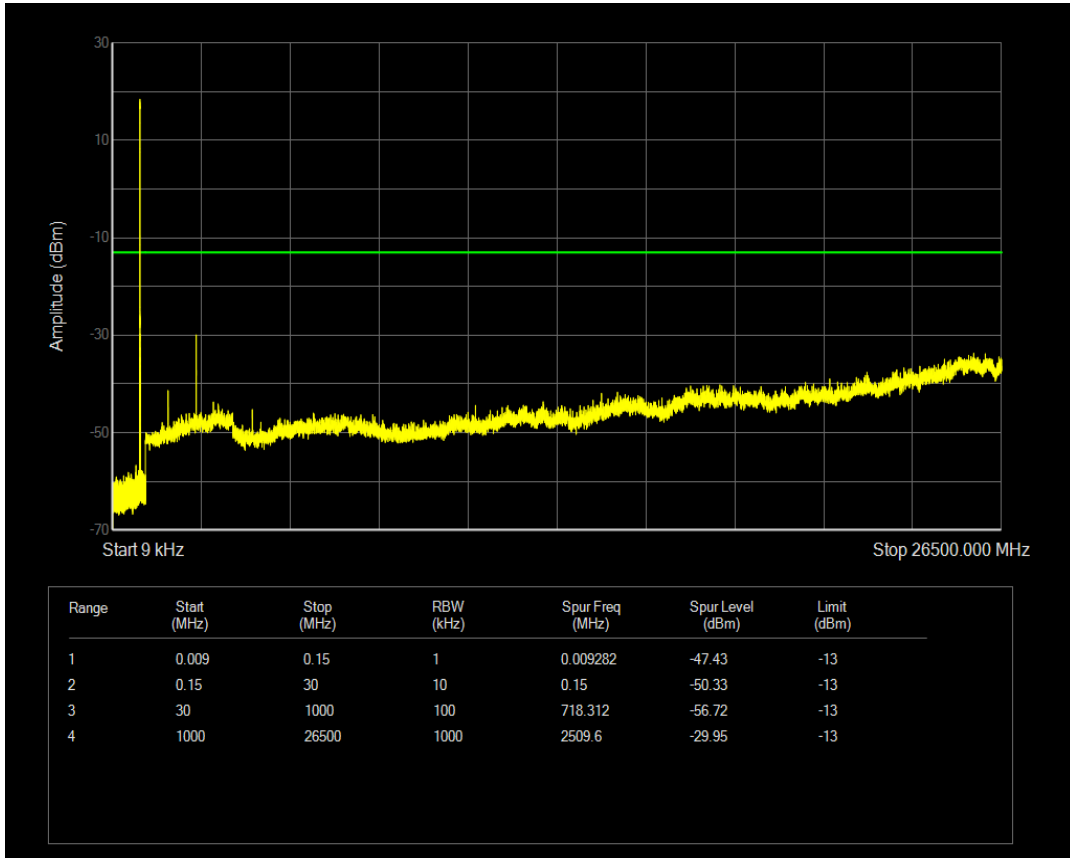

Band5 QAM16 BW=1.4MHz Channel=20407 RB Size=1 Position=#0

Band5 QAM16 BW=1.4MHz Channel=20407 RB Size=6 Position=#0

Band5 QPSK BW=1.4MHz Channel=20525 RB Size=1 Position=#0

Band5 QPSK BW=1.4MHz Channel=20525 RB Size=6 Position=#0

Band5 QAM16 BW=1.4MHz Channel=20525 RB Size=1 Position=#0

Band5 QAM16 BW=1.4MHz Channel=20525 RB Size=6 Position=#0

Band5 QPSK BW=1.4MHz Channel=20643 RB Size=1 Position=#0

Band5 QPSK BW=1.4MHz Channel=20643 RB Size=6 Position=#0