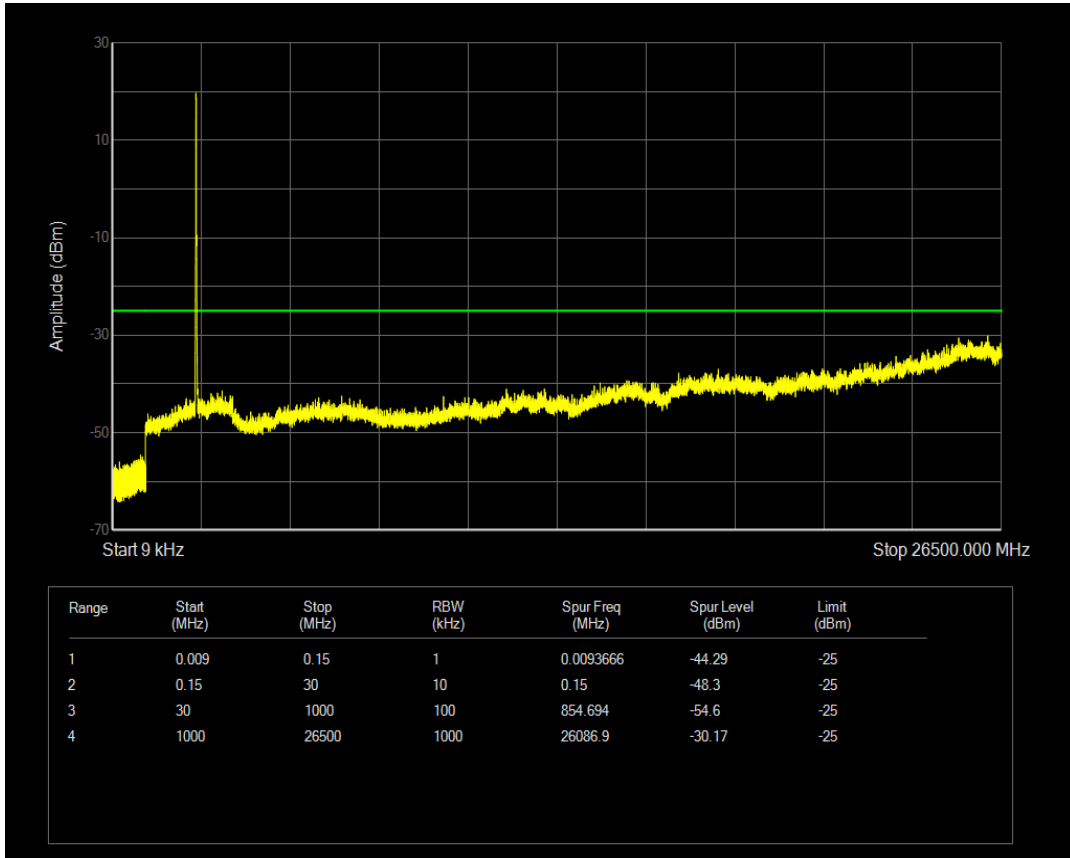

Band7 QAM16 BW=15MHz Channel=20825 RB Size=75 Position=#0

Band7 QPSK BW=15MHz Channel=21100 RB Size=1 Position=#0