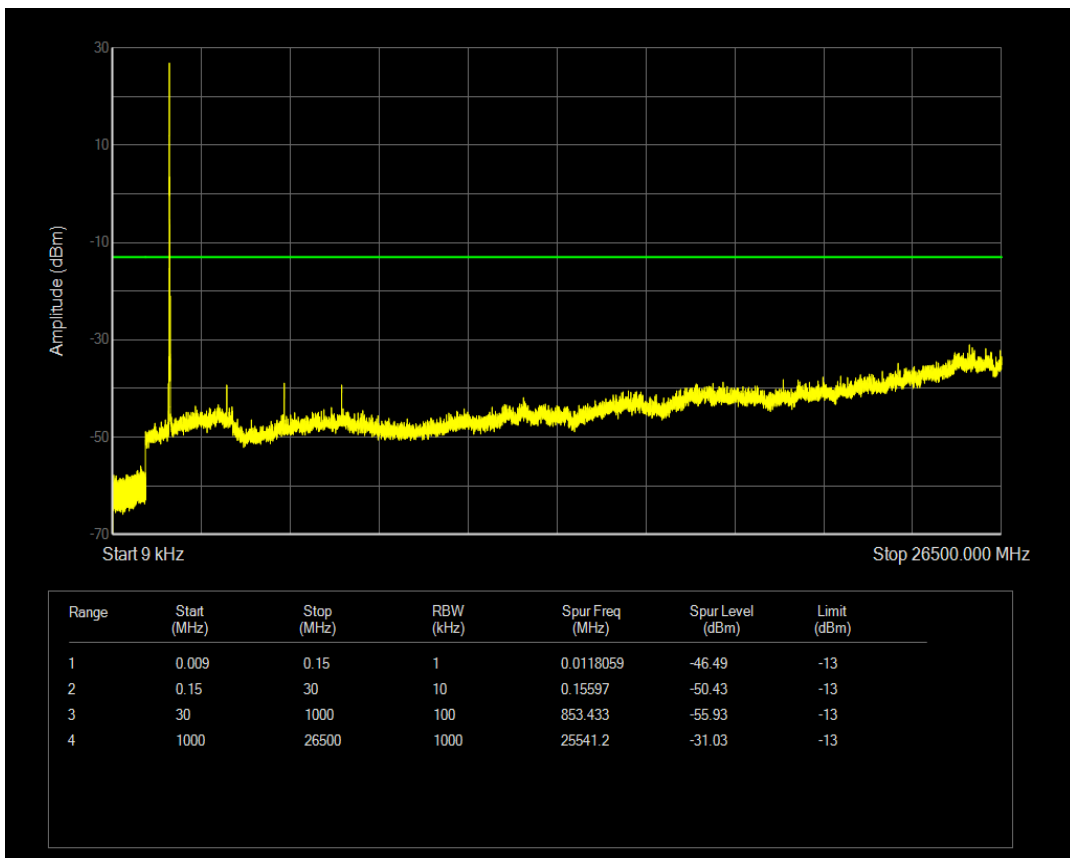

Band4 QAM16 BW=10MHz Channel=20175 RB Size=1 Position=#0

Band4 QAM16 BW=10MHz Channel=20175 RB Size=50 Position=#0

Band4 QPSK BW=10MHz Channel=20350 RB Size=1 Position=#0

Band4 QPSK BW=10MHz Channel=20350 RB Size=50 Position=#0

Band4 QAM16 BW=10MHz Channel=20350 RB Size=1 Position=#0

Band4 QAM16 BW=10MHz Channel=20350 RB Size=50 Position=#0

Band4 QPSK BW=15MHz Channel=20025 RB Size=1 Position=#0

Band4 QPSK BW=15MHz Channel=20025 RB Size=75 Position=#0