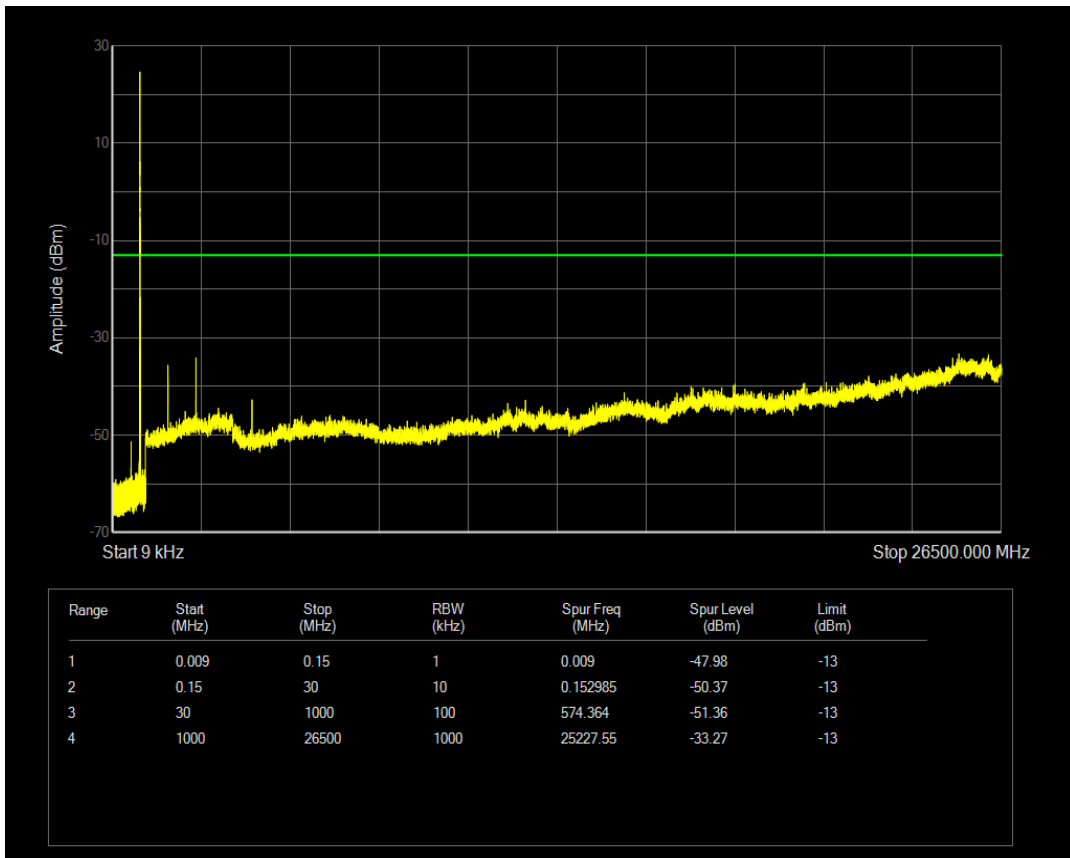

Band5 QPSK BW=5MHz Channel=20525 RB Size=1 Position=#0

Band5 QPSK BW=5MHz Channel=20525 RB Size=25 Position=#0