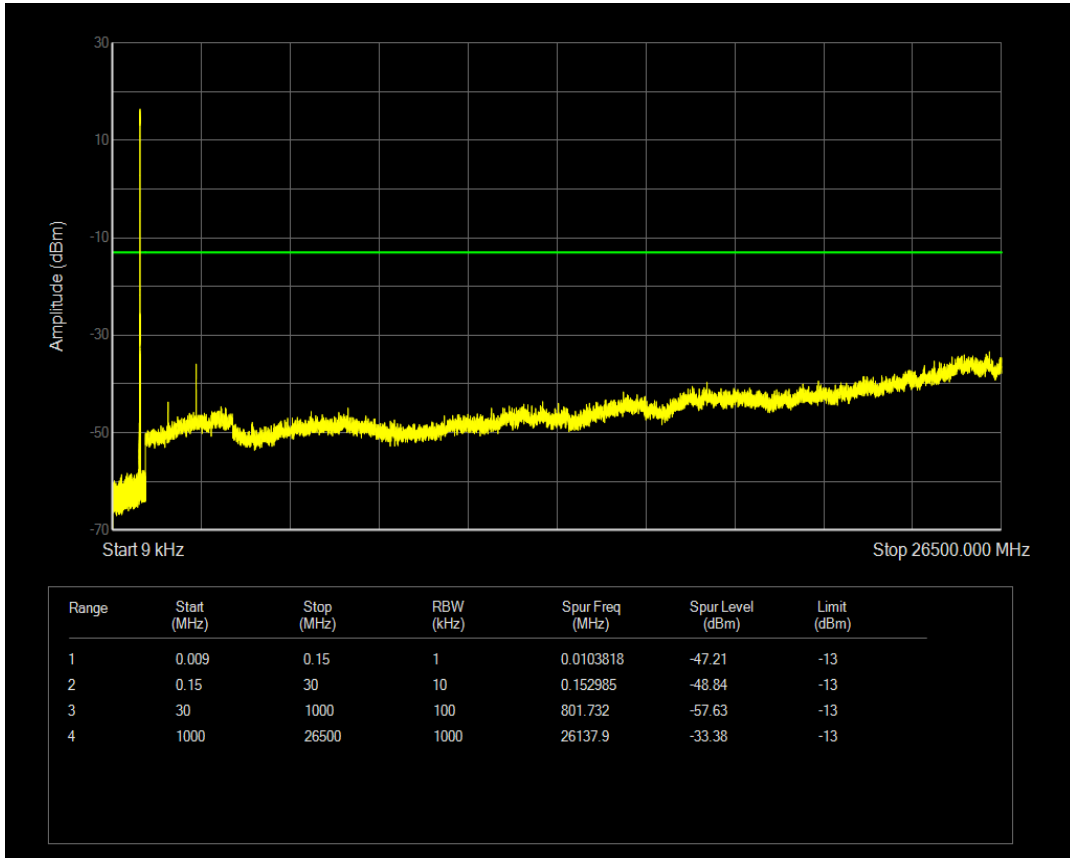

Band5 QAM16 BW=3MHz Channel=20415 RB Size=1 Position=#0

Band5 QAM16 BW=3MHz Channel=20415 RB Size=15 Position=#0

Band5 QPSK BW=3MHz Channel=20525 RB Size=1 Position=#0

Band5 QPSK BW=3MHz Channel=20525 RB Size=15 Position=#0