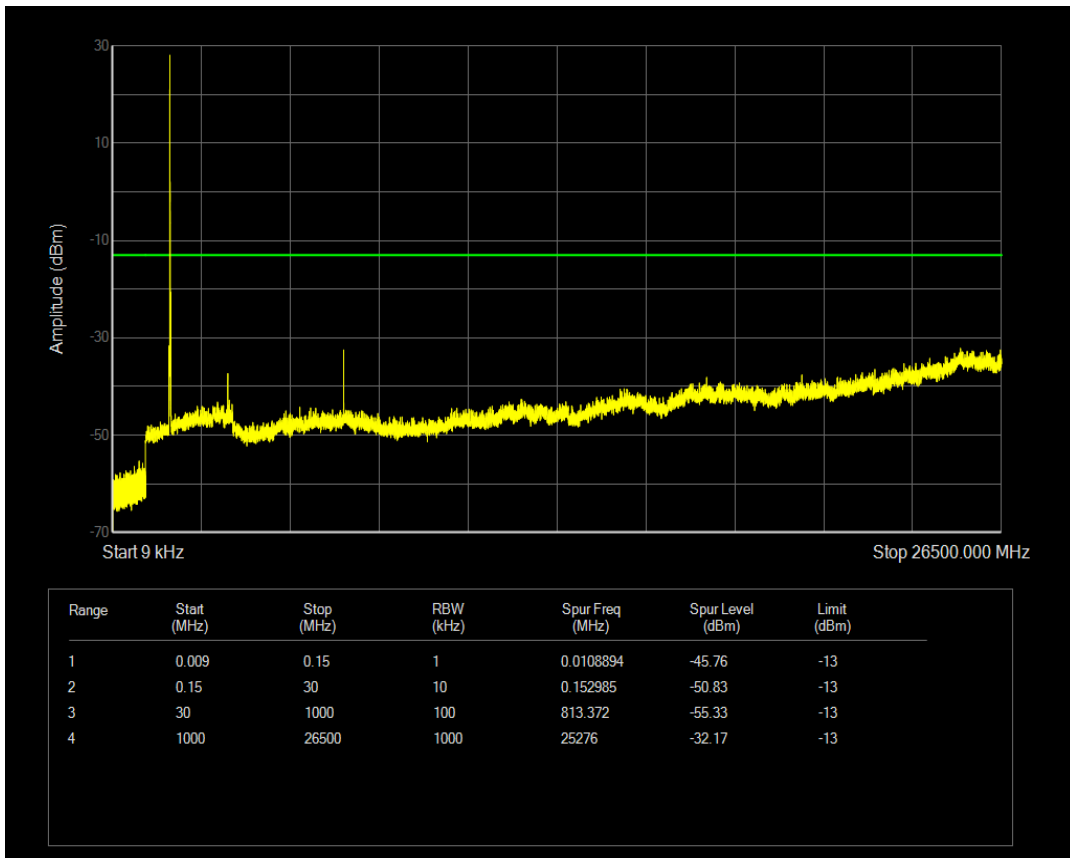

Band4 QAM16 BW=10MHz Channel=20350 RB Size=1 Position=#0

Band4 QAM16 BW=10MHz Channel=20350 RB Size=50 Position=#0

Band4 QPSK BW=15MHz Channel=20025 RB Size=1 Position=#0

Band4 QPSK BW=15MHz Channel=20025 RB Size=75 Position=#0

Band4 QAM16 BW=15MHz Channel=20025 RB Size=1 Position=#0

Band4 QAM16 BW=15MHz Channel=20025 RB Size=75 Position=#0

Band4 QPSK BW=15MHz Channel=20175 RB Size=1 Position=#0

Band4 QPSK BW=15MHz Channel=20175 RB Size=75 Position=#0

Band4 QAM16 BW=15MHz Channel=20175 RB Size=1 Position=#0

Band4 QAM16 BW=15MHz Channel=20175 RB Size=75 Position=#0

Band4 QPSK BW=15MHz Channel=20325 RB Size=1 Position=#0

Band4 QPSK BW=15MHz Channel=20325 RB Size=75 Position=#0