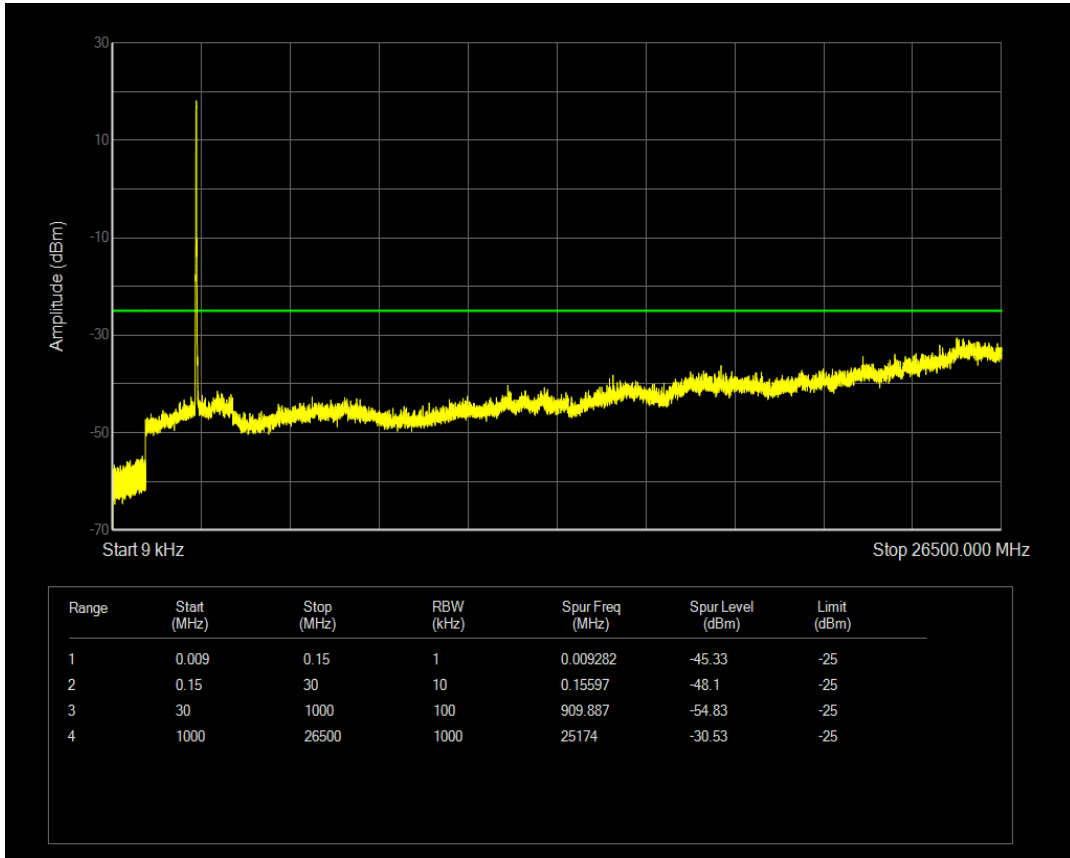

Band7 QAM16 BW=15MHz Channel=21375 RB Size=1 Position=#0

Band7 QAM16 BW=15MHz Channel=21375 RB Size=75 Position=#0

Band7 QPSK BW=20MHz Channel=20850 RB Size=1 Position=#0

Band7 QPSK BW=20MHz Channel=20850 RB Size=100 Position=#0

Band7 QAM16 BW=20MHz Channel=20850 RB Size=1 Position=#0

Band7 QAM16 BW=20MHz Channel=20850 RB Size=100 Position=#0

Band7 QPSK BW=20MHz Channel=21100 RB Size=1 Position=#0

Band7 QPSK BW=20MHz Channel=21100 RB Size=100 Position=#0