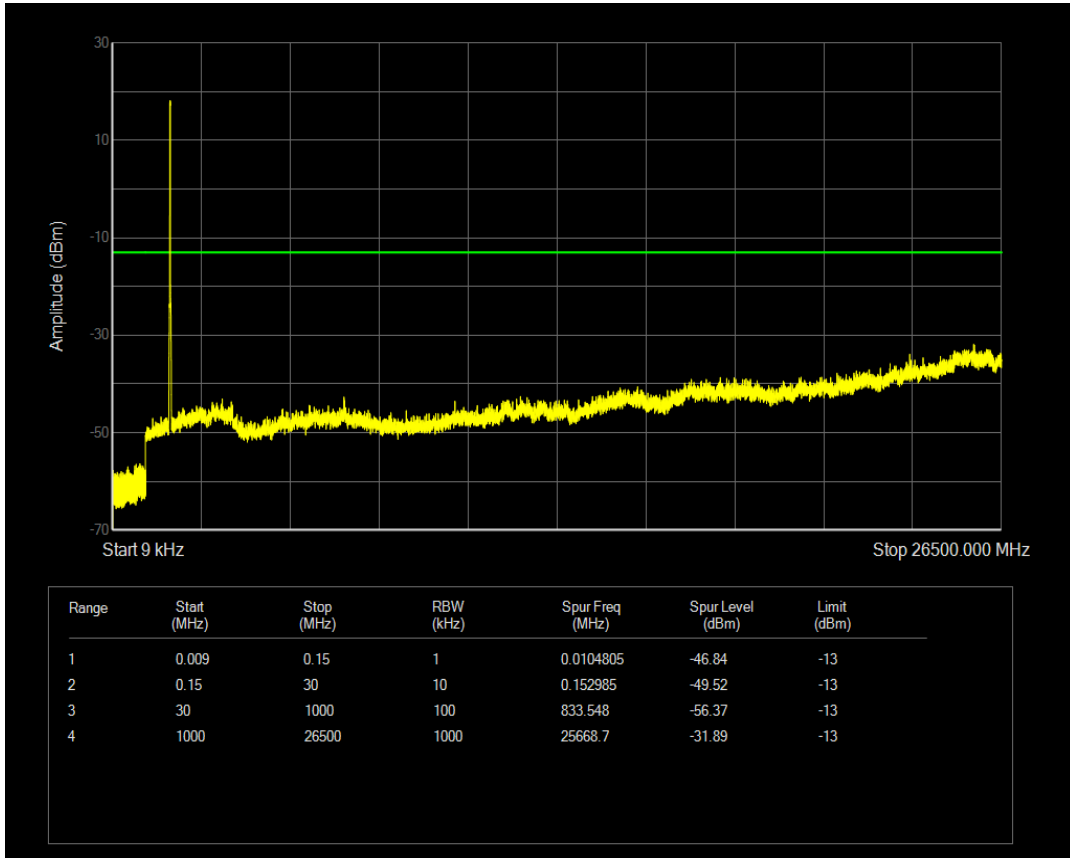

Band4 QAM16 BW=15MHz Channel=20325 RB Size=1 Position=#0

Band4 QAM16 BW=15MHz Channel=20325 RB Size=75 Position=#0

Band4 QPSK BW=20MHz Channel=20050 RB Size=1 Position=#0

Band4 QPSK BW=20MHz Channel=20050 RB Size=100 Position=#0

Band4 QAM16 BW=20MHz Channel=20050 RB Size=1 Position=#0

Band4 QAM16 BW=20MHz Channel=20050 RB Size=100 Position=#0

Band4 QPSK BW=20MHz Channel=20175 RB Size=1 Position=#0

Band4 QPSK BW=20MHz Channel=20175 RB Size=100 Position=#0

Band4 QAM16 BW=20MHz Channel=20175 RB Size=1 Position=#0

Band4 QAM16 BW=20MHz Channel=20175 RB Size=100 Position=#0

Band4 QPSK BW=20MHz Channel=20300 RB Size=1 Position=#0

Band4 QPSK BW=20MHz Channel=20300 RB Size=100 Position=#0