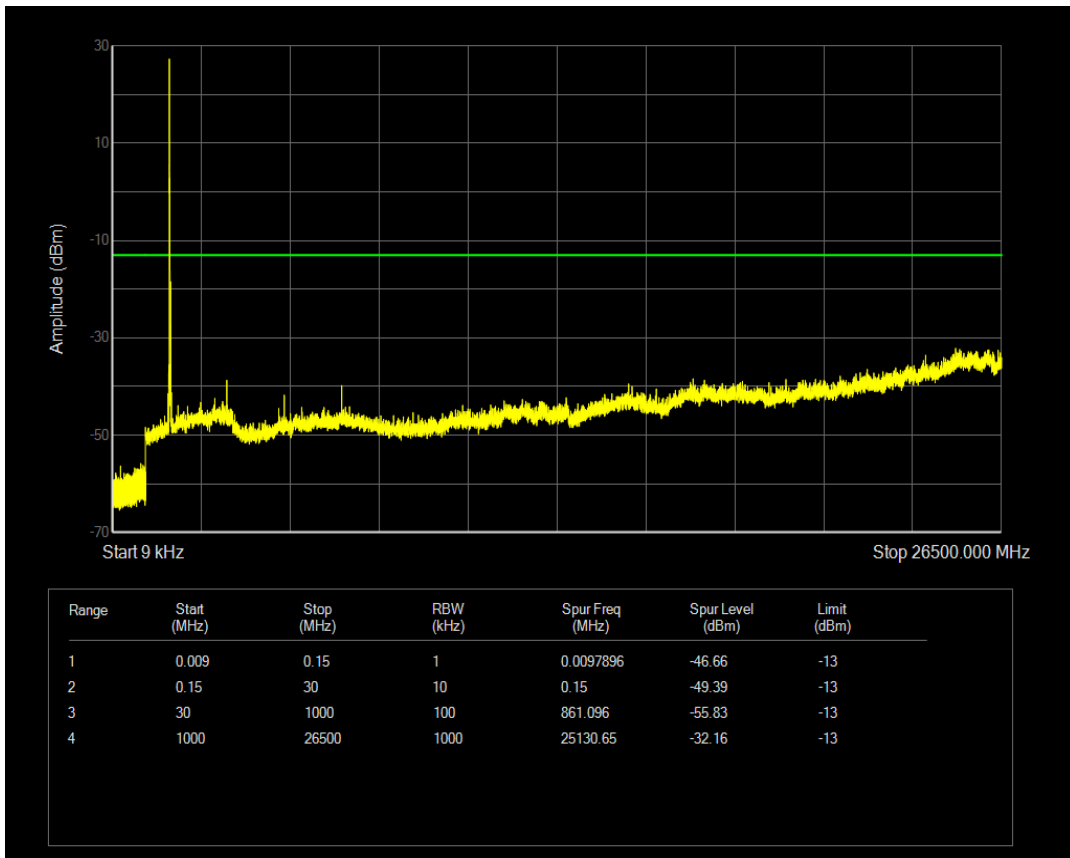

Band4 QAM16 BW=15MHz Channel=20175 RB Size=1 Position=#0

Band4 QAM16 BW=15MHz Channel=20175 RB Size=75 Position=#0

Band4 QPSK BW=15MHz Channel=20325 RB Size=1 Position=#0

Band4 QPSK BW=15MHz Channel=20325 RB Size=75 Position=#0

Band4 QAM16 BW=15MHz Channel=20325 RB Size=1 Position=#0

Band4 QAM16 BW=15MHz Channel=20325 RB Size=75 Position=#0

Band4 QPSK BW=20MHz Channel=20050 RB Size=1 Position=#0

Band4 QPSK BW=20MHz Channel=20050 RB Size=100 Position=#0