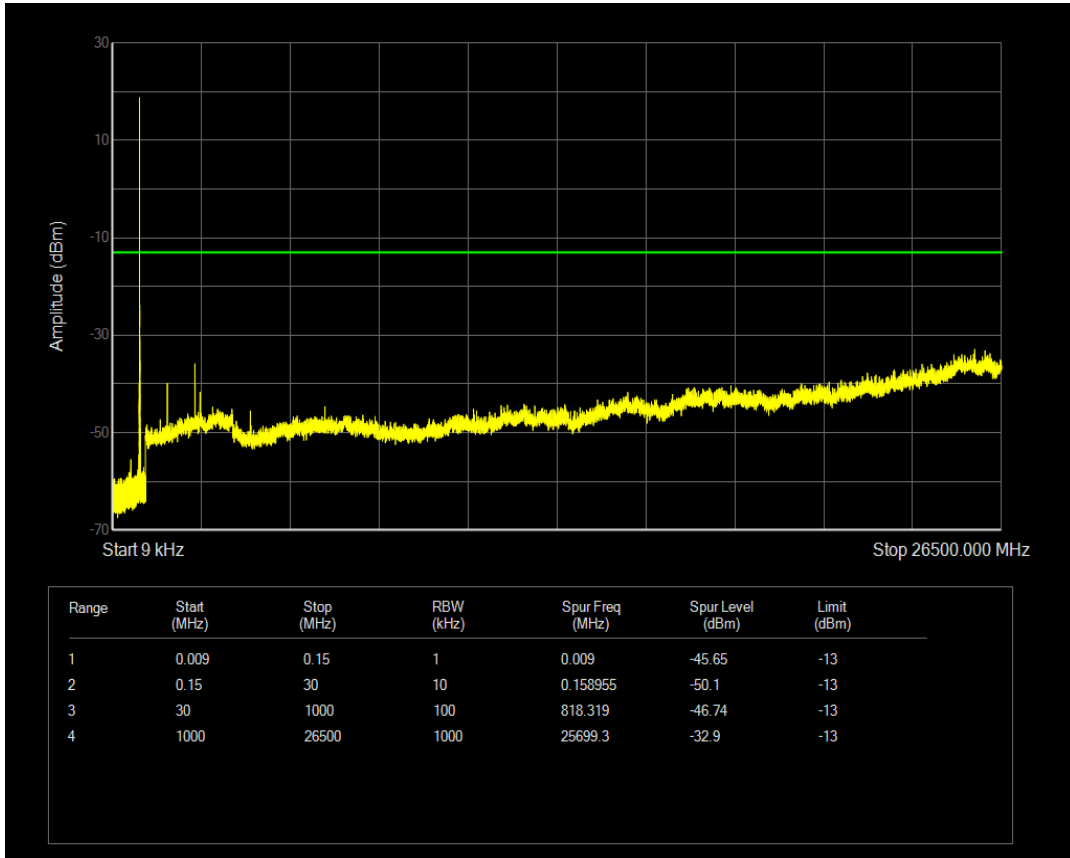

Band4 QAM16 BW=20MHz Channel=20175 RB Size=1 Position=#0

Band4 QAM16 BW=20MHz Channel=20175 RB Size=100 Position=#0

Band4 QPSK BW=20MHz Channel=20300 RB Size=1 Position=#0

Band4 QPSK BW=20MHz Channel=20300 RB Size=100 Position=#0

Band4 QAM16 BW=20MHz Channel=20300 RB Size=1 Position=#0

Band4 QAM16 BW=20MHz Channel=20300 RB Size=100 Position=#0

Band5 QPSK BW=1.4MHz Channel=20407 RB Size=1 Position=#0

Band5 QPSK BW=1.4MHz Channel=20407 RB Size=6 Position=#0

Band5 QAM16 BW=1.4MHz Channel=20407 RB Size=1 Position=#0

Band5 QAM16 BW=1.4MHz Channel=20407 RB Size=6 Position=#0

Band5 QPSK BW=1.4MHz Channel=20525 RB Size=1 Position=#0

Band5 QPSK BW=1.4MHz Channel=20525 RB Size=6 Position=#0