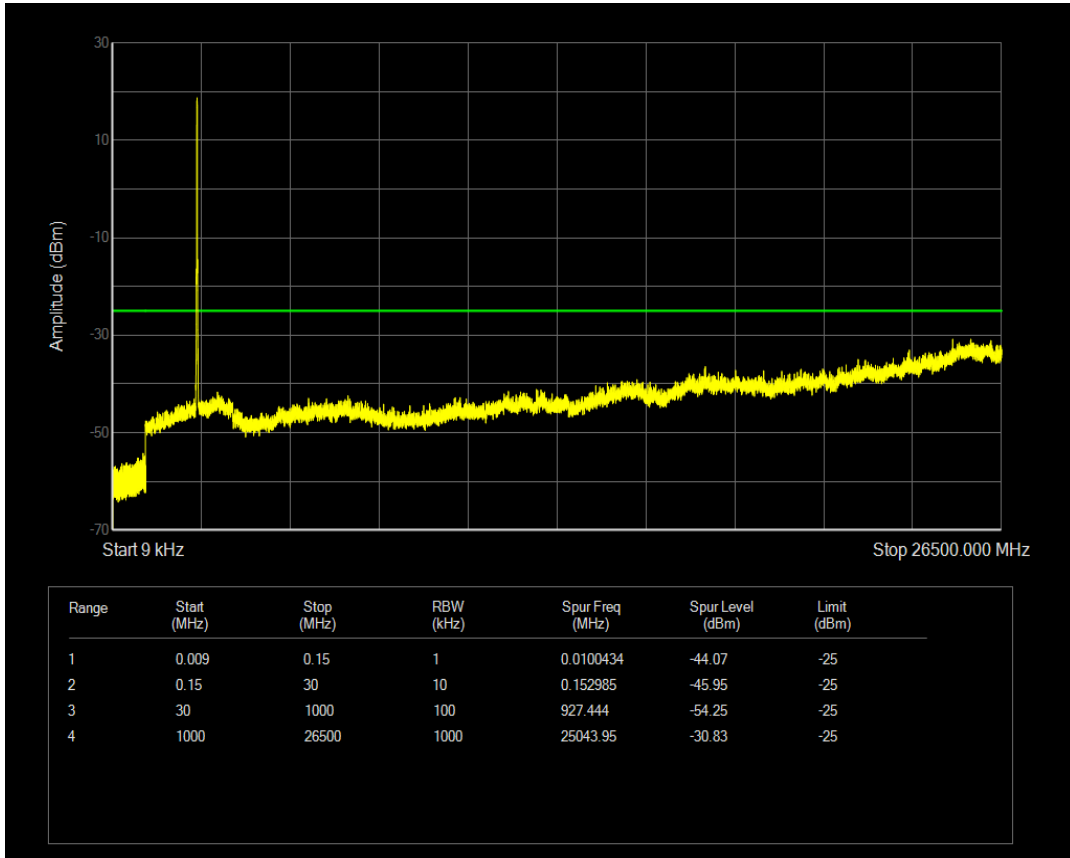

Band7 QAM16 BW=15MHz Channel=21100 RB Size=75 Position=#0

Band7 QPSK BW=15MHz Channel=21375 RB Size=1 Position=#0