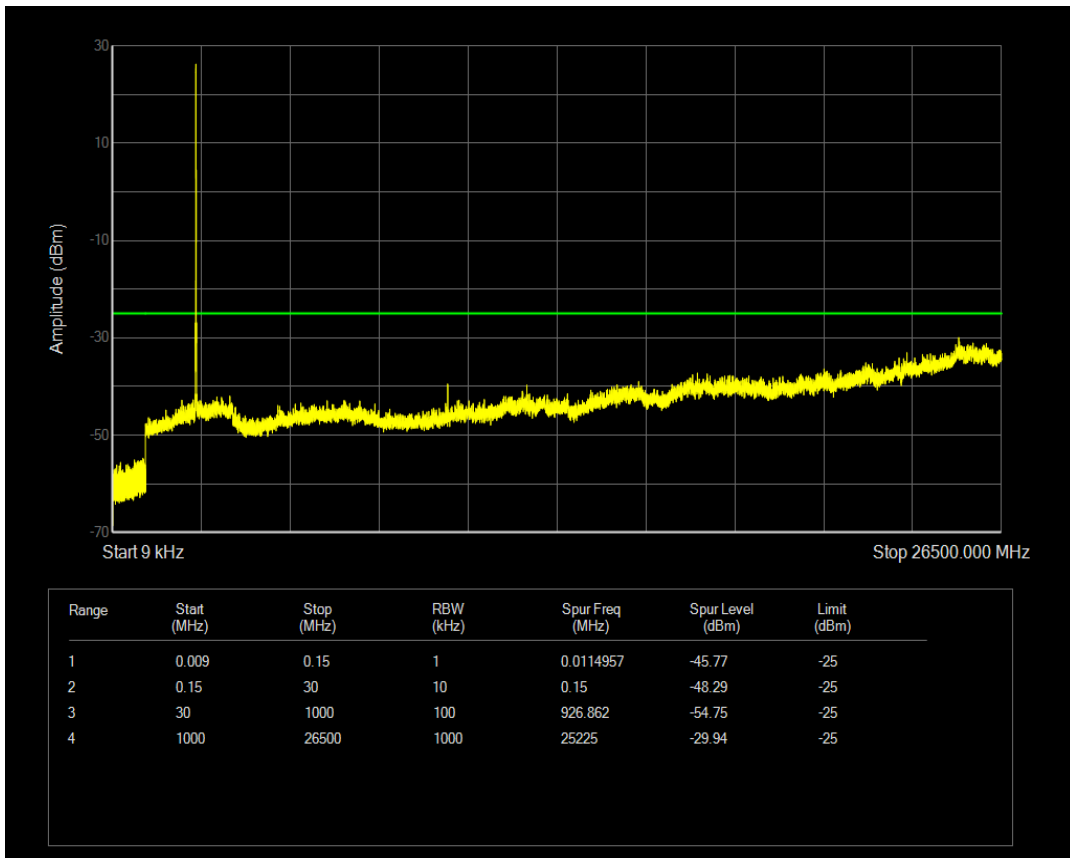

Band7 QPSK BW=10MHz Channel=20800 RB Size=1 Position=#0

Band7 QPSK BW=10MHz Channel=20800 RB Size=50 Position=#0