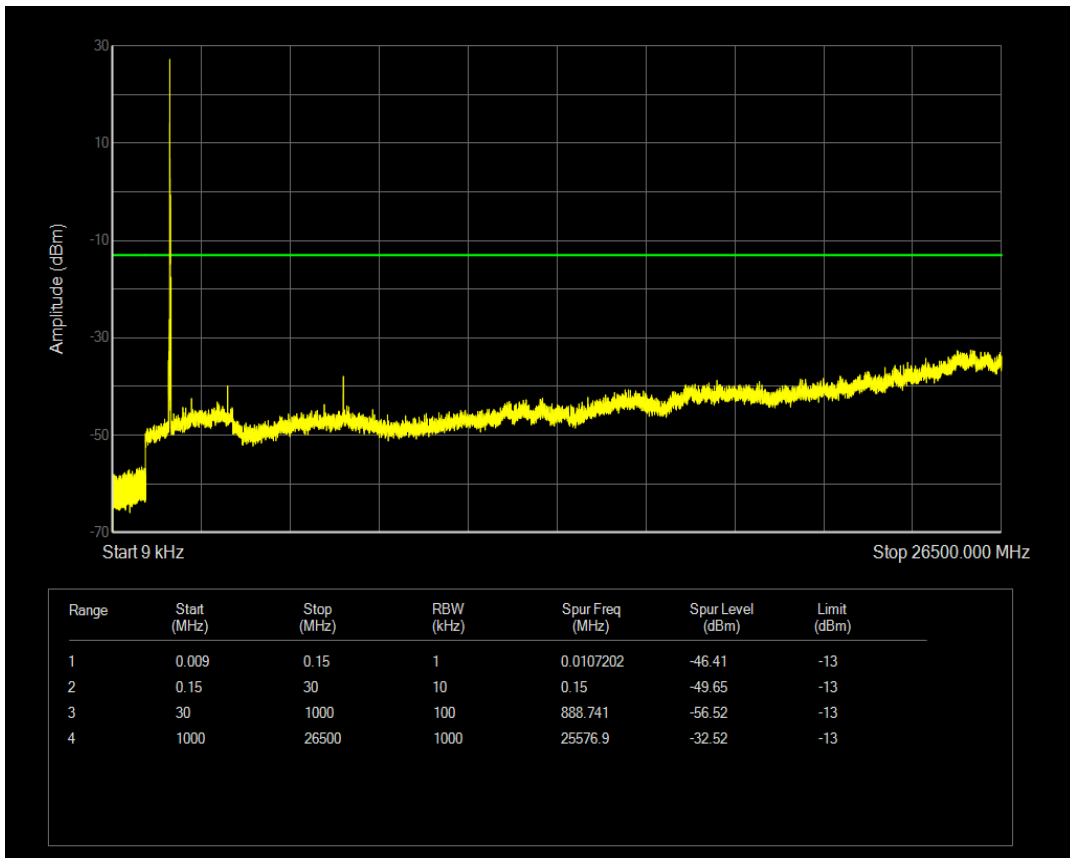

Band4 QAM16 BW=15MHz Channel=20325 RB Size=1 Position=#0

Band4 QAM16 BW=15MHz Channel=20325 RB Size=75 Position=#0

Band4 QPSK BW=20MHz Channel=20050 RB Size=1 Position=#0

Band4 QPSK BW=20MHz Channel=20050 RB Size=100 Position=#0

Band4 QAM16 BW=20MHz Channel=20050 RB Size=1 Position=#0

Band4 QAM16 BW=20MHz Channel=20050 RB Size=100 Position=#0

Band4 QPSK BW=20MHz Channel=20175 RB Size=1 Position=#0

Band4 QPSK BW=20MHz Channel=20175 RB Size=100 Position=#0