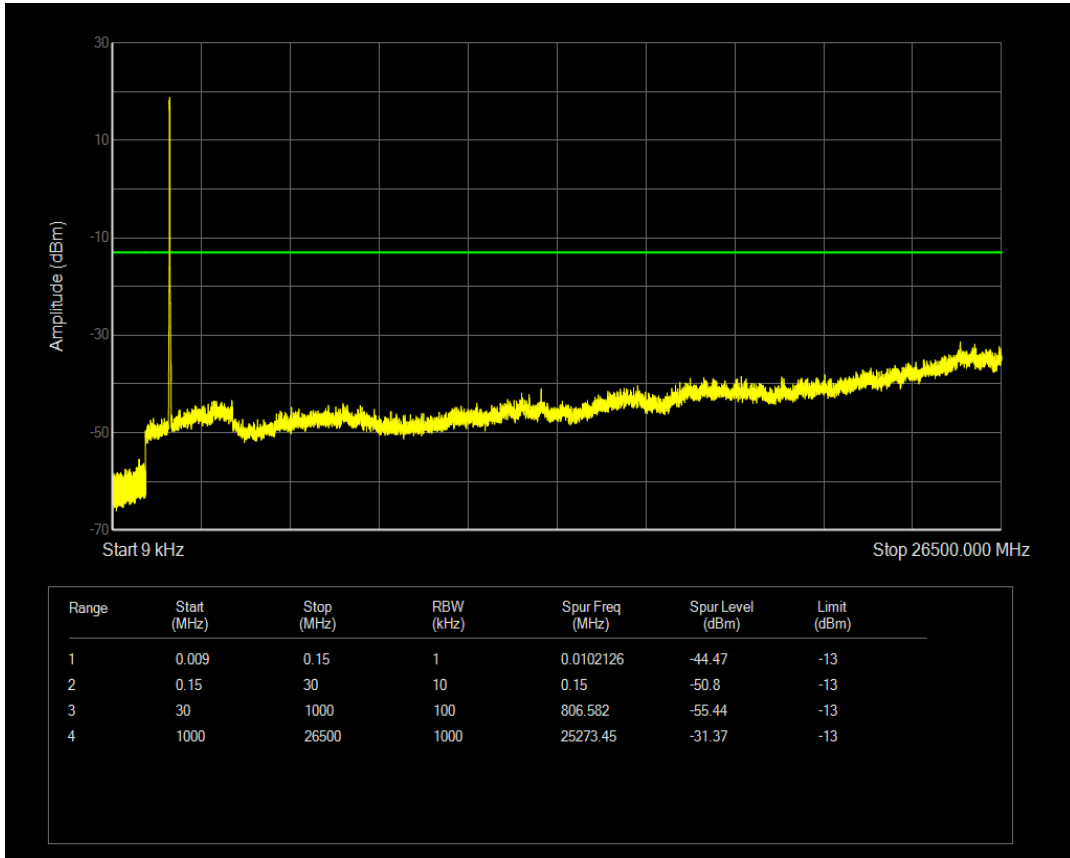

Band4 QAM16 BW=15MHz Channel=20325 RB Size=1 Position=#0

Band4 QAM16 BW=15MHz Channel=20325 RB Size=75 Position=#0

Band4 QPSK BW=20MHz Channel=20050 RB Size=1 Position=#0

Band4 QPSK BW=20MHz Channel=20050 RB Size=100 Position=#0

Band4 QAM16 BW=20MHz Channel=20050 RB Size=1 Position=#0

Band4 QAM16 BW=20MHz Channel=20050 RB Size=100 Position=#0

Band4 QPSK BW=20MHz Channel=20175 RB Size=1 Position=#0

Band4 QPSK BW=20MHz Channel=20175 RB Size=100 Position=#0