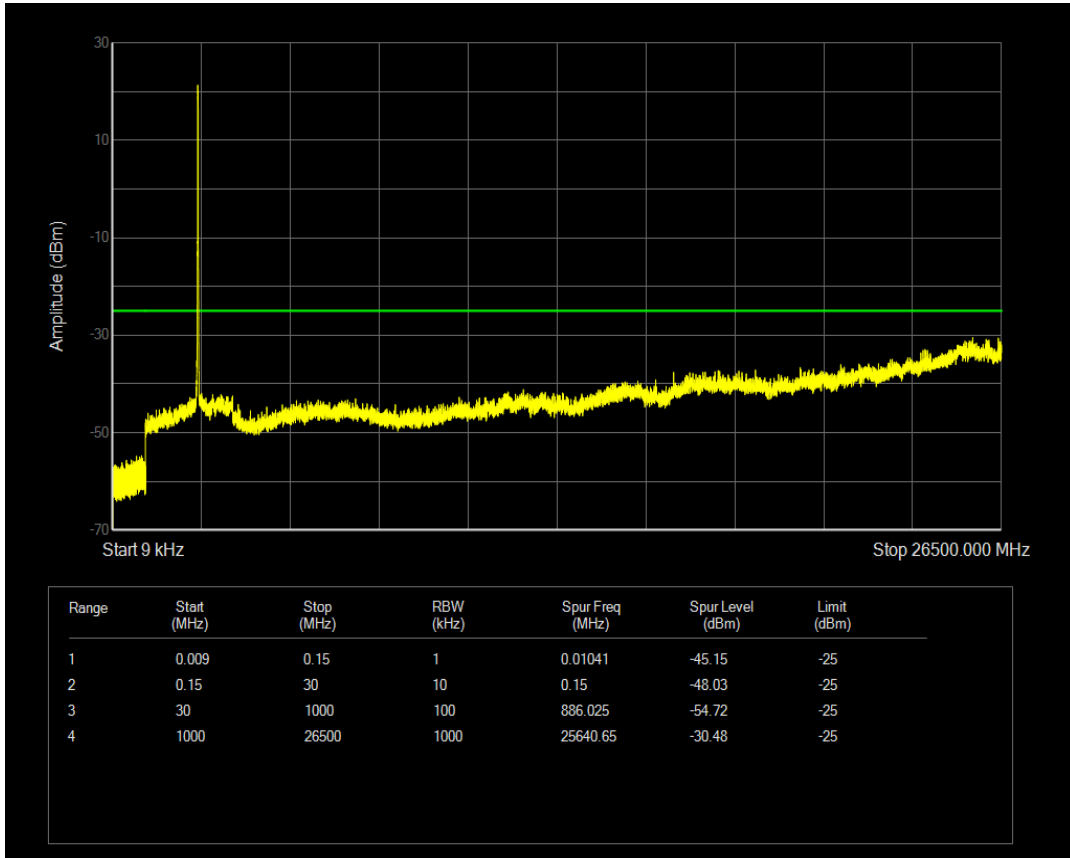

Band7 QAM16 BW=15MHz Channel=21100 RB Size=1 Position=#0

Band7 QAM16 BW=15MHz Channel=21100 RB Size=75 Position=#0

Band7 QPSK BW=15MHz Channel=21375 RB Size=1 Position=#0

Band7 QPSK BW=15MHz Channel=21375 RB Size=75 Position=#0