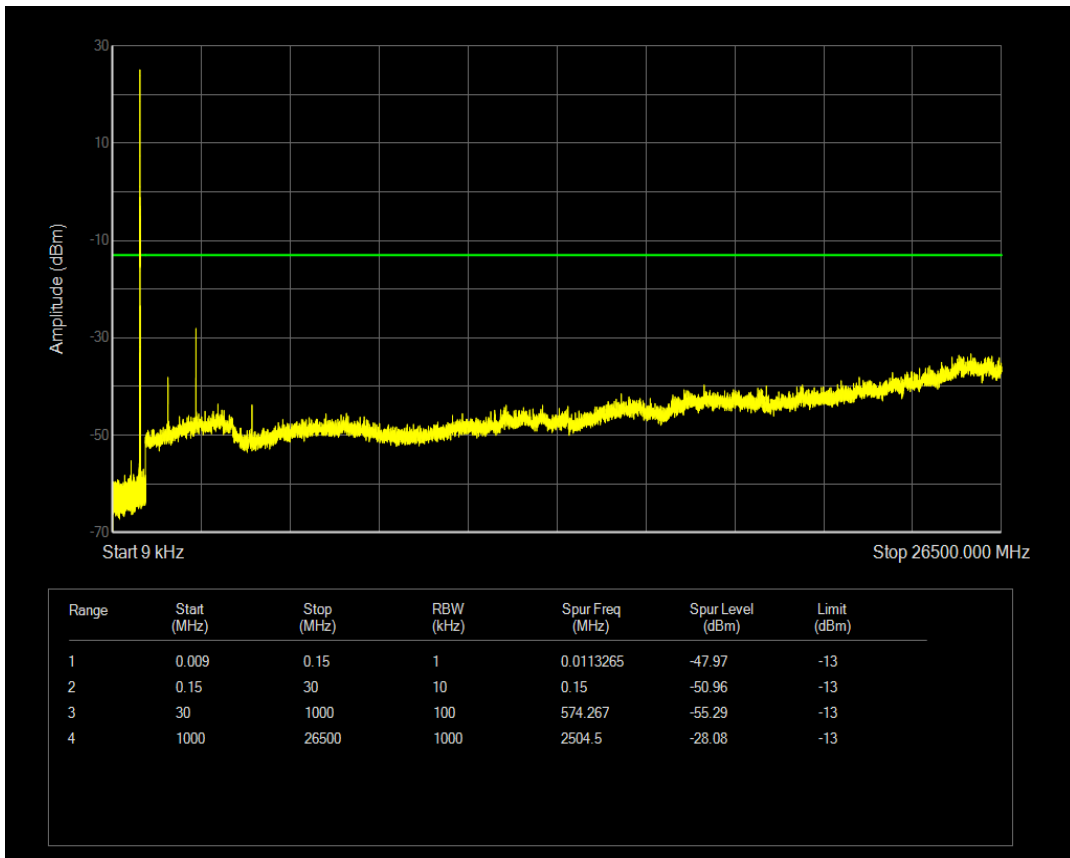

Band5 QAM16 BW=5MHz Channel=20525 RB Size=1 Position=#0

Band5 QAM16 BW=5MHz Channel=20525 RB Size=25 Position=#0