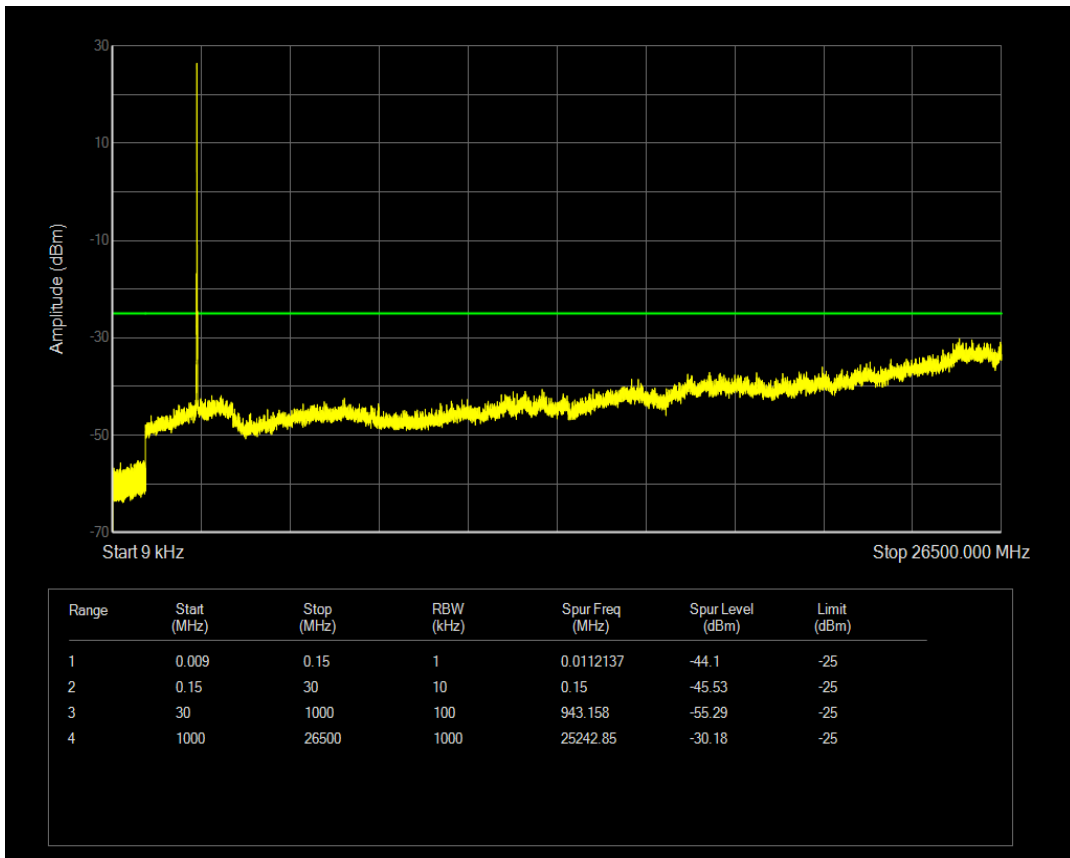

Band7 QAM16 BW=5MHz Channel=21425 RB Size=1 Position=#0

Band7 QAM16 BW=5MHz Channel=21425 RB Size=25 Position=#0

Band7 QPSK BW=10MHz Channel=20800 RB Size=1 Position=#0

Band7 QPSK BW=10MHz Channel=20800 RB Size=50 Position=#0

Band7 QAM16 BW=10MHz Channel=20800 RB Size=1 Position=#0

Band7 QAM16 BW=10MHz Channel=20800 RB Size=50 Position=#0

Band7 QPSK BW=10MHz Channel=21100 RB Size=1 Position=#0

Band7 QPSK BW=10MHz Channel=21100 RB Size=50 Position=#0