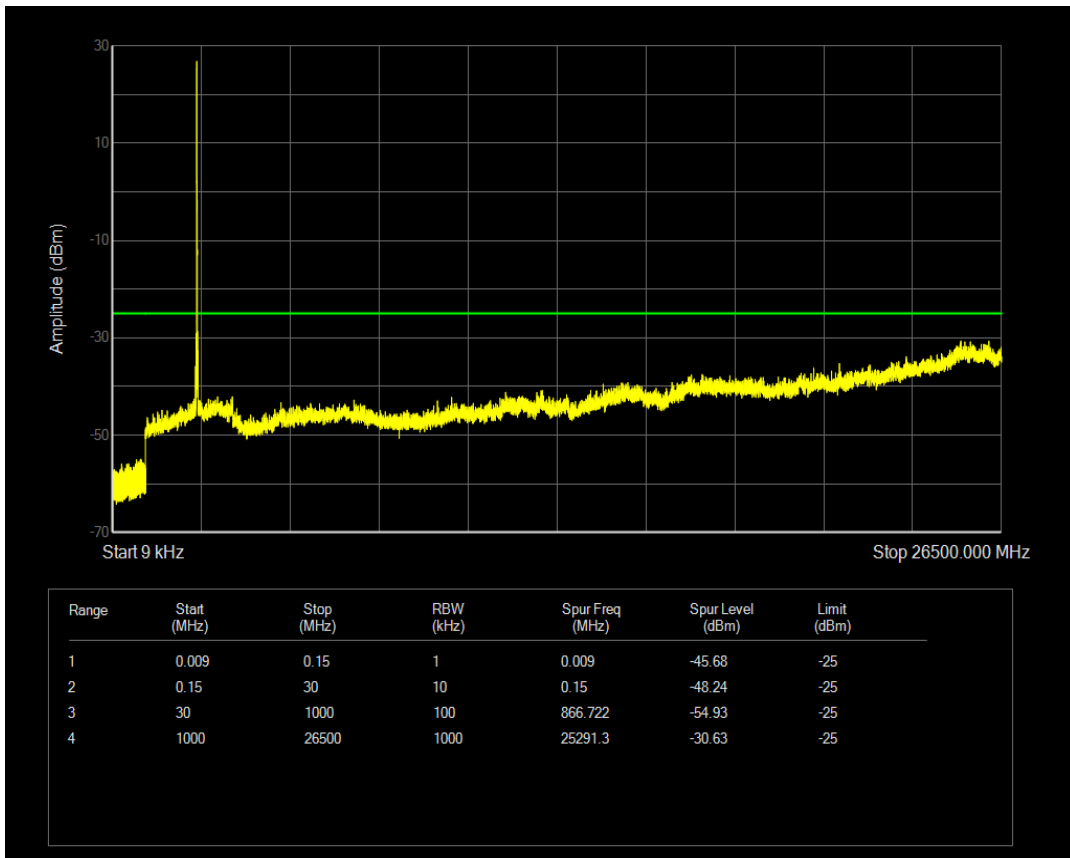

Band7 QAM16 BW=15MHz Channel=21375 RB Size=1 Position=#0

Band7 QAM16 BW=15MHz Channel=21375 RB Size=75 Position=#0

Band7 QPSK BW=20MHz Channel=20850 RB Size=1 Position=#0

Band7 QPSK BW=20MHz Channel=20850 RB Size=100 Position=#0

Band7 QAM16 BW=20MHz Channel=20850 RB Size=1 Position=#0

Band7 QAM16 BW=20MHz Channel=20850 RB Size=100 Position=#0

Band7 QPSK BW=20MHz Channel=21100 RB Size=1 Position=#0

Band7 QPSK BW=20MHz Channel=21100 RB Size=100 Position=#0