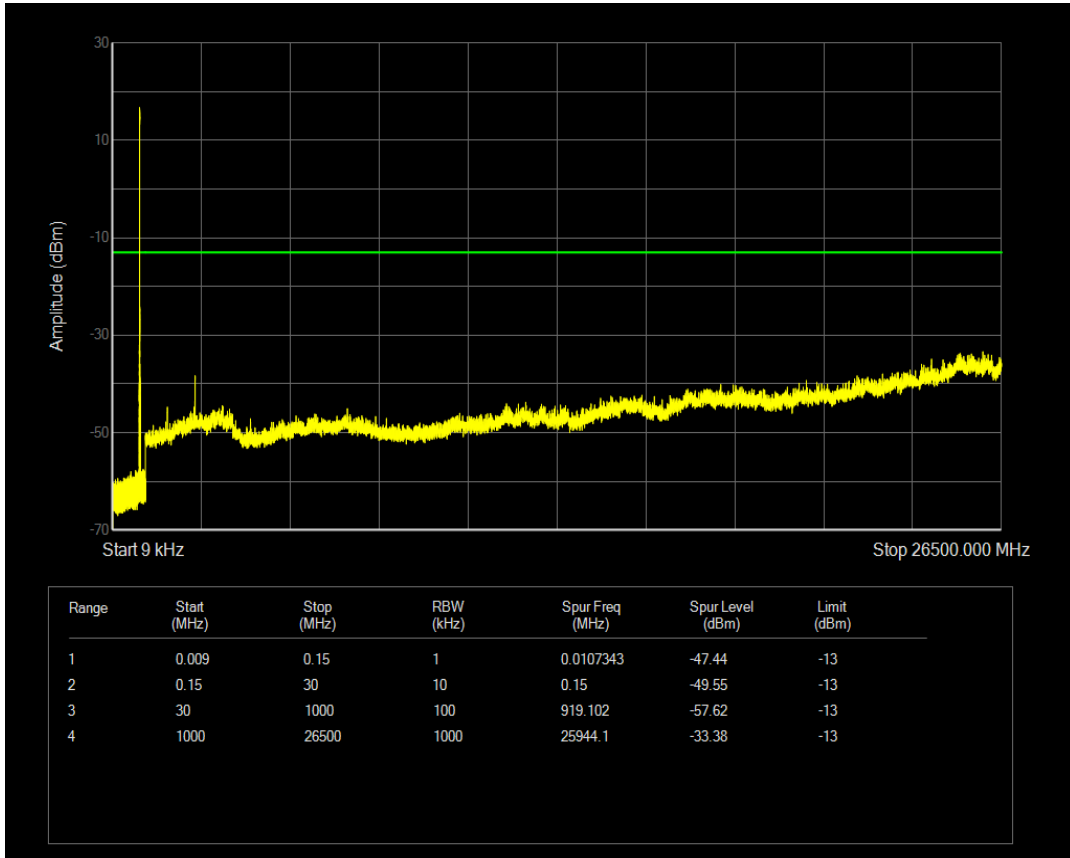

Band5 QAM16 BW=1.4MHz Channel=20643 RB Size=1 Position=#0

Band5 QAM16 BW=1.4MHz Channel=20643 RB Size=6 Position=#0

Band5 QPSK BW=3MHz Channel=20415 RB Size=1 Position=#0

Band5 QPSK BW=3MHz Channel=20415 RB Size=15 Position=#0