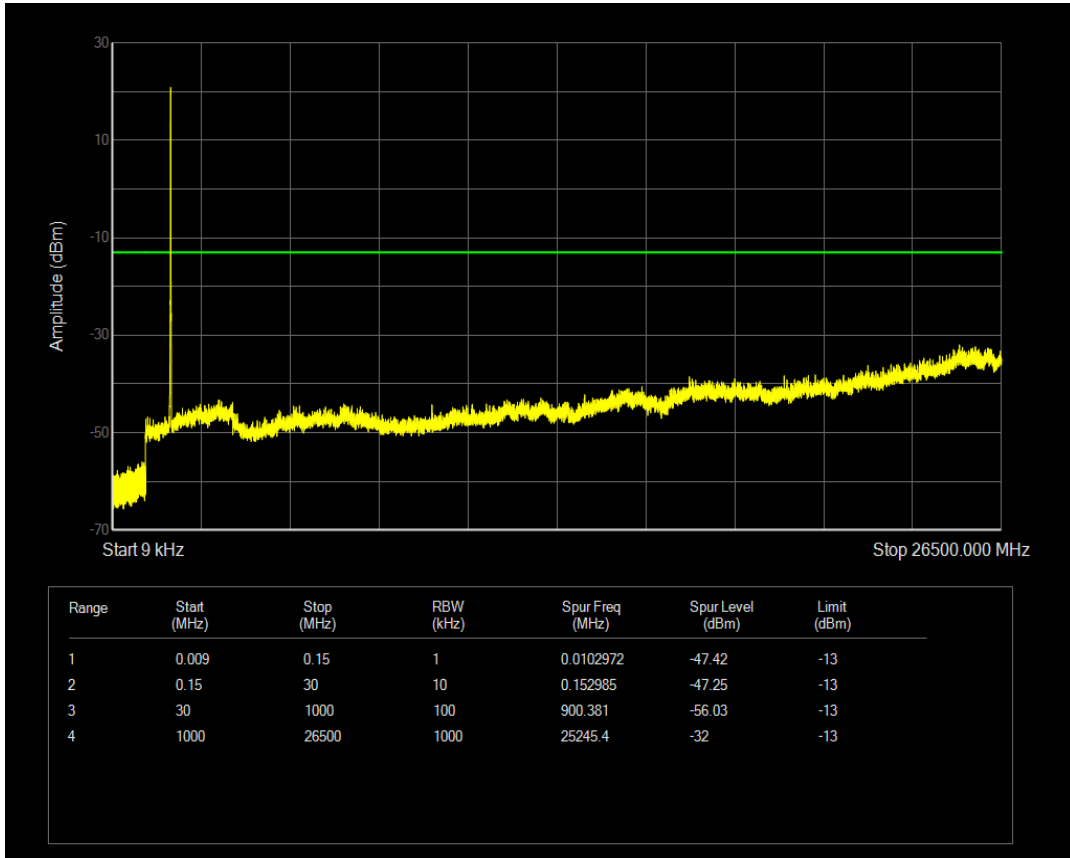

Band4 QAM16 BW=10MHz Channel=20175 RB Size=1 Position=#0

Band4 QAM16 BW=10MHz Channel=20175 RB Size=50 Position=#0

Band4 QPSK BW=10MHz Channel=20350 RB Size=1 Position=#0

Band4 QPSK BW=10MHz Channel=20350 RB Size=50 Position=#0

Band4 QAM16 BW=10MHz Channel=20350 RB Size=1 Position=#0

Band4 QAM16 BW=10MHz Channel=20350 RB Size=50 Position=#0

Band4 QPSK BW=15MHz Channel=20025 RB Size=1 Position=#0

Band4 QPSK BW=15MHz Channel=20025 RB Size=75 Position=#0