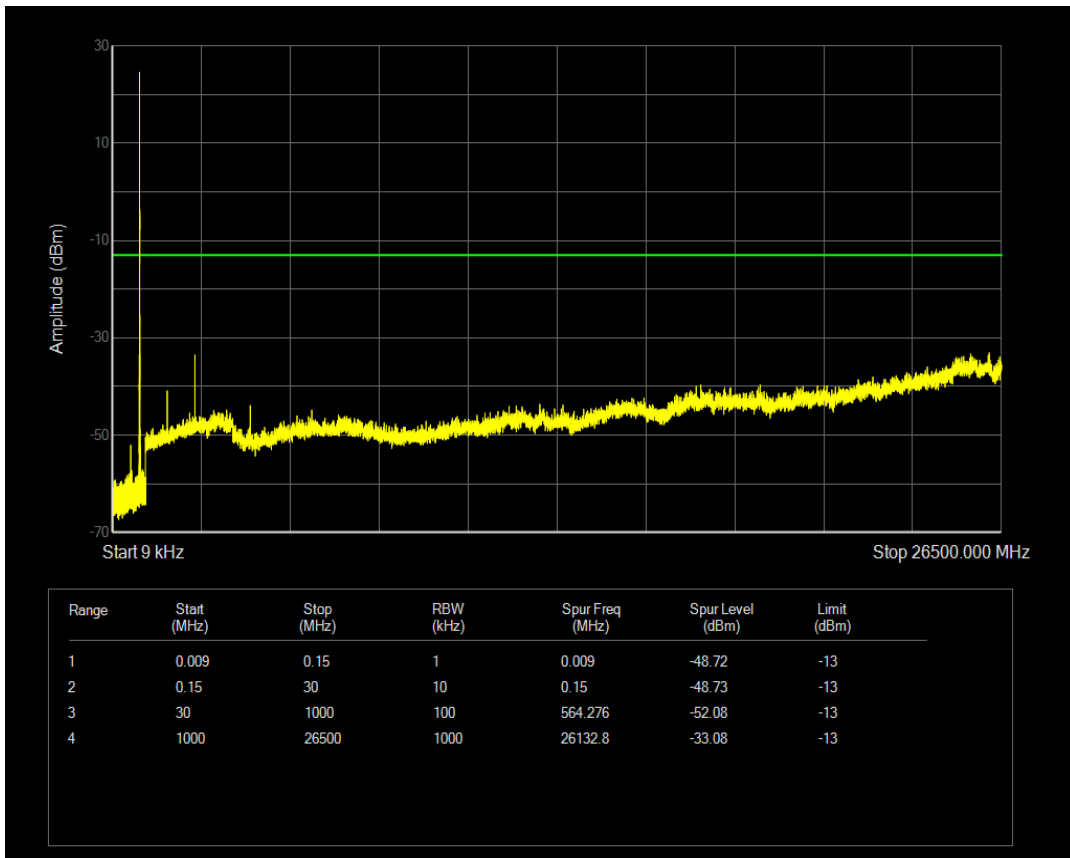

Band5 QPSK BW=3MHz Channel=20415 RB Size=1 Position=#0

Band5 QPSK BW=3MHz Channel=20415 RB Size=15 Position=#0