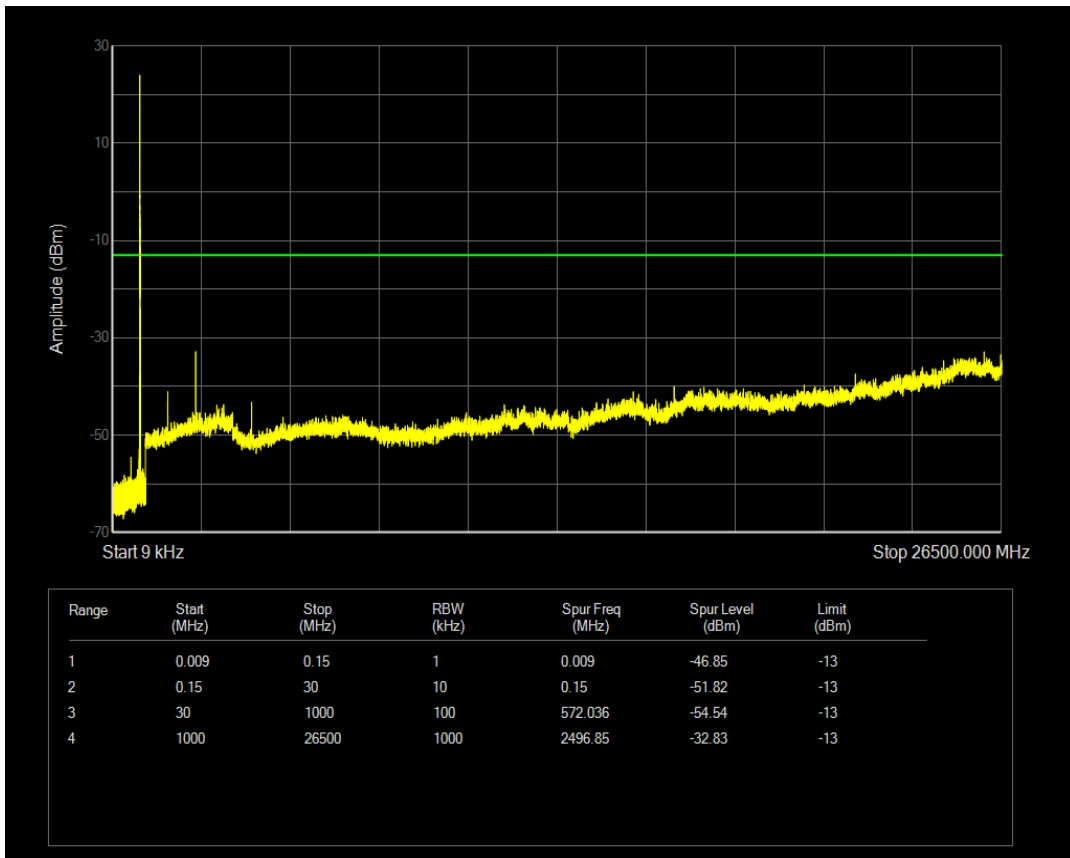

Band5 QAM16 BW=5MHz Channel=20625 RB Size=1 Position=#0

Band5 QAM16 BW=5MHz Channel=20625 RB Size=25 Position=#0

Band5 QPSK BW=10MHz Channel=20450 RB Size=1 Position=#0

Band5 QPSK BW=10MHz Channel=20450 RB Size=50 Position=#0

Band5 QAM16 BW=10MHz Channel=20450 RB Size=1 Position=#0

Band5 QAM16 BW=10MHz Channel=20450 RB Size=50 Position=#0

Band5 QPSK BW=10MHz Channel=20525 RB Size=1 Position=#0

Band5 QPSK BW=10MHz Channel=20525 RB Size=50 Position=#0