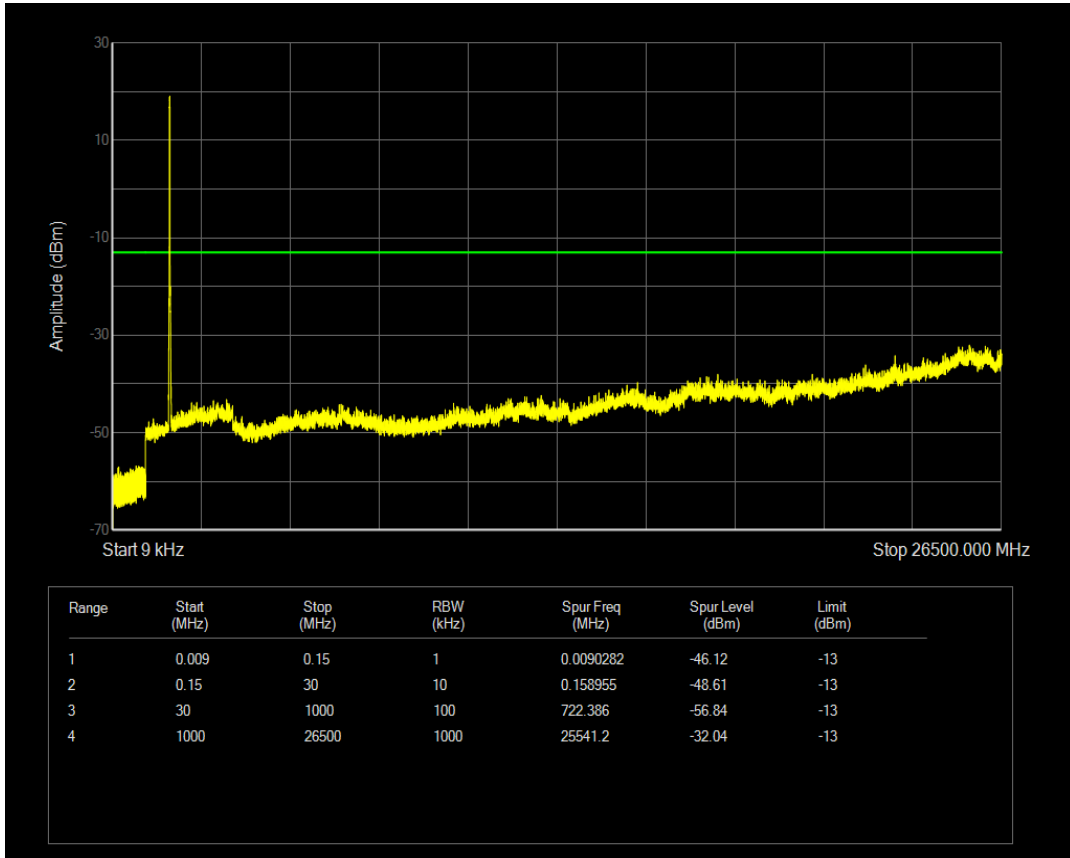

Band4 QAM16 BW=15MHz Channel=20325 RB Size=1 Position=#0

Band4 QAM16 BW=15MHz Channel=20325 RB Size=75 Position=#0

Band4 QPSK BW=20MHz Channel=20050 RB Size=1 Position=#0

Band4 QPSK BW=20MHz Channel=20050 RB Size=100 Position=#0

Band4 QAM16 BW=20MHz Channel=20050 RB Size=1 Position=#0

Band4 QAM16 BW=20MHz Channel=20050 RB Size=100 Position=#0

Band4 QPSK BW=20MHz Channel=20175 RB Size=1 Position=#0

Band4 QPSK BW=20MHz Channel=20175 RB Size=100 Position=#0