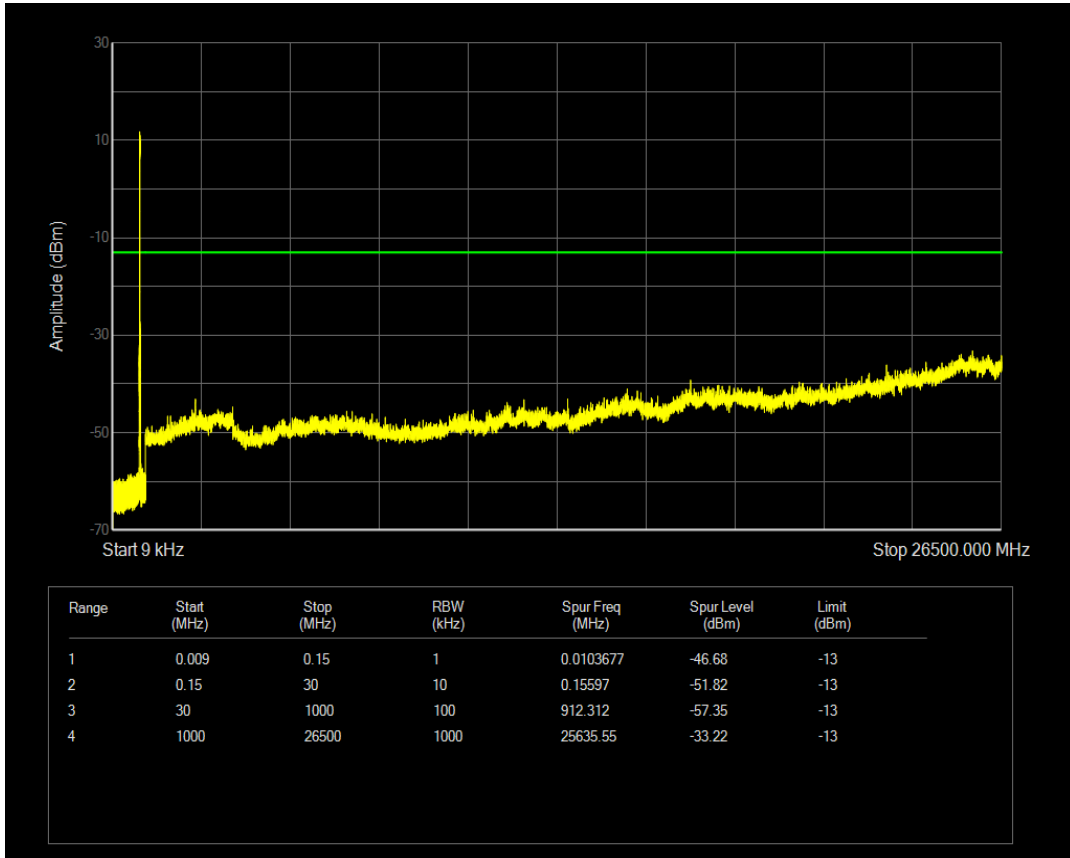

Band5 QAM16 BW=5MHz Channel=20625 RB Size=1 Position=#0

Band5 QAM16 BW=5MHz Channel=20625 RB Size=25 Position=#0

Band5 QPSK BW=10MHz Channel=20450 RB Size=1 Position=#0

Band5 QPSK BW=10MHz Channel=20450 RB Size=50 Position=#0

Band5 QAM16 BW=10MHz Channel=20450 RB Size=1 Position=#0

Band5 QAM16 BW=10MHz Channel=20450 RB Size=50 Position=#0

Band5 QPSK BW=10MHz Channel=20525 RB Size=1 Position=#0

Band5 QPSK BW=10MHz Channel=20525 RB Size=50 Position=#0