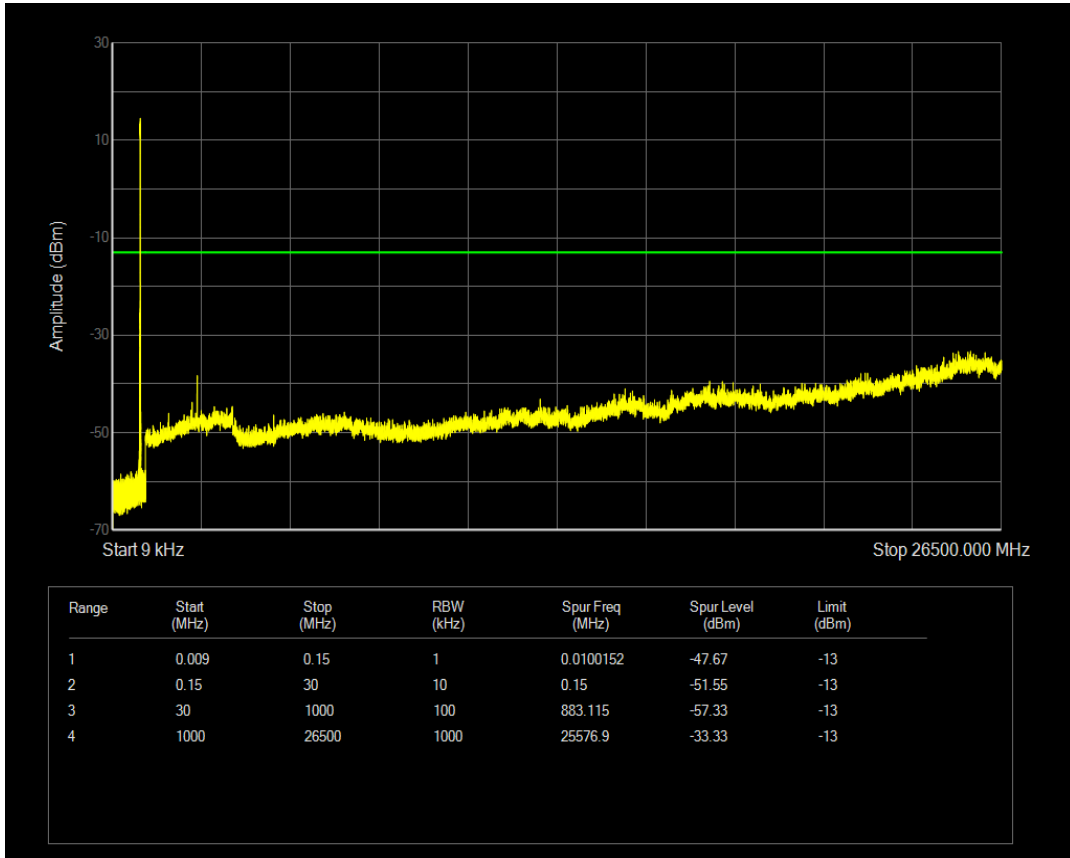

Band5 QAM16 BW=5MHz Channel=20525 RB Size=1 Position=#0

Band5 QAM16 BW=5MHz Channel=20525 RB Size=25 Position=#0

Band5 QPSK BW=5MHz Channel=20625 RB Size=1 Position=#0

Band5 QPSK BW=5MHz Channel=20625 RB Size=25 Position=#0

Band5 QAM16 BW=5MHz Channel=20625 RB Size=1 Position=#0

Band5 QAM16 BW=5MHz Channel=20625 RB Size=25 Position=#0

Band5 QPSK BW=10MHz Channel=20450 RB Size=1 Position=#0

Band5 QPSK BW=10MHz Channel=20450 RB Size=50 Position=#0