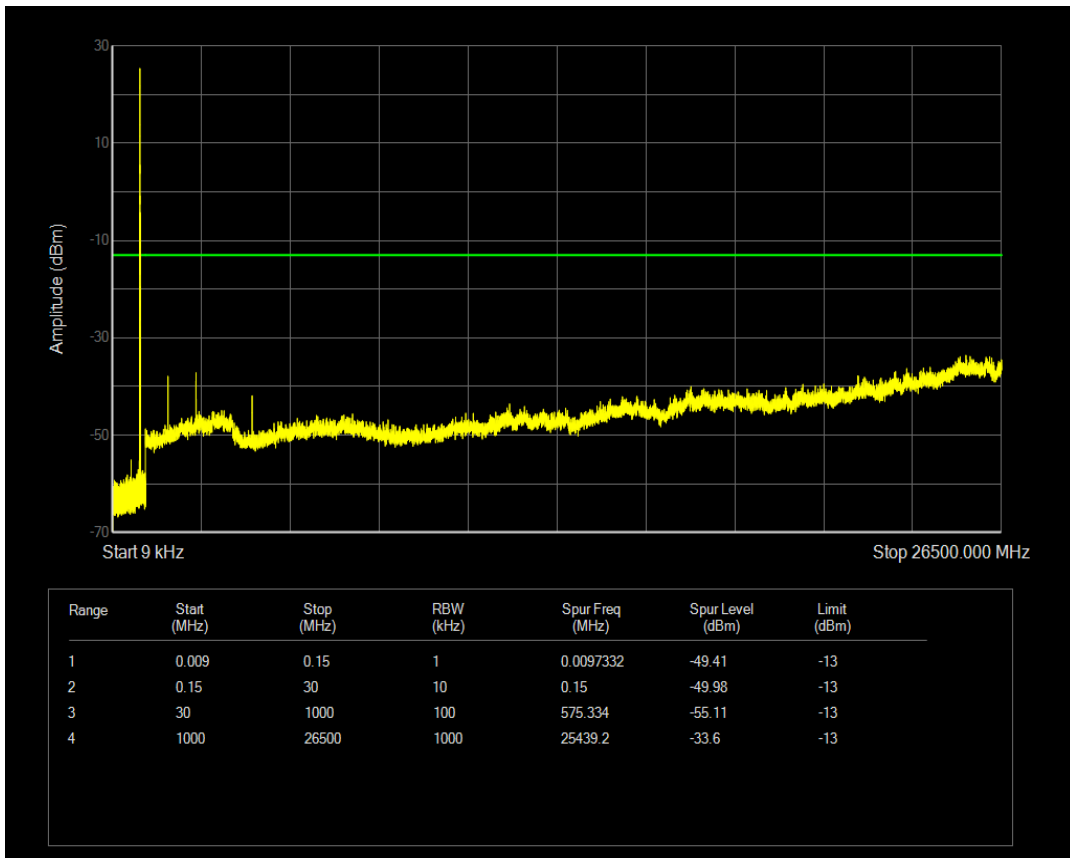

Band5 QAM16 BW=3MHz Channel=20525 RB Size=1 Position=#0

Band5 QAM16 BW=3MHz Channel=20525 RB Size=15 Position=#0