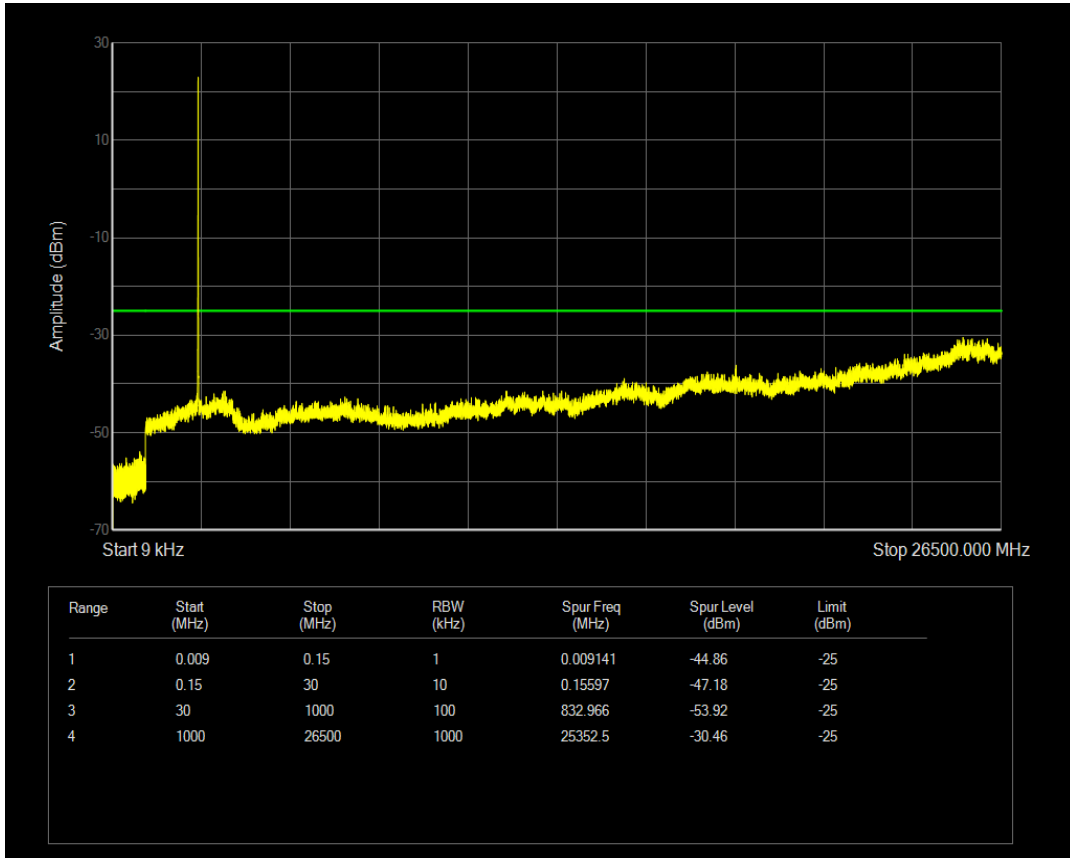

Band7 QAM16 BW=5MHz Channel=21100 RB Size=1 Position=#0

Band7 QAM16 BW=5MHz Channel=21100 RB Size=25 Position=#0

Band7 QPSK BW=5MHz Channel=21425 RB Size=1 Position=#0

Band7 QPSK BW=5MHz Channel=21425 RB Size=25 Position=#0

Band7 QAM16 BW=5MHz Channel=21425 RB Size=1 Position=#0

Band7 QAM16 BW=5MHz Channel=21425 RB Size=25 Position=#0

Band7 QPSK BW=10MHz Channel=20800 RB Size=1 Position=#0

Band7 QPSK BW=10MHz Channel=20800 RB Size=50 Position=#0