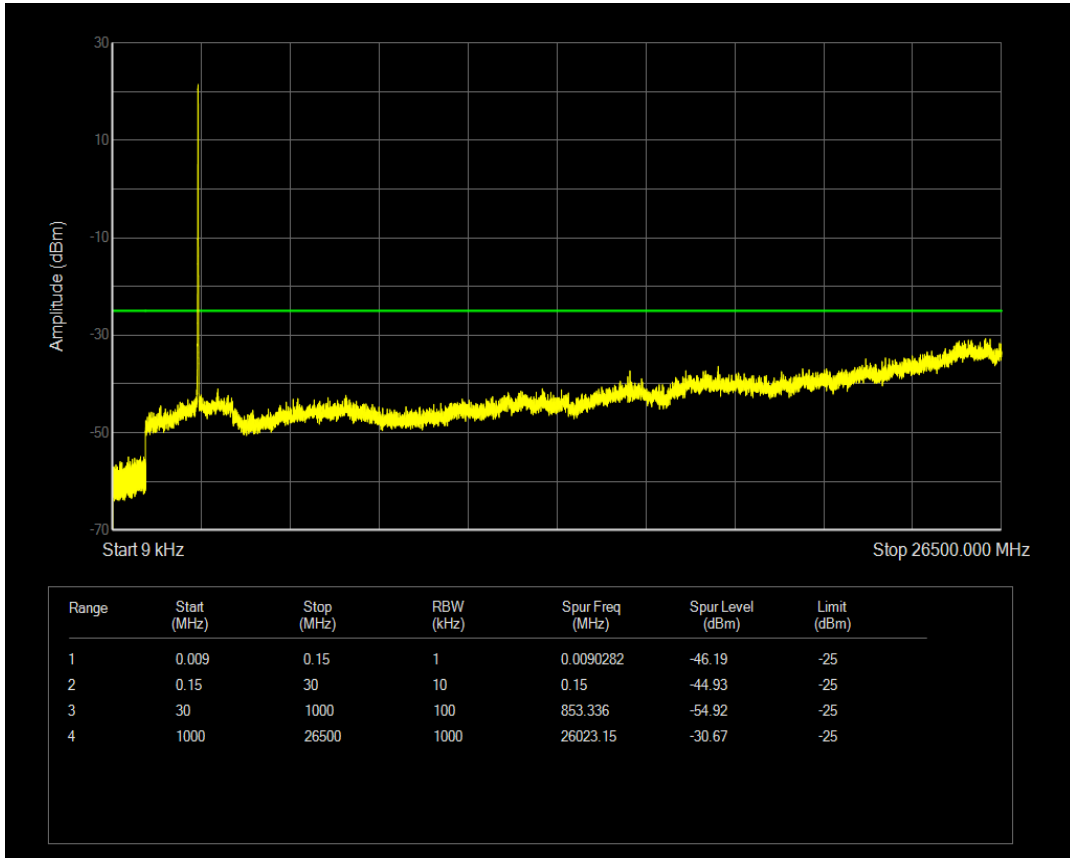

Band7 QAM16 BW=10MHz Channel=20800 RB Size=1 Position=#0

Band7 QAM16 BW=10MHz Channel=20800 RB Size=50 Position=#0

Band7 QPSK BW=10MHz Channel=21100 RB Size=1 Position=#0

Band7 QPSK BW=10MHz Channel=21100 RB Size=50 Position=#0

Band7 QAM16 BW=10MHz Channel=21100 RB Size=1 Position=#0

Band7 QAM16 BW=10MHz Channel=21100 RB Size=50 Position=#0

Band7 QPSK BW=10MHz Channel=21400 RB Size=1 Position=#0

Band7 QPSK BW=10MHz Channel=21400 RB Size=50 Position=#0

Band7 QAM16 BW=10MHz Channel=21400 RB Size=1 Position=#0

Band7 QAM16 BW=10MHz Channel=21400 RB Size=50 Position=#0

Band7 QPSK BW=15MHz Channel=20825 RB Size=1 Position=#0

Band7 QPSK BW=15MHz Channel=20825 RB Size=75 Position=#0