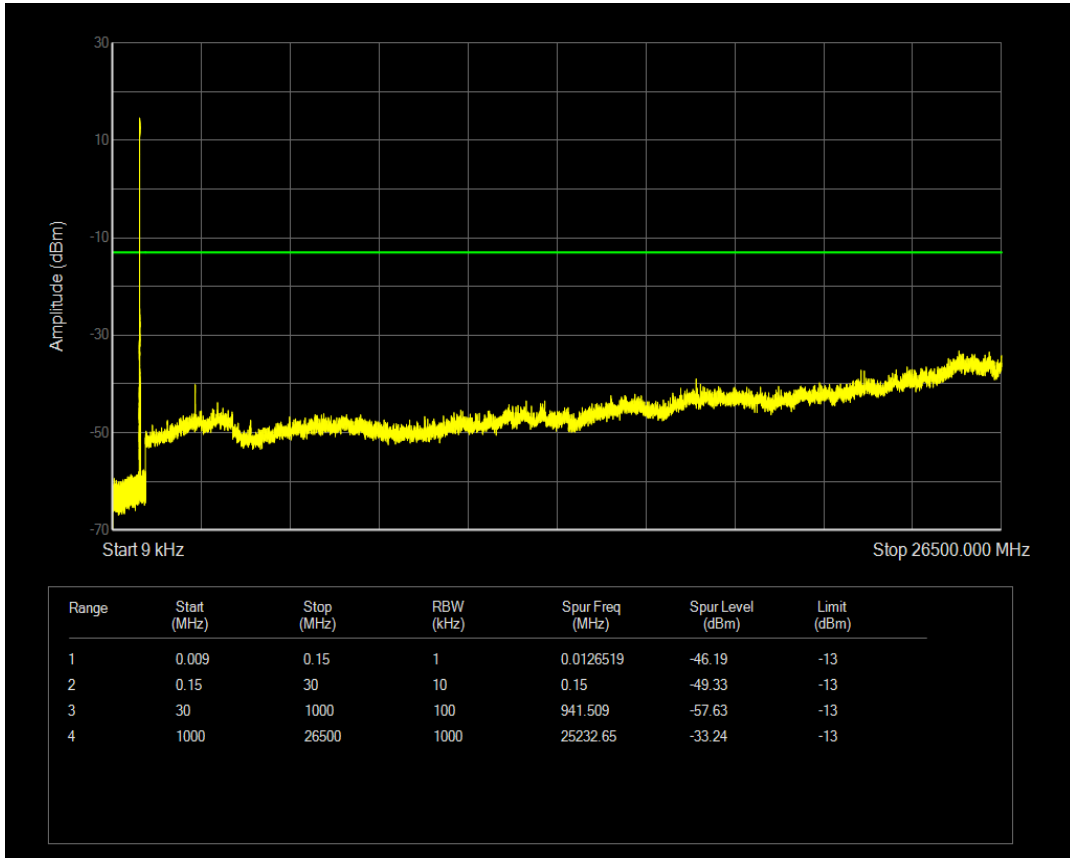

Band5 QAM16 BW=3MHz Channel=20635 RB Size=1 Position=#0

Band5 QAM16 BW=3MHz Channel=20635 RB Size=15 Position=#0

Band5 QPSK BW=5MHz Channel=20425 RB Size=1 Position=#0

Band5 QPSK BW=5MHz Channel=20425 RB Size=25 Position=#0

Band5 QAM16 BW=5MHz Channel=20425 RB Size=1 Position=#0

Band5 QAM16 BW=5MHz Channel=20425 RB Size=25 Position=#0

Band5 QPSK BW=5MHz Channel=20525 RB Size=1 Position=#0

Band5 QPSK BW=5MHz Channel=20525 RB Size=25 Position=#0