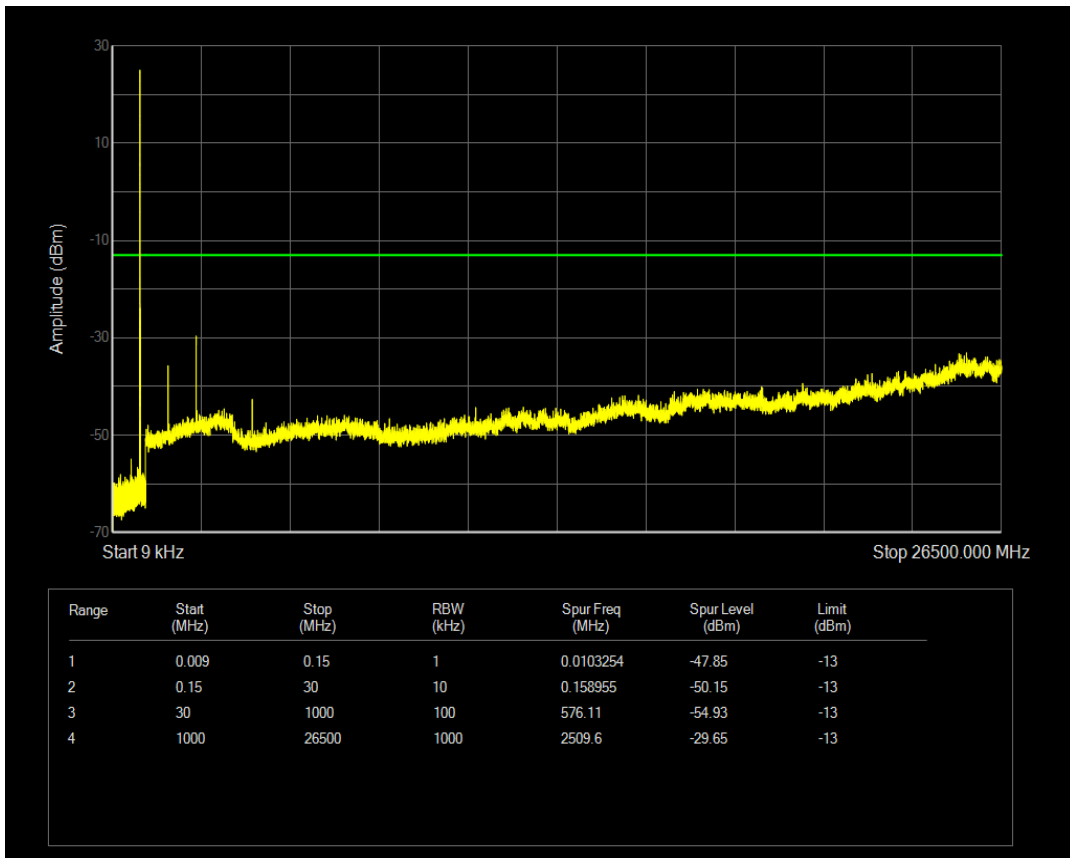

Band5 QAM16 BW=1.4MHz Channel=20525 RB Size=1 Position=#0

Band5 QAM16 BW=1.4MHz Channel=20525 RB Size=6 Position=#0