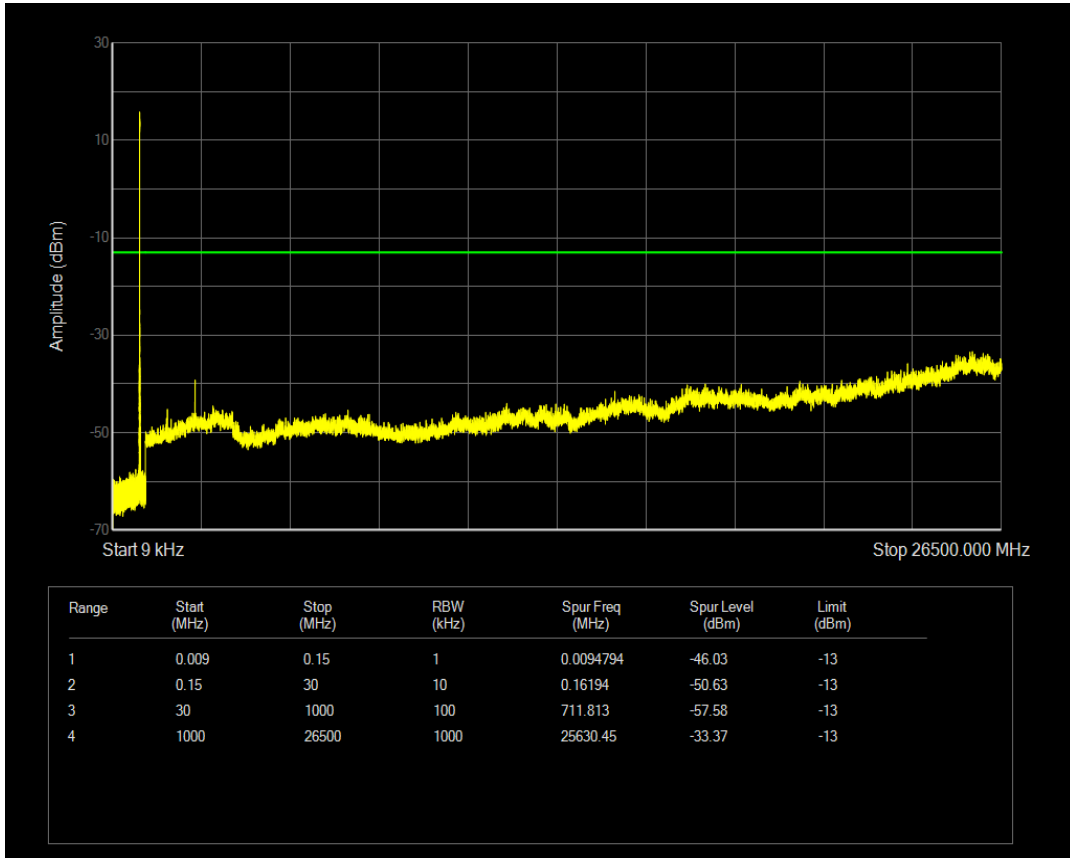

Band5 QAM16 BW=3MHz Channel=20415 RB Size=15 Position=#0

Band5 QPSK BW=3MHz Channel=20525 RB Size=1 Position=#0