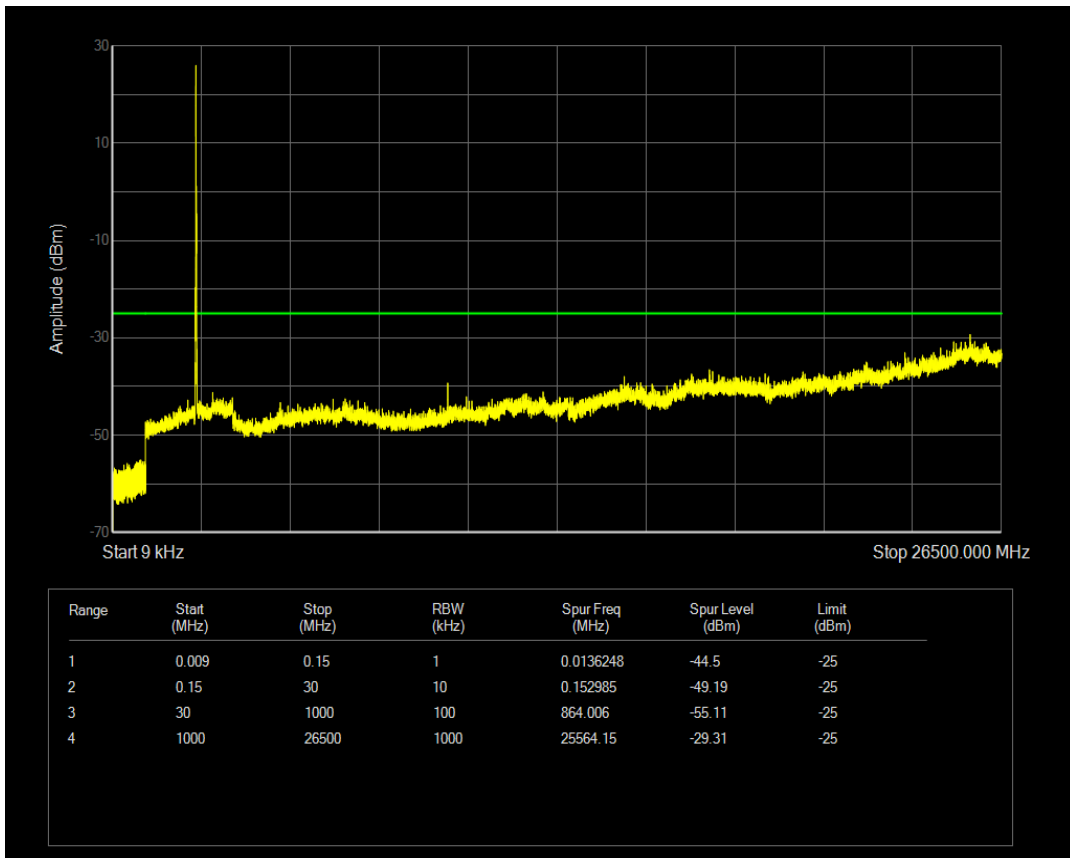

Band7 QPSK BW=20MHz Channel=20850 RB Size=1 Position=#0

Band7 QPSK BW=20MHz Channel=20850 RB Size=100 Position=#0