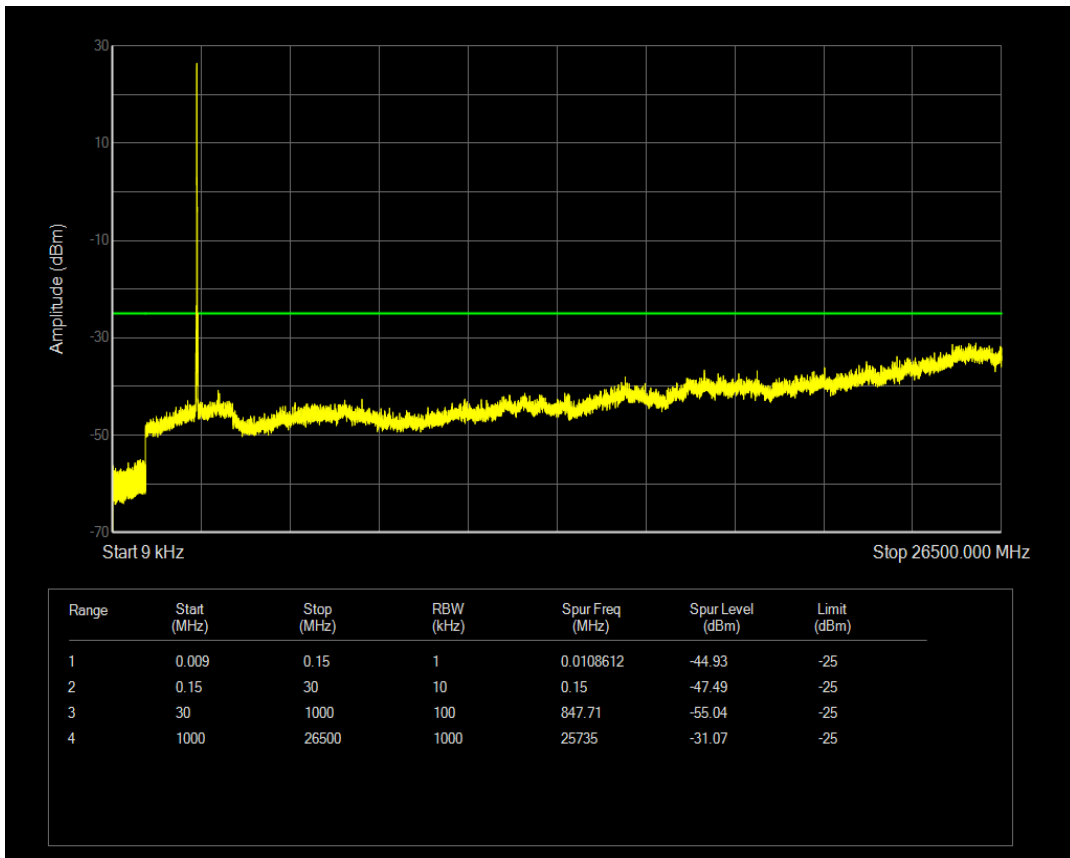

Band7 QPSK BW=15MHz Channel=21100 RB Size=1 Position=#0

Band7 QPSK BW=15MHz Channel=21100 RB Size=75 Position=#0