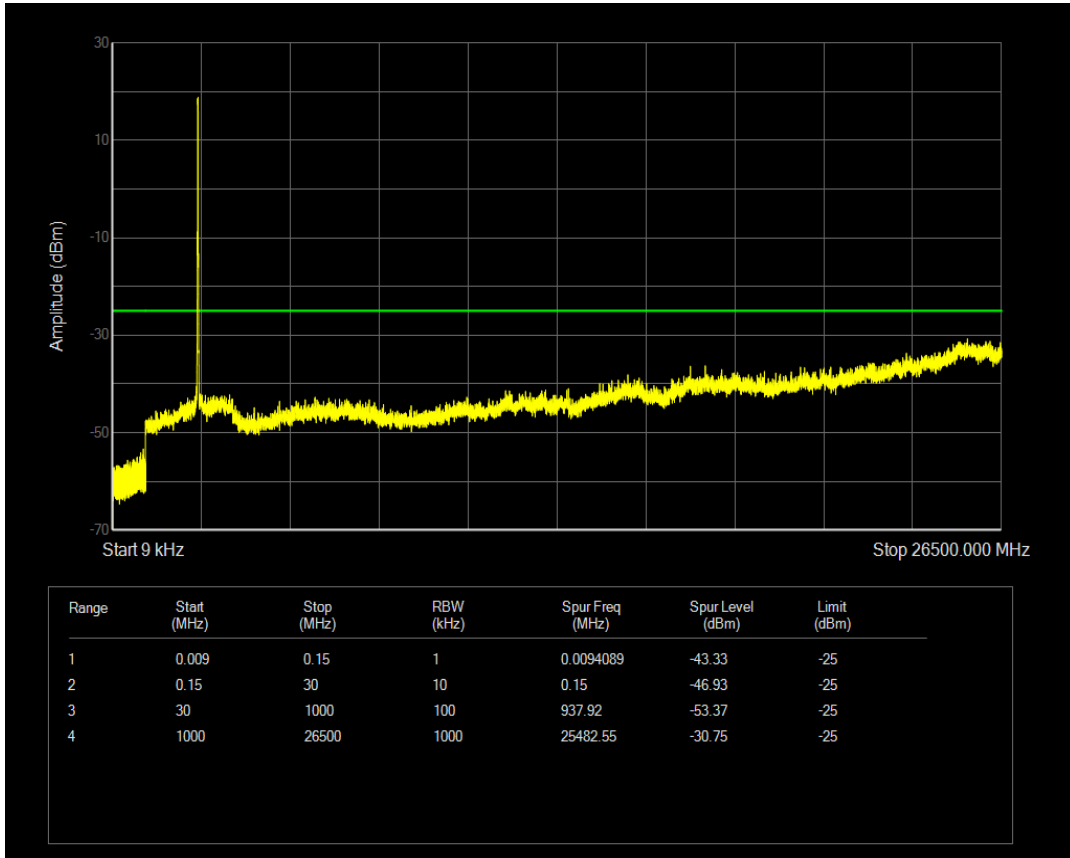

Band7 QAM16 BW=15MHz Channel=21375 RB Size=75 Position=#0

Band7 QPSK BW=20MHz Channel=20850 RB Size=1 Position=#0