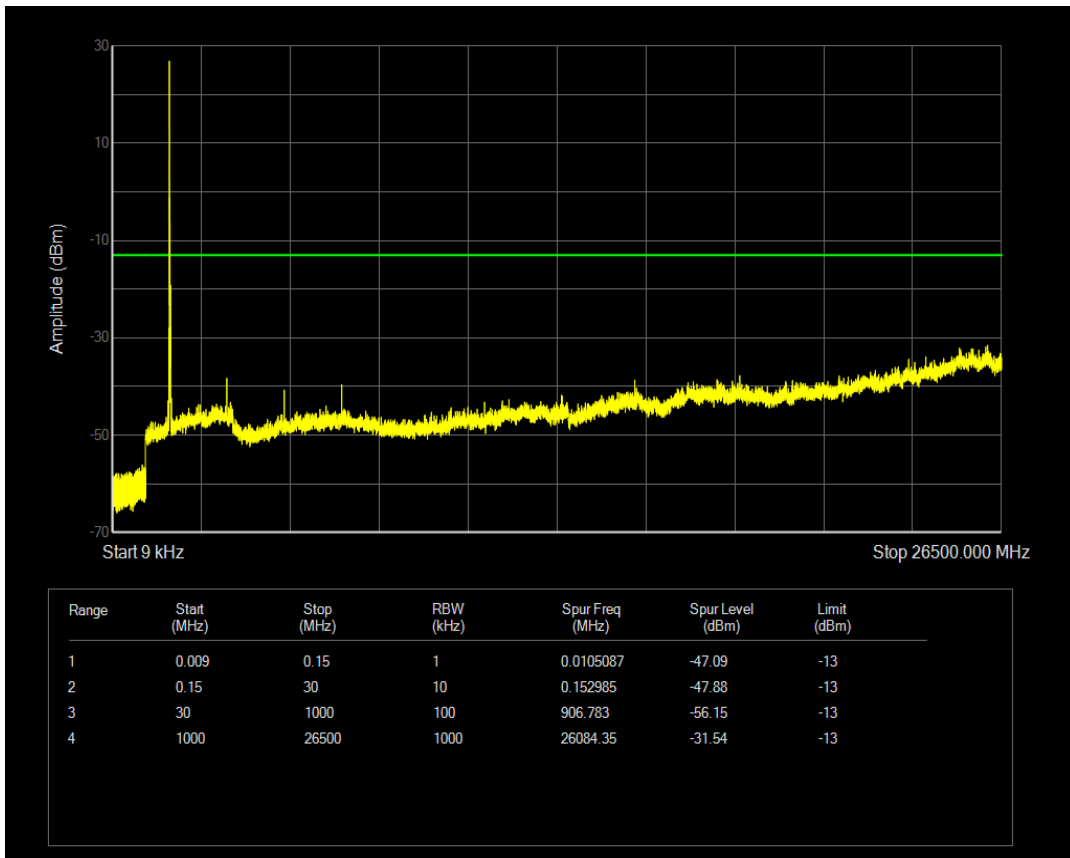

Band4 QAM16 BW=15MHz Channel=20325 RB Size=1 Position=#0

Band4 QAM16 BW=15MHz Channel=20325 RB Size=75 Position=#0

Band4 QPSK BW=20MHz Channel=20050 RB Size=1 Position=#0

Band4 QPSK BW=20MHz Channel=20050 RB Size=100 Position=#0

Band4 QAM16 BW=20MHz Channel=20050 RB Size=1 Position=#0

Band4 QAM16 BW=20MHz Channel=20050 RB Size=100 Position=#0

Band4 QPSK BW=20MHz Channel=20175 RB Size=1 Position=#0

Band4 QPSK BW=20MHz Channel=20175 RB Size=100 Position=#0