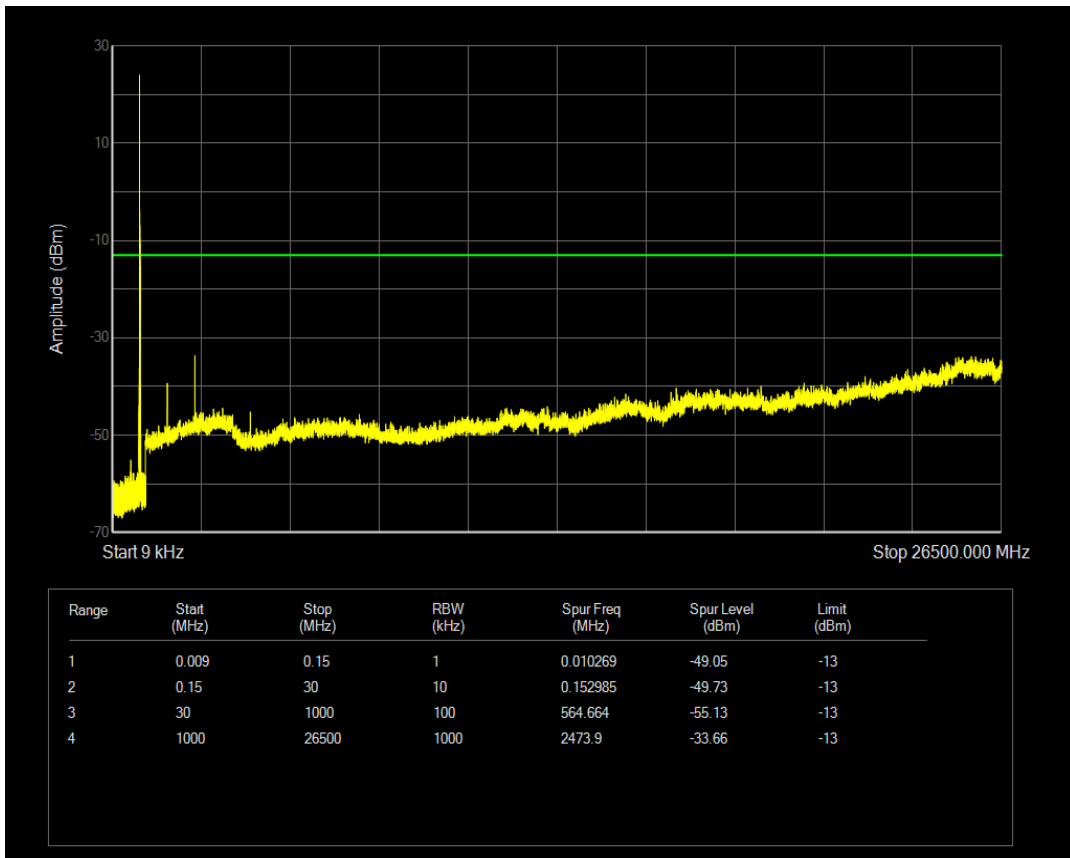

Band5 QAM16 BW=5MHz Channel=20625 RB Size=1 Position=#0

Band5 QAM16 BW=5MHz Channel=20625 RB Size=25 Position=#0

Band5 QPSK BW=10MHz Channel=20450 RB Size=1 Position=#0

Band5 QPSK BW=10MHz Channel=20450 RB Size=50 Position=#0

Band5 QAM16 BW=10MHz Channel=20450 RB Size=1 Position=#0

Band5 QAM16 BW=10MHz Channel=20450 RB Size=50 Position=#0

Band5 QPSK BW=10MHz Channel=20525 RB Size=1 Position=#0

Band5 QPSK BW=10MHz Channel=20525 RB Size=50 Position=#0