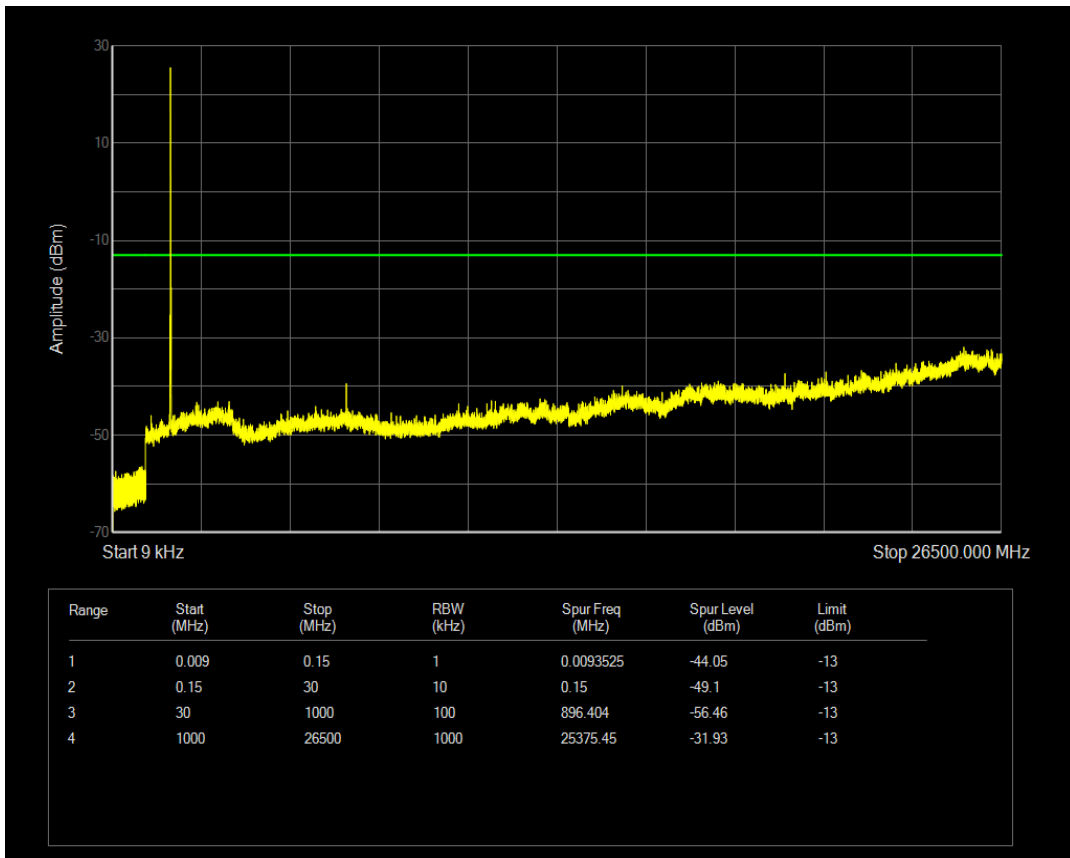

Band4 QAM16 BW=10MHz Channel=20175 RB Size=1 Position=#0

Band4 QAM16 BW=10MHz Channel=20175 RB Size=50 Position=#0

Band4 QPSK BW=10MHz Channel=20350 RB Size=1 Position=#0

Band4 QPSK BW=10MHz Channel=20350 RB Size=50 Position=#0

Band4 QAM16 BW=10MHz Channel=20350 RB Size=1 Position=#0

Band4 QAM16 BW=10MHz Channel=20350 RB Size=50 Position=#0

Band4 QPSK BW=15MHz Channel=20025 RB Size=1 Position=#0

Band4 QPSK BW=15MHz Channel=20025 RB Size=75 Position=#0