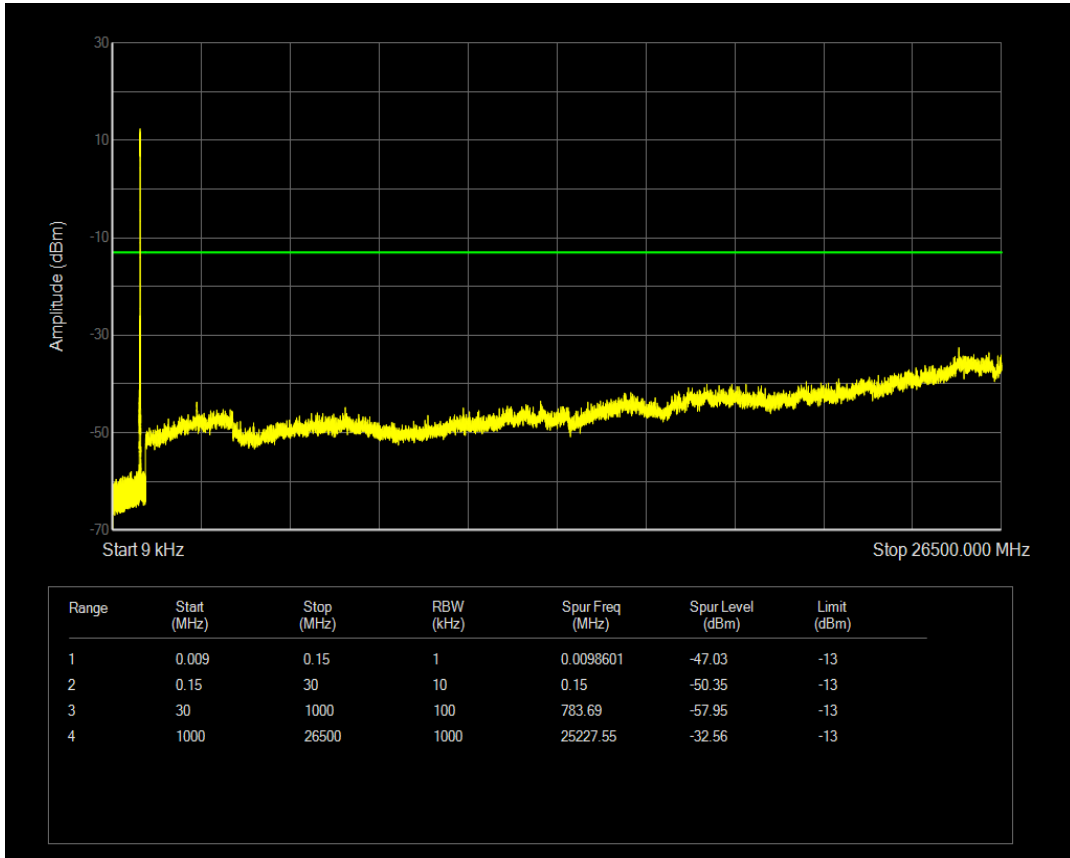

Band5 QAM16 BW=10MHz Channel=20525 RB Size=1 Position=#0

Band5 QAM16 BW=10MHz Channel=20525 RB Size=50 Position=#0

Band5 QPSK BW=10MHz Channel=20600 RB Size=1 Position=#0

Band5 QPSK BW=10MHz Channel=20600 RB Size=50 Position=#0

Band5 QAM16 BW=10MHz Channel=20600 RB Size=1 Position=#0

Band5 QAM16 BW=10MHz Channel=20600 RB Size=50 Position=#0

Band7 QPSK BW=5MHz Channel=20775 RB Size=1 Position=#0

Band7 QPSK BW=5MHz Channel=20775 RB Size=25 Position=#0