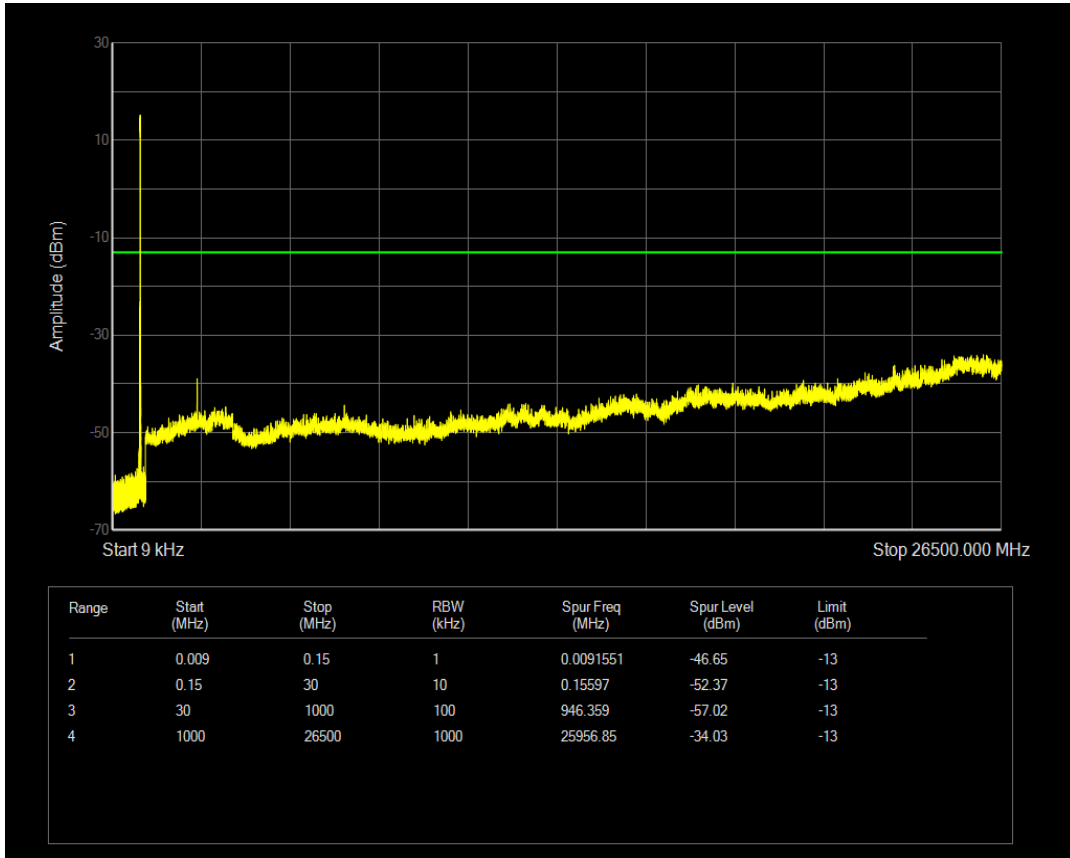

Band5 QAM16 BW=5MHz Channel=20525 RB Size=1 Position=#0

Band5 QAM16 BW=5MHz Channel=20525 RB Size=25 Position=#0

Band5 QPSK BW=5MHz Channel=20625 RB Size=1 Position=#0

Band5 QPSK BW=5MHz Channel=20625 RB Size=25 Position=#0

Band5 QAM16 BW=5MHz Channel=20625 RB Size=1 Position=#0

Band5 QAM16 BW=5MHz Channel=20625 RB Size=25 Position=#0

Band5 QPSK BW=10MHz Channel=20450 RB Size=1 Position=#0

Band5 QPSK BW=10MHz Channel=20450 RB Size=50 Position=#0