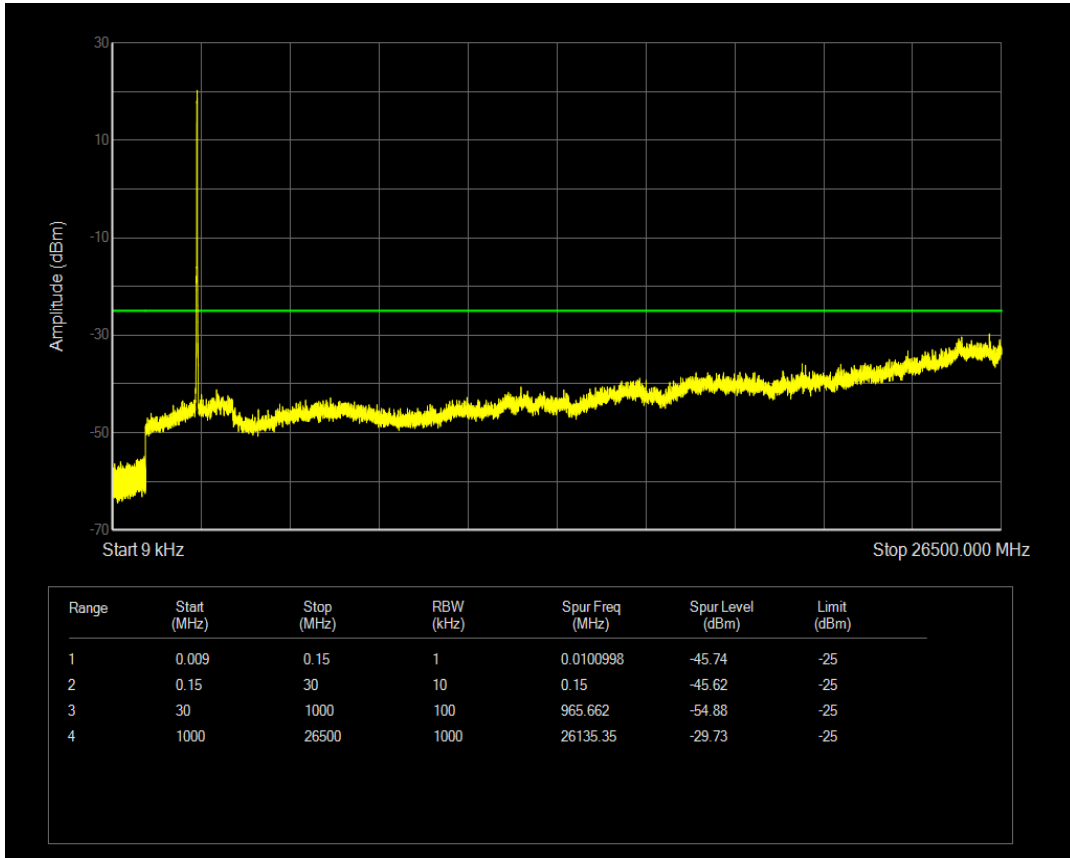

Band7 QAM16 BW=15MHz Channel=20825 RB Size=1 Position=#0

Band7 QAM16 BW=15MHz Channel=20825 RB Size=75 Position=#0

Band7 QPSK BW=15MHz Channel=21100 RB Size=1 Position=#0

Band7 QPSK BW=15MHz Channel=21100 RB Size=75 Position=#0