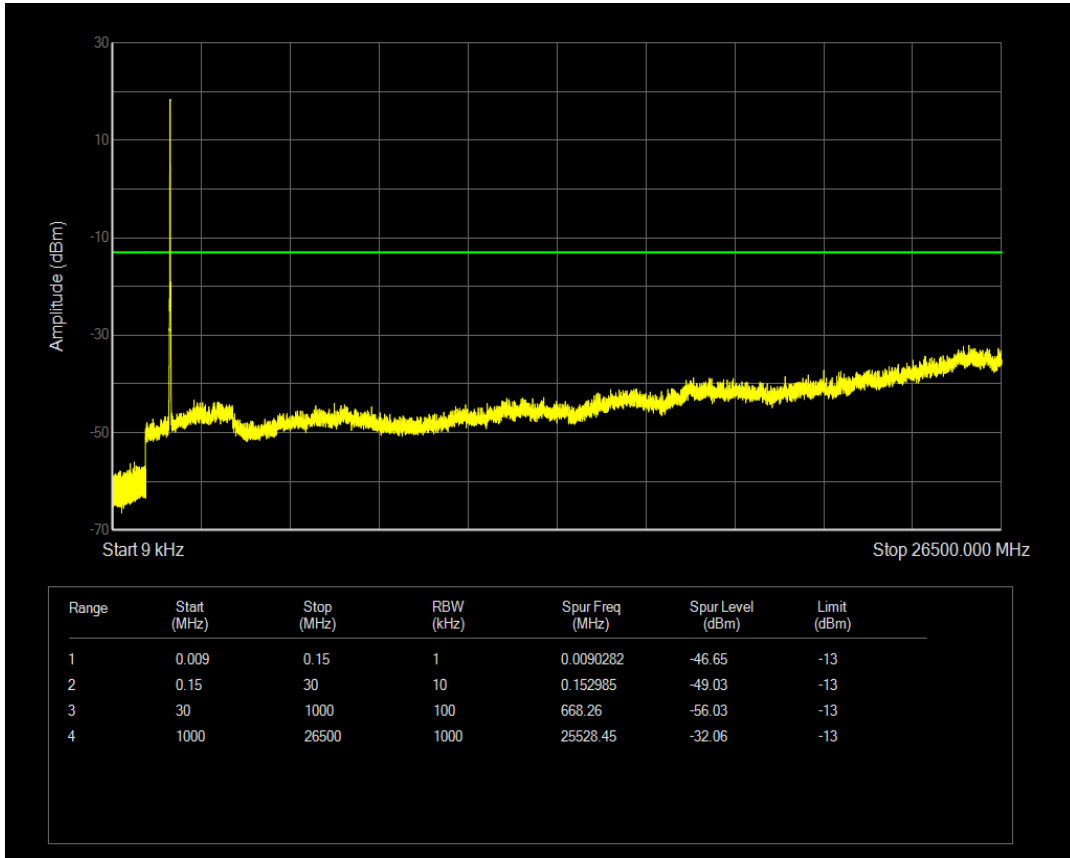

Band4 QAM16 BW=10MHz Channel=20350 RB Size=1 Position=#0

Band4 QAM16 BW=10MHz Channel=20350 RB Size=50 Position=#0

Band4 QPSK BW=15MHz Channel=20025 RB Size=1 Position=#0

Band4 QPSK BW=15MHz Channel=20025 RB Size=75 Position=#0

Band4 QAM16 BW=15MHz Channel=20025 RB Size=1 Position=#0

Band4 QAM16 BW=15MHz Channel=20025 RB Size=75 Position=#0

Band4 QPSK BW=15MHz Channel=20175 RB Size=1 Position=#0

Band4 QPSK BW=15MHz Channel=20175 RB Size=75 Position=#0

Band4 QAM16 BW=15MHz Channel=20175 RB Size=1 Position=#0

Band4 QAM16 BW=15MHz Channel=20175 RB Size=75 Position=#0

Band4 QPSK BW=15MHz Channel=20325 RB Size=1 Position=#0

Band4 QPSK BW=15MHz Channel=20325 RB Size=75 Position=#0