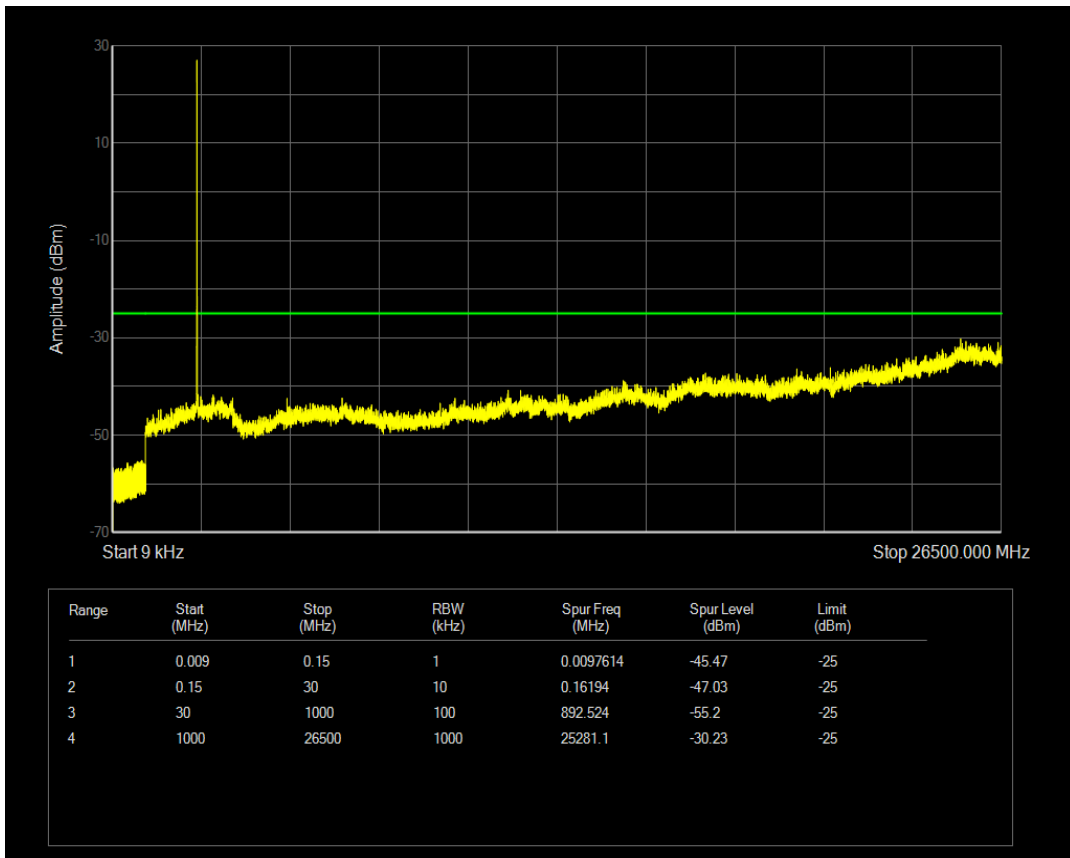

Band5 QAM16 BW=10MHz Channel=20525 RB Size=1 Position=#0

Band5 QAM16 BW=10MHz Channel=20525 RB Size=50 Position=#0

Band5 QPSK BW=10MHz Channel=20600 RB Size=1 Position=#0

Band5 QPSK BW=10MHz Channel=20600 RB Size=50 Position=#0

Band5 QAM16 BW=10MHz Channel=20600 RB Size=1 Position=#0

Band5 QAM16 BW=10MHz Channel=20600 RB Size=50 Position=#0

Band7 QPSK BW=5MHz Channel=20775 RB Size=1 Position=#0

Band7 QPSK BW=5MHz Channel=20775 RB Size=25 Position=#0

Band7 QAM16 BW=5MHz Channel=20775 RB Size=1 Position=#0

Band7 QAM16 BW=5MHz Channel=20775 RB Size=25 Position=#0

Band7 QPSK BW=5MHz Channel=21100 RB Size=1 Position=#0

Band7 QPSK BW=5MHz Channel=21100 RB Size=25 Position=#0