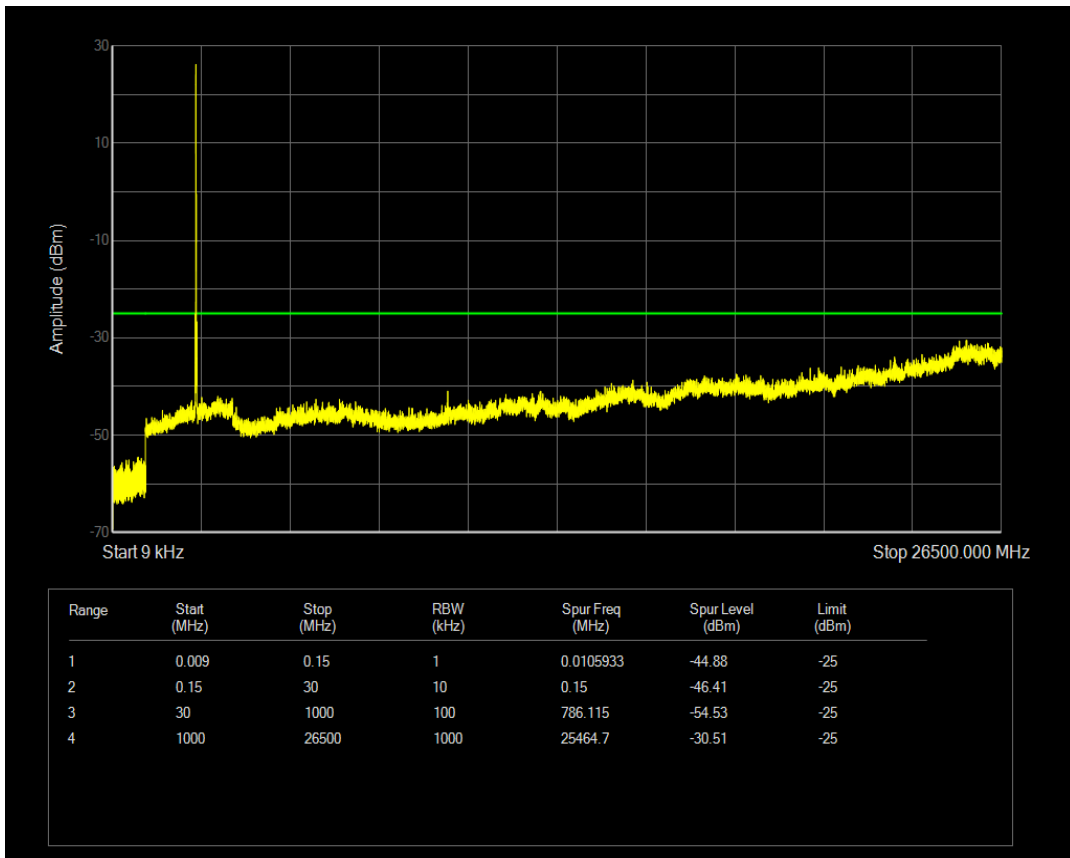

Band7 QAM16 BW=15MHz Channel=20825 RB Size=1 Position=#0

Band7 QAM16 BW=15MHz Channel=20825 RB Size=75 Position=#0