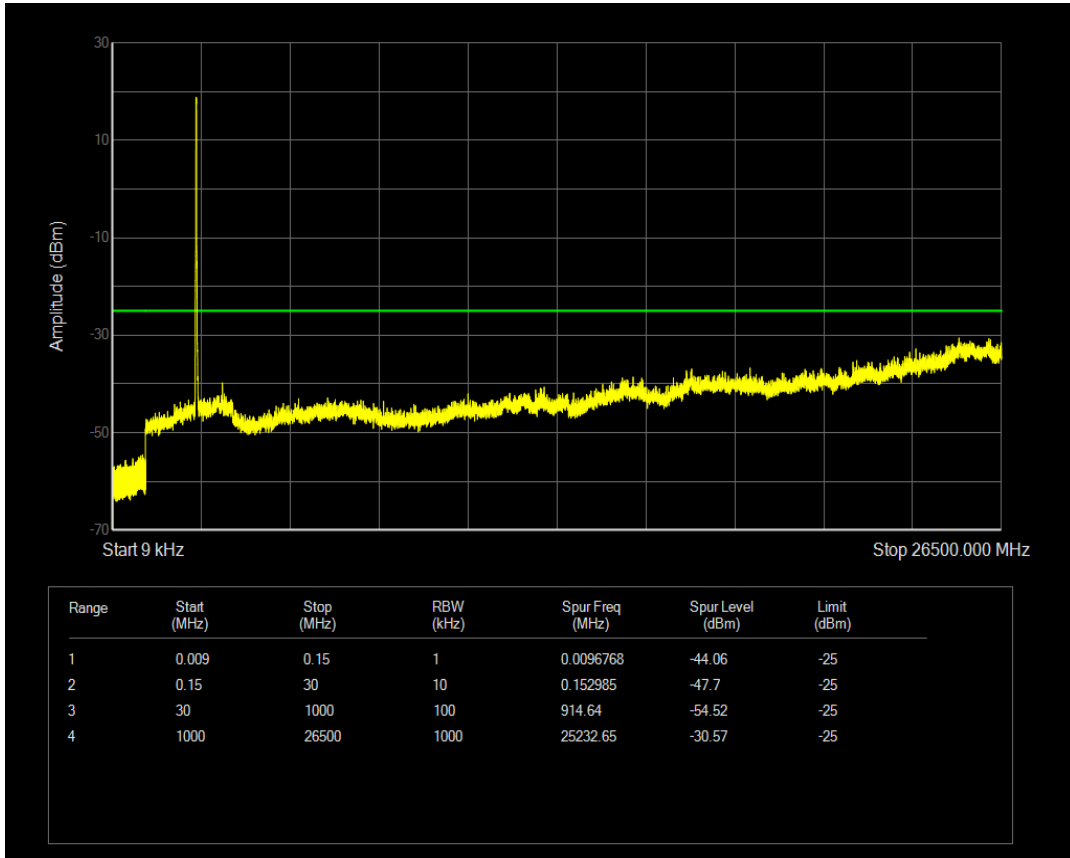

Band7 QAM16 BW=15MHz Channel=21375 RB Size=1 Position=#0

Band7 QAM16 BW=15MHz Channel=21375 RB Size=75 Position=#0

Band7 QPSK BW=20MHz Channel=20850 RB Size=1 Position=#0

Band7 QPSK BW=20MHz Channel=20850 RB Size=100 Position=#0

Band7 QAM16 BW=20MHz Channel=20850 RB Size=1 Position=#0

Band7 QAM16 BW=20MHz Channel=20850 RB Size=100 Position=#0

Band7 QPSK BW=20MHz Channel=21100 RB Size=1 Position=#0

Band7 QPSK BW=20MHz Channel=21100 RB Size=100 Position=#0