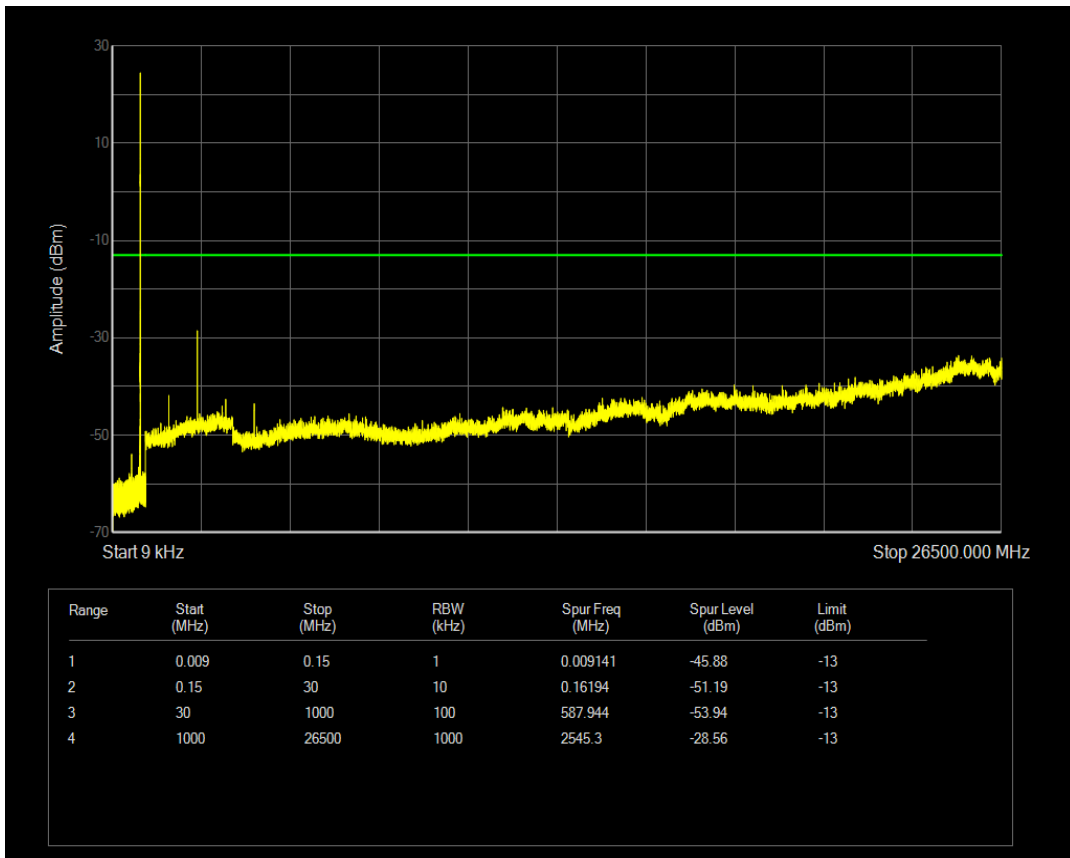

Band4 QAM16 BW=20MHz Channel=20300 RB Size=1 Position=#0

Band4 QAM16 BW=20MHz Channel=20300 RB Size=100 Position=#0

Band5 QPSK BW=1.4MHz Channel=20407 RB Size=1 Position=#0

Band5 QPSK BW=1.4MHz Channel=20407 RB Size=6 Position=#0

Band5 QAM16 BW=1.4MHz Channel=20407 RB Size=1 Position=#0

Band5 QAM16 BW=1.4MHz Channel=20407 RB Size=6 Position=#0

Band5 QPSK BW=1.4MHz Channel=20525 RB Size=1 Position=#0

Band5 QPSK BW=1.4MHz Channel=20525 RB Size=6 Position=#0

Band5 QAM16 BW=1.4MHz Channel=20525 RB Size=1 Position=#0

Band5 QAM16 BW=1.4MHz Channel=20525 RB Size=6 Position=#0

Band5 QPSK BW=1.4MHz Channel=20643 RB Size=1 Position=#0

Band5 QPSK BW=1.4MHz Channel=20643 RB Size=6 Position=#0