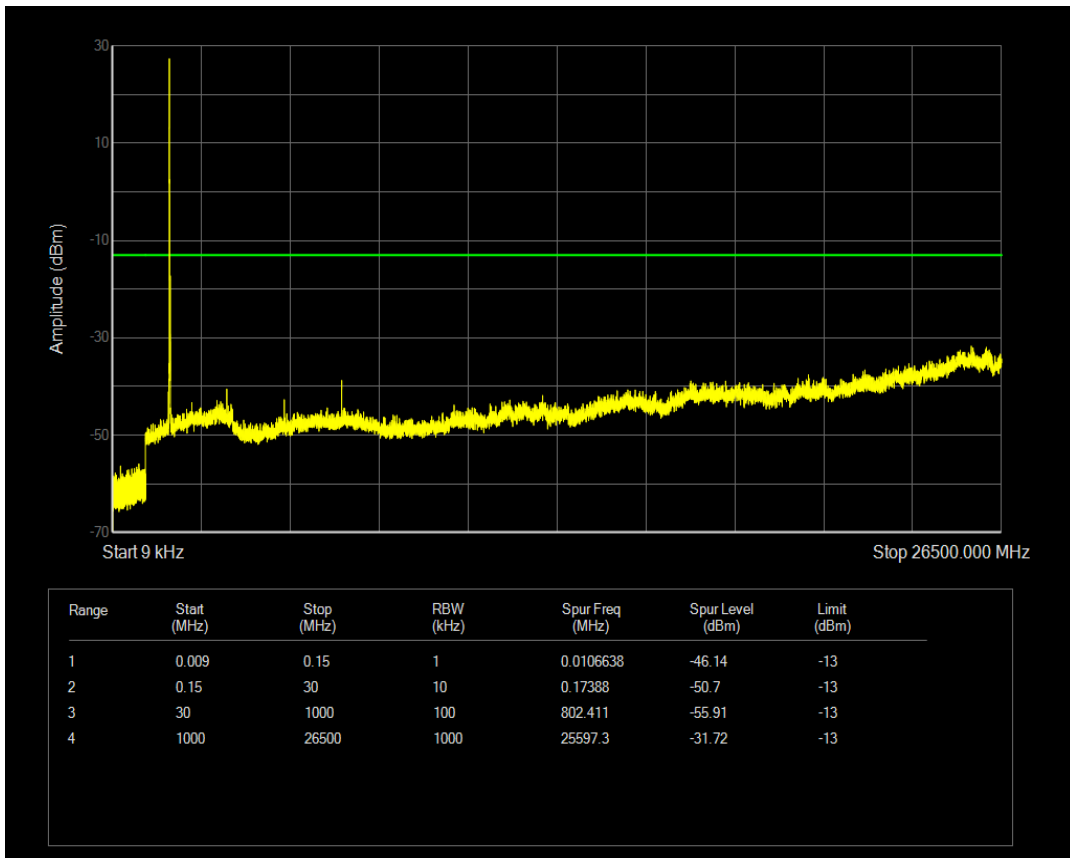

Band4 QAM16 BW=10MHz Channel=20175 RB Size=1 Position=#0

Band4 QAM16 BW=10MHz Channel=20175 RB Size=50 Position=#0

Band4 QPSK BW=10MHz Channel=20350 RB Size=1 Position=#0

Band4 QPSK BW=10MHz Channel=20350 RB Size=50 Position=#0

Band4 QAM16 BW=10MHz Channel=20350 RB Size=1 Position=#0

Band4 QAM16 BW=10MHz Channel=20350 RB Size=50 Position=#0

Band4 QPSK BW=15MHz Channel=20025 RB Size=1 Position=#0

Band4 QPSK BW=15MHz Channel=20025 RB Size=75 Position=#0

Band4 QAM16 BW=15MHz Channel=20025 RB Size=1 Position=#0

Band4 QAM16 BW=15MHz Channel=20025 RB Size=75 Position=#0

Band4 QPSK BW=15MHz Channel=20175 RB Size=1 Position=#0

Band4 QPSK BW=15MHz Channel=20175 RB Size=75 Position=#0