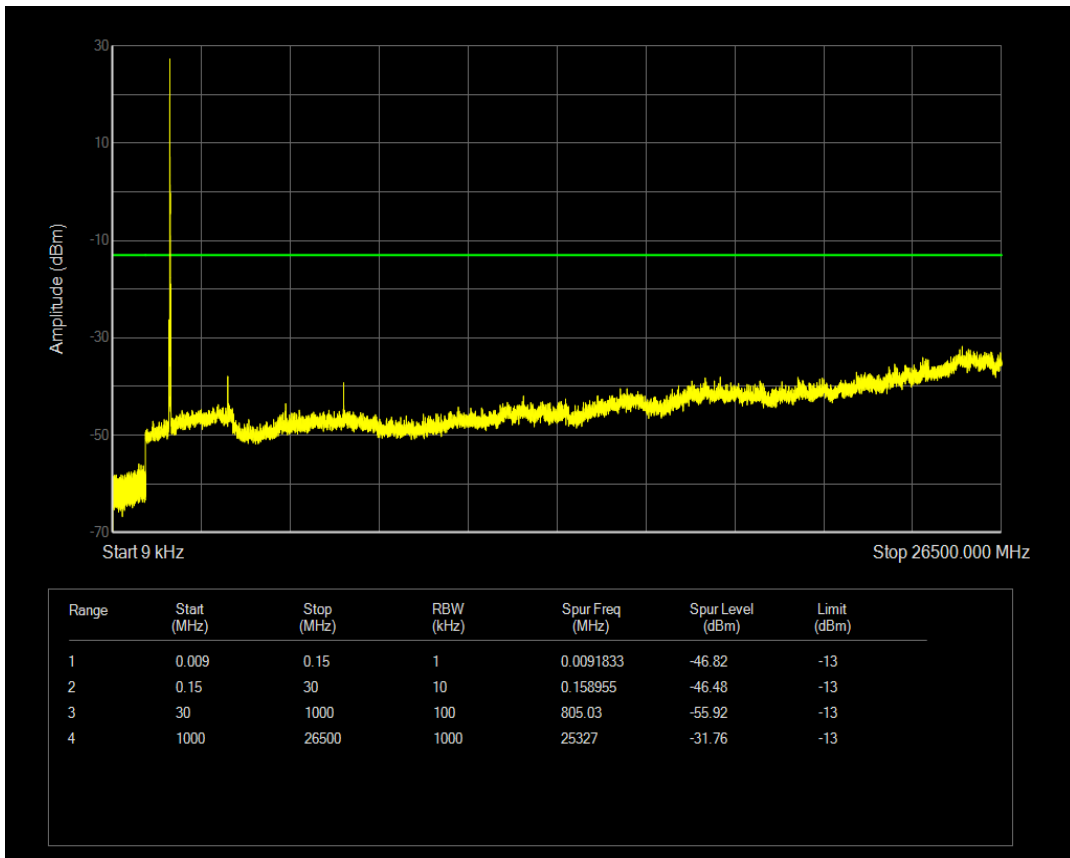

Band4 QAM16 BW=10MHz Channel=20175 RB Size=1 Position=#0

Band4 QAM16 BW=10MHz Channel=20175 RB Size=50 Position=#0

Band4 QPSK BW=10MHz Channel=20350 RB Size=1 Position=#0

Band4 QPSK BW=10MHz Channel=20350 RB Size=50 Position=#0

Band4 QAM16 BW=10MHz Channel=20350 RB Size=1 Position=#0

Band4 QAM16 BW=10MHz Channel=20350 RB Size=50 Position=#0

Band4 QPSK BW=15MHz Channel=20025 RB Size=1 Position=#0

Band4 QPSK BW=15MHz Channel=20025 RB Size=75 Position=#0

Band4 QAM16 BW=15MHz Channel=20025 RB Size=1 Position=#0

Band4 QAM16 BW=15MHz Channel=20025 RB Size=75 Position=#0

Band4 QPSK BW=15MHz Channel=20175 RB Size=1 Position=#0

Band4 QPSK BW=15MHz Channel=20175 RB Size=75 Position=#0