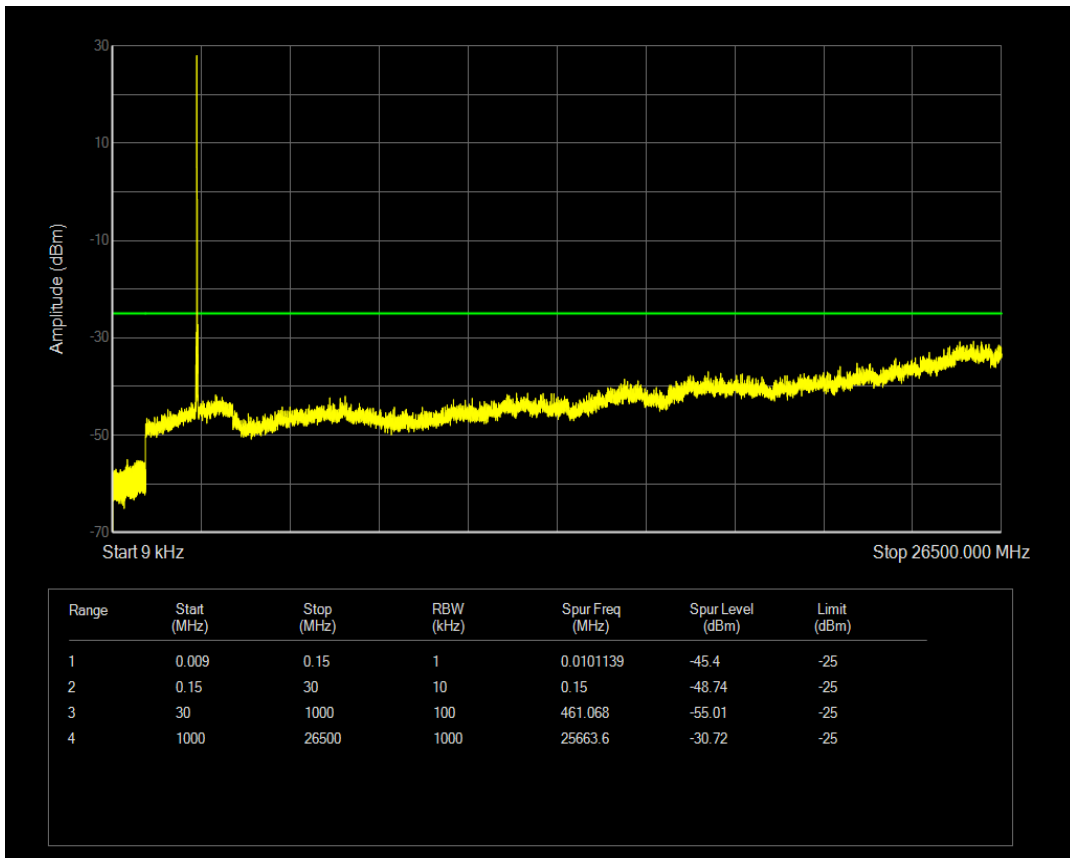

Band7 QAM16 BW=15MHz Channel=21100 RB Size=1 Position=#0

Band7 QAM16 BW=15MHz Channel=21100 RB Size=75 Position=#0