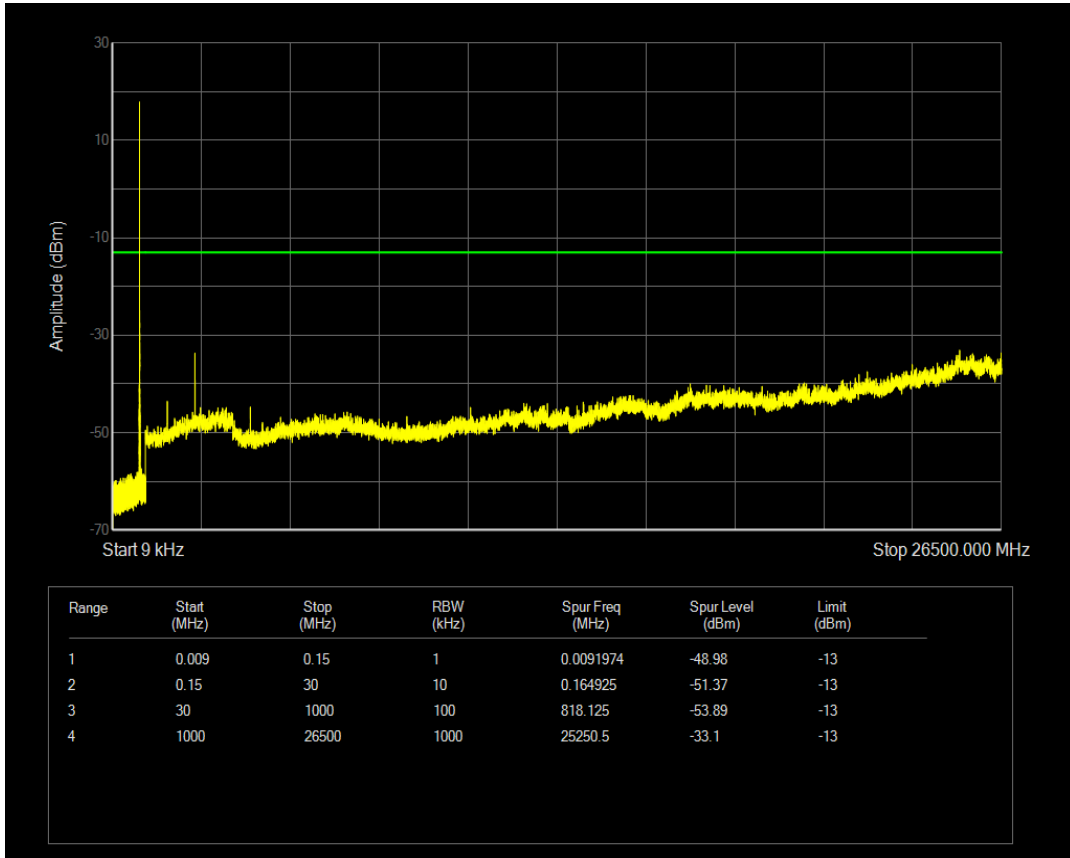

Band4 QAM16 BW=20MHz Channel=20175 RB Size=1 Position=#0

Band4 QAM16 BW=20MHz Channel=20175 RB Size=100 Position=#0

Band4 QPSK BW=20MHz Channel=20300 RB Size=1 Position=#0

Band4 QPSK BW=20MHz Channel=20300 RB Size=100 Position=#0

Band4 QAM16 BW=20MHz Channel=20300 RB Size=1 Position=#0

Band4 QAM16 BW=20MHz Channel=20300 RB Size=100 Position=#0

Band5 QPSK BW=1.4MHz Channel=20407 RB Size=1 Position=#0

Band5 QPSK BW=1.4MHz Channel=20407 RB Size=6 Position=#0

Band5 QAM16 BW=1.4MHz Channel=20407 RB Size=1 Position=#0

Band5 QAM16 BW=1.4MHz Channel=20407 RB Size=6 Position=#0

Band5 QPSK BW=1.4MHz Channel=20525 RB Size=1 Position=#0

Band5 QPSK BW=1.4MHz Channel=20525 RB Size=6 Position=#0