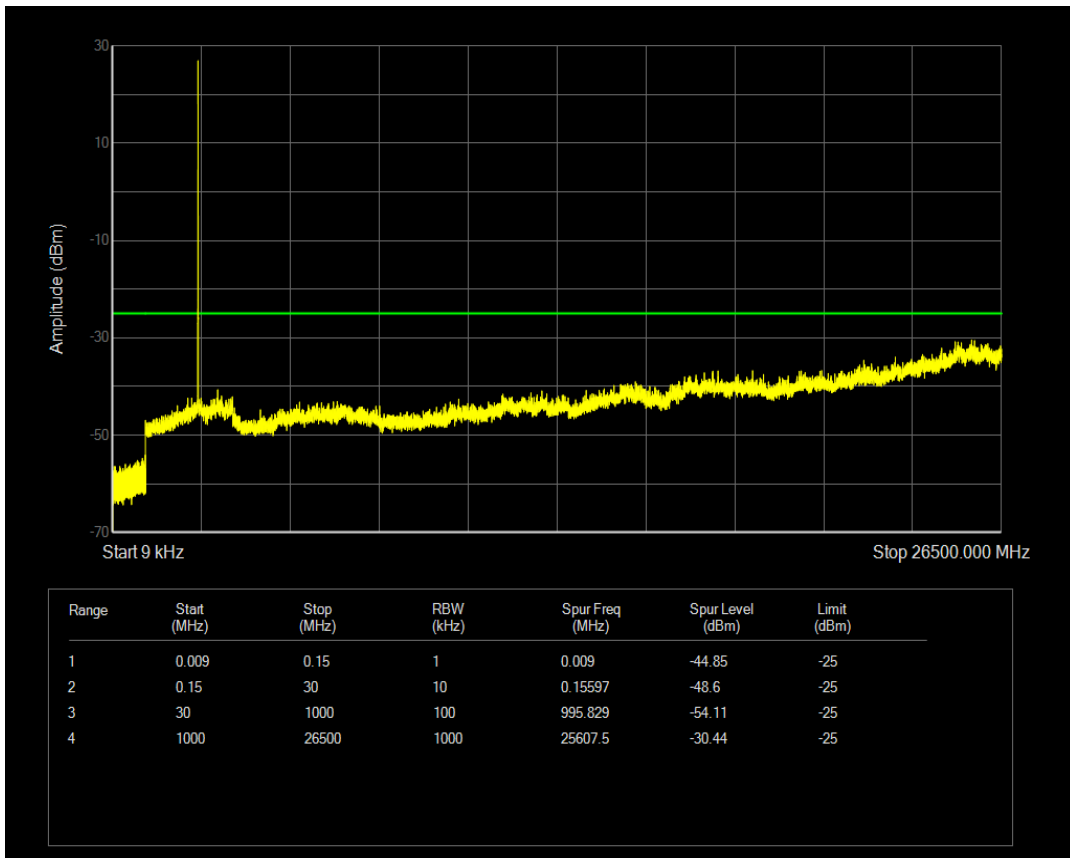

Band7 QAM16 BW=5MHz Channel=21100 RB Size=1 Position=#0

Band7 QAM16 BW=5MHz Channel=21100 RB Size=25 Position=#0

Band7 QPSK BW=5MHz Channel=21425 RB Size=1 Position=#0

Band7 QPSK BW=5MHz Channel=21425 RB Size=25 Position=#0

Band7 QAM16 BW=5MHz Channel=21425 RB Size=1 Position=#0

Band7 QAM16 BW=5MHz Channel=21425 RB Size=25 Position=#0

Band7 QPSK BW=10MHz Channel=20800 RB Size=1 Position=#0

Band7 QPSK BW=10MHz Channel=20800 RB Size=50 Position=#0