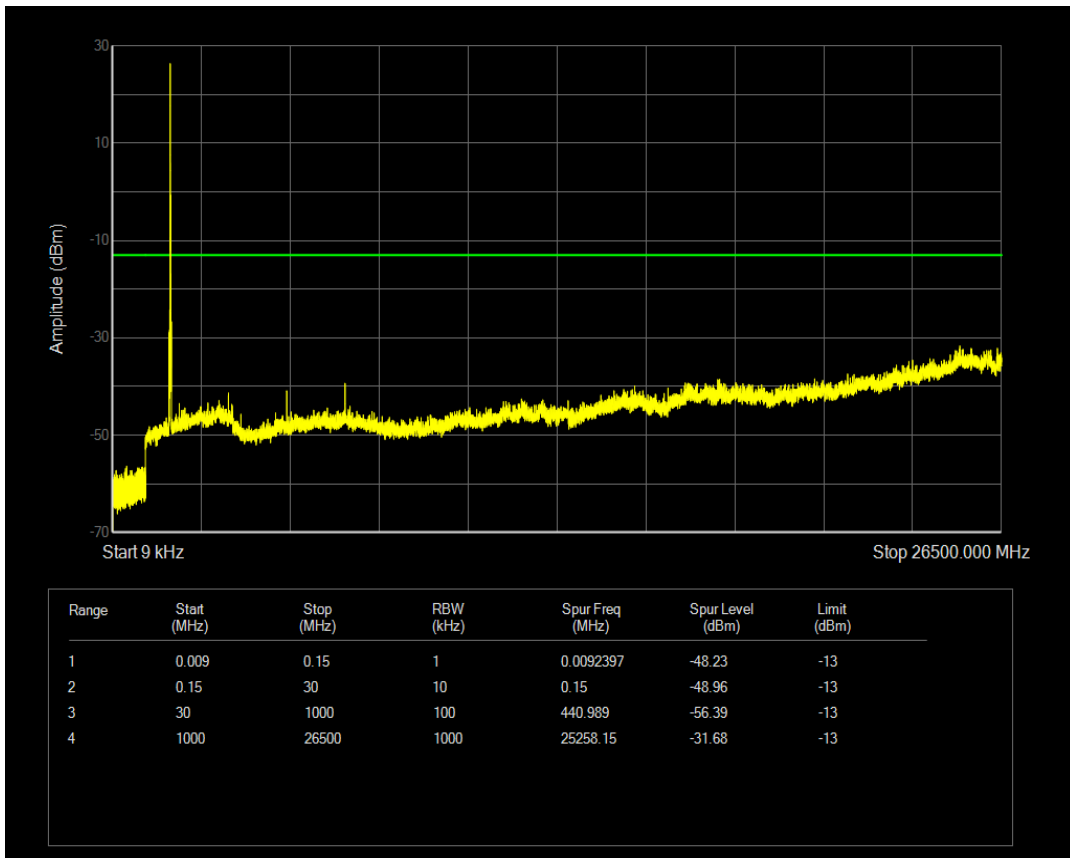

Band4 QAM16 BW=20MHz Channel=20050 RB Size=1 Position=#0

Band4 QAM16 BW=20MHz Channel=20050 RB Size=100 Position=#0

Band4 QPSK BW=20MHz Channel=20175 RB Size=1 Position=#0

Band4 QPSK BW=20MHz Channel=20175 RB Size=100 Position=#0

Band4 QAM16 BW=20MHz Channel=20175 RB Size=1 Position=#0

Band4 QAM16 BW=20MHz Channel=20175 RB Size=100 Position=#0

Band4 QPSK BW=20MHz Channel=20300 RB Size=1 Position=#0

Band4 QPSK BW=20MHz Channel=20300 RB Size=100 Position=#0

Band4 QAM16 BW=20MHz Channel=20300 RB Size=1 Position=#0

Band4 QAM16 BW=20MHz Channel=20300 RB Size=100 Position=#0

Band5 QPSK BW=1.4MHz Channel=20407 RB Size=1 Position=#0

Band5 QPSK BW=1.4MHz Channel=20407 RB Size=6 Position=#0