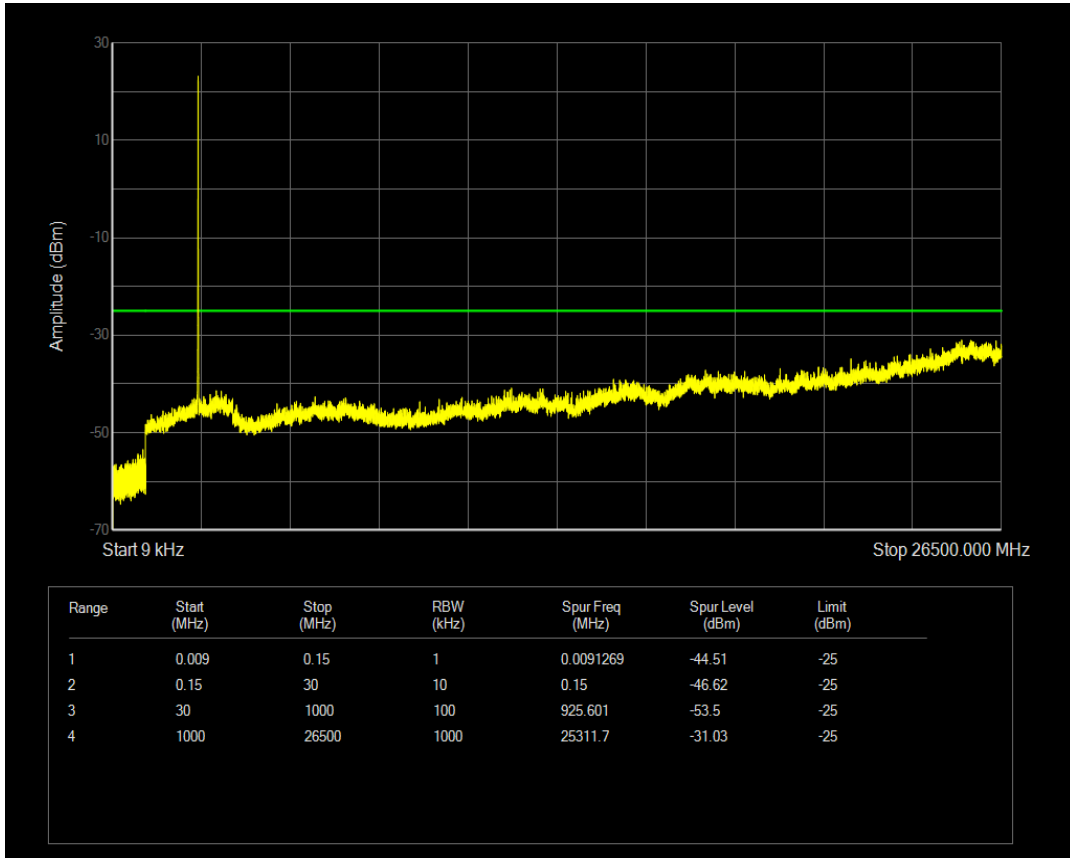

Band7 QAM16 BW=5MHz Channel=21100 RB Size=1 Position=#0

Band7 QAM16 BW=5MHz Channel=21100 RB Size=25 Position=#0

Band7 QPSK BW=5MHz Channel=21425 RB Size=1 Position=#0

Band7 QPSK BW=5MHz Channel=21425 RB Size=25 Position=#0