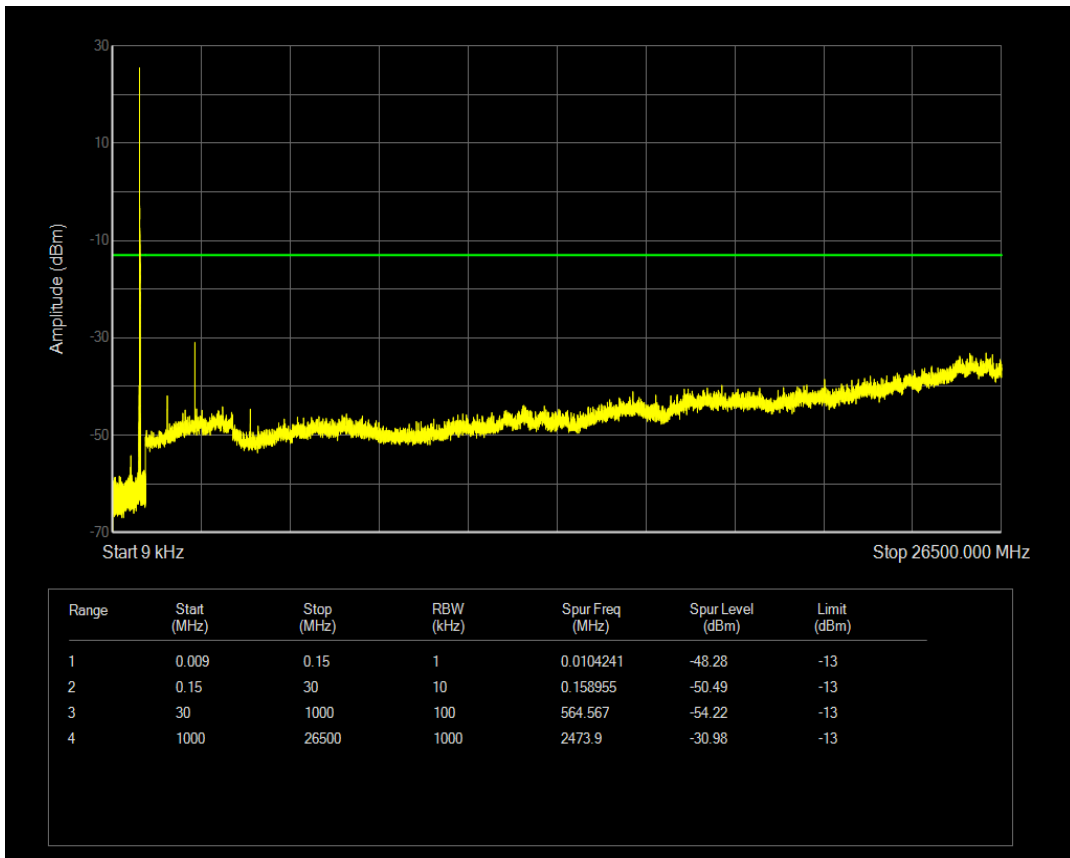

Band5 QPSK BW=10MHz Channel=20450 RB Size=1 Position=#0

Band5 QPSK BW=10MHz Channel=20450 RB Size=50 Position=#0