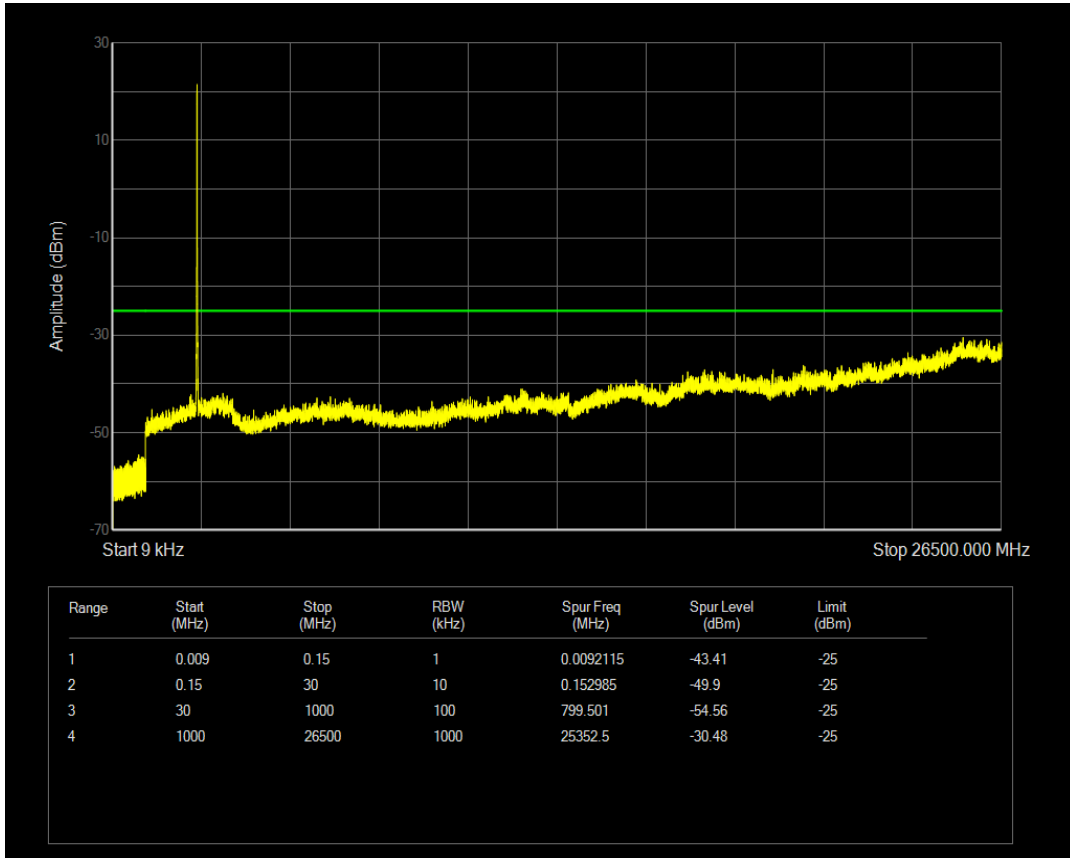

Band7 QAM16 BW=10MHz Channel=20800 RB Size=1 Position=#0

Band7 QAM16 BW=10MHz Channel=20800 RB Size=50 Position=#0

Band7 QPSK BW=10MHz Channel=21100 RB Size=1 Position=#0

Band7 QPSK BW=10MHz Channel=21100 RB Size=50 Position=#0

Band7 QAM16 BW=10MHz Channel=21100 RB Size=1 Position=#0

Band7 QAM16 BW=10MHz Channel=21100 RB Size=50 Position=#0

Band7 QPSK BW=10MHz Channel=21400 RB Size=1 Position=#0

Band7 QPSK BW=10MHz Channel=21400 RB Size=50 Position=#0