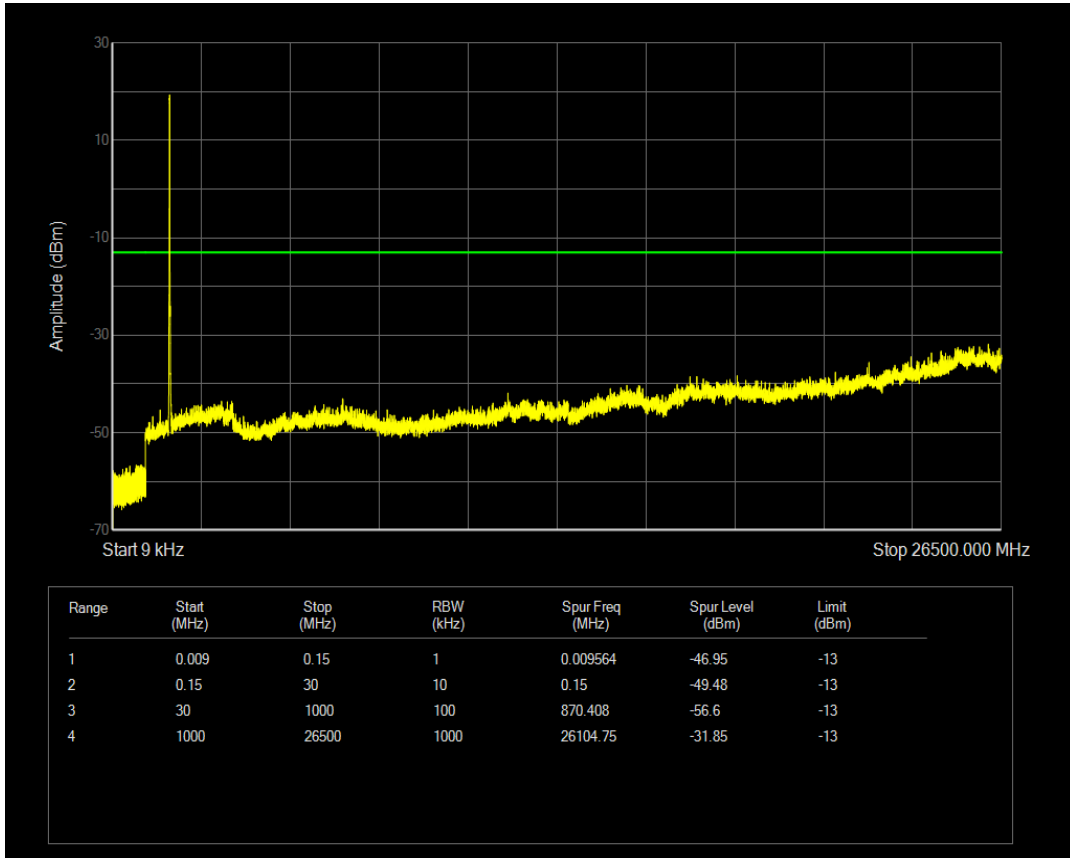

Band4 QAM16 BW=10MHz Channel=20175 RB Size=1 Position=#0

Band4 QAM16 BW=10MHz Channel=20175 RB Size=50 Position=#0

Band4 QPSK BW=10MHz Channel=20350 RB Size=1 Position=#0

Band4 QPSK BW=10MHz Channel=20350 RB Size=50 Position=#0

Band4 QAM16 BW=10MHz Channel=20350 RB Size=1 Position=#0

Band4 QAM16 BW=10MHz Channel=20350 RB Size=50 Position=#0

Band4 QPSK BW=15MHz Channel=20025 RB Size=1 Position=#0

Band4 QPSK BW=15MHz Channel=20025 RB Size=75 Position=#0

Band4 QAM16 BW=15MHz Channel=20025 RB Size=1 Position=#0

Band4 QAM16 BW=15MHz Channel=20025 RB Size=75 Position=#0

Band4 QPSK BW=15MHz Channel=20175 RB Size=1 Position=#0

Band4 QPSK BW=15MHz Channel=20175 RB Size=75 Position=#0