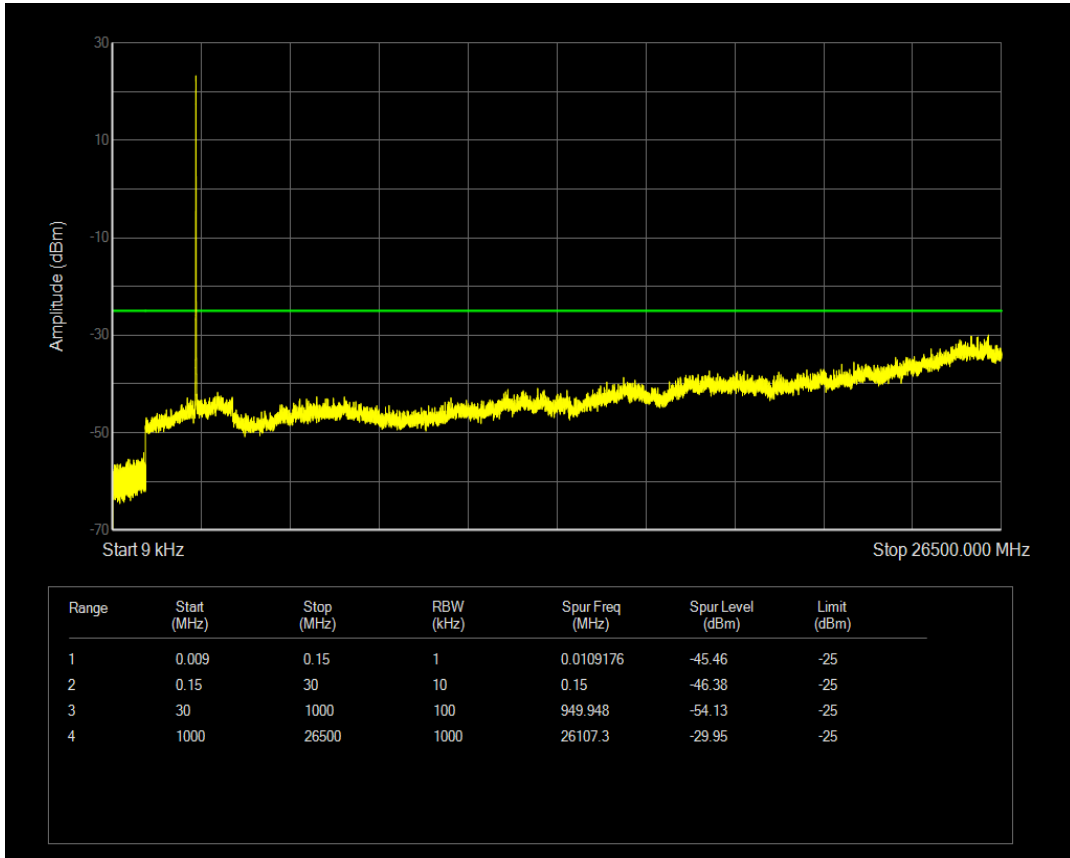

Band5 QAM16 BW=10MHz Channel=20525 RB Size=1 Position=#0

Band5 QAM16 BW=10MHz Channel=20525 RB Size=50 Position=#0

Band5 QPSK BW=10MHz Channel=20600 RB Size=1 Position=#0

Band5 QPSK BW=10MHz Channel=20600 RB Size=50 Position=#0

Band5 QAM16 BW=10MHz Channel=20600 RB Size=1 Position=#0

Band5 QAM16 BW=10MHz Channel=20600 RB Size=50 Position=#0

Band7 QPSK BW=5MHz Channel=20775 RB Size=1 Position=#0

Band7 QPSK BW=5MHz Channel=20775 RB Size=25 Position=#0