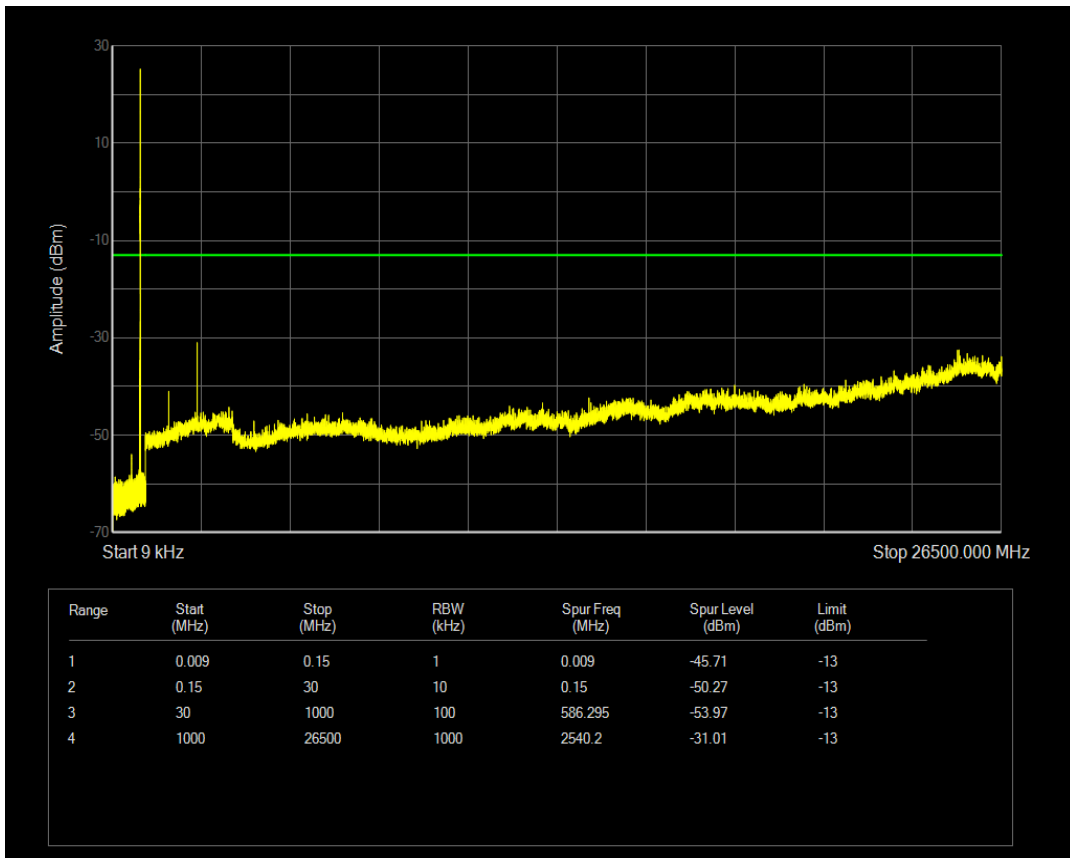

Band5 QAM16 BW=3MHz Channel=20635 RB Size=1 Position=#0

Band5 QAM16 BW=3MHz Channel=20635 RB Size=15 Position=#0