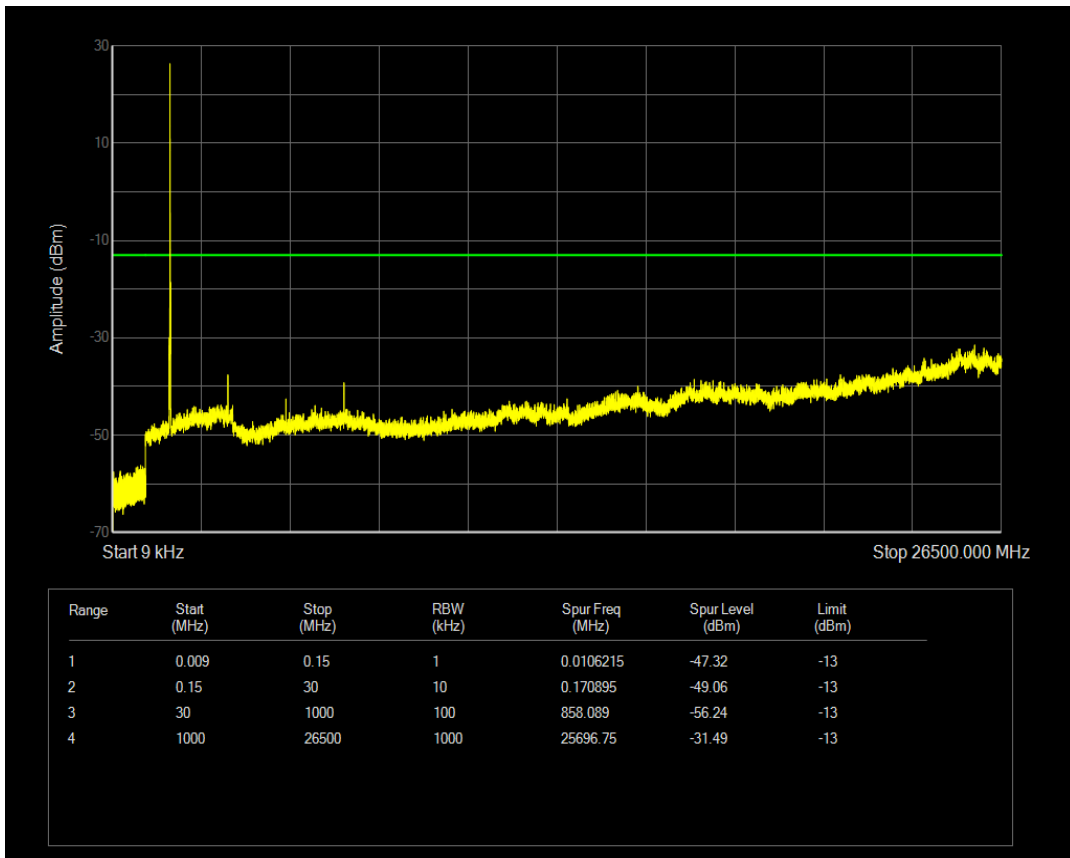

Band4 QAM16 BW=10MHz Channel=20175 RB Size=1 Position=#0

Band4 QAM16 BW=10MHz Channel=20175 RB Size=50 Position=#0

Band4 QPSK BW=10MHz Channel=20350 RB Size=1 Position=#0

Band4 QPSK BW=10MHz Channel=20350 RB Size=50 Position=#0

Band4 QAM16 BW=10MHz Channel=20350 RB Size=1 Position=#0

Band4 QAM16 BW=10MHz Channel=20350 RB Size=50 Position=#0

Band4 QPSK BW=15MHz Channel=20025 RB Size=1 Position=#0

Band4 QPSK BW=15MHz Channel=20025 RB Size=75 Position=#0