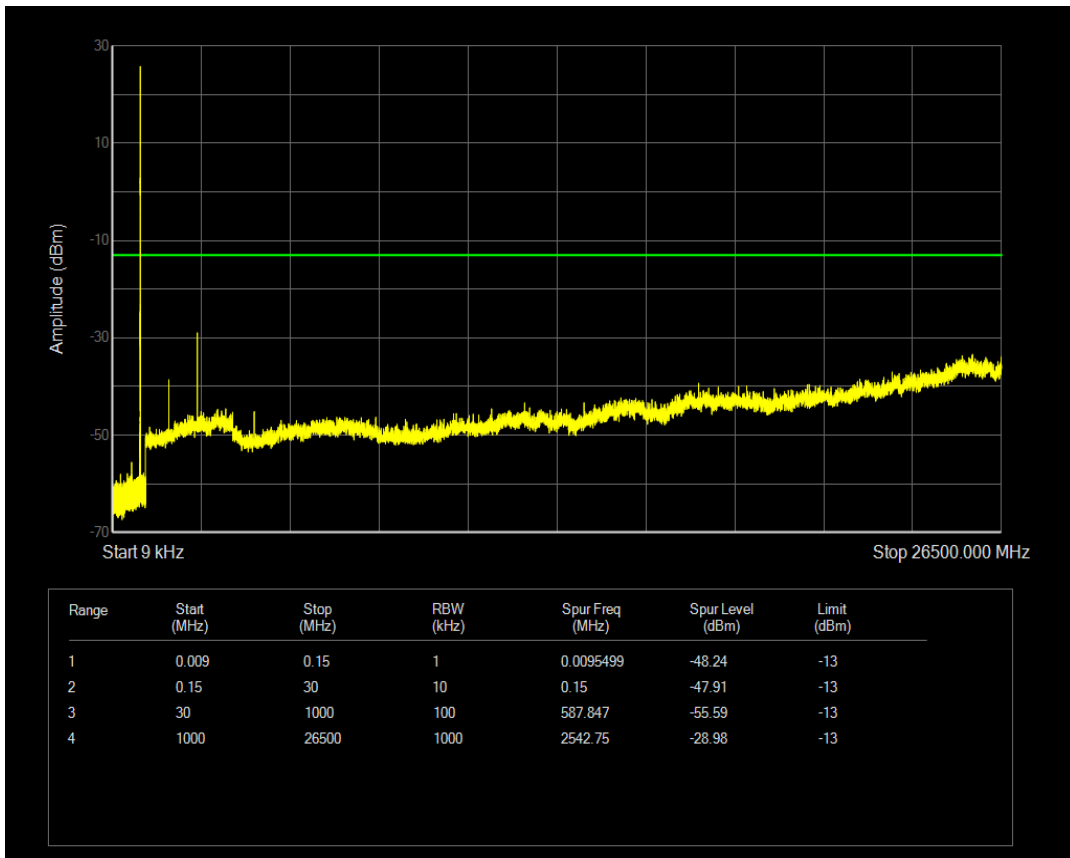

Band5 QAM16 BW=1.4MHz Channel=20643 RB Size=1 Position=#0

Band5 QAM16 BW=1.4MHz Channel=20643 RB Size=6 Position=#0