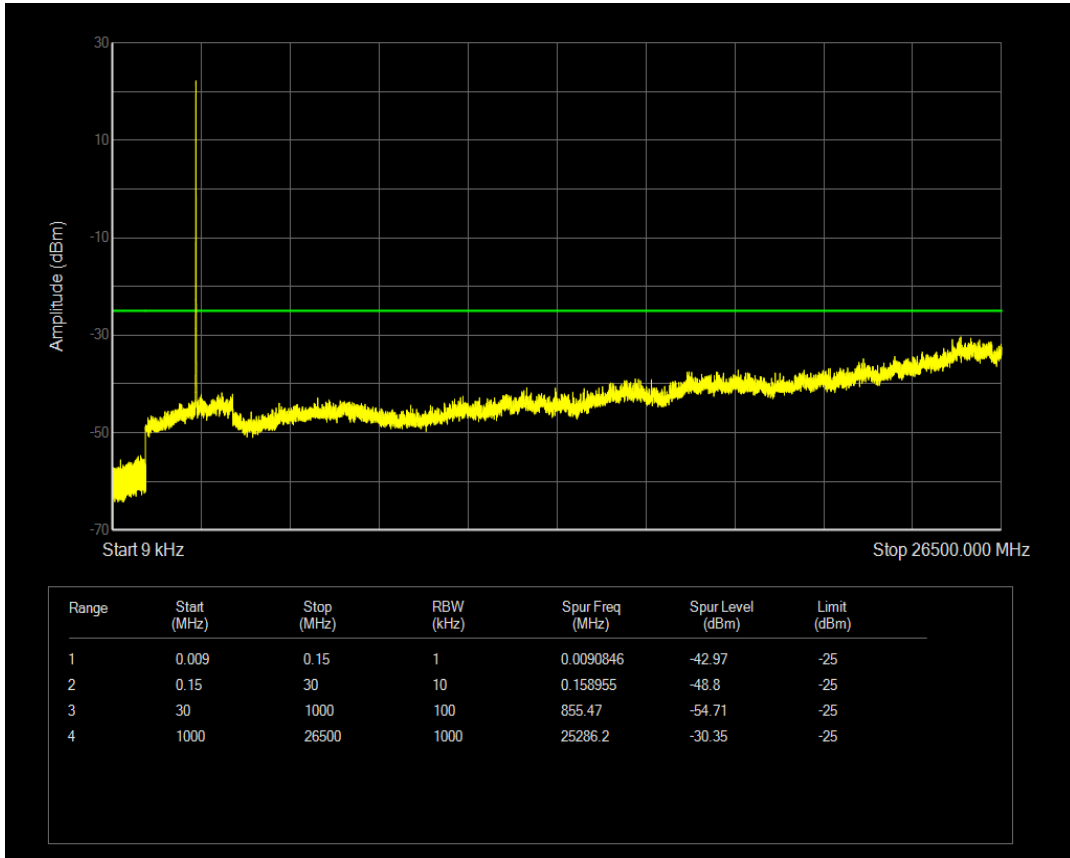

Band7 QAM16 BW=5MHz Channel=20775 RB Size=25 Position=#0

Band7 QPSK BW=5MHz Channel=21100 RB Size=1 Position=#0