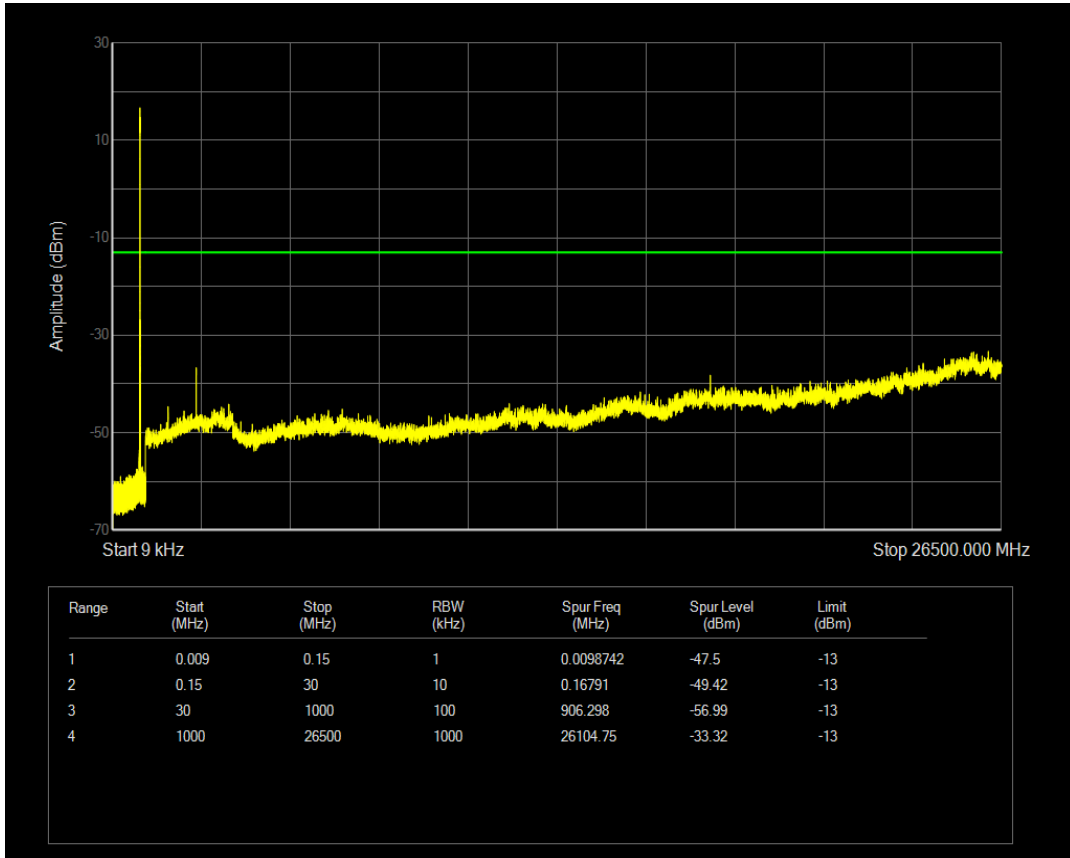

Band5 QAM16 BW=3MHz Channel=20525 RB Size=15 Position=#0

Band5 QPSK BW=3MHz Channel=20635 RB Size=1 Position=#0