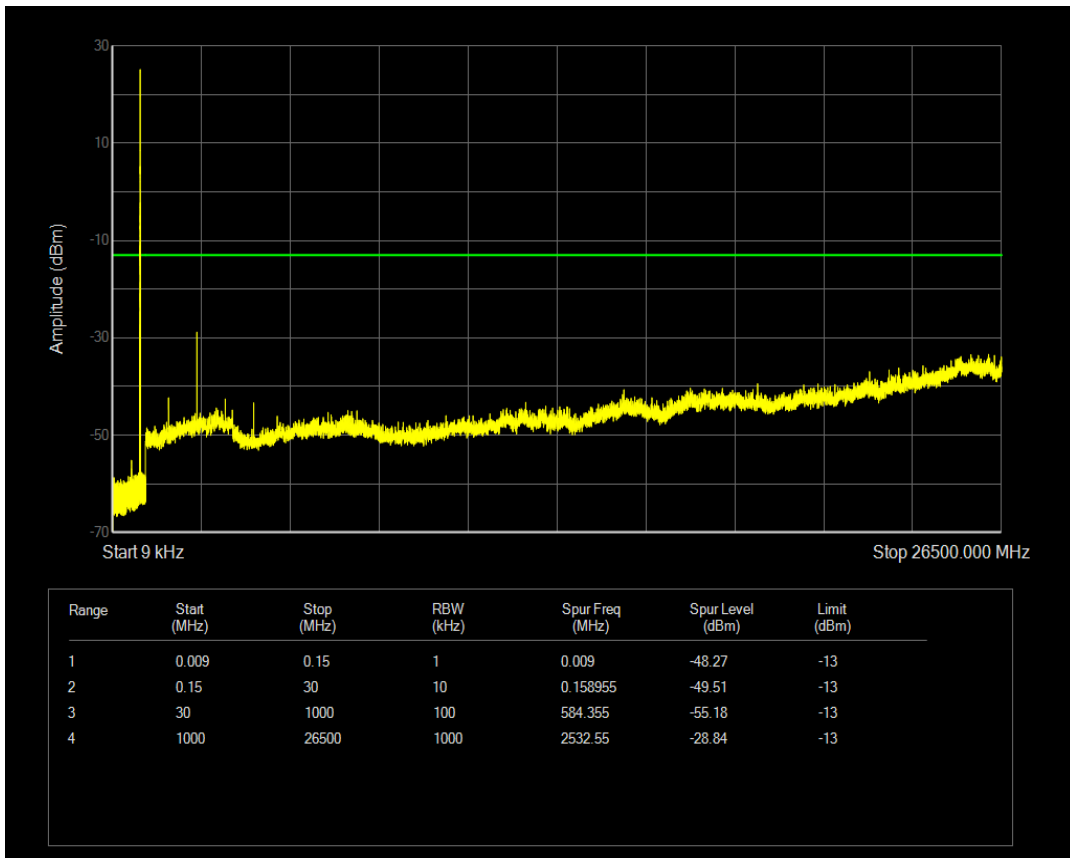

Band5 QPSK BW=5MHz Channel=20625 RB Size=1 Position=#0

Band5 QPSK BW=5MHz Channel=20625 RB Size=25 Position=#0