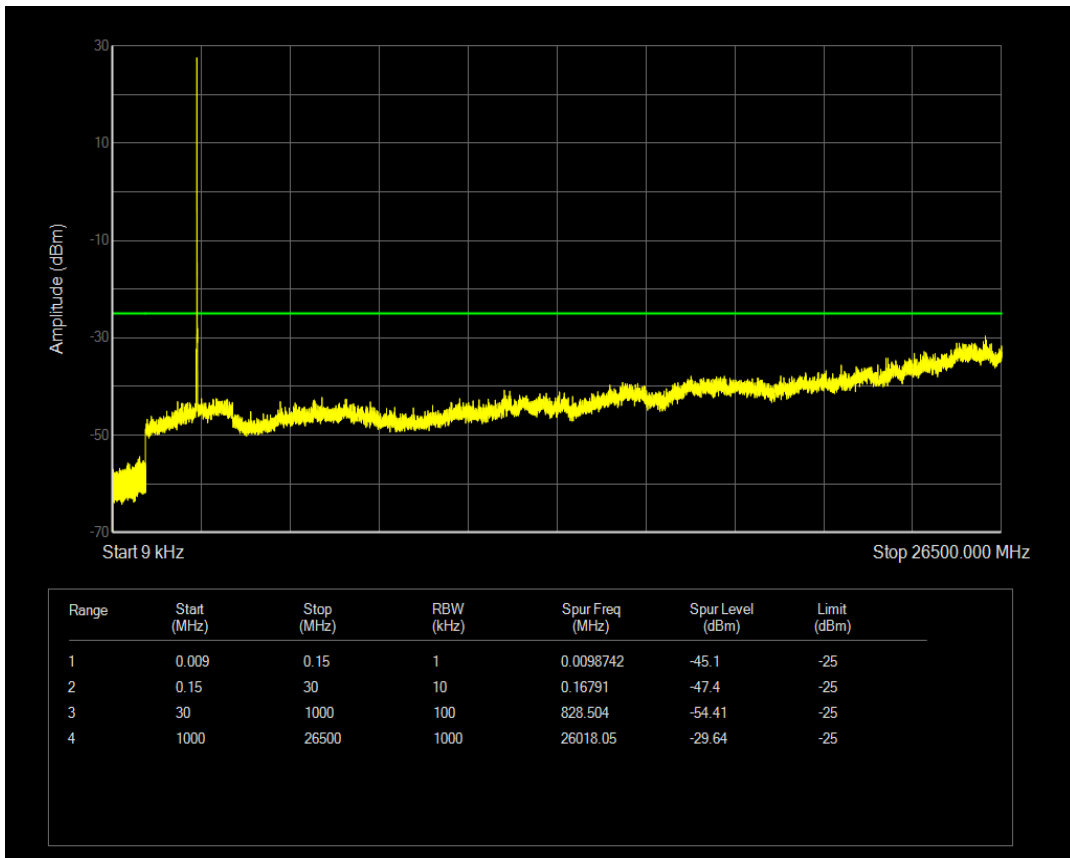

Band7 QAM16 BW=10MHz Channel=20800 RB Size=1 Position=#0

Band7 QAM16 BW=10MHz Channel=20800 RB Size=50 Position=#0

Band7 QPSK BW=10MHz Channel=21100 RB Size=1 Position=#0

Band7 QPSK BW=10MHz Channel=21100 RB Size=50 Position=#0

Band7 QAM16 BW=10MHz Channel=21100 RB Size=1 Position=#0

Band7 QAM16 BW=10MHz Channel=21100 RB Size=50 Position=#0

Band7 QPSK BW=10MHz Channel=21400 RB Size=1 Position=#0

Band7 QPSK BW=10MHz Channel=21400 RB Size=50 Position=#0