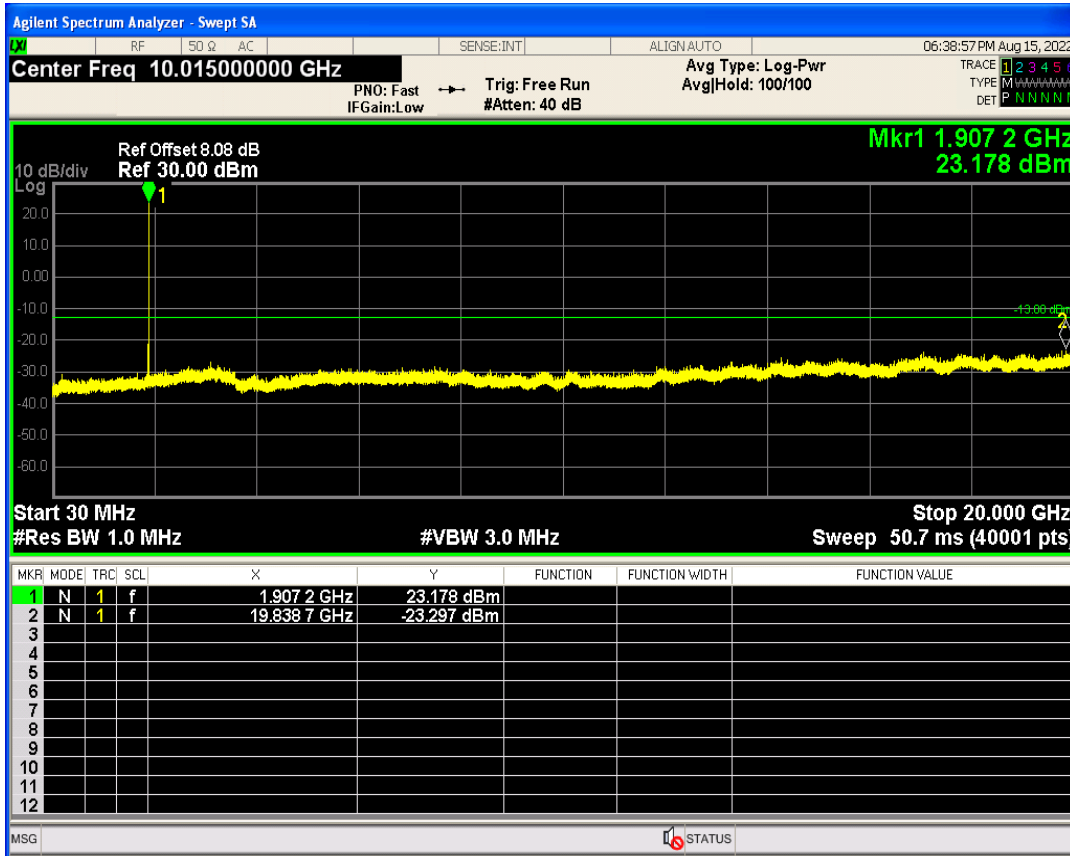

WCDMA Band2 Channel=9538