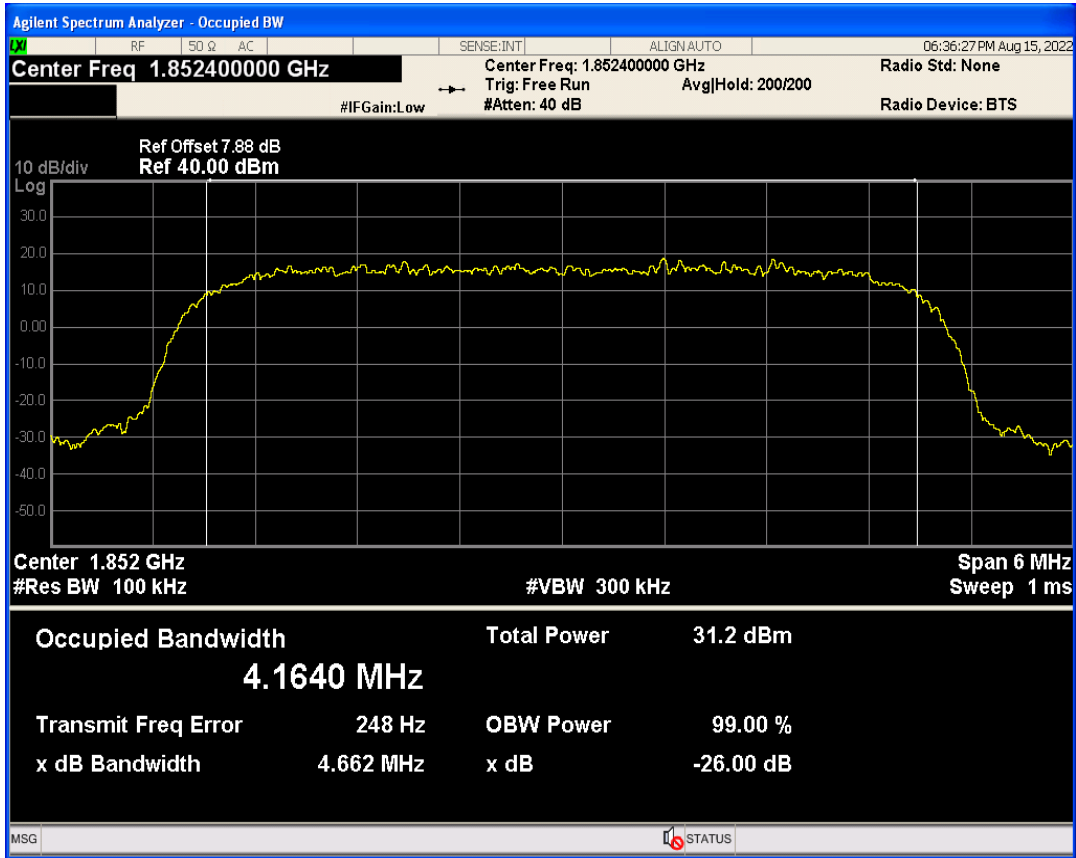

WCDMA Band2 Channel=9538