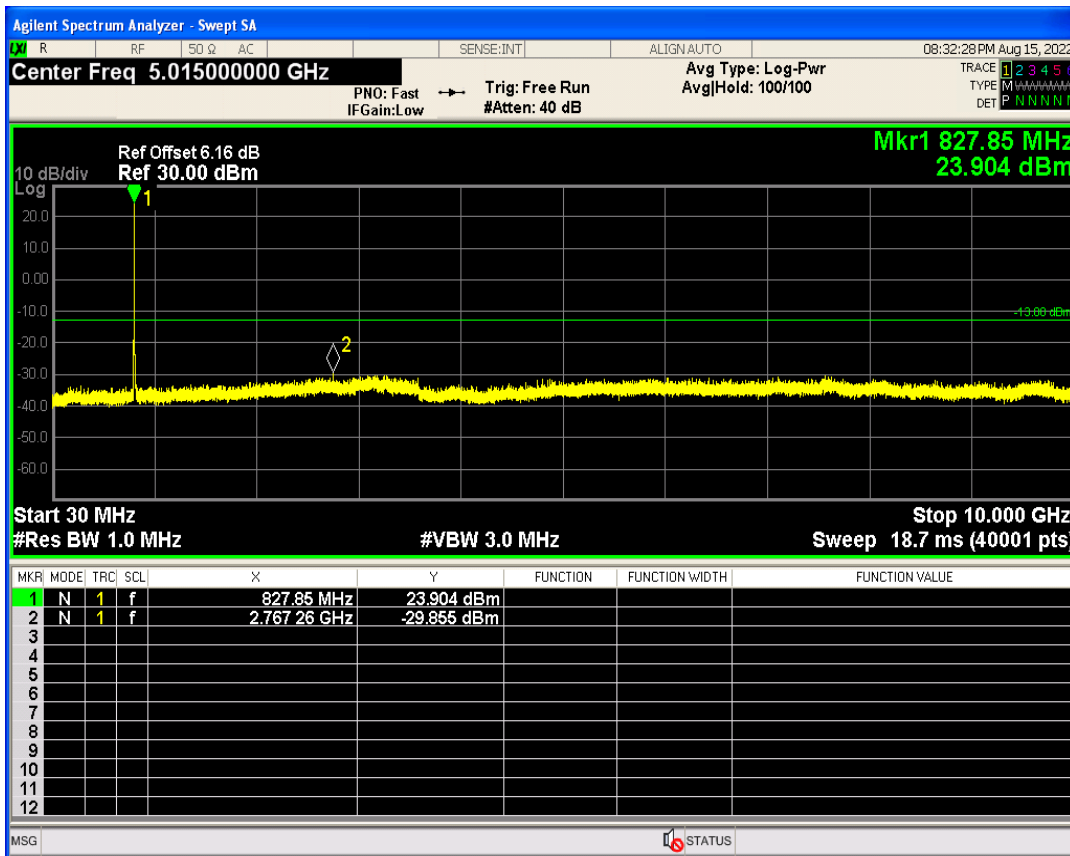

WCDMA Band2 Channel=9262

WCDMA Band2 Channel=9400

WCDMA Band2 Channel=9538

WCDMA Band5 Channel=4132

WCDMA Band5 Channel=4182

WCDMA Band5 Channel=4233

07 Conducted output power

Band	Channel	Frequency (MHz)	Power (dBm)	Verdict
HSDPA Band2 Subtest1	9262	1852.4	22.30	PASS
HSDPA Band2 Subtest2	9262	1852.4	22.06	PASS
HSDPA Band2 Subtest3	9262	1852.4	21.52	PASS
HSDPA Band2 Subtest4	9262	1852.4	21.18	PASS
HSDPA Band2 Subtest1	9400	1880	22.05	PASS
HSDPA Band2 Subtest2	9400	1880	21.68	PASS
HSDPA Band2 Subtest3	9400	1880	21.45	PASS
HSDPA Band2 Subtest4	9400	1880	21.36	PASS
HSDPA Band2 Subtest1	9538	1907.6	21.90	PASS
HSDPA Band2 Subtest2	9538	1907.6	21.67	PASS
HSDPA Band2 Subtest3	9538	1907.6	21.48	PASS
HSDPA Band2 Subtest4	9538	1907.6	21.26	PASS
HSDPA Band5 Subtest1	4132	826.4	21.70	PASS
HSDPA Band5 Subtest2	4132	826.4	21.39	PASS
HSDPA Band5 Subtest3	4132	826.4	21.07	PASS
HSDPA Band5 Subtest4	4132	826.4	21.06	PASS
HSDPA Band5 Subtest1	4182	836.4	21.82	PASS
HSDPA Band5 Subtest2	4182	836.4	21.53	PASS
HSDPA Band5 Subtest3	4182	836.4	21.18	PASS
HSDPA Band5 Subtest4	4182	836.4	21.22	PASS
HSDPA Band5 Subtest1	4233	846.6	21.80	PASS
HSDPA Band5 Subtest2	4233	846.6	21.49	PASS
HSDPA Band5 Subtest3	4233	846.6	21.24	PASS
HSDPA Band5 Subtest4	4233	846.6	20.94	PASS