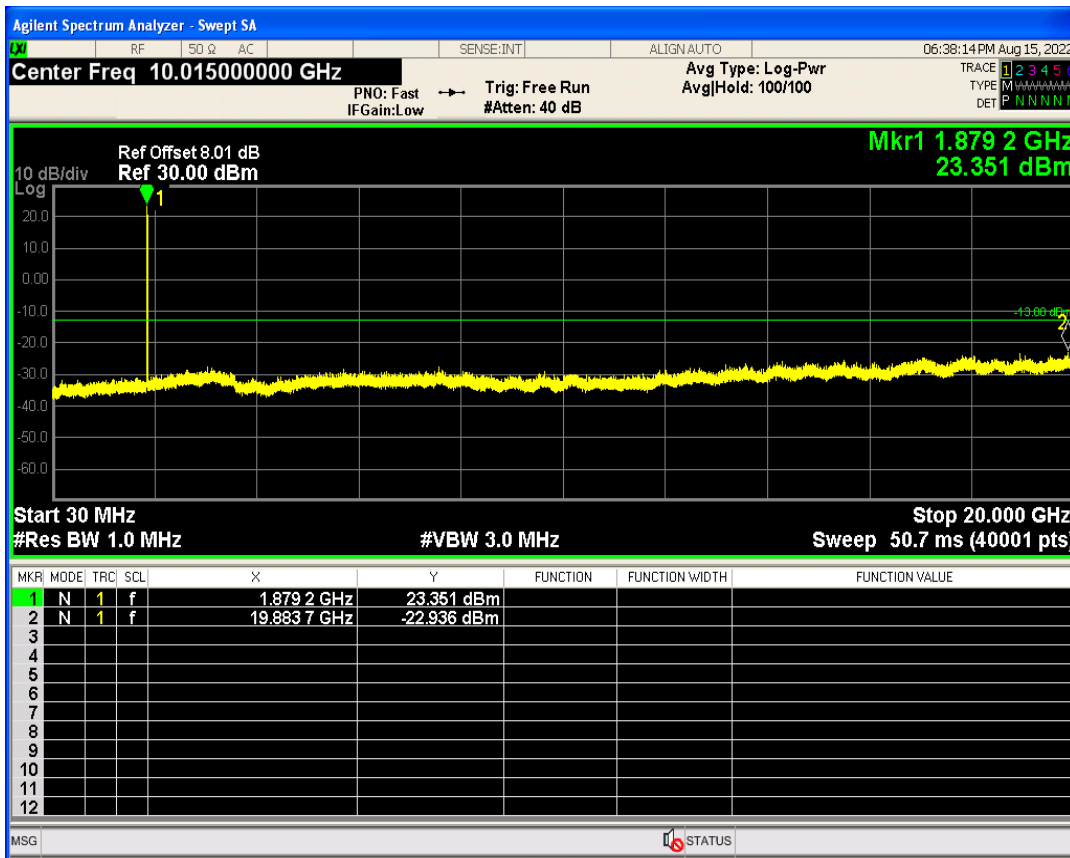

WCDMA Band2 Channel=9400