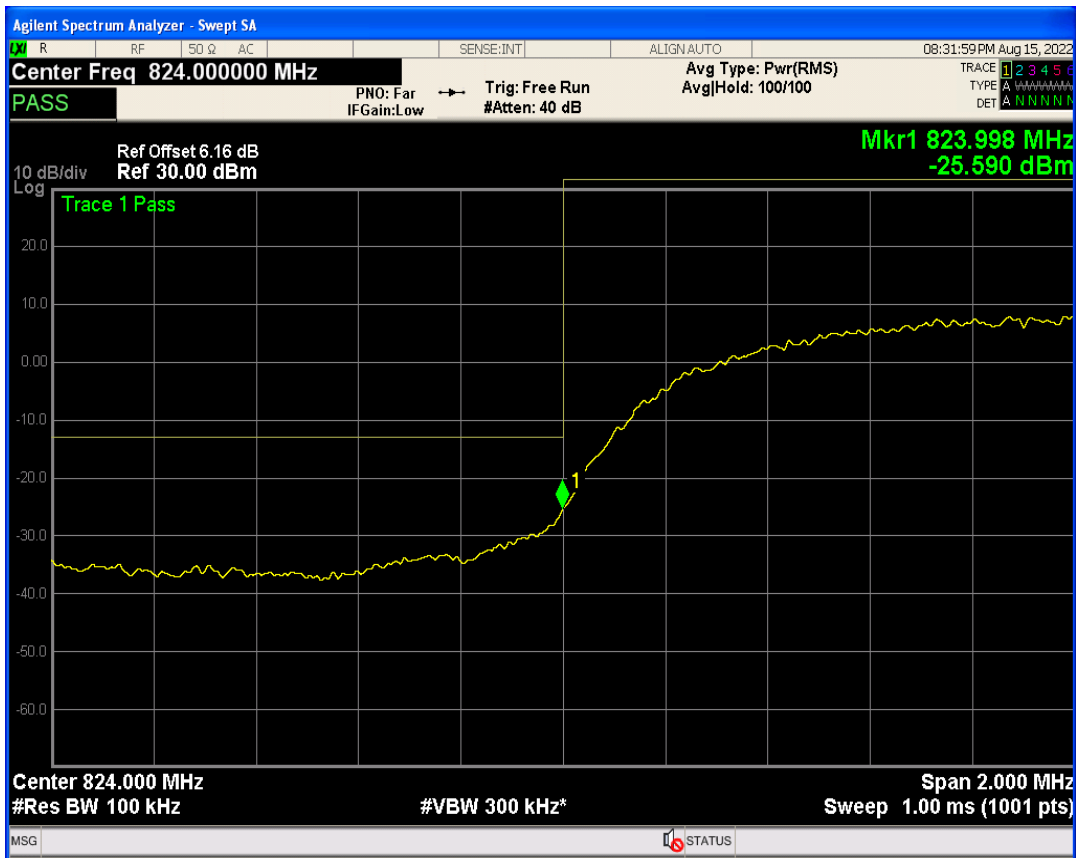

WCDMA Band2 Channel=9262

WCDMA Band2 Channel=9538

WCDMA Band2 Channel=9400

WCDMA Band5 Channel=4132

WCDMA Band5 Channel=4233

WCDMA Band5 Channel=4182

05 Band edge

Band	Channel	Frequency (MHz)	Spur Freq (MHz)	Spur Level (dBm)	Limit (dBm)	Verdict
WCDMA Band2	9262	1852.4	1850.00	-25.71	-13	PASS
WCDMA Band2	9538	1907.6	1910.00	-25.30	-13	PASS
WCDMA Band5	4132	826.4	824.00	-25.59	-13	PASS
WCDMA Band5	4233	846.6	849.00	-25.65	-13	PASS

WCDMA Band2 Channel=9538

WCDMA Band2 Channel=9262

WCDMA Band5 Channel=4132

WCDMA Band5 Channel=4233

06 Out-of-band emissions

Band	Channel	Frequency (MHz)	Spur Freq (MHz)	Spur Level (dBm)	Limit (dBm)	Verdict
WCDMA Band2	9262	1852.4	19539.19	-23.84	-13	PASS
WCDMA Band2	9400	1880	19883.67	-22.93	-13	PASS
WCDMA Band2	9538	1907.6	19838.74	-23.29	-13	PASS
WCDMA Band5	4132	826.4	2767.26	-29.85	-13	PASS
WCDMA Band5	4182	836.4	2760.78	-29.74	-13	PASS
WCDMA Band5	4233	846.6	3144.88	-29.95	-13	PASS