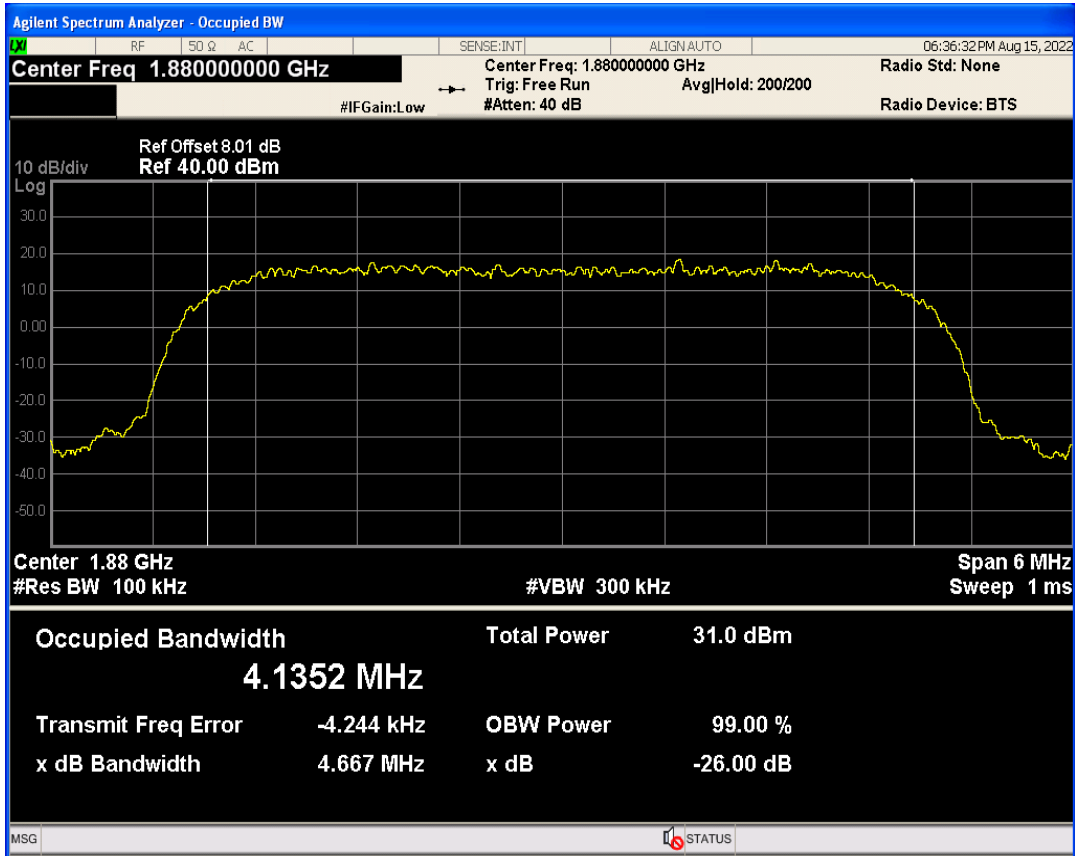

WCDMA Band5 Channel=4132