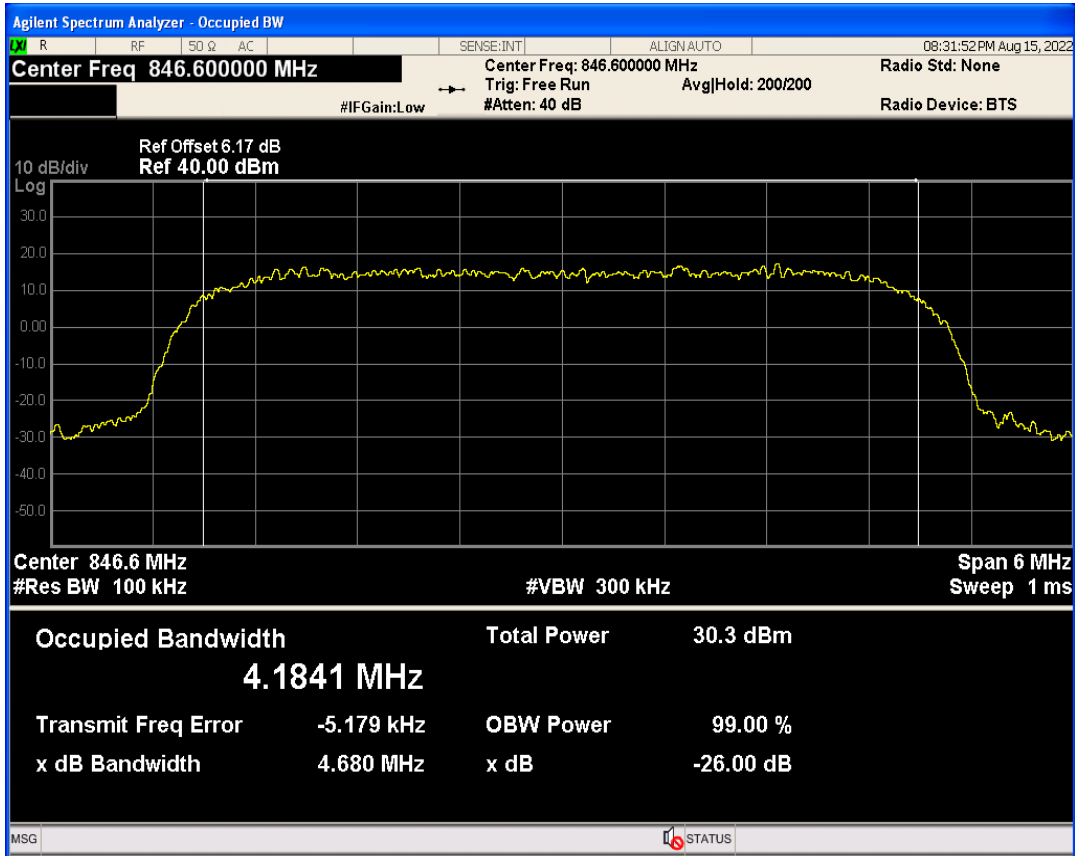

WCDMA Band2 Channel=9262

WCDMA Band2 Channel=9538

WCDMA Band2 Channel=9400

WCDMA Band5 Channel=4132

WCDMA Band5 Channel=4233

WCDMA Band5 Channel=4182

05 Band edge

Band	Channel	Frequency (MHz)	Spur Freq (MHz)	Spur Level (dBm)	Limit (dBm)	Verdict
WCDMA Band2	9262	1852.4	1850.00	-25.71	-13	PASS
WCDMA Band2	9538	1907.6	1910.00	-25.30	-13	PASS
WCDMA Band5	4132	826.4	824.00	-25.59	-13	PASS
WCDMA Band5	4233	846.6	849.00	-25.65	-13	PASS