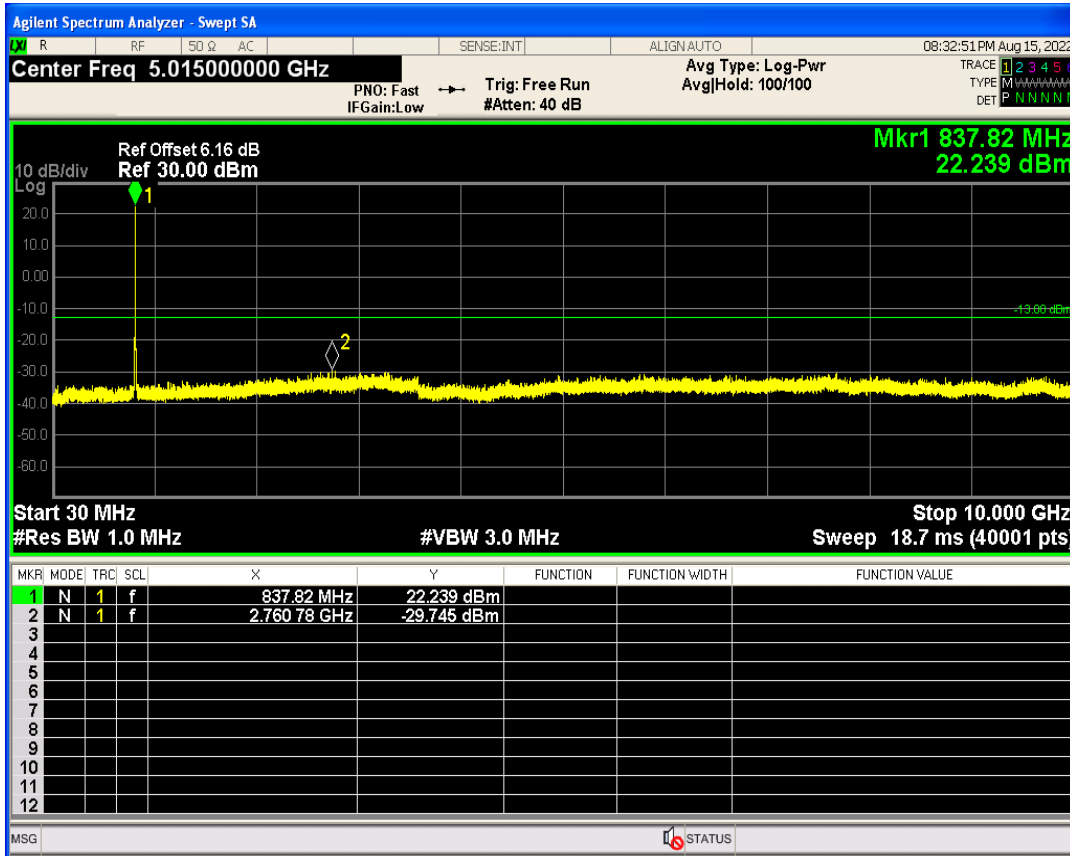

WCDMA Band2 Channel=9538

WCDMA Band2 Channel=9262

WCDMA Band5 Channel=4132

WCDMA Band5 Channel=4233

06 Out-of-band emissions

Band	Channel	Frequency (MHz)	Spur Freq (MHz)	Spur Level (dBm)	Limit (dBm)	Verdict
WCDMA Band2	9262	1852.4	19539.19	-23.84	-13	PASS
WCDMA Band2	9400	1880	19883.67	-22.93	-13	PASS
WCDMA Band2	9538	1907.6	19838.74	-23.29	-13	PASS
WCDMA Band5	4132	826.4	2767.26	-29.85	-13	PASS
WCDMA Band5	4182	836.4	2760.78	-29.74	-13	PASS
WCDMA Band5	4233	846.6	3144.88	-29.95	-13	PASS

WCDMA Band2 Channel=9262

WCDMA Band2 Channel=9400

WCDMA Band2 Channel=9538

WCDMA Band5 Channel=4132

WCDMA Band5 Channel=4182

WCDMA Band5 Channel=4233

07 Conducted output power

Band	Channel	Frequency (MHz)	Power (dBm)	Verdict
HSDPA Band2 Subtest1	9262	1852.4	22.30	PASS
HSDPA Band2 Subtest2	9262	1852.4	22.06	PASS
HSDPA Band2 Subtest3	9262	1852.4	21.52	PASS
HSDPA Band2 Subtest4	9262	1852.4	21.18	PASS
HSDPA Band2 Subtest1	9400	1880	22.05	PASS
HSDPA Band2 Subtest2	9400	1880	21.68	PASS
HSDPA Band2 Subtest3	9400	1880	21.45	PASS
HSDPA Band2 Subtest4	9400	1880	21.36	PASS
HSDPA Band2 Subtest1	9538	1907.6	21.90	PASS
HSDPA Band2 Subtest2	9538	1907.6	21.67	PASS
HSDPA Band2 Subtest3	9538	1907.6	21.48	PASS
HSDPA Band2 Subtest4	9538	1907.6	21.26	PASS
HSDPA Band5 Subtest1	4132	826.4	21.70	PASS
HSDPA Band5 Subtest2	4132	826.4	21.39	PASS
HSDPA Band5 Subtest3	4132	826.4	21.07	PASS
HSDPA Band5 Subtest4	4132	826.4	21.06	PASS
HSDPA Band5 Subtest1	4182	836.4	21.82	PASS
HSDPA Band5 Subtest2	4182	836.4	21.53	PASS
HSDPA Band5 Subtest3	4182	836.4	21.18	PASS
HSDPA Band5 Subtest4	4182	836.4	21.22	PASS
HSDPA Band5 Subtest1	4233	846.6	21.80	PASS
HSDPA Band5 Subtest2	4233	846.6	21.49	PASS
HSDPA Band5 Subtest3	4233	846.6	21.24	PASS
HSDPA Band5 Subtest4	4233	846.6	20.94	PASS