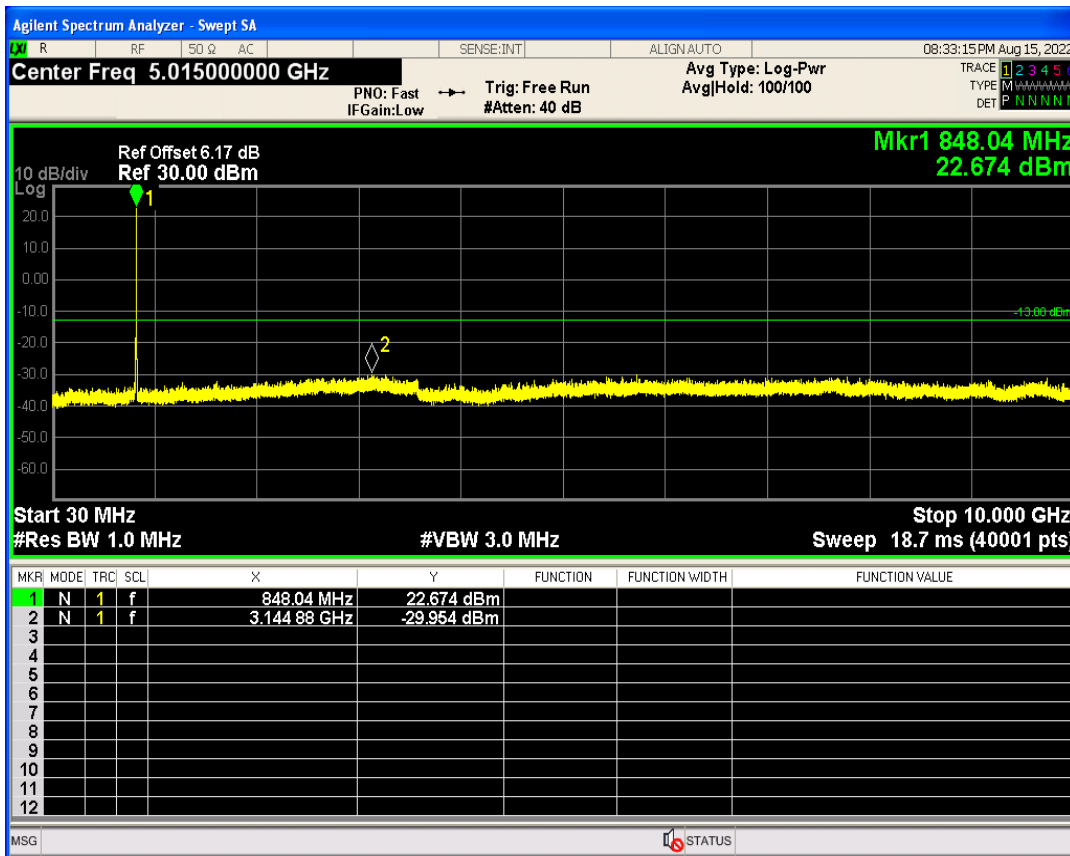

WCDMA Band2 Channel=9538

WCDMA Band2 Channel=9262

WCDMA Band5 Channel=4132

WCDMA Band5 Channel=4233

06 Out-of-band emissions

Band	Channel	Frequency (MHz)	Spur Freq (MHz)	Spur Level (dBm)	Limit (dBm)	Verdict
WCDMA Band2	9262	1852.4	19539.19	-23.84	-13	PASS
WCDMA Band2	9400	1880	19883.67	-22.93	-13	PASS
WCDMA Band2	9538	1907.6	19838.74	-23.29	-13	PASS
WCDMA Band5	4132	826.4	2767.26	-29.85	-13	PASS
WCDMA Band5	4182	836.4	2760.78	-29.74	-13	PASS
WCDMA Band5	4233	846.6	3144.88	-29.95	-13	PASS

WCDMA Band2 Channel=9262

WCDMA Band2 Channel=9400

WCDMA Band2 Channel=9538

WCDMA Band5 Channel=4132

WCDMA Band5 Channel=4182

WCDMA Band5 Channel=4233

07 Conducted output power

Band	Channel	Frequency (MHz)	Power (dBm)	Verdict
HSDPA Band2 Subtest1	9262	1852.4	22.30	PASS
HSDPA Band2 Subtest2	9262	1852.4	22.06	PASS
HSDPA Band2 Subtest3	9262	1852.4	21.52	PASS
HSDPA Band2 Subtest4	9262	1852.4	21.18	PASS
HSDPA Band2 Subtest1	9400	1880	22.05	PASS
HSDPA Band2 Subtest2	9400	1880	21.68	PASS
HSDPA Band2 Subtest3	9400	1880	21.45	PASS
HSDPA Band2 Subtest4	9400	1880	21.36	PASS
HSDPA Band2 Subtest1	9538	1907.6	21.90	PASS
HSDPA Band2 Subtest2	9538	1907.6	21.67	PASS
HSDPA Band2 Subtest3	9538	1907.6	21.48	PASS
HSDPA Band2 Subtest4	9538	1907.6	21.26	PASS
HSDPA Band5 Subtest1	4132	826.4	21.70	PASS
HSDPA Band5 Subtest2	4132	826.4	21.39	PASS
HSDPA Band5 Subtest3	4132	826.4	21.07	PASS
HSDPA Band5 Subtest4	4132	826.4	21.06	PASS
HSDPA Band5 Subtest1	4182	836.4	21.82	PASS
HSDPA Band5 Subtest2	4182	836.4	21.53	PASS
HSDPA Band5 Subtest3	4182	836.4	21.18	PASS
HSDPA Band5 Subtest4	4182	836.4	21.22	PASS
HSDPA Band5 Subtest1	4233	846.6	21.80	PASS
HSDPA Band5 Subtest2	4233	846.6	21.49	PASS
HSDPA Band5 Subtest3	4233	846.6	21.24	PASS
HSDPA Band5 Subtest4	4233	846.6	20.94	PASS