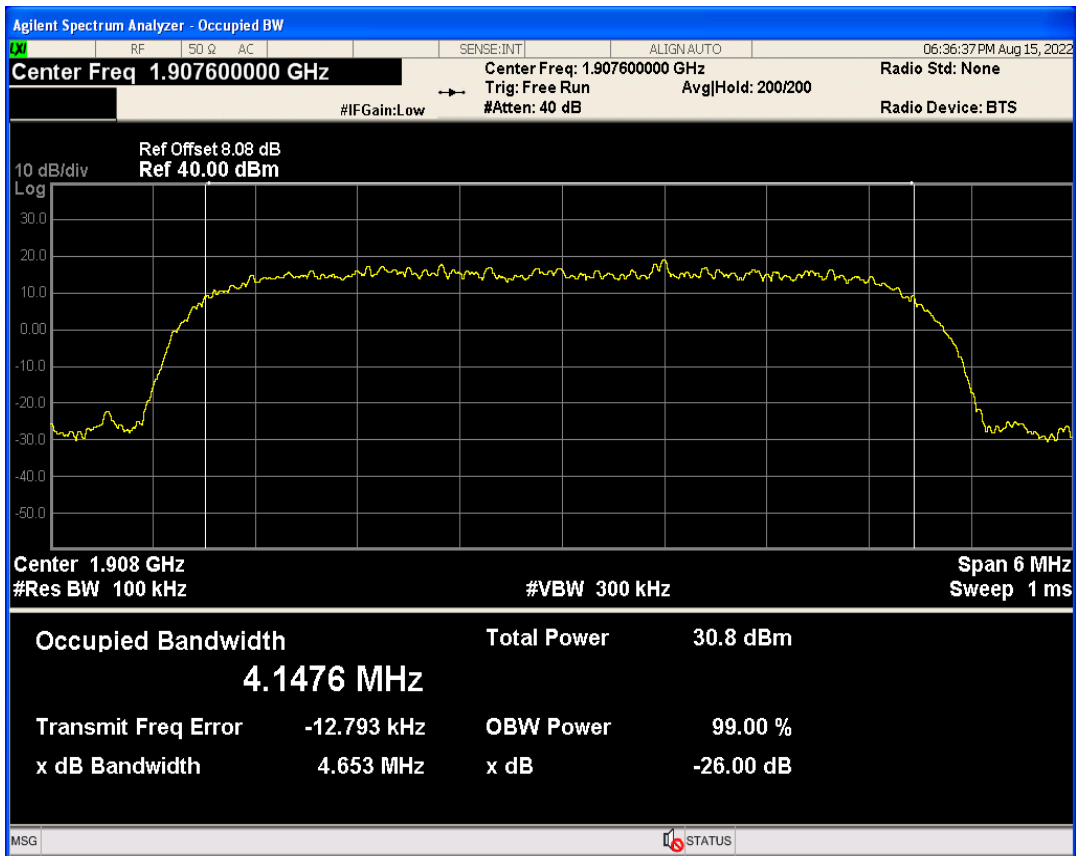

WCDMA Band2 Channel=9400