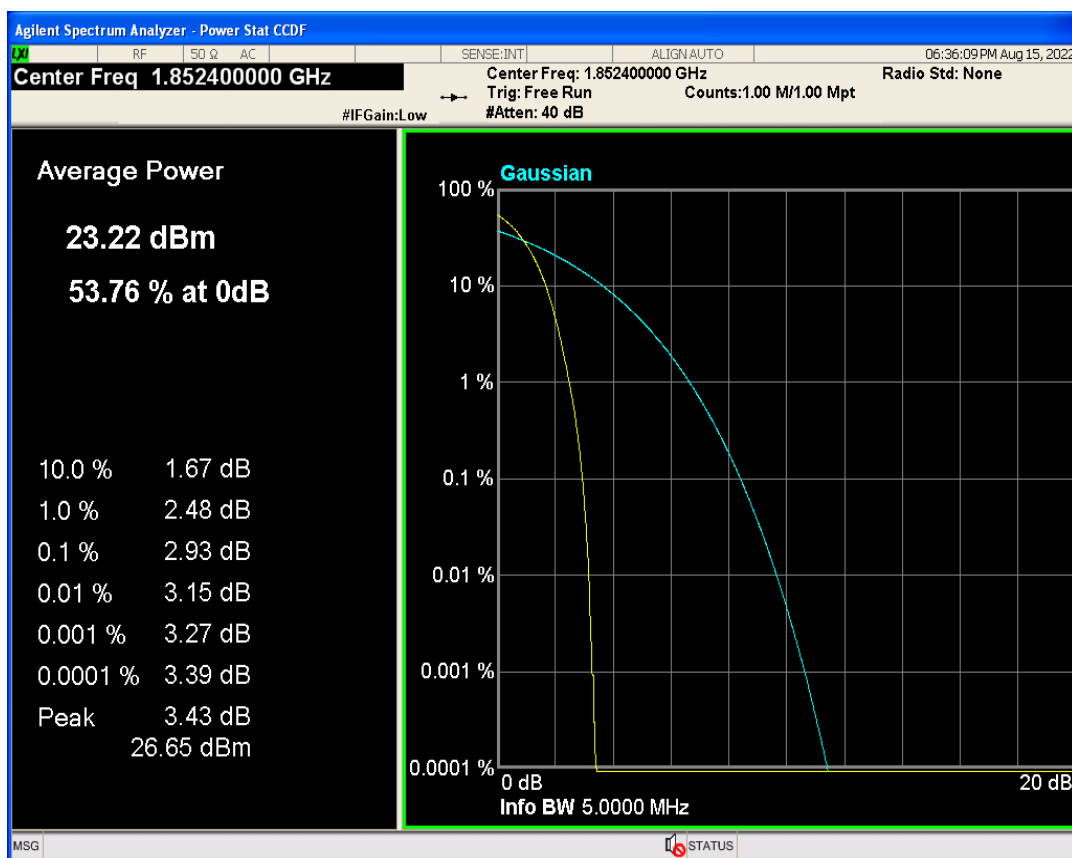

01 Conducted output power

Band	Channel	Frequency (MHz)	Power (dBm)	Verdict
WCDMA Band2	9262	1852.4	22.49	PASS
WCDMA Band2	9400	1880	22.43	PASS
WCDMA Band2	9538	1907.6	22.39	PASS
WCDMA Band5	4132	826.4	22.31	PASS
WCDMA Band5	4182	836.4	22.25	PASS
WCDMA Band5	4233	846.6	22.17	PASS

03 Peak-to-Average Ratio

Band	Channel	Frequency (MHz)	Result (dB)	high Limit (dB)	Verdict
WCDMA Band2	9262	1852.4	2.93	13	PASS
WCDMA Band2	9400	1880	2.99	13	PASS
WCDMA Band2	9538	1907.6	2.80	13	PASS
WCDMA Band5	4132	826.4	3.07	13	PASS
WCDMA Band5	4182	836.4	3.06	13	PASS
WCDMA Band5	4233	846.6	3.04	13	PASS

WCDMA Band2 Channel=9262