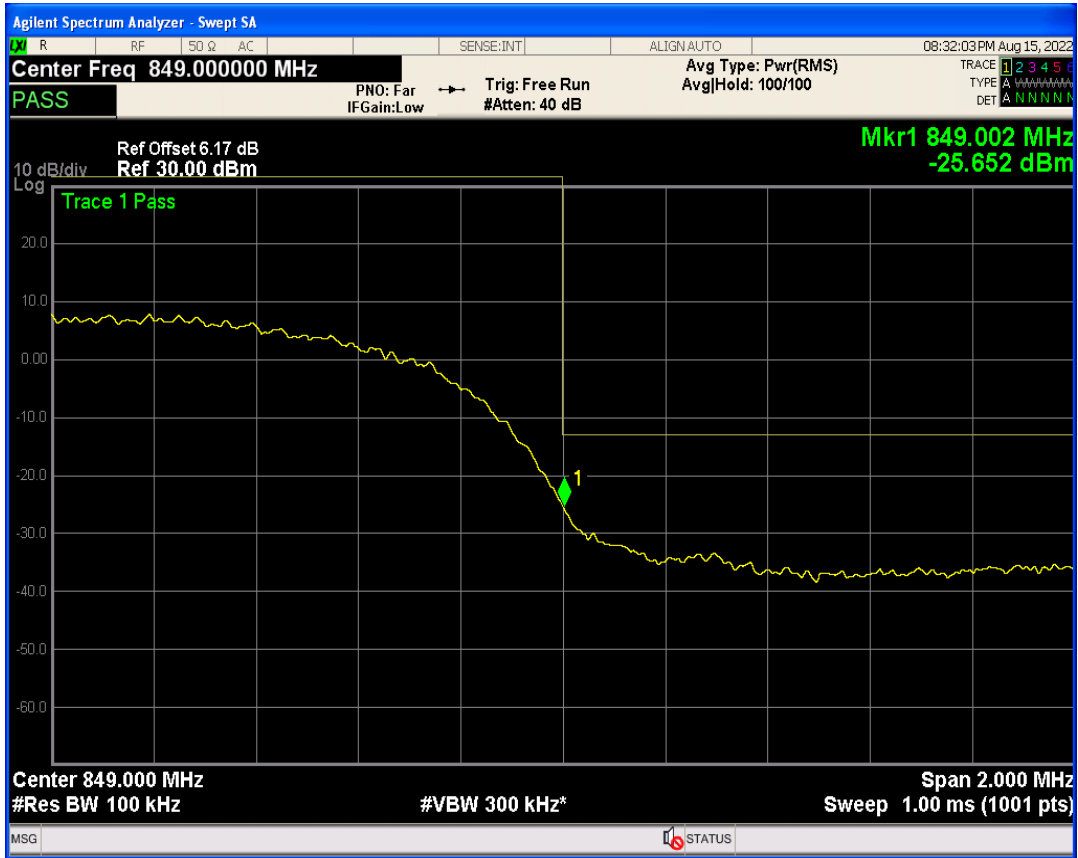

WCDMA Band2 Channel=9538

WCDMA Band2 Channel=9262

WCDMA Band5 Channel=4132

WCDMA Band5 Channel=4233

06 Out-of-band emissions

Band	Channel	Frequency (MHz)	Spur Freq (MHz)	Spur Level (dBm)	Limit (dBm)	Verdict
WCDMA Band2	9262	1852.4	19539.19	-23.84	-13	PASS
WCDMA Band2	9400	1880	19883.67	-22.93	-13	PASS
WCDMA Band2	9538	1907.6	19838.74	-23.29	-13	PASS
WCDMA Band5	4132	826.4	2767.26	-29.85	-13	PASS
WCDMA Band5	4182	836.4	2760.78	-29.74	-13	PASS
WCDMA Band5	4233	846.6	3144.88	-29.95	-13	PASS