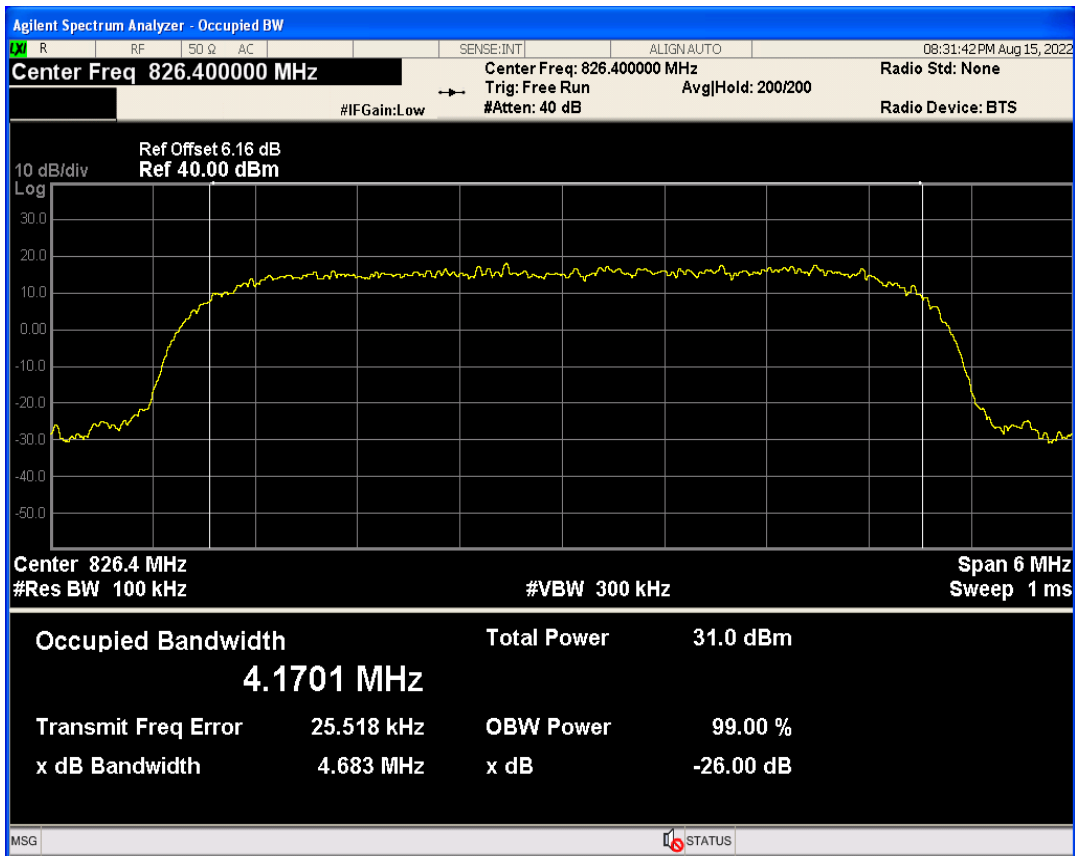

WCDMA Band2 Channel=9262

WCDMA Band2 Channel=9538

WCDMA Band2 Channel=9400

WCDMA Band5 Channel=4132

WCDMA Band5 Channel=4233

WCDMA Band5 Channel=4182

05 Band edge

Band	Channel	Frequency (MHz)	Spur Freq (MHz)	Spur Level (dBm)	Limit (dBm)	Verdict
WCDMA Band2	9262	1852.4	1850.00	-25.71	-13	PASS
WCDMA Band2	9538	1907.6	1910.00	-25.30	-13	PASS
WCDMA Band5	4132	826.4	824.00	-25.59	-13	PASS
WCDMA Band5	4233	846.6	849.00	-25.65	-13	PASS