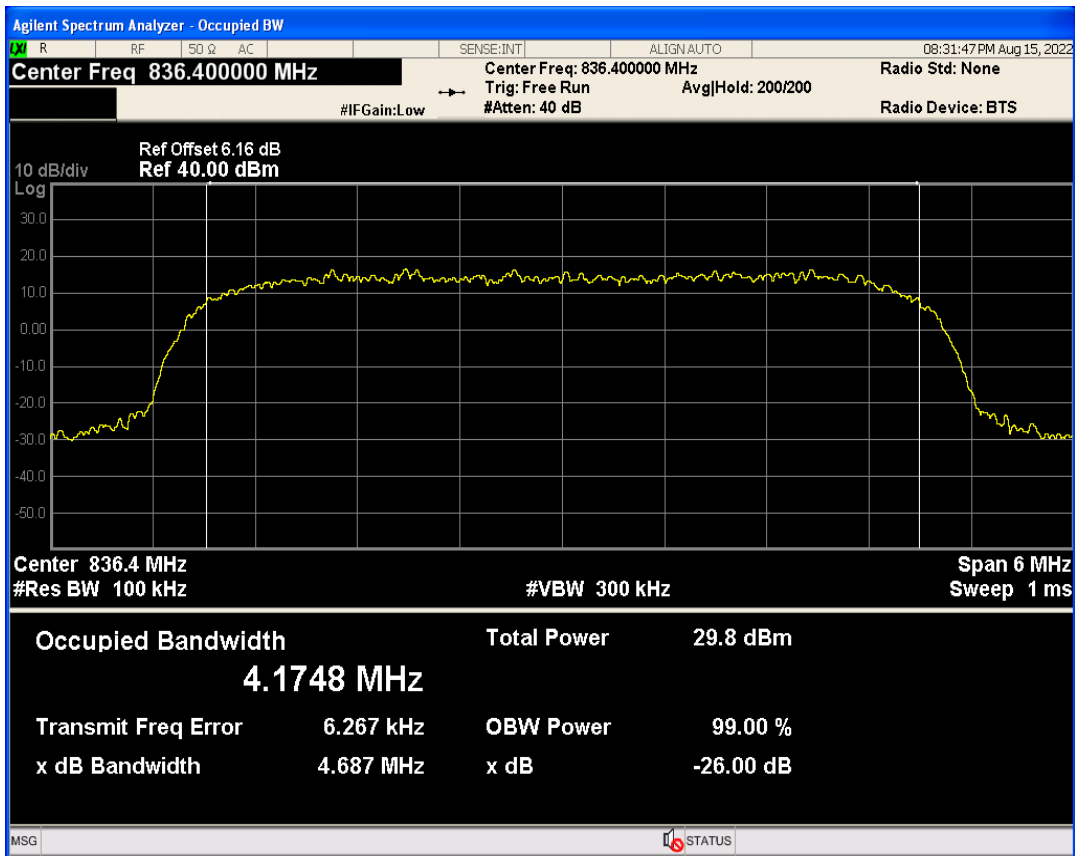

WCDMA Band2 Channel=9262

WCDMA Band2 Channel=9538

WCDMA Band2 Channel=9400

WCDMA Band5 Channel=4132

WCDMA Band5 Channel=4233

WCDMA Band5 Channel=4182

05 Band edge

Band	Channel	Frequency (MHz)	Spur Freq (MHz)	Spur Level (dBm)	Limit (dBm)	Verdict
WCDMA Band2	9262	1852.4	1850.00	-25.71	-13	PASS
WCDMA Band2	9538	1907.6	1910.00	-25.30	-13	PASS
WCDMA Band5	4132	826.4	824.00	-25.59	-13	PASS
WCDMA Band5	4233	846.6	849.00	-25.65	-13	PASS