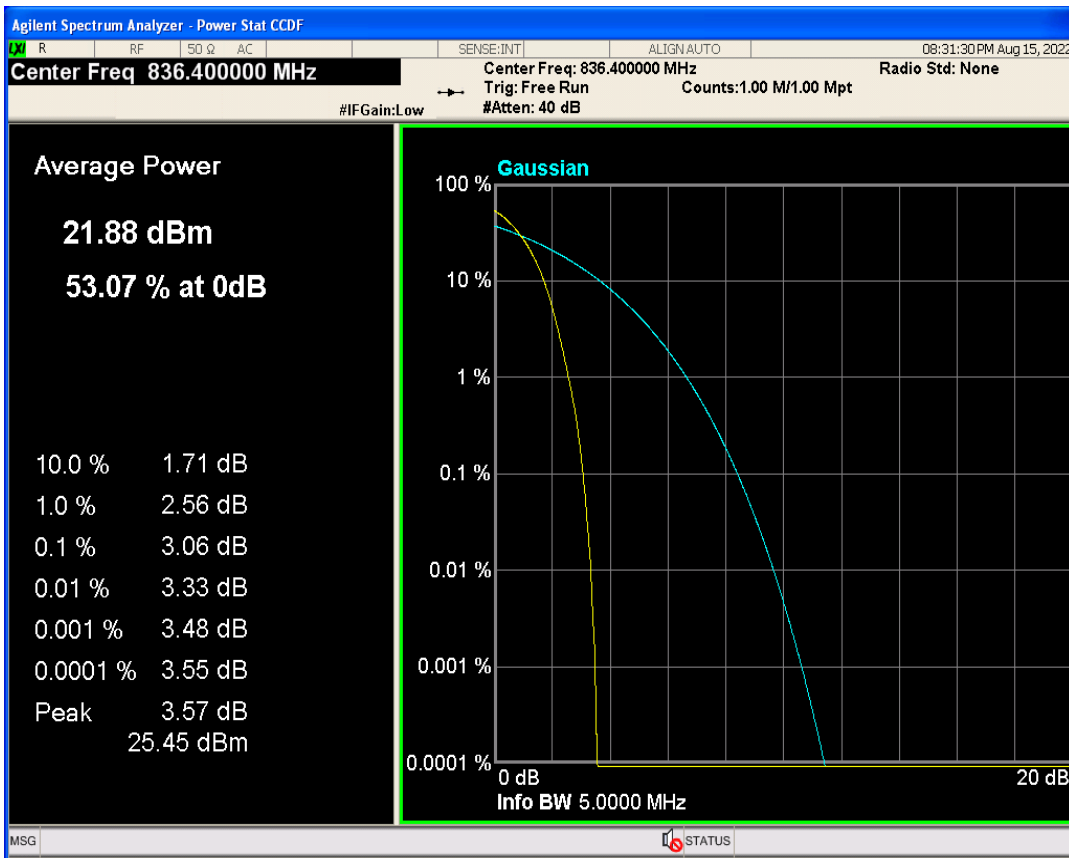

WCDMA Band2 Channel=9262

WCDMA Band2 Channel=9538

WCDMA Band2 Channel=9400

WCDMA Band5 Channel=4132

WCDMA Band5 Channel=4182

WCDMA Band5 Channel=4233

04 Occupied bandwidth

Band	Channel	Frequency (MHz)	99% OBW (kHz)	-26dB EBW (kHz)	Verdict
WCDMA Band2	9262	1852.4	4164.044	4662.070	PASS
WCDMA Band2	9400	1880	4135.242	4666.745	PASS
WCDMA Band2	9538	1907.6	4147.623	4652.873	PASS
WCDMA Band5	4132	826.4	4170.095	4682.824	PASS
WCDMA Band5	4182	836.4	4174.831	4686.507	PASS
WCDMA Band5	4233	846.6	4184.083	4680.005	PASS

WCDMA Band2 Channel=9262

WCDMA Band2 Channel=9538

WCDMA Band2 Channel=9400

WCDMA Band5 Channel=4132

WCDMA Band5 Channel=4233

WCDMA Band5 Channel=4182

05 Band edge

Band	Channel	Frequency (MHz)	Spur Freq (MHz)	Spur Level (dBm)	Limit (dBm)	Verdict
WCDMA Band2	9262	1852.4	1850.00	-25.71	-13	PASS
WCDMA Band2	9538	1907.6	1910.00	-25.30	-13	PASS
WCDMA Band5	4132	826.4	824.00	-25.59	-13	PASS
WCDMA Band5	4233	846.6	849.00	-25.65	-13	PASS