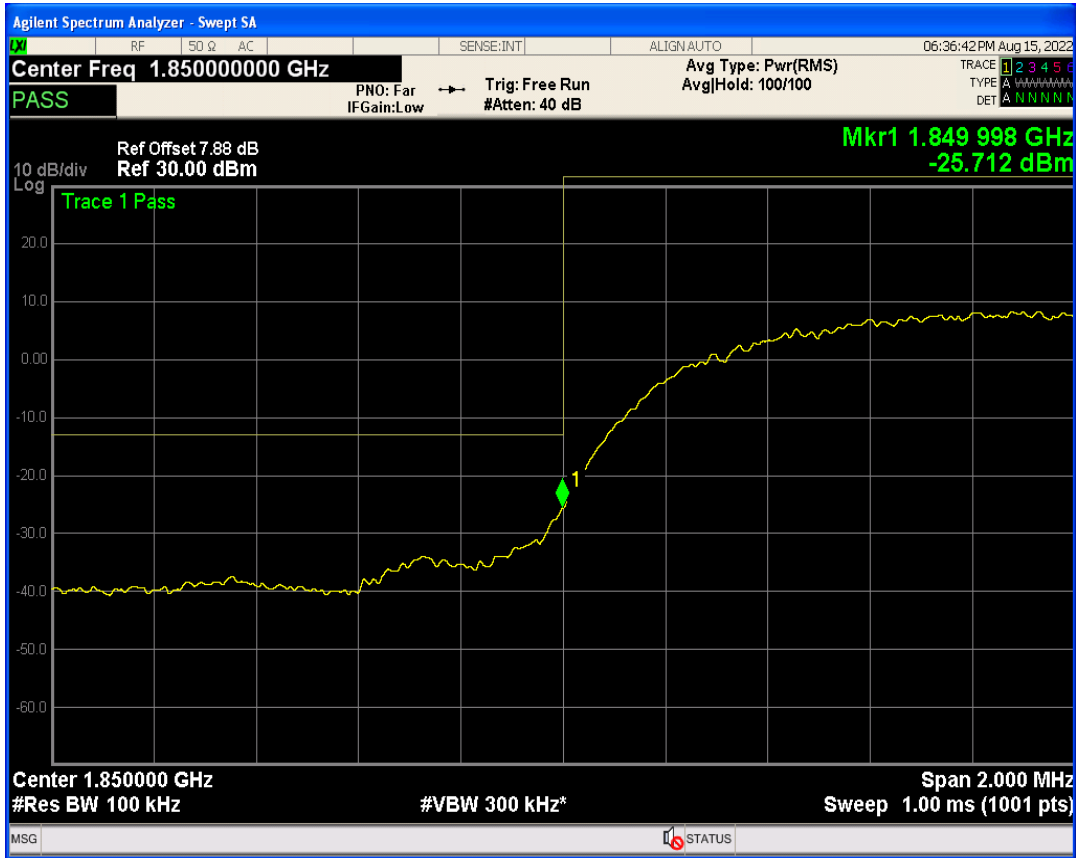

WCDMA Band2 Channel=9262

WCDMA Band2 Channel=9538

WCDMA Band2 Channel=9400

WCDMA Band5 Channel=4132

WCDMA Band5 Channel=4233

WCDMA Band5 Channel=4182

05 Band edge

Band	Channel	Frequency (MHz)	Spur Freq (MHz)	Spur Level (dBm)	Limit (dBm)	Verdict
WCDMA Band2	9262	1852.4	1850.00	-25.71	-13	PASS
WCDMA Band2	9538	1907.6	1910.00	-25.30	-13	PASS
WCDMA Band5	4132	826.4	824.00	-25.59	-13	PASS
WCDMA Band5	4233	846.6	849.00	-25.65	-13	PASS

WCDMA Band2 Channel=9538

WCDMA Band2 Channel=9262

WCDMA Band5 Channel=4132

WCDMA Band5 Channel=4233

06 Out-of-band emissions

Band	Channel	Frequency (MHz)	Spur Freq (MHz)	Spur Level (dBm)	Limit (dBm)	Verdict
WCDMA Band2	9262	1852.4	19539.19	-23.84	-13	PASS
WCDMA Band2	9400	1880	19883.67	-22.93	-13	PASS
WCDMA Band2	9538	1907.6	19838.74	-23.29	-13	PASS
WCDMA Band5	4132	826.4	2767.26	-29.85	-13	PASS
WCDMA Band5	4182	836.4	2760.78	-29.74	-13	PASS
WCDMA Band5	4233	846.6	3144.88	-29.95	-13	PASS