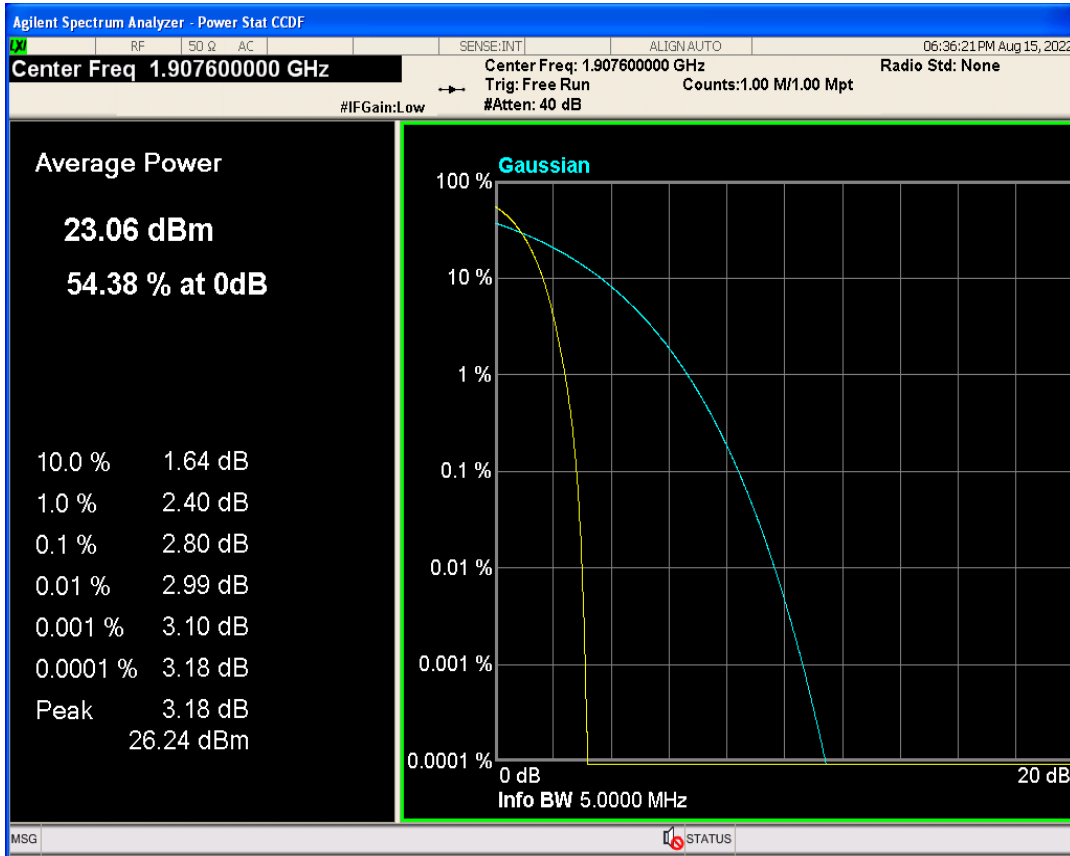

WCDMA Band2 Channel=9538