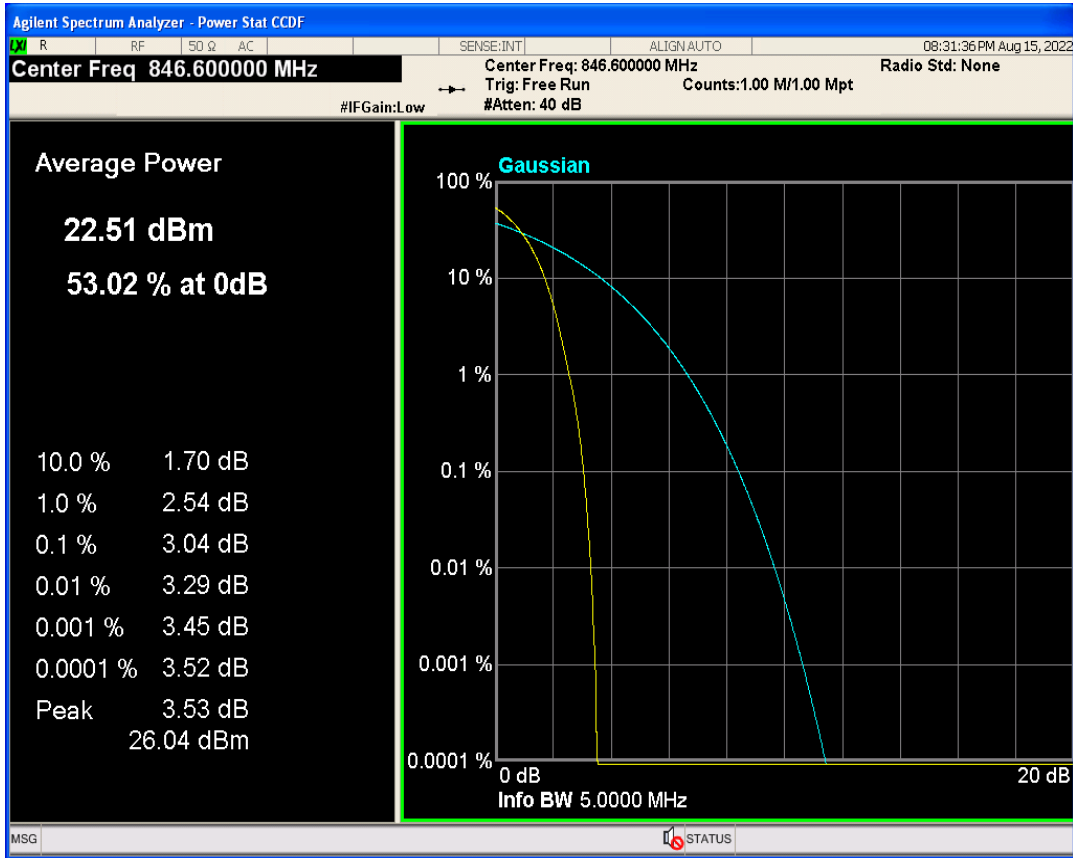

WCDMA Band2 Channel=9262

WCDMA Band2 Channel=9538

WCDMA Band2 Channel=9400

WCDMA Band5 Channel=4132

WCDMA Band5 Channel=4182

WCDMA Band5 Channel=4233

04 Occupied bandwidth

Band	Channel	Frequency (MHz)	99% OBW (kHz)	-26dB EBW (kHz)	Verdict
WCDMA Band2	9262	1852.4	4164.044	4662.070	PASS
WCDMA Band2	9400	1880	4135.242	4666.745	PASS
WCDMA Band2	9538	1907.6	4147.623	4652.873	PASS
WCDMA Band5	4132	826.4	4170.095	4682.824	PASS
WCDMA Band5	4182	836.4	4174.831	4686.507	PASS
WCDMA Band5	4233	846.6	4184.083	4680.005	PASS