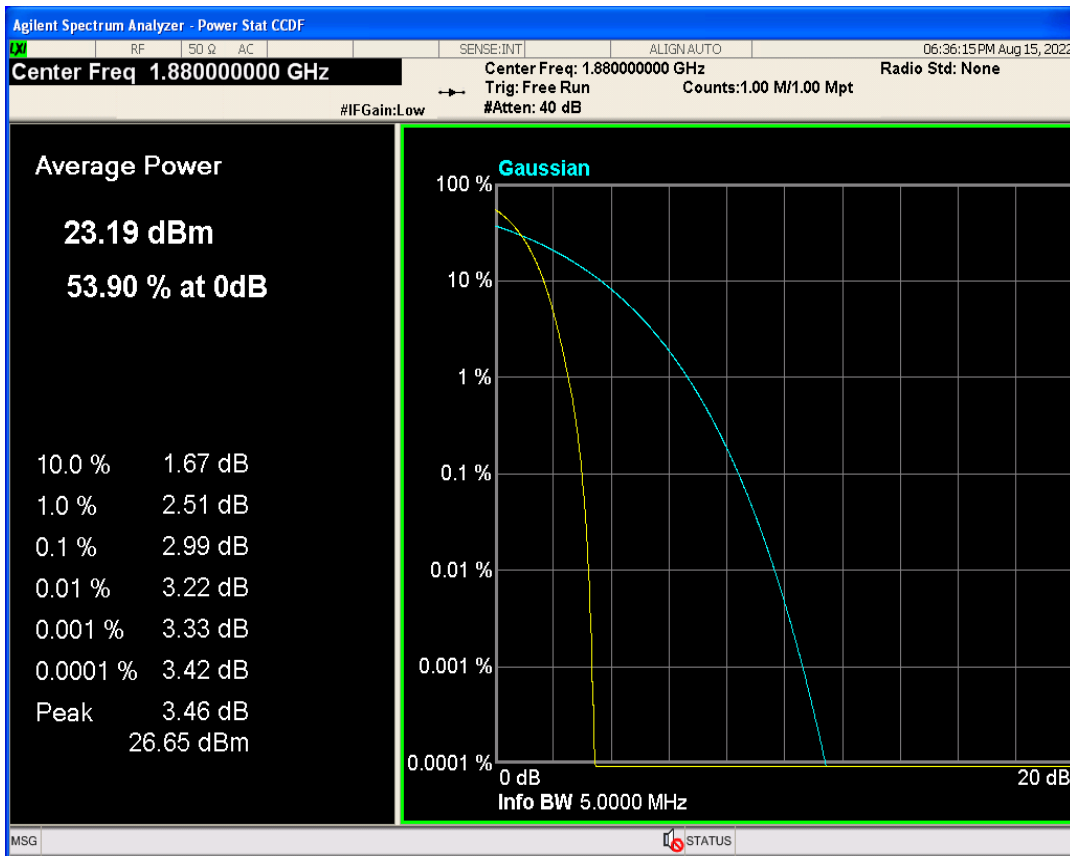

WCDMA Band2 Channel=9400