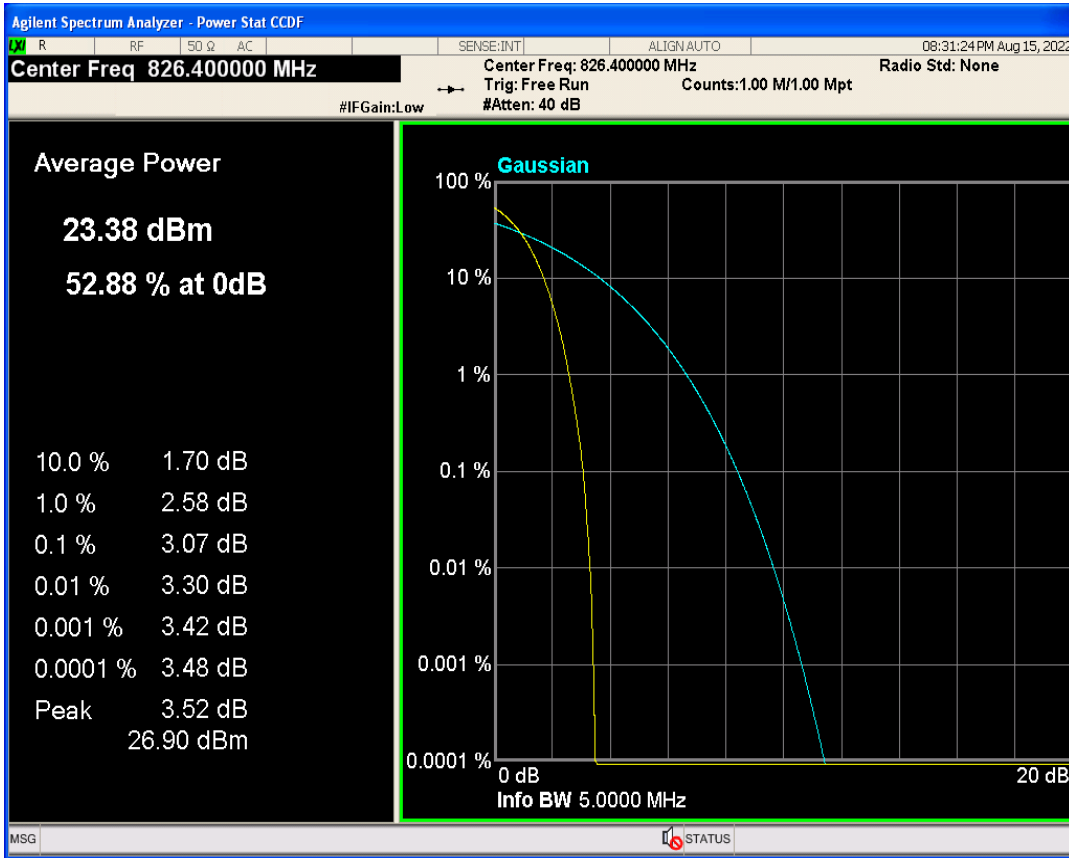

WCDMA Band2 Channel=9262

WCDMA Band2 Channel=9538

WCDMA Band2 Channel=9400

WCDMA Band5 Channel=4132

WCDMA Band5 Channel=4182

WCDMA Band5 Channel=4233

04 Occupied bandwidth

Band	Channel	Frequency (MHz)	99% OBW (kHz)	-26dB EBW (kHz)	Verdict
WCDMA Band2	9262	1852.4	4164.044	4662.070	PASS
WCDMA Band2	9400	1880	4135.242	4666.745	PASS
WCDMA Band2	9538	1907.6	4147.623	4652.873	PASS
WCDMA Band5	4132	826.4	4170.095	4682.824	PASS
WCDMA Band5	4182	836.4	4174.831	4686.507	PASS
WCDMA Band5	4233	846.6	4184.083	4680.005	PASS

WCDMA Band2 Channel=9262

WCDMA Band2 Channel=9538

WCDMA Band2 Channel=9400

WCDMA Band5 Channel=4132

WCDMA Band5 Channel=4233

WCDMA Band5 Channel=4182

05 Band edge

Band	Channel	Frequency (MHz)	Spur Freq (MHz)	Spur Level (dBm)	Limit (dBm)	Verdict
WCDMA Band2	9262	1852.4	1850.00	-25.71	-13	PASS
WCDMA Band2	9538	1907.6	1910.00	-25.30	-13	PASS
WCDMA Band5	4132	826.4	824.00	-25.59	-13	PASS
WCDMA Band5	4233	846.6	849.00	-25.65	-13	PASS