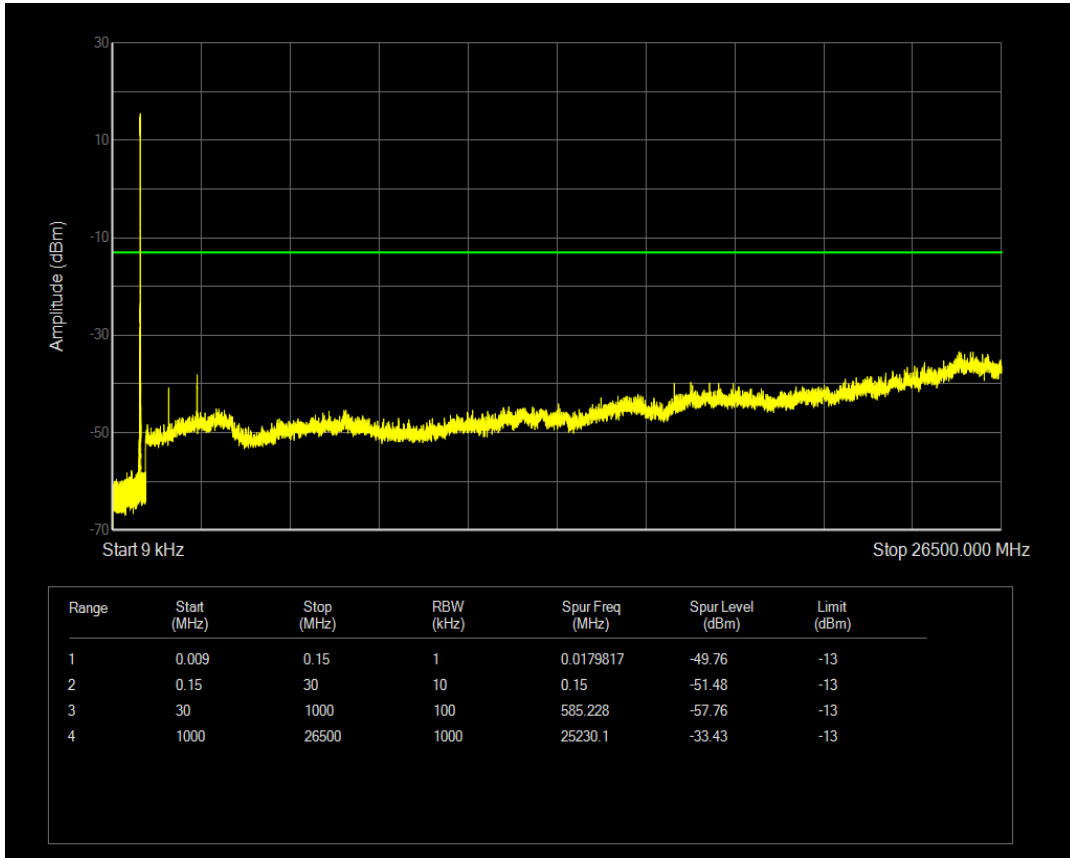

Band5 QAM16 BW=5MHz Channel=20625 RB Size=25 Position=#0

Band5 QPSK BW=1.4MHz Channel=20407 RB Size=1 Position=#0