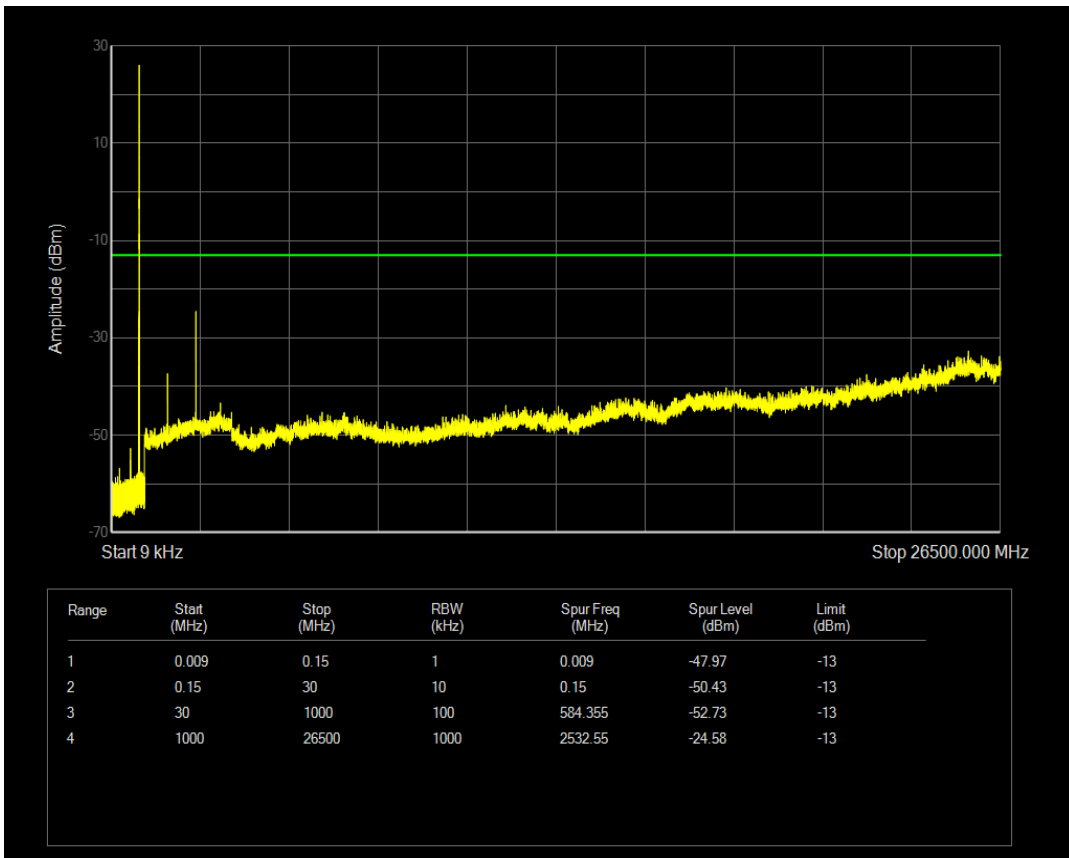

Band5 QAM16 BW=5MHz Channel=20625 RB Size=1 Position=#0

Band5 QAM16 BW=5MHz Channel=20625 RB Size=25 Position=#0