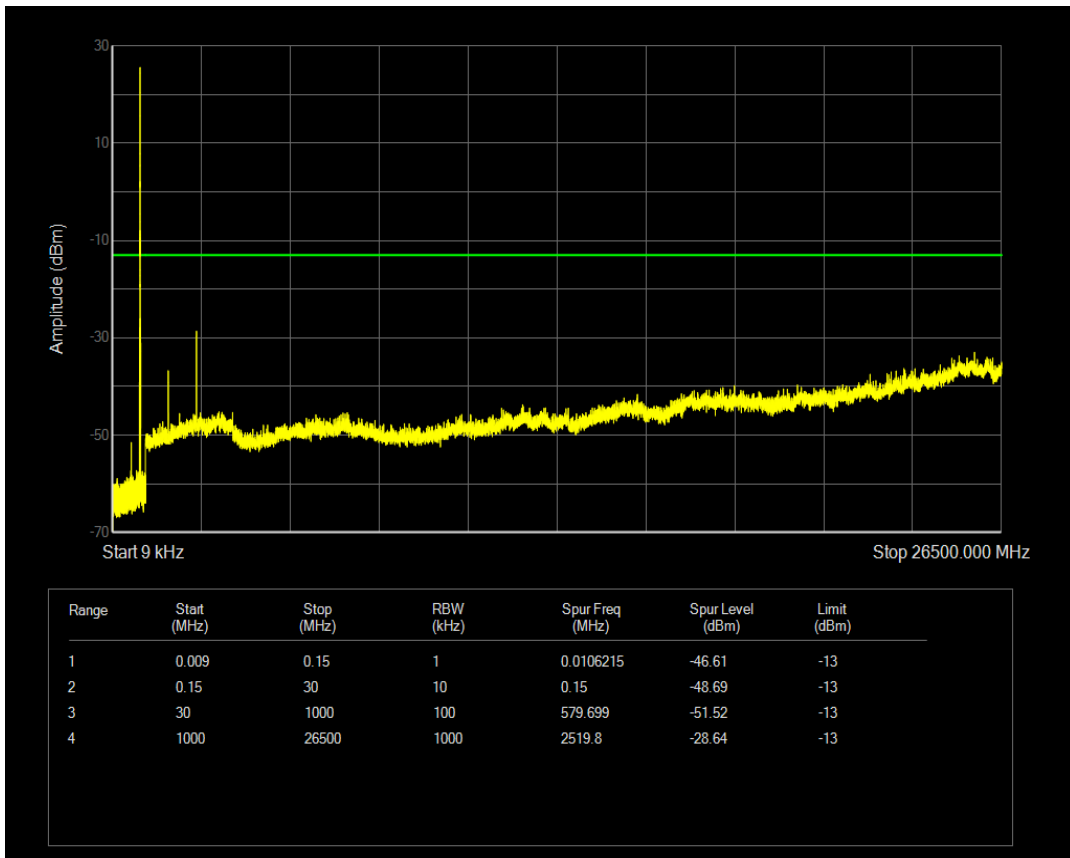

Band5 QAM16 BW=10MHz Channel=20450 RB Size=1 Position=#0

Band5 QAM16 BW=10MHz Channel=20450 RB Size=50 Position=#0

Band5 QAM16 BW=10MHz Channel=20525 RB Size=1 Position=#0

Band5 QAM16 BW=10MHz Channel=20525 RB Size=50 Position=#0

Band5 QAM16 BW=10MHz Channel=20600 RB Size=1 Position=#0

Band5 QAM16 BW=10MHz Channel=20600 RB Size=50 Position=#0

Band5 QAM16 BW=3MHz Channel=20415 RB Size=1 Position=#0

Band5 QAM16 BW=3MHz Channel=20415 RB Size=15 Position=#0