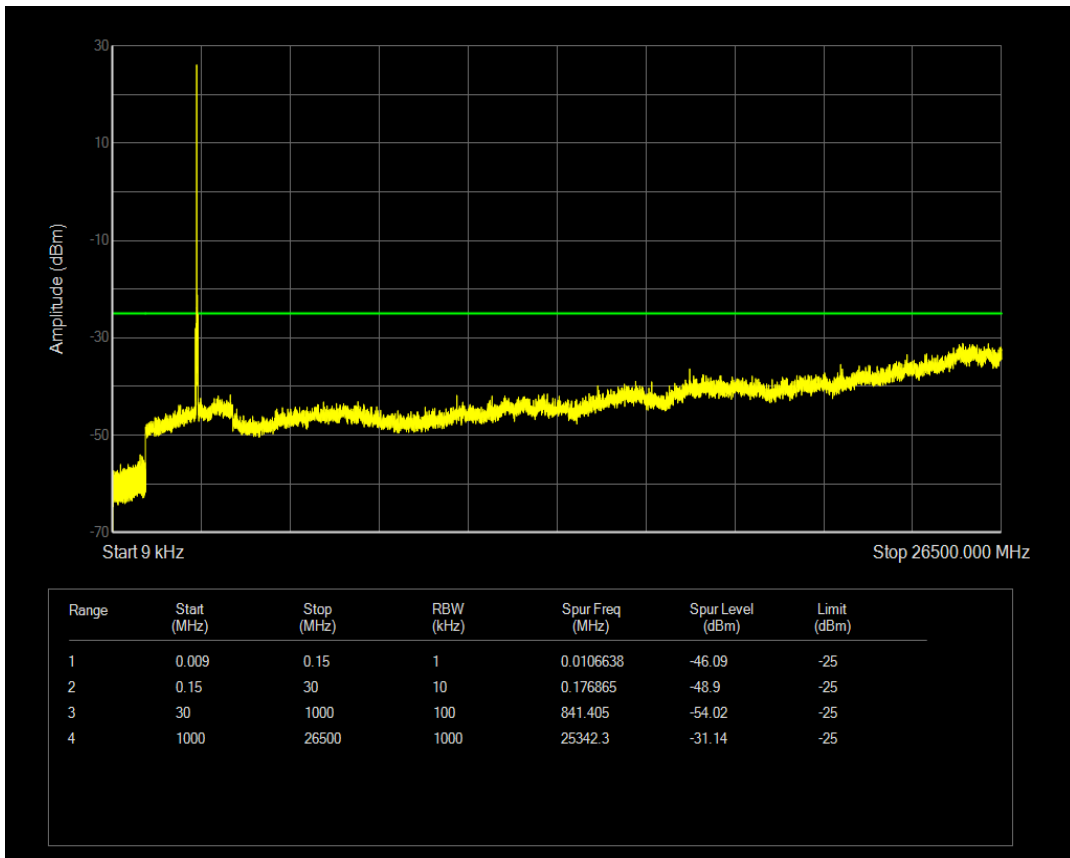

Band7 QAM16 BW=15MHz Channel=21375 RB Size=1 Position=#0

Band7 QAM16 BW=15MHz Channel=21375 RB Size=75 Position=#0

Band7 QAM16 BW=20MHz Channel=20850 RB Size=1 Position=#0

Band7 QAM16 BW=20MHz Channel=20850 RB Size=100 Position=#0

Band7 QAM16 BW=20MHz Channel=21100 RB Size=1 Position=#0

Band7 QAM16 BW=20MHz Channel=21100 RB Size=100 Position=#0

Band7 QAM16 BW=20MHz Channel=21350 RB Size=1 Position=#0

Band7 QAM16 BW=20MHz Channel=21350 RB Size=100 Position=#0