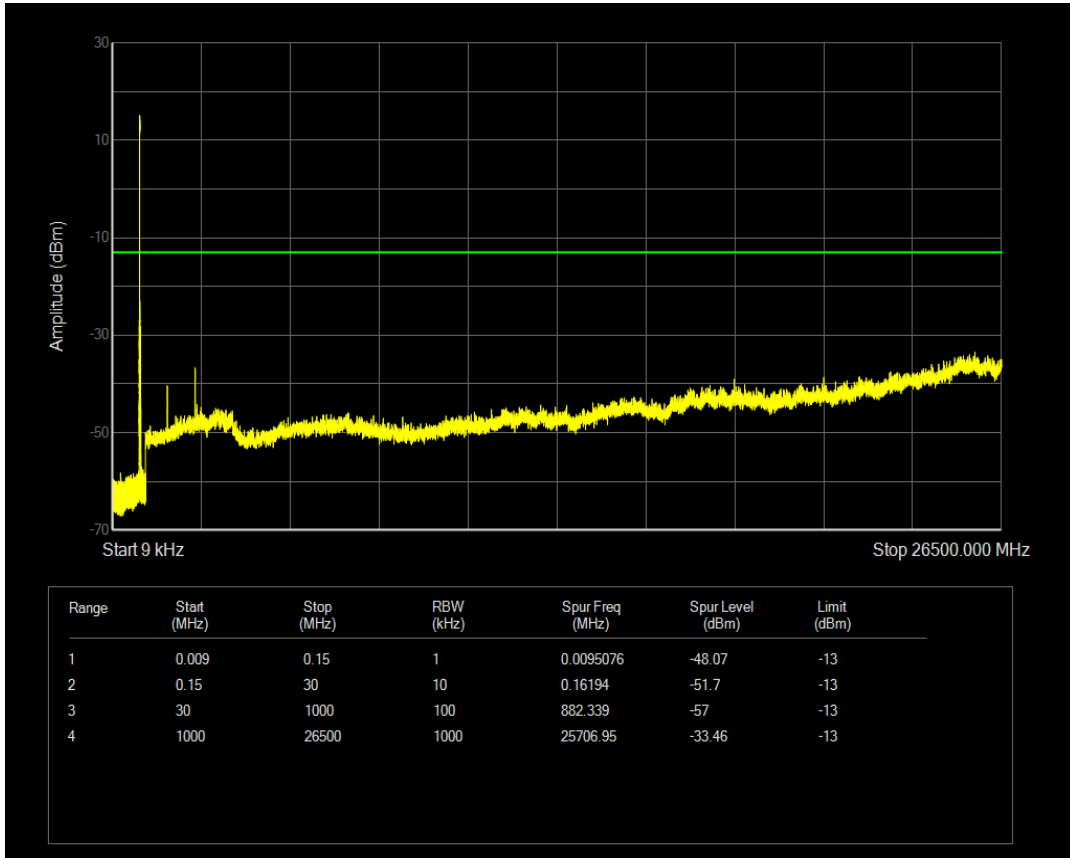

Band5 QAM16 BW=5MHz Channel=20425 RB Size=25 Position=#0

Band5 QAM16 BW=5MHz Channel=20525 RB Size=1 Position=#0