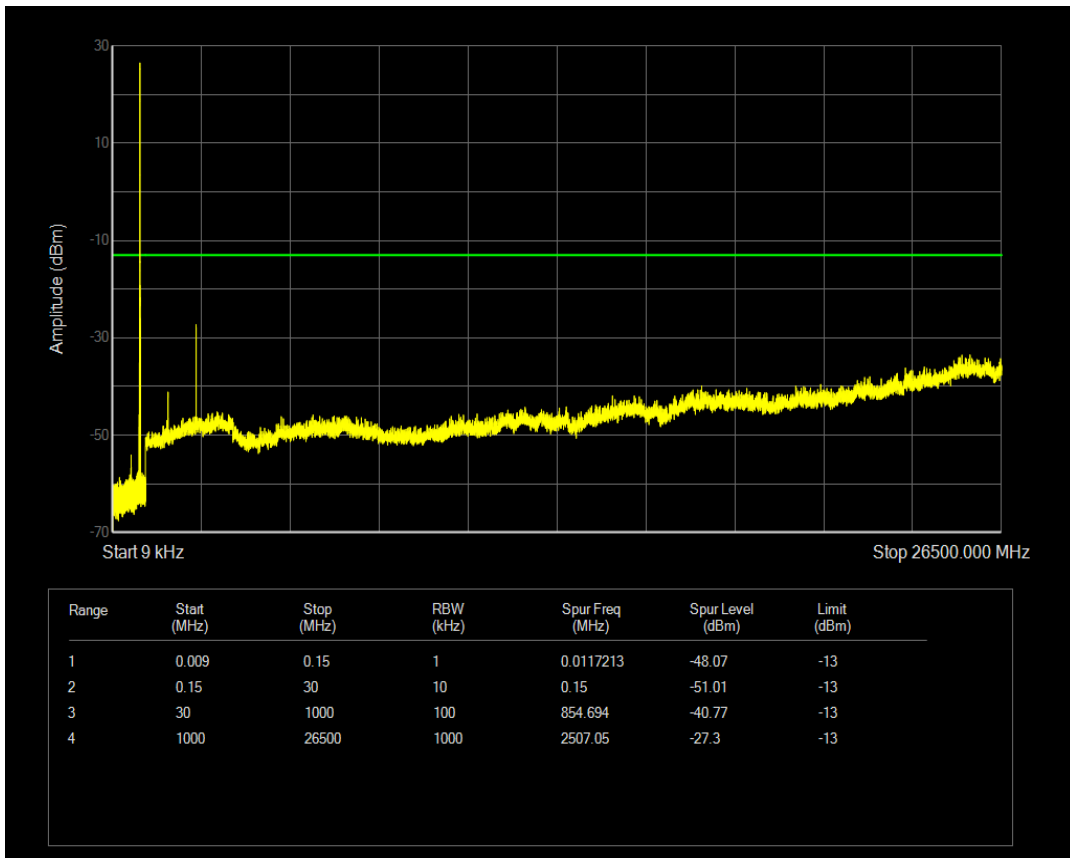

Band5 QAM16 BW=1.4MHz Channel=20525 RB Size=1 Position=#0

Band5 QAM16 BW=1.4MHz Channel=20525 RB Size=6 Position=#0