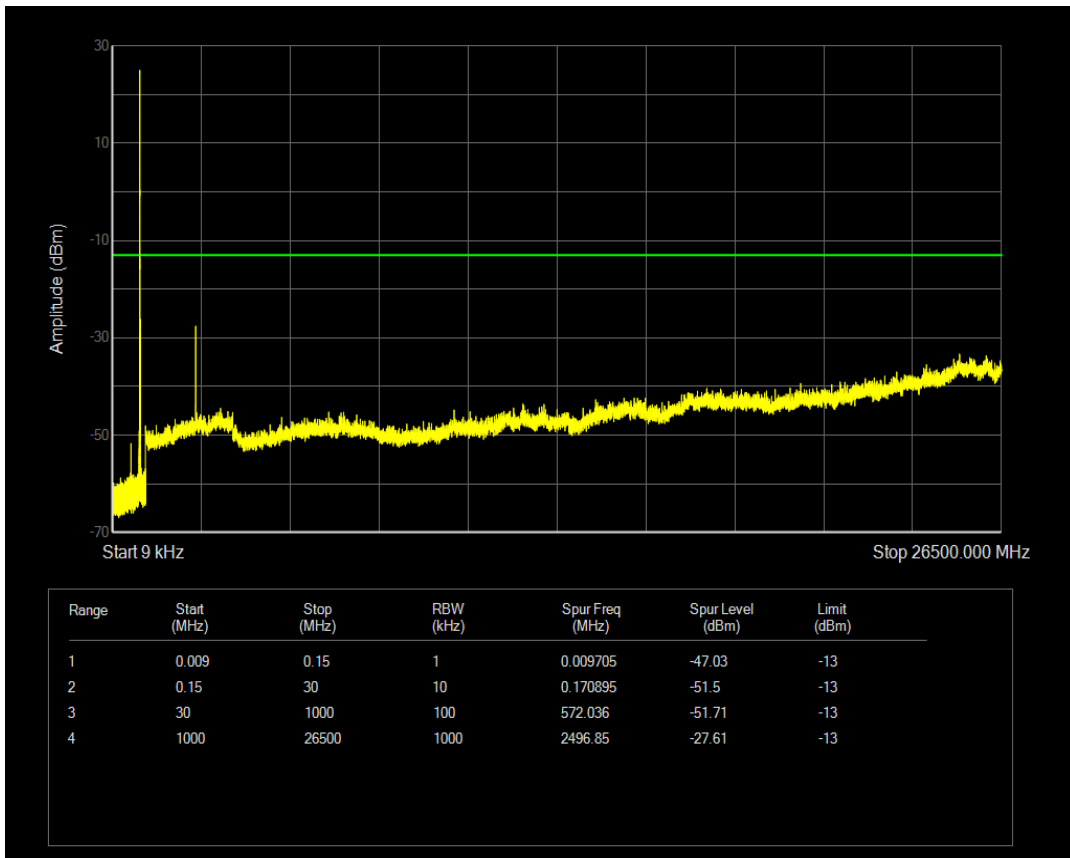

Band5 QAM16 BW=10MHz Channel=20525 RB Size=1 Position=#0

Band5 QAM16 BW=10MHz Channel=20525 RB Size=50 Position=#0