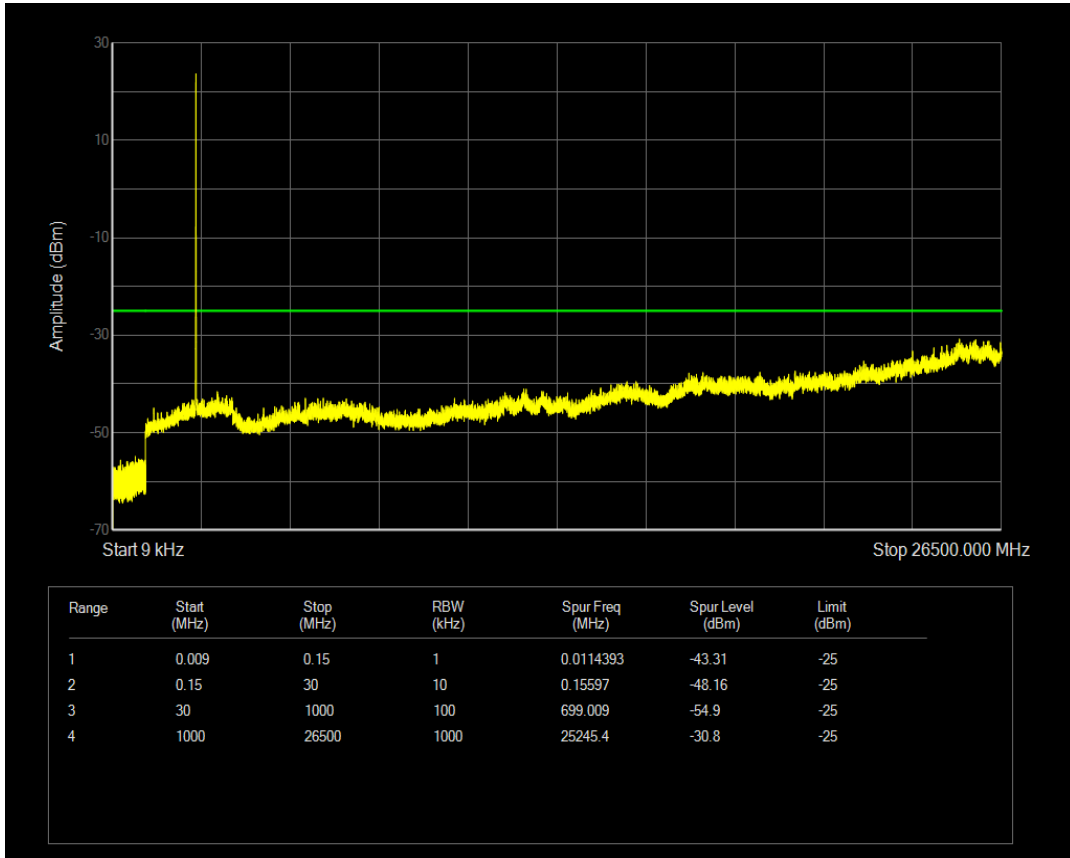

Band7 QAM16 BW=5MHz Channel=20775 RB Size=25 Position=#0

Band7 QAM16 BW=5MHz Channel=21100 RB Size=1 Position=#0