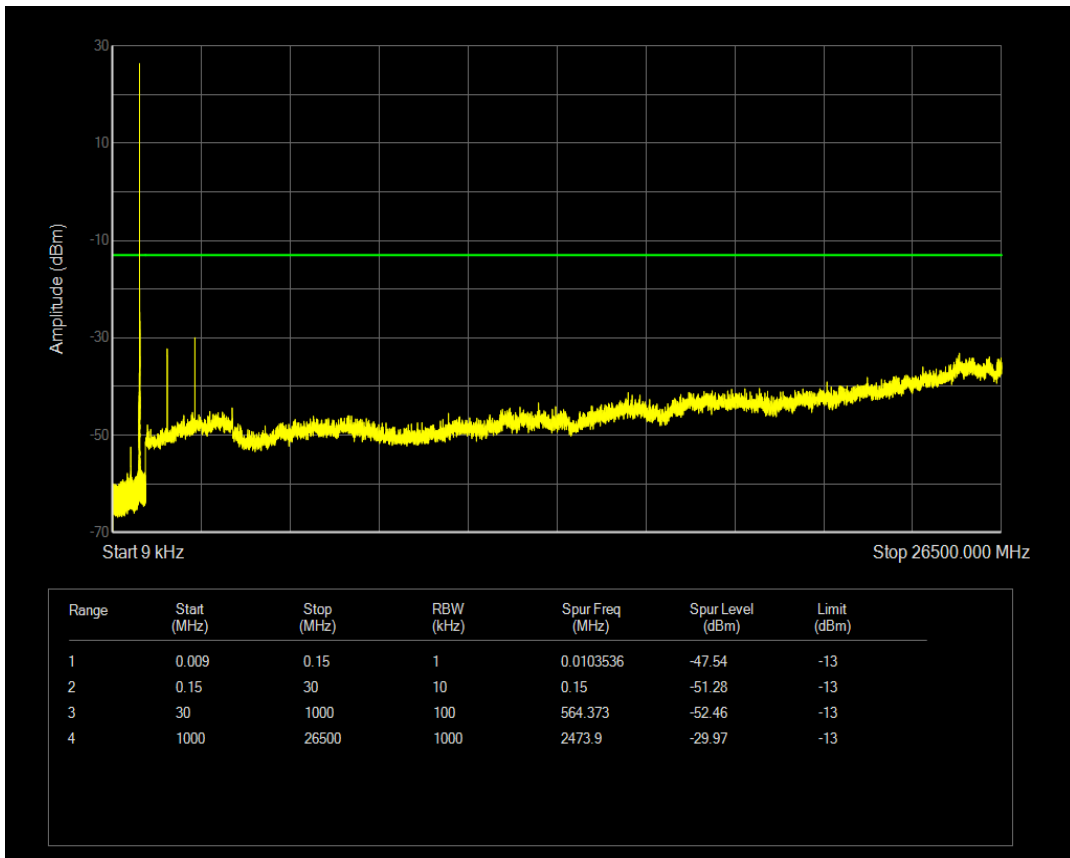

Band5 QAM16 BW=5MHz Channel=20425 RB Size=1 Position=#0

Band5 QAM16 BW=5MHz Channel=20425 RB Size=25 Position=#0