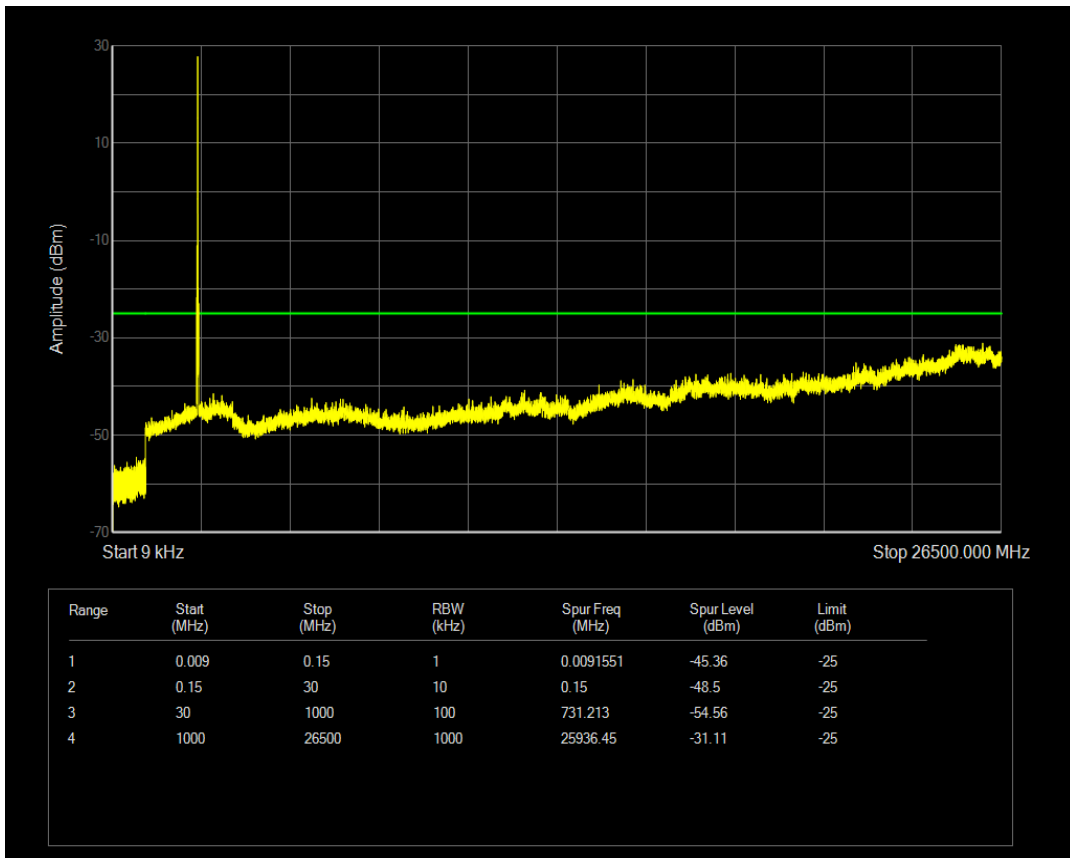

Band7 QAM16 BW=15MHz Channel=21375 RB Size=1 Position=#0

Band7 QAM16 BW=15MHz Channel=21375 RB Size=75 Position=#0