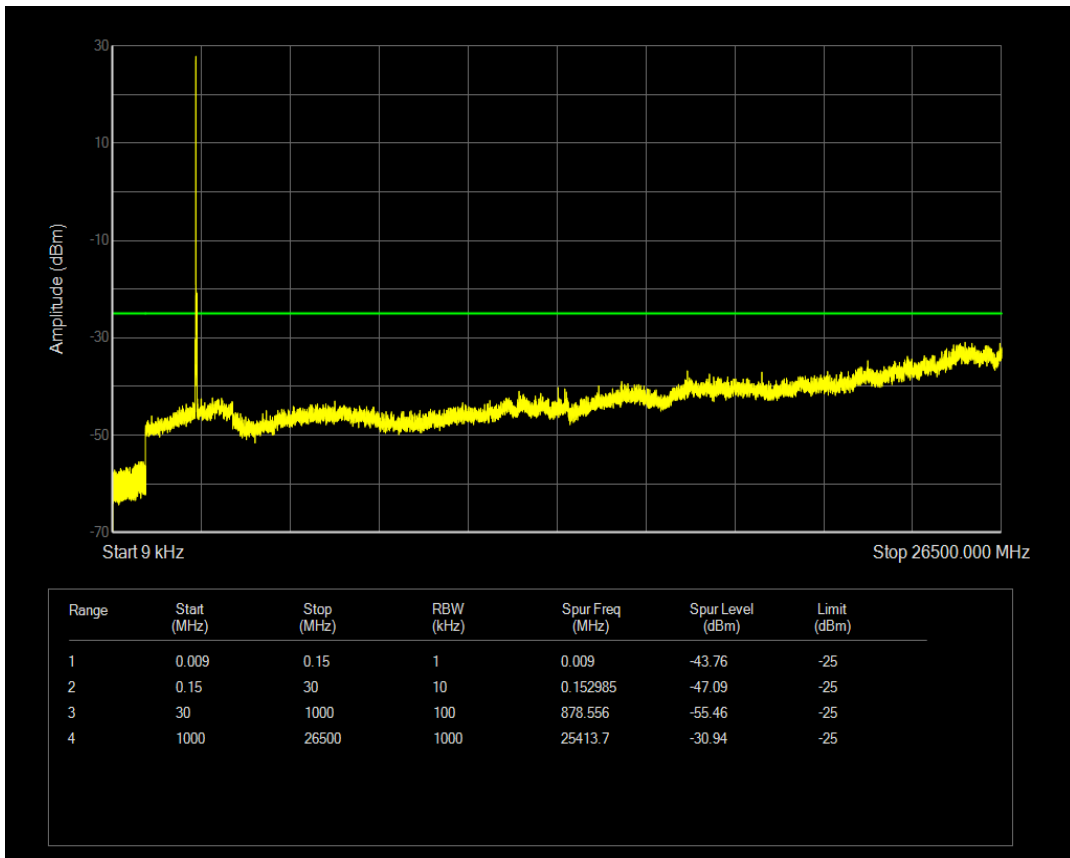

Band7 QAM16 BW=20MHz Channel=20850 RB Size=1 Position=#0

Band7 QAM16 BW=20MHz Channel=20850 RB Size=100 Position=#0