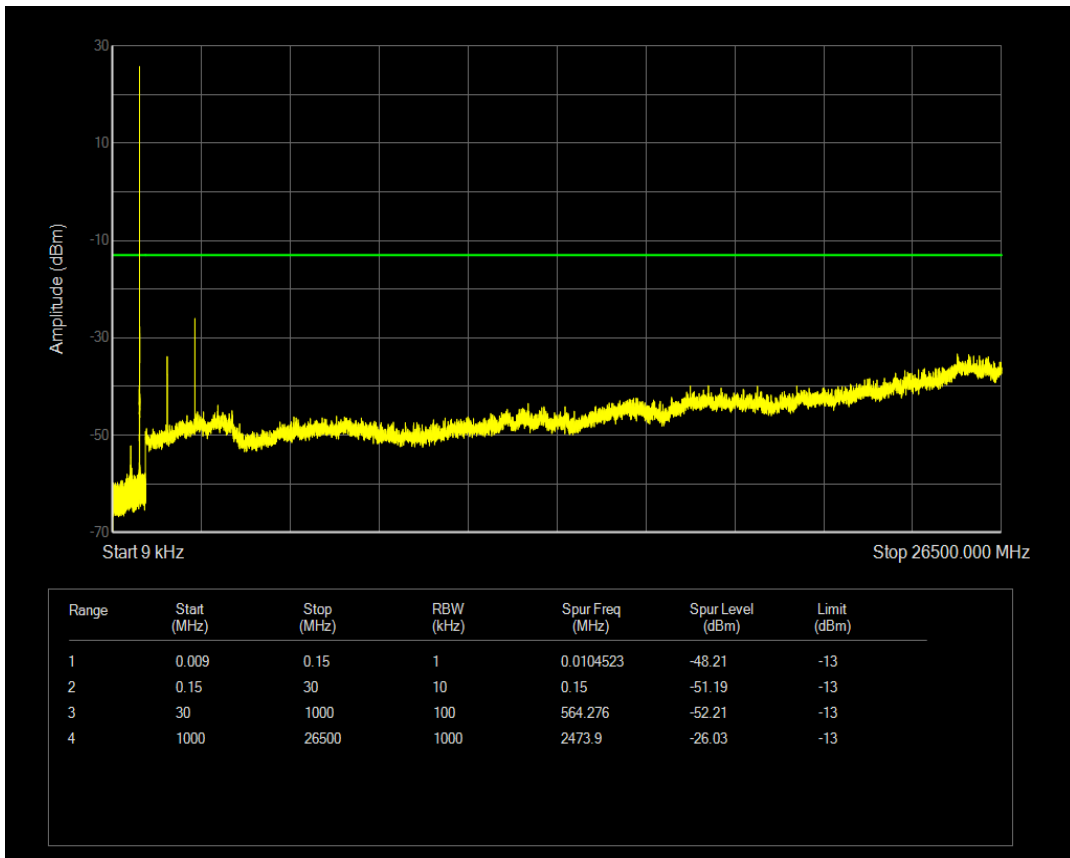

Band5 QPSK BW=1.4MHz Channel=20407 RB Size=1 Position=#0

Band5 QPSK BW=1.4MHz Channel=20407 RB Size=6 Position=#0