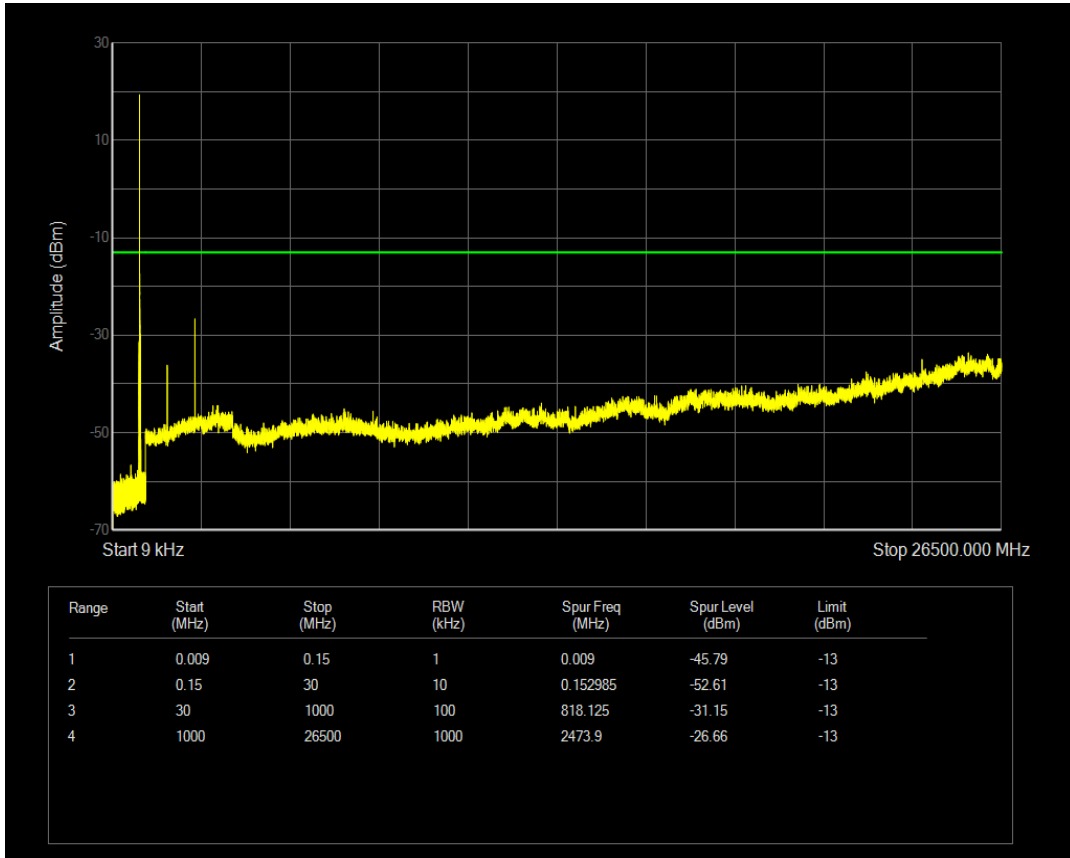

Band4 QPSK BW=5MHz Channel=20375 RB Size=1 Position=#0

Band4 QPSK BW=5MHz Channel=20375 RB Size=25 Position=#0

Band5 QAM16 BW=1.4MHz Channel=20407 RB Size=1 Position=#0

Band5 QAM16 BW=1.4MHz Channel=20407 RB Size=6 Position=#0

Band5 QAM16 BW=1.4MHz Channel=20525 RB Size=1 Position=#0

Band5 QAM16 BW=1.4MHz Channel=20525 RB Size=6 Position=#0

Band5 QAM16 BW=1.4MHz Channel=20643 RB Size=1 Position=#0

Band5 QAM16 BW=1.4MHz Channel=20643 RB Size=6 Position=#0