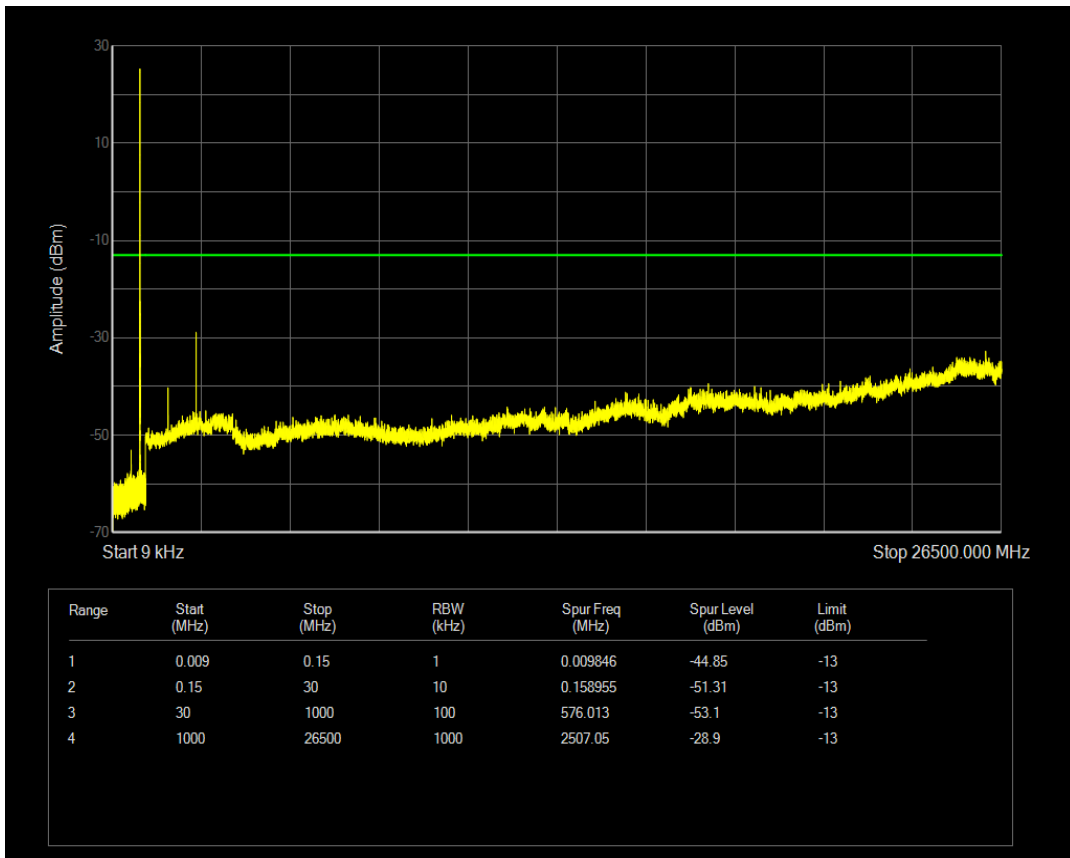

Band5 QAM16 BW=5MHz Channel=20625 RB Size=1 Position=#0

Band5 QAM16 BW=5MHz Channel=20625 RB Size=25 Position=#0

Band5 QPSK BW=1.4MHz Channel=20407 RB Size=1 Position=#0

Band5 QPSK BW=1.4MHz Channel=20407 RB Size=6 Position=#0

Band5 QPSK BW=1.4MHz Channel=20525 RB Size=1 Position=#0

Band5 QPSK BW=1.4MHz Channel=20525 RB Size=6 Position=#0

Band5 QPSK BW=1.4MHz Channel=20643 RB Size=1 Position=#0

Band5 QPSK BW=1.4MHz Channel=20643 RB Size=6 Position=#0