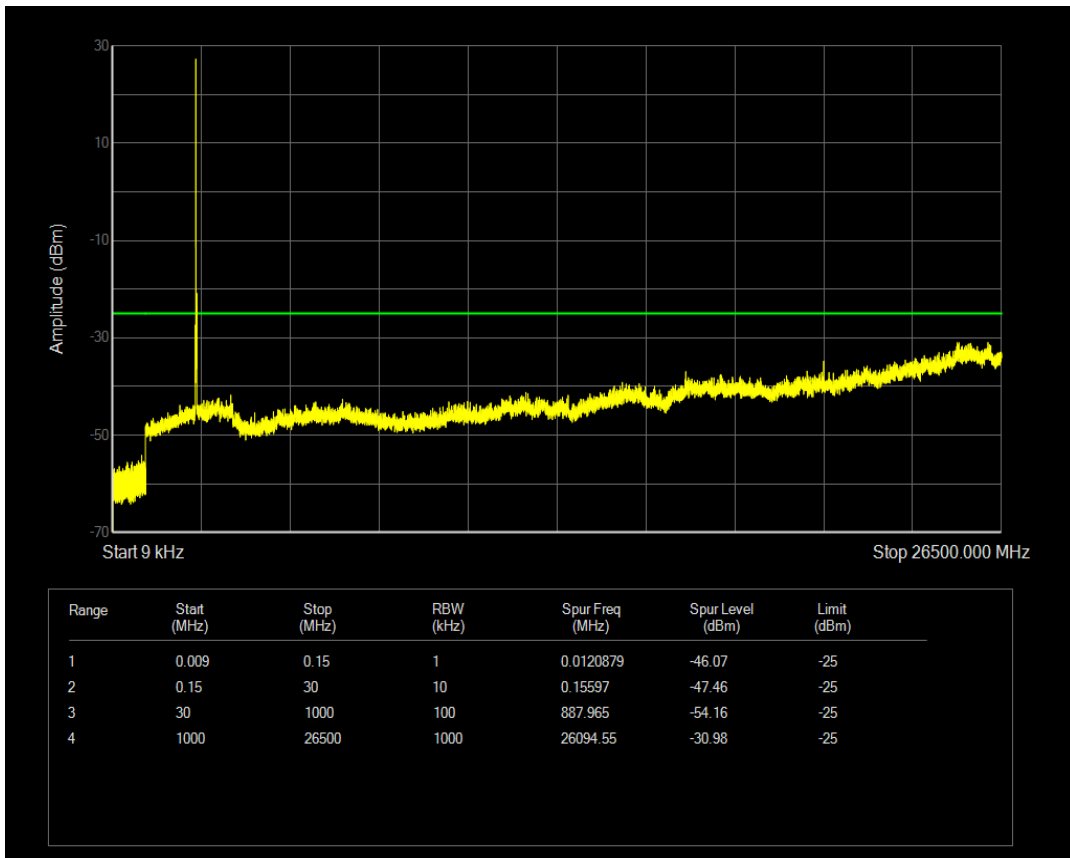

Band7 QAM16 BW=15MHz Channel=20825 RB Size=1 Position=#0

Band7 QAM16 BW=15MHz Channel=20825 RB Size=75 Position=#0