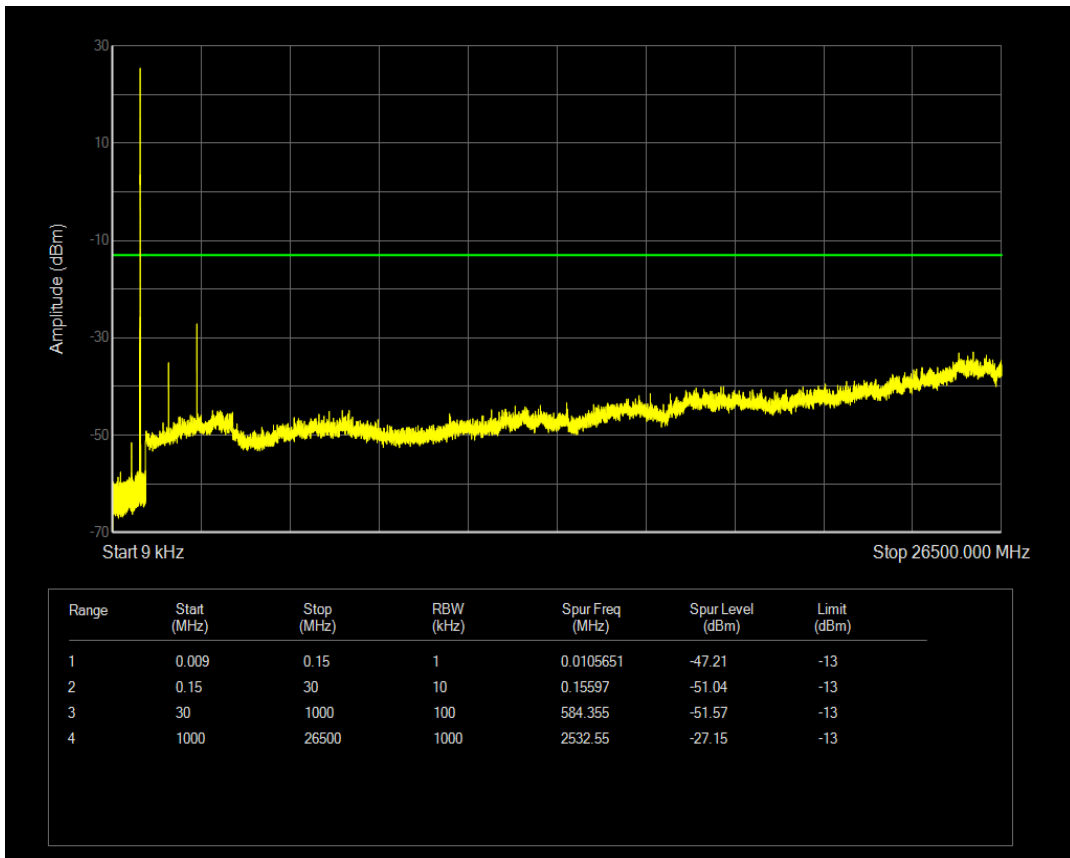

Band5 QPSK BW=5MHz Channel=20425 RB Size=1 Position=#0

Band5 QPSK BW=5MHz Channel=20425 RB Size=25 Position=#0

Band5 QPSK BW=5MHz Channel=20525 RB Size=1 Position=#0

Band5 QPSK BW=5MHz Channel=20525 RB Size=25 Position=#0

Band5 QPSK BW=5MHz Channel=20625 RB Size=1 Position=#0

Band5 QPSK BW=5MHz Channel=20625 RB Size=25 Position=#0

Band7 QAM16 BW=10MHz Channel=20800 RB Size=1 Position=#0

Band7 QAM16 BW=10MHz Channel=20800 RB Size=50 Position=#0