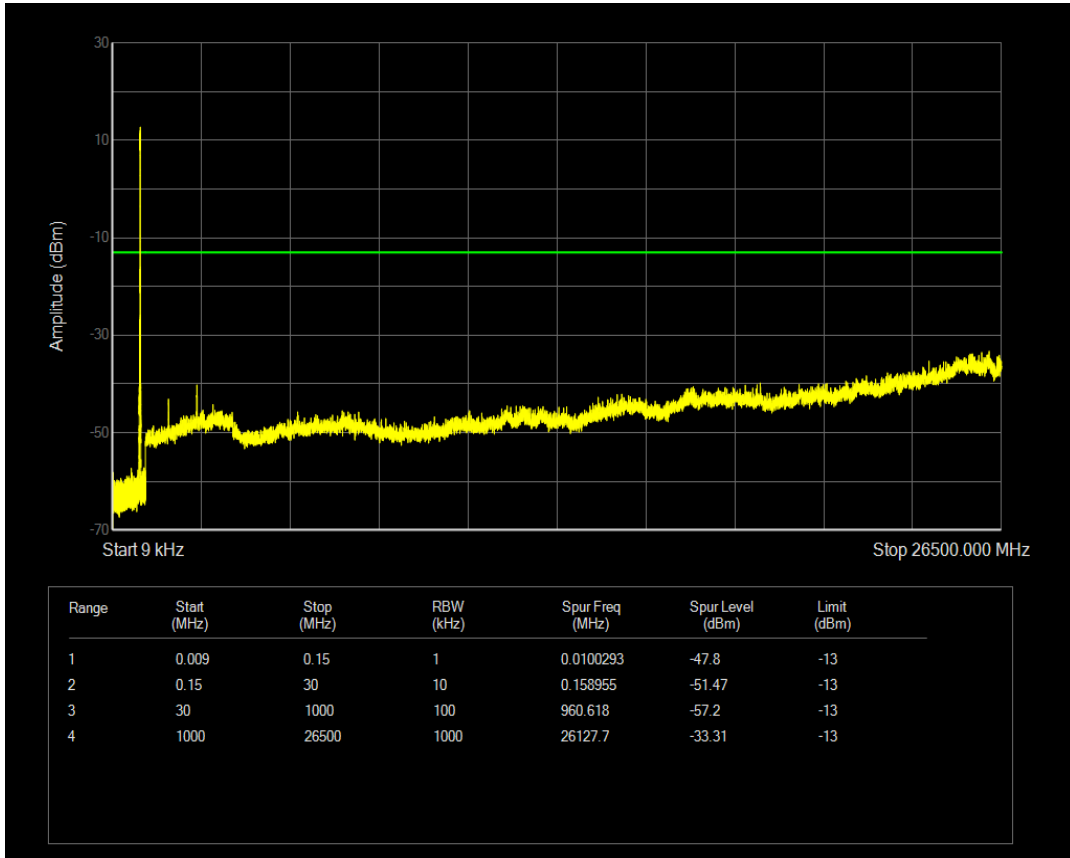

Band5 QAM16 BW=10MHz Channel=20450 RB Size=1 Position=#0

Band5 QAM16 BW=10MHz Channel=20450 RB Size=50 Position=#0

Band5 QAM16 BW=10MHz Channel=20525 RB Size=1 Position=#0

Band5 QAM16 BW=10MHz Channel=20525 RB Size=50 Position=#0

Band5 QAM16 BW=10MHz Channel=20600 RB Size=1 Position=#0

Band5 QAM16 BW=10MHz Channel=20600 RB Size=50 Position=#0

Band5 QAM16 BW=3MHz Channel=20415 RB Size=1 Position=#0

Band5 QAM16 BW=3MHz Channel=20415 RB Size=15 Position=#0