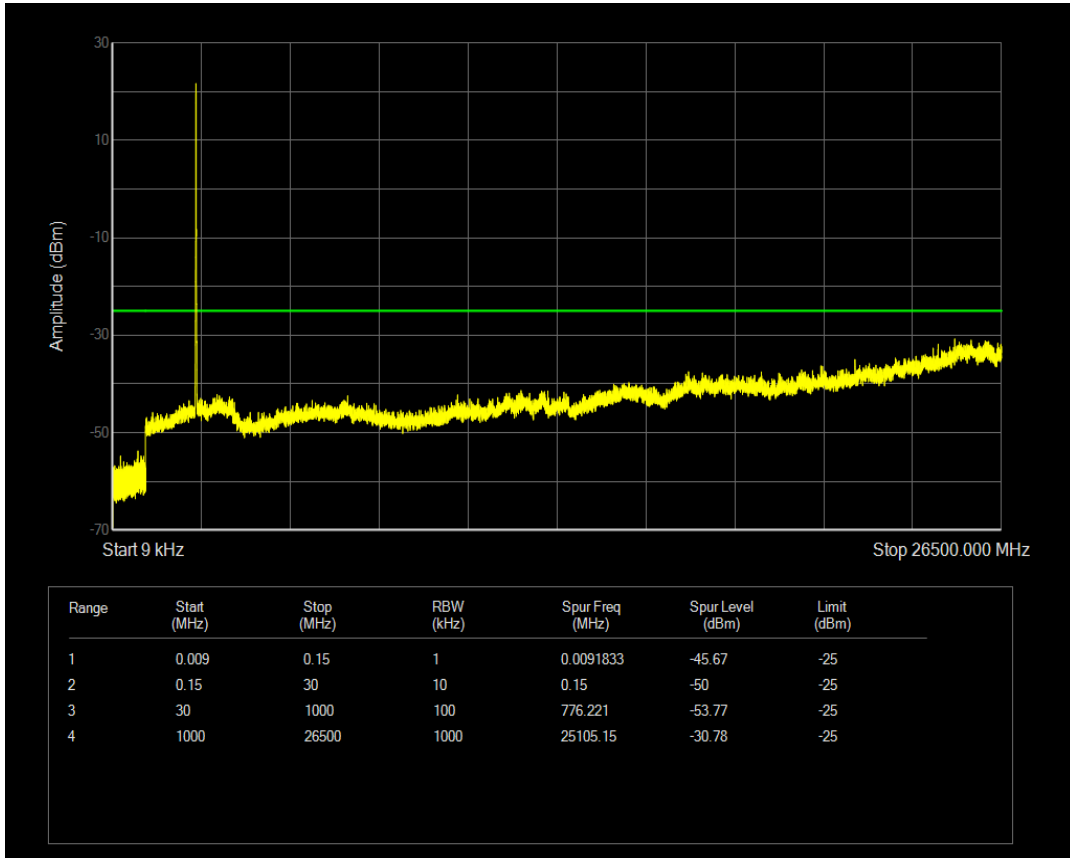

Band5 QPSK BW=5MHz Channel=20425 RB Size=1 Position=#0

Band5 QPSK BW=5MHz Channel=20425 RB Size=25 Position=#0

Band5 QPSK BW=5MHz Channel=20525 RB Size=1 Position=#0

Band5 QPSK BW=5MHz Channel=20525 RB Size=25 Position=#0

Band5 QPSK BW=5MHz Channel=20625 RB Size=1 Position=#0

Band5 QPSK BW=5MHz Channel=20625 RB Size=25 Position=#0

Band7 QAM16 BW=10MHz Channel=20800 RB Size=1 Position=#0

Band7 QAM16 BW=10MHz Channel=20800 RB Size=50 Position=#0