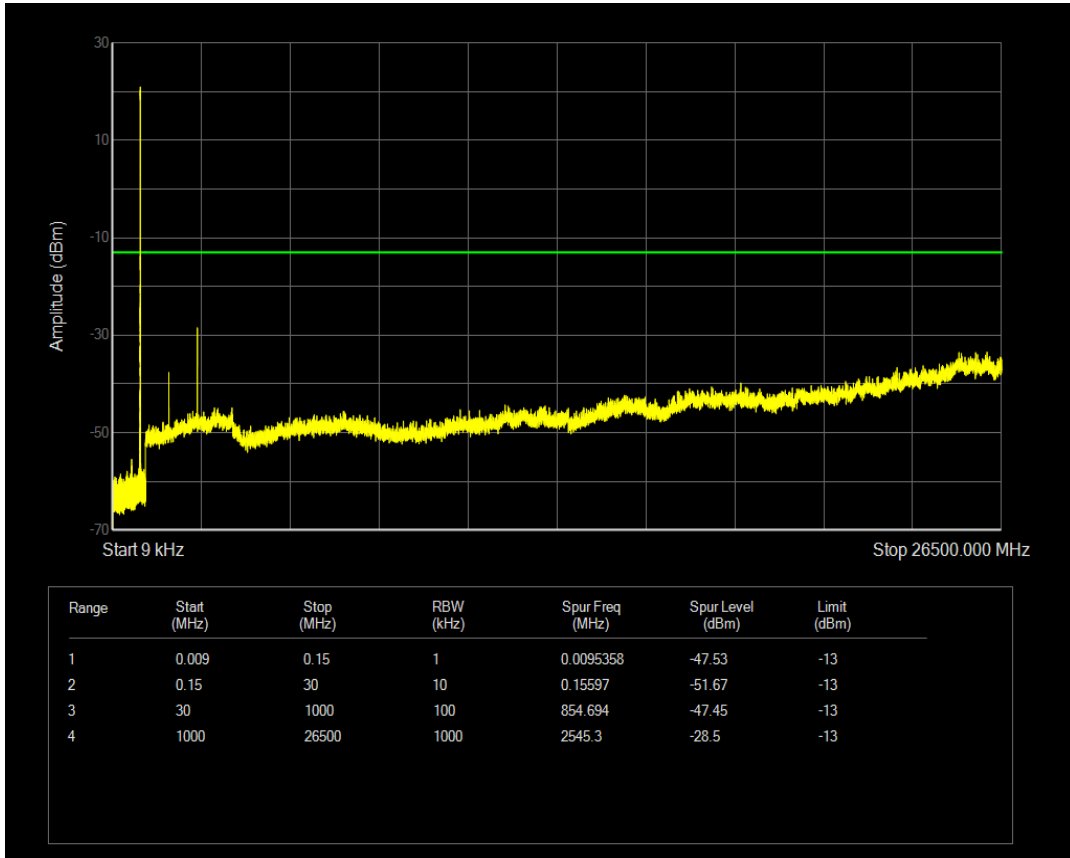

Band5 QAM16 BW=1.4MHz Channel=20525 RB Size=1 Position=#0

Band5 QAM16 BW=1.4MHz Channel=20525 RB Size=6 Position=#0

Band5 QAM16 BW=1.4MHz Channel=20643 RB Size=1 Position=#0

Band5 QAM16 BW=1.4MHz Channel=20643 RB Size=6 Position=#0

Band5 QAM16 BW=10MHz Channel=20450 RB Size=1 Position=#0

Band5 QAM16 BW=10MHz Channel=20450 RB Size=50 Position=#0

Band5 QAM16 BW=10MHz Channel=20525 RB Size=1 Position=#0

Band5 QAM16 BW=10MHz Channel=20525 RB Size=50 Position=#0