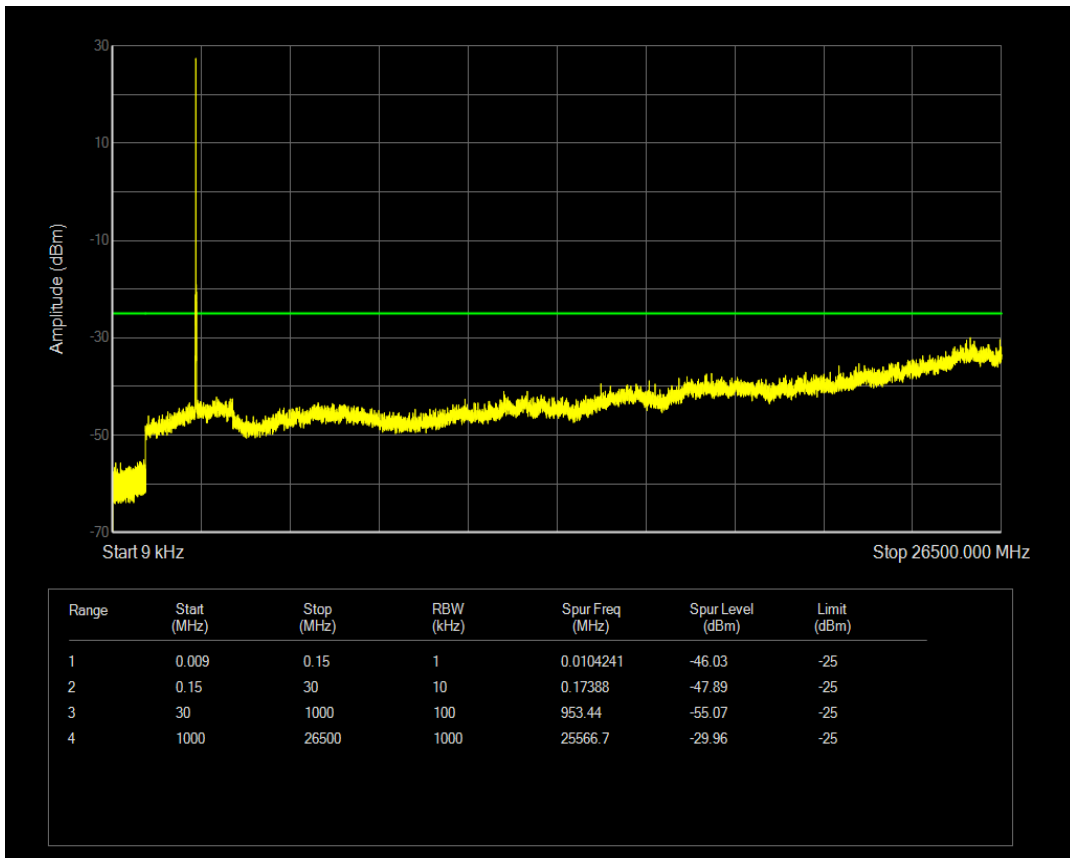

Band7 QAM16 BW=5MHz Channel=20775 RB Size=1 Position=#0

Band7 QAM16 BW=5MHz Channel=20775 RB Size=25 Position=#0

Band7 QAM16 BW=5MHz Channel=21100 RB Size=1 Position=#0

Band7 QAM16 BW=5MHz Channel=21100 RB Size=25 Position=#0

Band7 QAM16 BW=5MHz Channel=21425 RB Size=1 Position=#0

Band7 QAM16 BW=5MHz Channel=21425 RB Size=25 Position=#0

Band7 QPSK BW=10MHz Channel=20800 RB Size=1 Position=#0

Band7 QPSK BW=10MHz Channel=20800 RB Size=50 Position=#0