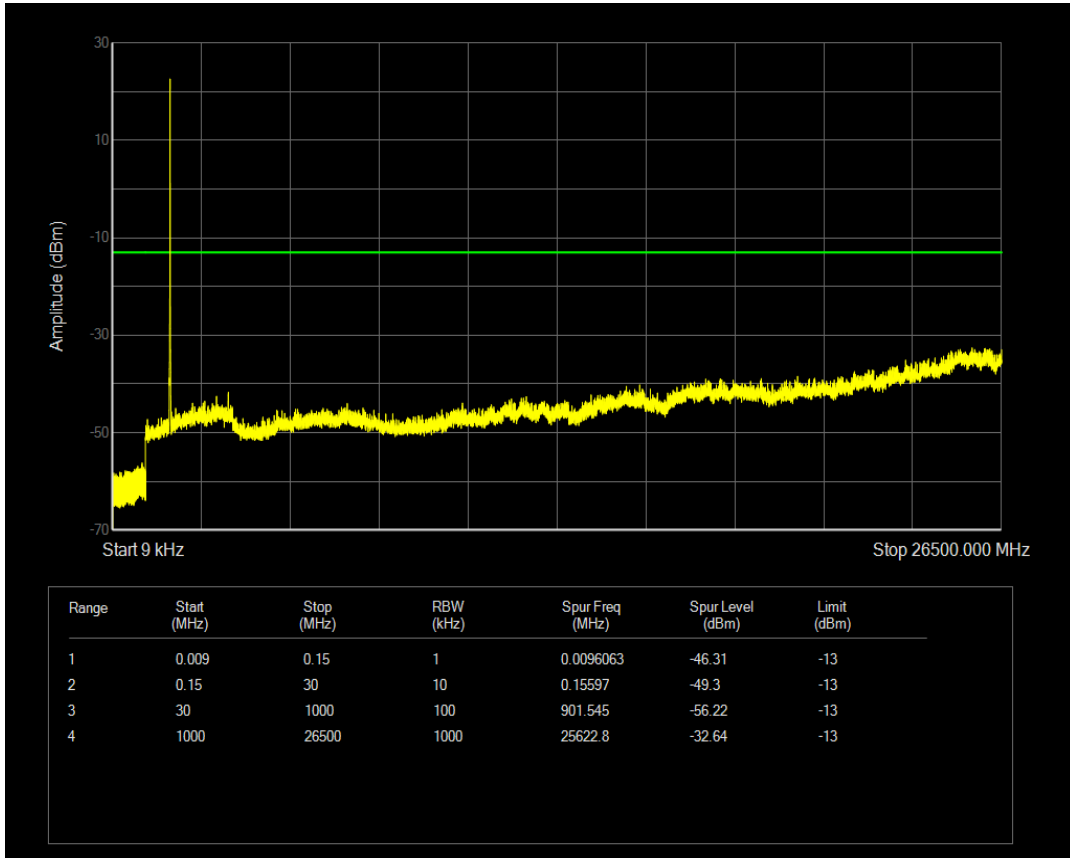

Band4 QPSK BW=5MHz Channel=19975 RB Size=1 Position=#0

Band4 QPSK BW=5MHz Channel=19975 RB Size=25 Position=#0

Band4 QPSK BW=5MHz Channel=20175 RB Size=1 Position=#0

Band4 QPSK BW=5MHz Channel=20175 RB Size=25 Position=#0

Band4 QPSK BW=5MHz Channel=20375 RB Size=1 Position=#0

Band4 QPSK BW=5MHz Channel=20375 RB Size=25 Position=#0

Band5 QAM16 BW=1.4MHz Channel=20407 RB Size=1 Position=#0

Band5 QAM16 BW=1.4MHz Channel=20407 RB Size=6 Position=#0