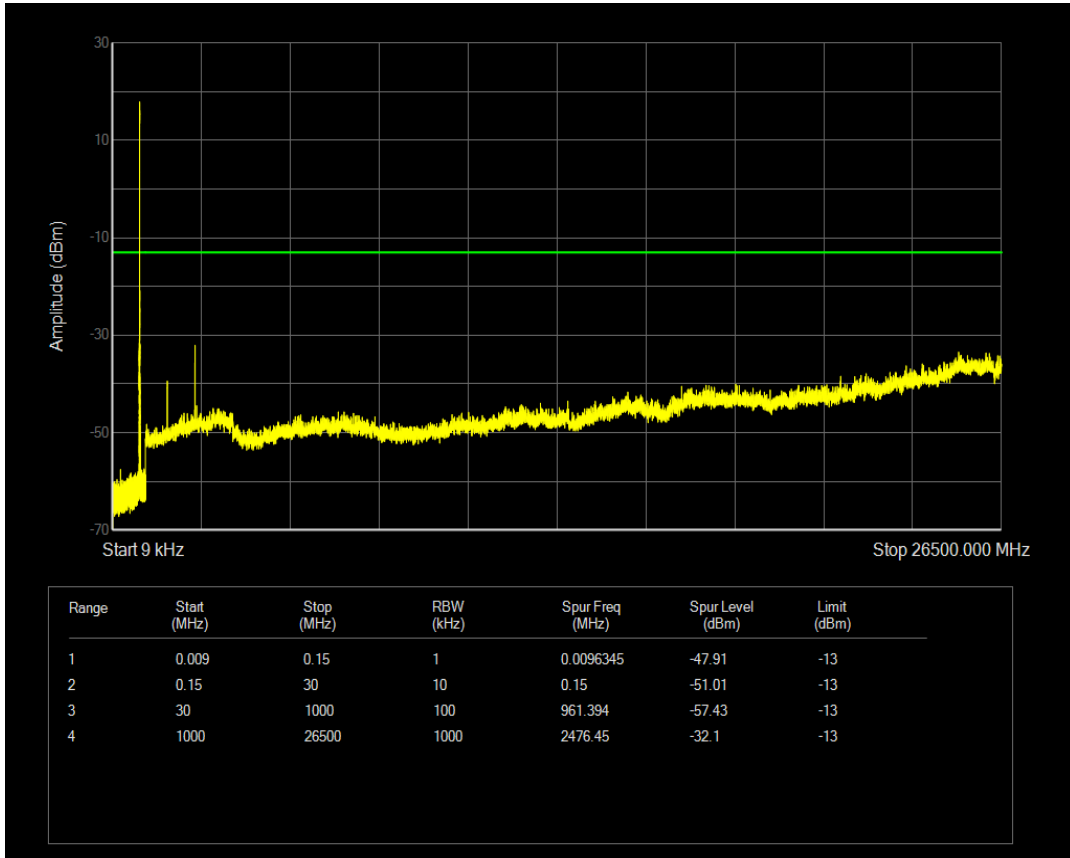

Band5 QAM16 BW=10MHz Channel=20600 RB Size=1 Position=#0

Band5 QAM16 BW=10MHz Channel=20600 RB Size=50 Position=#0

Band5 QAM16 BW=3MHz Channel=20415 RB Size=1 Position=#0

Band5 QAM16 BW=3MHz Channel=20415 RB Size=15 Position=#0