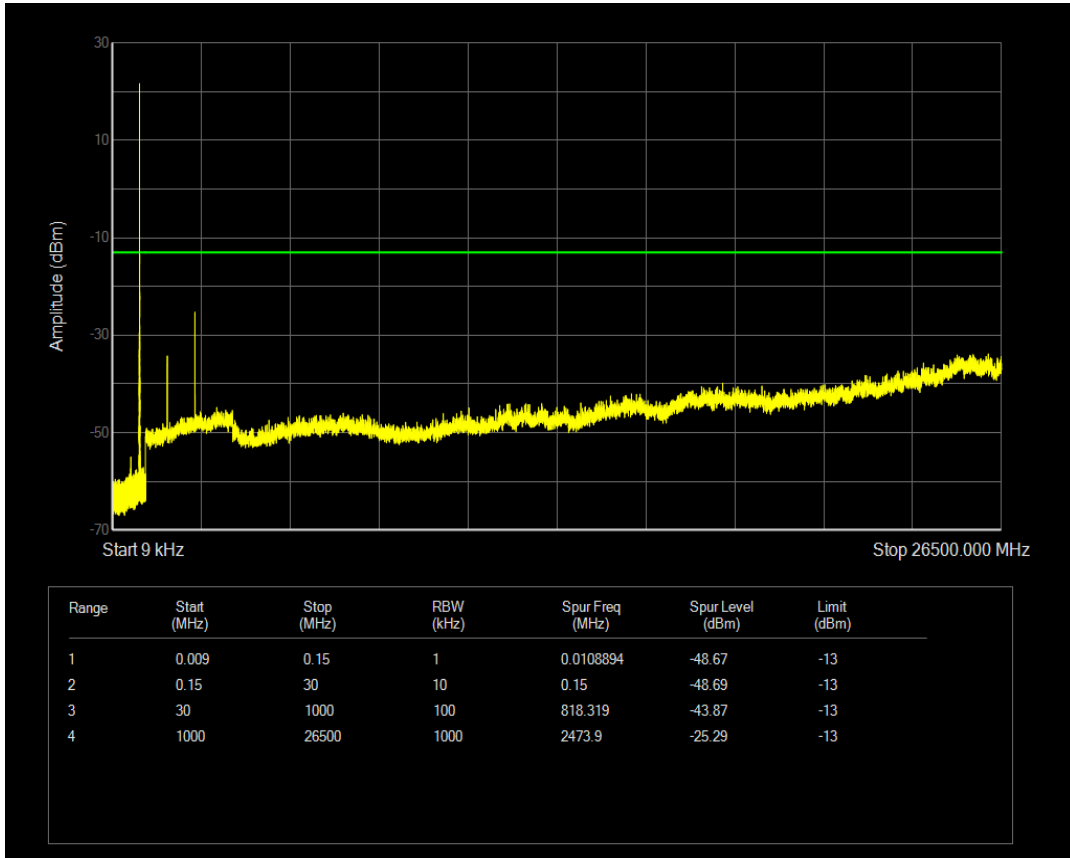

Band5 QAM16 BW=5MHz Channel=20625 RB Size=1 Position=#0

Band5 QAM16 BW=5MHz Channel=20625 RB Size=25 Position=#0

Band5 QPSK BW=1.4MHz Channel=20407 RB Size=1 Position=#0

Band5 QPSK BW=1.4MHz Channel=20407 RB Size=6 Position=#0

Band5 QPSK BW=1.4MHz Channel=20525 RB Size=1 Position=#0

Band5 QPSK BW=1.4MHz Channel=20525 RB Size=6 Position=#0

Band5 QPSK BW=1.4MHz Channel=20643 RB Size=1 Position=#0

Band5 QPSK BW=1.4MHz Channel=20643 RB Size=6 Position=#0