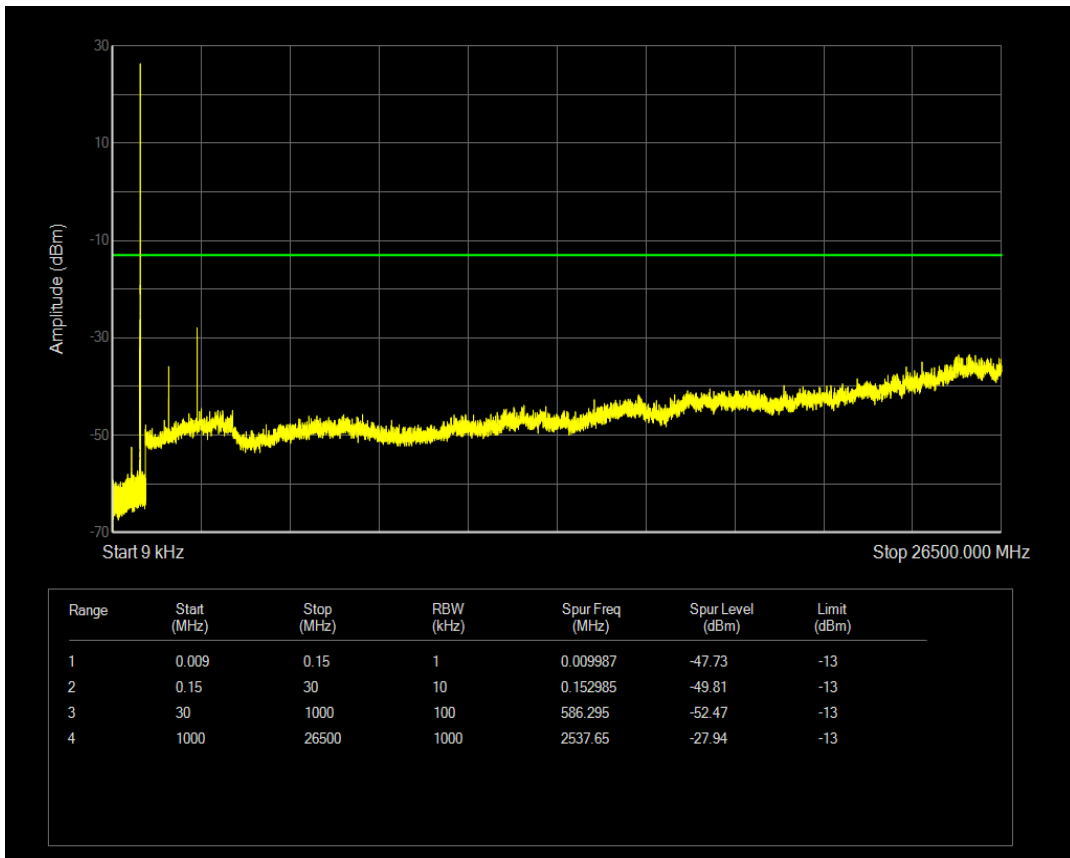

Band5 QAM16 BW=3MHz Channel=20635 RB Size=1 Position=#0

Band5 QAM16 BW=3MHz Channel=20635 RB Size=15 Position=#0