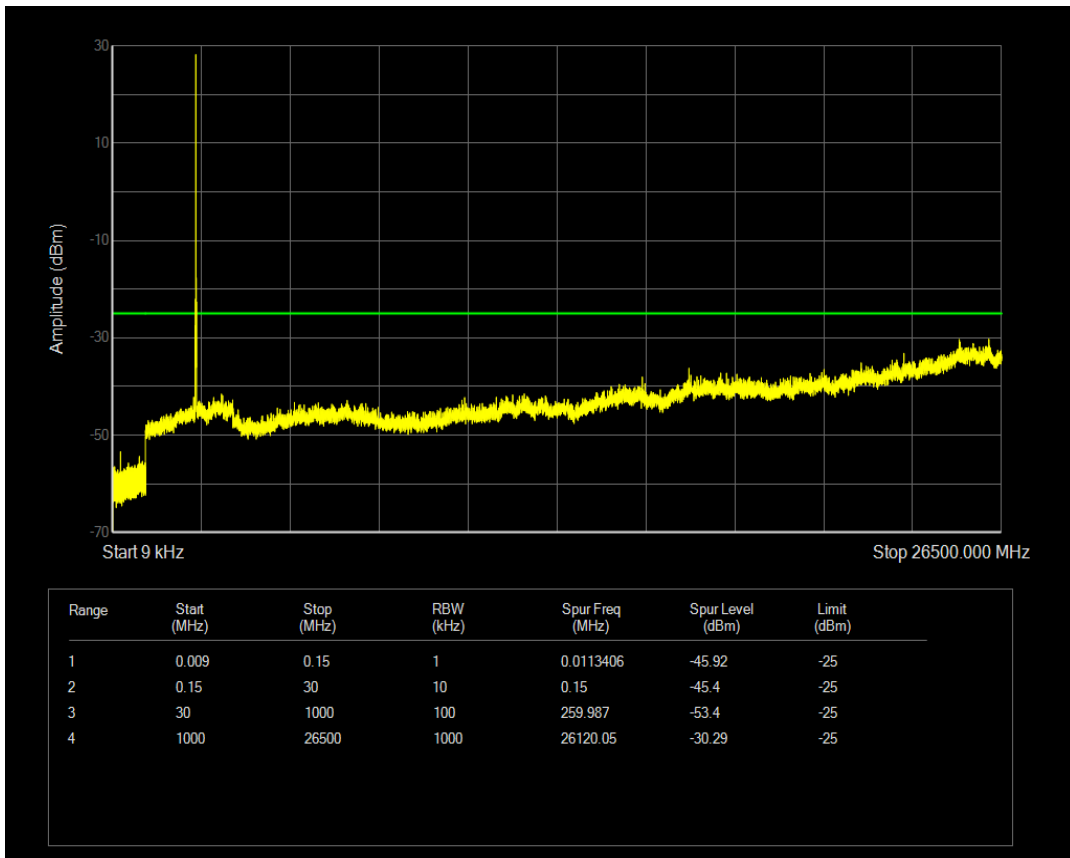

Band5 QPSK BW=5MHz Channel=20425 RB Size=1 Position=#0

Band5 QPSK BW=5MHz Channel=20425 RB Size=25 Position=#0

Band5 QPSK BW=5MHz Channel=20525 RB Size=1 Position=#0

Band5 QPSK BW=5MHz Channel=20525 RB Size=25 Position=#0

Band5 QPSK BW=5MHz Channel=20625 RB Size=1 Position=#0

Band5 QPSK BW=5MHz Channel=20625 RB Size=25 Position=#0

Band7 QAM16 BW=10MHz Channel=20800 RB Size=1 Position=#0

Band7 QAM16 BW=10MHz Channel=20800 RB Size=50 Position=#0