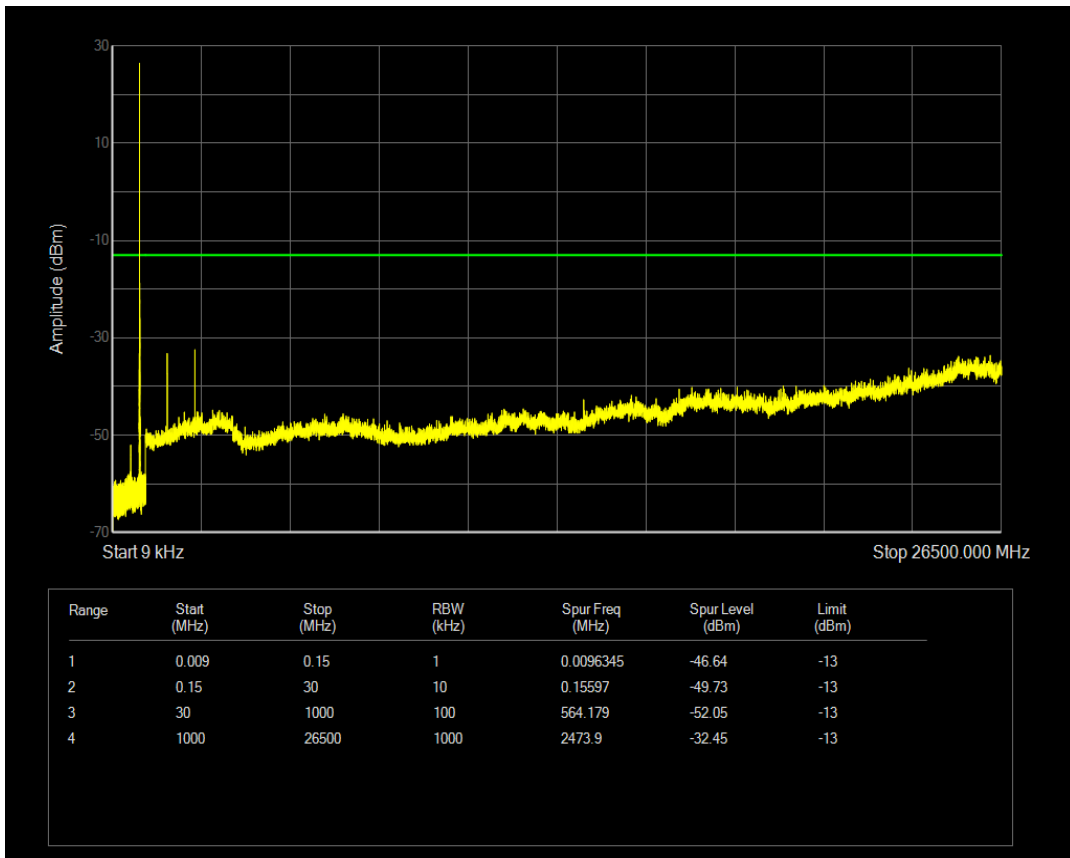

Band5 QAM16 BW=3MHz Channel=20415 RB Size=1 Position=#0

Band5 QAM16 BW=3MHz Channel=20415 RB Size=15 Position=#0