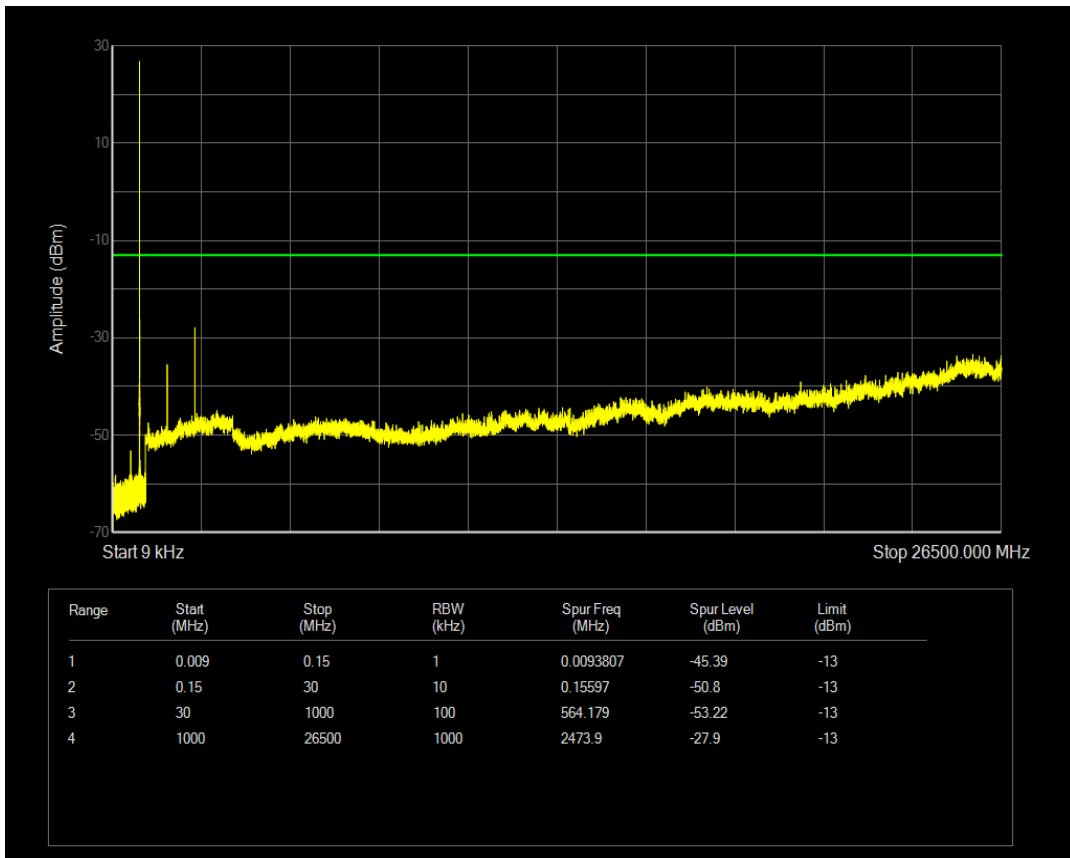

Band4 QPSK BW=5MHz Channel=19975 RB Size=1 Position=#0

Band4 QPSK BW=5MHz Channel=19975 RB Size=25 Position=#0

Band4 QPSK BW=5MHz Channel=20175 RB Size=1 Position=#0

Band4 QPSK BW=5MHz Channel=20175 RB Size=25 Position=#0

Band4 QPSK BW=5MHz Channel=20375 RB Size=1 Position=#0

Band4 QPSK BW=5MHz Channel=20375 RB Size=25 Position=#0

Band5 QAM16 BW=1.4MHz Channel=20407 RB Size=1 Position=#0

Band5 QAM16 BW=1.4MHz Channel=20407 RB Size=6 Position=#0