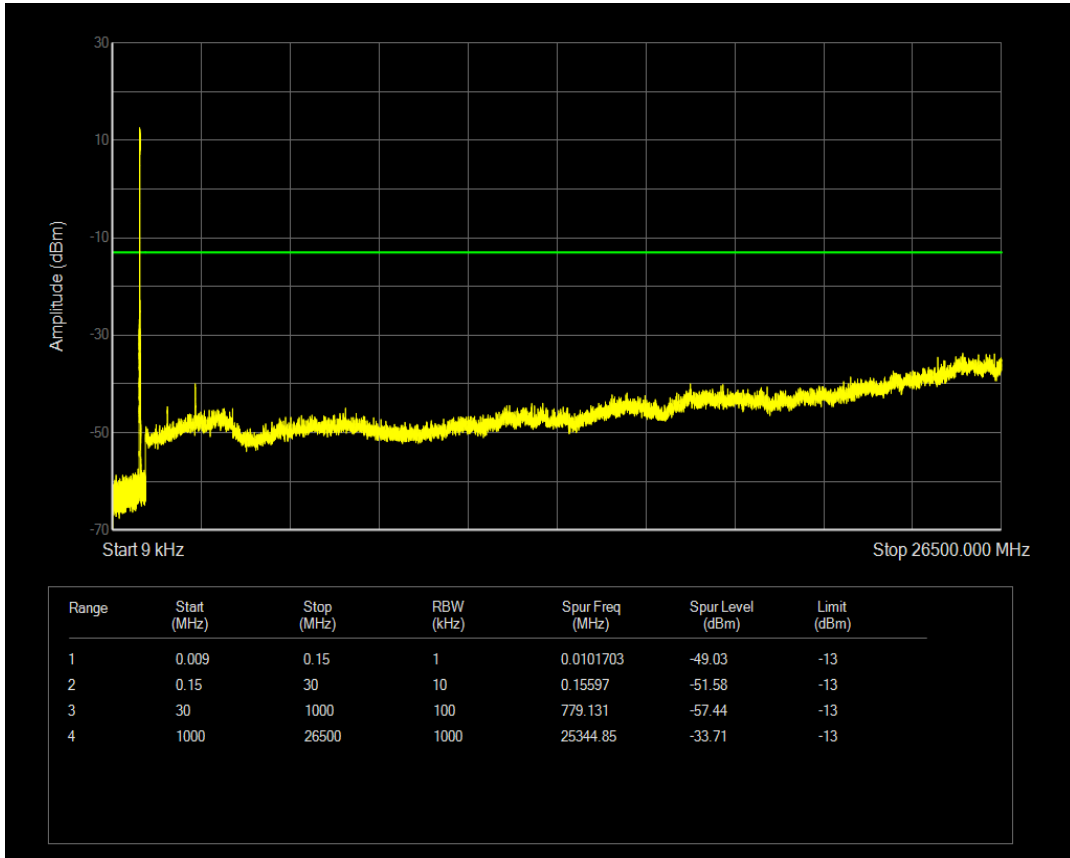

Band5 QAM16 BW=1.4MHz Channel=20525 RB Size=1 Position=#0

Band5 QAM16 BW=1.4MHz Channel=20525 RB Size=6 Position=#0

Band5 QAM16 BW=1.4MHz Channel=20643 RB Size=1 Position=#0

Band5 QAM16 BW=1.4MHz Channel=20643 RB Size=6 Position=#0

Band5 QAM16 BW=10MHz Channel=20450 RB Size=1 Position=#0

Band5 QAM16 BW=10MHz Channel=20450 RB Size=50 Position=#0

Band5 QAM16 BW=10MHz Channel=20525 RB Size=1 Position=#0

Band5 QAM16 BW=10MHz Channel=20525 RB Size=50 Position=#0