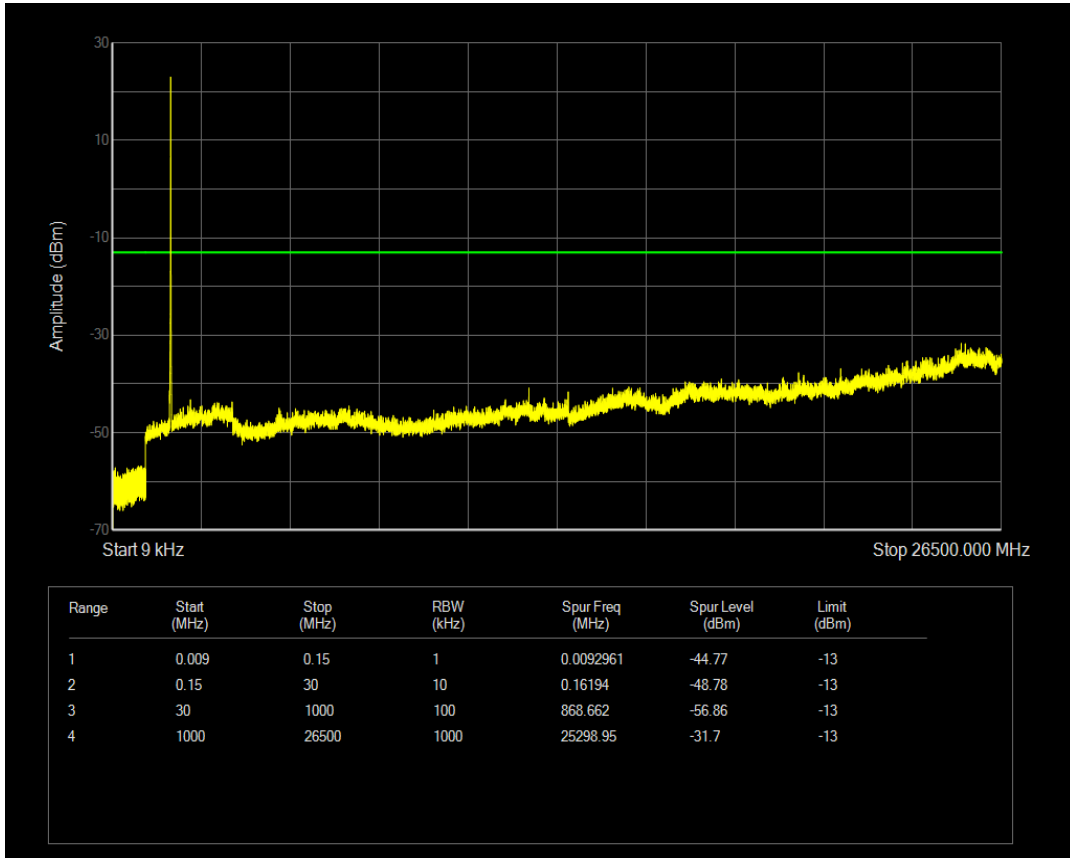

Band4 QPSK BW=5MHz Channel=19975 RB Size=1 Position=#0

Band4 QPSK BW=5MHz Channel=19975 RB Size=25 Position=#0

Band4 QPSK BW=5MHz Channel=20175 RB Size=1 Position=#0

Band4 QPSK BW=5MHz Channel=20175 RB Size=25 Position=#0

Band4 QPSK BW=5MHz Channel=20375 RB Size=1 Position=#0

Band4 QPSK BW=5MHz Channel=20375 RB Size=25 Position=#0

Band5 QAM16 BW=1.4MHz Channel=20407 RB Size=1 Position=#0

Band5 QAM16 BW=1.4MHz Channel=20407 RB Size=6 Position=#0