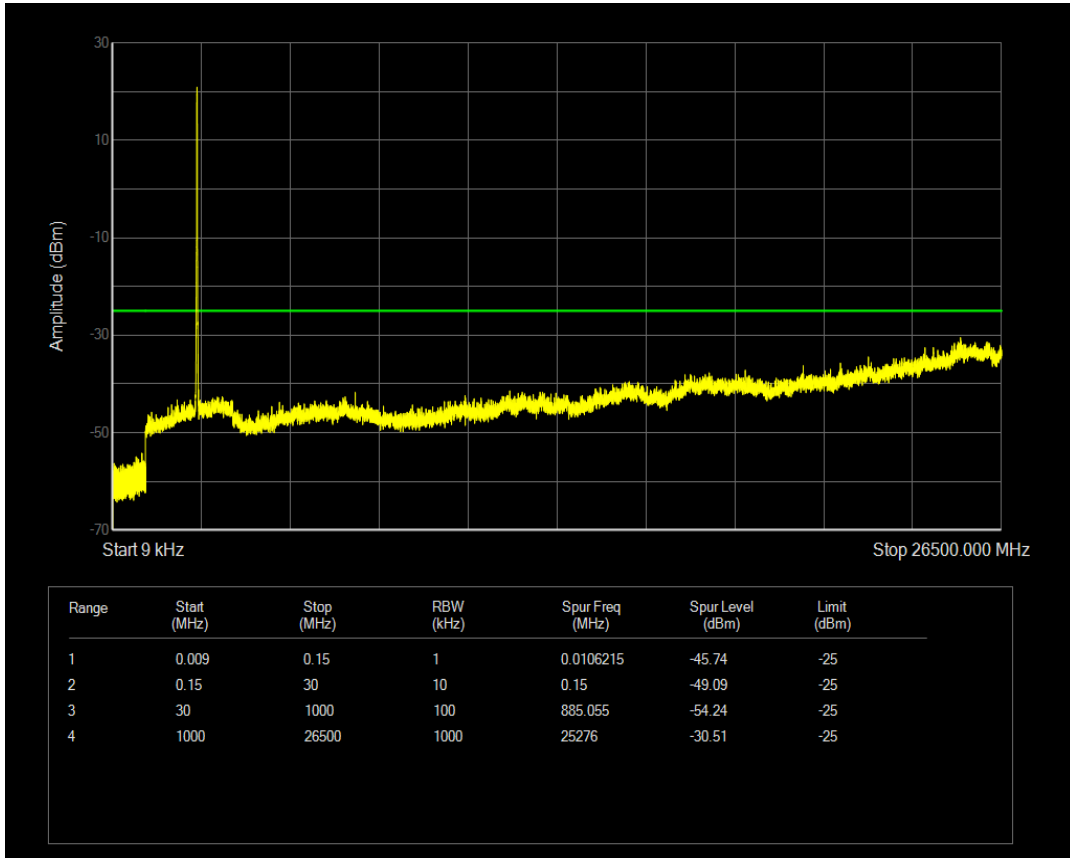

Band7 QAM16 BW=15MHz Channel=20825 RB Size=1 Position=#0

Band7 QAM16 BW=15MHz Channel=20825 RB Size=75 Position=#0

Band7 QAM16 BW=15MHz Channel=21100 RB Size=1 Position=#0

Band7 QAM16 BW=15MHz Channel=21100 RB Size=75 Position=#0