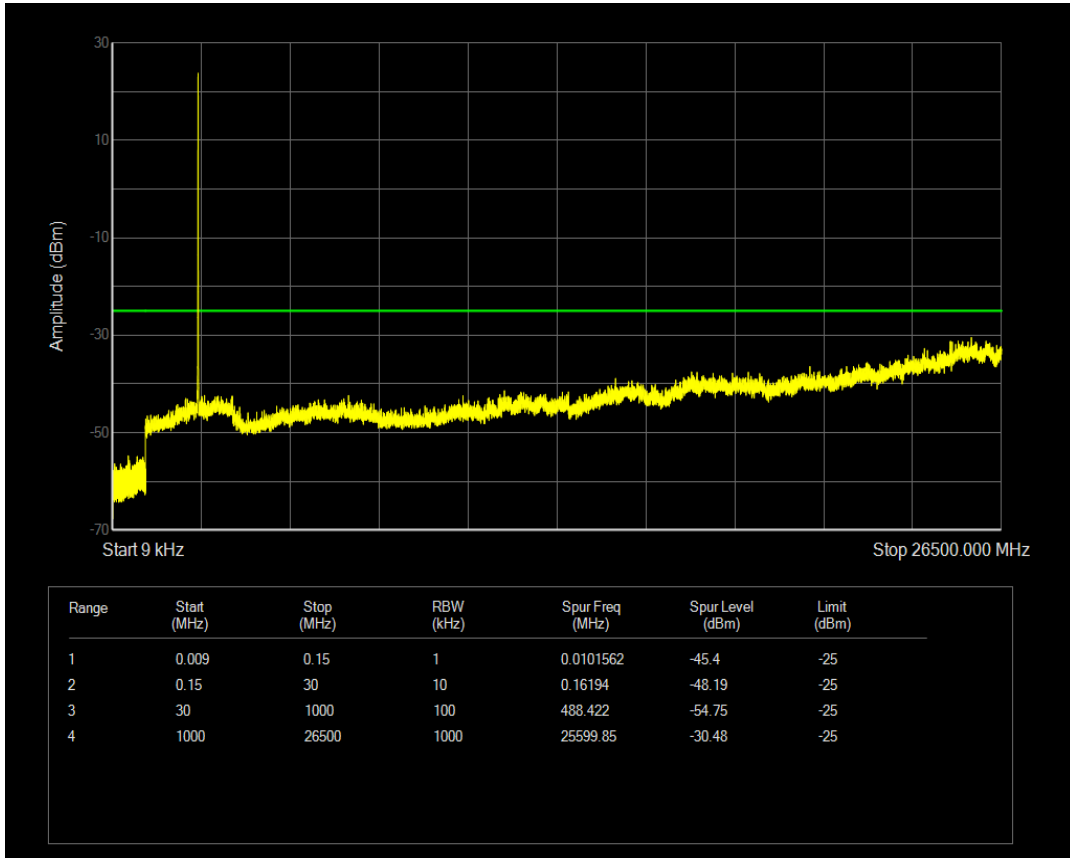

Band7 QAM16 BW=5MHz Channel=21425 RB Size=25 Position=#0

Band7 QPSK BW=10MHz Channel=20800 RB Size=1 Position=#0