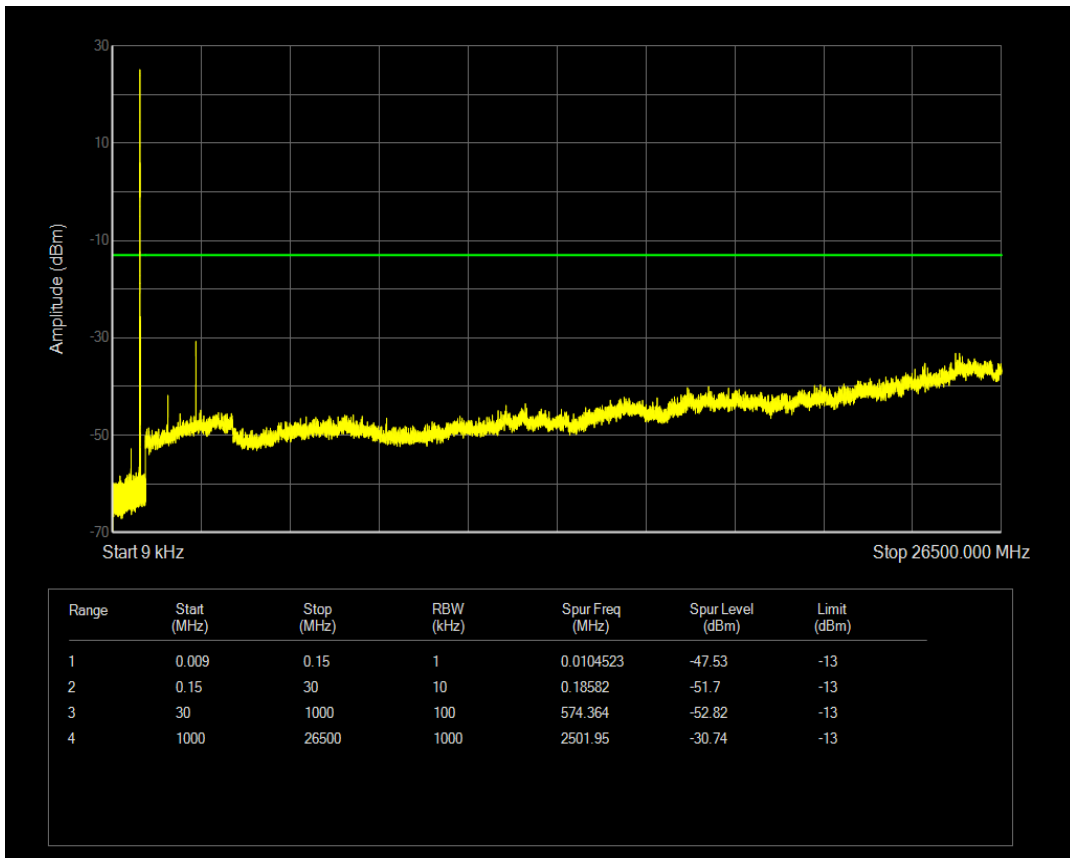

Band5 QAM16 BW=5MHz Channel=20525 RB Size=1 Position=#0

Band5 QAM16 BW=5MHz Channel=20525 RB Size=25 Position=#0