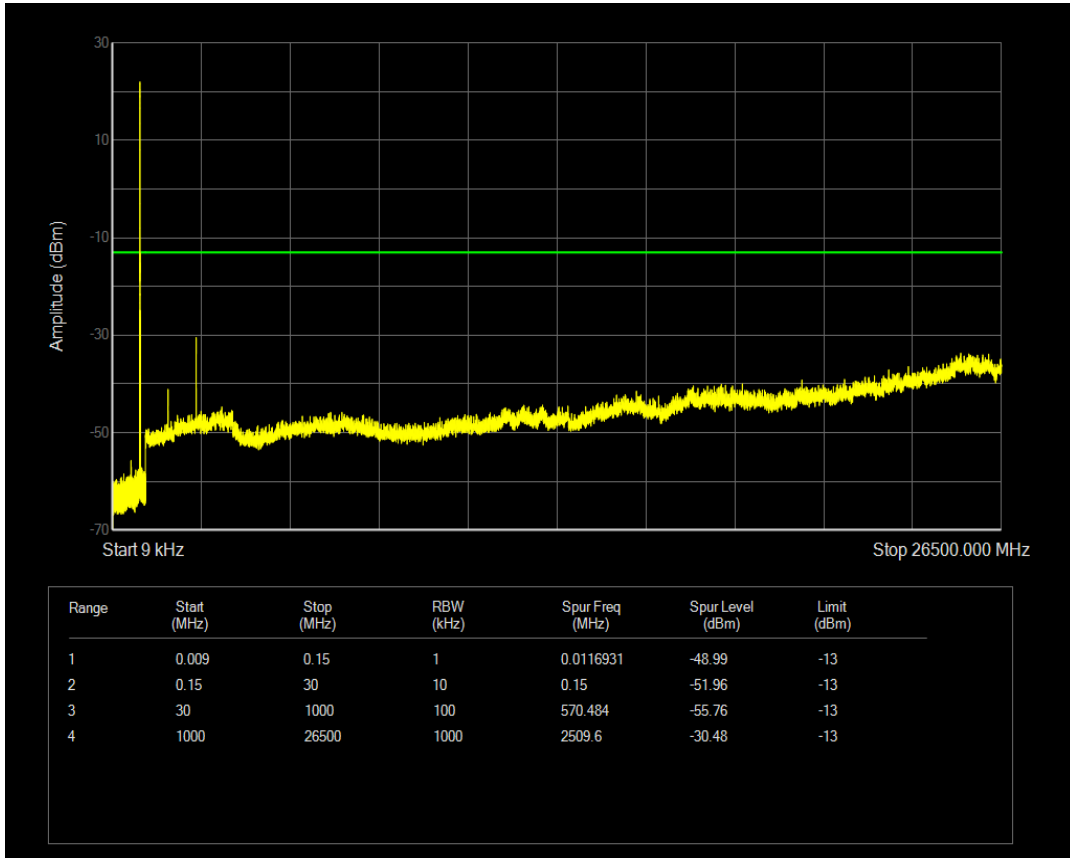

Band5 QAM16 BW=5MHz Channel=20625 RB Size=1 Position=#0

Band5 QAM16 BW=5MHz Channel=20625 RB Size=25 Position=#0

Band5 QPSK BW=1.4MHz Channel=20407 RB Size=1 Position=#0

Band5 QPSK BW=1.4MHz Channel=20407 RB Size=6 Position=#0

Band5 QPSK BW=1.4MHz Channel=20525 RB Size=1 Position=#0

Band5 QPSK BW=1.4MHz Channel=20525 RB Size=6 Position=#0

Band5 QPSK BW=1.4MHz Channel=20643 RB Size=1 Position=#0

Band5 QPSK BW=1.4MHz Channel=20643 RB Size=6 Position=#0