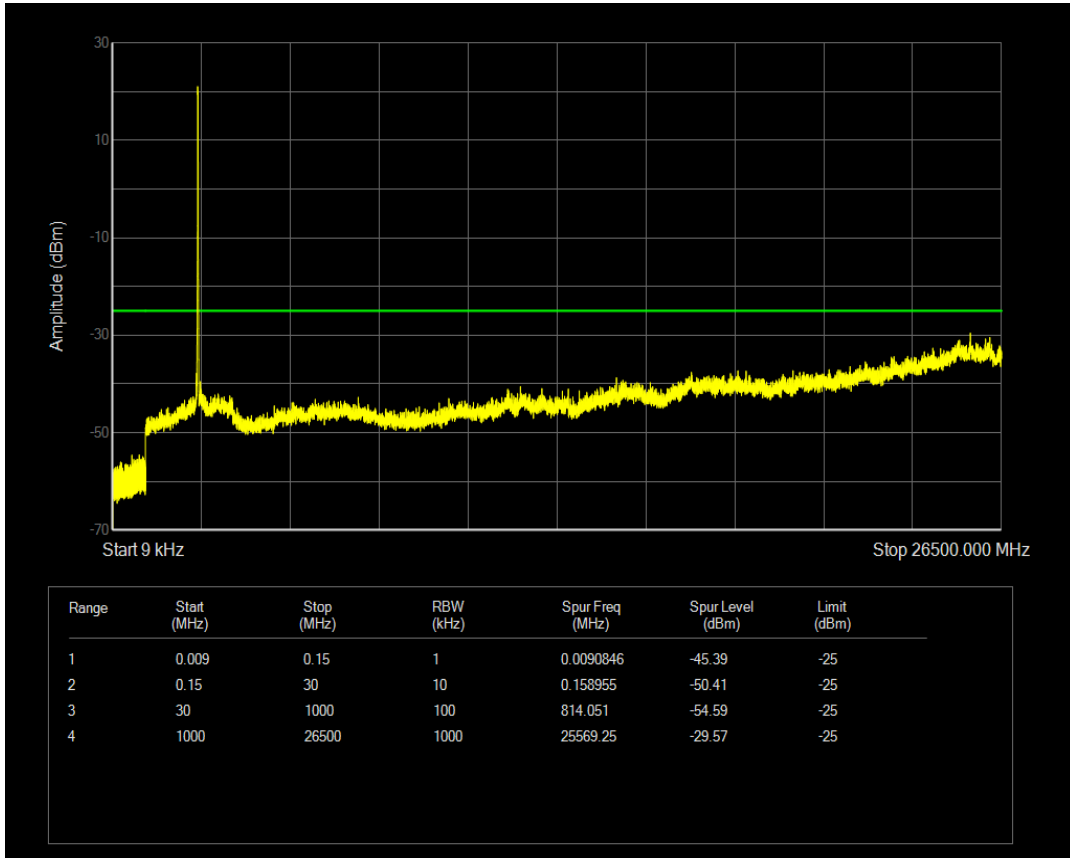

Band7 QAM16 BW=15MHz Channel=21375 RB Size=75 Position=#0

Band7 QAM16 BW=20MHz Channel=20850 RB Size=1 Position=#0