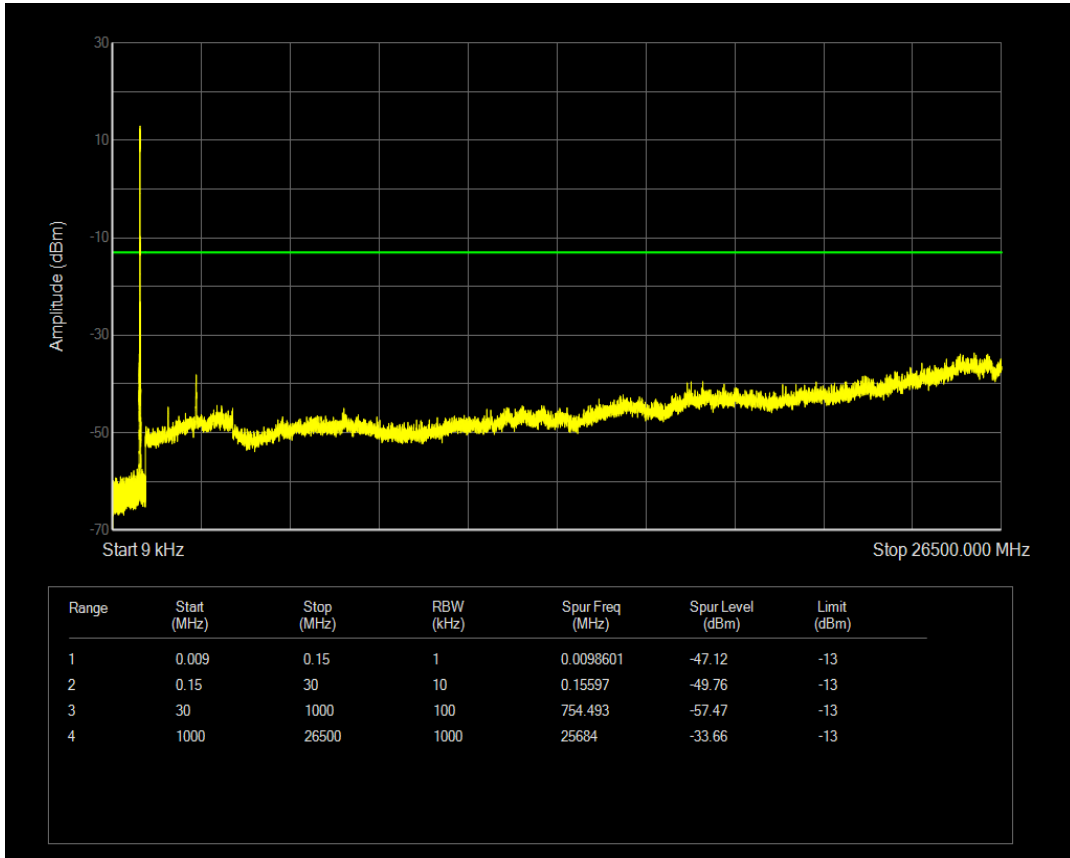

Band5 QAM16 BW=10MHz Channel=20450 RB Size=1 Position=#0

Band5 QAM16 BW=10MHz Channel=20450 RB Size=50 Position=#0

Band5 QAM16 BW=10MHz Channel=20525 RB Size=1 Position=#0

Band5 QAM16 BW=10MHz Channel=20525 RB Size=50 Position=#0

Band5 QAM16 BW=10MHz Channel=20600 RB Size=1 Position=#0

Band5 QAM16 BW=10MHz Channel=20600 RB Size=50 Position=#0

Band5 QAM16 BW=3MHz Channel=20415 RB Size=1 Position=#0

Band5 QAM16 BW=3MHz Channel=20415 RB Size=15 Position=#0