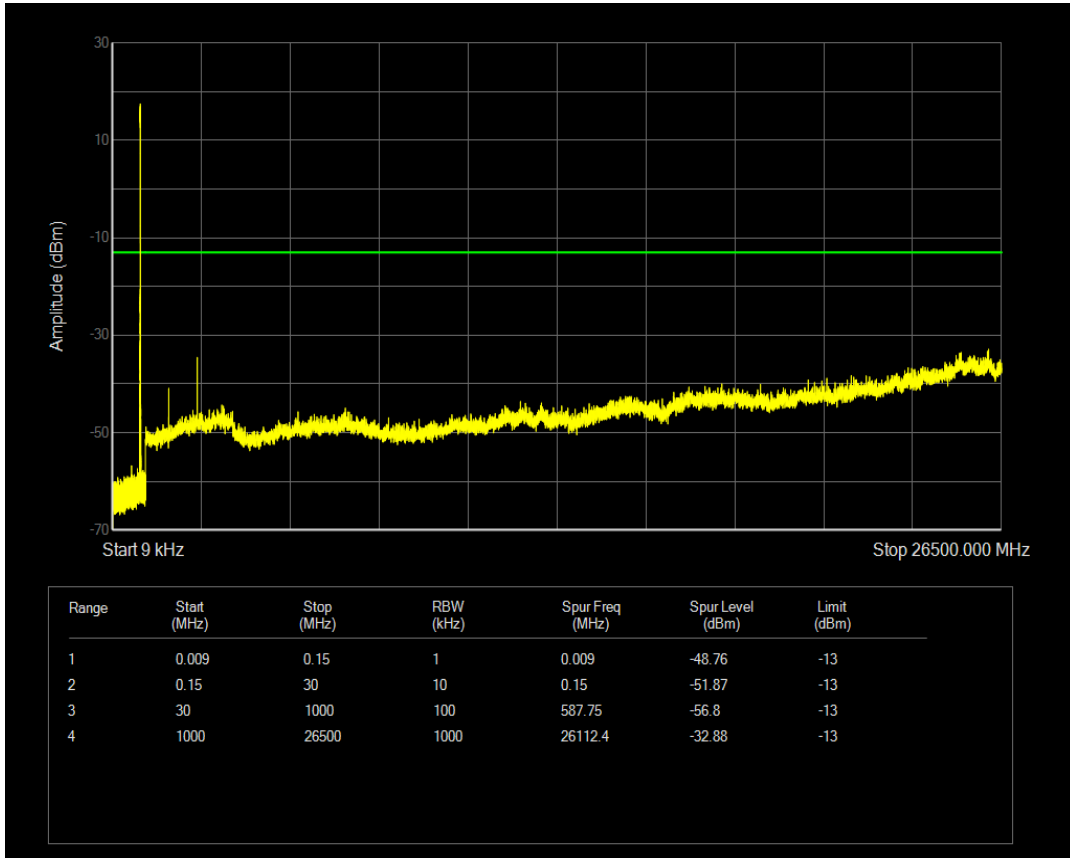

Band5 QAM16 BW=3MHz Channel=20525 RB Size=1 Position=#0

Band5 QAM16 BW=3MHz Channel=20525 RB Size=15 Position=#0

Band5 QAM16 BW=3MHz Channel=20635 RB Size=1 Position=#0

Band5 QAM16 BW=3MHz Channel=20635 RB Size=15 Position=#0