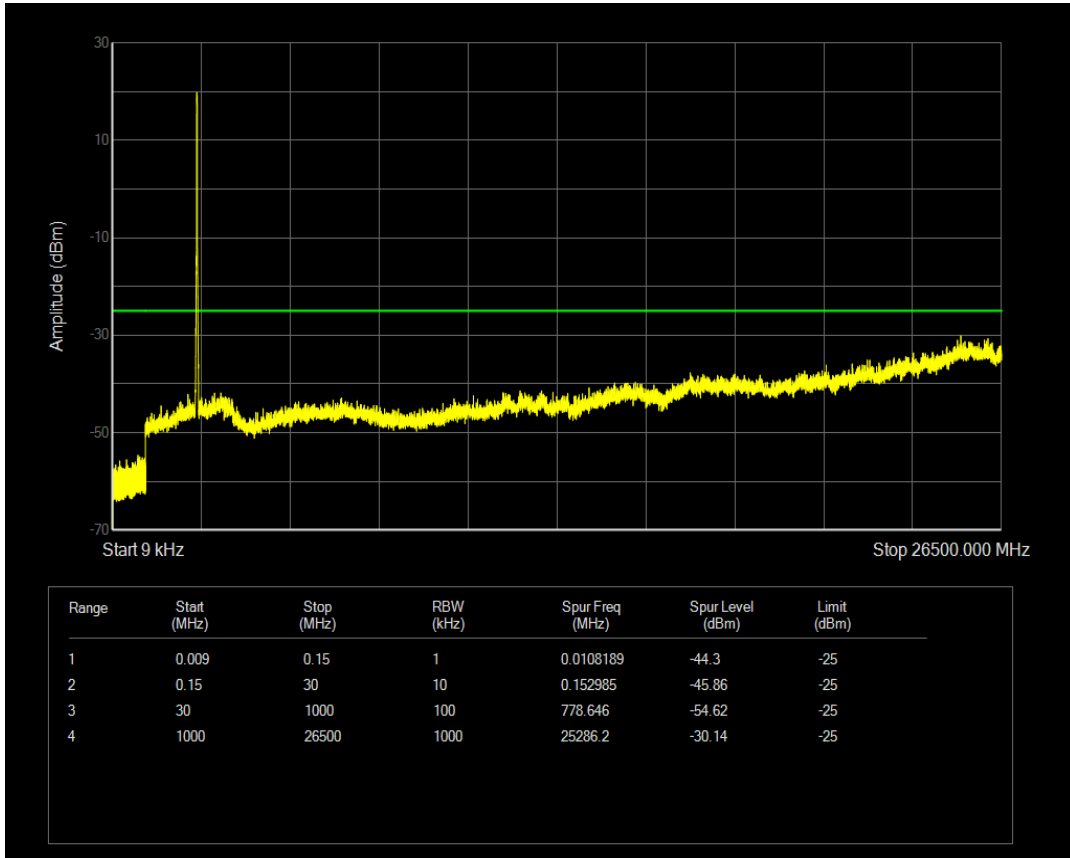

Band7 QAM16 BW=15MHz Channel=21375 RB Size=1 Position=#0

Band7 QAM16 BW=15MHz Channel=21375 RB Size=75 Position=#0

Band7 QAM16 BW=20MHz Channel=20850 RB Size=1 Position=#0

Band7 QAM16 BW=20MHz Channel=20850 RB Size=100 Position=#0

Band7 QAM16 BW=20MHz Channel=21100 RB Size=1 Position=#0

Band7 QAM16 BW=20MHz Channel=21100 RB Size=100 Position=#0

Band7 QAM16 BW=20MHz Channel=21350 RB Size=1 Position=#0

Band7 QAM16 BW=20MHz Channel=21350 RB Size=100 Position=#0