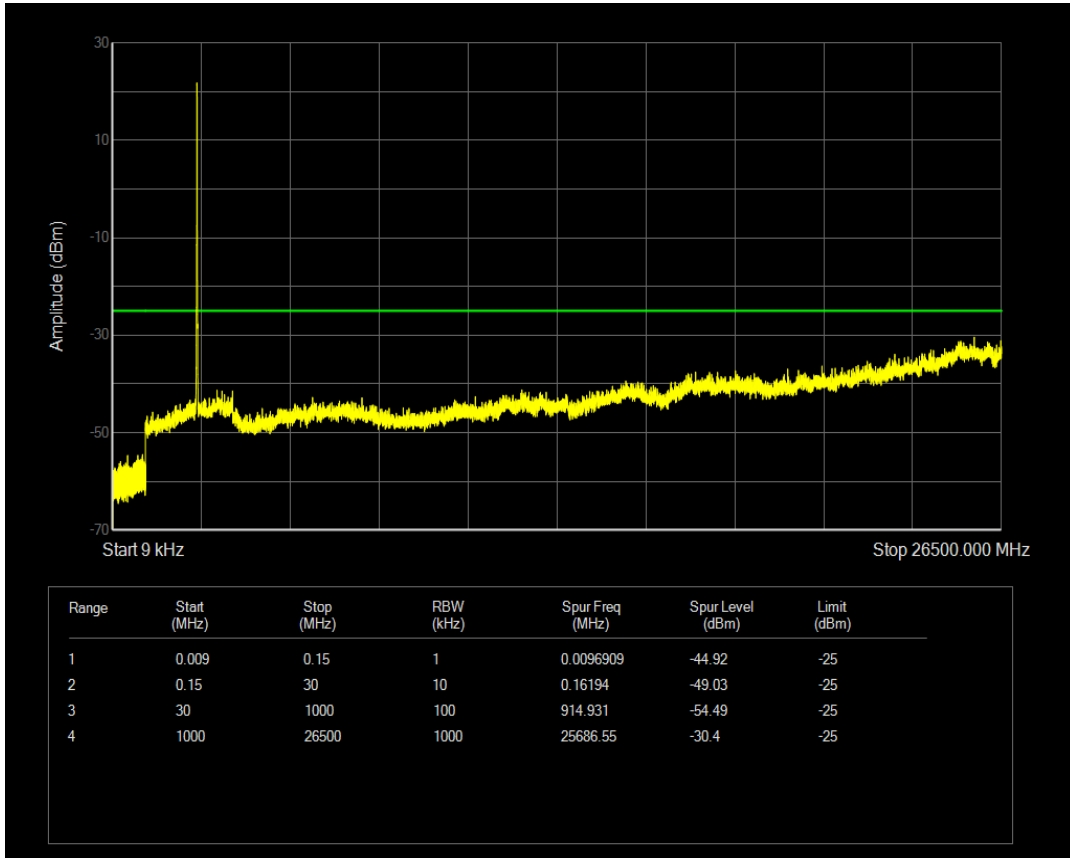

Band7 QAM16 BW=10MHz Channel=21100 RB Size=50 Position=#0

Band7 QAM16 BW=10MHz Channel=21400 RB Size=1 Position=#0