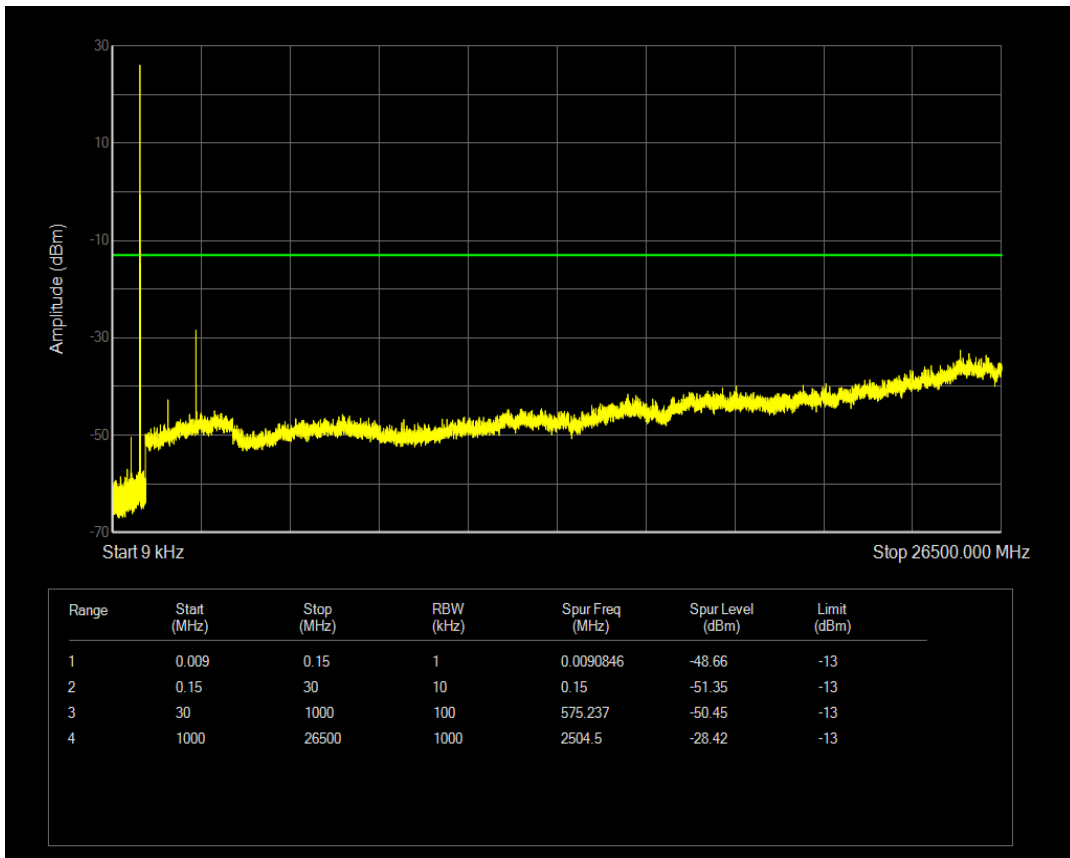

Band5 QAM16 BW=3MHz Channel=20525 RB Size=1 Position=#0

Band5 QAM16 BW=3MHz Channel=20525 RB Size=15 Position=#0