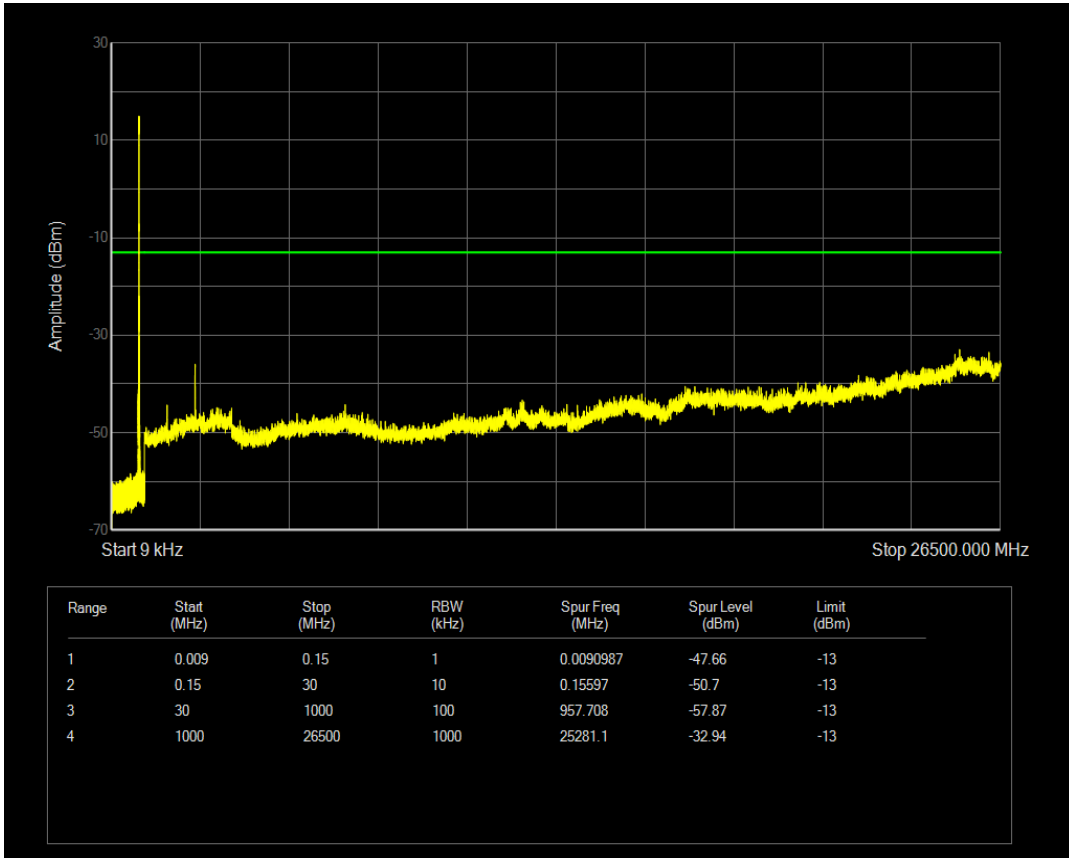

Band5 QAM16 BW=5MHz Channel=20425 RB Size=1 Position=#0

Band5 QAM16 BW=5MHz Channel=20425 RB Size=25 Position=#0

Band5 QAM16 BW=5MHz Channel=20525 RB Size=1 Position=#0

Band5 QAM16 BW=5MHz Channel=20525 RB Size=25 Position=#0

Band5 QAM16 BW=5MHz Channel=20625 RB Size=1 Position=#0

Band5 QAM16 BW=5MHz Channel=20625 RB Size=25 Position=#0

Band5 QPSK BW=1.4MHz Channel=20407 RB Size=1 Position=#0

Band5 QPSK BW=1.4MHz Channel=20407 RB Size=6 Position=#0