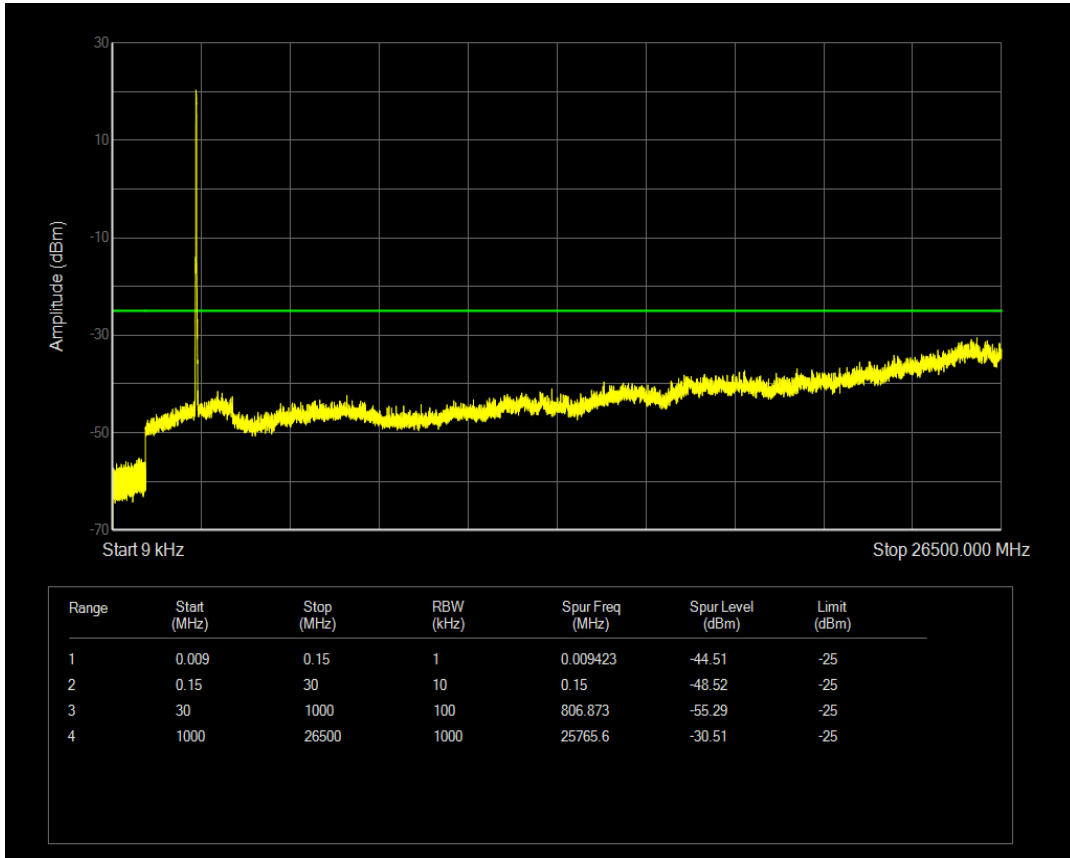

Band7 QAM16 BW=15MHz Channel=21375 RB Size=1 Position=#0

Band7 QAM16 BW=15MHz Channel=21375 RB Size=75 Position=#0

Band7 QAM16 BW=20MHz Channel=20850 RB Size=1 Position=#0

Band7 QAM16 BW=20MHz Channel=20850 RB Size=100 Position=#0

Band7 QAM16 BW=20MHz Channel=21100 RB Size=1 Position=#0

Band7 QAM16 BW=20MHz Channel=21100 RB Size=100 Position=#0

Band7 QAM16 BW=20MHz Channel=21350 RB Size=1 Position=#0

Band7 QAM16 BW=20MHz Channel=21350 RB Size=100 Position=#0