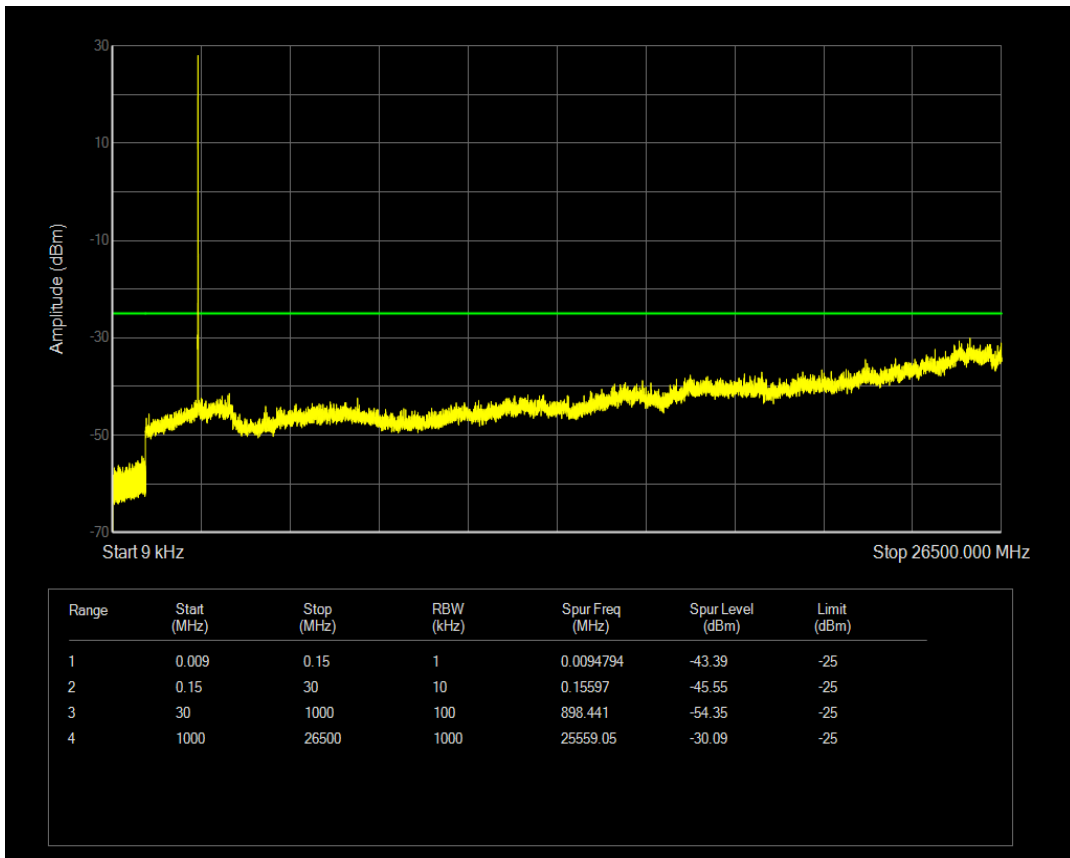

Band7 QAM16 BW=5MHz Channel=20775 RB Size=1 Position=#0

Band7 QAM16 BW=5MHz Channel=20775 RB Size=25 Position=#0

Band7 QAM16 BW=5MHz Channel=21100 RB Size=1 Position=#0

Band7 QAM16 BW=5MHz Channel=21100 RB Size=25 Position=#0

Band7 QAM16 BW=5MHz Channel=21425 RB Size=1 Position=#0

Band7 QAM16 BW=5MHz Channel=21425 RB Size=25 Position=#0

Band7 QPSK BW=10MHz Channel=20800 RB Size=1 Position=#0

Band7 QPSK BW=10MHz Channel=20800 RB Size=50 Position=#0