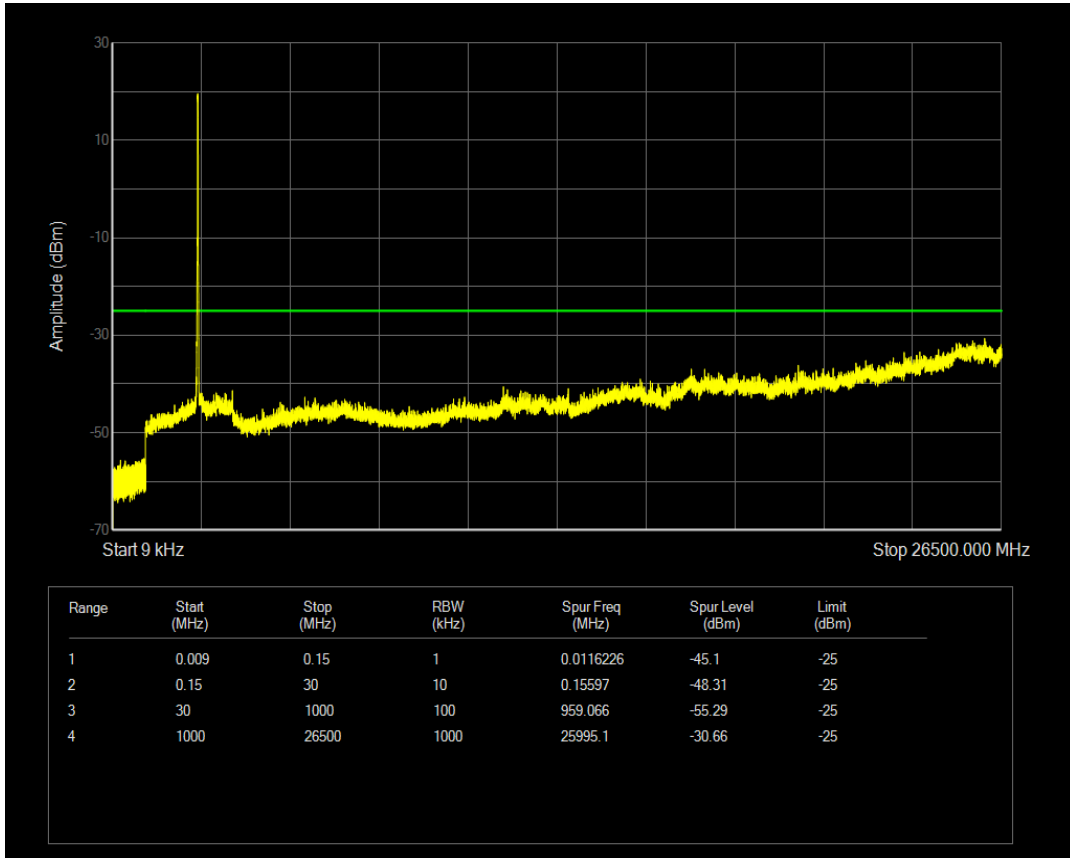

Band7 QAM16 BW=20MHz Channel=21100 RB Size=1 Position=#0

Band7 QAM16 BW=20MHz Channel=21100 RB Size=100 Position=#0

Band7 QAM16 BW=20MHz Channel=21350 RB Size=1 Position=#0

Band7 QAM16 BW=20MHz Channel=21350 RB Size=100 Position=#0

Band7 QAM16 BW=5MHz Channel=20775 RB Size=1 Position=#0

Band7 QAM16 BW=5MHz Channel=20775 RB Size=25 Position=#0

Band7 QAM16 BW=5MHz Channel=21100 RB Size=1 Position=#0

Band7 QAM16 BW=5MHz Channel=21100 RB Size=25 Position=#0