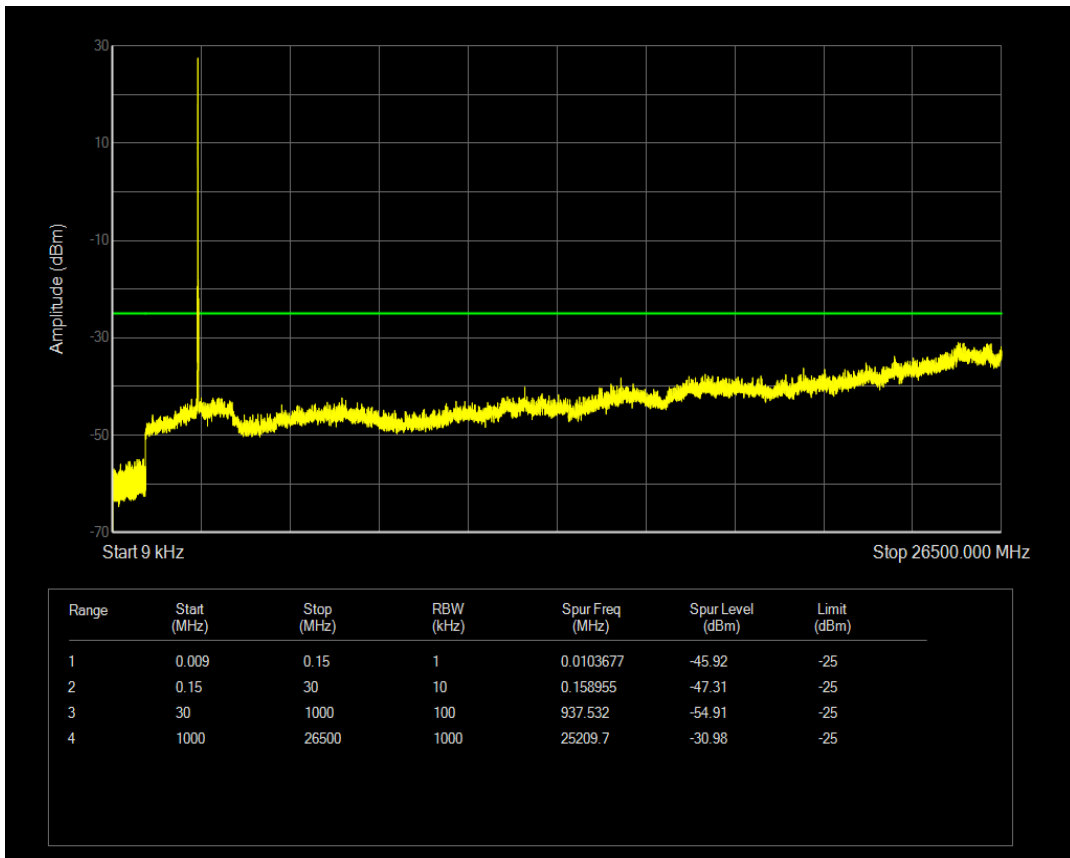

Band7 QAM16 BW=10MHz Channel=21400 RB Size=1 Position=#0

Band7 QAM16 BW=10MHz Channel=21400 RB Size=50 Position=#0