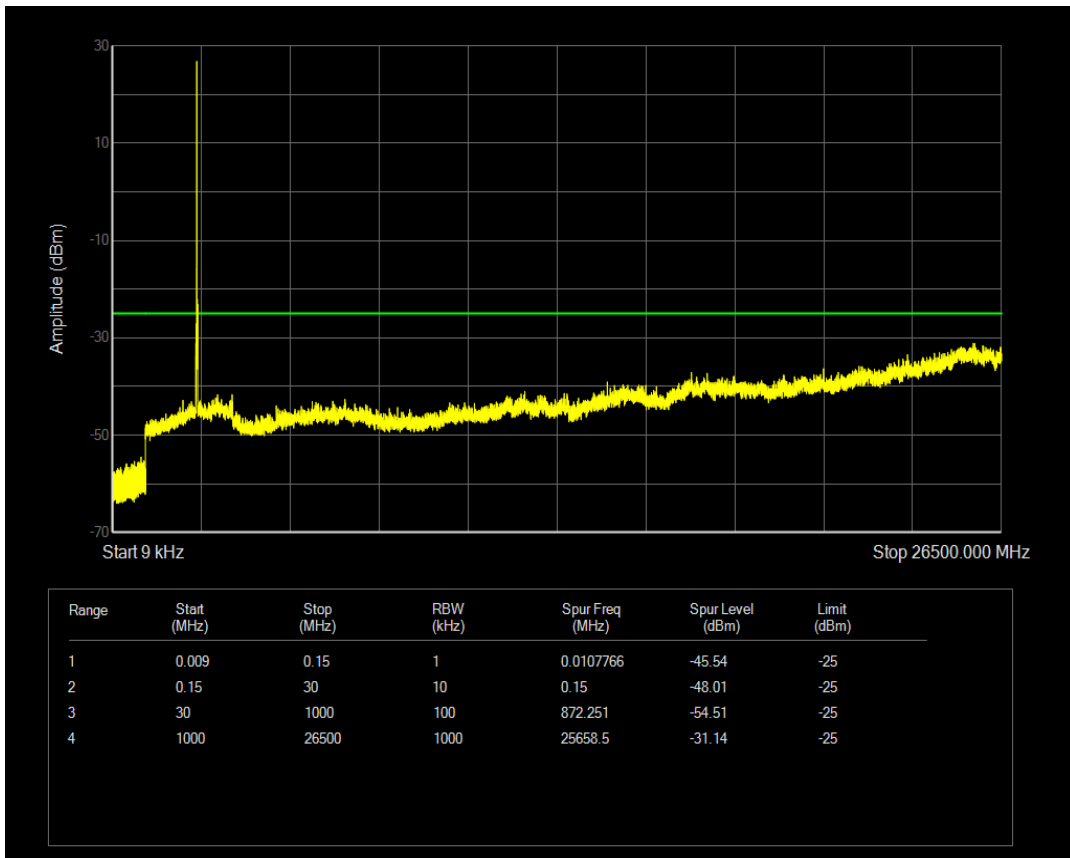

Band7 QAM16 BW=15MHz Channel=21100 RB Size=1 Position=#0

Band7 QAM16 BW=15MHz Channel=21100 RB Size=75 Position=#0