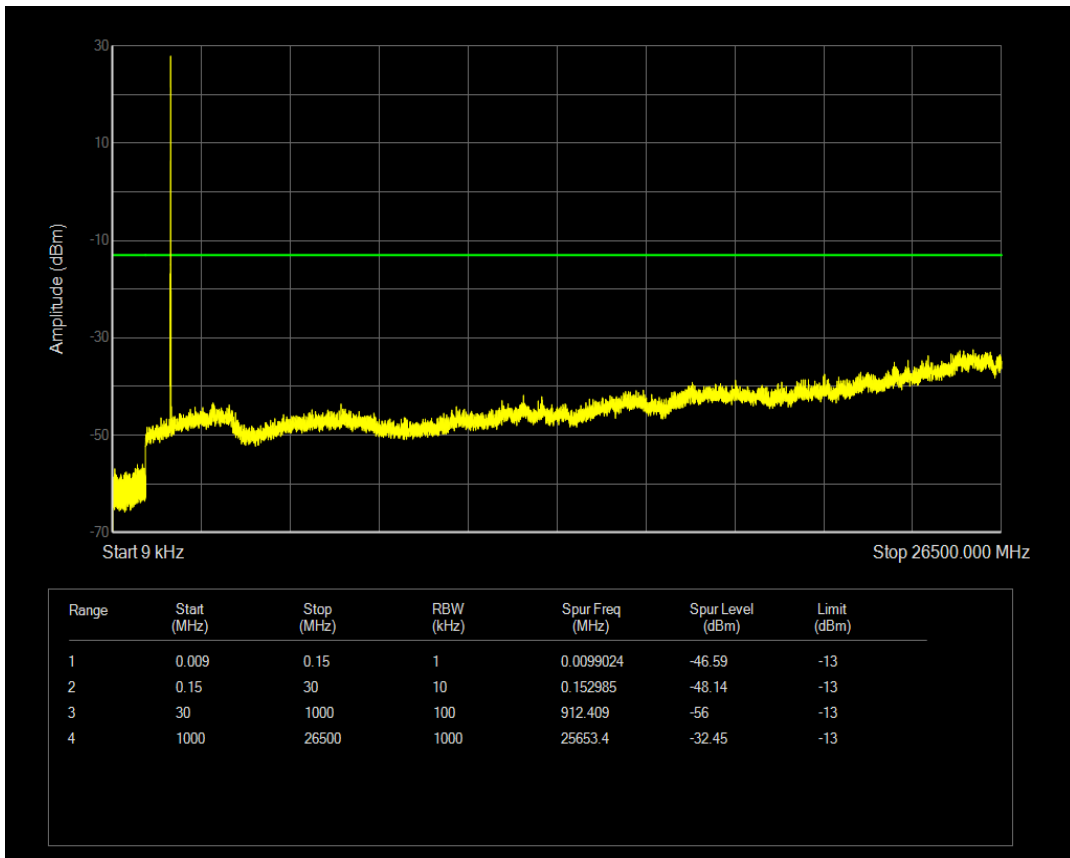

Band4 QPSK BW=5MHz Channel=19975 RB Size=1 Position=#0

Band4 QPSK BW=5MHz Channel=19975 RB Size=25 Position=#0

Band4 QPSK BW=5MHz Channel=20175 RB Size=1 Position=#0

Band4 QPSK BW=5MHz Channel=20175 RB Size=25 Position=#0

Band4 QPSK BW=5MHz Channel=20375 RB Size=1 Position=#0

Band4 QPSK BW=5MHz Channel=20375 RB Size=25 Position=#0

Band5 QAM16 BW=1.4MHz Channel=20407 RB Size=1 Position=#0

Band5 QAM16 BW=1.4MHz Channel=20407 RB Size=6 Position=#0