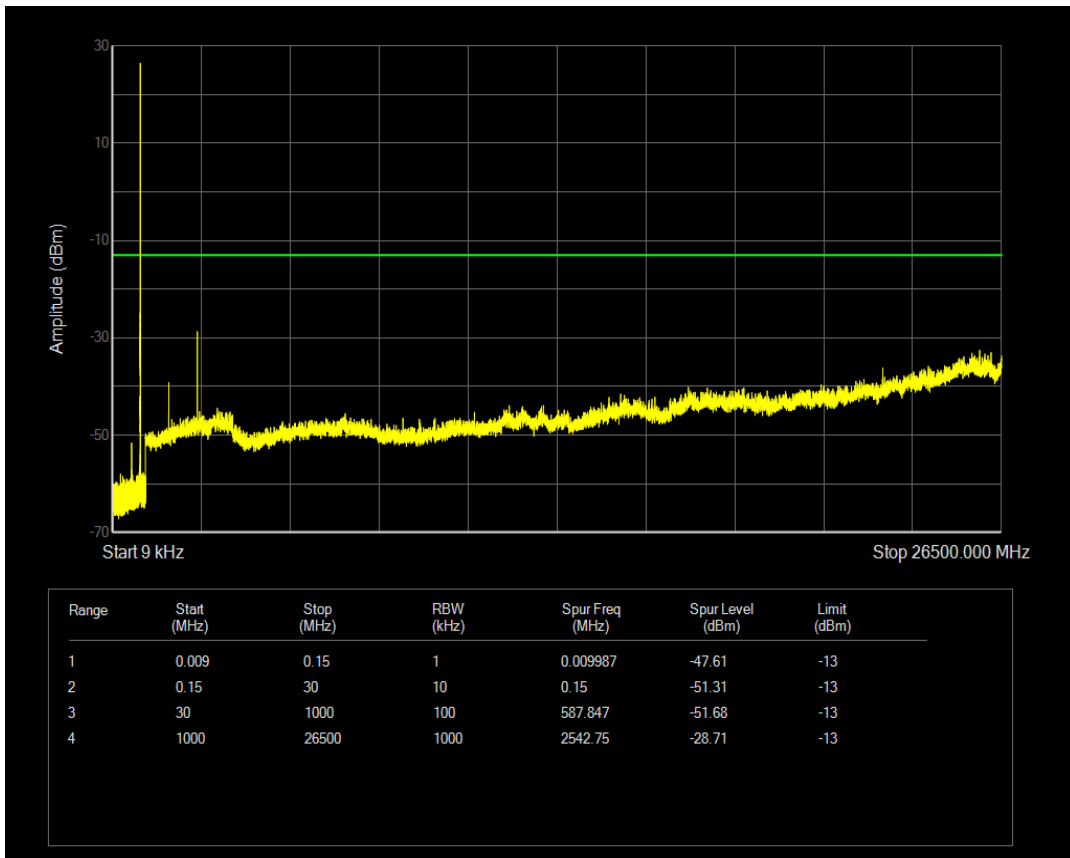

Band5 QAM16 BW=1.4MHz Channel=20643 RB Size=1 Position=#0

Band5 QAM16 BW=1.4MHz Channel=20643 RB Size=6 Position=#0