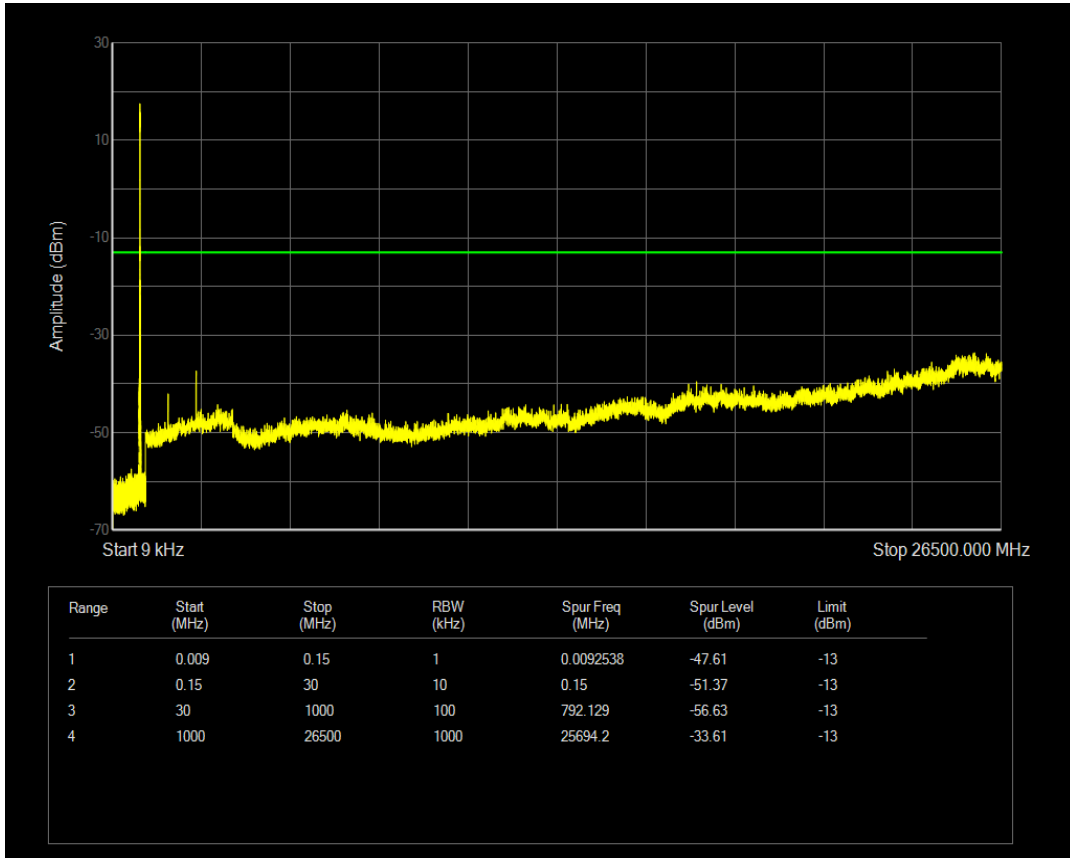

Band5 QPSK BW=5MHz Channel=20425 RB Size=1 Position=#0

Band5 QPSK BW=5MHz Channel=20425 RB Size=25 Position=#0

Band5 QPSK BW=5MHz Channel=20525 RB Size=1 Position=#0

Band5 QPSK BW=5MHz Channel=20525 RB Size=25 Position=#0

Band5 QPSK BW=5MHz Channel=20625 RB Size=1 Position=#0

Band5 QPSK BW=5MHz Channel=20625 RB Size=25 Position=#0

Band7 QAM16 BW=10MHz Channel=20800 RB Size=1 Position=#0

Band7 QAM16 BW=10MHz Channel=20800 RB Size=50 Position=#0