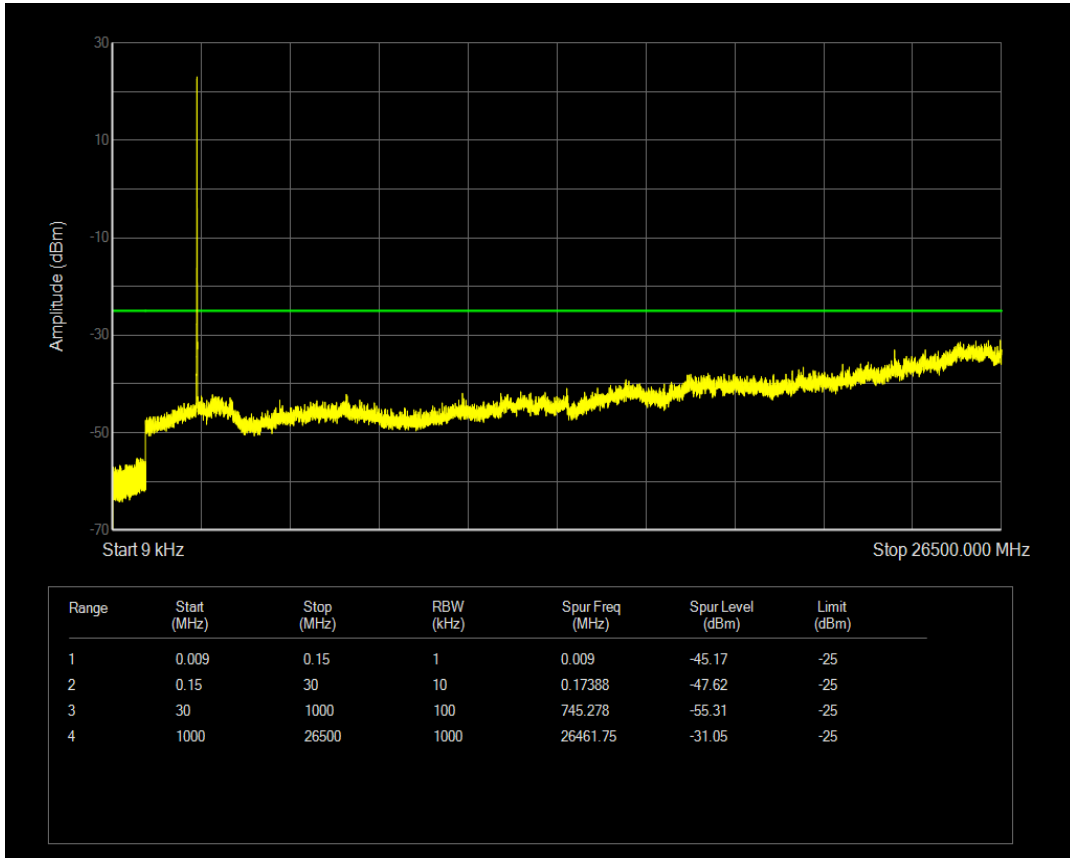

Band7 QAM16 BW=5MHz Channel=20775 RB Size=1 Position=#0

Band7 QAM16 BW=5MHz Channel=20775 RB Size=25 Position=#0

Band7 QAM16 BW=5MHz Channel=21100 RB Size=1 Position=#0

Band7 QAM16 BW=5MHz Channel=21100 RB Size=25 Position=#0