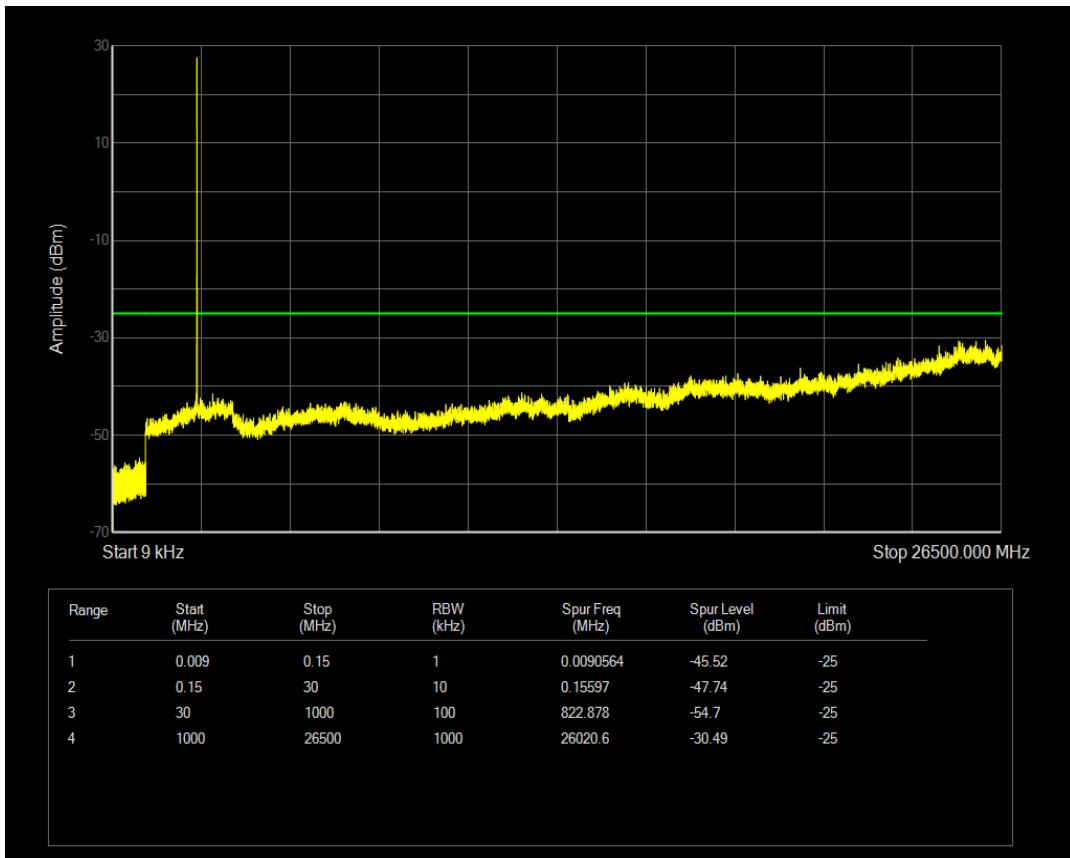

Band7 QAM16 BW=5MHz Channel=21100 RB Size=1 Position=#0

Band7 QAM16 BW=5MHz Channel=21100 RB Size=25 Position=#0