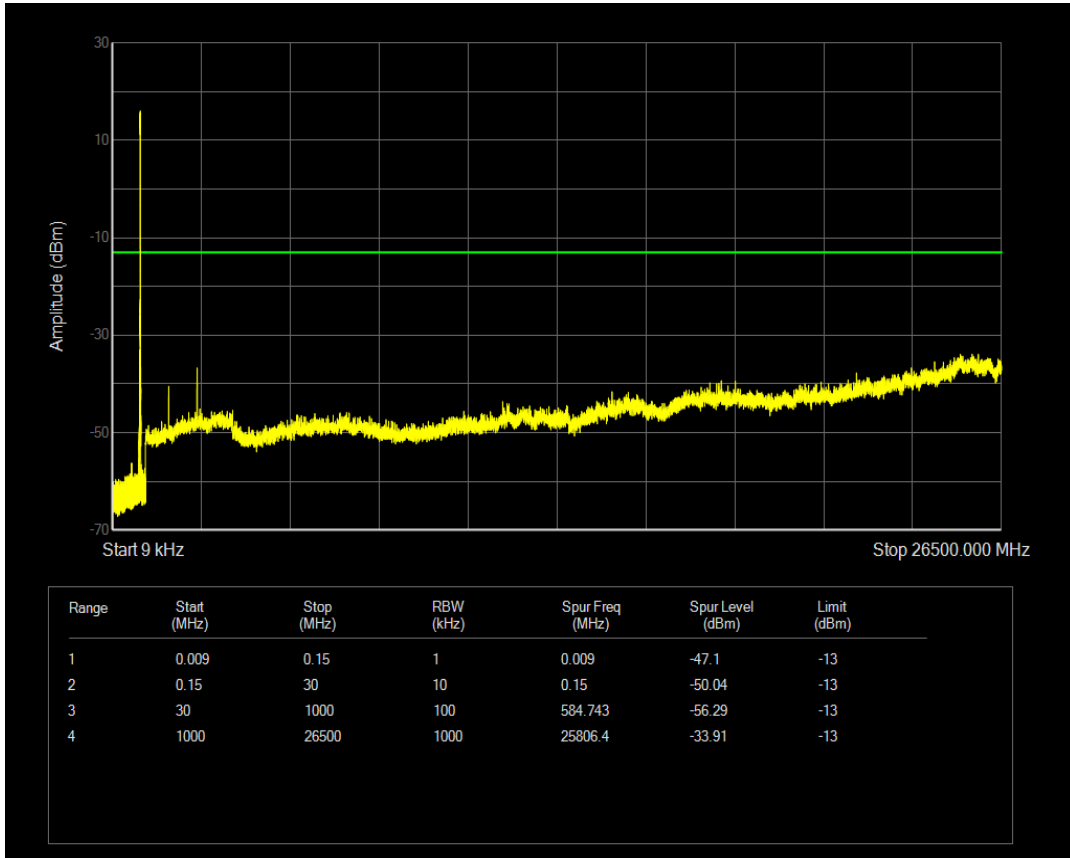

Band5 QPSK BW=5MHz Channel=20425 RB Size=1 Position=#0

Band5 QPSK BW=5MHz Channel=20425 RB Size=25 Position=#0

Band5 QPSK BW=5MHz Channel=20525 RB Size=1 Position=#0

Band5 QPSK BW=5MHz Channel=20525 RB Size=25 Position=#0

Band5 QPSK BW=5MHz Channel=20625 RB Size=1 Position=#0

Band5 QPSK BW=5MHz Channel=20625 RB Size=25 Position=#0

Band7 QAM16 BW=10MHz Channel=20800 RB Size=1 Position=#0

Band7 QAM16 BW=10MHz Channel=20800 RB Size=50 Position=#0