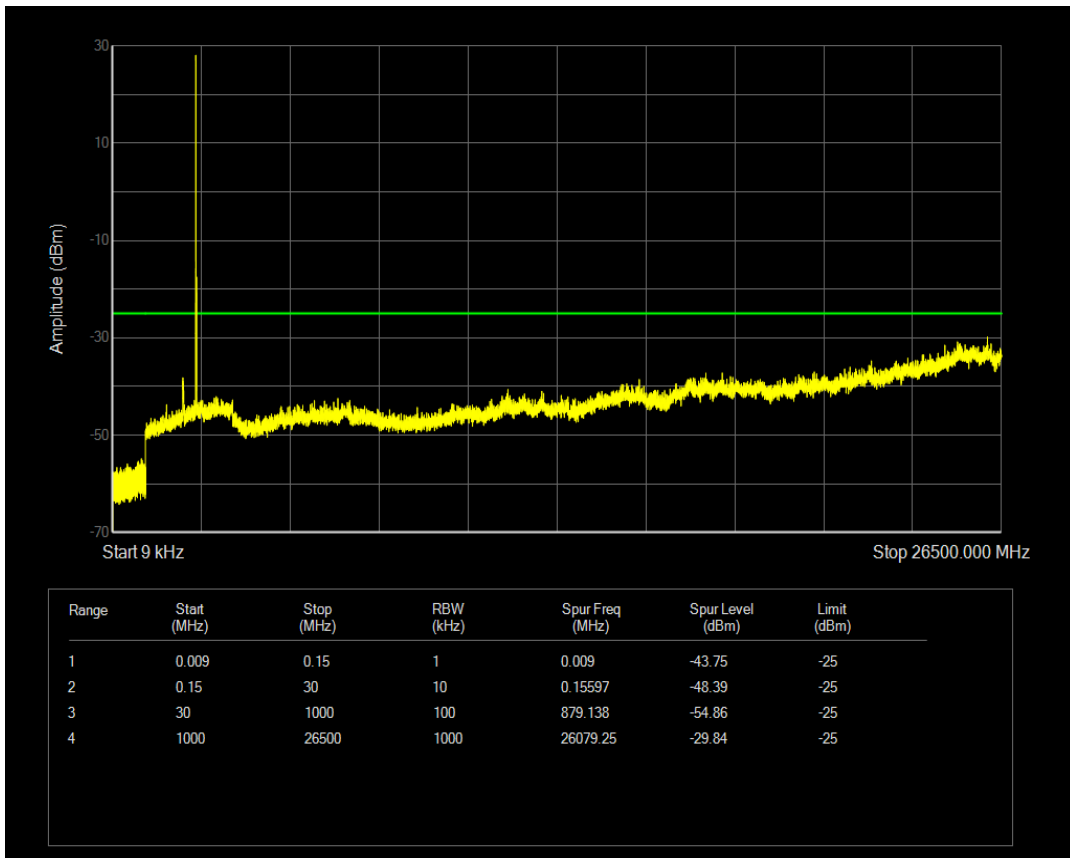

Band7 QAM16 BW=5MHz Channel=20775 RB Size=1 Position=#0

Band7 QAM16 BW=5MHz Channel=20775 RB Size=25 Position=#0