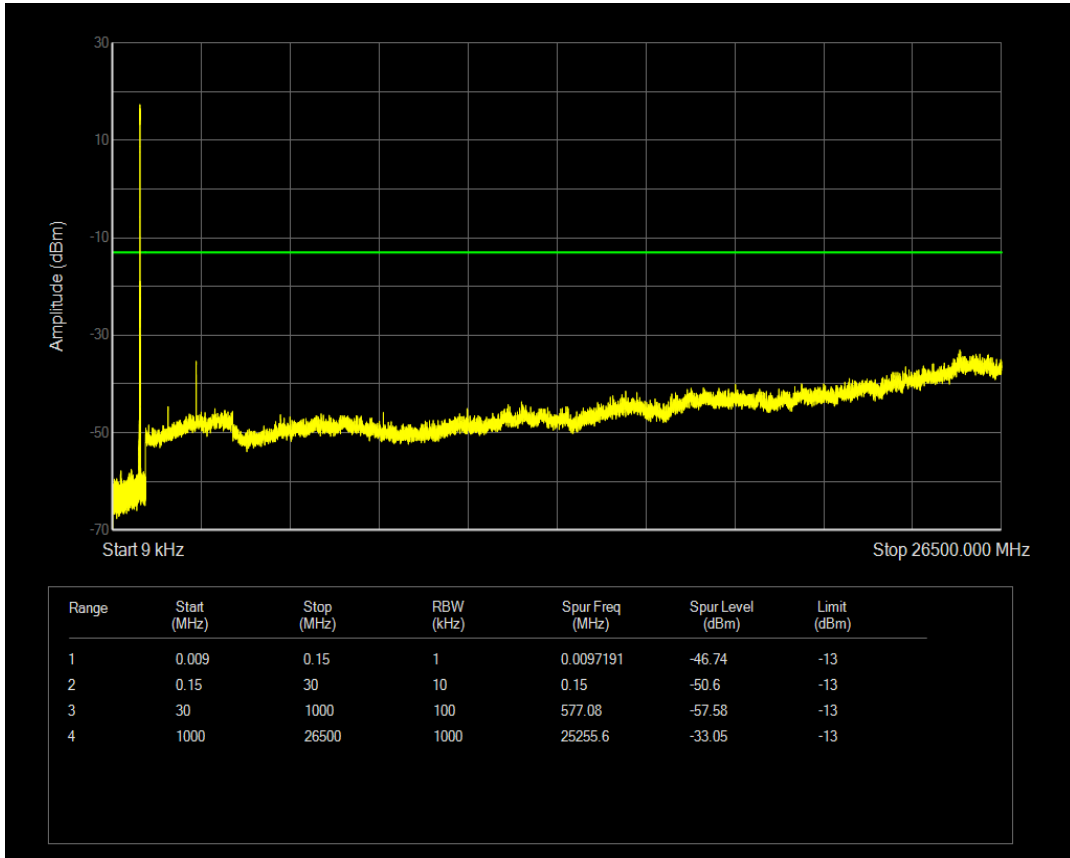

Band5 QAM16 BW=3MHz Channel=20525 RB Size=15 Position=#0

Band5 QAM16 BW=3MHz Channel=20635 RB Size=1 Position=#0