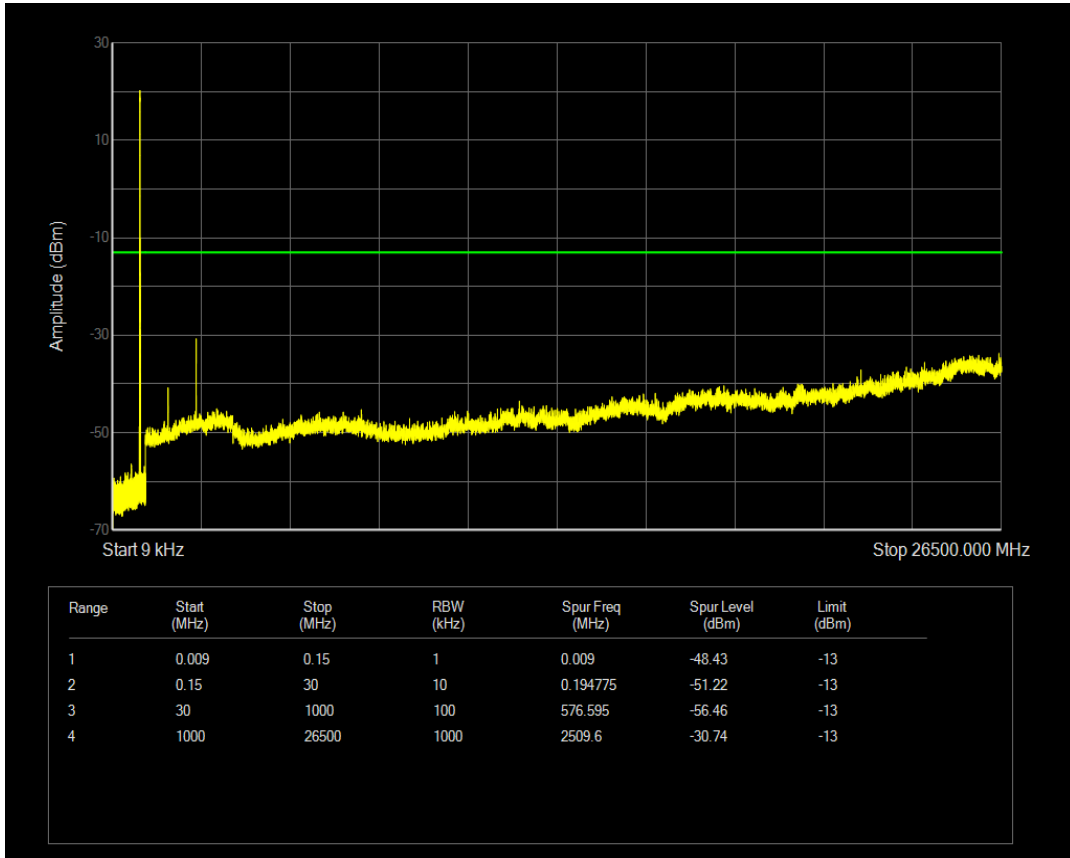

Band5 QAM16 BW=1.4MHz Channel=20525 RB Size=6 Position=#0

Band5 QAM16 BW=1.4MHz Channel=20643 RB Size=1 Position=#0