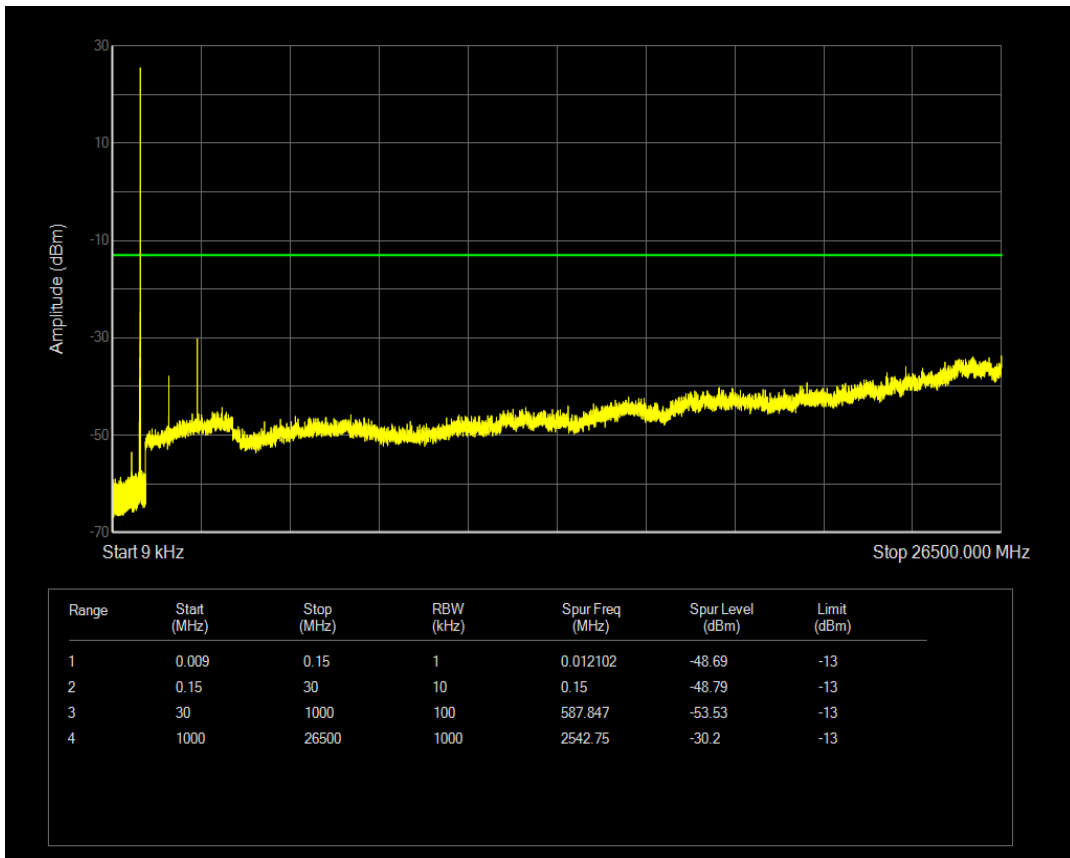

Band5 QAM16 BW=5MHz Channel=20625 RB Size=1 Position=#0

Band5 QAM16 BW=5MHz Channel=20625 RB Size=25 Position=#0

Band5 QPSK BW=1.4MHz Channel=20407 RB Size=1 Position=#0

Band5 QPSK BW=1.4MHz Channel=20407 RB Size=6 Position=#0

Band5 QPSK BW=1.4MHz Channel=20525 RB Size=1 Position=#0

Band5 QPSK BW=1.4MHz Channel=20525 RB Size=6 Position=#0

Band5 QPSK BW=1.4MHz Channel=20643 RB Size=1 Position=#0

Band5 QPSK BW=1.4MHz Channel=20643 RB Size=6 Position=#0