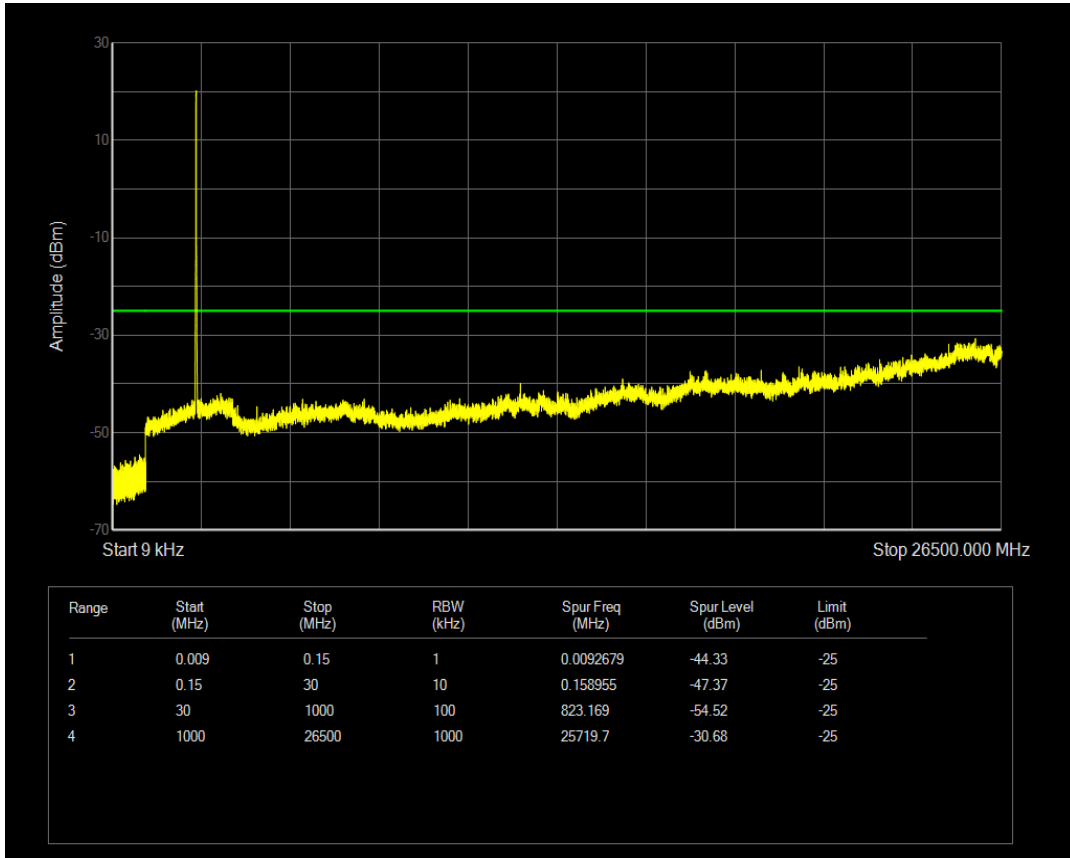

Band7 QAM16 BW=15MHz Channel=20825 RB Size=75 Position=#0

Band7 QAM16 BW=15MHz Channel=21100 RB Size=1 Position=#0