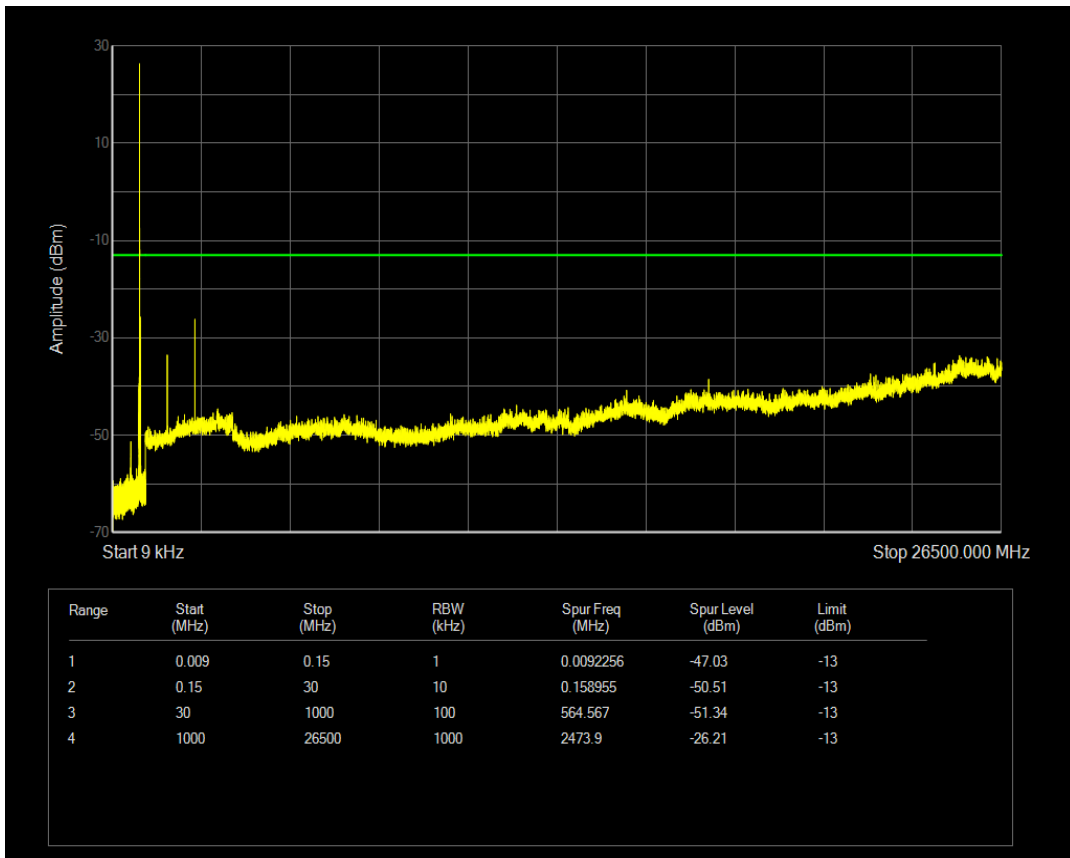

Band5 QAM16 BW=10MHz Channel=20450 RB Size=1 Position=#0

Band5 QAM16 BW=10MHz Channel=20450 RB Size=50 Position=#0