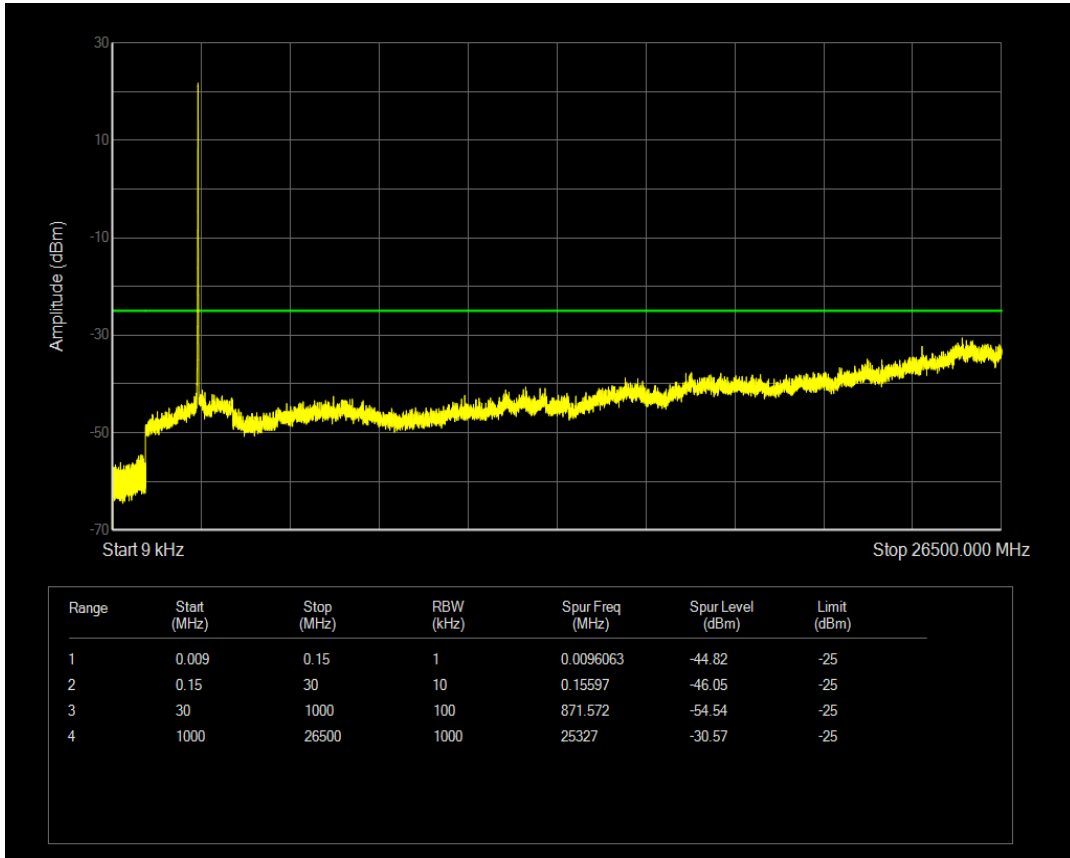

Band7 QAM16 BW=10MHz Channel=21100 RB Size=1 Position=#0

Band7 QAM16 BW=10MHz Channel=21100 RB Size=50 Position=#0

Band7 QAM16 BW=10MHz Channel=21400 RB Size=1 Position=#0

Band7 QAM16 BW=10MHz Channel=21400 RB Size=50 Position=#0