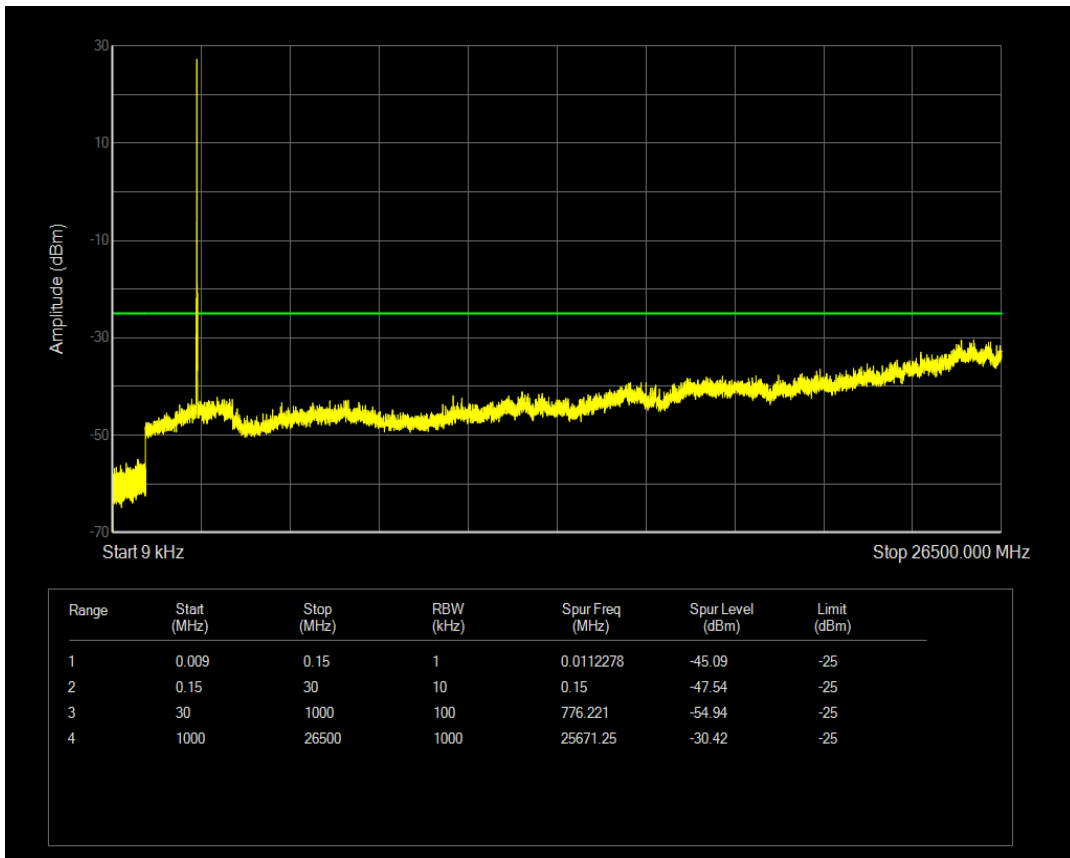

Band7 QAM16 BW=10MHz Channel=21100 RB Size=1 Position=#0

Band7 QAM16 BW=10MHz Channel=21100 RB Size=50 Position=#0