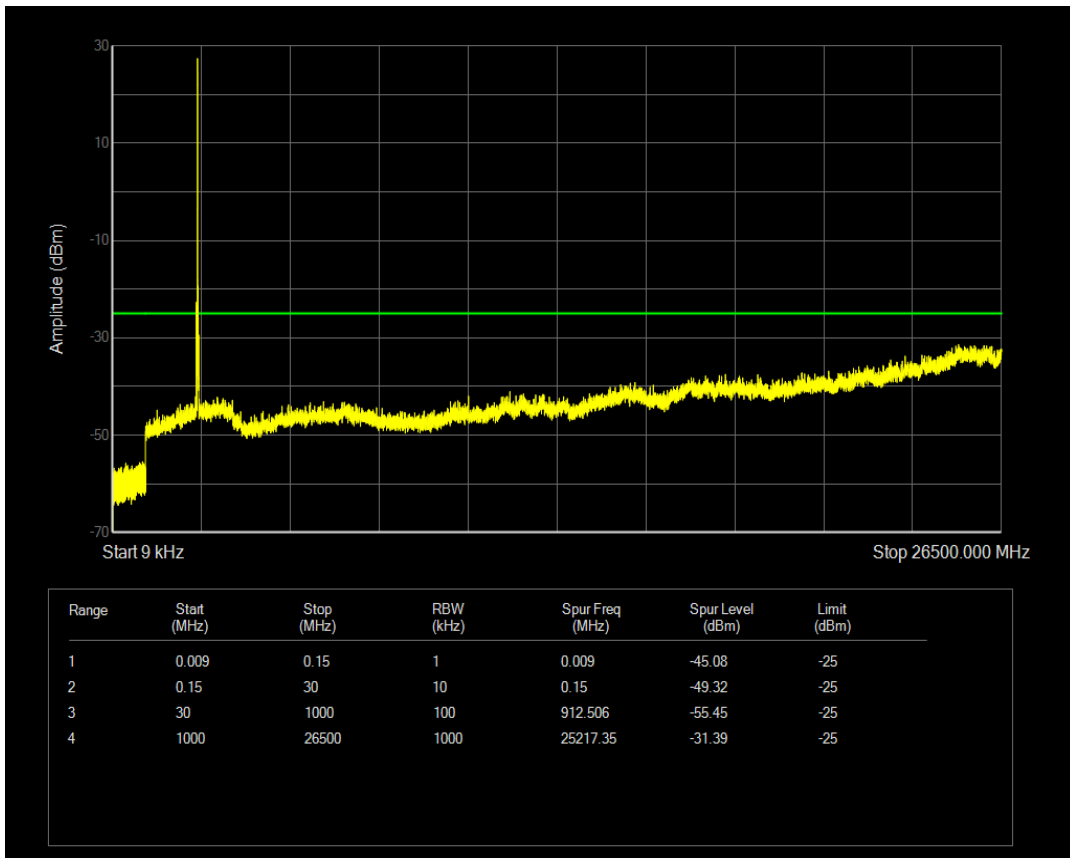

Band7 QAM16 BW=15MHz Channel=21375 RB Size=1 Position=#0

Band7 QAM16 BW=15MHz Channel=21375 RB Size=75 Position=#0

Band7 QAM16 BW=20MHz Channel=20850 RB Size=1 Position=#0

Band7 QAM16 BW=20MHz Channel=20850 RB Size=100 Position=#0

Band7 QAM16 BW=20MHz Channel=21100 RB Size=1 Position=#0

Band7 QAM16 BW=20MHz Channel=21100 RB Size=100 Position=#0

Band7 QAM16 BW=20MHz Channel=21350 RB Size=1 Position=#0

Band7 QAM16 BW=20MHz Channel=21350 RB Size=100 Position=#0