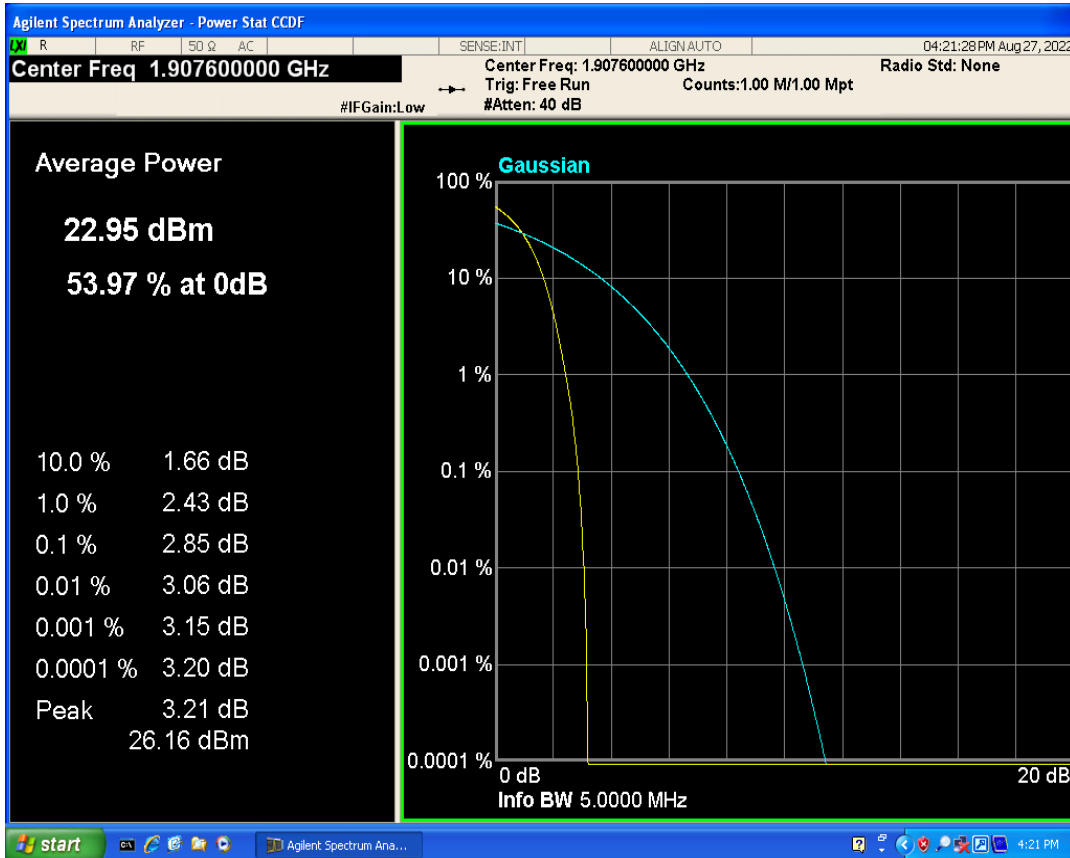

WCDMA Band2 Channel=9538