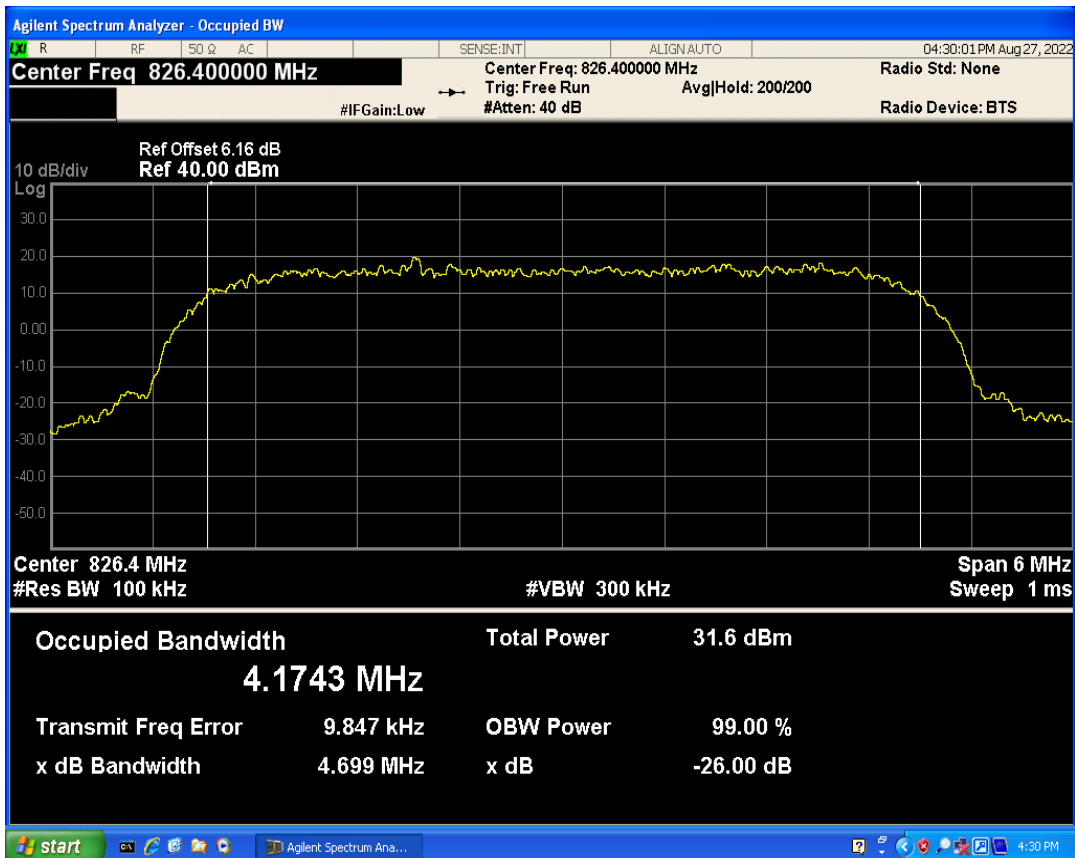

WCDMA Band2 Channel=9400

WCDMA Band2 Channel=9262

WCDMA Band2 Channel=9538

WCDMA Band5 Channel=4132

WCDMA Band5 Channel=4182

WCDMA Band5 Channel=4233

05 Band edge

Band	Channel	Frequency (MHz)	Spur Freq (MHz)	Spur Level (dBm)	Limit (dBm)	Verdict
WCDMA Band2	9262	1852.4	1850.00	-22.15	-13	PASS
WCDMA Band2	9538	1907.6	1910.00	-21.62	-13	PASS
WCDMA Band5	4132	826.4	823.99	-22.23	-13	PASS
WCDMA Band5	4233	846.6	849.00	-23.80	-13	PASS

WCDMA Band2 Channel=9262

WCDMA Band2 Channel=9538

WCDMA Band5 Channel=4233

WCDMA Band5 Channel=4132

06 Out-of-band emissions

Band	Channel	Frequency (MHz)	Spur Freq (MHz)	Spur Level (dBm)	Limit (dBm)	Verdict
WCDMA Band2	9262	1852.4	18472.30	-23.76	-13	PASS
WCDMA Band2	9400	1880	19819.27	-22.97	-13	PASS
WCDMA Band2	9538	1907.6	19704.94	-23.79	-13	PASS
WCDMA Band5	4132	826.4	3122.69	-29.72	-13	PASS
WCDMA Band5	4182	836.4	3016.02	-29.67	-13	PASS
WCDMA Band5	4233	846.6	3169.80	-28.90	-13	PASS