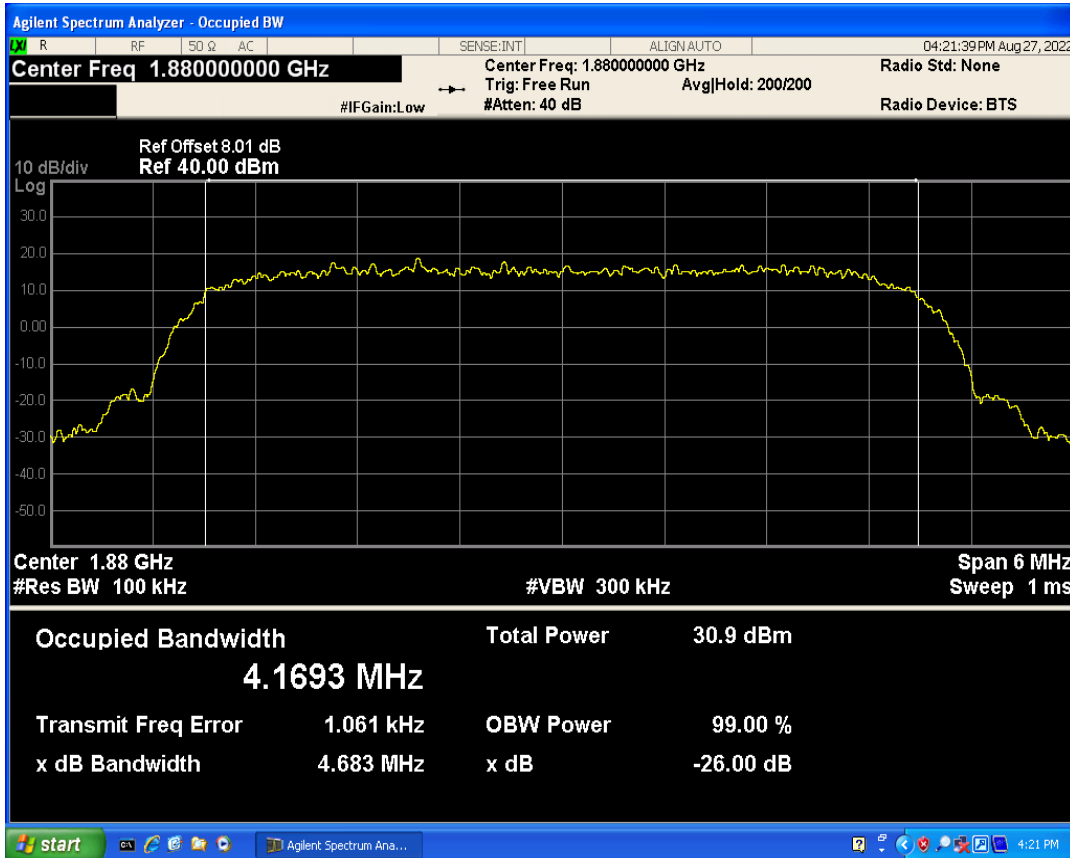

WCDMA Band2 Channel=9262

WCDMA Band2 Channel=9538

WCDMA Band2 Channel=9400

WCDMA Band5 Channel=4132

WCDMA Band5 Channel=4182

WCDMA Band5 Channel=4233

04 Occupied bandwidth

Band	Channel	Frequency (MHz)	99% OBW (kHz)	-26dB EBW (kHz)	Verdict
WCDMA Band2	9262	1852.4	4167.196	4708.782	PASS
WCDMA Band2	9400	1880	4169.343	4682.730	PASS
WCDMA Band2	9538	1907.6	4161.579	4715.215	PASS
WCDMA Band5	4132	826.4	4174.280	4698.738	PASS
WCDMA Band5	4182	836.4	4183.018	4701.779	PASS
WCDMA Band5	4233	846.6	4180.487	4712.480	PASS

WCDMA Band2 Channel=9400

WCDMA Band2 Channel=9262

WCDMA Band2 Channel=9538

WCDMA Band5 Channel=4132

WCDMA Band5 Channel=4182

WCDMA Band5 Channel=4233

05 Band edge

Band	Channel	Frequency (MHz)	Spur Freq (MHz)	Spur Level (dBm)	Limit (dBm)	Verdict
WCDMA Band2	9262	1852.4	1850.00	-22.15	-13	PASS
WCDMA Band2	9538	1907.6	1910.00	-21.62	-13	PASS
WCDMA Band5	4132	826.4	823.99	-22.23	-13	PASS
WCDMA Band5	4233	846.6	849.00	-23.80	-13	PASS