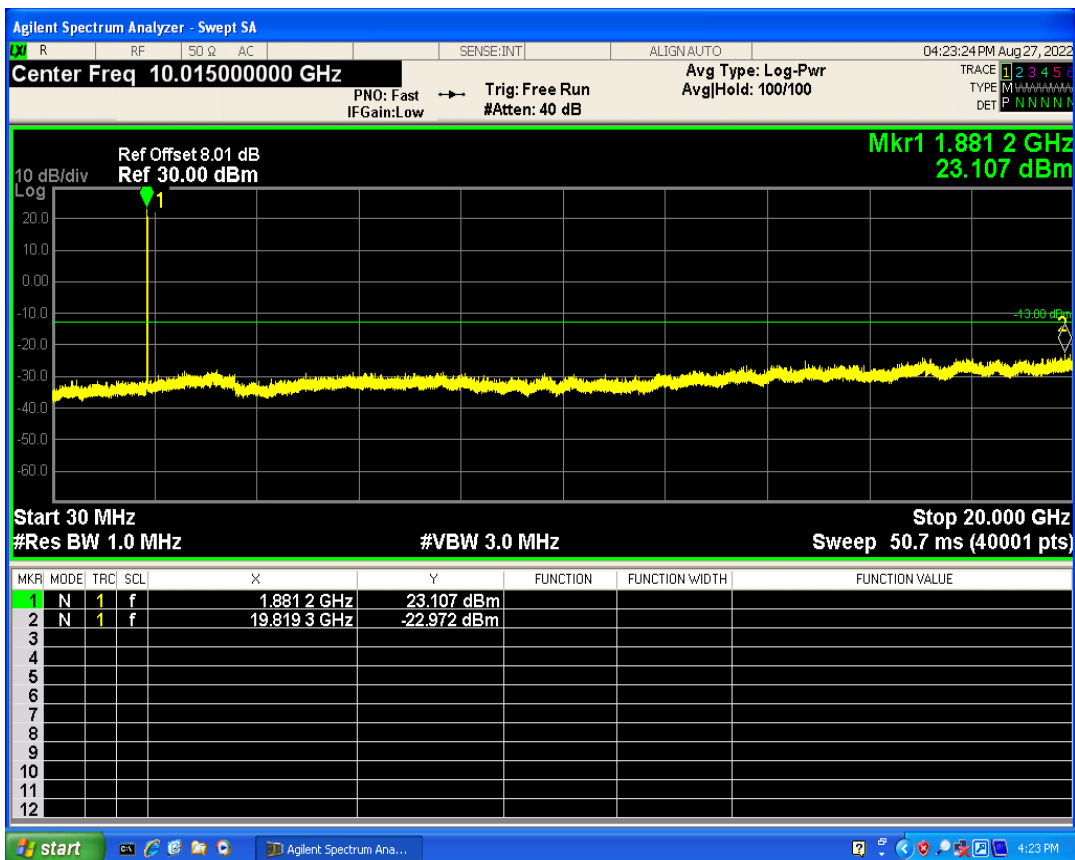

WCDMA Band2 Channel=9400