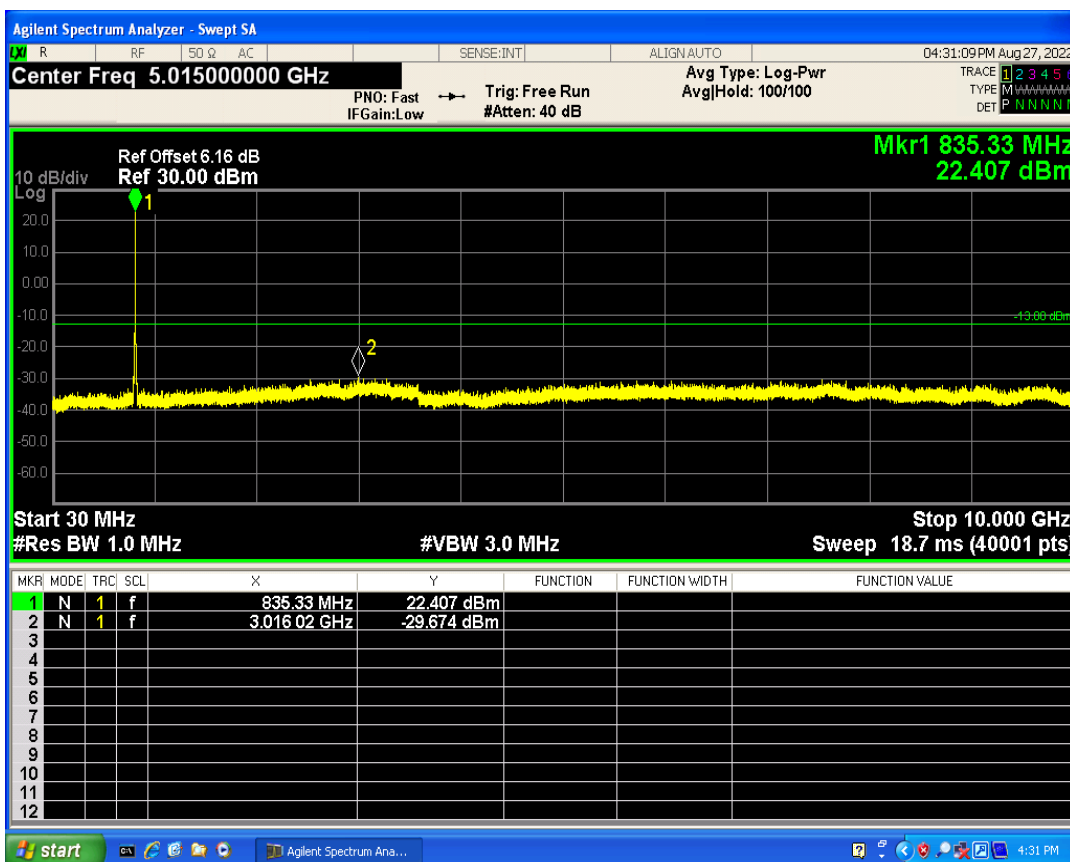

WCDMA Band2 Channel=9262

WCDMA Band2 Channel=9538

WCDMA Band5 Channel=4233

WCDMA Band5 Channel=4132

06 Out-of-band emissions

Band	Channel	Frequency (MHz)	Spur Freq (MHz)	Spur Level (dBm)	Limit (dBm)	Verdict
WCDMA Band2	9262	1852.4	18472.30	-23.76	-13	PASS
WCDMA Band2	9400	1880	19819.27	-22.97	-13	PASS
WCDMA Band2	9538	1907.6	19704.94	-23.79	-13	PASS
WCDMA Band5	4132	826.4	3122.69	-29.72	-13	PASS
WCDMA Band5	4182	836.4	3016.02	-29.67	-13	PASS
WCDMA Band5	4233	846.6	3169.80	-28.90	-13	PASS

WCDMA Band2 Channel=9262

WCDMA Band2 Channel=9400

WCDMA Band2 Channel=9538

WCDMA Band5 Channel=4182

WCDMA Band5 Channel=4132

WCDMA Band5 Channel=4233

07 Conducted output power

Band	Channel	Frequency (MHz)	Power (dBm)	Verdict
HSDPA Band2 Subtest1	9262	1852.4	21.84	PASS
HSDPA Band2 Subtest2	9262	1852.4	21.56	PASS
HSDPA Band2 Subtest3	9262	1852.4	20.43	PASS
HSDPA Band2 Subtest4	9262	1852.4	20.41	PASS
HSDPA Band2 Subtest1	9400	1880	21.73	PASS
HSDPA Band2 Subtest2	9400	1880	21.22	PASS
HSDPA Band2 Subtest3	9400	1880	20.01	PASS
HSDPA Band2 Subtest4	9400	1880	20.27	PASS
HSDPA Band2 Subtest1	9538	1907.6	21.88	PASS
HSDPA Band2 Subtest2	9538	1907.6	21.52	PASS
HSDPA Band2 Subtest3	9538	1907.6	20.20	PASS
HSDPA Band2 Subtest4	9538	1907.6	20.44	PASS
HSDPA Band5 Subtest1	4132	826.4	21.66	PASS
HSDPA Band5 Subtest2	4132	826.4	21.24	PASS
HSDPA Band5 Subtest3	4132	826.4	19.84	PASS
HSDPA Band5 Subtest4	4132	826.4	20.26	PASS
HSDPA Band5 Subtest1	4182	836.4	21.57	PASS
HSDPA Band5 Subtest2	4182	836.4	21.23	PASS
HSDPA Band5 Subtest3	4182	836.4	19.96	PASS
HSDPA Band5 Subtest4	4182	836.4	19.98	PASS
HSDPA Band5 Subtest1	4233	846.6	21.48	PASS
HSDPA Band5 Subtest2	4233	846.6	21.11	PASS
HSDPA Band5 Subtest3	4233	846.6	19.44	PASS
HSDPA Band5 Subtest4	4233	846.6	20.11	PASS