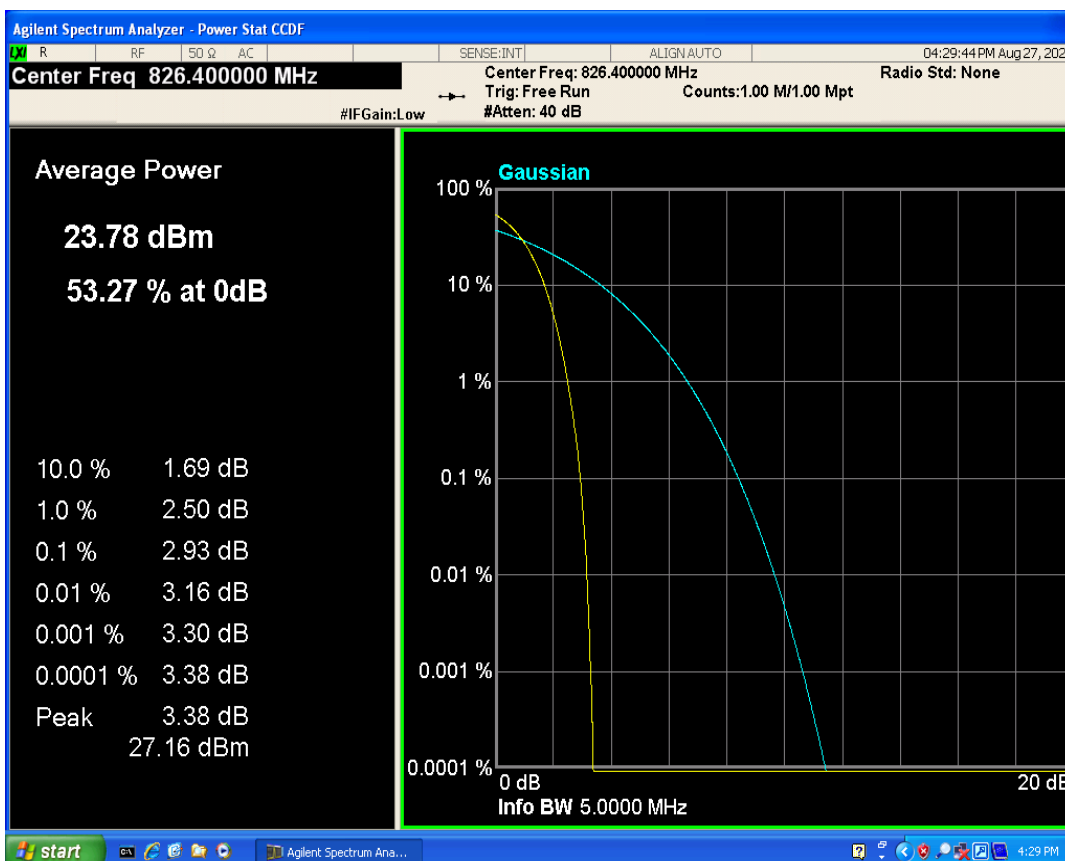

WCDMA Band2 Channel=9262

WCDMA Band2 Channel=9538

WCDMA Band2 Channel=9400

WCDMA Band5 Channel=4132

WCDMA Band5 Channel=4182

WCDMA Band5 Channel=4233

04 Occupied bandwidth

Band	Channel	Frequency (MHz)	99% OBW (kHz)	-26dB EBW (kHz)	Verdict
WCDMA Band2	9262	1852.4	4167.196	4708.782	PASS
WCDMA Band2	9400	1880	4169.343	4682.730	PASS
WCDMA Band2	9538	1907.6	4161.579	4715.215	PASS
WCDMA Band5	4132	826.4	4174.280	4698.738	PASS
WCDMA Band5	4182	836.4	4183.018	4701.779	PASS
WCDMA Band5	4233	846.6	4180.487	4712.480	PASS

WCDMA Band2 Channel=9400

WCDMA Band2 Channel=9262

WCDMA Band2 Channel=9538

WCDMA Band5 Channel=4132

WCDMA Band5 Channel=4182

WCDMA Band5 Channel=4233

05 Band edge

Band	Channel	Frequency (MHz)	Spur Freq (MHz)	Spur Level (dBm)	Limit (dBm)	Verdict
WCDMA Band2	9262	1852.4	1850.00	-22.15	-13	PASS
WCDMA Band2	9538	1907.6	1910.00	-21.62	-13	PASS
WCDMA Band5	4132	826.4	823.99	-22.23	-13	PASS
WCDMA Band5	4233	846.6	849.00	-23.80	-13	PASS