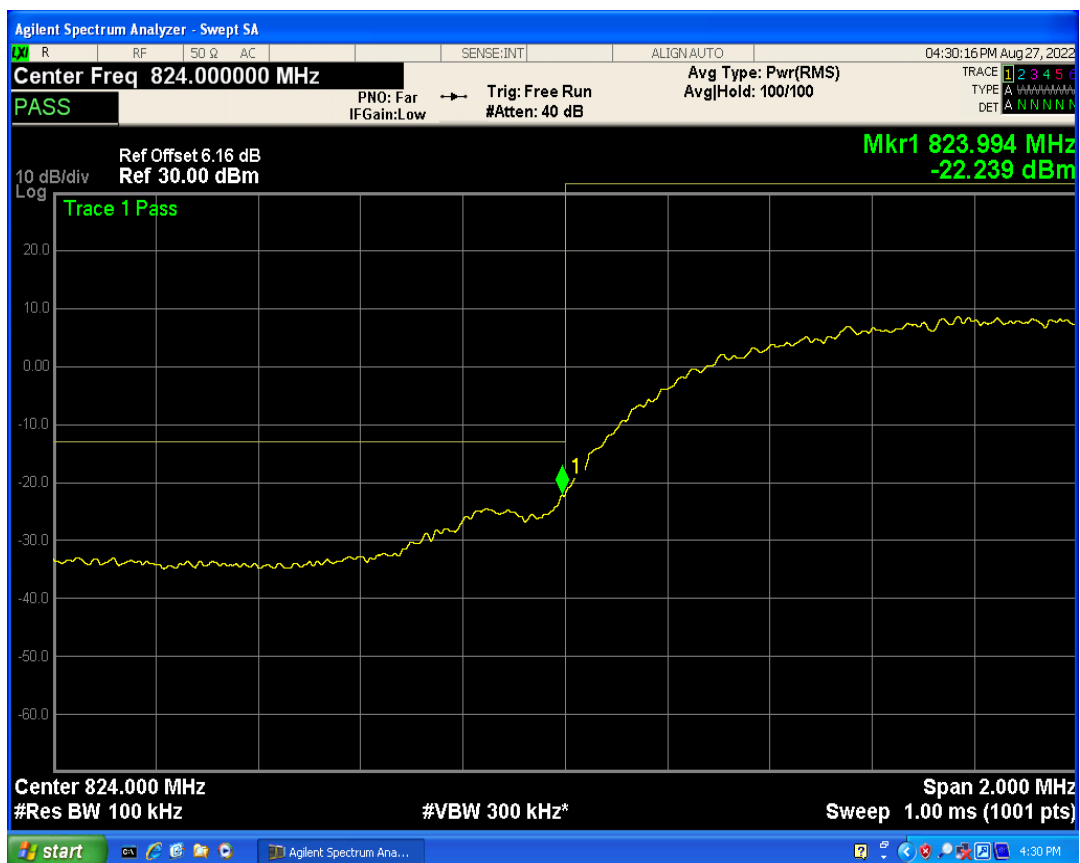

WCDMA Band2 Channel=9262

WCDMA Band2 Channel=9538

WCDMA Band5 Channel=4233

WCDMA Band5 Channel=4132

06 Out-of-band emissions

Band	Channel	Frequency (MHz)	Spur Freq (MHz)	Spur Level (dBm)	Limit (dBm)	Verdict
WCDMA Band2	9262	1852.4	18472.30	-23.76	-13	PASS
WCDMA Band2	9400	1880	19819.27	-22.97	-13	PASS
WCDMA Band2	9538	1907.6	19704.94	-23.79	-13	PASS
WCDMA Band5	4132	826.4	3122.69	-29.72	-13	PASS
WCDMA Band5	4182	836.4	3016.02	-29.67	-13	PASS
WCDMA Band5	4233	846.6	3169.80	-28.90	-13	PASS