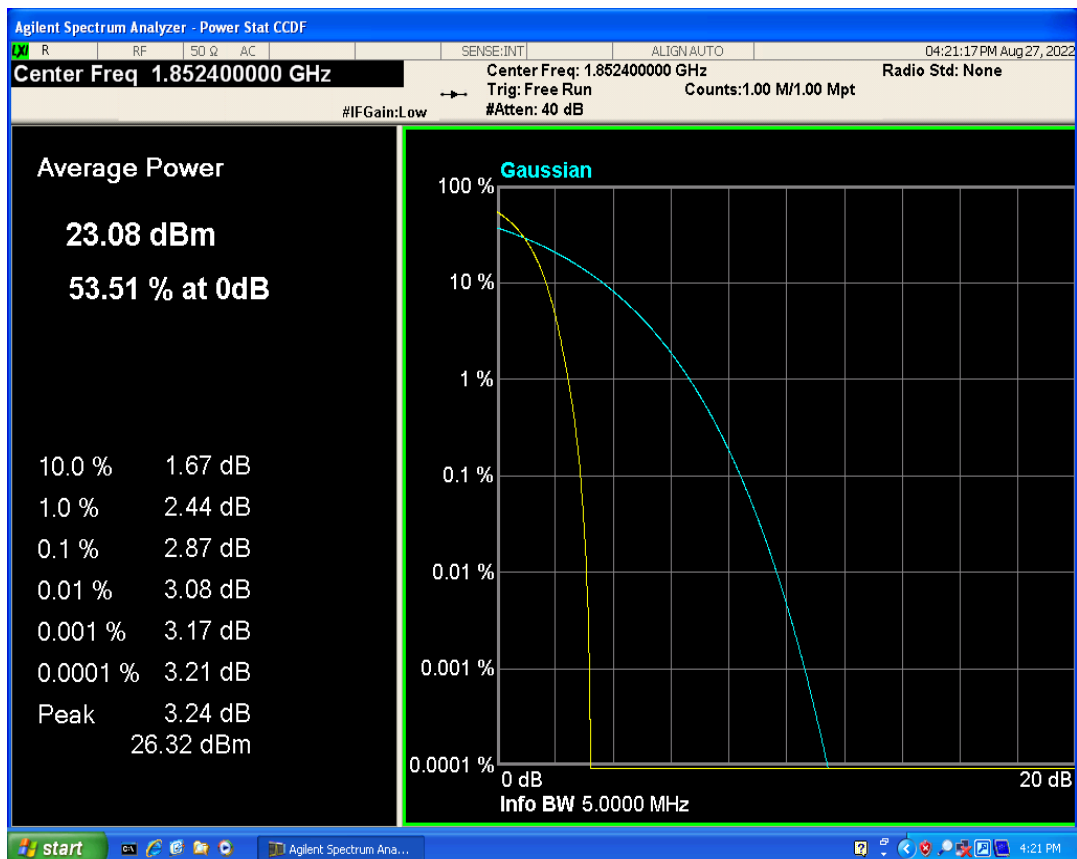

01 Conducted output power

Band	Channel	Frequency (MHz)	Power (dBm)	Verdict
WCDMA Band2	9262	1852.4	22.80	PASS
WCDMA Band2	9400	1880	22.70	PASS
WCDMA Band2	9538	1907.6	22.83	PASS
WCDMA Band5	4132	826.4	22.63	PASS
WCDMA Band5	4182	836.4	22.54	PASS
WCDMA Band5	4233	846.6	22.46	PASS

03 Peak-to-Average Ratio

Band	Channel	Frequency (MHz)	Result (dB)	high Limit (dB)	Verdict
WCDMA Band2	9262	1852.4	2.87	13	PASS
WCDMA Band2	9400	1880	3.01	13	PASS
WCDMA Band2	9538	1907.6	2.85	13	PASS
WCDMA Band5	4132	826.4	2.93	13	PASS
WCDMA Band5	4182	836.4	2.99	13	PASS
WCDMA Band5	4233	846.6	3.02	13	PASS

WCDMA Band2 Channel=9262