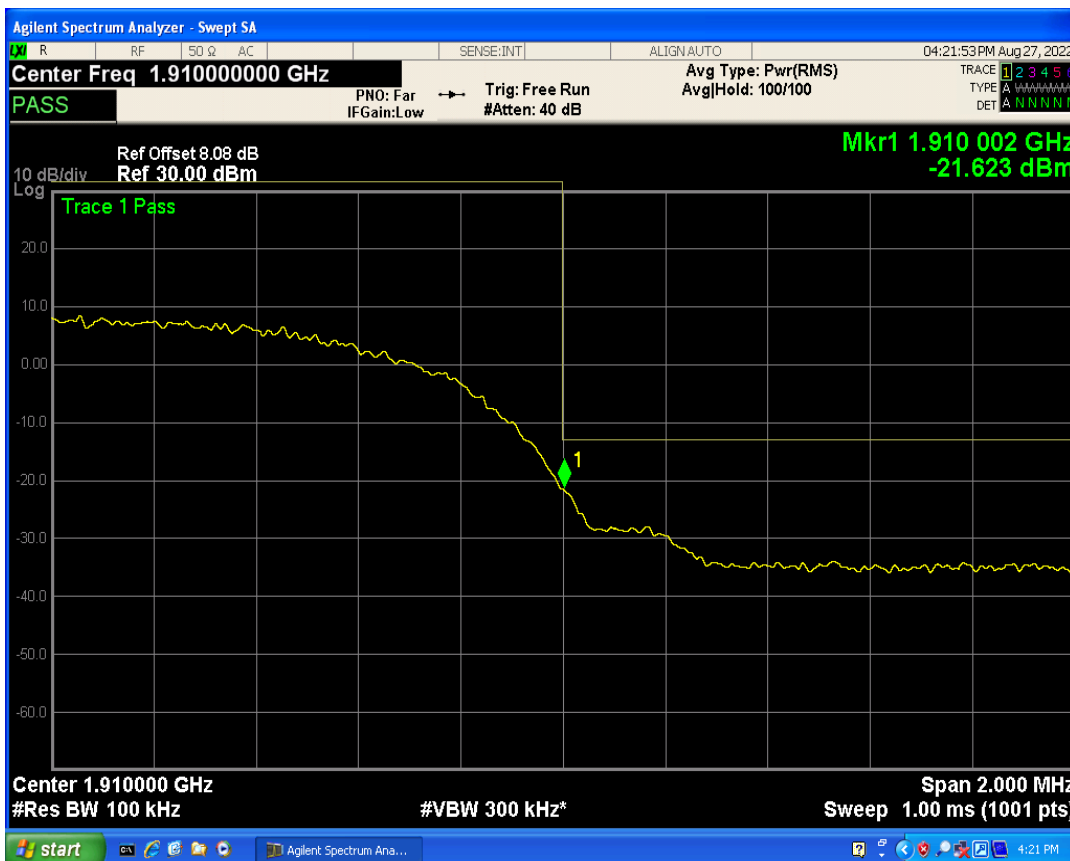

WCDMA Band2 Channel=9400

WCDMA Band2 Channel=9262

WCDMA Band2 Channel=9538

WCDMA Band5 Channel=4132

WCDMA Band5 Channel=4182

WCDMA Band5 Channel=4233

05 Band edge

Band	Channel	Frequency (MHz)	Spur Freq (MHz)	Spur Level (dBm)	Limit (dBm)	Verdict
WCDMA Band2	9262	1852.4	1850.00	-22.15	-13	PASS
WCDMA Band2	9538	1907.6	1910.00	-21.62	-13	PASS
WCDMA Band5	4132	826.4	823.99	-22.23	-13	PASS
WCDMA Band5	4233	846.6	849.00	-23.80	-13	PASS

WCDMA Band2 Channel=9262

WCDMA Band2 Channel=9538

WCDMA Band5 Channel=4233

WCDMA Band5 Channel=4132

06 Out-of-band emissions

Band	Channel	Frequency (MHz)	Spur Freq (MHz)	Spur Level (dBm)	Limit (dBm)	Verdict
WCDMA Band2	9262	1852.4	18472.30	-23.76	-13	PASS
WCDMA Band2	9400	1880	19819.27	-22.97	-13	PASS
WCDMA Band2	9538	1907.6	19704.94	-23.79	-13	PASS
WCDMA Band5	4132	826.4	3122.69	-29.72	-13	PASS
WCDMA Band5	4182	836.4	3016.02	-29.67	-13	PASS
WCDMA Band5	4233	846.6	3169.80	-28.90	-13	PASS