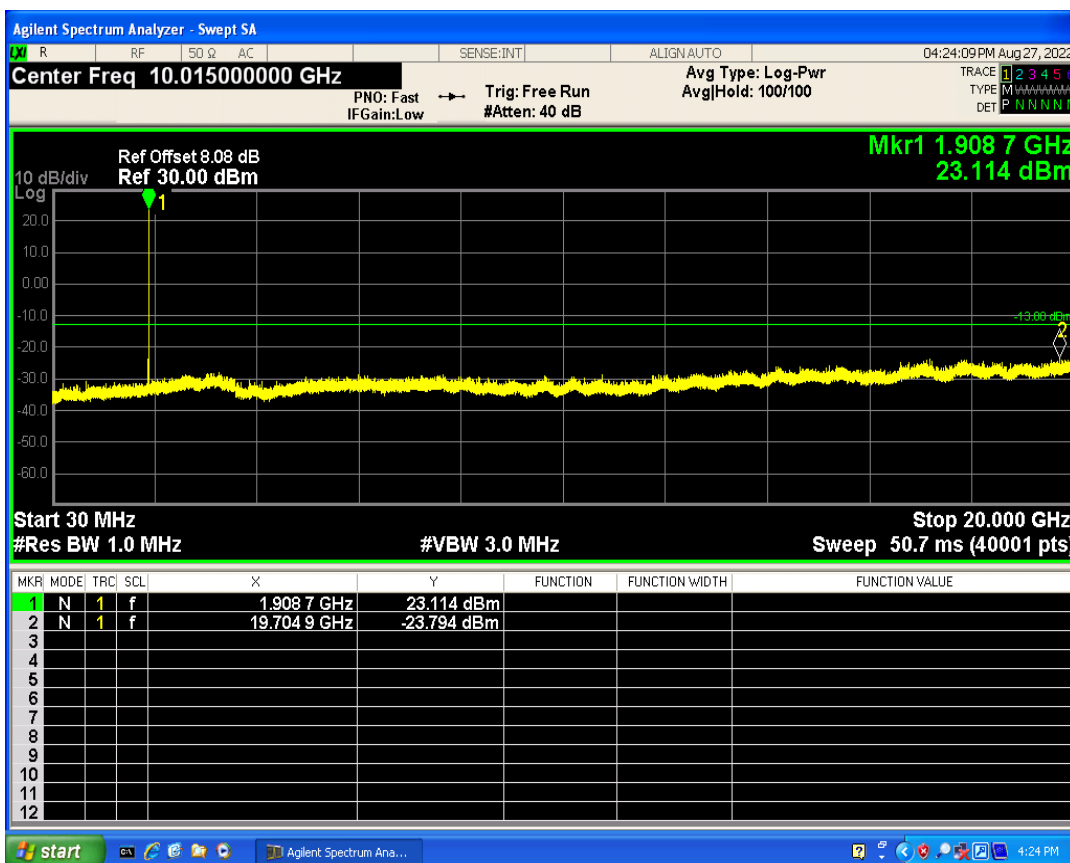

WCDMA Band2 Channel=9538