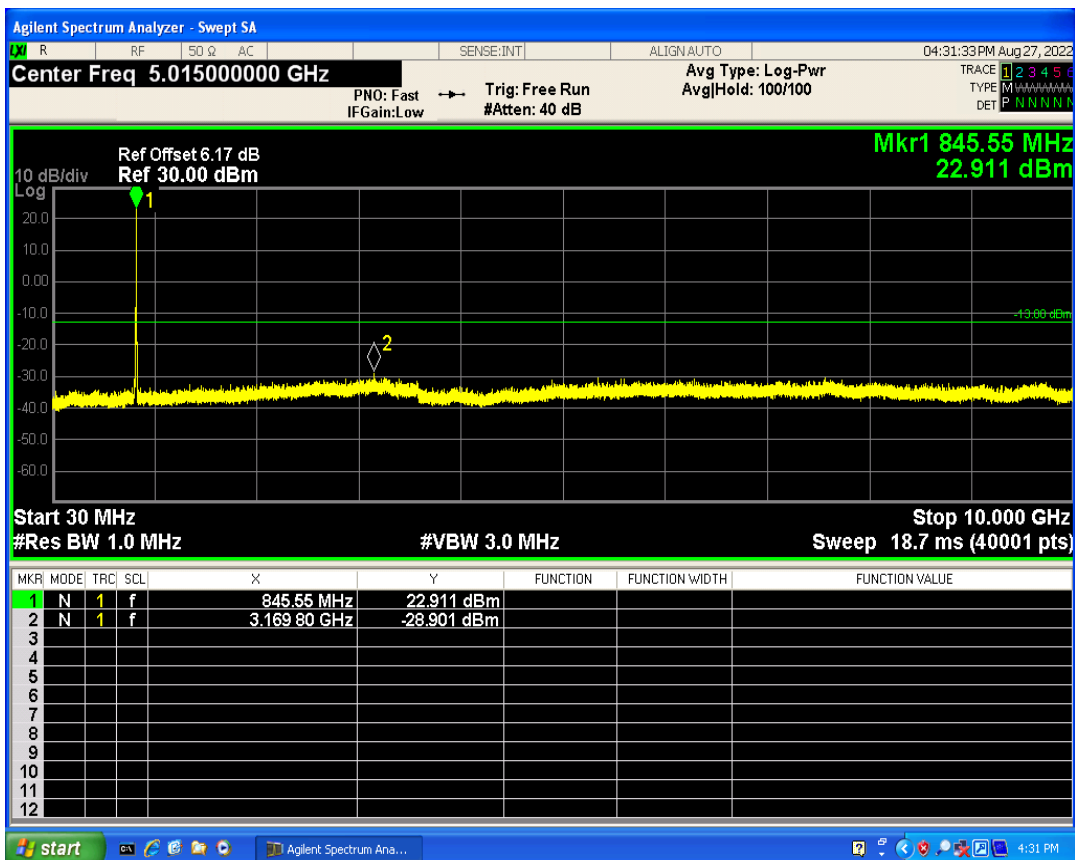

WCDMA Band2 Channel=9262

WCDMA Band2 Channel=9538

WCDMA Band5 Channel=4233

WCDMA Band5 Channel=4132

06 Out-of-band emissions

Band	Channel	Frequency (MHz)	Spur Freq (MHz)	Spur Level (dBm)	Limit (dBm)	Verdict
WCDMA Band2	9262	1852.4	18472.30	-23.76	-13	PASS
WCDMA Band2	9400	1880	19819.27	-22.97	-13	PASS
WCDMA Band2	9538	1907.6	19704.94	-23.79	-13	PASS
WCDMA Band5	4132	826.4	3122.69	-29.72	-13	PASS
WCDMA Band5	4182	836.4	3016.02	-29.67	-13	PASS
WCDMA Band5	4233	846.6	3169.80	-28.90	-13	PASS

WCDMA Band2 Channel=9262

WCDMA Band2 Channel=9400

WCDMA Band2 Channel=9538

WCDMA Band5 Channel=4182

WCDMA Band5 Channel=4132

WCDMA Band5 Channel=4233

07 Conducted output power

Band	Channel	Frequency (MHz)	Power (dBm)	Verdict
HSDPA Band2 Subtest1	9262	1852.4	21.84	PASS
HSDPA Band2 Subtest2	9262	1852.4	21.56	PASS
HSDPA Band2 Subtest3	9262	1852.4	20.43	PASS
HSDPA Band2 Subtest4	9262	1852.4	20.41	PASS
HSDPA Band2 Subtest1	9400	1880	21.73	PASS
HSDPA Band2 Subtest2	9400	1880	21.22	PASS
HSDPA Band2 Subtest3	9400	1880	20.01	PASS
HSDPA Band2 Subtest4	9400	1880	20.27	PASS
HSDPA Band2 Subtest1	9538	1907.6	21.88	PASS
HSDPA Band2 Subtest2	9538	1907.6	21.52	PASS
HSDPA Band2 Subtest3	9538	1907.6	20.20	PASS
HSDPA Band2 Subtest4	9538	1907.6	20.44	PASS
HSDPA Band5 Subtest1	4132	826.4	21.66	PASS
HSDPA Band5 Subtest2	4132	826.4	21.24	PASS
HSDPA Band5 Subtest3	4132	826.4	19.84	PASS
HSDPA Band5 Subtest4	4132	826.4	20.26	PASS
HSDPA Band5 Subtest1	4182	836.4	21.57	PASS
HSDPA Band5 Subtest2	4182	836.4	21.23	PASS
HSDPA Band5 Subtest3	4182	836.4	19.96	PASS
HSDPA Band5 Subtest4	4182	836.4	19.98	PASS
HSDPA Band5 Subtest1	4233	846.6	21.48	PASS
HSDPA Band5 Subtest2	4233	846.6	21.11	PASS
HSDPA Band5 Subtest3	4233	846.6	19.44	PASS
HSDPA Band5 Subtest4	4233	846.6	20.11	PASS