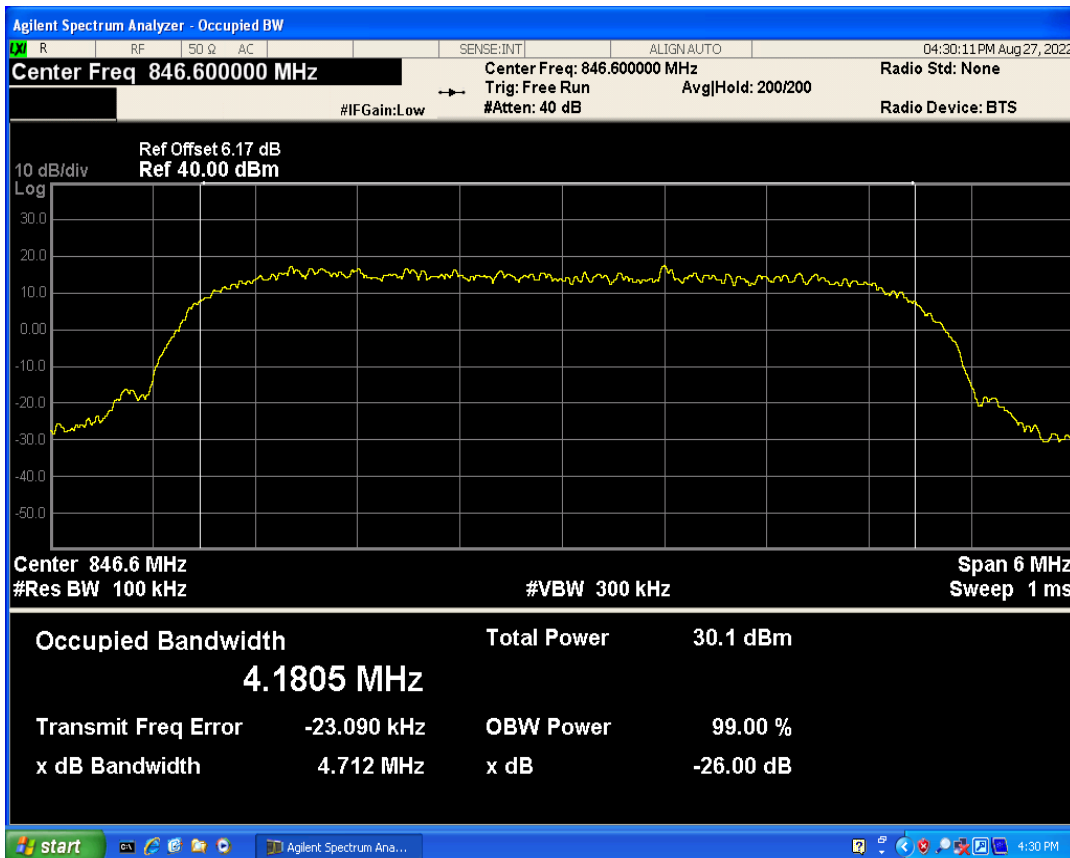

WCDMA Band2 Channel=9400

WCDMA Band2 Channel=9262

WCDMA Band2 Channel=9538

WCDMA Band5 Channel=4132

WCDMA Band5 Channel=4182

WCDMA Band5 Channel=4233

05 Band edge

Band	Channel	Frequency (MHz)	Spur Freq (MHz)	Spur Level (dBm)	Limit (dBm)	Verdict
WCDMA Band2	9262	1852.4	1850.00	-22.15	-13	PASS
WCDMA Band2	9538	1907.6	1910.00	-21.62	-13	PASS
WCDMA Band5	4132	826.4	823.99	-22.23	-13	PASS
WCDMA Band5	4233	846.6	849.00	-23.80	-13	PASS