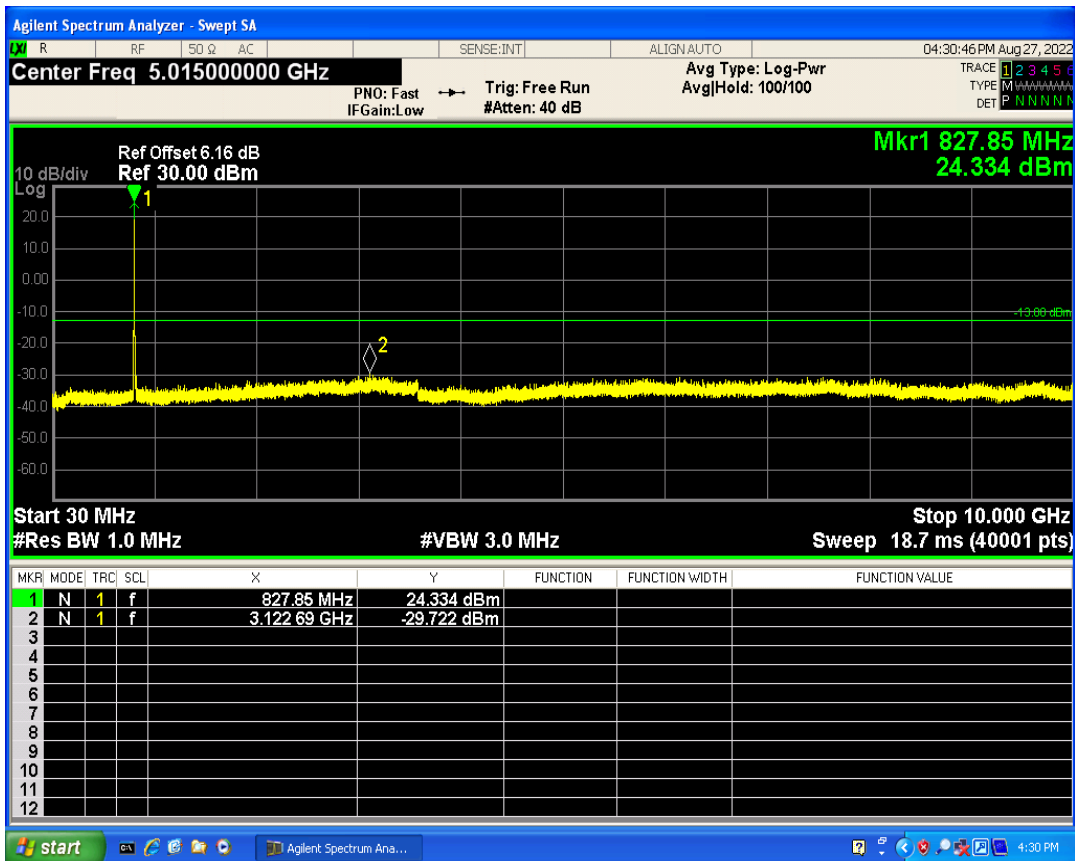

WCDMA Band2 Channel=9262

WCDMA Band2 Channel=9538

WCDMA Band5 Channel=4233

WCDMA Band5 Channel=4132

06 Out-of-band emissions

Band	Channel	Frequency (MHz)	Spur Freq (MHz)	Spur Level (dBm)	Limit (dBm)	Verdict
WCDMA Band2	9262	1852.4	18472.30	-23.76	-13	PASS
WCDMA Band2	9400	1880	19819.27	-22.97	-13	PASS
WCDMA Band2	9538	1907.6	19704.94	-23.79	-13	PASS
WCDMA Band5	4132	826.4	3122.69	-29.72	-13	PASS
WCDMA Band5	4182	836.4	3016.02	-29.67	-13	PASS
WCDMA Band5	4233	846.6	3169.80	-28.90	-13	PASS

WCDMA Band2 Channel=9262

WCDMA Band2 Channel=9400

WCDMA Band2 Channel=9538

WCDMA Band5 Channel=4182

WCDMA Band5 Channel=4132

WCDMA Band5 Channel=4233

07 Conducted output power

Band	Channel	Frequency (MHz)	Power (dBm)	Verdict
HSDPA Band2 Subtest1	9262	1852.4	21.84	PASS
HSDPA Band2 Subtest2	9262	1852.4	21.56	PASS
HSDPA Band2 Subtest3	9262	1852.4	20.43	PASS
HSDPA Band2 Subtest4	9262	1852.4	20.41	PASS
HSDPA Band2 Subtest1	9400	1880	21.73	PASS
HSDPA Band2 Subtest2	9400	1880	21.22	PASS
HSDPA Band2 Subtest3	9400	1880	20.01	PASS
HSDPA Band2 Subtest4	9400	1880	20.27	PASS
HSDPA Band2 Subtest1	9538	1907.6	21.88	PASS
HSDPA Band2 Subtest2	9538	1907.6	21.52	PASS
HSDPA Band2 Subtest3	9538	1907.6	20.20	PASS
HSDPA Band2 Subtest4	9538	1907.6	20.44	PASS
HSDPA Band5 Subtest1	4132	826.4	21.66	PASS
HSDPA Band5 Subtest2	4132	826.4	21.24	PASS
HSDPA Band5 Subtest3	4132	826.4	19.84	PASS
HSDPA Band5 Subtest4	4132	826.4	20.26	PASS
HSDPA Band5 Subtest1	4182	836.4	21.57	PASS
HSDPA Band5 Subtest2	4182	836.4	21.23	PASS
HSDPA Band5 Subtest3	4182	836.4	19.96	PASS
HSDPA Band5 Subtest4	4182	836.4	19.98	PASS
HSDPA Band5 Subtest1	4233	846.6	21.48	PASS
HSDPA Band5 Subtest2	4233	846.6	21.11	PASS
HSDPA Band5 Subtest3	4233	846.6	19.44	PASS
HSDPA Band5 Subtest4	4233	846.6	20.11	PASS