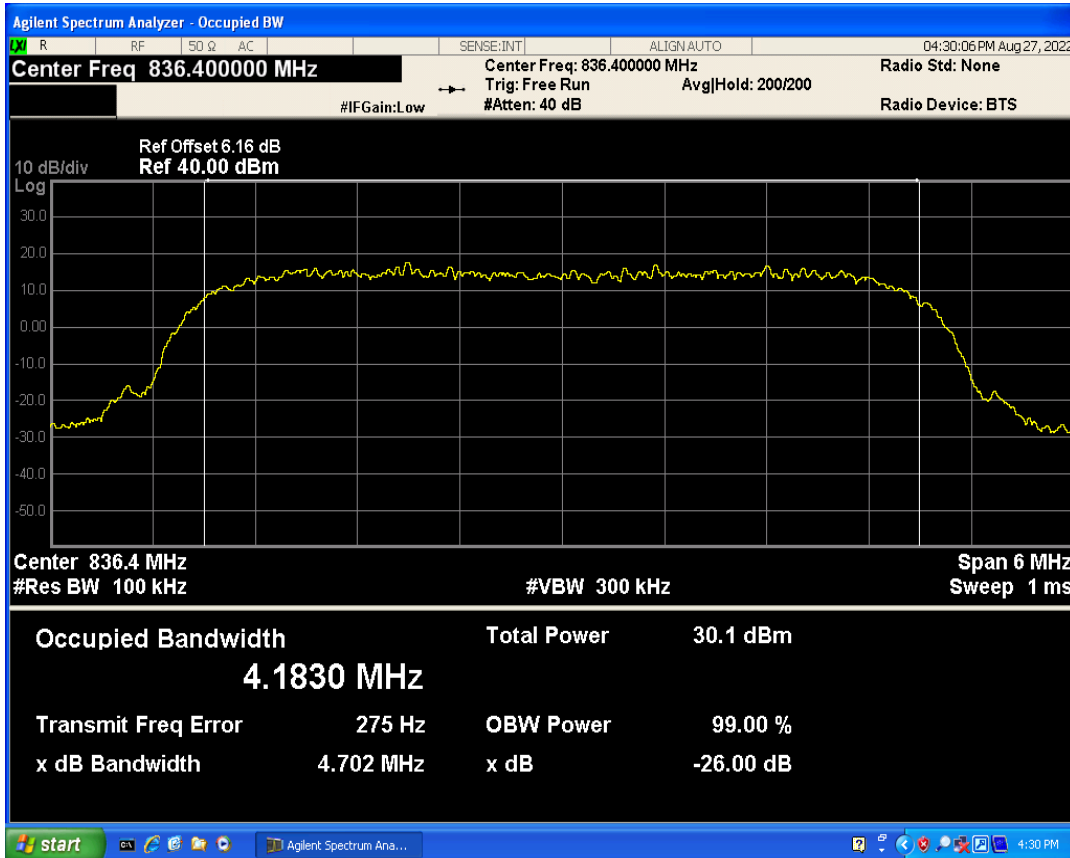

WCDMA Band2 Channel=9400

WCDMA Band2 Channel=9262

WCDMA Band2 Channel=9538

WCDMA Band5 Channel=4132

WCDMA Band5 Channel=4182

WCDMA Band5 Channel=4233

05 Band edge

Band	Channel	Frequency (MHz)	Spur Freq (MHz)	Spur Level (dBm)	Limit (dBm)	Verdict
WCDMA Band2	9262	1852.4	1850.00	-22.15	-13	PASS
WCDMA Band2	9538	1907.6	1910.00	-21.62	-13	PASS
WCDMA Band5	4132	826.4	823.99	-22.23	-13	PASS
WCDMA Band5	4233	846.6	849.00	-23.80	-13	PASS