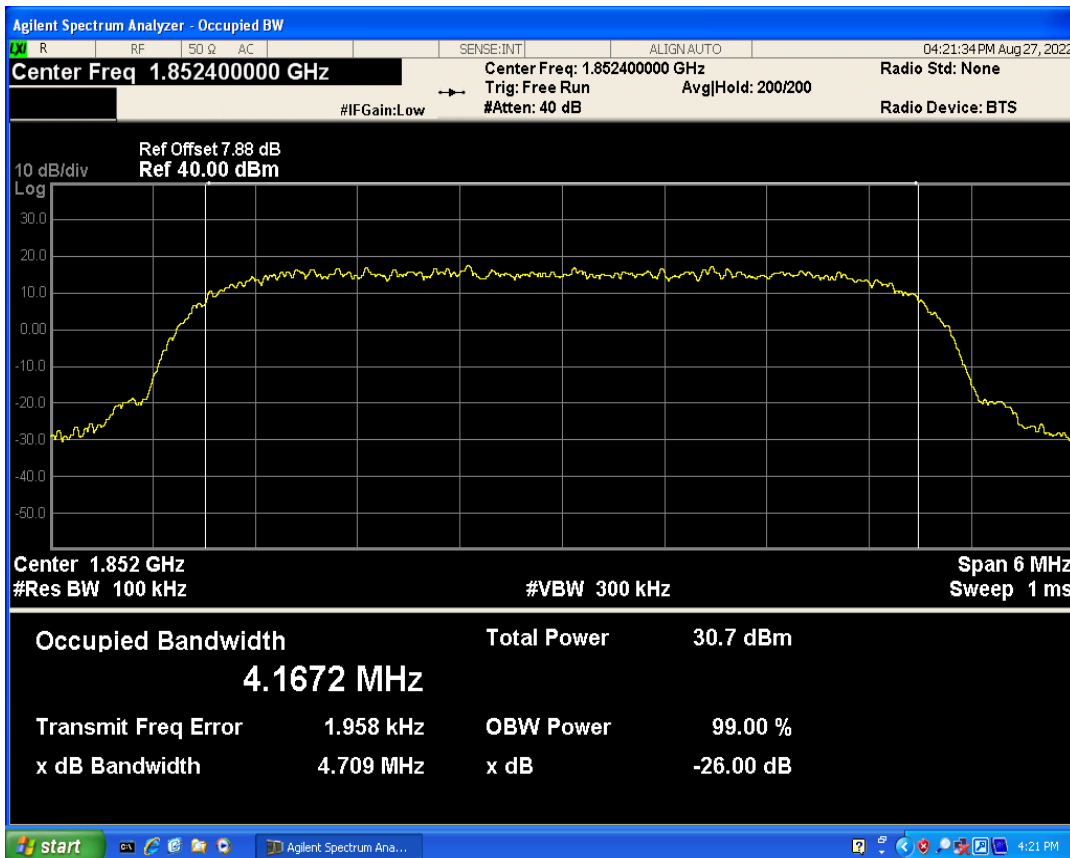

WCDMA Band2 Channel=9262

WCDMA Band2 Channel=9538

WCDMA Band2 Channel=9400

WCDMA Band5 Channel=4132

WCDMA Band5 Channel=4182

WCDMA Band5 Channel=4233

04 Occupied bandwidth

Band	Channel	Frequency (MHz)	99% OBW (kHz)	-26dB EBW (kHz)	Verdict
WCDMA Band2	9262	1852.4	4167.196	4708.782	PASS
WCDMA Band2	9400	1880	4169.343	4682.730	PASS
WCDMA Band2	9538	1907.6	4161.579	4715.215	PASS
WCDMA Band5	4132	826.4	4174.280	4698.738	PASS
WCDMA Band5	4182	836.4	4183.018	4701.779	PASS
WCDMA Band5	4233	846.6	4180.487	4712.480	PASS

WCDMA Band2 Channel=9400

WCDMA Band2 Channel=9262

WCDMA Band2 Channel=9538

WCDMA Band5 Channel=4132

WCDMA Band5 Channel=4182

WCDMA Band5 Channel=4233

05 Band edge

Band	Channel	Frequency (MHz)	Spur Freq (MHz)	Spur Level (dBm)	Limit (dBm)	Verdict
WCDMA Band2	9262	1852.4	1850.00	-22.15	-13	PASS
WCDMA Band2	9538	1907.6	1910.00	-21.62	-13	PASS
WCDMA Band5	4132	826.4	823.99	-22.23	-13	PASS
WCDMA Band5	4233	846.6	849.00	-23.80	-13	PASS