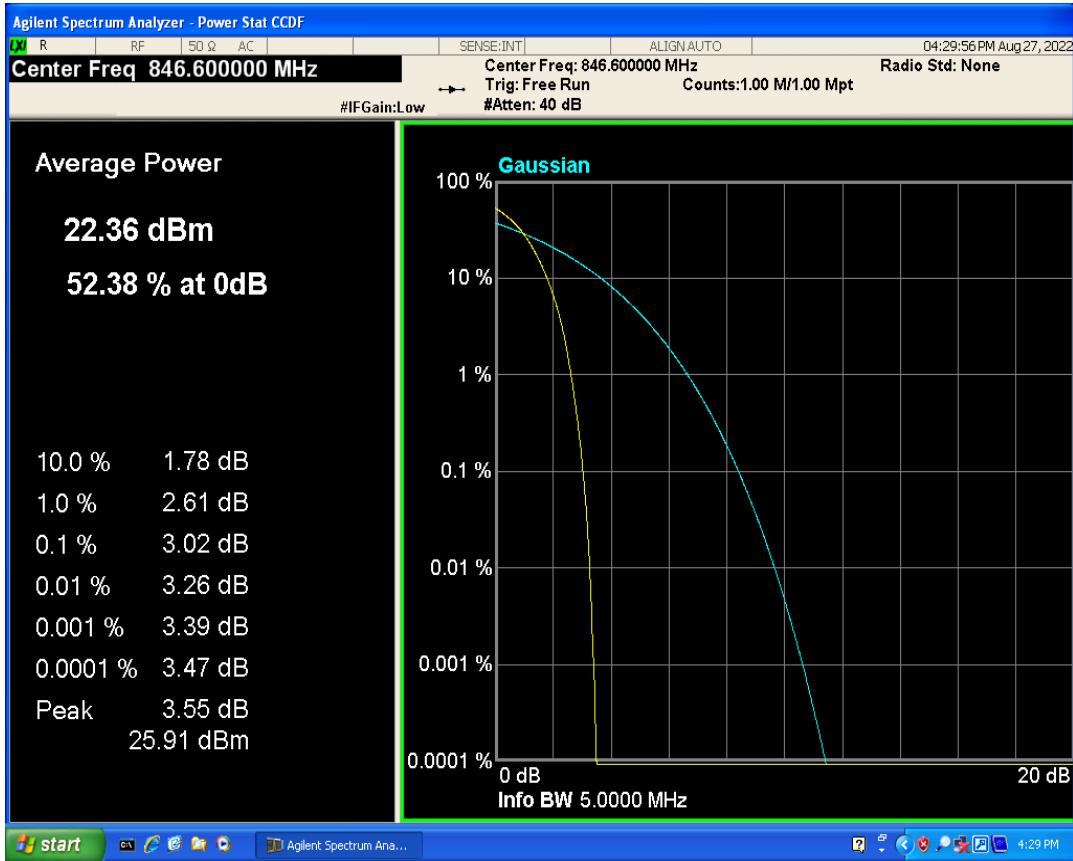

WCDMA Band2 Channel=9262

WCDMA Band2 Channel=9538

WCDMA Band2 Channel=9400

WCDMA Band5 Channel=4132

WCDMA Band5 Channel=4182

WCDMA Band5 Channel=4233

04 Occupied bandwidth

Band	Channel	Frequency (MHz)	99% OBW (kHz)	-26dB EBW (kHz)	Verdict
WCDMA Band2	9262	1852.4	4167.196	4708.782	PASS
WCDMA Band2	9400	1880	4169.343	4682.730	PASS
WCDMA Band2	9538	1907.6	4161.579	4715.215	PASS
WCDMA Band5	4132	826.4	4174.280	4698.738	PASS
WCDMA Band5	4182	836.4	4183.018	4701.779	PASS
WCDMA Band5	4233	846.6	4180.487	4712.480	PASS

WCDMA Band2 Channel=9400

WCDMA Band2 Channel=9262

WCDMA Band2 Channel=9538

WCDMA Band5 Channel=4132

WCDMA Band5 Channel=4182

WCDMA Band5 Channel=4233

05 Band edge

Band	Channel	Frequency (MHz)	Spur Freq (MHz)	Spur Level (dBm)	Limit (dBm)	Verdict
WCDMA Band2	9262	1852.4	1850.00	-22.15	-13	PASS
WCDMA Band2	9538	1907.6	1910.00	-21.62	-13	PASS
WCDMA Band5	4132	826.4	823.99	-22.23	-13	PASS
WCDMA Band5	4233	846.6	849.00	-23.80	-13	PASS