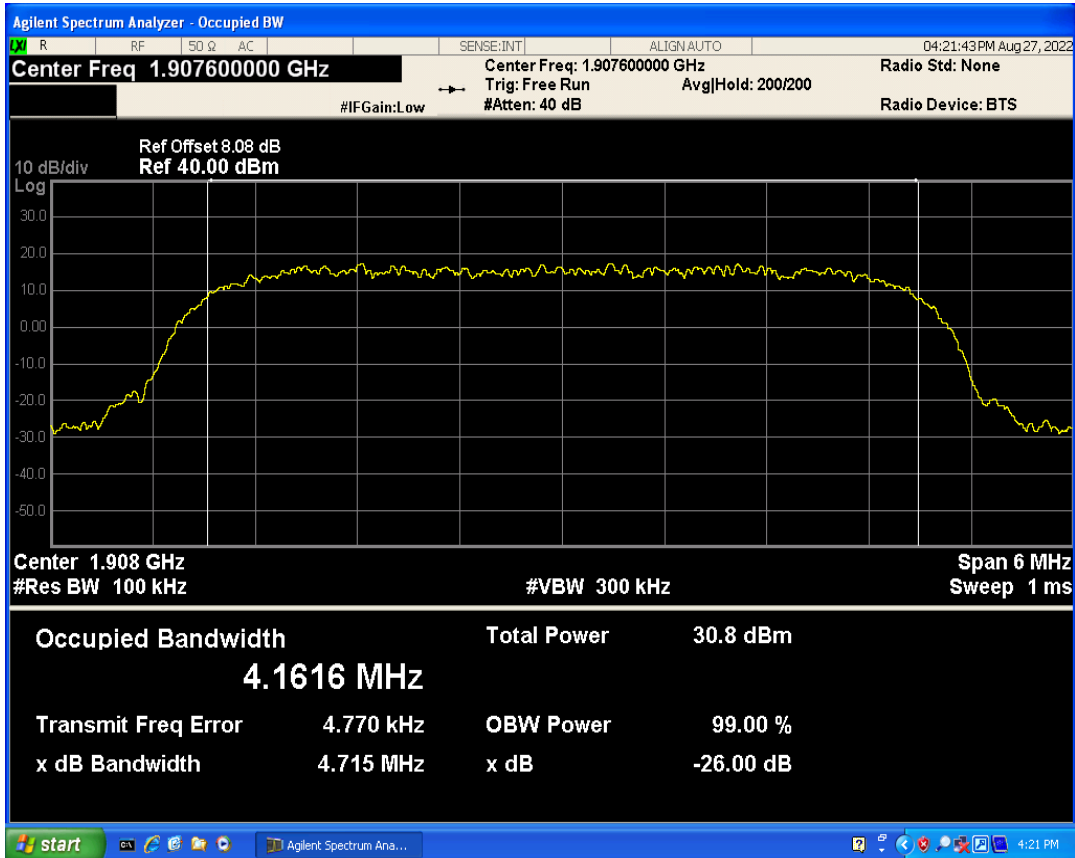

WCDMA Band5 Channel=4132