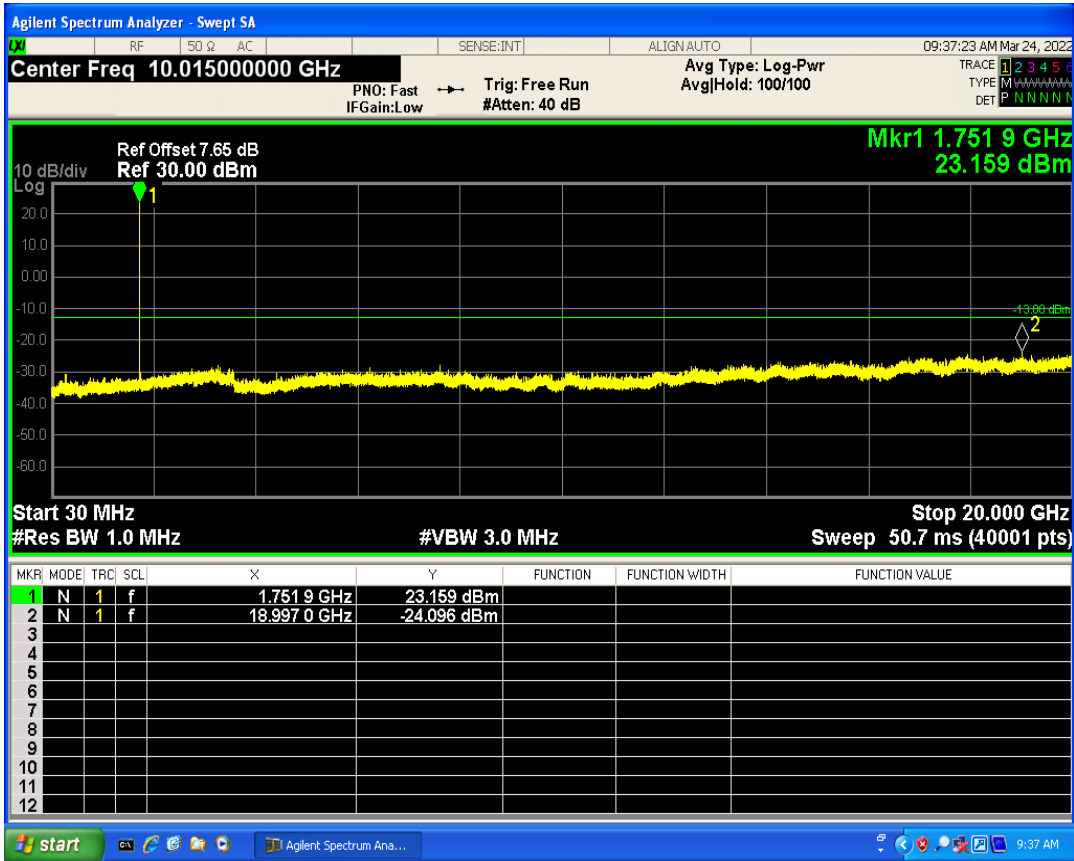

WCDMA Band2 Channel=9538

WCDMA Band2 Channel=9262

WCDMA Band4 Channel=1513

WCDMA Band4 Channel=1312

WCDMA Band5 Channel=4233

WCDMA Band5 Channel=4132

06 Out-of-band emissions

Band	Channel	Frequency (MHz)	Spur Freq (MHz)	Spur Level (dBm)	Limit (dBm)	Verdict
WCDMA Band2	9262	1852.4	19920.62	-23.94	-13	PASS
WCDMA Band2	9400	1880	18403.90	-23.98	-13	PASS
WCDMA Band2	9538	1907.6	19843.73	-23.49	-13	PASS
WCDMA Band4	1312	1712.4	18494.26	-24.27	-13	PASS
WCDMA Band4	1413	1732.6	19862.71	-23.94	-13	PASS
WCDMA Band4	1513	1752.6	18997.01	-24.09	-13	PASS
WCDMA Band5	4132	826.4	3263.77	-30.00	-13	PASS
WCDMA Band5	4182	836.4	2642.14	-30.42	-13	PASS
WCDMA Band5	4233	846.6	3144.38	-29.62	-13	PASS

WCDMA Band2 Channel=9262

WCDMA Band2 Channel=9400

WCDMA Band2 Channel=9538

WCDMA Band4 Channel=1312

WCDMA Band4 Channel=1413

WCDMA Band4 Channel=1513

WCDMA Band5 Channel=4132

WCDMA Band5 Channel=4182