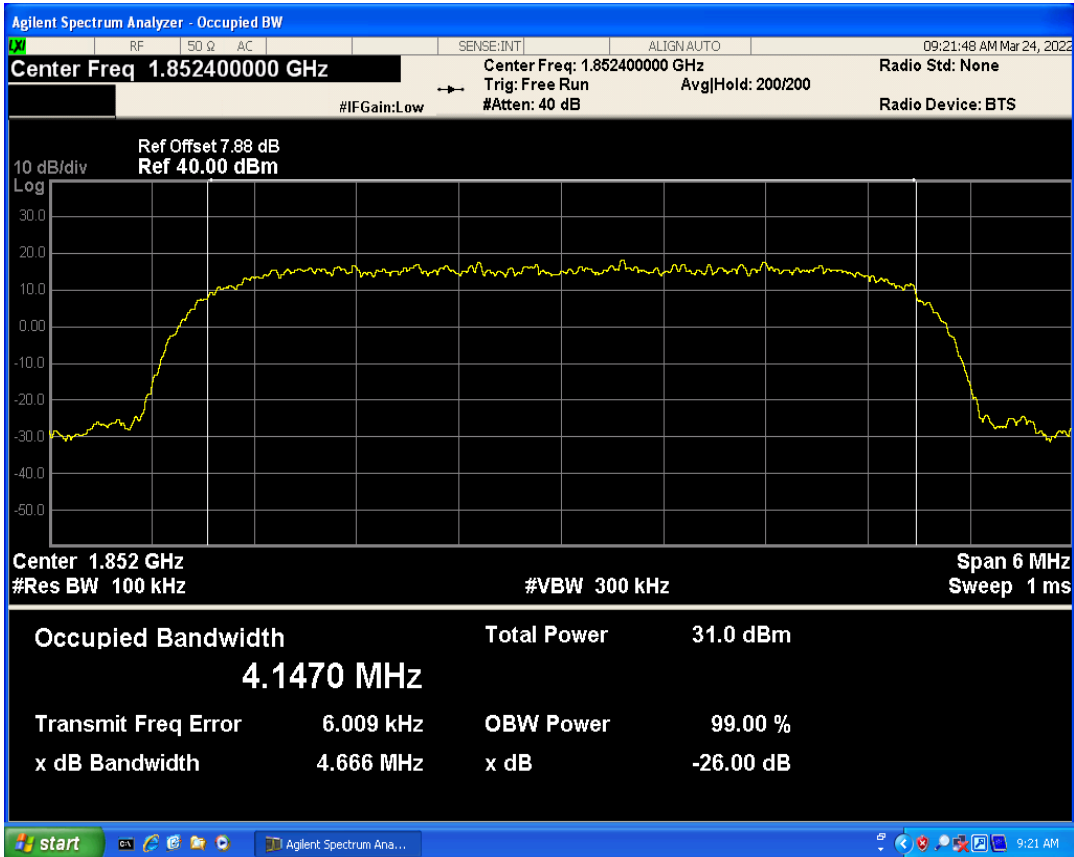

WCDMA Band2 Channel=9262