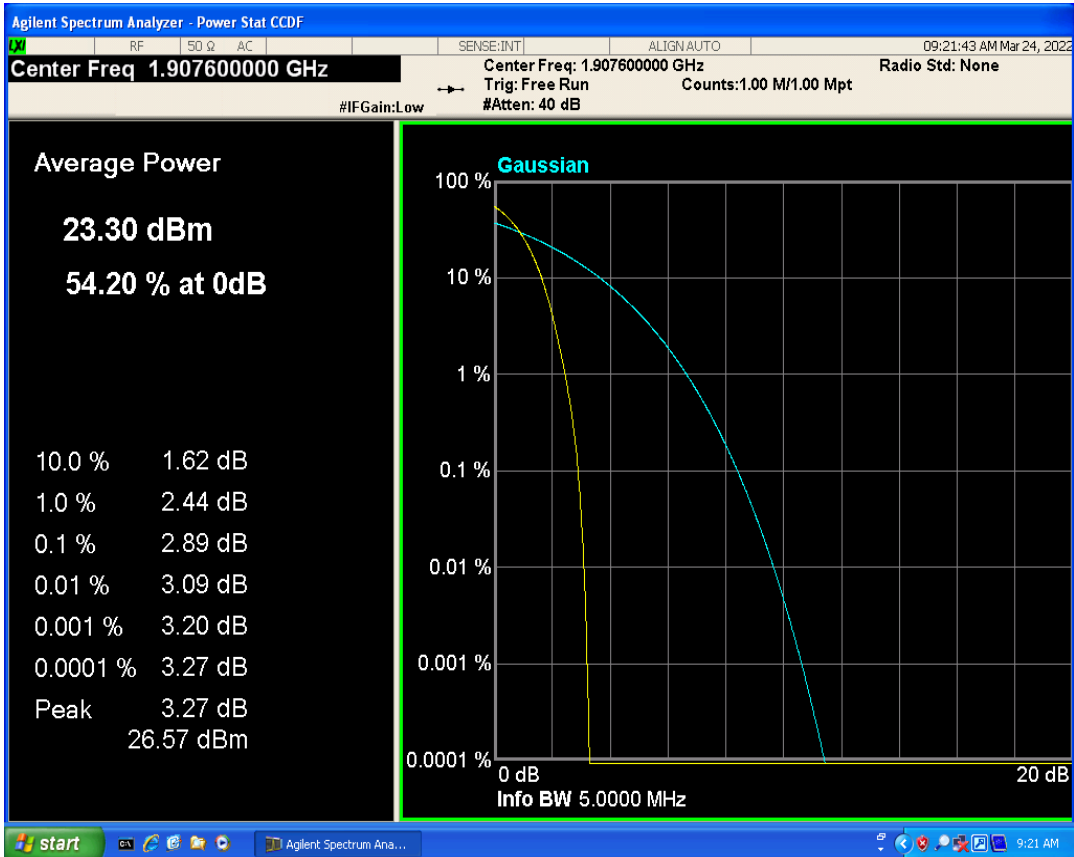

WCDMA Band2 Channel=9538