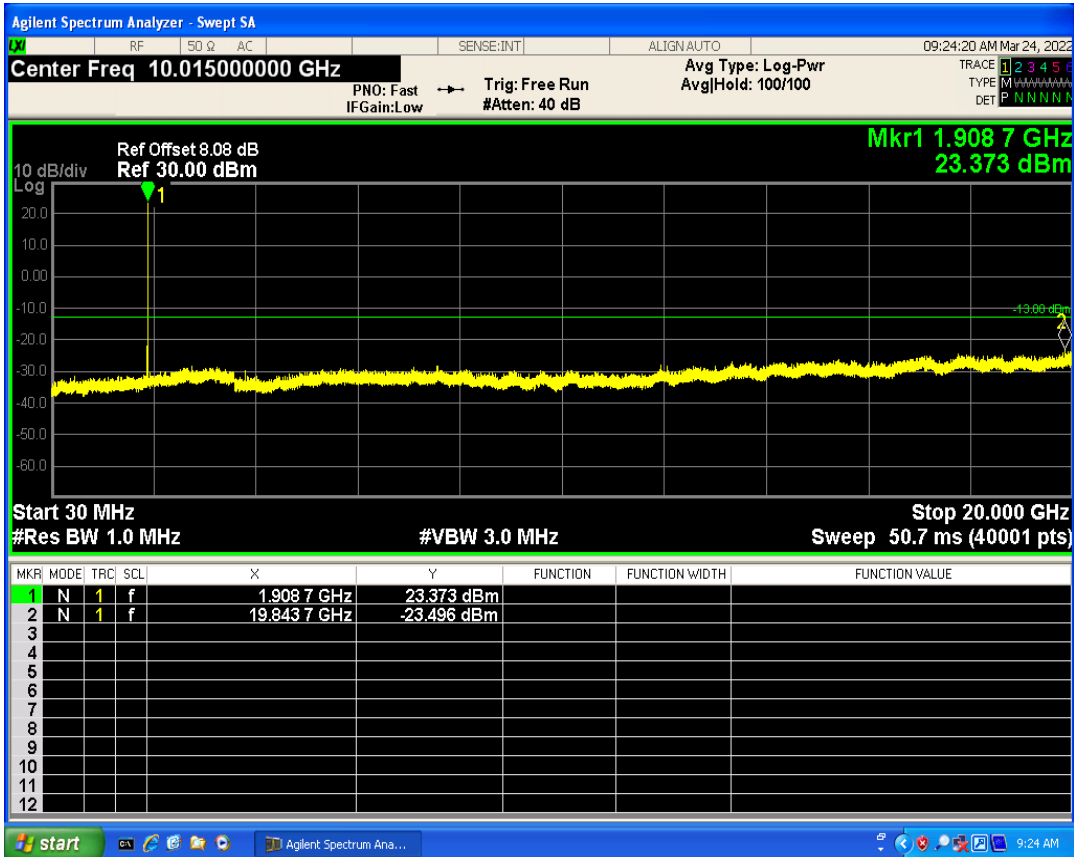

WCDMA Band2 Channel=9538

WCDMA Band2 Channel=9262

WCDMA Band4 Channel=1513

WCDMA Band4 Channel=1312

WCDMA Band5 Channel=4233

WCDMA Band5 Channel=4132

06 Out-of-band emissions

Band	Channel	Frequency (MHz)	Spur Freq (MHz)	Spur Level (dBm)	Limit (dBm)	Verdict
WCDMA Band2	9262	1852.4	19920.62	-23.94	-13	PASS
WCDMA Band2	9400	1880	18403.90	-23.98	-13	PASS
WCDMA Band2	9538	1907.6	19843.73	-23.49	-13	PASS
WCDMA Band4	1312	1712.4	18494.26	-24.27	-13	PASS
WCDMA Band4	1413	1732.6	19862.71	-23.94	-13	PASS
WCDMA Band4	1513	1752.6	18997.01	-24.09	-13	PASS
WCDMA Band5	4132	826.4	3263.77	-30.00	-13	PASS
WCDMA Band5	4182	836.4	2642.14	-30.42	-13	PASS
WCDMA Band5	4233	846.6	3144.38	-29.62	-13	PASS

WCDMA Band2 Channel=9262

WCDMA Band2 Channel=9400

WCDMA Band2 Channel=9538

WCDMA Band4 Channel=1312

WCDMA Band4 Channel=1413

WCDMA Band4 Channel=1513

WCDMA Band5 Channel=4132

WCDMA Band5 Channel=4182