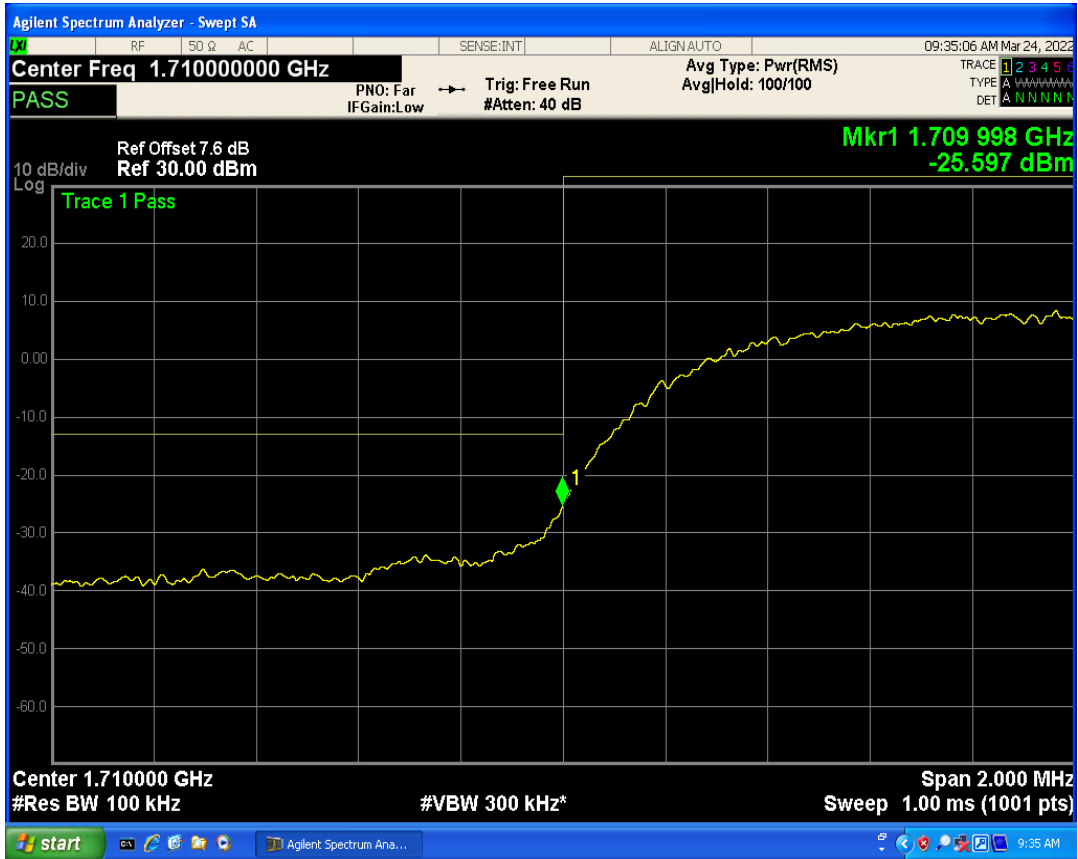

WCDMA Band2 Channel=9538

WCDMA Band2 Channel=9262

WCDMA Band4 Channel=1513

WCDMA Band4 Channel=1312

WCDMA Band5 Channel=4233

WCDMA Band5 Channel=4132

06 Out-of-band emissions

Band	Channel	Frequency (MHz)	Spur Freq (MHz)	Spur Level (dBm)	Limit (dBm)	Verdict
WCDMA Band2	9262	1852.4	19920.62	-23.94	-13	PASS
WCDMA Band2	9400	1880	18403.90	-23.98	-13	PASS
WCDMA Band2	9538	1907.6	19843.73	-23.49	-13	PASS
WCDMA Band4	1312	1712.4	18494.26	-24.27	-13	PASS
WCDMA Band4	1413	1732.6	19862.71	-23.94	-13	PASS
WCDMA Band4	1513	1752.6	18997.01	-24.09	-13	PASS
WCDMA Band5	4132	826.4	3263.77	-30.00	-13	PASS
WCDMA Band5	4182	836.4	2642.14	-30.42	-13	PASS
WCDMA Band5	4233	846.6	3144.38	-29.62	-13	PASS

WCDMA Band2 Channel=9262

WCDMA Band2 Channel=9400

WCDMA Band2 Channel=9538

WCDMA Band4 Channel=1312

WCDMA Band4 Channel=1413

WCDMA Band4 Channel=1513

WCDMA Band5 Channel=4132

WCDMA Band5 Channel=4182