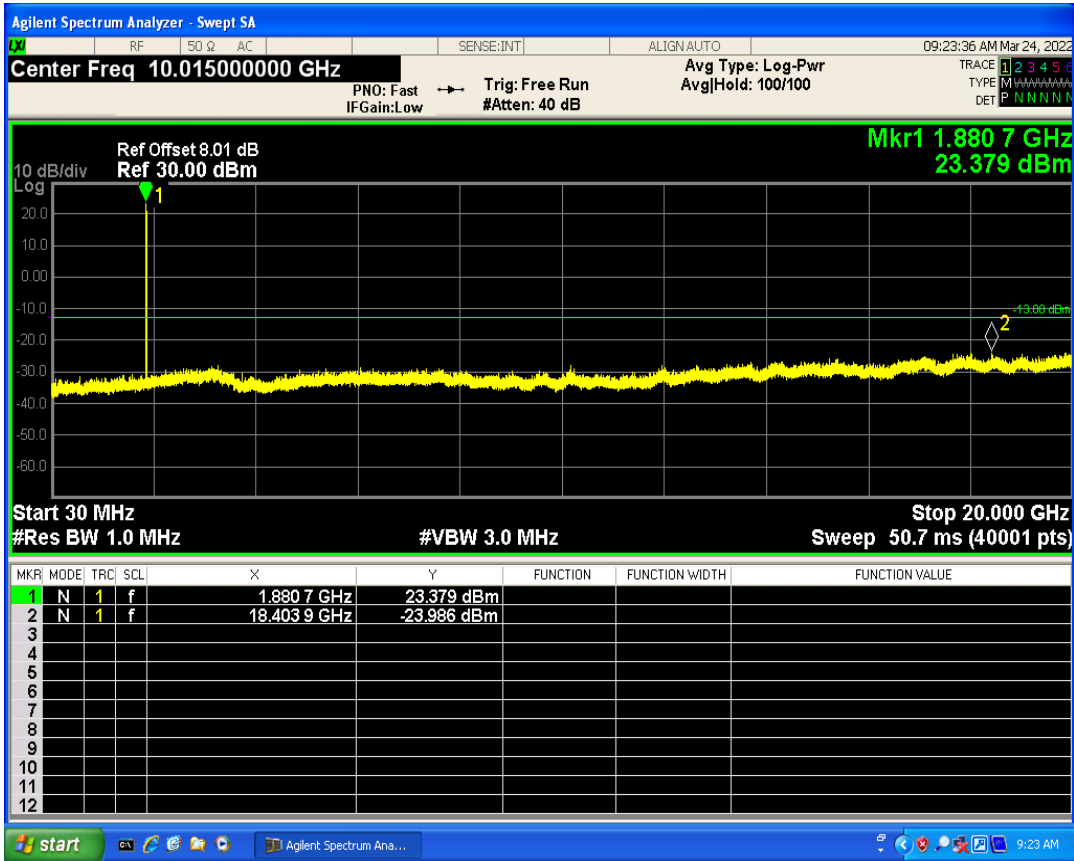

WCDMA Band2 Channel=9538

WCDMA Band2 Channel=9262

WCDMA Band4 Channel=1513

WCDMA Band4 Channel=1312

WCDMA Band5 Channel=4233

WCDMA Band5 Channel=4132

06 Out-of-band emissions

Band	Channel	Frequency (MHz)	Spur Freq (MHz)	Spur Level (dBm)	Limit (dBm)	Verdict
WCDMA Band2	9262	1852.4	19920.62	-23.94	-13	PASS
WCDMA Band2	9400	1880	18403.90	-23.98	-13	PASS
WCDMA Band2	9538	1907.6	19843.73	-23.49	-13	PASS
WCDMA Band4	1312	1712.4	18494.26	-24.27	-13	PASS
WCDMA Band4	1413	1732.6	19862.71	-23.94	-13	PASS
WCDMA Band4	1513	1752.6	18997.01	-24.09	-13	PASS
WCDMA Band5	4132	826.4	3263.77	-30.00	-13	PASS
WCDMA Band5	4182	836.4	2642.14	-30.42	-13	PASS
WCDMA Band5	4233	846.6	3144.38	-29.62	-13	PASS

WCDMA Band2 Channel=9262

WCDMA Band2 Channel=9400

WCDMA Band2 Channel=9538

WCDMA Band4 Channel=1312

WCDMA Band4 Channel=1413

WCDMA Band4 Channel=1513

WCDMA Band5 Channel=4132

WCDMA Band5 Channel=4182