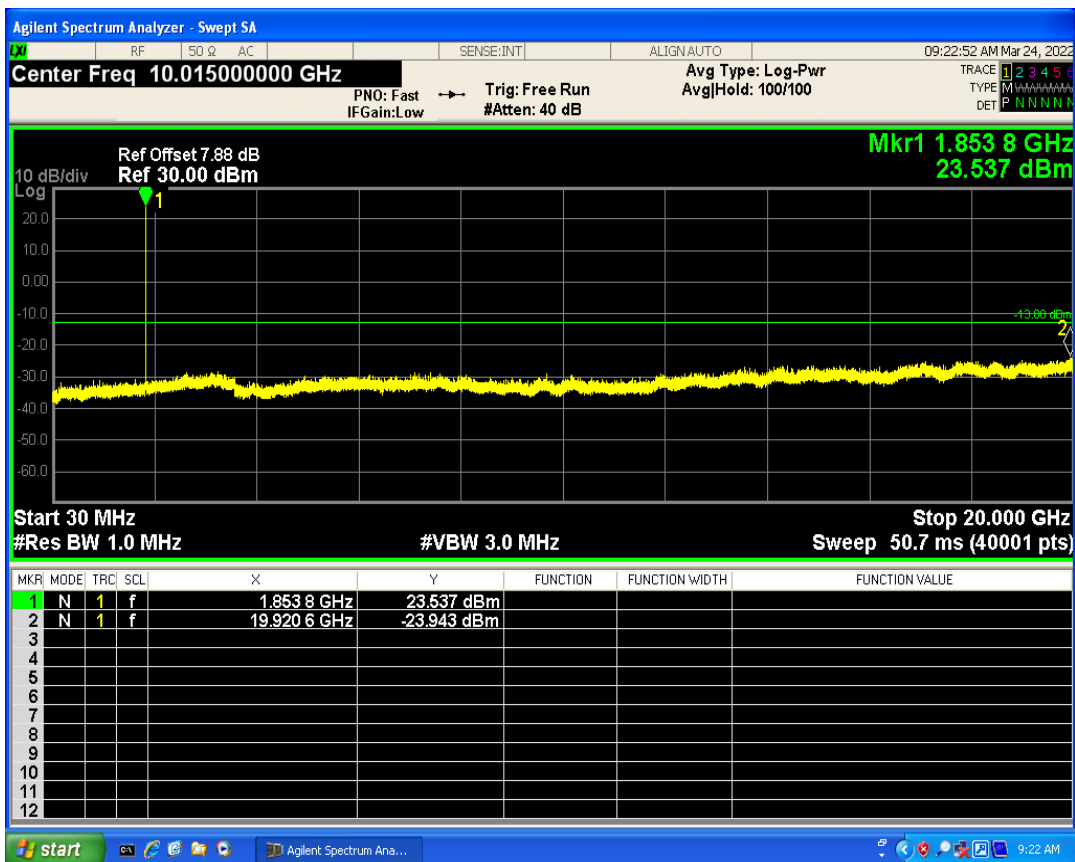

WCDMA Band2 Channel=9538

WCDMA Band2 Channel=9262

WCDMA Band4 Channel=1513

WCDMA Band4 Channel=1312

WCDMA Band5 Channel=4233

WCDMA Band5 Channel=4132

06 Out-of-band emissions

Band	Channel	Frequency (MHz)	Spur Freq (MHz)	Spur Level (dBm)	Limit (dBm)	Verdict
WCDMA Band2	9262	1852.4	19920.62	-23.94	-13	PASS
WCDMA Band2	9400	1880	18403.90	-23.98	-13	PASS
WCDMA Band2	9538	1907.6	19843.73	-23.49	-13	PASS
WCDMA Band4	1312	1712.4	18494.26	-24.27	-13	PASS
WCDMA Band4	1413	1732.6	19862.71	-23.94	-13	PASS
WCDMA Band4	1513	1752.6	18997.01	-24.09	-13	PASS
WCDMA Band5	4132	826.4	3263.77	-30.00	-13	PASS
WCDMA Band5	4182	836.4	2642.14	-30.42	-13	PASS
WCDMA Band5	4233	846.6	3144.38	-29.62	-13	PASS

WCDMA Band2 Channel=9262

WCDMA Band2 Channel=9400

WCDMA Band2 Channel=9538

WCDMA Band4 Channel=1312

WCDMA Band4 Channel=1413

WCDMA Band4 Channel=1513

WCDMA Band5 Channel=4132

WCDMA Band5 Channel=4182