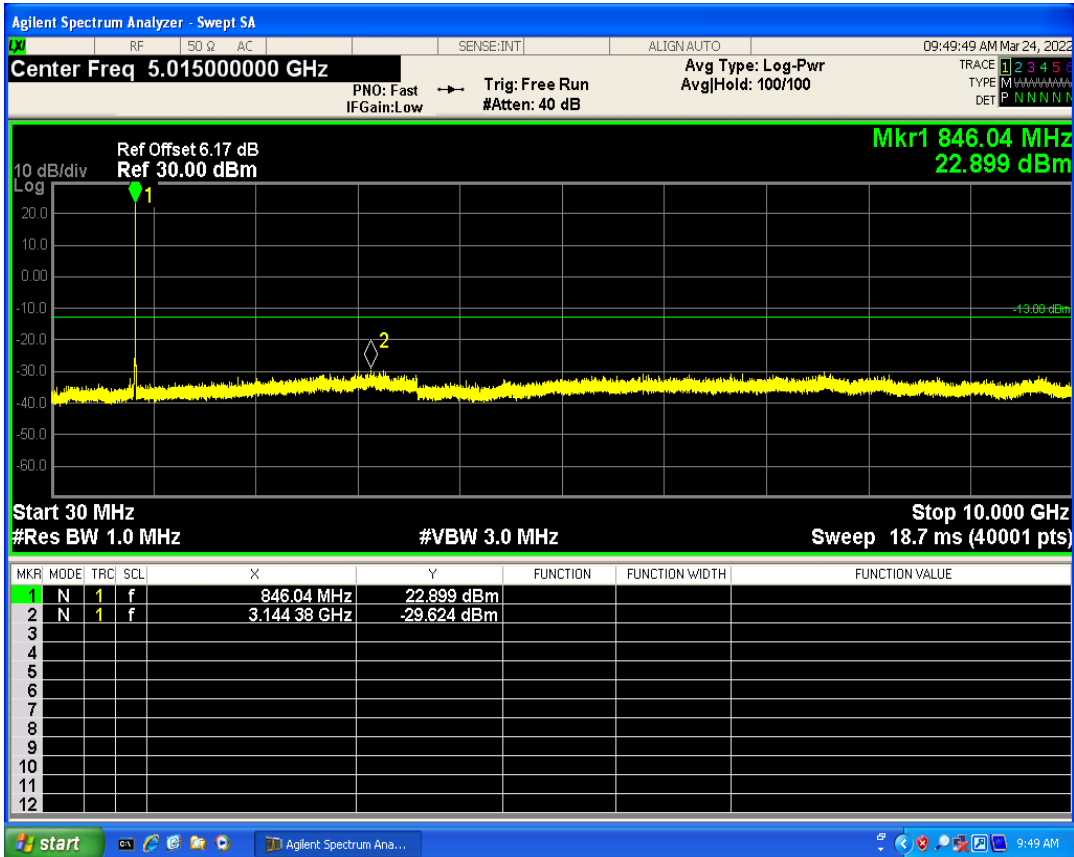

WCDMA Band5 Channel=4233