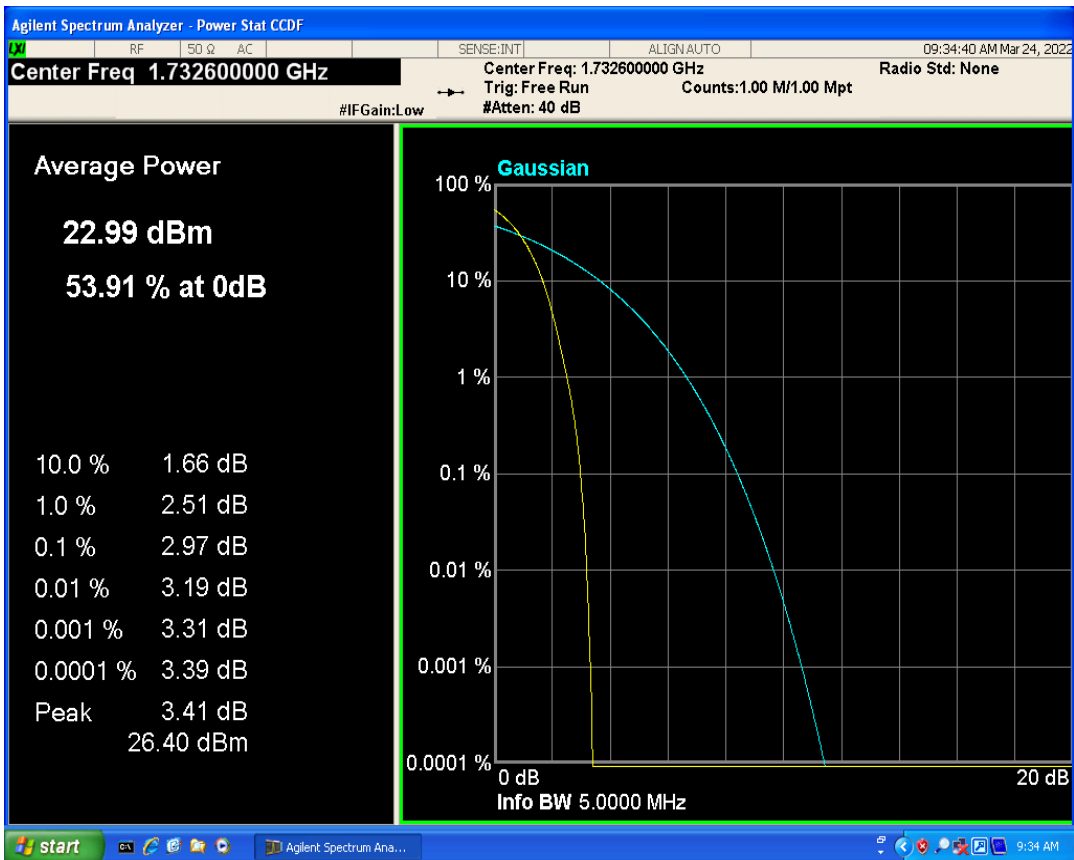

WCDMA Band2 Channel=9262

WCDMA Band2 Channel=9538

WCDMA Band2 Channel=9400

WCDMA Band4 Channel=1312

WCDMA Band4 Channel=1513

WCDMA Band4 Channel=1413

WCDMA Band5 Channel=4132

WCDMA Band5 Channel=4233

WCDMA Band5 Channel=4182

04 Occupied bandwidth

Band	Channel	Frequency (MHz)	99% OBW (kHz)	-26dB EBW (kHz)	Verdict
WCDMA Band2	9262	1852.4	4146.989	4666.459	PASS
WCDMA Band2	9400	1880	4164.596	4677.551	PASS
WCDMA Band2	9538	1907.6	4143.619	4688.342	PASS
WCDMA Band4	1312	1712.4	4160.107	4678.543	PASS
WCDMA Band4	1413	1732.6	4167.512	4673.875	PASS
WCDMA Band4	1513	1752.6	4157.682	4665.470	PASS
WCDMA Band5	4132	826.4	4132.966	4676.664	PASS
WCDMA Band5	4182	836.4	4143.936	4652.439	PASS
WCDMA Band5	4233	846.6	4146.645	4671.491	PASS