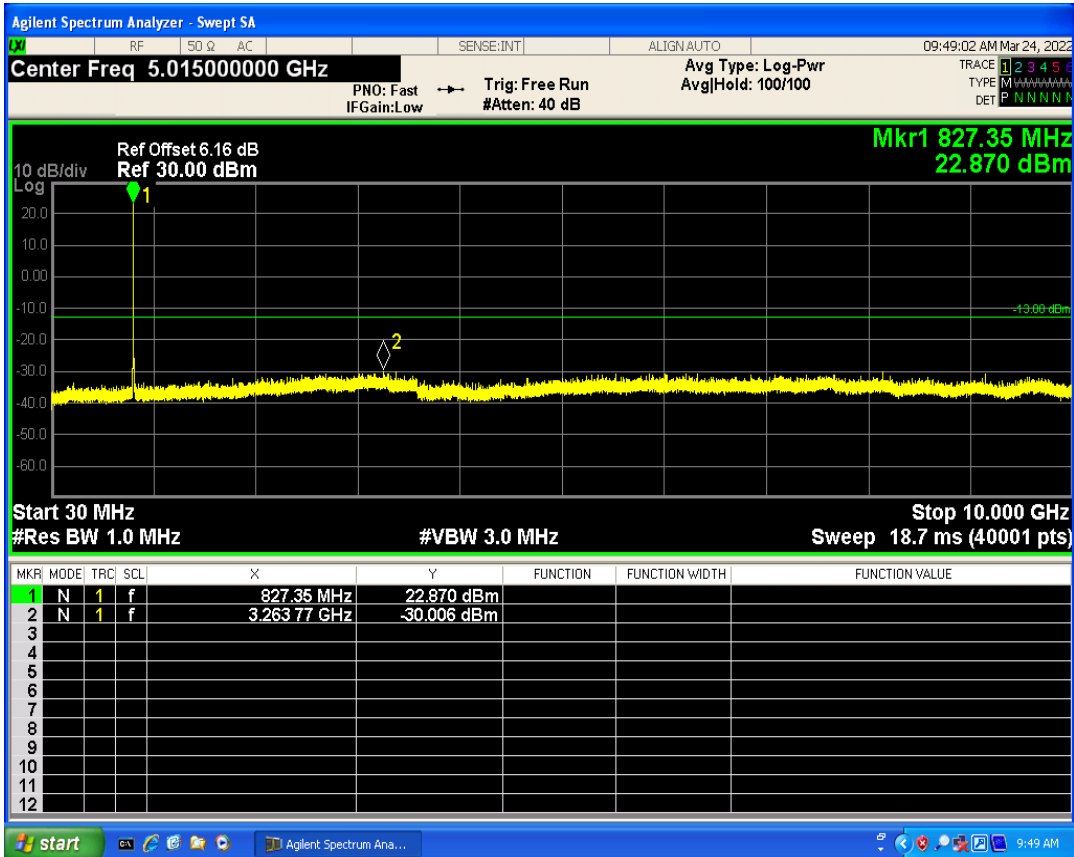

WCDMA Band2 Channel=9538

WCDMA Band2 Channel=9262

WCDMA Band4 Channel=1513

WCDMA Band4 Channel=1312

WCDMA Band5 Channel=4233

WCDMA Band5 Channel=4132

06 Out-of-band emissions

Band	Channel	Frequency (MHz)	Spur Freq (MHz)	Spur Level (dBm)	Limit (dBm)	Verdict
WCDMA Band2	9262	1852.4	19920.62	-23.94	-13	PASS
WCDMA Band2	9400	1880	18403.90	-23.98	-13	PASS
WCDMA Band2	9538	1907.6	19843.73	-23.49	-13	PASS
WCDMA Band4	1312	1712.4	18494.26	-24.27	-13	PASS
WCDMA Band4	1413	1732.6	19862.71	-23.94	-13	PASS
WCDMA Band4	1513	1752.6	18997.01	-24.09	-13	PASS
WCDMA Band5	4132	826.4	3263.77	-30.00	-13	PASS
WCDMA Band5	4182	836.4	2642.14	-30.42	-13	PASS
WCDMA Band5	4233	846.6	3144.38	-29.62	-13	PASS

WCDMA Band2 Channel=9262

WCDMA Band2 Channel=9400

WCDMA Band2 Channel=9538

WCDMA Band4 Channel=1312

WCDMA Band4 Channel=1413

WCDMA Band4 Channel=1513

WCDMA Band5 Channel=4132

WCDMA Band5 Channel=4182