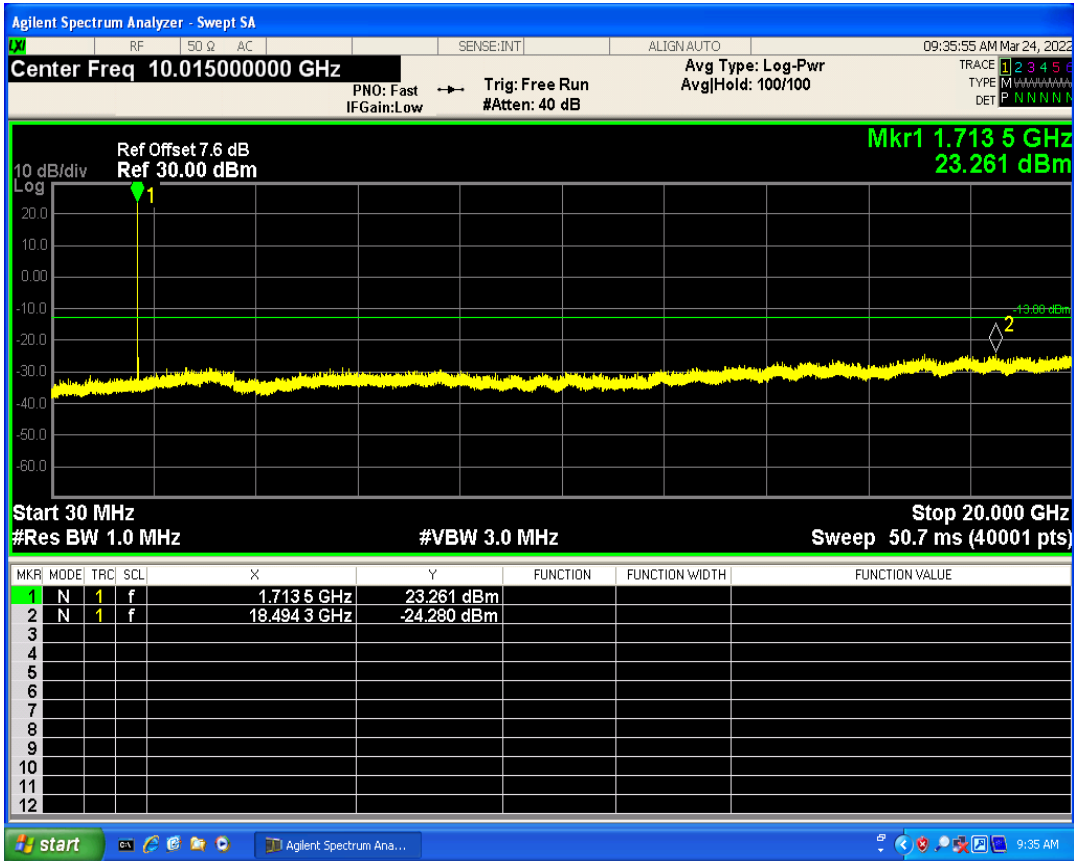

WCDMA Band2 Channel=9538

WCDMA Band2 Channel=9262

WCDMA Band4 Channel=1513

WCDMA Band4 Channel=1312

WCDMA Band5 Channel=4233

WCDMA Band5 Channel=4132

06 Out-of-band emissions

Band	Channel	Frequency (MHz)	Spur Freq (MHz)	Spur Level (dBm)	Limit (dBm)	Verdict
WCDMA Band2	9262	1852.4	19920.62	-23.94	-13	PASS
WCDMA Band2	9400	1880	18403.90	-23.98	-13	PASS
WCDMA Band2	9538	1907.6	19843.73	-23.49	-13	PASS
WCDMA Band4	1312	1712.4	18494.26	-24.27	-13	PASS
WCDMA Band4	1413	1732.6	19862.71	-23.94	-13	PASS
WCDMA Band4	1513	1752.6	18997.01	-24.09	-13	PASS
WCDMA Band5	4132	826.4	3263.77	-30.00	-13	PASS
WCDMA Band5	4182	836.4	2642.14	-30.42	-13	PASS
WCDMA Band5	4233	846.6	3144.38	-29.62	-13	PASS

WCDMA Band2 Channel=9262

WCDMA Band2 Channel=9400

WCDMA Band2 Channel=9538

WCDMA Band4 Channel=1312

WCDMA Band4 Channel=1413

WCDMA Band4 Channel=1513

WCDMA Band5 Channel=4132

WCDMA Band5 Channel=4182