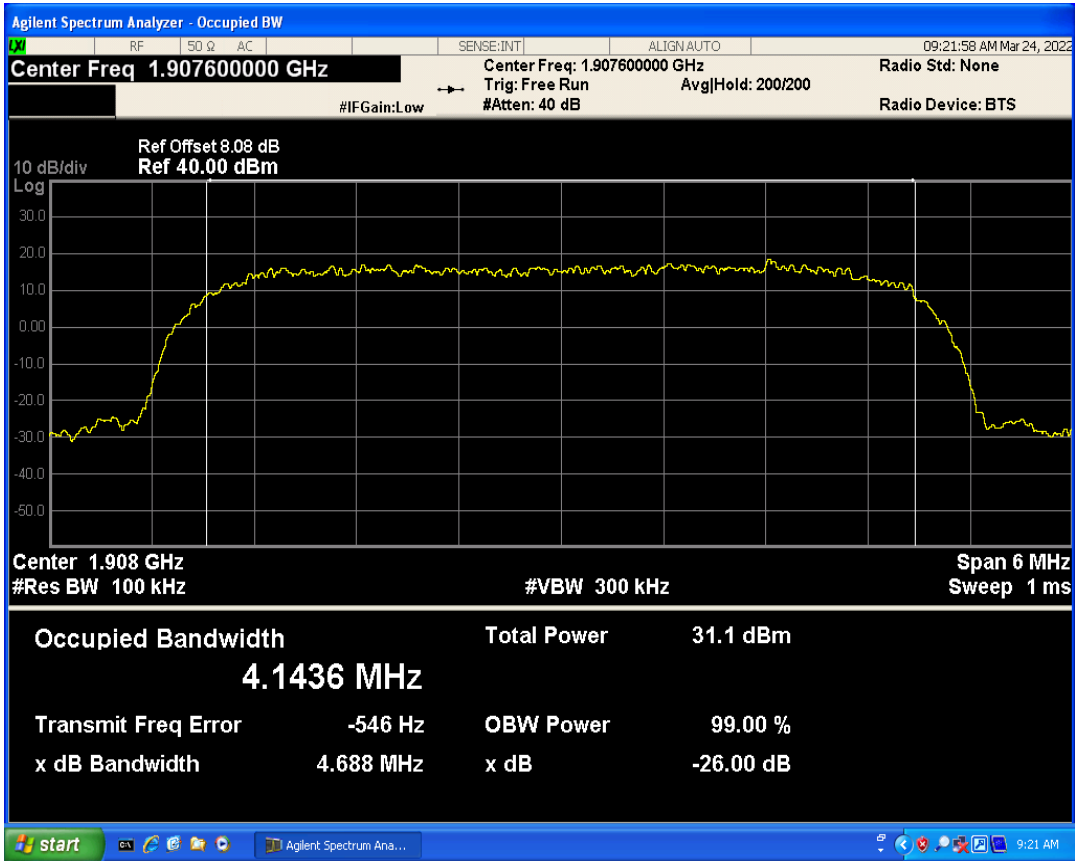

WCDMA Band2 Channel=9538