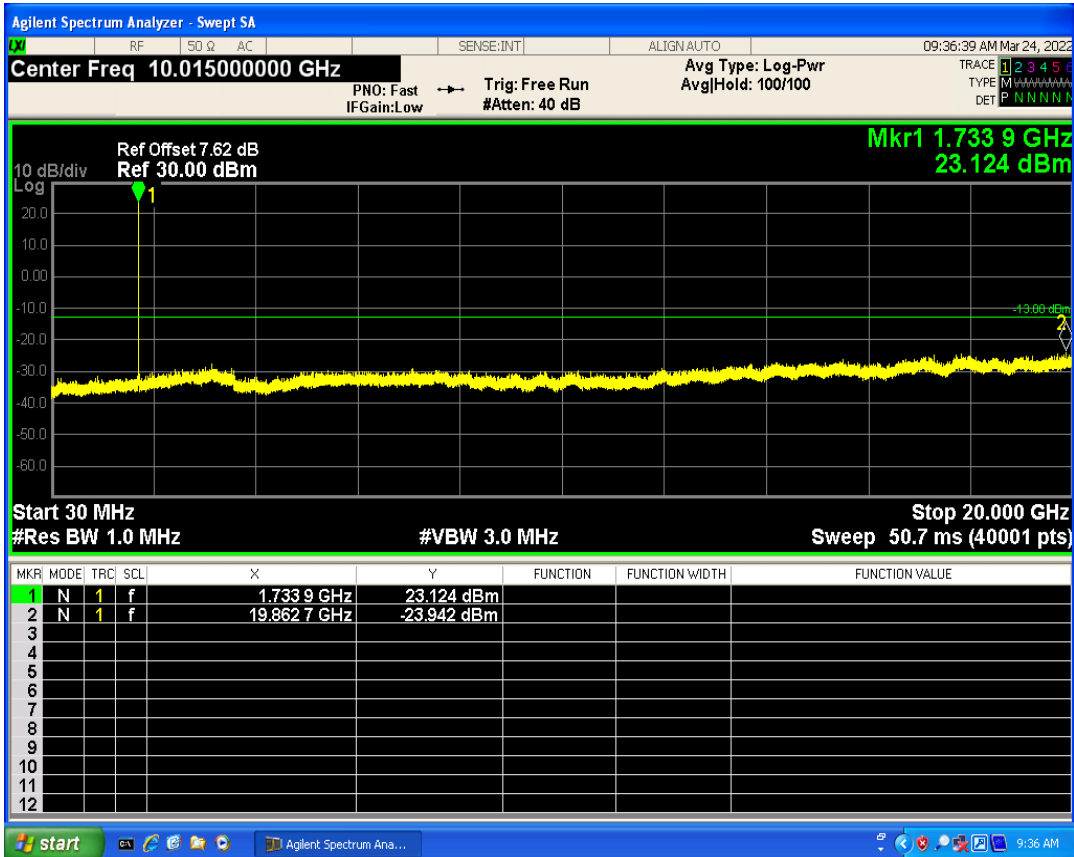

WCDMA Band2 Channel=9538

WCDMA Band2 Channel=9262

WCDMA Band4 Channel=1513

WCDMA Band4 Channel=1312

WCDMA Band5 Channel=4233

WCDMA Band5 Channel=4132

06 Out-of-band emissions

Band	Channel	Frequency (MHz)	Spur Freq (MHz)	Spur Level (dBm)	Limit (dBm)	Verdict
WCDMA Band2	9262	1852.4	19920.62	-23.94	-13	PASS
WCDMA Band2	9400	1880	18403.90	-23.98	-13	PASS
WCDMA Band2	9538	1907.6	19843.73	-23.49	-13	PASS
WCDMA Band4	1312	1712.4	18494.26	-24.27	-13	PASS
WCDMA Band4	1413	1732.6	19862.71	-23.94	-13	PASS
WCDMA Band4	1513	1752.6	18997.01	-24.09	-13	PASS
WCDMA Band5	4132	826.4	3263.77	-30.00	-13	PASS
WCDMA Band5	4182	836.4	2642.14	-30.42	-13	PASS
WCDMA Band5	4233	846.6	3144.38	-29.62	-13	PASS

WCDMA Band2 Channel=9262

WCDMA Band2 Channel=9400

WCDMA Band2 Channel=9538

WCDMA Band4 Channel=1312

WCDMA Band4 Channel=1413

WCDMA Band4 Channel=1513

WCDMA Band5 Channel=4132

WCDMA Band5 Channel=4182