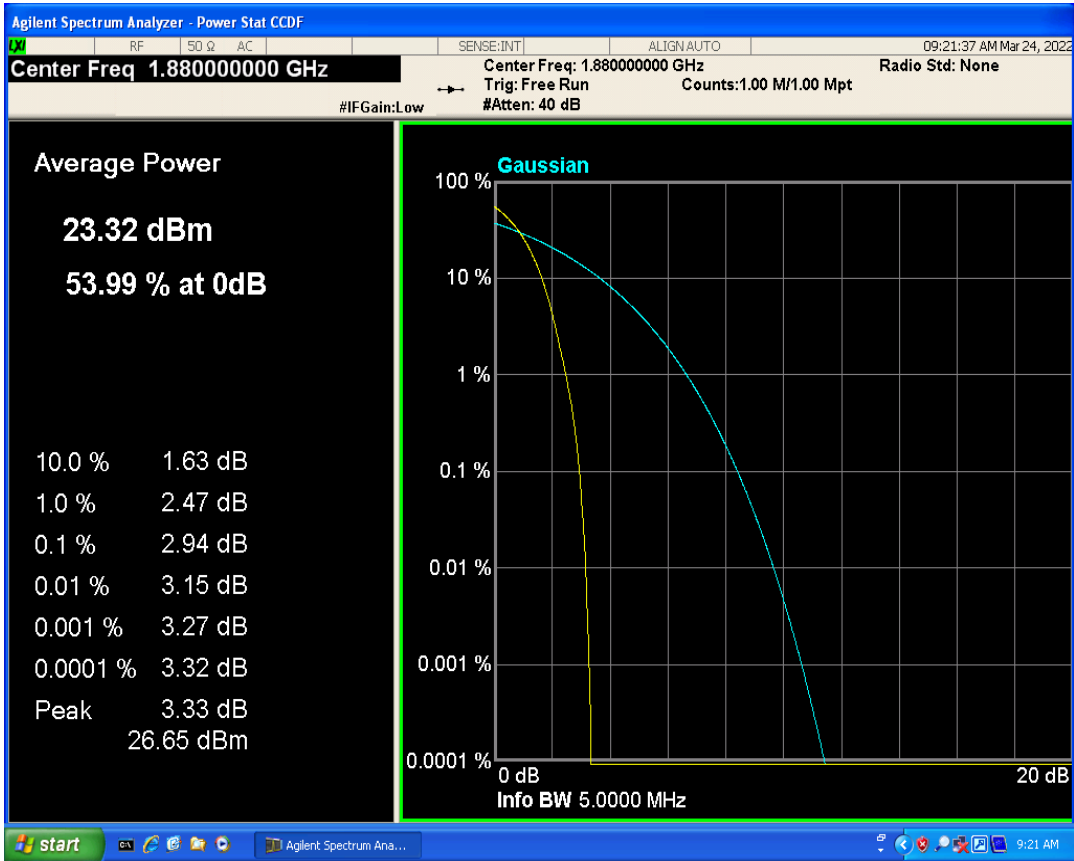

03 Peak-to-Average Ratio

Band	Channel	Frequency (MHz)	Result (dB)	high Limit (dB)	Verdict
WCDMA Band2	9262	1852.4	2.91	13	PASS
WCDMA Band2	9400	1880	2.94	13	PASS
WCDMA Band2	9538	1907.6	2.89	13	PASS
WCDMA Band4	1312	1712.4	2.84	13	PASS
WCDMA Band4	1413	1732.6	2.97	13	PASS
WCDMA Band4	1513	1752.6	2.85	13	PASS
WCDMA Band5	4132	826.4	3.03	13	PASS
WCDMA Band5	4182	836.4	3.00	13	PASS
WCDMA Band5	4233	846.6	3.05	13	PASS

WCDMA Band2 Channel=9262

WCDMA Band2 Channel=9538

WCDMA Band2 Channel=9400

WCDMA Band4 Channel=1312

WCDMA Band4 Channel=1513

WCDMA Band4 Channel=1413

WCDMA Band5 Channel=4132

WCDMA Band5 Channel=4233