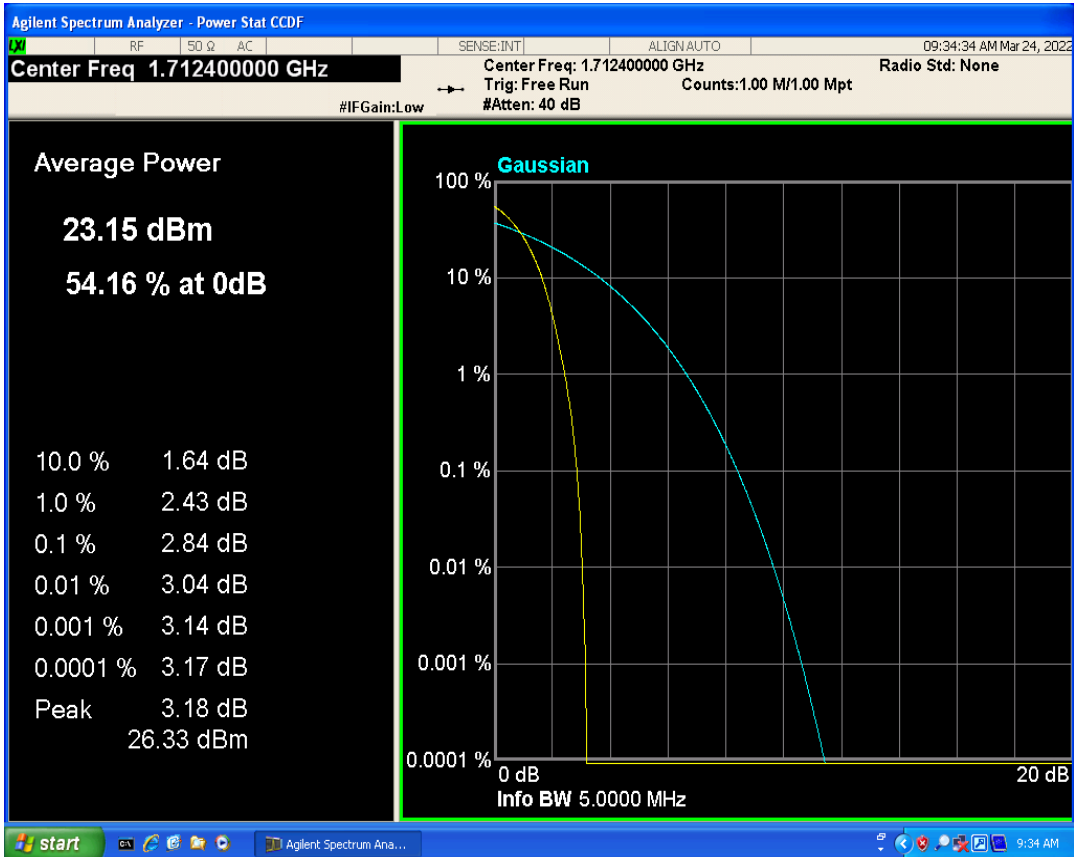

WCDMA Band2 Channel=9262

WCDMA Band2 Channel=9538

WCDMA Band2 Channel=9400

WCDMA Band4 Channel=1312

WCDMA Band4 Channel=1513

WCDMA Band4 Channel=1413

WCDMA Band5 Channel=4132

WCDMA Band5 Channel=4233

WCDMA Band5 Channel=4182

04 Occupied bandwidth

Band	Channel	Frequency (MHz)	99% OBW (kHz)	-26dB EBW (kHz)	Verdict
WCDMA Band2	9262	1852.4	4146.989	4666.459	PASS
WCDMA Band2	9400	1880	4164.596	4677.551	PASS
WCDMA Band2	9538	1907.6	4143.619	4688.342	PASS
WCDMA Band4	1312	1712.4	4160.107	4678.543	PASS
WCDMA Band4	1413	1732.6	4167.512	4673.875	PASS
WCDMA Band4	1513	1752.6	4157.682	4665.470	PASS
WCDMA Band5	4132	826.4	4132.966	4676.664	PASS
WCDMA Band5	4182	836.4	4143.936	4652.439	PASS
WCDMA Band5	4233	846.6	4146.645	4671.491	PASS