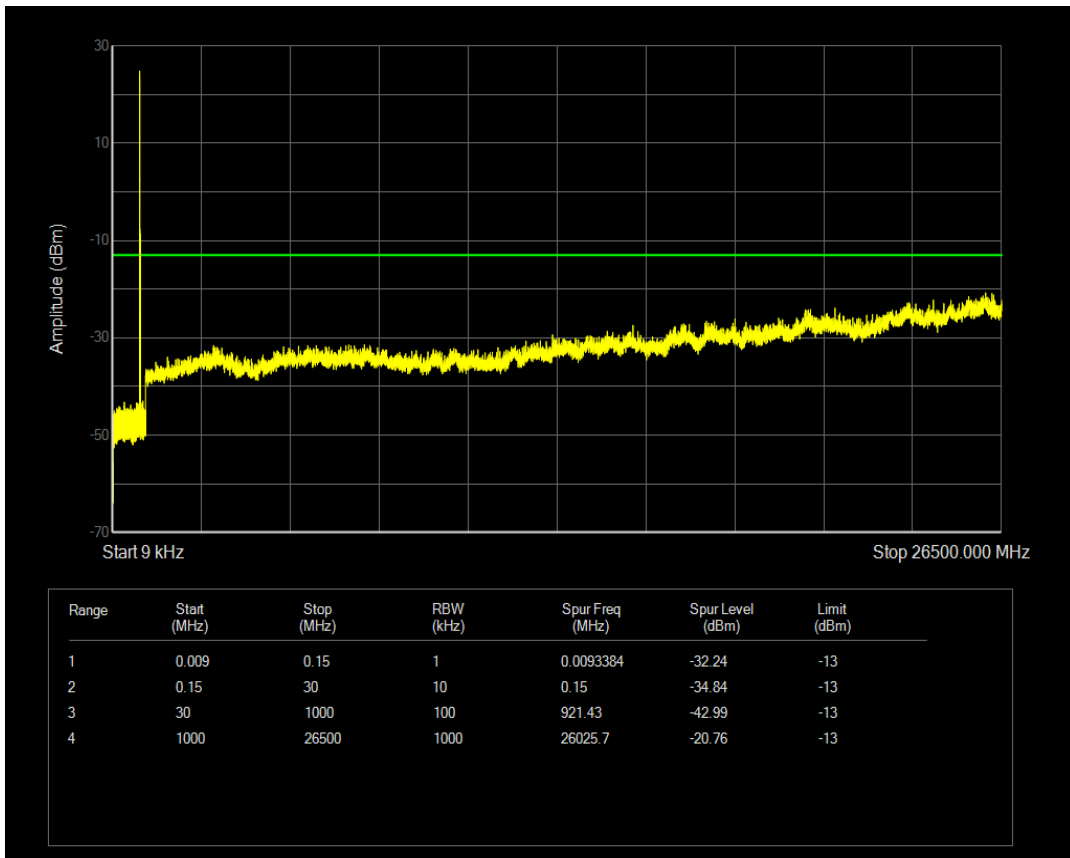

Band5 QPSK BW=5MHz Channel=20625 RB Size=25 Position=#0

Band5 QAM16 BW=5MHz Channel=20625 RB Size=1 Position=#0

Band5 QPSK BW=10MHz Channel=20450 RB Size=1 Position=#0

Band5 QAM16 BW=5MHz Channel=20625 RB Size=25 Position=#0

Band5 QAM16 BW=10MHz Channel=20450 RB Size=1 Position=#0

Band5 QPSK BW=10MHz Channel=20450 RB Size=50 Position=#0

Band5 QAM16 BW=10MHz Channel=20450 RB Size=50 Position=#0

Band5 QPSK BW=10MHz Channel=20525 RB Size=50 Position=#0