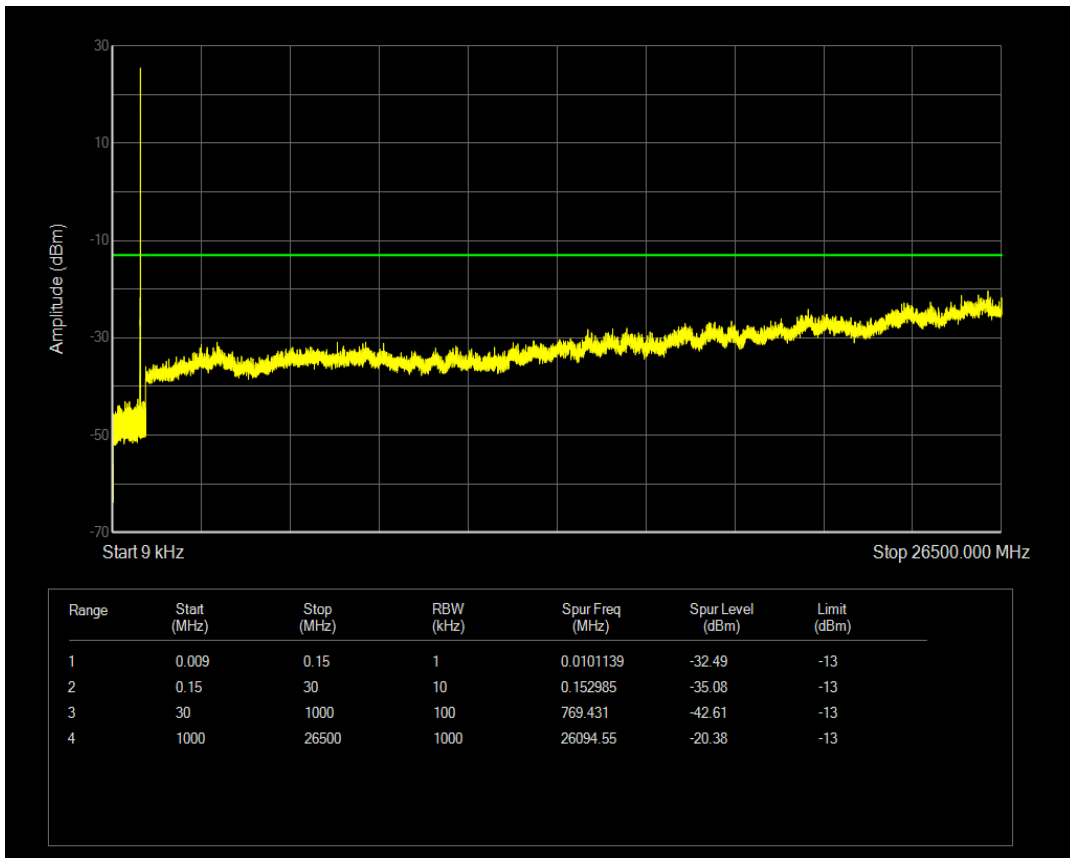

Band5 QPSK BW=3MHz Channel=20525 RB Size=1 Position=#0

Band5 QAM16 BW=3MHz Channel=20525 RB Size=1 Position=#0

Band5 QPSK BW=3MHz Channel=20635 RB Size=1 Position=#0

Band5 QAM16 BW=3MHz Channel=20525 RB Size=15 Position=#0

Band5 QPSK BW=3MHz Channel=20635 RB Size=15 Position=#0

Band5 QAM16 BW=3MHz Channel=20635 RB Size=15 Position=#0

Band5 QAM16 BW=3MHz Channel=20635 RB Size=1 Position=#0

Band5 QPSK BW=5MHz Channel=20425 RB Size=25 Position=#0