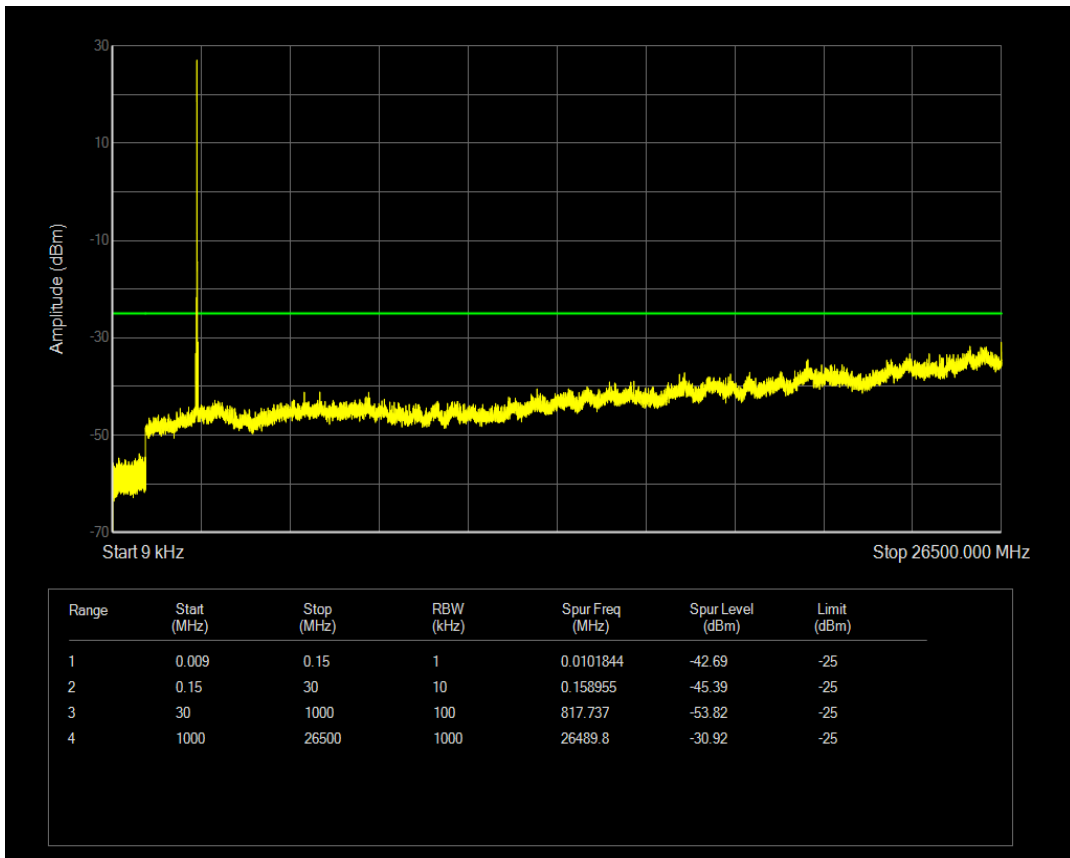

Band7 QAM16 BW=5MHz Channel=21100 RB Size=1 Position=#0

Band7 QPSK BW=5MHz Channel=21100 RB Size=25 Position=#0