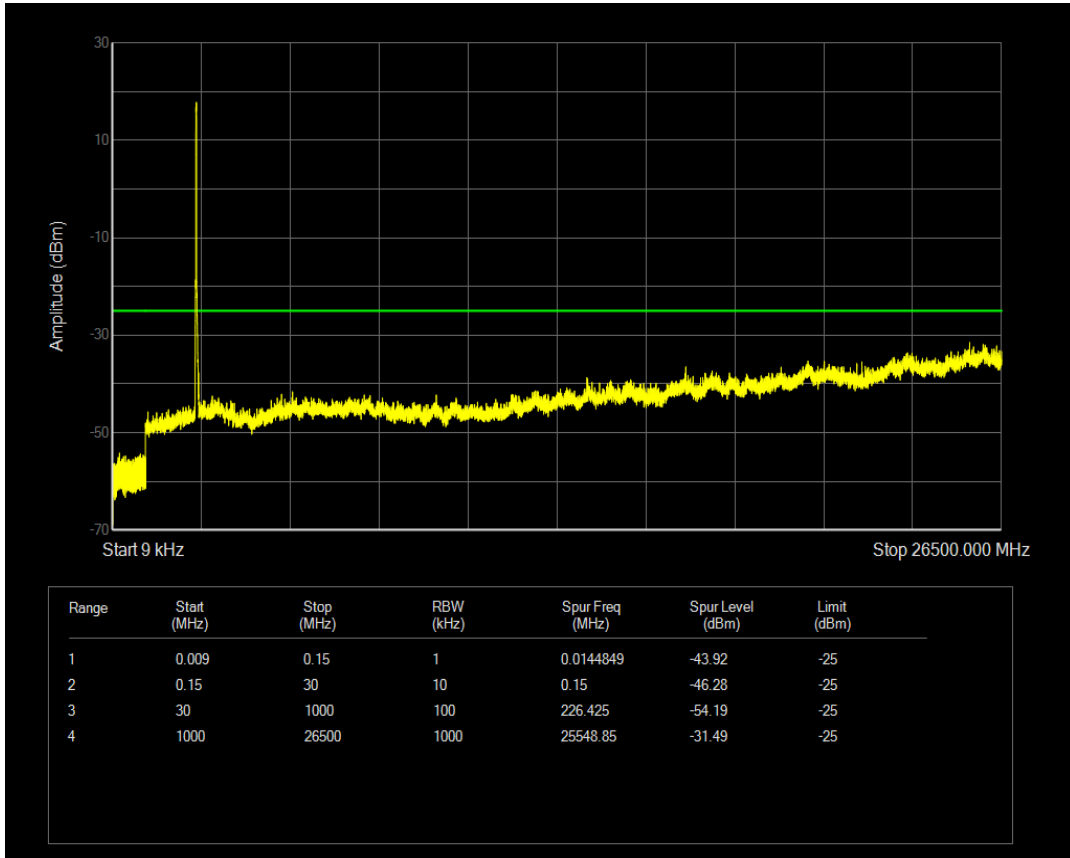

Band7 QPSK BW=15MHz Channel=21375 RB Size=1 Position=#0

Band7 QAM16 BW=15MHz Channel=21375 RB Size=1 Position=#0

Band7 QPSK BW=20MHz Channel=20850 RB Size=1 Position=#0

Band7 QAM16 BW=15MHz Channel=21375 RB Size=75 Position=#0

Band7 QPSK BW=20MHz Channel=20850 RB Size=100 Position=#0

Band7 QAM16 BW=20MHz Channel=20850 RB Size=100 Position=#0

Band7 QAM16 BW=20MHz Channel=20850 RB Size=1 Position=#0

Band7 QPSK BW=20MHz Channel=21100 RB Size=1 Position=#0