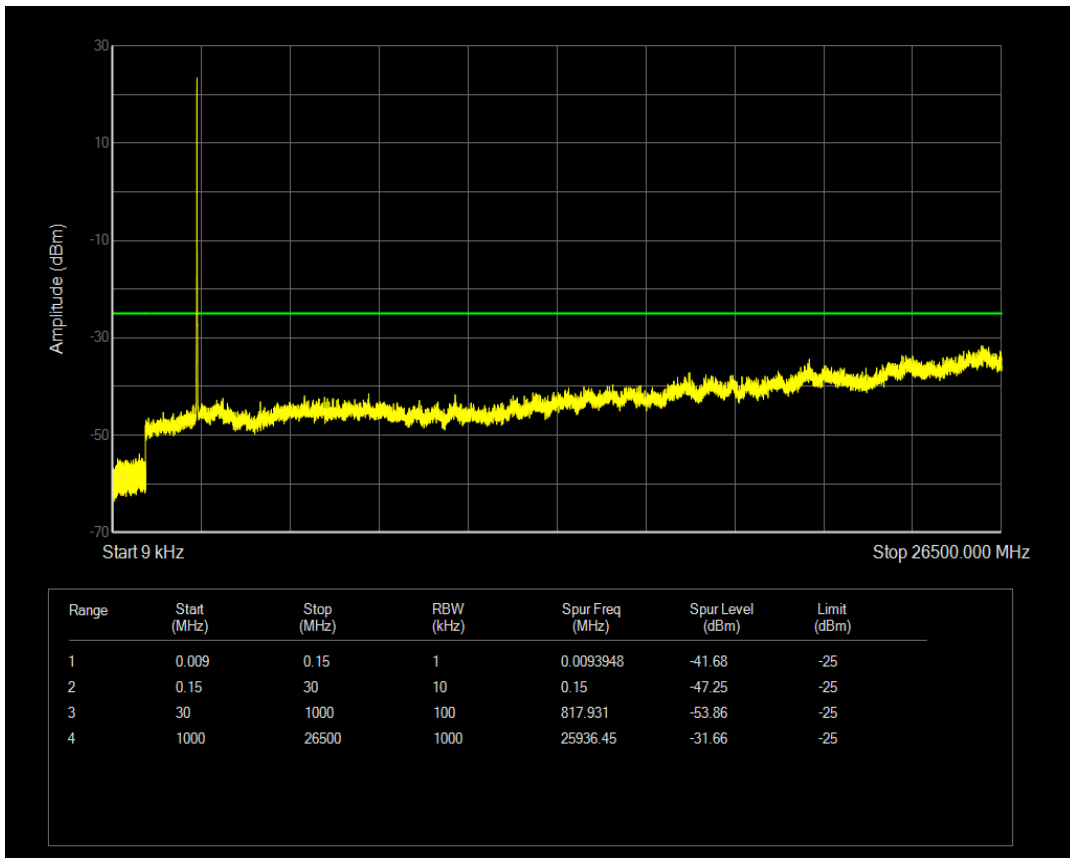

Band7 QAM16 BW=5MHz Channel=21100 RB Size=25 Position=#0

Band7 QPSK BW=5MHz Channel=21425 RB Size=1 Position=#0