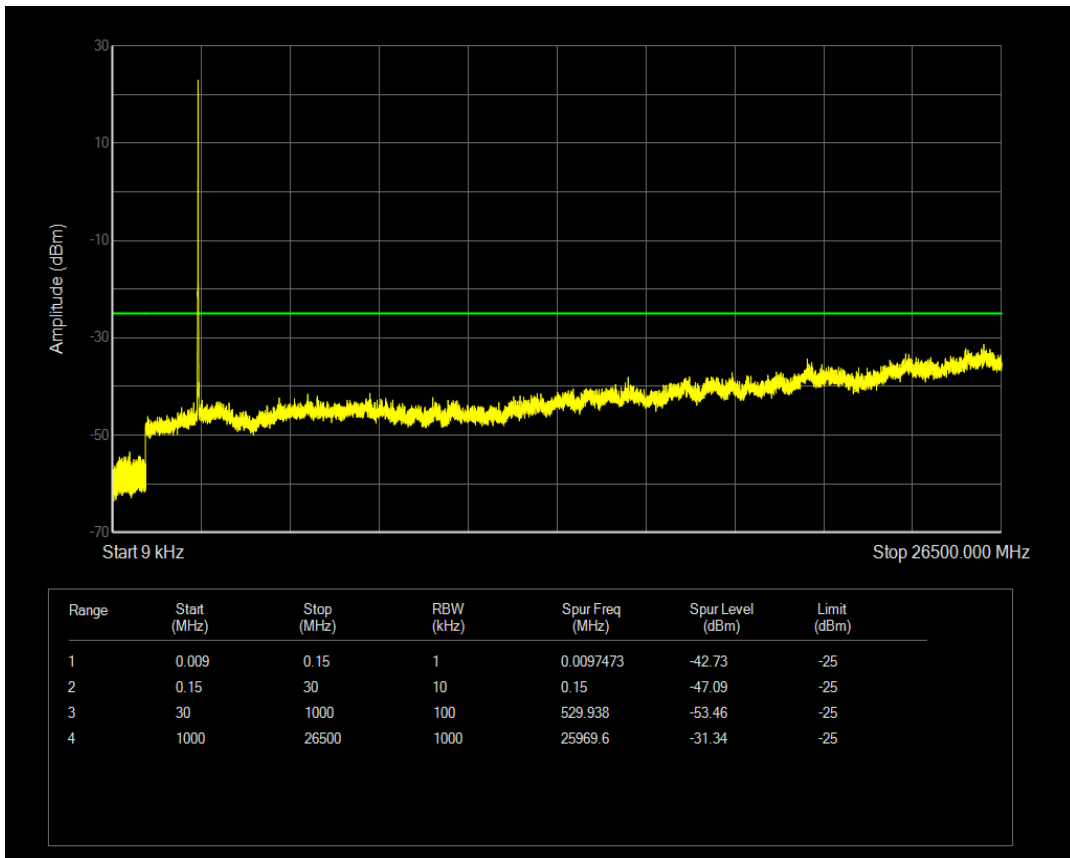

Band7 QPSK BW=5MHz Channel=21425 RB Size=25 Position=#0

Band7 QAM16 BW=5MHz Channel=21425 RB Size=1 Position=#0