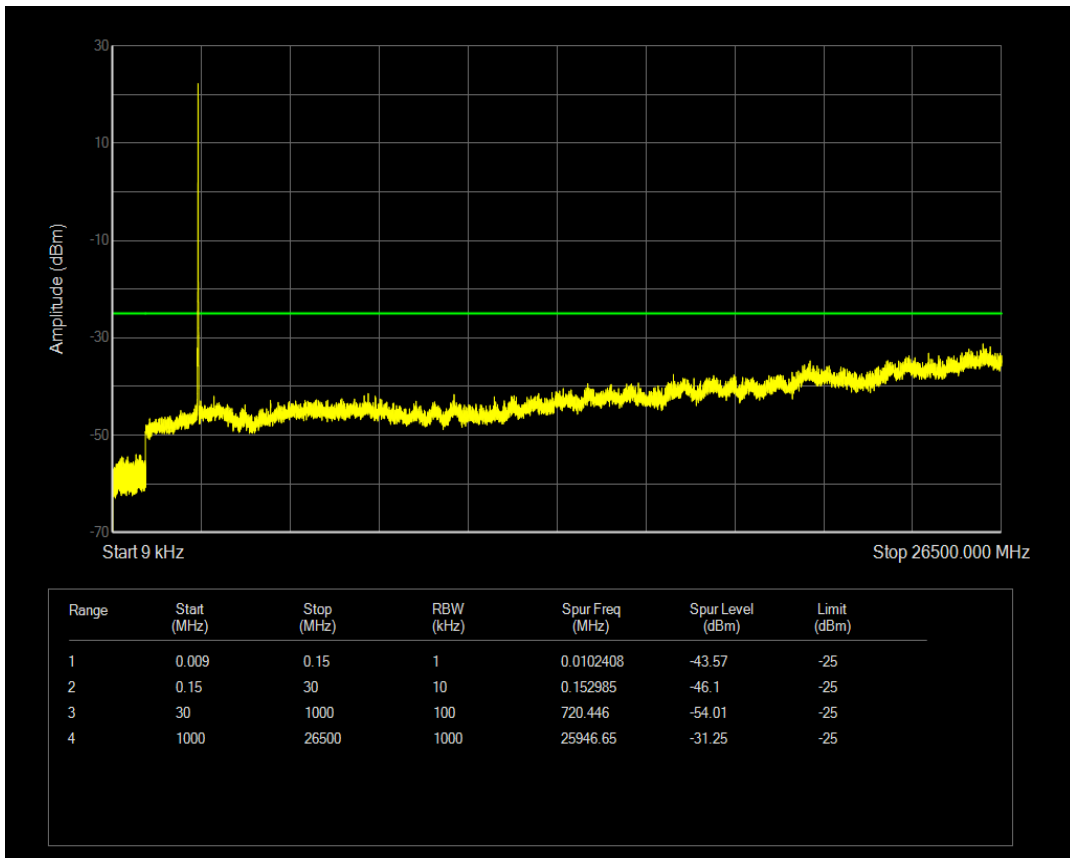

Band7 QAM16 BW=5MHz Channel=21425 RB Size=25 Position=#0

Band7 QPSK BW=10MHz Channel=20800 RB Size=1 Position=#0