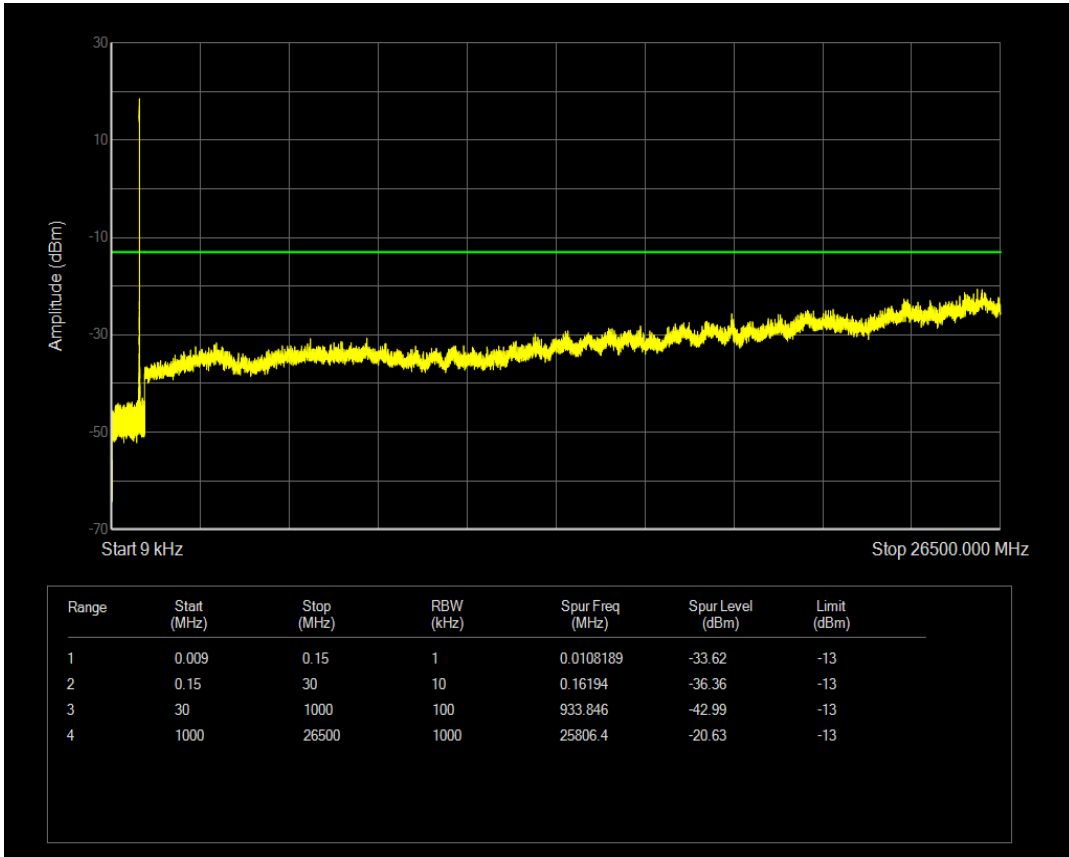

Band5 QPSK BW=3MHz Channel=20525 RB Size=1 Position=#0

Band5 QAM16 BW=3MHz Channel=20525 RB Size=1 Position=#0

Band5 QPSK BW=3MHz Channel=20635 RB Size=1 Position=#0

Band5 QAM16 BW=3MHz Channel=20525 RB Size=15 Position=#0

Band5 QPSK BW=3MHz Channel=20635 RB Size=15 Position=#0

Band5 QAM16 BW=3MHz Channel=20635 RB Size=15 Position=#0

Band5 QAM16 BW=3MHz Channel=20635 RB Size=1 Position=#0

Band5 QPSK BW=5MHz Channel=20425 RB Size=25 Position=#0