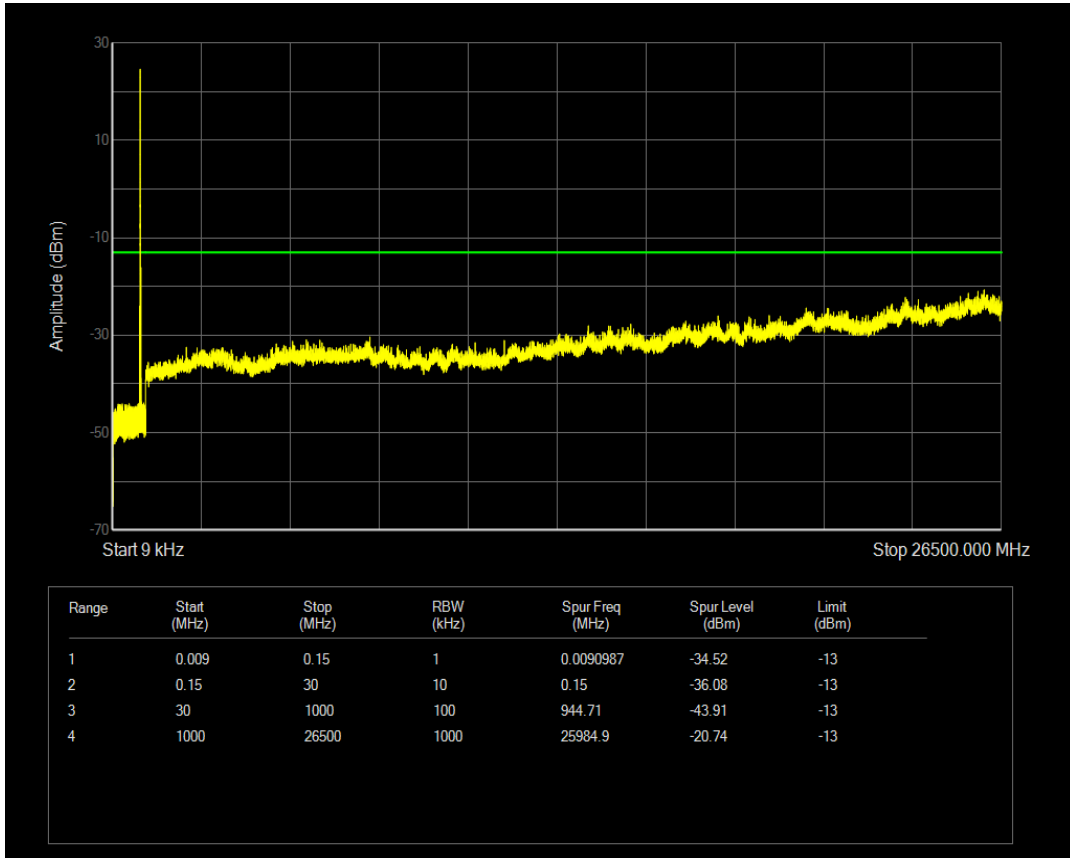

Band5 QPSK BW=10MHz Channel=20525 RB Size=1 Position=#0

Band5 QAM16 BW=10MHz Channel=20525 RB Size=1 Position=#0

Band5 QPSK BW=10MHz Channel=20600 RB Size=1 Position=#0

Band5 QAM16 BW=10MHz Channel=20525 RB Size=50 Position=#0

Band5 QPSK BW=10MHz Channel=20600 RB Size=50 Position=#0

Band5 QAM16 BW=10MHz Channel=20600 RB Size=1 Position=#0

Band5 QAM16 BW=10MHz Channel=20600 RB Size=50 Position=#0

Band7 QPSK BW=5MHz Channel=20775 RB Size=1 Position=#0