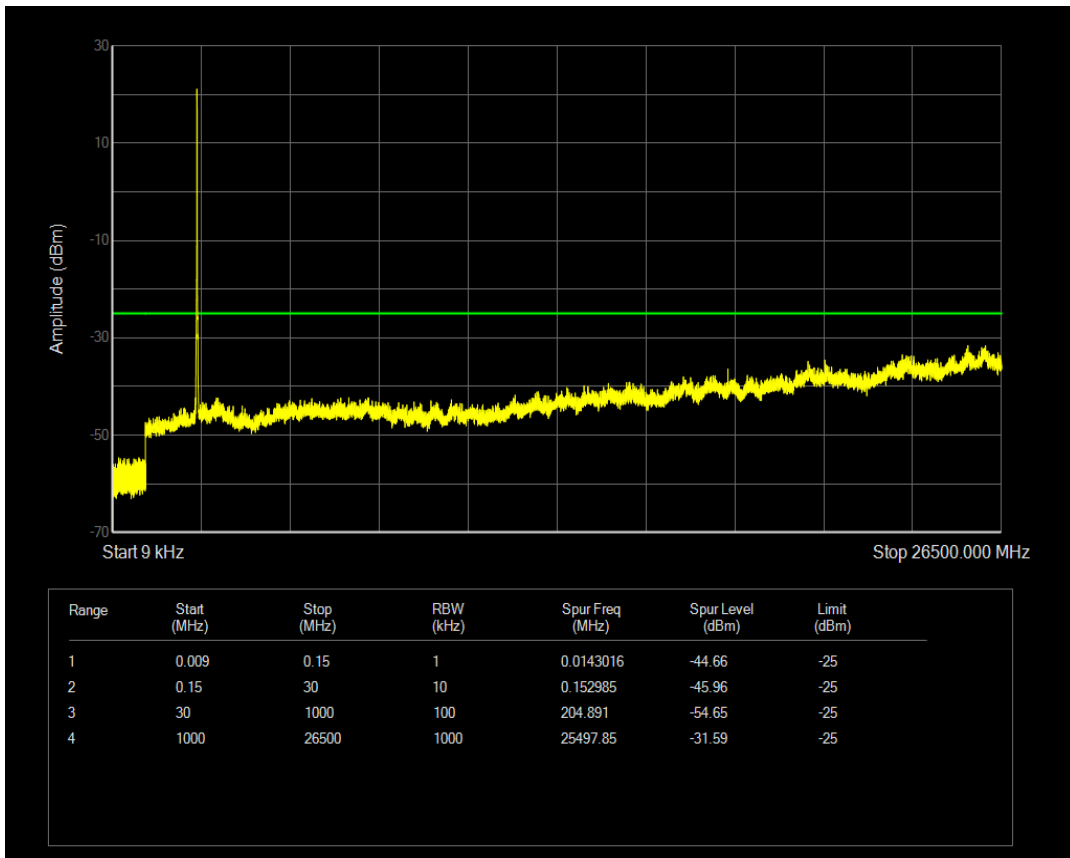

Band7 QAM16 BW=10MHz Channel=20800 RB Size=1 Position=#0

Band7 QPSK BW=10MHz Channel=20800 RB Size=50 Position=#0

Band7 QAM16 BW=10MHz Channel=20800 RB Size=50 Position=#0

Band7 QPSK BW=10MHz Channel=21100 RB Size=50 Position=#0

Band7 QPSK BW=10MHz Channel=21100 RB Size=1 Position=#0

Band7 QAM16 BW=10MHz Channel=21100 RB Size=1 Position=#0

Band7 QAM16 BW=10MHz Channel=21100 RB Size=50 Position=#0

Band7 QPSK BW=10MHz Channel=21400 RB Size=1 Position=#0