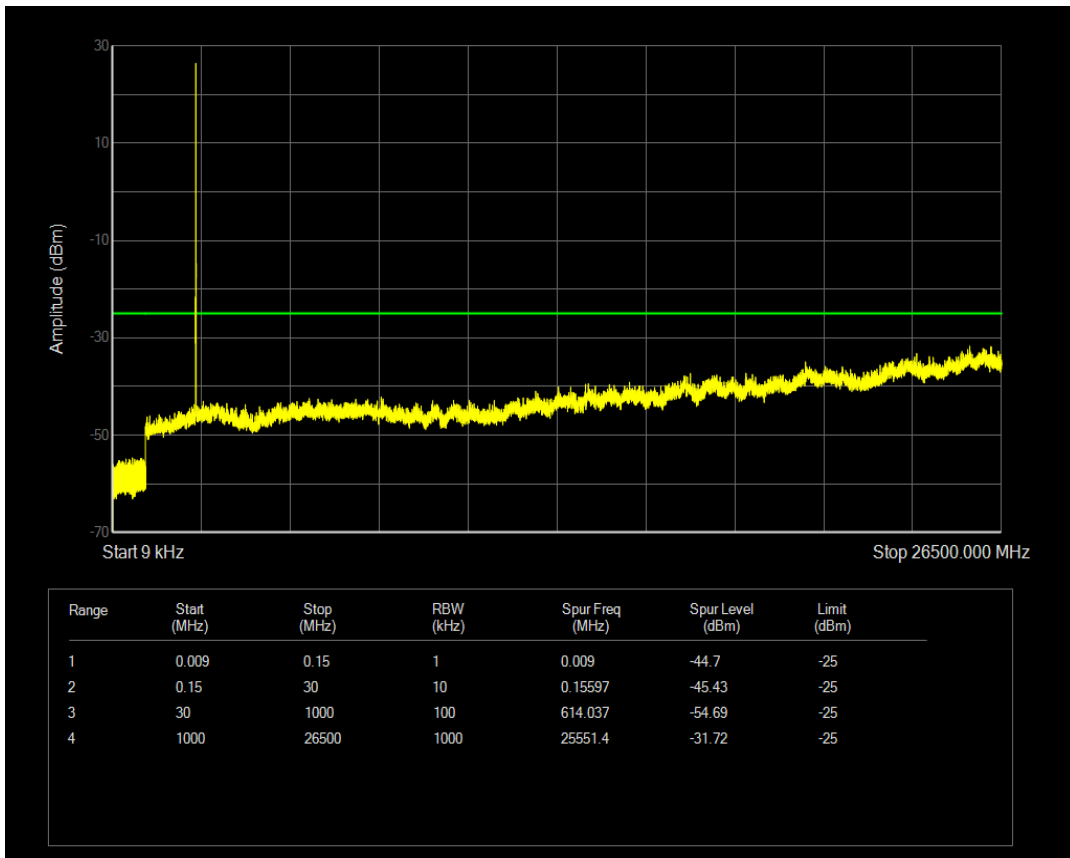

Band7 QAM16 BW=5MHz Channel=20775 RB Size=1 Position=#0

Band7 QPSK BW=5MHz Channel=21100 RB Size=1 Position=#0