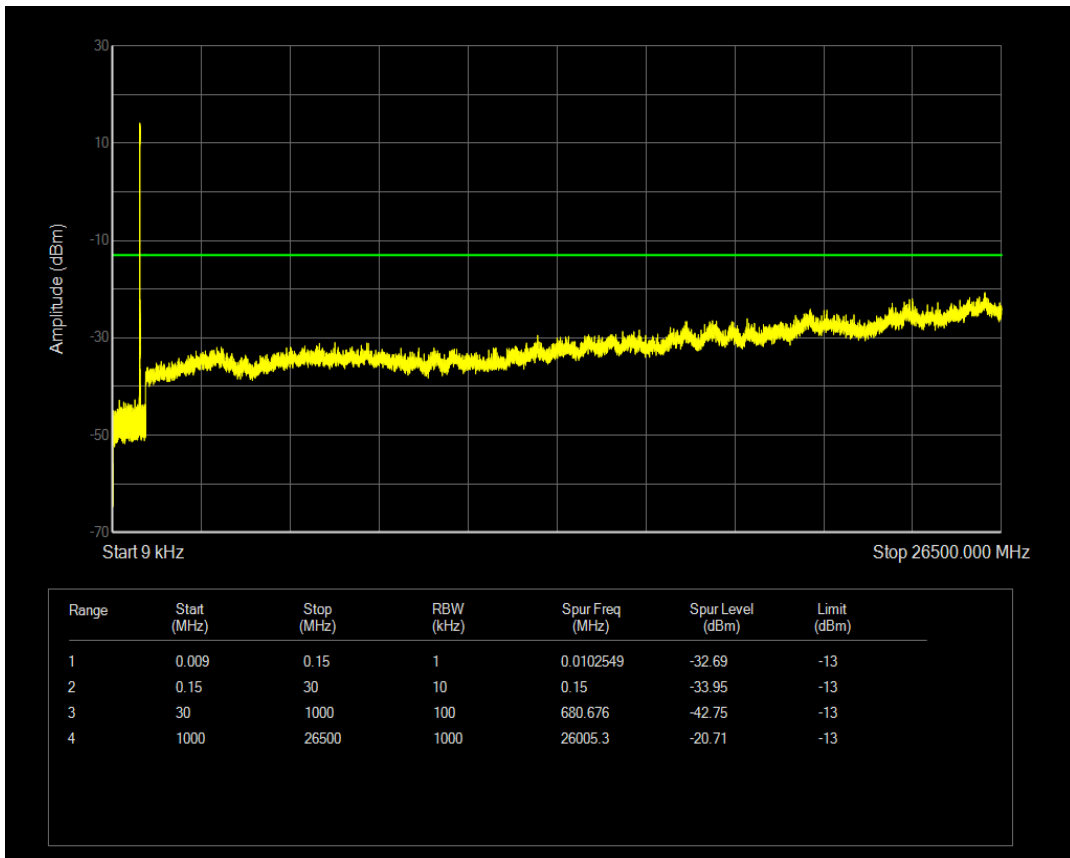

Band5 QPSK BW=3MHz Channel=20635 RB Size=15 Position=#0

Band5 QAM16 BW=3MHz Channel=20635 RB Size=15 Position=#0

Band5 QAM16 BW=3MHz Channel=20635 RB Size=1 Position=#0

Band5 QPSK BW=5MHz Channel=20425 RB Size=25 Position=#0

Band5 QPSK BW=5MHz Channel=20425 RB Size=1 Position=#0

Band5 QAM16 BW=5MHz Channel=20425 RB Size=1 Position=#0

Band5 QAM16 BW=5MHz Channel=20425 RB Size=25 Position=#0

Band5 QPSK BW=5MHz Channel=20525 RB Size=1 Position=#0