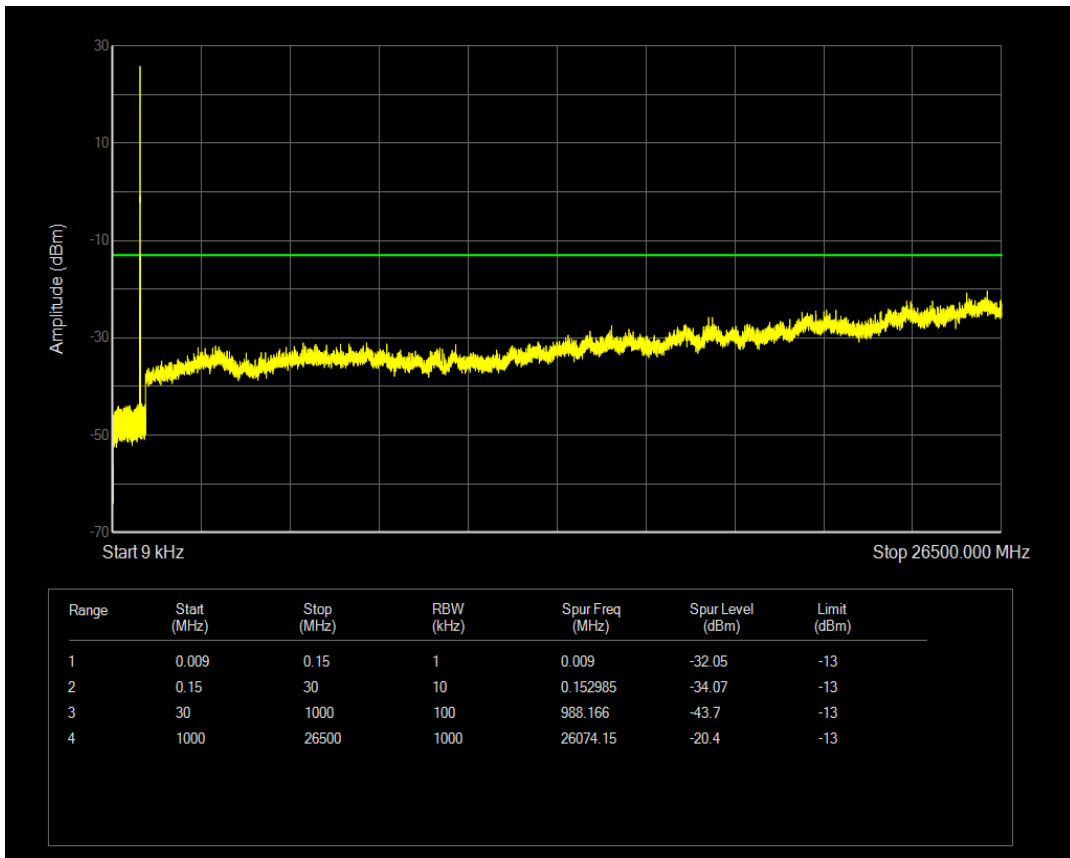

Band5 QAM16 BW=5MHz Channel=20525 RB Size=1 Position=#0

Band5 QPSK BW=5MHz Channel=20525 RB Size=25 Position=#0