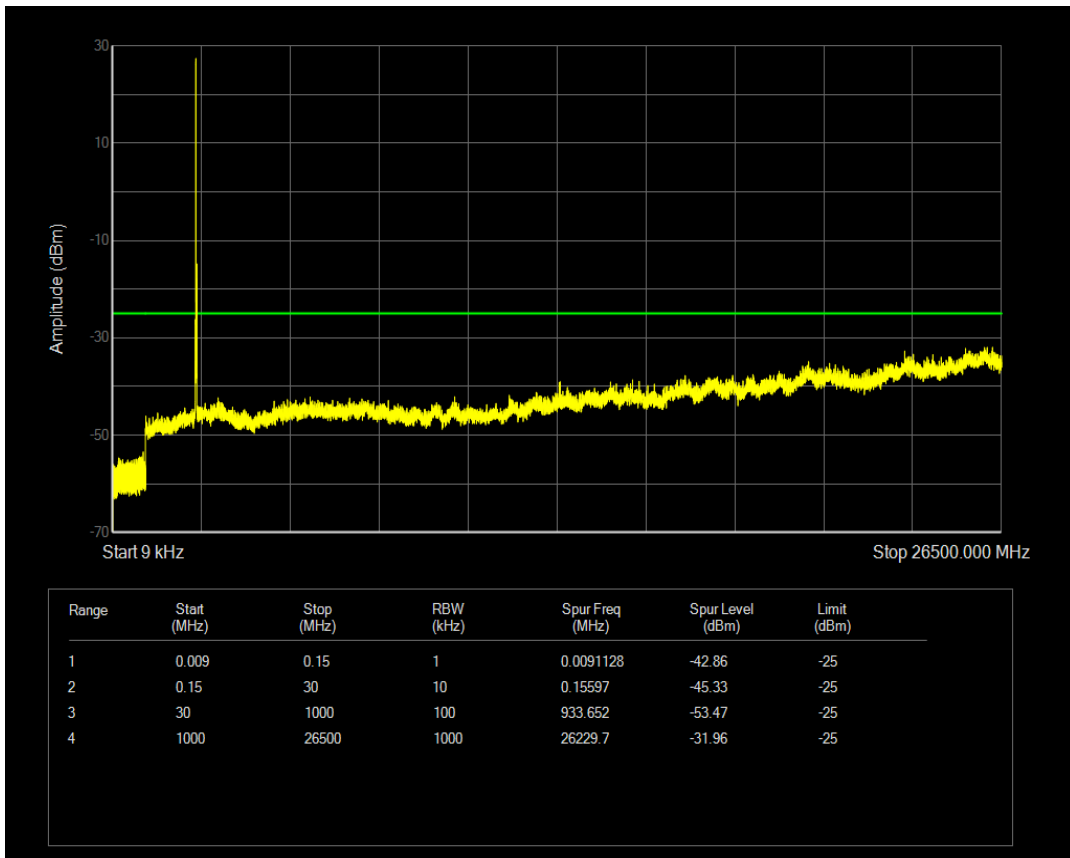

Band7 QPSK BW=15MHz Channel=20825 RB Size=1 Position=#0

Band7 QAM16 BW=15MHz Channel=20825 RB Size=1 Position=#0