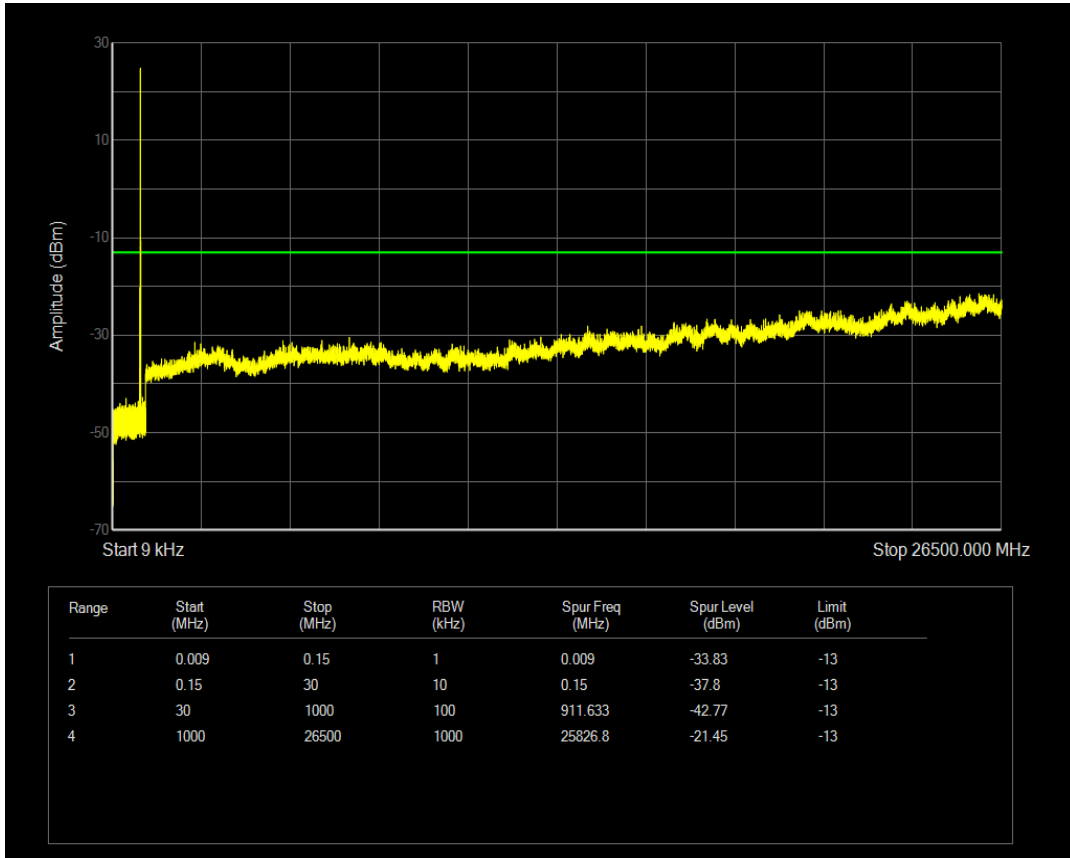

Band5 QAM16 BW=5MHz Channel=20525 RB Size=1 Position=#0

Band5 QPSK BW=5MHz Channel=20525 RB Size=25 Position=#0

Band5 QAM16 BW=5MHz Channel=20525 RB Size=25 Position=#0

Band5 QPSK BW=5MHz Channel=20625 RB Size=1 Position=#0

Band5 QPSK BW=5MHz Channel=20625 RB Size=25 Position=#0

Band5 QAM16 BW=5MHz Channel=20625 RB Size=1 Position=#0

Band5 QPSK BW=10MHz Channel=20450 RB Size=1 Position=#0

Band5 QAM16 BW=5MHz Channel=20625 RB Size=25 Position=#0