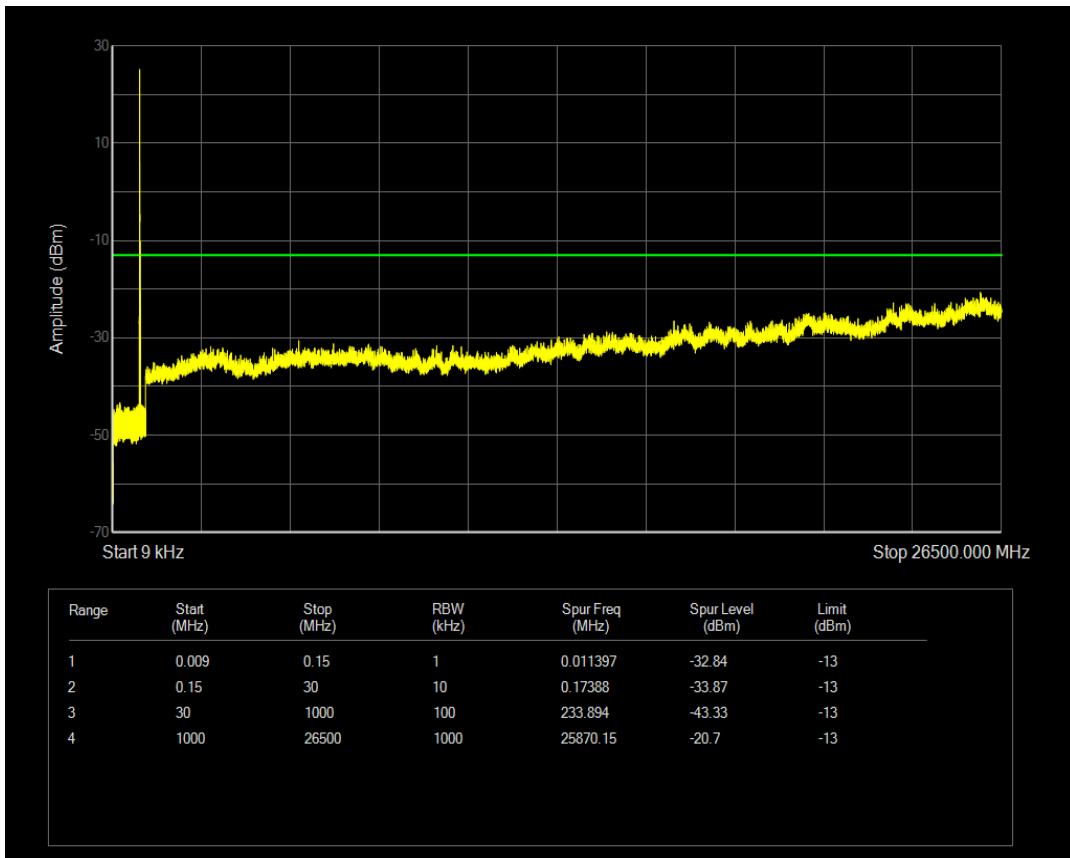

Band5 QPSK BW=3MHz Channel=20635 RB Size=15 Position=#0

Band5 QAM16 BW=3MHz Channel=20635 RB Size=15 Position=#0

Band5 QAM16 BW=3MHz Channel=20635 RB Size=1 Position=#0

Band5 QPSK BW=5MHz Channel=20425 RB Size=25 Position=#0

Band5 QPSK BW=5MHz Channel=20425 RB Size=1 Position=#0

Band5 QAM16 BW=5MHz Channel=20425 RB Size=1 Position=#0

Band5 QAM16 BW=5MHz Channel=20425 RB Size=25 Position=#0

Band5 QPSK BW=5MHz Channel=20525 RB Size=1 Position=#0