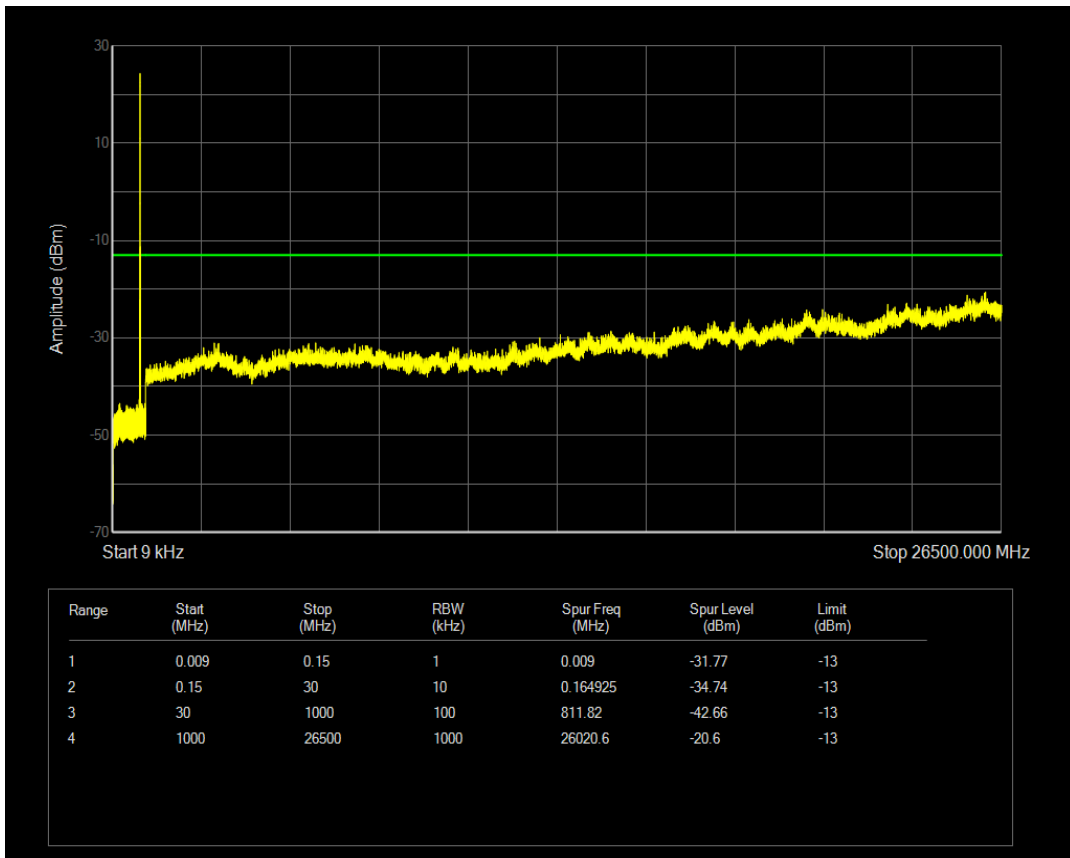

Band5 QPSK BW=1.4MHz Channel=20643 RB Size=1 Position=#0

Band5 QAM16 BW=1.4MHz Channel=20643 RB Size=1 Position=#0

Band5 QPSK BW=3MHz Channel=20415 RB Size=1 Position=#0

Band5 QAM16 BW=1.4MHz Channel=20643 RB Size=6 Position=#0

Band5 QPSK BW=3MHz Channel=20415 RB Size=15 Position=#0

Band5 QAM16 BW=3MHz Channel=20415 RB Size=1 Position=#0

Band5 QAM16 BW=3MHz Channel=20415 RB Size=15 Position=#0

Band5 QPSK BW=3MHz Channel=20525 RB Size=15 Position=#0

Band5 QPSK BW=3MHz Channel=20525 RB Size=1 Position=#0

Band5 QAM16 BW=3MHz Channel=20525 RB Size=1 Position=#0

Band5 QPSK BW=3MHz Channel=20635 RB Size=1 Position=#0

Band5 QAM16 BW=3MHz Channel=20525 RB Size=15 Position=#0