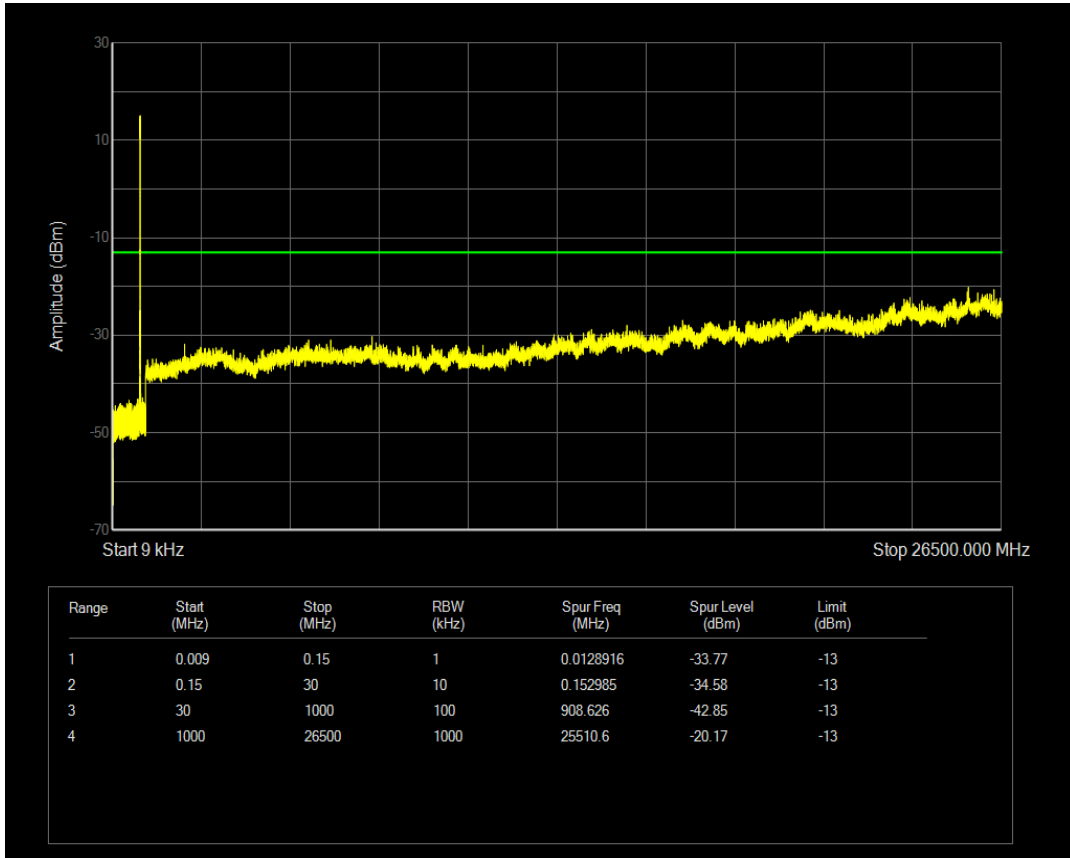

Band5 QPSK BW=5MHz Channel=20425 RB Size=1 Position=#0

Band5 QAM16 BW=5MHz Channel=20425 RB Size=1 Position=#0

Band5 QAM16 BW=5MHz Channel=20425 RB Size=25 Position=#0

Band5 QPSK BW=5MHz Channel=20525 RB Size=1 Position=#0

Band5 QAM16 BW=5MHz Channel=20525 RB Size=1 Position=#0

Band5 QPSK BW=5MHz Channel=20525 RB Size=25 Position=#0

Band5 QAM16 BW=5MHz Channel=20525 RB Size=25 Position=#0

Band5 QPSK BW=5MHz Channel=20625 RB Size=1 Position=#0