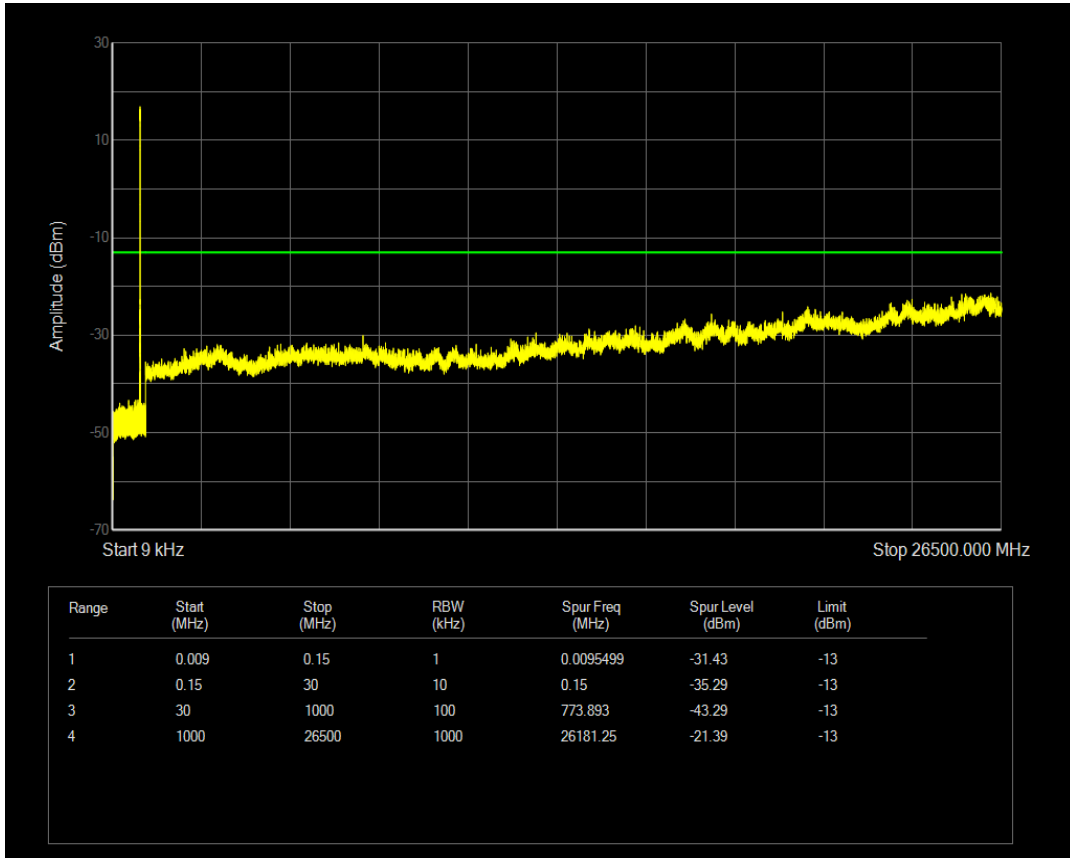

Band5 QPSK BW=1.4MHz Channel=20643 RB Size=1 Position=#0

Band5 QAM16 BW=1.4MHz Channel=20643 RB Size=1 Position=#0

Band5 QPSK BW=3MHz Channel=20415 RB Size=1 Position=#0

Band5 QAM16 BW=1.4MHz Channel=20643 RB Size=6 Position=#0

Band5 QPSK BW=3MHz Channel=20415 RB Size=15 Position=#0

Band5 QAM16 BW=3MHz Channel=20415 RB Size=1 Position=#0

Band5 QAM16 BW=3MHz Channel=20415 RB Size=15 Position=#0

Band5 QPSK BW=3MHz Channel=20525 RB Size=15 Position=#0

Band5 QPSK BW=3MHz Channel=20525 RB Size=1 Position=#0

Band5 QAM16 BW=3MHz Channel=20525 RB Size=1 Position=#0

Band5 QPSK BW=3MHz Channel=20635 RB Size=1 Position=#0

Band5 QAM16 BW=3MHz Channel=20525 RB Size=15 Position=#0