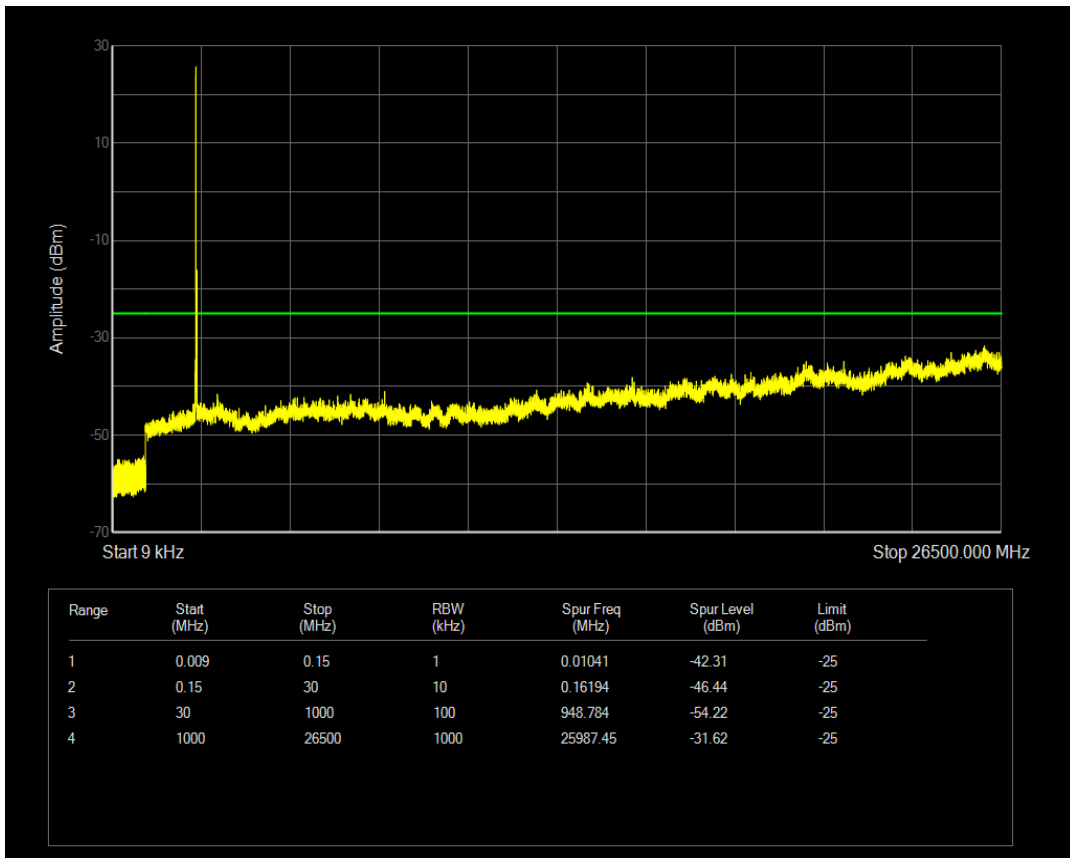

Band7 QPSK BW=15MHz Channel=21375 RB Size=1 Position=#0

Band7 QAM16 BW=15MHz Channel=21375 RB Size=1 Position=#0

Band7 QPSK BW=20MHz Channel=20850 RB Size=1 Position=#0

Band7 QAM16 BW=15MHz Channel=21375 RB Size=75 Position=#0

Band7 QPSK BW=20MHz Channel=20850 RB Size=100 Position=#0

Band7 QAM16 BW=20MHz Channel=20850 RB Size=100 Position=#0

Band7 QAM16 BW=20MHz Channel=20850 RB Size=1 Position=#0

Band7 QPSK BW=20MHz Channel=21100 RB Size=1 Position=#0