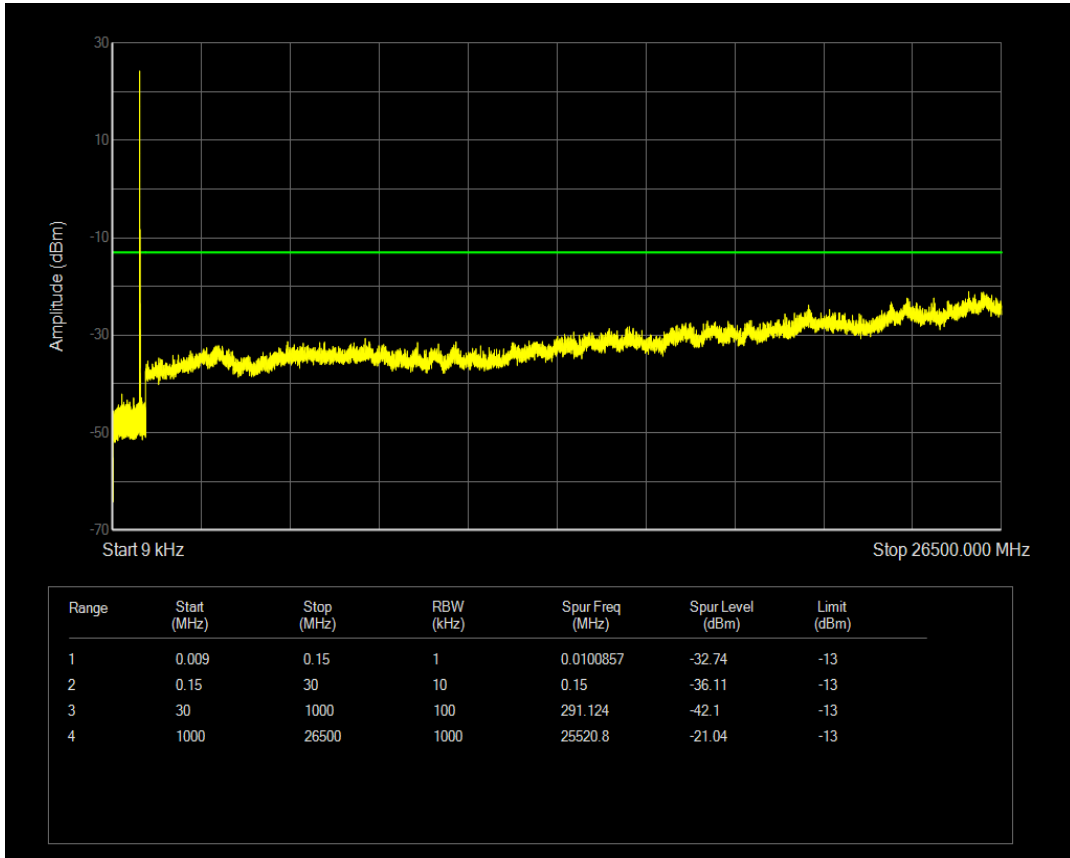

Band5 QPSK BW=1.4MHz Channel=20525 RB Size=6 Position=#0

Band5 QAM16 BW=1.4MHz Channel=20525 RB Size=6 Position=#0

Band5 QAM16 BW=1.4MHz Channel=20525 RB Size=1 Position=#0

Band5 QPSK BW=1.4MHz Channel=20643 RB Size=6 Position=#0

Band5 QPSK BW=1.4MHz Channel=20643 RB Size=1 Position=#0

Band5 QAM16 BW=1.4MHz Channel=20643 RB Size=1 Position=#0

Band5 QPSK BW=3MHz Channel=20415 RB Size=1 Position=#0

Band5 QAM16 BW=1.4MHz Channel=20643 RB Size=6 Position=#0

Band5 QPSK BW=3MHz Channel=20415 RB Size=15 Position=#0

Band5 QAM16 BW=3MHz Channel=20415 RB Size=1 Position=#0

Band5 QAM16 BW=3MHz Channel=20415 RB Size=15 Position=#0

Band5 QPSK BW=3MHz Channel=20525 RB Size=15 Position=#0