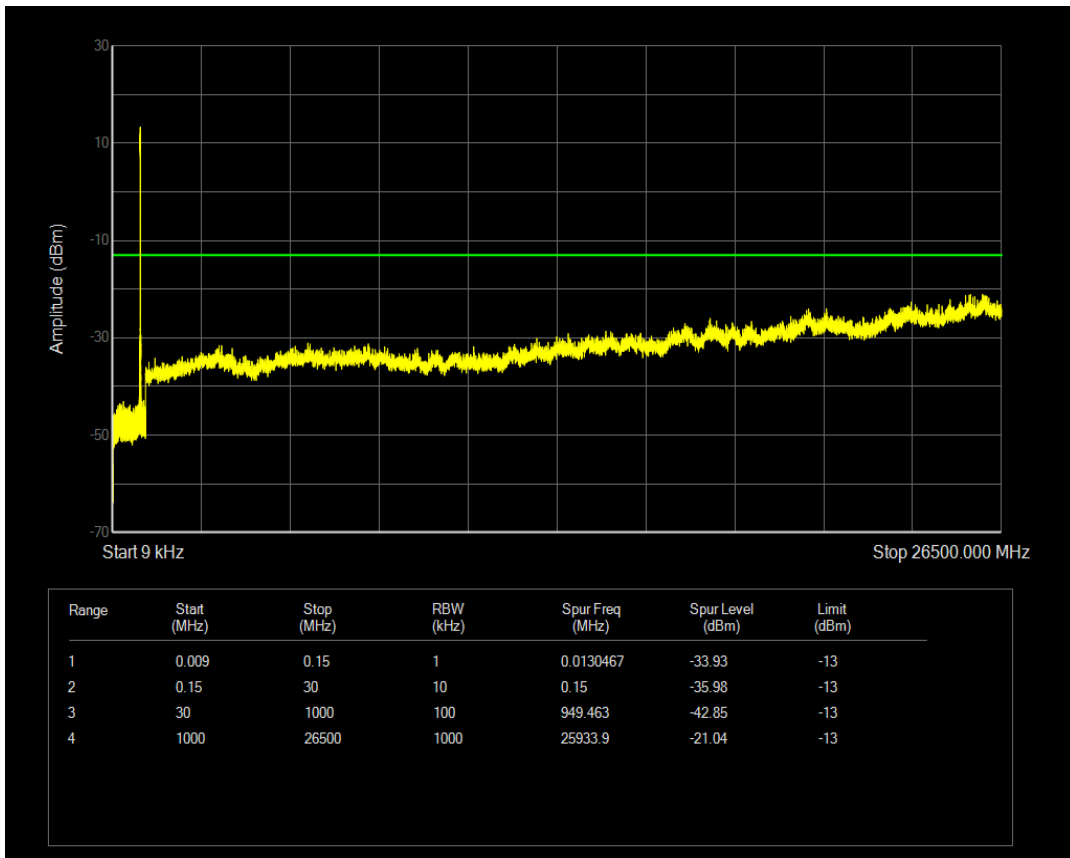

Band5 QPSK BW=10MHz Channel=20525 RB Size=1 Position=#0

Band5 QAM16 BW=10MHz Channel=20525 RB Size=1 Position=#0

Band5 QPSK BW=10MHz Channel=20600 RB Size=1 Position=#0

Band5 QAM16 BW=10MHz Channel=20525 RB Size=50 Position=#0

Band5 QPSK BW=10MHz Channel=20600 RB Size=50 Position=#0

Band5 QAM16 BW=10MHz Channel=20600 RB Size=1 Position=#0

Band5 QAM16 BW=10MHz Channel=20600 RB Size=50 Position=#0

Band7 QPSK BW=5MHz Channel=20775 RB Size=1 Position=#0