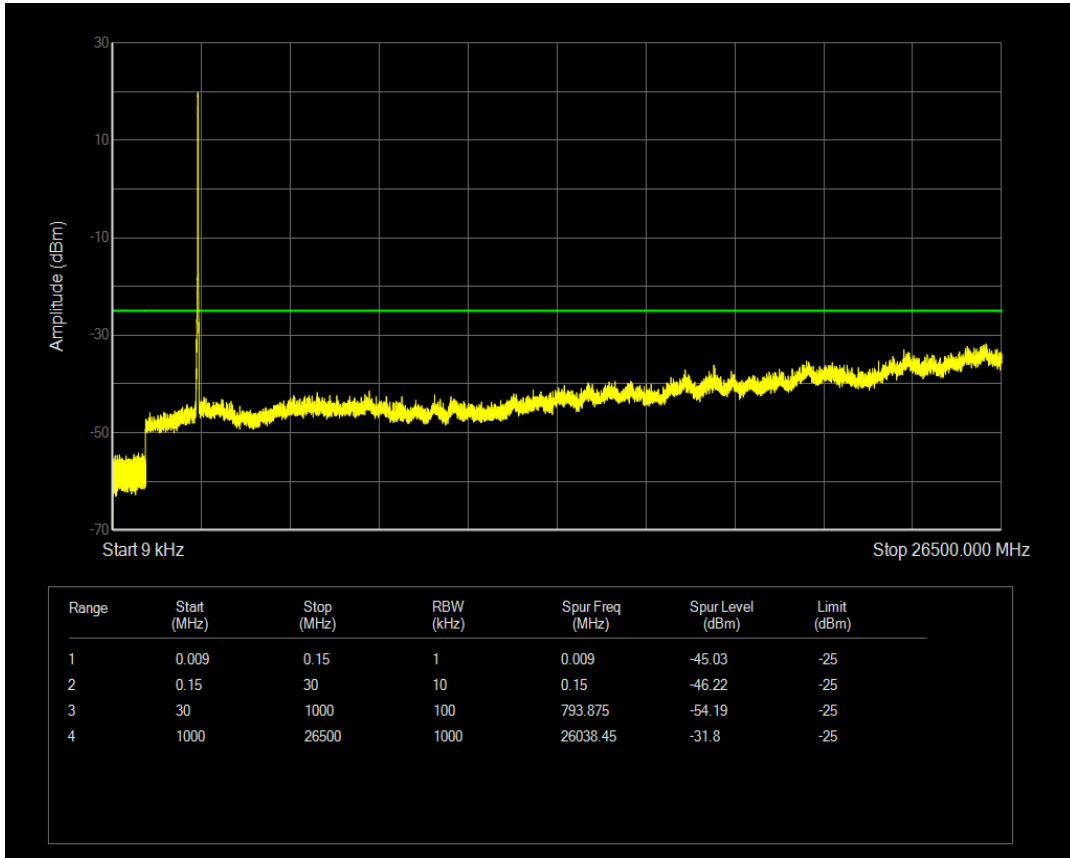

Band7 QAM16 BW=15MHz Channel=21100 RB Size=1 Position=#0

Band7 QPSK BW=15MHz Channel=21100 RB Size=75 Position=#0

Band7 QAM16 BW=15MHz Channel=21100 RB Size=75 Position=#0

Band7 QPSK BW=15MHz Channel=21375 RB Size=75 Position=#0