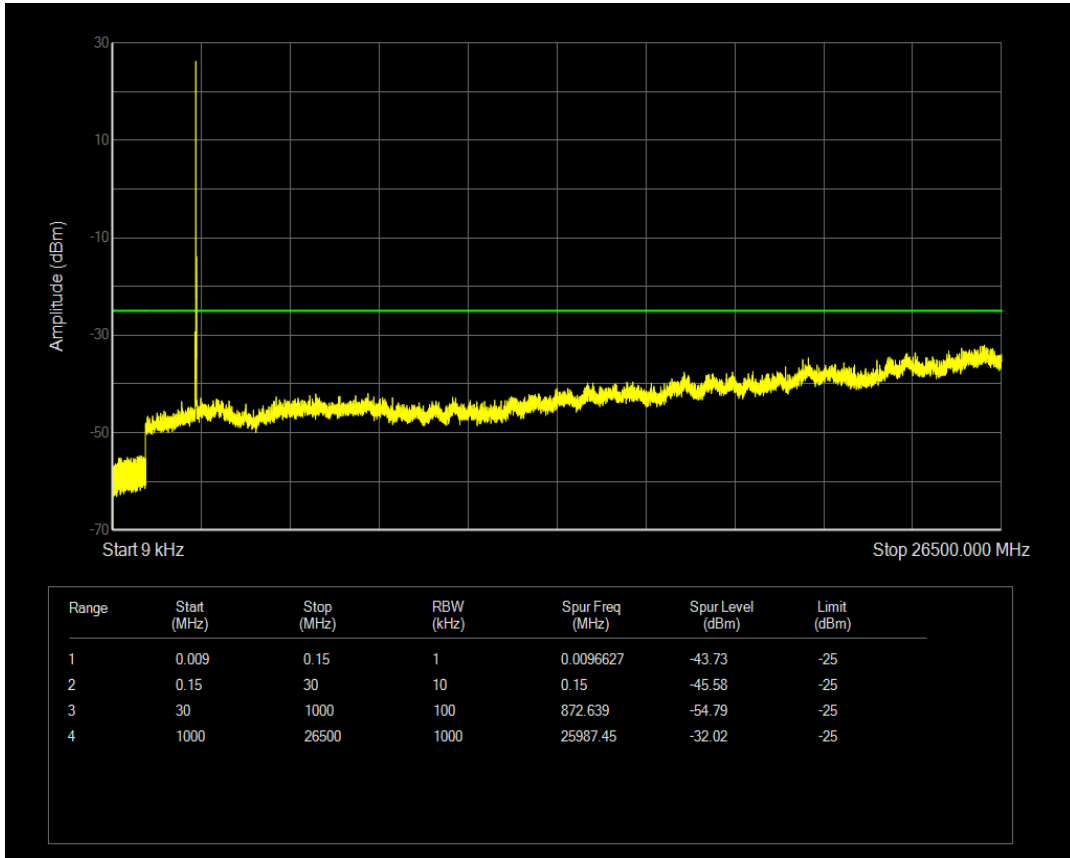

Band7 QPSK BW=5MHz Channel=21425 RB Size=25 Position=#0

Band7 QAM16 BW=5MHz Channel=21425 RB Size=1 Position=#0

Band7 QAM16 BW=5MHz Channel=21425 RB Size=25 Position=#0

Band7 QPSK BW=10MHz Channel=20800 RB Size=1 Position=#0

Band7 QAM16 BW=10MHz Channel=20800 RB Size=1 Position=#0

Band7 QPSK BW=10MHz Channel=20800 RB Size=50 Position=#0

Band7 QAM16 BW=10MHz Channel=20800 RB Size=50 Position=#0

Band7 QPSK BW=10MHz Channel=21100 RB Size=50 Position=#0