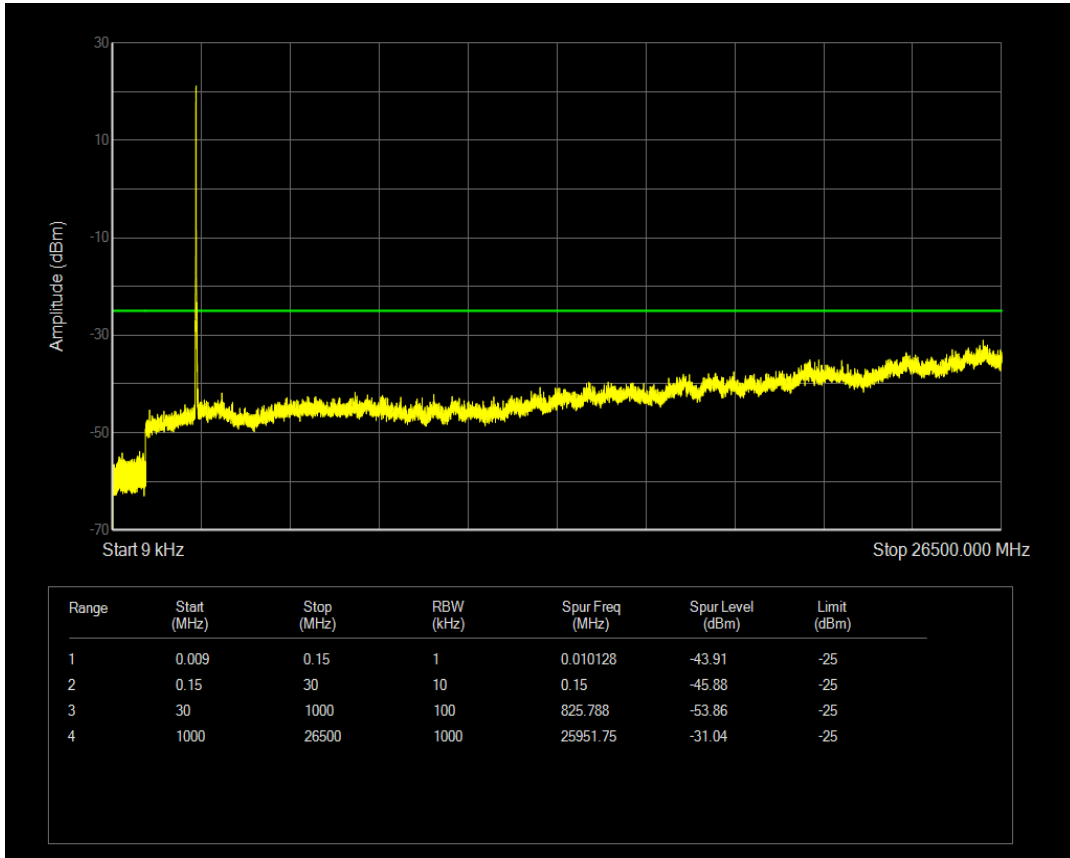

Band7 QPSK BW=5MHz Channel=21425 RB Size=25 Position=#0

Band7 QAM16 BW=5MHz Channel=21425 RB Size=1 Position=#0

Band7 QAM16 BW=5MHz Channel=21425 RB Size=25 Position=#0

Band7 QPSK BW=10MHz Channel=20800 RB Size=1 Position=#0

Band7 QAM16 BW=10MHz Channel=20800 RB Size=1 Position=#0

Band7 QPSK BW=10MHz Channel=20800 RB Size=50 Position=#0

Band7 QAM16 BW=10MHz Channel=20800 RB Size=50 Position=#0

Band7 QPSK BW=10MHz Channel=21100 RB Size=50 Position=#0