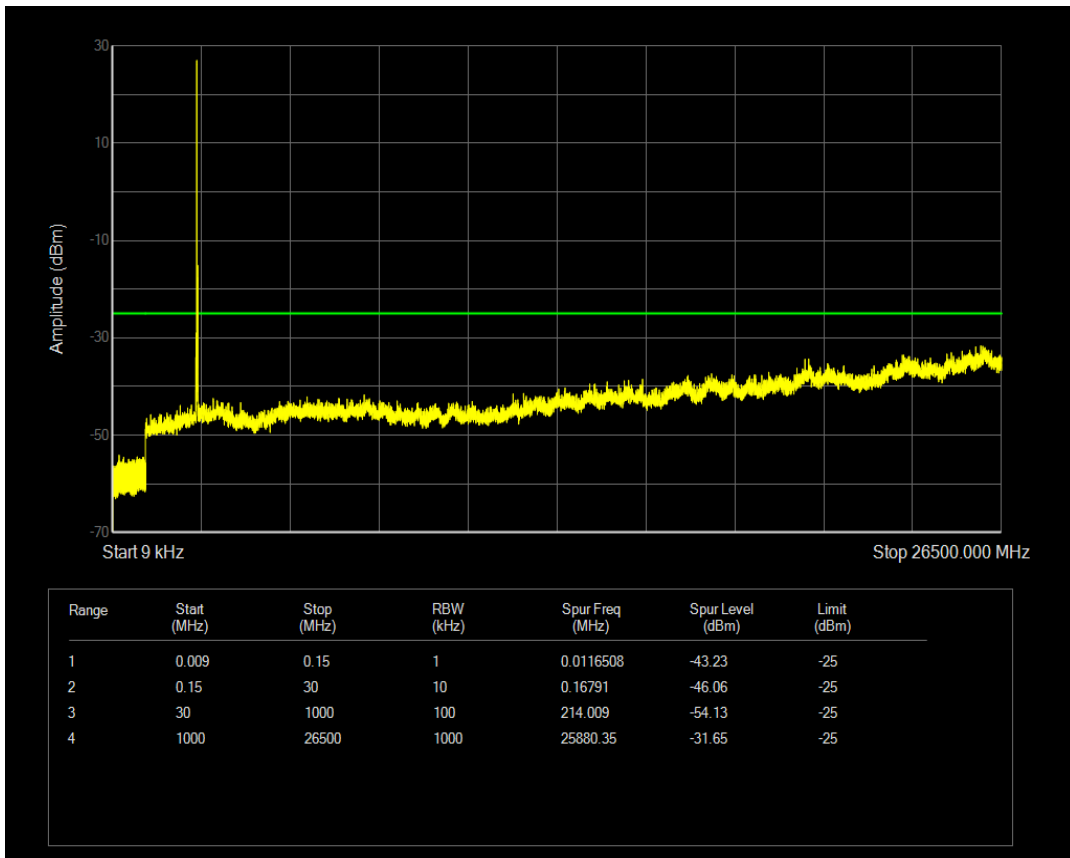

Band7 QAM16 BW=15MHz Channel=21100 RB Size=1 Position=#0

Band7 QPSK BW=15MHz Channel=21100 RB Size=75 Position=#0