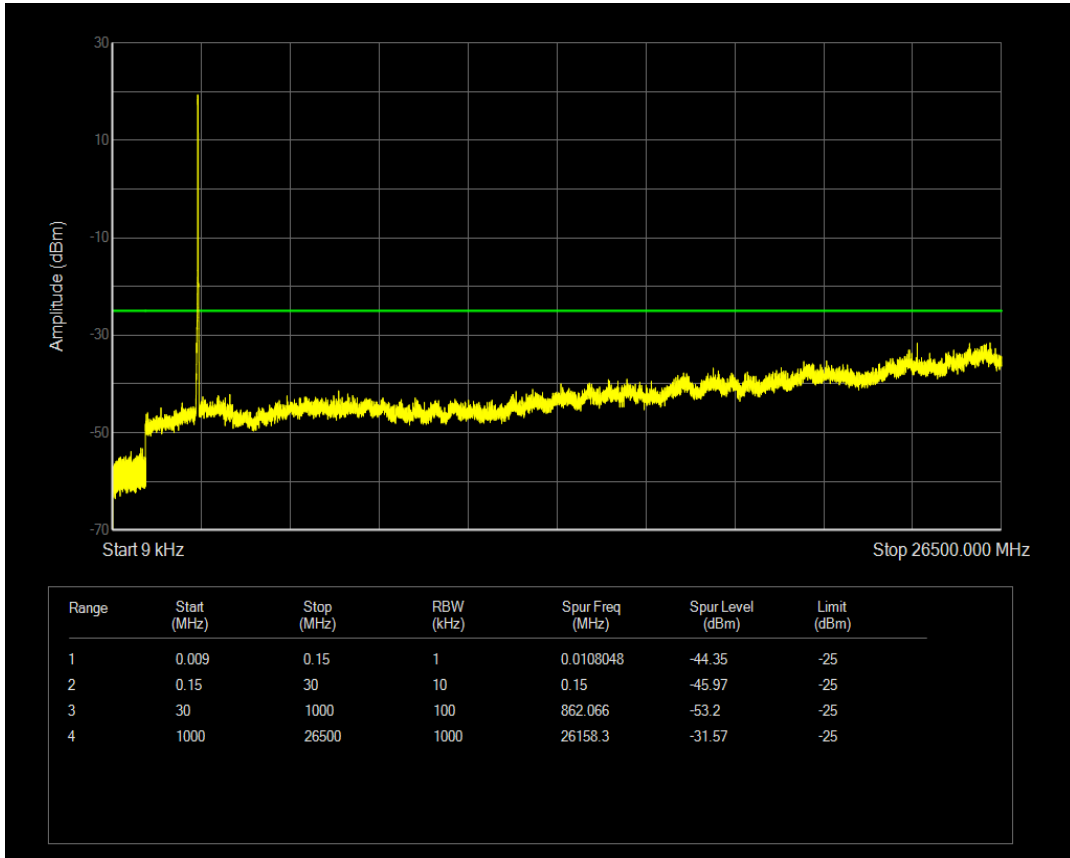

Band7 QPSK BW=15MHz Channel=21375 RB Size=1 Position=#0

Band7 QAM16 BW=15MHz Channel=21375 RB Size=1 Position=#0

Band7 QPSK BW=20MHz Channel=20850 RB Size=1 Position=#0

Band7 QAM16 BW=15MHz Channel=21375 RB Size=75 Position=#0

Band7 QPSK BW=20MHz Channel=20850 RB Size=100 Position=#0

Band7 QAM16 BW=20MHz Channel=20850 RB Size=100 Position=#0

Band7 QAM16 BW=20MHz Channel=20850 RB Size=1 Position=#0

Band7 QPSK BW=20MHz Channel=21100 RB Size=1 Position=#0