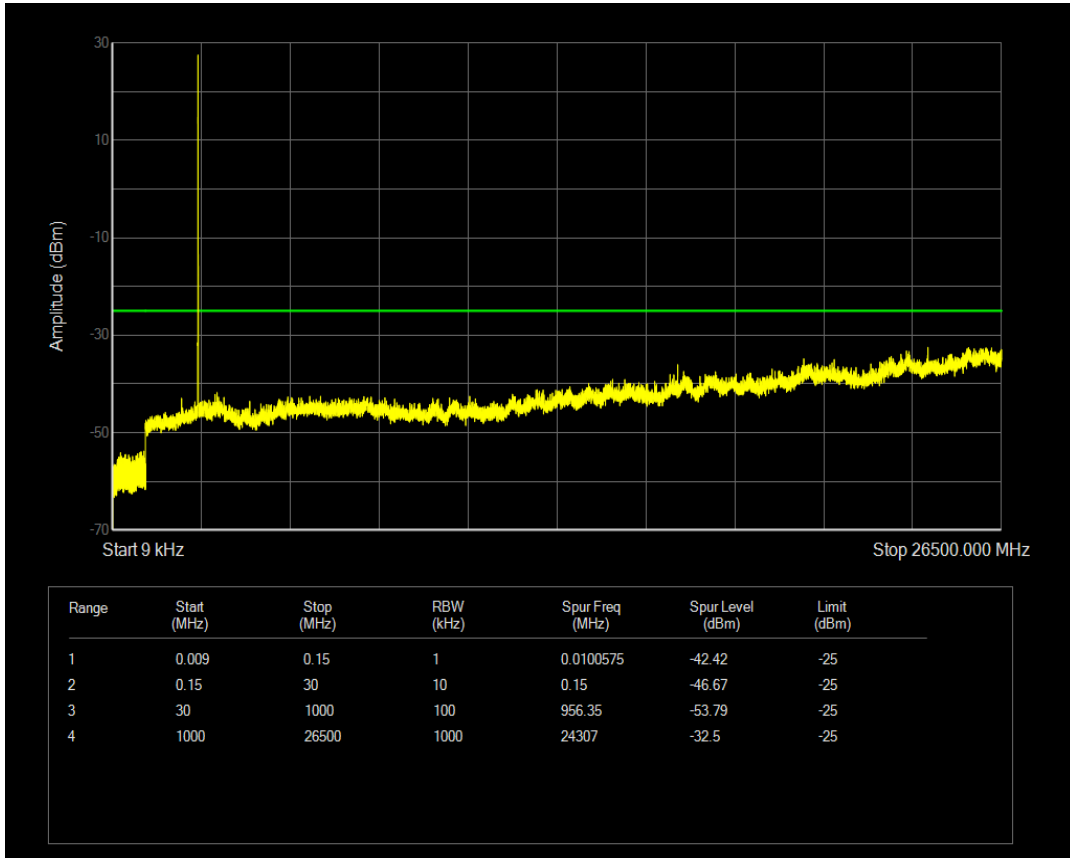

Band7 QAM16 BW=5MHz Channel=21100 RB Size=1 Position=#0

Band7 QPSK BW=5MHz Channel=21100 RB Size=25 Position=#0

Band7 QAM16 BW=5MHz Channel=21100 RB Size=25 Position=#0

Band7 QPSK BW=5MHz Channel=21425 RB Size=1 Position=#0