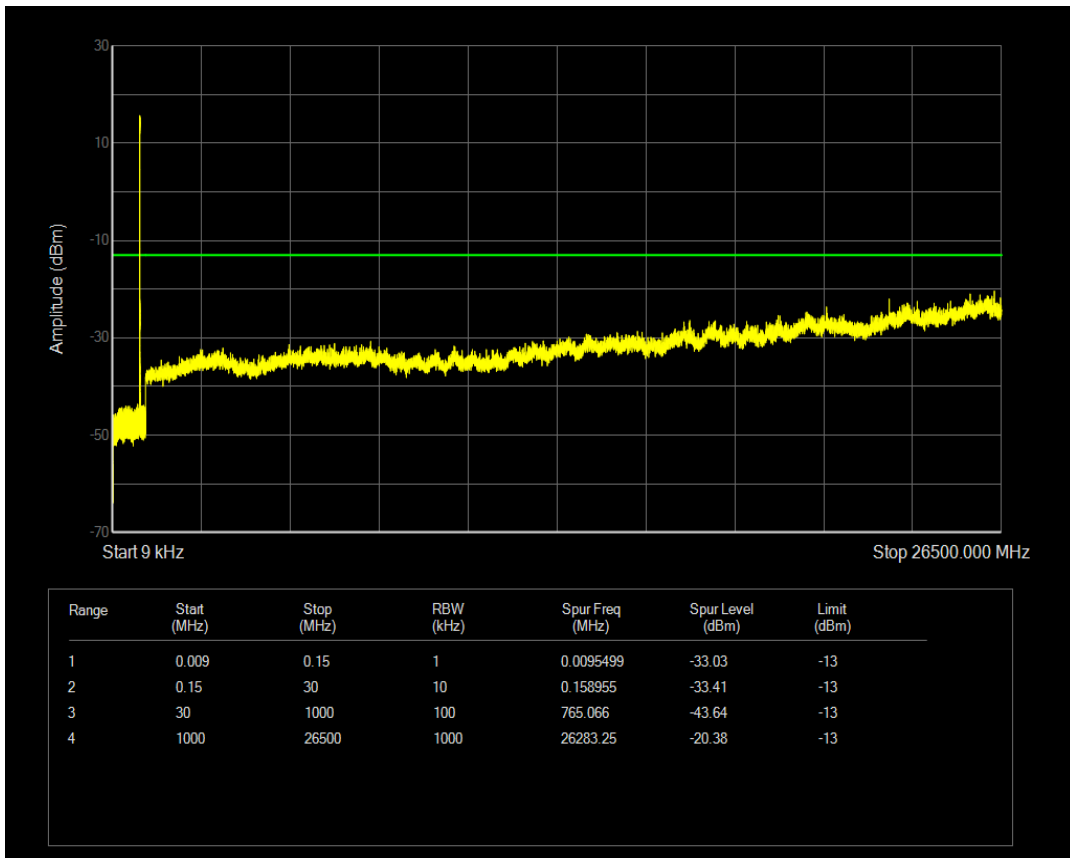

Band5 QPSK BW=1.4MHz Channel=20525 RB Size=6 Position=#0

Band5 QAM16 BW=1.4MHz Channel=20525 RB Size=6 Position=#0

Band5 QAM16 BW=1.4MHz Channel=20525 RB Size=1 Position=#0

Band5 QPSK BW=1.4MHz Channel=20643 RB Size=6 Position=#0

Band5 QPSK BW=1.4MHz Channel=20643 RB Size=1 Position=#0

Band5 QAM16 BW=1.4MHz Channel=20643 RB Size=1 Position=#0

Band5 QPSK BW=3MHz Channel=20415 RB Size=1 Position=#0

Band5 QAM16 BW=1.4MHz Channel=20643 RB Size=6 Position=#0

Band5 QPSK BW=3MHz Channel=20415 RB Size=15 Position=#0

Band5 QAM16 BW=3MHz Channel=20415 RB Size=1 Position=#0

Band5 QAM16 BW=3MHz Channel=20415 RB Size=15 Position=#0

Band5 QPSK BW=3MHz Channel=20525 RB Size=15 Position=#0