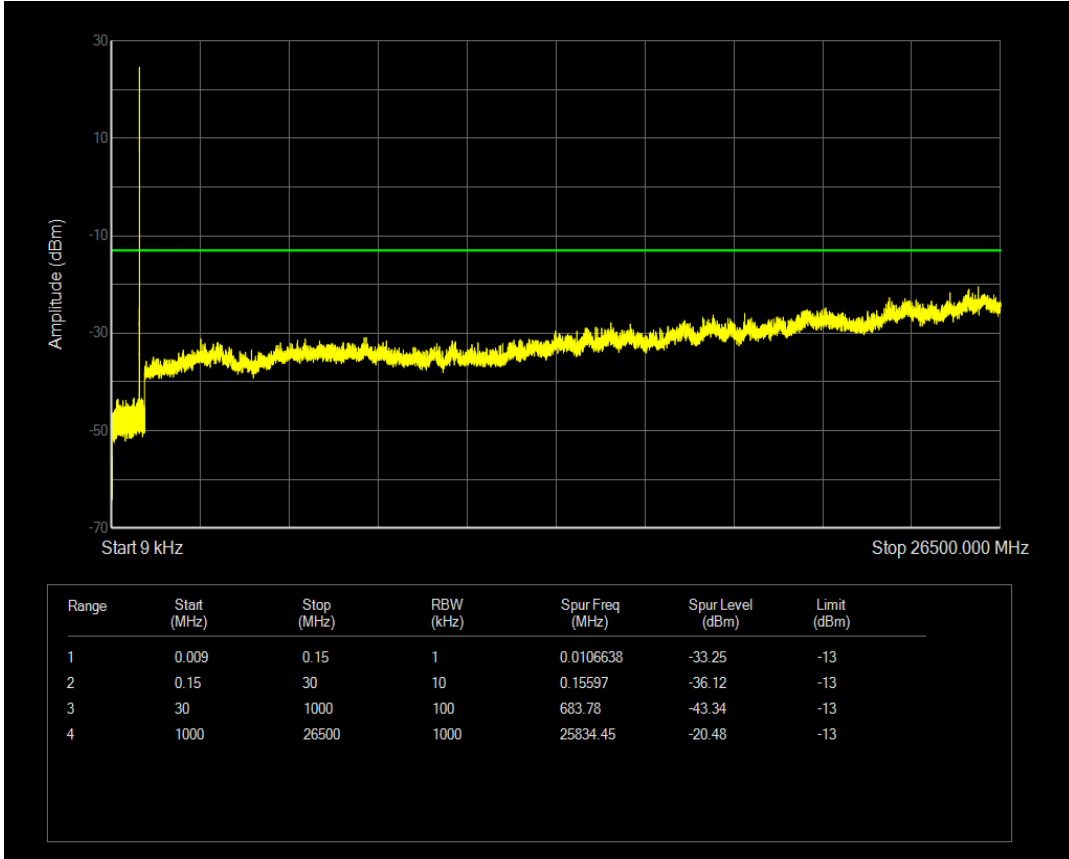

Band5 QPSK BW=1.4MHz Channel=20525 RB Size=6 Position=#0

Band5 QAM16 BW=1.4MHz Channel=20525 RB Size=6 Position=#0

Band5 QAM16 BW=1.4MHz Channel=20525 RB Size=1 Position=#0

Band5 QPSK BW=1.4MHz Channel=20643 RB Size=6 Position=#0

Band5 QPSK BW=1.4MHz Channel=20643 RB Size=1 Position=#0

Band5 QAM16 BW=1.4MHz Channel=20643 RB Size=1 Position=#0

Band5 QPSK BW=3MHz Channel=20415 RB Size=1 Position=#0

Band5 QAM16 BW=1.4MHz Channel=20643 RB Size=6 Position=#0