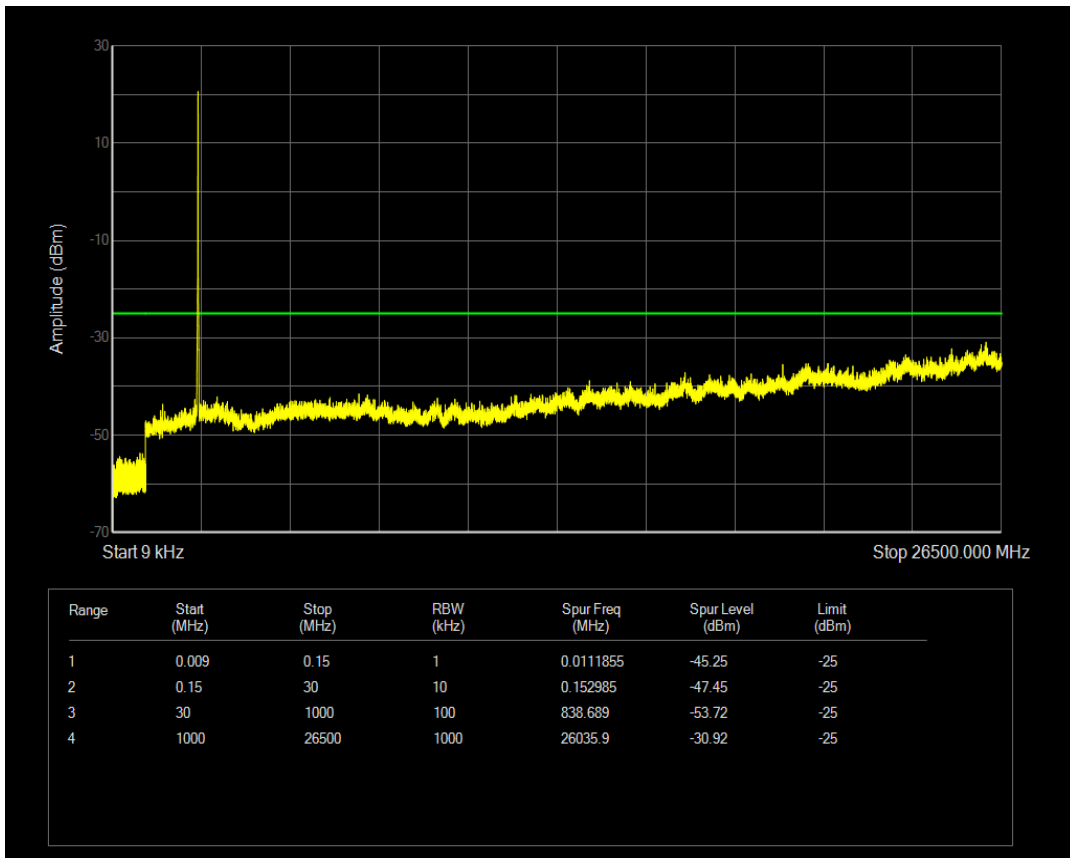

Band7 QPSK BW=10MHz Channel=21100 RB Size=1 Position=#0

Band7 QAM16 BW=10MHz Channel=21100 RB Size=1 Position=#0

Band7 QAM16 BW=10MHz Channel=21100 RB Size=50 Position=#0

Band7 QPSK BW=10MHz Channel=21400 RB Size=1 Position=#0

Band7 QPSK BW=10MHz Channel=21400 RB Size=50 Position=#0

Band7 QAM16 BW=10MHz Channel=21400 RB Size=1 Position=#0

Band7 QAM16 BW=10MHz Channel=21400 RB Size=50 Position=#0

Band7 QPSK BW=15MHz Channel=20825 RB Size=75 Position=#0