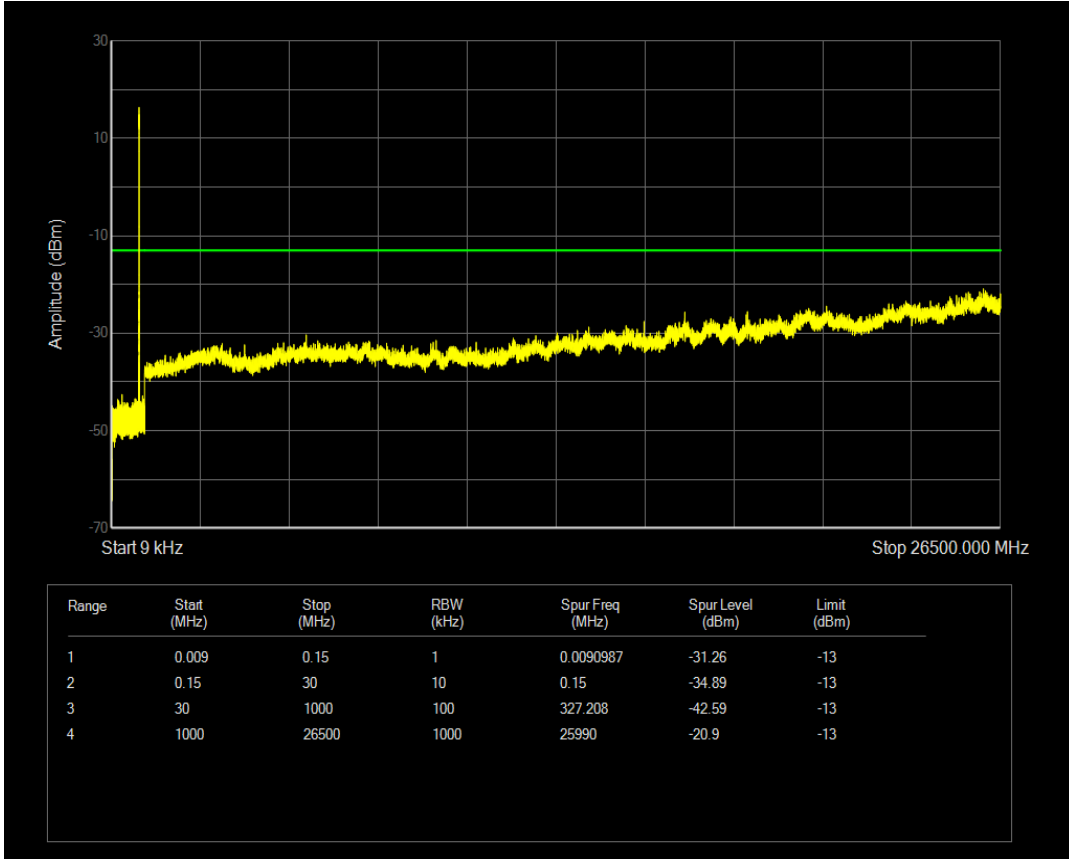

Band5 QPSK BW=3MHz Channel=20525 RB Size=1 Position=#0

Band5 QAM16 BW=3MHz Channel=20525 RB Size=1 Position=#0

Band5 QPSK BW=3MHz Channel=20635 RB Size=1 Position=#0

Band5 QAM16 BW=3MHz Channel=20525 RB Size=15 Position=#0

Band5 QPSK BW=3MHz Channel=20635 RB Size=15 Position=#0

Band5 QAM16 BW=3MHz Channel=20635 RB Size=15 Position=#0

Band5 QAM16 BW=3MHz Channel=20635 RB Size=1 Position=#0

Band5 QPSK BW=5MHz Channel=20425 RB Size=25 Position=#0