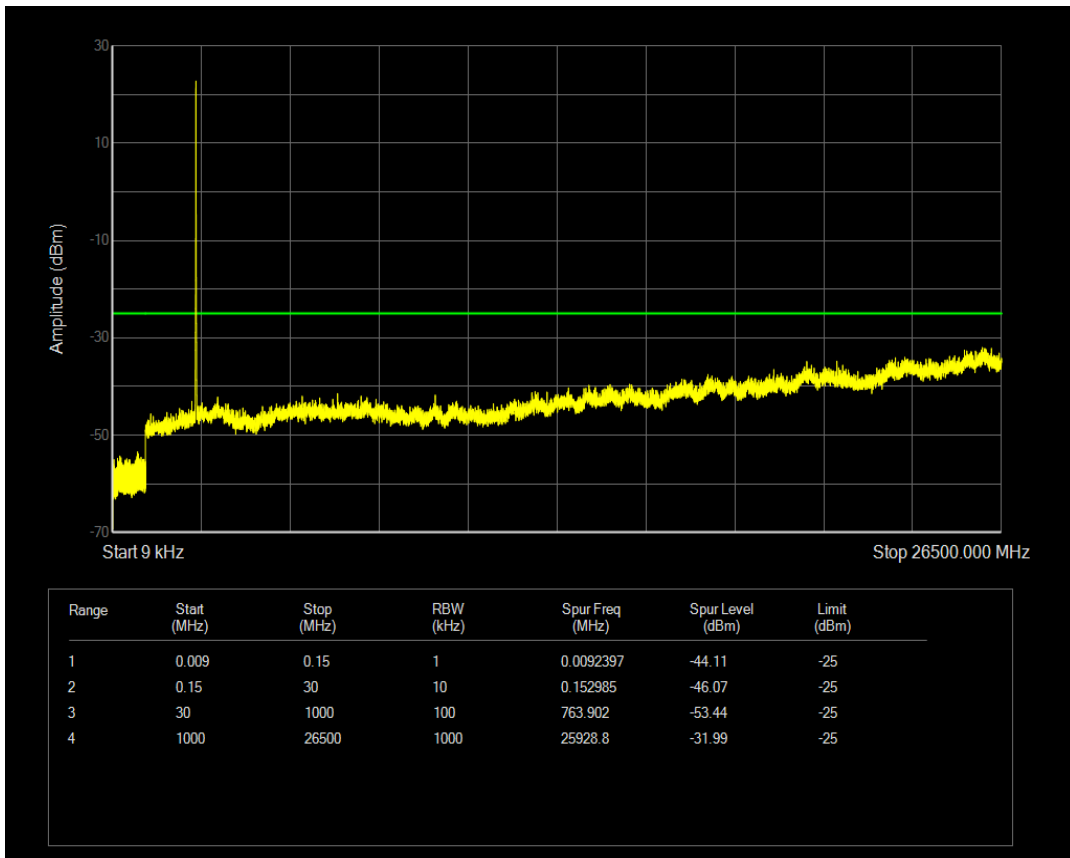

Band7 QPSK BW=5MHz Channel=20775 RB Size=25 Position=#0

Band7 QAM16 BW=5MHz Channel=20775 RB Size=25 Position=#0