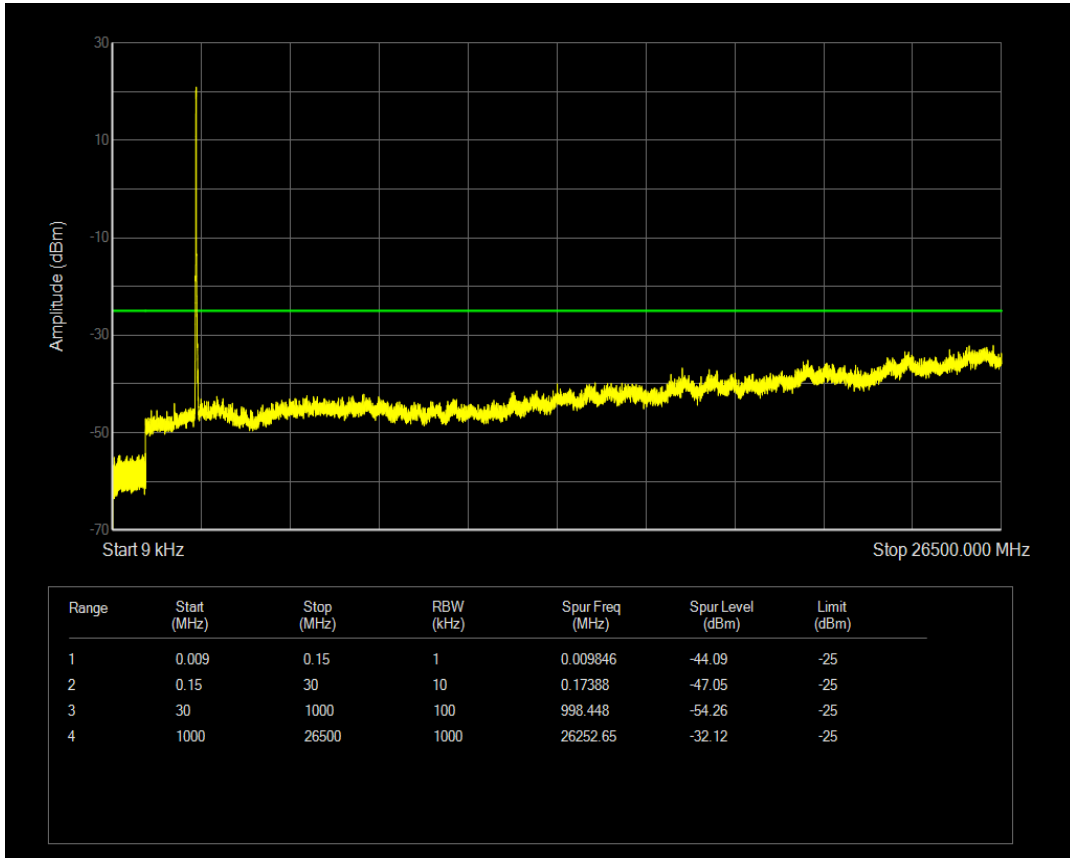

Band7 QPSK BW=10MHz Channel=21400 RB Size=50 Position=#0

Band7 QAM16 BW=10MHz Channel=21400 RB Size=1 Position=#0

Band7 QAM16 BW=10MHz Channel=21400 RB Size=50 Position=#0

Band7 QPSK BW=15MHz Channel=20825 RB Size=75 Position=#0