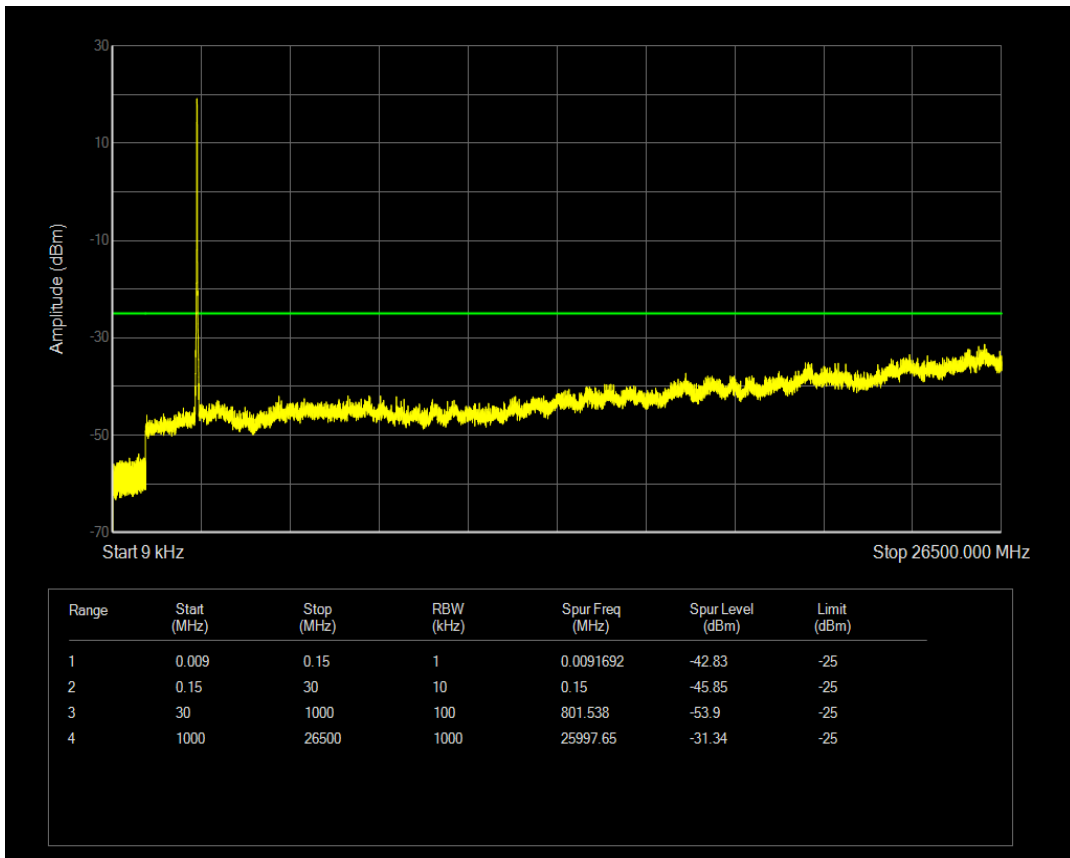

Band7 QAM16 BW=15MHz Channel=21100 RB Size=75 Position=#0

Band7 QPSK BW=15MHz Channel=21375 RB Size=75 Position=#0