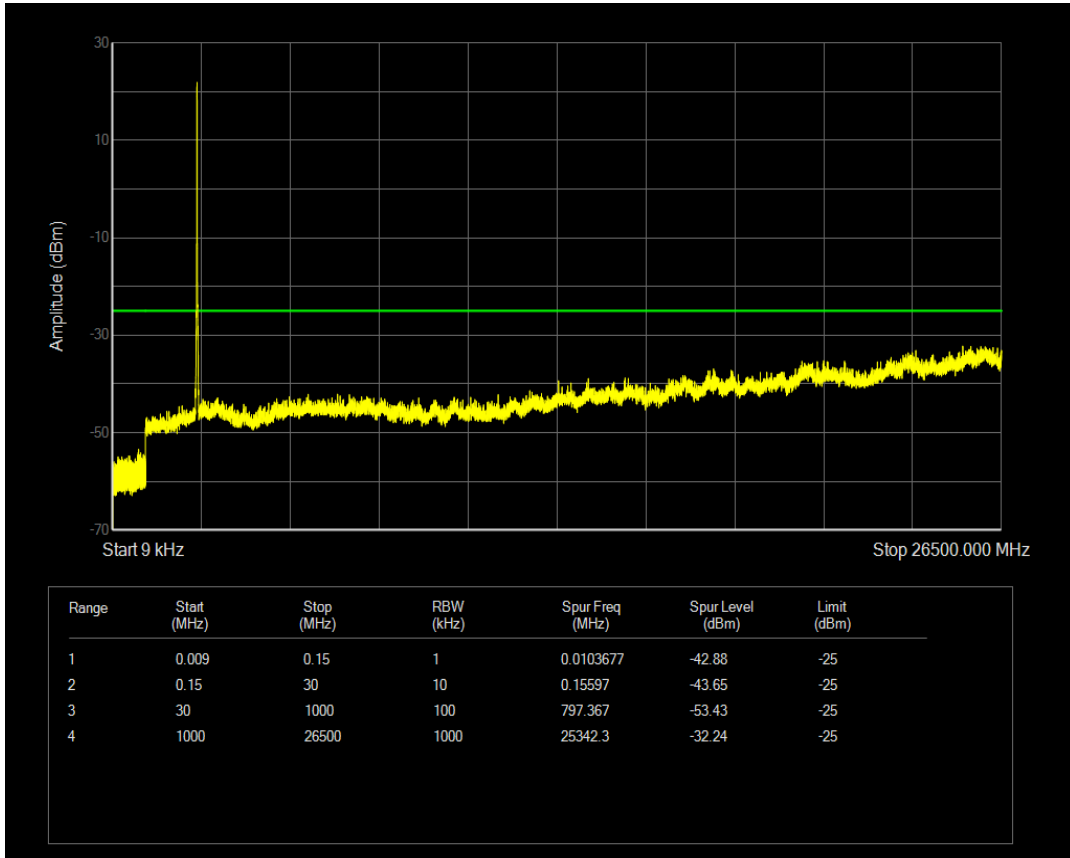

Band7 QAM16 BW=10MHz Channel=20800 RB Size=1 Position=#0

Band7 QPSK BW=10MHz Channel=20800 RB Size=50 Position=#0

Band7 QAM16 BW=10MHz Channel=20800 RB Size=50 Position=#0

Band7 QPSK BW=10MHz Channel=21100 RB Size=50 Position=#0

Band7 QPSK BW=10MHz Channel=21100 RB Size=1 Position=#0

Band7 QAM16 BW=10MHz Channel=21100 RB Size=1 Position=#0

Band7 QAM16 BW=10MHz Channel=21100 RB Size=50 Position=#0

Band7 QPSK BW=10MHz Channel=21400 RB Size=1 Position=#0