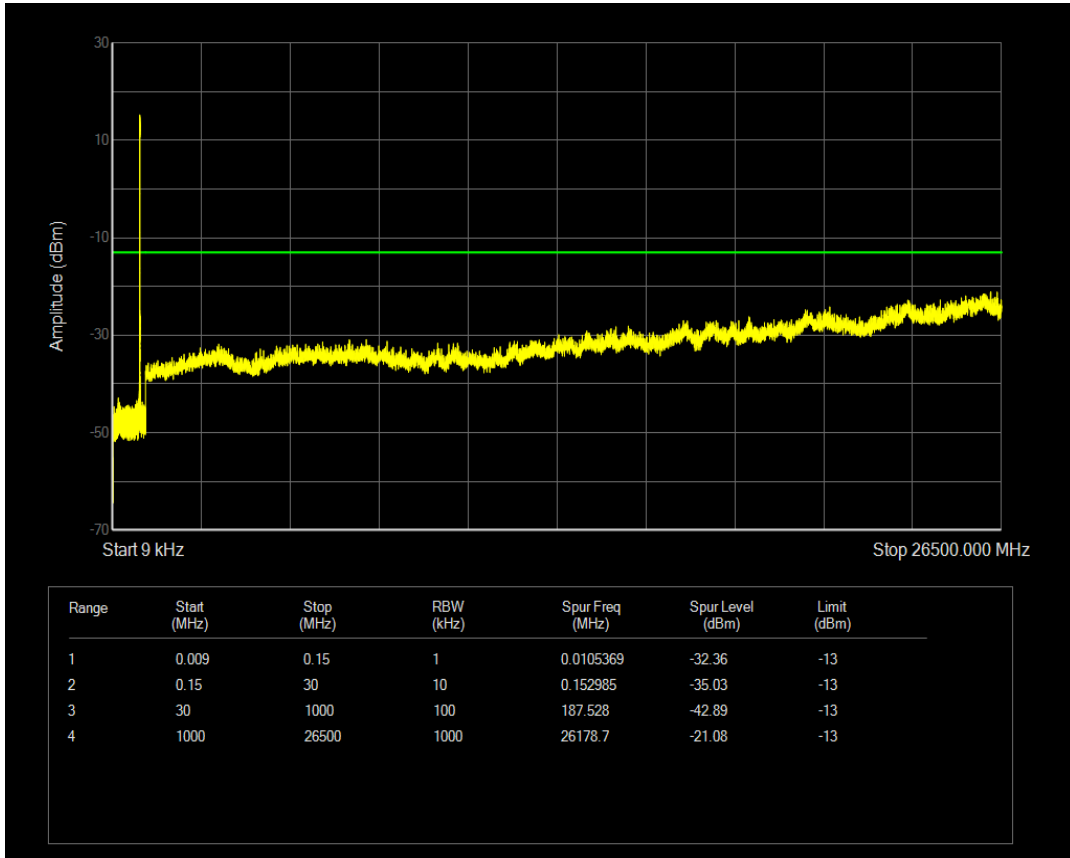

Band5 QPSK BW=3MHz Channel=20635 RB Size=15 Position=#0

Band5 QAM16 BW=3MHz Channel=20635 RB Size=15 Position=#0

Band5 QAM16 BW=3MHz Channel=20635 RB Size=1 Position=#0

Band5 QPSK BW=5MHz Channel=20425 RB Size=25 Position=#0

Band5 QPSK BW=5MHz Channel=20425 RB Size=1 Position=#0

Band5 QAM16 BW=5MHz Channel=20425 RB Size=1 Position=#0

Band5 QAM16 BW=5MHz Channel=20425 RB Size=25 Position=#0

Band5 QPSK BW=5MHz Channel=20525 RB Size=1 Position=#0