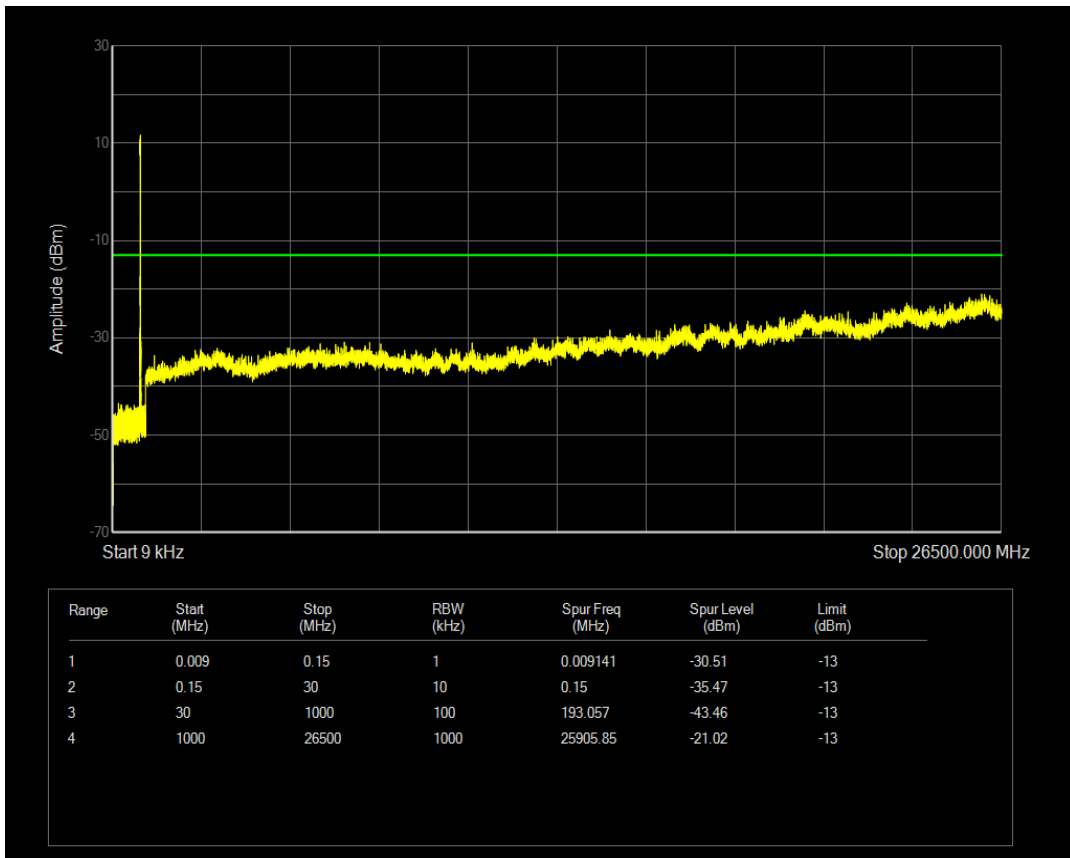

Band5 QPSK BW=10MHz Channel=20525 RB Size=1 Position=#0

Band5 QAM16 BW=10MHz Channel=20525 RB Size=1 Position=#0

Band5 QPSK BW=10MHz Channel=20600 RB Size=1 Position=#0

Band5 QAM16 BW=10MHz Channel=20525 RB Size=50 Position=#0

Band5 QPSK BW=10MHz Channel=20600 RB Size=50 Position=#0

Band5 QAM16 BW=10MHz Channel=20600 RB Size=1 Position=#0

Band5 QAM16 BW=10MHz Channel=20600 RB Size=50 Position=#0

Band7 QPSK BW=5MHz Channel=20775 RB Size=1 Position=#0