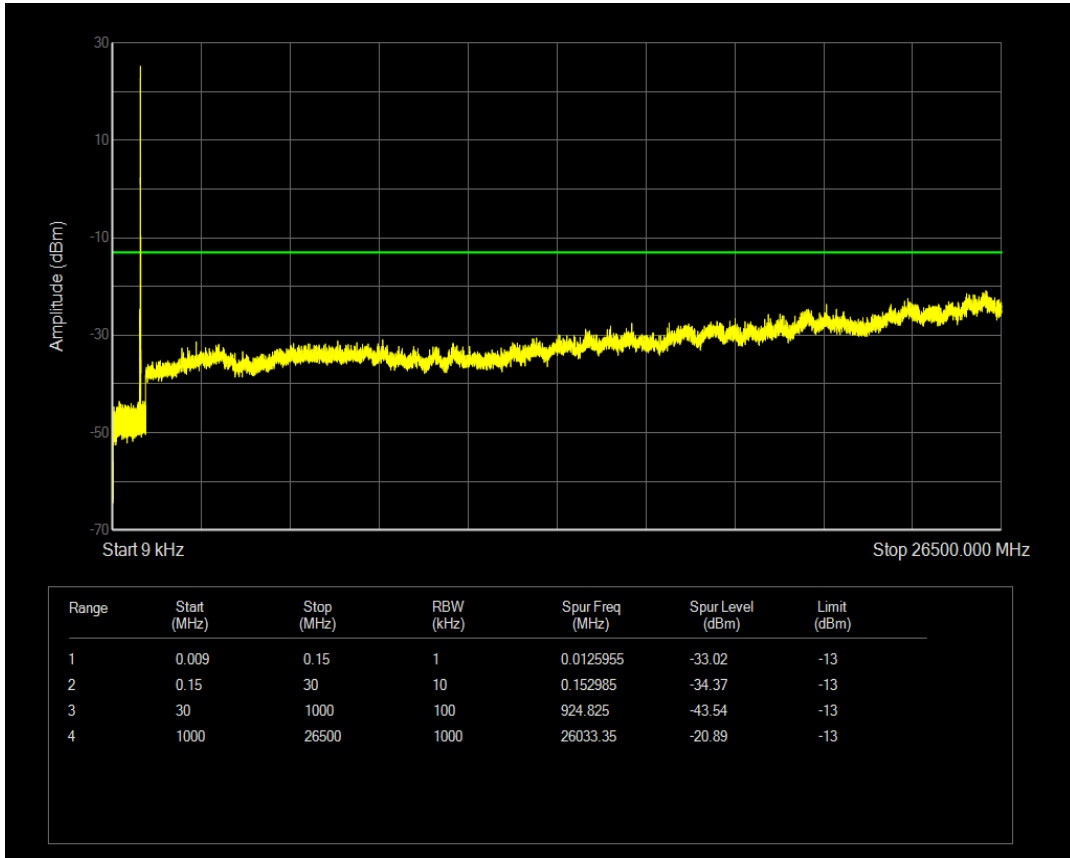

Band5 QAM16 BW=5MHz Channel=20525 RB Size=1 Position=#0

Band5 QPSK BW=5MHz Channel=20525 RB Size=25 Position=#0

Band5 QAM16 BW=5MHz Channel=20525 RB Size=25 Position=#0

Band5 QPSK BW=5MHz Channel=20625 RB Size=1 Position=#0

Band5 QPSK BW=5MHz Channel=20625 RB Size=25 Position=#0

Band5 QAM16 BW=5MHz Channel=20625 RB Size=1 Position=#0

Band5 QPSK BW=10MHz Channel=20450 RB Size=1 Position=#0

Band5 QAM16 BW=5MHz Channel=20625 RB Size=25 Position=#0