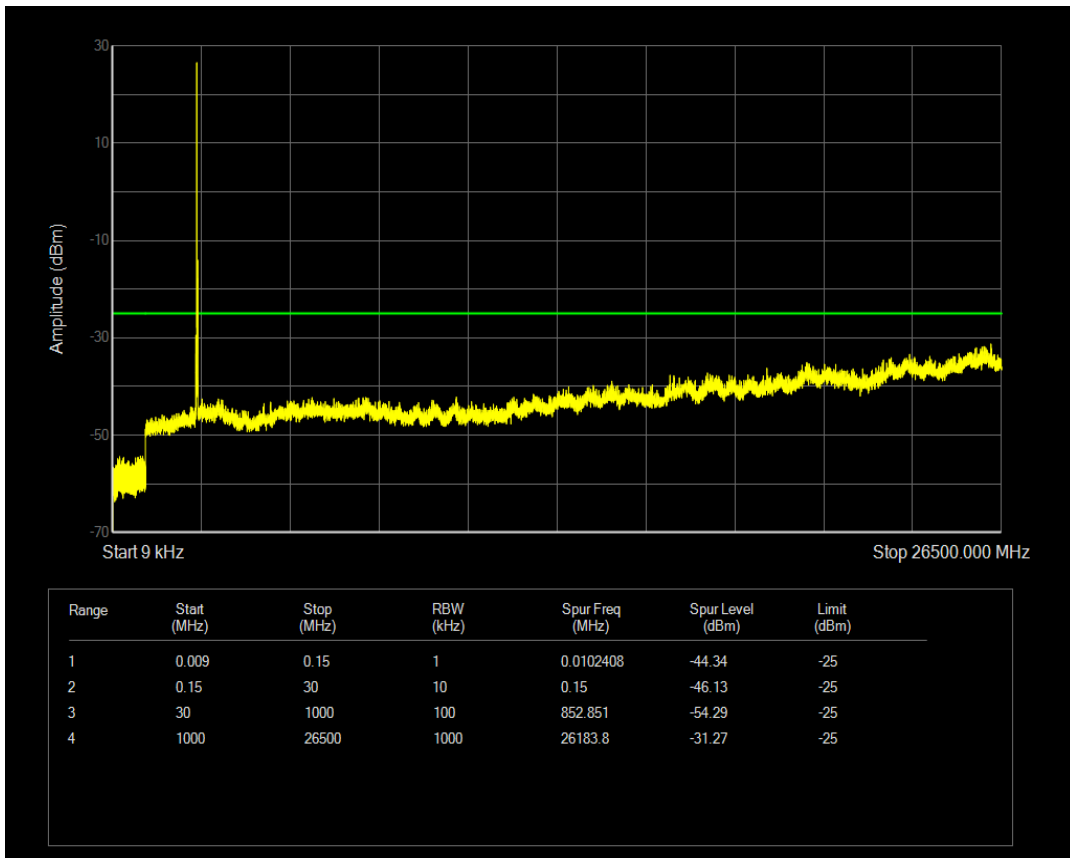

Band7 QPSK BW=15MHz Channel=21100 RB Size=1 Position=#0

Band7 QAM16 BW=15MHz Channel=20825 RB Size=75 Position=#0