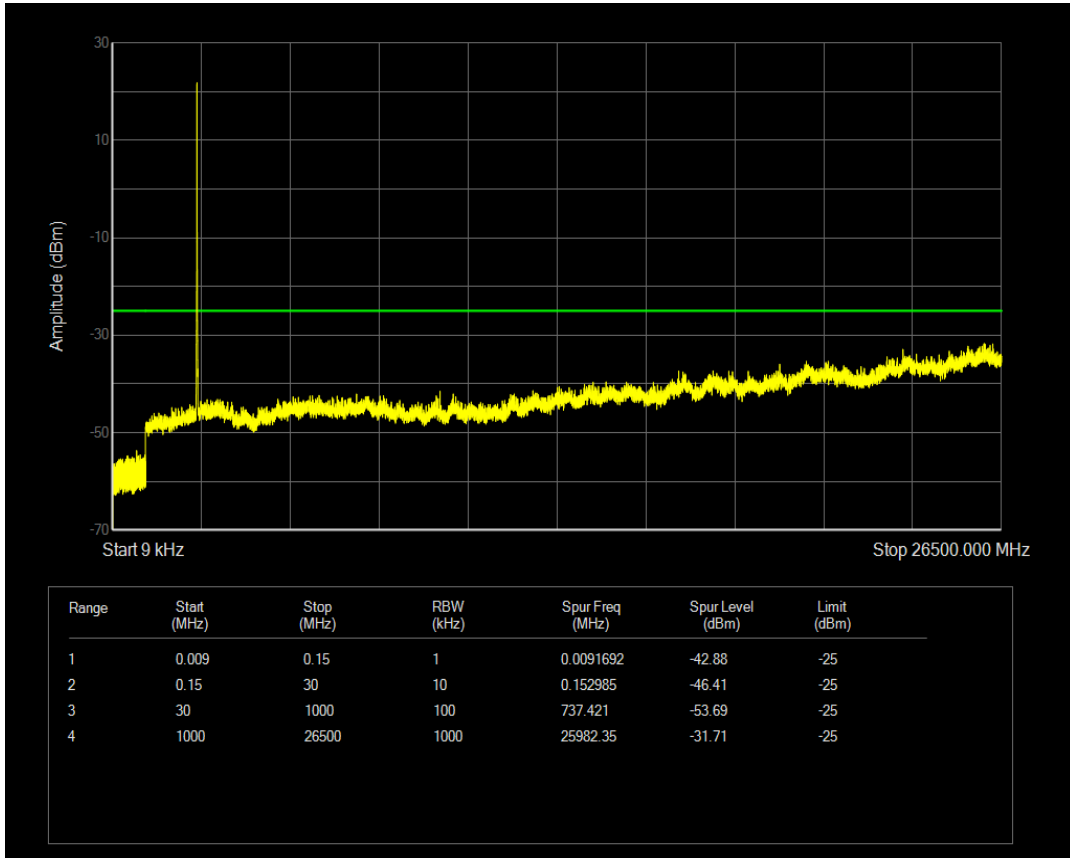

Band7 QPSK BW=5MHz Channel=21100 RB Size=25 Position=#0

Band7 QAM16 BW=5MHz Channel=21100 RB Size=25 Position=#0