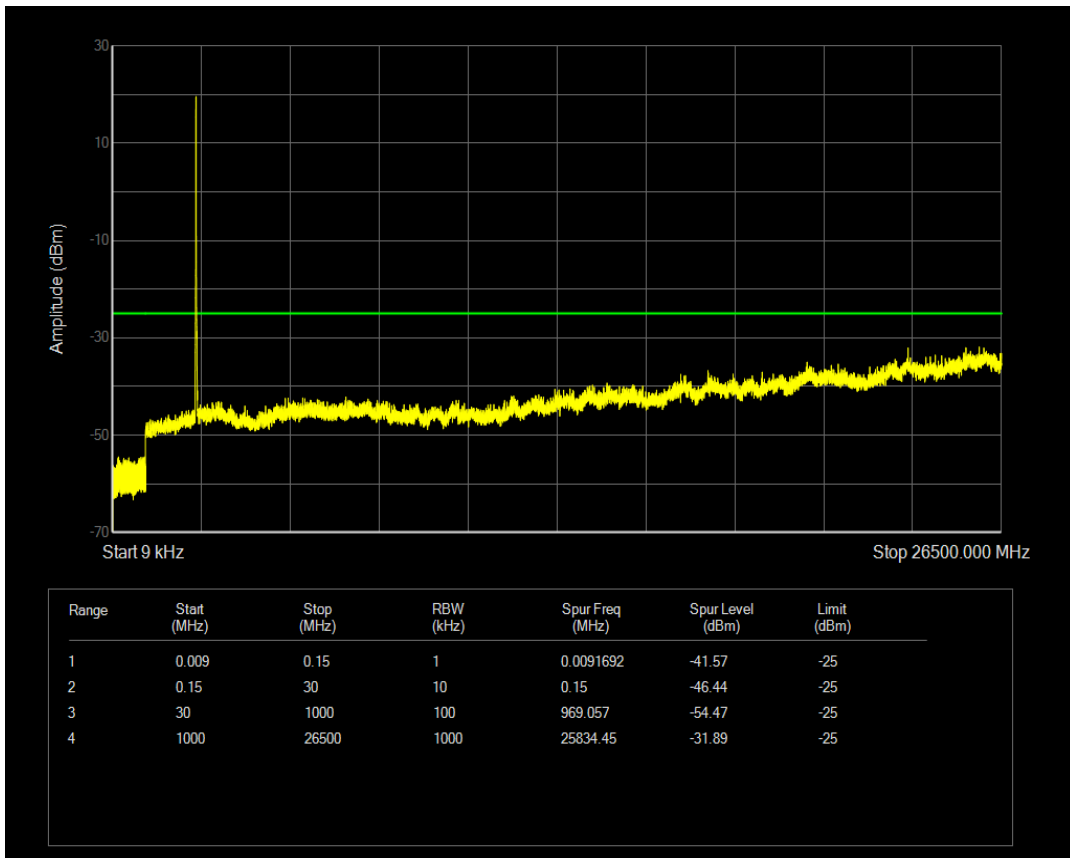

Band7 QPSK BW=5MHz Channel=21425 RB Size=25 Position=#0

Band7 QAM16 BW=5MHz Channel=21425 RB Size=1 Position=#0

Band7 QAM16 BW=5MHz Channel=21425 RB Size=25 Position=#0

Band7 QPSK BW=10MHz Channel=20800 RB Size=1 Position=#0

Band7 QAM16 BW=10MHz Channel=20800 RB Size=1 Position=#0

Band7 QPSK BW=10MHz Channel=20800 RB Size=50 Position=#0

Band7 QAM16 BW=10MHz Channel=20800 RB Size=50 Position=#0

Band7 QPSK BW=10MHz Channel=21100 RB Size=50 Position=#0