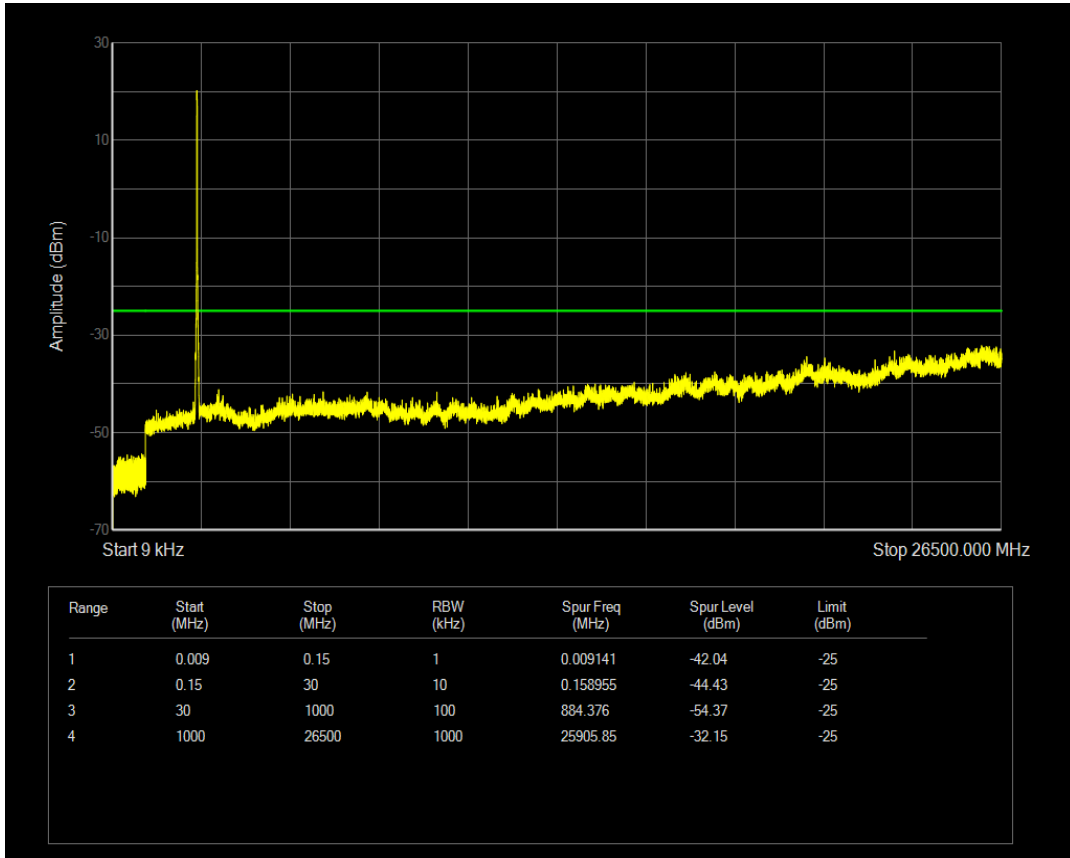

Band7 QPSK BW=15MHz Channel=21100 RB Size=75 Position=#0

Band7 QAM16 BW=15MHz Channel=21100 RB Size=75 Position=#0