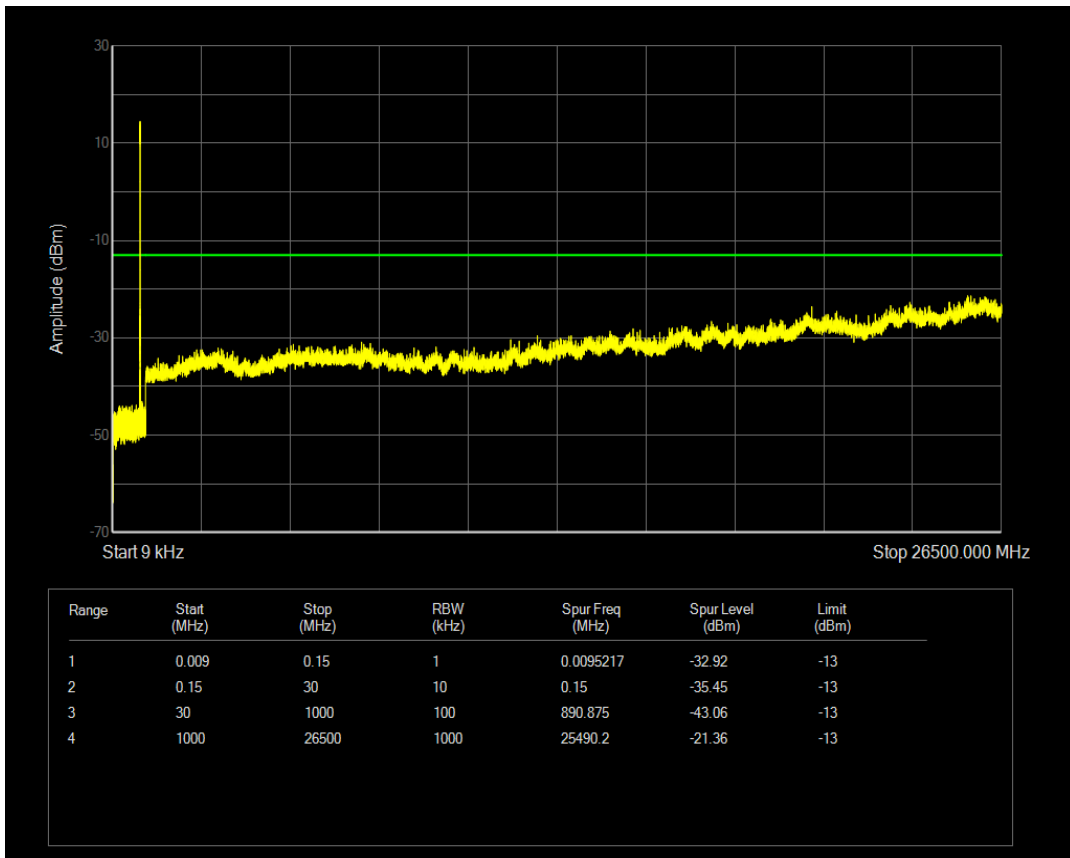

Band5 QAM16 BW=5MHz Channel=20525 RB Size=25 Position=#0

Band5 QPSK BW=5MHz Channel=20625 RB Size=1 Position=#0