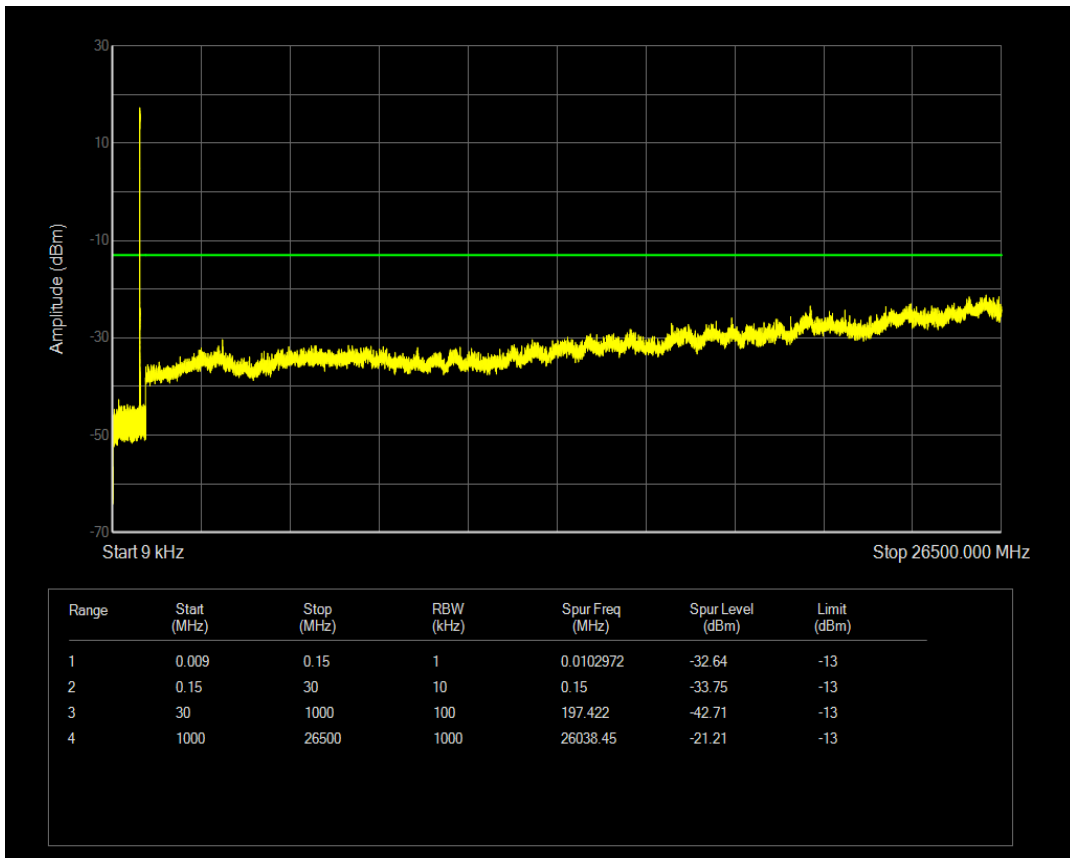

Band5 QPSK BW=1.4MHz Channel=20525 RB Size=6 Position=#0

Band5 QAM16 BW=1.4MHz Channel=20525 RB Size=6 Position=#0

Band5 QAM16 BW=1.4MHz Channel=20525 RB Size=1 Position=#0

Band5 QPSK BW=1.4MHz Channel=20643 RB Size=6 Position=#0

Band5 QPSK BW=1.4MHz Channel=20643 RB Size=1 Position=#0

Band5 QAM16 BW=1.4MHz Channel=20643 RB Size=1 Position=#0

Band5 QPSK BW=3MHz Channel=20415 RB Size=1 Position=#0

Band5 QAM16 BW=1.4MHz Channel=20643 RB Size=6 Position=#0

Band5 QPSK BW=3MHz Channel=20415 RB Size=15 Position=#0

Band5 QAM16 BW=3MHz Channel=20415 RB Size=1 Position=#0

Band5 QAM16 BW=3MHz Channel=20415 RB Size=15 Position=#0

Band5 QPSK BW=3MHz Channel=20525 RB Size=15 Position=#0