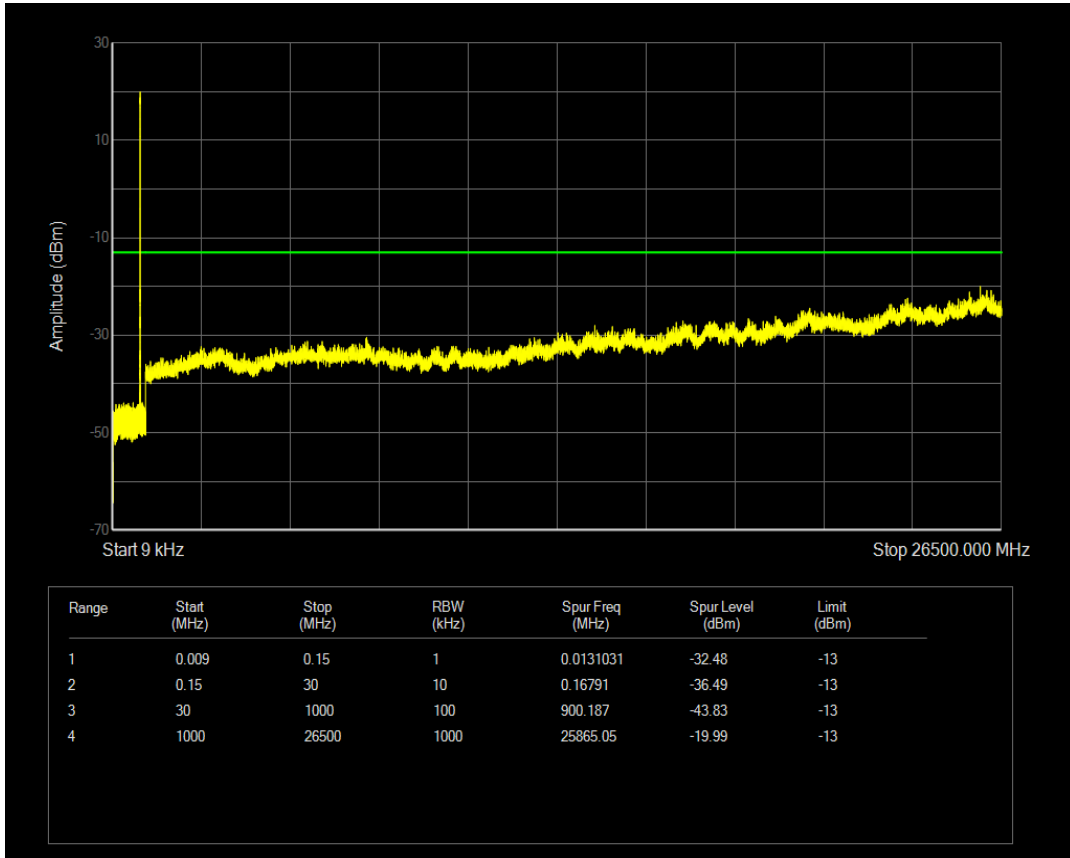

Band5 QPSK BW=1.4MHz Channel=20525 RB Size=6 Position=#0

Band5 QAM16 BW=1.4MHz Channel=20525 RB Size=6 Position=#0

Band5 QAM16 BW=1.4MHz Channel=20525 RB Size=1 Position=#0

Band5 QPSK BW=1.4MHz Channel=20643 RB Size=6 Position=#0

Band5 QPSK BW=1.4MHz Channel=20643 RB Size=1 Position=#0

Band5 QAM16 BW=1.4MHz Channel=20643 RB Size=1 Position=#0

Band5 QPSK BW=3MHz Channel=20415 RB Size=1 Position=#0

Band5 QAM16 BW=1.4MHz Channel=20643 RB Size=6 Position=#0