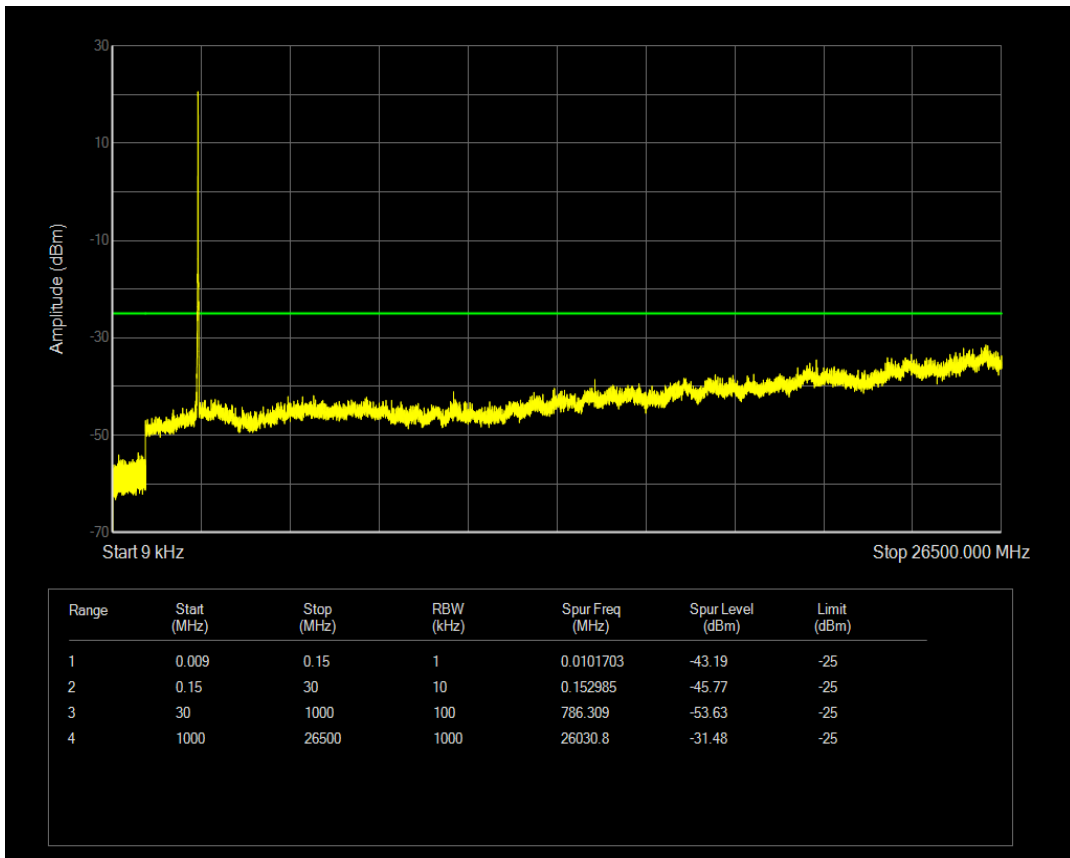

Band7 QPSK BW=10MHz Channel=21100 RB Size=1 Position=#0

Band7 QAM16 BW=10MHz Channel=21100 RB Size=1 Position=#0

Band7 QAM16 BW=10MHz Channel=21100 RB Size=50 Position=#0

Band7 QPSK BW=10MHz Channel=21400 RB Size=1 Position=#0

Band7 QPSK BW=10MHz Channel=21400 RB Size=50 Position=#0

Band7 QAM16 BW=10MHz Channel=21400 RB Size=1 Position=#0

Band7 QAM16 BW=10MHz Channel=21400 RB Size=50 Position=#0

Band7 QPSK BW=15MHz Channel=20825 RB Size=75 Position=#0