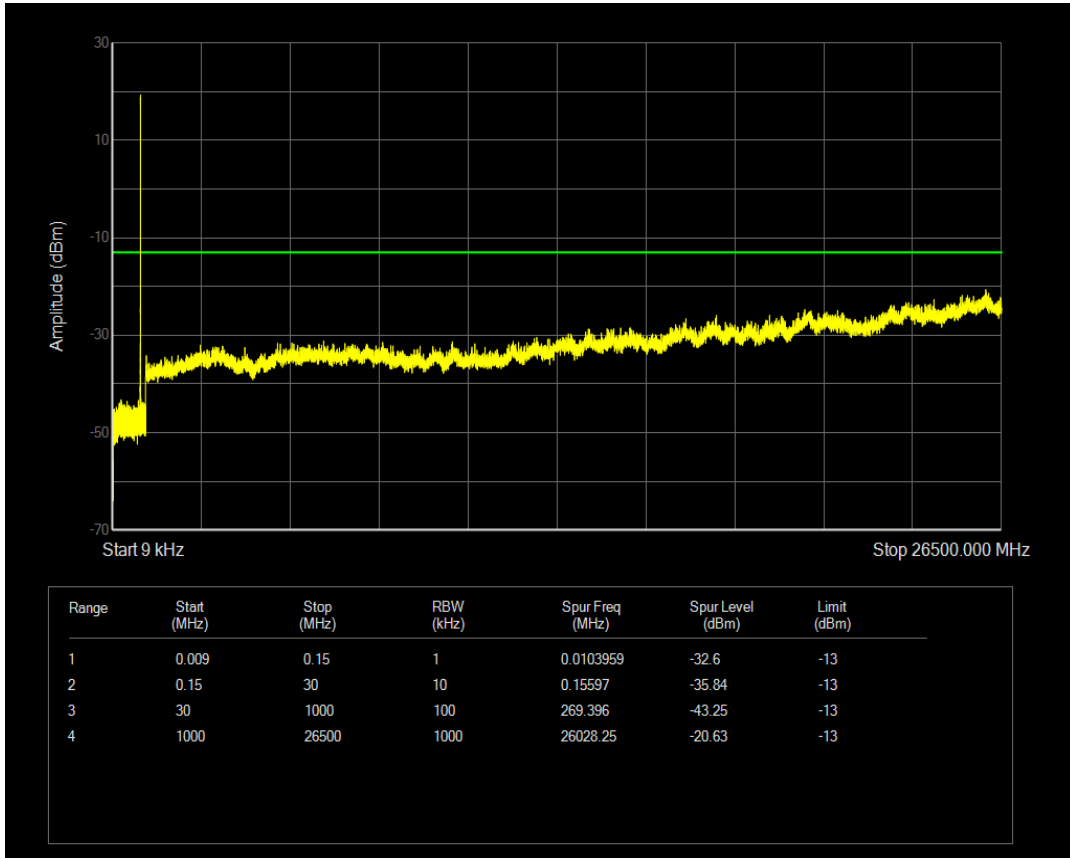

Band5 QPSK BW=1.4MHz Channel=20525 RB Size=6 Position=#0

Band5 QAM16 BW=1.4MHz Channel=20525 RB Size=6 Position=#0

Band5 QAM16 BW=1.4MHz Channel=20525 RB Size=1 Position=#0

Band5 QPSK BW=1.4MHz Channel=20643 RB Size=6 Position=#0

Band5 QPSK BW=1.4MHz Channel=20643 RB Size=1 Position=#0

Band5 QAM16 BW=1.4MHz Channel=20643 RB Size=1 Position=#0

Band5 QPSK BW=3MHz Channel=20415 RB Size=1 Position=#0

Band5 QAM16 BW=1.4MHz Channel=20643 RB Size=6 Position=#0