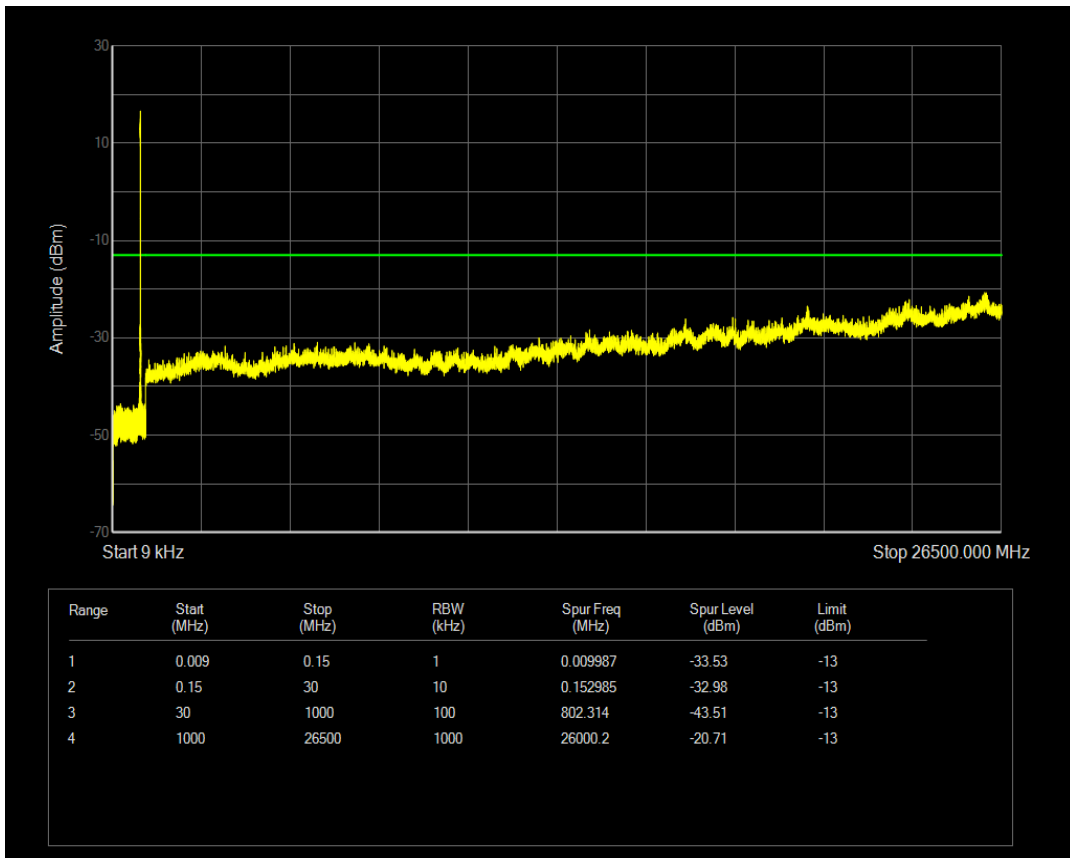

Band5 QAM16 BW=5MHz Channel=20525 RB Size=1 Position=#0

Band5 QPSK BW=5MHz Channel=20525 RB Size=25 Position=#0

Band5 QAM16 BW=5MHz Channel=20525 RB Size=25 Position=#0

Band5 QPSK BW=5MHz Channel=20625 RB Size=1 Position=#0

Band5 QPSK BW=5MHz Channel=20625 RB Size=25 Position=#0

Band5 QAM16 BW=5MHz Channel=20625 RB Size=1 Position=#0

Band5 QPSK BW=10MHz Channel=20450 RB Size=1 Position=#0

Band5 QAM16 BW=5MHz Channel=20625 RB Size=25 Position=#0