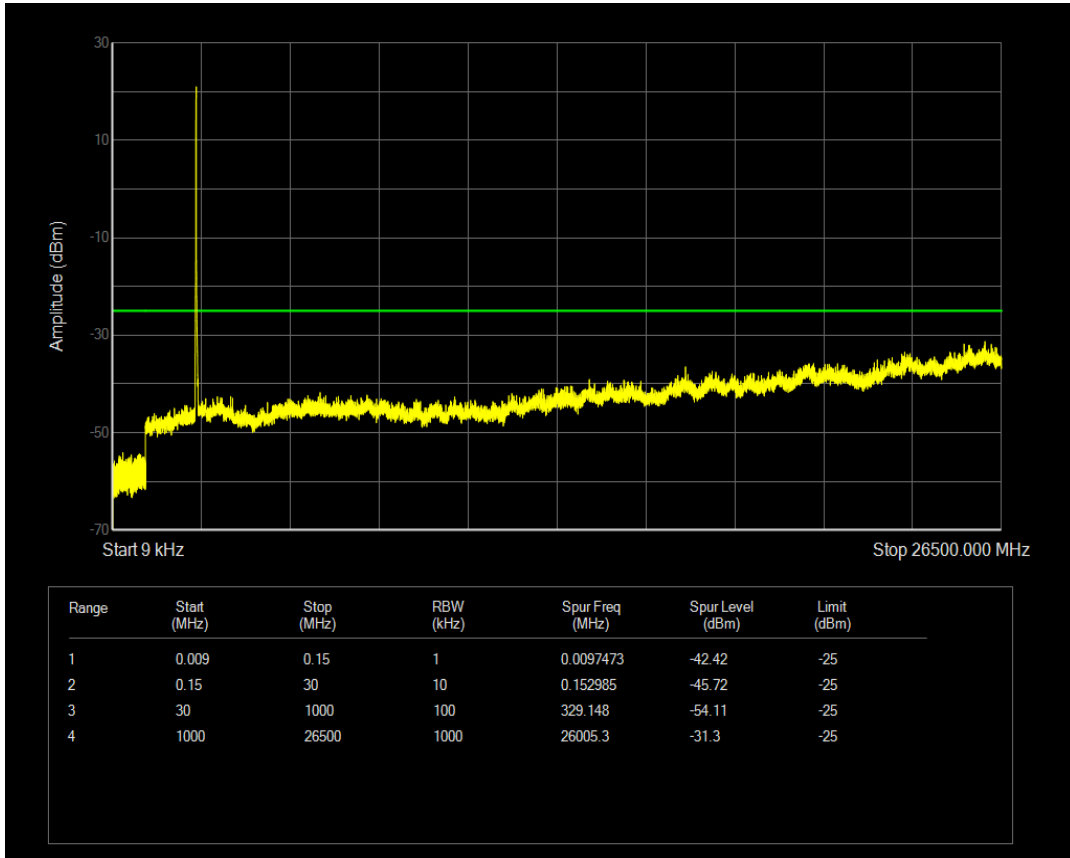

Band7 QPSK BW=15MHz Channel=20825 RB Size=1 Position=#0

Band7 QAM16 BW=15MHz Channel=20825 RB Size=1 Position=#0

Band7 QPSK BW=15MHz Channel=21100 RB Size=1 Position=#0

Band7 QAM16 BW=15MHz Channel=20825 RB Size=75 Position=#0