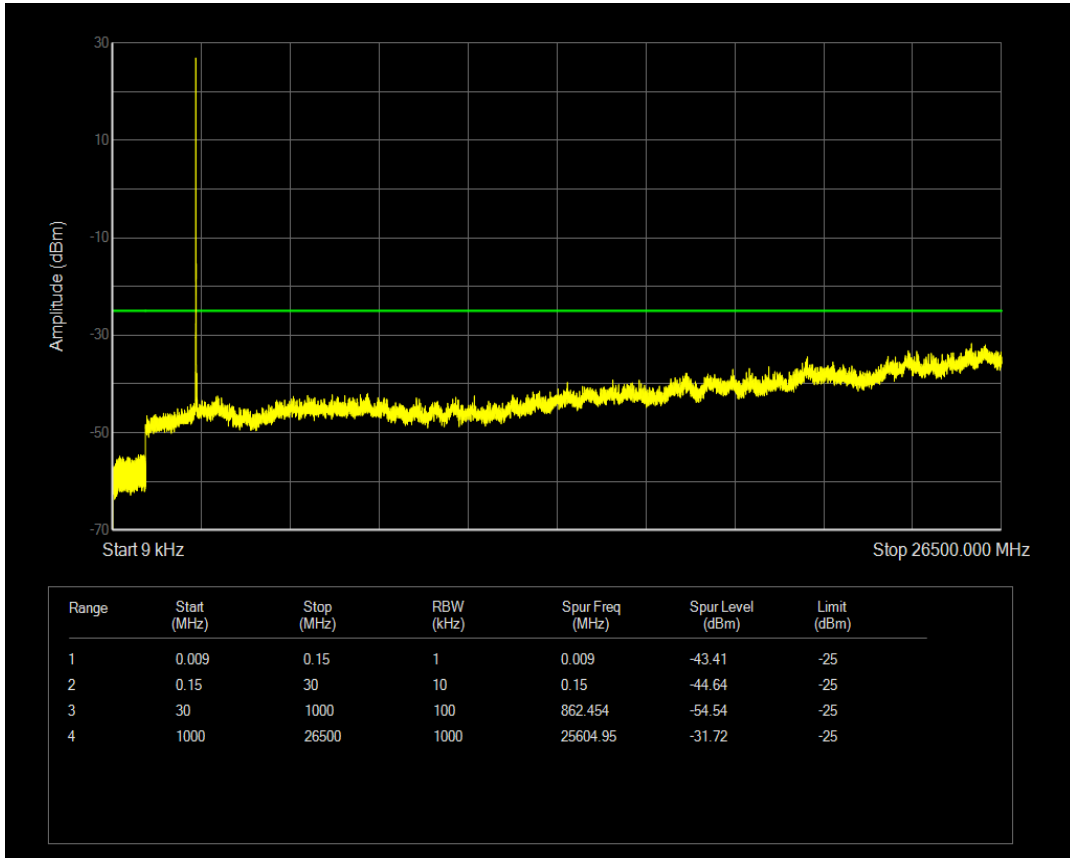

Band5 QPSK BW=10MHz Channel=20600 RB Size=50 Position=#0

Band5 QAM16 BW=10MHz Channel=20600 RB Size=1 Position=#0

Band5 QAM16 BW=10MHz Channel=20600 RB Size=50 Position=#0

Band7 QPSK BW=5MHz Channel=20775 RB Size=1 Position=#0