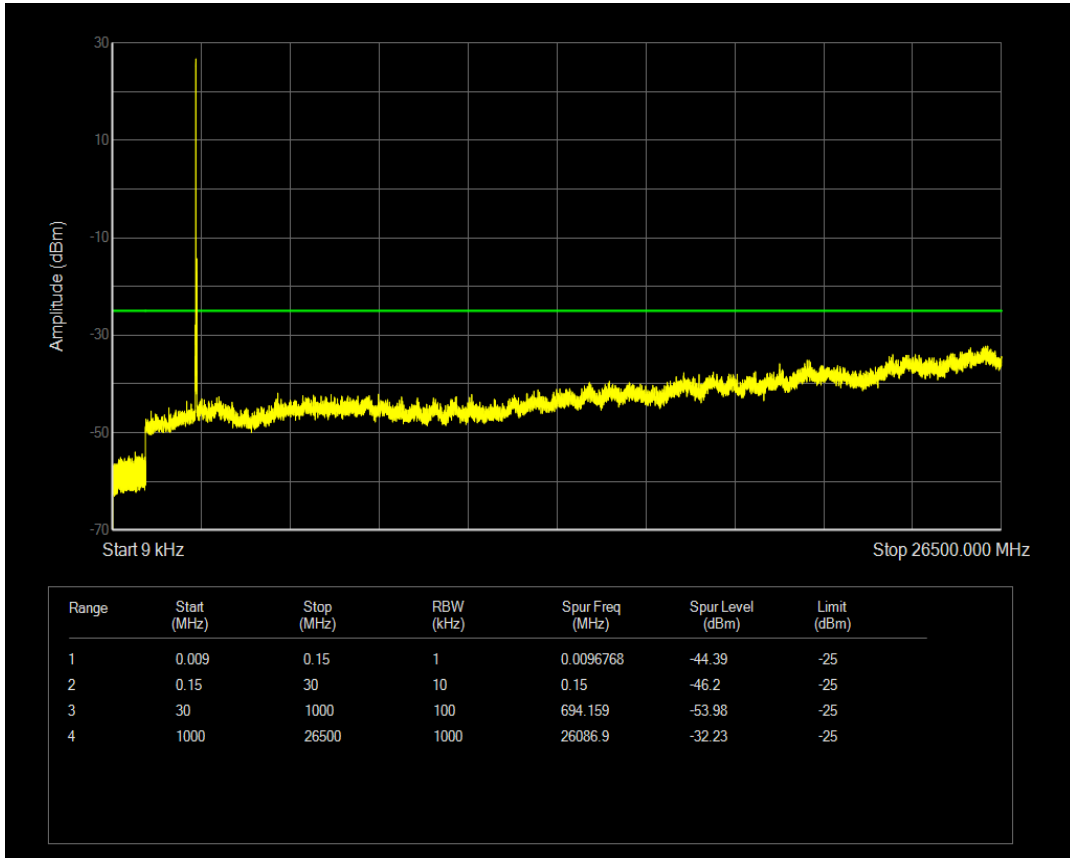

Band7 QAM16 BW=15MHz Channel=20825 RB Size=1 Position=#0

Band7 QPSK BW=15MHz Channel=21100 RB Size=1 Position=#0