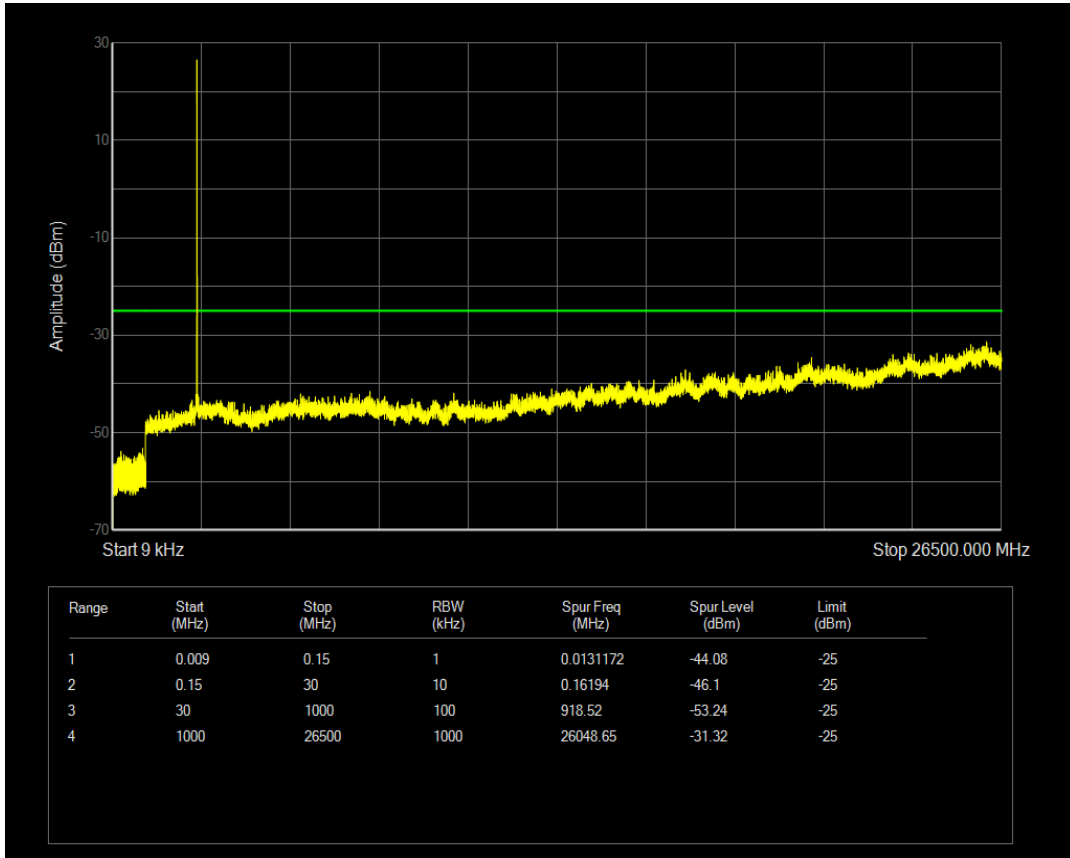

Band7 QPSK BW=5MHz Channel=20775 RB Size=25 Position=#0

Band7 QAM16 BW=5MHz Channel=20775 RB Size=25 Position=#0

Band7 QAM16 BW=5MHz Channel=20775 RB Size=1 Position=#0

Band7 QPSK BW=5MHz Channel=21100 RB Size=1 Position=#0