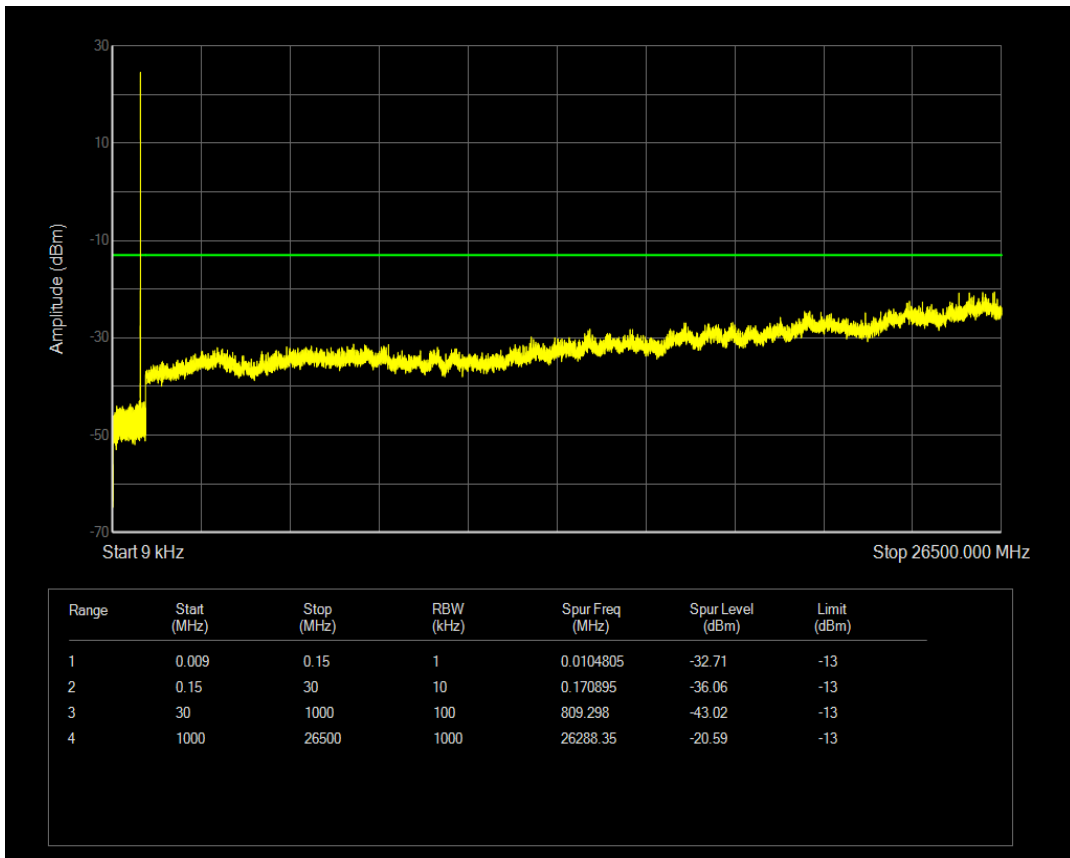

Band5 QPSK BW=1.4MHz Channel=20525 RB Size=6 Position=#0

Band5 QAM16 BW=1.4MHz Channel=20525 RB Size=6 Position=#0

Band5 QAM16 BW=1.4MHz Channel=20525 RB Size=1 Position=#0

Band5 QPSK BW=1.4MHz Channel=20643 RB Size=6 Position=#0

Band5 QPSK BW=1.4MHz Channel=20643 RB Size=1 Position=#0

Band5 QAM16 BW=1.4MHz Channel=20643 RB Size=1 Position=#0

Band5 QPSK BW=3MHz Channel=20415 RB Size=1 Position=#0

Band5 QAM16 BW=1.4MHz Channel=20643 RB Size=6 Position=#0