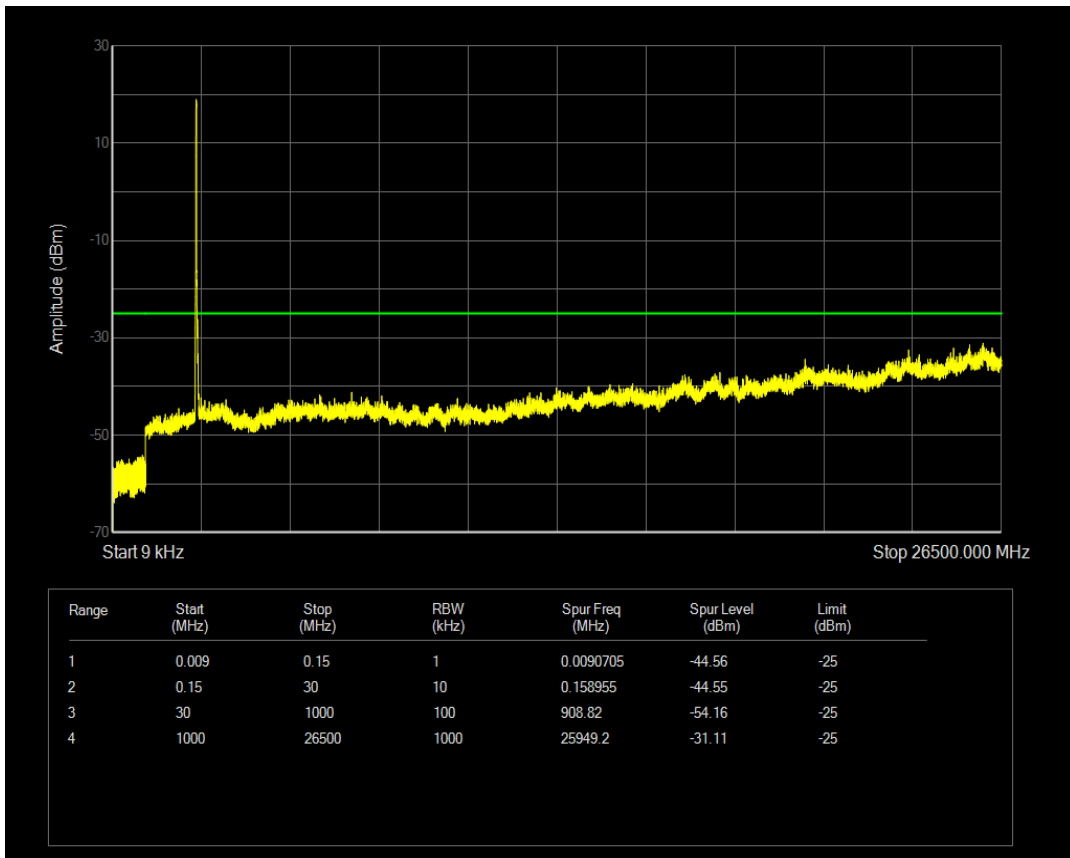

Band7 QPSK BW=15MHz Channel=21375 RB Size=1 Position=#0

Band7 QAM16 BW=15MHz Channel=21375 RB Size=1 Position=#0

Band7 QPSK BW=20MHz Channel=20850 RB Size=1 Position=#0

Band7 QAM16 BW=15MHz Channel=21375 RB Size=75 Position=#0

Band7 QPSK BW=20MHz Channel=20850 RB Size=100 Position=#0

Band7 QAM16 BW=20MHz Channel=20850 RB Size=100 Position=#0

Band7 QAM16 BW=20MHz Channel=20850 RB Size=1 Position=#0

Band7 QPSK BW=20MHz Channel=21100 RB Size=1 Position=#0