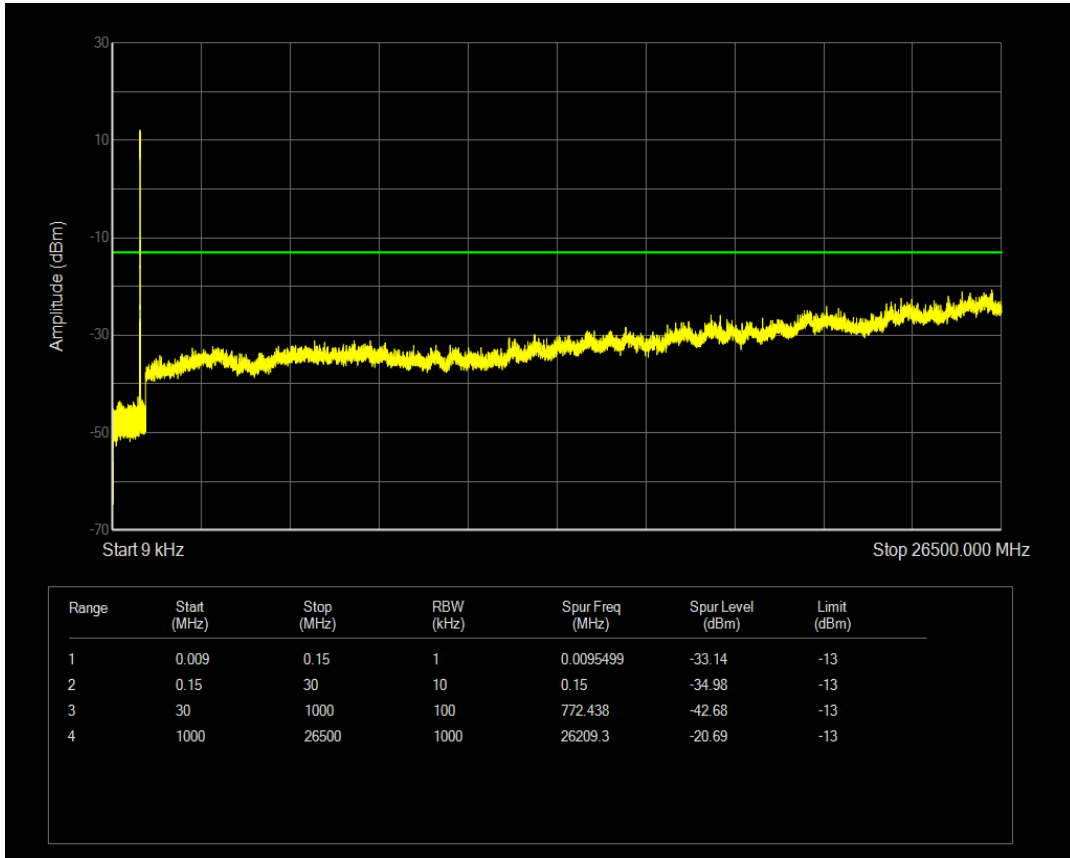

Band5 QPSK BW=10MHz Channel=20525 RB Size=1 Position=#0

Band5 QAM16 BW=10MHz Channel=20525 RB Size=1 Position=#0

Band5 QPSK BW=10MHz Channel=20600 RB Size=1 Position=#0

Band5 QAM16 BW=10MHz Channel=20525 RB Size=50 Position=#0

Band5 QPSK BW=10MHz Channel=20600 RB Size=50 Position=#0

Band5 QAM16 BW=10MHz Channel=20600 RB Size=1 Position=#0

Band5 QAM16 BW=10MHz Channel=20600 RB Size=50 Position=#0

Band7 QPSK BW=5MHz Channel=20775 RB Size=1 Position=#0