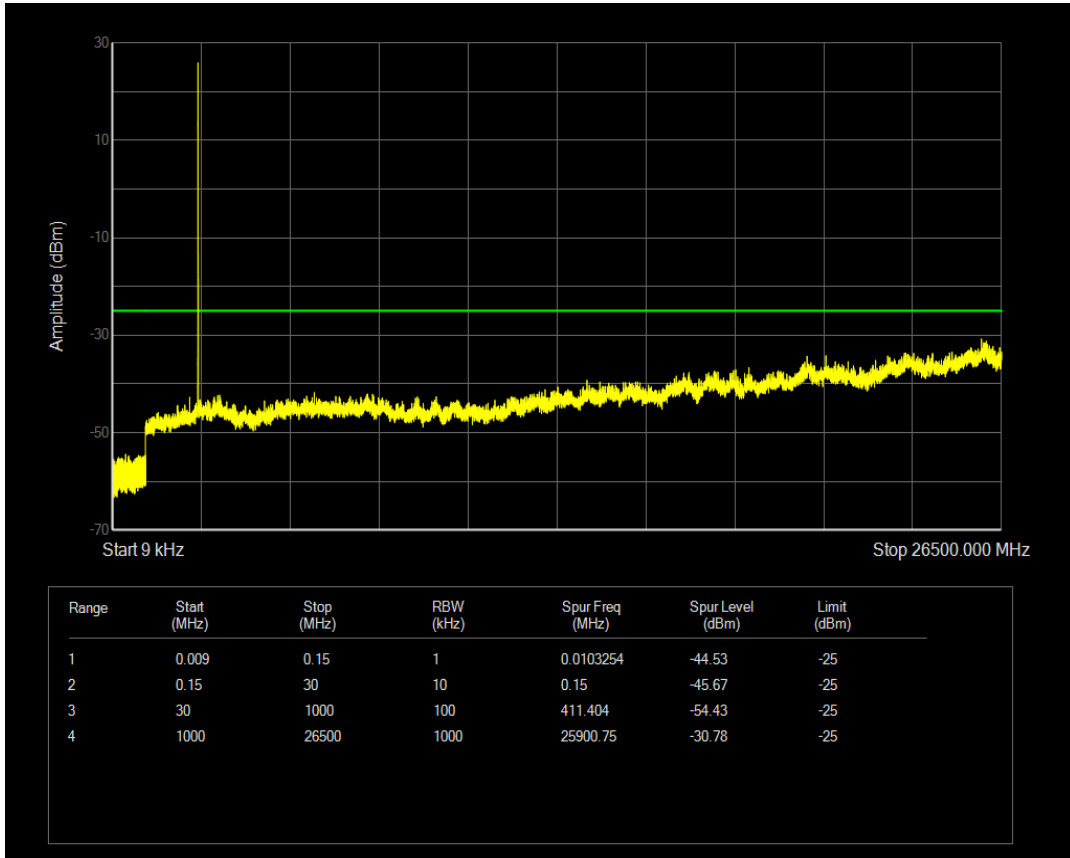

Band7 QAM16 BW=5MHz Channel=21100 RB Size=1 Position=#0

Band7 QPSK BW=5MHz Channel=21100 RB Size=25 Position=#0

Band7 QAM16 BW=5MHz Channel=21100 RB Size=25 Position=#0

Band7 QPSK BW=5MHz Channel=21425 RB Size=1 Position=#0

Band7 QPSK BW=5MHz Channel=21425 RB Size=25 Position=#0

Band7 QAM16 BW=5MHz Channel=21425 RB Size=1 Position=#0

Band7 QAM16 BW=5MHz Channel=21425 RB Size=25 Position=#0

Band7 QPSK BW=10MHz Channel=20800 RB Size=1 Position=#0