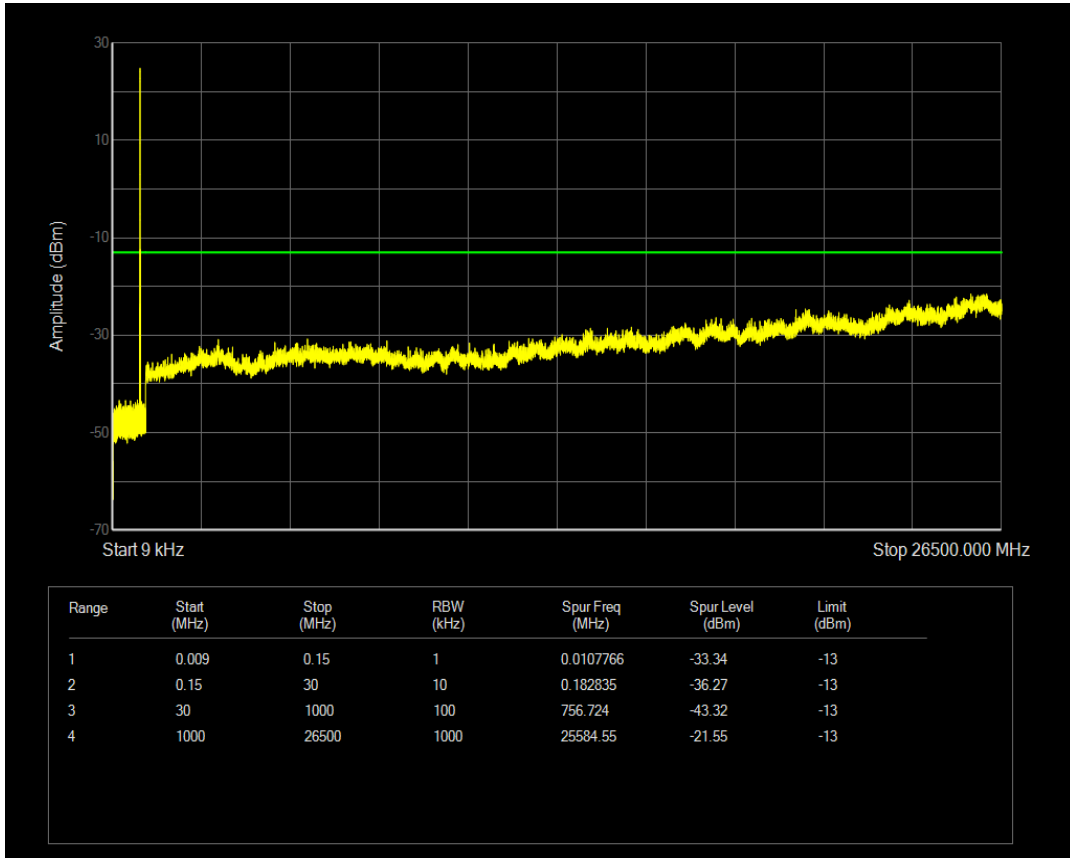

Band5 QPSK BW=1.4MHz Channel=20643 RB Size=1 Position=#0

Band5 QAM16 BW=1.4MHz Channel=20643 RB Size=1 Position=#0

Band5 QPSK BW=3MHz Channel=20415 RB Size=1 Position=#0

Band5 QAM16 BW=1.4MHz Channel=20643 RB Size=6 Position=#0

Band5 QPSK BW=3MHz Channel=20415 RB Size=15 Position=#0

Band5 QAM16 BW=3MHz Channel=20415 RB Size=1 Position=#0

Band5 QAM16 BW=3MHz Channel=20415 RB Size=15 Position=#0

Band5 QPSK BW=3MHz Channel=20525 RB Size=15 Position=#0

Band5 QPSK BW=3MHz Channel=20525 RB Size=1 Position=#0

Band5 QAM16 BW=3MHz Channel=20525 RB Size=1 Position=#0

Band5 QPSK BW=3MHz Channel=20635 RB Size=1 Position=#0

Band5 QAM16 BW=3MHz Channel=20525 RB Size=15 Position=#0