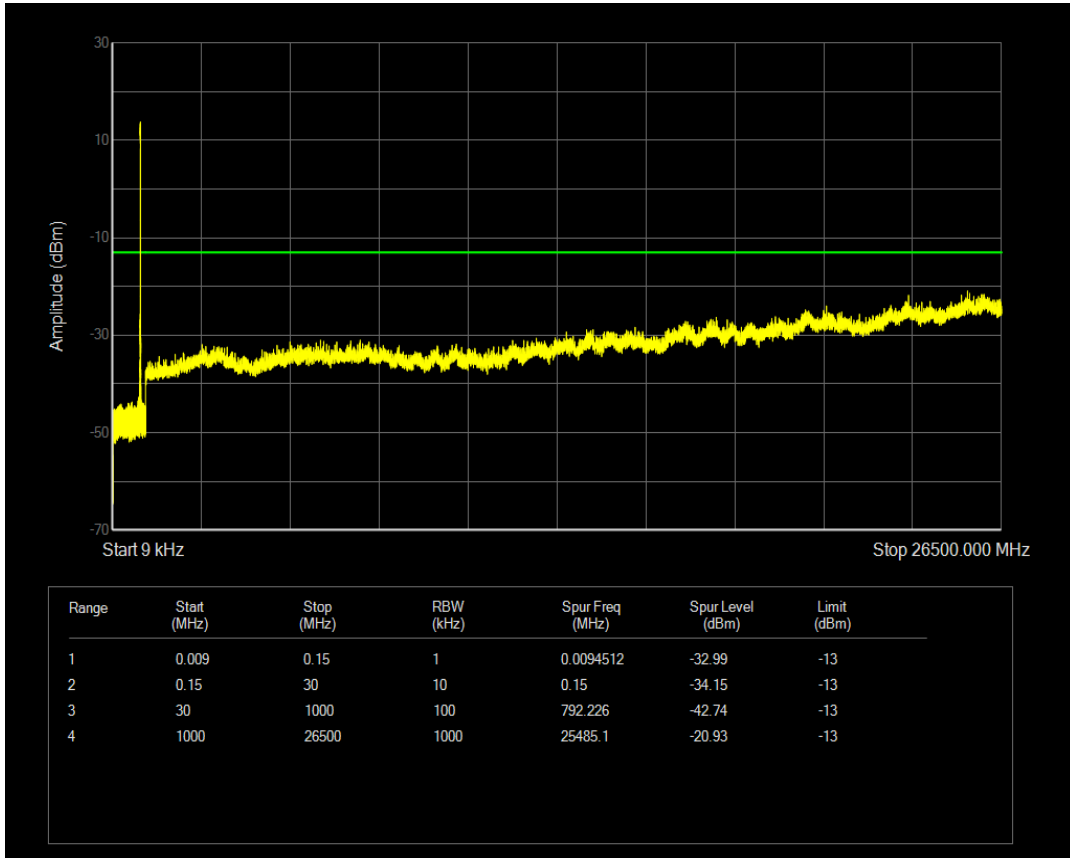

Band5 QPSK BW=5MHz Channel=20625 RB Size=25 Position=#0

Band5 QAM16 BW=5MHz Channel=20625 RB Size=1 Position=#0

Band5 QPSK BW=10MHz Channel=20450 RB Size=1 Position=#0

Band5 QAM16 BW=5MHz Channel=20625 RB Size=25 Position=#0

Band5 QAM16 BW=10MHz Channel=20450 RB Size=1 Position=#0

Band5 QPSK BW=10MHz Channel=20450 RB Size=50 Position=#0

Band5 QAM16 BW=10MHz Channel=20450 RB Size=50 Position=#0

Band5 QPSK BW=10MHz Channel=20525 RB Size=50 Position=#0