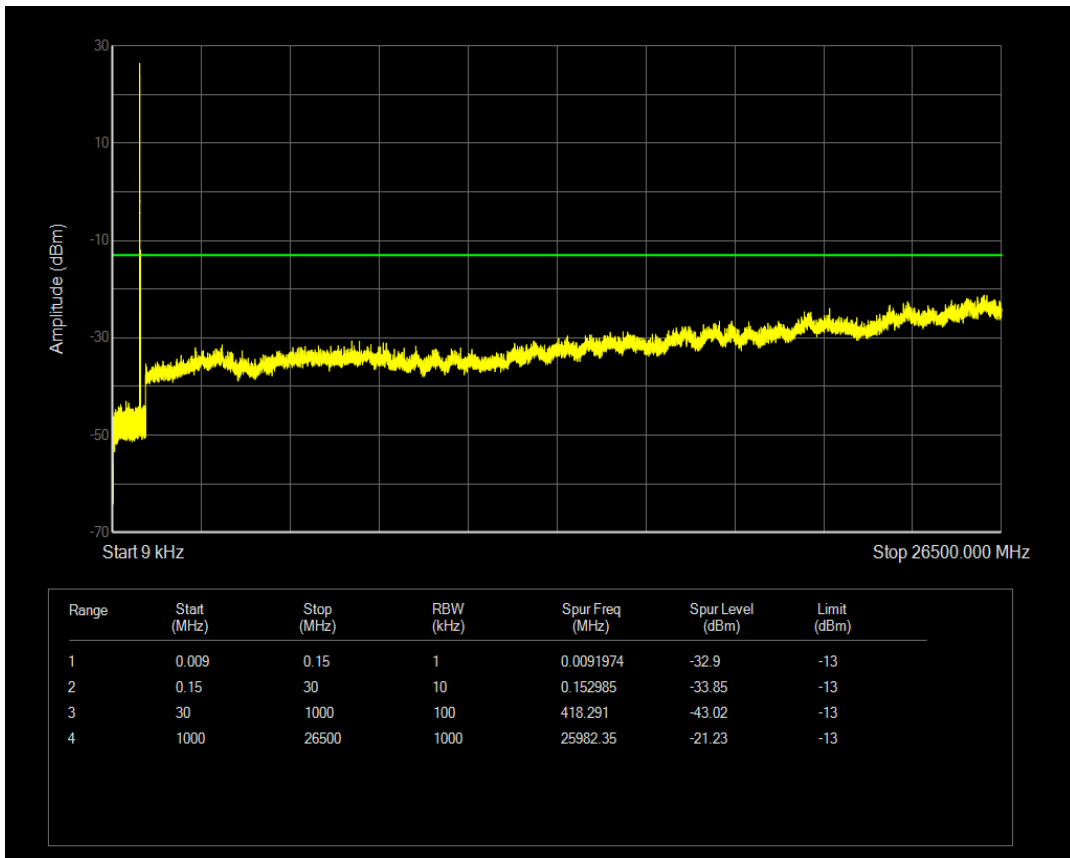

Band5 QAM16 BW=5MHz Channel=20525 RB Size=1 Position=#0

Band5 QPSK BW=5MHz Channel=20525 RB Size=25 Position=#0

Band5 QAM16 BW=5MHz Channel=20525 RB Size=25 Position=#0

Band5 QPSK BW=5MHz Channel=20625 RB Size=1 Position=#0

Band5 QPSK BW=5MHz Channel=20625 RB Size=25 Position=#0

Band5 QAM16 BW=5MHz Channel=20625 RB Size=1 Position=#0

Band5 QPSK BW=10MHz Channel=20450 RB Size=1 Position=#0

Band5 QAM16 BW=5MHz Channel=20625 RB Size=25 Position=#0