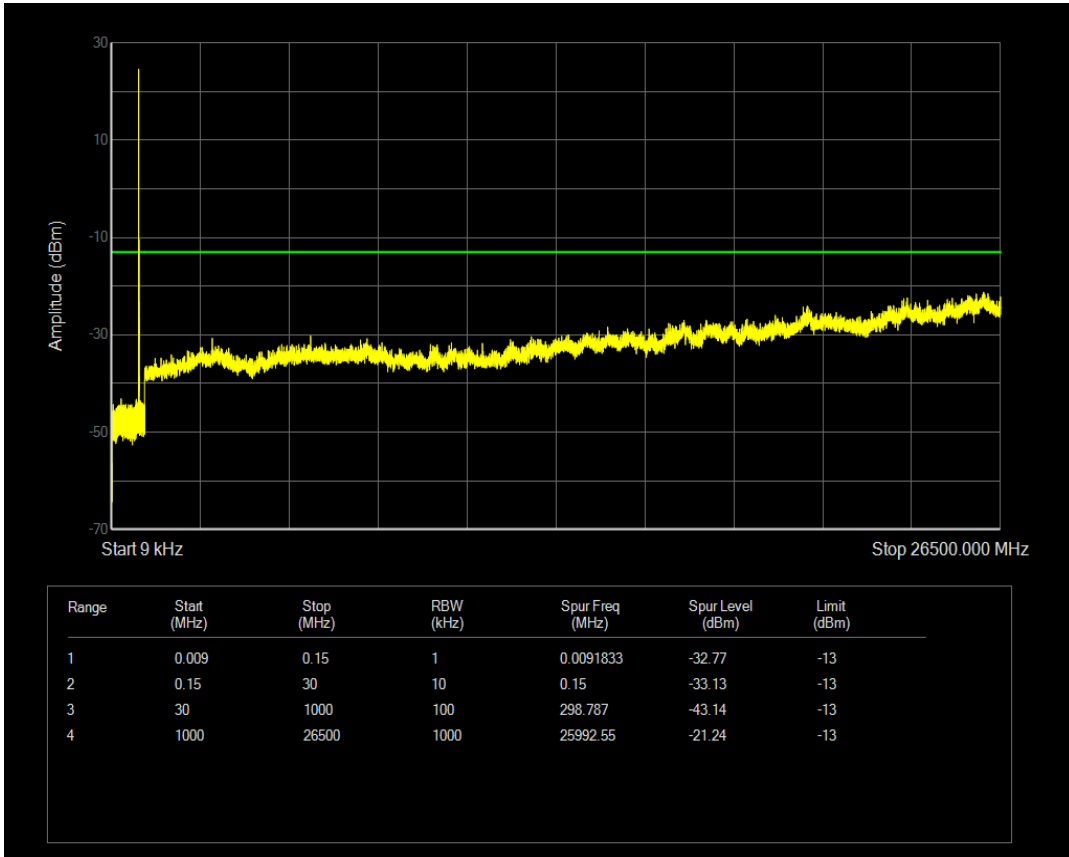

Band5 QPSK BW=1.4MHz Channel=20525 RB Size=6 Position=#0

Band5 QAM16 BW=1.4MHz Channel=20525 RB Size=6 Position=#0

Band5 QAM16 BW=1.4MHz Channel=20525 RB Size=1 Position=#0

Band5 QPSK BW=1.4MHz Channel=20643 RB Size=6 Position=#0

Band5 QPSK BW=1.4MHz Channel=20643 RB Size=1 Position=#0

Band5 QAM16 BW=1.4MHz Channel=20643 RB Size=1 Position=#0

Band5 QPSK BW=3MHz Channel=20415 RB Size=1 Position=#0

Band5 QAM16 BW=1.4MHz Channel=20643 RB Size=6 Position=#0