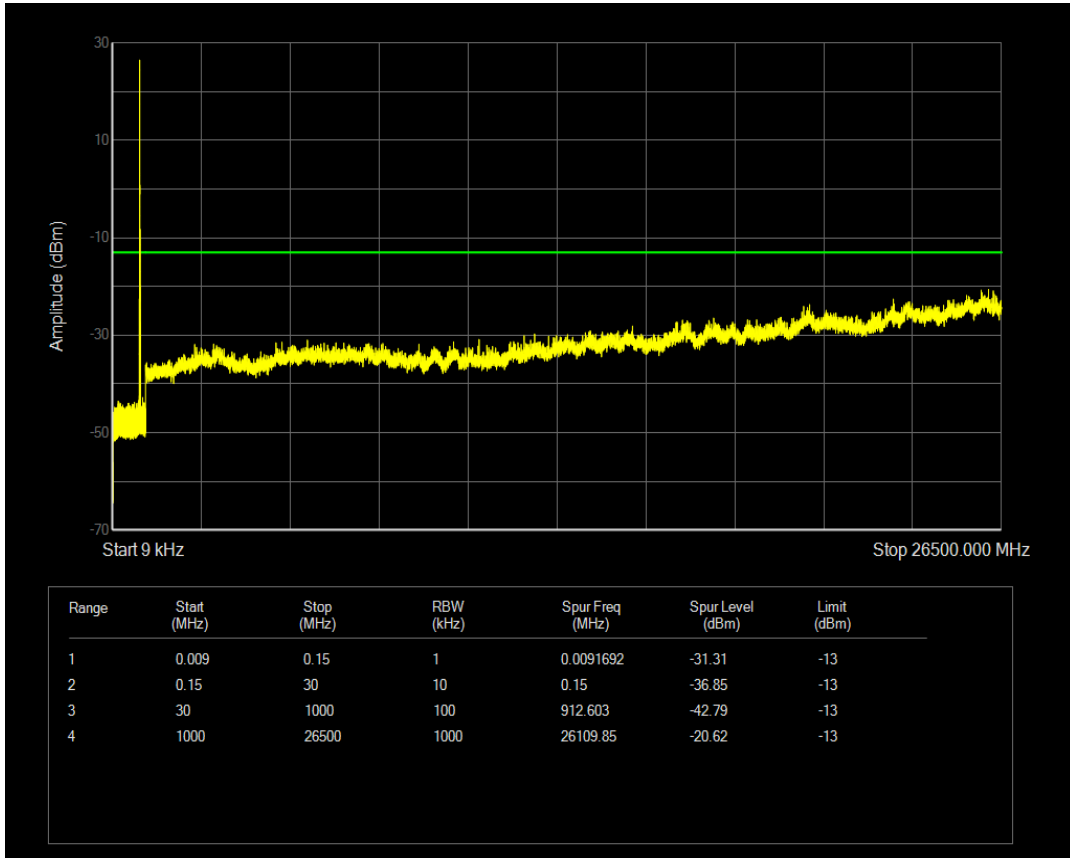

Band5 QPSK BW=3MHz Channel=20635 RB Size=15 Position=#0

Band5 QAM16 BW=3MHz Channel=20635 RB Size=15 Position=#0

Band5 QAM16 BW=3MHz Channel=20635 RB Size=1 Position=#0

Band5 QPSK BW=5MHz Channel=20425 RB Size=25 Position=#0

Band5 QPSK BW=5MHz Channel=20425 RB Size=1 Position=#0

Band5 QAM16 BW=5MHz Channel=20425 RB Size=1 Position=#0

Band5 QAM16 BW=5MHz Channel=20425 RB Size=25 Position=#0

Band5 QPSK BW=5MHz Channel=20525 RB Size=1 Position=#0