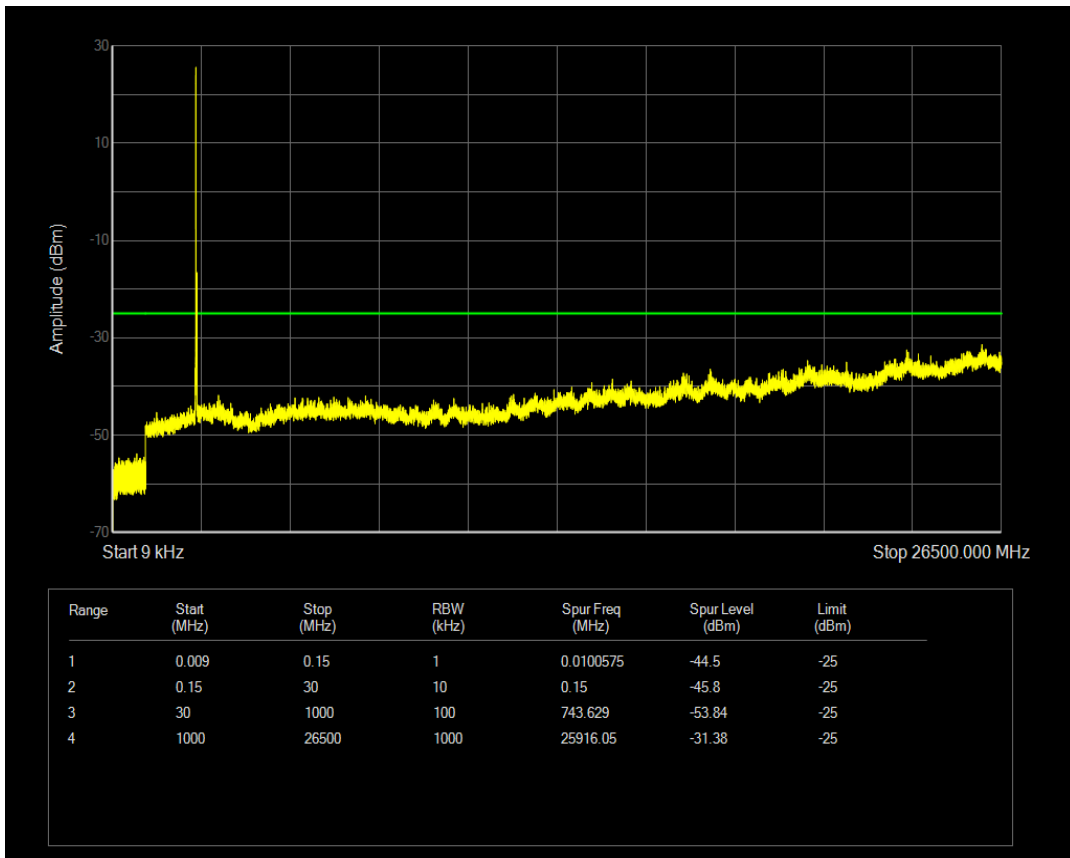

Band7 QPSK BW=20MHz Channel=20850 RB Size=1 Position=#0

Band7 QAM16 BW=15MHz Channel=21375 RB Size=75 Position=#0