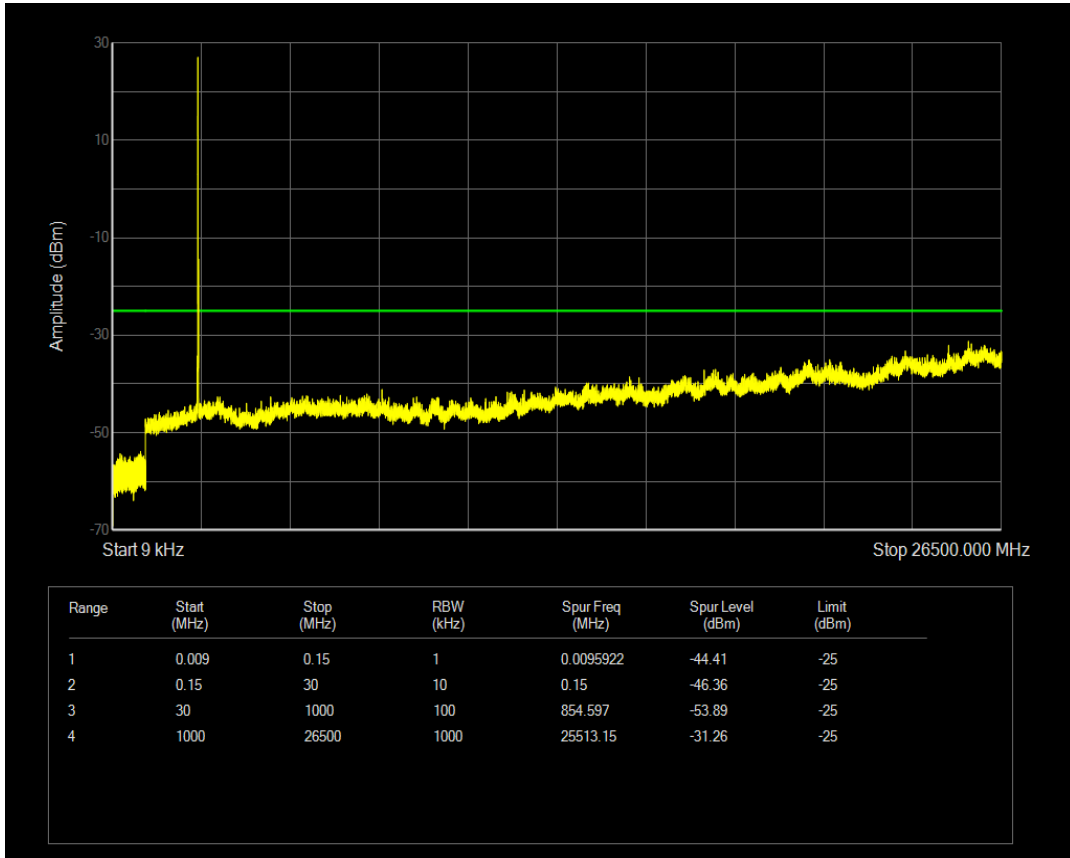

Band7 QAM16 BW=10MHz Channel=20800 RB Size=1 Position=#0

Band7 QPSK BW=10MHz Channel=20800 RB Size=50 Position=#0

Band7 QAM16 BW=10MHz Channel=20800 RB Size=50 Position=#0

Band7 QPSK BW=10MHz Channel=21100 RB Size=50 Position=#0

Band7 QPSK BW=10MHz Channel=21100 RB Size=1 Position=#0

Band7 QAM16 BW=10MHz Channel=21100 RB Size=1 Position=#0

Band7 QAM16 BW=10MHz Channel=21100 RB Size=50 Position=#0

Band7 QPSK BW=10MHz Channel=21400 RB Size=1 Position=#0

Band7 QPSK BW=10MHz Channel=21400 RB Size=50 Position=#0

Band7 QAM16 BW=10MHz Channel=21400 RB Size=1 Position=#0

Band7 QAM16 BW=10MHz Channel=21400 RB Size=50 Position=#0

Band7 QPSK BW=15MHz Channel=20825 RB Size=75 Position=#0