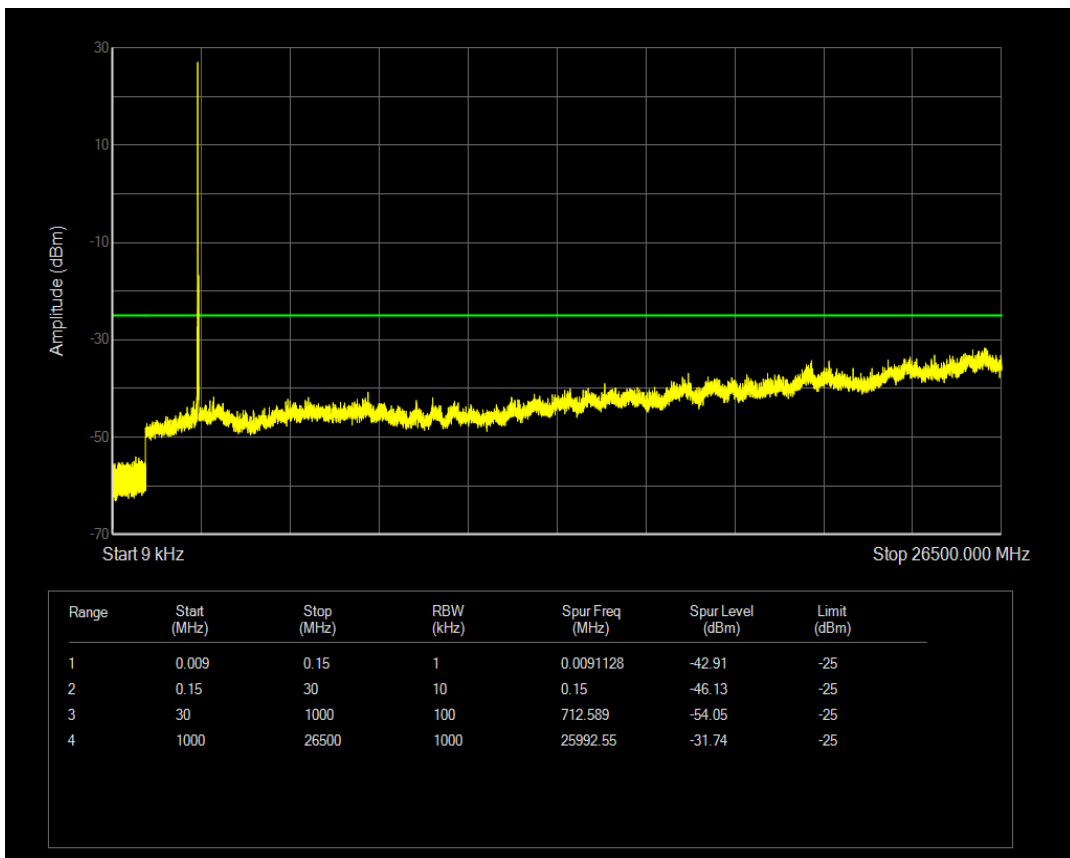

Band7 QPSK BW=15MHz Channel=21375 RB Size=1 Position=#0

Band7 QAM16 BW=15MHz Channel=21375 RB Size=1 Position=#0