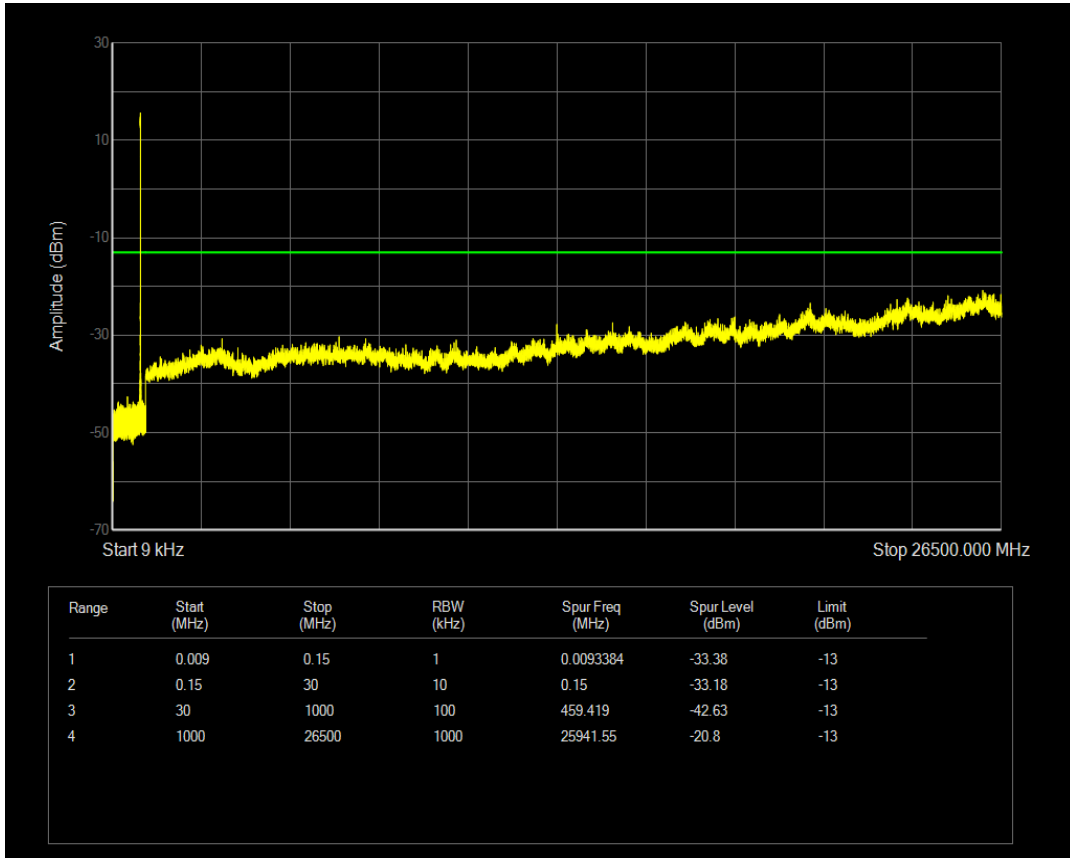

Band5 QPSK BW=3MHz Channel=20525 RB Size=1 Position=#0

Band5 QAM16 BW=3MHz Channel=20525 RB Size=1 Position=#0

Band5 QPSK BW=3MHz Channel=20635 RB Size=1 Position=#0

Band5 QAM16 BW=3MHz Channel=20525 RB Size=15 Position=#0

Band5 QPSK BW=3MHz Channel=20635 RB Size=15 Position=#0

Band5 QAM16 BW=3MHz Channel=20635 RB Size=15 Position=#0

Band5 QAM16 BW=3MHz Channel=20635 RB Size=1 Position=#0

Band5 QPSK BW=5MHz Channel=20425 RB Size=25 Position=#0