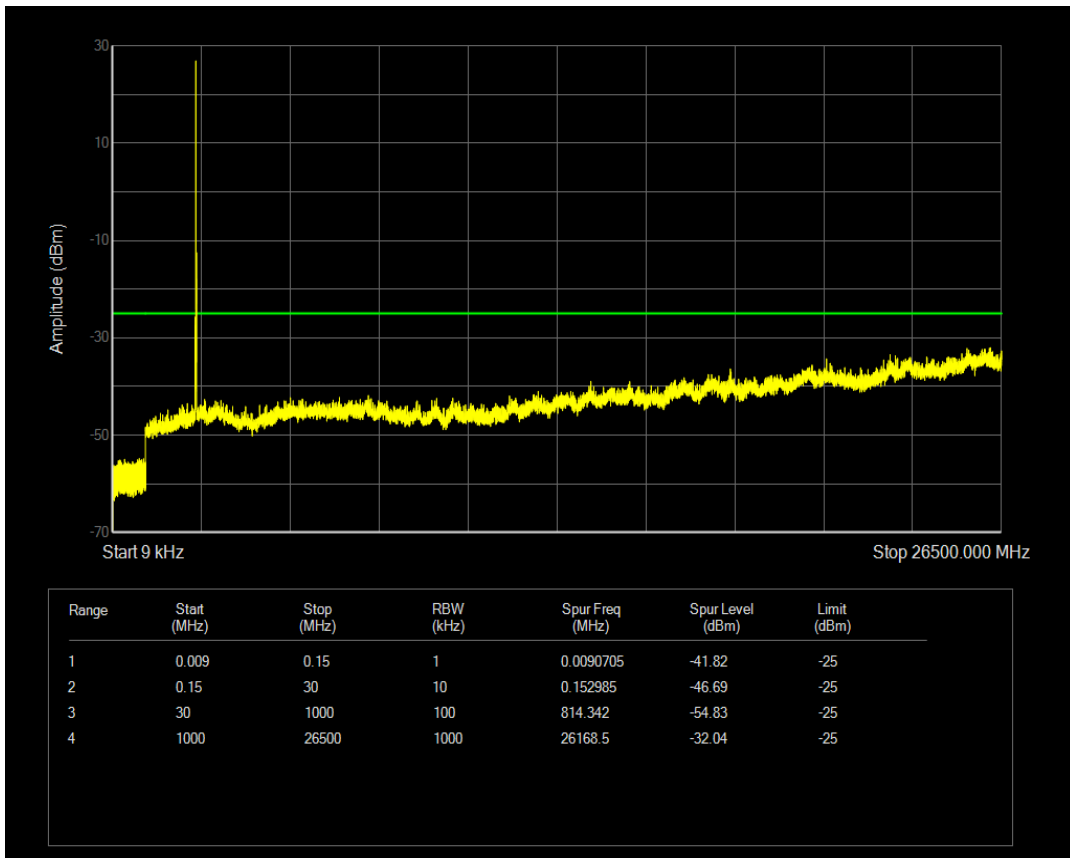

Band7 QPSK BW=5MHz Channel=21425 RB Size=25 Position=#0

Band7 QAM16 BW=5MHz Channel=21425 RB Size=1 Position=#0

Band7 QAM16 BW=5MHz Channel=21425 RB Size=25 Position=#0

Band7 QPSK BW=10MHz Channel=20800 RB Size=1 Position=#0

Band7 QAM16 BW=10MHz Channel=20800 RB Size=1 Position=#0

Band7 QPSK BW=10MHz Channel=20800 RB Size=50 Position=#0

Band7 QAM16 BW=10MHz Channel=20800 RB Size=50 Position=#0

Band7 QPSK BW=10MHz Channel=21100 RB Size=50 Position=#0