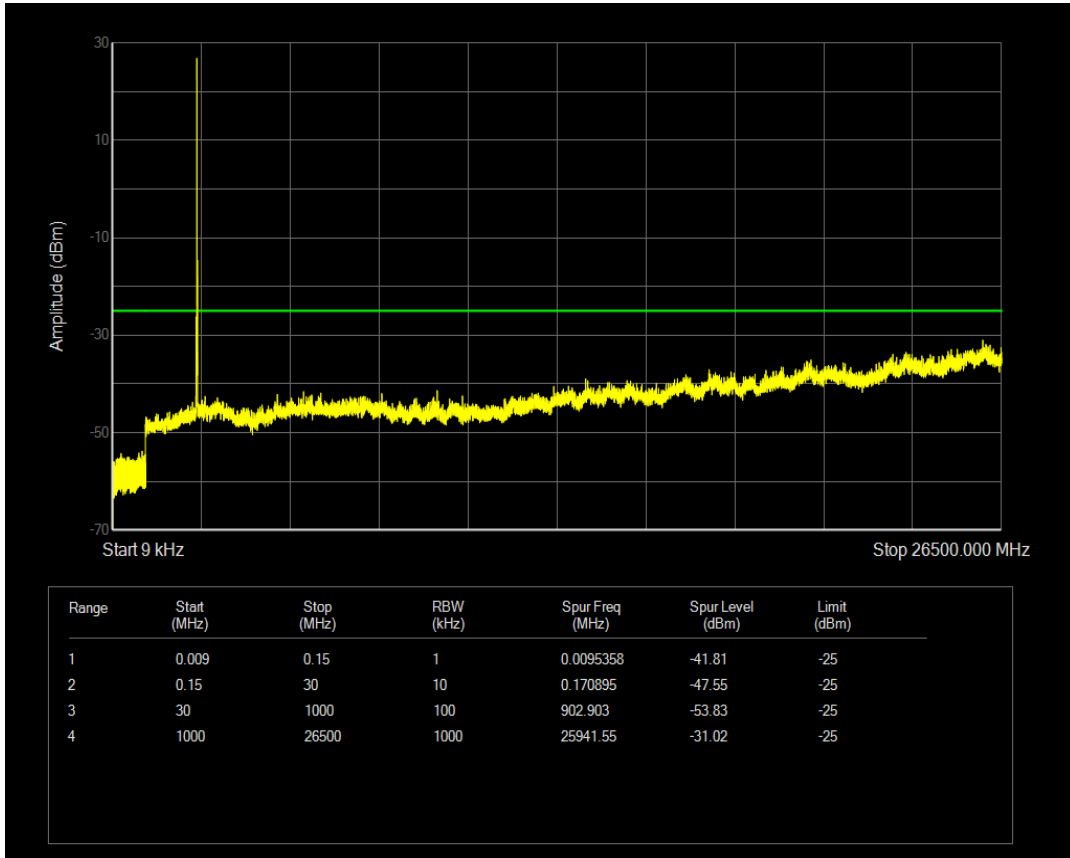

Band7 QAM16 BW=10MHz Channel=20800 RB Size=1 Position=#0

Band7 QPSK BW=10MHz Channel=20800 RB Size=50 Position=#0

Band7 QAM16 BW=10MHz Channel=20800 RB Size=50 Position=#0

Band7 QPSK BW=10MHz Channel=21100 RB Size=50 Position=#0

Band7 QPSK BW=10MHz Channel=21100 RB Size=1 Position=#0

Band7 QAM16 BW=10MHz Channel=21100 RB Size=1 Position=#0

Band7 QAM16 BW=10MHz Channel=21100 RB Size=50 Position=#0

Band7 QPSK BW=10MHz Channel=21400 RB Size=1 Position=#0