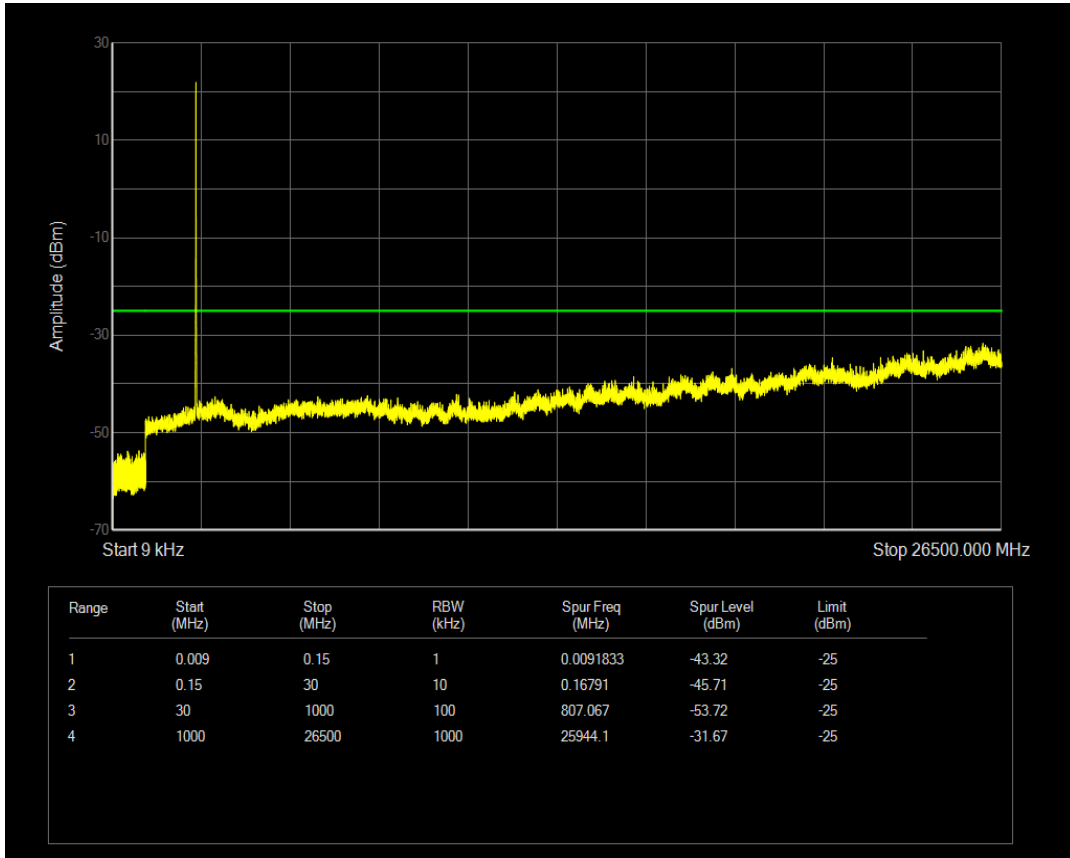

Band7 QAM16 BW=5MHz Channel=20775 RB Size=25 Position=#0

Band7 QAM16 BW=5MHz Channel=20775 RB Size=1 Position=#0