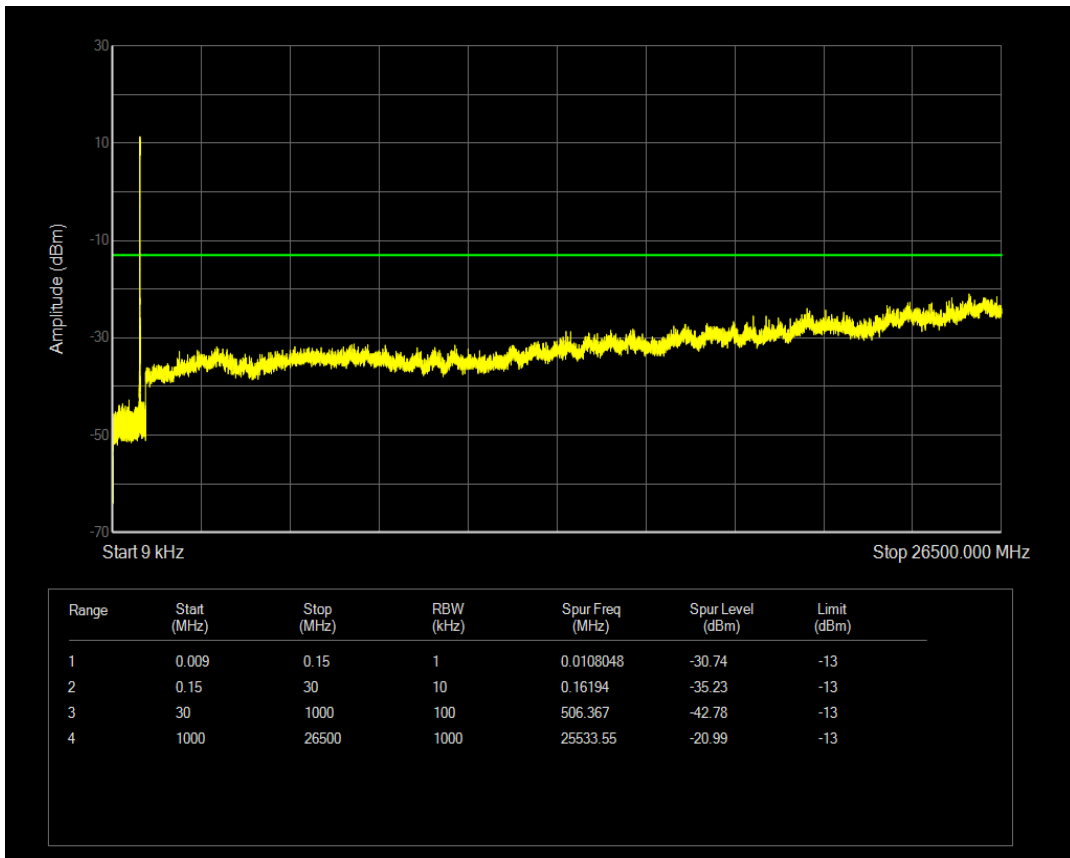

Band5 QAM16 BW=10MHz Channel=20450 RB Size=50 Position=#0

Band5 QPSK BW=10MHz Channel=20525 RB Size=50 Position=#0