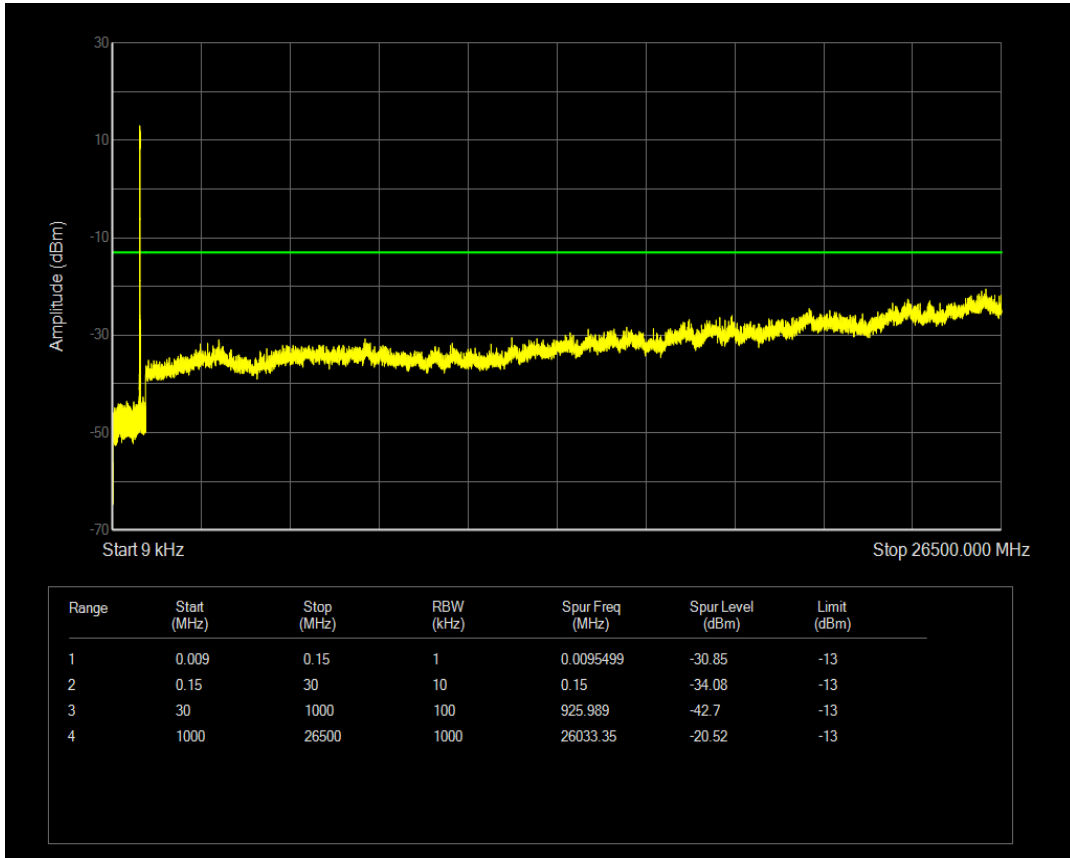

Band5 QPSK BW=5MHz Channel=20625 RB Size=25 Position=#0

Band5 QAM16 BW=5MHz Channel=20625 RB Size=1 Position=#0

Band5 QPSK BW=10MHz Channel=20450 RB Size=1 Position=#0

Band5 QAM16 BW=5MHz Channel=20625 RB Size=25 Position=#0

Band5 QAM16 BW=10MHz Channel=20450 RB Size=1 Position=#0

Band5 QPSK BW=10MHz Channel=20450 RB Size=50 Position=#0

Band5 QAM16 BW=10MHz Channel=20450 RB Size=50 Position=#0

Band5 QPSK BW=10MHz Channel=20525 RB Size=50 Position=#0