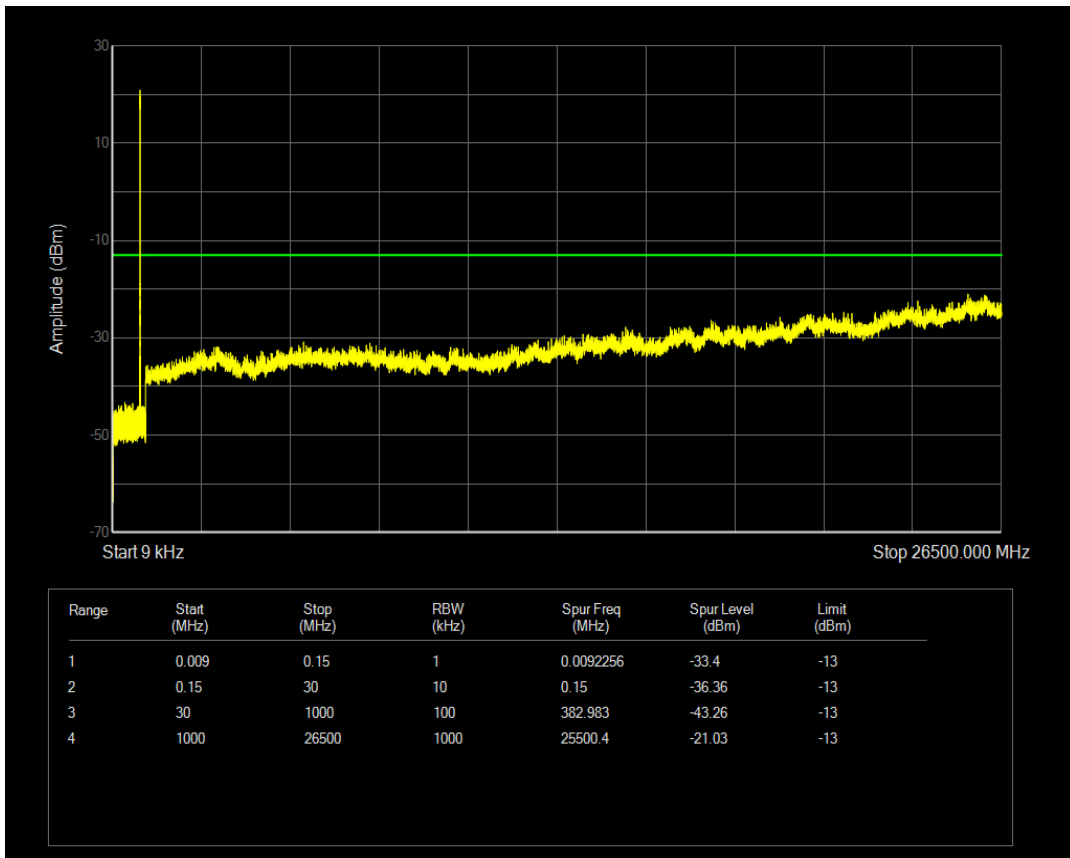

Band5 QPSK BW=1.4MHz Channel=20525 RB Size=6 Position=#0

Band5 QAM16 BW=1.4MHz Channel=20525 RB Size=6 Position=#0

Band5 QAM16 BW=1.4MHz Channel=20525 RB Size=1 Position=#0

Band5 QPSK BW=1.4MHz Channel=20643 RB Size=6 Position=#0

Band5 QPSK BW=1.4MHz Channel=20643 RB Size=1 Position=#0

Band5 QAM16 BW=1.4MHz Channel=20643 RB Size=1 Position=#0

Band5 QPSK BW=3MHz Channel=20415 RB Size=1 Position=#0

Band5 QAM16 BW=1.4MHz Channel=20643 RB Size=6 Position=#0