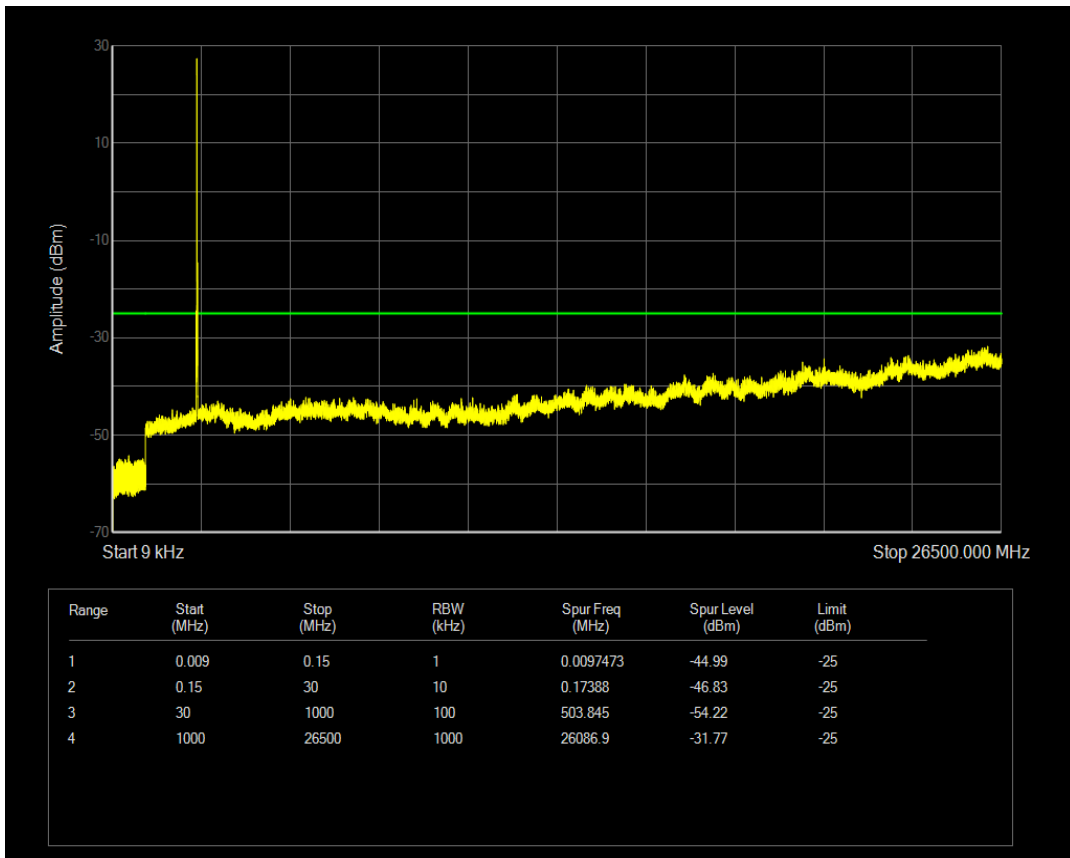

Band7 QAM16 BW=10MHz Channel=20800 RB Size=1 Position=#0

Band7 QPSK BW=10MHz Channel=20800 RB Size=50 Position=#0

Band7 QAM16 BW=10MHz Channel=20800 RB Size=50 Position=#0

Band7 QPSK BW=10MHz Channel=21100 RB Size=50 Position=#0

Band7 QPSK BW=10MHz Channel=21100 RB Size=1 Position=#0

Band7 QAM16 BW=10MHz Channel=21100 RB Size=1 Position=#0

Band7 QAM16 BW=10MHz Channel=21100 RB Size=50 Position=#0

Band7 QPSK BW=10MHz Channel=21400 RB Size=1 Position=#0