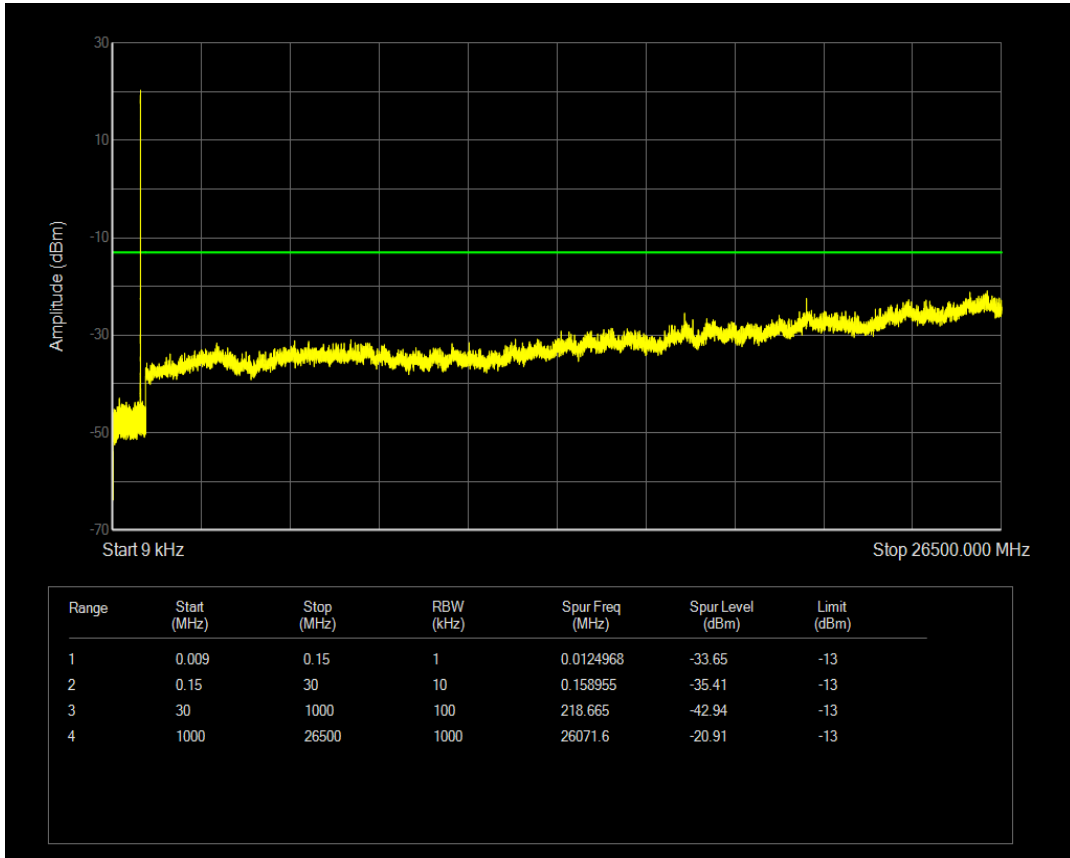

Band5 QPSK BW=1.4MHz Channel=20525 RB Size=6 Position=#0

Band5 QAM16 BW=1.4MHz Channel=20525 RB Size=6 Position=#0

Band5 QAM16 BW=1.4MHz Channel=20525 RB Size=1 Position=#0

Band5 QPSK BW=1.4MHz Channel=20643 RB Size=6 Position=#0

Band5 QPSK BW=1.4MHz Channel=20643 RB Size=1 Position=#0

Band5 QAM16 BW=1.4MHz Channel=20643 RB Size=1 Position=#0

Band5 QPSK BW=3MHz Channel=20415 RB Size=1 Position=#0

Band5 QAM16 BW=1.4MHz Channel=20643 RB Size=6 Position=#0

Band5 QPSK BW=3MHz Channel=20415 RB Size=15 Position=#0

Band5 QAM16 BW=3MHz Channel=20415 RB Size=1 Position=#0

Band5 QAM16 BW=3MHz Channel=20415 RB Size=15 Position=#0

Band5 QPSK BW=3MHz Channel=20525 RB Size=15 Position=#0