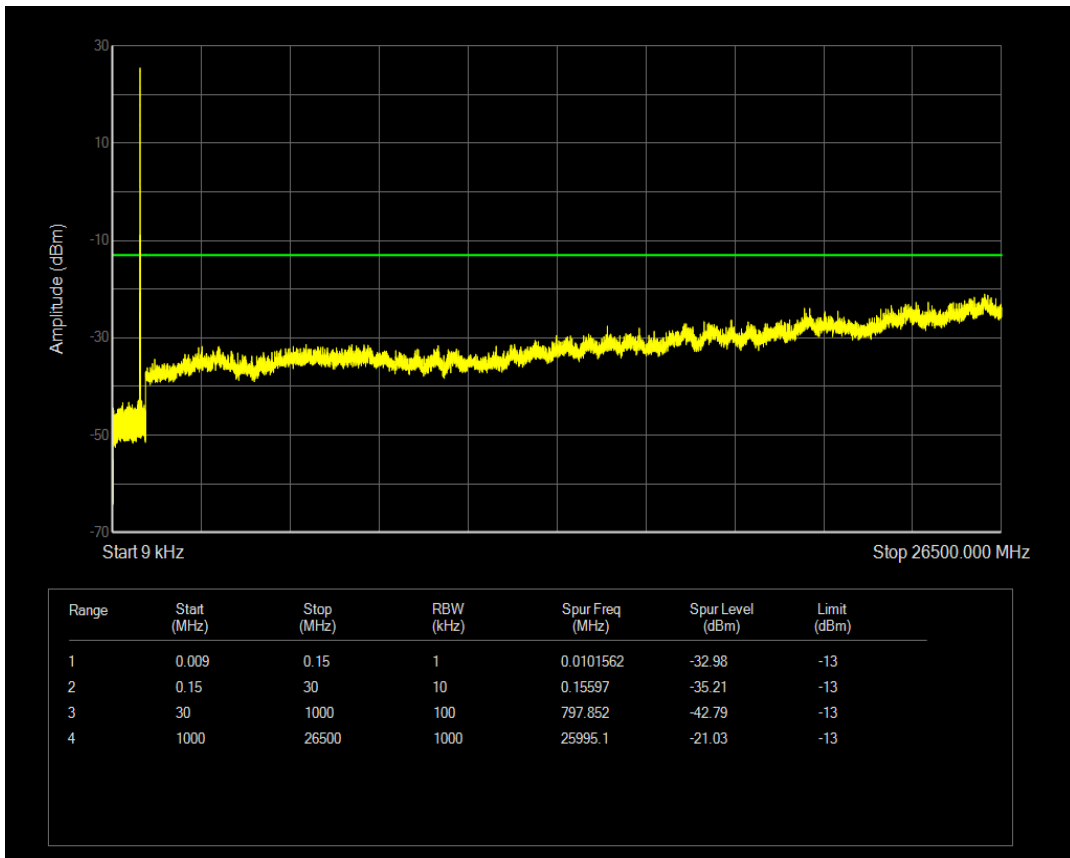

Band5 QPSK BW=1.4MHz Channel=20525 RB Size=6 Position=#0

Band5 QAM16 BW=1.4MHz Channel=20525 RB Size=6 Position=#0

Band5 QAM16 BW=1.4MHz Channel=20525 RB Size=1 Position=#0

Band5 QPSK BW=1.4MHz Channel=20643 RB Size=6 Position=#0

Band5 QPSK BW=1.4MHz Channel=20643 RB Size=1 Position=#0

Band5 QAM16 BW=1.4MHz Channel=20643 RB Size=1 Position=#0

Band5 QPSK BW=3MHz Channel=20415 RB Size=1 Position=#0

Band5 QAM16 BW=1.4MHz Channel=20643 RB Size=6 Position=#0