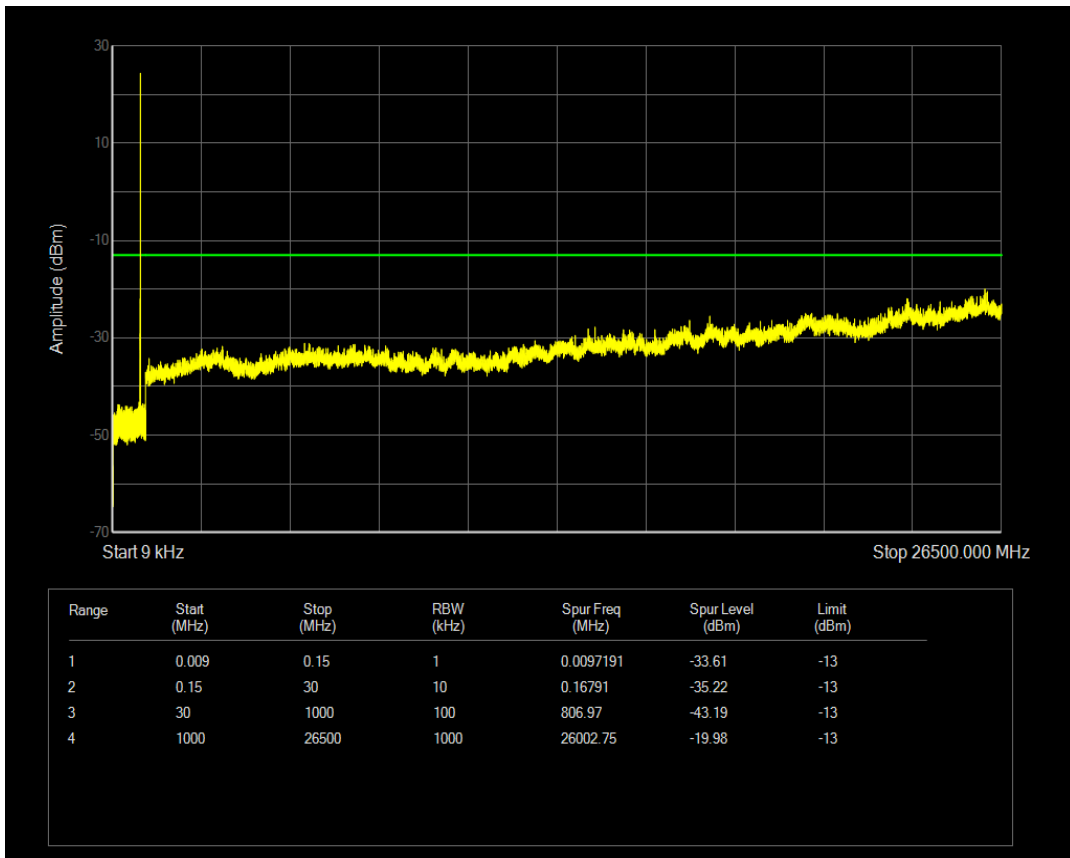

Band5 QPSK BW=1.4MHz Channel=20643 RB Size=1 Position=#0

Band5 QAM16 BW=1.4MHz Channel=20643 RB Size=1 Position=#0

Band5 QPSK BW=3MHz Channel=20415 RB Size=1 Position=#0

Band5 QAM16 BW=1.4MHz Channel=20643 RB Size=6 Position=#0

Band5 QPSK BW=3MHz Channel=20415 RB Size=15 Position=#0

Band5 QAM16 BW=3MHz Channel=20415 RB Size=1 Position=#0

Band5 QAM16 BW=3MHz Channel=20415 RB Size=15 Position=#0

Band5 QPSK BW=3MHz Channel=20525 RB Size=15 Position=#0

Band5 QPSK BW=3MHz Channel=20525 RB Size=1 Position=#0

Band5 QAM16 BW=3MHz Channel=20525 RB Size=1 Position=#0

Band5 QPSK BW=3MHz Channel=20635 RB Size=1 Position=#0

Band5 QAM16 BW=3MHz Channel=20525 RB Size=15 Position=#0