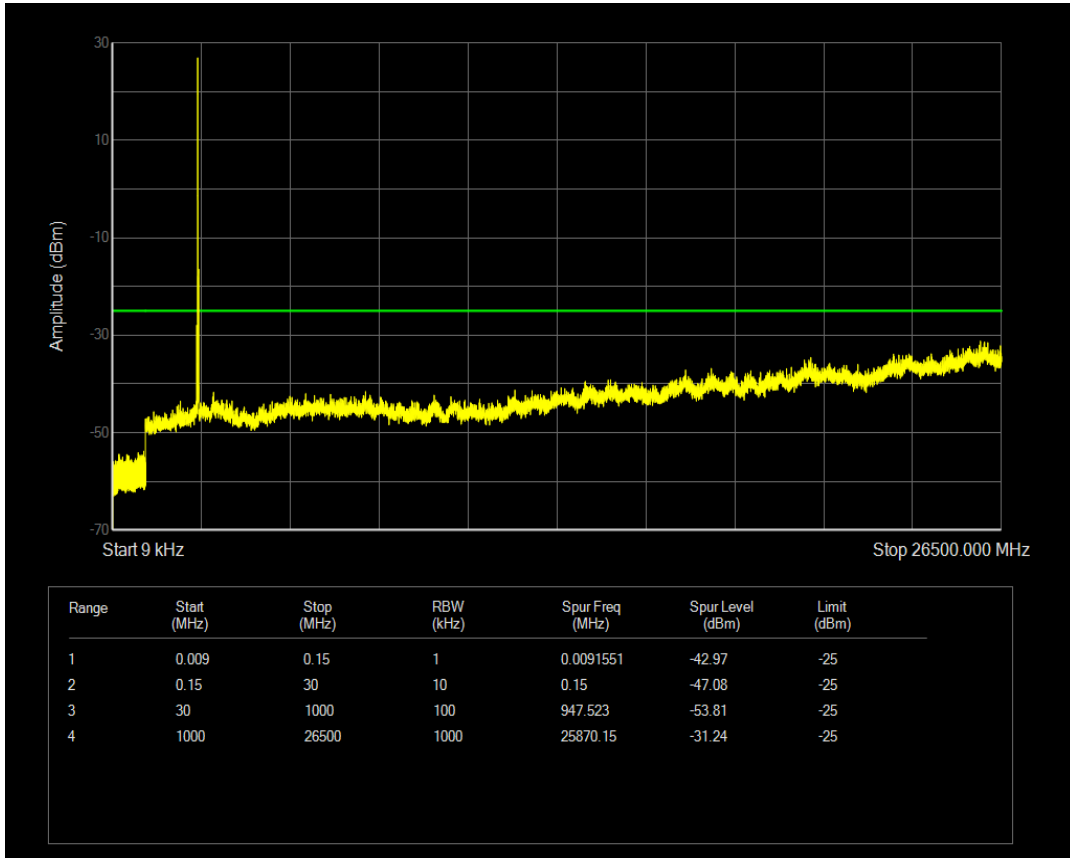

Band7 QAM16 BW=15MHz Channel=21375 RB Size=1 Position=#0

Band7 QPSK BW=20MHz Channel=20850 RB Size=1 Position=#0