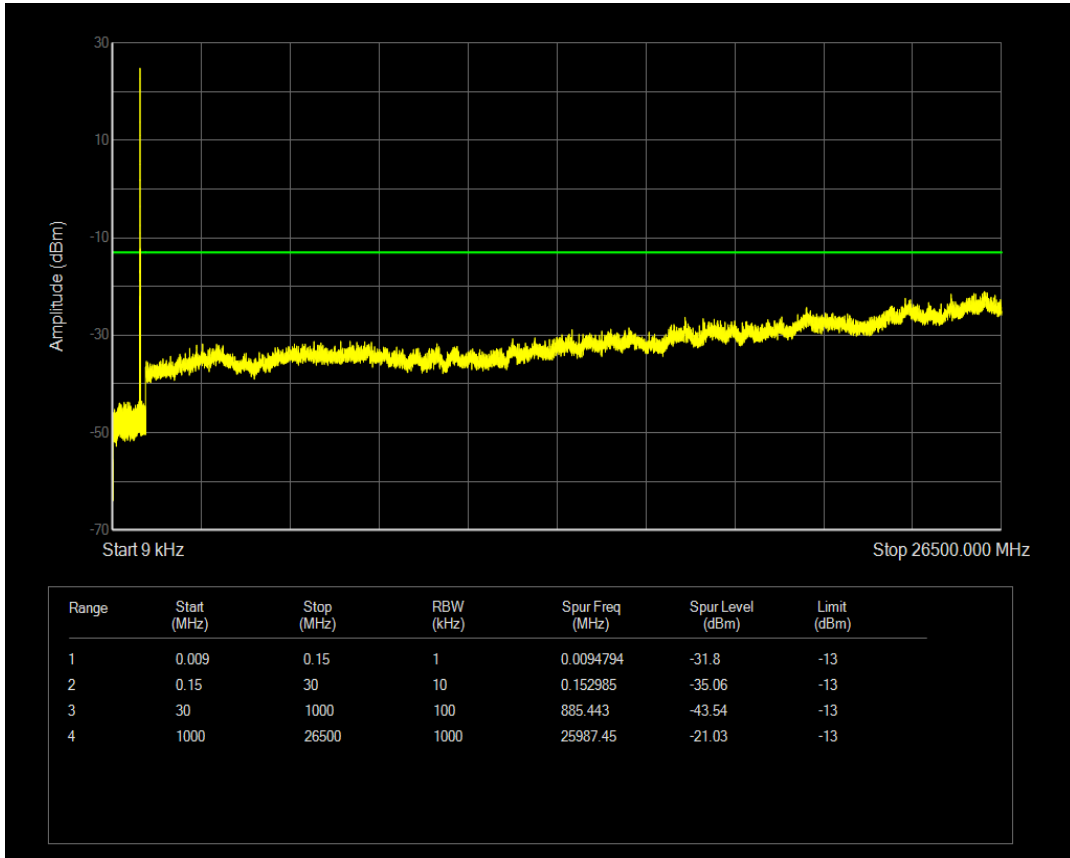

Band5 QPSK BW=5MHz Channel=20425 RB Size=1 Position=#0

Band5 QAM16 BW=5MHz Channel=20425 RB Size=1 Position=#0

Band5 QAM16 BW=5MHz Channel=20425 RB Size=25 Position=#0

Band5 QPSK BW=5MHz Channel=20525 RB Size=1 Position=#0

Band5 QAM16 BW=5MHz Channel=20525 RB Size=1 Position=#0

Band5 QPSK BW=5MHz Channel=20525 RB Size=25 Position=#0

Band5 QAM16 BW=5MHz Channel=20525 RB Size=25 Position=#0

Band5 QPSK BW=5MHz Channel=20625 RB Size=1 Position=#0