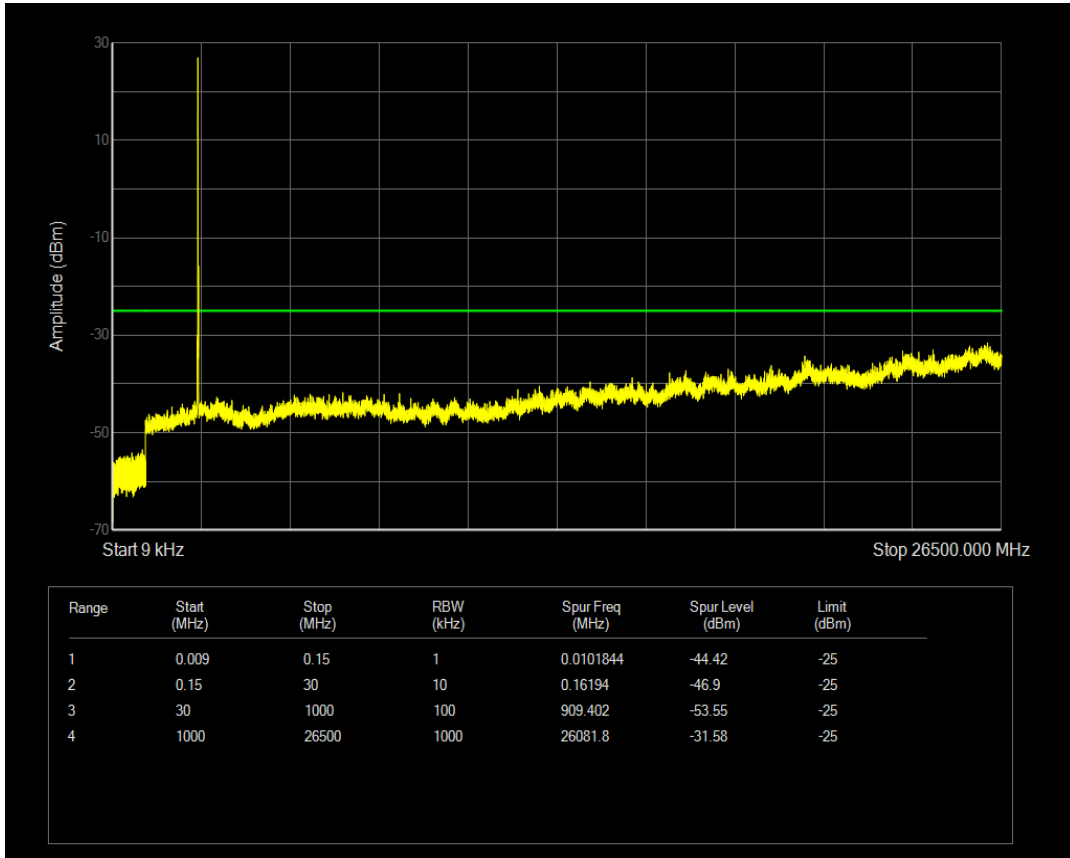

Band7 QAM16 BW=10MHz Channel=20800 RB Size=1 Position=#0

Band7 QPSK BW=10MHz Channel=20800 RB Size=50 Position=#0

Band7 QAM16 BW=10MHz Channel=20800 RB Size=50 Position=#0

Band7 QPSK BW=10MHz Channel=21100 RB Size=50 Position=#0

Band7 QPSK BW=10MHz Channel=21100 RB Size=1 Position=#0

Band7 QAM16 BW=10MHz Channel=21100 RB Size=1 Position=#0

Band7 QAM16 BW=10MHz Channel=21100 RB Size=50 Position=#0

Band7 QPSK BW=10MHz Channel=21400 RB Size=1 Position=#0

Band7 QPSK BW=10MHz Channel=21400 RB Size=50 Position=#0

Band7 QAM16 BW=10MHz Channel=21400 RB Size=1 Position=#0

Band7 QAM16 BW=10MHz Channel=21400 RB Size=50 Position=#0

Band7 QPSK BW=15MHz Channel=20825 RB Size=75 Position=#0