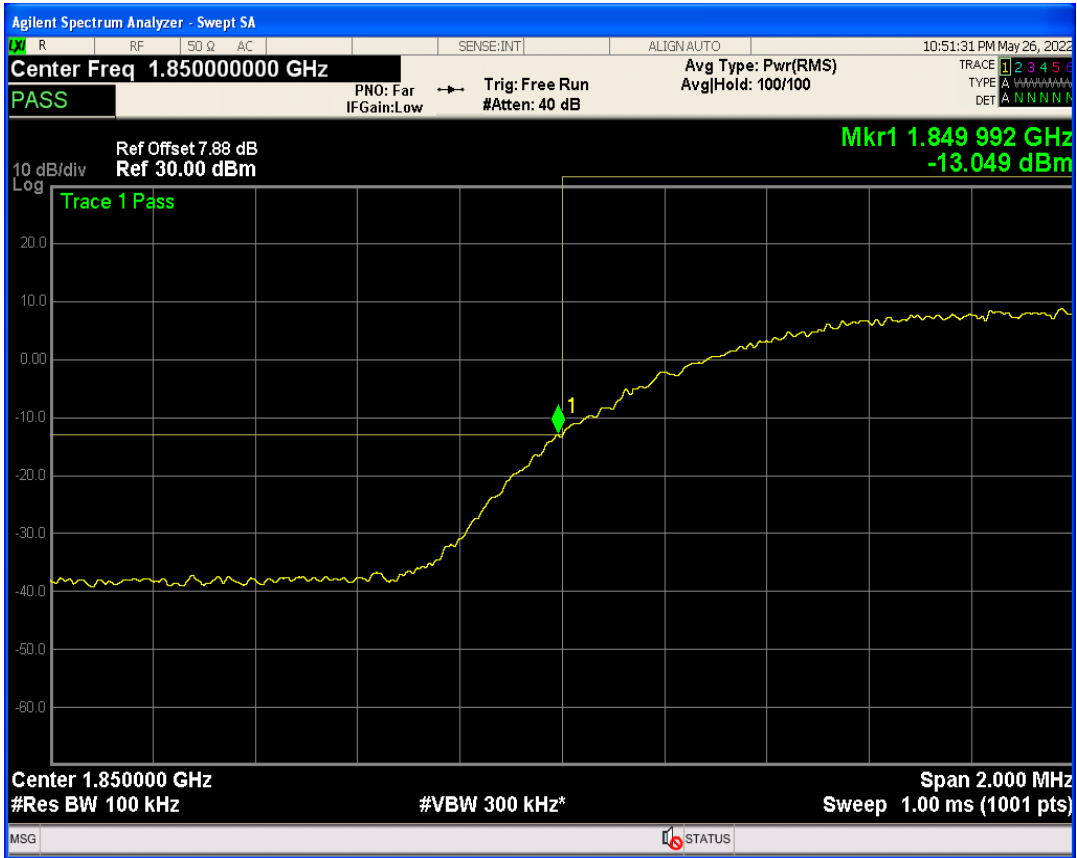

WCDMA Band2 Channel=9538