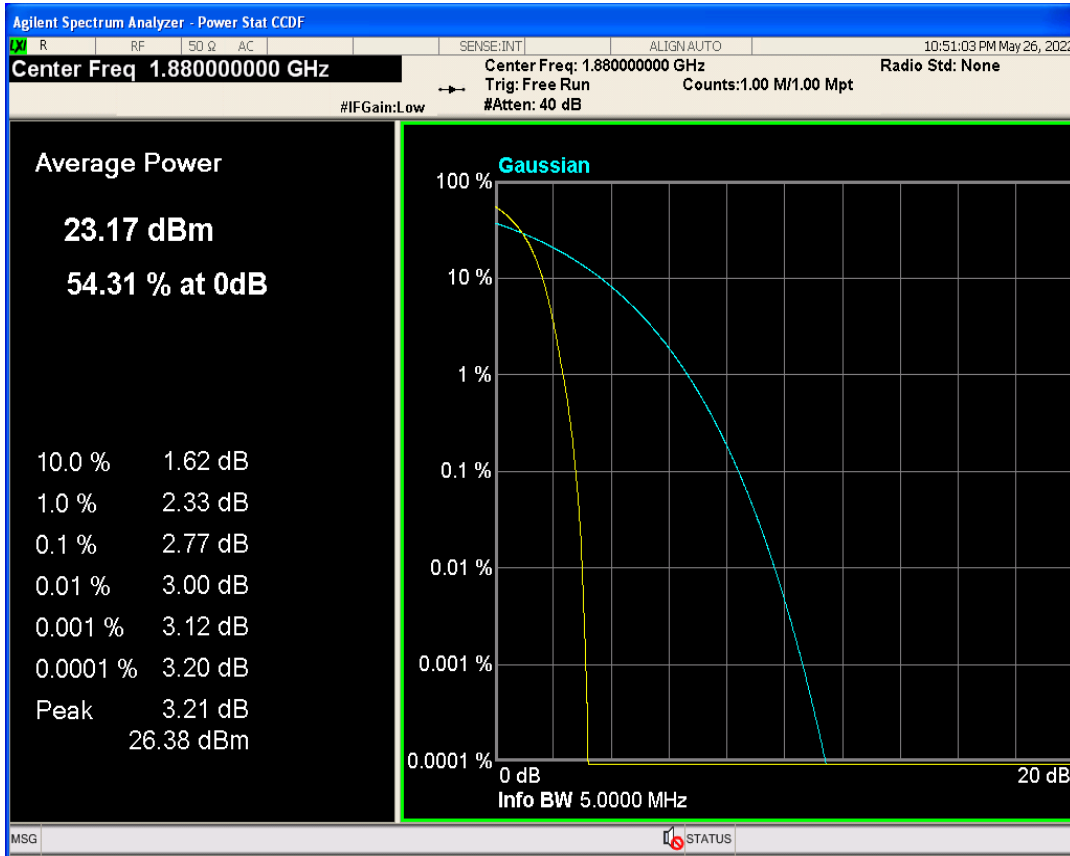

WCDMA Band2 Channel=9262