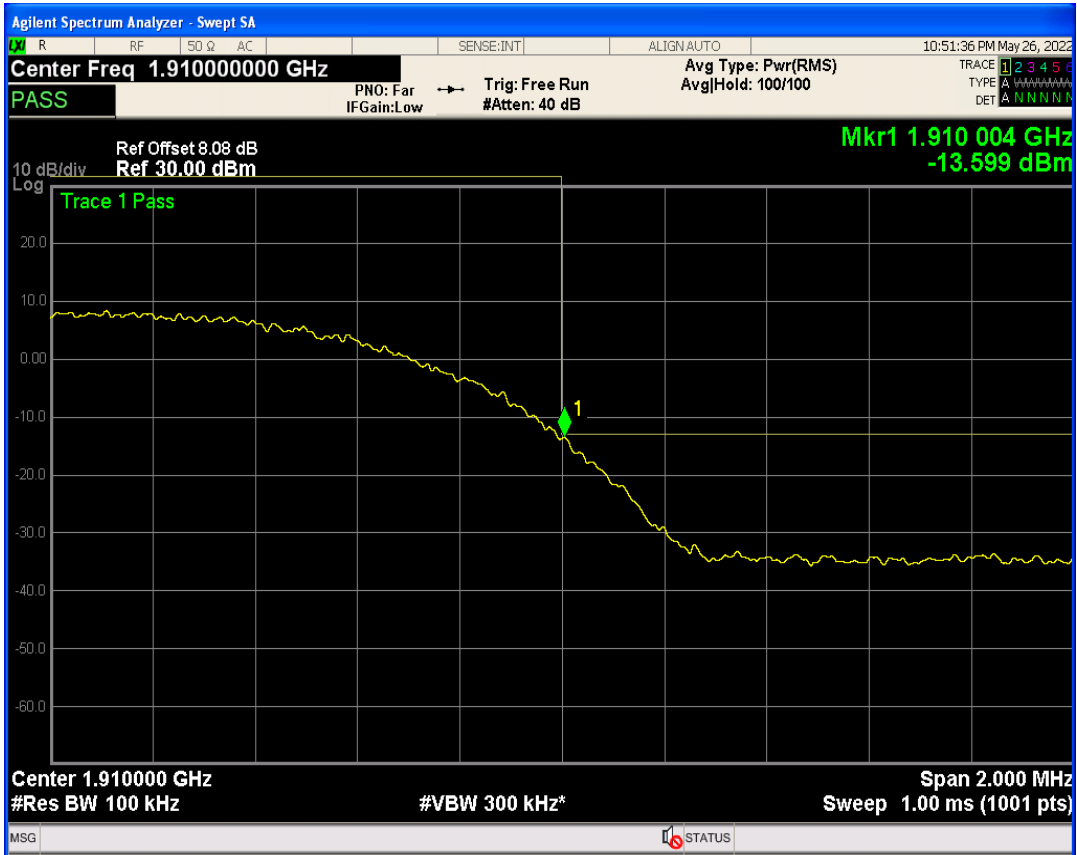

WCDMA Band5 Channel=4182

05 Band edge

Band	Channel	Frequency (MHz)	Spur Freq (MHz)	Spur Level (dBm)	Limit (dBm)	Verdict
WCDMA Band2	9262	1852.4	1849.99	-13.04	-13	PASS
WCDMA Band2	9538	1907.6	1910.00	-13.59	-13	PASS
WCDMA Band4	1312	1712.4	1710.00	-13.45	-13	PASS
WCDMA Band4	1513	1752.6	1755.00	-15.38	-13	PASS
WCDMA Band5	4233	846.6	849.00	-14.82	-13	PASS

WCDMA Band2 Channel=9262

WCDMA Band2 Channel=9538

WCDMA Band4 Channel=1312

WCDMA Band4 Channel=1513

WCDMA Band5 Channel=4233

06 Out-of-band emissions

Band	Channel	Frequency (MHz)	Spur Freq (MHz)	Spur Level (dBm)	Limit (dBm)	Verdict
WCDMA Band2	9262	1852.4	19907.64	-23.56	-13	PASS
WCDMA Band2	9400	1880	19890.66	-22.89	-13	PASS
WCDMA Band2	9538	1907.6	19838.74	-23.86	-13	PASS
WCDMA Band4	1312	1712.4	19909.14	-23.55	-13	PASS
WCDMA Band4	1413	1732.6	17098.36	-24.42	-13	PASS
WCDMA Band4	1513	1752.6	19837.24	-24.14	-13	PASS
WCDMA Band5	4132	826.4	3159.58	-29.44	-13	PASS
WCDMA Band5	4182	836.4	3302.15	-30.05	-13	PASS
WCDMA Band5	4233	846.6	3272.24	-29.85	-13	PASS