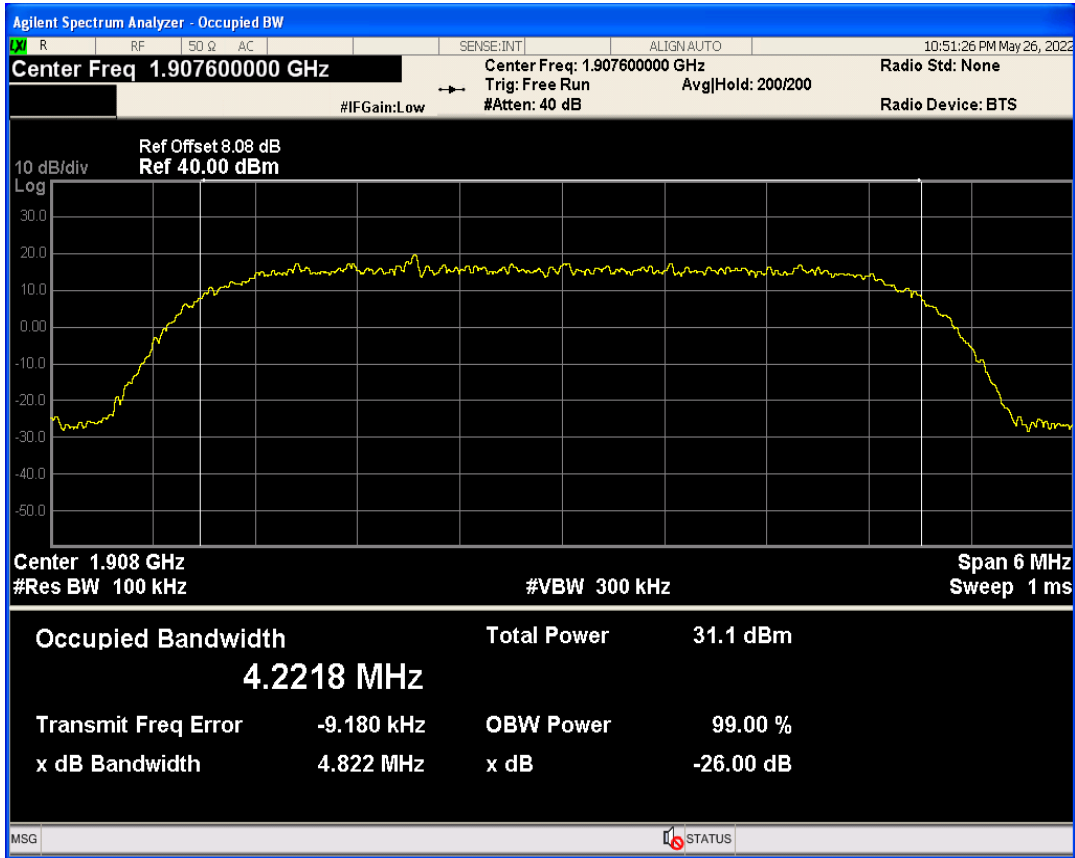

WCDMA Band4 Channel=1312