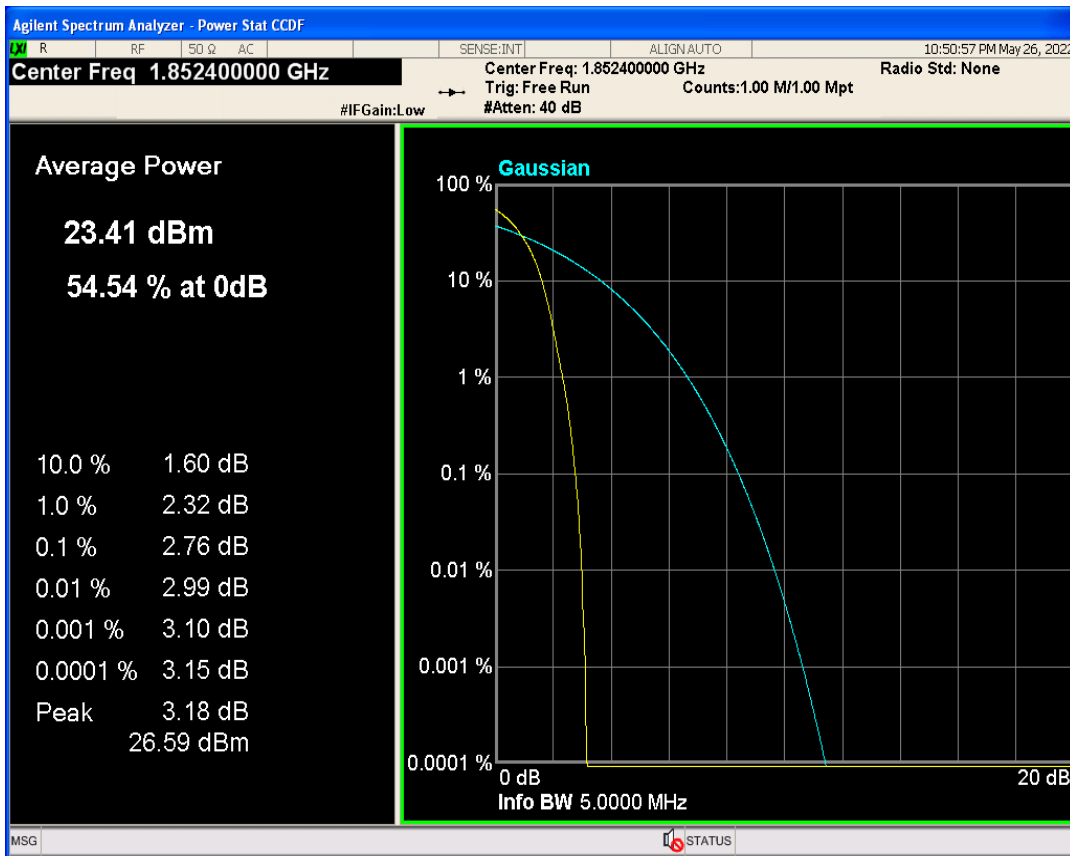

WCDMA Band2 Channel=9538