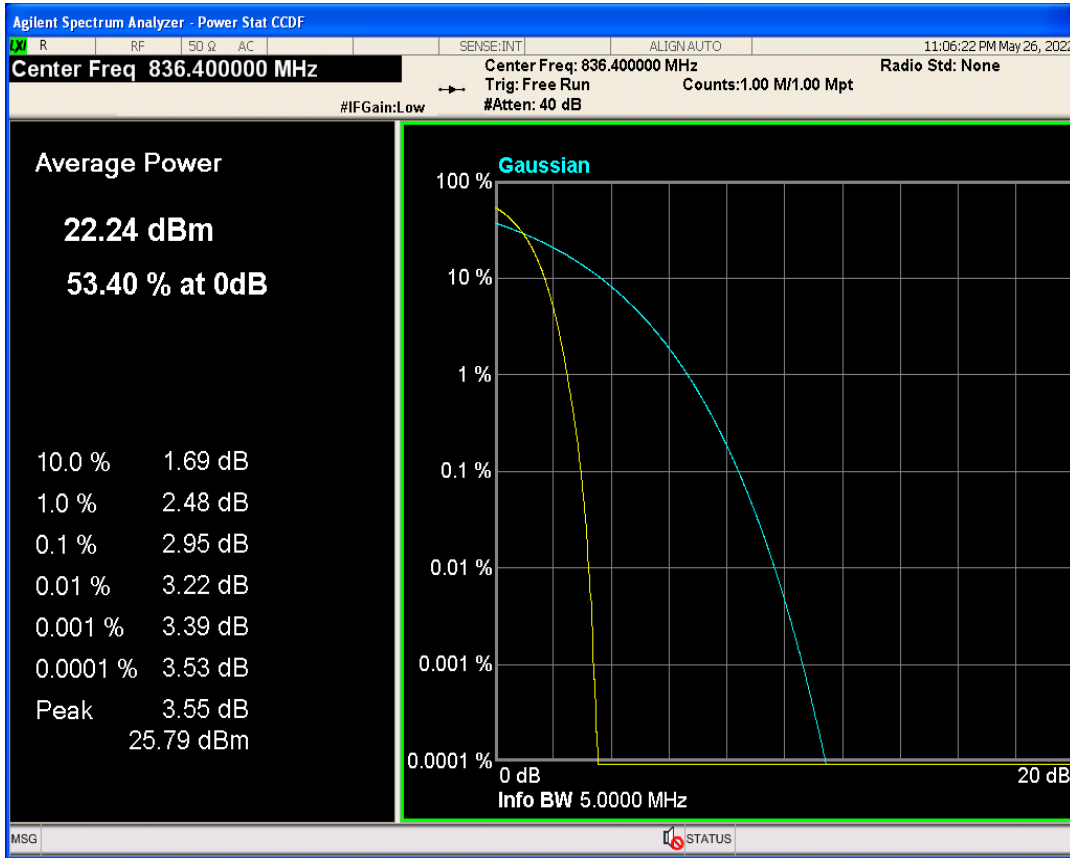

WCDMA Band2 Channel=9400

WCDMA Band2 Channel=9262

WCDMA Band2 Channel=9538

WCDMA Band4 Channel=1312

WCDMA Band4 Channel=1513

WCDMA Band4 Channel=1413

WCDMA Band5 Channel=4132

04 Occupied bandwidth