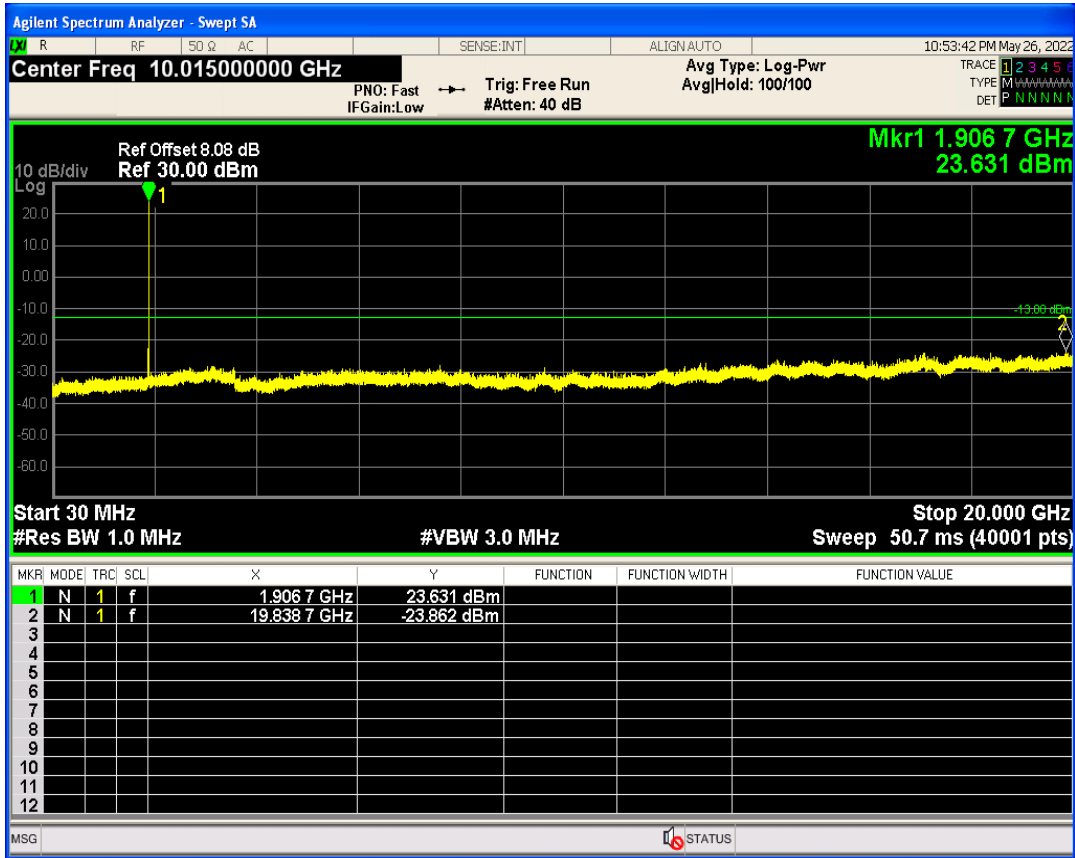

WCDMA Band2 Channel=9262

WCDMA Band2 Channel=9538

WCDMA Band4 Channel=1312

WCDMA Band4 Channel=1513

WCDMA Band5 Channel=4233

06 Out-of-band emissions

Band	Channel	Frequency (MHz)	Spur Freq (MHz)	Spur Level (dBm)	Limit (dBm)	Verdict
WCDMA Band2	9262	1852.4	19907.64	-23.56	-13	PASS
WCDMA Band2	9400	1880	19890.66	-22.89	-13	PASS
WCDMA Band2	9538	1907.6	19838.74	-23.86	-13	PASS
WCDMA Band4	1312	1712.4	19909.14	-23.55	-13	PASS
WCDMA Band4	1413	1732.6	17098.36	-24.42	-13	PASS
WCDMA Band4	1513	1752.6	19837.24	-24.14	-13	PASS
WCDMA Band5	4132	826.4	3159.58	-29.44	-13	PASS
WCDMA Band5	4182	836.4	3302.15	-30.05	-13	PASS
WCDMA Band5	4233	846.6	3272.24	-29.85	-13	PASS

WCDMA Band2 Channel=9262

WCDMA Band2 Channel=9400

WCDMA Band2 Channel=9538

WCDMA Band4 Channel=1413

WCDMA Band4 Channel=1312

WCDMA Band4 Channel=1513

WCDMA Band5 Channel=4132

WCDMA Band5 Channel=4182