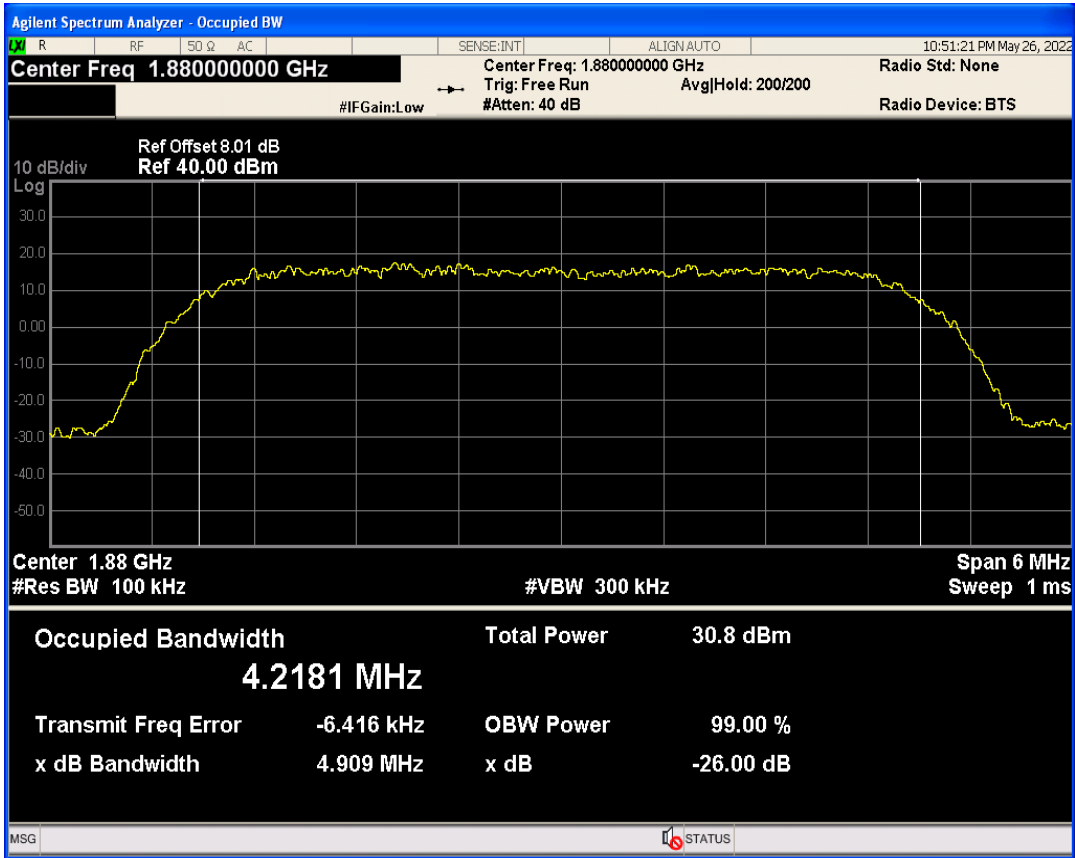

WCDMA Band2 Channel=9262