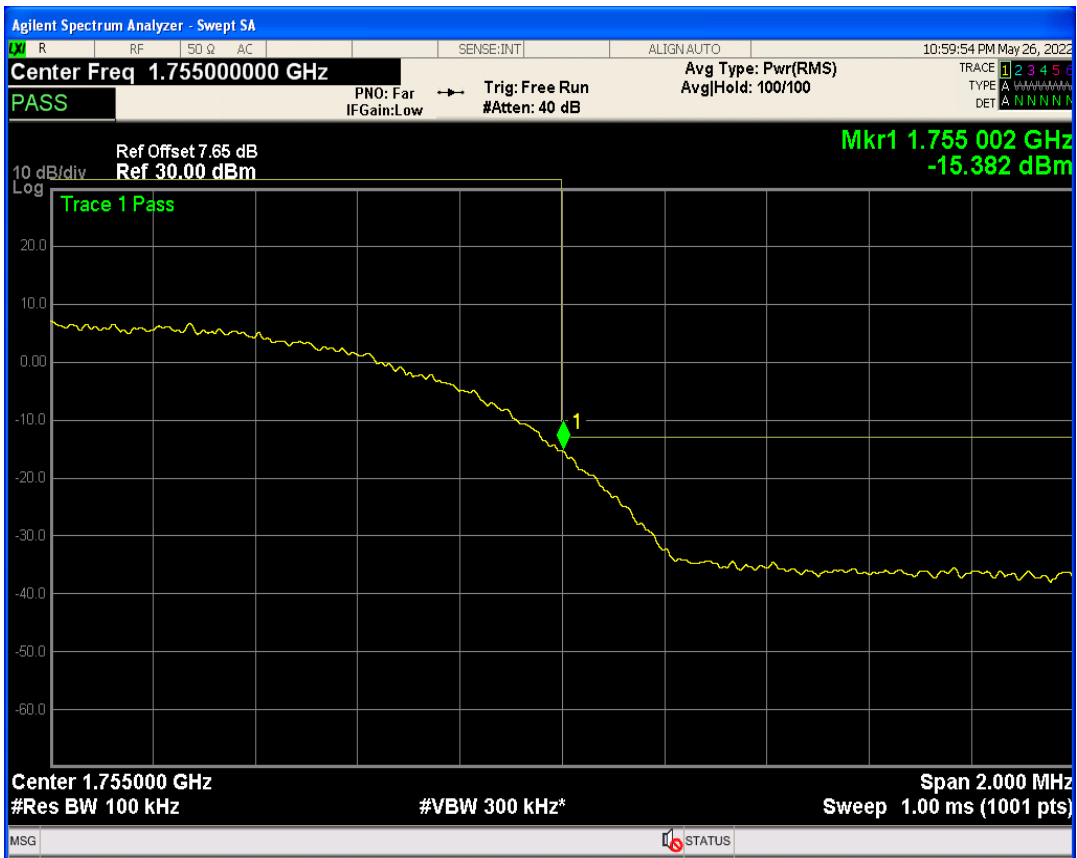

WCDMA Band2 Channel=9262

WCDMA Band2 Channel=9538

WCDMA Band4 Channel=1312

WCDMA Band4 Channel=1513

WCDMA Band5 Channel=4233

06 Out-of-band emissions

Band	Channel	Frequency (MHz)	Spur Freq (MHz)	Spur Level (dBm)	Limit (dBm)	Verdict
WCDMA Band2	9262	1852.4	19907.64	-23.56	-13	PASS
WCDMA Band2	9400	1880	19890.66	-22.89	-13	PASS
WCDMA Band2	9538	1907.6	19838.74	-23.86	-13	PASS
WCDMA Band4	1312	1712.4	19909.14	-23.55	-13	PASS
WCDMA Band4	1413	1732.6	17098.36	-24.42	-13	PASS
WCDMA Band4	1513	1752.6	19837.24	-24.14	-13	PASS
WCDMA Band5	4132	826.4	3159.58	-29.44	-13	PASS
WCDMA Band5	4182	836.4	3302.15	-30.05	-13	PASS
WCDMA Band5	4233	846.6	3272.24	-29.85	-13	PASS

WCDMA Band2 Channel=9262

WCDMA Band2 Channel=9400

WCDMA Band2 Channel=9538

WCDMA Band4 Channel=1413

WCDMA Band4 Channel=1312

WCDMA Band4 Channel=1513

WCDMA Band5 Channel=4132

WCDMA Band5 Channel=4182