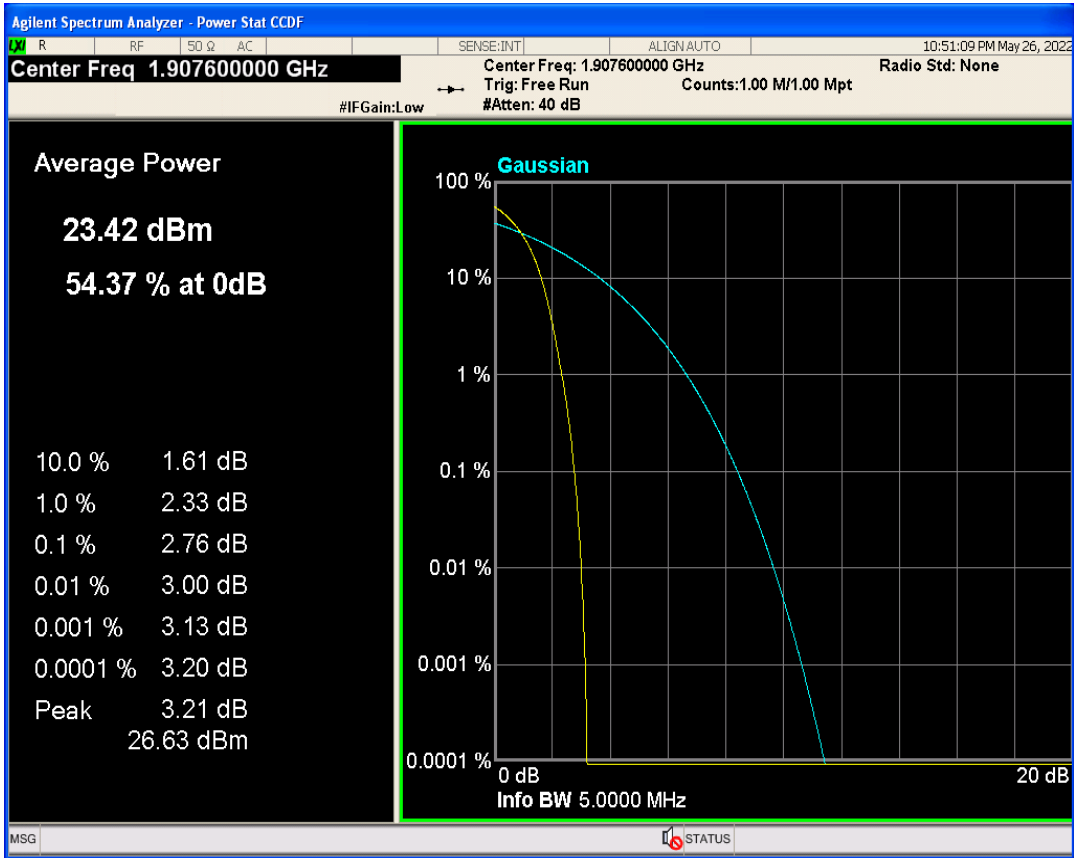

WCDMA Band4 Channel=1312