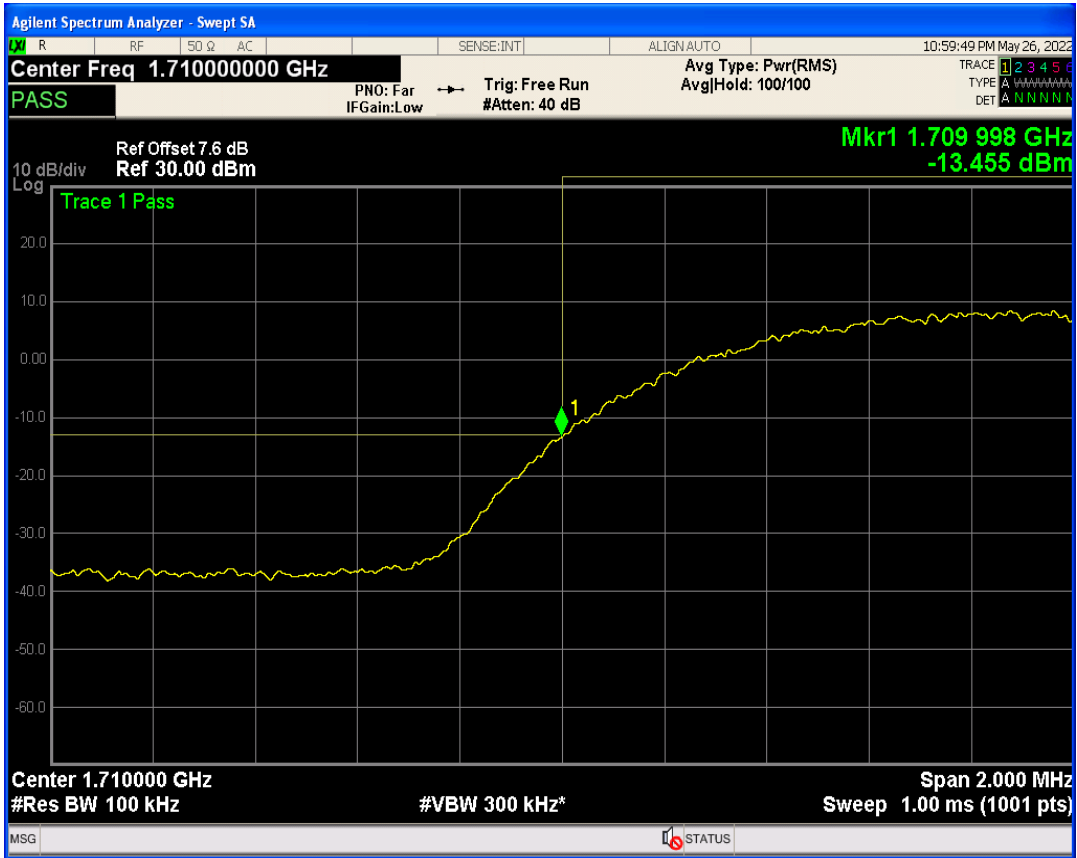

WCDMA Band5 Channel=4182

05 Band edge

Band	Channel	Frequency (MHz)	Spur Freq (MHz)	Spur Level (dBm)	Limit (dBm)	Verdict
WCDMA Band2	9262	1852.4	1849.99	-13.04	-13	PASS
WCDMA Band2	9538	1907.6	1910.00	-13.59	-13	PASS
WCDMA Band4	1312	1712.4	1710.00	-13.45	-13	PASS
WCDMA Band4	1513	1752.6	1755.00	-15.38	-13	PASS
WCDMA Band5	4233	846.6	849.00	-14.82	-13	PASS

WCDMA Band2 Channel=9262

WCDMA Band2 Channel=9538

WCDMA Band4 Channel=1312

WCDMA Band4 Channel=1513

WCDMA Band5 Channel=4233

06 Out-of-band emissions

Band	Channel	Frequency (MHz)	Spur Freq (MHz)	Spur Level (dBm)	Limit (dBm)	Verdict
WCDMA Band2	9262	1852.4	19907.64	-23.56	-13	PASS
WCDMA Band2	9400	1880	19890.66	-22.89	-13	PASS
WCDMA Band2	9538	1907.6	19838.74	-23.86	-13	PASS
WCDMA Band4	1312	1712.4	19909.14	-23.55	-13	PASS
WCDMA Band4	1413	1732.6	17098.36	-24.42	-13	PASS
WCDMA Band4	1513	1752.6	19837.24	-24.14	-13	PASS
WCDMA Band5	4132	826.4	3159.58	-29.44	-13	PASS
WCDMA Band5	4182	836.4	3302.15	-30.05	-13	PASS
WCDMA Band5	4233	846.6	3272.24	-29.85	-13	PASS