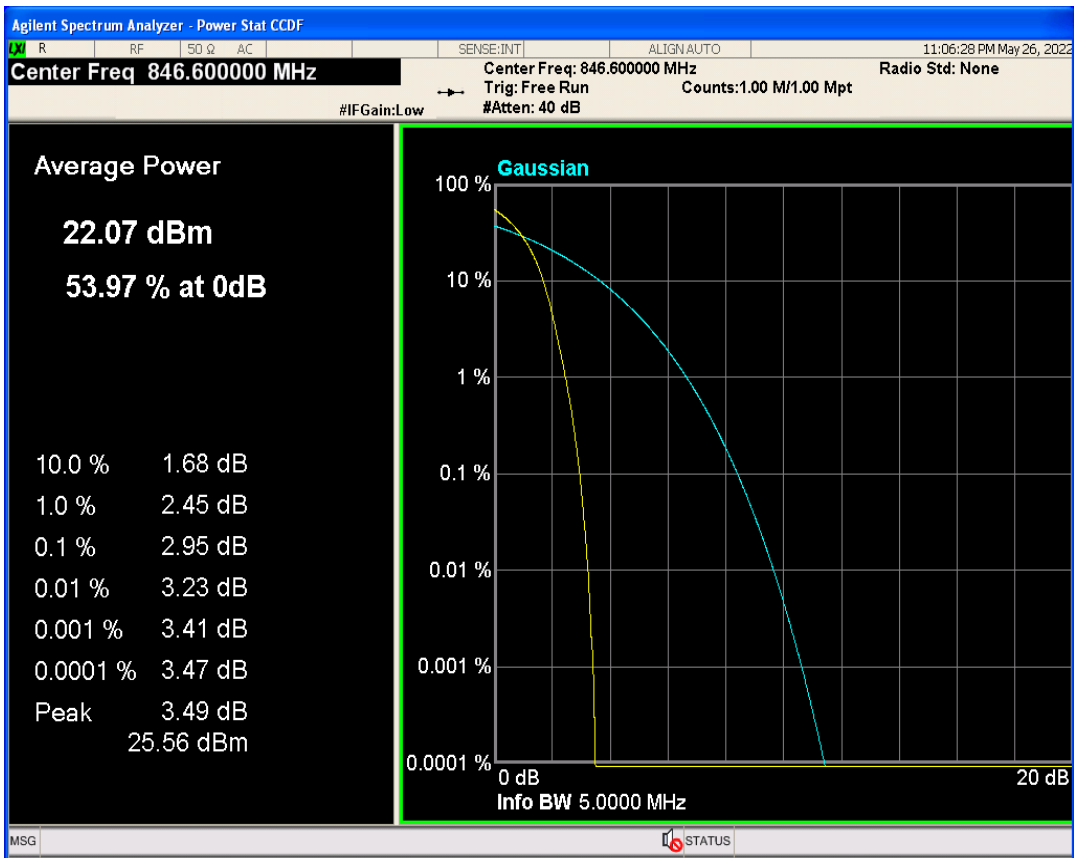

WCDMA Band2 Channel=9400

WCDMA Band2 Channel=9262

WCDMA Band2 Channel=9538

WCDMA Band4 Channel=1312

WCDMA Band4 Channel=1513

WCDMA Band4 Channel=1413

WCDMA Band5 Channel=4132

04 Occupied bandwidth