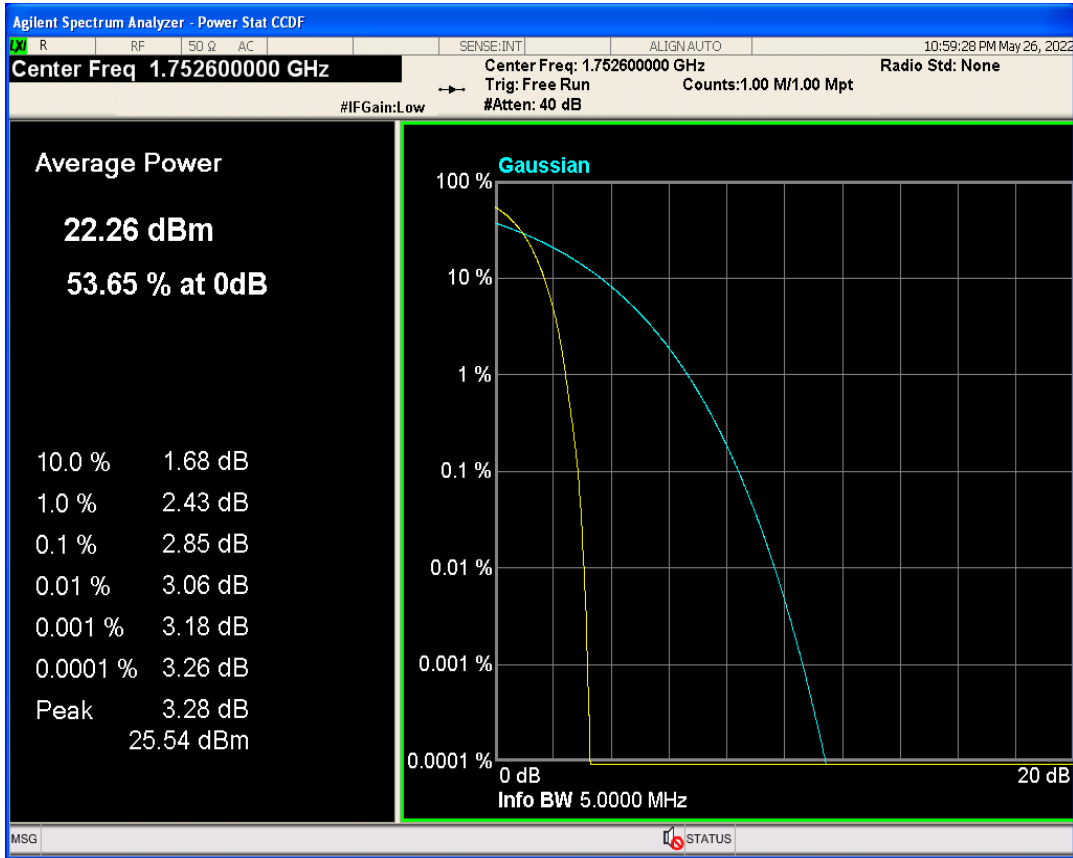

WCDMA Band2 Channel=9400

WCDMA Band2 Channel=9262

WCDMA Band2 Channel=9538

WCDMA Band4 Channel=1312

WCDMA Band4 Channel=1513

WCDMA Band4 Channel=1413

WCDMA Band5 Channel=4132

04 Occupied bandwidth