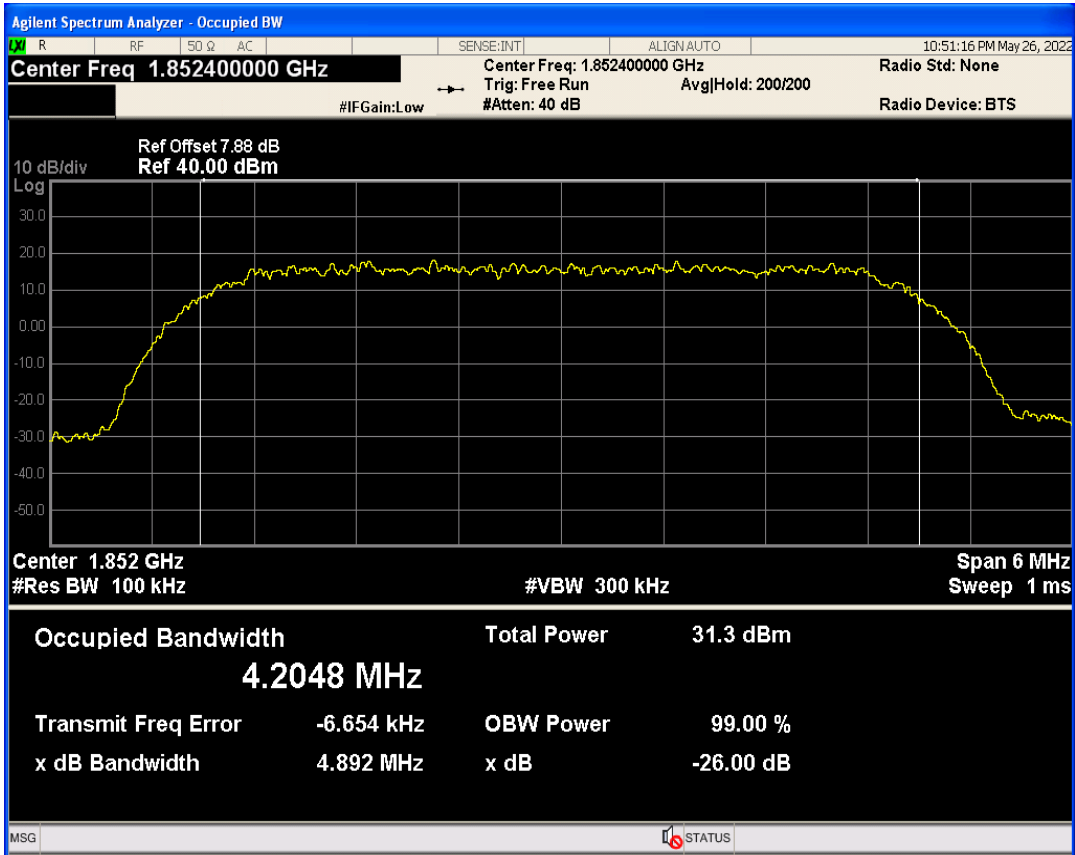

WCDMA Band2 Channel=9538