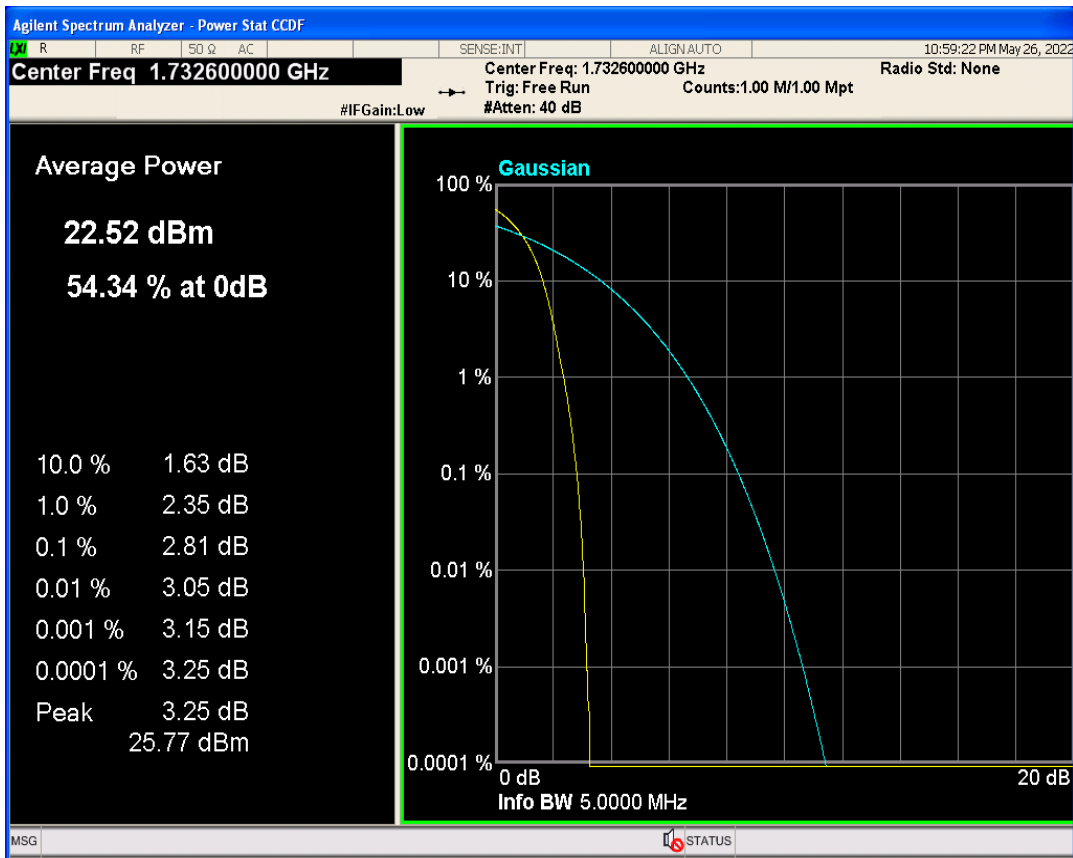

WCDMA Band2 Channel=9400

WCDMA Band2 Channel=9262

WCDMA Band2 Channel=9538

WCDMA Band4 Channel=1312

WCDMA Band4 Channel=1513

WCDMA Band4 Channel=1413

WCDMA Band5 Channel=4132

04 Occupied bandwidth