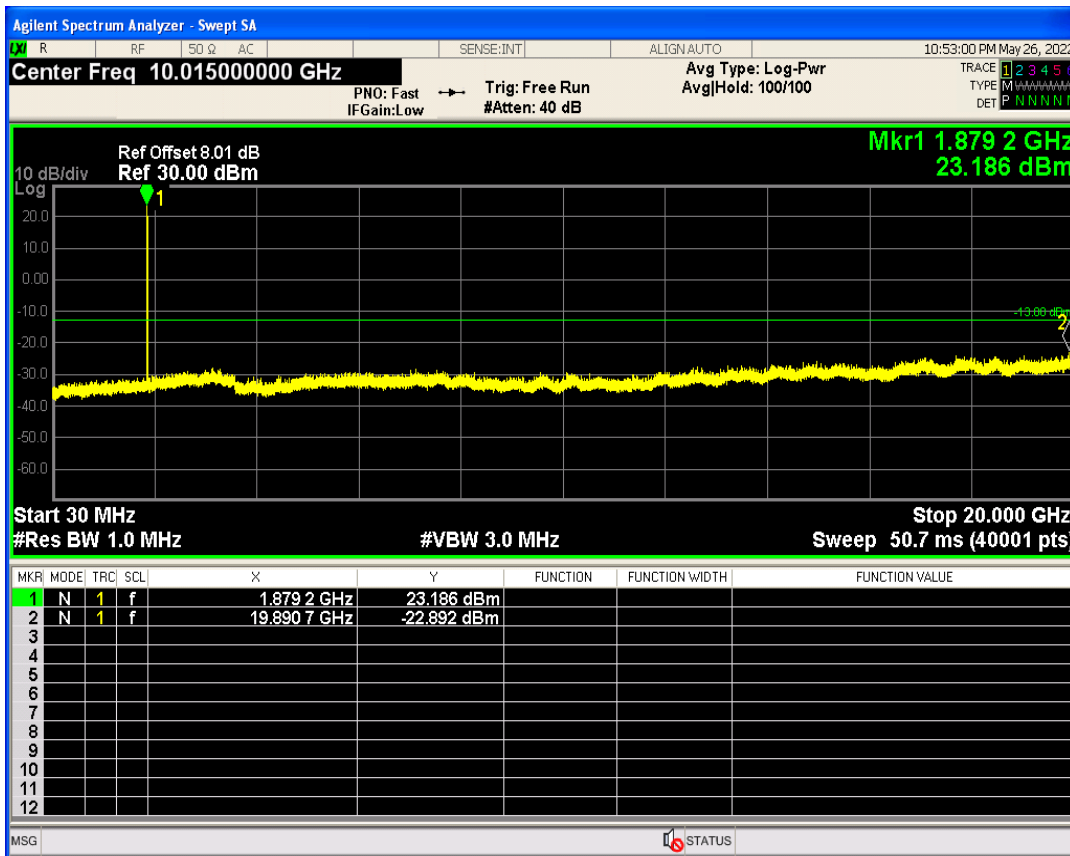

WCDMA Band2 Channel=9262

WCDMA Band2 Channel=9538

WCDMA Band4 Channel=1312

WCDMA Band4 Channel=1513

WCDMA Band5 Channel=4233

06 Out-of-band emissions

Band	Channel	Frequency (MHz)	Spur Freq (MHz)	Spur Level (dBm)	Limit (dBm)	Verdict
WCDMA Band2	9262	1852.4	19907.64	-23.56	-13	PASS
WCDMA Band2	9400	1880	19890.66	-22.89	-13	PASS
WCDMA Band2	9538	1907.6	19838.74	-23.86	-13	PASS
WCDMA Band4	1312	1712.4	19909.14	-23.55	-13	PASS
WCDMA Band4	1413	1732.6	17098.36	-24.42	-13	PASS
WCDMA Band4	1513	1752.6	19837.24	-24.14	-13	PASS
WCDMA Band5	4132	826.4	3159.58	-29.44	-13	PASS
WCDMA Band5	4182	836.4	3302.15	-30.05	-13	PASS
WCDMA Band5	4233	846.6	3272.24	-29.85	-13	PASS

WCDMA Band2 Channel=9262

WCDMA Band2 Channel=9400

WCDMA Band2 Channel=9538

WCDMA Band4 Channel=1413

WCDMA Band4 Channel=1312

WCDMA Band4 Channel=1513

WCDMA Band5 Channel=4132

WCDMA Band5 Channel=4182