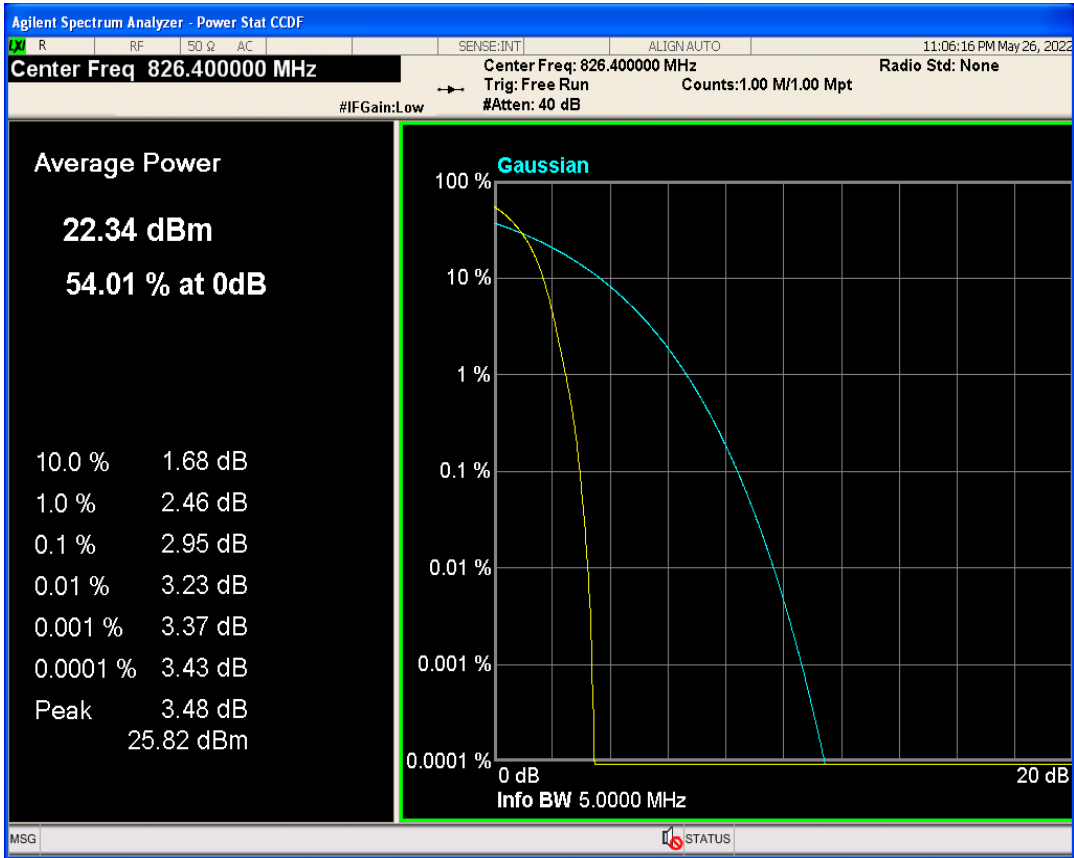

WCDMA Band2 Channel=9400

WCDMA Band2 Channel=9262

WCDMA Band2 Channel=9538

WCDMA Band4 Channel=1312

WCDMA Band4 Channel=1513

WCDMA Band4 Channel=1413

WCDMA Band5 Channel=4132

04 Occupied bandwidth