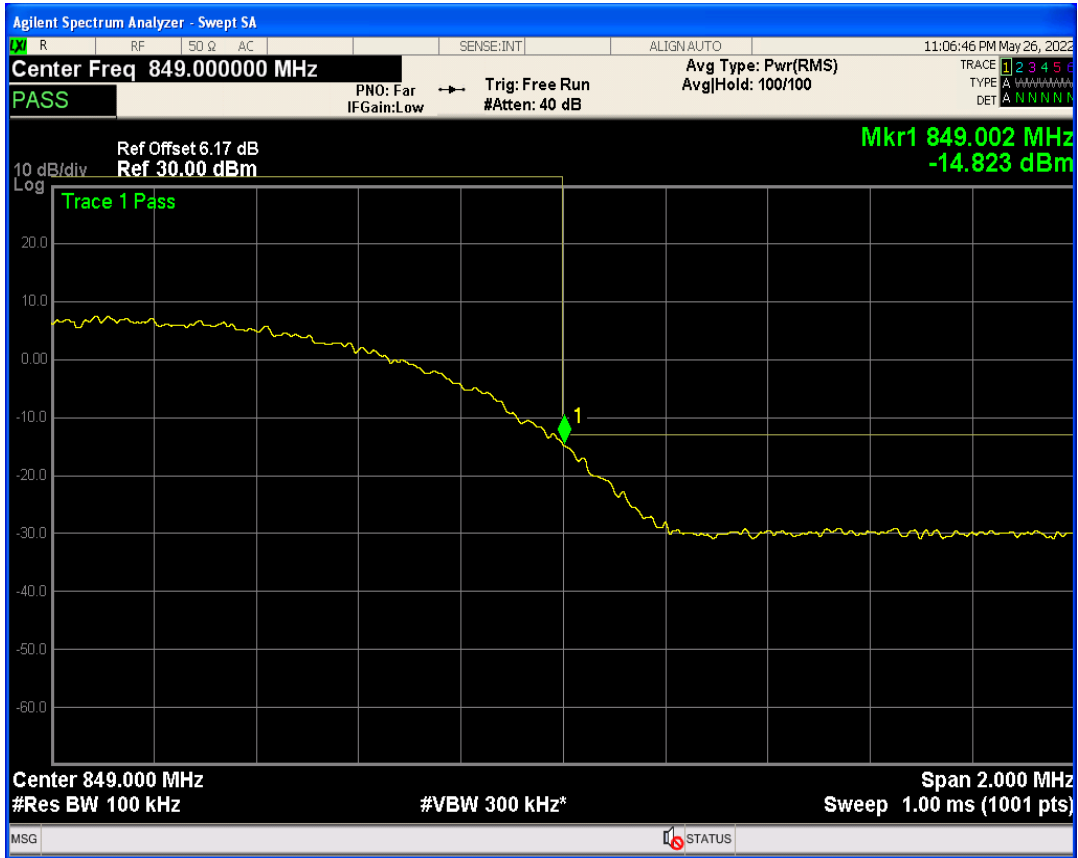

WCDMA Band2 Channel=9262

WCDMA Band2 Channel=9538

WCDMA Band4 Channel=1312

WCDMA Band4 Channel=1513

WCDMA Band5 Channel=4233

06 Out-of-band emissions

Band	Channel	Frequency (MHz)	Spur Freq (MHz)	Spur Level (dBm)	Limit (dBm)	Verdict
WCDMA Band2	9262	1852.4	19907.64	-23.56	-13	PASS
WCDMA Band2	9400	1880	19890.66	-22.89	-13	PASS
WCDMA Band2	9538	1907.6	19838.74	-23.86	-13	PASS
WCDMA Band4	1312	1712.4	19909.14	-23.55	-13	PASS
WCDMA Band4	1413	1732.6	17098.36	-24.42	-13	PASS
WCDMA Band4	1513	1752.6	19837.24	-24.14	-13	PASS
WCDMA Band5	4132	826.4	3159.58	-29.44	-13	PASS
WCDMA Band5	4182	836.4	3302.15	-30.05	-13	PASS
WCDMA Band5	4233	846.6	3272.24	-29.85	-13	PASS

WCDMA Band2 Channel=9262

WCDMA Band2 Channel=9400

WCDMA Band2 Channel=9538

WCDMA Band4 Channel=1413

WCDMA Band4 Channel=1312

WCDMA Band4 Channel=1513

WCDMA Band5 Channel=4132

WCDMA Band5 Channel=4182