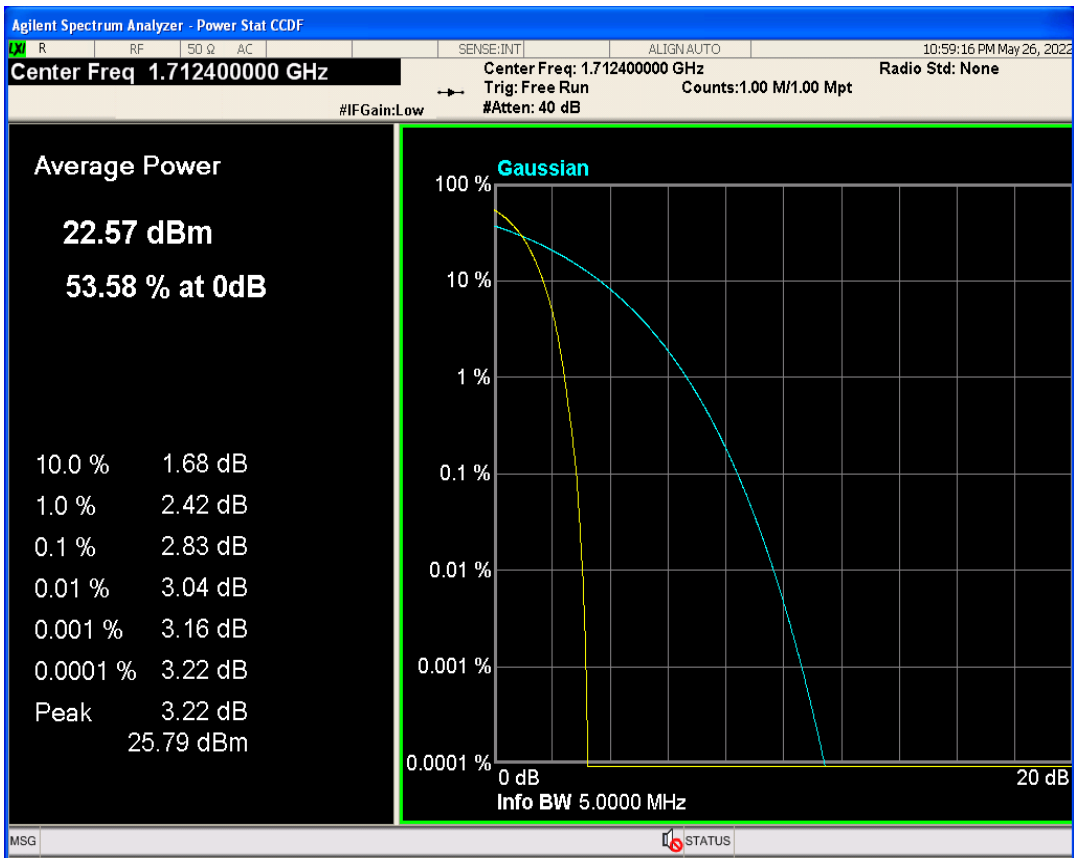

WCDMA Band2 Channel=9400

WCDMA Band2 Channel=9262

WCDMA Band2 Channel=9538

WCDMA Band4 Channel=1312

WCDMA Band4 Channel=1513

WCDMA Band4 Channel=1413

WCDMA Band5 Channel=4132

04 Occupied bandwidth