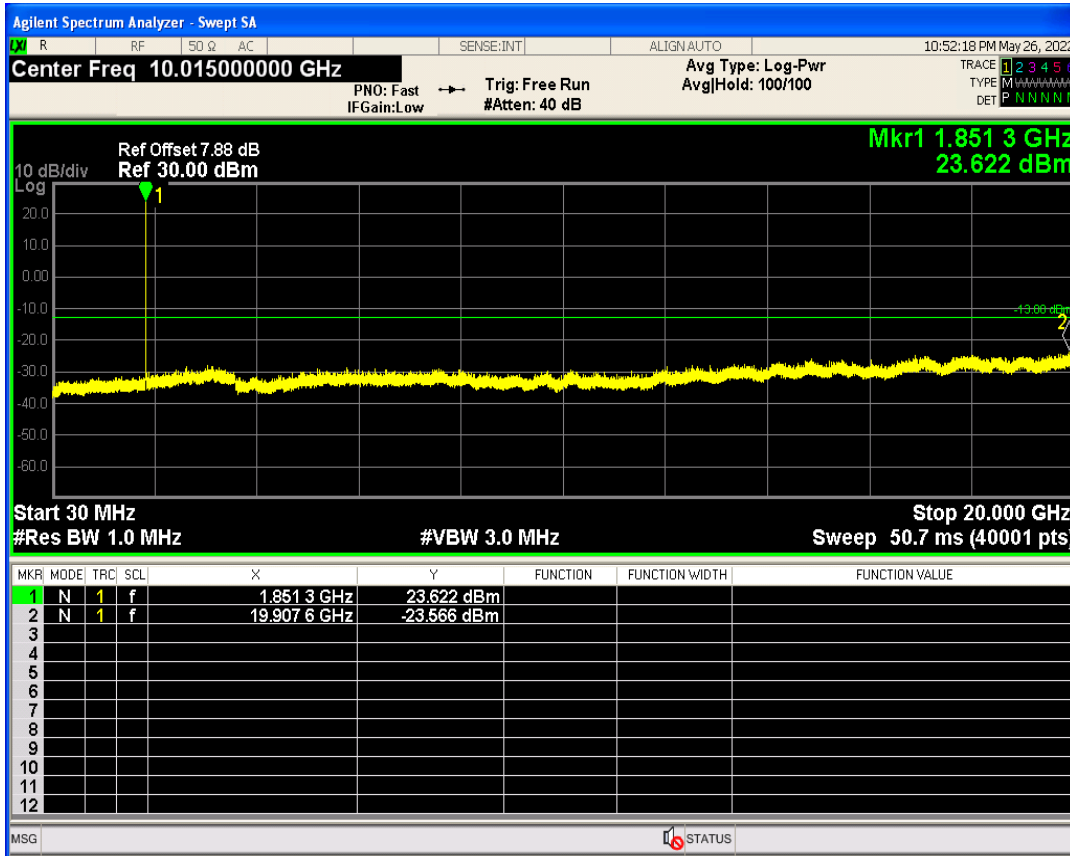

WCDMA Band2 Channel=9262

WCDMA Band2 Channel=9538

WCDMA Band4 Channel=1312

WCDMA Band4 Channel=1513

WCDMA Band5 Channel=4233

06 Out-of-band emissions

Band	Channel	Frequency (MHz)	Spur Freq (MHz)	Spur Level (dBm)	Limit (dBm)	Verdict
WCDMA Band2	9262	1852.4	19907.64	-23.56	-13	PASS
WCDMA Band2	9400	1880	19890.66	-22.89	-13	PASS
WCDMA Band2	9538	1907.6	19838.74	-23.86	-13	PASS
WCDMA Band4	1312	1712.4	19909.14	-23.55	-13	PASS
WCDMA Band4	1413	1732.6	17098.36	-24.42	-13	PASS
WCDMA Band4	1513	1752.6	19837.24	-24.14	-13	PASS
WCDMA Band5	4132	826.4	3159.58	-29.44	-13	PASS
WCDMA Band5	4182	836.4	3302.15	-30.05	-13	PASS
WCDMA Band5	4233	846.6	3272.24	-29.85	-13	PASS

WCDMA Band2 Channel=9262

WCDMA Band2 Channel=9400

WCDMA Band2 Channel=9538

WCDMA Band4 Channel=1413

WCDMA Band4 Channel=1312

WCDMA Band4 Channel=1513

WCDMA Band5 Channel=4132

WCDMA Band5 Channel=4182