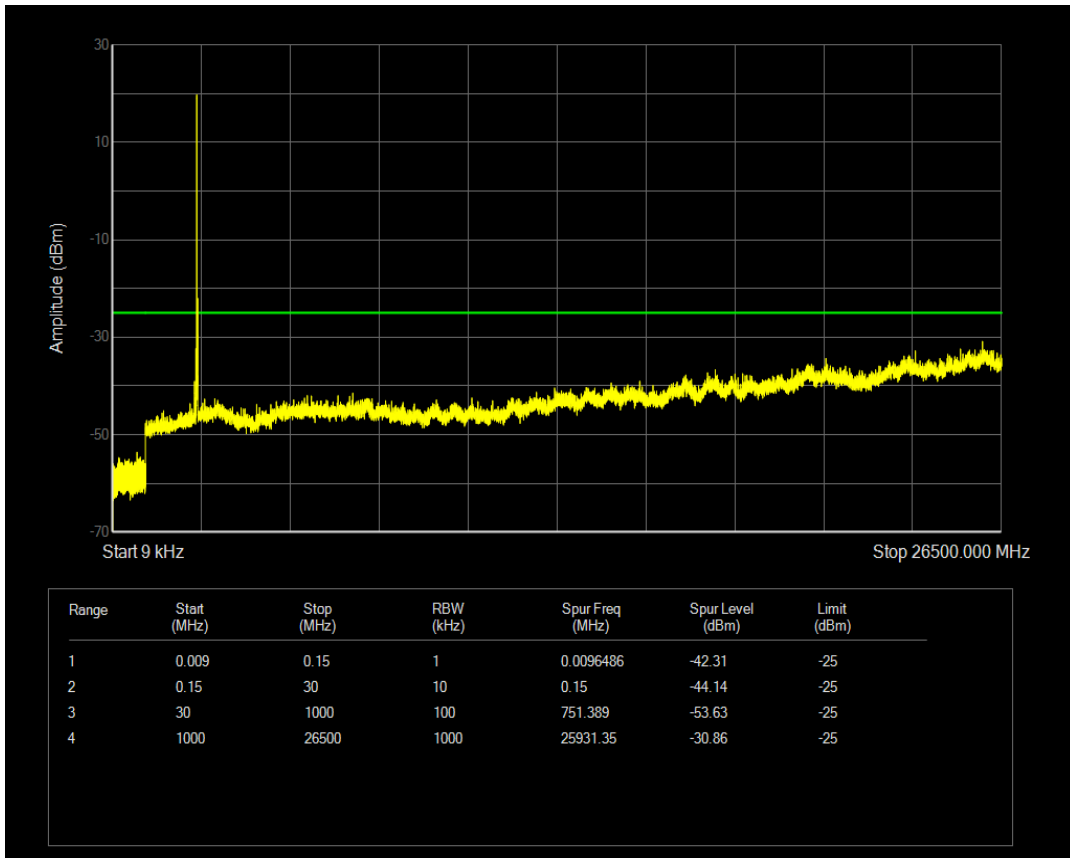

Band7 QAM16 BW=15MHz Channel=21100 RB Size=1 Position=#0