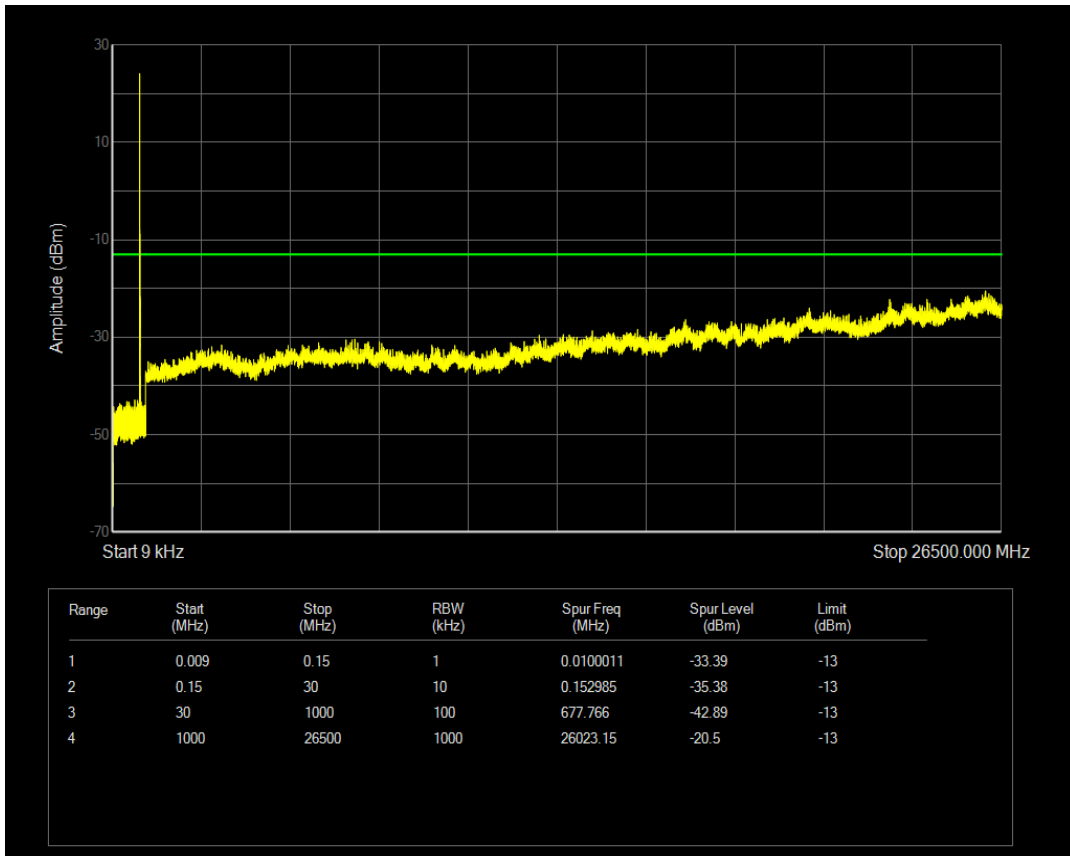

Band5 QPSK BW=1.4MHz Channel=20407 RB Size=6 Position=#0

Band5 QAM16 BW=1.4MHz Channel=20407 RB Size=6 Position=#0

Band5 QPSK BW=1.4MHz Channel=20525 RB Size=6 Position=#0

Band5 QPSK BW=1.4MHz Channel=20525 RB Size=1 Position=#0

Band5 QAM16 BW=1.4MHz Channel=20525 RB Size=6 Position=#0

Band5 QAM16 BW=1.4MHz Channel=20525 RB Size=1 Position=#0

Band5 QPSK BW=1.4MHz Channel=20643 RB Size=1 Position=#0

Band5 QPSK BW=1.4MHz Channel=20643 RB Size=6 Position=#0

Band5 QAM16 BW=1.4MHz Channel=20643 RB Size=1 Position=#0

Band5 QPSK BW=3MHz Channel=20415 RB Size=1 Position=#0

Band5 QAM16 BW=1.4MHz Channel=20643 RB Size=6 Position=#0

Band5 QPSK BW=3MHz Channel=20415 RB Size=15 Position=#0