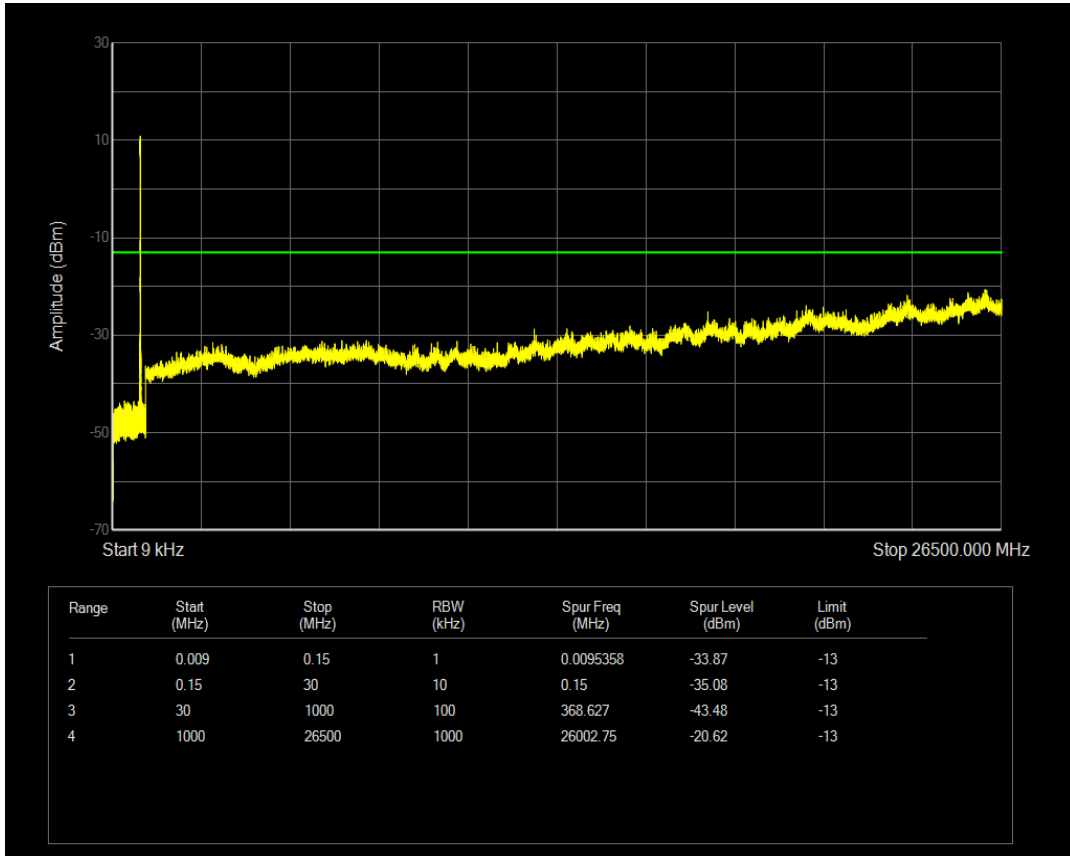

Band5 QAM16 BW=10MHz Channel=20525 RB Size=1 Position=#0

Band5 QPSK BW=10MHz Channel=20600 RB Size=1 Position=#0

Band5 QAM16 BW=10MHz Channel=20525 RB Size=50 Position=#0

Band5 QPSK BW=10MHz Channel=20600 RB Size=50 Position=#0

Band5 QAM16 BW=10MHz Channel=20600 RB Size=1 Position=#0

Band5 QAM16 BW=10MHz Channel=20600 RB Size=50 Position=#0

Band7 QPSK BW=5MHz Channel=20775 RB Size=1 Position=#0

Band7 QPSK BW=5MHz Channel=20775 RB Size=25 Position=#0