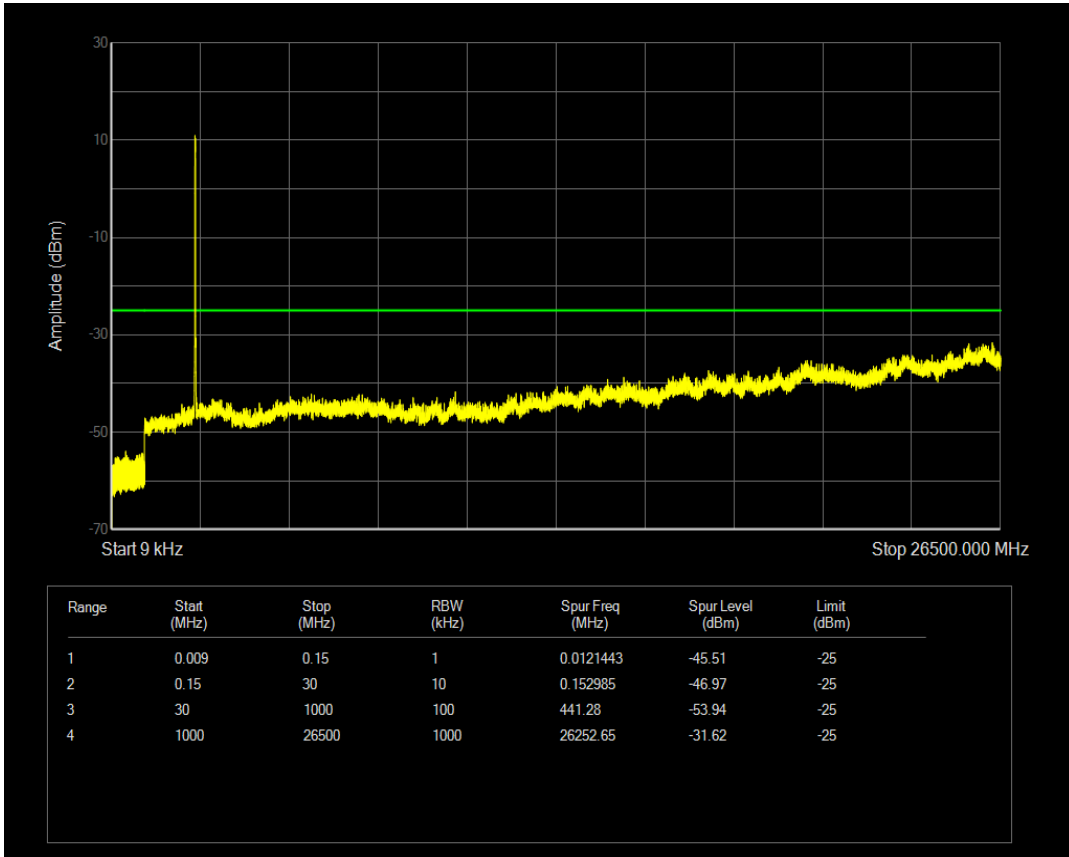

Band7 QAM16 BW=15MHz Channel=21375 RB Size=1 Position=#0

Band7 QAM16 BW=15MHz Channel=21375 RB Size=75 Position=#0

Band7 QPSK BW=20MHz Channel=20850 RB Size=1 Position=#0

Band7 QPSK BW=20MHz Channel=20850 RB Size=100 Position=#0

Band7 QAM16 BW=20MHz Channel=20850 RB Size=100 Position=#0

Band7 QAM16 BW=20MHz Channel=20850 RB Size=1 Position=#0

Band7 QPSK BW=20MHz Channel=21100 RB Size=1 Position=#0

Band7 QPSK BW=20MHz Channel=21100 RB Size=100 Position=#0