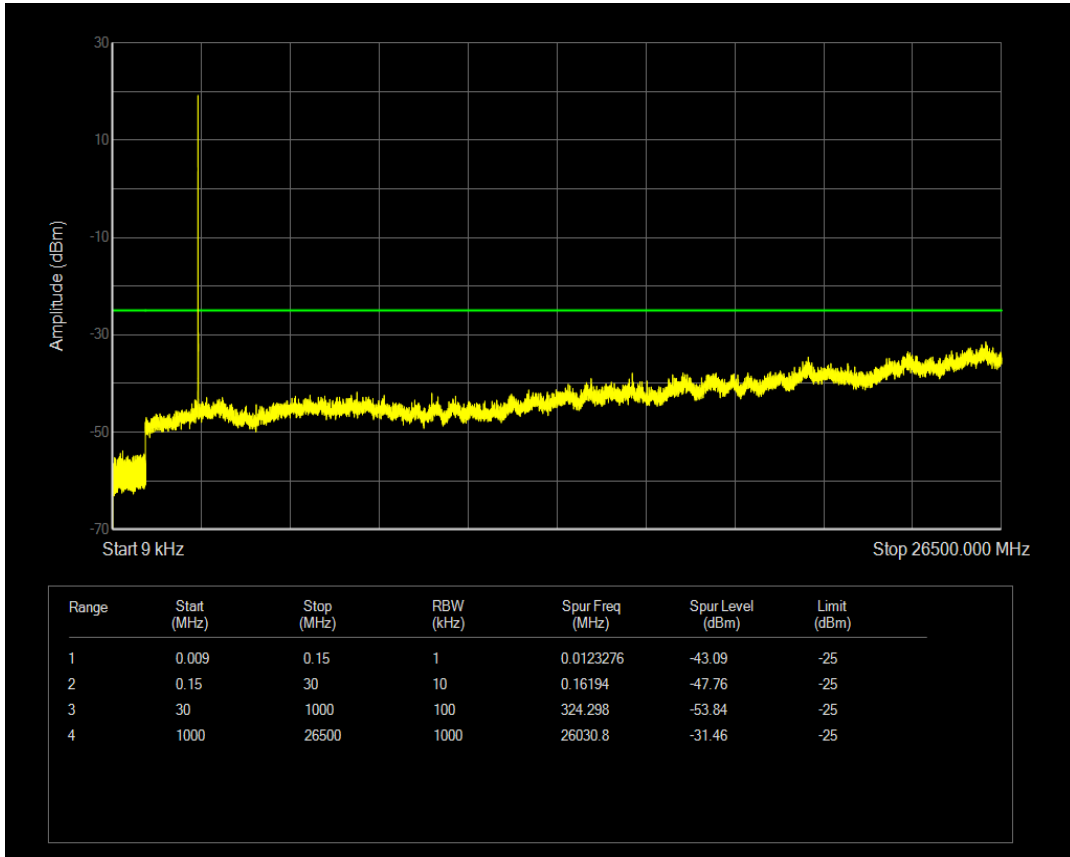

Band7 QPSK BW=5MHz Channel=21100 RB Size=25 Position=#0

Band7 QAM16 BW=5MHz Channel=21100 RB Size=25 Position=#0

Band7 QPSK BW=5MHz Channel=21425 RB Size=1 Position=#0

Band7 QPSK BW=5MHz Channel=21425 RB Size=25 Position=#0

Band7 QAM16 BW=5MHz Channel=21425 RB Size=1 Position=#0

Band7 QPSK BW=10MHz Channel=20800 RB Size=1 Position=#0

Band7 QAM16 BW=5MHz Channel=21425 RB Size=25 Position=#0

Band7 QPSK BW=10MHz Channel=20800 RB Size=50 Position=#0