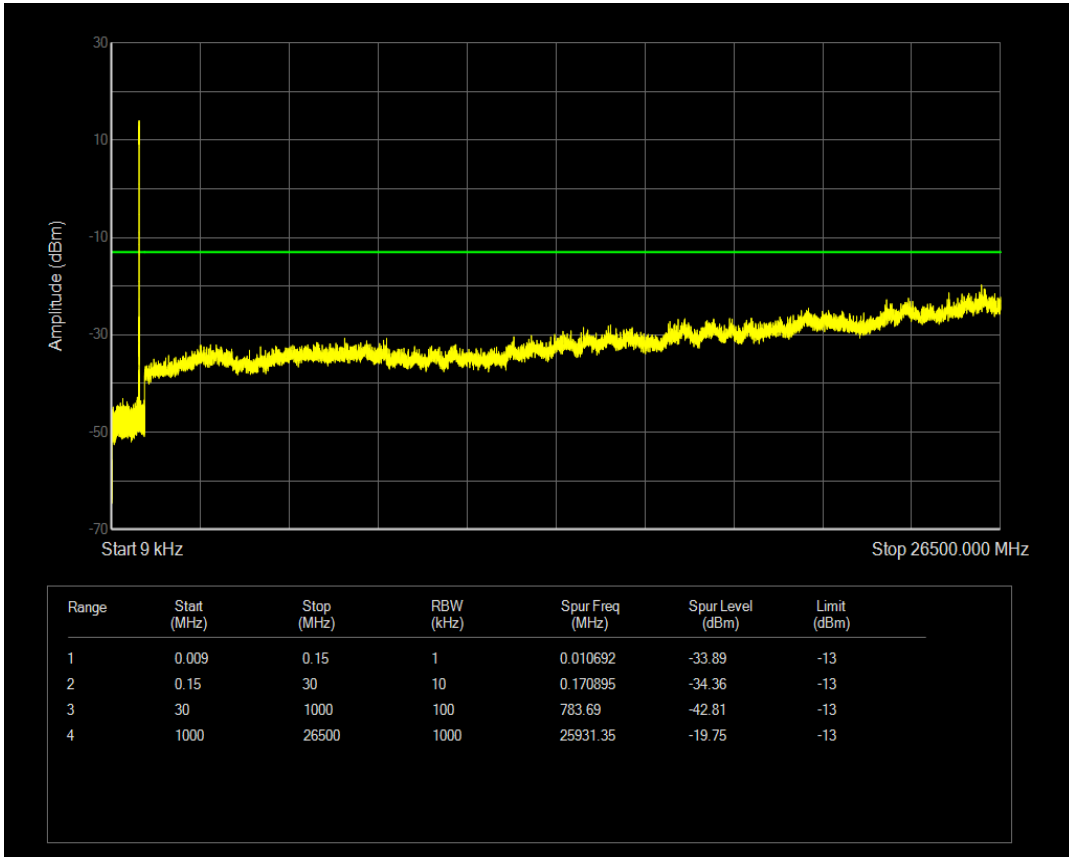

Band5 QAM16 BW=5MHz Channel=20425 RB Size=1 Position=#0

Band5 QAM16 BW=5MHz Channel=20425 RB Size=25 Position=#0

Band5 QPSK BW=5MHz Channel=20525 RB Size=1 Position=#0

Band5 QAM16 BW=5MHz Channel=20525 RB Size=1 Position=#0

Band5 QPSK BW=5MHz Channel=20525 RB Size=25 Position=#0

Band5 QAM16 BW=5MHz Channel=20525 RB Size=25 Position=#0

Band5 QPSK BW=5MHz Channel=20625 RB Size=1 Position=#0

Band5 QPSK BW=5MHz Channel=20625 RB Size=25 Position=#0