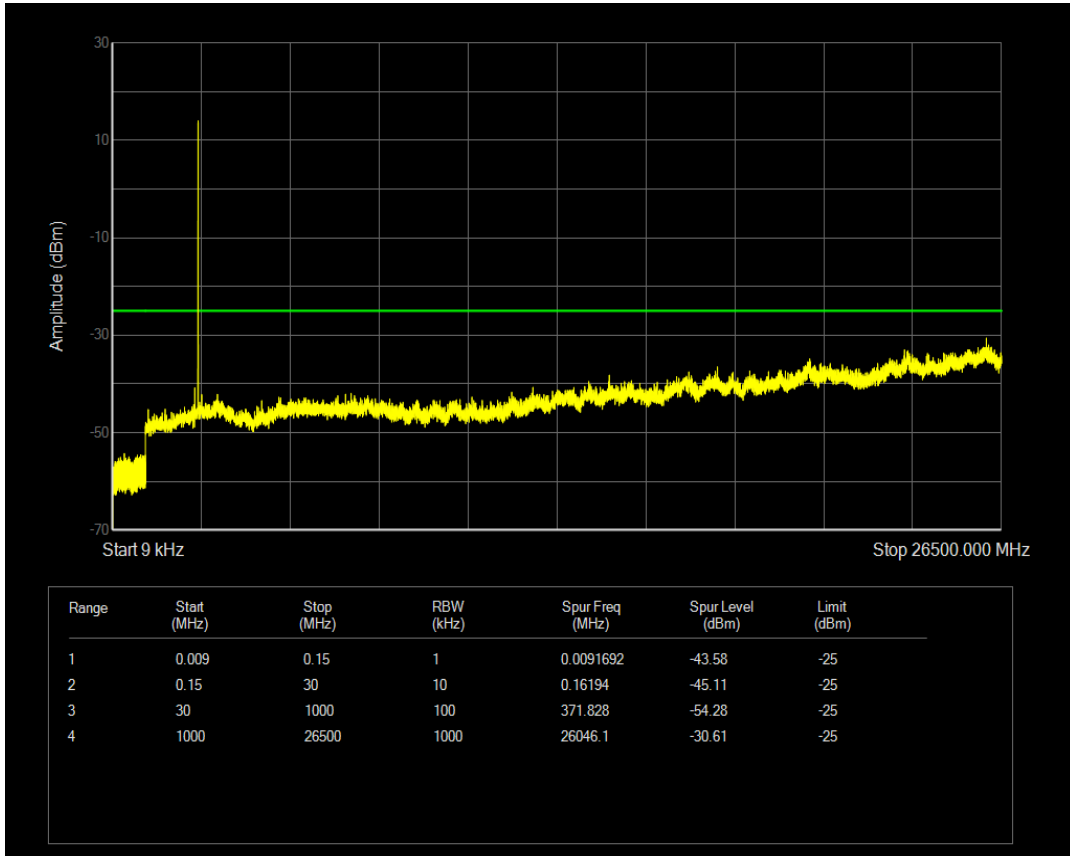

Band7 QPSK BW=5MHz Channel=21100 RB Size=25 Position=#0

Band7 QAM16 BW=5MHz Channel=21100 RB Size=25 Position=#0

Band7 QPSK BW=5MHz Channel=21425 RB Size=1 Position=#0

Band7 QPSK BW=5MHz Channel=21425 RB Size=25 Position=#0