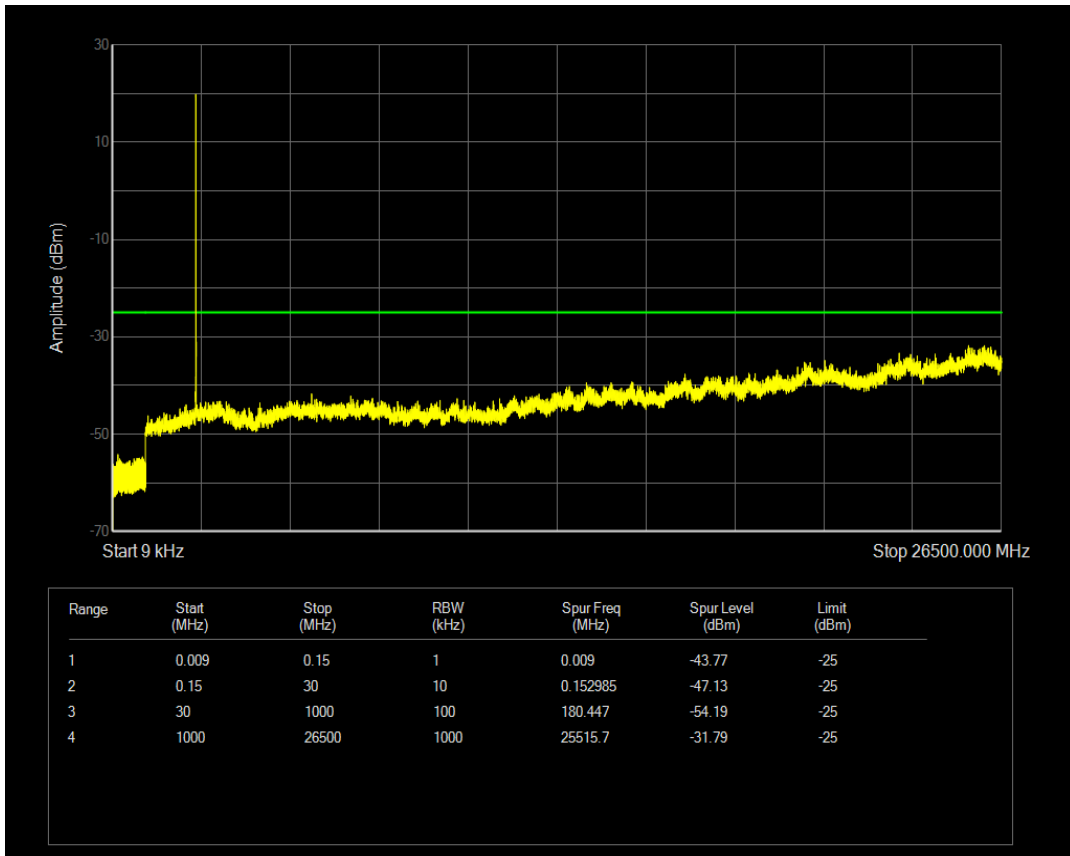

Band7 QAM16 BW=5MHz Channel=20775 RB Size=1 Position=#0