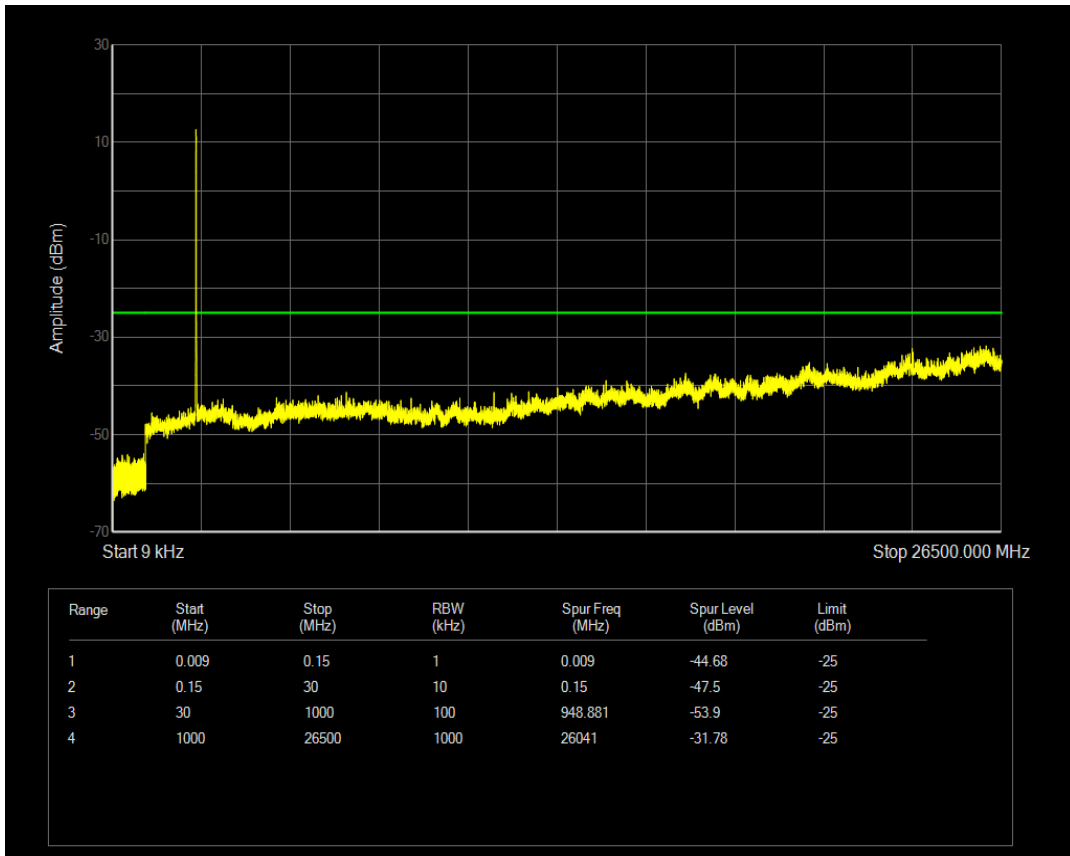

Band7 QAM16 BW=15MHz Channel=20825 RB Size=75 Position=#0