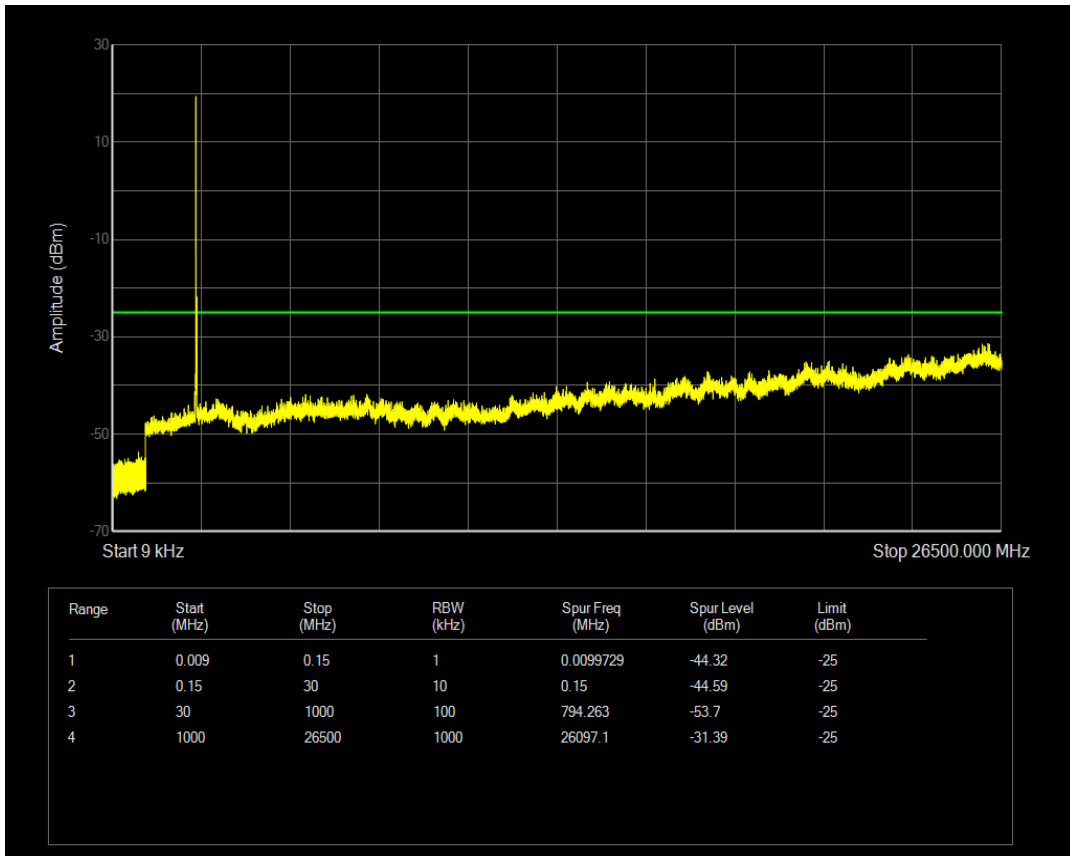

Band7 QAM16 BW=15MHz Channel=20825 RB Size=1 Position=#0