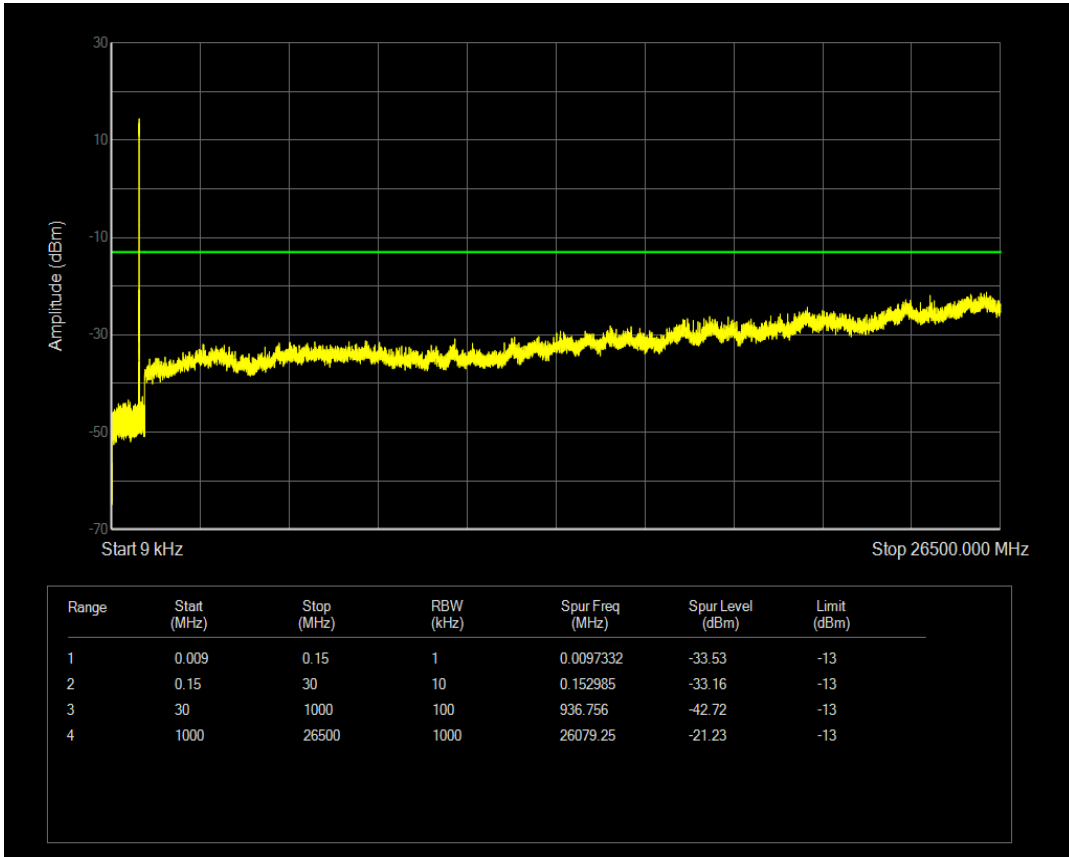

Band5 QAM16 BW=3MHz Channel=20525 RB Size=15 Position=#0