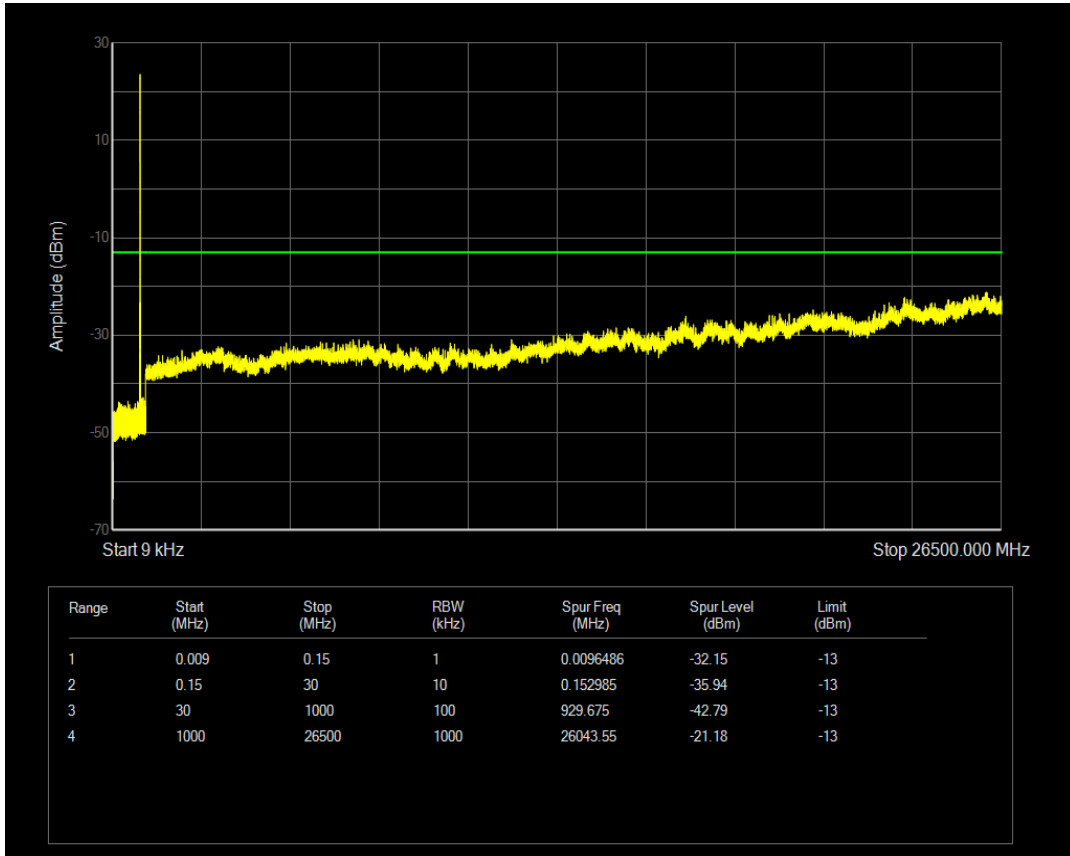

Band4 QAM16 BW=20MHz Channel=20300 RB Size=1 Position=#0

Band4 QAM16 BW=20MHz Channel=20300 RB Size=100 Position=#0

Band5 QPSK BW=1.4MHz Channel=20407 RB Size=1 Position=#0

Band5 QAM16 BW=1.4MHz Channel=20407 RB Size=1 Position=#0

Band5 QPSK BW=1.4MHz Channel=20407 RB Size=6 Position=#0

Band5 QAM16 BW=1.4MHz Channel=20407 RB Size=6 Position=#0

Band5 QPSK BW=1.4MHz Channel=20525 RB Size=6 Position=#0

Band5 QPSK BW=1.4MHz Channel=20525 RB Size=1 Position=#0

Band5 QAM16 BW=1.4MHz Channel=20525 RB Size=6 Position=#0

Band5 QAM16 BW=1.4MHz Channel=20525 RB Size=1 Position=#0

Band5 QPSK BW=1.4MHz Channel=20643 RB Size=1 Position=#0

Band5 QPSK BW=1.4MHz Channel=20643 RB Size=6 Position=#0