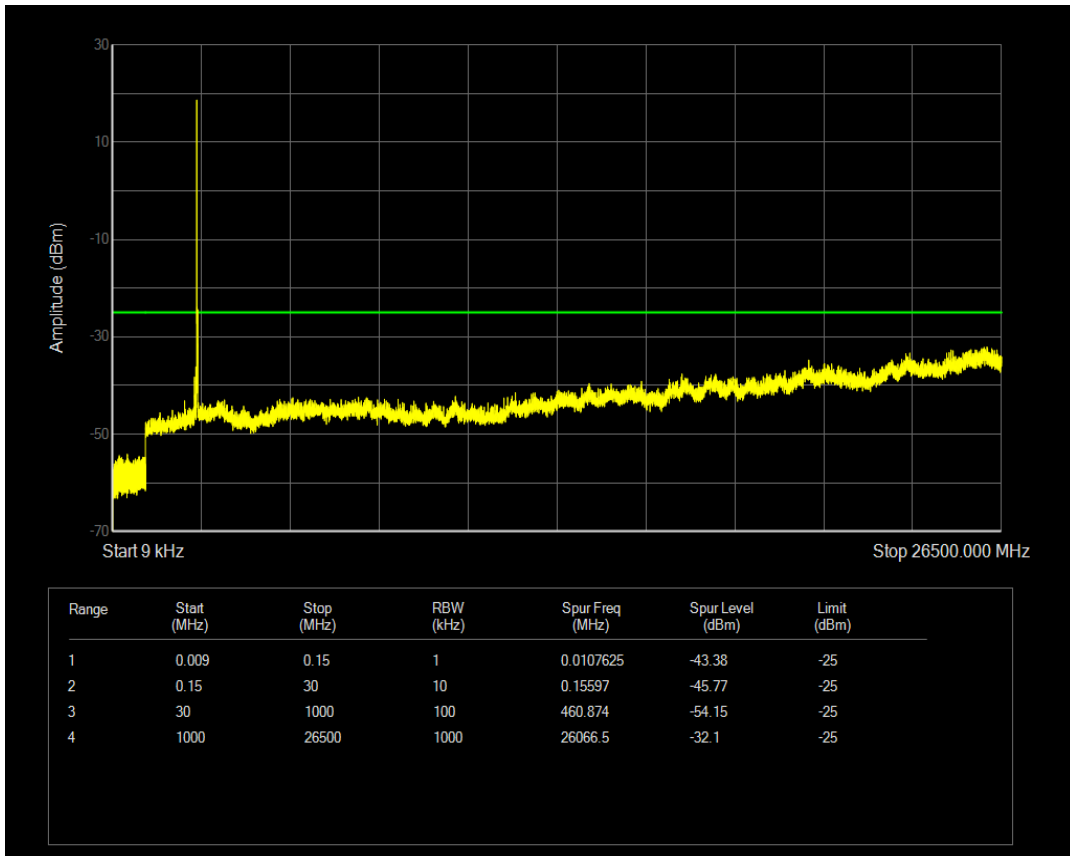

Band7 QPSK BW=15MHz Channel=21100 RB Size=1 Position=#0