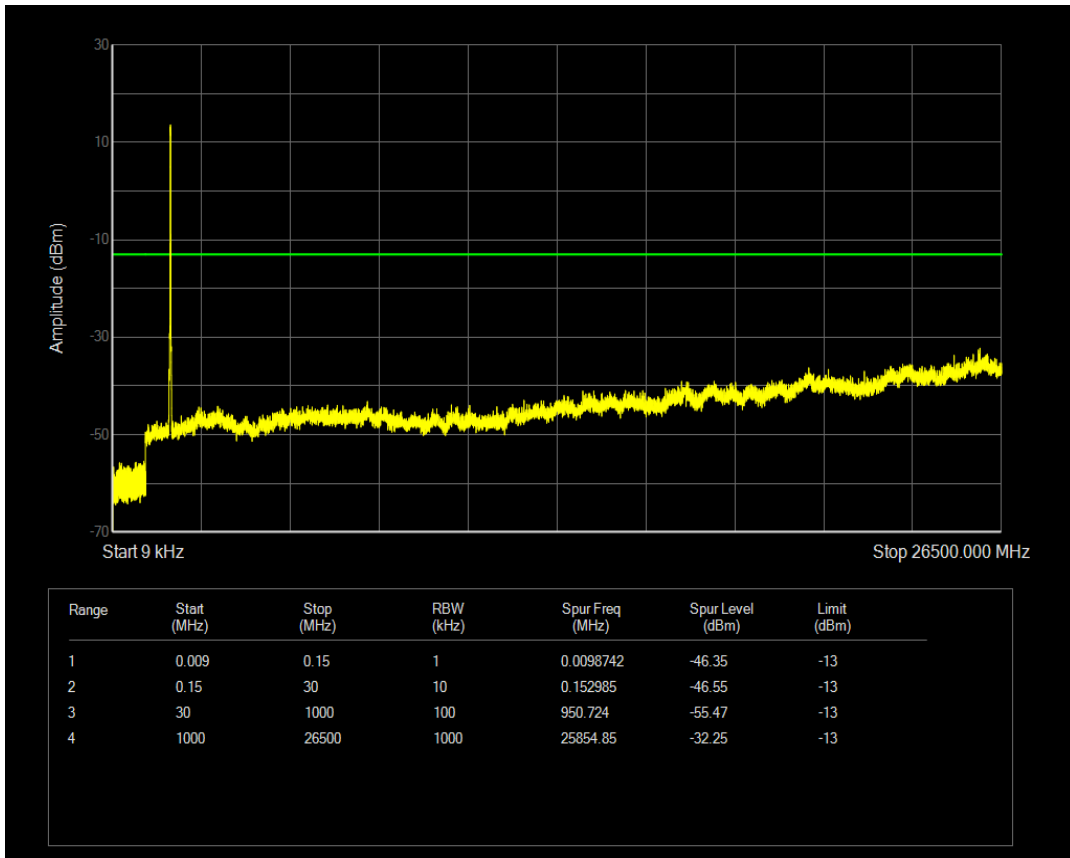

Band4 QAM16 BW=20MHz Channel=20050 RB Size=1 Position=#0

Band4 QAM16 BW=20MHz Channel=20050 RB Size=100 Position=#0

Band4 QPSK BW=20MHz Channel=20175 RB Size=1 Position=#0

Band4 QPSK BW=20MHz Channel=20175 RB Size=100 Position=#0

Band4 QAM16 BW=20MHz Channel=20175 RB Size=1 Position=#0

Band4 QAM16 BW=20MHz Channel=20175 RB Size=100 Position=#0

Band4 QPSK BW=20MHz Channel=20300 RB Size=1 Position=#0

Band4 QPSK BW=20MHz Channel=20300 RB Size=100 Position=#0

Band4 QAM16 BW=20MHz Channel=20300 RB Size=1 Position=#0

Band4 QAM16 BW=20MHz Channel=20300 RB Size=100 Position=#0

Band5 QPSK BW=1.4MHz Channel=20407 RB Size=1 Position=#0

Band5 QAM16 BW=1.4MHz Channel=20407 RB Size=1 Position=#0