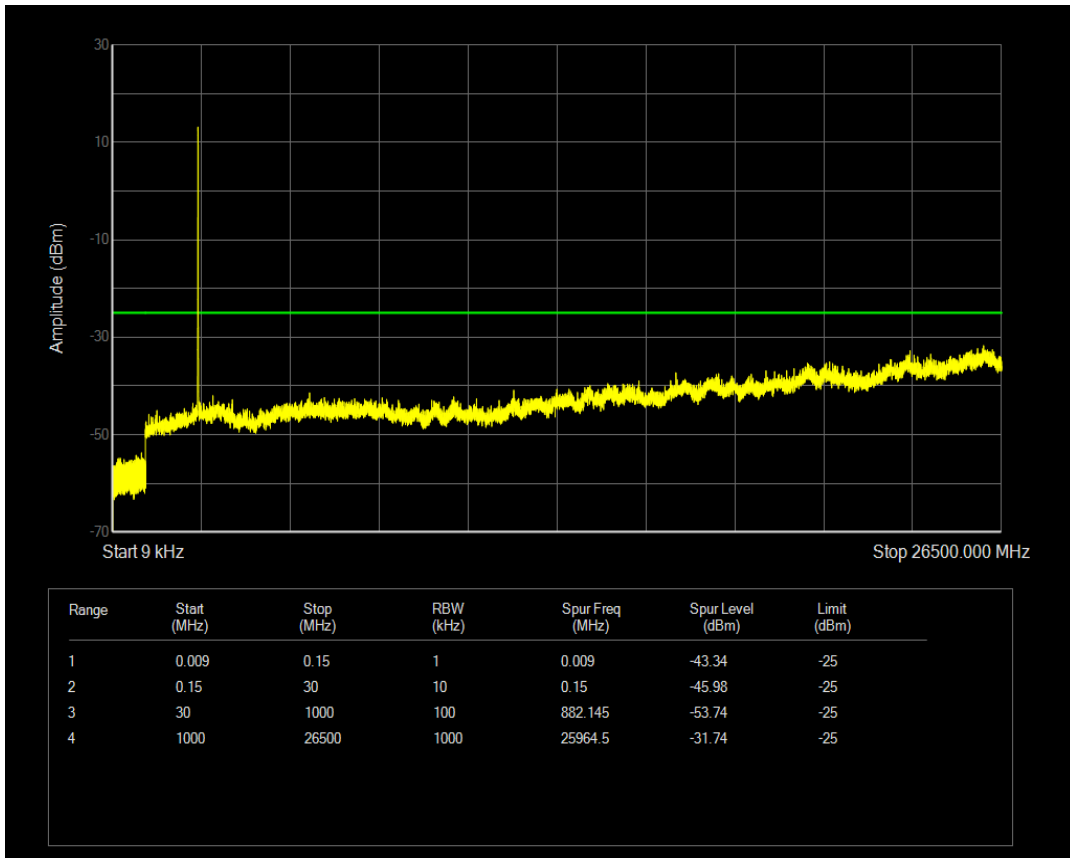

Band7 QAM16 BW=10MHz Channel=21100 RB Size=1 Position=#0

Band7 QAM16 BW=10MHz Channel=21100 RB Size=50 Position=#0

Band7 QPSK BW=10MHz Channel=21400 RB Size=1 Position=#0

Band7 QPSK BW=10MHz Channel=21400 RB Size=50 Position=#0