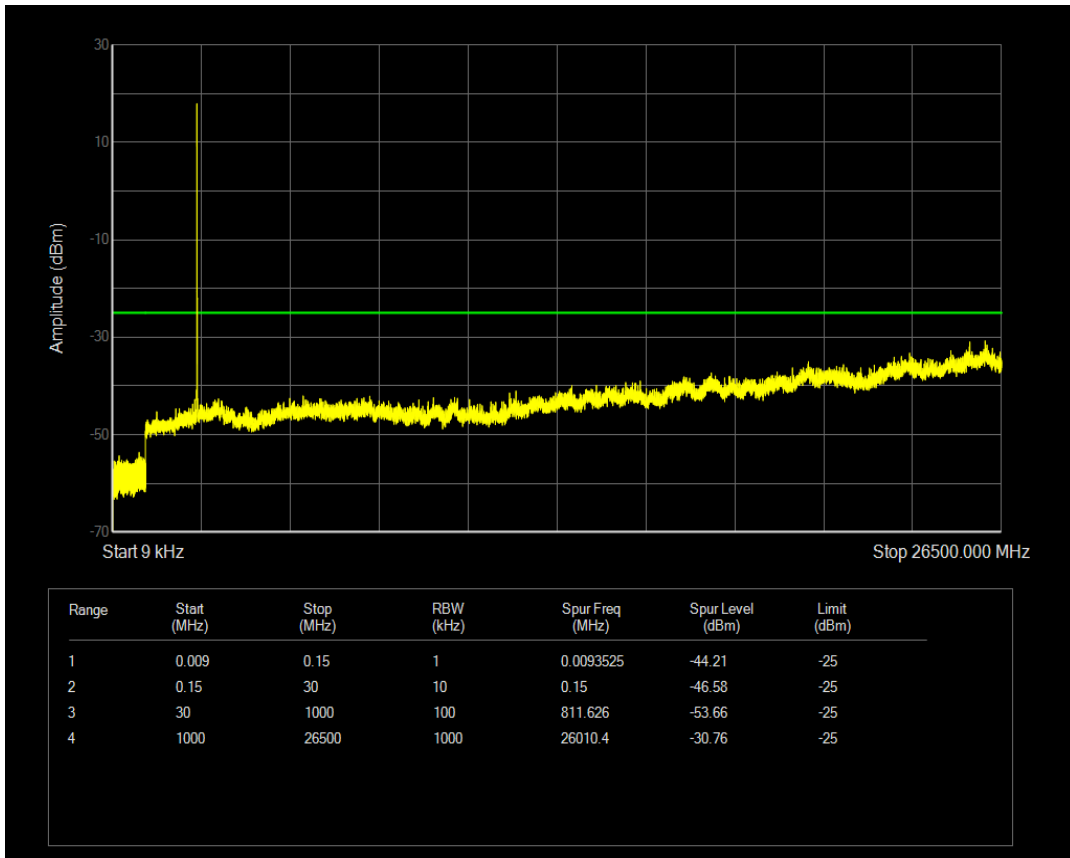

Band7 QAM16 BW=5MHz Channel=20775 RB Size=1 Position=#0

Band7 QAM16 BW=5MHz Channel=20775 RB Size=25 Position=#0

Band7 QPSK BW=5MHz Channel=21100 RB Size=1 Position=#0

Band7 QAM16 BW=5MHz Channel=21100 RB Size=1 Position=#0