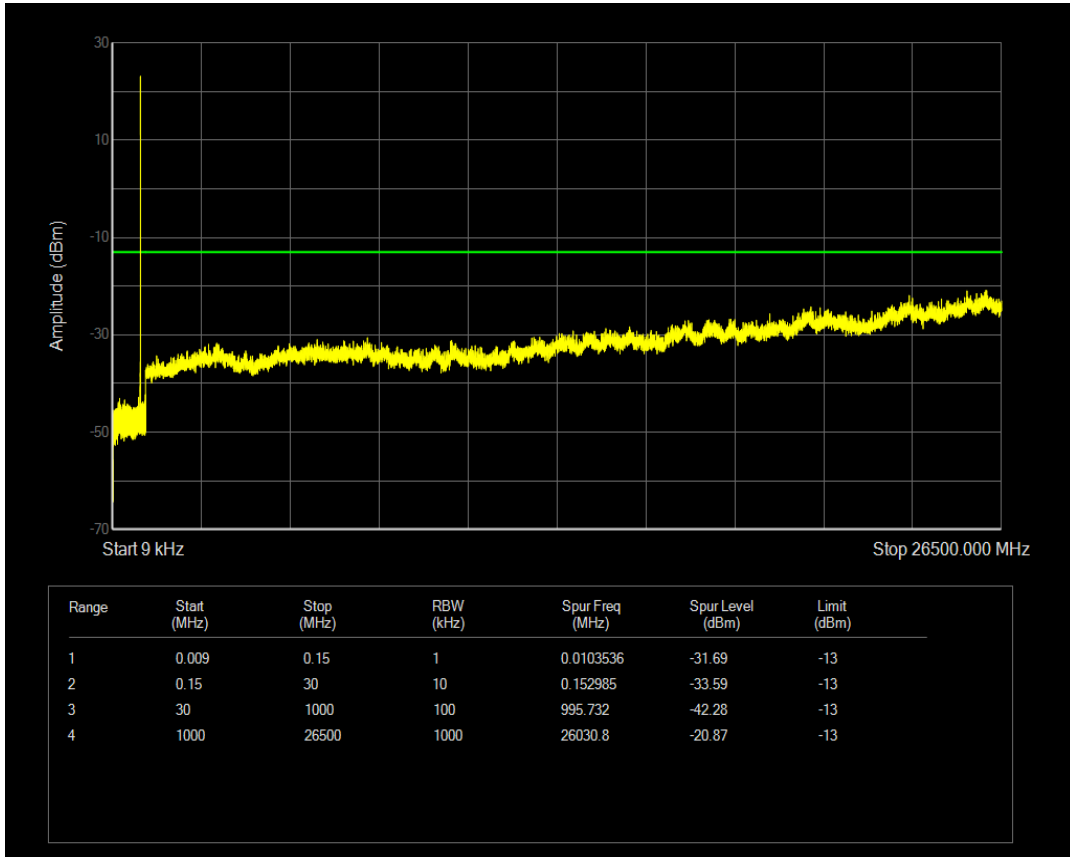

Band4 QAM16 BW=20MHz Channel=20300 RB Size=1 Position=#0

Band4 QAM16 BW=20MHz Channel=20300 RB Size=100 Position=#0

Band5 QPSK BW=1.4MHz Channel=20407 RB Size=1 Position=#0

Band5 QAM16 BW=1.4MHz Channel=20407 RB Size=1 Position=#0

Band5 QPSK BW=1.4MHz Channel=20407 RB Size=6 Position=#0

Band5 QAM16 BW=1.4MHz Channel=20407 RB Size=6 Position=#0

Band5 QPSK BW=1.4MHz Channel=20525 RB Size=6 Position=#0

Band5 QPSK BW=1.4MHz Channel=20525 RB Size=1 Position=#0

Band5 QAM16 BW=1.4MHz Channel=20525 RB Size=6 Position=#0

Band5 QAM16 BW=1.4MHz Channel=20525 RB Size=1 Position=#0

Band5 QPSK BW=1.4MHz Channel=20643 RB Size=1 Position=#0

Band5 QPSK BW=1.4MHz Channel=20643 RB Size=6 Position=#0