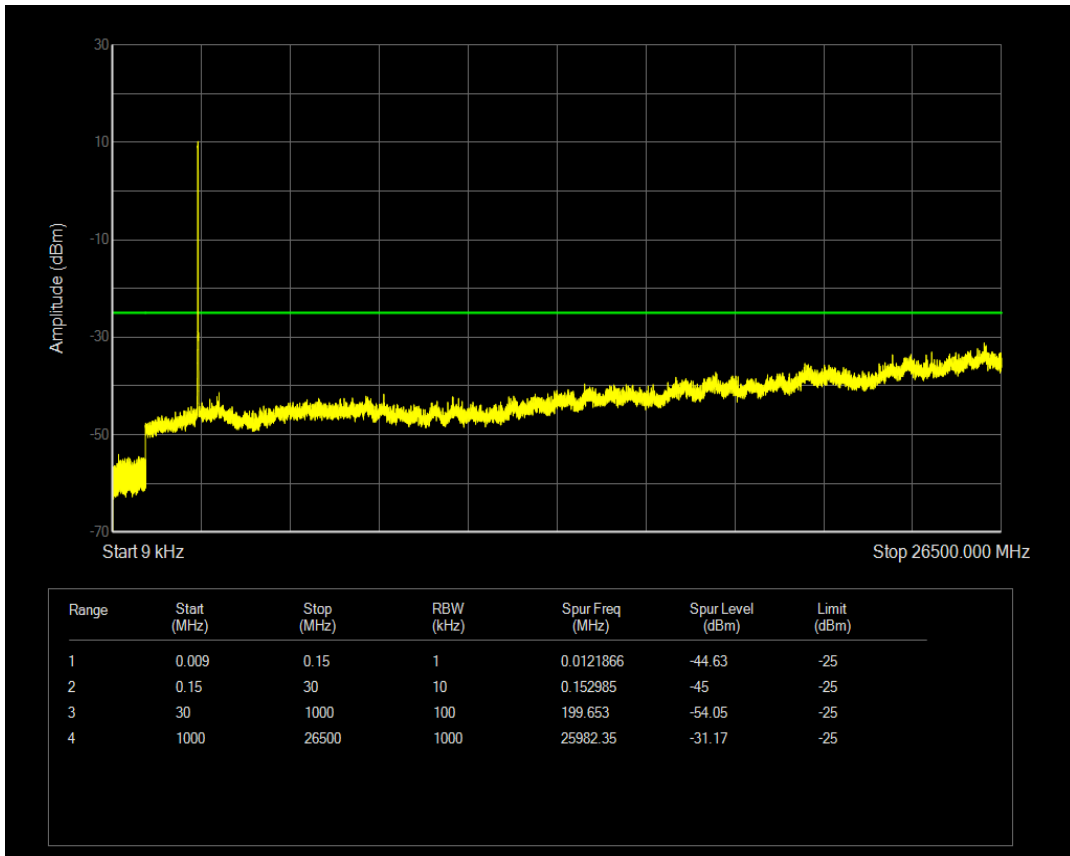

Band7 QAM16 BW=15MHz Channel=21375 RB Size=75 Position=#0