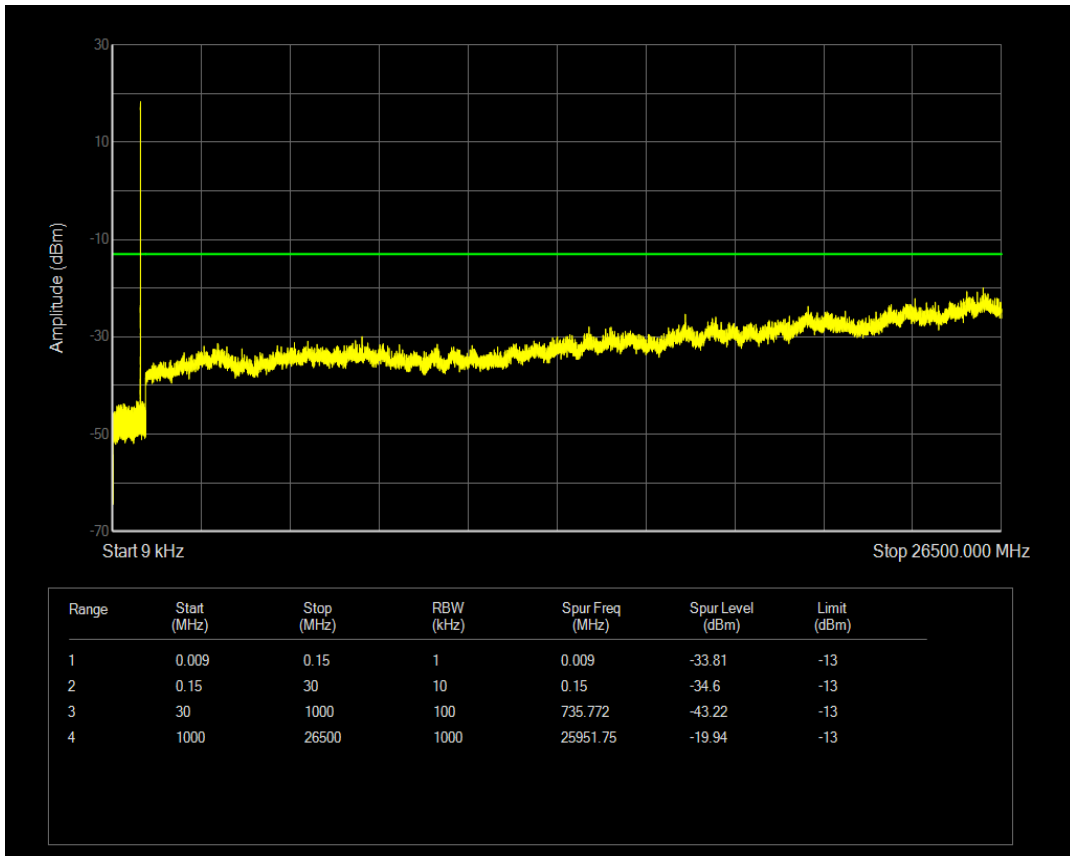

Band5 QAM16 BW=1.4MHz Channel=20643 RB Size=6 Position=#0