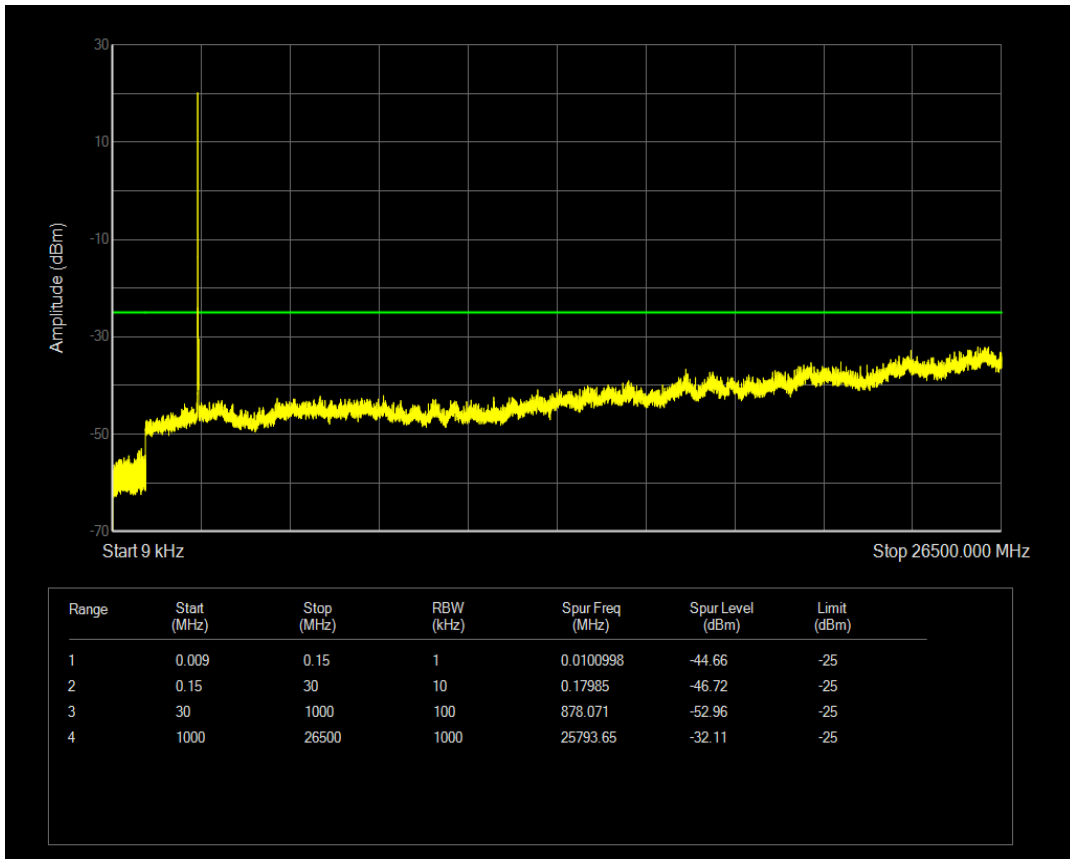

Band7 QPSK BW=15MHz Channel=21375 RB Size=1 Position=#0