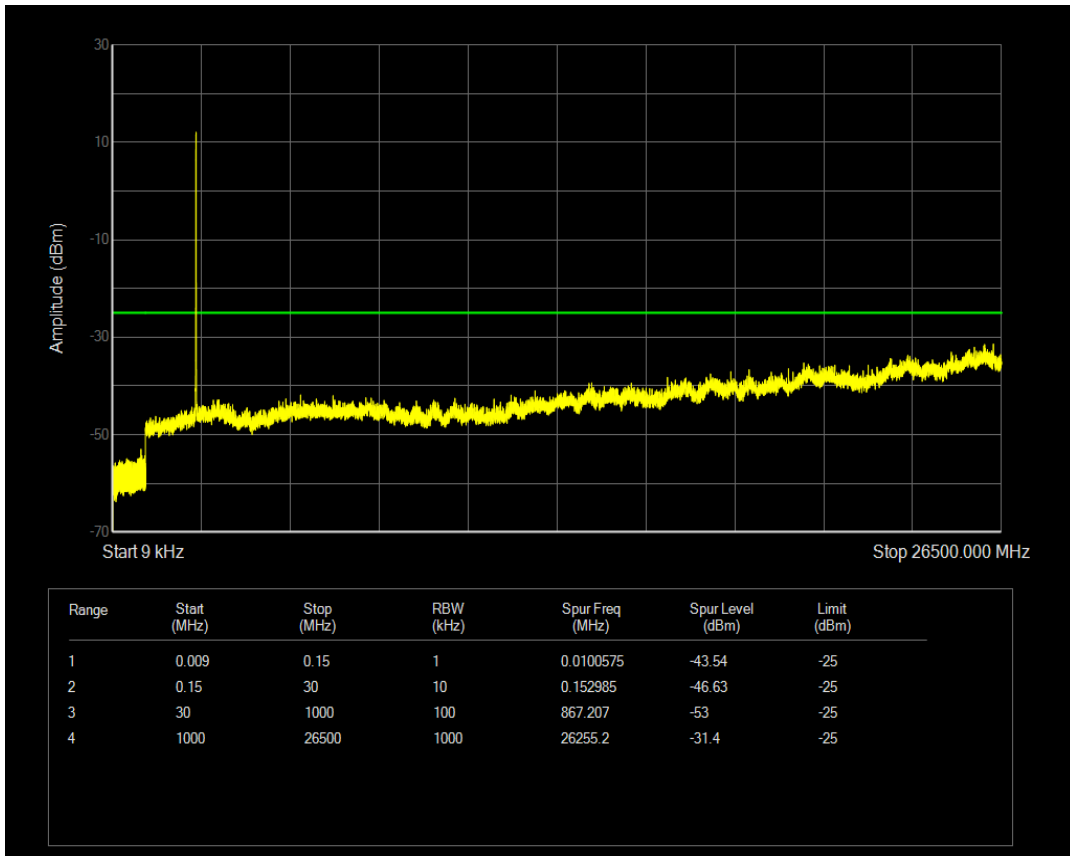

Band7 QAM16 BW=10MHz Channel=20800 RB Size=50 Position=#0