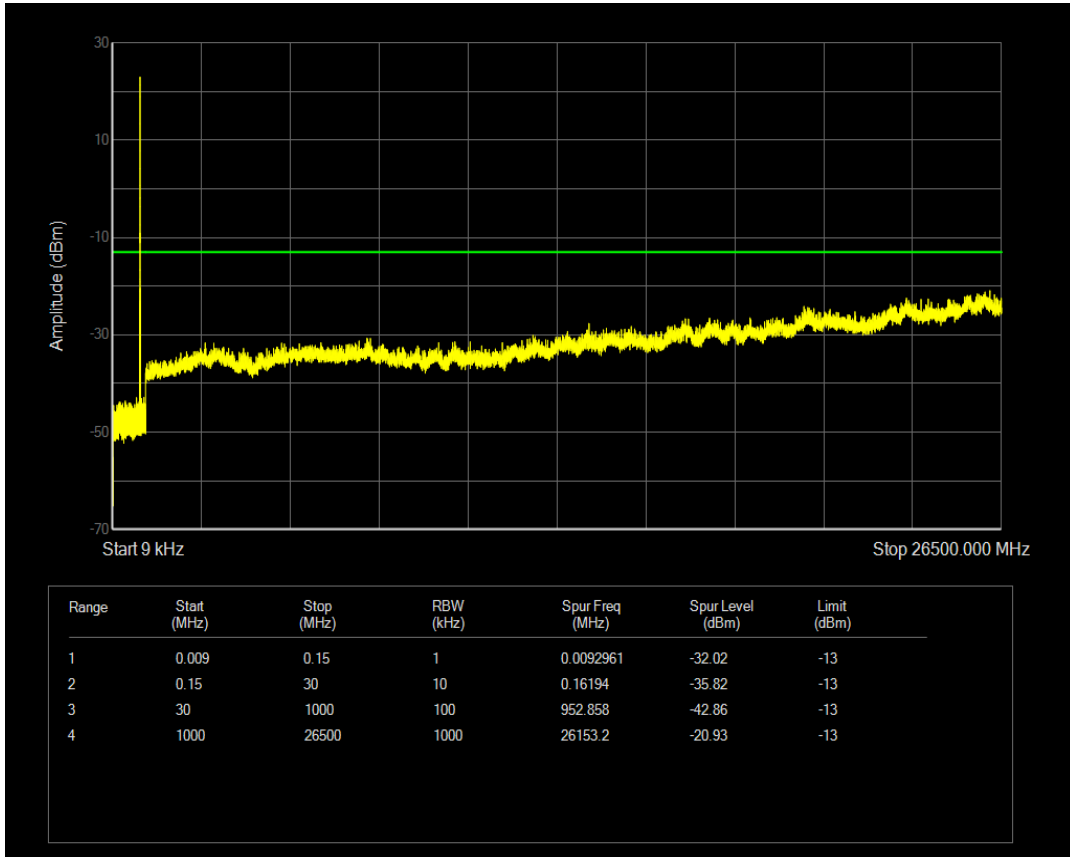

Band5 QAM16 BW=3MHz Channel=20635 RB Size=15 Position=#0

Band5 QAM16 BW=3MHz Channel=20635 RB Size=1 Position=#0

Band5 QPSK BW=5MHz Channel=20425 RB Size=25 Position=#0

Band5 QPSK BW=5MHz Channel=20425 RB Size=1 Position=#0

Band5 QAM16 BW=5MHz Channel=20425 RB Size=1 Position=#0

Band5 QAM16 BW=5MHz Channel=20425 RB Size=25 Position=#0

Band5 QPSK BW=5MHz Channel=20525 RB Size=1 Position=#0

Band5 QAM16 BW=5MHz Channel=20525 RB Size=1 Position=#0