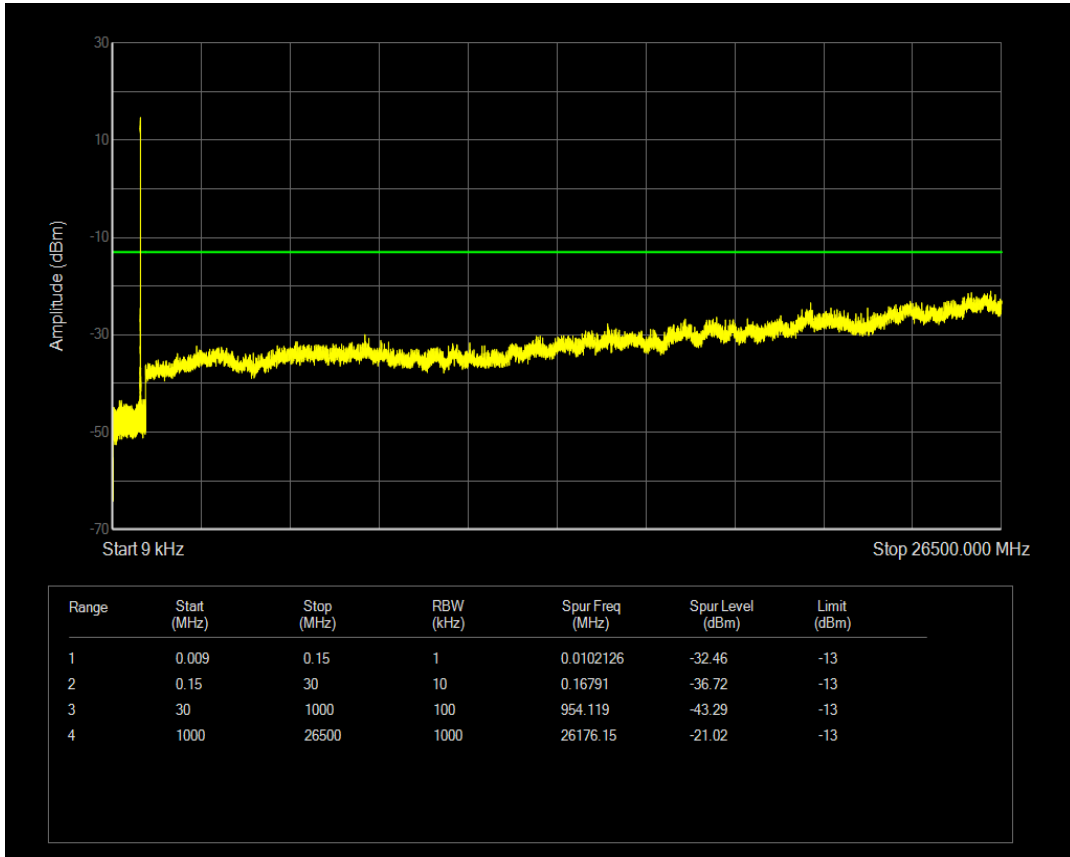

Band5 QAM16 BW=3MHz Channel=20635 RB Size=15 Position=#0