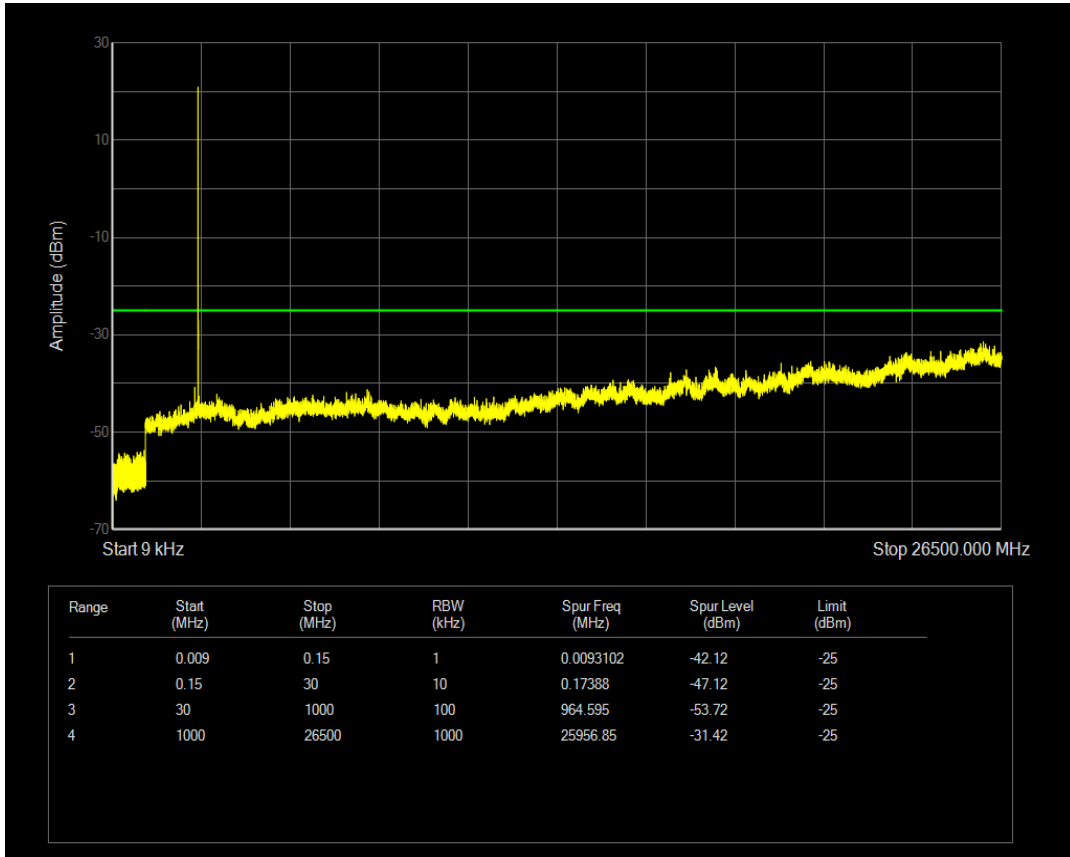

Band7 QPSK BW=5MHz Channel=21425 RB Size=1 Position=#0