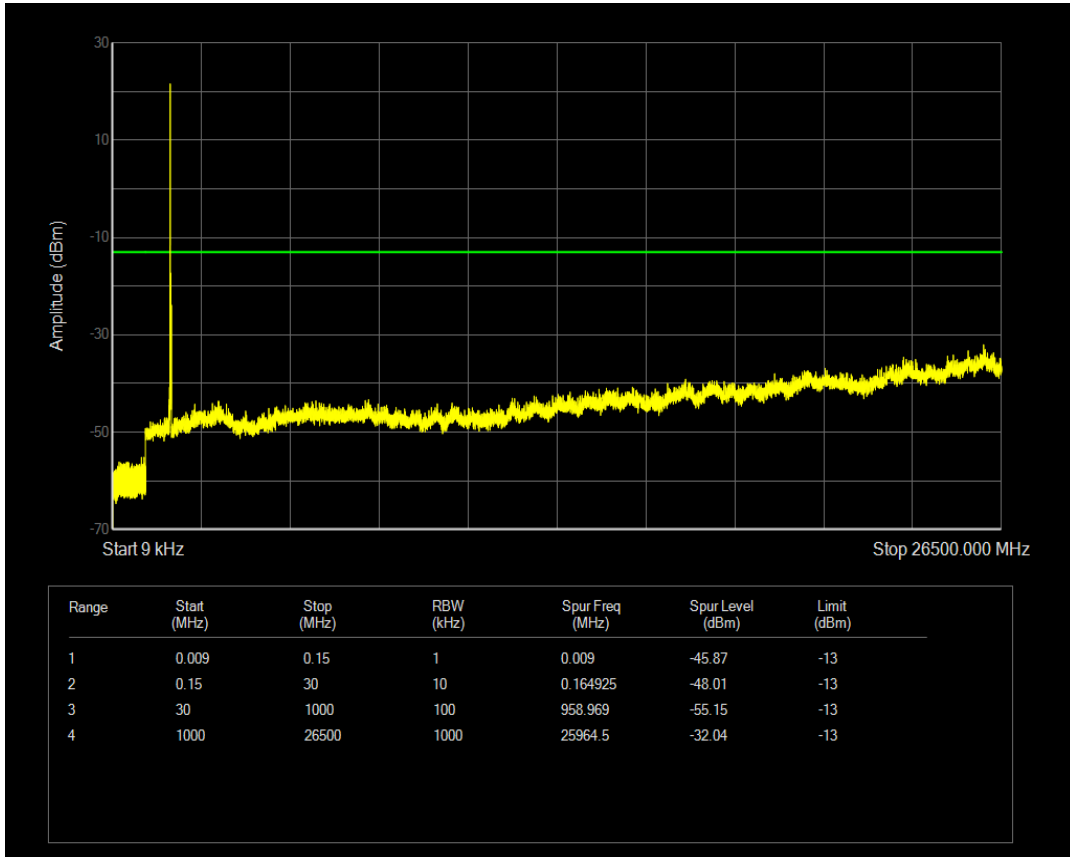

Band4 QAM16 BW=20MHz Channel=20050 RB Size=1 Position=#0

Band4 QAM16 BW=20MHz Channel=20050 RB Size=100 Position=#0

Band4 QPSK BW=20MHz Channel=20175 RB Size=1 Position=#0

Band4 QPSK BW=20MHz Channel=20175 RB Size=100 Position=#0

Band4 QAM16 BW=20MHz Channel=20175 RB Size=1 Position=#0

Band4 QAM16 BW=20MHz Channel=20175 RB Size=100 Position=#0

Band4 QPSK BW=20MHz Channel=20300 RB Size=1 Position=#0

Band4 QPSK BW=20MHz Channel=20300 RB Size=100 Position=#0

Band4 QAM16 BW=20MHz Channel=20300 RB Size=1 Position=#0

Band4 QAM16 BW=20MHz Channel=20300 RB Size=100 Position=#0

Band5 QPSK BW=1.4MHz Channel=20407 RB Size=1 Position=#0

Band5 QAM16 BW=1.4MHz Channel=20407 RB Size=1 Position=#0