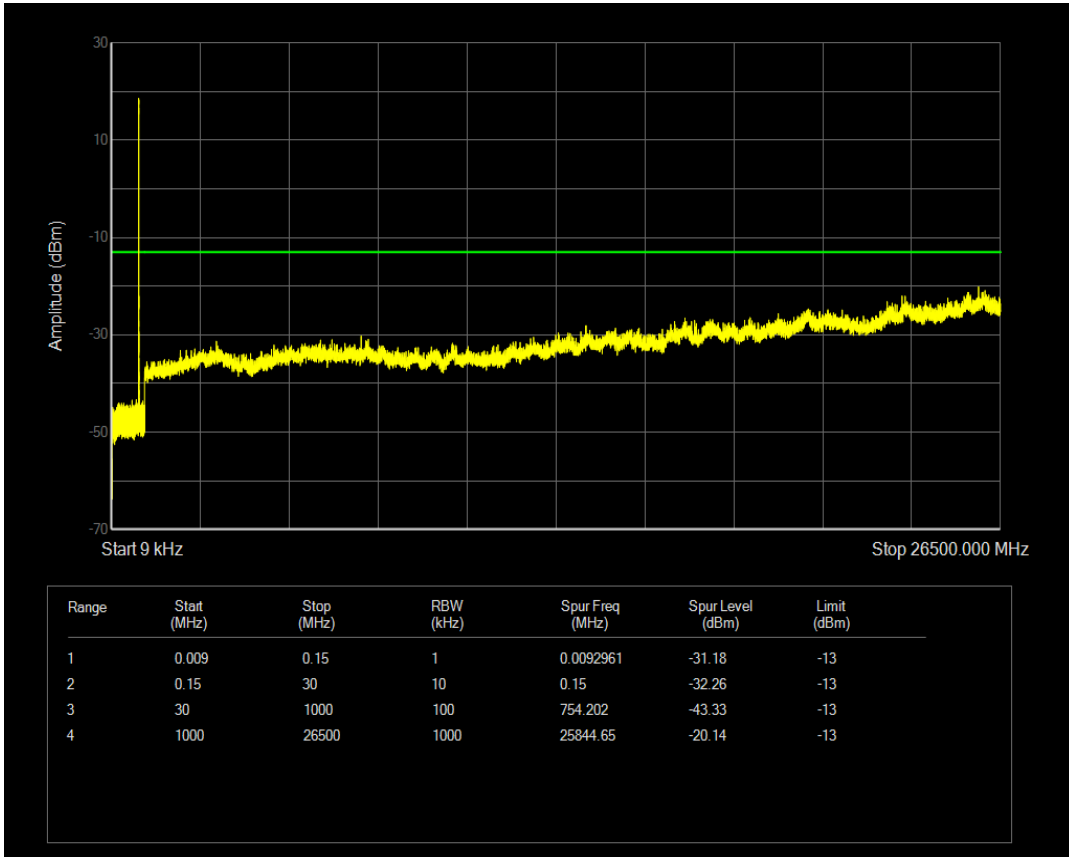

Band4 QAM16 BW=20MHz Channel=20175 RB Size=1 Position=#0

Band4 QAM16 BW=20MHz Channel=20175 RB Size=100 Position=#0

Band4 QPSK BW=20MHz Channel=20300 RB Size=1 Position=#0

Band4 QPSK BW=20MHz Channel=20300 RB Size=100 Position=#0

Band4 QAM16 BW=20MHz Channel=20300 RB Size=1 Position=#0

Band4 QAM16 BW=20MHz Channel=20300 RB Size=100 Position=#0

Band5 QPSK BW=1.4MHz Channel=20407 RB Size=1 Position=#0

Band5 QAM16 BW=1.4MHz Channel=20407 RB Size=1 Position=#0

Band5 QPSK BW=1.4MHz Channel=20407 RB Size=6 Position=#0

Band5 QAM16 BW=1.4MHz Channel=20407 RB Size=6 Position=#0

Band5 QPSK BW=1.4MHz Channel=20525 RB Size=6 Position=#0

Band5 QPSK BW=1.4MHz Channel=20525 RB Size=1 Position=#0