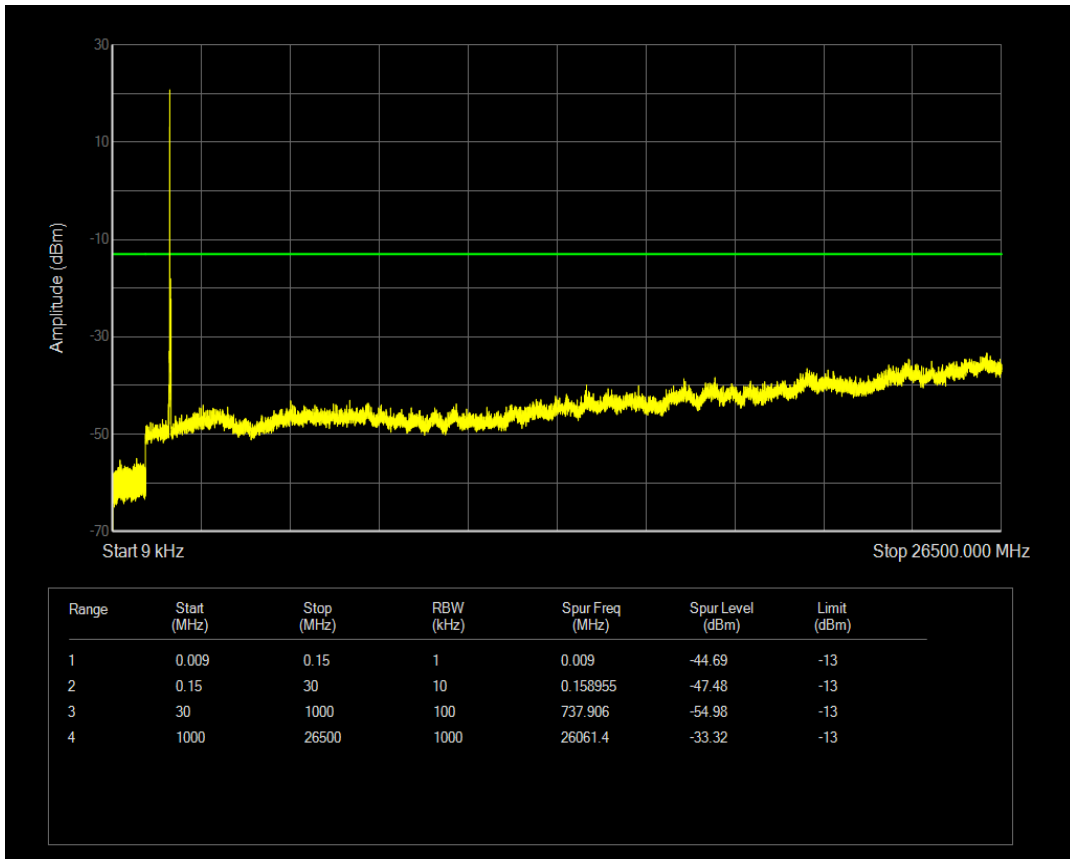

Band4 QAM16 BW=20MHz Channel=20050 RB Size=1 Position=#0

Band4 QAM16 BW=20MHz Channel=20050 RB Size=100 Position=#0

Band4 QPSK BW=20MHz Channel=20175 RB Size=1 Position=#0

Band4 QPSK BW=20MHz Channel=20175 RB Size=100 Position=#0

Band4 QAM16 BW=20MHz Channel=20175 RB Size=1 Position=#0

Band4 QAM16 BW=20MHz Channel=20175 RB Size=100 Position=#0

Band4 QPSK BW=20MHz Channel=20300 RB Size=1 Position=#0

Band4 QPSK BW=20MHz Channel=20300 RB Size=100 Position=#0

Band4 QAM16 BW=20MHz Channel=20300 RB Size=1 Position=#0

Band4 QAM16 BW=20MHz Channel=20300 RB Size=100 Position=#0

Band5 QPSK BW=1.4MHz Channel=20407 RB Size=1 Position=#0

Band5 QAM16 BW=1.4MHz Channel=20407 RB Size=1 Position=#0