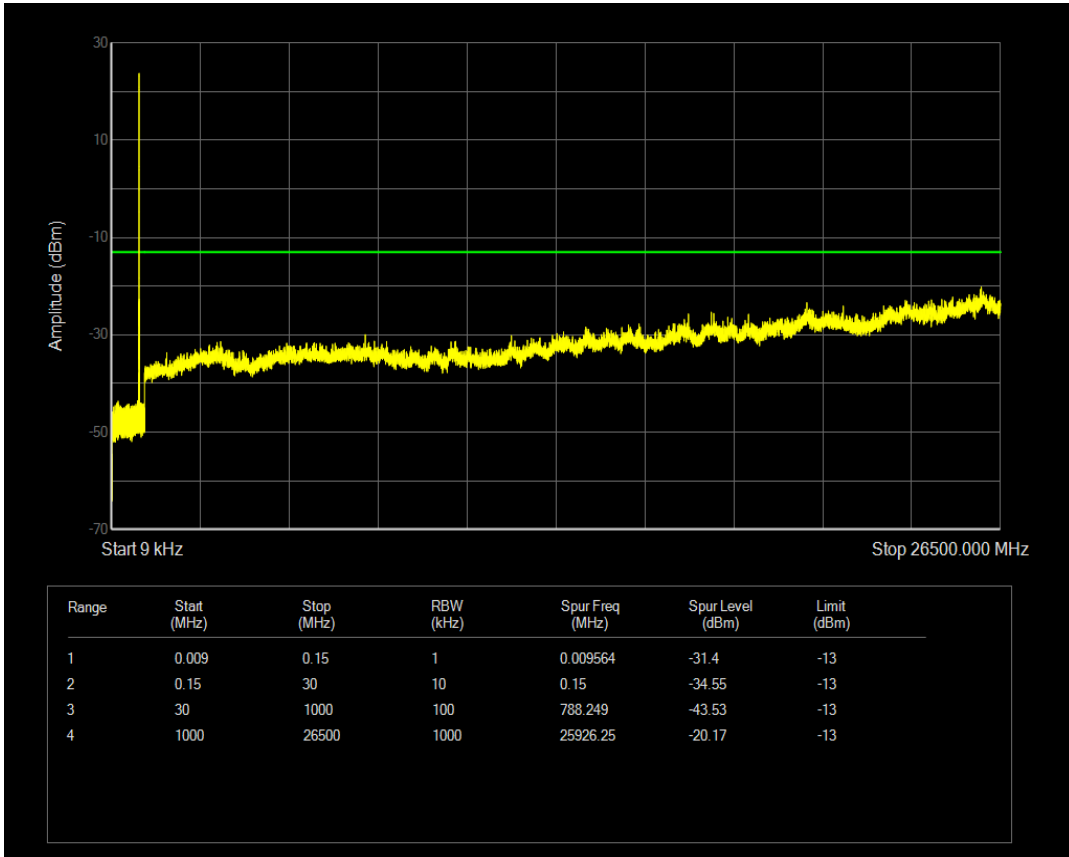

Band5 QAM16 BW=3MHz Channel=20525 RB Size=1 Position=#0