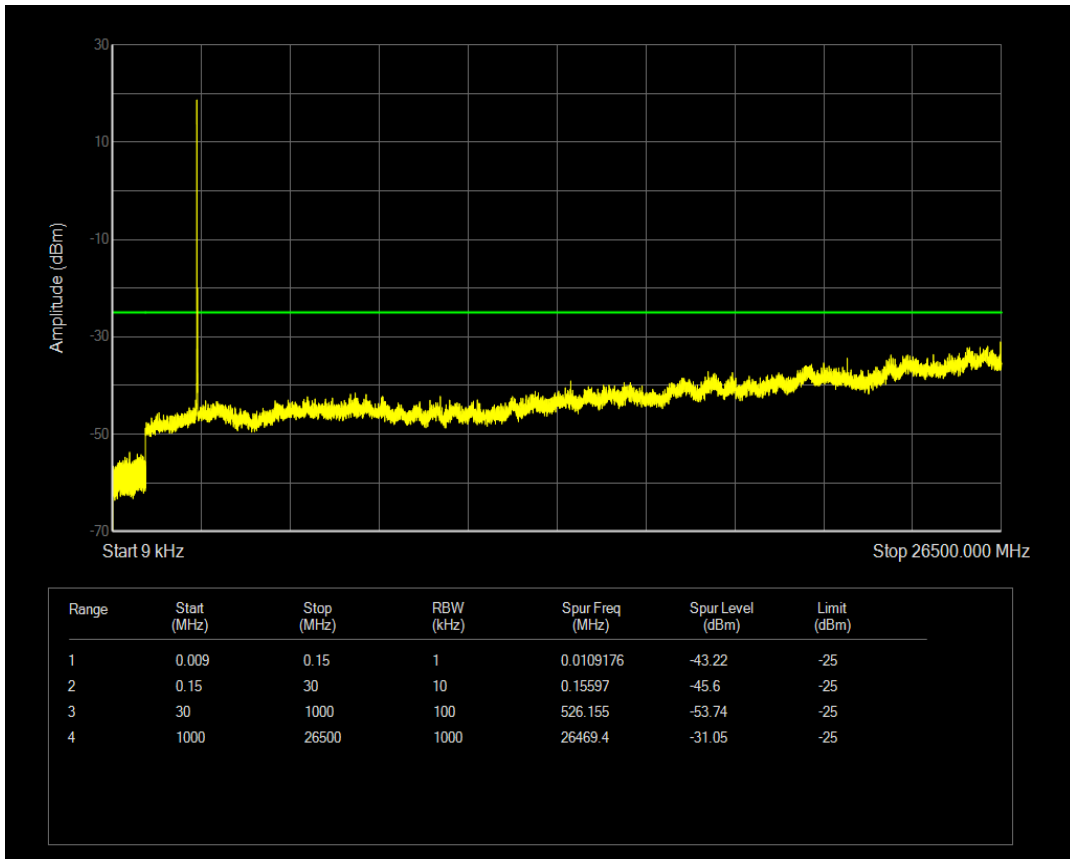

Band7 QAM16 BW=10MHz Channel=20800 RB Size=1 Position=#0

Band7 QAM16 BW=10MHz Channel=20800 RB Size=50 Position=#0

Band7 QPSK BW=10MHz Channel=21100 RB Size=1 Position=#0

Band7 QPSK BW=10MHz Channel=21100 RB Size=50 Position=#0

Band7 QAM16 BW=10MHz Channel=21100 RB Size=1 Position=#0

Band7 QAM16 BW=10MHz Channel=21100 RB Size=50 Position=#0

Band7 QPSK BW=10MHz Channel=21400 RB Size=1 Position=#0

Band7 QPSK BW=10MHz Channel=21400 RB Size=50 Position=#0