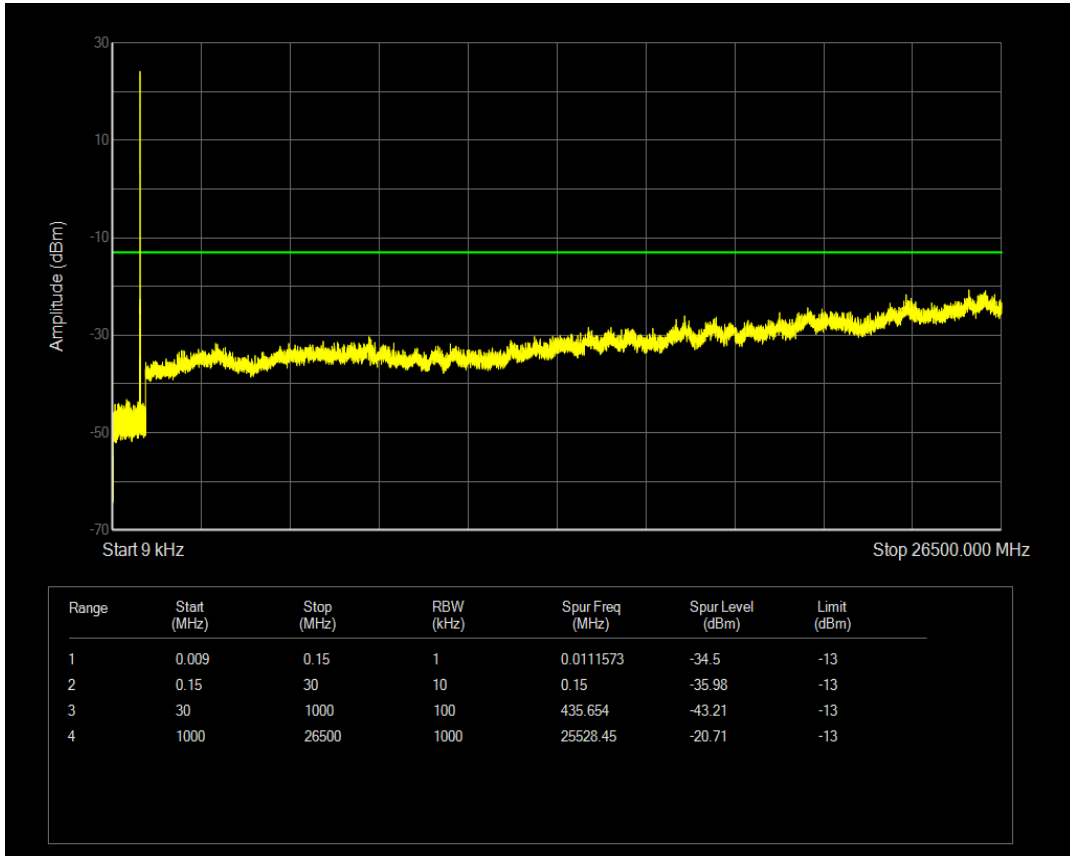

Band4 QAM16 BW=20MHz Channel=20300 RB Size=1 Position=#0

Band4 QAM16 BW=20MHz Channel=20300 RB Size=100 Position=#0

Band5 QPSK BW=1.4MHz Channel=20407 RB Size=1 Position=#0

Band5 QAM16 BW=1.4MHz Channel=20407 RB Size=1 Position=#0

Band5 QPSK BW=1.4MHz Channel=20407 RB Size=6 Position=#0

Band5 QAM16 BW=1.4MHz Channel=20407 RB Size=6 Position=#0

Band5 QPSK BW=1.4MHz Channel=20525 RB Size=6 Position=#0

Band5 QPSK BW=1.4MHz Channel=20525 RB Size=1 Position=#0

Band5 QAM16 BW=1.4MHz Channel=20525 RB Size=6 Position=#0

Band5 QAM16 BW=1.4MHz Channel=20525 RB Size=1 Position=#0

Band5 QPSK BW=1.4MHz Channel=20643 RB Size=1 Position=#0

Band5 QPSK BW=1.4MHz Channel=20643 RB Size=6 Position=#0