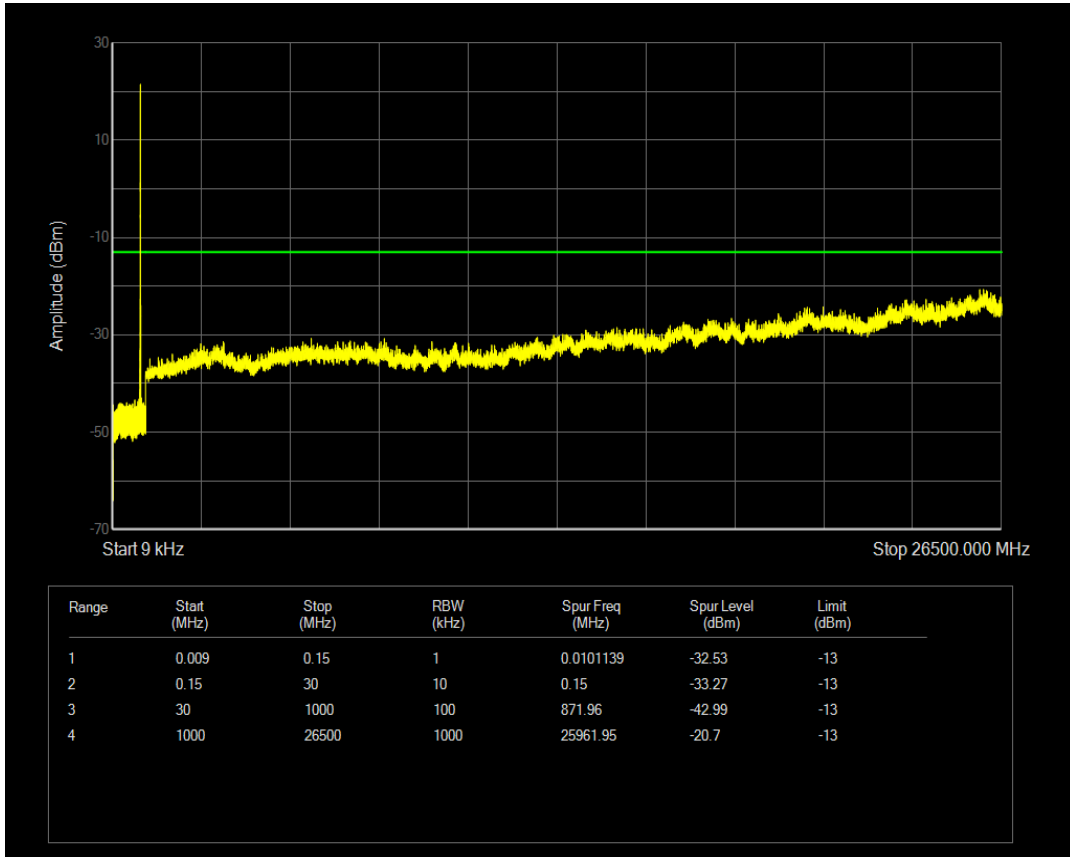

Band5 QAM16 BW=5MHz Channel=20625 RB Size=1 Position=#0