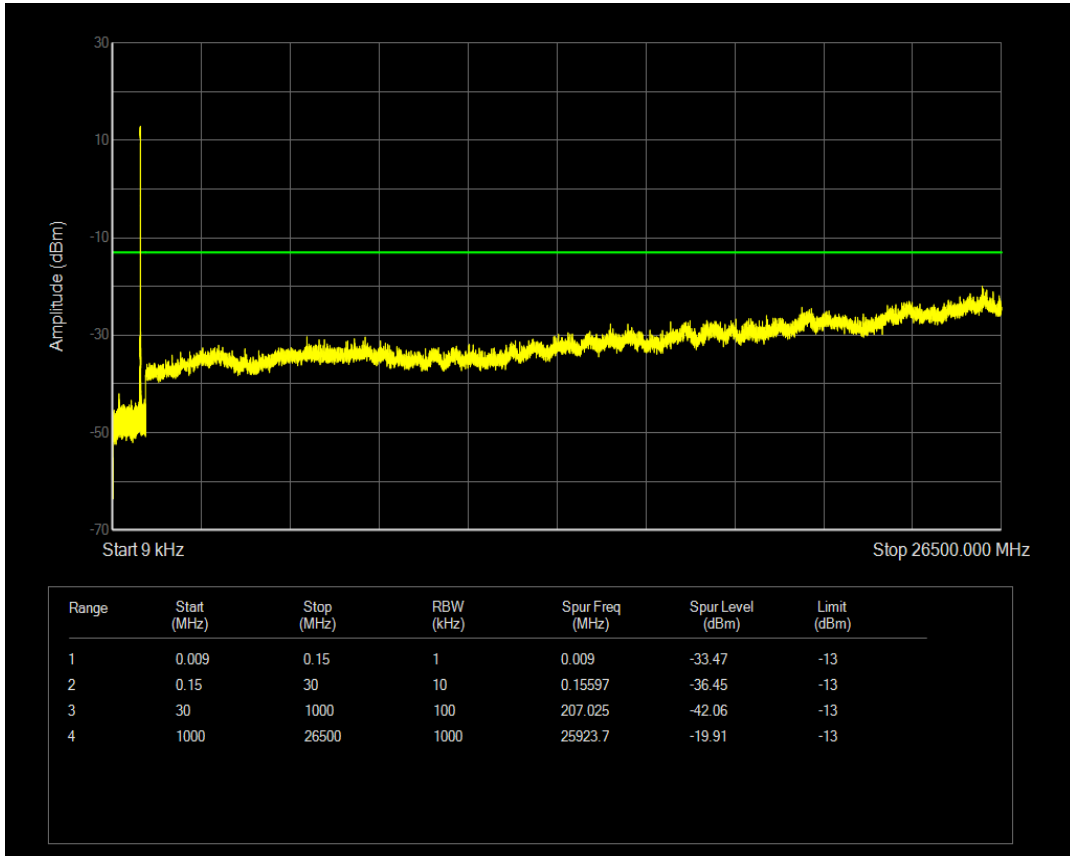

Band5 QPSK BW=5MHz Channel=20525 RB Size=25 Position=#0

Band5 QAM16 BW=5MHz Channel=20525 RB Size=25 Position=#0

Band5 QPSK BW=5MHz Channel=20625 RB Size=1 Position=#0

Band5 QPSK BW=5MHz Channel=20625 RB Size=25 Position=#0