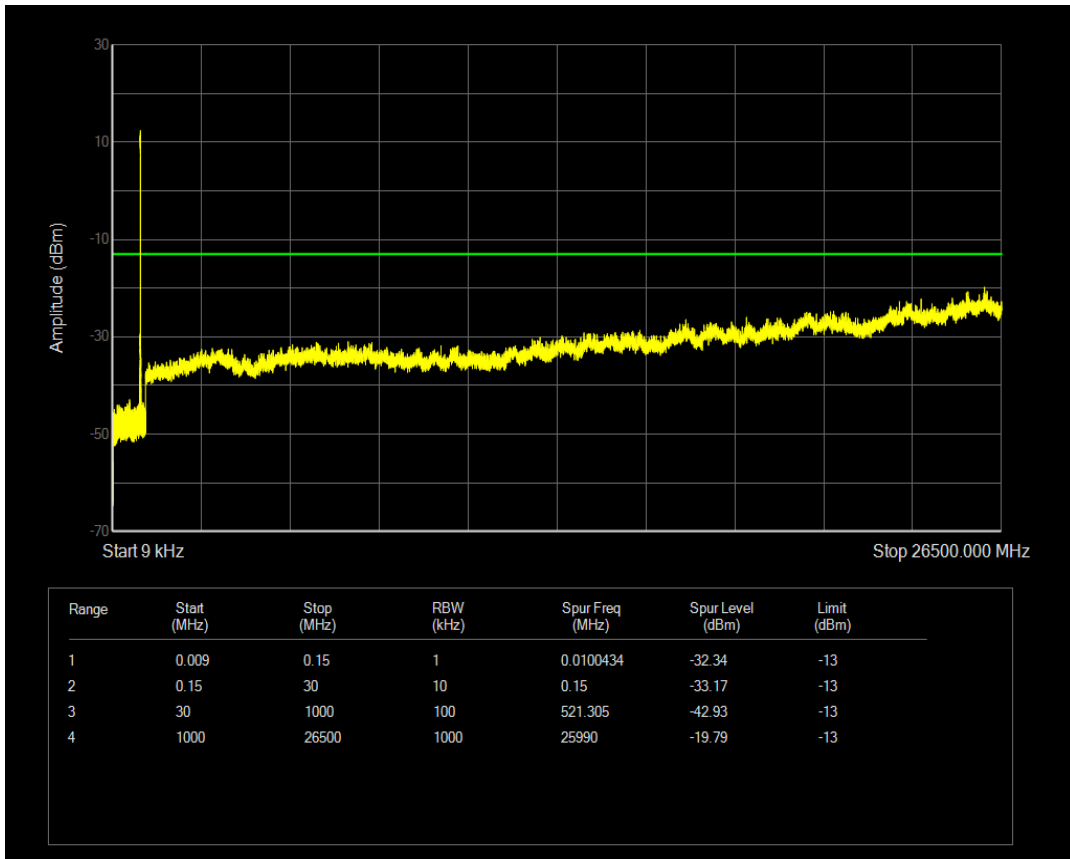

Band5 QPSK BW=5MHz Channel=20525 RB Size=25 Position=#0

Band5 QAM16 BW=5MHz Channel=20525 RB Size=25 Position=#0

Band5 QPSK BW=5MHz Channel=20625 RB Size=1 Position=#0

Band5 QPSK BW=5MHz Channel=20625 RB Size=25 Position=#0

Band5 QAM16 BW=5MHz Channel=20625 RB Size=1 Position=#0

Band5 QPSK BW=10MHz Channel=20450 RB Size=1 Position=#0

Band5 QAM16 BW=5MHz Channel=20625 RB Size=25 Position=#0

Band5 QAM16 BW=10MHz Channel=20450 RB Size=1 Position=#0