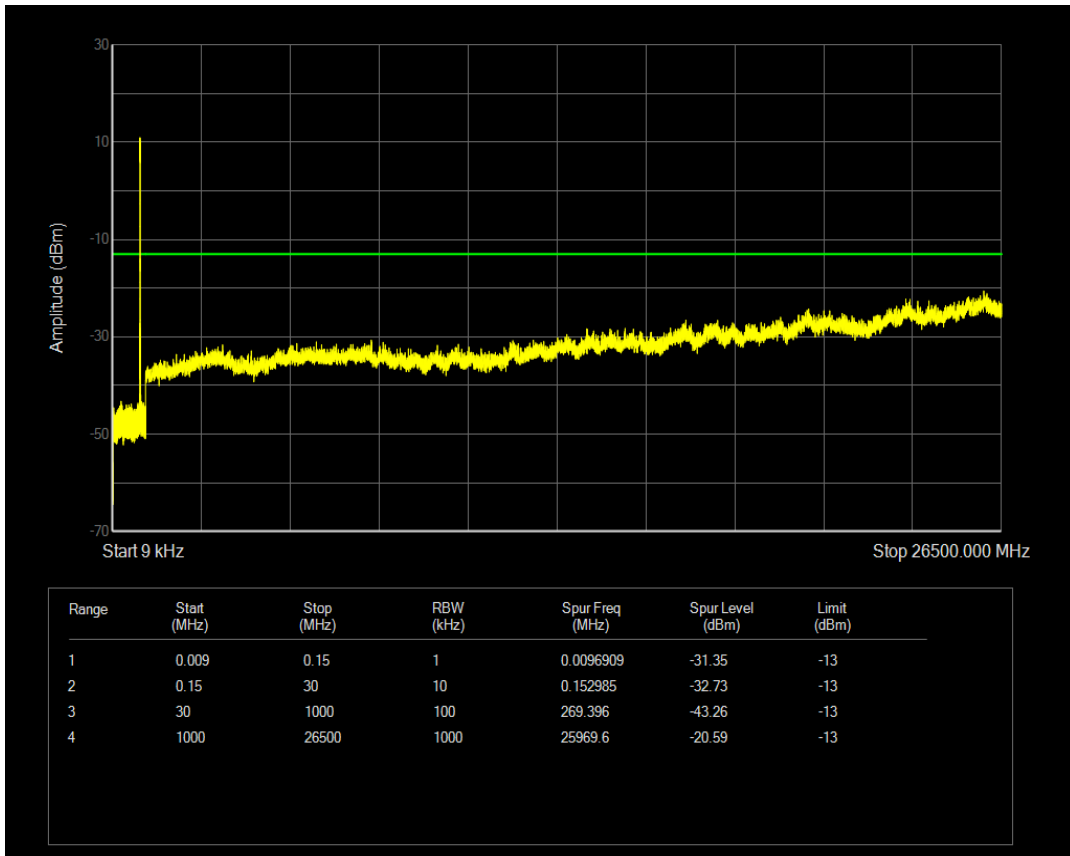

Band5 QAM16 BW=5MHz Channel=20625 RB Size=1 Position=#0

Band5 QPSK BW=10MHz Channel=20450 RB Size=1 Position=#0

Band5 QAM16 BW=5MHz Channel=20625 RB Size=25 Position=#0

Band5 QAM16 BW=10MHz Channel=20450 RB Size=1 Position=#0

Band5 QPSK BW=10MHz Channel=20450 RB Size=50 Position=#0

Band5 QAM16 BW=10MHz Channel=20450 RB Size=50 Position=#0

Band5 QPSK BW=10MHz Channel=20525 RB Size=50 Position=#0

Band5 QPSK BW=10MHz Channel=20525 RB Size=1 Position=#0