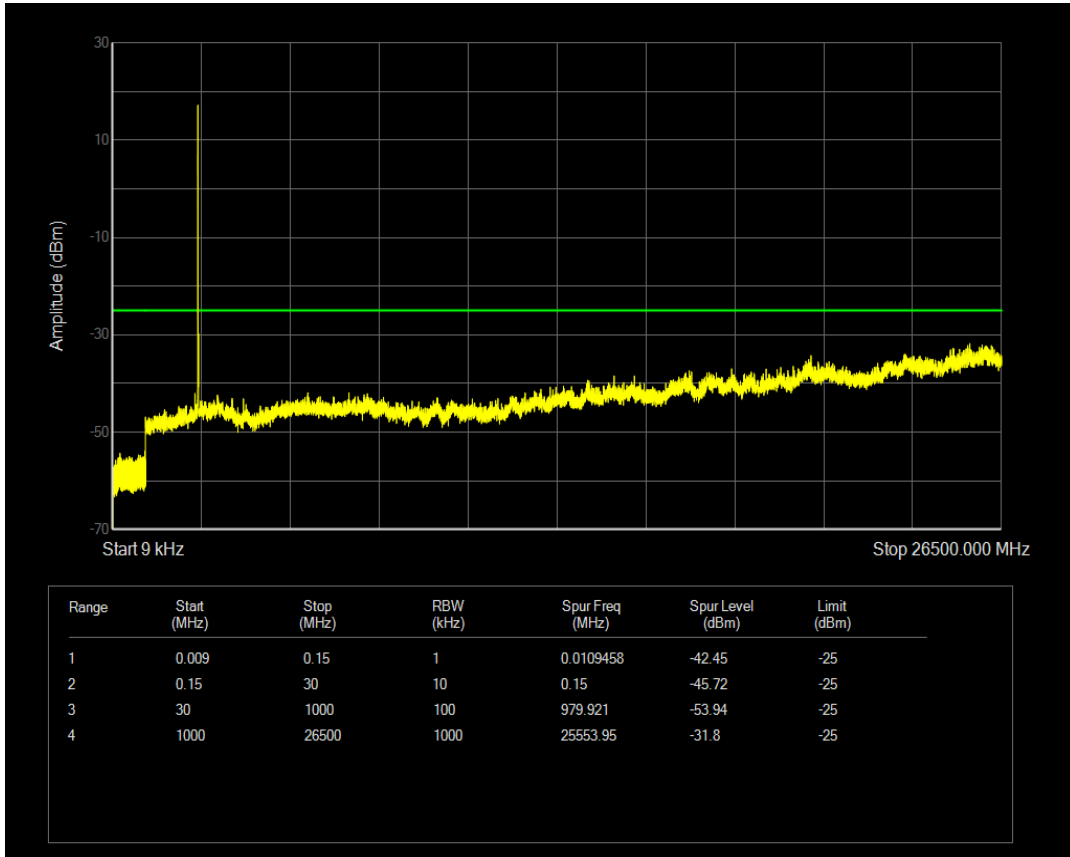

Band7 QAM16 BW=10MHz Channel=21400 RB Size=1 Position=#0