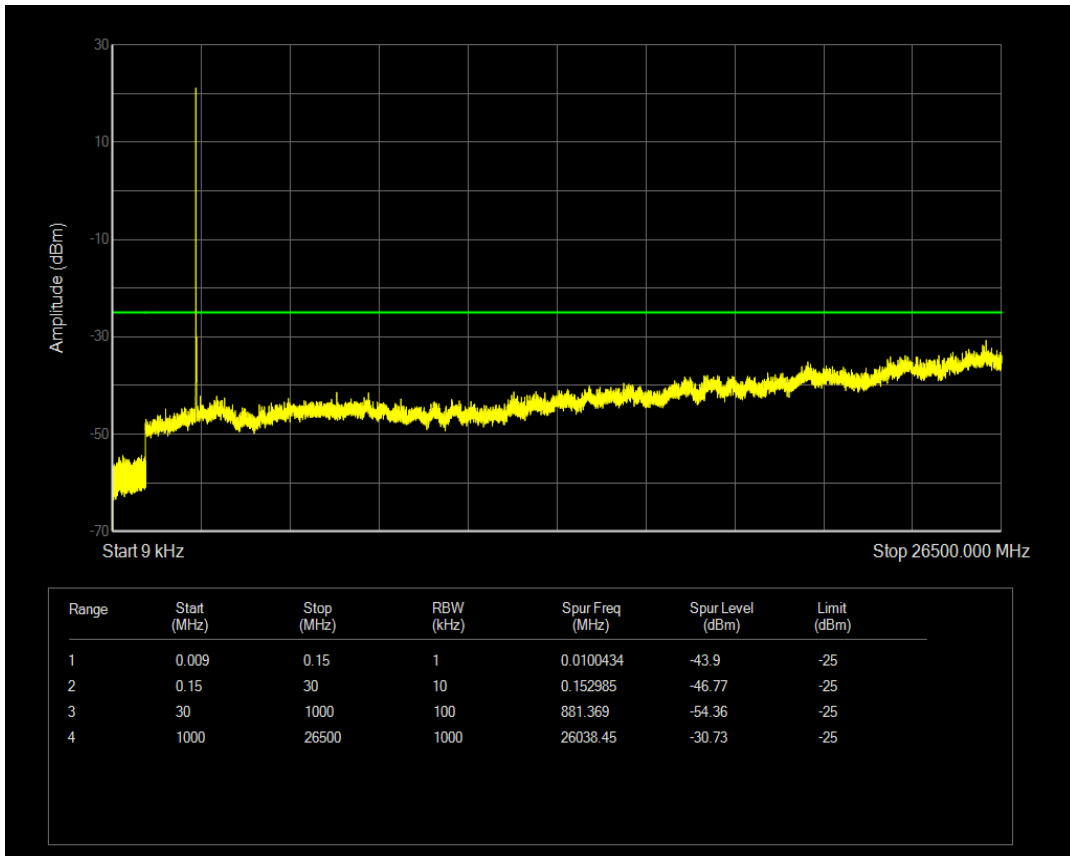

Band7 QAM16 BW=5MHz Channel=21425 RB Size=1 Position=#0

Band7 QPSK BW=10MHz Channel=20800 RB Size=1 Position=#0

Band7 QAM16 BW=5MHz Channel=21425 RB Size=25 Position=#0

Band7 QPSK BW=10MHz Channel=20800 RB Size=50 Position=#0

Band7 QAM16 BW=10MHz Channel=20800 RB Size=1 Position=#0

Band7 QAM16 BW=10MHz Channel=20800 RB Size=50 Position=#0

Band7 QPSK BW=10MHz Channel=21100 RB Size=1 Position=#0

Band7 QPSK BW=10MHz Channel=21100 RB Size=50 Position=#0