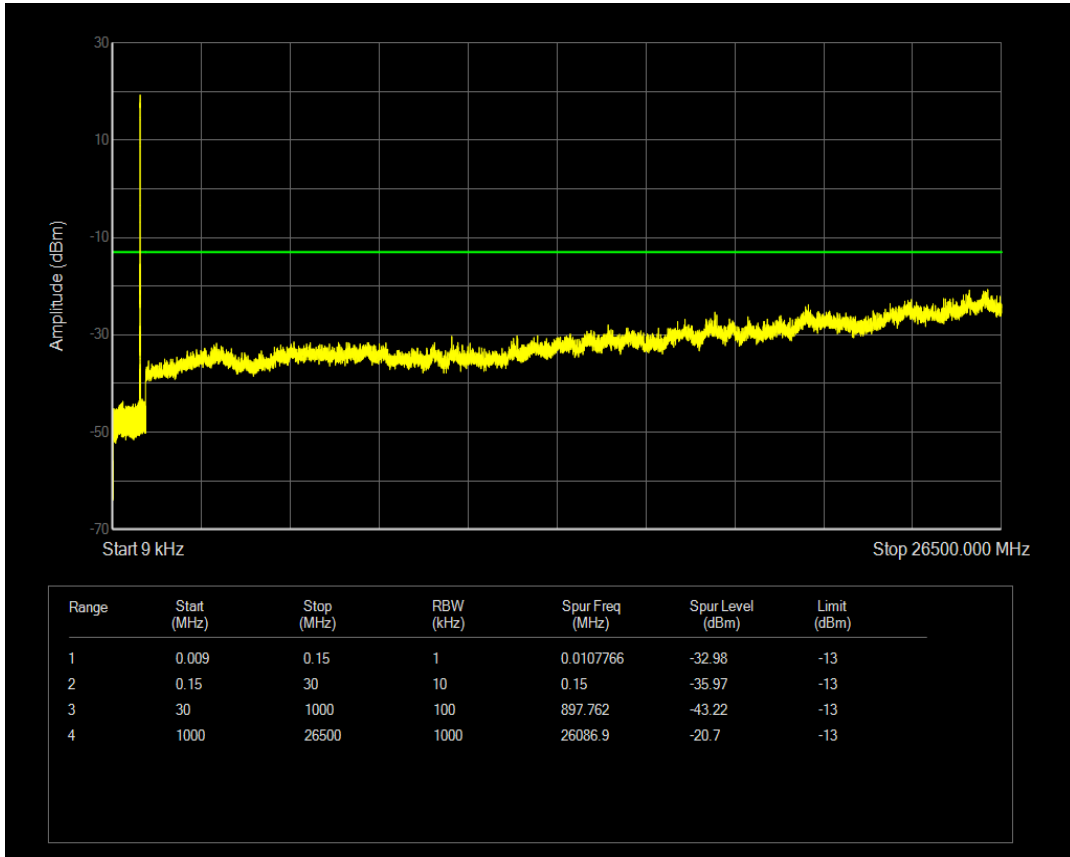

Band4 QAM16 BW=20MHz Channel=20175 RB Size=1 Position=#0

Band4 QAM16 BW=20MHz Channel=20175 RB Size=100 Position=#0

Band4 QPSK BW=20MHz Channel=20300 RB Size=1 Position=#0

Band4 QPSK BW=20MHz Channel=20300 RB Size=100 Position=#0

Band4 QAM16 BW=20MHz Channel=20300 RB Size=1 Position=#0

Band4 QAM16 BW=20MHz Channel=20300 RB Size=100 Position=#0

Band5 QPSK BW=1.4MHz Channel=20407 RB Size=1 Position=#0

Band5 QAM16 BW=1.4MHz Channel=20407 RB Size=1 Position=#0

Band5 QPSK BW=1.4MHz Channel=20407 RB Size=6 Position=#0

Band5 QAM16 BW=1.4MHz Channel=20407 RB Size=6 Position=#0

Band5 QPSK BW=1.4MHz Channel=20525 RB Size=6 Position=#0

Band5 QPSK BW=1.4MHz Channel=20525 RB Size=1 Position=#0