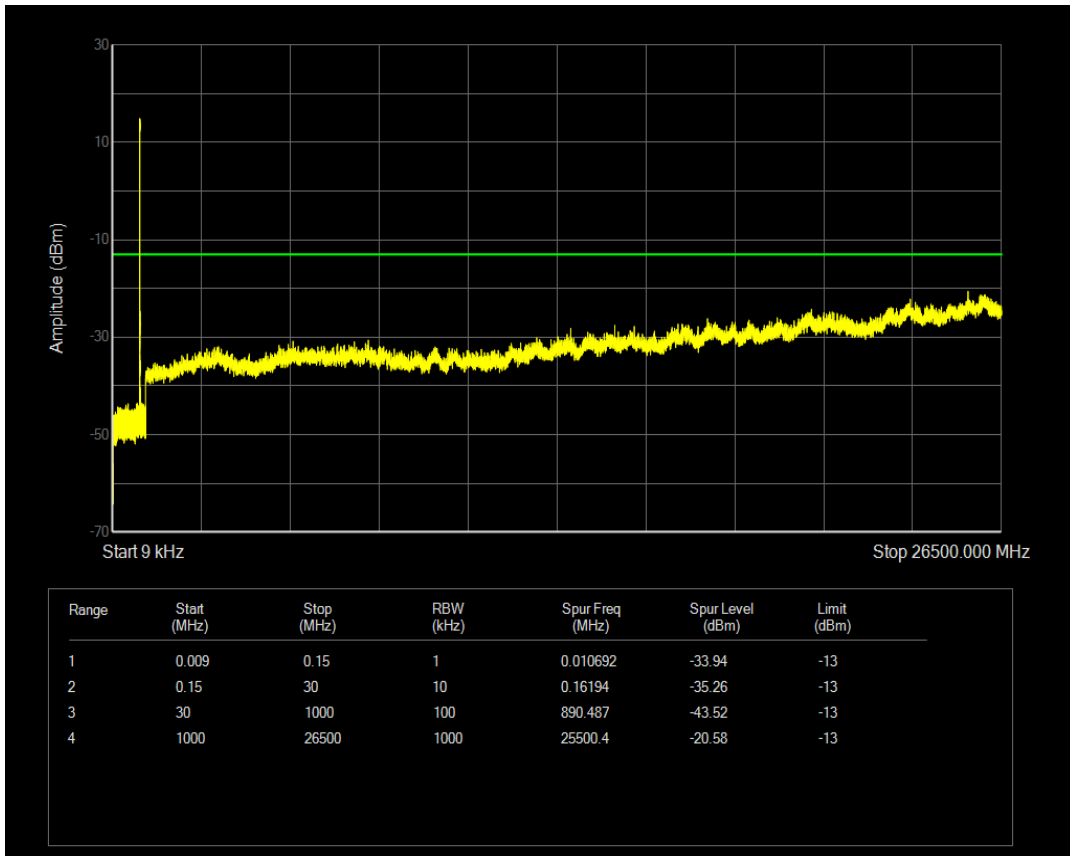

Band5 QAM16 BW=1.4MHz Channel=20643 RB Size=1 Position=#0

Band5 QPSK BW=3MHz Channel=20415 RB Size=1 Position=#0

Band5 QAM16 BW=1.4MHz Channel=20643 RB Size=6 Position=#0

Band5 QPSK BW=3MHz Channel=20415 RB Size=15 Position=#0