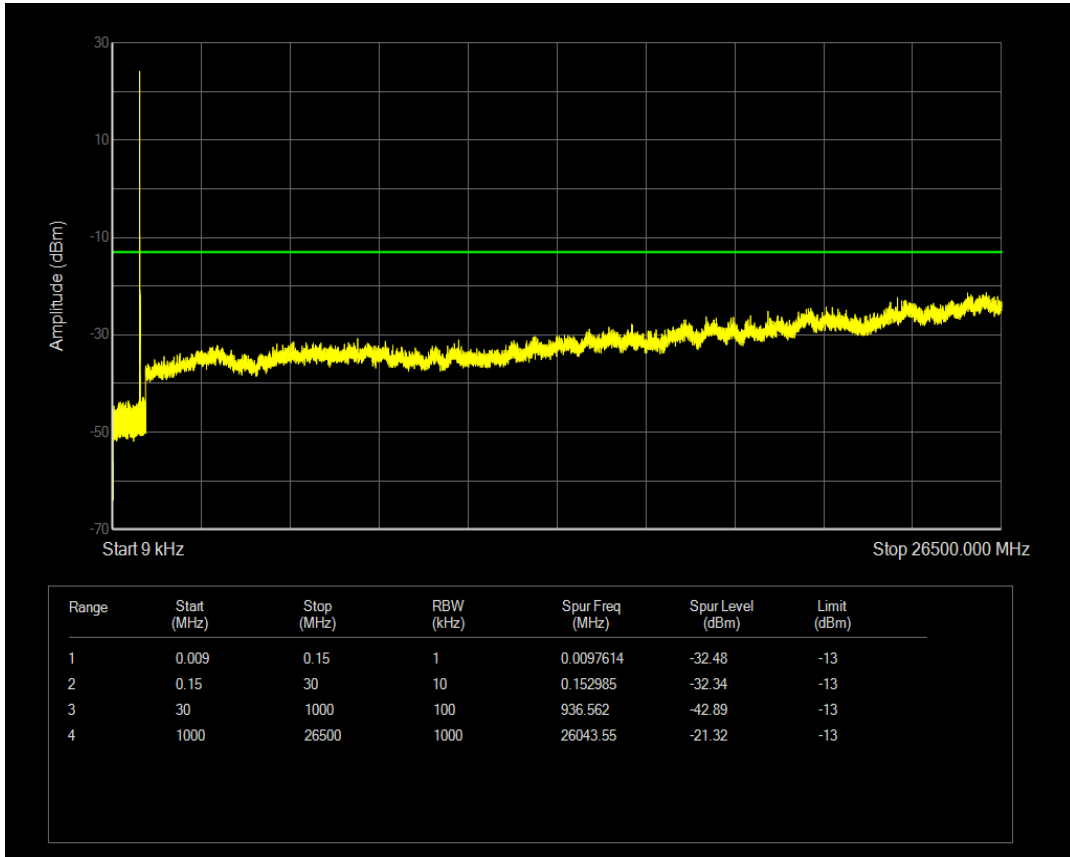

Band5 QAM16 BW=3MHz Channel=20415 RB Size=1 Position=#0