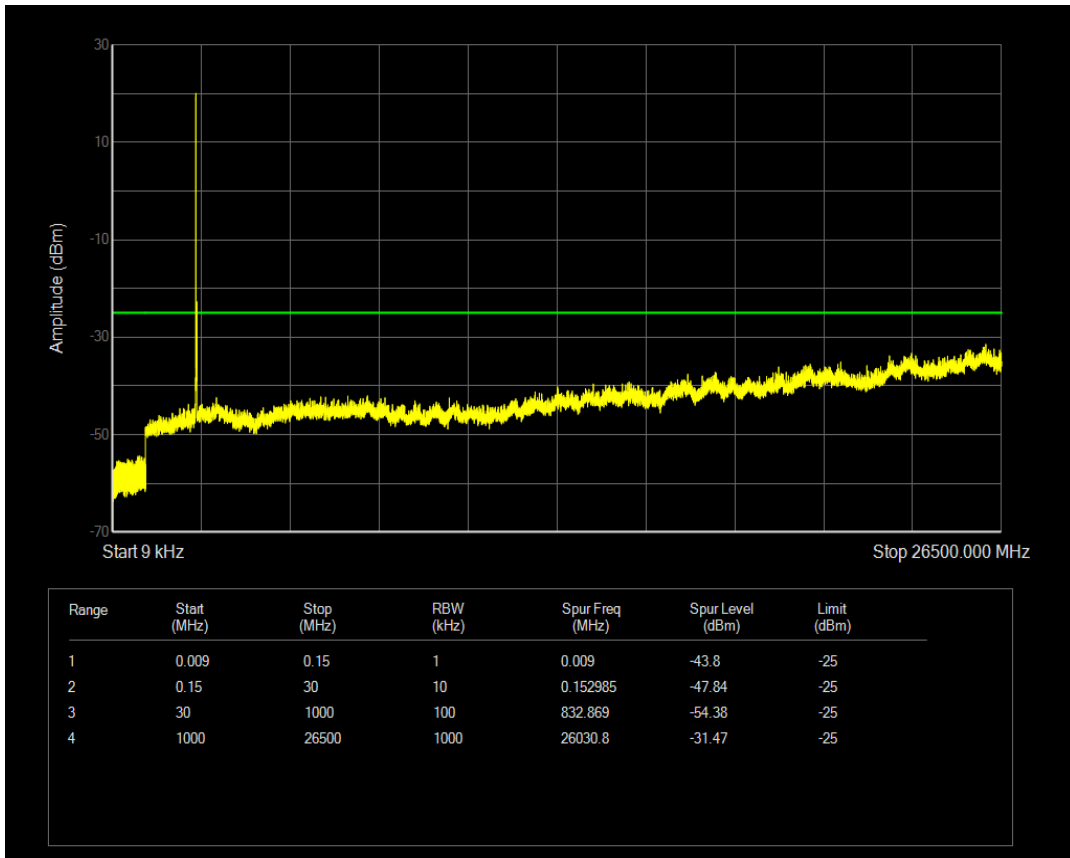

Band7 QAM16 BW=10MHz Channel=21400 RB Size=1 Position=#0

Band7 QAM16 BW=10MHz Channel=21400 RB Size=50 Position=#0

Band7 QPSK BW=15MHz Channel=20825 RB Size=75 Position=#0

Band7 QPSK BW=15MHz Channel=20825 RB Size=1 Position=#0