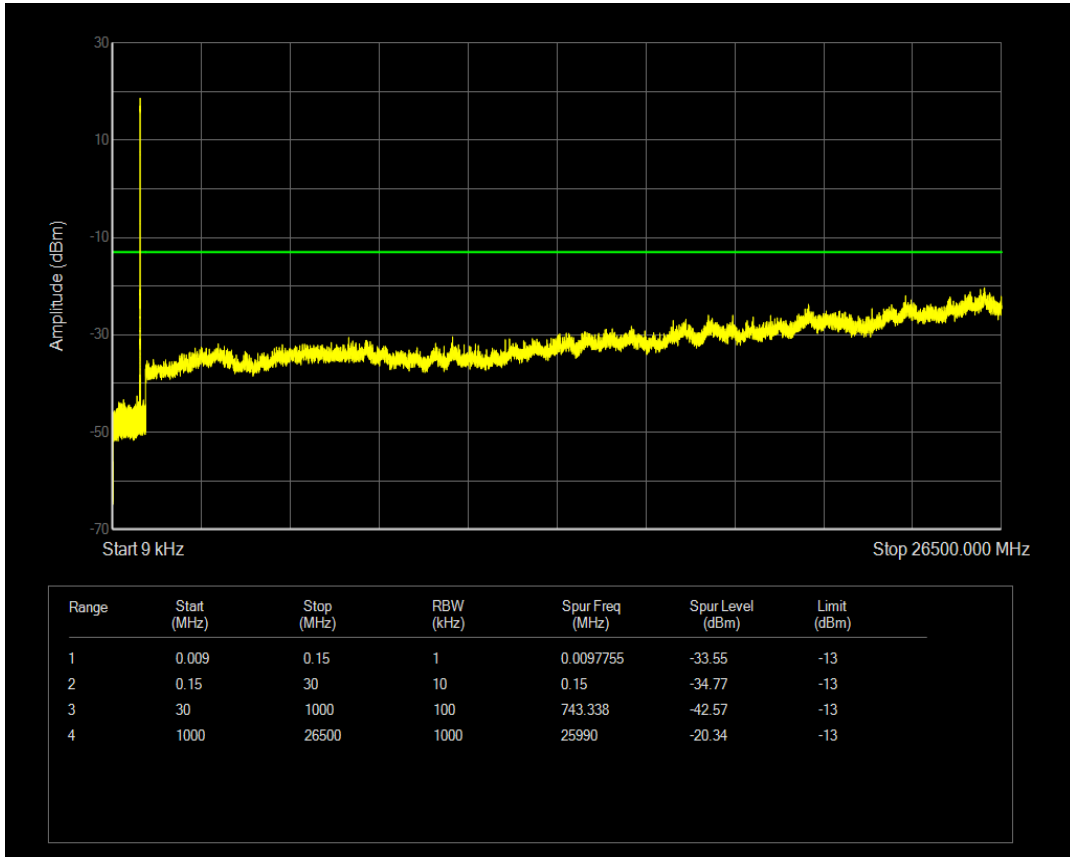

Band4 QAM16 BW=20MHz Channel=20300 RB Size=1 Position=#0

Band4 QAM16 BW=20MHz Channel=20300 RB Size=100 Position=#0

Band5 QPSK BW=1.4MHz Channel=20407 RB Size=1 Position=#0

Band5 QAM16 BW=1.4MHz Channel=20407 RB Size=1 Position=#0

Band5 QPSK BW=1.4MHz Channel=20407 RB Size=6 Position=#0

Band5 QAM16 BW=1.4MHz Channel=20407 RB Size=6 Position=#0

Band5 QPSK BW=1.4MHz Channel=20525 RB Size=6 Position=#0

Band5 QPSK BW=1.4MHz Channel=20525 RB Size=1 Position=#0

Band5 QAM16 BW=1.4MHz Channel=20525 RB Size=6 Position=#0

Band5 QAM16 BW=1.4MHz Channel=20525 RB Size=1 Position=#0

Band5 QPSK BW=1.4MHz Channel=20643 RB Size=1 Position=#0

Band5 QPSK BW=1.4MHz Channel=20643 RB Size=6 Position=#0