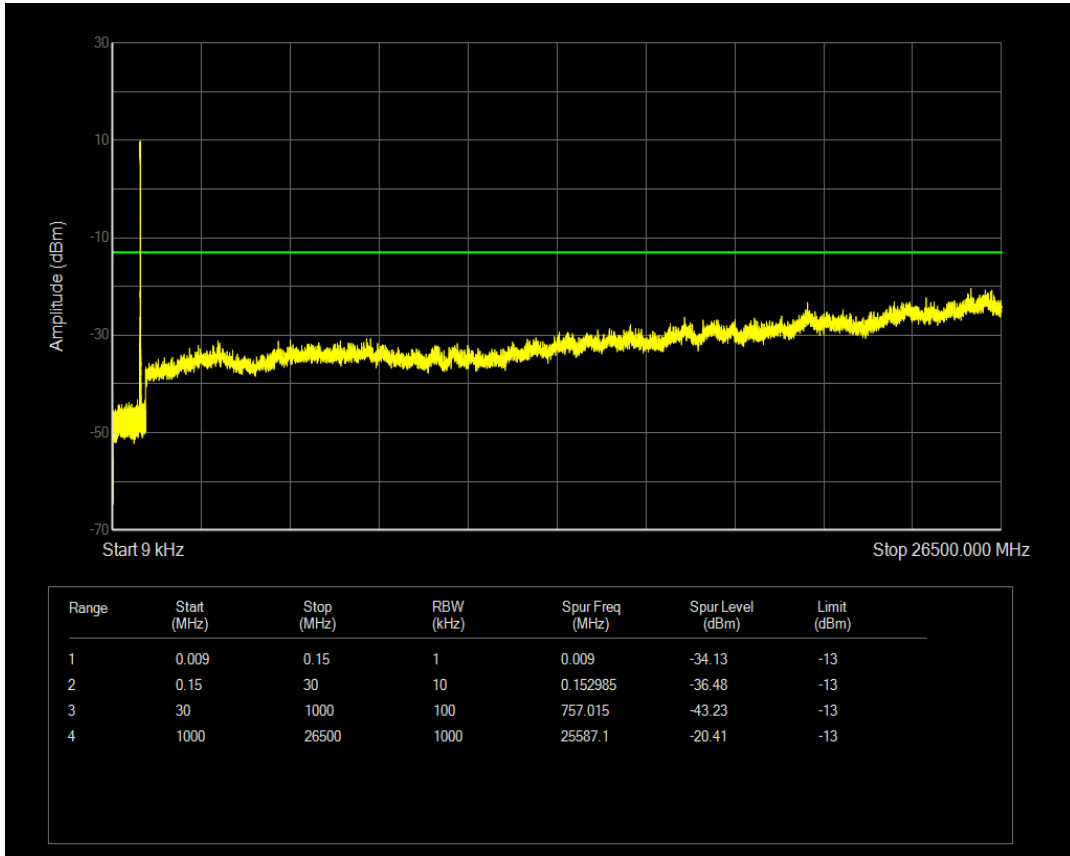

Band5 QAM16 BW=10MHz Channel=20600 RB Size=50 Position=#0