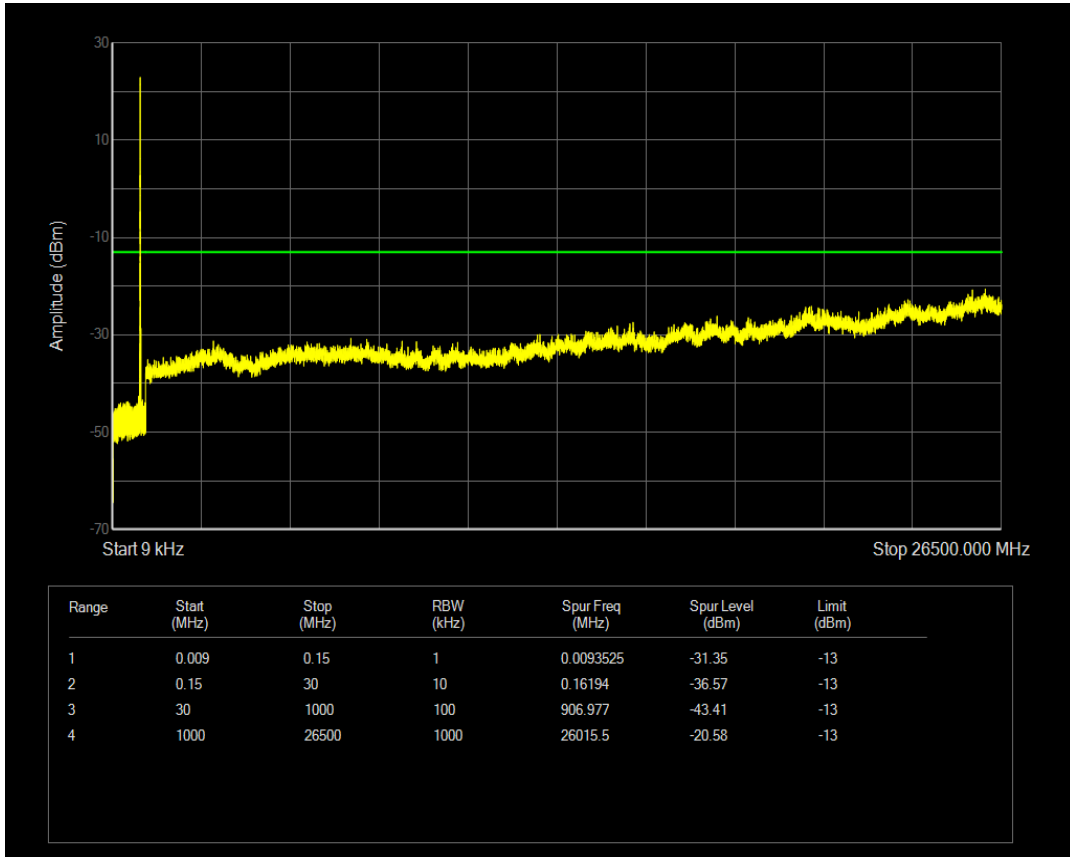

Band5 QAM16 BW=10MHz Channel=20525 RB Size=1 Position=#0

Band5 QPSK BW=10MHz Channel=20600 RB Size=1 Position=#0

Band5 QAM16 BW=10MHz Channel=20525 RB Size=50 Position=#0

Band5 QPSK BW=10MHz Channel=20600 RB Size=50 Position=#0

Band5 QAM16 BW=10MHz Channel=20600 RB Size=1 Position=#0

Band5 QAM16 BW=10MHz Channel=20600 RB Size=50 Position=#0

Band7 QPSK BW=5MHz Channel=20775 RB Size=1 Position=#0

Band7 QPSK BW=5MHz Channel=20775 RB Size=25 Position=#0