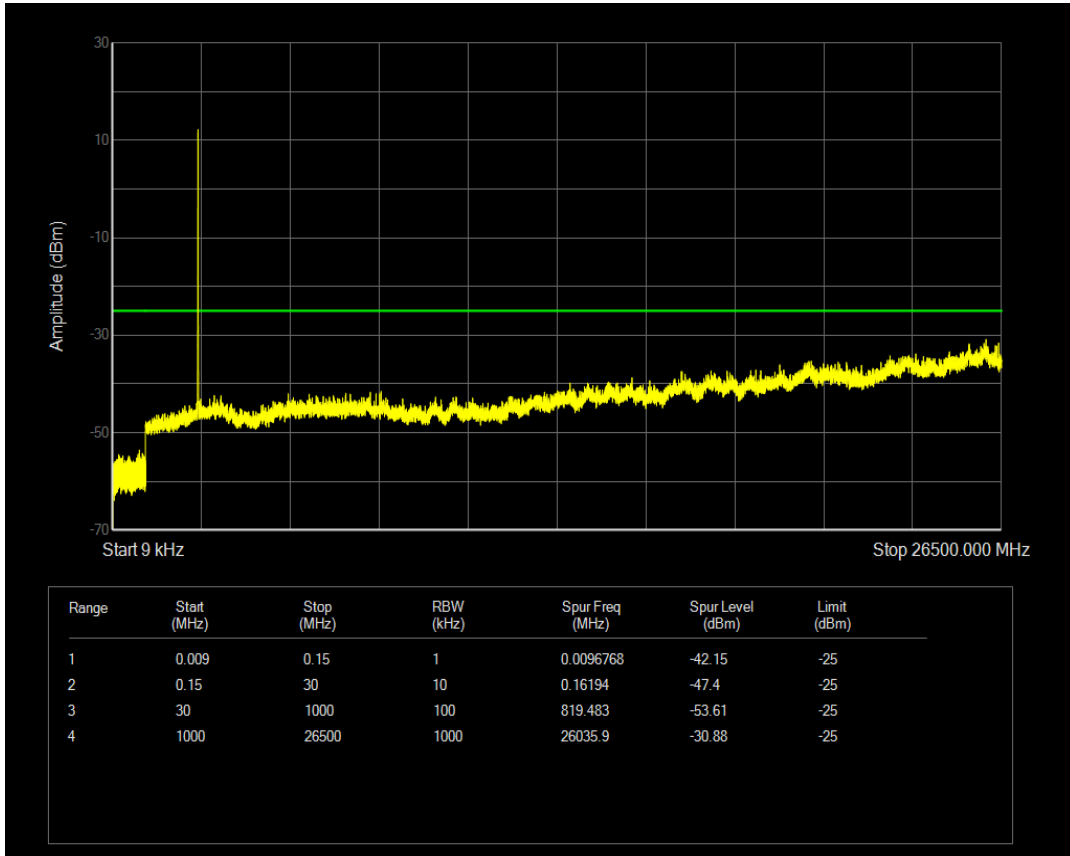

Band7 QAM16 BW=10MHz Channel=21400 RB Size=50 Position=#0