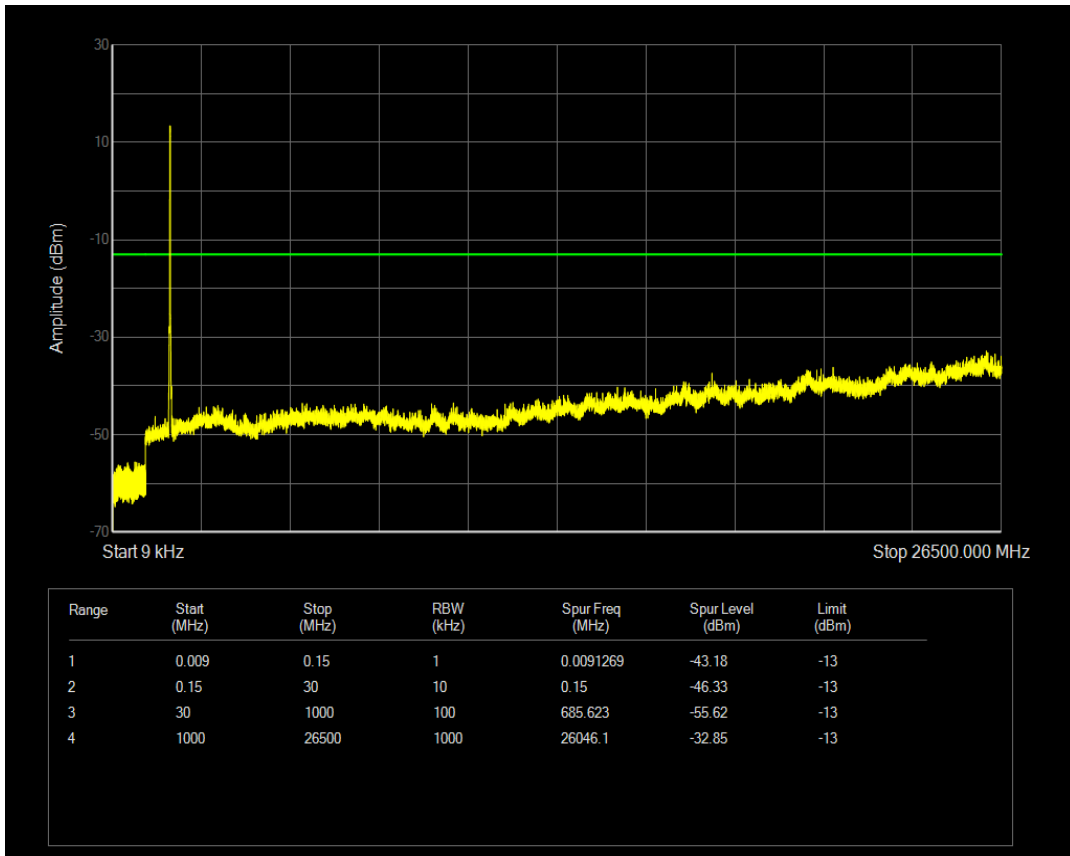

Band4 QAM16 BW=20MHz Channel=20050 RB Size=1 Position=#0

Band4 QAM16 BW=20MHz Channel=20050 RB Size=100 Position=#0

Band4 QPSK BW=20MHz Channel=20175 RB Size=1 Position=#0

Band4 QPSK BW=20MHz Channel=20175 RB Size=100 Position=#0

Band4 QAM16 BW=20MHz Channel=20175 RB Size=1 Position=#0

Band4 QAM16 BW=20MHz Channel=20175 RB Size=100 Position=#0

Band4 QPSK BW=20MHz Channel=20300 RB Size=1 Position=#0

Band4 QPSK BW=20MHz Channel=20300 RB Size=100 Position=#0

Band4 QAM16 BW=20MHz Channel=20300 RB Size=1 Position=#0

Band4 QAM16 BW=20MHz Channel=20300 RB Size=100 Position=#0

Band5 QPSK BW=1.4MHz Channel=20407 RB Size=1 Position=#0

Band5 QAM16 BW=1.4MHz Channel=20407 RB Size=1 Position=#0