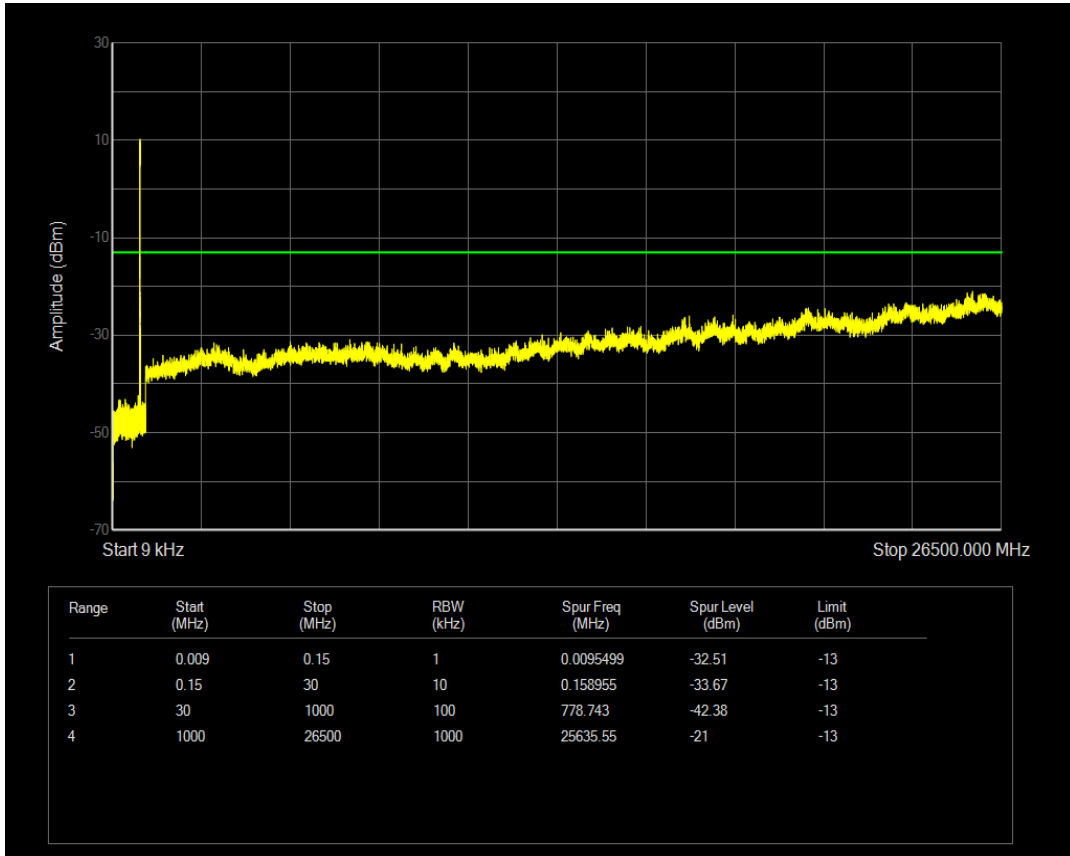

Band5 QAM16 BW=5MHz Channel=20625 RB Size=1 Position=#0

Band5 QPSK BW=10MHz Channel=20450 RB Size=1 Position=#0

Band5 QAM16 BW=5MHz Channel=20625 RB Size=25 Position=#0

Band5 QAM16 BW=10MHz Channel=20450 RB Size=1 Position=#0

Band5 QPSK BW=10MHz Channel=20450 RB Size=50 Position=#0

Band5 QAM16 BW=10MHz Channel=20450 RB Size=50 Position=#0

Band5 QPSK BW=10MHz Channel=20525 RB Size=50 Position=#0

Band5 QPSK BW=10MHz Channel=20525 RB Size=1 Position=#0