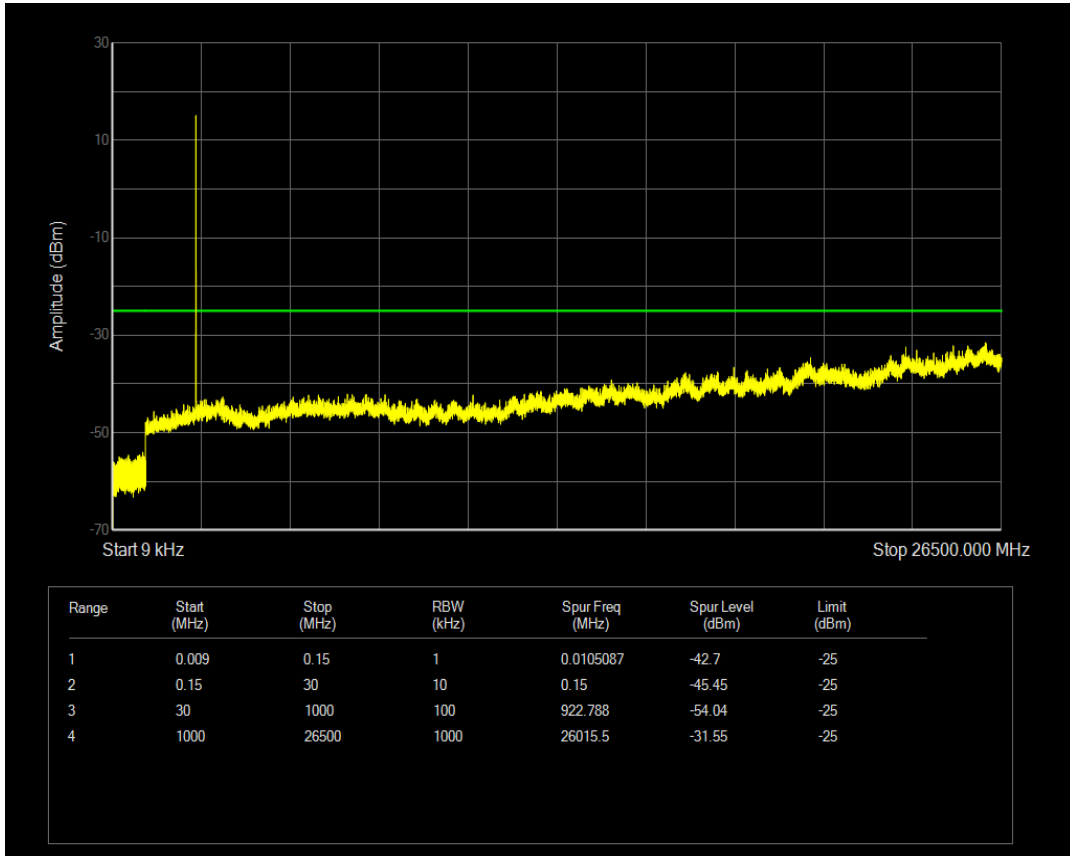

Band5 QAM16 BW=10MHz Channel=20600 RB Size=1 Position=#0

Band5 QAM16 BW=10MHz Channel=20600 RB Size=50 Position=#0

Band7 QPSK BW=5MHz Channel=20775 RB Size=1 Position=#0

Band7 QPSK BW=5MHz Channel=20775 RB Size=25 Position=#0