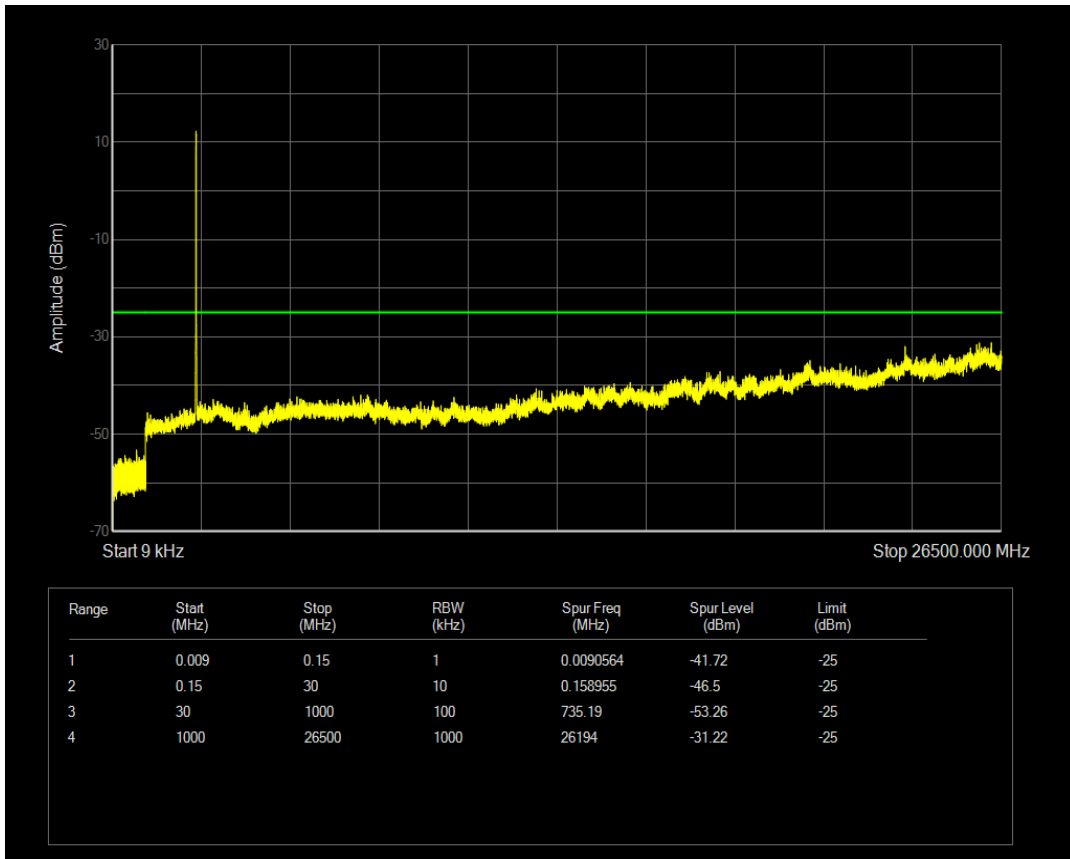

Band7 QPSK BW=15MHz Channel=20825 RB Size=75 Position=#0