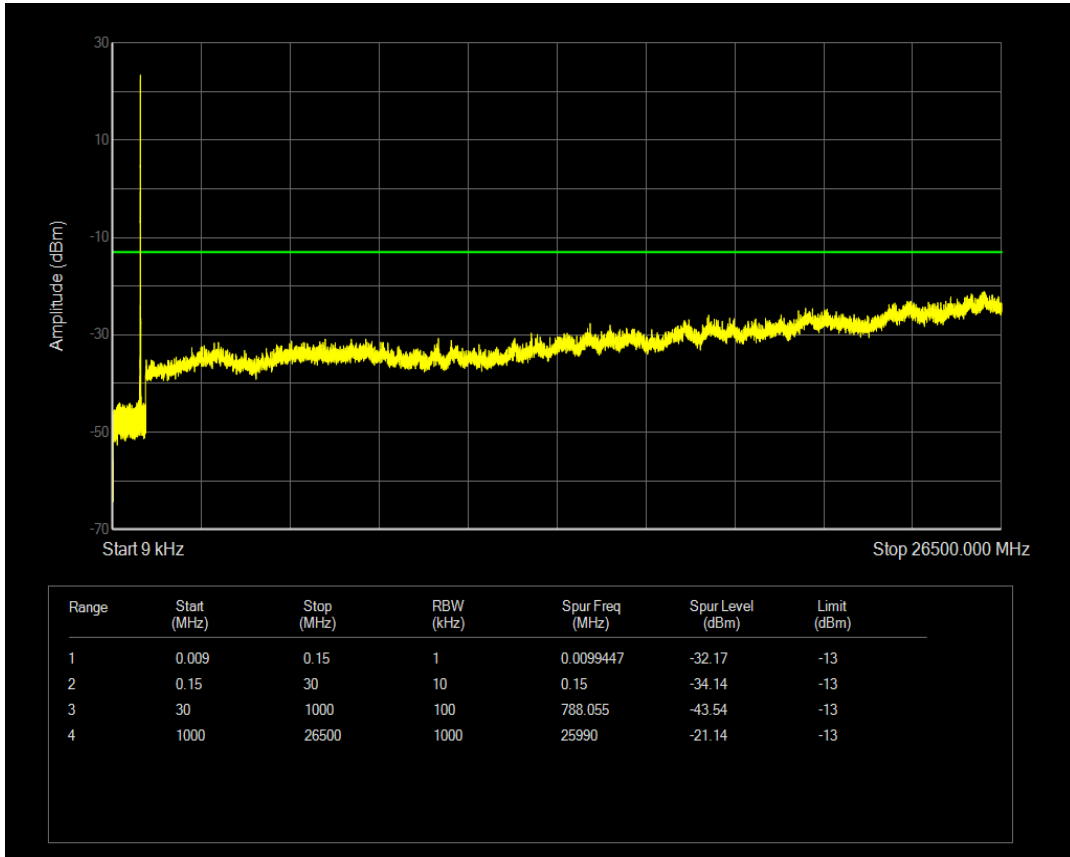

Band5 QAM16 BW=5MHz Channel=20425 RB Size=1 Position=#0

Band5 QAM16 BW=5MHz Channel=20425 RB Size=25 Position=#0

Band5 QPSK BW=5MHz Channel=20525 RB Size=1 Position=#0

Band5 QAM16 BW=5MHz Channel=20525 RB Size=1 Position=#0

Band5 QPSK BW=5MHz Channel=20525 RB Size=25 Position=#0

Band5 QAM16 BW=5MHz Channel=20525 RB Size=25 Position=#0

Band5 QPSK BW=5MHz Channel=20625 RB Size=1 Position=#0

Band5 QPSK BW=5MHz Channel=20625 RB Size=25 Position=#0