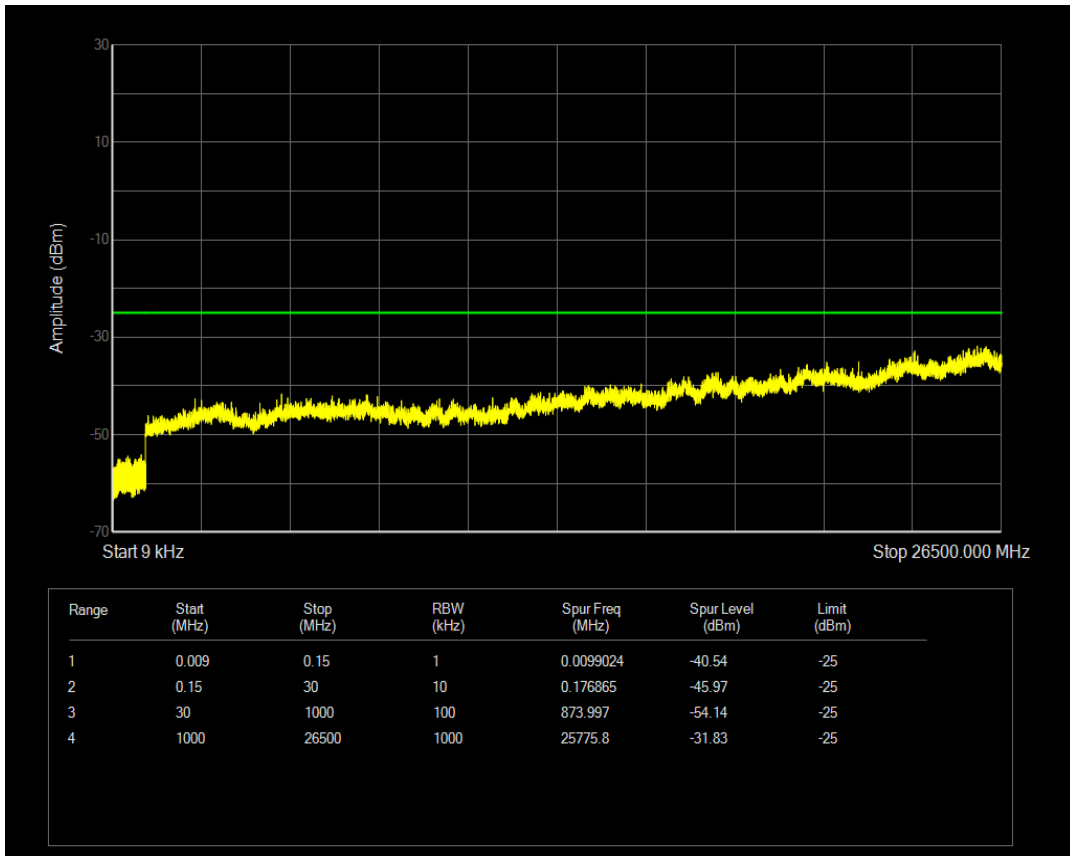

Band7 QAM16 BW=5MHz Channel=21425 RB Size=1 Position=#0

Band7 QPSK BW=10MHz Channel=20800 RB Size=1 Position=#0

Band7 QAM16 BW=5MHz Channel=21425 RB Size=25 Position=#0

Band7 QPSK BW=10MHz Channel=20800 RB Size=50 Position=#0

Band7 QAM16 BW=10MHz Channel=20800 RB Size=1 Position=#0

Band7 QAM16 BW=10MHz Channel=20800 RB Size=50 Position=#0

Band7 QPSK BW=10MHz Channel=21100 RB Size=1 Position=#0

Band7 QPSK BW=10MHz Channel=21100 RB Size=50 Position=#0