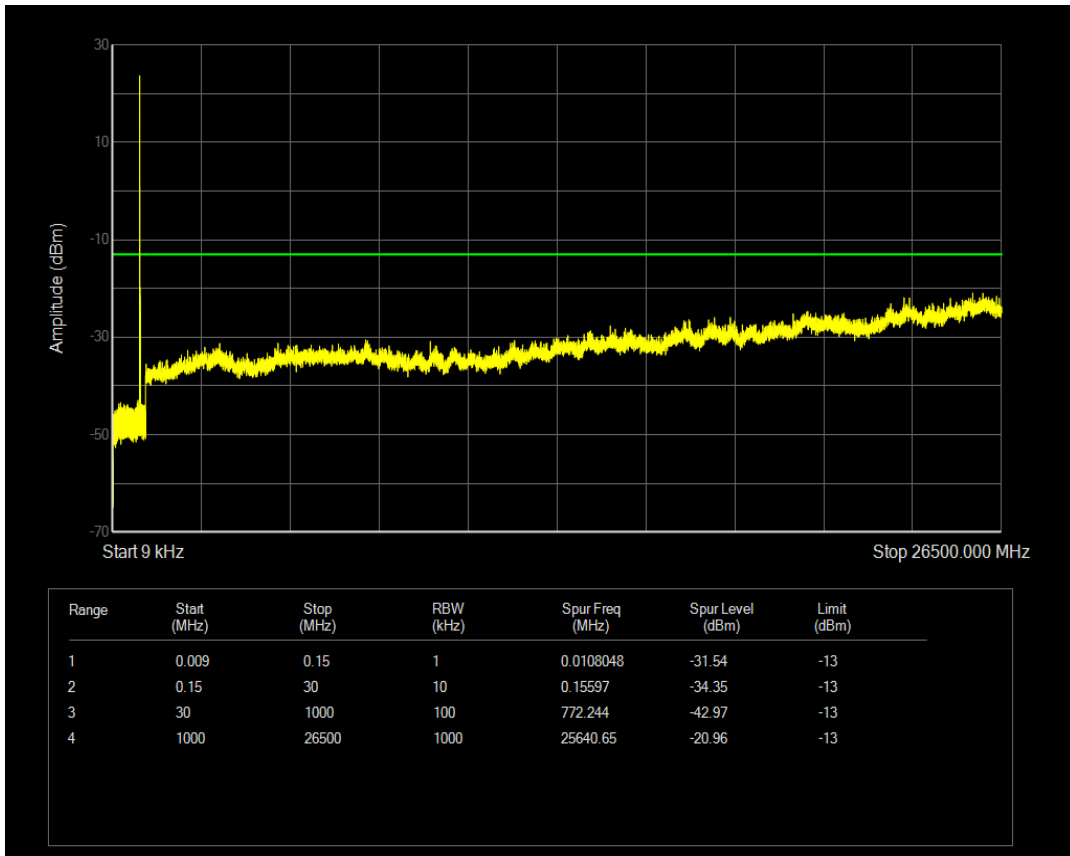

Band5 QAM16 BW=3MHz Channel=20635 RB Size=15 Position=#0

Band5 QAM16 BW=3MHz Channel=20635 RB Size=1 Position=#0

Band5 QPSK BW=5MHz Channel=20425 RB Size=25 Position=#0

Band5 QPSK BW=5MHz Channel=20425 RB Size=1 Position=#0