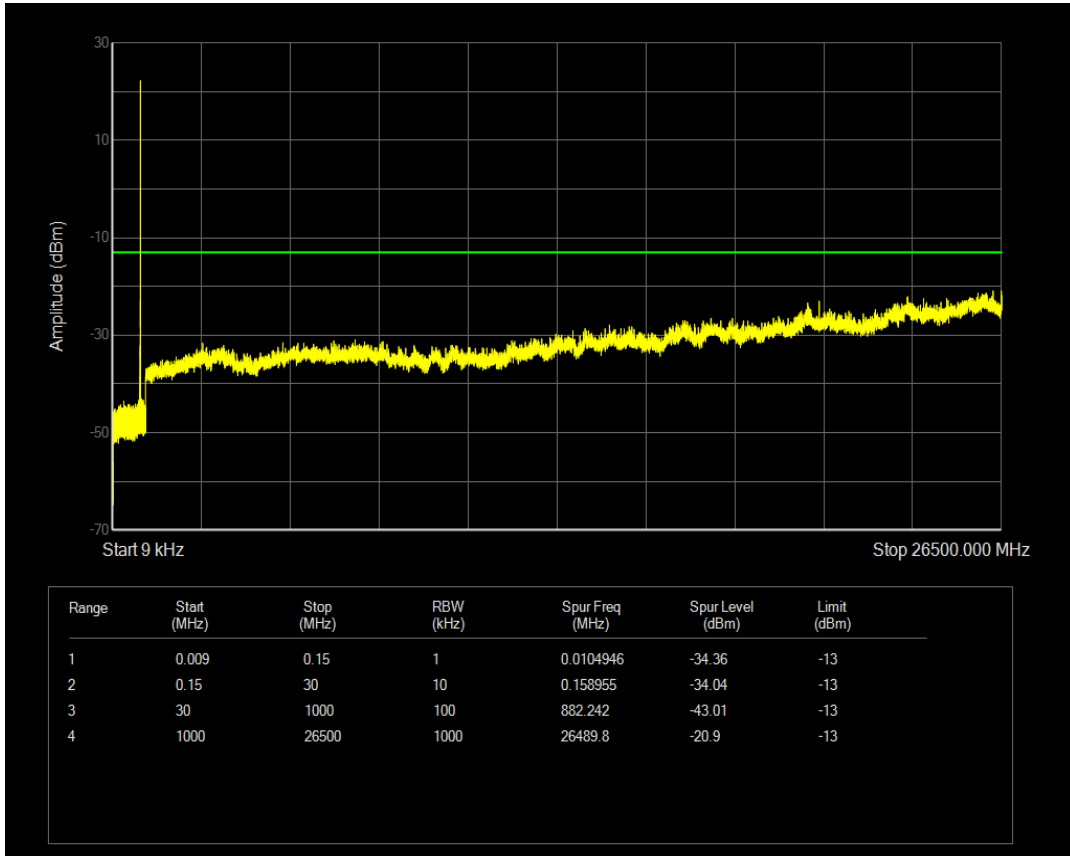

Band5 QAM16 BW=3MHz Channel=20635 RB Size=1 Position=#0