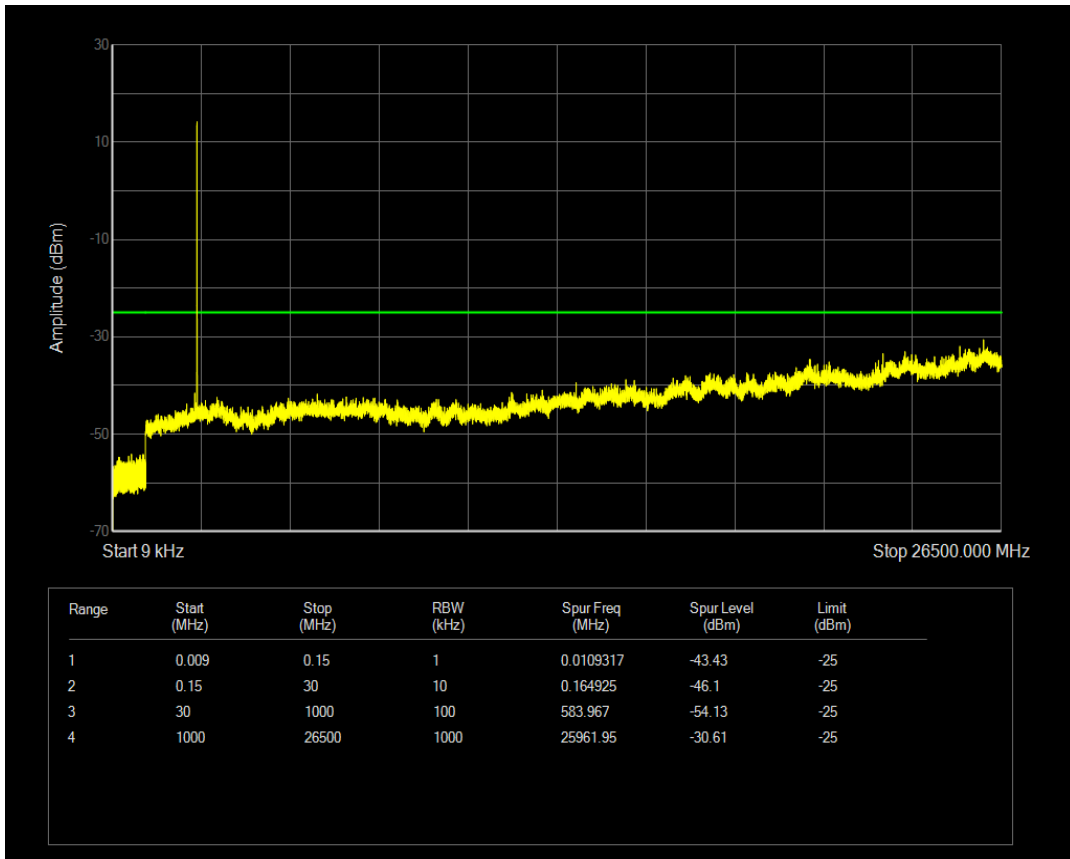

Band7 QPSK BW=5MHz Channel=21100 RB Size=25 Position=#0