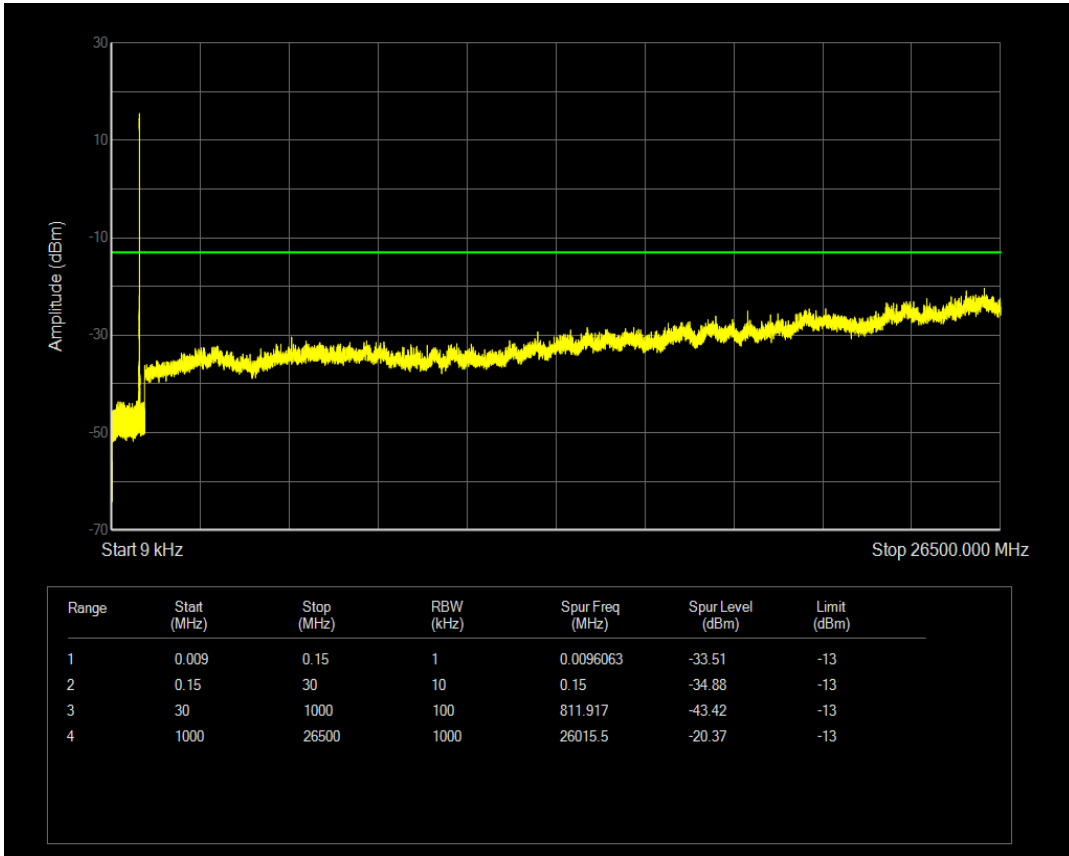

Band5 QAM16 BW=3MHz Channel=20525 RB Size=1 Position=#0

Band5 QPSK BW=3MHz Channel=20635 RB Size=1 Position=#0

Band5 QAM16 BW=3MHz Channel=20525 RB Size=15 Position=#0

Band5 QPSK BW=3MHz Channel=20635 RB Size=15 Position=#0