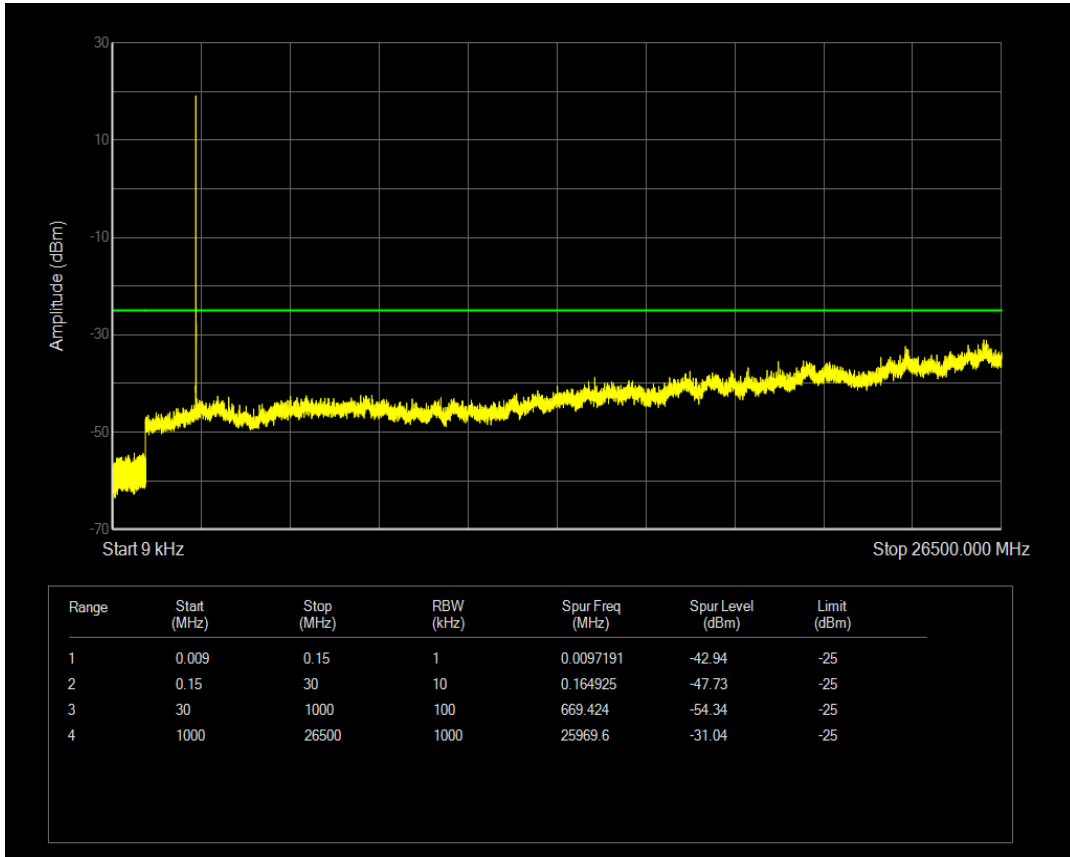

Band5 QPSK BW=10MHz Channel=20450 RB Size=50 Position=#0

Band5 QAM16 BW=10MHz Channel=20450 RB Size=50 Position=#0

Band5 QPSK BW=10MHz Channel=20525 RB Size=50 Position=#0

Band5 QPSK BW=10MHz Channel=20525 RB Size=1 Position=#0

Band5 QAM16 BW=10MHz Channel=20525 RB Size=1 Position=#0

Band5 QPSK BW=10MHz Channel=20600 RB Size=1 Position=#0

Band5 QAM16 BW=10MHz Channel=20525 RB Size=50 Position=#0

Band5 QPSK BW=10MHz Channel=20600 RB Size=50 Position=#0

Band5 QAM16 BW=10MHz Channel=20600 RB Size=1 Position=#0

Band5 QAM16 BW=10MHz Channel=20600 RB Size=50 Position=#0

Band7 QPSK BW=5MHz Channel=20775 RB Size=1 Position=#0

Band7 QPSK BW=5MHz Channel=20775 RB Size=25 Position=#0