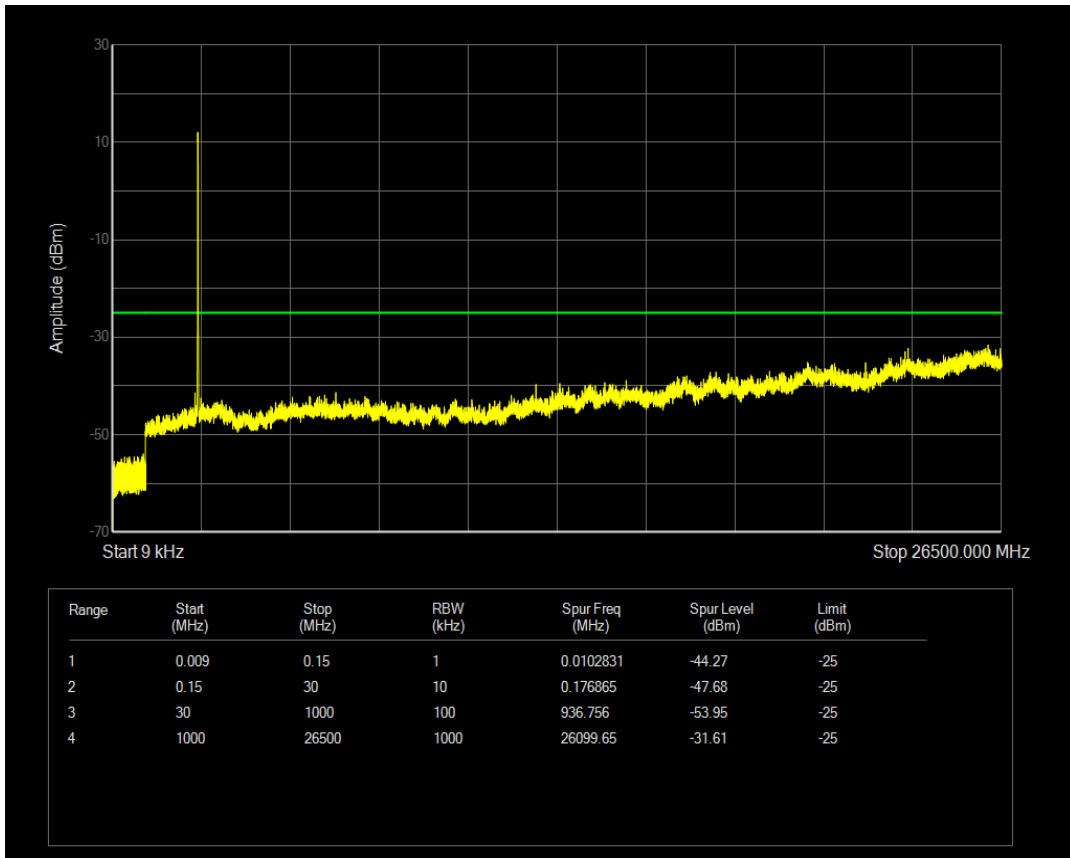

Band7 QAM16 BW=15MHz Channel=21100 RB Size=75 Position=#0

Band7 QAM16 BW=15MHz Channel=21100 RB Size=1 Position=#0

Band7 QPSK BW=15MHz Channel=21375 RB Size=1 Position=#0

Band7 QPSK BW=15MHz Channel=21375 RB Size=75 Position=#0