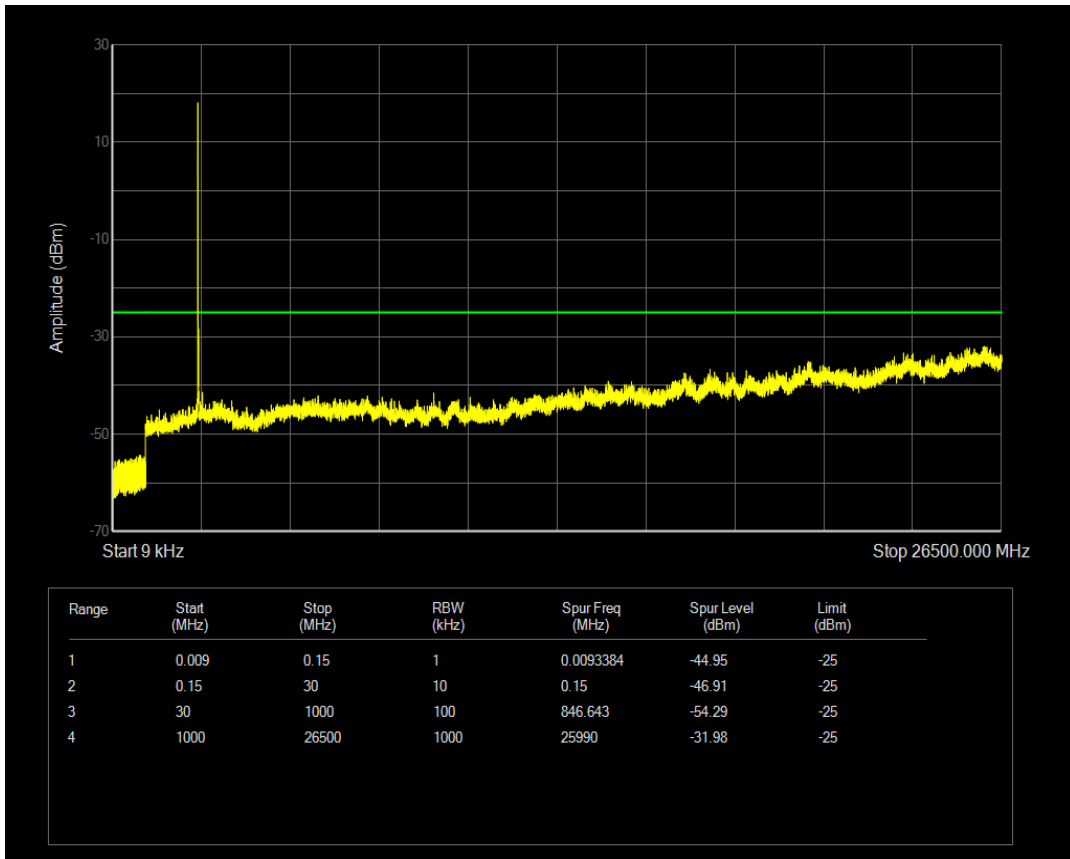

Band7 QAM16 BW=10MHz Channel=20800 RB Size=1 Position=#0

Band7 QAM16 BW=10MHz Channel=20800 RB Size=50 Position=#0

Band7 QPSK BW=10MHz Channel=21100 RB Size=1 Position=#0

Band7 QPSK BW=10MHz Channel=21100 RB Size=50 Position=#0

Band7 QAM16 BW=10MHz Channel=21100 RB Size=1 Position=#0

Band7 QAM16 BW=10MHz Channel=21100 RB Size=50 Position=#0

Band7 QPSK BW=10MHz Channel=21400 RB Size=1 Position=#0

Band7 QPSK BW=10MHz Channel=21400 RB Size=50 Position=#0