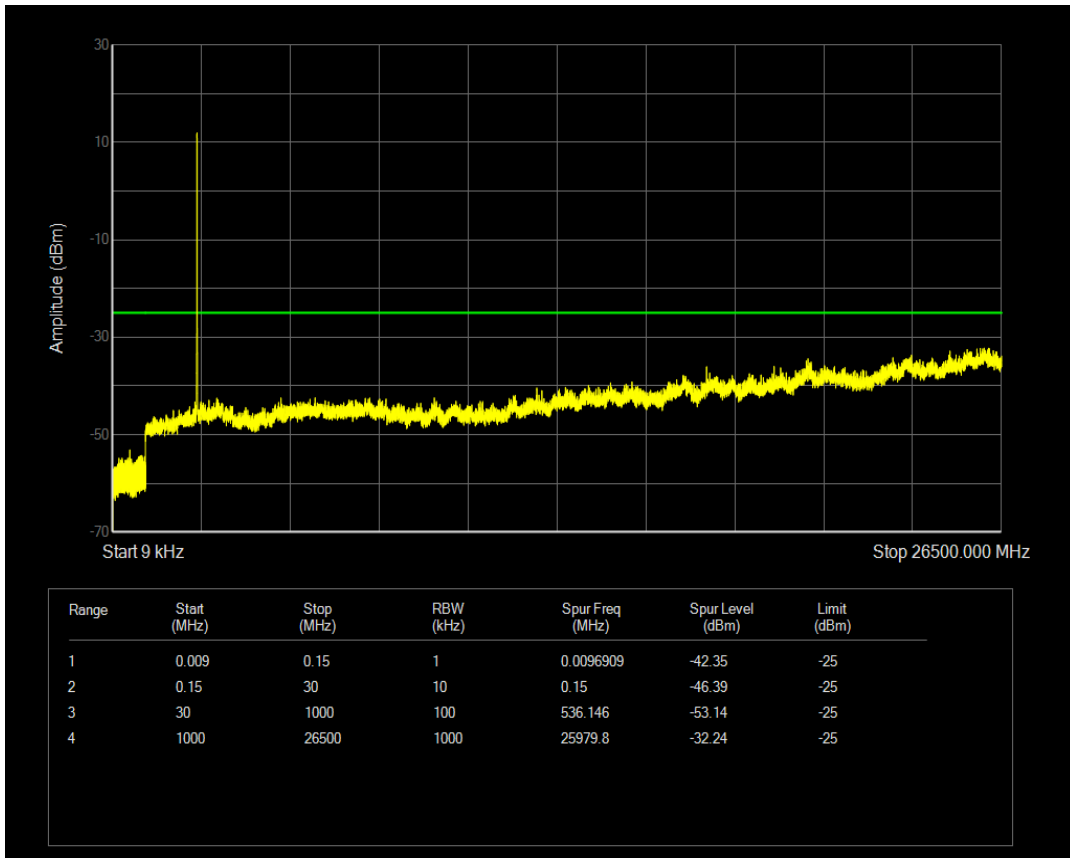

Band7 QAM16 BW=10MHz Channel=21100 RB Size=50 Position=#0