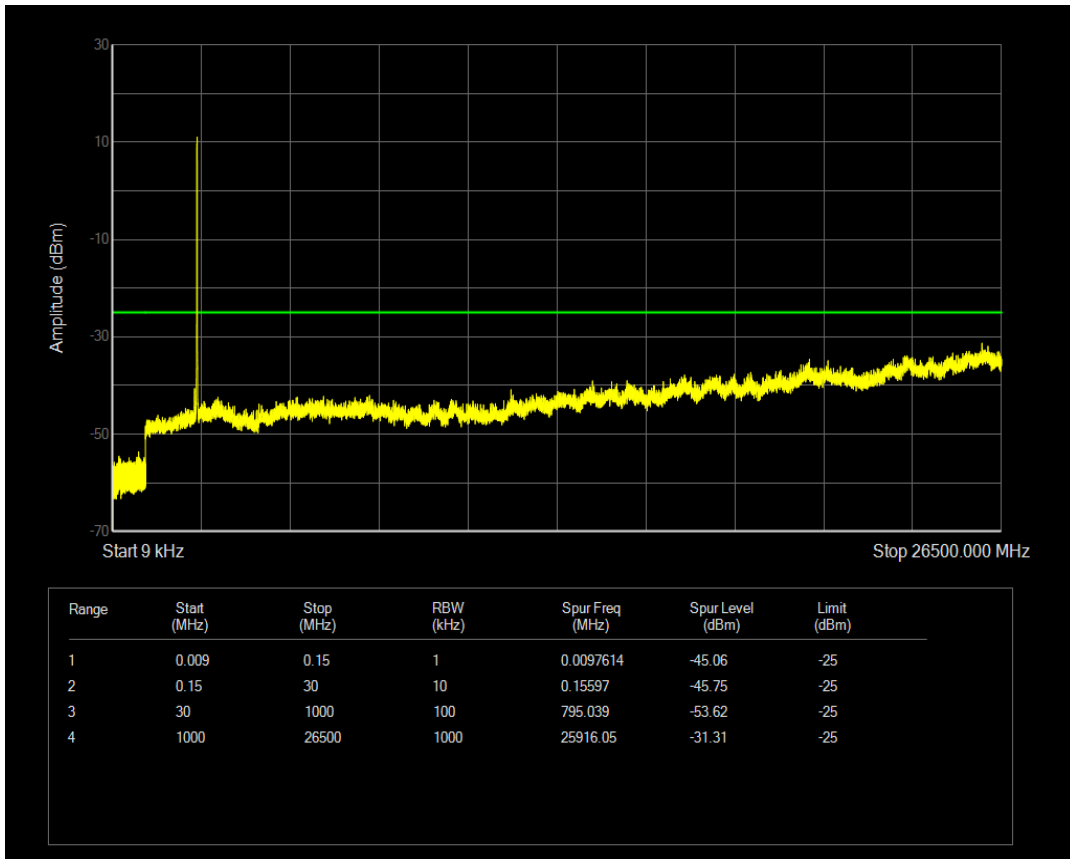

Band7 QAM16 BW=15MHz Channel=21100 RB Size=75 Position=#0