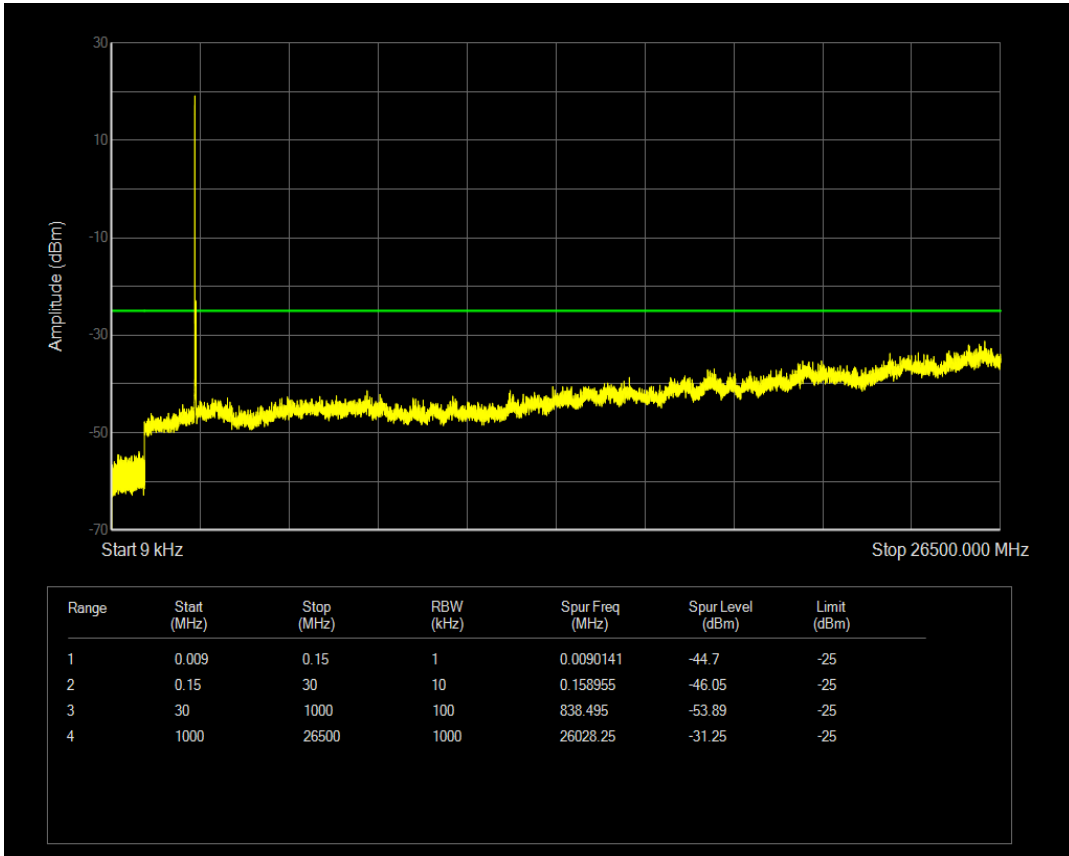

Band7 QAM16 BW=15MHz Channel=21375 RB Size=1 Position=#0

Band7 QAM16 BW=15MHz Channel=21375 RB Size=75 Position=#0

Band7 QPSK BW=20MHz Channel=20850 RB Size=1 Position=#0

Band7 QPSK BW=20MHz Channel=20850 RB Size=100 Position=#0

Band7 QAM16 BW=20MHz Channel=20850 RB Size=100 Position=#0

Band7 QAM16 BW=20MHz Channel=20850 RB Size=1 Position=#0

Band7 QPSK BW=20MHz Channel=21100 RB Size=1 Position=#0

Band7 QPSK BW=20MHz Channel=21100 RB Size=100 Position=#0