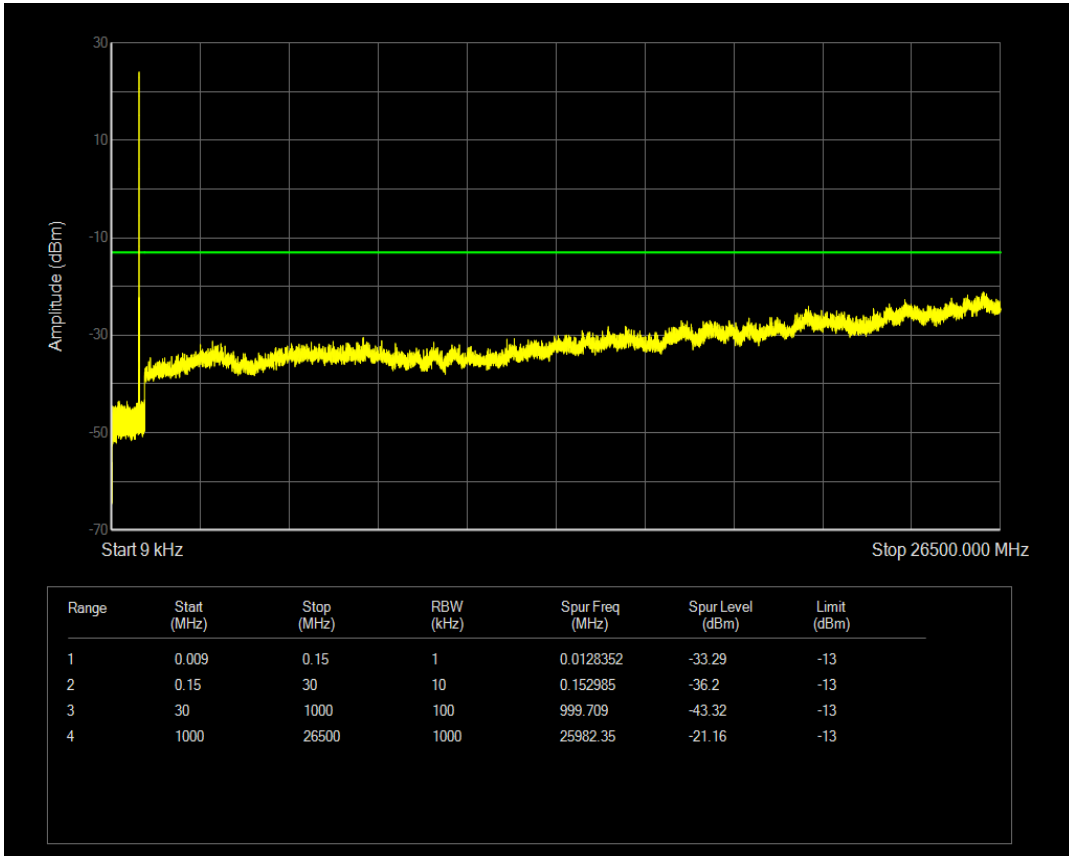

Band5 QAM16 BW=3MHz Channel=20415 RB Size=1 Position=#0

Band5 QAM16 BW=3MHz Channel=20415 RB Size=15 Position=#0

Band5 QPSK BW=3MHz Channel=20525 RB Size=15 Position=#0

Band5 QPSK BW=3MHz Channel=20525 RB Size=1 Position=#0