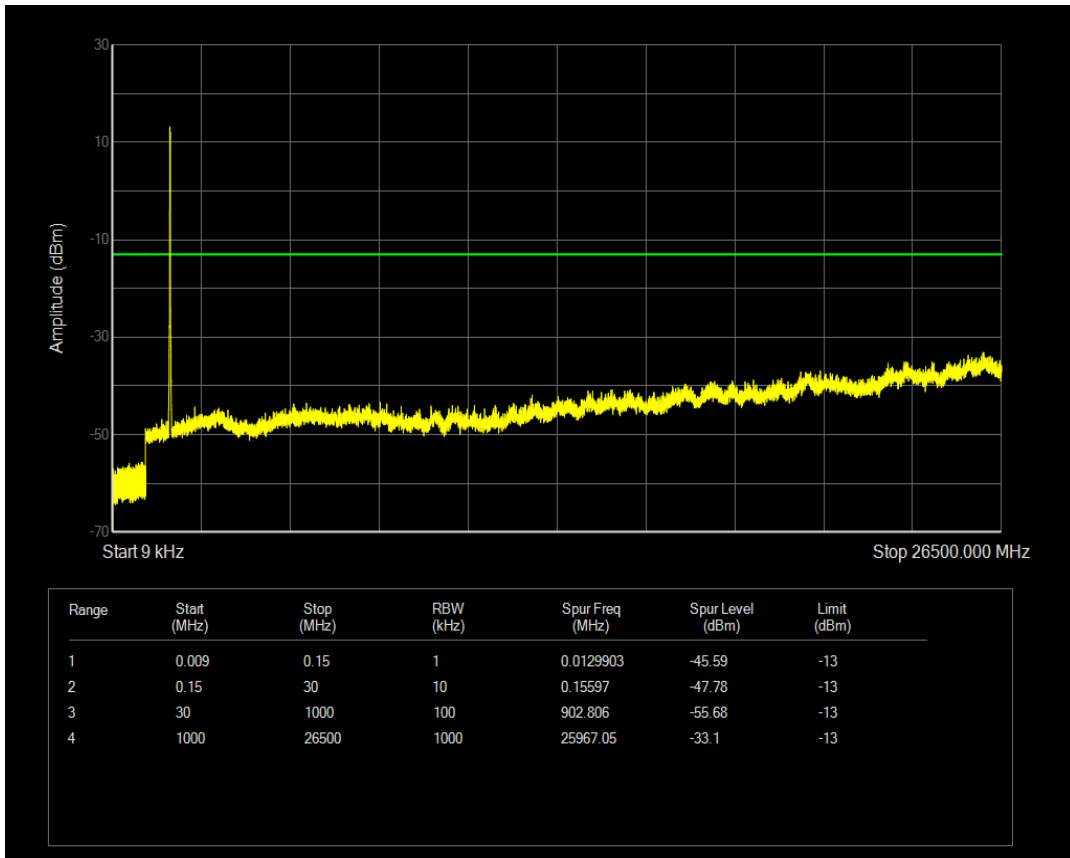

Band4 QAM16 BW=20MHz Channel=20050 RB Size=1 Position=#0

Band4 QAM16 BW=20MHz Channel=20050 RB Size=100 Position=#0

Band4 QPSK BW=20MHz Channel=20175 RB Size=1 Position=#0

Band4 QPSK BW=20MHz Channel=20175 RB Size=100 Position=#0

Band4 QAM16 BW=20MHz Channel=20175 RB Size=1 Position=#0

Band4 QAM16 BW=20MHz Channel=20175 RB Size=100 Position=#0

Band4 QPSK BW=20MHz Channel=20300 RB Size=1 Position=#0

Band4 QPSK BW=20MHz Channel=20300 RB Size=100 Position=#0

Band4 QAM16 BW=20MHz Channel=20300 RB Size=1 Position=#0

Band4 QAM16 BW=20MHz Channel=20300 RB Size=100 Position=#0

Band5 QPSK BW=1.4MHz Channel=20407 RB Size=1 Position=#0

Band5 QAM16 BW=1.4MHz Channel=20407 RB Size=1 Position=#0