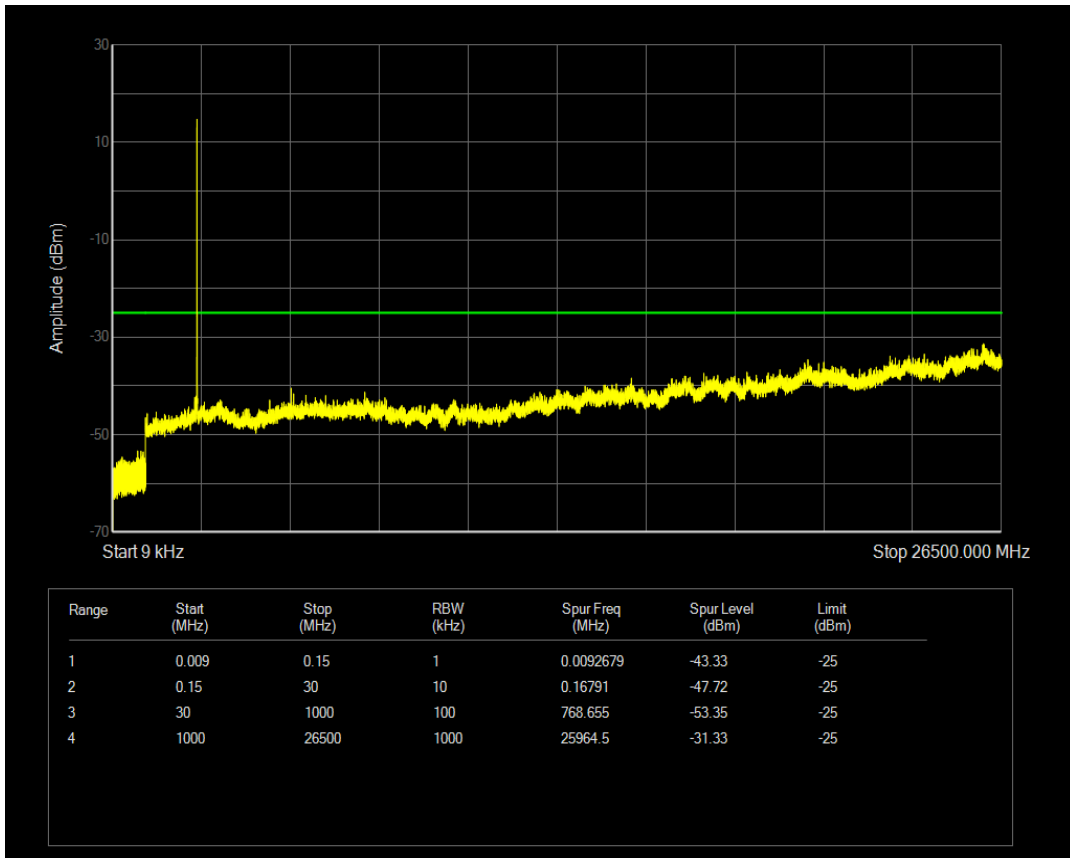

Band5 QAM16 BW=10MHz Channel=20600 RB Size=1 Position=#0

Band5 QAM16 BW=10MHz Channel=20600 RB Size=50 Position=#0

Band7 QPSK BW=5MHz Channel=20775 RB Size=1 Position=#0

Band7 QPSK BW=5MHz Channel=20775 RB Size=25 Position=#0

Band7 QAM16 BW=5MHz Channel=20775 RB Size=1 Position=#0

Band7 QAM16 BW=5MHz Channel=20775 RB Size=25 Position=#0

Band7 QPSK BW=5MHz Channel=21100 RB Size=1 Position=#0

Band7 QAM16 BW=5MHz Channel=21100 RB Size=1 Position=#0

Band7 QPSK BW=5MHz Channel=21100 RB Size=25 Position=#0

Band7 QAM16 BW=5MHz Channel=21100 RB Size=25 Position=#0

Band7 QPSK BW=5MHz Channel=21425 RB Size=1 Position=#0

Band7 QPSK BW=5MHz Channel=21425 RB Size=25 Position=#0