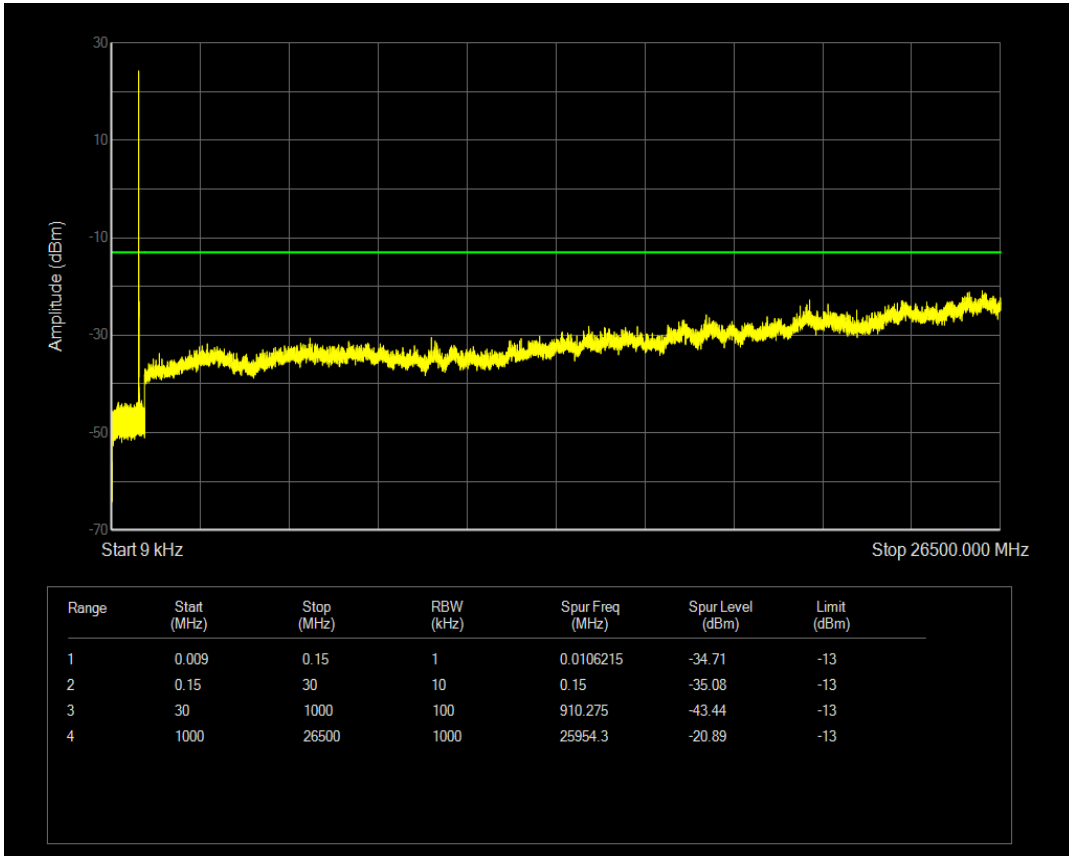

Band4 QAM16 BW=20MHz Channel=20175 RB Size=1 Position=#0

Band4 QAM16 BW=20MHz Channel=20175 RB Size=100 Position=#0

Band4 QPSK BW=20MHz Channel=20300 RB Size=1 Position=#0

Band4 QPSK BW=20MHz Channel=20300 RB Size=100 Position=#0

Band4 QAM16 BW=20MHz Channel=20300 RB Size=1 Position=#0

Band4 QAM16 BW=20MHz Channel=20300 RB Size=100 Position=#0

Band5 QPSK BW=1.4MHz Channel=20407 RB Size=1 Position=#0

Band5 QAM16 BW=1.4MHz Channel=20407 RB Size=1 Position=#0

Band5 QPSK BW=1.4MHz Channel=20407 RB Size=6 Position=#0

Band5 QAM16 BW=1.4MHz Channel=20407 RB Size=6 Position=#0

Band5 QPSK BW=1.4MHz Channel=20525 RB Size=6 Position=#0

Band5 QPSK BW=1.4MHz Channel=20525 RB Size=1 Position=#0