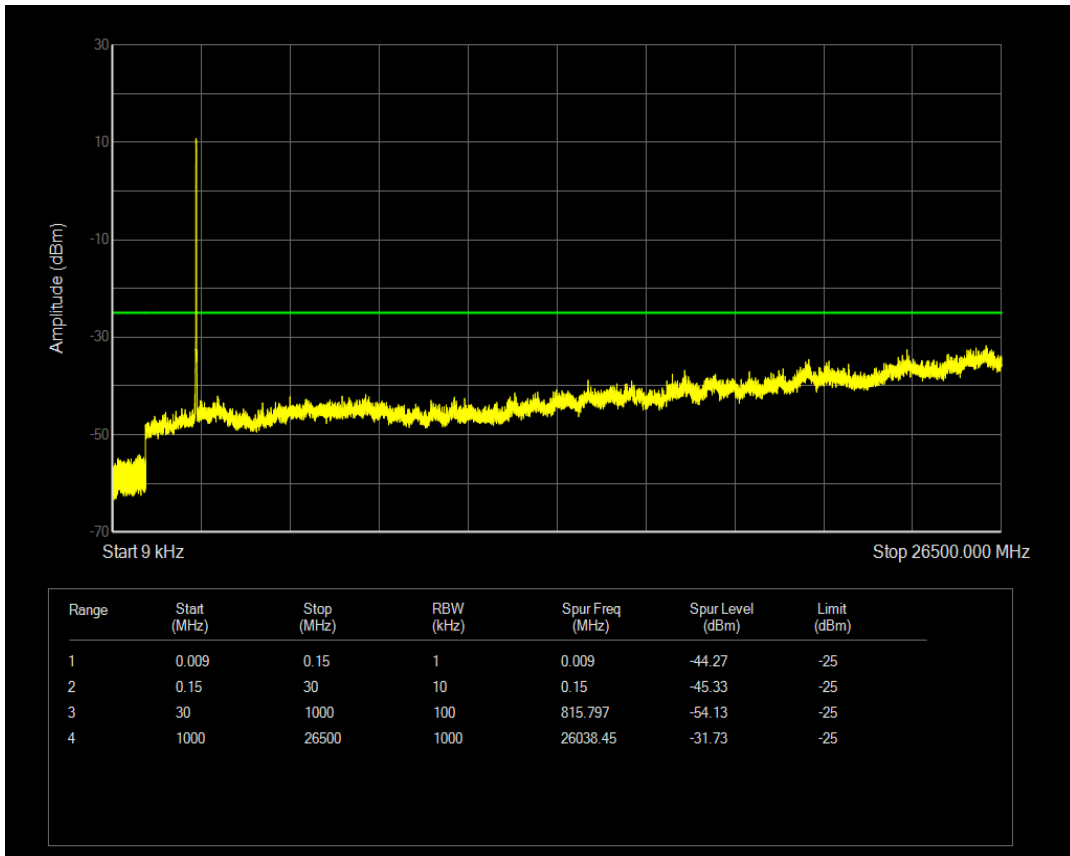

Band7 QAM16 BW=15MHz Channel=21375 RB Size=1 Position=#0

Band7 QAM16 BW=15MHz Channel=21375 RB Size=75 Position=#0

Band7 QPSK BW=20MHz Channel=20850 RB Size=1 Position=#0

Band7 QPSK BW=20MHz Channel=20850 RB Size=100 Position=#0

Band7 QAM16 BW=20MHz Channel=20850 RB Size=100 Position=#0

Band7 QAM16 BW=20MHz Channel=20850 RB Size=1 Position=#0

Band7 QPSK BW=20MHz Channel=21100 RB Size=1 Position=#0

Band7 QPSK BW=20MHz Channel=21100 RB Size=100 Position=#0