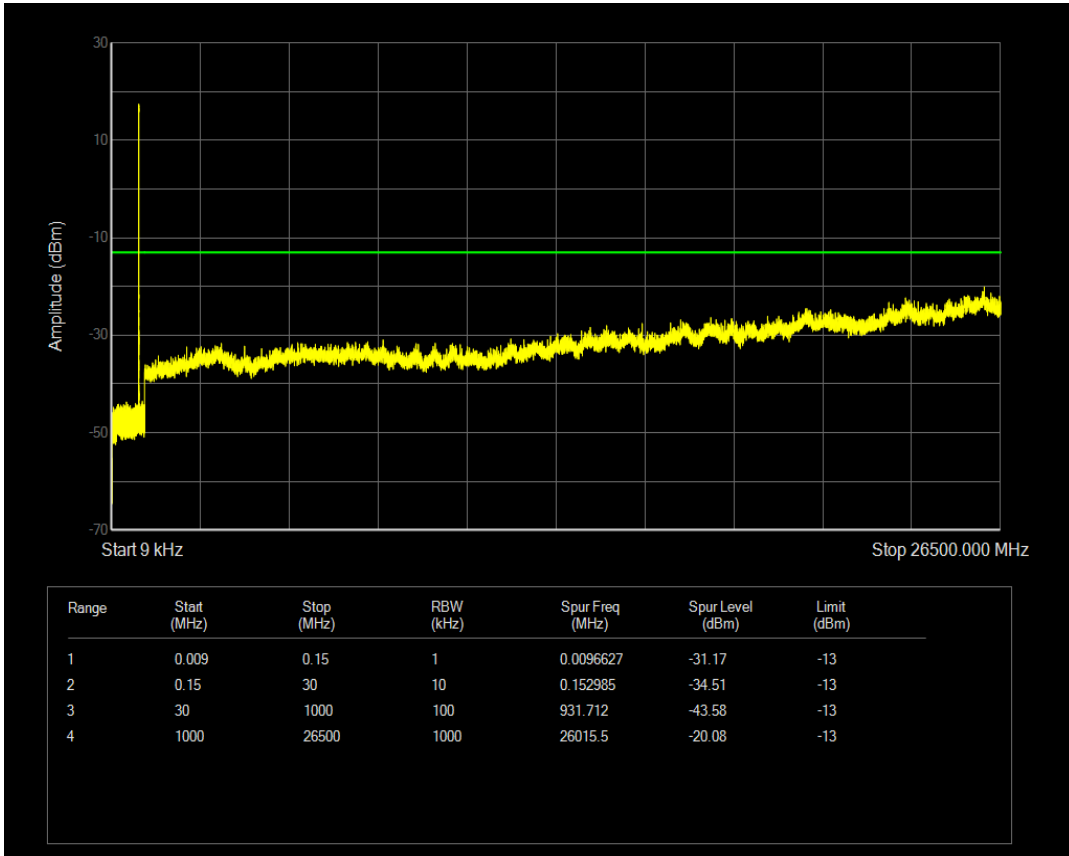

Band4 QAM16 BW=20MHz Channel=20175 RB Size=1 Position=#0

Band4 QAM16 BW=20MHz Channel=20175 RB Size=100 Position=#0

Band4 QPSK BW=20MHz Channel=20300 RB Size=1 Position=#0

Band4 QPSK BW=20MHz Channel=20300 RB Size=100 Position=#0

Band4 QAM16 BW=20MHz Channel=20300 RB Size=1 Position=#0

Band4 QAM16 BW=20MHz Channel=20300 RB Size=100 Position=#0

Band5 QPSK BW=1.4MHz Channel=20407 RB Size=1 Position=#0

Band5 QAM16 BW=1.4MHz Channel=20407 RB Size=1 Position=#0

Band5 QPSK BW=1.4MHz Channel=20407 RB Size=6 Position=#0

Band5 QAM16 BW=1.4MHz Channel=20407 RB Size=6 Position=#0

Band5 QPSK BW=1.4MHz Channel=20525 RB Size=6 Position=#0

Band5 QPSK BW=1.4MHz Channel=20525 RB Size=1 Position=#0