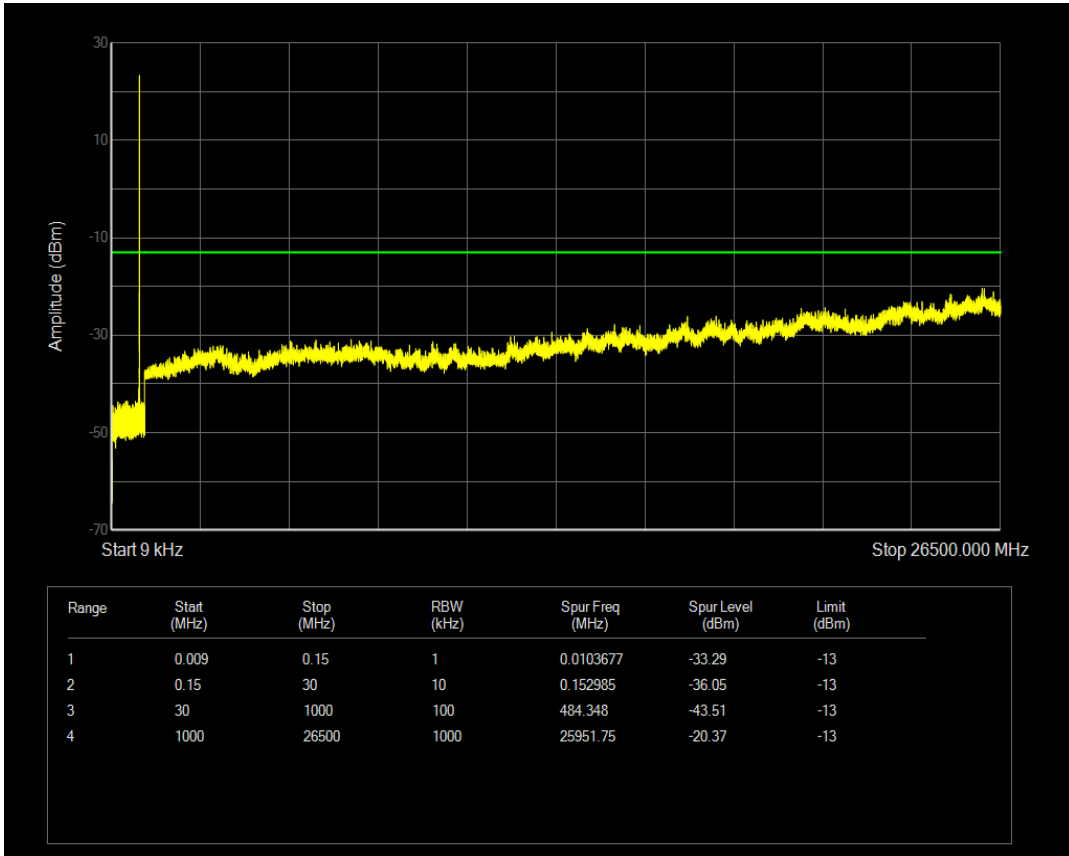

Band5 QPSK BW=3MHz Channel=20635 RB Size=1 Position=#0