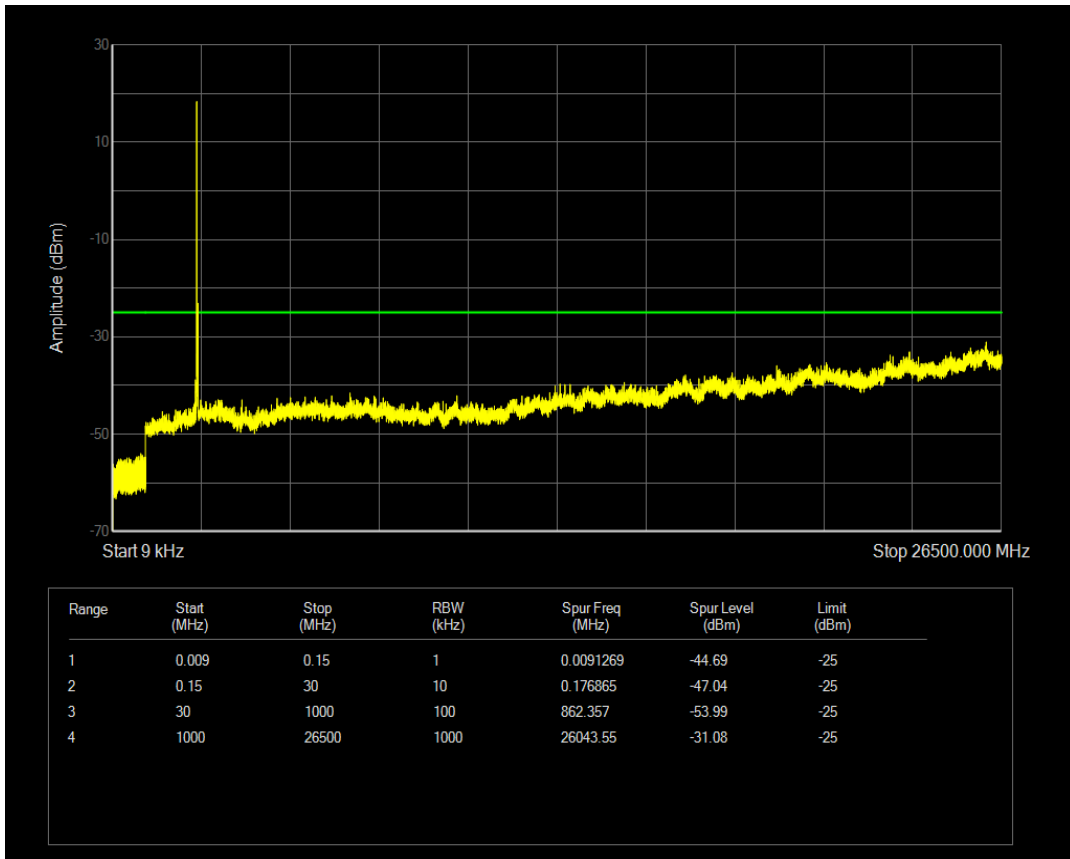

Band7 QAM16 BW=15MHz Channel=21375 RB Size=1 Position=#0

Band7 QAM16 BW=15MHz Channel=21375 RB Size=75 Position=#0

Band7 QPSK BW=20MHz Channel=20850 RB Size=1 Position=#0

Band7 QPSK BW=20MHz Channel=20850 RB Size=100 Position=#0

Band7 QAM16 BW=20MHz Channel=20850 RB Size=100 Position=#0

Band7 QAM16 BW=20MHz Channel=20850 RB Size=1 Position=#0

Band7 QPSK BW=20MHz Channel=21100 RB Size=1 Position=#0

Band7 QPSK BW=20MHz Channel=21100 RB Size=100 Position=#0