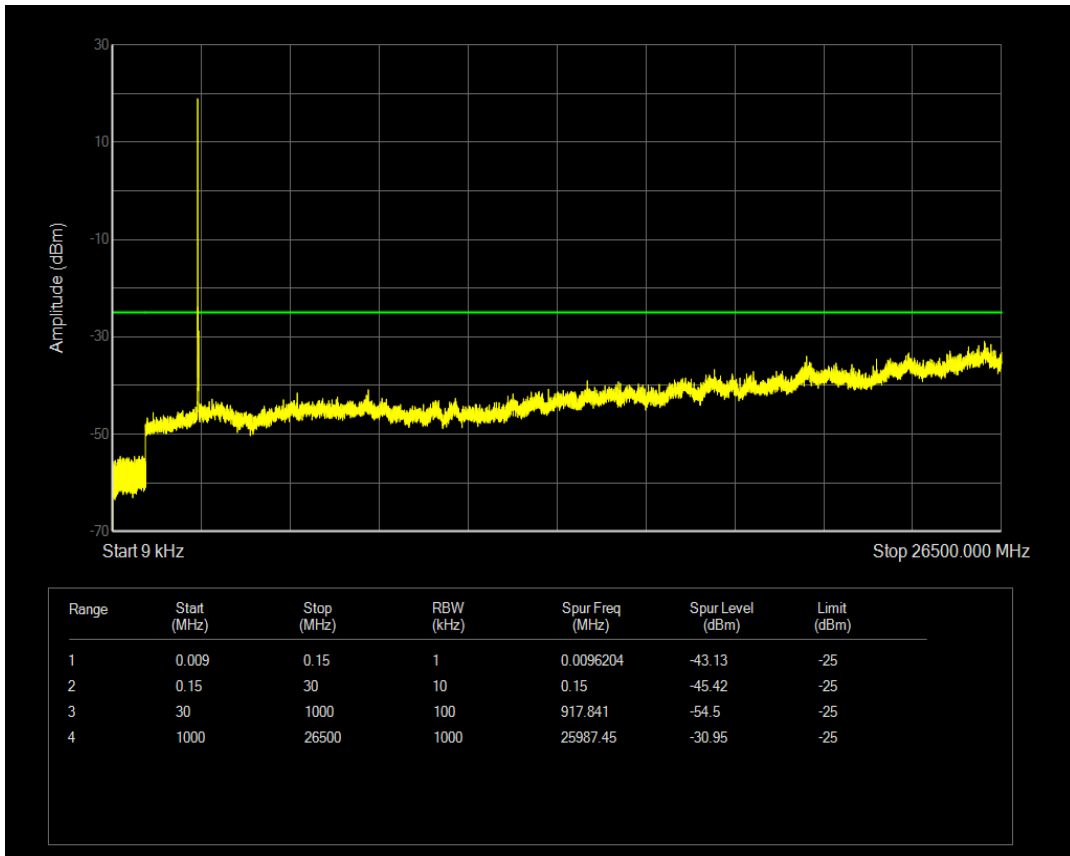

Band7 QAM16 BW=15MHz Channel=21375 RB Size=1 Position=#0