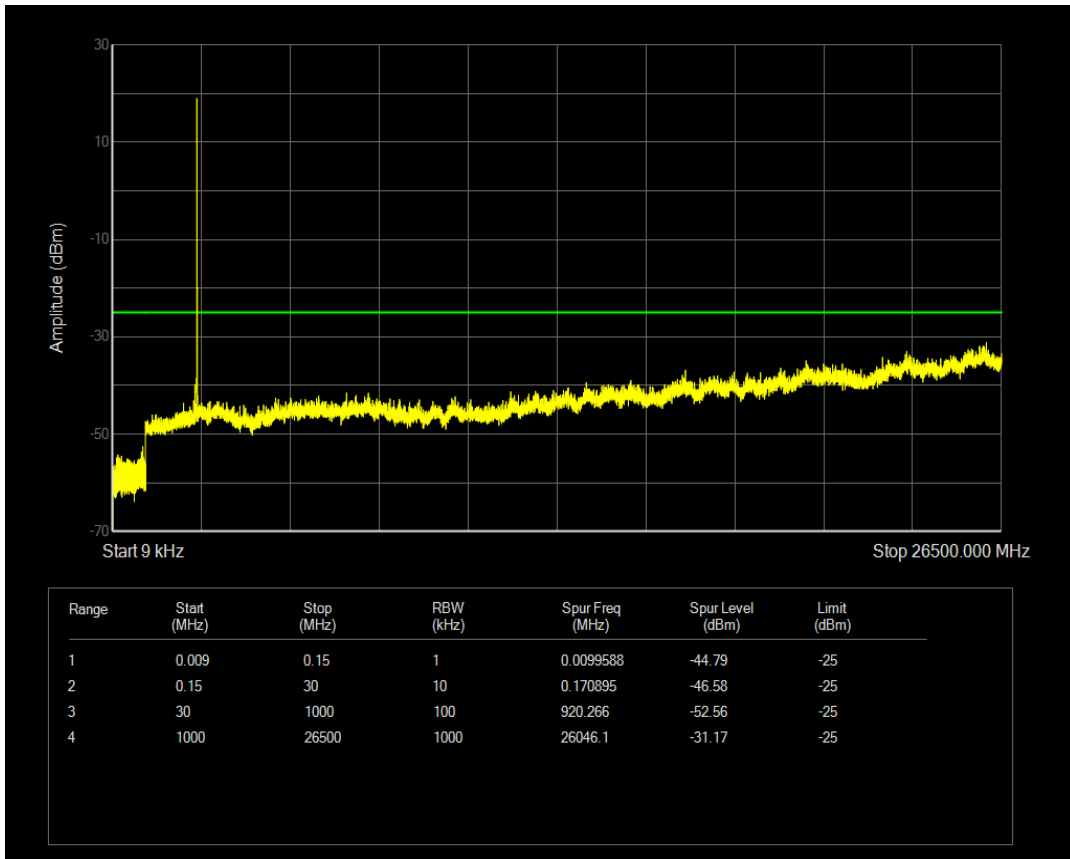

Band5 QAM16 BW=10MHz Channel=20525 RB Size=1 Position=#0

Band5 QPSK BW=10MHz Channel=20600 RB Size=1 Position=#0

Band5 QAM16 BW=10MHz Channel=20525 RB Size=50 Position=#0

Band5 QPSK BW=10MHz Channel=20600 RB Size=50 Position=#0

Band5 QAM16 BW=10MHz Channel=20600 RB Size=1 Position=#0

Band5 QAM16 BW=10MHz Channel=20600 RB Size=50 Position=#0

Band7 QPSK BW=5MHz Channel=20775 RB Size=1 Position=#0

Band7 QPSK BW=5MHz Channel=20775 RB Size=25 Position=#0

Band7 QAM16 BW=5MHz Channel=20775 RB Size=1 Position=#0

Band7 QAM16 BW=5MHz Channel=20775 RB Size=25 Position=#0

Band7 QPSK BW=5MHz Channel=21100 RB Size=1 Position=#0

Band7 QAM16 BW=5MHz Channel=21100 RB Size=1 Position=#0