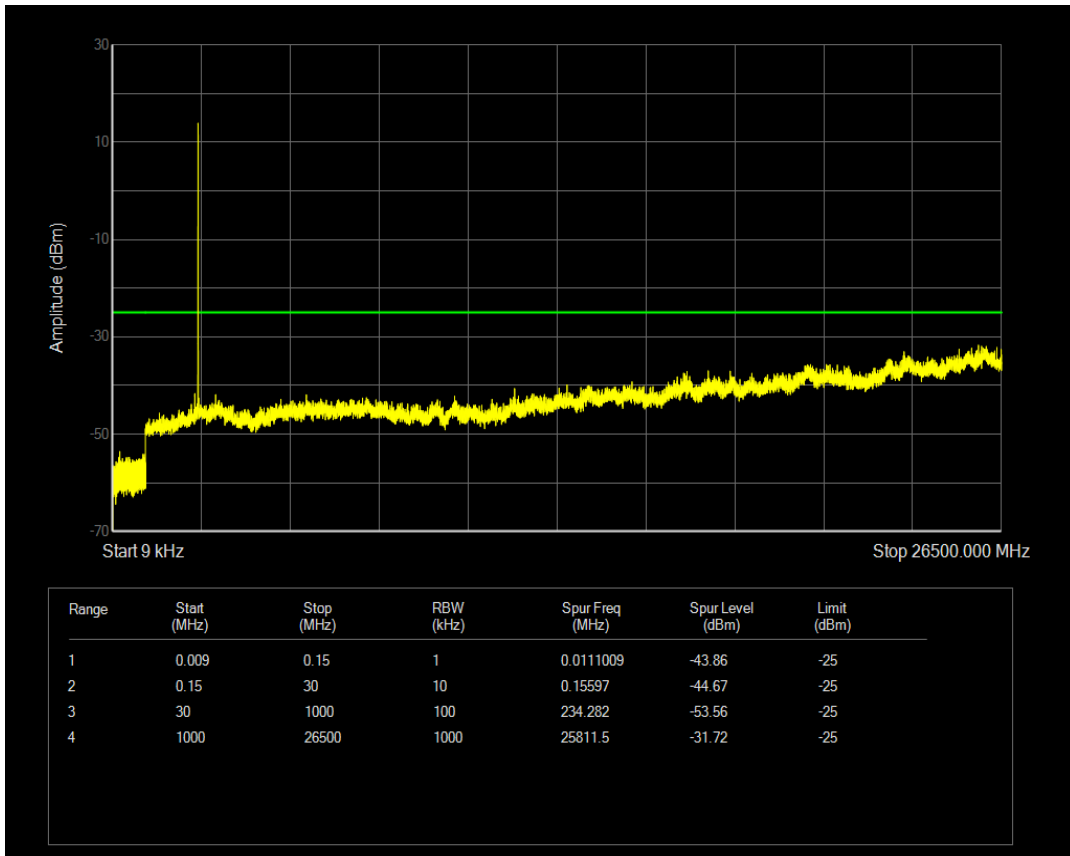

Band7 QAM16 BW=5MHz Channel=21425 RB Size=25 Position=#0