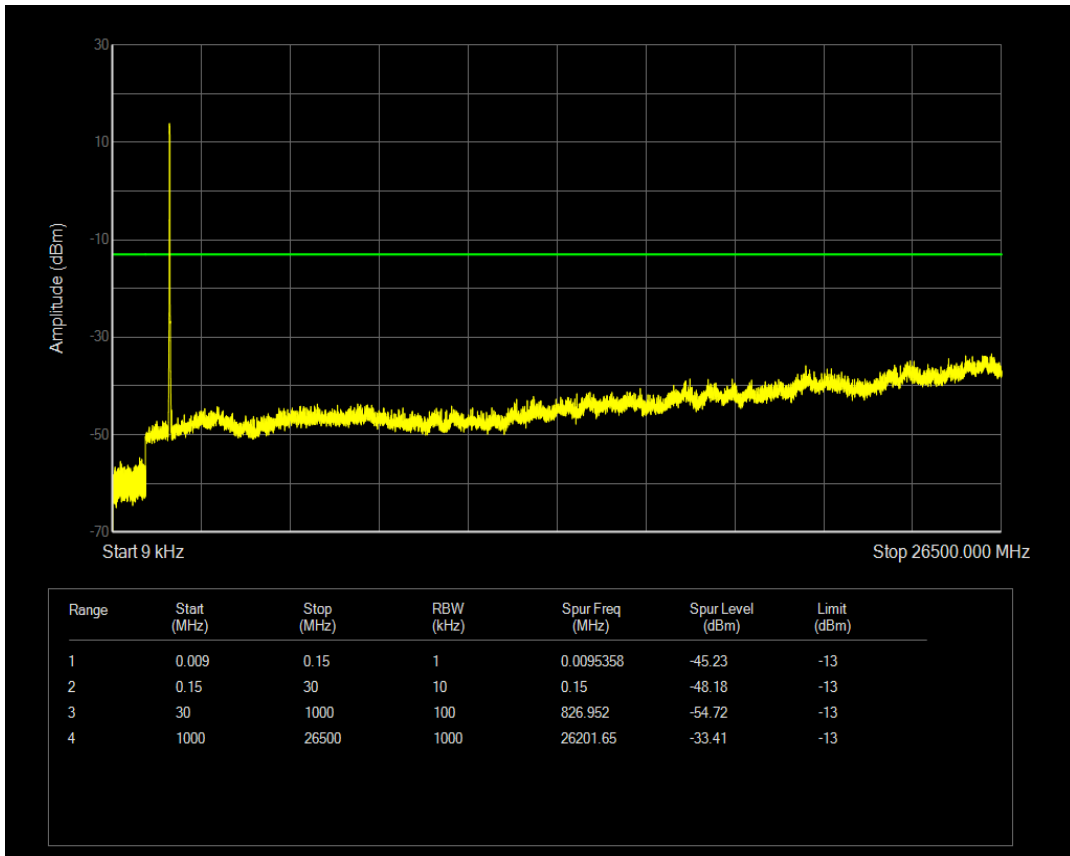

Band4 QAM16 BW=20MHz Channel=20050 RB Size=1 Position=#0

Band4 QAM16 BW=20MHz Channel=20050 RB Size=100 Position=#0

Band4 QPSK BW=20MHz Channel=20175 RB Size=1 Position=#0

Band4 QPSK BW=20MHz Channel=20175 RB Size=100 Position=#0

Band4 QAM16 BW=20MHz Channel=20175 RB Size=1 Position=#0

Band4 QAM16 BW=20MHz Channel=20175 RB Size=100 Position=#0

Band4 QPSK BW=20MHz Channel=20300 RB Size=1 Position=#0

Band4 QPSK BW=20MHz Channel=20300 RB Size=100 Position=#0

Band4 QAM16 BW=20MHz Channel=20300 RB Size=1 Position=#0

Band4 QAM16 BW=20MHz Channel=20300 RB Size=100 Position=#0

Band5 QPSK BW=1.4MHz Channel=20407 RB Size=1 Position=#0

Band5 QAM16 BW=1.4MHz Channel=20407 RB Size=1 Position=#0