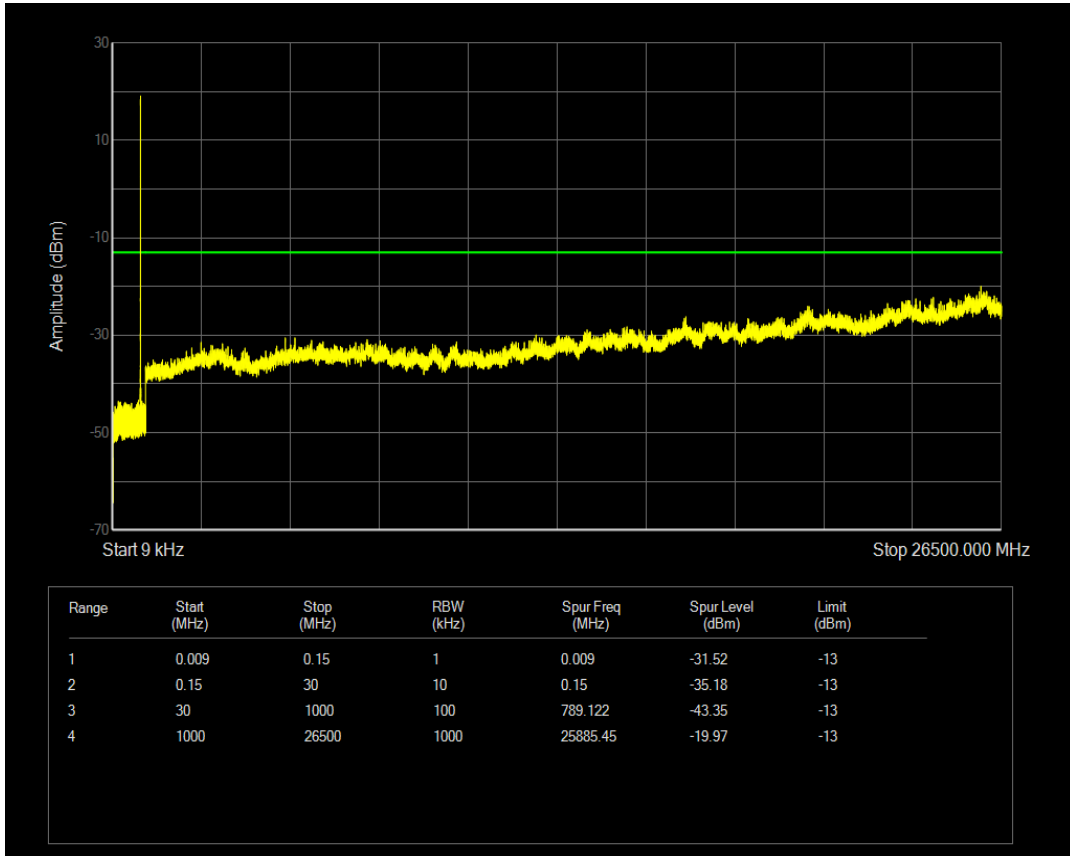

Band5 QPSK BW=1.4MHz Channel=20407 RB Size=6 Position=#0

Band5 QAM16 BW=1.4MHz Channel=20407 RB Size=6 Position=#0

Band5 QPSK BW=1.4MHz Channel=20525 RB Size=6 Position=#0

Band5 QPSK BW=1.4MHz Channel=20525 RB Size=1 Position=#0

Band5 QAM16 BW=1.4MHz Channel=20525 RB Size=6 Position=#0

Band5 QAM16 BW=1.4MHz Channel=20525 RB Size=1 Position=#0

Band5 QPSK BW=1.4MHz Channel=20643 RB Size=1 Position=#0

Band5 QPSK BW=1.4MHz Channel=20643 RB Size=6 Position=#0

Band5 QAM16 BW=1.4MHz Channel=20643 RB Size=1 Position=#0

Band5 QPSK BW=3MHz Channel=20415 RB Size=1 Position=#0

Band5 QAM16 BW=1.4MHz Channel=20643 RB Size=6 Position=#0

Band5 QPSK BW=3MHz Channel=20415 RB Size=15 Position=#0