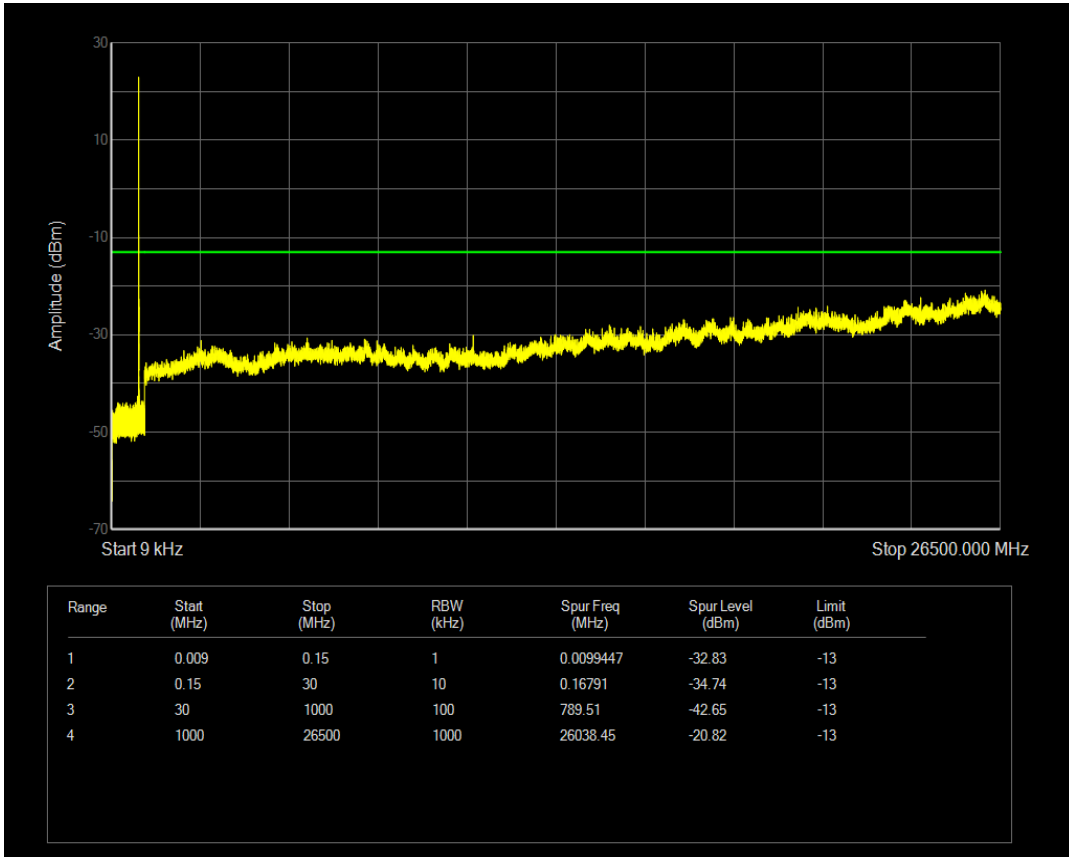

Band4 QAM16 BW=20MHz Channel=20050 RB Size=1 Position=#0

Band4 QAM16 BW=20MHz Channel=20050 RB Size=100 Position=#0

Band4 QPSK BW=20MHz Channel=20175 RB Size=1 Position=#0

Band4 QPSK BW=20MHz Channel=20175 RB Size=100 Position=#0

Band4 QAM16 BW=20MHz Channel=20175 RB Size=1 Position=#0

Band4 QAM16 BW=20MHz Channel=20175 RB Size=100 Position=#0

Band4 QPSK BW=20MHz Channel=20300 RB Size=1 Position=#0

Band4 QPSK BW=20MHz Channel=20300 RB Size=100 Position=#0

Band4 QAM16 BW=20MHz Channel=20300 RB Size=1 Position=#0

Band4 QAM16 BW=20MHz Channel=20300 RB Size=100 Position=#0

Band5 QPSK BW=1.4MHz Channel=20407 RB Size=1 Position=#0

Band5 QAM16 BW=1.4MHz Channel=20407 RB Size=1 Position=#0