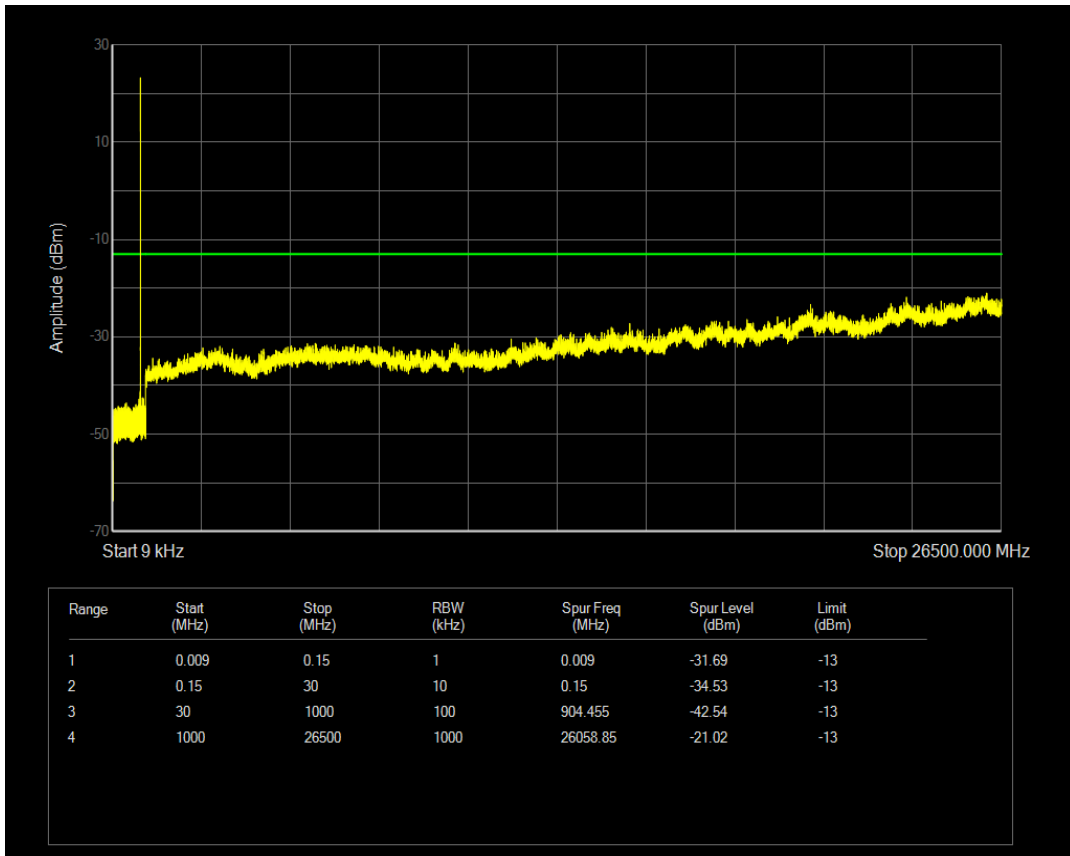

Band5 QPSK BW=1.4MHz Channel=20407 RB Size=6 Position=#0

Band5 QAM16 BW=1.4MHz Channel=20407 RB Size=6 Position=#0

Band5 QPSK BW=1.4MHz Channel=20525 RB Size=6 Position=#0

Band5 QPSK BW=1.4MHz Channel=20525 RB Size=1 Position=#0

Band5 QAM16 BW=1.4MHz Channel=20525 RB Size=6 Position=#0

Band5 QAM16 BW=1.4MHz Channel=20525 RB Size=1 Position=#0

Band5 QPSK BW=1.4MHz Channel=20643 RB Size=1 Position=#0

Band5 QPSK BW=1.4MHz Channel=20643 RB Size=6 Position=#0

Band5 QAM16 BW=1.4MHz Channel=20643 RB Size=1 Position=#0

Band5 QPSK BW=3MHz Channel=20415 RB Size=1 Position=#0

Band5 QAM16 BW=1.4MHz Channel=20643 RB Size=6 Position=#0

Band5 QPSK BW=3MHz Channel=20415 RB Size=15 Position=#0