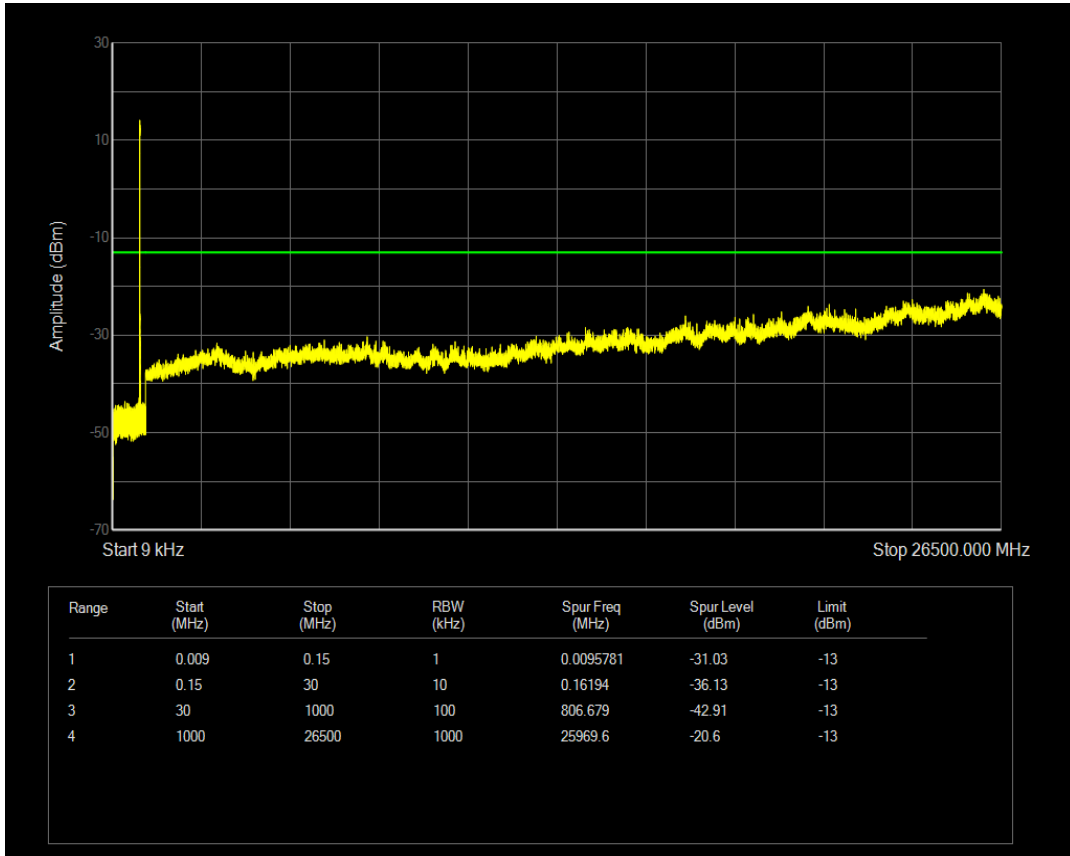

Band5 QAM16 BW=1.4MHz Channel=20525 RB Size=6 Position=#0

Band5 QAM16 BW=1.4MHz Channel=20525 RB Size=1 Position=#0

Band5 QPSK BW=1.4MHz Channel=20643 RB Size=1 Position=#0

Band5 QPSK BW=1.4MHz Channel=20643 RB Size=6 Position=#0

Band5 QAM16 BW=1.4MHz Channel=20643 RB Size=1 Position=#0

Band5 QPSK BW=3MHz Channel=20415 RB Size=1 Position=#0

Band5 QAM16 BW=1.4MHz Channel=20643 RB Size=6 Position=#0

Band5 QPSK BW=3MHz Channel=20415 RB Size=15 Position=#0

Band5 QAM16 BW=3MHz Channel=20415 RB Size=1 Position=#0

Band5 QAM16 BW=3MHz Channel=20415 RB Size=15 Position=#0

Band5 QPSK BW=3MHz Channel=20525 RB Size=15 Position=#0

Band5 QPSK BW=3MHz Channel=20525 RB Size=1 Position=#0