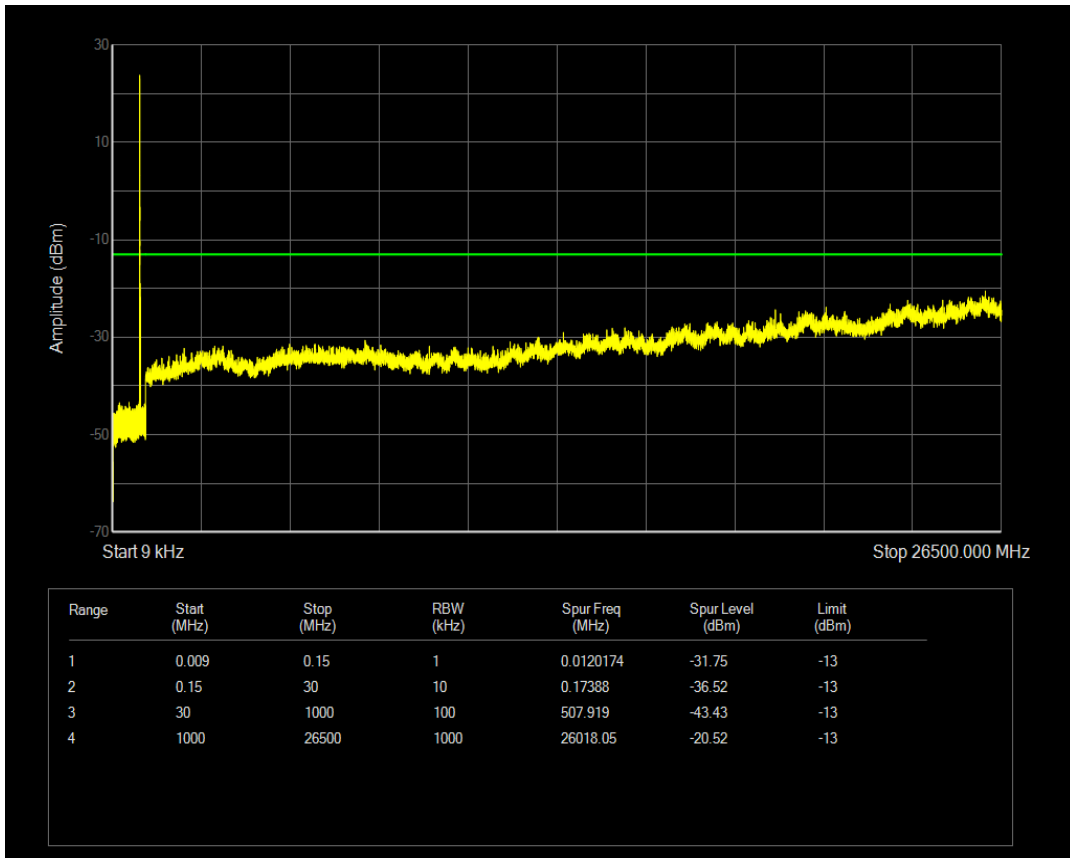

Band5 QAM16 BW=5MHz Channel=20625 RB Size=1 Position=#0

Band5 QPSK BW=10MHz Channel=20450 RB Size=1 Position=#0

Band5 QAM16 BW=5MHz Channel=20625 RB Size=25 Position=#0

Band5 QAM16 BW=10MHz Channel=20450 RB Size=1 Position=#0