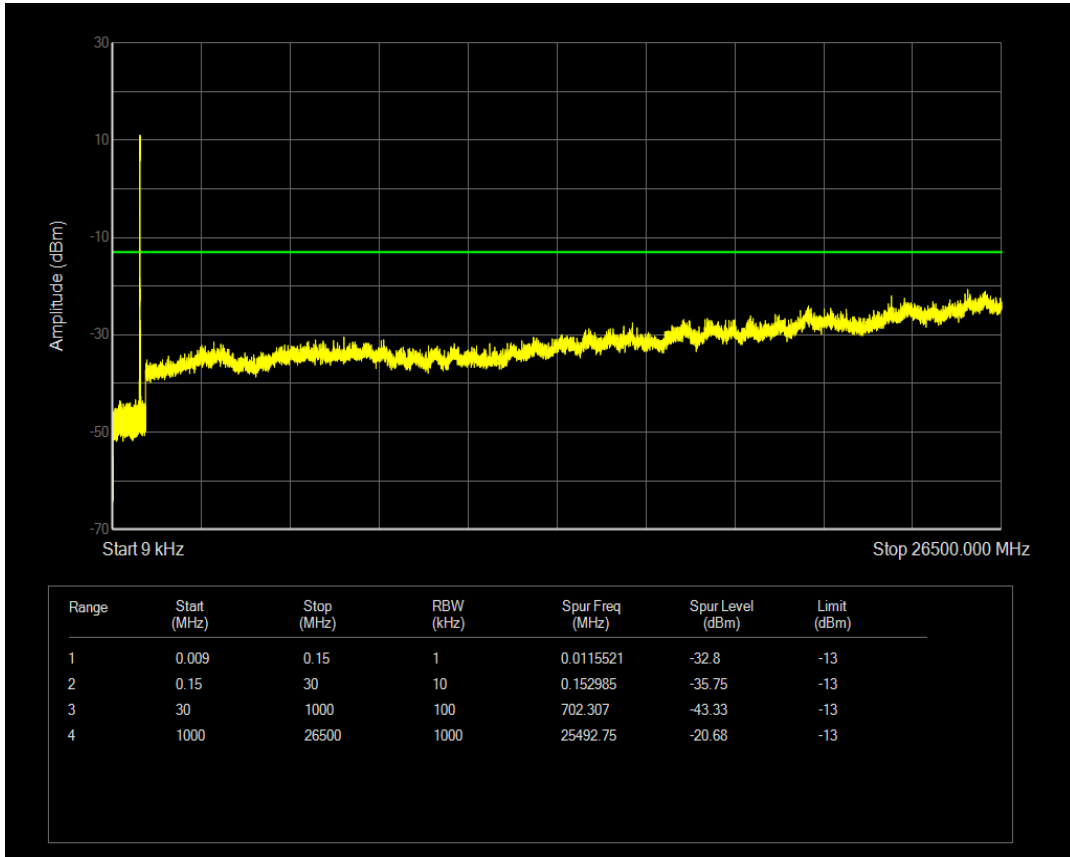

Band5 QAM16 BW=5MHz Channel=20625 RB Size=1 Position=#0

Band5 QPSK BW=10MHz Channel=20450 RB Size=1 Position=#0

Band5 QAM16 BW=5MHz Channel=20625 RB Size=25 Position=#0

Band5 QAM16 BW=10MHz Channel=20450 RB Size=1 Position=#0

Band5 QPSK BW=10MHz Channel=20450 RB Size=50 Position=#0

Band5 QAM16 BW=10MHz Channel=20450 RB Size=50 Position=#0

Band5 QPSK BW=10MHz Channel=20525 RB Size=50 Position=#0

Band5 QPSK BW=10MHz Channel=20525 RB Size=1 Position=#0