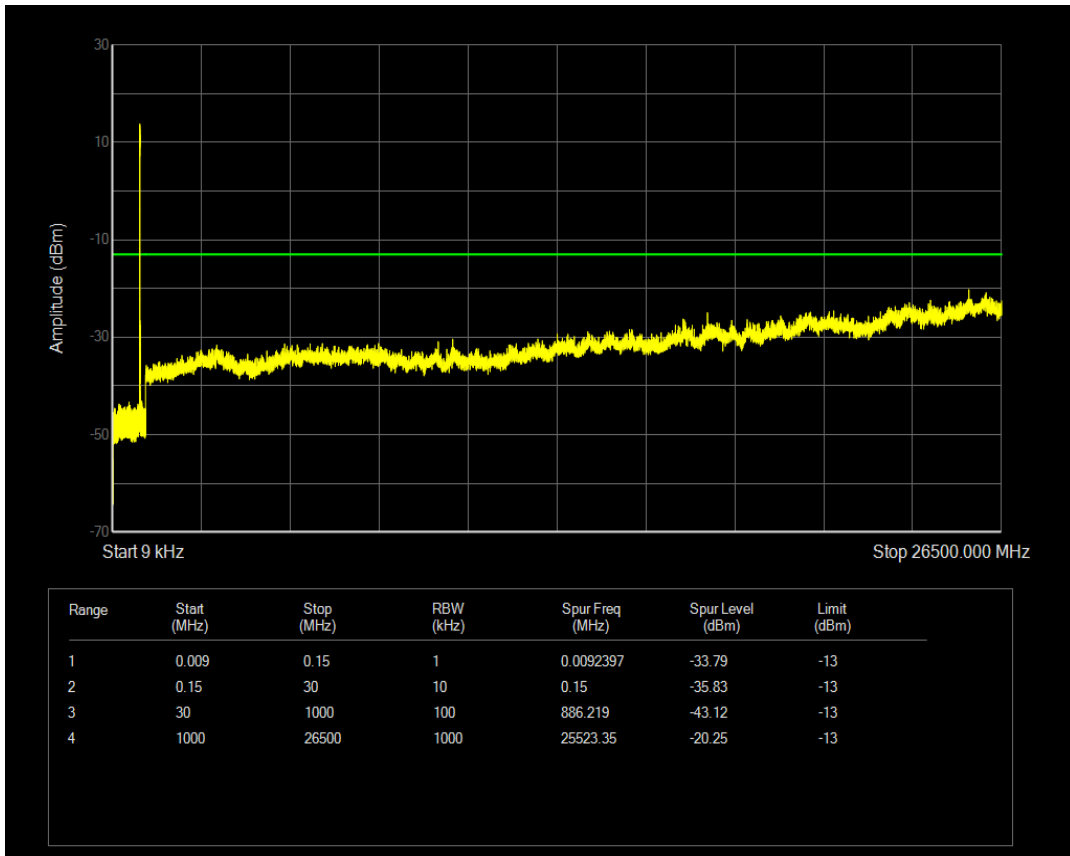

Band5 QAM16 BW=5MHz Channel=20425 RB Size=25 Position=#0