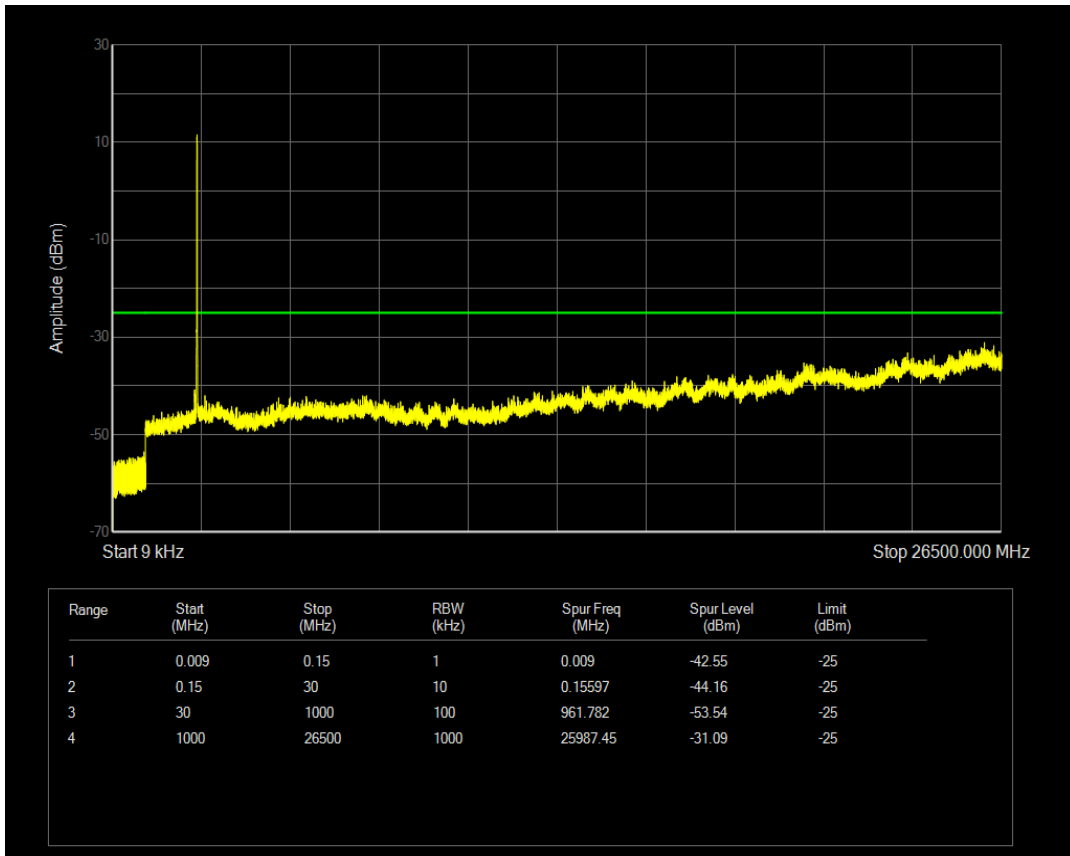

Band7 QAM16 BW=15MHz Channel=20825 RB Size=1 Position=#0

Band7 QAM16 BW=15MHz Channel=20825 RB Size=75 Position=#0

Band7 QPSK BW=15MHz Channel=21100 RB Size=1 Position=#0

Band7 QPSK BW=15MHz Channel=21100 RB Size=75 Position=#0