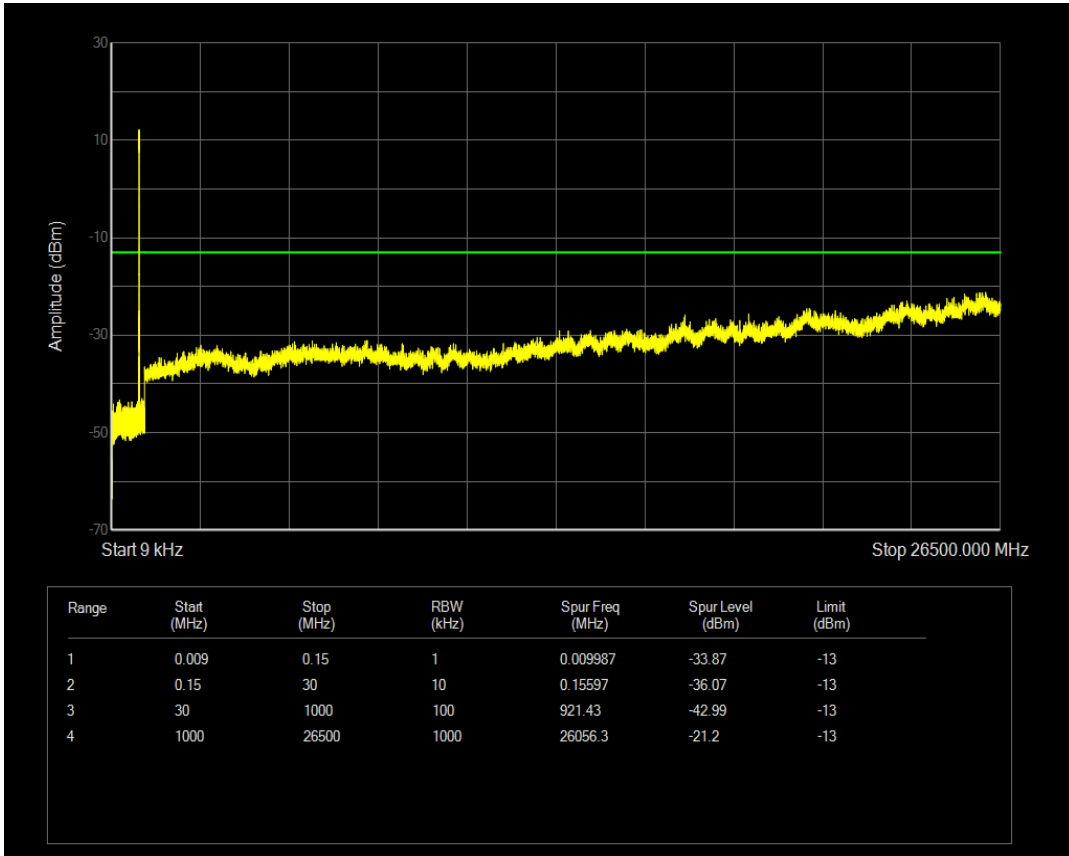

Band5 QAM16 BW=5MHz Channel=20425 RB Size=1 Position=#0

Band5 QAM16 BW=5MHz Channel=20425 RB Size=25 Position=#0

Band5 QPSK BW=5MHz Channel=20525 RB Size=1 Position=#0

Band5 QAM16 BW=5MHz Channel=20525 RB Size=1 Position=#0

Band5 QPSK BW=5MHz Channel=20525 RB Size=25 Position=#0

Band5 QAM16 BW=5MHz Channel=20525 RB Size=25 Position=#0

Band5 QPSK BW=5MHz Channel=20625 RB Size=1 Position=#0

Band5 QPSK BW=5MHz Channel=20625 RB Size=25 Position=#0