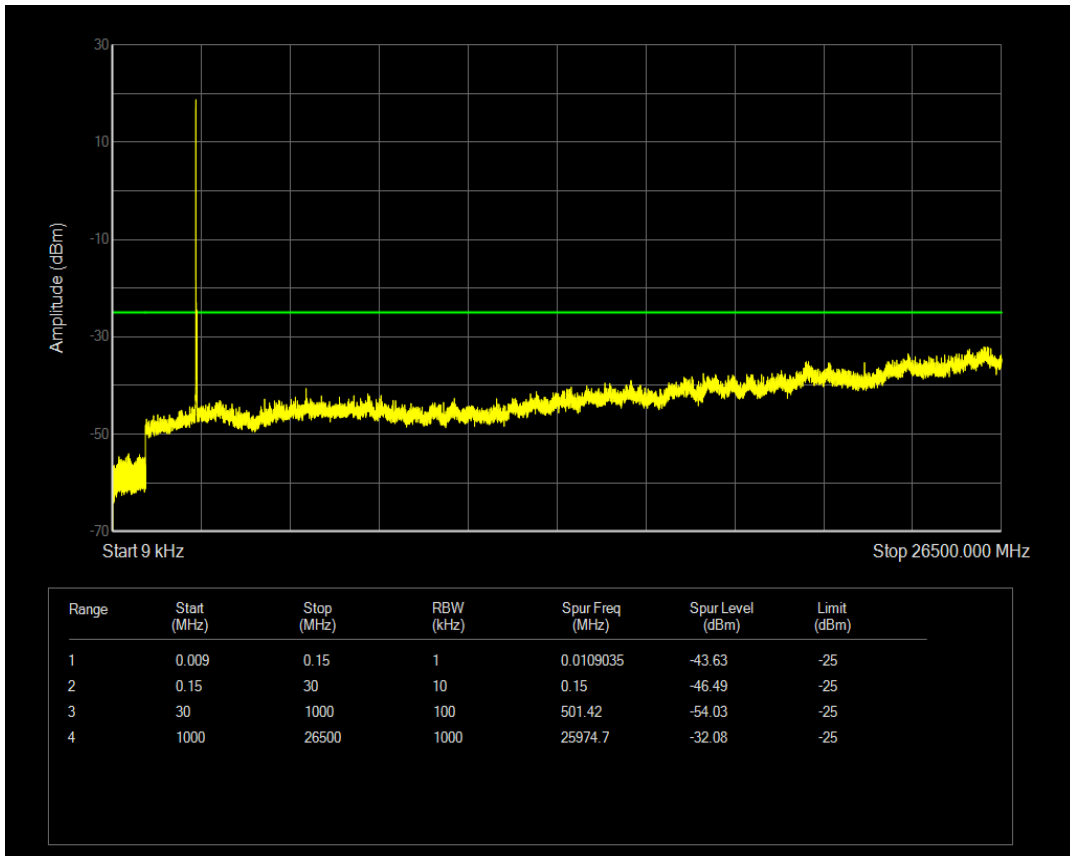

Band7 QPSK BW=20MHz Channel=20850 RB Size=1 Position=#0