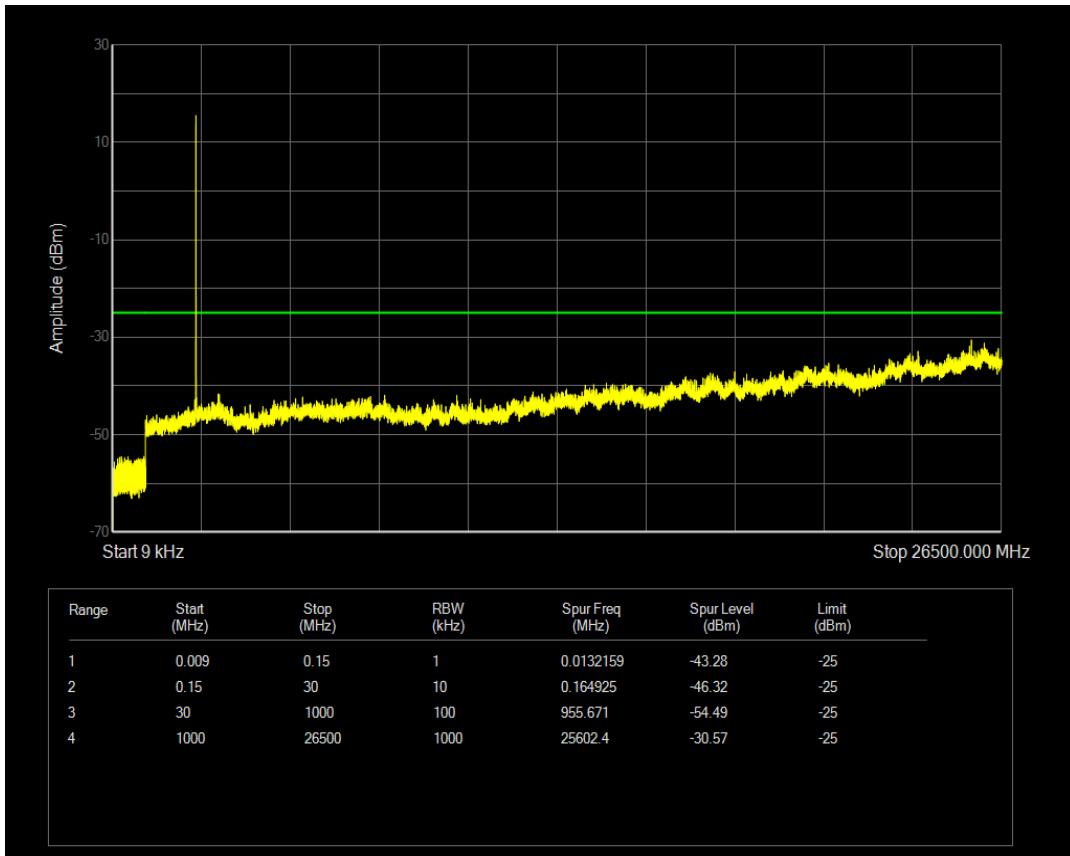

Band7 QAM16 BW=5MHz Channel=20775 RB Size=25 Position=#0