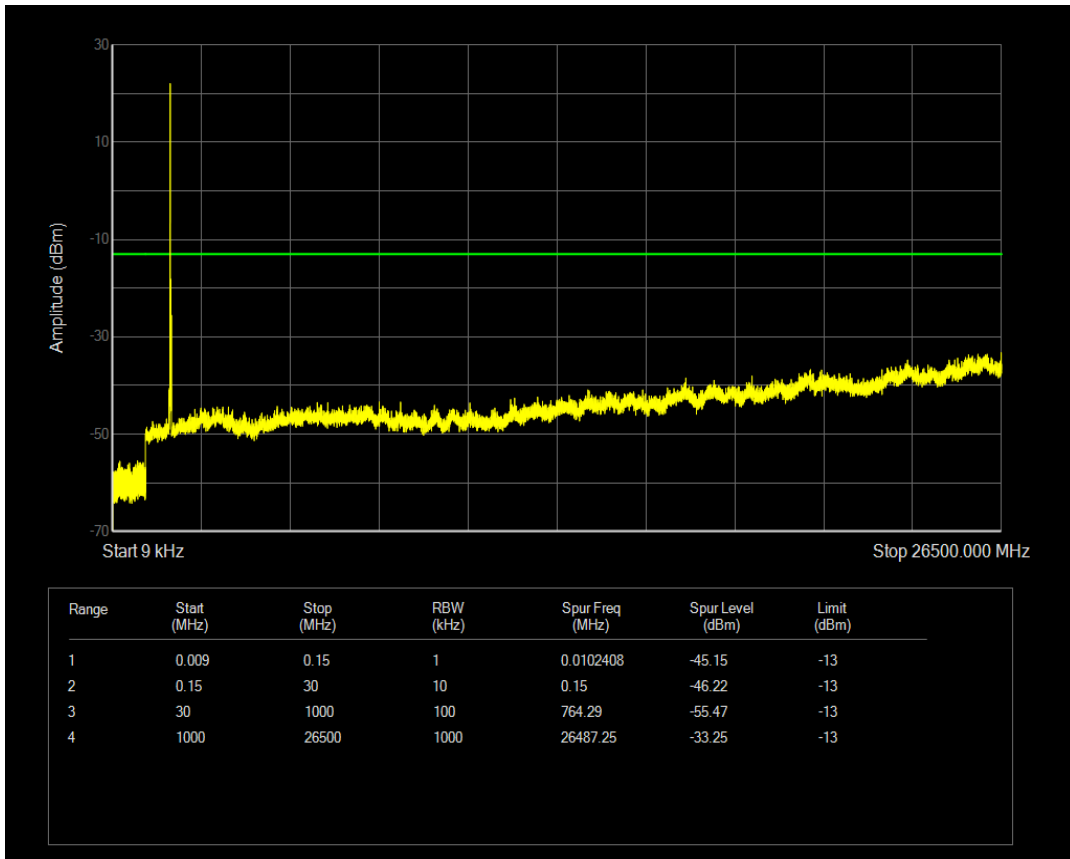

Band4 QAM16 BW=20MHz Channel=20050 RB Size=1 Position=#0

Band4 QAM16 BW=20MHz Channel=20050 RB Size=100 Position=#0

Band4 QPSK BW=20MHz Channel=20175 RB Size=1 Position=#0

Band4 QPSK BW=20MHz Channel=20175 RB Size=100 Position=#0

Band4 QAM16 BW=20MHz Channel=20175 RB Size=1 Position=#0

Band4 QAM16 BW=20MHz Channel=20175 RB Size=100 Position=#0

Band4 QPSK BW=20MHz Channel=20300 RB Size=1 Position=#0

Band4 QPSK BW=20MHz Channel=20300 RB Size=100 Position=#0

Band4 QAM16 BW=20MHz Channel=20300 RB Size=1 Position=#0

Band4 QAM16 BW=20MHz Channel=20300 RB Size=100 Position=#0

Band5 QPSK BW=1.4MHz Channel=20407 RB Size=1 Position=#0

Band5 QAM16 BW=1.4MHz Channel=20407 RB Size=1 Position=#0