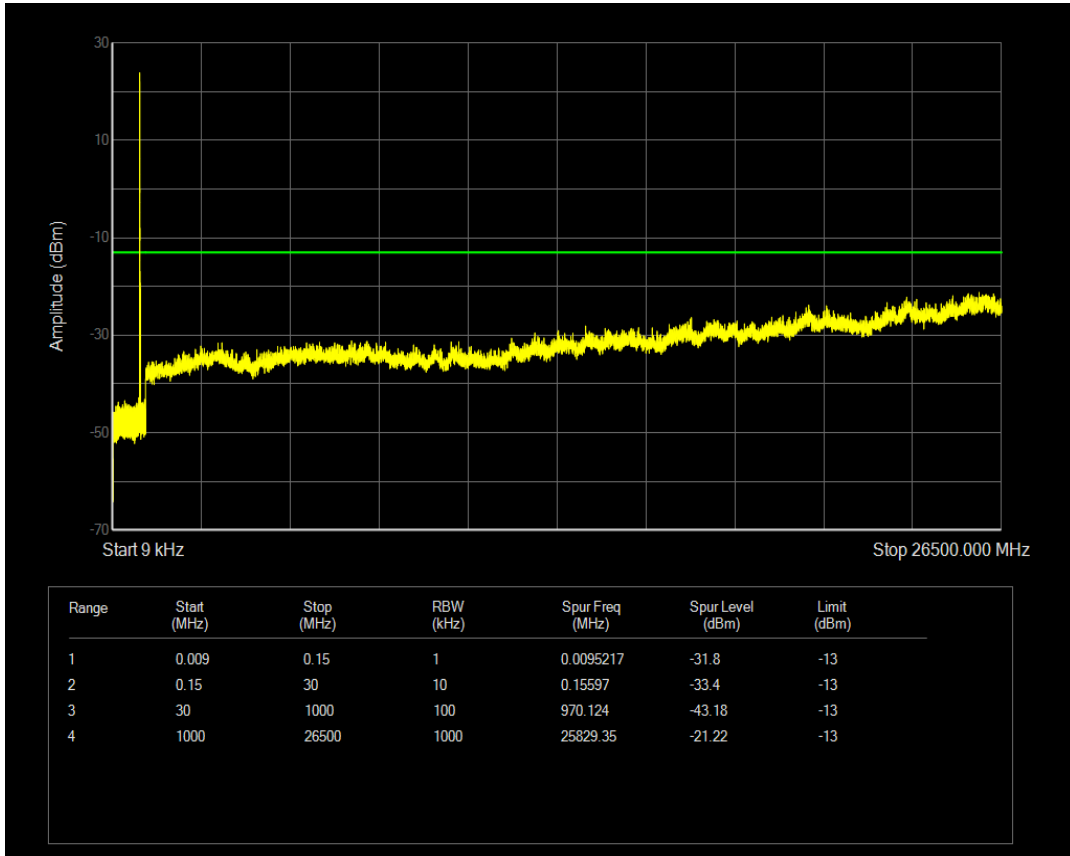

Band5 QPSK BW=10MHz Channel=20450 RB Size=1 Position=#0