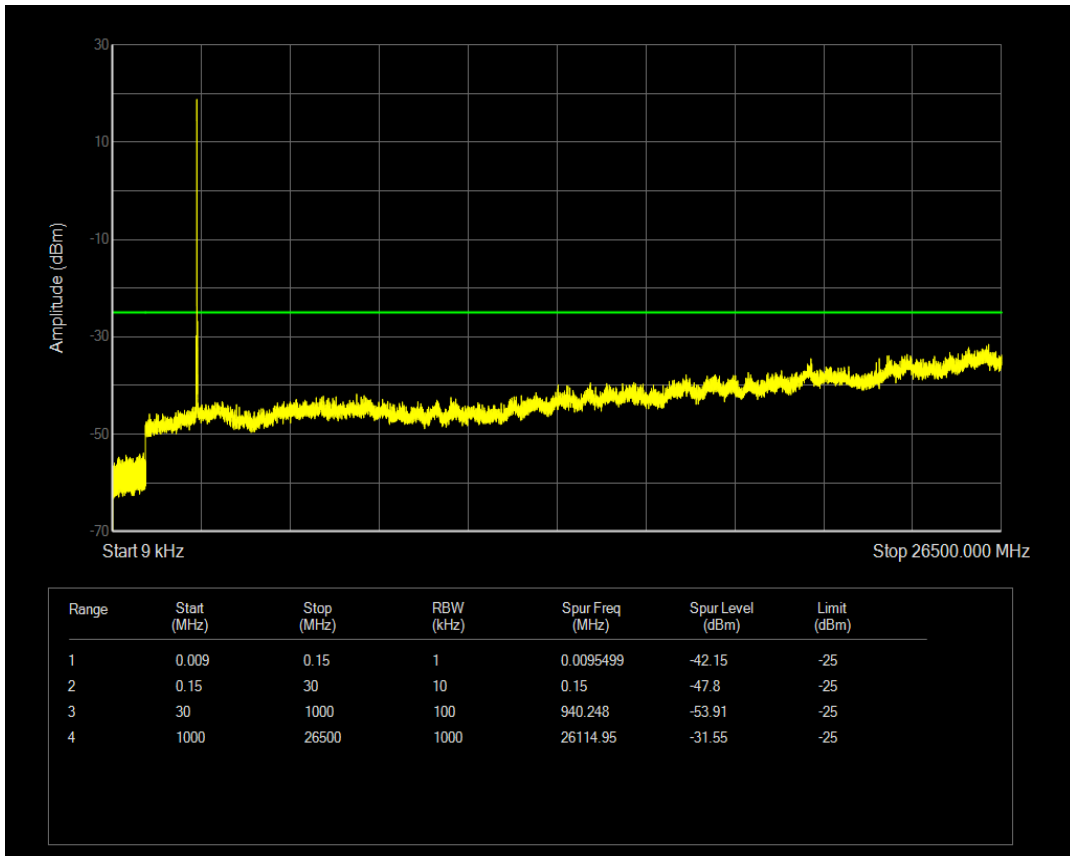

Band7 QAM16 BW=5MHz Channel=21425 RB Size=1 Position=#0

Band7 QPSK BW=10MHz Channel=20800 RB Size=1 Position=#0

Band7 QAM16 BW=5MHz Channel=21425 RB Size=25 Position=#0

Band7 QPSK BW=10MHz Channel=20800 RB Size=50 Position=#0

Band7 QAM16 BW=10MHz Channel=20800 RB Size=1 Position=#0

Band7 QAM16 BW=10MHz Channel=20800 RB Size=50 Position=#0

Band7 QPSK BW=10MHz Channel=21100 RB Size=1 Position=#0

Band7 QPSK BW=10MHz Channel=21100 RB Size=50 Position=#0