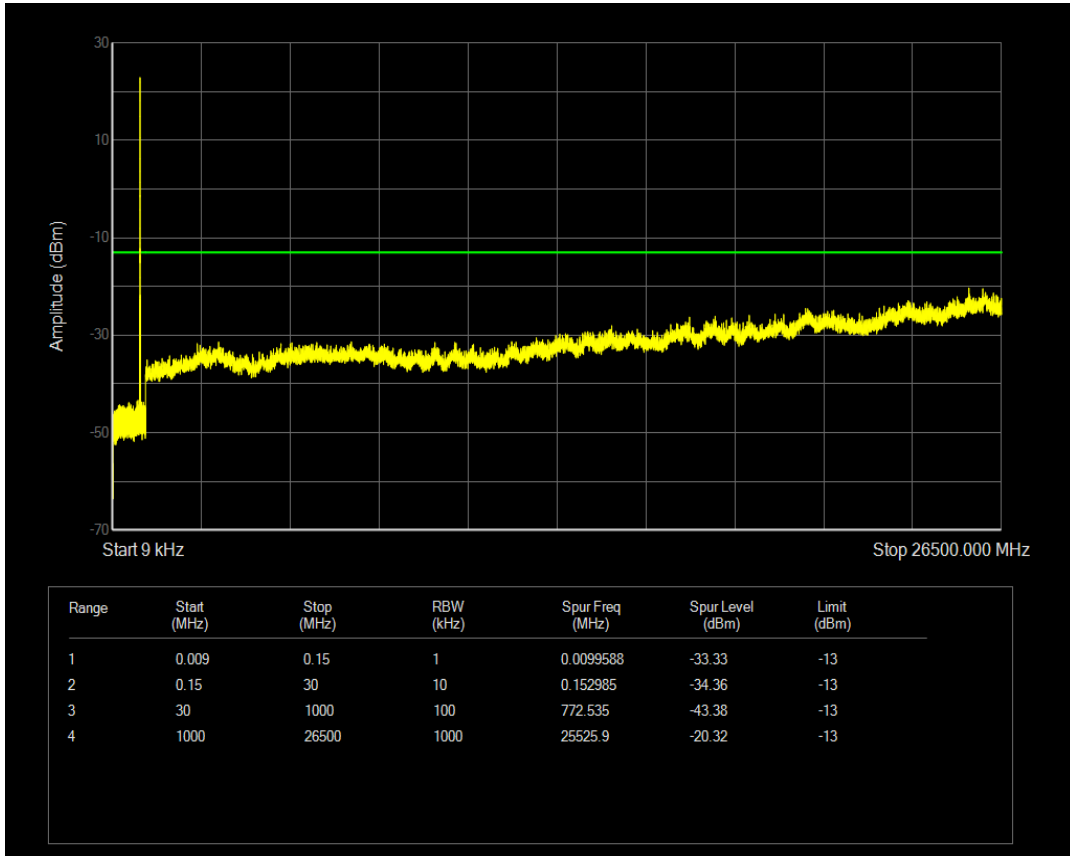

Band5 QAM16 BW=5MHz Channel=20425 RB Size=1 Position=#0

Band5 QAM16 BW=5MHz Channel=20425 RB Size=25 Position=#0

Band5 QPSK BW=5MHz Channel=20525 RB Size=1 Position=#0

Band5 QAM16 BW=5MHz Channel=20525 RB Size=1 Position=#0

Band5 QPSK BW=5MHz Channel=20525 RB Size=25 Position=#0

Band5 QAM16 BW=5MHz Channel=20525 RB Size=25 Position=#0

Band5 QPSK BW=5MHz Channel=20625 RB Size=1 Position=#0

Band5 QPSK BW=5MHz Channel=20625 RB Size=25 Position=#0