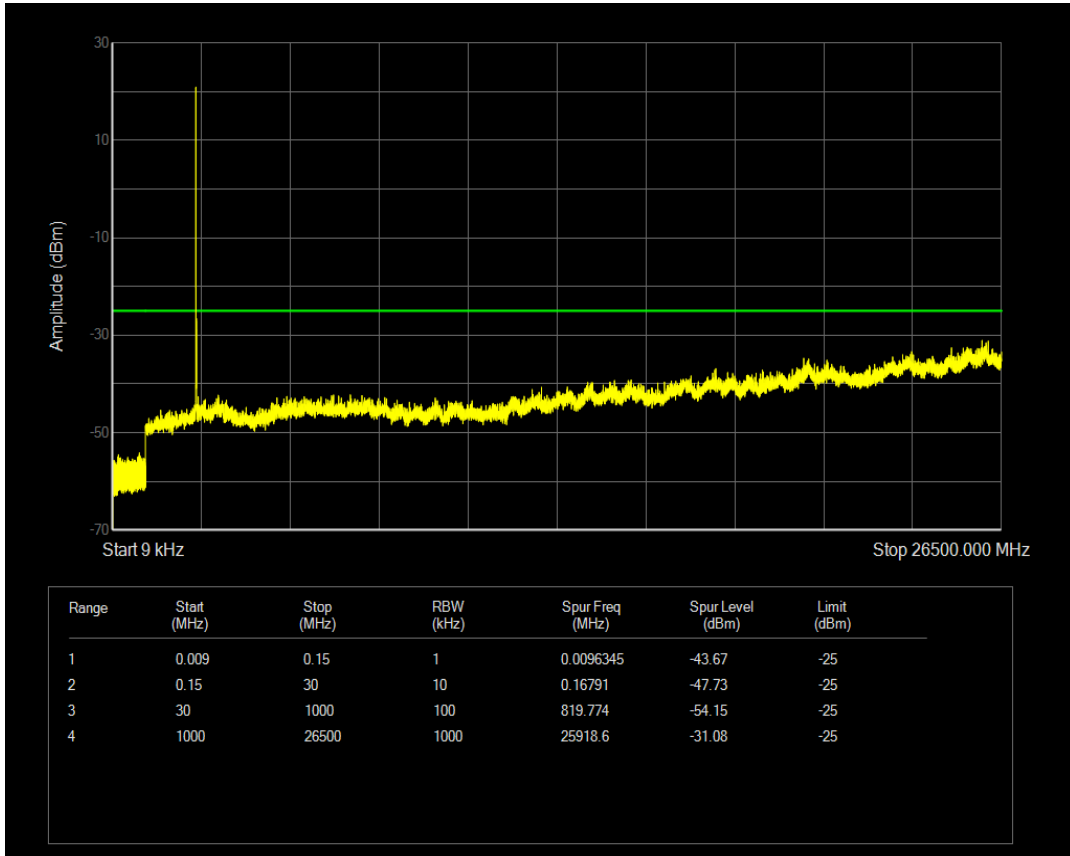

Band7 QPSK BW=10MHz Channel=20800 RB Size=1 Position=#0