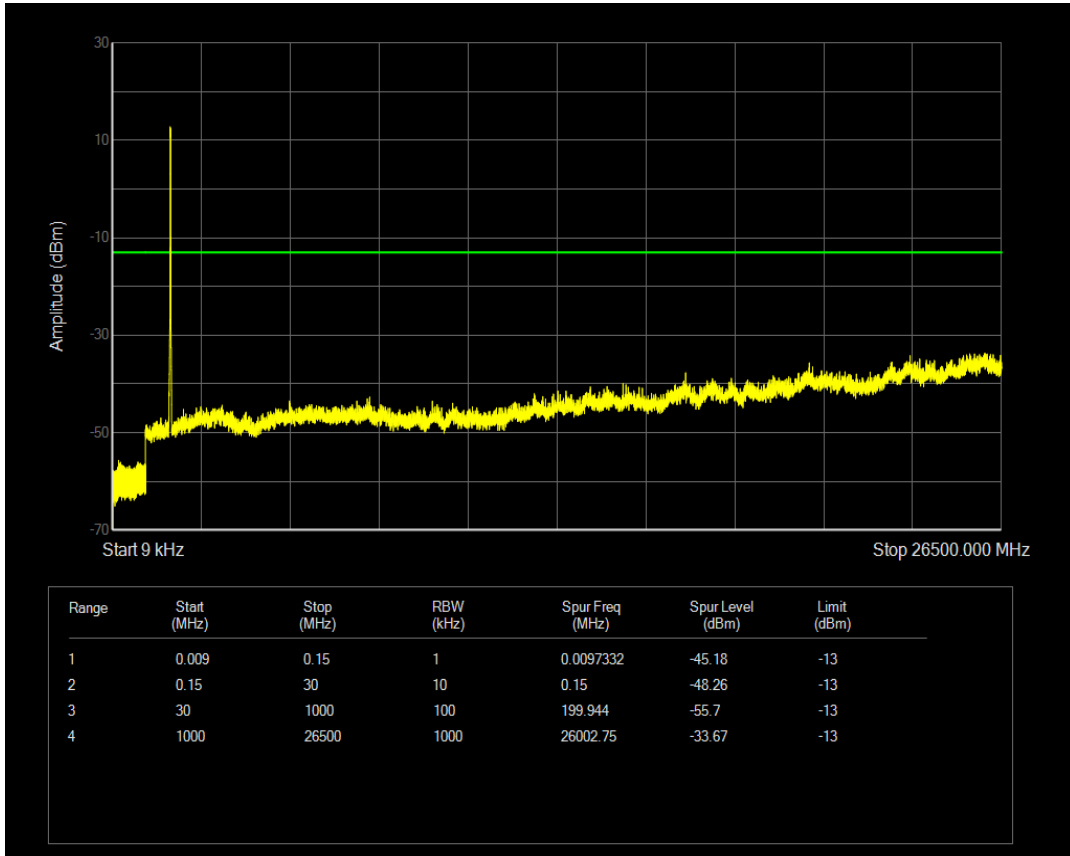

Band4 QAM16 BW=20MHz Channel=20050 RB Size=1 Position=#0

Band4 QAM16 BW=20MHz Channel=20050 RB Size=100 Position=#0

Band4 QPSK BW=20MHz Channel=20175 RB Size=1 Position=#0

Band4 QPSK BW=20MHz Channel=20175 RB Size=100 Position=#0

Band4 QAM16 BW=20MHz Channel=20175 RB Size=1 Position=#0

Band4 QAM16 BW=20MHz Channel=20175 RB Size=100 Position=#0

Band4 QPSK BW=20MHz Channel=20300 RB Size=1 Position=#0

Band4 QPSK BW=20MHz Channel=20300 RB Size=100 Position=#0

Band4 QAM16 BW=20MHz Channel=20300 RB Size=1 Position=#0

Band4 QAM16 BW=20MHz Channel=20300 RB Size=100 Position=#0

Band5 QPSK BW=1.4MHz Channel=20407 RB Size=1 Position=#0

Band5 QAM16 BW=1.4MHz Channel=20407 RB Size=1 Position=#0