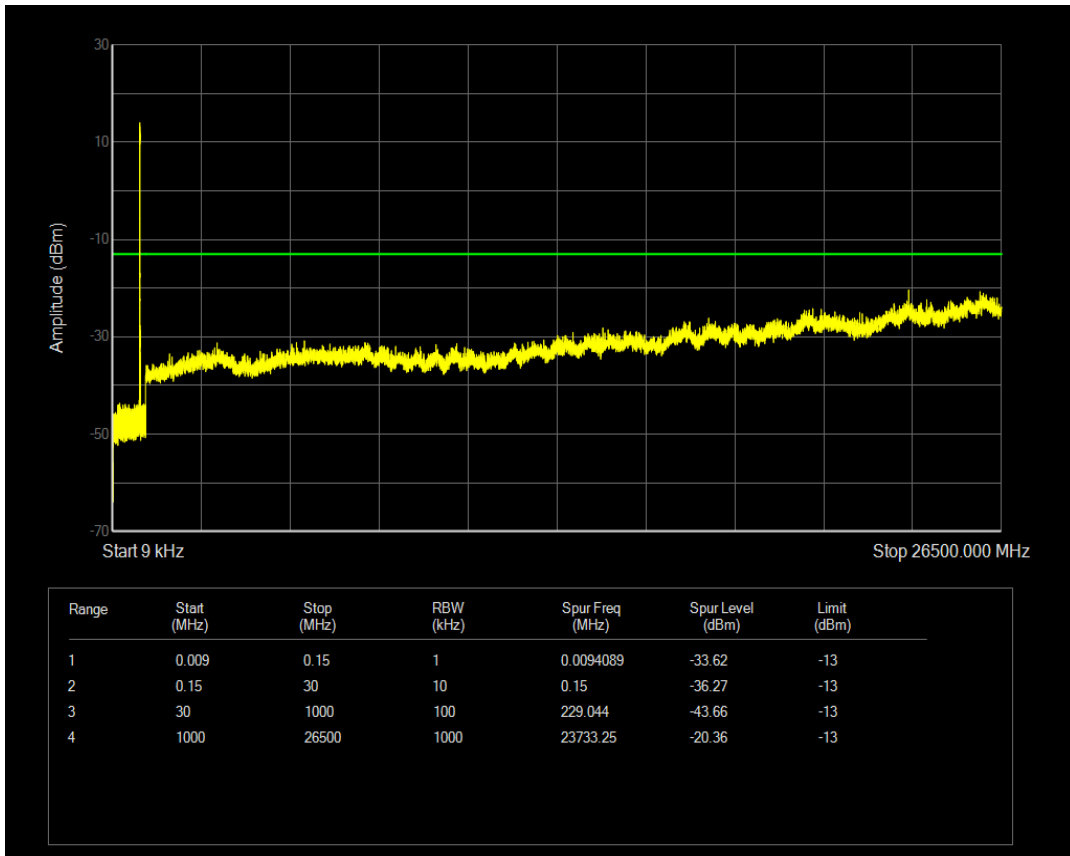

Band5 QPSK BW=5MHz Channel=20425 RB Size=25 Position=#0