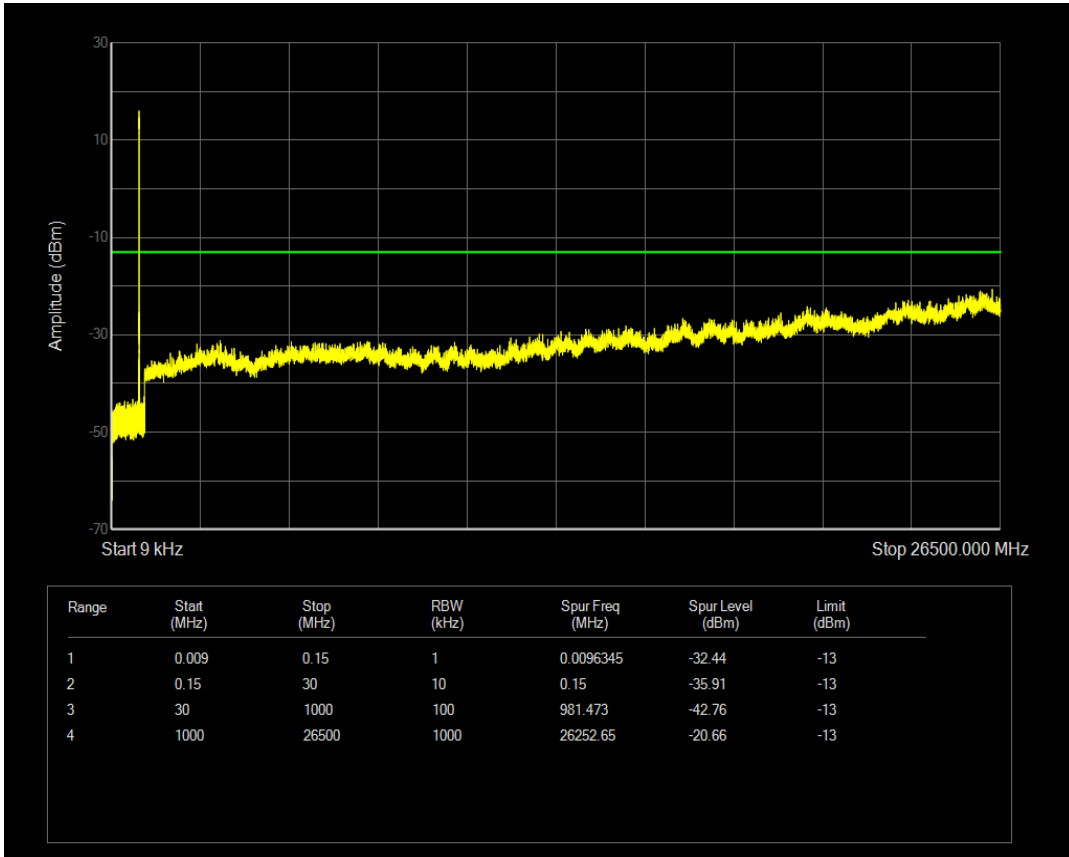

Band5 QPSK BW=3MHz Channel=20525 RB Size=15 Position=#0