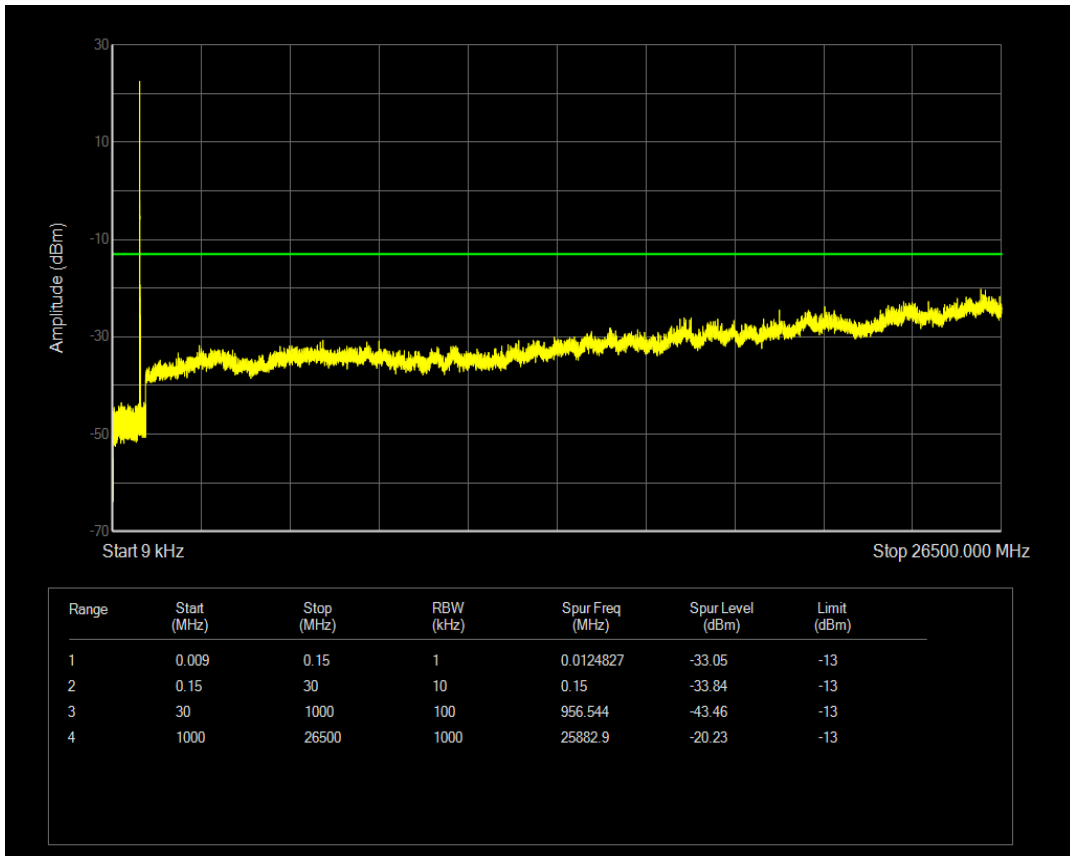

Band5 QAM16 BW=5MHz Channel=20425 RB Size=1 Position=#0