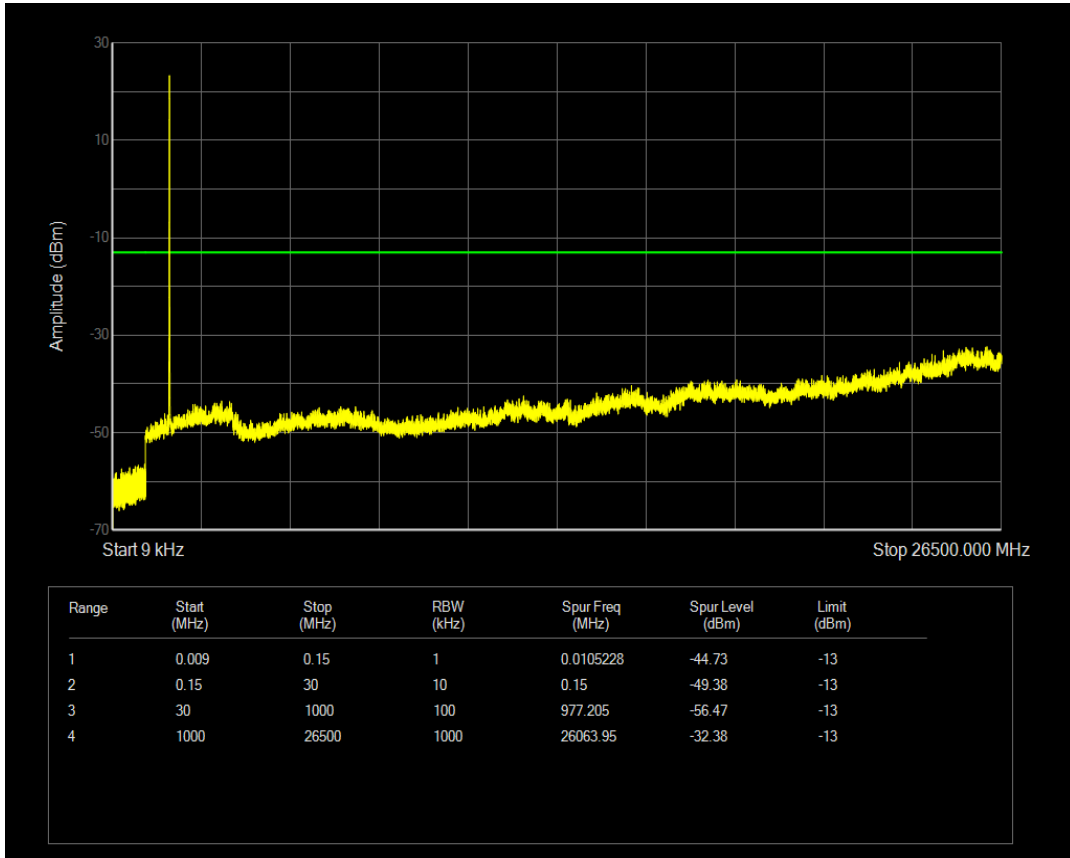

Band66 QPSK BW=5MHz Channel=131997 RB Size=25 Position=#0

Band66 16QAM BW=5MHz Channel=131997 RB Size=1 Position=#0