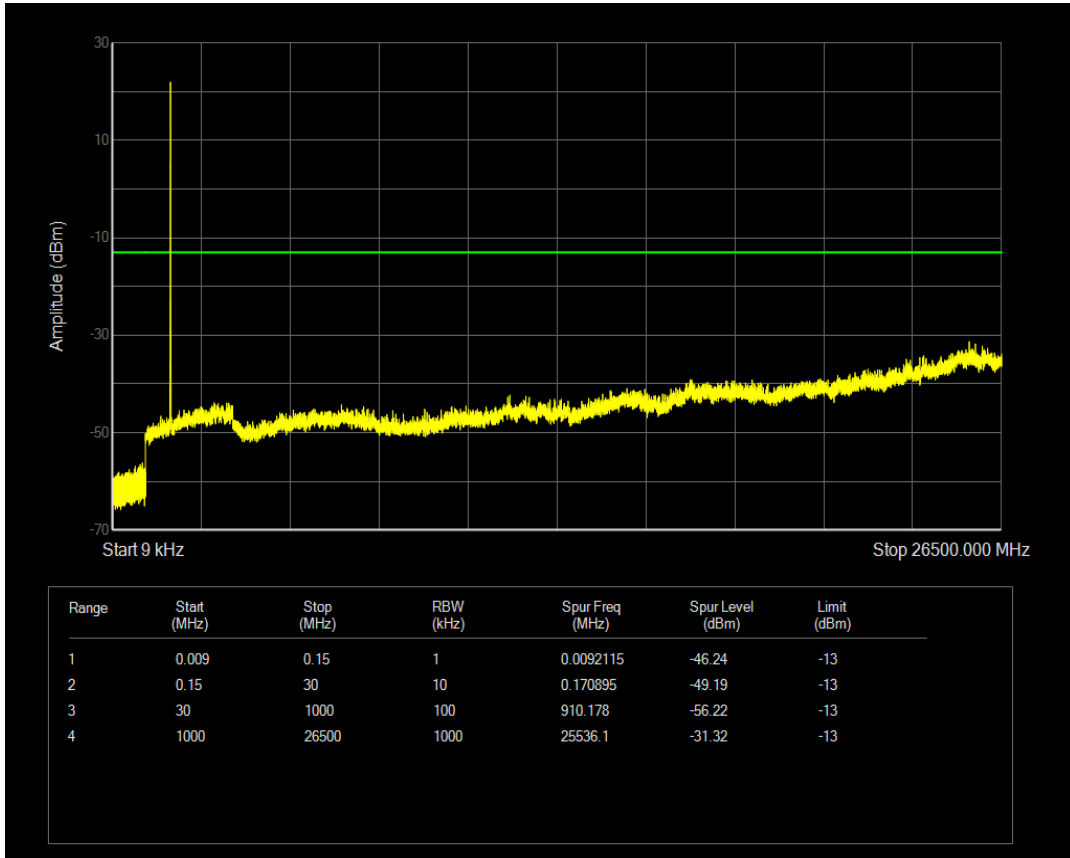

Band66 QPSK BW=5MHz Channel=132322 RB Size=1 Position=#0

Band66 QPSK BW=5MHz Channel=132322 RB Size=25 Position=#0

Band66 16QAM BW=5MHz Channel=132322 RB Size=1 Position=#0

Band66 16QAM BW=5MHz Channel=132322 RB Size=25 Position=#0