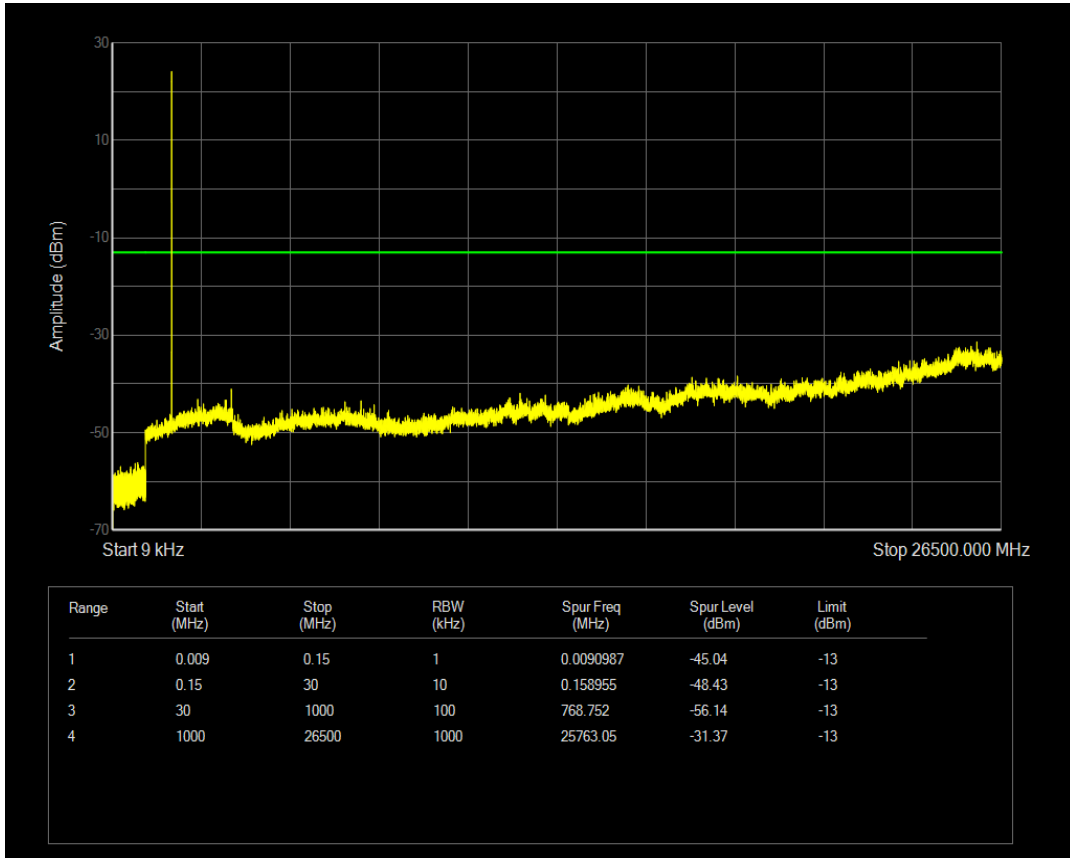

Band66 QPSK BW=1.4MHz Channel=132665 RB Size=1 Position=#0

Band66 QPSK BW=1.4MHz Channel=132665 RB Size=6 Position=#0

Band66 16QAM BW=1.4MHz Channel=132665 RB Size=1 Position=#0

Band66 16QAM BW=1.4MHz Channel=132665 RB Size=6 Position=#0