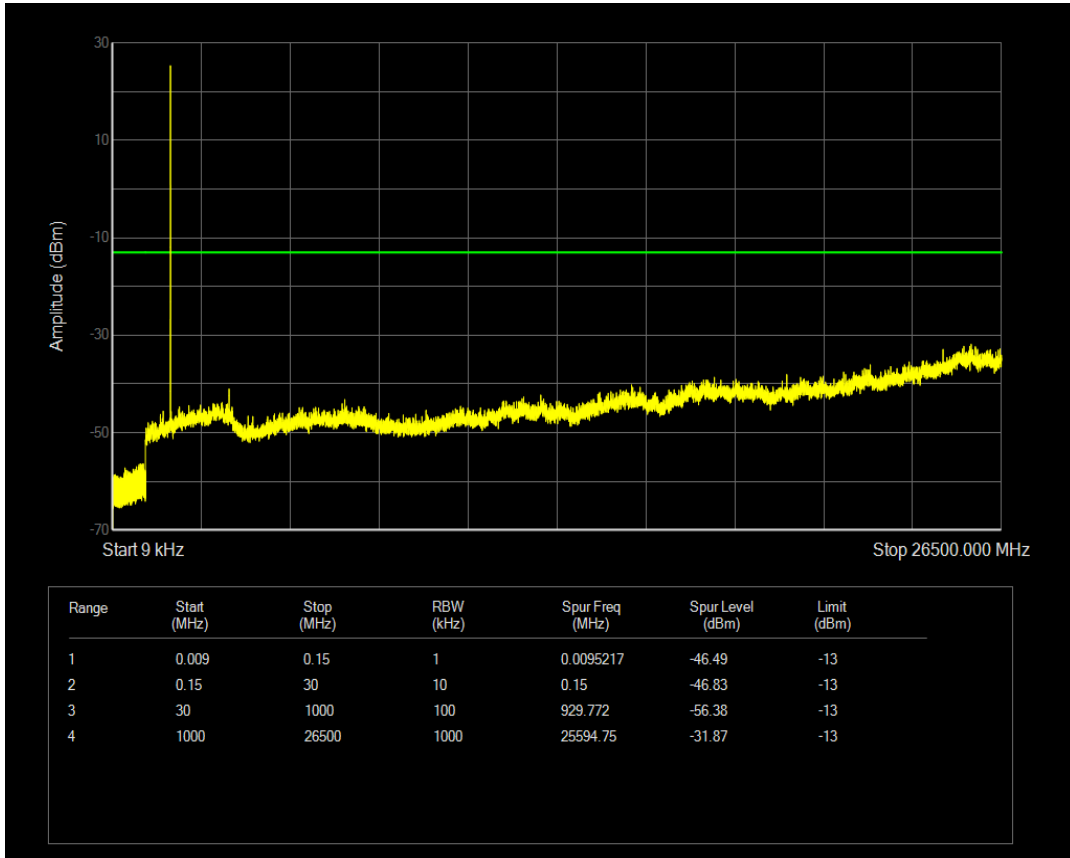

Band38 QPSK BW=20MHz Channel=38150 RB Size=1 Position=#0

Band38 QPSK BW=20MHz Channel=38150 RB Size=100 Position=#0

Band38 16QAM BW=20MHz Channel=38150 RB Size=1 Position=#0

Band38 16QAM BW=20MHz Channel=38150 RB Size=100 Position=#0

Band66 QPSK BW=1.4MHz Channel=131979 RB Size=1 Position=#0

Band66 QPSK BW=1.4MHz Channel=131979 RB Size=6 Position=#0

Band66 16QAM BW=1.4MHz Channel=131979 RB Size=1 Position=#0

Band66 16QAM BW=1.4MHz Channel=131979 RB Size=6 Position=#0

Band66 QPSK BW=1.4MHz Channel=132322 RB Size=1 Position=#0

Band66 QPSK BW=1.4MHz Channel=132322 RB Size=6 Position=#0

Band66 16QAM BW=1.4MHz Channel=132322 RB Size=1 Position=#0

Band66 16QAM BW=1.4MHz Channel=132322 RB Size=6 Position=#0