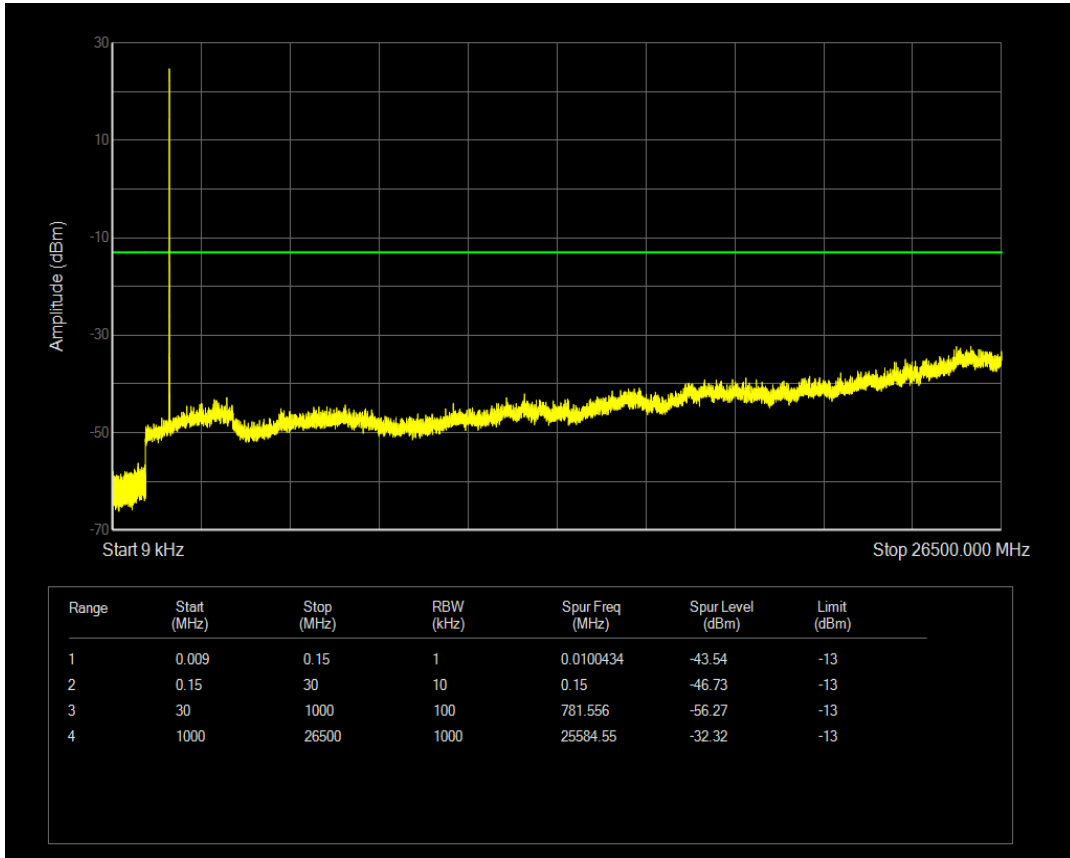

Band66 QPSK BW=3MHz Channel=131987 RB Size=1 Position=#0

Band66 QPSK BW=3MHz Channel=131987 RB Size=15 Position=#0

Band66 16QAM BW=3MHz Channel=131987 RB Size=1 Position=#0

Band66 16QAM BW=3MHz Channel=131987 RB Size=15 Position=#0