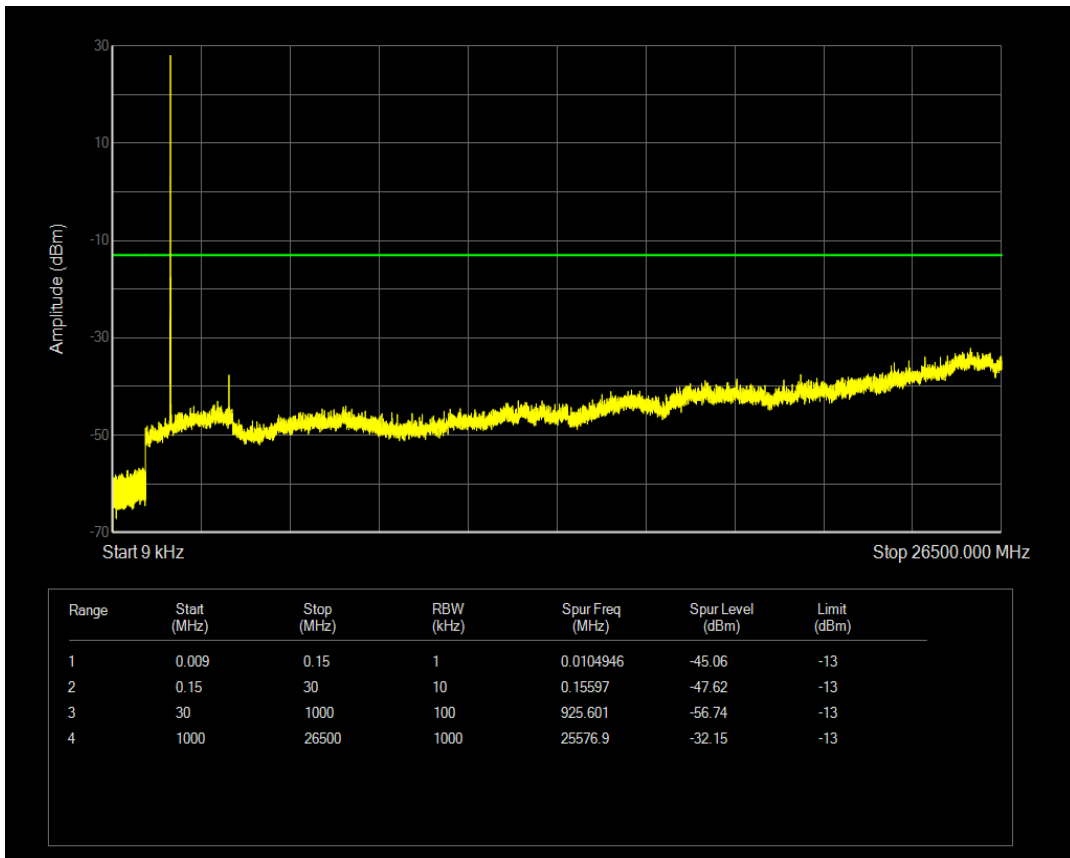

Band66 QPSK BW=5MHz Channel=132322 RB Size=1 Position=#0

Band66 QPSK BW=5MHz Channel=132322 RB Size=25 Position=#0