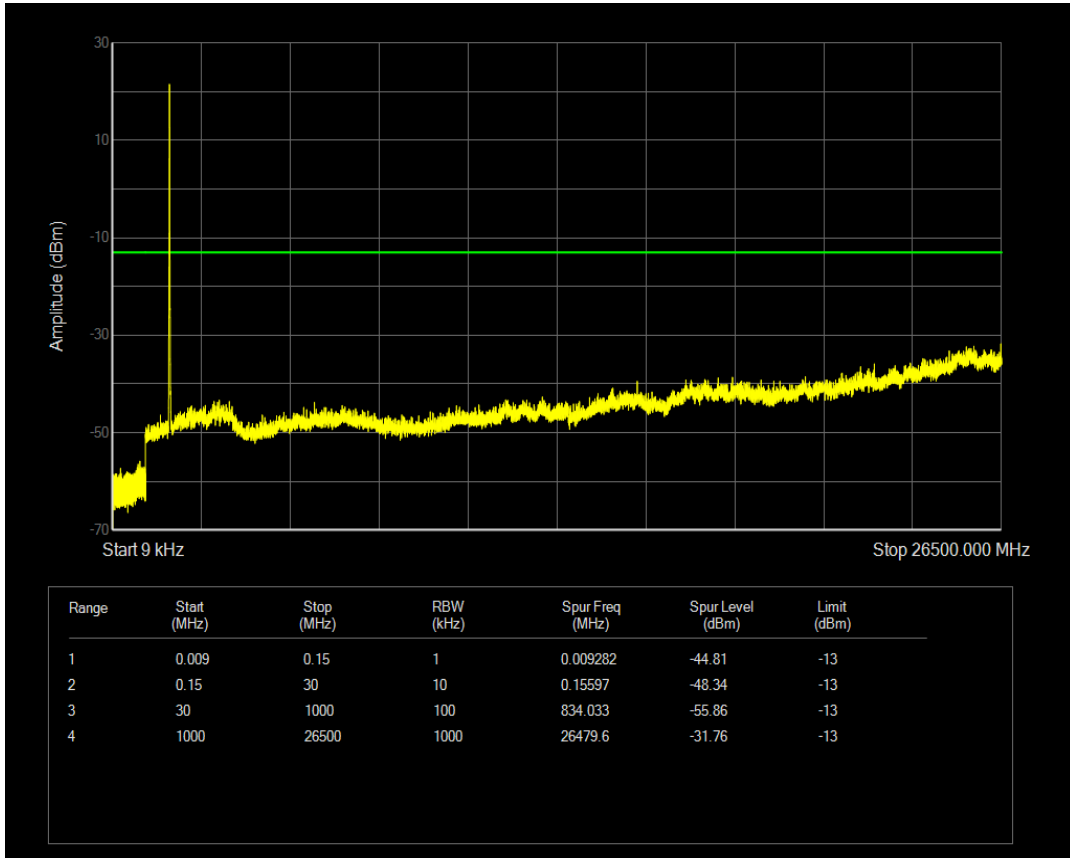

Band66 QPSK BW=10MHz Channel=132022 RB Size=50 Position=#0

Band66 16QAM BW=10MHz Channel=132022 RB Size=1 Position=#0