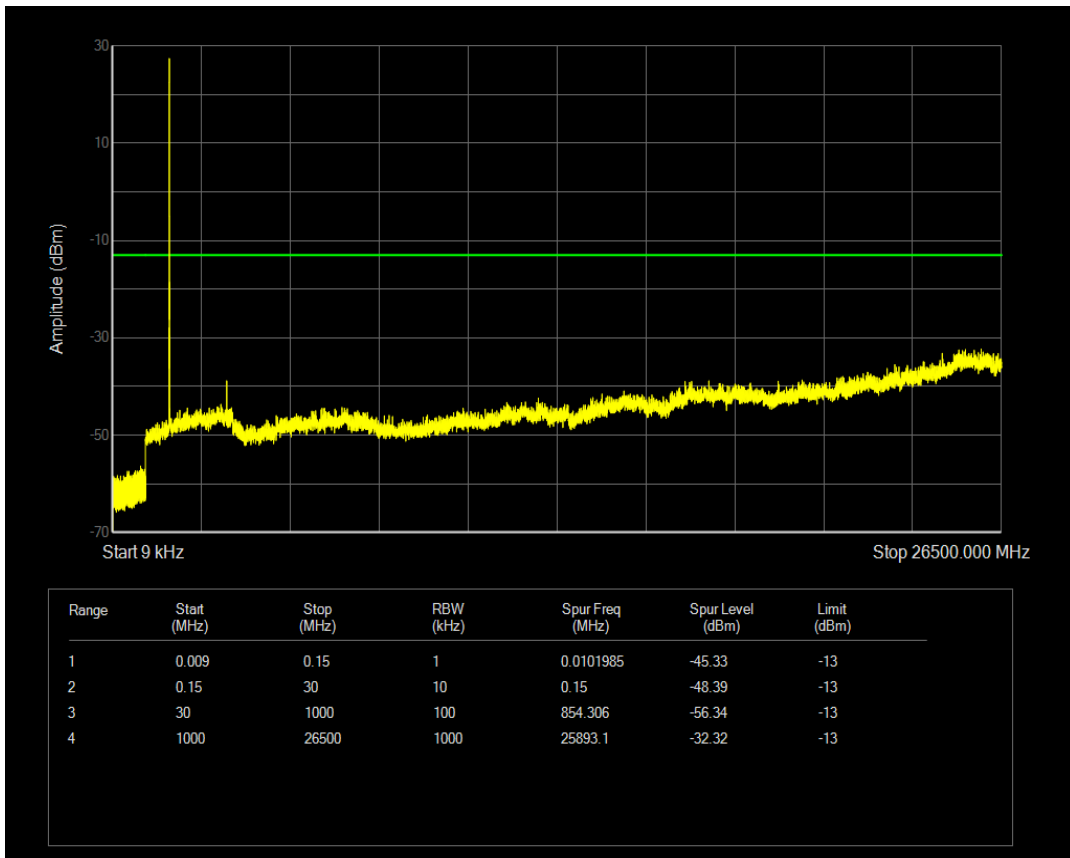

Band66 QPSK BW=5MHz Channel=131997 RB Size=1 Position=#0

Band66 QPSK BW=5MHz Channel=131997 RB Size=25 Position=#0