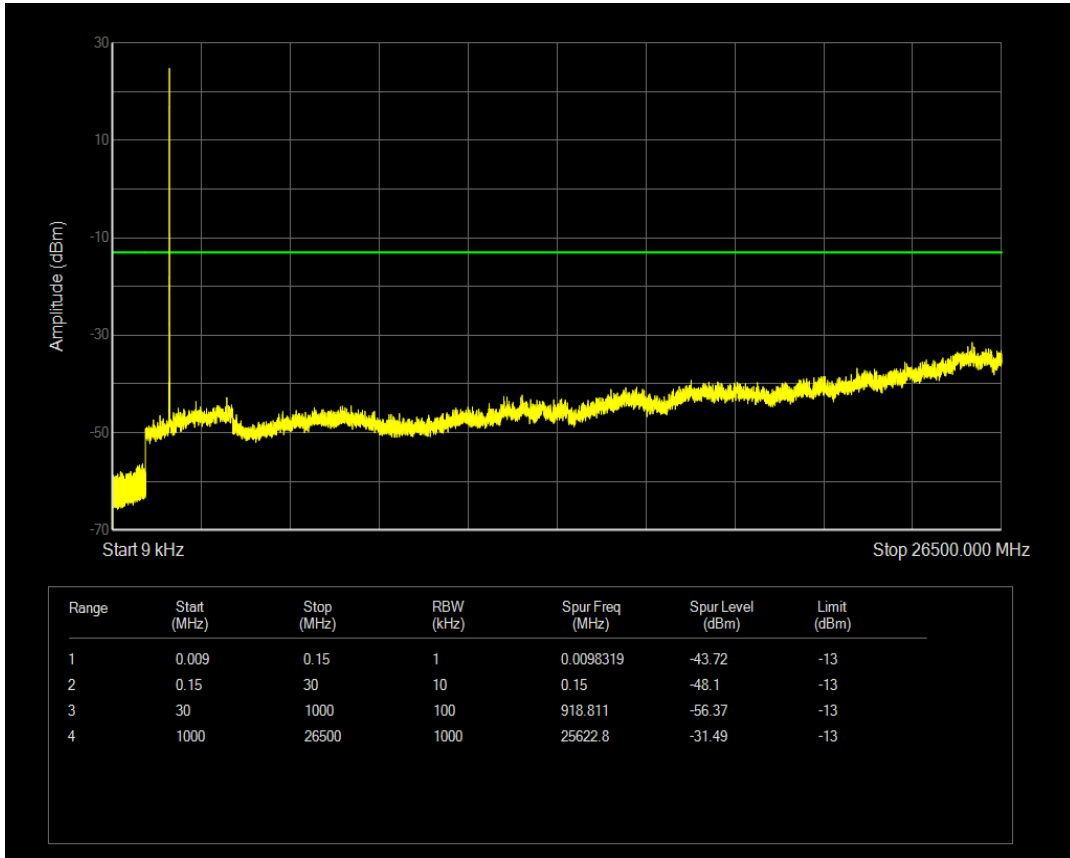

Band66 QPSK BW=3MHz Channel=131987 RB Size=15 Position=#0

Band66 16QAM BW=3MHz Channel=131987 RB Size=1 Position=#0