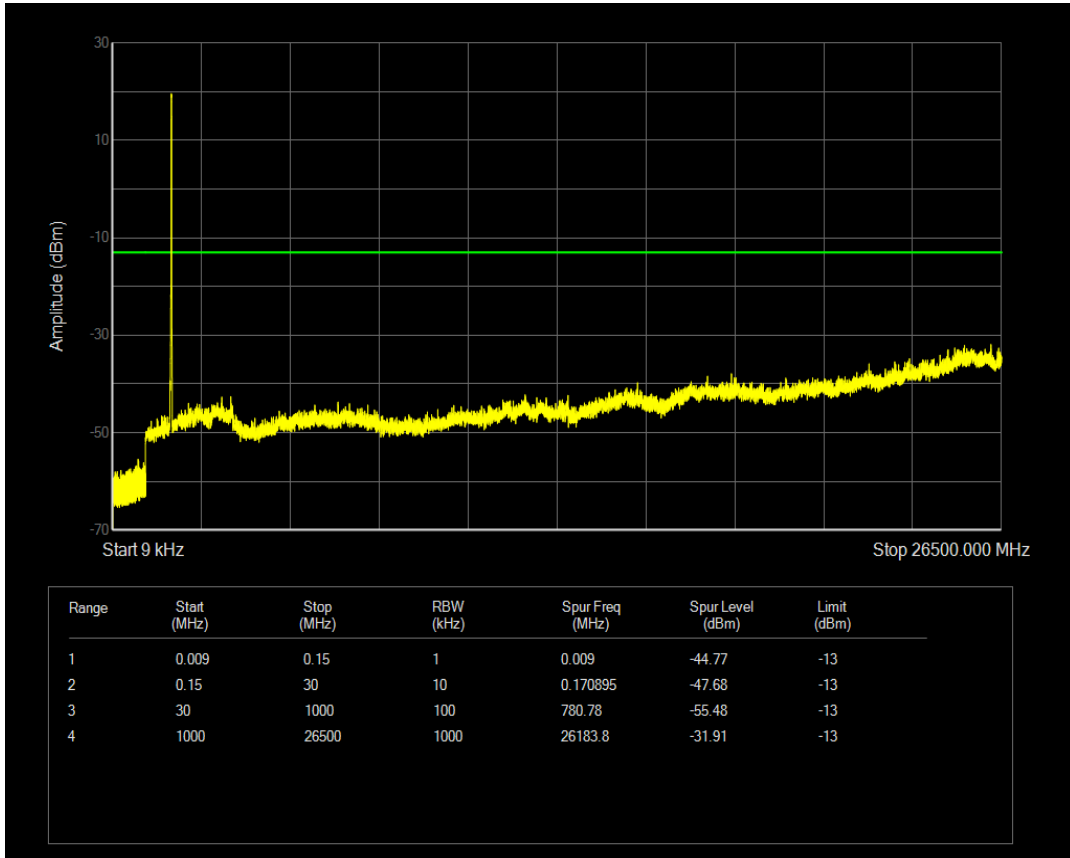

Band66 QPSK BW=15MHz Channel=132597 RB Size=75 Position=#0

Band66 16QAM BW=15MHz Channel=132597 RB Size=1 Position=#0