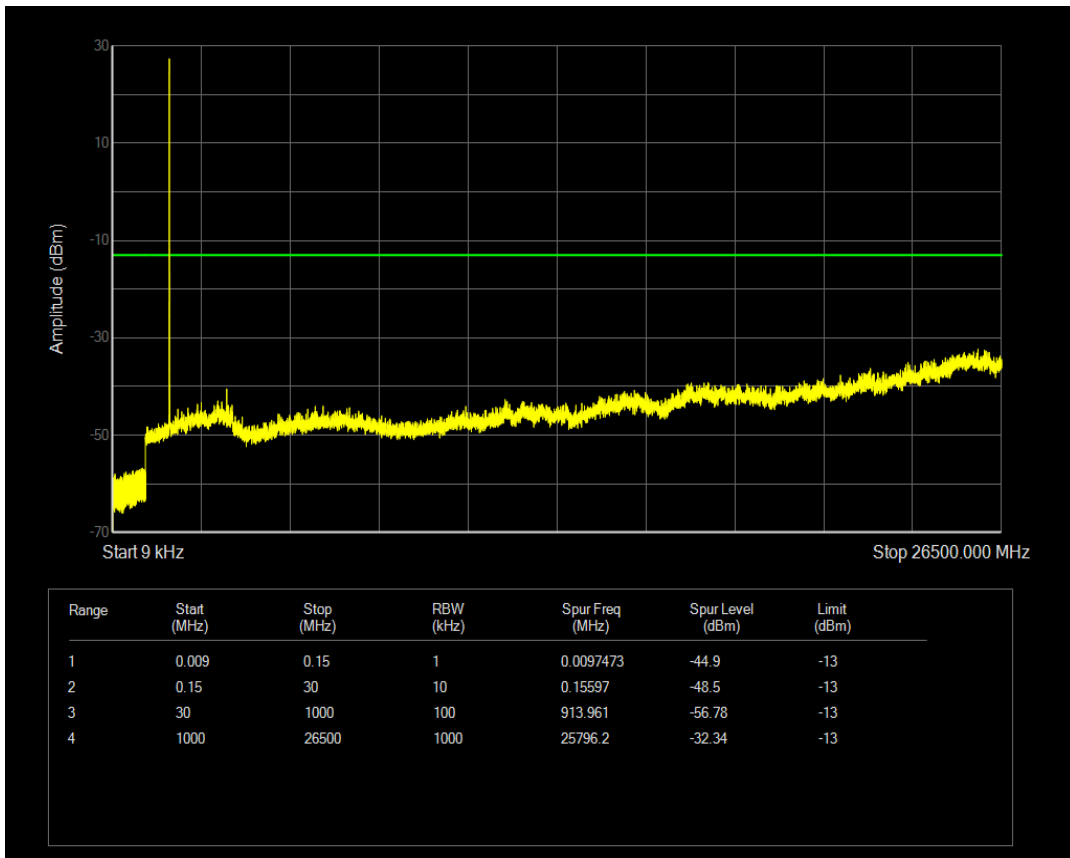

Band66 16QAM BW=3MHz Channel=131987 RB Size=1 Position=#0

Band66 16QAM BW=3MHz Channel=131987 RB Size=15 Position=#0