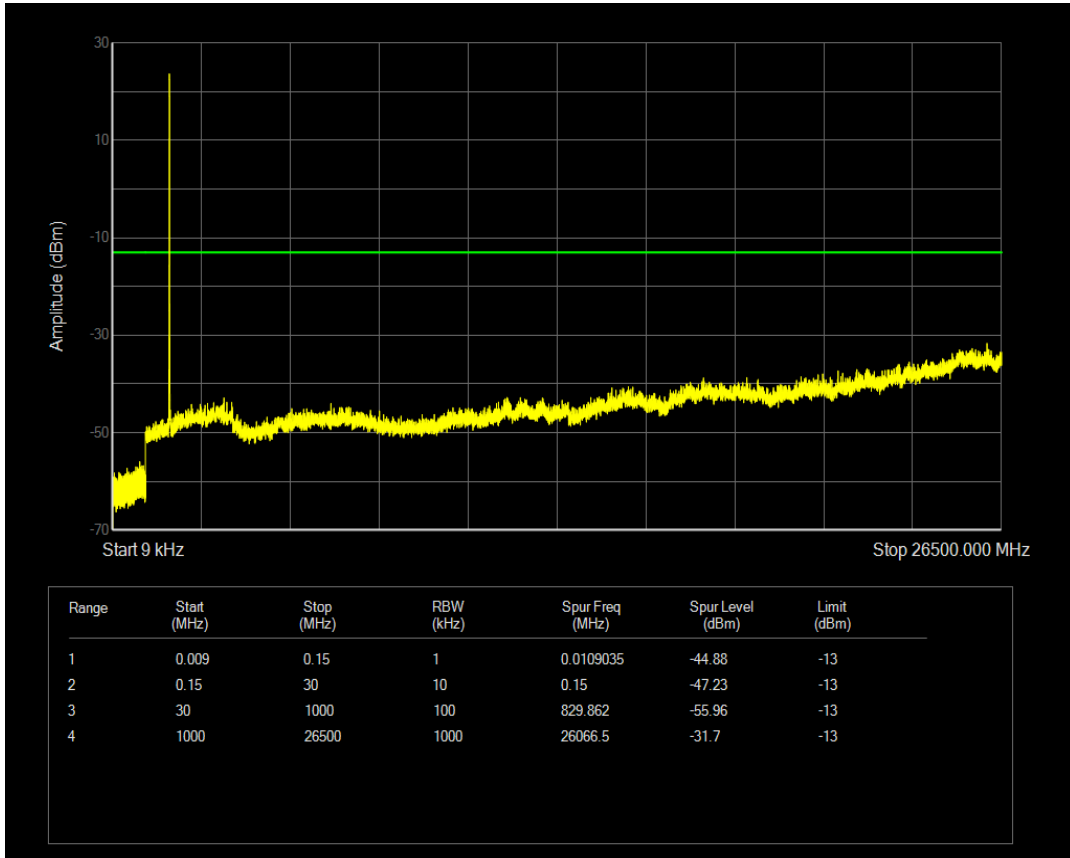

Band66 QPSK BW=5MHz Channel=131997 RB Size=1 Position=#0

Band66 QPSK BW=5MHz Channel=131997 RB Size=25 Position=#0

Band66 16QAM BW=5MHz Channel=131997 RB Size=1 Position=#0

Band66 16QAM BW=5MHz Channel=131997 RB Size=25 Position=#0