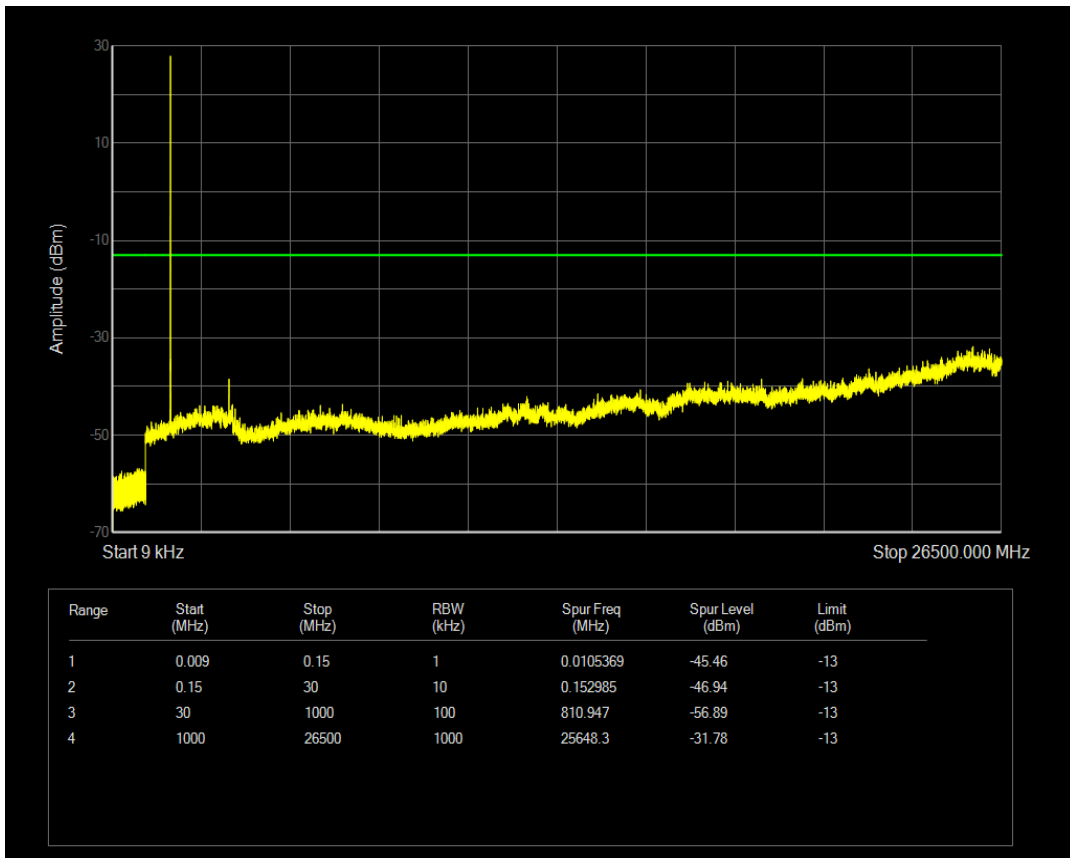

Band66 QPSK BW=3MHz Channel=132322 RB Size=1 Position=#0

Band66 QPSK BW=3MHz Channel=132322 RB Size=15 Position=#0