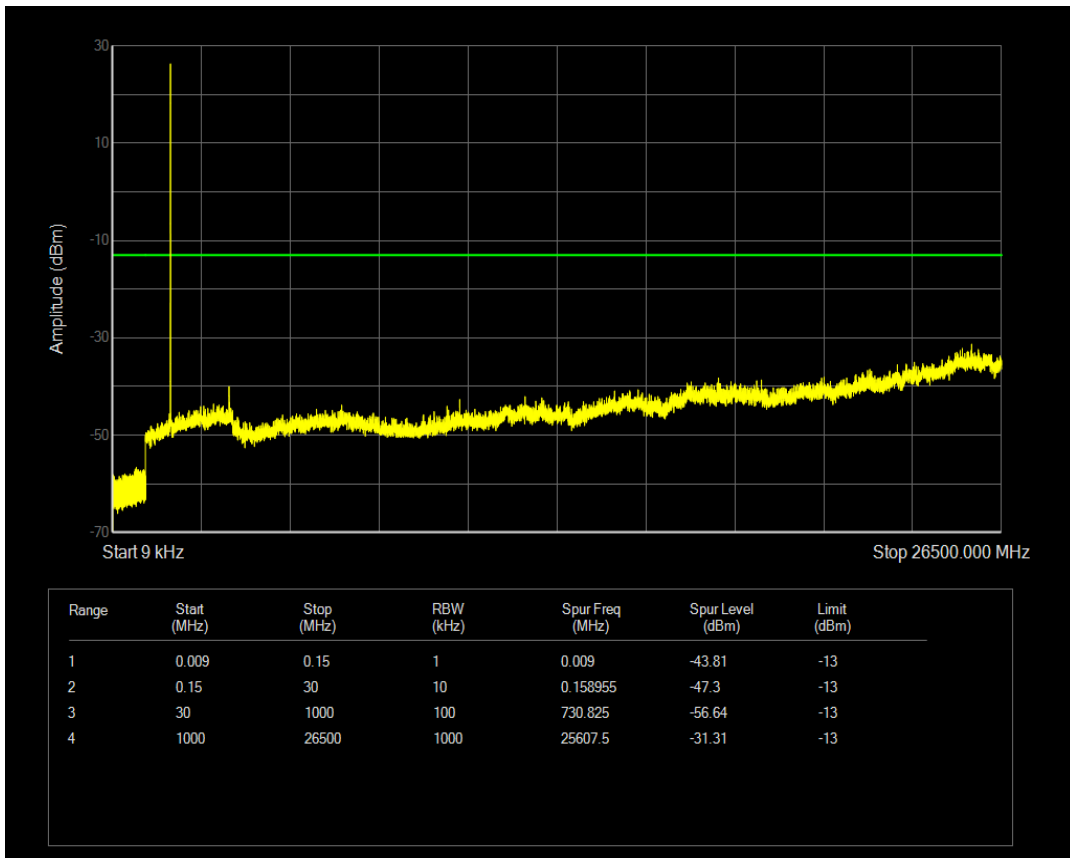

Band38 QPSK BW=20MHz Channel=38150 RB Size=1 Position=#0

Band38 QPSK BW=20MHz Channel=38150 RB Size=100 Position=#0

Band38 16QAM BW=20MHz Channel=38150 RB Size=1 Position=#0

Band38 16QAM BW=20MHz Channel=38150 RB Size=100 Position=#0

Band66 QPSK BW=1.4MHz Channel=131979 RB Size=1 Position=#0

Band66 QPSK BW=1.4MHz Channel=131979 RB Size=6 Position=#0

Band66 16QAM BW=1.4MHz Channel=131979 RB Size=1 Position=#0

Band66 16QAM BW=1.4MHz Channel=131979 RB Size=6 Position=#0

Band66 QPSK BW=1.4MHz Channel=132322 RB Size=1 Position=#0

Band66 QPSK BW=1.4MHz Channel=132322 RB Size=6 Position=#0

Band66 16QAM BW=1.4MHz Channel=132322 RB Size=1 Position=#0

Band66 16QAM BW=1.4MHz Channel=132322 RB Size=6 Position=#0