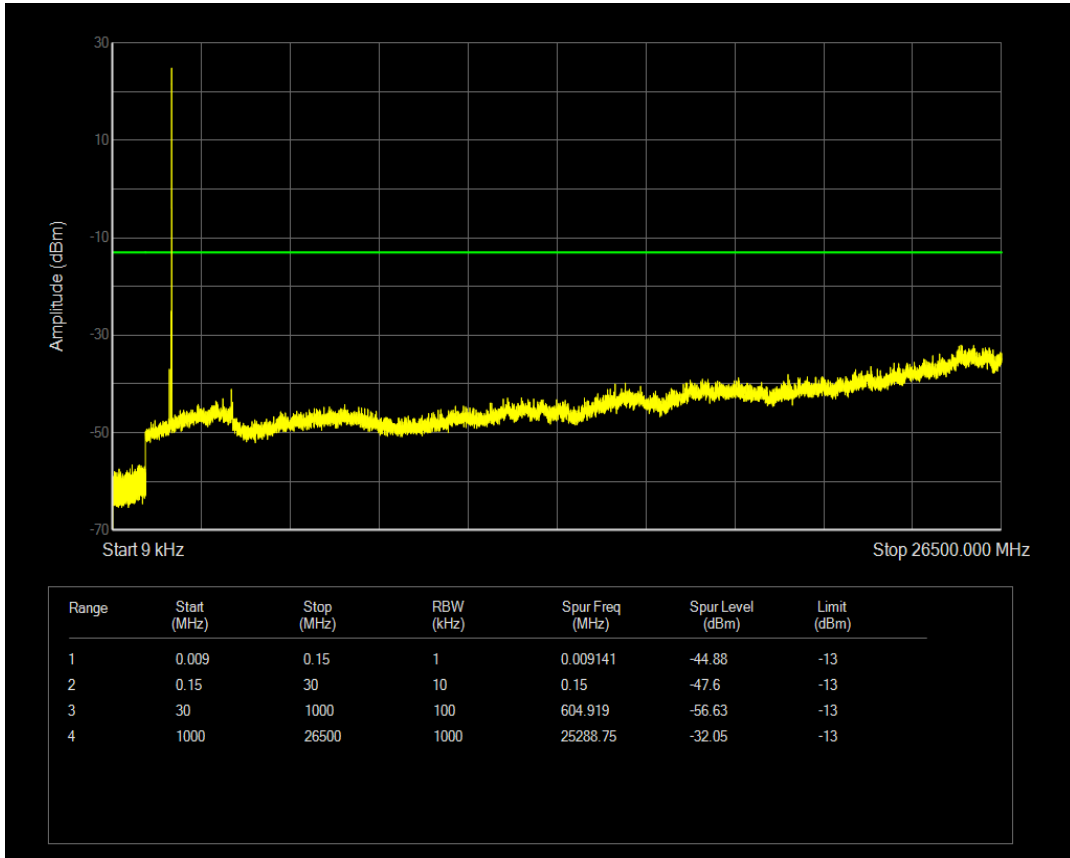

Band66 QPSK BW=1.4MHz Channel=132322 RB Size=1 Position=#0

Band66 QPSK BW=1.4MHz Channel=132322 RB Size=6 Position=#0

Band66 16QAM BW=1.4MHz Channel=132322 RB Size=1 Position=#0

Band66 16QAM BW=1.4MHz Channel=132322 RB Size=6 Position=#0

Band66 QPSK BW=1.4MHz Channel=132665 RB Size=1 Position=#0

Band66 QPSK BW=1.4MHz Channel=132665 RB Size=6 Position=#0

Band66 16QAM BW=1.4MHz Channel=132665 RB Size=1 Position=#0

Band66 16QAM BW=1.4MHz Channel=132665 RB Size=6 Position=#0