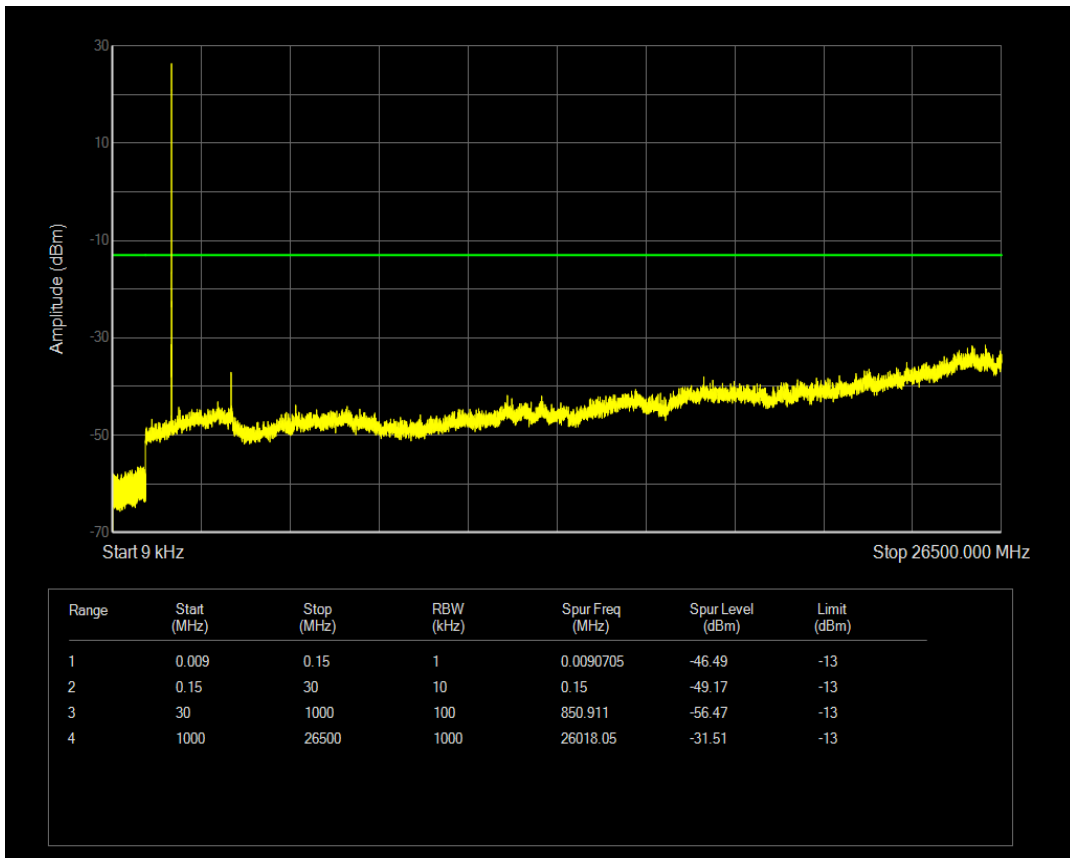

Band66 QPSK BW=5MHz Channel=132647 RB Size=1 Position=#0

Band66 QPSK BW=5MHz Channel=132647 RB Size=25 Position=#0