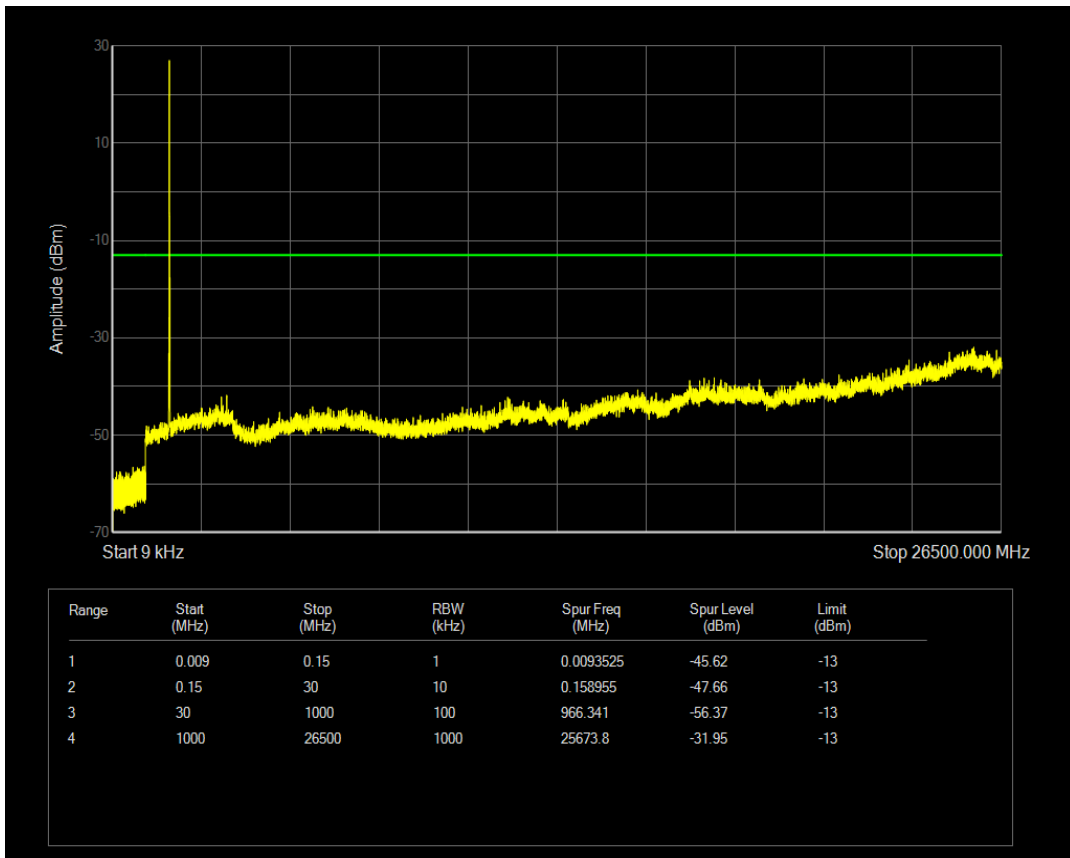

Band66 16QAM BW=10MHz Channel=132022 RB Size=1 Position=#0

Band66 16QAM BW=10MHz Channel=132022 RB Size=50 Position=#0