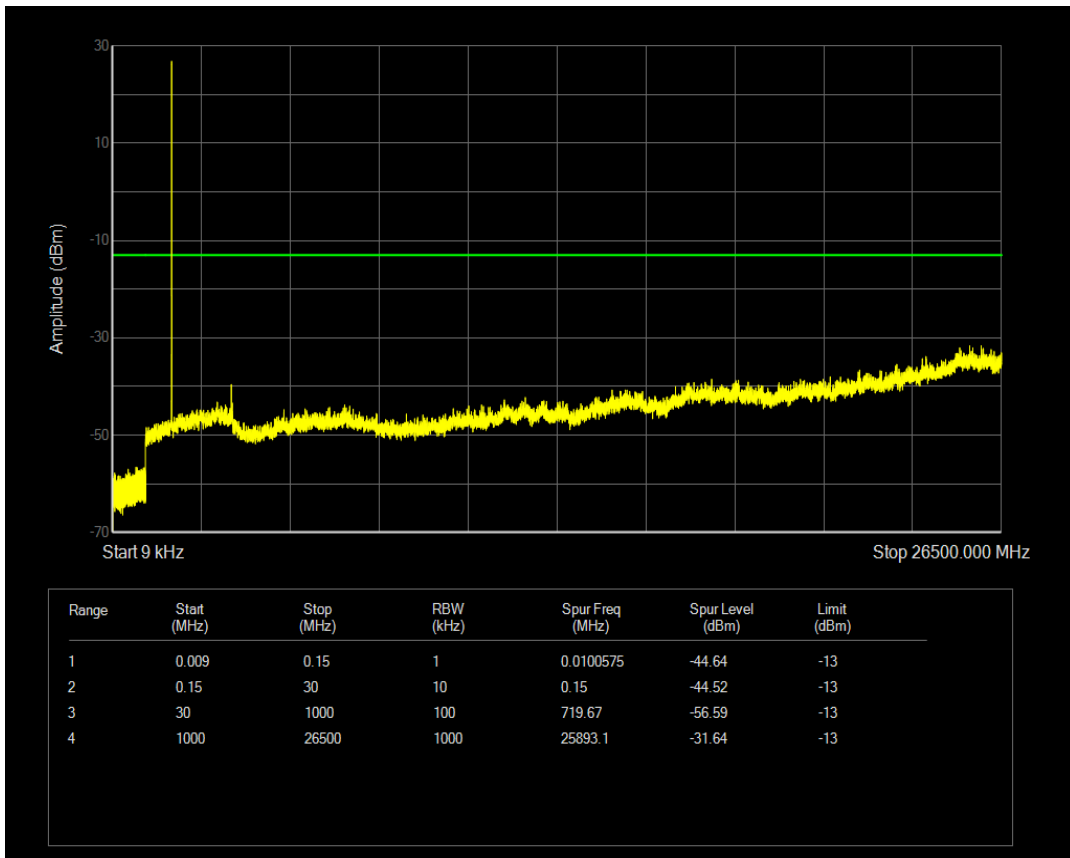

Band66 QPSK BW=1.4MHz Channel=132322 RB Size=1 Position=#0

Band66 QPSK BW=1.4MHz Channel=132322 RB Size=6 Position=#0

Band66 16QAM BW=1.4MHz Channel=132322 RB Size=1 Position=#0

Band66 16QAM BW=1.4MHz Channel=132322 RB Size=6 Position=#0

Band66 QPSK BW=1.4MHz Channel=132665 RB Size=1 Position=#0

Band66 QPSK BW=1.4MHz Channel=132665 RB Size=6 Position=#0

Band66 16QAM BW=1.4MHz Channel=132665 RB Size=1 Position=#0

Band66 16QAM BW=1.4MHz Channel=132665 RB Size=6 Position=#0