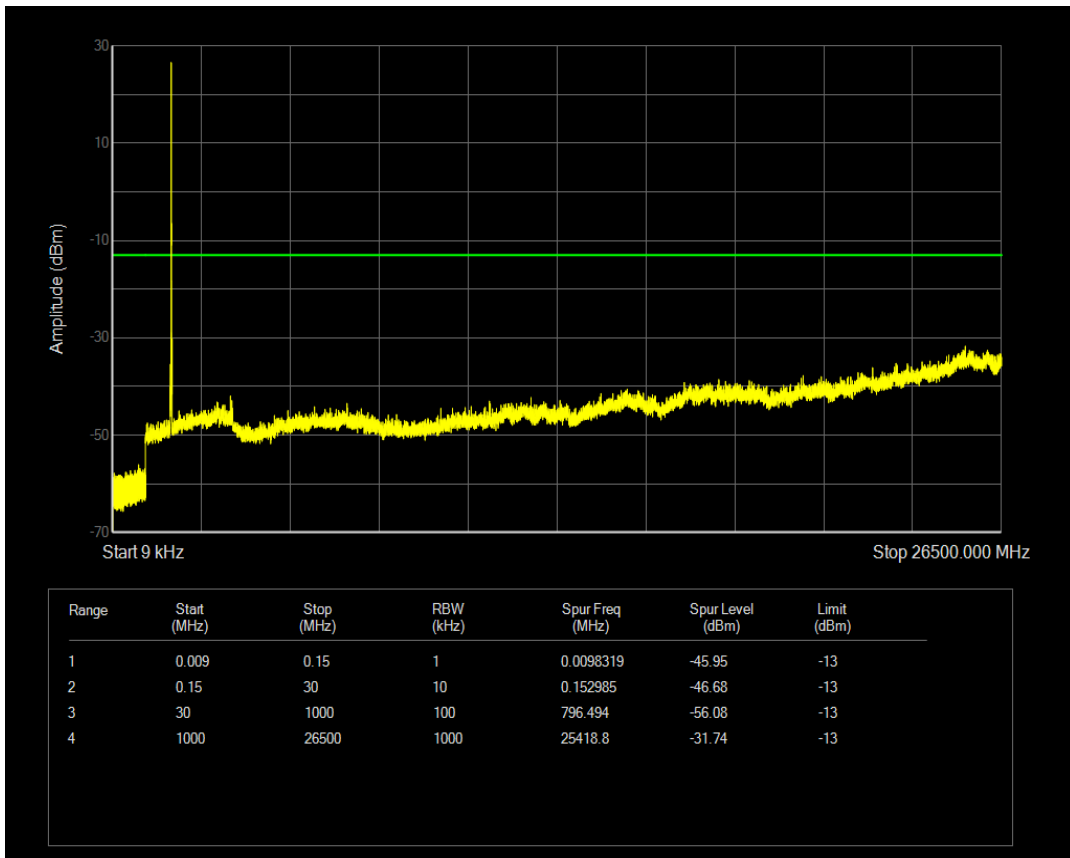

Band66 16QAM BW=15MHz Channel=132597 RB Size=1 Position=#0

Band66 16QAM BW=15MHz Channel=132597 RB Size=75 Position=#0