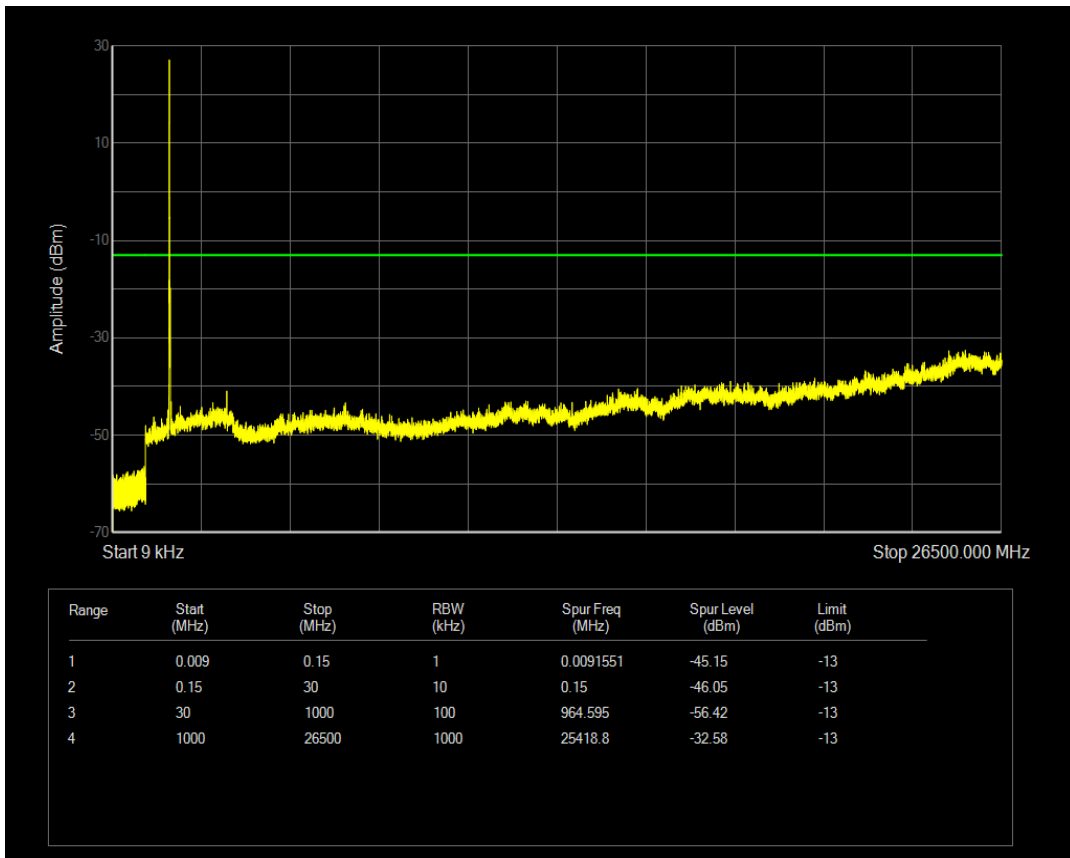

Band66 16QAM BW=15MHz Channel=132047 RB Size=1 Position=#0

Band66 16QAM BW=15MHz Channel=132047 RB Size=75 Position=#0