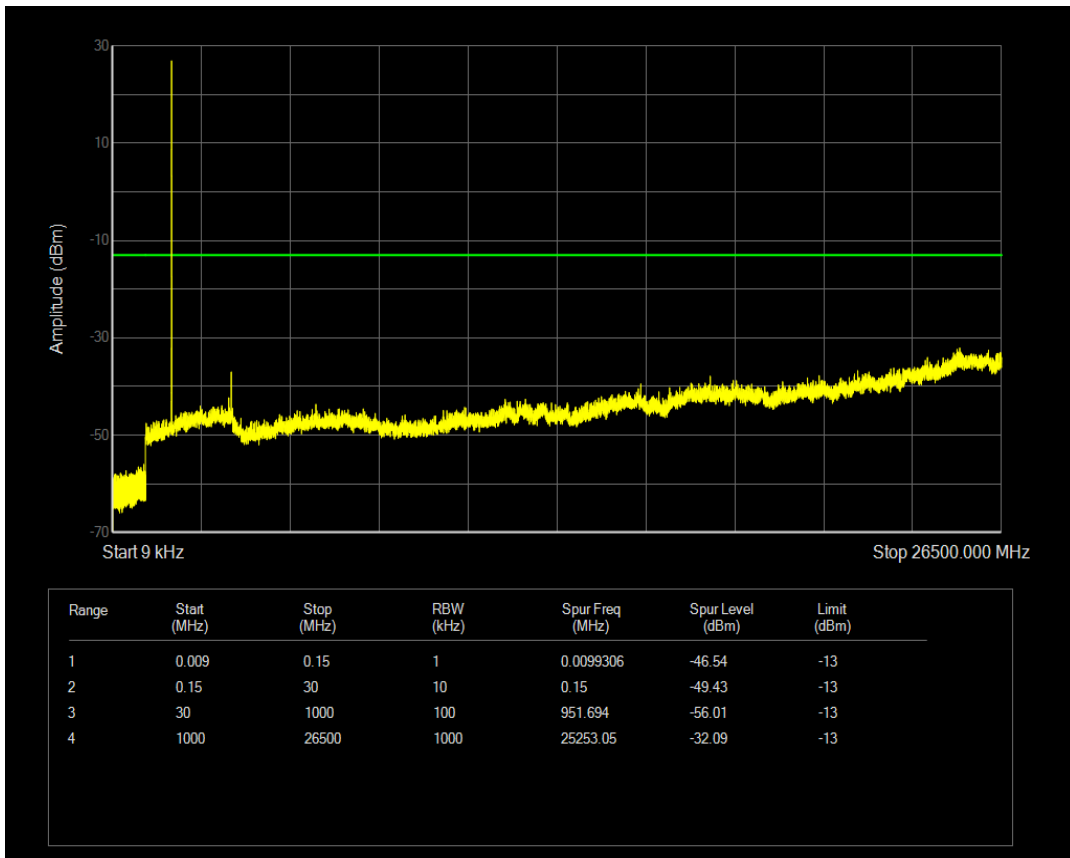

Band66 16QAM BW=3MHz Channel=132657 RB Size=1 Position=#0

Band66 16QAM BW=3MHz Channel=132657 RB Size=15 Position=#0