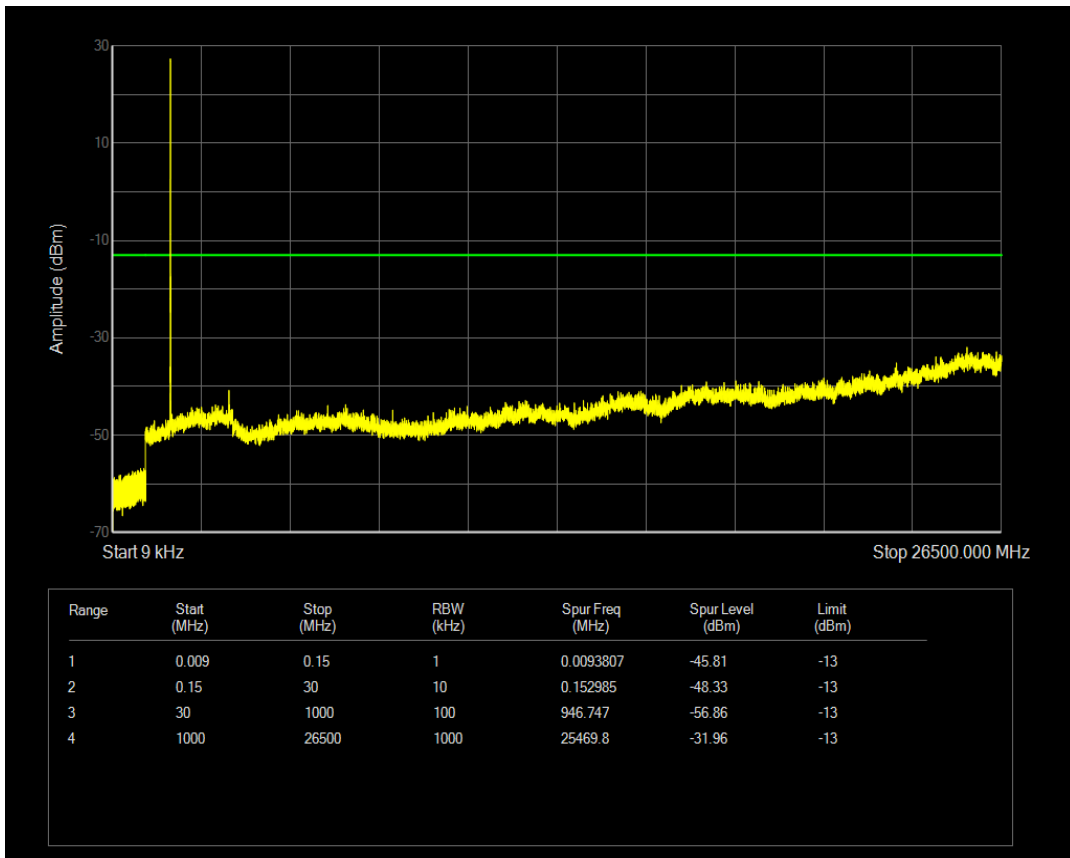

Band66 16QAM BW=5MHz Channel=132322 RB Size=1 Position=#0

Band66 16QAM BW=5MHz Channel=132322 RB Size=25 Position=#0