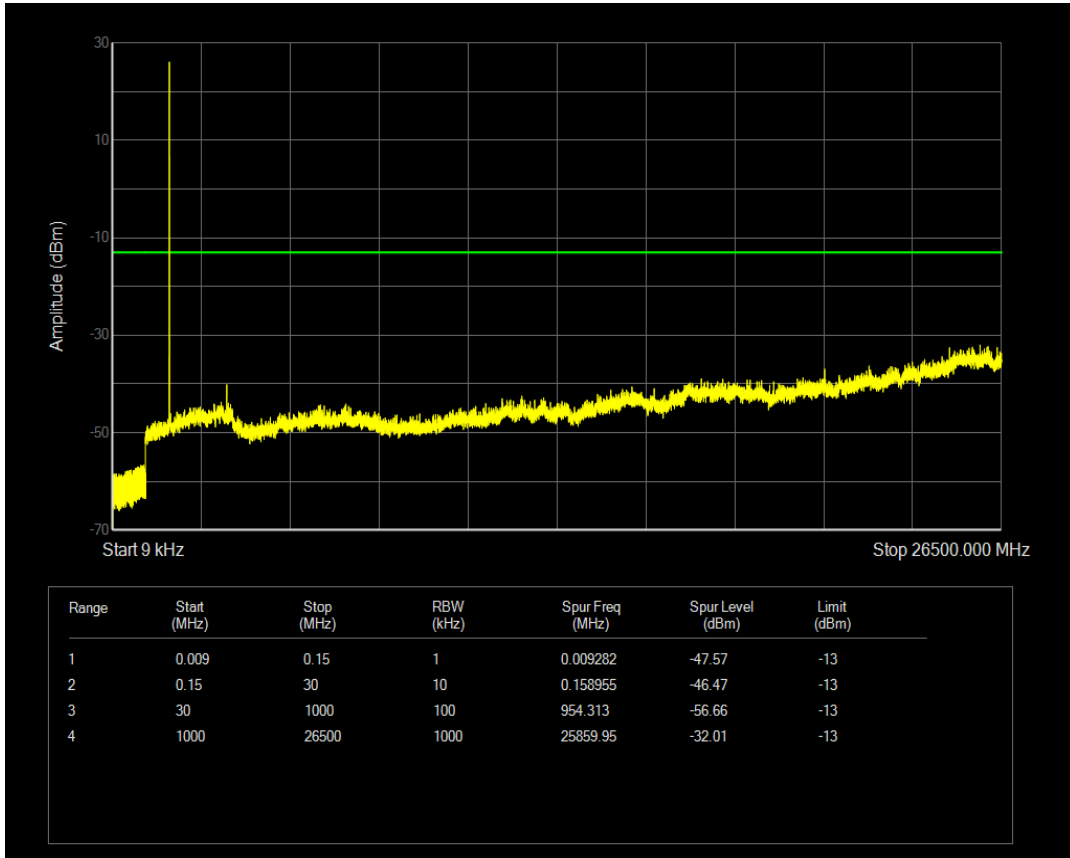

Band38 QPSK BW=20MHz Channel=38150 RB Size=1 Position=#0

Band38 QPSK BW=20MHz Channel=38150 RB Size=100 Position=#0

Band38 16QAM BW=20MHz Channel=38150 RB Size=1 Position=#0

Band38 16QAM BW=20MHz Channel=38150 RB Size=100 Position=#0

Band66 QPSK BW=1.4MHz Channel=131979 RB Size=1 Position=#0

Band66 QPSK BW=1.4MHz Channel=131979 RB Size=6 Position=#0

Band66 16QAM BW=1.4MHz Channel=131979 RB Size=1 Position=#0

Band66 16QAM BW=1.4MHz Channel=131979 RB Size=6 Position=#0

Band66 QPSK BW=1.4MHz Channel=132322 RB Size=1 Position=#0

Band66 QPSK BW=1.4MHz Channel=132322 RB Size=6 Position=#0

Band66 16QAM BW=1.4MHz Channel=132322 RB Size=1 Position=#0

Band66 16QAM BW=1.4MHz Channel=132322 RB Size=6 Position=#0