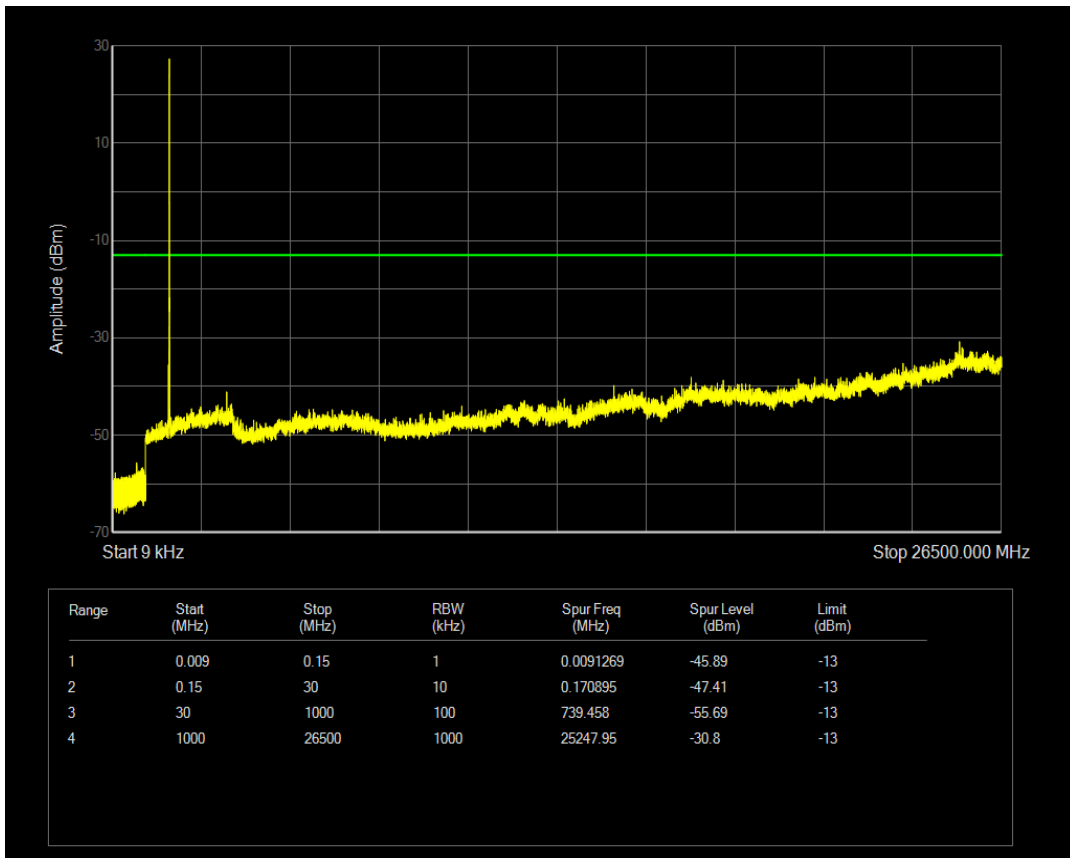

Band66 16QAM BW=5MHz Channel=131997 RB Size=1 Position=#0

Band66 16QAM BW=5MHz Channel=131997 RB Size=25 Position=#0