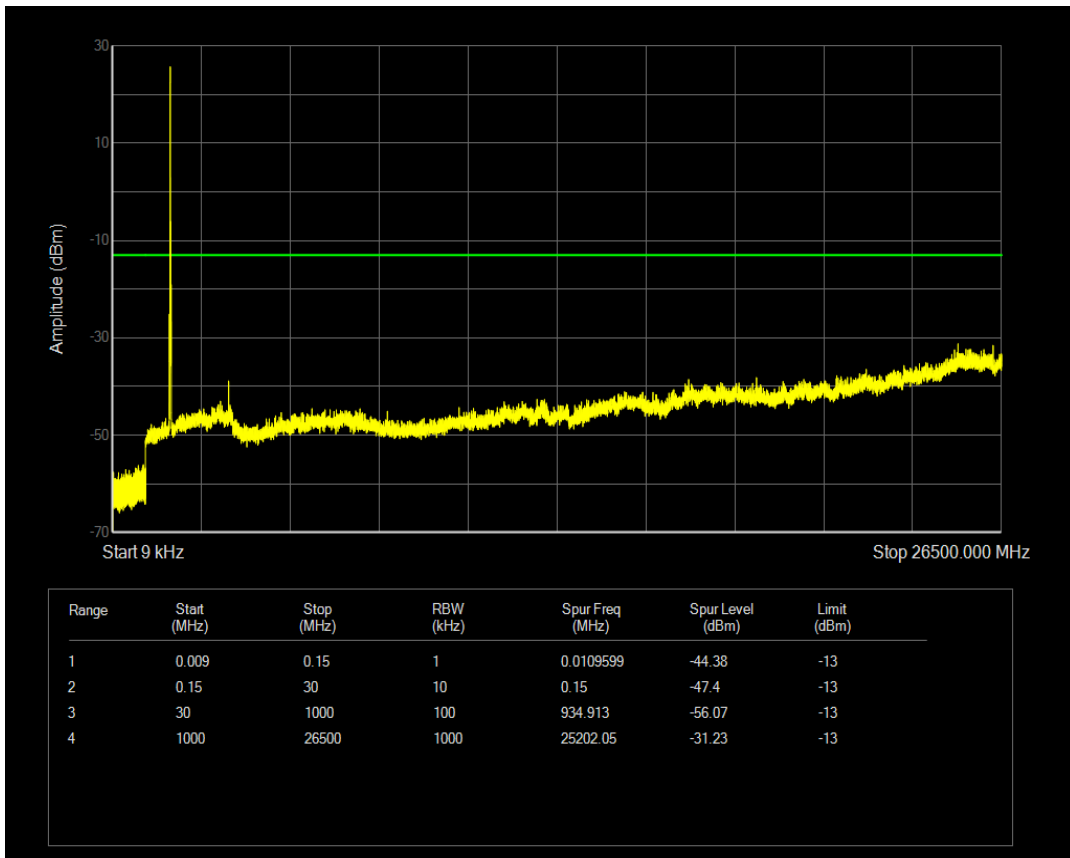

Band66 16QAM BW=15MHz Channel=132322 RB Size=1 Position=#0

Band66 16QAM BW=15MHz Channel=132322 RB Size=75 Position=#0