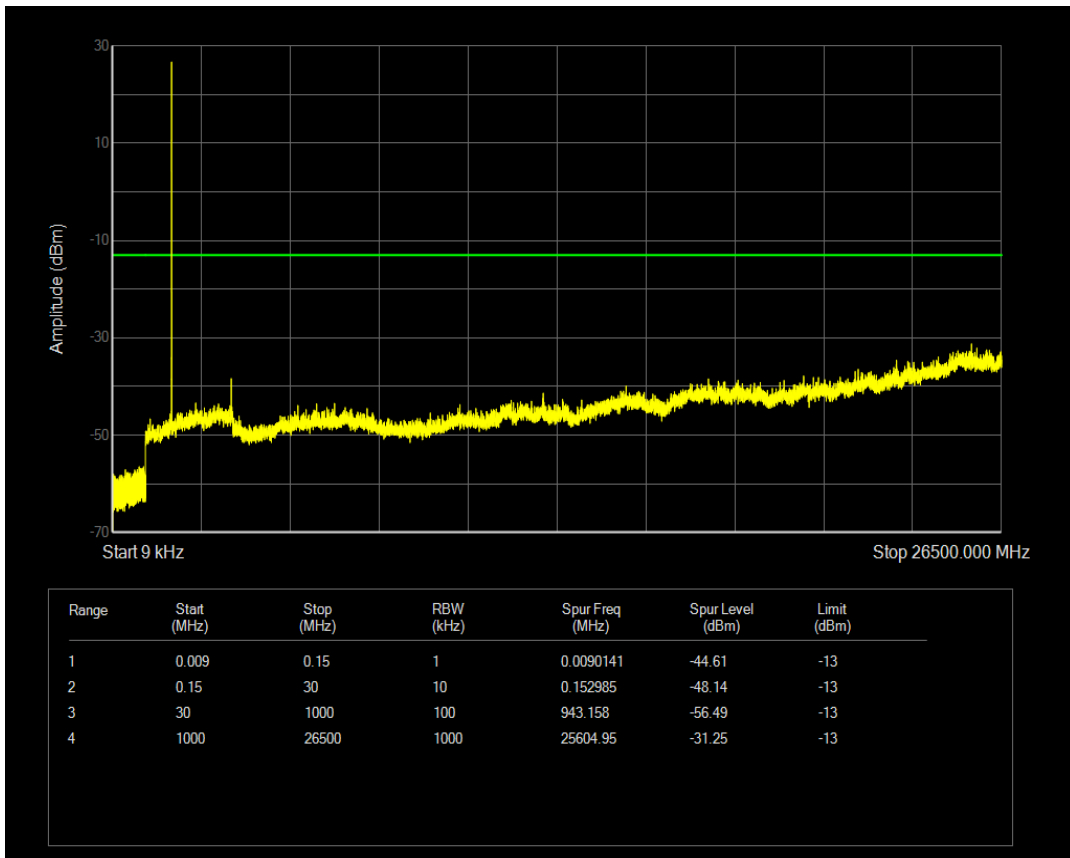

Band66 QPSK BW=3MHz Channel=132657 RB Size=1 Position=#0

Band66 QPSK BW=3MHz Channel=132657 RB Size=15 Position=#0