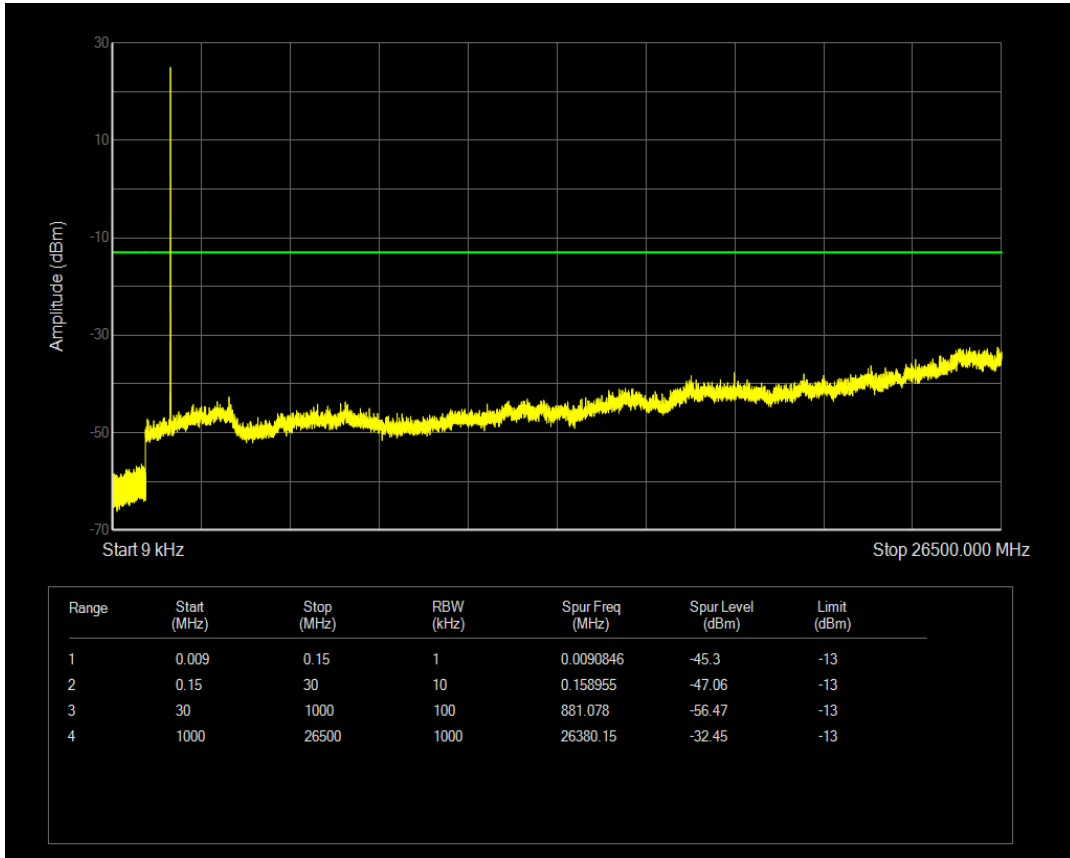

Band66 QPSK BW=3MHz Channel=132322 RB Size=1 Position=#0

Band66 QPSK BW=3MHz Channel=132322 RB Size=15 Position=#0

Band66 16QAM BW=3MHz Channel=132322 RB Size=1 Position=#0

Band66 16QAM BW=3MHz Channel=132322 RB Size=15 Position=#0