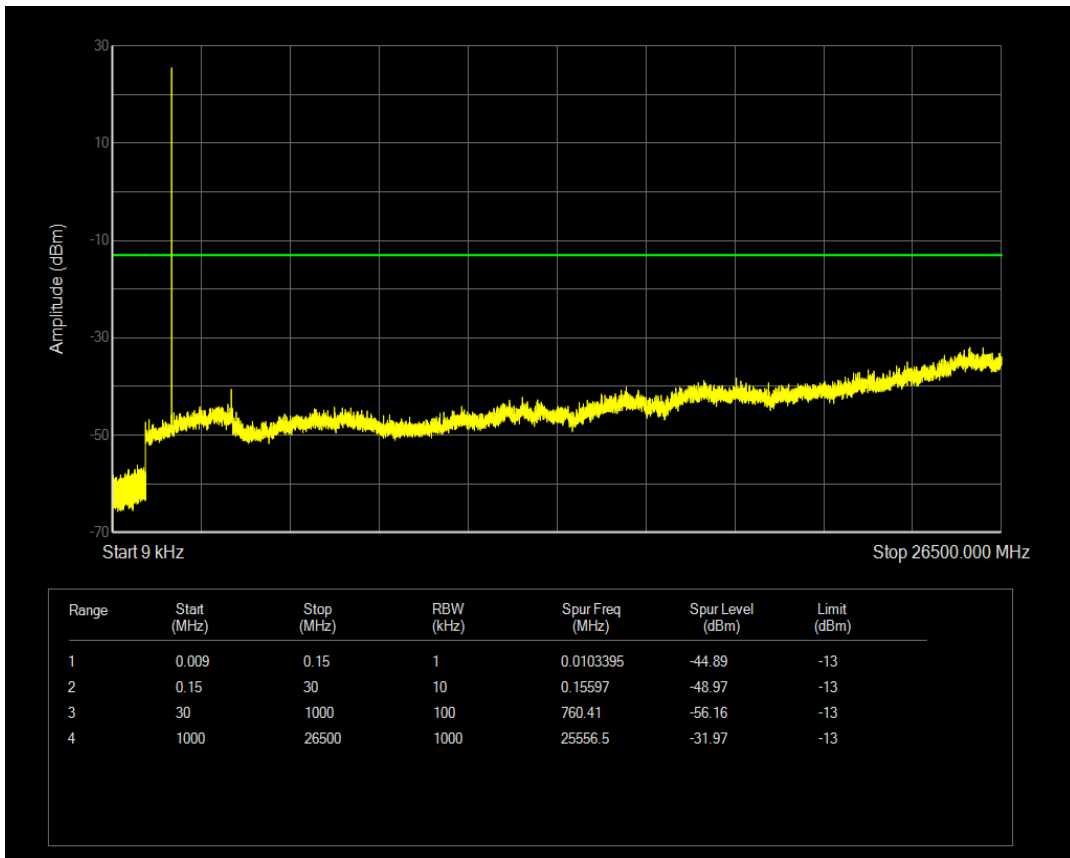

Band66 QPSK BW=1.4MHz Channel=132322 RB Size=1 Position=#0

Band66 QPSK BW=1.4MHz Channel=132322 RB Size=6 Position=#0

Band66 16QAM BW=1.4MHz Channel=132322 RB Size=1 Position=#0

Band66 16QAM BW=1.4MHz Channel=132322 RB Size=6 Position=#0

Band66 QPSK BW=1.4MHz Channel=132665 RB Size=1 Position=#0

Band66 QPSK BW=1.4MHz Channel=132665 RB Size=6 Position=#0

Band66 16QAM BW=1.4MHz Channel=132665 RB Size=1 Position=#0

Band66 16QAM BW=1.4MHz Channel=132665 RB Size=6 Position=#0