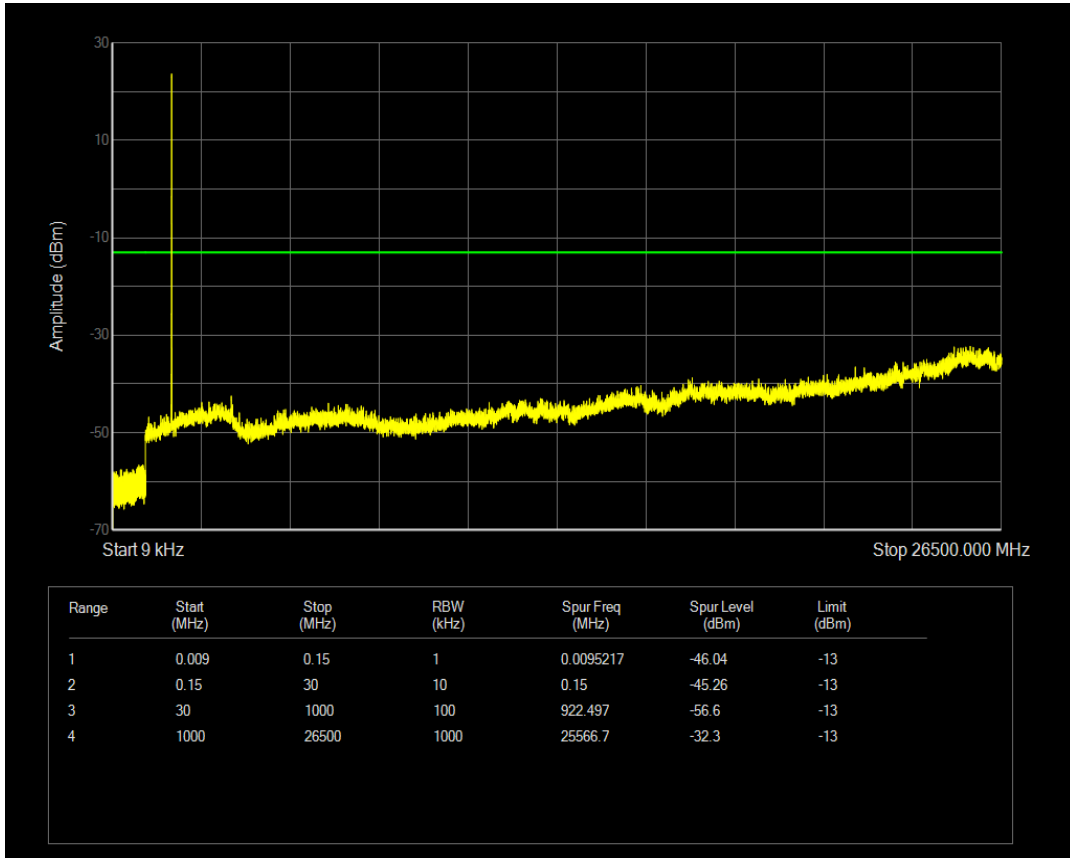

Band66 QPSK BW=3MHz Channel=132657 RB Size=15 Position=#0

Band66 16QAM BW=3MHz Channel=132657 RB Size=1 Position=#0