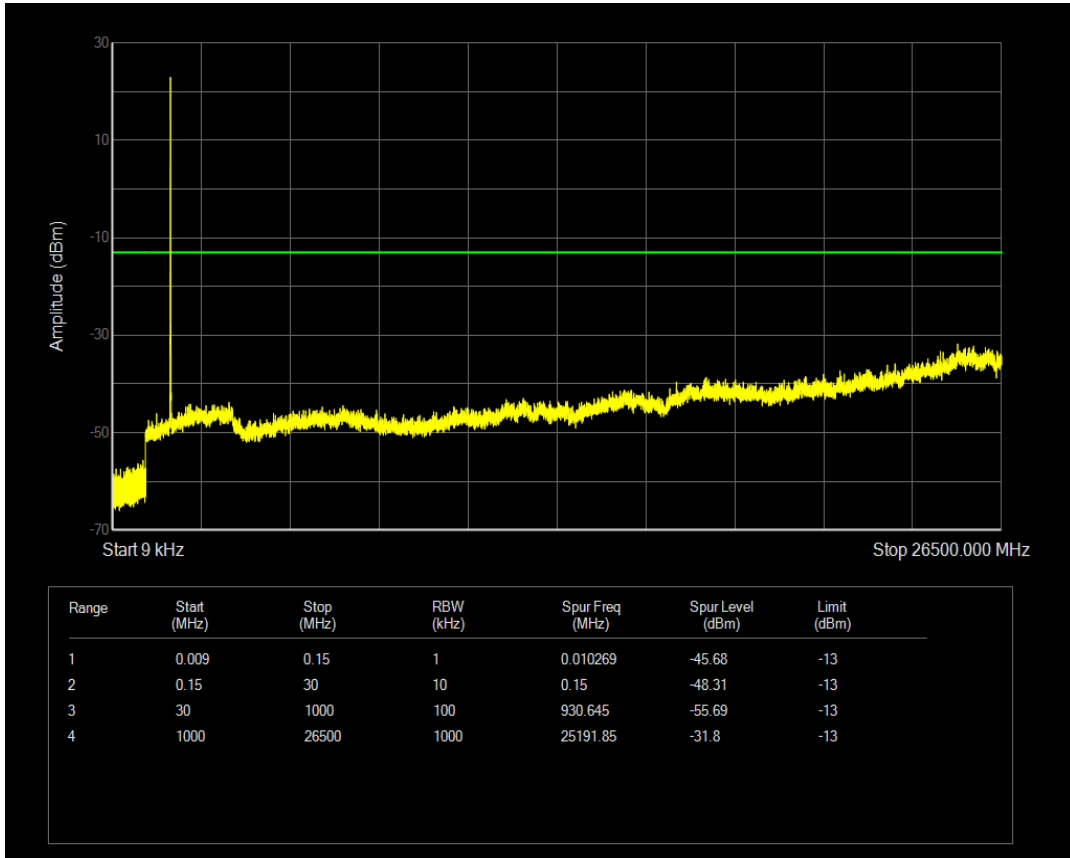

Band66 QPSK BW=5MHz Channel=132322 RB Size=25 Position=#0

Band66 16QAM BW=5MHz Channel=132322 RB Size=1 Position=#0