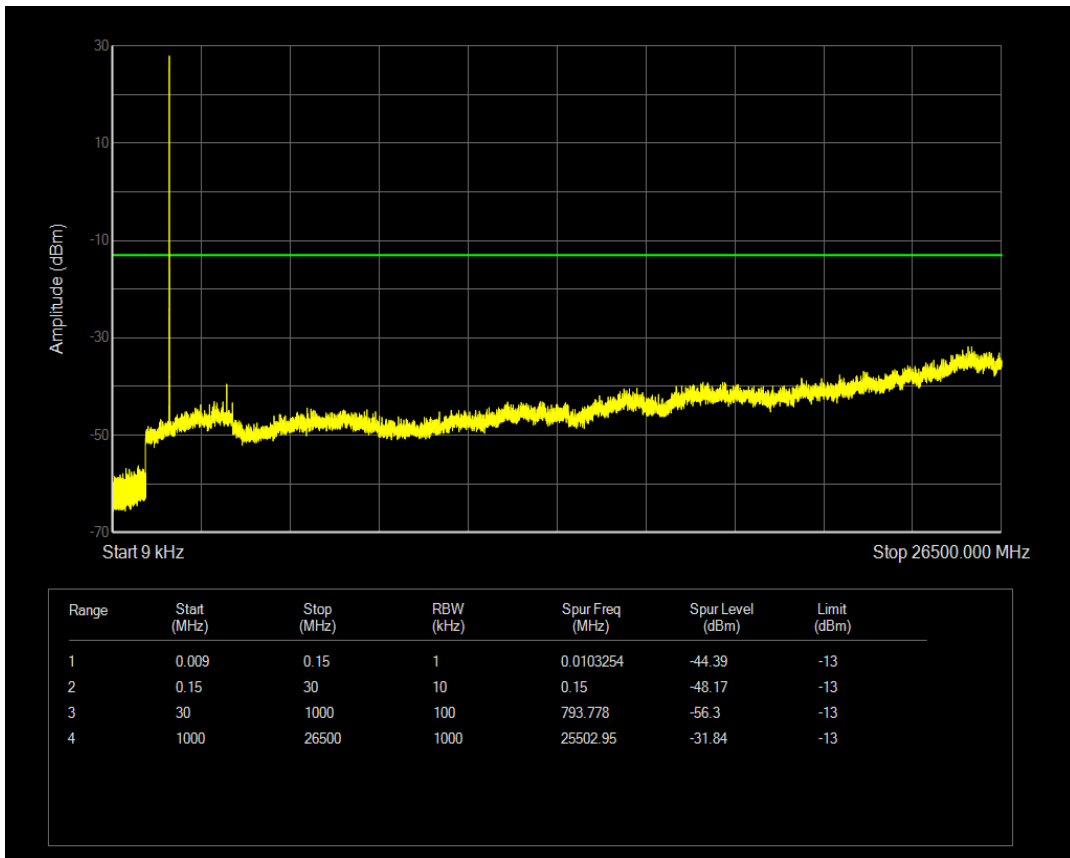

Band66 QPSK BW=3MHz Channel=131987 RB Size=1 Position=#0

Band66 QPSK BW=3MHz Channel=131987 RB Size=15 Position=#0