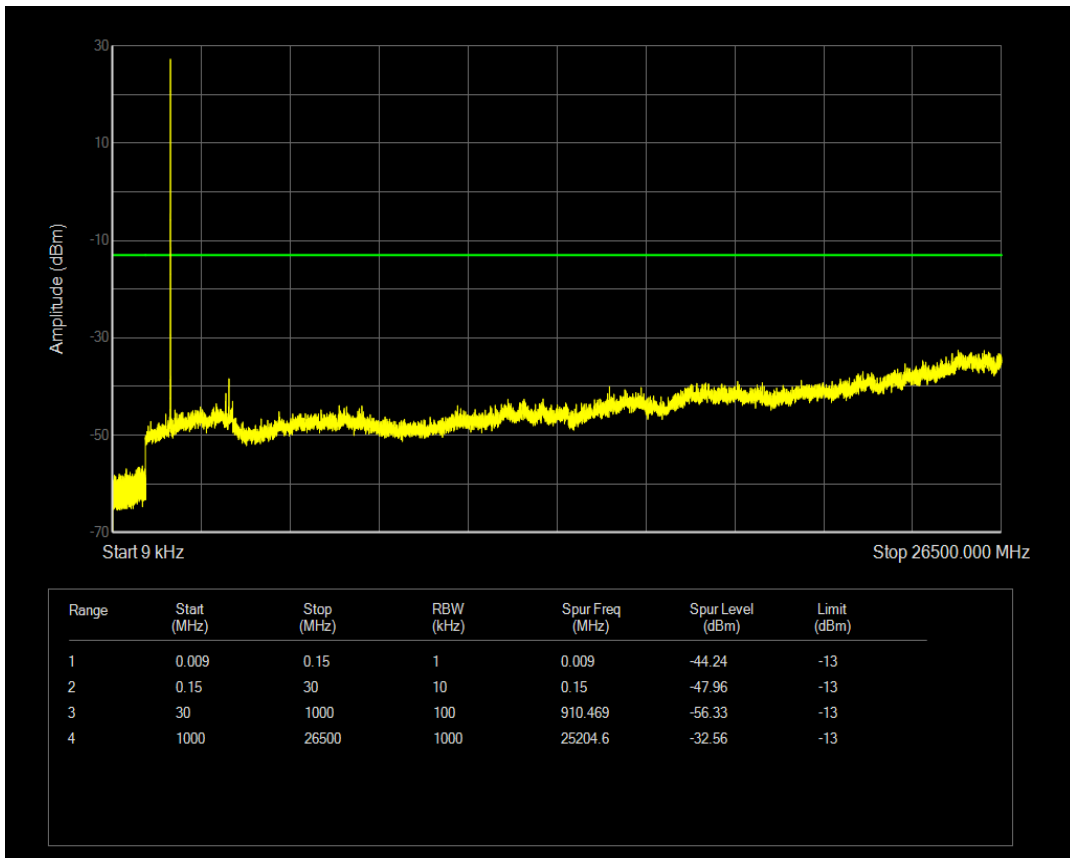

Band66 16QAM BW=3MHz Channel=132322 RB Size=1 Position=#0

Band66 16QAM BW=3MHz Channel=132322 RB Size=15 Position=#0