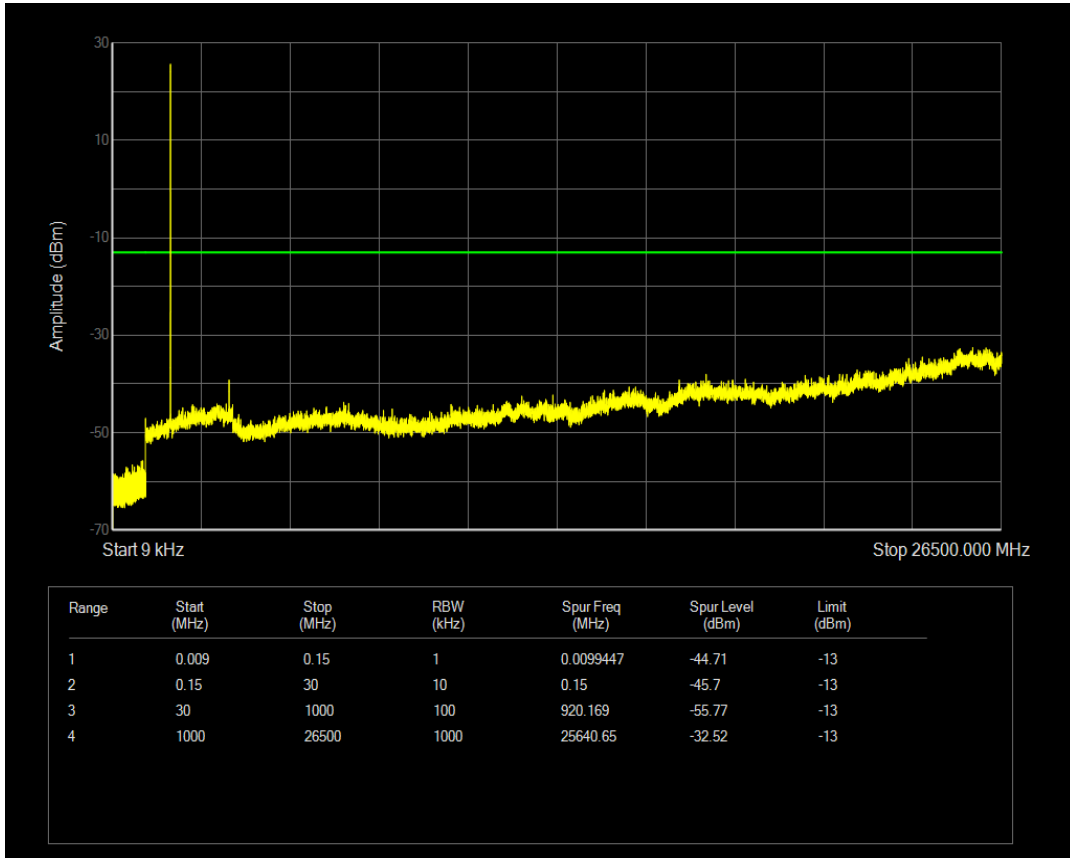

Band66 QPSK BW=1.4MHz Channel=132322 RB Size=1 Position=#0

Band66 QPSK BW=1.4MHz Channel=132322 RB Size=6 Position=#0

Band66 16QAM BW=1.4MHz Channel=132322 RB Size=1 Position=#0

Band66 16QAM BW=1.4MHz Channel=132322 RB Size=6 Position=#0

Band66 QPSK BW=1.4MHz Channel=132665 RB Size=1 Position=#0

Band66 QPSK BW=1.4MHz Channel=132665 RB Size=6 Position=#0

Band66 16QAM BW=1.4MHz Channel=132665 RB Size=1 Position=#0

Band66 16QAM BW=1.4MHz Channel=132665 RB Size=6 Position=#0