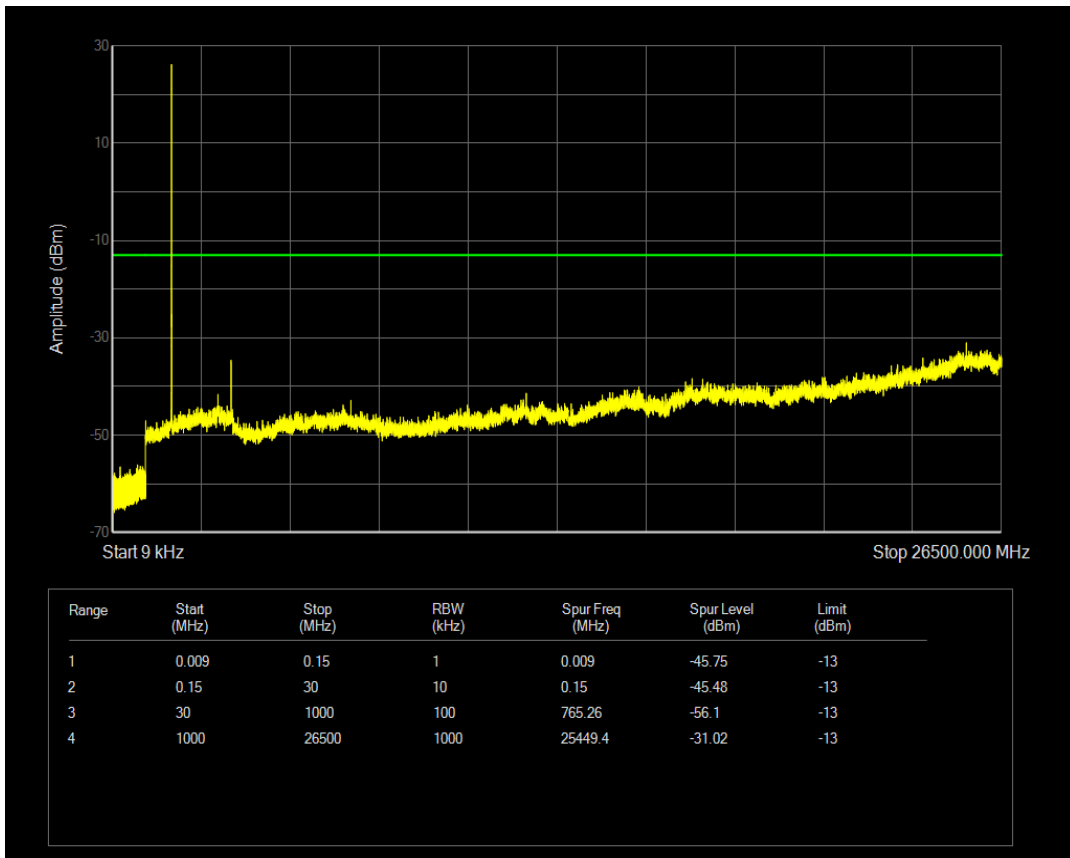

Band66 16QAM BW=5MHz Channel=132647 RB Size=1 Position=#0

Band66 16QAM BW=5MHz Channel=132647 RB Size=25 Position=#0