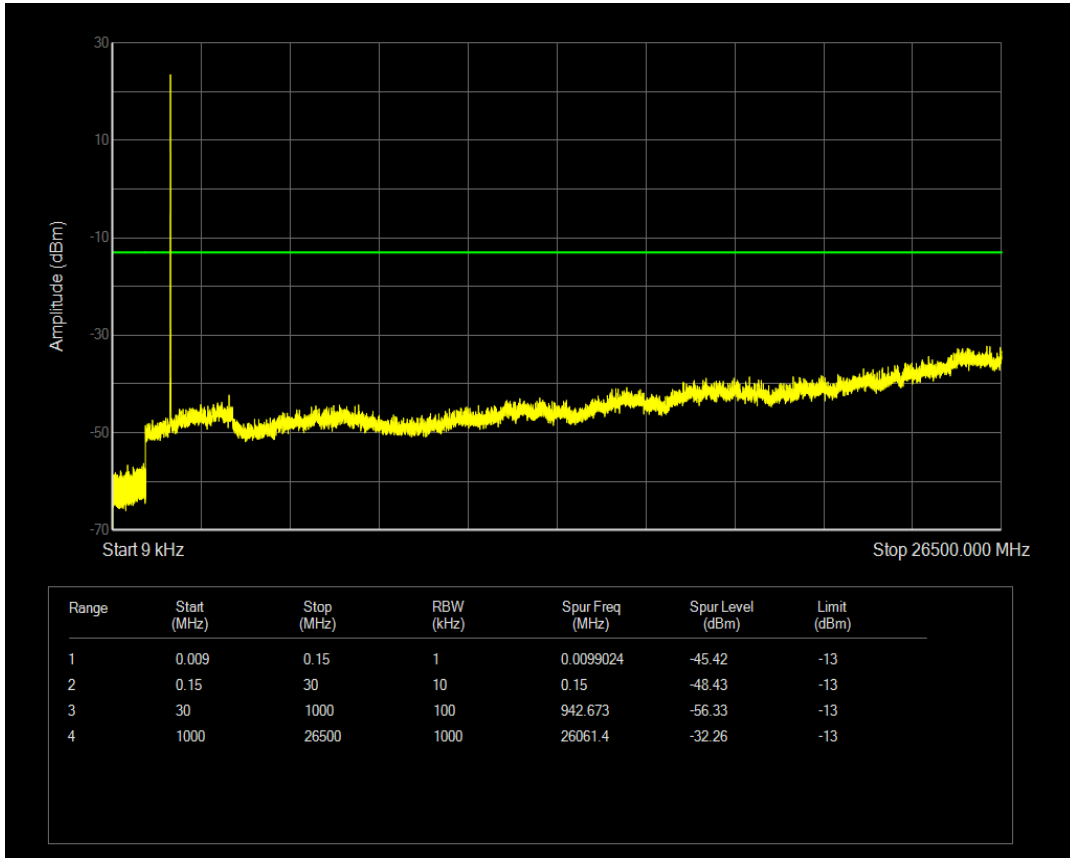

Band66 QPSK BW=3MHz Channel=132322 RB Size=15 Position=#0

Band66 16QAM BW=3MHz Channel=132322 RB Size=1 Position=#0