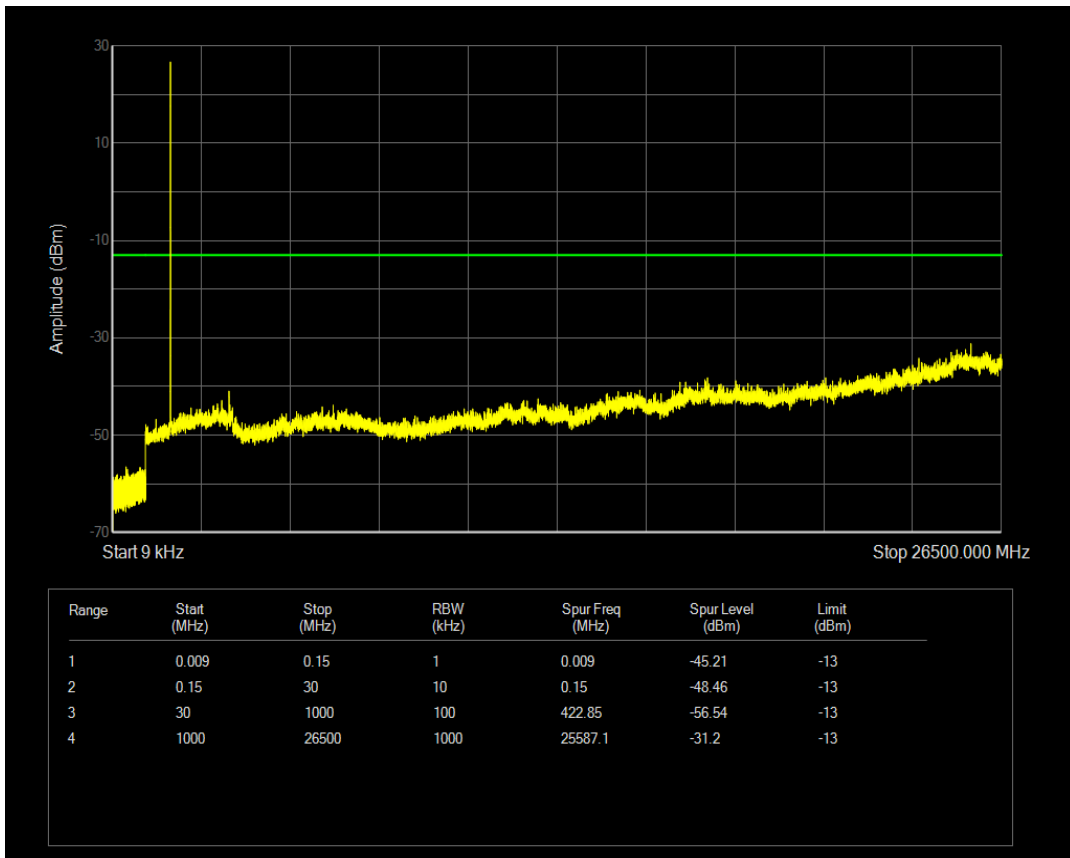

Band66 16QAM BW=1.4MHz Channel=132322 RB Size=1 Position=#0

Band66 16QAM BW=1.4MHz Channel=132322 RB Size=6 Position=#0