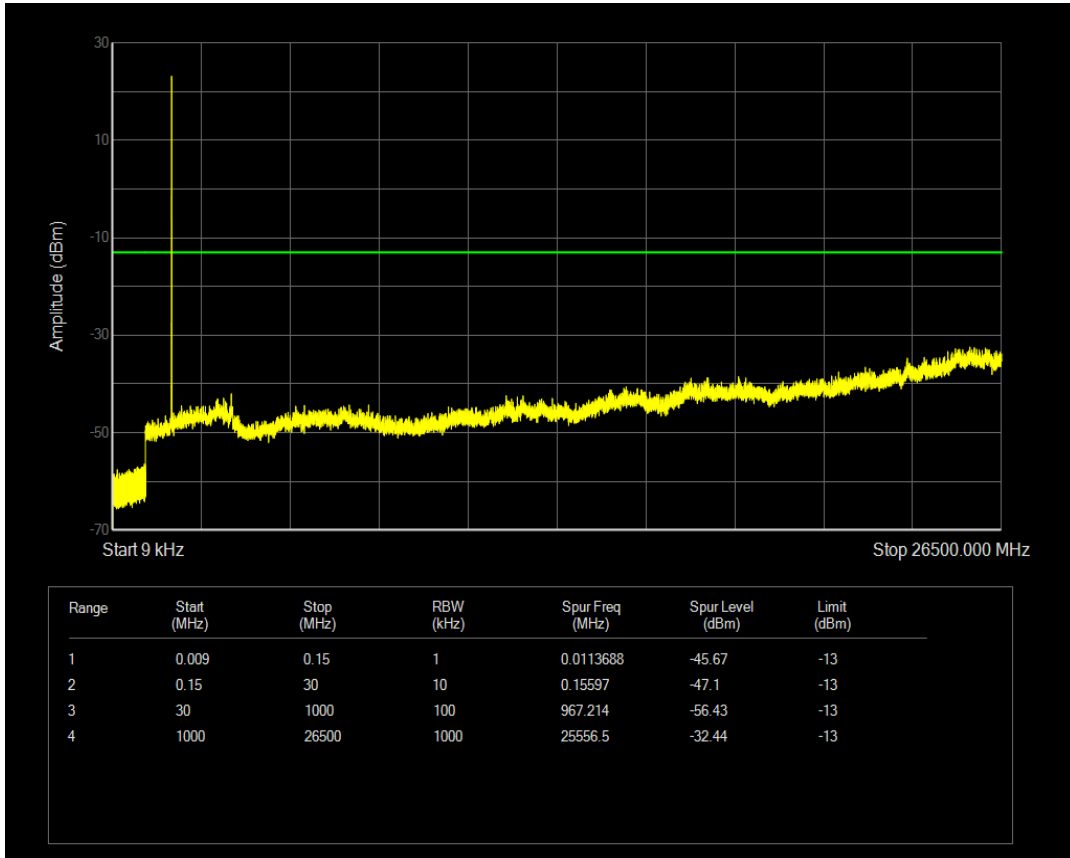

Band66 QPSK BW=3MHz Channel=132657 RB Size=1 Position=#0

Band66 QPSK BW=3MHz Channel=132657 RB Size=15 Position=#0

Band66 16QAM BW=3MHz Channel=132657 RB Size=1 Position=#0

Band66 16QAM BW=3MHz Channel=132657 RB Size=15 Position=#0