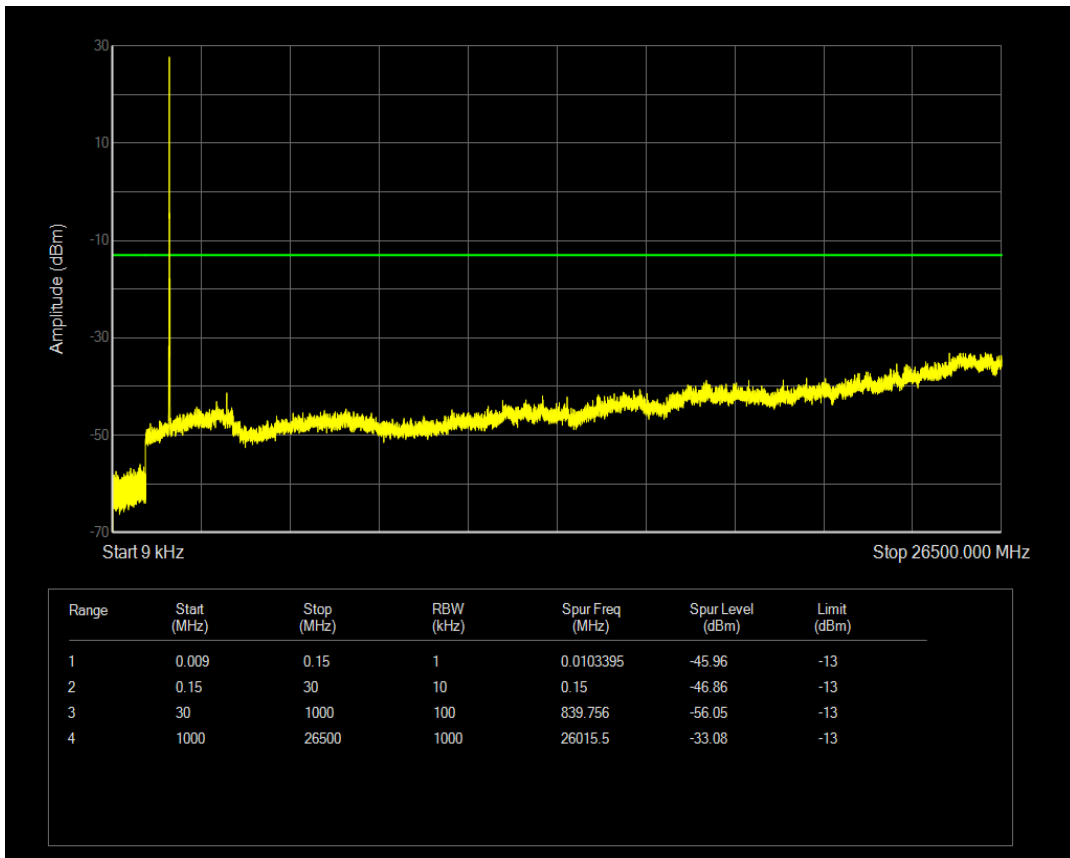

Band66 QPSK BW=10MHz Channel=132022 RB Size=1 Position=#0

Band66 QPSK BW=10MHz Channel=132022 RB Size=50 Position=#0