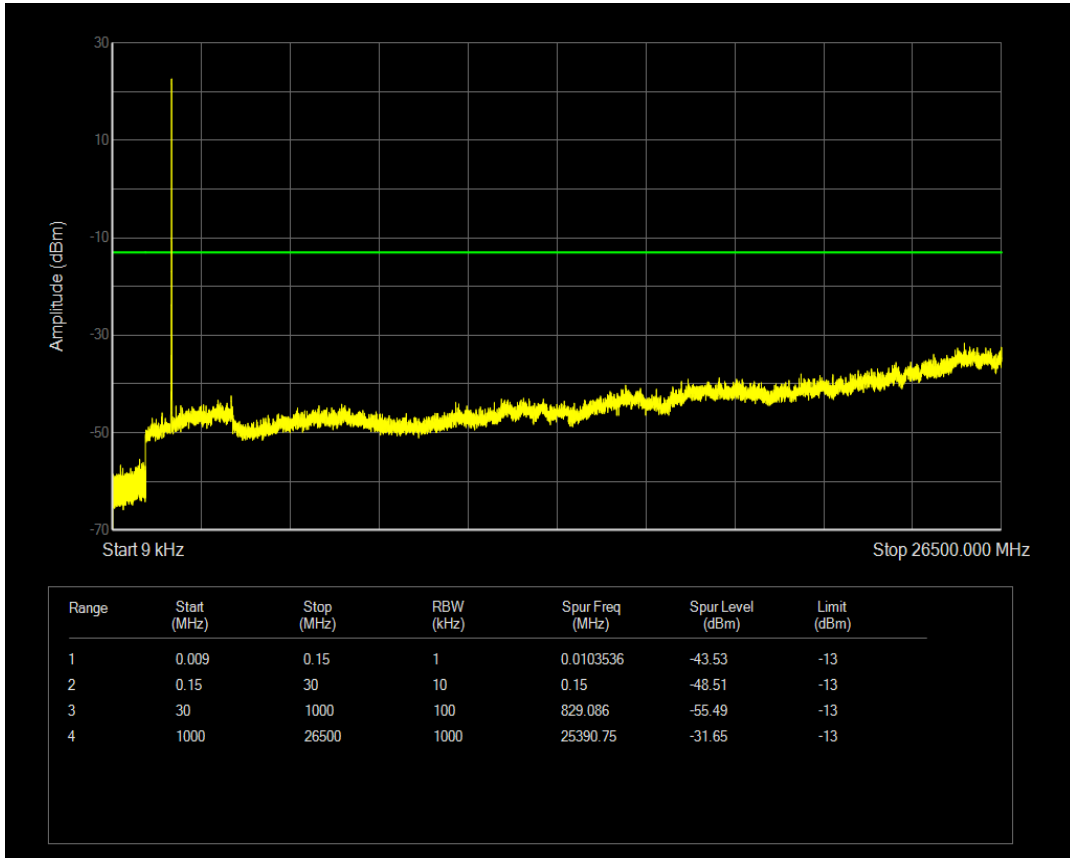

Band66 QPSK BW=5MHz Channel=132647 RB Size=25 Position=#0

Band66 16QAM BW=5MHz Channel=132647 RB Size=1 Position=#0