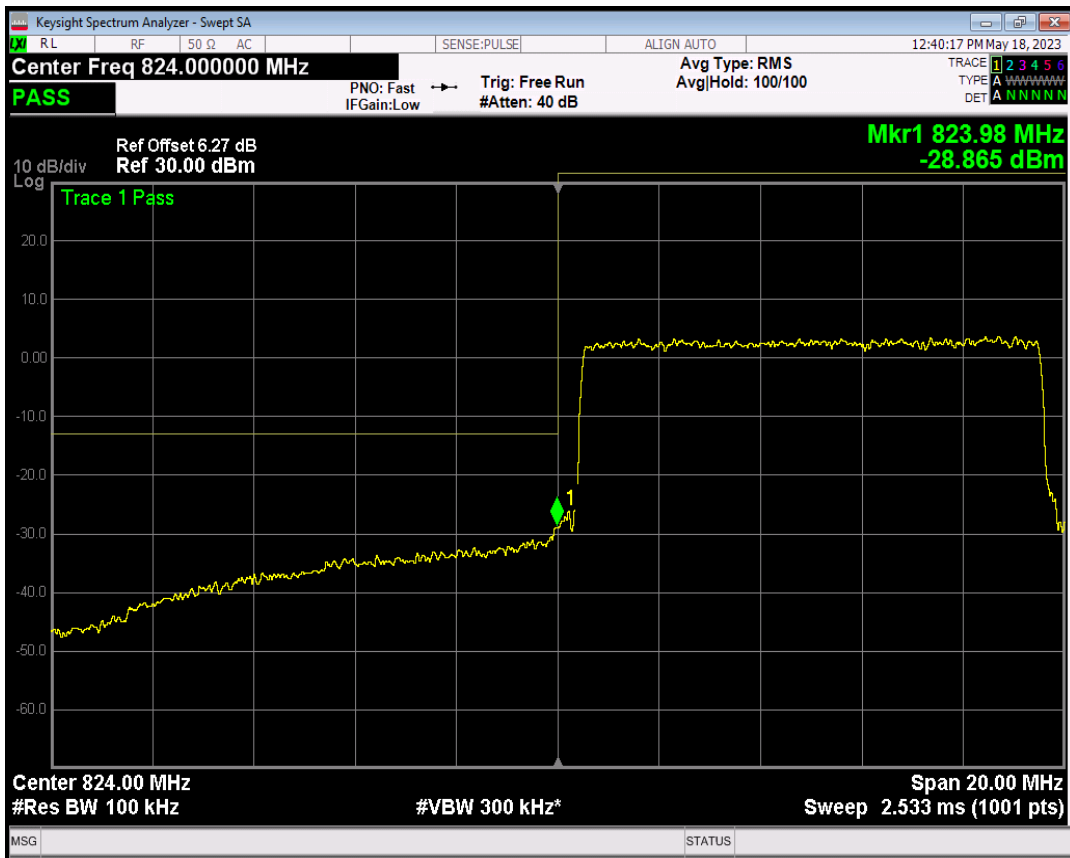

Band26(824-849) QPSK BW=10MHz Channel=26840 RB Size=50 Position=#0

Band26(824-849) 16QAM BW=10MHz Channel=26840 RB Size=1 Position=#0