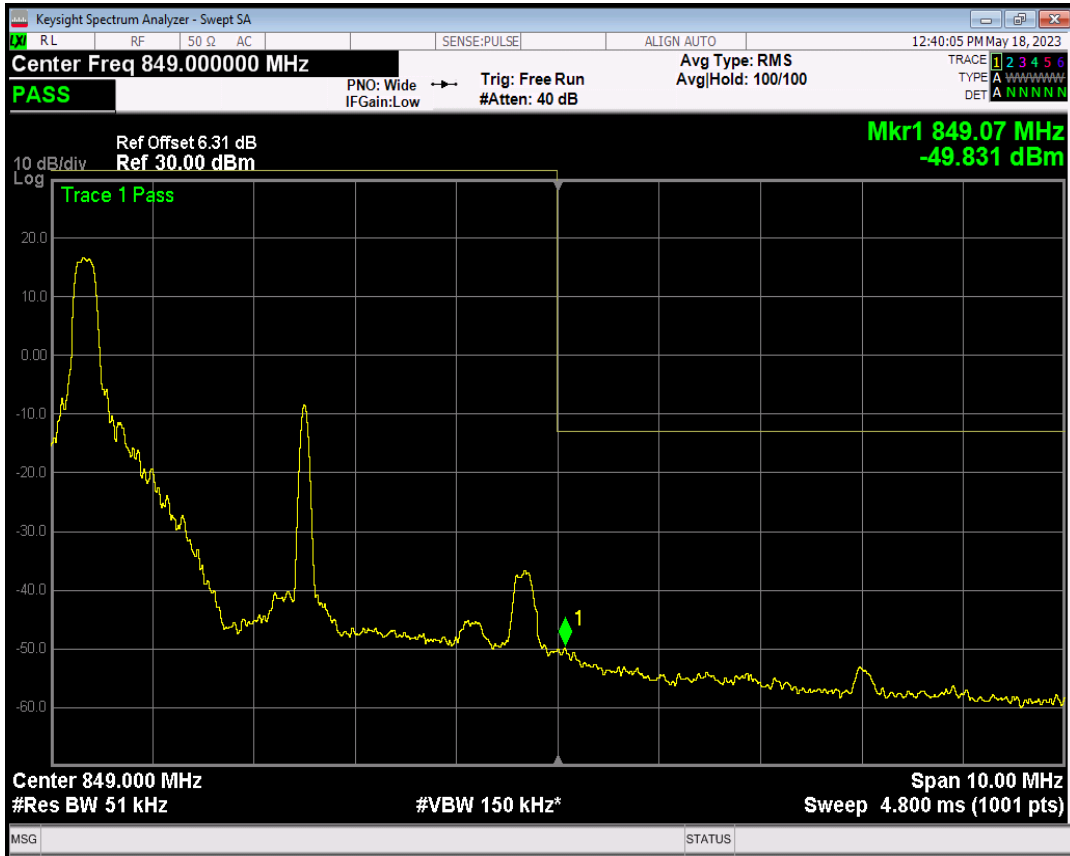

Band26(824-849) 16QAM BW=5MHz Channel=27015 RB Size=1 Position=#0

Band26(824-849) 16QAM BW=5MHz Channel=27015 RB Size=1 Position=#Max