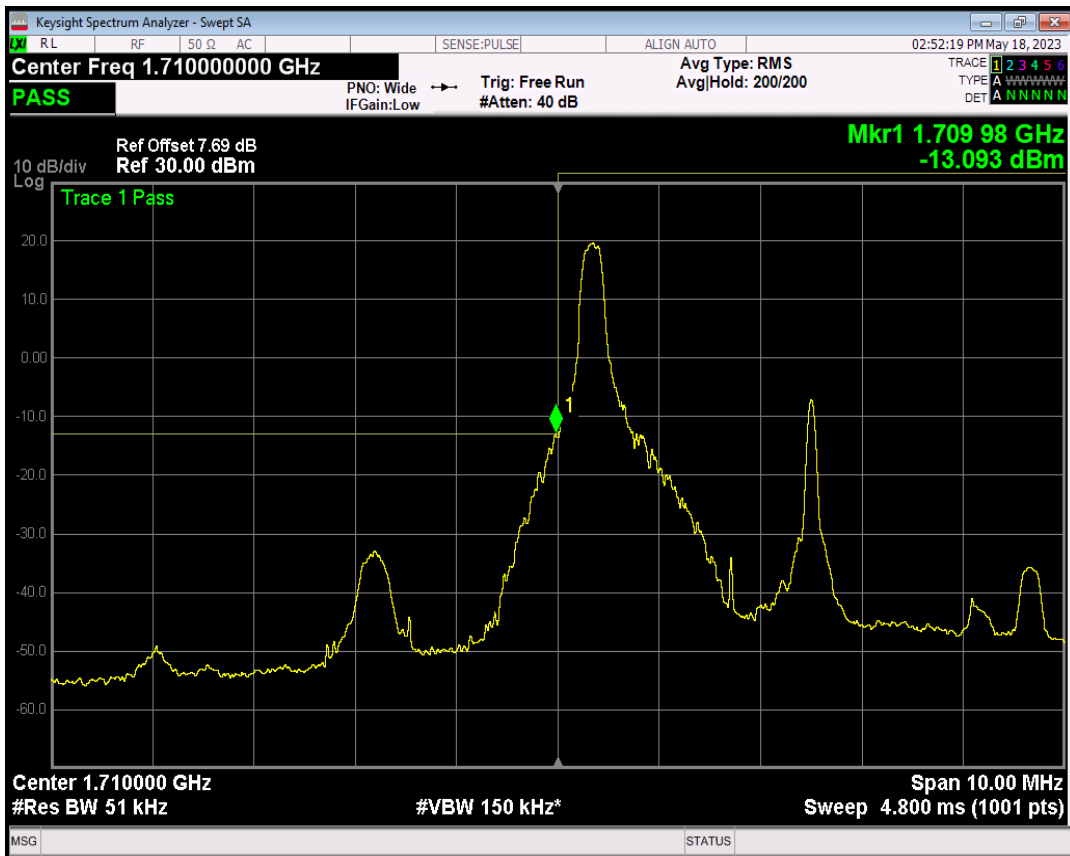

Band66 QPSK BW=5MHz Channel=131997 RB Size=1 Position=#0

Band66 QPSK BW=5MHz Channel=131997 RB Size=1 Position=#Max