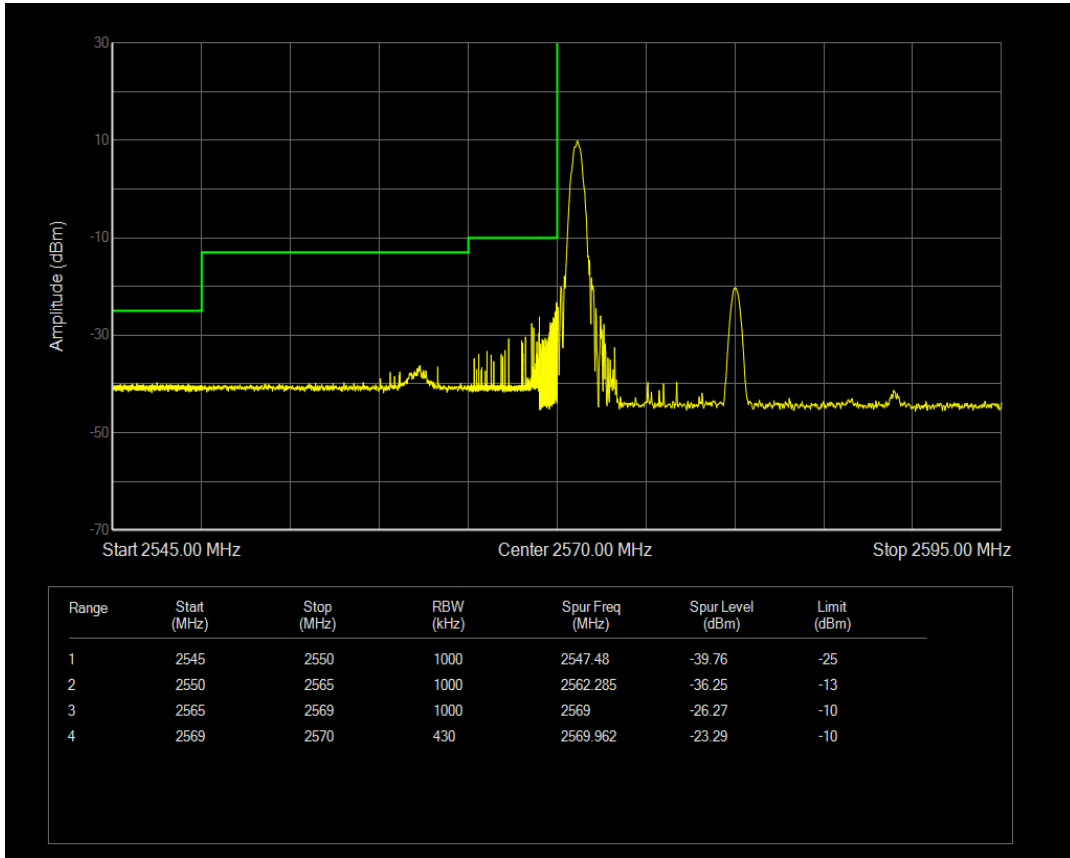

Band38 16QAM BW=20MHz Channel=37850 RB Size=1 Position=#0

Band38 16QAM BW=20MHz Channel=37850 RB Size=1 Position=#Max