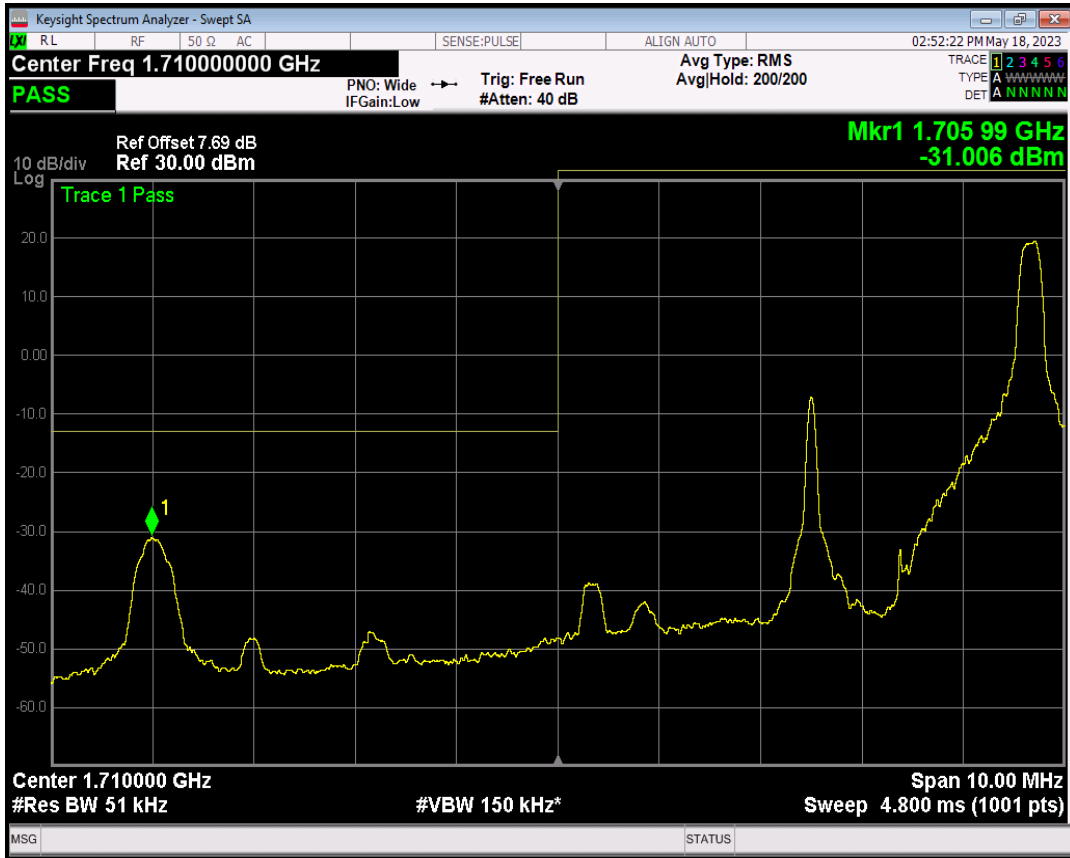

Band66 16QAM BW=3MHz Channel=132657 RB Size=1 Position=#Max

Band66 16QAM BW=3MHz Channel=132657 RB Size=15 Position=#0

Band66 QPSK BW=5MHz Channel=131997 RB Size=1 Position=#0

Band66 QPSK BW=5MHz Channel=131997 RB Size=1 Position=#Max