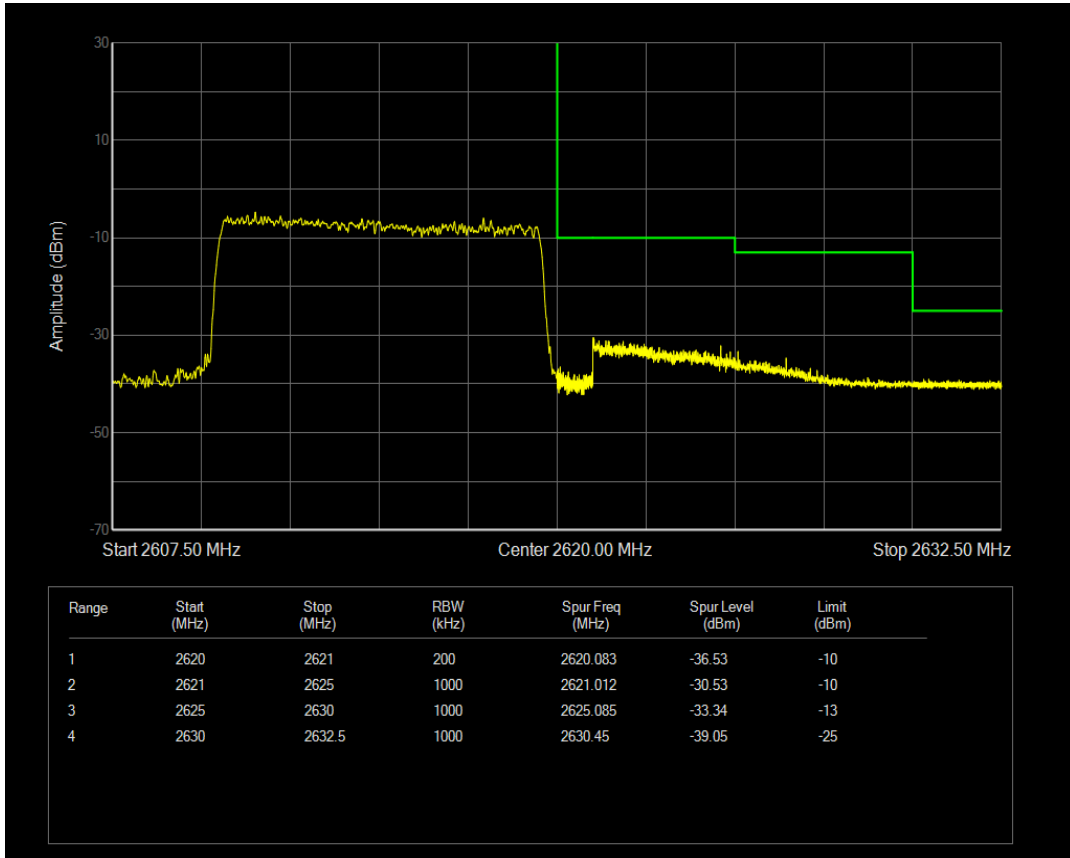

Band38 16QAM BW=10MHz Channel=38200 RB Size=50 Position=#0

Band38 QPSK BW=15MHz Channel=37825 RB Size=1 Position=#0