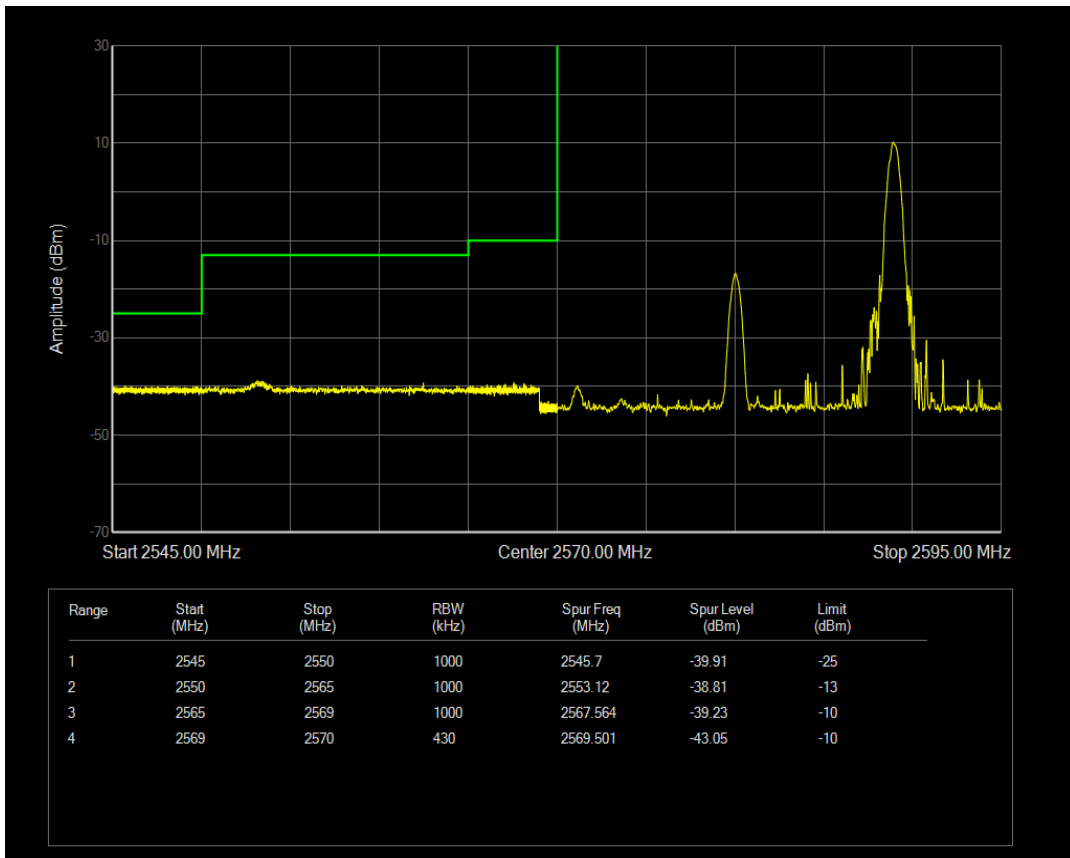

Band38 16QAM BW=20MHz Channel=37850 RB Size=1 Position=#Max

Band38 16QAM BW=20MHz Channel=37850 RB Size=100 Position=#0