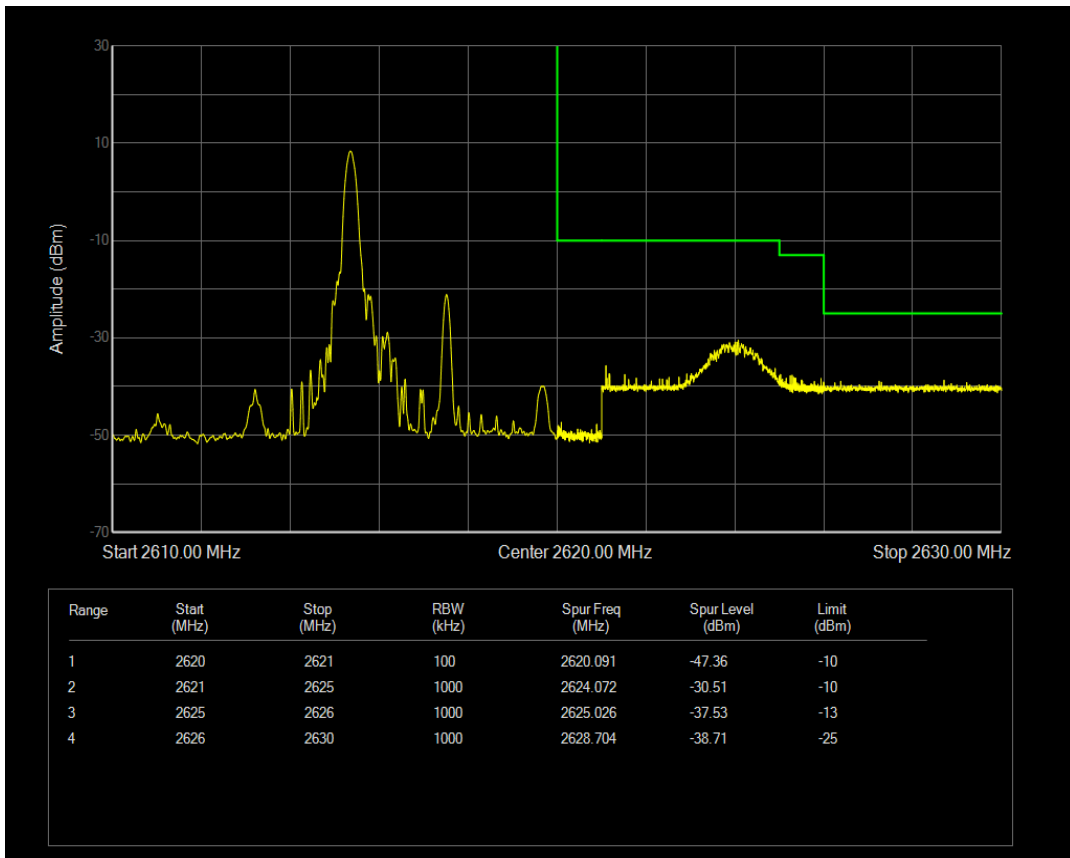

Band38 QPSK BW=5MHz Channel=38225 RB Size=1 Position=#0

Band38 QPSK BW=5MHz Channel=38225 RB Size=1 Position=#Max