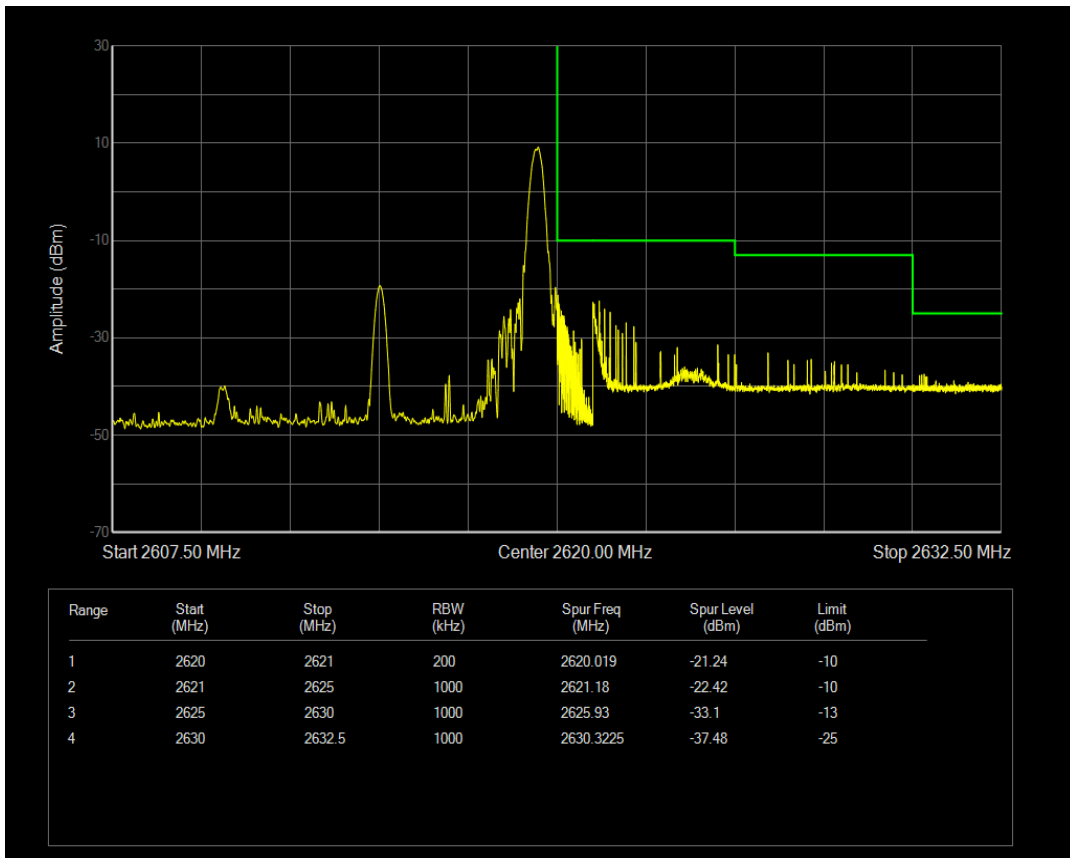

Band38 16QAM BW=10MHz Channel=38200 RB Size=1 Position=#Max

Band38 16QAM BW=10MHz Channel=38200 RB Size=50 Position=#0