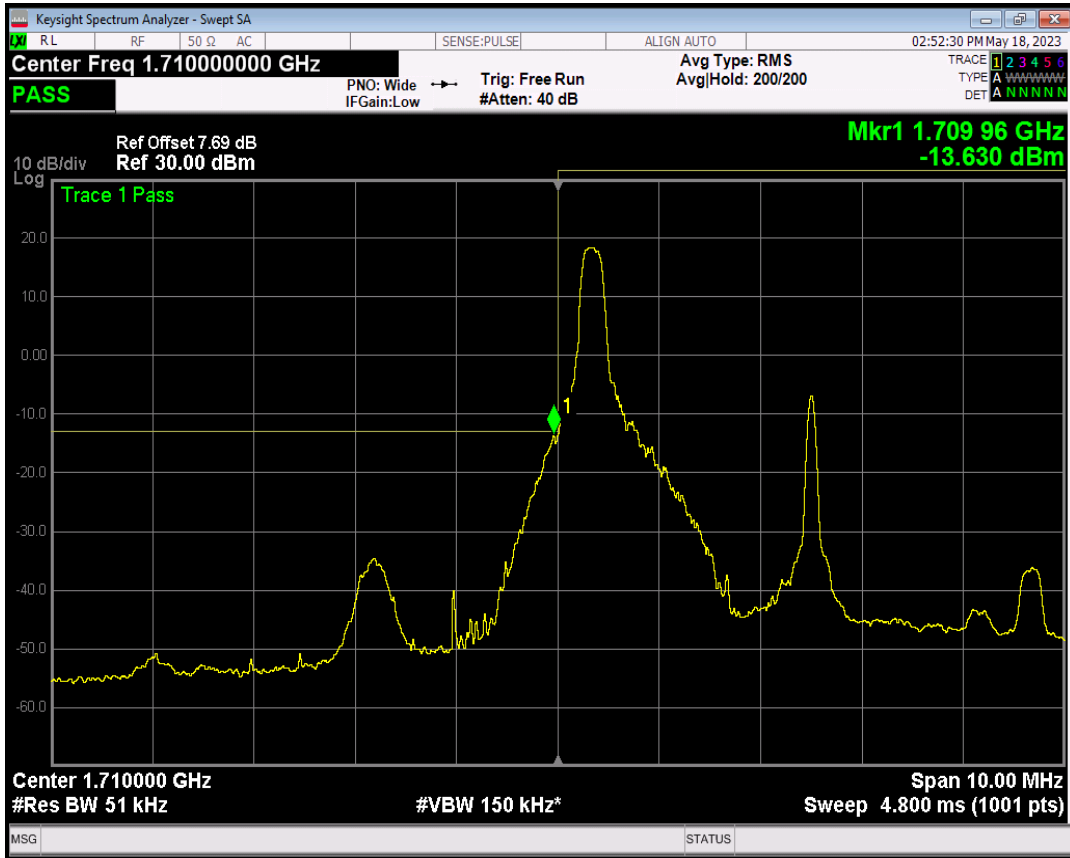

Band66 16QAM BW=5MHz Channel=131997 RB Size=1 Position=#0

Band66 16QAM BW=5MHz Channel=131997 RB Size=1 Position=#Max