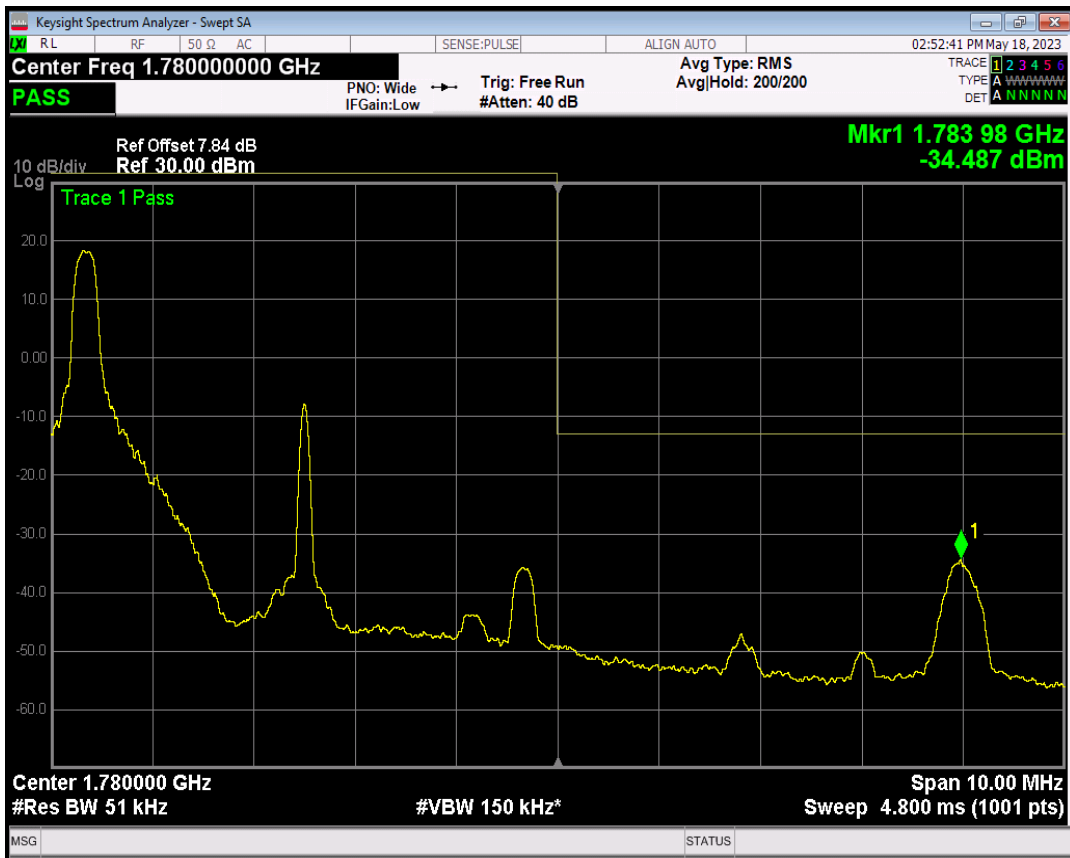

Band66 QPSK BW=5MHz Channel=132647 RB Size=1 Position=#0

Band66 QPSK BW=5MHz Channel=132647 RB Size=1 Position=#Max