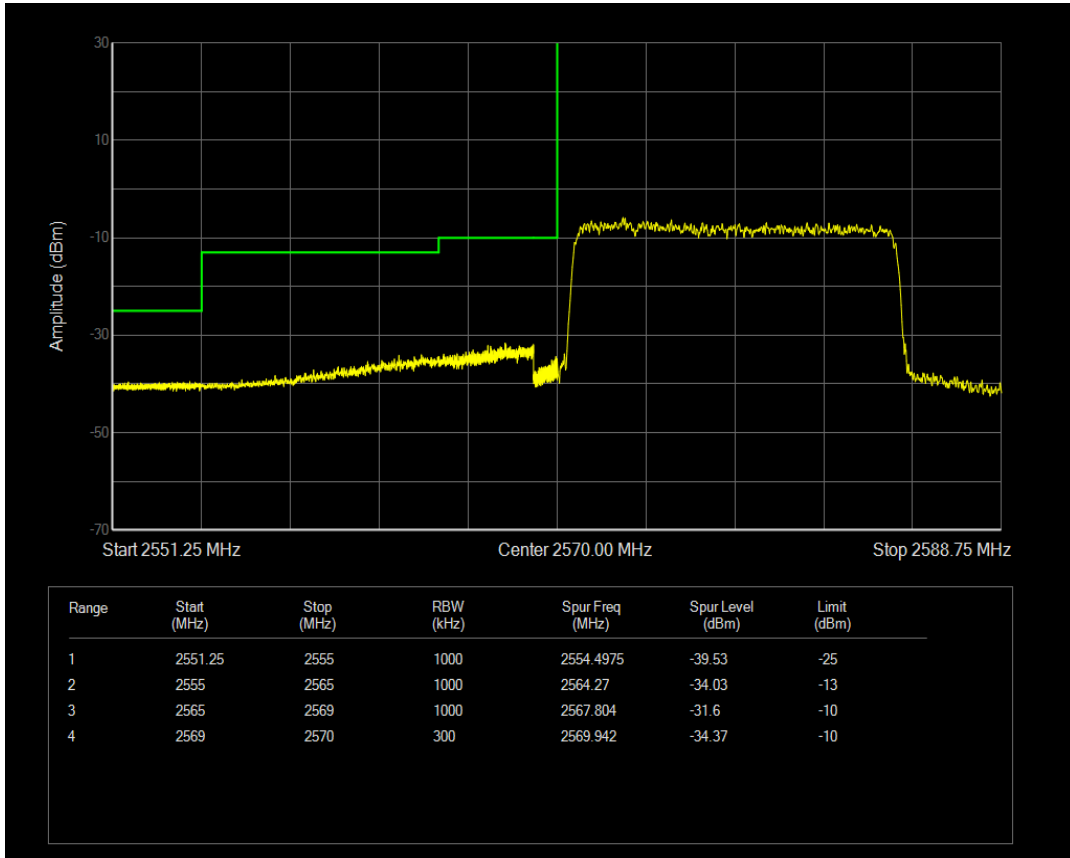

Band38 QPSK BW=15MHz Channel=37825 RB Size=75 Position=#0

Band38 16QAM BW=15MHz Channel=37825 RB Size=1 Position=#0

Band38 16QAM BW=15MHz Channel=37825 RB Size=1 Position=#Max

Band38 16QAM BW=15MHz Channel=37825 RB Size=75 Position=#0