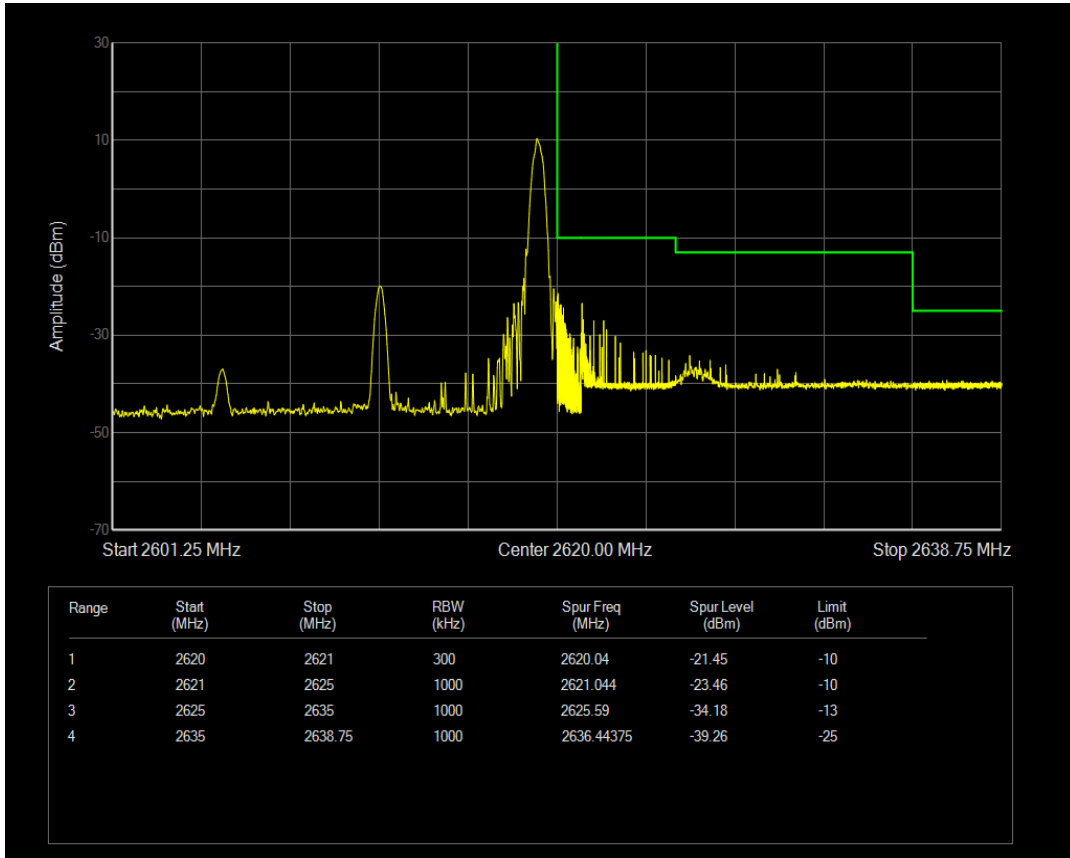

Band38 QPSK BW=15MHz Channel=38175 RB Size=1 Position=#Max

Band38 QPSK BW=15MHz Channel=38175 RB Size=75 Position=#0