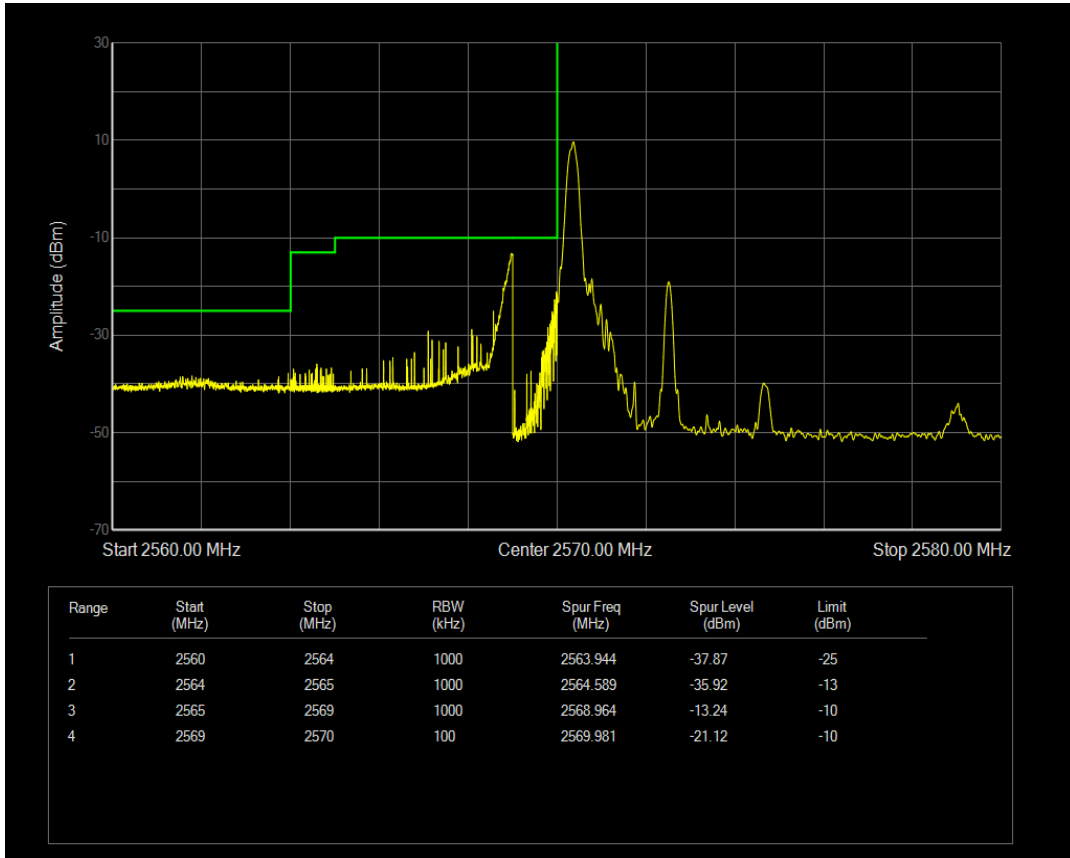

Band38 16QAM BW=5MHz Channel=37775 RB Size=1 Position=#0

Band38 16QAM BW=5MHz Channel=37775 RB Size=1 Position=#Max