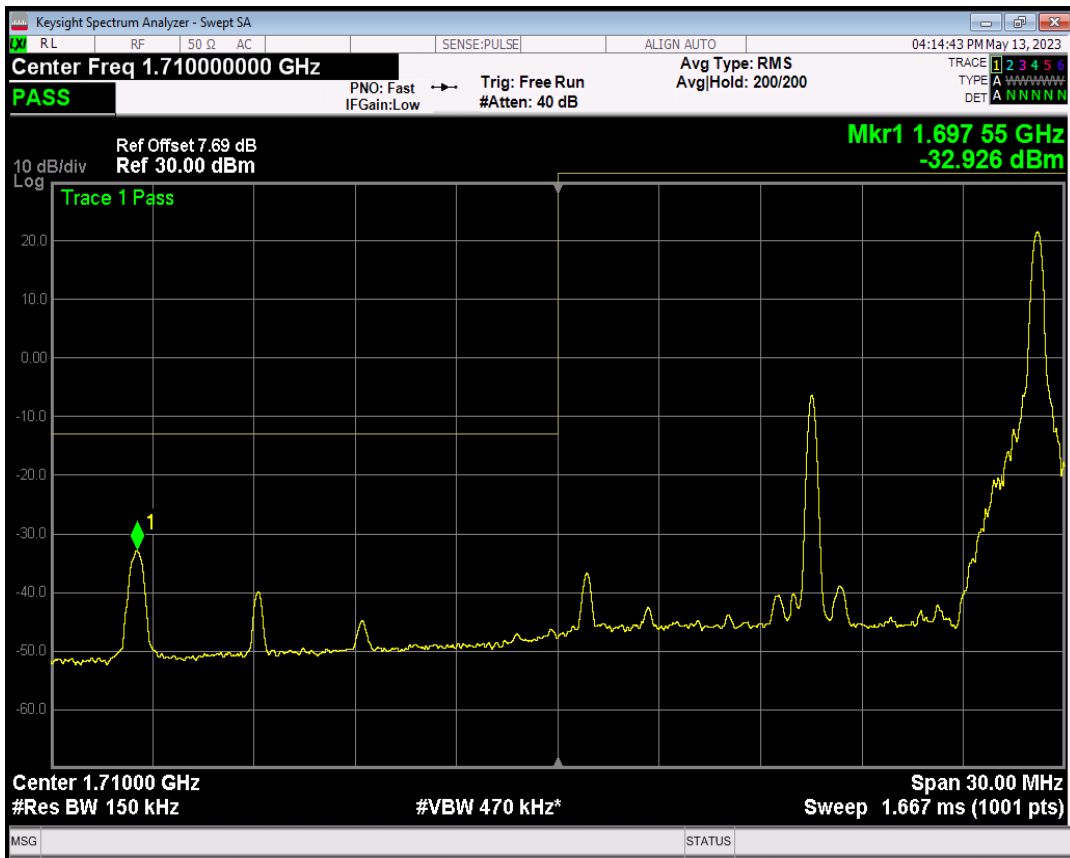

Band66 16QAM BW=15MHz Channel=132047 RB Size=1 Position=#Max

Band66 16QAM BW=15MHz Channel=132047 RB Size=75 Position=#0