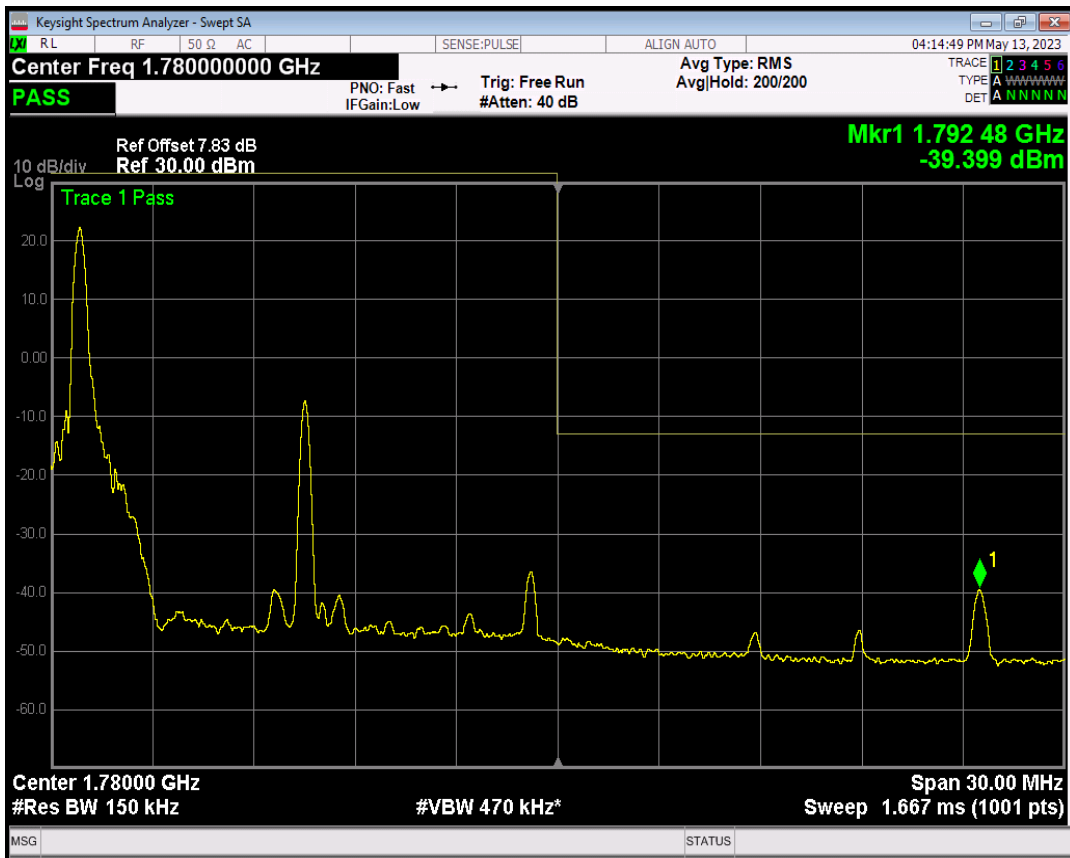

Band66 QPSK BW=15MHz Channel=132597 RB Size=1 Position=#0

Band66 QPSK BW=15MHz Channel=132597 RB Size=1 Position=#Max