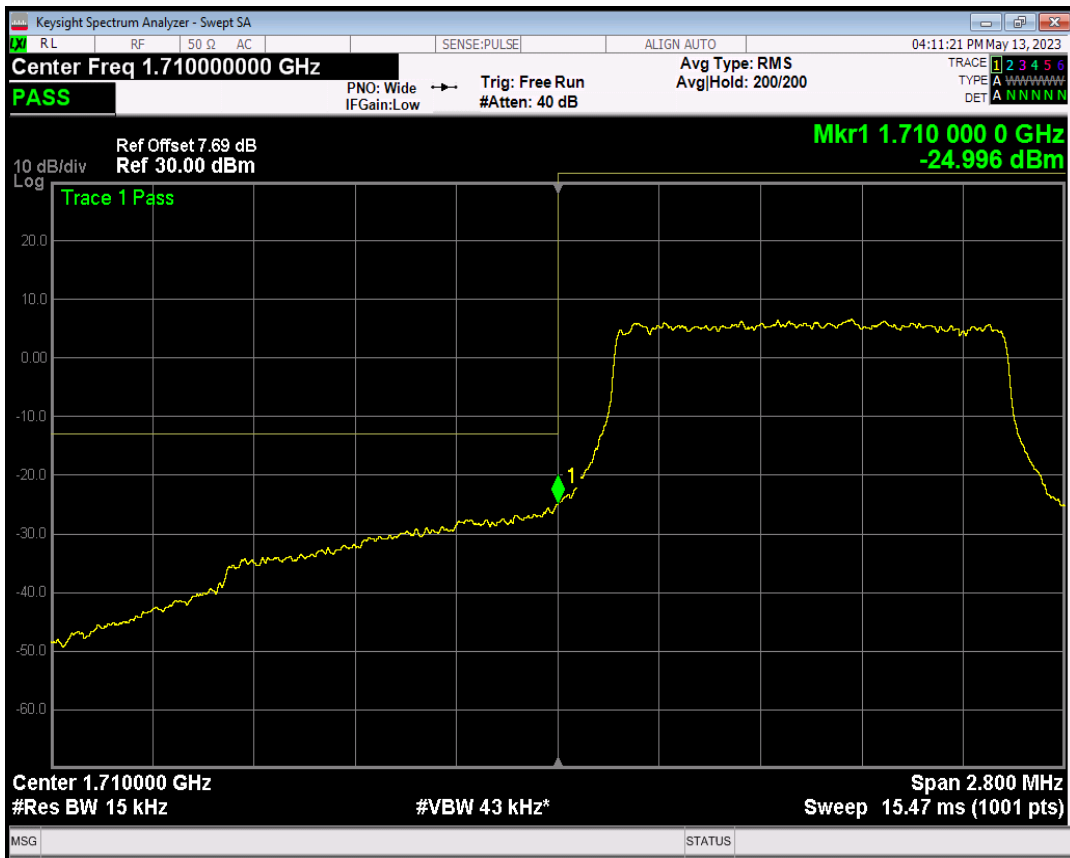

Band66 QPSK BW=1.4MHz Channel=131979 RB Size=6 Position=#0

Band66 16QAM BW=1.4MHz Channel=131979 RB Size=1 Position=#0