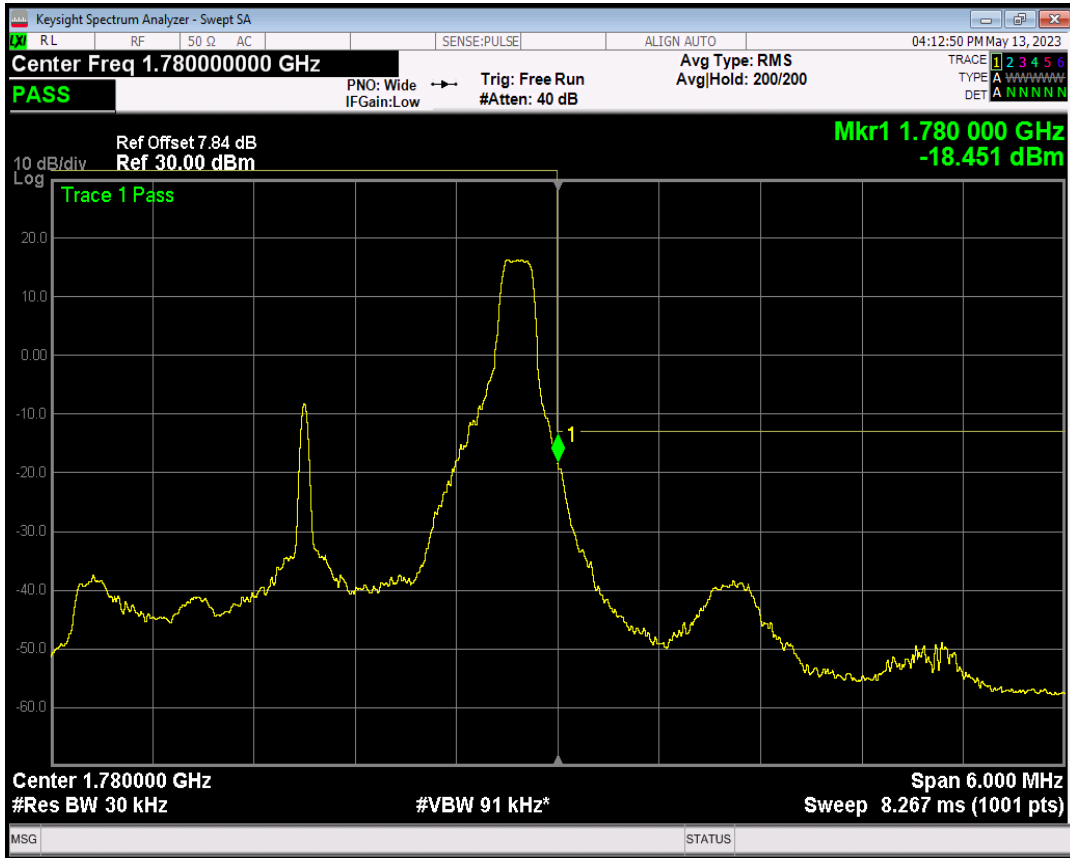

Band66 QPSK BW=3MHz Channel=132657 RB Size=1 Position=#Max

Band66 QPSK BW=3MHz Channel=132657 RB Size=15 Position=#0