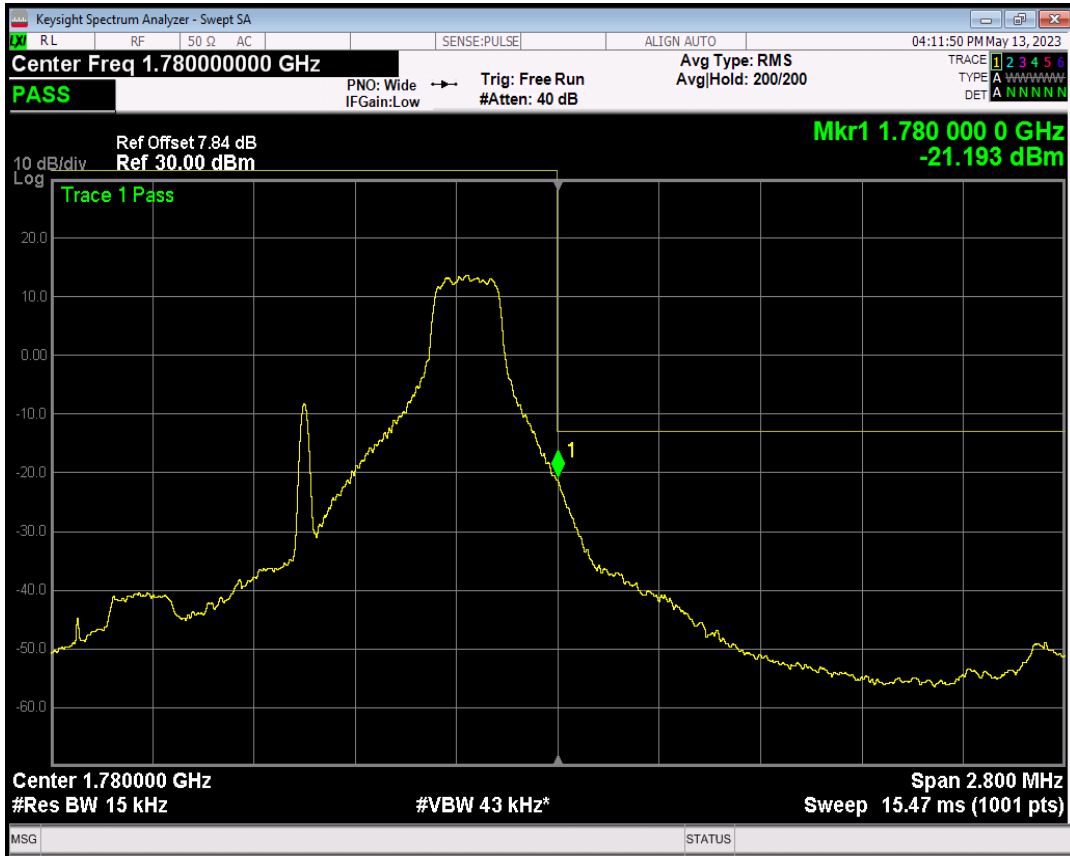

Band66 QPSK BW=1.4MHz Channel=132665 RB Size=1 Position=#Max

Band66 QPSK BW=1.4MHz Channel=132665 RB Size=6 Position=#0