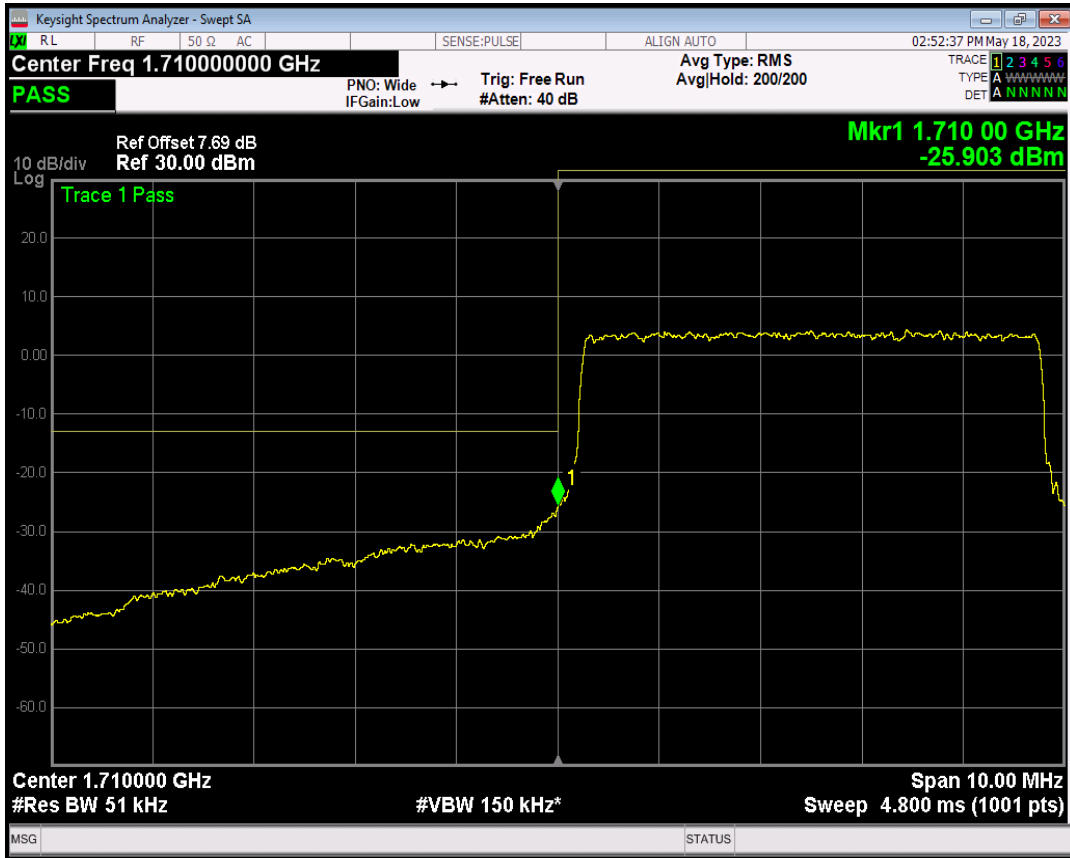

Band66 QPSK BW=5MHz Channel=131997 RB Size=25 Position=#0

Band66 16QAM BW=5MHz Channel=131997 RB Size=1 Position=#0

Band66 16QAM BW=5MHz Channel=131997 RB Size=1 Position=#Max

Band66 16QAM BW=5MHz Channel=131997 RB Size=25 Position=#0