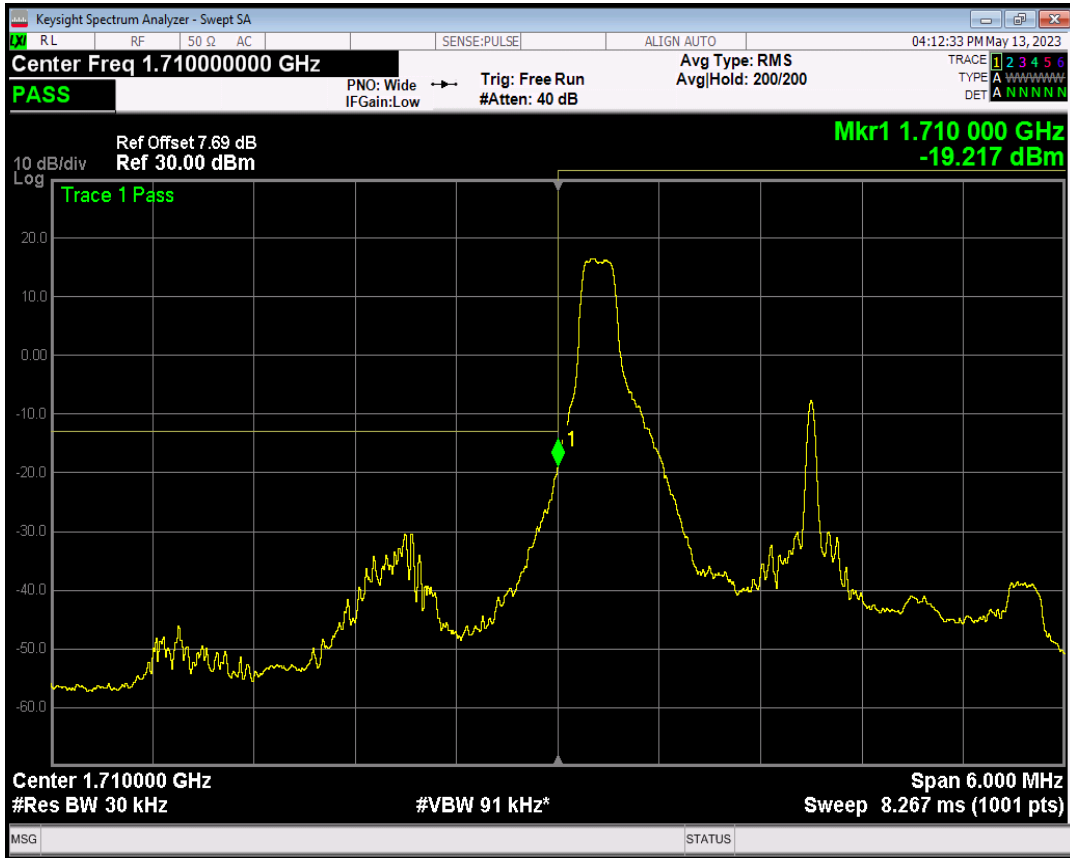

Band66 16QAM BW=3MHz Channel=131987 RB Size=1 Position=#0

Band66 16QAM BW=3MHz Channel=131987 RB Size=1 Position=#Max