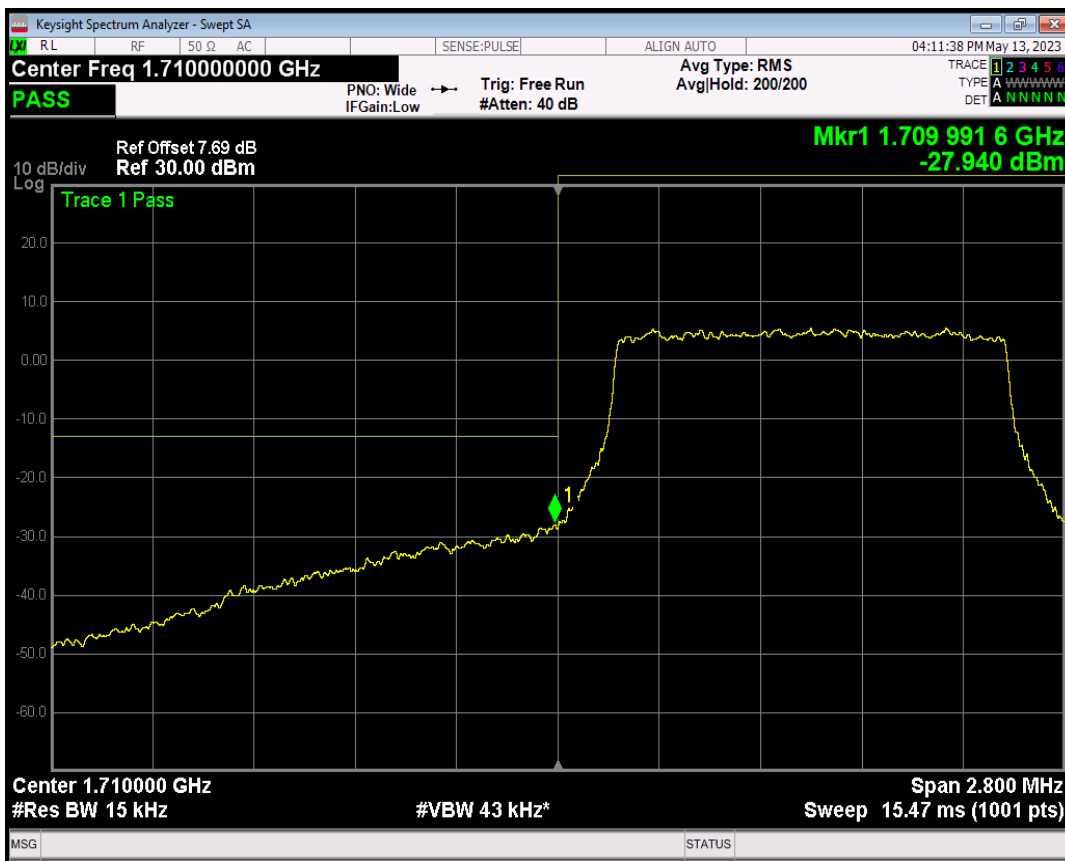

Band66 QPSK BW=1.4MHz Channel=131979 RB Size=6 Position=#0

Band66 16QAM BW=1.4MHz Channel=131979 RB Size=1 Position=#0

Band66 16QAM BW=1.4MHz Channel=131979 RB Size=1 Position=#Max

Band66 16QAM BW=1.4MHz Channel=131979 RB Size=6 Position=#0