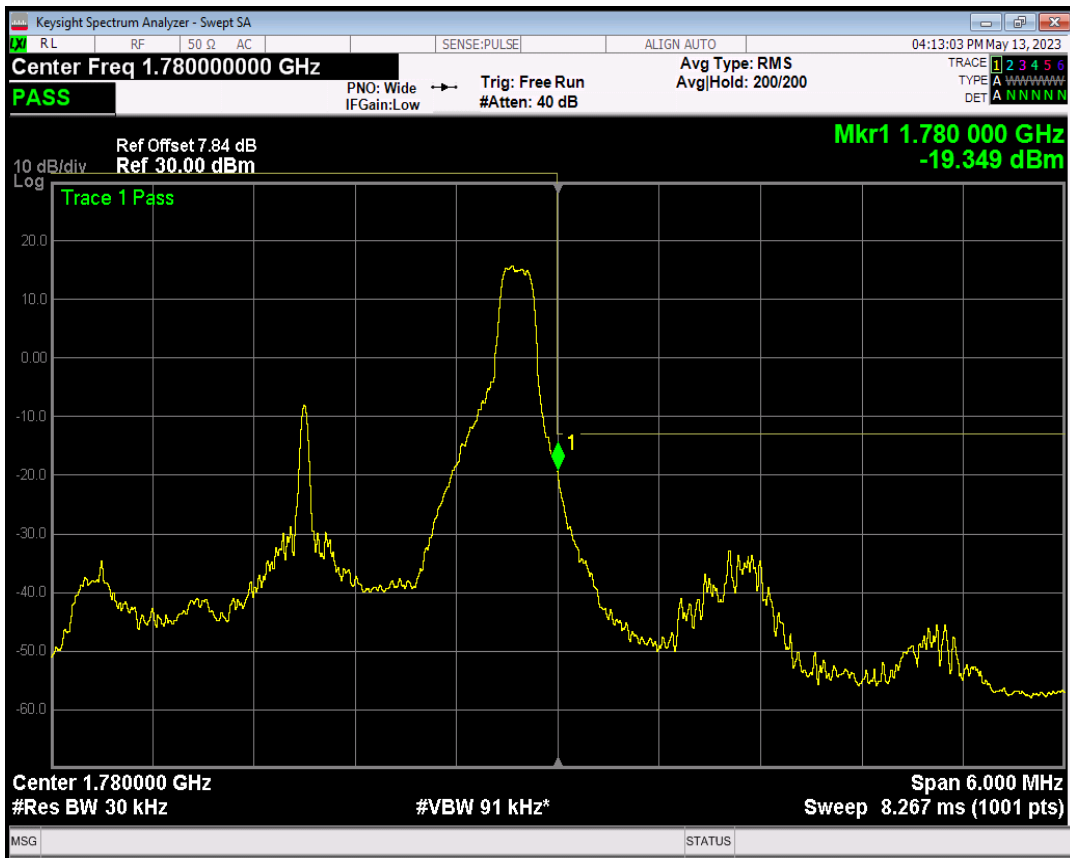

Band66 16QAM BW=3MHz Channel=132657 RB Size=1 Position=#Max

Band66 16QAM BW=3MHz Channel=132657 RB Size=15 Position=#0