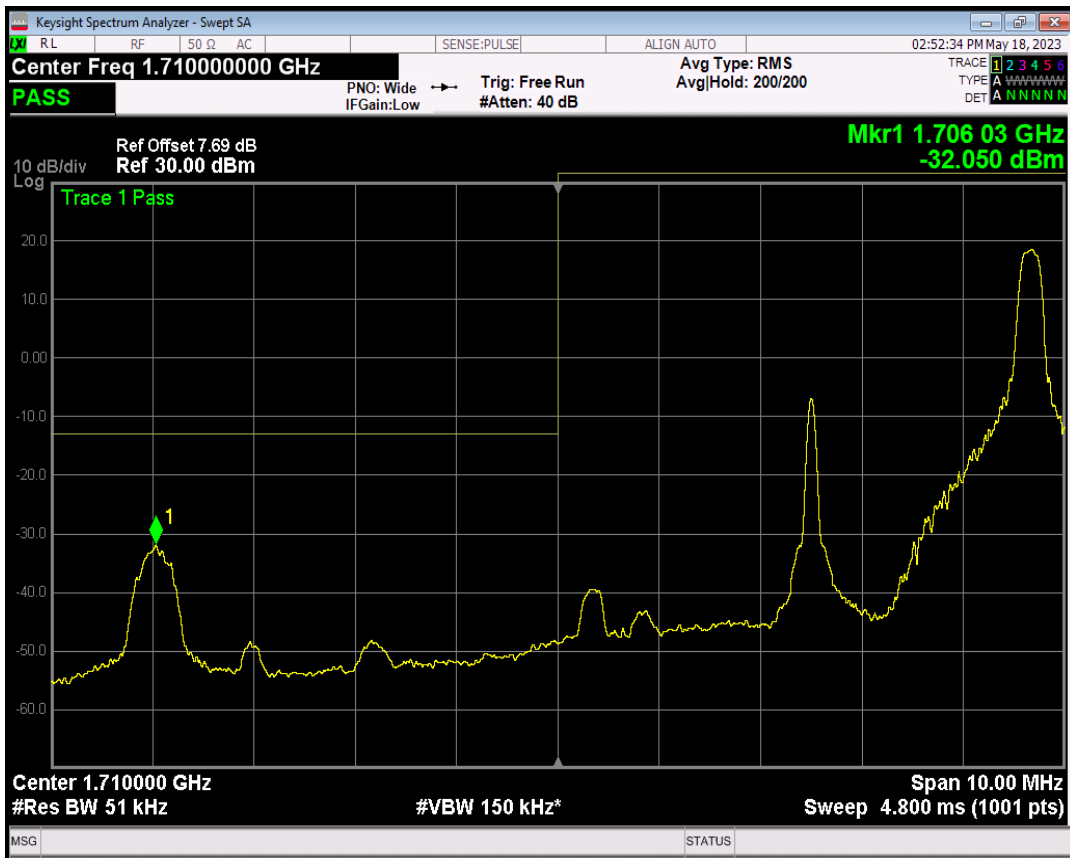

Band66 16QAM BW=5MHz Channel=131997 RB Size=1 Position=#Max

Band66 16QAM BW=5MHz Channel=131997 RB Size=25 Position=#0