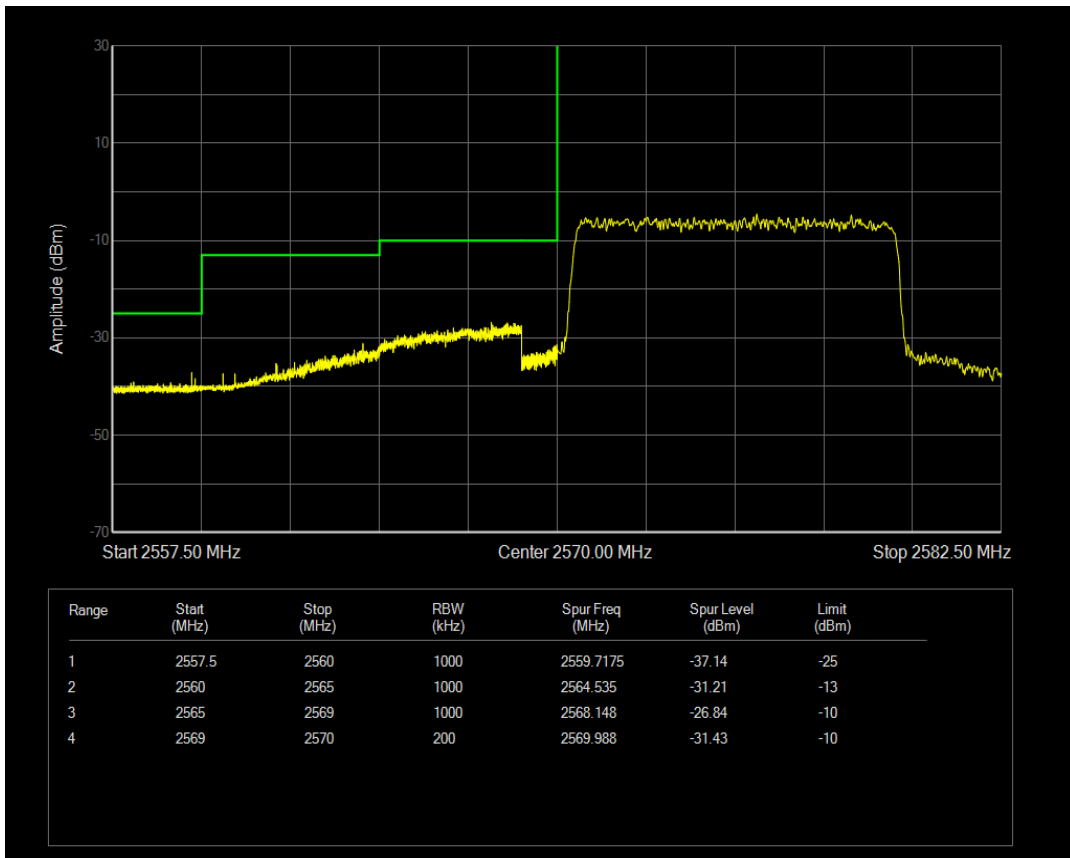

Band38 QPSK BW=10MHz Channel=37800 RB Size=50 Position=#0

Band38 16QAM BW=10MHz Channel=37800 RB Size=1 Position=#0