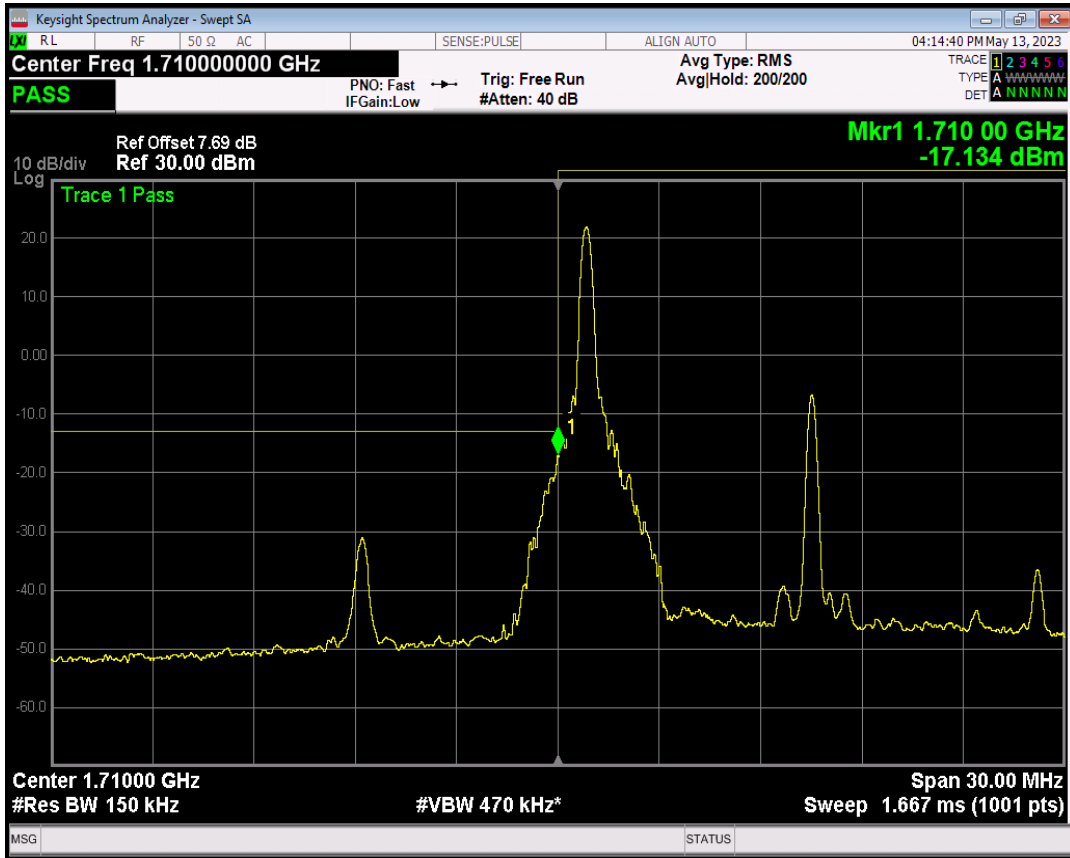

Band66 16QAM BW=15MHz Channel=132047 RB Size=1 Position=#0

Band66 16QAM BW=15MHz Channel=132047 RB Size=1 Position=#Max