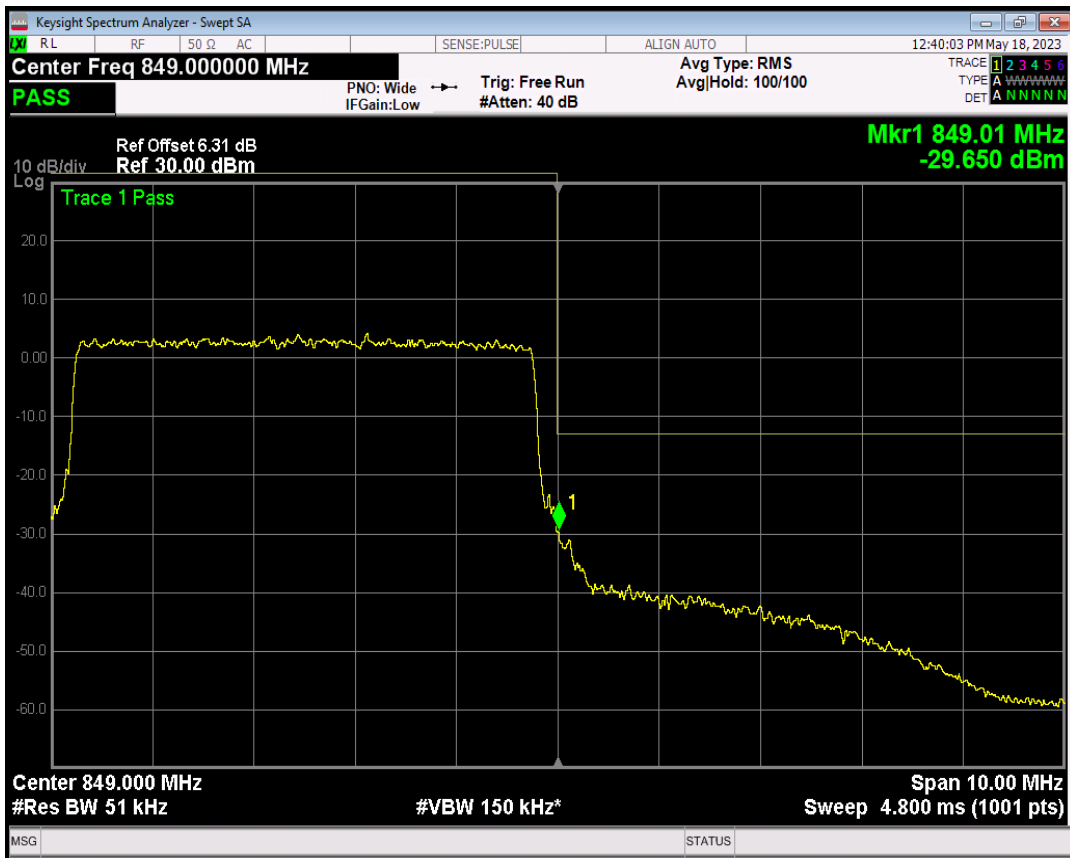

Band26(824-849) QPSK BW=5MHz Channel=27015 RB Size=25 Position=#0

Band26(824-849) 16QAM BW=5MHz Channel=27015 RB Size=1 Position=#0