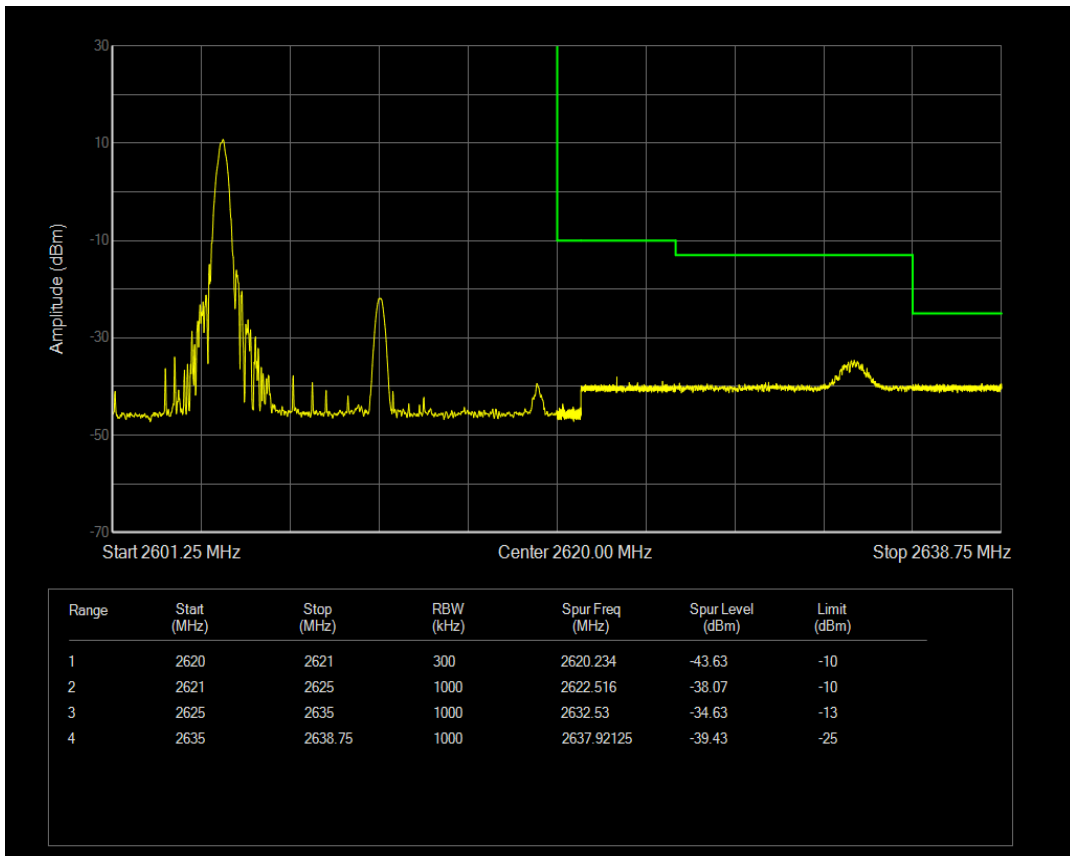

Band38 QPSK BW=15MHz Channel=38175 RB Size=1 Position=#0

Band38 QPSK BW=15MHz Channel=38175 RB Size=1 Position=#Max