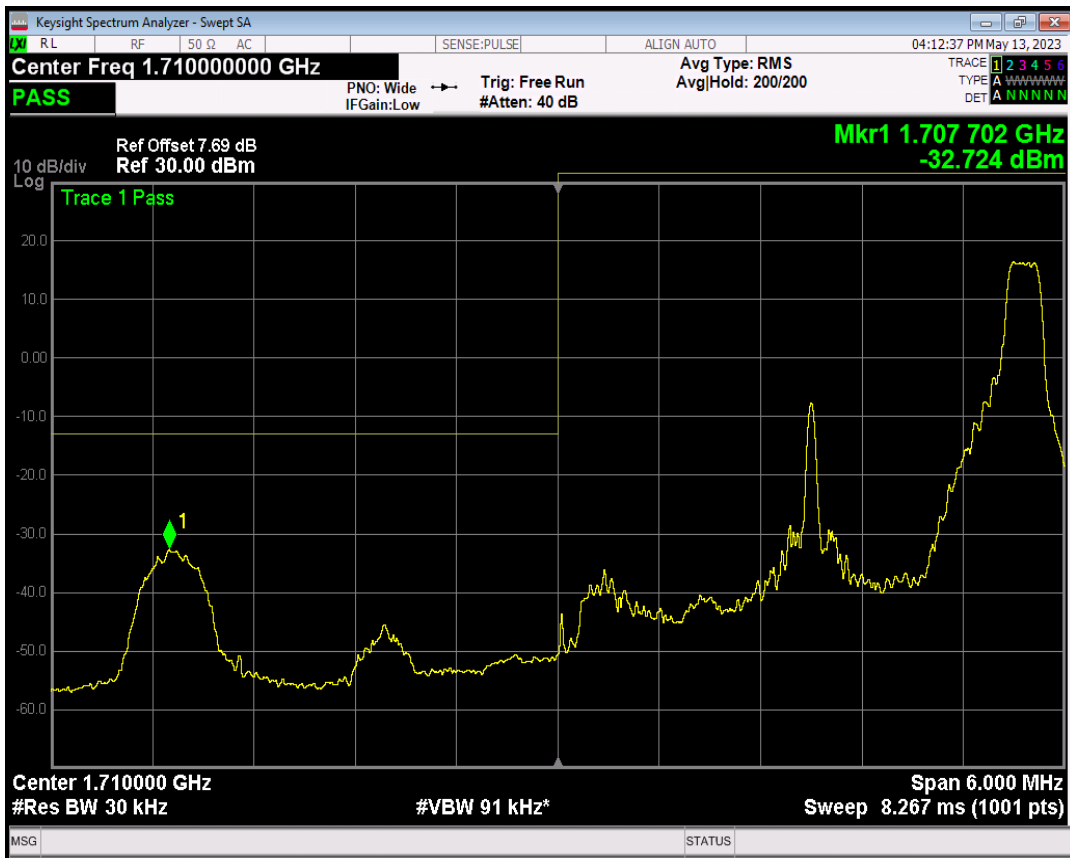

Band66 QPSK BW=3MHz Channel=131987 RB Size=15 Position=#0

Band66 16QAM BW=3MHz Channel=131987 RB Size=1 Position=#0

Band66 16QAM BW=3MHz Channel=131987 RB Size=1 Position=#Max

Band66 16QAM BW=3MHz Channel=131987 RB Size=15 Position=#0