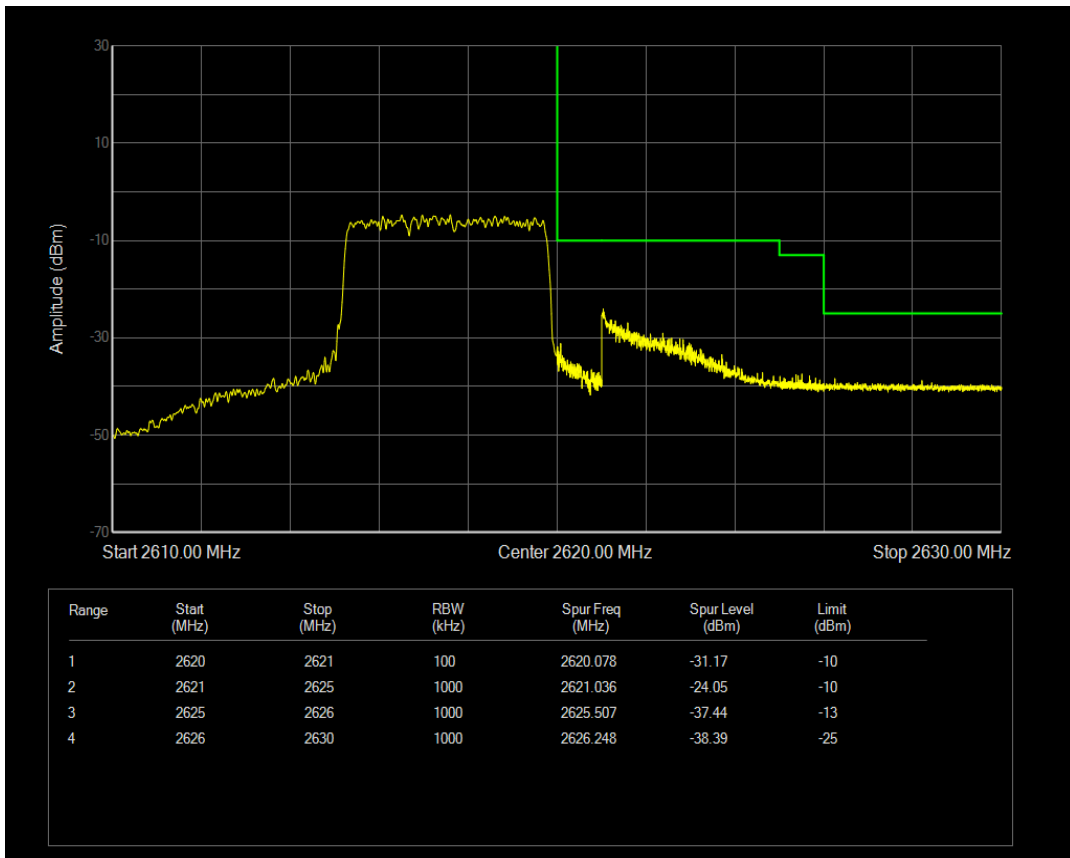

Band38 QPSK BW=5MHz Channel=38225 RB Size=25 Position=#0

Band38 16QAM BW=5MHz Channel=38225 RB Size=1 Position=#0