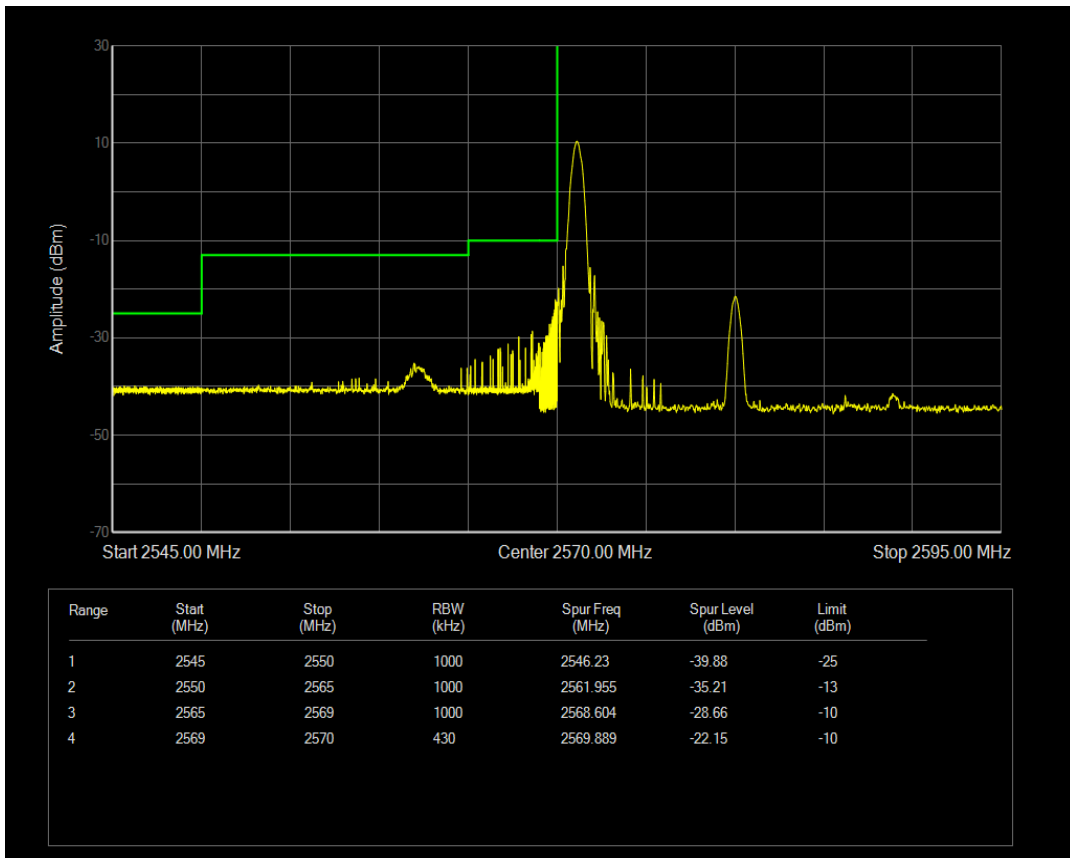

Band38 QPSK BW=20MHz Channel=37850 RB Size=1 Position=#0

Band38 QPSK BW=20MHz Channel=37850 RB Size=1 Position=#Max