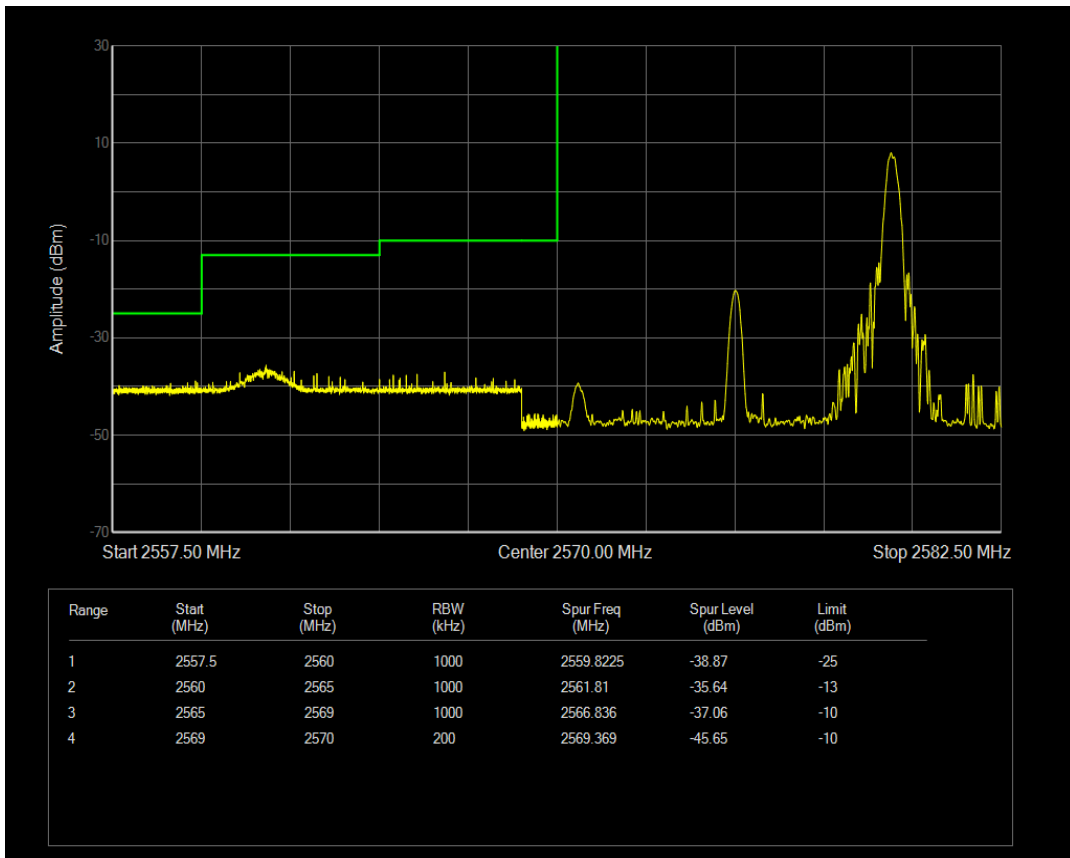

Band38 QPSK BW=10MHz Channel=37800 RB Size=50 Position=#0

Band38 16QAM BW=10MHz Channel=37800 RB Size=1 Position=#0

Band38 16QAM BW=10MHz Channel=37800 RB Size=1 Position=#Max

Band38 16QAM BW=10MHz Channel=37800 RB Size=50 Position=#0