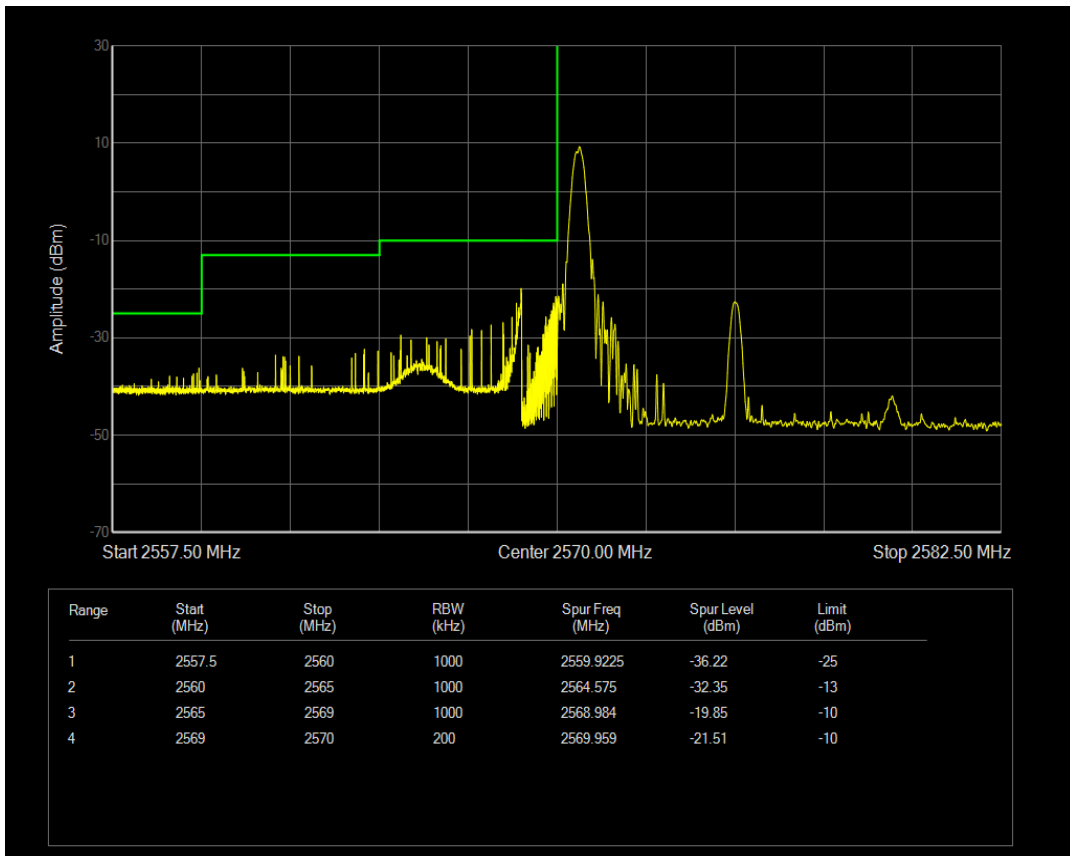

Band38 QPSK BW=10MHz Channel=37800 RB Size=1 Position=#0

Band38 QPSK BW=10MHz Channel=37800 RB Size=1 Position=#Max