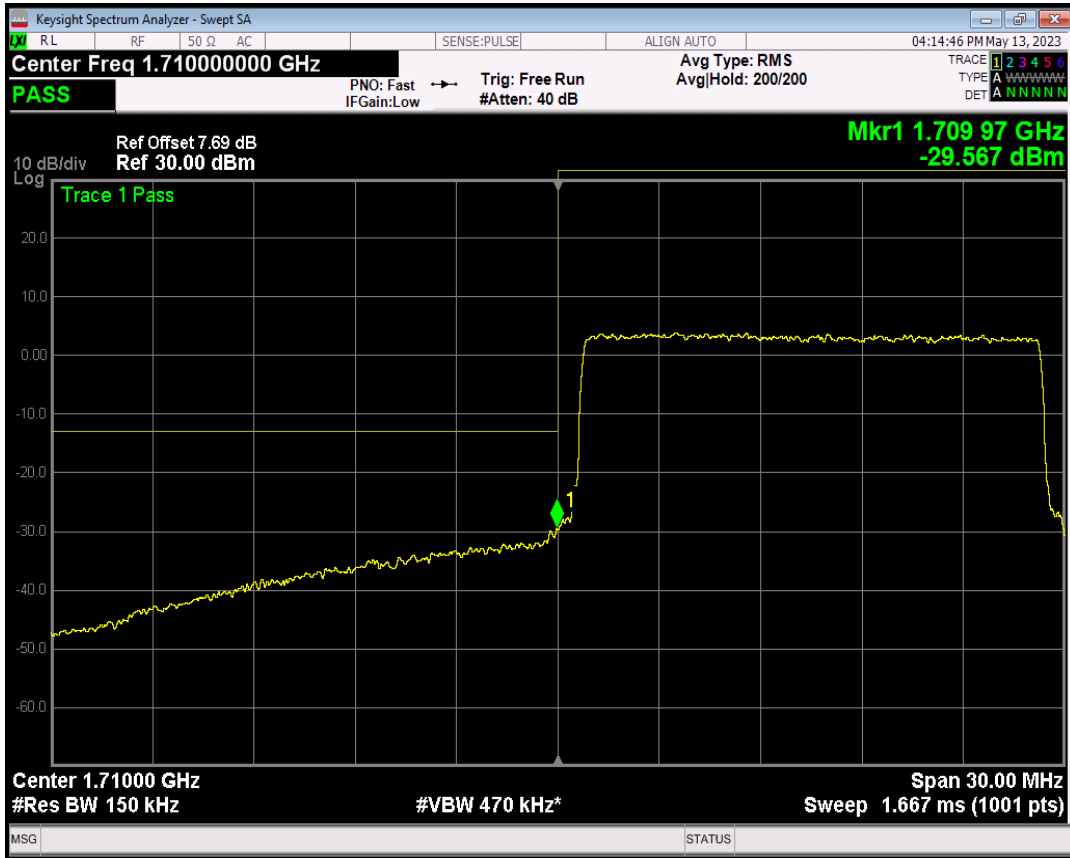

Band66 QPSK BW=15MHz Channel=132047 RB Size=75 Position=#0

Band66 16QAM BW=15MHz Channel=132047 RB Size=1 Position=#0

Band66 16QAM BW=15MHz Channel=132047 RB Size=1 Position=#Max

Band66 16QAM BW=15MHz Channel=132047 RB Size=75 Position=#0