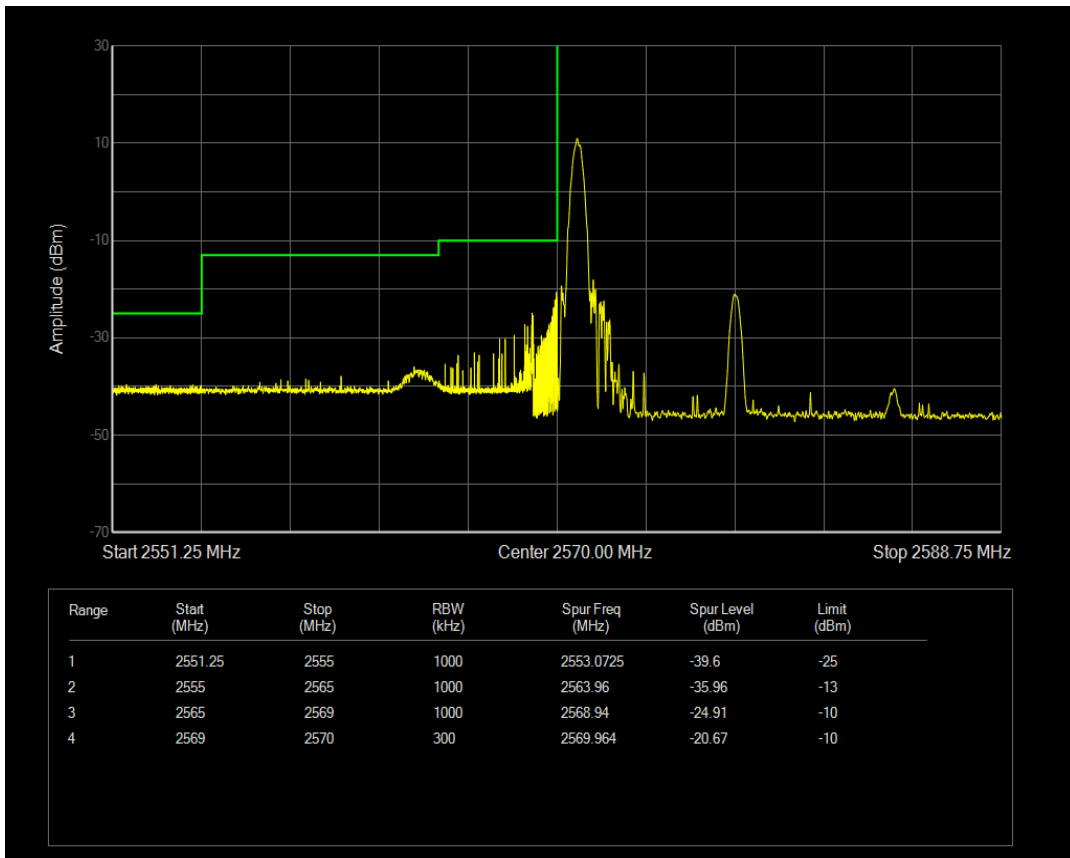

Band38 QPSK BW=15MHz Channel=37825 RB Size=1 Position=#0

Band38 QPSK BW=15MHz Channel=37825 RB Size=1 Position=#Max