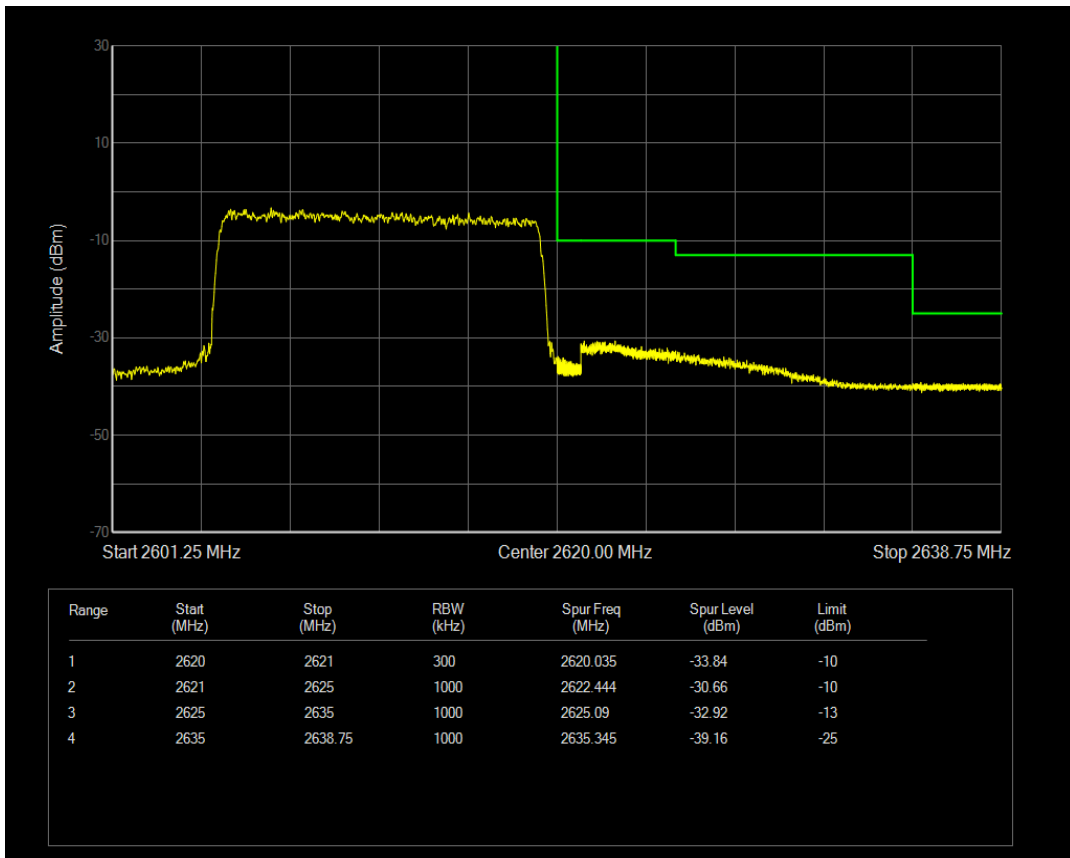

Band38 QPSK BW=15MHz Channel=38175 RB Size=1 Position=#0

Band38 QPSK BW=15MHz Channel=38175 RB Size=1 Position=#Max

Band38 QPSK BW=15MHz Channel=38175 RB Size=75 Position=#0

Band38 16QAM BW=15MHz Channel=38175 RB Size=1 Position=#0