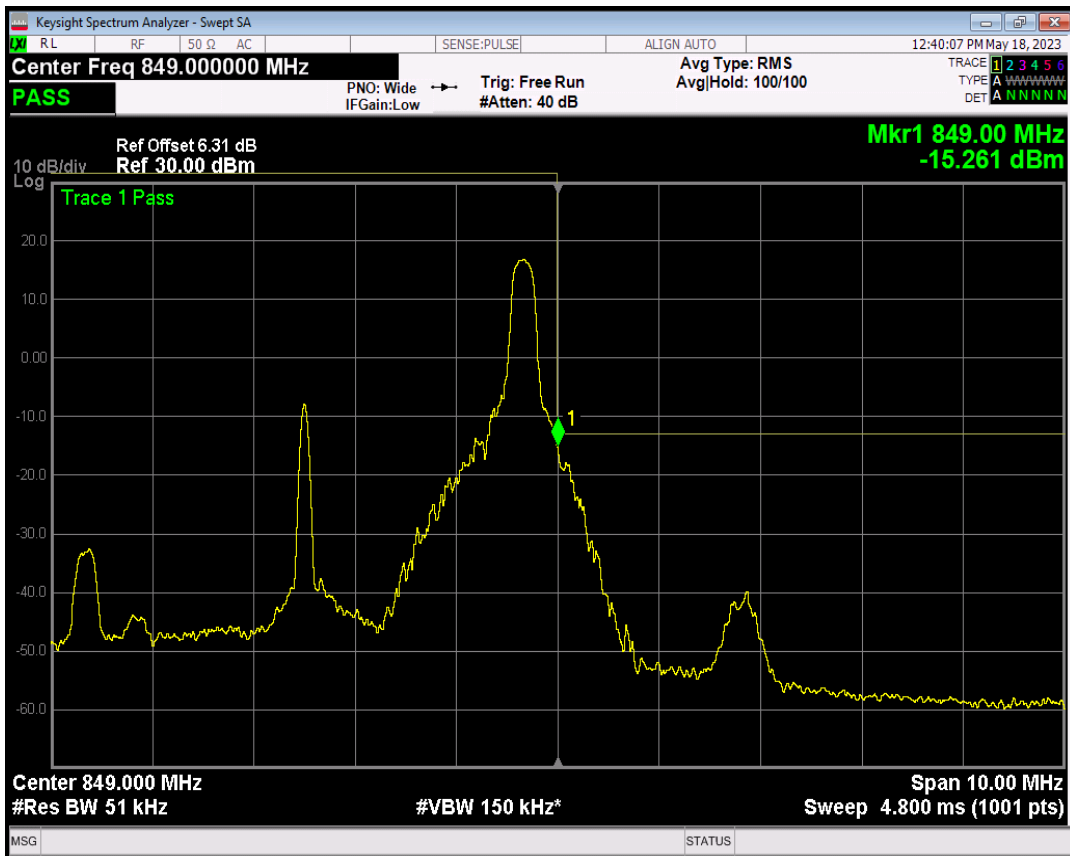

Band26(824-849) 16QAM BW=5MHz Channel=27015 RB Size=1 Position=#Max

Band26(824-849) 16QAM BW=5MHz Channel=27015 RB Size=25 Position=#0