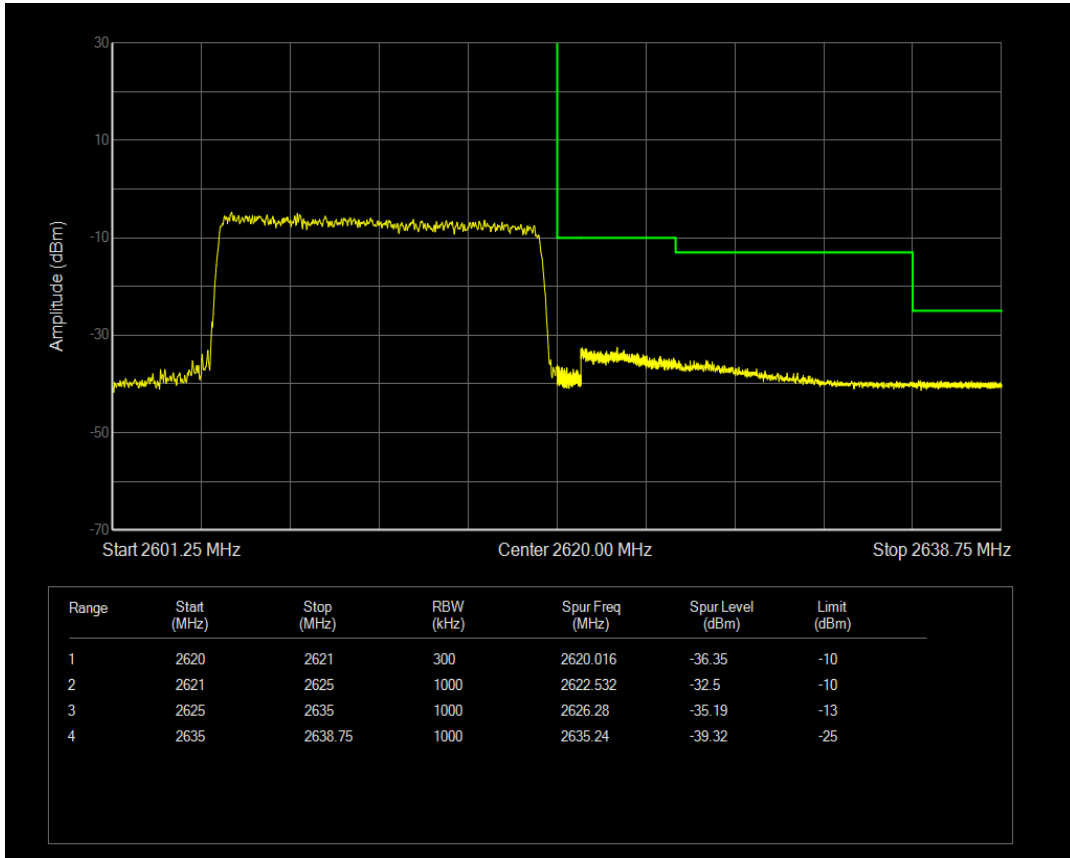

Band38 16QAM BW=15MHz Channel=38175 RB Size=75 Position=#0

Band38 QPSK BW=20MHz Channel=37850 RB Size=1 Position=#0