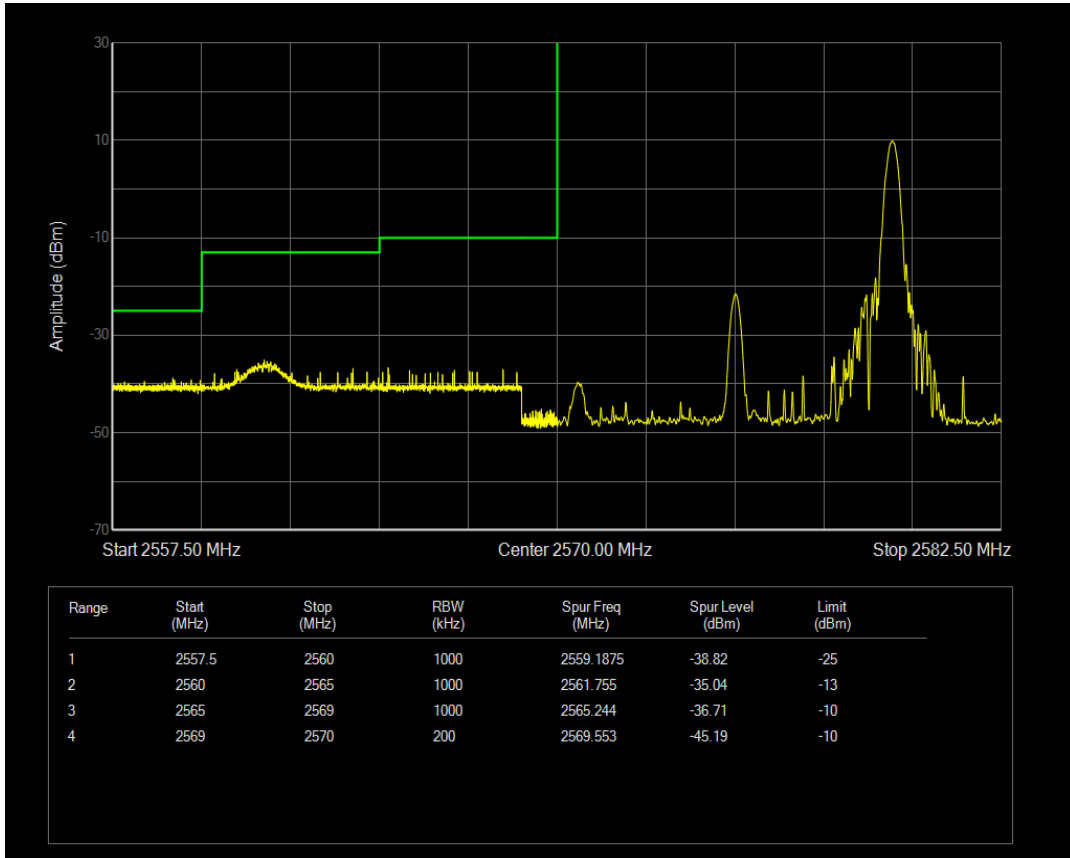

Band38 16QAM BW=5MHz Channel=38225 RB Size=1 Position=#Max

Band38 16QAM BW=5MHz Channel=38225 RB Size=25 Position=#0

Band38 QPSK BW=10MHz Channel=37800 RB Size=1 Position=#0

Band38 QPSK BW=10MHz Channel=37800 RB Size=1 Position=#Max