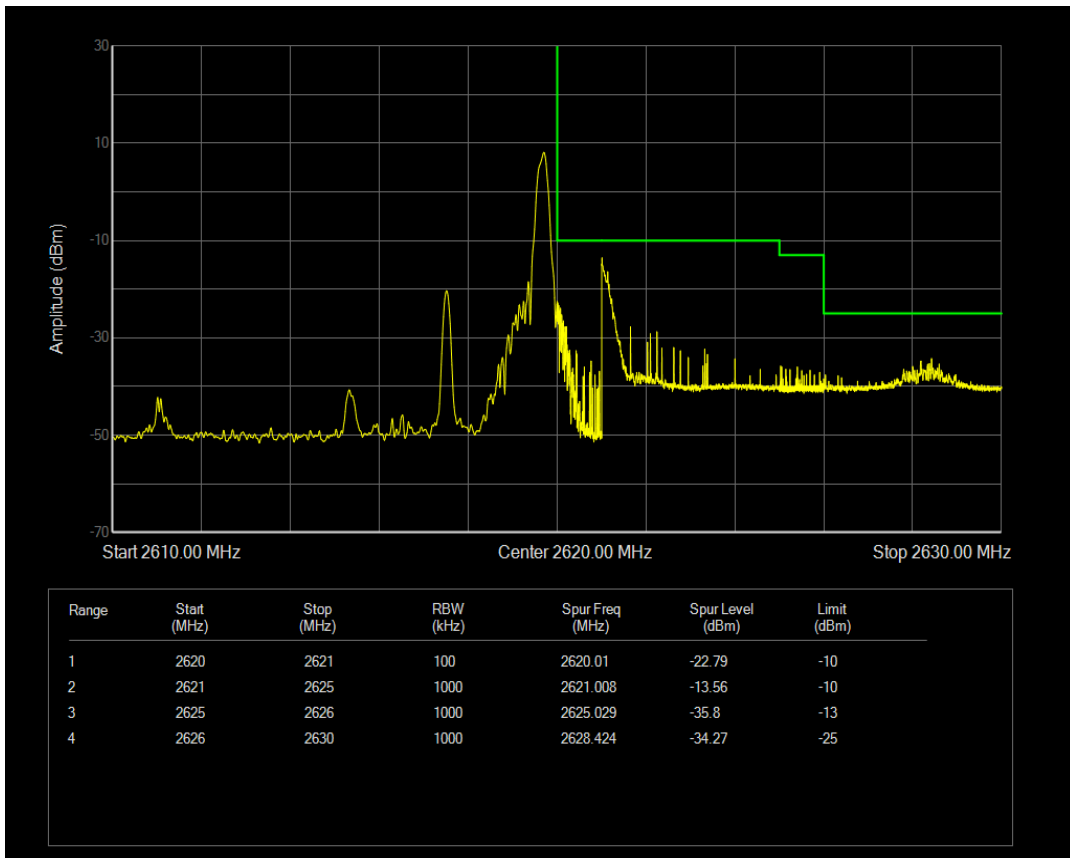

Band38 16QAM BW=5MHz Channel=38225 RB Size=1 Position=#Max

Band38 16QAM BW=5MHz Channel=38225 RB Size=25 Position=#0