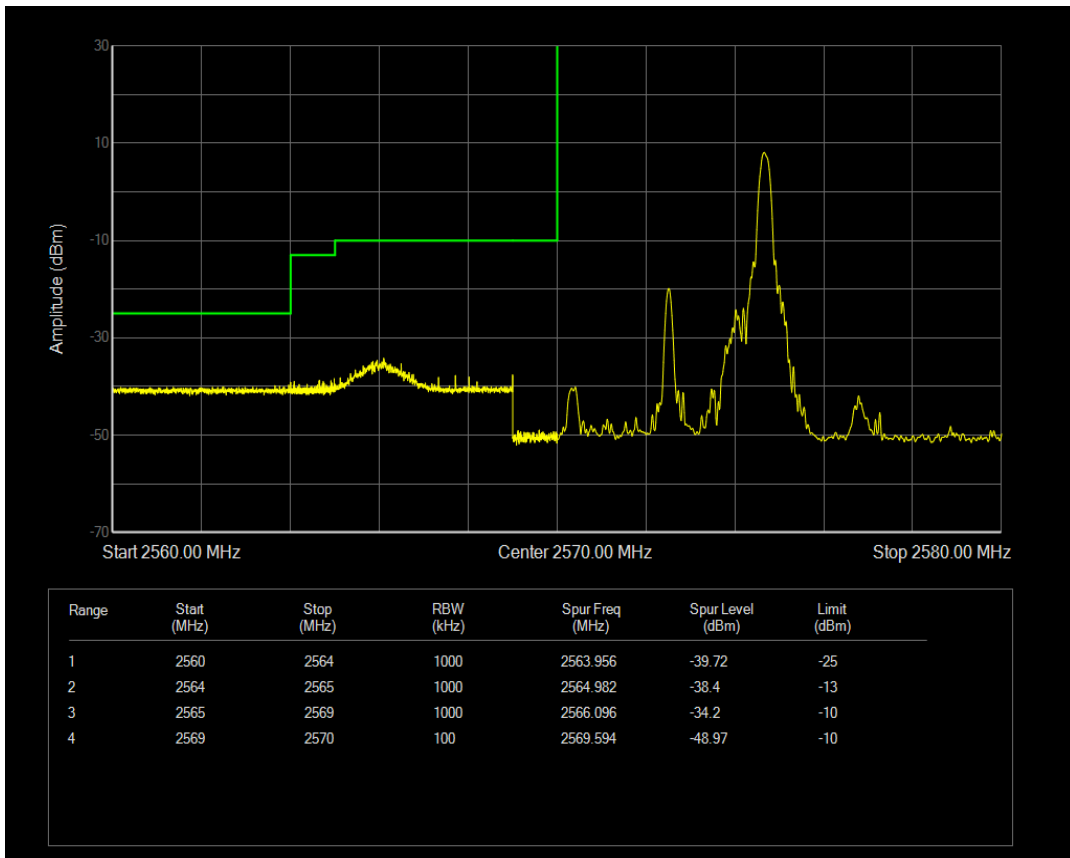

Band38 16QAM BW=5MHz Channel=37775 RB Size=1 Position=#Max

Band38 16QAM BW=5MHz Channel=37775 RB Size=25 Position=#0