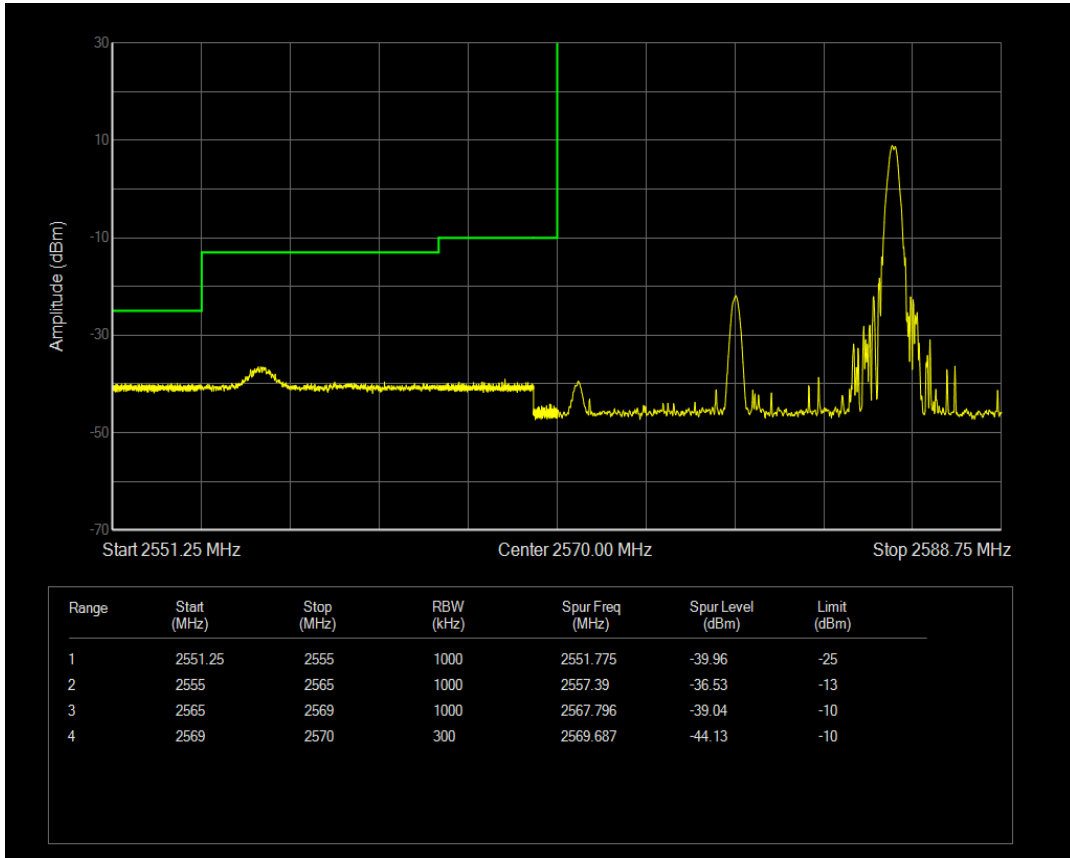

Band38 16QAM BW=10MHz Channel=38200 RB Size=1 Position=#Max

Band38 16QAM BW=10MHz Channel=38200 RB Size=50 Position=#0

Band38 QPSK BW=15MHz Channel=37825 RB Size=1 Position=#0

Band38 QPSK BW=15MHz Channel=37825 RB Size=1 Position=#Max