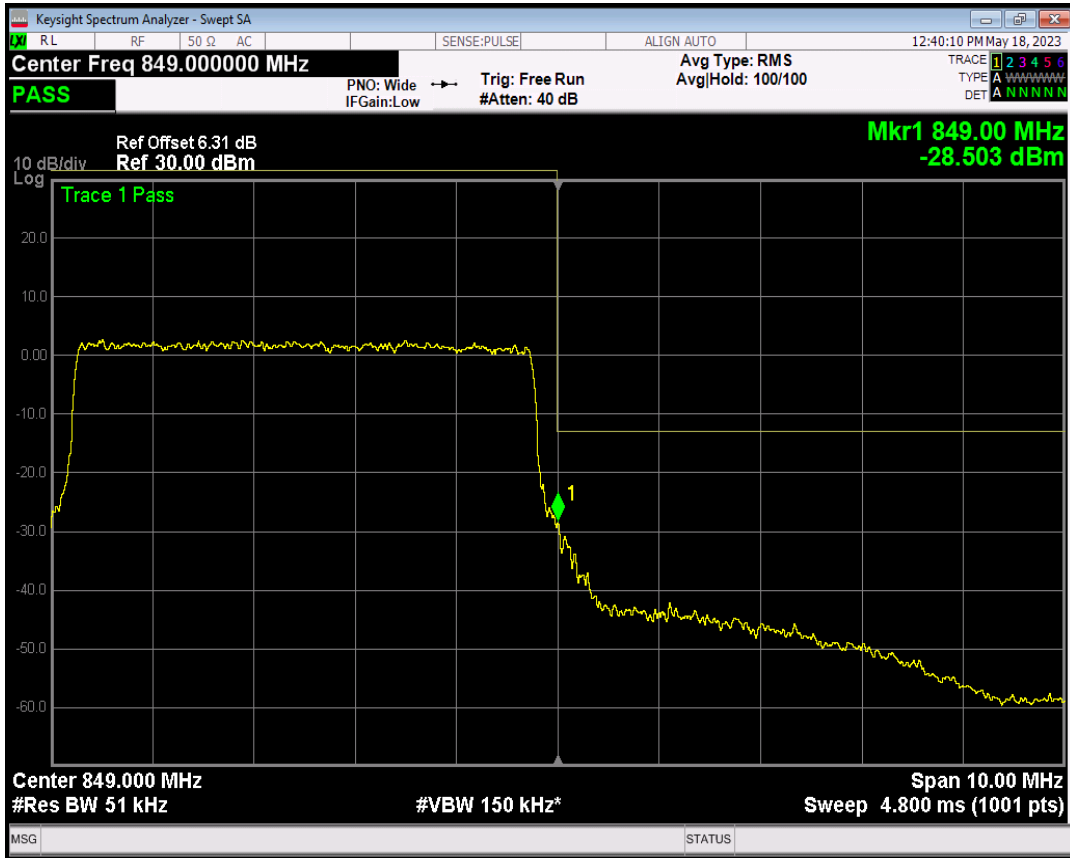

Band26(824-849) QPSK BW=5MHz Channel=27015 RB Size=25 Position=#0

Band26(824-849) 16QAM BW=5MHz Channel=27015 RB Size=1 Position=#0

Band26(824-849) 16QAM BW=5MHz Channel=27015 RB Size=1 Position=#Max

Band26(824-849) 16QAM BW=5MHz Channel=27015 RB Size=25 Position=#0