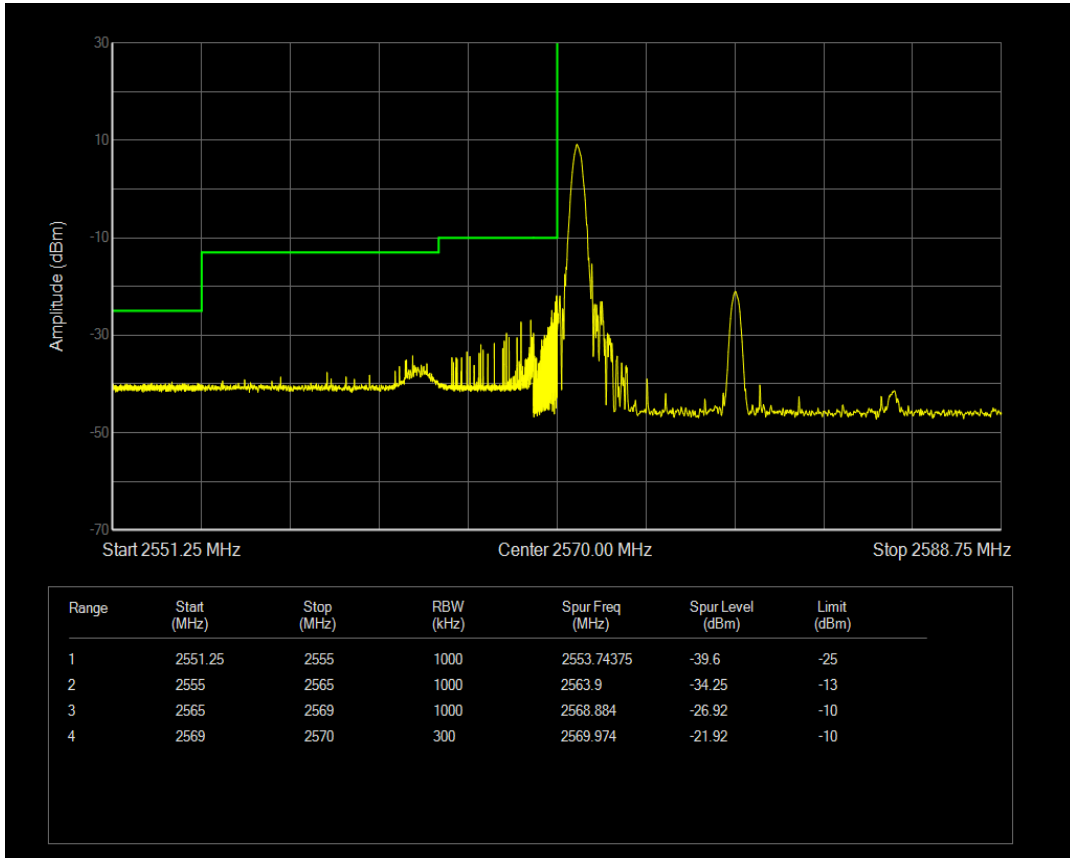

Band38 16QAM BW=15MHz Channel=37825 RB Size=1 Position=#0

Band38 16QAM BW=15MHz Channel=37825 RB Size=1 Position=#Max