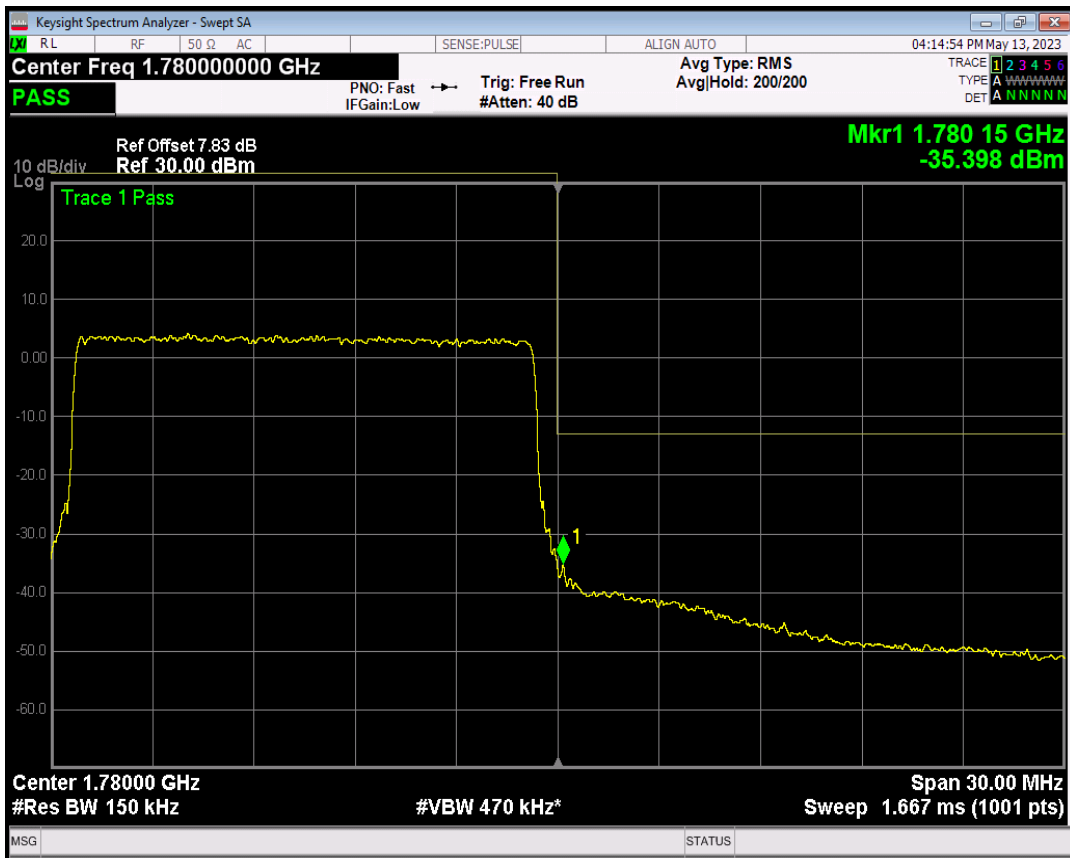

Band66 QPSK BW=15MHz Channel=132597 RB Size=75 Position=#0

Band66 16QAM BW=15MHz Channel=132597 RB Size=1 Position=#0