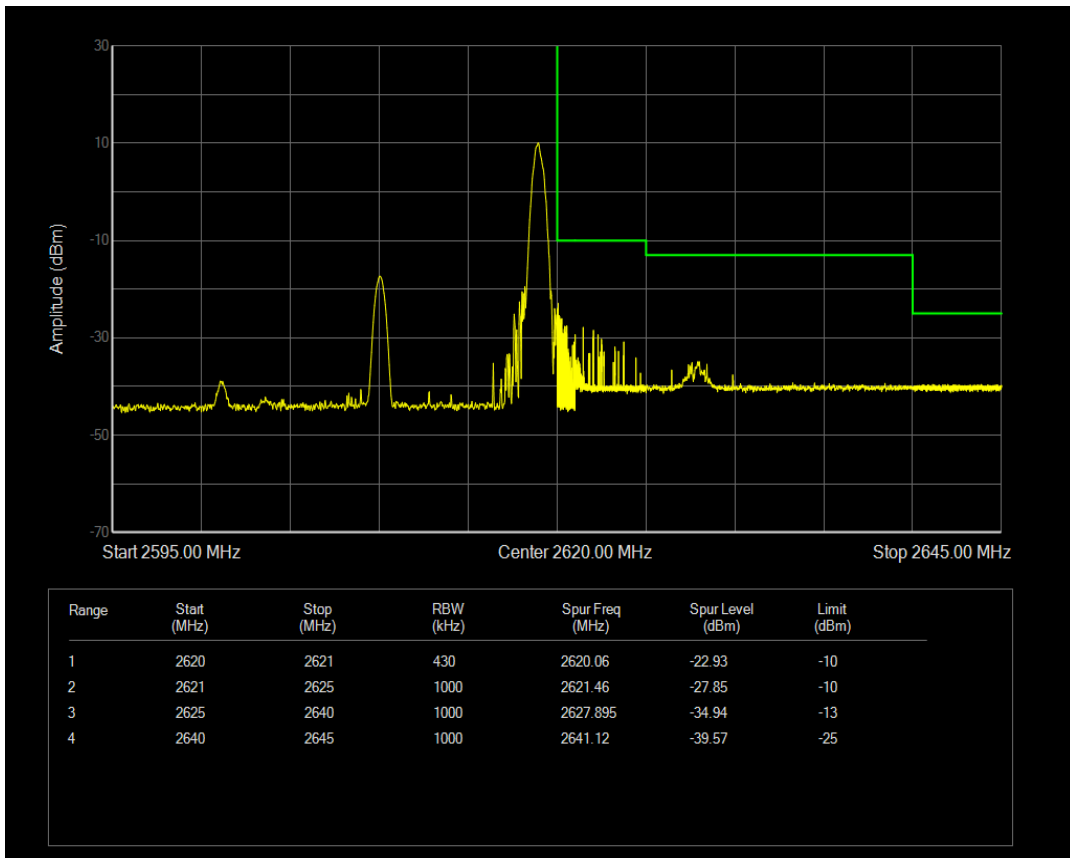

Band38 16QAM BW=20MHz Channel=38150 RB Size=1 Position=#Max

Band38 16QAM BW=20MHz Channel=38150 RB Size=100 Position=#0