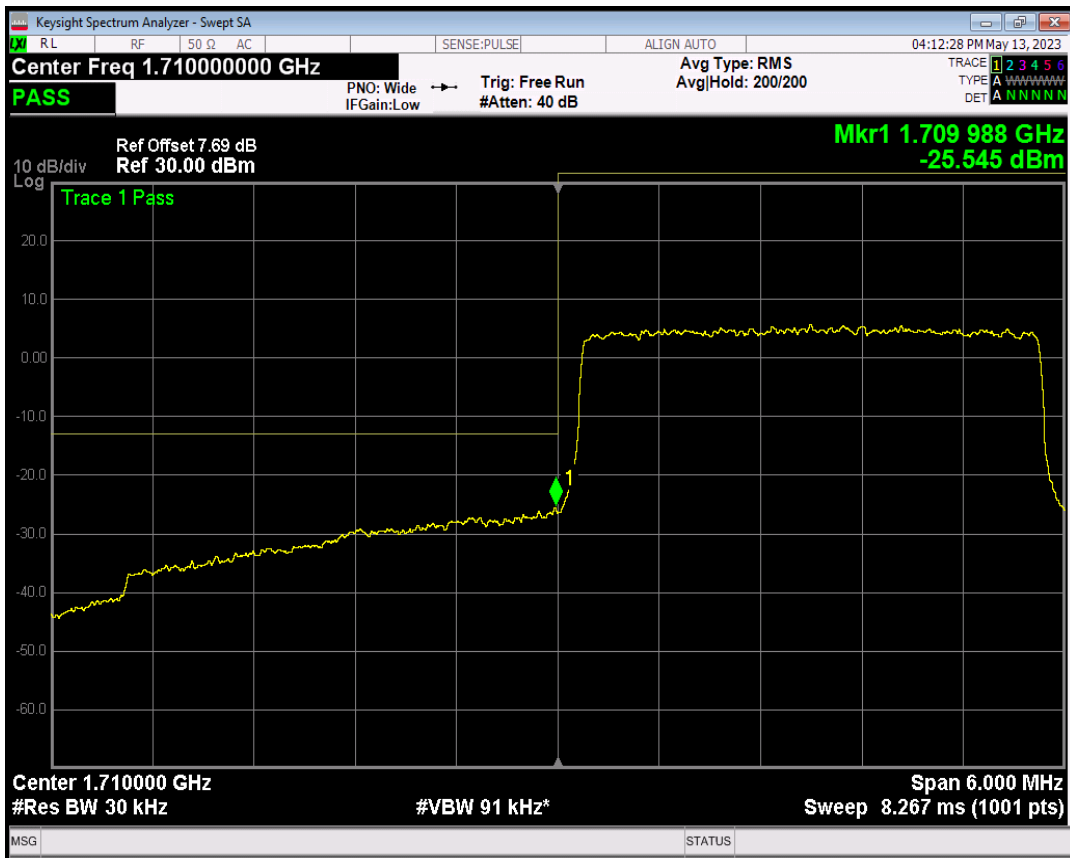

Band66 QPSK BW=3MHz Channel=131987 RB Size=15 Position=#0

Band66 16QAM BW=3MHz Channel=131987 RB Size=1 Position=#0