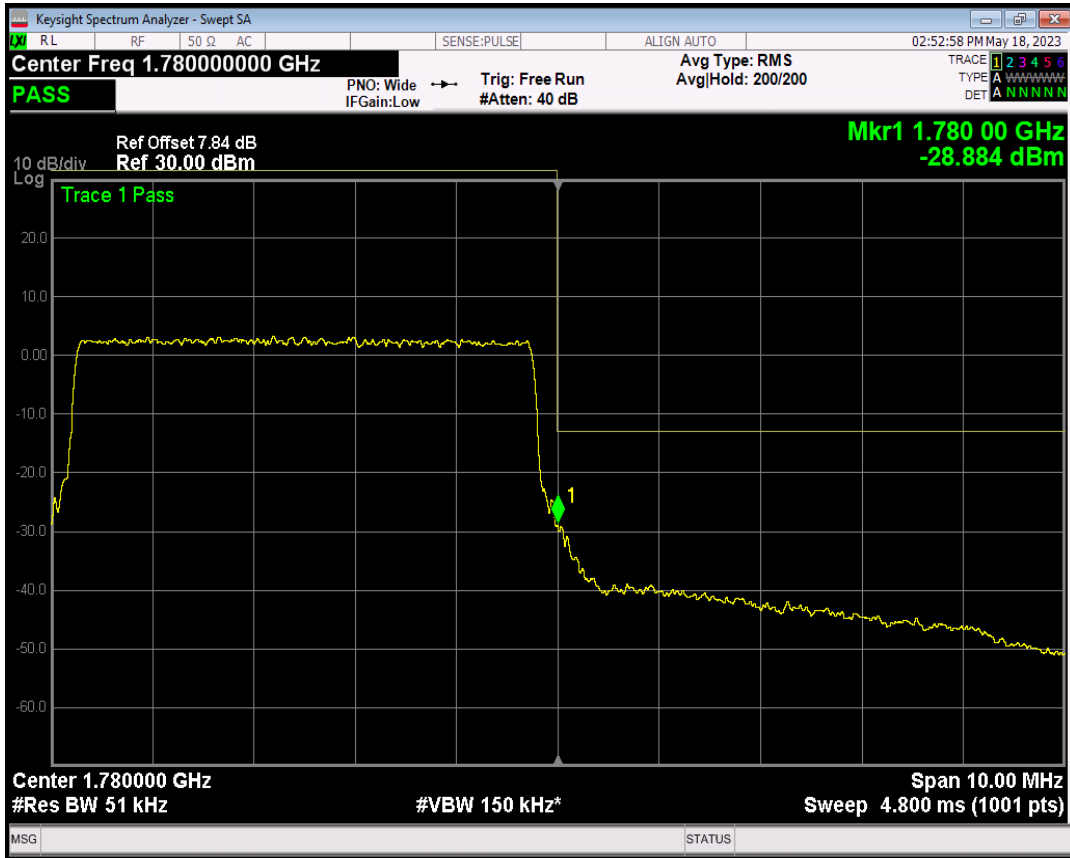

Band66 16QAM BW=5MHz Channel=132647 RB Size=25 Position=#0

Band66 QPSK BW=10MHz Channel=132022 RB Size=1 Position=#0