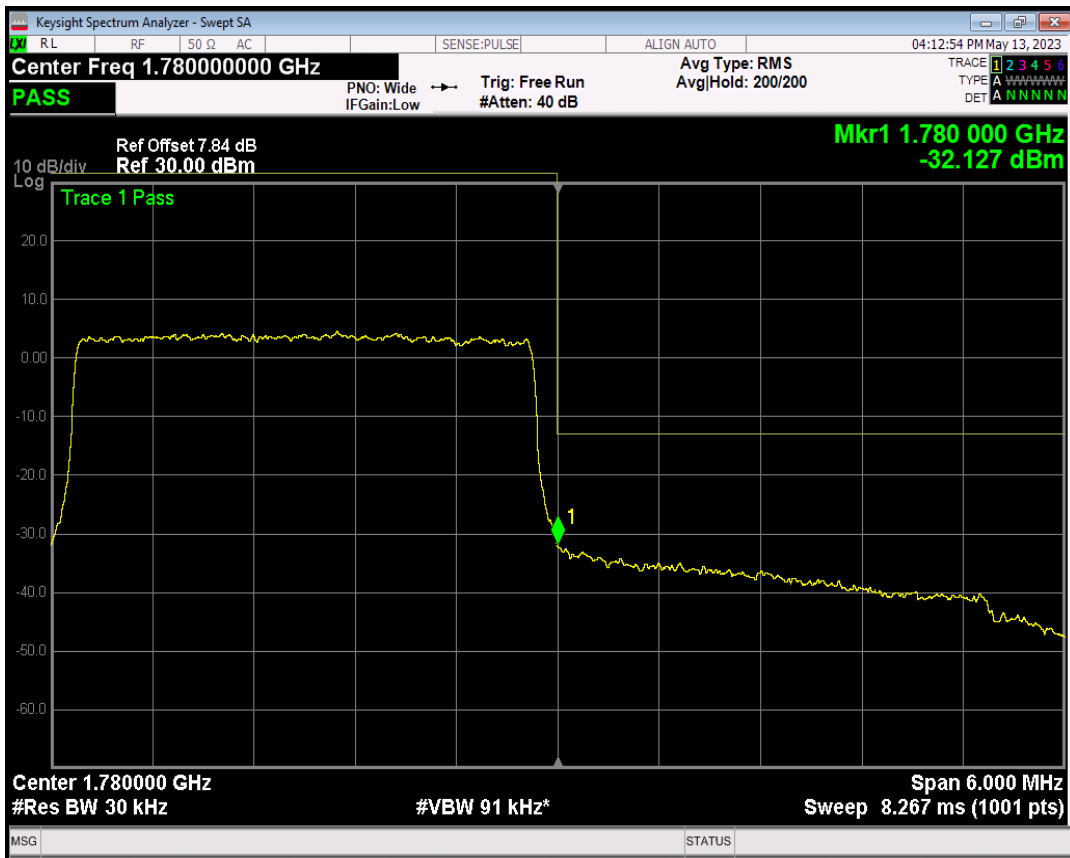

Band66 QPSK BW=3MHz Channel=132657 RB Size=15 Position=#0

Band66 16QAM BW=3MHz Channel=132657 RB Size=1 Position=#0