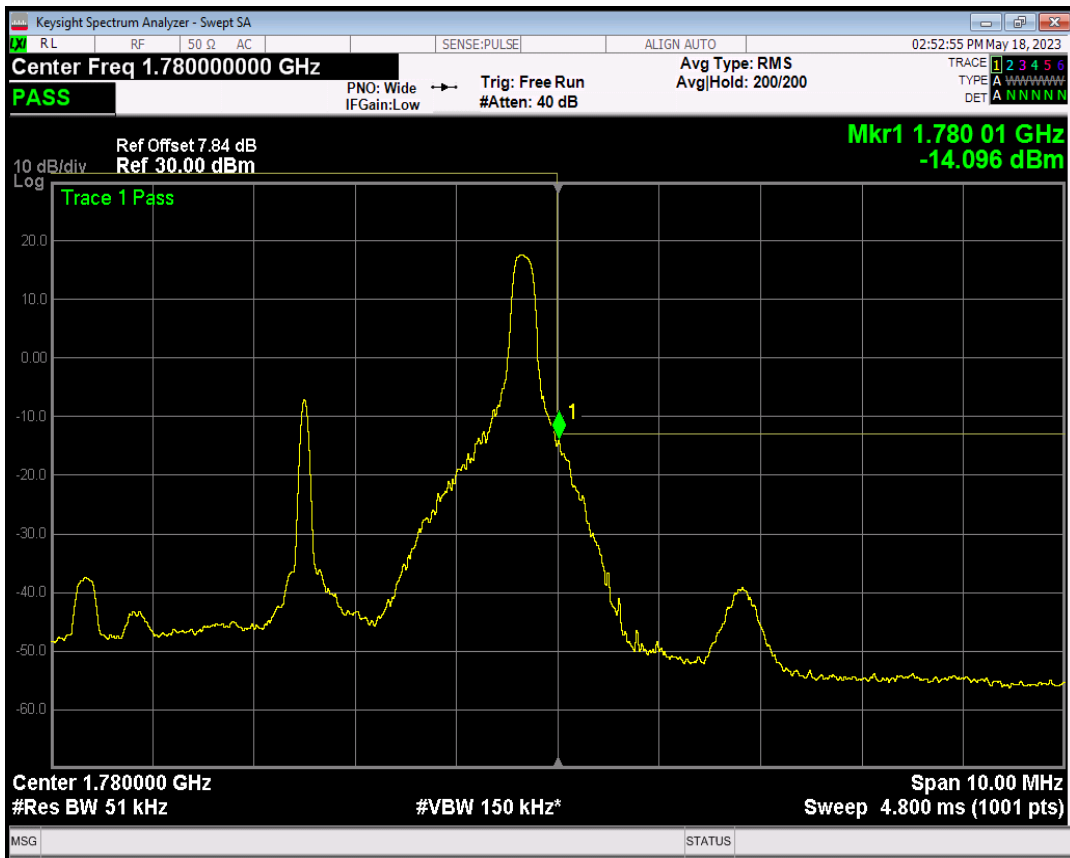

Band66 16QAM BW=5MHz Channel=132647 RB Size=1 Position=#Max

Band66 16QAM BW=5MHz Channel=132647 RB Size=25 Position=#0