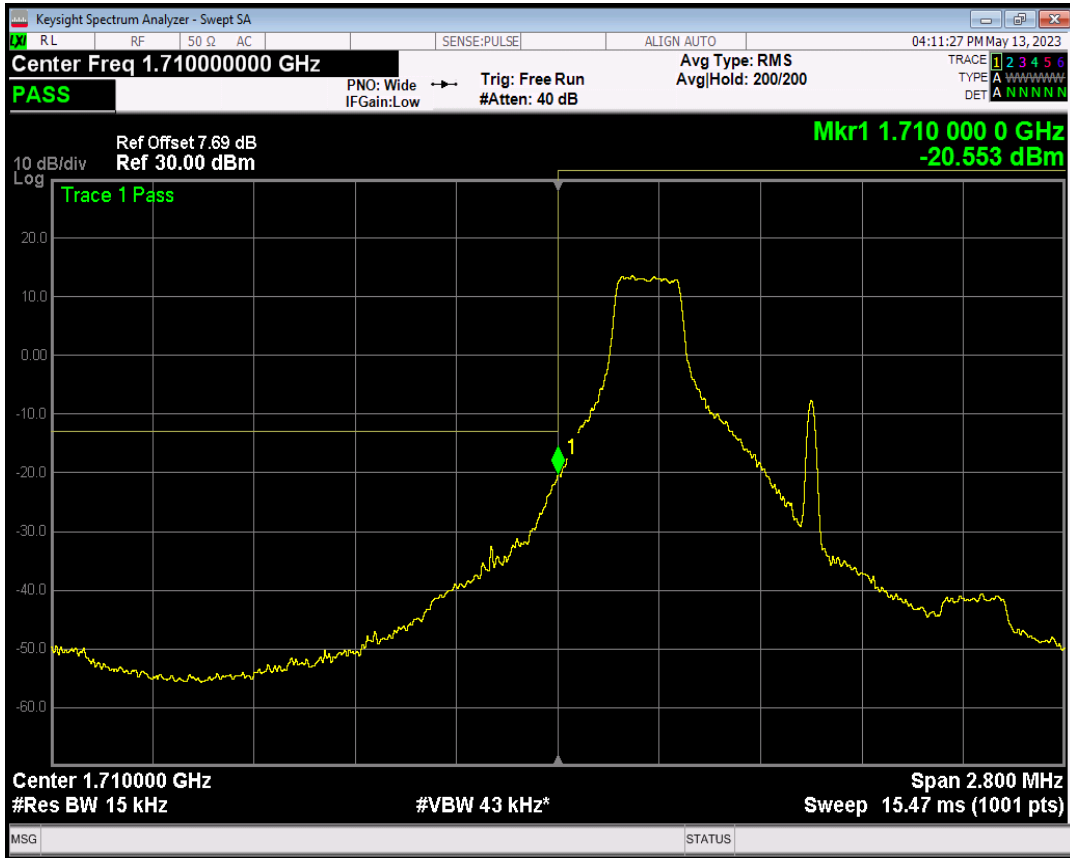

Band66 16QAM BW=1.4MHz Channel=131979 RB Size=1 Position=#0

Band66 16QAM BW=1.4MHz Channel=131979 RB Size=1 Position=#Max