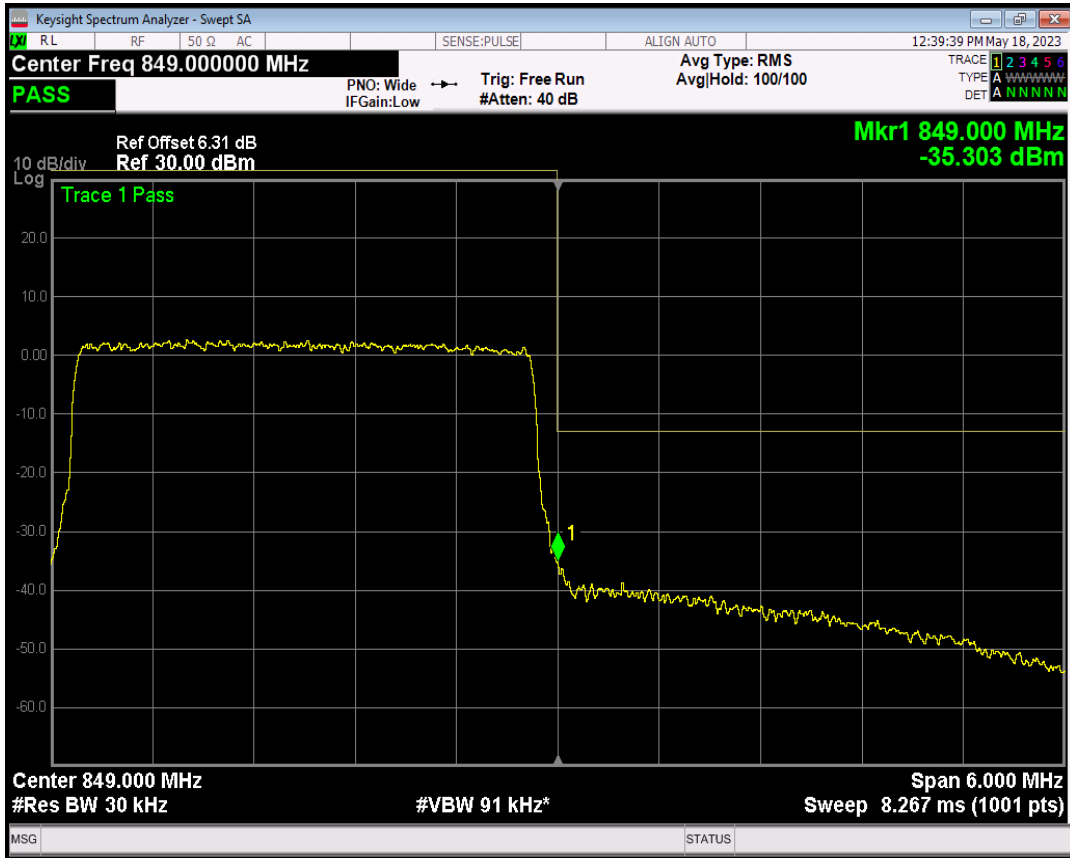

Band26(824-849) QPSK BW=3MHz Channel=27025 RB Size=15 Position=#0

Band26(824-849) 16QAM BW=3MHz Channel=27025 RB Size=1 Position=#0

Band26(824-849) 16QAM BW=3MHz Channel=27025 RB Size=1 Position=#Max

Band26(824-849) 16QAM BW=3MHz Channel=27025 RB Size=15 Position=#0