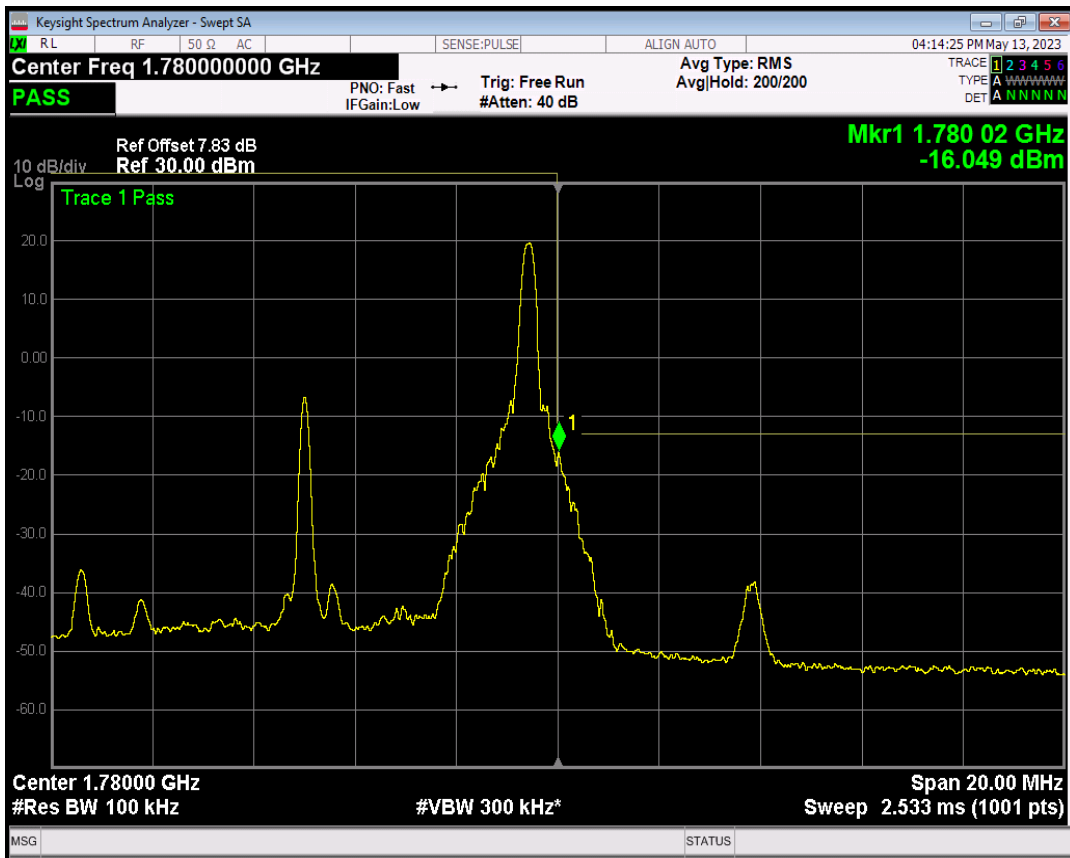

Band66 16QAM BW=10MHz Channel=132622 RB Size=1 Position=#Max

Band66 16QAM BW=10MHz Channel=132622 RB Size=50 Position=#0