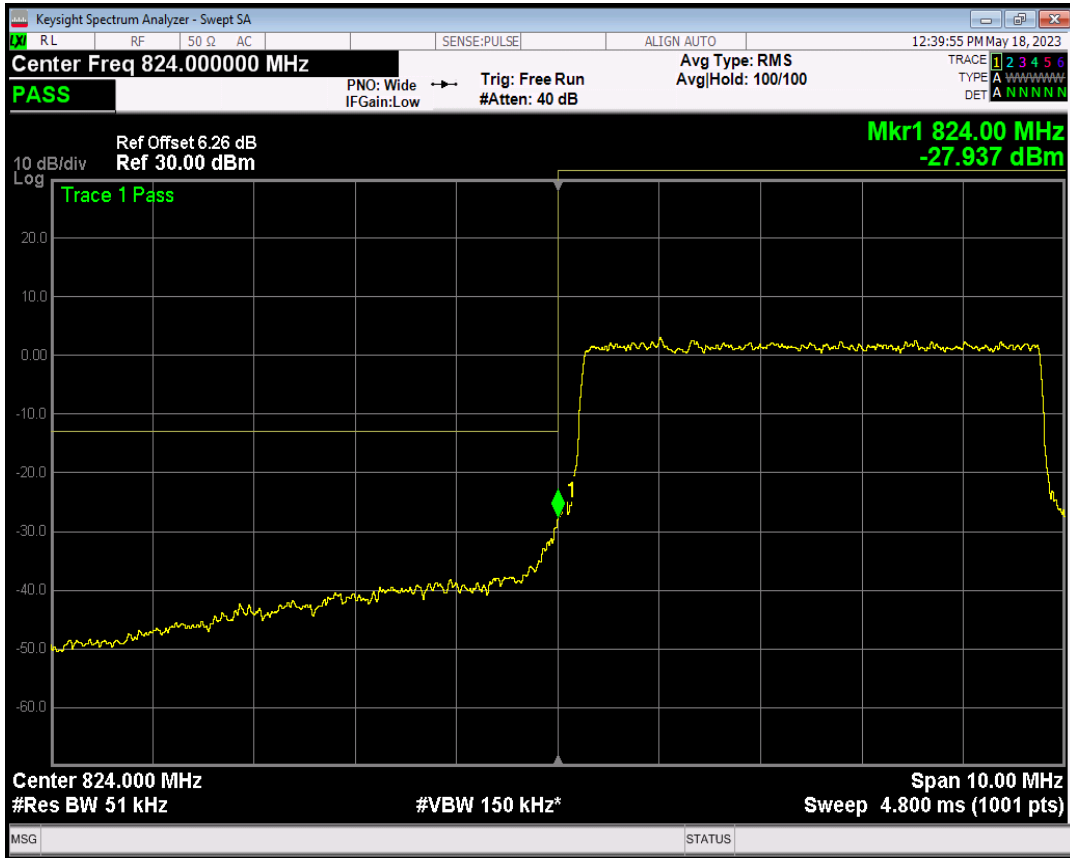

Band26(824-849) QPSK BW=5MHz Channel=26815 RB Size=1 Position=#0

Band26(824-849) QPSK BW=5MHz Channel=26815 RB Size=1 Position=#Max

Band26(824-849) QPSK BW=5MHz Channel=26815 RB Size=25 Position=#0

Band26(824-849) 16QAM BW=5MHz Channel=26815 RB Size=1 Position=#0

Band26(824-849) 16QAM BW=5MHz Channel=26815 RB Size=1 Position=#Max

Band26(824-849) 16QAM BW=5MHz Channel=26815 RB Size=25 Position=#0

Band26(824-849) QPSK BW=5MHz Channel=27015 RB Size=1 Position=#0

Band26(824-849) QPSK BW=5MHz Channel=27015 RB Size=1 Position=#Max