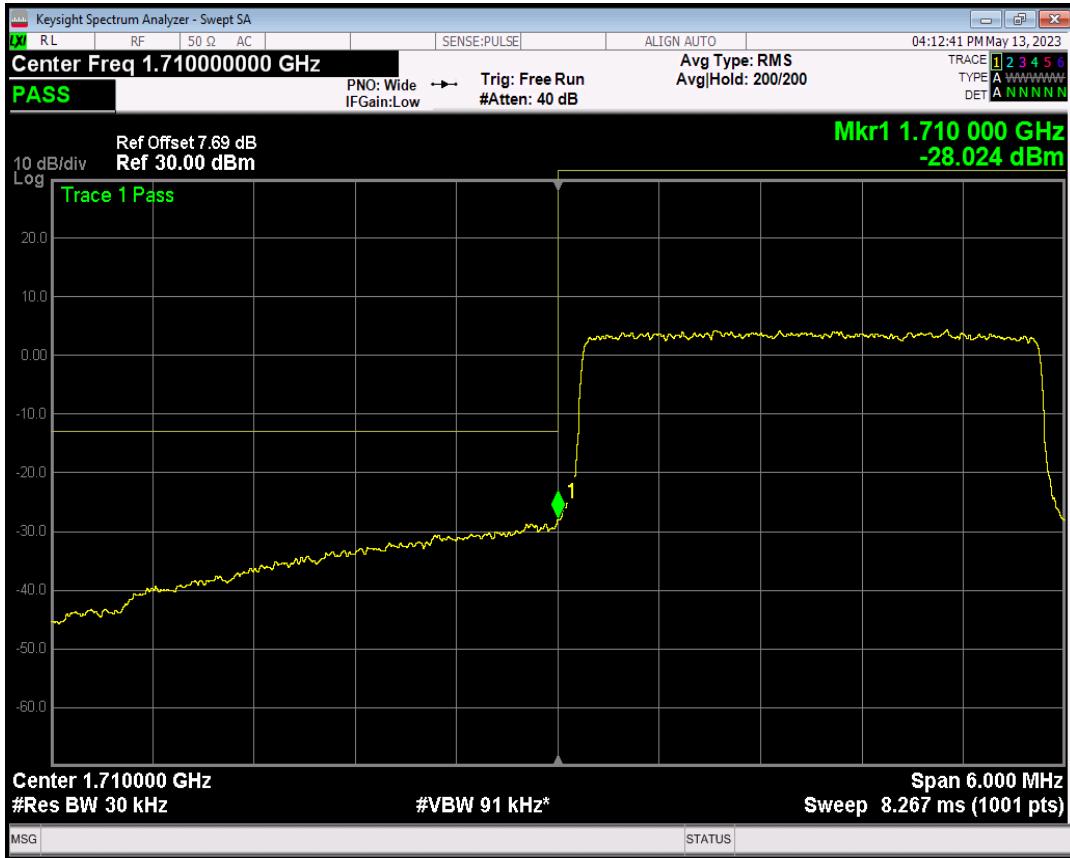

Band66 QPSK BW=3MHz Channel=131987 RB Size=15 Position=#0

Band66 16QAM BW=3MHz Channel=131987 RB Size=1 Position=#0

Band66 16QAM BW=3MHz Channel=131987 RB Size=1 Position=#Max

Band66 16QAM BW=3MHz Channel=131987 RB Size=15 Position=#0