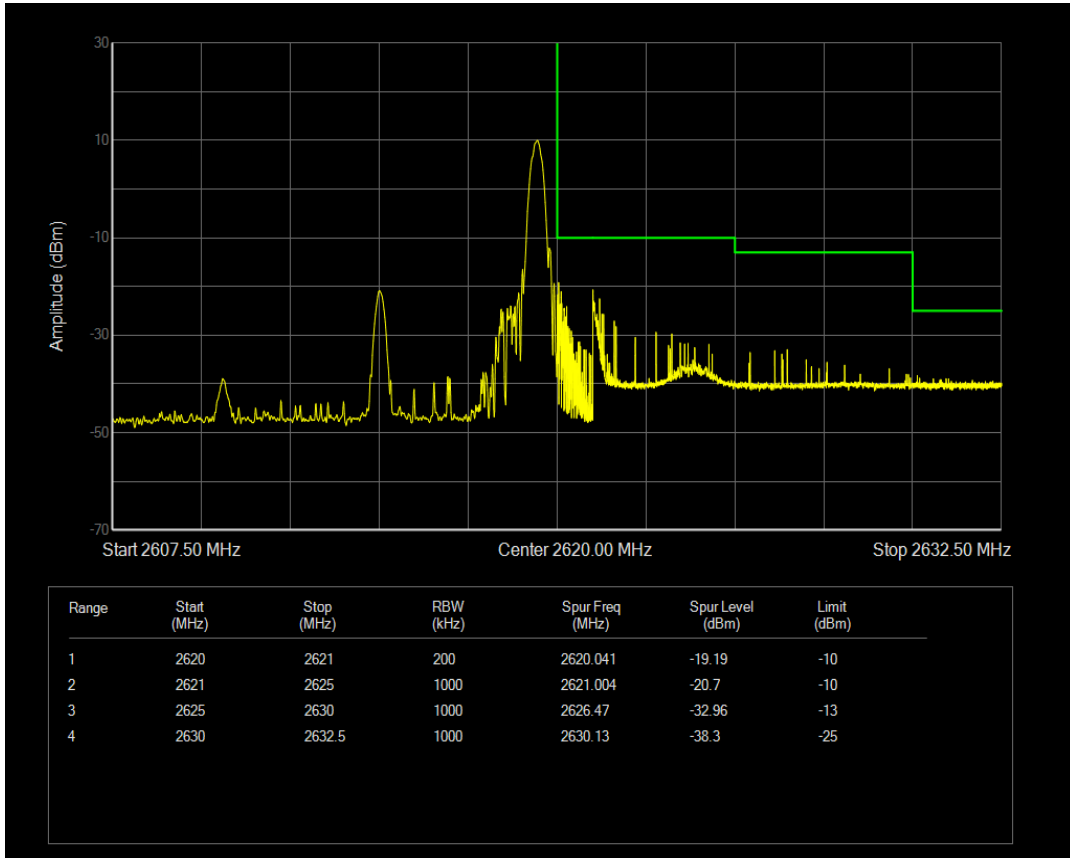

Band38 QPSK BW=10MHz Channel=38200 RB Size=1 Position=#Max

Band38 QPSK BW=10MHz Channel=38200 RB Size=50 Position=#0