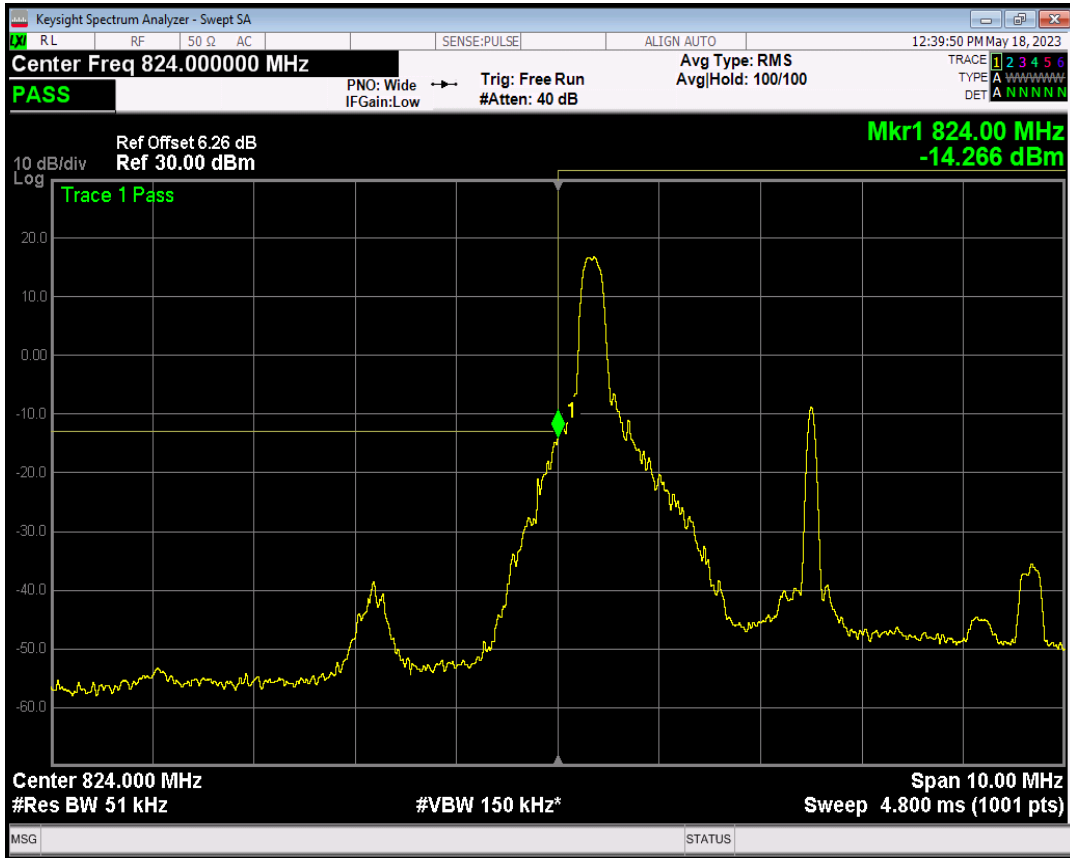

Band26(824-849) QPSK BW=5MHz Channel=26815 RB Size=1 Position=#0

Band26(824-849) QPSK BW=5MHz Channel=26815 RB Size=1 Position=#Max

Band26(824-849) QPSK BW=5MHz Channel=26815 RB Size=25 Position=#0

Band26(824-849) 16QAM BW=5MHz Channel=26815 RB Size=1 Position=#0