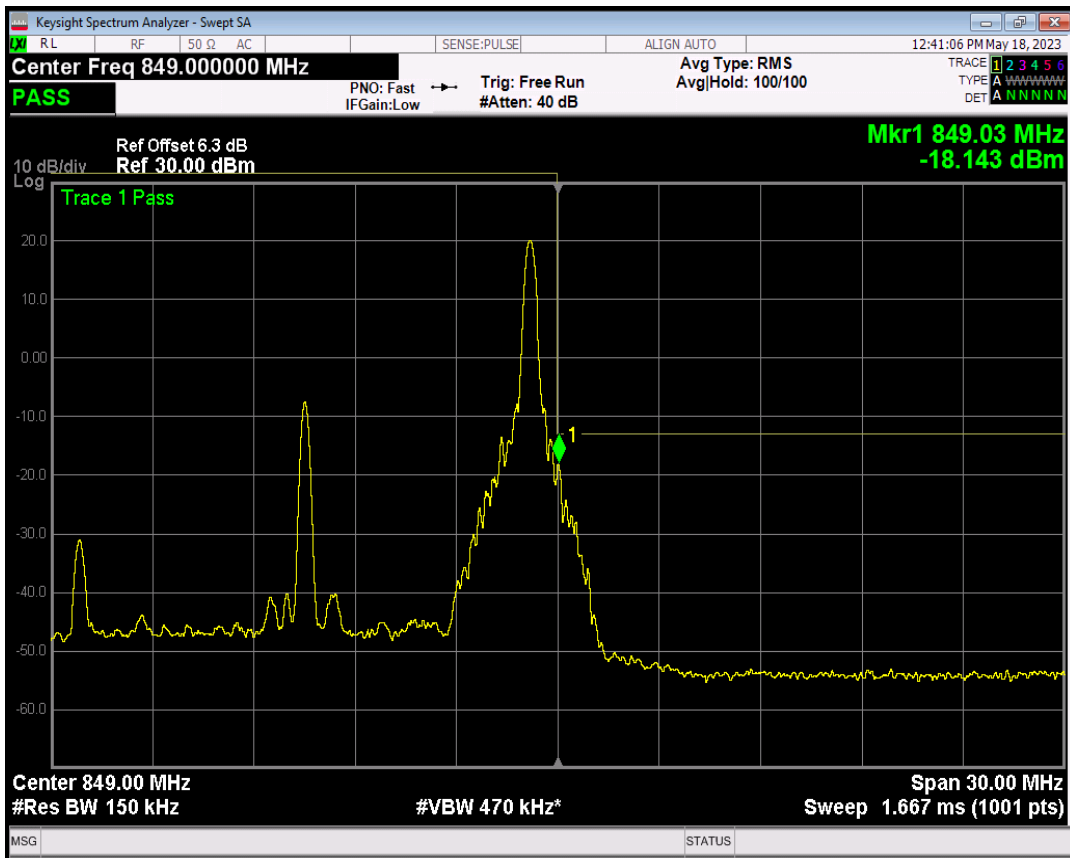

Band26(824-849) 16QAM BW=15MHz Channel=26965 RB Size=1 Position=#Max

Band26(824-849) 16QAM BW=15MHz Channel=26965 RB Size=75 Position=#0