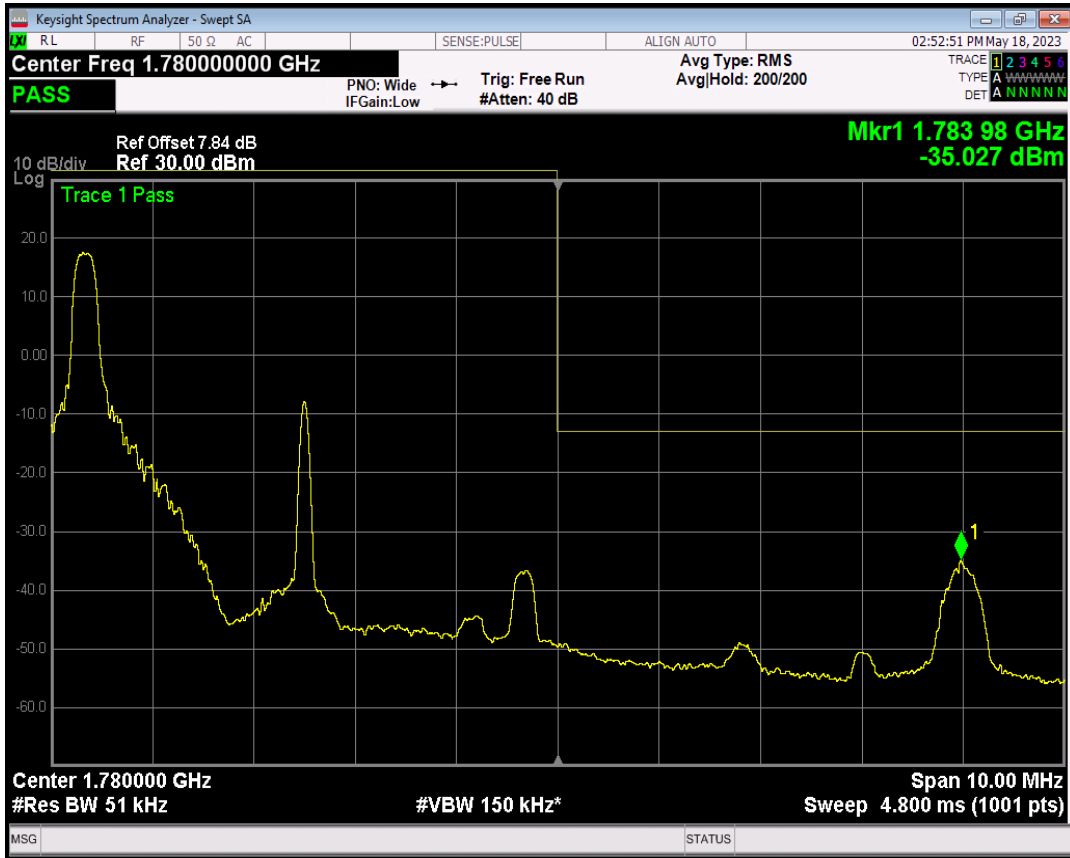

Band66 QPSK BW=5MHz Channel=132647 RB Size=1 Position=#0

Band66 QPSK BW=5MHz Channel=132647 RB Size=1 Position=#Max

Band66 QPSK BW=5MHz Channel=132647 RB Size=25 Position=#0

Band66 16QAM BW=5MHz Channel=132647 RB Size=1 Position=#0