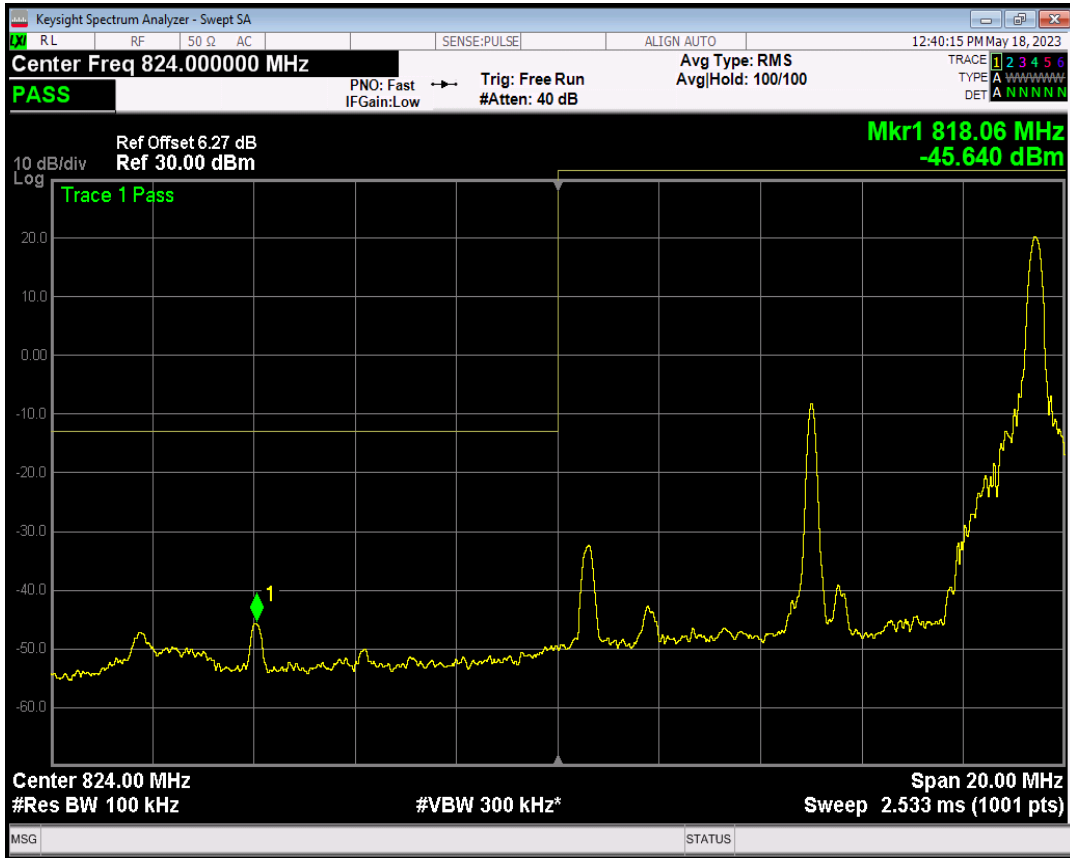

Band26(824-849) QPSK BW=10MHz Channel=26840 RB Size=1 Position=#Max

Band26(824-849) QPSK BW=10MHz Channel=26840 RB Size=50 Position=#0