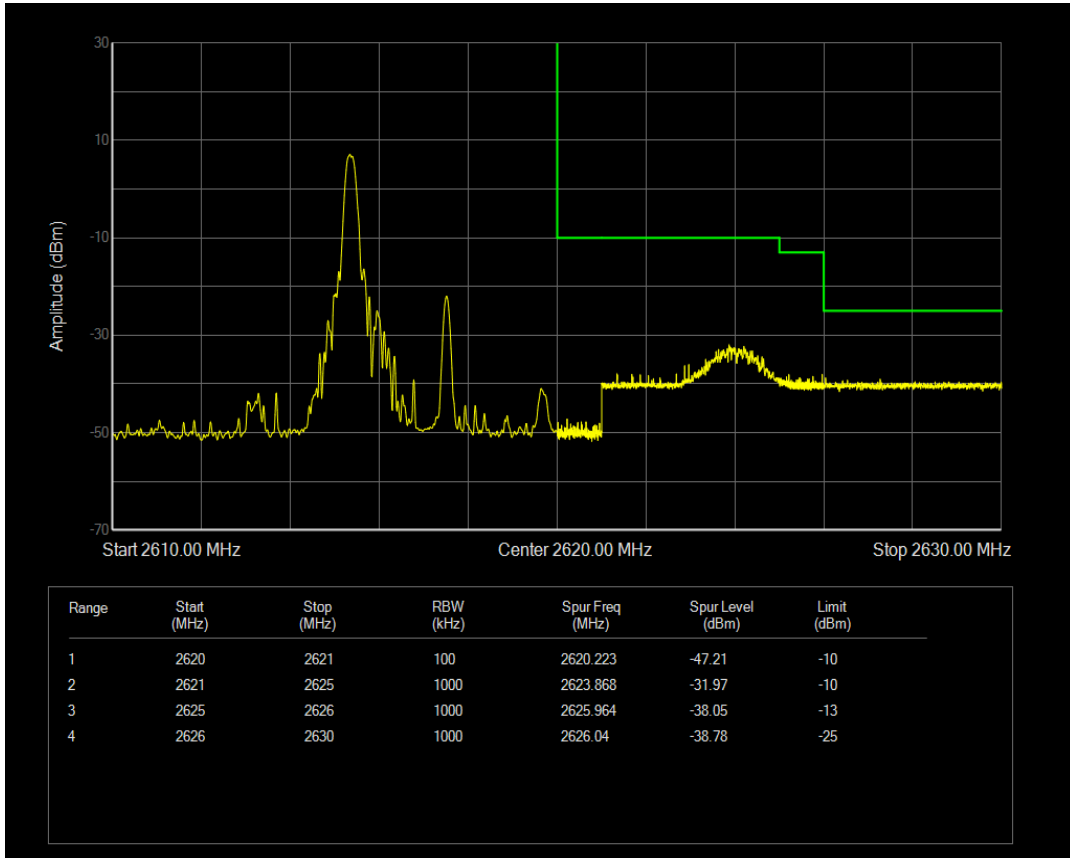

Band38 QPSK BW=5MHz Channel=38225 RB Size=1 Position=#0

Band38 QPSK BW=5MHz Channel=38225 RB Size=1 Position=#Max

Band38 QPSK BW=5MHz Channel=38225 RB Size=25 Position=#0

Band38 16QAM BW=5MHz Channel=38225 RB Size=1 Position=#0