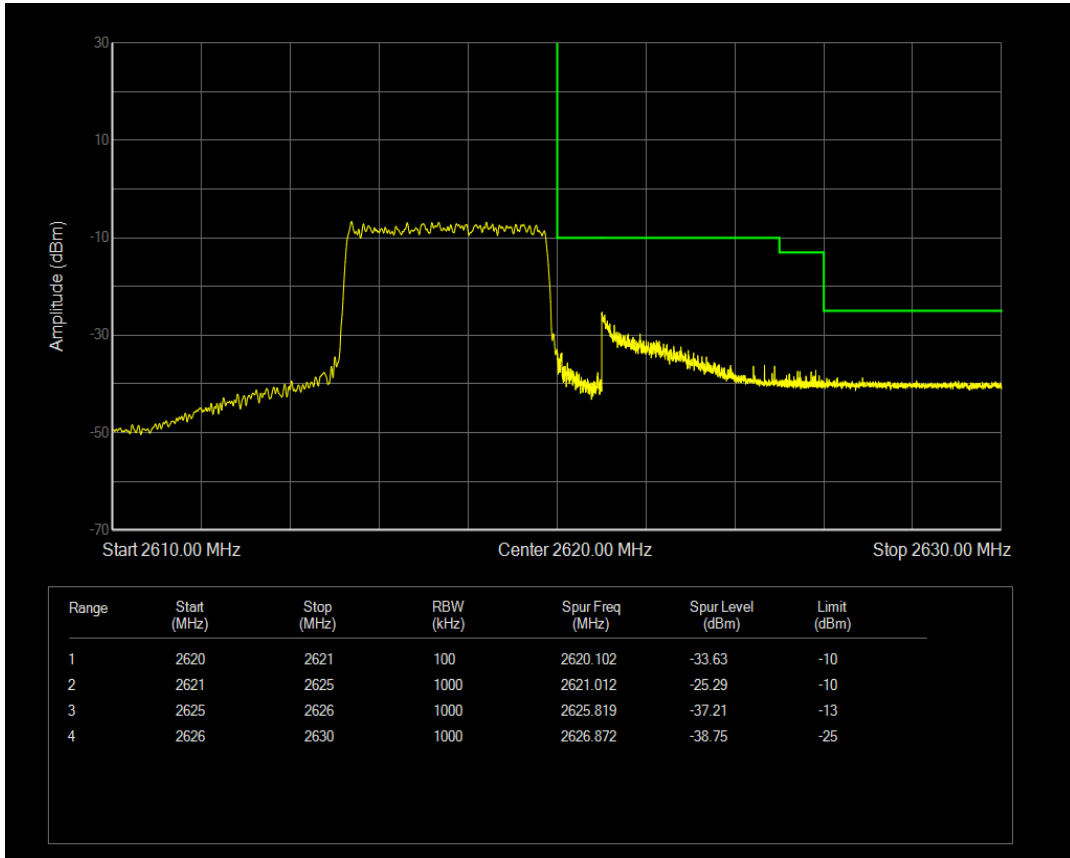

Band38 16QAM BW=5MHz Channel=38225 RB Size=25 Position=#0

Band38 QPSK BW=10MHz Channel=37800 RB Size=1 Position=#0