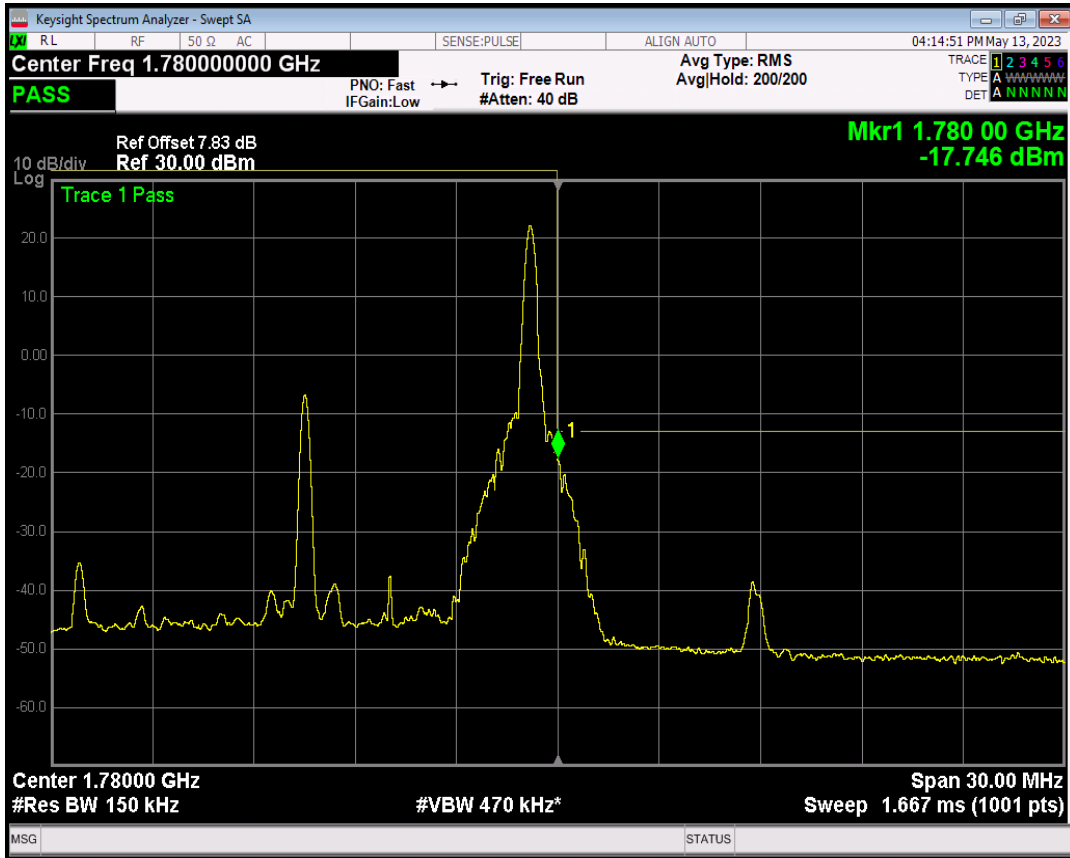

Band66 QPSK BW=15MHz Channel=132597 RB Size=1 Position=#Max

Band66 QPSK BW=15MHz Channel=132597 RB Size=75 Position=#0