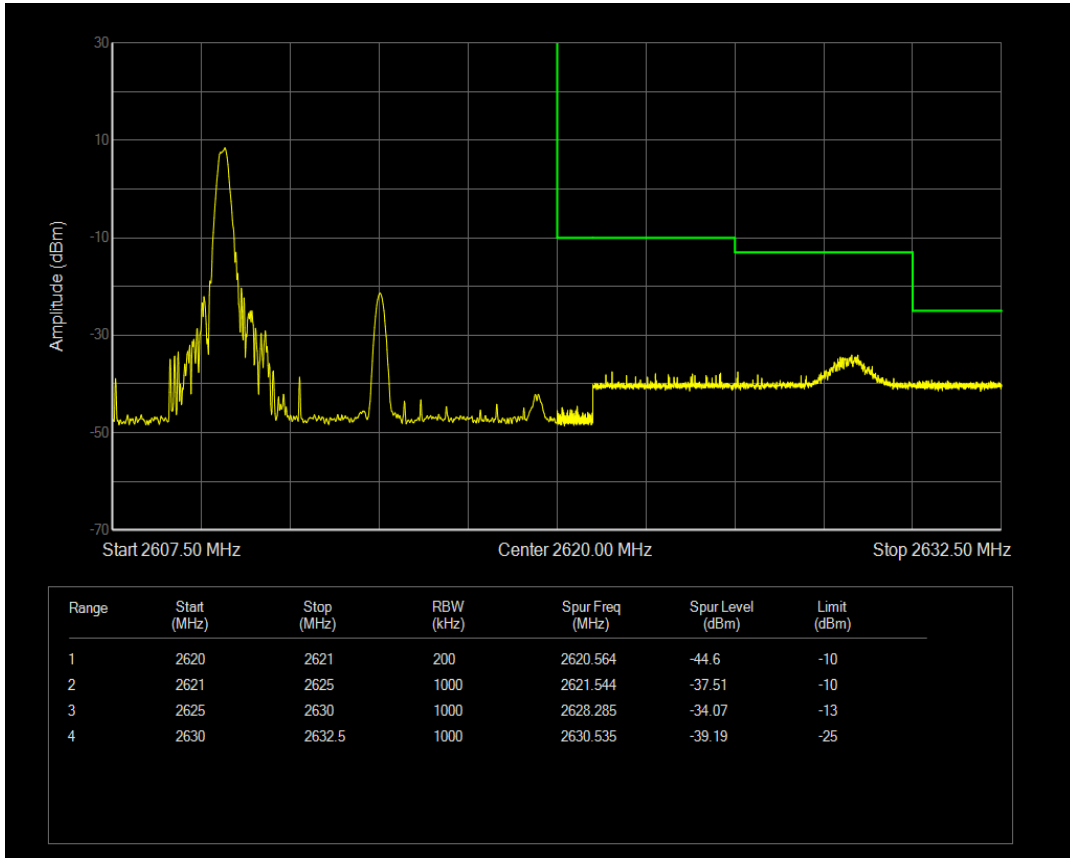

Band38 QPSK BW=10MHz Channel=38200 RB Size=1 Position=#0

Band38 QPSK BW=10MHz Channel=38200 RB Size=1 Position=#Max

Band38 QPSK BW=10MHz Channel=38200 RB Size=50 Position=#0

Band38 16QAM BW=10MHz Channel=38200 RB Size=1 Position=#0