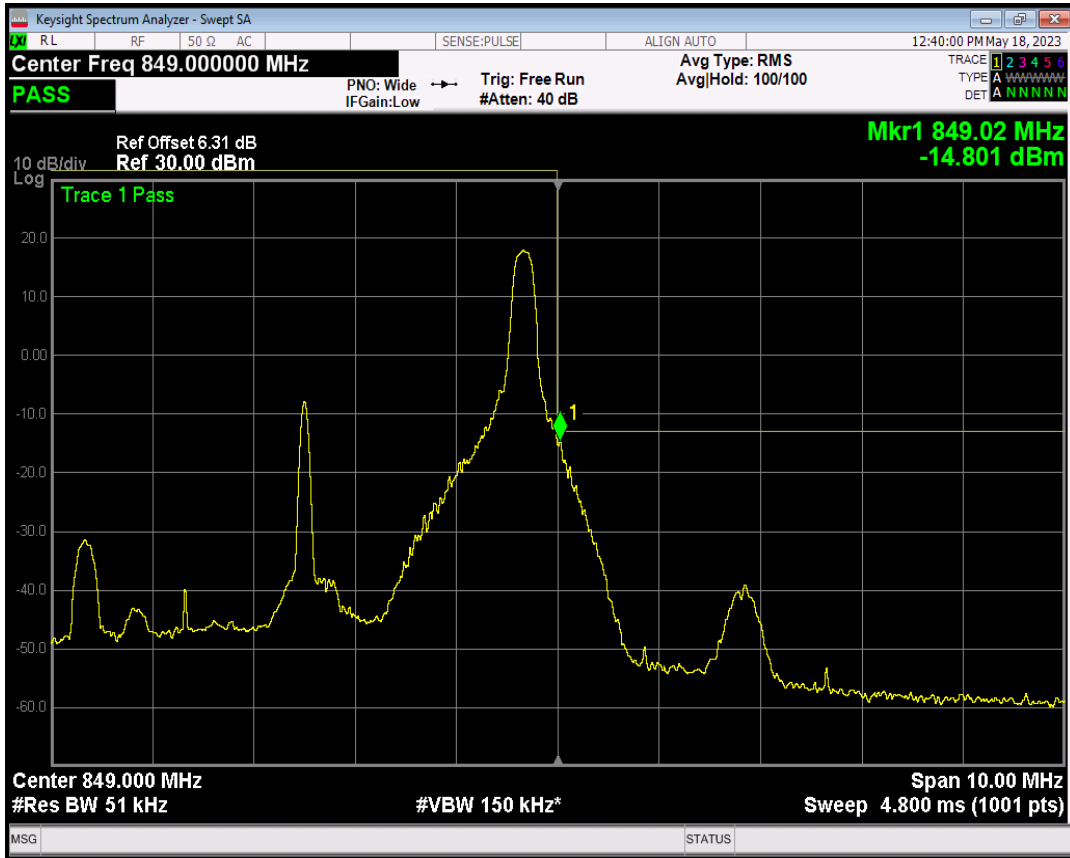

Band26(824-849) 16QAM BW=5MHz Channel=26815 RB Size=1 Position=#Max

Band26(824-849) 16QAM BW=5MHz Channel=26815 RB Size=25 Position=#0

Band26(824-849) QPSK BW=5MHz Channel=27015 RB Size=1 Position=#0

Band26(824-849) QPSK BW=5MHz Channel=27015 RB Size=1 Position=#Max