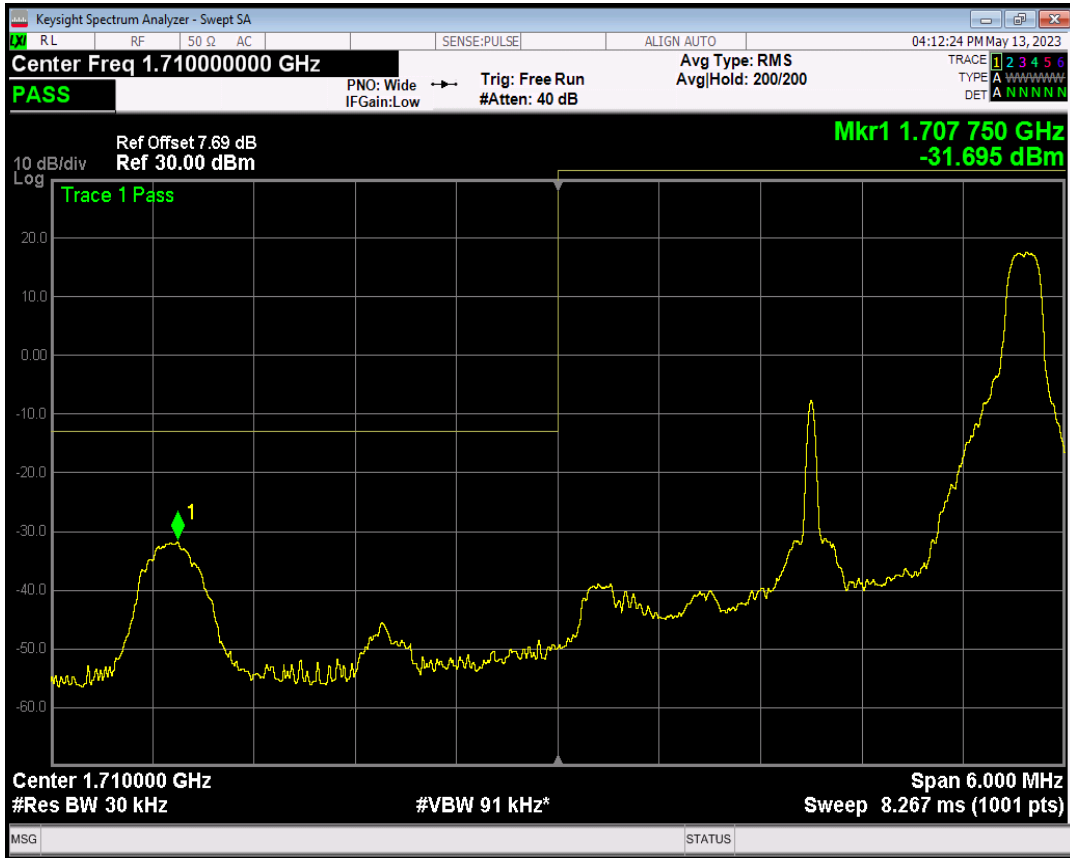

Band66 16QAM BW=1.4MHz Channel=132665 RB Size=1 Position=#Max

Band66 16QAM BW=1.4MHz Channel=132665 RB Size=6 Position=#0

Band66 QPSK BW=3MHz Channel=131987 RB Size=1 Position=#0

Band66 QPSK BW=3MHz Channel=131987 RB Size=1 Position=#Max