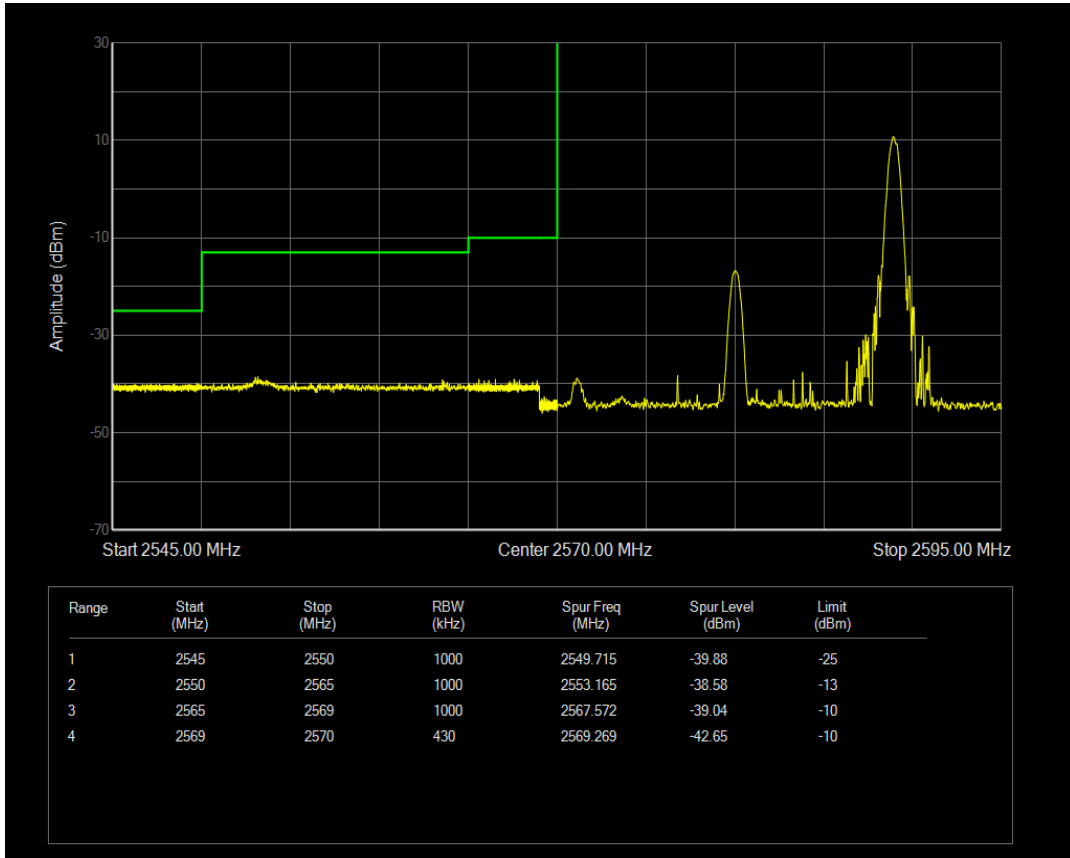

Band38 16QAM BW=15MHz Channel=38175 RB Size=1 Position=#Max

Band38 16QAM BW=15MHz Channel=38175 RB Size=75 Position=#0

Band38 QPSK BW=20MHz Channel=37850 RB Size=1 Position=#0

Band38 QPSK BW=20MHz Channel=37850 RB Size=1 Position=#Max