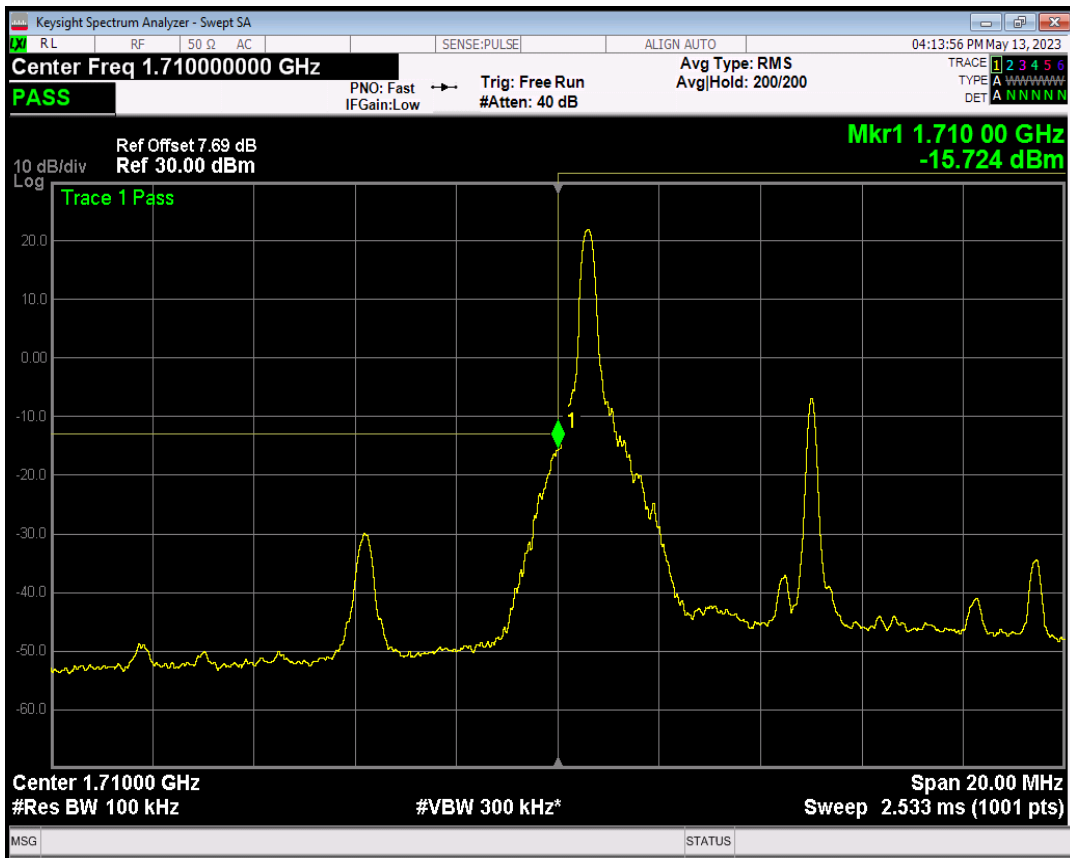

Band66 QPSK BW=10MHz Channel=132022 RB Size=1 Position=#0

Band66 QPSK BW=10MHz Channel=132022 RB Size=1 Position=#Max