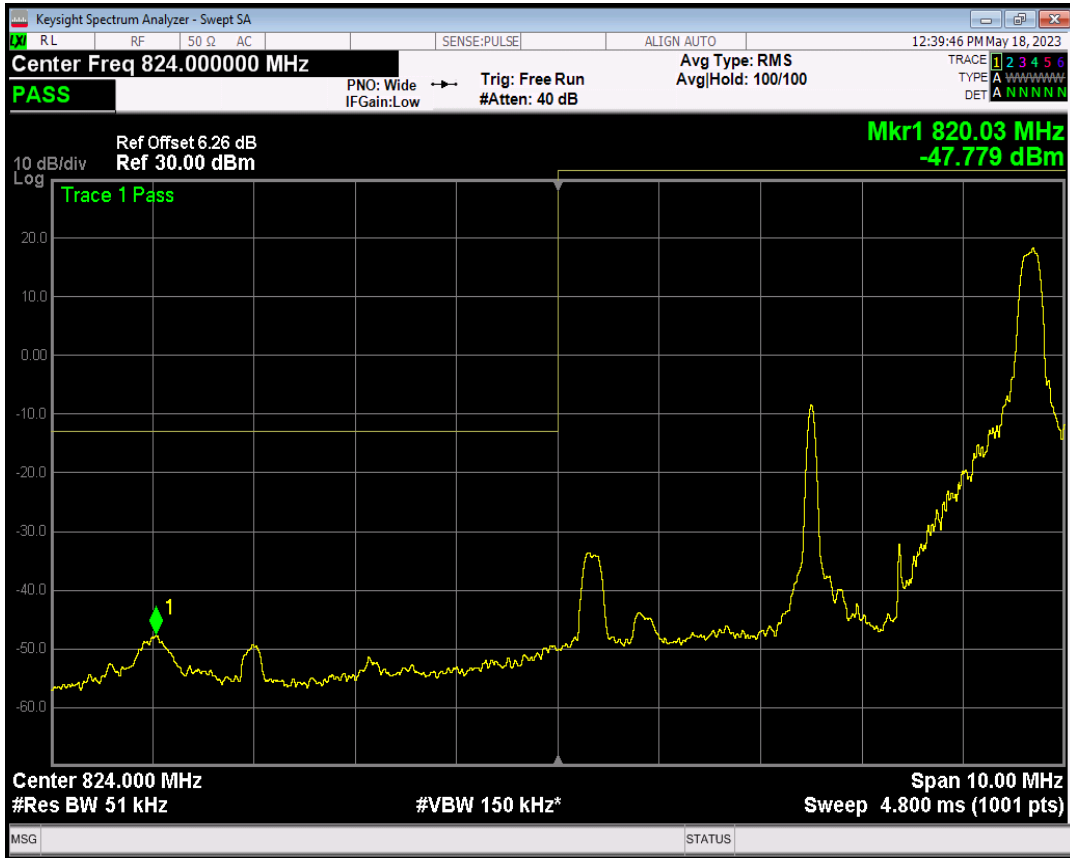

Band26(824-849) QPSK BW=5MHz Channel=26815 RB Size=1 Position=#Max

Band26(824-849) QPSK BW=5MHz Channel=26815 RB Size=25 Position=#0