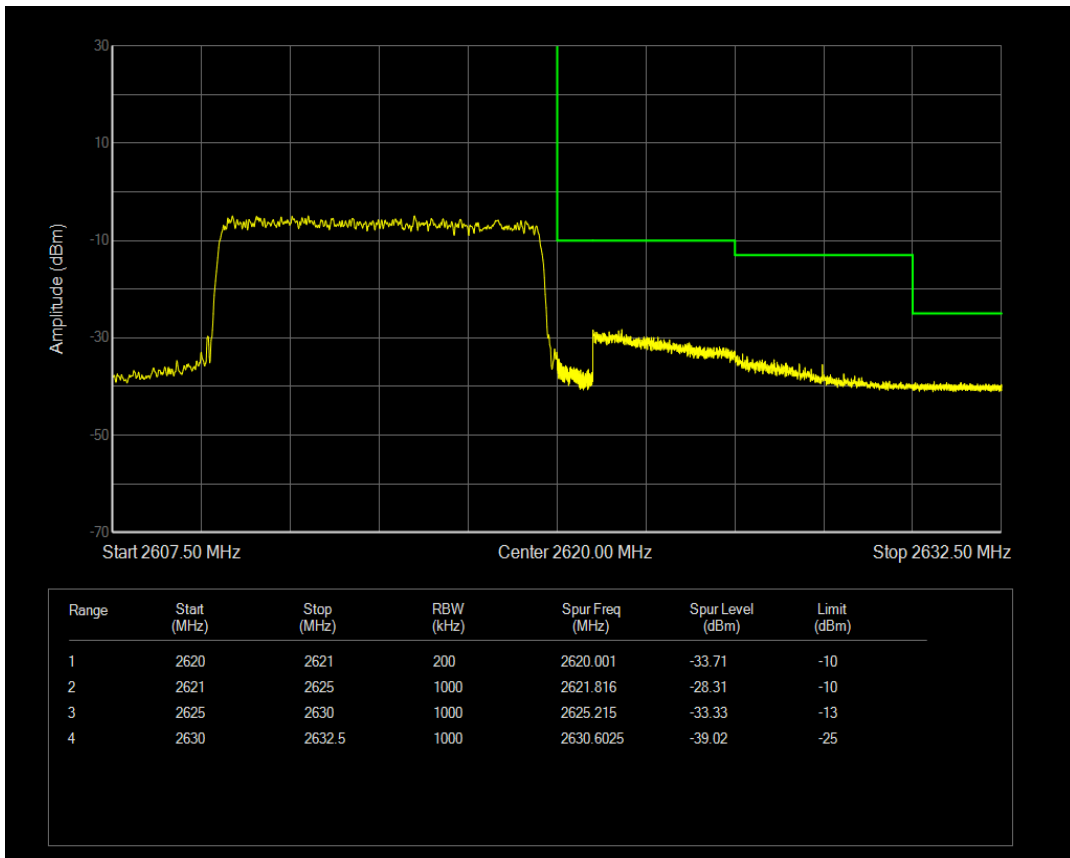

Band38 QPSK BW=10MHz Channel=38200 RB Size=50 Position=#0

Band38 16QAM BW=10MHz Channel=38200 RB Size=1 Position=#0