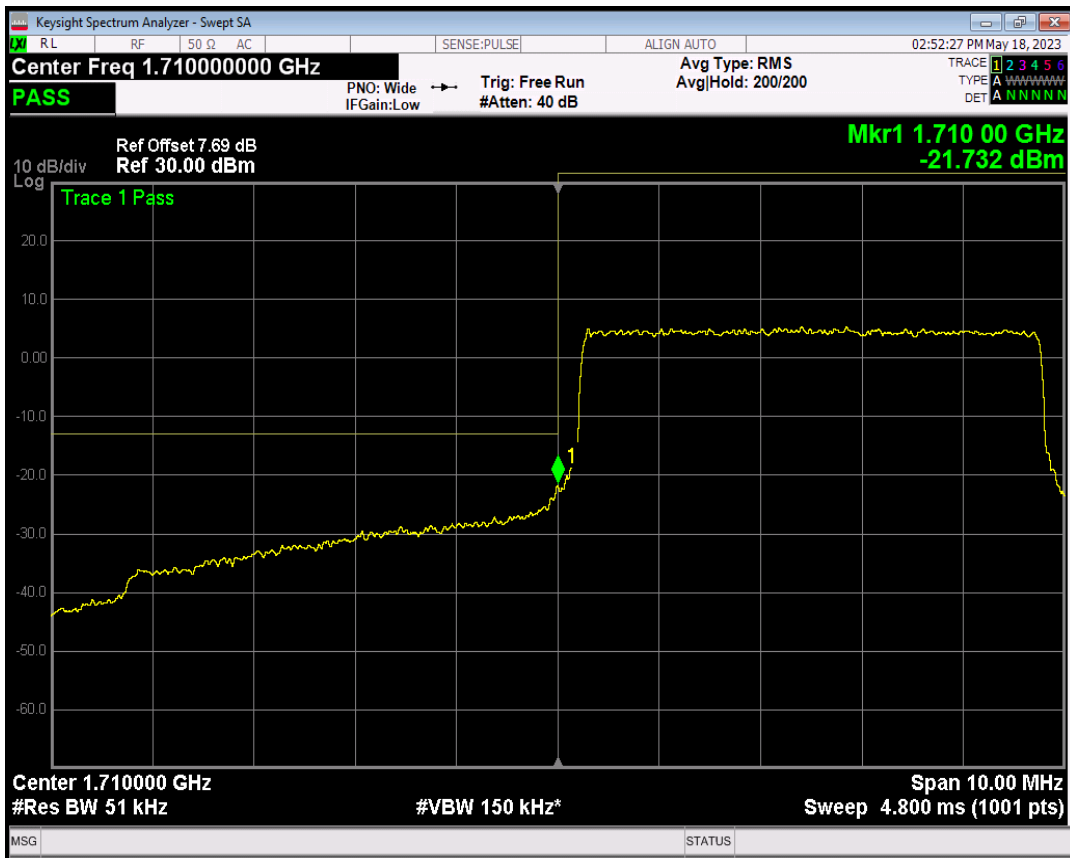

Band66 QPSK BW=5MHz Channel=131997 RB Size=25 Position=#0

Band66 16QAM BW=5MHz Channel=131997 RB Size=1 Position=#0