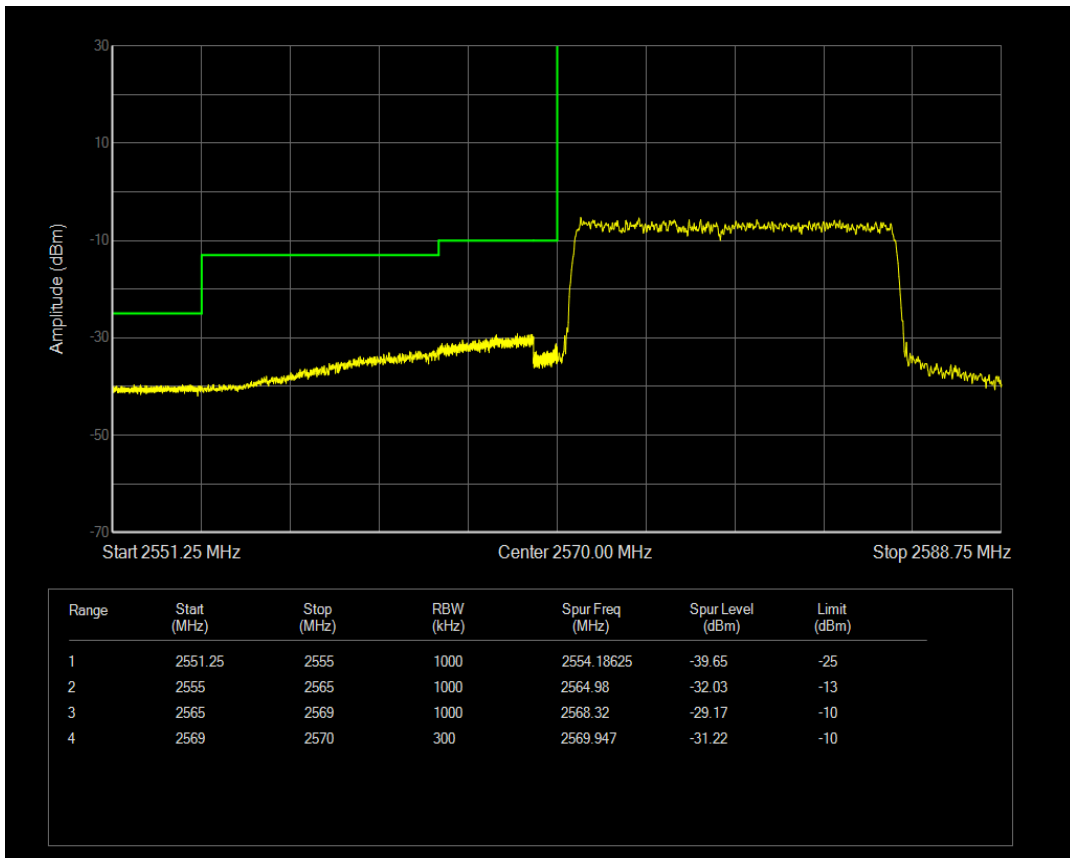

Band38 QPSK BW=15MHz Channel=37825 RB Size=75 Position=#0

Band38 16QAM BW=15MHz Channel=37825 RB Size=1 Position=#0