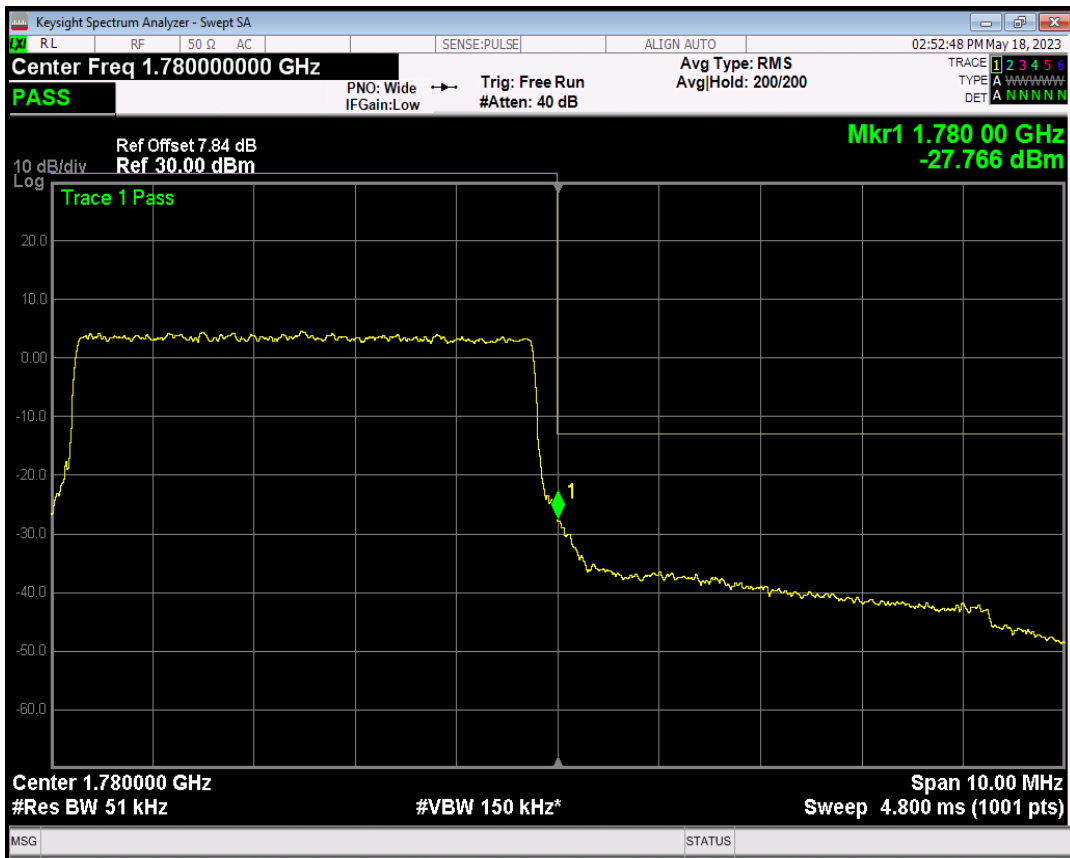

Band66 QPSK BW=5MHz Channel=132647 RB Size=1 Position=#0

Band66 QPSK BW=5MHz Channel=132647 RB Size=1 Position=#Max

Band66 QPSK BW=5MHz Channel=132647 RB Size=25 Position=#0

Band66 16QAM BW=5MHz Channel=132647 RB Size=1 Position=#0