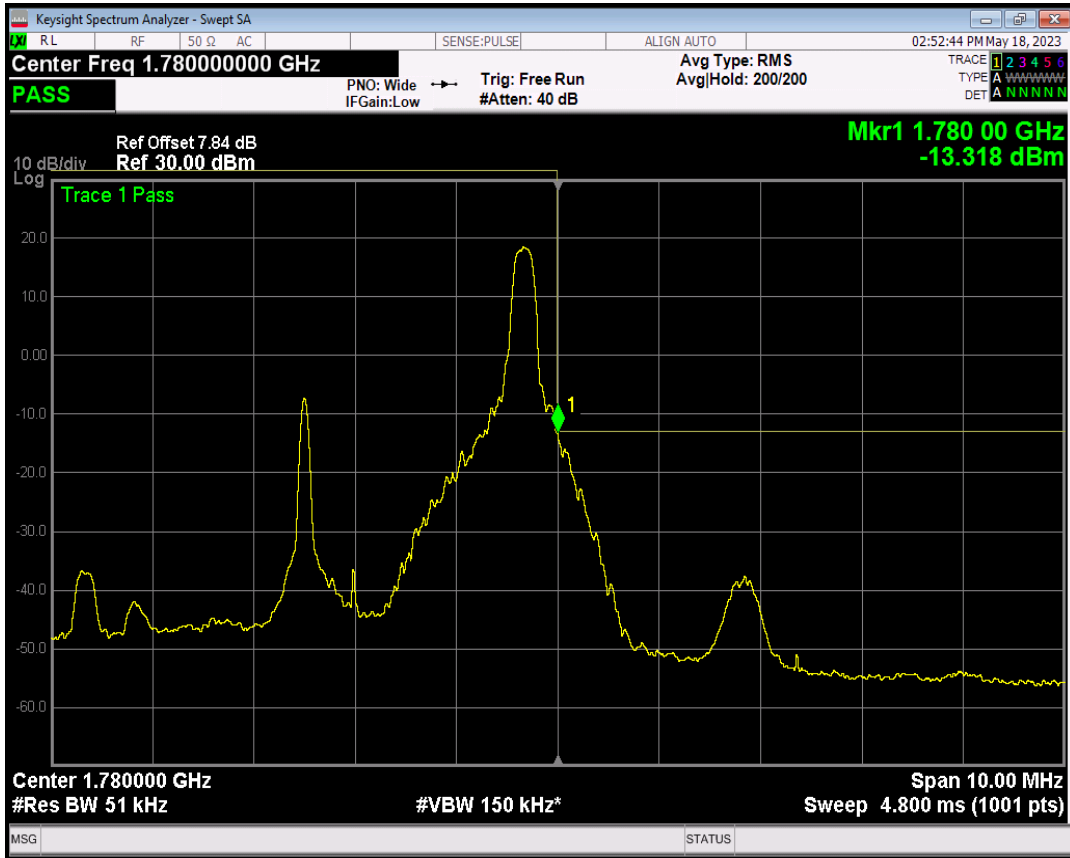

Band66 QPSK BW=5MHz Channel=132647 RB Size=1 Position=#Max

Band66 QPSK BW=5MHz Channel=132647 RB Size=25 Position=#0