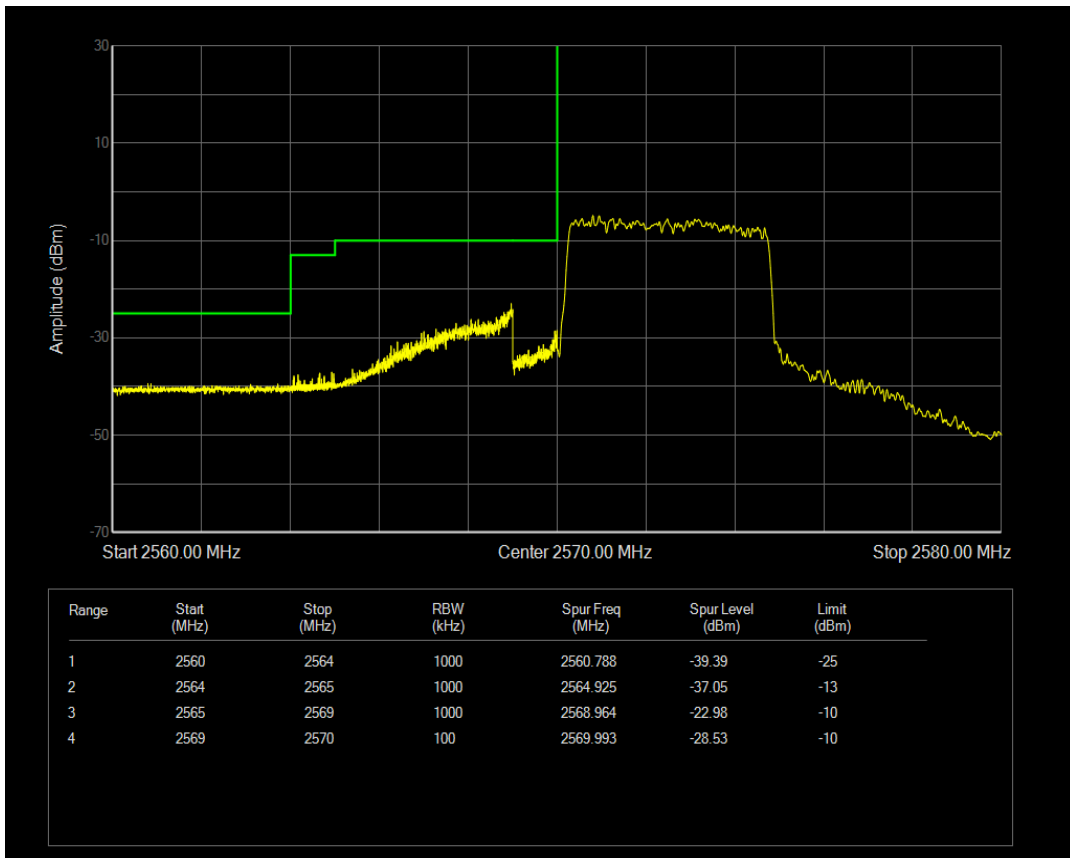

Band38 QPSK BW=5MHz Channel=37775 RB Size=25 Position=#0

Band38 16QAM BW=5MHz Channel=37775 RB Size=1 Position=#0