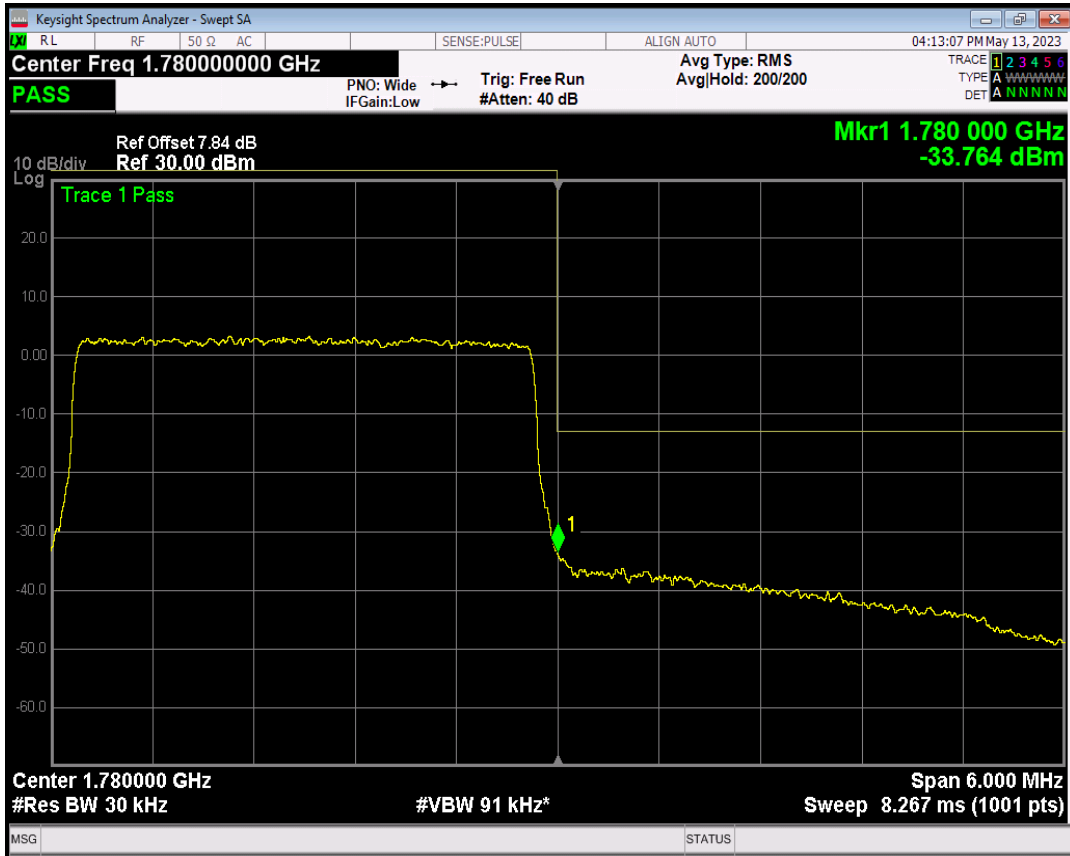

Band66 16QAM BW=3MHz Channel=132657 RB Size=15 Position=#0

Band66 QPSK BW=5MHz Channel=131997 RB Size=1 Position=#0