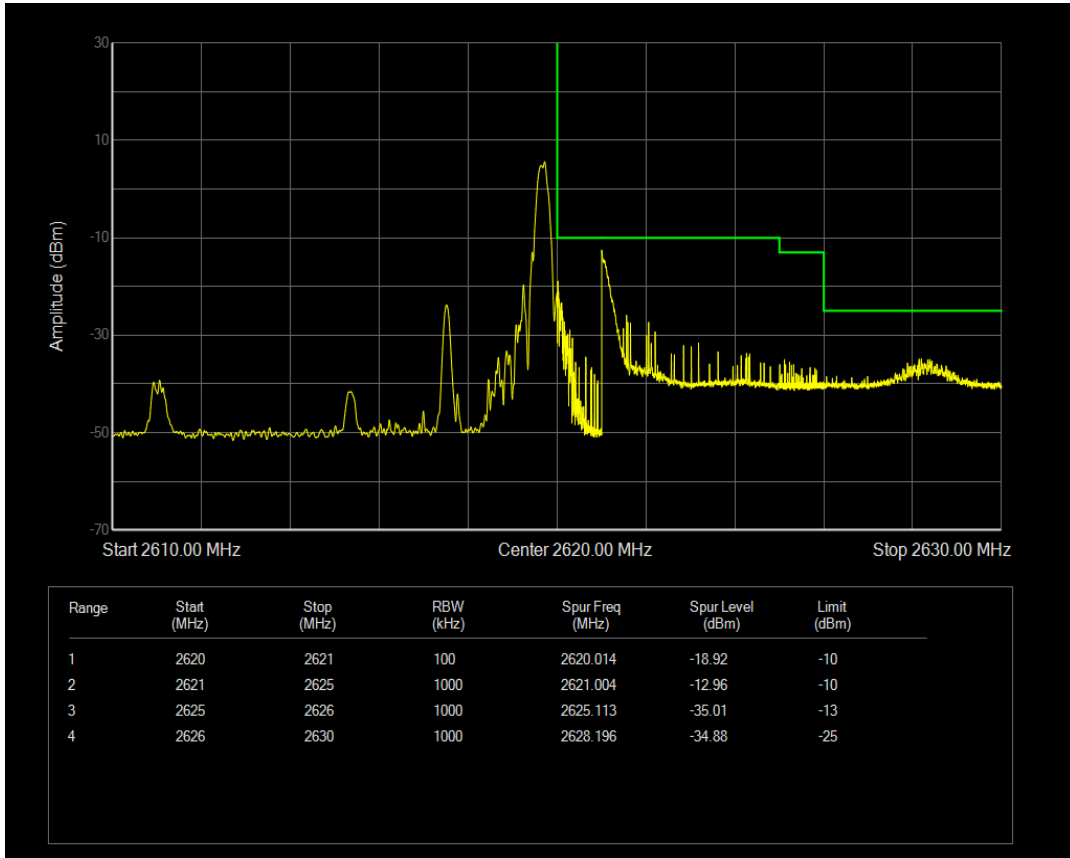

Band38 QPSK BW=5MHz Channel=38225 RB Size=1 Position=#Max

Band38 QPSK BW=5MHz Channel=38225 RB Size=25 Position=#0