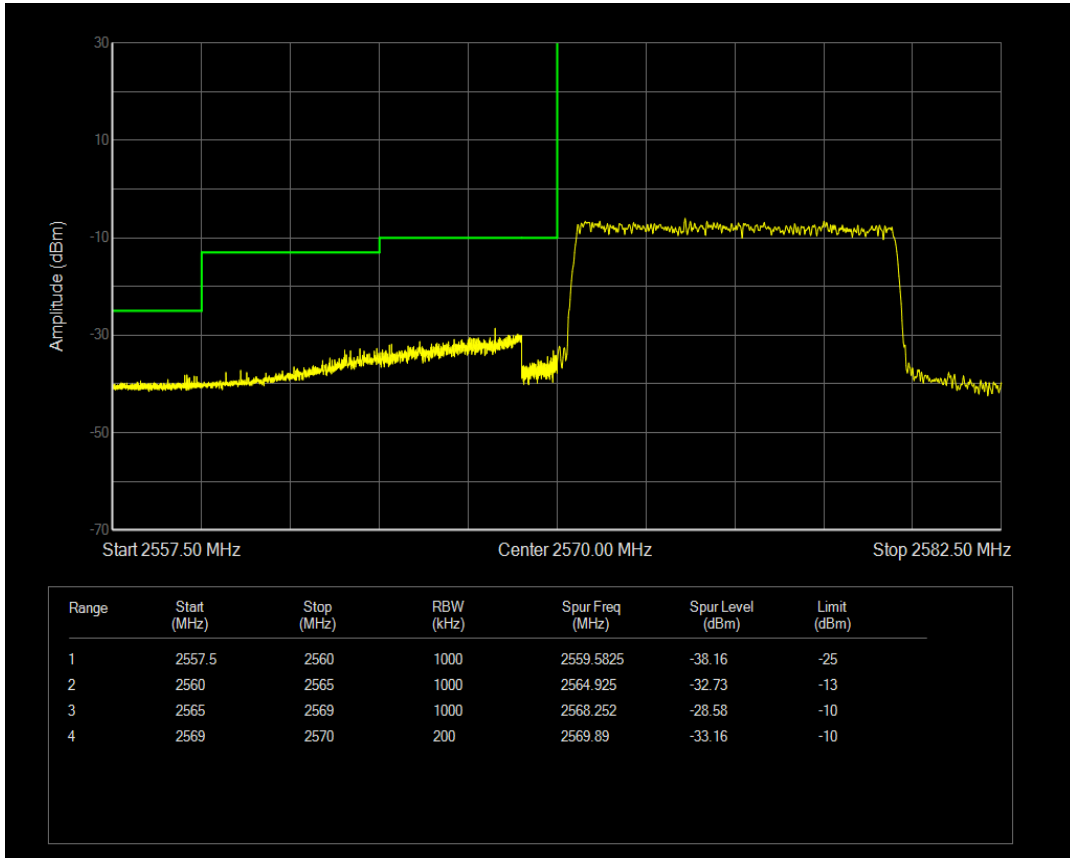

Band38 QPSK BW=10MHz Channel=37800 RB Size=50 Position=#0

Band38 16QAM BW=10MHz Channel=37800 RB Size=1 Position=#0

Band38 16QAM BW=10MHz Channel=37800 RB Size=1 Position=#Max

Band38 16QAM BW=10MHz Channel=37800 RB Size=50 Position=#0