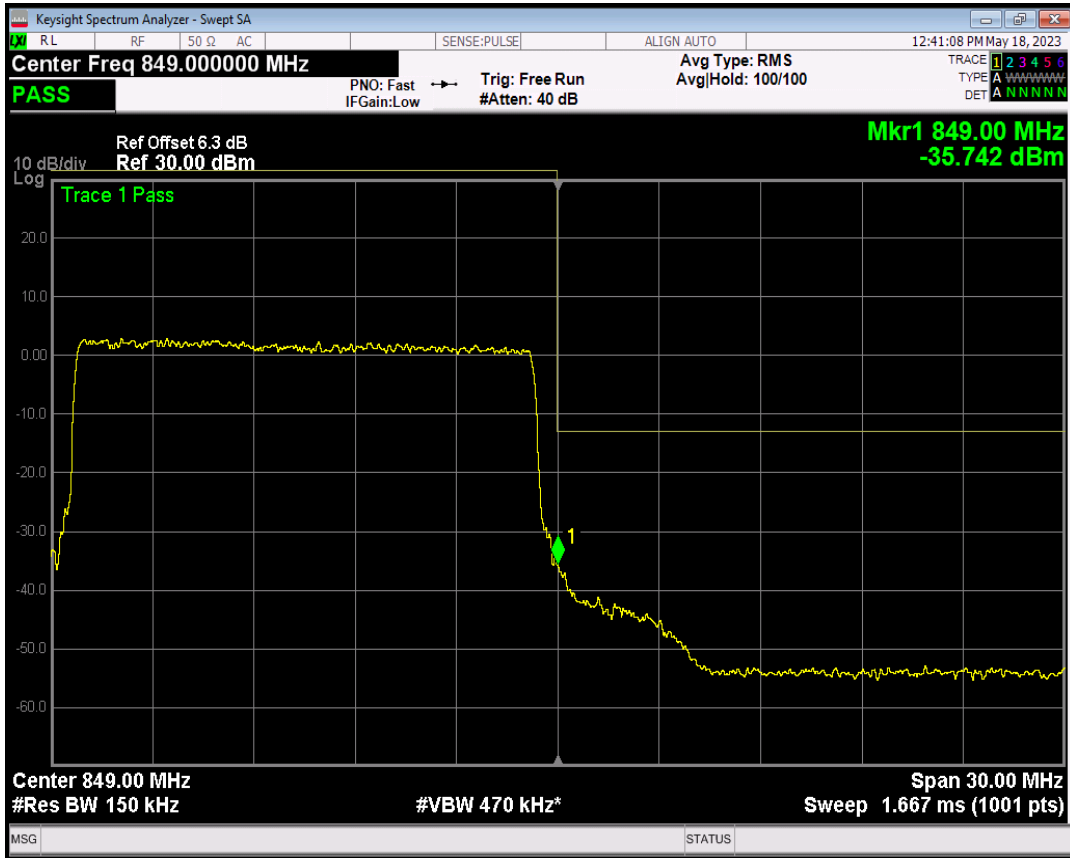

Band26(824-849) 16QAM BW=15MHz Channel=26965 RB Size=75 Position=#0

Band38 QPSK BW=5MHz Channel=37775 RB Size=1 Position=#0