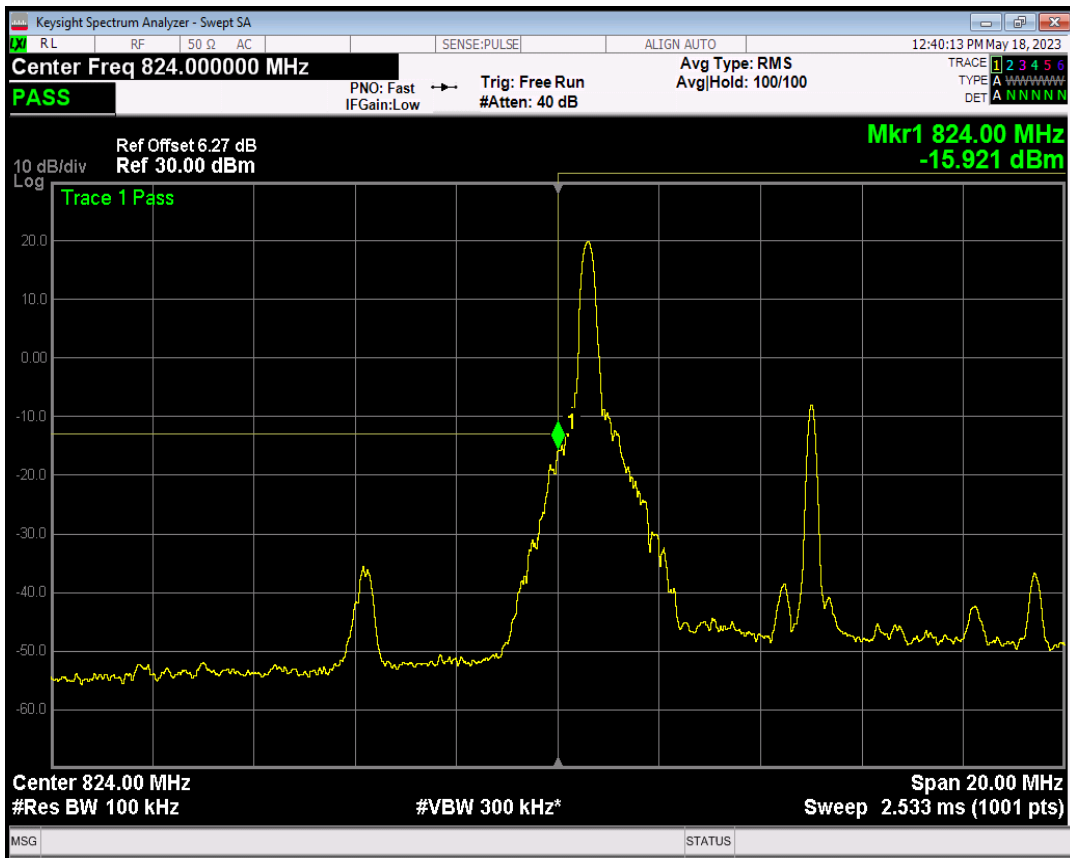

Band26(824-849) QPSK BW=10MHz Channel=26840 RB Size=1 Position=#0

Band26(824-849) QPSK BW=10MHz Channel=26840 RB Size=1 Position=#Max