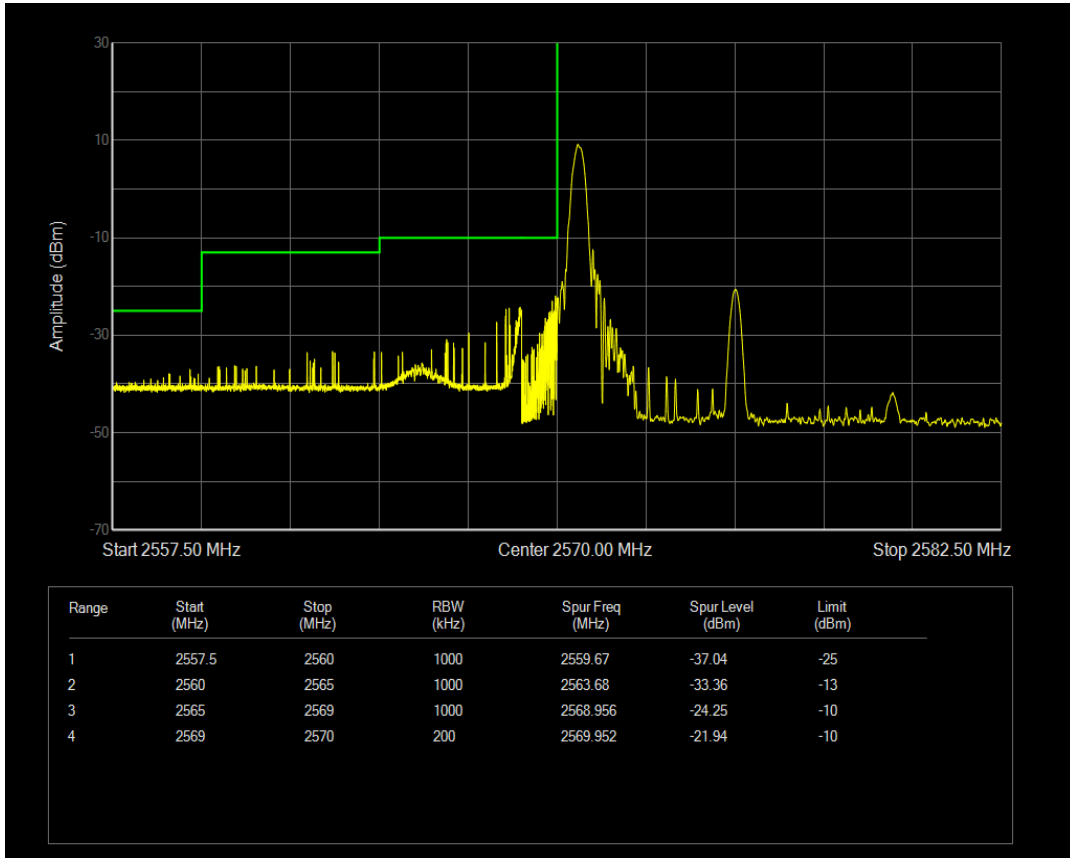

Band38 16QAM BW=10MHz Channel=37800 RB Size=1 Position=#0

Band38 16QAM BW=10MHz Channel=37800 RB Size=1 Position=#Max