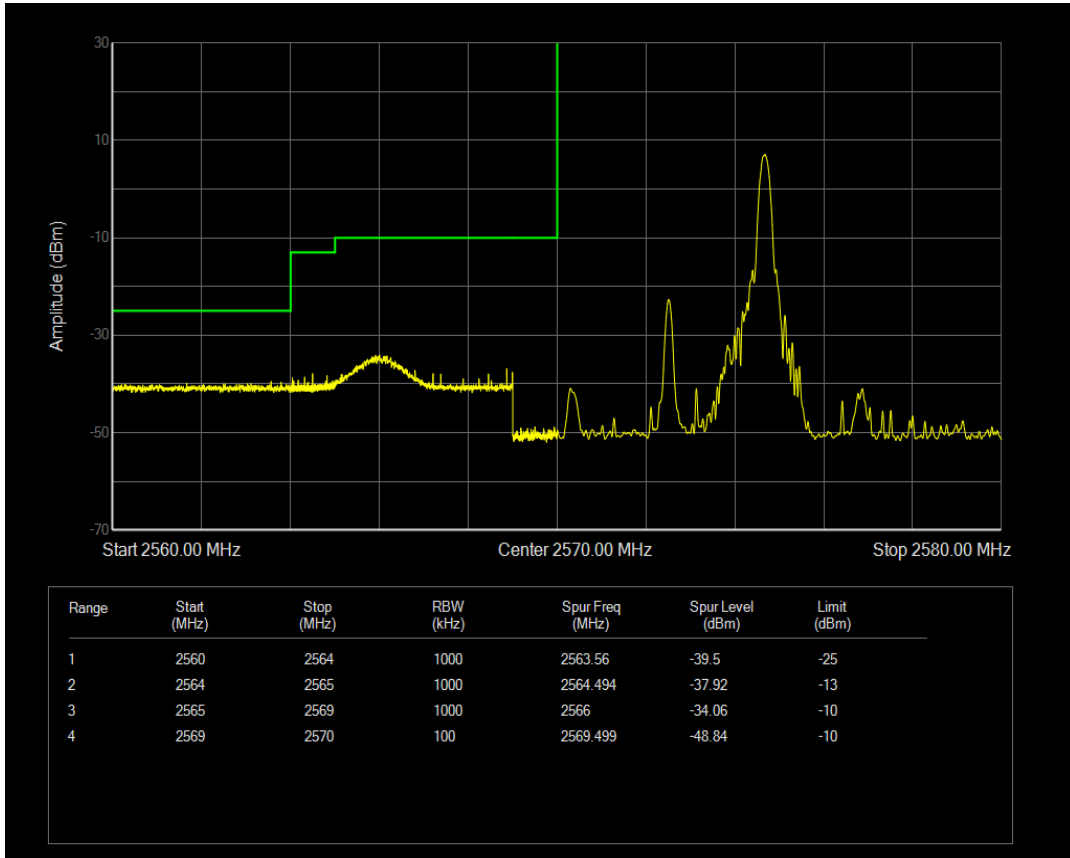

Band26(824-849) 16QAM BW=15MHz Channel=26965 RB Size=1 Position=#Max

Band26(824-849) 16QAM BW=15MHz Channel=26965 RB Size=75 Position=#0

Band38 QPSK BW=5MHz Channel=37775 RB Size=1 Position=#0

Band38 QPSK BW=5MHz Channel=37775 RB Size=1 Position=#Max