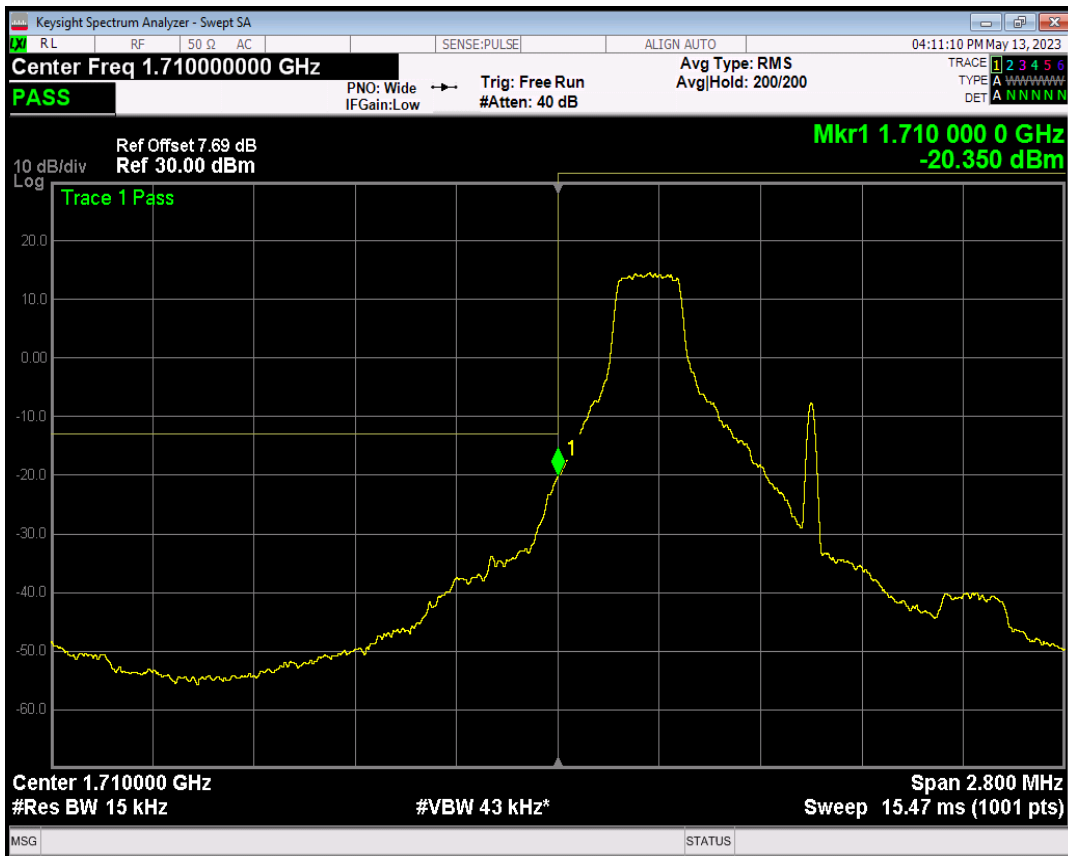

Band38 16QAM BW=20MHz Channel=38150 RB Size=1 Position=#Max

Band38 16QAM BW=20MHz Channel=38150 RB Size=100 Position=#0

Band66 QPSK BW=1.4MHz Channel=131979 RB Size=1 Position=#0

Band66 QPSK BW=1.4MHz Channel=131979 RB Size=1 Position=#Max