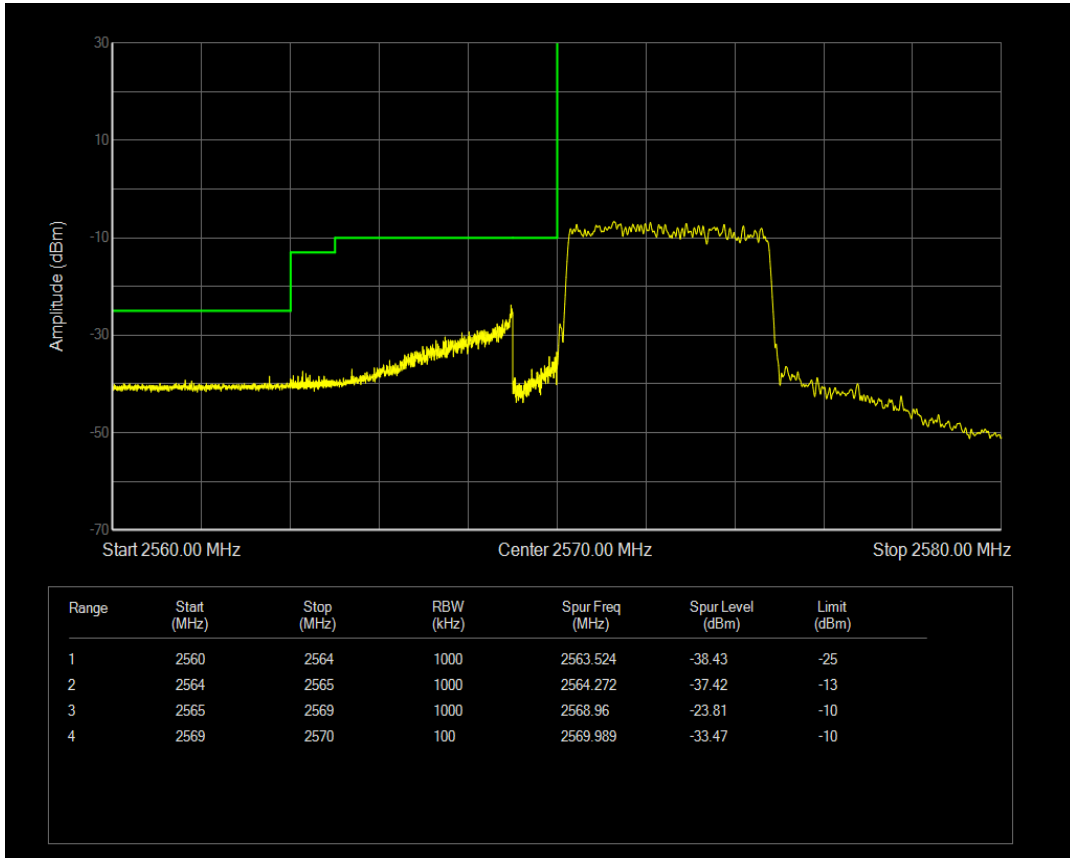

Band38 QPSK BW=5MHz Channel=37775 RB Size=25 Position=#0

Band38 16QAM BW=5MHz Channel=37775 RB Size=1 Position=#0

Band38 16QAM BW=5MHz Channel=37775 RB Size=1 Position=#Max

Band38 16QAM BW=5MHz Channel=37775 RB Size=25 Position=#0