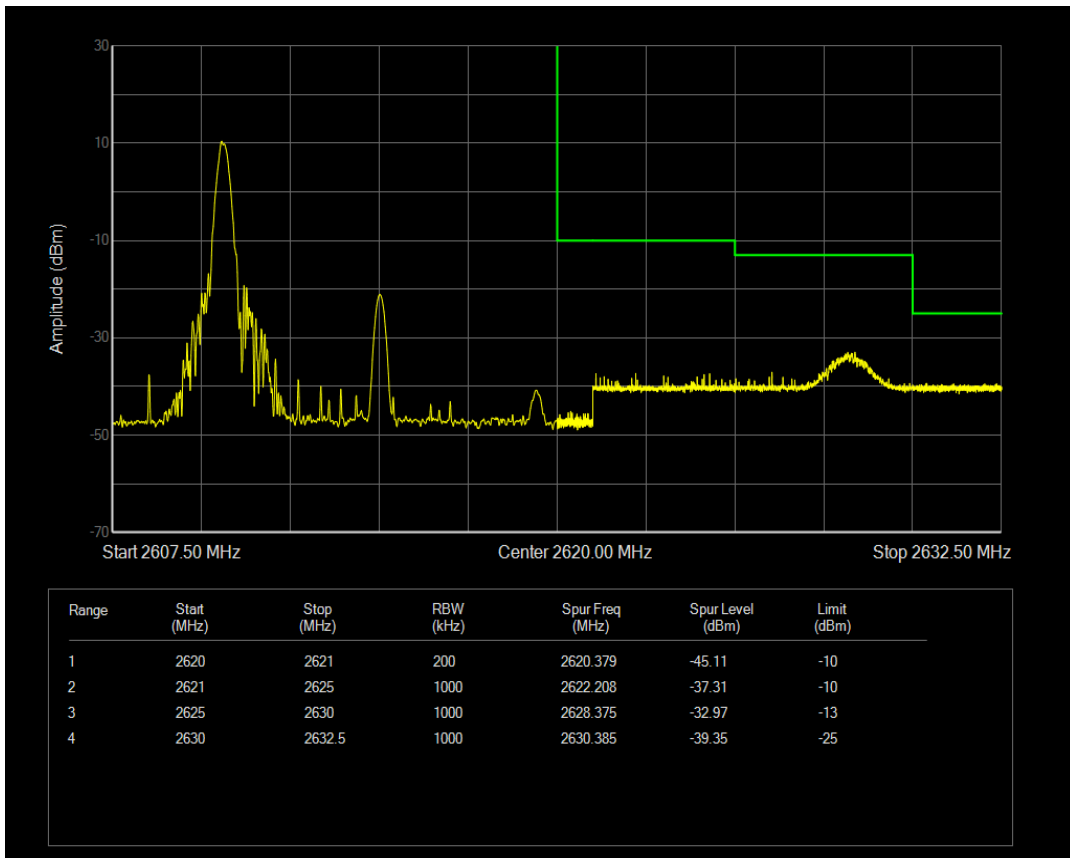

Band38 QPSK BW=10MHz Channel=38200 RB Size=1 Position=#0

Band38 QPSK BW=10MHz Channel=38200 RB Size=1 Position=#Max