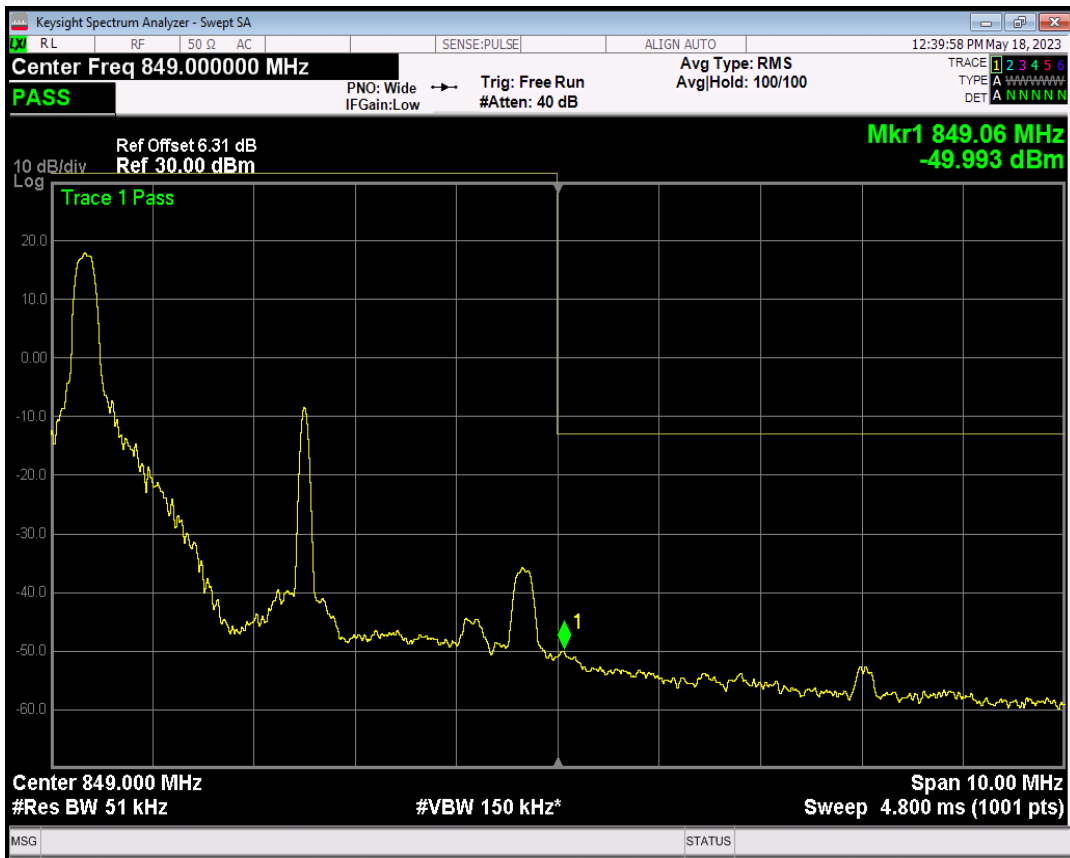

Band26(824-849) QPSK BW=5MHz Channel=27015 RB Size=1 Position=#0

Band26(824-849) QPSK BW=5MHz Channel=27015 RB Size=1 Position=#Max