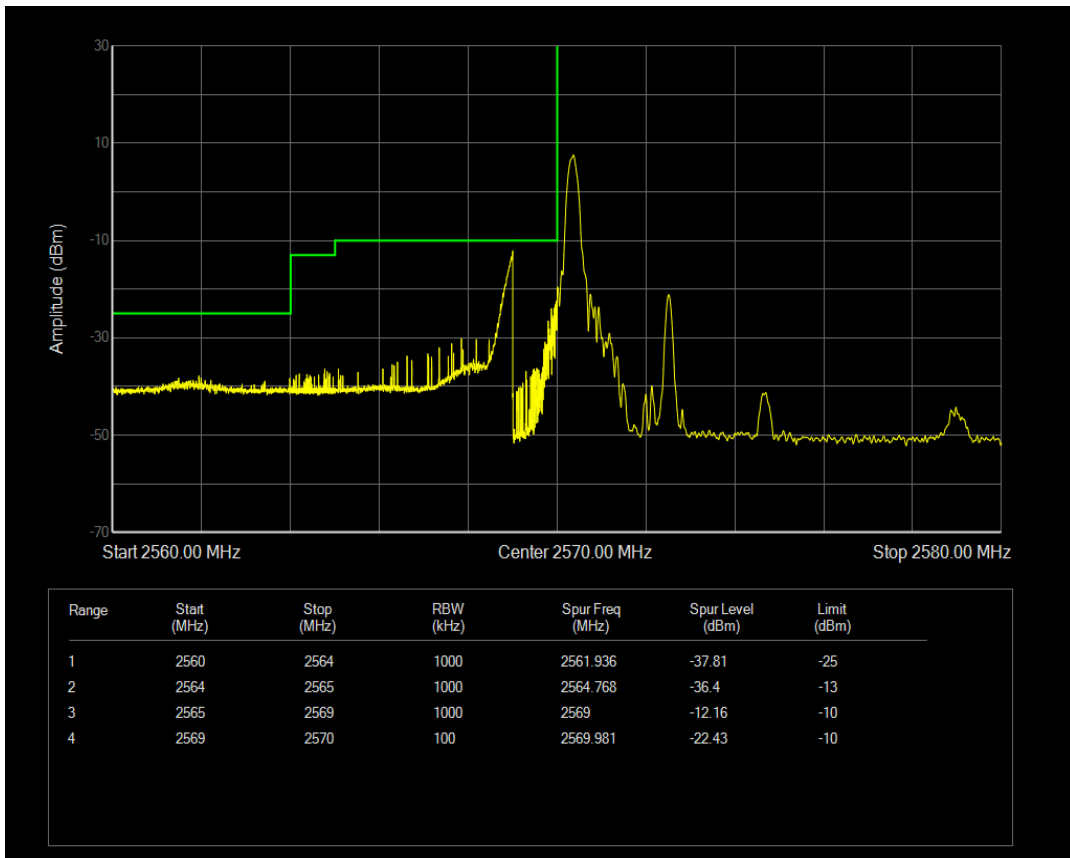

Band26(824-849) 16QAM BW=15MHz Channel=26965 RB Size=1 Position=#Max

Band26(824-849) 16QAM BW=15MHz Channel=26965 RB Size=75 Position=#0

Band38 QPSK BW=5MHz Channel=37775 RB Size=1 Position=#0

Band38 QPSK BW=5MHz Channel=37775 RB Size=1 Position=#Max