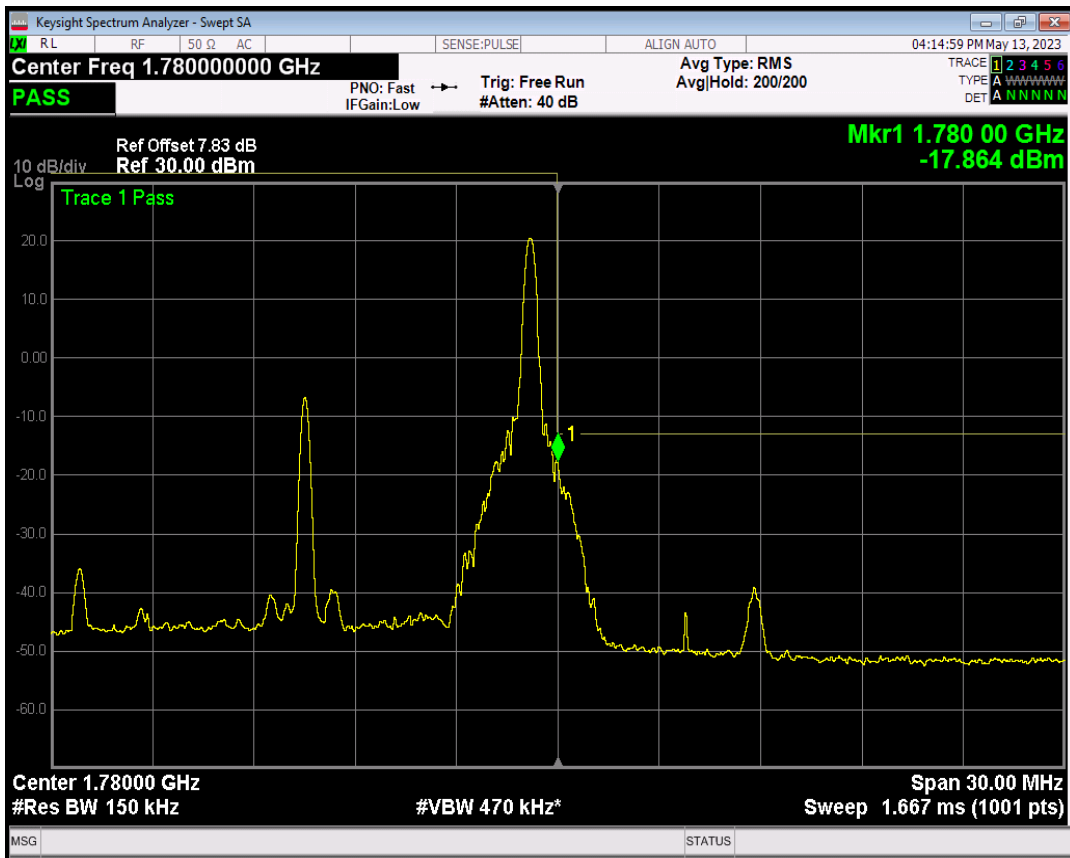

Band66 16QAM BW=15MHz Channel=132597 RB Size=1 Position=#Max

Band66 16QAM BW=15MHz Channel=132597 RB Size=75 Position=#0