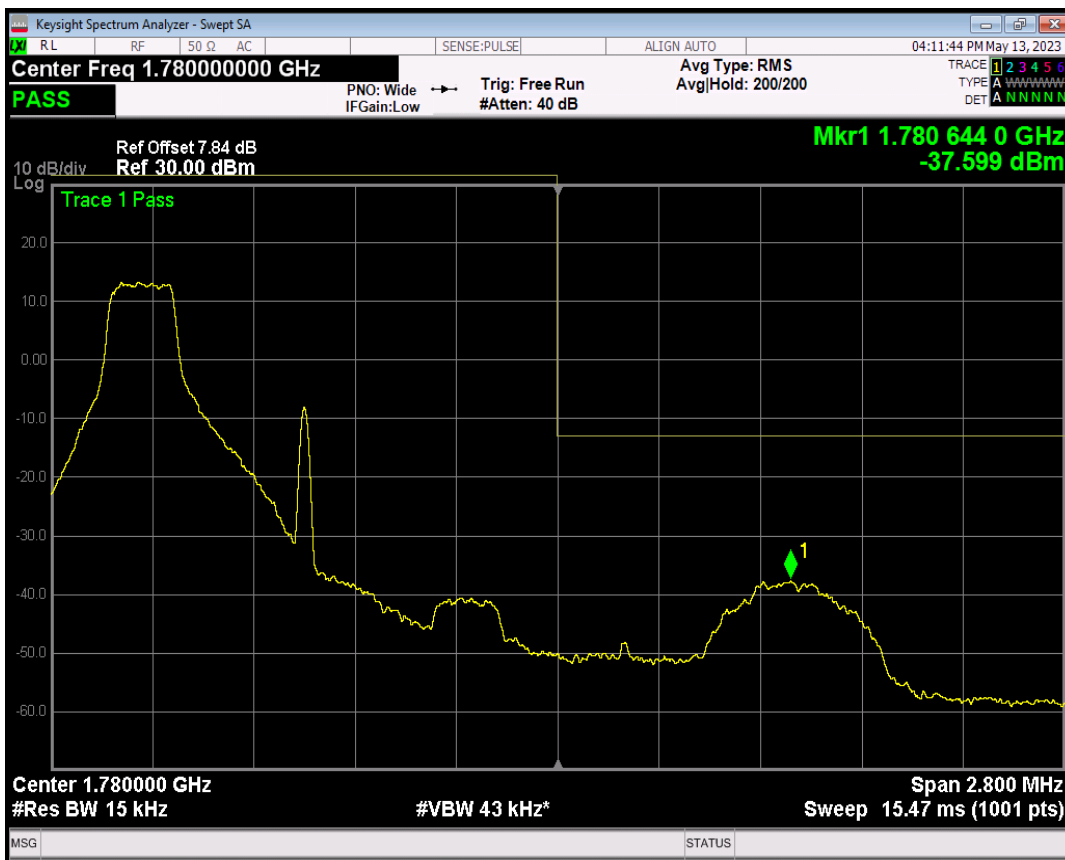

Band66 QPSK BW=1.4MHz Channel=132665 RB Size=1 Position=#0

Band66 QPSK BW=1.4MHz Channel=132665 RB Size=1 Position=#Max