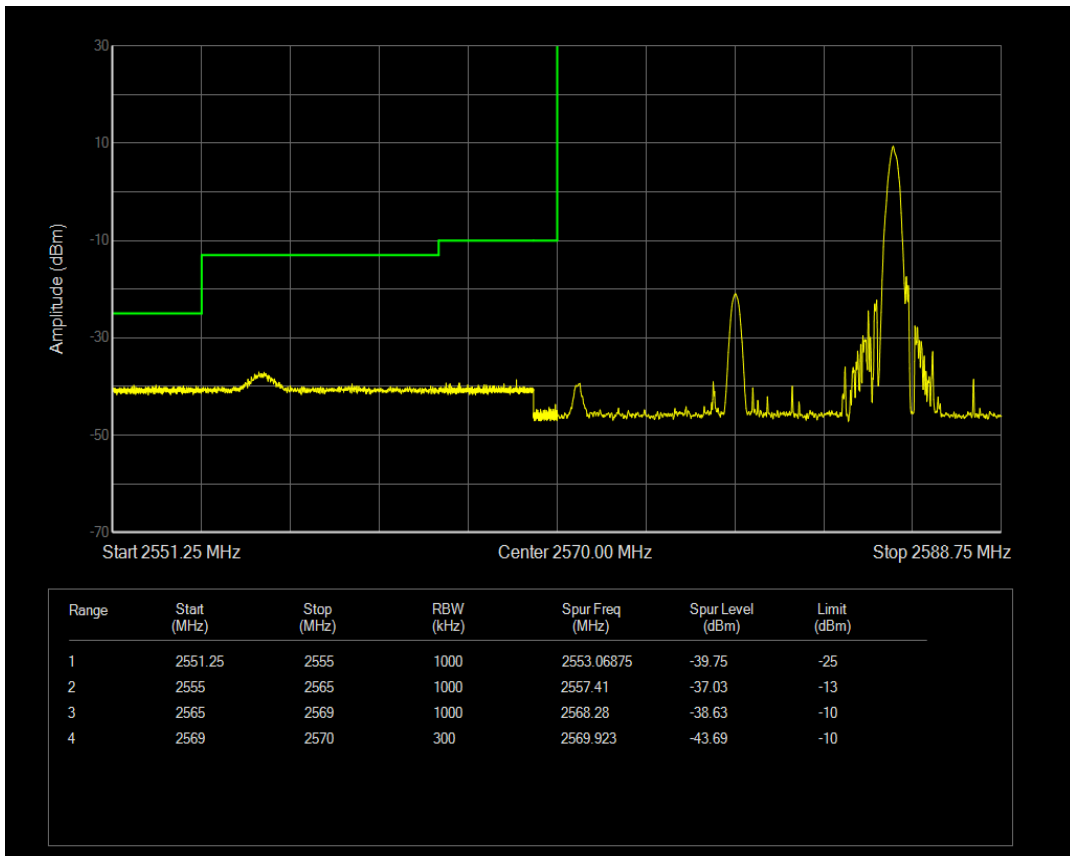

Band38 16QAM BW=15MHz Channel=37825 RB Size=1 Position=#Max

Band38 16QAM BW=15MHz Channel=37825 RB Size=75 Position=#0