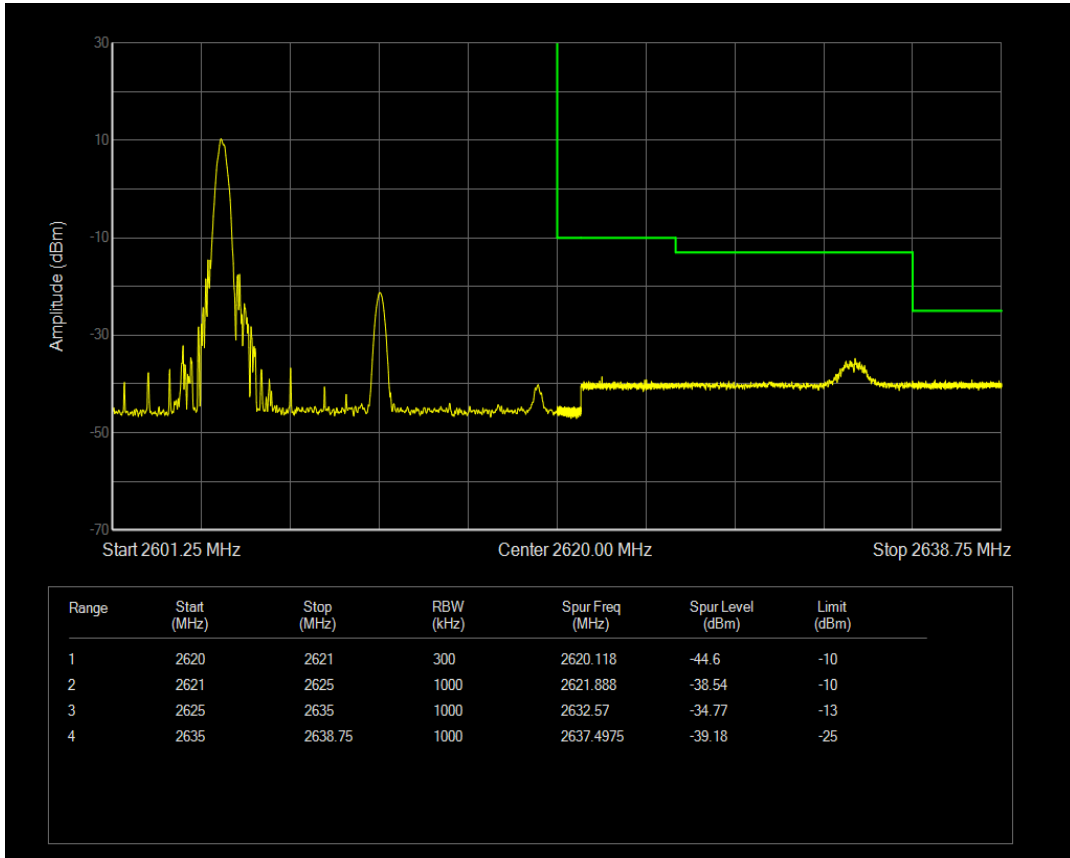

Band38 QPSK BW=15MHz Channel=38175 RB Size=1 Position=#0

Band38 QPSK BW=15MHz Channel=38175 RB Size=1 Position=#Max

Band38 QPSK BW=15MHz Channel=38175 RB Size=75 Position=#0

Band38 16QAM BW=15MHz Channel=38175 RB Size=1 Position=#0