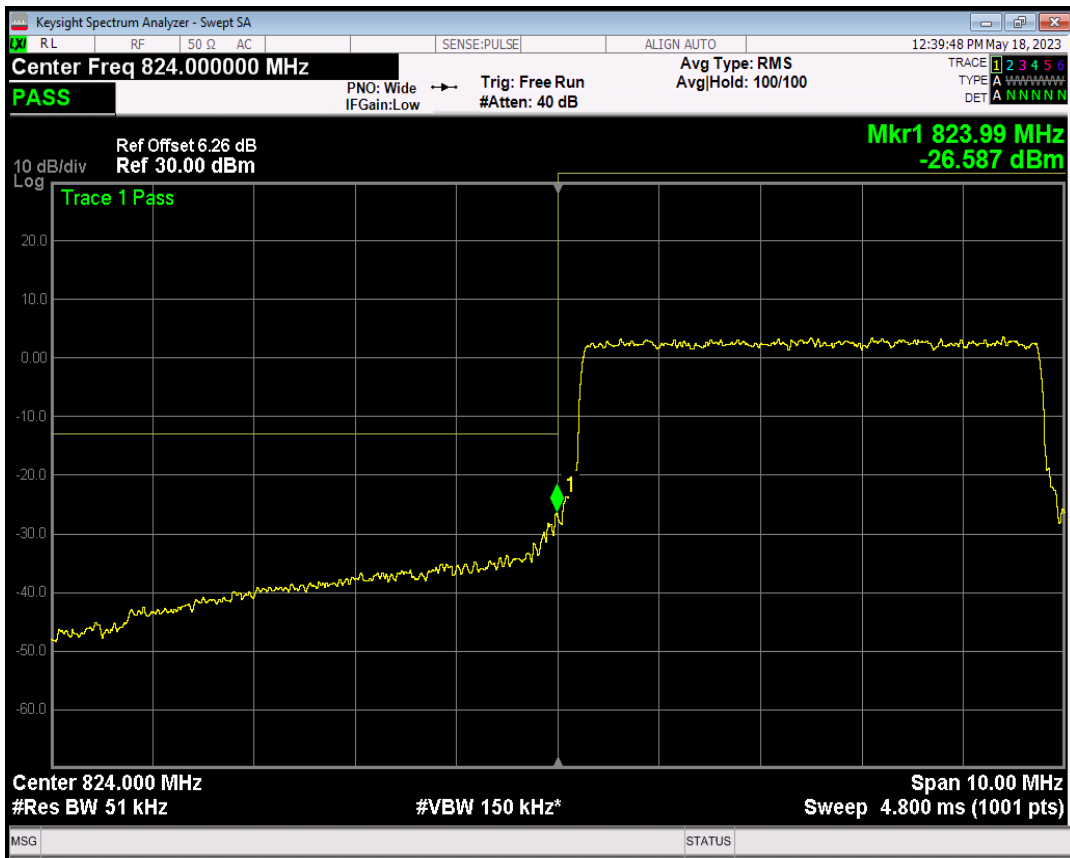

Band26(824-849) QPSK BW=5MHz Channel=26815 RB Size=25 Position=#0

Band26(824-849) 16QAM BW=5MHz Channel=26815 RB Size=1 Position=#0