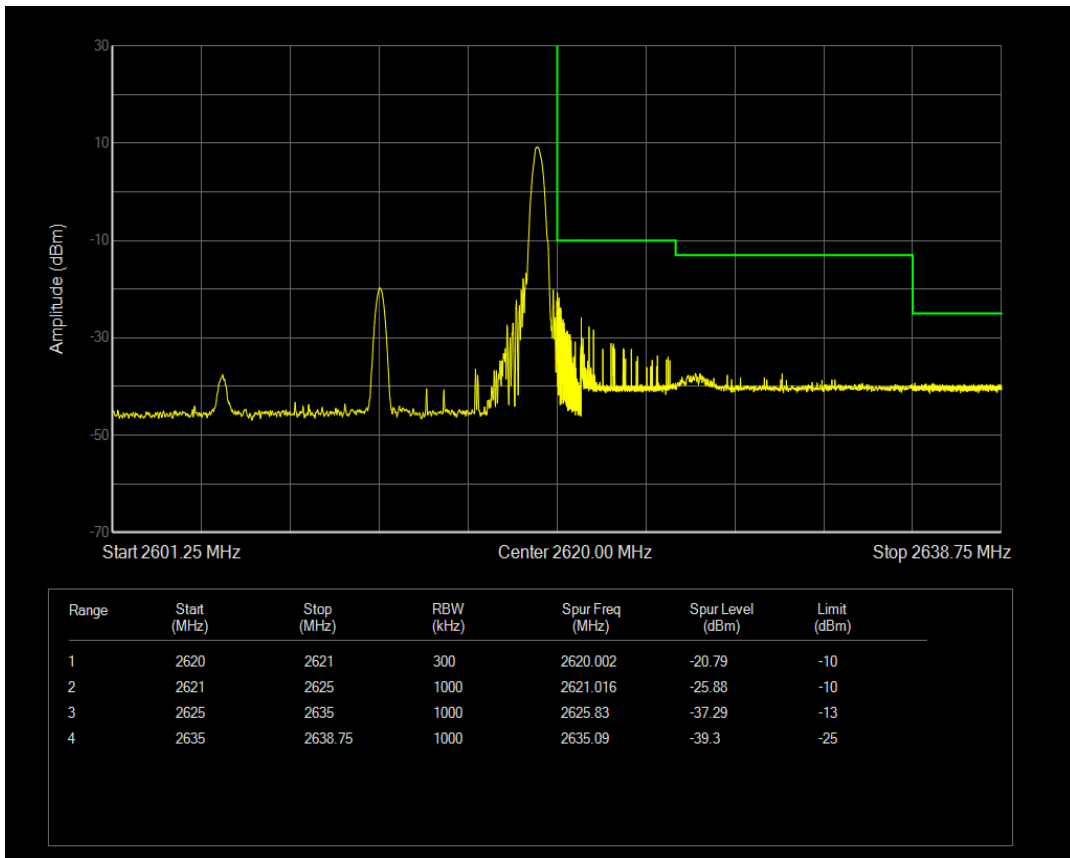

Band38 16QAM BW=15MHz Channel=38175 RB Size=1 Position=#Max

Band38 16QAM BW=15MHz Channel=38175 RB Size=75 Position=#0