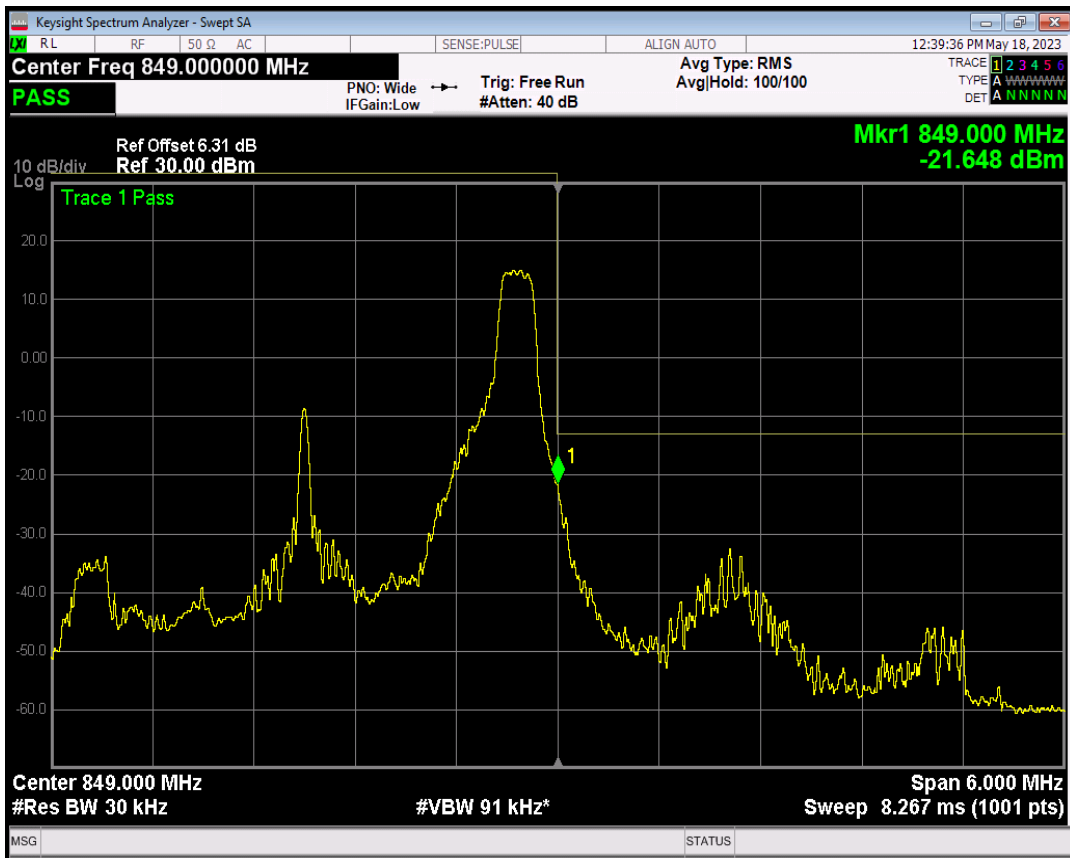

Band26(824-849) 16QAM BW=3MHz Channel=27025 RB Size=1 Position=#Max

Band26(824-849) 16QAM BW=3MHz Channel=27025 RB Size=15 Position=#0