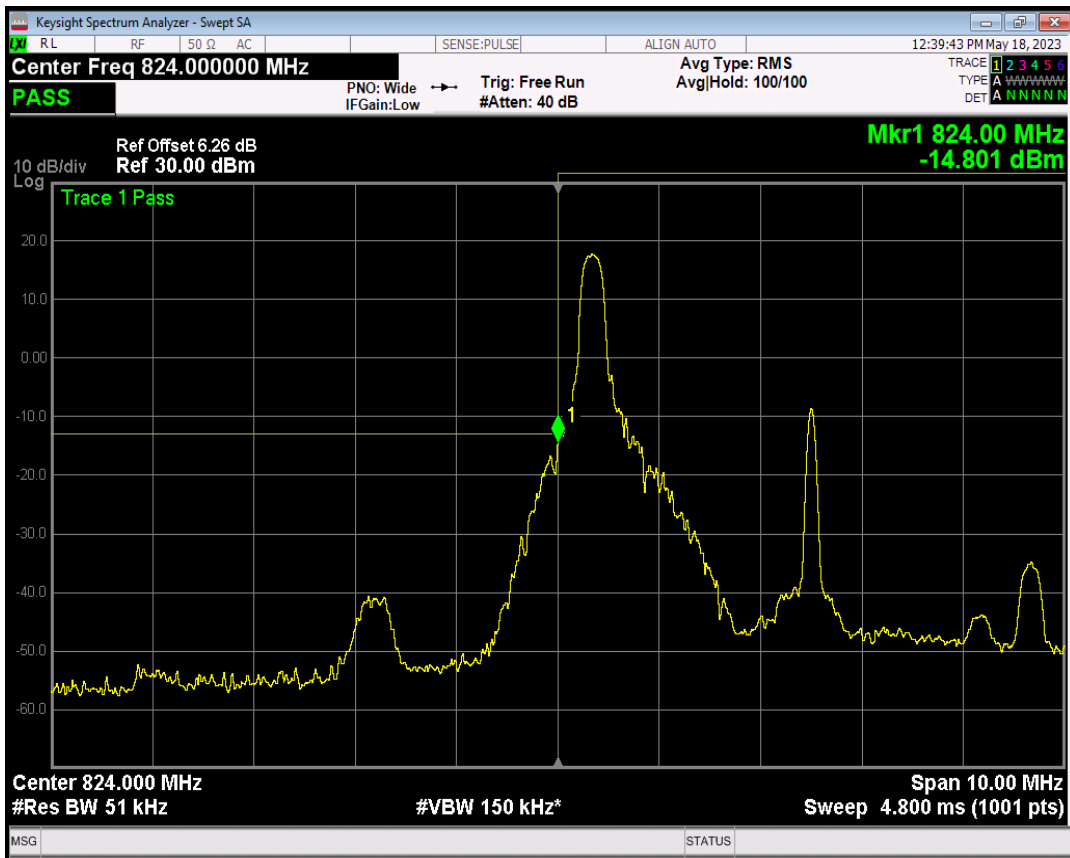

Band26(824-849) QPSK BW=5MHz Channel=26815 RB Size=1 Position=#0

Band26(824-849) QPSK BW=5MHz Channel=26815 RB Size=1 Position=#Max