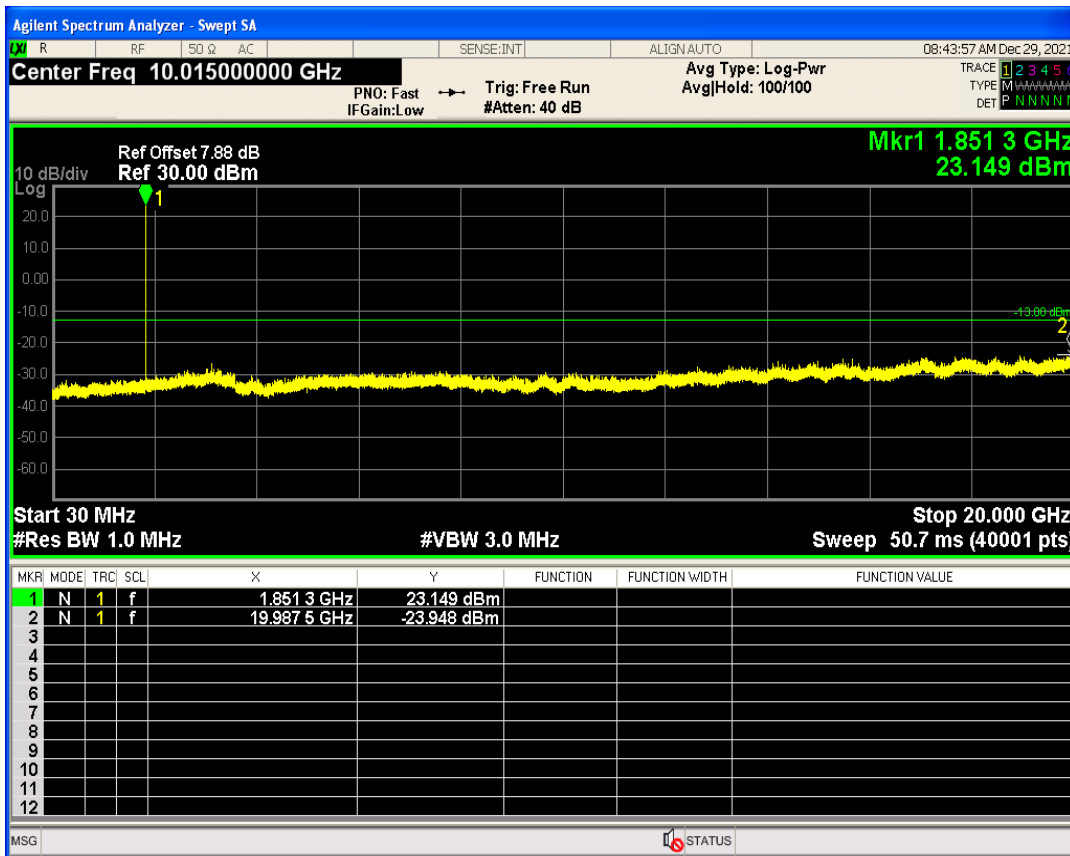

WCDMA Band2 Channel=9538