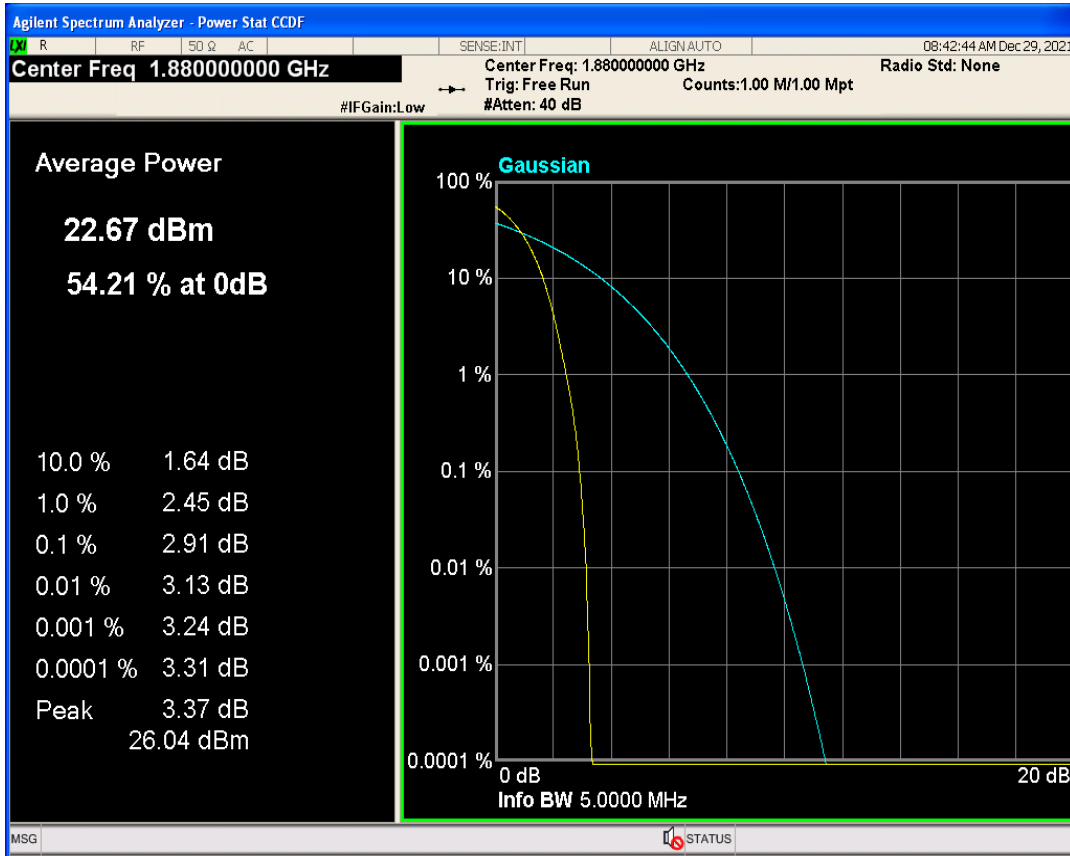

WCDMA Band2 Channel=9400