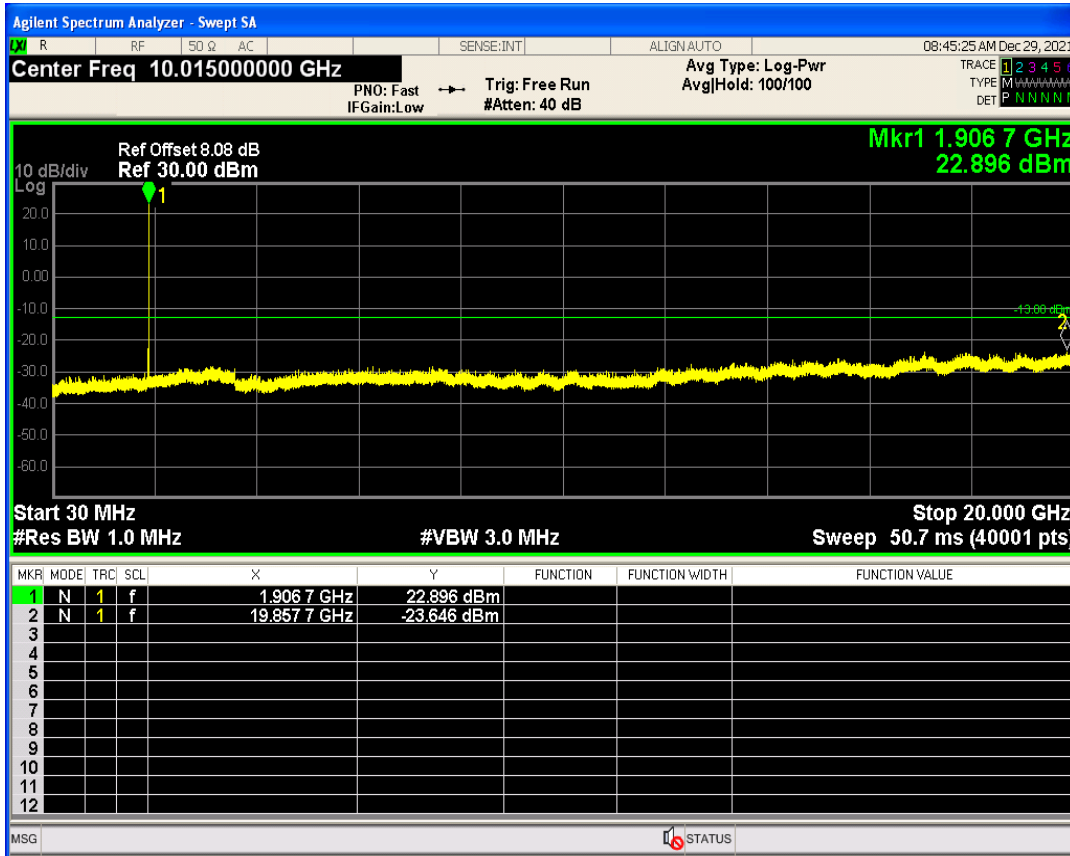

WCDMA Band5 Channel=4132