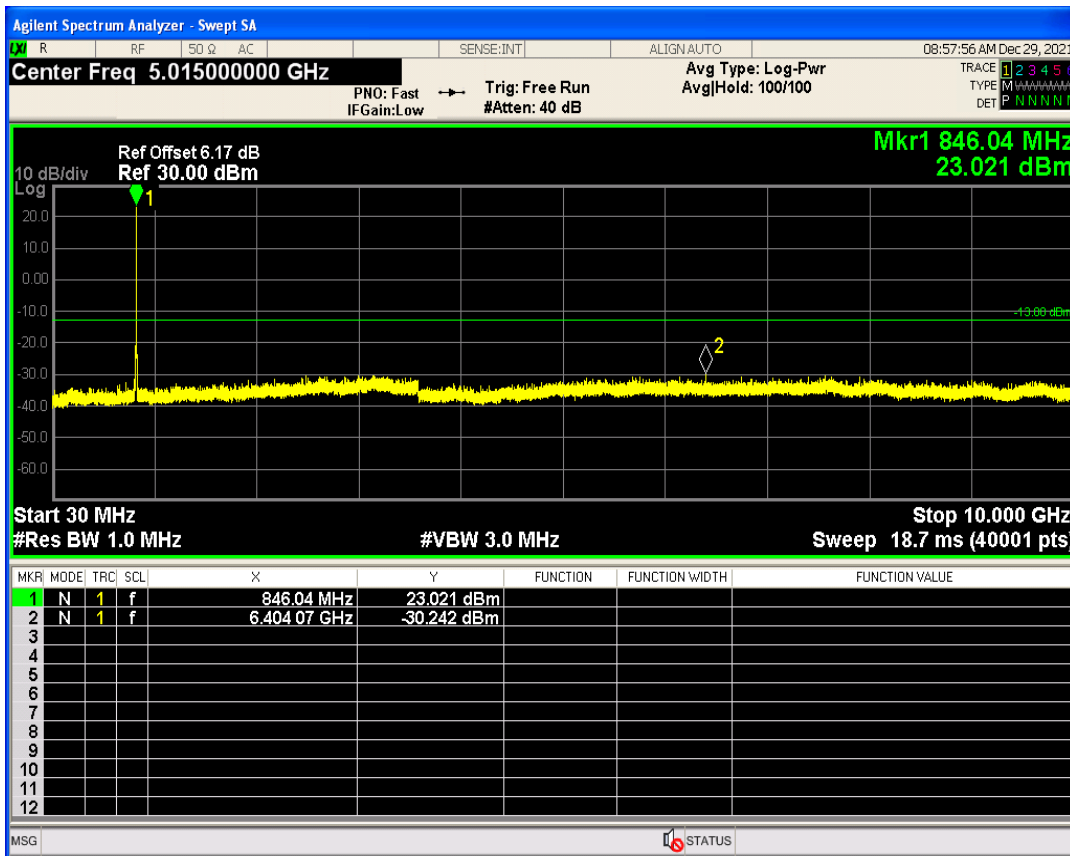

WCDMA Band2 Channel=9262

WCDMA Band2 Channel=9538

WCDMA Band5 Channel=4233

WCDMA Band5 Channel=4132

06 Out-of-band emissions

Band	Channel	Frequency (MHz)	Spur Freq (MHz)	Spur Level (dBm)	Limit (dBm)	Verdict
WCDMA Band2	9262	1852.4	19987.52	-23.94	-13	PASS
WCDMA Band2	9400	1880	19926.11	-23.55	-13	PASS
WCDMA Band2	9538	1907.6	19857.71	-23.64	-13	PASS
WCDMA Band5	4132	826.4	3154.35	-29.53	-13	PASS
WCDMA Band5	4182	836.4	3162.32	-29.78	-13	PASS
WCDMA Band5	4233	846.6	6404.07	-30.24	-13	PASS

WCDMA Band2 Channel=9400

WCDMA Band2 Channel=9262

WCDMA Band2 Channel=9538

WCDMA Band5 Channel=4132

WCDMA Band5 Channel=4182

WCDMA Band5 Channel=4233

07 Conducted output power

Band	Channel	Frequency (MHz)	Power (dBm)	Verdict
HSDPA Band2 Subtest1	9262	1852.4	21.26	PASS
HSDPA Band2 Subtest2	9262	1852.4	21.03	PASS
HSDPA Band2 Subtest3	9262	1852.4	20.68	PASS
HSDPA Band2 Subtest4	9262	1852.4	20.54	PASS
HSDPA Band2 Subtest1	9400	1880	21.92	PASS
HSDPA Band2 Subtest2	9400	1880	21.70	PASS
HSDPA Band2 Subtest3	9400	1880	21.47	PASS
HSDPA Band2 Subtest4	9400	1880	21.31	PASS
HSDPA Band2 Subtest1	9538	1907.6	22.08	PASS
HSDPA Band2 Subtest2	9538	1907.6	21.73	PASS
HSDPA Band2 Subtest3	9538	1907.6	21.32	PASS
HSDPA Band2 Subtest4	9538	1907.6	21.40	PASS
HSDPA Band5 Subtest1	4132	826.4	21.80	PASS
HSDPA Band5 Subtest2	4132	826.4	21.44	PASS
HSDPA Band5 Subtest3	4132	826.4	21.06	PASS
HSDPA Band5 Subtest4	4132	826.4	20.92	PASS
HSDPA Band5 Subtest1	4182	836.4	21.52	PASS
HSDPA Band5 Subtest2	4182	836.4	21.33	PASS
HSDPA Band5 Subtest3	4182	836.4	20.92	PASS
HSDPA Band5 Subtest4	4182	836.4	20.76	PASS
HSDPA Band5 Subtest1	4233	846.6	21.19	PASS
HSDPA Band5 Subtest2	4233	846.6	21.07	PASS
HSDPA Band5 Subtest3	4233	846.6	20.66	PASS
HSDPA Band5 Subtest4	4233	846.6	20.56	PASS