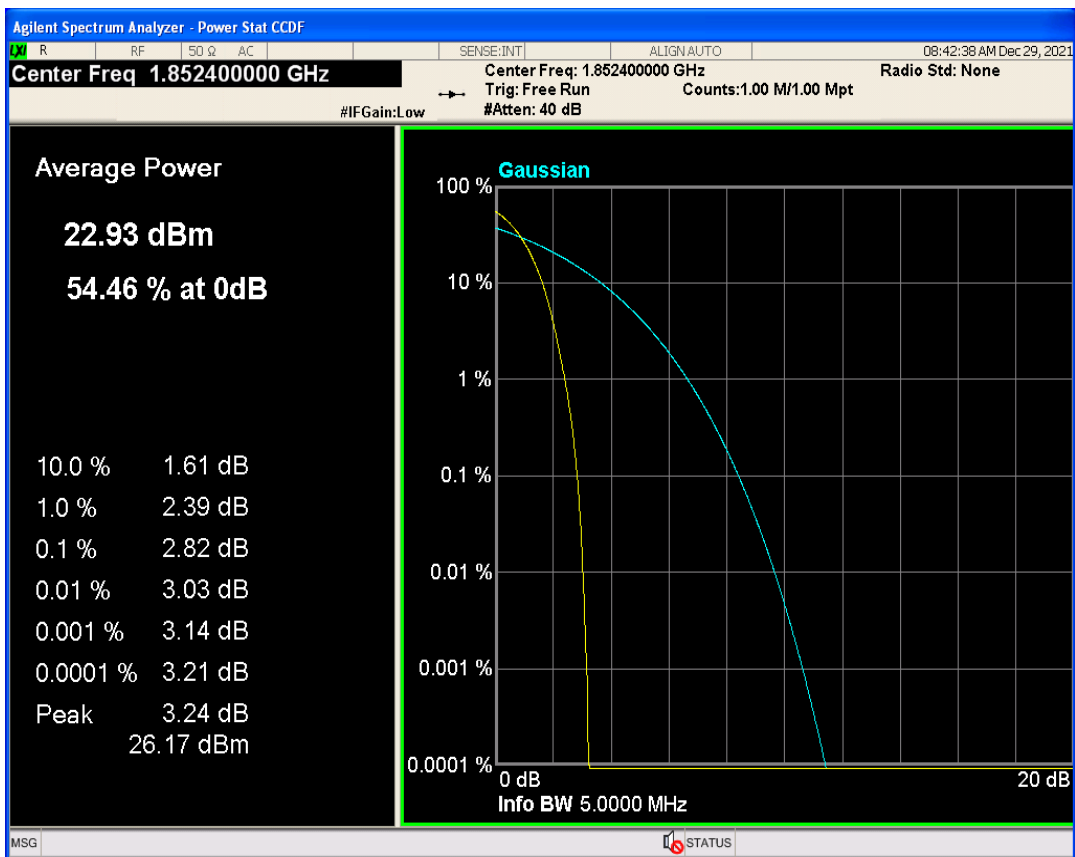

01 Conducted output power

Band	Channel	Frequency (MHz)	Power (dBm)	Verdict
WCDMA Band2	9262	1852.4	22.29	PASS
WCDMA Band2	9400	1880	22.26	PASS
WCDMA Band2	9538	1907.6	22.06	PASS
WCDMA Band5	4132	826.4	22.21	PASS
WCDMA Band5	4182	836.4	22.24	PASS
WCDMA Band5	4233	846.6	22.24	PASS

03 Peak-to-Average Ratio

Band	Channel	Frequency (MHz)	Result (dB)	high Limit (dB)	Verdict
WCDMA Band2	9262	1852.4	2.82	13	PASS
WCDMA Band2	9400	1880	2.91	13	PASS
WCDMA Band2	9538	1907.6	2.86	13	PASS
WCDMA Band5	4132	826.4	2.89	13	PASS
WCDMA Band5	4182	836.4	2.87	13	PASS
WCDMA Band5	4233	846.6	2.98	13	PASS

WCDMA Band2 Channel=9262