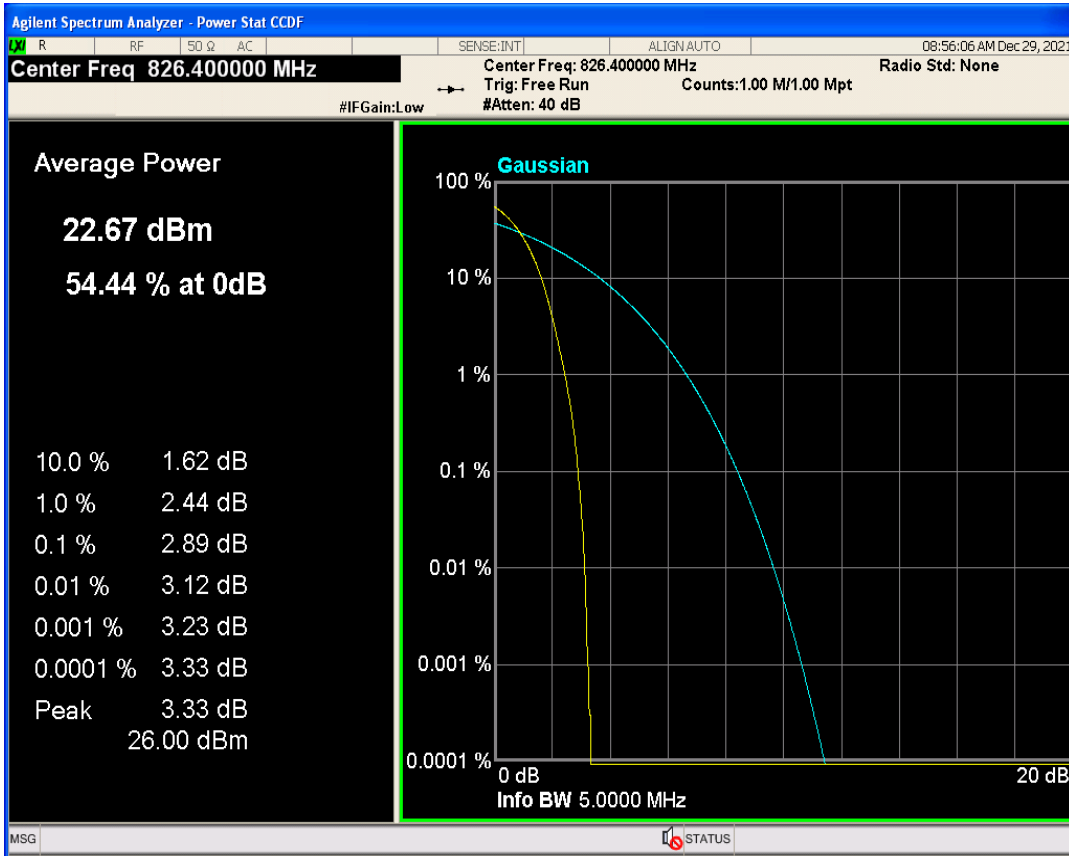

WCDMA Band2 Channel=9262

WCDMA Band2 Channel=9400

WCDMA Band2 Channel=9538

WCDMA Band5 Channel=4132

WCDMA Band5 Channel=4182

WCDMA Band5 Channel=4233

04 Occupied bandwidth

Band	Channel	Frequency (MHz)	99% OBW (kHz)	-26dB EBW (kHz)	Verdict
WCDMA Band2	9262	1852.4	4149.841	4679.625	PASS
WCDMA Band2	9400	1880	4161.082	4663.383	PASS
WCDMA Band2	9538	1907.6	4163.144	4668.313	PASS
WCDMA Band5	4132	826.4	4169.177	4690.371	PASS
WCDMA Band5	4182	836.4	4164.298	4674.308	PASS
WCDMA Band5	4233	846.6	4141.088	4678.154	PASS