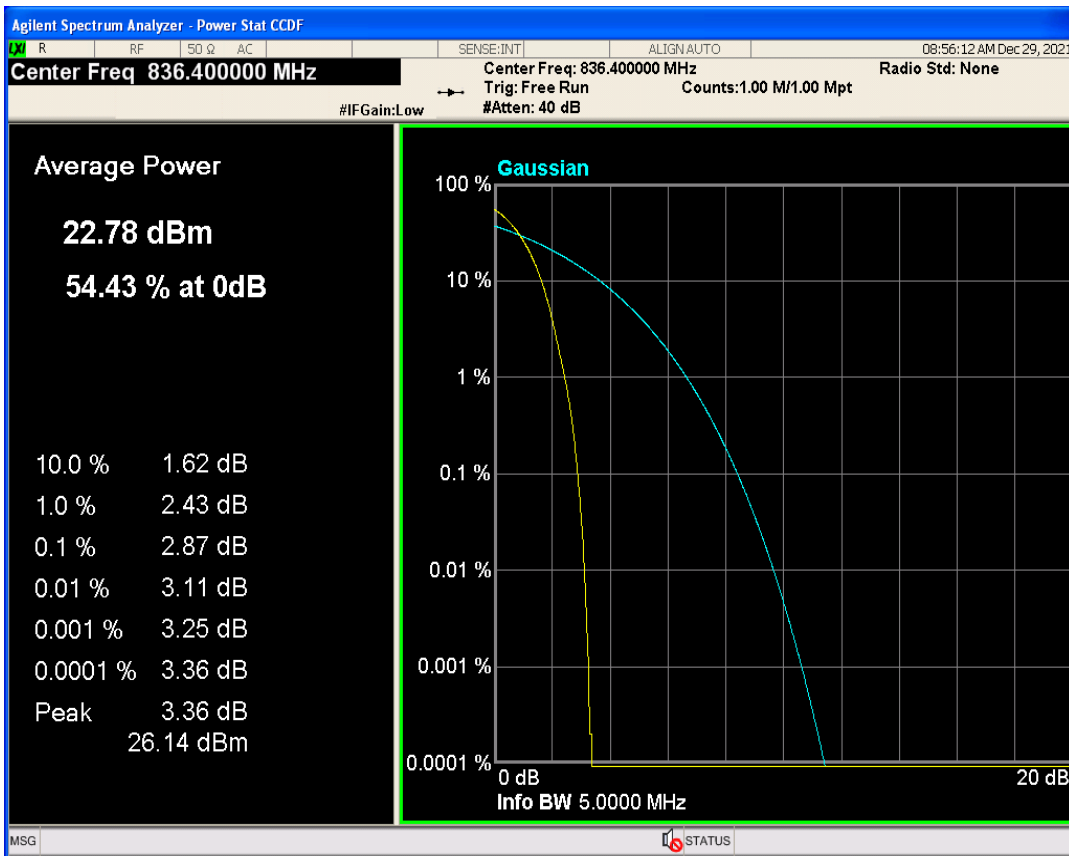

WCDMA Band2 Channel=9262

WCDMA Band2 Channel=9400

WCDMA Band2 Channel=9538

WCDMA Band5 Channel=4132

WCDMA Band5 Channel=4182

WCDMA Band5 Channel=4233

04 Occupied bandwidth

Band	Channel	Frequency (MHz)	99% OBW (kHz)	-26dB EBW (kHz)	Verdict
WCDMA Band2	9262	1852.4	4149.841	4679.625	PASS
WCDMA Band2	9400	1880	4161.082	4663.383	PASS
WCDMA Band2	9538	1907.6	4163.144	4668.313	PASS
WCDMA Band5	4132	826.4	4169.177	4690.371	PASS
WCDMA Band5	4182	836.4	4164.298	4674.308	PASS
WCDMA Band5	4233	846.6	4141.088	4678.154	PASS

WCDMA Band2 Channel=9262

WCDMA Band2 Channel=9538

WCDMA Band2 Channel=9400

WCDMA Band5 Channel=4182

WCDMA Band5 Channel=4132

WCDMA Band5 Channel=4233

05 Band edge

Band	Channel	Frequency (MHz)	Spur Freq (MHz)	Spur Level (dBm)	Limit (dBm)	Verdict
WCDMA Band2	9262	1852.4	1850.00	-25.20	-13	PASS
WCDMA Band2	9538	1907.6	1910.00	-25.99	-13	PASS
WCDMA Band5	4132	826.4	824.00	-25.52	-13	PASS
WCDMA Band5	4233	846.6	849.00	-25.71	-13	PASS