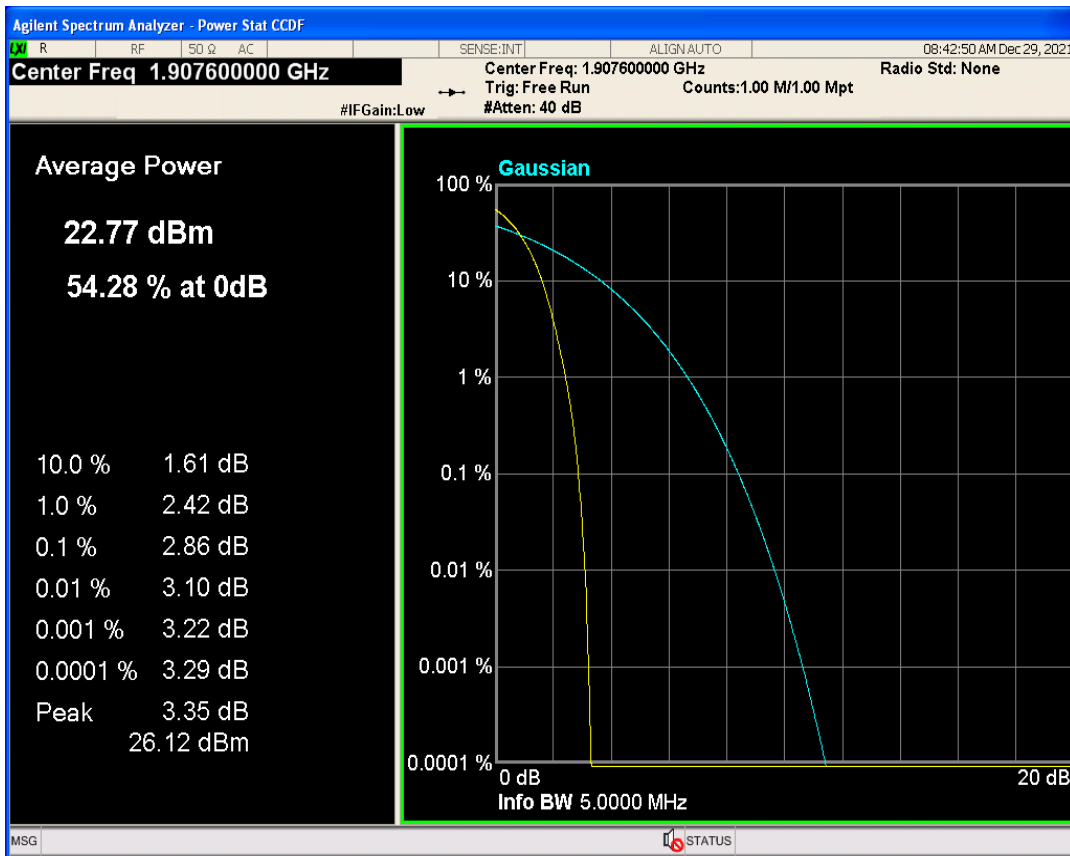

03 Peak-to-Average Ratio

Band	Channel	Frequency (MHz)	Result (dB)	high Limit (dB)	Verdict
WCDMA Band2	9262	1852.4	2.82	13	PASS
WCDMA Band2	9400	1880	2.91	13	PASS
WCDMA Band2	9538	1907.6	2.86	13	PASS
WCDMA Band5	4132	826.4	2.89	13	PASS
WCDMA Band5	4182	836.4	2.87	13	PASS
WCDMA Band5	4233	846.6	2.98	13	PASS

WCDMA Band2 Channel=9262

WCDMA Band2 Channel=9400

WCDMA Band2 Channel=9538

WCDMA Band5 Channel=4132

WCDMA Band5 Channel=4182

WCDMA Band5 Channel=4233

04 Occupied bandwidth

Band	Channel	Frequency (MHz)	99% OBW (kHz)	-26dB EBW (kHz)	Verdict
WCDMA Band2	9262	1852.4	4149.841	4679.625	PASS
WCDMA Band2	9400	1880	4161.082	4663.383	PASS
WCDMA Band2	9538	1907.6	4163.144	4668.313	PASS
WCDMA Band5	4132	826.4	4169.177	4690.371	PASS
WCDMA Band5	4182	836.4	4164.298	4674.308	PASS
WCDMA Band5	4233	846.6	4141.088	4678.154	PASS