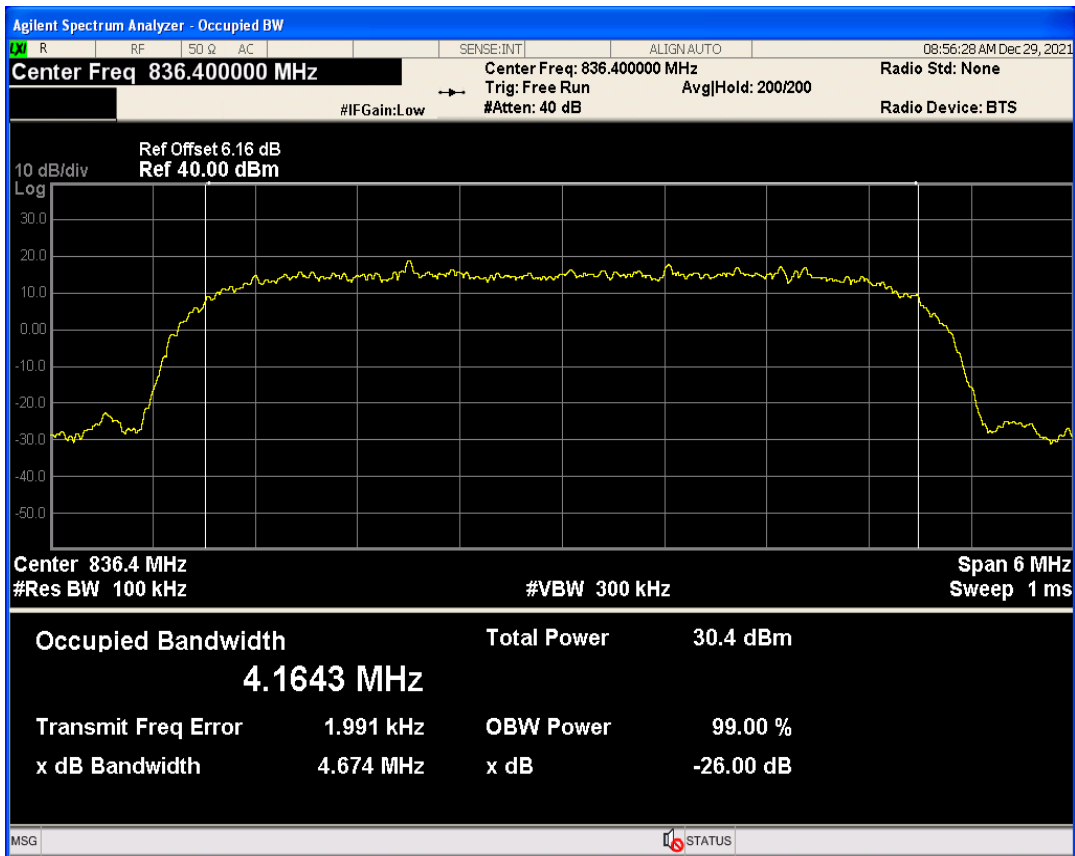

WCDMA Band2 Channel=9262

WCDMA Band2 Channel=9538

WCDMA Band2 Channel=9400

WCDMA Band5 Channel=4182

WCDMA Band5 Channel=4132

WCDMA Band5 Channel=4233

05 Band edge

Band	Channel	Frequency (MHz)	Spur Freq (MHz)	Spur Level (dBm)	Limit (dBm)	Verdict
WCDMA Band2	9262	1852.4	1850.00	-25.20	-13	PASS
WCDMA Band2	9538	1907.6	1910.00	-25.99	-13	PASS
WCDMA Band5	4132	826.4	824.00	-25.52	-13	PASS
WCDMA Band5	4233	846.6	849.00	-25.71	-13	PASS