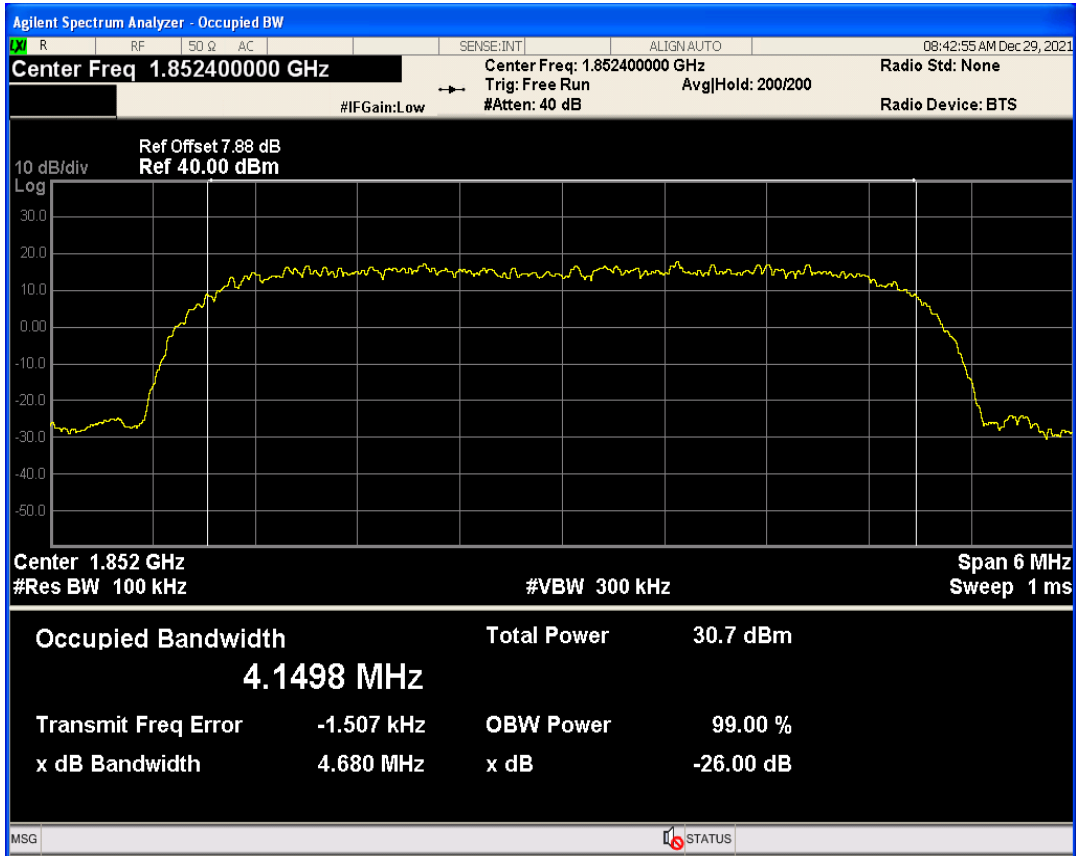

WCDMA Band2 Channel=9538