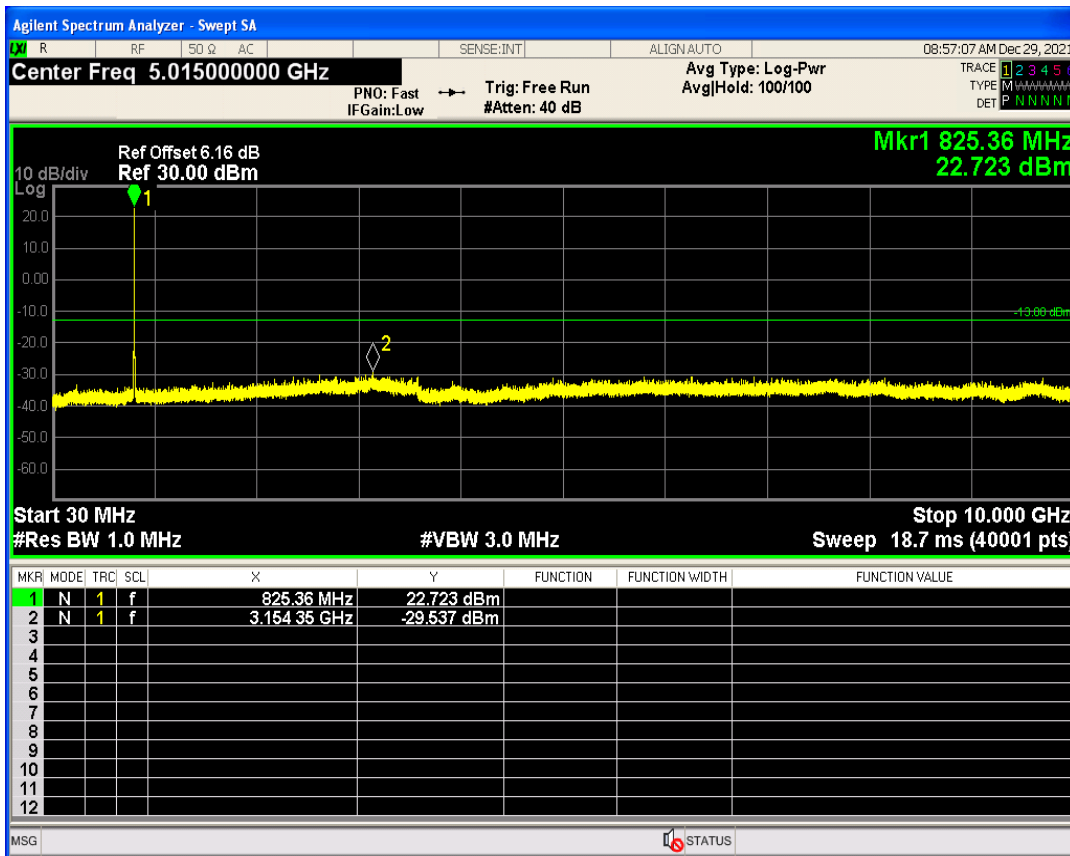

WCDMA Band2 Channel=9262

WCDMA Band2 Channel=9538

WCDMA Band5 Channel=4233

WCDMA Band5 Channel=4132

06 Out-of-band emissions

Band	Channel	Frequency (MHz)	Spur Freq (MHz)	Spur Level (dBm)	Limit (dBm)	Verdict
WCDMA Band2	9262	1852.4	19987.52	-23.94	-13	PASS
WCDMA Band2	9400	1880	19926.11	-23.55	-13	PASS
WCDMA Band2	9538	1907.6	19857.71	-23.64	-13	PASS
WCDMA Band5	4132	826.4	3154.35	-29.53	-13	PASS
WCDMA Band5	4182	836.4	3162.32	-29.78	-13	PASS
WCDMA Band5	4233	846.6	6404.07	-30.24	-13	PASS

WCDMA Band2 Channel=9400

WCDMA Band2 Channel=9262

WCDMA Band2 Channel=9538

WCDMA Band5 Channel=4132

WCDMA Band5 Channel=4182

WCDMA Band5 Channel=4233

07 Conducted output power

Band	Channel	Frequency (MHz)	Power (dBm)	Verdict
HSDPA Band2 Subtest1	9262	1852.4	21.26	PASS
HSDPA Band2 Subtest2	9262	1852.4	21.03	PASS
HSDPA Band2 Subtest3	9262	1852.4	20.68	PASS
HSDPA Band2 Subtest4	9262	1852.4	20.54	PASS
HSDPA Band2 Subtest1	9400	1880	21.92	PASS
HSDPA Band2 Subtest2	9400	1880	21.70	PASS
HSDPA Band2 Subtest3	9400	1880	21.47	PASS
HSDPA Band2 Subtest4	9400	1880	21.31	PASS
HSDPA Band2 Subtest1	9538	1907.6	22.08	PASS
HSDPA Band2 Subtest2	9538	1907.6	21.73	PASS
HSDPA Band2 Subtest3	9538	1907.6	21.32	PASS
HSDPA Band2 Subtest4	9538	1907.6	21.40	PASS
HSDPA Band5 Subtest1	4132	826.4	21.80	PASS
HSDPA Band5 Subtest2	4132	826.4	21.44	PASS
HSDPA Band5 Subtest3	4132	826.4	21.06	PASS
HSDPA Band5 Subtest4	4132	826.4	20.92	PASS
HSDPA Band5 Subtest1	4182	836.4	21.52	PASS
HSDPA Band5 Subtest2	4182	836.4	21.33	PASS
HSDPA Band5 Subtest3	4182	836.4	20.92	PASS
HSDPA Band5 Subtest4	4182	836.4	20.76	PASS
HSDPA Band5 Subtest1	4233	846.6	21.19	PASS
HSDPA Band5 Subtest2	4233	846.6	21.07	PASS
HSDPA Band5 Subtest3	4233	846.6	20.66	PASS
HSDPA Band5 Subtest4	4233	846.6	20.56	PASS