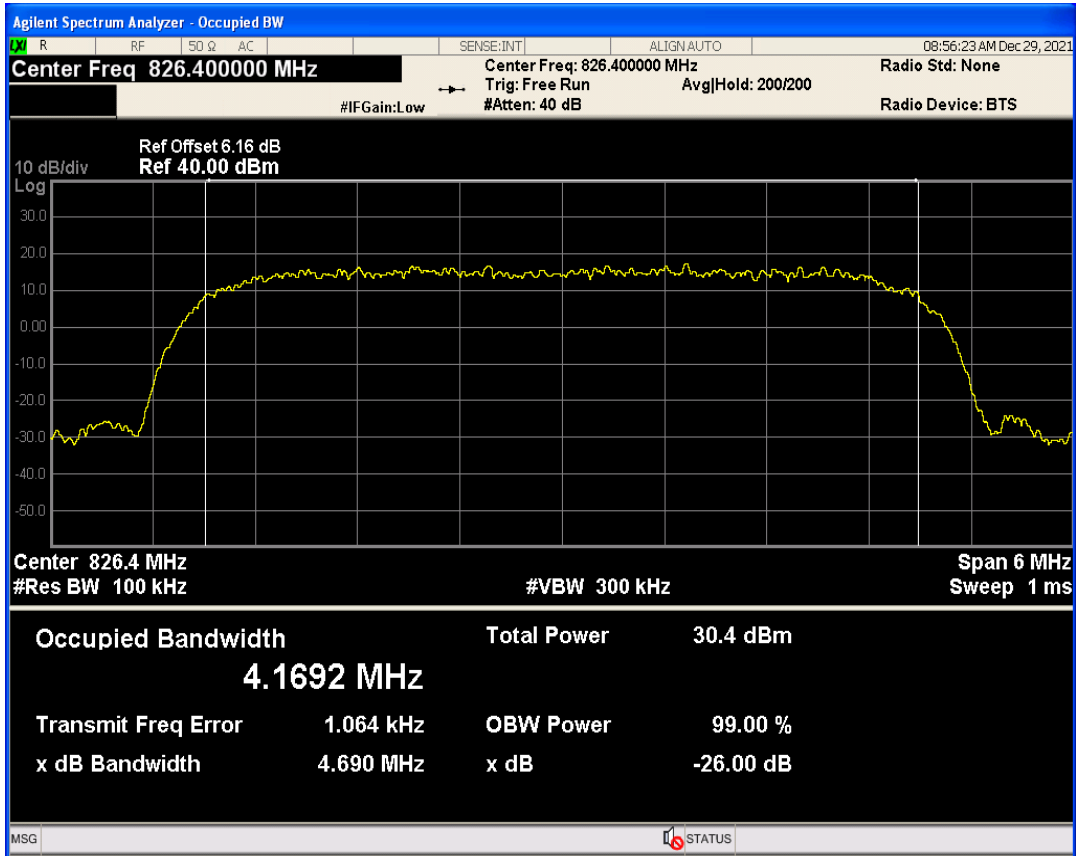

WCDMA Band2 Channel=9262

WCDMA Band2 Channel=9538

WCDMA Band2 Channel=9400

WCDMA Band5 Channel=4182

WCDMA Band5 Channel=4132

WCDMA Band5 Channel=4233

05 Band edge

Band	Channel	Frequency (MHz)	Spur Freq (MHz)	Spur Level (dBm)	Limit (dBm)	Verdict
WCDMA Band2	9262	1852.4	1850.00	-25.20	-13	PASS
WCDMA Band2	9538	1907.6	1910.00	-25.99	-13	PASS
WCDMA Band5	4132	826.4	824.00	-25.52	-13	PASS
WCDMA Band5	4233	846.6	849.00	-25.71	-13	PASS