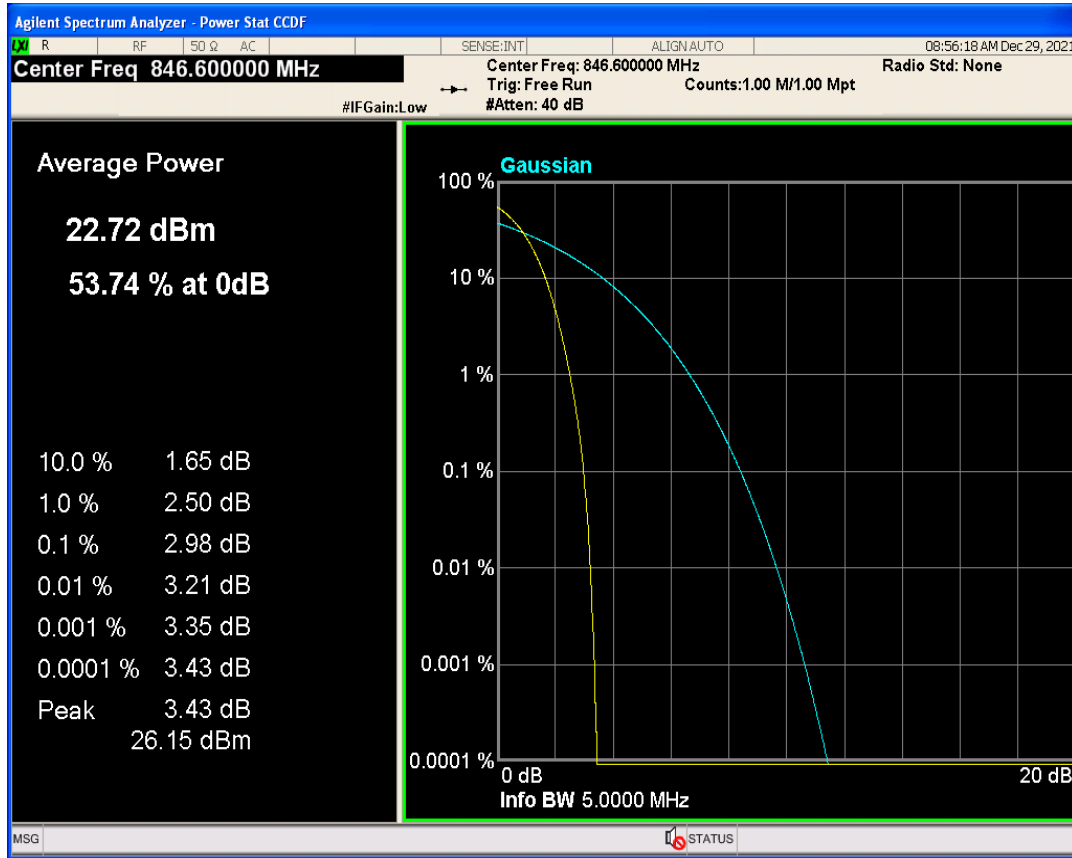

WCDMA Band2 Channel=9262

WCDMA Band2 Channel=9400

WCDMA Band2 Channel=9538

WCDMA Band5 Channel=4132

WCDMA Band5 Channel=4182

WCDMA Band5 Channel=4233

04 Occupied bandwidth

Band	Channel	Frequency (MHz)	99% OBW (kHz)	-26dB EBW (kHz)	Verdict
WCDMA Band2	9262	1852.4	4149.841	4679.625	PASS
WCDMA Band2	9400	1880	4161.082	4663.383	PASS
WCDMA Band2	9538	1907.6	4163.144	4668.313	PASS
WCDMA Band5	4132	826.4	4169.177	4690.371	PASS
WCDMA Band5	4182	836.4	4164.298	4674.308	PASS
WCDMA Band5	4233	846.6	4141.088	4678.154	PASS

WCDMA Band2 Channel=9262

WCDMA Band2 Channel=9538

WCDMA Band2 Channel=9400

WCDMA Band5 Channel=4182

WCDMA Band5 Channel=4132

WCDMA Band5 Channel=4233

05 Band edge

Band	Channel	Frequency (MHz)	Spur Freq (MHz)	Spur Level (dBm)	Limit (dBm)	Verdict
WCDMA Band2	9262	1852.4	1850.00	-25.20	-13	PASS
WCDMA Band2	9538	1907.6	1910.00	-25.99	-13	PASS
WCDMA Band5	4132	826.4	824.00	-25.52	-13	PASS
WCDMA Band5	4233	846.6	849.00	-25.71	-13	PASS