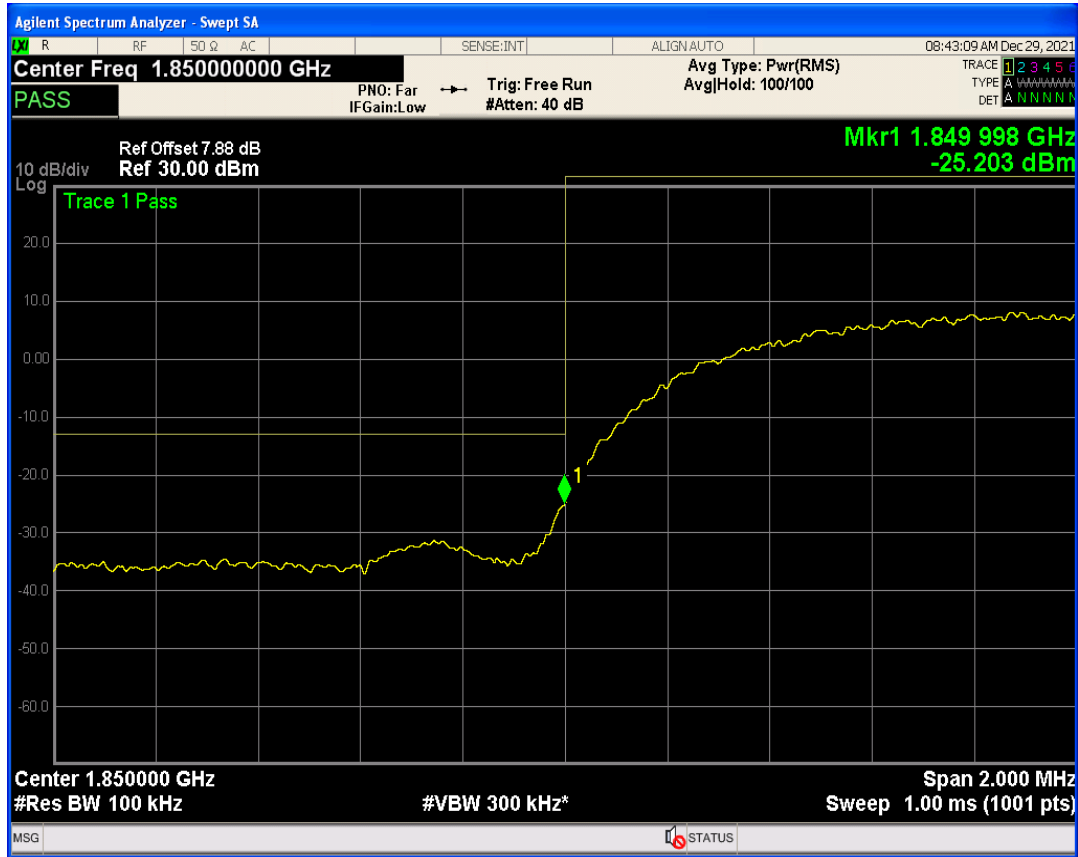

WCDMA Band2 Channel=9262

WCDMA Band2 Channel=9538

WCDMA Band2 Channel=9400

WCDMA Band5 Channel=4182

WCDMA Band5 Channel=4132

WCDMA Band5 Channel=4233

05 Band edge

Band	Channel	Frequency (MHz)	Spur Freq (MHz)	Spur Level (dBm)	Limit (dBm)	Verdict
WCDMA Band2	9262	1852.4	1850.00	-25.20	-13	PASS
WCDMA Band2	9538	1907.6	1910.00	-25.99	-13	PASS
WCDMA Band5	4132	826.4	824.00	-25.52	-13	PASS
WCDMA Band5	4233	846.6	849.00	-25.71	-13	PASS

WCDMA Band2 Channel=9262

WCDMA Band2 Channel=9538

WCDMA Band5 Channel=4233

WCDMA Band5 Channel=4132

06 Out-of-band emissions

Band	Channel	Frequency (MHz)	Spur Freq (MHz)	Spur Level (dBm)	Limit (dBm)	Verdict
WCDMA Band2	9262	1852.4	19987.52	-23.94	-13	PASS
WCDMA Band2	9400	1880	19926.11	-23.55	-13	PASS
WCDMA Band2	9538	1907.6	19857.71	-23.64	-13	PASS
WCDMA Band5	4132	826.4	3154.35	-29.53	-13	PASS
WCDMA Band5	4182	836.4	3162.32	-29.78	-13	PASS
WCDMA Band5	4233	846.6	6404.07	-30.24	-13	PASS