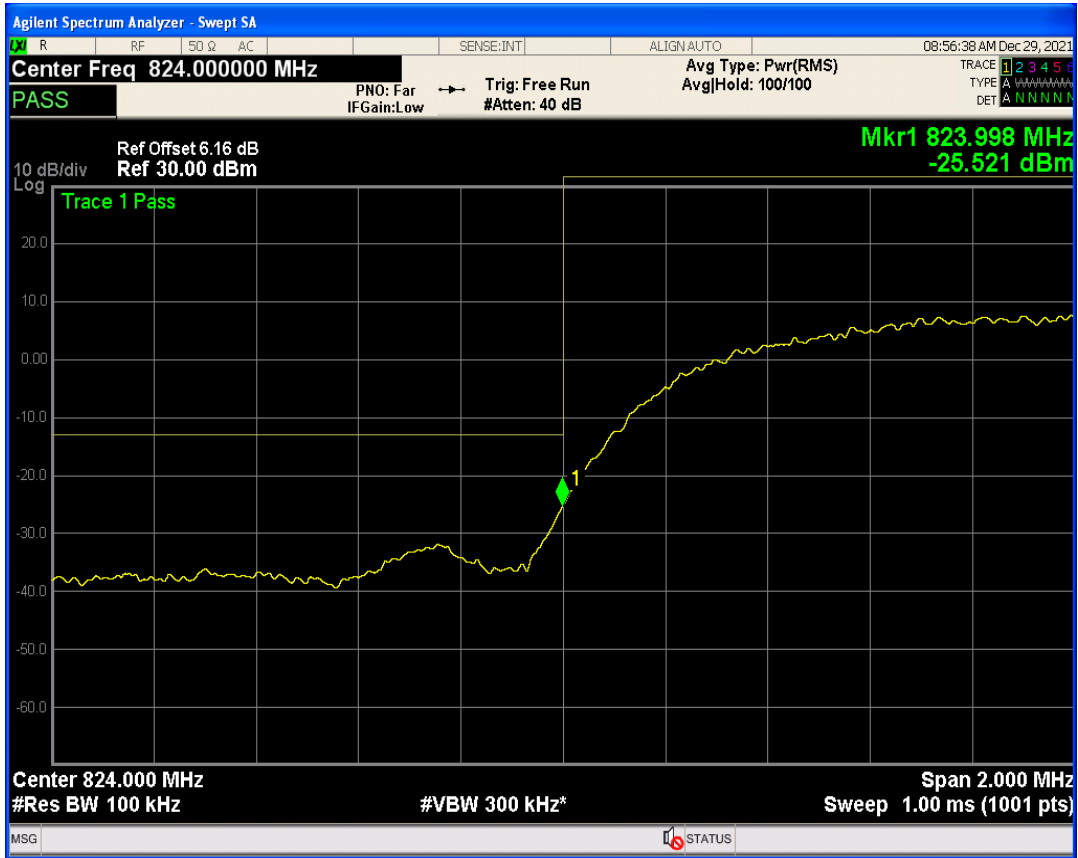

WCDMA Band2 Channel=9262

WCDMA Band2 Channel=9538

WCDMA Band5 Channel=4233

WCDMA Band5 Channel=4132

06 Out-of-band emissions

Band	Channel	Frequency (MHz)	Spur Freq (MHz)	Spur Level (dBm)	Limit (dBm)	Verdict
WCDMA Band2	9262	1852.4	19987.52	-23.94	-13	PASS
WCDMA Band2	9400	1880	19926.11	-23.55	-13	PASS
WCDMA Band2	9538	1907.6	19857.71	-23.64	-13	PASS
WCDMA Band5	4132	826.4	3154.35	-29.53	-13	PASS
WCDMA Band5	4182	836.4	3162.32	-29.78	-13	PASS
WCDMA Band5	4233	846.6	6404.07	-30.24	-13	PASS