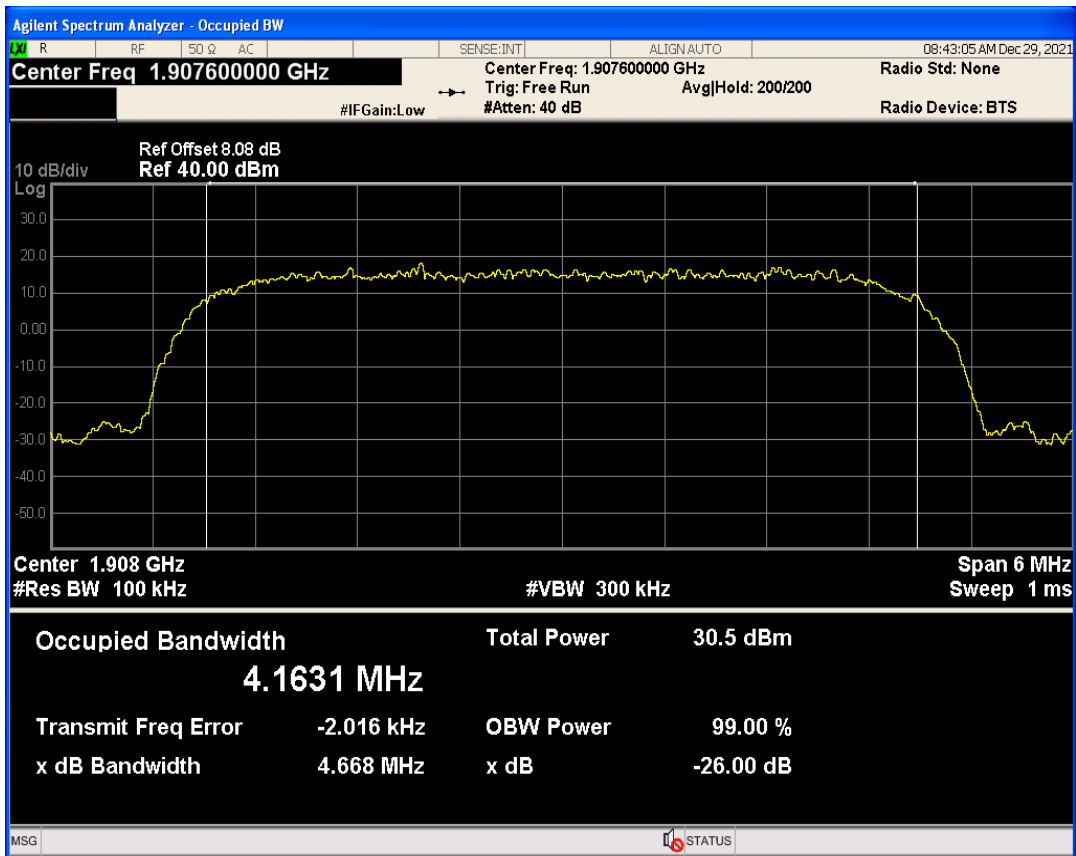

WCDMA Band2 Channel=9400