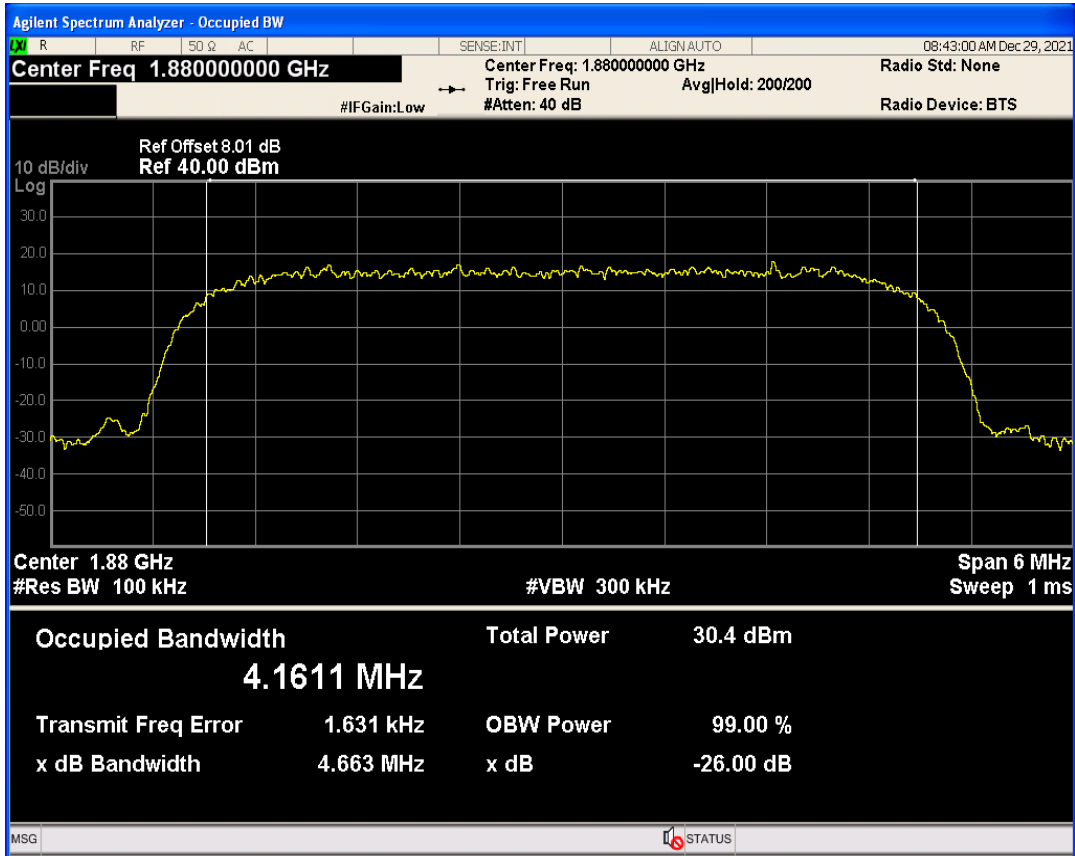

WCDMA Band5 Channel=4182