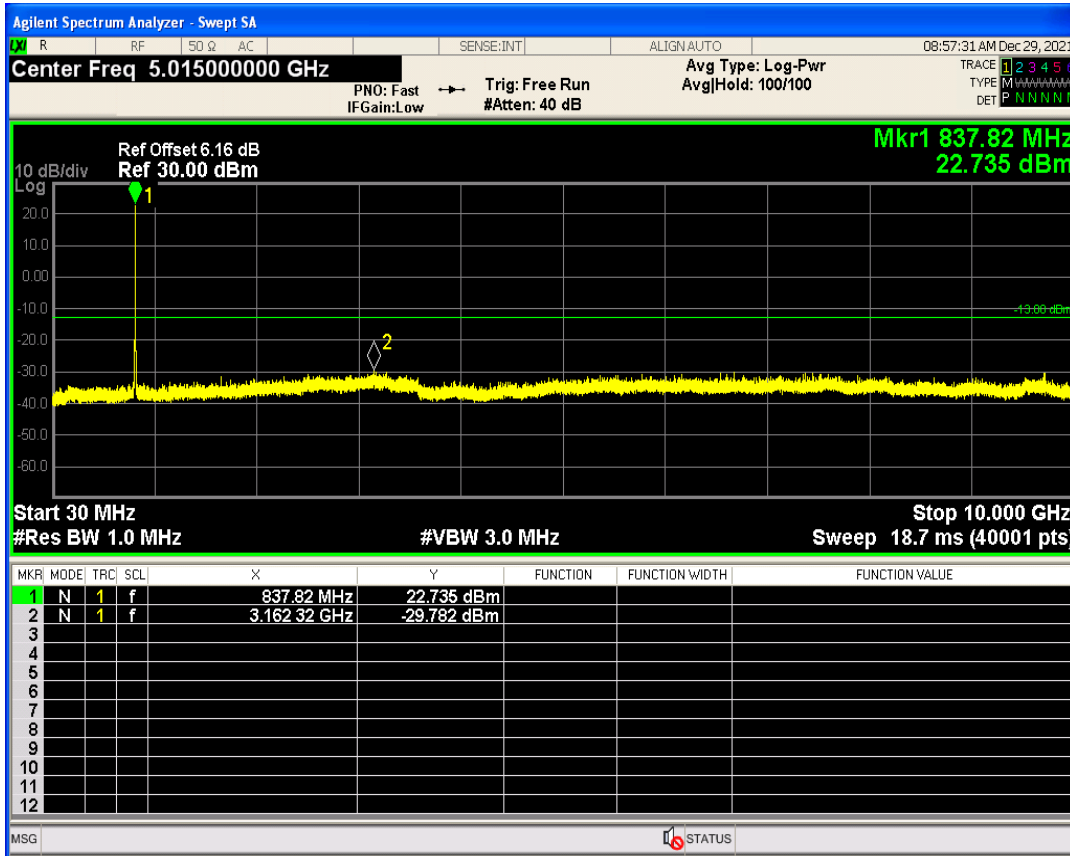

WCDMA Band2 Channel=9262

WCDMA Band2 Channel=9538

WCDMA Band5 Channel=4233

WCDMA Band5 Channel=4132

06 Out-of-band emissions

Band	Channel	Frequency (MHz)	Spur Freq (MHz)	Spur Level (dBm)	Limit (dBm)	Verdict
WCDMA Band2	9262	1852.4	19987.52	-23.94	-13	PASS
WCDMA Band2	9400	1880	19926.11	-23.55	-13	PASS
WCDMA Band2	9538	1907.6	19857.71	-23.64	-13	PASS
WCDMA Band5	4132	826.4	3154.35	-29.53	-13	PASS
WCDMA Band5	4182	836.4	3162.32	-29.78	-13	PASS
WCDMA Band5	4233	846.6	6404.07	-30.24	-13	PASS

WCDMA Band2 Channel=9400

WCDMA Band2 Channel=9262

WCDMA Band2 Channel=9538

WCDMA Band5 Channel=4132

WCDMA Band5 Channel=4182

WCDMA Band5 Channel=4233

07 Conducted output power

Band	Channel	Frequency (MHz)	Power (dBm)	Verdict
HSDPA Band2 Subtest1	9262	1852.4	21.26	PASS
HSDPA Band2 Subtest2	9262	1852.4	21.03	PASS
HSDPA Band2 Subtest3	9262	1852.4	20.68	PASS
HSDPA Band2 Subtest4	9262	1852.4	20.54	PASS
HSDPA Band2 Subtest1	9400	1880	21.92	PASS
HSDPA Band2 Subtest2	9400	1880	21.70	PASS
HSDPA Band2 Subtest3	9400	1880	21.47	PASS
HSDPA Band2 Subtest4	9400	1880	21.31	PASS
HSDPA Band2 Subtest1	9538	1907.6	22.08	PASS
HSDPA Band2 Subtest2	9538	1907.6	21.73	PASS
HSDPA Band2 Subtest3	9538	1907.6	21.32	PASS
HSDPA Band2 Subtest4	9538	1907.6	21.40	PASS
HSDPA Band5 Subtest1	4132	826.4	21.80	PASS
HSDPA Band5 Subtest2	4132	826.4	21.44	PASS
HSDPA Band5 Subtest3	4132	826.4	21.06	PASS
HSDPA Band5 Subtest4	4132	826.4	20.92	PASS
HSDPA Band5 Subtest1	4182	836.4	21.52	PASS
HSDPA Band5 Subtest2	4182	836.4	21.33	PASS
HSDPA Band5 Subtest3	4182	836.4	20.92	PASS
HSDPA Band5 Subtest4	4182	836.4	20.76	PASS
HSDPA Band5 Subtest1	4233	846.6	21.19	PASS
HSDPA Band5 Subtest2	4233	846.6	21.07	PASS
HSDPA Band5 Subtest3	4233	846.6	20.66	PASS
HSDPA Band5 Subtest4	4233	846.6	20.56	PASS