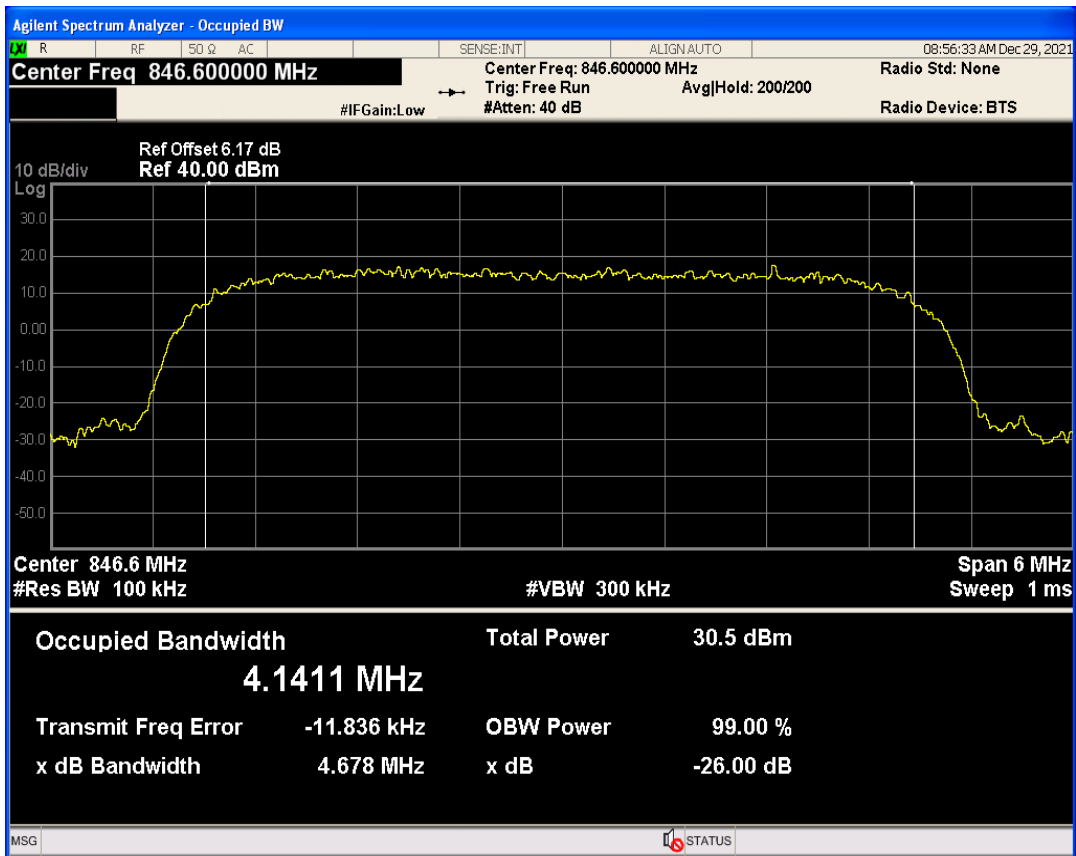

WCDMA Band2 Channel=9262

WCDMA Band2 Channel=9538

WCDMA Band2 Channel=9400

WCDMA Band5 Channel=4182

WCDMA Band5 Channel=4132

WCDMA Band5 Channel=4233

05 Band edge

Band	Channel	Frequency (MHz)	Spur Freq (MHz)	Spur Level (dBm)	Limit (dBm)	Verdict
WCDMA Band2	9262	1852.4	1850.00	-25.20	-13	PASS
WCDMA Band2	9538	1907.6	1910.00	-25.99	-13	PASS
WCDMA Band5	4132	826.4	824.00	-25.52	-13	PASS
WCDMA Band5	4233	846.6	849.00	-25.71	-13	PASS