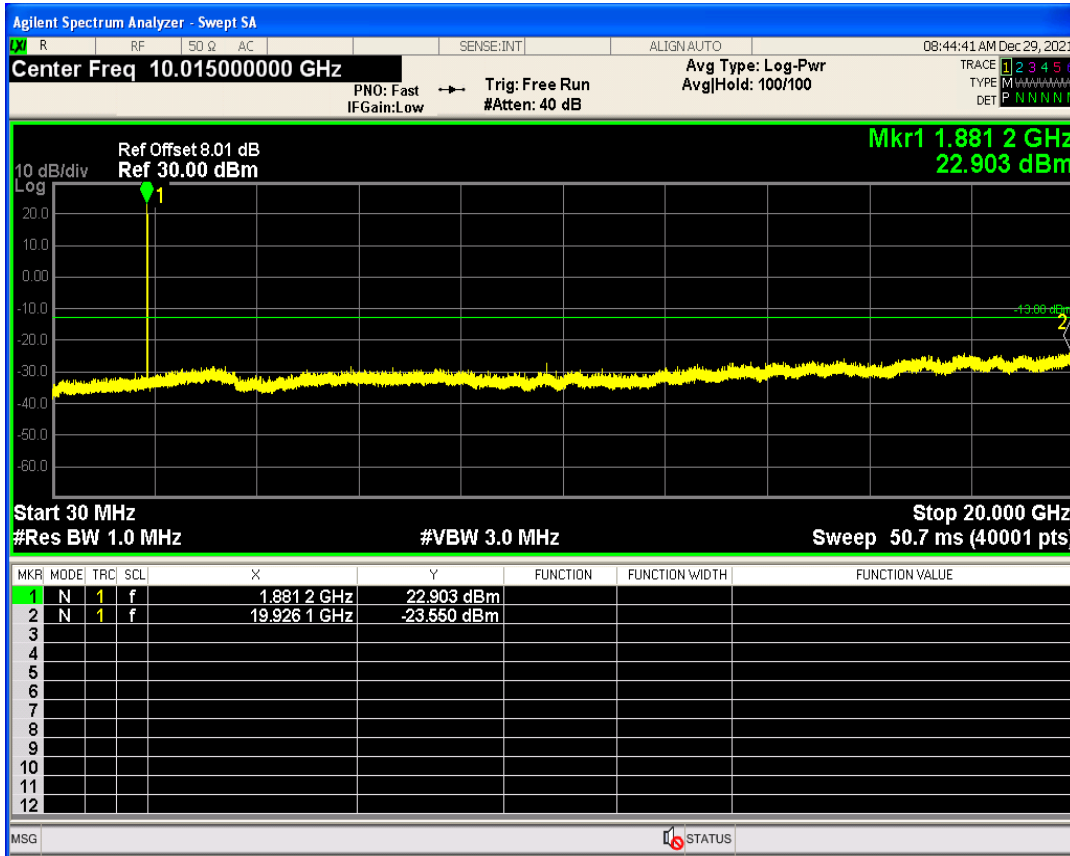

WCDMA Band2 Channel=9262