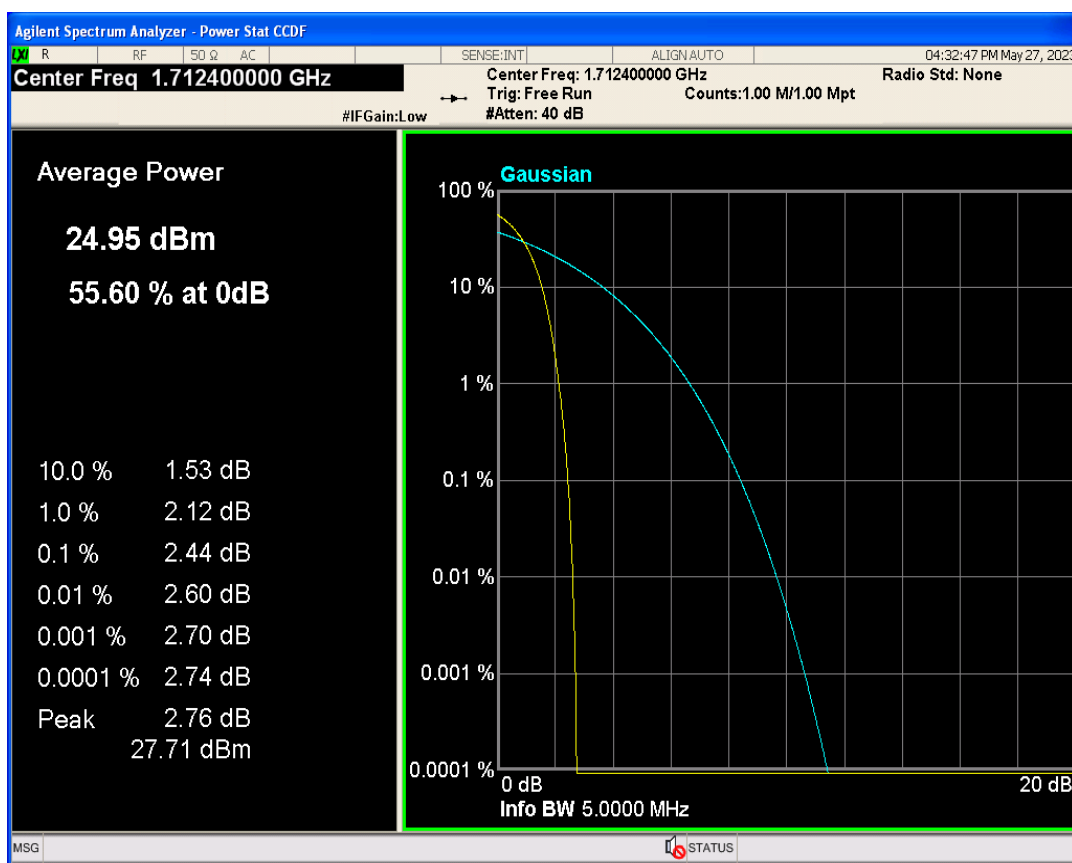

01 Conducted output power

Band	Channel	Frequency (MHz)	Power (dBm)	Verdict
WCDMA Band4	1312	1712.4	26.07	PASS
WCDMA Band4	1413	1732.6	25.78	PASS
WCDMA Band4	1513	1752.6	24.91	PASS

03 Peak-to-Average Ratio

Band	Channel	Frequency (MHz)	Result (dB)	high Limit (dB)	Verdict
WCDMA Band4	1312	1712.4	2.44	13	PASS
WCDMA Band4	1413	1732.6	2.82	13	PASS
WCDMA Band4	1513	1752.6	2.87	13	PASS

WCDMA Band4 Channel=1312