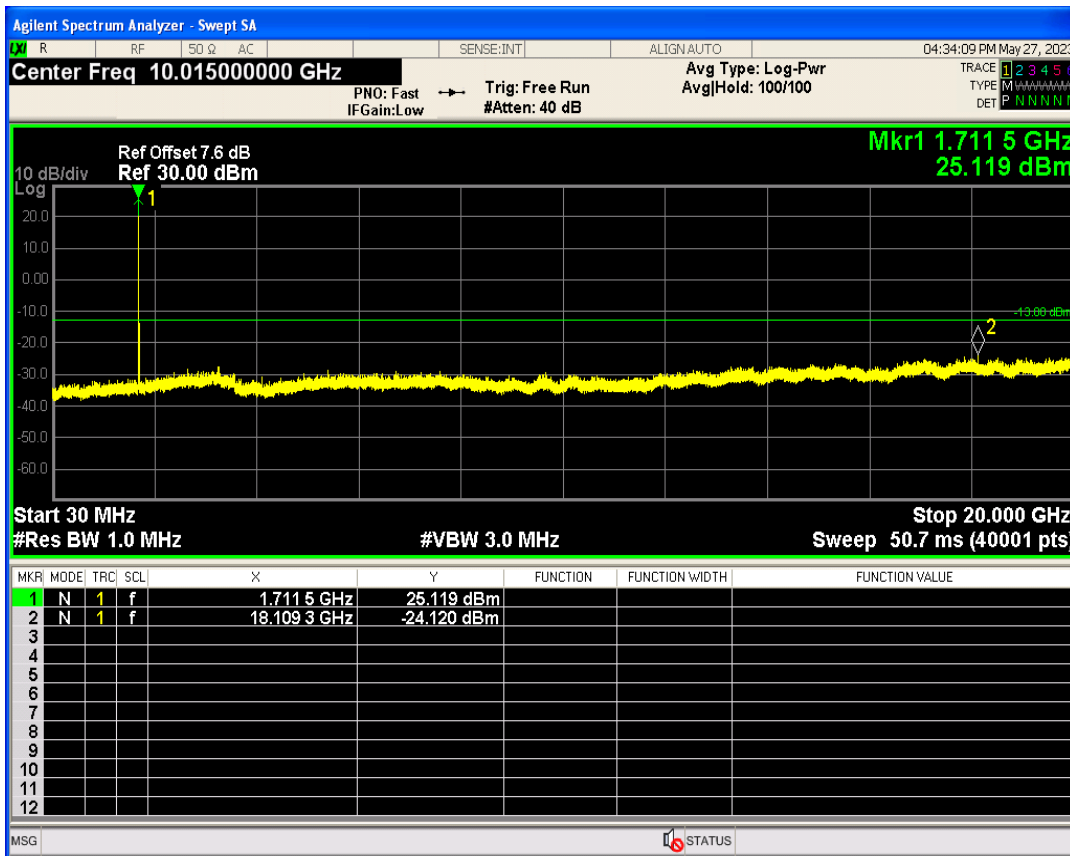

WCDMA Band4 Channel=1312