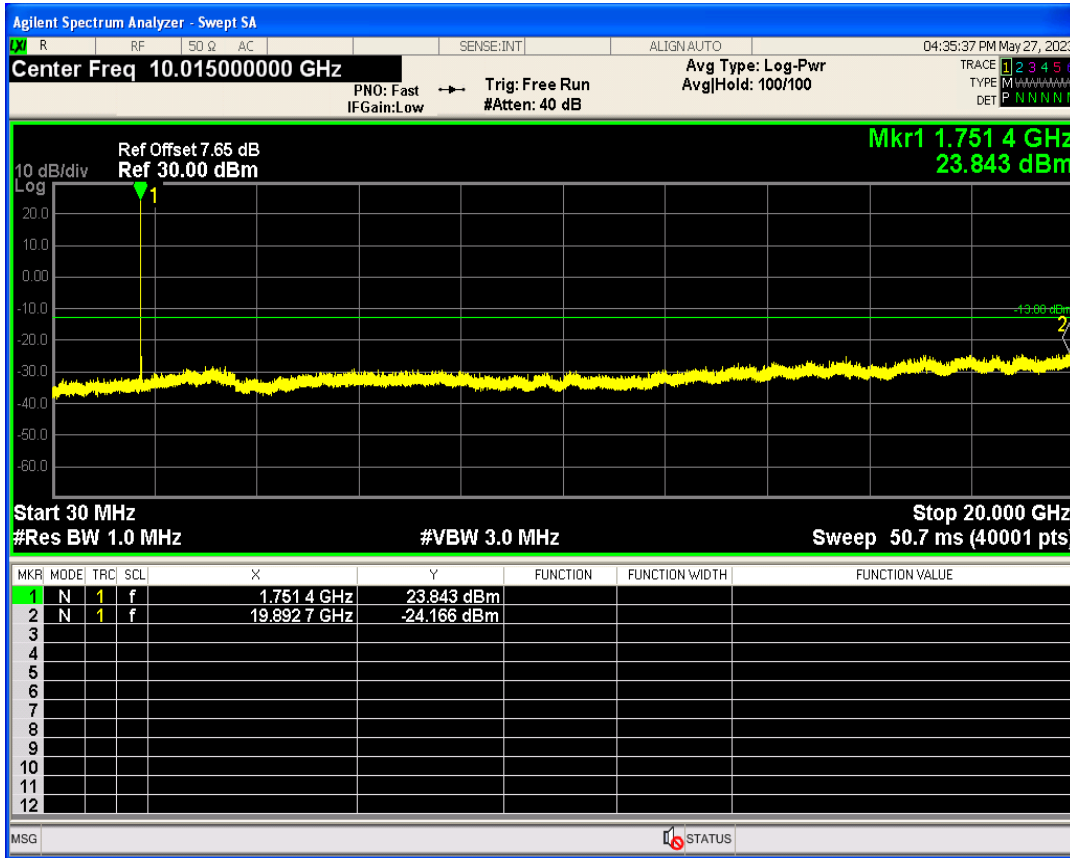

WCDMA Band4 Channel=1513

07 Conducted output power

Band	Channel	Frequency (MHz)	Power (dBm)	Verdict
HSDPA Band4 Subtest1	1312	1712.4	26.08	PASS
HSDPA Band4 Subtest2	1312	1712.4	25.65	PASS
HSDPA Band4 Subtest3	1312	1712.4	24.37	PASS
HSDPA Band4 Subtest4	1312	1712.4	24.33	PASS
HSDPA Band4 Subtest1	1413	1732.6	25.85	PASS
HSDPA Band4 Subtest2	1413	1732.6	25.45	PASS
HSDPA Band4 Subtest3	1413	1732.6	24.29	PASS
HSDPA Band4 Subtest4	1413	1732.6	24.13	PASS
HSDPA Band4 Subtest1	1513	1752.6	24.93	PASS
HSDPA Band4 Subtest2	1513	1752.6	24.48	PASS
HSDPA Band4 Subtest3	1513	1752.6	23.44	PASS
HSDPA Band4 Subtest4	1513	1752.6	23.57	PASS

13 Conducted output power

Band	Channel	Frequency (MHz)	Power (dBm)	Verdict
HSUPA Band4 Subtest1	1312	1712.4	24.51	PASS
HSUPA Band4 Subtest2	1312	1712.4	25.75	PASS
HSUPA Band4 Subtest3	1312	1712.4	24.30	PASS
HSUPA Band4 Subtest4	1312	1712.4	25.56	PASS
HSUPA Band4 Subtest5	1312	1712.4	24.44	PASS
HSUPA Band4 Subtest1	1413	1732.6	25.65	PASS