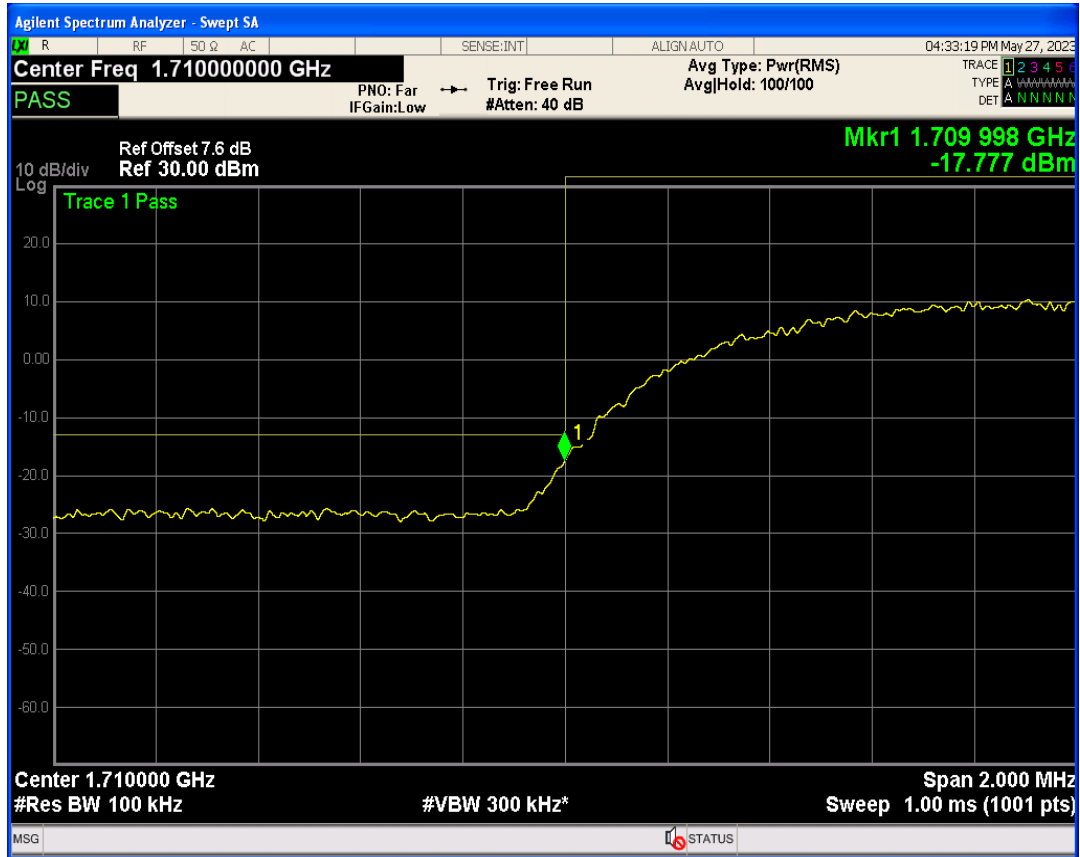

WCDMA Band4 Channel=1312

WCDMA Band4 Channel=1513

WCDMA Band4 Channel=1413

05 Band edge

Band	Channel	Frequency (MHz)	Spur Freq (MHz)	Spur Level (dBm)	Limit (dBm)	Verdict
WCDMA Band4	1312	1712.4	1710.00	-17.77	-13	PASS
WCDMA Band4	1513	1752.6	1755.00	-21.63	-13	PASS

WCDMA Band4 Channel=1312

WCDMA Band4 Channel=1513

06 Out-of-band emissions

Band	Channel	Frequency (MHz)	Spur Freq (MHz)	Spur Level (dBm)	Limit (dBm)	Verdict
WCDMA Band4	1312	1712.4	18109.34	-24.12	-13	PASS
WCDMA Band4	1413	1732.6	17796.81	-23.92	-13	PASS
WCDMA Band4	1513	1752.6	19892.66	-24.16	-13	PASS