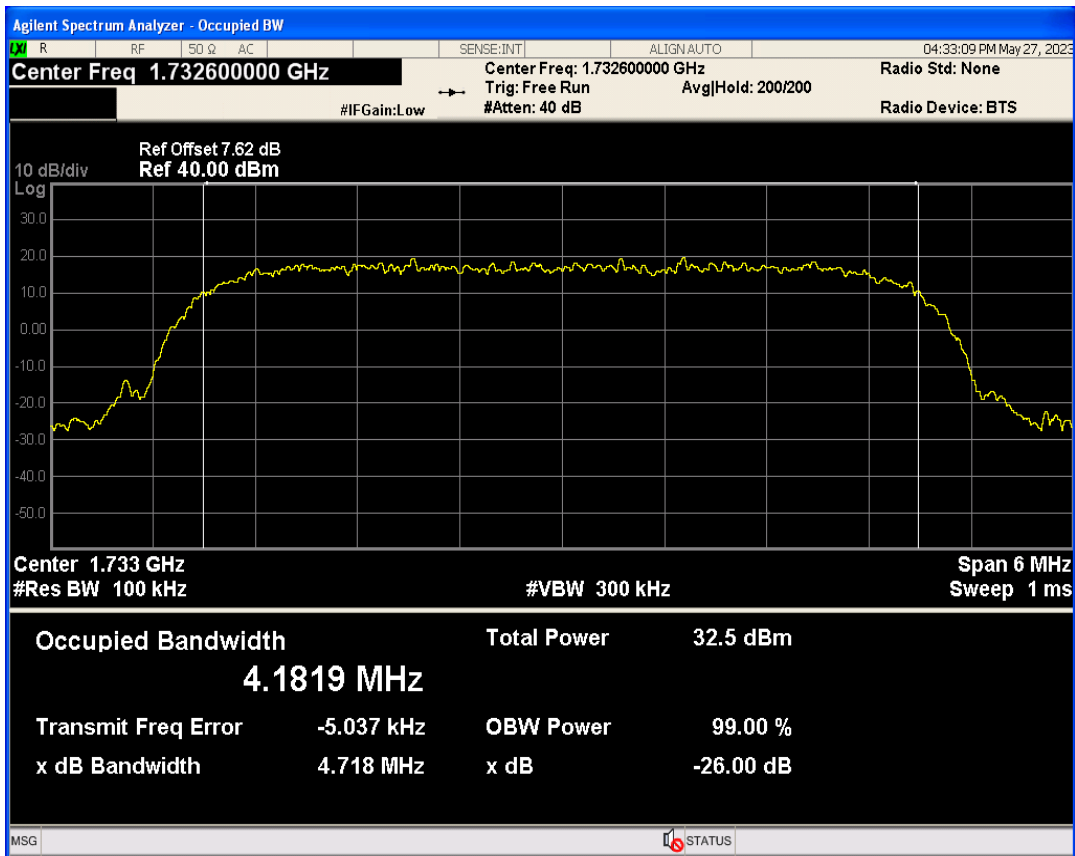

WCDMA Band4 Channel=1413

05 Band edge