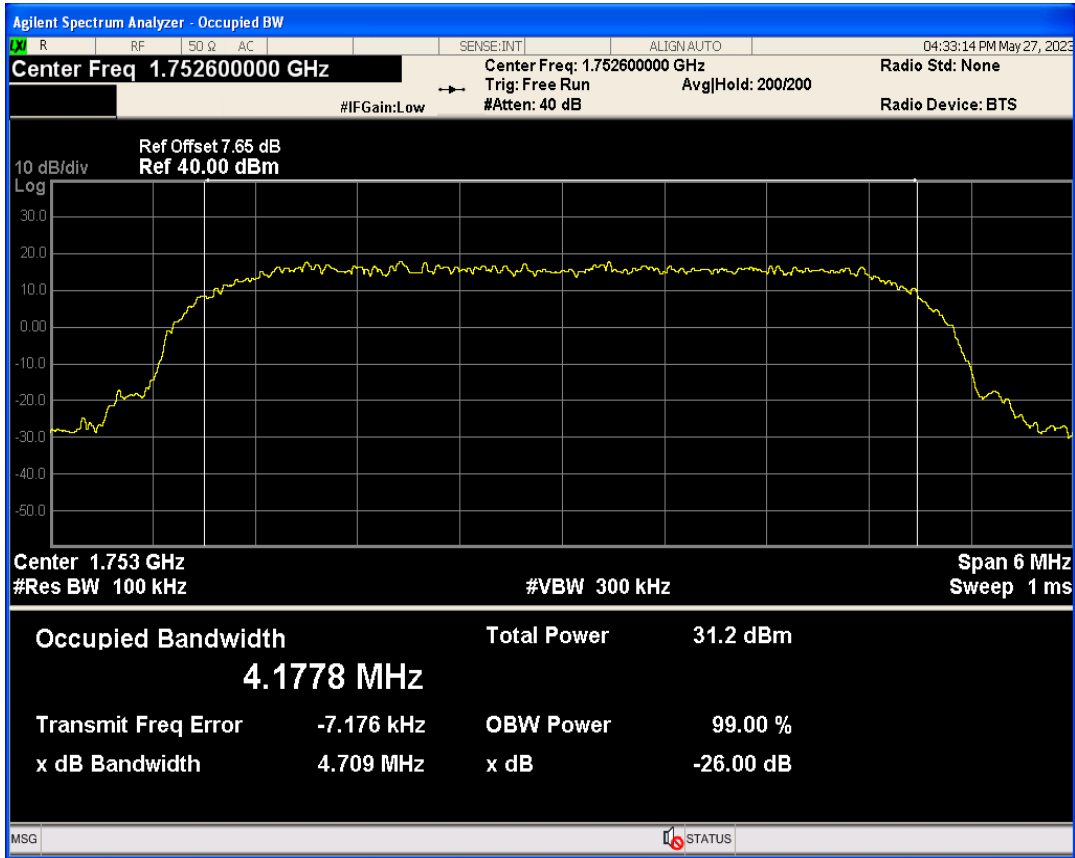

WCDMA Band4 Channel=1513