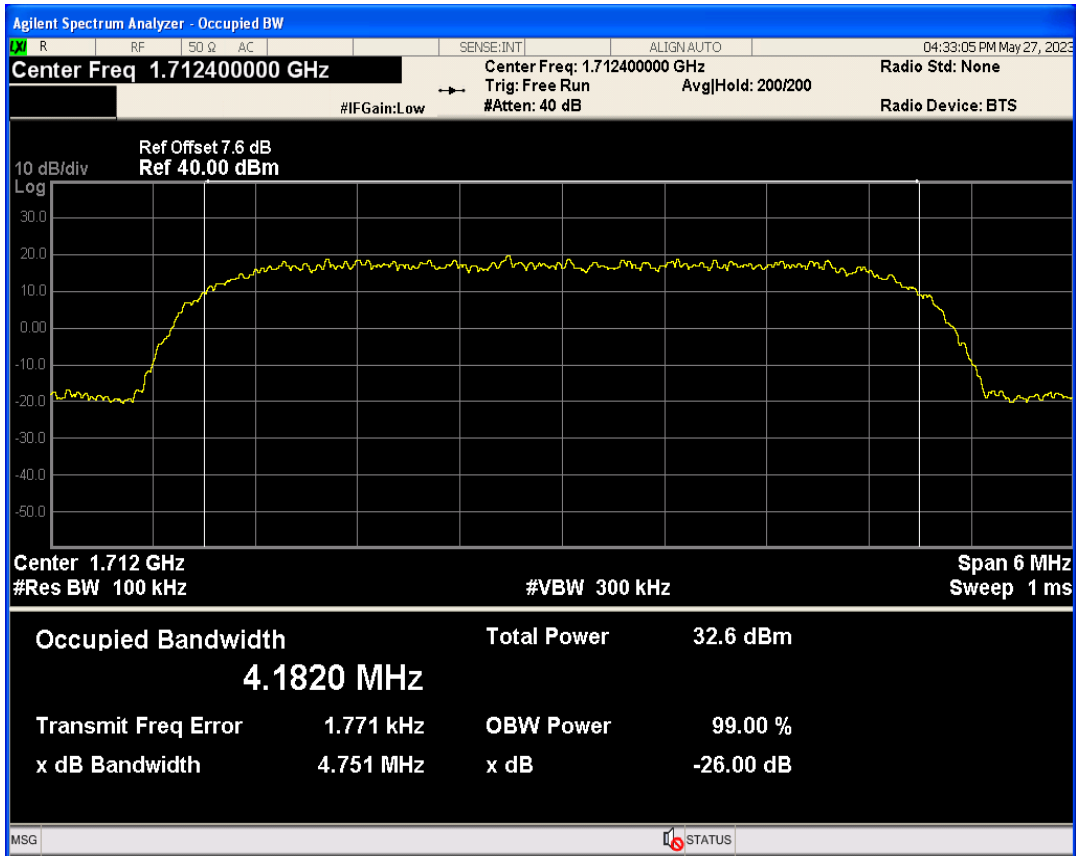

Band	Channel	Frequency (MHz)	99% OBW (kHz)	-26dB EBW (kHz)	Verdict
WCDMA Band4	1312	1712.4	4182.050	4751.483	PASS
WCDMA Band4	1413	1732.6	4181.854	4717.710	PASS
WCDMA Band4	1513	1752.6	4177.755	4708.616	PASS

WCDMA Band4 Channel=1312