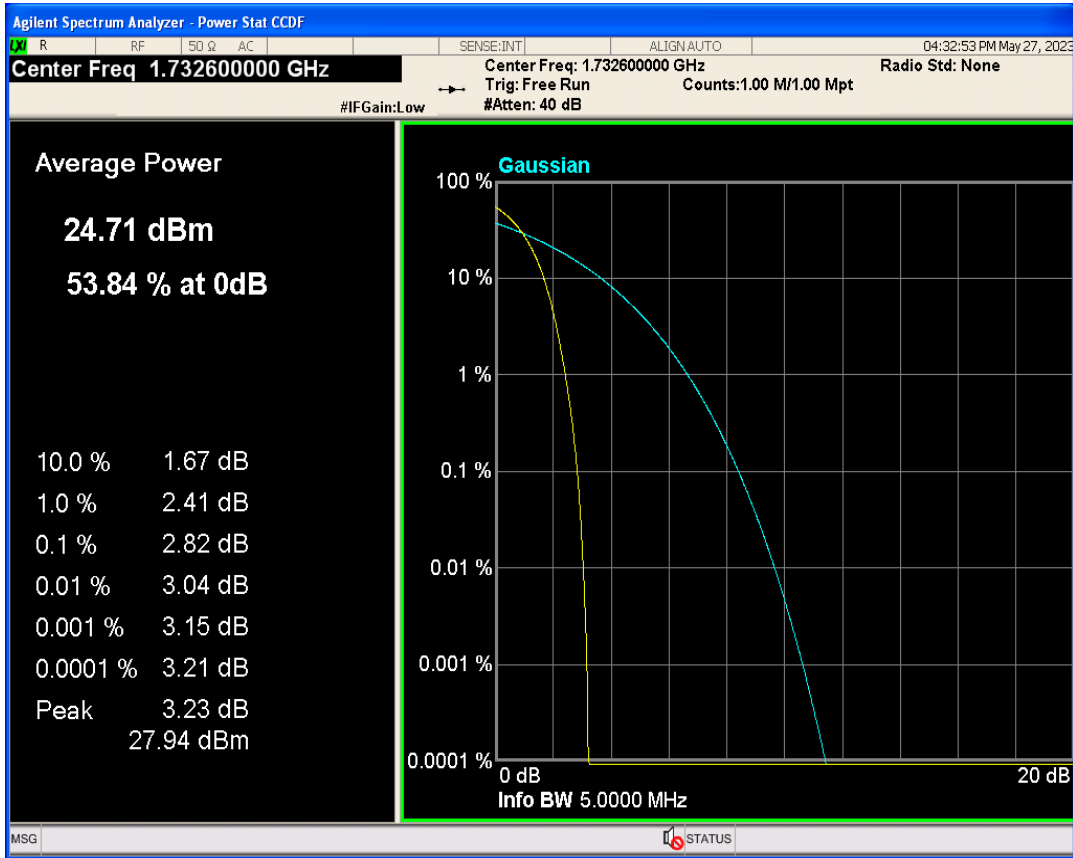

WCDMA Band4 Channel=1413

04 Occupied bandwidth