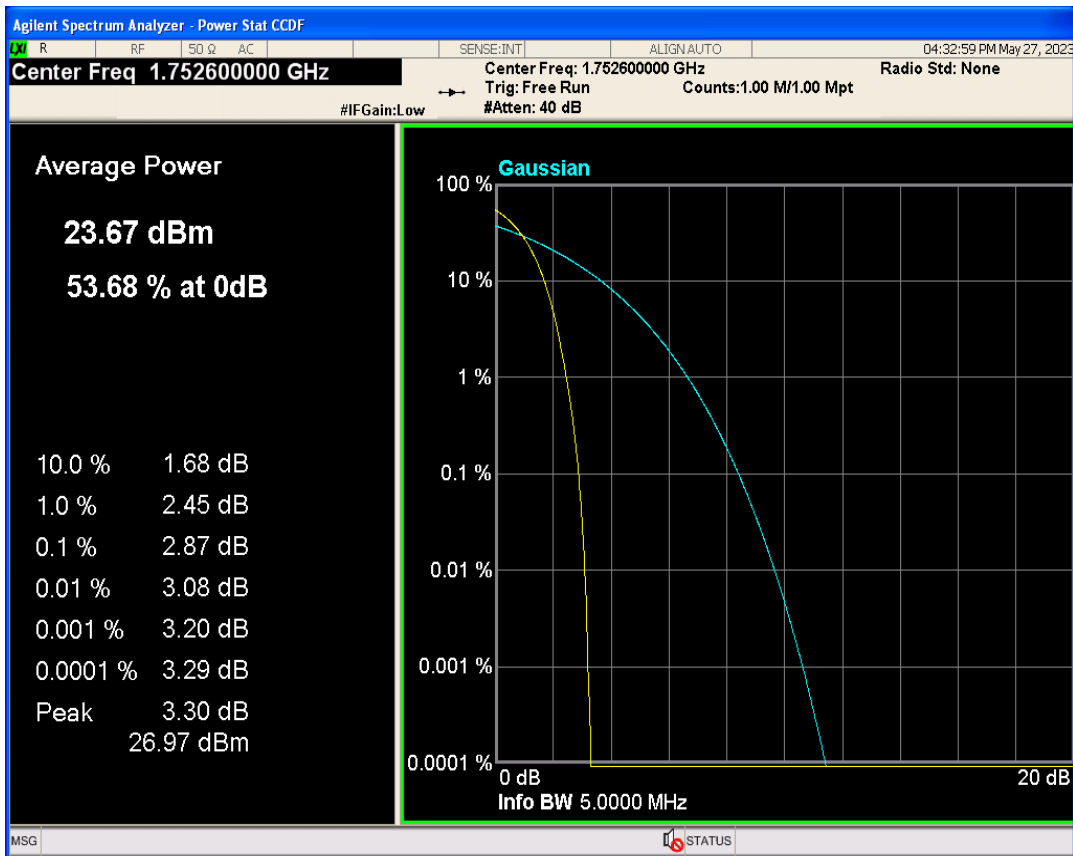

04 Occupied bandwidth