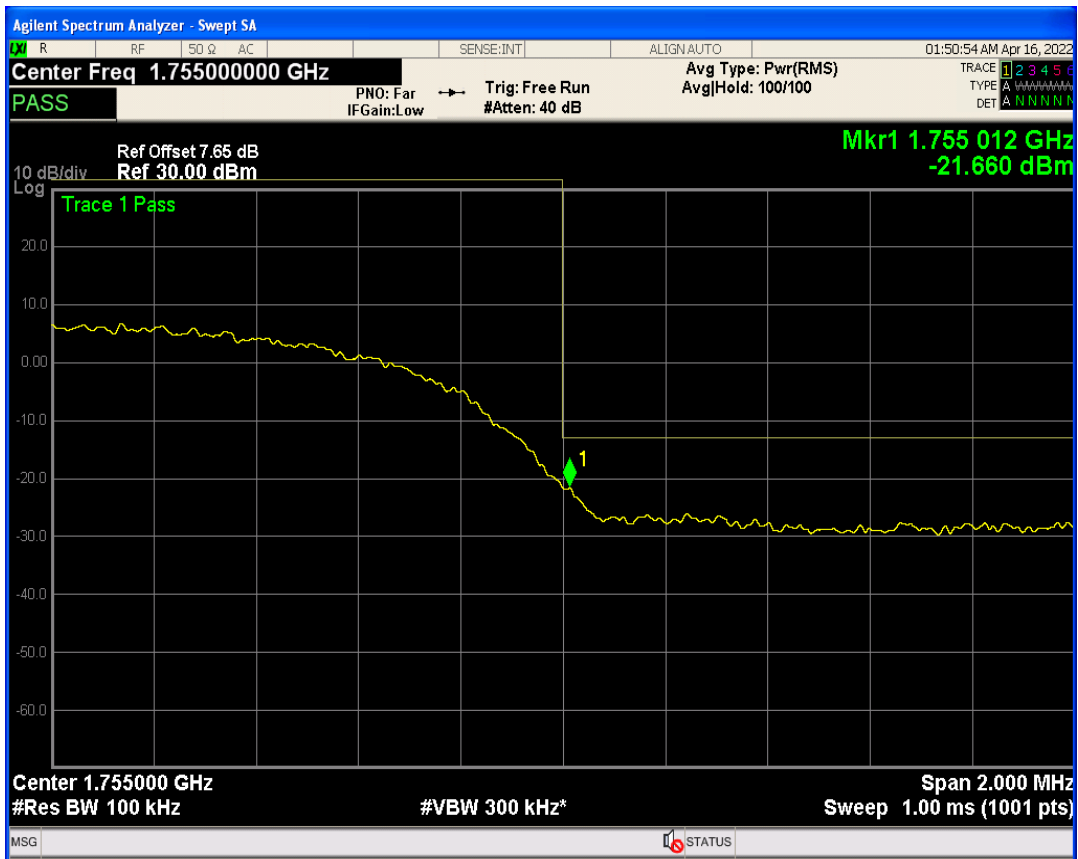

WCDMA Band5 Channel=4233

05 Band edge

Band	Channel	Frequency (MHz)	Spur Freq (MHz)	Spur Level (dBm)	Limit (dBm)	Verdict
WCDMA Band2	9262	1852.4	1850.00	-14.49	-13	PASS
WCDMA Band2	9538	1907.6	1910.00	-19.64	-13	PASS
WCDMA Band4	1312	1712.4	1709.99	-17.44	-13	PASS
WCDMA Band4	1513	1752.6	1755.01	-21.65	-13	PASS
WCDMA Band5	4132	826.4	824.00	-24.41	-13	PASS
WCDMA Band5	4233	846.6	849.00	-24.63	-13	PASS

WCDMA Band2 Channel=9538

WCDMA Band2 Channel=9262

WCDMA Band4 Channel=1513

WCDMA Band4 Channel=1312

WCDMA Band5 Channel=4132

WCDMA Band5 Channel=4233

06 Out-of-band emissions

Band	Channel	Frequency (MHz)	Spur Freq (MHz)	Spur Level (dBm)	Limit (dBm)	Verdict
WCDMA Band2	9262	1852.4	17780.33	-23.52	-13	PASS
WCDMA Band2	9400	1880	19888.17	-23.35	-13	PASS
WCDMA Band2	9538	1907.6	19886.17	-23.30	-13	PASS
WCDMA Band4	1312	1712.4	17979.54	-23.22	-13	PASS
WCDMA Band4	1413	1732.6	17890.67	-24.37	-13	PASS
WCDMA Band4	1513	1752.6	17923.12	-23.66	-13	PASS
WCDMA Band5	4132	826.4	3015.52	-29.62	-13	PASS
WCDMA Band5	4182	836.4	3148.62	-30.53	-13	PASS
WCDMA Band5	4233	846.6	3152.60	-29.21	-13	PASS