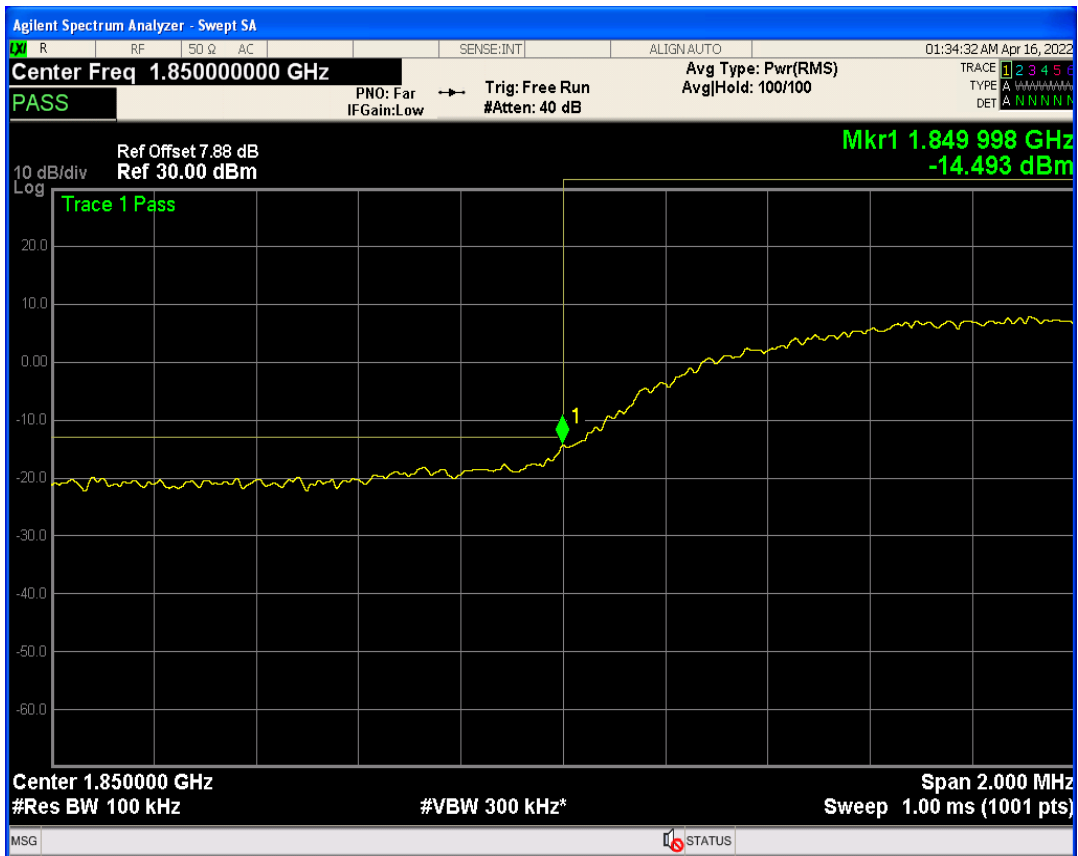

WCDMA Band2 Channel=9262