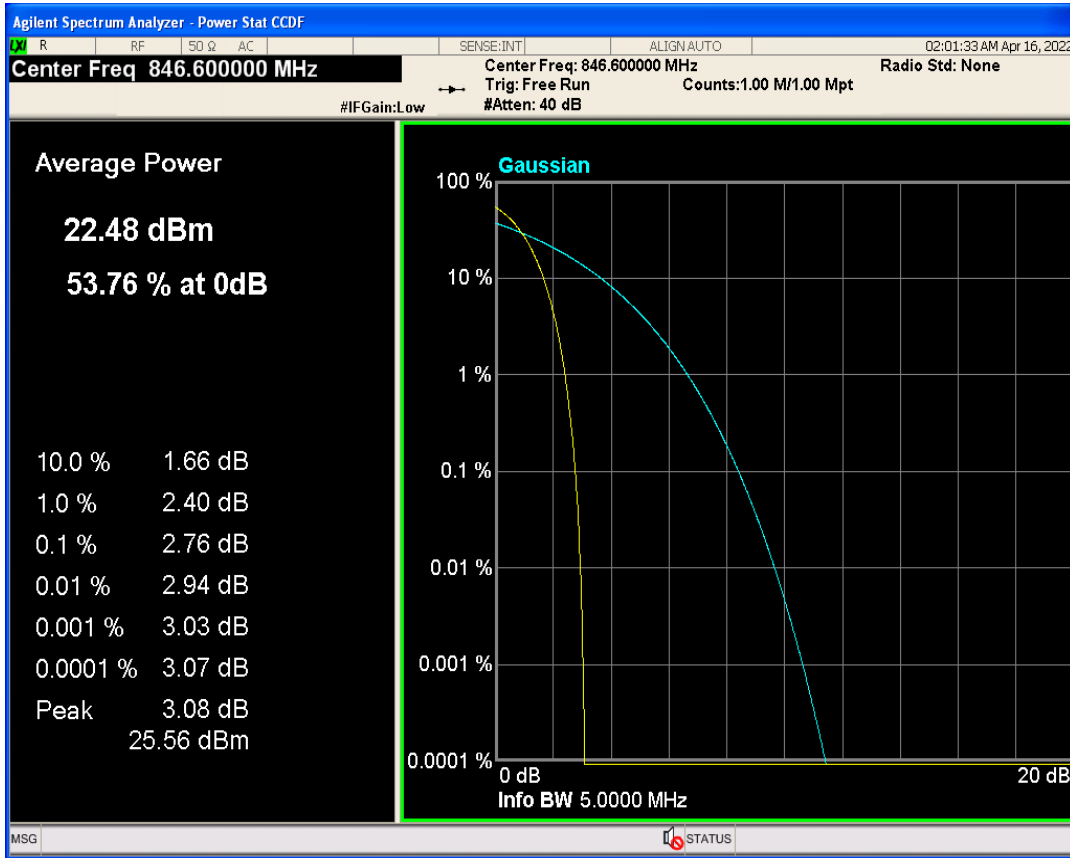

WCDMA Band2 Channel=9262

WCDMA Band2 Channel=9400

WCDMA Band2 Channel=9538

WCDMA Band4 Channel=1413

WCDMA Band5 Channel=4182

WCDMA Band5 Channel=4132

WCDMA Band5 Channel=4233

04 Occupied bandwidth