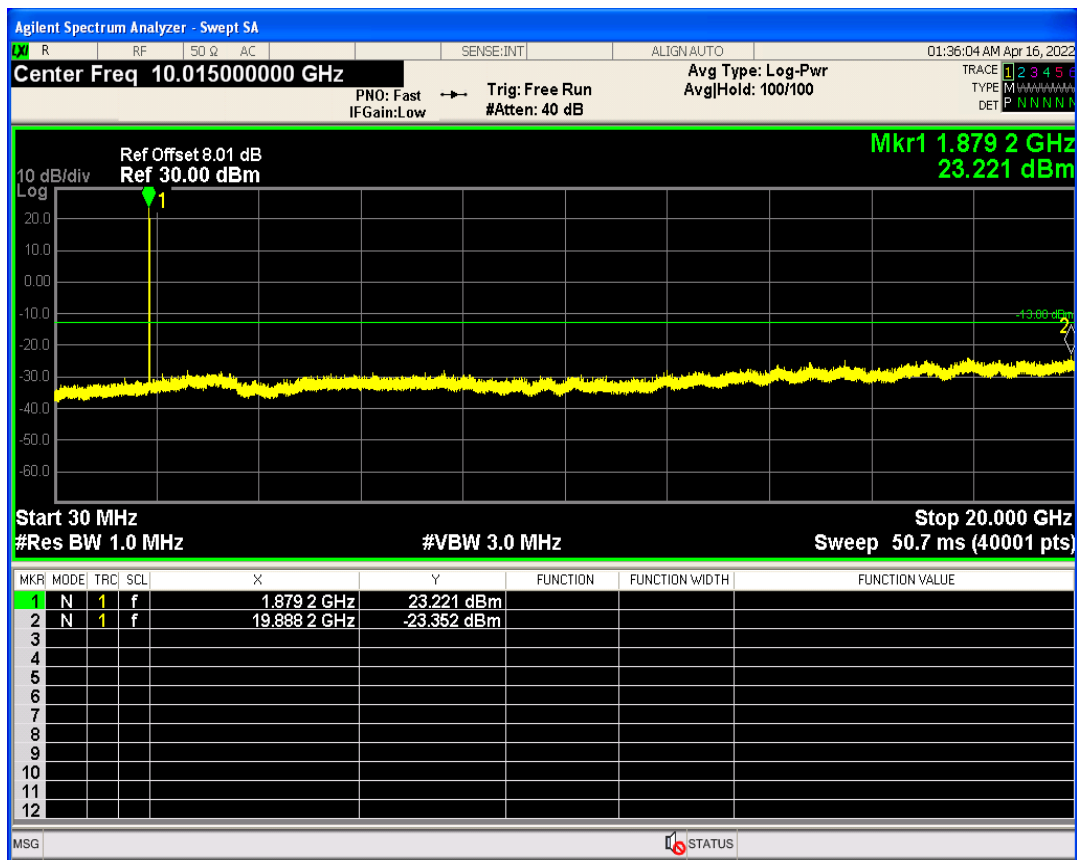

WCDMA Band2 Channel=9538

WCDMA Band2 Channel=9262

WCDMA Band4 Channel=1513

WCDMA Band4 Channel=1312

WCDMA Band5 Channel=4132

WCDMA Band5 Channel=4233

06 Out-of-band emissions

Band	Channel	Frequency (MHz)	Spur Freq (MHz)	Spur Level (dBm)	Limit (dBm)	Verdict
WCDMA Band2	9262	1852.4	17780.33	-23.52	-13	PASS
WCDMA Band2	9400	1880	19888.17	-23.35	-13	PASS
WCDMA Band2	9538	1907.6	19886.17	-23.30	-13	PASS
WCDMA Band4	1312	1712.4	17979.54	-23.22	-13	PASS
WCDMA Band4	1413	1732.6	17890.67	-24.37	-13	PASS
WCDMA Band4	1513	1752.6	17923.12	-23.66	-13	PASS
WCDMA Band5	4132	826.4	3015.52	-29.62	-13	PASS
WCDMA Band5	4182	836.4	3148.62	-30.53	-13	PASS
WCDMA Band5	4233	846.6	3152.60	-29.21	-13	PASS

WCDMA Band2 Channel=9400

WCDMA Band2 Channel=9262

WCDMA Band2 Channel=9538

WCDMA Band4 Channel=1413

WCDMA Band4 Channel=1312

WCDMA Band4 Channel=1513

WCDMA Band5 Channel=4182

WCDMA Band5 Channel=4132