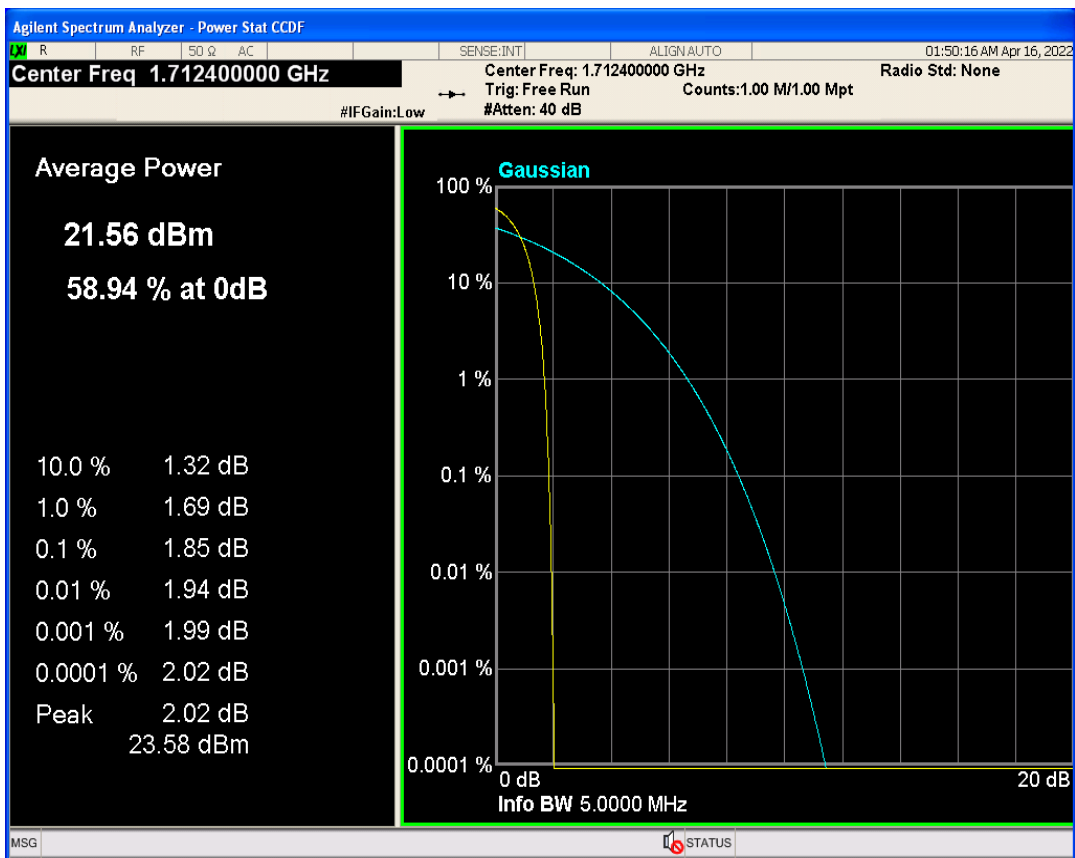

03 Peak-to-Average Ratio

Band	Channel	Frequency (MHz)	Result (dB)	high Limit (dB)	Verdict
WCDMA Band2	9262	1852.4	1.85	13	PASS
WCDMA Band2	9400	1880	2.21	13	PASS
WCDMA Band2	9538	1907.6	2.20	13	PASS
WCDMA Band4	1312	1712.4	1.85	13	PASS
WCDMA Band4	1413	1732.6	2.38	13	PASS
WCDMA Band4	1513	1752.6	2.34	13	PASS
WCDMA Band5	4132	826.4	2.86	13	PASS
WCDMA Band5	4182	836.4	2.96	13	PASS
WCDMA Band5	4233	846.6	2.76	13	PASS

WCDMA Band2 Channel=9262

WCDMA Band2 Channel=9400

WCDMA Band2 Channel=9538

WCDMA Band4 Channel=1413

WCDMA Band5 Channel=4182

WCDMA Band5 Channel=4132

WCDMA Band5 Channel=4233

04 Occupied bandwidth