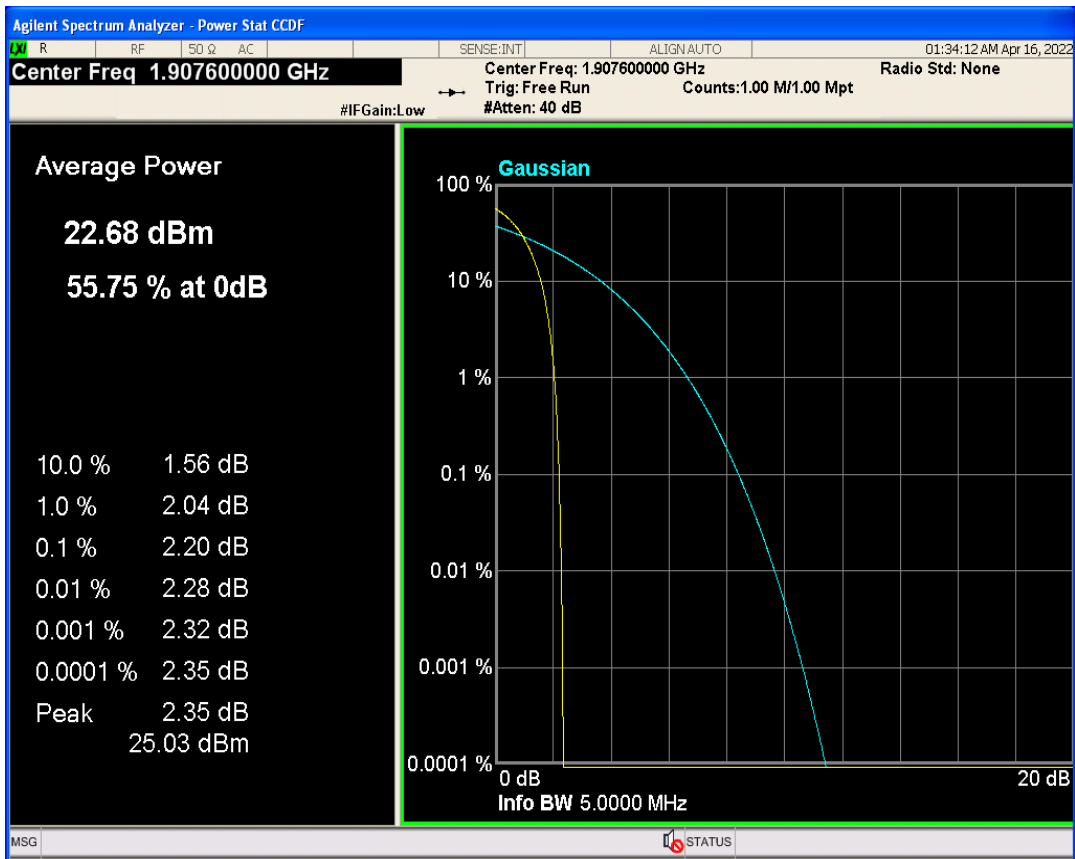

03 Peak-to-Average Ratio

Band	Channel	Frequency (MHz)	Result (dB)	high Limit (dB)	Verdict
WCDMA Band2	9262	1852.4	1.85	13	PASS
WCDMA Band2	9400	1880	2.21	13	PASS
WCDMA Band2	9538	1907.6	2.20	13	PASS
WCDMA Band4	1312	1712.4	1.85	13	PASS
WCDMA Band4	1413	1732.6	2.38	13	PASS
WCDMA Band4	1513	1752.6	2.34	13	PASS
WCDMA Band5	4132	826.4	2.86	13	PASS
WCDMA Band5	4182	836.4	2.96	13	PASS
WCDMA Band5	4233	846.6	2.76	13	PASS

WCDMA Band2 Channel=9262

WCDMA Band2 Channel=9400

WCDMA Band2 Channel=9538

WCDMA Band4 Channel=1413

WCDMA Band5 Channel=4182

WCDMA Band5 Channel=4132

WCDMA Band5 Channel=4233

04 Occupied bandwidth