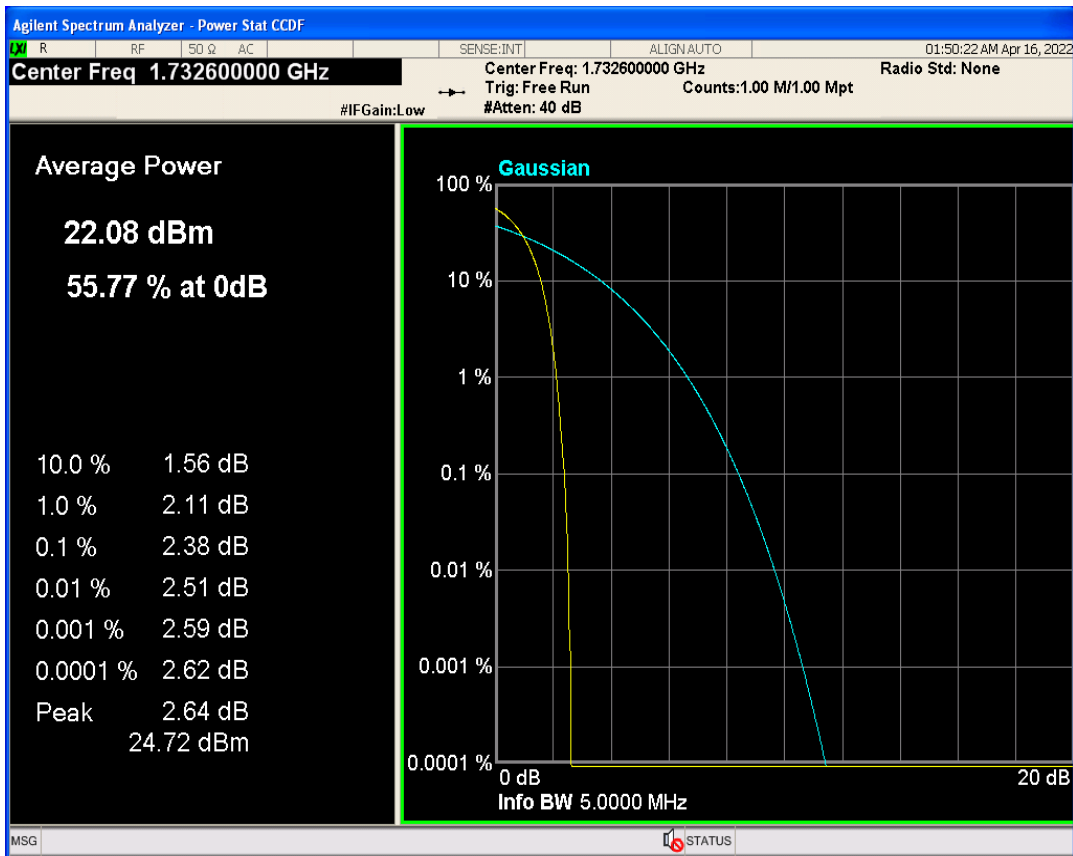

WCDMA Band2 Channel=9262

WCDMA Band2 Channel=9400

WCDMA Band2 Channel=9538

WCDMA Band4 Channel=1413

WCDMA Band5 Channel=4182

WCDMA Band5 Channel=4132

WCDMA Band5 Channel=4233

04 Occupied bandwidth