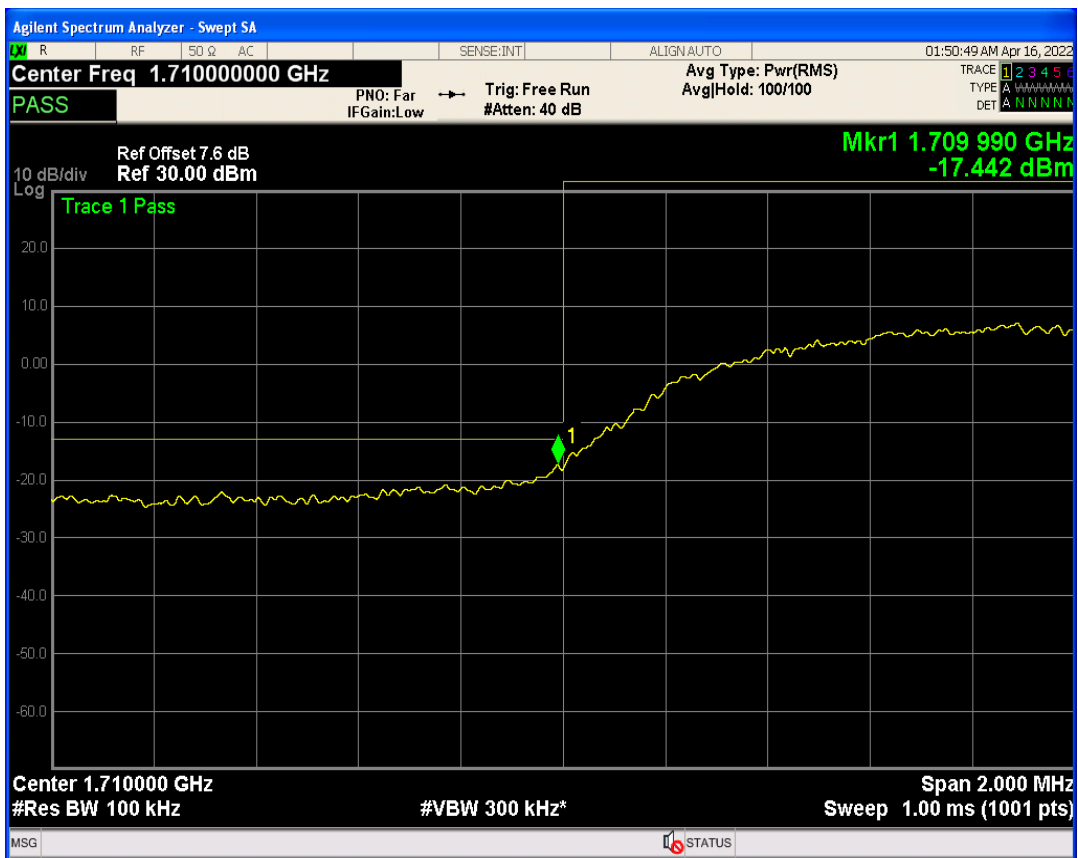

WCDMA Band2 Channel=9538

WCDMA Band2 Channel=9262

WCDMA Band4 Channel=1513

WCDMA Band4 Channel=1312

WCDMA Band5 Channel=4132

WCDMA Band5 Channel=4233

06 Out-of-band emissions

Band	Channel	Frequency (MHz)	Spur Freq (MHz)	Spur Level (dBm)	Limit (dBm)	Verdict
WCDMA Band2	9262	1852.4	17780.33	-23.52	-13	PASS
WCDMA Band2	9400	1880	19888.17	-23.35	-13	PASS
WCDMA Band2	9538	1907.6	19886.17	-23.30	-13	PASS
WCDMA Band4	1312	1712.4	17979.54	-23.22	-13	PASS
WCDMA Band4	1413	1732.6	17890.67	-24.37	-13	PASS
WCDMA Band4	1513	1752.6	17923.12	-23.66	-13	PASS
WCDMA Band5	4132	826.4	3015.52	-29.62	-13	PASS
WCDMA Band5	4182	836.4	3148.62	-30.53	-13	PASS
WCDMA Band5	4233	846.6	3152.60	-29.21	-13	PASS

WCDMA Band2 Channel=9400

WCDMA Band2 Channel=9262

WCDMA Band2 Channel=9538

WCDMA Band4 Channel=1413

WCDMA Band4 Channel=1312

WCDMA Band4 Channel=1513

WCDMA Band5 Channel=4182

WCDMA Band5 Channel=4132