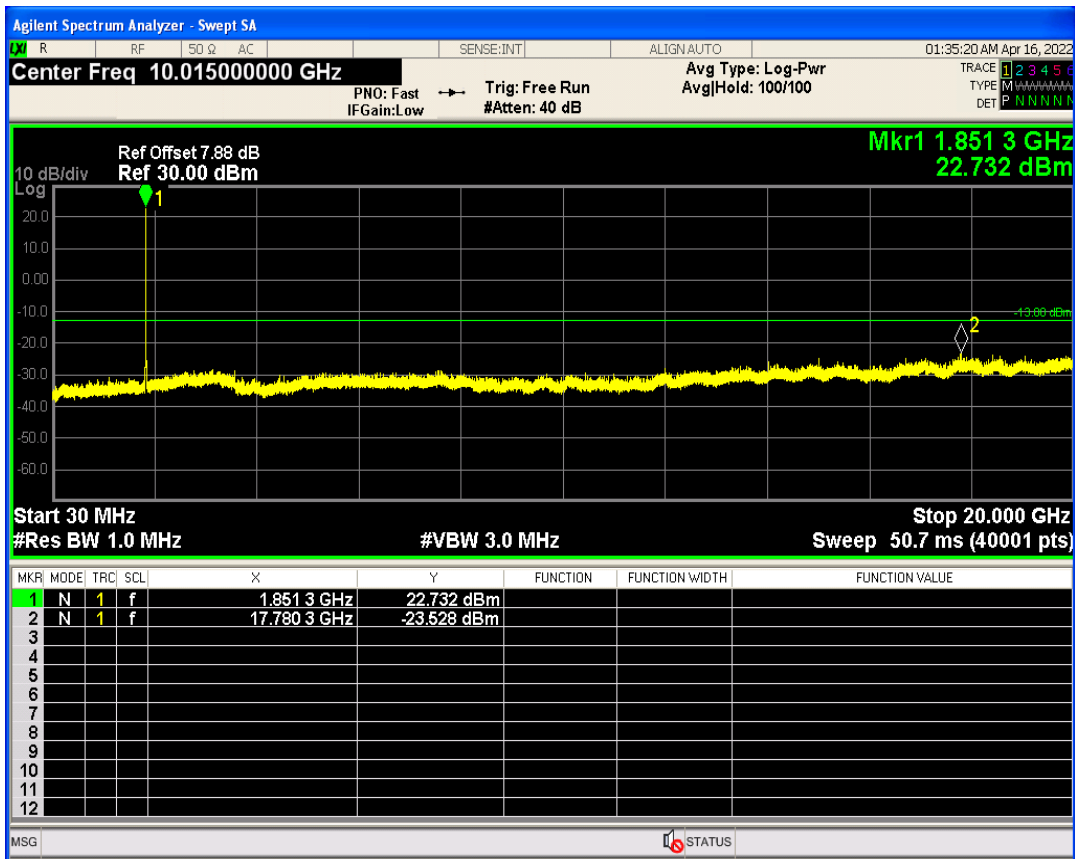

WCDMA Band2 Channel=9538

WCDMA Band2 Channel=9262

WCDMA Band4 Channel=1513

WCDMA Band4 Channel=1312

WCDMA Band5 Channel=4132

WCDMA Band5 Channel=4233

06 Out-of-band emissions

Band	Channel	Frequency (MHz)	Spur Freq (MHz)	Spur Level (dBm)	Limit (dBm)	Verdict
WCDMA Band2	9262	1852.4	17780.33	-23.52	-13	PASS
WCDMA Band2	9400	1880	19888.17	-23.35	-13	PASS
WCDMA Band2	9538	1907.6	19886.17	-23.30	-13	PASS
WCDMA Band4	1312	1712.4	17979.54	-23.22	-13	PASS
WCDMA Band4	1413	1732.6	17890.67	-24.37	-13	PASS
WCDMA Band4	1513	1752.6	17923.12	-23.66	-13	PASS
WCDMA Band5	4132	826.4	3015.52	-29.62	-13	PASS
WCDMA Band5	4182	836.4	3148.62	-30.53	-13	PASS
WCDMA Band5	4233	846.6	3152.60	-29.21	-13	PASS

WCDMA Band2 Channel=9400

WCDMA Band2 Channel=9262

WCDMA Band2 Channel=9538

WCDMA Band4 Channel=1413

WCDMA Band4 Channel=1312

WCDMA Band4 Channel=1513

WCDMA Band5 Channel=4182

WCDMA Band5 Channel=4132