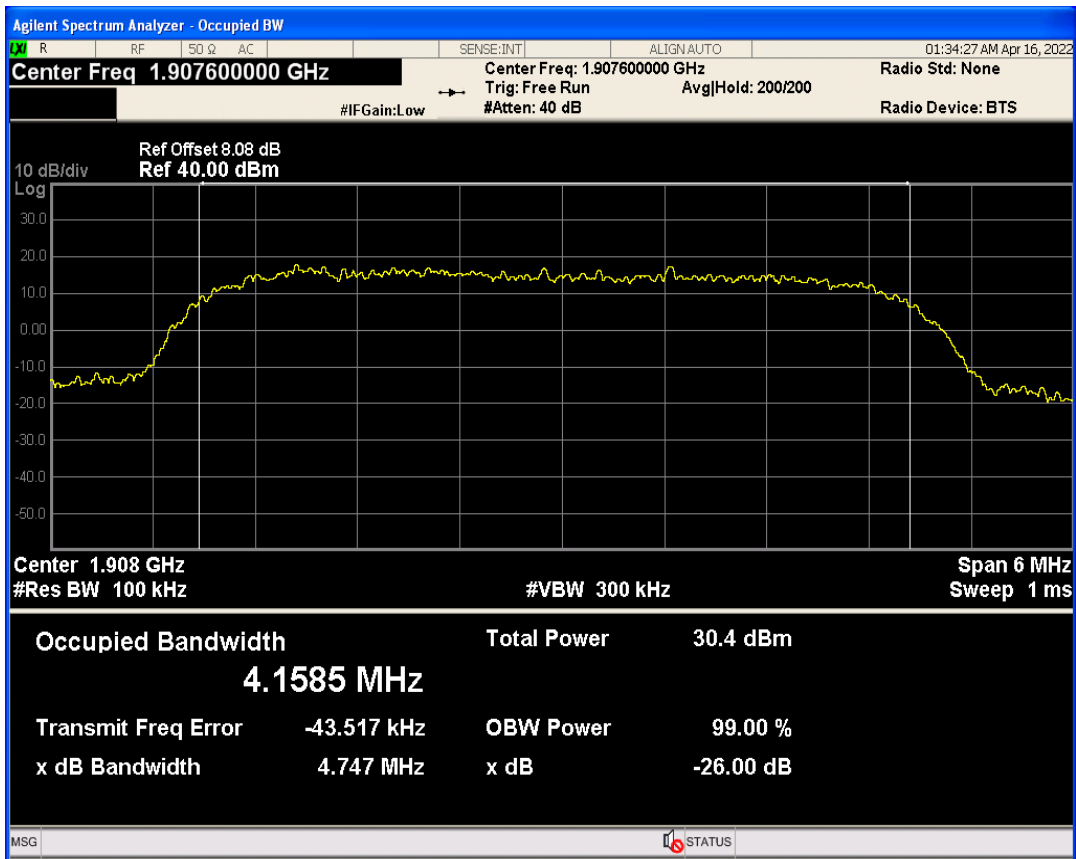

Band	Channel	Frequency (MHz)	99% OBW (kHz)	-26dB EBW (kHz)	Verdict
WCDMA Band2	9262	1852.4	4183.791	4729.327	PASS
WCDMA Band2	9400	1880	4158.260	4766.606	PASS
WCDMA Band2	9538	1907.6	4158.517	4747.195	PASS
WCDMA Band4	1312	1712.4	4204.548	4799.121	PASS
WCDMA Band4	1413	1732.6	4170.502	4708.457	PASS
WCDMA Band4	1513	1752.6	4178.649	4741.423	PASS
WCDMA Band5	4132	826.4	4169.110	4690.706	PASS
WCDMA Band5	4182	836.4	4167.990	4674.880	PASS
WCDMA Band5	4233	846.6	4141.111	4680.499	PASS

WCDMA Band2 Channel=9262

WCDMA Band2 Channel=9400

WCDMA Band2 Channel=9538

WCDMA Band4 Channel=1312

WCDMA Band4 Channel=1513

WCDMA Band4 Channel=1413

WCDMA Band5 Channel=4182

WCDMA Band5 Channel=4132