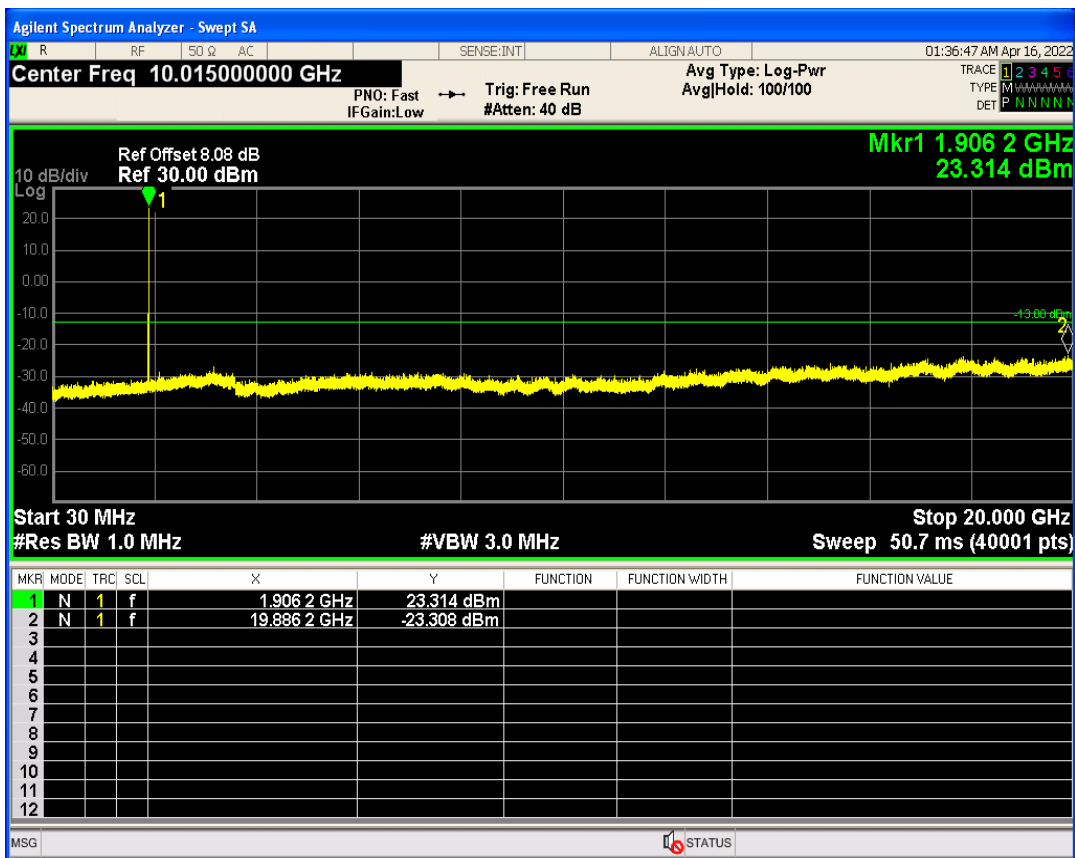

WCDMA Band2 Channel=9538

WCDMA Band2 Channel=9262

WCDMA Band4 Channel=1513

WCDMA Band4 Channel=1312

WCDMA Band5 Channel=4132

WCDMA Band5 Channel=4233

06 Out-of-band emissions

Band	Channel	Frequency (MHz)	Spur Freq (MHz)	Spur Level (dBm)	Limit (dBm)	Verdict
WCDMA Band2	9262	1852.4	17780.33	-23.52	-13	PASS
WCDMA Band2	9400	1880	19888.17	-23.35	-13	PASS
WCDMA Band2	9538	1907.6	19886.17	-23.30	-13	PASS
WCDMA Band4	1312	1712.4	17979.54	-23.22	-13	PASS
WCDMA Band4	1413	1732.6	17890.67	-24.37	-13	PASS
WCDMA Band4	1513	1752.6	17923.12	-23.66	-13	PASS
WCDMA Band5	4132	826.4	3015.52	-29.62	-13	PASS
WCDMA Band5	4182	836.4	3148.62	-30.53	-13	PASS
WCDMA Band5	4233	846.6	3152.60	-29.21	-13	PASS

WCDMA Band2 Channel=9400

WCDMA Band2 Channel=9262

WCDMA Band2 Channel=9538

WCDMA Band4 Channel=1413

WCDMA Band4 Channel=1312

WCDMA Band4 Channel=1513

WCDMA Band5 Channel=4182

WCDMA Band5 Channel=4132