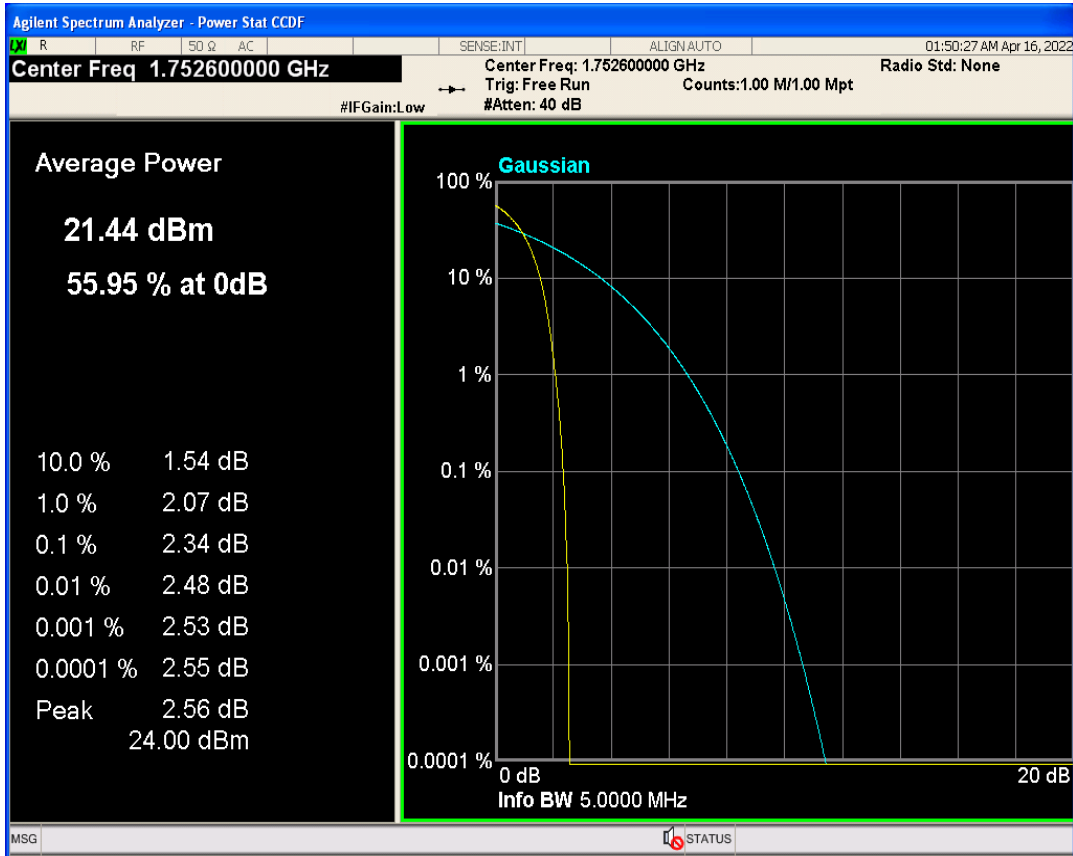

WCDMA Band2 Channel=9262

WCDMA Band2 Channel=9400

WCDMA Band2 Channel=9538

WCDMA Band4 Channel=1413

WCDMA Band5 Channel=4182

WCDMA Band5 Channel=4132

WCDMA Band5 Channel=4233

04 Occupied bandwidth