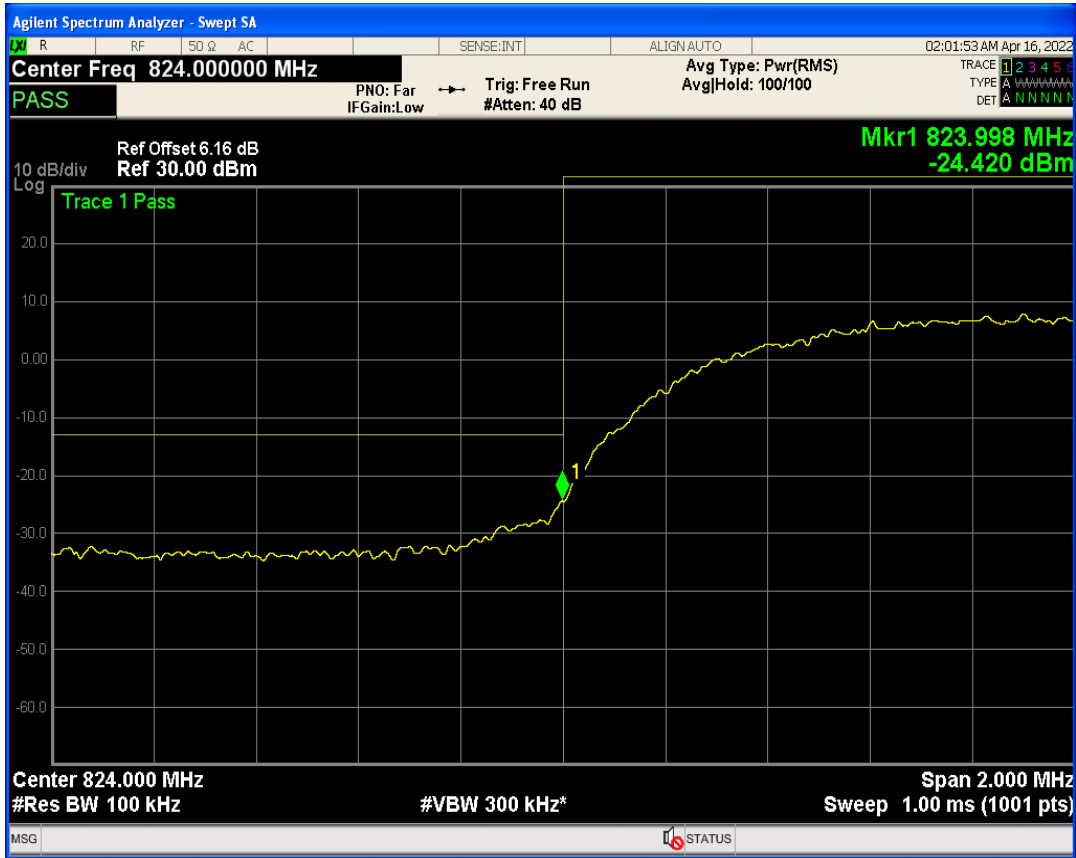

WCDMA Band2 Channel=9538

WCDMA Band2 Channel=9262

WCDMA Band4 Channel=1513

WCDMA Band4 Channel=1312

WCDMA Band5 Channel=4132

WCDMA Band5 Channel=4233

06 Out-of-band emissions

Band	Channel	Frequency (MHz)	Spur Freq (MHz)	Spur Level (dBm)	Limit (dBm)	Verdict
WCDMA Band2	9262	1852.4	17780.33	-23.52	-13	PASS
WCDMA Band2	9400	1880	19888.17	-23.35	-13	PASS
WCDMA Band2	9538	1907.6	19886.17	-23.30	-13	PASS
WCDMA Band4	1312	1712.4	17979.54	-23.22	-13	PASS
WCDMA Band4	1413	1732.6	17890.67	-24.37	-13	PASS
WCDMA Band4	1513	1752.6	17923.12	-23.66	-13	PASS
WCDMA Band5	4132	826.4	3015.52	-29.62	-13	PASS
WCDMA Band5	4182	836.4	3148.62	-30.53	-13	PASS
WCDMA Band5	4233	846.6	3152.60	-29.21	-13	PASS

WCDMA Band2 Channel=9400

WCDMA Band2 Channel=9262

WCDMA Band2 Channel=9538

WCDMA Band4 Channel=1413

WCDMA Band4 Channel=1312

WCDMA Band4 Channel=1513

WCDMA Band5 Channel=4182

WCDMA Band5 Channel=4132