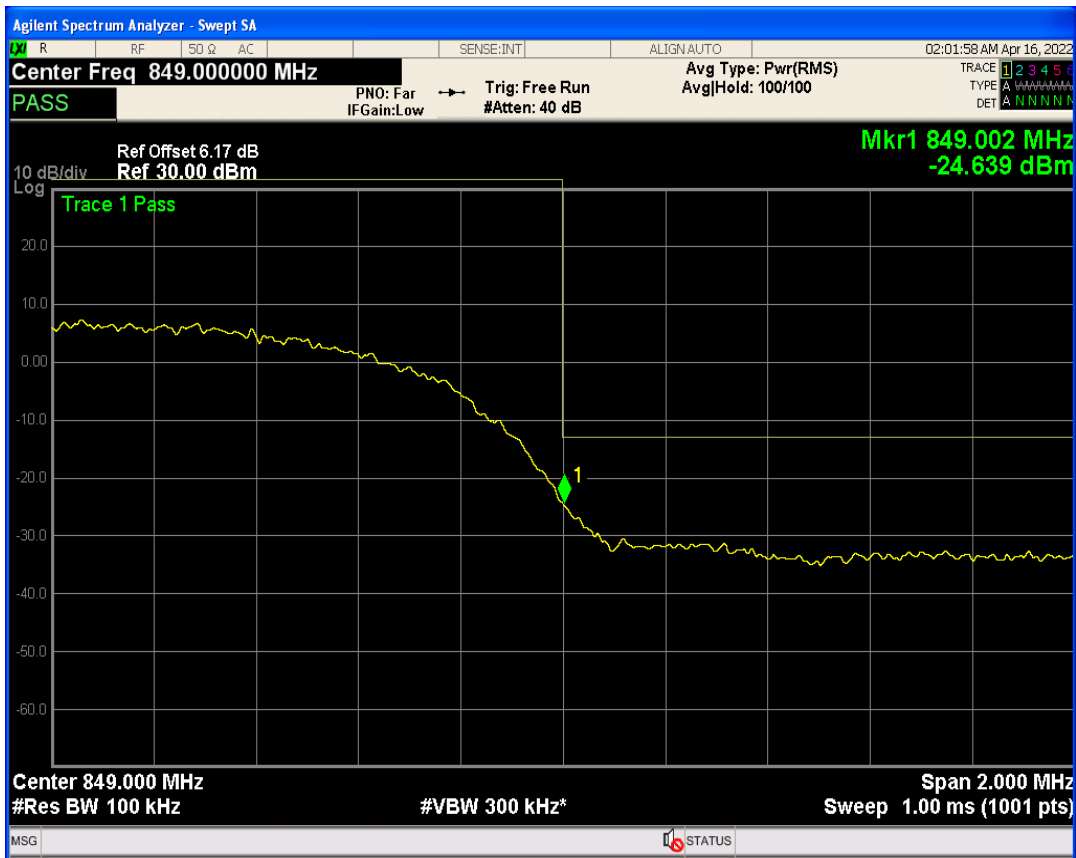

WCDMA Band2 Channel=9538

WCDMA Band2 Channel=9262

WCDMA Band4 Channel=1513

WCDMA Band4 Channel=1312

WCDMA Band5 Channel=4132

WCDMA Band5 Channel=4233

06 Out-of-band emissions

Band	Channel	Frequency (MHz)	Spur Freq (MHz)	Spur Level (dBm)	Limit (dBm)	Verdict
WCDMA Band2	9262	1852.4	17780.33	-23.52	-13	PASS
WCDMA Band2	9400	1880	19888.17	-23.35	-13	PASS
WCDMA Band2	9538	1907.6	19886.17	-23.30	-13	PASS
WCDMA Band4	1312	1712.4	17979.54	-23.22	-13	PASS
WCDMA Band4	1413	1732.6	17890.67	-24.37	-13	PASS
WCDMA Band4	1513	1752.6	17923.12	-23.66	-13	PASS
WCDMA Band5	4132	826.4	3015.52	-29.62	-13	PASS
WCDMA Band5	4182	836.4	3148.62	-30.53	-13	PASS
WCDMA Band5	4233	846.6	3152.60	-29.21	-13	PASS

WCDMA Band2 Channel=9400

WCDMA Band2 Channel=9262

WCDMA Band2 Channel=9538

WCDMA Band4 Channel=1413

WCDMA Band4 Channel=1312

WCDMA Band4 Channel=1513

WCDMA Band5 Channel=4182

WCDMA Band5 Channel=4132