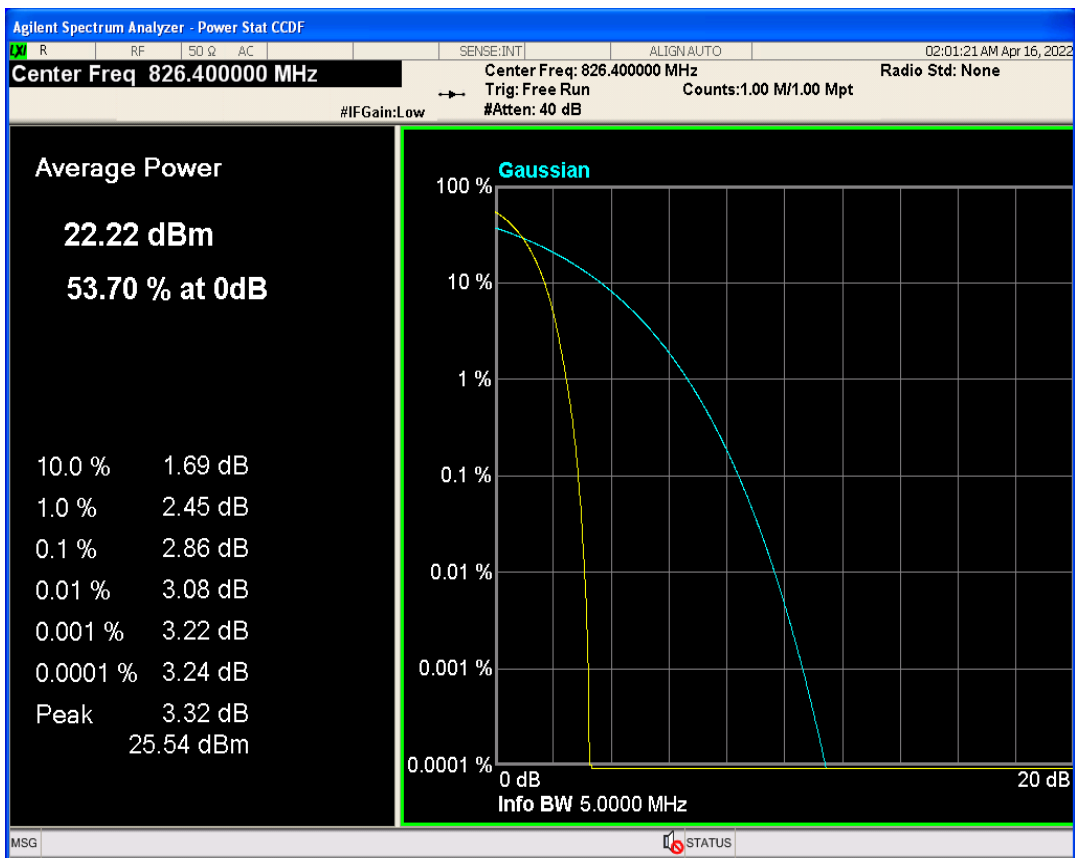

WCDMA Band2 Channel=9262

WCDMA Band2 Channel=9400

WCDMA Band2 Channel=9538

WCDMA Band4 Channel=1413

WCDMA Band5 Channel=4182

WCDMA Band5 Channel=4132

WCDMA Band5 Channel=4233

04 Occupied bandwidth