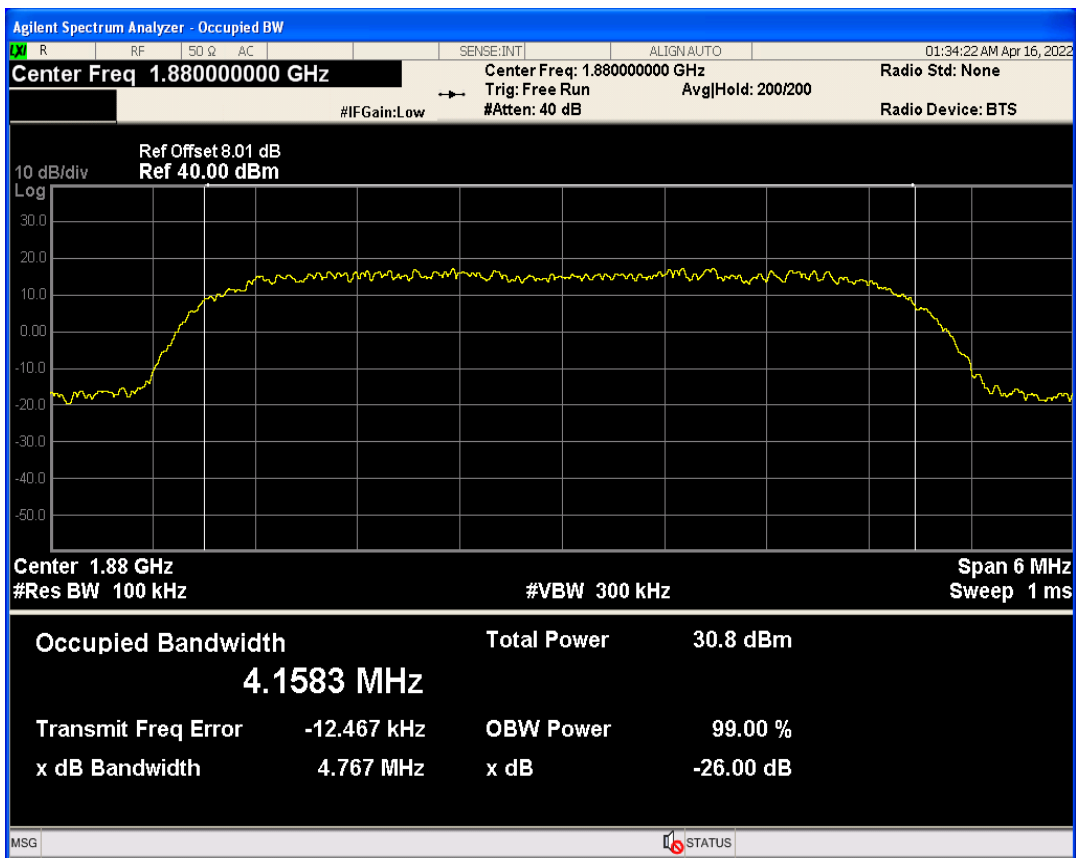

WCDMA Band2 Channel=9400