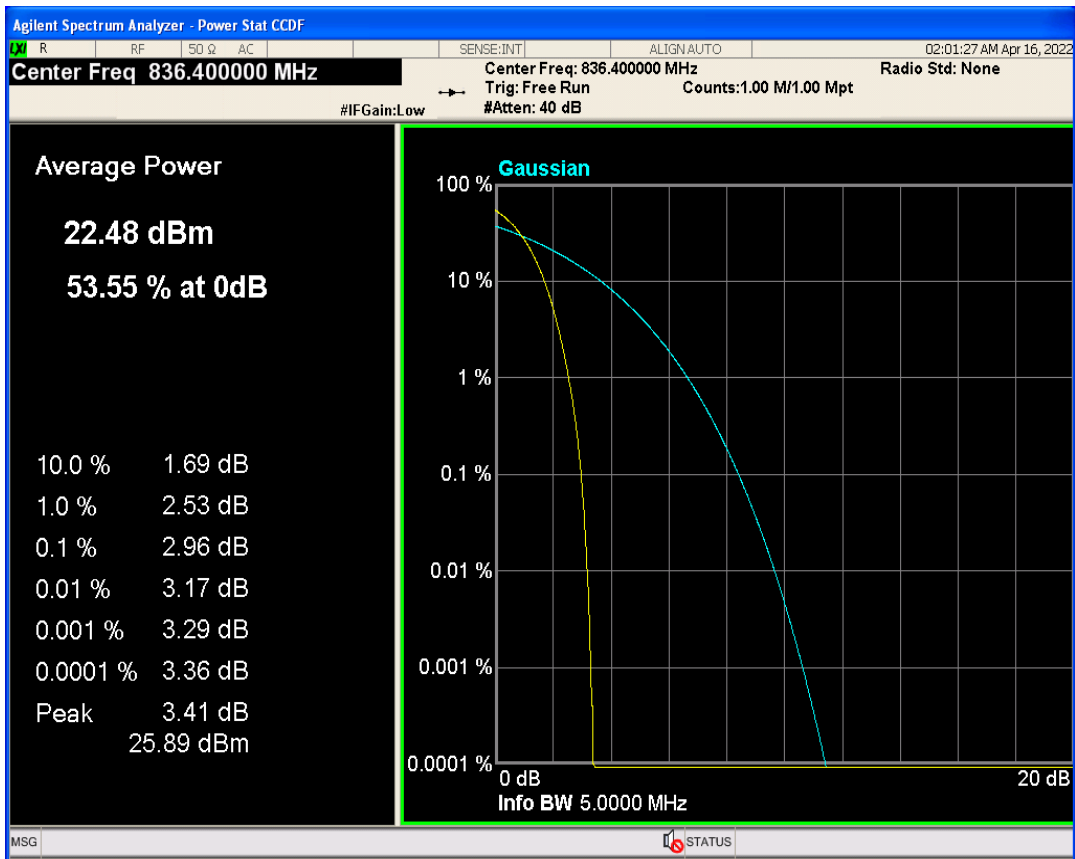

WCDMA Band2 Channel=9262

WCDMA Band2 Channel=9400

WCDMA Band2 Channel=9538

WCDMA Band4 Channel=1413

WCDMA Band5 Channel=4182

WCDMA Band5 Channel=4132

WCDMA Band5 Channel=4233

04 Occupied bandwidth