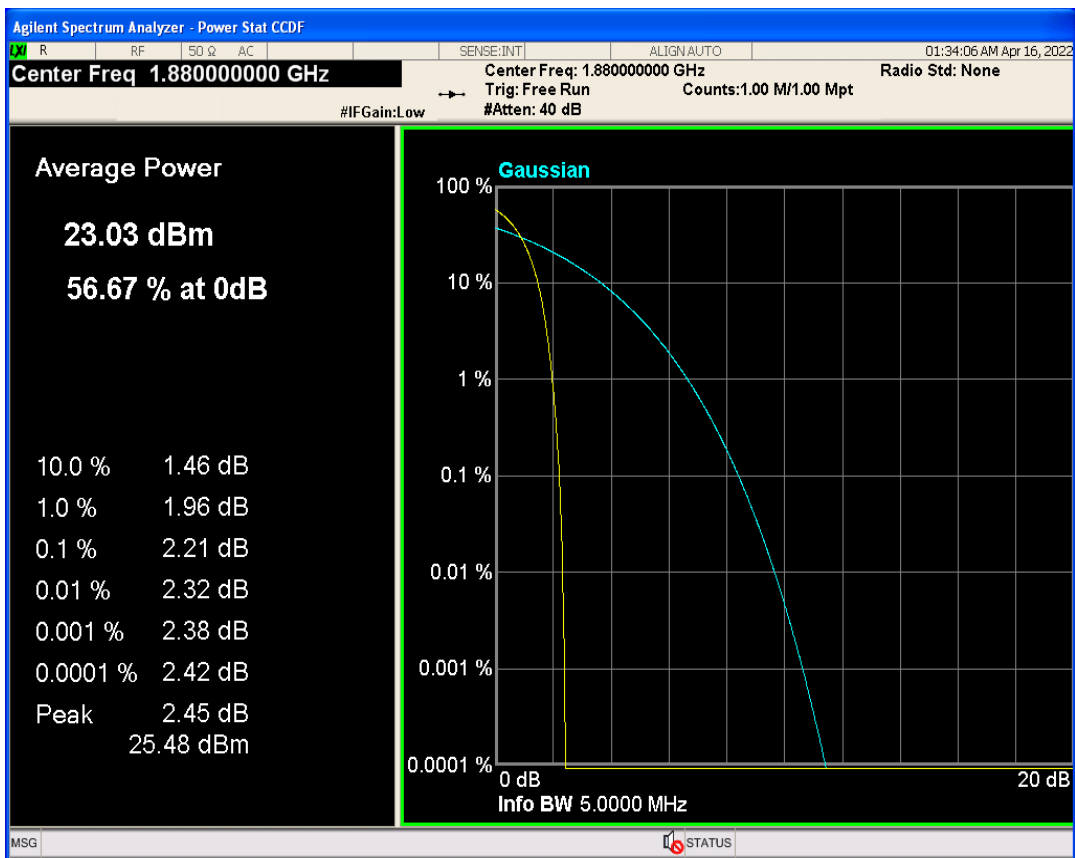

WCDMA Band2 Channel=9400