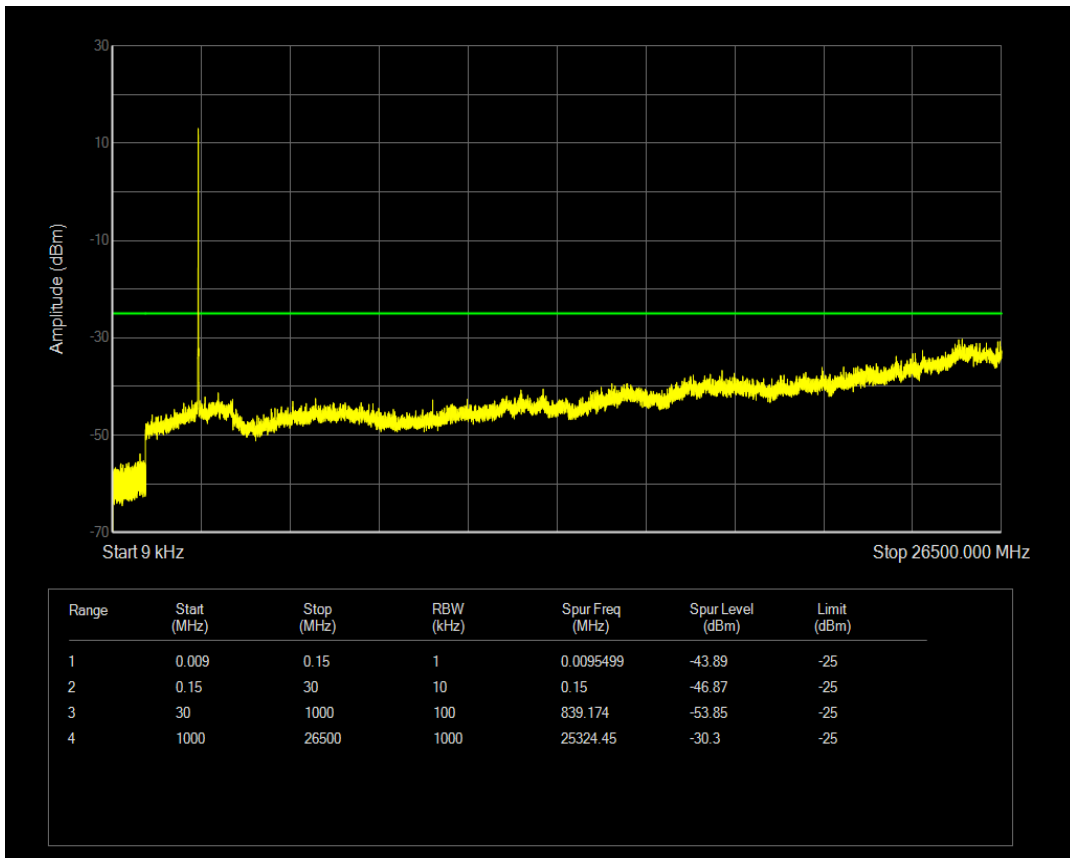

Band38 16QAM BW=5MHz Channel=37775 RB Size=1 Position=#0