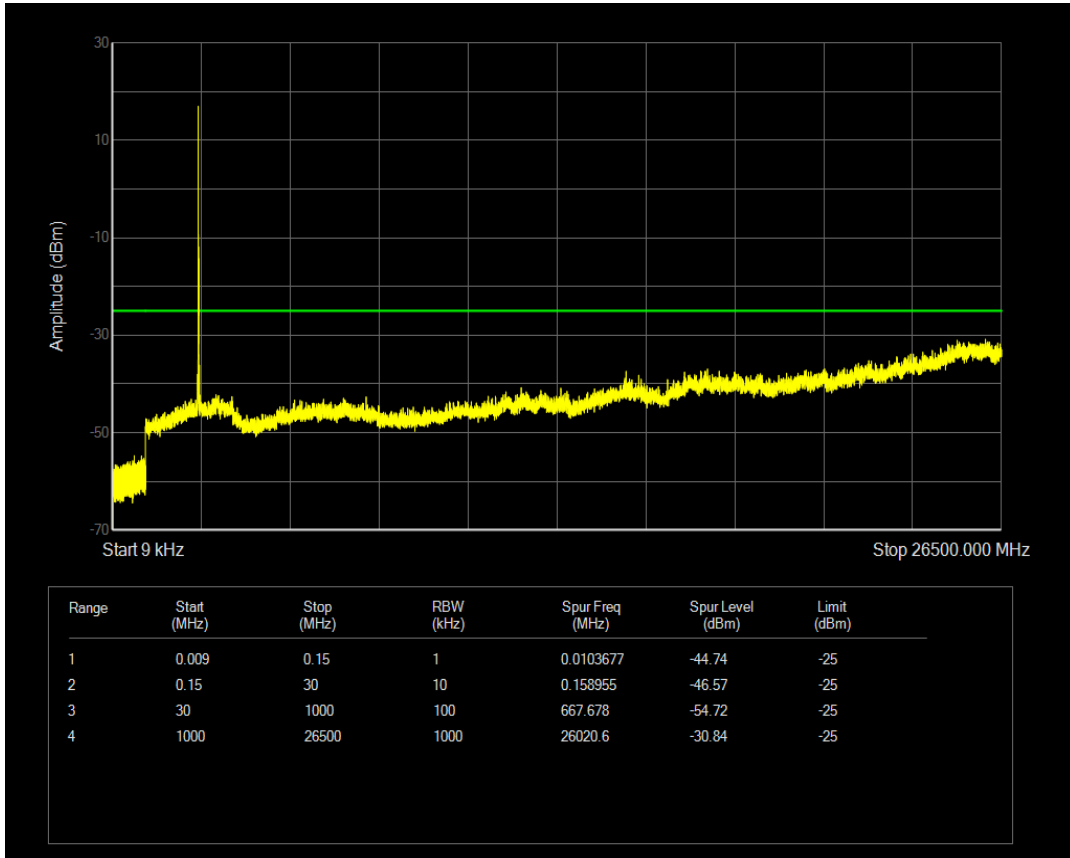

Band38 QPSK BW=15MHz Channel=38175 RB Size=1 Position=#0

Band38 QPSK BW=15MHz Channel=38175 RB Size=75 Position=#0

Band38 16QAM BW=15MHz Channel=38175 RB Size=1 Position=#0

Band38 16QAM BW=15MHz Channel=38175 RB Size=75 Position=#0

Band38 QPSK BW=20MHz Channel=37850 RB Size=1 Position=#0

Band38 QPSK BW=20MHz Channel=37850 RB Size=100 Position=#0

Band38 16QAM BW=20MHz Channel=37850 RB Size=1 Position=#0

Band38 16QAM BW=20MHz Channel=37850 RB Size=100 Position=#0