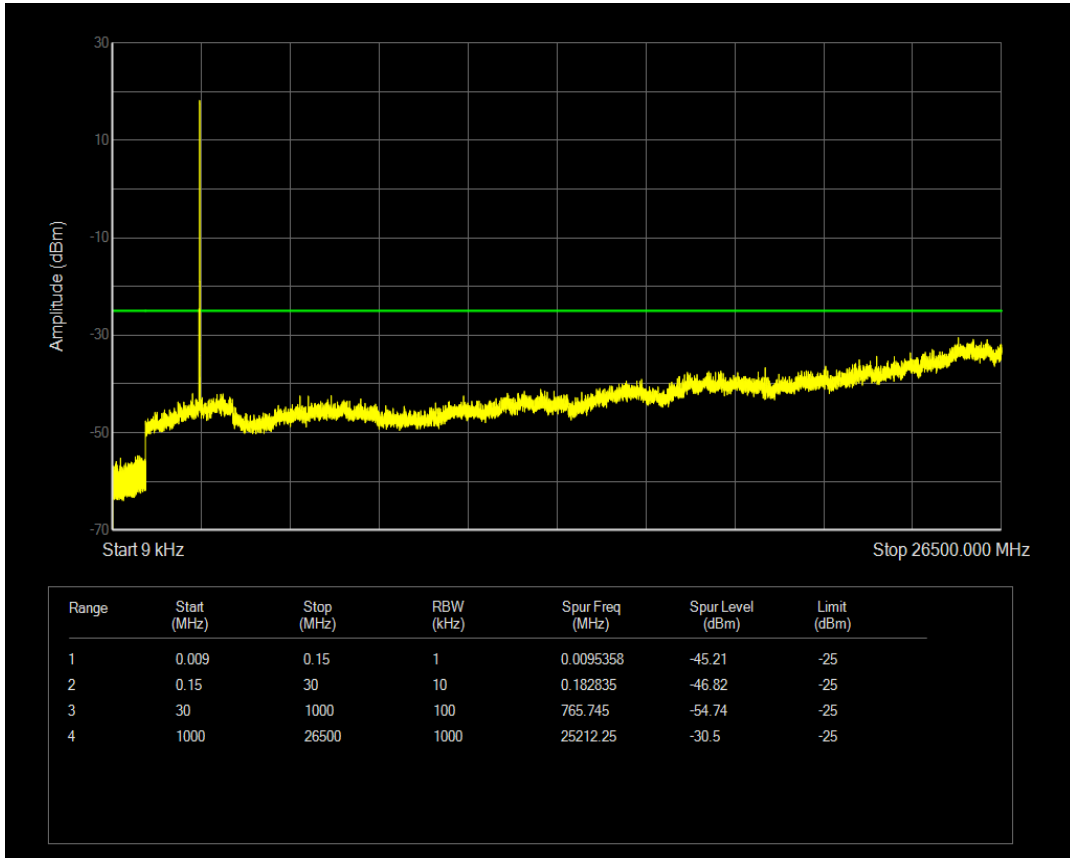

Band38 QPSK BW=5MHz Channel=38225 RB Size=25 Position=#0