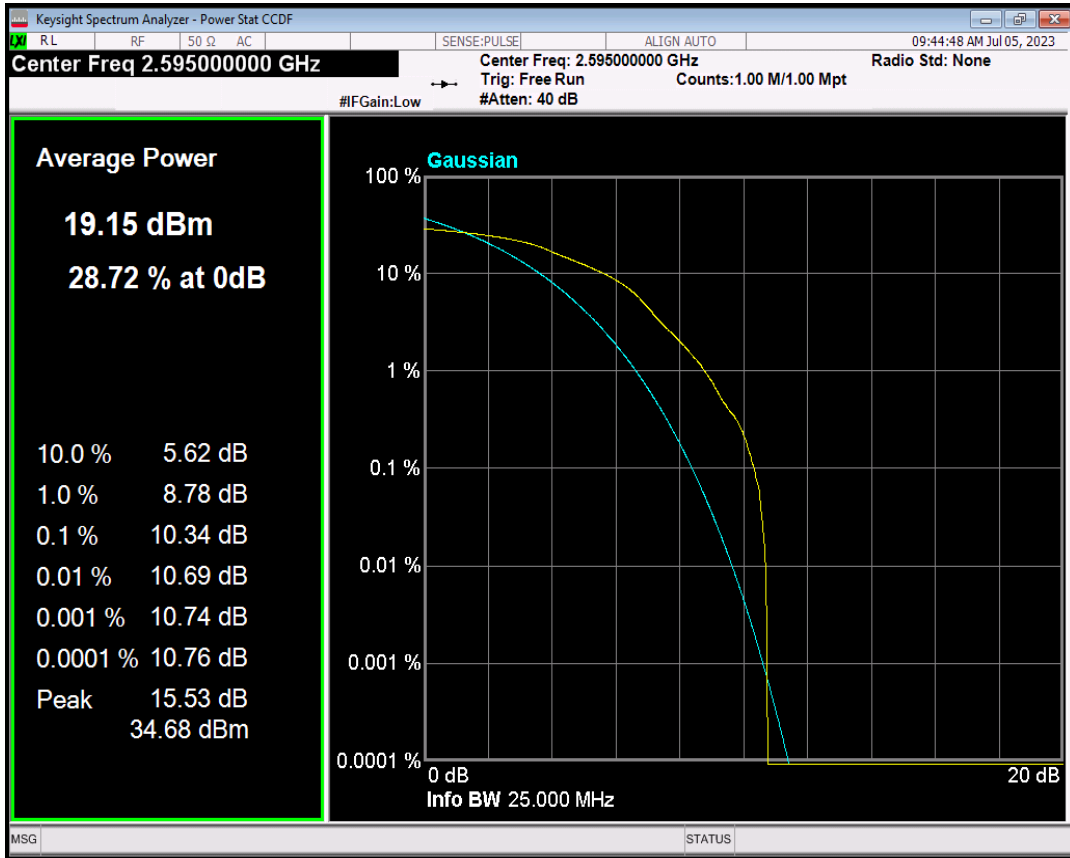

Band38 16QAM BW=5MHz Channel=38000 RB Size=1 Position=#0