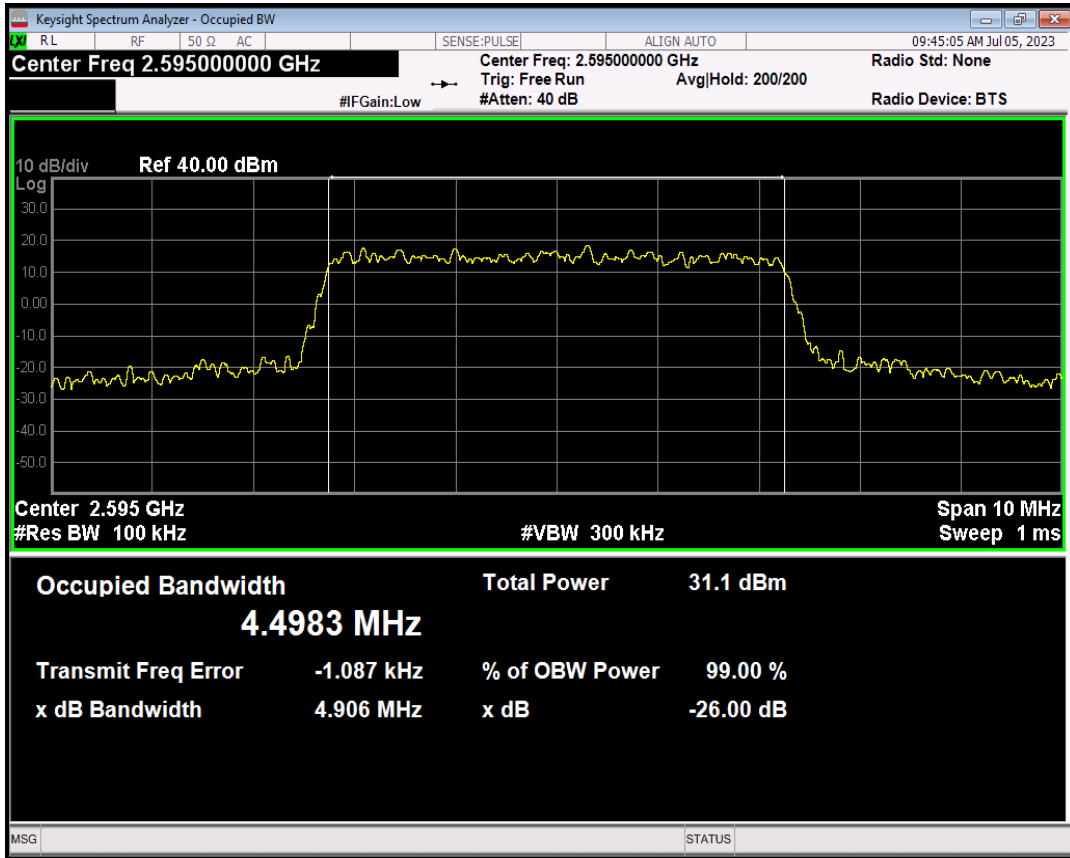

Band38 16QAM BW=5MHz Channel=38000 RB Size=25 Position=#0