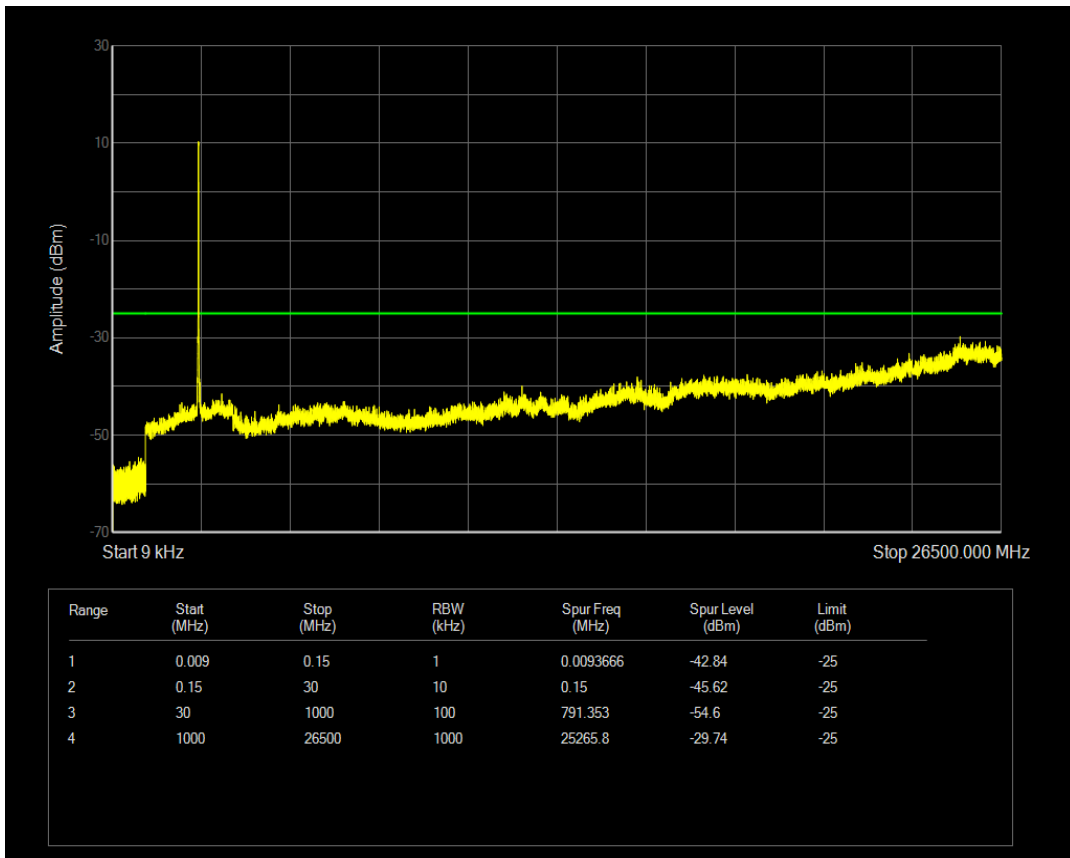

Band38 16QAM BW=15MHz Channel=37825 RB Size=1 Position=#0