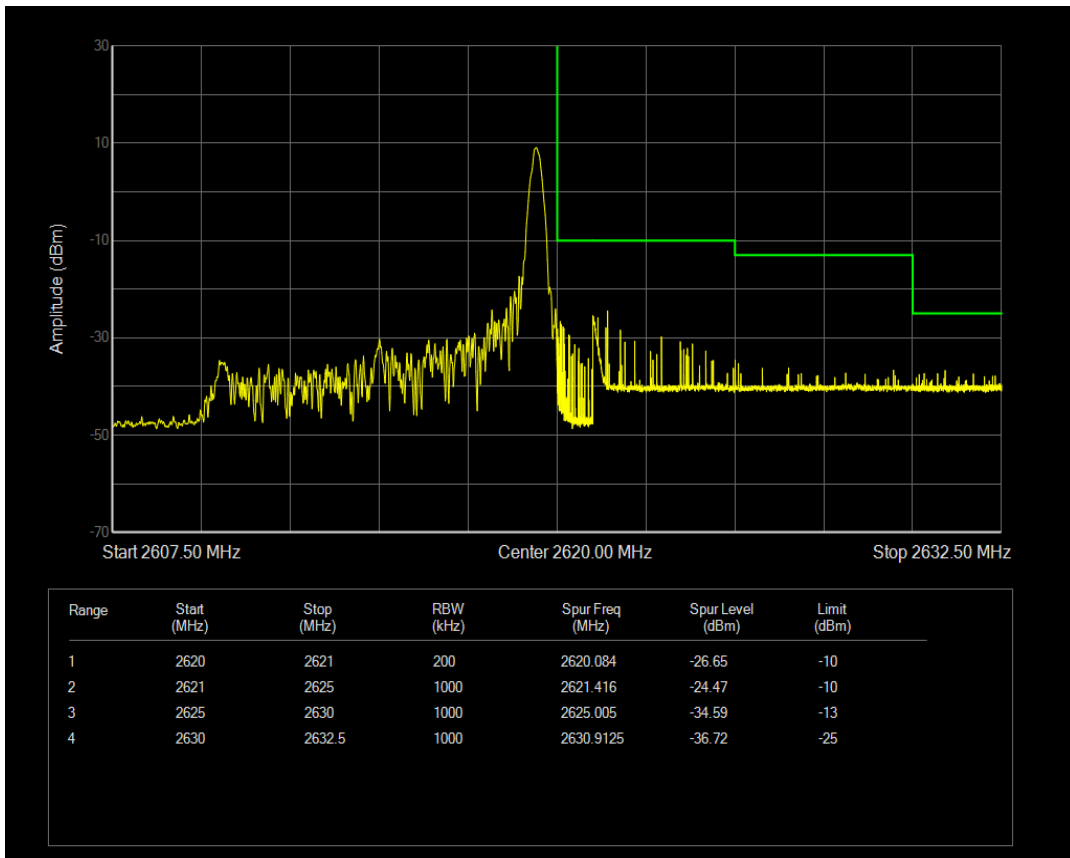

Band38 16QAM BW=10MHz Channel=38200 RB Size=1 Position=#Max