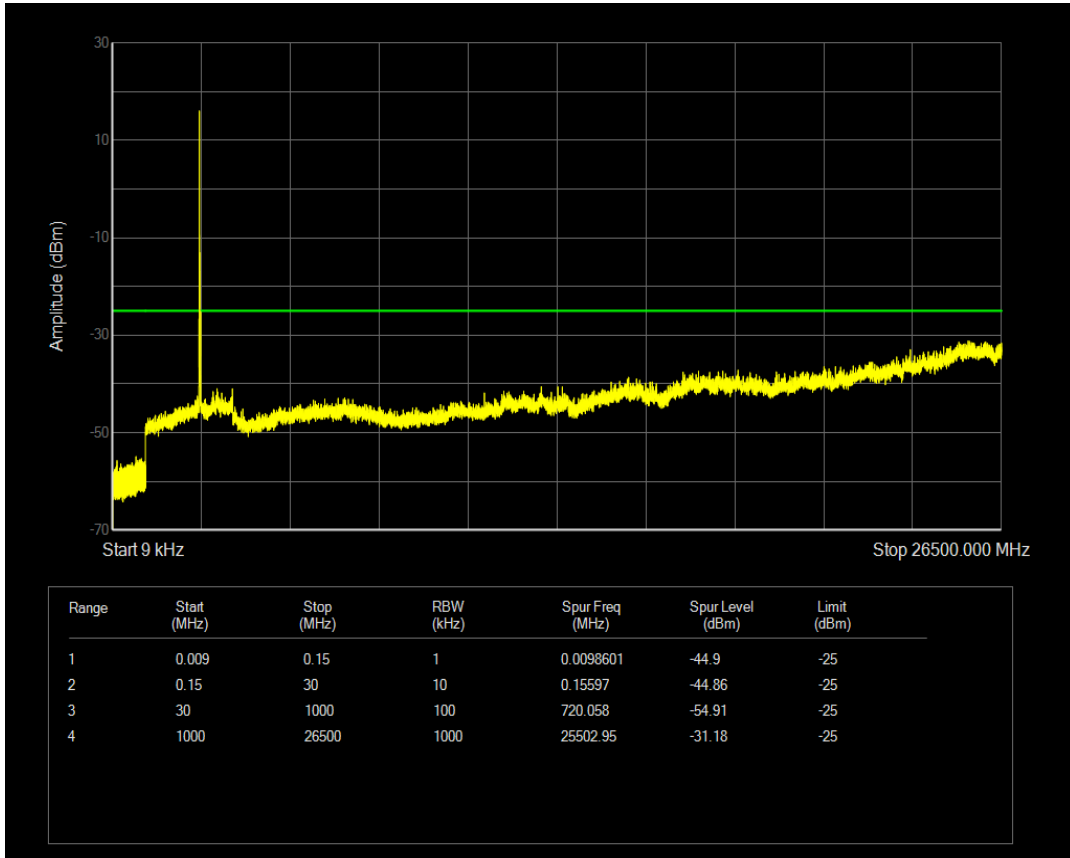

Band38 QPSK BW=15MHz Channel=38175 RB Size=75 Position=#0