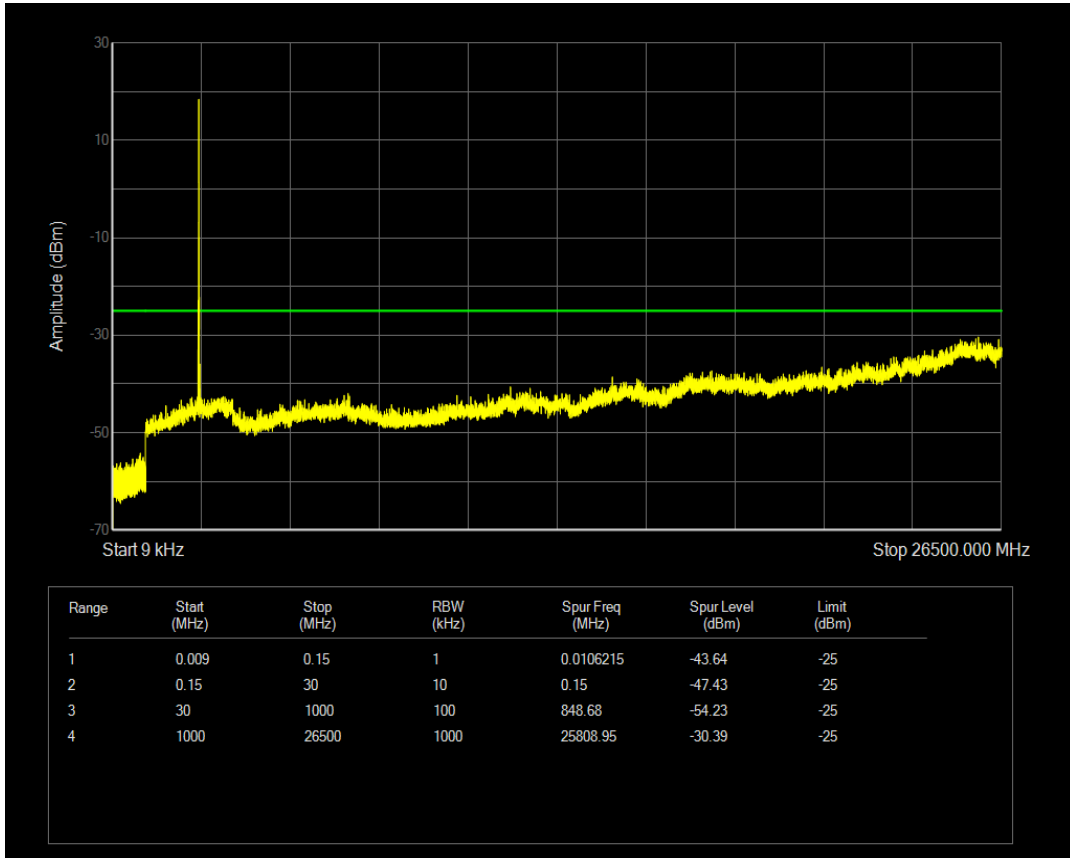

Band38 16QAM BW=15MHz Channel=38000 RB Size=75 Position=#0