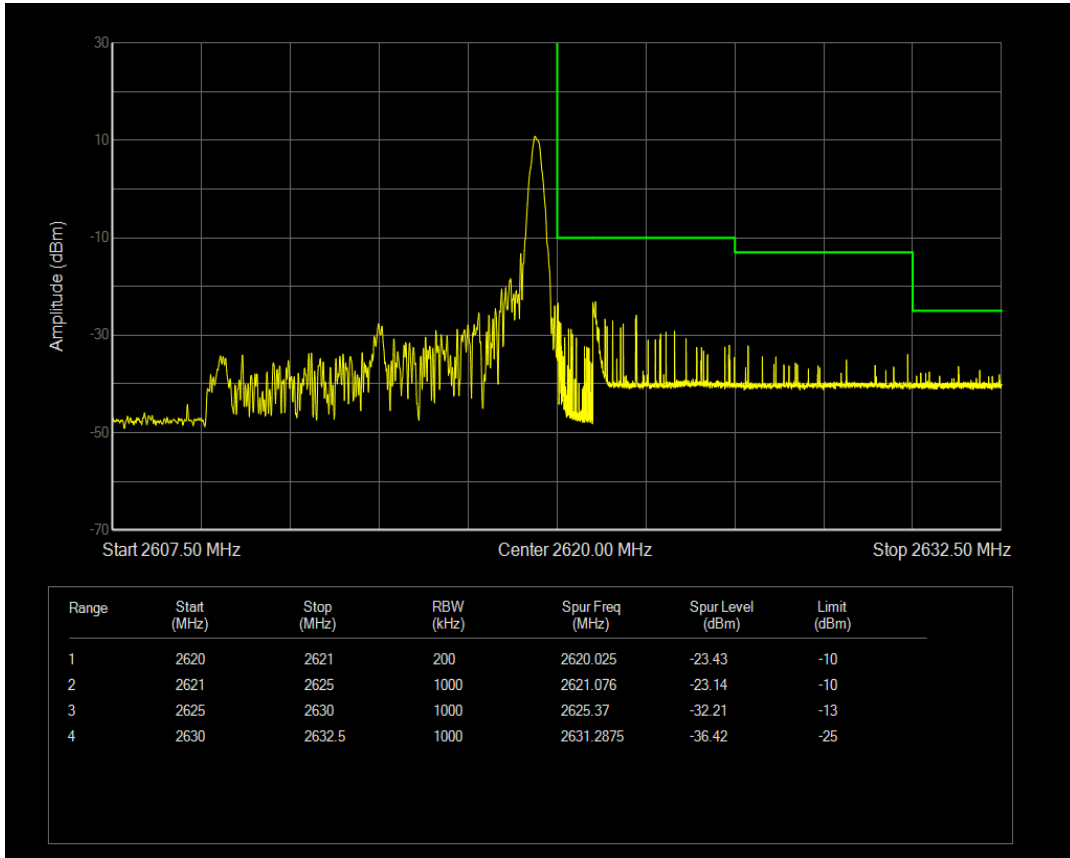

Band38 16QAM BW=10MHz Channel=37800 RB Size=1 Position=#Max

Band38 16QAM BW=10MHz Channel=37800 RB Size=50 Position=#0

Band38 QPSK BW=10MHz Channel=38200 RB Size=1 Position=#0

Band38 QPSK BW=10MHz Channel=38200 RB Size=1 Position=#Max