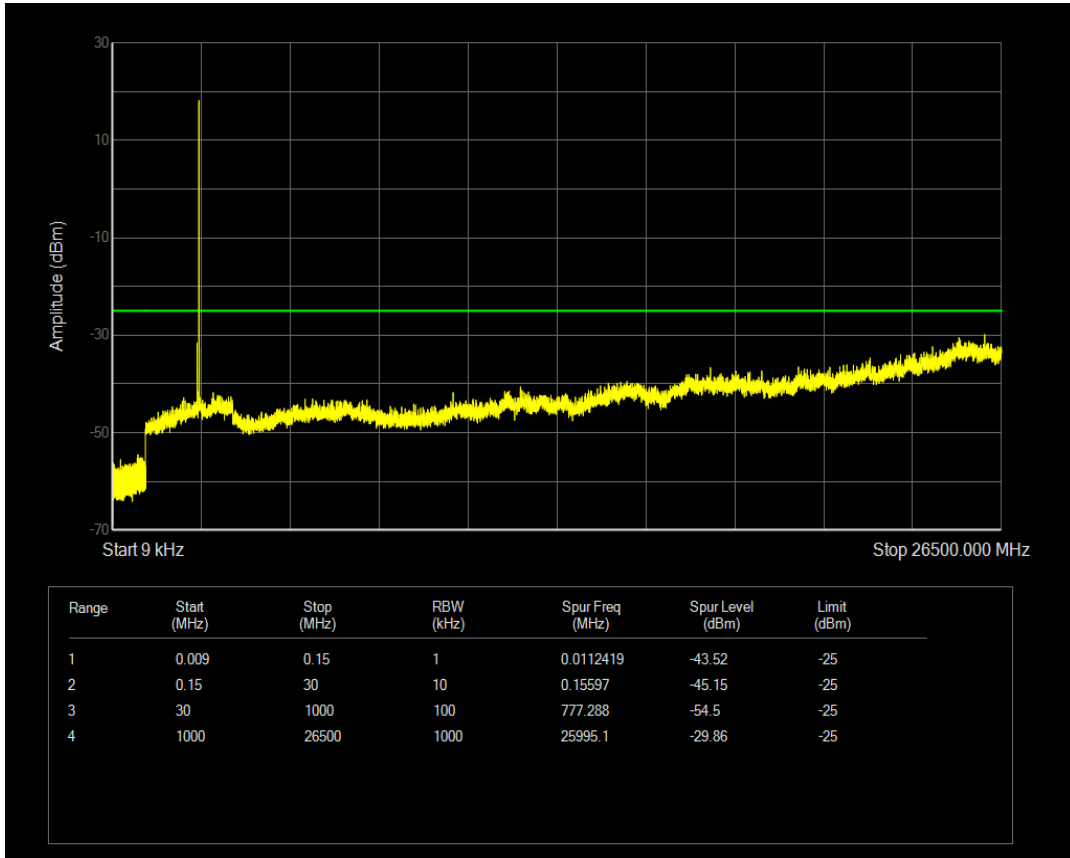

Band38 QPSK BW=5MHz Channel=38000 RB Size=25 Position=#0