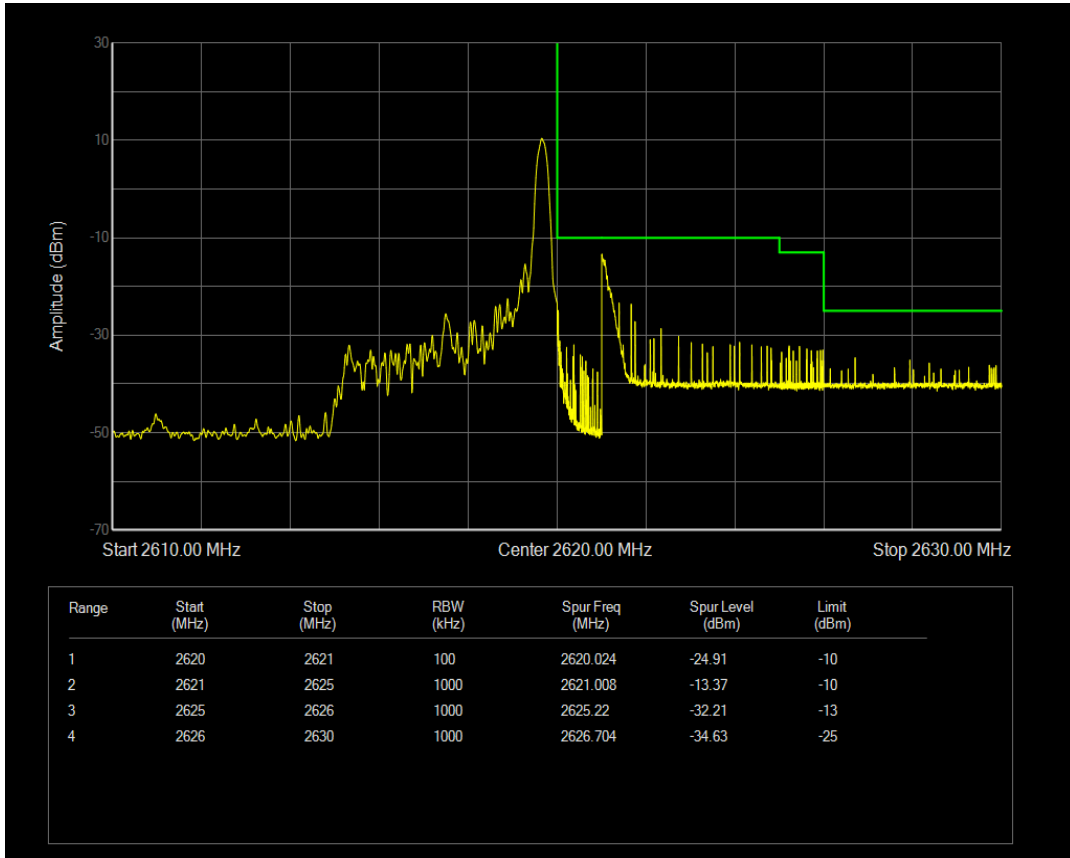

Band38 16QAM BW=5MHz Channel=37775 RB Size=1 Position=#Max

Band38 16QAM BW=5MHz Channel=37775 RB Size=25 Position=#0

Band38 QPSK BW=5MHz Channel=38225 RB Size=1 Position=#0

Band38 QPSK BW=5MHz Channel=38225 RB Size=1 Position=#Max