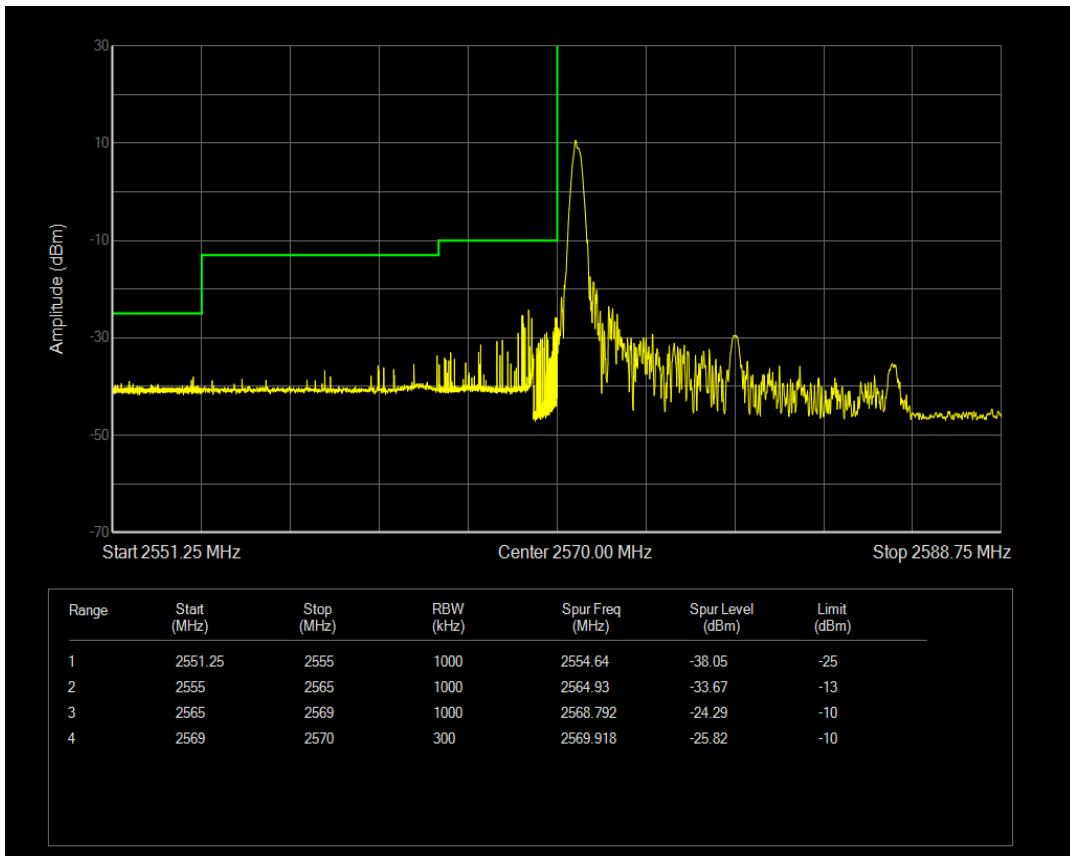

Band38 QPSK BW=15MHz Channel=37825 RB Size=1 Position=#0