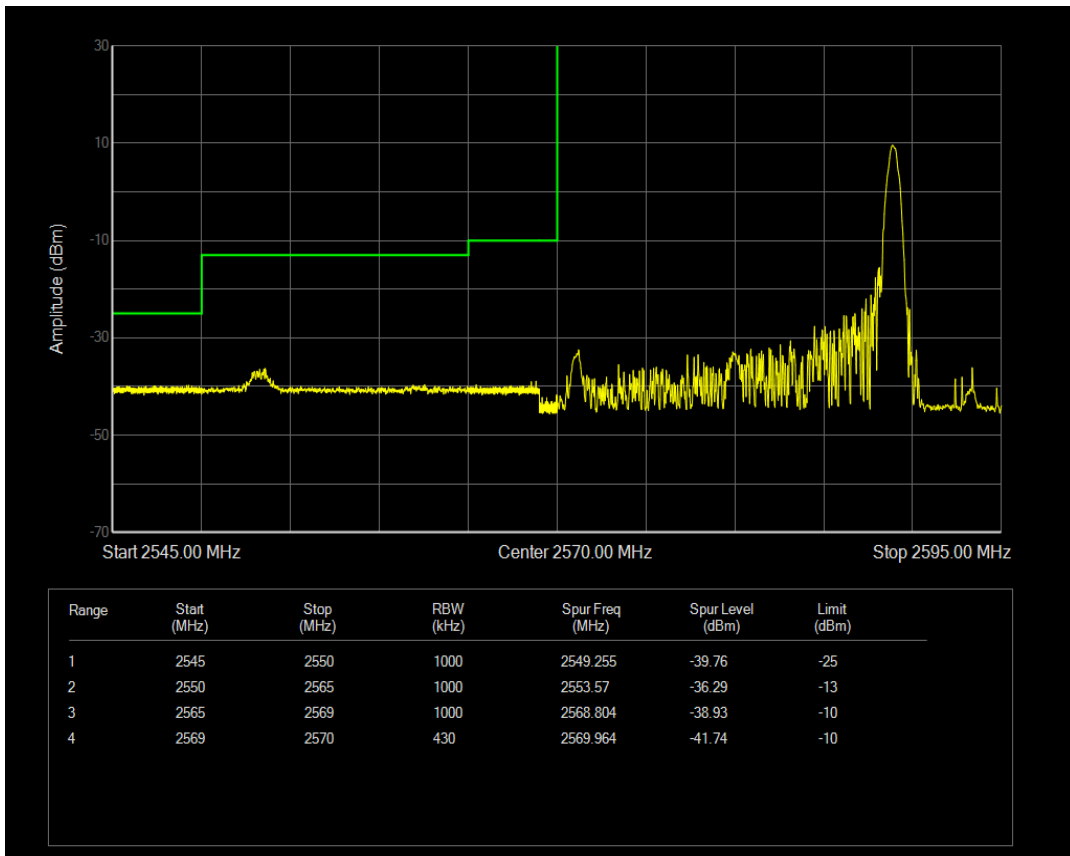

Band38 16QAM BW=20MHz Channel=37850 RB Size=1 Position=#Max