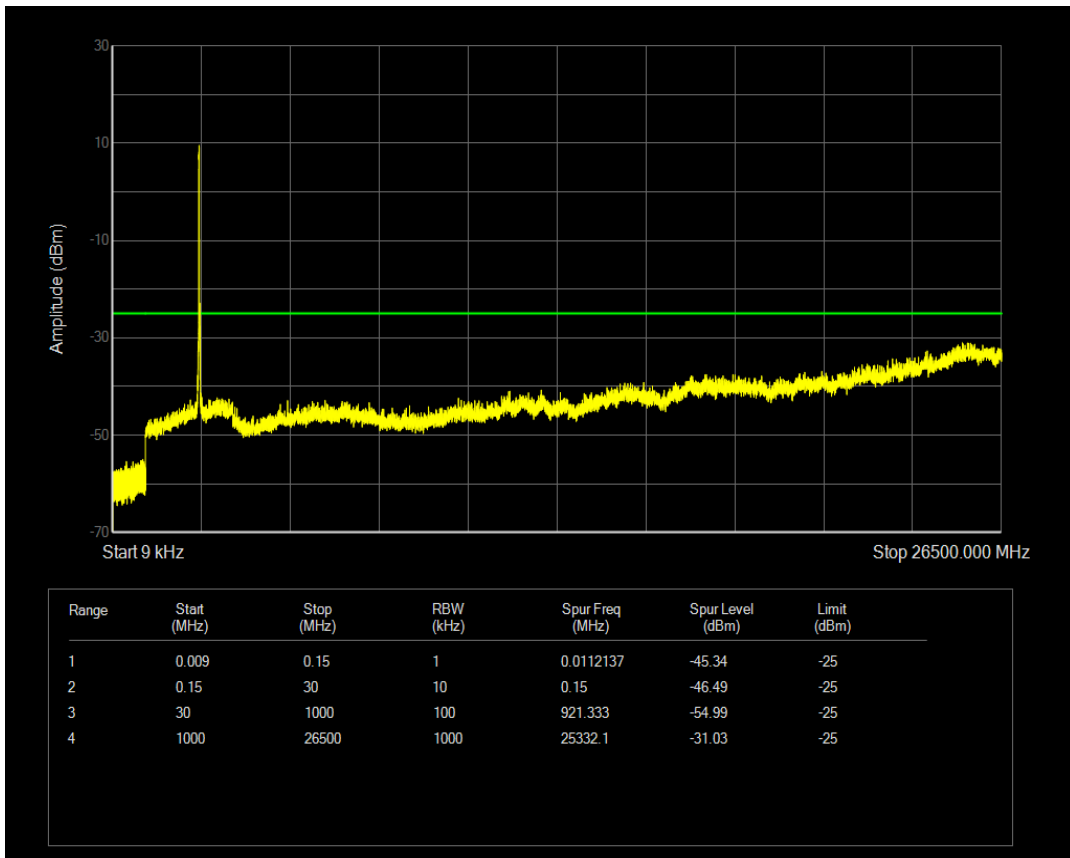

Band38 16QAM BW=20MHz Channel=38000 RB Size=1 Position=#0