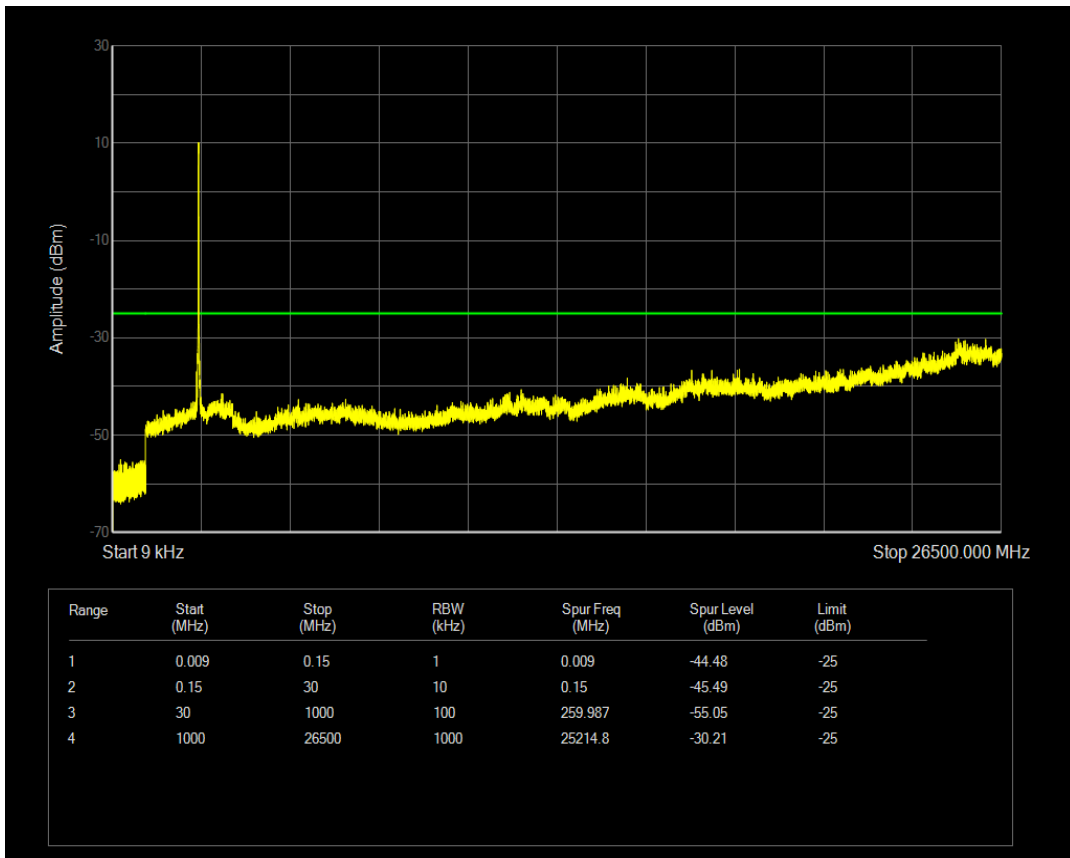

Band38 QPSK BW=15MHz Channel=38175 RB Size=1 Position=#0

Band38 QPSK BW=15MHz Channel=38175 RB Size=75 Position=#0

Band38 16QAM BW=15MHz Channel=38175 RB Size=1 Position=#0

Band38 16QAM BW=15MHz Channel=38175 RB Size=75 Position=#0

Band38 QPSK BW=20MHz Channel=37850 RB Size=1 Position=#0

Band38 QPSK BW=20MHz Channel=37850 RB Size=100 Position=#0

Band38 16QAM BW=20MHz Channel=37850 RB Size=1 Position=#0

Band38 16QAM BW=20MHz Channel=37850 RB Size=100 Position=#0