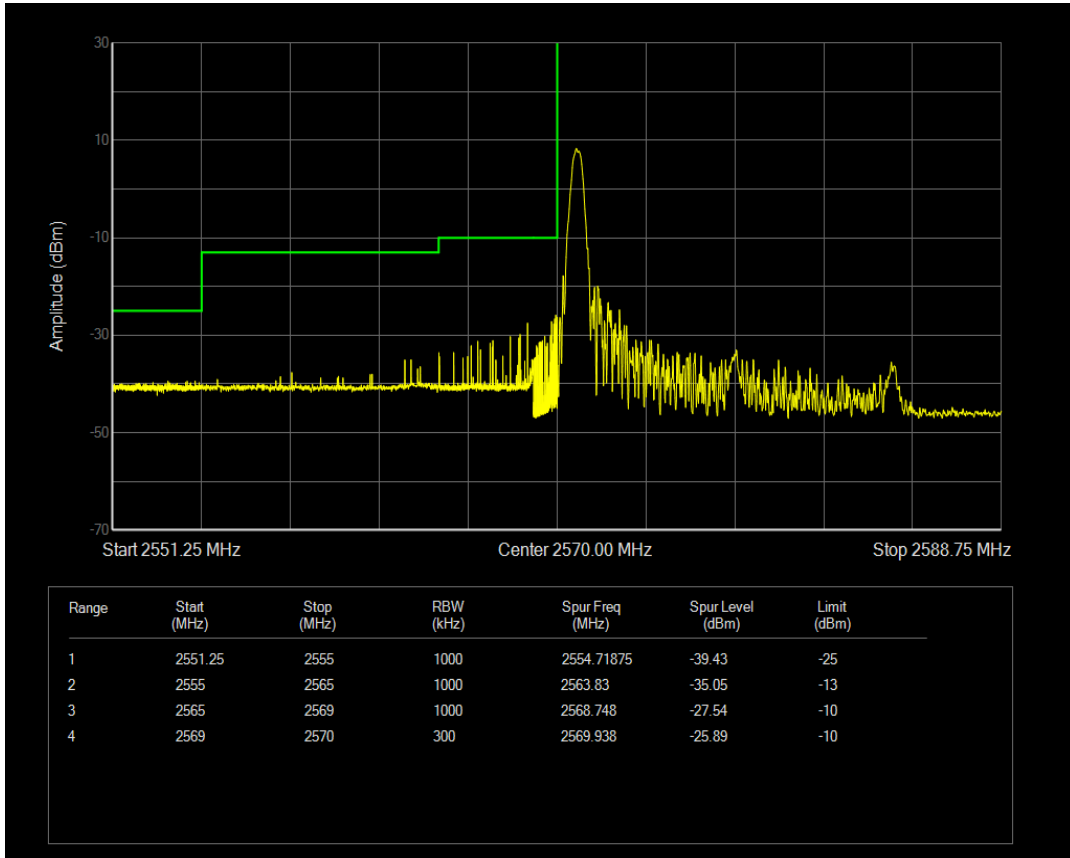

Band38 QPSK BW=15MHz Channel=37825 RB Size=1 Position=#0

Band38 QPSK BW=15MHz Channel=37825 RB Size=1 Position=#Max

Band38 QPSK BW=15MHz Channel=37825 RB Size=75 Position=#0

Band38 16QAM BW=15MHz Channel=37825 RB Size=1 Position=#0