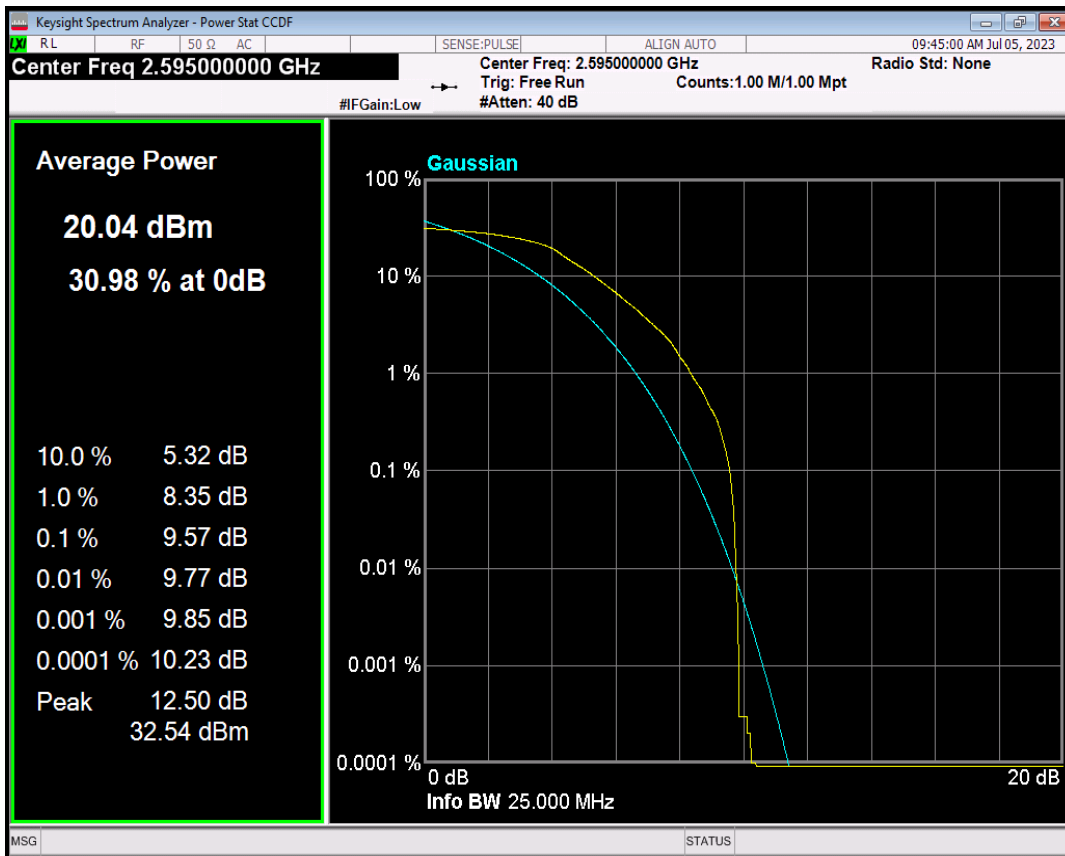

Band38 QPSK BW=20MHz Channel=38000 RB Size=1 Position=#0