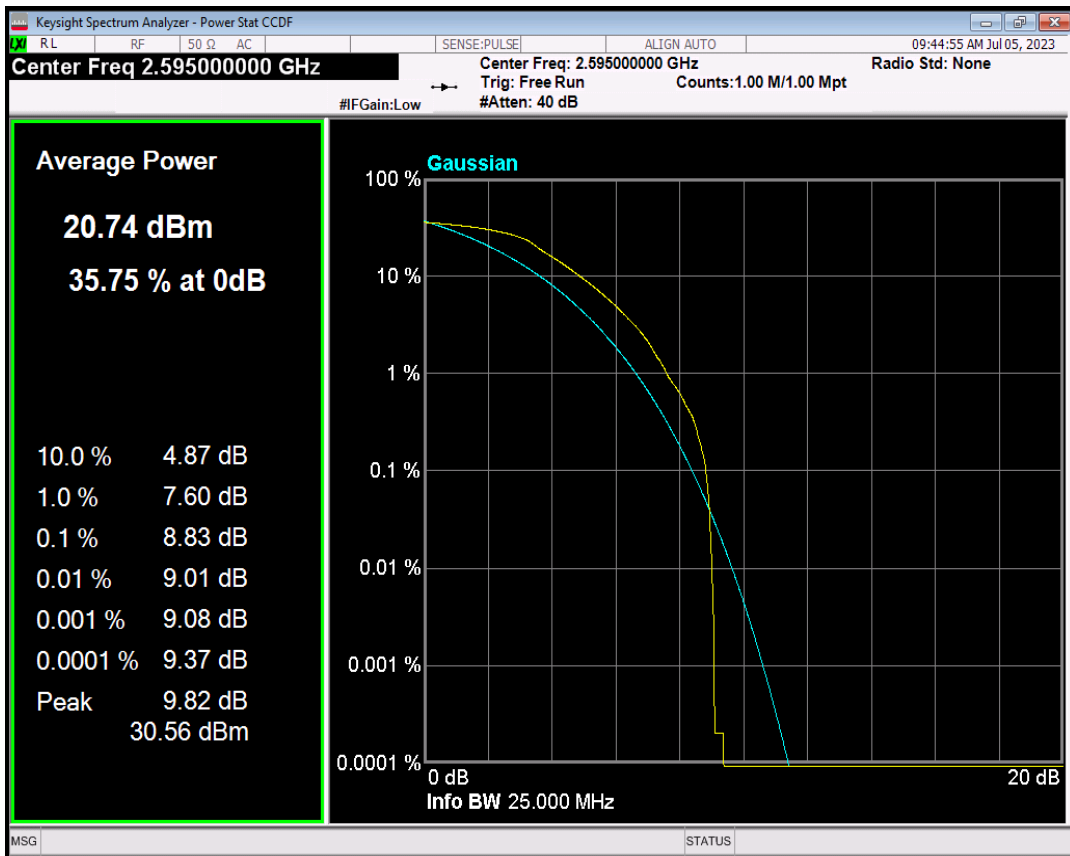

Band38 QPSK BW=15MHz Channel=38000 RB Size=1 Position=#0