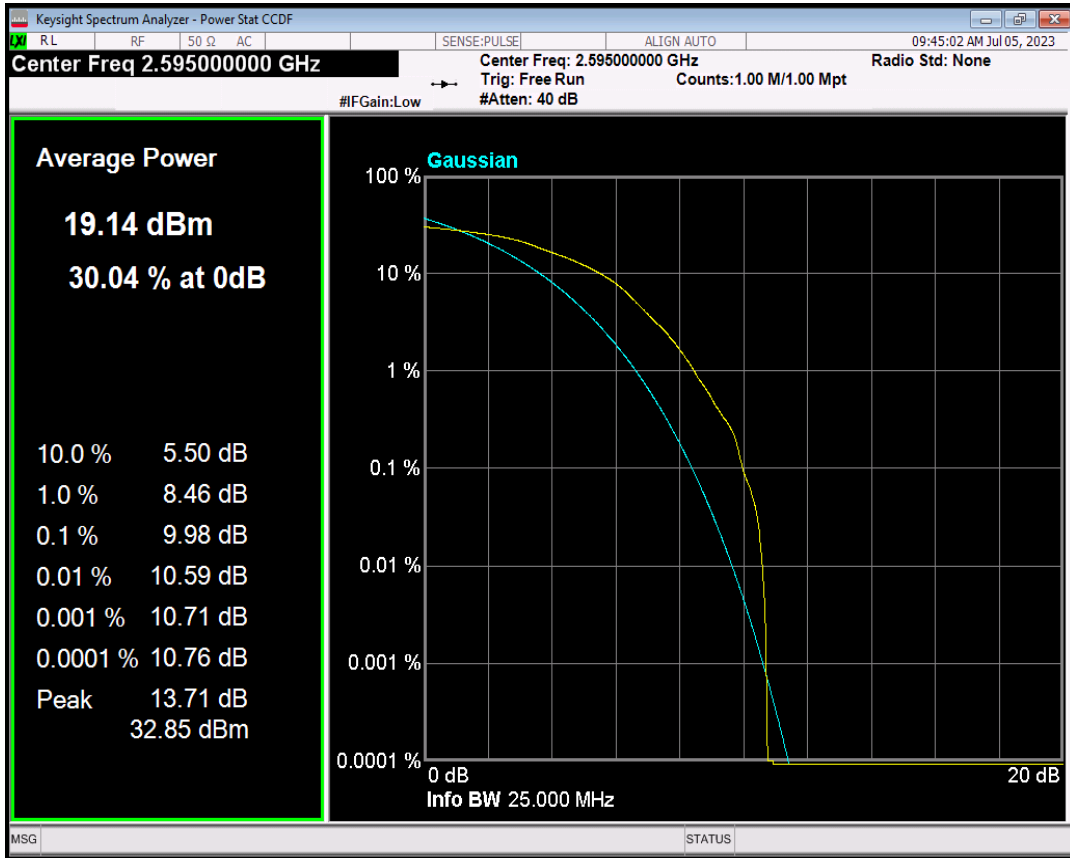

Band38 QPSK BW=15MHz Channel=38000 RB Size=1 Position=#0

Band38 16QAM BW=15MHz Channel=38000 RB Size=1 Position=#0

Band38 QPSK BW=20MHz Channel=38000 RB Size=1 Position=#0

Band38 16QAM BW=20MHz Channel=38000 RB Size=1 Position=#0