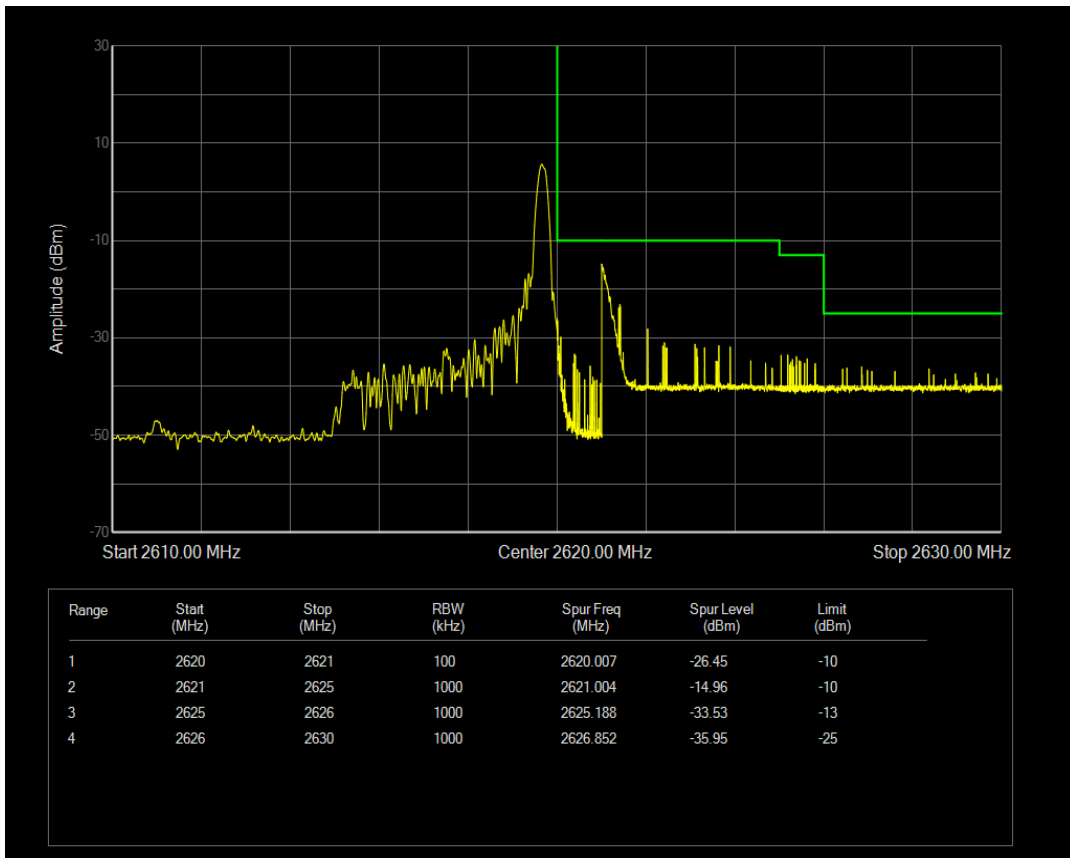

Band38 16QAM BW=5MHz Channel=38225 RB Size=1 Position=#Max