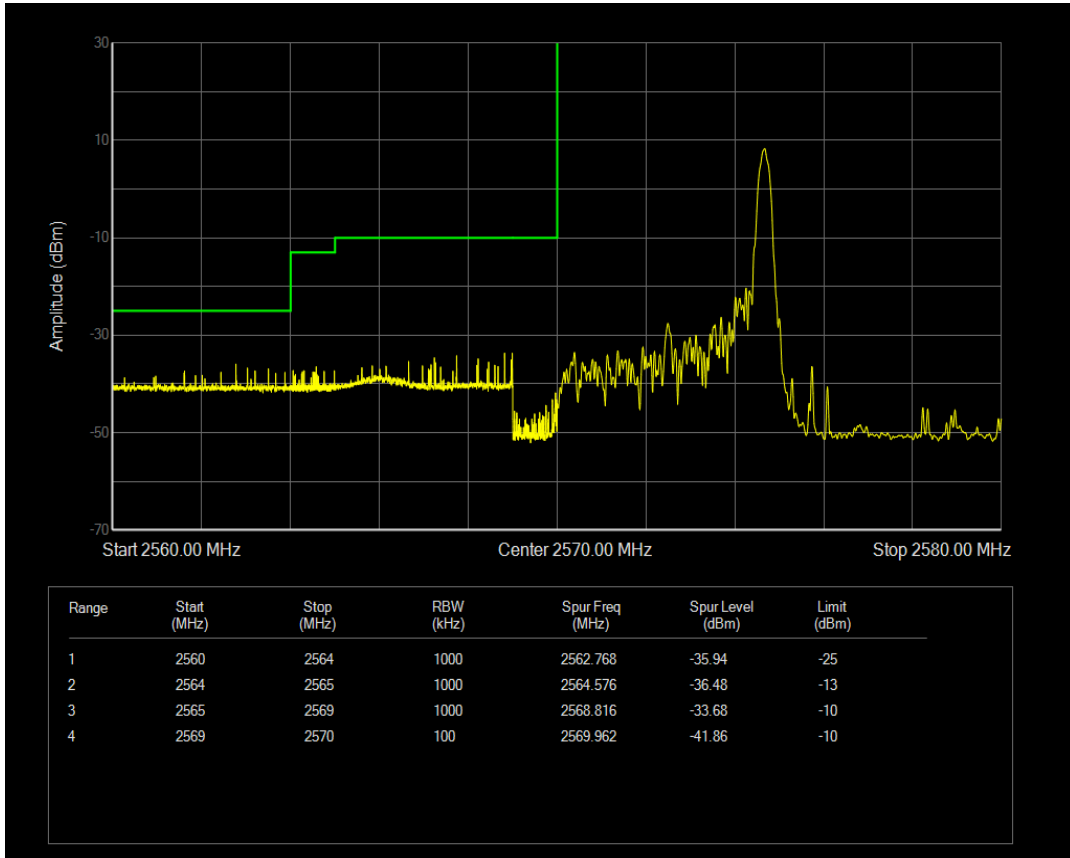

Band38 QPSK BW=5MHz Channel=37775 RB Size=1 Position=#Max