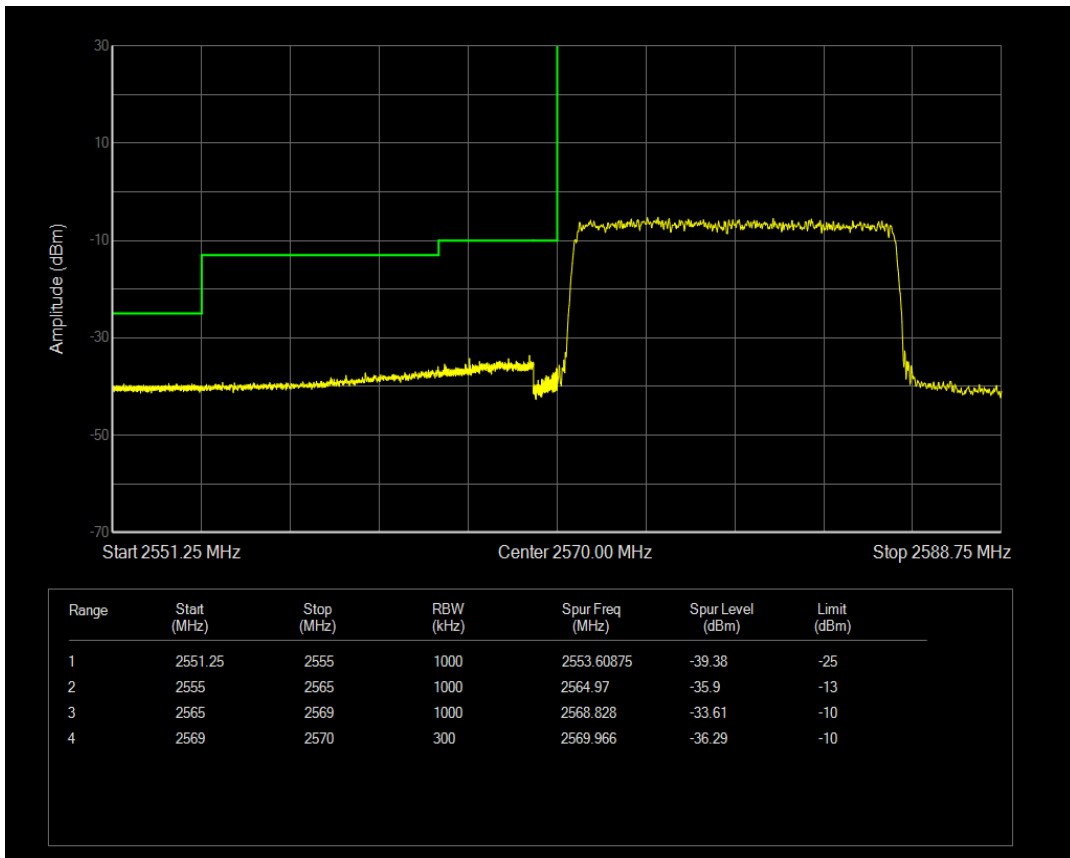

Band38 QPSK BW=15MHz Channel=37825 RB Size=75 Position=#0