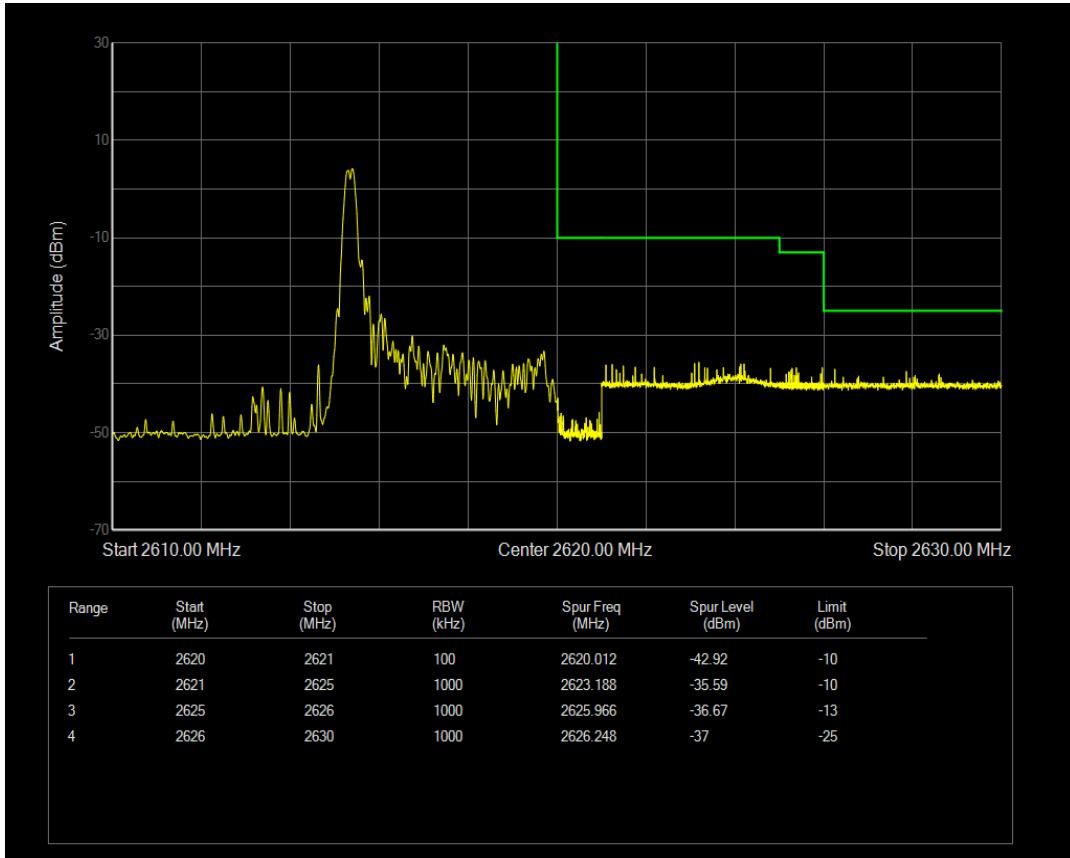

Band38 16QAM BW=5MHz Channel=38225 RB Size=1 Position=#0