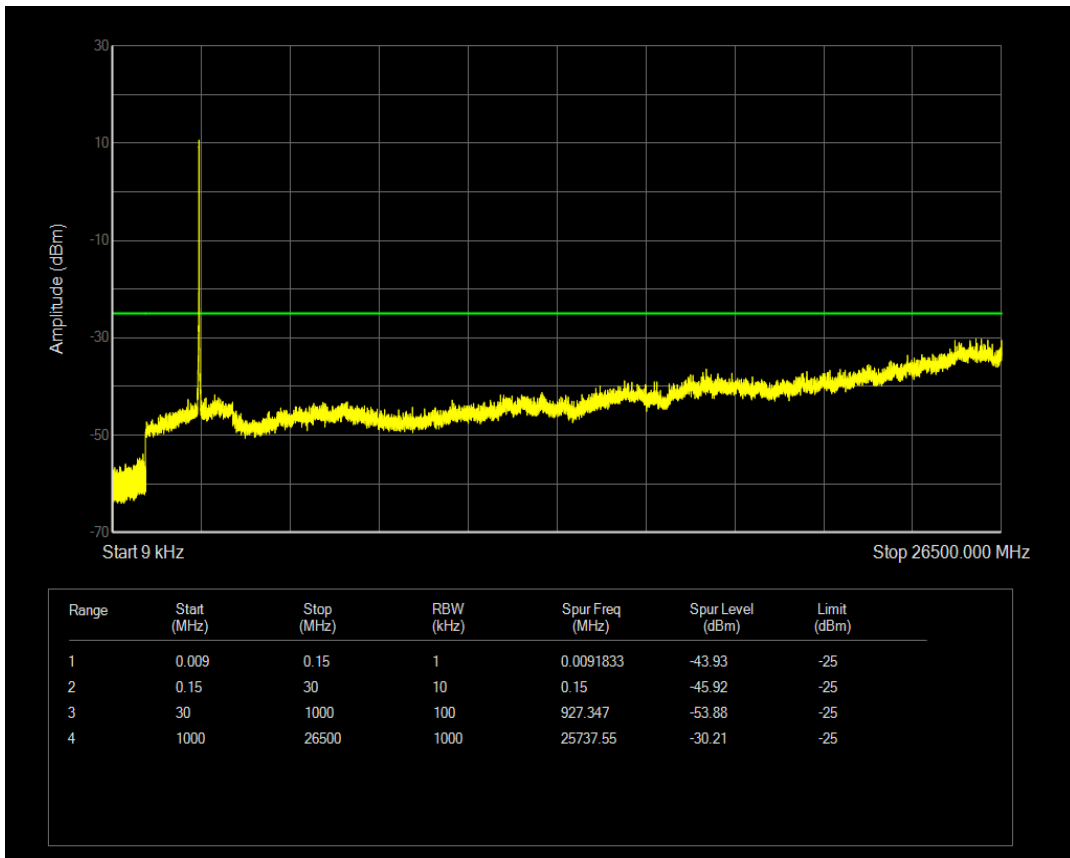

Band38 16QAM BW=15MHz Channel=38000 RB Size=1 Position=#0