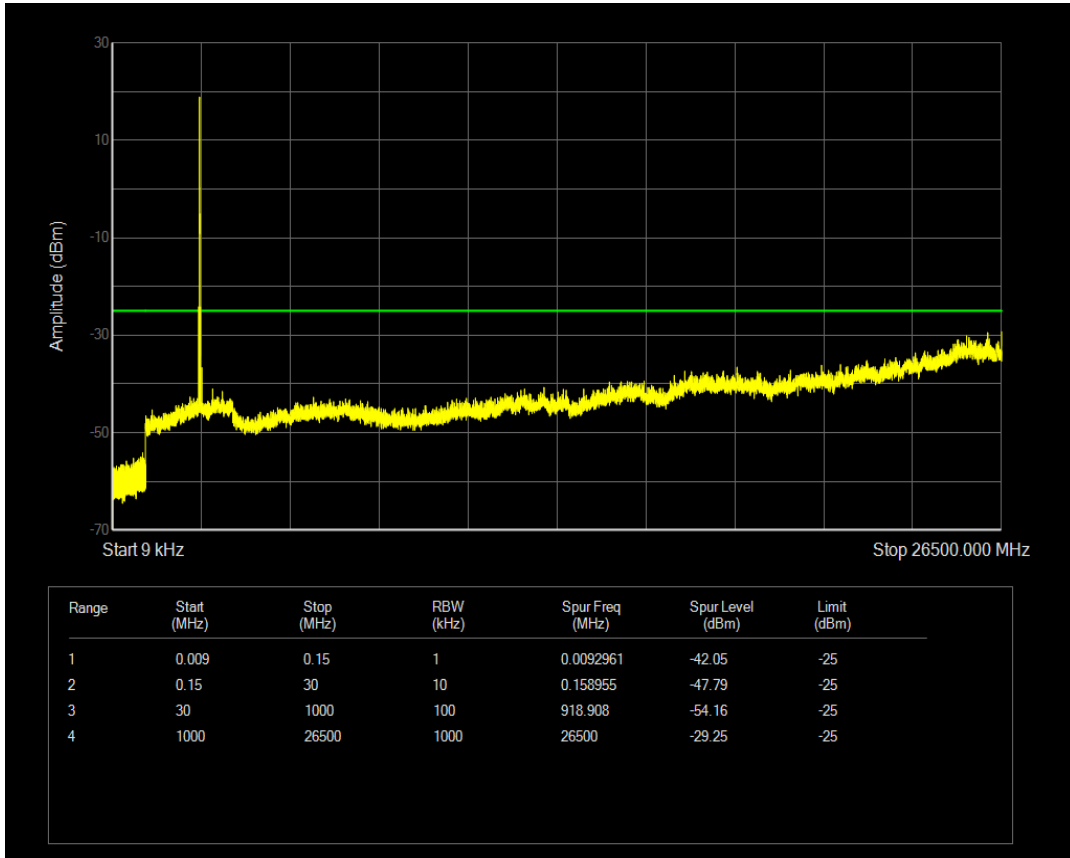

Band38 QPSK BW=10MHz Channel=37800 RB Size=1 Position=#0

Band38 QPSK BW=10MHz Channel=37800 RB Size=50 Position=#0

Band38 16QAM BW=10MHz Channel=37800 RB Size=1 Position=#0

Band38 16QAM BW=10MHz Channel=37800 RB Size=50 Position=#0

Band38 QPSK BW=10MHz Channel=38000 RB Size=1 Position=#0

Band38 QPSK BW=10MHz Channel=38000 RB Size=50 Position=#0

Band38 16QAM BW=10MHz Channel=38000 RB Size=1 Position=#0

Band38 16QAM BW=10MHz Channel=38000 RB Size=50 Position=#0

Band38 QPSK BW=10MHz Channel=38200 RB Size=1 Position=#0

Band38 QPSK BW=10MHz Channel=38200 RB Size=50 Position=#0

Band38 16QAM BW=10MHz Channel=38200 RB Size=1 Position=#0

Band38 16QAM BW=10MHz Channel=38200 RB Size=50 Position=#0