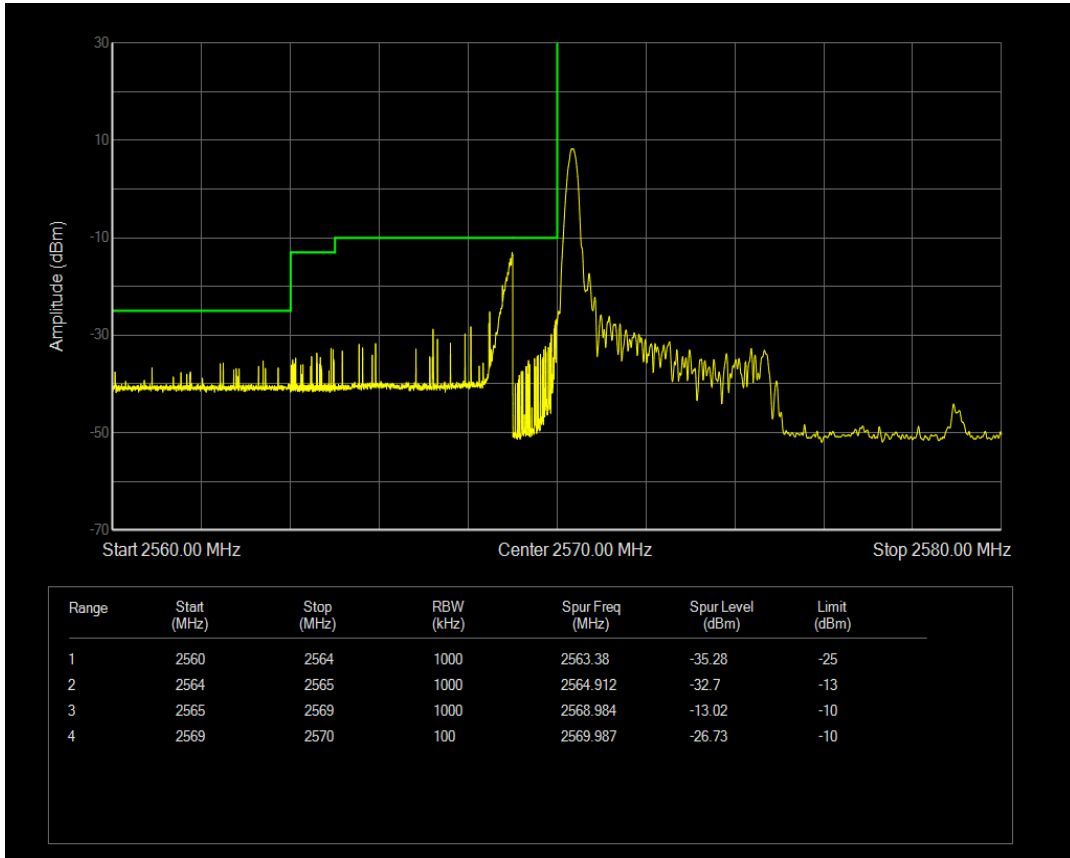

Band38 QPSK BW=5MHz Channel=37775 RB Size=1 Position=#0

Band38 QPSK BW=5MHz Channel=37775 RB Size=1 Position=#Max

Band38 QPSK BW=5MHz Channel=37775 RB Size=25 Position=#0

Band38 16QAM BW=5MHz Channel=37775 RB Size=1 Position=#0