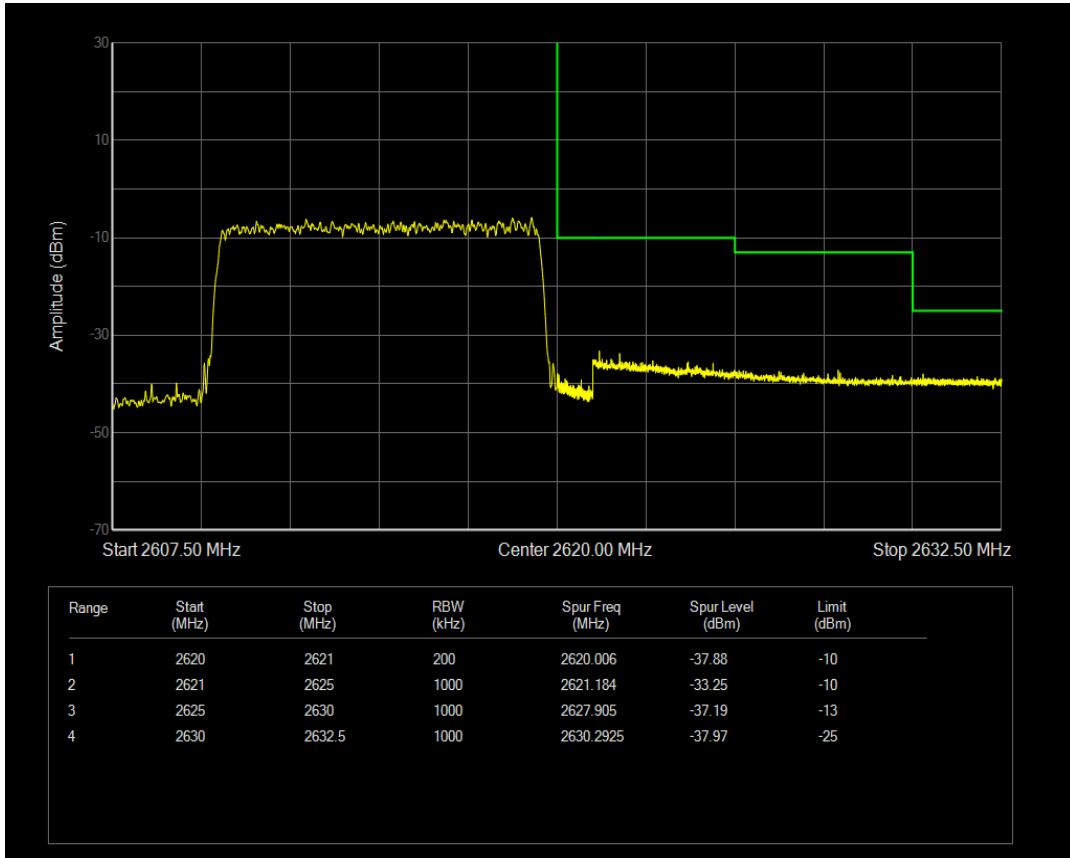

Band38 QPSK BW=10MHz Channel=38200 RB Size=50 Position=#0

Band38 16QAM BW=10MHz Channel=38200 RB Size=1 Position=#0

Band38 16QAM BW=10MHz Channel=38200 RB Size=1 Position=#Max

Band38 16QAM BW=10MHz Channel=38200 RB Size=50 Position=#0