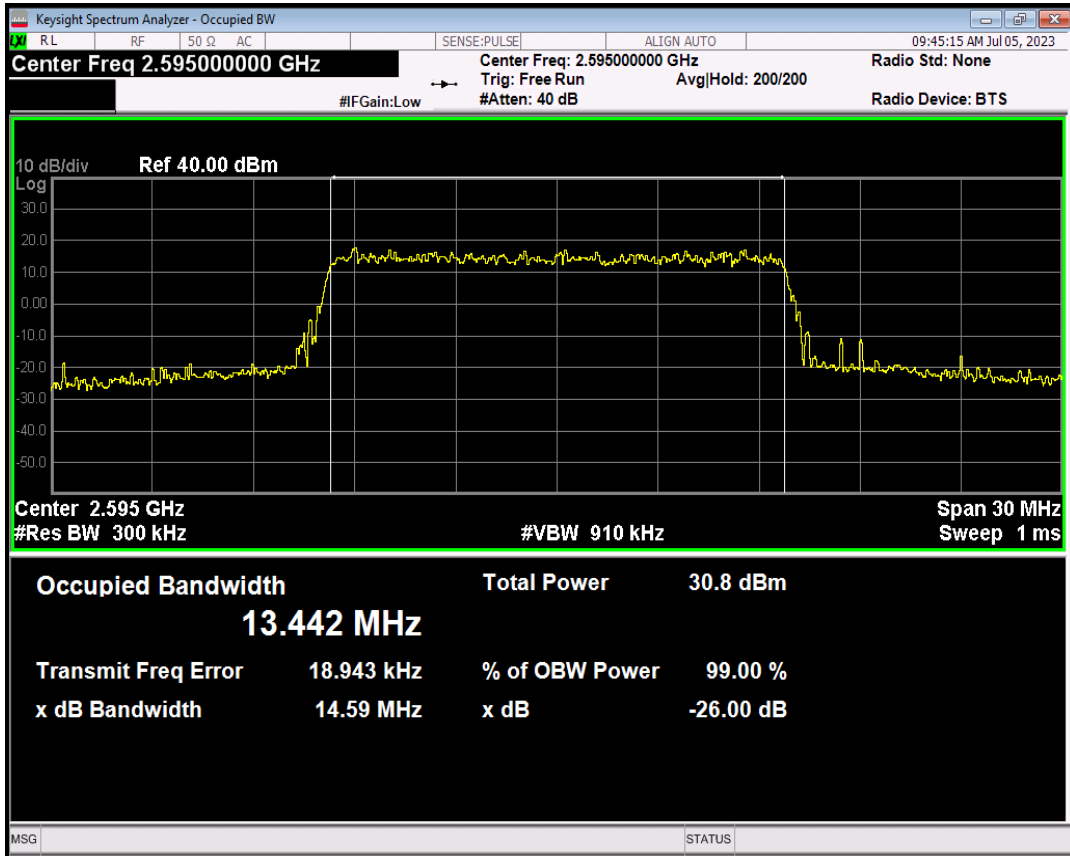

Band38 16QAM BW=15MHz Channel=38000 RB Size=75 Position=#0