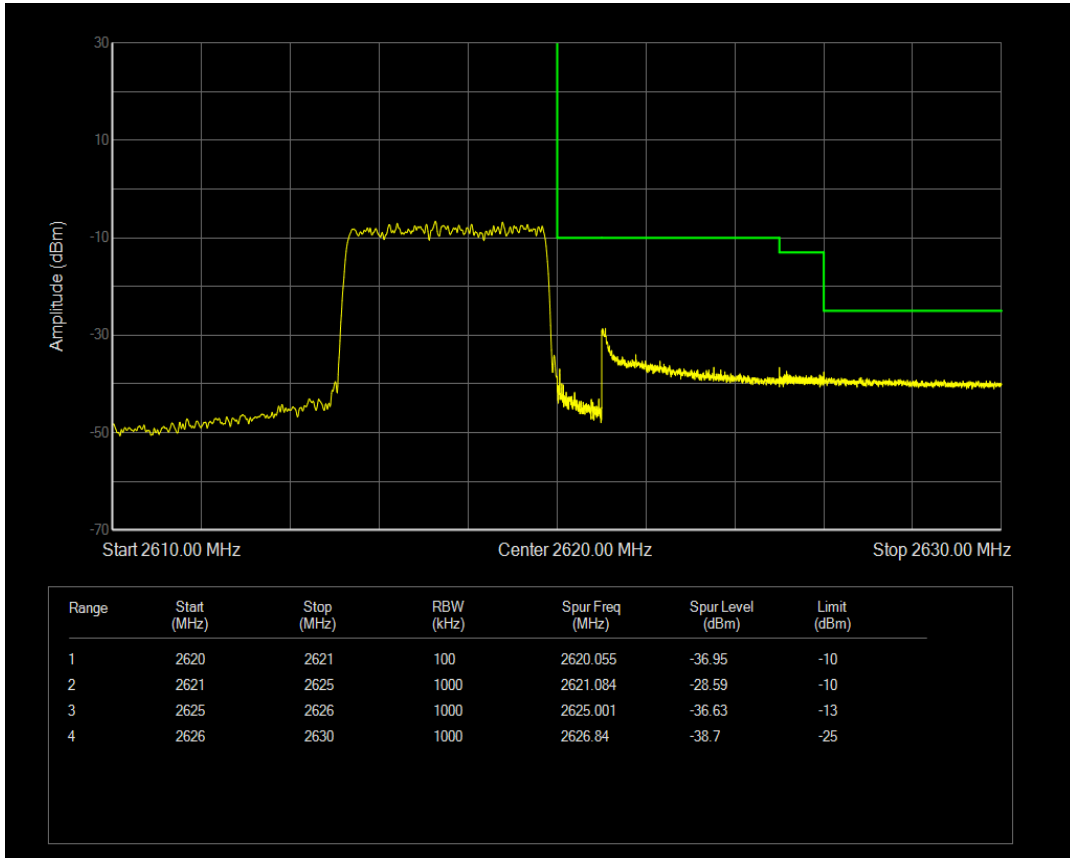

Band38 QPSK BW=5MHz Channel=38225 RB Size=25 Position=#0

Band38 16QAM BW=5MHz Channel=38225 RB Size=1 Position=#0

Band38 16QAM BW=5MHz Channel=38225 RB Size=1 Position=#Max

Band38 16QAM BW=5MHz Channel=38225 RB Size=25 Position=#0