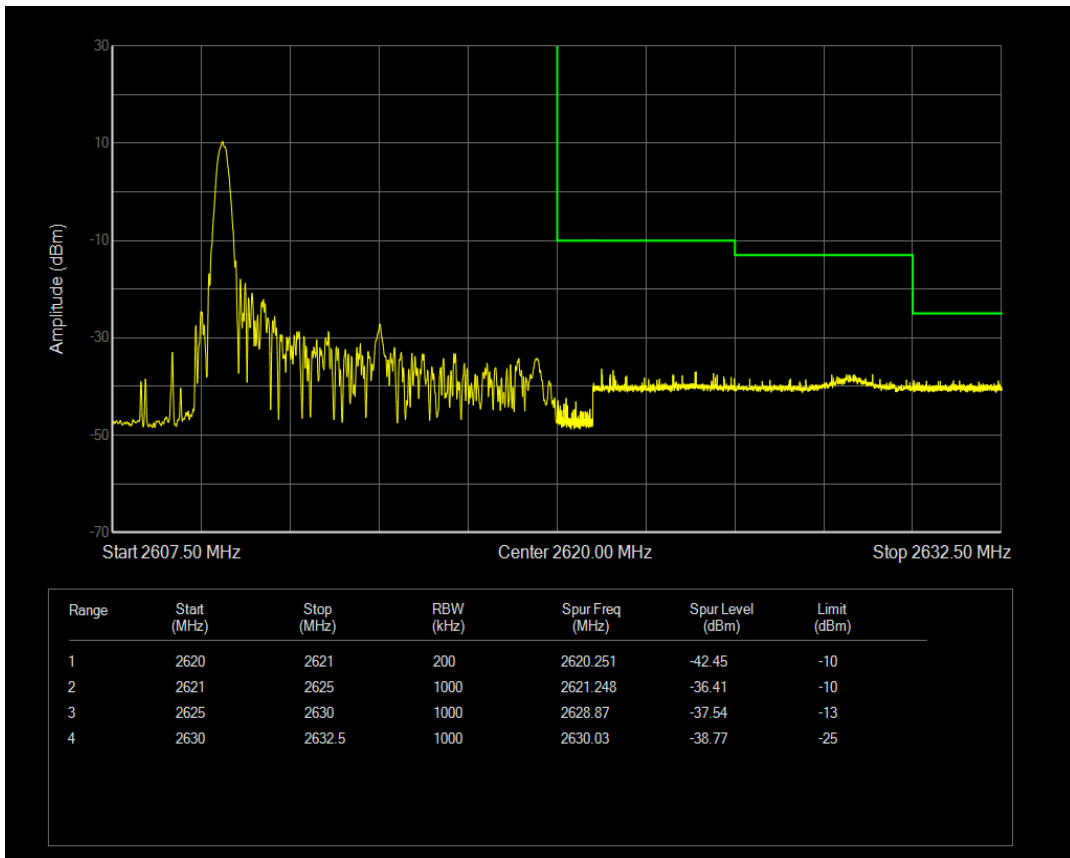

Band38 QPSK BW=10MHz Channel=38200 RB Size=1 Position=#0