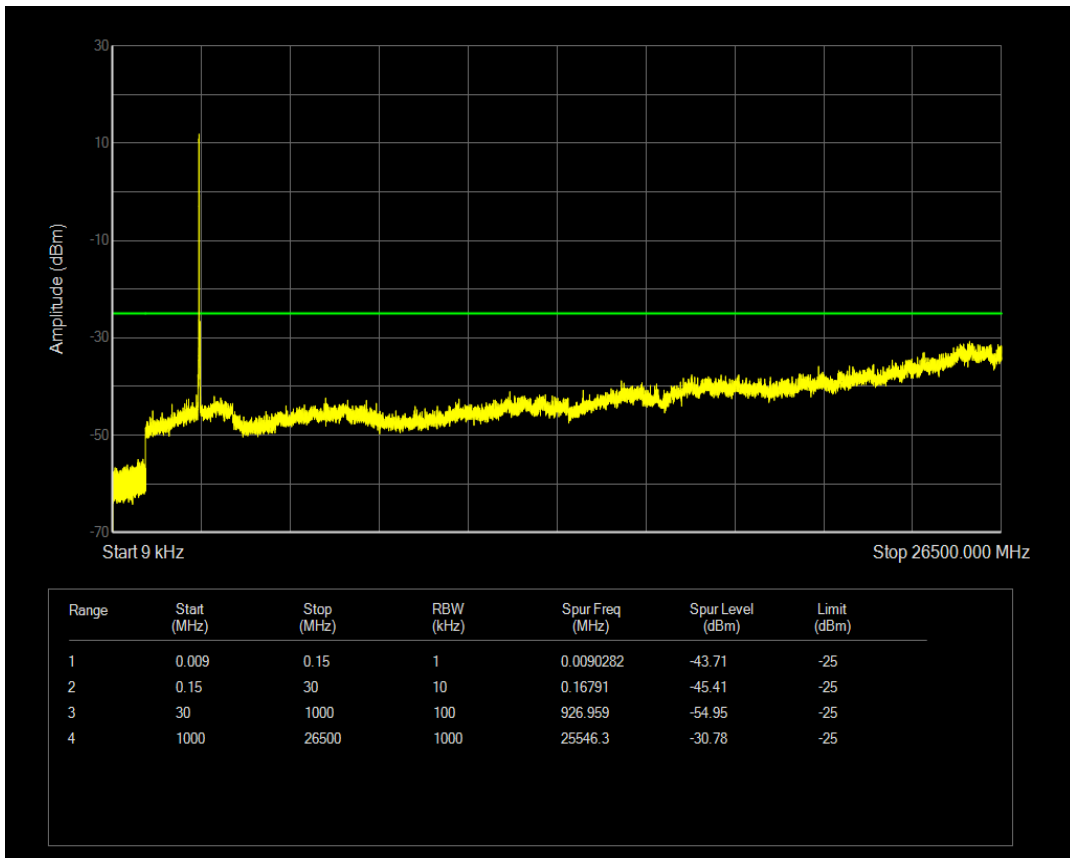

Band38 QPSK BW=10MHz Channel=37800 RB Size=1 Position=#0

Band38 QPSK BW=10MHz Channel=37800 RB Size=50 Position=#0

Band38 16QAM BW=10MHz Channel=37800 RB Size=1 Position=#0

Band38 16QAM BW=10MHz Channel=37800 RB Size=50 Position=#0

Band38 QPSK BW=10MHz Channel=38000 RB Size=1 Position=#0

Band38 QPSK BW=10MHz Channel=38000 RB Size=50 Position=#0

Band38 16QAM BW=10MHz Channel=38000 RB Size=1 Position=#0

Band38 16QAM BW=10MHz Channel=38000 RB Size=50 Position=#0