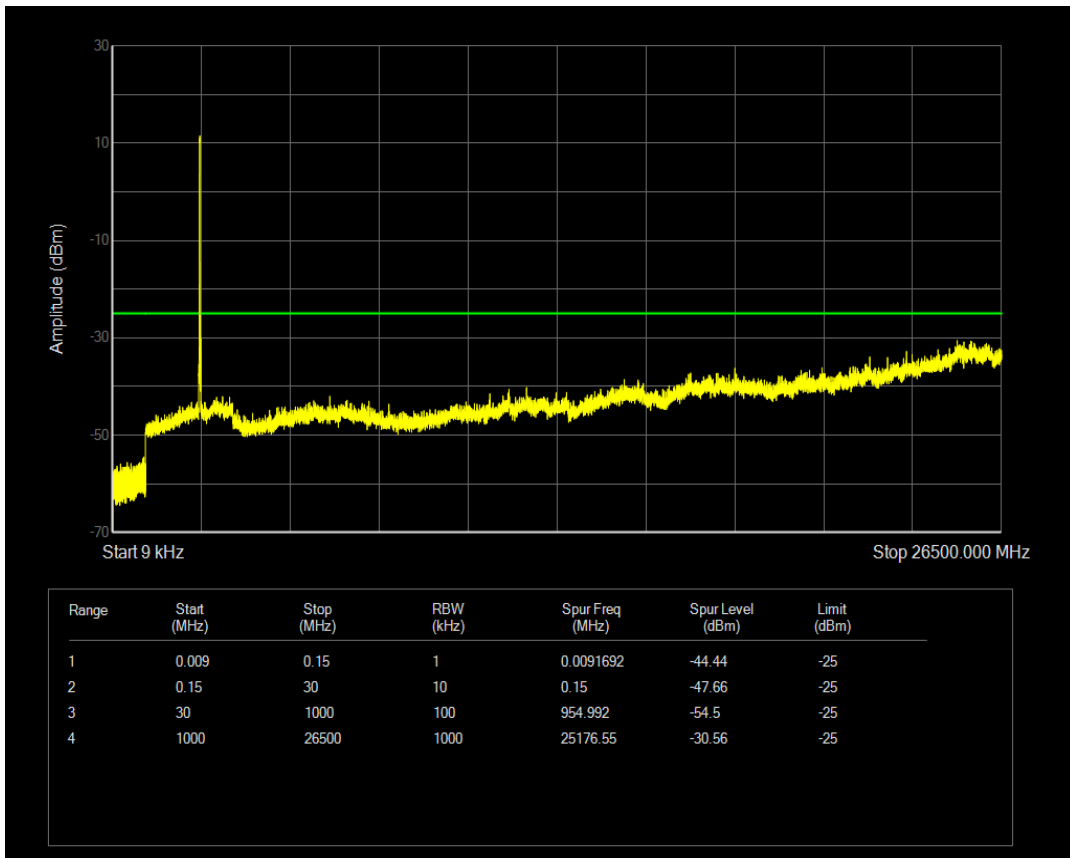

Band38 QPSK BW=10MHz Channel=38000 RB Size=1 Position=#0

Band38 QPSK BW=10MHz Channel=38000 RB Size=50 Position=#0

Band38 16QAM BW=10MHz Channel=38000 RB Size=1 Position=#0

Band38 16QAM BW=10MHz Channel=38000 RB Size=50 Position=#0

Band38 QPSK BW=10MHz Channel=38200 RB Size=1 Position=#0

Band38 QPSK BW=10MHz Channel=38200 RB Size=50 Position=#0

Band38 16QAM BW=10MHz Channel=38200 RB Size=1 Position=#0

Band38 16QAM BW=10MHz Channel=38200 RB Size=50 Position=#0