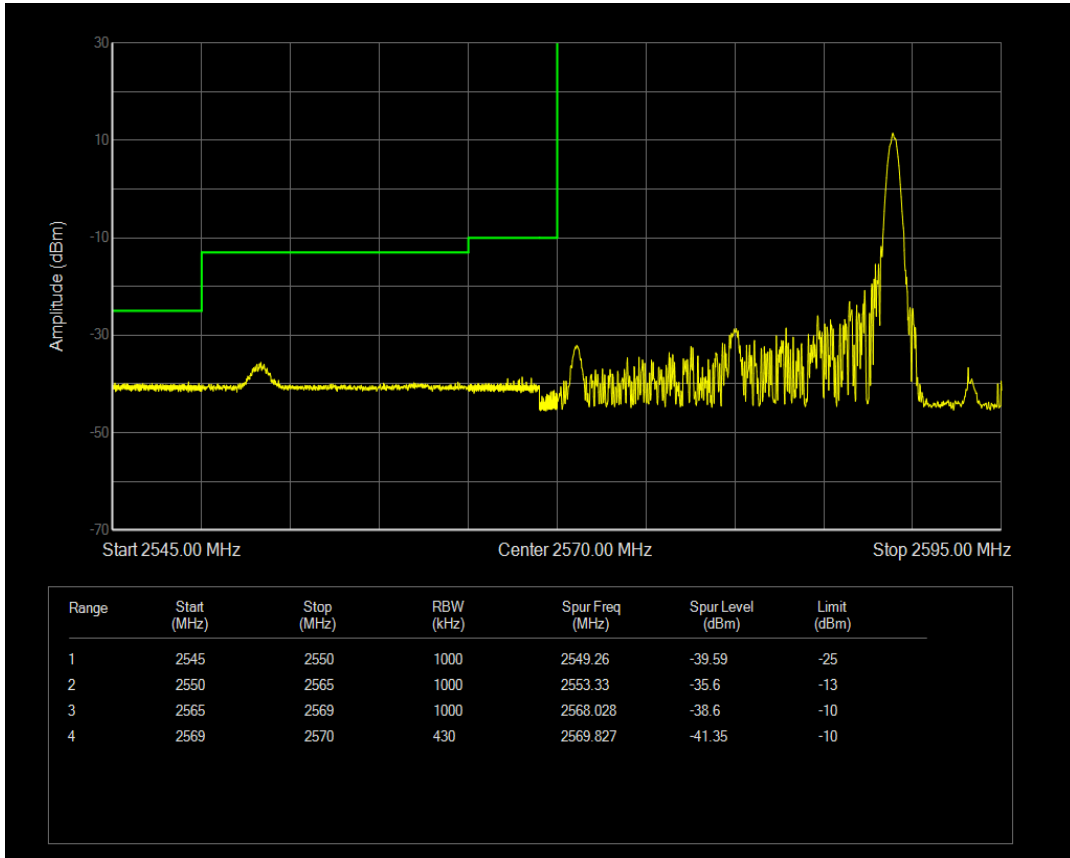

Band38 QPSK BW=20MHz Channel=37850 RB Size=1 Position=#Max