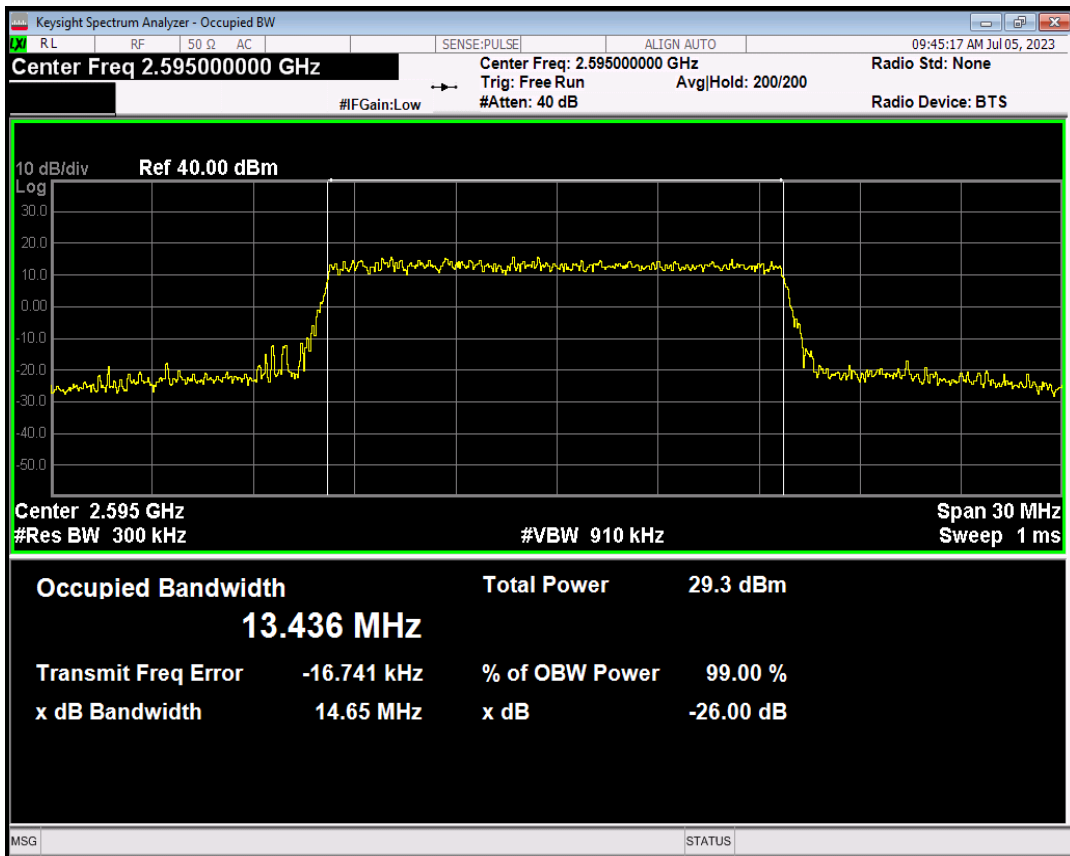

Band38 QPSK BW=20MHz Channel=38000 RB Size=100 Position=#0