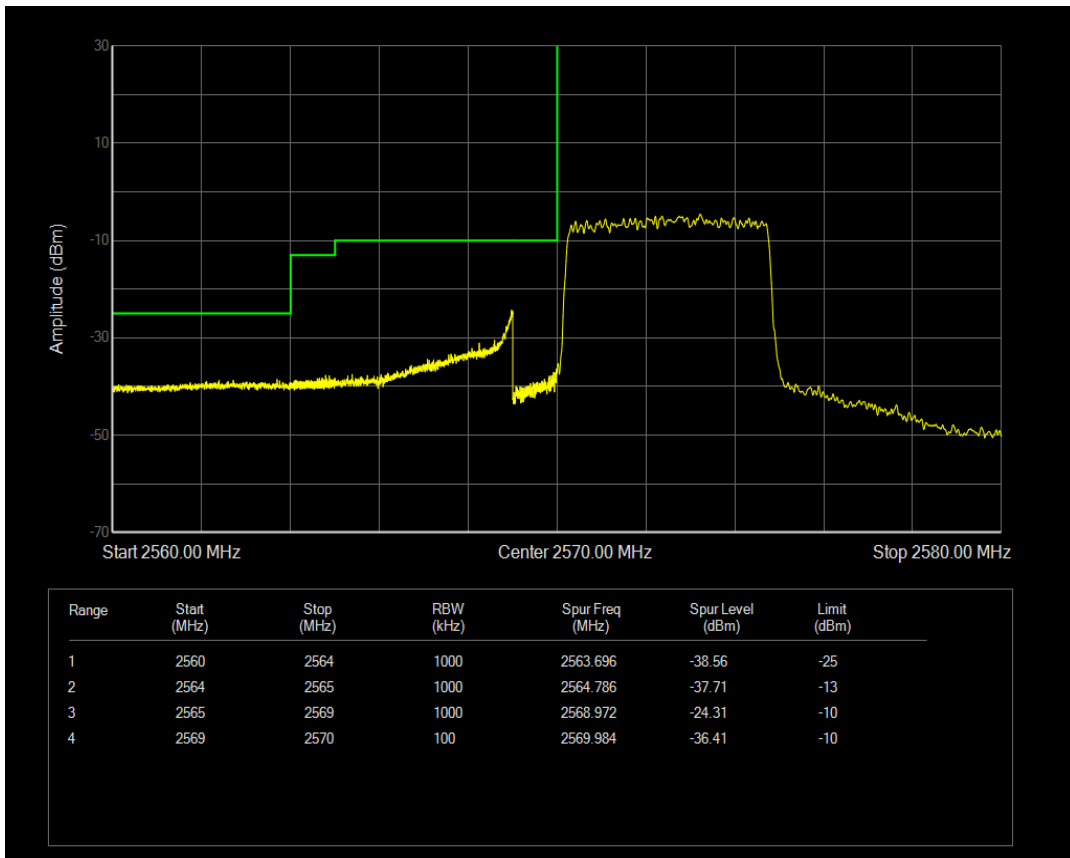

Band38 QPSK BW=5MHz Channel=37775 RB Size=25 Position=#0