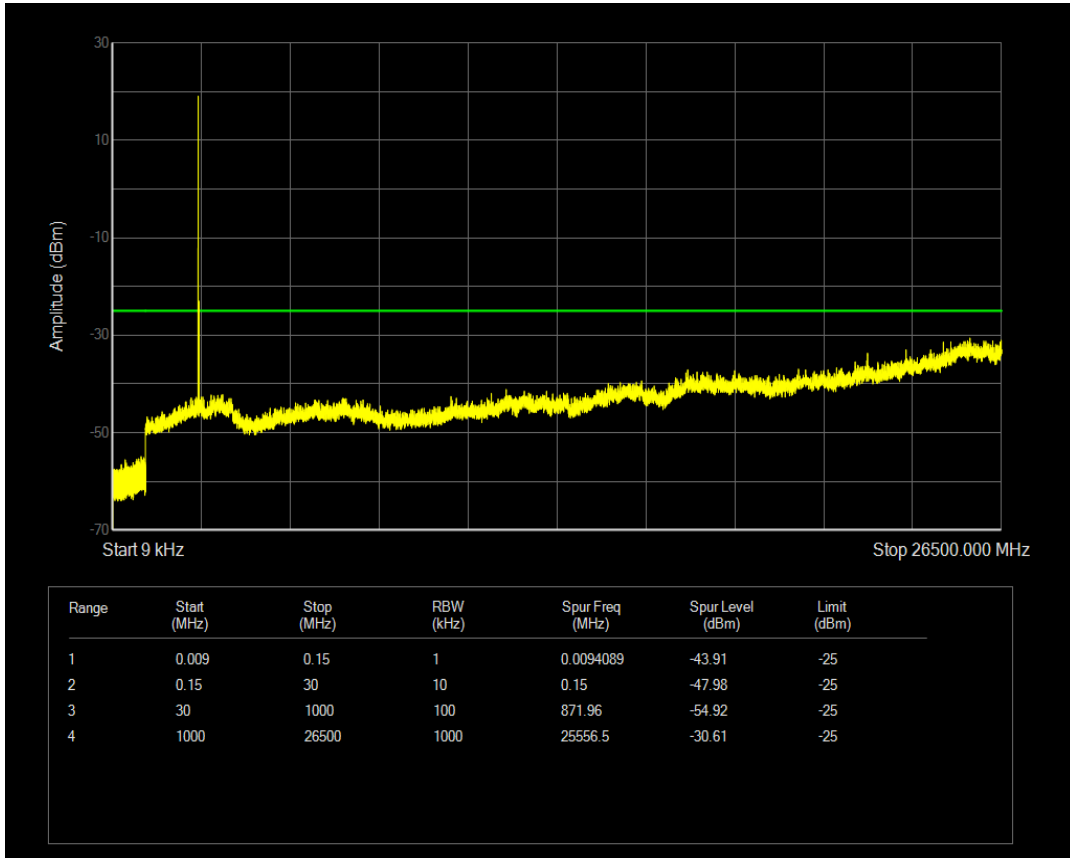

Band38 QPSK BW=5MHz Channel=37775 RB Size=25 Position=#0