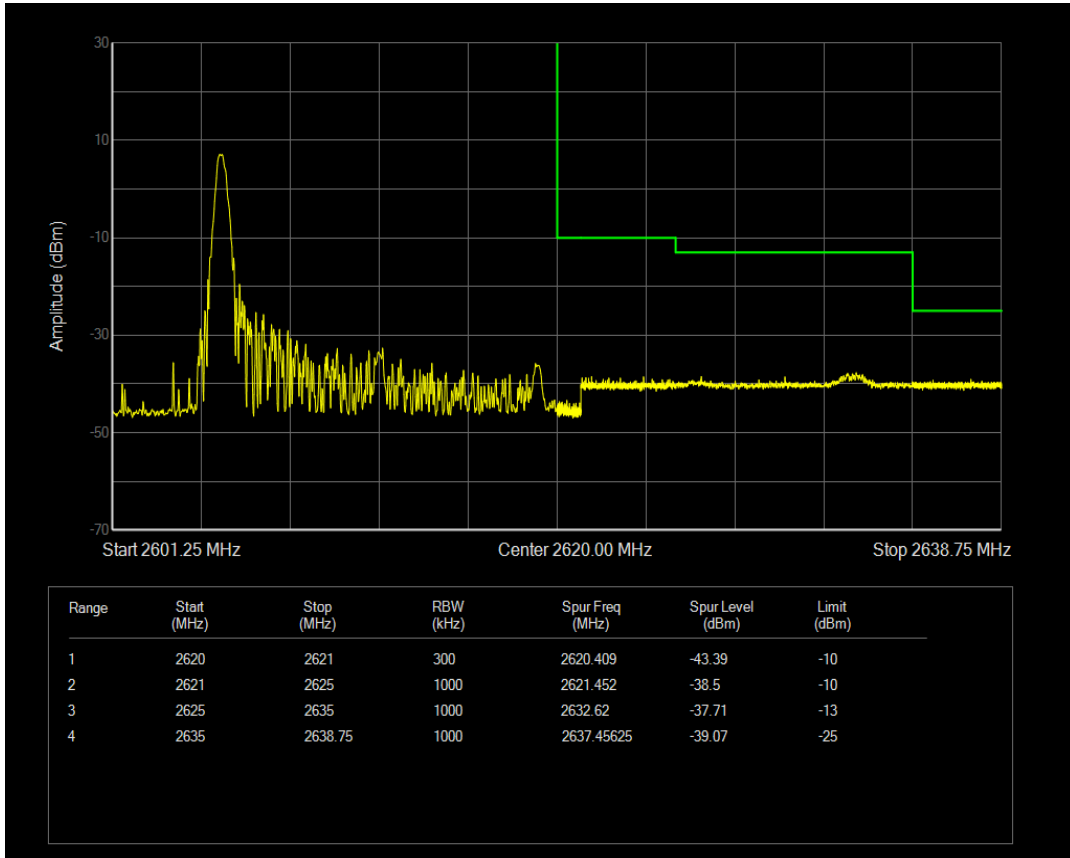

Band38 16QAM BW=15MHz Channel=38175 RB Size=1 Position=#0