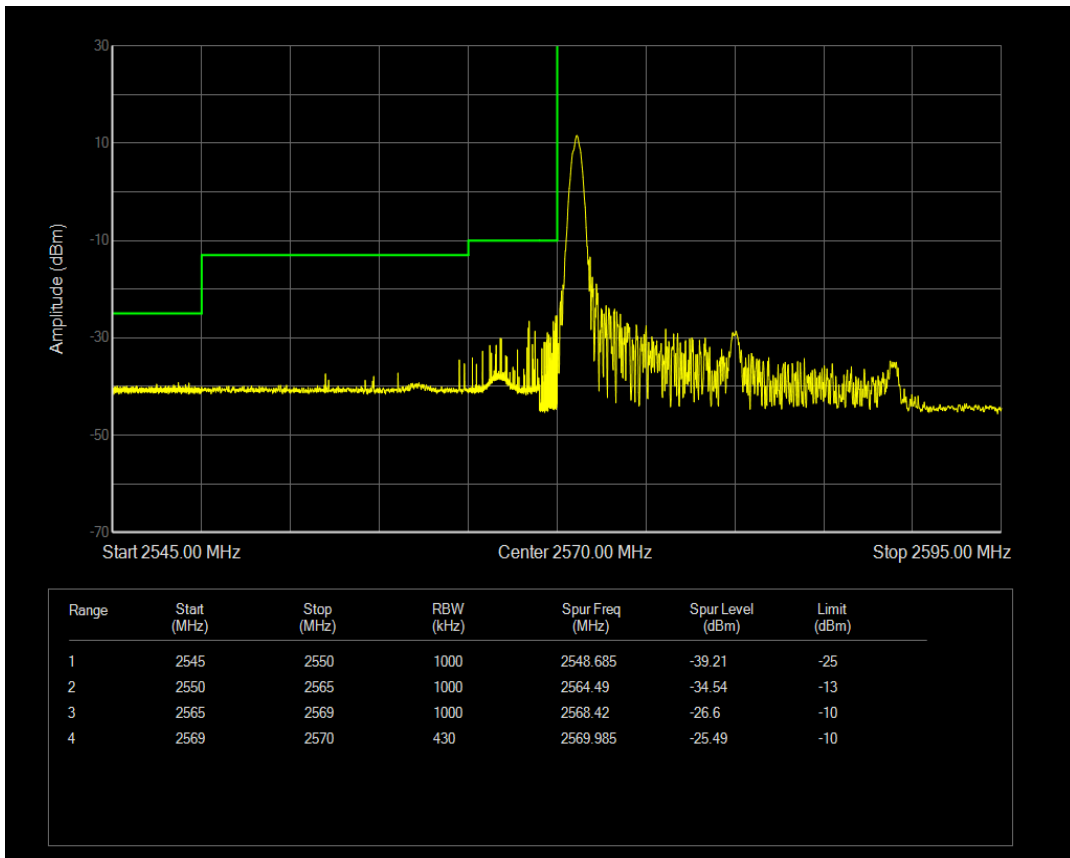

Band38 QPSK BW=20MHz Channel=37850 RB Size=1 Position=#0