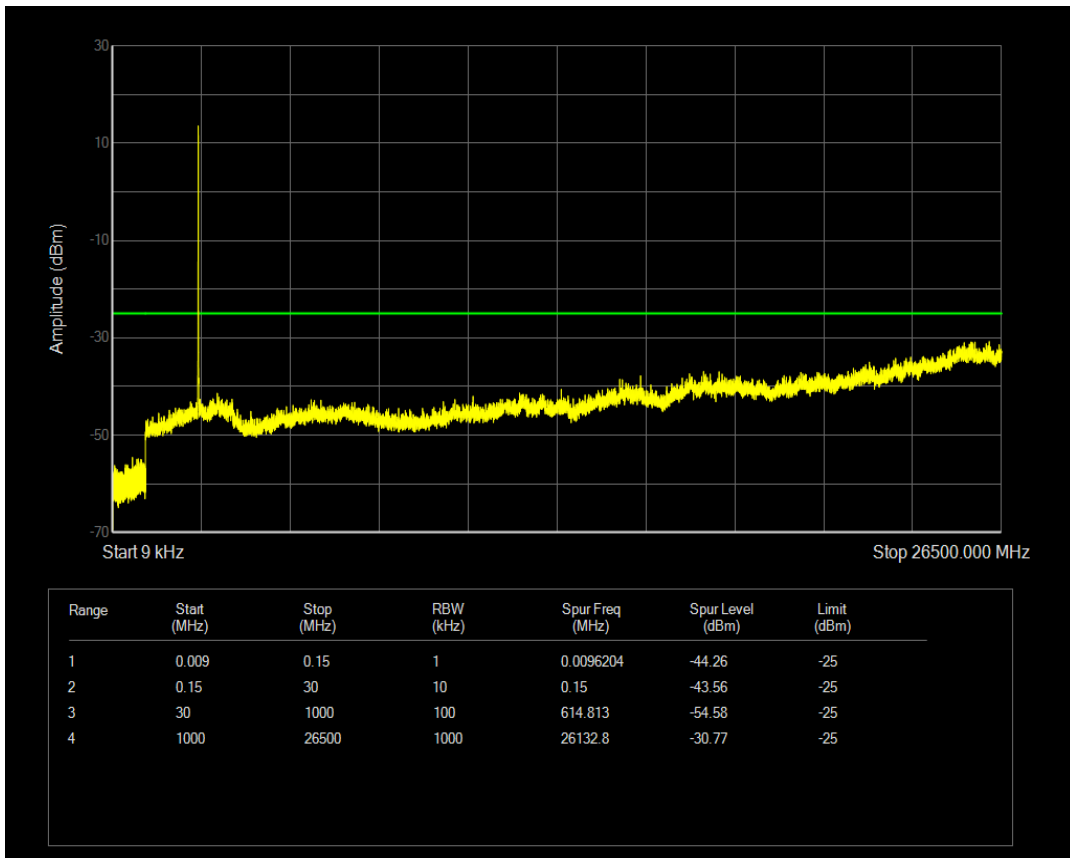

Band38 QPSK BW=5MHz Channel=37775 RB Size=1 Position=#0

Band38 QPSK BW=5MHz Channel=37775 RB Size=25 Position=#0

Band38 16QAM BW=5MHz Channel=37775 RB Size=1 Position=#0

Band38 16QAM BW=5MHz Channel=37775 RB Size=25 Position=#0