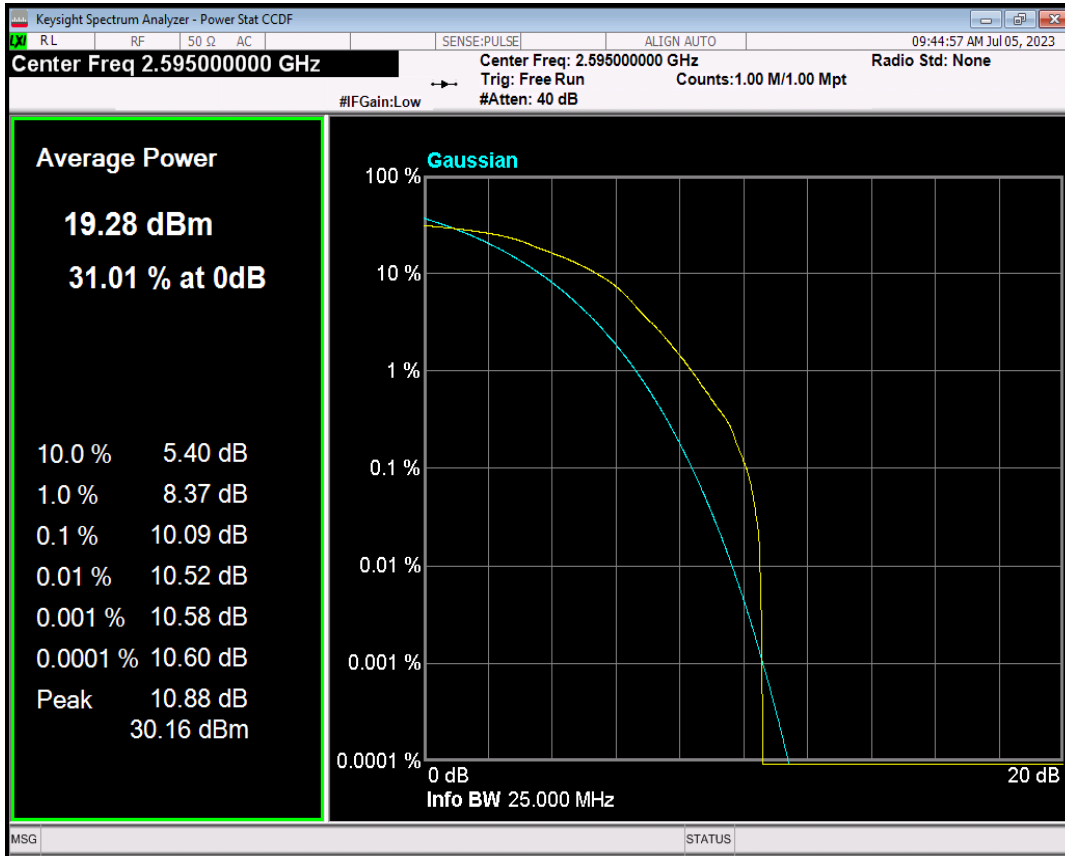

Band38 16QAM BW=15MHz Channel=38000 RB Size=1 Position=#0