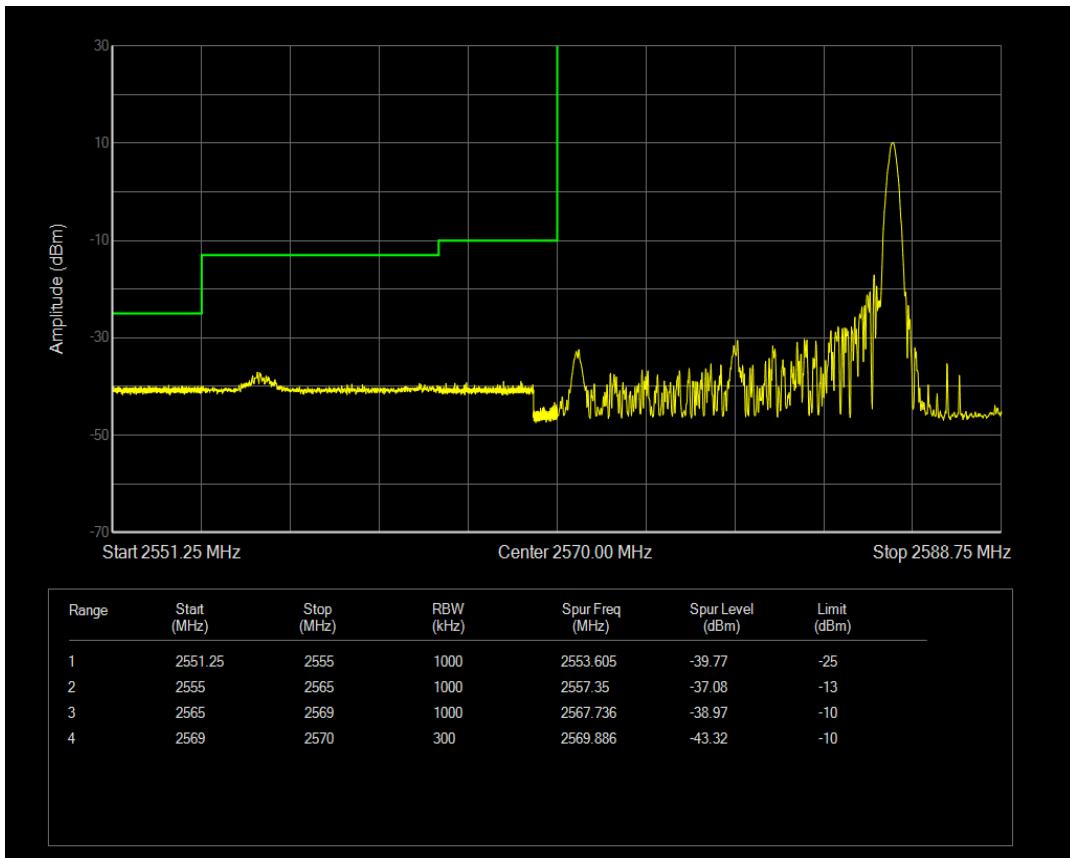

Band38 16QAM BW=15MHz Channel=37825 RB Size=1 Position=#Max