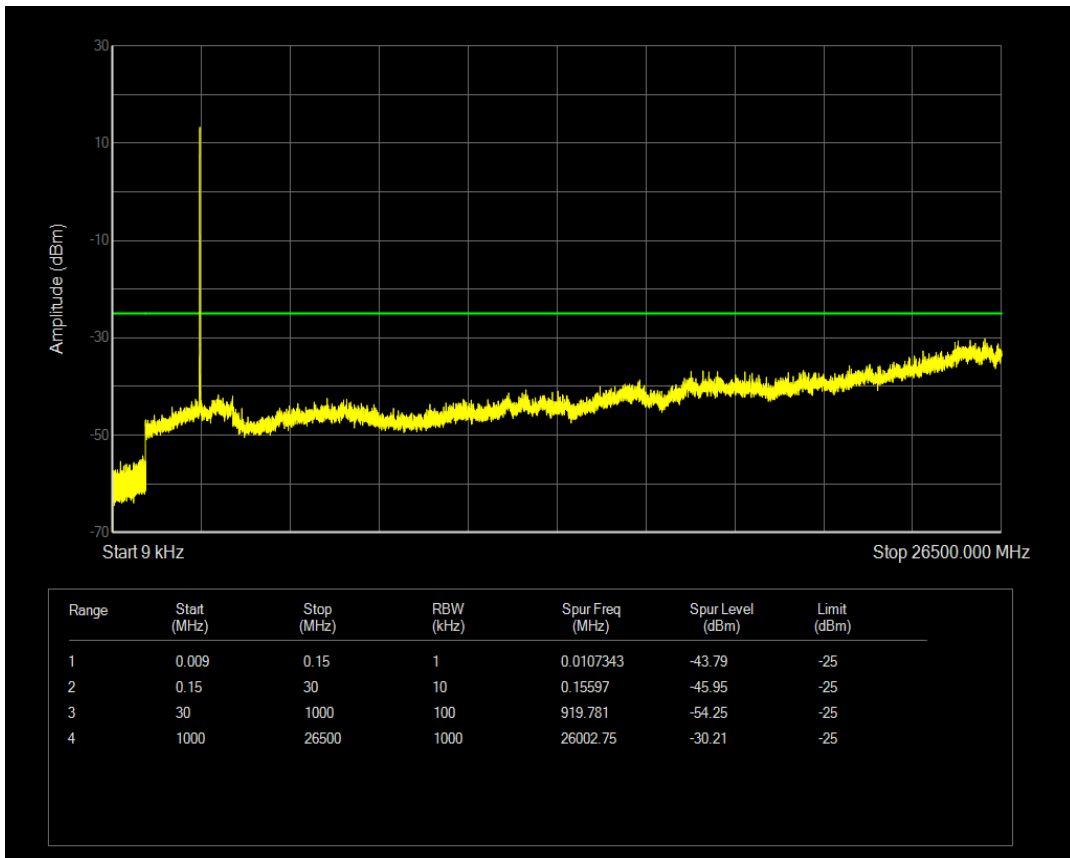

Band38 QPSK BW=5MHz Channel=38225 RB Size=1 Position=#0

Band38 QPSK BW=5MHz Channel=38225 RB Size=25 Position=#0

Band38 16QAM BW=5MHz Channel=38225 RB Size=1 Position=#0

Band38 16QAM BW=5MHz Channel=38225 RB Size=25 Position=#0

Band38 QPSK BW=10MHz Channel=37800 RB Size=1 Position=#0

Band38 QPSK BW=10MHz Channel=37800 RB Size=50 Position=#0

Band38 16QAM BW=10MHz Channel=37800 RB Size=1 Position=#0

Band38 16QAM BW=10MHz Channel=37800 RB Size=50 Position=#0