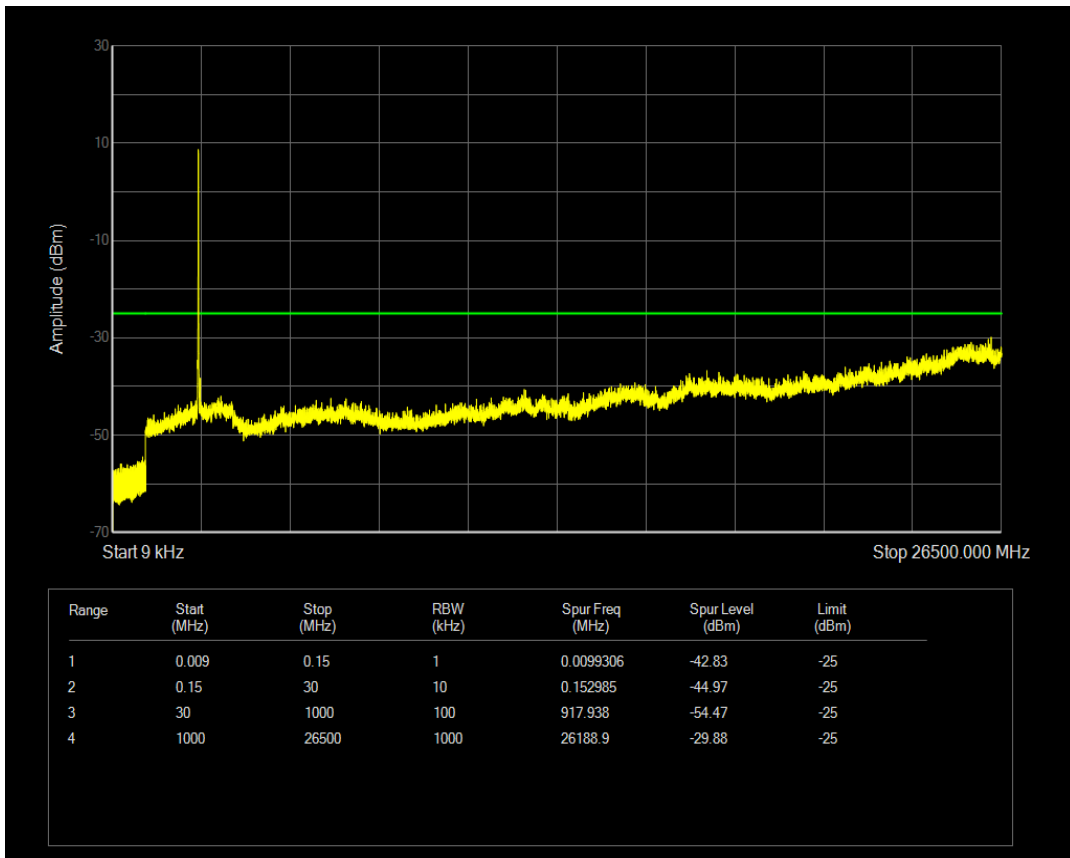

Band38 QPSK BW=10MHz Channel=37800 RB Size=1 Position=#0

Band38 QPSK BW=10MHz Channel=37800 RB Size=50 Position=#0

Band38 16QAM BW=10MHz Channel=37800 RB Size=1 Position=#0

Band38 16QAM BW=10MHz Channel=37800 RB Size=50 Position=#0

Band38 QPSK BW=10MHz Channel=38000 RB Size=1 Position=#0

Band38 QPSK BW=10MHz Channel=38000 RB Size=50 Position=#0

Band38 16QAM BW=10MHz Channel=38000 RB Size=1 Position=#0

Band38 16QAM BW=10MHz Channel=38000 RB Size=50 Position=#0