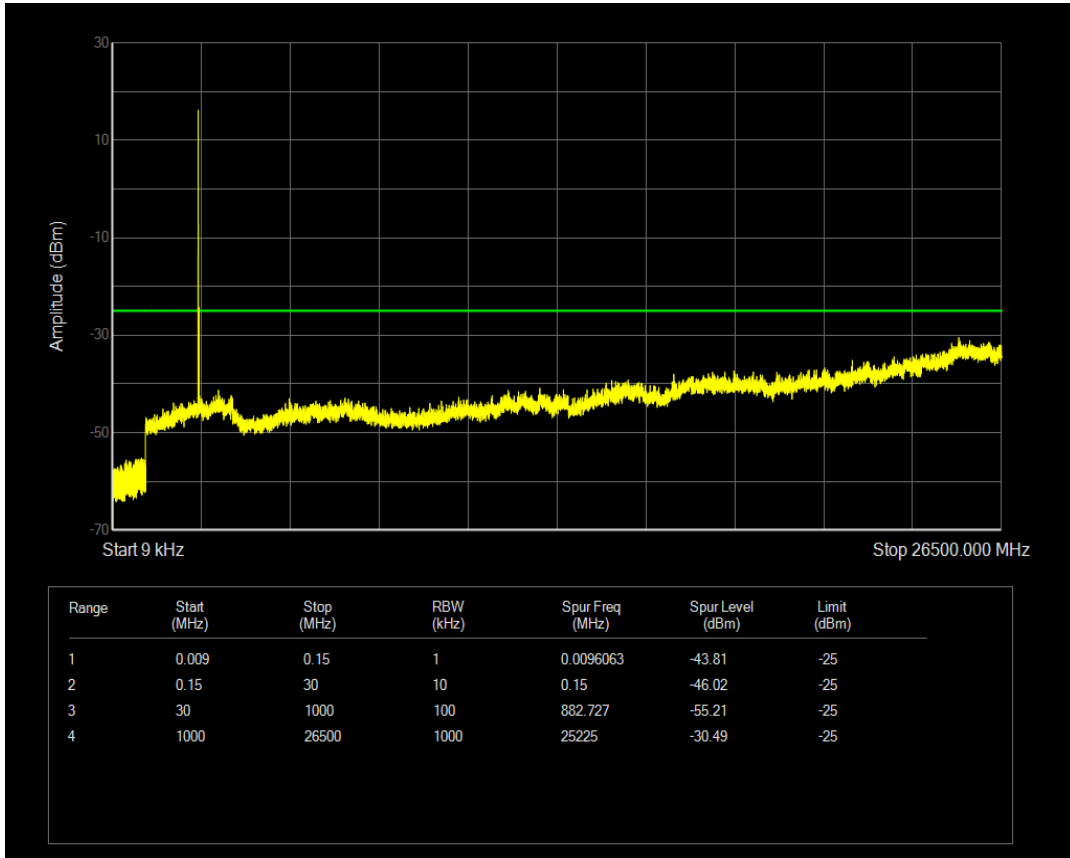

Band38 QPSK BW=5MHz Channel=37775 RB Size=1 Position=#0

Band38 QPSK BW=5MHz Channel=37775 RB Size=25 Position=#0

Band38 16QAM BW=5MHz Channel=37775 RB Size=1 Position=#0

Band38 16QAM BW=5MHz Channel=37775 RB Size=25 Position=#0