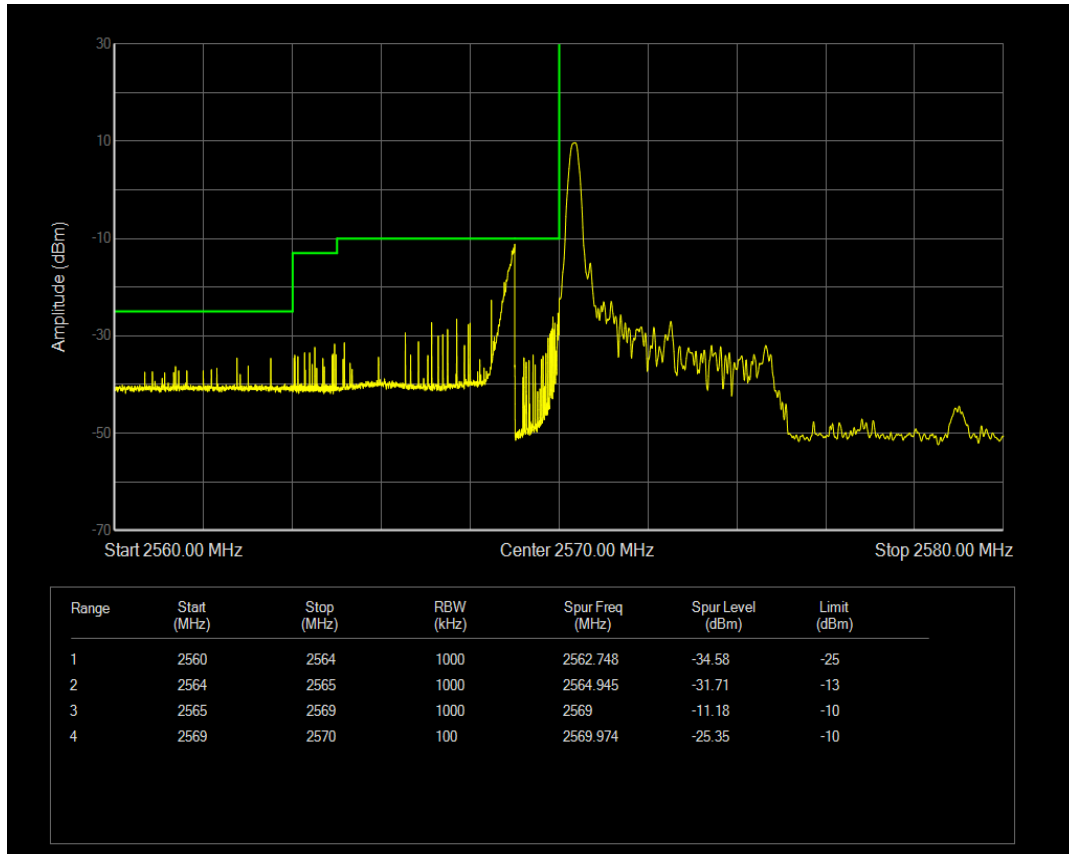

Band38	20	38150	1	#0	QPSK	2643.15	-38.73	-25	PASS
Band38	20	38150	1	#Max	QPSK	2641.99	-39.08	-25	PASS
Band38	20	38150	100	#0	QPSK	2640.39	-38.89	-25	PASS
Band38	20	38150	1	#0	16QAM	2640.88	-39.36	-25	PASS
Band38	20	38150	1	#Max	16QAM	2641.89	-39.25	-25	PASS
Band38	20	38150	100	#0	16QAM	2644.27	-38.92	-25	PASS

Band38 QPSK BW=5MHz Channel=37775 RB Size=1 Position=#0