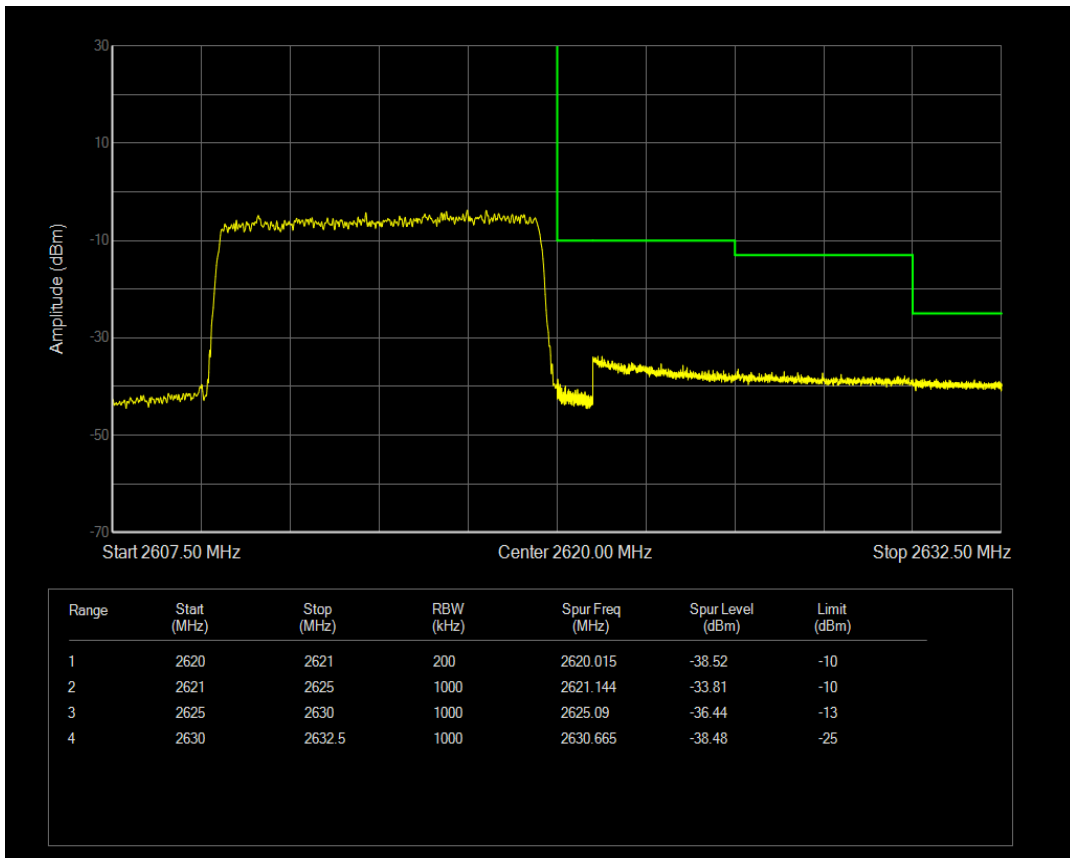

Band38 QPSK BW=10MHz Channel=38200 RB Size=50 Position=#0