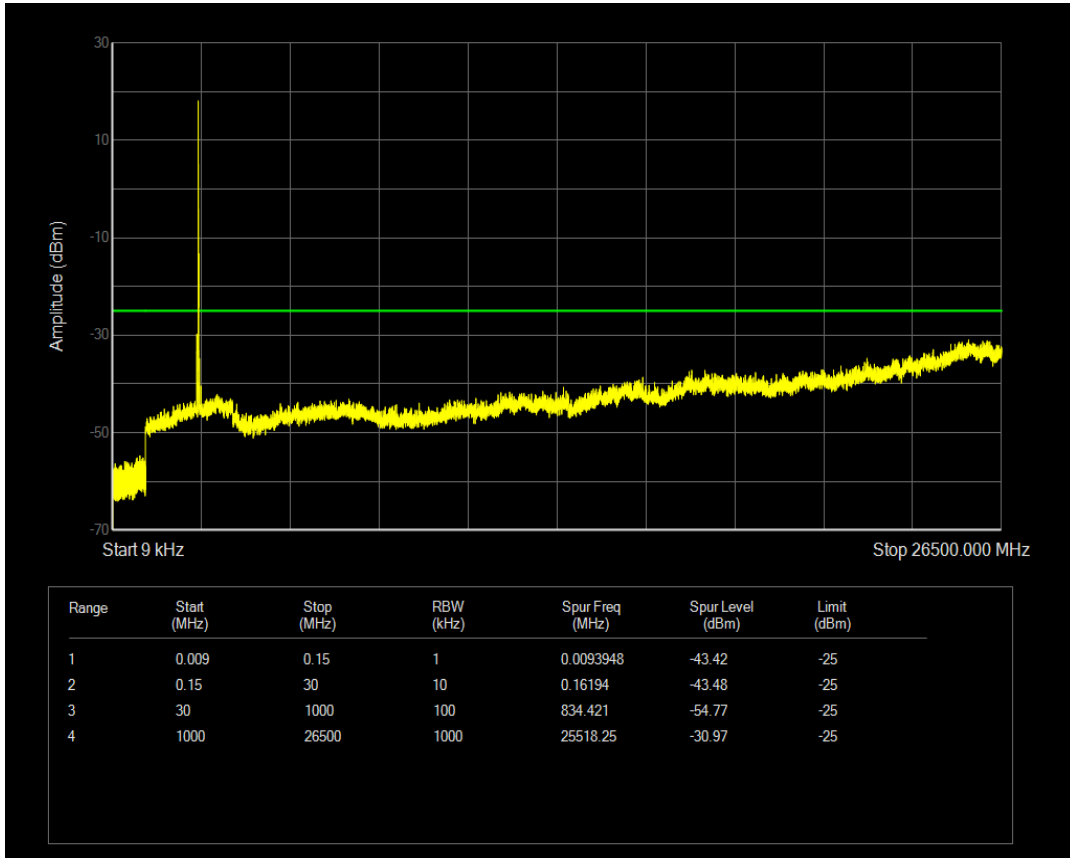

Band38 QPSK BW=15MHz Channel=38175 RB Size=1 Position=#0

Band38 QPSK BW=15MHz Channel=38175 RB Size=75 Position=#0

Band38 16QAM BW=15MHz Channel=38175 RB Size=1 Position=#0

Band38 16QAM BW=15MHz Channel=38175 RB Size=75 Position=#0

Band38 QPSK BW=20MHz Channel=37850 RB Size=1 Position=#0

Band38 QPSK BW=20MHz Channel=37850 RB Size=100 Position=#0

Band38 16QAM BW=20MHz Channel=37850 RB Size=1 Position=#0

Band38 16QAM BW=20MHz Channel=37850 RB Size=100 Position=#0