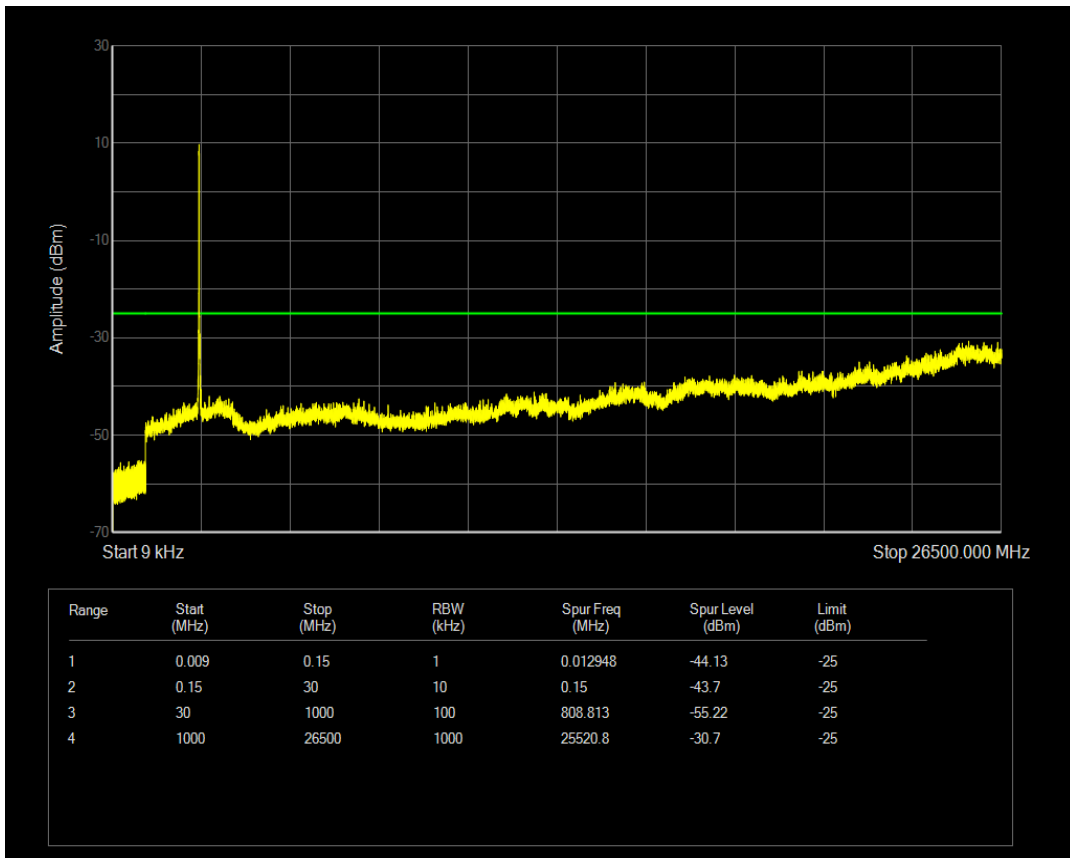

Band38 QPSK BW=15MHz Channel=38000 RB Size=1 Position=#0

Band38 QPSK BW=15MHz Channel=38000 RB Size=75 Position=#0

Band38 16QAM BW=15MHz Channel=38000 RB Size=1 Position=#0

Band38 16QAM BW=15MHz Channel=38000 RB Size=75 Position=#0