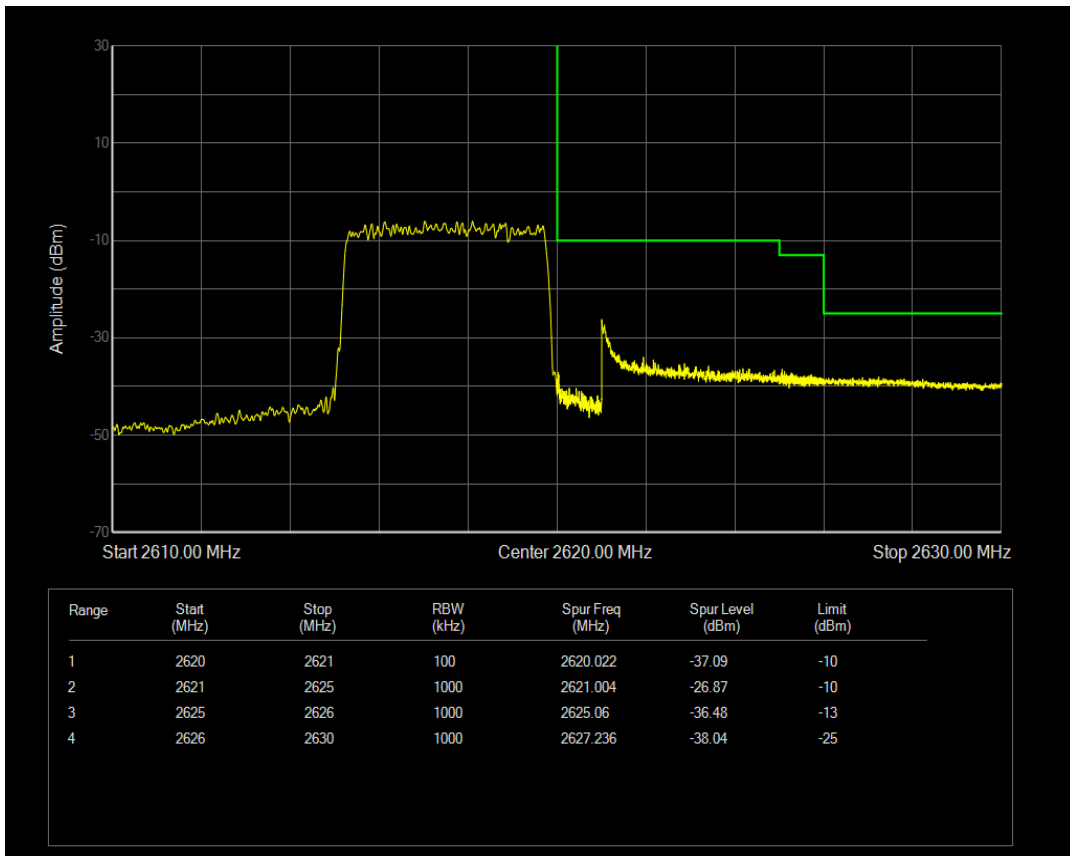

Band38 QPSK BW=5MHz Channel=38225 RB Size=25 Position=#0