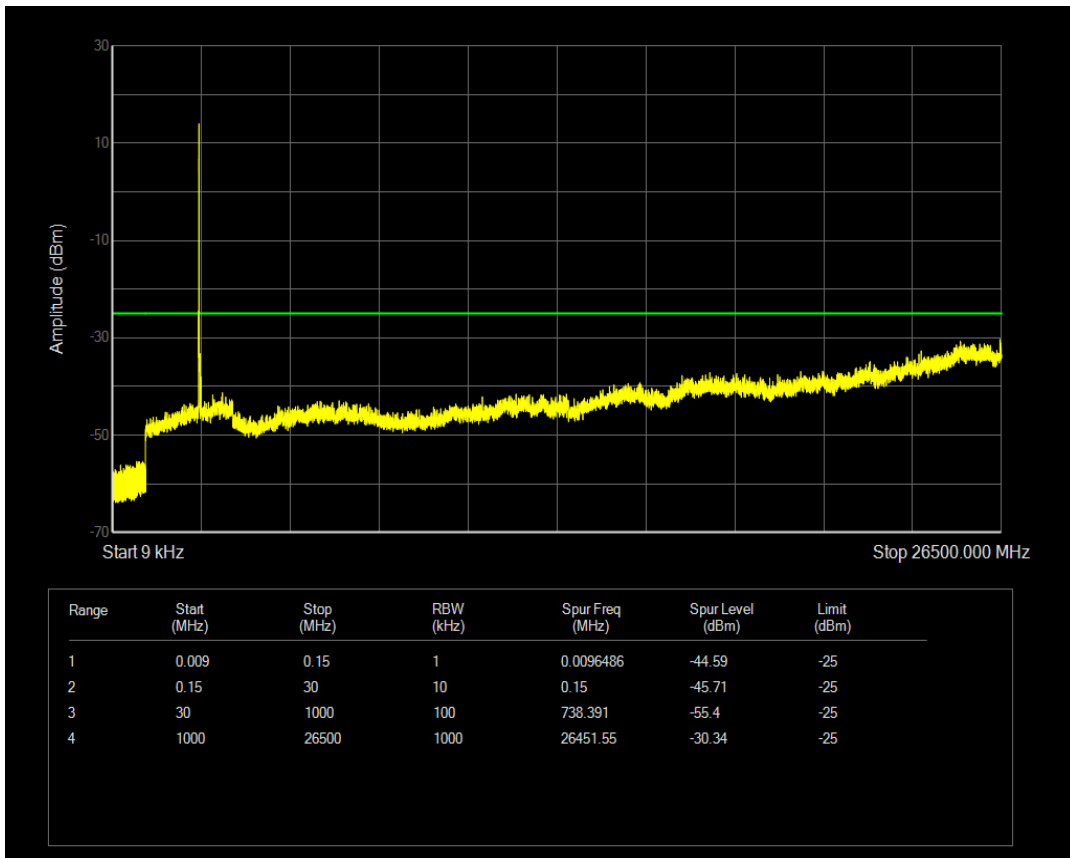

Band38 16QAM BW=5MHz Channel=38000 RB Size=1 Position=#0