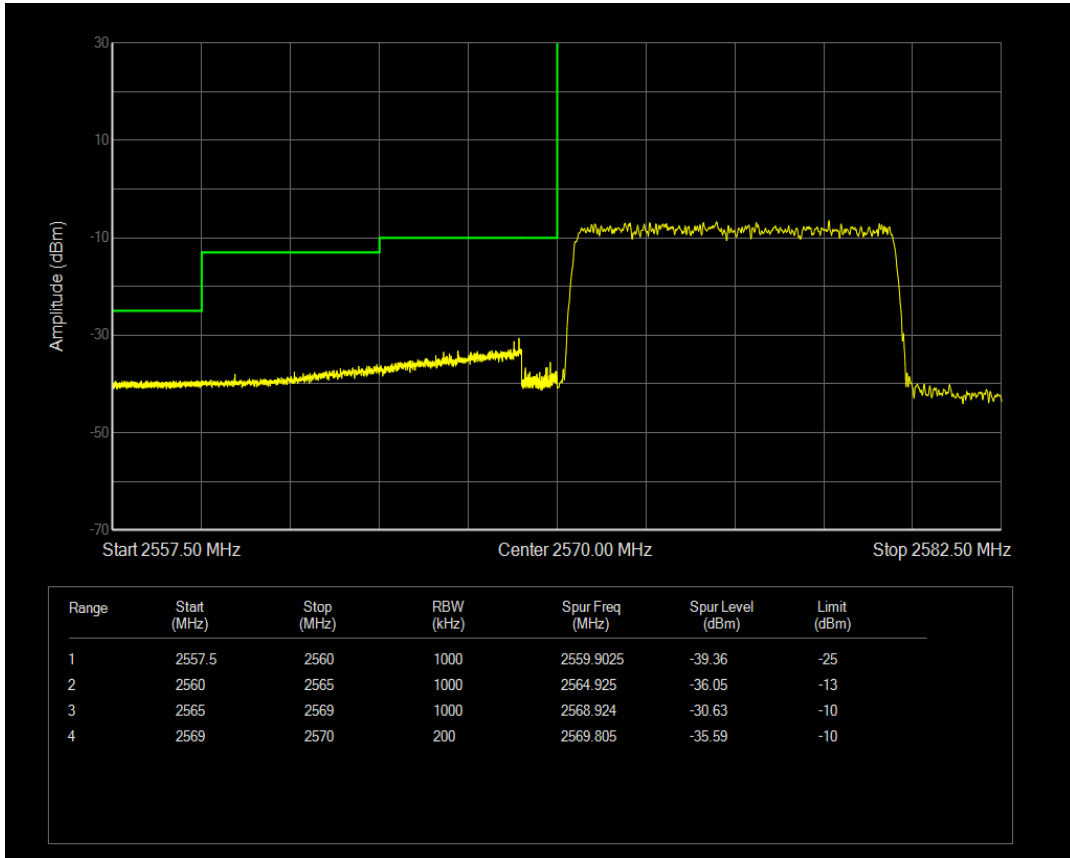

Band38 16QAM BW=10MHz Channel=37800 RB Size=50 Position=#0