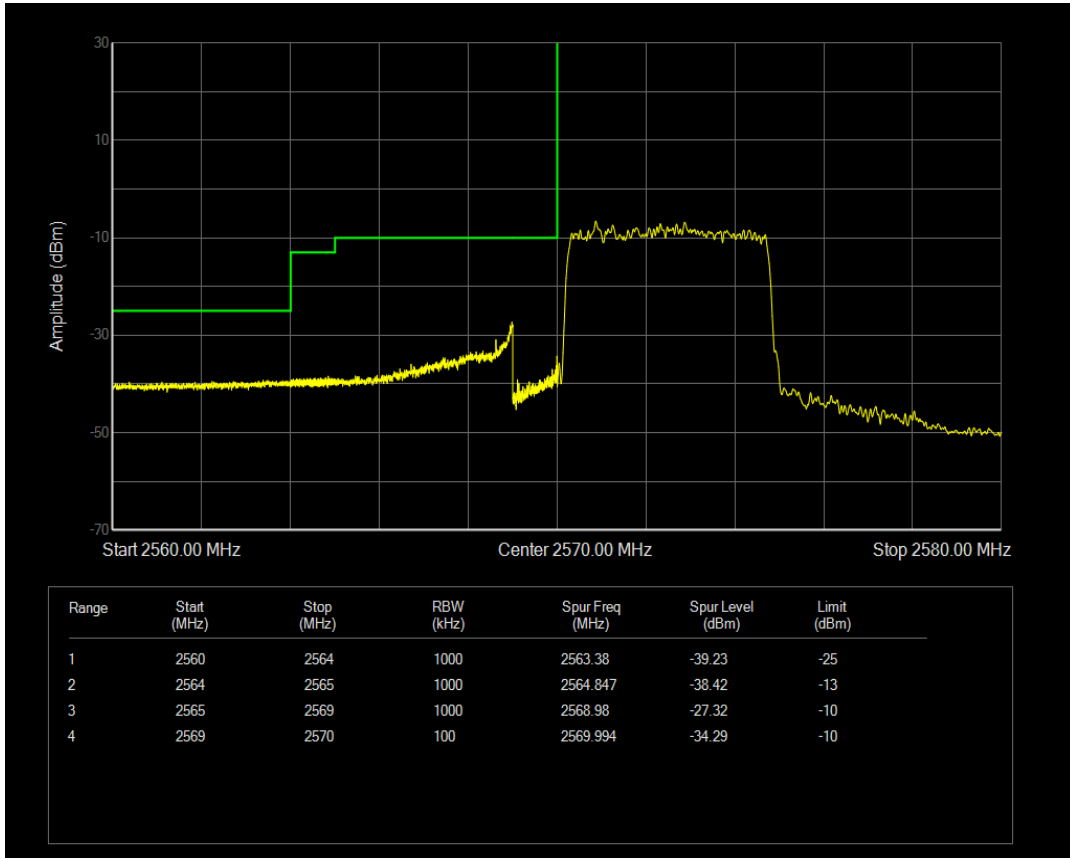

Band38 16QAM BW=5MHz Channel=37775 RB Size=25 Position=#0