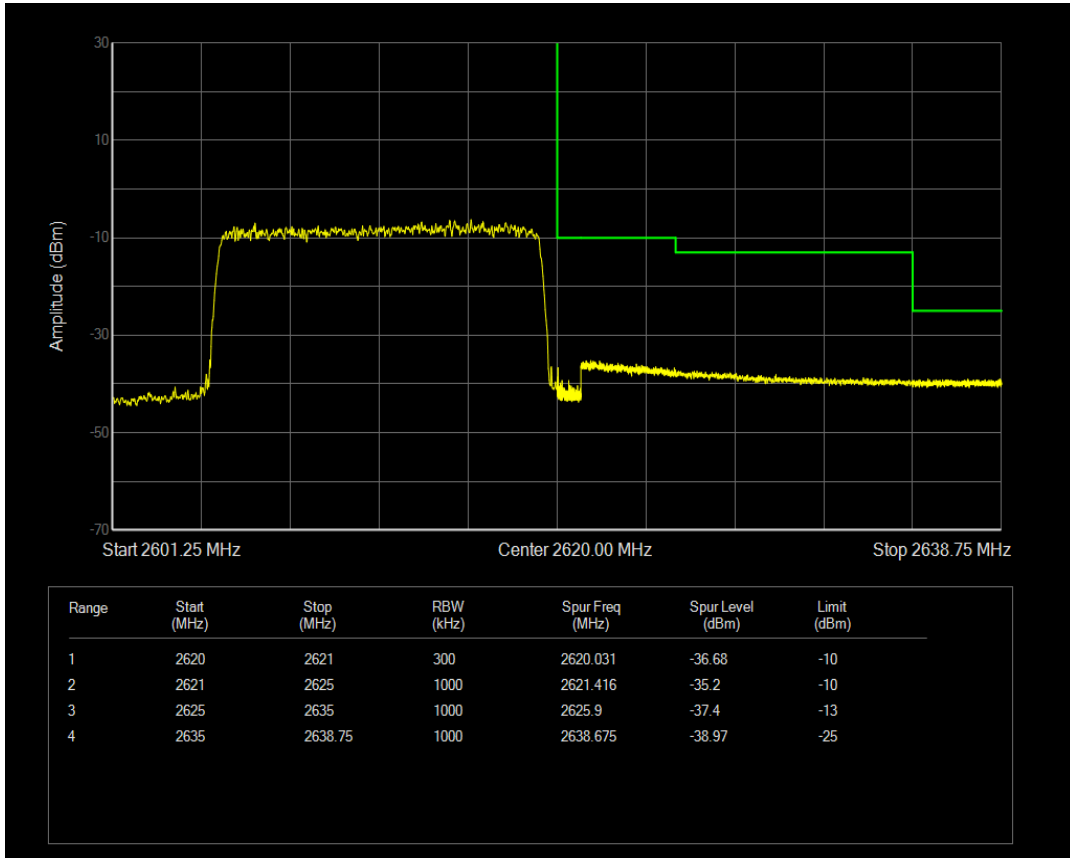

Band38 QPSK BW=15MHz Channel=38175 RB Size=75 Position=#0

Band38 16QAM BW=15MHz Channel=38175 RB Size=1 Position=#0

Band38 16QAM BW=15MHz Channel=38175 RB Size=1 Position=#Max

Band38 16QAM BW=15MHz Channel=38175 RB Size=75 Position=#0