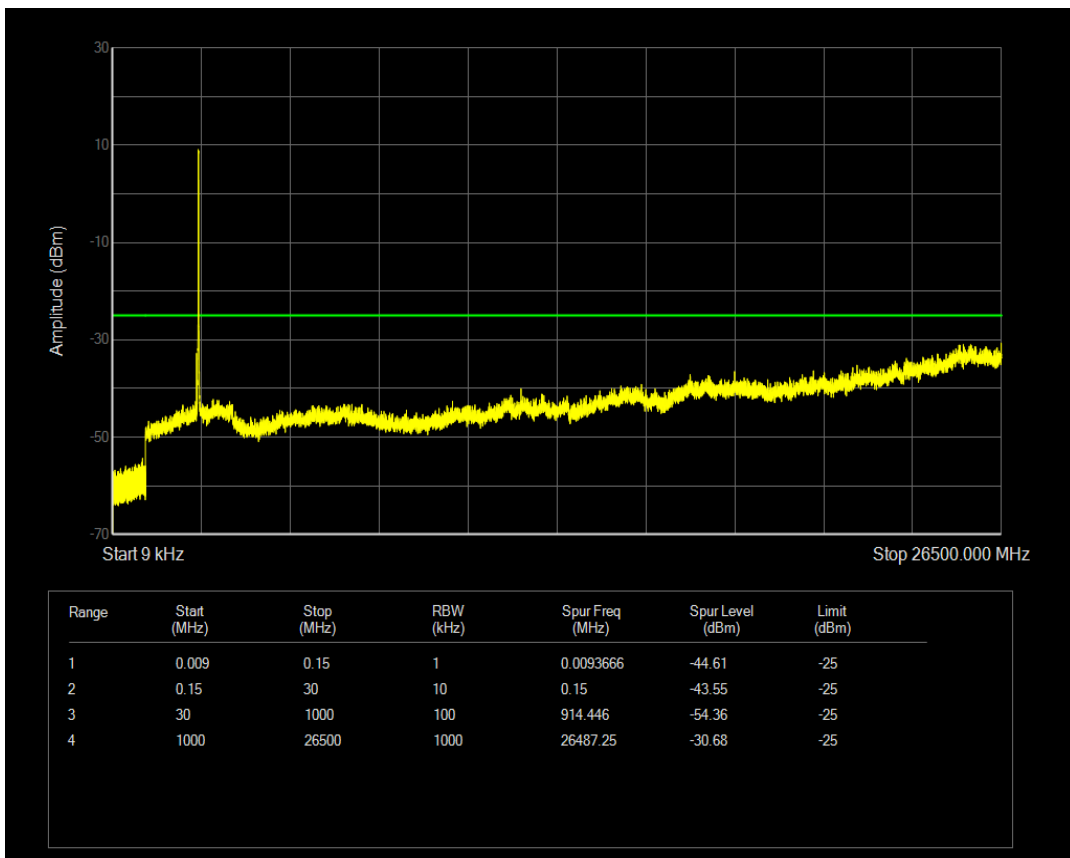

Band38 QPSK BW=15MHz Channel=37825 RB Size=1 Position=#0

Band38 QPSK BW=15MHz Channel=37825 RB Size=75 Position=#0

Band38 16QAM BW=15MHz Channel=37825 RB Size=1 Position=#0

Band38 16QAM BW=15MHz Channel=37825 RB Size=75 Position=#0