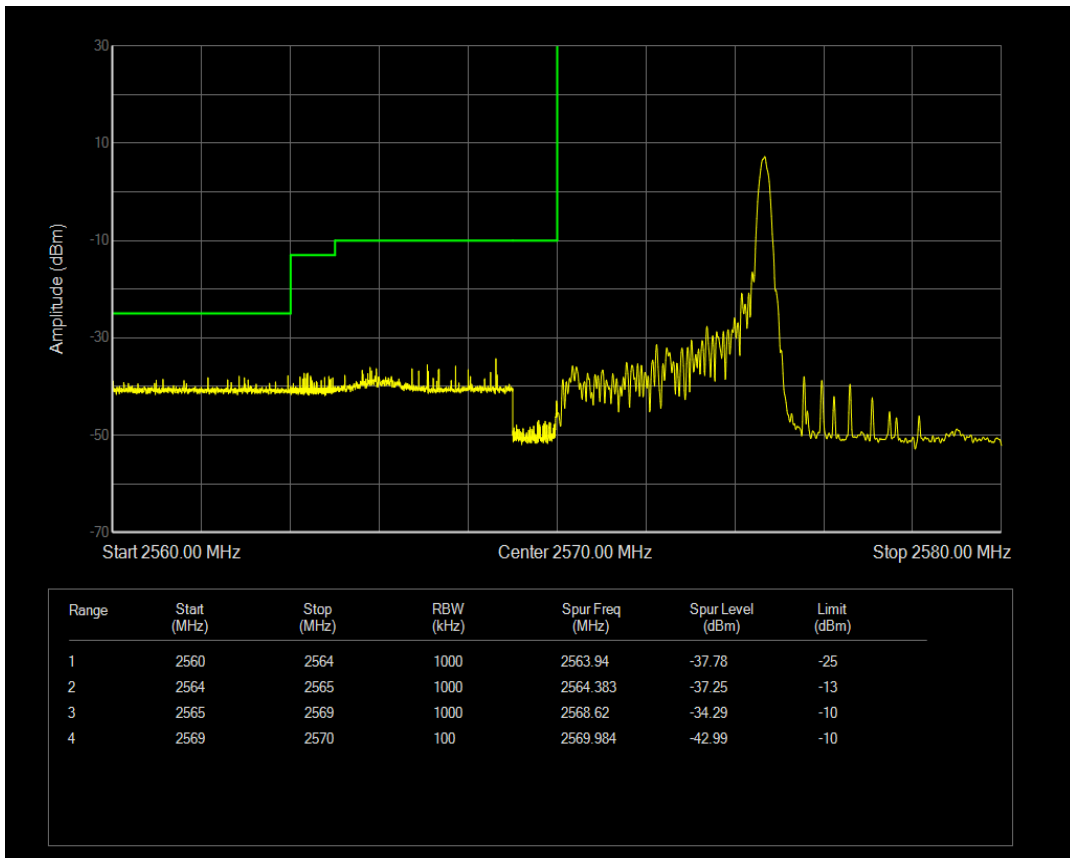

Band38 16QAM BW=5MHz Channel=37775 RB Size=1 Position=#Max