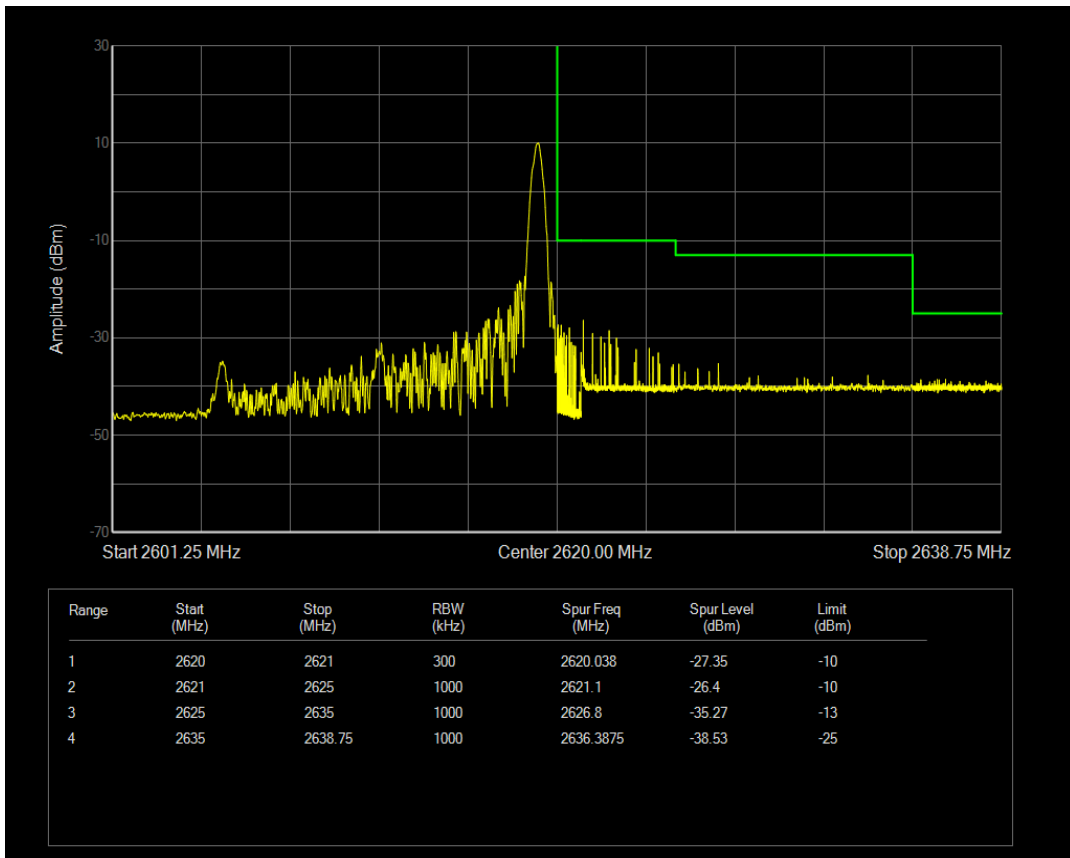

Band38 16QAM BW=15MHz Channel=38175 RB Size=1 Position=#Max