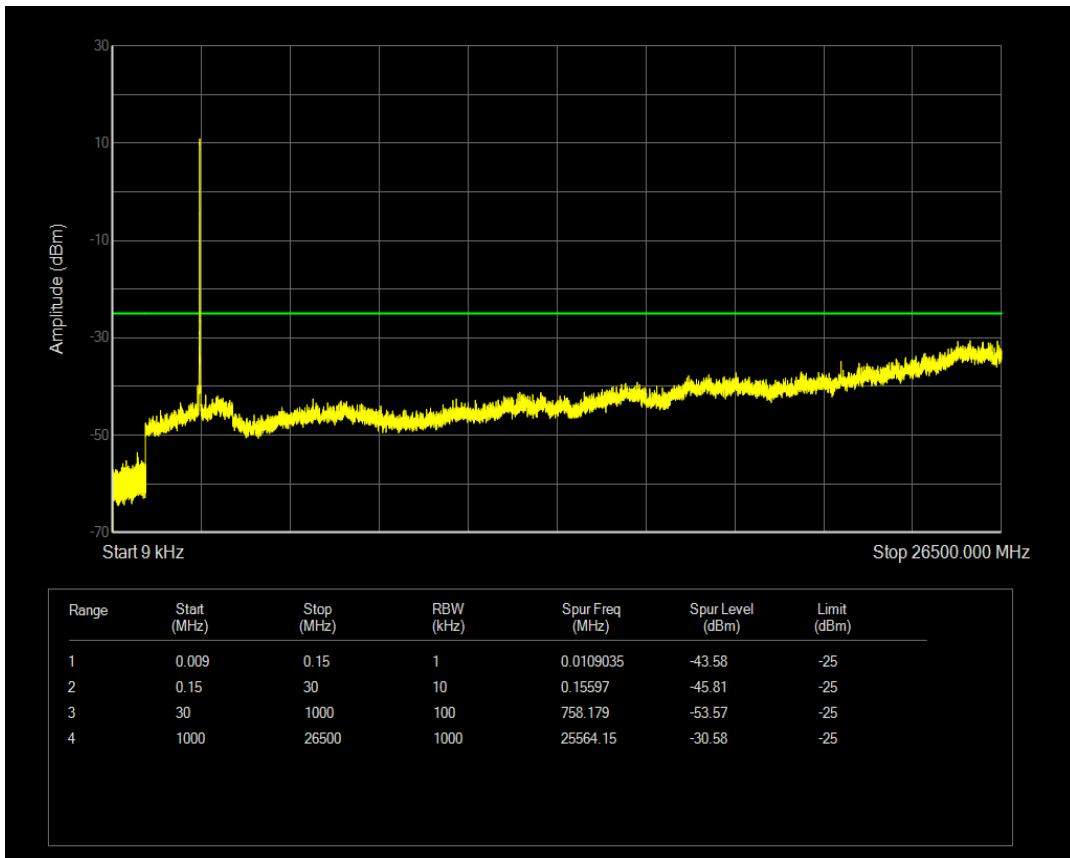

Band38 QPSK BW=10MHz Channel=38200 RB Size=1 Position=#0

Band38 QPSK BW=10MHz Channel=38200 RB Size=50 Position=#0

Band38 16QAM BW=10MHz Channel=38200 RB Size=1 Position=#0

Band38 16QAM BW=10MHz Channel=38200 RB Size=50 Position=#0