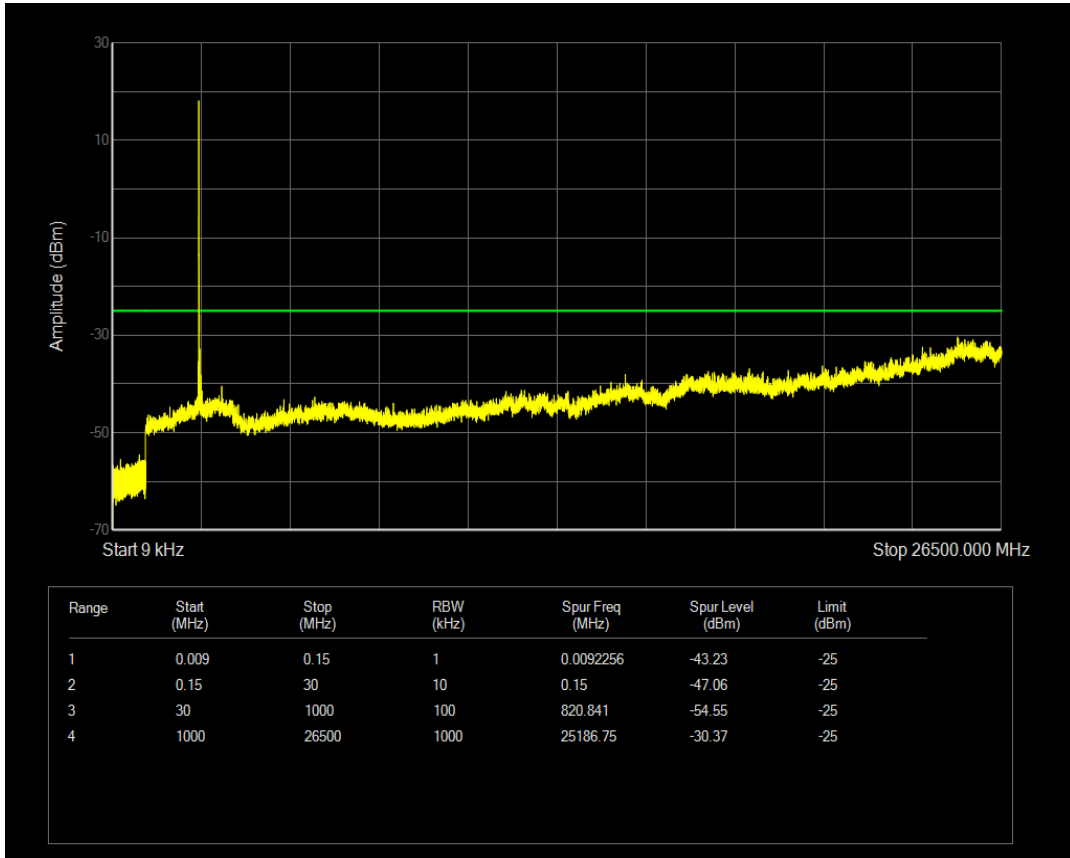

Band38 QPSK BW=15MHz Channel=38000 RB Size=75 Position=#0