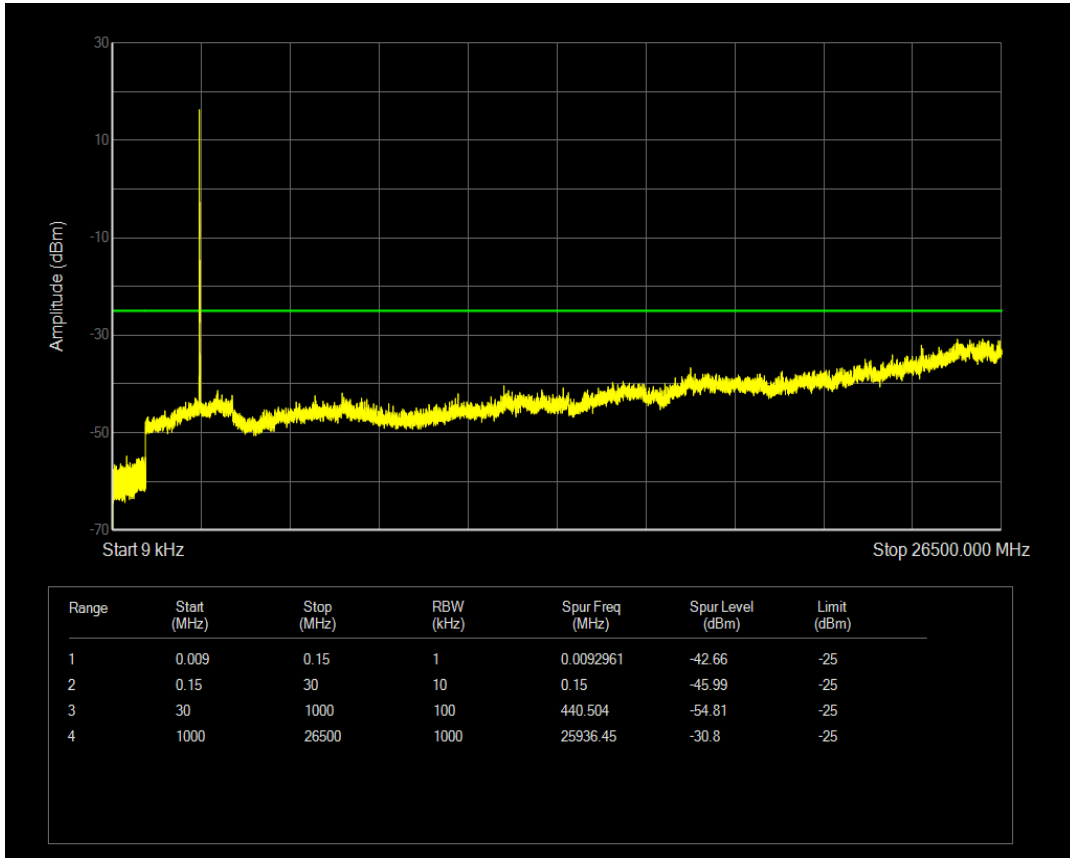

Band38 QPSK BW=15MHz Channel=38175 RB Size=1 Position=#0

Band38 QPSK BW=15MHz Channel=38175 RB Size=75 Position=#0

Band38 16QAM BW=15MHz Channel=38175 RB Size=1 Position=#0

Band38 16QAM BW=15MHz Channel=38175 RB Size=75 Position=#0

Band38 QPSK BW=20MHz Channel=37850 RB Size=1 Position=#0

Band38 QPSK BW=20MHz Channel=37850 RB Size=100 Position=#0

Band38 16QAM BW=20MHz Channel=37850 RB Size=1 Position=#0

Band38 16QAM BW=20MHz Channel=37850 RB Size=100 Position=#0