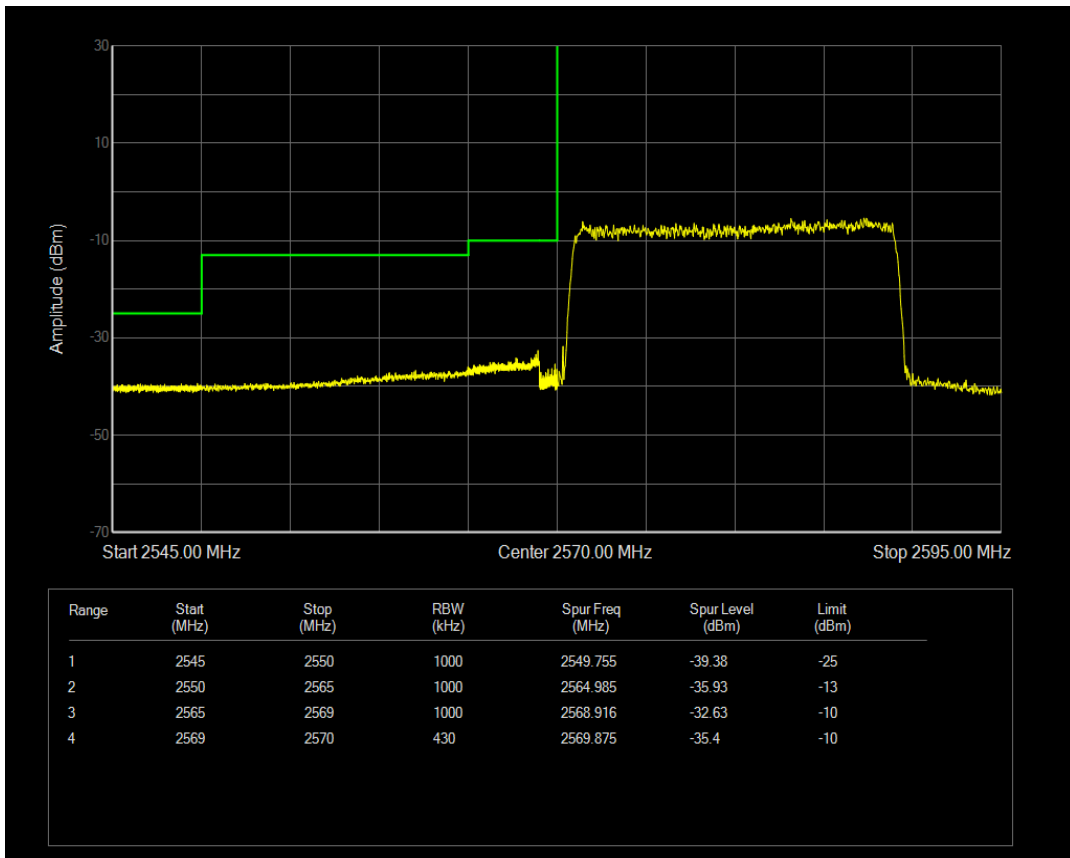

Band38 QPSK BW=20MHz Channel=37850 RB Size=100 Position=#0