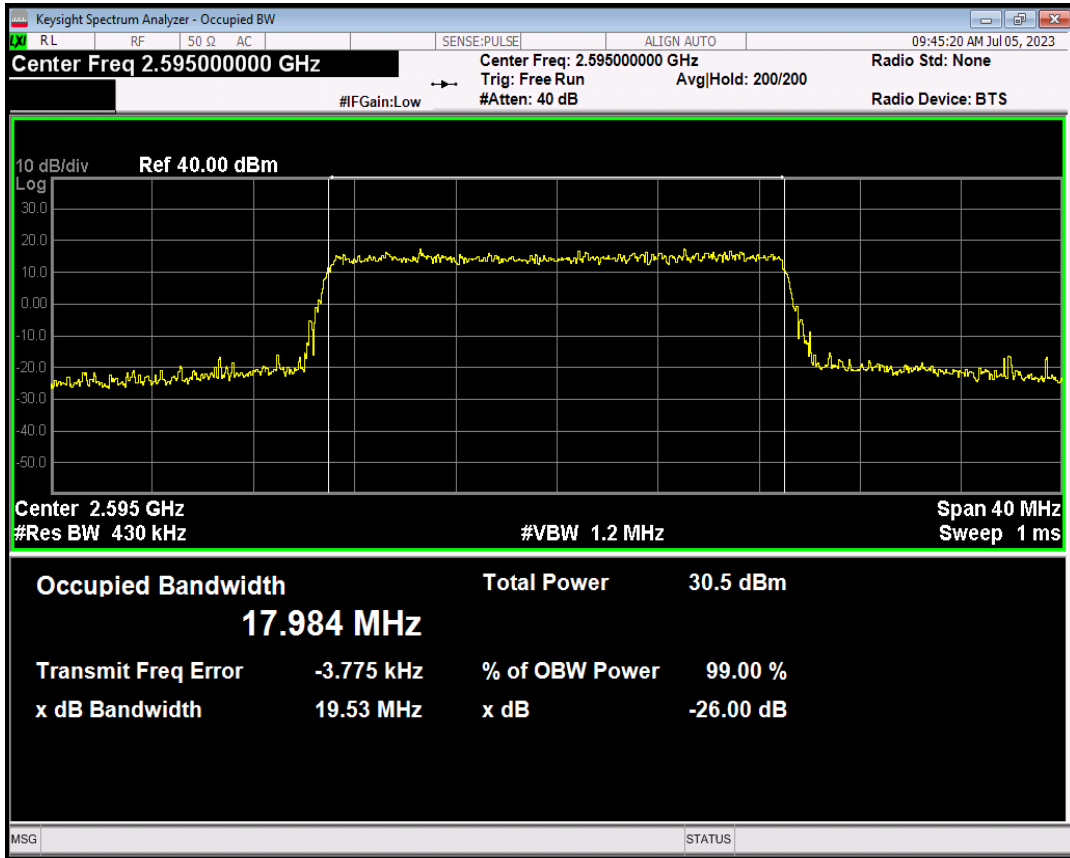

Band38 16QAM BW=20MHz Channel=38000 RB Size=100 Position=#0