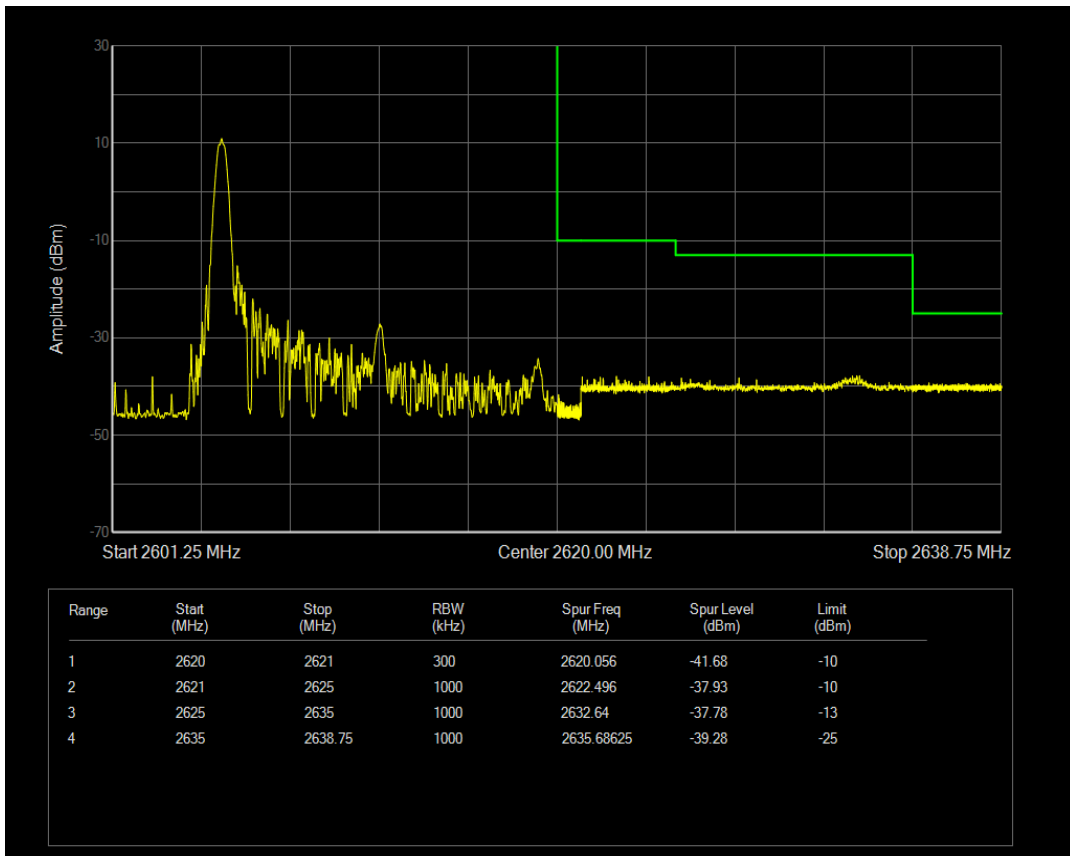

Band38 QPSK BW=15MHz Channel=38175 RB Size=1 Position=#0