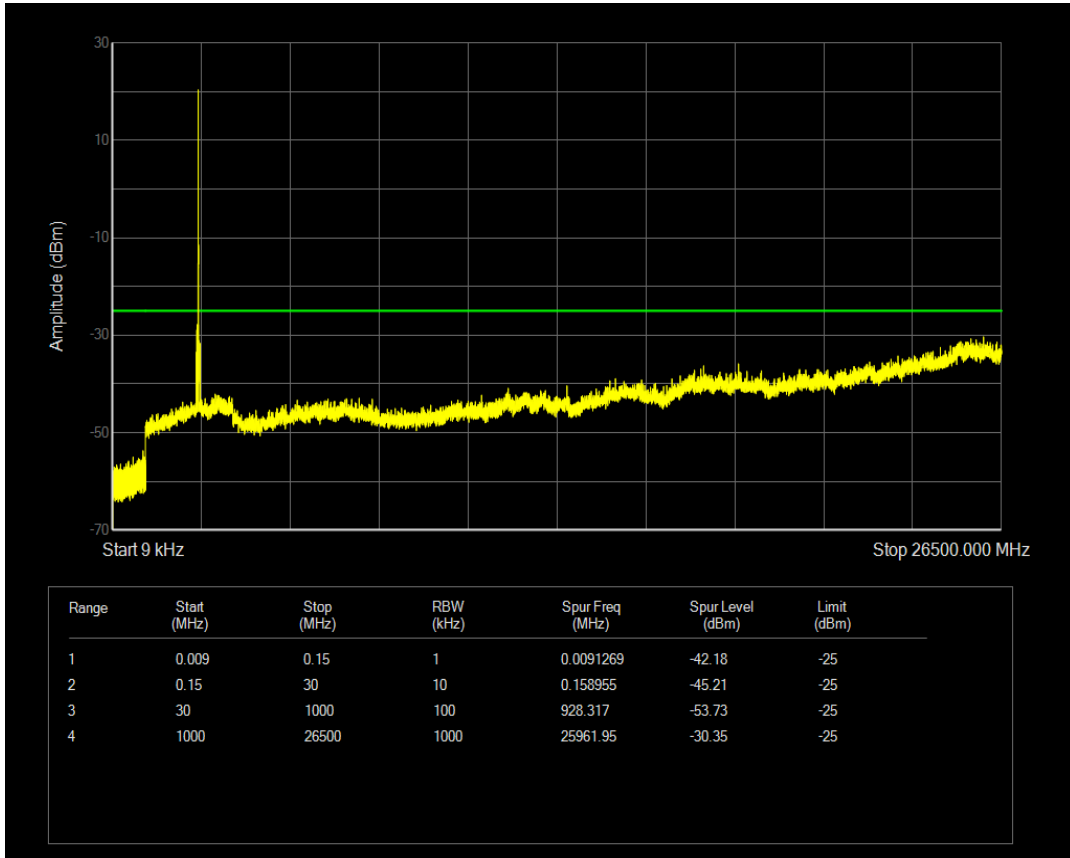

Band38 QPSK BW=5MHz Channel=38225 RB Size=1 Position=#0

Band38 QPSK BW=5MHz Channel=38225 RB Size=25 Position=#0

Band38 16QAM BW=5MHz Channel=38225 RB Size=1 Position=#0

Band38 16QAM BW=5MHz Channel=38225 RB Size=25 Position=#0

Band38 QPSK BW=10MHz Channel=37800 RB Size=1 Position=#0

Band38 QPSK BW=10MHz Channel=37800 RB Size=50 Position=#0

Band38 16QAM BW=10MHz Channel=37800 RB Size=1 Position=#0

Band38 16QAM BW=10MHz Channel=37800 RB Size=50 Position=#0