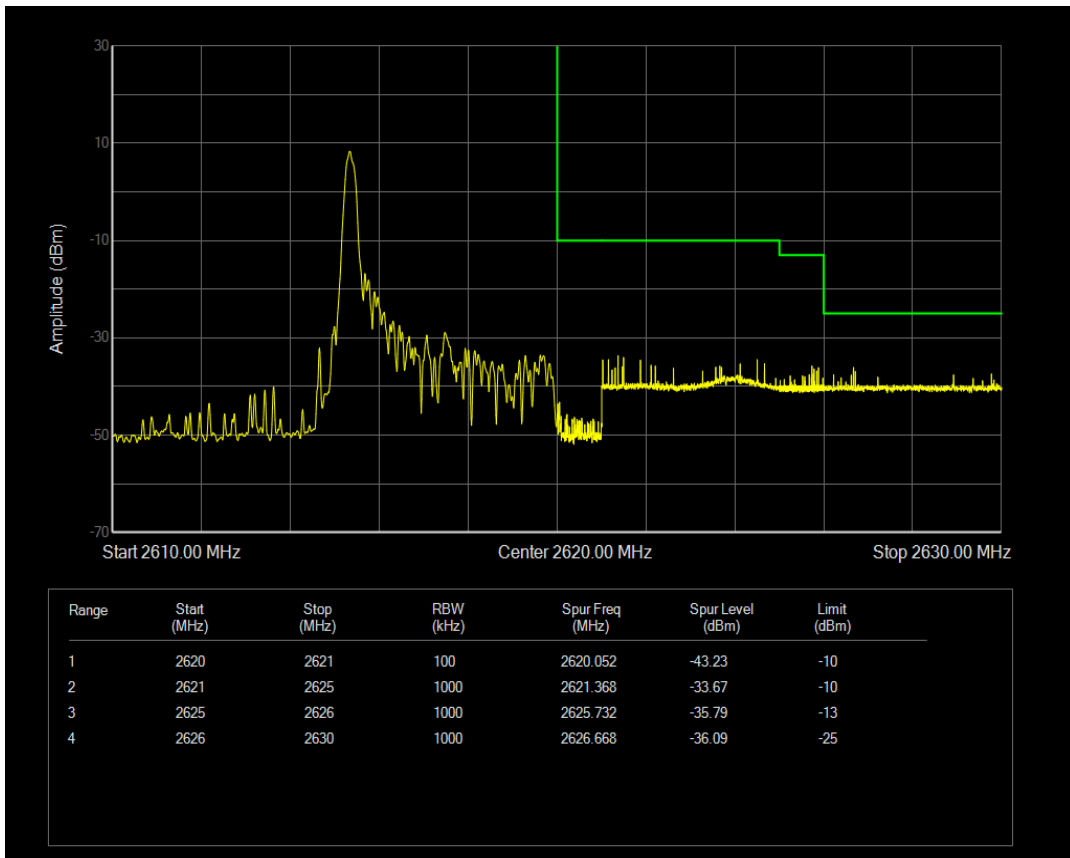

Band38 QPSK BW=5MHz Channel=38225 RB Size=1 Position=#0