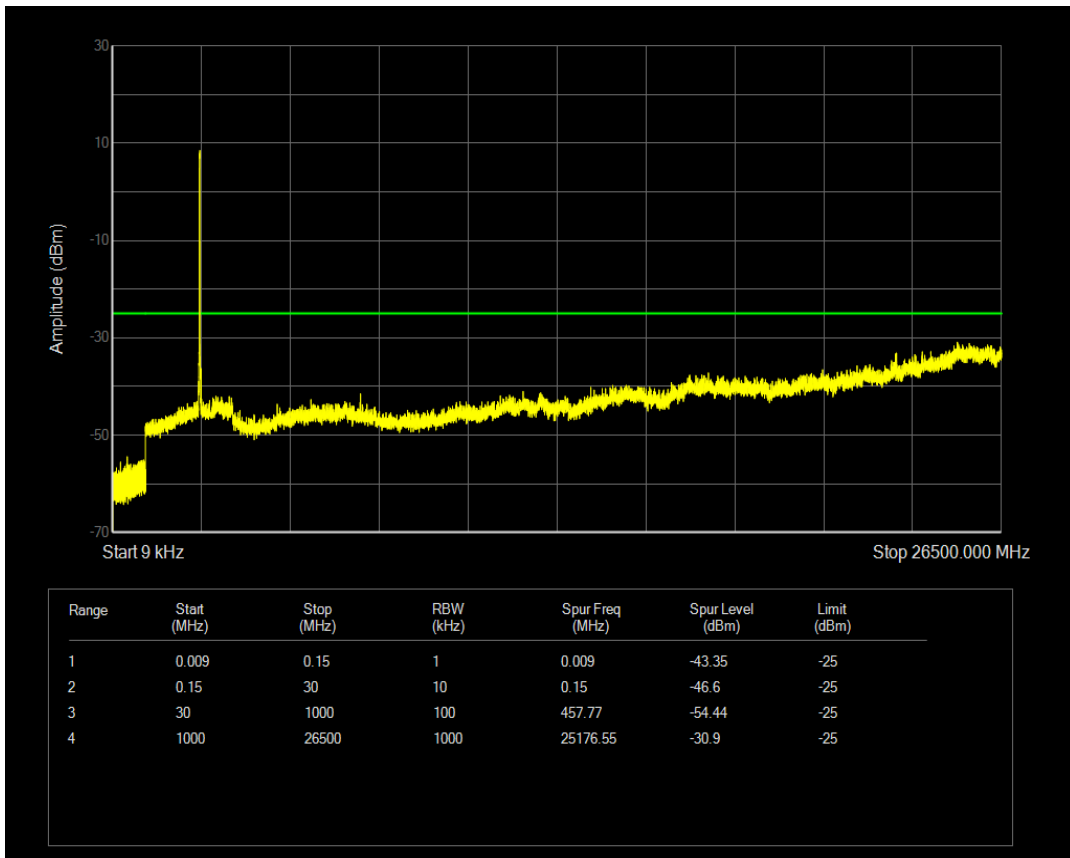

Band38 QPSK BW=15MHz Channel=38175 RB Size=1 Position=#0

Band38 QPSK BW=15MHz Channel=38175 RB Size=75 Position=#0

Band38 16QAM BW=15MHz Channel=38175 RB Size=1 Position=#0

Band38 16QAM BW=15MHz Channel=38175 RB Size=75 Position=#0

Band38 QPSK BW=20MHz Channel=37850 RB Size=1 Position=#0

Band38 QPSK BW=20MHz Channel=37850 RB Size=100 Position=#0

Band38 16QAM BW=20MHz Channel=37850 RB Size=1 Position=#0

Band38 16QAM BW=20MHz Channel=37850 RB Size=100 Position=#0