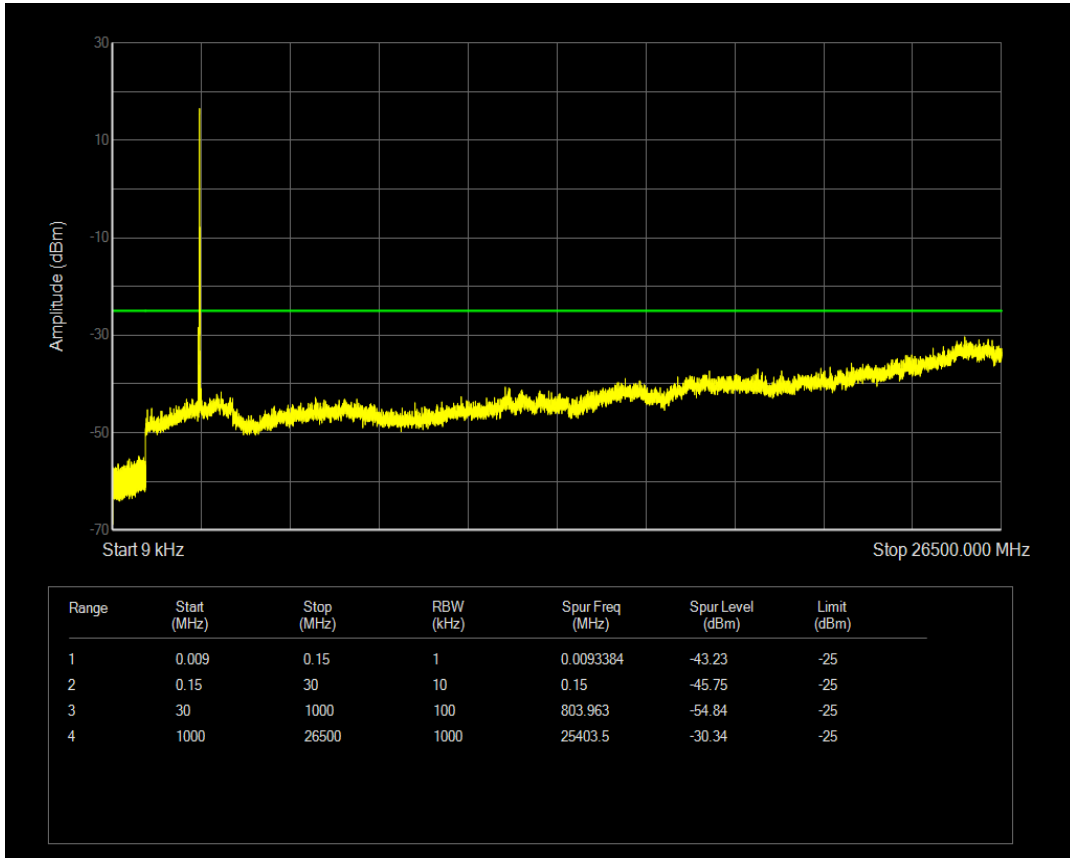

Band38 QPSK BW=10MHz Channel=37800 RB Size=1 Position=#0

Band38 QPSK BW=10MHz Channel=37800 RB Size=50 Position=#0

Band38 16QAM BW=10MHz Channel=37800 RB Size=1 Position=#0

Band38 16QAM BW=10MHz Channel=37800 RB Size=50 Position=#0

Band38 QPSK BW=10MHz Channel=38000 RB Size=1 Position=#0

Band38 QPSK BW=10MHz Channel=38000 RB Size=50 Position=#0

Band38 16QAM BW=10MHz Channel=38000 RB Size=1 Position=#0

Band38 16QAM BW=10MHz Channel=38000 RB Size=50 Position=#0

Band38 QPSK BW=10MHz Channel=38200 RB Size=1 Position=#0

Band38 QPSK BW=10MHz Channel=38200 RB Size=50 Position=#0

Band38 16QAM BW=10MHz Channel=38200 RB Size=1 Position=#0

Band38 16QAM BW=10MHz Channel=38200 RB Size=50 Position=#0