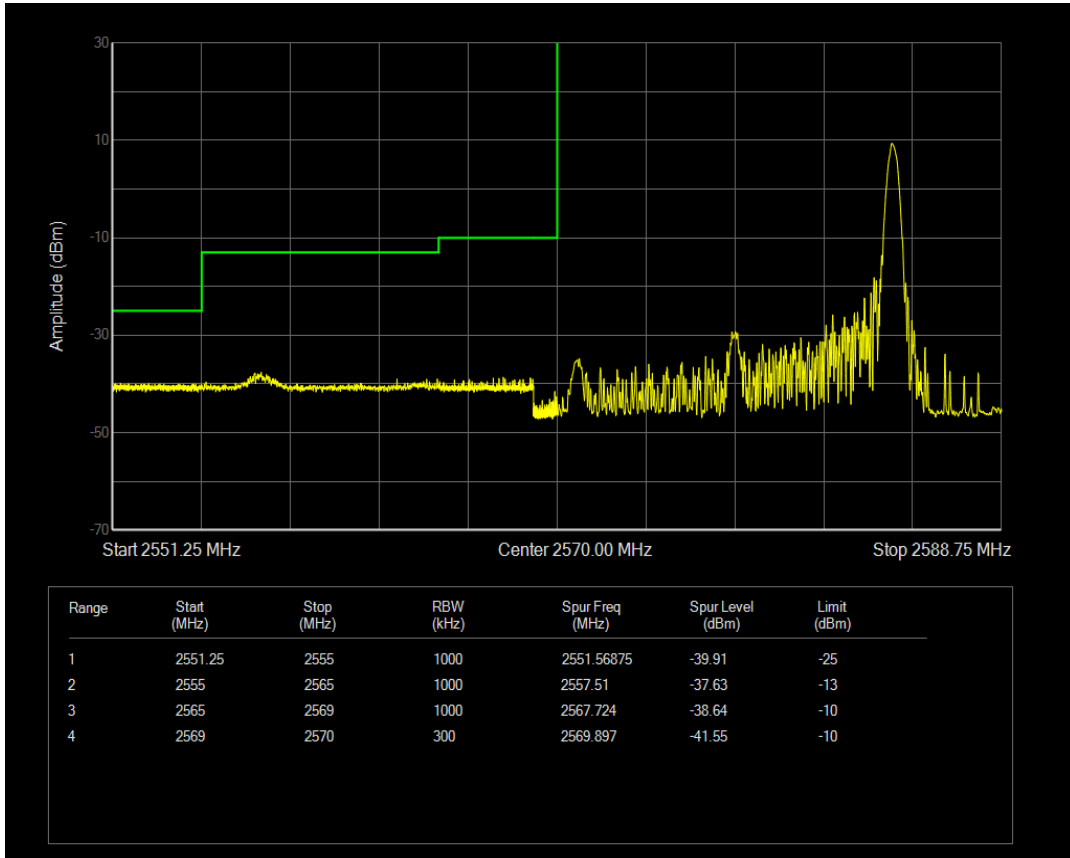

Band38 QPSK BW=15MHz Channel=37825 RB Size=1 Position=#Max