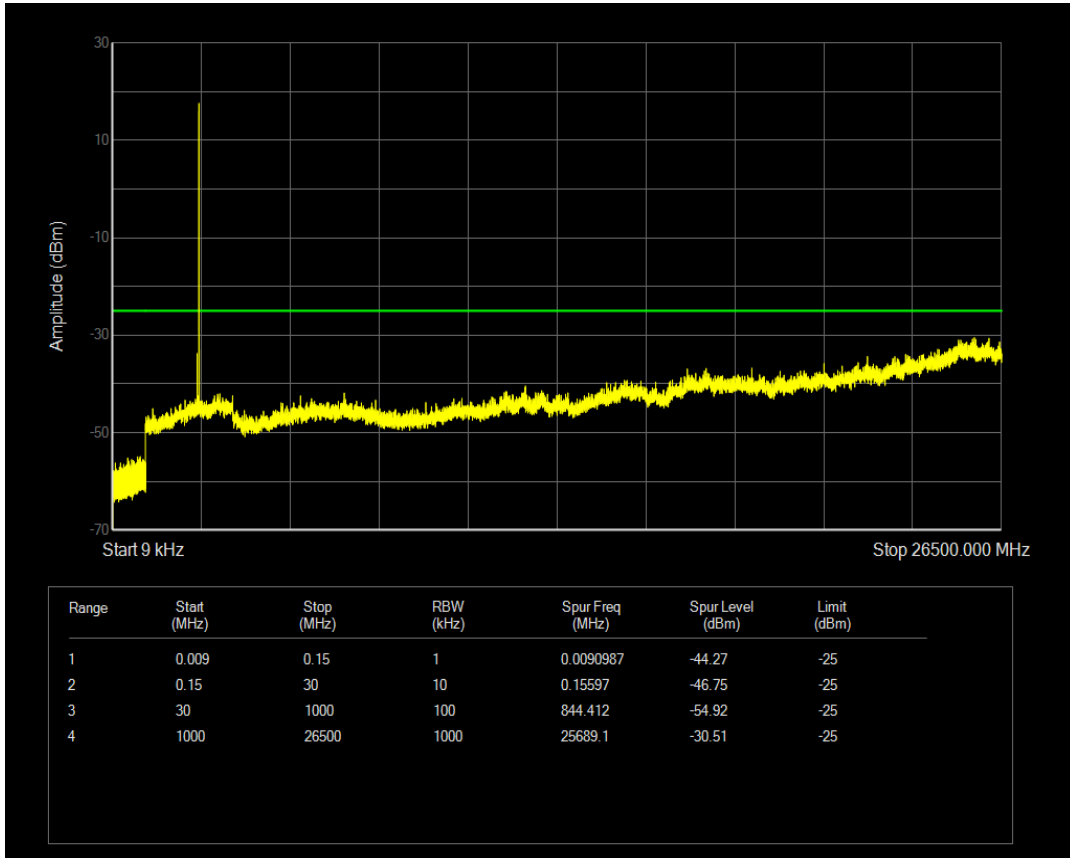

Band38 16QAM BW=5MHz Channel=38000 RB Size=25 Position=#0