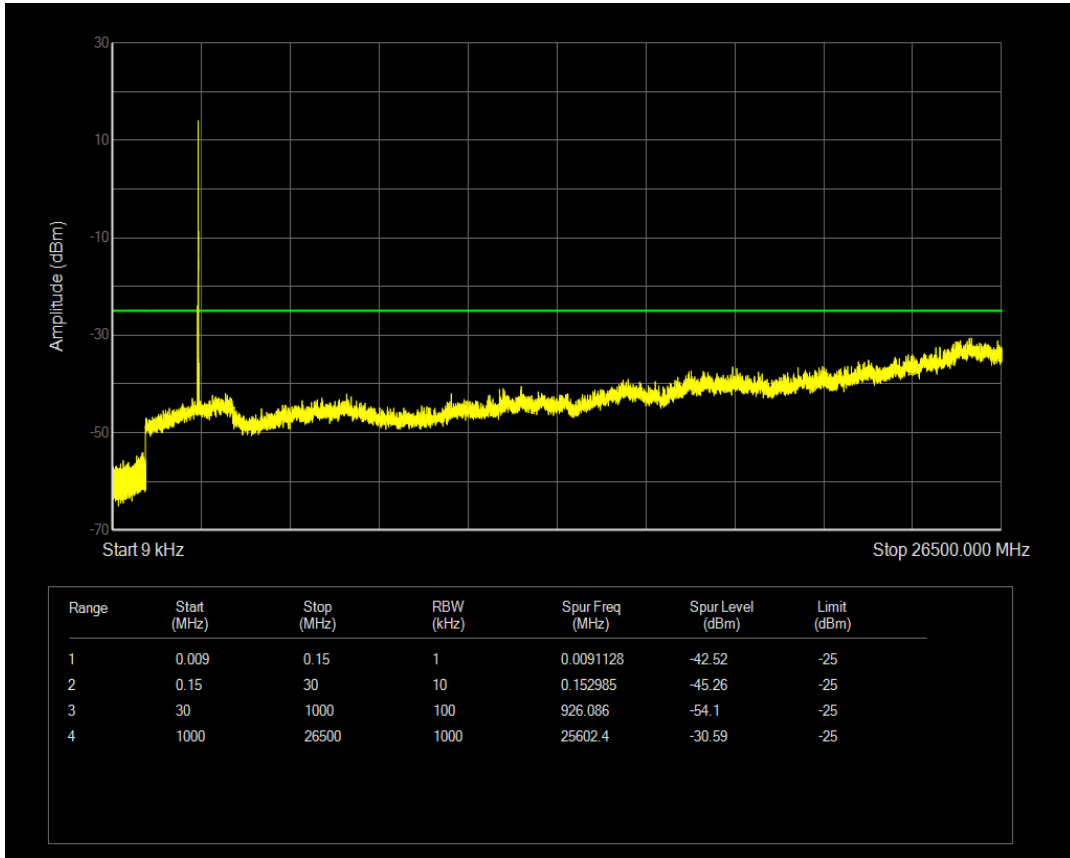

Band38 QPSK BW=5MHz Channel=38225 RB Size=1 Position=#0

Band38 QPSK BW=5MHz Channel=38225 RB Size=25 Position=#0

Band38 16QAM BW=5MHz Channel=38225 RB Size=1 Position=#0

Band38 16QAM BW=5MHz Channel=38225 RB Size=25 Position=#0

Band38 QPSK BW=10MHz Channel=37800 RB Size=1 Position=#0

Band38 QPSK BW=10MHz Channel=37800 RB Size=50 Position=#0

Band38 16QAM BW=10MHz Channel=37800 RB Size=1 Position=#0

Band38 16QAM BW=10MHz Channel=37800 RB Size=50 Position=#0