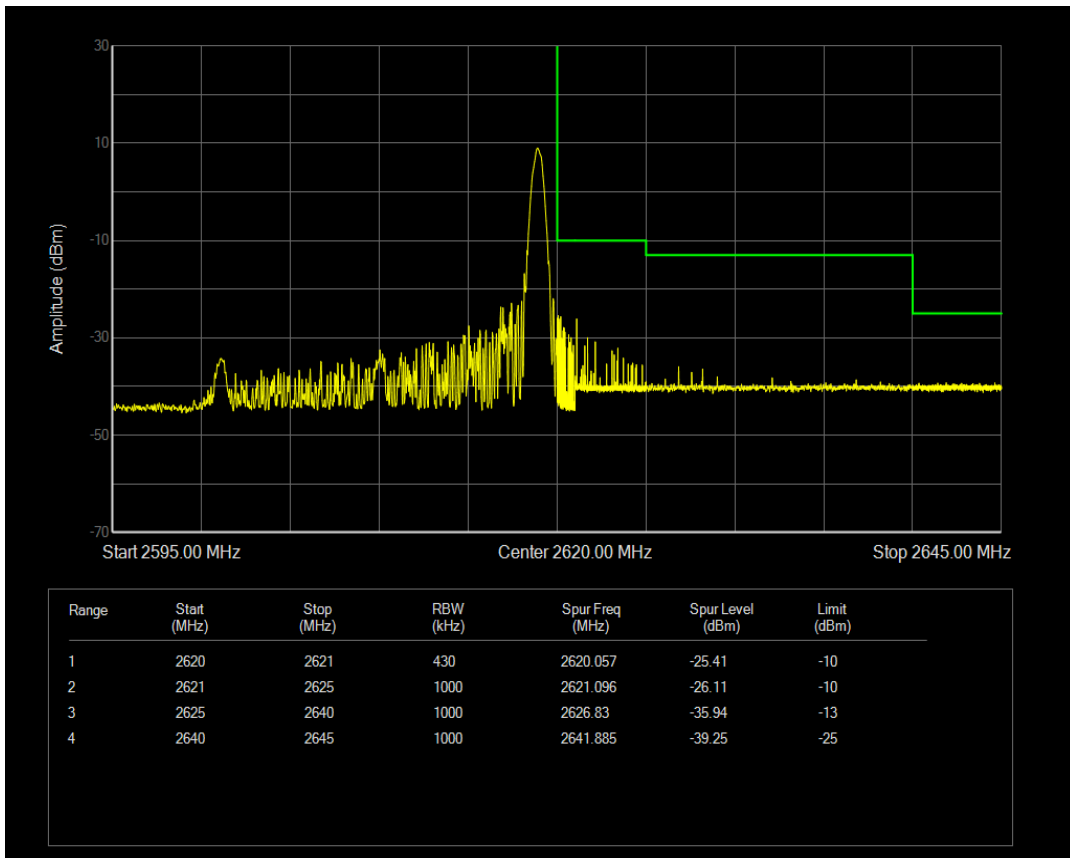

Band38 16QAM BW=20MHz Channel=38150 RB Size=1 Position=#Max