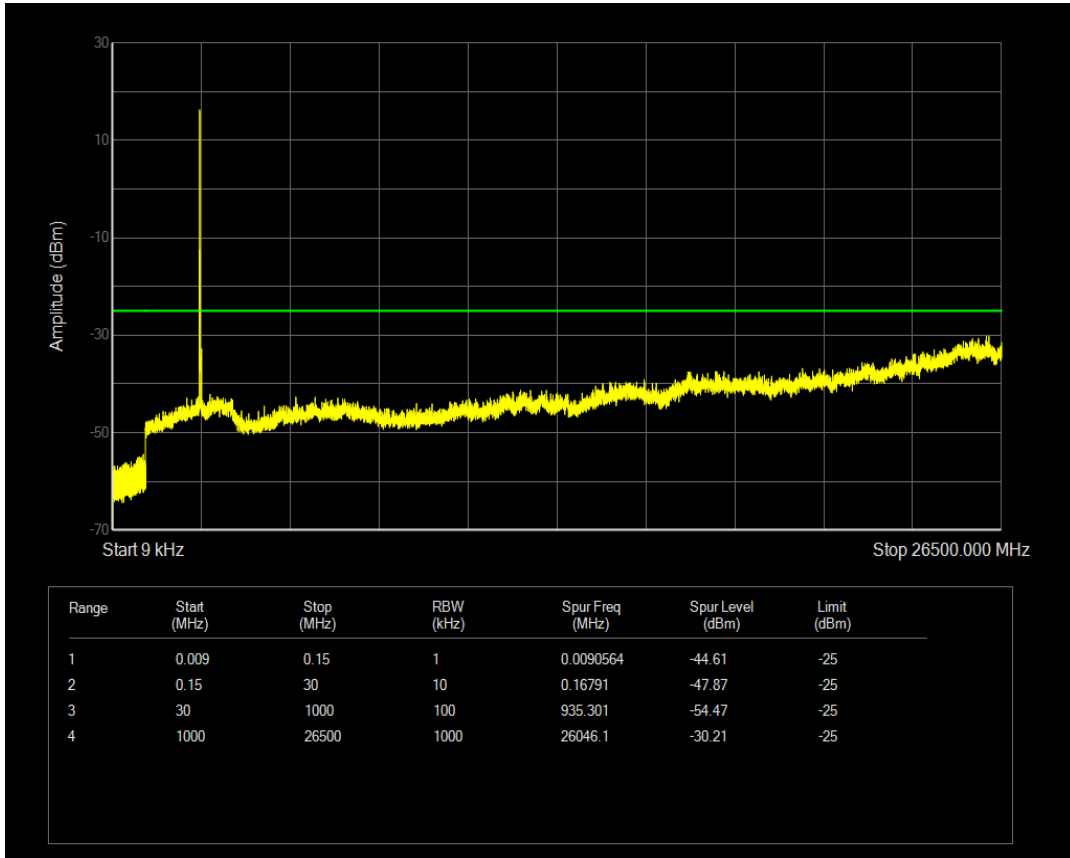

Band38 16QAM BW=5MHz Channel=38225 RB Size=25 Position=#0