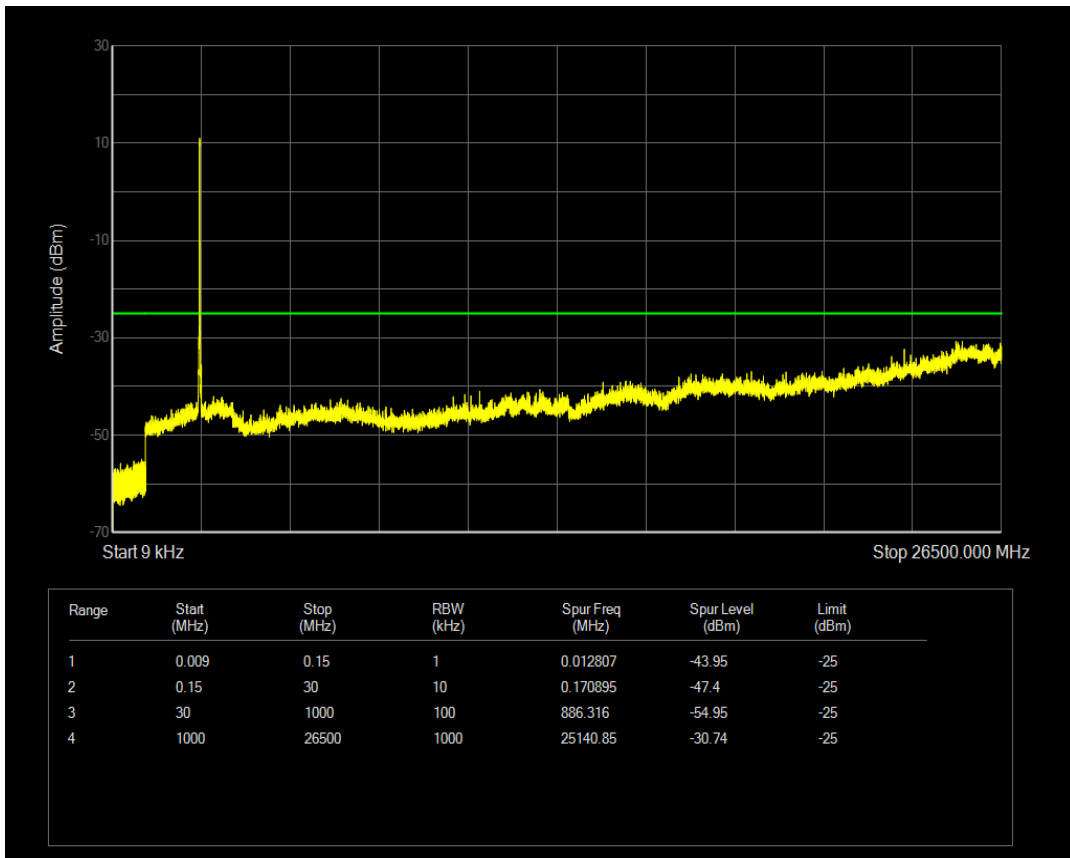

Band38 16QAM BW=15MHz Channel=38175 RB Size=1 Position=#0