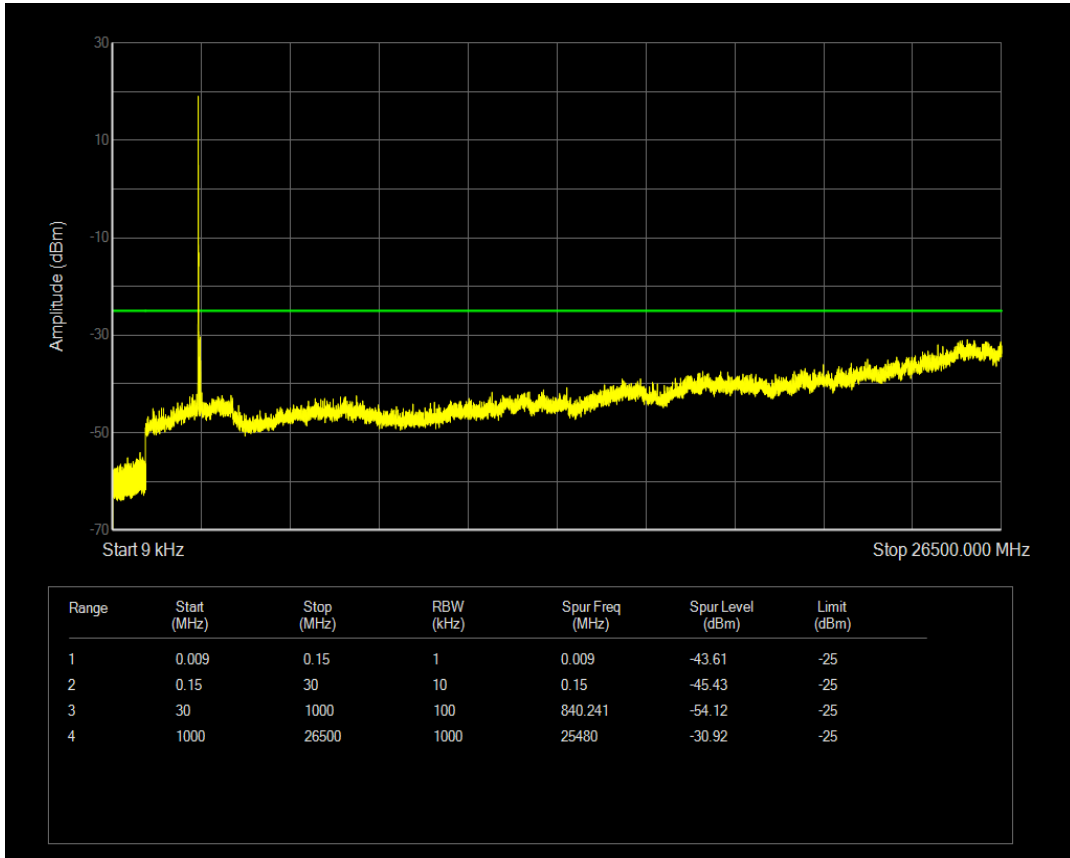

Band38 16QAM BW=15MHz Channel=37825 RB Size=75 Position=#0