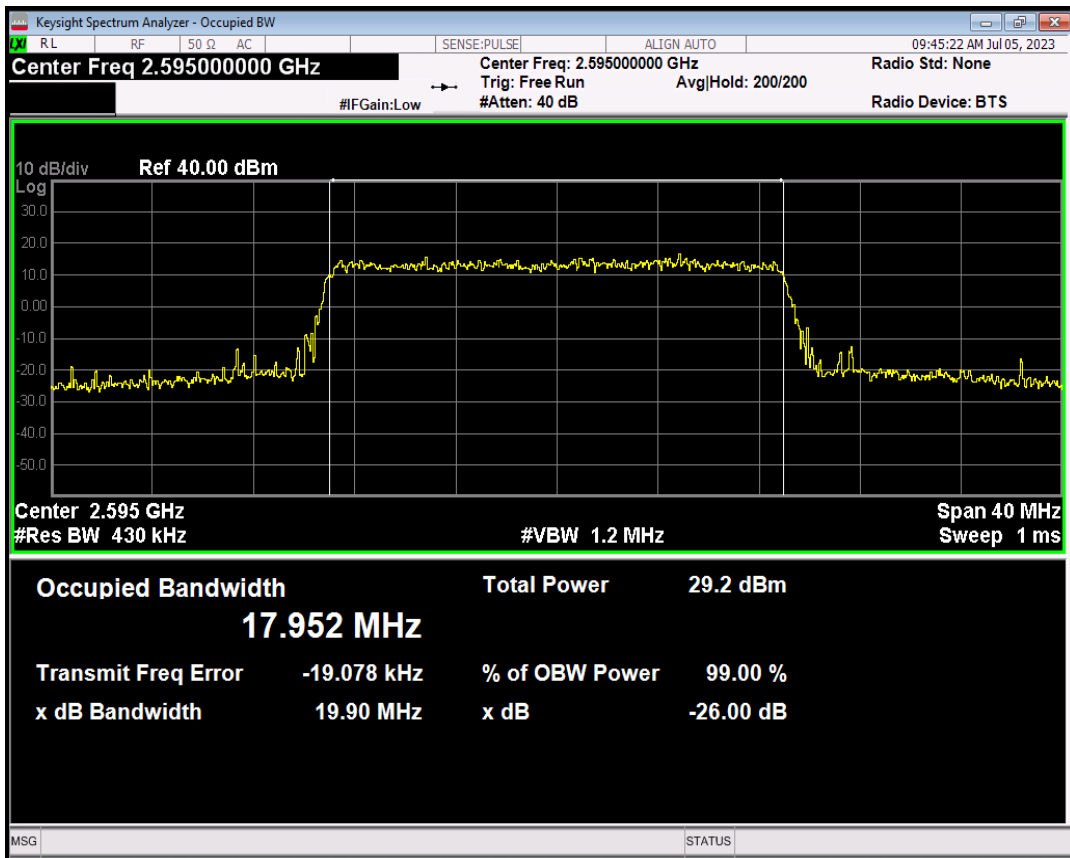

Band38 QPSK BW=15MHz Channel=38000 RB Size=75 Position=#0

Band38 16QAM BW=15MHz Channel=38000 RB Size=75 Position=#0

Band38 QPSK BW=20MHz Channel=38000 RB Size=100 Position=#0

Band38 16QAM BW=20MHz Channel=38000 RB Size=100 Position=#0