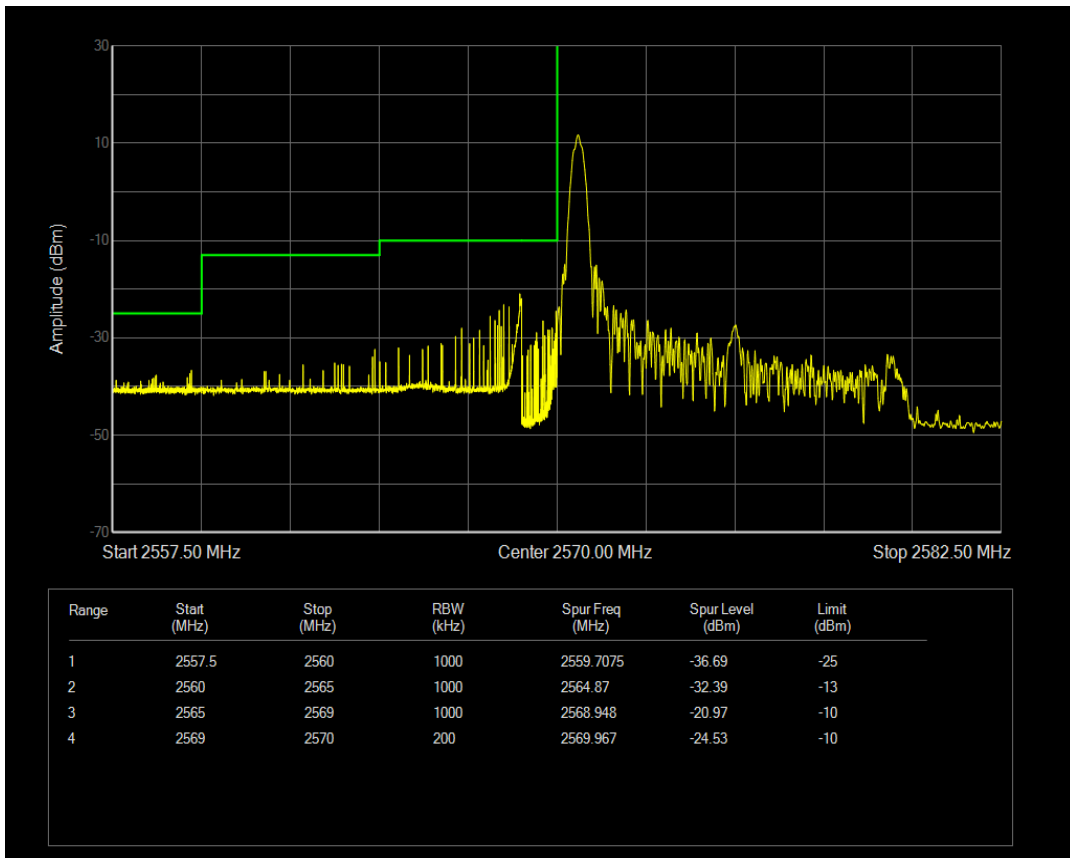

Band38 QPSK BW=10MHz Channel=37800 RB Size=1 Position=#0