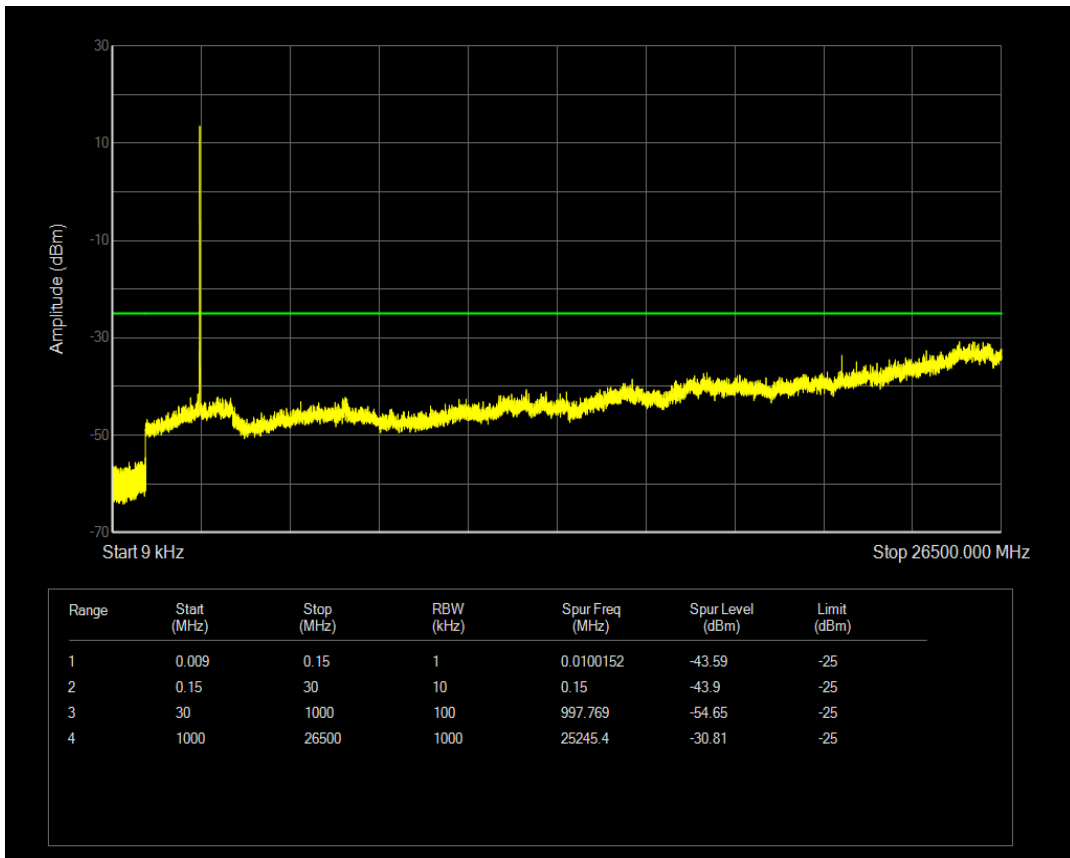

Band38 16QAM BW=5MHz Channel=38225 RB Size=1 Position=#0