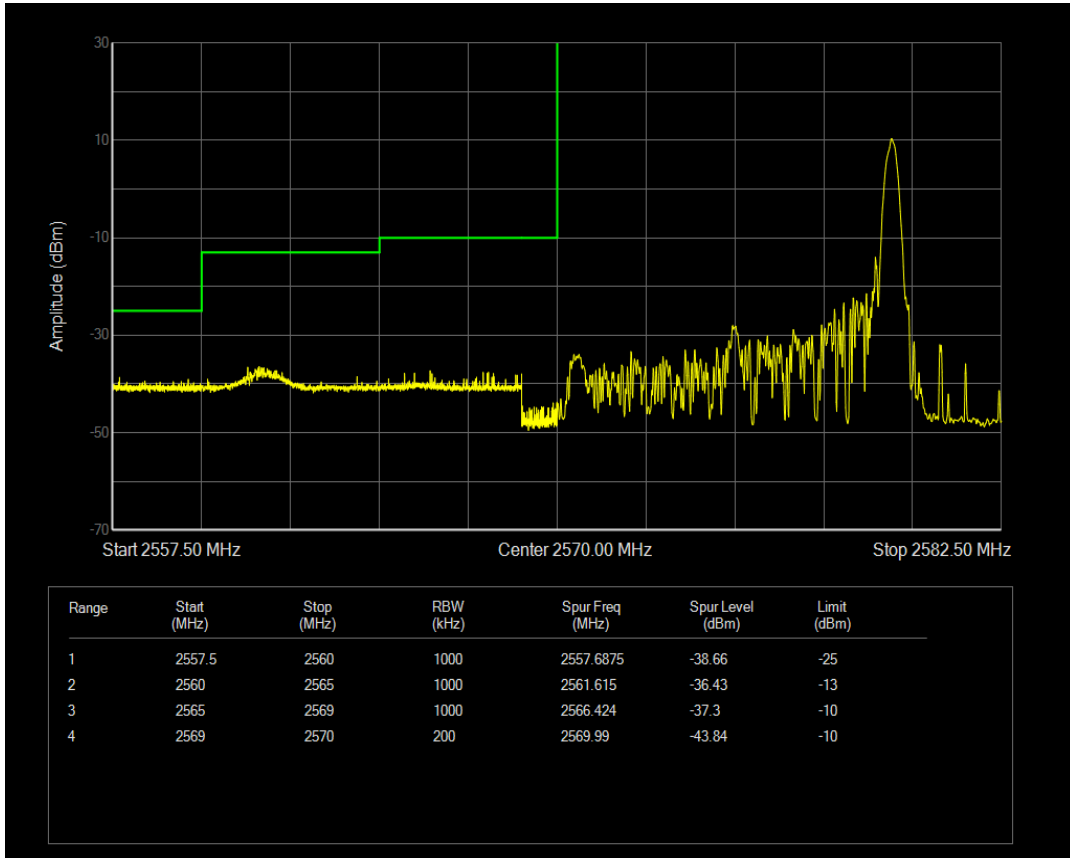

Band38 QPSK BW=10MHz Channel=37800 RB Size=1 Position=#Max