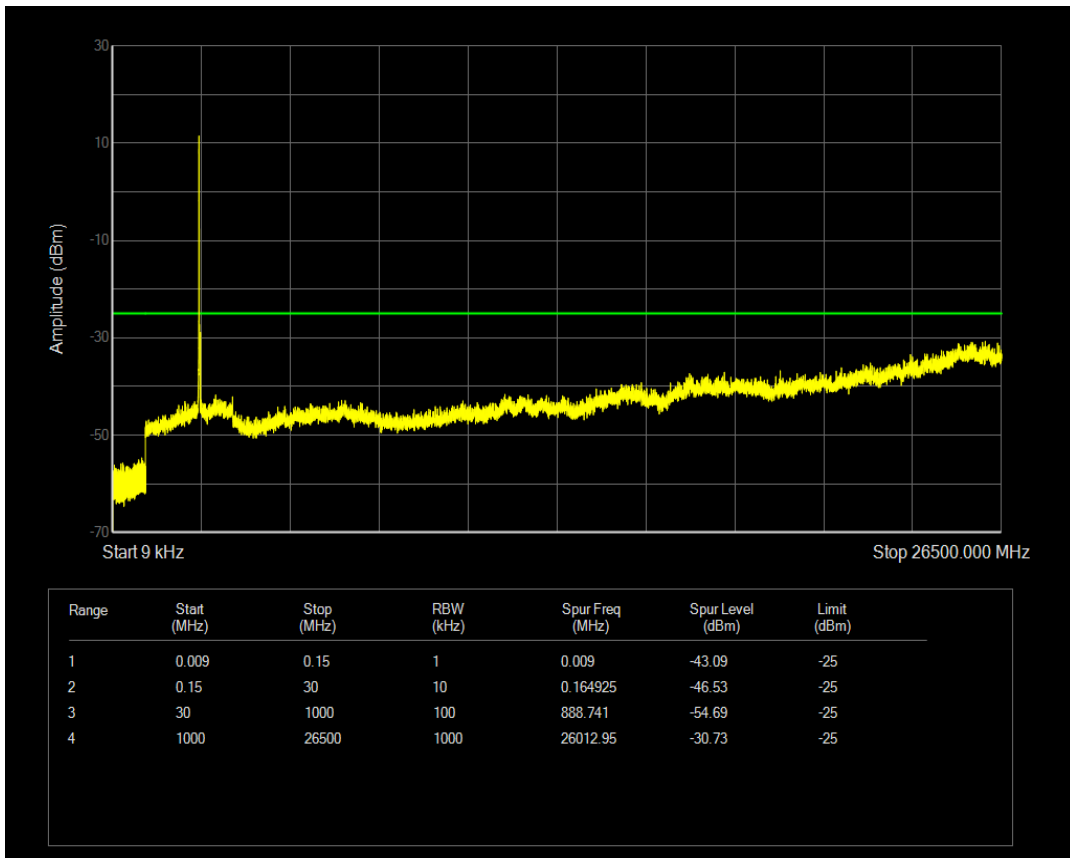

Band38 QPSK BW=10MHz Channel=37800 RB Size=1 Position=#0

Band38 QPSK BW=10MHz Channel=37800 RB Size=50 Position=#0

Band38 16QAM BW=10MHz Channel=37800 RB Size=1 Position=#0

Band38 16QAM BW=10MHz Channel=37800 RB Size=50 Position=#0

Band38 QPSK BW=10MHz Channel=38000 RB Size=1 Position=#0

Band38 QPSK BW=10MHz Channel=38000 RB Size=50 Position=#0

Band38 16QAM BW=10MHz Channel=38000 RB Size=1 Position=#0

Band38 16QAM BW=10MHz Channel=38000 RB Size=50 Position=#0

Band38 QPSK BW=10MHz Channel=38200 RB Size=1 Position=#0

Band38 QPSK BW=10MHz Channel=38200 RB Size=50 Position=#0

Band38 16QAM BW=10MHz Channel=38200 RB Size=1 Position=#0

Band38 16QAM BW=10MHz Channel=38200 RB Size=50 Position=#0