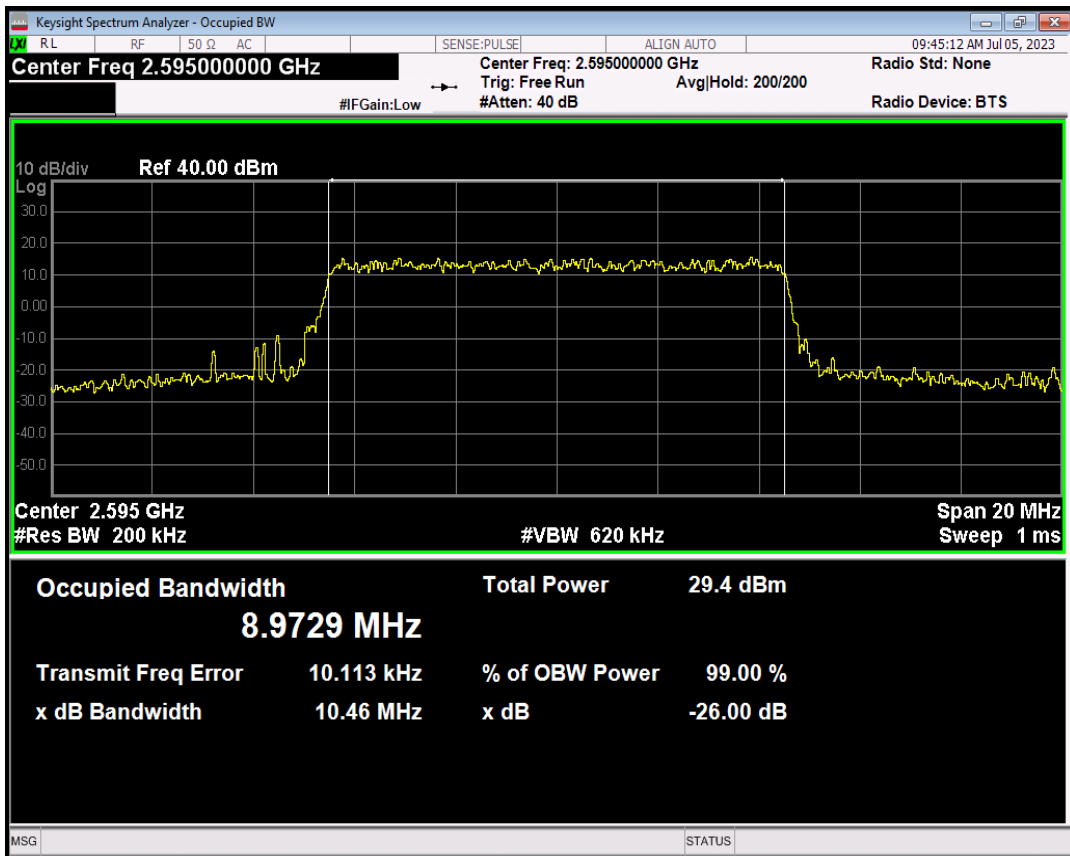

Band38 QPSK BW=5MHz Channel=38000 RB Size=25 Position=#0

Band38 16QAM BW=5MHz Channel=38000 RB Size=25 Position=#0

Band38 QPSK BW=10MHz Channel=38000 RB Size=50 Position=#0

Band38 16QAM BW=10MHz Channel=38000 RB Size=50 Position=#0