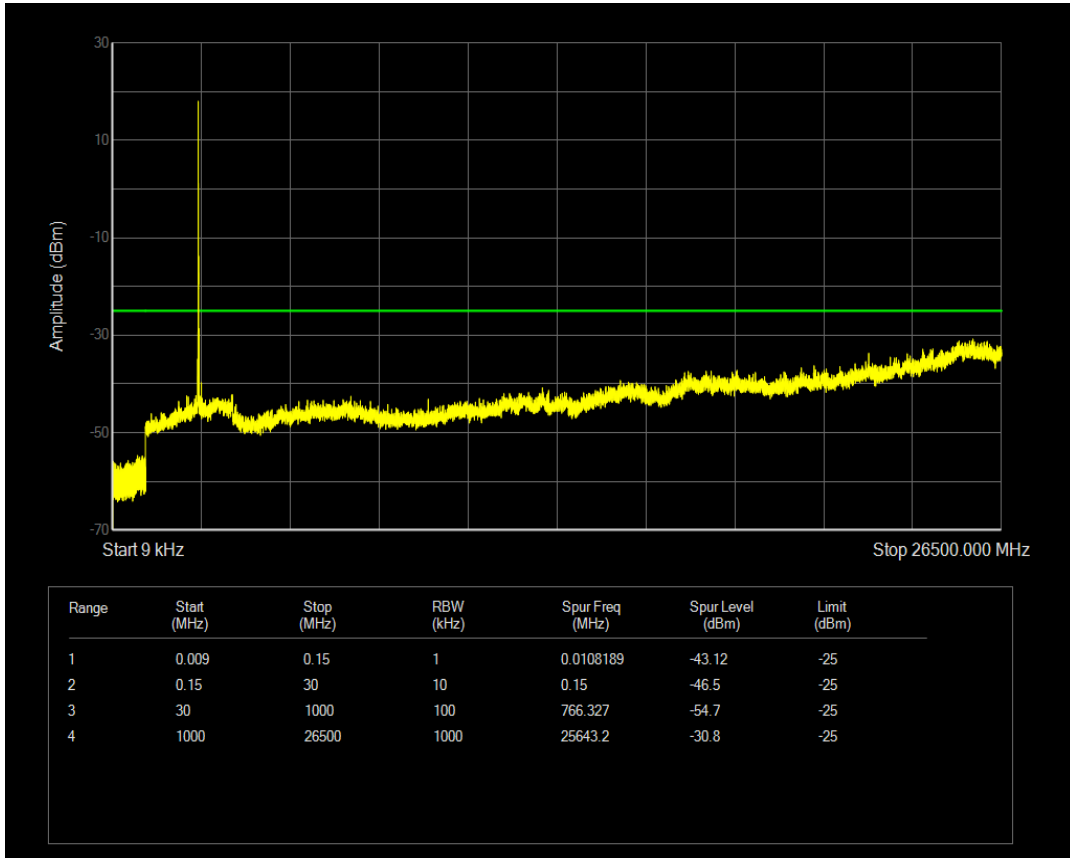

Band38 QPSK BW=15MHz Channel=37825 RB Size=75 Position=#0