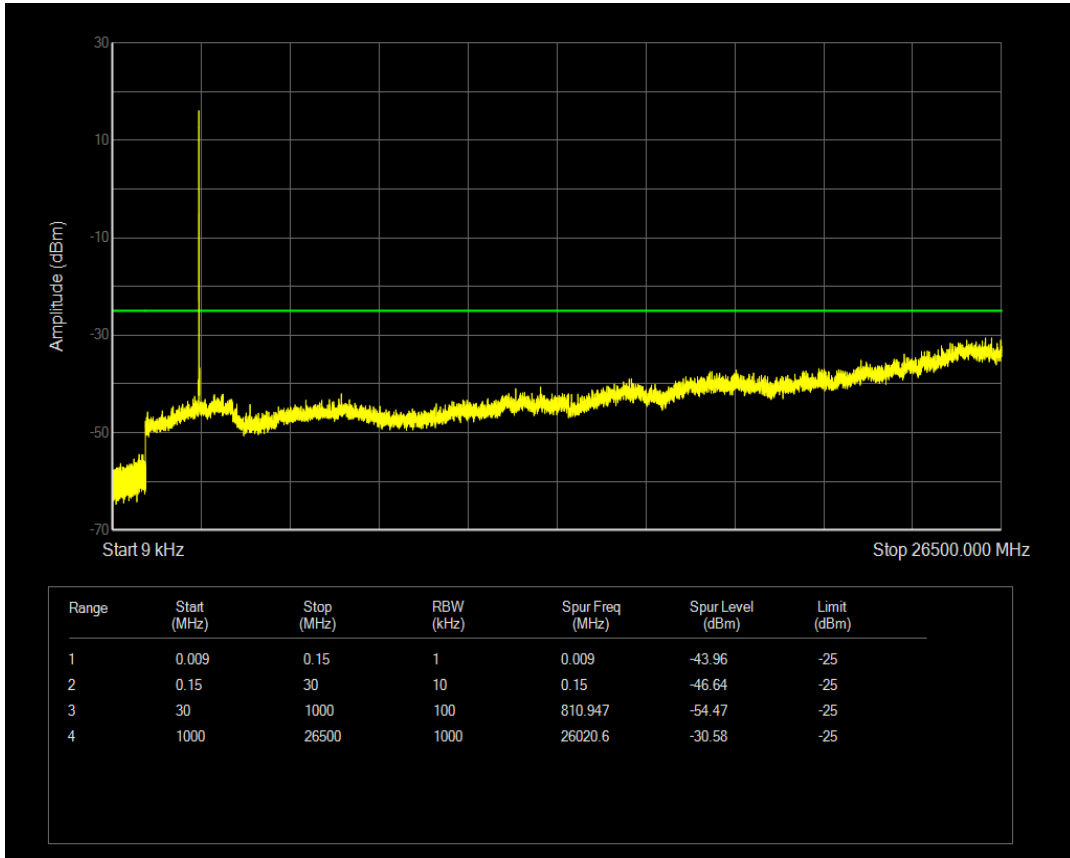

Band38 QPSK BW=10MHz Channel=37800 RB Size=1 Position=#0

Band38 QPSK BW=10MHz Channel=37800 RB Size=50 Position=#0

Band38 16QAM BW=10MHz Channel=37800 RB Size=1 Position=#0

Band38 16QAM BW=10MHz Channel=37800 RB Size=50 Position=#0

Band38 QPSK BW=10MHz Channel=38000 RB Size=1 Position=#0

Band38 QPSK BW=10MHz Channel=38000 RB Size=50 Position=#0

Band38 16QAM BW=10MHz Channel=38000 RB Size=1 Position=#0

Band38 16QAM BW=10MHz Channel=38000 RB Size=50 Position=#0