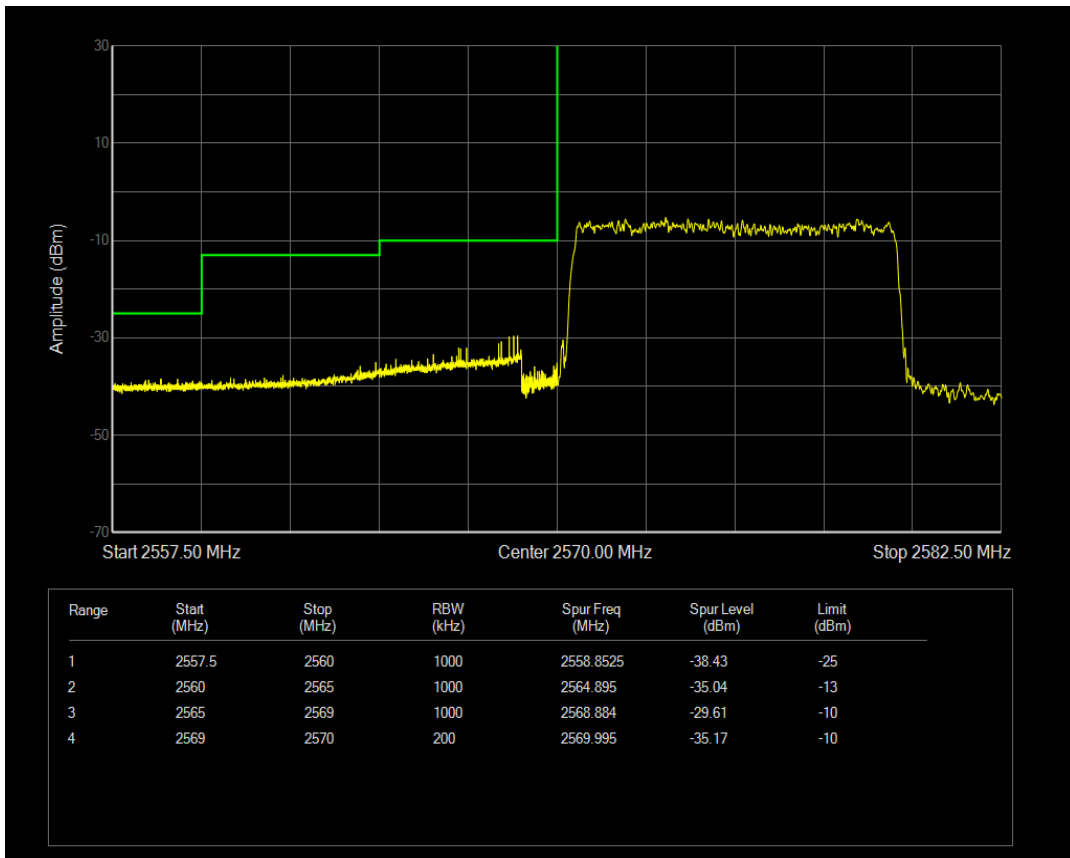

Band38 QPSK BW=10MHz Channel=37800 RB Size=50 Position=#0