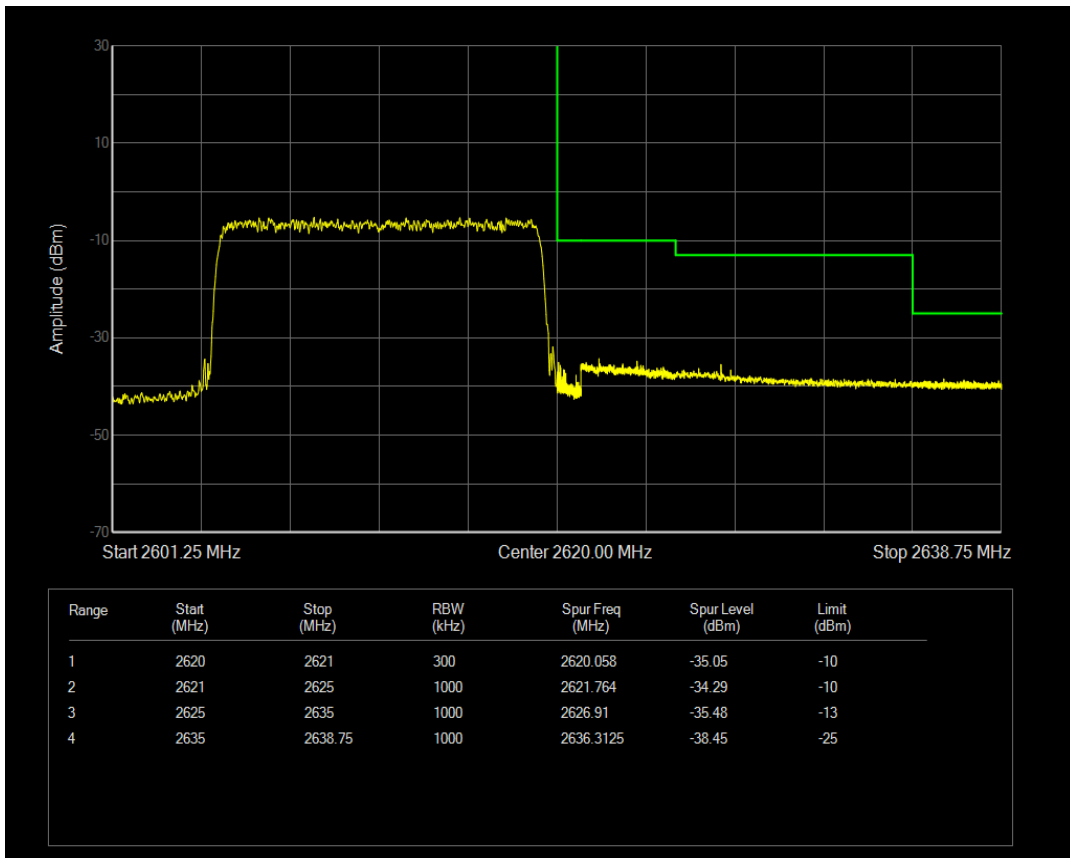

Band38 QPSK BW=15MHz Channel=38175 RB Size=75 Position=#0