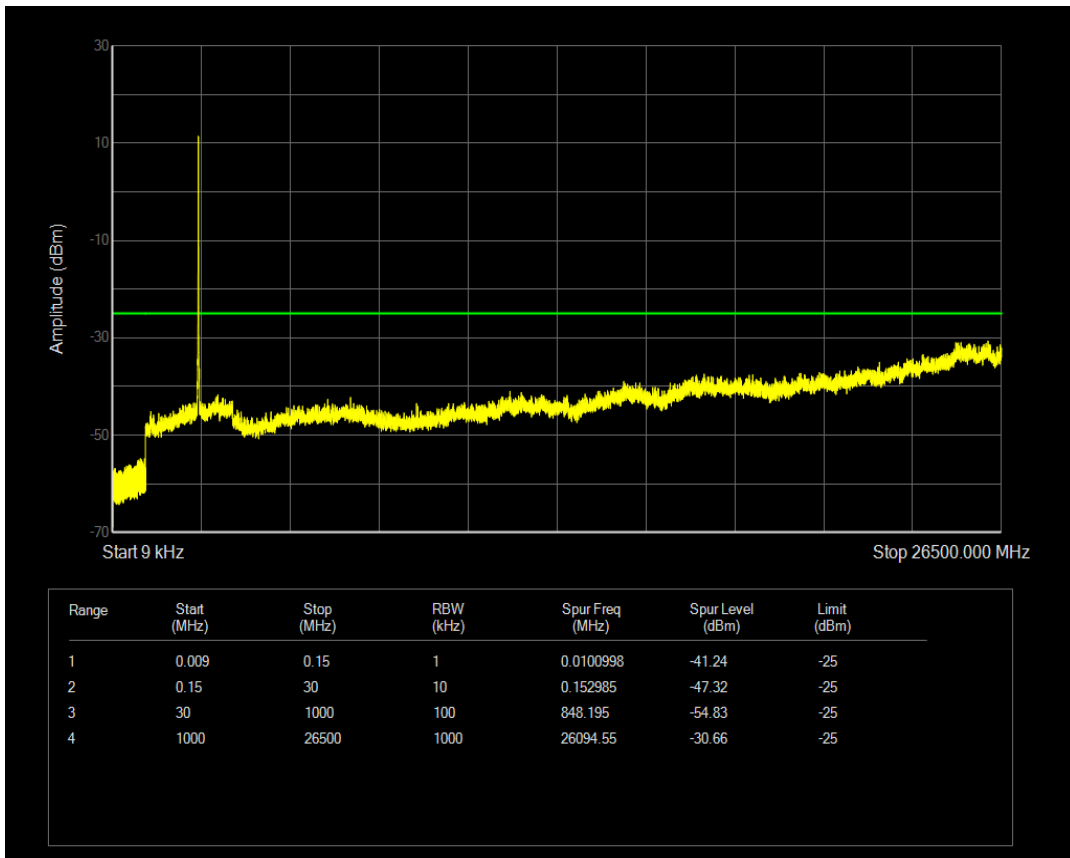

Band38 QPSK BW=5MHz Channel=38225 RB Size=1 Position=#0

Band38 QPSK BW=5MHz Channel=38225 RB Size=25 Position=#0

Band38 16QAM BW=5MHz Channel=38225 RB Size=1 Position=#0

Band38 16QAM BW=5MHz Channel=38225 RB Size=25 Position=#0

Band38 QPSK BW=10MHz Channel=37800 RB Size=1 Position=#0

Band38 QPSK BW=10MHz Channel=37800 RB Size=50 Position=#0

Band38 16QAM BW=10MHz Channel=37800 RB Size=1 Position=#0

Band38 16QAM BW=10MHz Channel=37800 RB Size=50 Position=#0