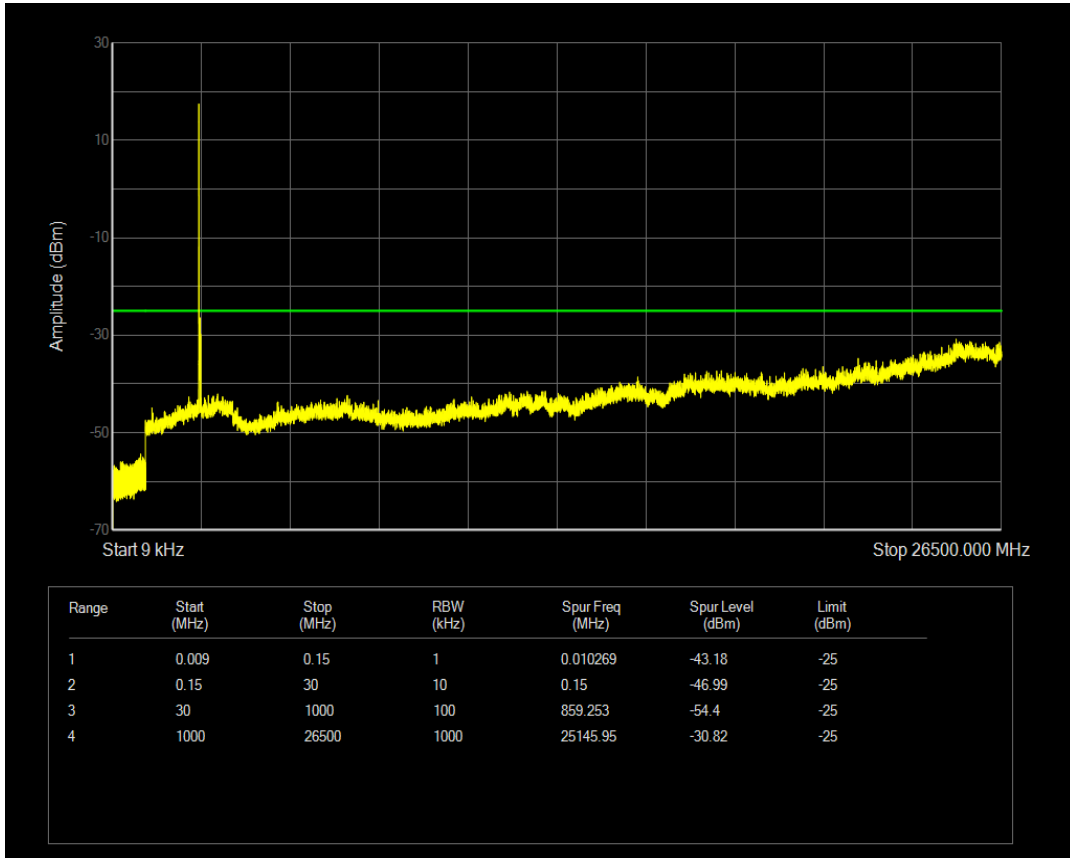

Band38 QPSK BW=10MHz Channel=37800 RB Size=1 Position=#0

Band38 QPSK BW=10MHz Channel=37800 RB Size=50 Position=#0

Band38 16QAM BW=10MHz Channel=37800 RB Size=1 Position=#0

Band38 16QAM BW=10MHz Channel=37800 RB Size=50 Position=#0

Band38 QPSK BW=10MHz Channel=38000 RB Size=1 Position=#0

Band38 QPSK BW=10MHz Channel=38000 RB Size=50 Position=#0

Band38 16QAM BW=10MHz Channel=38000 RB Size=1 Position=#0

Band38 16QAM BW=10MHz Channel=38000 RB Size=50 Position=#0

Band38 QPSK BW=10MHz Channel=38200 RB Size=1 Position=#0

Band38 QPSK BW=10MHz Channel=38200 RB Size=50 Position=#0

Band38 16QAM BW=10MHz Channel=38200 RB Size=1 Position=#0

Band38 16QAM BW=10MHz Channel=38200 RB Size=50 Position=#0