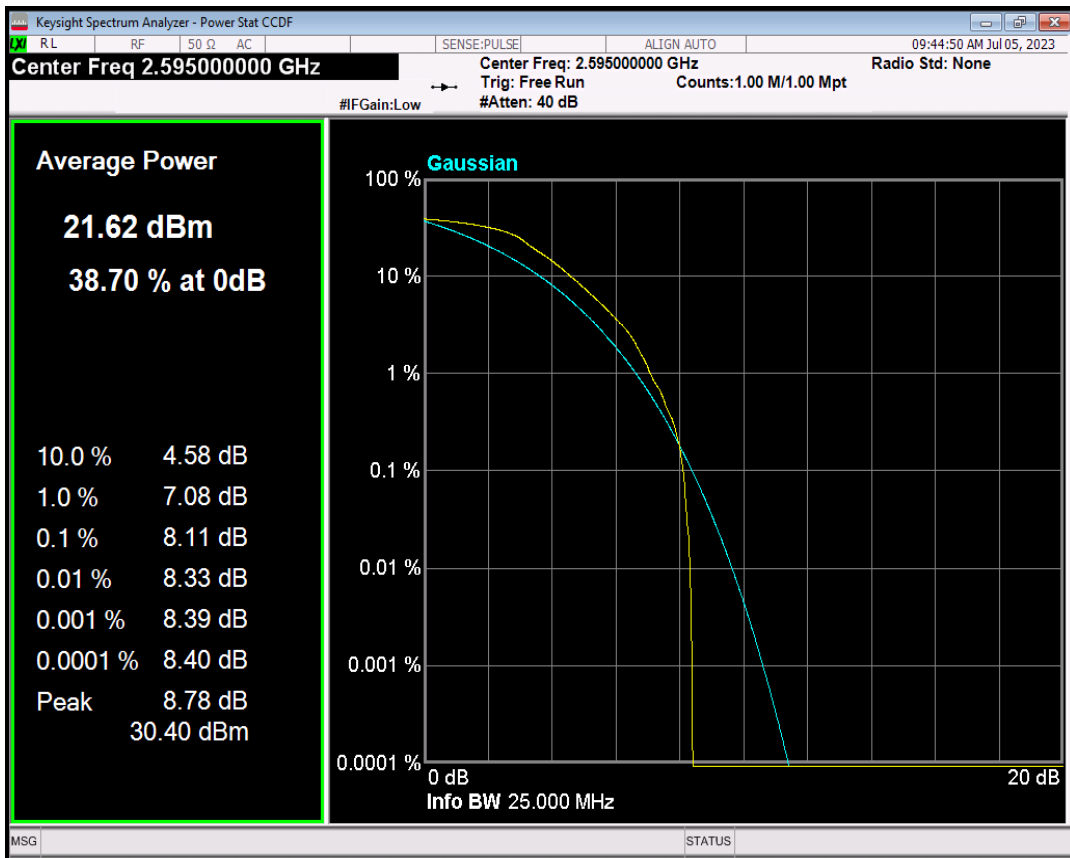

Band38 QPSK BW=10MHz Channel=38000 RB Size=1 Position=#0