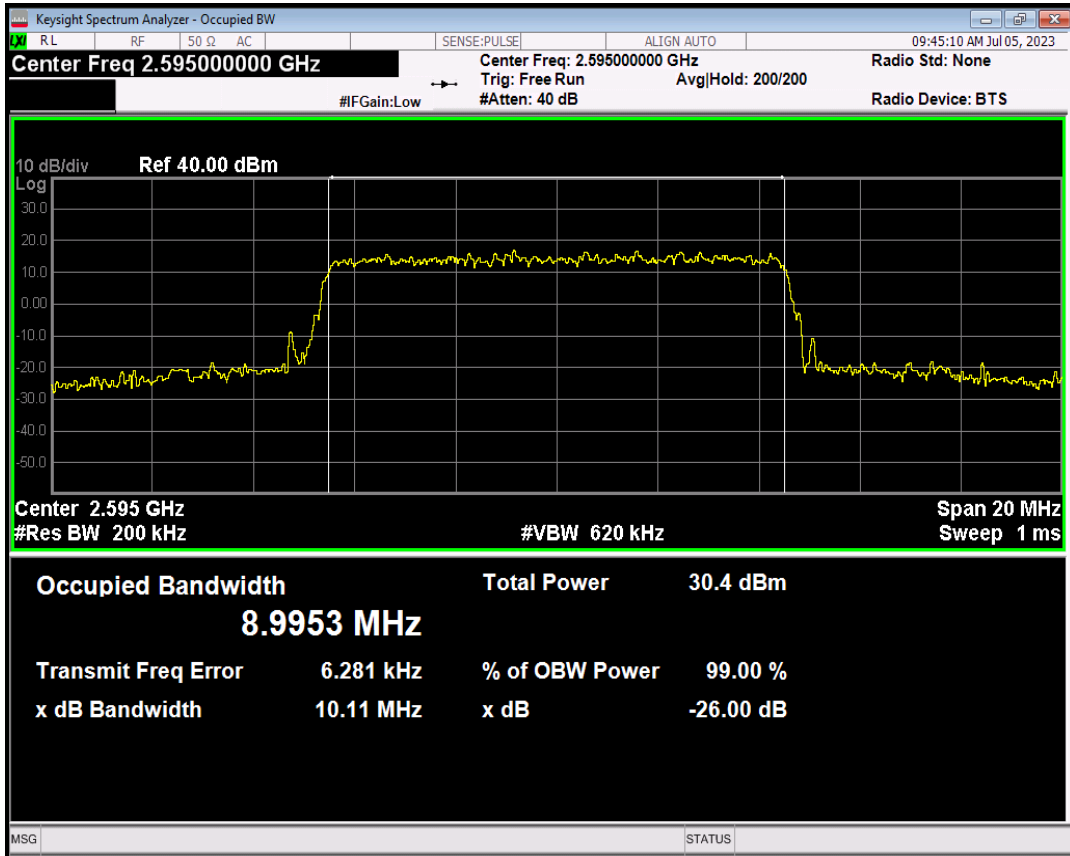

Band38 16QAM BW=10MHz Channel=38000 RB Size=50 Position=#0