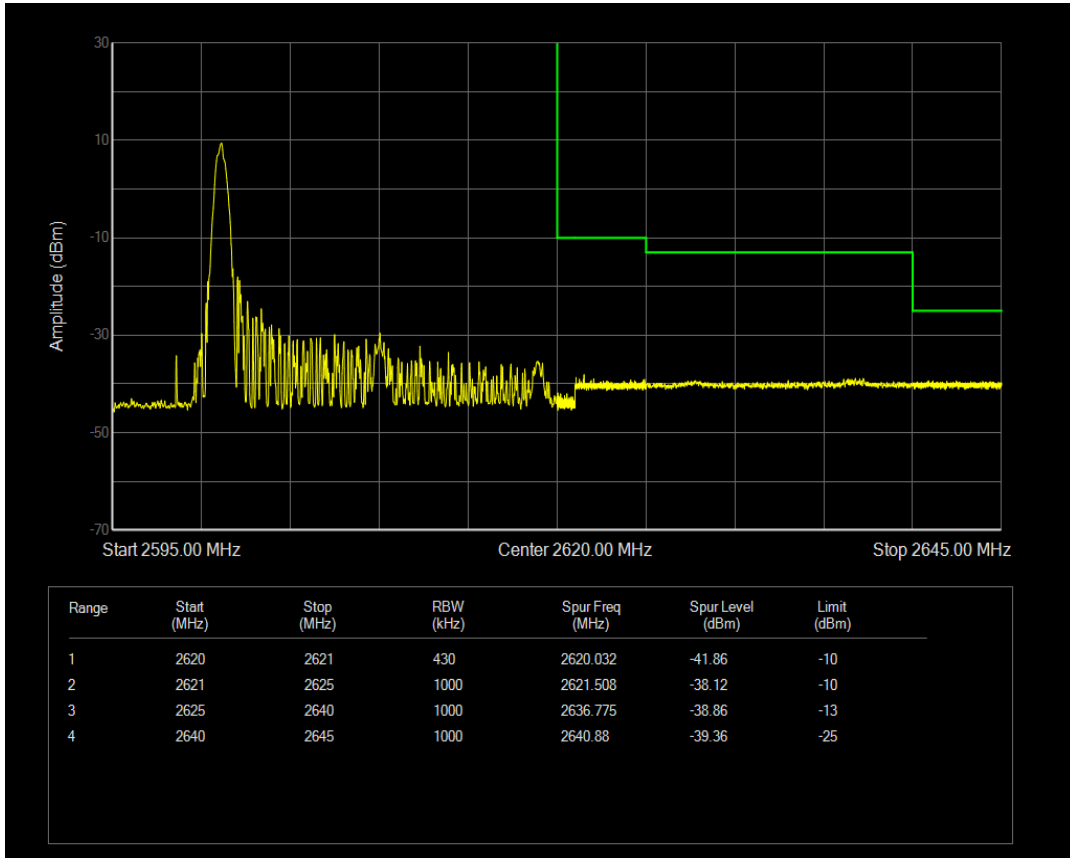

Band38 16QAM BW=20MHz Channel=38150 RB Size=1 Position=#0