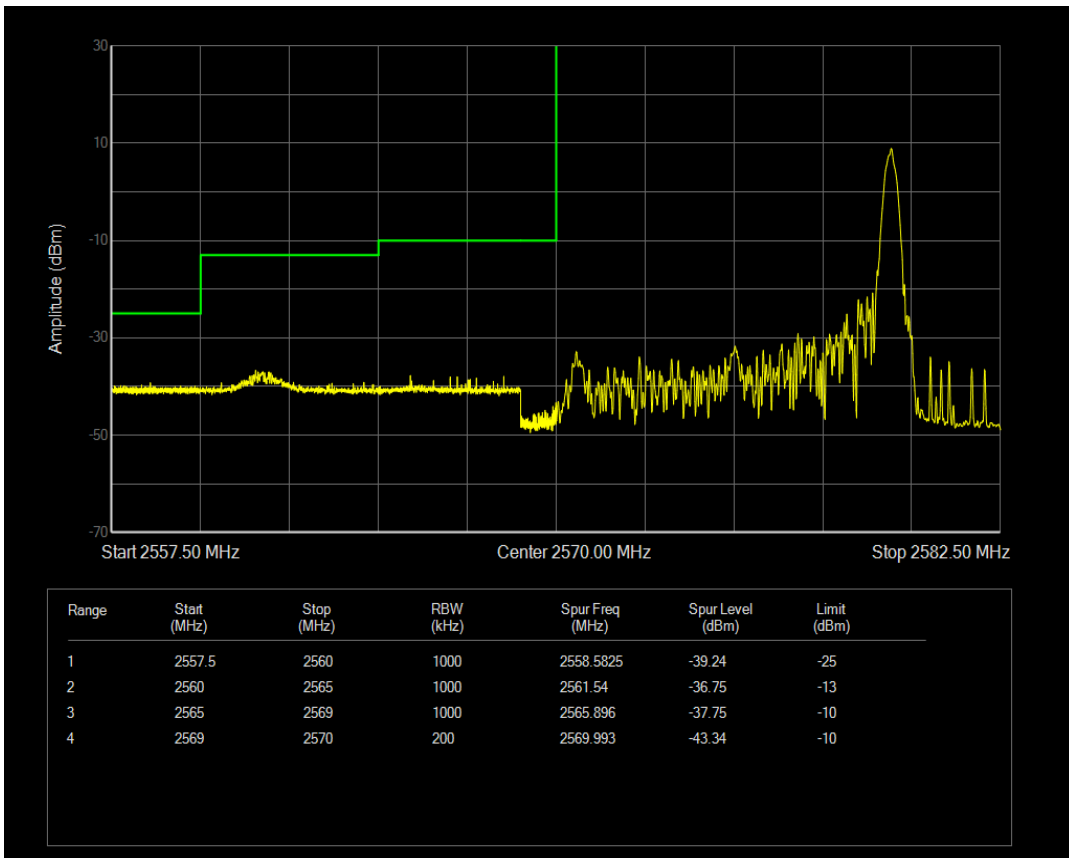

Band38 16QAM BW=10MHz Channel=37800 RB Size=1 Position=#Max