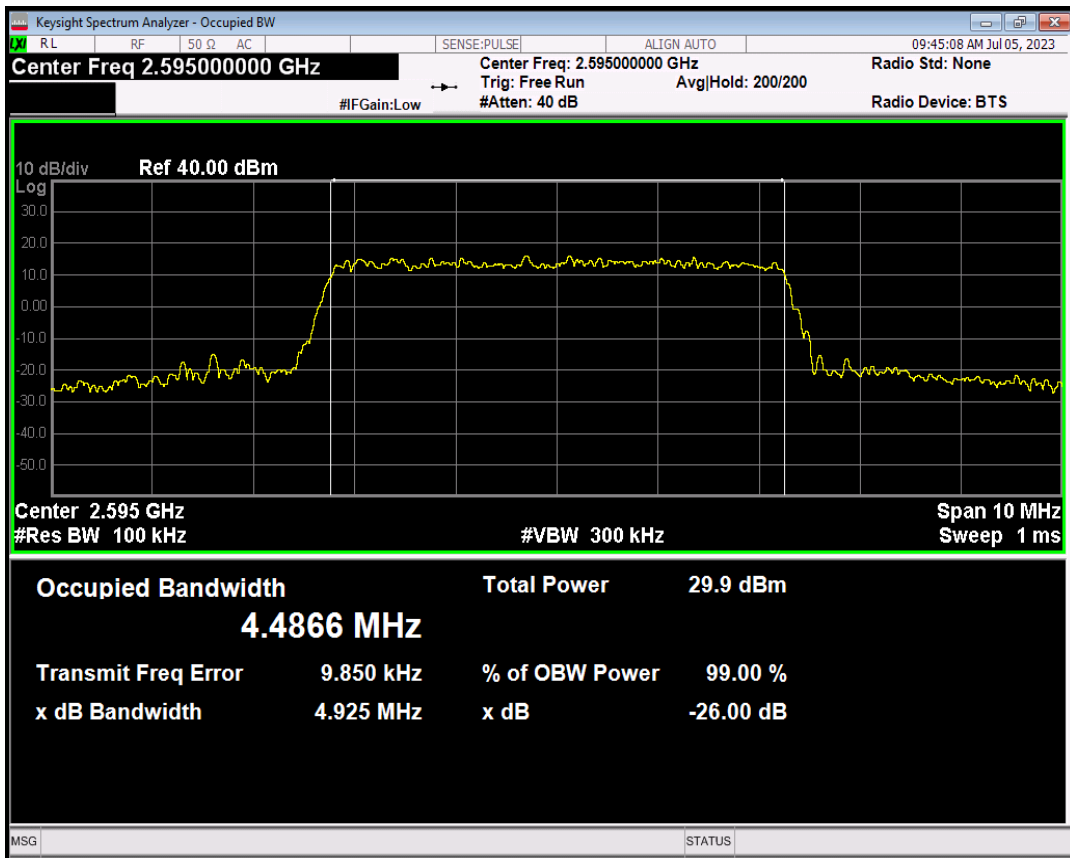

Band38 QPSK BW=10MHz Channel=38000 RB Size=50 Position=#0