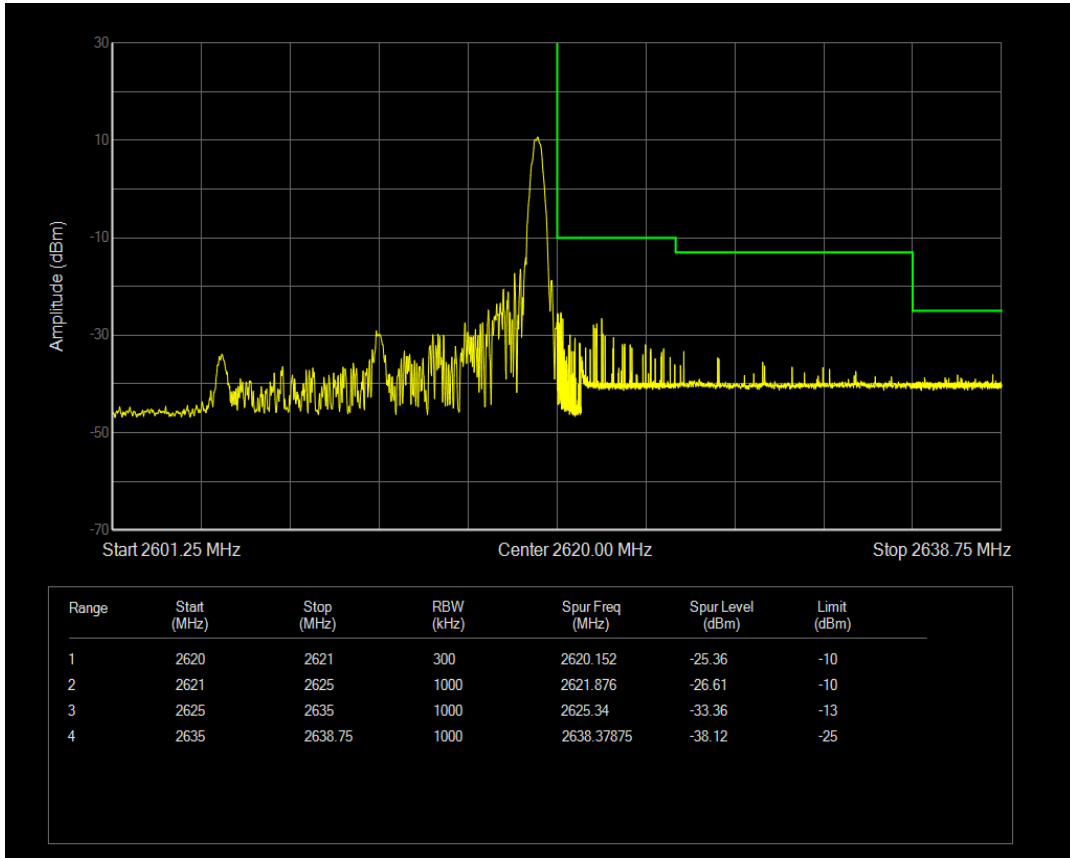

Band38 16QAM BW=15MHz Channel=37825 RB Size=1 Position=#Max

Band38 16QAM BW=15MHz Channel=37825 RB Size=75 Position=#0

Band38 QPSK BW=15MHz Channel=38175 RB Size=1 Position=#0

Band38 QPSK BW=15MHz Channel=38175 RB Size=1 Position=#Max