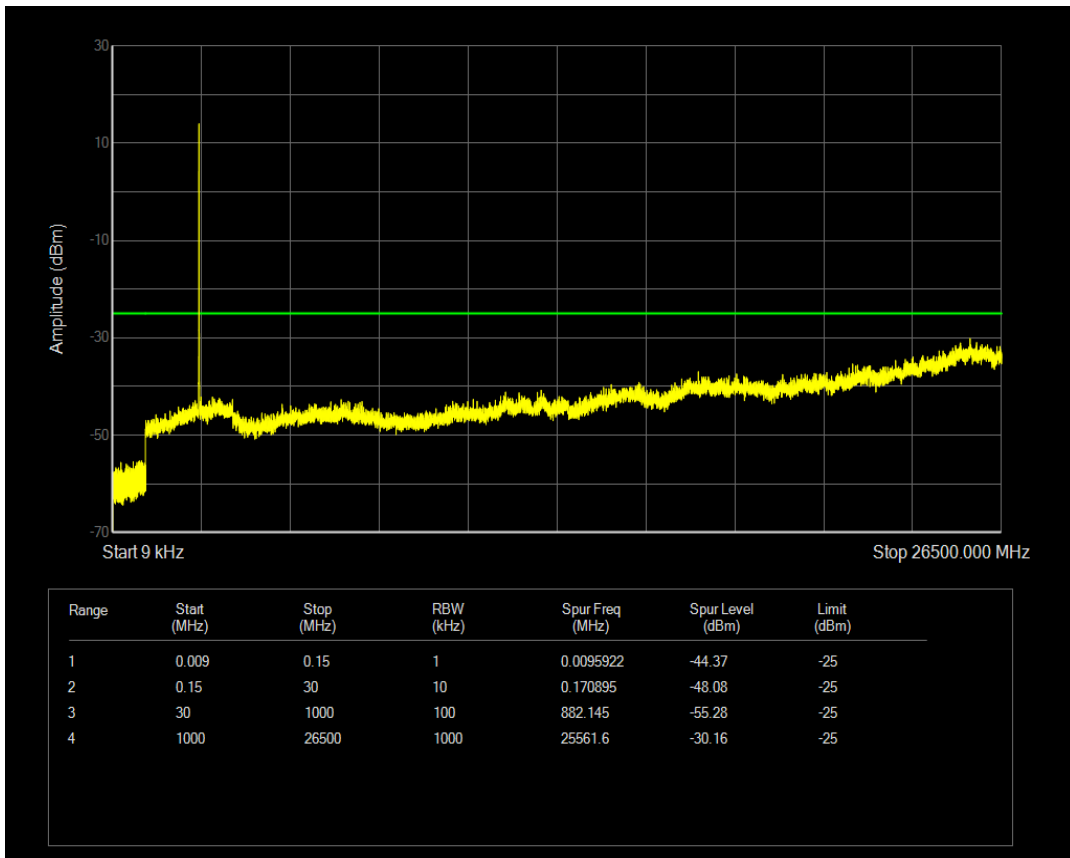

Band38 QPSK BW=5MHz Channel=38000 RB Size=1 Position=#0

Band38 QPSK BW=5MHz Channel=38000 RB Size=25 Position=#0

Band38 16QAM BW=5MHz Channel=38000 RB Size=1 Position=#0

Band38 16QAM BW=5MHz Channel=38000 RB Size=25 Position=#0

Band38 QPSK BW=5MHz Channel=38225 RB Size=1 Position=#0

Band38 QPSK BW=5MHz Channel=38225 RB Size=25 Position=#0

Band38 16QAM BW=5MHz Channel=38225 RB Size=1 Position=#0

Band38 16QAM BW=5MHz Channel=38225 RB Size=25 Position=#0