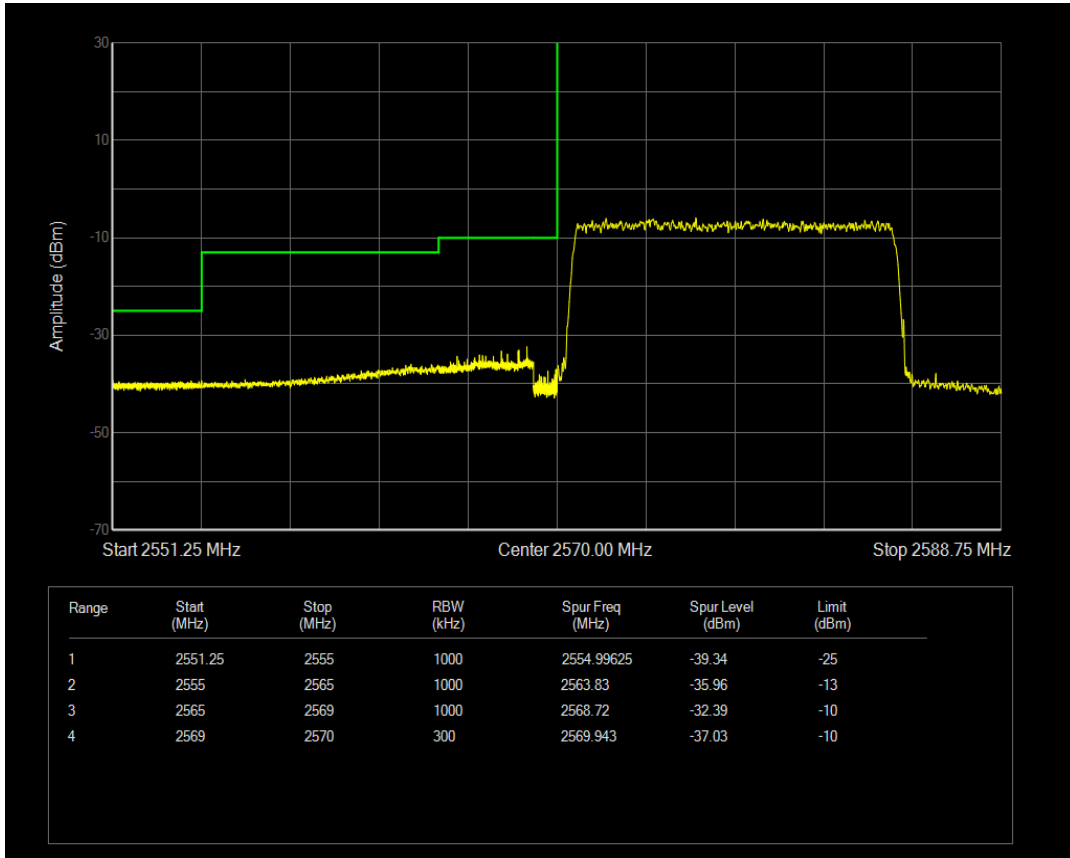

Band38 16QAM BW=15MHz Channel=37825 RB Size=75 Position=#0