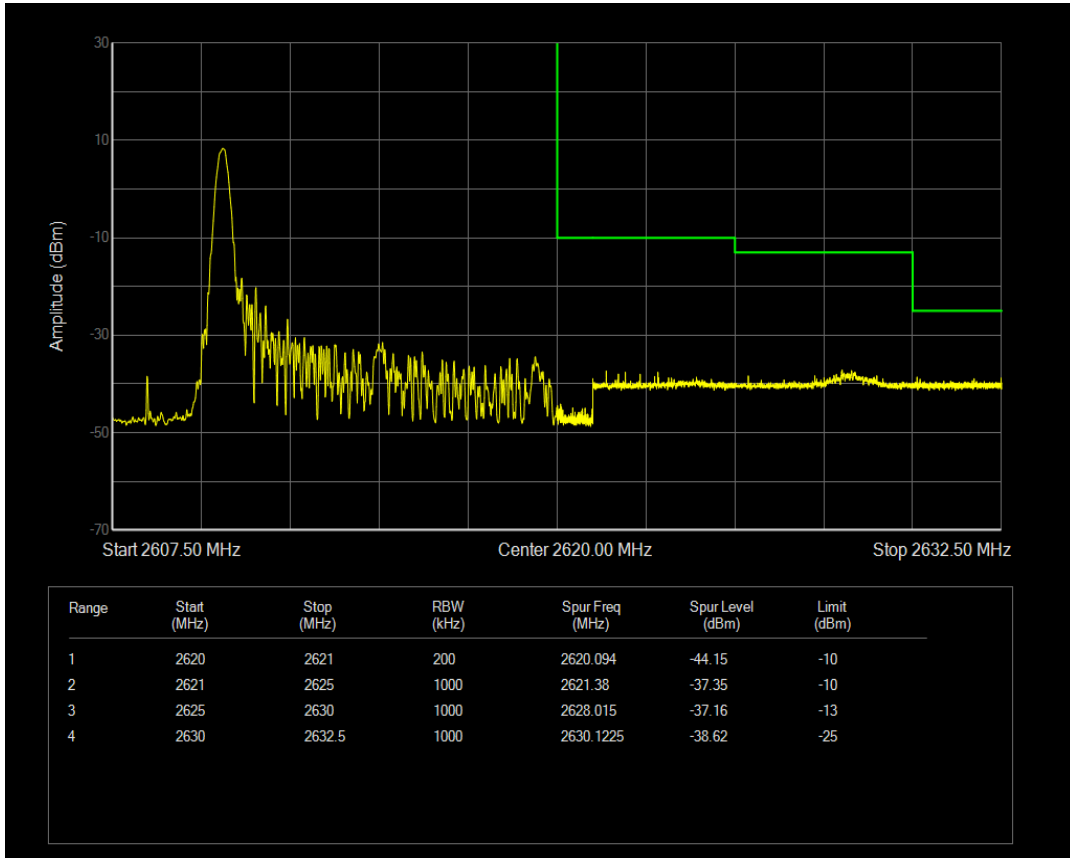

Band38 16QAM BW=10MHz Channel=38200 RB Size=1 Position=#0