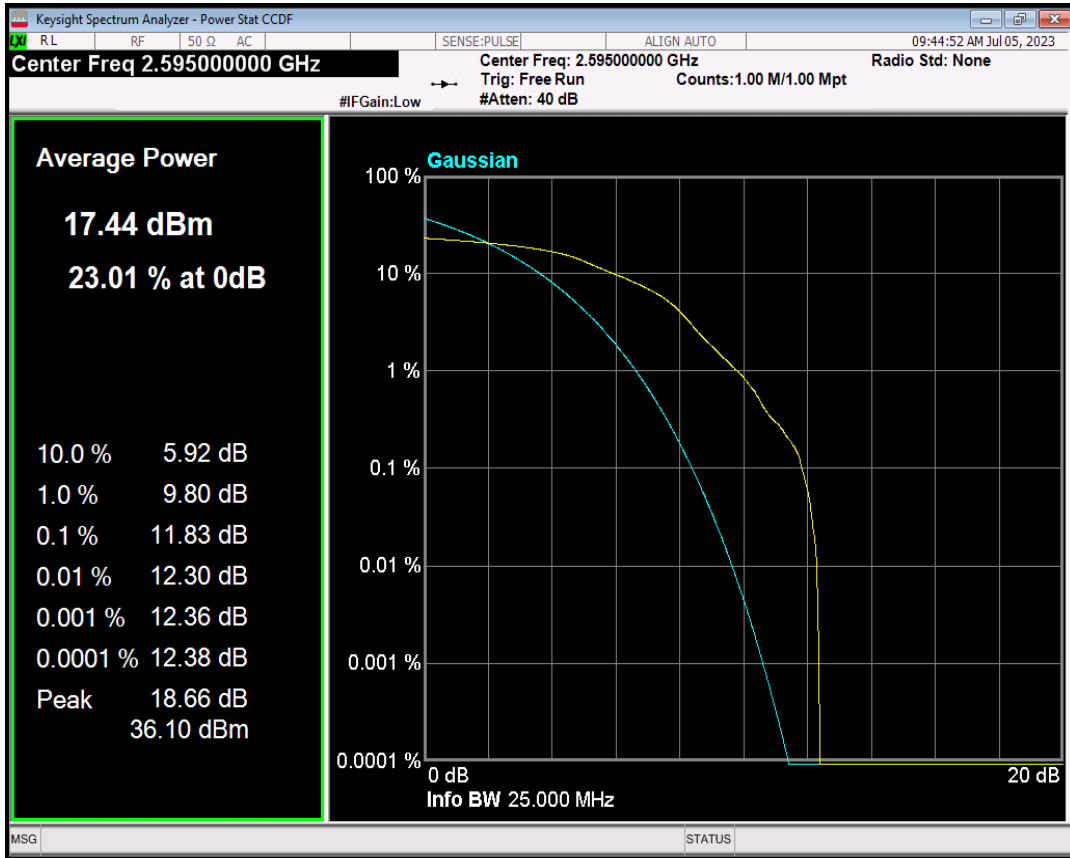

Band38 QPSK BW=5MHz Channel=38000 RB Size=1 Position=#0

Band38 16QAM BW=5MHz Channel=38000 RB Size=1 Position=#0

Band38 QPSK BW=10MHz Channel=38000 RB Size=1 Position=#0

Band38 16QAM BW=10MHz Channel=38000 RB Size=1 Position=#0