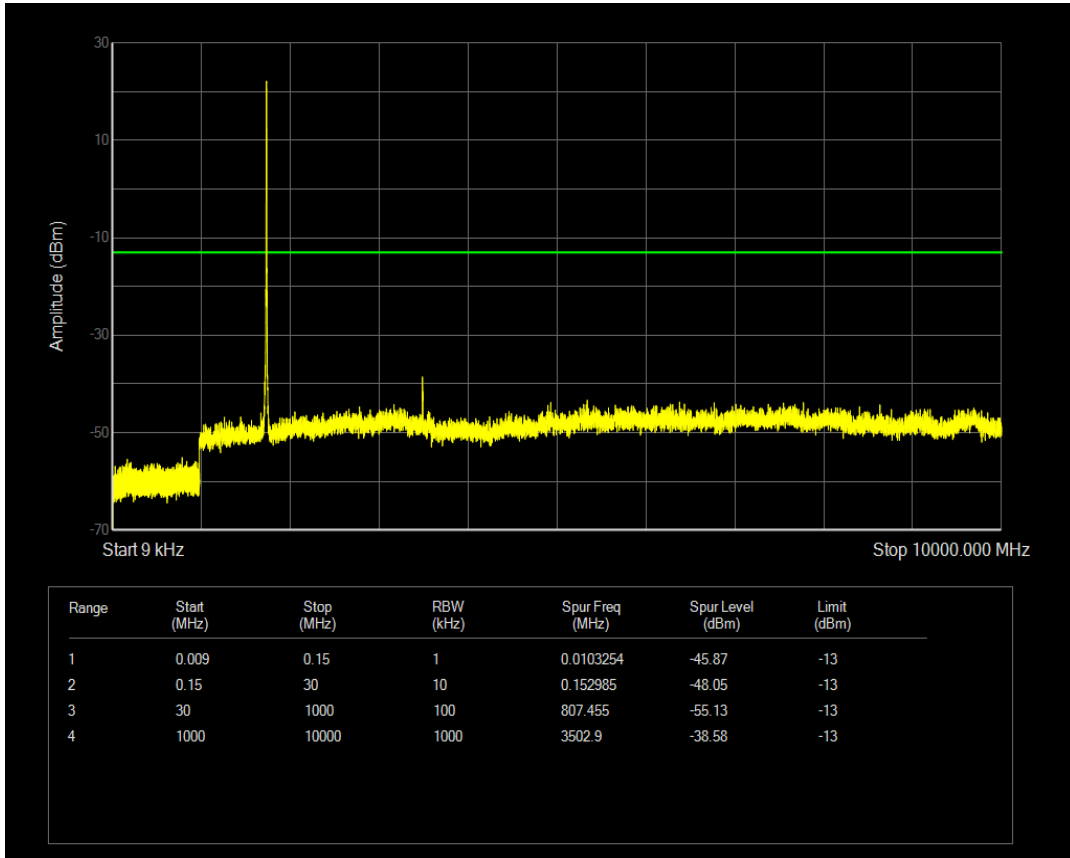

Band4 QPSK BW=5MHz Channel=20175 RB Size=25 Position=#0

Band4 QAM16 BW=5MHz Channel=20175 RB Size=25 Position=#0

Band4 QPSK BW=5MHz Channel=20375 RB Size=1 Position=#0

Band4 QPSK BW=5MHz Channel=20375 RB Size=25 Position=#0

Band4 QAM16 BW=5MHz Channel=20375 RB Size=1 Position=#0

Band4 QPSK BW=10MHz Channel=20000 RB Size=1 Position=#0

Band4 QAM16 BW=5MHz Channel=20375 RB Size=25 Position=#0

Band4 QPSK BW=10MHz Channel=20000 RB Size=50 Position=#0