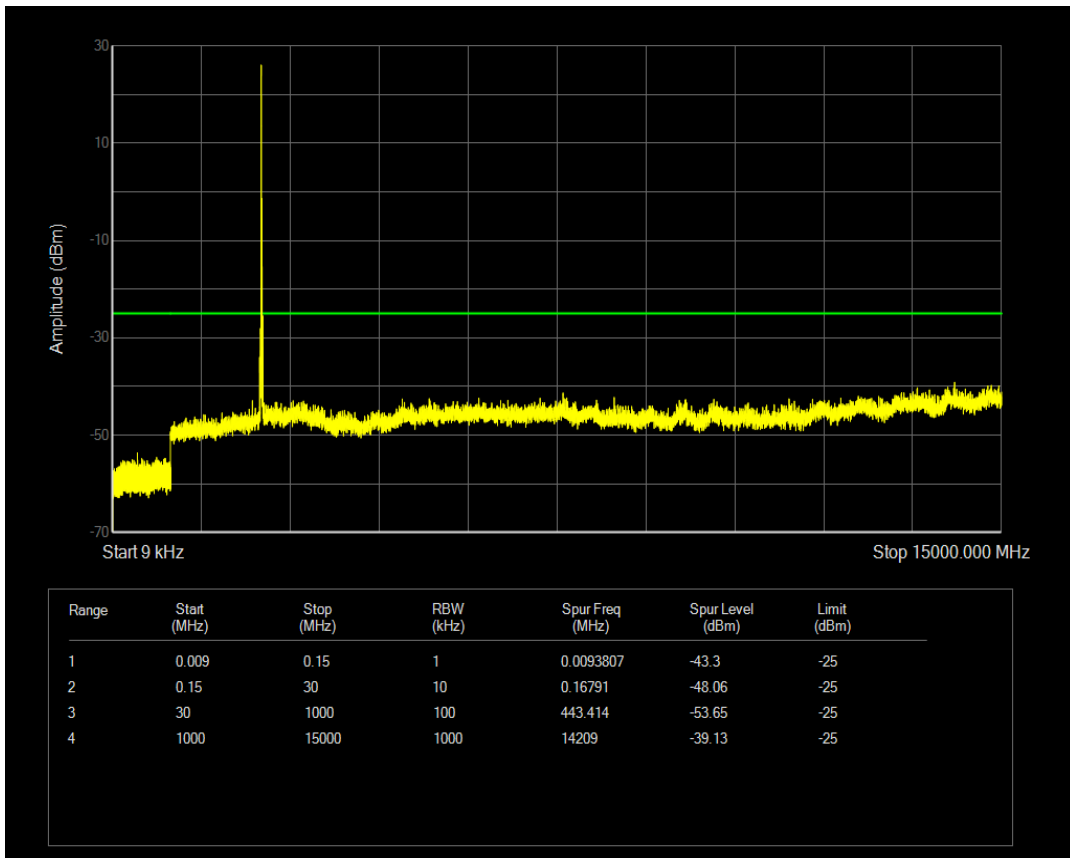

Band7 QAM16 BW=15MHz Channel=21100 RB Size=1 Position=#0

Band7 QAM16 BW=15MHz Channel=21100 RB Size=75 Position=#0