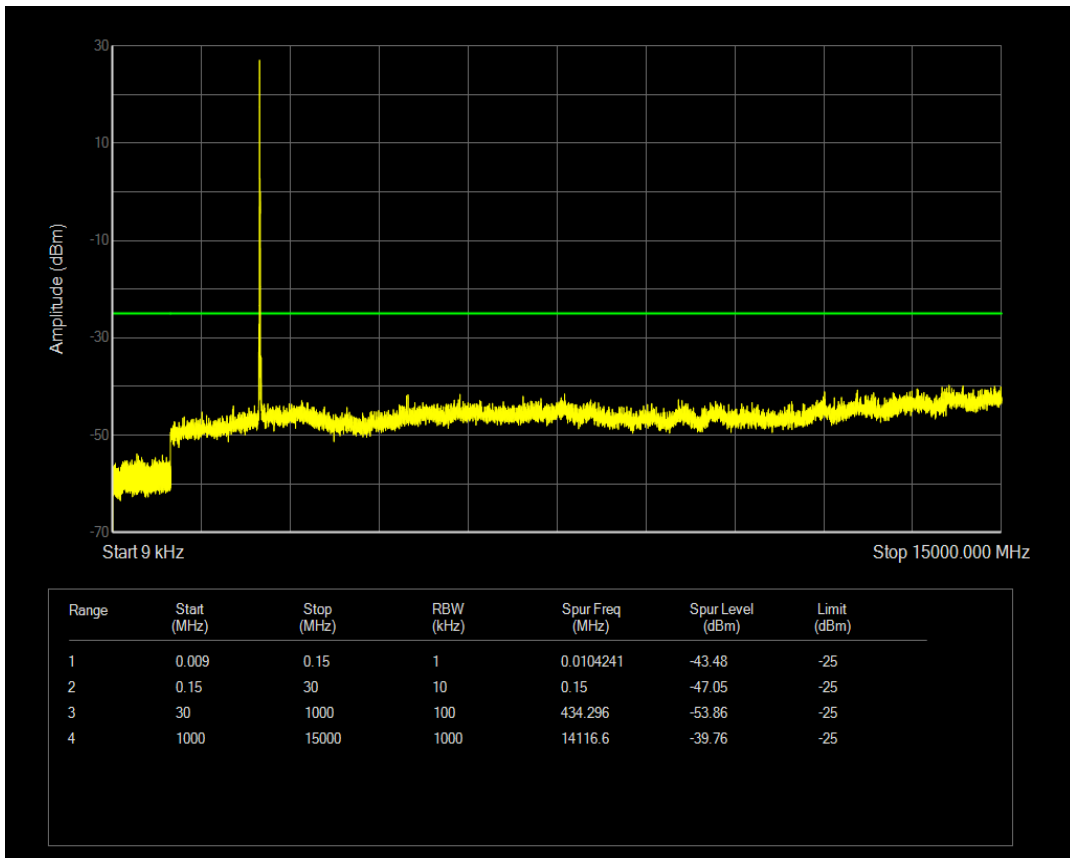

Band7 QPSK BW=15MHz Channel=20825 RB Size=1 Position=#0

Band7 QPSK BW=15MHz Channel=20825 RB Size=75 Position=#0