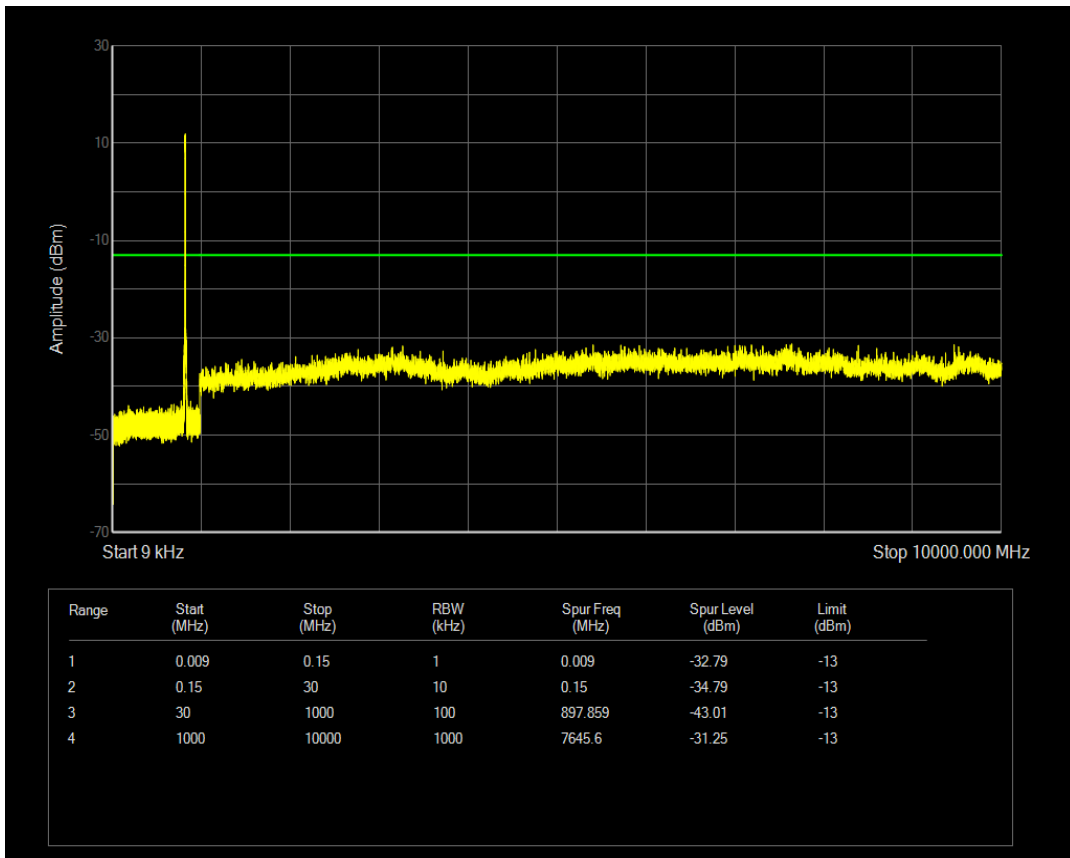

Band5 QAM16 BW=5MHz Channel=20625 RB Size=25 Position=#0

Band5 QAM16 BW=5MHz Channel=20625 RB Size=1 Position=#0

Band5 QPSK BW=10MHz Channel=20450 RB Size=1 Position=#0

Band5 QAM16 BW=10MHz Channel=20450 RB Size=1 Position=#0

Band5 QPSK BW=10MHz Channel=20450 RB Size=50 Position=#0

Band5 QAM16 BW=10MHz Channel=20450 RB Size=50 Position=#0

Band5 QPSK BW=10MHz Channel=20525 RB Size=50 Position=#0

Band5 QPSK BW=10MHz Channel=20525 RB Size=1 Position=#0