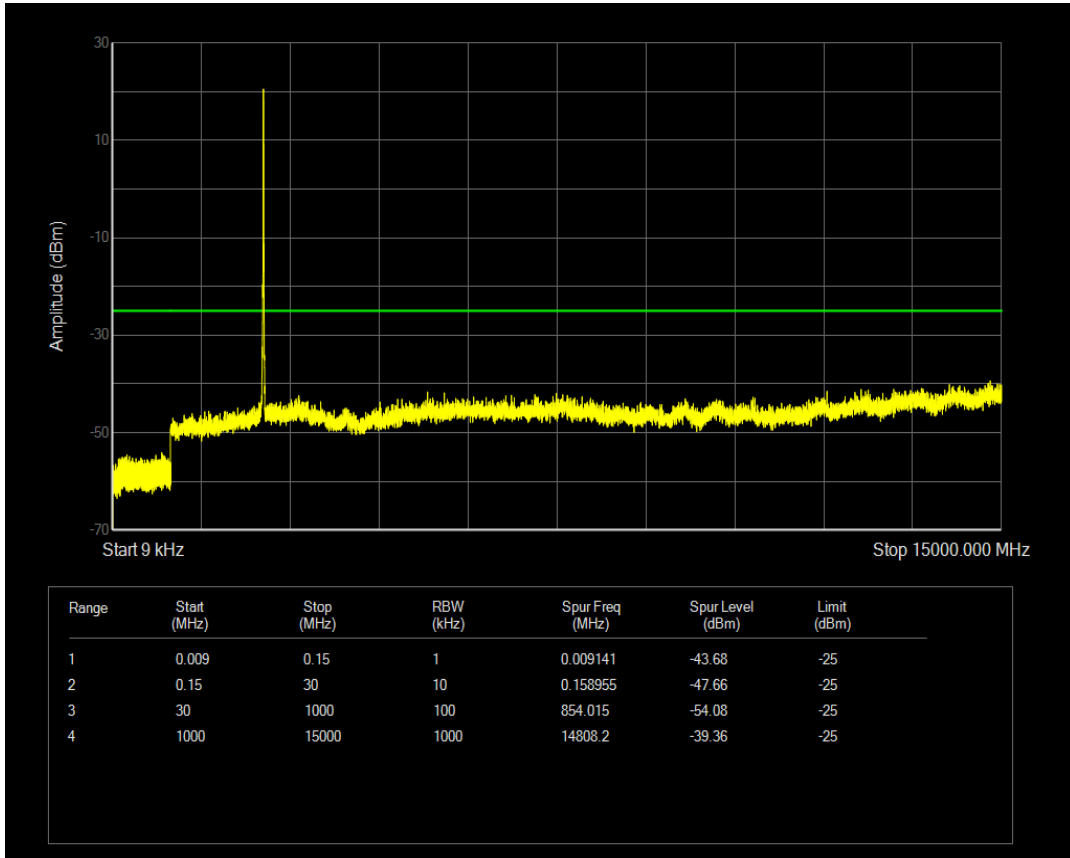

Band7 QAM16 BW=10MHz Channel=21400 RB Size=50 Position=#0

Band7 QPSK BW=15MHz Channel=20825 RB Size=1 Position=#0