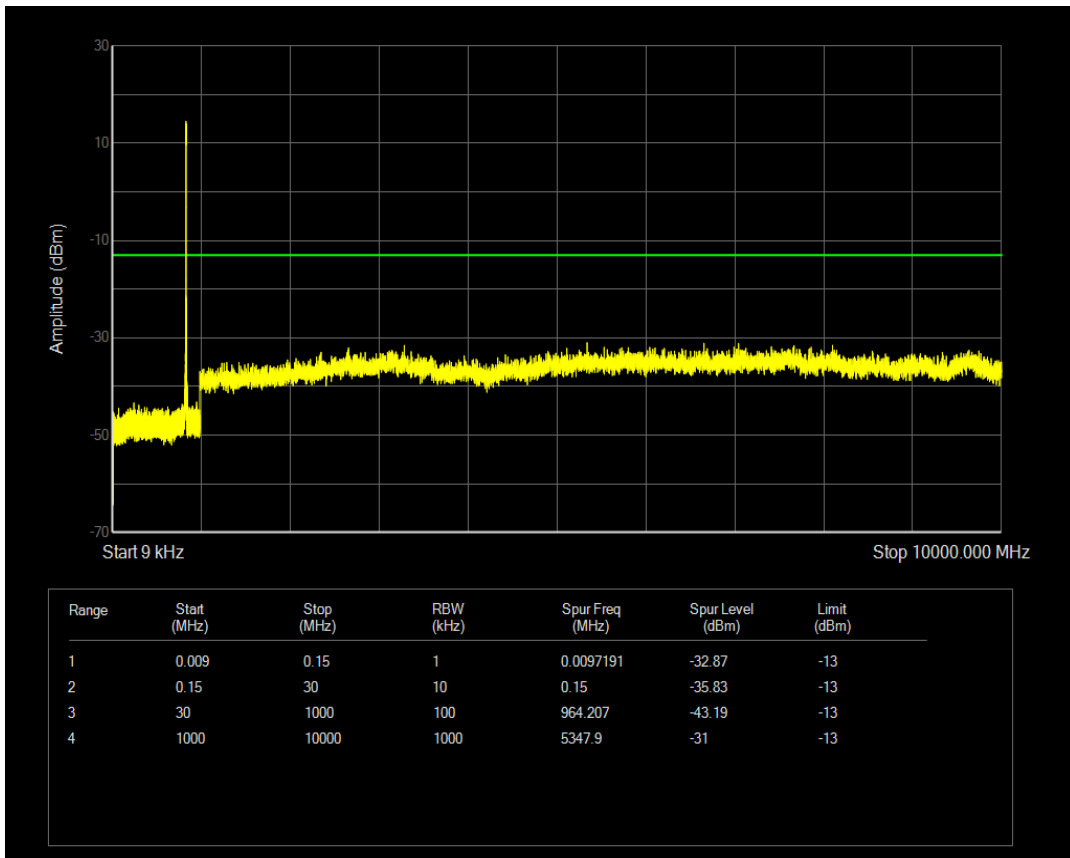

Band5 QAM16 BW=5MHz Channel=20625 RB Size=25 Position=#0

Band5 QAM16 BW=5MHz Channel=20625 RB Size=1 Position=#0