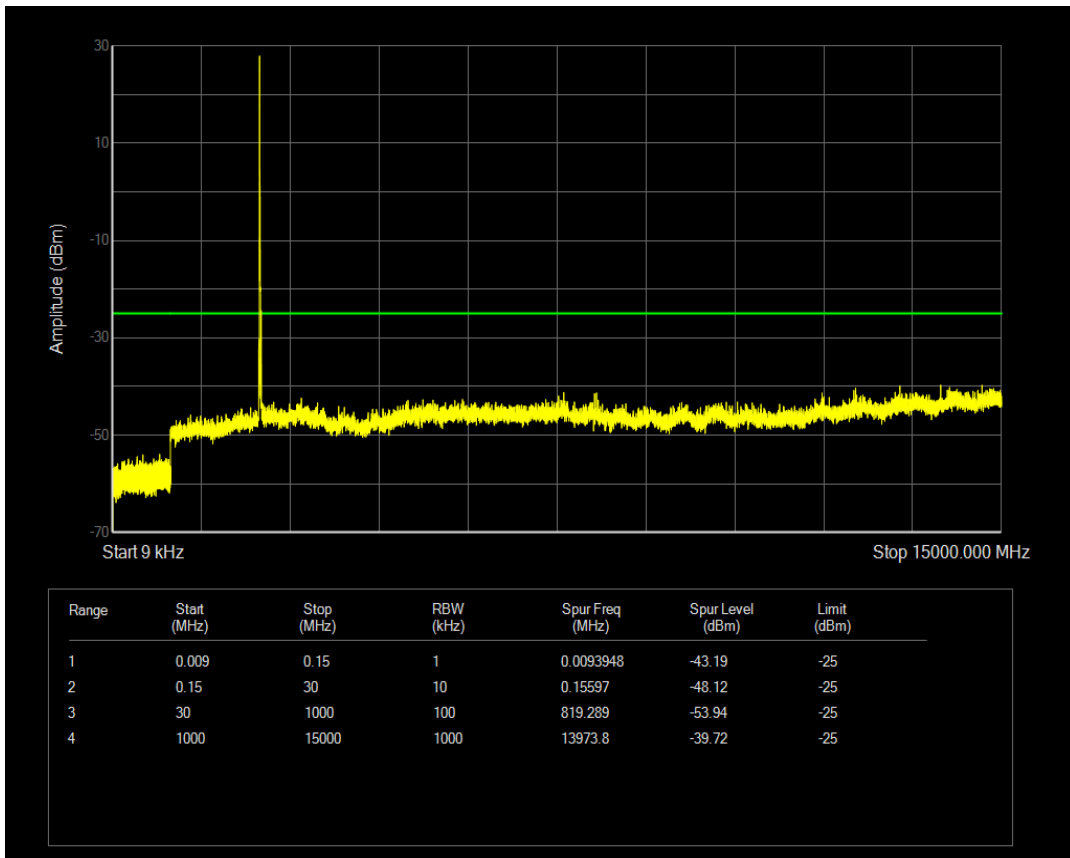

Band7 QAM16 BW=15MHz Channel=20825 RB Size=1 Position=#0

Band7 QAM16 BW=15MHz Channel=20825 RB Size=75 Position=#0