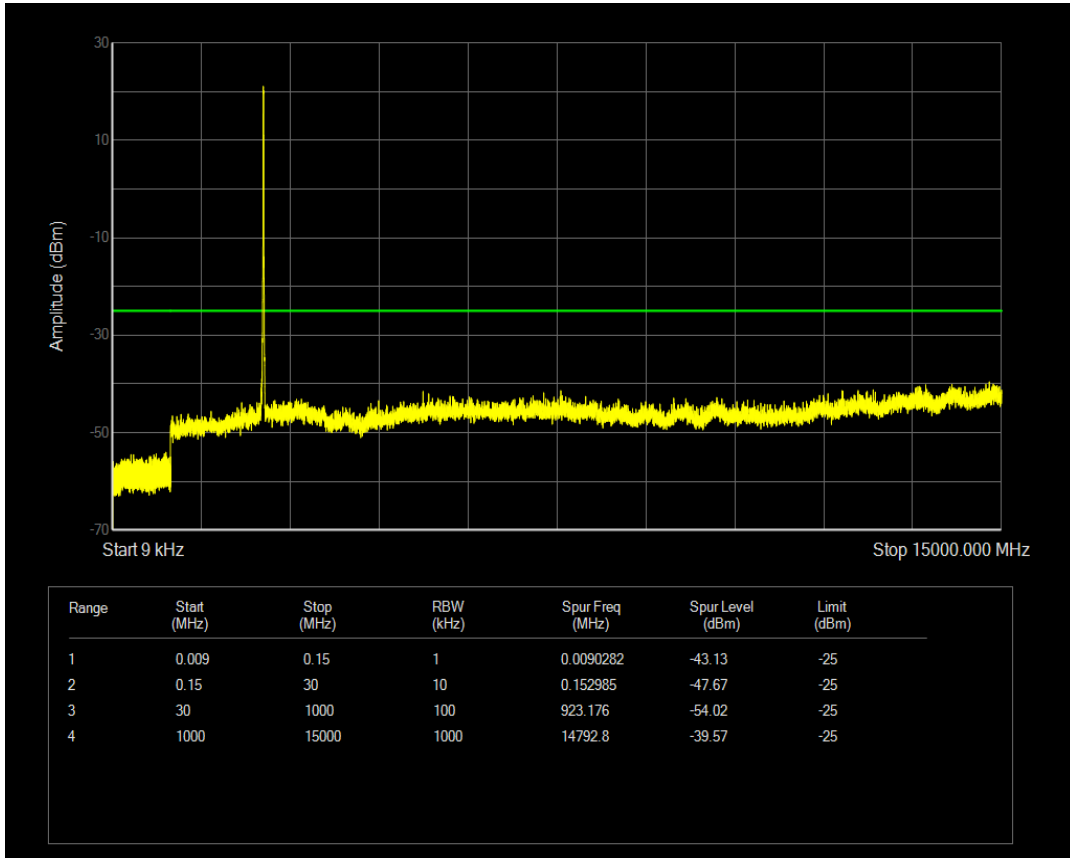

Band7 QAM16 BW=10MHz Channel=21100 RB Size=1 Position=#0

Band7 QAM16 BW=10MHz Channel=21100 RB Size=50 Position=#0

Band7 QPSK BW=10MHz Channel=21400 RB Size=1 Position=#0

Band7 QPSK BW=10MHz Channel=21400 RB Size=50 Position=#0