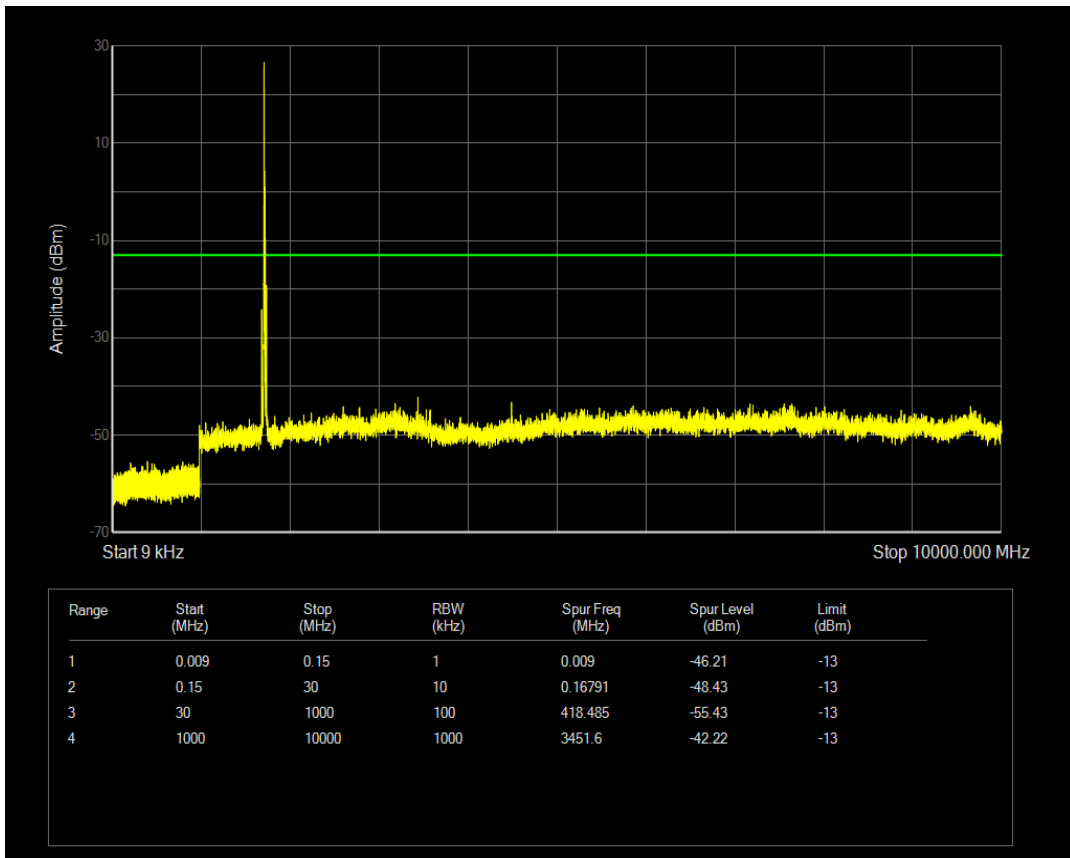

Band4 QAM16 BW=15MHz Channel=20175 RB Size=1 Position=#0

Band4 QAM16 BW=15MHz Channel=20175 RB Size=75 Position=#0