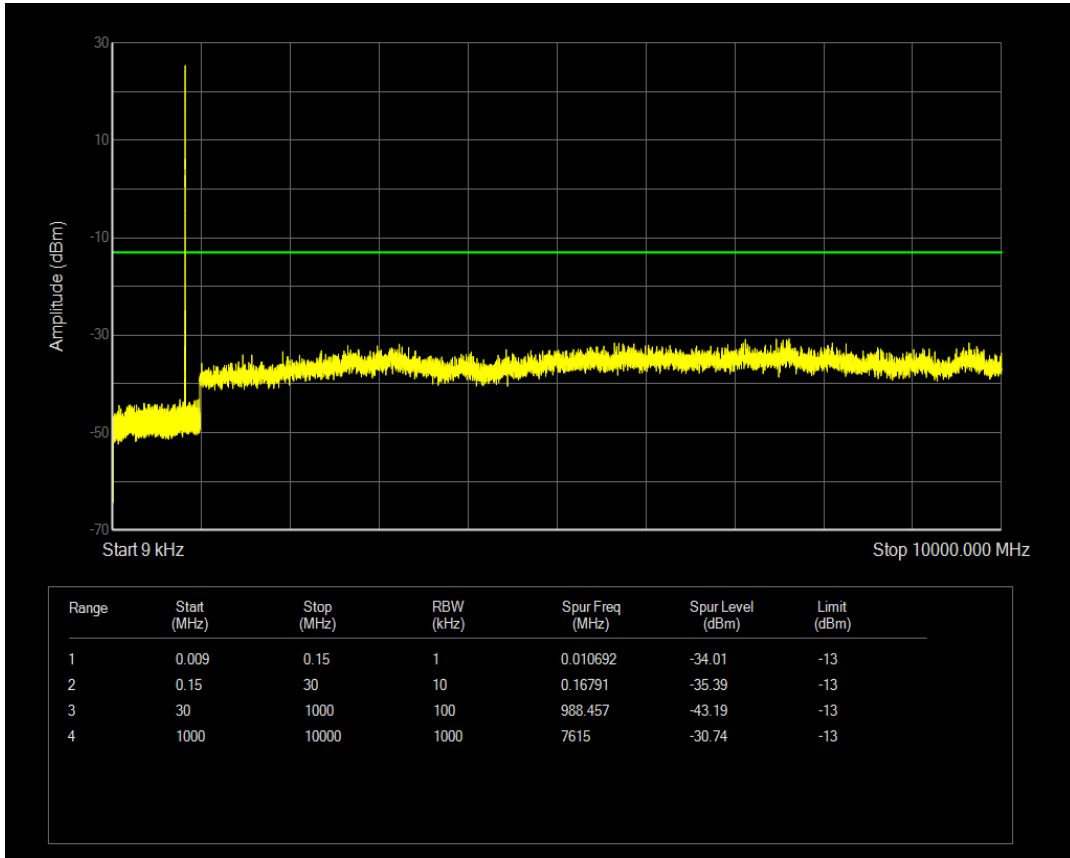

Band5 QAM16 BW=1.4MHz Channel=20407 RB Size=1 Position=#0

Band5 QAM16 BW=1.4MHz Channel=20407 RB Size=6 Position=#0

Band5 QPSK BW=1.4MHz Channel=20525 RB Size=1 Position=#0

Band5 QAM16 BW=1.4MHz Channel=20525 RB Size=1 Position=#0

Band5 QPSK BW=1.4MHz Channel=20525 RB Size=6 Position=#0

Band5 QPSK BW=1.4MHz Channel=20643 RB Size=1 Position=#0

Band5 QAM16 BW=1.4MHz Channel=20525 RB Size=6 Position=#0

Band5 QPSK BW=1.4MHz Channel=20643 RB Size=6 Position=#0