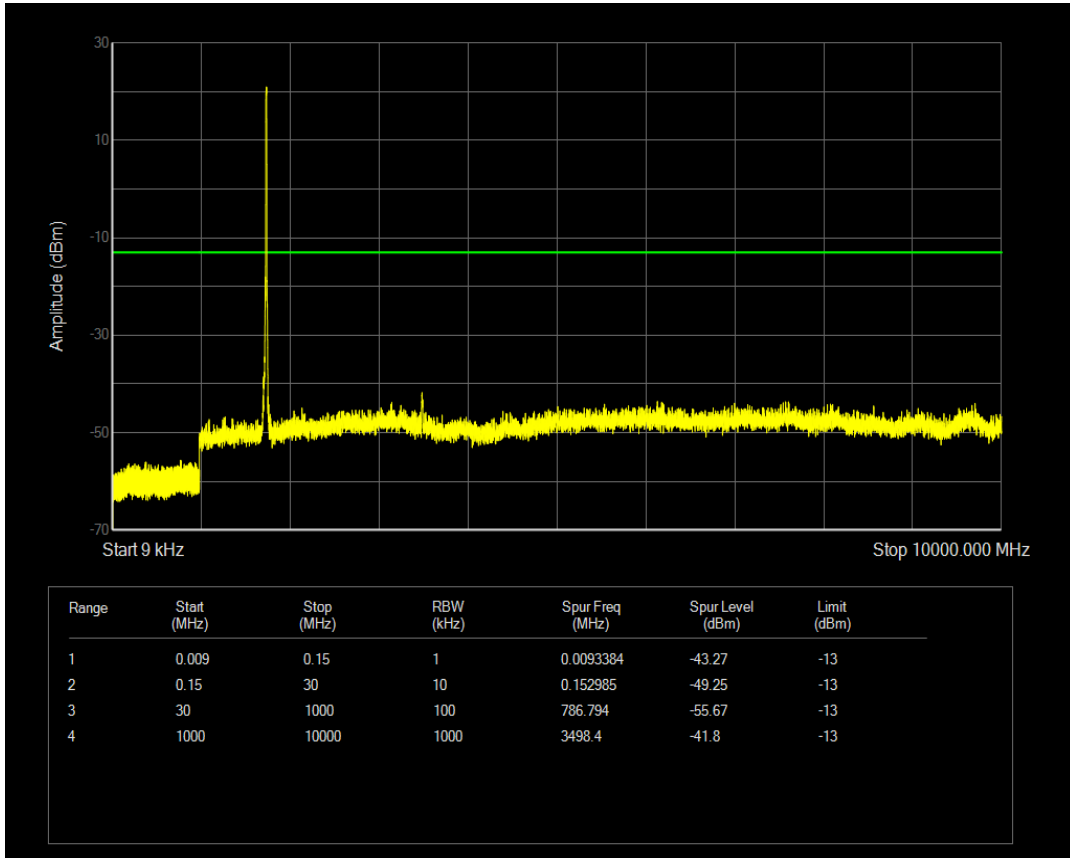

Band4 QAM16 BW=10MHz Channel=20175 RB Size=1 Position=#0

Band4 QPSK BW=10MHz Channel=20350 RB Size=1 Position=#0

Band4 QAM16 BW=10MHz Channel=20175 RB Size=50 Position=#0

Band4 QPSK BW=10MHz Channel=20350 RB Size=50 Position=#0

Band4 QAM16 BW=10MHz Channel=20350 RB Size=50 Position=#0

Band4 QAM16 BW=10MHz Channel=20350 RB Size=1 Position=#0

Band4 QPSK BW=15MHz Channel=20025 RB Size=1 Position=#0

Band4 QAM16 BW=15MHz Channel=20025 RB Size=1 Position=#0