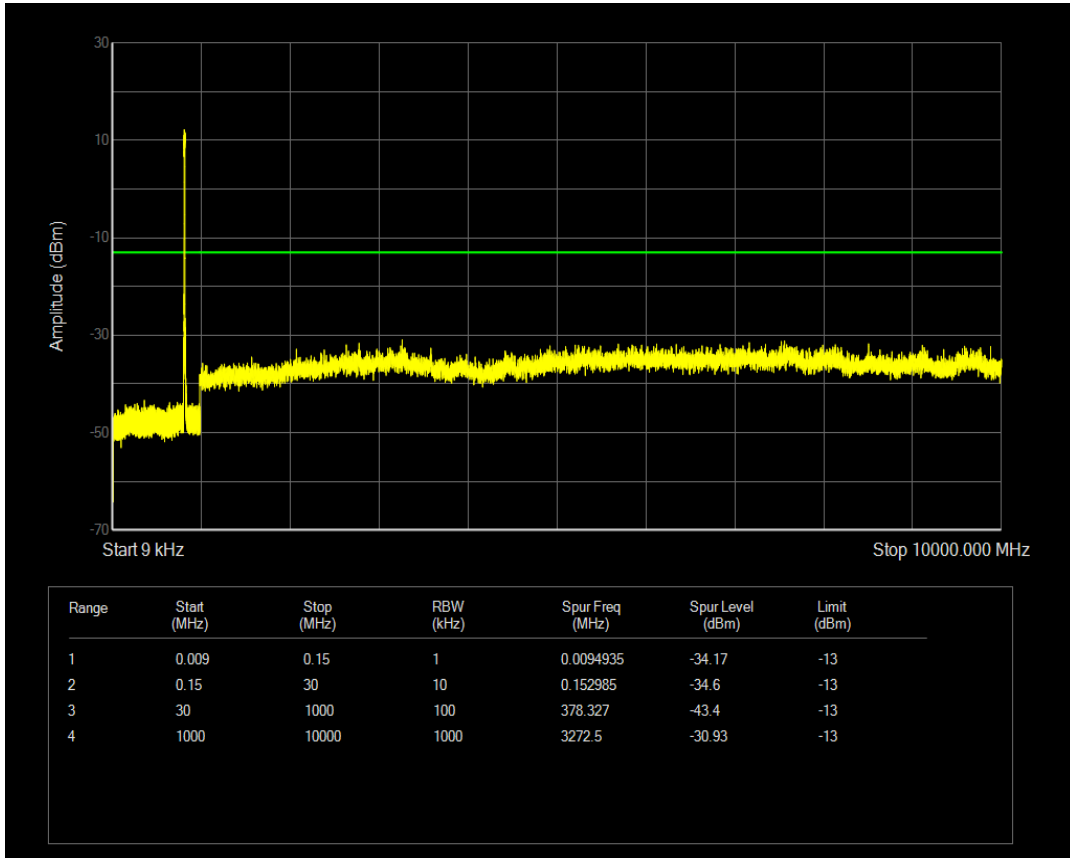

Band5 QAM16 BW=5MHz Channel=20625 RB Size=25 Position=#0

Band5 QAM16 BW=5MHz Channel=20625 RB Size=1 Position=#0

Band5 QPSK BW=10MHz Channel=20450 RB Size=1 Position=#0

Band5 QAM16 BW=10MHz Channel=20450 RB Size=1 Position=#0

Band5 QPSK BW=10MHz Channel=20450 RB Size=50 Position=#0

Band5 QAM16 BW=10MHz Channel=20450 RB Size=50 Position=#0

Band5 QPSK BW=10MHz Channel=20525 RB Size=50 Position=#0

Band5 QPSK BW=10MHz Channel=20525 RB Size=1 Position=#0