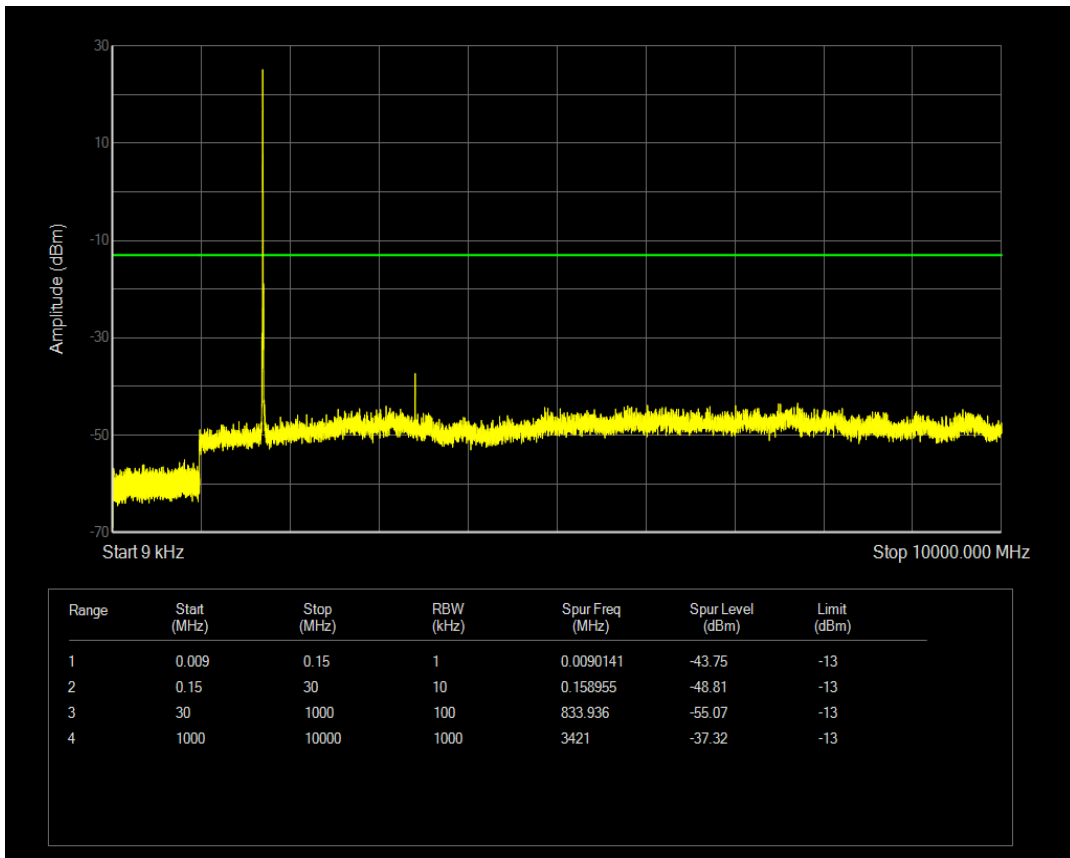

Band4 QAM16 BW=5MHz Channel=19975 RB Size=1 Position=#0

Band4 QPSK BW=5MHz Channel=20175 RB Size=1 Position=#0

Band4 QAM16 BW=5MHz Channel=19975 RB Size=25 Position=#0

Band4 QAM16 BW=5MHz Channel=20175 RB Size=1 Position=#0

Band4 QPSK BW=5MHz Channel=20175 RB Size=25 Position=#0

Band4 QAM16 BW=5MHz Channel=20175 RB Size=25 Position=#0

Band4 QPSK BW=5MHz Channel=20375 RB Size=1 Position=#0

Band4 QPSK BW=5MHz Channel=20375 RB Size=25 Position=#0