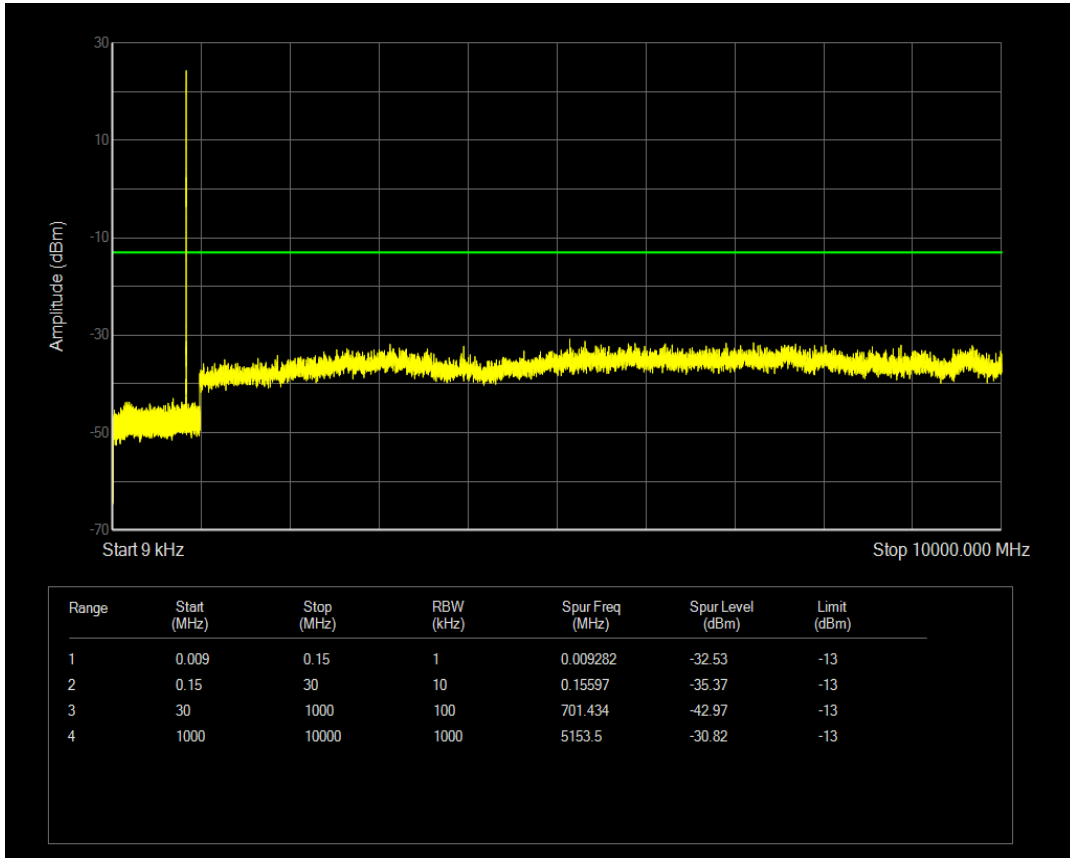

Band5 QAM16 BW=1.4MHz Channel=20407 RB Size=1 Position=#0

Band5 QAM16 BW=1.4MHz Channel=20407 RB Size=6 Position=#0

Band5 QPSK BW=1.4MHz Channel=20525 RB Size=1 Position=#0

Band5 QAM16 BW=1.4MHz Channel=20525 RB Size=1 Position=#0

Band5 QPSK BW=1.4MHz Channel=20525 RB Size=6 Position=#0

Band5 QPSK BW=1.4MHz Channel=20643 RB Size=1 Position=#0

Band5 QAM16 BW=1.4MHz Channel=20525 RB Size=6 Position=#0

Band5 QPSK BW=1.4MHz Channel=20643 RB Size=6 Position=#0