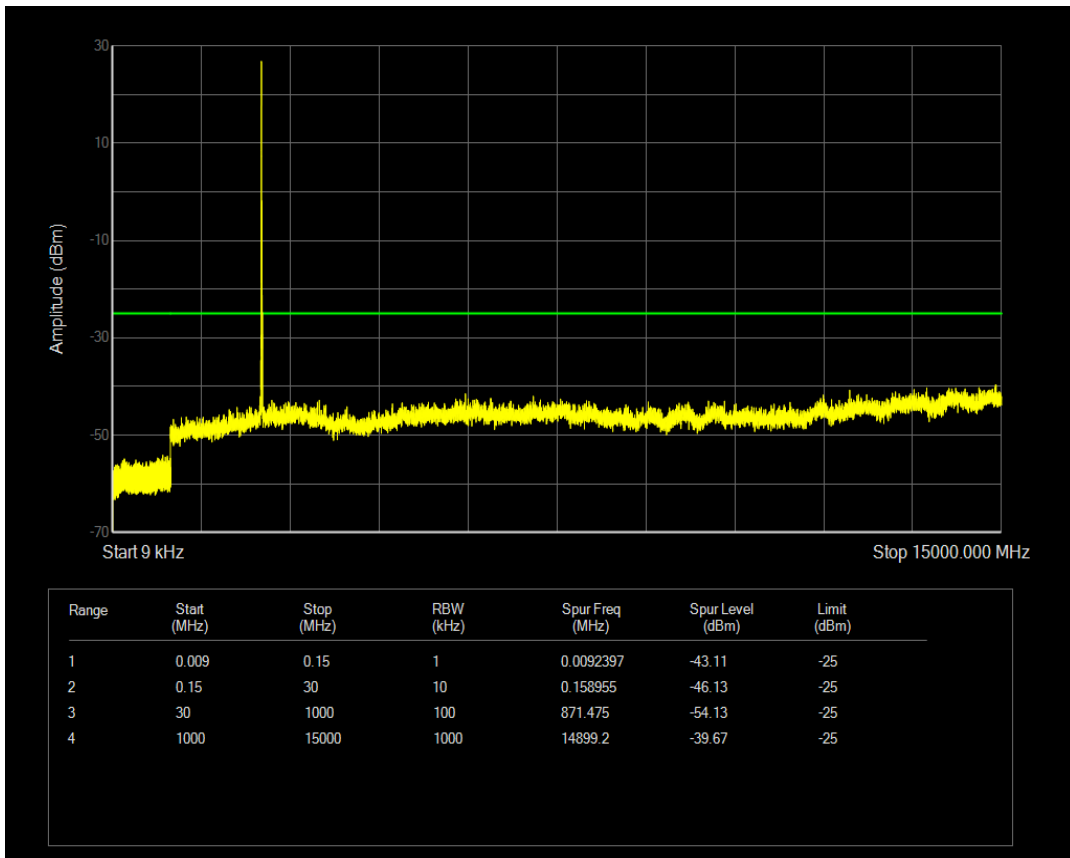

Band7 QAM16 BW=10MHz Channel=21100 RB Size=1 Position=#0

Band7 QAM16 BW=10MHz Channel=21100 RB Size=50 Position=#0