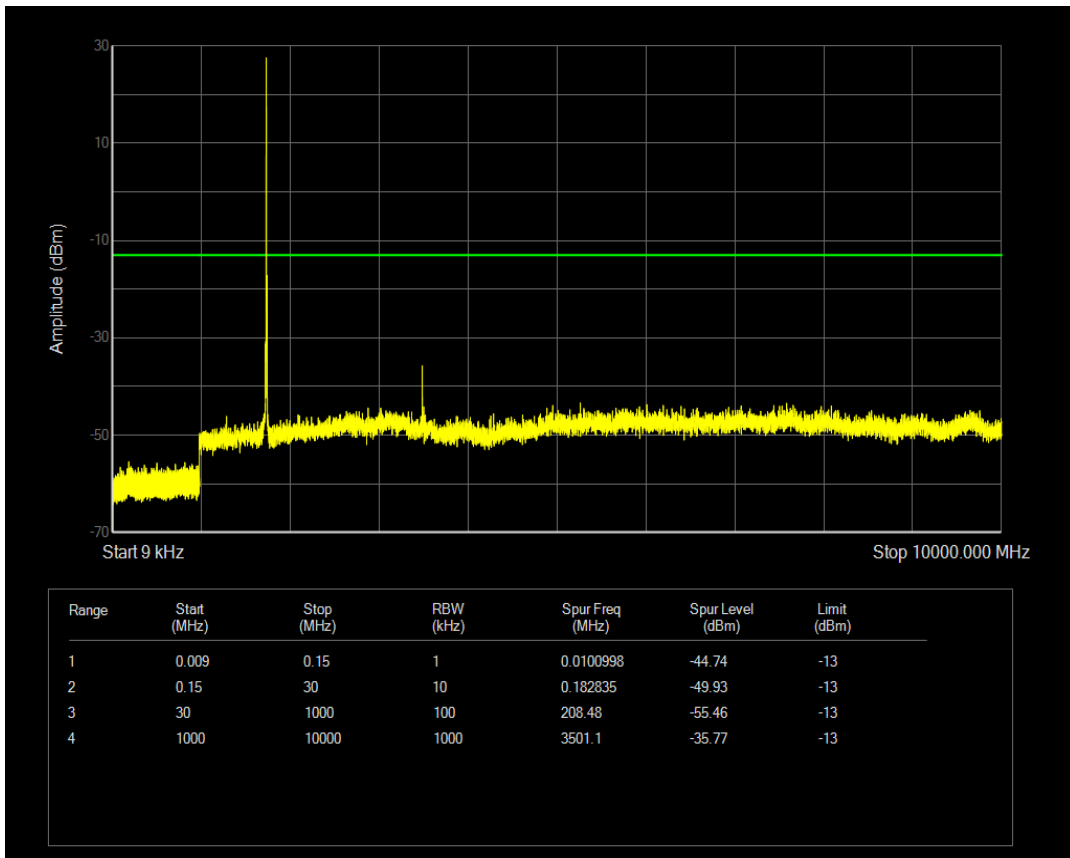

Band4 QPSK BW=5MHz Channel=20175 RB Size=25 Position=#0

Band4 QAM16 BW=5MHz Channel=20175 RB Size=25 Position=#0

Band4 QPSK BW=5MHz Channel=20375 RB Size=1 Position=#0

Band4 QPSK BW=5MHz Channel=20375 RB Size=25 Position=#0

Band4 QAM16 BW=5MHz Channel=20375 RB Size=1 Position=#0

Band4 QPSK BW=10MHz Channel=20000 RB Size=1 Position=#0

Band4 QAM16 BW=5MHz Channel=20375 RB Size=25 Position=#0

Band4 QPSK BW=10MHz Channel=20000 RB Size=50 Position=#0