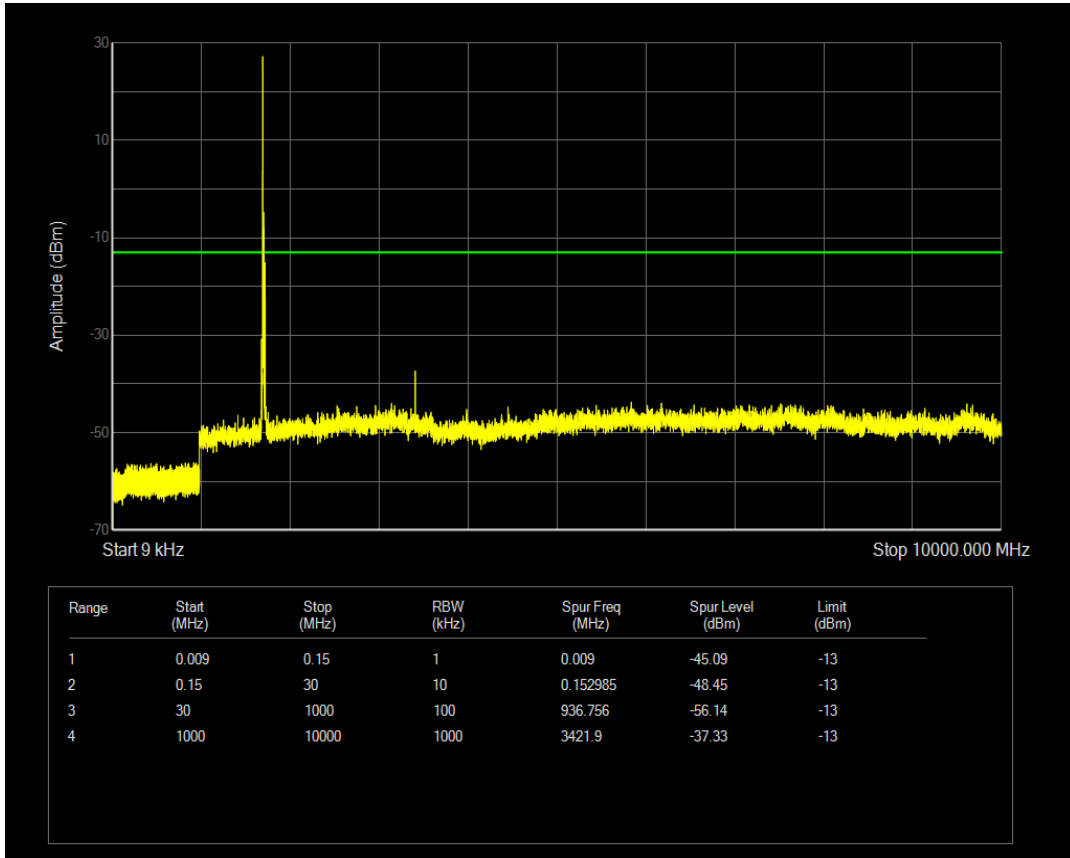

Band4 QAM16 BW=10MHz Channel=20350 RB Size=50 Position=#0

Band4 QAM16 BW=10MHz Channel=20350 RB Size=1 Position=#0

Band4 QPSK BW=15MHz Channel=20025 RB Size=1 Position=#0

Band4 QAM16 BW=15MHz Channel=20025 RB Size=1 Position=#0

Band4 QPSK BW=15MHz Channel=20025 RB Size=75 Position=#0

Band4 QPSK BW=15MHz Channel=20175 RB Size=1 Position=#0

Band4 QAM16 BW=15MHz Channel=20025 RB Size=75 Position=#0

Band4 QPSK BW=15MHz Channel=20175 RB Size=75 Position=#0