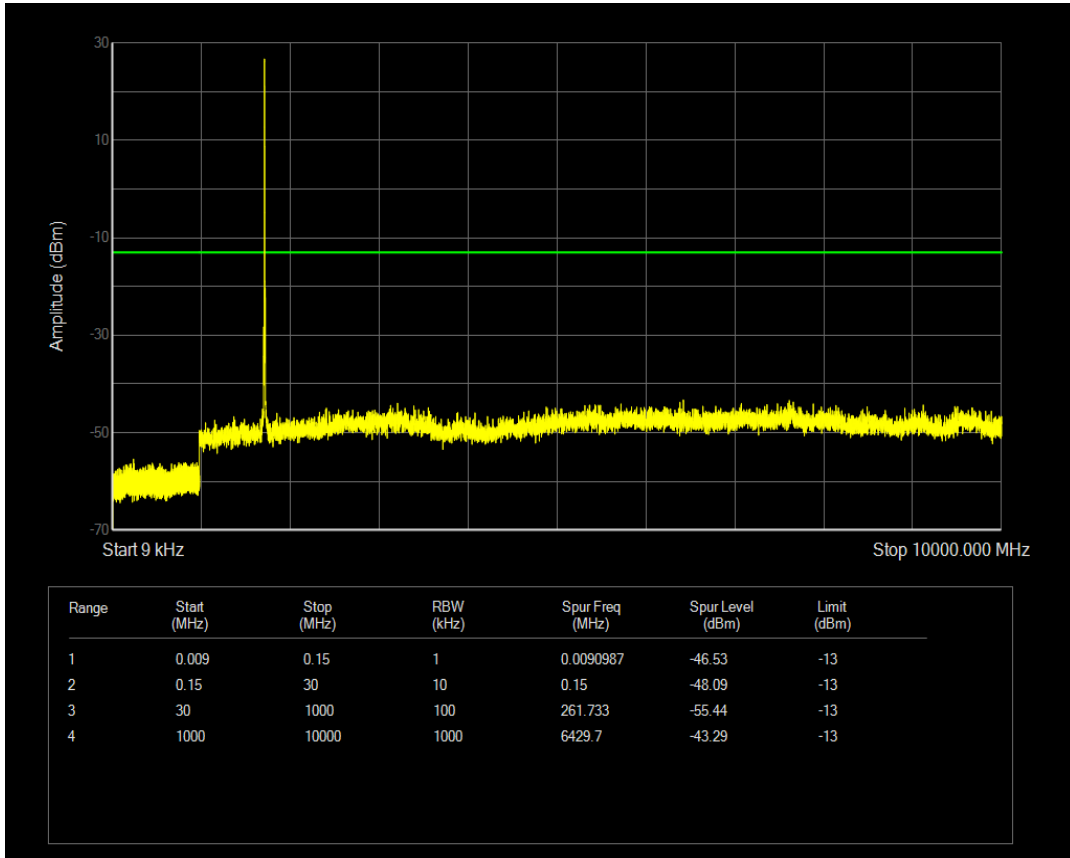

Band4 QAM16 BW=5MHz Channel=19975 RB Size=1 Position=#0

Band4 QPSK BW=5MHz Channel=20175 RB Size=1 Position=#0

Band4 QAM16 BW=5MHz Channel=19975 RB Size=25 Position=#0

Band4 QAM16 BW=5MHz Channel=20175 RB Size=1 Position=#0

Band4 QPSK BW=5MHz Channel=20175 RB Size=25 Position=#0

Band4 QAM16 BW=5MHz Channel=20175 RB Size=25 Position=#0

Band4 QPSK BW=5MHz Channel=20375 RB Size=1 Position=#0

Band4 QPSK BW=5MHz Channel=20375 RB Size=25 Position=#0