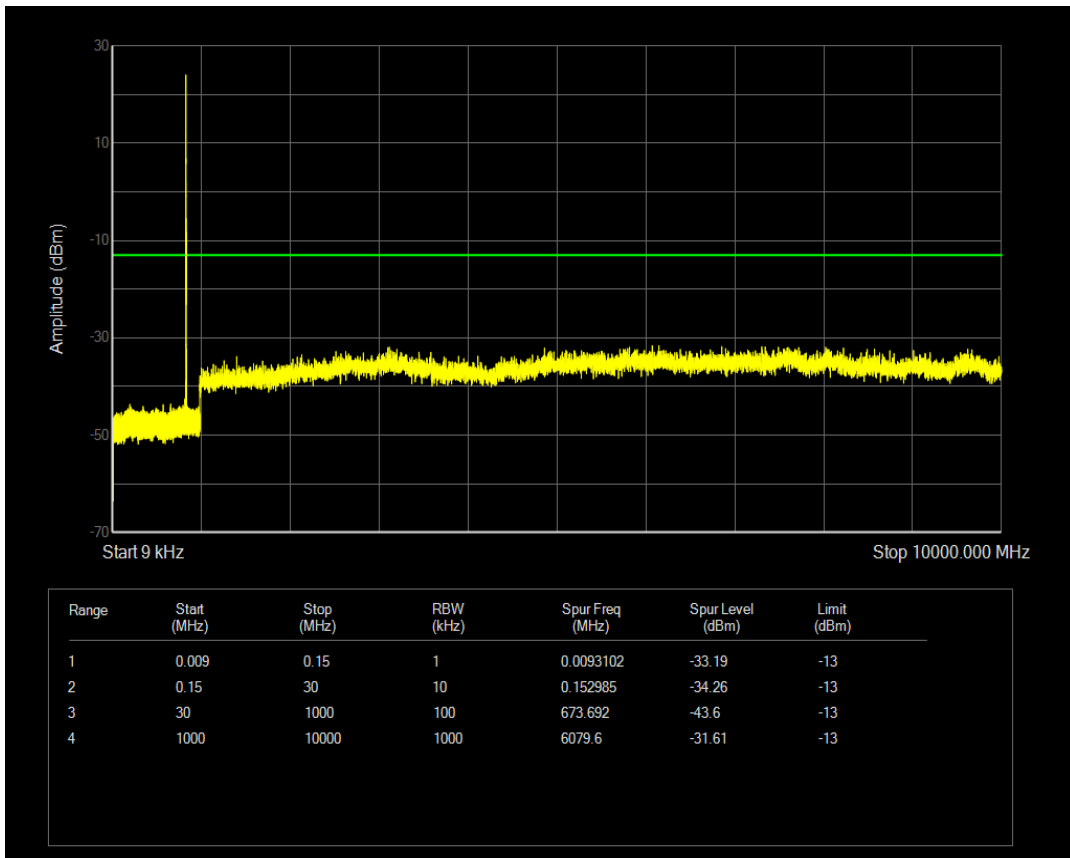

Band5 QPSK BW=5MHz Channel=20625 RB Size=1 Position=#0

Band5 QPSK BW=5MHz Channel=20625 RB Size=25 Position=#0