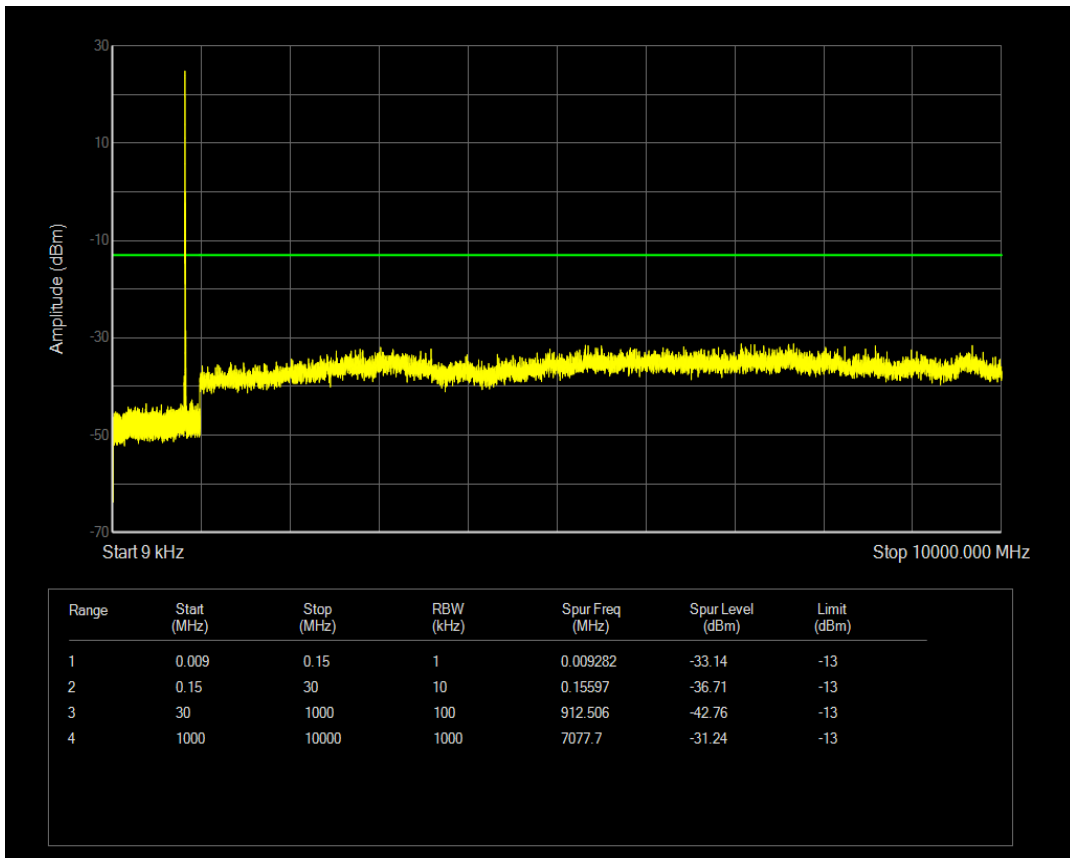

Band5 QPSK BW=5MHz Channel=20525 RB Size=1 Position=#0

Band5 QAM16 BW=5MHz Channel=20525 RB Size=1 Position=#0