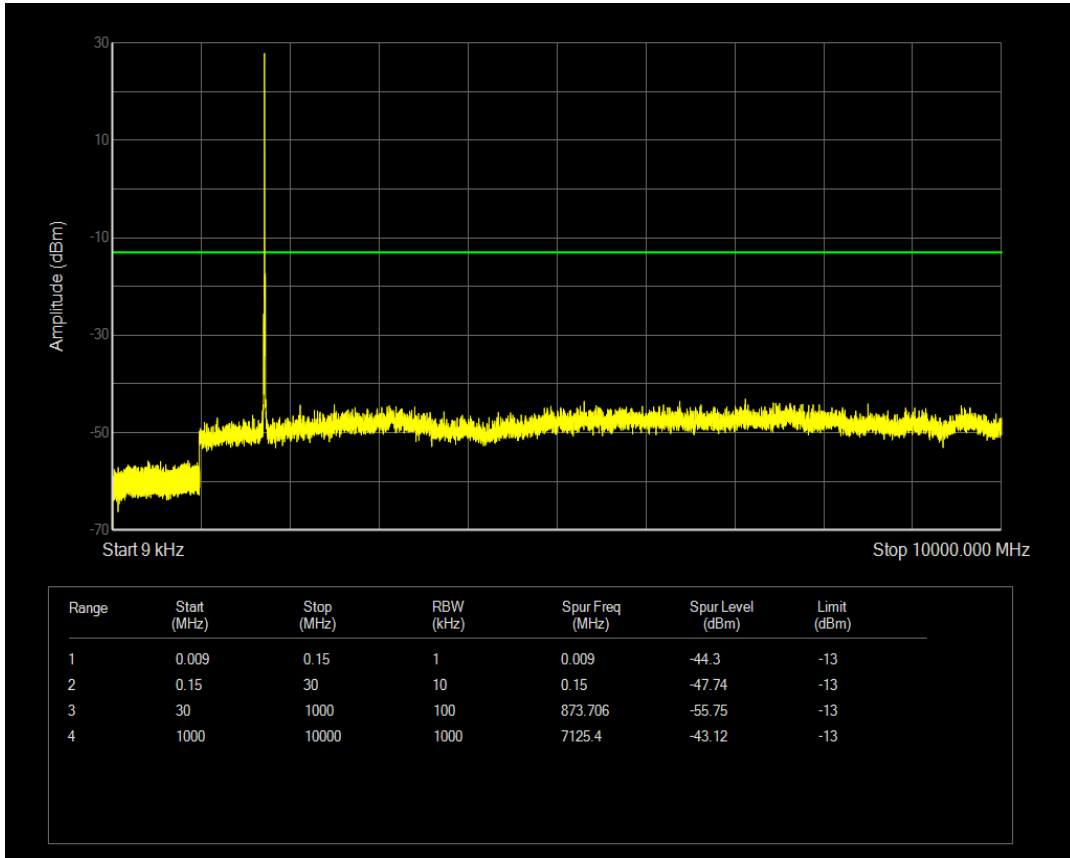

Band4 QAM16 BW=5MHz Channel=19975 RB Size=1 Position=#0

Band4 QPSK BW=5MHz Channel=20175 RB Size=1 Position=#0

Band4 QAM16 BW=5MHz Channel=19975 RB Size=25 Position=#0

Band4 QAM16 BW=5MHz Channel=20175 RB Size=1 Position=#0

Band4 QPSK BW=5MHz Channel=20175 RB Size=25 Position=#0

Band4 QAM16 BW=5MHz Channel=20175 RB Size=25 Position=#0

Band4 QPSK BW=5MHz Channel=20375 RB Size=1 Position=#0

Band4 QPSK BW=5MHz Channel=20375 RB Size=25 Position=#0