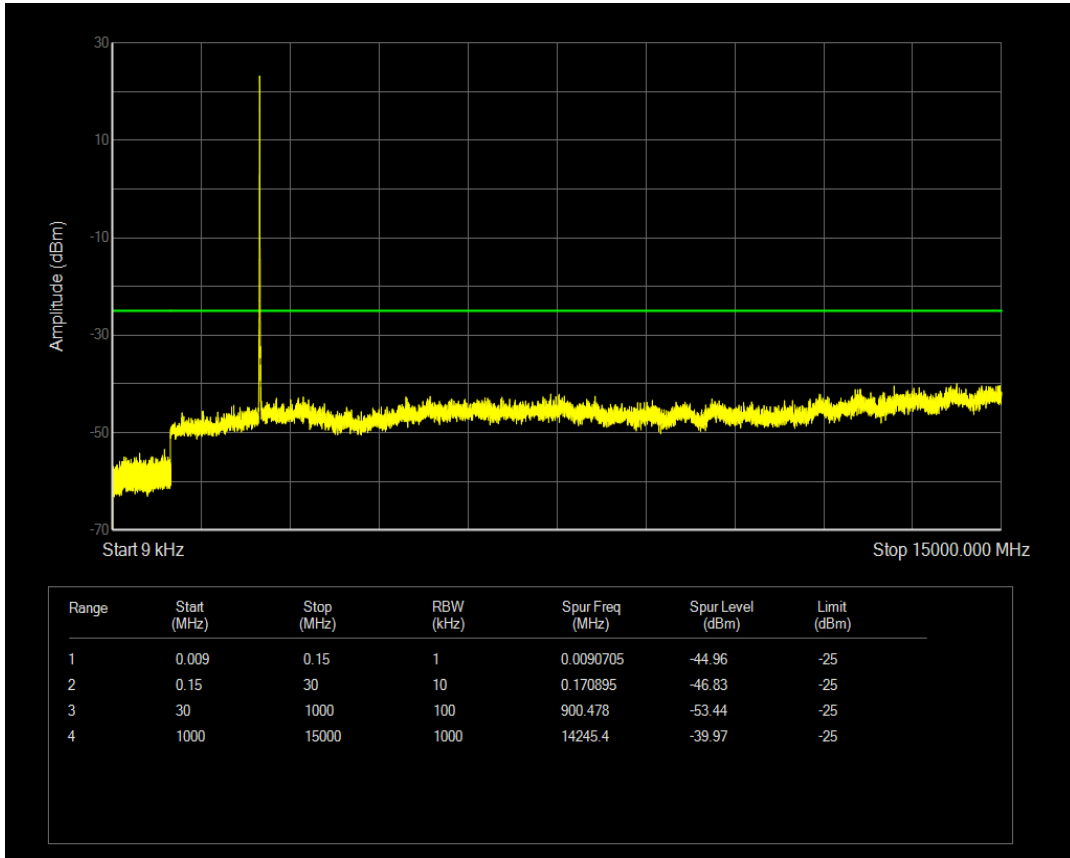

Band5 QAM16 BW=10MHz Channel=20600 RB Size=50 Position=#0

Band5 QAM16 BW=10MHz Channel=20600 RB Size=1 Position=#0

Band7 QPSK BW=5MHz Channel=20775 RB Size=1 Position=#0

Band7 QPSK BW=5MHz Channel=20775 RB Size=25 Position=#0