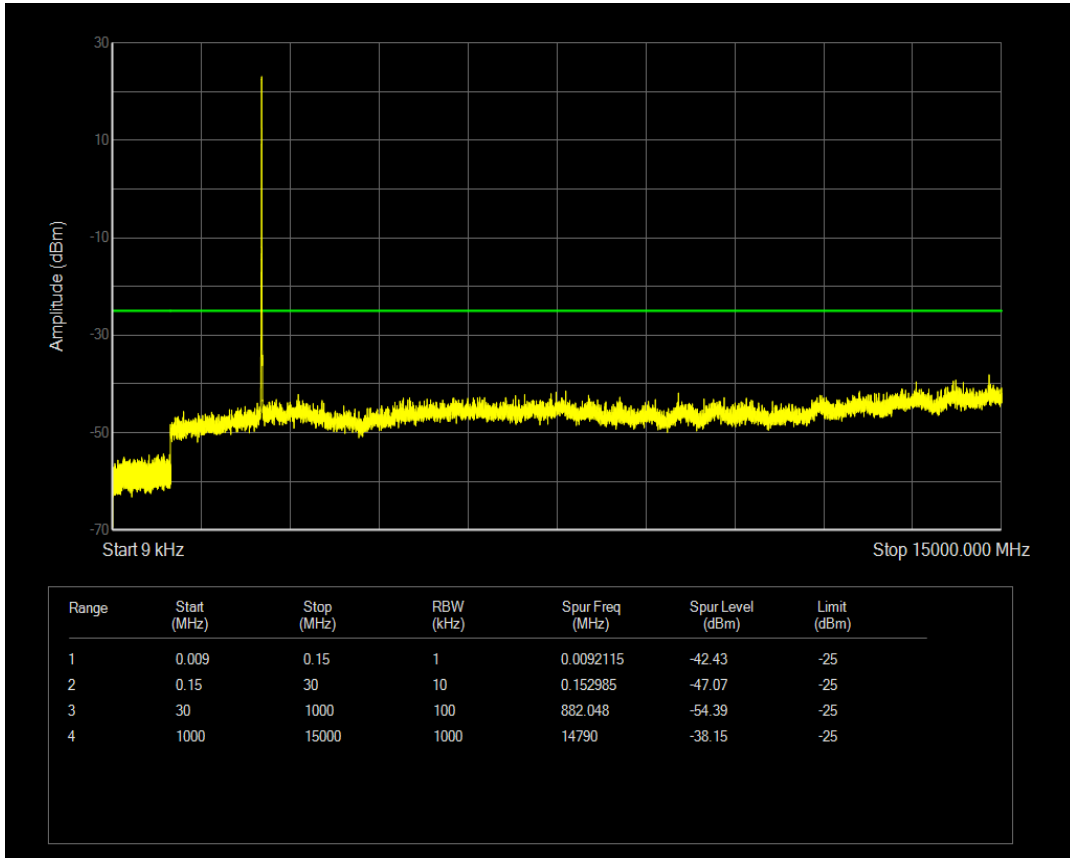

Band7 QAM16 BW=5MHz Channel=20775 RB Size=1 Position=#0

Band7 QAM16 BW=5MHz Channel=20775 RB Size=25 Position=#0

Band7 QPSK BW=5MHz Channel=21100 RB Size=1 Position=#0

Band7 QPSK BW=5MHz Channel=21100 RB Size=25 Position=#0