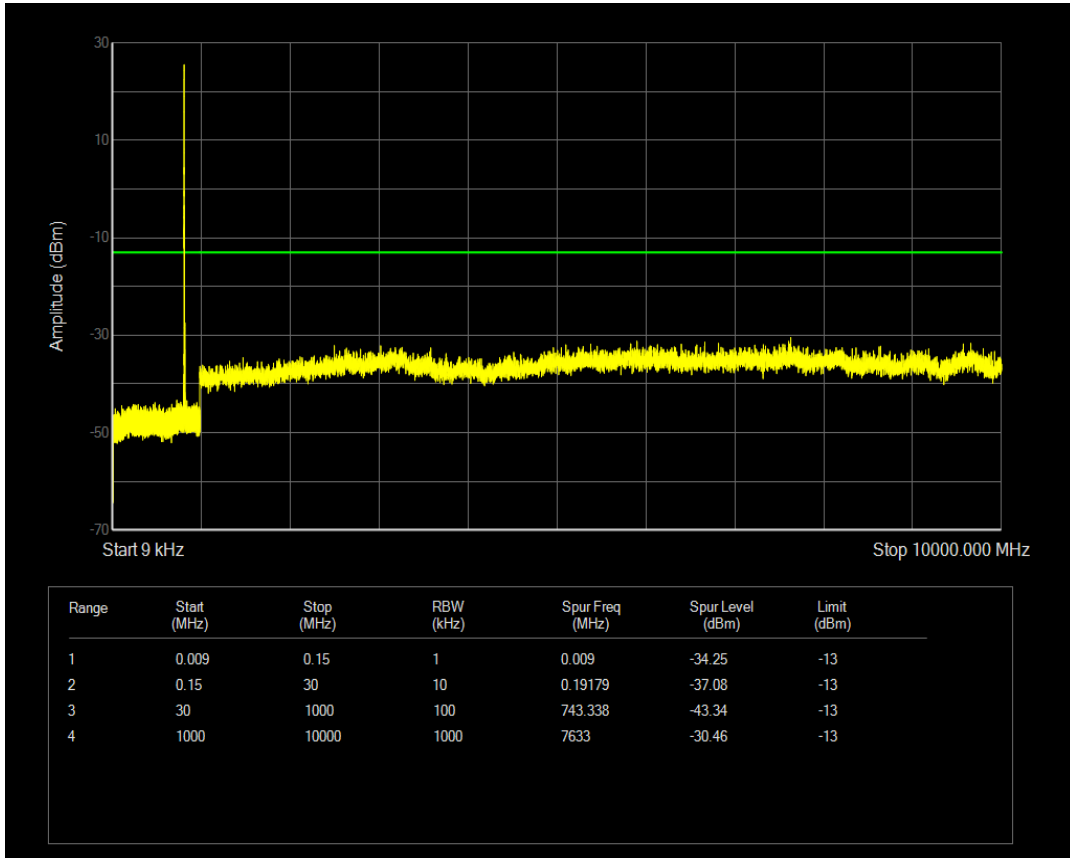

Band5 QAM16 BW=5MHz Channel=20425 RB Size=1 Position=#0

Band5 QPSK BW=5MHz Channel=20525 RB Size=1 Position=#0