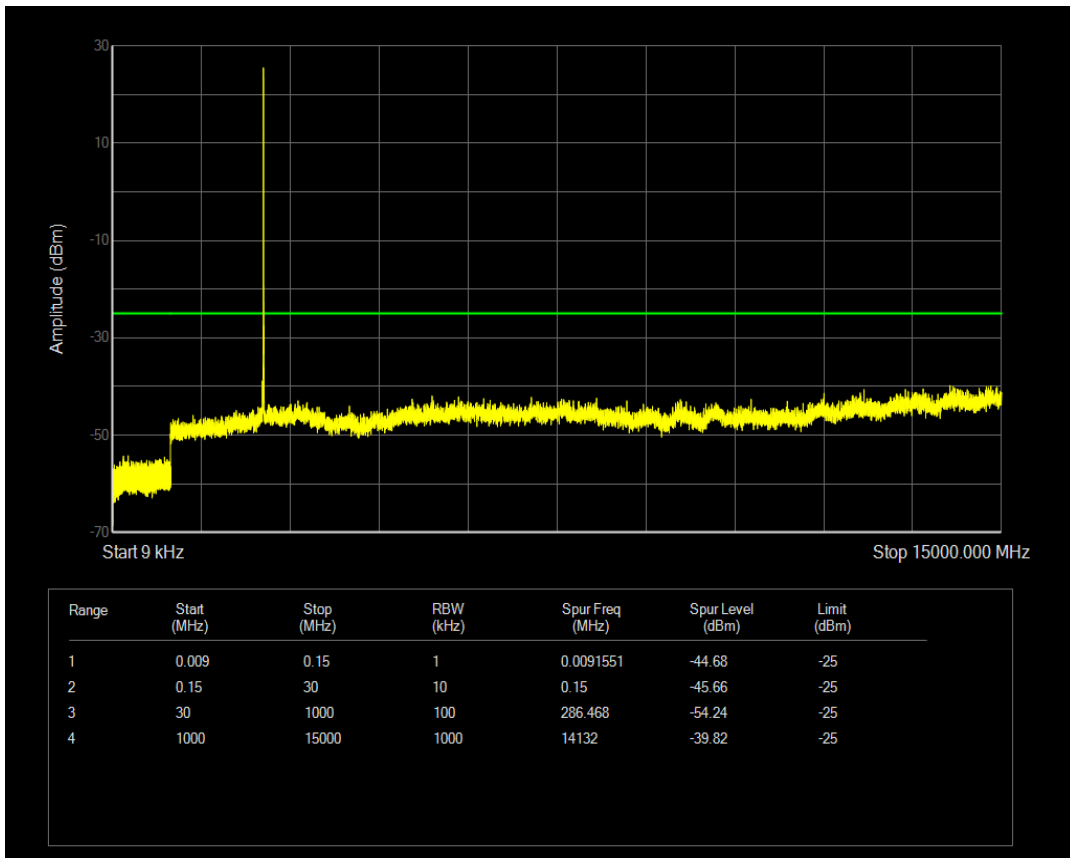

Band7 QAM16 BW=5MHz Channel=21100 RB Size=1 Position=#0

Band7 QAM16 BW=5MHz Channel=21100 RB Size=25 Position=#0

Band7 QPSK BW=5MHz Channel=21425 RB Size=1 Position=#0

Band7 QPSK BW=5MHz Channel=21425 RB Size=25 Position=#0

Band7 QAM16 BW=5MHz Channel=21425 RB Size=1 Position=#0

Band7 QPSK BW=10MHz Channel=20800 RB Size=1 Position=#0

Band7 QAM16 BW=5MHz Channel=21425 RB Size=25 Position=#0

Band7 QPSK BW=10MHz Channel=20800 RB Size=50 Position=#0