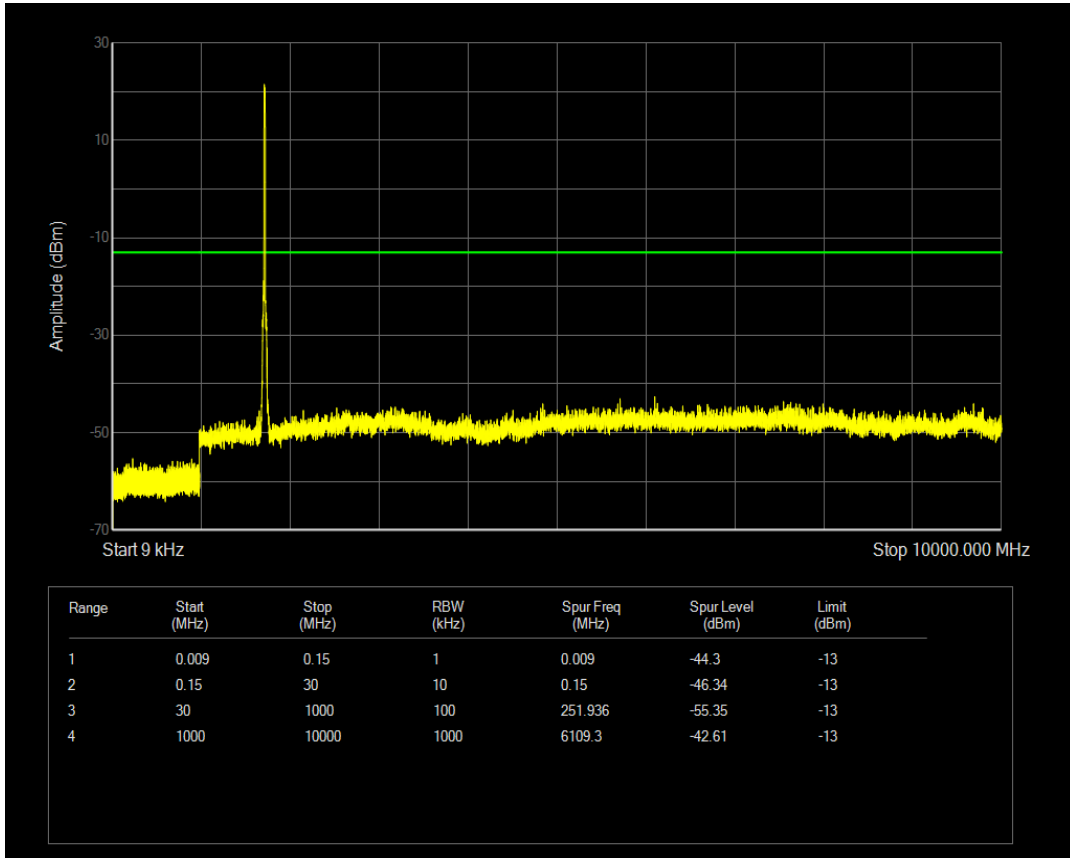

Band4 QPSK BW=15MHz Channel=20025 RB Size=75 Position=#0

Band4 QPSK BW=15MHz Channel=20175 RB Size=1 Position=#0

Band4 QAM16 BW=15MHz Channel=20025 RB Size=75 Position=#0

Band4 QPSK BW=15MHz Channel=20175 RB Size=75 Position=#0