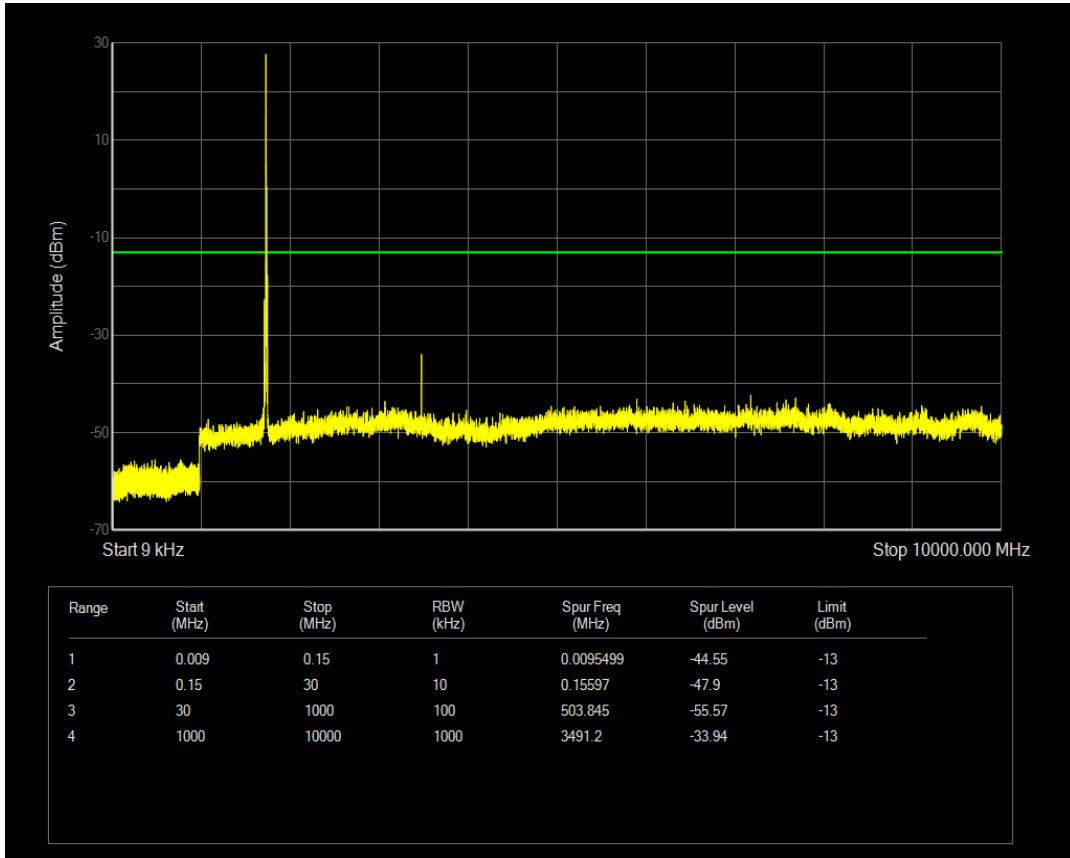

Band4 QAM16 BW=10MHz Channel=20000 RB Size=50 Position=#0

Band4 QAM16 BW=10MHz Channel=20000 RB Size=1 Position=#0

Band4 QPSK BW=10MHz Channel=20175 RB Size=1 Position=#0

Band4 QPSK BW=10MHz Channel=20175 RB Size=50 Position=#0

Band4 QAM16 BW=10MHz Channel=20175 RB Size=1 Position=#0

Band4 QPSK BW=10MHz Channel=20350 RB Size=1 Position=#0

Band4 QAM16 BW=10MHz Channel=20175 RB Size=50 Position=#0

Band4 QPSK BW=10MHz Channel=20350 RB Size=50 Position=#0

Band4 QAM16 BW=10MHz Channel=20350 RB Size=50 Position=#0

Band4 QAM16 BW=10MHz Channel=20350 RB Size=1 Position=#0

Band4 QPSK BW=15MHz Channel=20025 RB Size=1 Position=#0

Band4 QAM16 BW=15MHz Channel=20025 RB Size=1 Position=#0