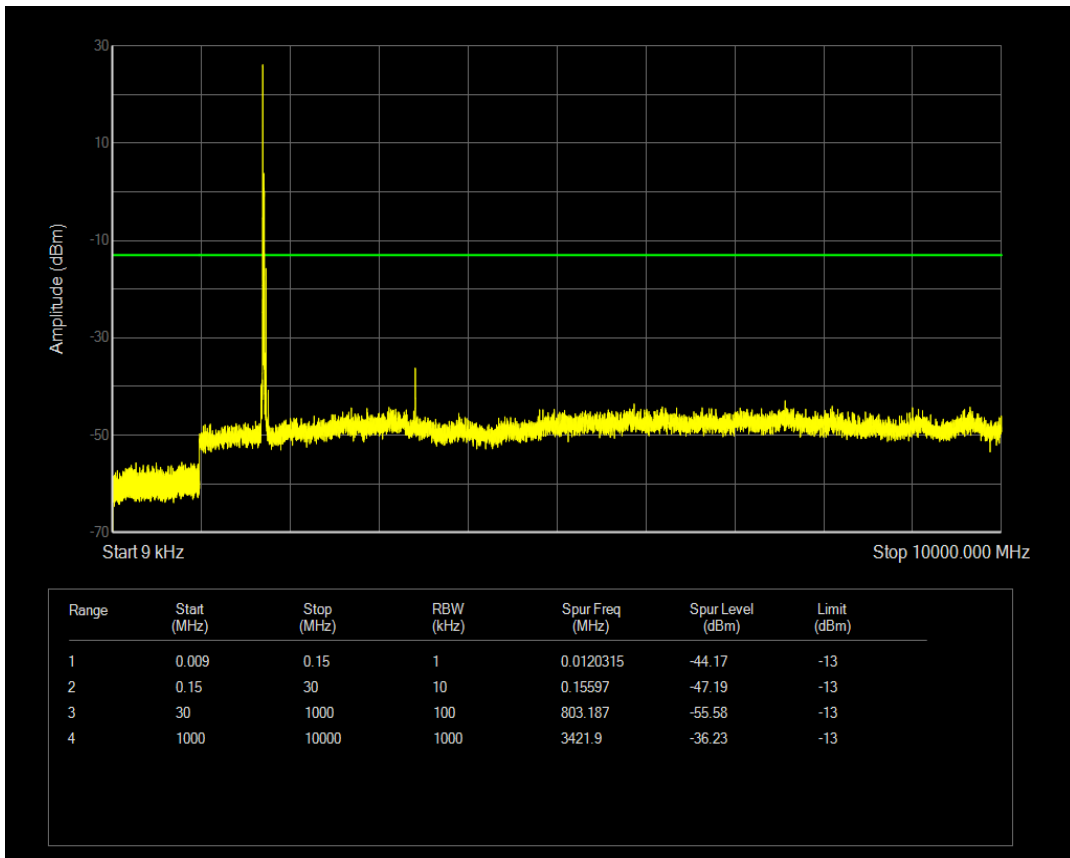

Band4 QAM16 BW=15MHz Channel=20175 RB Size=1 Position=#0

Band4 QAM16 BW=15MHz Channel=20175 RB Size=75 Position=#0

Band4 QPSK BW=15MHz Channel=20325 RB Size=1 Position=#0

Band4 QAM16 BW=15MHz Channel=20325 RB Size=1 Position=#0

Band4 QPSK BW=15MHz Channel=20325 RB Size=75 Position=#0

Band4 QAM16 BW=15MHz Channel=20325 RB Size=75 Position=#0

Band4 QPSK BW=20MHz Channel=20050 RB Size=1 Position=#0

Band4 QPSK BW=20MHz Channel=20050 RB Size=100 Position=#0