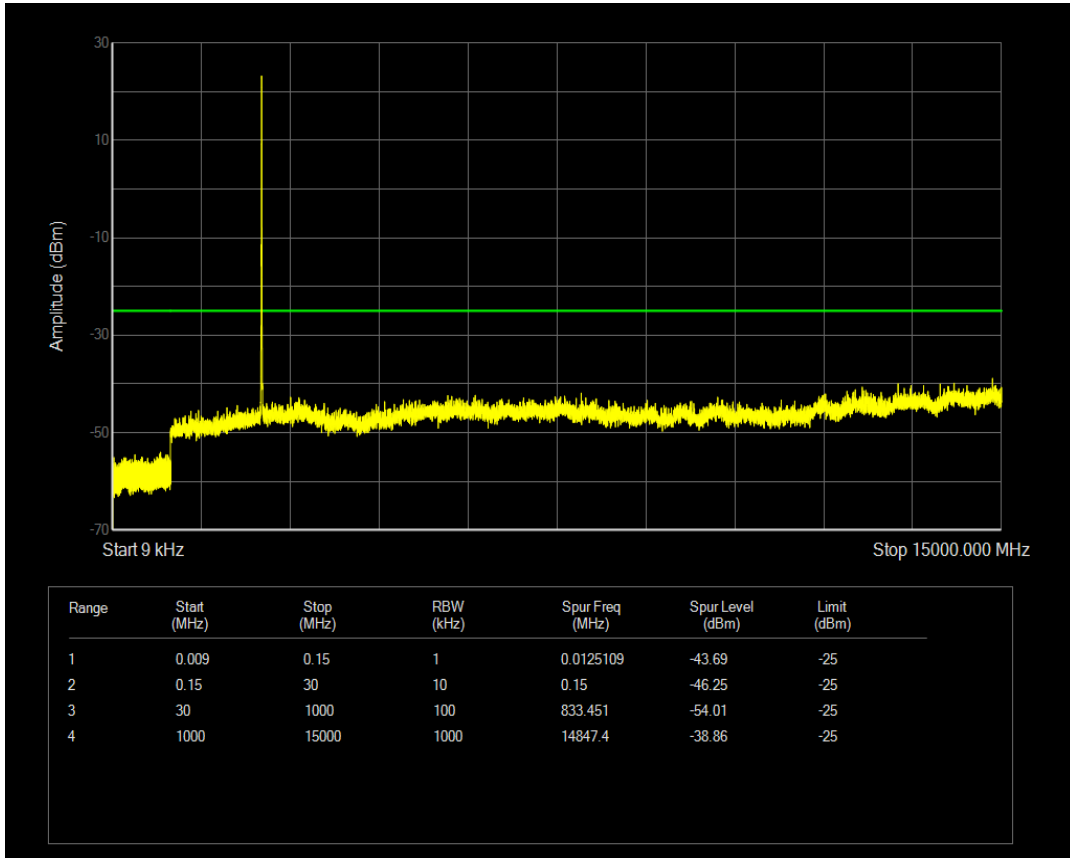

Band7 QAM16 BW=5MHz Channel=21100 RB Size=25 Position=#0

Band7 QPSK BW=5MHz Channel=21425 RB Size=1 Position=#0