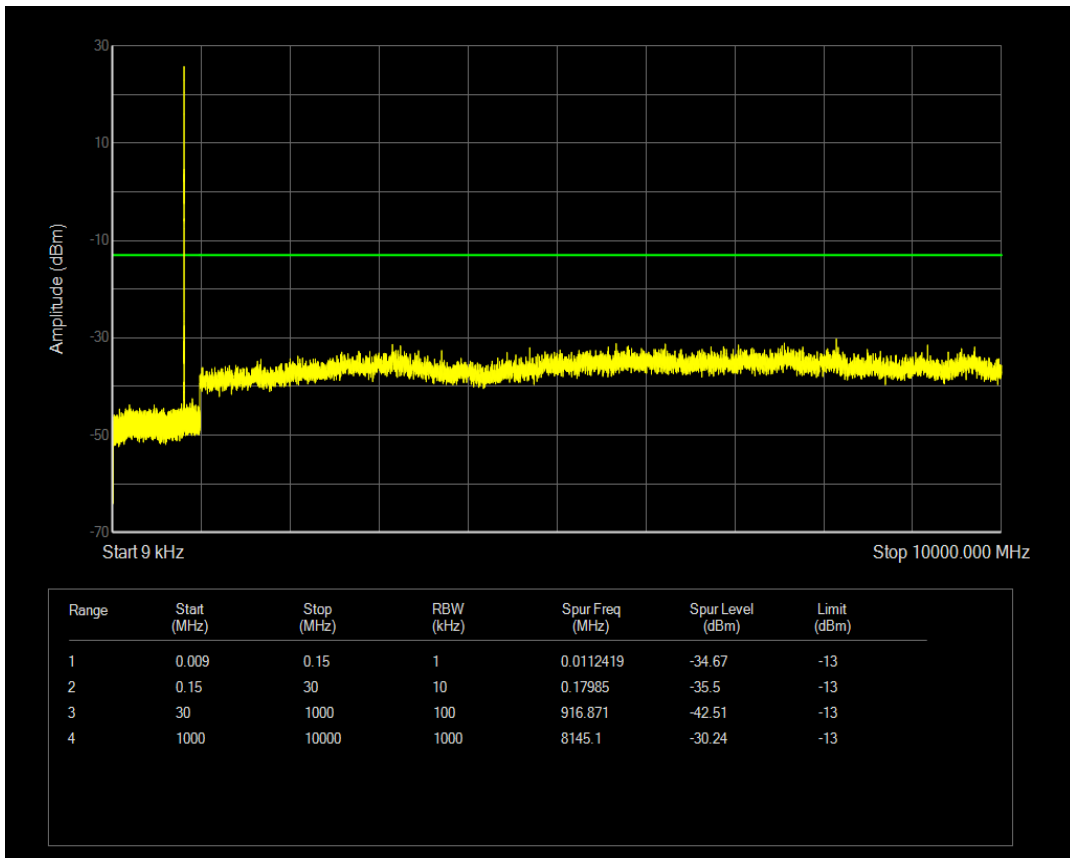

Band5 QAM16 BW=1.4MHz Channel=20407 RB Size=1 Position=#0

Band5 QAM16 BW=1.4MHz Channel=20407 RB Size=6 Position=#0