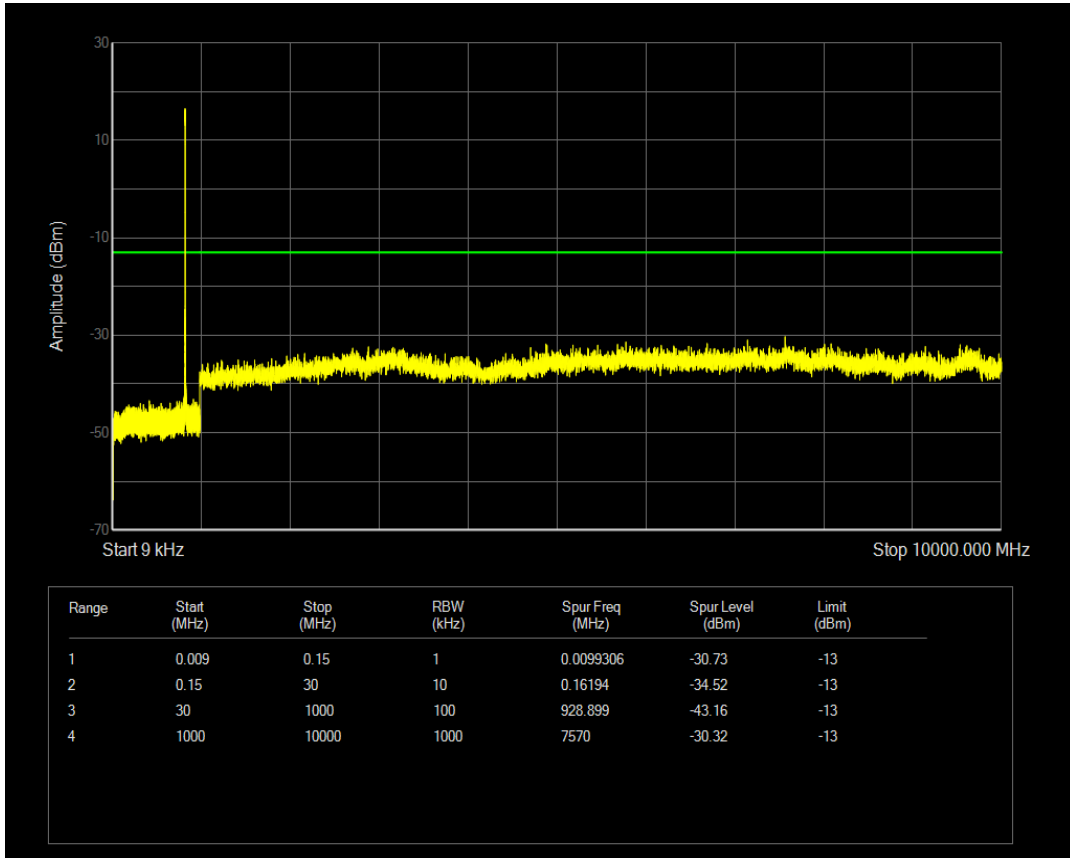

Band5 QAM16 BW=3MHz Channel=20525 RB Size=15 Position=#0

Band5 QPSK BW=3MHz Channel=20635 RB Size=1 Position=#0