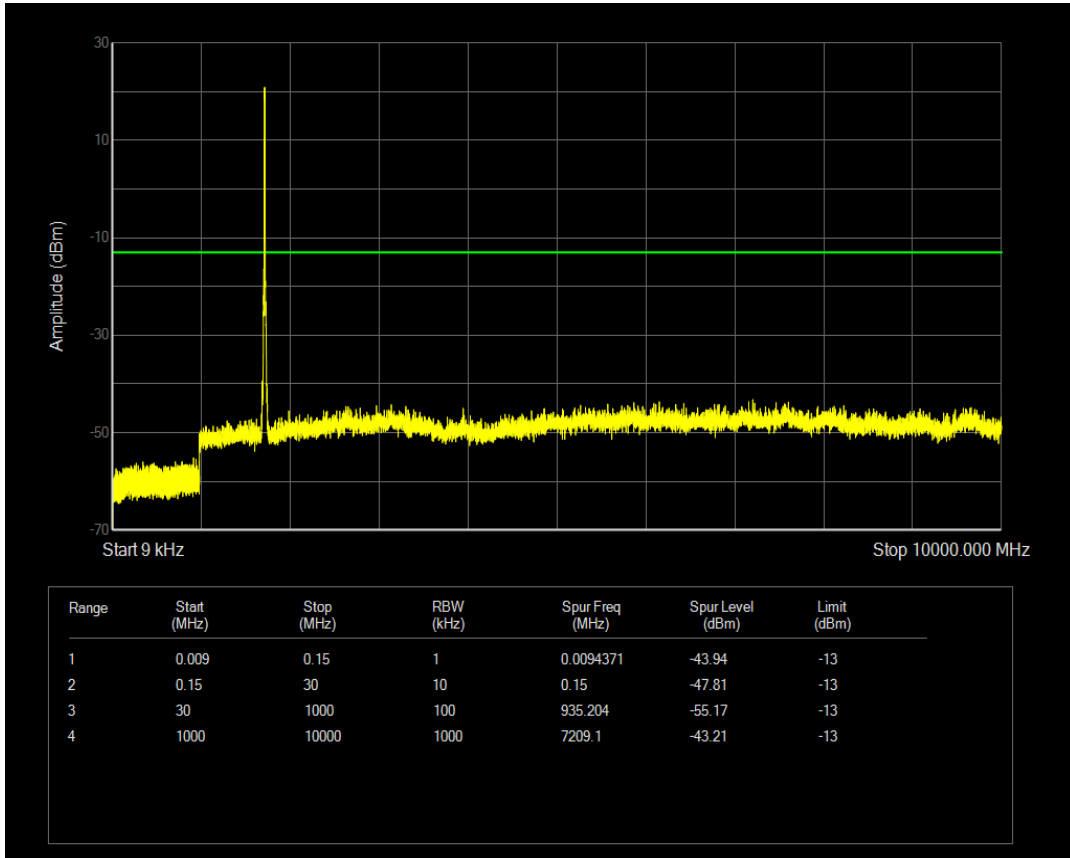

Band4 QAM16 BW=5MHz Channel=20375 RB Size=1 Position=#0

Band4 QPSK BW=10MHz Channel=20000 RB Size=1 Position=#0

Band4 QAM16 BW=5MHz Channel=20375 RB Size=25 Position=#0

Band4 QPSK BW=10MHz Channel=20000 RB Size=50 Position=#0

Band4 QAM16 BW=10MHz Channel=20000 RB Size=50 Position=#0

Band4 QAM16 BW=10MHz Channel=20000 RB Size=1 Position=#0

Band4 QPSK BW=10MHz Channel=20175 RB Size=1 Position=#0

Band4 QPSK BW=10MHz Channel=20175 RB Size=50 Position=#0

Band4 QAM16 BW=10MHz Channel=20175 RB Size=1 Position=#0

Band4 QPSK BW=10MHz Channel=20350 RB Size=1 Position=#0

Band4 QAM16 BW=10MHz Channel=20175 RB Size=50 Position=#0

Band4 QPSK BW=10MHz Channel=20350 RB Size=50 Position=#0