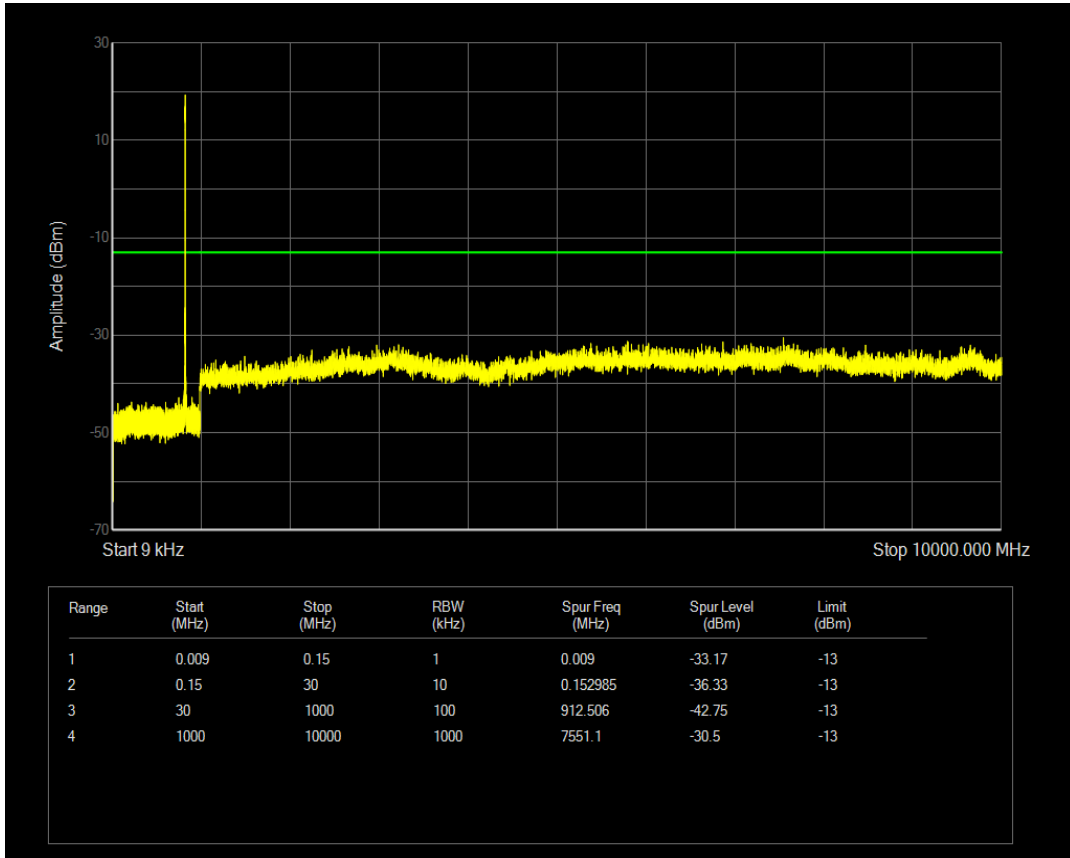

Band5 QAM16 BW=3MHz Channel=20415 RB Size=1 Position=#0

Band5 QAM16 BW=3MHz Channel=20415 RB Size=15 Position=#0

Band5 QPSK BW=3MHz Channel=20525 RB Size=1 Position=#0

Band5 QPSK BW=3MHz Channel=20525 RB Size=15 Position=#0