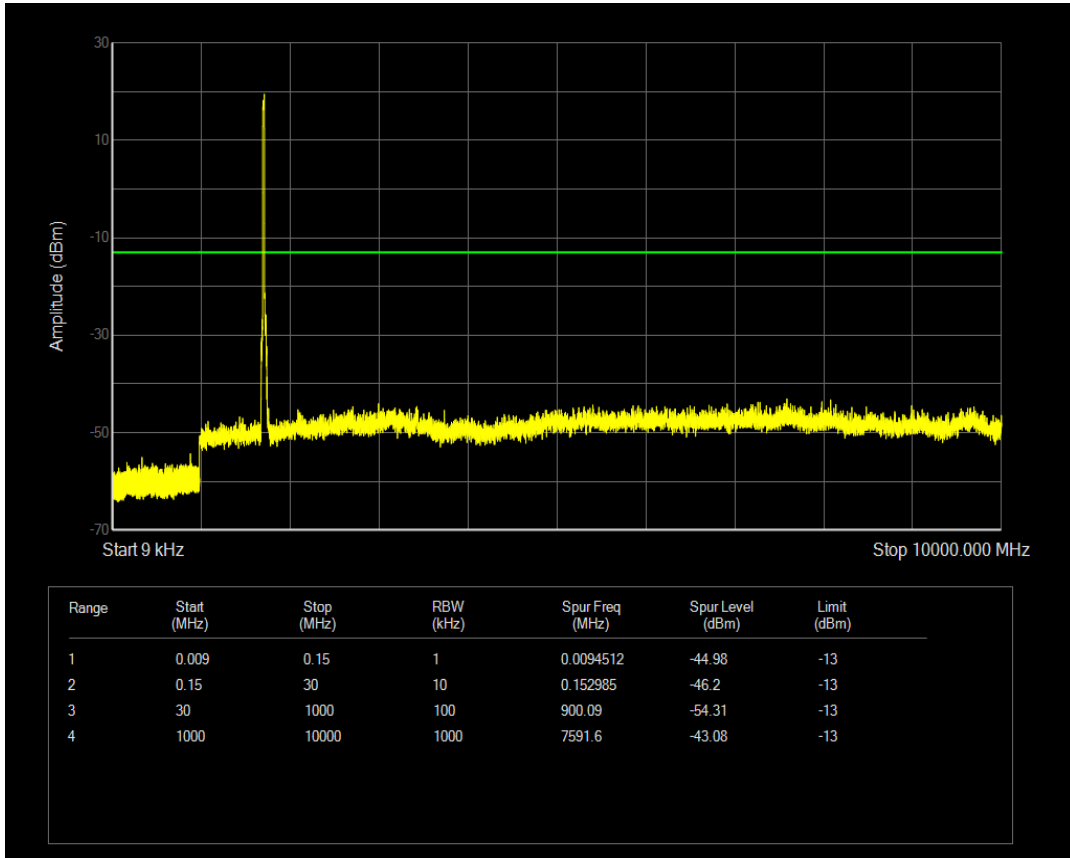

Band4 QPSK BW=15MHz Channel=20325 RB Size=75 Position=#0

Band4 QAM16 BW=15MHz Channel=20325 RB Size=75 Position=#0

Band4 QPSK BW=20MHz Channel=20050 RB Size=1 Position=#0

Band4 QPSK BW=20MHz Channel=20050 RB Size=100 Position=#0

Band4 QAM16 BW=20MHz Channel=20050 RB Size=100 Position=#0

Band4 QAM16 BW=20MHz Channel=20050 RB Size=1 Position=#0

Band4 QPSK BW=20MHz Channel=20175 RB Size=1 Position=#0

Band4 QPSK BW=20MHz Channel=20175 RB Size=100 Position=#0