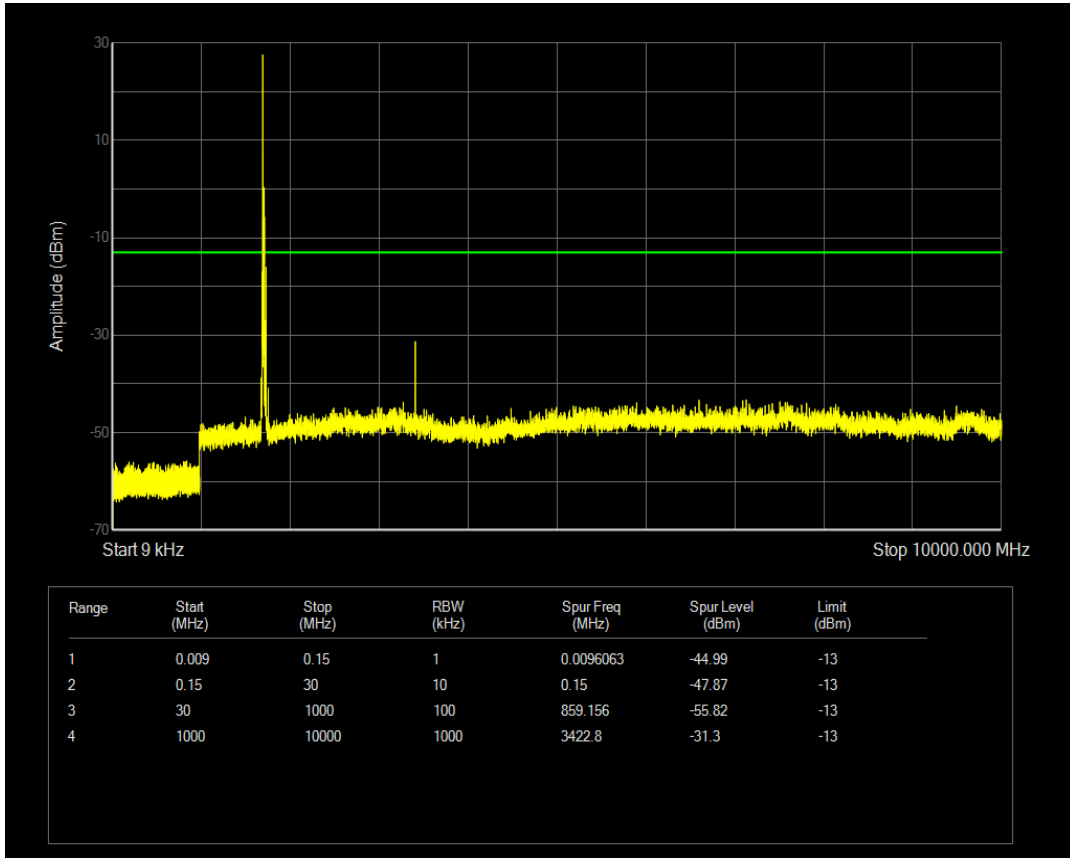

Band4 QPSK BW=15MHz Channel=20325 RB Size=75 Position=#0

Band4 QAM16 BW=15MHz Channel=20325 RB Size=75 Position=#0

Band4 QPSK BW=20MHz Channel=20050 RB Size=1 Position=#0

Band4 QPSK BW=20MHz Channel=20050 RB Size=100 Position=#0

Band4 QAM16 BW=20MHz Channel=20050 RB Size=100 Position=#0

Band4 QAM16 BW=20MHz Channel=20050 RB Size=1 Position=#0

Band4 QPSK BW=20MHz Channel=20175 RB Size=1 Position=#0

Band4 QPSK BW=20MHz Channel=20175 RB Size=100 Position=#0