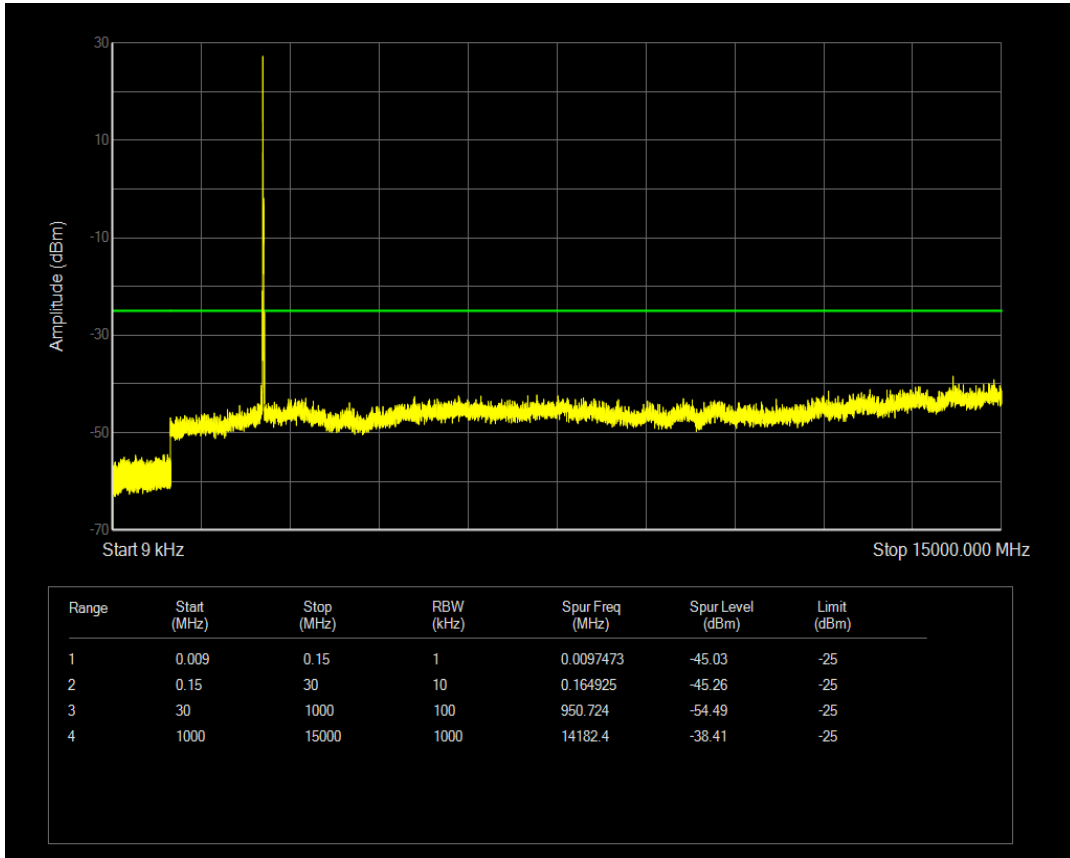

Band7 QAM16 BW=15MHz Channel=21100 RB Size=1 Position=#0

Band7 QAM16 BW=15MHz Channel=21100 RB Size=75 Position=#0

Band7 QPSK BW=15MHz Channel=21375 RB Size=1 Position=#0

Band7 QAM16 BW=15MHz Channel=21375 RB Size=1 Position=#0