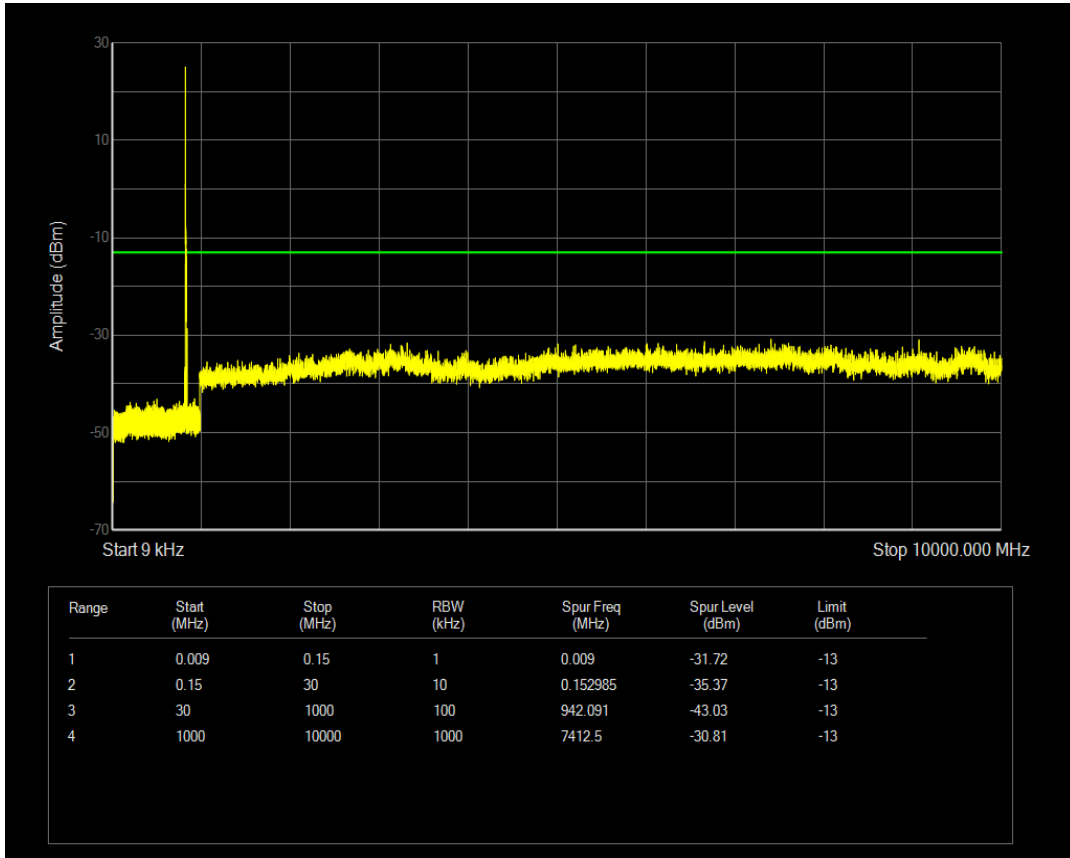

Band5 QAM16 BW=10MHz Channel=20600 RB Size=1 Position=#0

Band7 QPSK BW=5MHz Channel=20775 RB Size=1 Position=#0