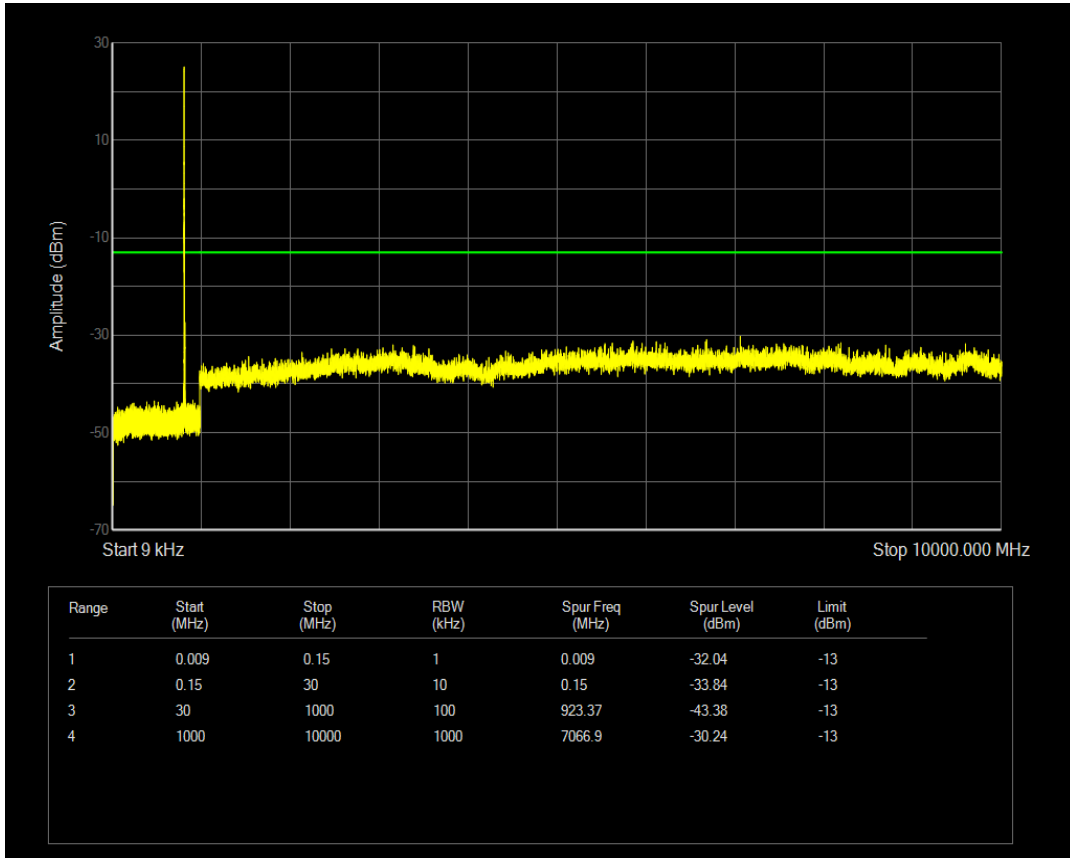

Band5 QPSK BW=5MHz Channel=20425 RB Size=1 Position=#0

Band5 QAM16 BW=3MHz Channel=20635 RB Size=15 Position=#0