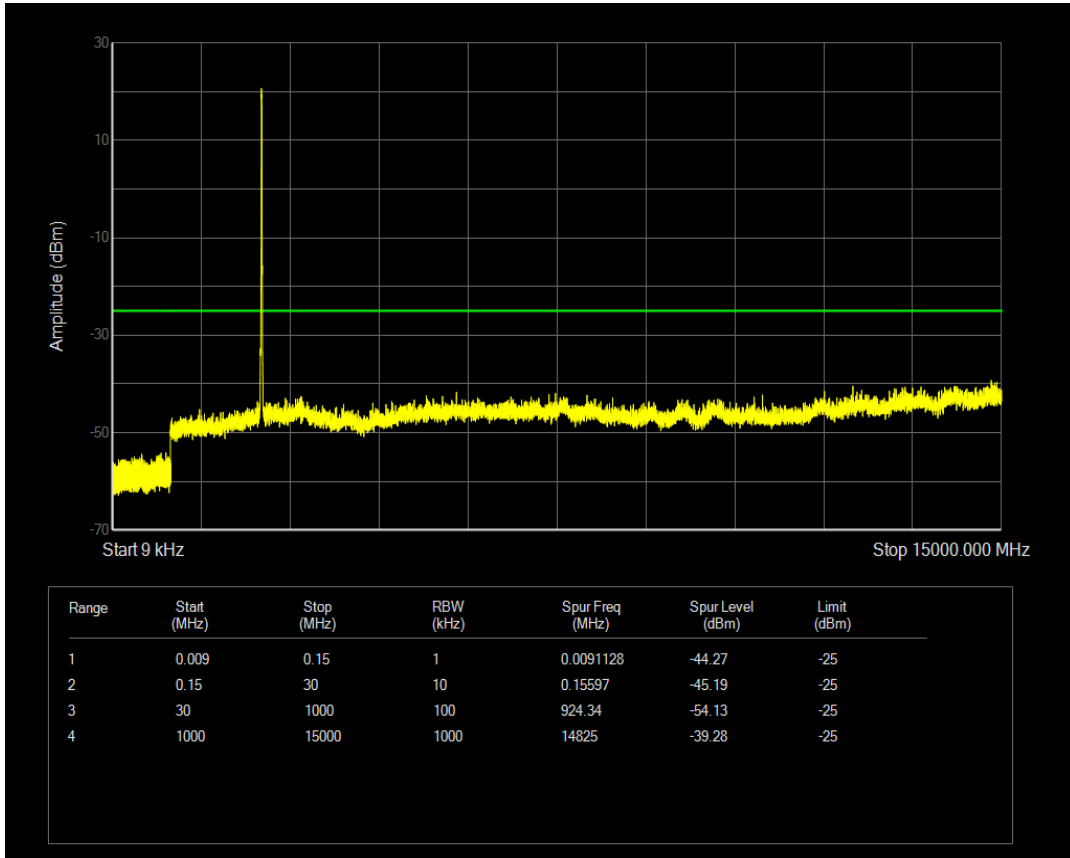

Band7 QAM16 BW=10MHz Channel=21100 RB Size=50 Position=#0

Band7 QPSK BW=10MHz Channel=21400 RB Size=1 Position=#0