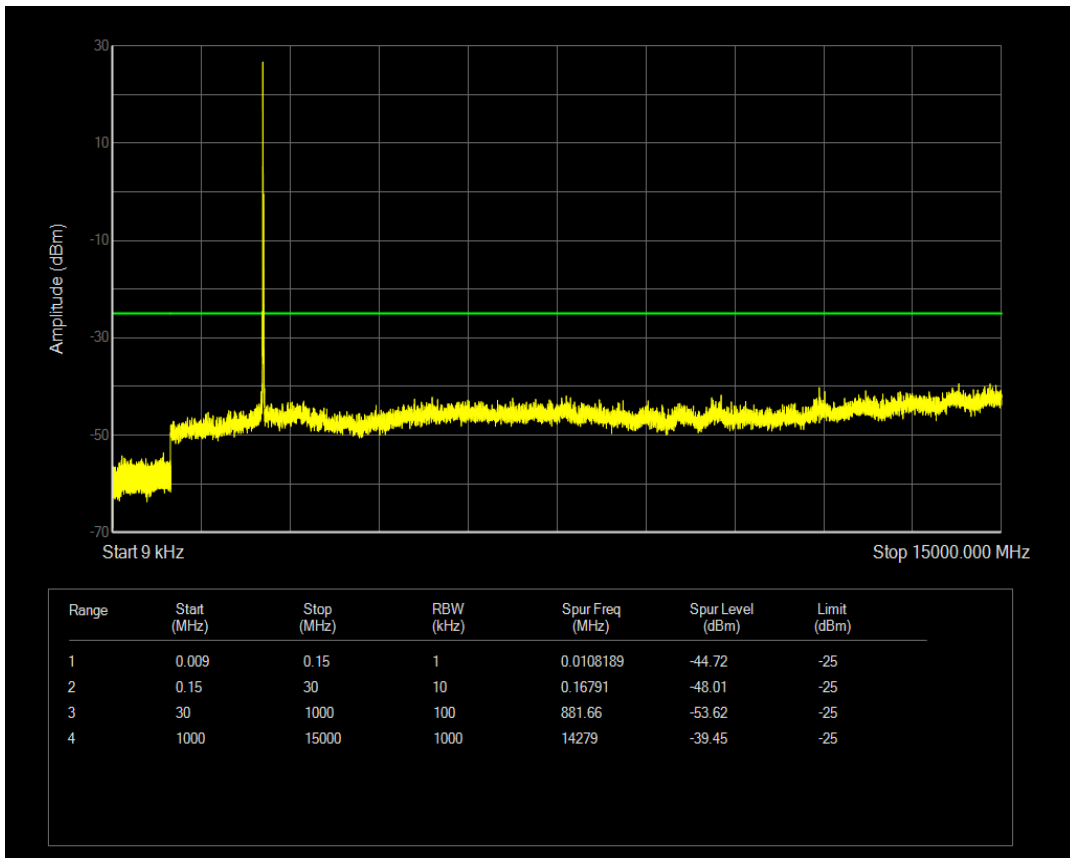

Band7 QPSK BW=15MHz Channel=21375 RB Size=1 Position=#0

Band7 QAM16 BW=15MHz Channel=21375 RB Size=1 Position=#0