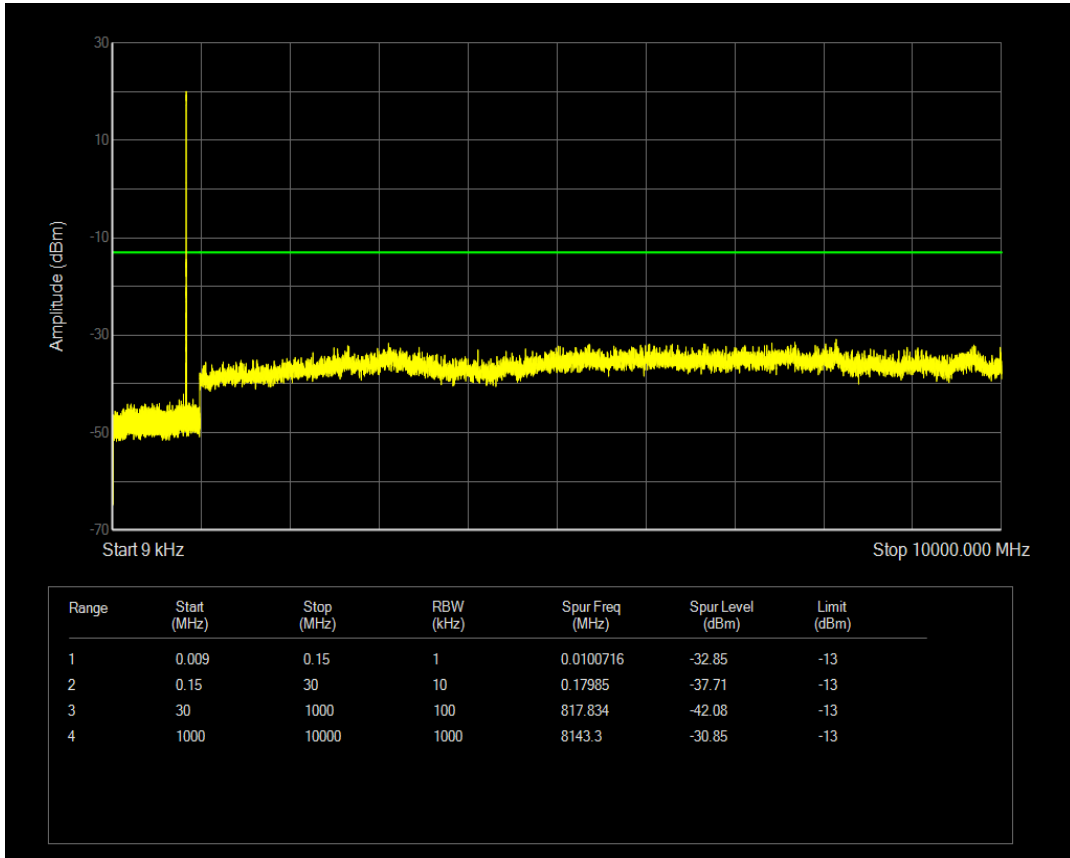

Band5 QPSK BW=1.4MHz Channel=20525 RB Size=6 Position=#0

Band5 QPSK BW=1.4MHz Channel=20643 RB Size=1 Position=#0

Band5 QAM16 BW=1.4MHz Channel=20525 RB Size=6 Position=#0

Band5 QPSK BW=1.4MHz Channel=20643 RB Size=6 Position=#0