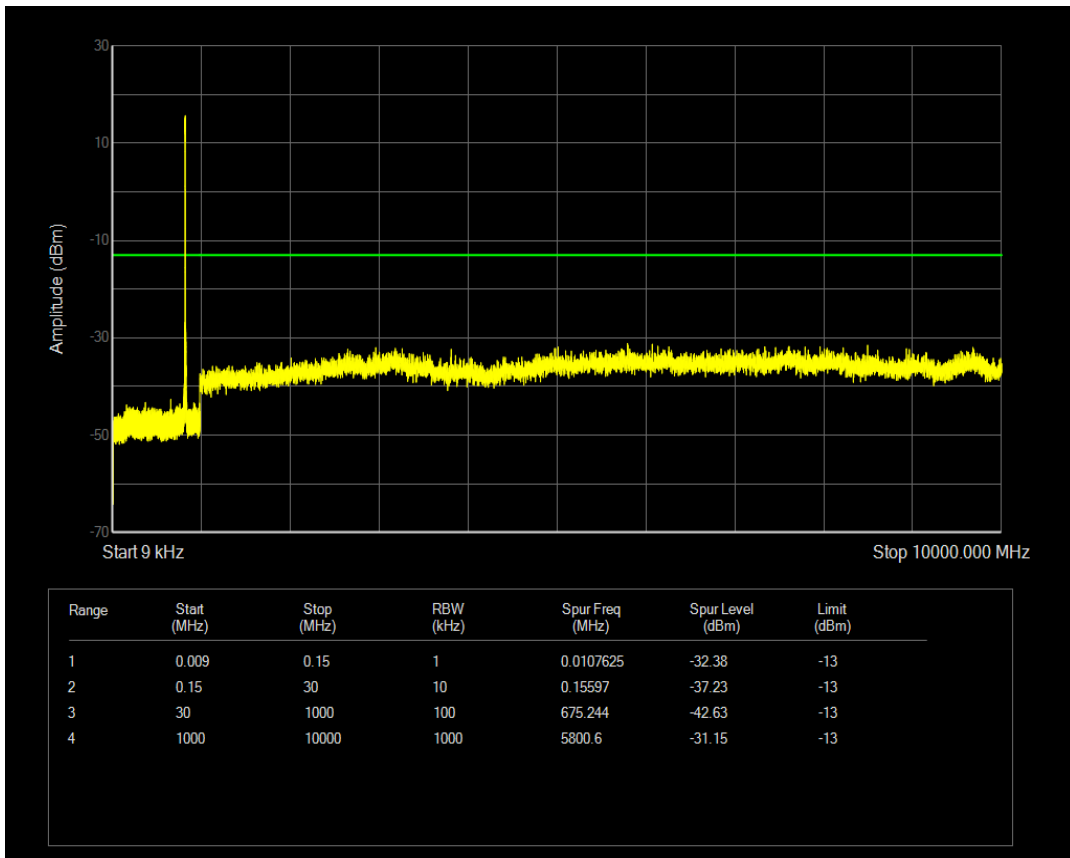

Band5 QAM16 BW=5MHz Channel=20425 RB Size=25 Position=#0

Band5 QAM16 BW=5MHz Channel=20425 RB Size=1 Position=#0

Band5 QPSK BW=5MHz Channel=20525 RB Size=1 Position=#0

Band5 QAM16 BW=5MHz Channel=20525 RB Size=1 Position=#0

Band5 QPSK BW=5MHz Channel=20525 RB Size=25 Position=#0

Band5 QAM16 BW=5MHz Channel=20525 RB Size=25 Position=#0

Band5 QPSK BW=5MHz Channel=20625 RB Size=1 Position=#0

Band5 QPSK BW=5MHz Channel=20625 RB Size=25 Position=#0