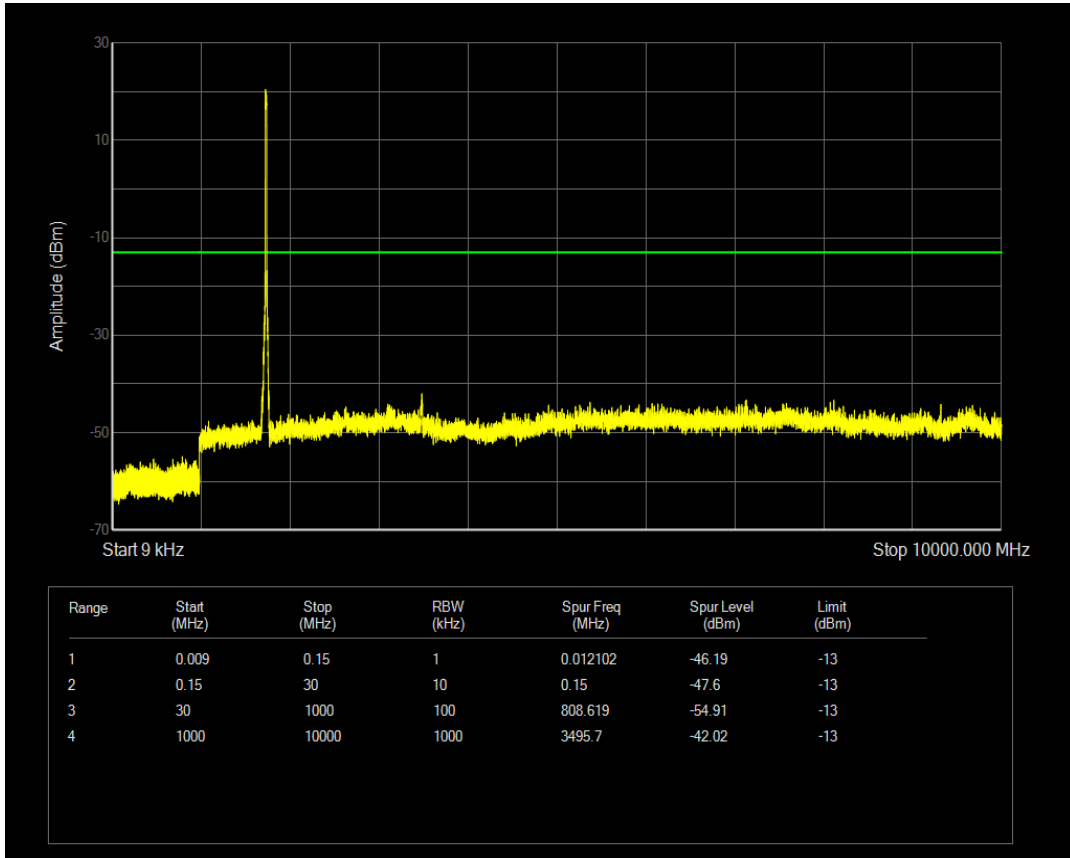

Band4 QAM16 BW=15MHz Channel=20175 RB Size=1 Position=#0

Band4 QAM16 BW=15MHz Channel=20175 RB Size=75 Position=#0

Band4 QPSK BW=15MHz Channel=20325 RB Size=1 Position=#0

Band4 QAM16 BW=15MHz Channel=20325 RB Size=1 Position=#0

Band4 QPSK BW=15MHz Channel=20325 RB Size=75 Position=#0

Band4 QAM16 BW=15MHz Channel=20325 RB Size=75 Position=#0

Band4 QPSK BW=20MHz Channel=20050 RB Size=1 Position=#0

Band4 QPSK BW=20MHz Channel=20050 RB Size=100 Position=#0