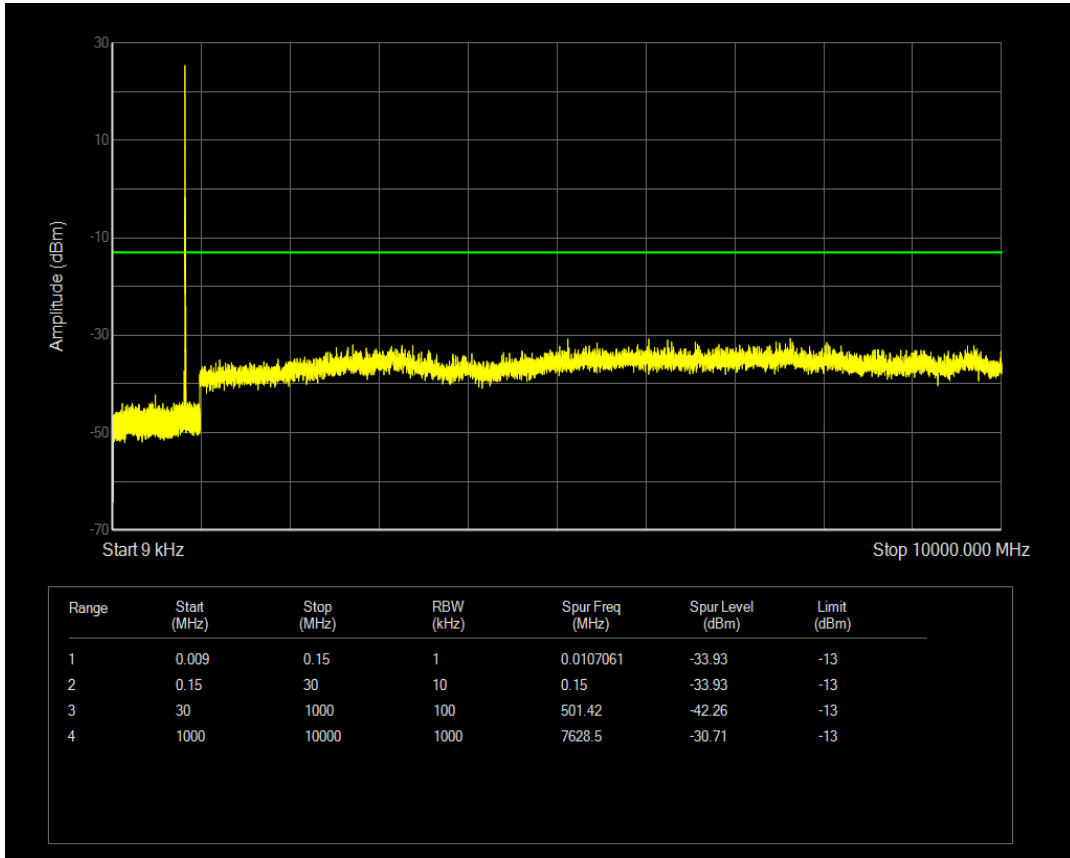

Band5 QAM16 BW=5MHz Channel=20425 RB Size=25 Position=#0

Band5 QAM16 BW=5MHz Channel=20425 RB Size=1 Position=#0

Band5 QPSK BW=5MHz Channel=20525 RB Size=1 Position=#0

Band5 QAM16 BW=5MHz Channel=20525 RB Size=1 Position=#0