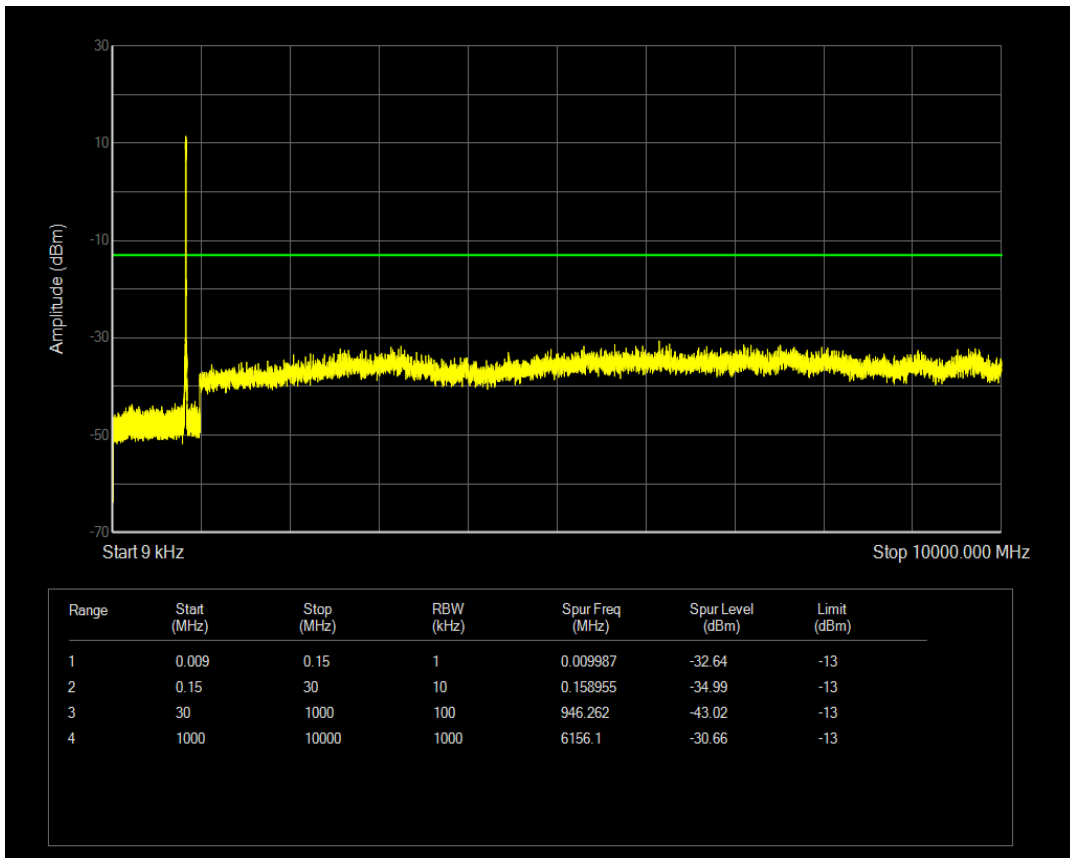

Band5 QAM16 BW=10MHz Channel=20525 RB Size=1 Position=#0

Band5 QPSK BW=10MHz Channel=20600 RB Size=1 Position=#0

Band5 QAM16 BW=10MHz Channel=20525 RB Size=50 Position=#0

Band5 QPSK BW=10MHz Channel=20600 RB Size=50 Position=#0

Band5 QAM16 BW=10MHz Channel=20600 RB Size=50 Position=#0

Band5 QAM16 BW=10MHz Channel=20600 RB Size=1 Position=#0

Band7 QPSK BW=5MHz Channel=20775 RB Size=1 Position=#0

Band7 QPSK BW=5MHz Channel=20775 RB Size=25 Position=#0