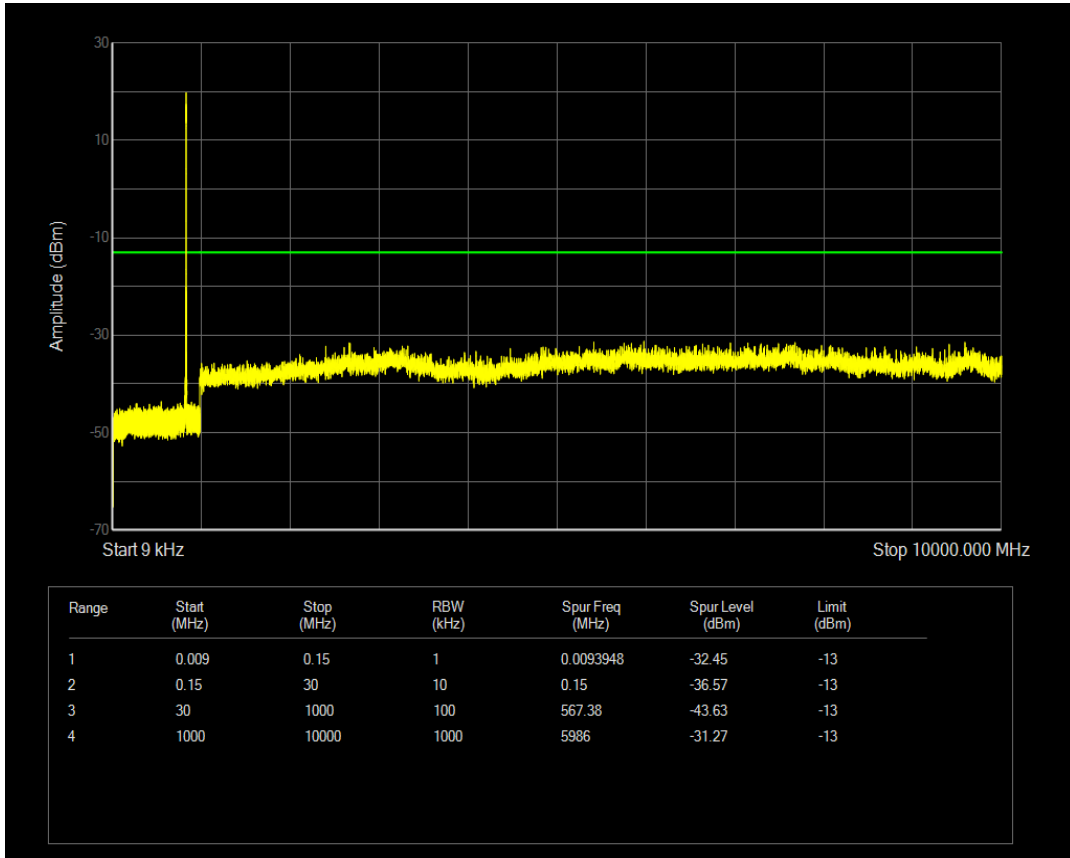

Band5 QAM16 BW=3MHz Channel=20525 RB Size=1 Position=#0

Band5 QAM16 BW=3MHz Channel=20525 RB Size=15 Position=#0

Band5 QPSK BW=3MHz Channel=20635 RB Size=1 Position=#0

Band5 QPSK BW=3MHz Channel=20635 RB Size=15 Position=#0