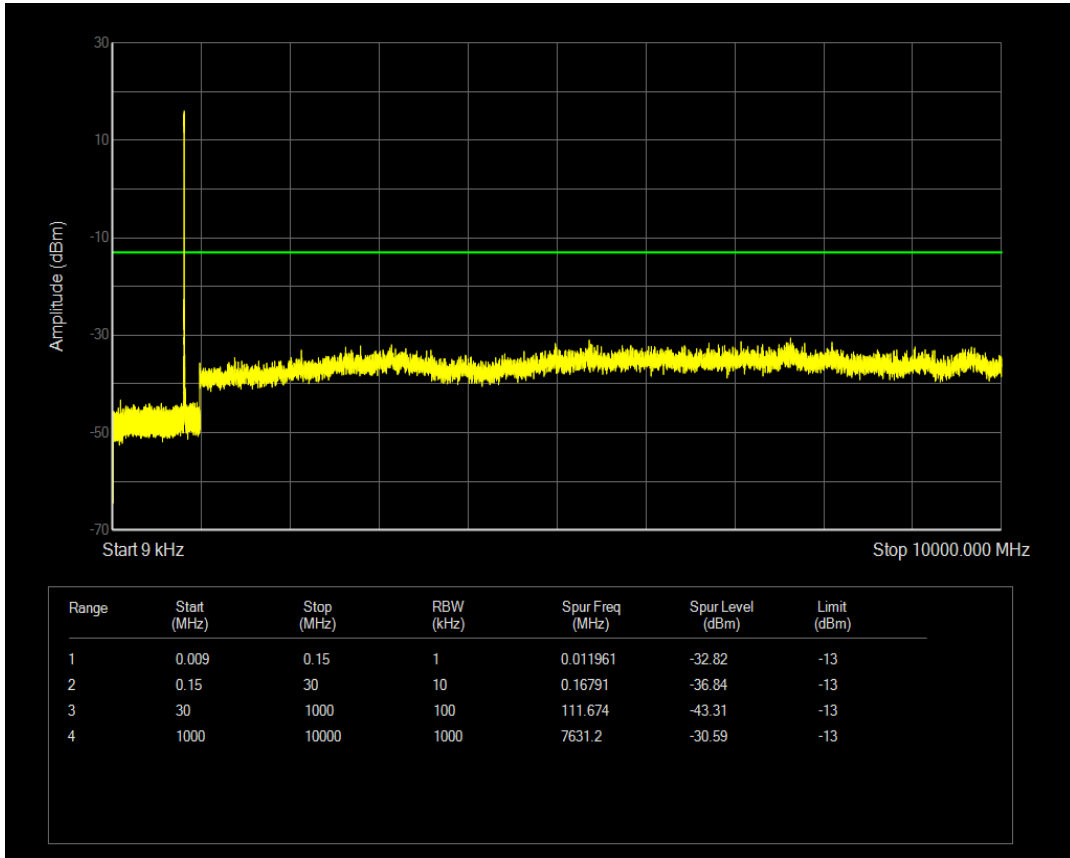

Band5 QAM16 BW=3MHz Channel=20415 RB Size=15 Position=#0

Band5 QPSK BW=3MHz Channel=20525 RB Size=1 Position=#0