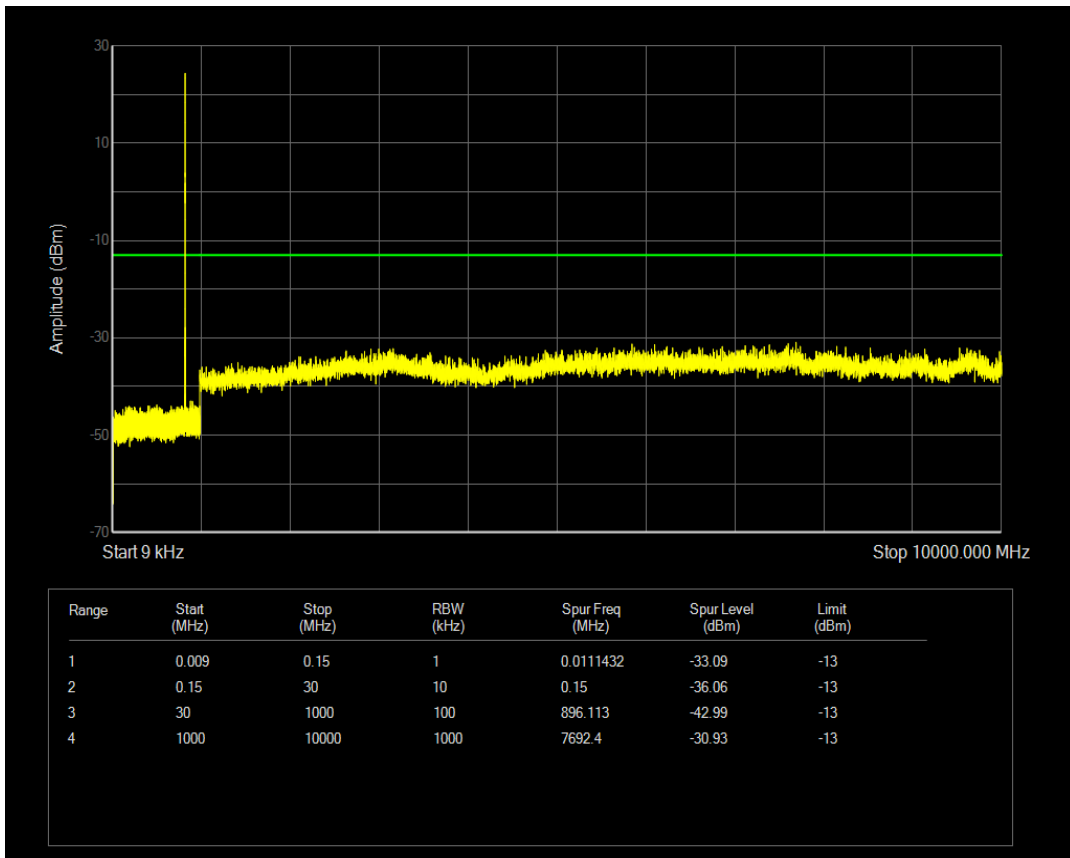

Band5 QPSK BW=1.4MHz Channel=20525 RB Size=1 Position=#0

Band5 QAM16 BW=1.4MHz Channel=20525 RB Size=1 Position=#0