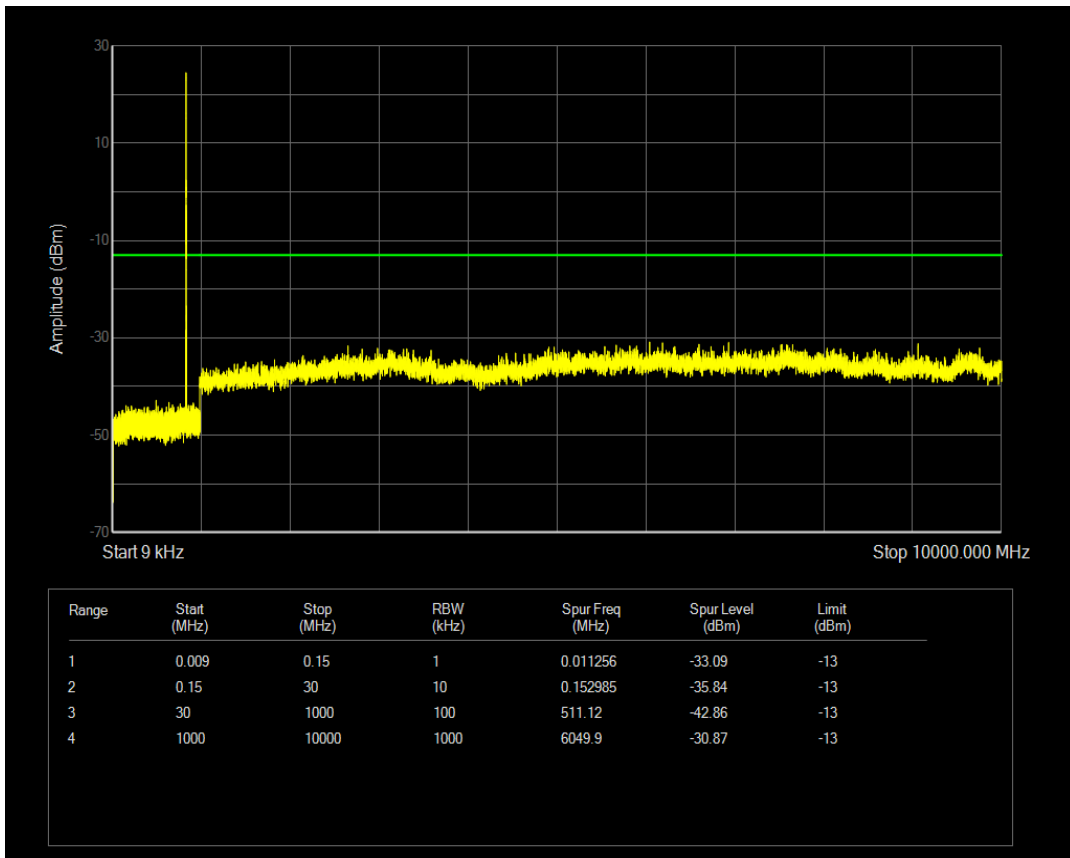

Band5 QAM16 BW=3MHz Channel=20635 RB Size=1 Position=#0

Band5 QPSK BW=5MHz Channel=20425 RB Size=1 Position=#0