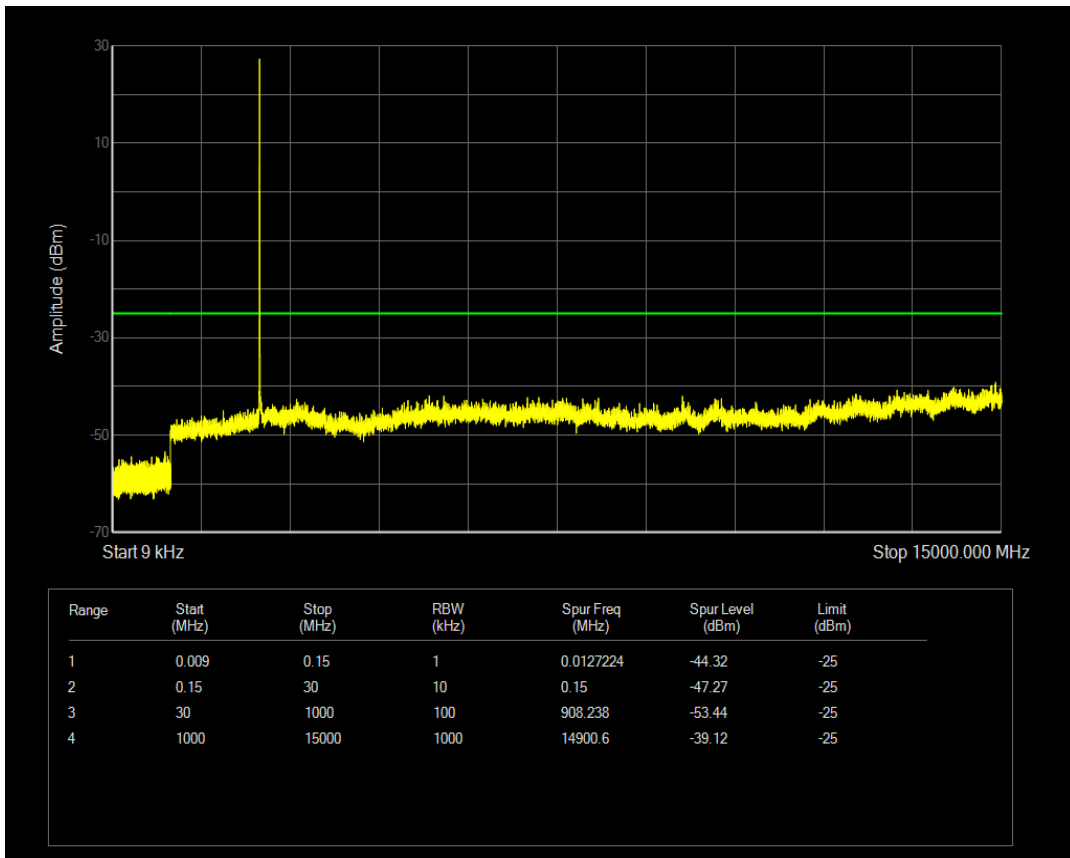

Band5 QAM16 BW=10MHz Channel=20525 RB Size=1 Position=#0

Band5 QPSK BW=10MHz Channel=20600 RB Size=1 Position=#0

Band5 QAM16 BW=10MHz Channel=20525 RB Size=50 Position=#0

Band5 QPSK BW=10MHz Channel=20600 RB Size=50 Position=#0

Band5 QAM16 BW=10MHz Channel=20600 RB Size=50 Position=#0

Band5 QAM16 BW=10MHz Channel=20600 RB Size=1 Position=#0

Band7 QPSK BW=5MHz Channel=20775 RB Size=1 Position=#0

Band7 QPSK BW=5MHz Channel=20775 RB Size=25 Position=#0