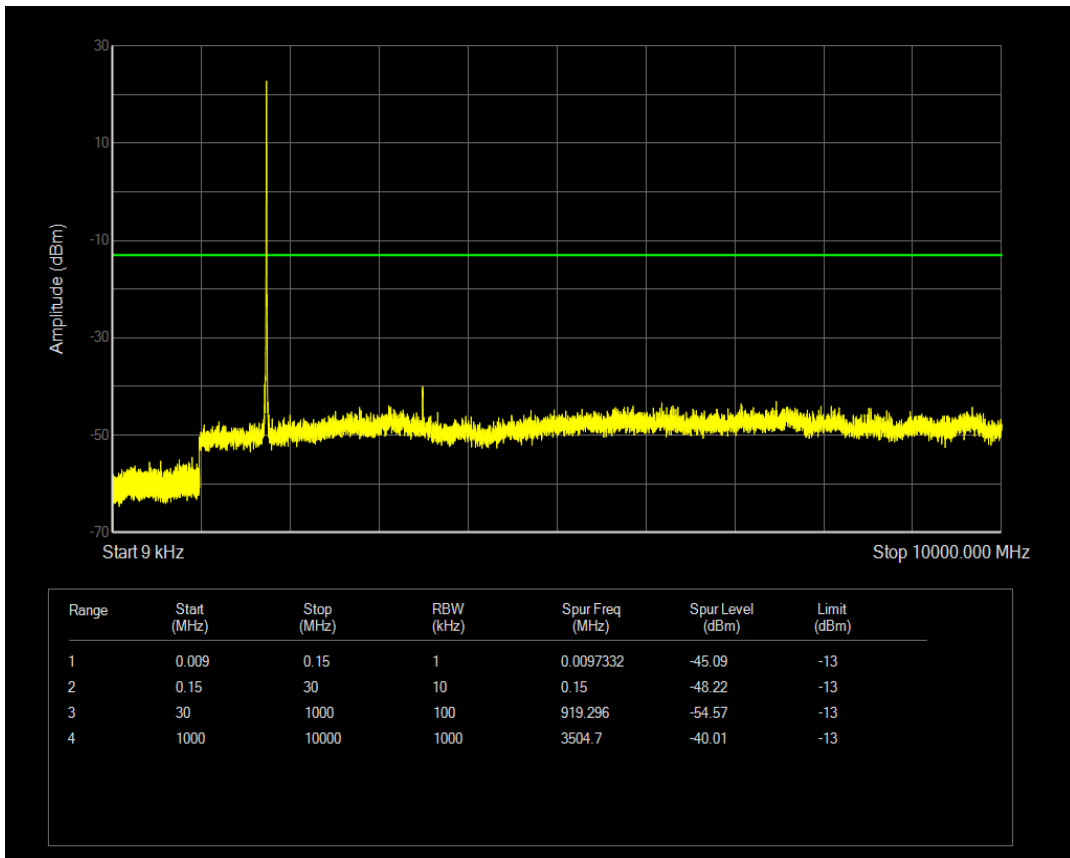

Band4 QPSK BW=5MHz Channel=20175 RB Size=25 Position=#0

Band4 QAM16 BW=5MHz Channel=20175 RB Size=25 Position=#0

Band4 QPSK BW=5MHz Channel=20375 RB Size=1 Position=#0

Band4 QPSK BW=5MHz Channel=20375 RB Size=25 Position=#0

Band4 QAM16 BW=5MHz Channel=20375 RB Size=1 Position=#0

Band4 QPSK BW=10MHz Channel=20000 RB Size=1 Position=#0

Band4 QAM16 BW=5MHz Channel=20375 RB Size=25 Position=#0

Band4 QPSK BW=10MHz Channel=20000 RB Size=50 Position=#0