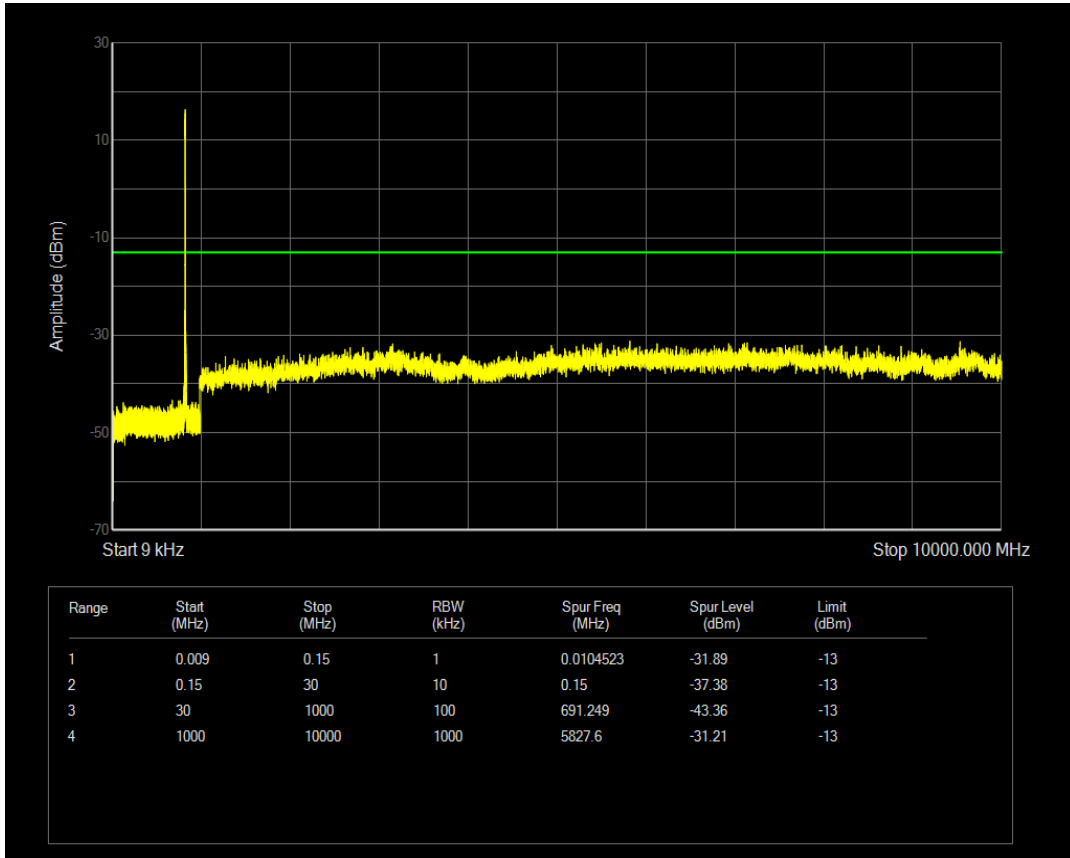

Band5 QAM16 BW=5MHz Channel=20525 RB Size=25 Position=#0

Band5 QPSK BW=5MHz Channel=20625 RB Size=1 Position=#0