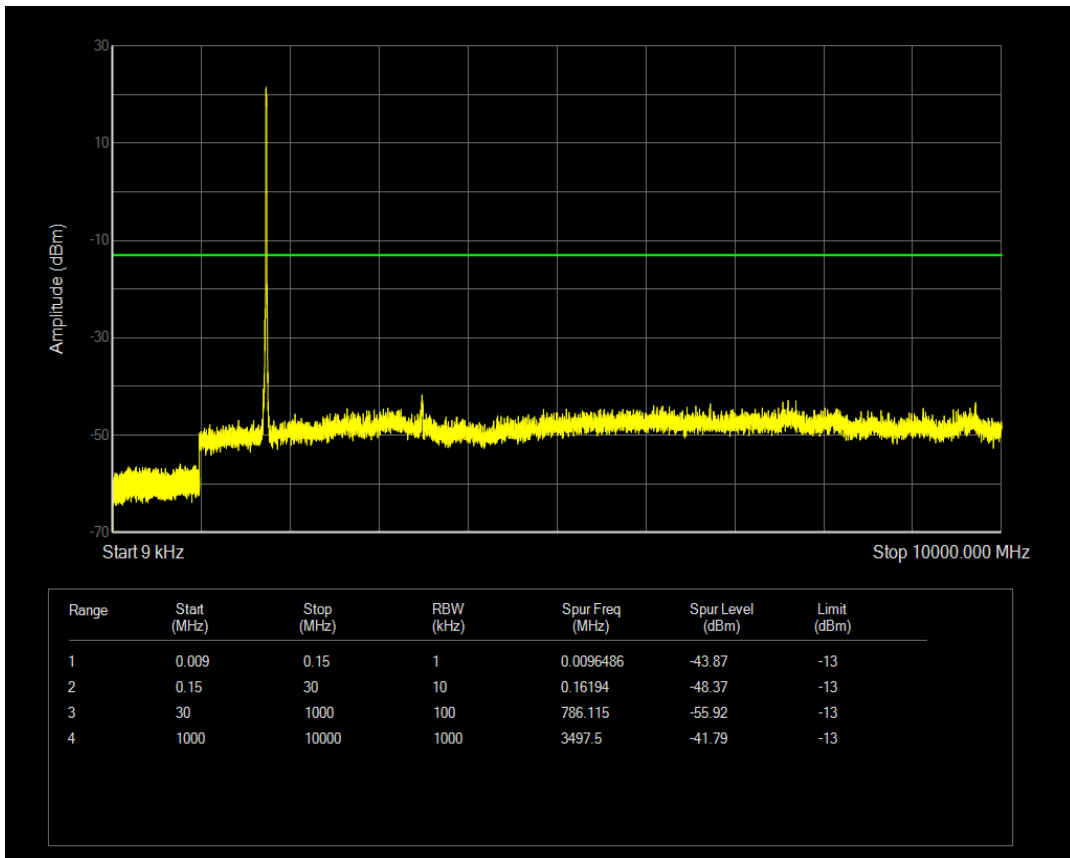

Band4 QAM16 BW=10MHz Channel=20000 RB Size=50 Position=#0

Band4 QAM16 BW=10MHz Channel=20000 RB Size=1 Position=#0

Band4 QPSK BW=10MHz Channel=20175 RB Size=1 Position=#0

Band4 QPSK BW=10MHz Channel=20175 RB Size=50 Position=#0

Band4 QAM16 BW=10MHz Channel=20175 RB Size=1 Position=#0

Band4 QPSK BW=10MHz Channel=20350 RB Size=1 Position=#0

Band4 QAM16 BW=10MHz Channel=20175 RB Size=50 Position=#0

Band4 QPSK BW=10MHz Channel=20350 RB Size=50 Position=#0

Band4 QAM16 BW=10MHz Channel=20350 RB Size=50 Position=#0

Band4 QAM16 BW=10MHz Channel=20350 RB Size=1 Position=#0

Band4 QPSK BW=15MHz Channel=20025 RB Size=1 Position=#0

Band4 QAM16 BW=15MHz Channel=20025 RB Size=1 Position=#0