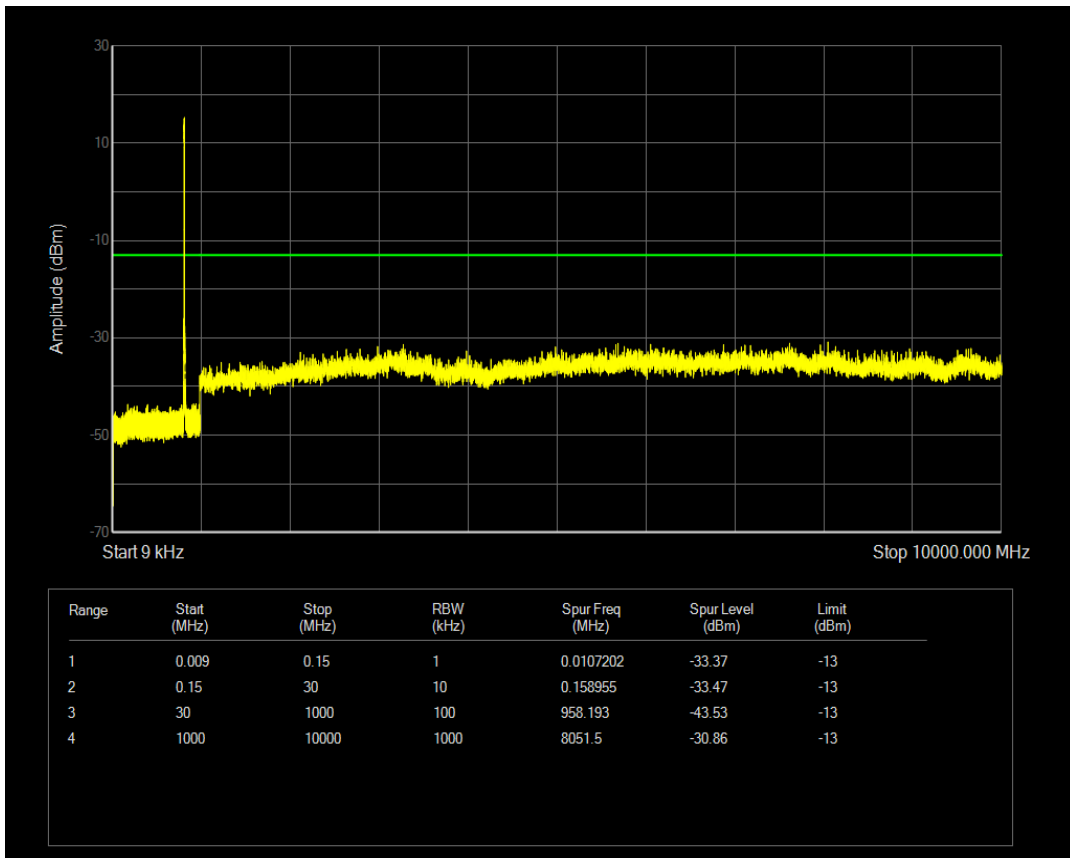

Band5 QAM16 BW=5MHz Channel=20425 RB Size=25 Position=#0

Band5 QAM16 BW=5MHz Channel=20425 RB Size=1 Position=#0