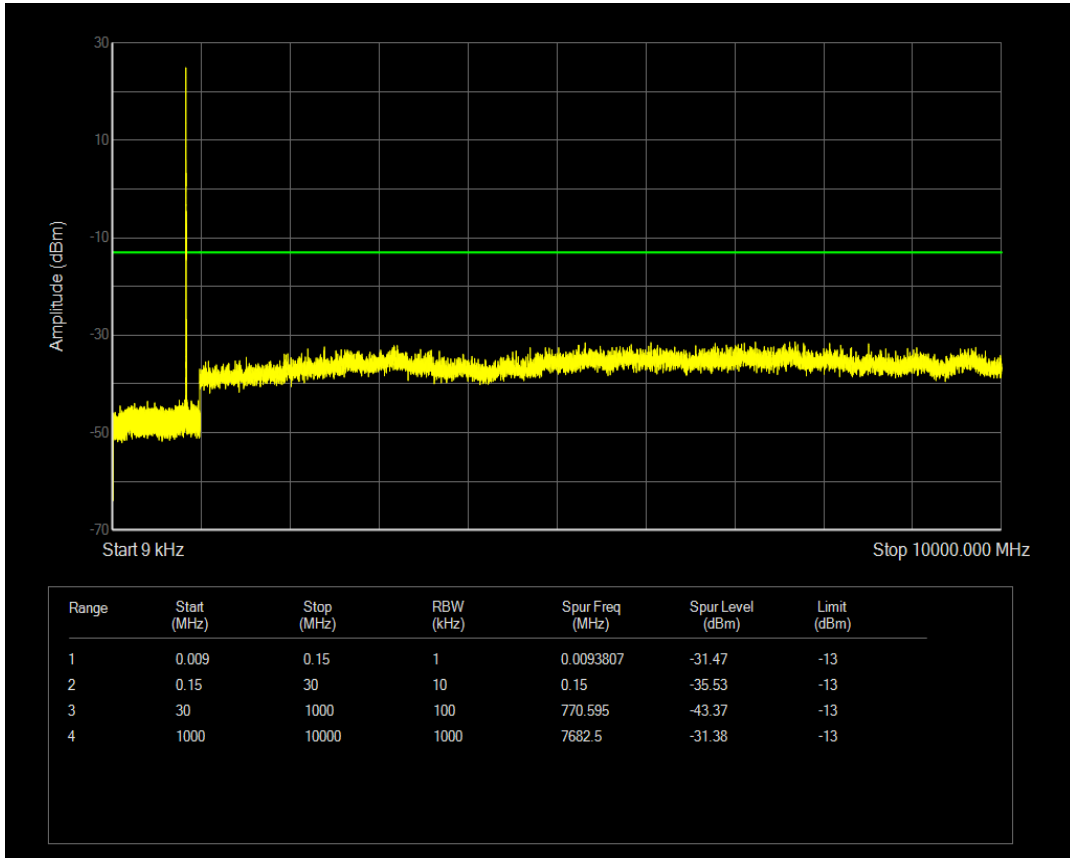

Band5 QAM16 BW=5MHz Channel=20625 RB Size=1 Position=#0

Band5 QPSK BW=10MHz Channel=20450 RB Size=1 Position=#0