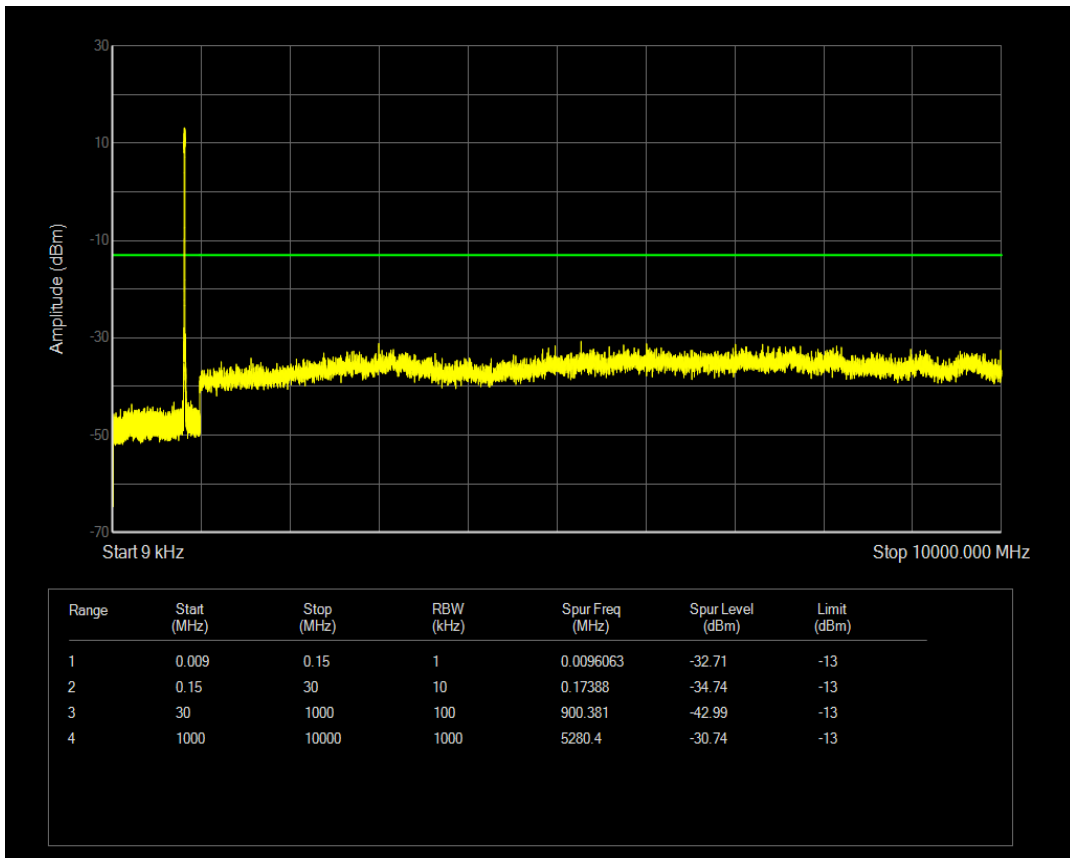

Band5 QAM16 BW=5MHz Channel=20625 RB Size=25 Position=#0

Band5 QAM16 BW=5MHz Channel=20625 RB Size=1 Position=#0

Band5 QPSK BW=10MHz Channel=20450 RB Size=1 Position=#0

Band5 QAM16 BW=10MHz Channel=20450 RB Size=1 Position=#0

Band5 QPSK BW=10MHz Channel=20450 RB Size=50 Position=#0

Band5 QAM16 BW=10MHz Channel=20450 RB Size=50 Position=#0

Band5 QPSK BW=10MHz Channel=20525 RB Size=50 Position=#0

Band5 QPSK BW=10MHz Channel=20525 RB Size=1 Position=#0