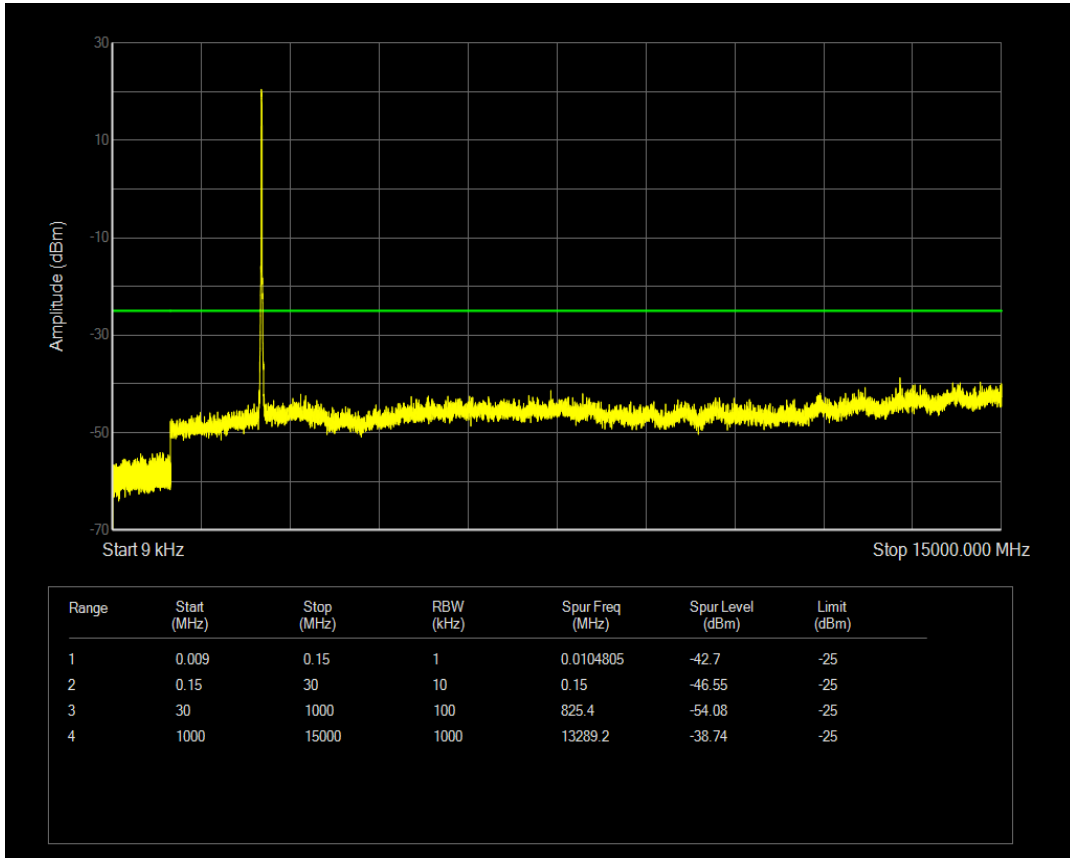

Band7 QAM16 BW=15MHz Channel=20825 RB Size=1 Position=#0

Band7 QAM16 BW=15MHz Channel=20825 RB Size=75 Position=#0

Band7 QPSK BW=15MHz Channel=21100 RB Size=1 Position=#0

Band7 QPSK BW=15MHz Channel=21100 RB Size=75 Position=#0