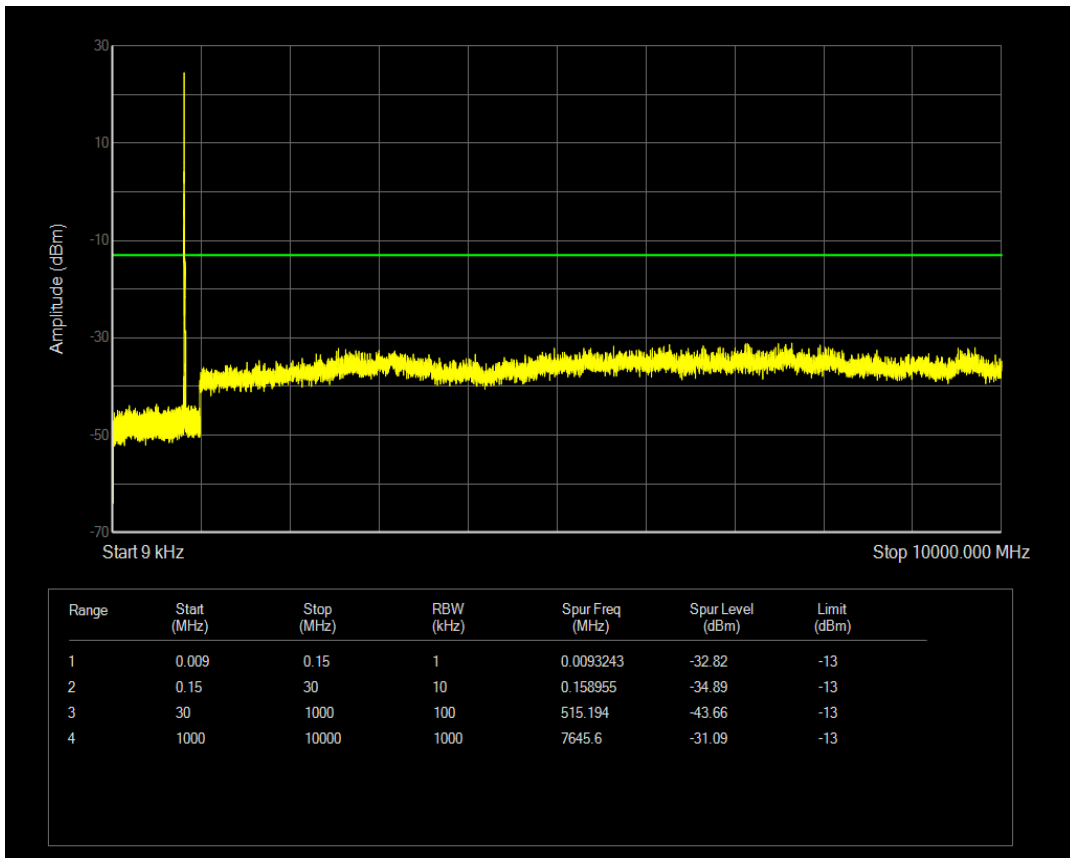

Band5 QPSK BW=10MHz Channel=20450 RB Size=1 Position=#0

Band5 QAM16 BW=10MHz Channel=20450 RB Size=1 Position=#0