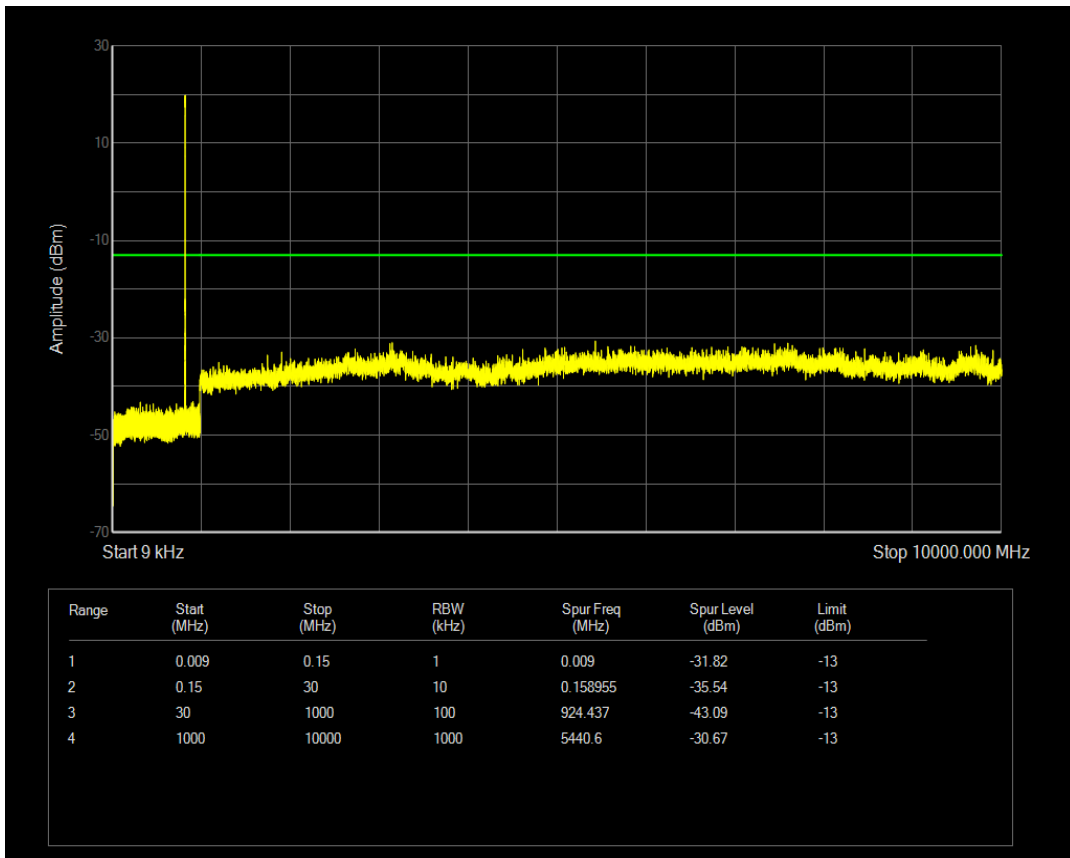

Band5 QAM16 BW=1.4MHz Channel=20407 RB Size=1 Position=#0

Band5 QAM16 BW=1.4MHz Channel=20407 RB Size=6 Position=#0

Band5 QPSK BW=1.4MHz Channel=20525 RB Size=1 Position=#0

Band5 QAM16 BW=1.4MHz Channel=20525 RB Size=1 Position=#0

Band5 QPSK BW=1.4MHz Channel=20525 RB Size=6 Position=#0

Band5 QPSK BW=1.4MHz Channel=20643 RB Size=1 Position=#0

Band5 QAM16 BW=1.4MHz Channel=20525 RB Size=6 Position=#0

Band5 QPSK BW=1.4MHz Channel=20643 RB Size=6 Position=#0