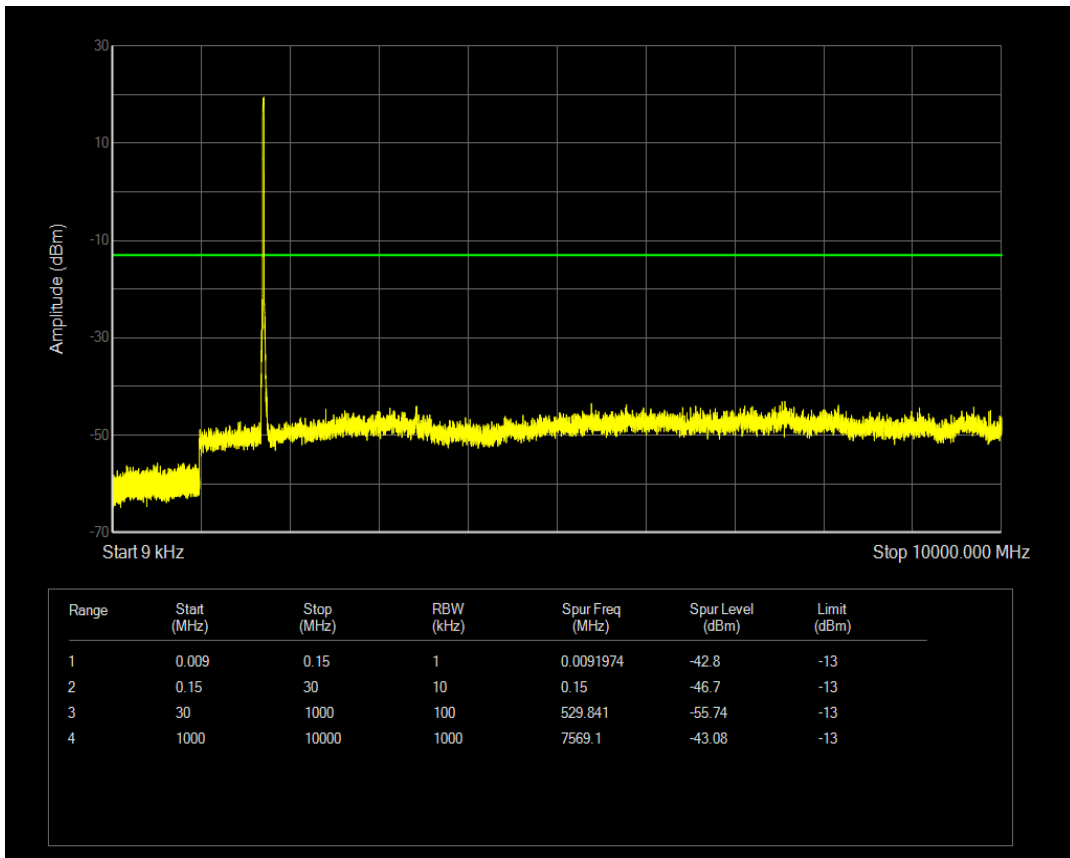

Band4 QAM16 BW=10MHz Channel=20350 RB Size=50 Position=#0

Band4 QAM16 BW=10MHz Channel=20350 RB Size=1 Position=#0

Band4 QPSK BW=15MHz Channel=20025 RB Size=1 Position=#0

Band4 QAM16 BW=15MHz Channel=20025 RB Size=1 Position=#0

Band4 QPSK BW=15MHz Channel=20025 RB Size=75 Position=#0

Band4 QPSK BW=15MHz Channel=20175 RB Size=1 Position=#0

Band4 QAM16 BW=15MHz Channel=20025 RB Size=75 Position=#0

Band4 QPSK BW=15MHz Channel=20175 RB Size=75 Position=#0