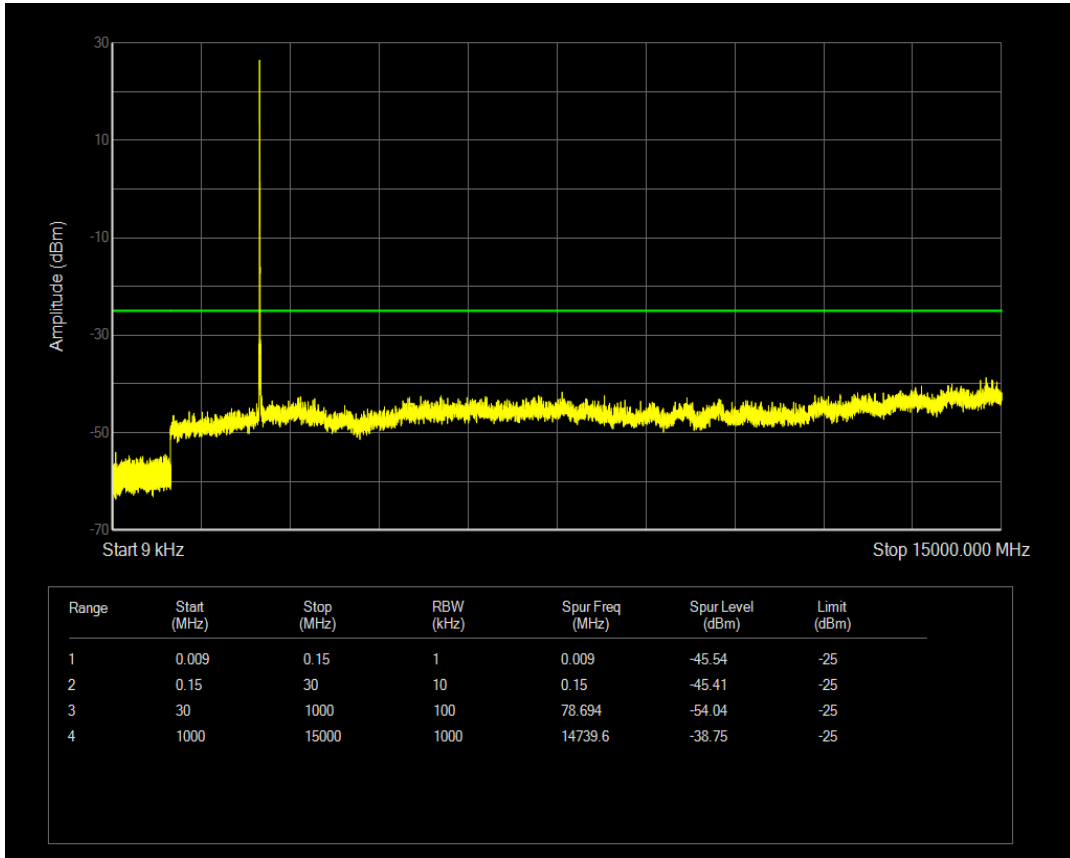

Band7 QPSK BW=10MHz Channel=20800 RB Size=1 Position=#0

Band7 QAM16 BW=5MHz Channel=21425 RB Size=25 Position=#0