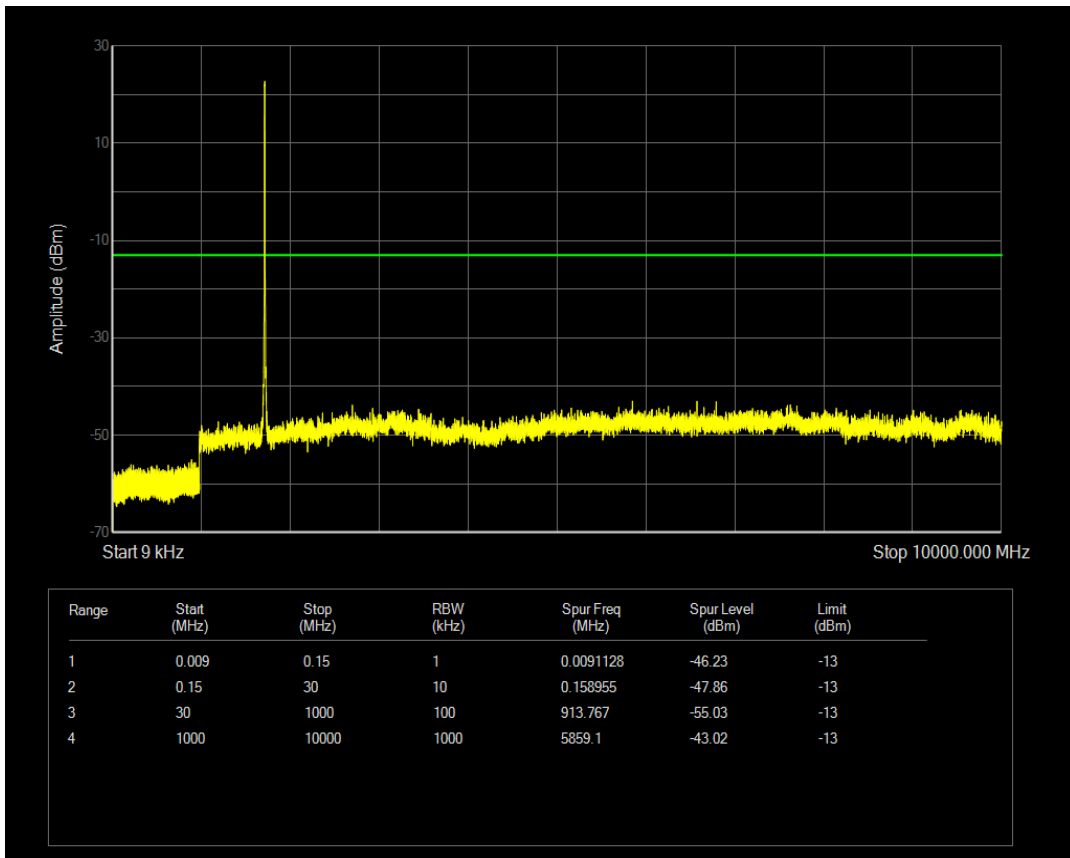

Band4 QAM16 BW=5MHz Channel=19975 RB Size=1 Position=#0

Band4 QPSK BW=5MHz Channel=20175 RB Size=1 Position=#0

Band4 QAM16 BW=5MHz Channel=19975 RB Size=25 Position=#0

Band4 QAM16 BW=5MHz Channel=20175 RB Size=1 Position=#0

Band4 QPSK BW=5MHz Channel=20175 RB Size=25 Position=#0

Band4 QAM16 BW=5MHz Channel=20175 RB Size=25 Position=#0

Band4 QPSK BW=5MHz Channel=20375 RB Size=1 Position=#0

Band4 QPSK BW=5MHz Channel=20375 RB Size=25 Position=#0