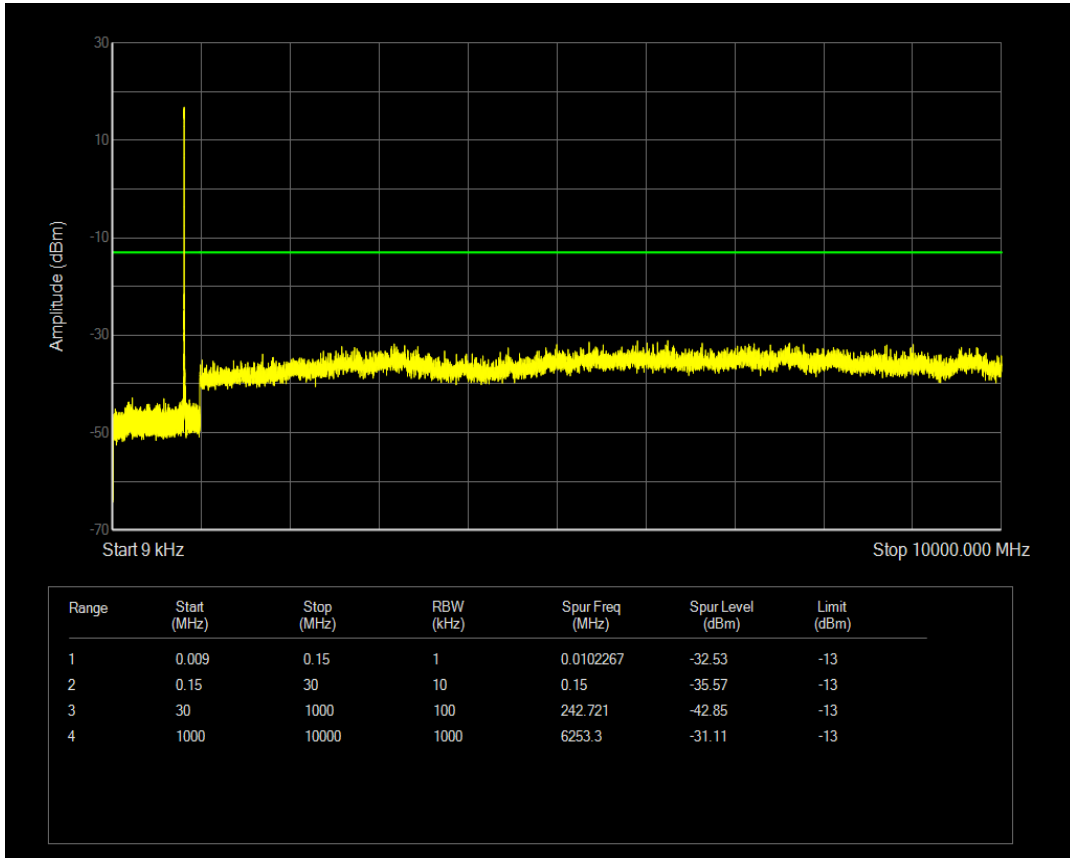

Band5 QAM16 BW=1.4MHz Channel=20643 RB Size=1 Position=#0

Band5 QAM16 BW=1.4MHz Channel=20643 RB Size=6 Position=#0

Band5 QPSK BW=3MHz Channel=20415 RB Size=1 Position=#0

Band5 QPSK BW=3MHz Channel=20415 RB Size=15 Position=#0