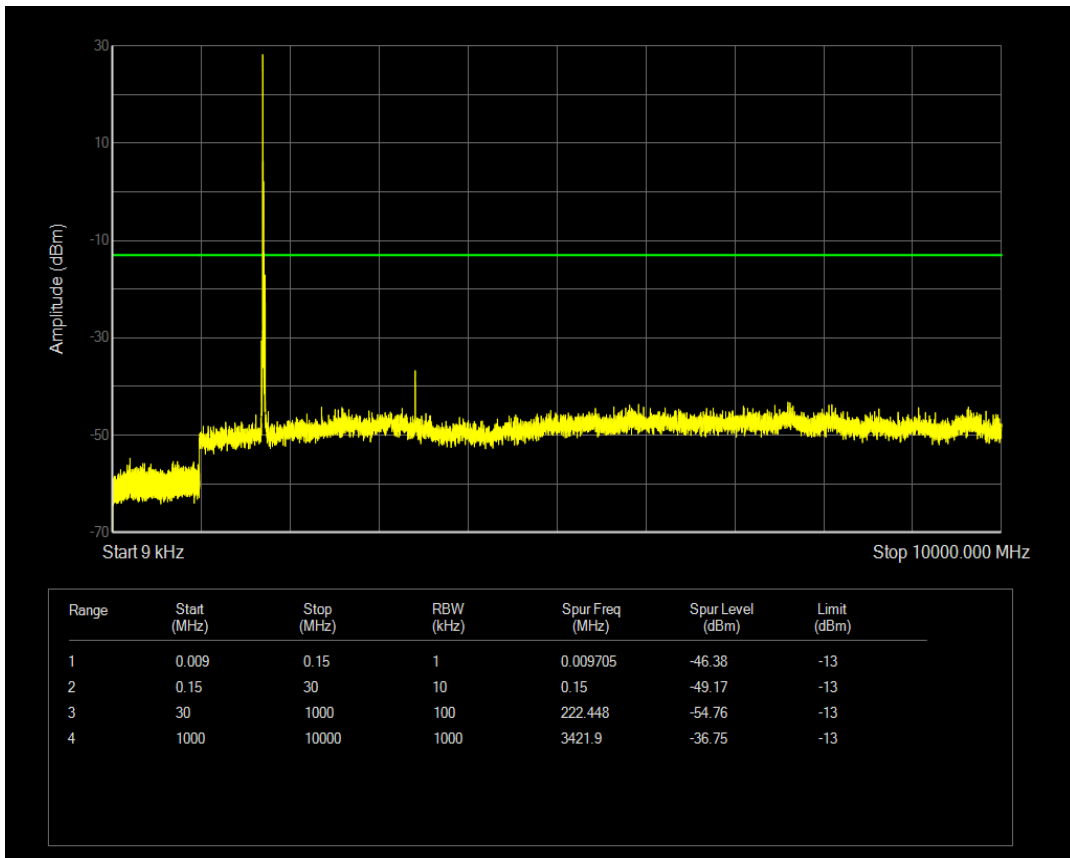

Band4 QAM16 BW=10MHz Channel=20175 RB Size=1 Position=#0

Band4 QPSK BW=10MHz Channel=20350 RB Size=1 Position=#0

Band4 QAM16 BW=10MHz Channel=20175 RB Size=50 Position=#0

Band4 QPSK BW=10MHz Channel=20350 RB Size=50 Position=#0

Band4 QAM16 BW=10MHz Channel=20350 RB Size=50 Position=#0

Band4 QAM16 BW=10MHz Channel=20350 RB Size=1 Position=#0

Band4 QPSK BW=15MHz Channel=20025 RB Size=1 Position=#0

Band4 QAM16 BW=15MHz Channel=20025 RB Size=1 Position=#0