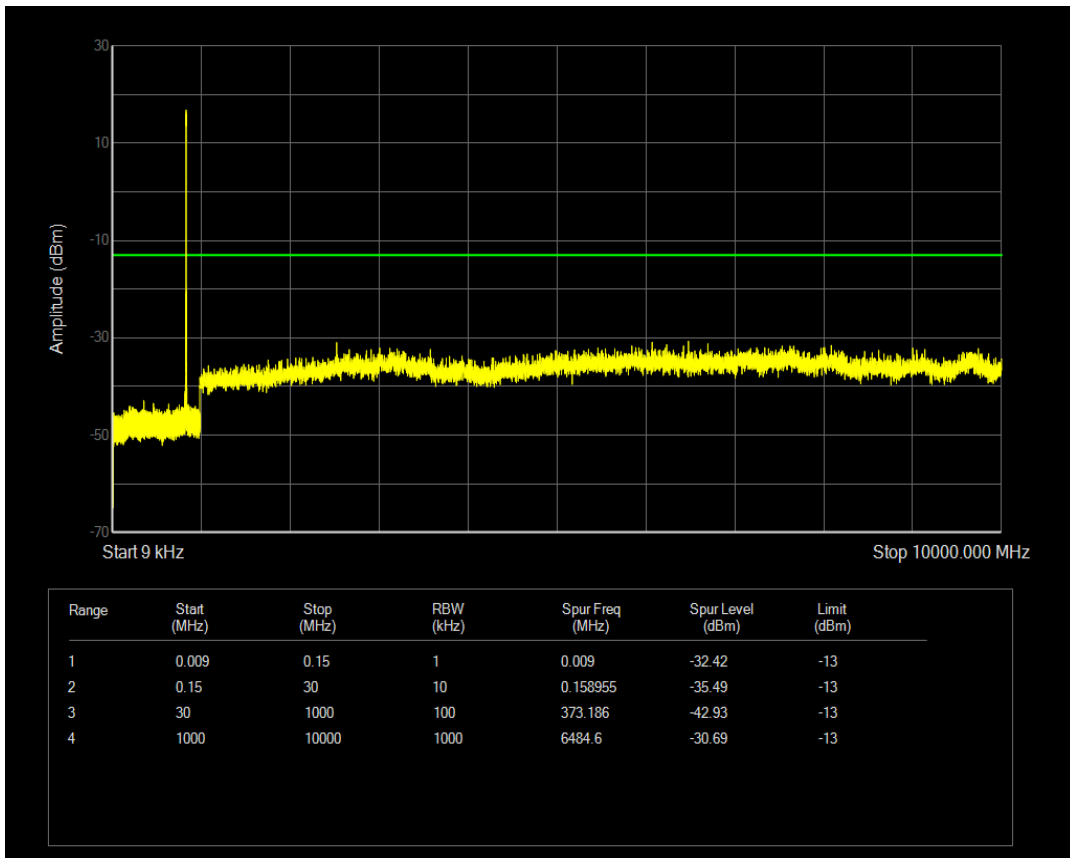

Band5 QAM16 BW=3MHz Channel=20635 RB Size=15 Position=#0

Band5 QPSK BW=5MHz Channel=20425 RB Size=25 Position=#0