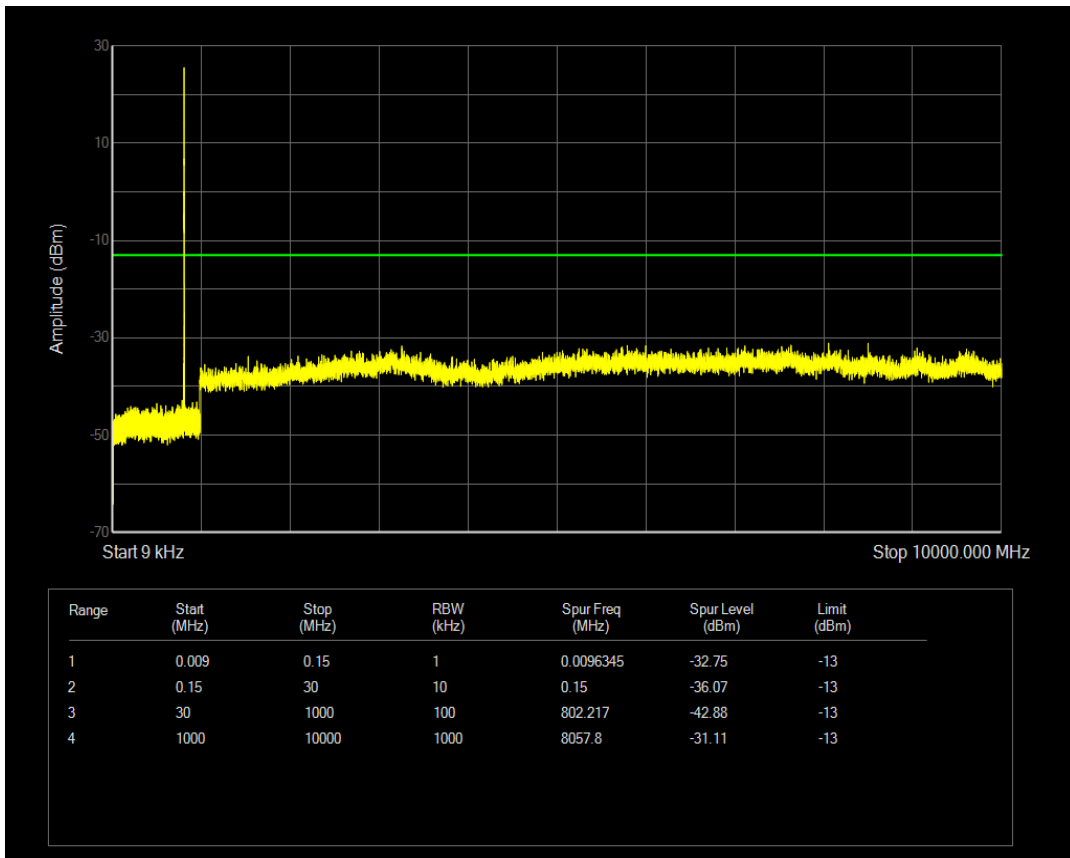

Band5 QAM16 BW=3MHz Channel=20415 RB Size=1 Position=#0

Band5 QAM16 BW=3MHz Channel=20415 RB Size=15 Position=#0