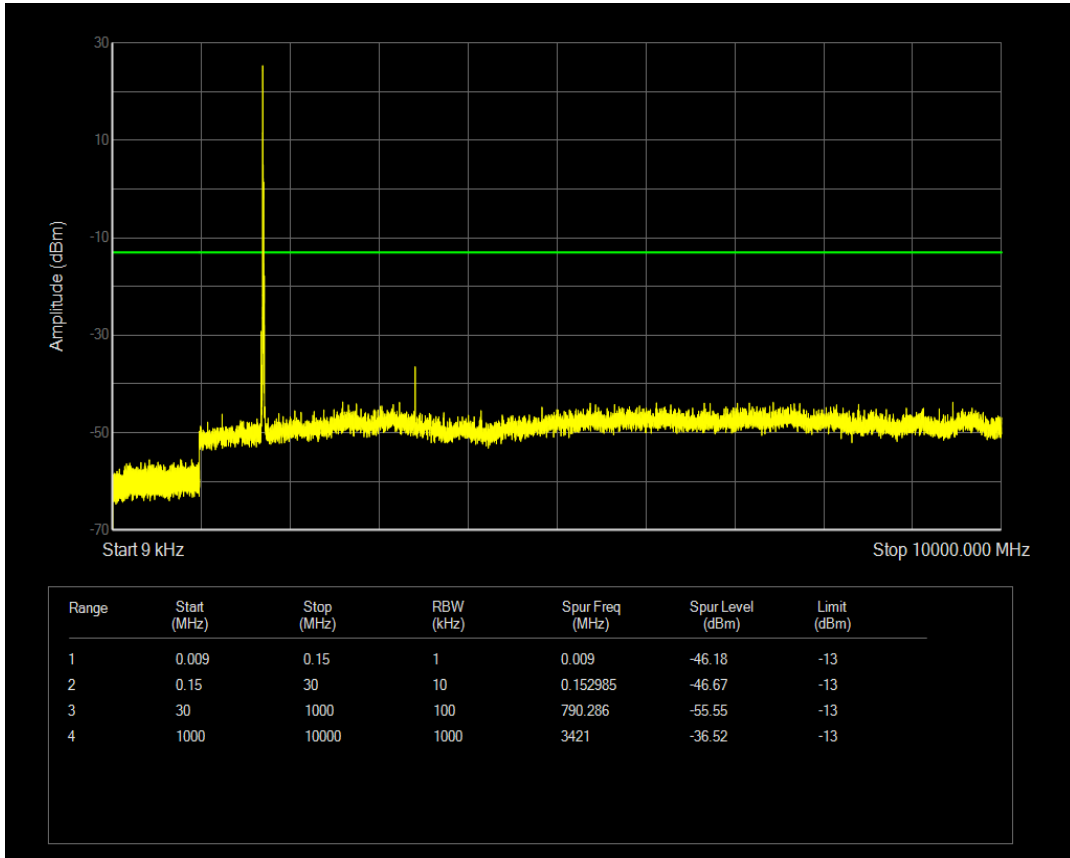

Band4 QAM16 BW=5MHz Channel=20375 RB Size=1 Position=#0

Band4 QPSK BW=10MHz Channel=20000 RB Size=1 Position=#0

Band4 QAM16 BW=5MHz Channel=20375 RB Size=25 Position=#0

Band4 QPSK BW=10MHz Channel=20000 RB Size=50 Position=#0

Band4 QAM16 BW=10MHz Channel=20000 RB Size=50 Position=#0

Band4 QAM16 BW=10MHz Channel=20000 RB Size=1 Position=#0

Band4 QPSK BW=10MHz Channel=20175 RB Size=1 Position=#0

Band4 QPSK BW=10MHz Channel=20175 RB Size=50 Position=#0