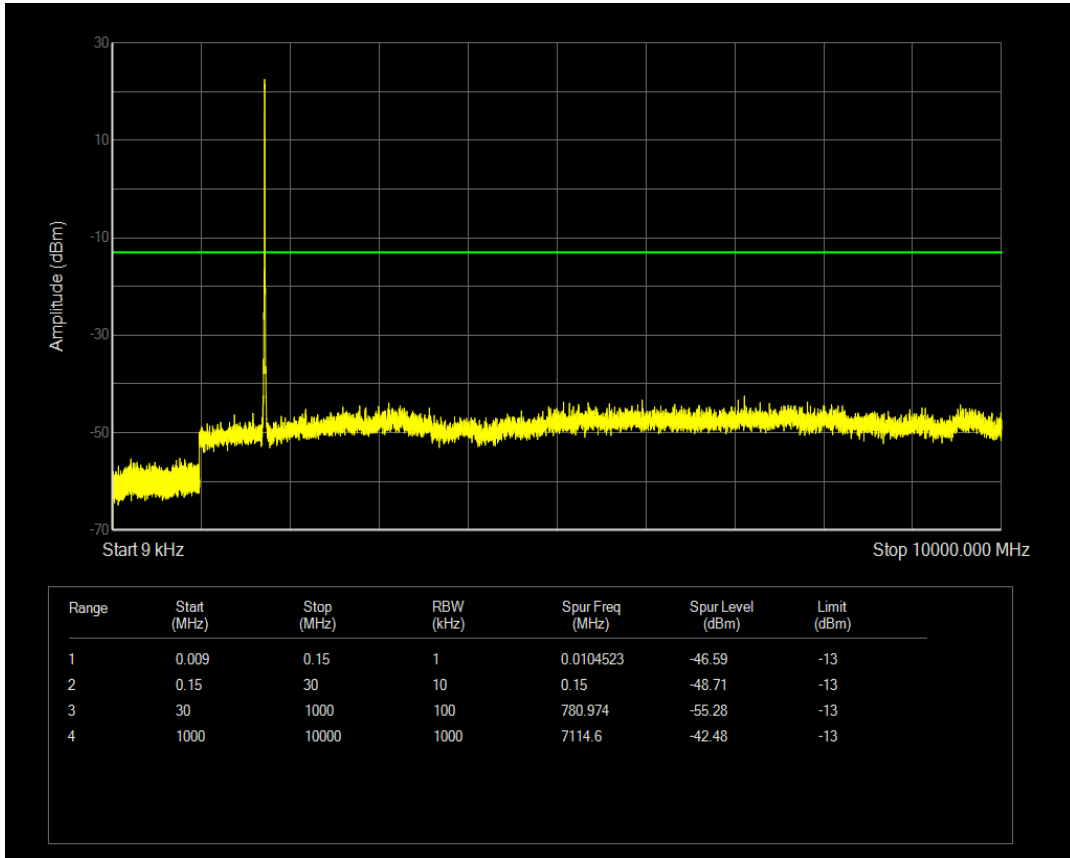

Band4 QAM16 BW=5MHz Channel=19975 RB Size=1 Position=#0

Band4 QPSK BW=5MHz Channel=20175 RB Size=1 Position=#0

Band4 QAM16 BW=5MHz Channel=19975 RB Size=25 Position=#0

Band4 QAM16 BW=5MHz Channel=20175 RB Size=1 Position=#0

Band4 QPSK BW=5MHz Channel=20175 RB Size=25 Position=#0

Band4 QAM16 BW=5MHz Channel=20175 RB Size=25 Position=#0

Band4 QPSK BW=5MHz Channel=20375 RB Size=1 Position=#0

Band4 QPSK BW=5MHz Channel=20375 RB Size=25 Position=#0