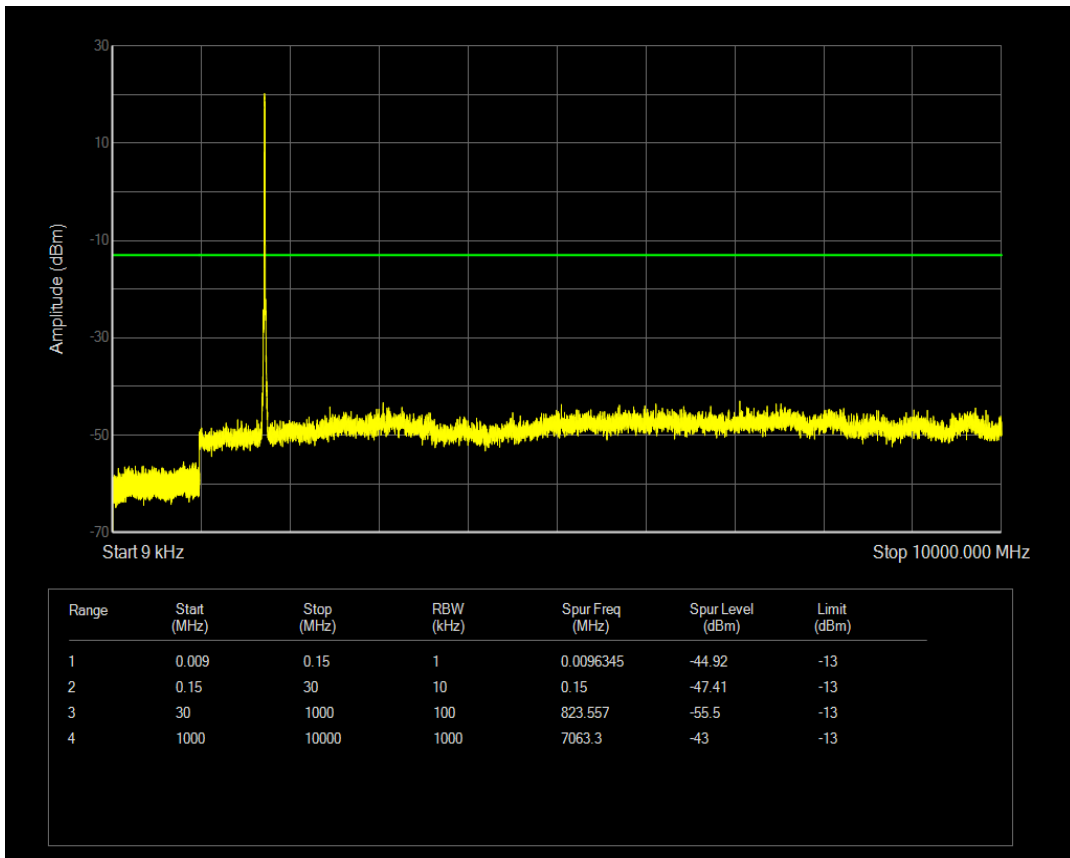

Band4 QAM16 BW=10MHz Channel=20000 RB Size=50 Position=#0

Band4 QAM16 BW=10MHz Channel=20000 RB Size=1 Position=#0

Band4 QPSK BW=10MHz Channel=20175 RB Size=1 Position=#0

Band4 QPSK BW=10MHz Channel=20175 RB Size=50 Position=#0

Band4 QAM16 BW=10MHz Channel=20175 RB Size=1 Position=#0

Band4 QPSK BW=10MHz Channel=20350 RB Size=1 Position=#0

Band4 QAM16 BW=10MHz Channel=20175 RB Size=50 Position=#0

Band4 QPSK BW=10MHz Channel=20350 RB Size=50 Position=#0