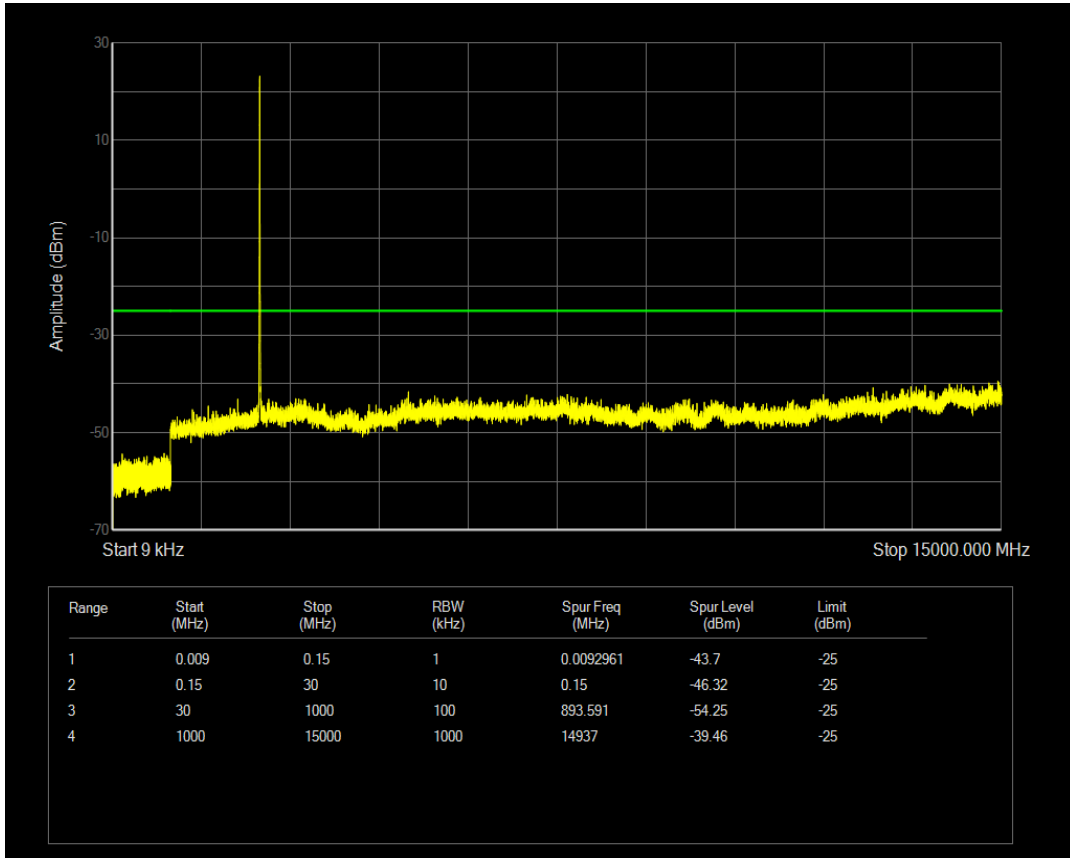

Band7 QAM16 BW=5MHz Channel=20775 RB Size=25 Position=#0

Band7 QPSK BW=5MHz Channel=21100 RB Size=1 Position=#0