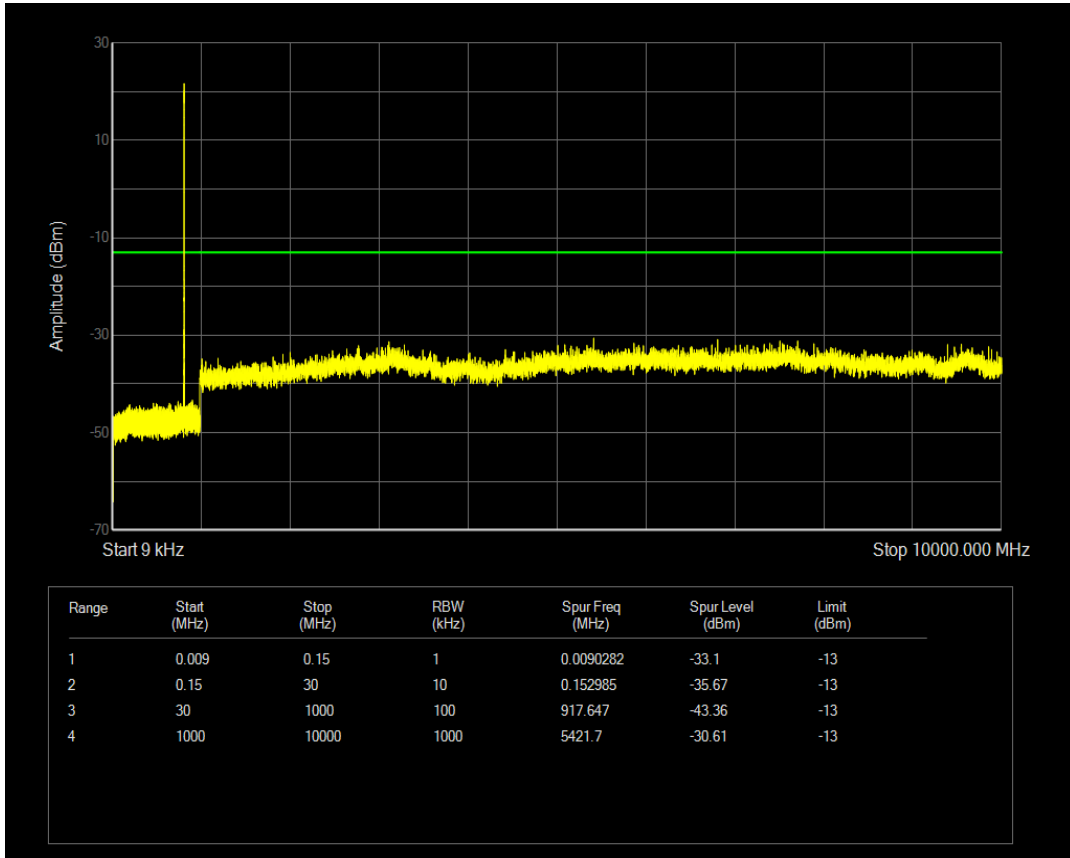

Band5 QAM16 BW=1.4MHz Channel=20407 RB Size=6 Position=#0

Band5 QPSK BW=1.4MHz Channel=20525 RB Size=1 Position=#0