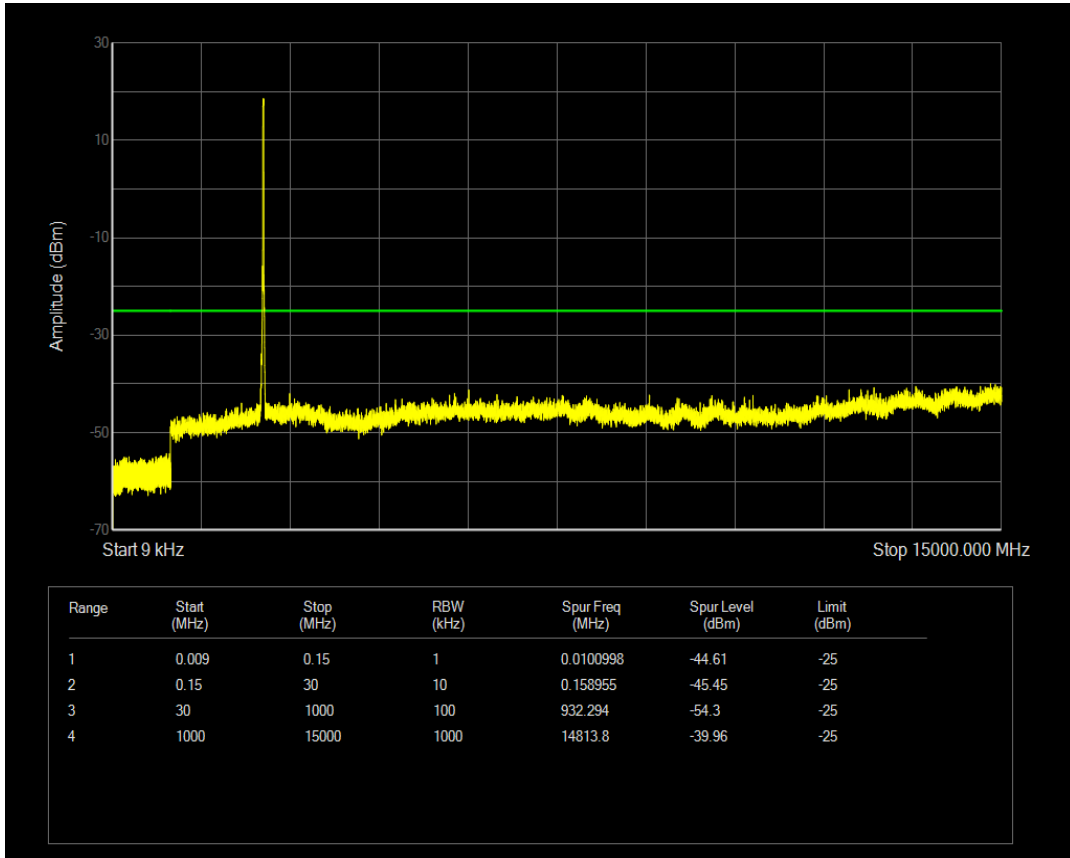

Band7 QAM16 BW=15MHz Channel=21375 RB Size=75 Position=#0

Band7 QPSK BW=20MHz Channel=20850 RB Size=100 Position=#0