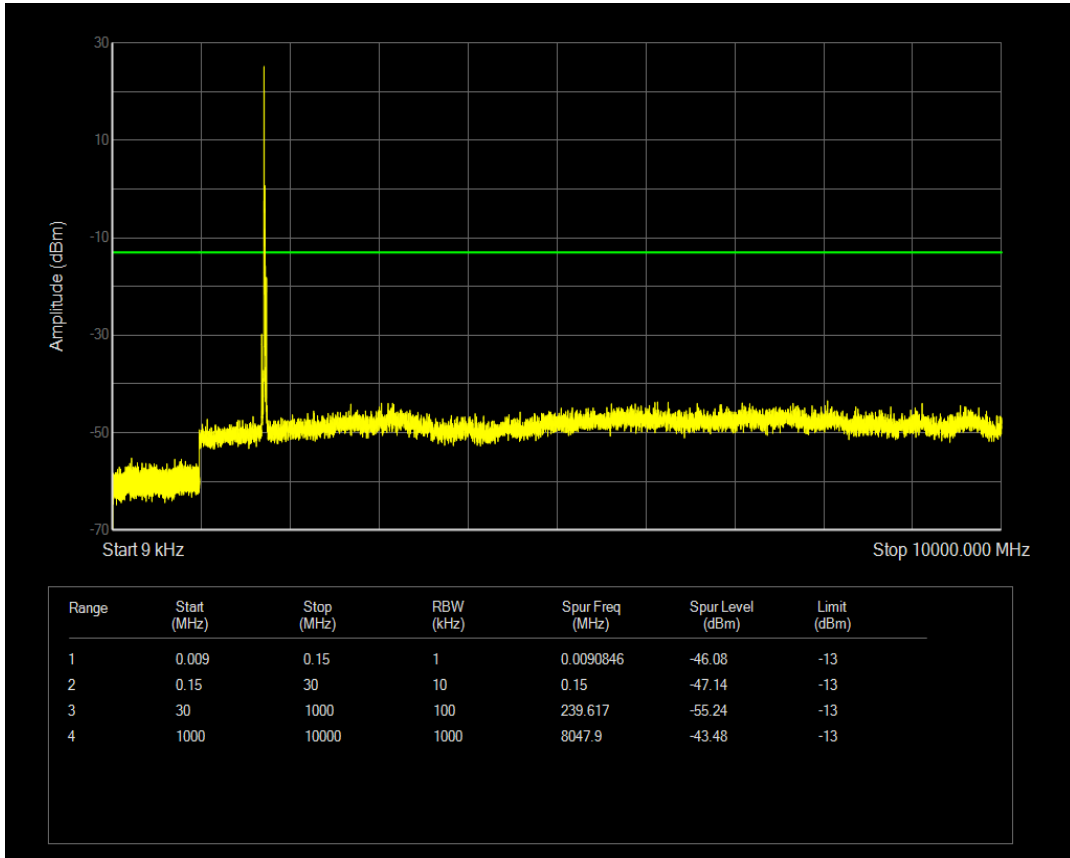

Band4 QAM16 BW=10MHz Channel=20350 RB Size=50 Position=#0

Band4 QAM16 BW=10MHz Channel=20350 RB Size=1 Position=#0

Band4 QPSK BW=15MHz Channel=20025 RB Size=1 Position=#0

Band4 QAM16 BW=15MHz Channel=20025 RB Size=1 Position=#0

Band4 QPSK BW=15MHz Channel=20025 RB Size=75 Position=#0

Band4 QPSK BW=15MHz Channel=20175 RB Size=1 Position=#0

Band4 QAM16 BW=15MHz Channel=20025 RB Size=75 Position=#0

Band4 QPSK BW=15MHz Channel=20175 RB Size=75 Position=#0