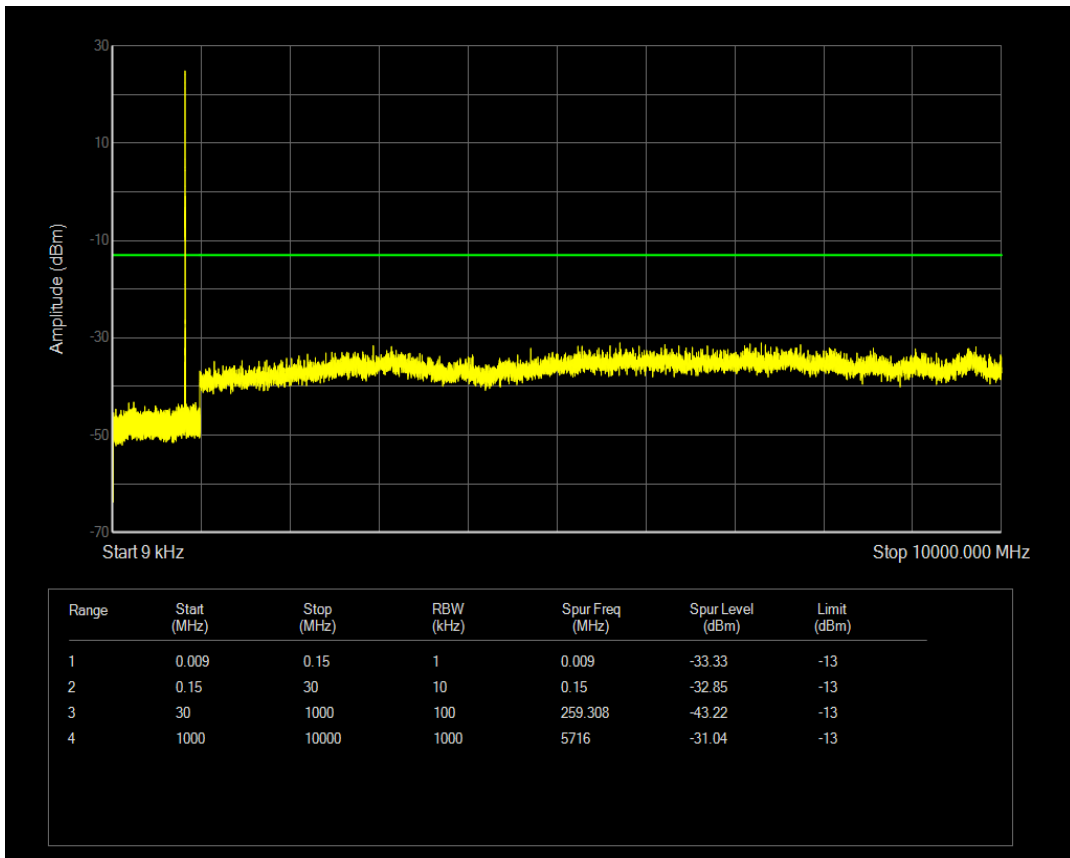

Band5 QPSK BW=3MHz Channel=20525 RB Size=1 Position=#0

Band5 QPSK BW=3MHz Channel=20525 RB Size=15 Position=#0