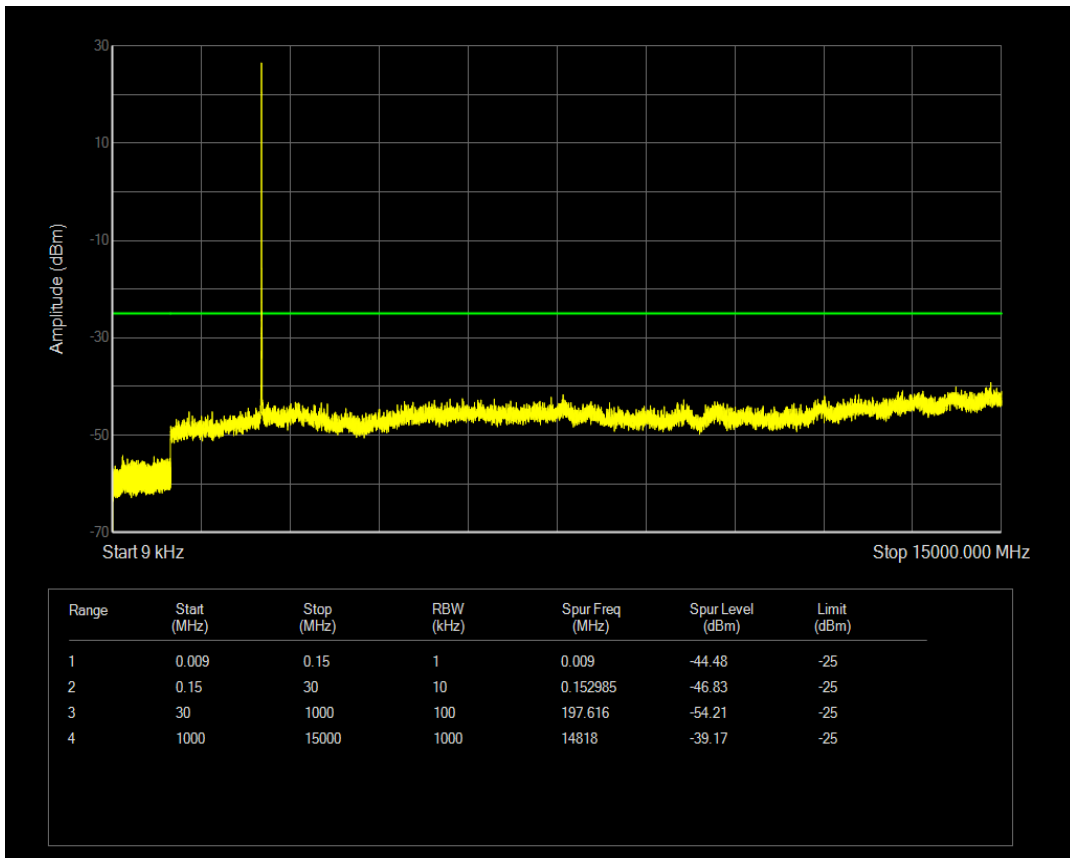

Band7 QAM16 BW=5MHz Channel=21100 RB Size=1 Position=#0

Band7 QAM16 BW=5MHz Channel=21100 RB Size=25 Position=#0