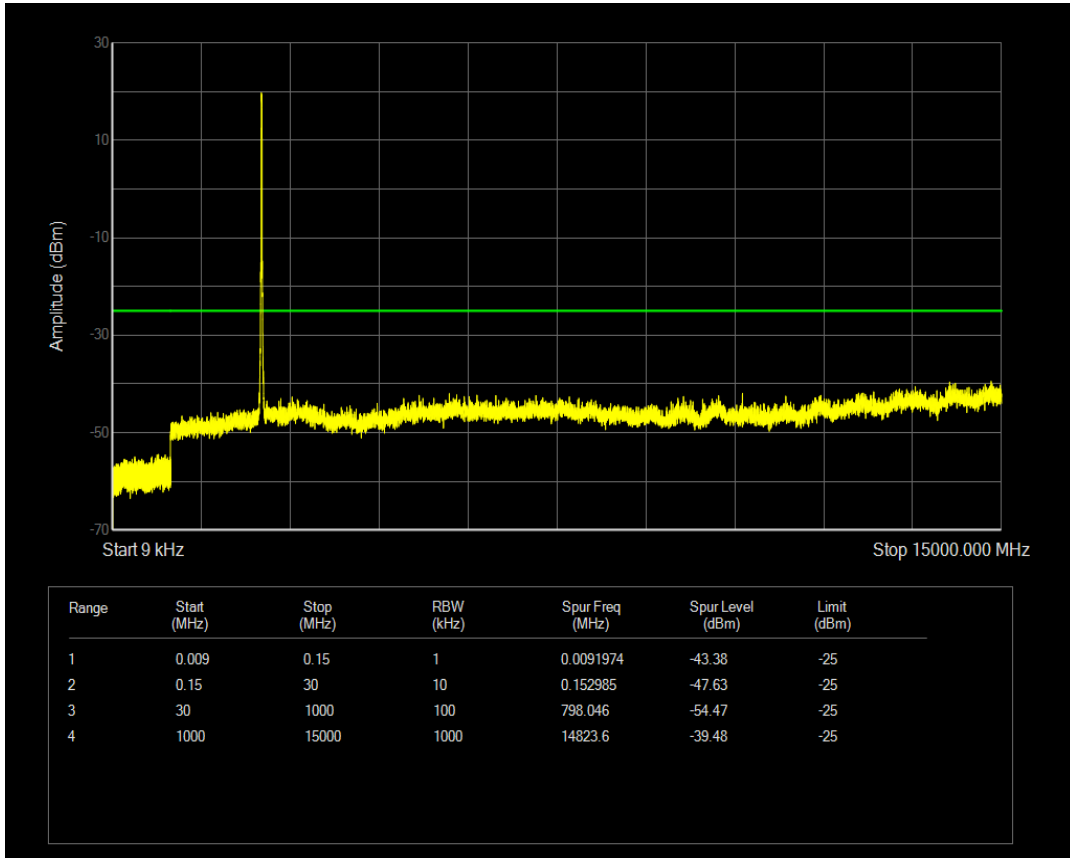

Band7 QAM16 BW=15MHz Channel=21100 RB Size=75 Position=#0

Band7 QPSK BW=15MHz Channel=21375 RB Size=1 Position=#0