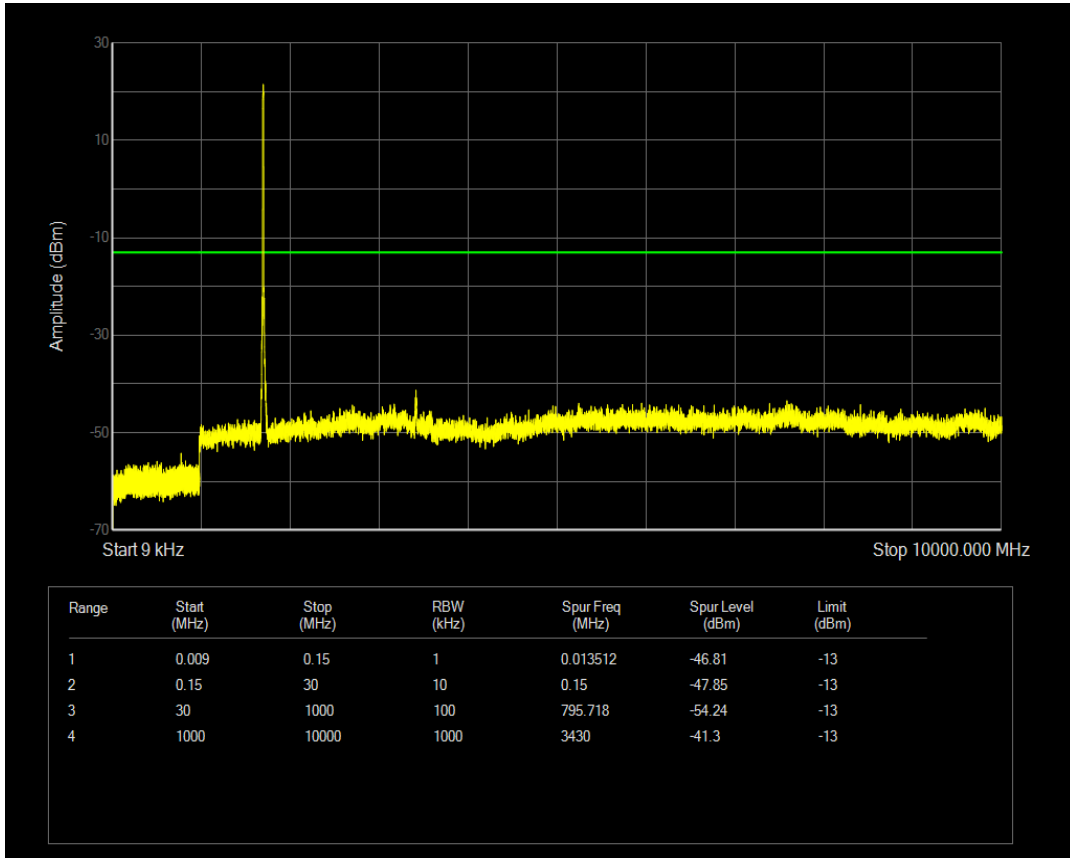

Band4 QAM16 BW=5MHz Channel=20375 RB Size=1 Position=#0

Band4 QPSK BW=10MHz Channel=20000 RB Size=1 Position=#0

Band4 QAM16 BW=5MHz Channel=20375 RB Size=25 Position=#0

Band4 QPSK BW=10MHz Channel=20000 RB Size=50 Position=#0

Band4 QAM16 BW=10MHz Channel=20000 RB Size=50 Position=#0

Band4 QAM16 BW=10MHz Channel=20000 RB Size=1 Position=#0

Band4 QPSK BW=10MHz Channel=20175 RB Size=1 Position=#0

Band4 QPSK BW=10MHz Channel=20175 RB Size=50 Position=#0