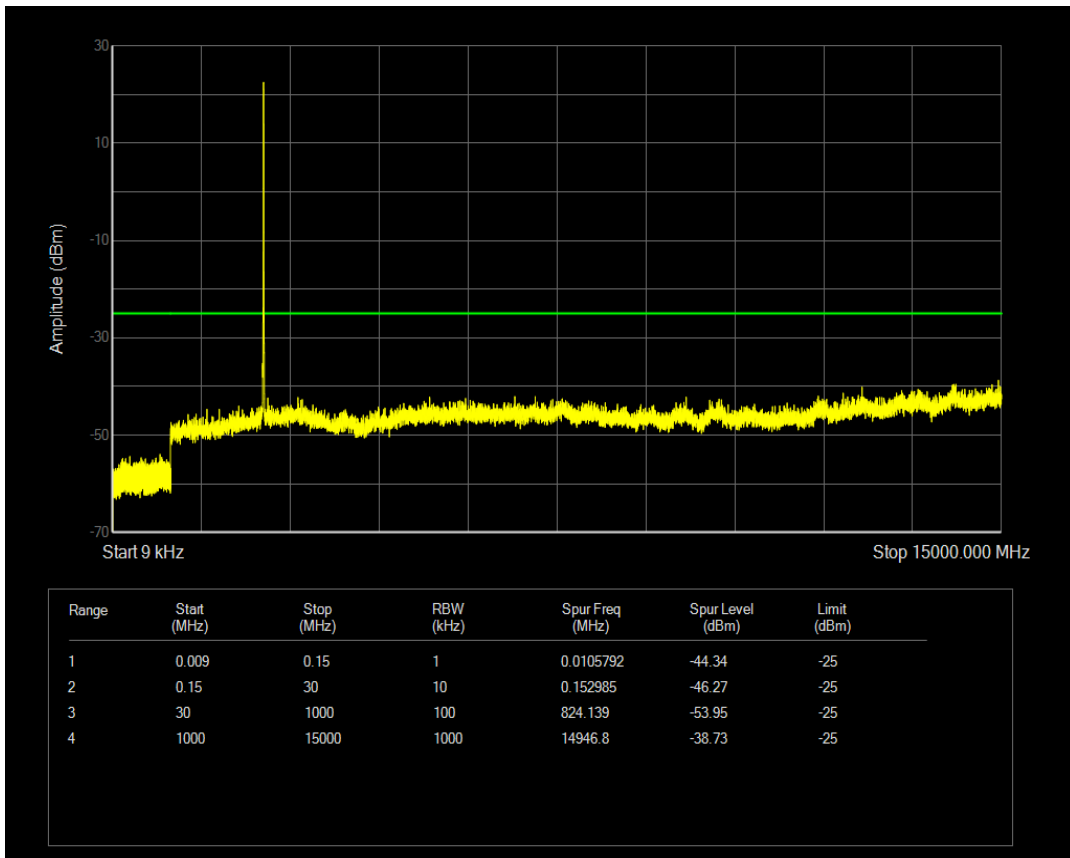

Band7 QAM16 BW=5MHz Channel=21100 RB Size=1 Position=#0

Band7 QAM16 BW=5MHz Channel=21100 RB Size=25 Position=#0

Band7 QPSK BW=5MHz Channel=21425 RB Size=1 Position=#0

Band7 QPSK BW=5MHz Channel=21425 RB Size=25 Position=#0

Band7 QAM16 BW=5MHz Channel=21425 RB Size=1 Position=#0

Band7 QPSK BW=10MHz Channel=20800 RB Size=1 Position=#0

Band7 QAM16 BW=5MHz Channel=21425 RB Size=25 Position=#0

Band7 QPSK BW=10MHz Channel=20800 RB Size=50 Position=#0