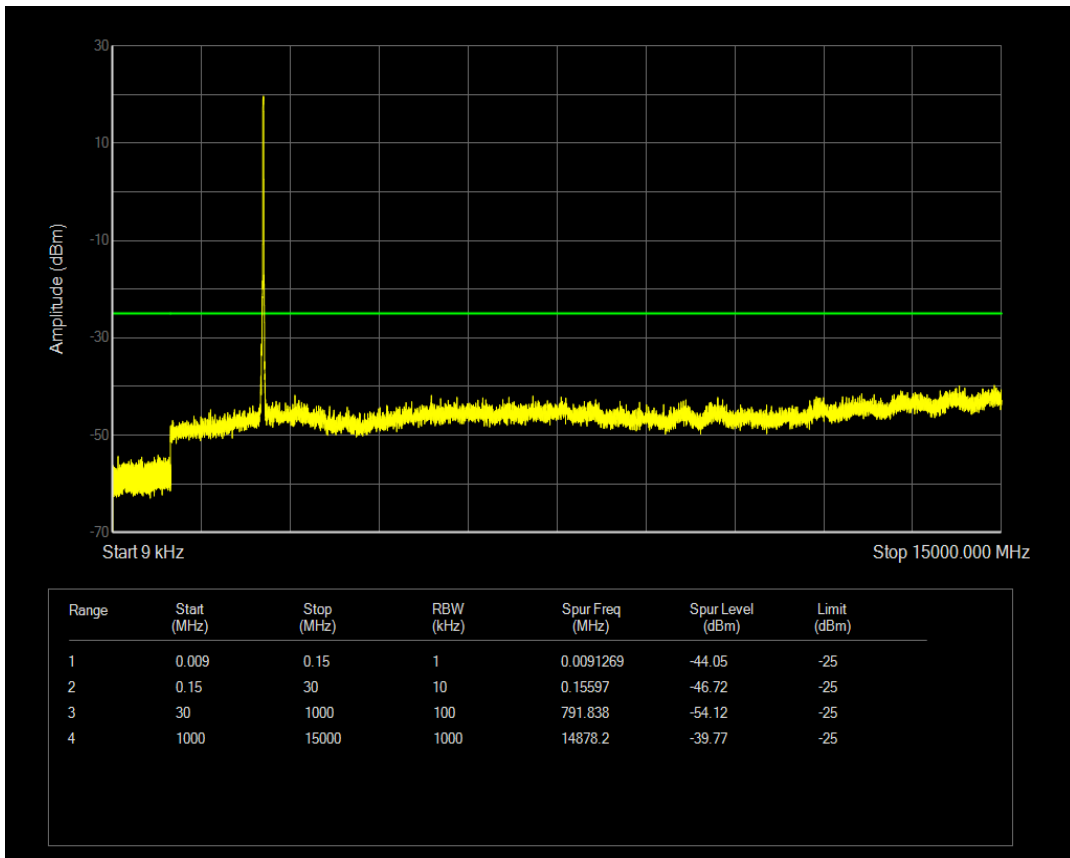

Band7 QPSK BW=15MHz Channel=21375 RB Size=75 Position=#0

Band7 QAM16 BW=15MHz Channel=21375 RB Size=75 Position=#0