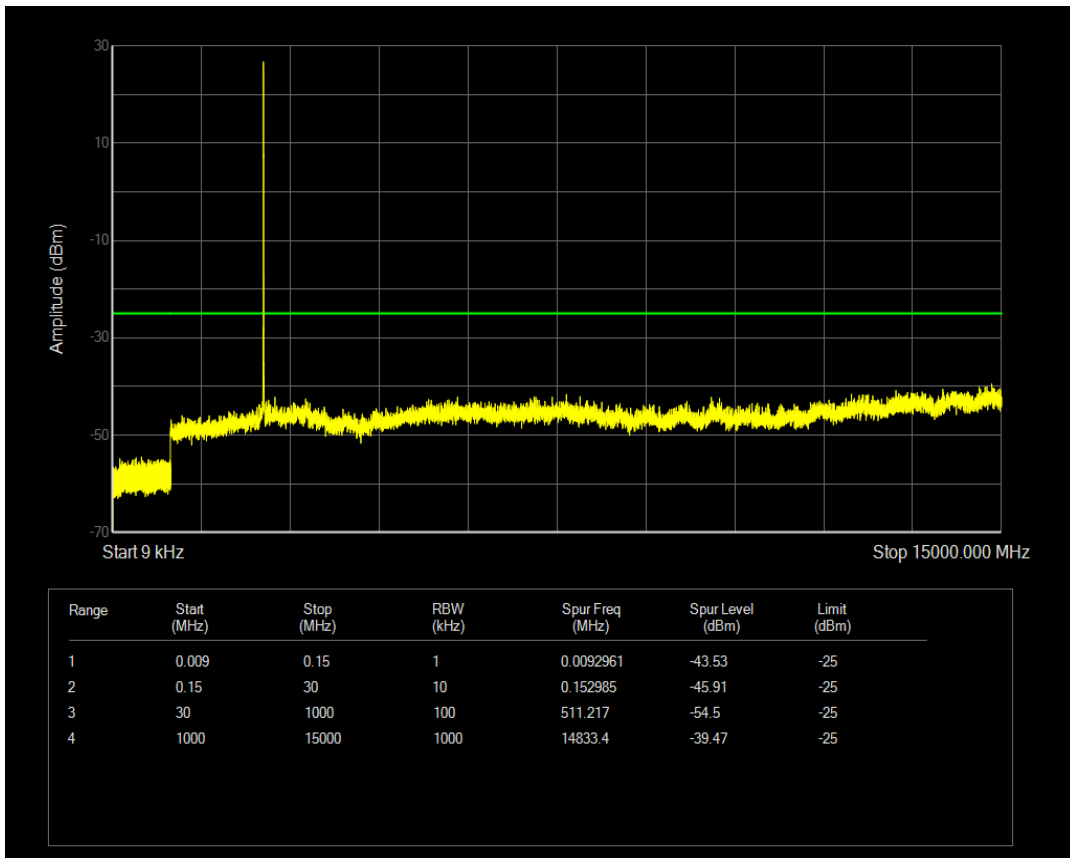

Band7 QPSK BW=5MHz Channel=21425 RB Size=1 Position=#0

Band7 QPSK BW=5MHz Channel=21425 RB Size=25 Position=#0