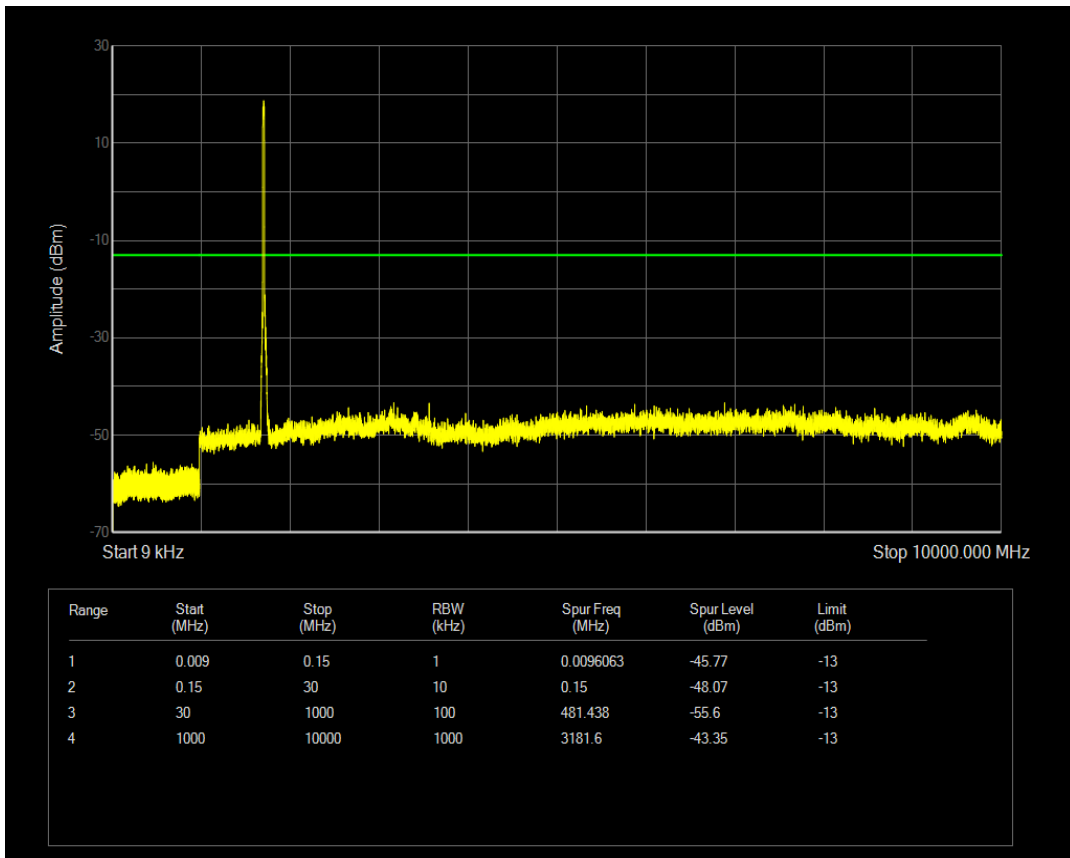

Band4 QAM16 BW=20MHz Channel=20050 RB Size=100 Position=#0

Band4 QAM16 BW=20MHz Channel=20050 RB Size=1 Position=#0