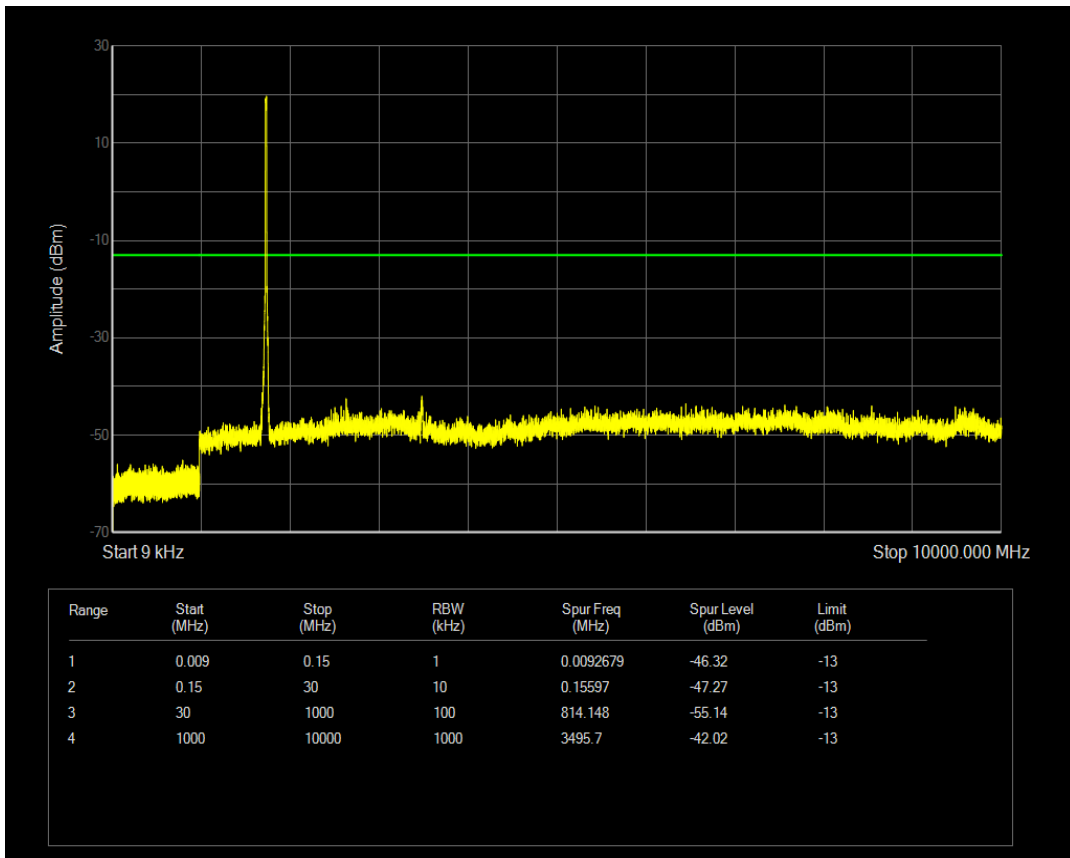

Band4 QAM16 BW=15MHz Channel=20175 RB Size=1 Position=#0

Band4 QAM16 BW=15MHz Channel=20175 RB Size=75 Position=#0

Band4 QPSK BW=15MHz Channel=20325 RB Size=1 Position=#0

Band4 QAM16 BW=15MHz Channel=20325 RB Size=1 Position=#0

Band4 QPSK BW=15MHz Channel=20325 RB Size=75 Position=#0

Band4 QAM16 BW=15MHz Channel=20325 RB Size=75 Position=#0

Band4 QPSK BW=20MHz Channel=20050 RB Size=1 Position=#0

Band4 QPSK BW=20MHz Channel=20050 RB Size=100 Position=#0