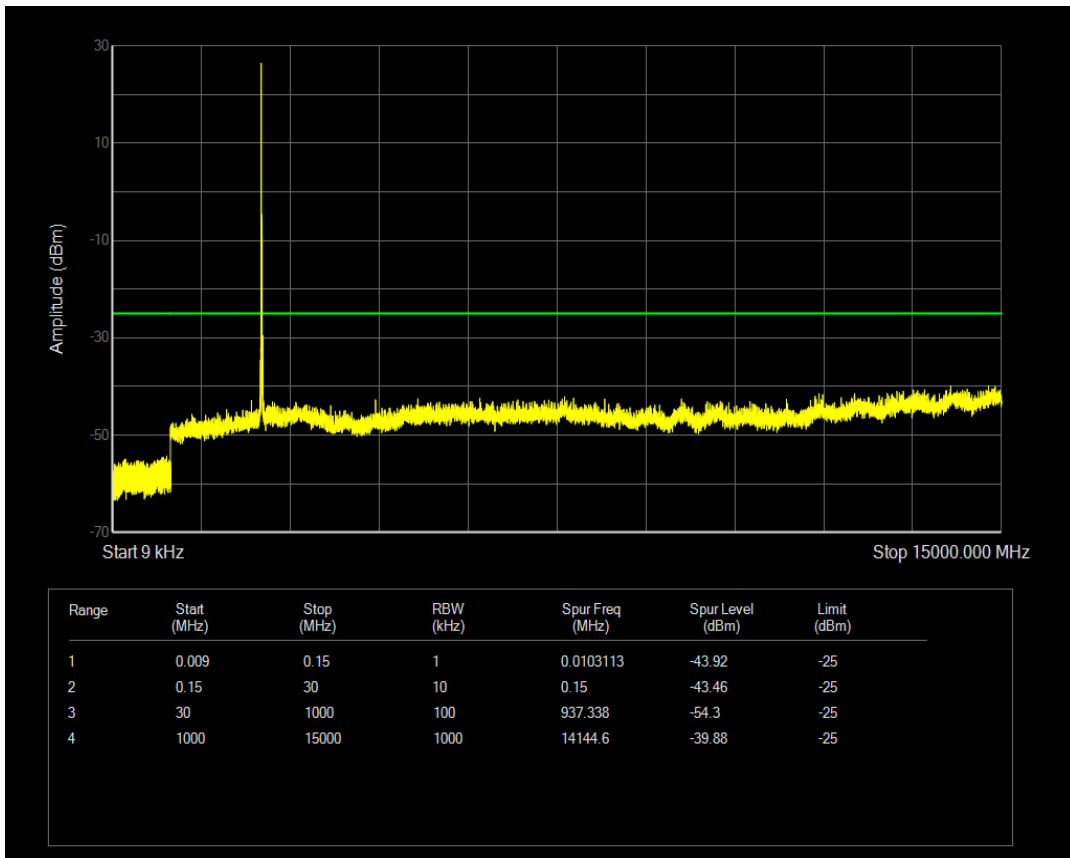

Band7 QPSK BW=15MHz Channel=21100 RB Size=1 Position=#0

Band7 QPSK BW=15MHz Channel=21100 RB Size=75 Position=#0