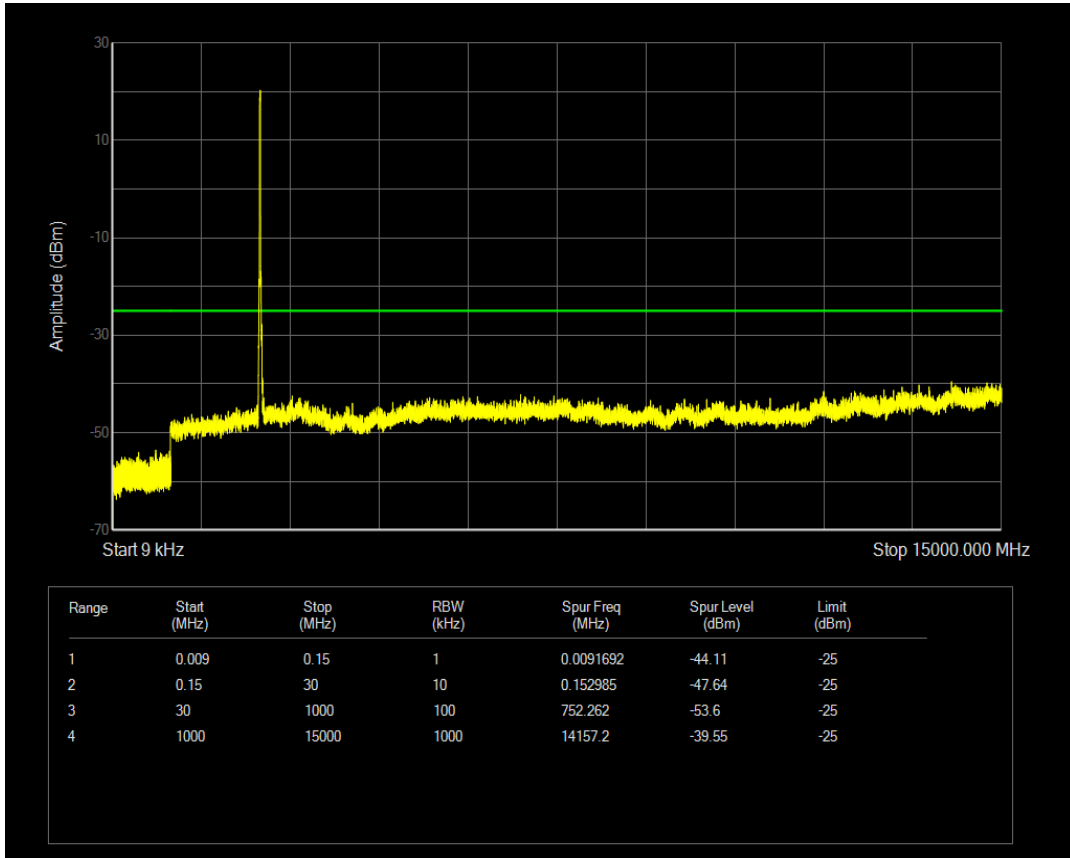

Band7 QAM16 BW=10MHz Channel=21400 RB Size=1 Position=#0

Band7 QAM16 BW=10MHz Channel=21400 RB Size=50 Position=#0

Band7 QPSK BW=15MHz Channel=20825 RB Size=1 Position=#0

Band7 QPSK BW=15MHz Channel=20825 RB Size=75 Position=#0