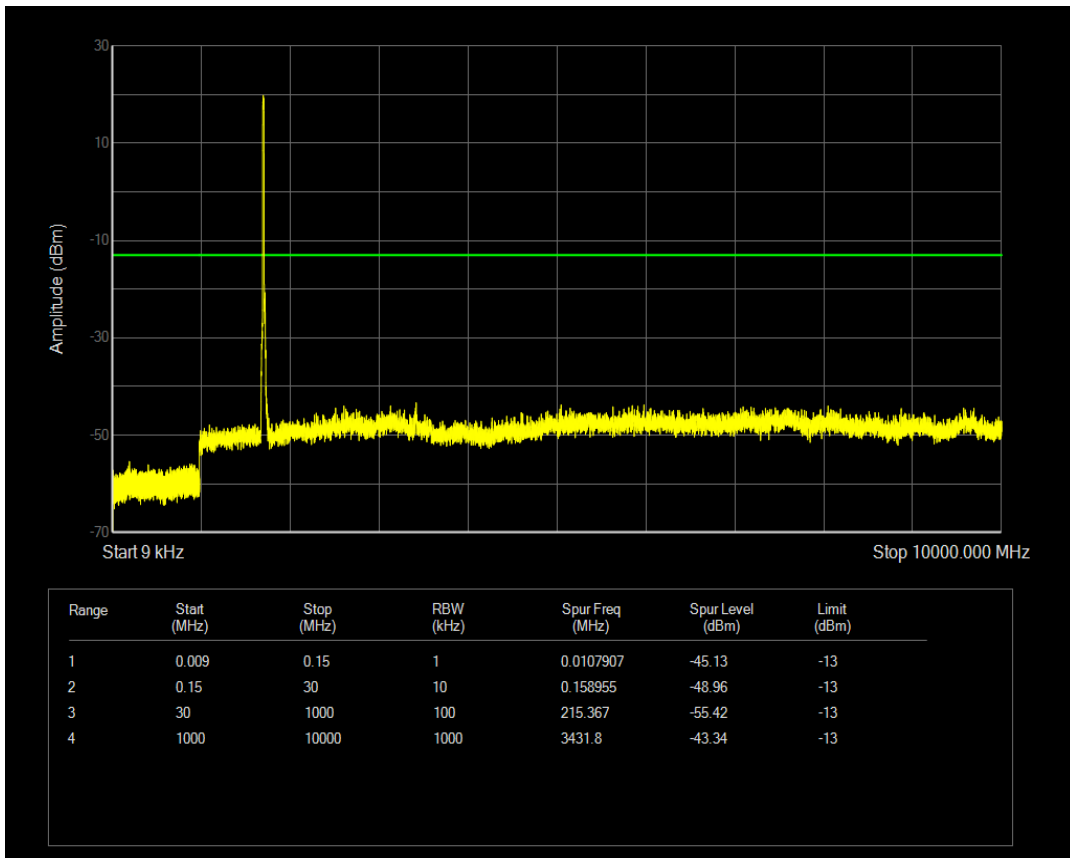

Band4 QAM16 BW=10MHz Channel=20350 RB Size=50 Position=#0

Band4 QAM16 BW=10MHz Channel=20350 RB Size=1 Position=#0

Band4 QPSK BW=15MHz Channel=20025 RB Size=1 Position=#0

Band4 QAM16 BW=15MHz Channel=20025 RB Size=1 Position=#0

Band4 QPSK BW=15MHz Channel=20025 RB Size=75 Position=#0

Band4 QPSK BW=15MHz Channel=20175 RB Size=1 Position=#0

Band4 QAM16 BW=15MHz Channel=20025 RB Size=75 Position=#0

Band4 QPSK BW=15MHz Channel=20175 RB Size=75 Position=#0