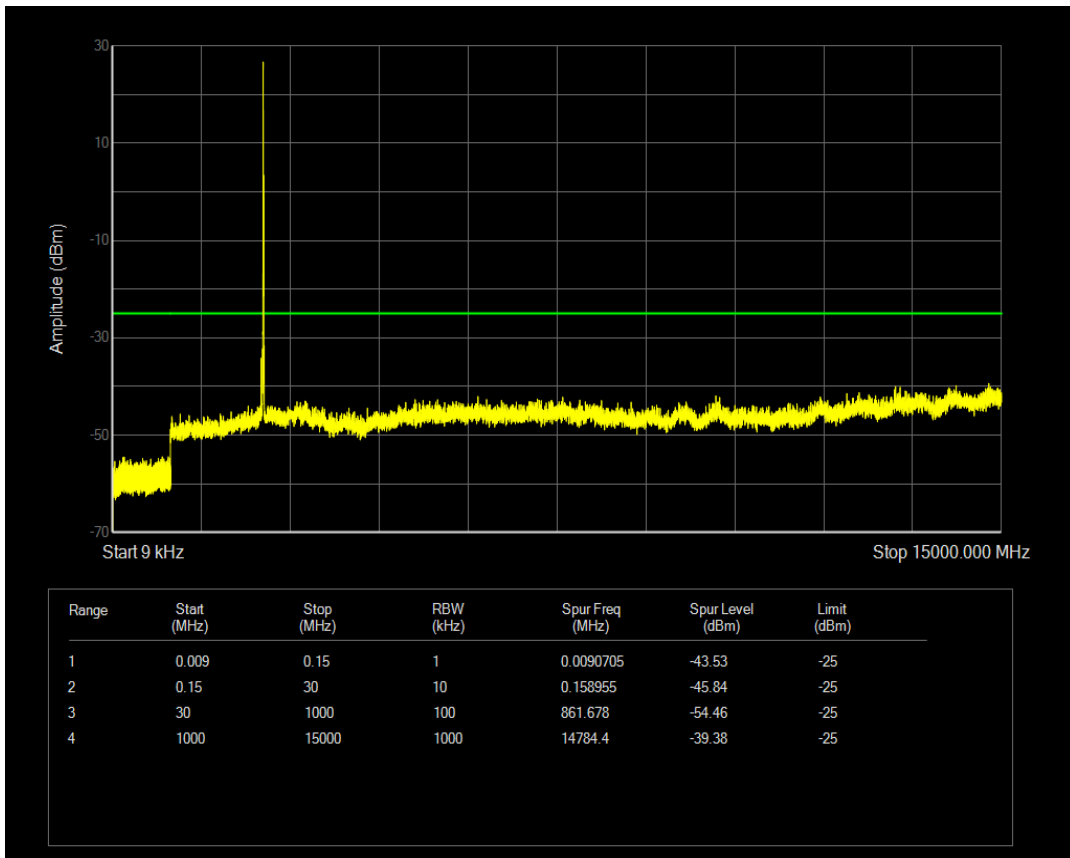

Band7 QAM16 BW=10MHz Channel=20800 RB Size=1 Position=#0

Band7 QAM16 BW=10MHz Channel=20800 RB Size=50 Position=#0

Band7 QPSK BW=10MHz Channel=21100 RB Size=1 Position=#0

Band7 QPSK BW=10MHz Channel=21100 RB Size=50 Position=#0

Band7 QAM16 BW=10MHz Channel=21100 RB Size=1 Position=#0

Band7 QAM16 BW=10MHz Channel=21100 RB Size=50 Position=#0

Band7 QPSK BW=10MHz Channel=21400 RB Size=1 Position=#0

Band7 QPSK BW=10MHz Channel=21400 RB Size=50 Position=#0