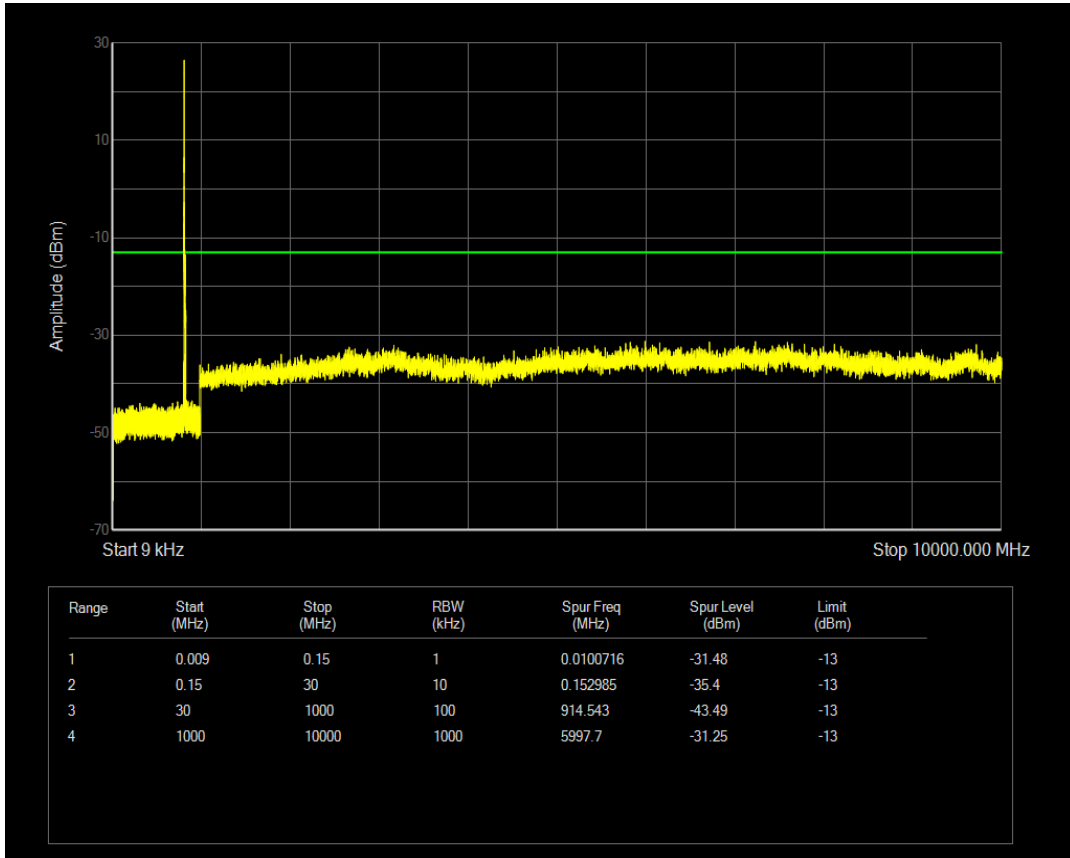

Band5 QAM16 BW=5MHz Channel=20625 RB Size=25 Position=#0

Band5 QAM16 BW=5MHz Channel=20625 RB Size=1 Position=#0

Band5 QPSK BW=10MHz Channel=20450 RB Size=1 Position=#0

Band5 QAM16 BW=10MHz Channel=20450 RB Size=1 Position=#0

Band5 QPSK BW=10MHz Channel=20450 RB Size=50 Position=#0

Band5 QAM16 BW=10MHz Channel=20450 RB Size=50 Position=#0

Band5 QPSK BW=10MHz Channel=20525 RB Size=50 Position=#0

Band5 QPSK BW=10MHz Channel=20525 RB Size=1 Position=#0