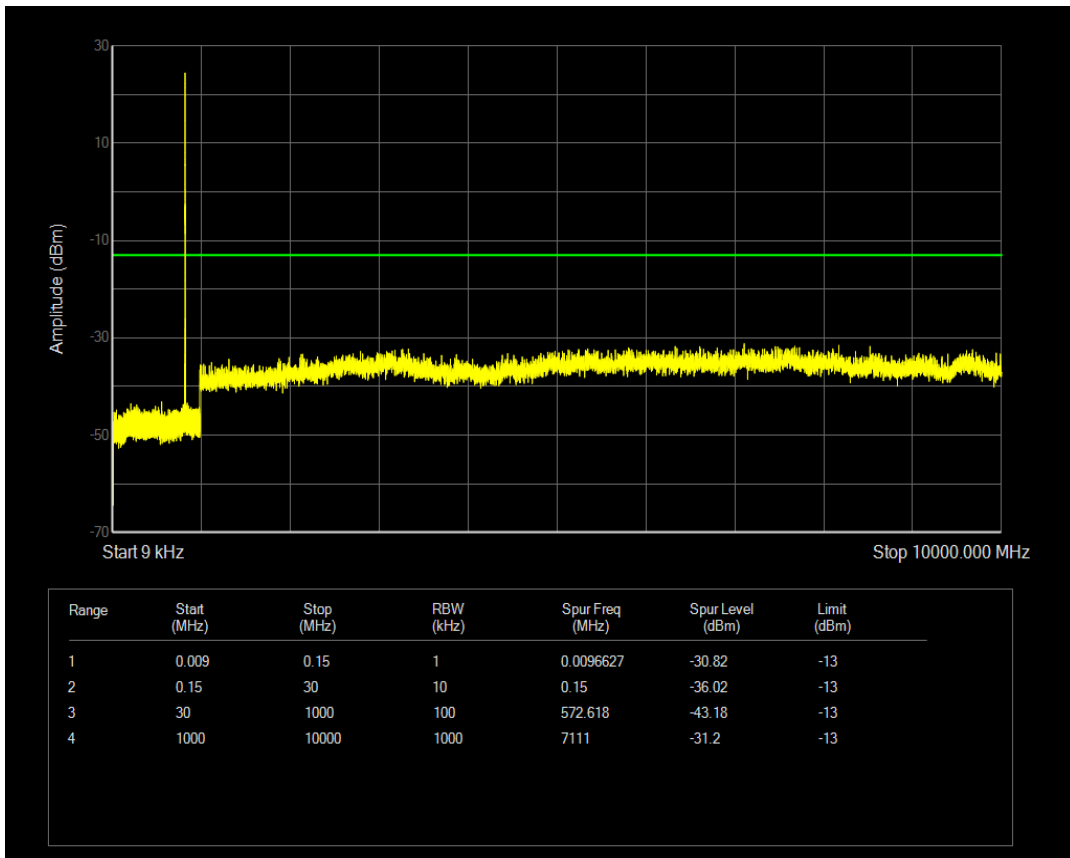

Band5 QAM16 BW=3MHz Channel=20525 RB Size=1 Position=#0

Band5 QAM16 BW=3MHz Channel=20525 RB Size=15 Position=#0