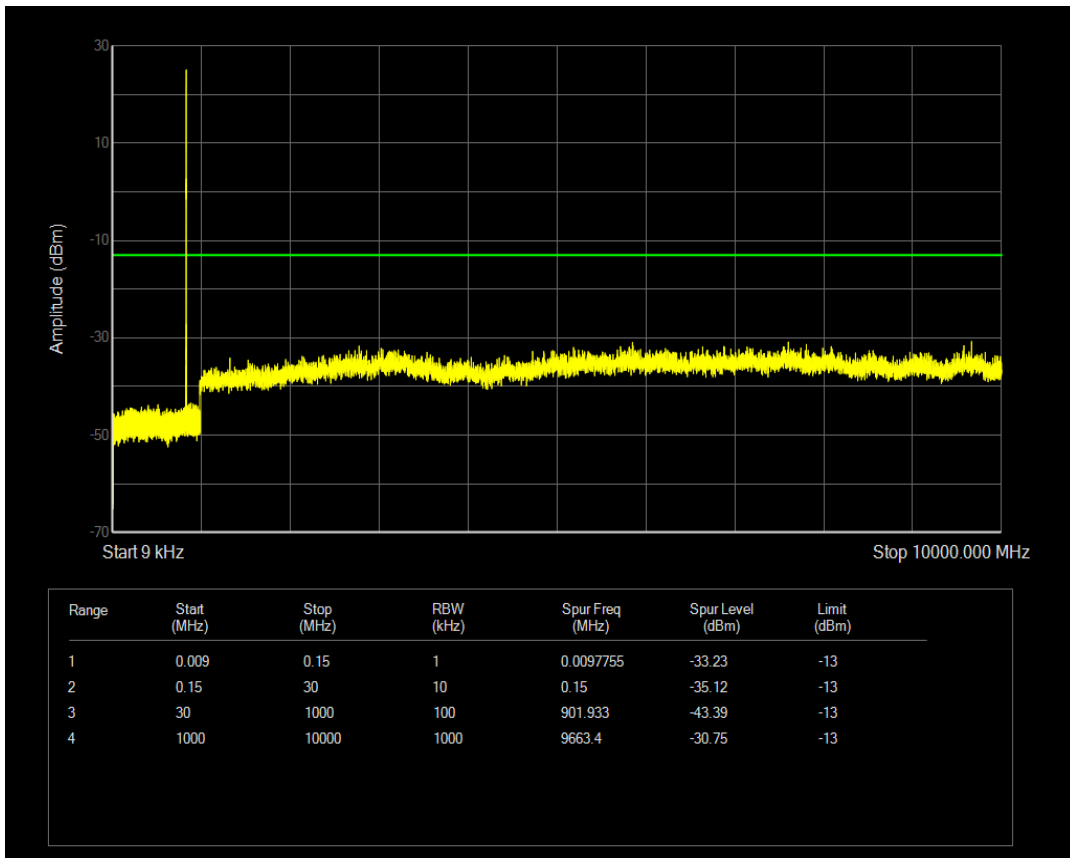

Band5 QAM16 BW=1.4MHz Channel=20643 RB Size=1 Position=#0

Band5 QAM16 BW=1.4MHz Channel=20643 RB Size=6 Position=#0