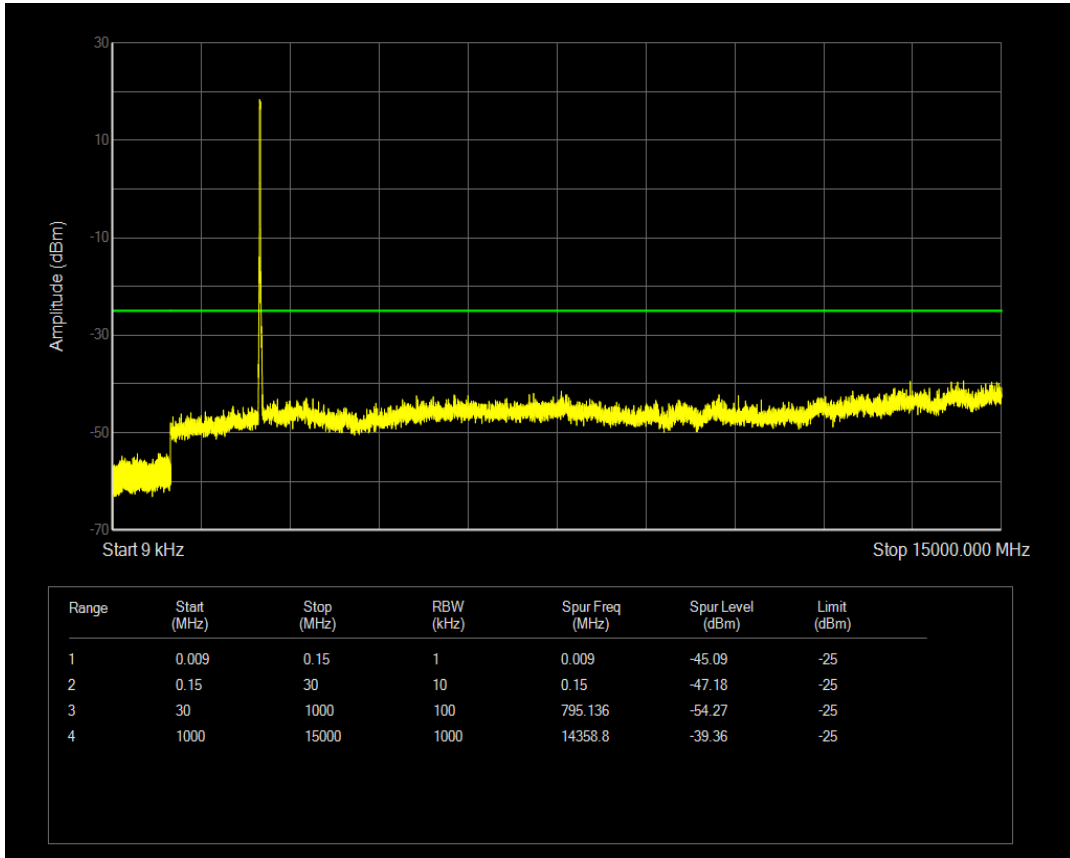

Band7 QAM16 BW=15MHz Channel=20825 RB Size=75 Position=#0

Band7 QPSK BW=15MHz Channel=21100 RB Size=1 Position=#0