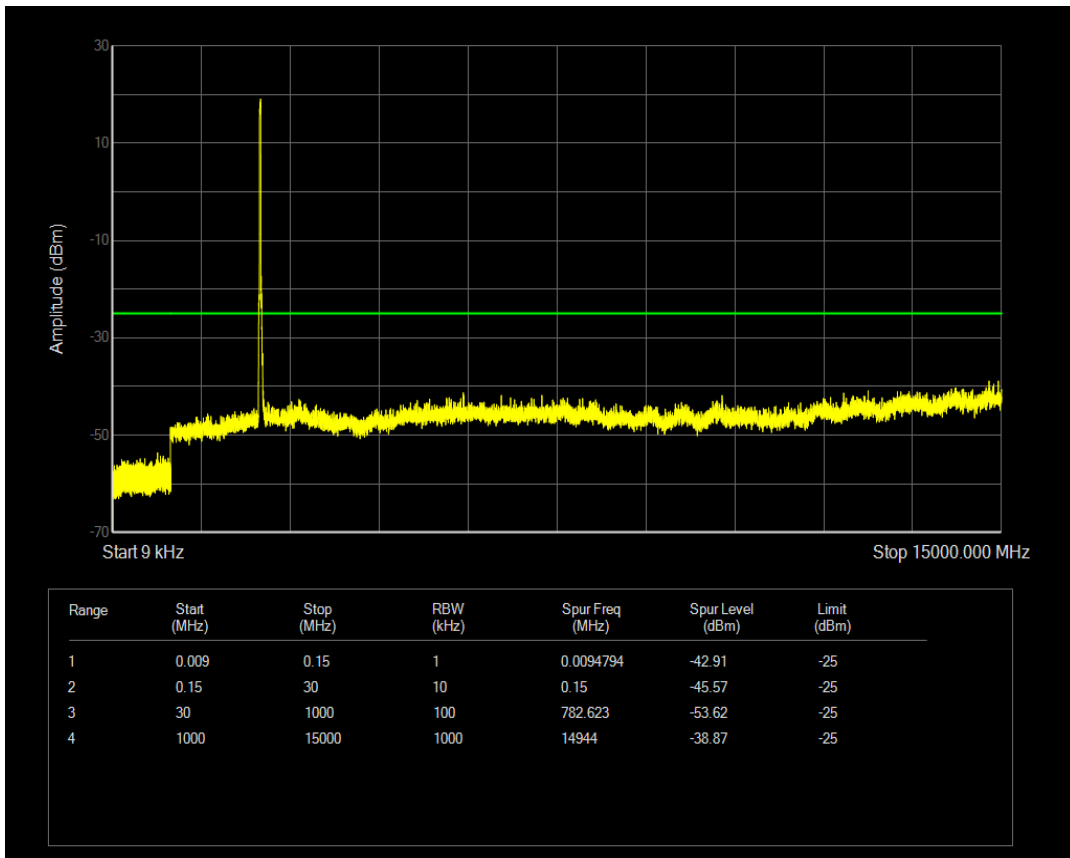

Band7 QPSK BW=20MHz Channel=20850 RB Size=100 Position=#0

Band7 QPSK BW=20MHz Channel=20850 RB Size=1 Position=#0