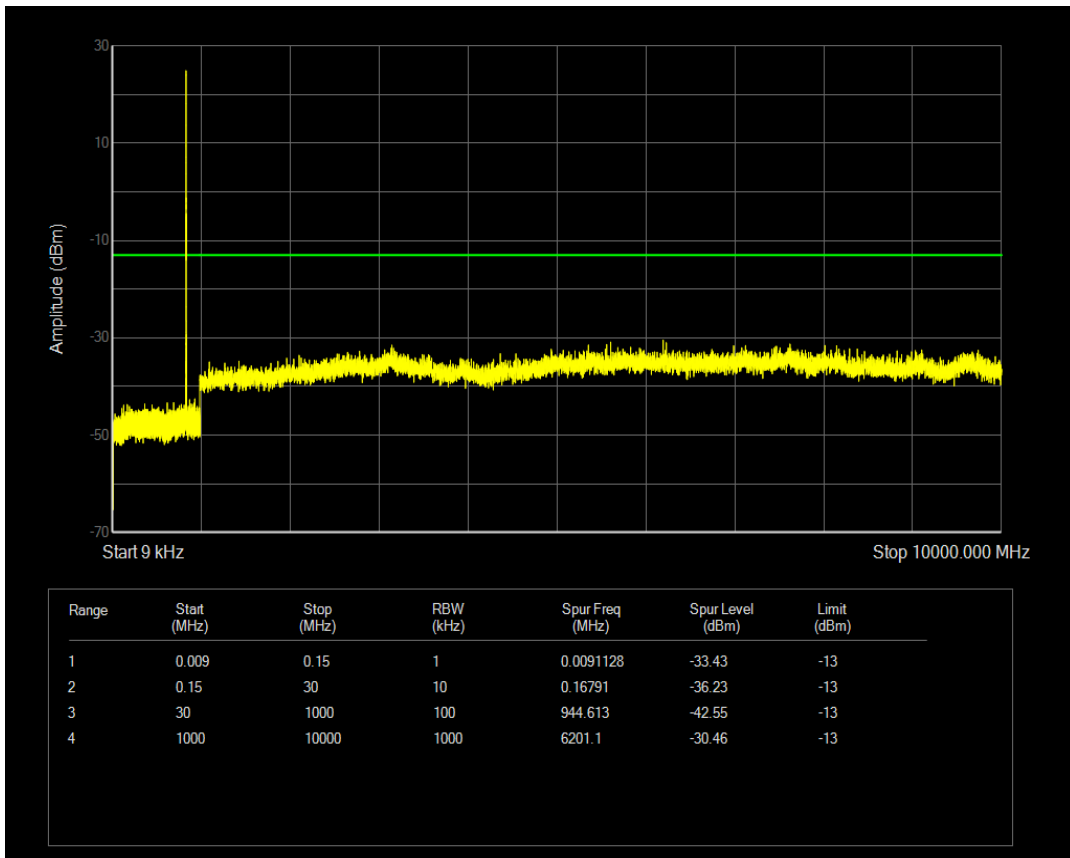

Band5 QPSK BW=3MHz Channel=20635 RB Size=1 Position=#0

Band5 QPSK BW=3MHz Channel=20635 RB Size=15 Position=#0