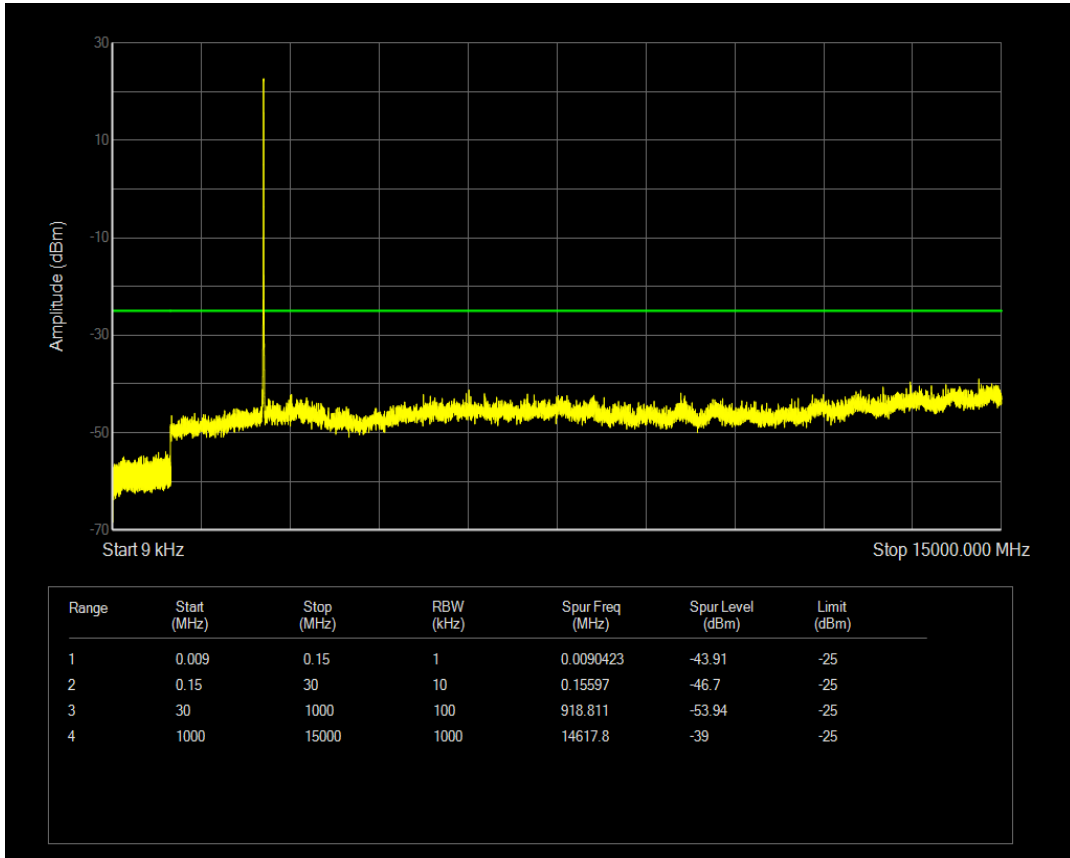

Band7 QAM16 BW=5MHz Channel=21100 RB Size=1 Position=#0

Band7 QAM16 BW=5MHz Channel=21100 RB Size=25 Position=#0

Band7 QPSK BW=5MHz Channel=21425 RB Size=1 Position=#0

Band7 QPSK BW=5MHz Channel=21425 RB Size=25 Position=#0