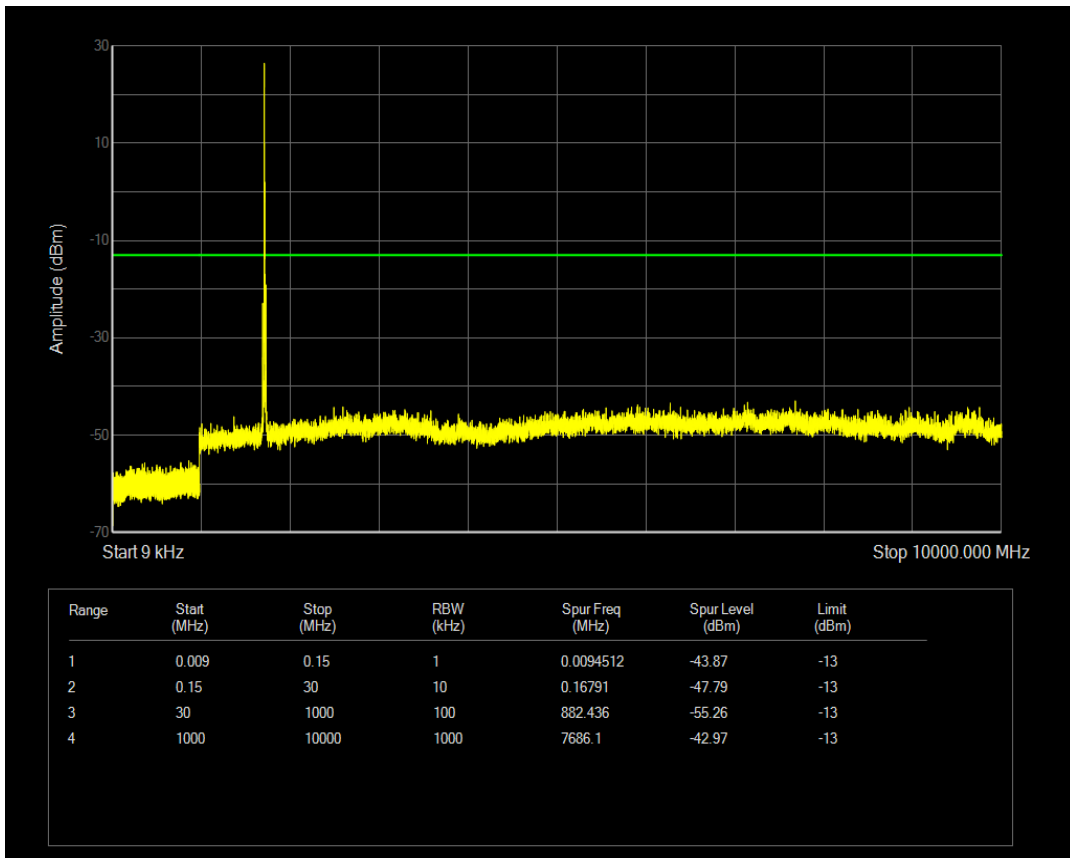

Band4 QAM16 BW=10MHz Channel=20000 RB Size=50 Position=#0

Band4 QAM16 BW=10MHz Channel=20000 RB Size=1 Position=#0

Band4 QPSK BW=10MHz Channel=20175 RB Size=1 Position=#0

Band4 QPSK BW=10MHz Channel=20175 RB Size=50 Position=#0

Band4 QAM16 BW=10MHz Channel=20175 RB Size=1 Position=#0

Band4 QPSK BW=10MHz Channel=20350 RB Size=1 Position=#0

Band4 QAM16 BW=10MHz Channel=20175 RB Size=50 Position=#0

Band4 QPSK BW=10MHz Channel=20350 RB Size=50 Position=#0