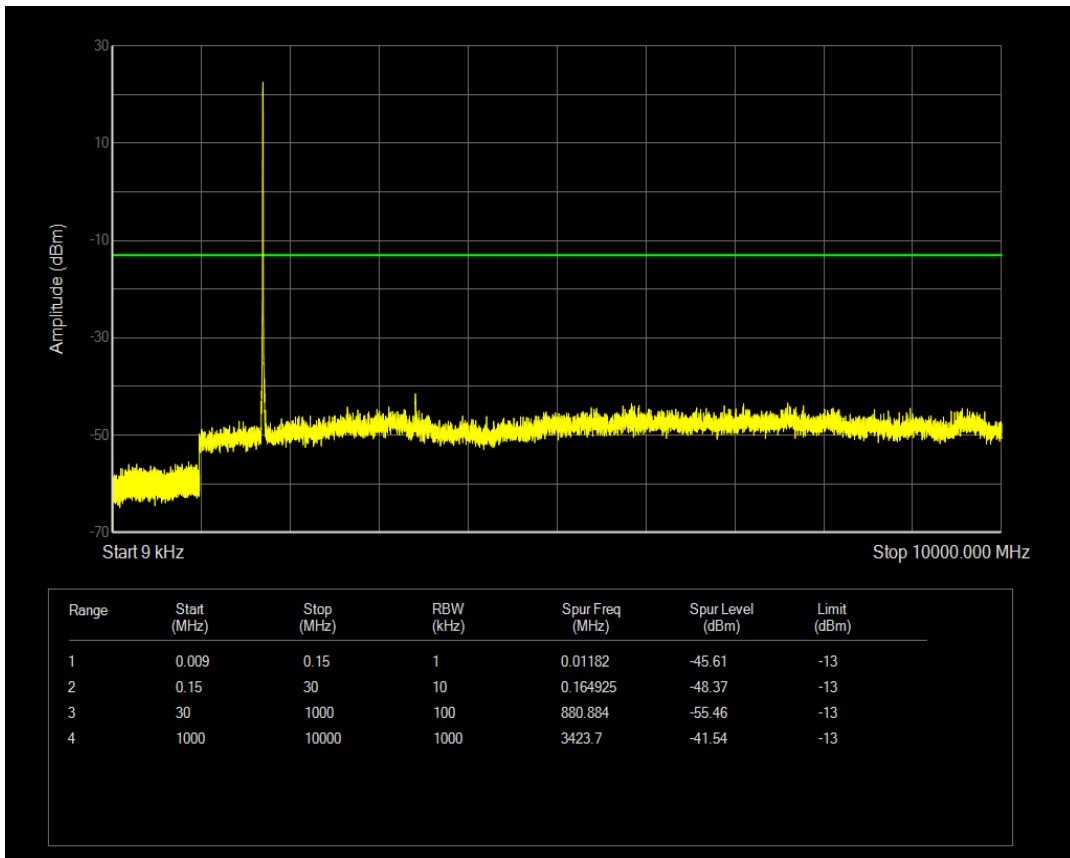

Band4 QAM16 BW=5MHz Channel=19975 RB Size=1 Position=#0

Band4 QPSK BW=5MHz Channel=20175 RB Size=1 Position=#0

Band4 QAM16 BW=5MHz Channel=19975 RB Size=25 Position=#0

Band4 QAM16 BW=5MHz Channel=20175 RB Size=1 Position=#0

Band4 QPSK BW=5MHz Channel=20175 RB Size=25 Position=#0

Band4 QAM16 BW=5MHz Channel=20175 RB Size=25 Position=#0

Band4 QPSK BW=5MHz Channel=20375 RB Size=1 Position=#0

Band4 QPSK BW=5MHz Channel=20375 RB Size=25 Position=#0