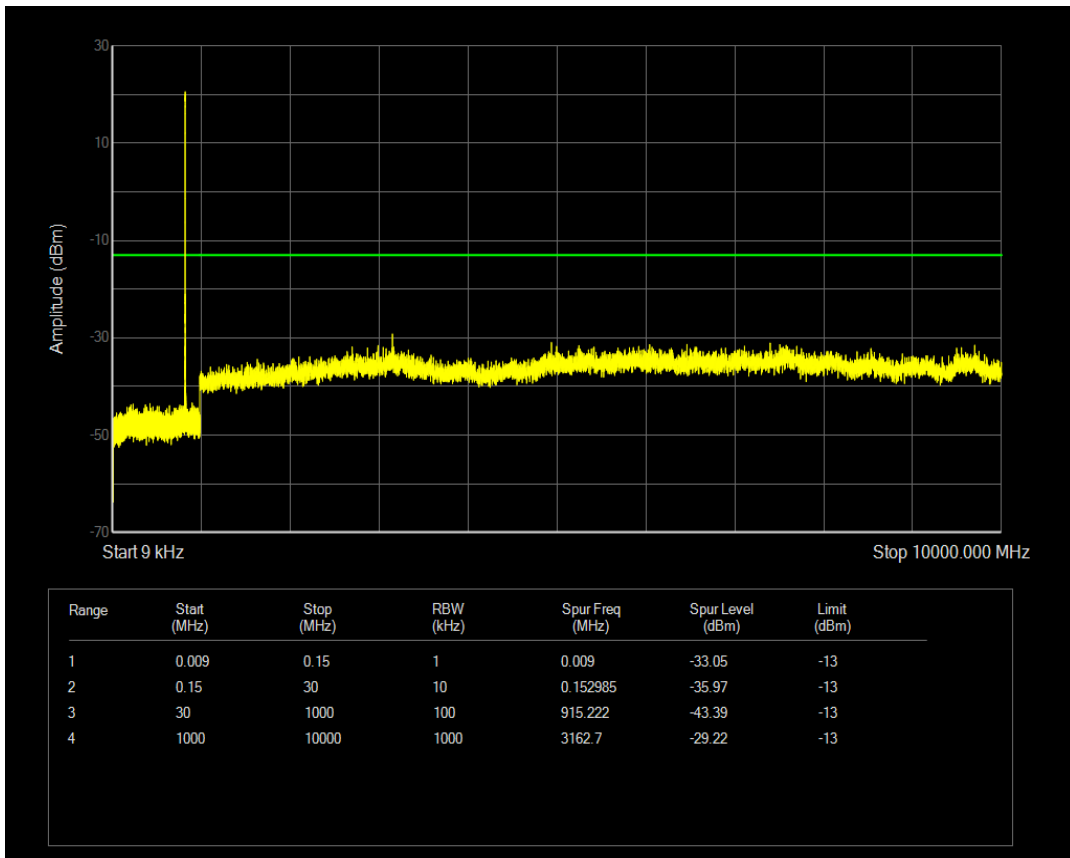

Band5 QAM16 BW=1.4MHz Channel=20407 RB Size=1 Position=#0

Band5 QAM16 BW=1.4MHz Channel=20407 RB Size=6 Position=#0

Band5 QPSK BW=1.4MHz Channel=20525 RB Size=1 Position=#0

Band5 QAM16 BW=1.4MHz Channel=20525 RB Size=1 Position=#0

Band5 QPSK BW=1.4MHz Channel=20525 RB Size=6 Position=#0

Band5 QPSK BW=1.4MHz Channel=20643 RB Size=1 Position=#0

Band5 QAM16 BW=1.4MHz Channel=20525 RB Size=6 Position=#0

Band5 QPSK BW=1.4MHz Channel=20643 RB Size=6 Position=#0