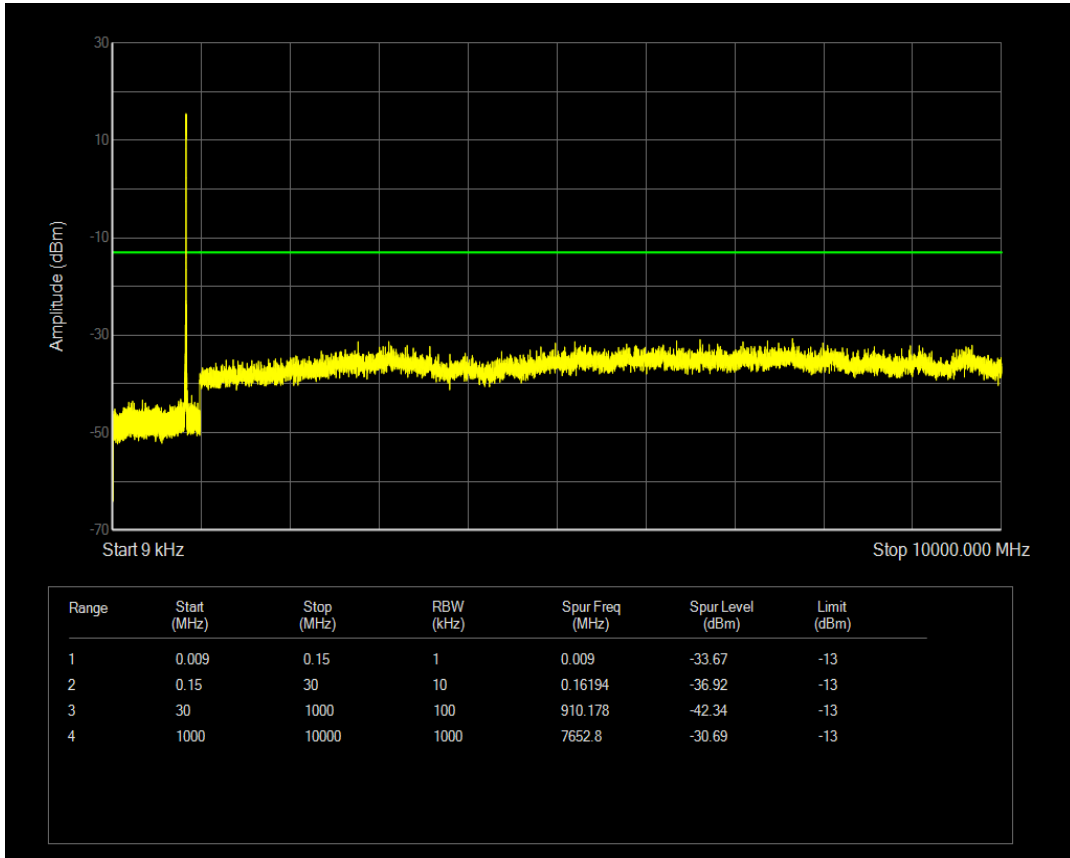

Band5 QPSK BW=5MHz Channel=20525 RB Size=25 Position=#0

Band5 QAM16 BW=5MHz Channel=20525 RB Size=25 Position=#0

Band5 QPSK BW=5MHz Channel=20625 RB Size=1 Position=#0

Band5 QPSK BW=5MHz Channel=20625 RB Size=25 Position=#0