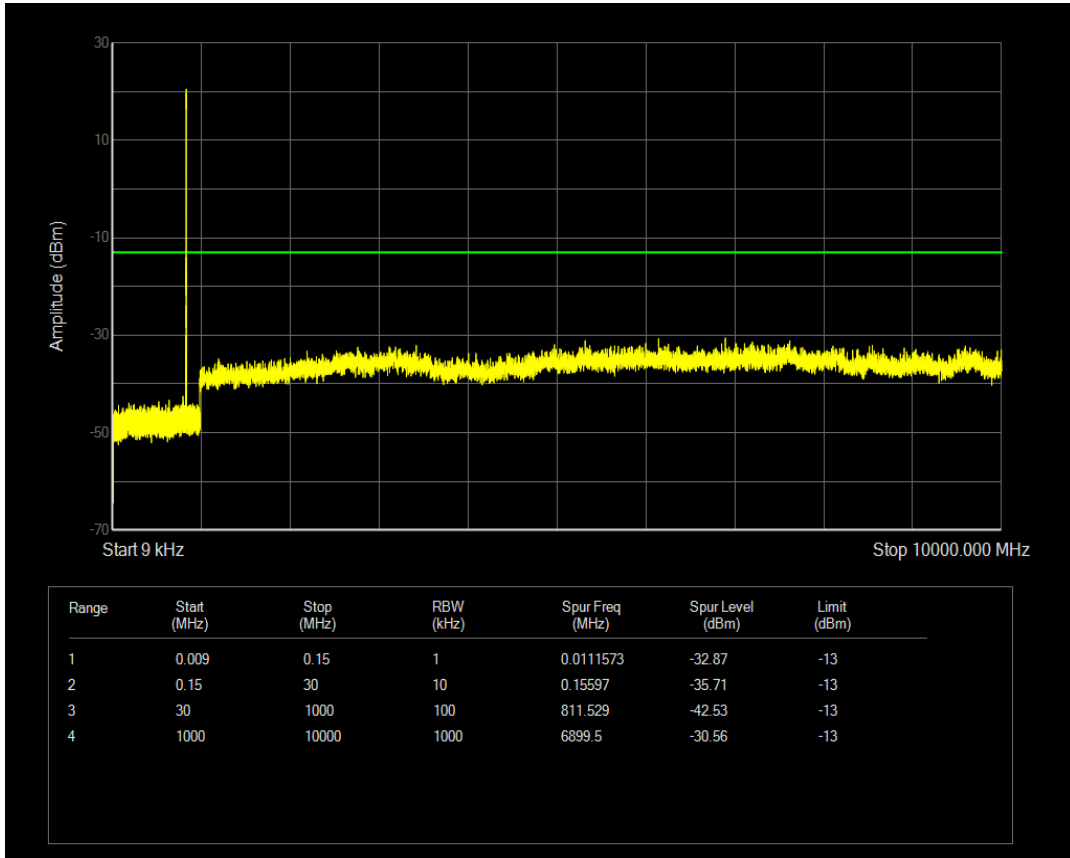

Band5 QAM16 BW=1.4MHz Channel=20643 RB Size=6 Position=#0

Band5 QPSK BW=3MHz Channel=20415 RB Size=1 Position=#0