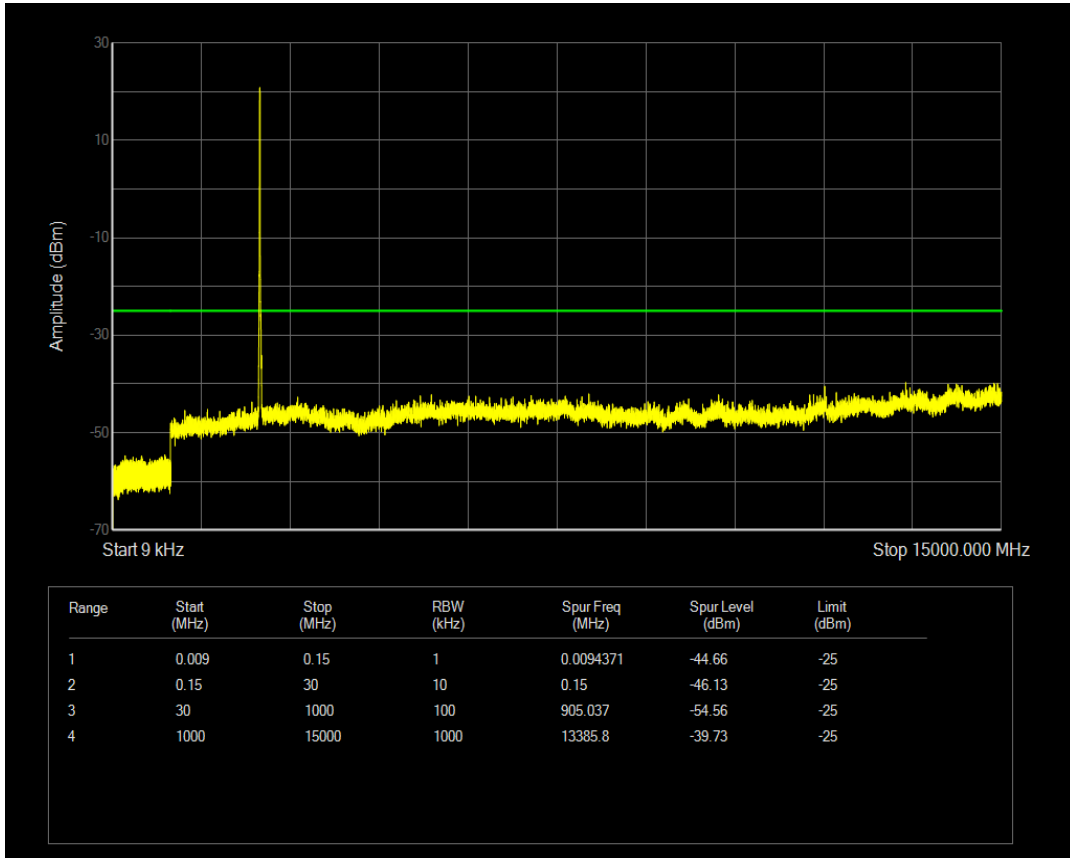

Band7 QAM16 BW=5MHz Channel=21425 RB Size=1 Position=#0

Band7 QPSK BW=10MHz Channel=20800 RB Size=1 Position=#0

Band7 QAM16 BW=5MHz Channel=21425 RB Size=25 Position=#0

Band7 QPSK BW=10MHz Channel=20800 RB Size=50 Position=#0

Band7 QAM16 BW=10MHz Channel=20800 RB Size=1 Position=#0

Band7 QAM16 BW=10MHz Channel=20800 RB Size=50 Position=#0

Band7 QPSK BW=10MHz Channel=21100 RB Size=1 Position=#0

Band7 QPSK BW=10MHz Channel=21100 RB Size=50 Position=#0