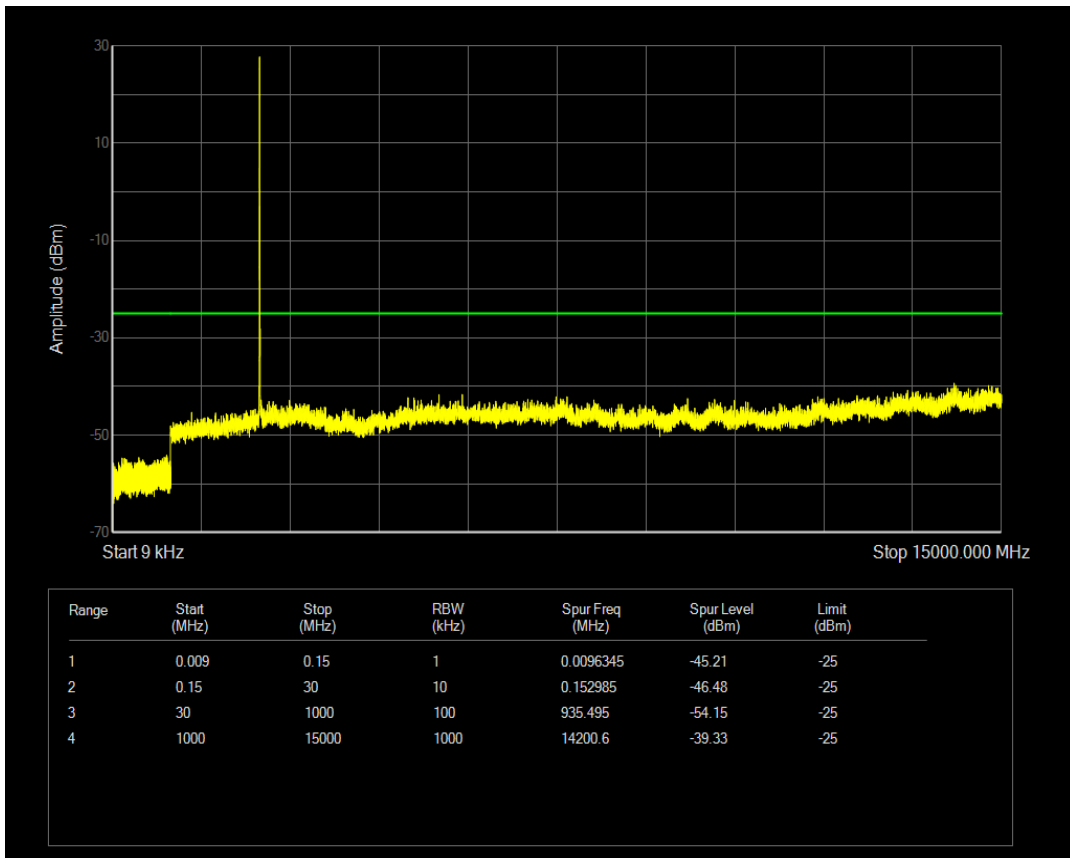

Band7 QAM16 BW=5MHz Channel=20775 RB Size=1 Position=#0

Band7 QAM16 BW=5MHz Channel=20775 RB Size=25 Position=#0