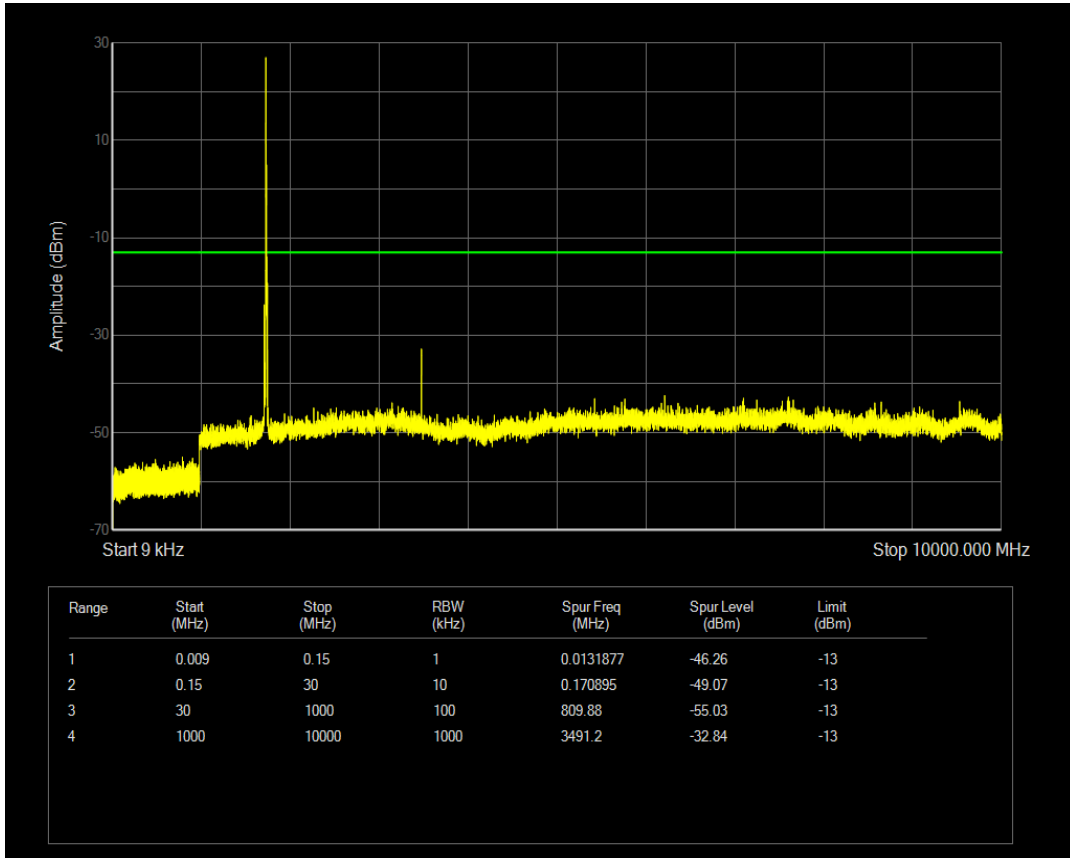

Band4 QAM16 BW=10MHz Channel=20000 RB Size=50 Position=#0

Band4 QAM16 BW=10MHz Channel=20000 RB Size=1 Position=#0

Band4 QPSK BW=10MHz Channel=20175 RB Size=1 Position=#0

Band4 QPSK BW=10MHz Channel=20175 RB Size=50 Position=#0

Band4 QAM16 BW=10MHz Channel=20175 RB Size=1 Position=#0

Band4 QPSK BW=10MHz Channel=20350 RB Size=1 Position=#0

Band4 QAM16 BW=10MHz Channel=20175 RB Size=50 Position=#0

Band4 QPSK BW=10MHz Channel=20350 RB Size=50 Position=#0