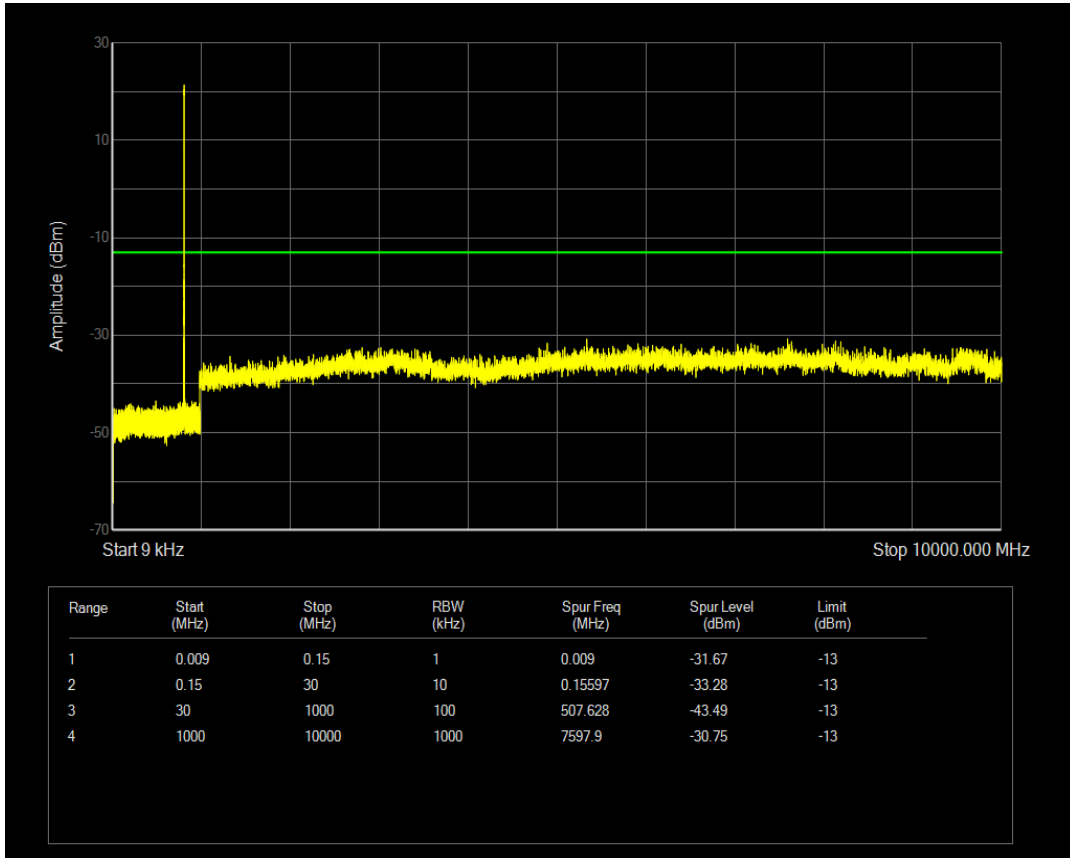

Band4 QAM16 BW=20MHz Channel=20300 RB Size=1 Position=#0

Band4 QAM16 BW=20MHz Channel=20300 RB Size=100 Position=#0

Band5 QPSK BW=1.4MHz Channel=20407 RB Size=1 Position=#0

Band5 QPSK BW=1.4MHz Channel=20407 RB Size=6 Position=#0