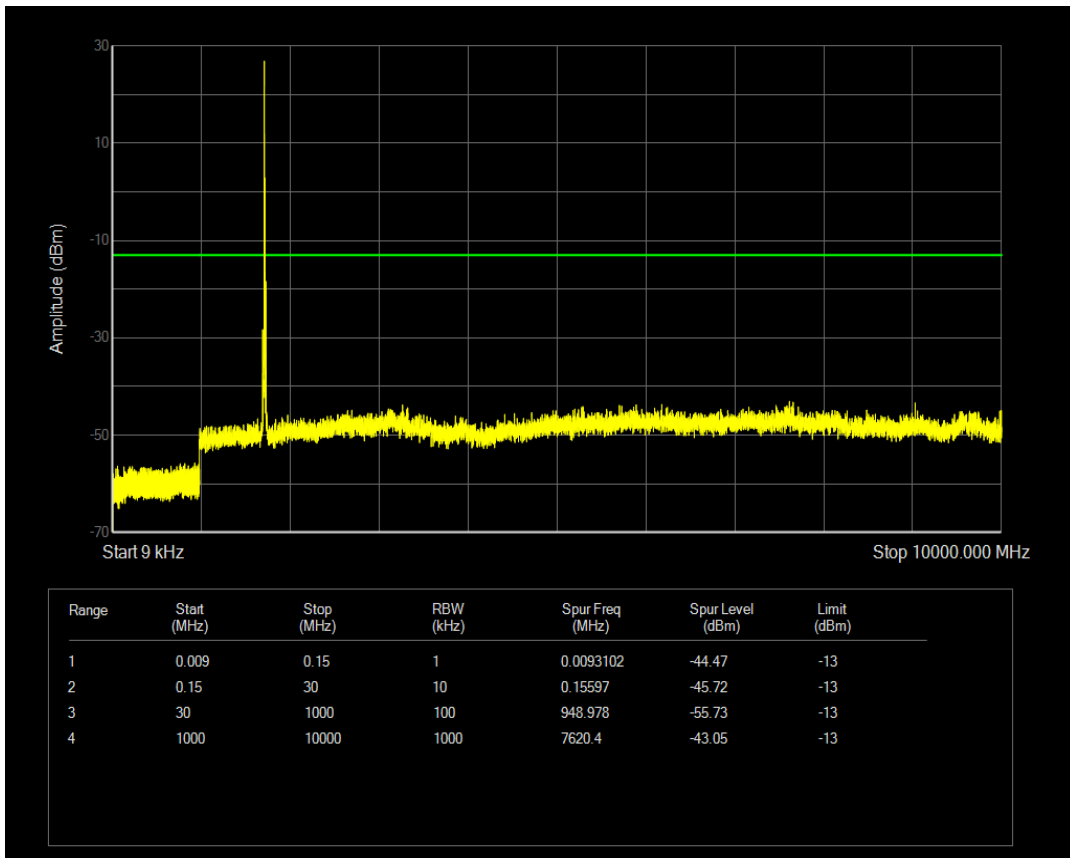

Band4 QAM16 BW=5MHz Channel=20375 RB Size=1 Position=#0

Band4 QPSK BW=10MHz Channel=20000 RB Size=1 Position=#0

Band4 QAM16 BW=5MHz Channel=20375 RB Size=25 Position=#0

Band4 QPSK BW=10MHz Channel=20000 RB Size=50 Position=#0

Band4 QAM16 BW=10MHz Channel=20000 RB Size=50 Position=#0

Band4 QAM16 BW=10MHz Channel=20000 RB Size=1 Position=#0

Band4 QPSK BW=10MHz Channel=20175 RB Size=1 Position=#0

Band4 QPSK BW=10MHz Channel=20175 RB Size=50 Position=#0