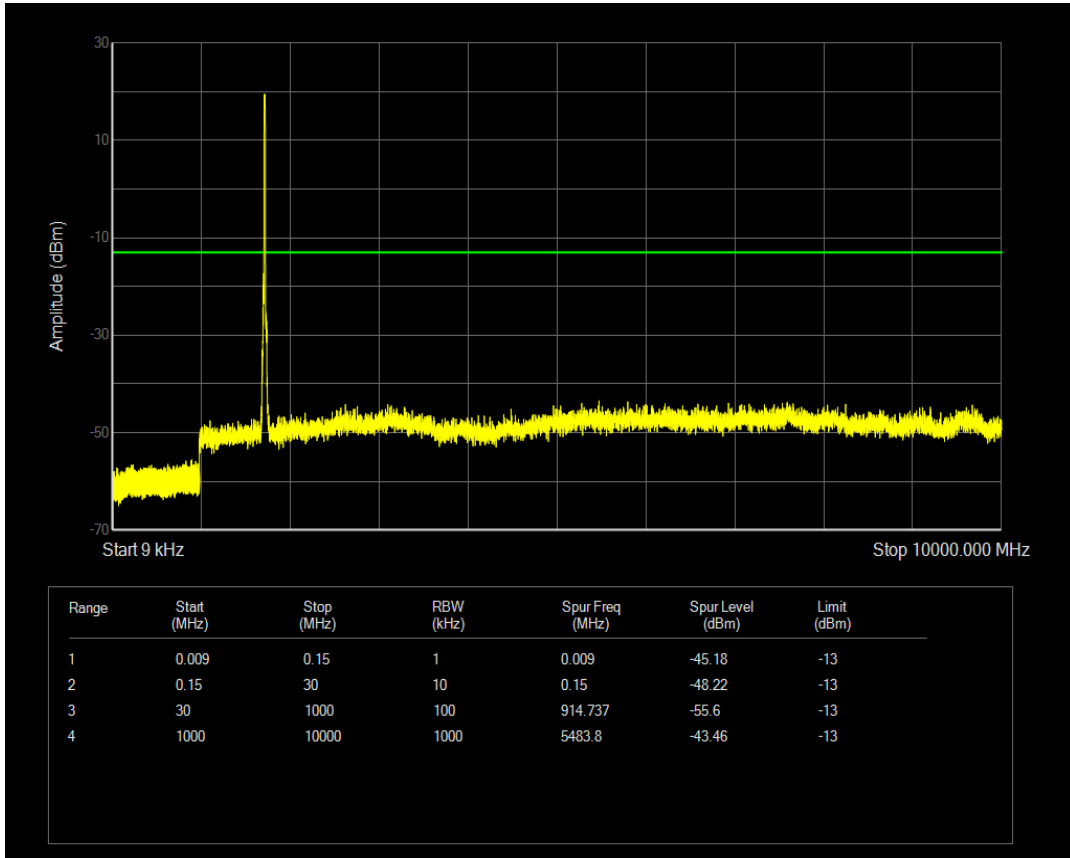

Band4 QAM16 BW=15MHz Channel=20175 RB Size=75 Position=#0

Band4 QPSK BW=15MHz Channel=20325 RB Size=1 Position=#0