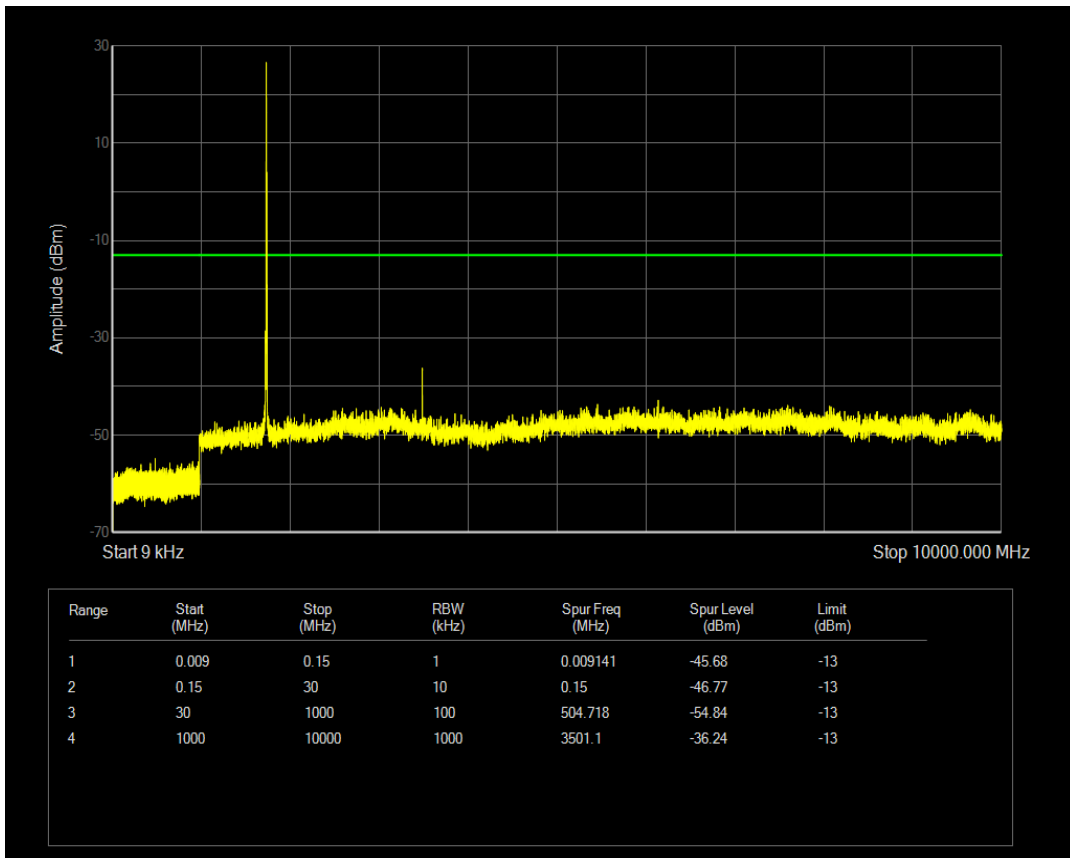

Band4 QAM16 BW=5MHz Channel=19975 RB Size=1 Position=#0

Band4 QPSK BW=5MHz Channel=20175 RB Size=1 Position=#0

Band4 QAM16 BW=5MHz Channel=19975 RB Size=25 Position=#0

Band4 QAM16 BW=5MHz Channel=20175 RB Size=1 Position=#0

Band4 QPSK BW=5MHz Channel=20175 RB Size=25 Position=#0

Band4 QAM16 BW=5MHz Channel=20175 RB Size=25 Position=#0

Band4 QPSK BW=5MHz Channel=20375 RB Size=1 Position=#0

Band4 QPSK BW=5MHz Channel=20375 RB Size=25 Position=#0