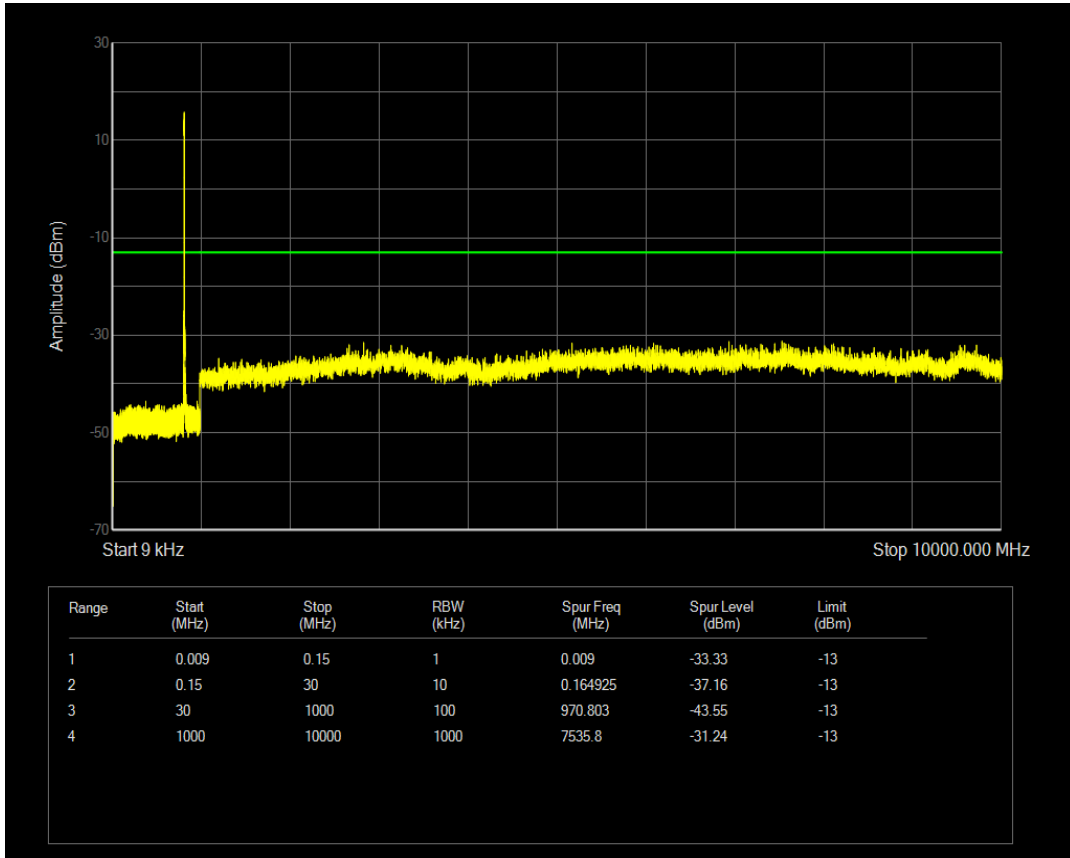

Band5 QAM16 BW=3MHz Channel=20635 RB Size=1 Position=#0

Band5 QPSK BW=5MHz Channel=20425 RB Size=1 Position=#0

Band5 QAM16 BW=3MHz Channel=20635 RB Size=15 Position=#0

Band5 QPSK BW=5MHz Channel=20425 RB Size=25 Position=#0