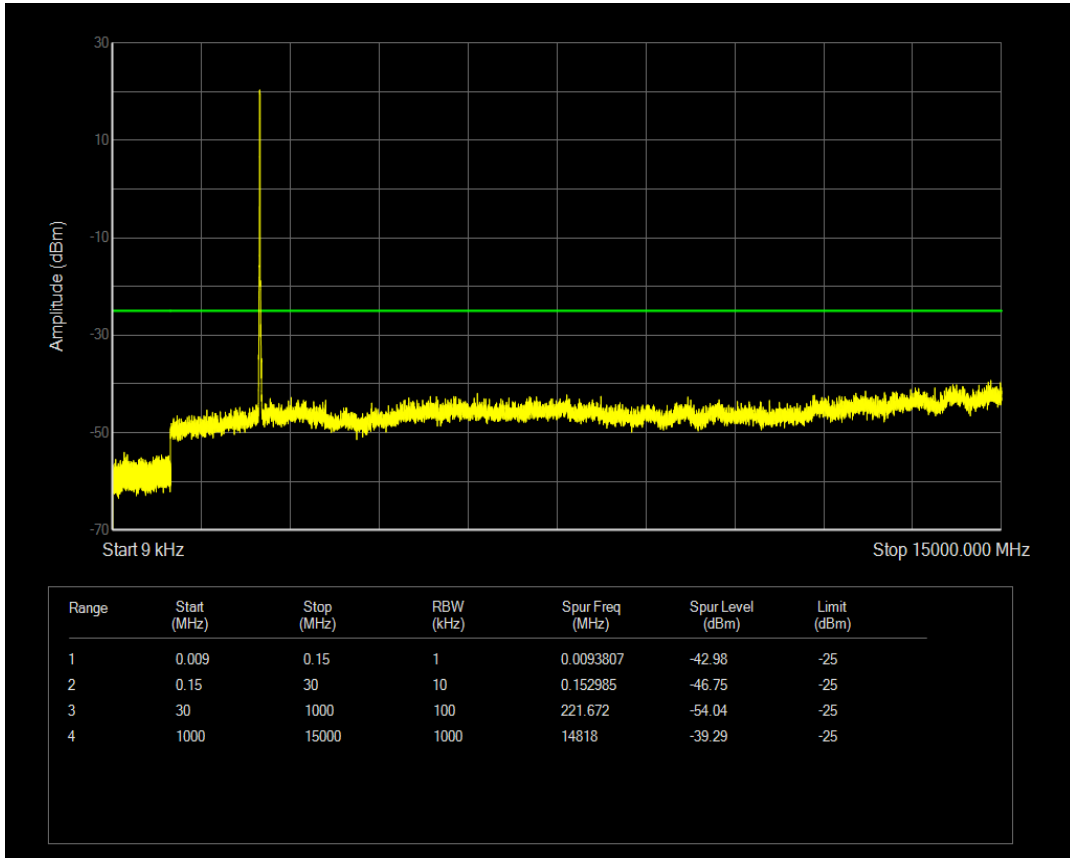

Band7 QAM16 BW=5MHz Channel=21425 RB Size=1 Position=#0

Band7 QPSK BW=10MHz Channel=20800 RB Size=1 Position=#0

Band7 QAM16 BW=5MHz Channel=21425 RB Size=25 Position=#0

Band7 QPSK BW=10MHz Channel=20800 RB Size=50 Position=#0

Band7 QAM16 BW=10MHz Channel=20800 RB Size=1 Position=#0

Band7 QAM16 BW=10MHz Channel=20800 RB Size=50 Position=#0

Band7 QPSK BW=10MHz Channel=21100 RB Size=1 Position=#0

Band7 QPSK BW=10MHz Channel=21100 RB Size=50 Position=#0