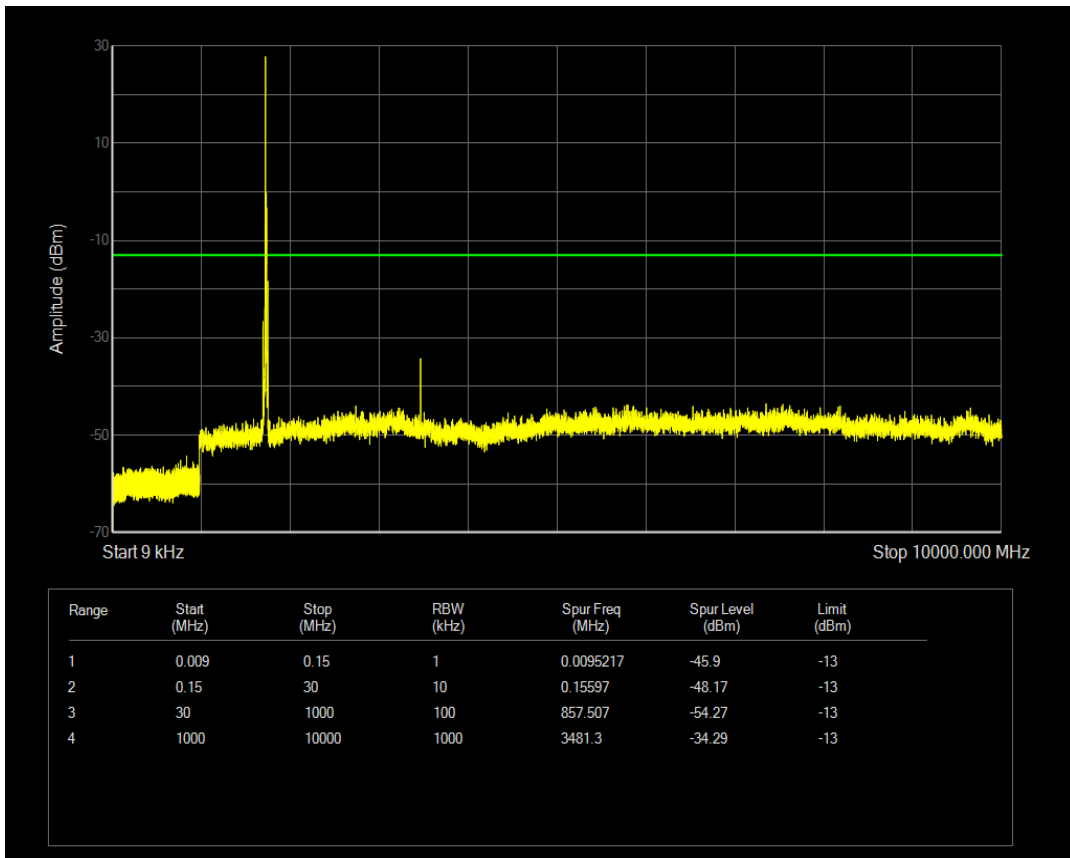

Band4 QPSK BW=15MHz Channel=20325 RB Size=1 Position=#0

Band4 QAM16 BW=15MHz Channel=20325 RB Size=1 Position=#0