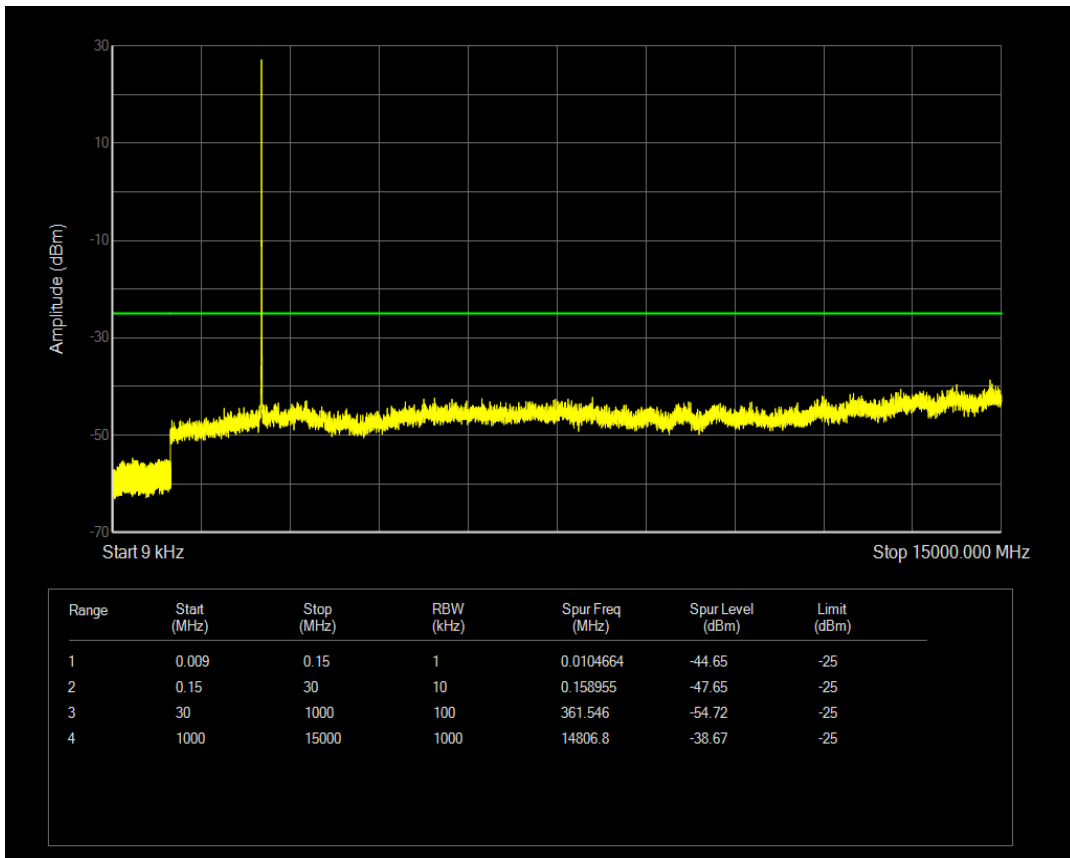

Band7 QPSK BW=5MHz Channel=21100 RB Size=1 Position=#0

Band7 QPSK BW=5MHz Channel=21100 RB Size=25 Position=#0