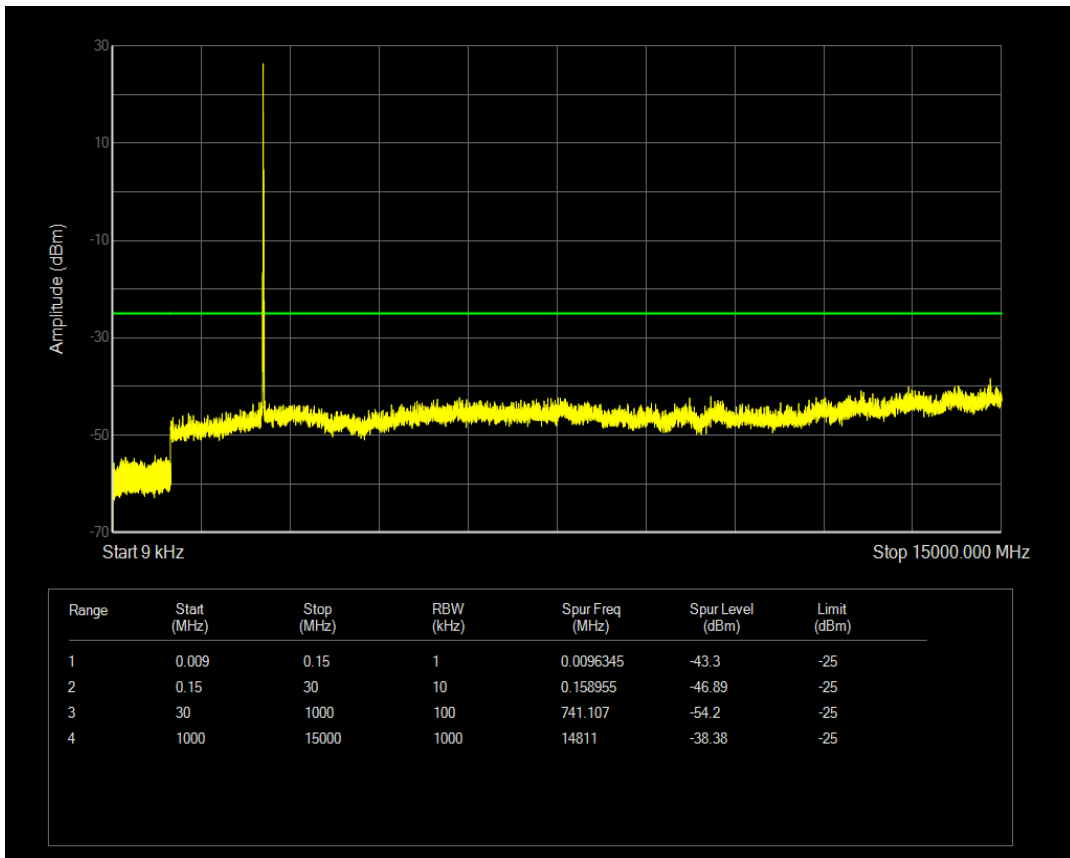

Band7 QAM16 BW=10MHz Channel=21400 RB Size=1 Position=#0

Band7 QAM16 BW=10MHz Channel=21400 RB Size=50 Position=#0