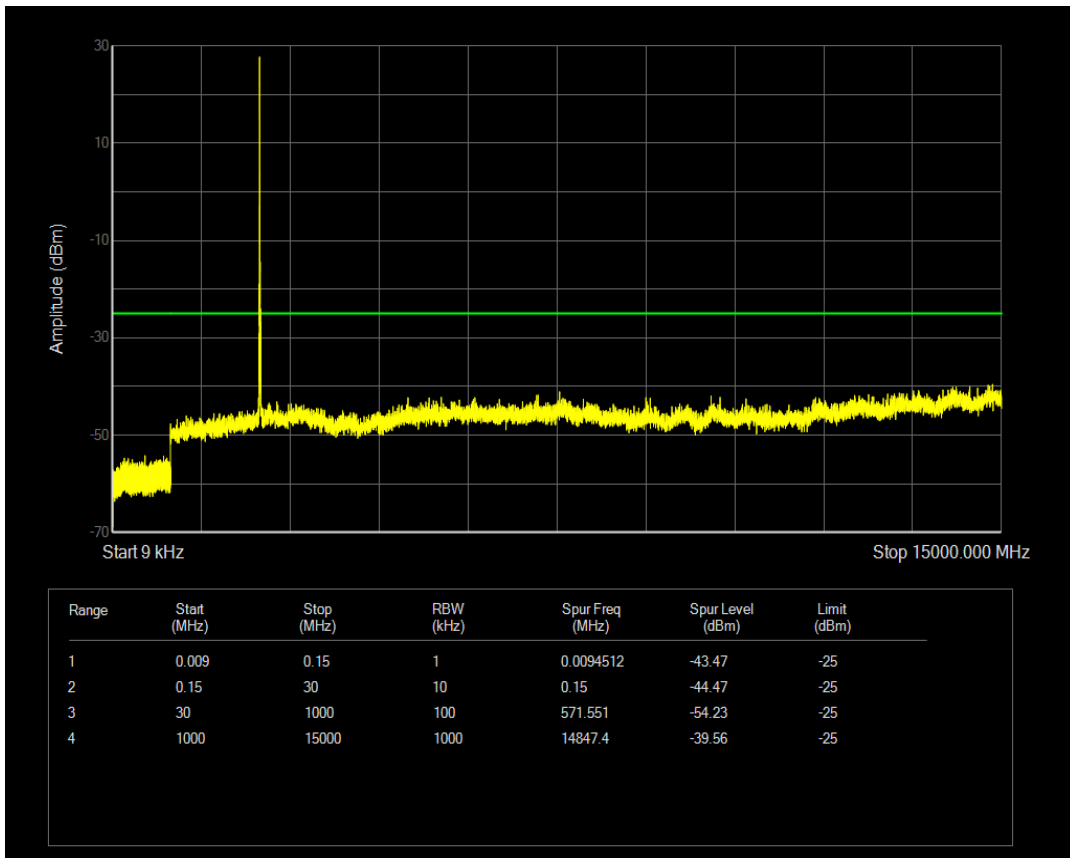

Band7 QAM16 BW=5MHz Channel=21425 RB Size=1 Position=#0

Band7 QPSK BW=10MHz Channel=20800 RB Size=1 Position=#0

Band7 QAM16 BW=5MHz Channel=21425 RB Size=25 Position=#0

Band7 QPSK BW=10MHz Channel=20800 RB Size=50 Position=#0

Band7 QAM16 BW=10MHz Channel=20800 RB Size=1 Position=#0

Band7 QAM16 BW=10MHz Channel=20800 RB Size=50 Position=#0

Band7 QPSK BW=10MHz Channel=21100 RB Size=1 Position=#0

Band7 QPSK BW=10MHz Channel=21100 RB Size=50 Position=#0