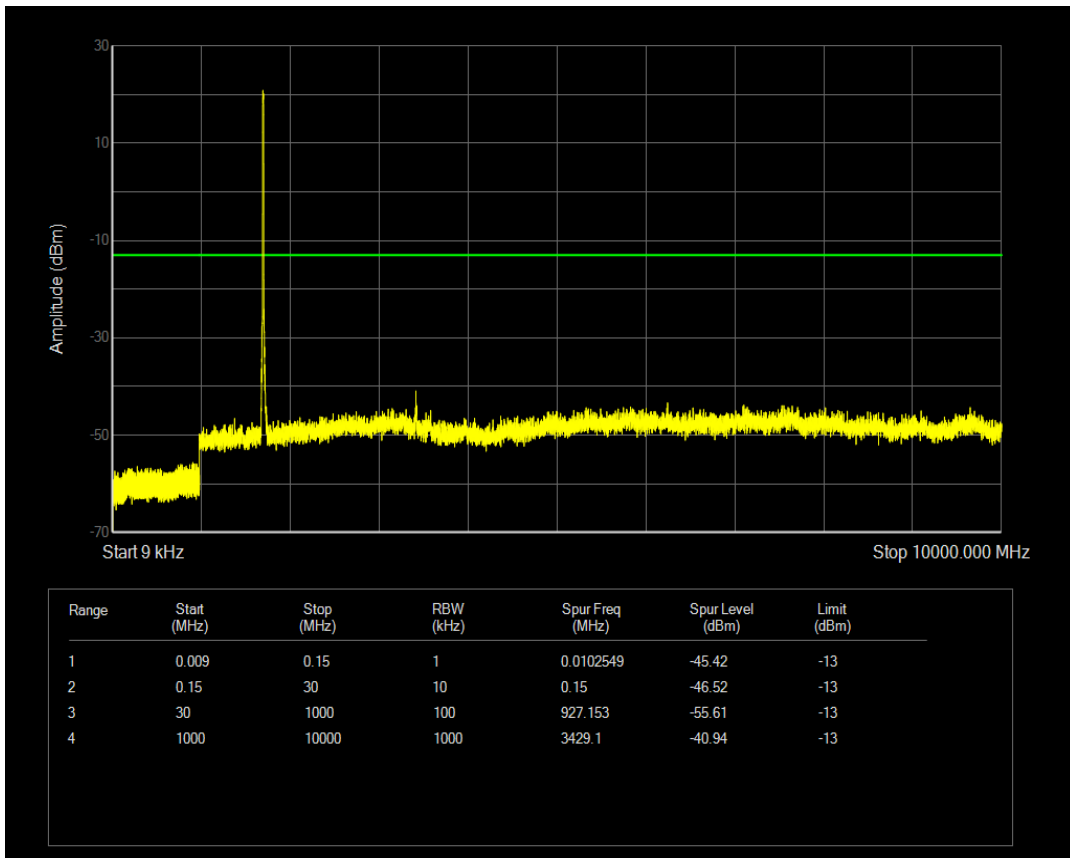

Band4 QAM16 BW=5MHz Channel=20375 RB Size=1 Position=#0

Band4 QPSK BW=10MHz Channel=20000 RB Size=1 Position=#0

Band4 QAM16 BW=5MHz Channel=20375 RB Size=25 Position=#0

Band4 QPSK BW=10MHz Channel=20000 RB Size=50 Position=#0

Band4 QAM16 BW=10MHz Channel=20000 RB Size=50 Position=#0

Band4 QAM16 BW=10MHz Channel=20000 RB Size=1 Position=#0

Band4 QPSK BW=10MHz Channel=20175 RB Size=1 Position=#0

Band4 QPSK BW=10MHz Channel=20175 RB Size=50 Position=#0