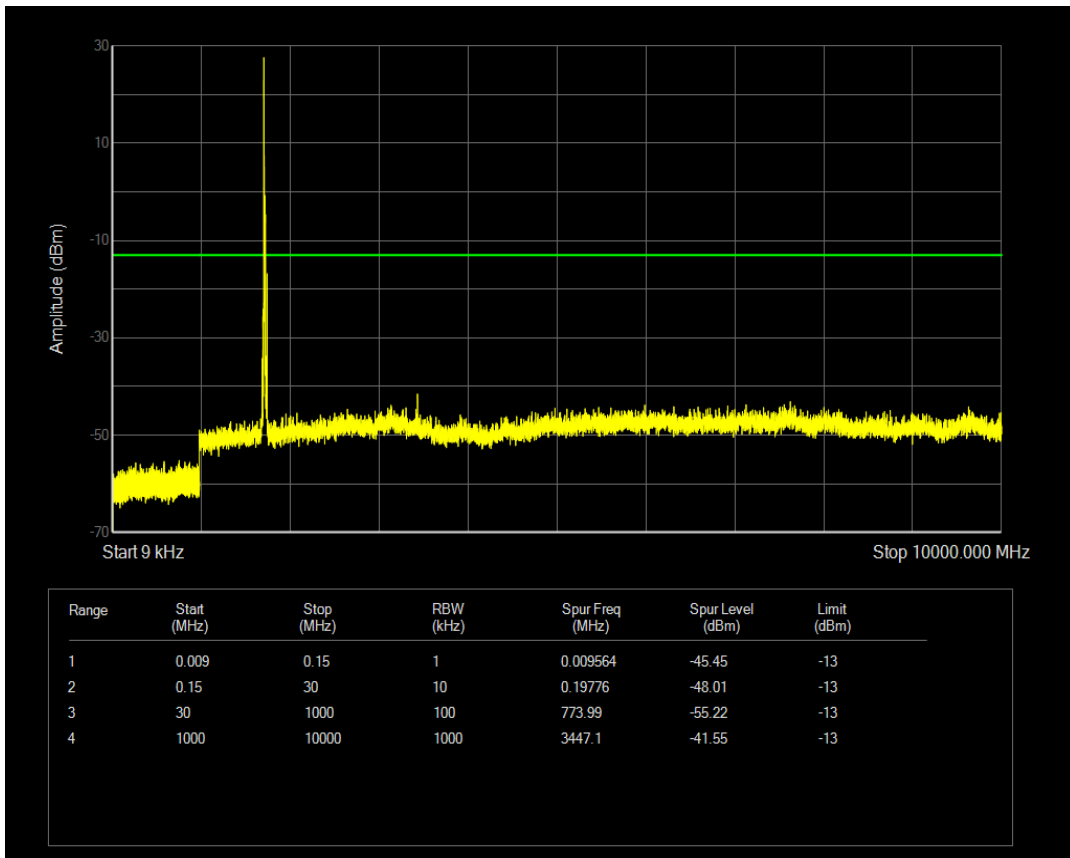

Band4 QPSK BW=15MHz Channel=20325 RB Size=75 Position=#0

Band4 QAM16 BW=15MHz Channel=20325 RB Size=75 Position=#0

Band4 QPSK BW=20MHz Channel=20050 RB Size=1 Position=#0

Band4 QPSK BW=20MHz Channel=20050 RB Size=100 Position=#0

Band4 QAM16 BW=20MHz Channel=20050 RB Size=100 Position=#0

Band4 QAM16 BW=20MHz Channel=20050 RB Size=1 Position=#0

Band4 QPSK BW=20MHz Channel=20175 RB Size=1 Position=#0

Band4 QPSK BW=20MHz Channel=20175 RB Size=100 Position=#0