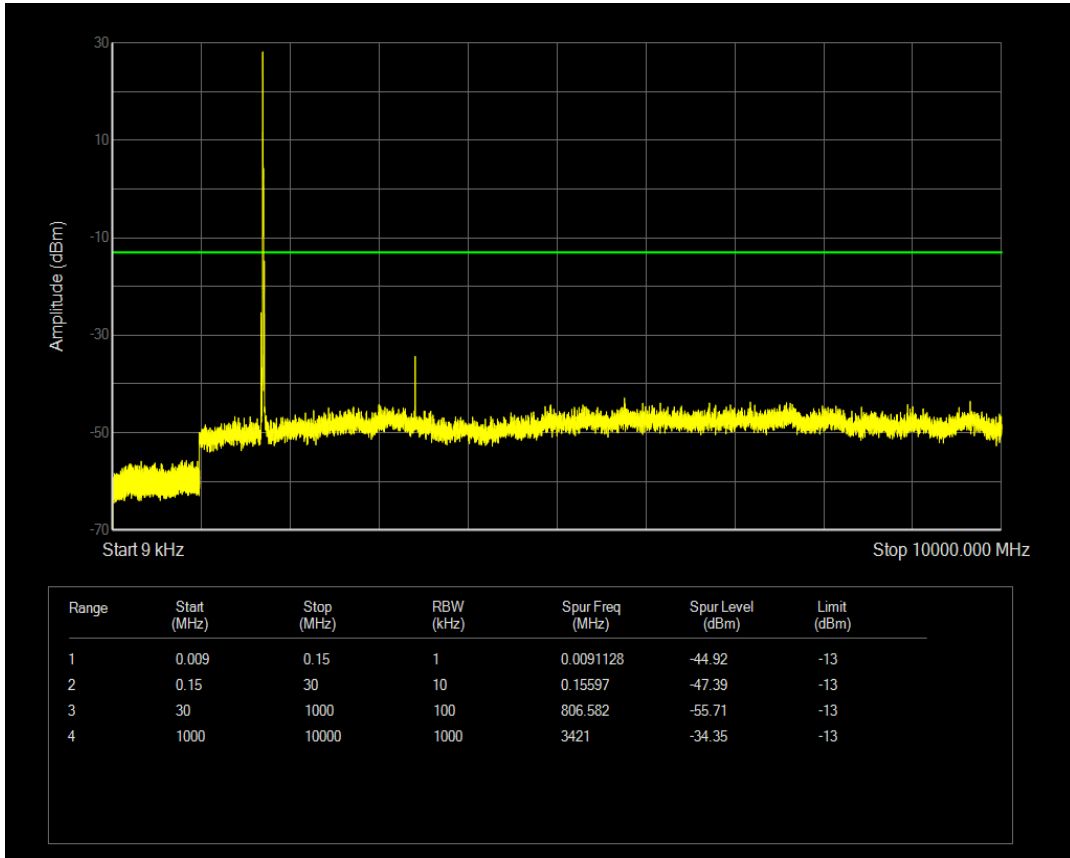

Band4 QPSK BW=5MHz Channel=20175 RB Size=25 Position=#0

Band4 QAM16 BW=5MHz Channel=20175 RB Size=25 Position=#0

Band4 QPSK BW=5MHz Channel=20375 RB Size=1 Position=#0

Band4 QPSK BW=5MHz Channel=20375 RB Size=25 Position=#0

Band4 QAM16 BW=5MHz Channel=20375 RB Size=1 Position=#0

Band4 QPSK BW=10MHz Channel=20000 RB Size=1 Position=#0

Band4 QAM16 BW=5MHz Channel=20375 RB Size=25 Position=#0

Band4 QPSK BW=10MHz Channel=20000 RB Size=50 Position=#0