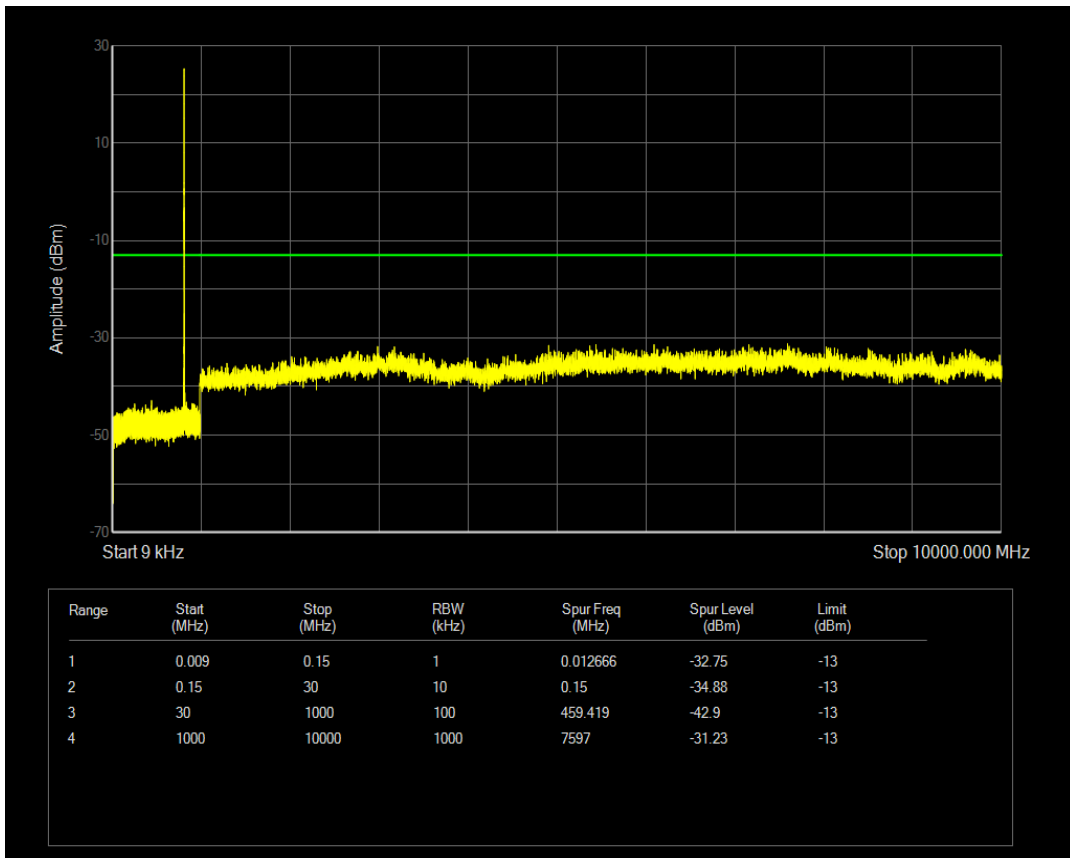

Band5 QPSK BW=3MHz Channel=20415 RB Size=1 Position=#0

Band5 QPSK BW=3MHz Channel=20415 RB Size=15 Position=#0