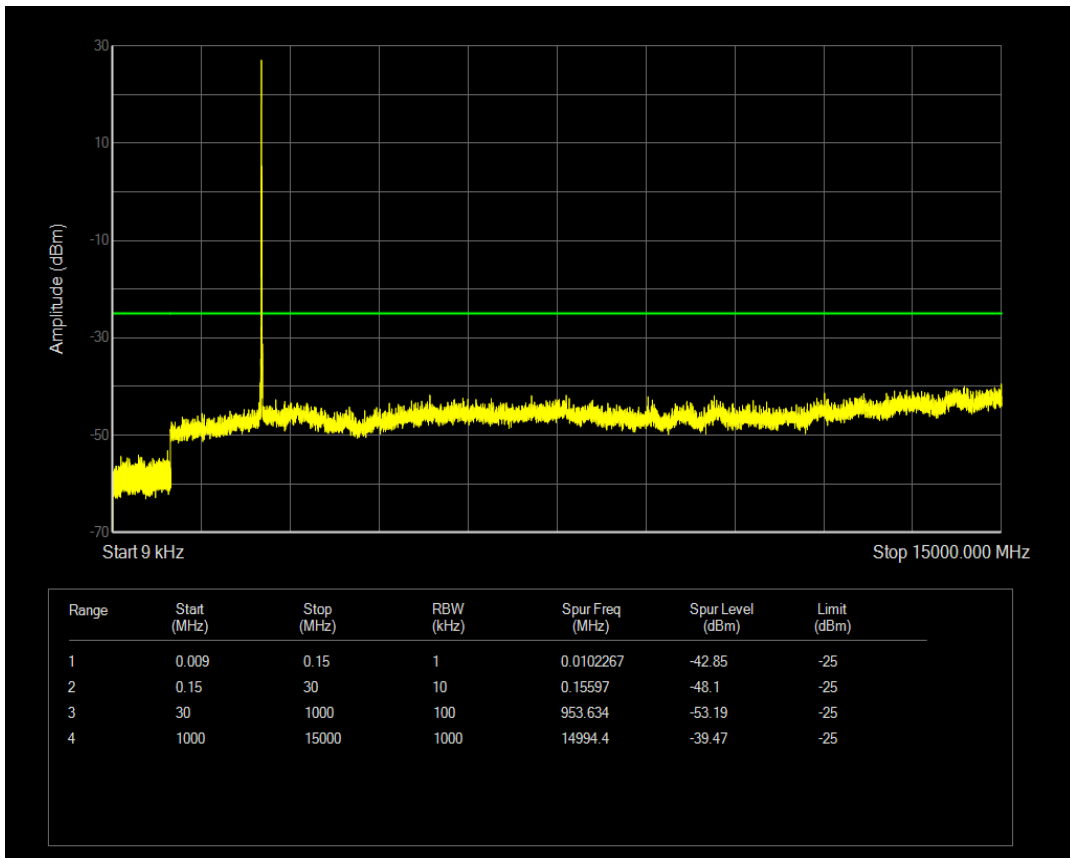

Band7 QAM16 BW=5MHz Channel=21425 RB Size=1 Position=#0

Band7 QPSK BW=10MHz Channel=20800 RB Size=1 Position=#0

Band7 QAM16 BW=5MHz Channel=21425 RB Size=25 Position=#0

Band7 QPSK BW=10MHz Channel=20800 RB Size=50 Position=#0

Band7 QAM16 BW=10MHz Channel=20800 RB Size=1 Position=#0

Band7 QAM16 BW=10MHz Channel=20800 RB Size=50 Position=#0

Band7 QPSK BW=10MHz Channel=21100 RB Size=1 Position=#0

Band7 QPSK BW=10MHz Channel=21100 RB Size=50 Position=#0