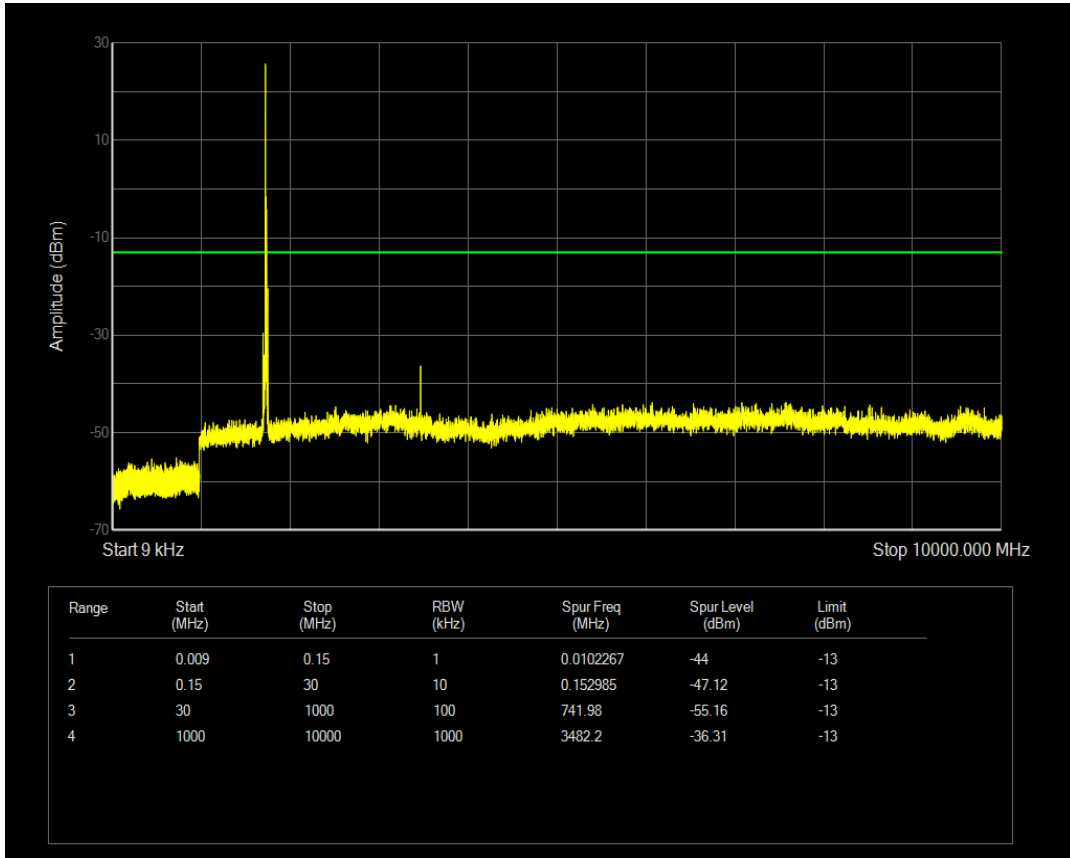

Band4 QAM16 BW=15MHz Channel=20175 RB Size=1 Position=#0

Band4 QAM16 BW=15MHz Channel=20175 RB Size=75 Position=#0

Band4 QPSK BW=15MHz Channel=20325 RB Size=1 Position=#0

Band4 QAM16 BW=15MHz Channel=20325 RB Size=1 Position=#0

Band4 QPSK BW=15MHz Channel=20325 RB Size=75 Position=#0

Band4 QAM16 BW=15MHz Channel=20325 RB Size=75 Position=#0

Band4 QPSK BW=20MHz Channel=20050 RB Size=1 Position=#0

Band4 QPSK BW=20MHz Channel=20050 RB Size=100 Position=#0