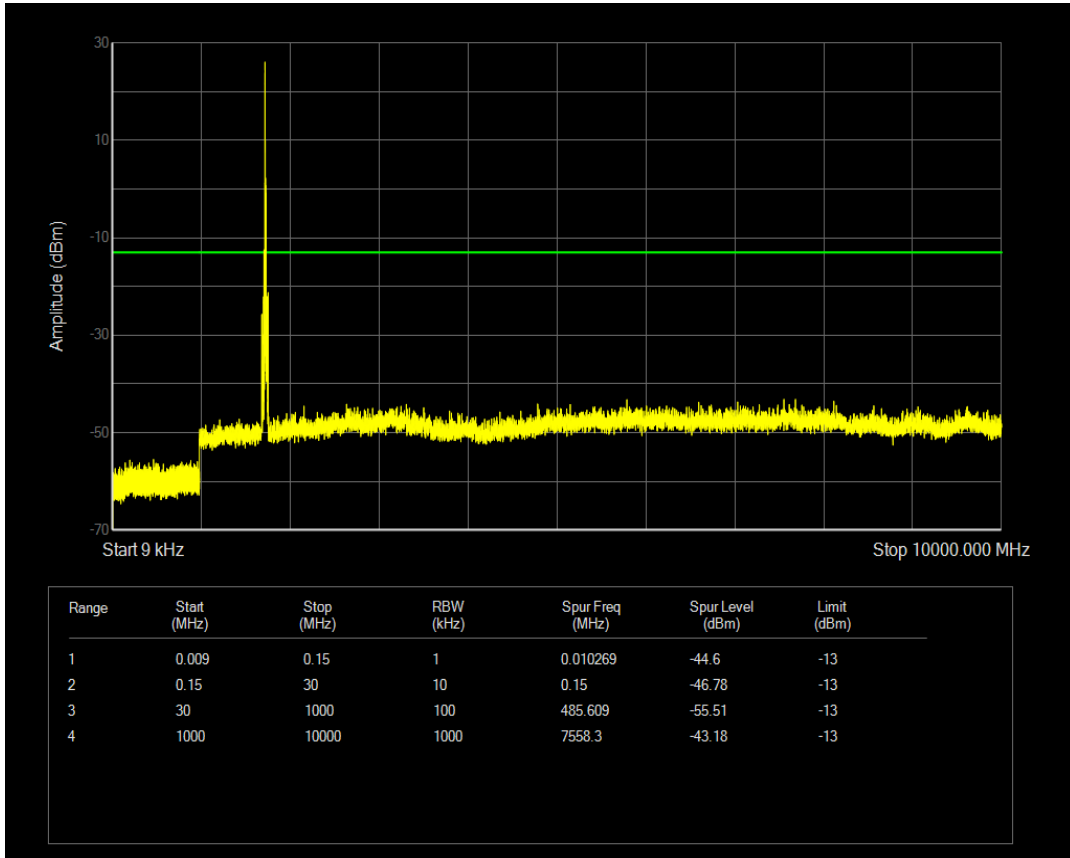

Band4 QAM16 BW=20MHz Channel=20050 RB Size=100 Position=#0

Band4 QAM16 BW=20MHz Channel=20050 RB Size=1 Position=#0

Band4 QPSK BW=20MHz Channel=20175 RB Size=100 Position=#0

Band4 QPSK BW=20MHz Channel=20175 RB Size=1 Position=#0

Band4 QAM16 BW=20MHz Channel=20175 RB Size=1 Position=#0

Band4 QAM16 BW=20MHz Channel=20175 RB Size=100 Position=#0

Band4 QPSK BW=20MHz Channel=20300 RB Size=1 Position=#0

Band4 QPSK BW=20MHz Channel=20300 RB Size=100 Position=#0

Band4 QAM16 BW=20MHz Channel=20300 RB Size=100 Position=#0

Band4 QAM16 BW=20MHz Channel=20300 RB Size=1 Position=#0

Band5 QPSK BW=1.4MHz Channel=20407 RB Size=1 Position=#0

Band5 QAM16 BW=1.4MHz Channel=20407 RB Size=1 Position=#0