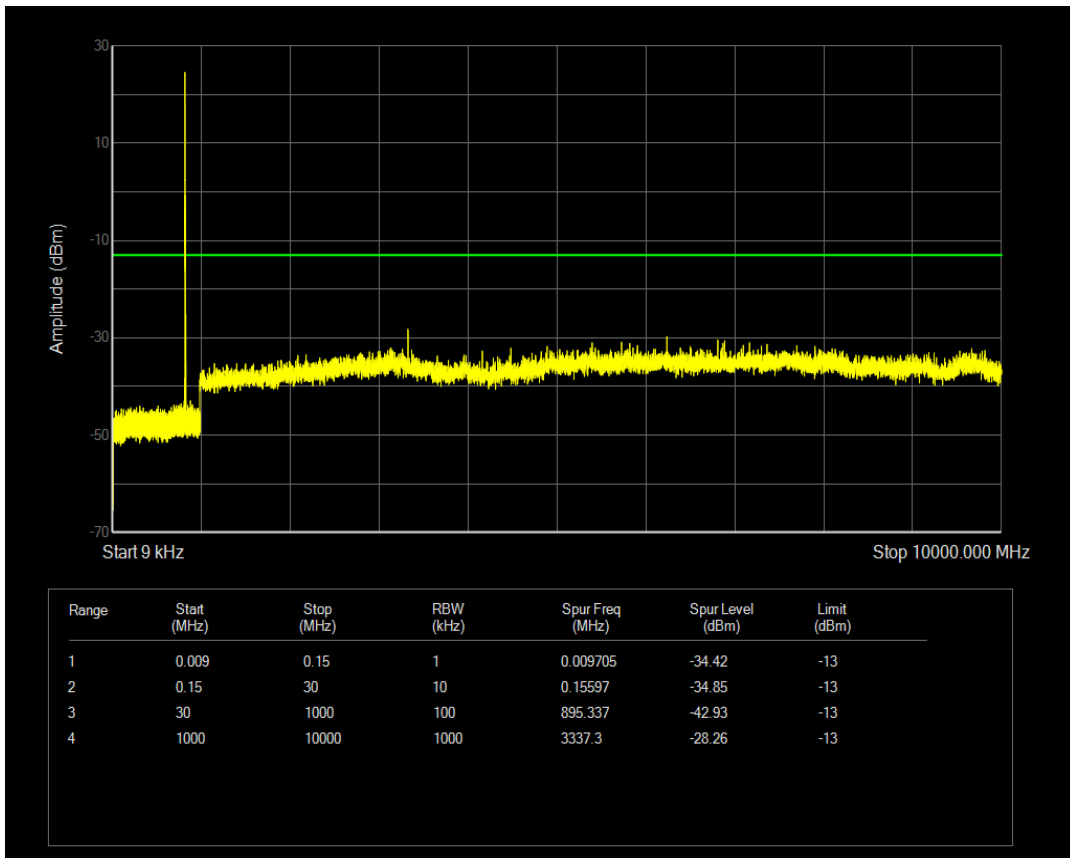

Band5 QAM16 BW=5MHz Channel=20525 RB Size=1 Position=#0

Band5 QAM16 BW=5MHz Channel=20525 RB Size=25 Position=#0