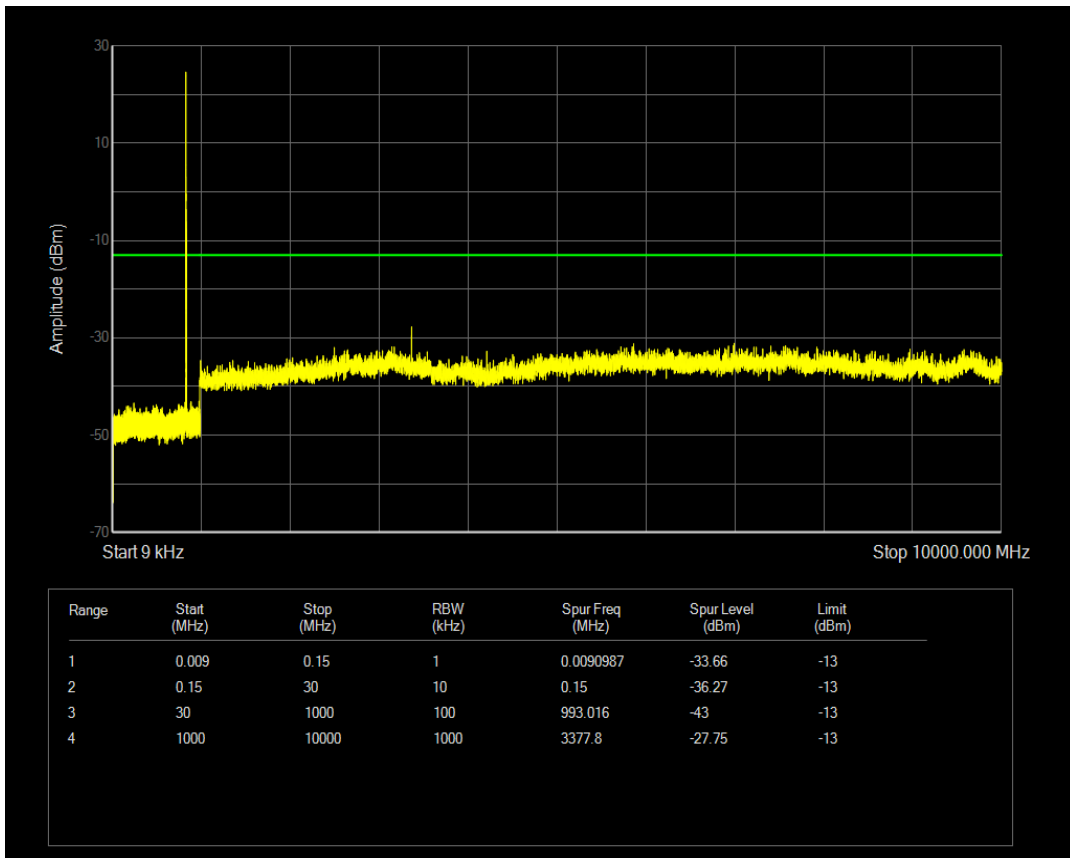

Band5 QAM16 BW=5MHz Channel=20625 RB Size=1 Position=#0

Band5 QPSK BW=10MHz Channel=20450 RB Size=1 Position=#0