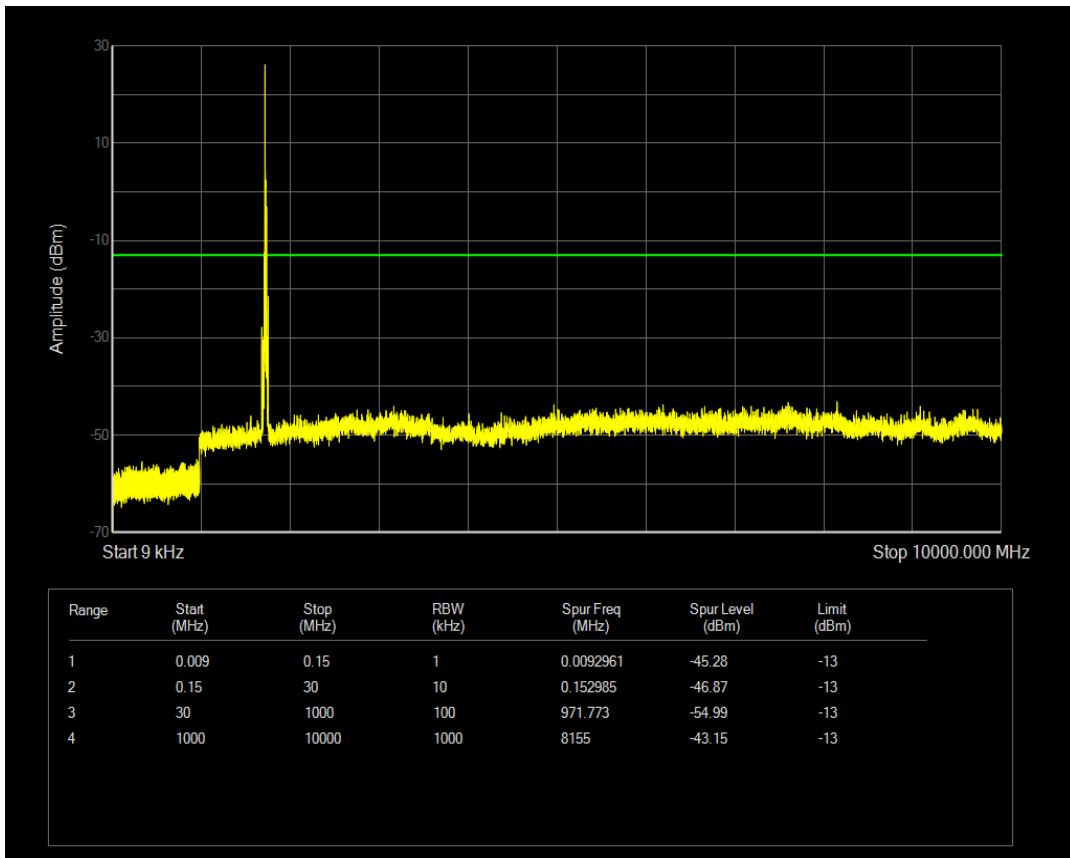

Band4 QAM16 BW=20MHz Channel=20050 RB Size=100 Position=#0

Band4 QAM16 BW=20MHz Channel=20050 RB Size=1 Position=#0

Band4 QPSK BW=20MHz Channel=20175 RB Size=100 Position=#0

Band4 QPSK BW=20MHz Channel=20175 RB Size=1 Position=#0

Band4 QAM16 BW=20MHz Channel=20175 RB Size=1 Position=#0

Band4 QAM16 BW=20MHz Channel=20175 RB Size=100 Position=#0

Band4 QPSK BW=20MHz Channel=20300 RB Size=1 Position=#0

Band4 QPSK BW=20MHz Channel=20300 RB Size=100 Position=#0

Band4 QAM16 BW=20MHz Channel=20300 RB Size=100 Position=#0

Band4 QAM16 BW=20MHz Channel=20300 RB Size=1 Position=#0

Band5 QPSK BW=1.4MHz Channel=20407 RB Size=1 Position=#0

Band5 QAM16 BW=1.4MHz Channel=20407 RB Size=1 Position=#0