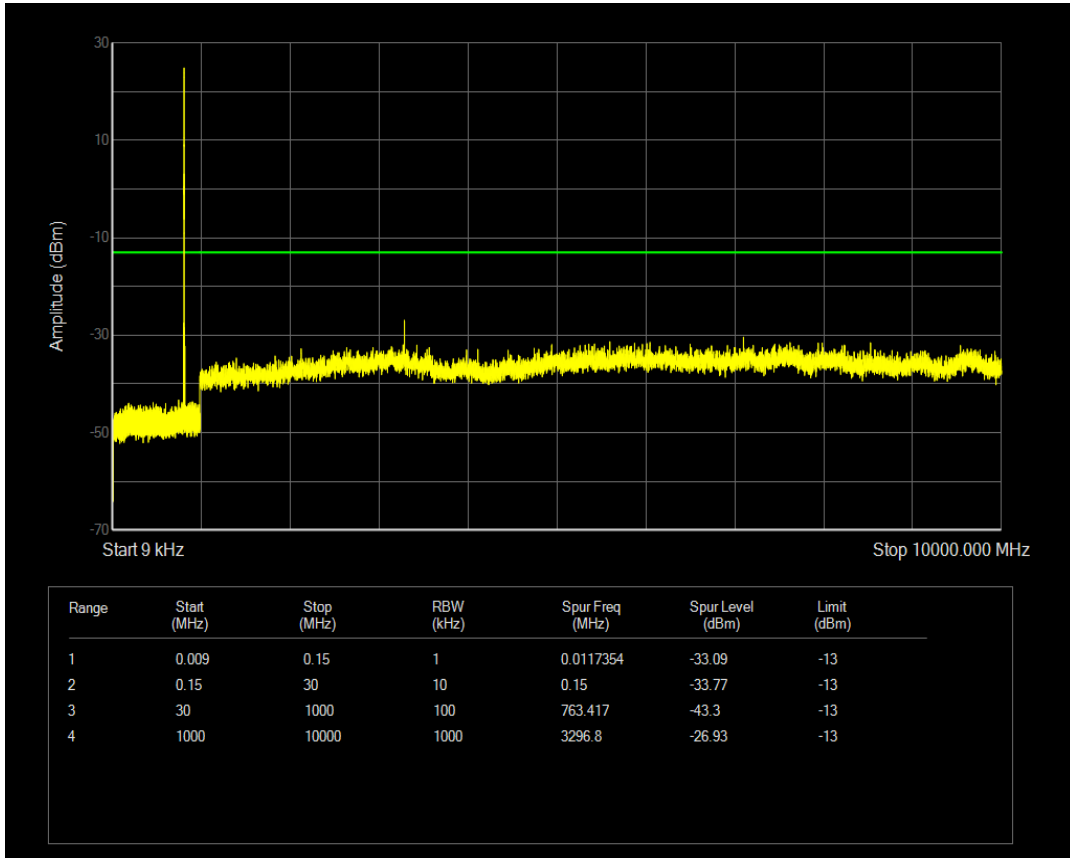

Band4 QAM16 BW=20MHz Channel=20175 RB Size=1 Position=#0

Band4 QAM16 BW=20MHz Channel=20175 RB Size=100 Position=#0

Band4 QPSK BW=20MHz Channel=20300 RB Size=1 Position=#0

Band4 QPSK BW=20MHz Channel=20300 RB Size=100 Position=#0

Band4 QAM16 BW=20MHz Channel=20300 RB Size=100 Position=#0

Band4 QAM16 BW=20MHz Channel=20300 RB Size=1 Position=#0

Band5 QPSK BW=1.4MHz Channel=20407 RB Size=1 Position=#0

Band5 QAM16 BW=1.4MHz Channel=20407 RB Size=1 Position=#0

Band5 QPSK BW=1.4MHz Channel=20407 RB Size=6 Position=#0

Band5 QAM16 BW=1.4MHz Channel=20407 RB Size=6 Position=#0

Band5 QPSK BW=1.4MHz Channel=20525 RB Size=6 Position=#0

Band5 QPSK BW=1.4MHz Channel=20525 RB Size=1 Position=#0