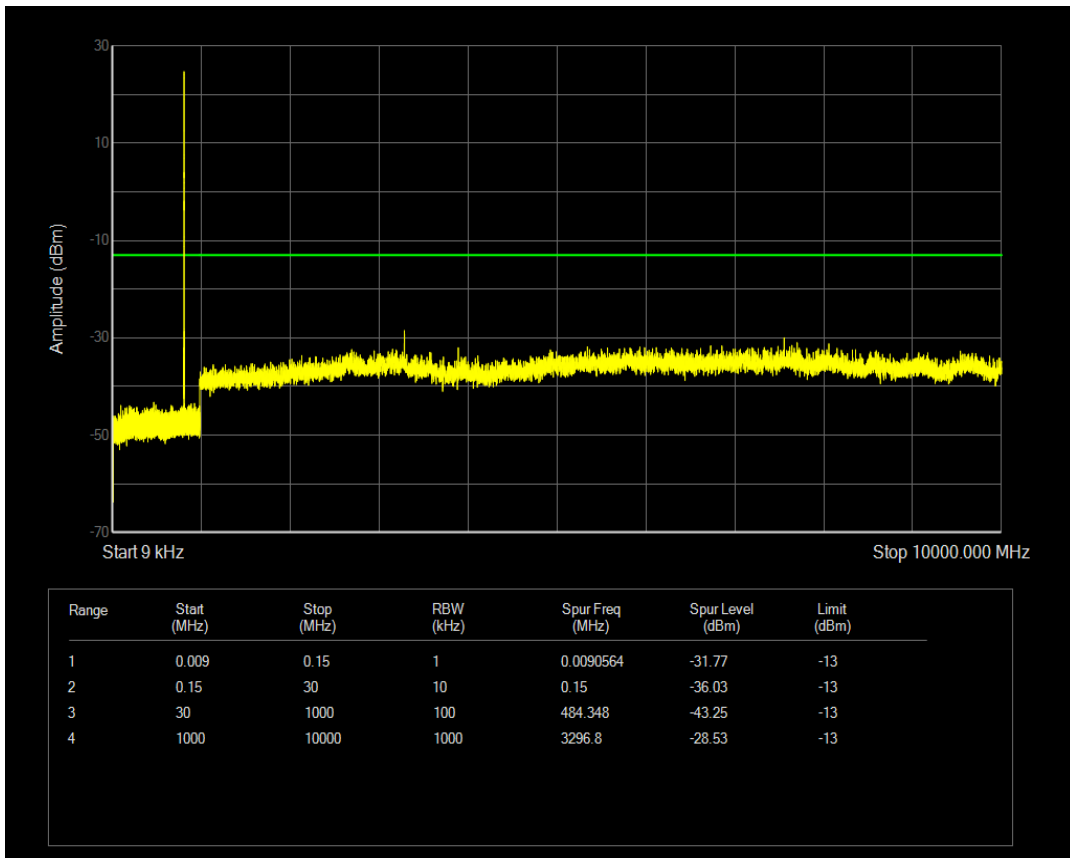

Band4 QAM16 BW=20MHz Channel=20050 RB Size=100 Position=#0

Band4 QAM16 BW=20MHz Channel=20050 RB Size=1 Position=#0

Band4 QPSK BW=20MHz Channel=20175 RB Size=100 Position=#0

Band4 QPSK BW=20MHz Channel=20175 RB Size=1 Position=#0

Band4 QAM16 BW=20MHz Channel=20175 RB Size=1 Position=#0

Band4 QAM16 BW=20MHz Channel=20175 RB Size=100 Position=#0

Band4 QPSK BW=20MHz Channel=20300 RB Size=1 Position=#0

Band4 QPSK BW=20MHz Channel=20300 RB Size=100 Position=#0

Band4 QAM16 BW=20MHz Channel=20300 RB Size=100 Position=#0

Band4 QAM16 BW=20MHz Channel=20300 RB Size=1 Position=#0

Band5 QPSK BW=1.4MHz Channel=20407 RB Size=1 Position=#0

Band5 QAM16 BW=1.4MHz Channel=20407 RB Size=1 Position=#0