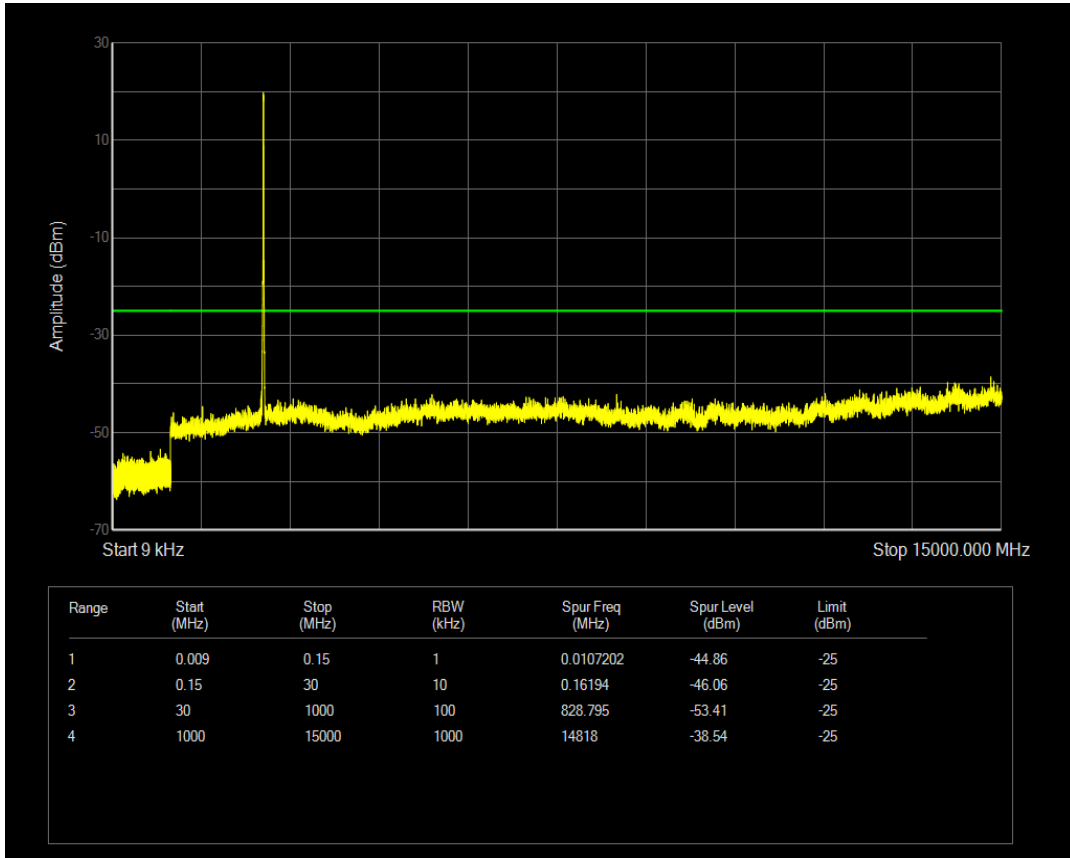

Band7 QAM16 BW=10MHz Channel=21400 RB Size=50 Position=#0

Band7 QPSK BW=15MHz Channel=20825 RB Size=75 Position=#0