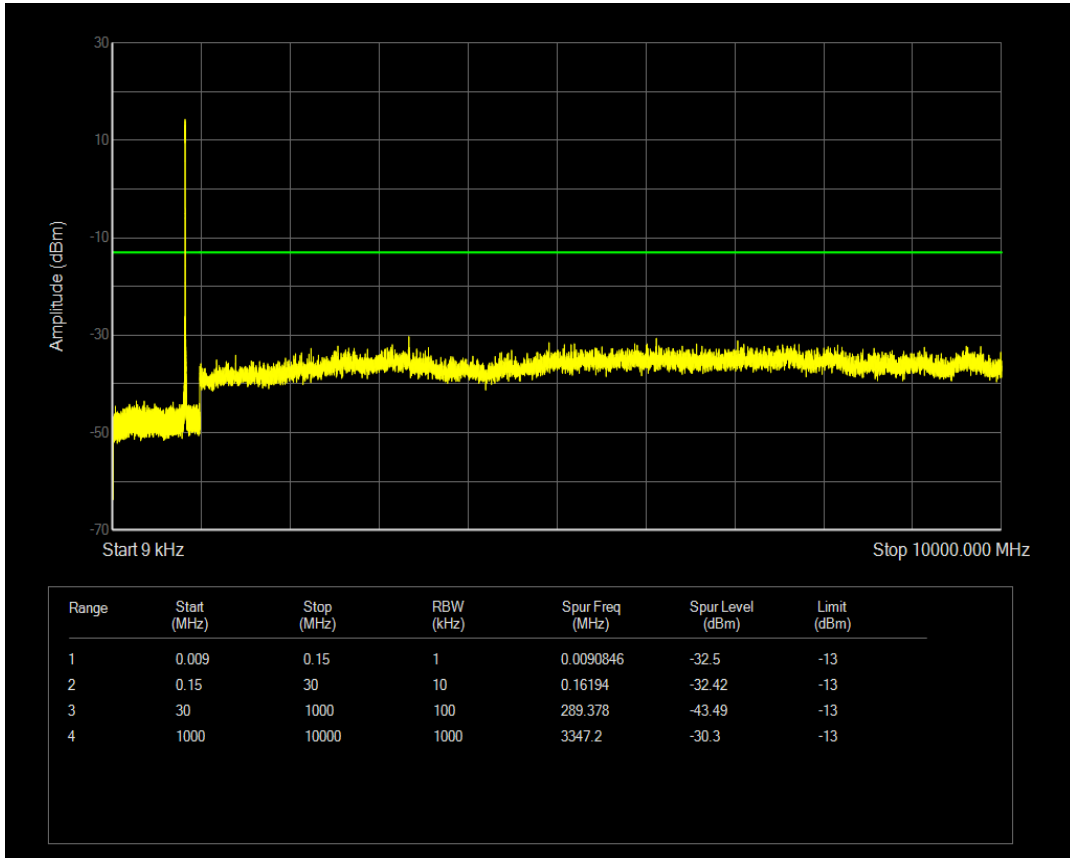

Band5 QAM16 BW=5MHz Channel=20525 RB Size=25 Position=#0

Band5 QPSK BW=5MHz Channel=20625 RB Size=1 Position=#0