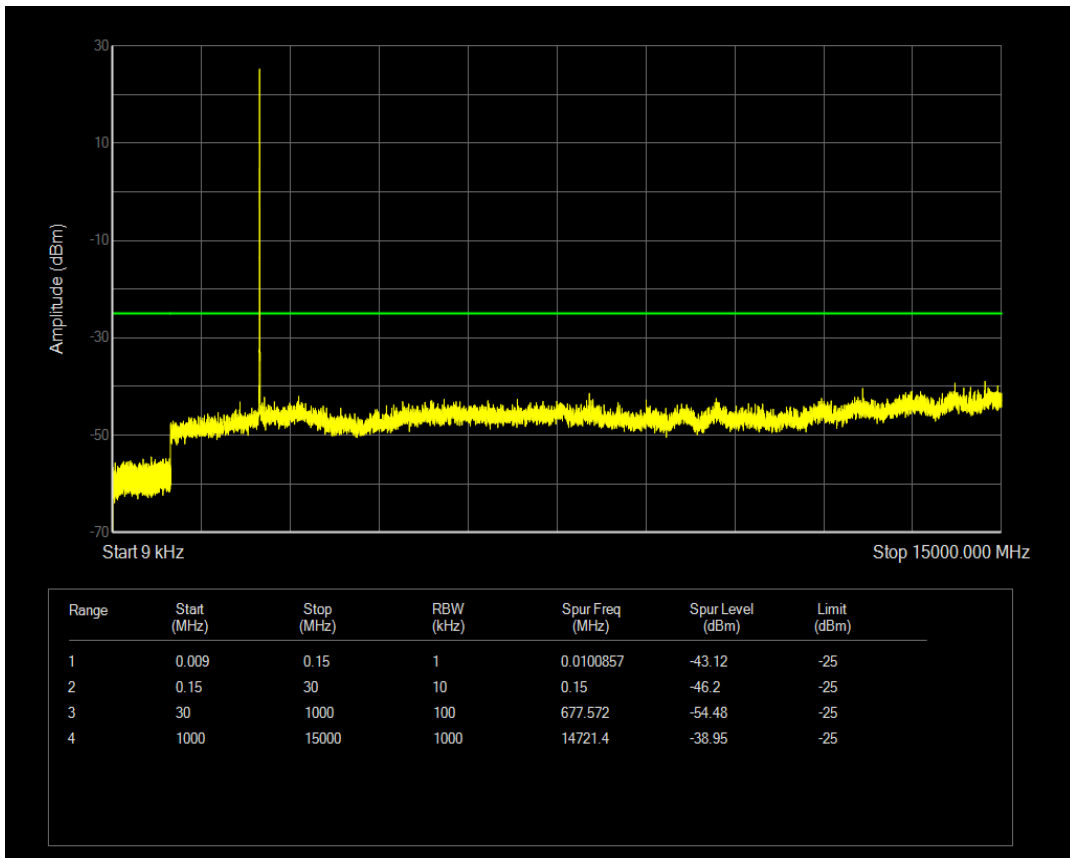

Band7 QAM16 BW=5MHz Channel=20775 RB Size=1 Position=#0

Band7 QAM16 BW=5MHz Channel=20775 RB Size=25 Position=#0