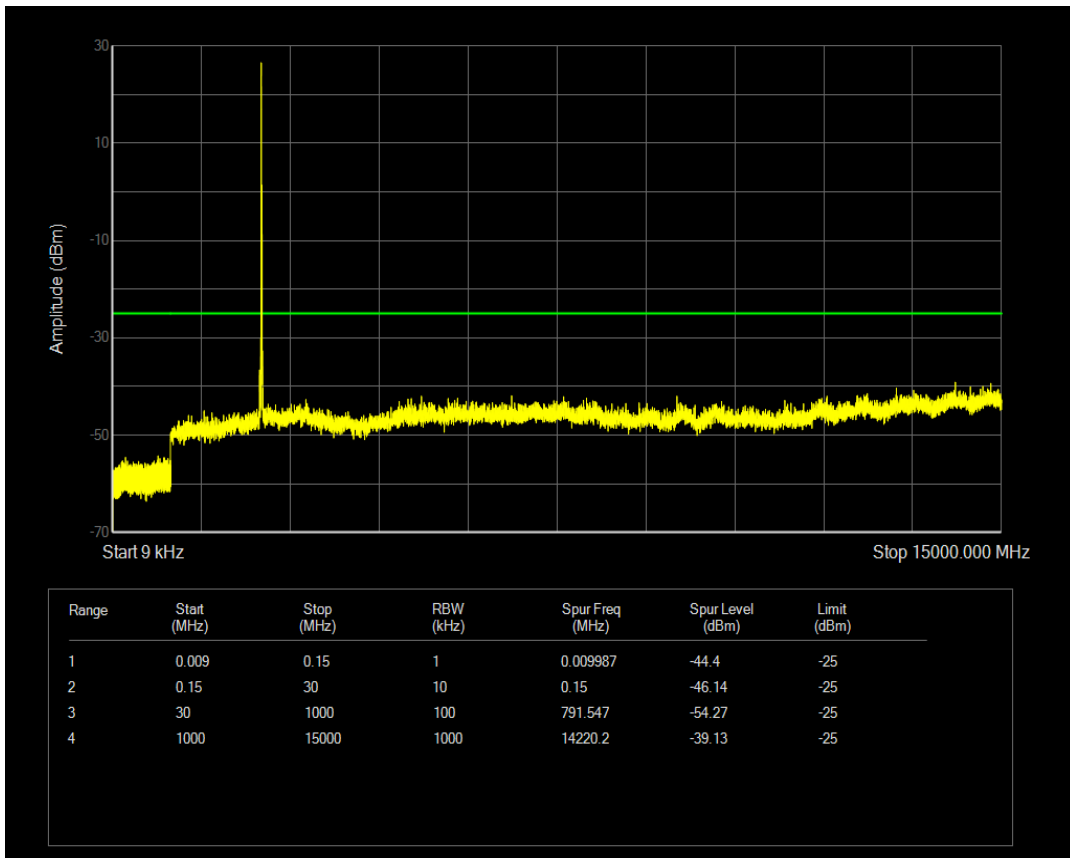

Band7 QAM16 BW=15MHz Channel=20825 RB Size=1 Position=#0

Band7 QPSK BW=15MHz Channel=21100 RB Size=1 Position=#0

Band7 QAM16 BW=15MHz Channel=20825 RB Size=75 Position=#0

Band7 QPSK BW=15MHz Channel=21100 RB Size=75 Position=#0

Band7 QAM16 BW=15MHz Channel=21100 RB Size=1 Position=#0

Band7 QAM16 BW=15MHz Channel=21100 RB Size=75 Position=#0

Band7 QPSK BW=15MHz Channel=21375 RB Size=1 Position=#0

Band7 QPSK BW=15MHz Channel=21375 RB Size=75 Position=#0