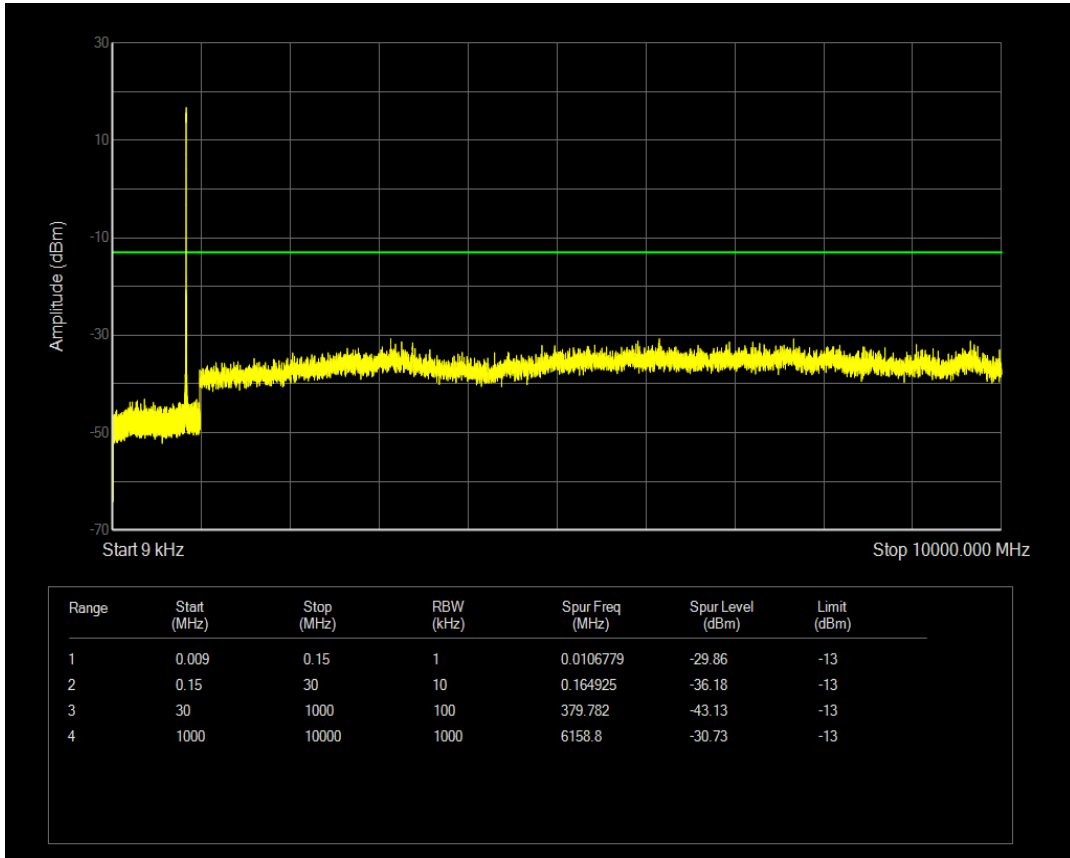

Band5 QAM16 BW=3MHz Channel=20525 RB Size=1 Position=#0

Band5 QPSK BW=3MHz Channel=20635 RB Size=1 Position=#0

Band5 QAM16 BW=3MHz Channel=20525 RB Size=15 Position=#0

Band5 QPSK BW=3MHz Channel=20635 RB Size=15 Position=#0