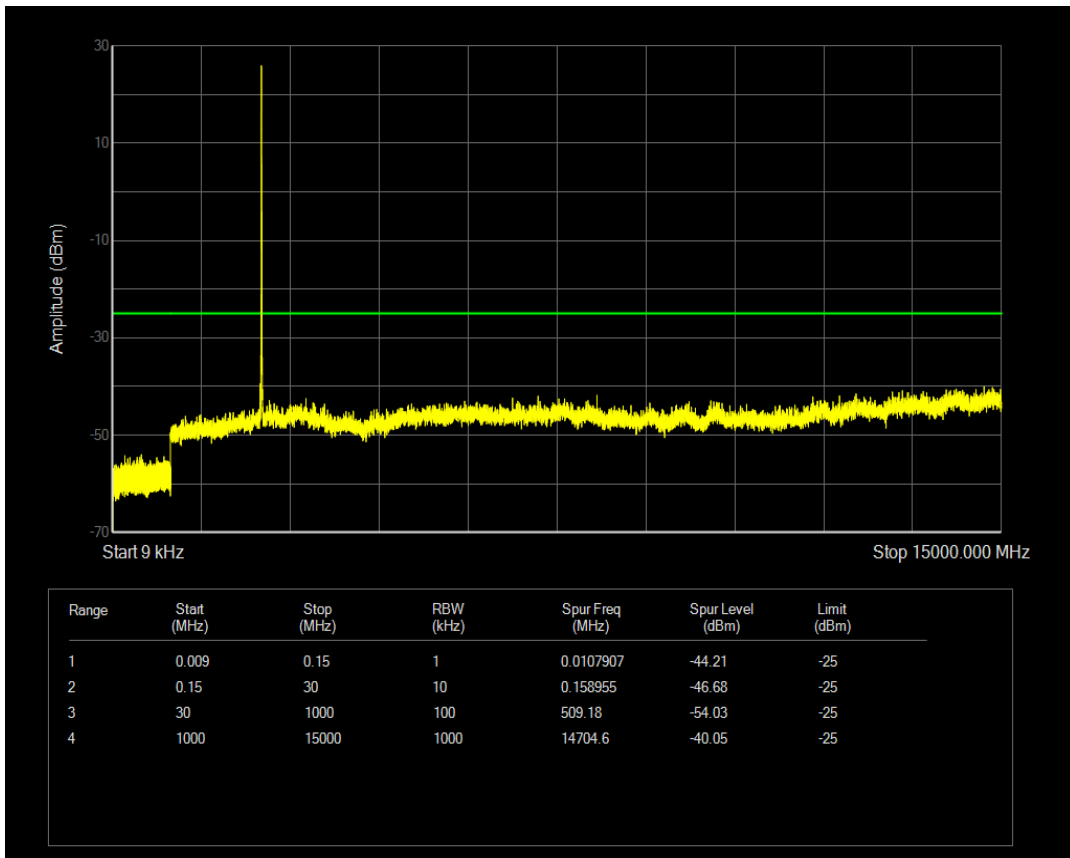

Band7 QAM16 BW=10MHz Channel=20800 RB Size=1 Position=#0

Band7 QAM16 BW=10MHz Channel=20800 RB Size=50 Position=#0

Band7 QPSK BW=10MHz Channel=21100 RB Size=50 Position=#0

Band7 QPSK BW=10MHz Channel=21100 RB Size=1 Position=#0

Band7 QAM16 BW=10MHz Channel=21100 RB Size=1 Position=#0

Band7 QPSK BW=10MHz Channel=21400 RB Size=1 Position=#0

Band7 QAM16 BW=10MHz Channel=21100 RB Size=50 Position=#0

Band7 QPSK BW=10MHz Channel=21400 RB Size=50 Position=#0