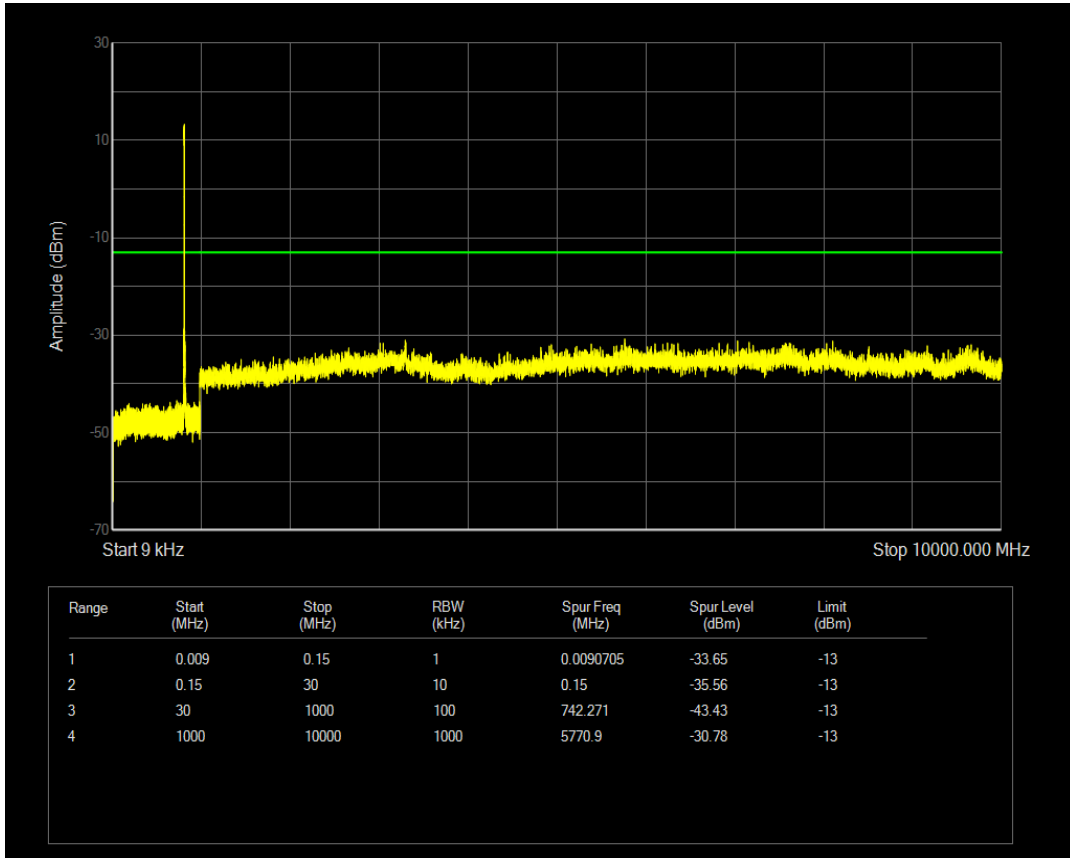

Band5 QAM16 BW=3MHz Channel=20635 RB Size=15 Position=#0

Band5 QAM16 BW=3MHz Channel=20635 RB Size=1 Position=#0

Band5 QPSK BW=5MHz Channel=20425 RB Size=1 Position=#0

Band5 QAM16 BW=5MHz Channel=20425 RB Size=1 Position=#0

Band5 QPSK BW=5MHz Channel=20425 RB Size=25 Position=#0

Band5 QAM16 BW=5MHz Channel=20425 RB Size=25 Position=#0

Band5 QPSK BW=5MHz Channel=20525 RB Size=1 Position=#0

Band5 QPSK BW=5MHz Channel=20525 RB Size=25 Position=#0