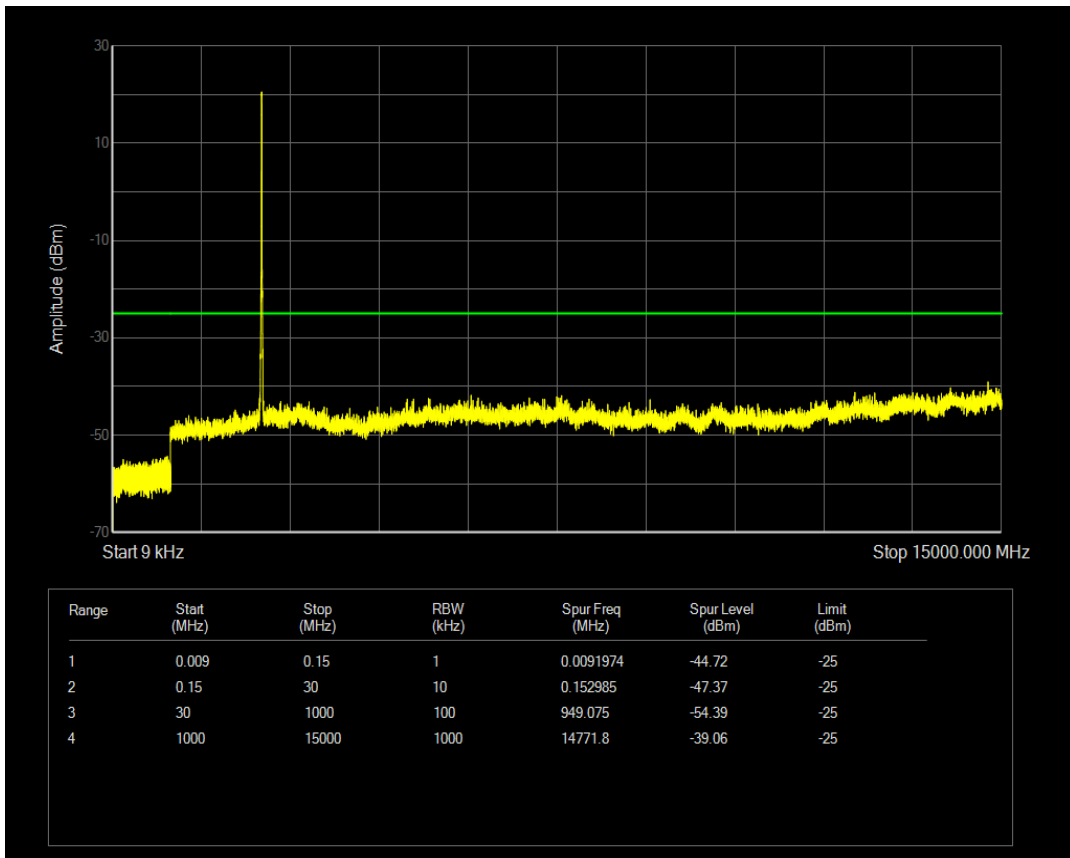

Band7 QAM16 BW=5MHz Channel=21425 RB Size=1 Position=#0

Band7 QPSK BW=10MHz Channel=20800 RB Size=1 Position=#0

Band7 QAM16 BW=5MHz Channel=21425 RB Size=25 Position=#0

Band7 QPSK BW=10MHz Channel=20800 RB Size=50 Position=#0

Band7 QAM16 BW=10MHz Channel=20800 RB Size=1 Position=#0

Band7 QAM16 BW=10MHz Channel=20800 RB Size=50 Position=#0

Band7 QPSK BW=10MHz Channel=21100 RB Size=50 Position=#0

Band7 QPSK BW=10MHz Channel=21100 RB Size=1 Position=#0