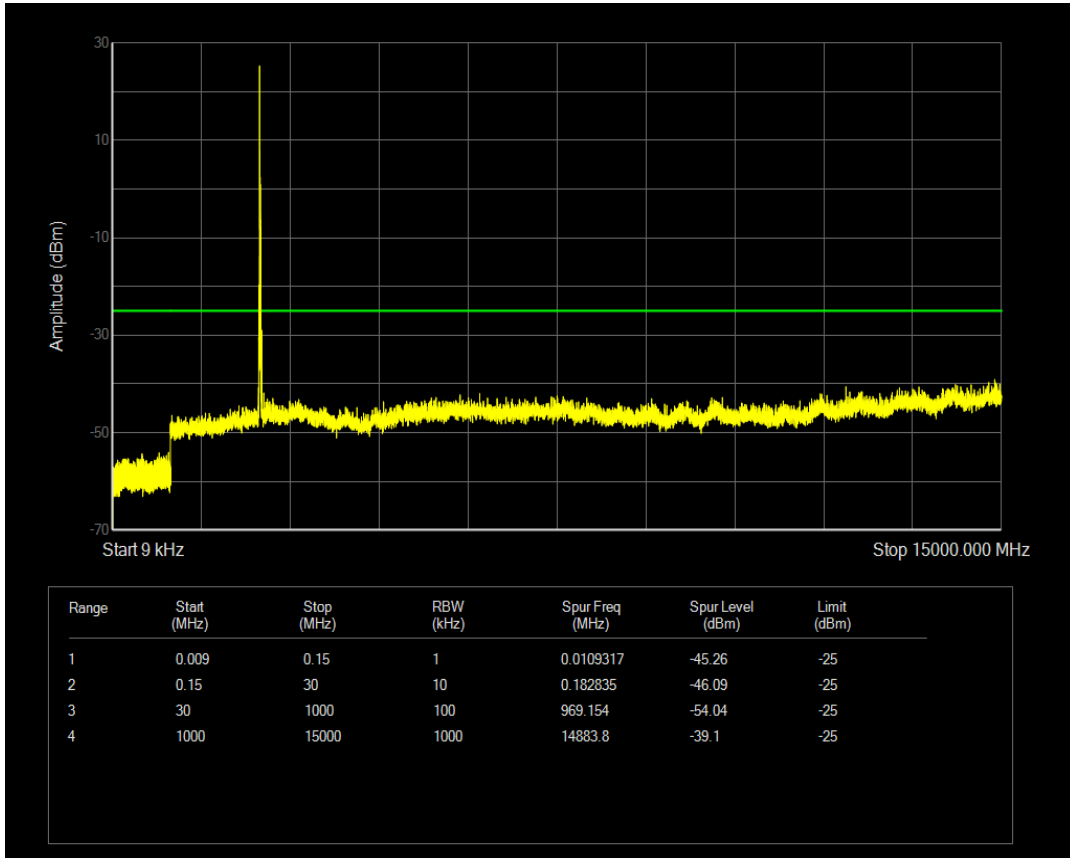

Band7 QAM16 BW=15MHz Channel=21375 RB Size=1 Position=#0

Band7 QPSK BW=20MHz Channel=20850 RB Size=1 Position=#0

Band7 QAM16 BW=15MHz Channel=21375 RB Size=75 Position=#0

Band7 QPSK BW=20MHz Channel=20850 RB Size=100 Position=#0

Band7 QAM16 BW=20MHz Channel=20850 RB Size=100 Position=#0

Band7 QAM16 BW=20MHz Channel=20850 RB Size=1 Position=#0

Band7 QPSK BW=20MHz Channel=21100 RB Size=1 Position=#0

Band7 QPSK BW=20MHz Channel=21100 RB Size=100 Position=#0