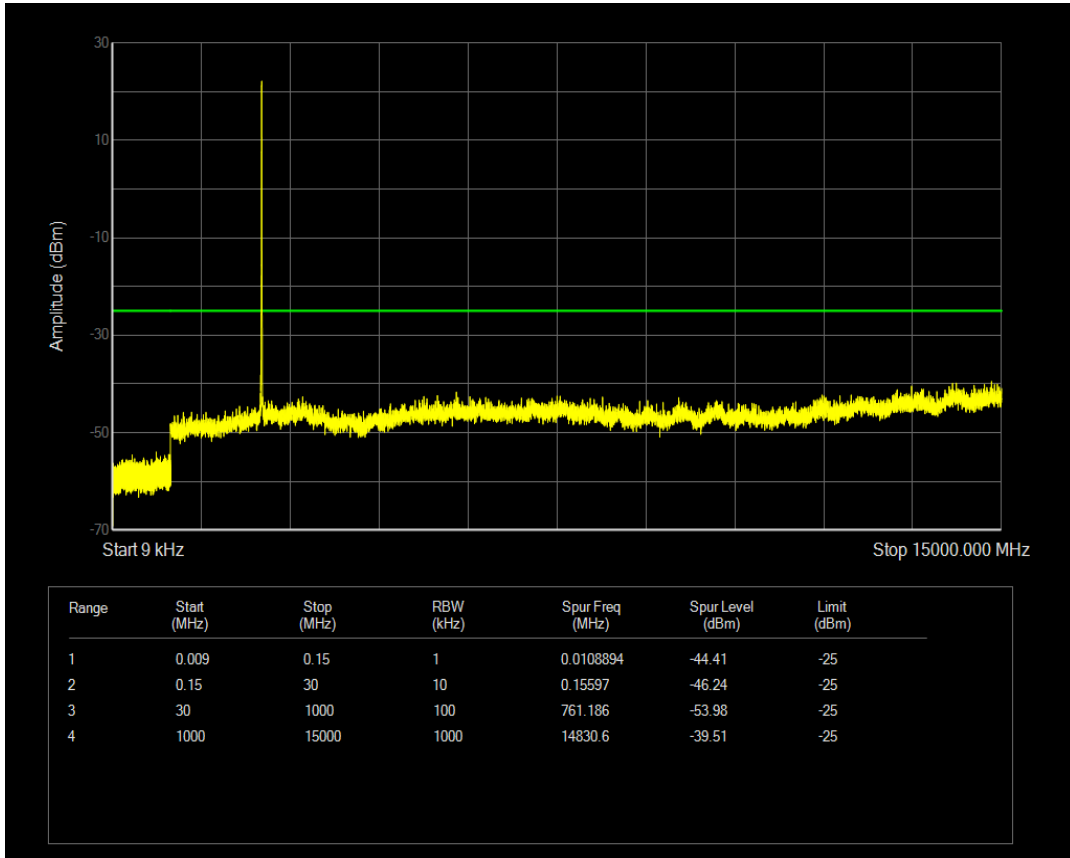

Band7 QAM16 BW=5MHz Channel=21100 RB Size=25 Position=#0

Band7 QPSK BW=5MHz Channel=21425 RB Size=1 Position=#0