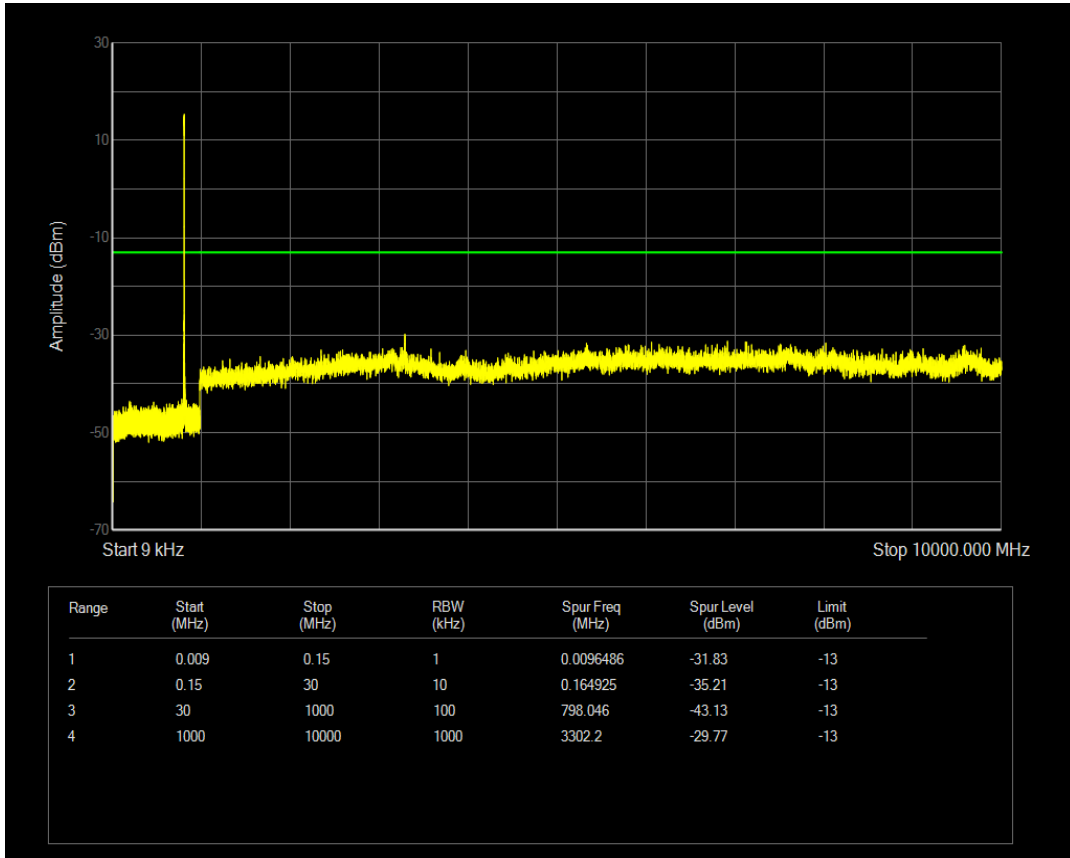

Band5 QAM16 BW=3MHz Channel=20415 RB Size=15 Position=#0

Band5 QPSK BW=3MHz Channel=20525 RB Size=15 Position=#0