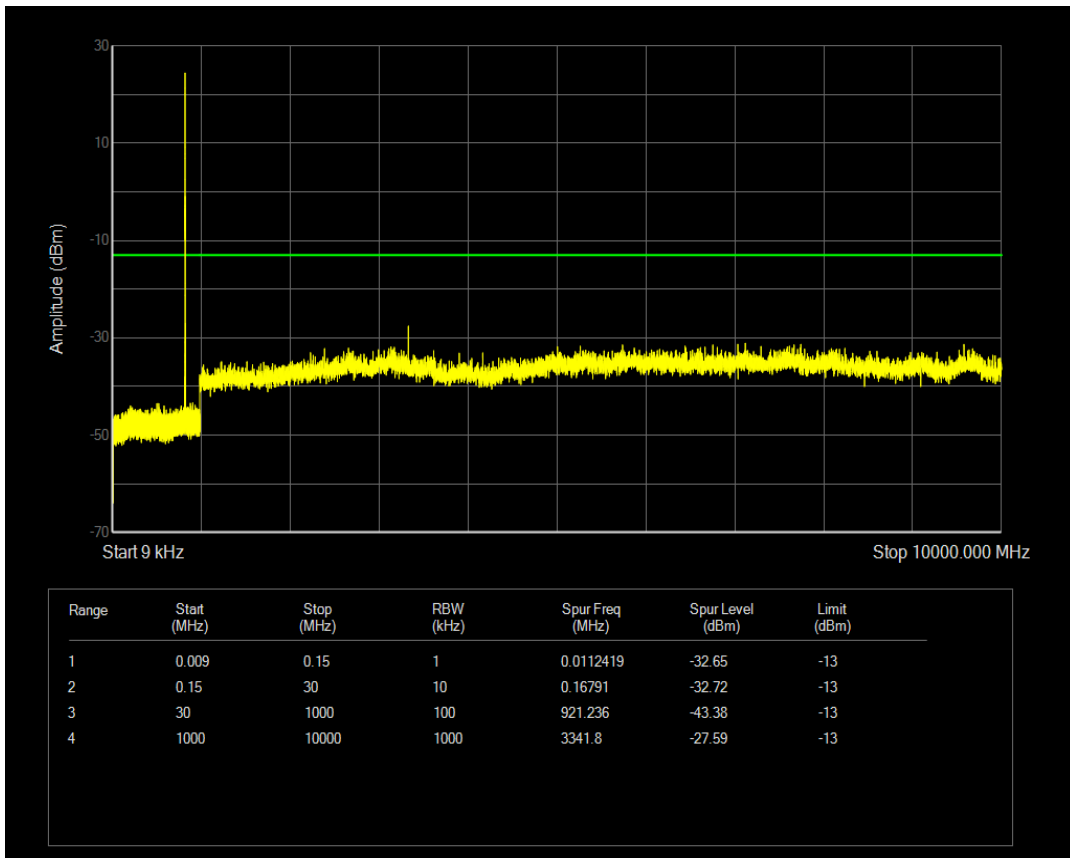

Band5 QAM16 BW=3MHz Channel=20525 RB Size=1 Position=#0

Band5 QPSK BW=3MHz Channel=20635 RB Size=1 Position=#0