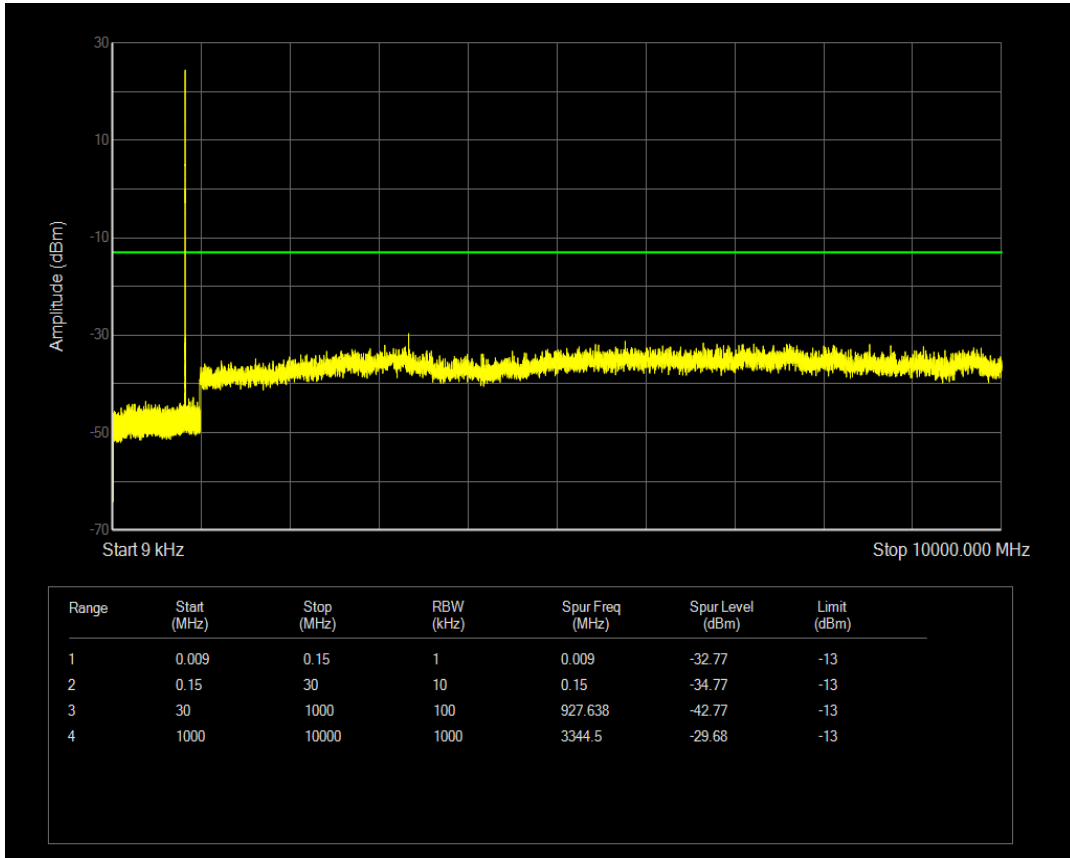

Band4 QAM16 BW=20MHz Channel=20300 RB Size=100 Position=#0

Band4 QAM16 BW=20MHz Channel=20300 RB Size=1 Position=#0

Band5 QPSK BW=1.4MHz Channel=20407 RB Size=1 Position=#0

Band5 QAM16 BW=1.4MHz Channel=20407 RB Size=1 Position=#0

Band5 QPSK BW=1.4MHz Channel=20407 RB Size=6 Position=#0

Band5 QAM16 BW=1.4MHz Channel=20407 RB Size=6 Position=#0

Band5 QPSK BW=1.4MHz Channel=20525 RB Size=6 Position=#0

Band5 QPSK BW=1.4MHz Channel=20525 RB Size=1 Position=#0

Band5 QAM16 BW=1.4MHz Channel=20525 RB Size=6 Position=#0

Band5 QAM16 BW=1.4MHz Channel=20525 RB Size=1 Position=#0

Band5 QPSK BW=1.4MHz Channel=20643 RB Size=1 Position=#0

Band5 QPSK BW=1.4MHz Channel=20643 RB Size=6 Position=#0