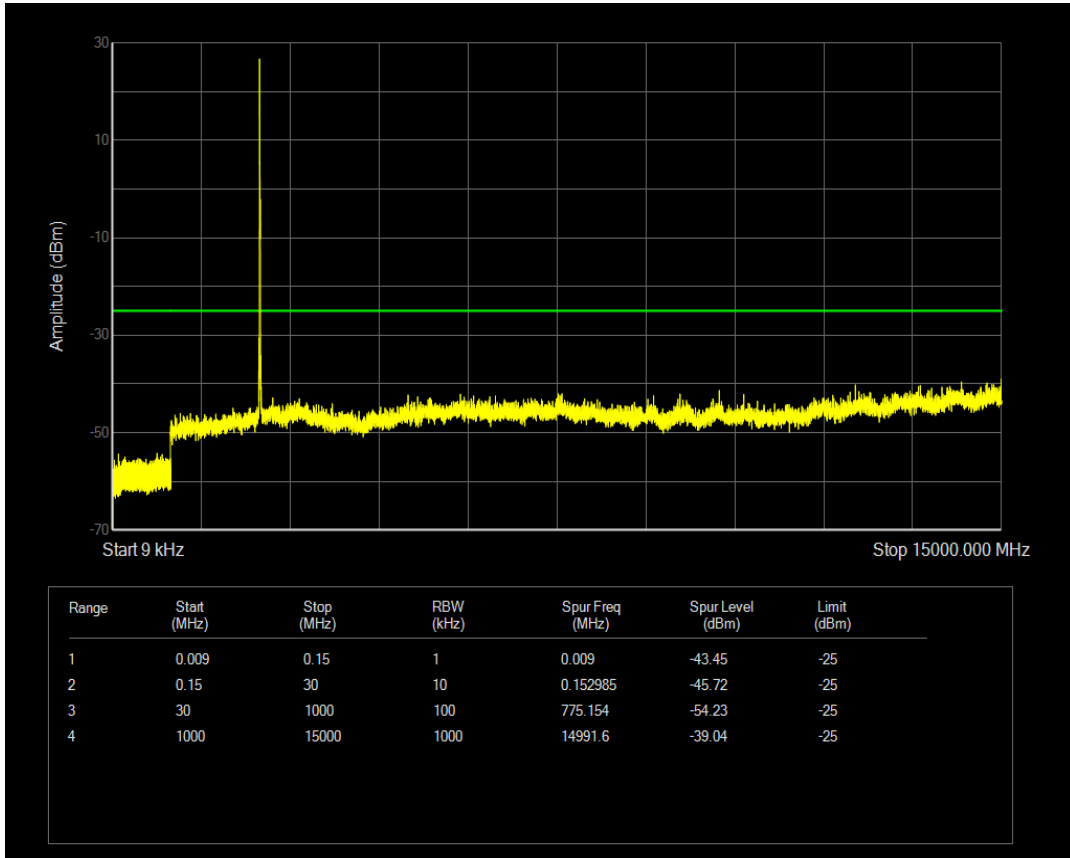

Band7 QAM16 BW=10MHz Channel=21400 RB Size=1 Position=#0

Band7 QAM16 BW=10MHz Channel=21400 RB Size=50 Position=#0

Band7 QPSK BW=15MHz Channel=20825 RB Size=75 Position=#0

Band7 QPSK BW=15MHz Channel=20825 RB Size=1 Position=#0