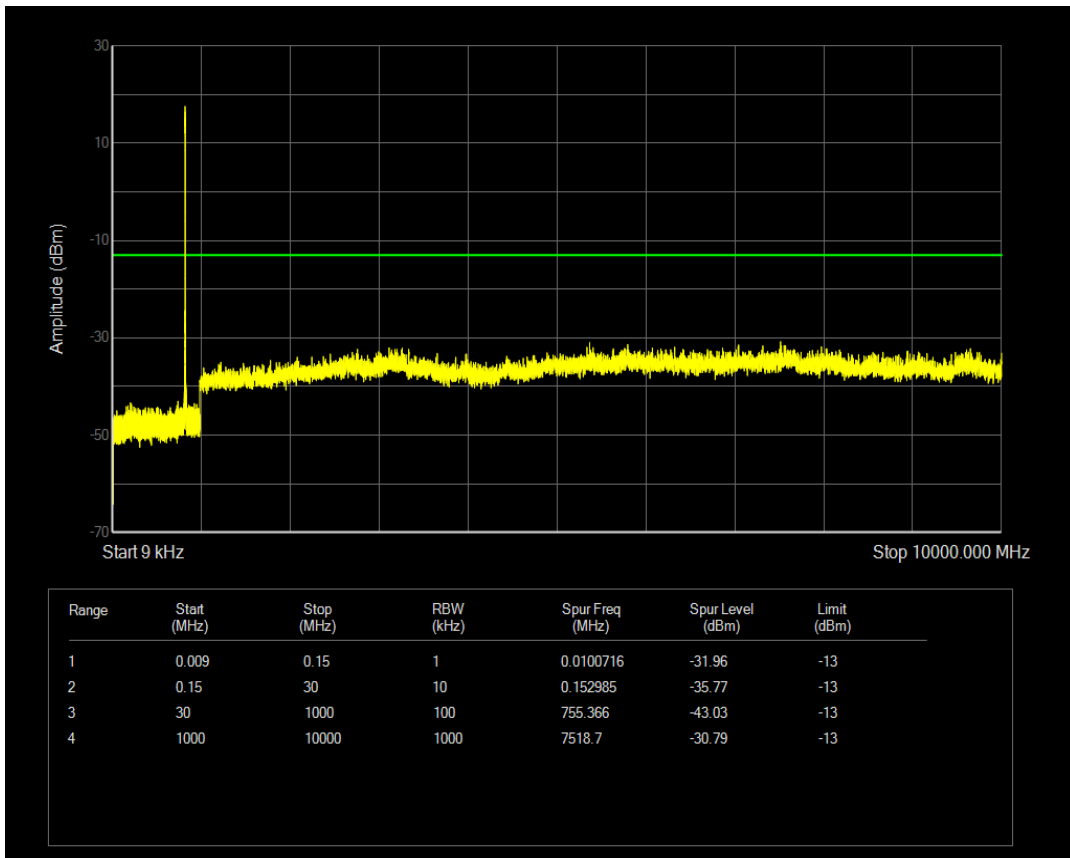

Band5 QAM16 BW=3MHz Channel=20525 RB Size=15 Position=#0

Band5 QPSK BW=3MHz Channel=20635 RB Size=15 Position=#0