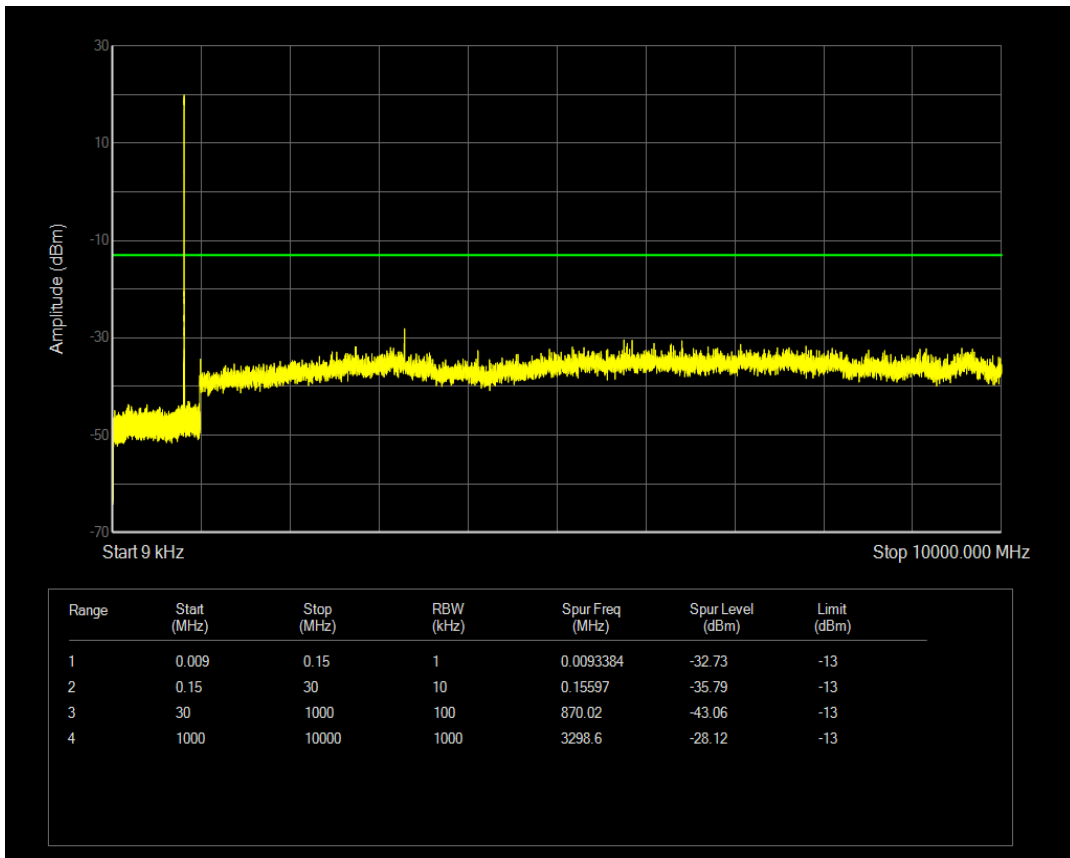

Band4 QAM16 BW=20MHz Channel=20175 RB Size=1 Position=#0

Band4 QAM16 BW=20MHz Channel=20175 RB Size=100 Position=#0

Band4 QPSK BW=20MHz Channel=20300 RB Size=1 Position=#0

Band4 QPSK BW=20MHz Channel=20300 RB Size=100 Position=#0

Band4 QAM16 BW=20MHz Channel=20300 RB Size=100 Position=#0

Band4 QAM16 BW=20MHz Channel=20300 RB Size=1 Position=#0

Band5 QPSK BW=1.4MHz Channel=20407 RB Size=1 Position=#0

Band5 QAM16 BW=1.4MHz Channel=20407 RB Size=1 Position=#0

Band5 QPSK BW=1.4MHz Channel=20407 RB Size=6 Position=#0

Band5 QAM16 BW=1.4MHz Channel=20407 RB Size=6 Position=#0

Band5 QPSK BW=1.4MHz Channel=20525 RB Size=6 Position=#0

Band5 QPSK BW=1.4MHz Channel=20525 RB Size=1 Position=#0