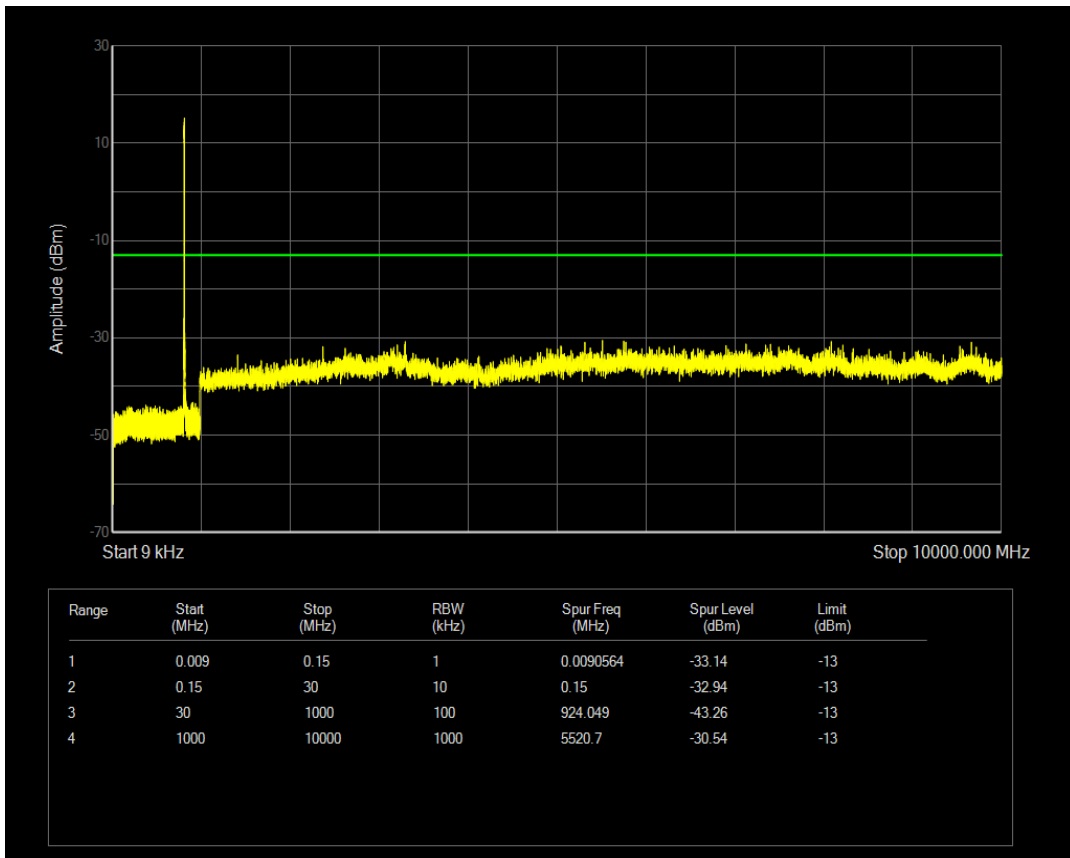

Band5 QPSK BW=5MHz Channel=20425 RB Size=25 Position=#0

Band5 QAM16 BW=5MHz Channel=20425 RB Size=25 Position=#0