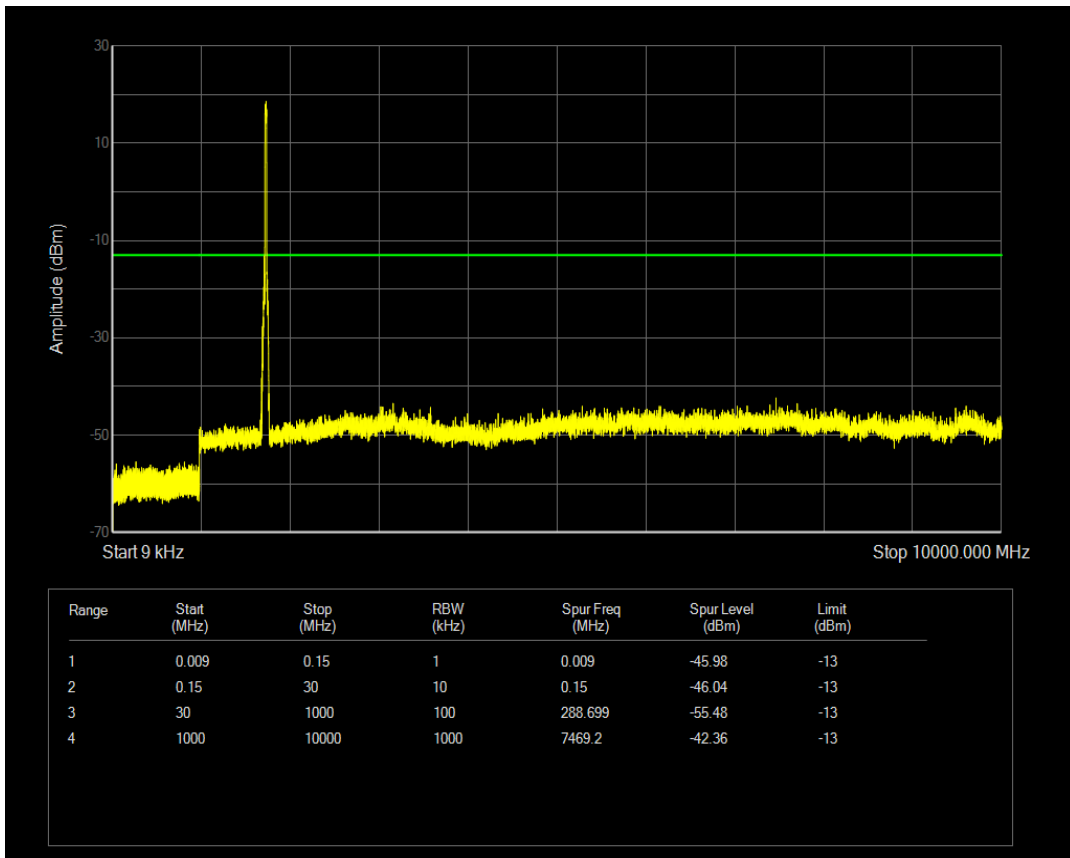

Band4 QAM16 BW=20MHz Channel=20050 RB Size=100 Position=#0

Band4 QAM16 BW=20MHz Channel=20050 RB Size=1 Position=#0

Band4 QPSK BW=20MHz Channel=20175 RB Size=100 Position=#0

Band4 QPSK BW=20MHz Channel=20175 RB Size=1 Position=#0

Band4 QAM16 BW=20MHz Channel=20175 RB Size=1 Position=#0

Band4 QAM16 BW=20MHz Channel=20175 RB Size=100 Position=#0

Band4 QPSK BW=20MHz Channel=20300 RB Size=1 Position=#0

Band4 QPSK BW=20MHz Channel=20300 RB Size=100 Position=#0

Band4 QAM16 BW=20MHz Channel=20300 RB Size=100 Position=#0

Band4 QAM16 BW=20MHz Channel=20300 RB Size=1 Position=#0

Band5 QPSK BW=1.4MHz Channel=20407 RB Size=1 Position=#0

Band5 QAM16 BW=1.4MHz Channel=20407 RB Size=1 Position=#0