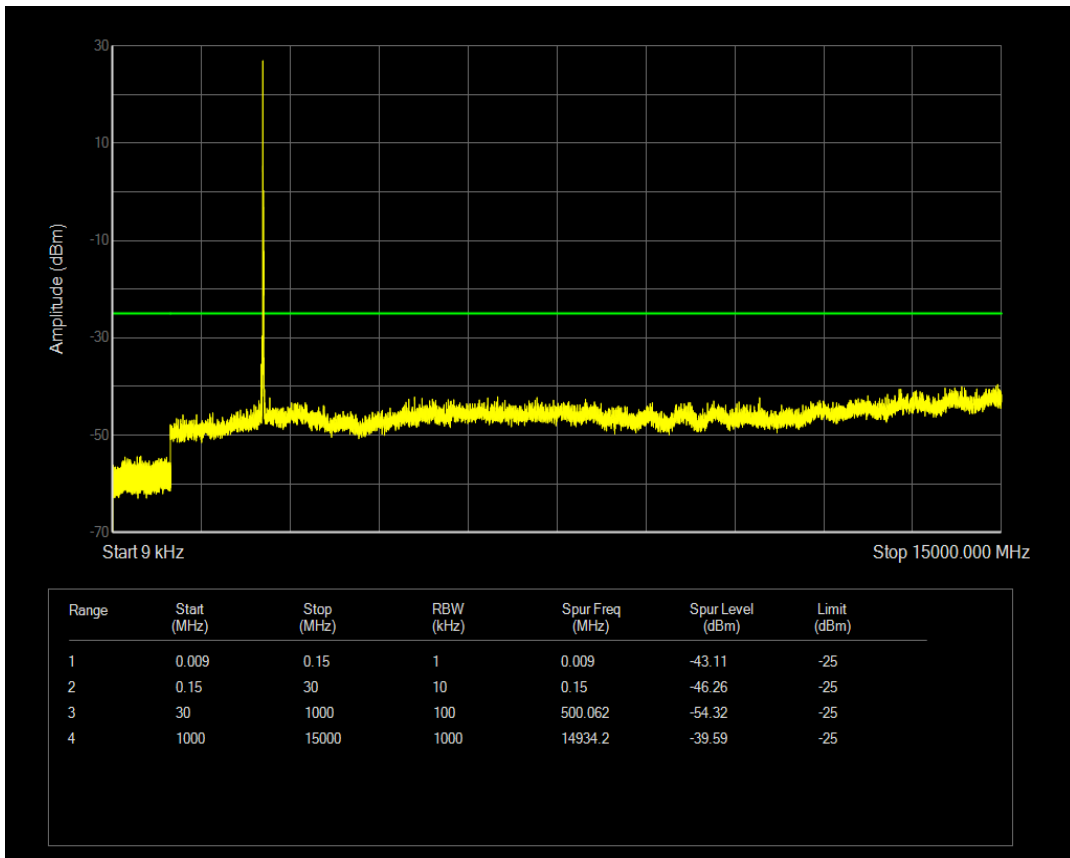

Band7 QAM16 BW=15MHz Channel=21375 RB Size=1 Position=#0

Band7 QPSK BW=20MHz Channel=20850 RB Size=1 Position=#0