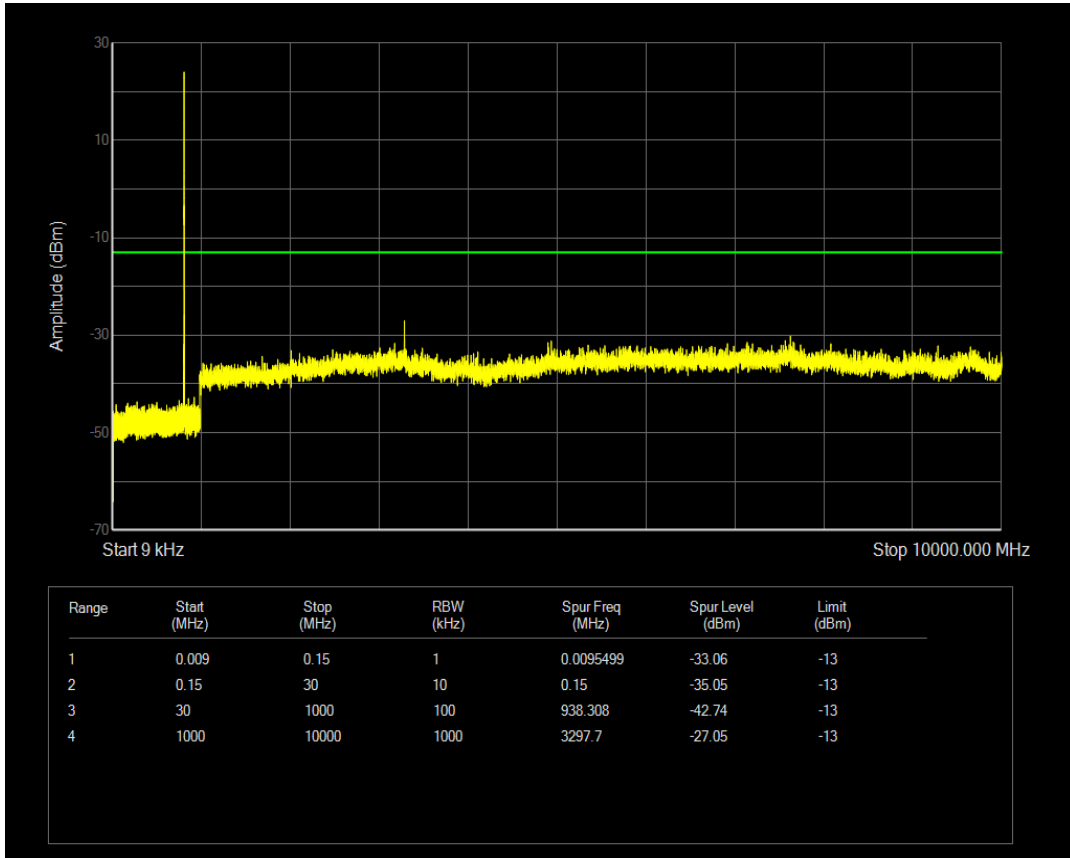

Band5 QPSK BW=1.4MHz Channel=20407 RB Size=6 Position=#0

Band5 QAM16 BW=1.4MHz Channel=20407 RB Size=6 Position=#0

Band5 QPSK BW=1.4MHz Channel=20525 RB Size=6 Position=#0

Band5 QPSK BW=1.4MHz Channel=20525 RB Size=1 Position=#0

Band5 QAM16 BW=1.4MHz Channel=20525 RB Size=6 Position=#0

Band5 QAM16 BW=1.4MHz Channel=20525 RB Size=1 Position=#0

Band5 QPSK BW=1.4MHz Channel=20643 RB Size=1 Position=#0

Band5 QPSK BW=1.4MHz Channel=20643 RB Size=6 Position=#0

Band5 QAM16 BW=1.4MHz Channel=20643 RB Size=1 Position=#0

Band5 QPSK BW=3MHz Channel=20415 RB Size=1 Position=#0

Band5 QAM16 BW=1.4MHz Channel=20643 RB Size=6 Position=#0

Band5 QPSK BW=3MHz Channel=20415 RB Size=15 Position=#0