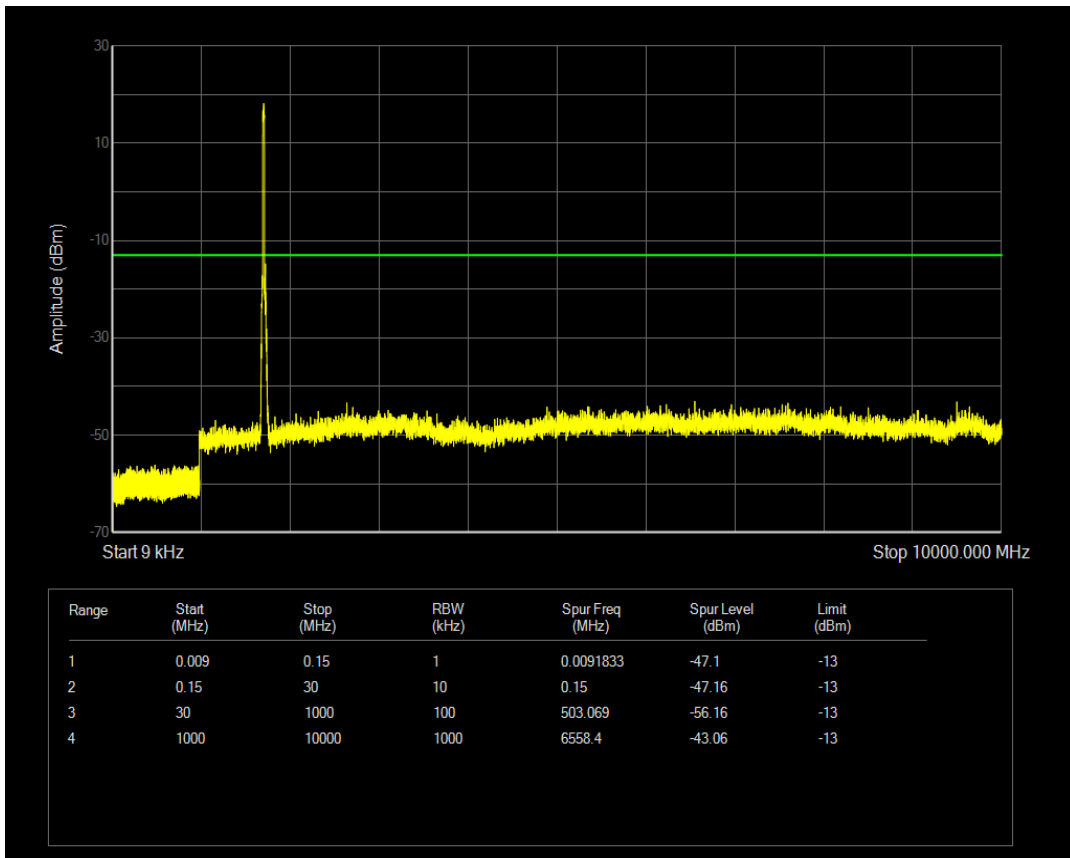

Band4 QAM16 BW=20MHz Channel=20050 RB Size=100 Position=#0

Band4 QAM16 BW=20MHz Channel=20050 RB Size=1 Position=#0

Band4 QPSK BW=20MHz Channel=20175 RB Size=100 Position=#0

Band4 QPSK BW=20MHz Channel=20175 RB Size=1 Position=#0

Band4 QAM16 BW=20MHz Channel=20175 RB Size=1 Position=#0

Band4 QAM16 BW=20MHz Channel=20175 RB Size=100 Position=#0

Band4 QPSK BW=20MHz Channel=20300 RB Size=1 Position=#0

Band4 QPSK BW=20MHz Channel=20300 RB Size=100 Position=#0

Band4 QAM16 BW=20MHz Channel=20300 RB Size=100 Position=#0

Band4 QAM16 BW=20MHz Channel=20300 RB Size=1 Position=#0

Band5 QPSK BW=1.4MHz Channel=20407 RB Size=1 Position=#0

Band5 QAM16 BW=1.4MHz Channel=20407 RB Size=1 Position=#0