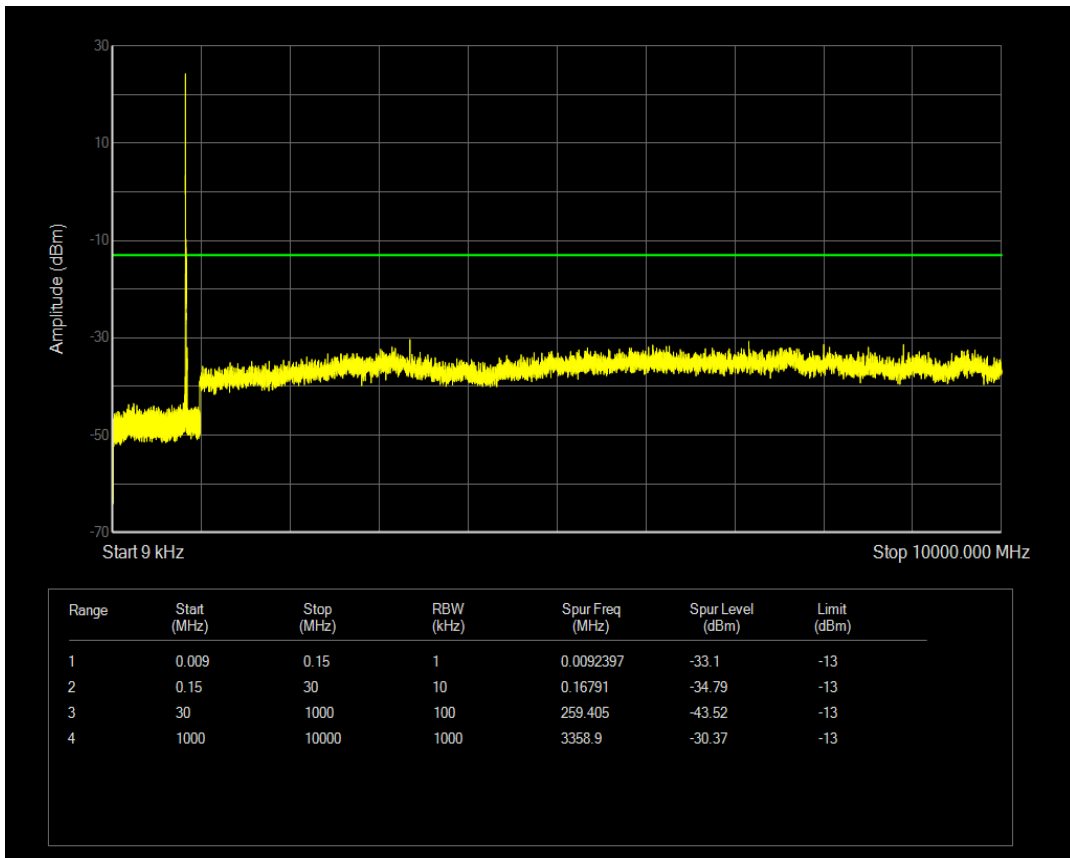

Band5 QAM16 BW=10MHz Channel=20600 RB Size=1 Position=#0

Band5 QAM16 BW=10MHz Channel=20600 RB Size=50 Position=#0