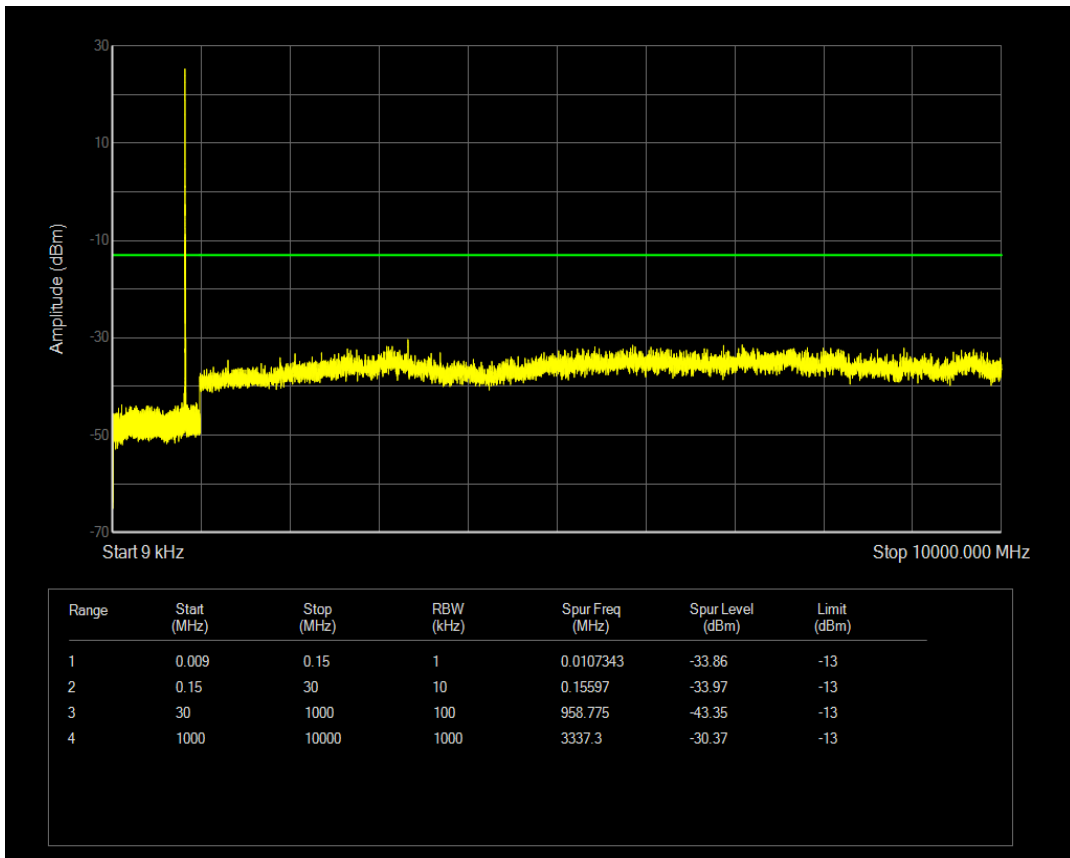

Band5 QPSK BW=5MHz Channel=20525 RB Size=1 Position=#0

Band5 QPSK BW=5MHz Channel=20525 RB Size=25 Position=#0