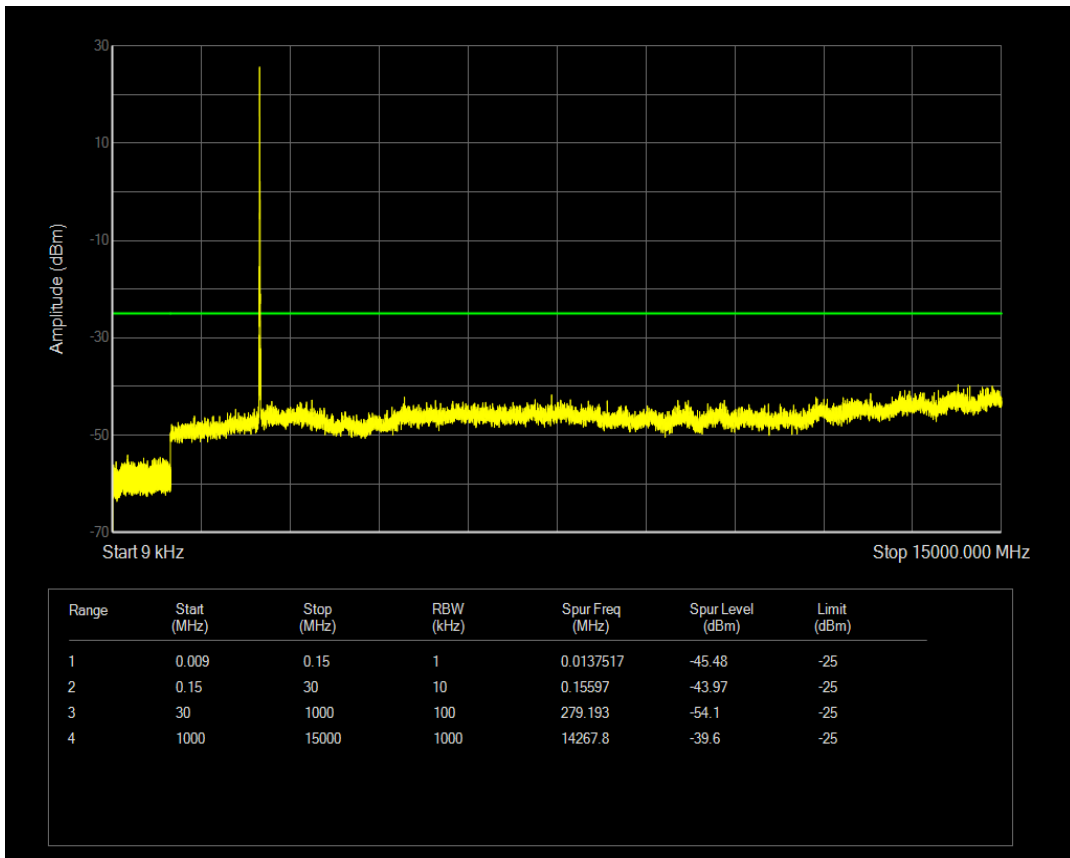

Band7 QAM16 BW=5MHz Channel=21425 RB Size=1 Position=#0

Band7 QPSK BW=10MHz Channel=20800 RB Size=1 Position=#0

Band7 QAM16 BW=5MHz Channel=21425 RB Size=25 Position=#0

Band7 QPSK BW=10MHz Channel=20800 RB Size=50 Position=#0

Band7 QAM16 BW=10MHz Channel=20800 RB Size=1 Position=#0

Band7 QAM16 BW=10MHz Channel=20800 RB Size=50 Position=#0

Band7 QPSK BW=10MHz Channel=21100 RB Size=50 Position=#0

Band7 QPSK BW=10MHz Channel=21100 RB Size=1 Position=#0