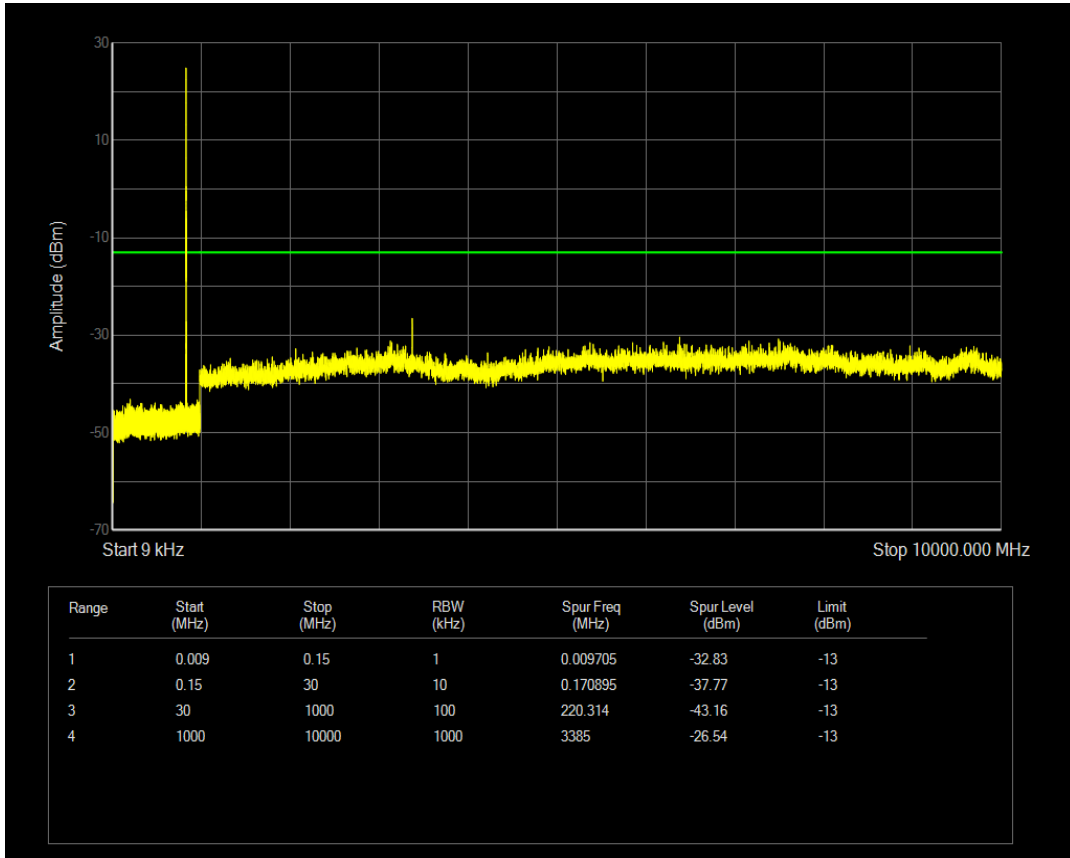

Band5 QAM16 BW=3MHz Channel=20635 RB Size=1 Position=#0

Band5 QPSK BW=5MHz Channel=20425 RB Size=1 Position=#0