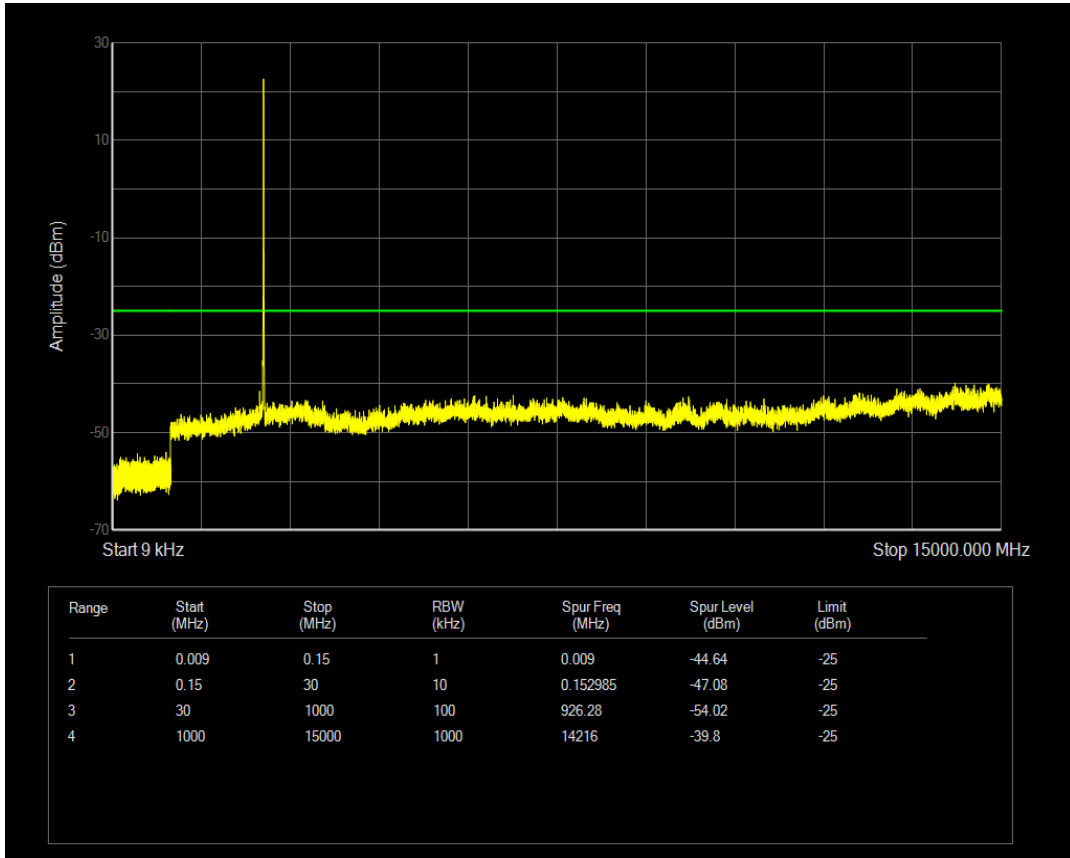

Band7 QPSK BW=5MHz Channel=21100 RB Size=25 Position=#0

Band7 QAM16 BW=5MHz Channel=21100 RB Size=25 Position=#0

Band7 QPSK BW=5MHz Channel=21425 RB Size=1 Position=#0

Band7 QPSK BW=5MHz Channel=21425 RB Size=25 Position=#0