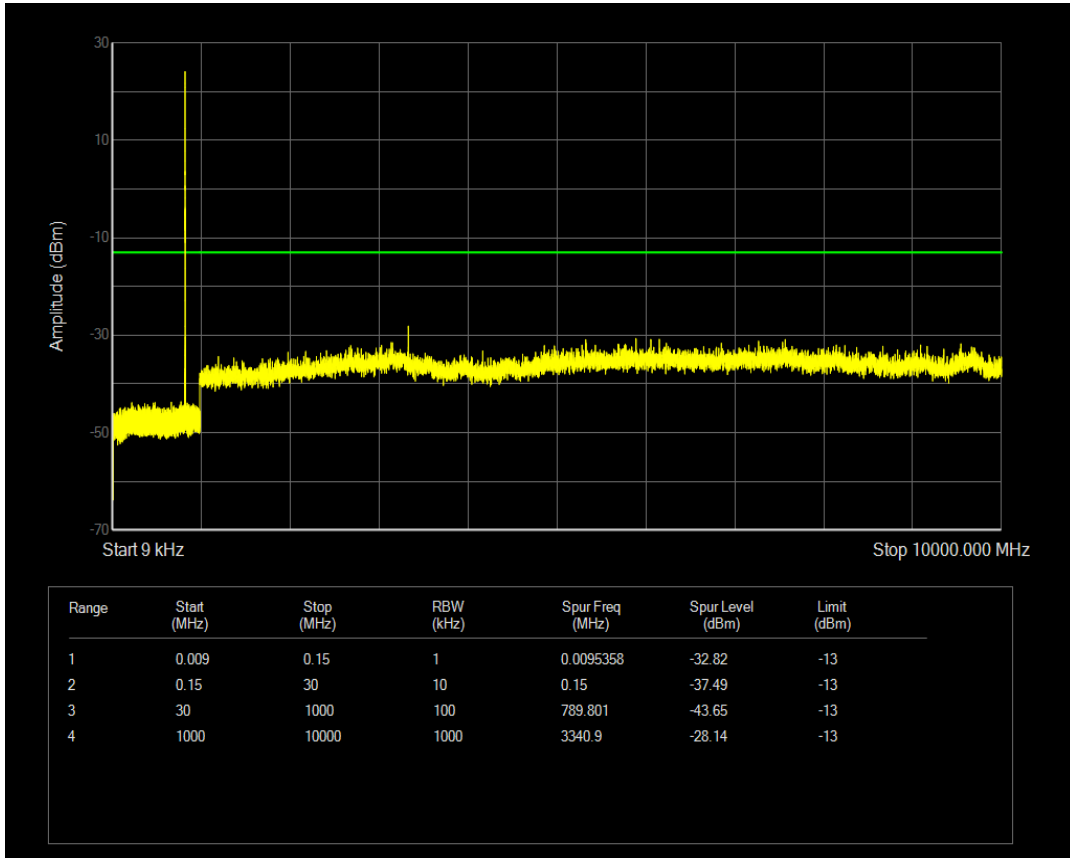

Band5 QAM16 BW=3MHz Channel=20415 RB Size=1 Position=#0

Band5 QAM16 BW=3MHz Channel=20415 RB Size=15 Position=#0

Band5 QPSK BW=3MHz Channel=20525 RB Size=15 Position=#0

Band5 QPSK BW=3MHz Channel=20525 RB Size=1 Position=#0