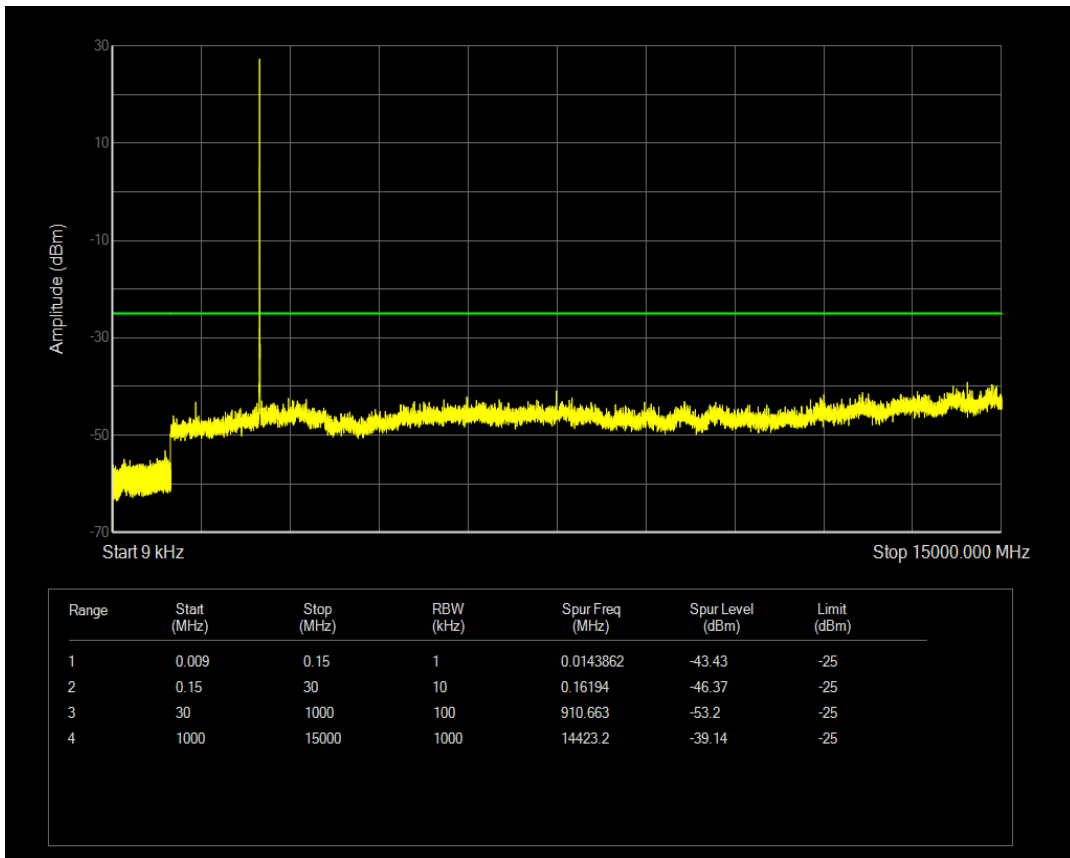

Band5 QPSK BW=10MHz Channel=20525 RB Size=50 Position=#0

Band5 QAM16 BW=10MHz Channel=20525 RB Size=50 Position=#0

Band5 QPSK BW=10MHz Channel=20600 RB Size=50 Position=#0

Band5 QPSK BW=10MHz Channel=20600 RB Size=1 Position=#0

Band5 QAM16 BW=10MHz Channel=20600 RB Size=1 Position=#0

Band5 QAM16 BW=10MHz Channel=20600 RB Size=50 Position=#0

Band7 QPSK BW=5MHz Channel=20775 RB Size=1 Position=#0

Band7 QPSK BW=5MHz Channel=20775 RB Size=25 Position=#0