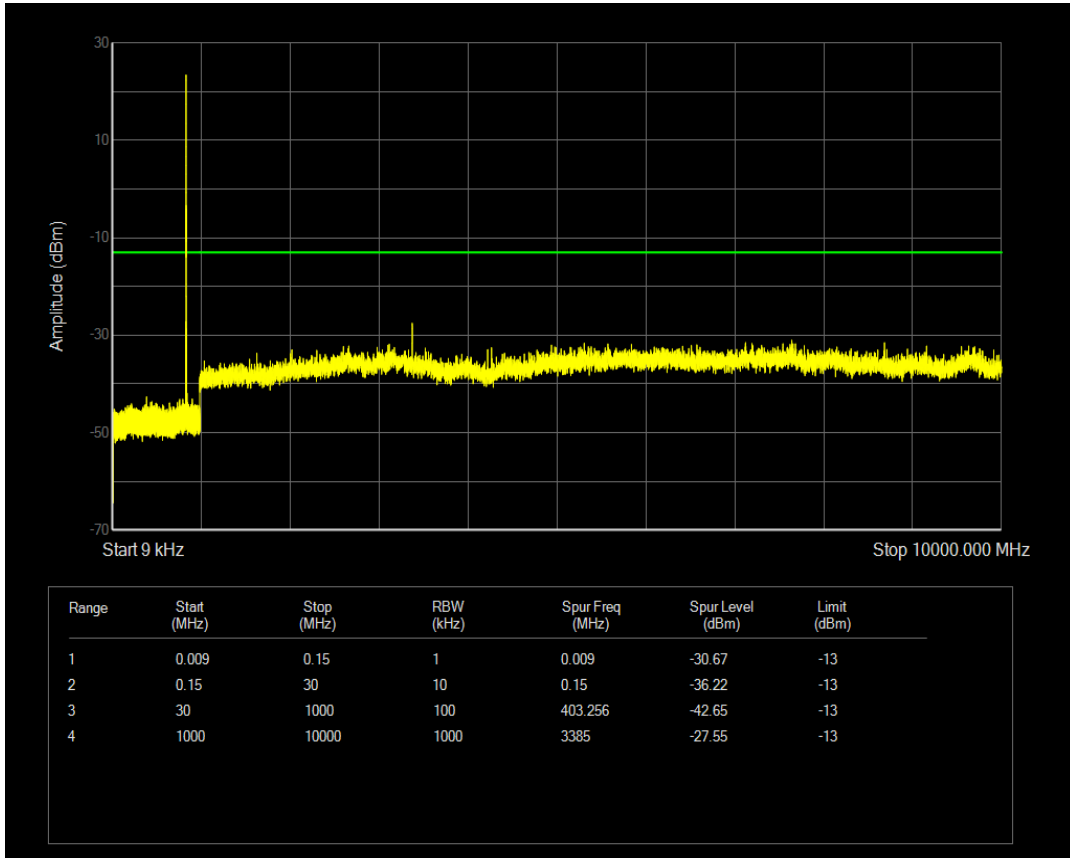

Band5 QPSK BW=3MHz Channel=20635 RB Size=1 Position=#0

Band5 QAM16 BW=3MHz Channel=20525 RB Size=15 Position=#0