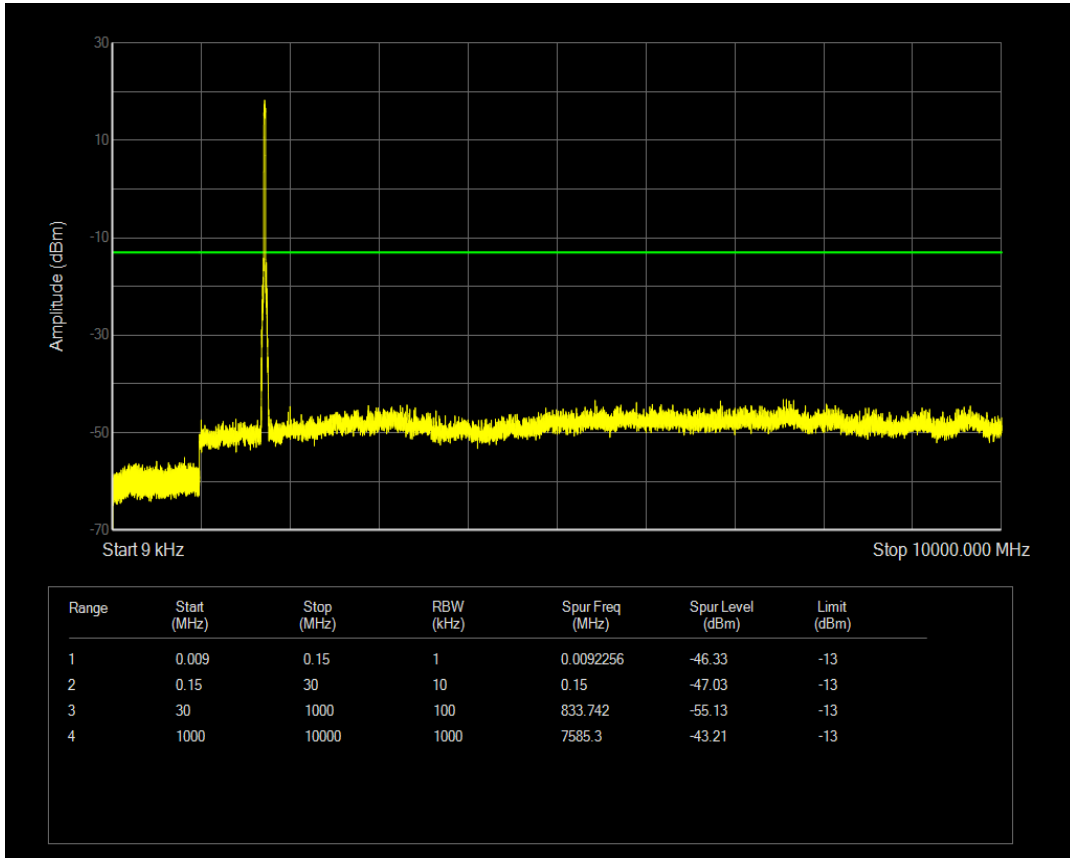

Band4 QAM16 BW=20MHz Channel=20050 RB Size=100 Position=#0

Band4 QAM16 BW=20MHz Channel=20050 RB Size=1 Position=#0

Band4 QPSK BW=20MHz Channel=20175 RB Size=100 Position=#0

Band4 QPSK BW=20MHz Channel=20175 RB Size=1 Position=#0

Band4 QAM16 BW=20MHz Channel=20175 RB Size=1 Position=#0

Band4 QAM16 BW=20MHz Channel=20175 RB Size=100 Position=#0

Band4 QPSK BW=20MHz Channel=20300 RB Size=1 Position=#0

Band4 QPSK BW=20MHz Channel=20300 RB Size=100 Position=#0

Band4 QAM16 BW=20MHz Channel=20300 RB Size=100 Position=#0

Band4 QAM16 BW=20MHz Channel=20300 RB Size=1 Position=#0

Band5 QPSK BW=1.4MHz Channel=20407 RB Size=1 Position=#0

Band5 QAM16 BW=1.4MHz Channel=20407 RB Size=1 Position=#0