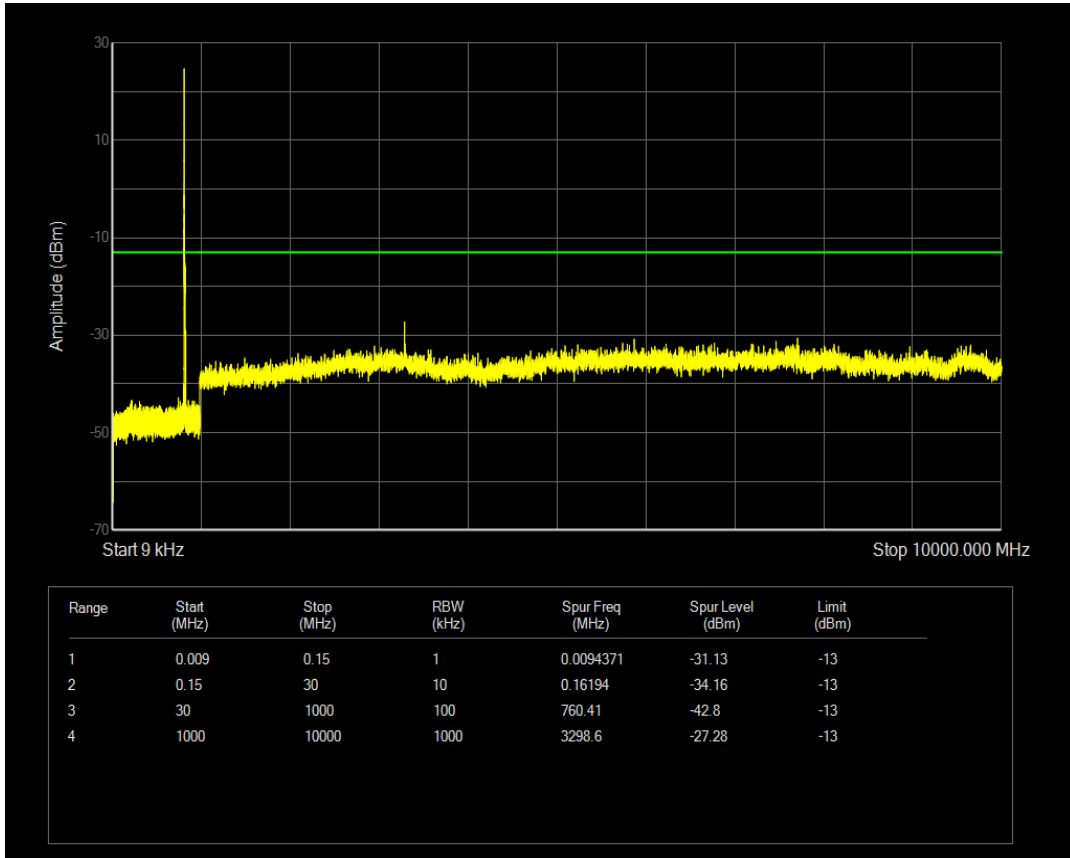

Band5 QAM16 BW=5MHz Channel=20525 RB Size=1 Position=#0

Band5 QAM16 BW=5MHz Channel=20525 RB Size=25 Position=#0

Band5 QPSK BW=5MHz Channel=20625 RB Size=1 Position=#0

Band5 QPSK BW=5MHz Channel=20625 RB Size=25 Position=#0

Band5 QAM16 BW=5MHz Channel=20625 RB Size=1 Position=#0

Band5 QPSK BW=10MHz Channel=20450 RB Size=1 Position=#0

Band5 QAM16 BW=5MHz Channel=20625 RB Size=25 Position=#0

Band5 QPSK BW=10MHz Channel=20450 RB Size=50 Position=#0