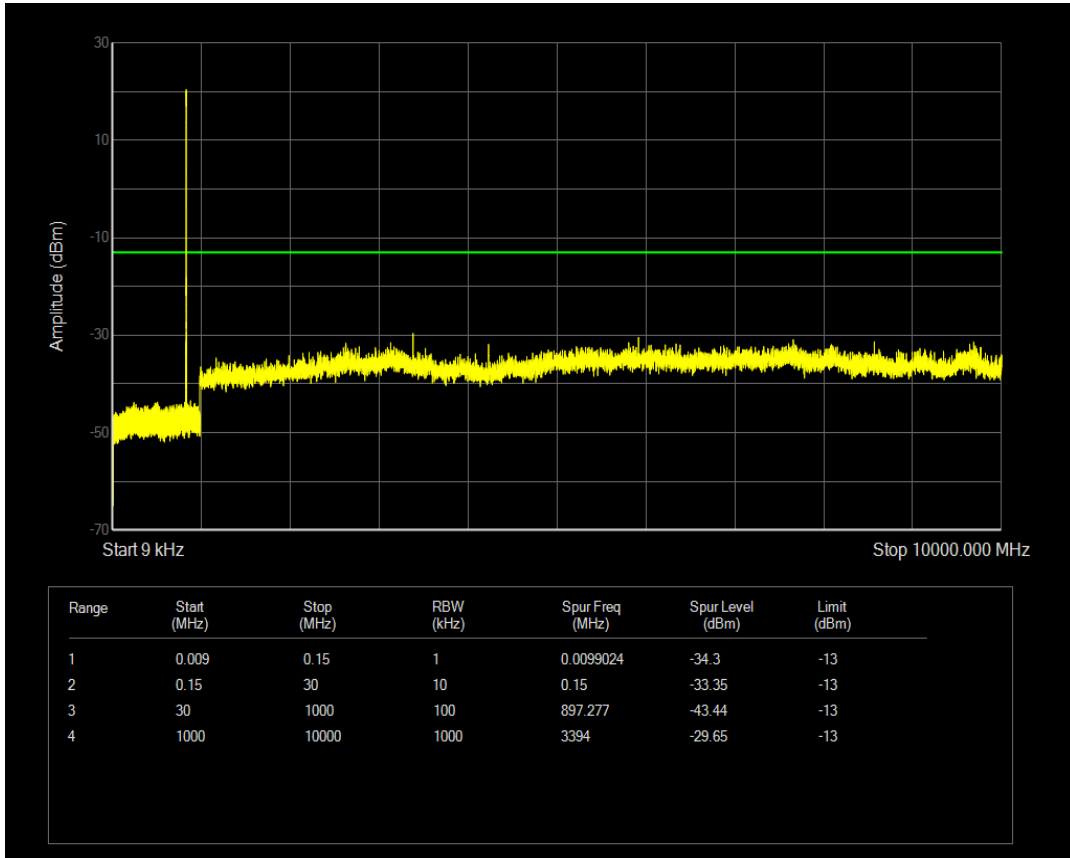

Band5 QPSK BW=1.4MHz Channel=20407 RB Size=6 Position=#0

Band5 QAM16 BW=1.4MHz Channel=20407 RB Size=6 Position=#0

Band5 QPSK BW=1.4MHz Channel=20525 RB Size=6 Position=#0

Band5 QPSK BW=1.4MHz Channel=20525 RB Size=1 Position=#0

Band5 QAM16 BW=1.4MHz Channel=20525 RB Size=6 Position=#0

Band5 QAM16 BW=1.4MHz Channel=20525 RB Size=1 Position=#0

Band5 QPSK BW=1.4MHz Channel=20643 RB Size=1 Position=#0

Band5 QPSK BW=1.4MHz Channel=20643 RB Size=6 Position=#0

Band5 QAM16 BW=1.4MHz Channel=20643 RB Size=1 Position=#0

Band5 QPSK BW=3MHz Channel=20415 RB Size=1 Position=#0

Band5 QAM16 BW=1.4MHz Channel=20643 RB Size=6 Position=#0

Band5 QPSK BW=3MHz Channel=20415 RB Size=15 Position=#0