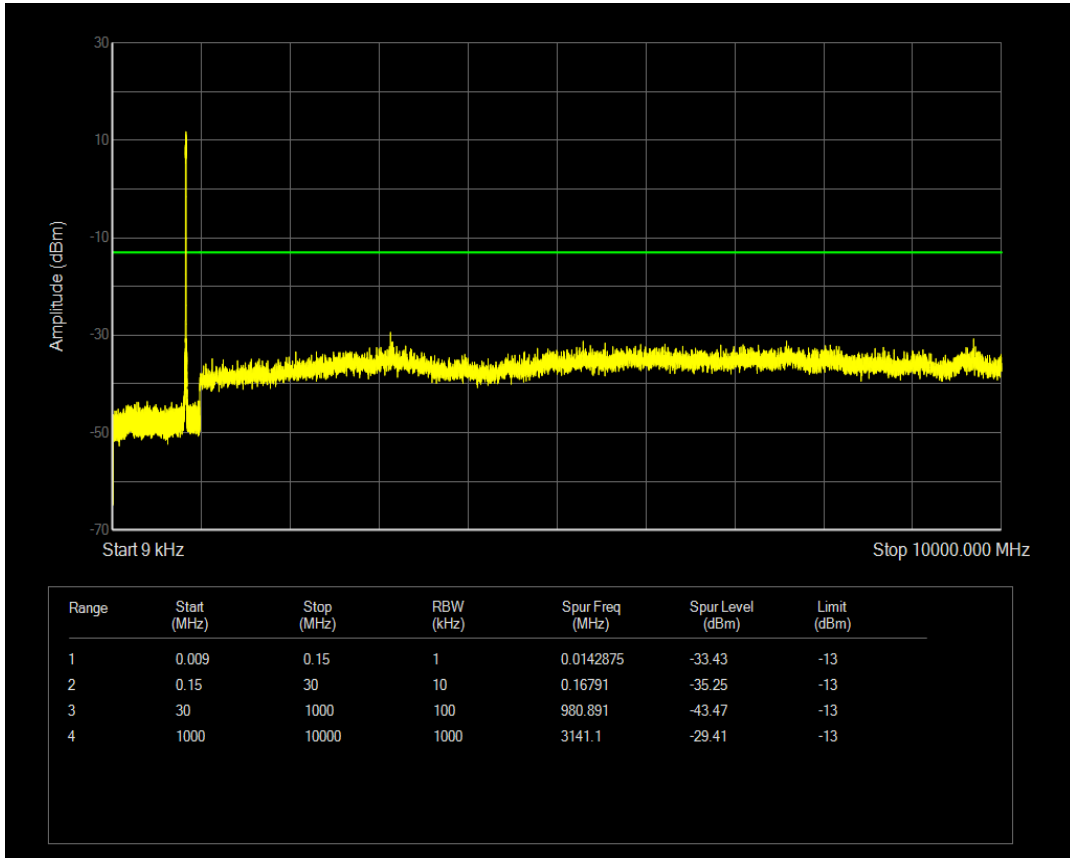

Band5 QAM16 BW=10MHz Channel=20600 RB Size=50 Position=#0

Band7 QPSK BW=5MHz Channel=20775 RB Size=1 Position=#0