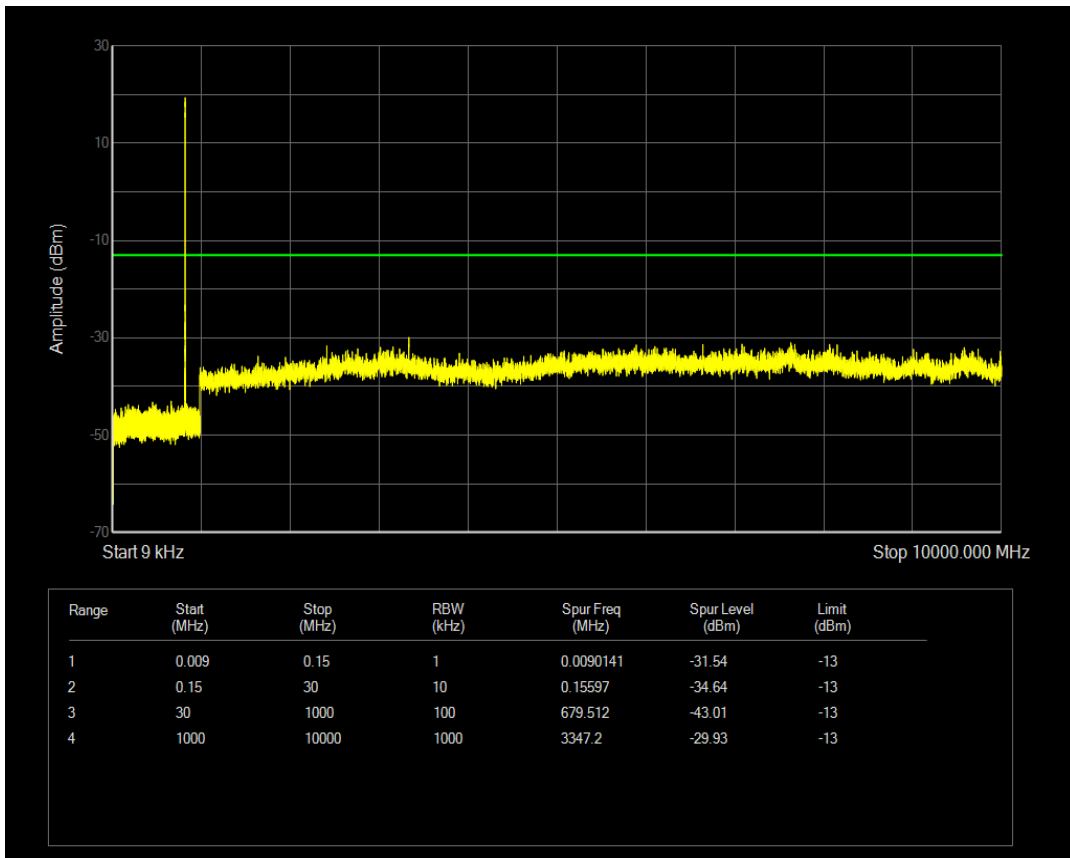

Band4 QAM16 BW=20MHz Channel=20300 RB Size=100 Position=#0

Band4 QAM16 BW=20MHz Channel=20300 RB Size=1 Position=#0

Band5 QPSK BW=1.4MHz Channel=20407 RB Size=1 Position=#0

Band5 QAM16 BW=1.4MHz Channel=20407 RB Size=1 Position=#0

Band5 QPSK BW=1.4MHz Channel=20407 RB Size=6 Position=#0

Band5 QAM16 BW=1.4MHz Channel=20407 RB Size=6 Position=#0

Band5 QPSK BW=1.4MHz Channel=20525 RB Size=6 Position=#0

Band5 QPSK BW=1.4MHz Channel=20525 RB Size=1 Position=#0

Band5 QAM16 BW=1.4MHz Channel=20525 RB Size=6 Position=#0

Band5 QAM16 BW=1.4MHz Channel=20525 RB Size=1 Position=#0

Band5 QPSK BW=1.4MHz Channel=20643 RB Size=1 Position=#0

Band5 QPSK BW=1.4MHz Channel=20643 RB Size=6 Position=#0