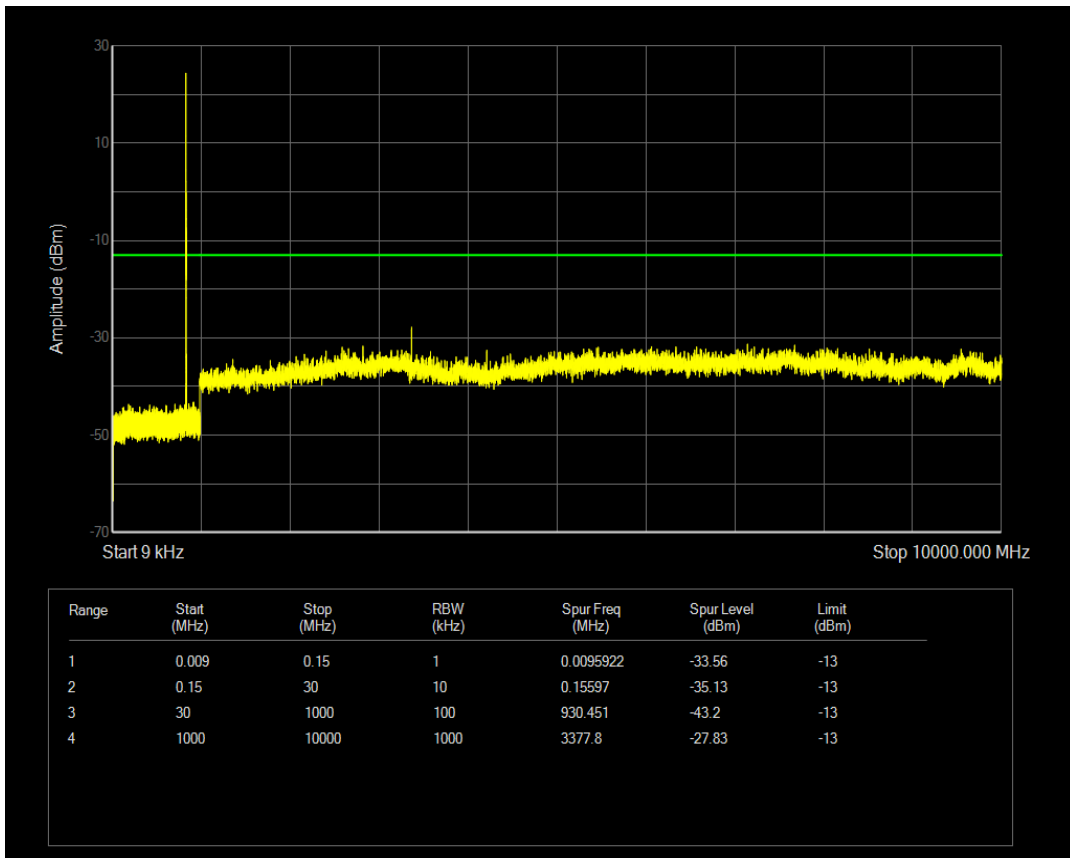

Band5 QPSK BW=5MHz Channel=20625 RB Size=1 Position=#0

Band5 QPSK BW=5MHz Channel=20625 RB Size=25 Position=#0