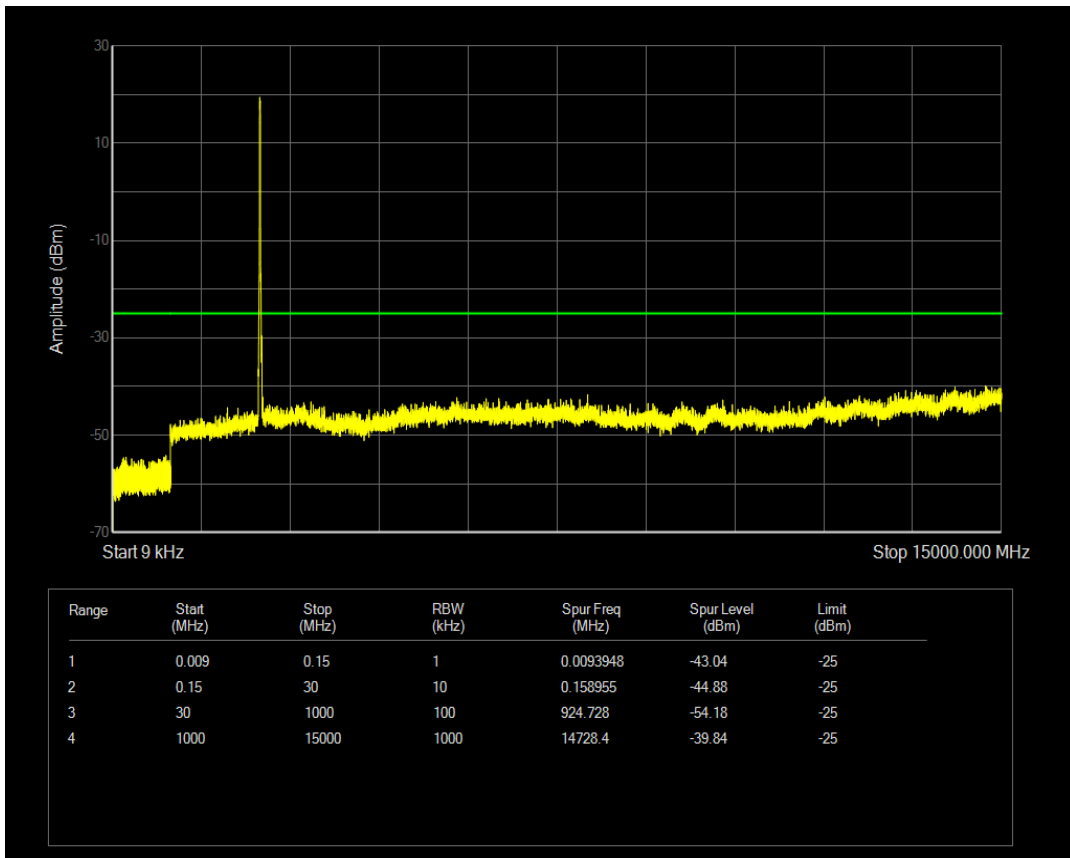

Band7 QAM16 BW=10MHz Channel=20800 RB Size=1 Position=#0

Band7 QAM16 BW=10MHz Channel=20800 RB Size=50 Position=#0

Band7 QPSK BW=10MHz Channel=21100 RB Size=50 Position=#0

Band7 QPSK BW=10MHz Channel=21100 RB Size=1 Position=#0

Band7 QAM16 BW=10MHz Channel=21100 RB Size=1 Position=#0

Band7 QPSK BW=10MHz Channel=21400 RB Size=1 Position=#0

Band7 QAM16 BW=10MHz Channel=21100 RB Size=50 Position=#0

Band7 QPSK BW=10MHz Channel=21400 RB Size=50 Position=#0

Band7 QAM16 BW=10MHz Channel=21400 RB Size=1 Position=#0

Band7 QAM16 BW=10MHz Channel=21400 RB Size=50 Position=#0

Band7 QPSK BW=15MHz Channel=20825 RB Size=75 Position=#0

Band7 QPSK BW=15MHz Channel=20825 RB Size=1 Position=#0