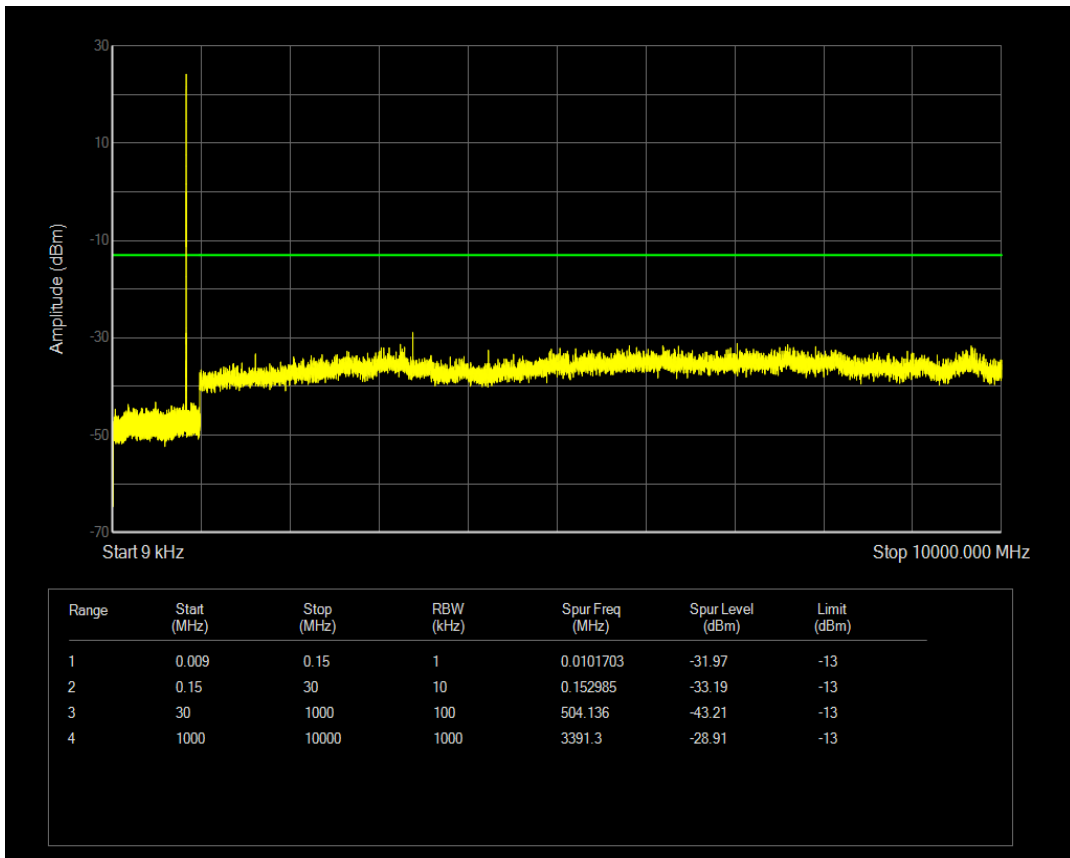

Band5 QAM16 BW=1.4MHz Channel=20643 RB Size=1 Position=#0

Band5 QPSK BW=3MHz Channel=20415 RB Size=1 Position=#0