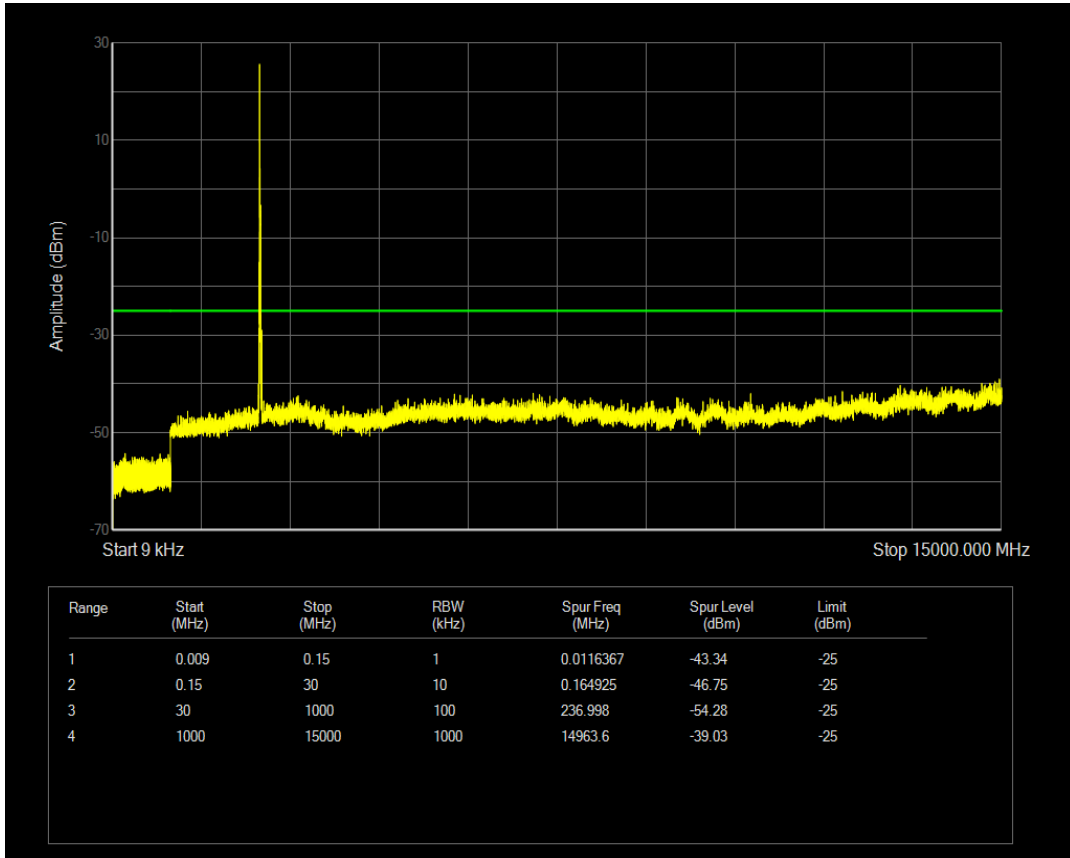

Band7 QPSK BW=20MHz Channel=20850 RB Size=1 Position=#0

Band7 QAM16 BW=15MHz Channel=21375 RB Size=75 Position=#0