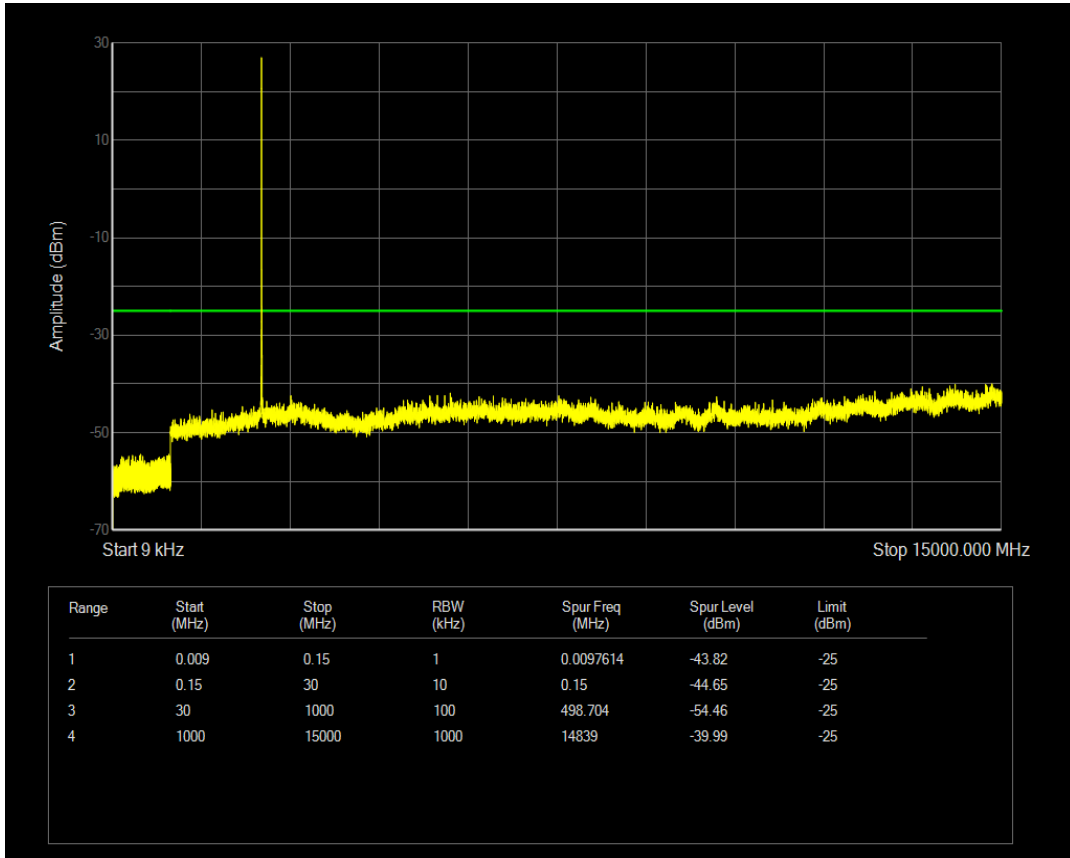

Band7 QAM16 BW=5MHz Channel=20775 RB Size=1 Position=#0

Band7 QAM16 BW=5MHz Channel=20775 RB Size=25 Position=#0

Band7 QPSK BW=5MHz Channel=21100 RB Size=1 Position=#0

Band7 QAM16 BW=5MHz Channel=21100 RB Size=1 Position=#0