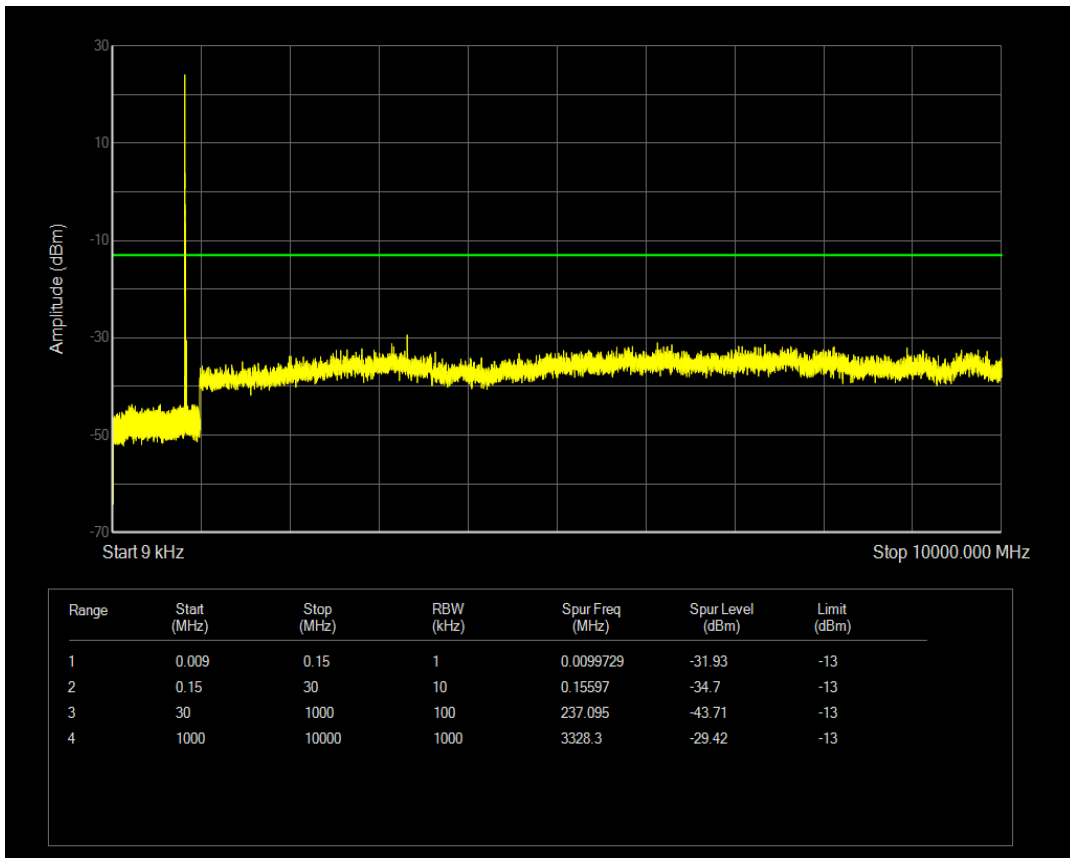

Band5 QPSK BW=10MHz Channel=20525 RB Size=1 Position=#0

Band5 QAM16 BW=10MHz Channel=20525 RB Size=1 Position=#0