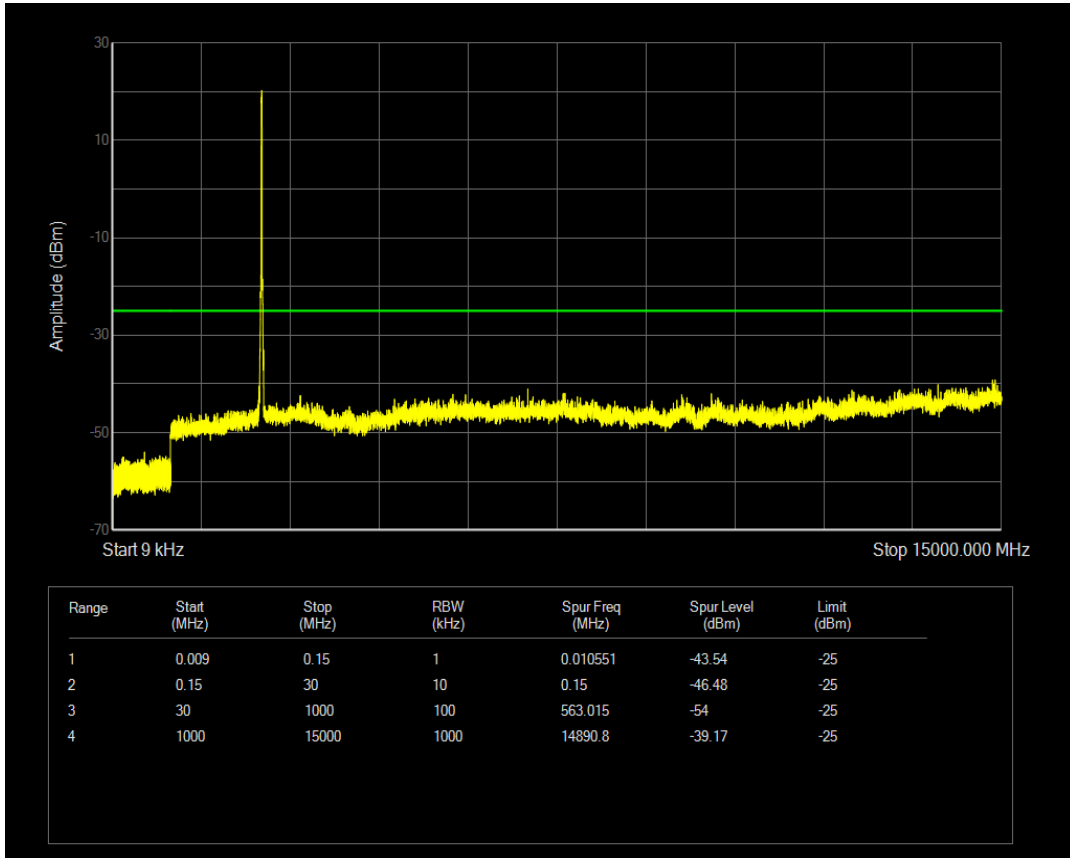

Band7 QAM16 BW=15MHz Channel=20825 RB Size=1 Position=#0

Band7 QPSK BW=15MHz Channel=21100 RB Size=1 Position=#0

Band7 QAM16 BW=15MHz Channel=20825 RB Size=75 Position=#0

Band7 QPSK BW=15MHz Channel=21100 RB Size=75 Position=#0