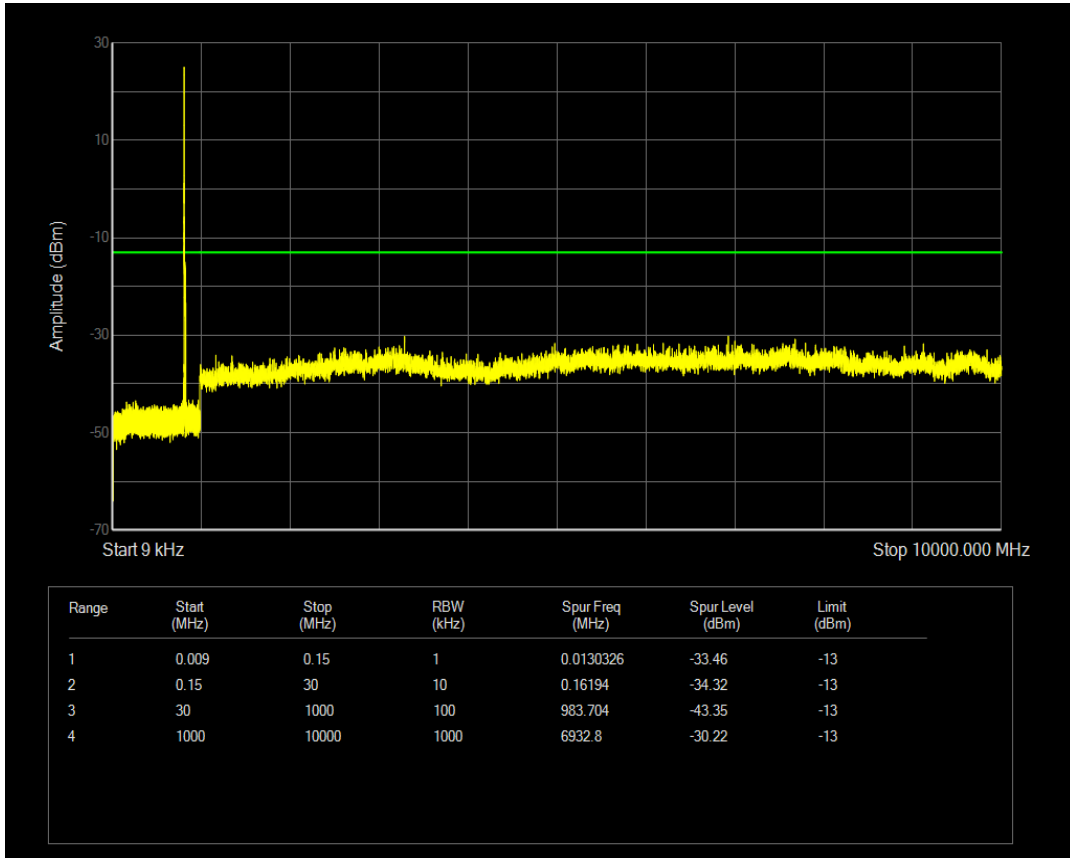

Band5 QAM16 BW=10MHz Channel=20450 RB Size=1 Position=#0

Band5 QPSK BW=10MHz Channel=20525 RB Size=1 Position=#0