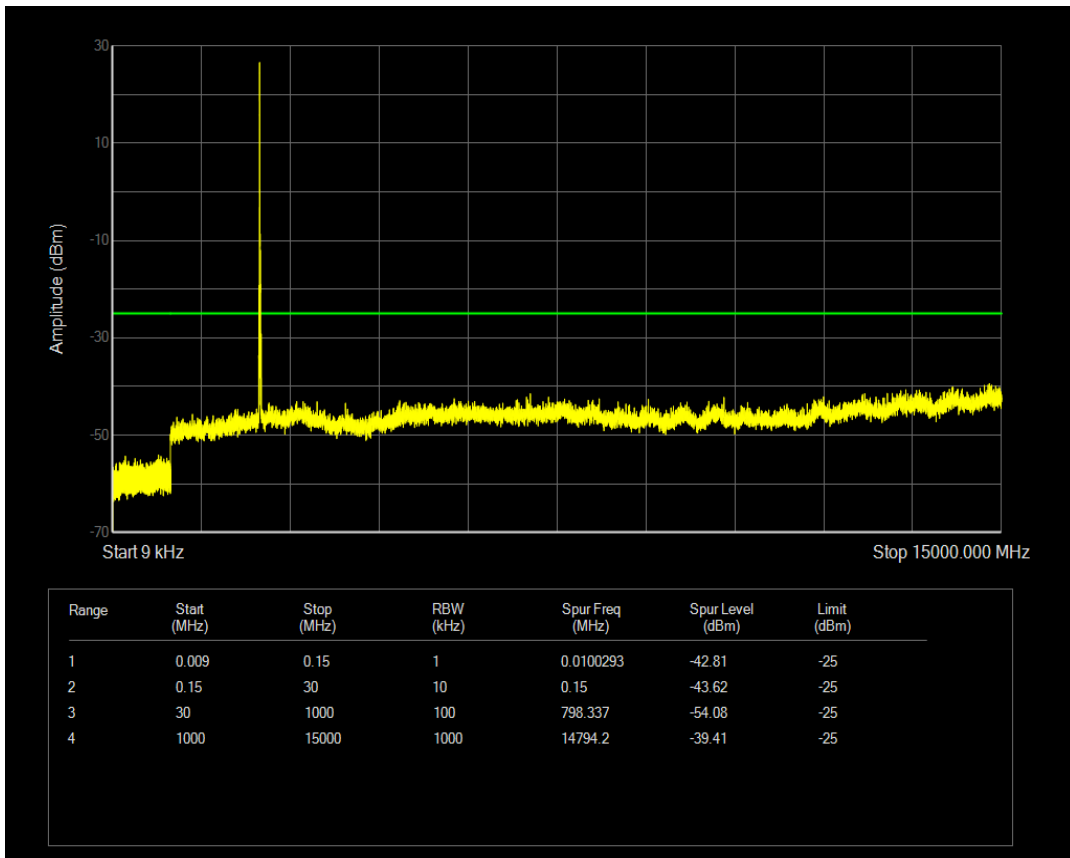

Band7 QAM16 BW=15MHz Channel=20825 RB Size=1 Position=#0

Band7 QPSK BW=15MHz Channel=21100 RB Size=1 Position=#0