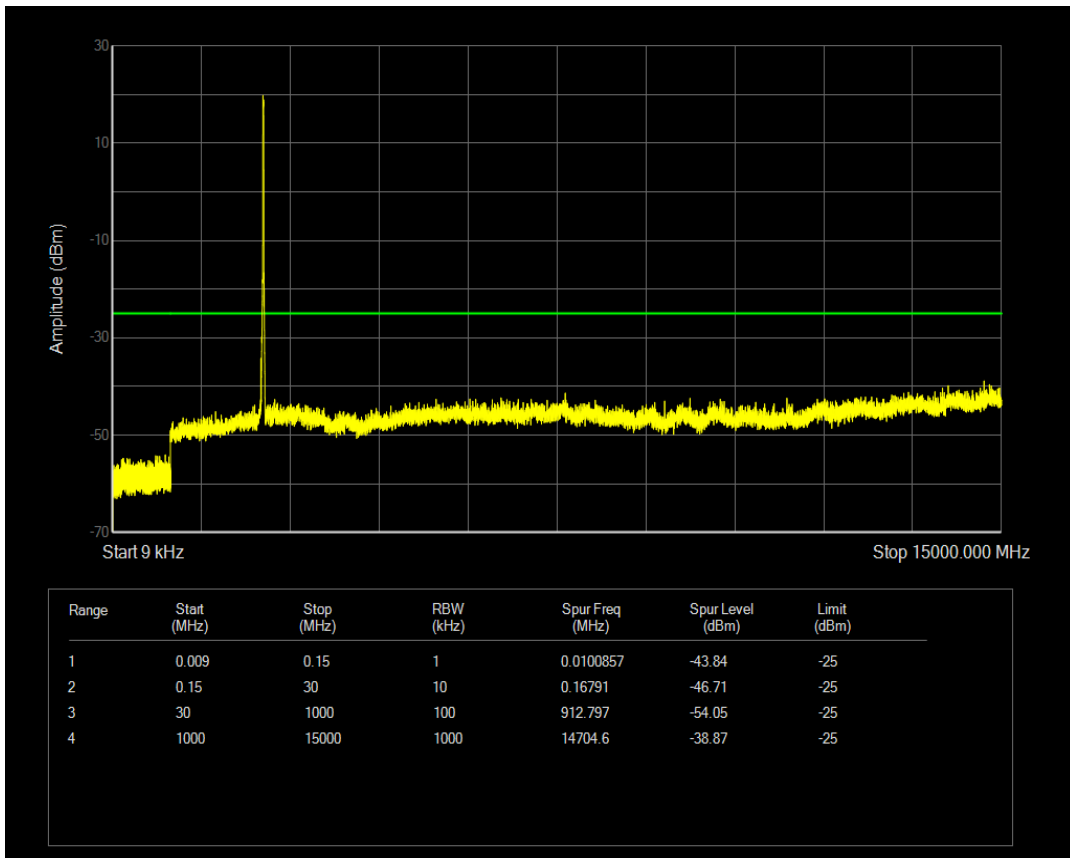

Band7 QAM16 BW=15MHz Channel=21375 RB Size=75 Position=#0

Band7 QPSK BW=20MHz Channel=20850 RB Size=100 Position=#0