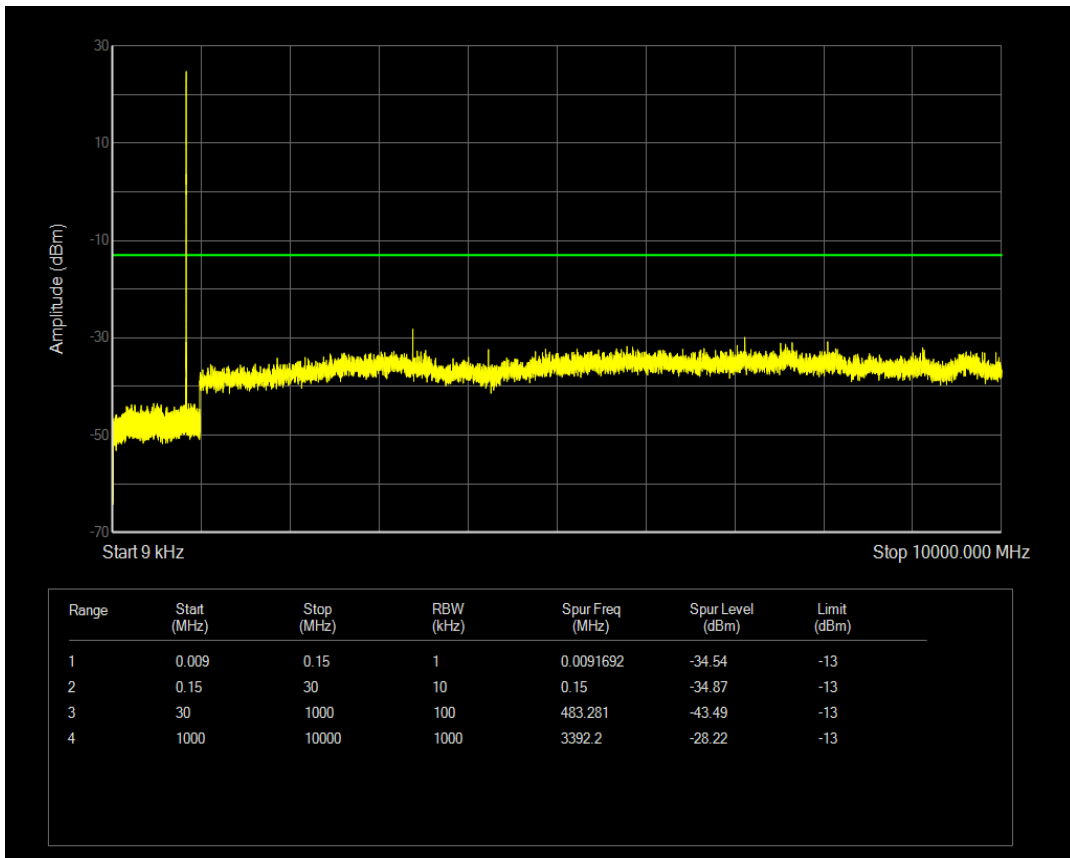

Band4 QAM16 BW=20MHz Channel=20300 RB Size=100 Position=#0

Band4 QAM16 BW=20MHz Channel=20300 RB Size=1 Position=#0

Band5 QPSK BW=1.4MHz Channel=20407 RB Size=1 Position=#0

Band5 QAM16 BW=1.4MHz Channel=20407 RB Size=1 Position=#0

Band5 QPSK BW=1.4MHz Channel=20407 RB Size=6 Position=#0

Band5 QAM16 BW=1.4MHz Channel=20407 RB Size=6 Position=#0

Band5 QPSK BW=1.4MHz Channel=20525 RB Size=6 Position=#0

Band5 QPSK BW=1.4MHz Channel=20525 RB Size=1 Position=#0

Band5 QAM16 BW=1.4MHz Channel=20525 RB Size=6 Position=#0

Band5 QAM16 BW=1.4MHz Channel=20525 RB Size=1 Position=#0

Band5 QPSK BW=1.4MHz Channel=20643 RB Size=1 Position=#0

Band5 QPSK BW=1.4MHz Channel=20643 RB Size=6 Position=#0