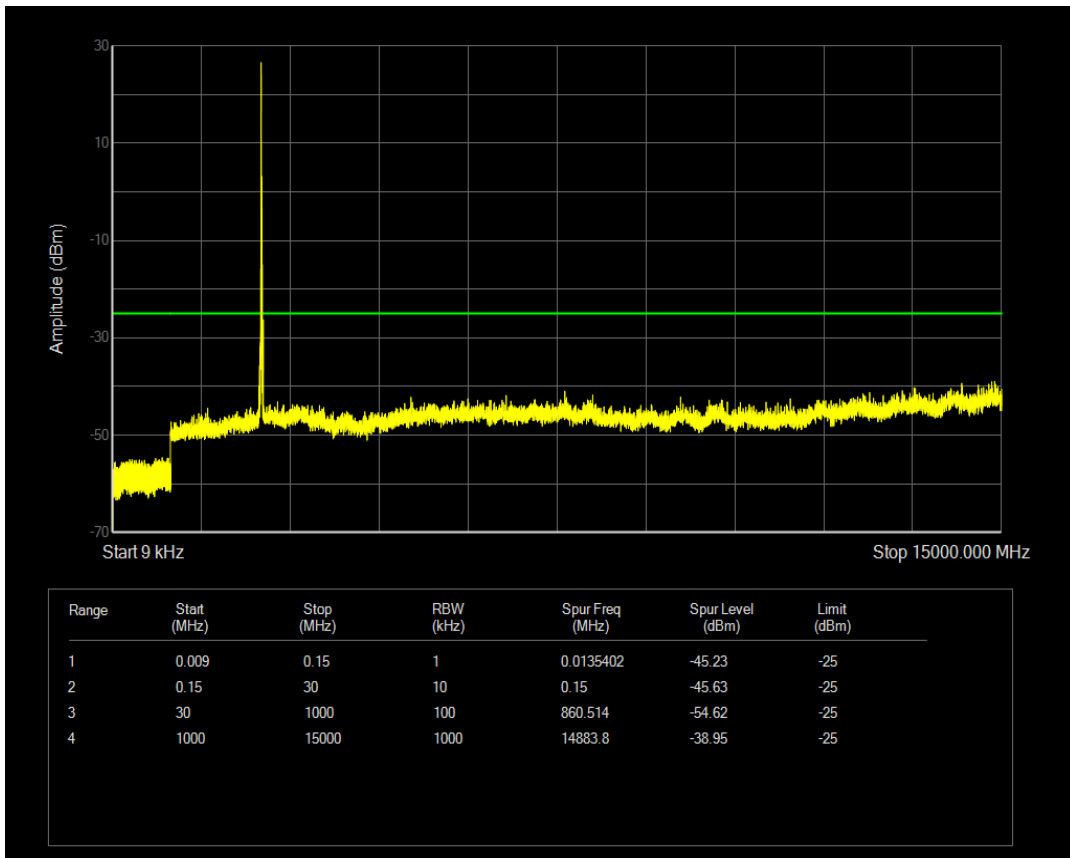

Band7 QAM16 BW=15MHz Channel=21375 RB Size=1 Position=#0

Band7 QPSK BW=20MHz Channel=20850 RB Size=1 Position=#0

Band7 QAM16 BW=15MHz Channel=21375 RB Size=75 Position=#0

Band7 QPSK BW=20MHz Channel=20850 RB Size=100 Position=#0

Band7 QAM16 BW=20MHz Channel=20850 RB Size=100 Position=#0

Band7 QAM16 BW=20MHz Channel=20850 RB Size=1 Position=#0

Band7 QPSK BW=20MHz Channel=21100 RB Size=1 Position=#0

Band7 QPSK BW=20MHz Channel=21100 RB Size=100 Position=#0