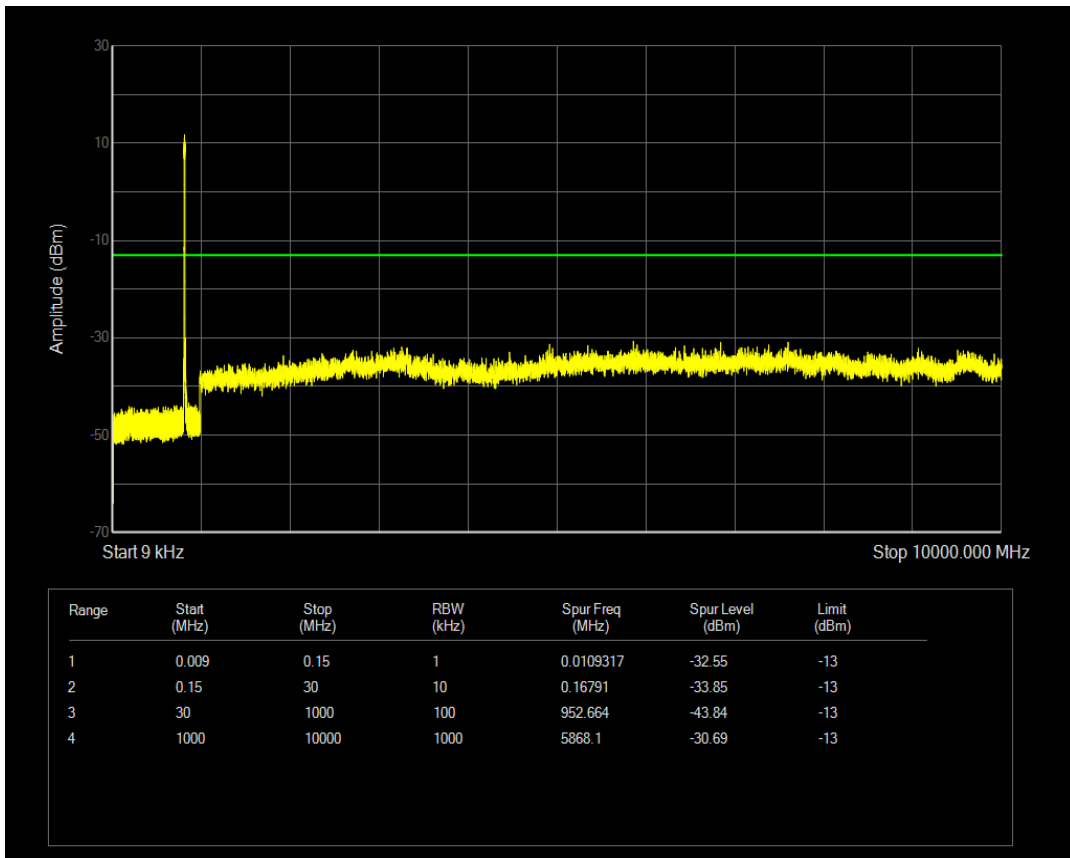

Band5 QAM16 BW=10MHz Channel=20450 RB Size=50 Position=#0

Band5 QAM16 BW=10MHz Channel=20450 RB Size=1 Position=#0