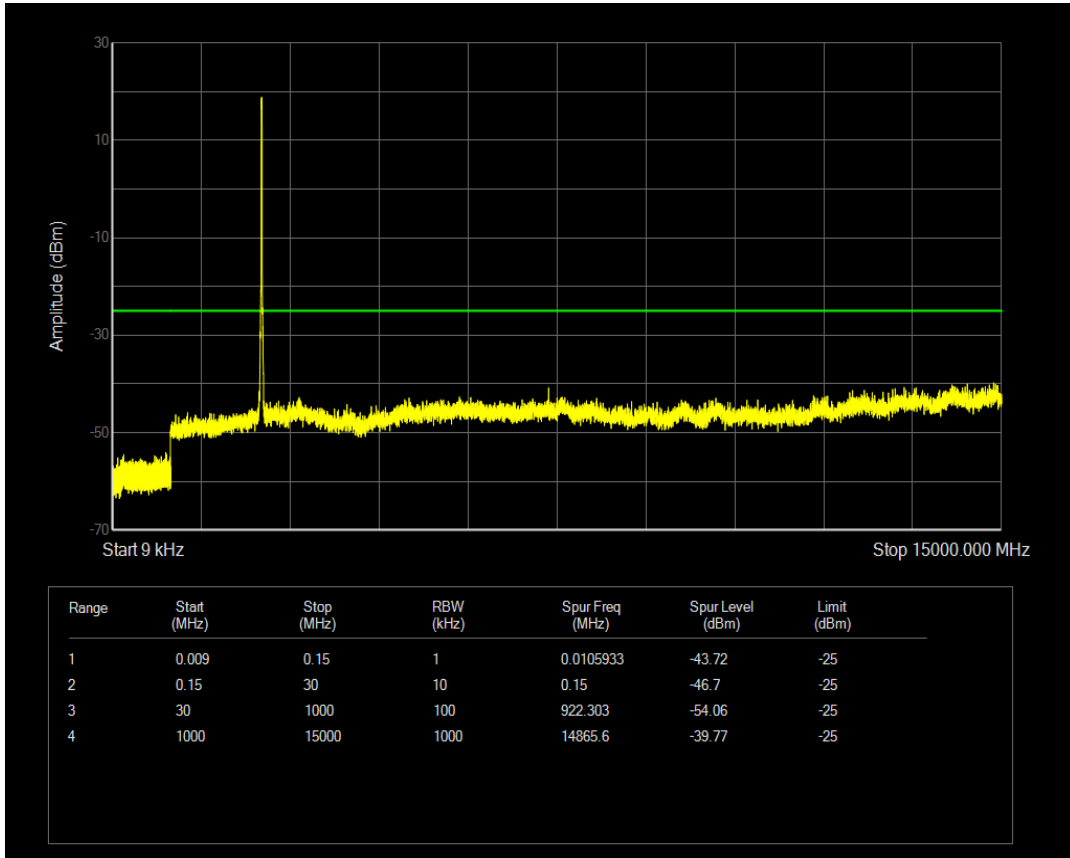

Band7 QAM16 BW=15MHz Channel=21100 RB Size=75 Position=#0

Band7 QPSK BW=15MHz Channel=21375 RB Size=1 Position=#0