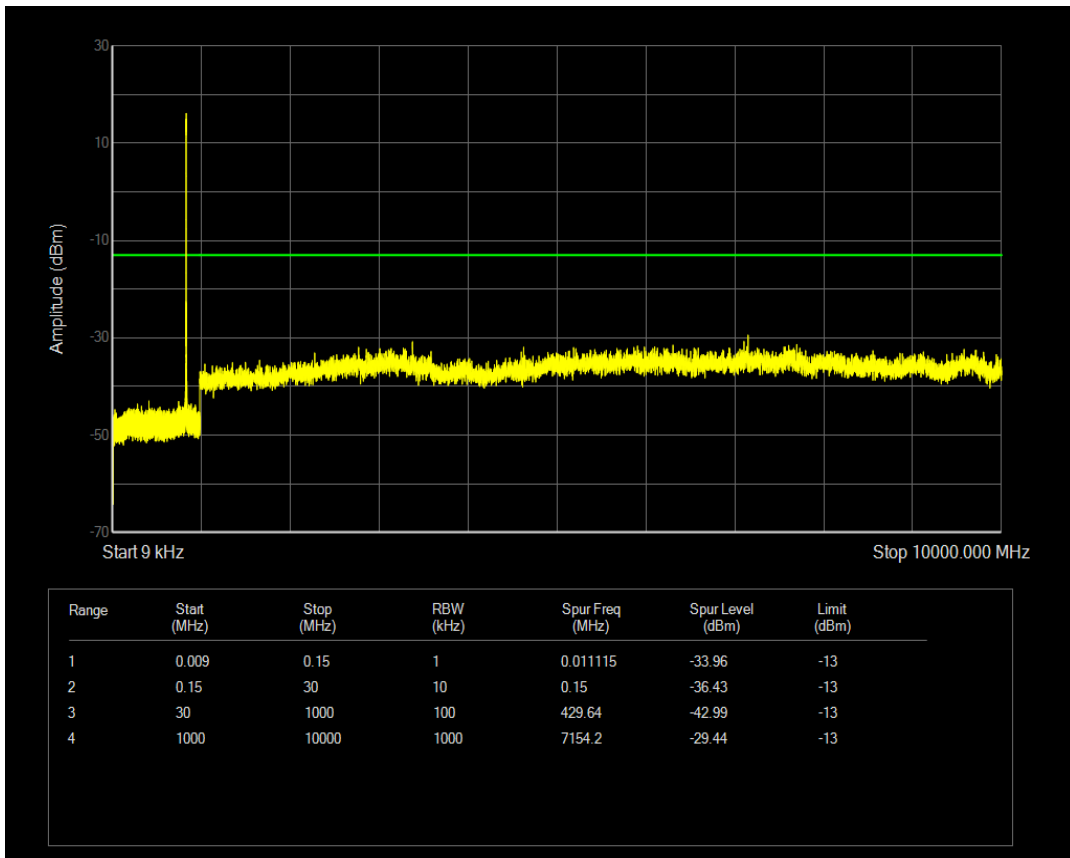

Band5 QAM16 BW=3MHz Channel=20635 RB Size=15 Position=#0

Band5 QAM16 BW=3MHz Channel=20635 RB Size=1 Position=#0