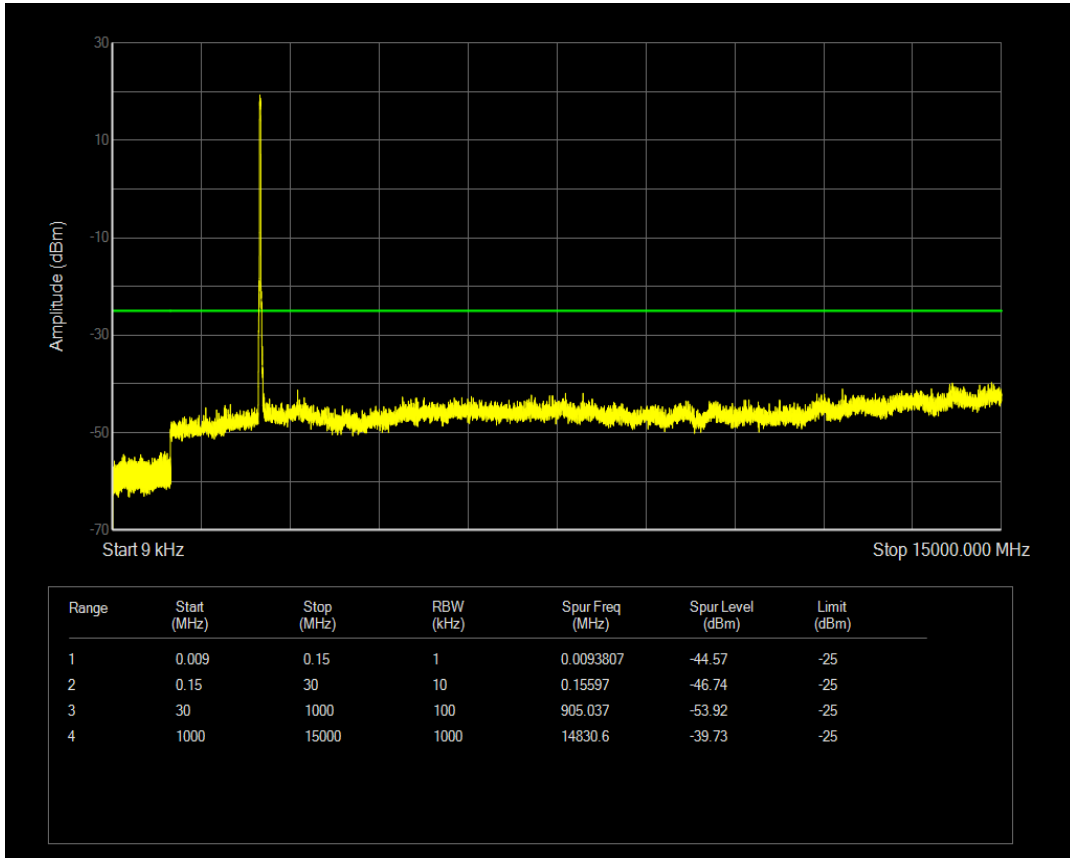

Band7 QAM16 BW=15MHz Channel=21375 RB Size=1 Position=#0

Band7 QPSK BW=20MHz Channel=20850 RB Size=1 Position=#0

Band7 QAM16 BW=15MHz Channel=21375 RB Size=75 Position=#0

Band7 QPSK BW=20MHz Channel=20850 RB Size=100 Position=#0

Band7 QAM16 BW=20MHz Channel=20850 RB Size=100 Position=#0

Band7 QAM16 BW=20MHz Channel=20850 RB Size=1 Position=#0

Band7 QPSK BW=20MHz Channel=21100 RB Size=1 Position=#0

Band7 QPSK BW=20MHz Channel=21100 RB Size=100 Position=#0