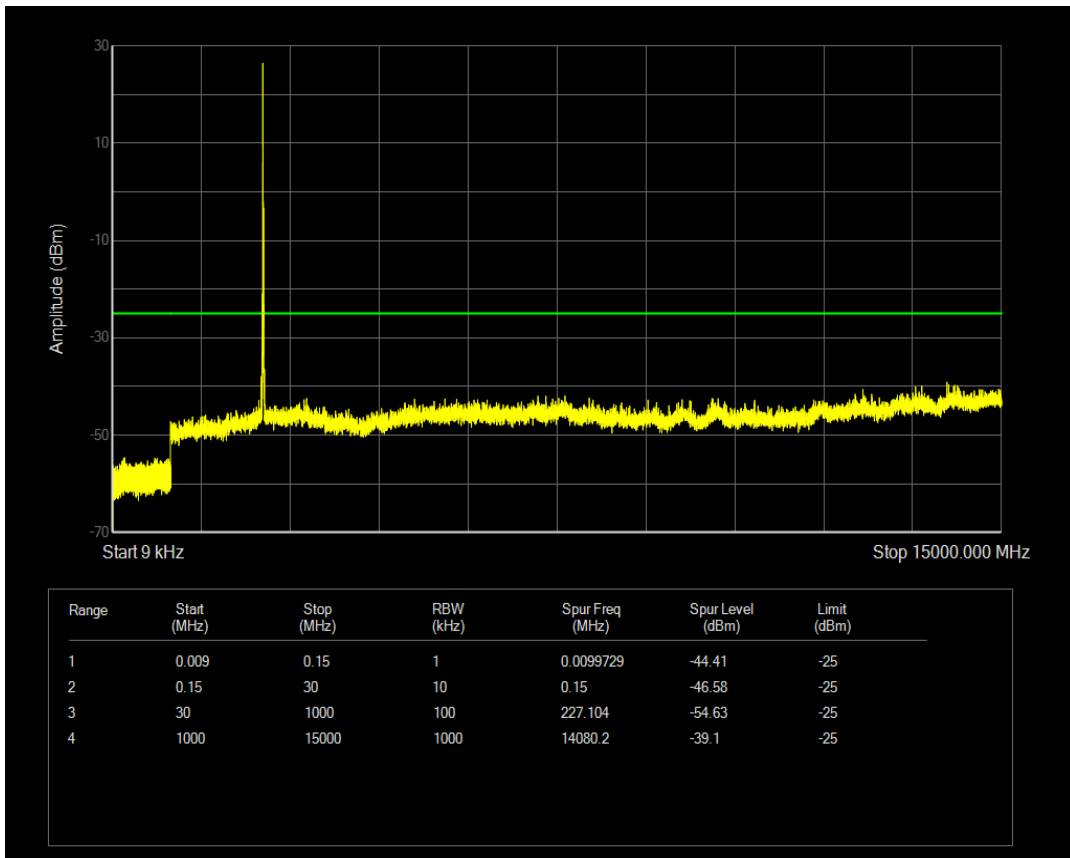

Band7 QPSK BW=15MHz Channel=21375 RB Size=1 Position=#0

Band7 QPSK BW=15MHz Channel=21375 RB Size=75 Position=#0