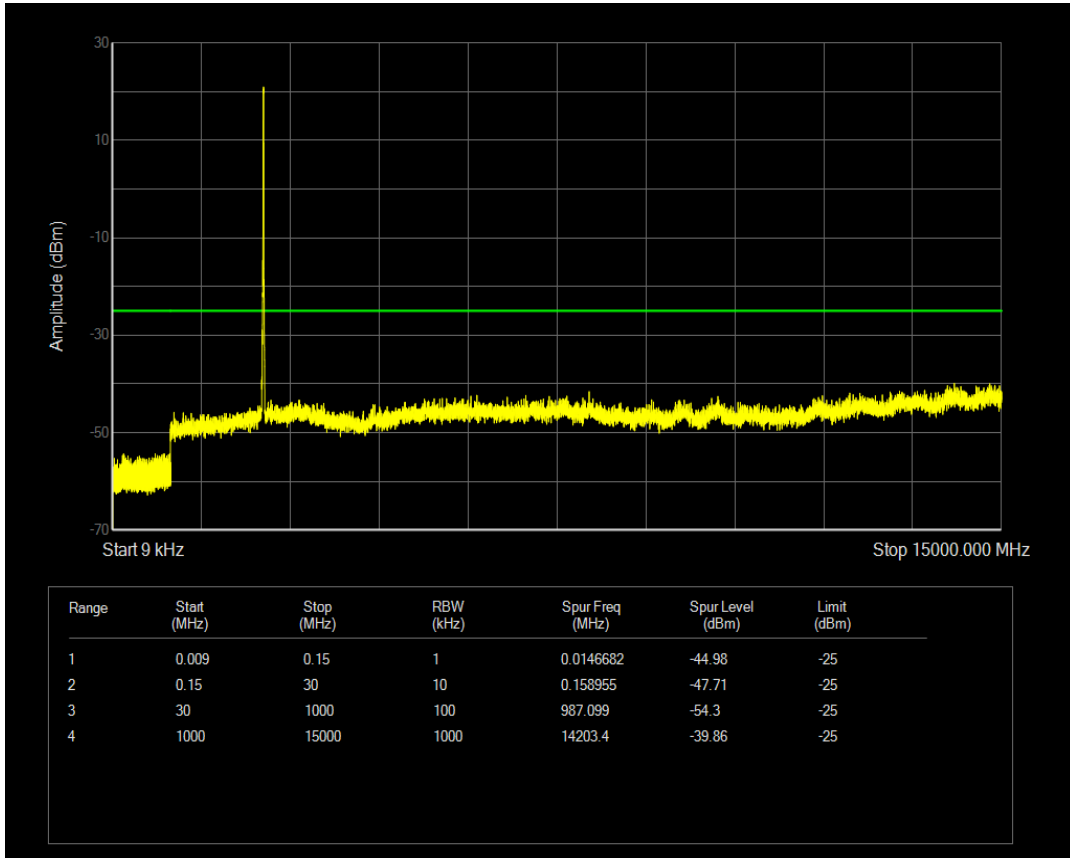

Band7 QAM16 BW=10MHz Channel=21100 RB Size=1 Position=#0

Band7 QPSK BW=10MHz Channel=21400 RB Size=1 Position=#0

Band7 QAM16 BW=10MHz Channel=21100 RB Size=50 Position=#0

Band7 QPSK BW=10MHz Channel=21400 RB Size=50 Position=#0