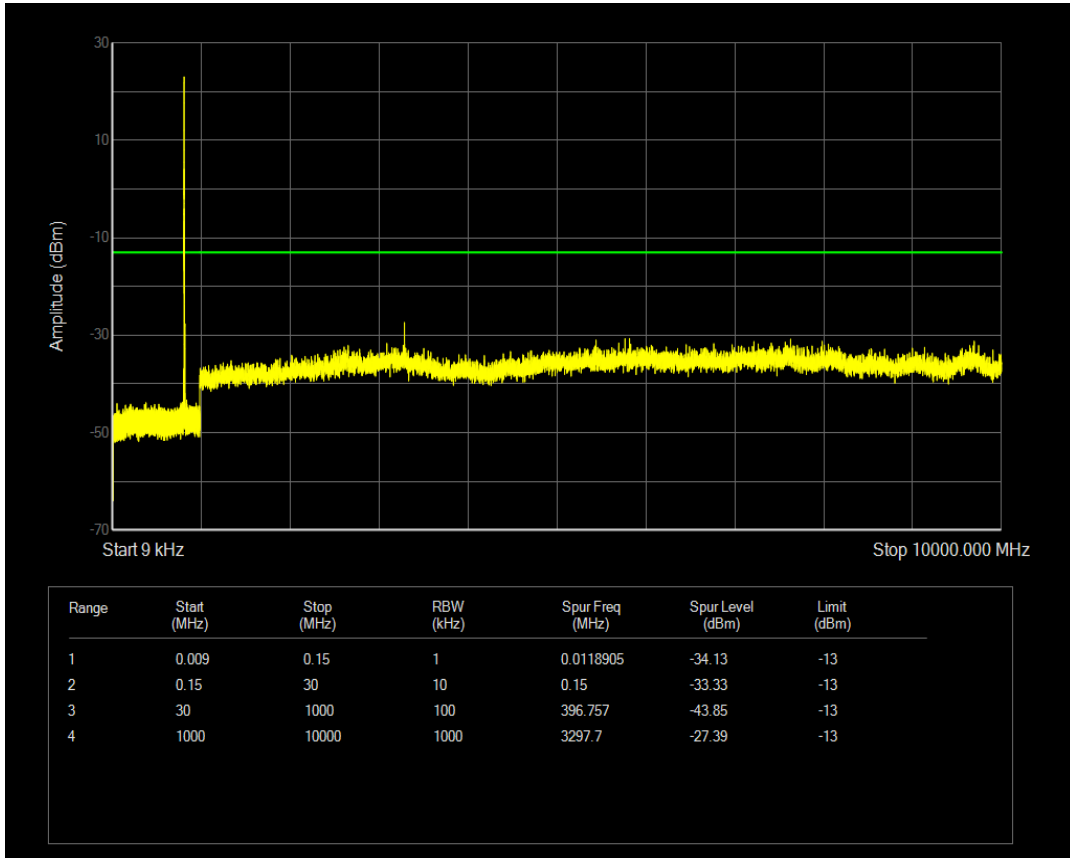

Band5 QAM16 BW=3MHz Channel=20635 RB Size=15 Position=#0

Band5 QAM16 BW=3MHz Channel=20635 RB Size=1 Position=#0

Band5 QPSK BW=5MHz Channel=20425 RB Size=1 Position=#0

Band5 QAM16 BW=5MHz Channel=20425 RB Size=1 Position=#0