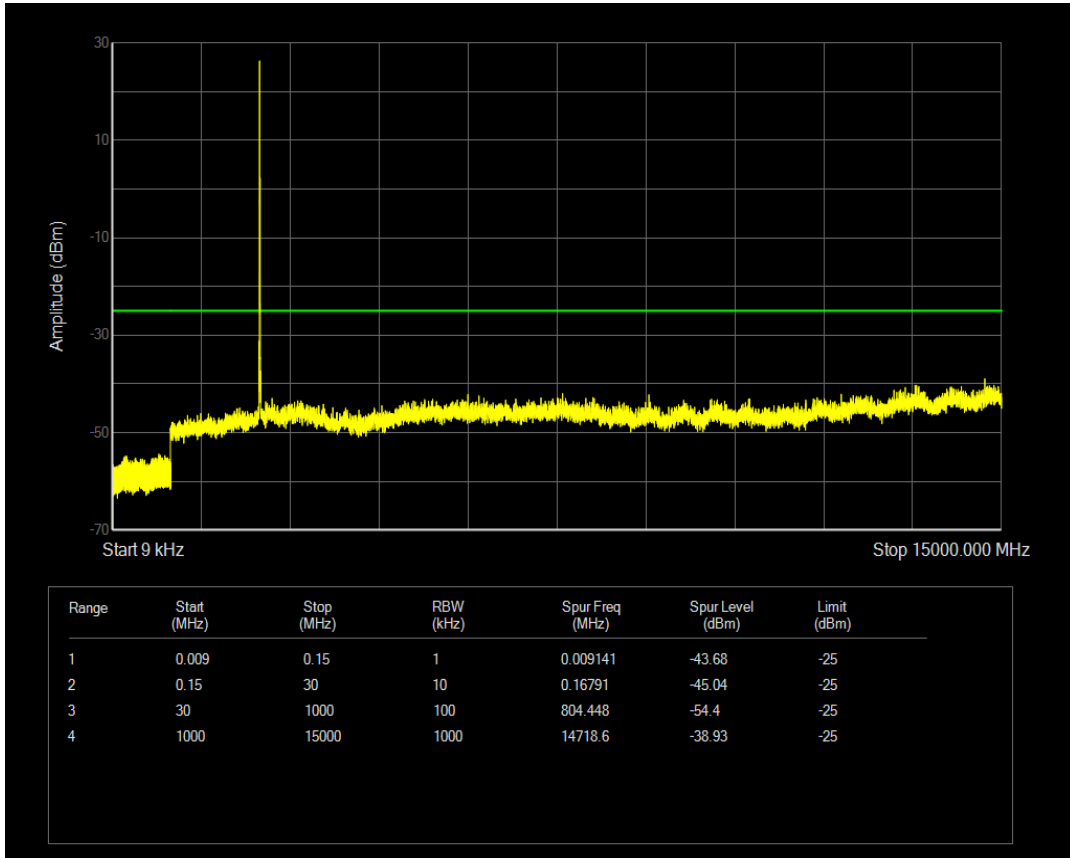

Band7 QPSK BW=10MHz Channel=20800 RB Size=1 Position=#0

Band7 QAM16 BW=5MHz Channel=21425 RB Size=25 Position=#0