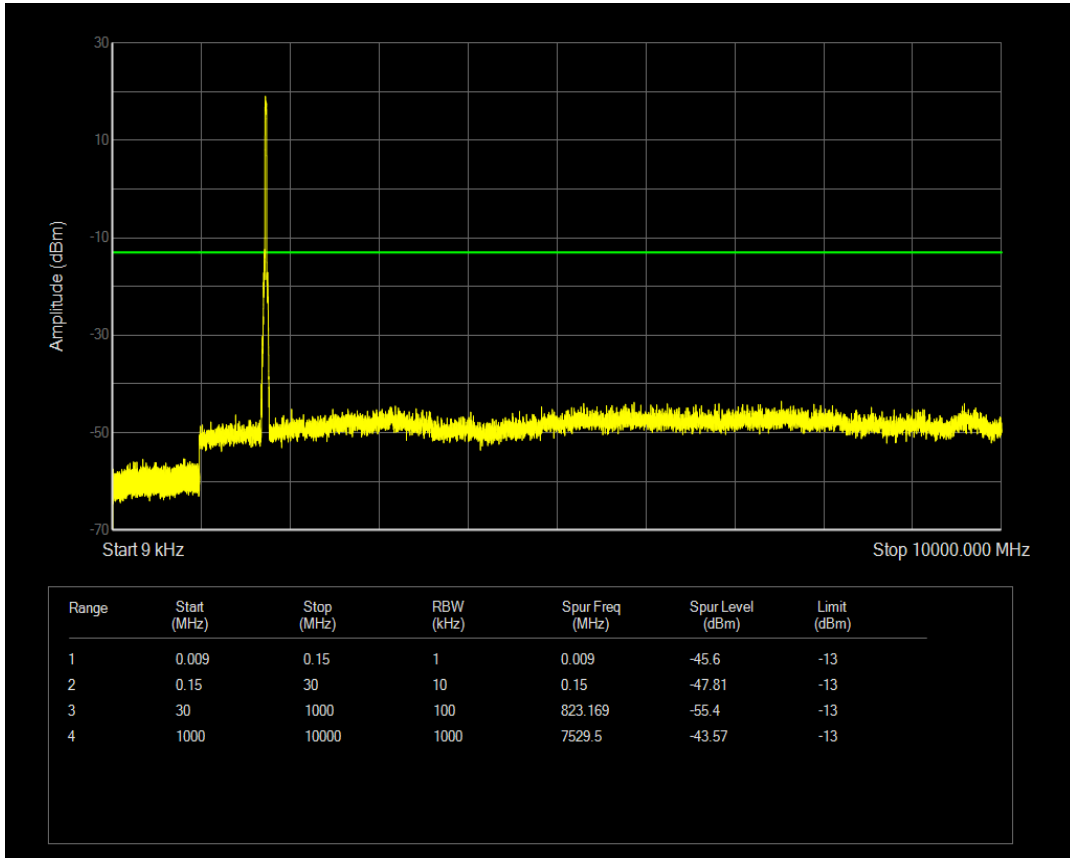

Band4 QAM16 BW=20MHz Channel=20050 RB Size=100 Position=#0

Band4 QAM16 BW=20MHz Channel=20050 RB Size=1 Position=#0

Band4 QPSK BW=20MHz Channel=20175 RB Size=100 Position=#0

Band4 QPSK BW=20MHz Channel=20175 RB Size=1 Position=#0

Band4 QAM16 BW=20MHz Channel=20175 RB Size=1 Position=#0

Band4 QAM16 BW=20MHz Channel=20175 RB Size=100 Position=#0

Band4 QPSK BW=20MHz Channel=20300 RB Size=1 Position=#0

Band4 QPSK BW=20MHz Channel=20300 RB Size=100 Position=#0

Band4 QAM16 BW=20MHz Channel=20300 RB Size=100 Position=#0

Band4 QAM16 BW=20MHz Channel=20300 RB Size=1 Position=#0

Band5 QPSK BW=1.4MHz Channel=20407 RB Size=1 Position=#0

Band5 QAM16 BW=1.4MHz Channel=20407 RB Size=1 Position=#0