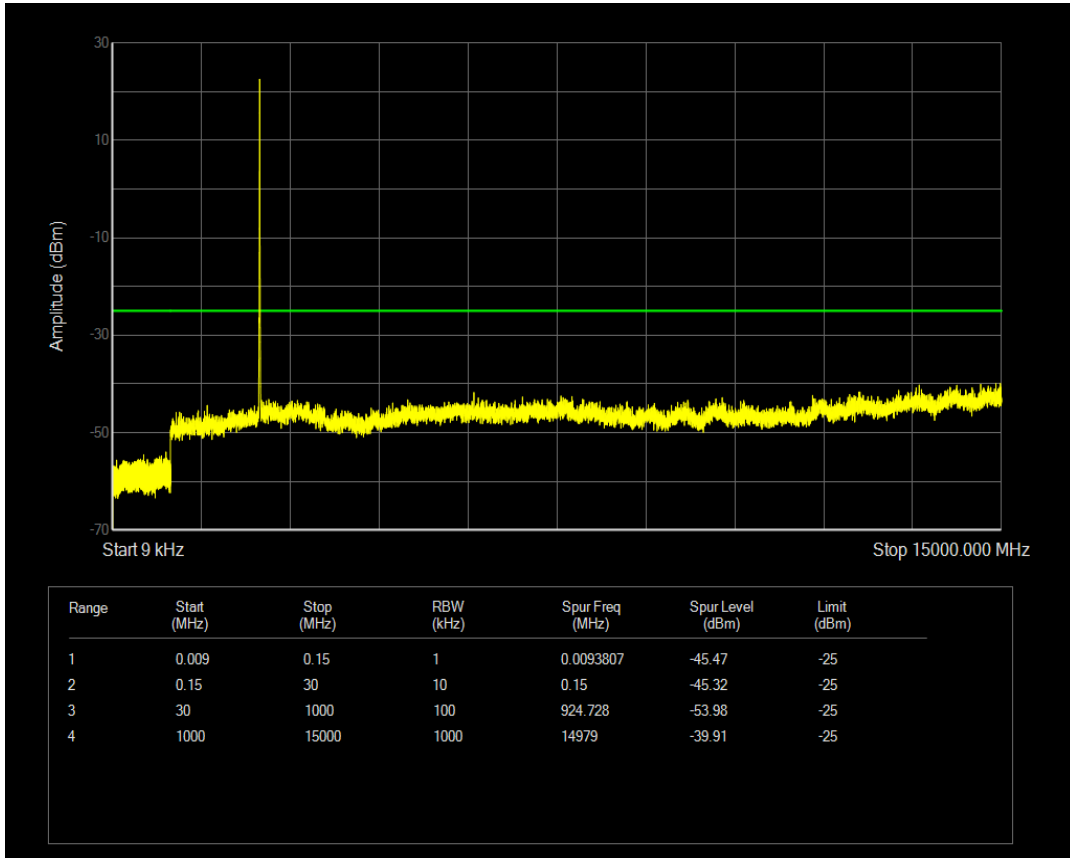

Band5 QPSK BW=10MHz Channel=20525 RB Size=50 Position=#0

Band5 QAM16 BW=10MHz Channel=20525 RB Size=50 Position=#0

Band5 QPSK BW=10MHz Channel=20600 RB Size=50 Position=#0

Band5 QPSK BW=10MHz Channel=20600 RB Size=1 Position=#0

Band5 QAM16 BW=10MHz Channel=20600 RB Size=1 Position=#0

Band5 QAM16 BW=10MHz Channel=20600 RB Size=50 Position=#0

Band7 QPSK BW=5MHz Channel=20775 RB Size=1 Position=#0

Band7 QPSK BW=5MHz Channel=20775 RB Size=25 Position=#0