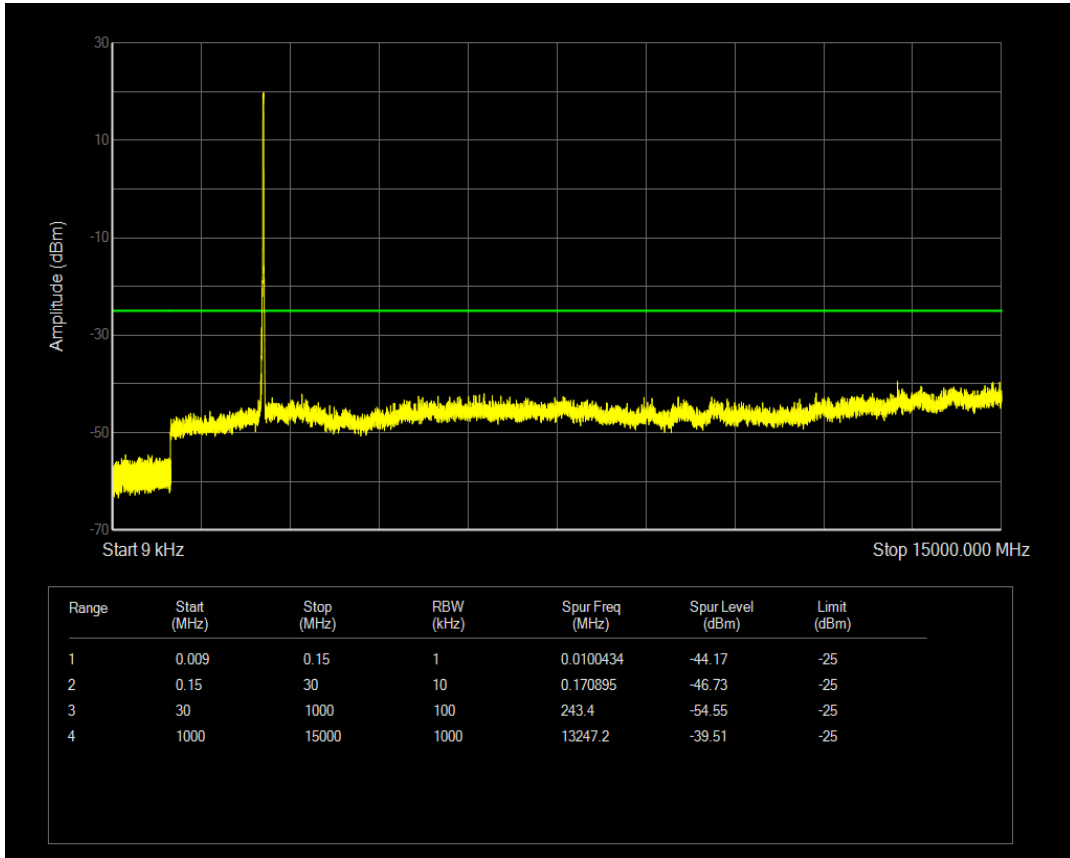

Band7 QAM16 BW=15MHz Channel=21100 RB Size=1 Position=#0

Band7 QAM16 BW=15MHz Channel=21100 RB Size=75 Position=#0

Band7 QPSK BW=15MHz Channel=21375 RB Size=1 Position=#0

Band7 QPSK BW=15MHz Channel=21375 RB Size=75 Position=#0