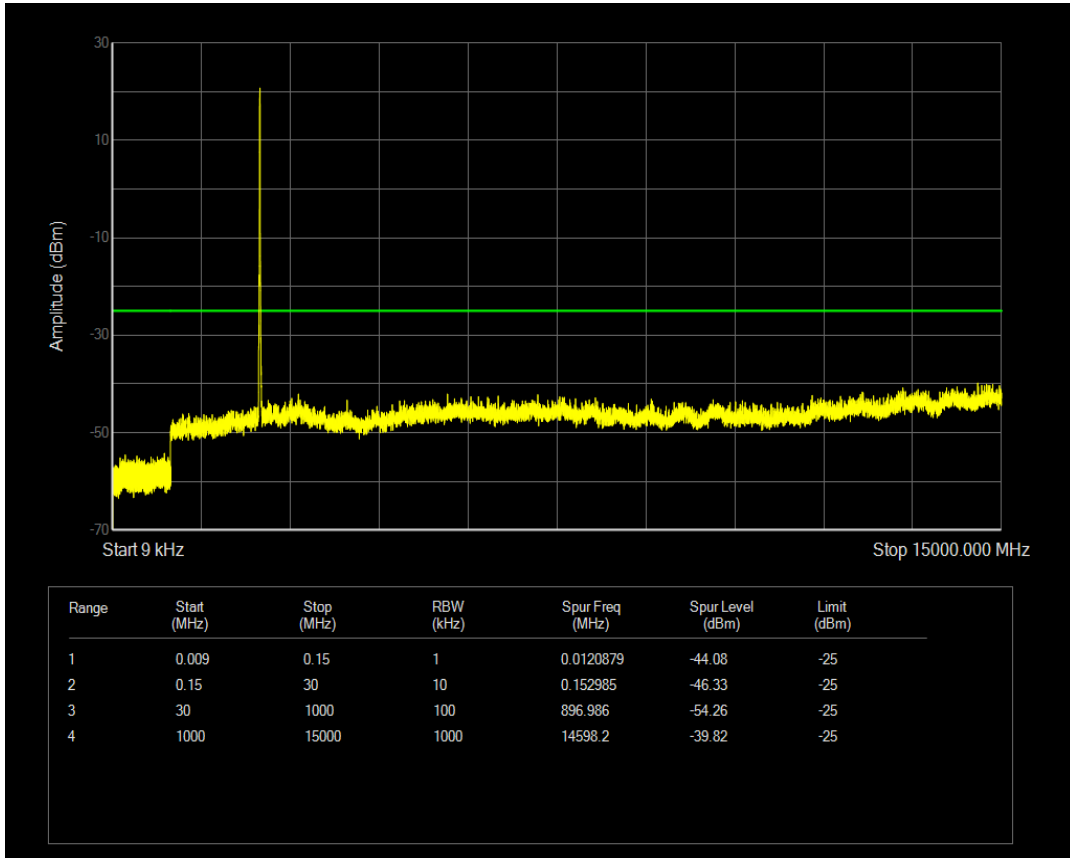

Band7 QAM16 BW=5MHz Channel=21425 RB Size=1 Position=#0

Band7 QPSK BW=10MHz Channel=20800 RB Size=1 Position=#0

Band7 QAM16 BW=5MHz Channel=21425 RB Size=25 Position=#0

Band7 QPSK BW=10MHz Channel=20800 RB Size=50 Position=#0

Band7 QAM16 BW=10MHz Channel=20800 RB Size=1 Position=#0

Band7 QAM16 BW=10MHz Channel=20800 RB Size=50 Position=#0

Band7 QPSK BW=10MHz Channel=21100 RB Size=50 Position=#0

Band7 QPSK BW=10MHz Channel=21100 RB Size=1 Position=#0