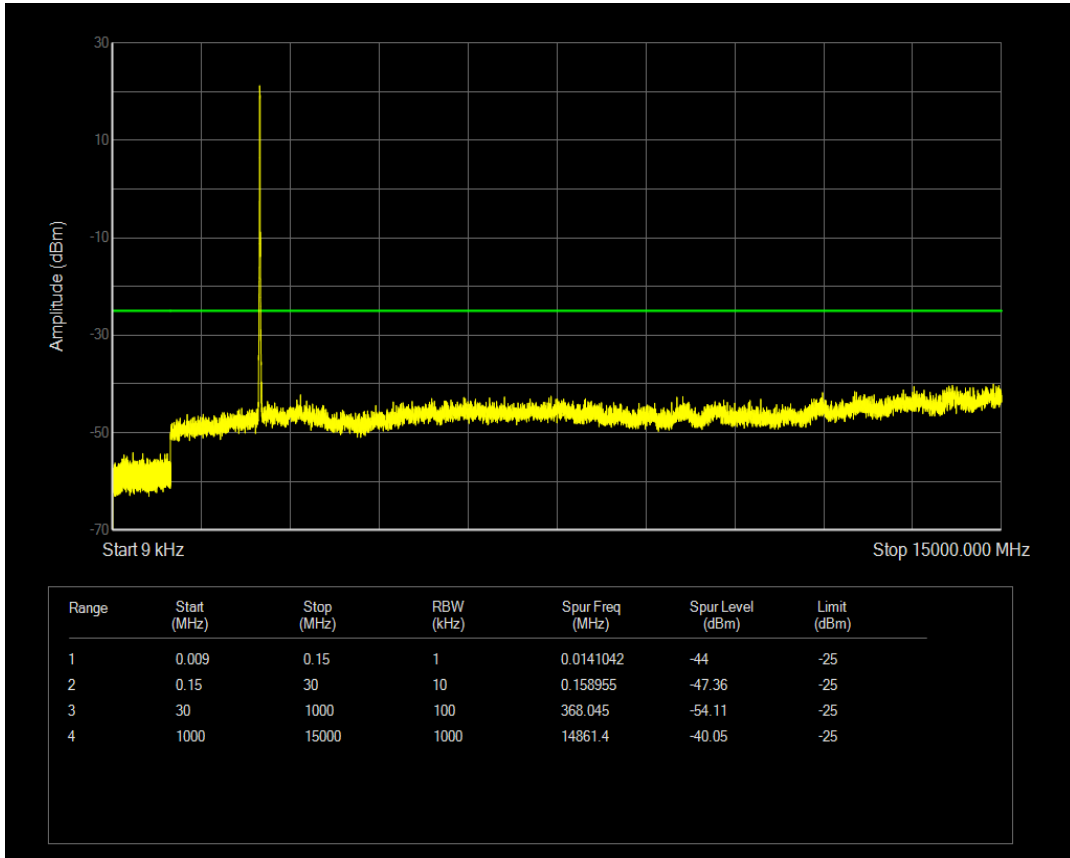

Band7 QAM16 BW=5MHz Channel=21425 RB Size=1 Position=#0

Band7 QPSK BW=10MHz Channel=20800 RB Size=1 Position=#0

Band7 QAM16 BW=5MHz Channel=21425 RB Size=25 Position=#0

Band7 QPSK BW=10MHz Channel=20800 RB Size=50 Position=#0

Band7 QAM16 BW=10MHz Channel=20800 RB Size=1 Position=#0

Band7 QAM16 BW=10MHz Channel=20800 RB Size=50 Position=#0

Band7 QPSK BW=10MHz Channel=21100 RB Size=50 Position=#0

Band7 QPSK BW=10MHz Channel=21100 RB Size=1 Position=#0