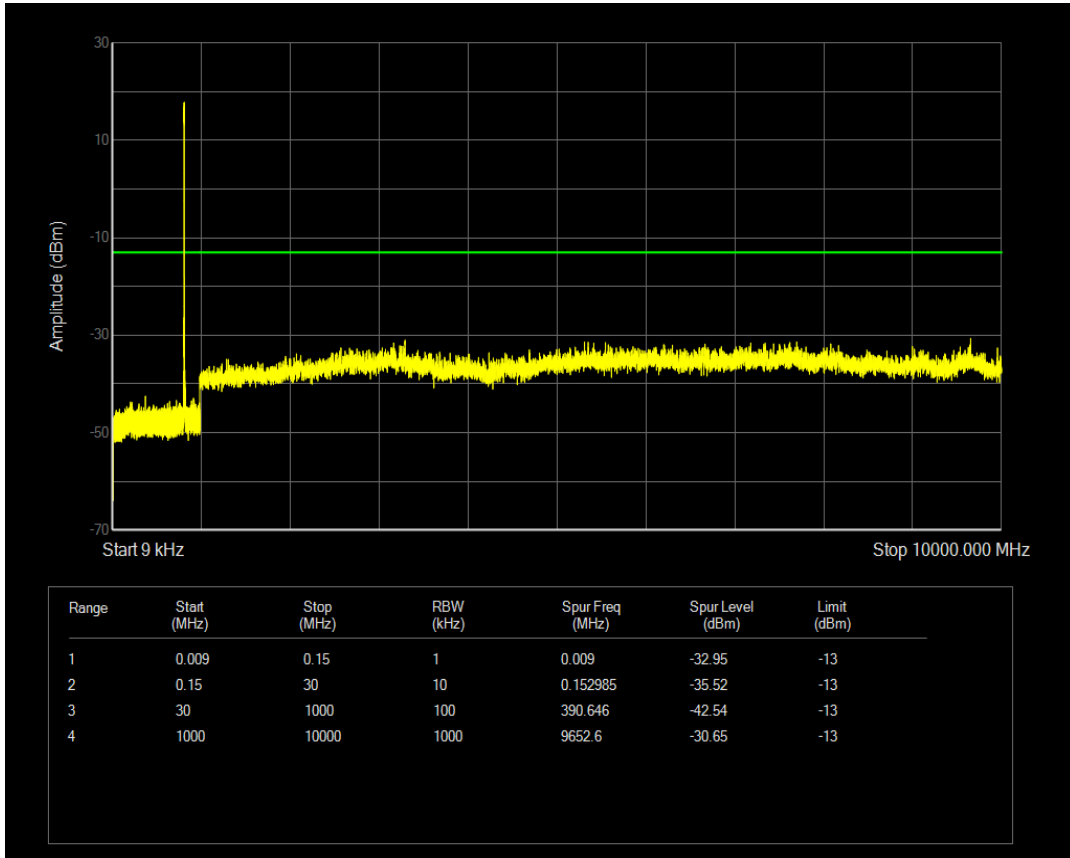

Band5 QAM16 BW=1.4MHz Channel=20643 RB Size=1 Position=#0

Band5 QPSK BW=3MHz Channel=20415 RB Size=1 Position=#0

Band5 QAM16 BW=1.4MHz Channel=20643 RB Size=6 Position=#0

Band5 QPSK BW=3MHz Channel=20415 RB Size=15 Position=#0