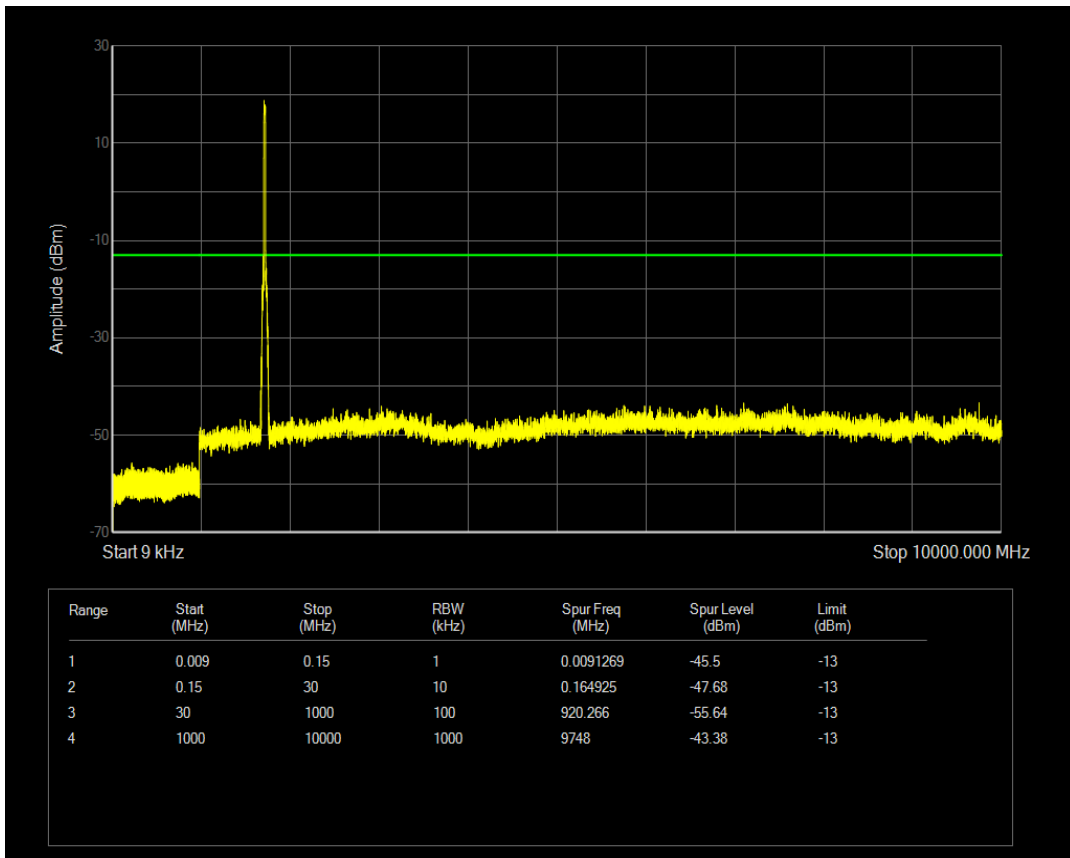

Band4 QAM16 BW=20MHz Channel=20050 RB Size=100 Position=#0

Band4 QAM16 BW=20MHz Channel=20050 RB Size=1 Position=#0

Band4 QPSK BW=20MHz Channel=20175 RB Size=100 Position=#0

Band4 QPSK BW=20MHz Channel=20175 RB Size=1 Position=#0

Band4 QAM16 BW=20MHz Channel=20175 RB Size=1 Position=#0

Band4 QAM16 BW=20MHz Channel=20175 RB Size=100 Position=#0

Band4 QPSK BW=20MHz Channel=20300 RB Size=1 Position=#0

Band4 QPSK BW=20MHz Channel=20300 RB Size=100 Position=#0

Band4 QAM16 BW=20MHz Channel=20300 RB Size=100 Position=#0

Band4 QAM16 BW=20MHz Channel=20300 RB Size=1 Position=#0

Band5 QPSK BW=1.4MHz Channel=20407 RB Size=1 Position=#0

Band5 QAM16 BW=1.4MHz Channel=20407 RB Size=1 Position=#0