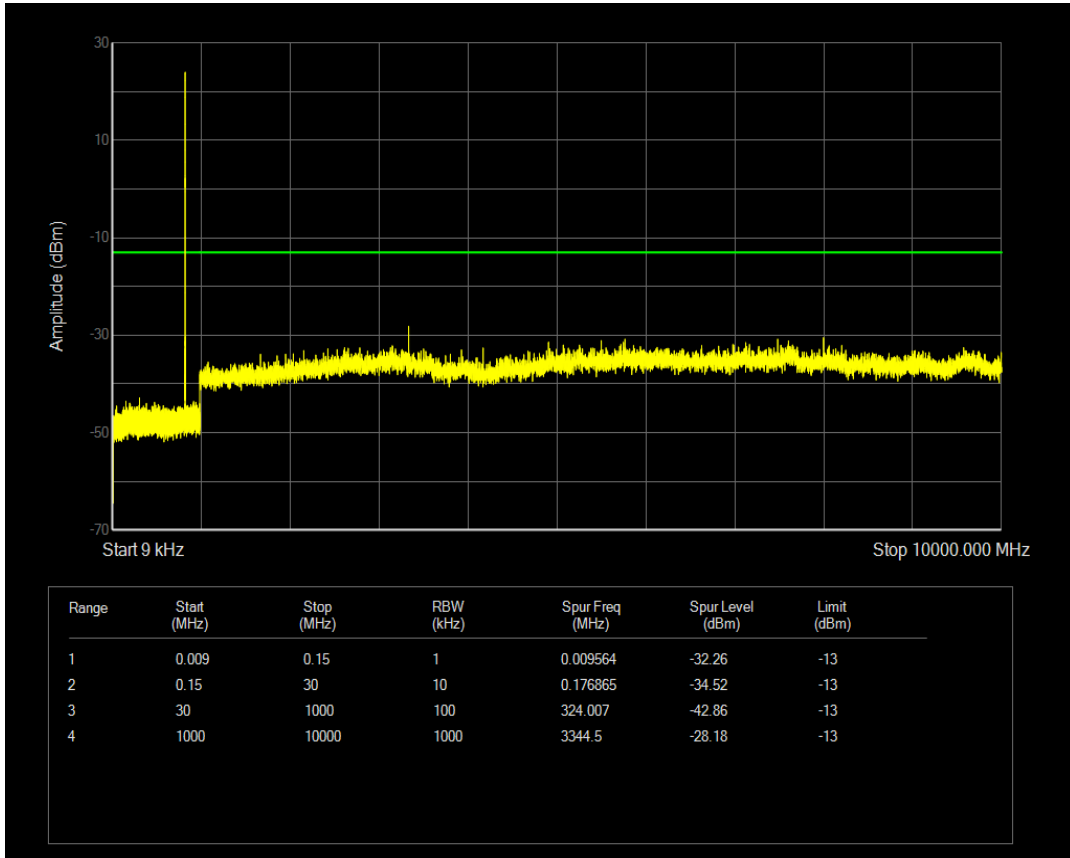

Band4 QAM16 BW=20MHz Channel=20300 RB Size=100 Position=#0

Band4 QAM16 BW=20MHz Channel=20300 RB Size=1 Position=#0

Band5 QPSK BW=1.4MHz Channel=20407 RB Size=1 Position=#0

Band5 QAM16 BW=1.4MHz Channel=20407 RB Size=1 Position=#0

Band5 QPSK BW=1.4MHz Channel=20407 RB Size=6 Position=#0

Band5 QAM16 BW=1.4MHz Channel=20407 RB Size=6 Position=#0

Band5 QPSK BW=1.4MHz Channel=20525 RB Size=6 Position=#0

Band5 QPSK BW=1.4MHz Channel=20525 RB Size=1 Position=#0

Band5 QAM16 BW=1.4MHz Channel=20525 RB Size=6 Position=#0

Band5 QAM16 BW=1.4MHz Channel=20525 RB Size=1 Position=#0

Band5 QPSK BW=1.4MHz Channel=20643 RB Size=1 Position=#0

Band5 QPSK BW=1.4MHz Channel=20643 RB Size=6 Position=#0