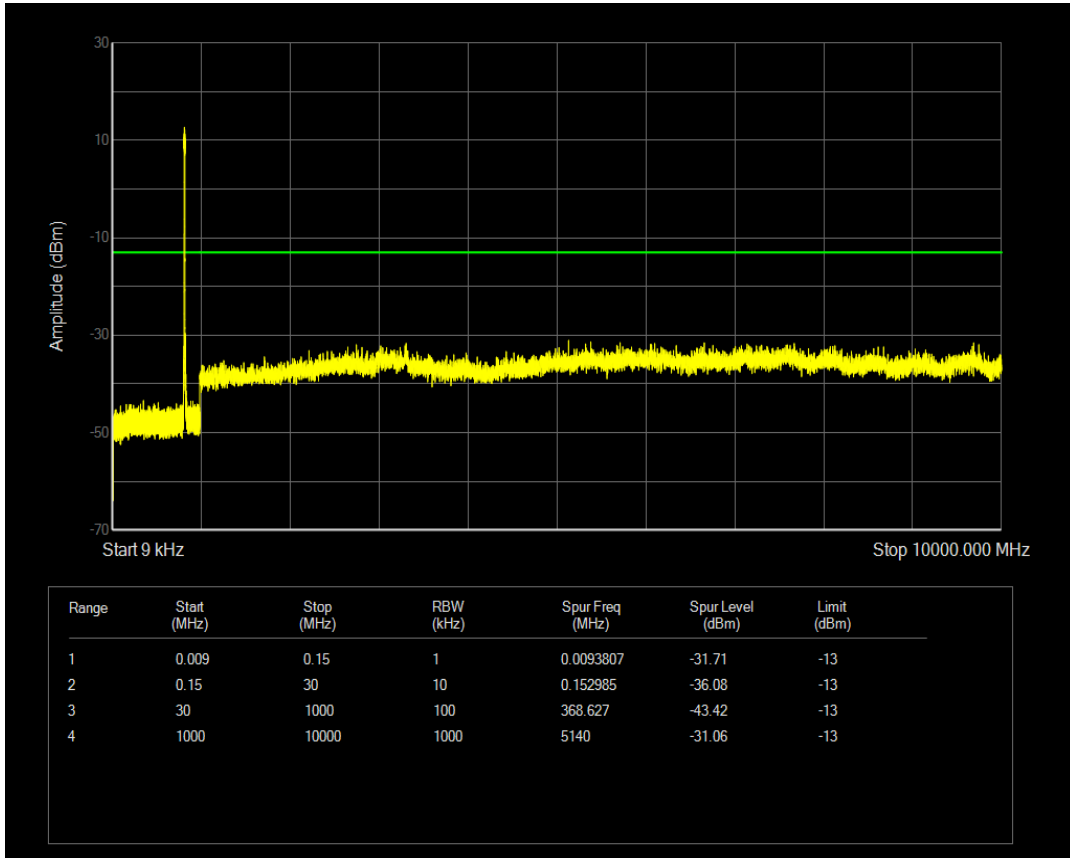

Band5 QAM16 BW=5MHz Channel=20625 RB Size=1 Position=#0

Band5 QPSK BW=10MHz Channel=20450 RB Size=1 Position=#0

Band5 QAM16 BW=5MHz Channel=20625 RB Size=25 Position=#0

Band5 QPSK BW=10MHz Channel=20450 RB Size=50 Position=#0