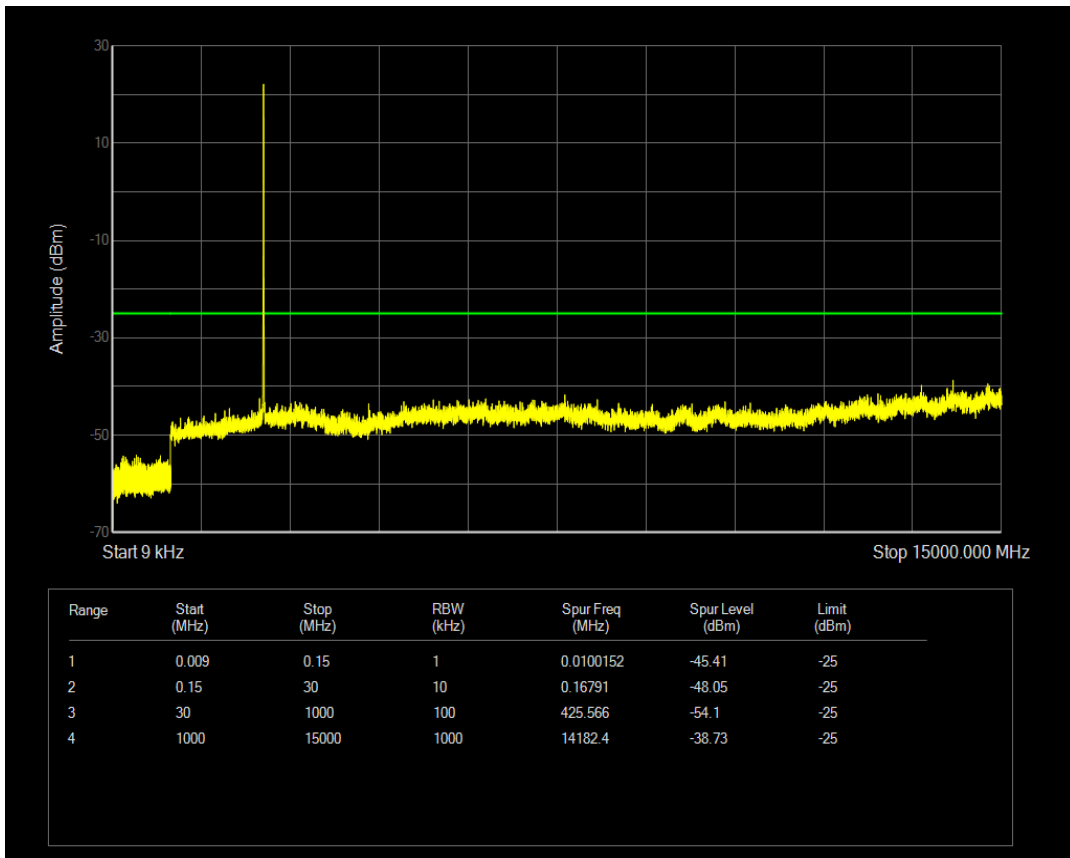

Band7 QPSK BW=5MHz Channel=21100 RB Size=25 Position=#0

Band7 QAM16 BW=5MHz Channel=21100 RB Size=25 Position=#0

Band7 QPSK BW=5MHz Channel=21425 RB Size=1 Position=#0

Band7 QPSK BW=5MHz Channel=21425 RB Size=25 Position=#0

Band7 QAM16 BW=5MHz Channel=21425 RB Size=1 Position=#0

Band7 QPSK BW=10MHz Channel=20800 RB Size=1 Position=#0

Band7 QAM16 BW=5MHz Channel=21425 RB Size=25 Position=#0

Band7 QPSK BW=10MHz Channel=20800 RB Size=50 Position=#0