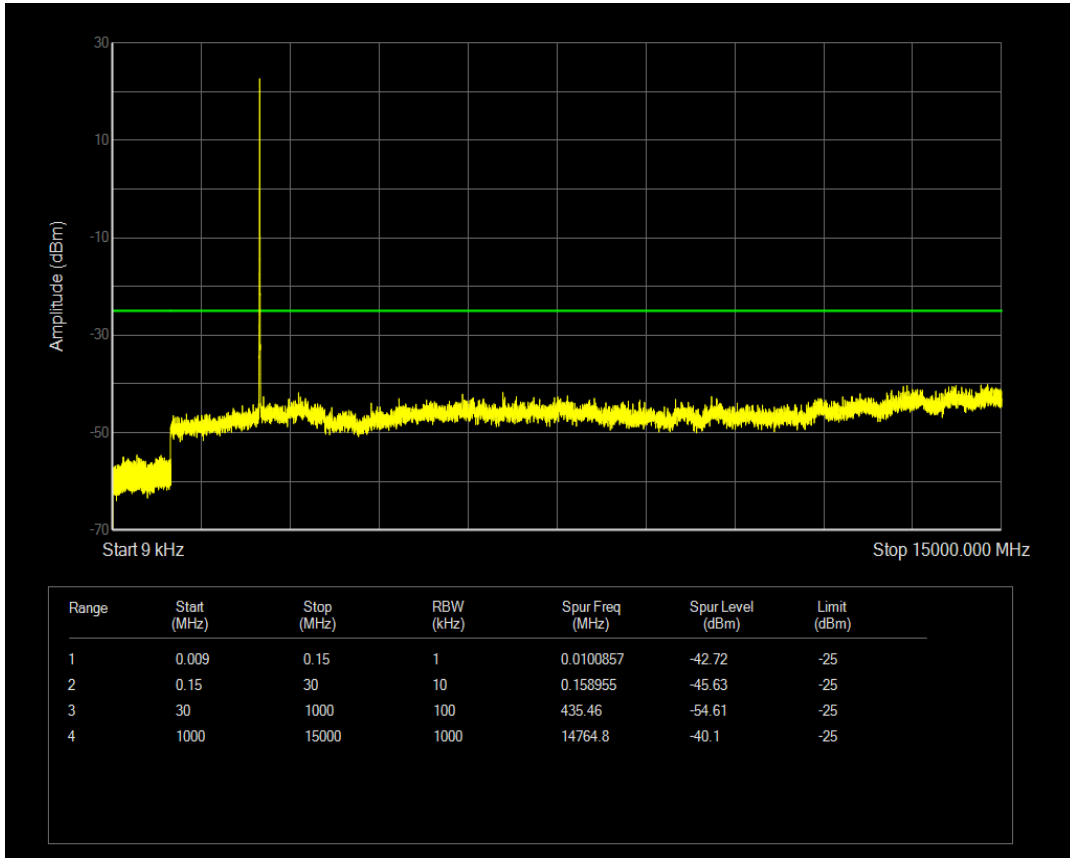

Band7 QAM16 BW=5MHz Channel=20775 RB Size=25 Position=#0

Band7 QPSK BW=5MHz Channel=21100 RB Size=1 Position=#0