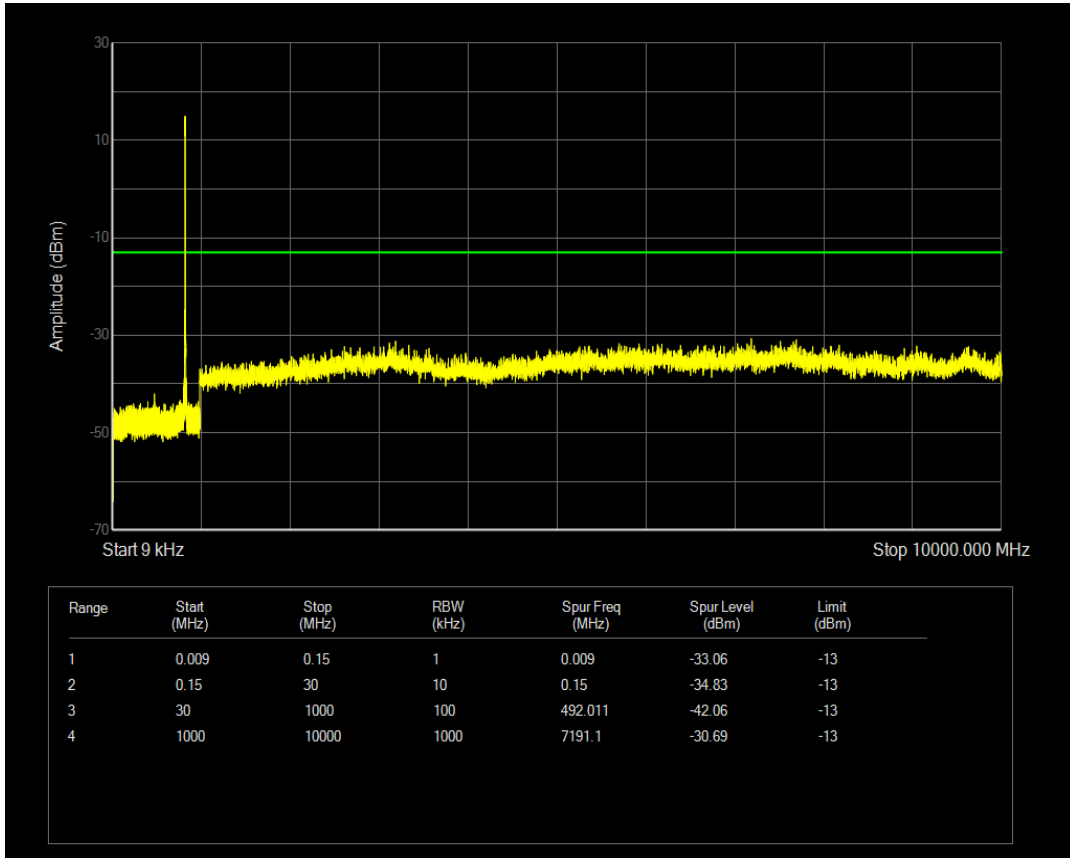

Band5 QPSK BW=5MHz Channel=20425 RB Size=25 Position=#0

Band5 QAM16 BW=5MHz Channel=20425 RB Size=25 Position=#0

Band5 QPSK BW=5MHz Channel=20525 RB Size=1 Position=#0

Band5 QPSK BW=5MHz Channel=20525 RB Size=25 Position=#0