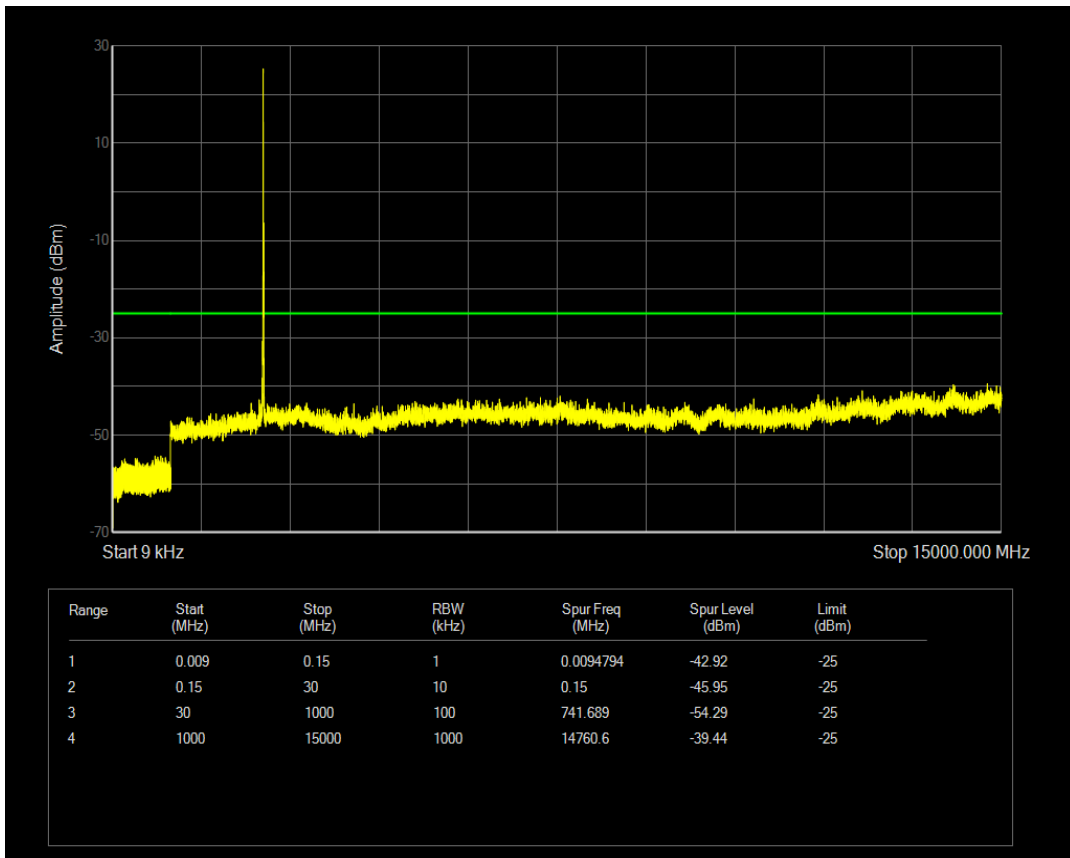

Band7 QAM16 BW=10MHz Channel=21400 RB Size=1 Position=#0

Band7 QAM16 BW=10MHz Channel=21400 RB Size=50 Position=#0