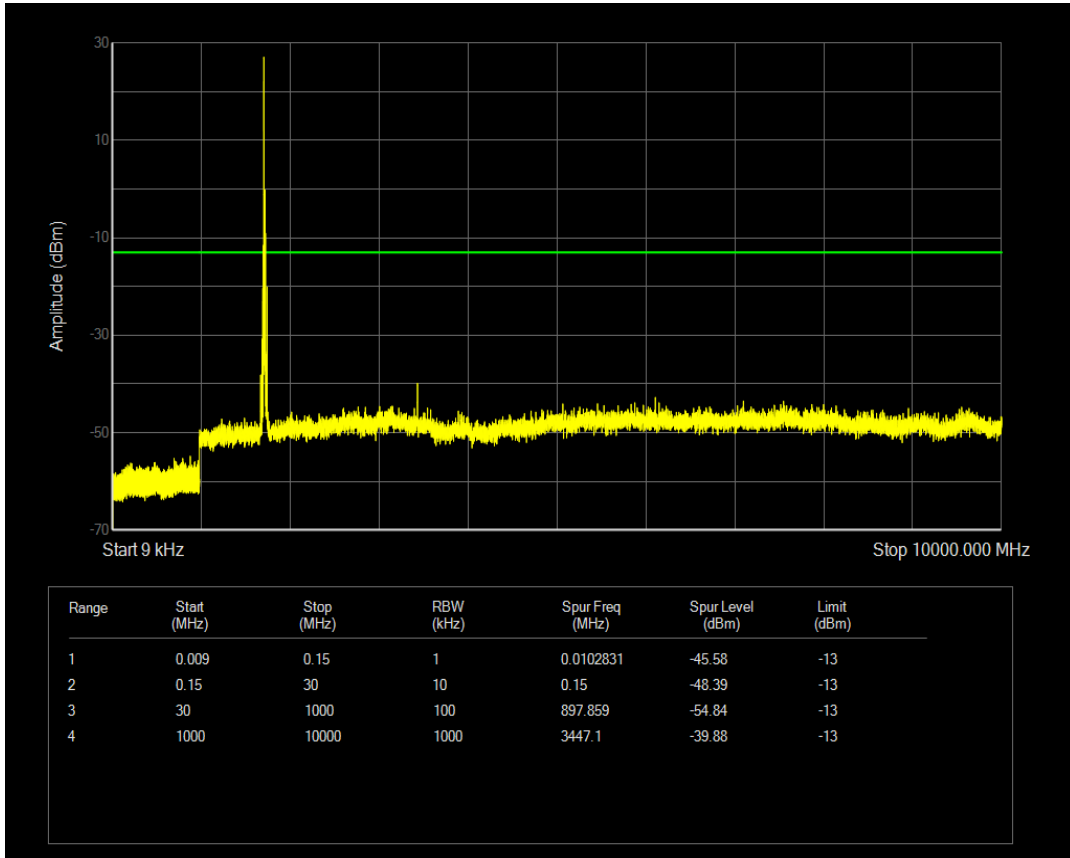

Band4 QAM16 BW=20MHz Channel=20050 RB Size=100 Position=#0

Band4 QAM16 BW=20MHz Channel=20050 RB Size=1 Position=#0

Band4 QPSK BW=20MHz Channel=20175 RB Size=100 Position=#0

Band4 QPSK BW=20MHz Channel=20175 RB Size=1 Position=#0

Band4 QAM16 BW=20MHz Channel=20175 RB Size=1 Position=#0

Band4 QAM16 BW=20MHz Channel=20175 RB Size=100 Position=#0

Band4 QPSK BW=20MHz Channel=20300 RB Size=1 Position=#0

Band4 QPSK BW=20MHz Channel=20300 RB Size=100 Position=#0

Band4 QAM16 BW=20MHz Channel=20300 RB Size=100 Position=#0

Band4 QAM16 BW=20MHz Channel=20300 RB Size=1 Position=#0

Band5 QPSK BW=1.4MHz Channel=20407 RB Size=1 Position=#0

Band5 QAM16 BW=1.4MHz Channel=20407 RB Size=1 Position=#0