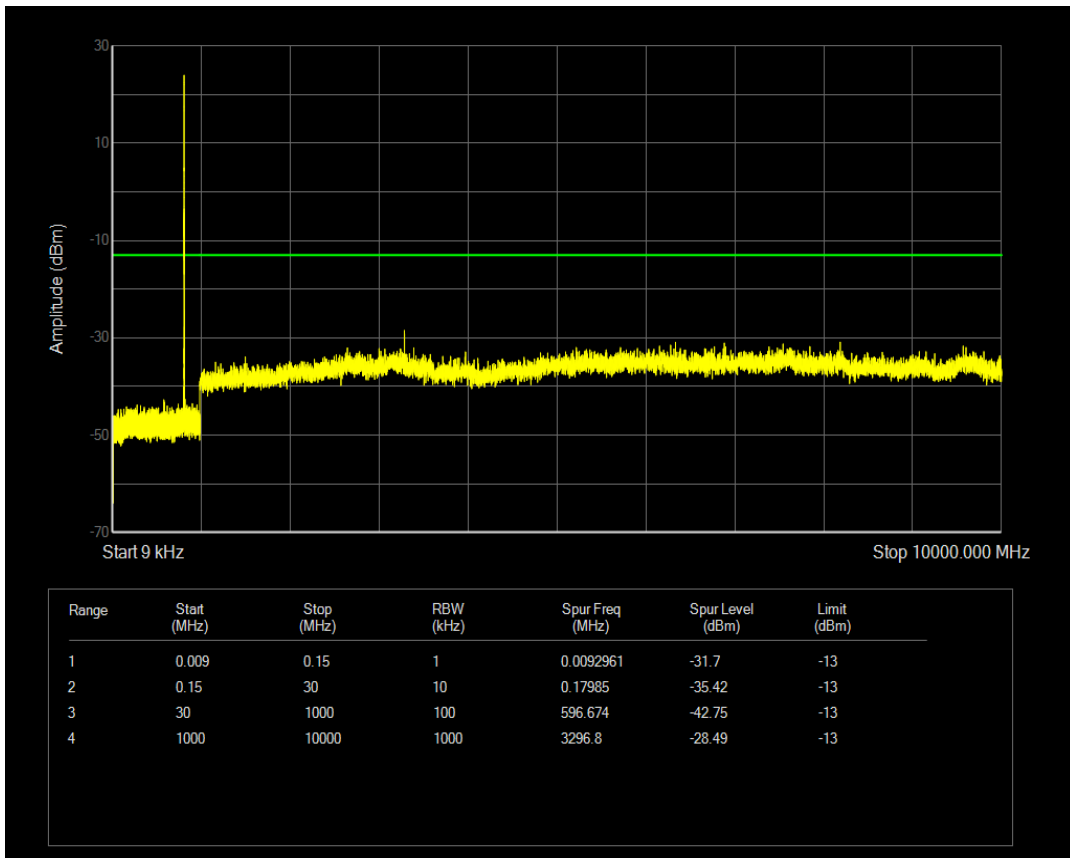

Band5 QAM16 BW=3MHz Channel=20415 RB Size=1 Position=#0

Band5 QAM16 BW=3MHz Channel=20415 RB Size=15 Position=#0