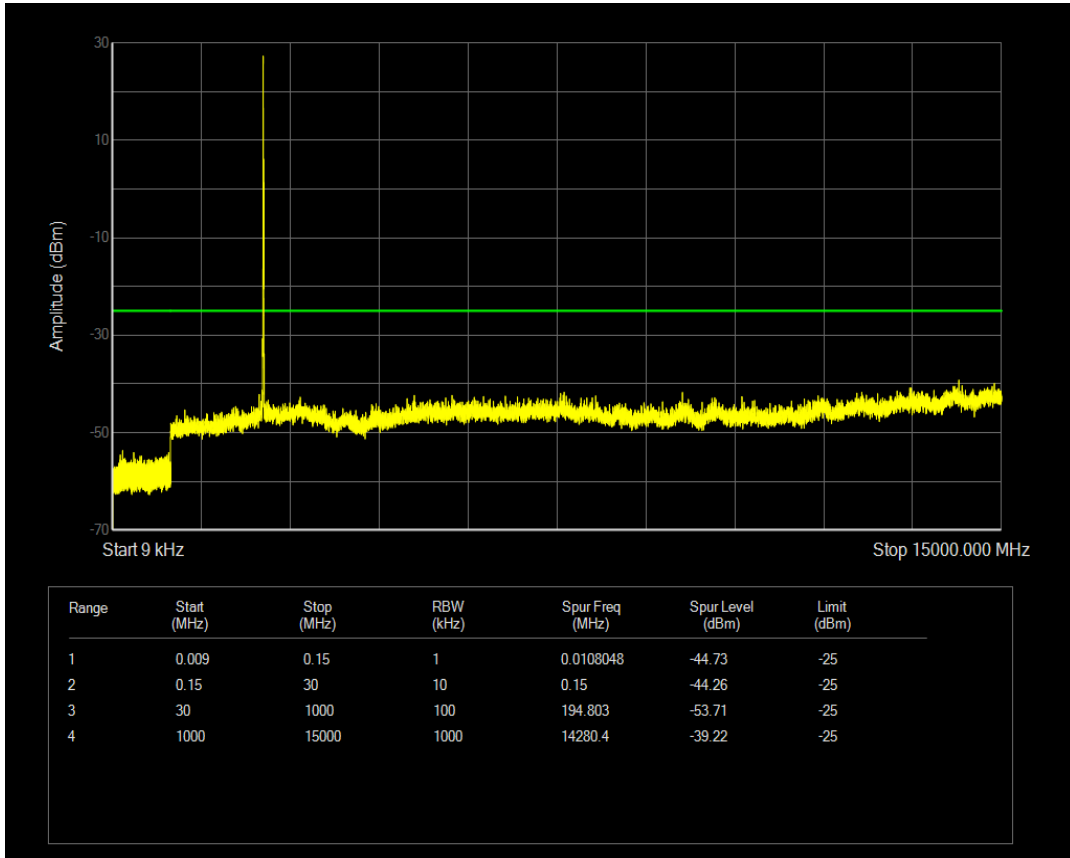

Band7 QPSK BW=10MHz Channel=21400 RB Size=1 Position=#0

Band7 QAM16 BW=10MHz Channel=21100 RB Size=50 Position=#0