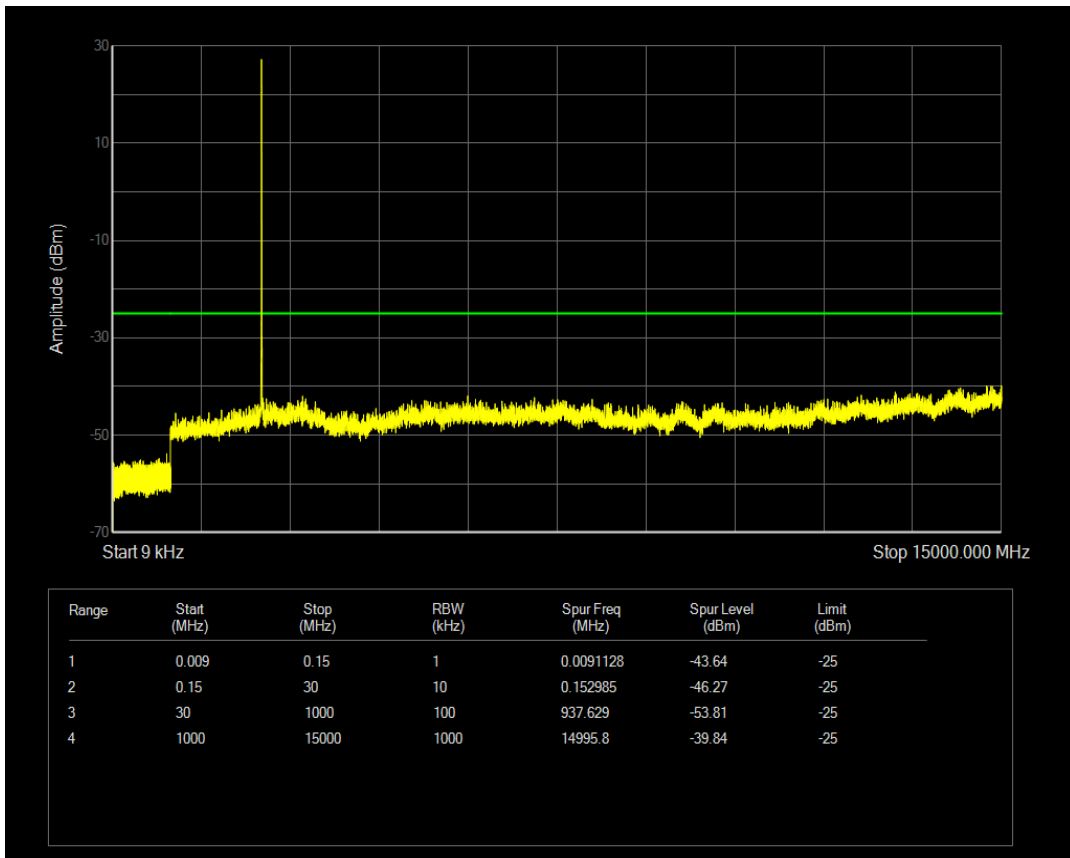

Band7 QPSK BW=5MHz Channel=21100 RB Size=1 Position=#0

Band7 QAM16 BW=5MHz Channel=21100 RB Size=1 Position=#0