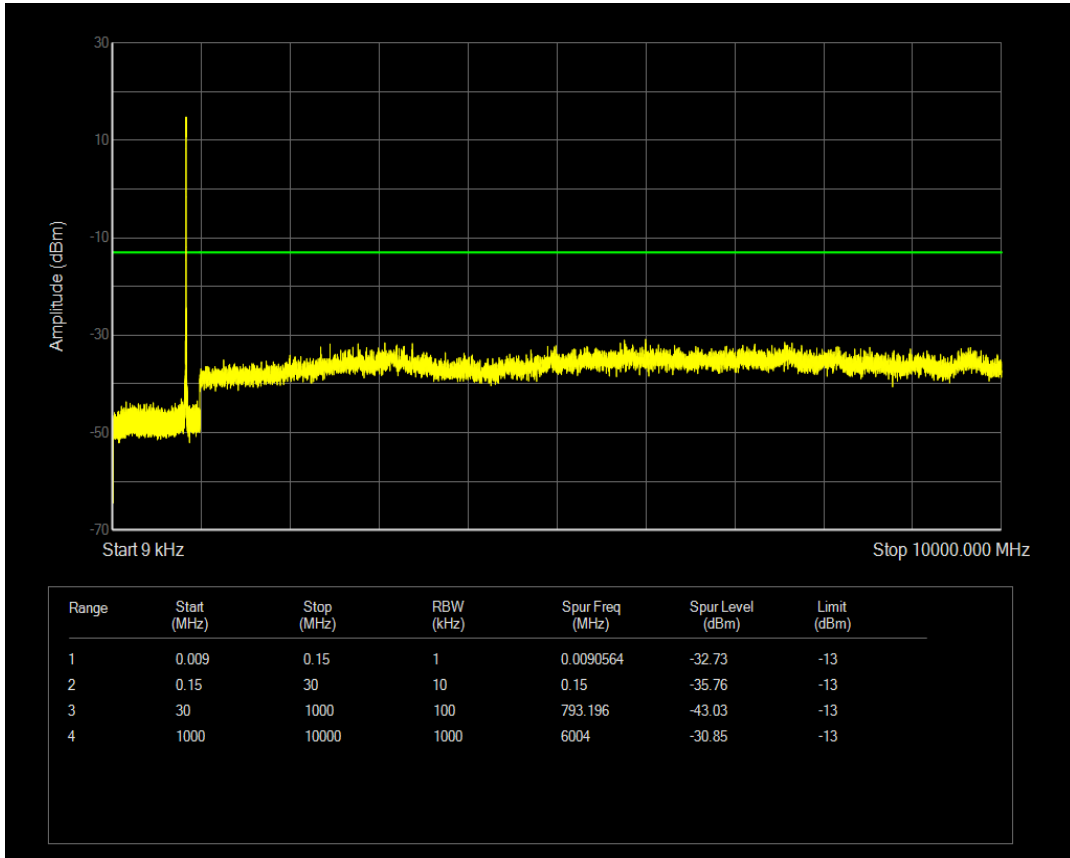

Band5 QAM16 BW=5MHz Channel=20525 RB Size=1 Position=#0

Band5 QAM16 BW=5MHz Channel=20525 RB Size=25 Position=#0

Band5 QPSK BW=5MHz Channel=20625 RB Size=1 Position=#0

Band5 QPSK BW=5MHz Channel=20625 RB Size=25 Position=#0