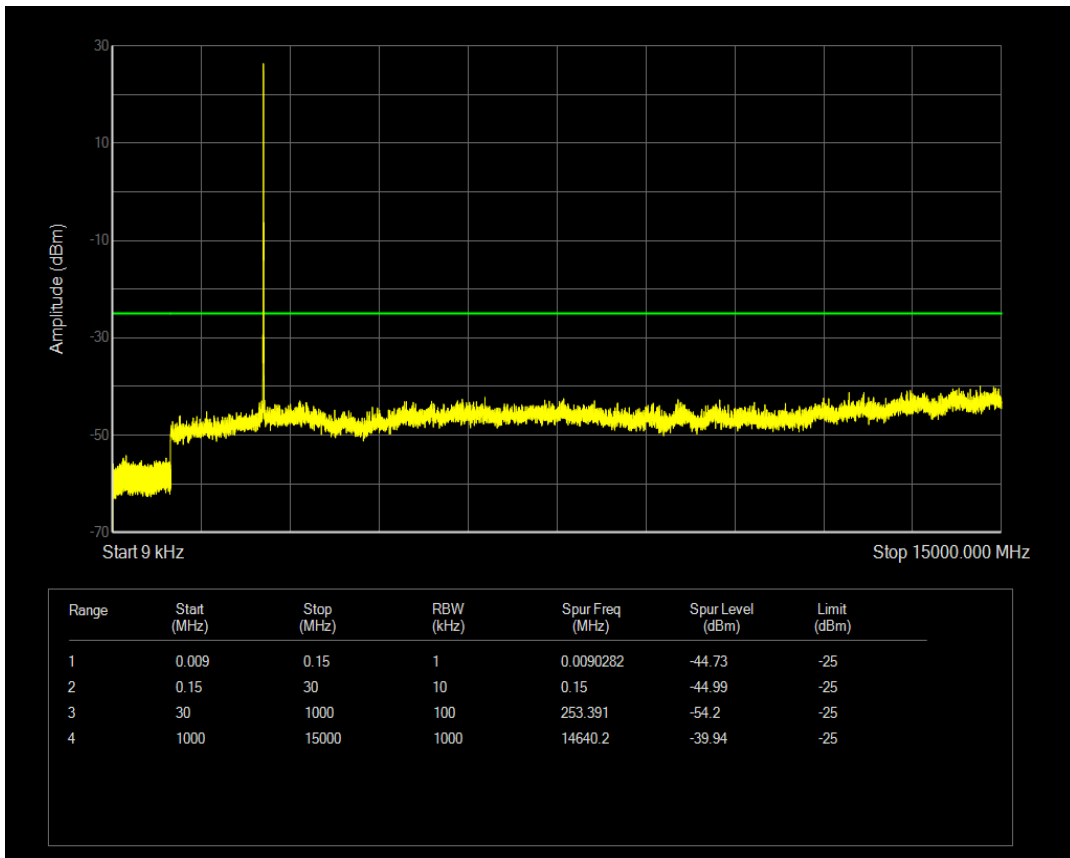

Band7 QPSK BW=5MHz Channel=21425 RB Size=1 Position=#0

Band7 QPSK BW=5MHz Channel=21425 RB Size=25 Position=#0