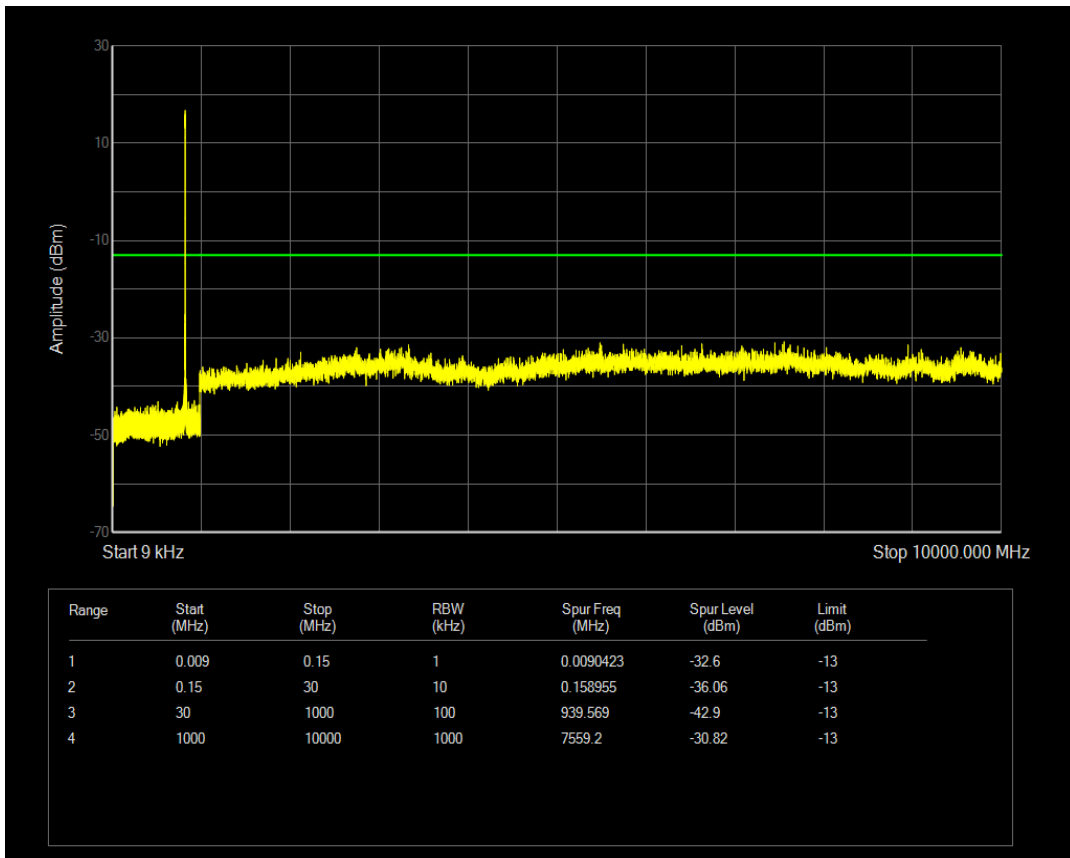

Band5 QPSK BW=3MHz Channel=20525 RB Size=15 Position=#0

Band5 QPSK BW=3MHz Channel=20525 RB Size=1 Position=#0