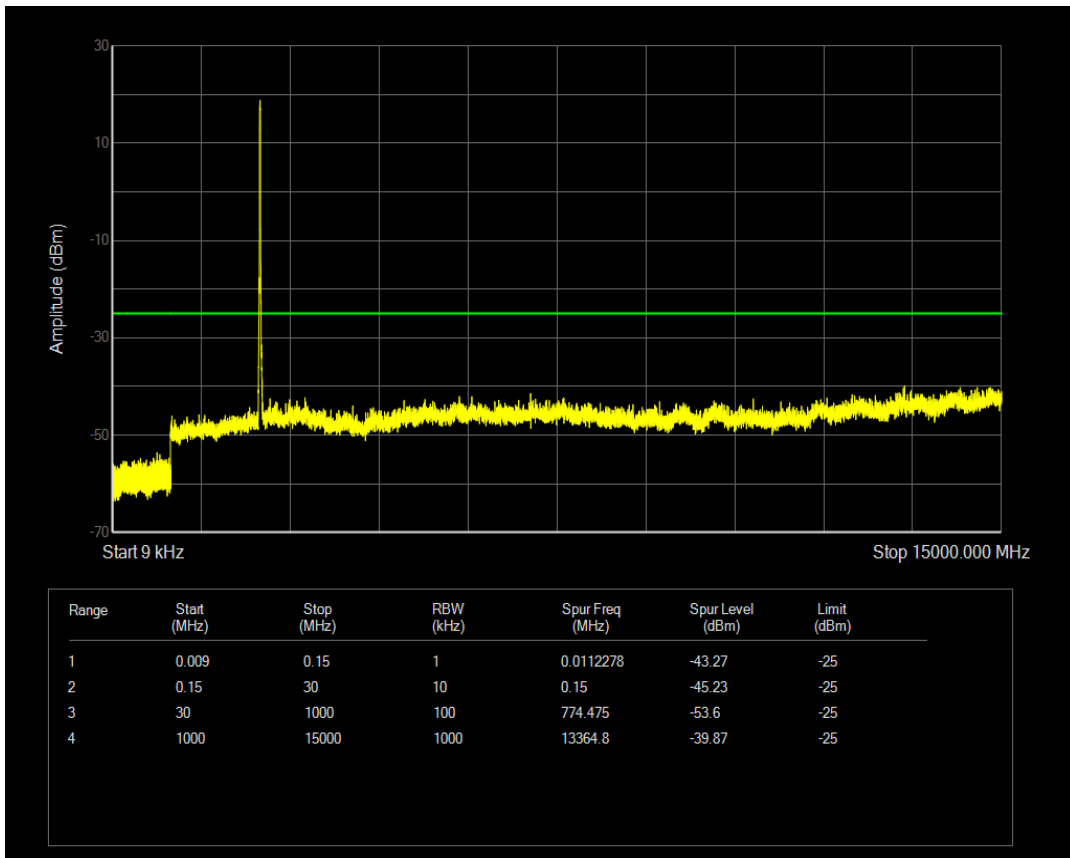

Band7 QAM16 BW=15MHz Channel=20825 RB Size=75 Position=#0

Band7 QPSK BW=15MHz Channel=21100 RB Size=75 Position=#0