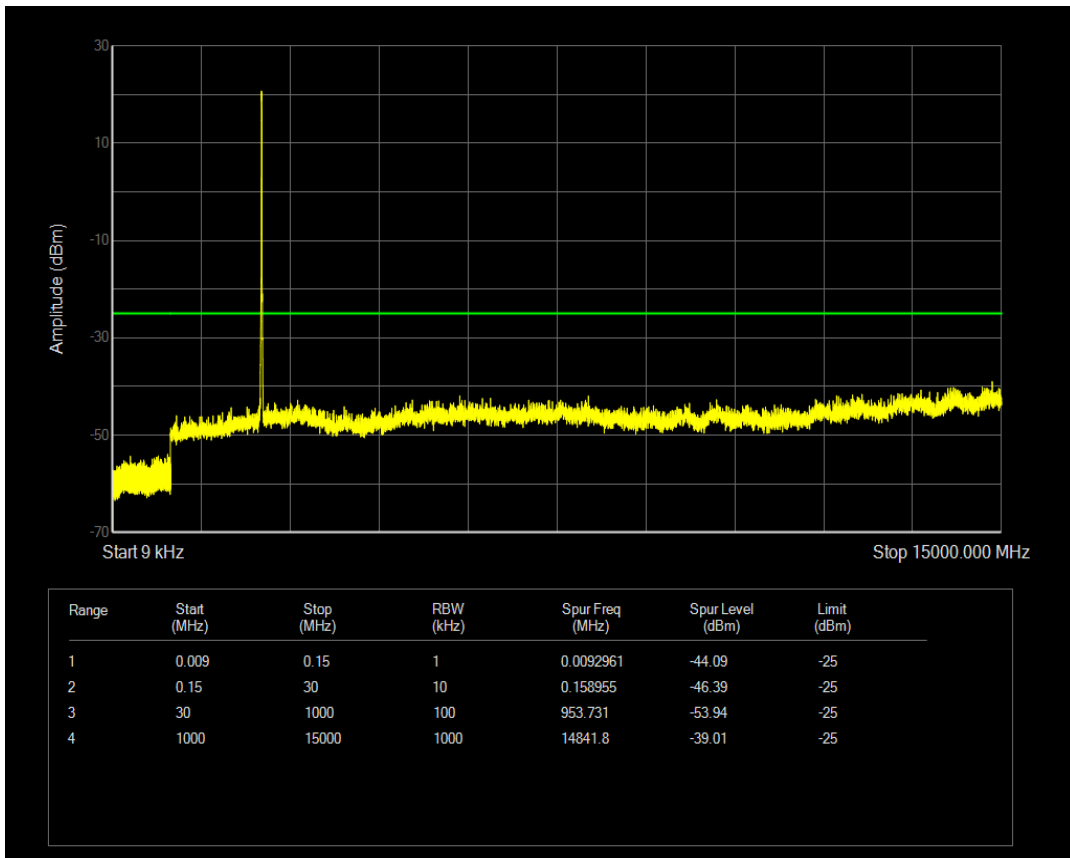

Band7 QAM16 BW=10MHz Channel=21100 RB Size=50 Position=#0

Band7 QPSK BW=10MHz Channel=21400 RB Size=50 Position=#0