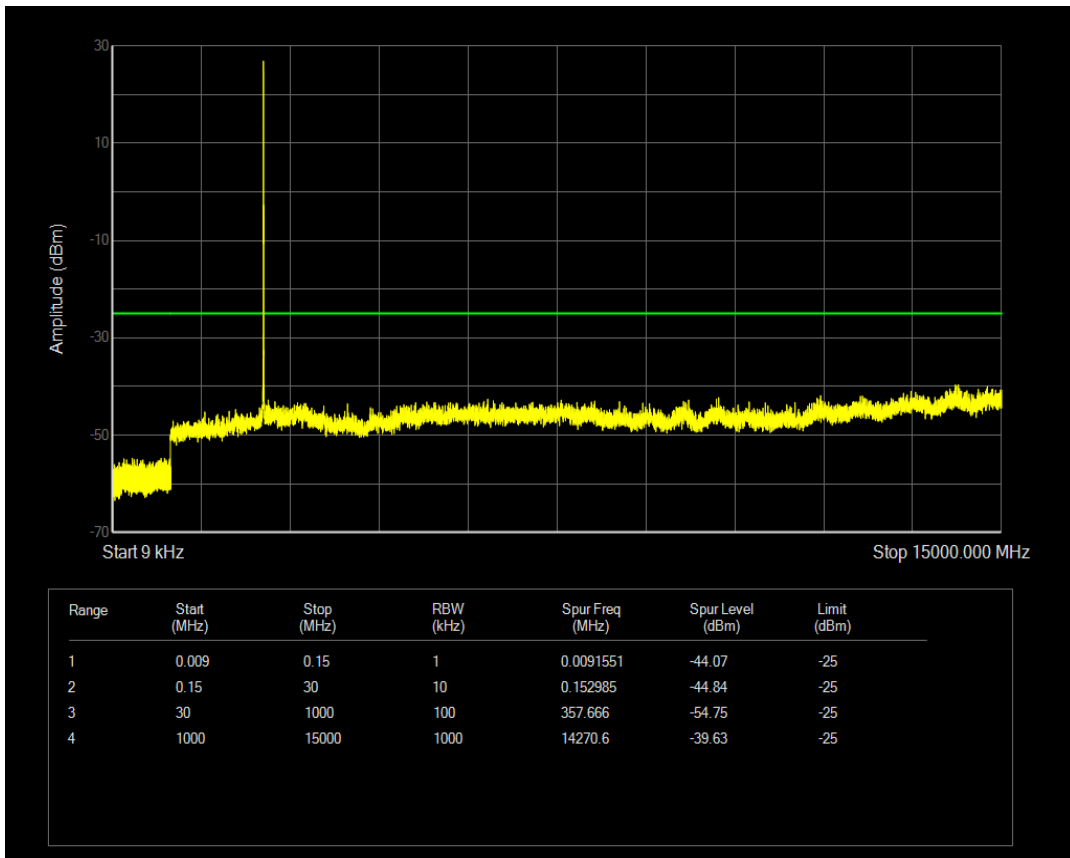

Band7 QPSK BW=5MHz Channel=21100 RB Size=25 Position=#0

Band7 QAM16 BW=5MHz Channel=21100 RB Size=25 Position=#0

Band7 QPSK BW=5MHz Channel=21425 RB Size=1 Position=#0

Band7 QPSK BW=5MHz Channel=21425 RB Size=25 Position=#0

Band7 QAM16 BW=5MHz Channel=21425 RB Size=1 Position=#0

Band7 QPSK BW=10MHz Channel=20800 RB Size=1 Position=#0

Band7 QAM16 BW=5MHz Channel=21425 RB Size=25 Position=#0

Band7 QPSK BW=10MHz Channel=20800 RB Size=50 Position=#0