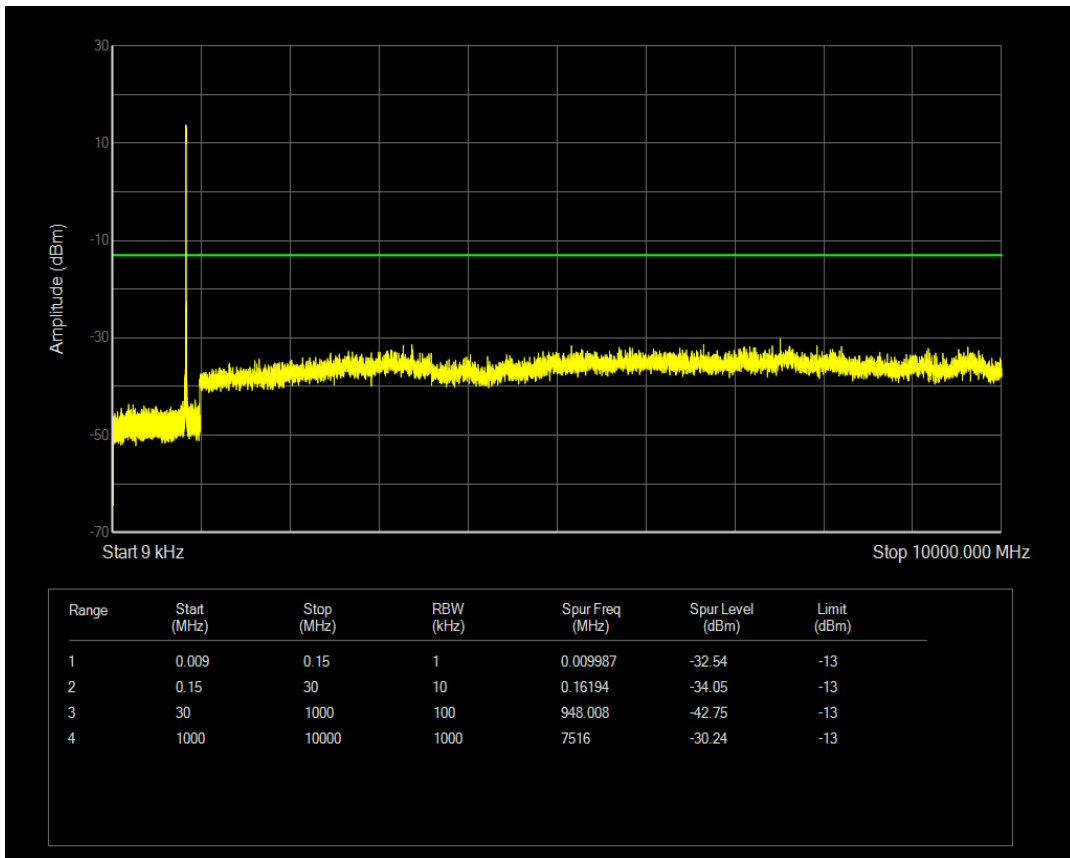

Band5 QAM16 BW=5MHz Channel=20625 RB Size=25 Position=#0

Band5 QPSK BW=10MHz Channel=20450 RB Size=50 Position=#0