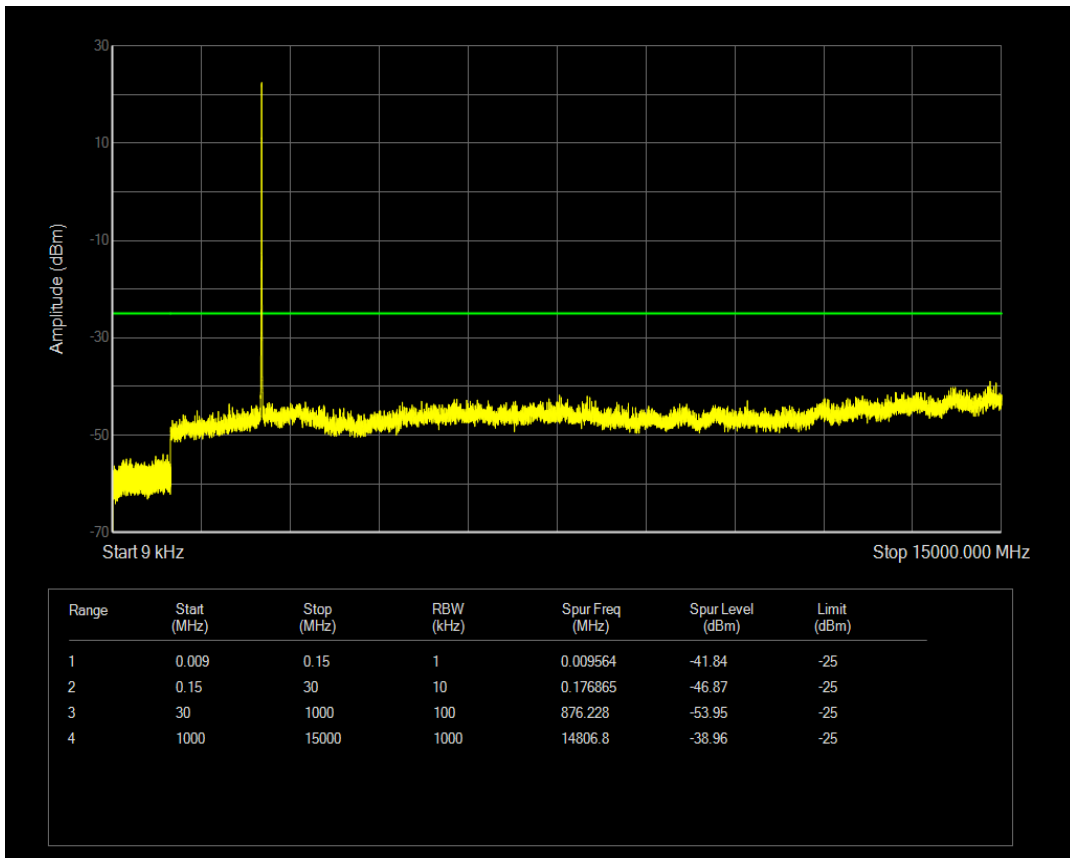

Band7 QPSK BW=5MHz Channel=21100 RB Size=25 Position=#0

Band7 QAM16 BW=5MHz Channel=21100 RB Size=25 Position=#0