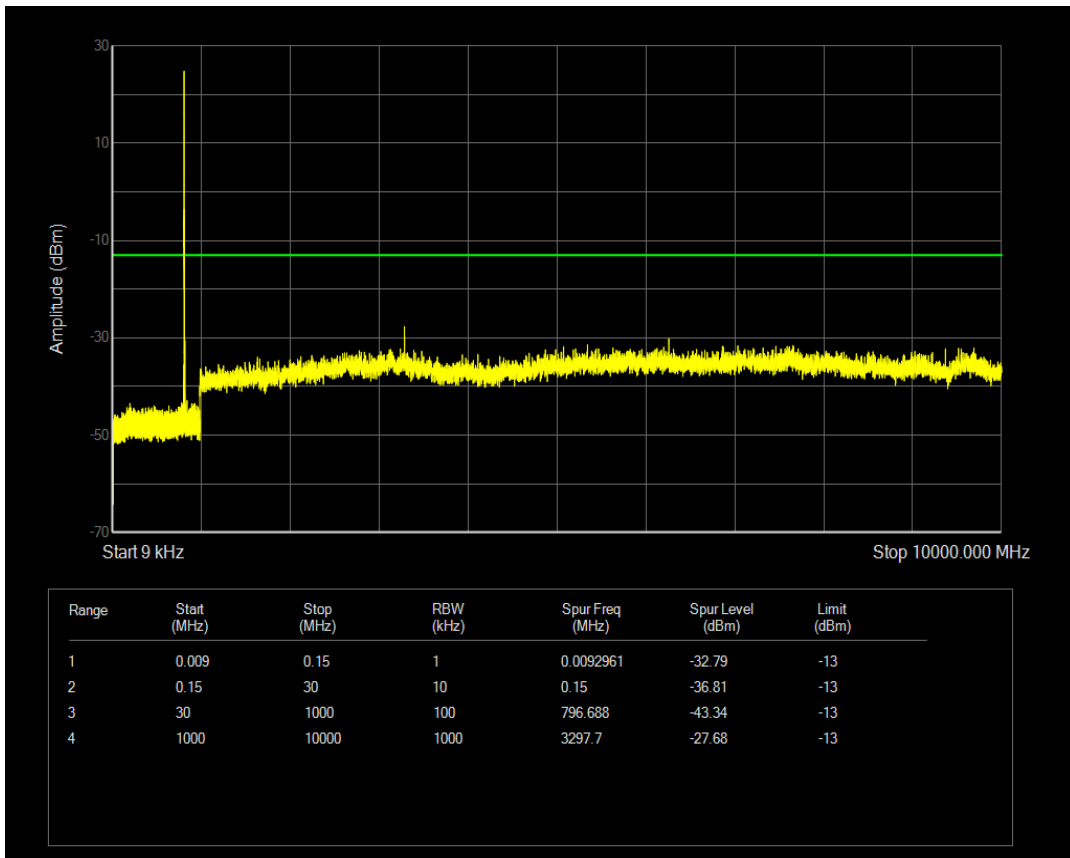

Band5 QPSK BW=5MHz Channel=20425 RB Size=1 Position=#0

Band5 QAM16 BW=5MHz Channel=20425 RB Size=1 Position=#0