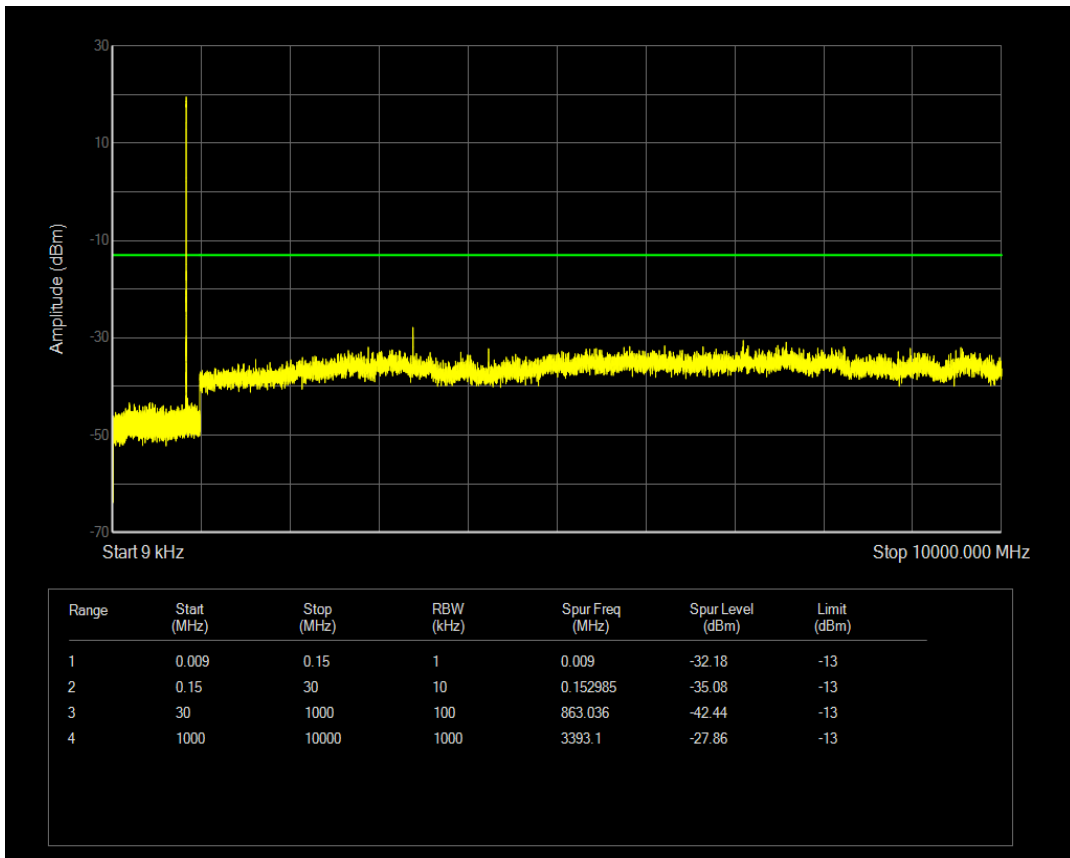

Band5 QAM16 BW=1.4MHz Channel=20643 RB Size=6 Position=#0

Band5 QPSK BW=3MHz Channel=20415 RB Size=15 Position=#0