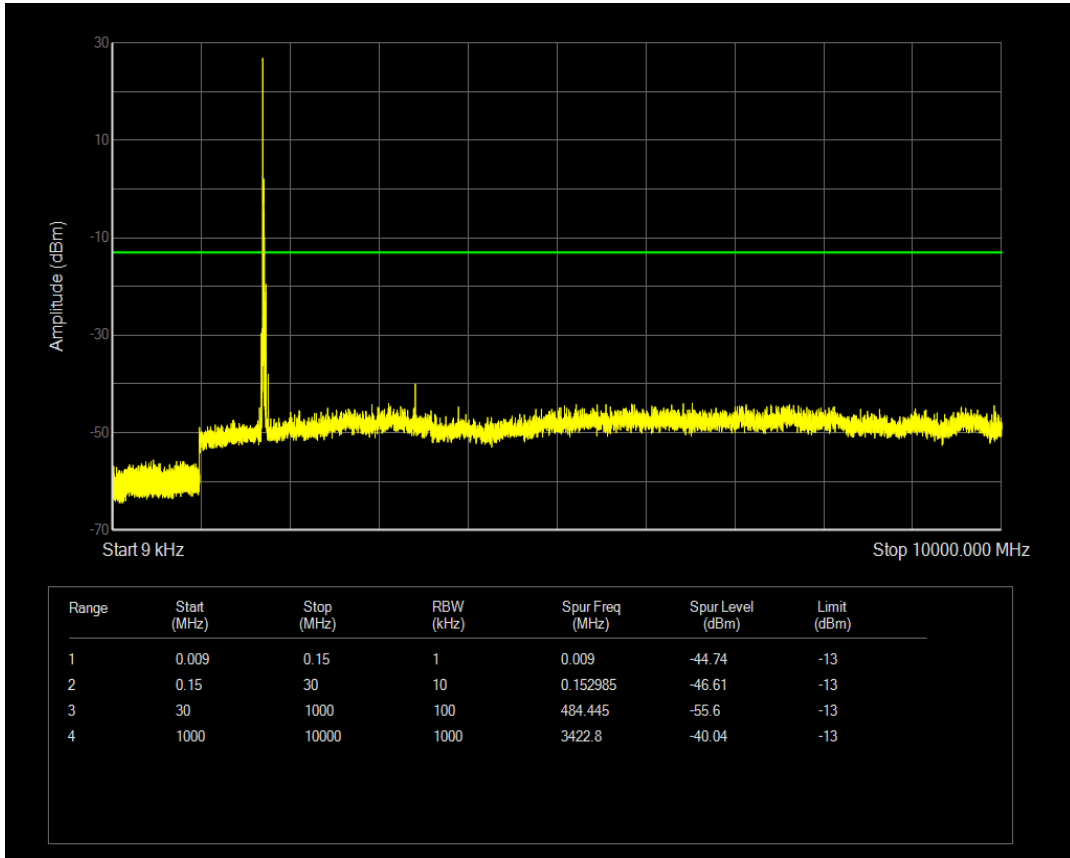

Band4 QAM16 BW=20MHz Channel=20050 RB Size=100 Position=#0

Band4 QAM16 BW=20MHz Channel=20050 RB Size=1 Position=#0

Band4 QPSK BW=20MHz Channel=20175 RB Size=100 Position=#0

Band4 QPSK BW=20MHz Channel=20175 RB Size=1 Position=#0

Band4 QAM16 BW=20MHz Channel=20175 RB Size=1 Position=#0

Band4 QAM16 BW=20MHz Channel=20175 RB Size=100 Position=#0

Band4 QPSK BW=20MHz Channel=20300 RB Size=1 Position=#0

Band4 QPSK BW=20MHz Channel=20300 RB Size=100 Position=#0

Band4 QAM16 BW=20MHz Channel=20300 RB Size=100 Position=#0

Band4 QAM16 BW=20MHz Channel=20300 RB Size=1 Position=#0

Band5 QPSK BW=1.4MHz Channel=20407 RB Size=1 Position=#0

Band5 QAM16 BW=1.4MHz Channel=20407 RB Size=1 Position=#0