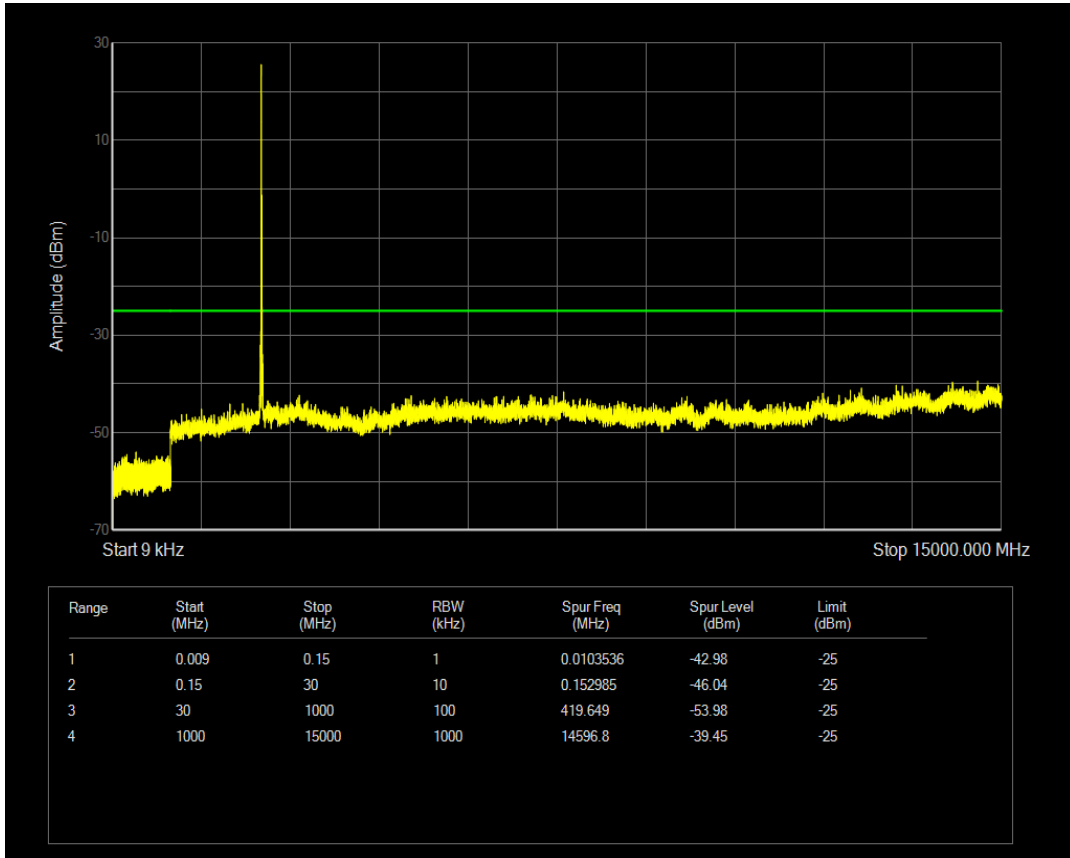

Band7 QPSK BW=15MHz Channel=21100 RB Size=1 Position=#0

Band7 QAM16 BW=15MHz Channel=20825 RB Size=75 Position=#0