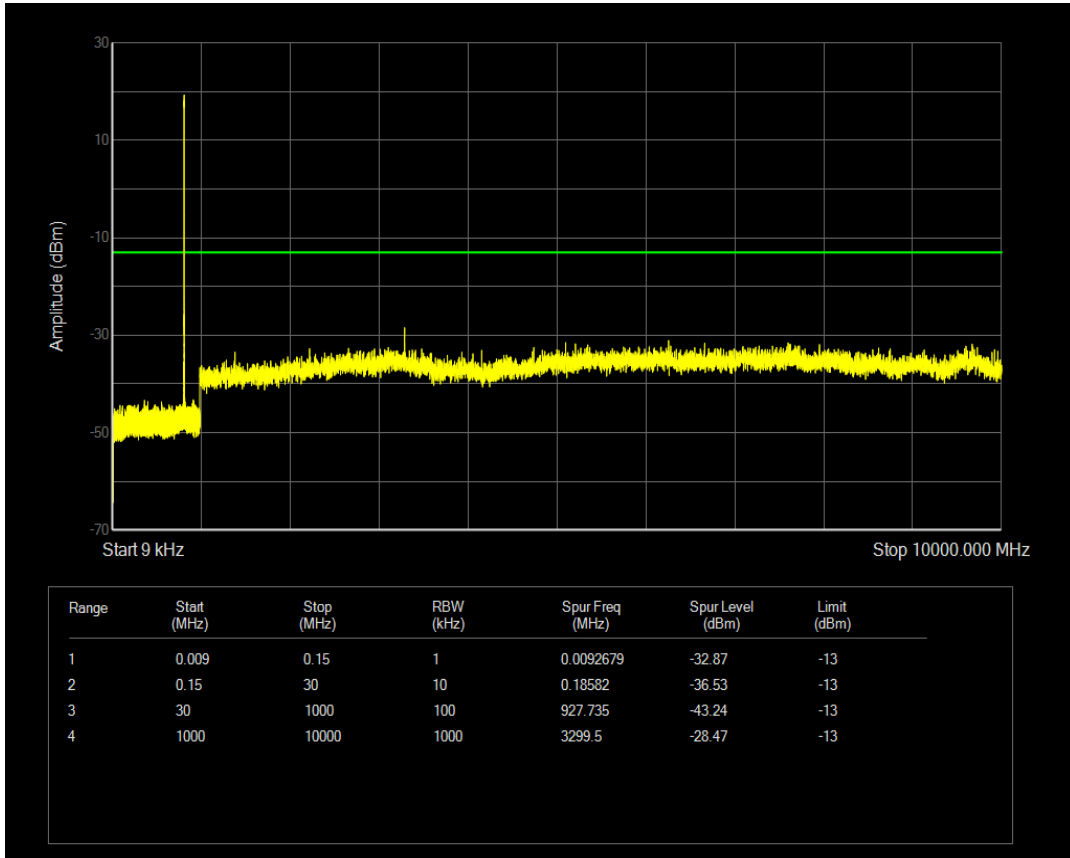

Band4 QAM16 BW=20MHz Channel=20175 RB Size=1 Position=#0

Band4 QAM16 BW=20MHz Channel=20175 RB Size=100 Position=#0

Band4 QPSK BW=20MHz Channel=20300 RB Size=1 Position=#0

Band4 QPSK BW=20MHz Channel=20300 RB Size=100 Position=#0

Band4 QAM16 BW=20MHz Channel=20300 RB Size=100 Position=#0

Band4 QAM16 BW=20MHz Channel=20300 RB Size=1 Position=#0

Band5 QPSK BW=1.4MHz Channel=20407 RB Size=1 Position=#0

Band5 QAM16 BW=1.4MHz Channel=20407 RB Size=1 Position=#0

Band5 QPSK BW=1.4MHz Channel=20407 RB Size=6 Position=#0

Band5 QAM16 BW=1.4MHz Channel=20407 RB Size=6 Position=#0

Band5 QPSK BW=1.4MHz Channel=20525 RB Size=6 Position=#0

Band5 QPSK BW=1.4MHz Channel=20525 RB Size=1 Position=#0