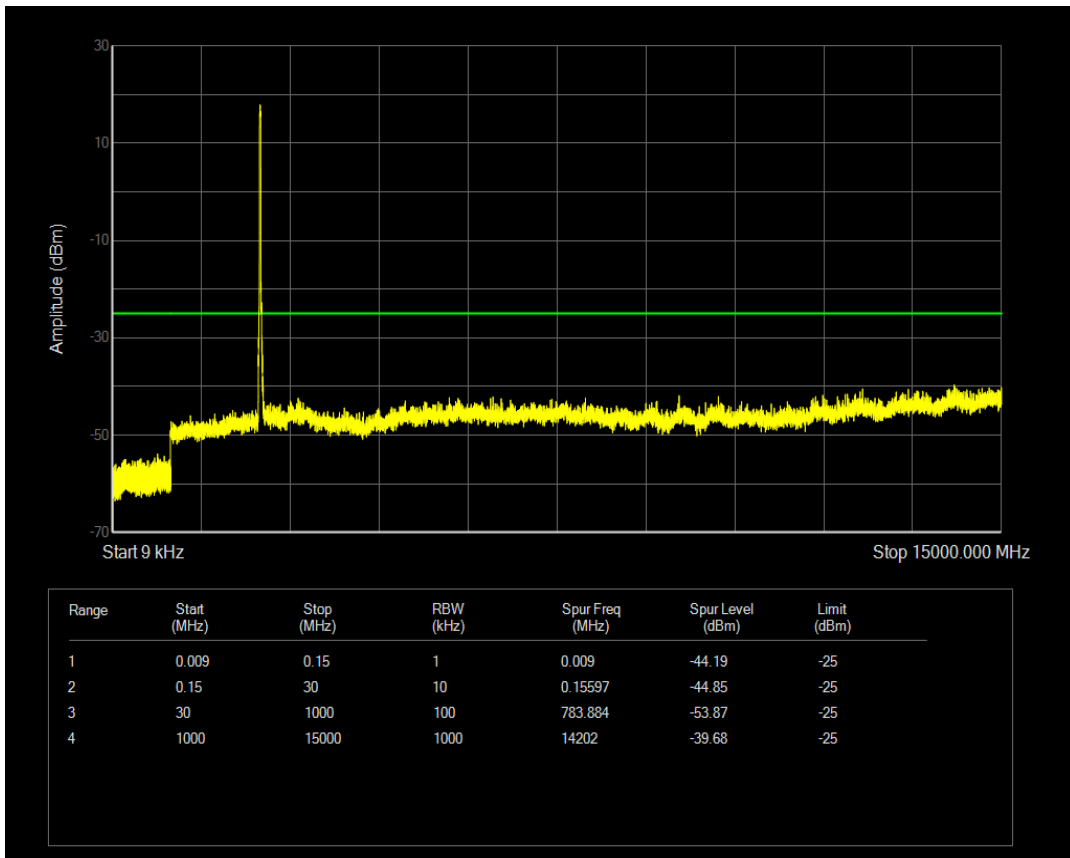

Band7 QAM16 BW=15MHz Channel=21375 RB Size=1 Position=#0

Band7 QPSK BW=20MHz Channel=20850 RB Size=1 Position=#0

Band7 QAM16 BW=15MHz Channel=21375 RB Size=75 Position=#0

Band7 QPSK BW=20MHz Channel=20850 RB Size=100 Position=#0

Band7 QAM16 BW=20MHz Channel=20850 RB Size=100 Position=#0

Band7 QAM16 BW=20MHz Channel=20850 RB Size=1 Position=#0

Band7 QPSK BW=20MHz Channel=21100 RB Size=1 Position=#0

Band7 QPSK BW=20MHz Channel=21100 RB Size=100 Position=#0