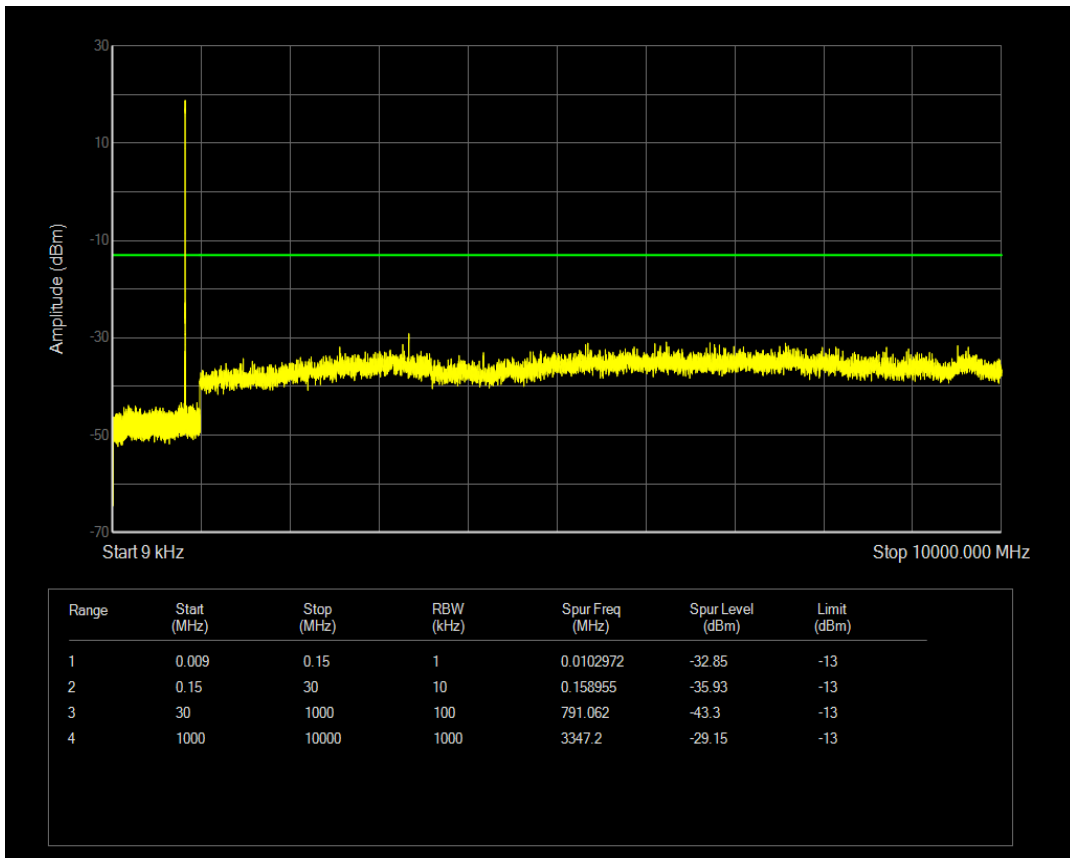

Band4 QAM16 BW=20MHz Channel=20175 RB Size=1 Position=#0

Band4 QAM16 BW=20MHz Channel=20175 RB Size=100 Position=#0

Band4 QPSK BW=20MHz Channel=20300 RB Size=1 Position=#0

Band4 QPSK BW=20MHz Channel=20300 RB Size=100 Position=#0

Band4 QAM16 BW=20MHz Channel=20300 RB Size=100 Position=#0

Band4 QAM16 BW=20MHz Channel=20300 RB Size=1 Position=#0

Band5 QPSK BW=1.4MHz Channel=20407 RB Size=1 Position=#0

Band5 QAM16 BW=1.4MHz Channel=20407 RB Size=1 Position=#0

Band5 QPSK BW=1.4MHz Channel=20407 RB Size=6 Position=#0

Band5 QAM16 BW=1.4MHz Channel=20407 RB Size=6 Position=#0

Band5 QPSK BW=1.4MHz Channel=20525 RB Size=6 Position=#0

Band5 QPSK BW=1.4MHz Channel=20525 RB Size=1 Position=#0