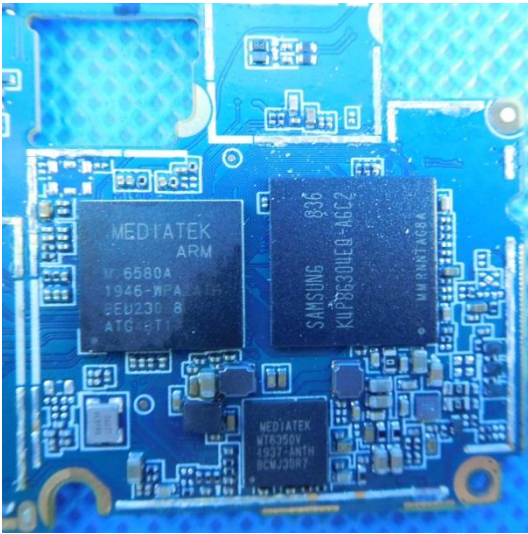

Model: B60 PRO

## Internal photos of the EUT

FRONT