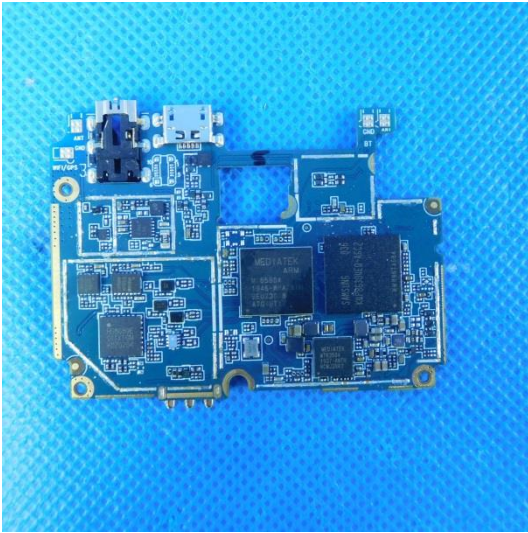

Model: B60 PRO

## Internal photos of the EUT

FRONT