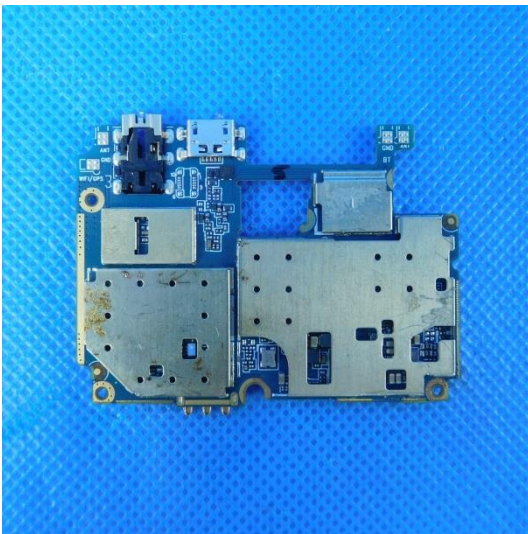

Model: B60 PRO

## Internal photos of the EUT

FRONT