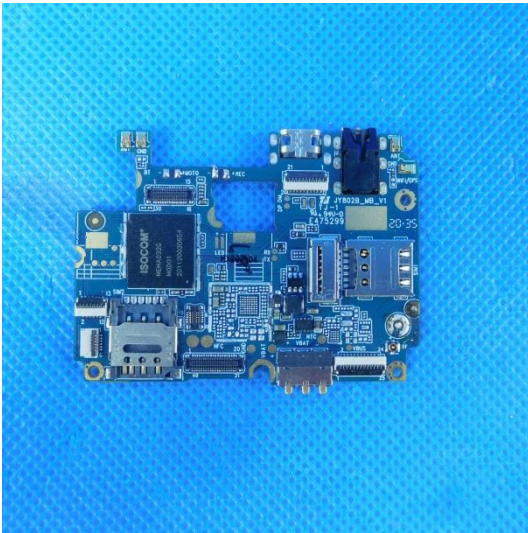

Model: B60 PRO

## Internal photos of the EUT

FRONT