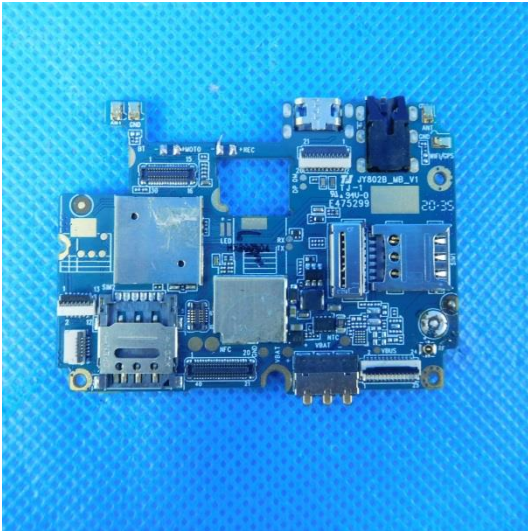

Model: B60 PRO

## Internal photos of the EUT

FRONT