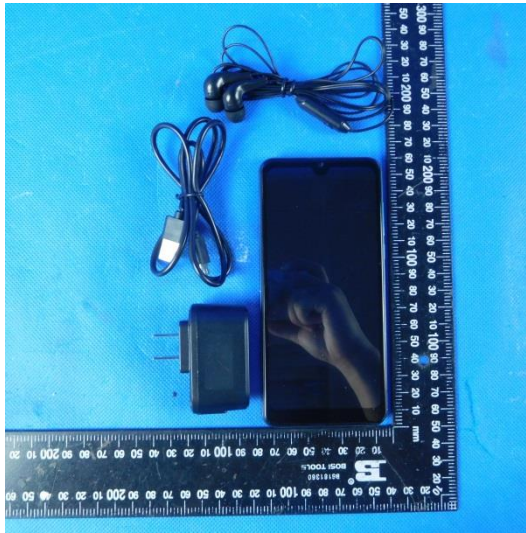

## 7. EXTERNAL AND INTERNAL PHOTOS OF THE EUT

### External photos of the EUT

## Adaptor

INPUT: AC 100-240V~50-60Hz 0.15A

OUTPUT: DC 5.0V=1A

**NOM**

Made in China