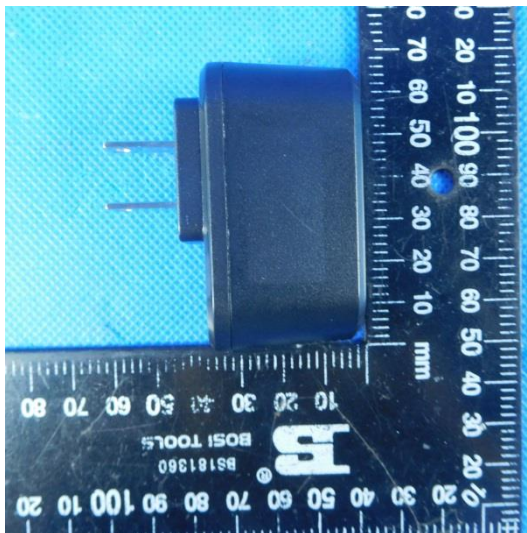

## 7. EXTERNAL AND INTERNAL PHOTOS OF THE EUT

### External photos of the EUT

## Adaptor

INPUT: AC 100-240V~50-60Hz 0.15A

OUTPUT: DC 5.0V=1A

**NOM**

Made in China