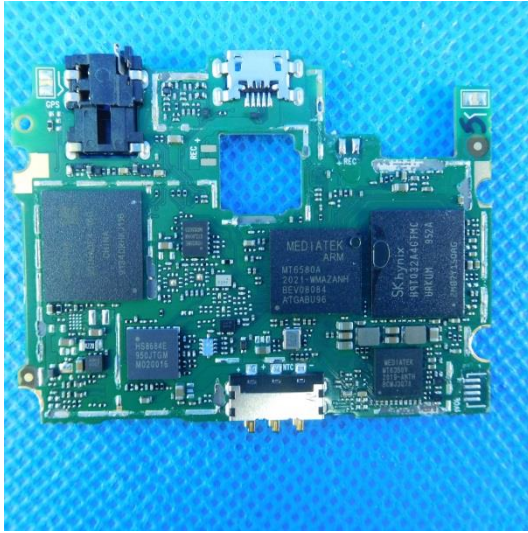

Model:AX754

Internal photos of the EUT

front

Back