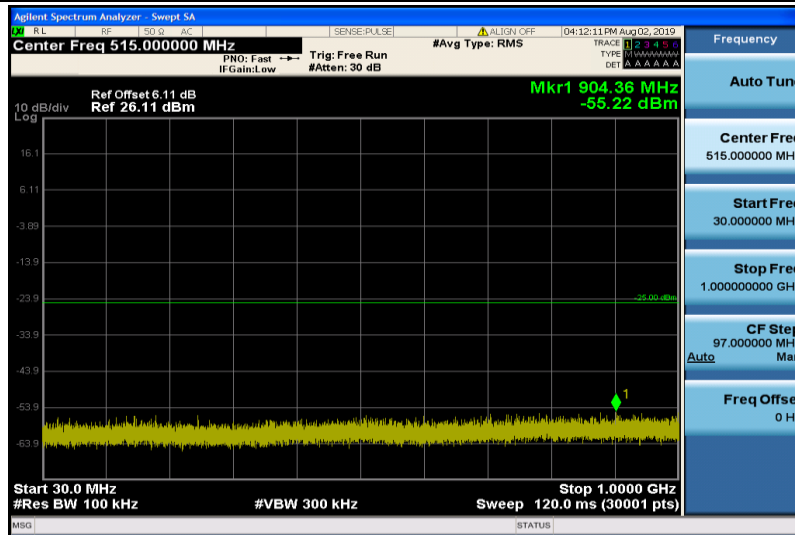

Band38-5MHz-16QAM-38225-1RB#0-30~1000MHz