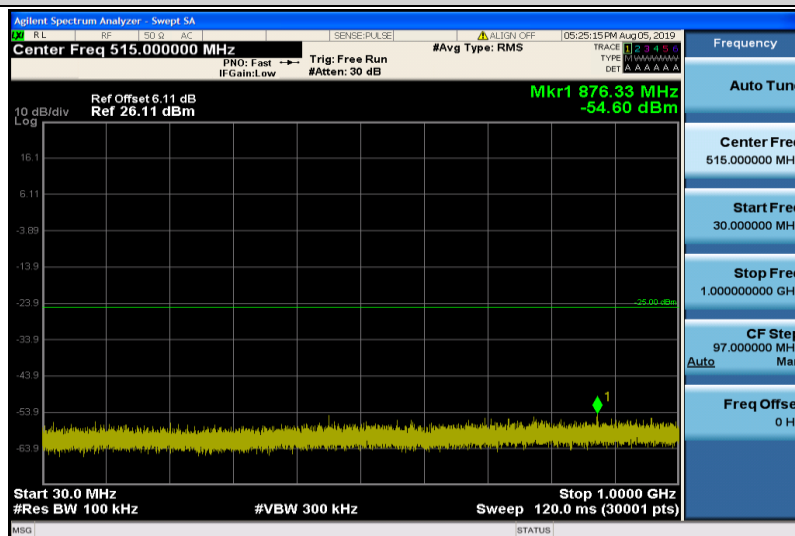

Band7-20MHz-QPSK-21100-1RB#0-30~1000MHz