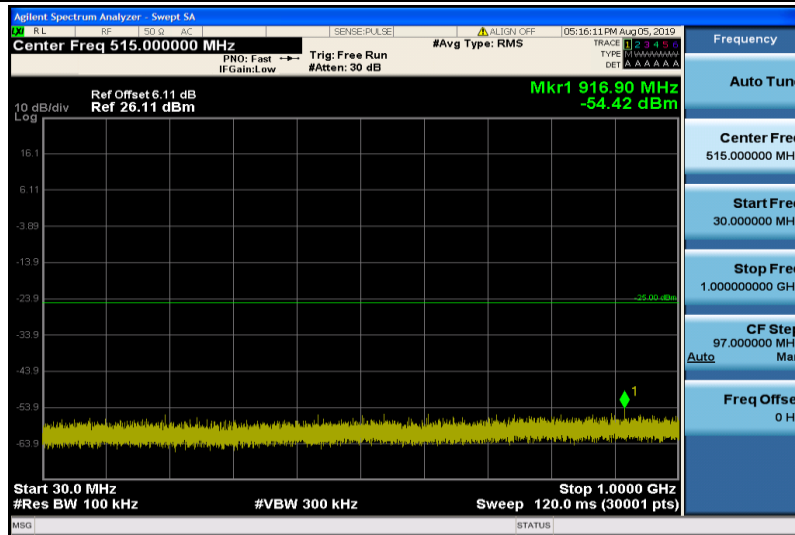

Band7-15MHz-QPSK-21100-1RB#0-1000~26000MHz

Band7-15MHz-QPSK-21375-1RB#0-30~1000MHz

Band7-15MHz-QPSK-21375-1RB#0-1000~26000MHz

Band7-15MHz-16QAM-20825-1RB#0-30~1000MHz

Band7-15MHz-16QAM-20825-1RB#0-1000~26000MHz