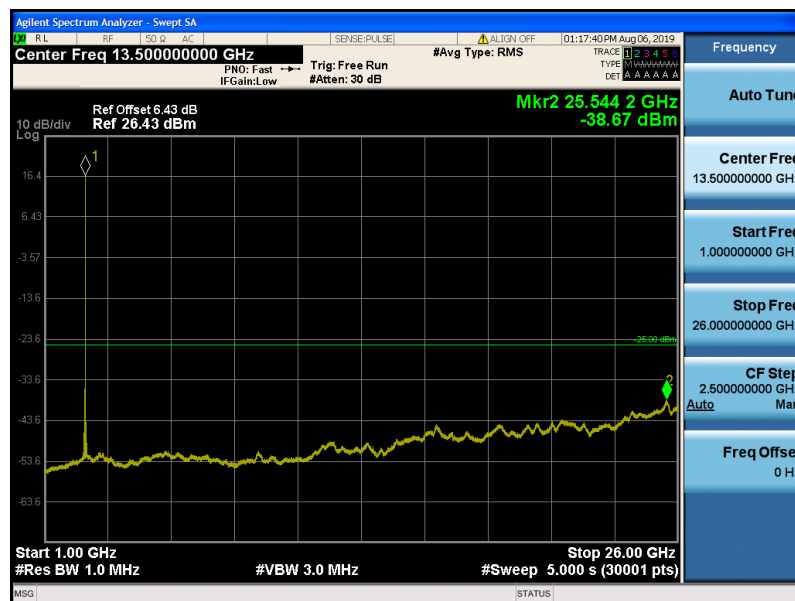

Band38-15MHz-16QAM-38175-1RB#0-1000~26000MHz