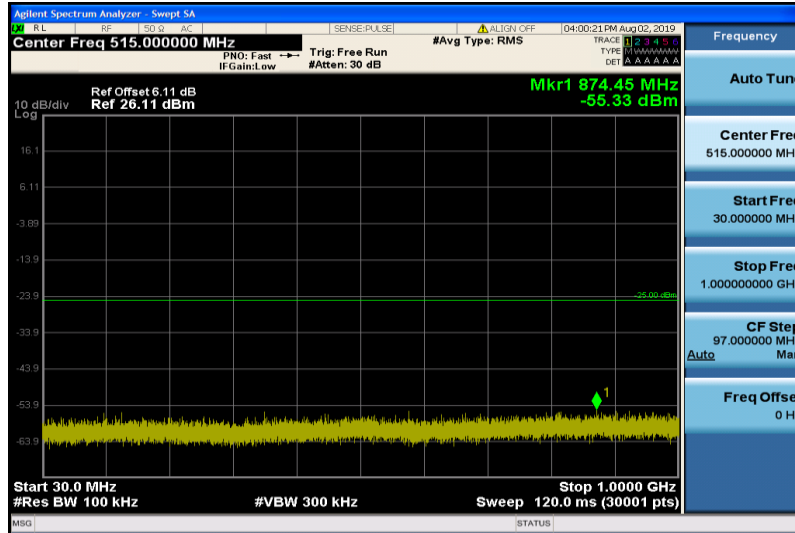

Band38-10MHz-16QAM-37800-1RB#0-100~26000MHz

Band38-10MHz-16QAM-38000-1RB#0-30~1000MHz

Band38-10MHz-16QAM-38000-1RB#0-1000~26000MHz

Band38-10MHz-16QAM-38200-1RB#0-30~1000MHz

Band38-10MHz-16QAM-38200-1RB#0-1000~26000MHz