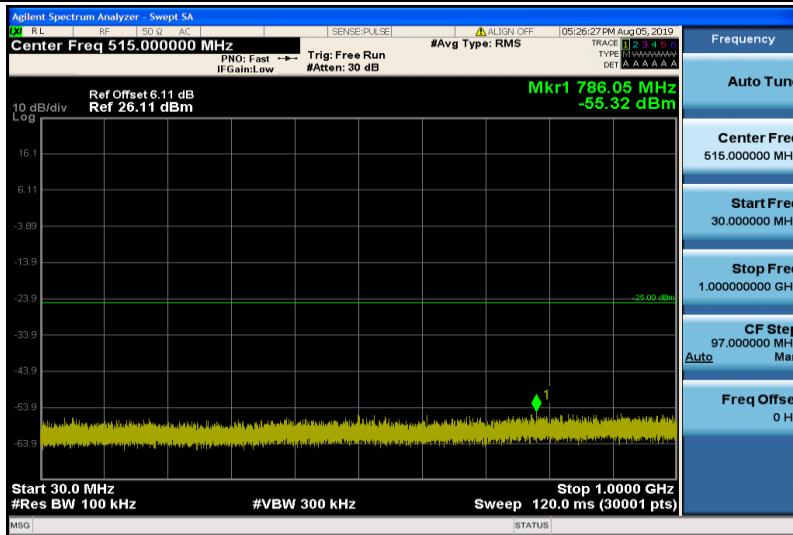

Band7-20MHz-QPSK-21350-1RB#0-30~1000MHz