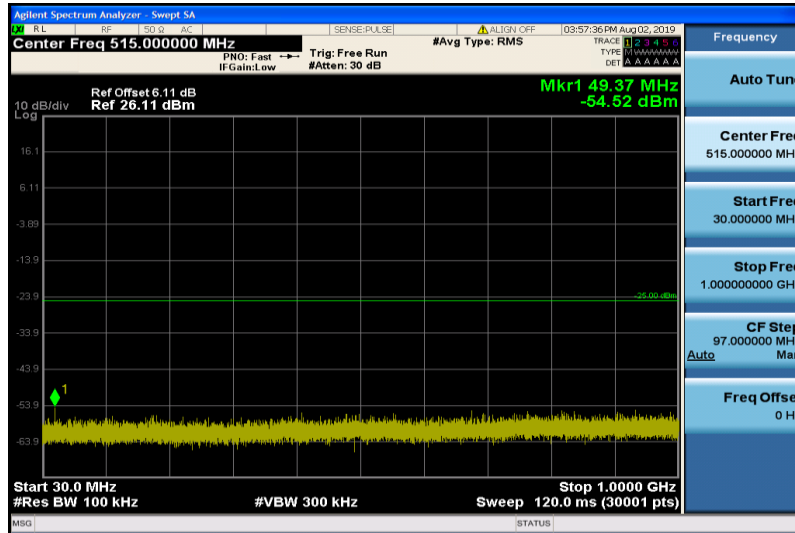

Band38-10MHz-QPSK-38200-1RB#0-30~100MHz