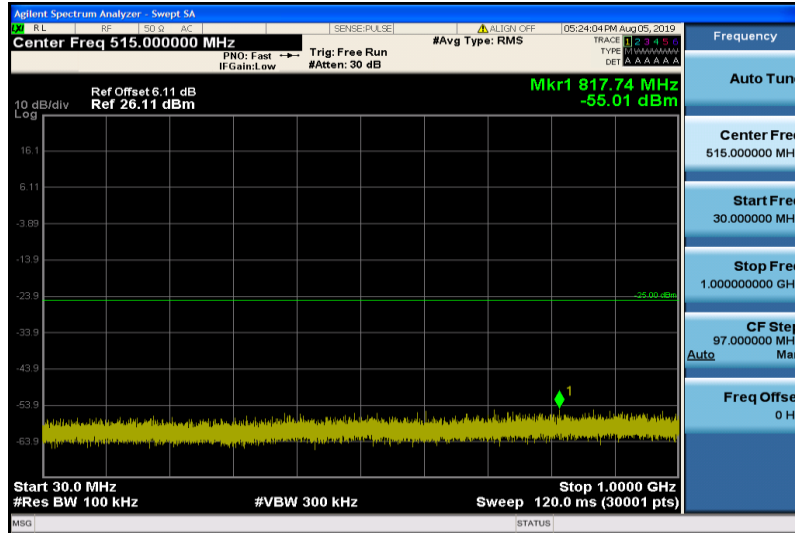

Band7-15MHz-16QAM-21100-1RB#0-30~1000MHz

Band7-15MHz-16QAM-21100-1RB#0-1000~26000MHz

Band7-15MHz-16QAM-21375-1RB#0-30~1000MHz

Band7-15MHz-16QAM-21375-1RB#0-1000~26000MHz

Band7-20MHz-QPSK-20850-1RB#0-30~1000MHz