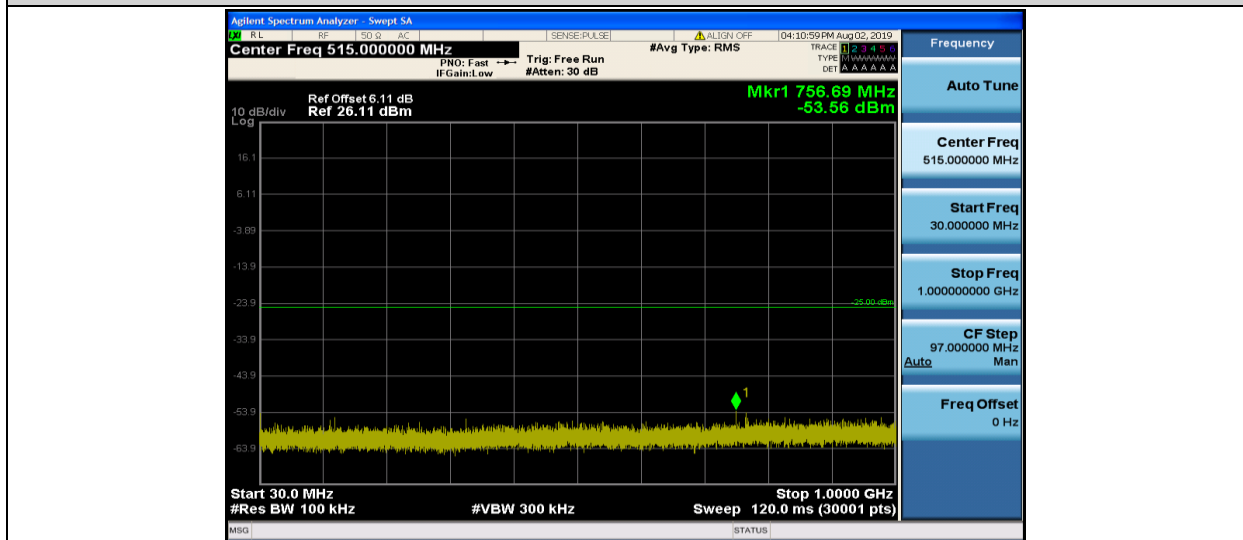

Band38-5MHz-QPSK-38225-1RB#0-30~1000MHz

Band38-5MHz-QPSK-38225-1RB#0-1000~26000MHz

Band38-5MHz-16QAM-37775-1RB#0-30~1000MHz

Band38-5MHz-16QAM-37775-1RB#0-1000~26000MHz

Band38-5MHz-16QAM-38000-1RB#0-30~1000MHz