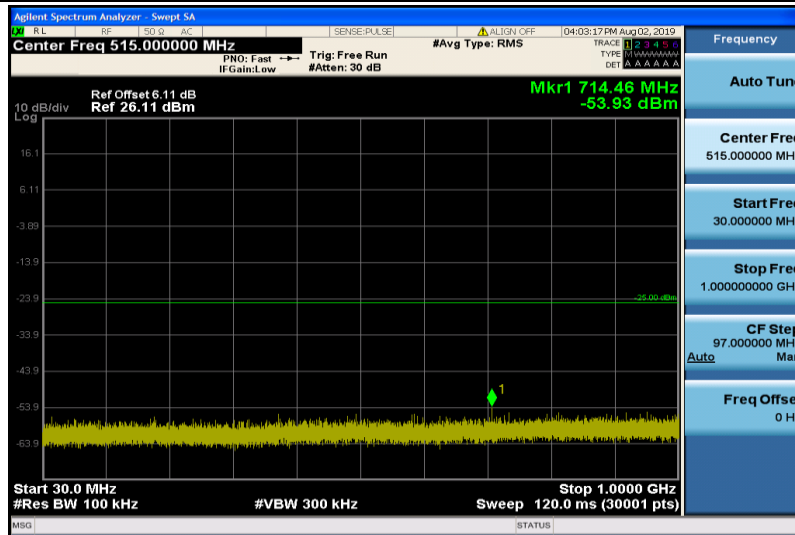

Band38-15MHz-QPSK-38175-1RB#0-1000~26000MHz

Band38-15MHz-16QAM-37825-1RB#0-30~1000MHz

Band38-15MHz-16QAM-37825-1RB#0-100~26000MHz

Band38-15MHz-16QAM-38000-1RB#0-30~1000MHz

Band38-15MHz-16QAM-38000-1RB#0-1000~26000MHz