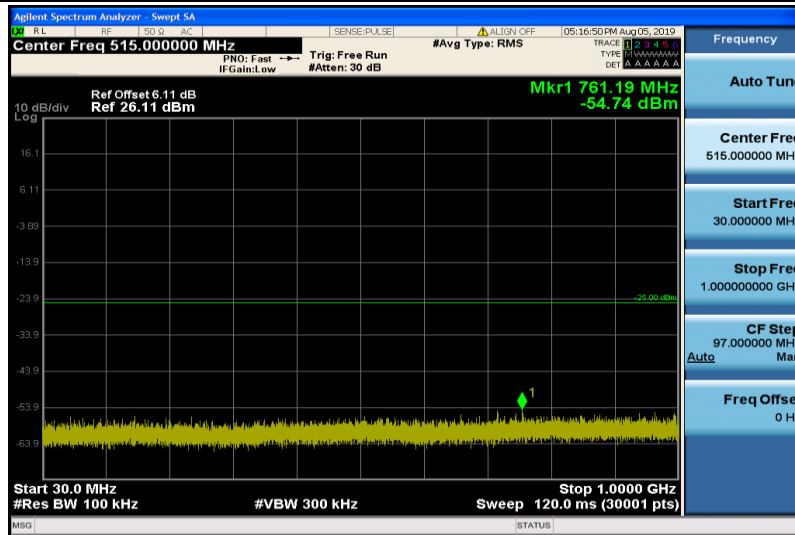

Band7-15MHz-16QAM-21375-1RB#0-30~1000MHz