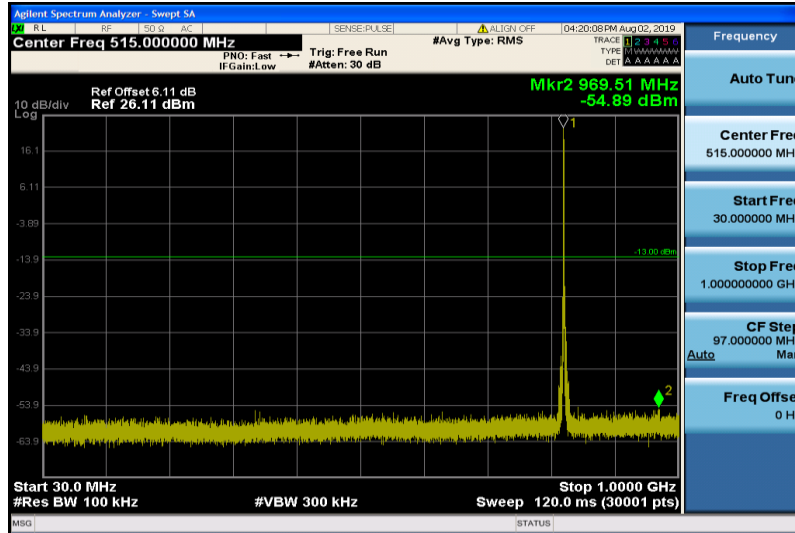

Band5-1.4MHz-QPSK-20643-1RB#0-1000~26000MHz

Band5-1.4MHz-16QAM-20407-1RB#0-30~1000MHz