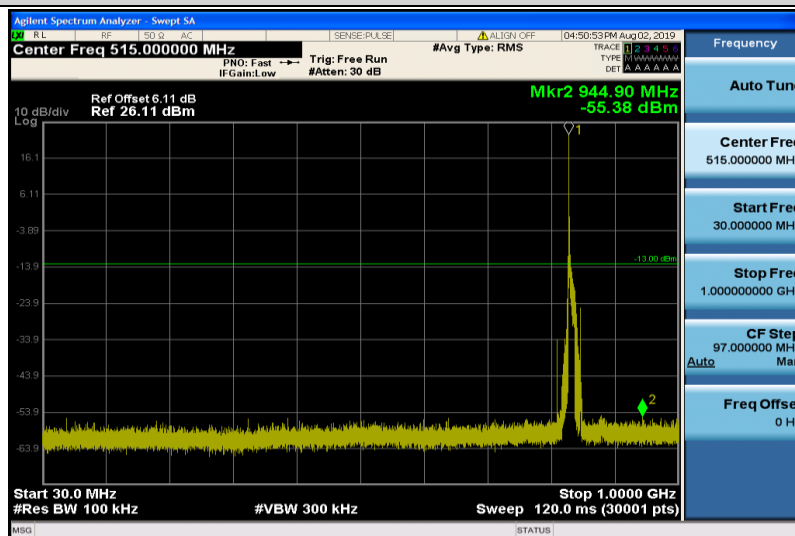

Band5-10MHz-QPSK-20450-1RB#0-1000~26000MHz

Band5-10MHz-QPSK-20525-1RB#0-30~1000MHz