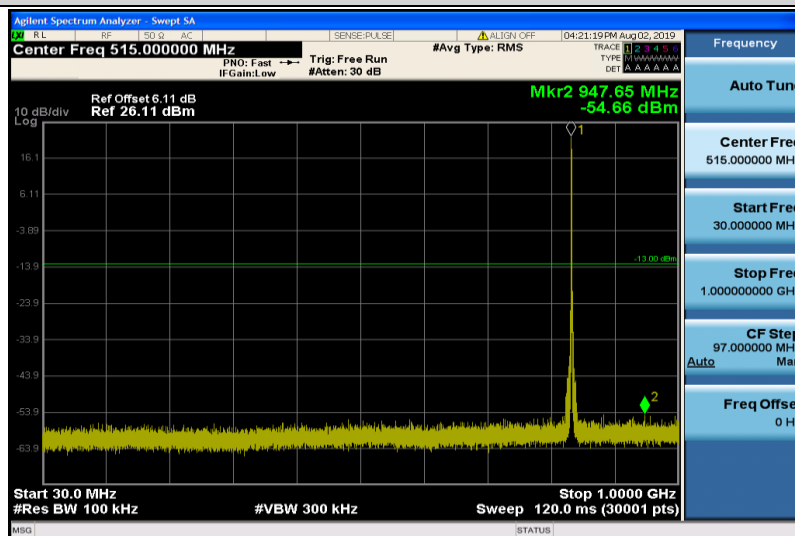

Band5-1.4MHz-16QAM-20407-1RB#0-1000~26000MHz

Band5-1.4MHz-16QAM-20525-1RB#0-30~1000MHz