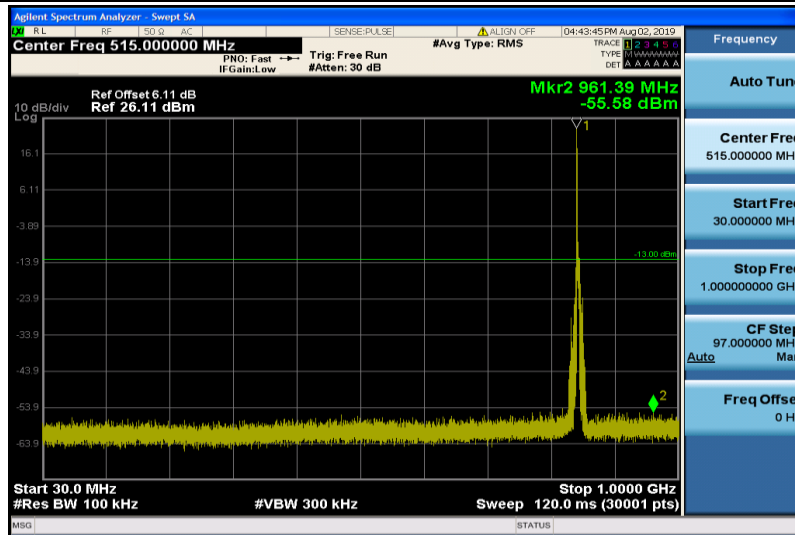

Band5-5MHz-16QAM-20425-1RB#0-1000~26000MHz

Band5-5MHz-16QAM-20525-1RB#0-30~1000MHz

Band5-5MHz-16QAM-20525-1RB#0-1000~26000MHz

Band5-5MHz-16QAM-20625-1RB#0-30~1000MHz

Band5-5MHz-16QAM-20625-1RB#0-1000~26000MHz