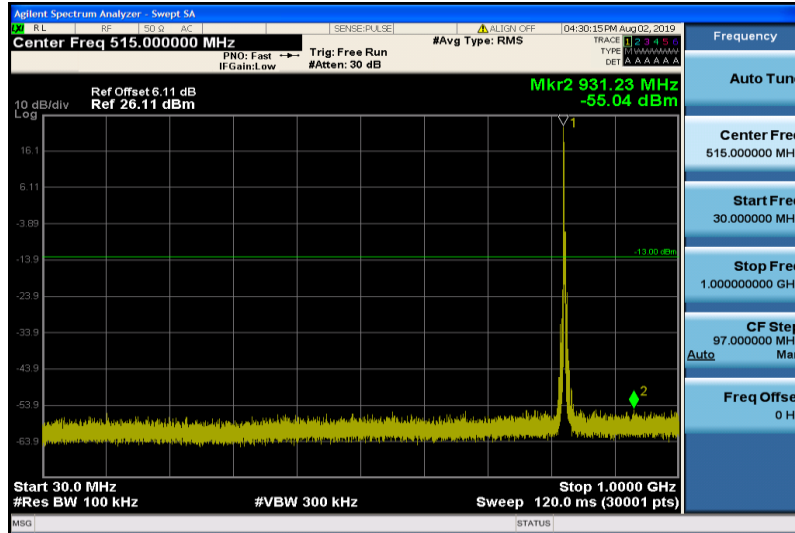

Band5-1.4MHz-16QAM-20643-1RB#0-1000~26000MHz

Band5-3MHz-QPSK-20415-1RB#0-30~1000MHz