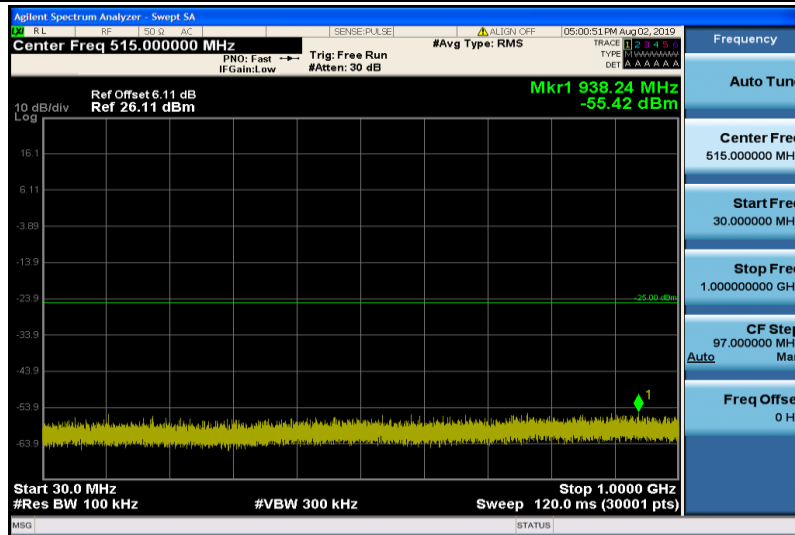

Band7-5MHz-16QAM-21100-1RB#0-1000~26000MHz

Band7-5MHz-16QAM-21425-1RB#0-30~1000MHz