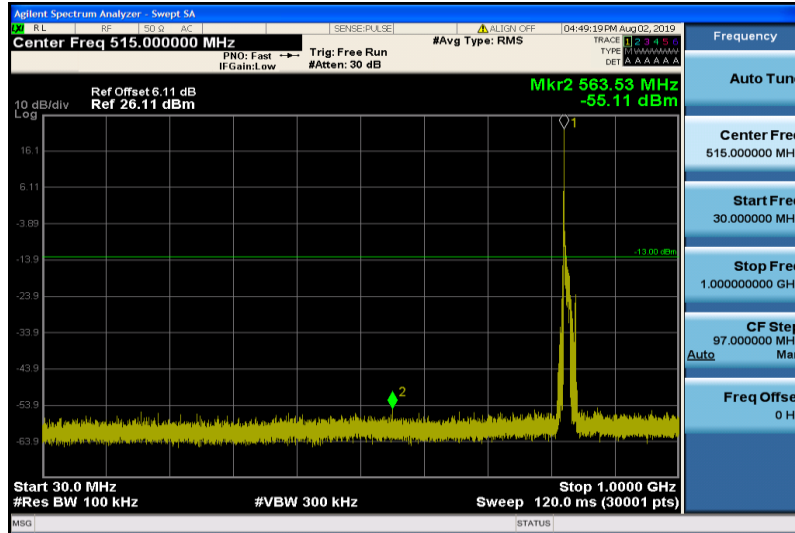

Band5-5MHz-16QAM-20425-1RB#0-1000~26000MHz

Band5-5MHz-16QAM-20525-1RB#0-30~1000MHz

Band5-5MHz-16QAM-20525-1RB#0-1000~26000MHz

Band5-5MHz-16QAM-20625-1RB#0-30~1000MHz

Band5-5MHz-16QAM-20625-1RB#0-1000~26000MHz