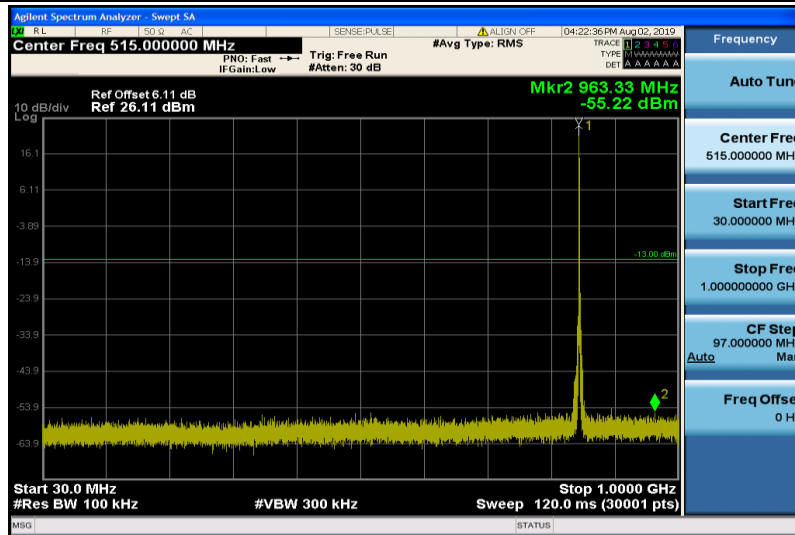

Band5-1.4MHz-QPSK-20643-1RB#0-1000~26000MHz

Band5-1.4MHz-16QAM-20407-1RB#0-30~1000MHz

Band5-1.4MHz-16QAM-20407-1RB#0-1000~26000MHz

Band5-1.4MHz-16QAM-20525-1RB#0-30~1000MHz

Band5-1.4MHz-16QAM-20525-1RB#0-1000~26000MHz