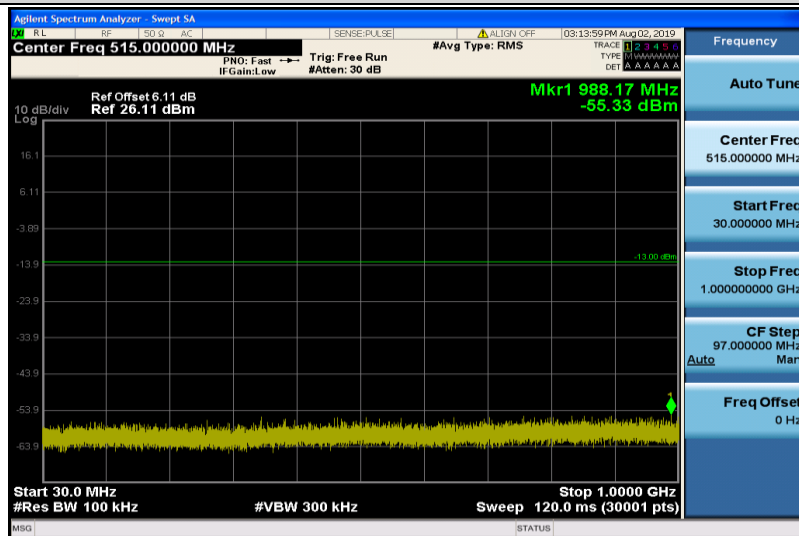

Band4-3MHz-QPSK-19965-1RB#0-1000~26000MHz

Band4-3MHz-QPSK-20175-1RB#0-30~1000MHz