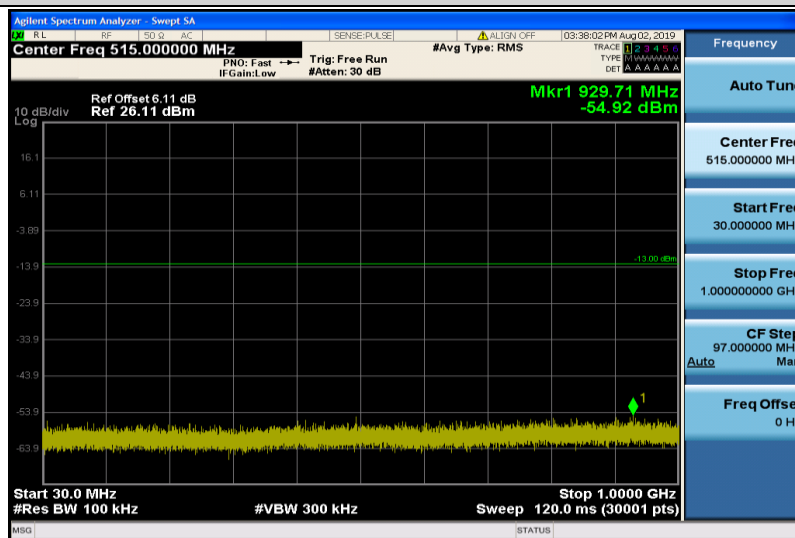

Band4-15MHz-16QAM-20025-1RB#0-1000~26000MHz

Band4-15MHz-16QAM-20175-1RB#0-30~1000MHz