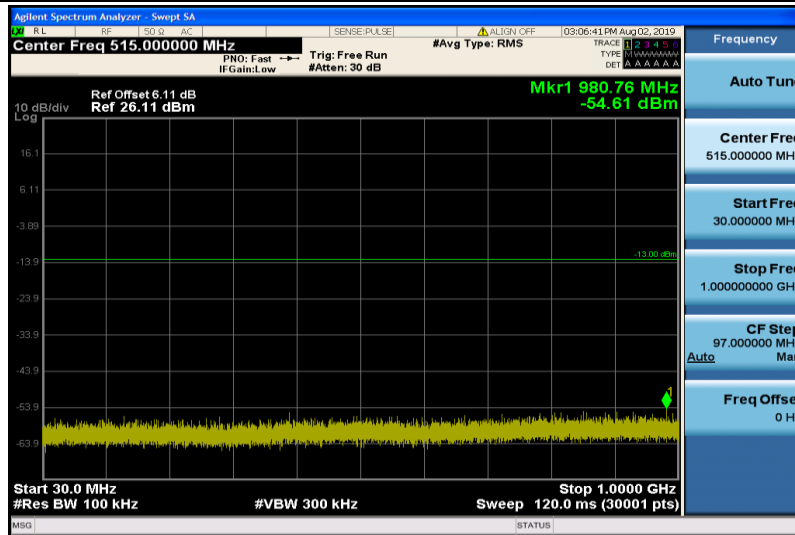

Band4-1.4MHz-16QAM-20175-1RB#0-1000~26000MHz

Band4-1.4MHz-16QAM-20393-1RB#0-30~1000MHz