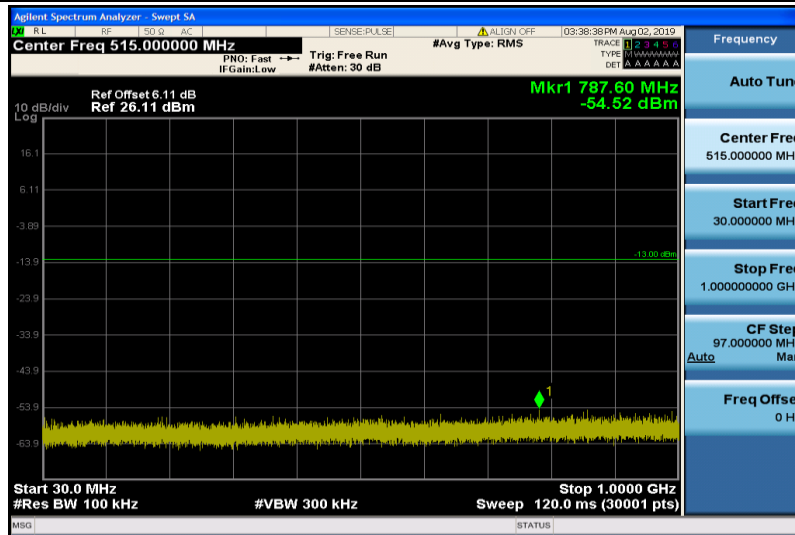

Band4-15MHz-QPSK-20175-1RB#0-1000~26000MHz

Band4-15MHz-QPSK-20325-1RB#0-30~1000MHz