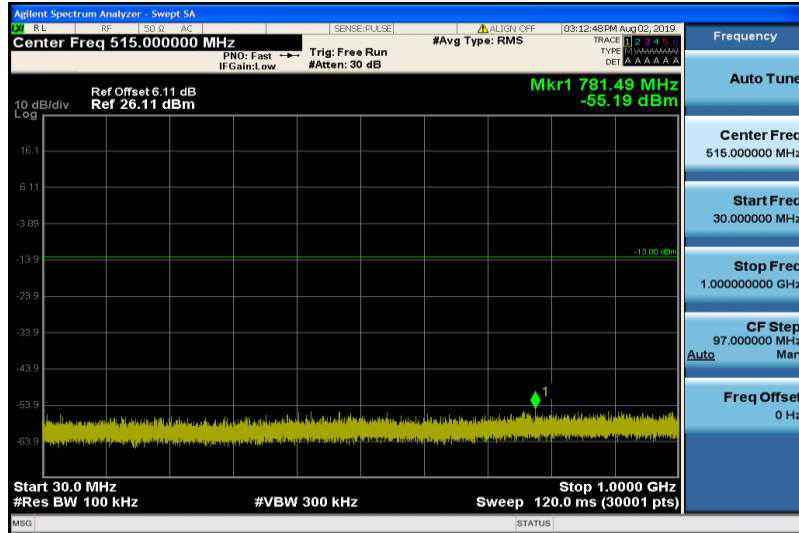

Band4-1.4MHz-16QAM-19957-1RB#0-1000~26000MHz

Band4-1.4MHz-16QAM-20175-1RB#0-30~1000MHz

Band4-1.4MHz-16QAM-20175-1RB#0-1000~26000MHz

Band4-1.4MHz-16QAM-20393-1RB#0-30~1000MHz

Band4-1.4MHz-16QAM-20393-1RB#0-1000~26000MHz