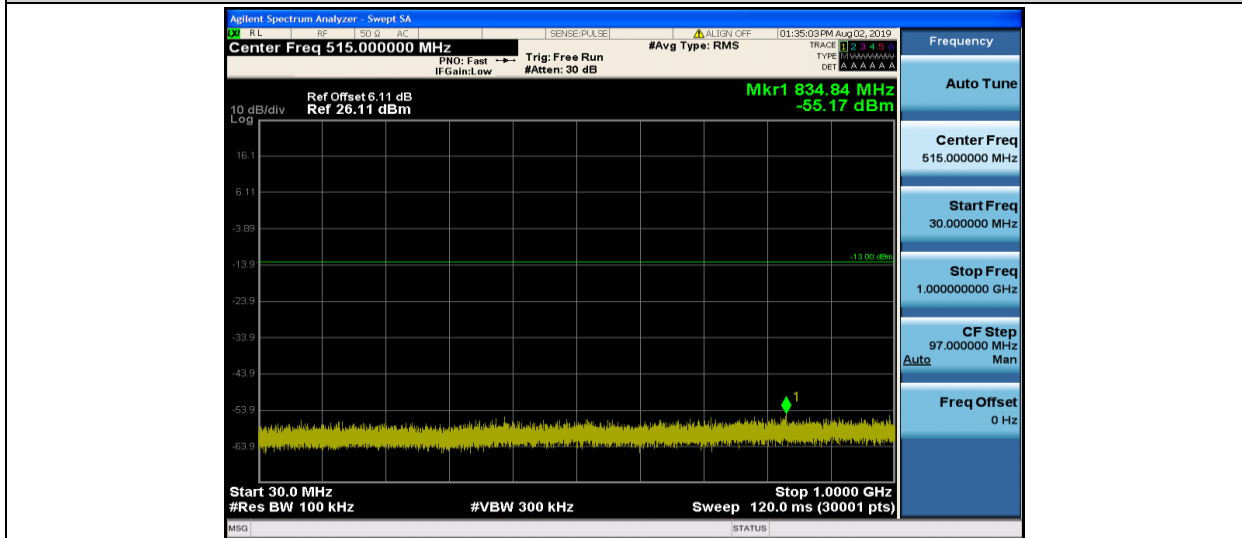

Band2-1.4MHz-QPSK-18900-1RB#0-30~1000MHz