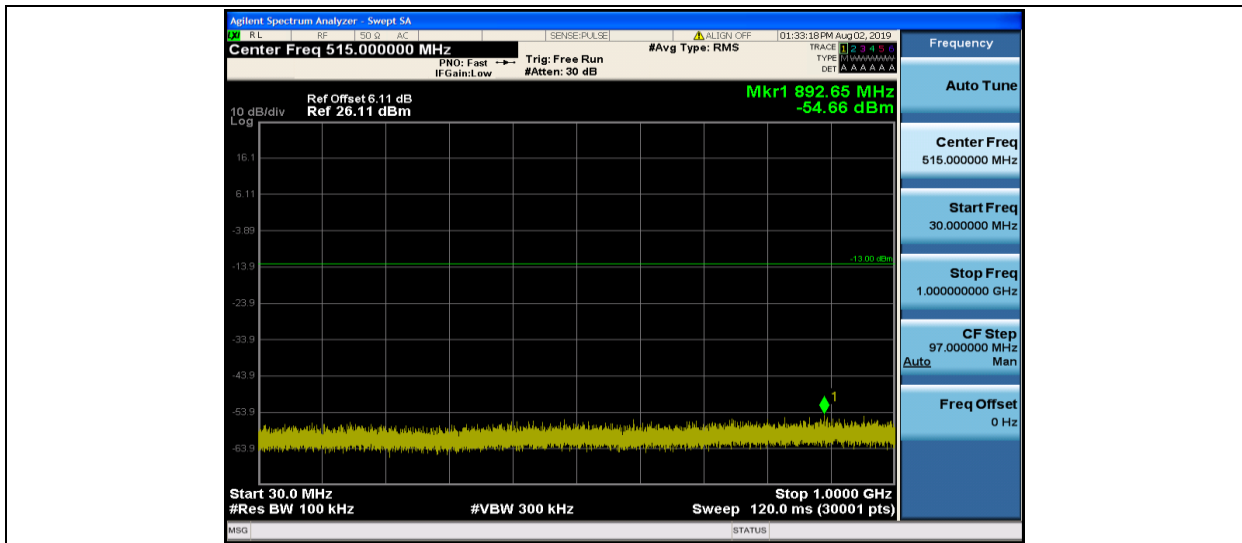

Test Graphs

Band2-1.4MHz-QPSK-18607-1RB#0-30~1000MHz