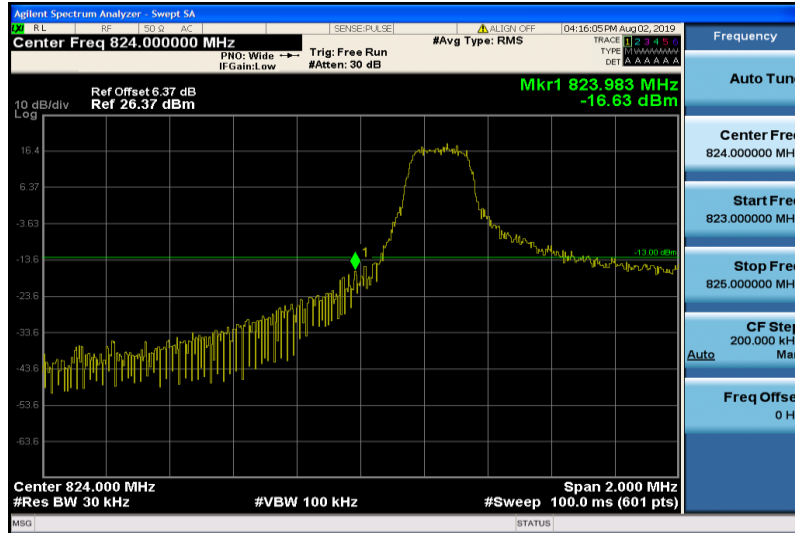

Band4-20MHz-16QAM-20050-100RB#0

Band4-20MHz-16QAM-20300-1RB#99

Band4-20MHz-16QAM-20300-100RB#0

Band5-1.4MHz-QPSK-20407-1RB#0

Band5-1.4MHz-QPSK-20407-6RB#0

Band5-1.4MHz-QPSK-20643-1RB#5

Band5-1.4MHz-QPSK-20643-6RB#0