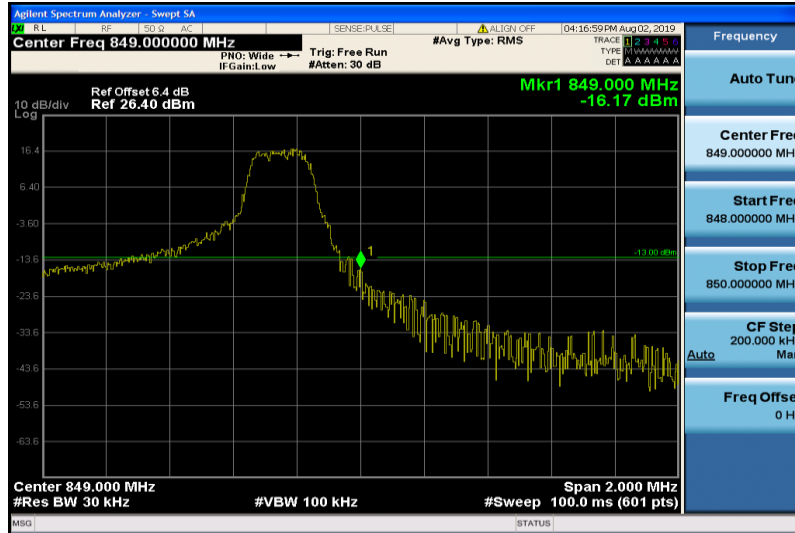

Band5-1.4MHz-16QAM-20407-6RB#0

Band5-1.4MHz-16QAM-20643-1RB#5