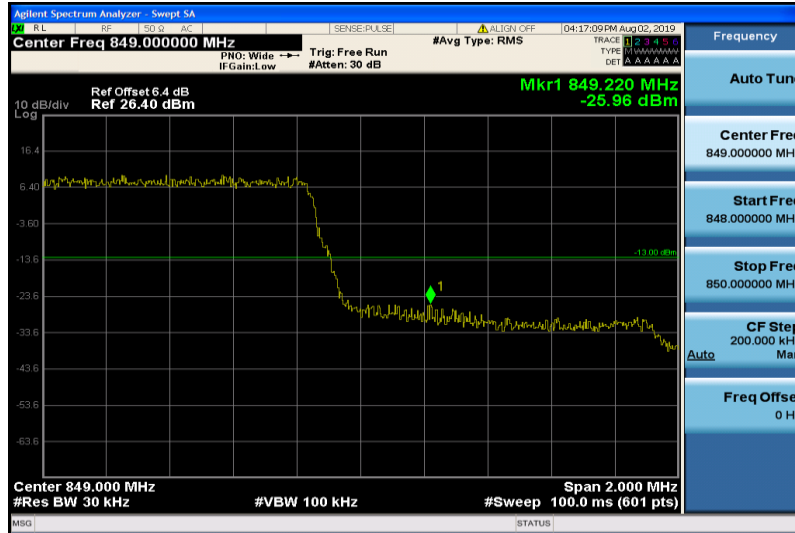

Band4-20MHz-16QAM-20050-100RB#0

Band4-20MHz-16QAM-20300-1RB#99

Band4-20MHz-16QAM-20300-100RB#0

Band5-1.4MHz-QPSK-20407-1RB#0

Band5-1.4MHz-QPSK-20407-6RB#0

Band5-1.4MHz-QPSK-20643-1RB#5

Band5-1.4MHz-QPSK-20643-6RB#0