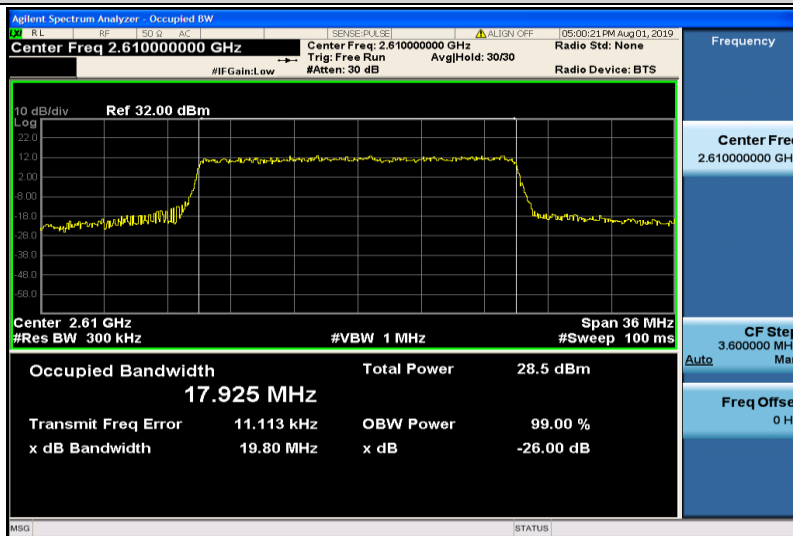

Band38-20MHz-16QAM-37850-100RB#0-17.914

Band38-20MHz-16QAM-38000-100RB#0-17.920

Band38-20MHz-16QAM-38150-100RB#0-17.925

8.4 Appendix D: Band Edge

Test Result

Band	Bandwidth	Modulation	Channel	RB Configuration	Result(dBm)	Verdict
Band2	1.4MHz	QPSK	18607	1RB#0	-17.56	PASS
Band2	1.4MHz	QPSK	18607	6RB#0	-23.37	PASS
Band2	1.4MHz	QPSK	19193	1RB#5	-16.86	PASS
Band2	1.4MHz	QPSK	19193	6RB#0	-22.95	PASS
Band2	1.4MHz	16QAM	18607	1RB#0	-16.70	PASS
Band2	1.4MHz	16QAM	18607	6RB#0	-24.21	PASS
Band2	1.4MHz	16QAM	19193	1RB#5	-19.15	PASS
Band2	1.4MHz	16QAM	19193	6RB#0	-25.16	PASS
Band2	3MHz	QPSK	18615	1RB#0	-21.02	PASS
Band2	3MHz	QPSK	18615	15RB#0	-22.65	PASS
Band2	3MHz	QPSK	19185	1RB#14	-20.32	PASS
Band2	3MHz	QPSK	19185	15RB#0	-21.91	PASS
Band2	3MHz	16QAM	18615	1RB#0	-21.21	PASS
Band2	3MHz	16QAM	18615	15RB#0	-22.21	PASS
Band2	3MHz	16QAM	19185	1RB#14	-20.52	PASS
Band2	3MHz	16QAM	19185	15RB#0	-23.82	PASS
Band2	5MHz	QPSK	18625	1RB#0	-15.58	PASS
Band2	5MHz	QPSK	18625	25RB#0	-21.55	PASS
Band2	5MHz	QPSK	19175	1RB#24	-17.39	PASS
Band2	5MHz	QPSK	19175	25RB#0	-20.52	PASS
Band2	5MHz	16QAM	18625	1RB#0	-16.95	PASS
Band2	5MHz	16QAM	18625	25RB#0	-23.81	PASS
Band2	5MHz	16QAM	19175	1RB#24	-17.66	PASS
Band2	5MHz	16QAM	19175	25RB#0	-21.40	PASS
Band2	10MHz	QPSK	18650	1RB#0	-17.32	PASS
Band2	10MHz	QPSK	18650	50RB#0	-30.78	PASS
Band2	10MHz	QPSK	19150	1RB#49	-18.67	PASS
Band2	10MHz	QPSK	19150	50RB#0	-29.54	PASS
Band2	10MHz	16QAM	18650	1RB#0	-17.93	PASS
Band2	10MHz	16QAM	18650	50RB#0	-29.06	PASS
Band2	10MHz	16QAM	19150	1RB#49	-20.45	PASS
Band2	10MHz	16QAM	19150	50RB#0	-28.90	PASS
Band2	15MHz	QPSK	18675	1RB#0	-15.00	PASS
Band2	15MHz	QPSK	18675	75RB#0	-26.18	PASS
Band2	15MHz	QPSK	19125	1RB#74	-15.19	PASS
Band2	15MHz	QPSK	19125	75RB#0	-26.01	PASS
Band2	15MHz	16QAM	18675	1RB#0	-15.89	PASS
Band2	15MHz	16QAM	18675	75RB#0	-28.79	PASS