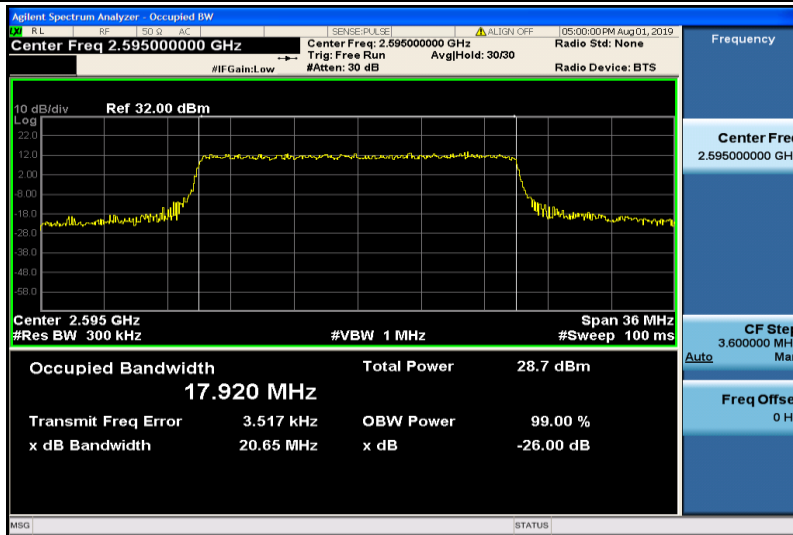

Band38-20MHz-16QAM-37850-100RB#0-17.914

Band38-20MHz-16QAM-38000-100RB#0-17.920

Band38-20MHz-16QAM-38150-100RB#0-17.925

8.4 Appendix D: Band Edge

Test Result

Band	Bandwidth	Modulation	Channel	RB Configuration	Result(dBm)	Verdict
Band2	1.4MHz	QPSK	18607	1RB#0	-17.56	PASS
Band2	1.4MHz	QPSK	18607	6RB#0	-23.37	PASS
Band2	1.4MHz	QPSK	19193	1RB#5	-16.86	PASS
Band2	1.4MHz	QPSK	19193	6RB#0	-22.95	PASS
Band2	1.4MHz	16QAM	18607	1RB#0	-16.70	PASS
Band2	1.4MHz	16QAM	18607	6RB#0	-24.21	PASS
Band2	1.4MHz	16QAM	19193	1RB#5	-19.15	PASS
Band2	1.4MHz	16QAM	19193	6RB#0	-25.16	PASS
Band2	3MHz	QPSK	18615	1RB#0	-21.02	PASS
Band2	3MHz	QPSK	18615	15RB#0	-22.65	PASS
Band2	3MHz	QPSK	19185	1RB#14	-20.32	PASS
Band2	3MHz	QPSK	19185	15RB#0	-21.91	PASS
Band2	3MHz	16QAM	18615	1RB#0	-21.21	PASS
Band2	3MHz	16QAM	18615	15RB#0	-22.21	PASS
Band2	3MHz	16QAM	19185	1RB#14	-20.52	PASS
Band2	3MHz	16QAM	19185	15RB#0	-23.82	PASS
Band2	5MHz	QPSK	18625	1RB#0	-15.58	PASS
Band2	5MHz	QPSK	18625	25RB#0	-21.55	PASS
Band2	5MHz	QPSK	19175	1RB#24	-17.39	PASS
Band2	5MHz	QPSK	19175	25RB#0	-20.52	PASS
Band2	5MHz	16QAM	18625	1RB#0	-16.95	PASS
Band2	5MHz	16QAM	18625	25RB#0	-23.81	PASS
Band2	5MHz	16QAM	19175	1RB#24	-17.66	PASS
Band2	5MHz	16QAM	19175	25RB#0	-21.40	PASS
Band2	10MHz	QPSK	18650	1RB#0	-17.32	PASS
Band2	10MHz	QPSK	18650	50RB#0	-30.78	PASS
Band2	10MHz	QPSK	19150	1RB#49	-18.67	PASS
Band2	10MHz	QPSK	19150	50RB#0	-29.54	PASS
Band2	10MHz	16QAM	18650	1RB#0	-17.93	PASS
Band2	10MHz	16QAM	18650	50RB#0	-29.06	PASS
Band2	10MHz	16QAM	19150	1RB#49	-20.45	PASS
Band2	10MHz	16QAM	19150	50RB#0	-28.90	PASS
Band2	15MHz	QPSK	18675	1RB#0	-15.00	PASS
Band2	15MHz	QPSK	18675	75RB#0	-26.18	PASS
Band2	15MHz	QPSK	19125	1RB#74	-15.19	PASS
Band2	15MHz	QPSK	19125	75RB#0	-26.01	PASS
Band2	15MHz	16QAM	18675	1RB#0	-15.89	PASS
Band2	15MHz	16QAM	18675	75RB#0	-28.79	PASS