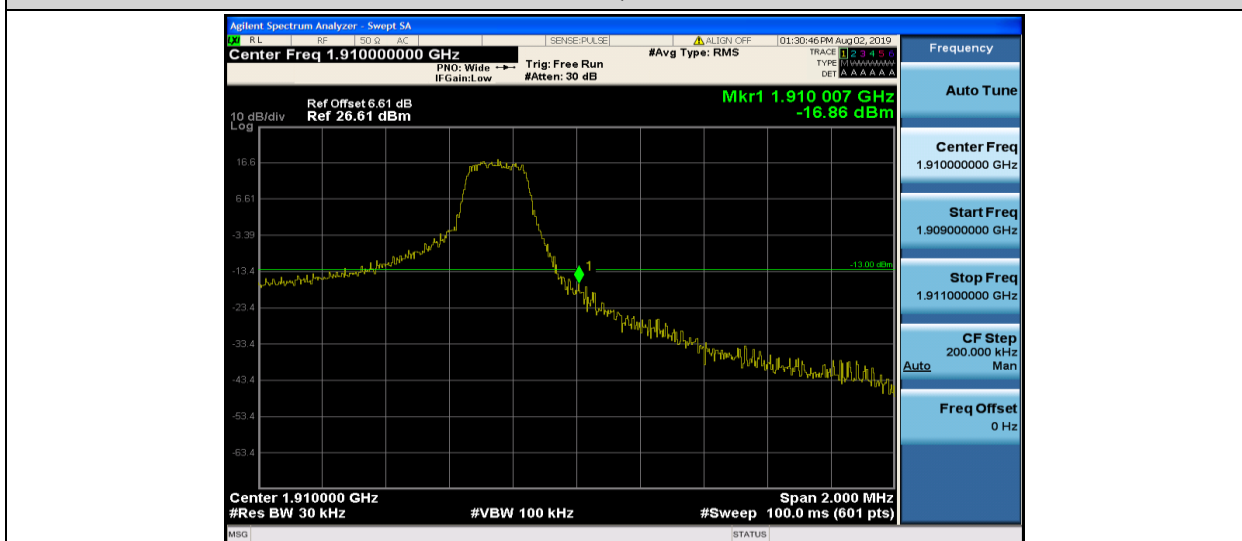

Band2-1.4MHz-QPSK-19193-1RB#5