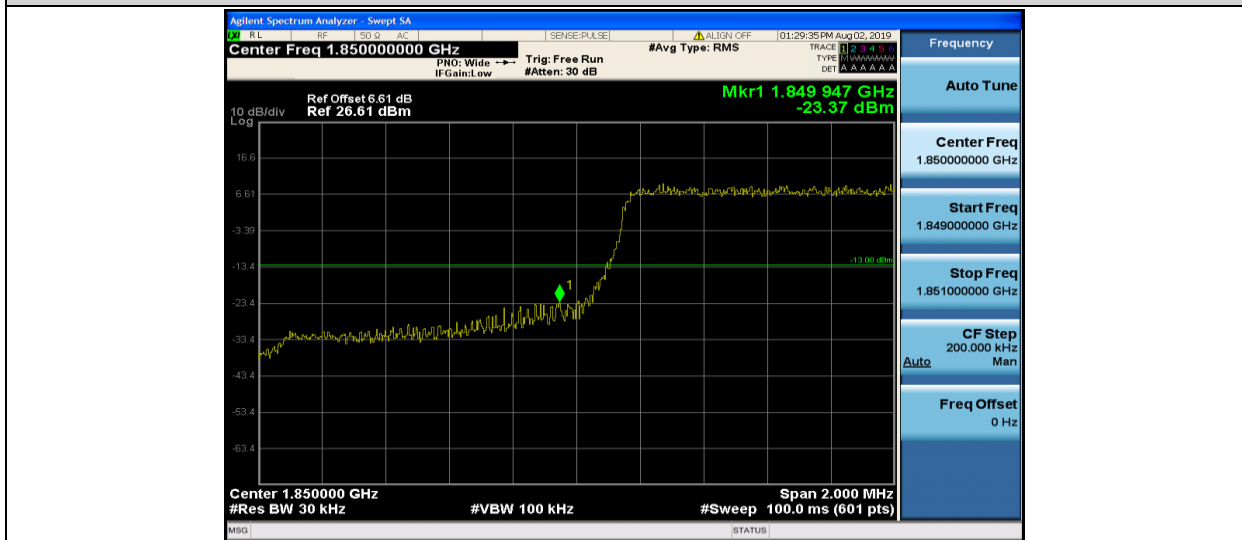

Band2-1.4MHz-QPSK-18607-6RB#0