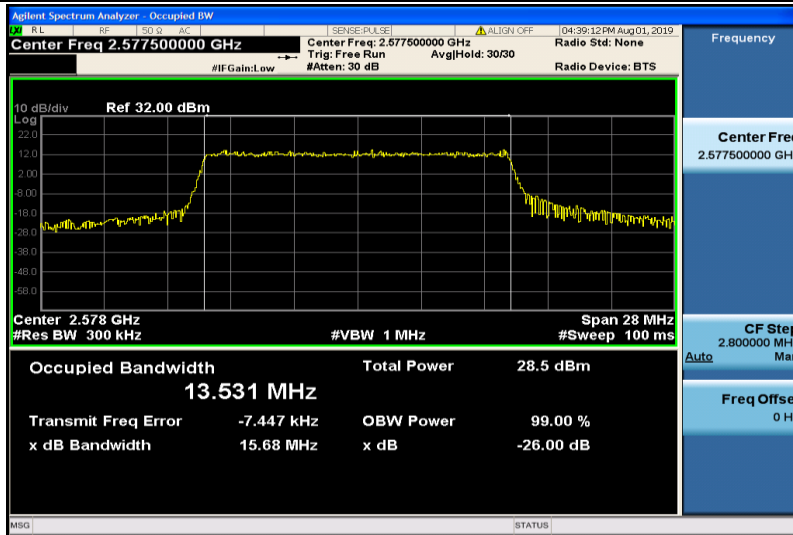

Band38-10MHz-16QAM-37800-50RB#0-8.9449

Band38-10MHz-16QAM-38000-50RB#0-8.9445

Band38-10MHz-16QAM-38200-50RB#0-8.9487

Band38-15MHz-QPSK-37825-75RB#0-9.1875

Band38-15MHz-QPSK-38000-75RB#0-13.453

Band38-15MHz-QPSK-38175-75RB#0-13.515