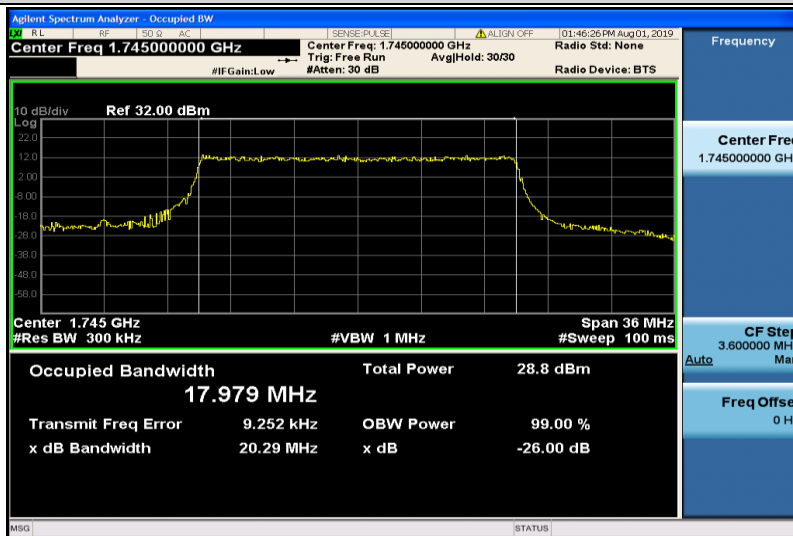

Band4-20MHz-16QAM-20175-100RB#0-17.999

Band4-20MHz-16QAM-20300-100RB#0-17.979