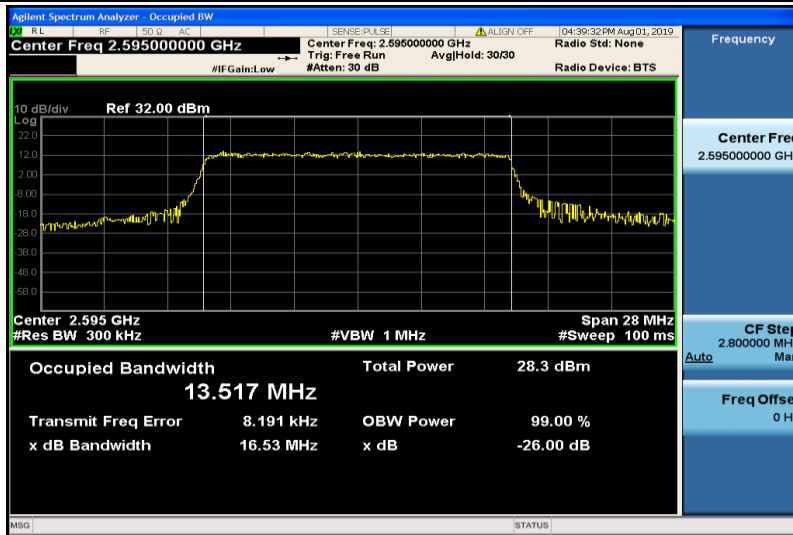

Band38-15MHz-16QAM-37825-75RB#0-13.531

Band38-15MHz-16QAM-38000-75RB#0-13.517