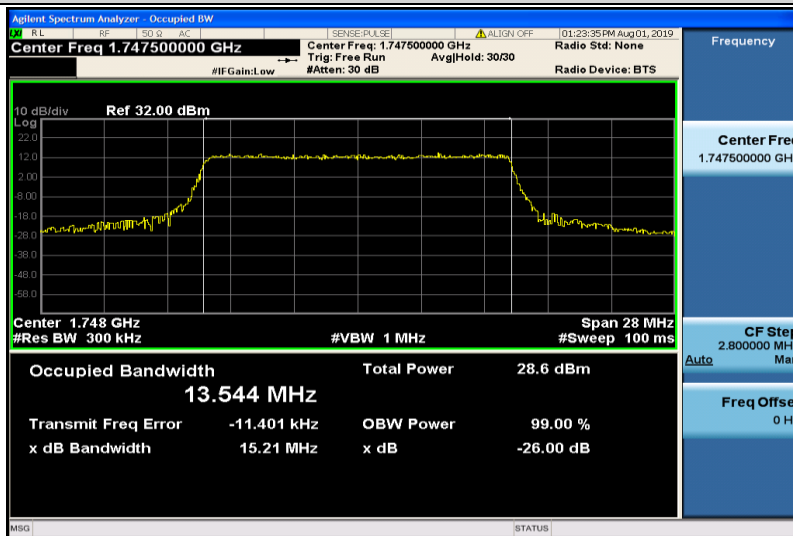

Band4-15MHz-16QAM-20175-75RB#0-13.480

Band4-15MHz-16QAM-20325-75RB#0-13.544