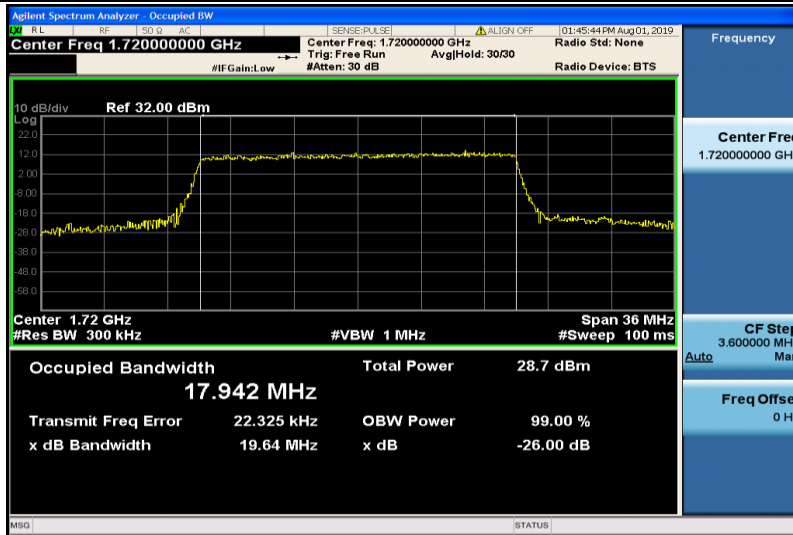

Band4-15MHz-16QAM-20025-75RB#0-13.499

Band4-15MHz-16QAM-20175-75RB#0-13.480

Band4-15MHz-16QAM-20325-75RB#0-13.544

Band4-20MHz-QPSK-20050-100RB#0-17.904

Band4-20MHz-QPSK-20175-100RB#0-17.942

Band4-20MHz-QPSK-20300-100RB#0-18.023