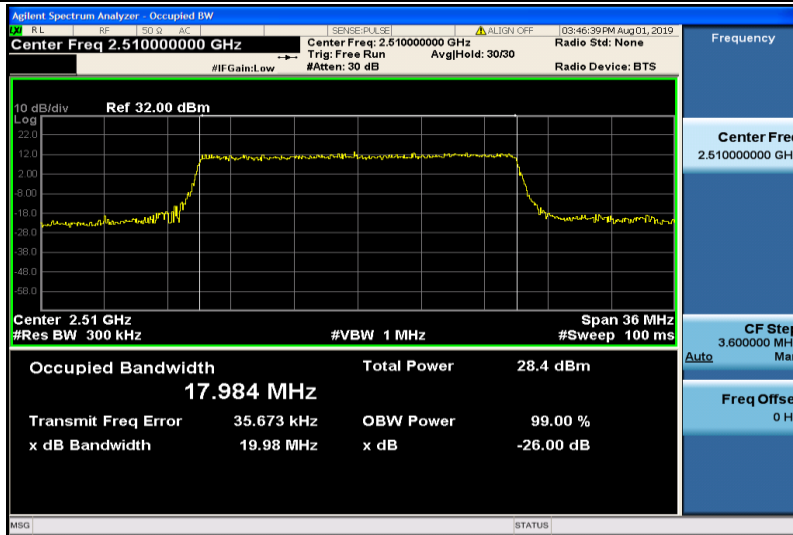

Band7-15MHz-16QAM-20825-75RB#0-13.522

Band7-15MHz-16QAM-21100-75RB#0-13.523

Band7-15MHz-16QAM-21375-75RB#0-13.500

Band7-20MHz-QPSK-20850-100RB#0-9.4625

Band7-20MHz-QPSK-21100-100RB#0-17.923

Band7-20MHz-QPSK-21350-100RB#0-17.927