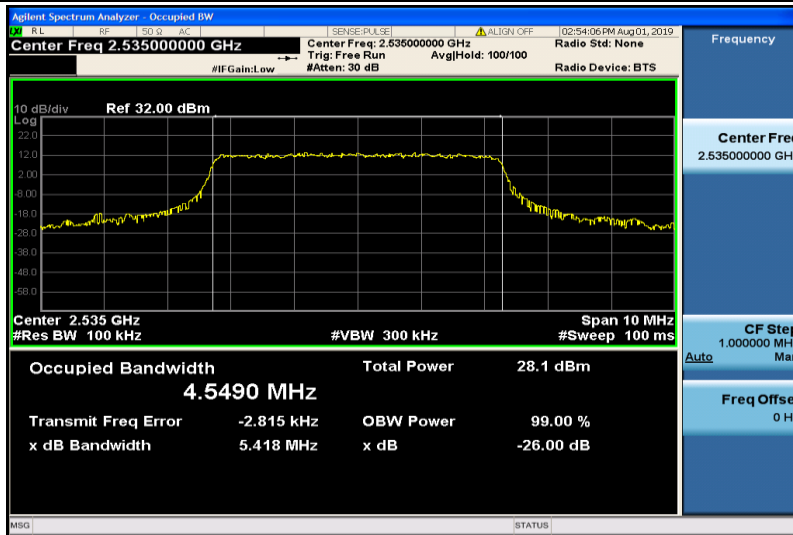

Band7-5MHz-16QAM-20775-25RB#0-4.5262

Band7-5MHz-16QAM-21100-25RB#0-4.5490