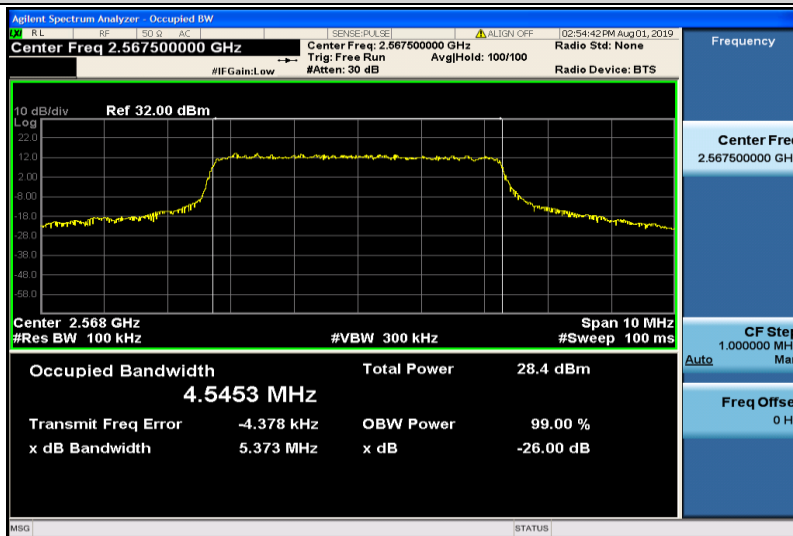

Band7-5MHz-16QAM-21100-25RB#0-4.5490

Band7-5MHz-16QAM-21425-25RB#0-4.5453