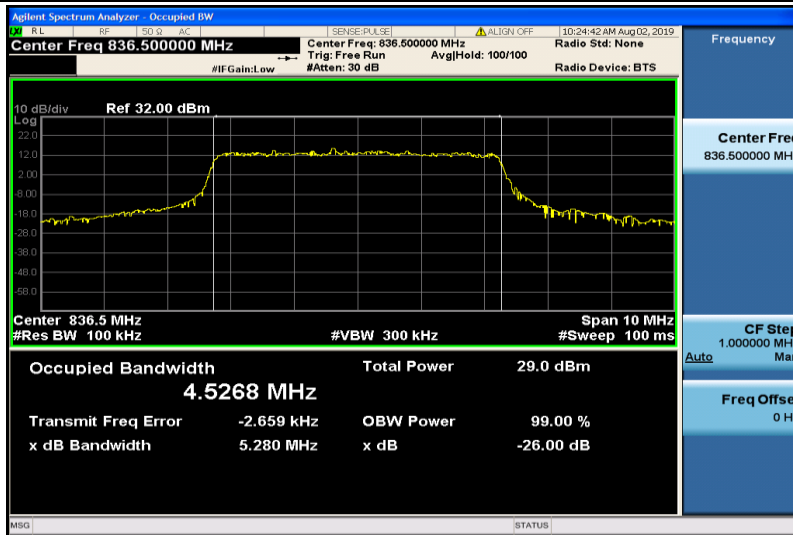

Band5-5MHz-16QAM-20425-25RB#0-4.5283

Band5-5MHz-16QAM-20525-25RB#0-4.5268