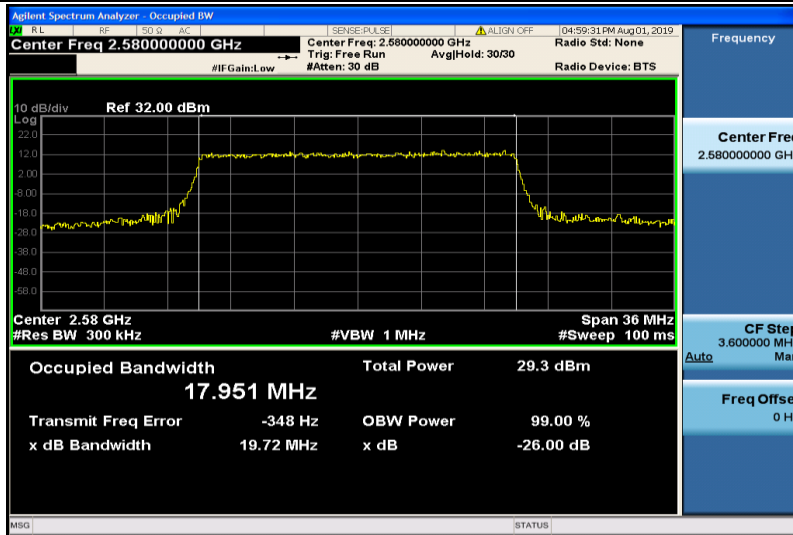

Band38-15MHz-16QAM-37825-75RB#0-13.531

Band38-15MHz-16QAM-38000-75RB#0-13.517

Band38-15MHz-16QAM-38175-75RB#0-13.492

Band38-20MHz-QPSK-37850-100RB#0-17.951

Band38-20MHz-QPSK-38000-100RB#0-17.899

Band38-20MHz-QPSK-38150-100RB#0-17.947