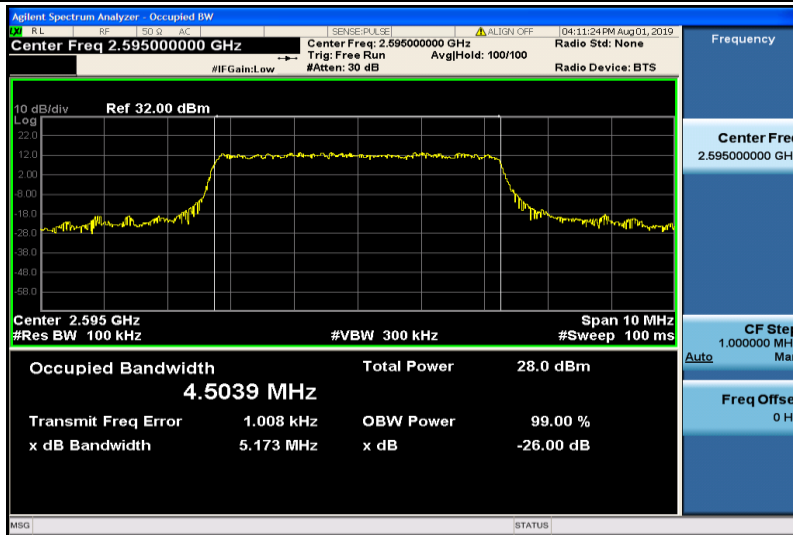

Band38-5MHz-16QAM-37775-25RB#0-4.5170

Band38-5MHz-16QAM-38000-25RB#0-4.5039