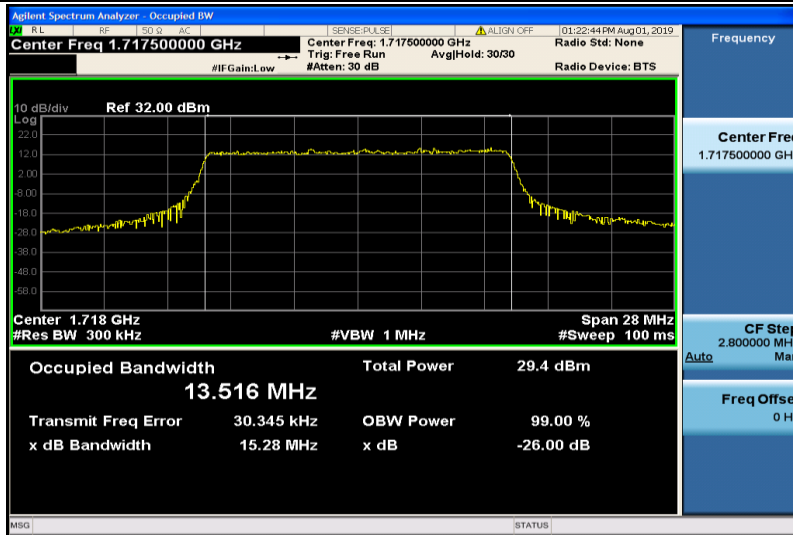

Band4-10MHz-16QAM-20350-50RB#0-8.9429

Band4-15MHz-QPSK-20025-75RB#0-13.516