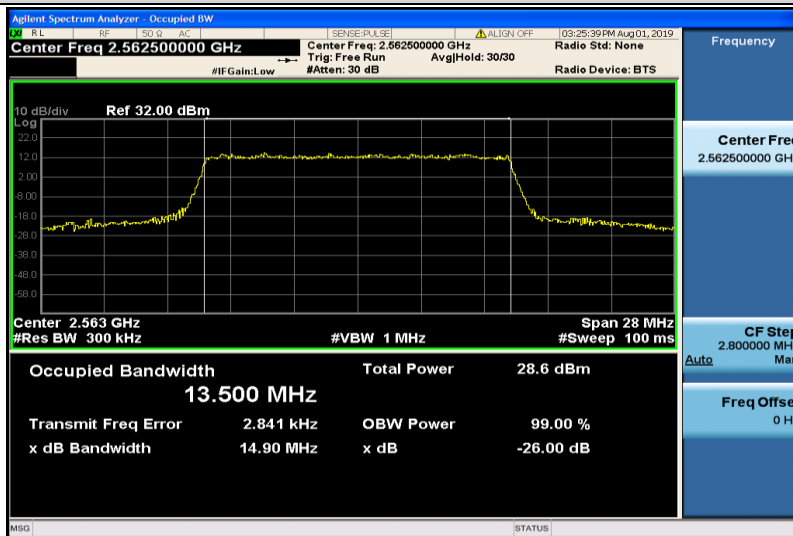

Band7-15MHz-16QAM-21100-75RB#0-13.523

Band7-15MHz-16QAM-21375-75RB#0-13.500