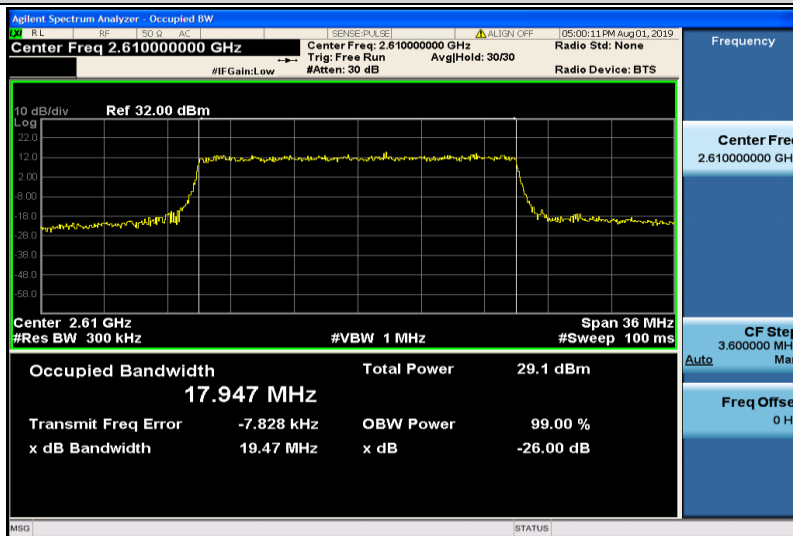

Band38-15MHz-16QAM-37825-75RB#0-13.531

Band38-15MHz-16QAM-38000-75RB#0-13.517

Band38-15MHz-16QAM-38175-75RB#0-13.492

Band38-20MHz-QPSK-37850-100RB#0-17.951

Band38-20MHz-QPSK-38000-100RB#0-17.899

Band38-20MHz-QPSK-38150-100RB#0-17.947