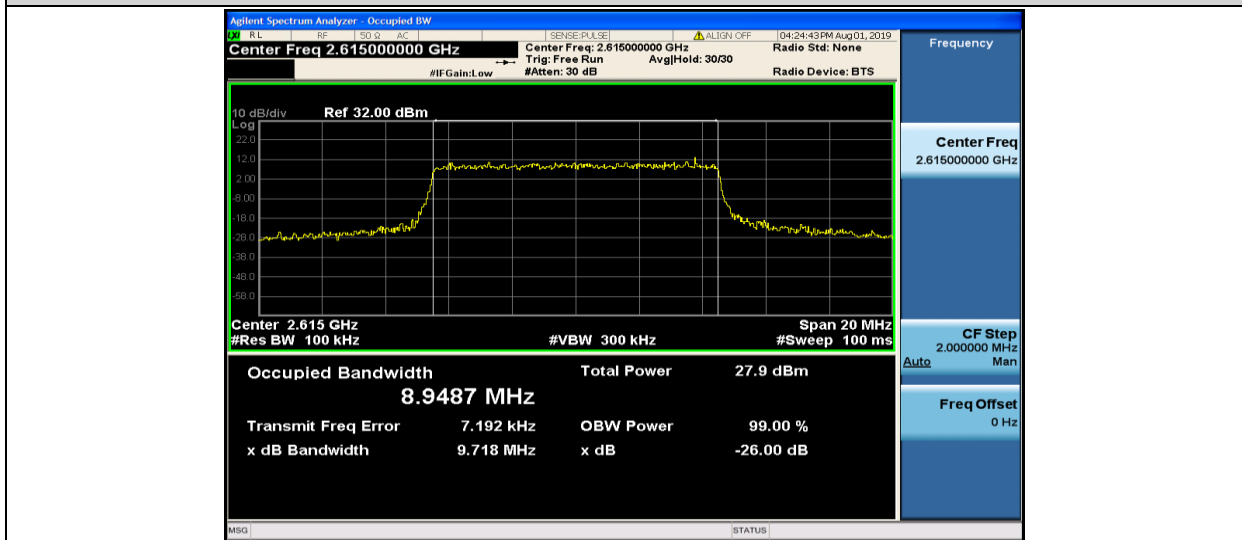

Band38-5MHz-16QAM-37775-25RB#0-4.5170

Band38-5MHz-16QAM-38000-25RB#0-4.5039

Band38-5MHz-16QAM-38225-25RB#0-4.5050

Band38-10MHz-QPSK-37800-50RB#0-8.9610

Band38-10MHz-QPSK-38000-50RB#0-8.9409

Band38-10MHz-QPSK-38200-50RB#0-8.9516

Band38-10MHz-16QAM-37800-50RB#0-8.9449

Band38-10MHz-16QAM-38000-50RB#0-8.9445

Band38-10MHz-16QAM-38200-50RB#0-8.9487

Band38-15MHz-QPSK-37825-75RB#0-9.1875

Band38-15MHz-QPSK-38000-75RB#0-13.453

Band38-15MHz-QPSK-38175-75RB#0-13.515