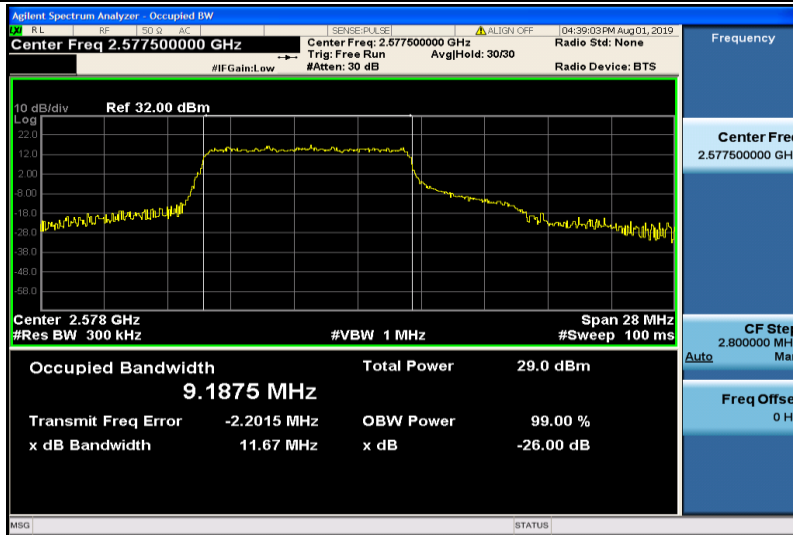

Band38-10MHz-16QAM-38200-50RB#0-8.9487

Band38-15MHz-QPSK-37825-75RB#0-9.1875