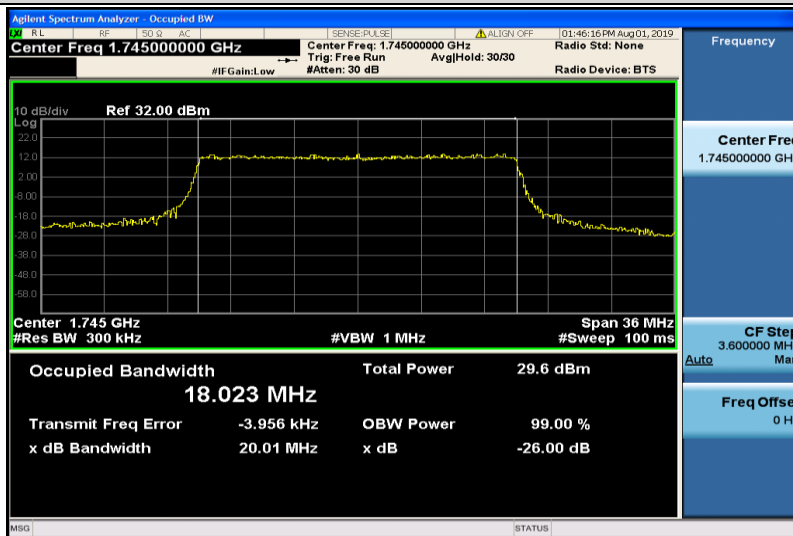

Band4-15MHz-16QAM-20025-75RB#0-13.499

Band4-15MHz-16QAM-20175-75RB#0-13.480

Band4-15MHz-16QAM-20325-75RB#0-13.544

Band4-20MHz-QPSK-20050-100RB#0-17.904

Band4-20MHz-QPSK-20175-100RB#0-17.942

Band4-20MHz-QPSK-20300-100RB#0-18.023