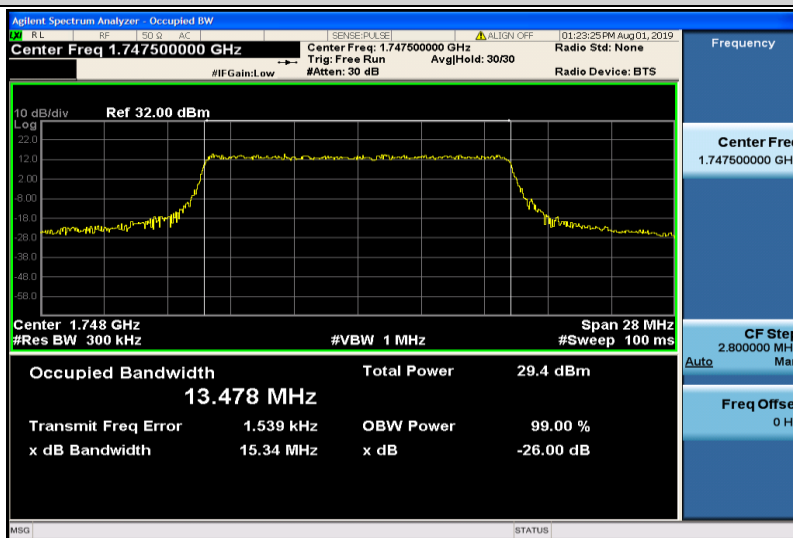

Band4-10MHz-16QAM-20000-50RB#0-8.9593

Band4-10MHz-16QAM-20175-50RB#0-8.9553

Band4-10MHz-16QAM-20350-50RB#0-8.9429

Band4-15MHz-QPSK-20025-75RB#0-13.516

Band4-15MHz-QPSK-20175-75RB#0-13.492

Band4-15MHz-QPSK-20325-75RB#0-13.478