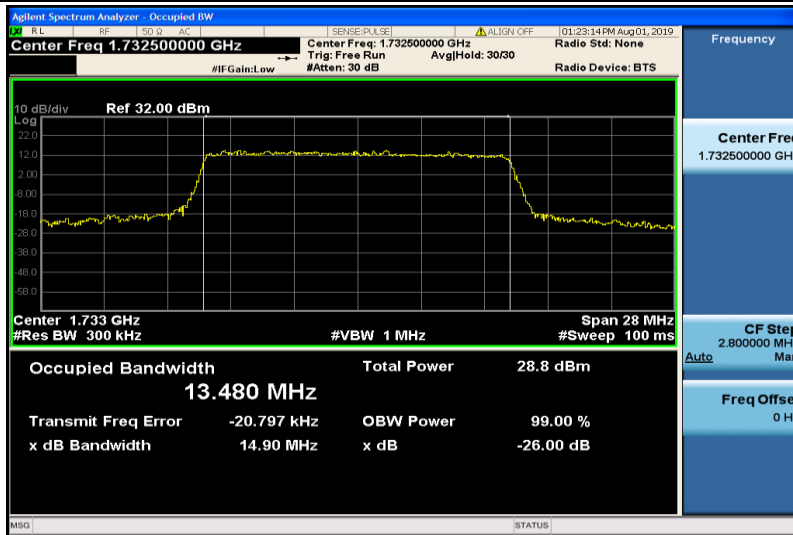

Band4-15MHz-16QAM-20025-75RB#0-13.499

Band4-15MHz-16QAM-20175-75RB#0-13.480