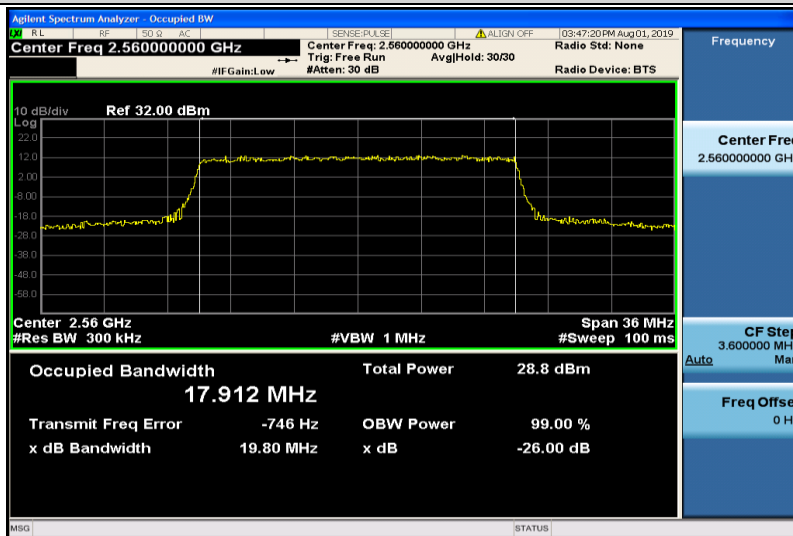

Band7-20MHz-16QAM-21100-100RB#0-17.960

Band7-20MHz-16QAM-21350-100RB#0-17.912