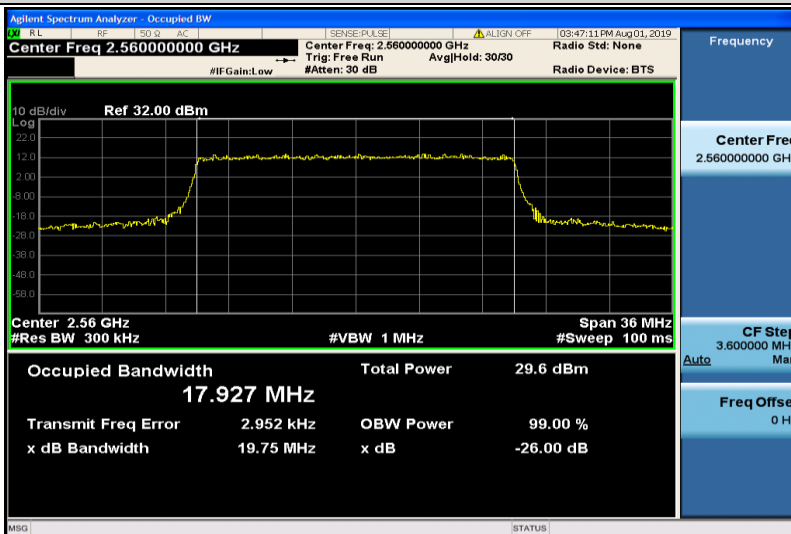

Band7-15MHz-16QAM-20825-75RB#0-13.522

Band7-15MHz-16QAM-21100-75RB#0-13.523

Band7-15MHz-16QAM-21375-75RB#0-13.500

Band7-20MHz-QPSK-20850-100RB#0-9.4625

Band7-20MHz-QPSK-21100-100RB#0-17.923

Band7-20MHz-QPSK-21350-100RB#0-17.927