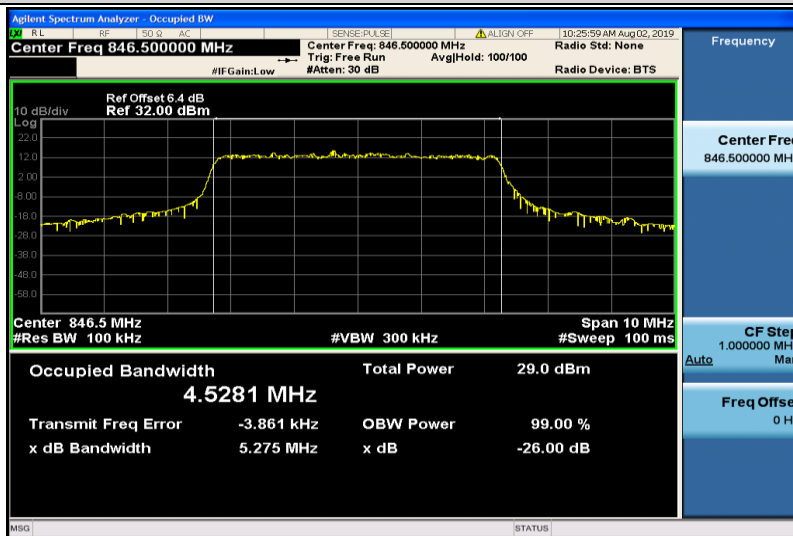

Band5-5MHz-16QAM-20525-25RB#0-4.5268

Band5-5MHz-16QAM-20625-25RB#0-4.5281