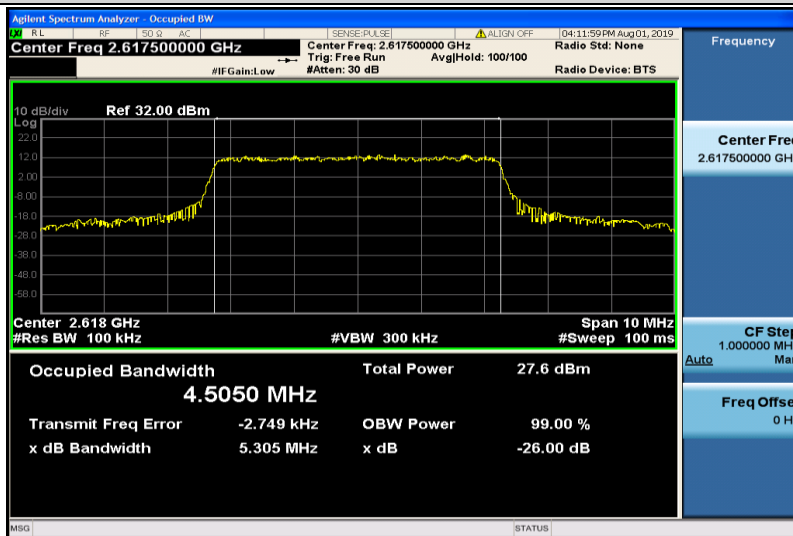

Band38-5MHz-16QAM-38000-25RB#0-4.5039

Band38-5MHz-16QAM-38225-25RB#0-4.5050