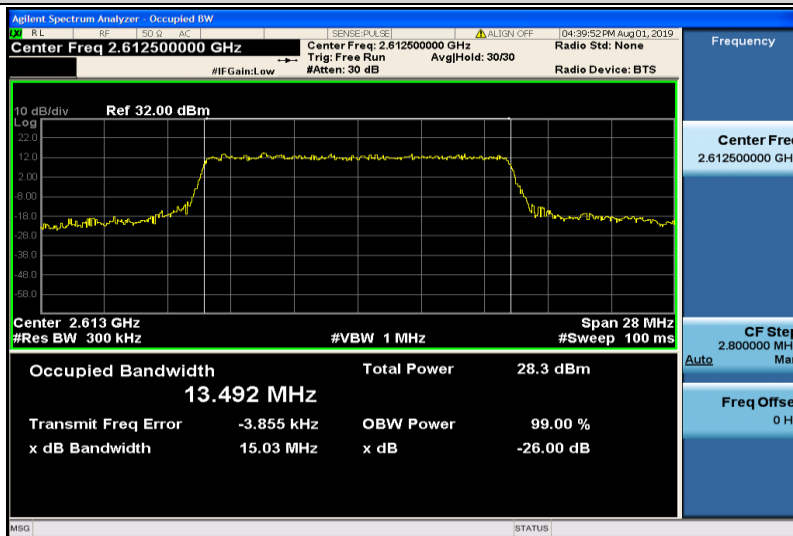

Band38-15MHz-16QAM-38000-75RB#0-13.517

Band38-15MHz-16QAM-38175-75RB#0-13.492