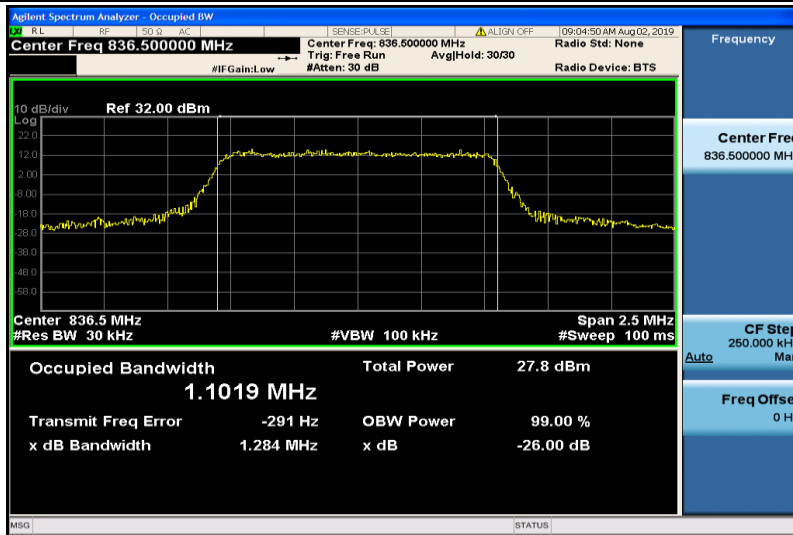

Band5-1.4MHz-16QAM-20407-6RB#0-1.1043

Band5-1.4MHz-16QAM-20525-6RB#0-1.1019