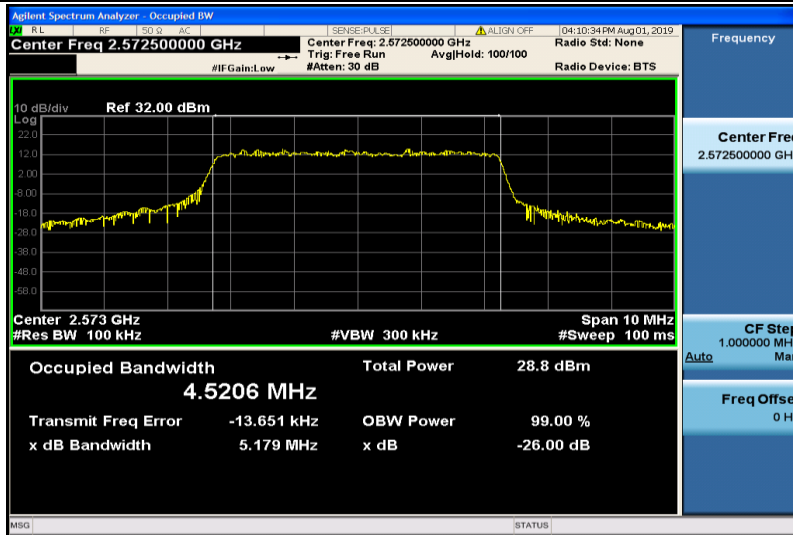

Band7-20MHz-16QAM-21350-100RB#0-17.912

Band38-5MHz-QPSK-37775-25RB#0-4.5206