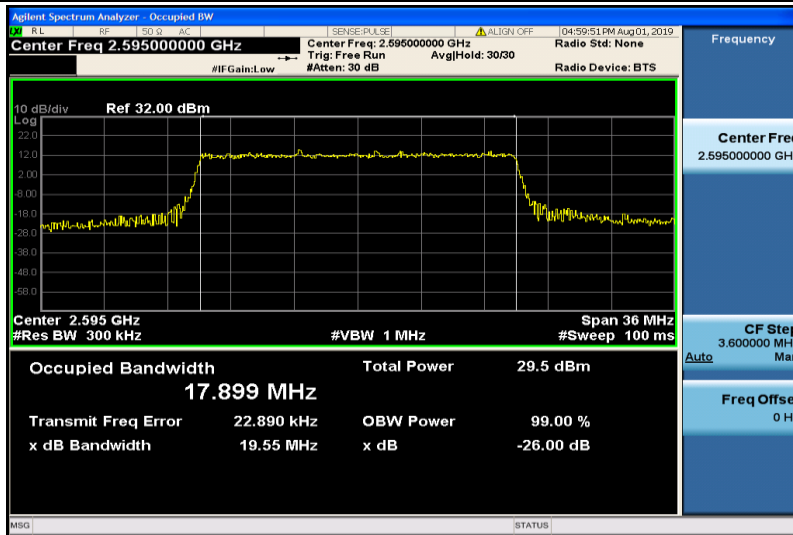

Band38-15MHz-16QAM-37825-75RB#0-13.531

Band38-15MHz-16QAM-38000-75RB#0-13.517

Band38-15MHz-16QAM-38175-75RB#0-13.492

Band38-20MHz-QPSK-37850-100RB#0-17.951

Band38-20MHz-QPSK-38000-100RB#0-17.899

Band38-20MHz-QPSK-38150-100RB#0-17.947