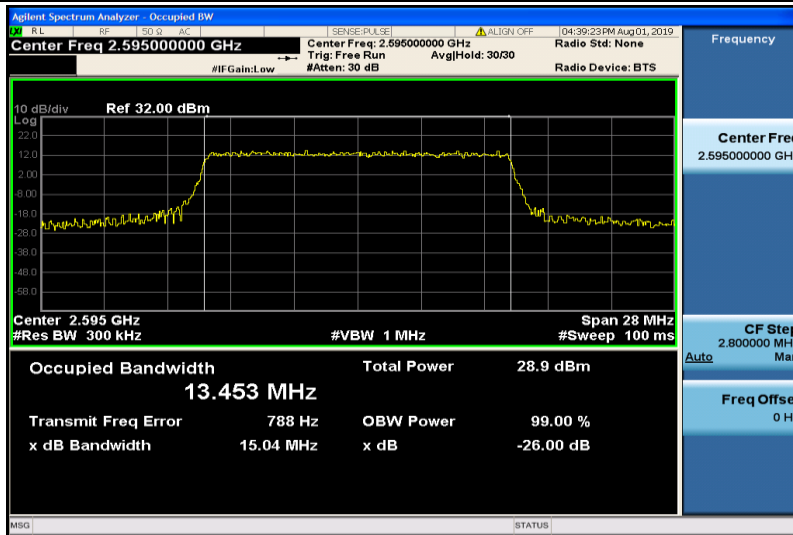

Band38-10MHz-16QAM-37800-50RB#0-8.9449

Band38-10MHz-16QAM-38000-50RB#0-8.9445

Band38-10MHz-16QAM-38200-50RB#0-8.9487

Band38-15MHz-QPSK-37825-75RB#0-9.1875

Band38-15MHz-QPSK-38000-75RB#0-13.453

Band38-15MHz-QPSK-38175-75RB#0-13.515