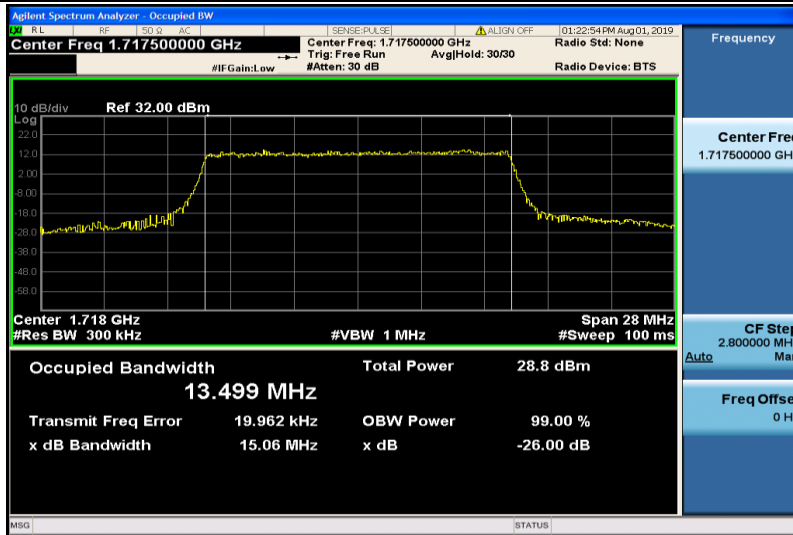

Band4-10MHz-16QAM-20000-50RB#0-8.9593

Band4-10MHz-16QAM-20175-50RB#0-8.9553

Band4-10MHz-16QAM-20350-50RB#0-8.9429

Band4-15MHz-QPSK-20025-75RB#0-13.516

Band4-15MHz-QPSK-20175-75RB#0-13.492

Band4-15MHz-QPSK-20325-75RB#0-13.478