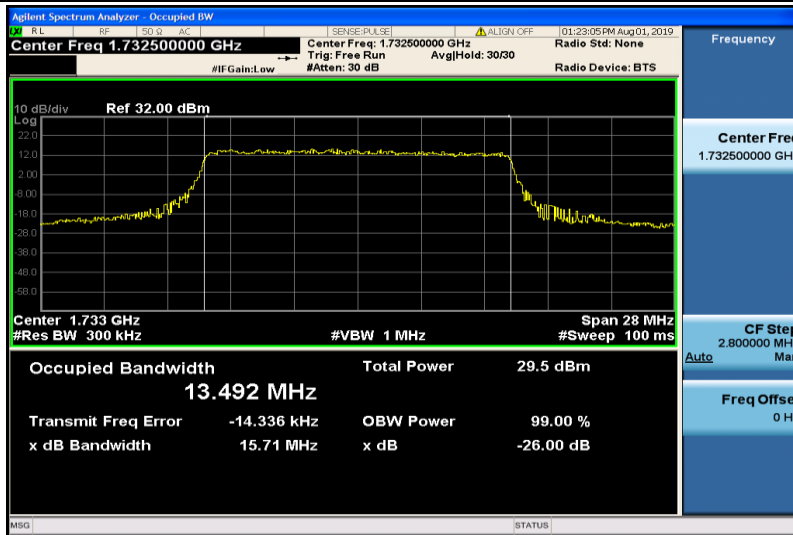

Band4-10MHz-16QAM-20000-50RB#0-8.9593

Band4-10MHz-16QAM-20175-50RB#0-8.9553

Band4-10MHz-16QAM-20350-50RB#0-8.9429

Band4-15MHz-QPSK-20025-75RB#0-13.516

Band4-15MHz-QPSK-20175-75RB#0-13.492

Band4-15MHz-QPSK-20325-75RB#0-13.478