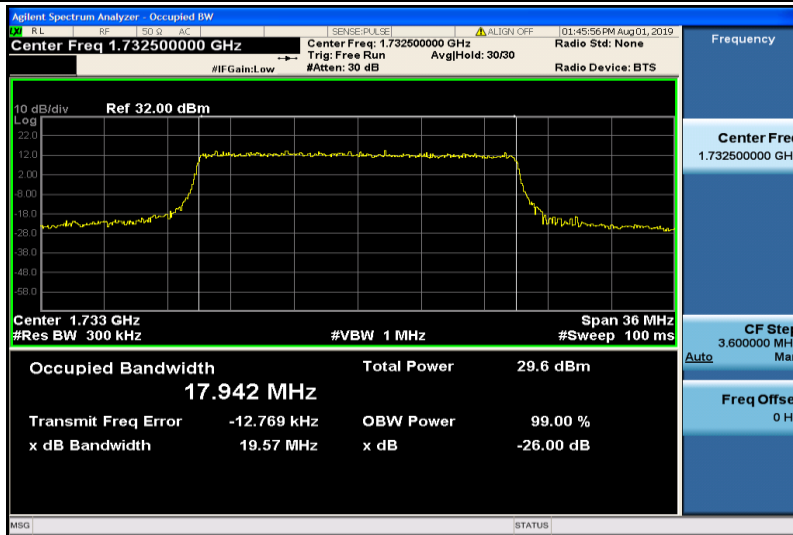

Band4-15MHz-16QAM-20025-75RB#0-13.499

Band4-15MHz-16QAM-20175-75RB#0-13.480

Band4-15MHz-16QAM-20325-75RB#0-13.544

Band4-20MHz-QPSK-20050-100RB#0-17.904

Band4-20MHz-QPSK-20175-100RB#0-17.942

Band4-20MHz-QPSK-20300-100RB#0-18.023