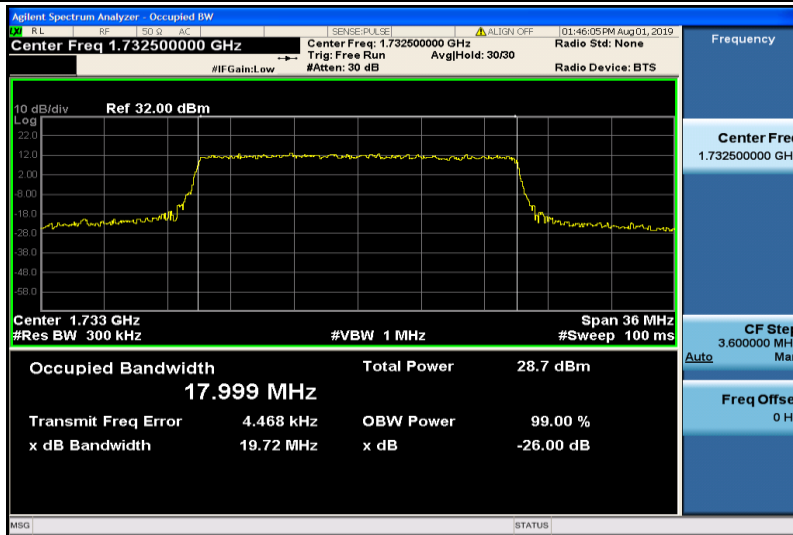

Band4-20MHz-16QAM-20050-100RB#0-17.942

Band4-20MHz-16QAM-20175-100RB#0-17.999