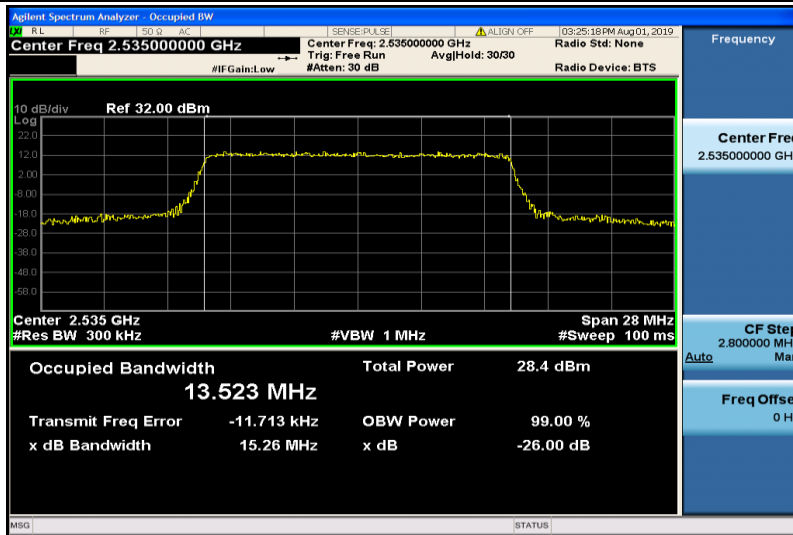

Band7-15MHz-16QAM-20825-75RB#0-13.522

Band7-15MHz-16QAM-21100-75RB#0-13.523