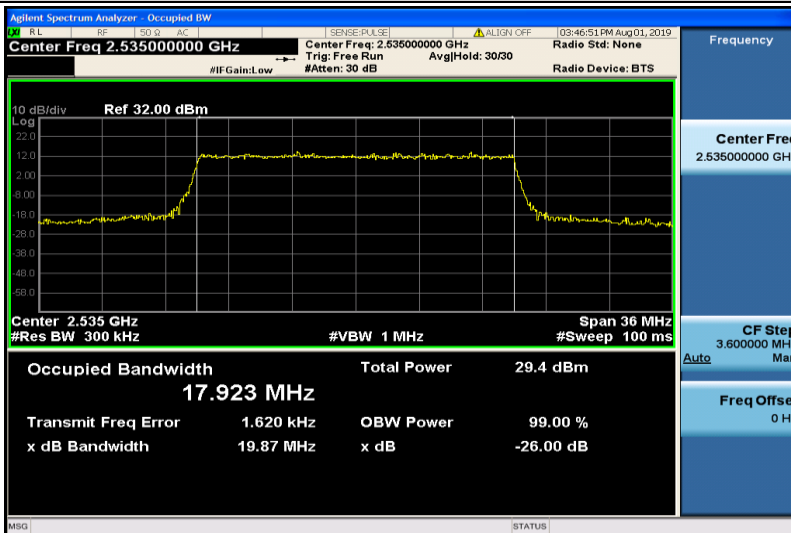

Band7-15MHz-16QAM-20825-75RB#0-13.522

Band7-15MHz-16QAM-21100-75RB#0-13.523

Band7-15MHz-16QAM-21375-75RB#0-13.500

Band7-20MHz-QPSK-20850-100RB#0-9.4625

Band7-20MHz-QPSK-21100-100RB#0-17.923

Band7-20MHz-QPSK-21350-100RB#0-17.927