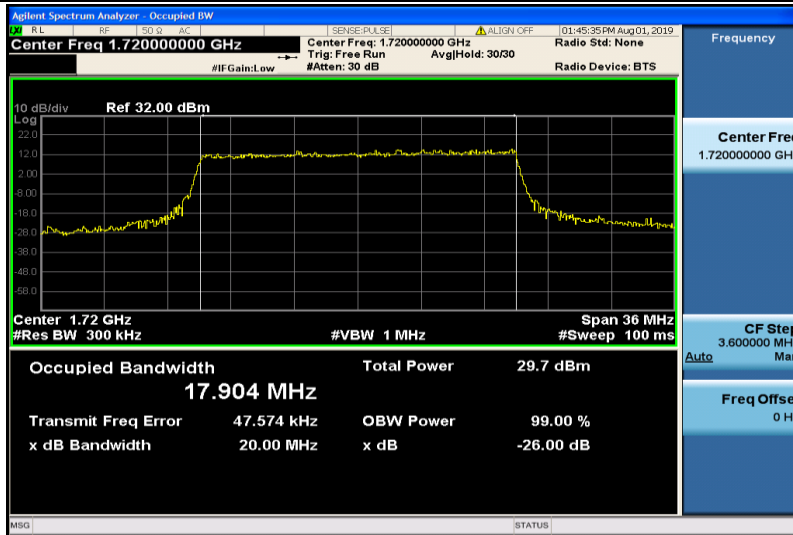

Band4-15MHz-16QAM-20325-75RB#0-13.544

Band4-20MHz-QPSK-20050-100RB#0-17.904