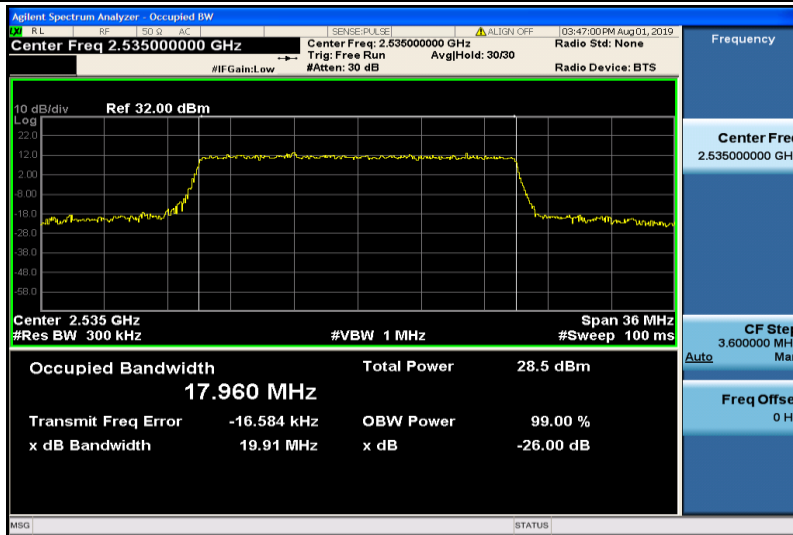

Band7-20MHz-16QAM-20850-100RB#0-17.984

Band7-20MHz-16QAM-21100-100RB#0-17.960