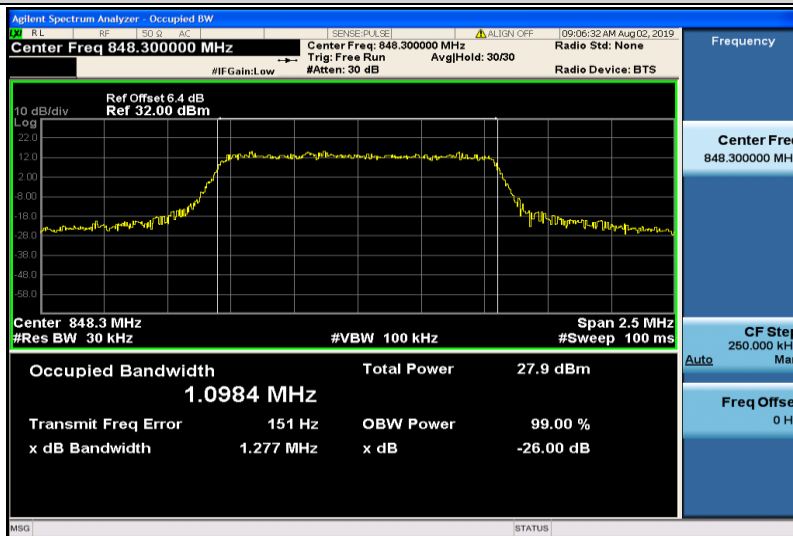

Band5-1.4MHz-16QAM-20525-6RB#0-1.1019

Band5-1.4MHz-16QAM-20643-6RB#0-1.0984