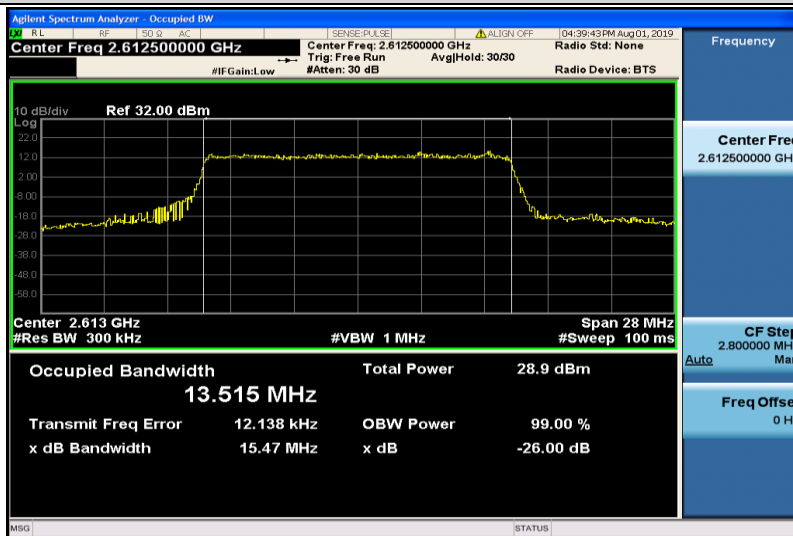

Band38-10MHz-16QAM-37800-50RB#0-8.9449

Band38-10MHz-16QAM-38000-50RB#0-8.9445

Band38-10MHz-16QAM-38200-50RB#0-8.9487

Band38-15MHz-QPSK-37825-75RB#0-9.1875

Band38-15MHz-QPSK-38000-75RB#0-13.453

Band38-15MHz-QPSK-38175-75RB#0-13.515