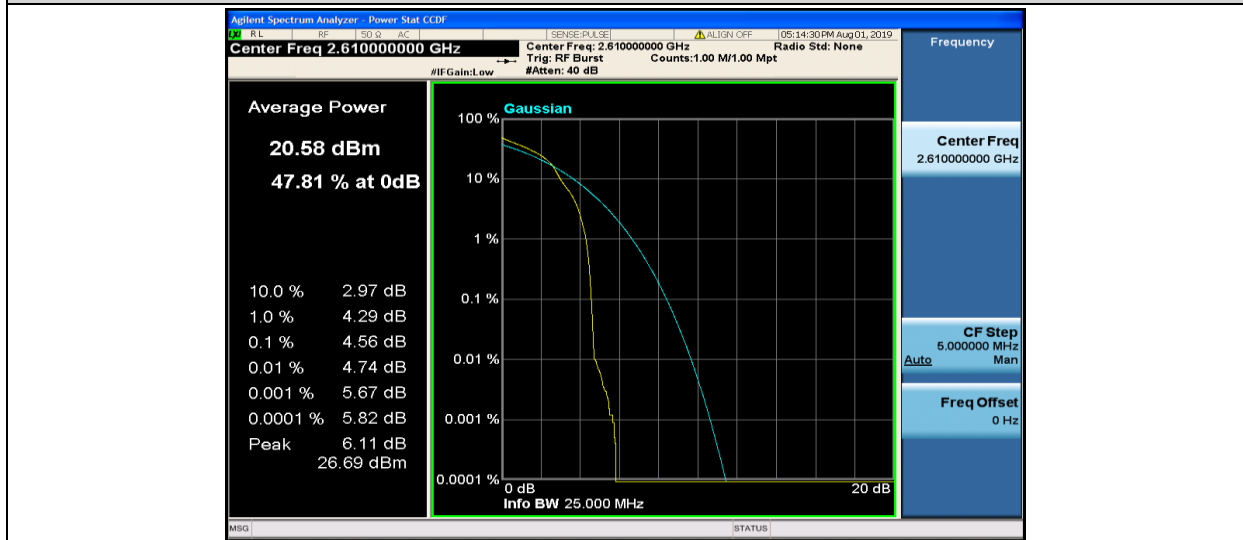

Band38-20MHz-16QAM-37850-1RB#0

Band38-20MHz-16QAM-37850-100RB#0

Band38-20MHz-16QAM-38000-1RB#0

Band38-20MHz-16QAM-38000-100RB#0

Band38-20MHz-16QAM-38150-1RB#0

Band38-20MHz-16QAM-38150-100RB#0

8.3 Appendix C: 26dB Bandwidth and Occupied Bandwidth