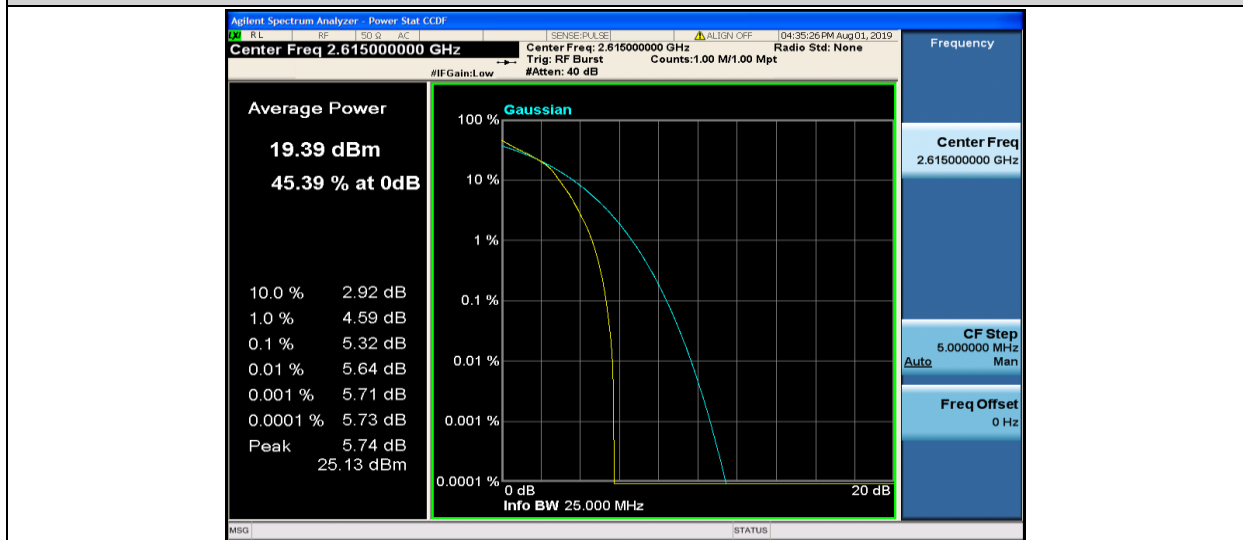

Band38-10MHz-16QAM-38000-50RB#0

Band38-10MHz-16QAM-38200-1RB#0

Band38-10MHz-16QAM-38200-50RB#0

Band38-15MHz-QPSK-37825-1RB#0

Band38-15MHz-QPSK-37825-75RB#0

Band38-15MHz-QPSK-38000-1RB#0

Band38-15MHz-QPSK-38000-75RB#0