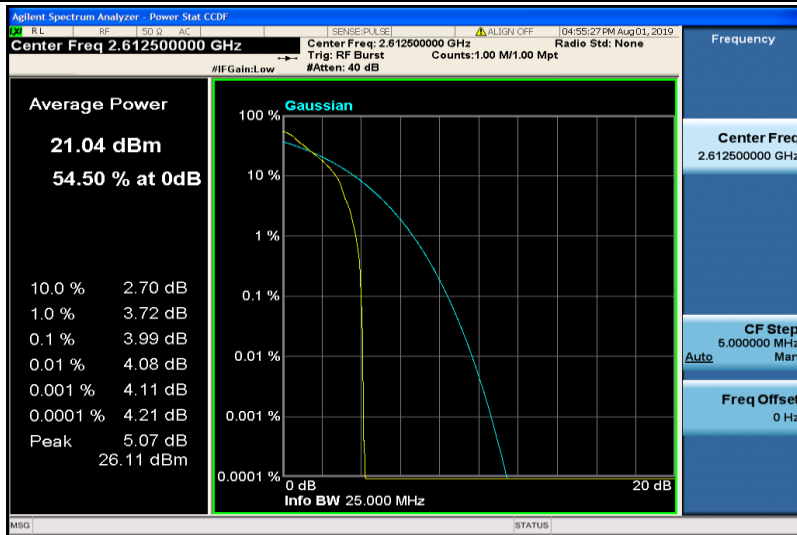

Band38-10MHz-16QAM-38000-50RB#0

Band38-10MHz-16QAM-38200-1RB#0

Band38-10MHz-16QAM-38200-50RB#0

Band38-15MHz-QPSK-37825-1RB#0

Band38-15MHz-QPSK-37825-75RB#0

Band38-15MHz-QPSK-38000-1RB#0

Band38-15MHz-QPSK-38000-75RB#0