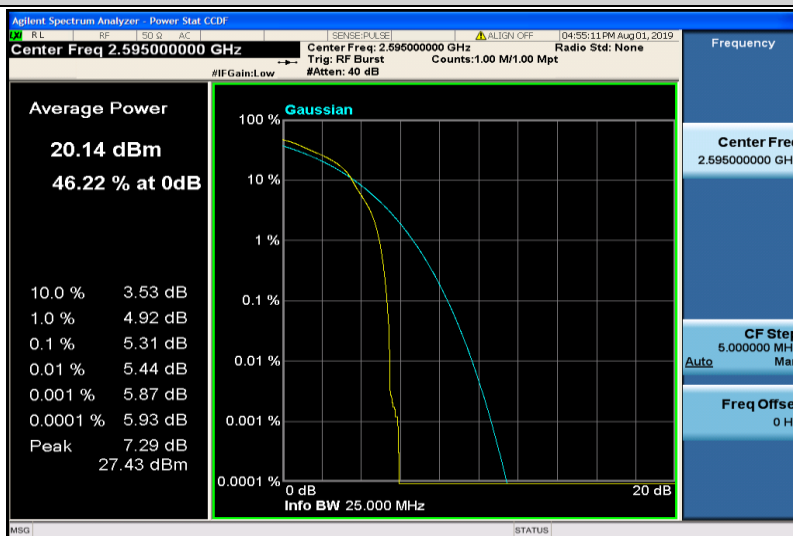

Band38-15MHz-QPSK-38175-1RB#0

Band38-15MHz-QPSK-38175-75RB#0

Band38-15MHz-16QAM-37825-1RB#0

Band38-15MHz-16QAM-37825-75RB#0

Band38-15MHz-16QAM-38000-1RB#0

Band38-15MHz-16QAM-38000-75RB#0

Band38-15MHz-16QAM-38175-1RB#0