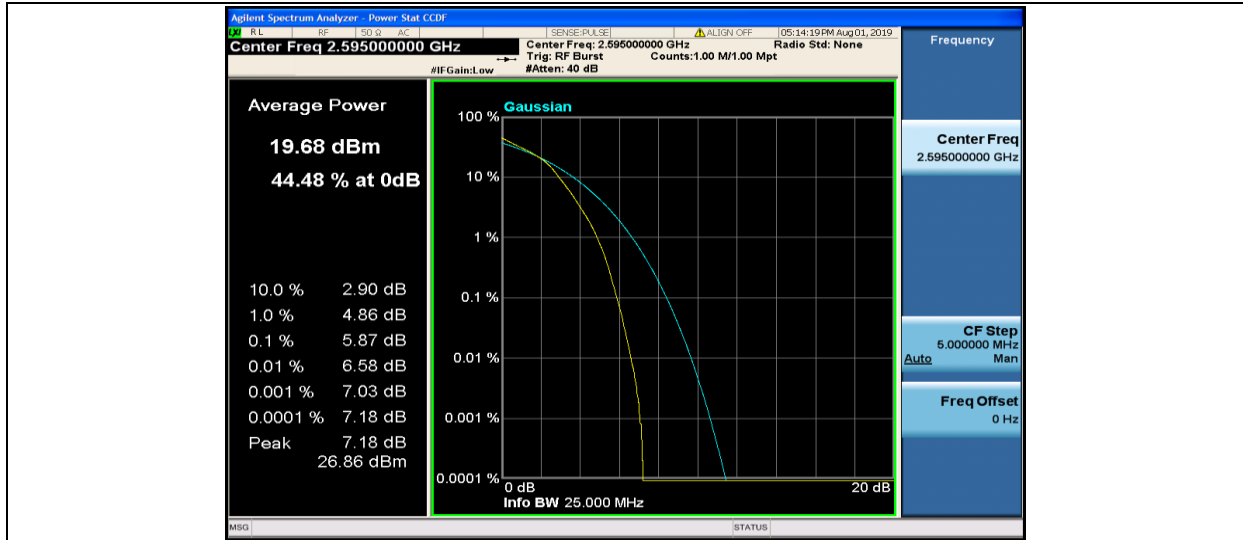

Band38-15MHz-16QAM-38175-75RB#0

Band38-20MHz-QPSK-37850-1RB#0

Band38-20MHz-QPSK-37850-100RB#0

Band38-20MHz-QPSK-38000-1RB#0

Band38-20MHz-QPSK-38000-100RB#0

Band38-20MHz-QPSK-38150-1RB#0

Band38-20MHz-QPSK-38150-100RB#0

Band38-20MHz-16QAM-37850-1RB#0

Band38-20MHz-16QAM-37850-100RB#0

Band38-20MHz-16QAM-38000-1RB#0

Band38-20MHz-16QAM-38000-100RB#0

Band38-20MHz-16QAM-38150-1RB#0

Band38-20MHz-16QAM-38150-100RB#0

8.3 Appendix C: 26dB Bandwidth and Occupied Bandwidth