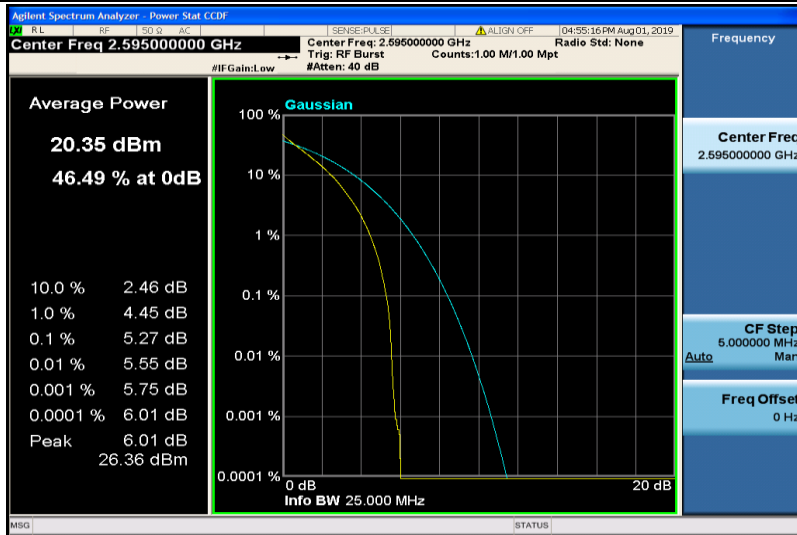

Band38-10MHz-16QAM-38000-50RB#0

Band38-10MHz-16QAM-38200-1RB#0

Band38-10MHz-16QAM-38200-50RB#0

Band38-15MHz-QPSK-37825-1RB#0

Band38-15MHz-QPSK-37825-75RB#0

Band38-15MHz-QPSK-38000-1RB#0

Band38-15MHz-QPSK-38000-75RB#0