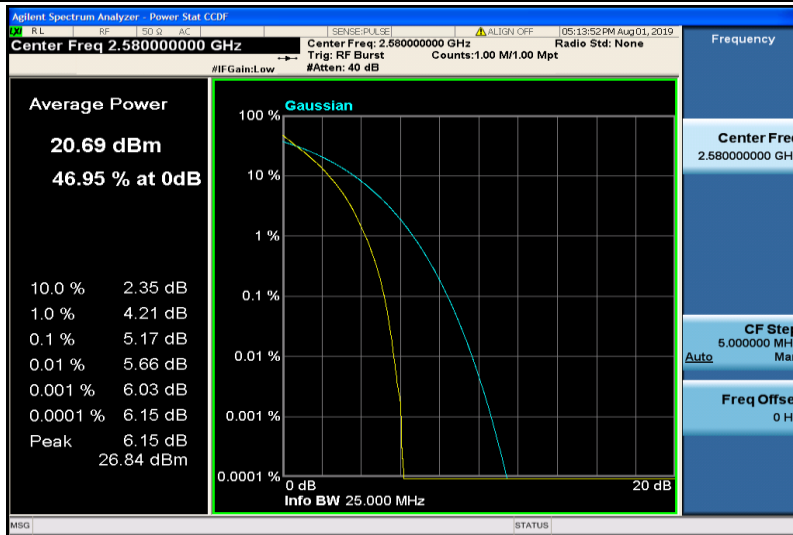

Band38-20MHz-QPSK-37850-100RB#0