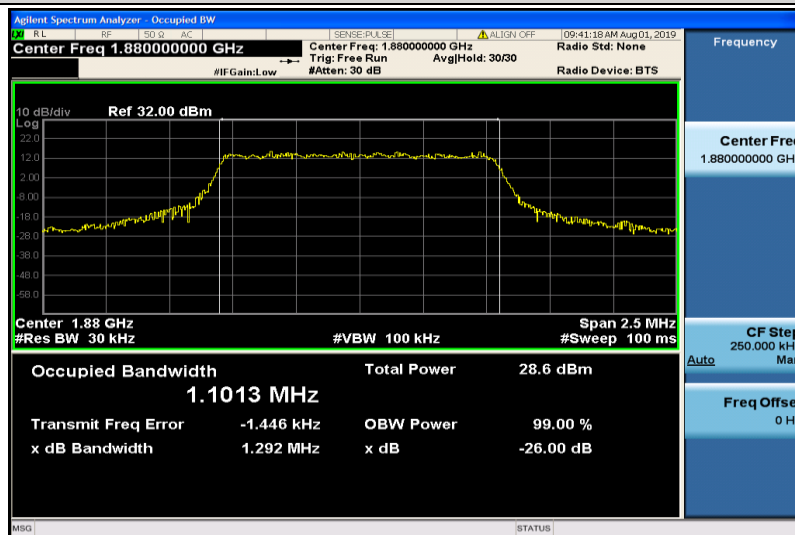

Band2-1.4MHz-QPSK-18900-6RB#0-1.1013