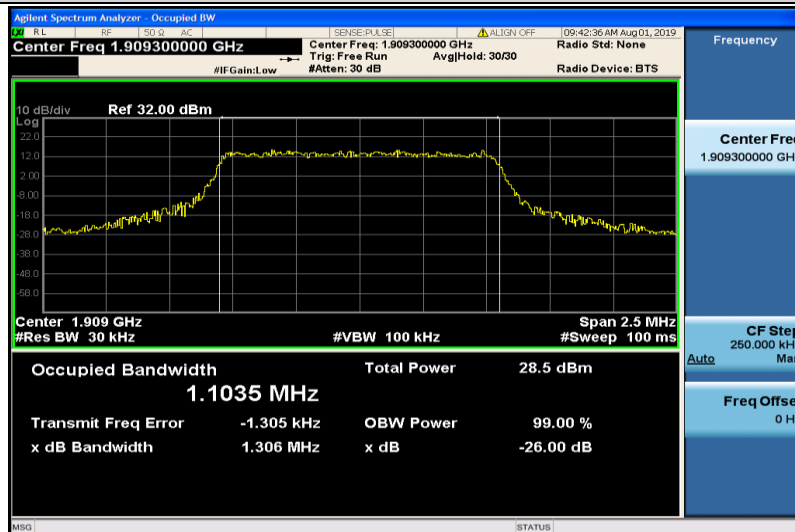

Band2-1.4MHz-QPSK-19193-6RB#0-1.1035