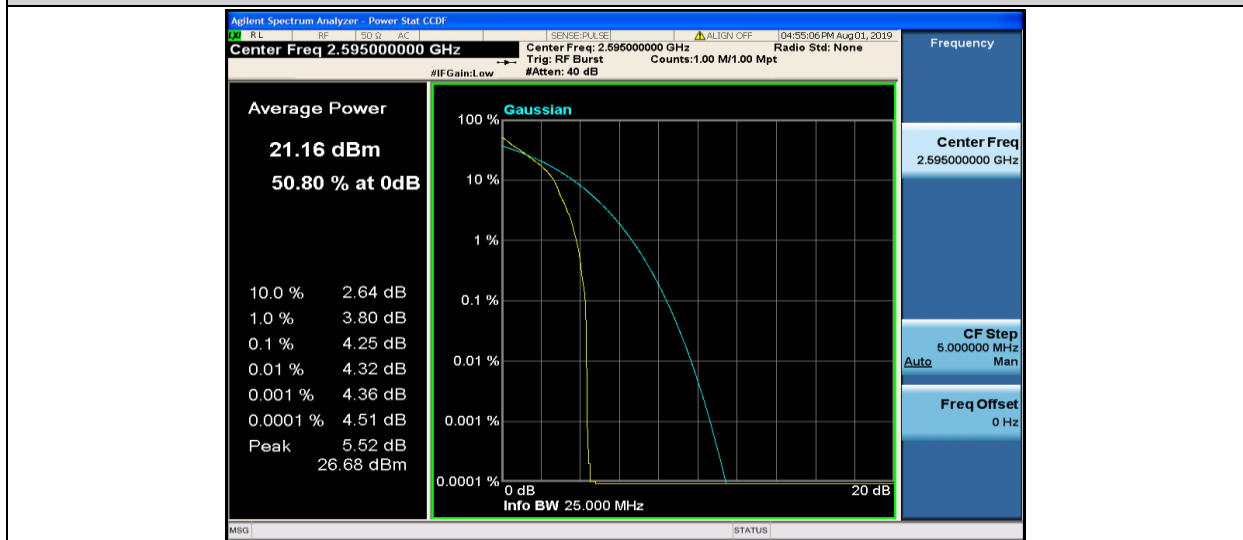

Band38-10MHz-16QAM-38000-50RB#0

Band38-10MHz-16QAM-38200-1RB#0

Band38-10MHz-16QAM-38200-50RB#0

Band38-15MHz-QPSK-37825-1RB#0

Band38-15MHz-QPSK-37825-75RB#0

Band38-15MHz-QPSK-38000-1RB#0

Band38-15MHz-QPSK-38000-75RB#0