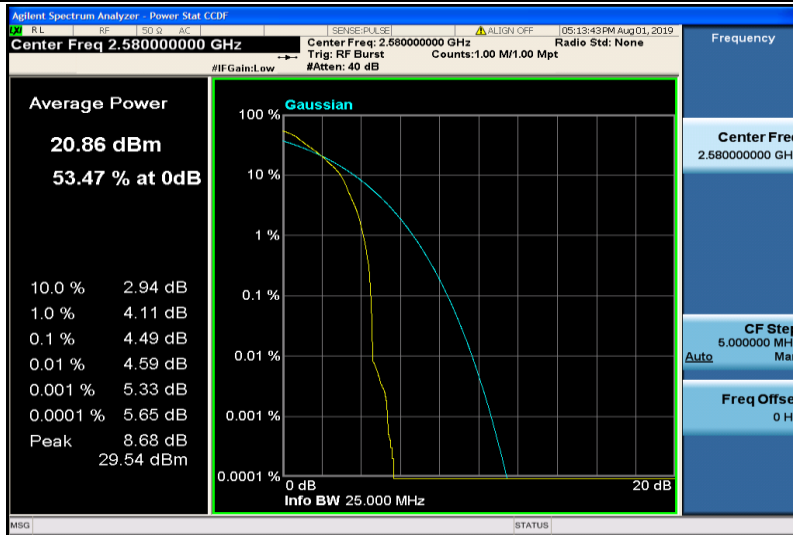

Band38-20MHz-QPSK-37850-1RB#0