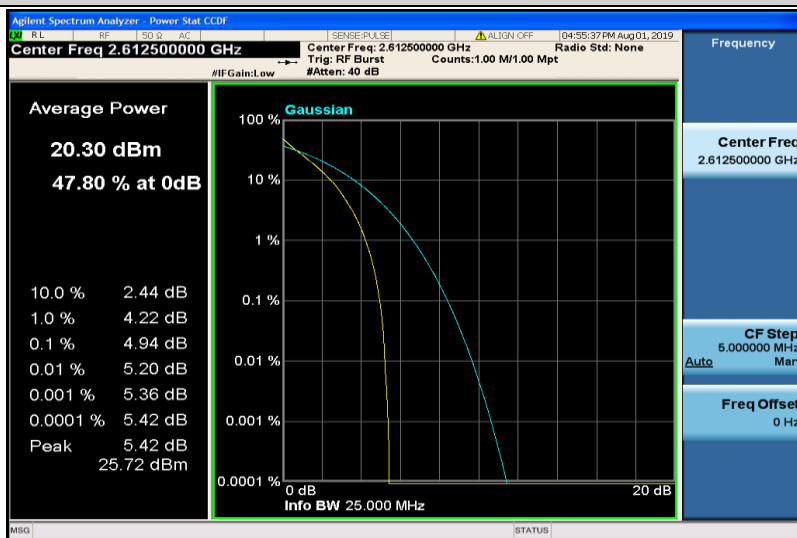

Band38-15MHz-QPSK-38175-75RB#0