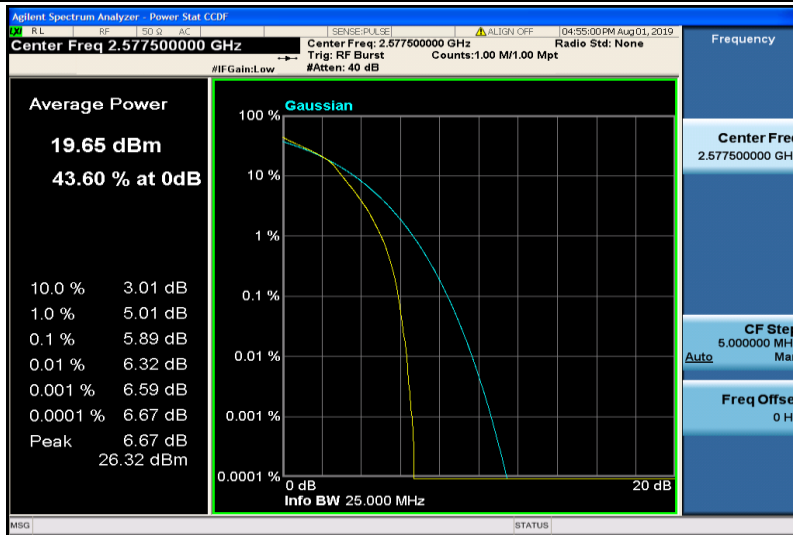

Band38-15MHz-16QAM-37825-75RB#0