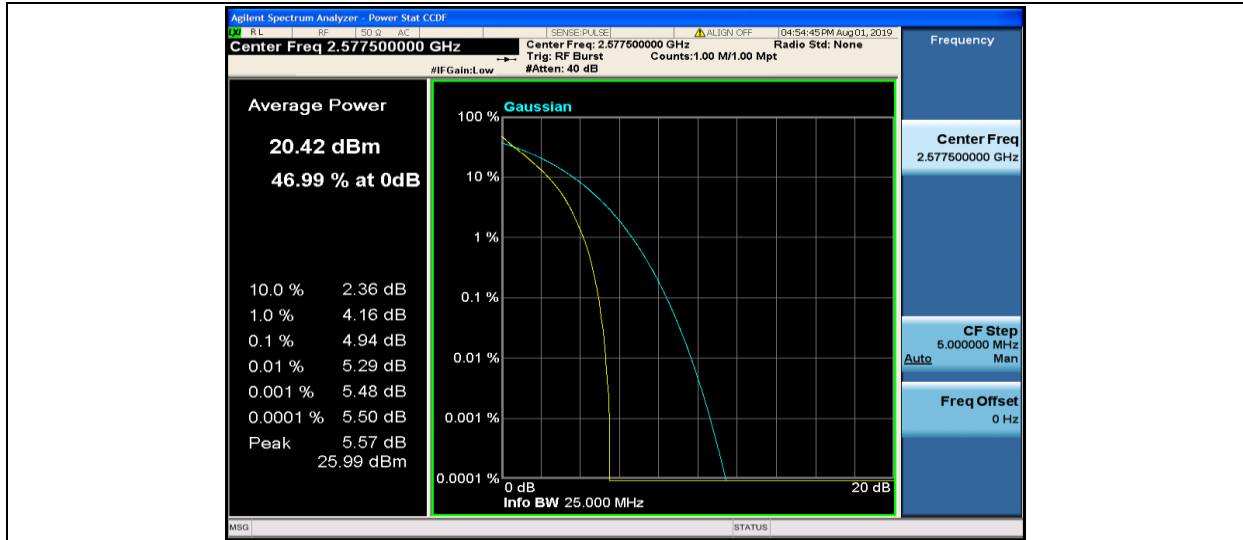

Band38-10MHz-16QAM-38000-50RB#0

Band38-10MHz-16QAM-38200-1RB#0

Band38-10MHz-16QAM-38200-50RB#0

Band38-15MHz-QPSK-37825-1RB#0

Band38-15MHz-QPSK-37825-75RB#0

Band38-15MHz-QPSK-38000-1RB#0

Band38-15MHz-QPSK-38000-75RB#0