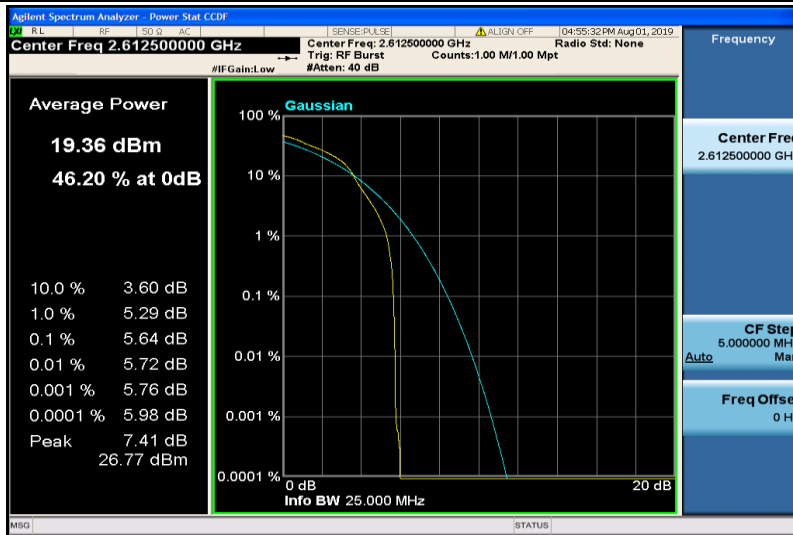

Band38-15MHz-QPSK-38175-1RB#0

Band38-15MHz-QPSK-38175-75RB#0

Band38-15MHz-16QAM-37825-1RB#0

Band38-15MHz-16QAM-37825-75RB#0

Band38-15MHz-16QAM-38000-1RB#0

Band38-15MHz-16QAM-38000-75RB#0

Band38-15MHz-16QAM-38175-1RB#0