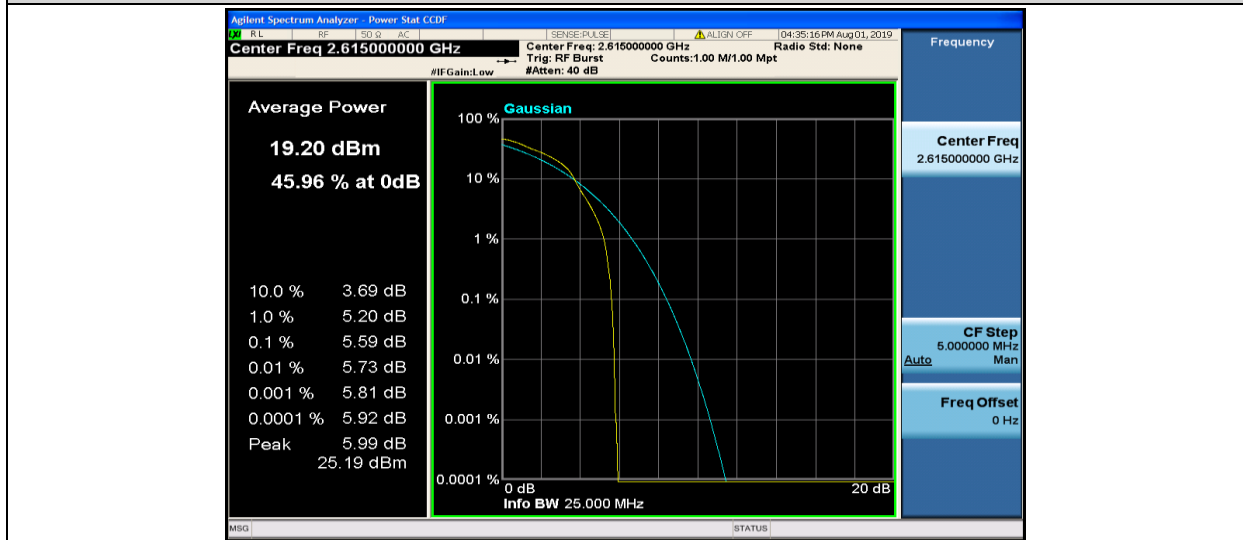

Band38-10MHz-16QAM-38000-50RB#0

Band38-10MHz-16QAM-38200-1RB#0

Band38-10MHz-16QAM-38200-50RB#0

Band38-15MHz-QPSK-37825-1RB#0

Band38-15MHz-QPSK-37825-75RB#0

Band38-15MHz-QPSK-38000-1RB#0

Band38-15MHz-QPSK-38000-75RB#0