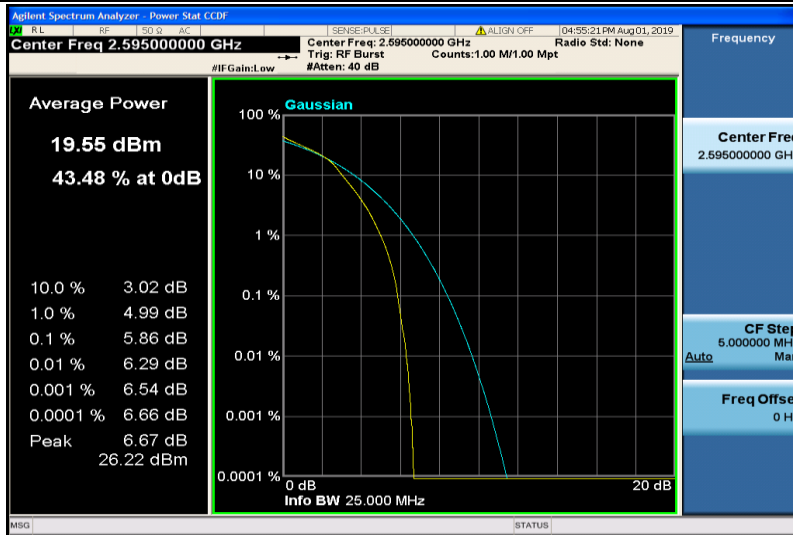

Band38-15MHz-QPSK-38175-1RB#0

Band38-15MHz-QPSK-38175-75RB#0

Band38-15MHz-16QAM-37825-1RB#0

Band38-15MHz-16QAM-37825-75RB#0

Band38-15MHz-16QAM-38000-1RB#0

Band38-15MHz-16QAM-38000-75RB#0

Band38-15MHz-16QAM-38175-1RB#0