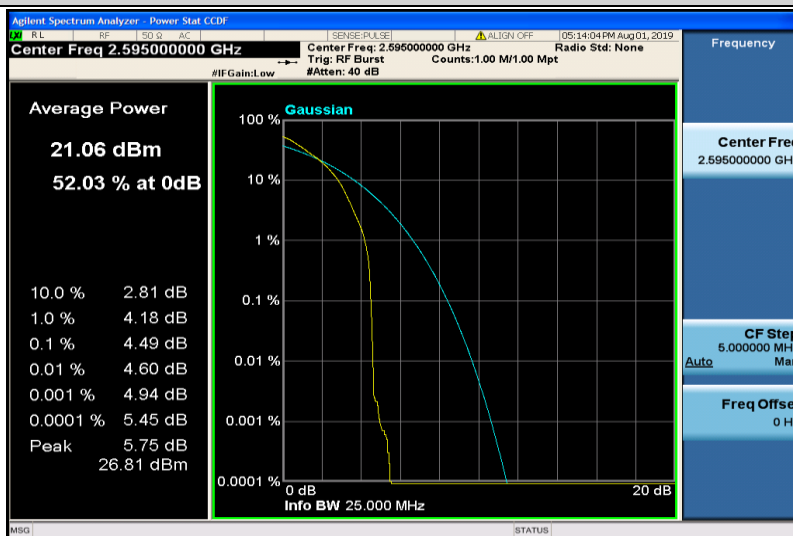

Band38-20MHz-QPSK-38000-1RB#0