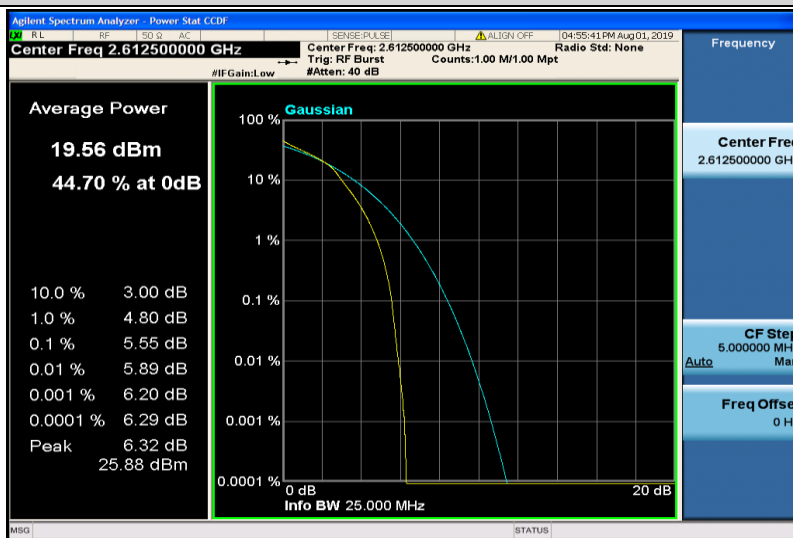

Band38-15MHz-QPSK-38175-1RB#0

Band38-15MHz-QPSK-38175-75RB#0

Band38-15MHz-16QAM-37825-1RB#0

Band38-15MHz-16QAM-37825-75RB#0

Band38-15MHz-16QAM-38000-1RB#0

Band38-15MHz-16QAM-38000-75RB#0

Band38-15MHz-16QAM-38175-1RB#0