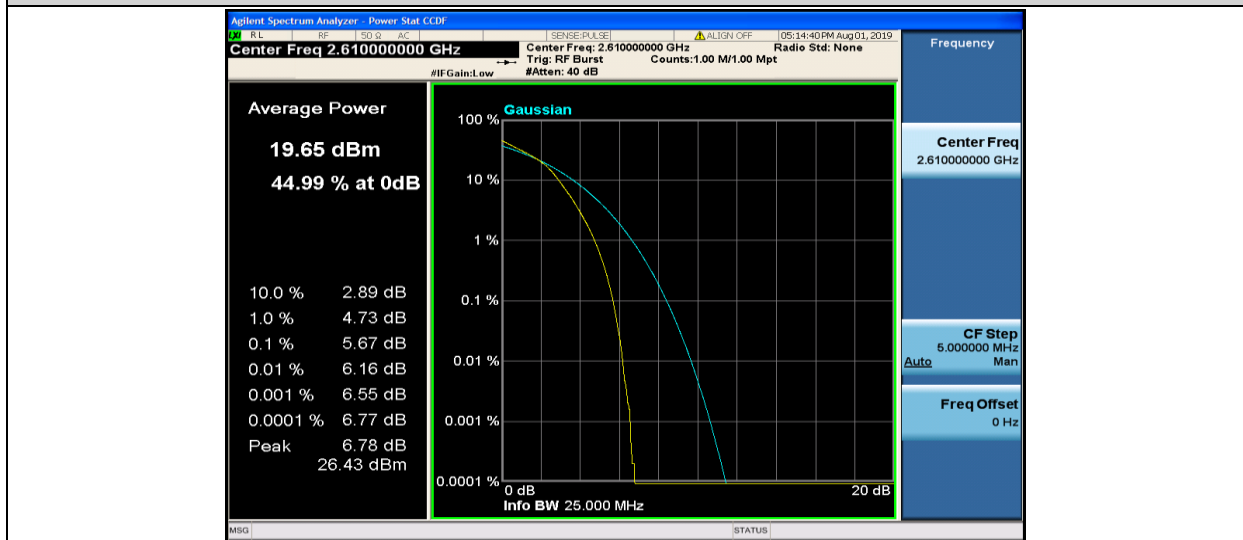

Band38-20MHz-16QAM-37850-1RB#0

Band38-20MHz-16QAM-37850-100RB#0

Band38-20MHz-16QAM-38000-1RB#0

Band38-20MHz-16QAM-38000-100RB#0

Band38-20MHz-16QAM-38150-1RB#0

Band38-20MHz-16QAM-38150-100RB#0

8.3 Appendix C: 26dB Bandwidth and Occupied Bandwidth