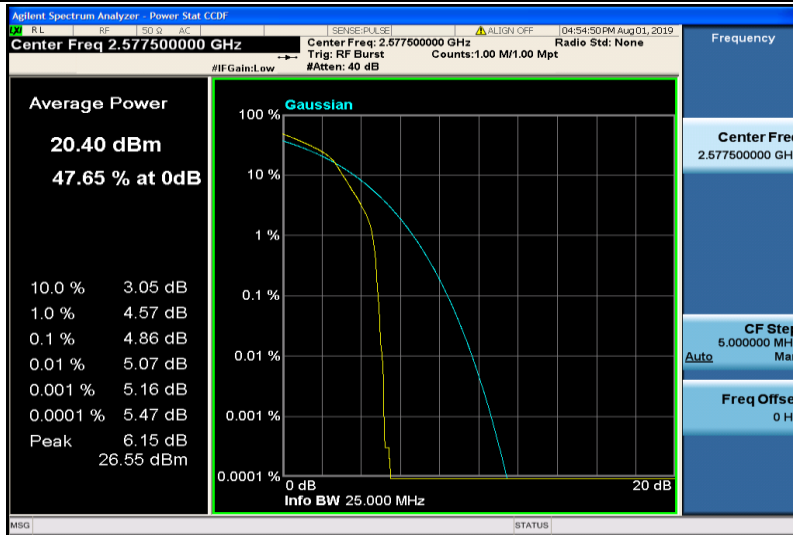

Band38-15MHz-16QAM-37825-1RB#0