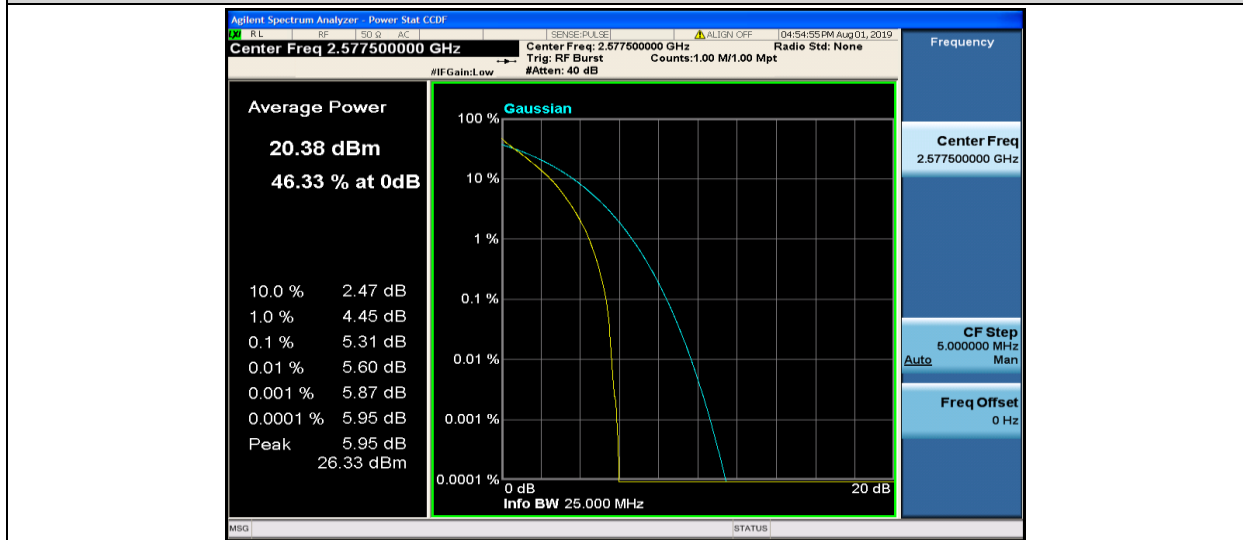

Band38-10MHz-16QAM-38000-50RB#0

Band38-10MHz-16QAM-38200-1RB#0

Band38-10MHz-16QAM-38200-50RB#0

Band38-15MHz-QPSK-37825-1RB#0

Band38-15MHz-QPSK-37825-75RB#0

Band38-15MHz-QPSK-38000-1RB#0

Band38-15MHz-QPSK-38000-75RB#0