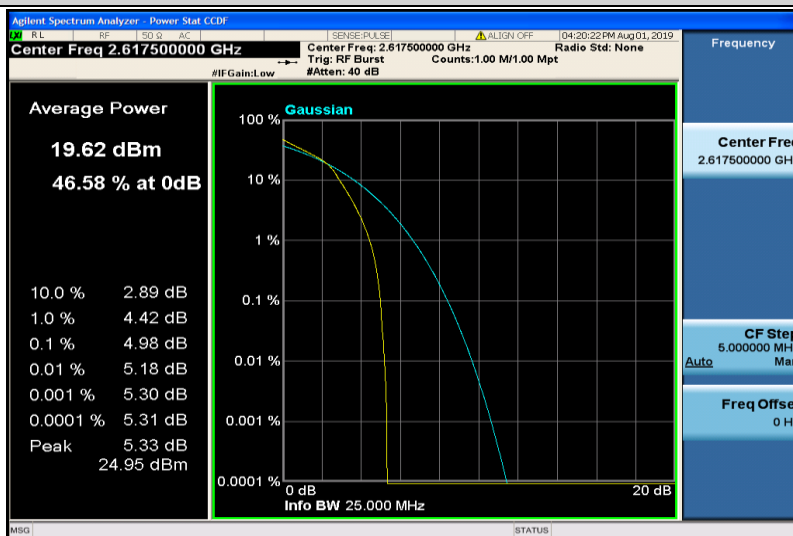

Band38-5MHz-16QAM-38225-1RB#0

Band38-5MHz-16QAM-38225-25RB#0