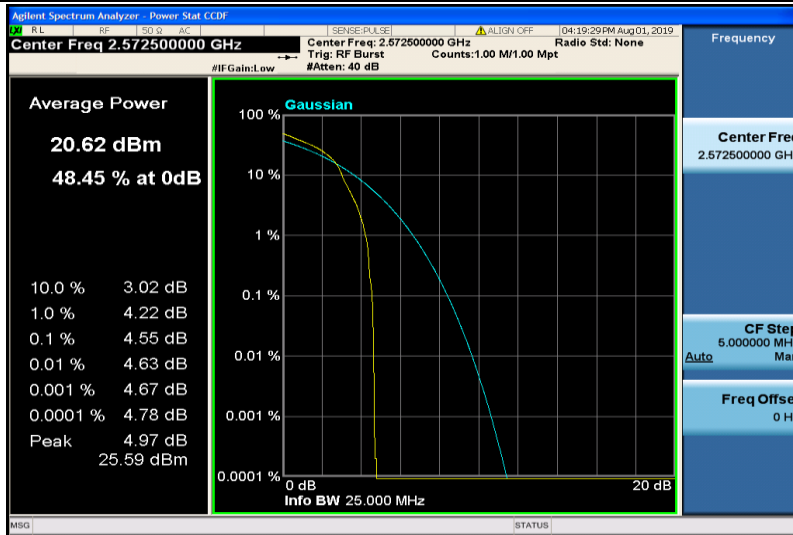

Band38-5MHz-QPSK-38225-25RB#0

Band38-5MHz-16QAM-37775-1RB#0