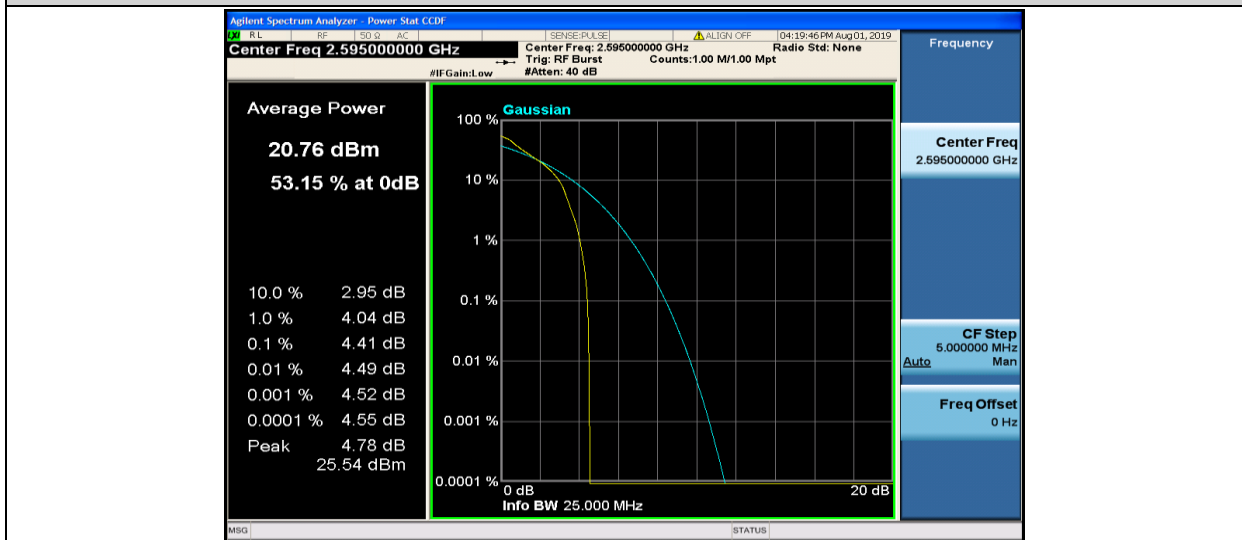

Band7-20MHz-16QAM-21100-1RB#0

Band7-20MHz-16QAM-21100-100RB#0

Band7-20MHz-16QAM-21350-1RB#0

Band7-20MHz-16QAM-21350-100RB#0

Band38-5MHz-QPSK-37775-1RB#0

Band38-5MHz-QPSK-37775-25RB#0

Band38-5MHz-QPSK-38000-1RB#0