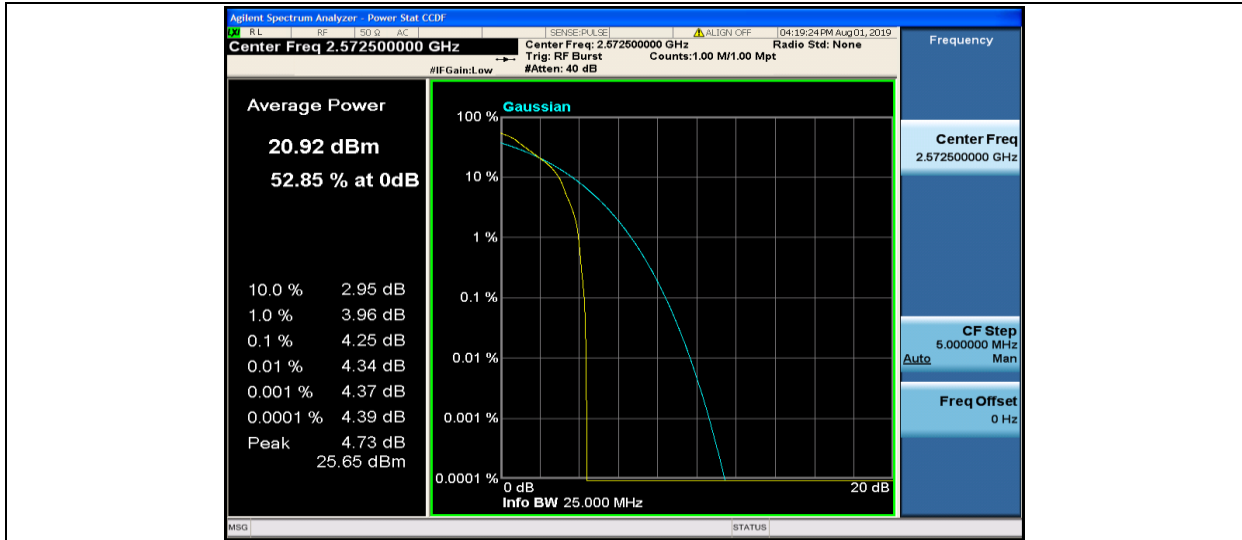

Band7-20MHz-16QAM-21100-1RB#0

Band7-20MHz-16QAM-21100-100RB#0

Band7-20MHz-16QAM-21350-1RB#0

Band7-20MHz-16QAM-21350-100RB#0

Band38-5MHz-QPSK-37775-1RB#0

Band38-5MHz-QPSK-37775-25RB#0

Band38-5MHz-QPSK-38000-1RB#0