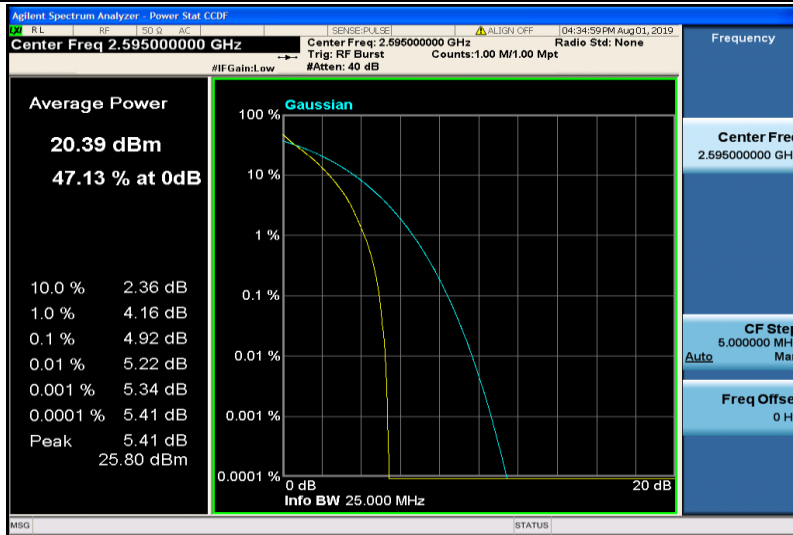

Band38-5MHz-16QAM-38225-1RB#0

Band38-5MHz-16QAM-38225-25RB#0

Band38-10MHz-QPSK-37800-1RB#0

Band38-10MHz-QPSK-37800-50RB#0

Band38-10MHz-QPSK-38000-1RB#0

Band38-10MHz-QPSK-38000-50RB#0

Band38-10MHz-QPSK-38200-1RB#0