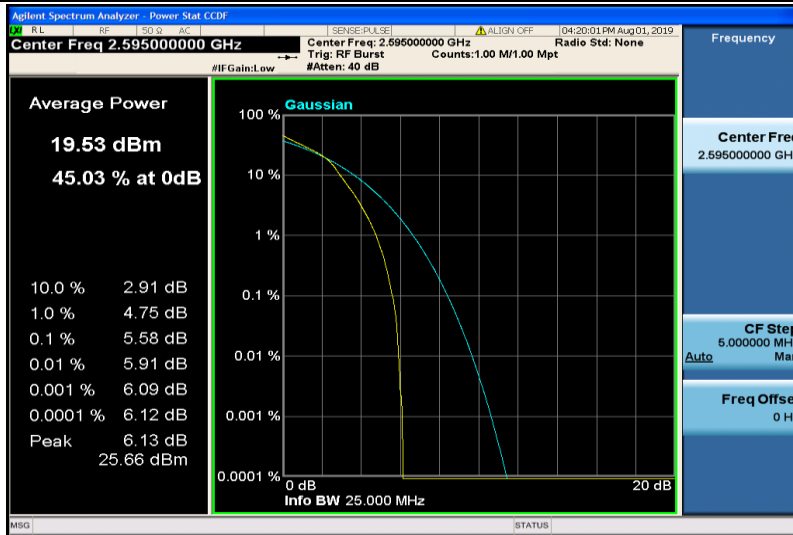

Band38-5MHz-QPSK-38000-25RB#0

Band38-5MHz-QPSK-38225-1RB#0

Band38-5MHz-QPSK-38225-25RB#0

Band38-5MHz-16QAM-37775-1RB#0

Band38-5MHz-16QAM-37775-25RB#0

Band38-5MHz-16QAM-38000-1RB#0

Band38-5MHz-16QAM-38000-25RB#0