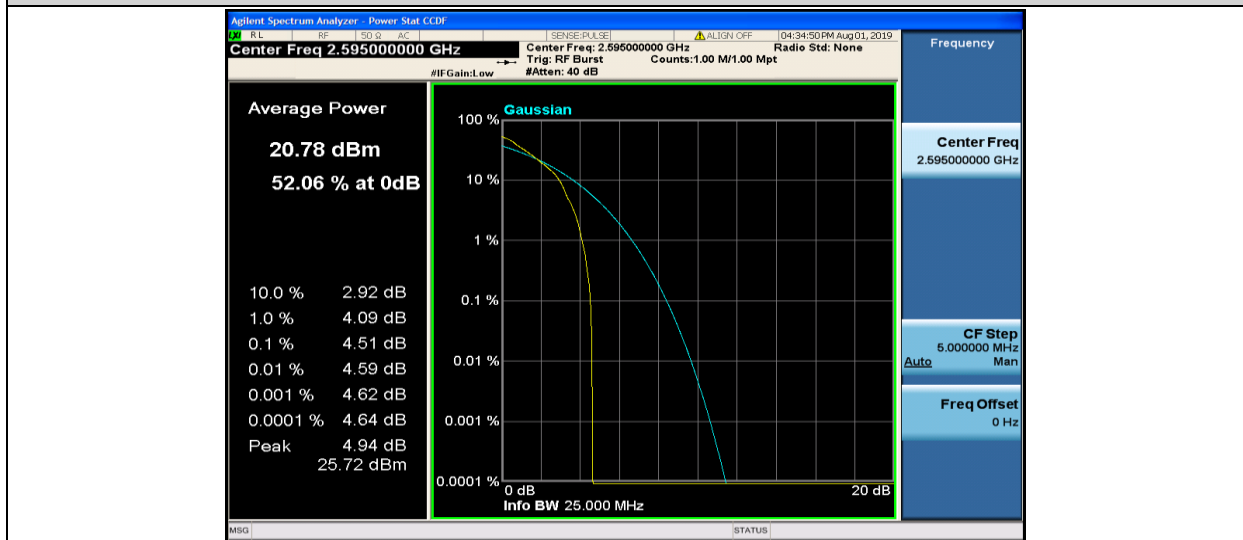

Band38-5MHz-16QAM-38225-1RB#0

Band38-5MHz-16QAM-38225-25RB#0

Band38-10MHz-QPSK-37800-1RB#0

Band38-10MHz-QPSK-37800-50RB#0

Band38-10MHz-QPSK-38000-1RB#0

Band38-10MHz-QPSK-38000-50RB#0

Band38-10MHz-QPSK-38200-1RB#0