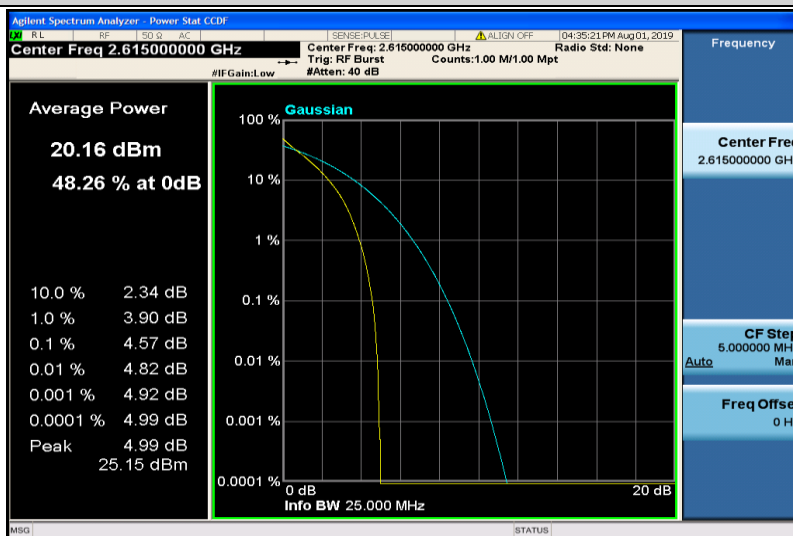

Band38-5MHz-16QAM-38225-1RB#0

Band38-5MHz-16QAM-38225-25RB#0

Band38-10MHz-QPSK-37800-1RB#0

Band38-10MHz-QPSK-37800-50RB#0

Band38-10MHz-QPSK-38000-1RB#0

Band38-10MHz-QPSK-38000-50RB#0

Band38-10MHz-QPSK-38200-1RB#0