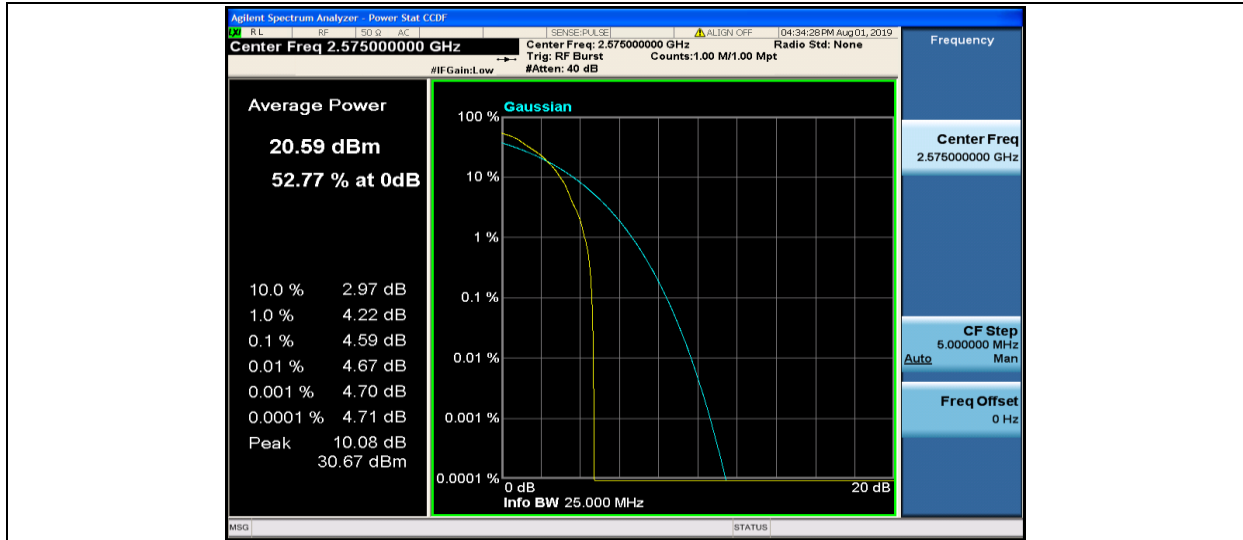

Band38-5MHz-16QAM-38225-25RB#0

Band38-10MHz-QPSK-37800-1RB#0