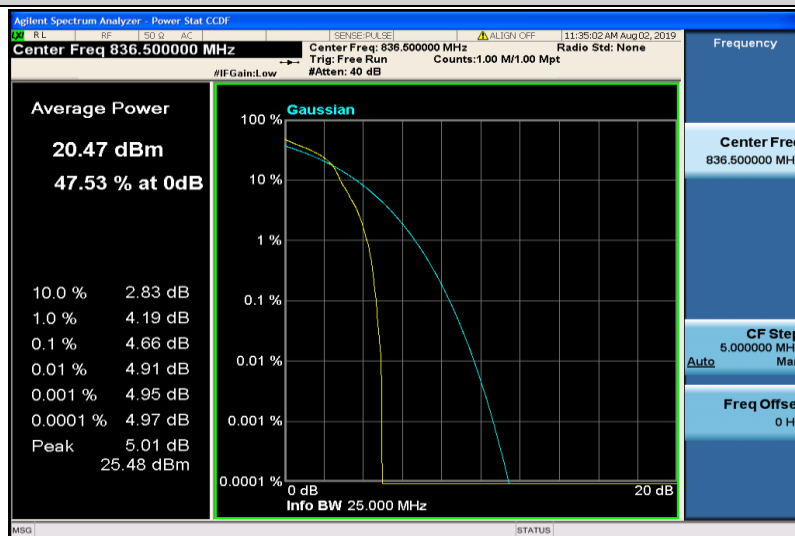

Band5-10MHz-16QAM-20450-50RB#0

Band5-10MHz-16QAM-20525-1RB#0