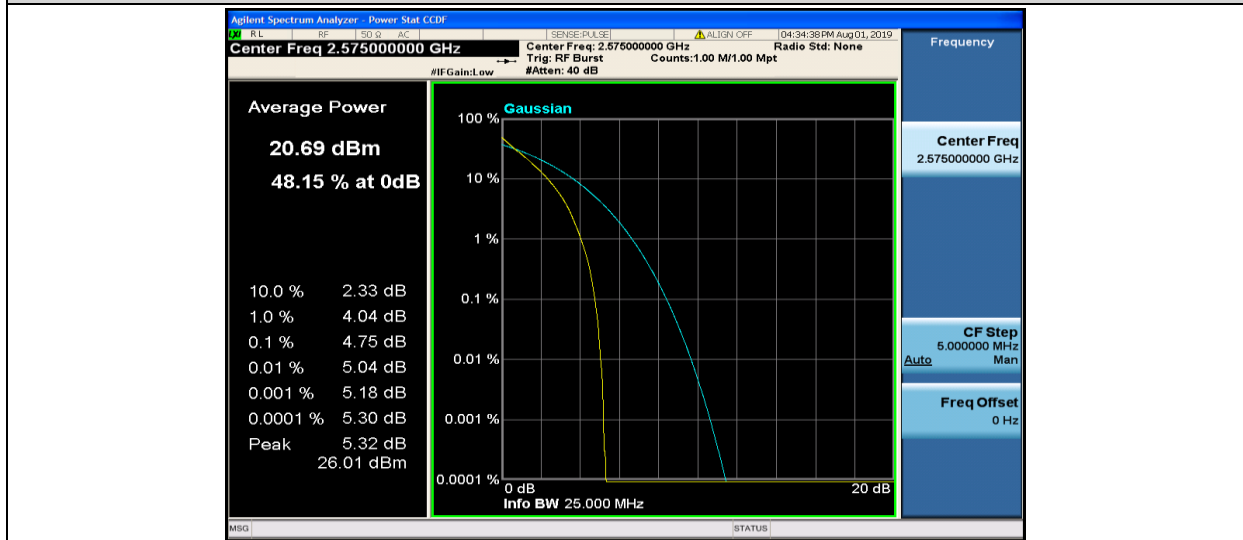

Band38-10MHz-QPSK-37800-1RB#0

Band38-10MHz-QPSK-37800-50RB#0