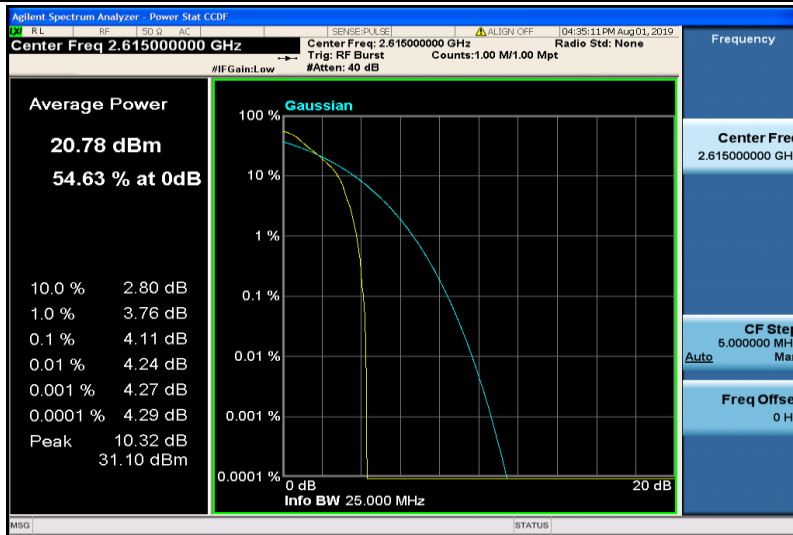

Band38-5MHz-16QAM-38225-1RB#0

Band38-5MHz-16QAM-38225-25RB#0

Band38-10MHz-QPSK-37800-1RB#0

Band38-10MHz-QPSK-37800-50RB#0

Band38-10MHz-QPSK-38000-1RB#0

Band38-10MHz-QPSK-38000-50RB#0

Band38-10MHz-QPSK-38200-1RB#0