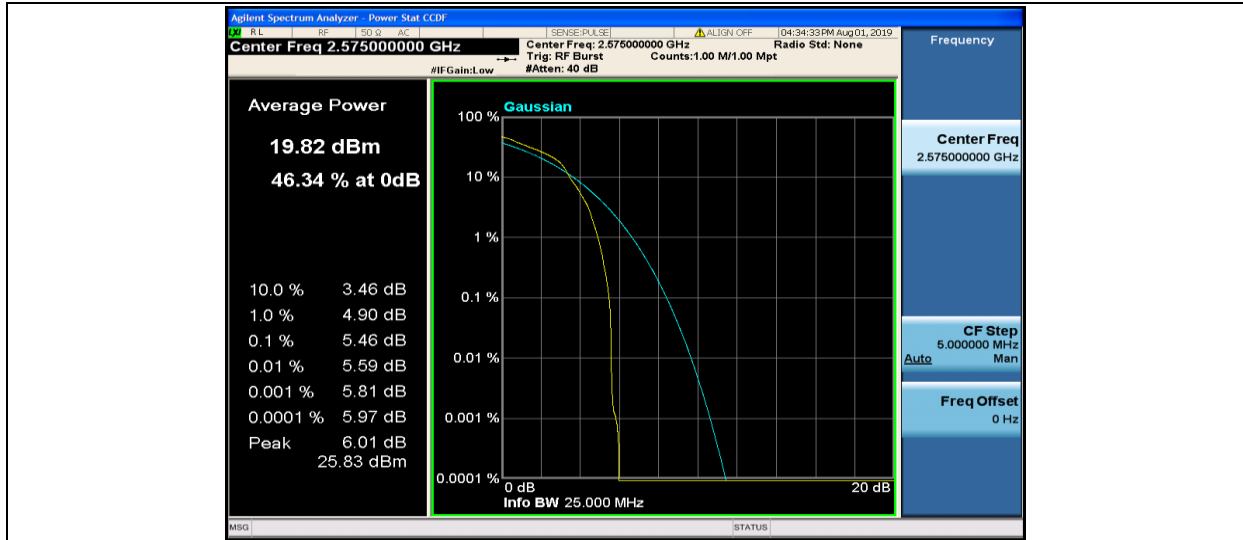

Band38-10MHz-QPSK-38200-50RB#0

Band38-10MHz-16QAM-37800-1RB#0