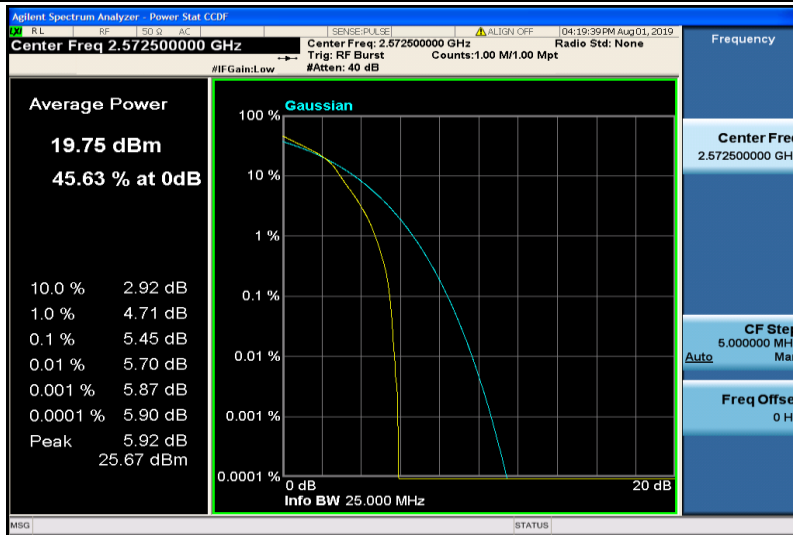

Band38-5MHz-QPSK-38000-25RB#0

Band38-5MHz-QPSK-38225-1RB#0

Band38-5MHz-QPSK-38225-25RB#0

Band38-5MHz-16QAM-37775-1RB#0

Band38-5MHz-16QAM-37775-25RB#0

Band38-5MHz-16QAM-38000-1RB#0

Band38-5MHz-16QAM-38000-25RB#0