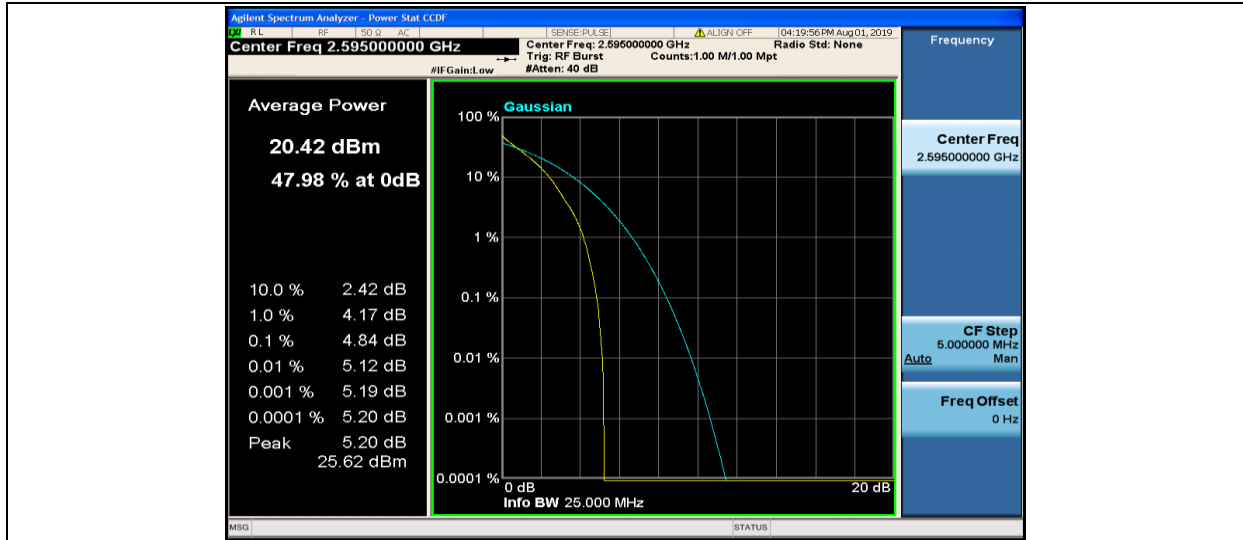

Band7-20MHz-16QAM-21100-1RB#0

Band7-20MHz-16QAM-21100-100RB#0

Band7-20MHz-16QAM-21350-1RB#0

Band7-20MHz-16QAM-21350-100RB#0

Band38-5MHz-QPSK-37775-1RB#0

Band38-5MHz-QPSK-37775-25RB#0

Band38-5MHz-QPSK-38000-1RB#0