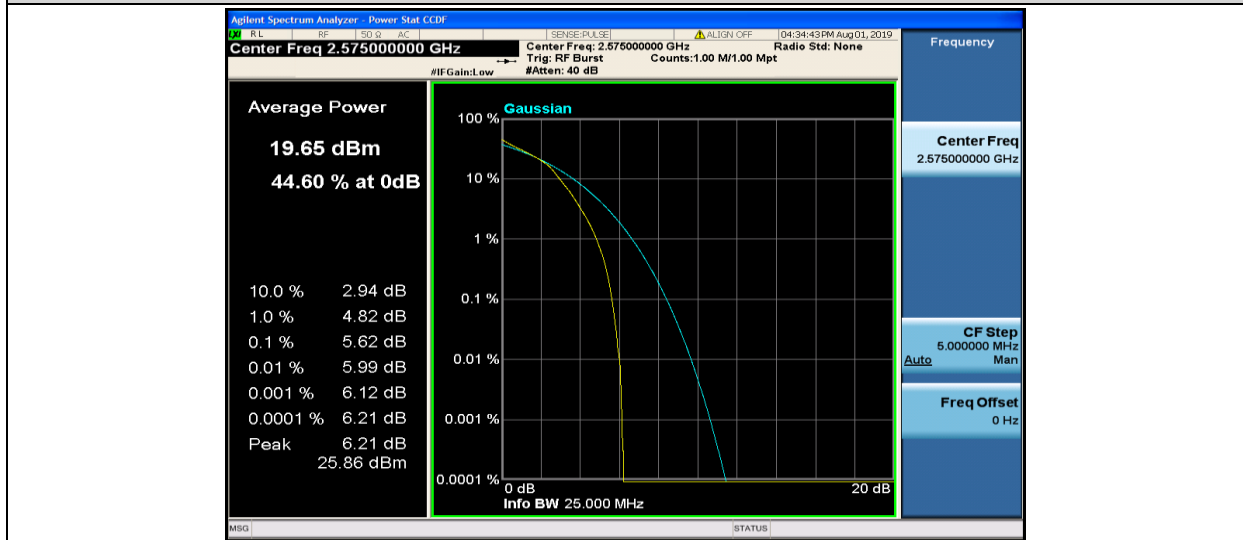

Band38-10MHz-16QAM-37800-1RB#0

Band38-10MHz-16QAM-37800-50RB#0