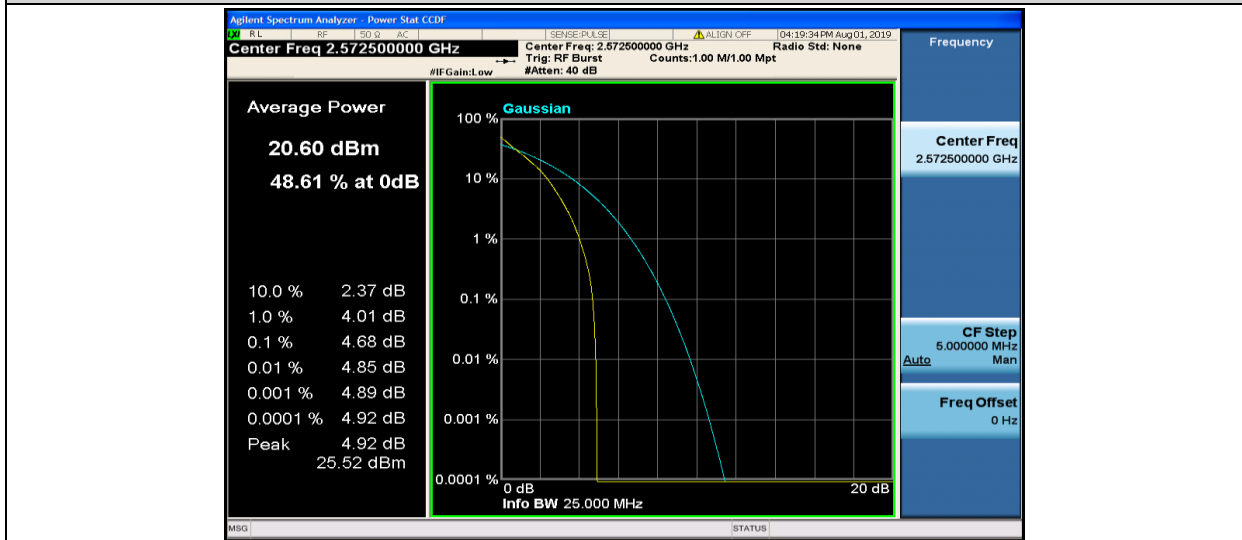

Band7-20MHz-16QAM-21100-1RB#0

Band7-20MHz-16QAM-21100-100RB#0

Band7-20MHz-16QAM-21350-1RB#0

Band7-20MHz-16QAM-21350-100RB#0

Band38-5MHz-QPSK-37775-1RB#0

Band38-5MHz-QPSK-37775-25RB#0

Band38-5MHz-QPSK-38000-1RB#0