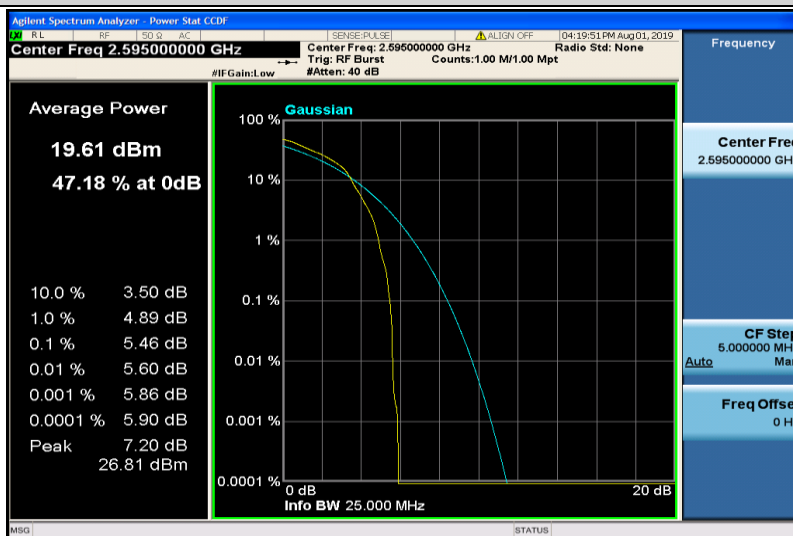

Band38-5MHz-QPSK-38000-25RB#0

Band38-5MHz-QPSK-38225-1RB#0

Band38-5MHz-QPSK-38225-25RB#0

Band38-5MHz-16QAM-37775-1RB#0

Band38-5MHz-16QAM-37775-25RB#0

Band38-5MHz-16QAM-38000-1RB#0

Band38-5MHz-16QAM-38000-25RB#0