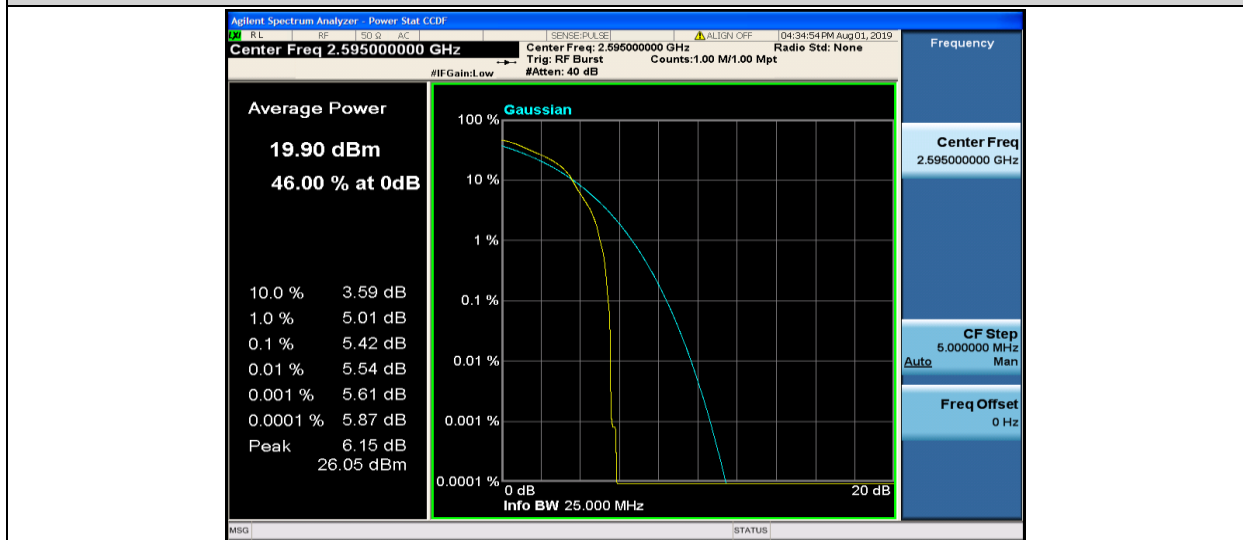

Band38-10MHz-16QAM-37800-50RB#0

Band38-10MHz-16QAM-38000-1RB#0