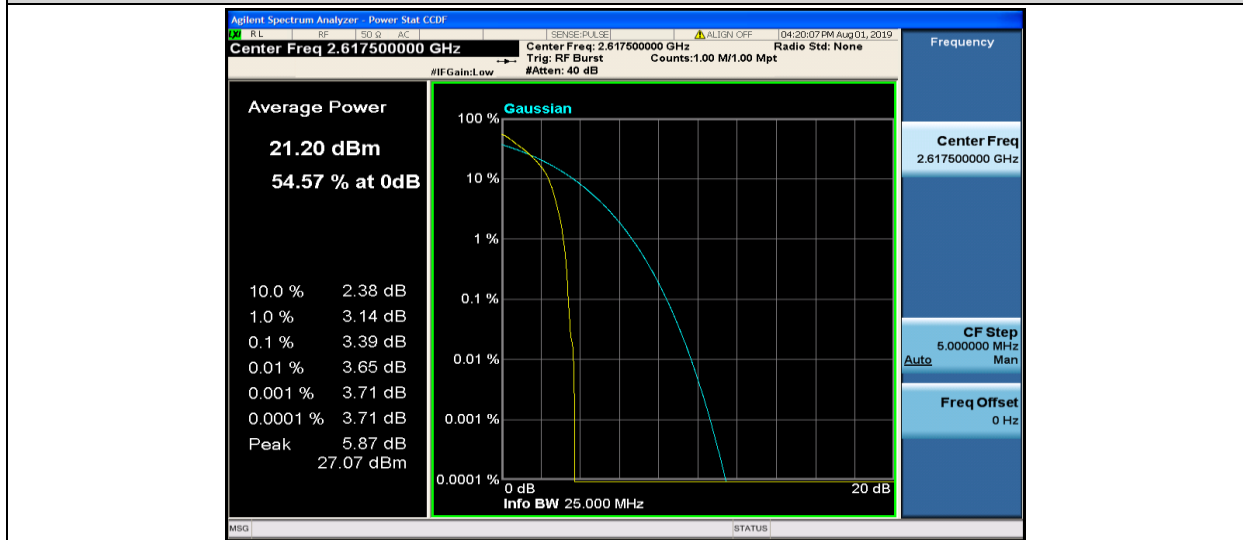

Band38-5MHz-QPSK-38000-25RB#0

Band38-5MHz-QPSK-38225-1RB#0