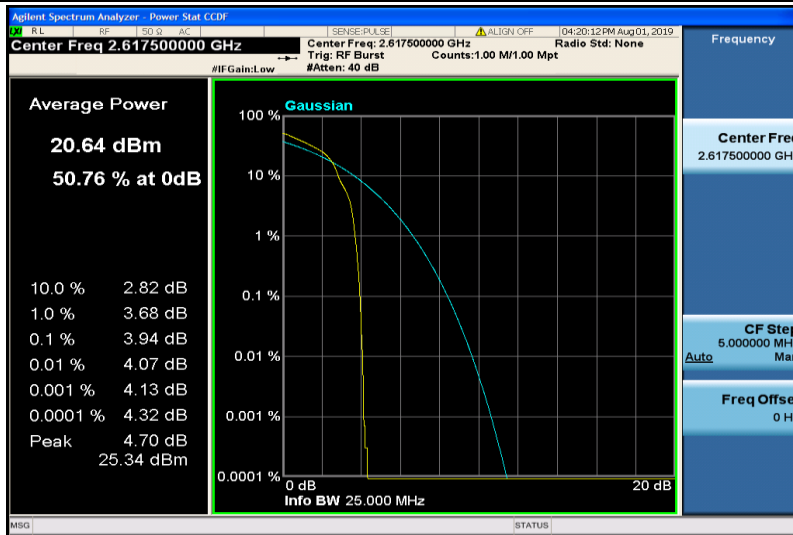

Band38-5MHz-QPSK-38000-25RB#0

Band38-5MHz-QPSK-38225-1RB#0

Band38-5MHz-QPSK-38225-25RB#0

Band38-5MHz-16QAM-37775-1RB#0

Band38-5MHz-16QAM-37775-25RB#0

Band38-5MHz-16QAM-38000-1RB#0

Band38-5MHz-16QAM-38000-25RB#0