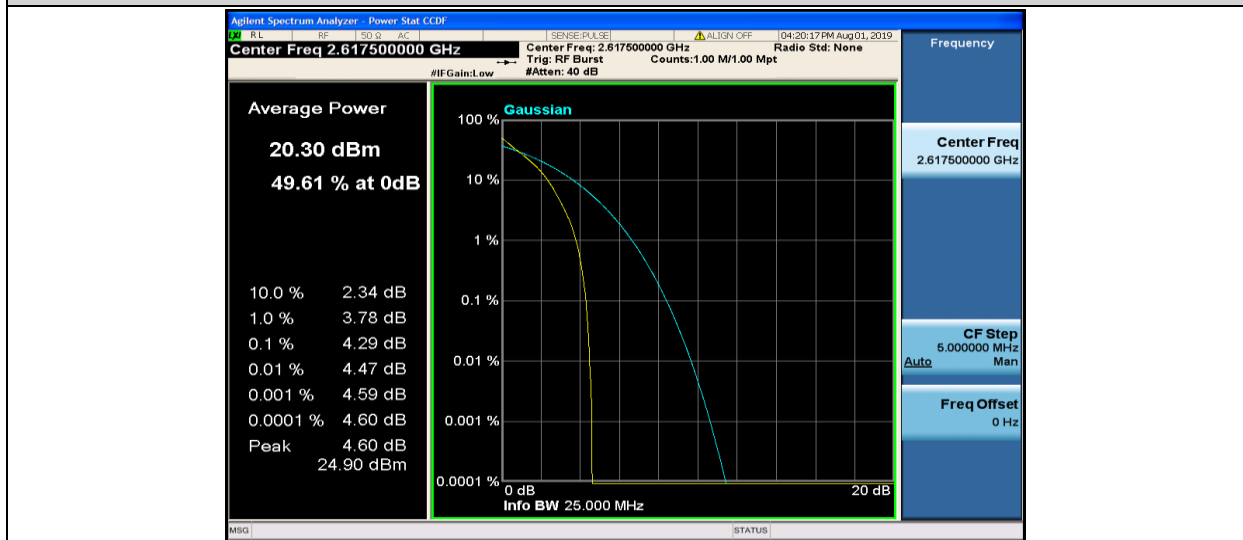

Band38-5MHz-QPSK-38225-1RB#0

Band38-5MHz-QPSK-38225-25RB#0