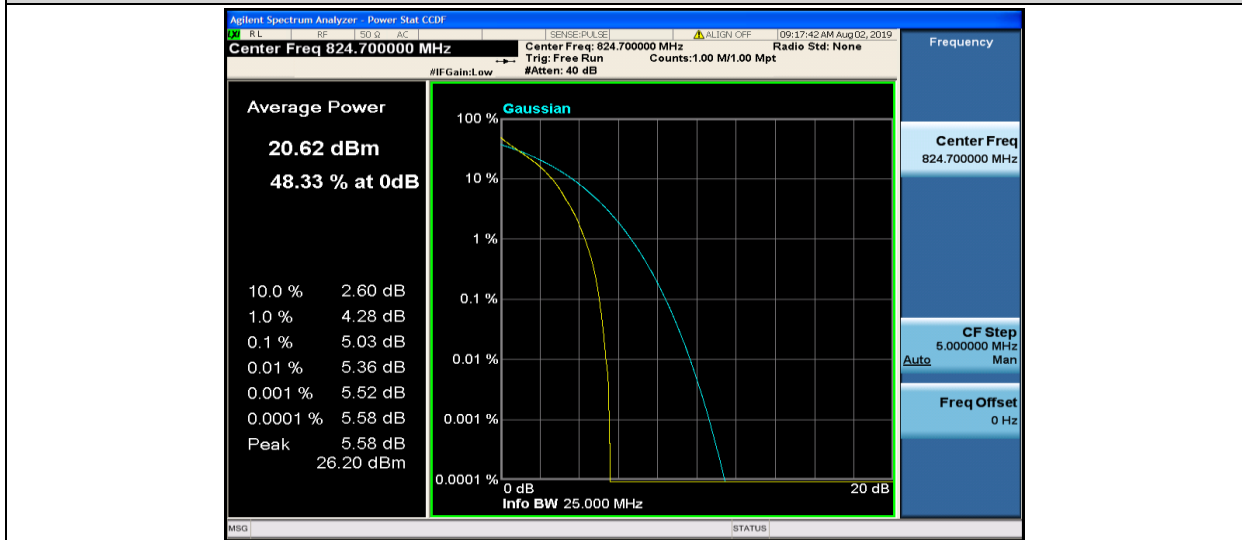

Band4-20MHz-16QAM-20175-1RB#0

Band4-20MHz-16QAM-20175-100RB#0

Band4-20MHz-16QAM-20300-1RB#0

Band4-20MHz-16QAM-20300-100RB#0

Band5-1.4MHz-QPSK-20407-1RB#0

Band5-1.4MHz-QPSK-20407-6RB#0

Band5-1.4MHz-QPSK-20525-1RB#0