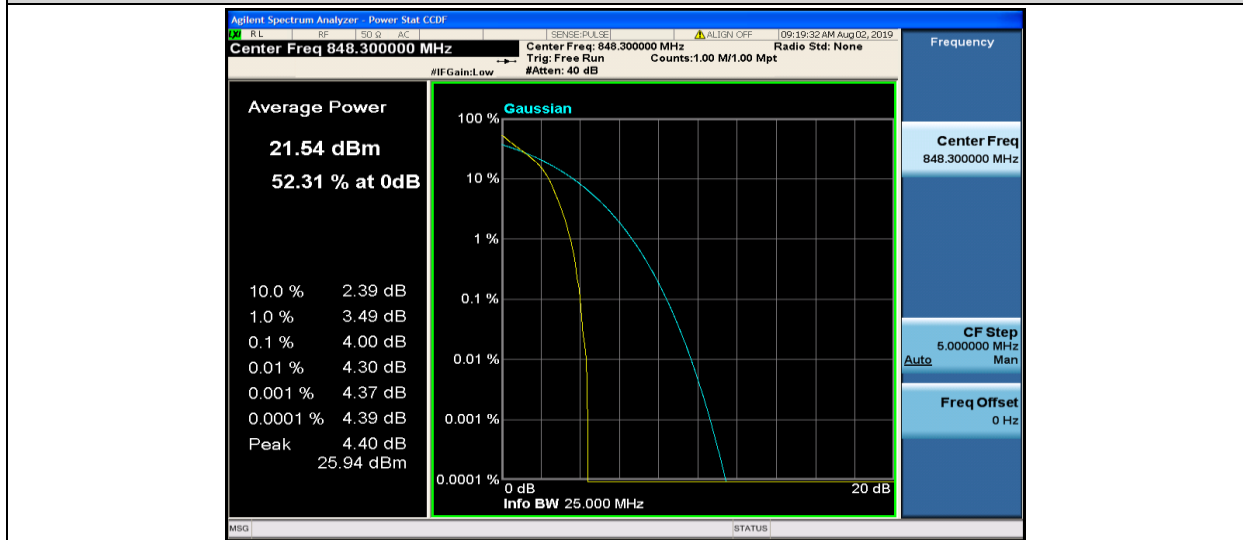

Band5-1.4MHz-QPSK-20525-6RB#0

Band5-1.4MHz-QPSK-20643-1RB#0