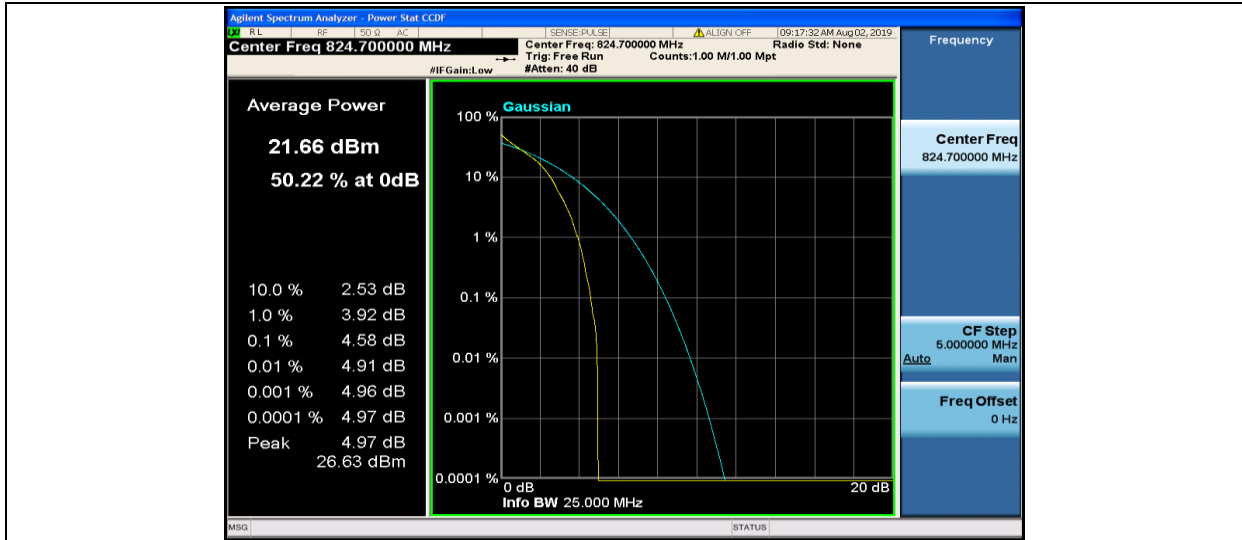

Band4-20MHz-16QAM-20175-1RB#0

Band4-20MHz-16QAM-20175-100RB#0

Band4-20MHz-16QAM-20300-1RB#0

Band4-20MHz-16QAM-20300-100RB#0

Band5-1.4MHz-QPSK-20407-1RB#0

Band5-1.4MHz-QPSK-20407-6RB#0

Band5-1.4MHz-QPSK-20525-1RB#0