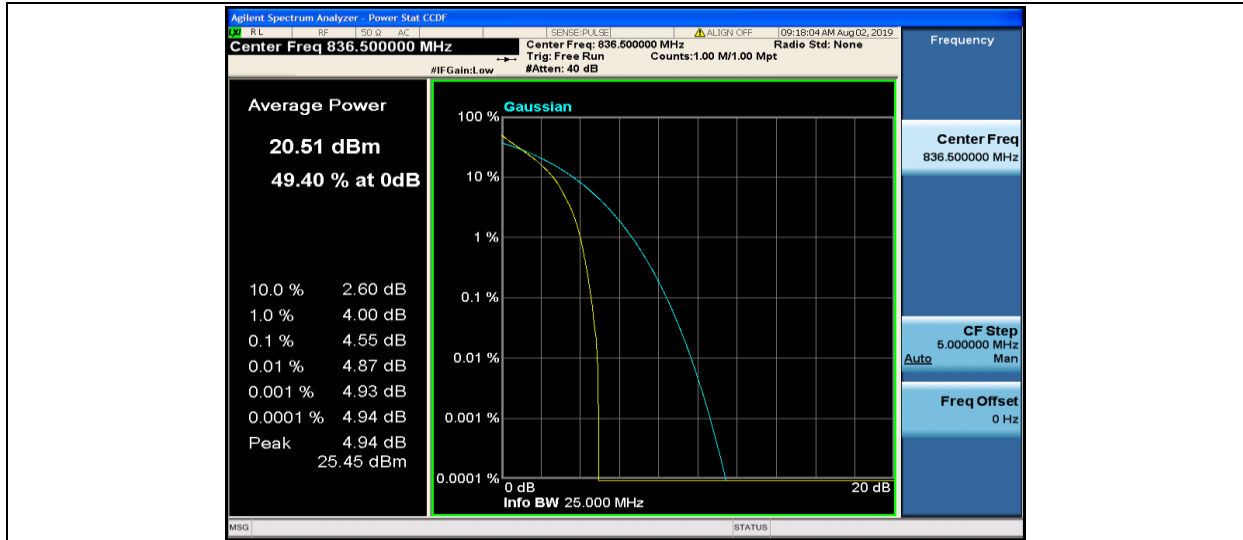

Band4-20MHz-16QAM-20175-1RB#0

Band4-20MHz-16QAM-20175-100RB#0

Band4-20MHz-16QAM-20300-1RB#0

Band4-20MHz-16QAM-20300-100RB#0

Band5-1.4MHz-QPSK-20407-1RB#0

Band5-1.4MHz-QPSK-20407-6RB#0

Band5-1.4MHz-QPSK-20525-1RB#0