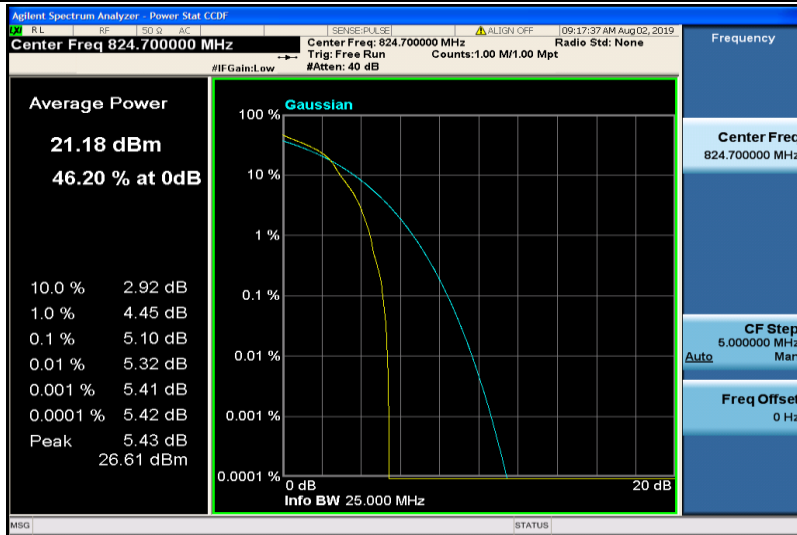

Band5-1.4MHz-QPSK-20643-6RB#0

Band5-1.4MHz-16QAM-20407-1RB#0