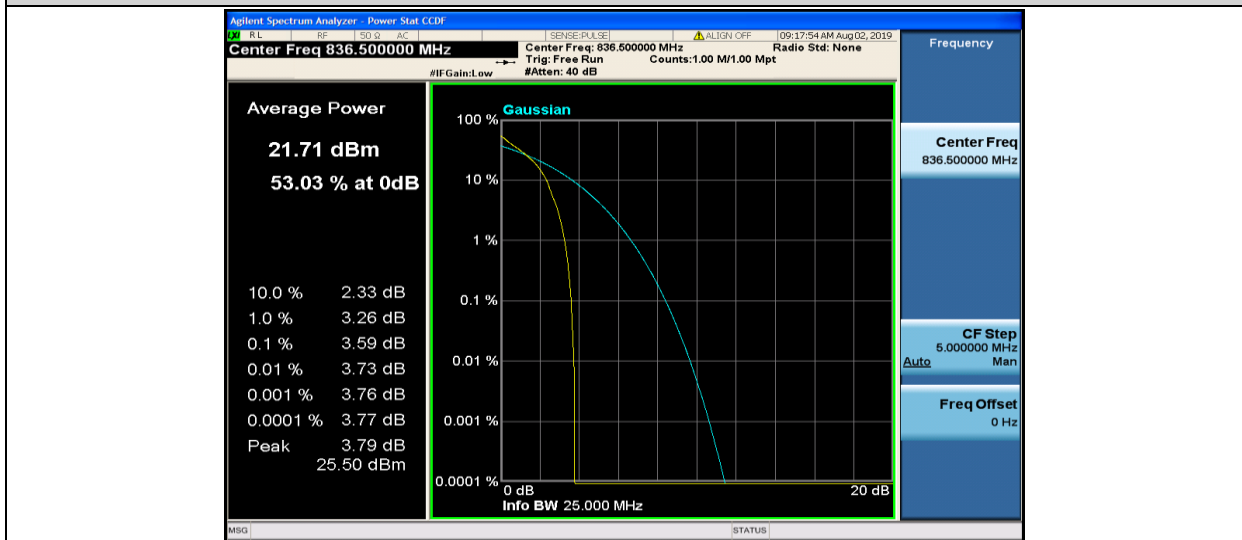

Band4-20MHz-16QAM-20175-1RB#0

Band4-20MHz-16QAM-20175-100RB#0

Band4-20MHz-16QAM-20300-1RB#0

Band4-20MHz-16QAM-20300-100RB#0

Band5-1.4MHz-QPSK-20407-1RB#0

Band5-1.4MHz-QPSK-20407-6RB#0

Band5-1.4MHz-QPSK-20525-1RB#0