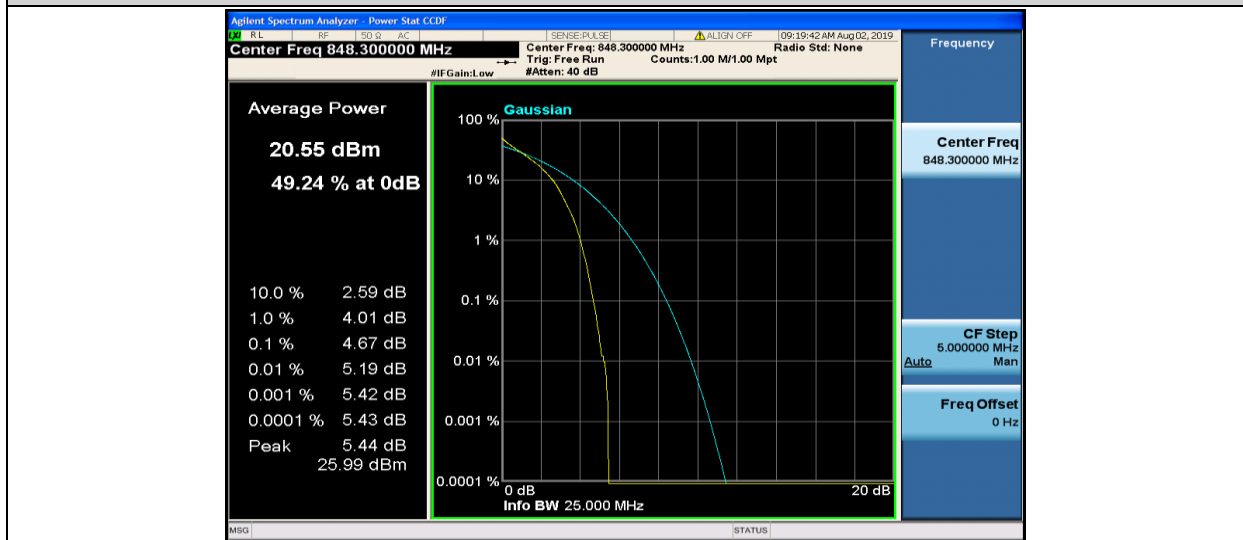

Band5-1.4MHz-QPSK-20643-1RB#0

Band5-1.4MHz-QPSK-20643-6RB#0