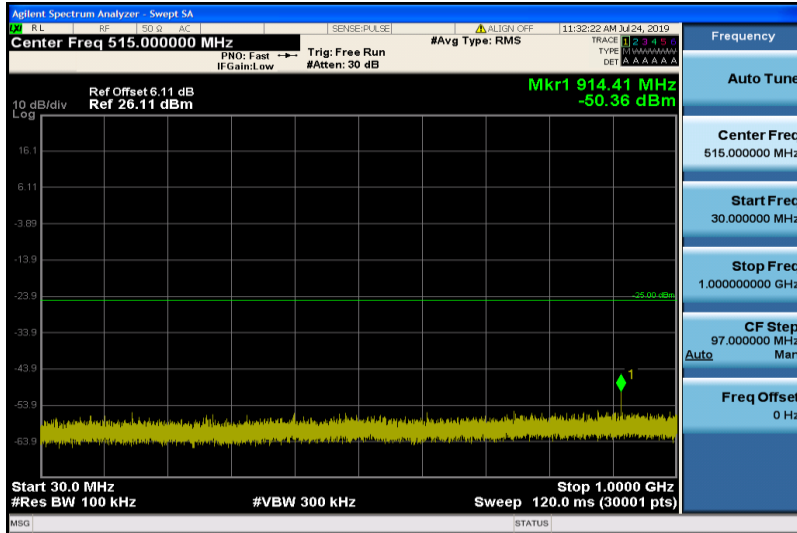

Band7-15MHz-QPSK-21100-1RB#0-1000~26000MHz

Band7-15MHz-QPSK-21375-1RB#0-30~1000MHz

Band7-15MHz-QPSK-21375-1RB#0-1000~26000MHz

Band7-15MHz-16QAM-20825-1RB#0-30~1000MHz

Band7-15MHz-16QAM-20825-1RB#0-1000~26000MHz