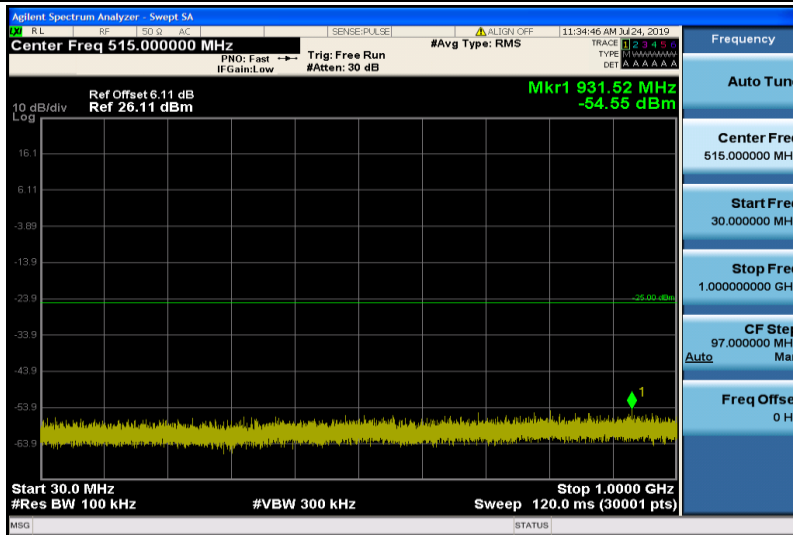

Band7-15MHz-16QAM-21375-1RB#0-30~1000MHz