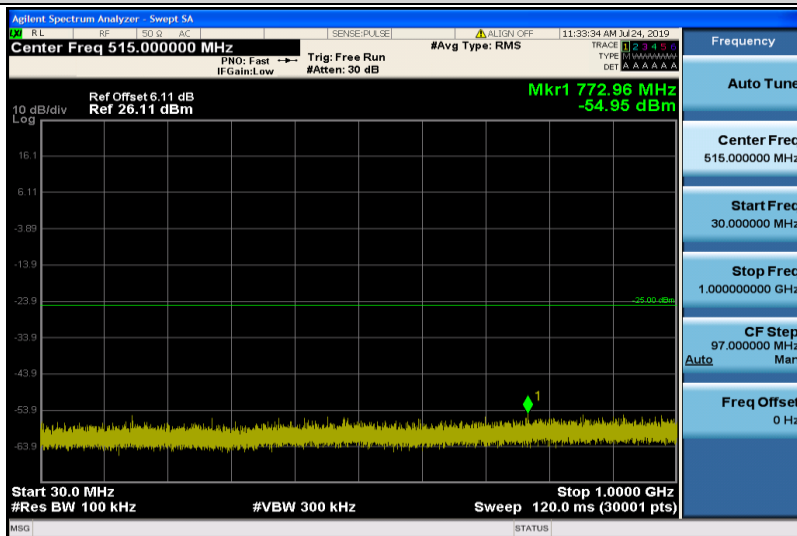

Band7-15MHz-QPSK-21100-1RB#0-1000~26000MHz

Band7-15MHz-QPSK-21375-1RB#0-30~1000MHz

Band7-15MHz-QPSK-21375-1RB#0-1000~26000MHz

Band7-15MHz-16QAM-20825-1RB#0-30~1000MHz

Band7-15MHz-16QAM-20825-1RB#0-1000~26000MHz