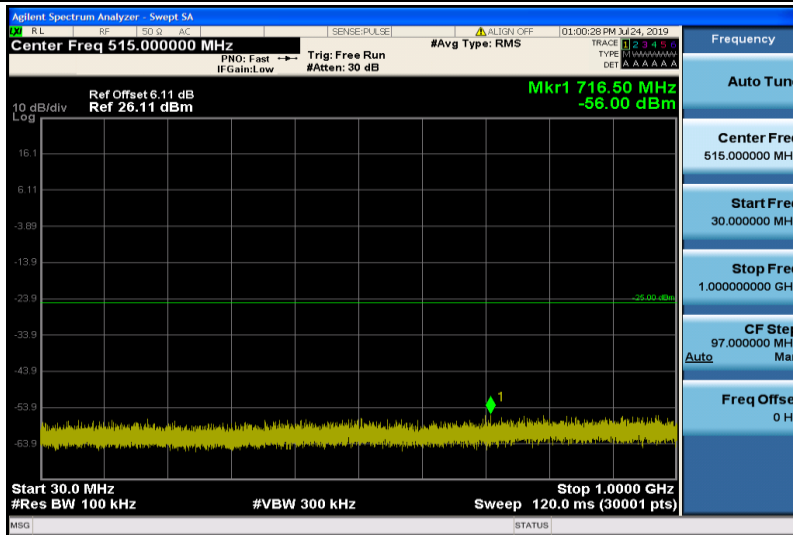

Band7-20MHz-QPSK-21350-1RB#0-30~1000MHz