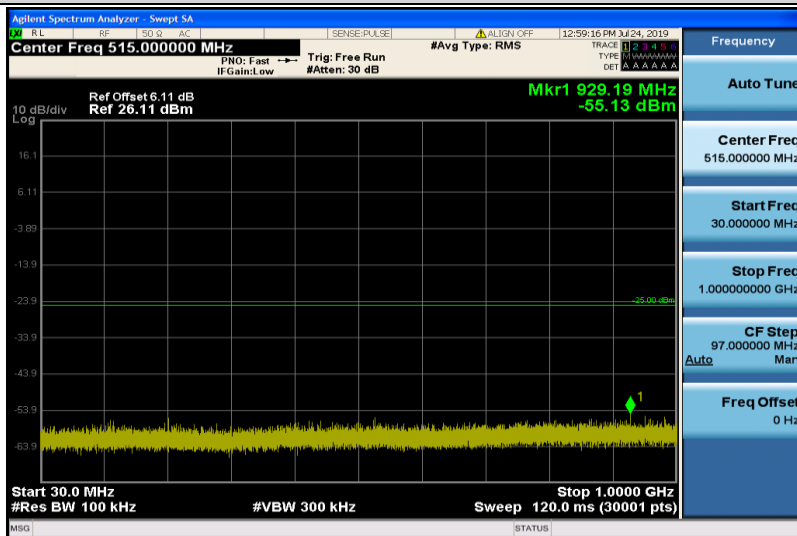

Band7-20MHz-QPSK-21100-1RB#0-30~1000MHz