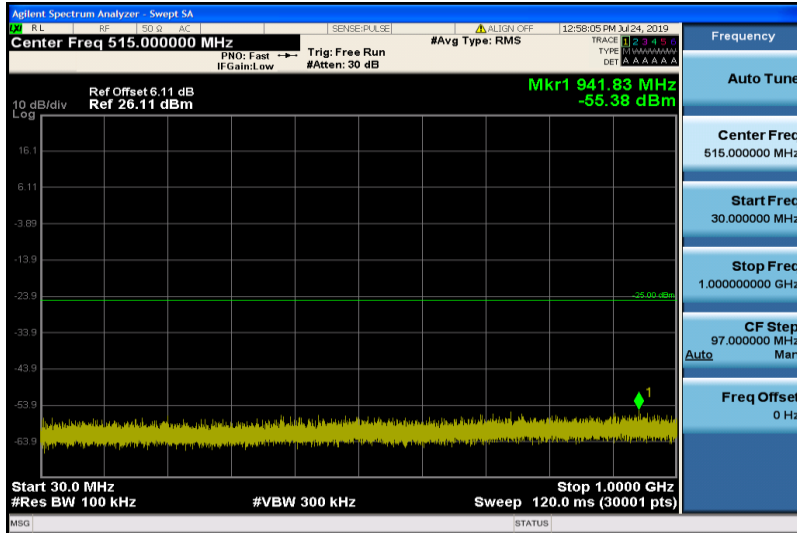

Band7-15MHz-16QAM-21100-1RB#0-30~1000MHz

Band7-15MHz-16QAM-21100-1RB#0-1000~26000MHz

Band7-15MHz-16QAM-21375-1RB#0-30~1000MHz

Band7-15MHz-16QAM-21375-1RB#0-1000~26000MHz

Band7-20MHz-QPSK-20850-1RB#0-30~1000MHz