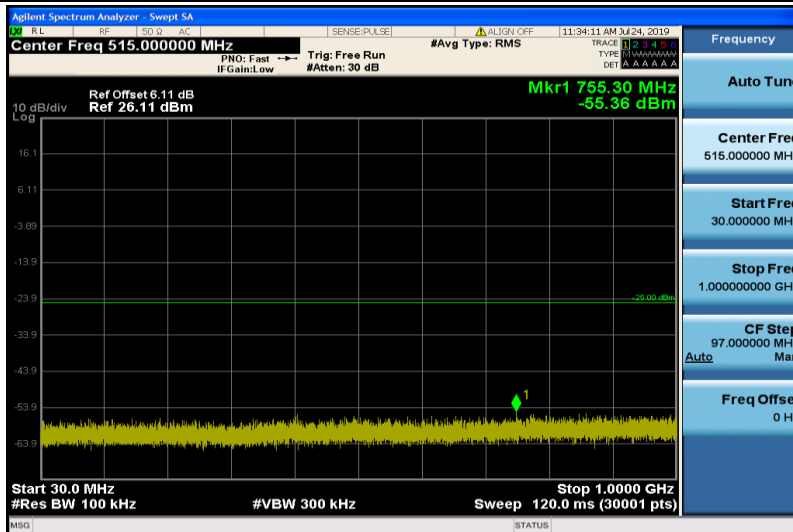

Band7-15MHz-QPSK-21100-1RB#0-1000~26000MHz

Band7-15MHz-QPSK-21375-1RB#0-30~1000MHz

Band7-15MHz-QPSK-21375-1RB#0-1000~26000MHz

Band7-15MHz-16QAM-20825-1RB#0-30~1000MHz

Band7-15MHz-16QAM-20825-1RB#0-1000~26000MHz