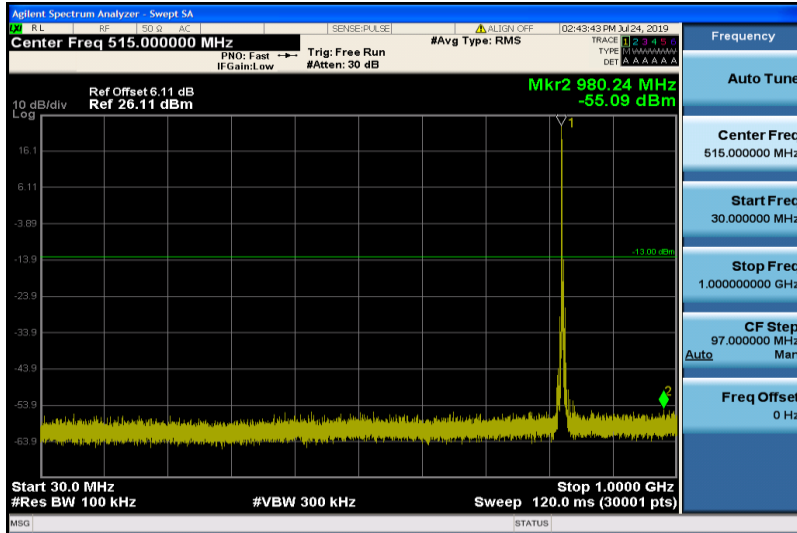

Band5-1.4MHz-16QAM-20407-1RB#0-1000~26000MHz

Band5-1.4MHz-16QAM-20525-1RB#0-30~1000MHz

Band5-1.4MHz-16QAM-20525-1RB#0-1000~26000MHz

Band5-1.4MHz-16QAM-20643-1RB#0-30~1000MHz

Band5-1.4MHz-16QAM-20643-1RB#0-1000~26000MHz