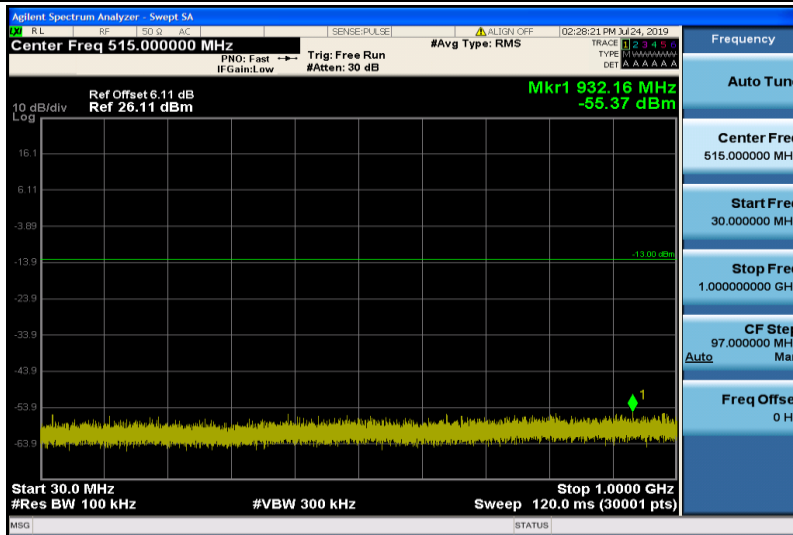

Band4-15MHz-16QAM-20025-1RB#0-30~1000MHz

Band4-15MHz-16QAM-20025-1RB#0-1000~26000MHz

Band4-15MHz-16QAM-20175-1RB#0-30~1000MHz

Band4-15MHz-16QAM-20175-1RB#0-1000~26000MHz

Band4-15MHz-16QAM-20325-1RB#0-30~1000MHz