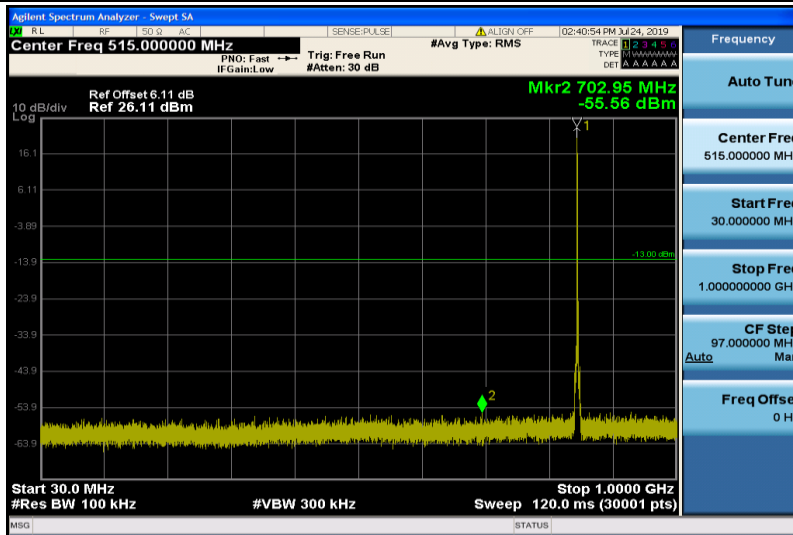

Band5-1.4MHz-16QAM-20525-1RB#0-1000~26000MHz

Band5-1.4MHz-16QAM-20643-1RB#0-30~1000MHz