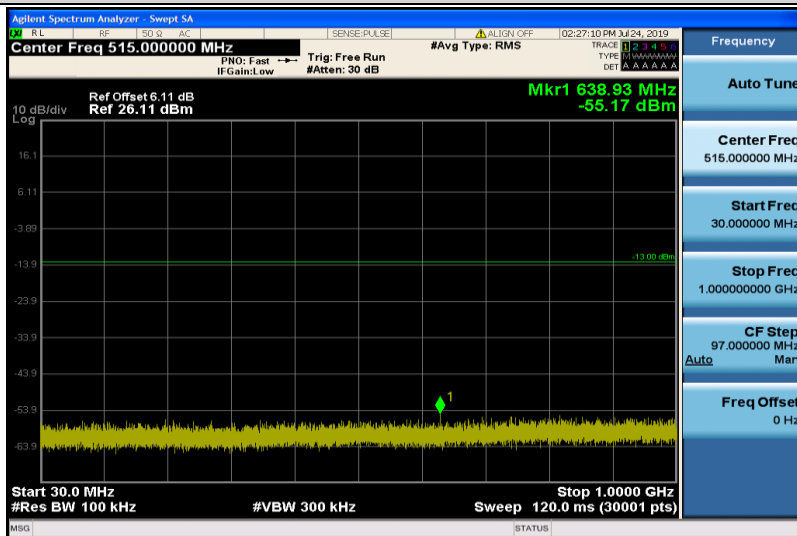

Band4-15MHz-16QAM-20025-1RB#0-30~1000MHz

Band4-15MHz-16QAM-20025-1RB#0-1000~26000MHz

Band4-15MHz-16QAM-20175-1RB#0-30~1000MHz

Band4-15MHz-16QAM-20175-1RB#0-1000~26000MHz

Band4-15MHz-16QAM-20325-1RB#0-30~1000MHz