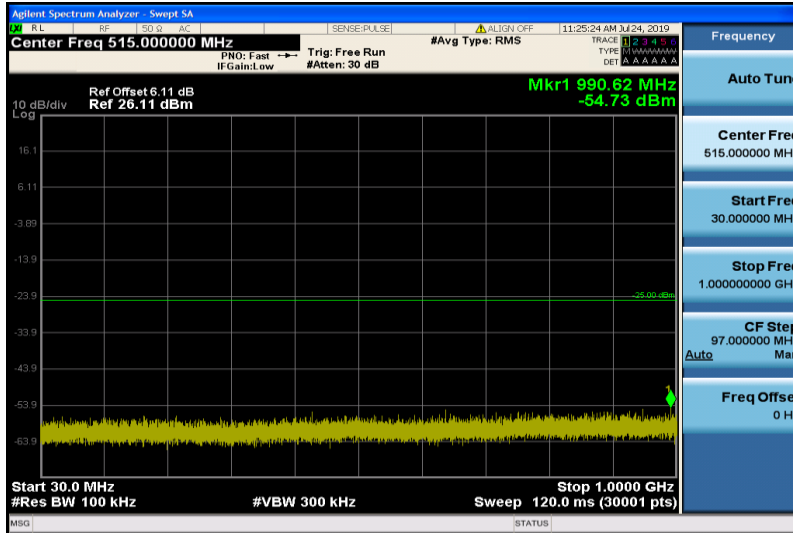

Band7-5MHz-16QAM-20775-1RB#0-1000~26000MHz

Band7-5MHz-16QAM-21100-1RB#0-30~1000MHz

Band7-5MHz-16QAM-21100-1RB#0-1000~26000MHz

Band7-5MHz-16QAM-21425-1RB#0-30~1000MHz

Band7-5MHz-16QAM-21425-1RB#0-1000~26000MHz