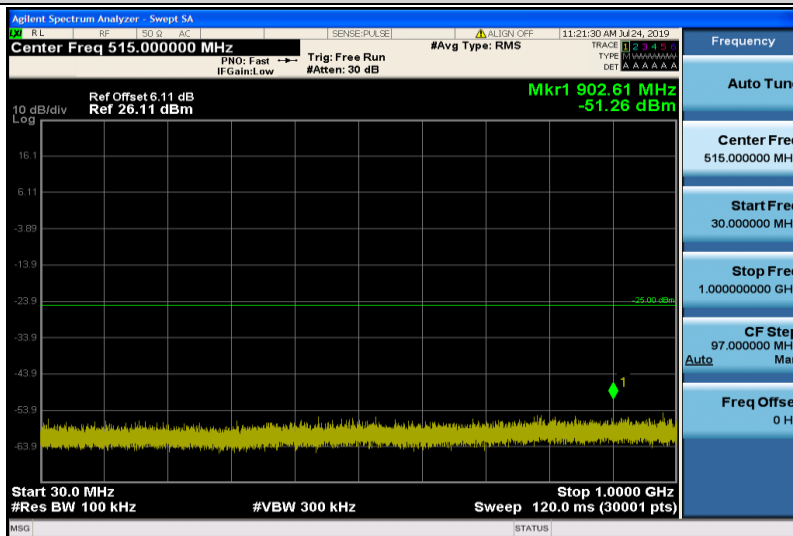

Band7-5MHz-16QAM-20775-1RB#0-1000~26000MHz

Band7-5MHz-16QAM-21100-1RB#0-30~1000MHz