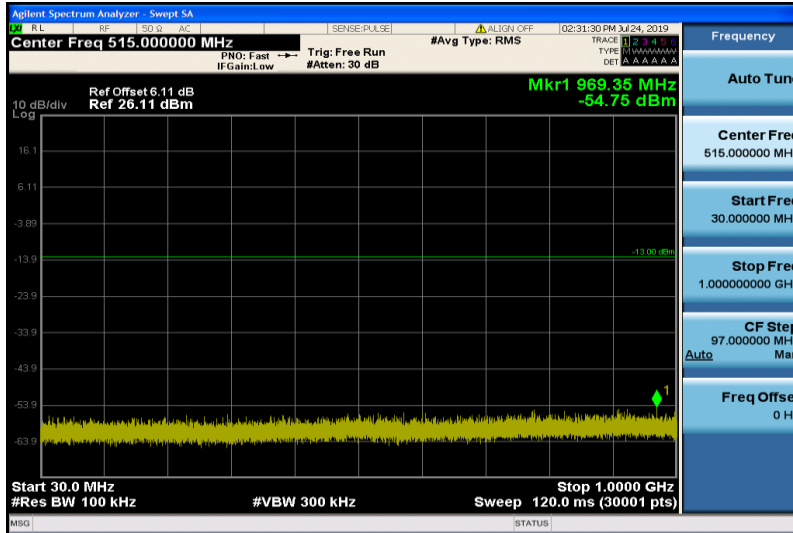

Band4-15MHz-16QAM-20325-1RB#0-1000~26000MHz

Band4-20MHz-QPSK-20050-1RB#0-30~1000MHz