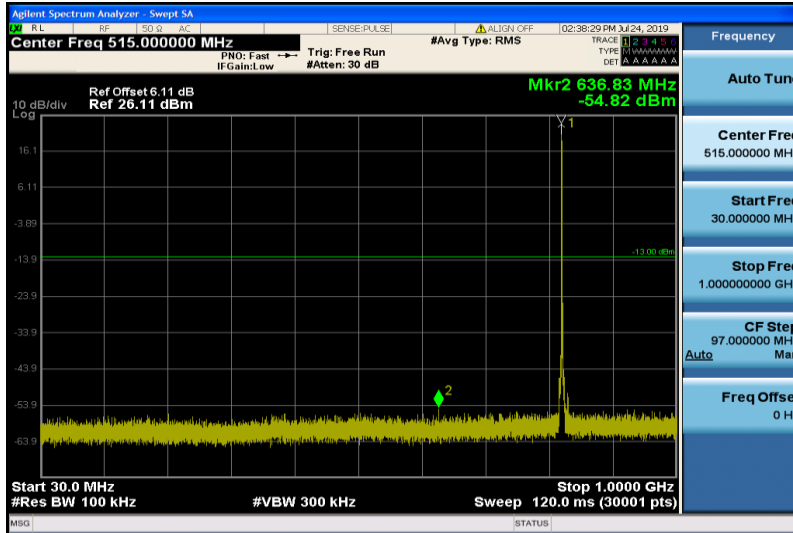

Band5-1.4MHz-QPSK-20525-1RB#0-30~1000MHz

Band5-1.4MHz-QPSK-20525-1RB#0-1000~26000MHz

Band5-1.4MHz-QPSK-20643-1RB#0-30~1000MHz

Band5-1.4MHz-QPSK-20643-1RB#0-1000~26000MHz

Band5-1.4MHz-16QAM-20407-1RB#0-30~1000MHz