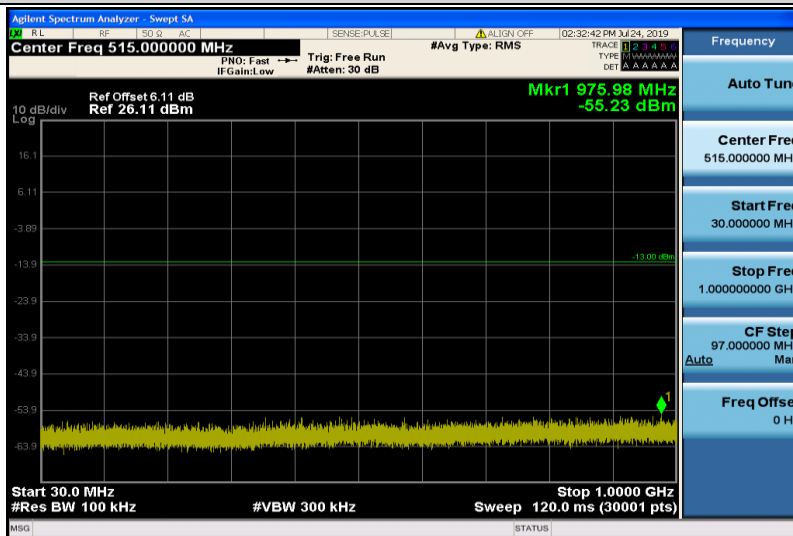

Band4-20MHz-QPSK-20050-1RB#0-1000~26000MHz

Band4-20MHz-QPSK-20175-1RB#0-30~1000MHz