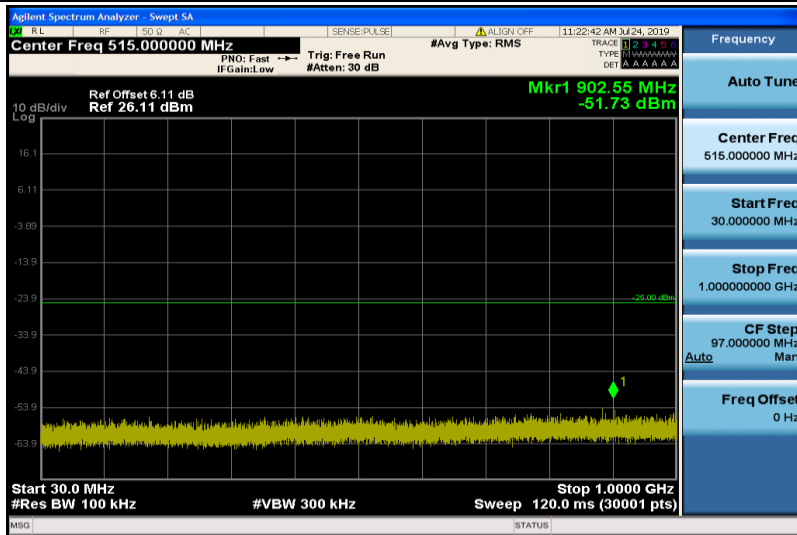

Band7-5MHz-16QAM-21100-1RB#0-1000~26000MHz

Band7-5MHz-16QAM-21425-1RB#0-30~1000MHz