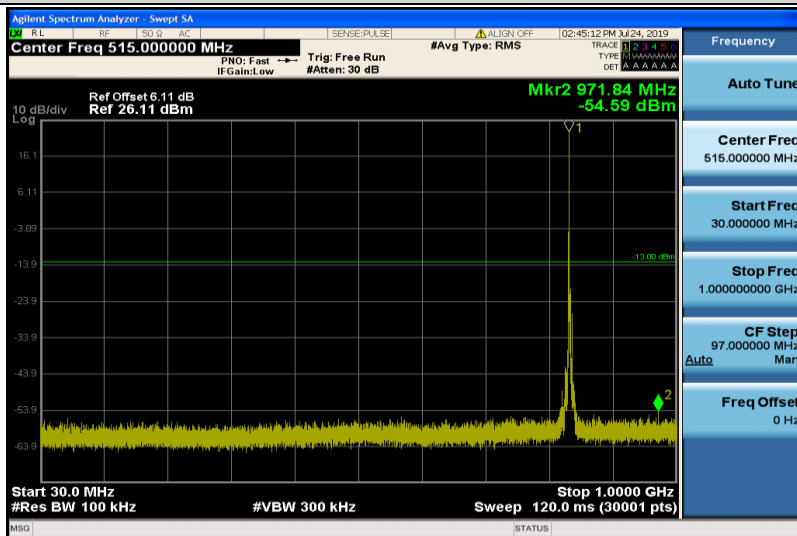

Band5-3MHz-QPSK-20415-1RB#0-1000~26000MHz

Band5-3MHz-QPSK-20525-1RB#0-30~1000MHz