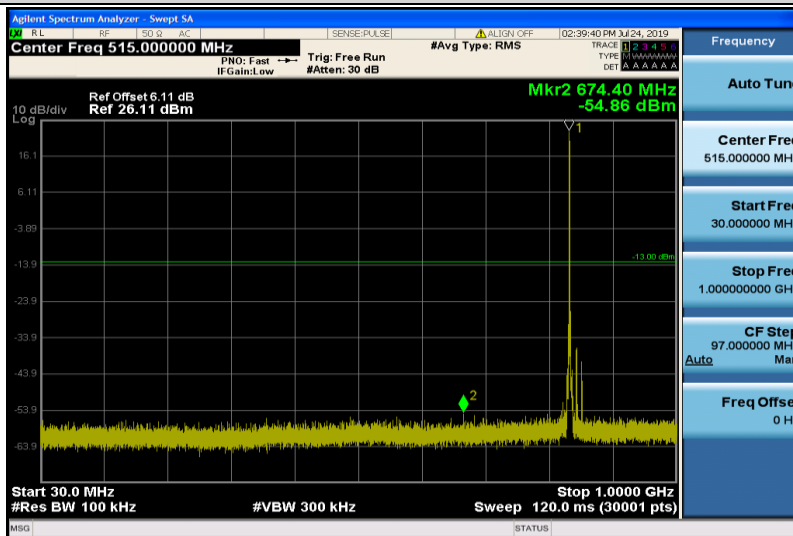

Band5-1.4MHz-16QAM-20407-1RB#0-1000~26000MHz

Band5-1.4MHz-16QAM-20525-1RB#0-30~1000MHz