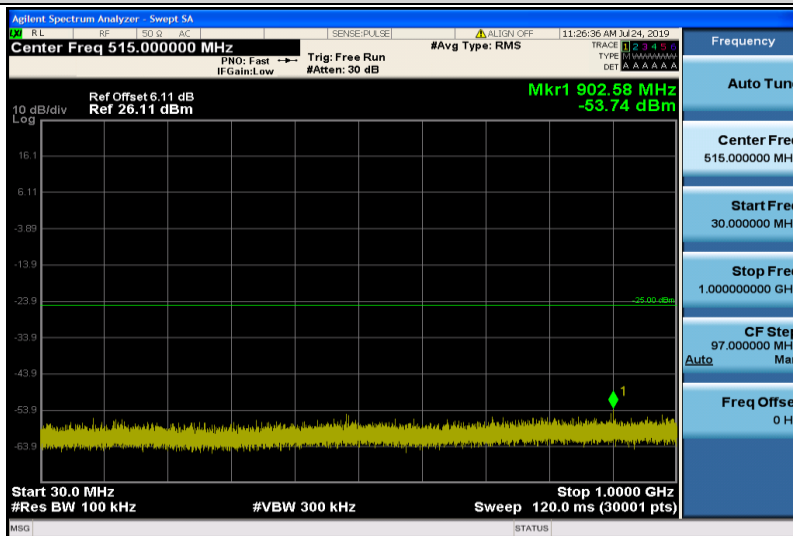

Band7-10MHz-QPSK-20800-1RB#0-1000~26000MHz

Band7-10MHz-QPSK-21100-1RB#0-30~1000MHz