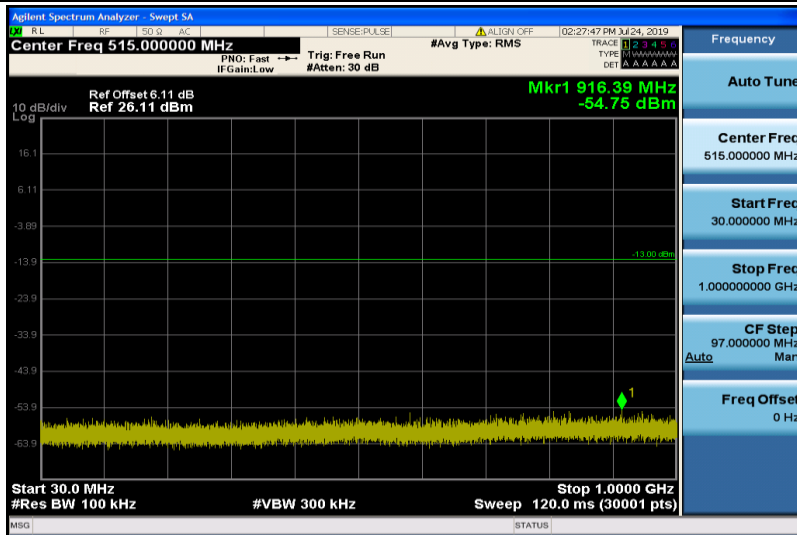

Band4-15MHz-QPSK-20175-1RB#0-1000~26000MHz

Band4-15MHz-QPSK-20325-1RB#0-30~1000MHz