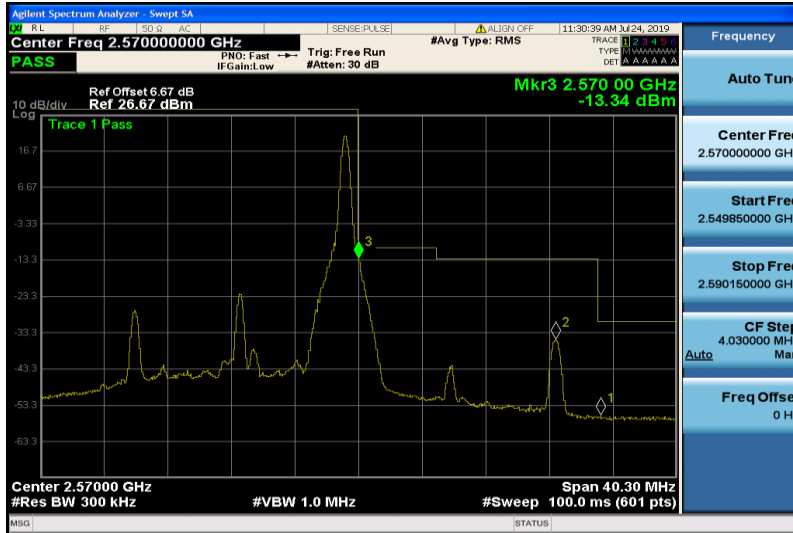

Band7-15MHz-16QAM-20825-75RB#0

Frequency	
Auto Tune	
Center Freq	2.570000000 GHz
Start Freq	2.549850000 GHz
Stop Freq	2.590150000 GHz
CF Step	4.030000 MHz
Auto	Man
Freq Offset	0 Hz