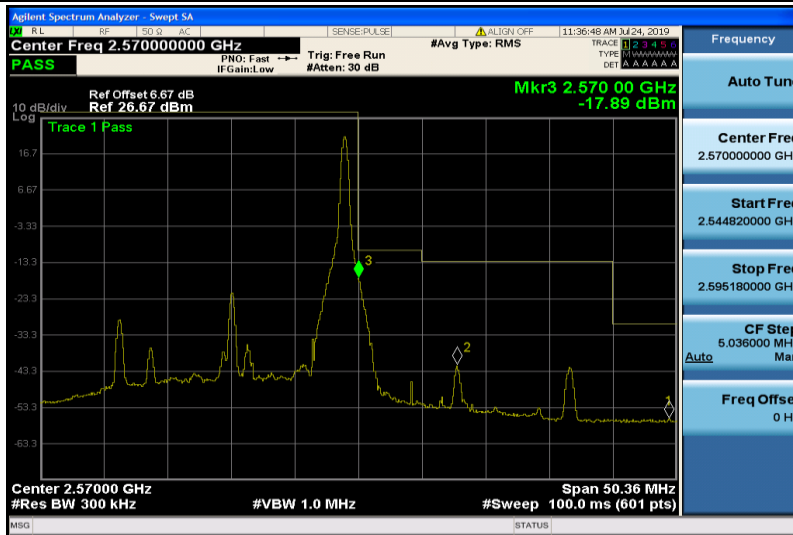

Band7-20MHz-QPSK-20850-100RB#0