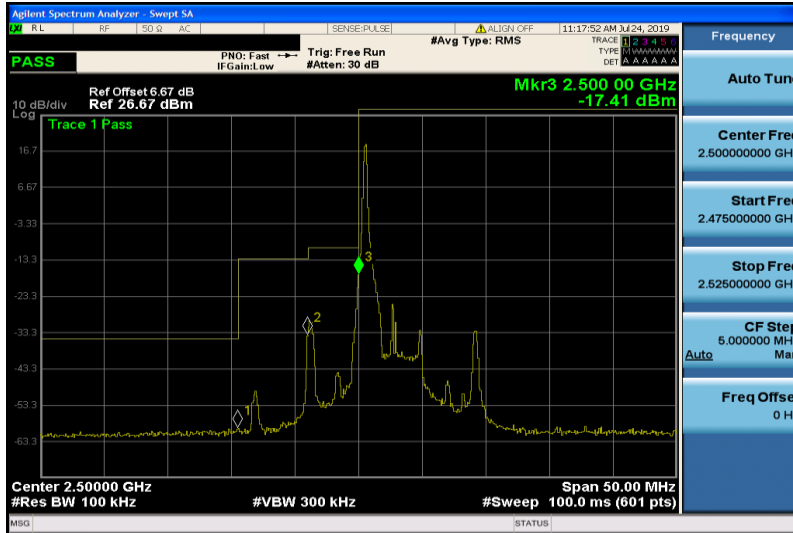

Band7-5MHz-QPSK-21425-25RB#0