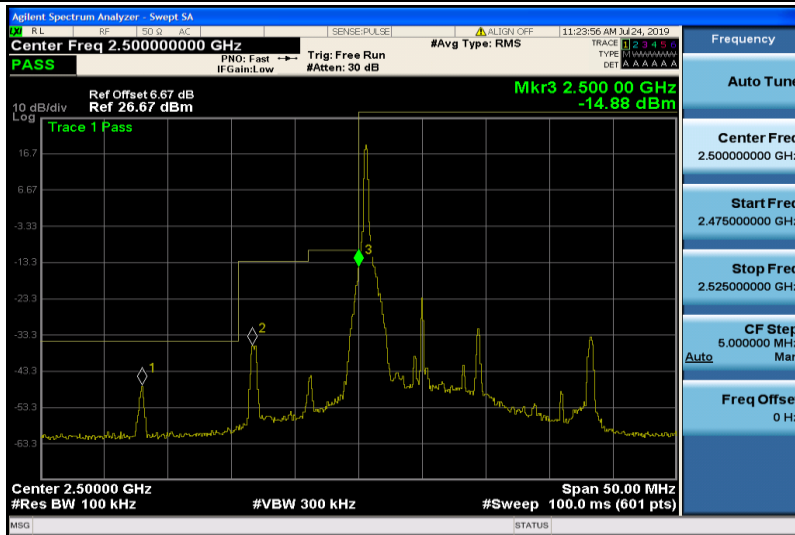

Band7-10MHz-QPSK-20800-1RB#0

Band7-10MHz-QPSK-20800-50RB#0

Frequency	
Auto Tune	
Center Freq	2.570000000 GHz
Start Freq	2.555056000 GHz
Stop Freq	2.584944000 GHz
CF Step	2.988800 MHz
Auto	Man
Freq Offset	0 Hz