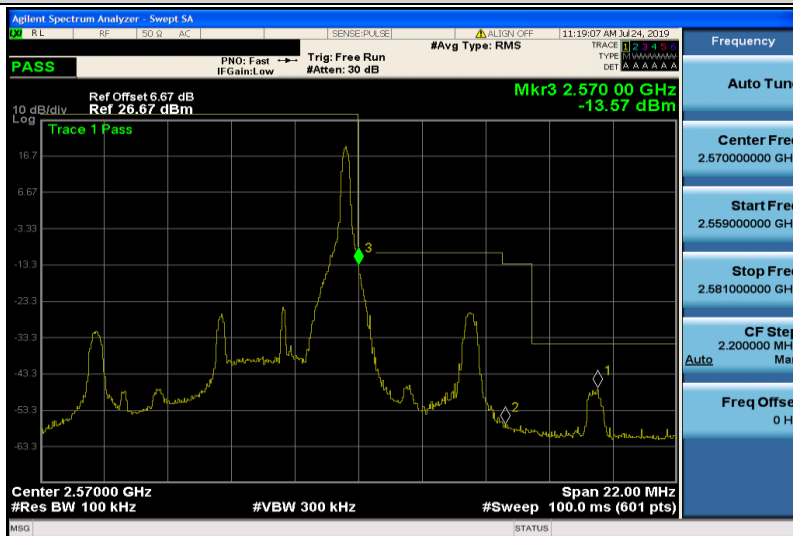

Band7-5MHz-16QAM-20775-25RB#0