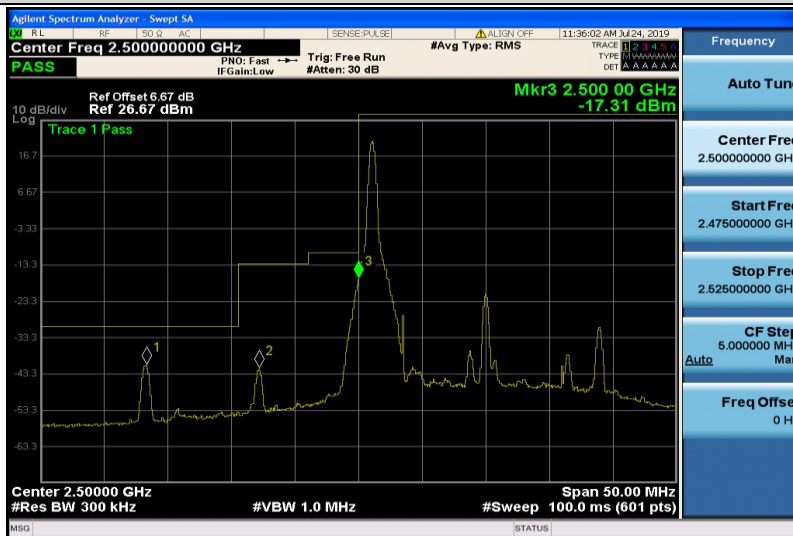

Band7-15MHz-16QAM-21375-75RB#0

Frequency	
Auto Tune	
Center Freq	2.500000000 GHz
Start Freq	2.475000000 GHz
Stop Freq	2.525000000 GHz
CF Step	5.000000 MHz
Auto	Man
Freq Offset	0 Hz