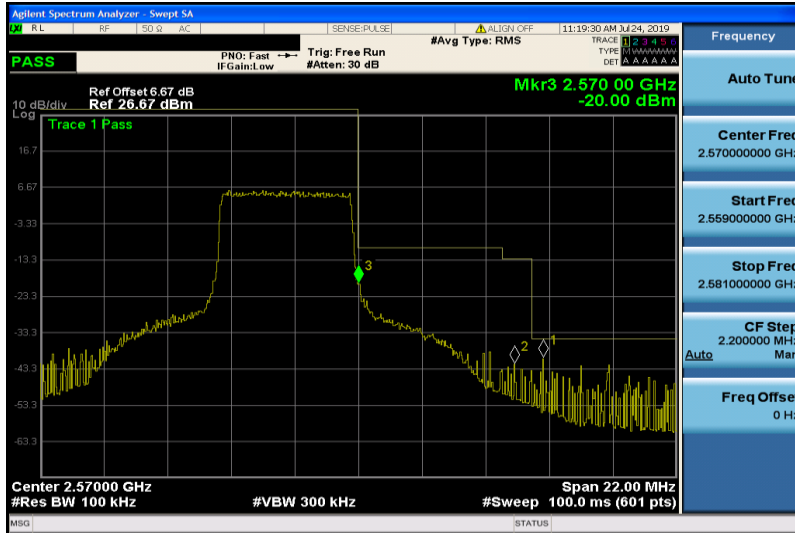

Band7-5MHz-16QAM-21425-1RB#24