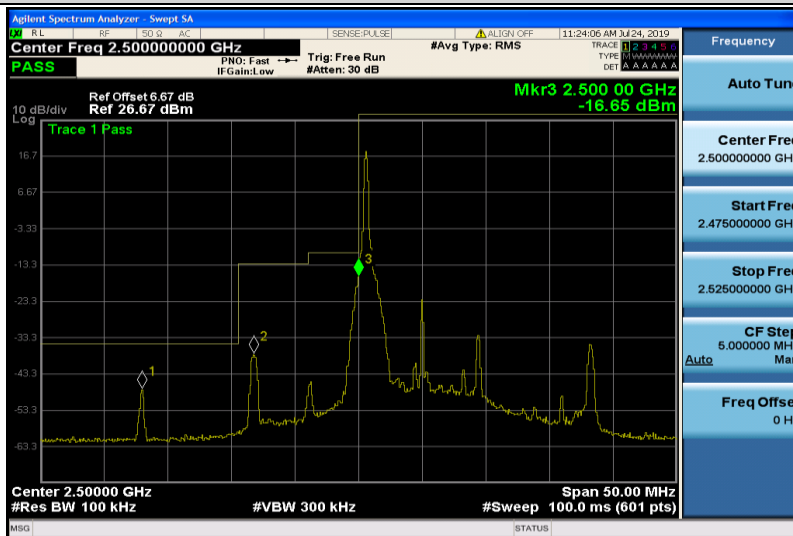

Band7-10MHz-QPSK-20800-1RB#0

Band7-10MHz-QPSK-20800-50RB#0

Frequency	
Auto Tune	
Center Freq	2.570000000 GHz
Start Freq	2.555056000 GHz
Stop Freq	2.584944000 GHz
CF Step	2.988800 MHz
Auto	Man
Freq Offset	0 Hz

Band7-10MHz-QPSK-21400-1RB#49

Frequency	
Auto Tune	
Center Freq	2.570000000 GHz
Start Freq	2.555056000 GHz
Stop Freq	2.584944000 GHz
CF Step	2.988800 MHz
Auto	Man
Freq Offset	0 Hz

Band7-10MHz-QPSK-21400-50RB#0