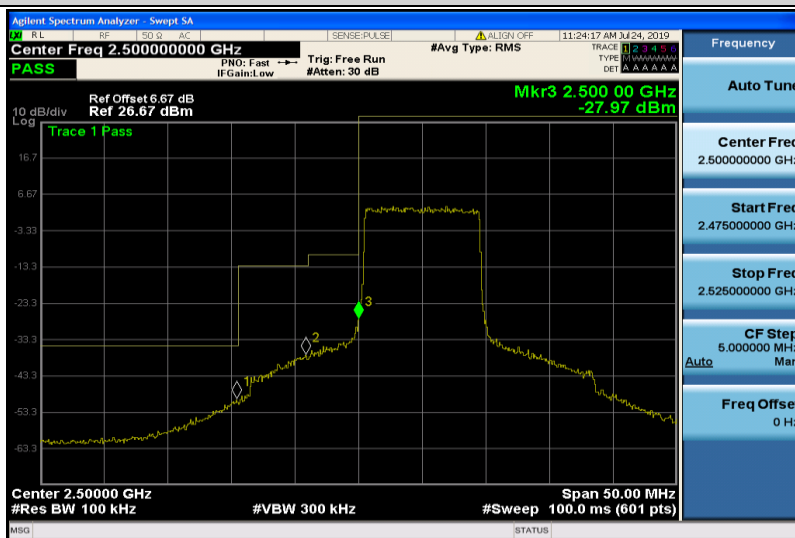

Band7-10MHz-QPSK-20800-1RB#0

Band7-10MHz-QPSK-20800-50RB#0

Frequency	
Auto Tune	
Center Freq	2.570000000 GHz
Start Freq	2.555056000 GHz
Stop Freq	2.584944000 GHz
CF Step	2.988800 MHz
Auto	Man
Freq Offset	0 Hz