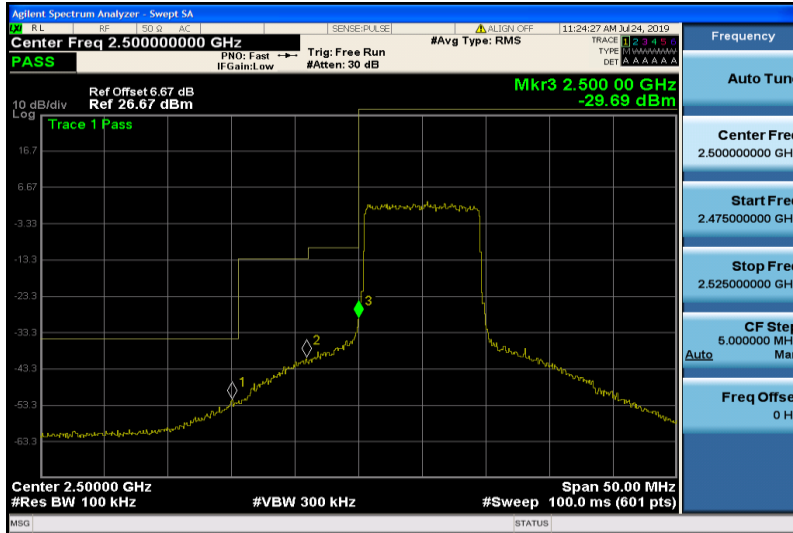

Band7-10MHz-QPSK-21400-1RB#49

Frequency	
Auto Tune	
Center Freq	2.570000000 GHz
Start Freq	2.555056000 GHz
Stop Freq	2.584944000 GHz
CF Step	2.988800 MHz
Auto	Man
Freq Offset	0 Hz

Band7-10MHz-QPSK-21400-50RB#0

Frequency	
Auto Tune	
Center Freq	2.500000000 GHz
Start Freq	2.475000000 GHz
Stop Freq	2.525000000 GHz
CF Step	5.000000 MHz
Auto	Man
Freq Offset	0 Hz

Band7-10MHz-16QAM-20800-1RB#0

Band7-10MHz-16QAM-20800-50RB#0