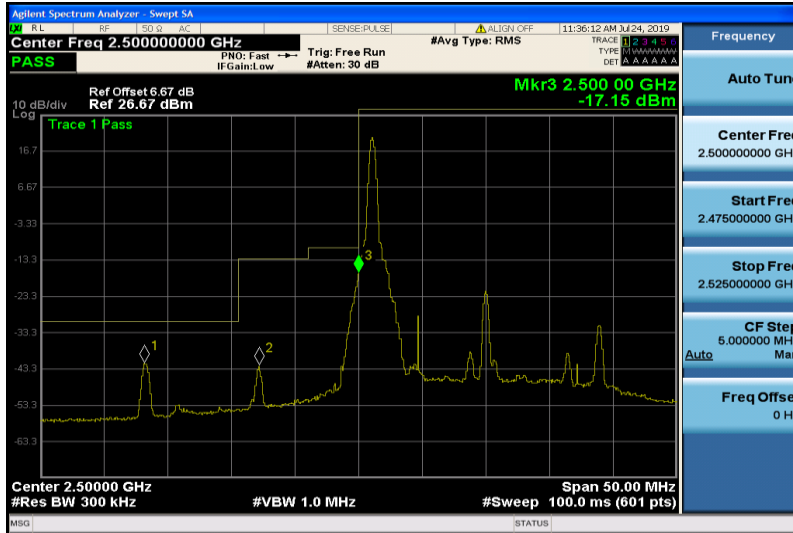

Band7-20MHz-QPSK-21350-100RB#0