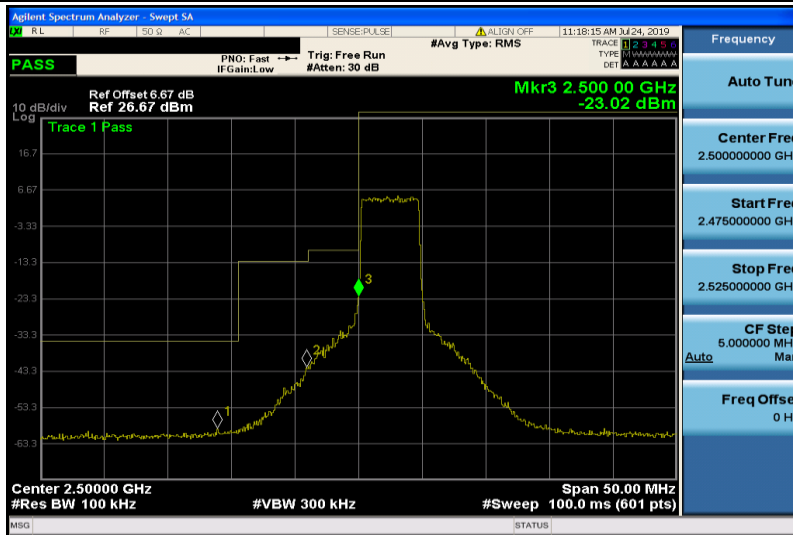

Band7-5MHz-16QAM-20775-1RB#0