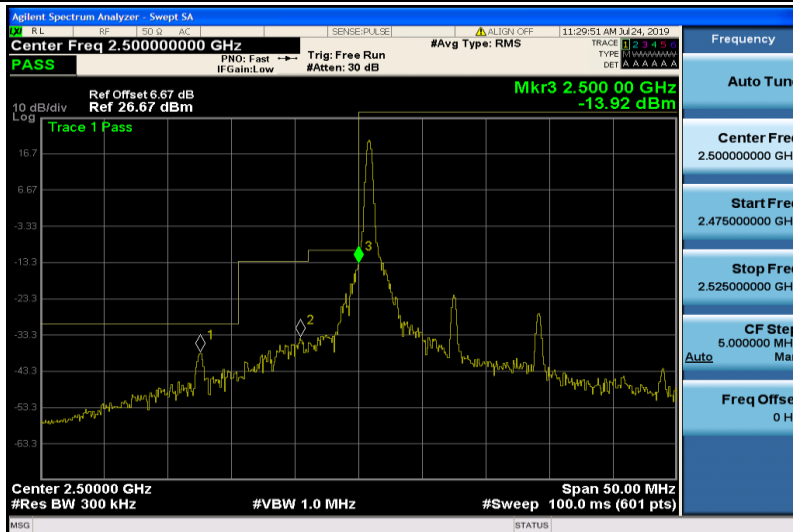

Band7-15MHz-QPSK-21375-75RB#0