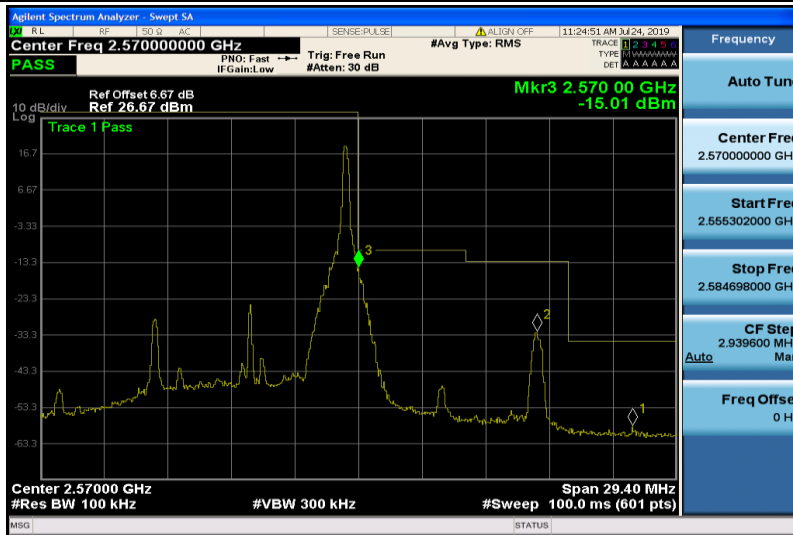

Band7-10MHz-QPSK-20800-1RB#0

Band7-10MHz-QPSK-20800-50RB#0

Frequency	
Auto Tune	
Center Freq	2.570000000 GHz
Start Freq	2.555056000 GHz
Stop Freq	2.584944000 GHz
CF Step	2.988800 MHz
Auto	Man
Freq Offset	0 Hz

Band7-10MHz-QPSK-21400-1RB#49

Frequency	
Auto Tune	
Center Freq	2.570000000 GHz
Start Freq	2.555056000 GHz
Stop Freq	2.584944000 GHz
CF Step	2.988800 MHz
Auto	Man
Freq Offset	0 Hz

Band7-10MHz-QPSK-21400-50RB#0

Frequency	
Auto Tune	
Center Freq	2.500000000 GHz
Start Freq	2.475000000 GHz
Stop Freq	2.525000000 GHz
CF Step	5.000000 MHz
Auto	Man
Freq Offset	0 Hz

Band7-10MHz-16QAM-20800-1RB#0

Band7-10MHz-16QAM-20800-50RB#0