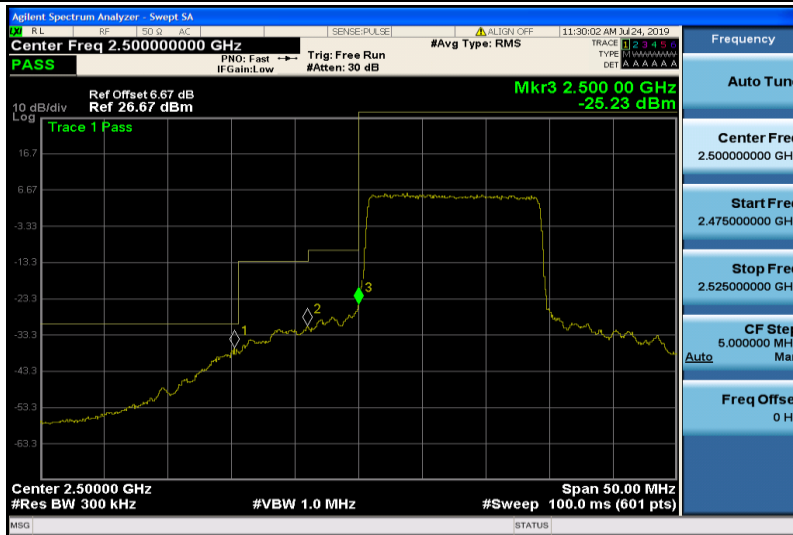

Band7-15MHz-QPSK-20825-1RB#0