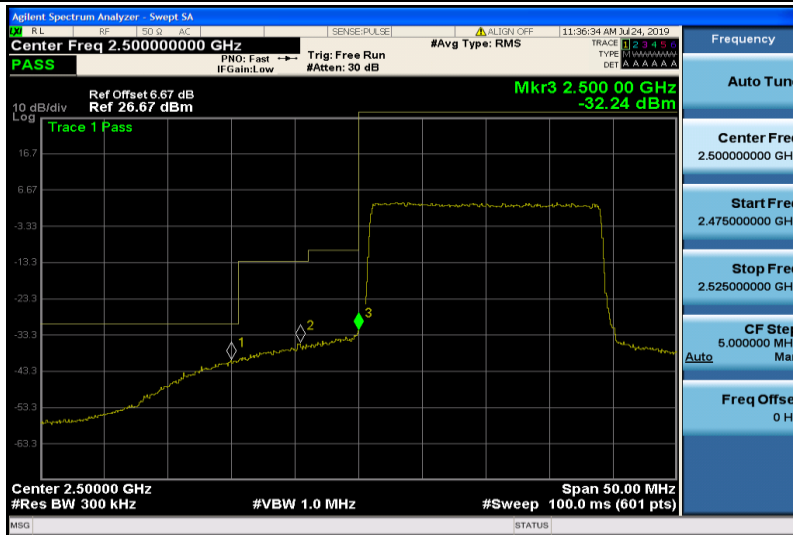

Band7-20MHz-16QAM-20850-1RB#0