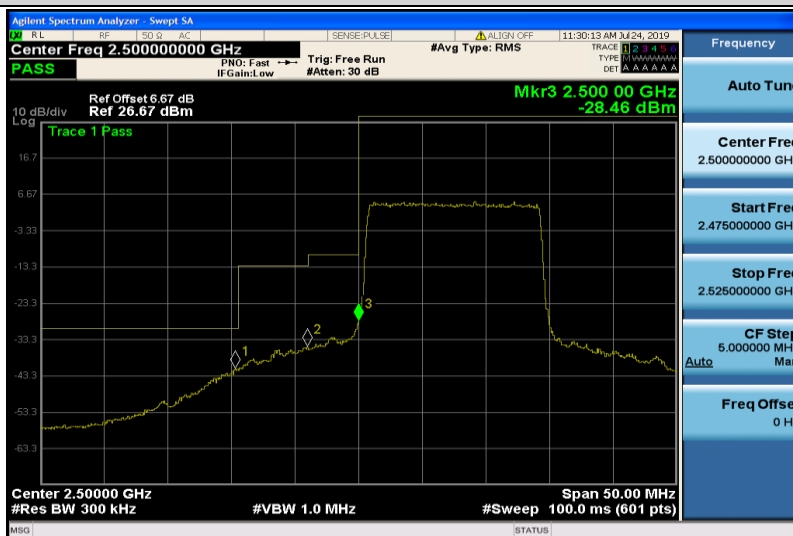

Band7-15MHz-16QAM-20825-75RB#0

Frequency	
Auto Tune	
Center Freq	2.570000000 GHz
Start Freq	2.549850000 GHz
Stop Freq	2.590150000 GHz
CF Step	4.030000 MHz
Auto	Man
Freq Offset	0 Hz

Band7-15MHz-16QAM-21375-1RB#74