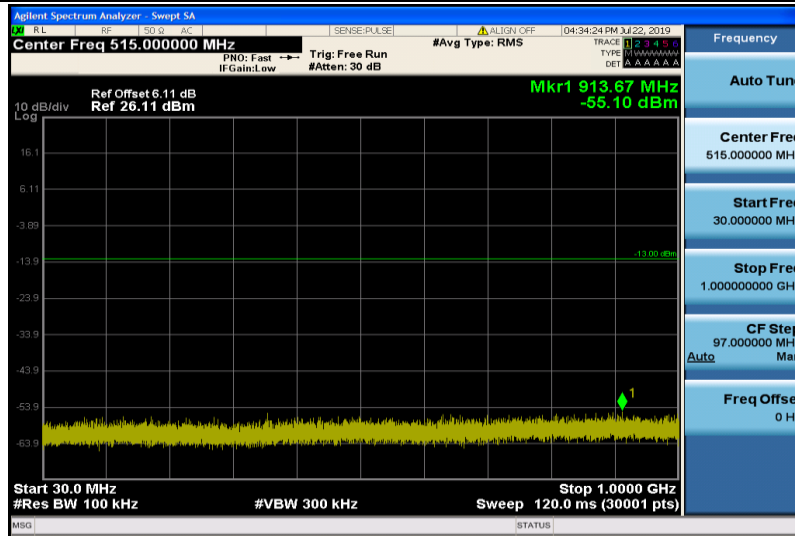

Test Graphs

Band2-1.4MHz-QPSK-18607-1RB#0-30~1000MHz