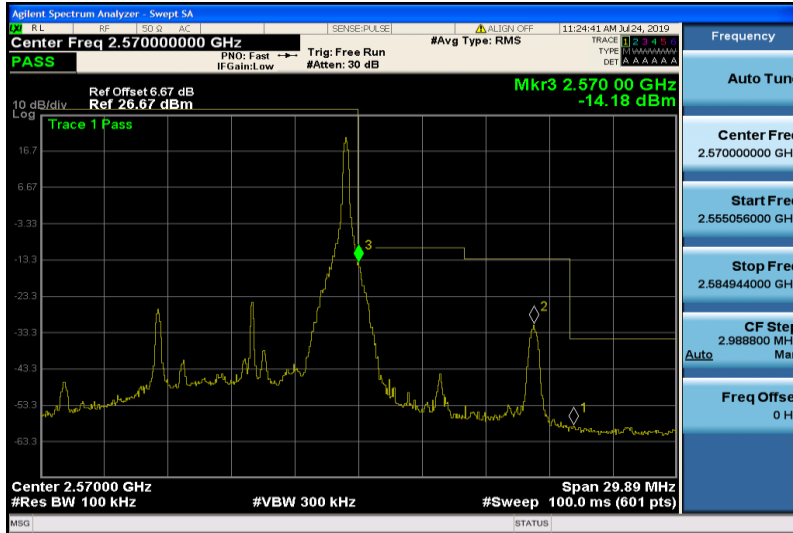

Band7-10MHz-QPSK-20800-1RB#0

Band7-10MHz-QPSK-20800-50RB#0

Frequency	
Auto Tune	
Center Freq	2.570000000 GHz
Start Freq	2.555056000 GHz
Stop Freq	2.584944000 GHz
CF Step	2.988800 MHz
Auto	Man
Freq Offset	0 Hz