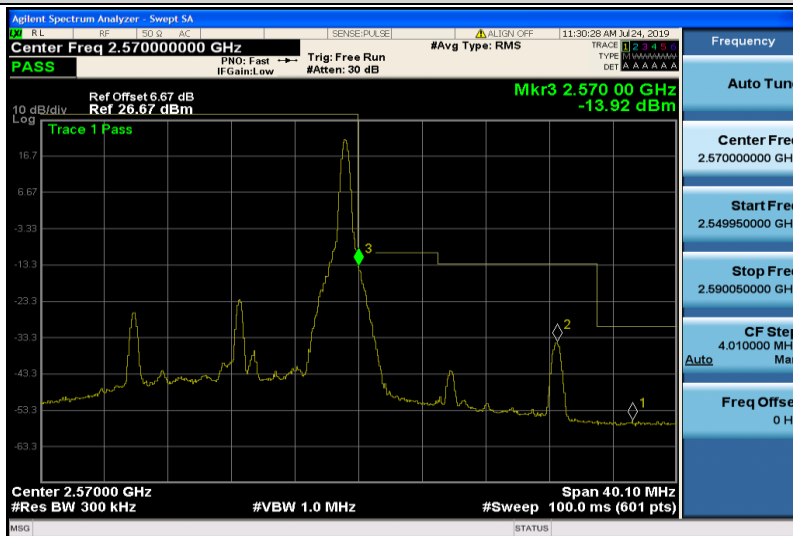

Band7-15MHz-QPSK-20825-75RB#0