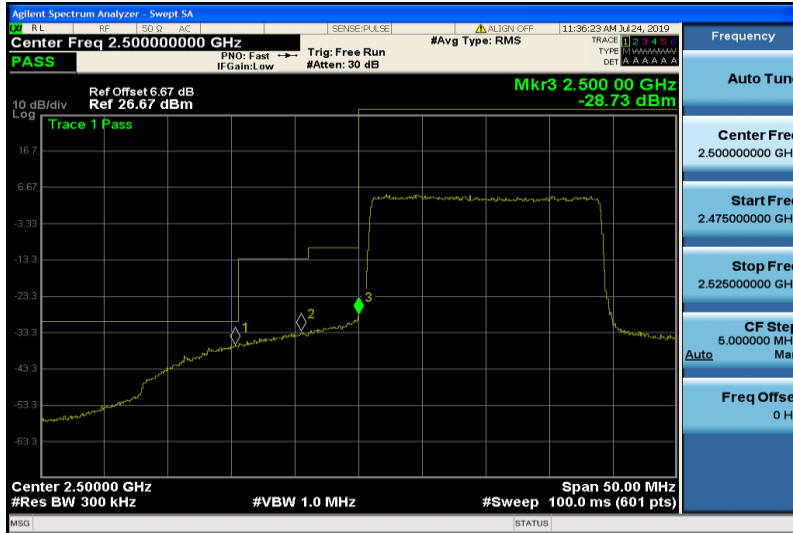

Band7-20MHz-QPSK-20850-1RB#0