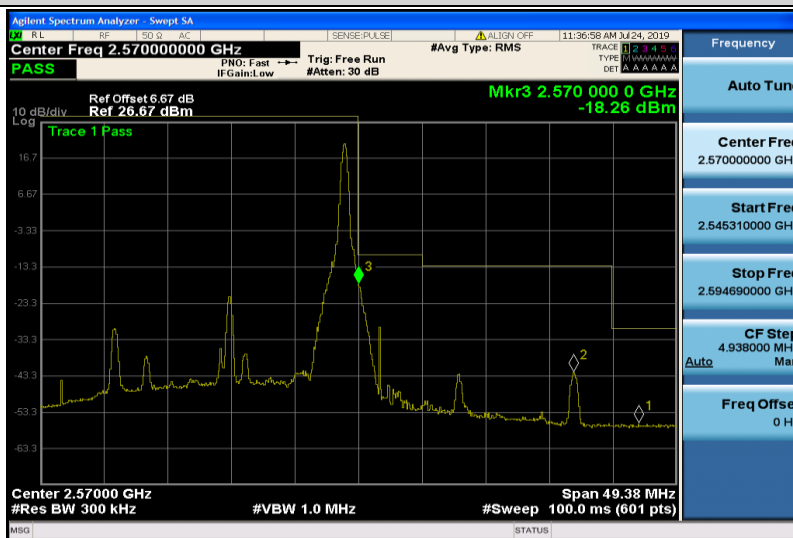

Band7-20MHz-16QAM-20850-100RB#0