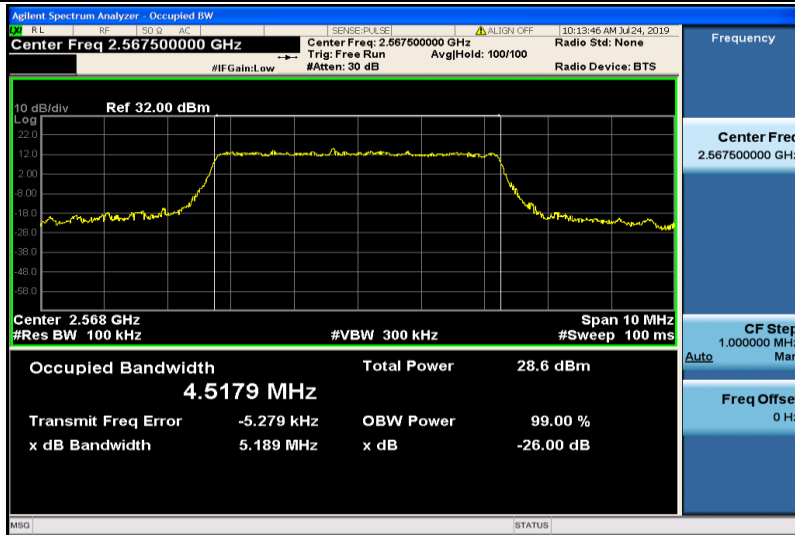

Band5-10MHz-16QAM-20600-50RB#0-8.9404

Band7-5MHz-QPSK-20775-25RB#0-4.5128

Band7-5MHz-QPSK-21100-25RB#0-4.5208

Band7-5MHz-QPSK-21425-25RB#0-4.5322

Band7-5MHz-16QAM-20775-25RB#0-4.5391

Band7-5MHz-16QAM-21100-25RB#0-4.5452