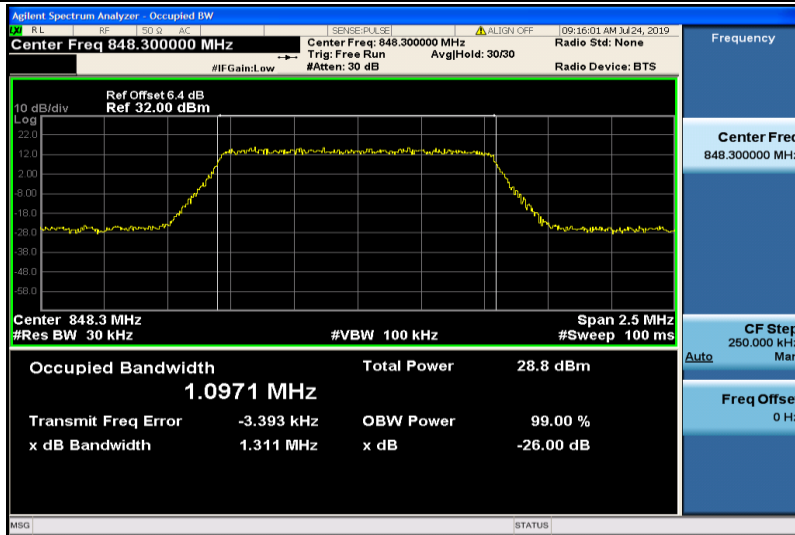

Band4-20MHz-16QAM-20300-100RB#0-17.906

Band5-1.4MHz-QPSK-20407-6RB#0-1.0904

Band5-1.4MHz-QPSK-20525-6RB#0-1.0987

Band5-1.4MHz-QPSK-20643-6RB#0-1.0913

Band5-1.4MHz-16QAM-20407-6RB#0-1.0980

Band5-1.4MHz-16QAM-20525-6RB#0-1.0916