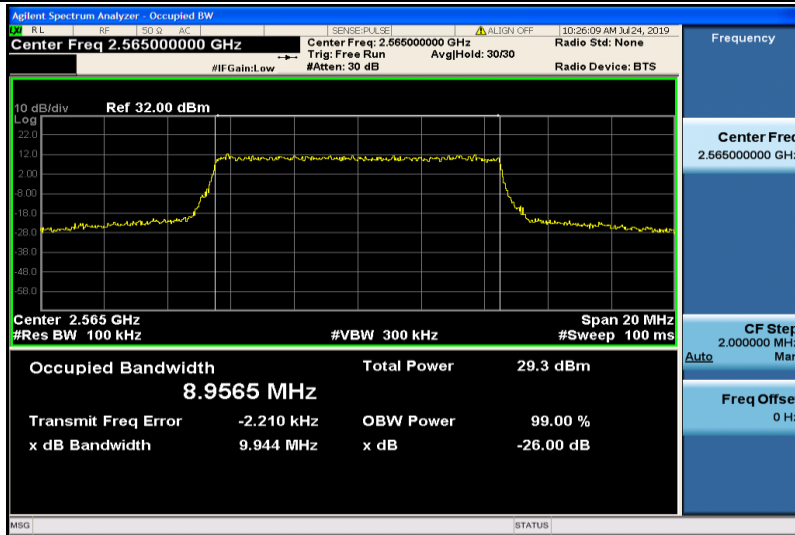

Band7-10MHz-QPSK-21400-50RB#0-8.9565