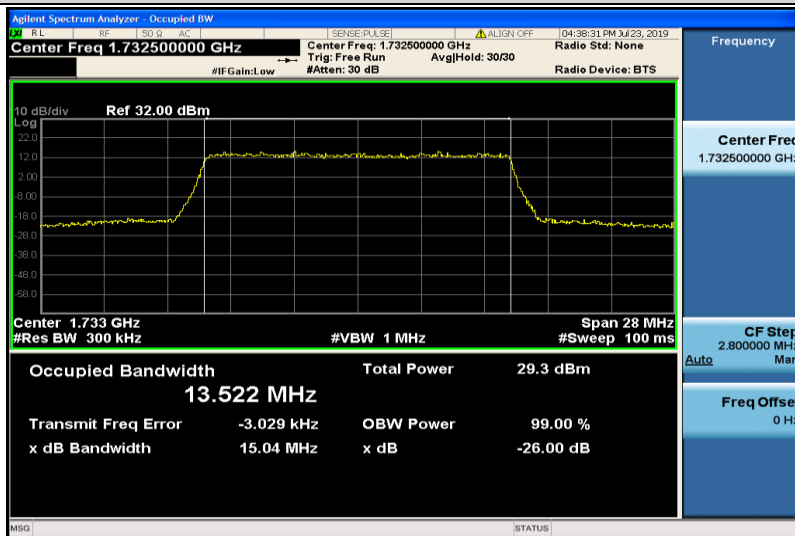

Band4-10MHz-16QAM-20350-50RB#0-8.9403

Band4-15MHz-QPSK-20025-75RB#0-13.493

Band4-15MHz-QPSK-20175-75RB#0-13.462

Band4-15MHz-QPSK-20325-75RB#0-13.507

Band4-15MHz-16QAM-20025-75RB#0-13.521

Band4-15MHz-16QAM-20175-75RB#0-13.522