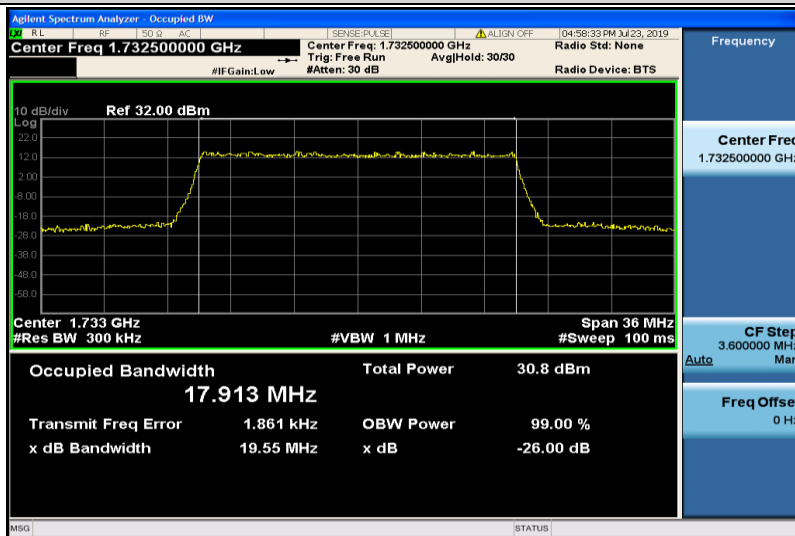

Band4-20MHz-QPSK-20175-100RB#0-17.913