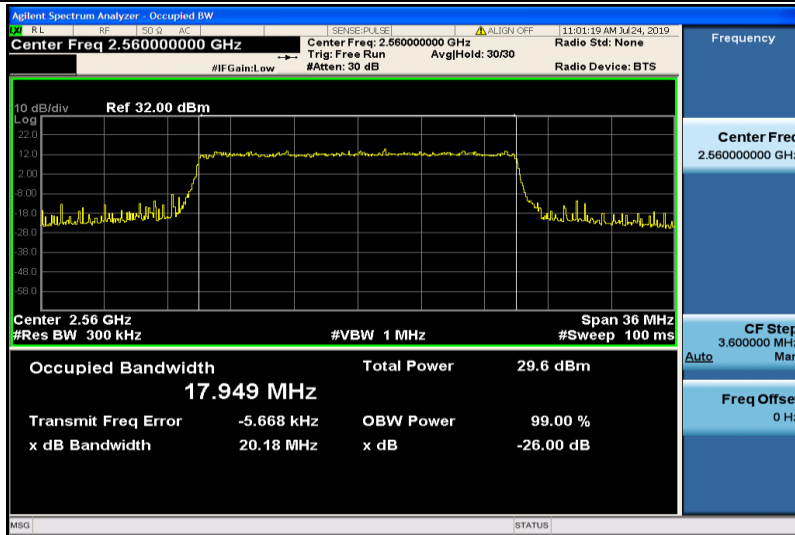

Band7-20MHz-QPSK-21350-100RB#0-17.949