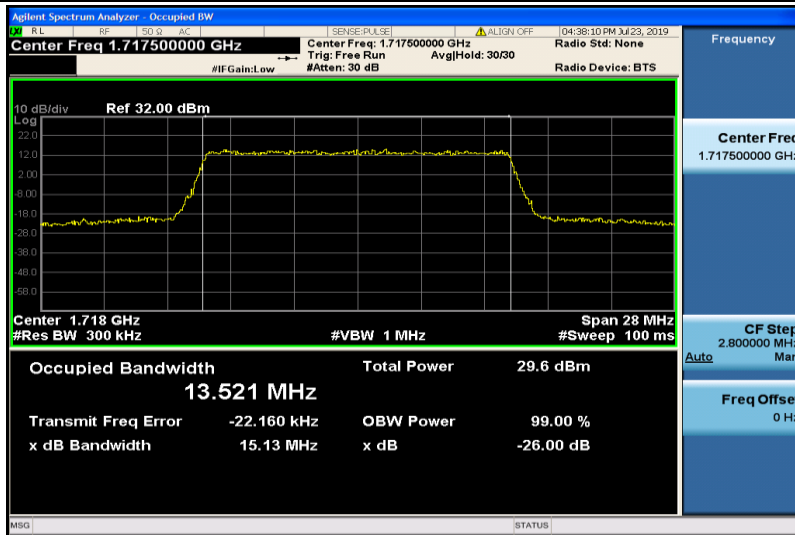

Band4-10MHz-16QAM-20350-50RB#0-8.9403

Band4-15MHz-QPSK-20025-75RB#0-13.493

Band4-15MHz-QPSK-20175-75RB#0-13.462

Band4-15MHz-QPSK-20325-75RB#0-13.507

Band4-15MHz-16QAM-20025-75RB#0-13.521

Band4-15MHz-16QAM-20175-75RB#0-13.522