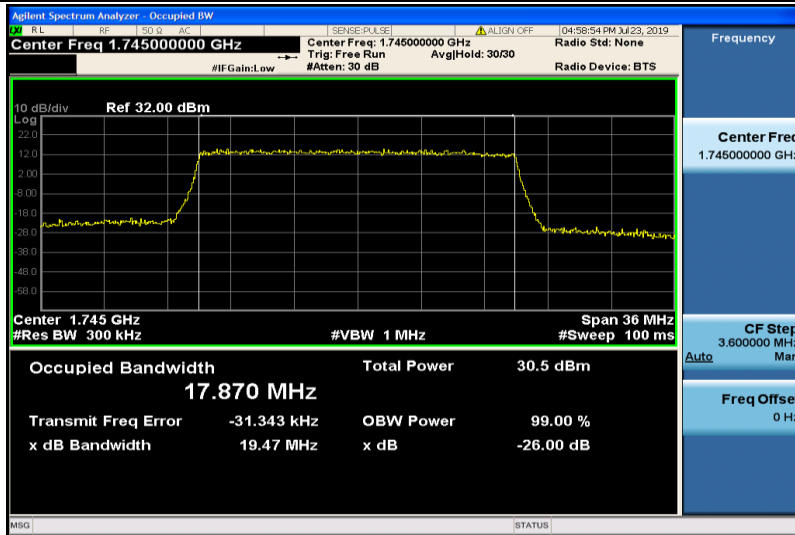

Band4-20MHz-QPSK-20300-100RB#0-17.870