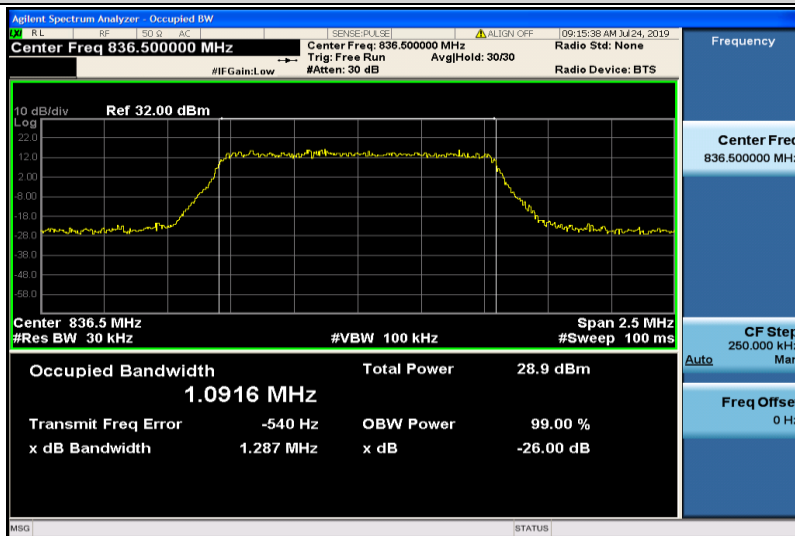

Band4-20MHz-16QAM-20300-100RB#0-17.906

Band5-1.4MHz-QPSK-20407-6RB#0-1.0904

Band5-1.4MHz-QPSK-20525-6RB#0-1.0987

Band5-1.4MHz-QPSK-20643-6RB#0-1.0913

Band5-1.4MHz-16QAM-20407-6RB#0-1.0980

Band5-1.4MHz-16QAM-20525-6RB#0-1.0916