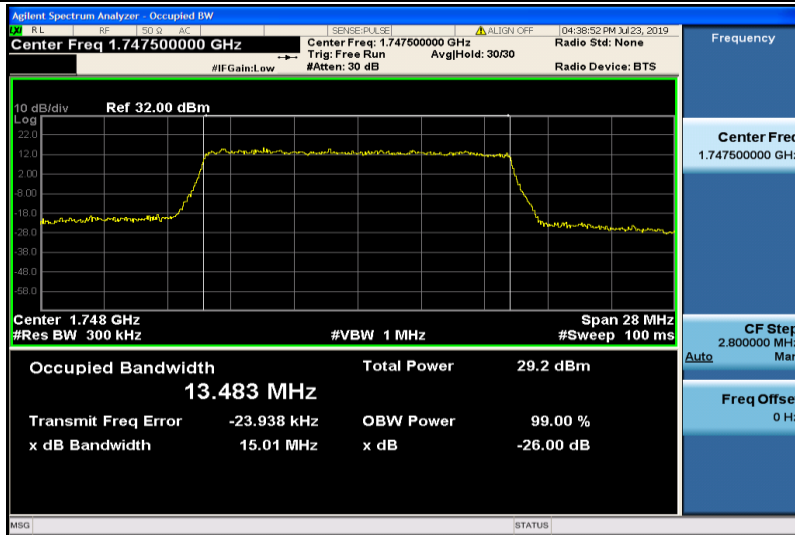

Band4-10MHz-16QAM-20350-50RB#0-8.9403

Band4-15MHz-QPSK-20025-75RB#0-13.493

Band4-15MHz-QPSK-20175-75RB#0-13.462

Band4-15MHz-QPSK-20325-75RB#0-13.507

Band4-15MHz-16QAM-20025-75RB#0-13.521

Band4-15MHz-16QAM-20175-75RB#0-13.522