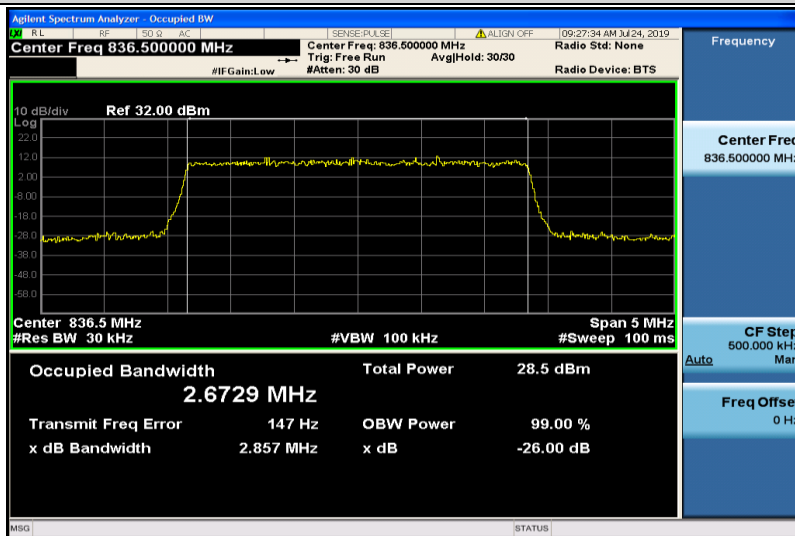

Band5-3MHz-QPSK-20525-15RB#0-2.6729