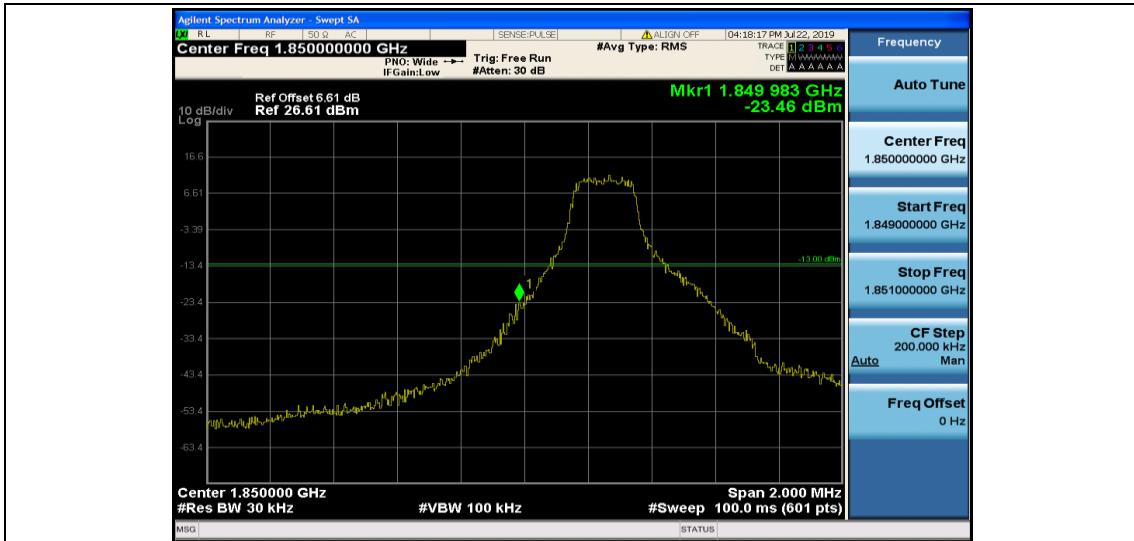

Test Graphs

Band2-1.4MHz-QPSK-18607-1RB#0