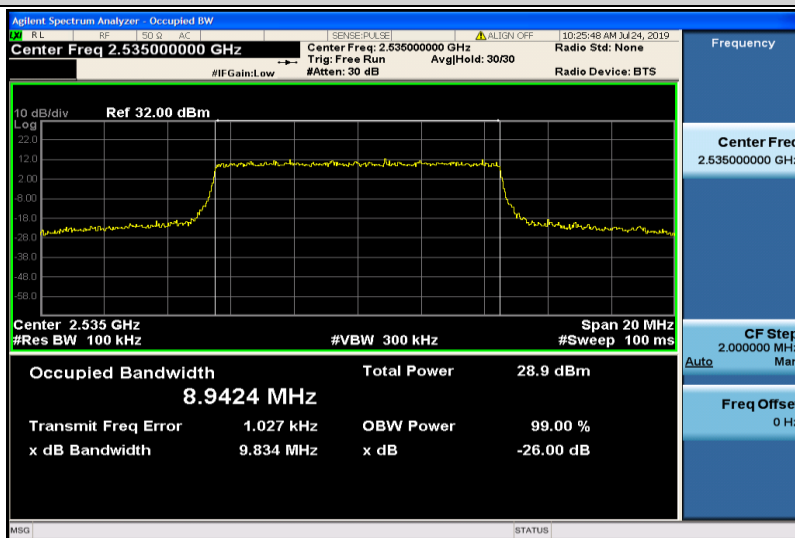

Band7-10MHz-QPSK-21100-50RB#0-8.9424