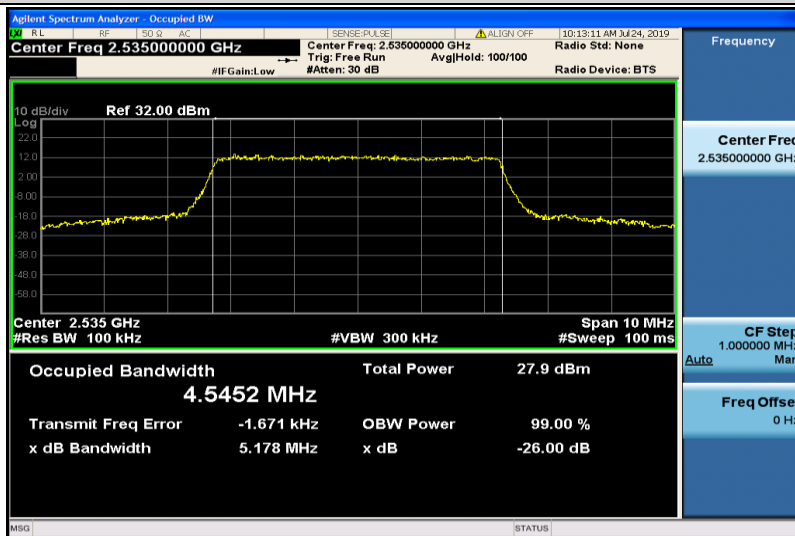

Band5-10MHz-16QAM-20600-50RB#0-8.9404

Band7-5MHz-QPSK-20775-25RB#0-4.5128

Band7-5MHz-QPSK-21100-25RB#0-4.5208

Band7-5MHz-QPSK-21425-25RB#0-4.5322

Band7-5MHz-16QAM-20775-25RB#0-4.5391

Band7-5MHz-16QAM-21100-25RB#0-4.5452