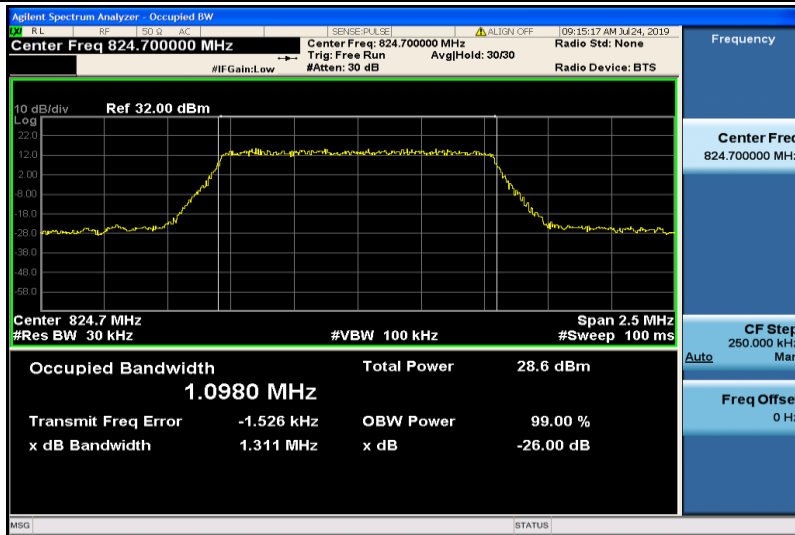

Band4-20MHz-16QAM-20300-100RB#0-17.906

Band5-1.4MHz-QPSK-20407-6RB#0-1.0904

Band5-1.4MHz-QPSK-20525-6RB#0-1.0987

Band5-1.4MHz-QPSK-20643-6RB#0-1.0913

Band5-1.4MHz-16QAM-20407-6RB#0-1.0980

Band5-1.4MHz-16QAM-20525-6RB#0-1.0916