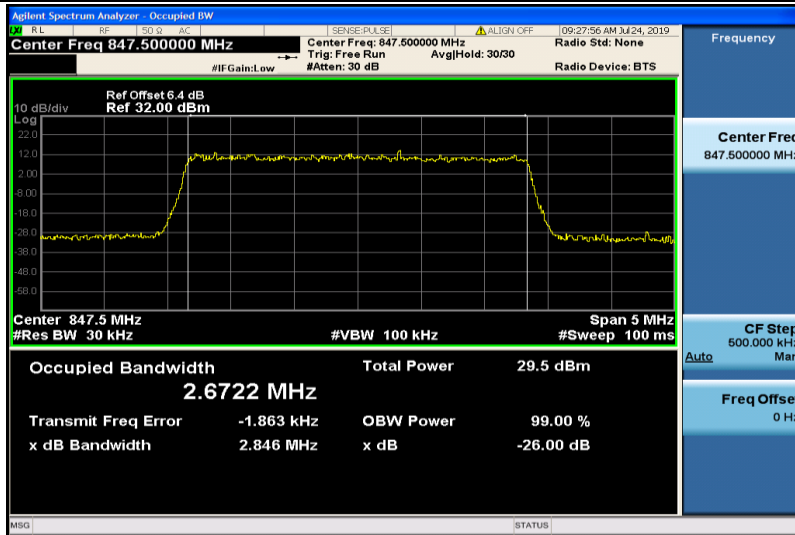

Band5-3MHz-QPSK-20635-15RB#0-2.6722