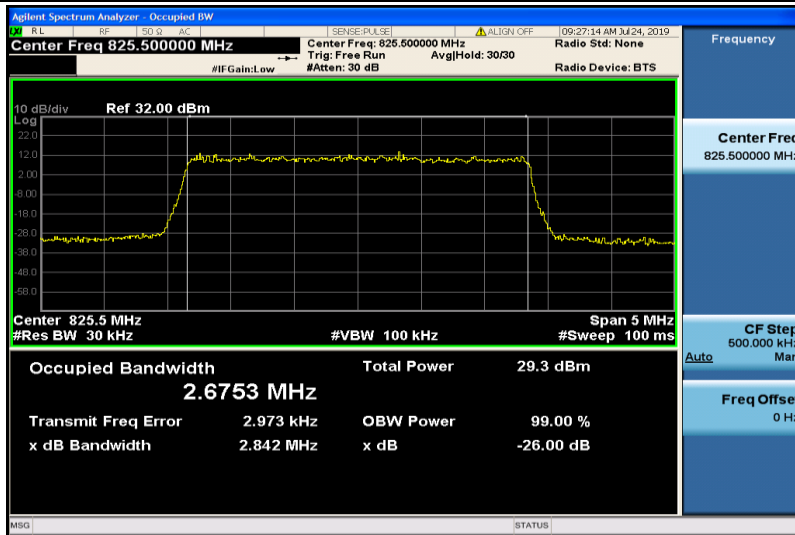

Band5-3MHz-QPSK-20415-15RB#0-2.6753