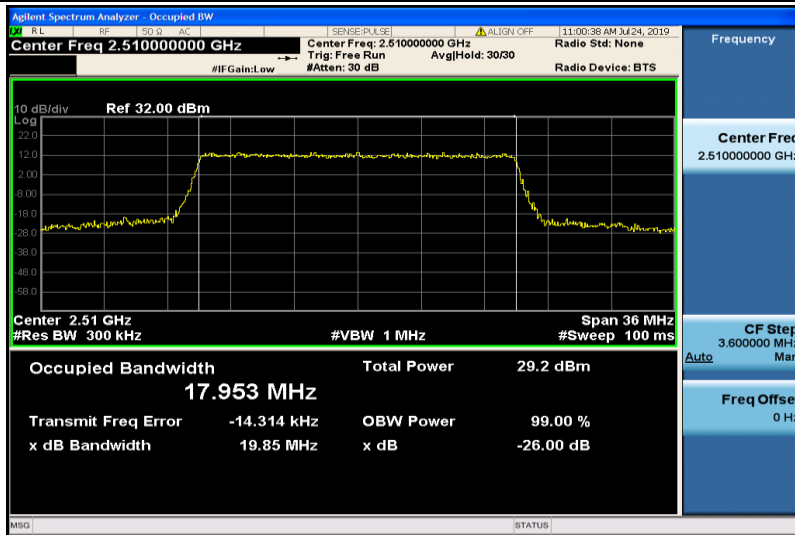

Band7-20MHz-QPSK-20850-100RB#0-17.953