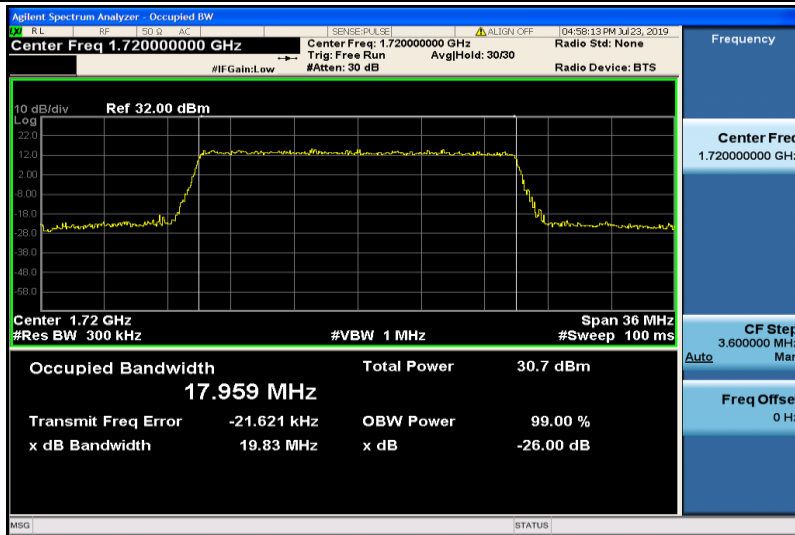

Band4-20MHz-QPSK-20050-100RB#0-17.959