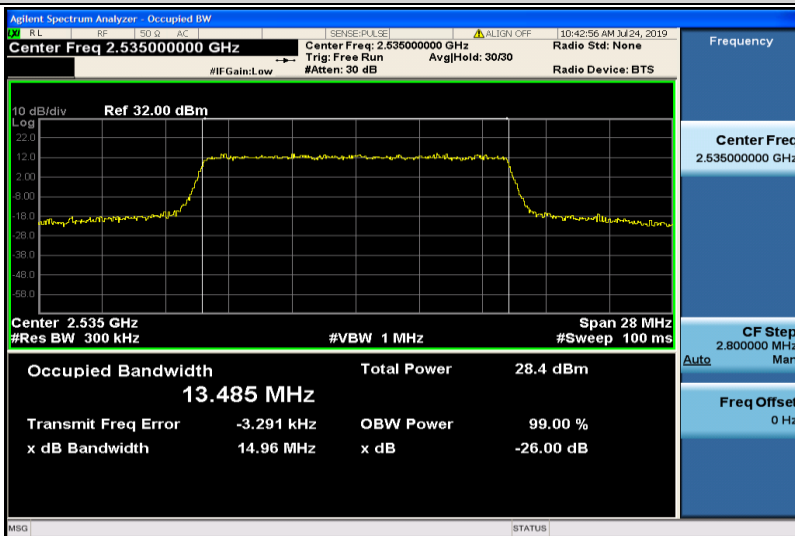

Band7-10MHz-16QAM-21400-50RB#0-8.9515

Band7-15MHz-QPSK-20825-75RB#0-13.507

Band7-15MHz-QPSK-21100-75RB#0-13.489

Band7-15MHz-QPSK-21375-75RB#0-13.519

Band7-15MHz-16QAM-20825-75RB#0-13.504

Band7-15MHz-16QAM-21100-75RB#0-13.485