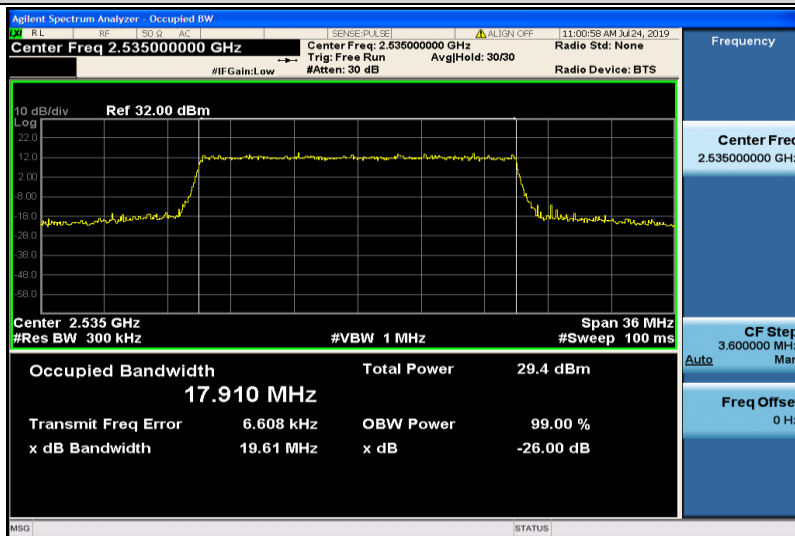

Band7-20MHz-QPSK-21100-100RB#0-17.910