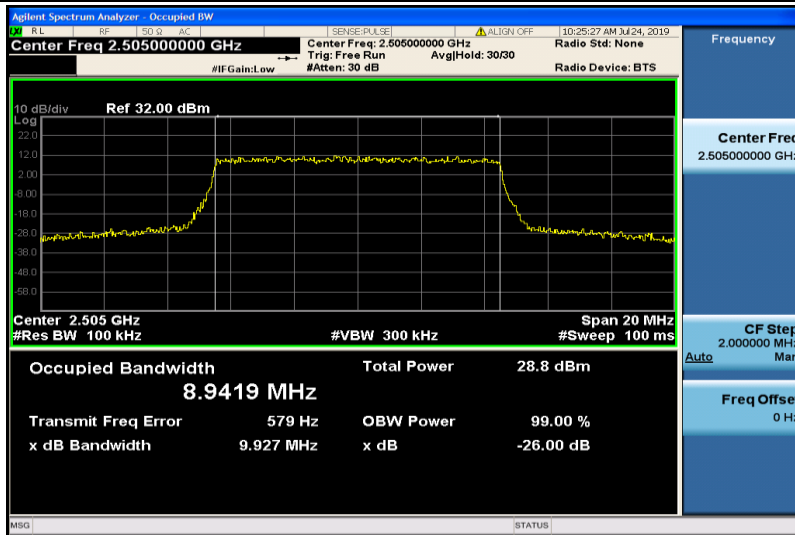

Band7-10MHz-QPSK-20800-50RB#0-8.9419