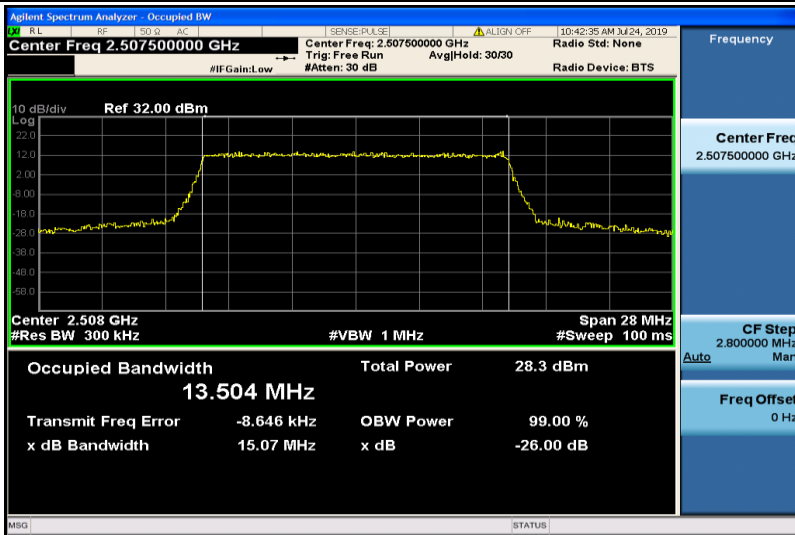

Band7-10MHz-16QAM-21400-50RB#0-8.9515

Band7-15MHz-QPSK-20825-75RB#0-13.507

Band7-15MHz-QPSK-21100-75RB#0-13.489

Band7-15MHz-QPSK-21375-75RB#0-13.519

Band7-15MHz-16QAM-20825-75RB#0-13.504

Band7-15MHz-16QAM-21100-75RB#0-13.485