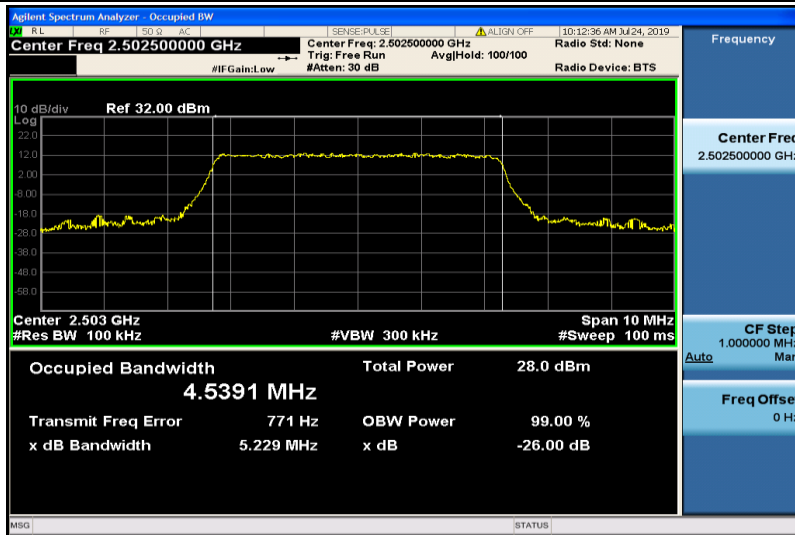

Band5-10MHz-16QAM-20600-50RB#0-8.9404

Band7-5MHz-QPSK-20775-25RB#0-4.5128

Band7-5MHz-QPSK-21100-25RB#0-4.5208

Band7-5MHz-QPSK-21425-25RB#0-4.5322

Band7-5MHz-16QAM-20775-25RB#0-4.5391

Band7-5MHz-16QAM-21100-25RB#0-4.5452