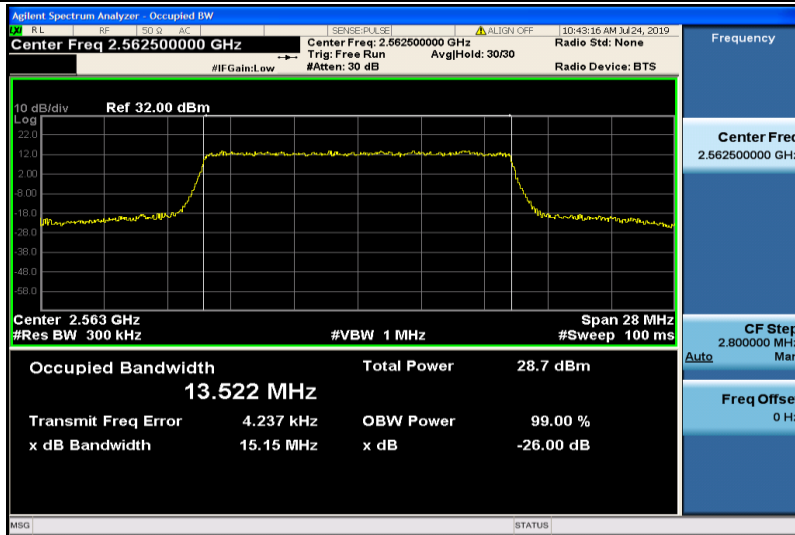

Band7-10MHz-16QAM-21400-50RB#0-8.9515

Band7-15MHz-QPSK-20825-75RB#0-13.507

Band7-15MHz-QPSK-21100-75RB#0-13.489

Band7-15MHz-QPSK-21375-75RB#0-13.519

Band7-15MHz-16QAM-20825-75RB#0-13.504

Band7-15MHz-16QAM-21100-75RB#0-13.485