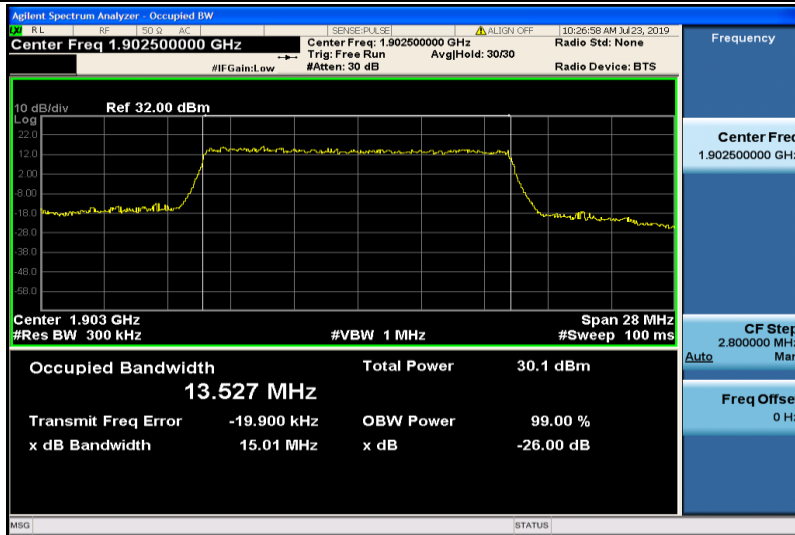

Band2-15MHz-QPSK-18675-75RB#0-13.474

Band2-15MHz-QPSK-18900-75RB#0-13.477

Band2-15MHz-QPSK-19125-75RB#0-13.566

Band2-15MHz-16QAM-18675-75RB#0-13.515

Band2-15MHz-16QAM-18900-75RB#0-13.522

Band2-15MHz-16QAM-19125-75RB#0-13.527