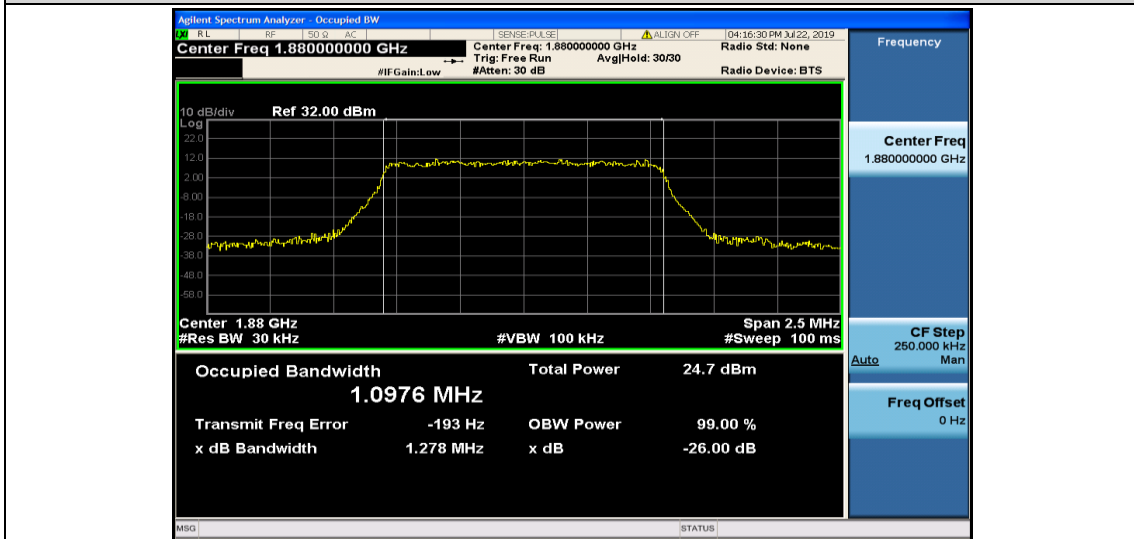

Band2-1.4MHz-QPSK-18900-6RB#0-1.0976