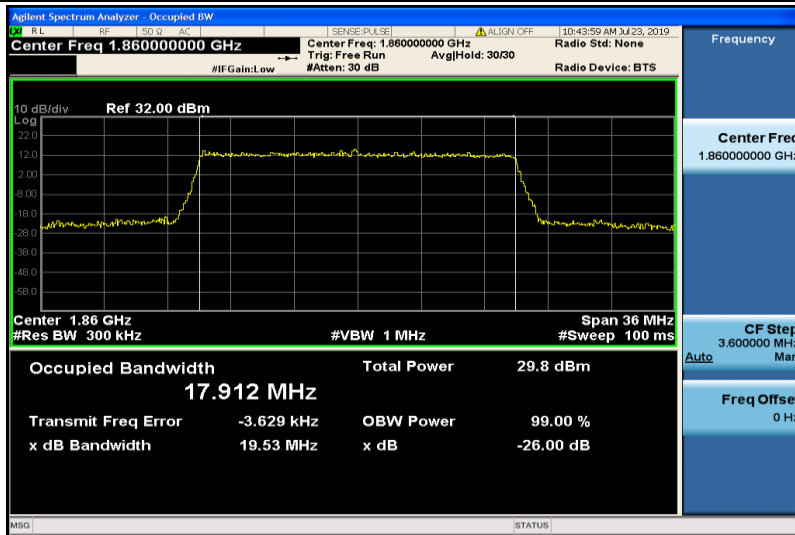

Band2-20MHz-16QAM-18700-100RB#0-17.912