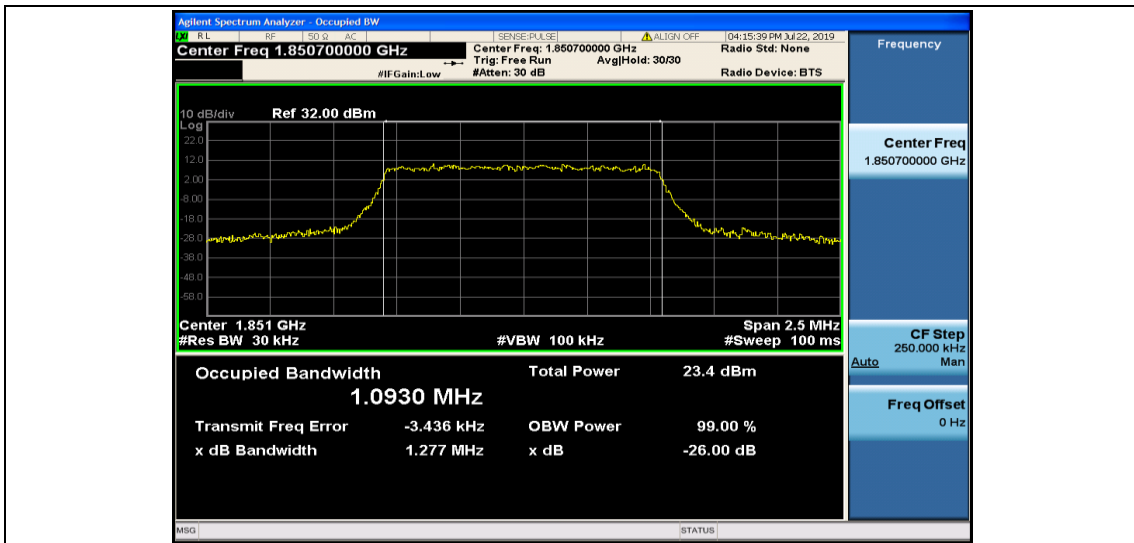

Test Graphs

Band2-1.4MHz-QPSK-18607-6RB#0-1.0930