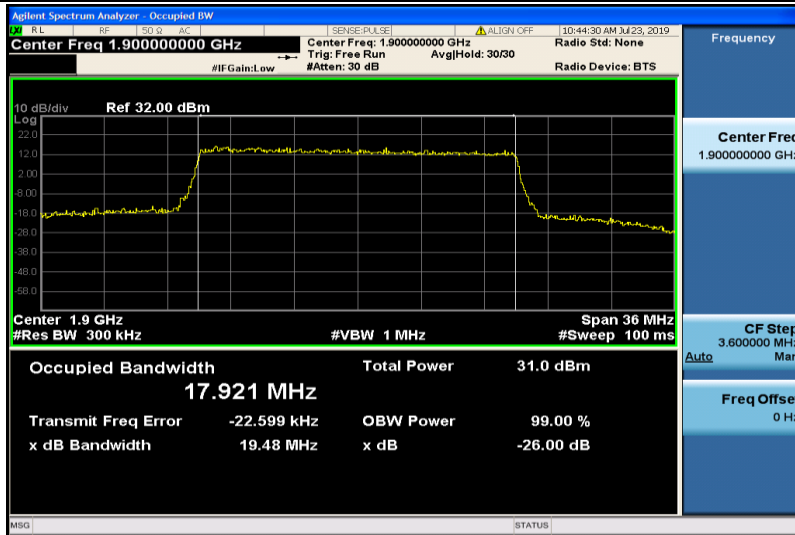

Band2-20MHz-QPSK-19100-100RB#0-17.921