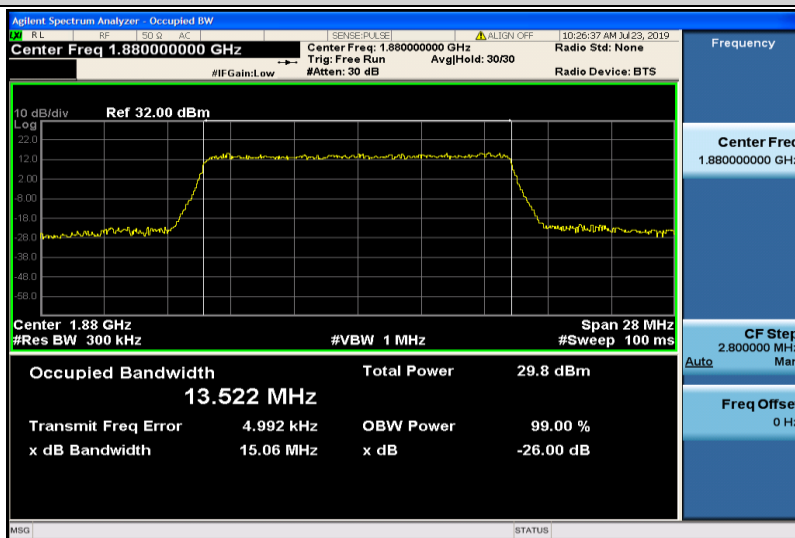

Band2-15MHz-QPSK-18675-75RB#0-13.474

Band2-15MHz-QPSK-18900-75RB#0-13.477

Band2-15MHz-QPSK-19125-75RB#0-13.566

Band2-15MHz-16QAM-18675-75RB#0-13.515

Band2-15MHz-16QAM-18900-75RB#0-13.522

Band2-15MHz-16QAM-19125-75RB#0-13.527