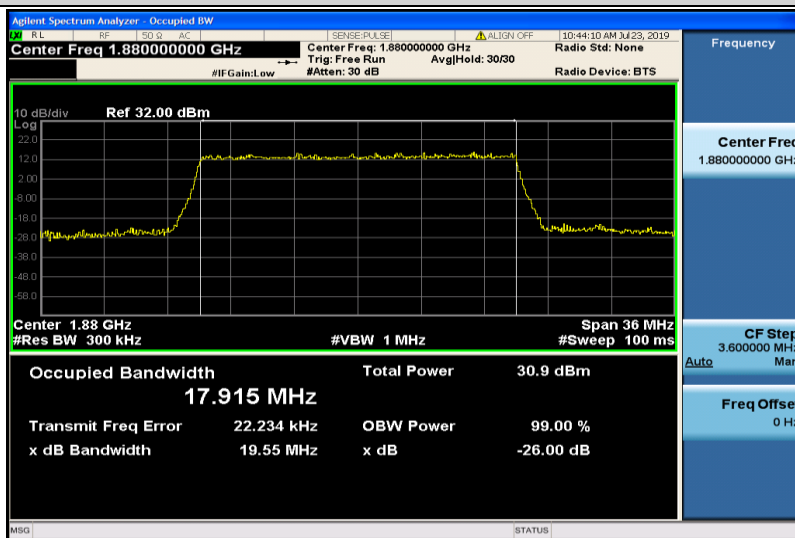

Band2-20MHz-QPSK-18900-100RB#0-17.915