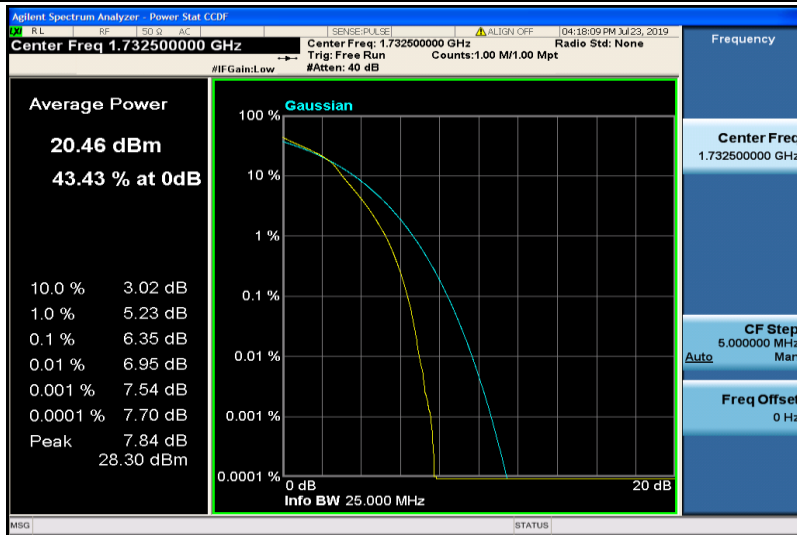

Band4-5MHz-16QAM-20175-1RB#0

Band4-5MHz-16QAM-20175-25RB#0