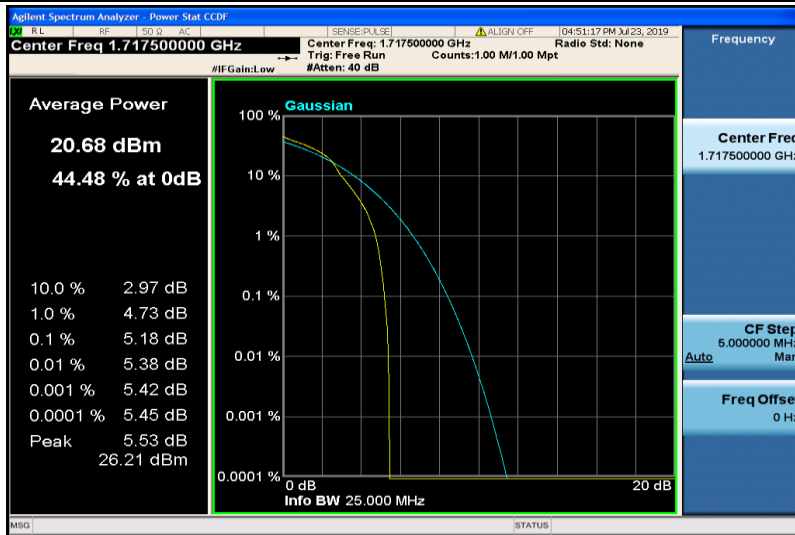

Band4-15MHz-QPSK-20325-75RB#0

Band4-15MHz-16QAM-20025-1RB#0