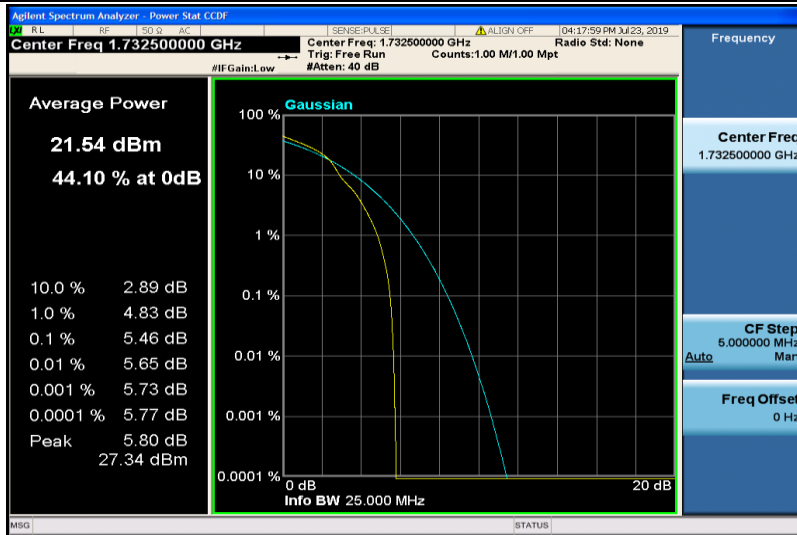

Band4-5MHz-16QAM-19975-25RB#0

Band4-5MHz-16QAM-20175-1RB#0