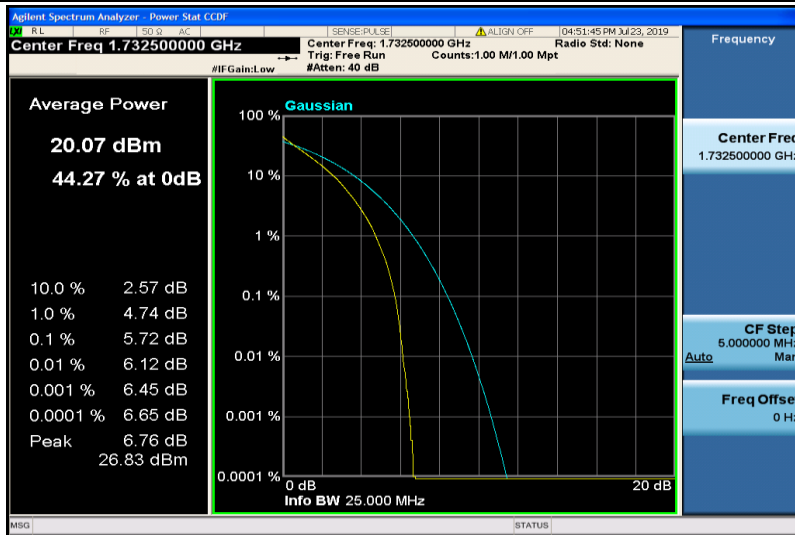

Band4-10MHz-16QAM-20175-50RB#0

Band4-10MHz-16QAM-20350-1RB#0

Band4-10MHz-16QAM-20350-50RB#0

Band4-15MHz-QPSK-20025-1RB#0

Band4-15MHz-QPSK-20025-75RB#0

Band4-15MHz-QPSK-20175-1RB#0

Band4-15MHz-QPSK-20175-75RB#0