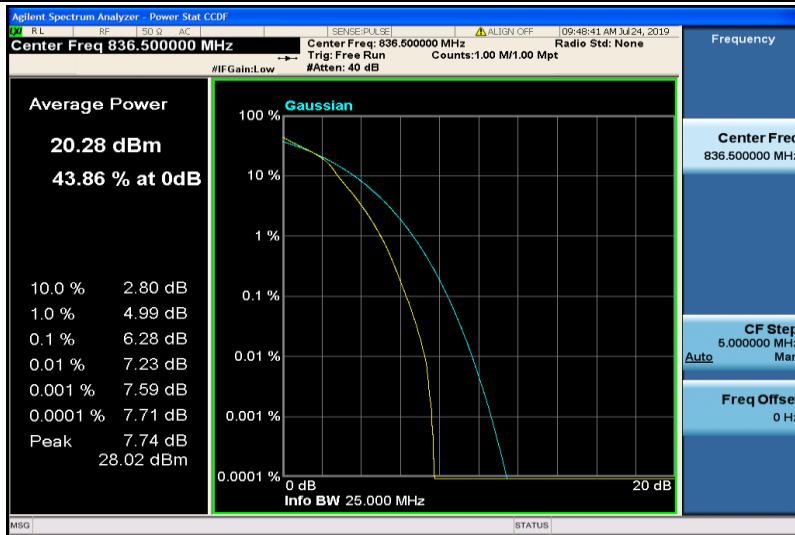

Band5-5MHz-16QAM-20525-1RB#0

Band5-5MHz-16QAM-20525-25RB#0