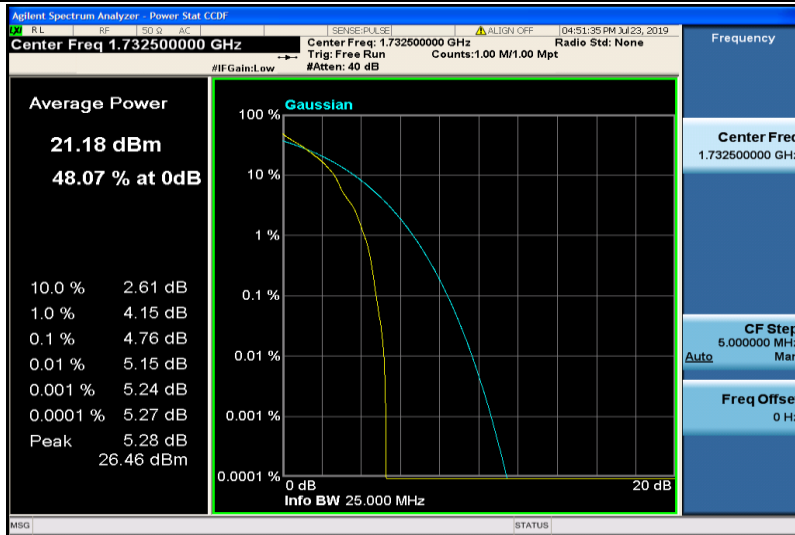

Band4-10MHz-16QAM-20175-50RB#0

Band4-10MHz-16QAM-20350-1RB#0

Band4-10MHz-16QAM-20350-50RB#0

Band4-15MHz-QPSK-20025-1RB#0

Band4-15MHz-QPSK-20025-75RB#0

Band4-15MHz-QPSK-20175-1RB#0

Band4-15MHz-QPSK-20175-75RB#0