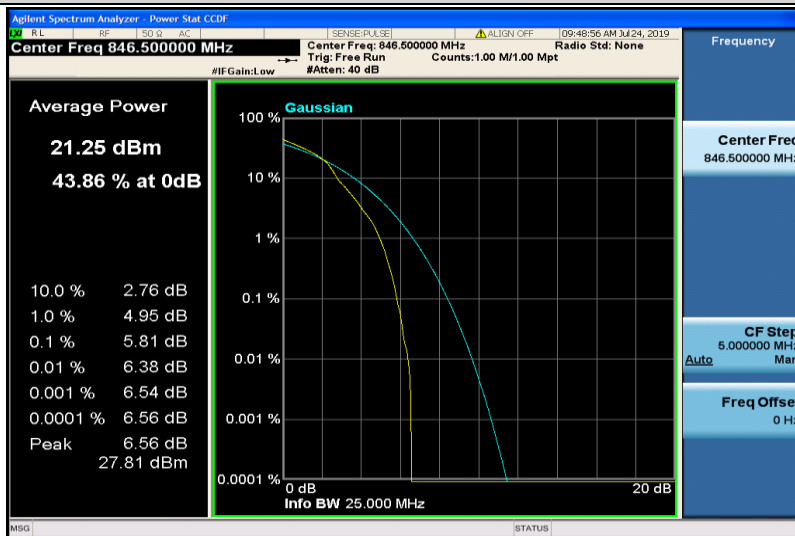

Band5-5MHz-16QAM-20525-25RB#0

Band5-5MHz-16QAM-20625-1RB#0