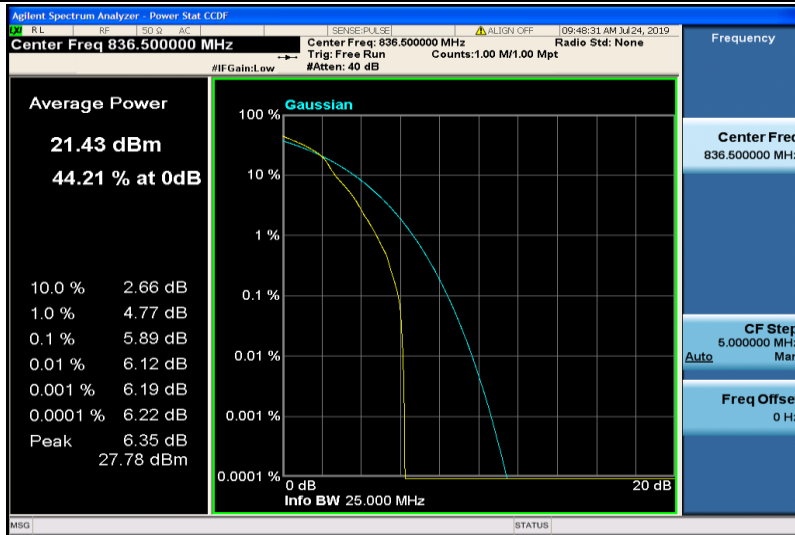

Band5-5MHz-16QAM-20425-25RB#0

Band5-5MHz-16QAM-20525-1RB#0