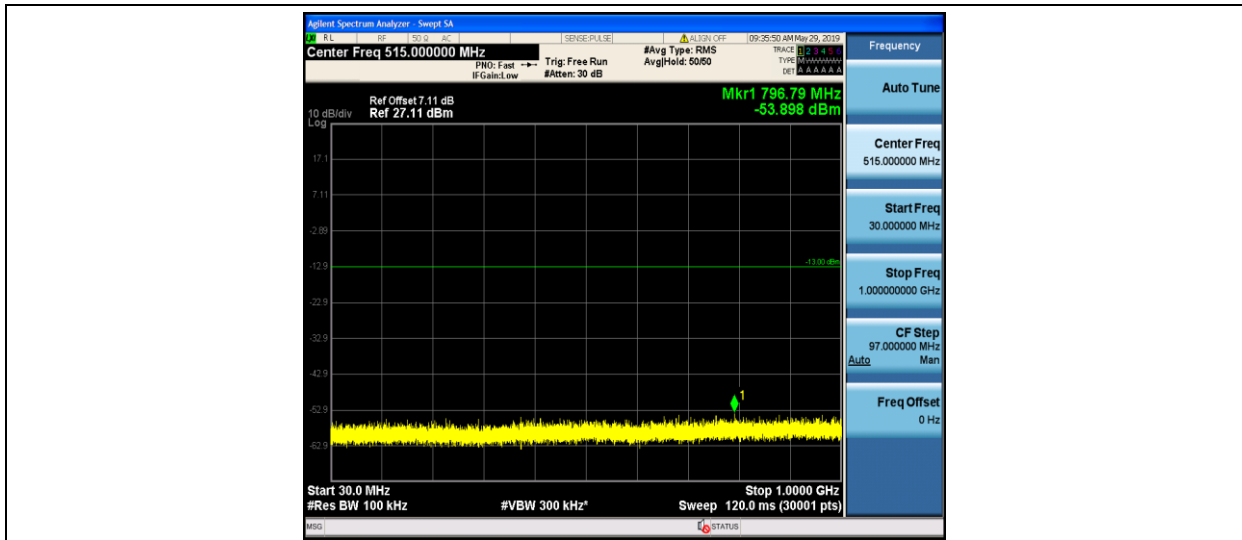

Test Graphs

Band2_1.4MHz_QPSK_18607_1RB#0