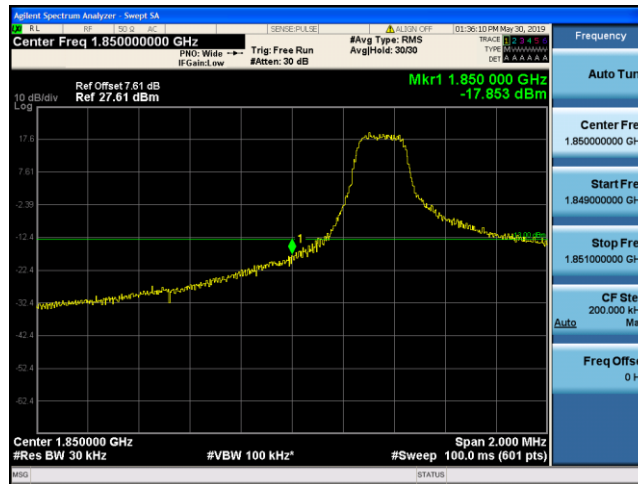

Test Graphs

Band2_1.4MHz_QPSK_18607_1RB#0