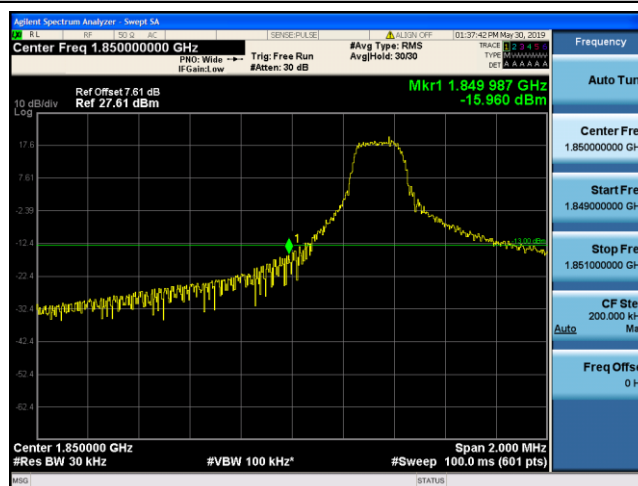

Band2_3MHz_QPSK_18615_1RB#0