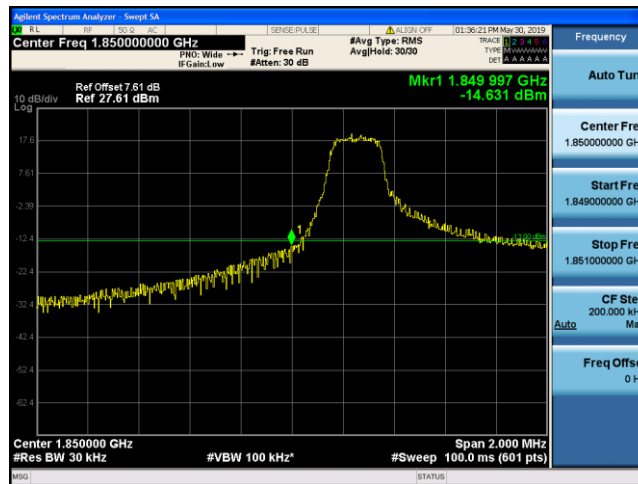

Test Graphs

Band2\_1.4MHz\_QPSK\_18607\_1RB#0

Band2\_1.4MHz\_QPSK\_18607\_6RB#0

Band2\_1.4MHz\_QPSK\_19193\_1RB#5

Band2\_1.4MHz\_QPSK\_19193\_6RB#0

Band2\_1.4MHz\_16QAM\_18607\_1RB#0

Band2\_1.4MHz\_16QAM\_18607\_6RB#0