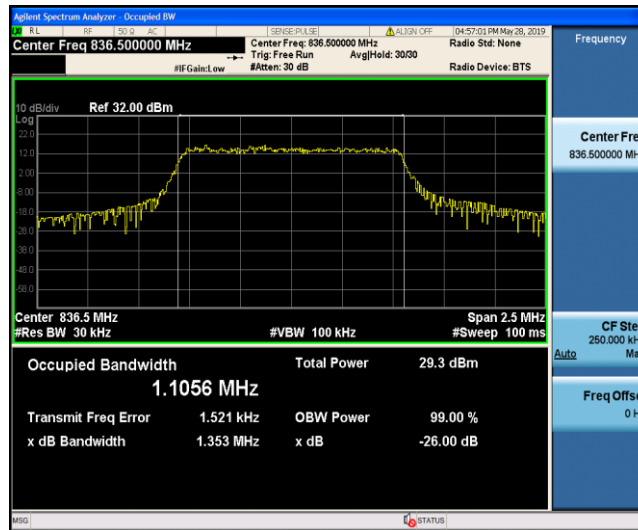

Band5_1.4MHz_16QAM_20407_6RB#0

Band5_1.4MHz_16QAM_20525_6RB#0