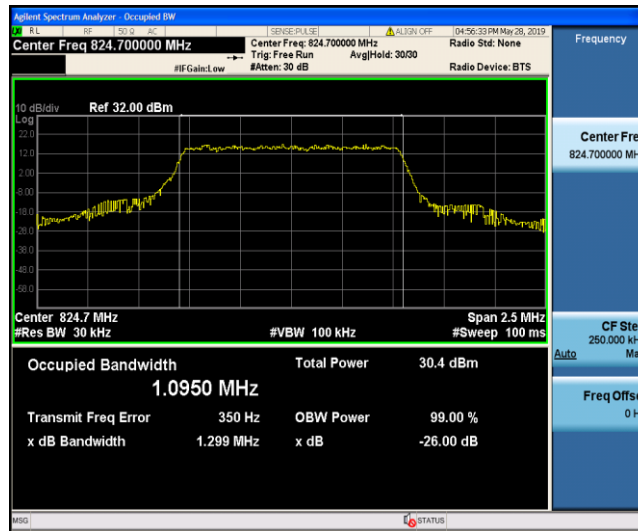

Band4_20MHz_16QAM_20300_100RB#0

Band5_1.4MHz_QPSK_20407_6RB#0