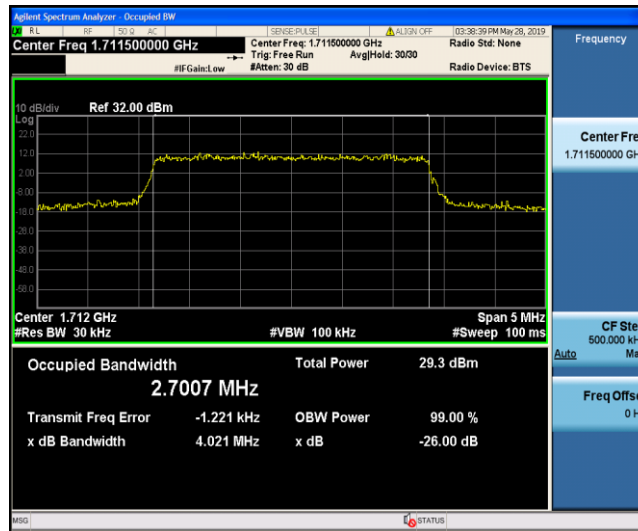

Band4_3MHz_QPSK_20385_15RB#0

Band4_3MHz_16QAM_19965_15RB#0