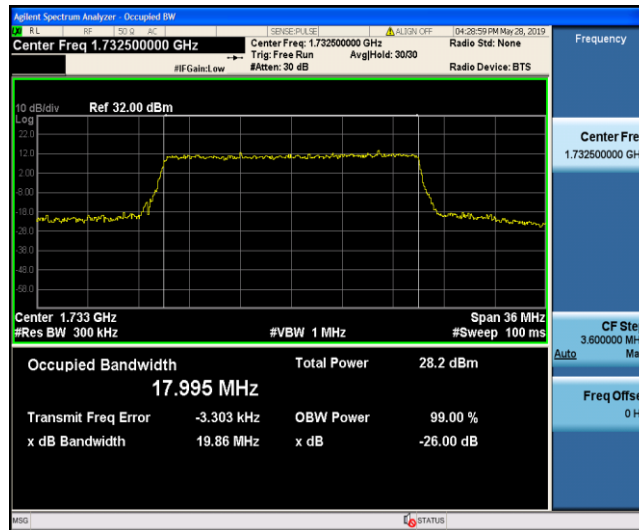

Band4_20MHz_16QAM_20050_100RB#0

Band4_20MHz_16QAM_20175_100RB#0