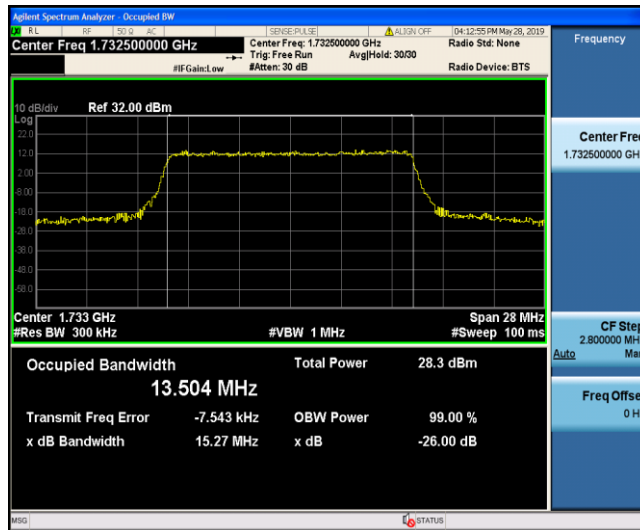

Band4_15MHz_16QAM_2025_75RB#0

Band4_15MHz_16QAM_20175_75RB#0