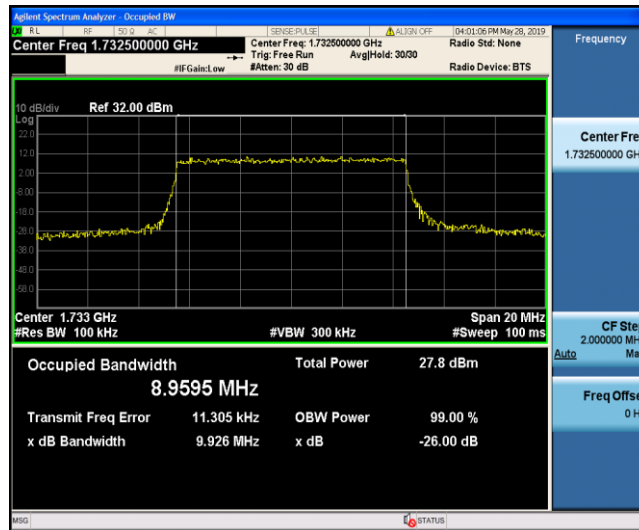

Band4_10MHz_16QAM_2000_50RB#0

Band4_10MHz_16QAM_20175_50RB#0