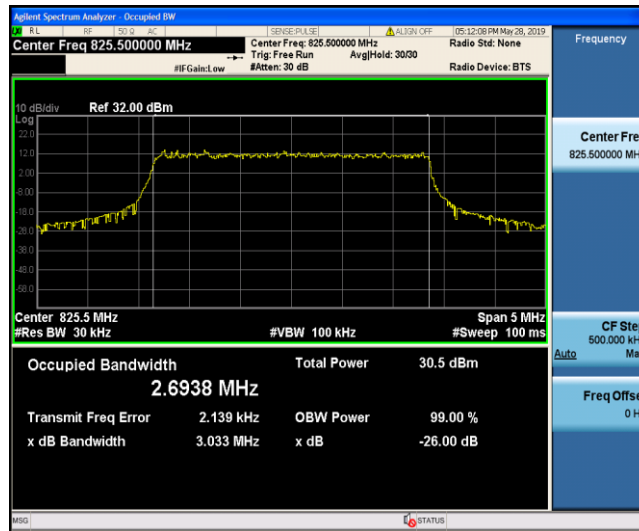

Band5_1.4MHz_16QAM_20643_6RB#0

Band5_3MHz_QPSK_20415_15RB#0