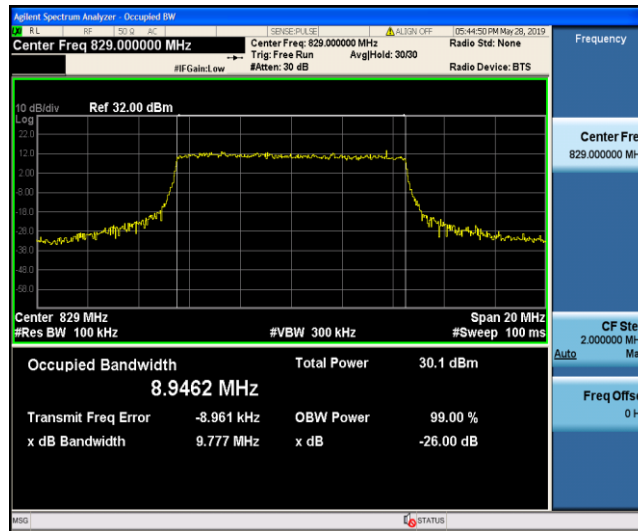

Band5_10MHz_QPSK_20600_50RB#0

Band5_10MHz_16QAM_20450_50RB#0