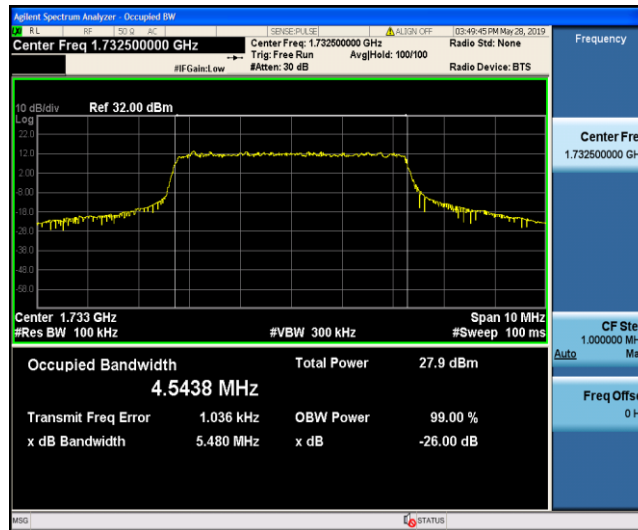

Band4_5MHz_16QAM_19975_25RB#0

Band4_5MHz_16QAM_20175_25RB#0