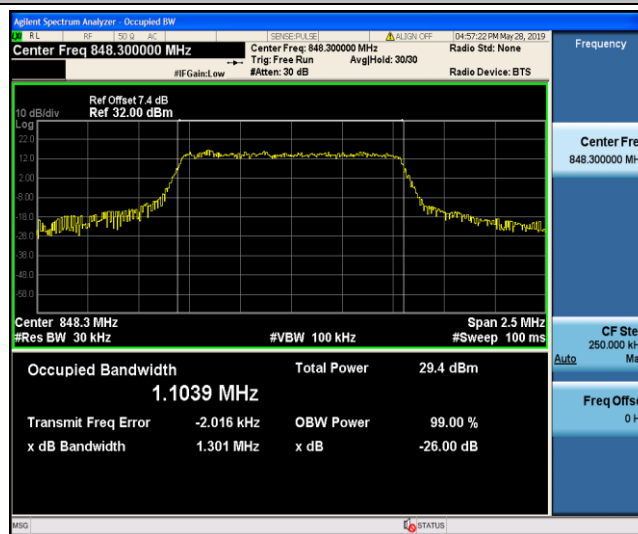

Band5_1.4MHz_16QAM_20525_6RB#0

Band5_1.4MHz_16QAM_20643_6RB#0