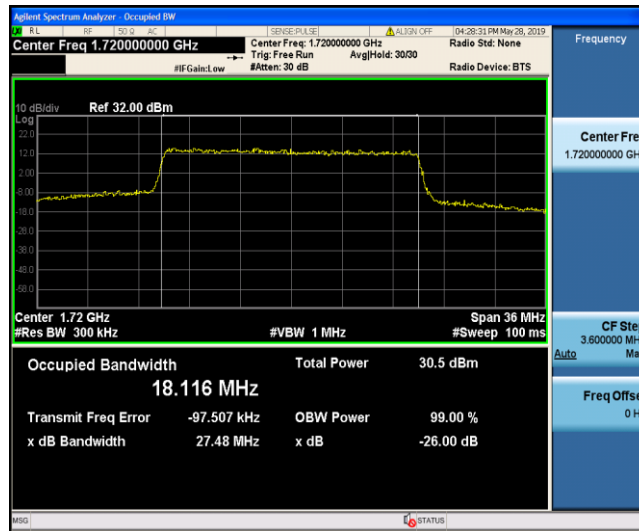

Band4_15MHz_16QAM_20325_75RB#0

Band4_20MHz_QPSK_20050_100RB#0