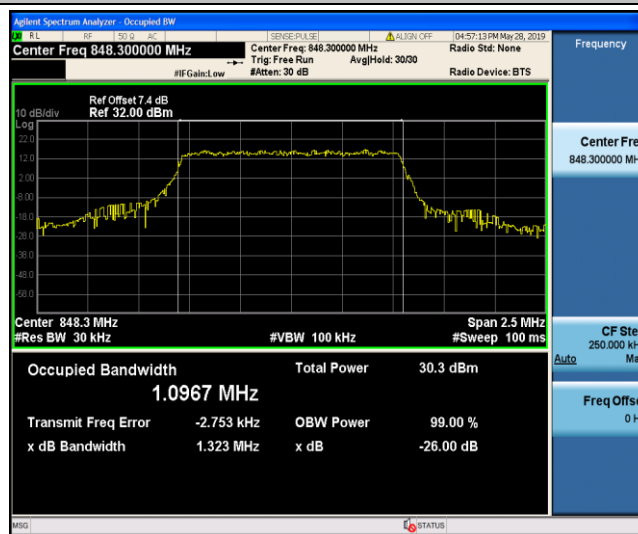

Band4\_20MHz\_16QAM\_20050\_100RB#0

Band4\_20MHz\_16QAM\_20175\_100RB#0

Band4\_20MHz\_16QAM\_20300\_100RB#0

Band5\_1.4MHz\_QPSK\_20407\_6RB#0

Band5\_1.4MHz\_QPSK\_20525\_6RB#0

Band5\_1.4MHz\_QPSK\_20643\_6RB#0