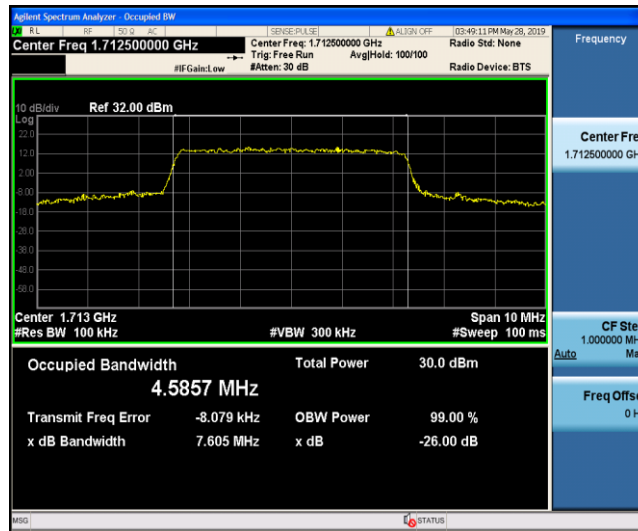

Band4_5MHz_QPSK_20375_25RB#0

Band4_5MHz_16QAM_19975_25RB#0