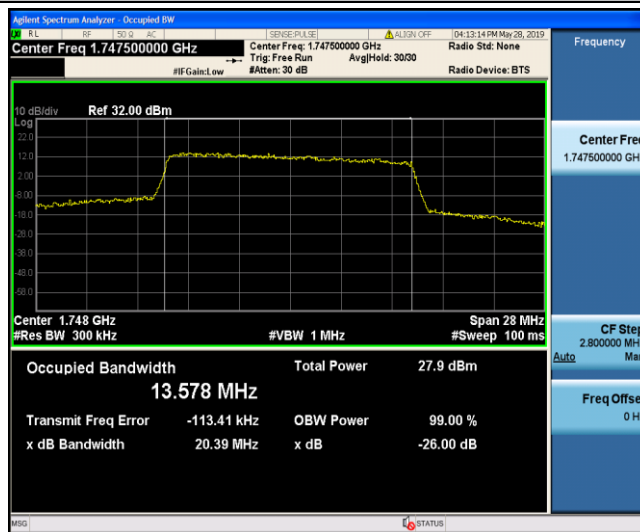

Band4_15MHz_16QAM_20175_75RB#0

Band4_15MHz_16QAM_20325_75RB#0