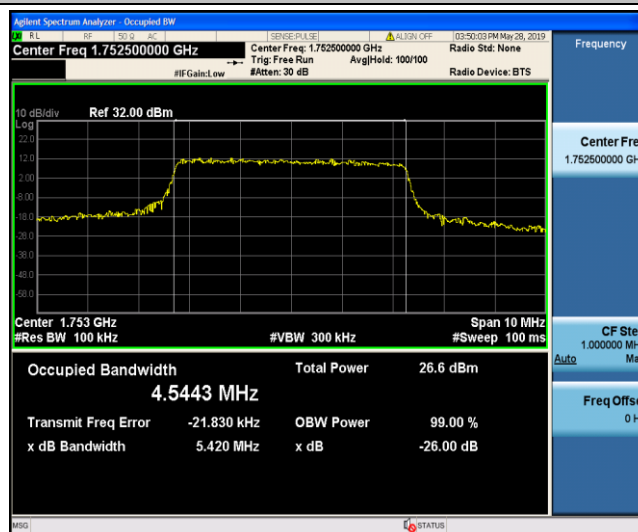

Band4_5MHz_QPSK_20175_25RB#0

Band4_5MHz_QPSK_20375_25RB#0