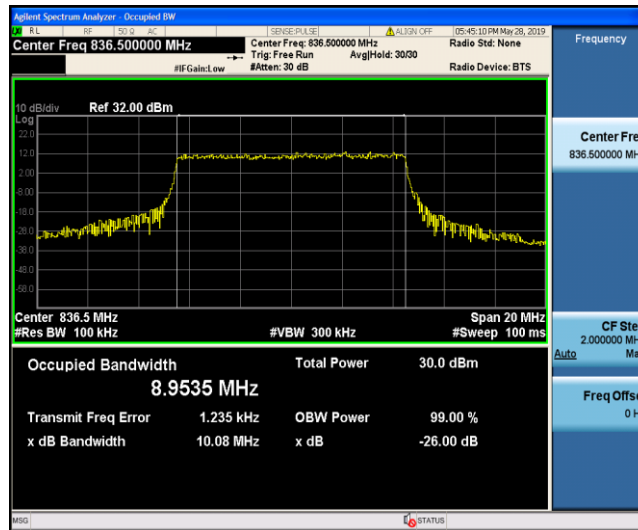

Band5_10MHz_16QAM_20450_50RB#0

Band5_10MHz_16QAM_20525_50RB#0