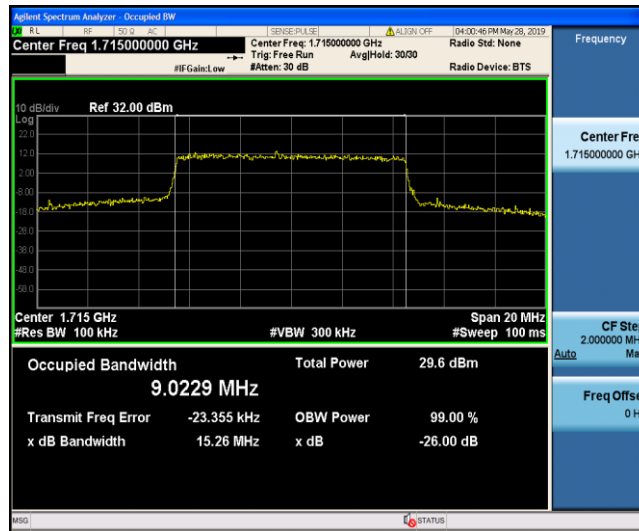

Band4_10MHz_QPSK_20350_50RB#0

Band4_10MHz_16QAM_2000_50RB#0