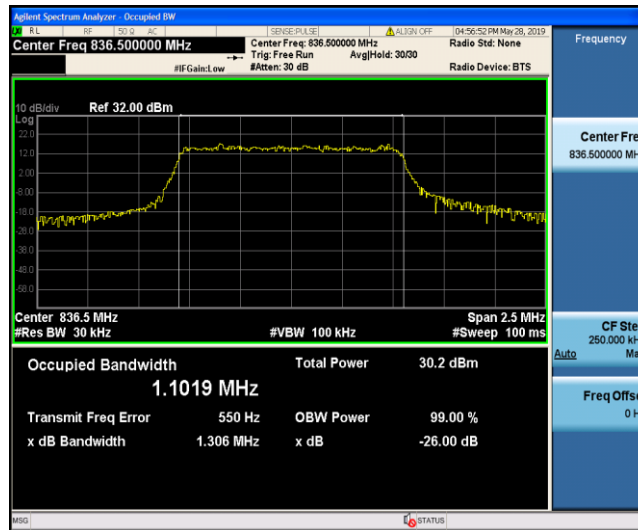

Band4\_20MHz\_16QAM\_20050\_100RB#0

Band4\_20MHz\_16QAM\_20175\_100RB#0

Band4\_20MHz\_16QAM\_20300\_100RB#0

Band5\_1.4MHz\_QPSK\_20407\_6RB#0

Band5\_1.4MHz\_QPSK\_20525\_6RB#0

Band5\_1.4MHz\_QPSK\_20643\_6RB#0