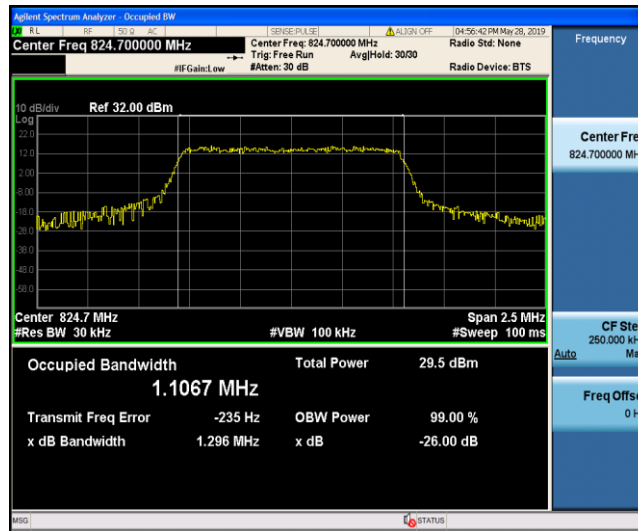

Band4\_20MHz\_16QAM\_20050\_100RB#0

Band4\_20MHz\_16QAM\_20175\_100RB#0

Band4\_20MHz\_16QAM\_20300\_100RB#0

Band5\_1.4MHz\_QPSK\_20407\_6RB#0

Band5\_1.4MHz\_QPSK\_20525\_6RB#0

Band5\_1.4MHz\_QPSK\_20643\_6RB#0