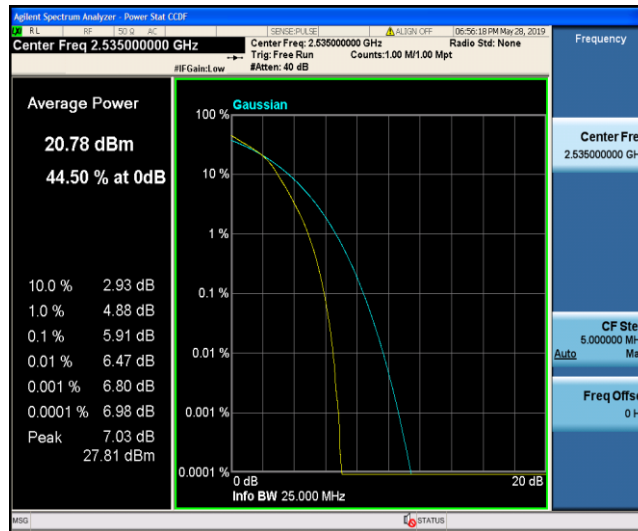

Band7_20MHz_16QAM_21100_100RB#0