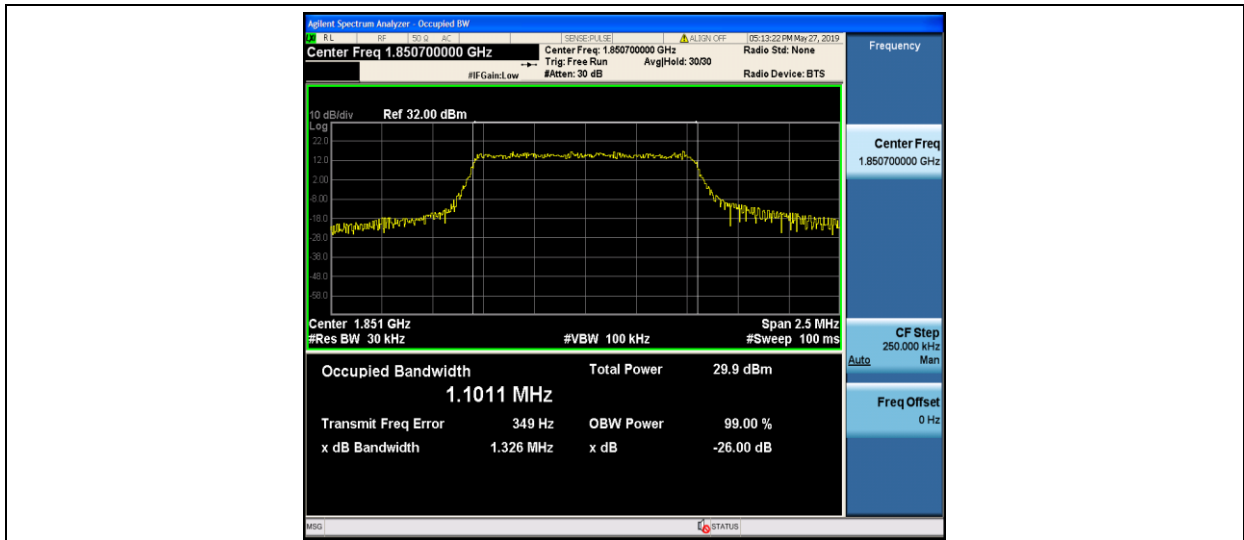

Test Graphs

Band2_1.4MHz_QPSK_18507_6RB#0