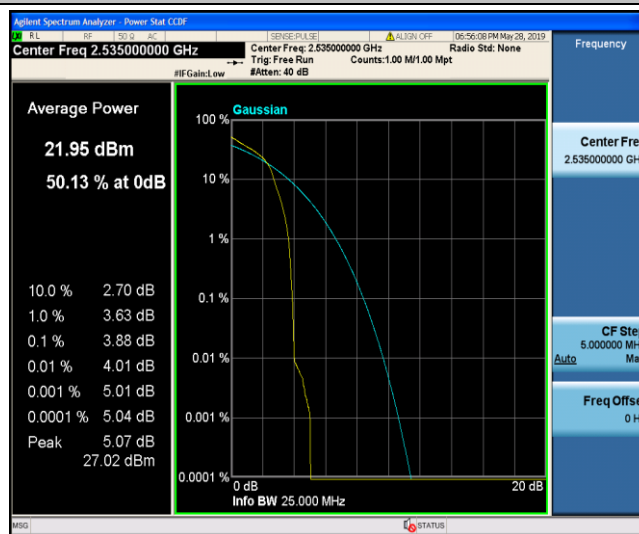

Band7_20MHz_16QAM_21100_1RB#0