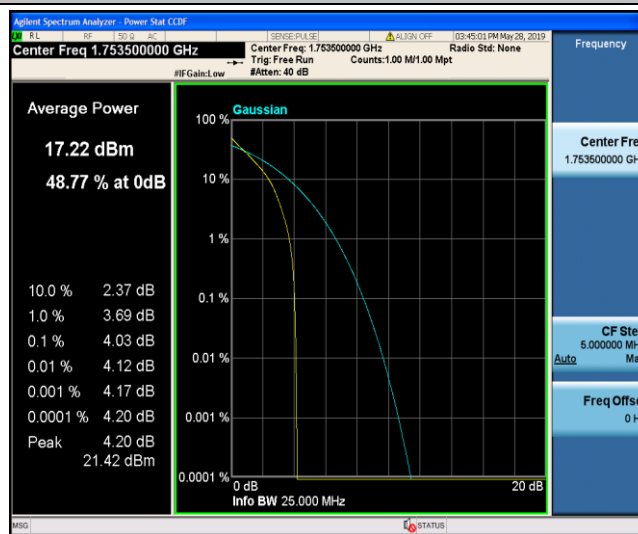

Band4_3MHz_QPSK_20385_1RB#0

Band4_3MHz_QPSK_20385_15RB#0