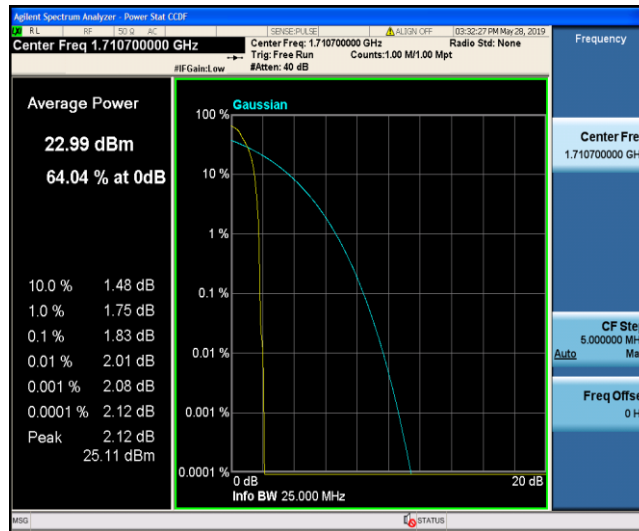

Band2\_20MHz\_16QAM\_18700\_100RB#0

Band2\_20MHz\_16QAM\_18900\_1RB#0

Band2\_20MHz\_16QAM\_18900\_100RB#0

Band2\_20MHz\_16QAM\_19100\_1RB#0

Band2\_20MHz\_16QAM\_19100\_100RB#0

Band4\_1.4MHz\_QPSK\_19957\_1RB#0