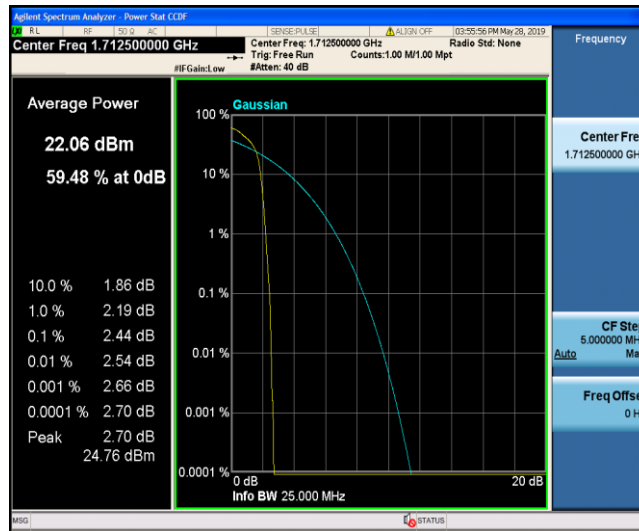

Band4_5MHz_QPSK_20375_25RB#0

Band4_5MHz_16QAM_19975_1RB#0