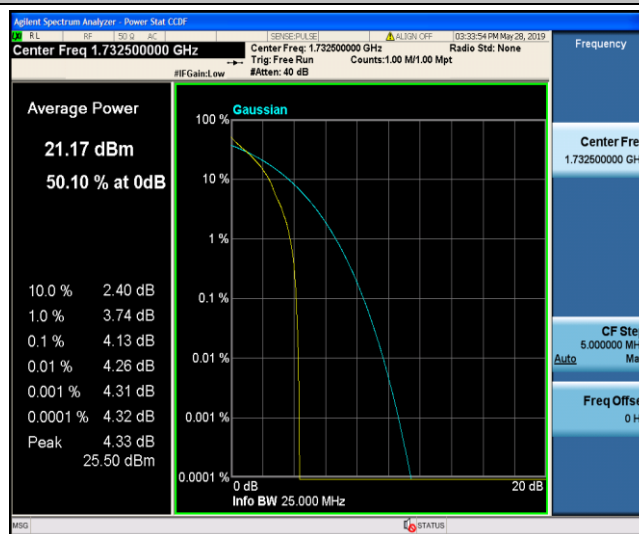

Band4_1.4MHz_QPSK_19957_6RB#0

Band4_1.4MHz_QPSK_20175_1RB#0