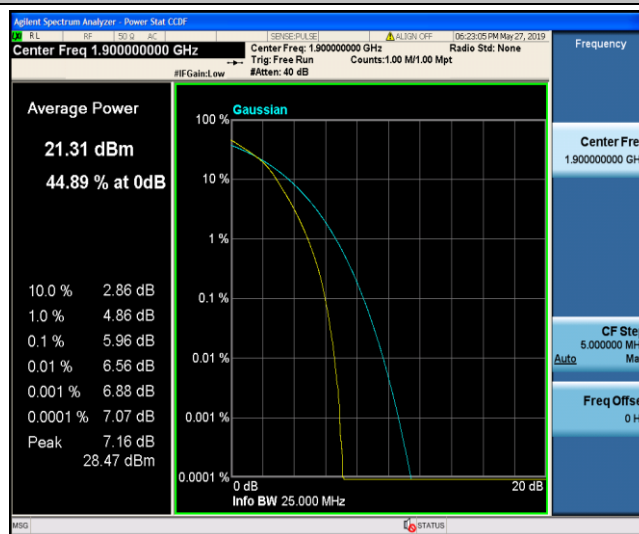

Band2\_20MHz\_16QAM\_18700\_100RB#0

Band2\_20MHz\_16QAM\_18900\_1RB#0

Band2\_20MHz\_16QAM\_18900\_100RB#0

Band2\_20MHz\_16QAM\_19100\_1RB#0

Band2\_20MHz\_16QAM\_19100\_100RB#0

Band4\_1.4MHz\_QPSK\_19957\_1RB#0