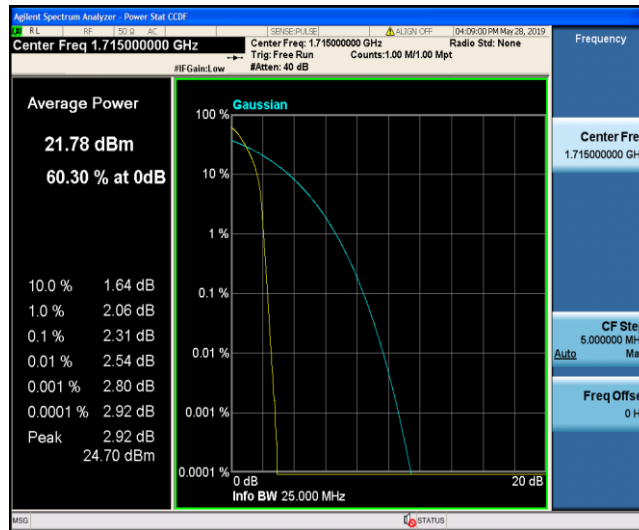

Band4_10MHz_QPSK_2000_1RB#0

Band4_10MHz_QPSK_20000_50RB#0