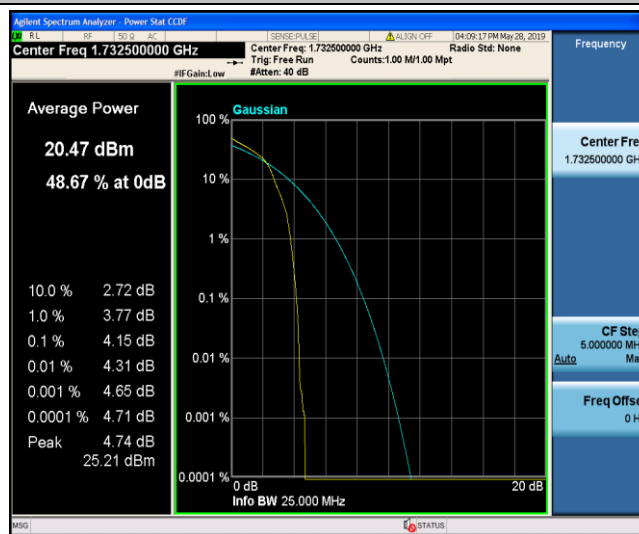

Band4_10MHz_16QAM_20000_50RB#0

Band4_10MHz_16QAM_20175_1RB#0