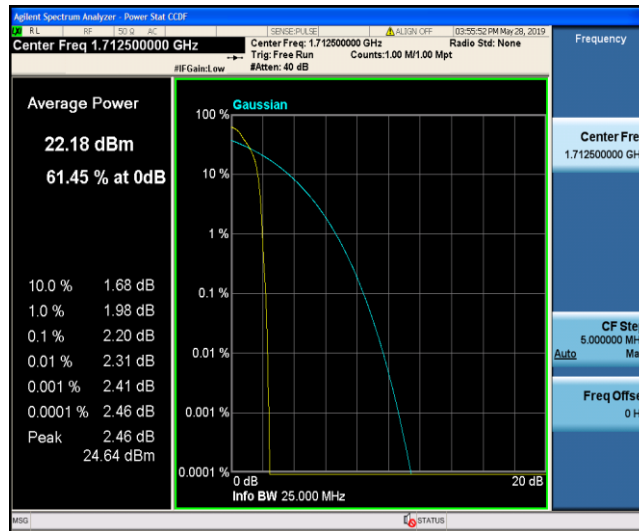

Band4_3MHz_16QAM_20385_15RB#0

Band4_5MHz_QPSK_19975_1RB#0