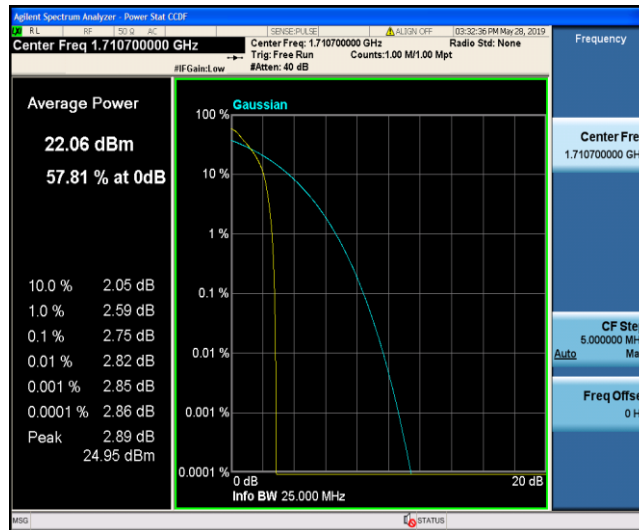

Band2\_20MHz\_16QAM\_18700\_100RB#0

Band2\_20MHz\_16QAM\_18900\_1RB#0

Band2\_20MHz\_16QAM\_18900\_100RB#0

Band2\_20MHz\_16QAM\_19100\_1RB#0

Band2\_20MHz\_16QAM\_19100\_100RB#0

Band4\_1.4MHz\_QPSK\_19957\_1RB#0