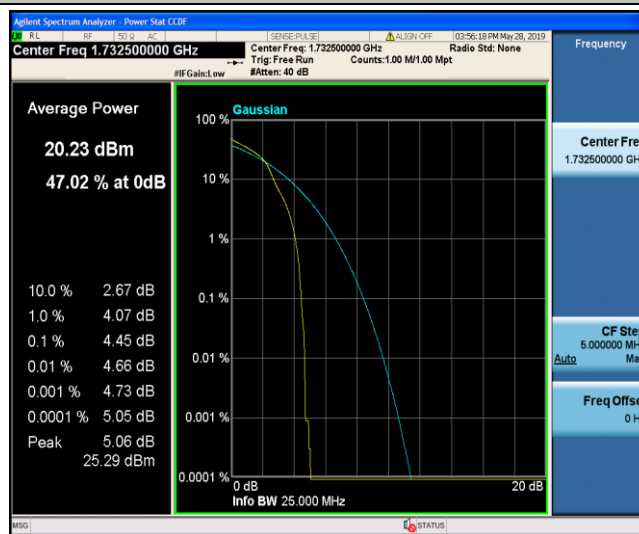

Band4_5MHz_16QAM_19975_25RB#0

Band4_5MHz_16QAM_20175_1RB#0