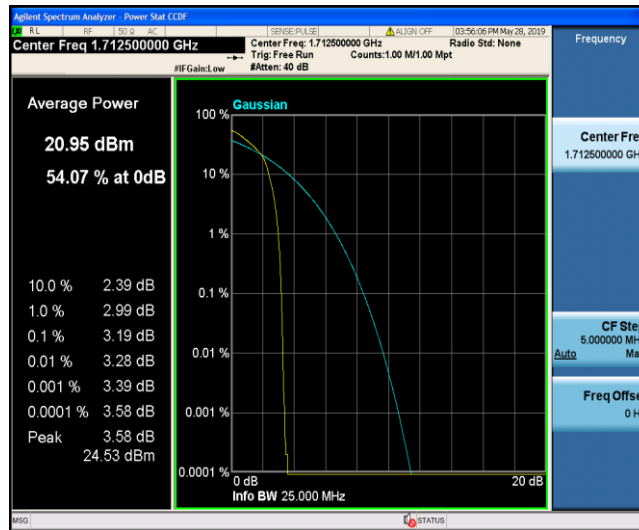

Band4_5MHz_16QAM_19975_1RB#0

Band4_5MHz_16QAM_19975_25RB#0