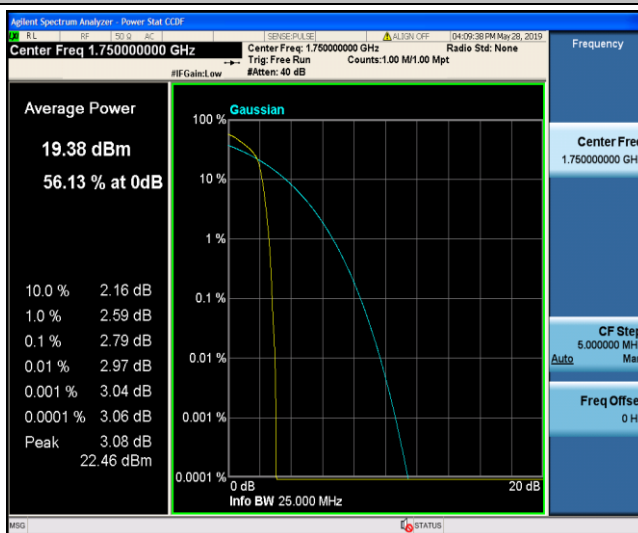

Band4_10MHz_16QAM_20175_50RB#0

Band4_10MHz_16QAM_20350_1RB#0