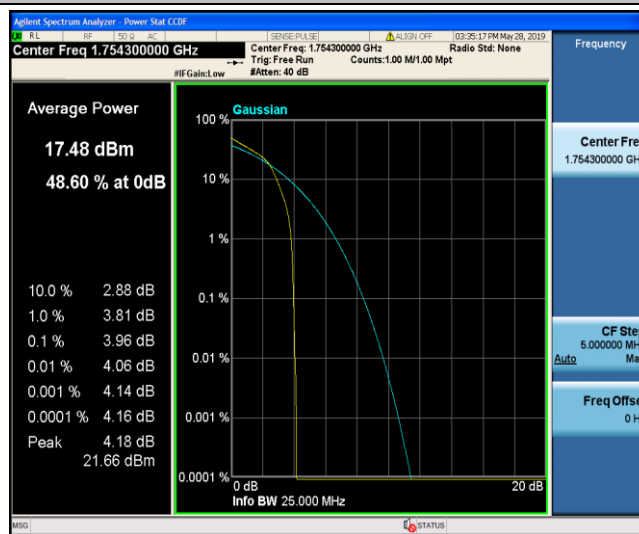

Band4_1.4MHz_16QAM_20393_1RB#0

Band4_1.4MHz_16QAM_20393_6RB#0