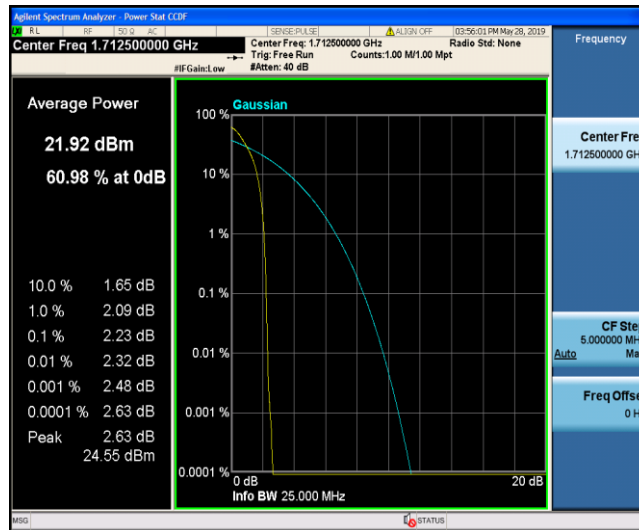

Band4_5MHz_QPSK_19975_1RB#0

Band4_5MHz_QPSK_19975_25RB#0