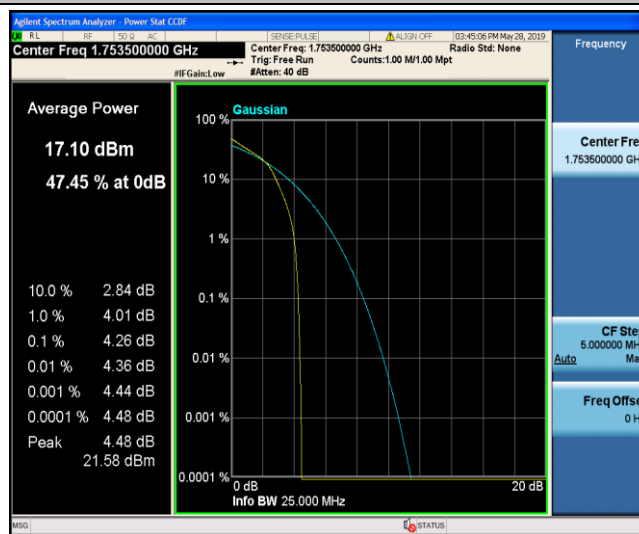

Band4_3MHz_16QAM_20385_1RB#0

Band4_3MHz_16QAM_20385_15RB#0