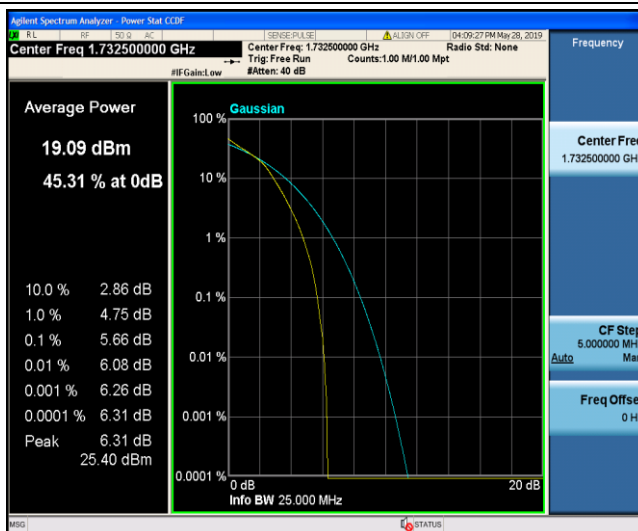

Band4_10MHz_16QAM_20175_1RB#0

Band4_10MHz_16QAM_20175_50RB#0