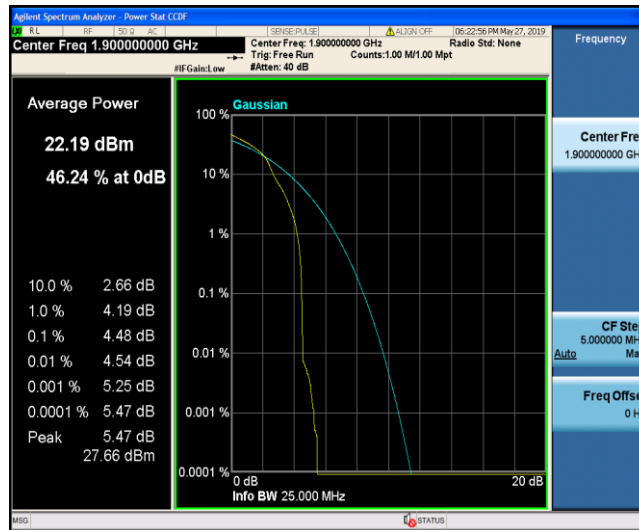

Band2_20MHz_16QAM_18900_100RB#0

Band2_20MHz_16QAM_19100_1RB#0