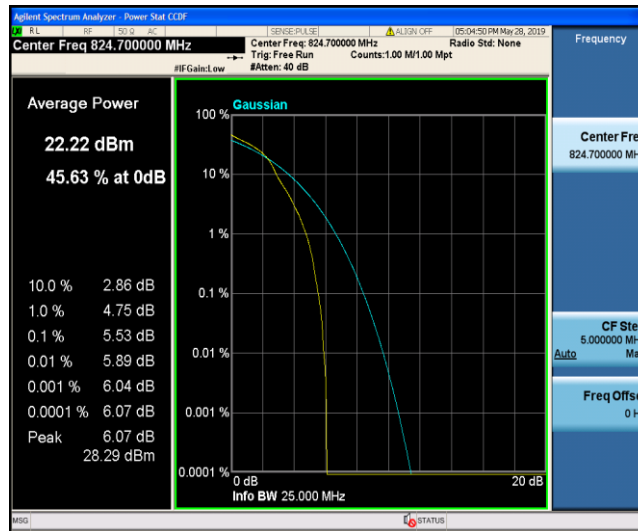

Band5_1.4MHz_QPSK_20643_6RB#0

Band5_1.4MHz_16QAM_20407_1RB#0