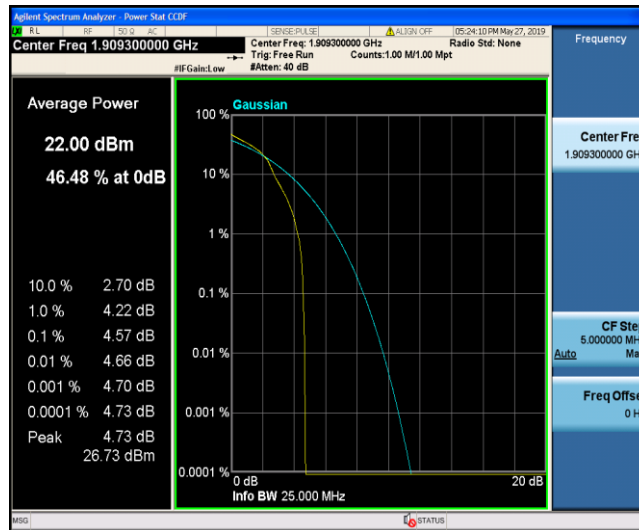

Band2_1.4MHz_16QAM_19193_1RB#0