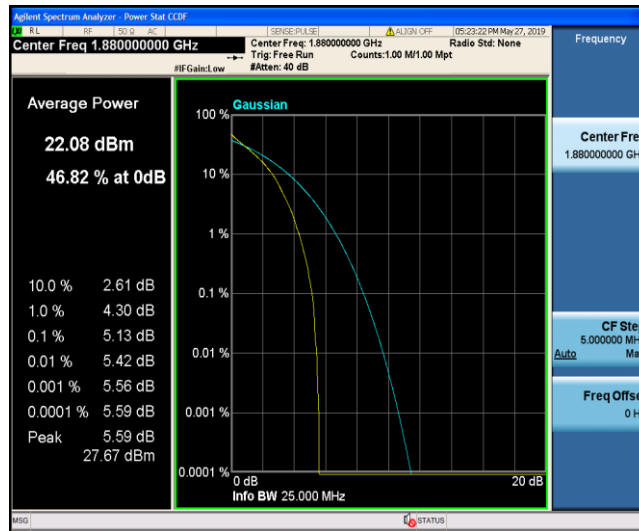

Test Graphs

Band2_1.4MHz_QPSK_18607_1RB#0

Band2_1.4MHz_QPSK_18607_6RB#0

Band2_1.4MHz_QPSK_18900_1RB#0

Band2_1.4MHz_QPSK_18900_6RB#0

Band2_1.4MHz_QPSK_19193_1RB#0

Band2_1.4MHz_QPSK_19193_6RB#0

Band2_1.4MHz_16QAM_18607_1RB#0