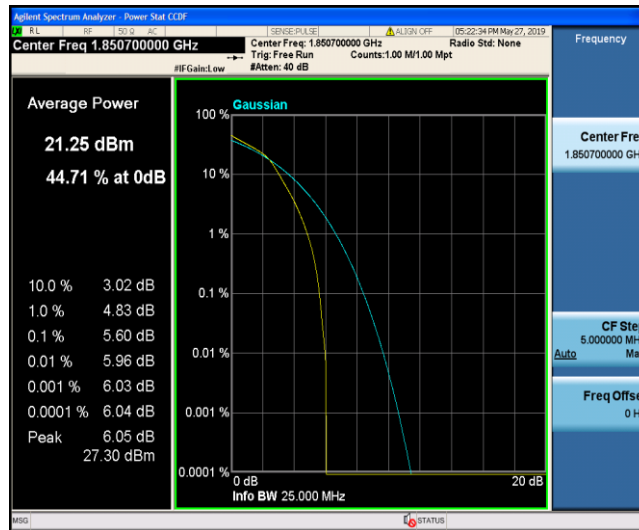

Test Graphs

Band2_1.4MHz_QPSK_18607_1RB#0

Band2_1.4MHz_QPSK_18607_6RB#0

Band2_1.4MHz_QPSK_18900_1RB#0

Band2_1.4MHz_QPSK_18900_6RB#0

Band2_1.4MHz_QPSK_19193_1RB#0

Band2_1.4MHz_QPSK_19193_6RB#0

Band2_1.4MHz_16QAM_18607_1RB#0