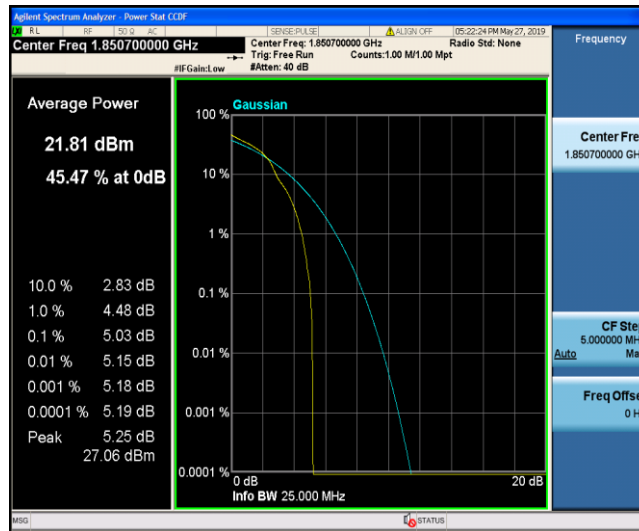

Test Graphs

Band2_1.4MHz_QPSK_18607_1RB#0

Band2_1.4MHz_QPSK_18607_6RB#0

Band2_1.4MHz_QPSK_18900_1RB#0

Band2_1.4MHz_QPSK_18900_6RB#0

Band2_1.4MHz_QPSK_19193_1RB#0

Band2_1.4MHz_QPSK_19193_6RB#0

Band2_1.4MHz_16QAM_18607_1RB#0