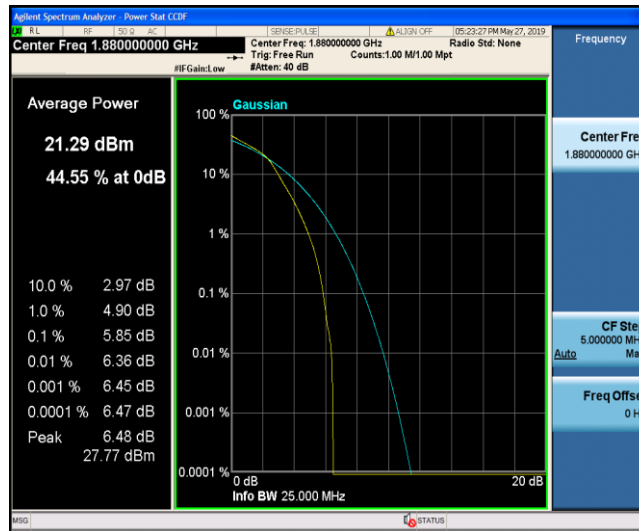

Band2_1.4MHz_16QAM_18900_6RB#0