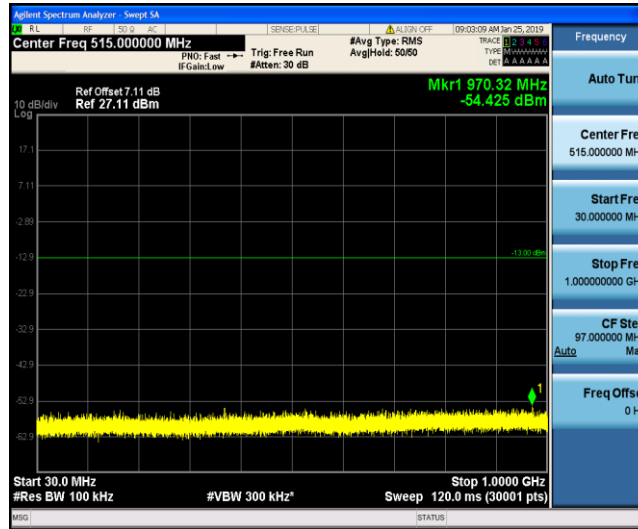

Test Graphs

Band2_1.4MHz_QPSK_18607_1RB#0