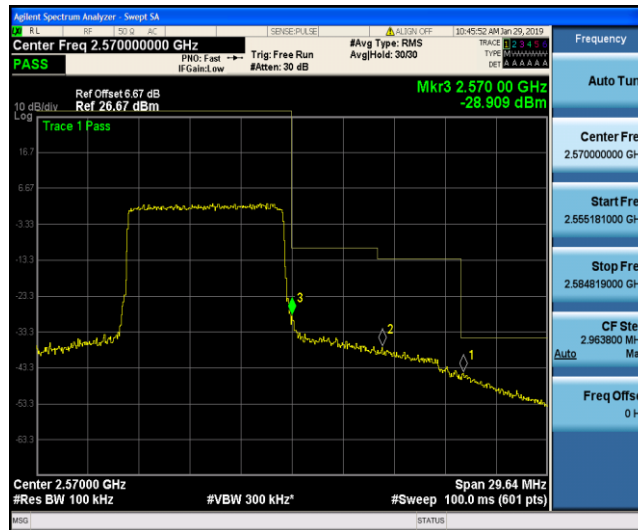

Band7_10MHz_16QAM_21400_1RB#49

Band7_10MHz_16QAM_21400_50RB#0