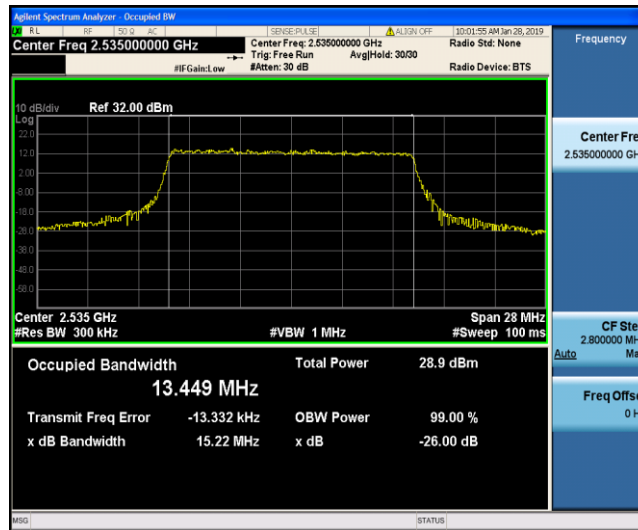

Band7\_10MHz\_QPSK\_21100\_50RB#0

Band7\_10MHz\_QPSK\_21400\_50RB#0

Band7\_10MHz\_16QAM\_20800\_50RB#0

Band7\_10MHz\_16QAM\_21100\_50RB#0

Band7\_10MHz\_16QAM\_21400\_50RB#0

Band7\_15MHz\_QPSK\_20825\_75RB#0