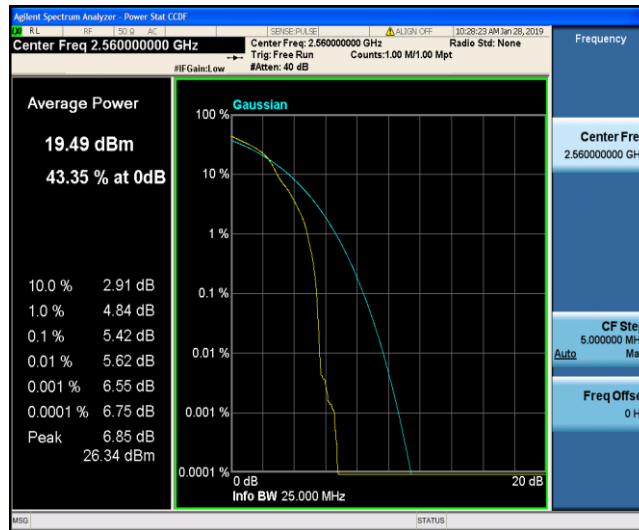

Band7_20MHz_16QAM_21350_1RB#0