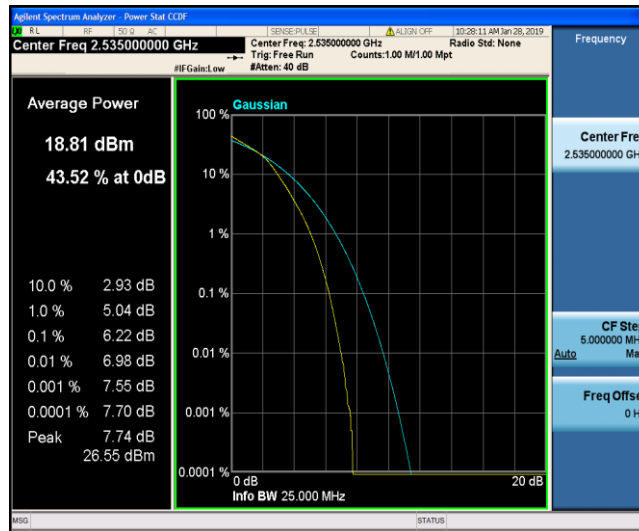

Band7_20MHz_16QAM_21100_100RB#0