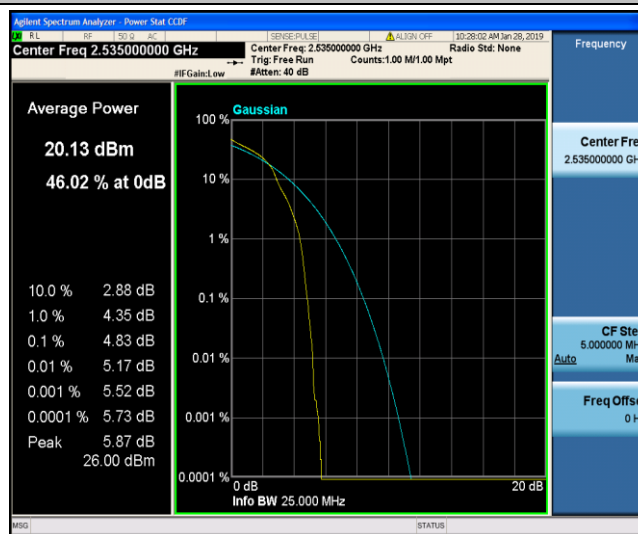

Band7_20MHz_16QAM_21100_1RB#0