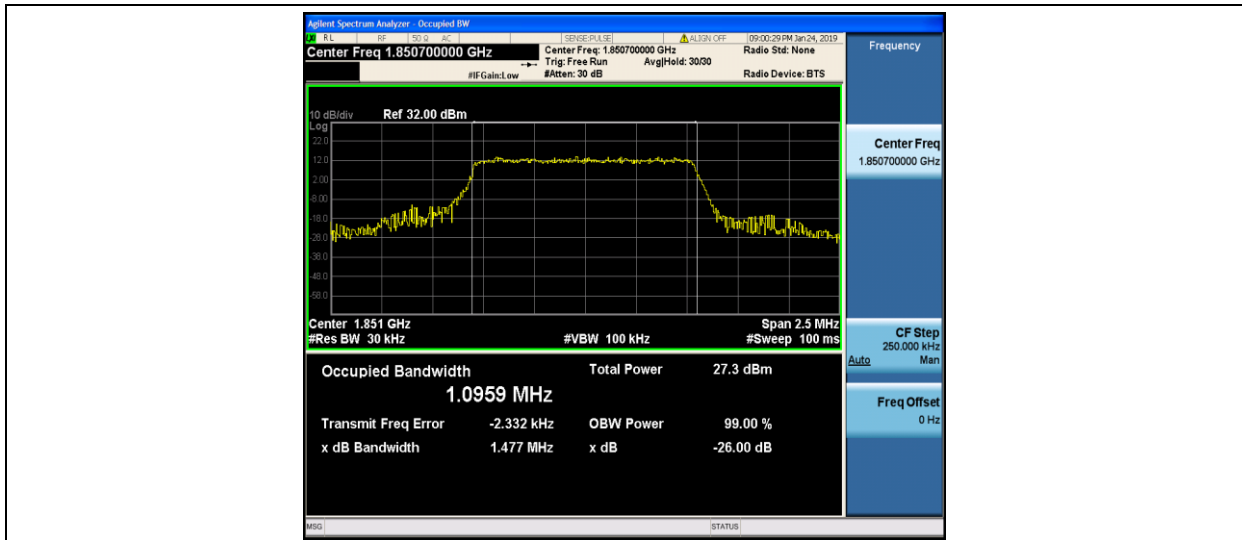

Test Graphs

Band2_1.4MHz_QPSK_18607_6RB#0