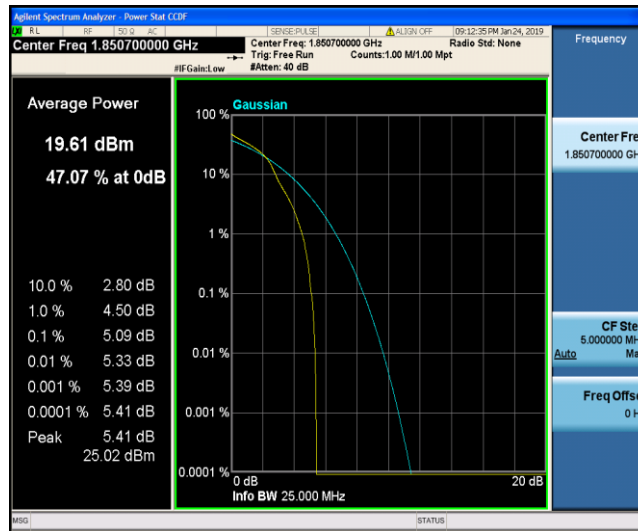

Test Graphs

Band2_1.4MHz_QPSK_18607_1RB#0

Band2_1.4MHz_QPSK_18607_6RB#0

Band2_1.4MHz_QPSK_18900_1RB#0

Band2_1.4MHz_QPSK_18900_6RB#0

Band2_1.4MHz_QPSK_19193_1RB#0

Band2_1.4MHz_QPSK_19193_6RB#0

Band2_1.4MHz_16QAM_18607_1RB#0