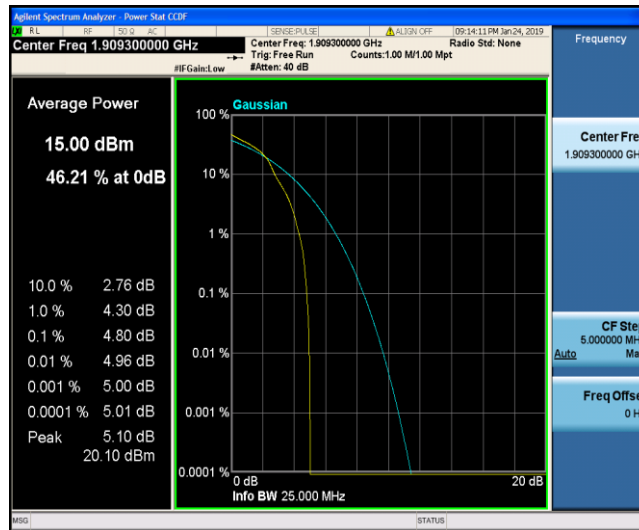

Band2_1.4MHz_16QAM_19193_1RB#0