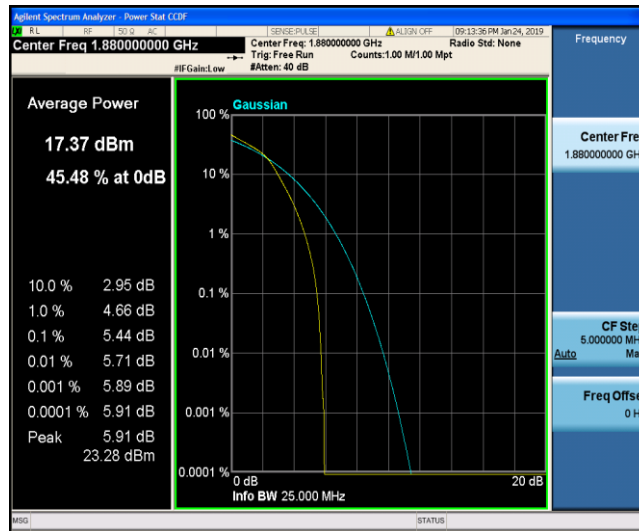

Band2_1.4MHz_16QAM_18900_6RB#0