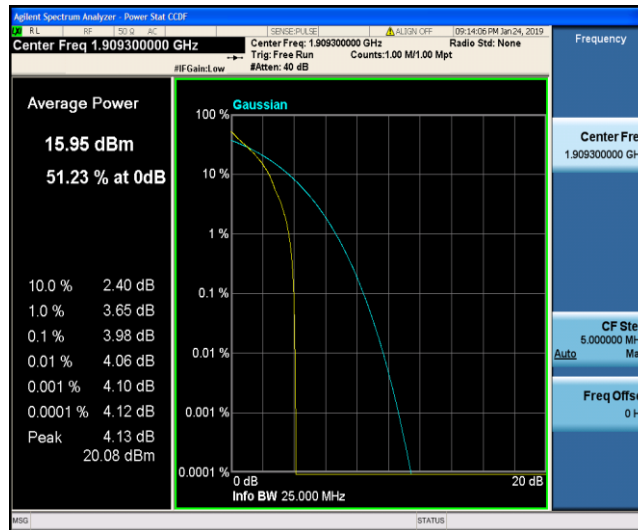

Test Graphs

Band2_1.4MHz_QPSK_18607_1RB#0

Band2_1.4MHz_QPSK_18607_6RB#0

Band2_1.4MHz_QPSK_18900_1RB#0

Band2_1.4MHz_QPSK_18900_6RB#0

Band2_1.4MHz_QPSK_19193_1RB#0

Band2_1.4MHz_QPSK_19193_6RB#0

Band2_1.4MHz_16QAM_18607_1RB#0