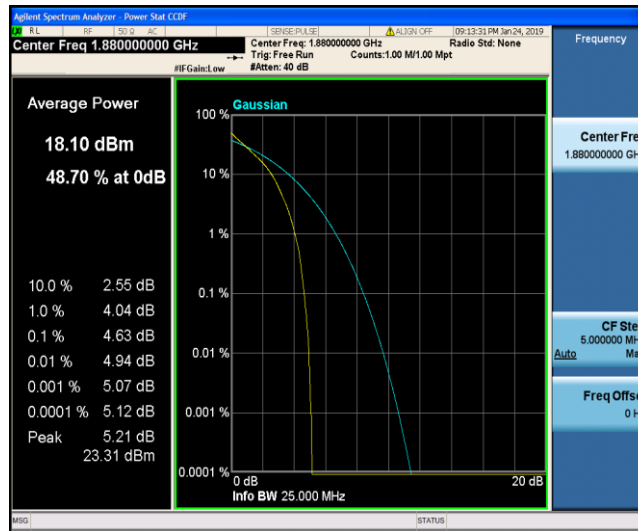

Test Graphs

Band2_1.4MHz_QPSK_18607_1RB#0

Band2_1.4MHz_QPSK_18607_6RB#0

Band2_1.4MHz_QPSK_18900_1RB#0

Band2_1.4MHz_QPSK_18900_6RB#0

Band2_1.4MHz_QPSK_19193_1RB#0

Band2_1.4MHz_QPSK_19193_6RB#0

Band2_1.4MHz_16QAM_18607_1RB#0